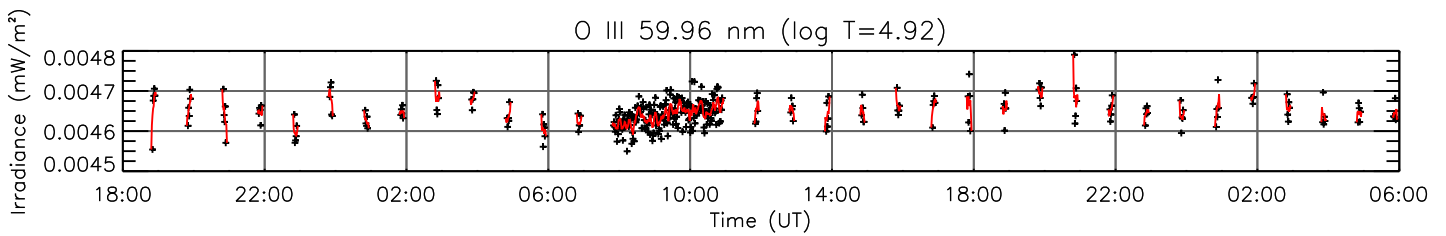

23 May 2011 (DOY 143)

GOES X-ray Flux

AIA 94 Channel

AIA 131 Channel

AIA 171 Channel

AIA 193 Channel

AIA 211 Channel

AIA 304 Channel