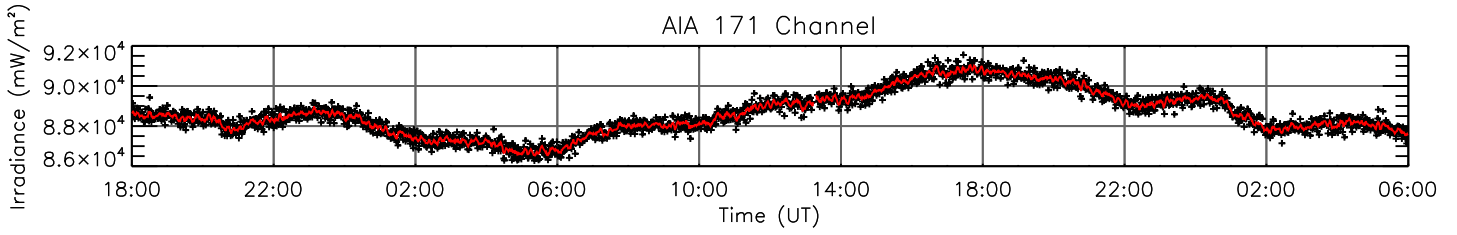

23 May 2011 (DOY 143)

GOES X-ray Flux

AIA 94 Channel

AIA 131 Channel

AIA 171 Channel

AIA 193 Channel

AIA 211 Channel

AIA 304 Channel