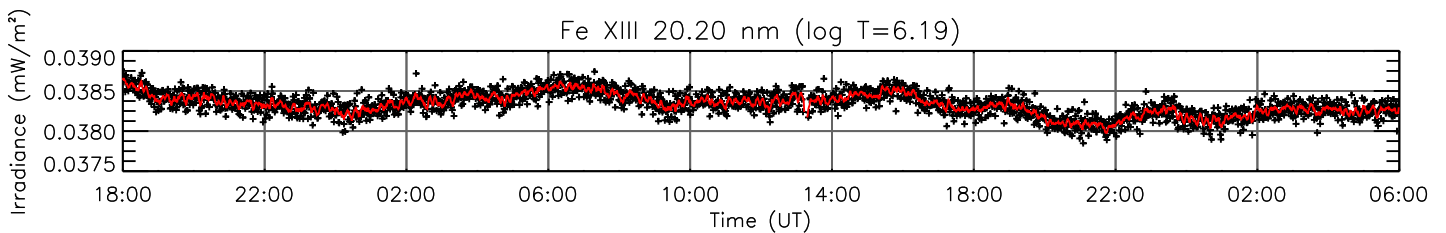

23 May 2011 (DOY 143)

GOES X-ray Flux

AIA 94 Channel

AIA 131 Channel

AIA 171 Channel

AIA 193 Channel

AIA 211 Channel

AIA 304 Channel