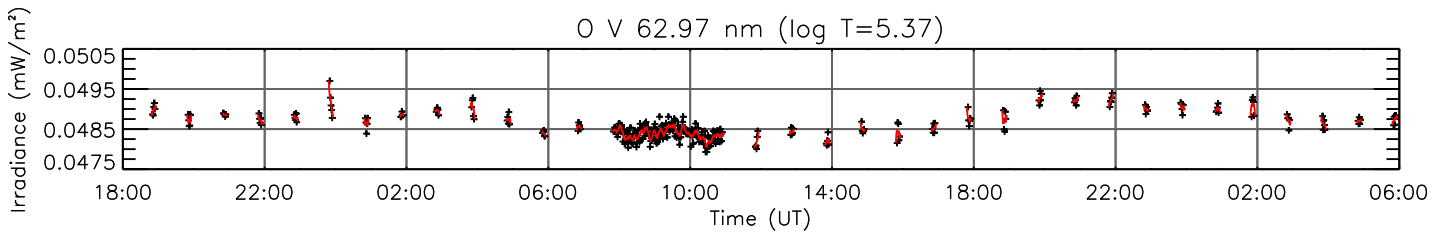

23 May 2011 (DOY 143)

GOES X-ray Flux

AIA 94 Channel

AIA 131 Channel

AIA 171 Channel

AIA 193 Channel

AIA 211 Channel

AIA 304 Channel