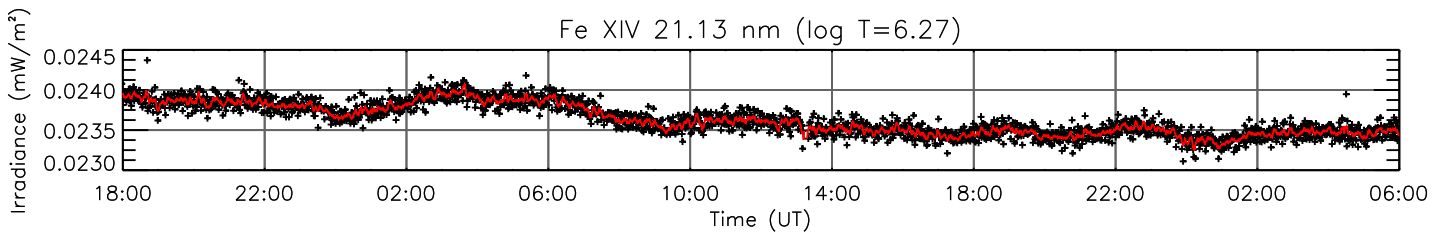

23 May 2011 (DOY 143)

GOES X-ray Flux

AIA 94 Channel

AIA 131 Channel

AIA 171 Channel

AIA 193 Channel

AIA 211 Channel

AIA 304 Channel