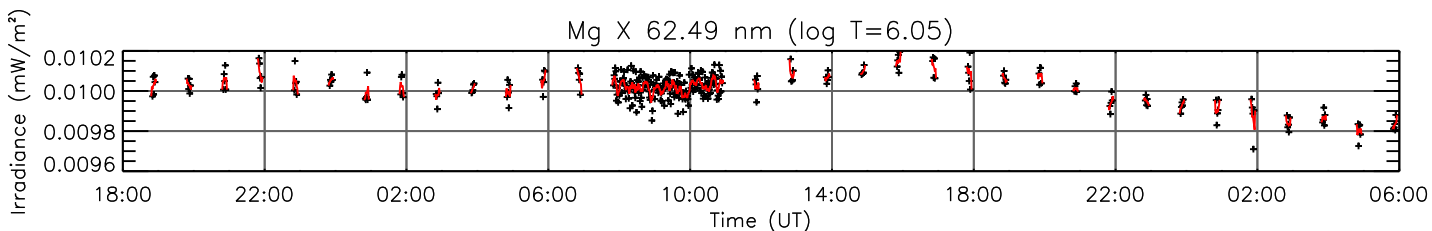

23 May 2011 (DOY 143)

GOES X-ray Flux

AIA 94 Channel

AIA 131 Channel

AIA 171 Channel

AIA 193 Channel

AIA 211 Channel

AIA 304 Channel