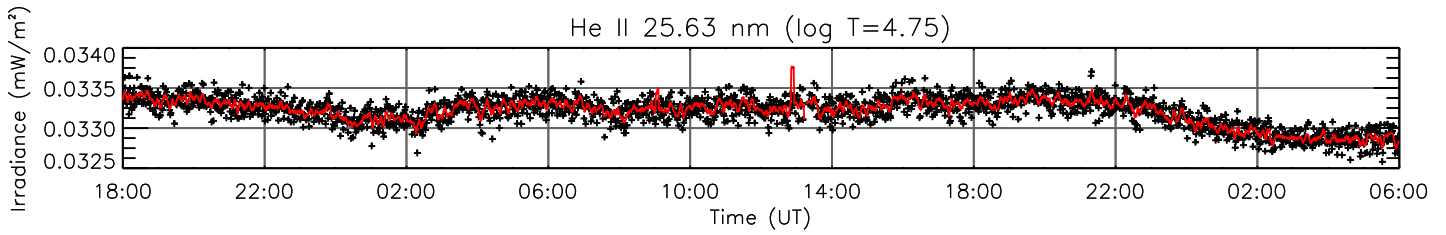

23 May 2011 (DOY 143)

GOES X-ray Flux

AIA 94 Channel

AIA 131 Channel

AIA 171 Channel

AIA 193 Channel

AIA 211 Channel

AIA 304 Channel