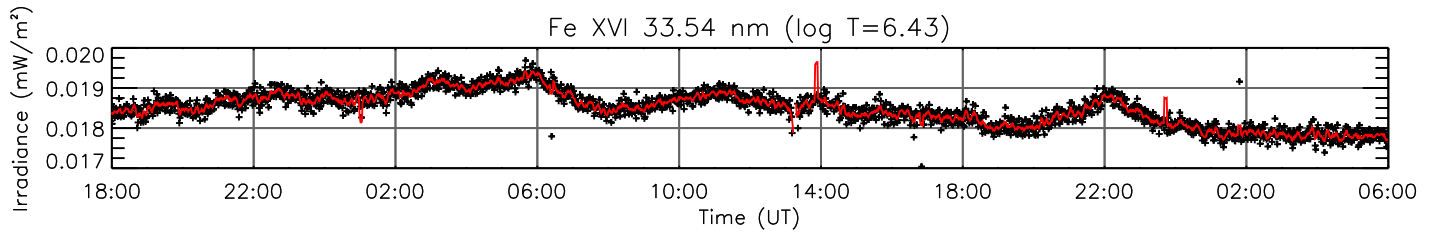

23 May 2011 (DOY 143)

GOES X-ray Flux

AIA 94 Channel

AIA 131 Channel

AIA 171 Channel

AIA 193 Channel

AIA 211 Channel

AIA 304 Channel