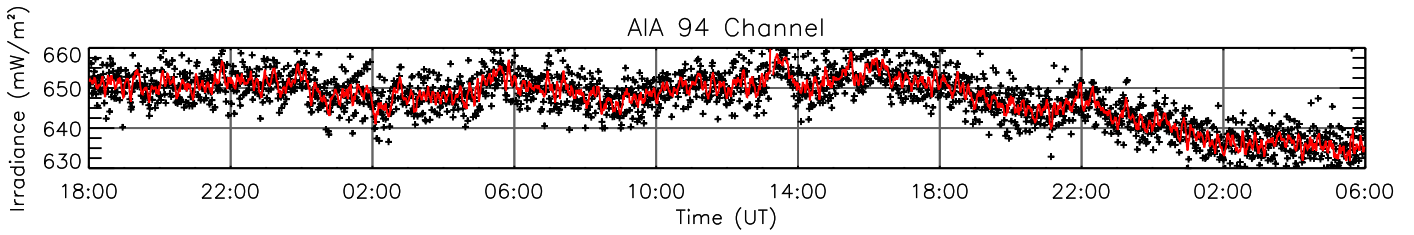

23 May 2011 (DOY 143)

GOES X-ray Flux

AIA 94 Channel

AIA 131 Channel

AIA 171 Channel

AIA 193 Channel

AIA 211 Channel

AIA 304 Channel