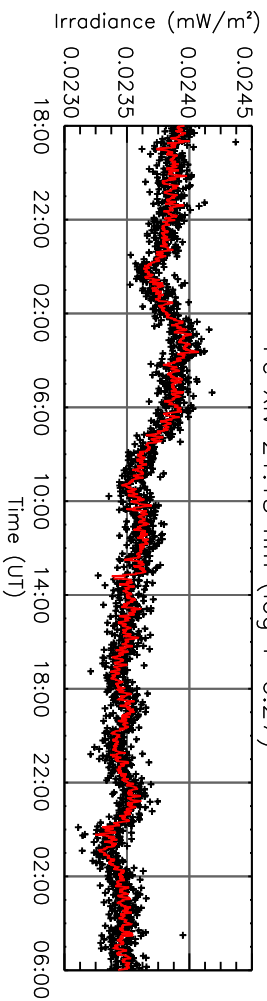

23 May 2011 (DOY 143)

GOES X-ray Flux

AIA 94 Channel

AIA 131 Channel

AIA 171 Channel

AIA 193 Channel

AIA 211 Channel

AIA 304 Channel