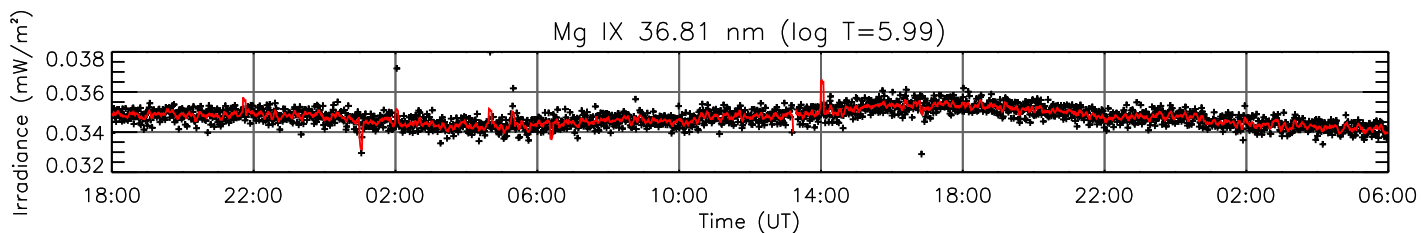

23 May 2011 (DOY 143)

GOES X-ray Flux

AIA 94 Channel

AIA 131 Channel

AIA 171 Channel

AIA 193 Channel

AIA 211 Channel

AIA 304 Channel