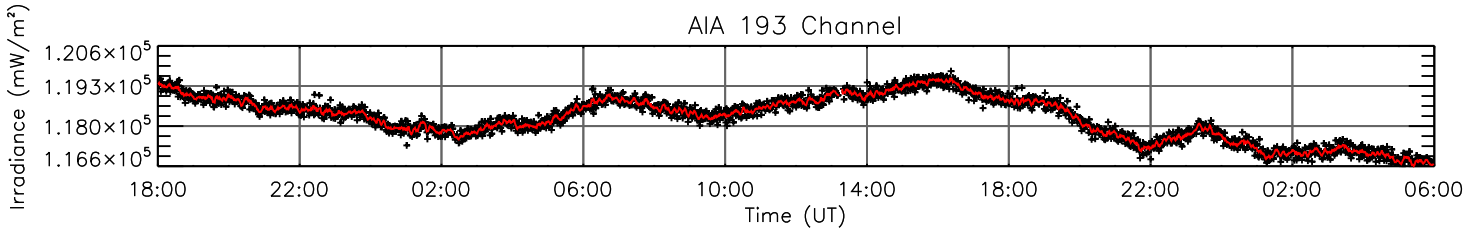

23 May 2011 (DOY 143)

GOES X-ray Flux

AIA 94 Channel

AIA 131 Channel

AIA 171 Channel

AIA 193 Channel

AIA 211 Channel

AIA 304 Channel