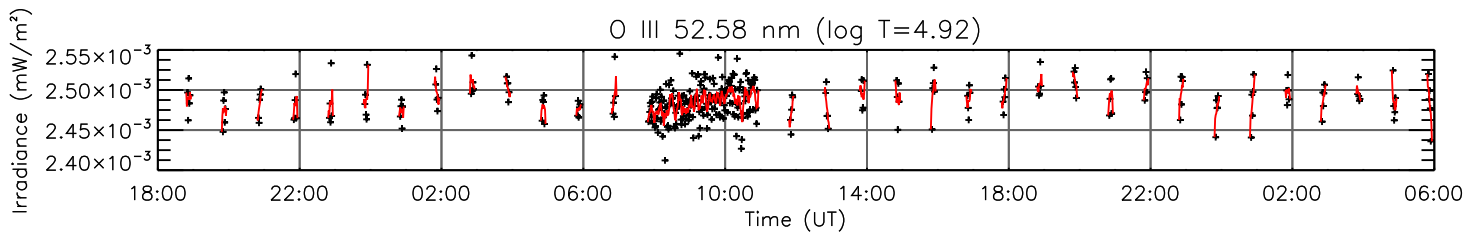

23 May 2011 (DOY 143)

GOES X-ray Flux

AIA 94 Channel

AIA 131 Channel

AIA 171 Channel

AIA 193 Channel

AIA 211 Channel

AIA 304 Channel