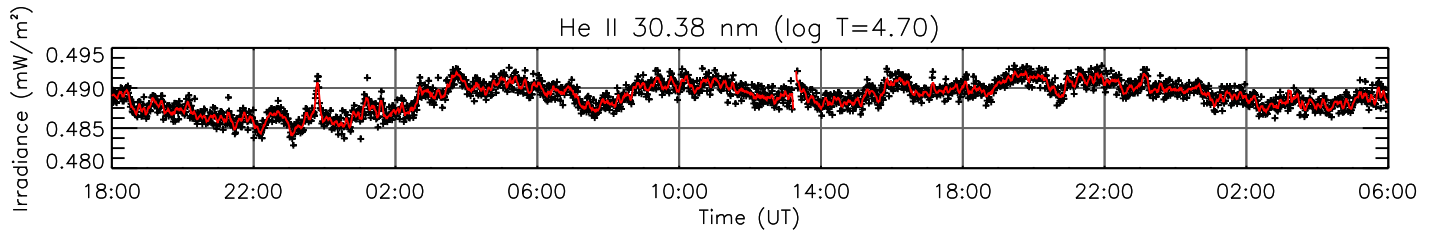

23 May 2011 (DOY 143)

GOES X-ray Flux

AIA 94 Channel

AIA 131 Channel

AIA 171 Channel

AIA 193 Channel

AIA 211 Channel

AIA 304 Channel