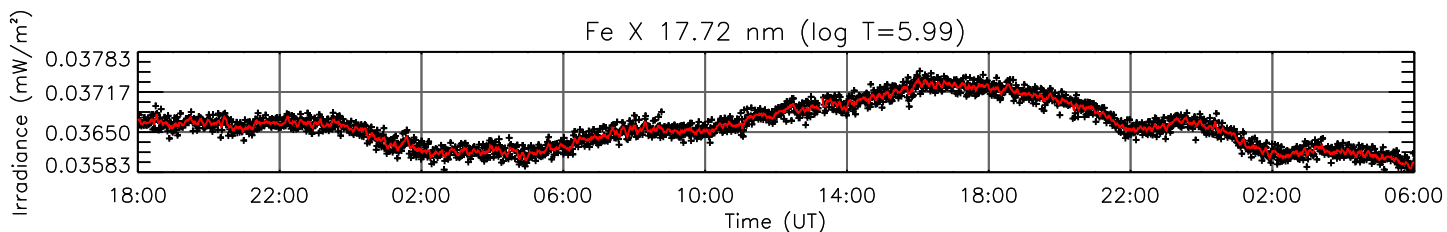

23 May 2011 (DOY 143)

GOES X-ray Flux

AIA 94 Channel

AIA 131 Channel

AIA 171 Channel

AIA 193 Channel

AIA 211 Channel

AIA 304 Channel