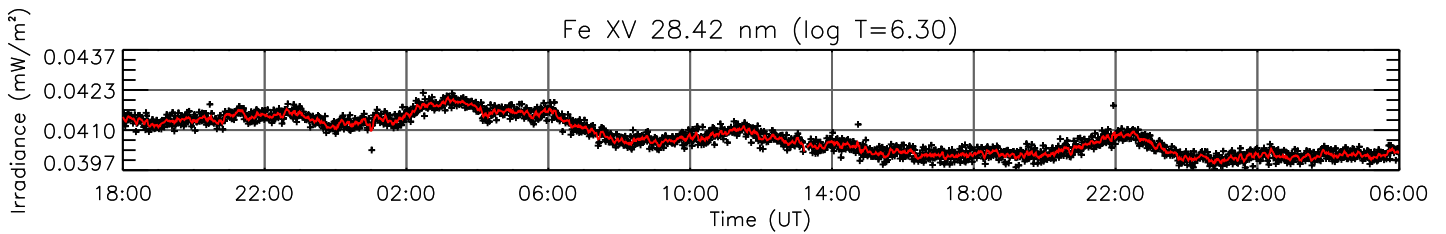

23 May 2011 (DOY 143)

GOES X-ray Flux

AIA 94 Channel

AIA 131 Channel

AIA 171 Channel

AIA 193 Channel

AIA 211 Channel

AIA 304 Channel