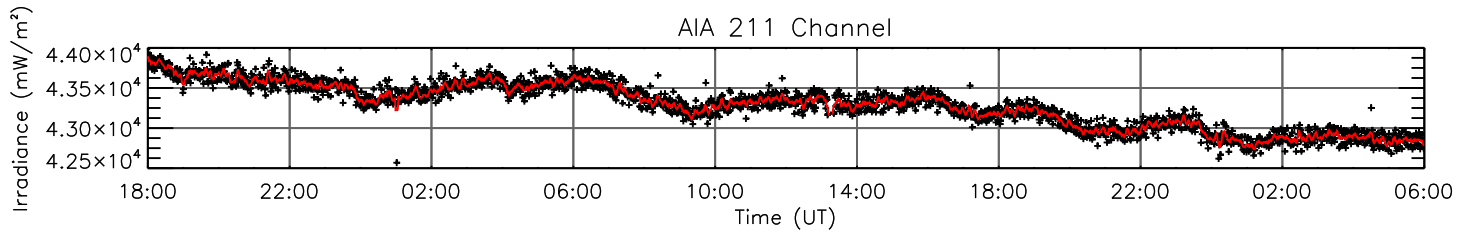

23 May 2011 (DOY 143)

GOES X-ray Flux

AIA 94 Channel

AIA 131 Channel

AIA 171 Channel

AIA 193 Channel

AIA 211 Channel

AIA 304 Channel