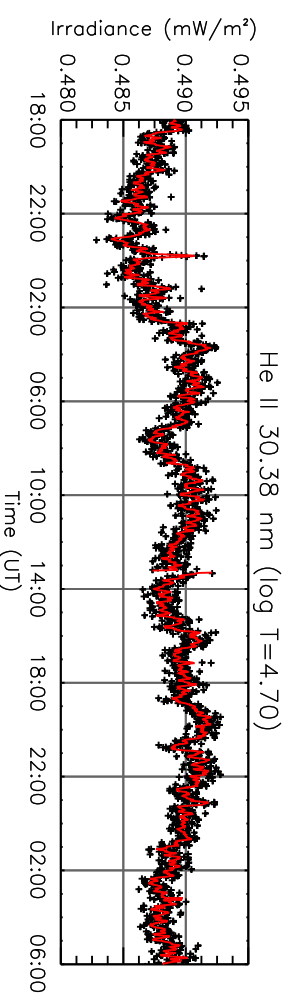

23 May 2011 (DOY 143)

GOES X-ray Flux

AIA 94 Channel

AIA 131 Channel

AIA 171 Channel

AIA 193 Channel

AIA 211 Channel

AIA 304 Channel