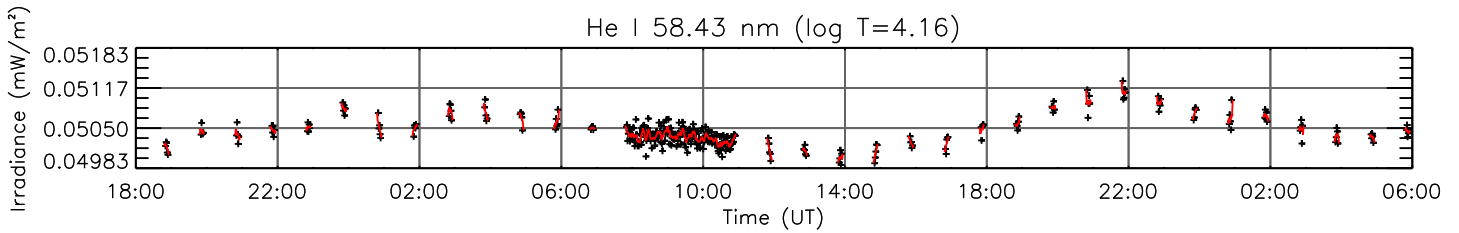

23 May 2011 (DOY 143)

GOES X-ray Flux

AIA 94 Channel

AIA 131 Channel

AIA 171 Channel

AIA 193 Channel

AIA 211 Channel

AIA 304 Channel