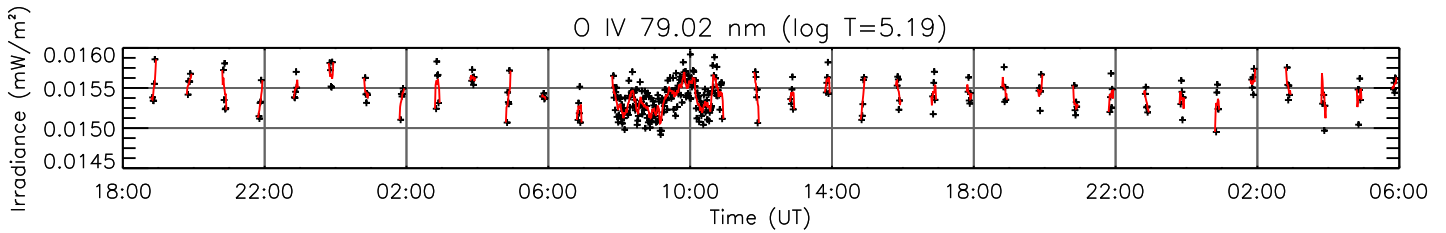

23 May 2011 (DOY 143)

GOES X-ray Flux

AIA 94 Channel

AIA 131 Channel

AIA 171 Channel

AIA 193 Channel

AIA 211 Channel

AIA 304 Channel