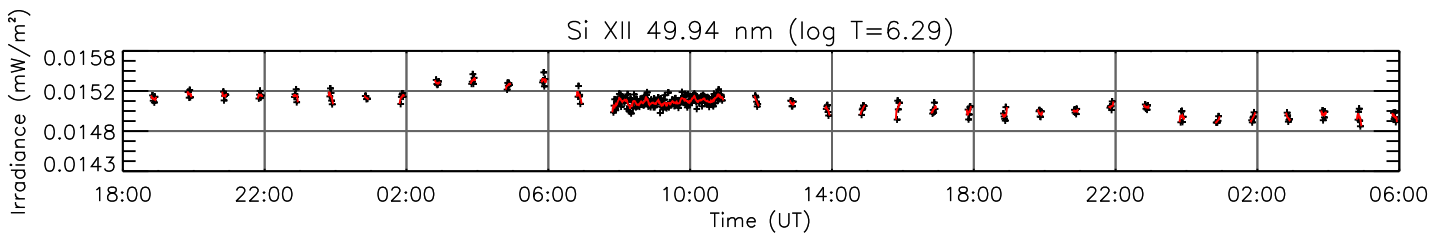

23 May 2011 (DOY 143)

GOES X-ray Flux

AIA 94 Channel

AIA 131 Channel

AIA 171 Channel

AIA 193 Channel

AIA 211 Channel

AIA 304 Channel