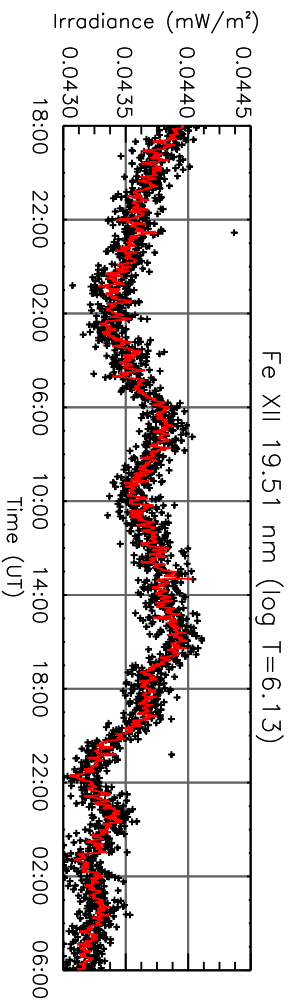

23 May 2011 (DOY 143)

GOES X-ray Flux

AIA 94 Channel

AIA 131 Channel

AIA 171 Channel

AIA 193 Channel

AIA 211 Channel

AIA 304 Channel