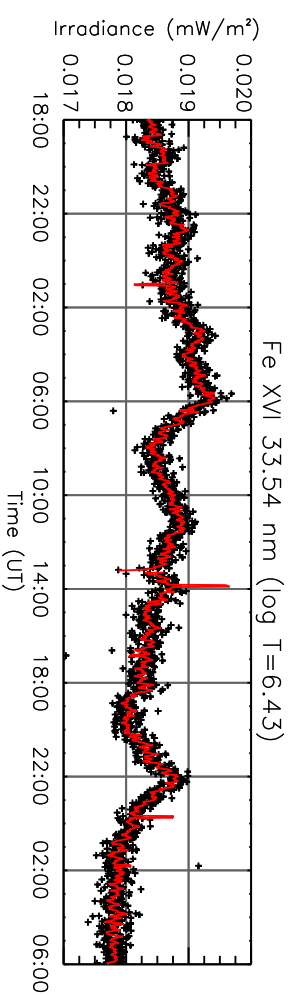

23 May 2011 (DOY 143)

GOES X-ray Flux

AIA 94 Channel

AIA 131 Channel

AIA 171 Channel

AIA 193 Channel

AIA 211 Channel

AIA 304 Channel