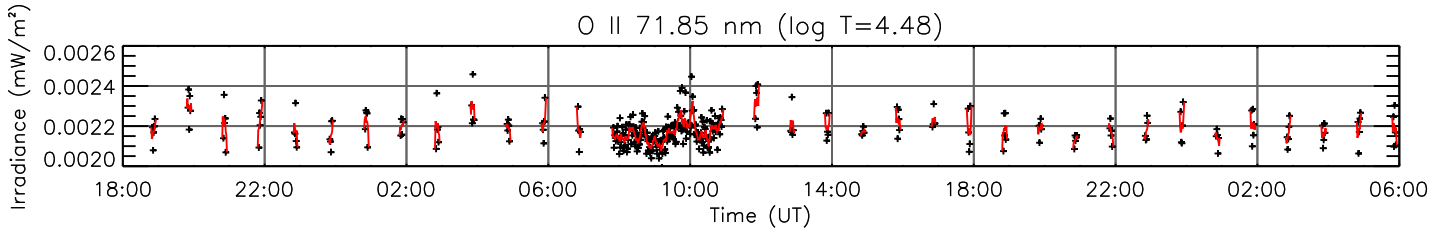

23 May 2011 (DOY 143)

GOES X-ray Flux

AIA 94 Channel

AIA 131 Channel

AIA 171 Channel

AIA 193 Channel

AIA 211 Channel

AIA 304 Channel