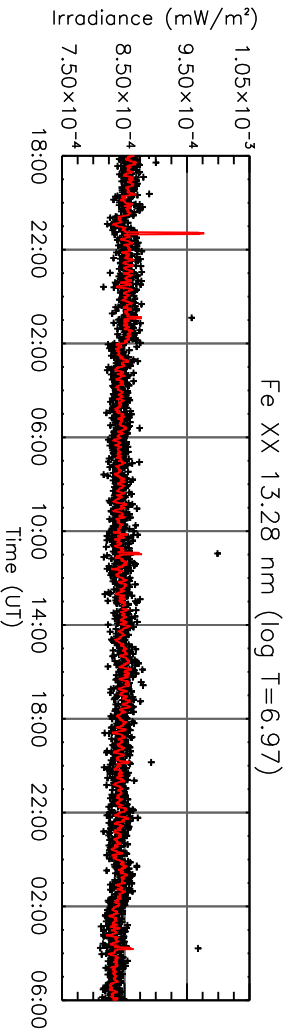

23 May 2011 (DOY 143)

GOES X-ray Flux

AIA 94 Channel

AIA 131 Channel

AIA 171 Channel

AIA 193 Channel

AIA 211 Channel

AIA 304 Channel