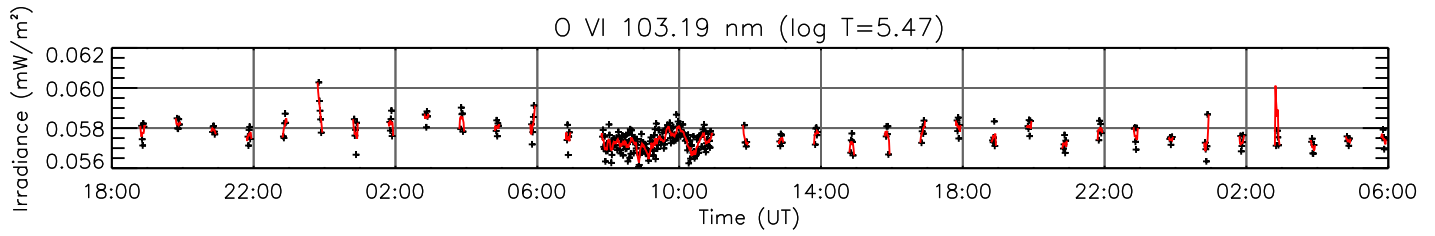

23 May 2011 (DOY 143)

GOES X-ray Flux

AIA 94 Channel

AIA 131 Channel

AIA 171 Channel

AIA 193 Channel

AIA 211 Channel

AIA 304 Channel