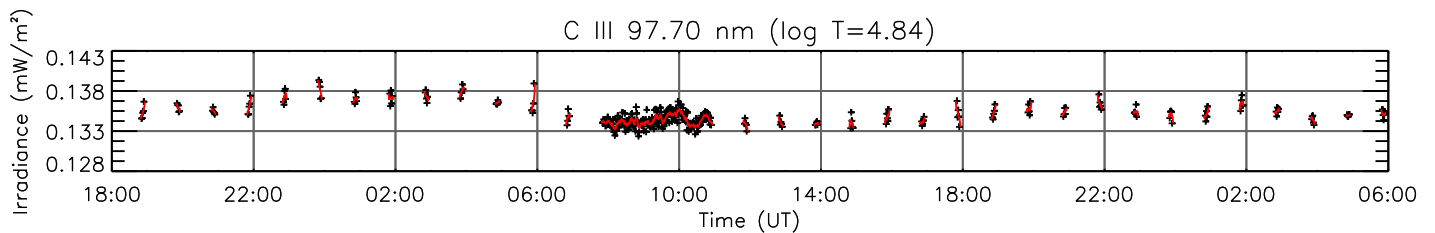

23 May 2011 (DOY 143)

GOES X-ray Flux

AIA 94 Channel

AIA 131 Channel

AIA 171 Channel

AIA 193 Channel

AIA 211 Channel

AIA 304 Channel