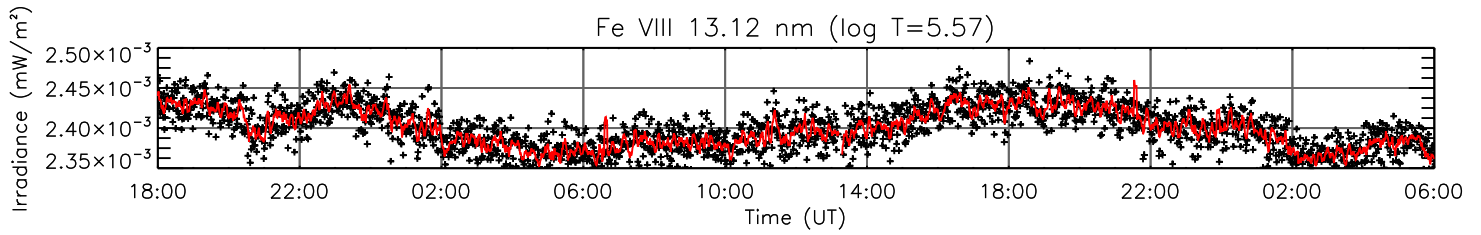

23 May 2011 (DOY 143)

GOES X-ray Flux

AIA 94 Channel

AIA 131 Channel

AIA 171 Channel

AIA 193 Channel

AIA 211 Channel

AIA 304 Channel