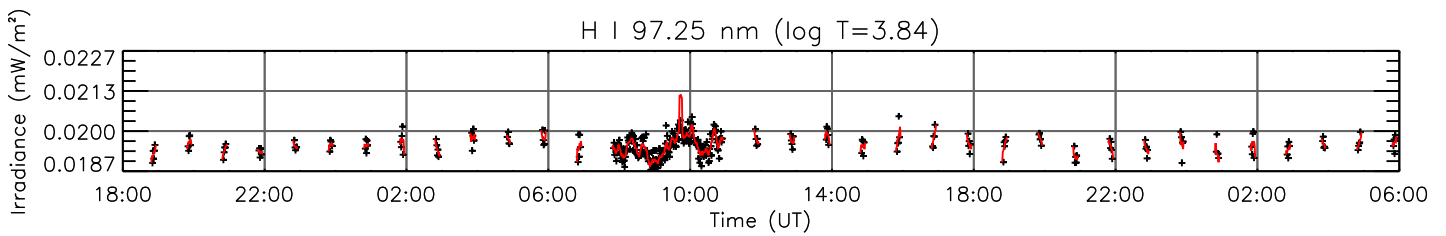

23 May 2011 (DOY 143)

GOES X-ray Flux

AIA 94 Channel

AIA 131 Channel

AIA 171 Channel

AIA 193 Channel

AIA 211 Channel

AIA 304 Channel