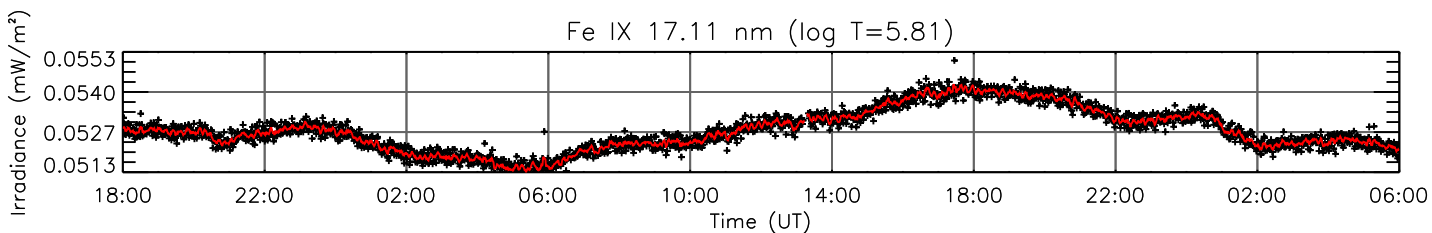

23 May 2011 (DOY 143)

GOES X-ray Flux

AIA 94 Channel

AIA 131 Channel

AIA 171 Channel

AIA 193 Channel

AIA 211 Channel

AIA 304 Channel