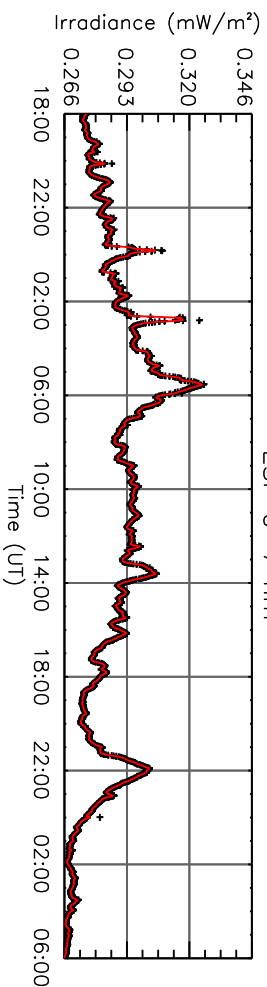

23 May 2011 (DOY 143)

GOES X-ray Flux

AIA 94 Channel

AIA 131 Channel

AIA 171 Channel

AIA 193 Channel

AIA 211 Channel

AIA 304 Channel