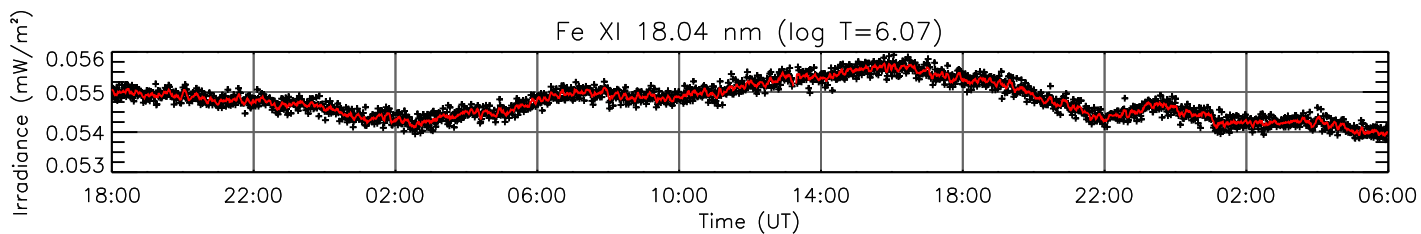

23 May 2011 (DOY 143)

GOES X-ray Flux

AIA 94 Channel

AIA 131 Channel

AIA 171 Channel

AIA 193 Channel

AIA 211 Channel

AIA 304 Channel