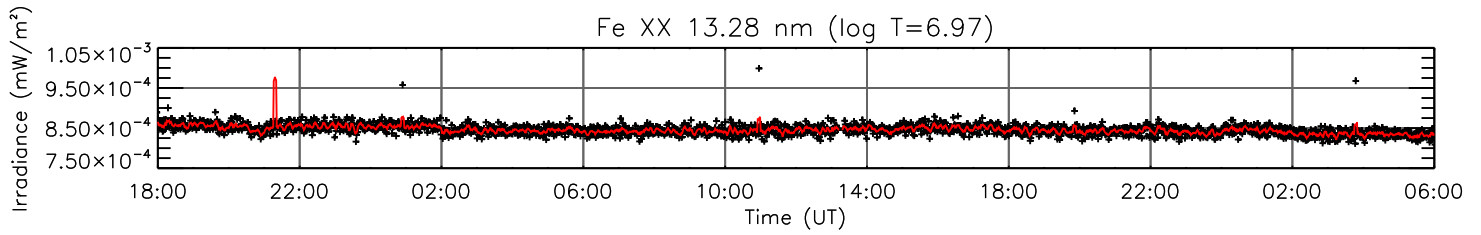

23 May 2011 (DOY 143)

GOES X-ray Flux

AIA 94 Channel

AIA 131 Channel

AIA 171 Channel

AIA 193 Channel

AIA 211 Channel

AIA 304 Channel