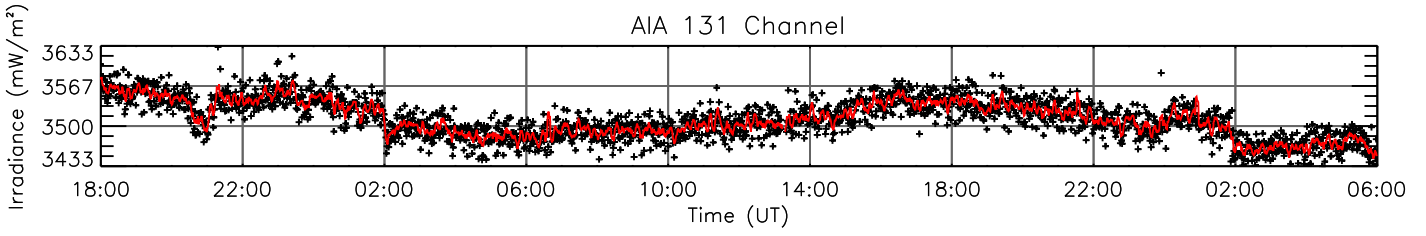

23 May 2011 (DOY 143)

GOES X-ray Flux

AIA 94 Channel

AIA 131 Channel

AIA 171 Channel

AIA 193 Channel

AIA 211 Channel

AIA 304 Channel