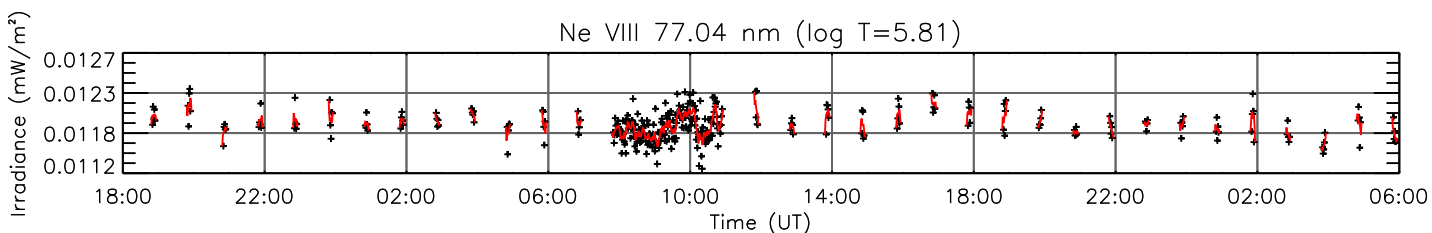

23 May 2011 (DOY 143)

GOES X-ray Flux

AIA 94 Channel

AIA 131 Channel

AIA 171 Channel

AIA 193 Channel

AIA 211 Channel

AIA 304 Channel