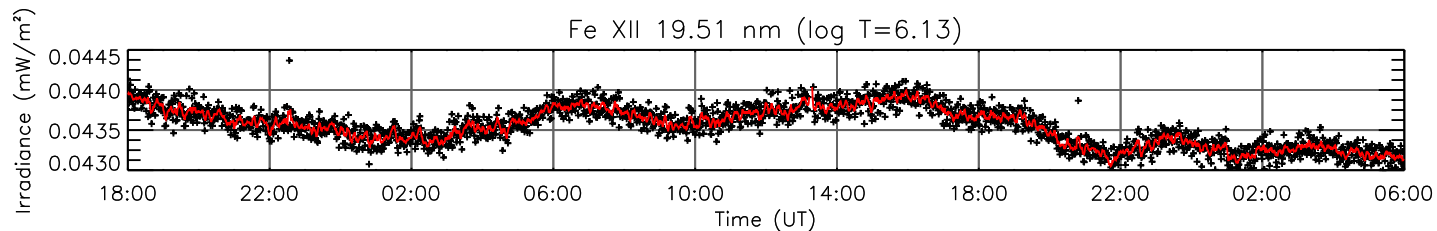

23 May 2011 (DOY 143)

GOES X-ray Flux

AIA 94 Channel

AIA 131 Channel

AIA 171 Channel

AIA 193 Channel

AIA 211 Channel

AIA 304 Channel