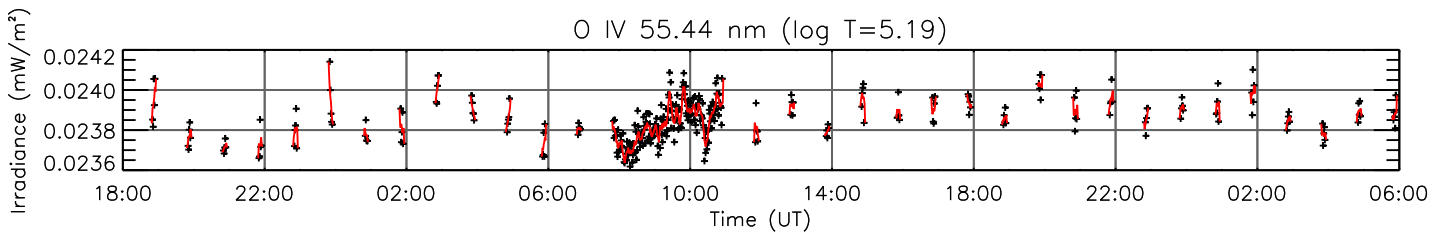

23 May 2011 (DOY 143)

GOES X-ray Flux

AIA 94 Channel

AIA 131 Channel

AIA 171 Channel

AIA 193 Channel

AIA 211 Channel

AIA 304 Channel