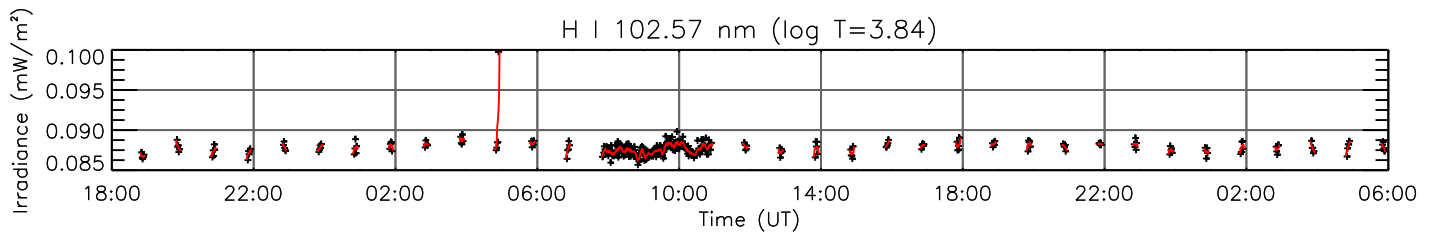

23 May 2011 (DOY 143)

GOES X-ray Flux

AIA 94 Channel

AIA 131 Channel

AIA 171 Channel

AIA 193 Channel

AIA 211 Channel

AIA 304 Channel