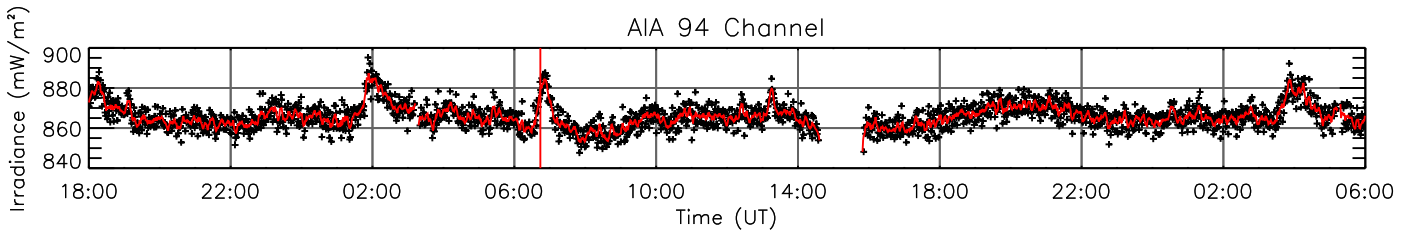

6 Aug 2013 (DOY 218)

GOES X-ray Flux

AIA 94 Channel

AIA 131 Channel

AIA 171 Channel

AIA 193 Channel

AIA 211 Channel

AIA 304 Channel