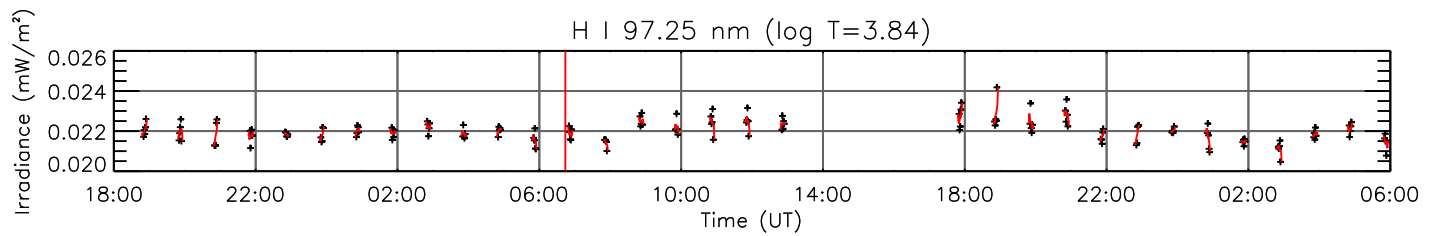

6 Aug 2013 (DOY 218)

GOES X-ray Flux

AIA 94 Channel

AIA 131 Channel

AIA 171 Channel

AIA 193 Channel

AIA 211 Channel

AIA 304 Channel