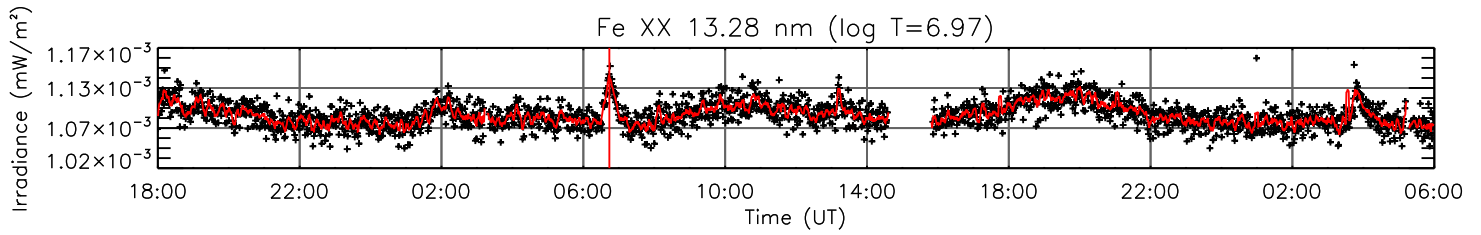

6 Aug 2013 (DOY 218)

GOES X-ray Flux

AIA 94 Channel

AIA 131 Channel

AIA 171 Channel

AIA 193 Channel

AIA 211 Channel

AIA 304 Channel