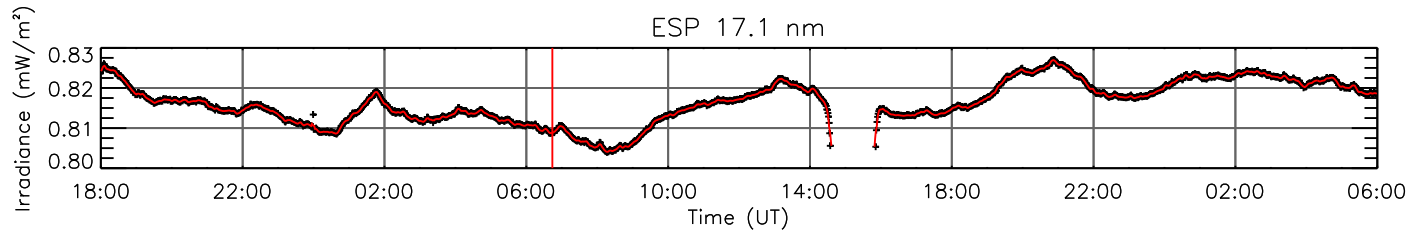

6 Aug 2013 (DOY 218)

GOES X-ray Flux

AIA 94 Channel

AIA 131 Channel

AIA 171 Channel

AIA 193 Channel

AIA 211 Channel

AIA 304 Channel