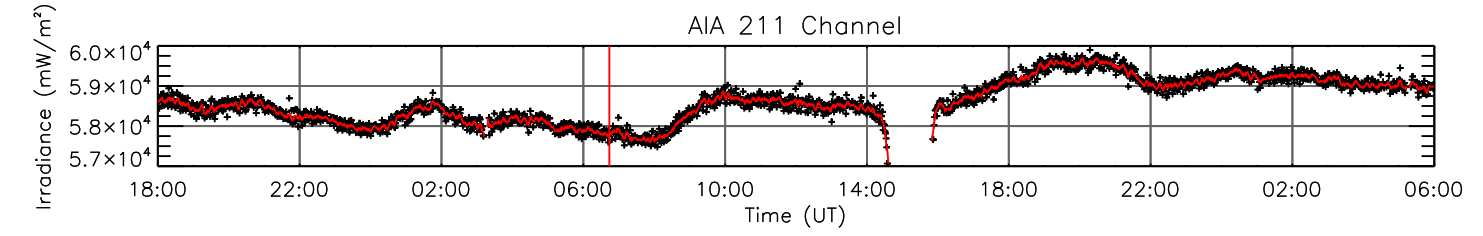

6 Aug 2013 (DOY 218)

GOES X-ray Flux

AIA 94 Channel

AIA 131 Channel

AIA 171 Channel

AIA 193 Channel

AIA 211 Channel

AIA 304 Channel