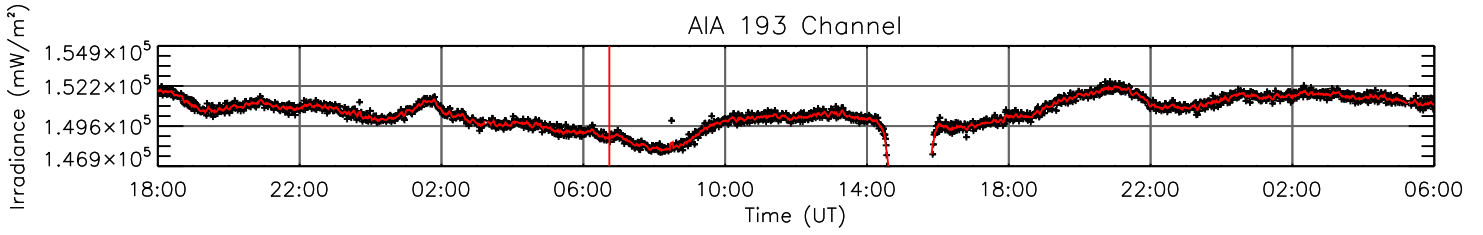

6 Aug 2013 (DOY 218)

GOES X-ray Flux

AIA 94 Channel

AIA 131 Channel

AIA 171 Channel

AIA 193 Channel

AIA 211 Channel

AIA 304 Channel