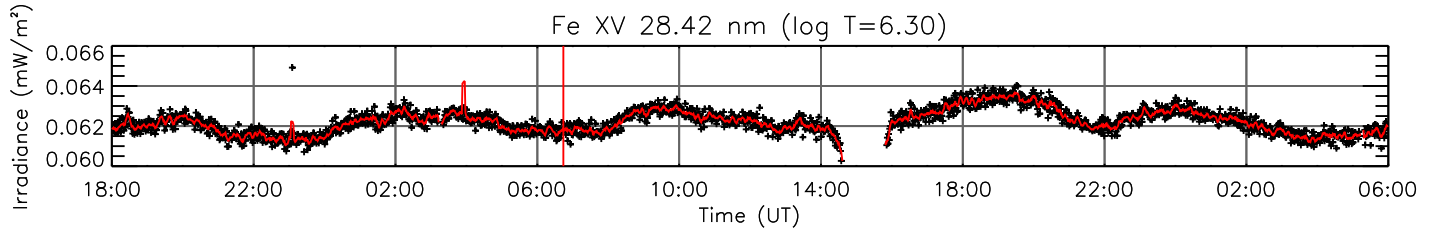

6 Aug 2013 (DOY 218)

GOES X-ray Flux

AIA 94 Channel

AIA 131 Channel

AIA 171 Channel

AIA 193 Channel

AIA 211 Channel

AIA 304 Channel