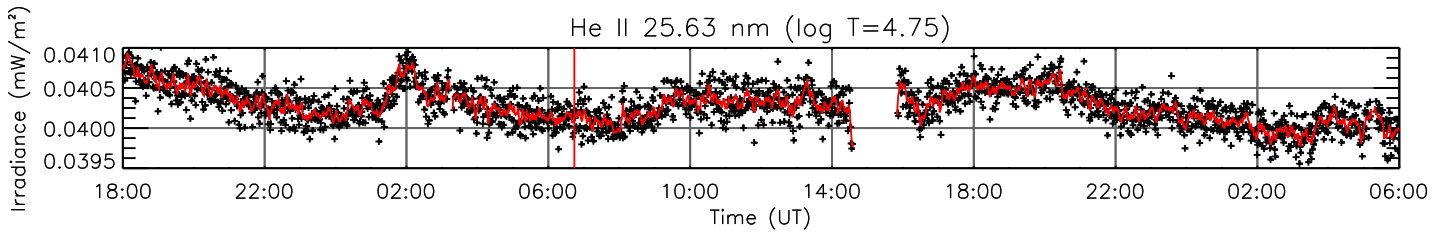

6 Aug 2013 (DOY 218)

GOES X-ray Flux

AIA 94 Channel

AIA 131 Channel

AIA 171 Channel

AIA 193 Channel

AIA 211 Channel

AIA 304 Channel