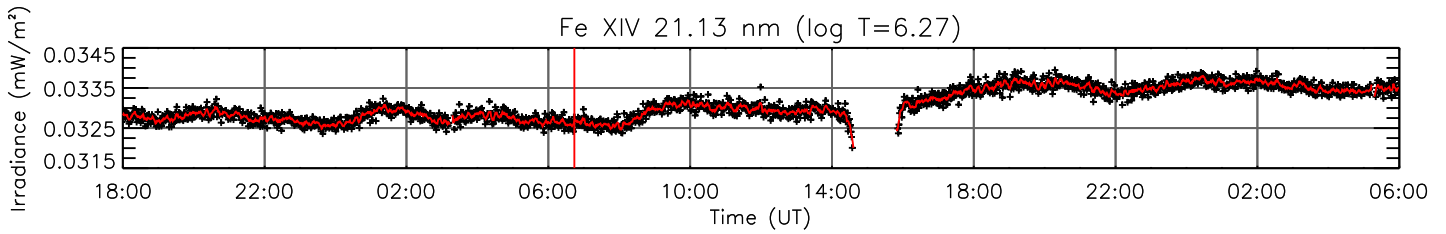

6 Aug 2013 (DOY 218)

GOES X-ray Flux

AIA 94 Channel

AIA 131 Channel

AIA 171 Channel

AIA 193 Channel

AIA 211 Channel

AIA 304 Channel