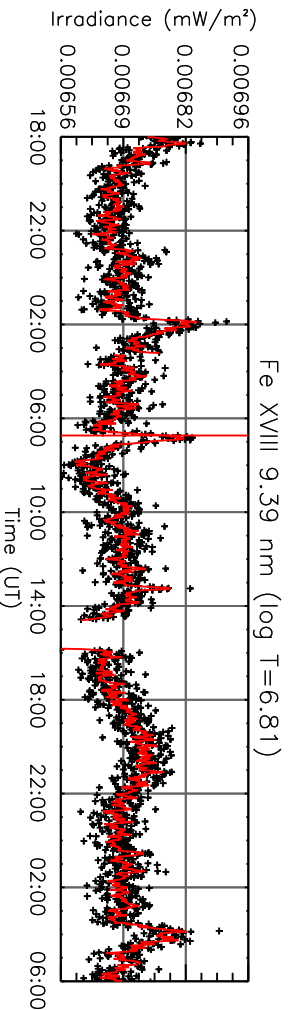

6 Aug 2013 (DOY 218)

GOES X-ray Flux

AIA 94 Channel

AIA 131 Channel

AIA 171 Channel

AIA 193 Channel

AIA 211 Channel

AIA 304 Channel