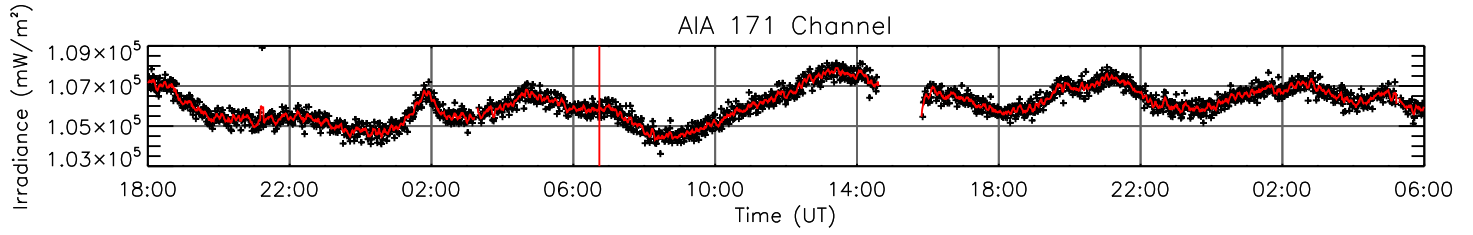

6 Aug 2013 (DOY 218)

GOES X-ray Flux

AIA 94 Channel

AIA 131 Channel

AIA 171 Channel

AIA 193 Channel

AIA 211 Channel

AIA 304 Channel