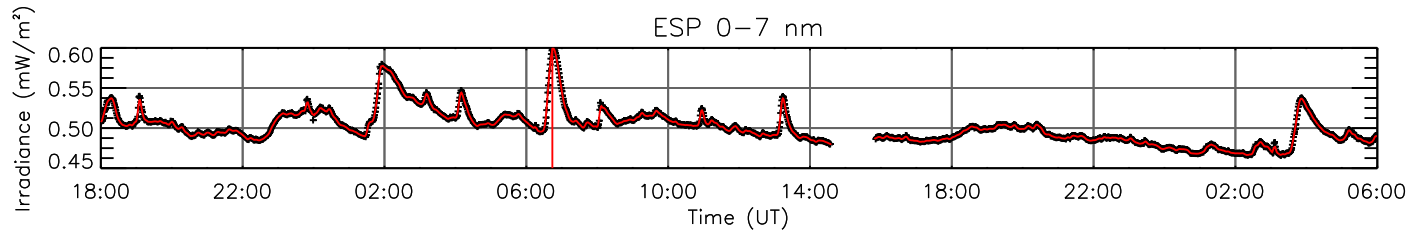

6 Aug 2013 (DOY 218)

GOES X-ray Flux

AIA 94 Channel

AIA 131 Channel

AIA 171 Channel

AIA 193 Channel

AIA 211 Channel

AIA 304 Channel