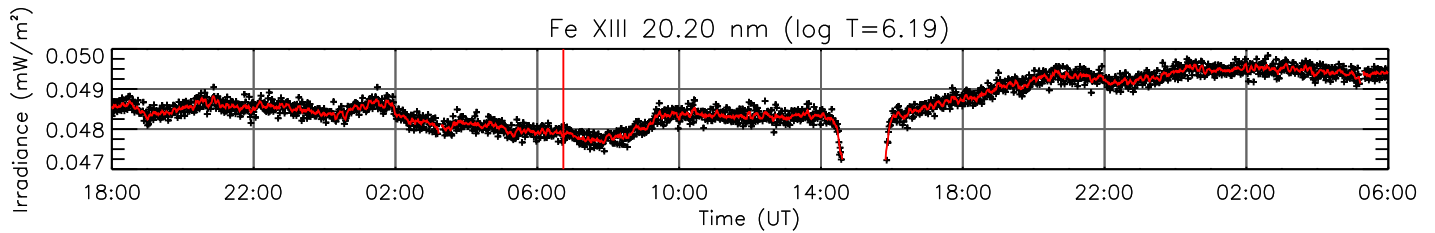

6 Aug 2013 (DOY 218)

GOES X-ray Flux

AIA 94 Channel

AIA 131 Channel

AIA 171 Channel

AIA 193 Channel

AIA 211 Channel

AIA 304 Channel