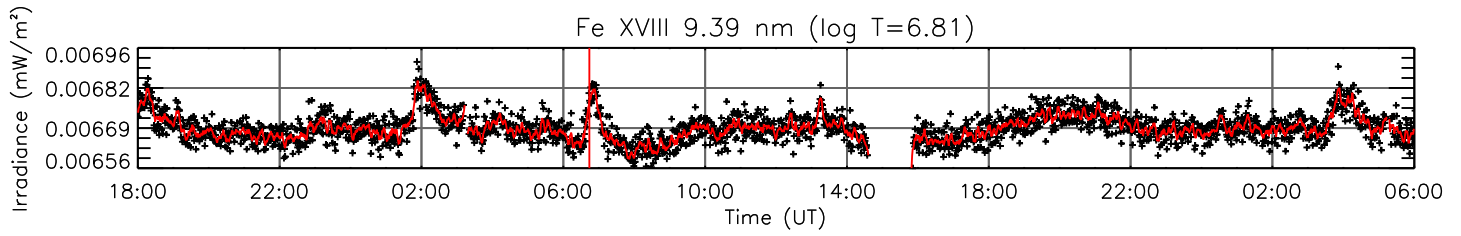

6 Aug 2013 (DOY 218)

GOES X-ray Flux

AIA 94 Channel

AIA 131 Channel

AIA 171 Channel

AIA 193 Channel

AIA 211 Channel

AIA 304 Channel