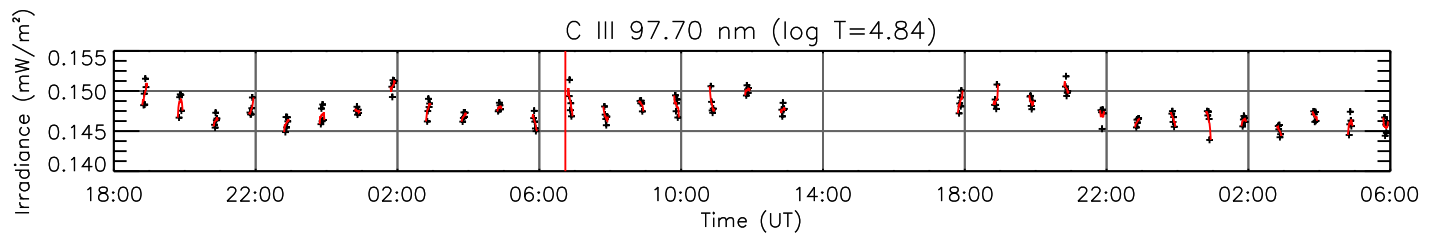

6 Aug 2013 (DOY 218)

GOES X-ray Flux

AIA 94 Channel

AIA 131 Channel

AIA 171 Channel

AIA 193 Channel

AIA 211 Channel

AIA 304 Channel