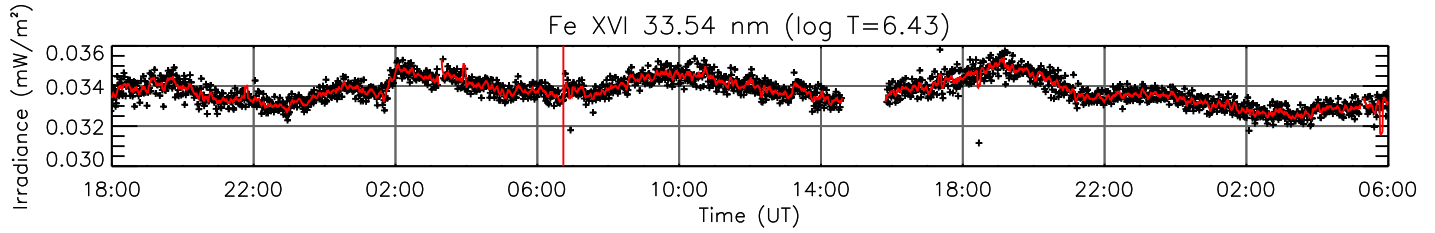

6 Aug 2013 (DOY 218)

GOES X-ray Flux

AIA 94 Channel

AIA 131 Channel

AIA 171 Channel

AIA 193 Channel

AIA 211 Channel

AIA 304 Channel