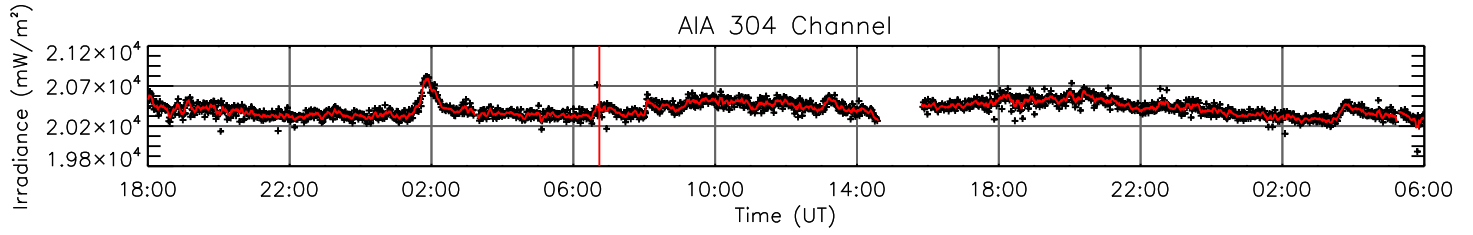

6 Aug 2013 (DOY 218)

GOES X-ray Flux

AIA 94 Channel

AIA 131 Channel

AIA 171 Channel

AIA 193 Channel

AIA 211 Channel

AIA 304 Channel