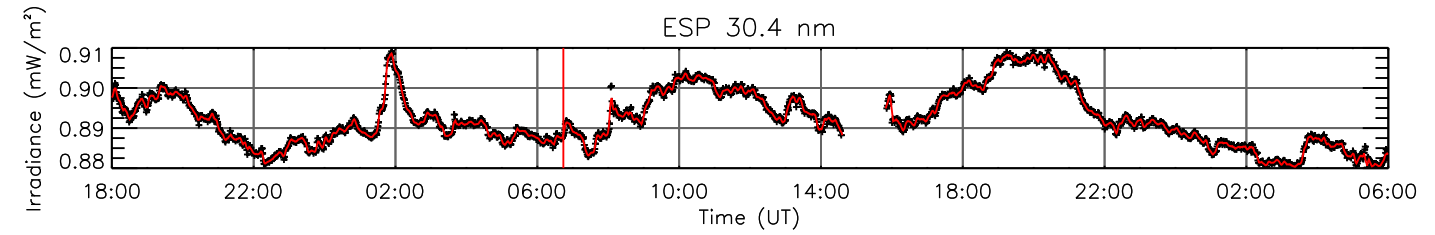

6 Aug 2013 (DOY 218)

GOES X-ray Flux

AIA 94 Channel

AIA 131 Channel

AIA 171 Channel

AIA 193 Channel

AIA 211 Channel

AIA 304 Channel