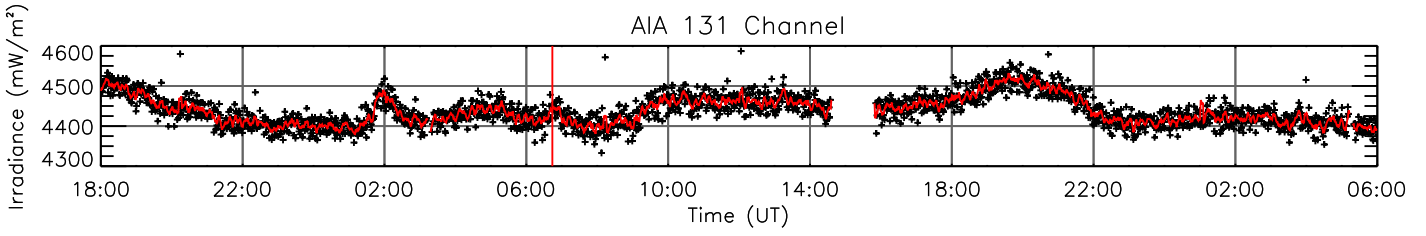

6 Aug 2013 (DOY 218)

GOES X-ray Flux

AIA 94 Channel

AIA 131 Channel

AIA 171 Channel

AIA 193 Channel

AIA 211 Channel

AIA 304 Channel