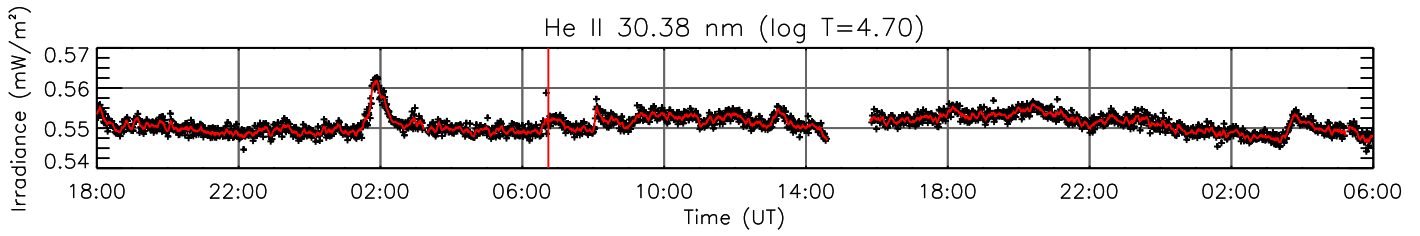

6 Aug 2013 (DOY 218)

GOES X-ray Flux

AIA 94 Channel

AIA 131 Channel

AIA 171 Channel

AIA 193 Channel

AIA 211 Channel

AIA 304 Channel