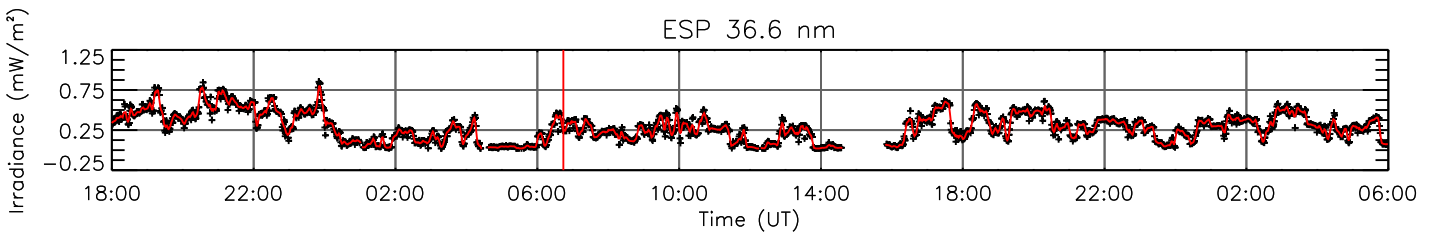

6 Aug 2013 (DOY 218)

GOES X-ray Flux

AIA 94 Channel

AIA 131 Channel

AIA 171 Channel

AIA 193 Channel

AIA 211 Channel

AIA 304 Channel