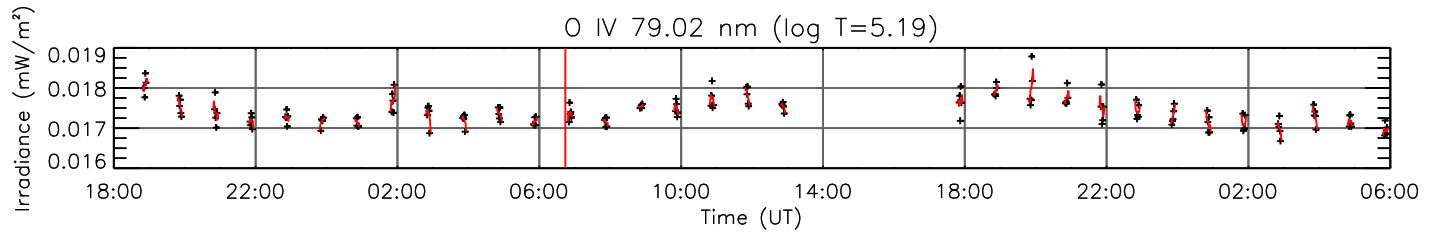

6 Aug 2013 (DOY 218)

GOES X-ray Flux

AIA 94 Channel

AIA 131 Channel

AIA 171 Channel

AIA 193 Channel

AIA 211 Channel

AIA 304 Channel