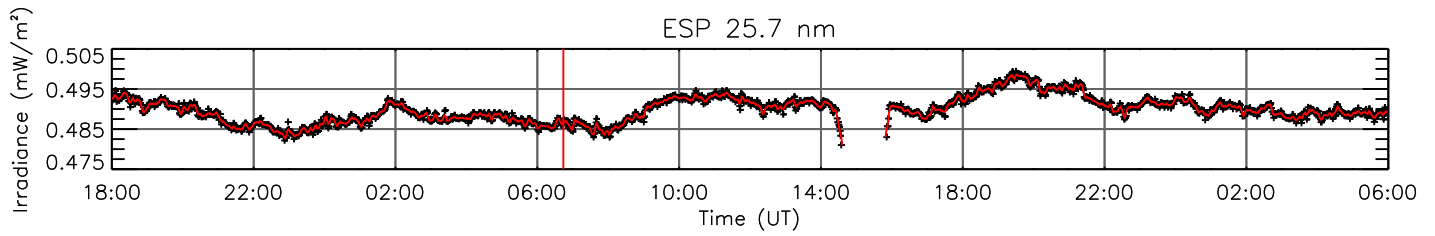

6 Aug 2013 (DOY 218)

GOES X-ray Flux

AIA 94 Channel

AIA 131 Channel

AIA 171 Channel

AIA 193 Channel

AIA 211 Channel

AIA 304 Channel