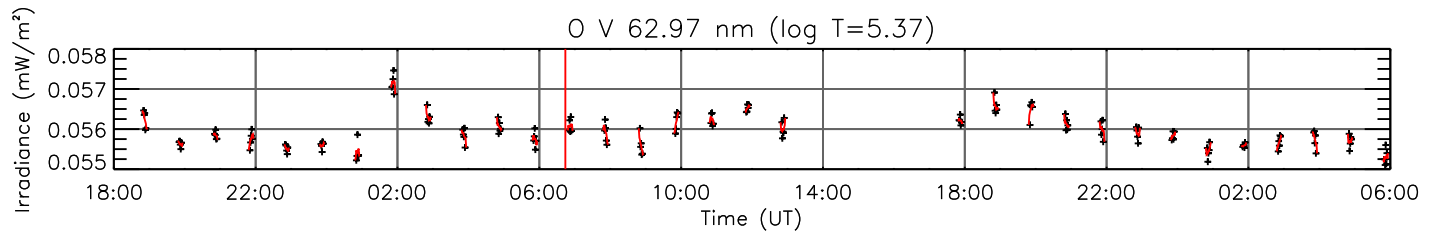

6 Aug 2013 (DOY 218)

GOES X-ray Flux

AIA 94 Channel

AIA 131 Channel

AIA 171 Channel

AIA 193 Channel

AIA 211 Channel

AIA 304 Channel