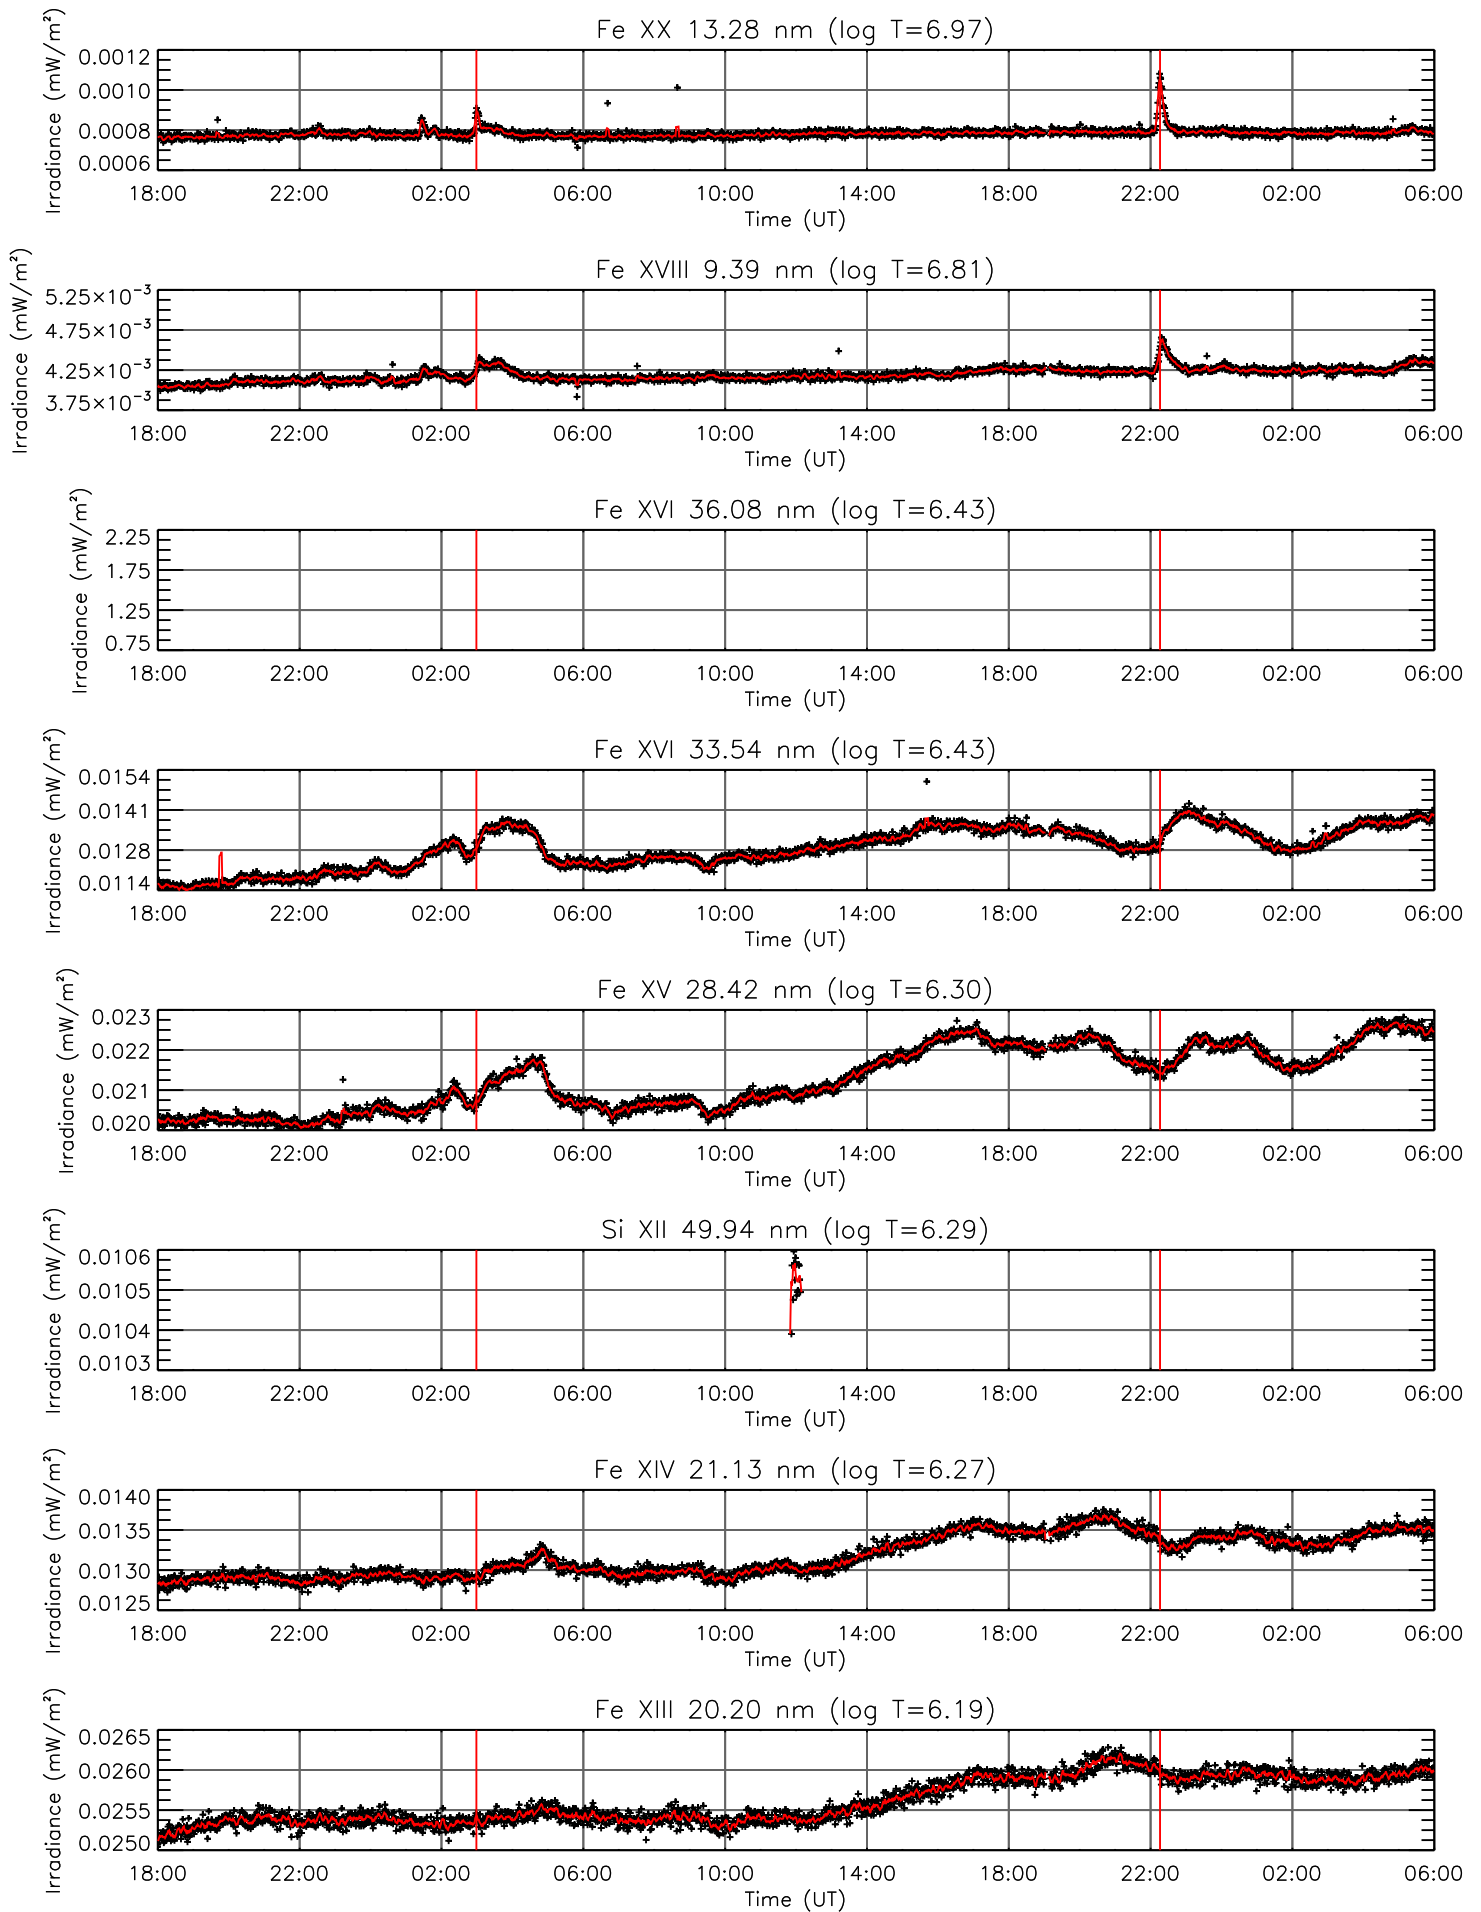

# 8 Jul 2010 (DOY 189)

## GOES X-ray Flux

AIA 94 Channel

AIA 131 Channel

AIA 171 Channel

AIA 193 Channel

AIA 211 Channel

AIA 304 Channel

AIA 335 Channel