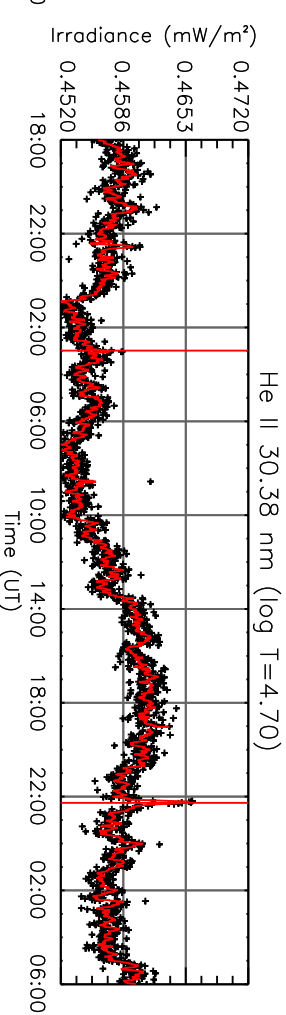

# 8 Jul 2010 (DOY 189)

## GOES X-ray Flux

AIA 94 Channel

AIA 131 Channel

AIA 171 Channel

AIA 193 Channel

AIA 211 Channel

AIA 304 Channel

AIA 335 Channel