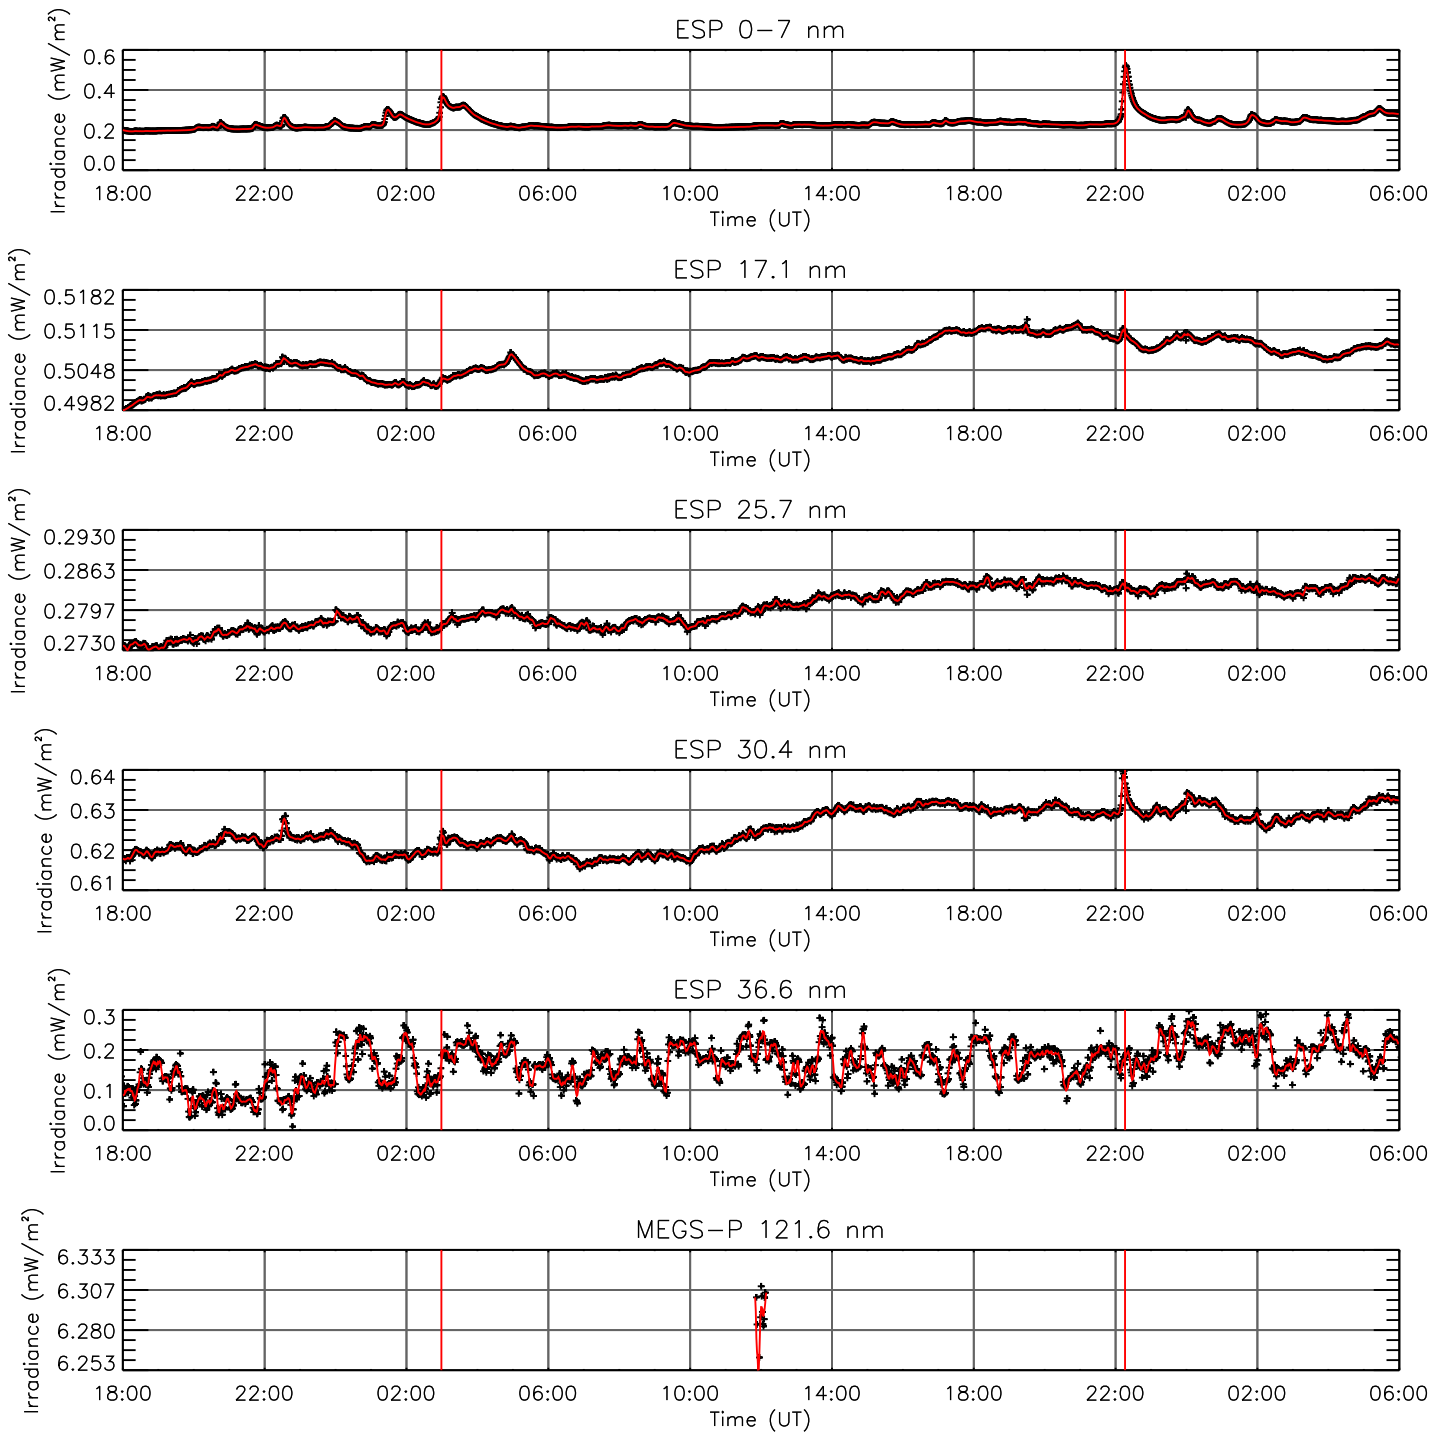

# 8 Jul 2010 (DOY 189)

## GOES X-ray Flux

AIA 94 Channel

AIA 131 Channel

AIA 171 Channel

AIA 193 Channel

AIA 211 Channel

AIA 304 Channel

AIA 335 Channel