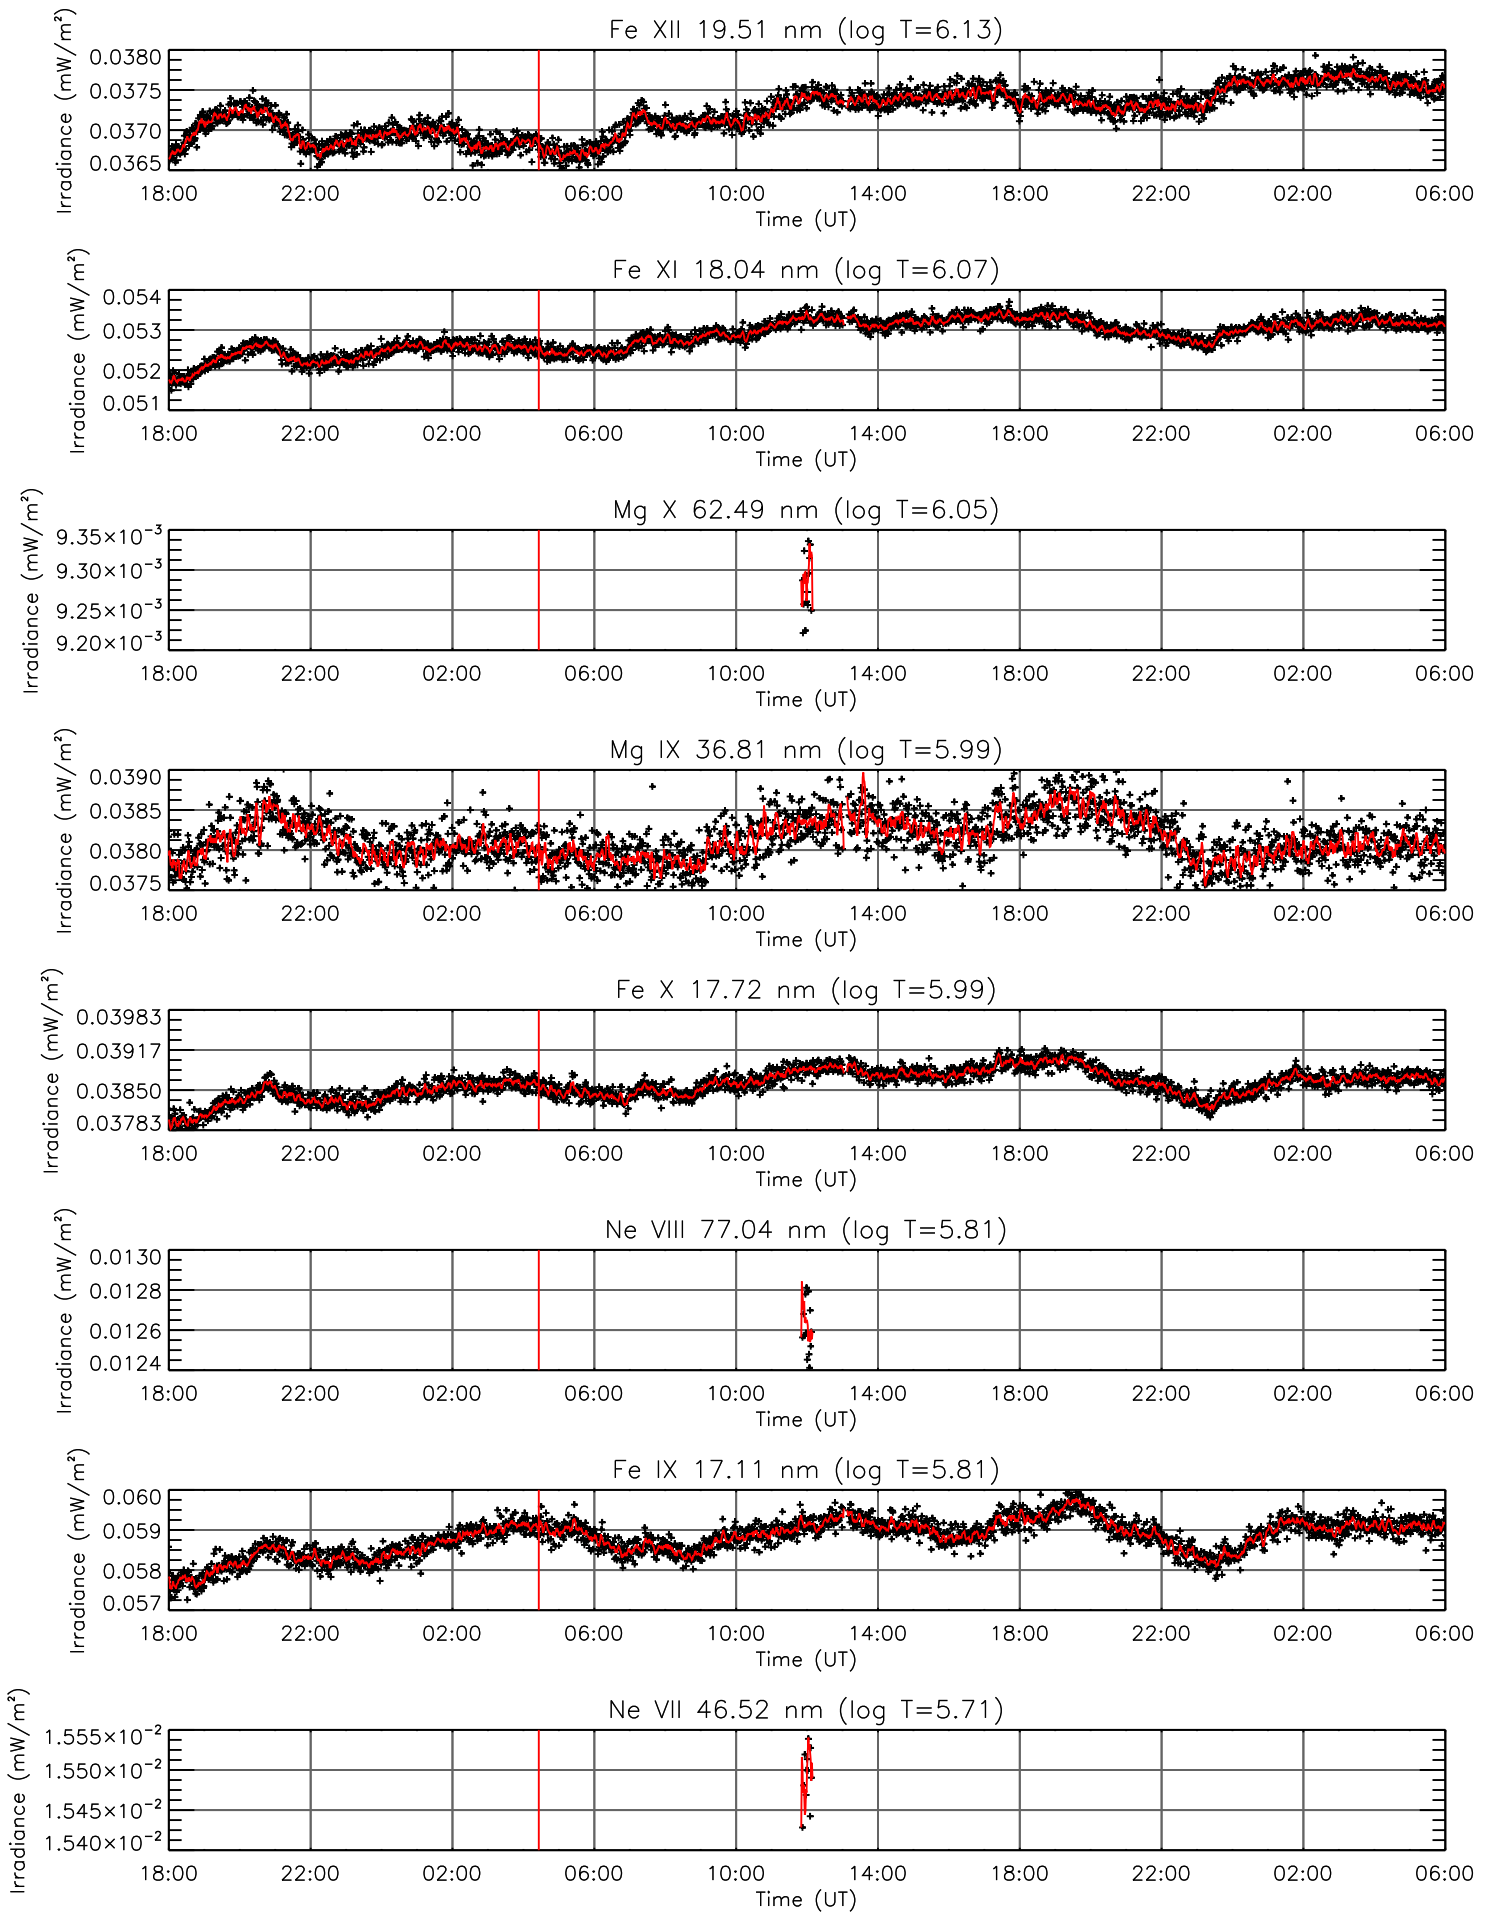

2 Aug 2010 (DOY 214)

GOES X-ray Flux

AIA 94 Channel

AIA 131 Channel

AIA 171 Channel

AIA 193 Channel

AIA 211 Channel

AIA 304 Channel