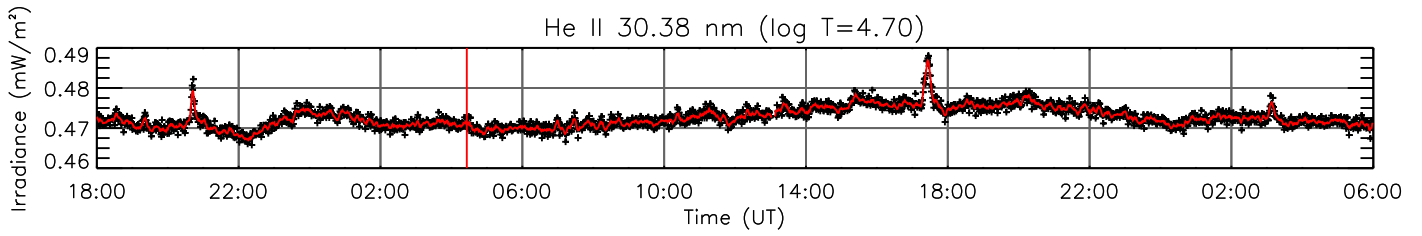

2 Aug 2010 (DOY 214)

GOES X-ray Flux

AIA 94 Channel

AIA 131 Channel

AIA 171 Channel

AIA 193 Channel

AIA 211 Channel

AIA 304 Channel