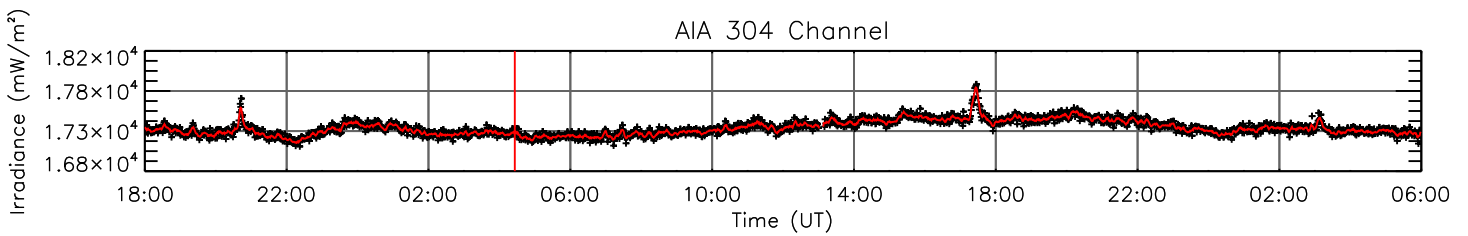

2 Aug 2010 (DOY 214)

GOES X-ray Flux

AIA 94 Channel

AIA 131 Channel

AIA 171 Channel

AIA 193 Channel

AIA 211 Channel

AIA 304 Channel