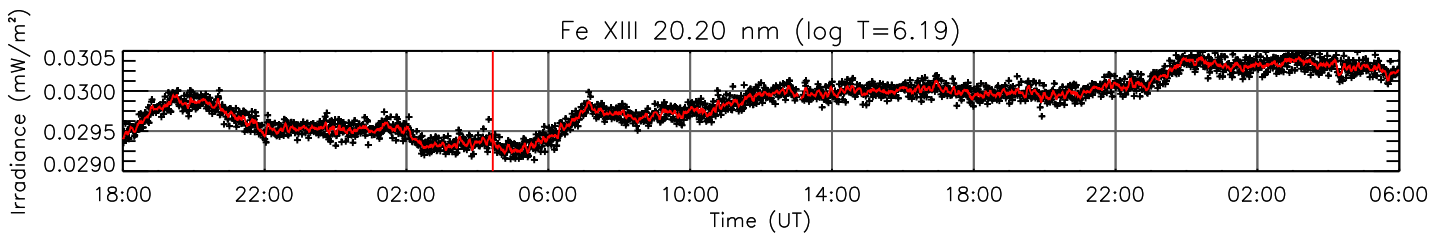

2 Aug 2010 (DOY 214)

GOES X-ray Flux

AIA 94 Channel

AIA 131 Channel

AIA 171 Channel

AIA 193 Channel

AIA 211 Channel

AIA 304 Channel