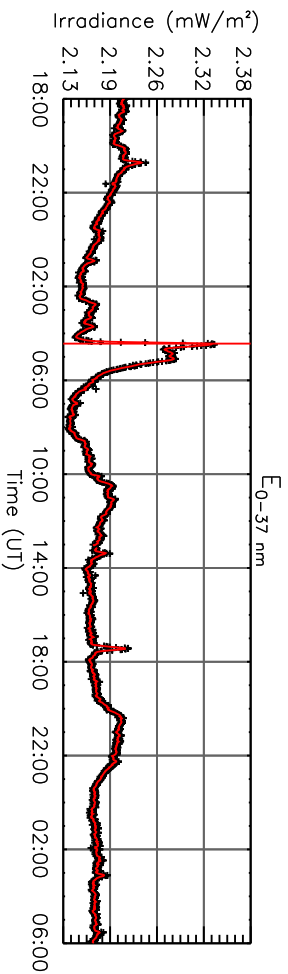

2 Aug 2010 (DOY 214)

GOES X-ray Flux

AIA 94 Channel

AIA 131 Channel

AIA 171 Channel

AIA 193 Channel

AIA 211 Channel

AIA 304 Channel