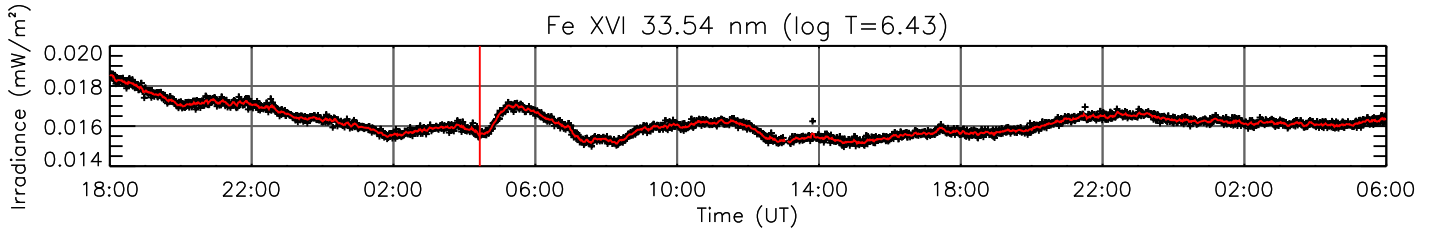

2 Aug 2010 (DOY 214)

GOES X-ray Flux

AIA 94 Channel

AIA 131 Channel

AIA 171 Channel

AIA 193 Channel

AIA 211 Channel

AIA 304 Channel