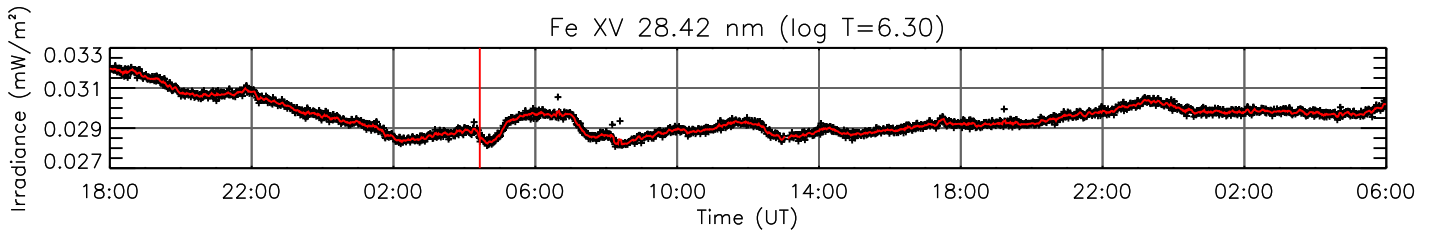

2 Aug 2010 (DOY 214)

GOES X-ray Flux

AIA 94 Channel

AIA 131 Channel

AIA 171 Channel

AIA 193 Channel

AIA 211 Channel

AIA 304 Channel