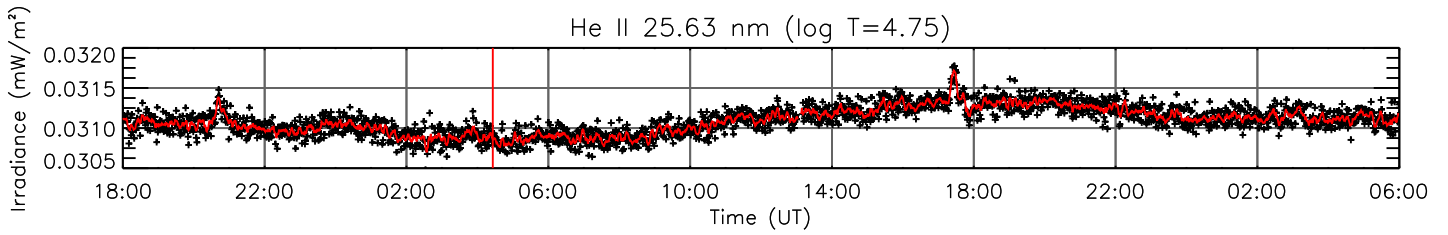

2 Aug 2010 (DOY 214)

GOES X-ray Flux

AIA 94 Channel

AIA 131 Channel

AIA 171 Channel

AIA 193 Channel

AIA 211 Channel

AIA 304 Channel