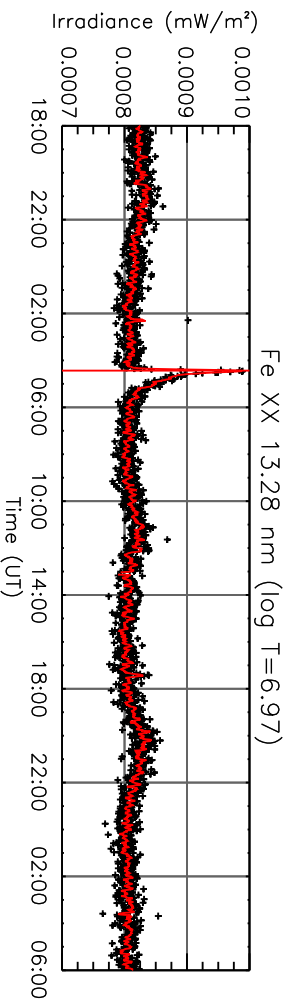

2 Aug 2010 (DOY 214)

GOES X-ray Flux

AIA 94 Channel

AIA 131 Channel

AIA 171 Channel

AIA 193 Channel

AIA 211 Channel

AIA 304 Channel