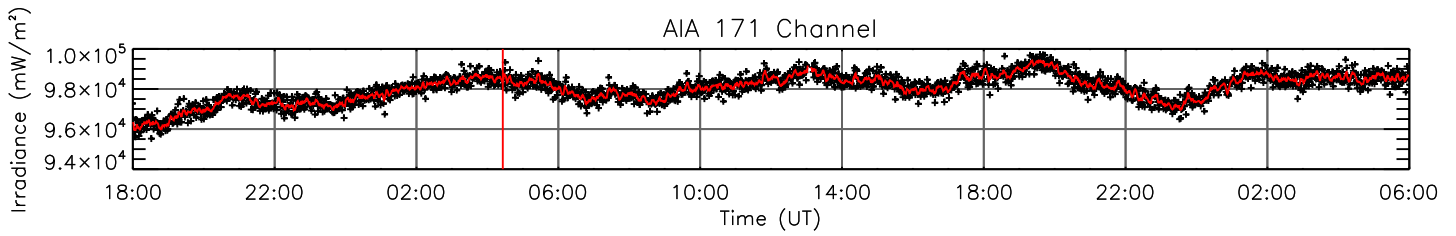

2 Aug 2010 (DOY 214)

GOES X-ray Flux

AIA 94 Channel

AIA 131 Channel

AIA 171 Channel

AIA 193 Channel

AIA 211 Channel

AIA 304 Channel