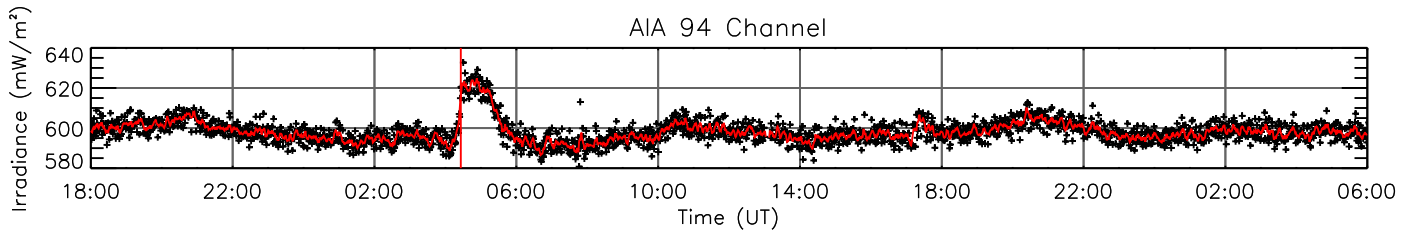

2 Aug 2010 (DOY 214)

GOES X-ray Flux

AIA 94 Channel

AIA 131 Channel

AIA 171 Channel

AIA 193 Channel

AIA 211 Channel

AIA 304 Channel