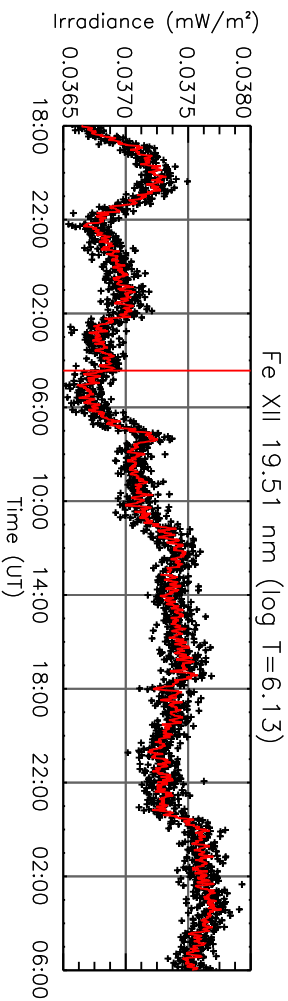

2 Aug 2010 (DOY 214)

GOES X-ray Flux

AIA 94 Channel

AIA 131 Channel

AIA 171 Channel

AIA 193 Channel

AIA 211 Channel

AIA 304 Channel