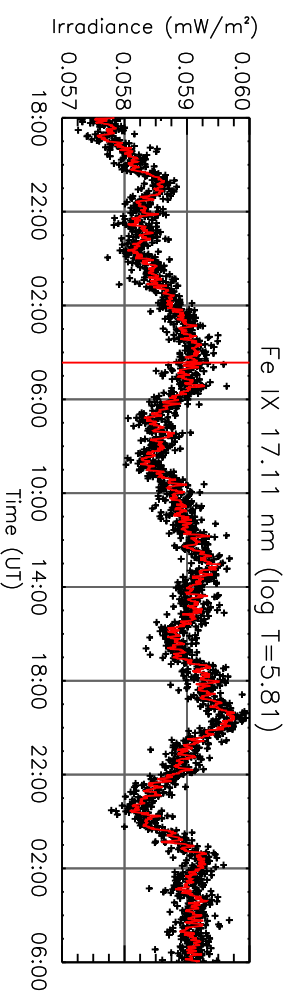

2 Aug 2010 (DOY 214)

GOES X-ray Flux

AIA 94 Channel

AIA 131 Channel

AIA 171 Channel

AIA 193 Channel

AIA 211 Channel

AIA 304 Channel