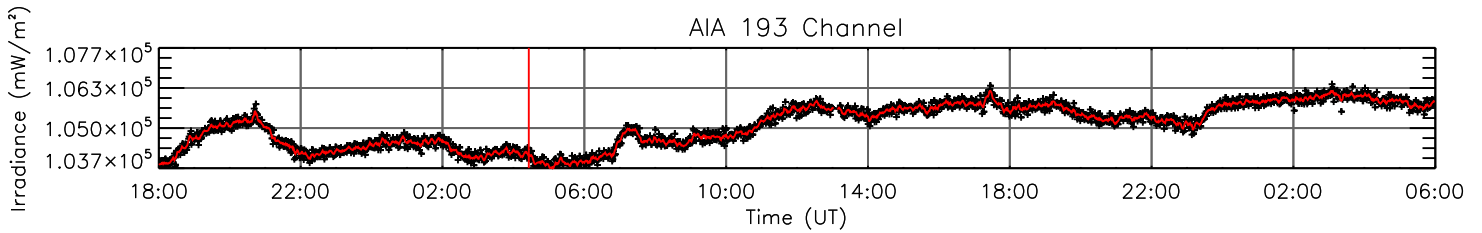

2 Aug 2010 (DOY 214)

GOES X-ray Flux

AIA 94 Channel

AIA 131 Channel

AIA 171 Channel

AIA 193 Channel

AIA 211 Channel

AIA 304 Channel