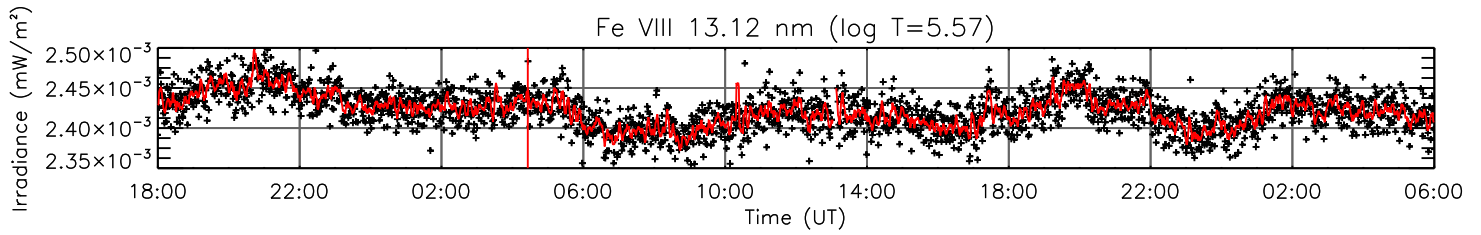

2 Aug 2010 (DOY 214)

GOES X-ray Flux

AIA 94 Channel

AIA 131 Channel

AIA 171 Channel

AIA 193 Channel

AIA 211 Channel

AIA 304 Channel