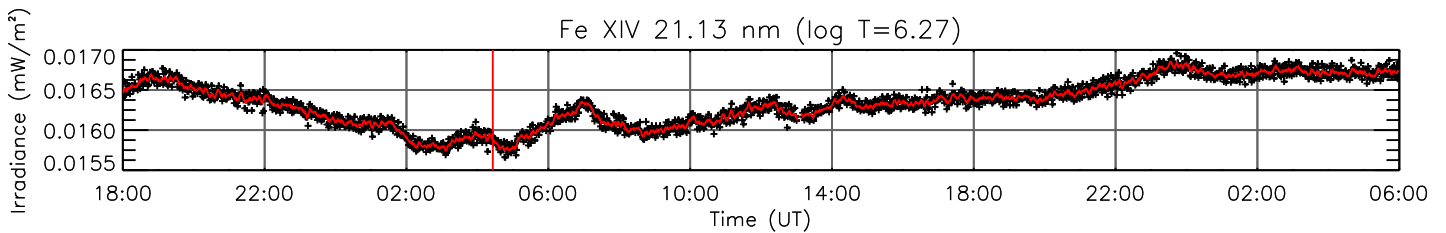

2 Aug 2010 (DOY 214)

GOES X-ray Flux

AIA 94 Channel

AIA 131 Channel

AIA 171 Channel

AIA 193 Channel

AIA 211 Channel

AIA 304 Channel