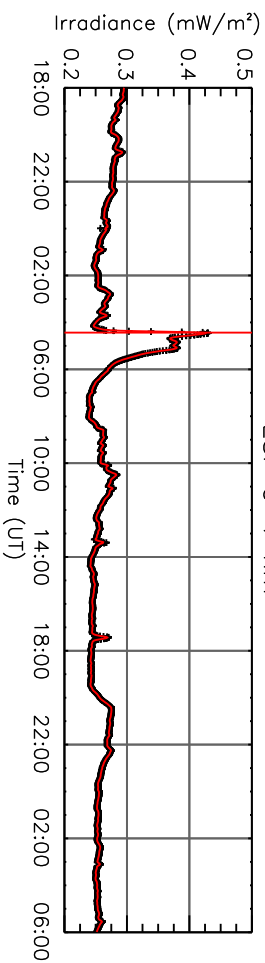

2 Aug 2010 (DOY 214)

GOES X-ray Flux

AIA 94 Channel

AIA 131 Channel

AIA 171 Channel

AIA 193 Channel

AIA 211 Channel

AIA 304 Channel