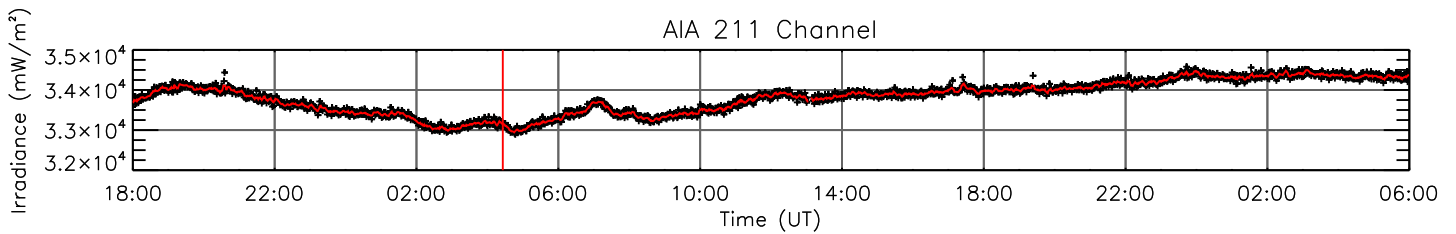

2 Aug 2010 (DOY 214)

GOES X-ray Flux

AIA 94 Channel

AIA 131 Channel

AIA 171 Channel

AIA 193 Channel

AIA 211 Channel

AIA 304 Channel