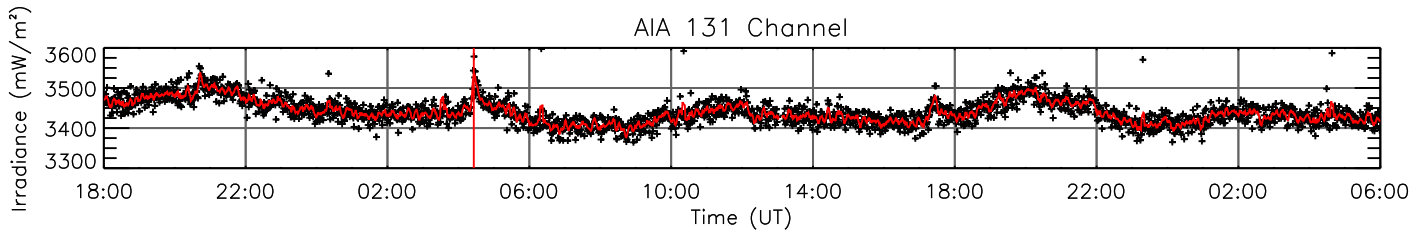

2 Aug 2010 (DOY 214)

GOES X-ray Flux

AIA 94 Channel

AIA 131 Channel

AIA 171 Channel

AIA 193 Channel

AIA 211 Channel

AIA 304 Channel