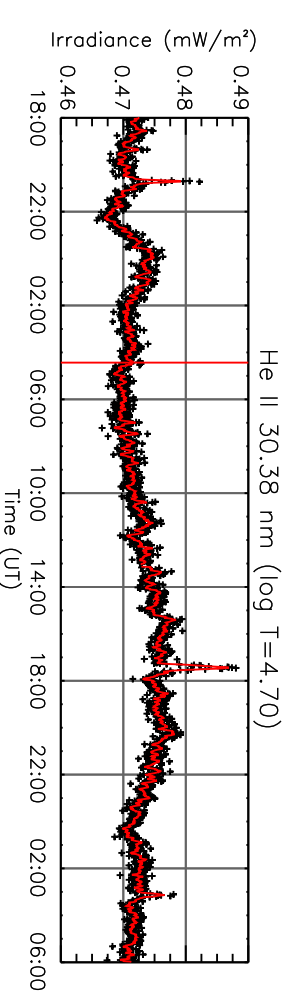

2 Aug 2010 (DOY 214)

GOES X-ray Flux

AIA 94 Channel

AIA 131 Channel

AIA 171 Channel

AIA 193 Channel

AIA 211 Channel

AIA 304 Channel