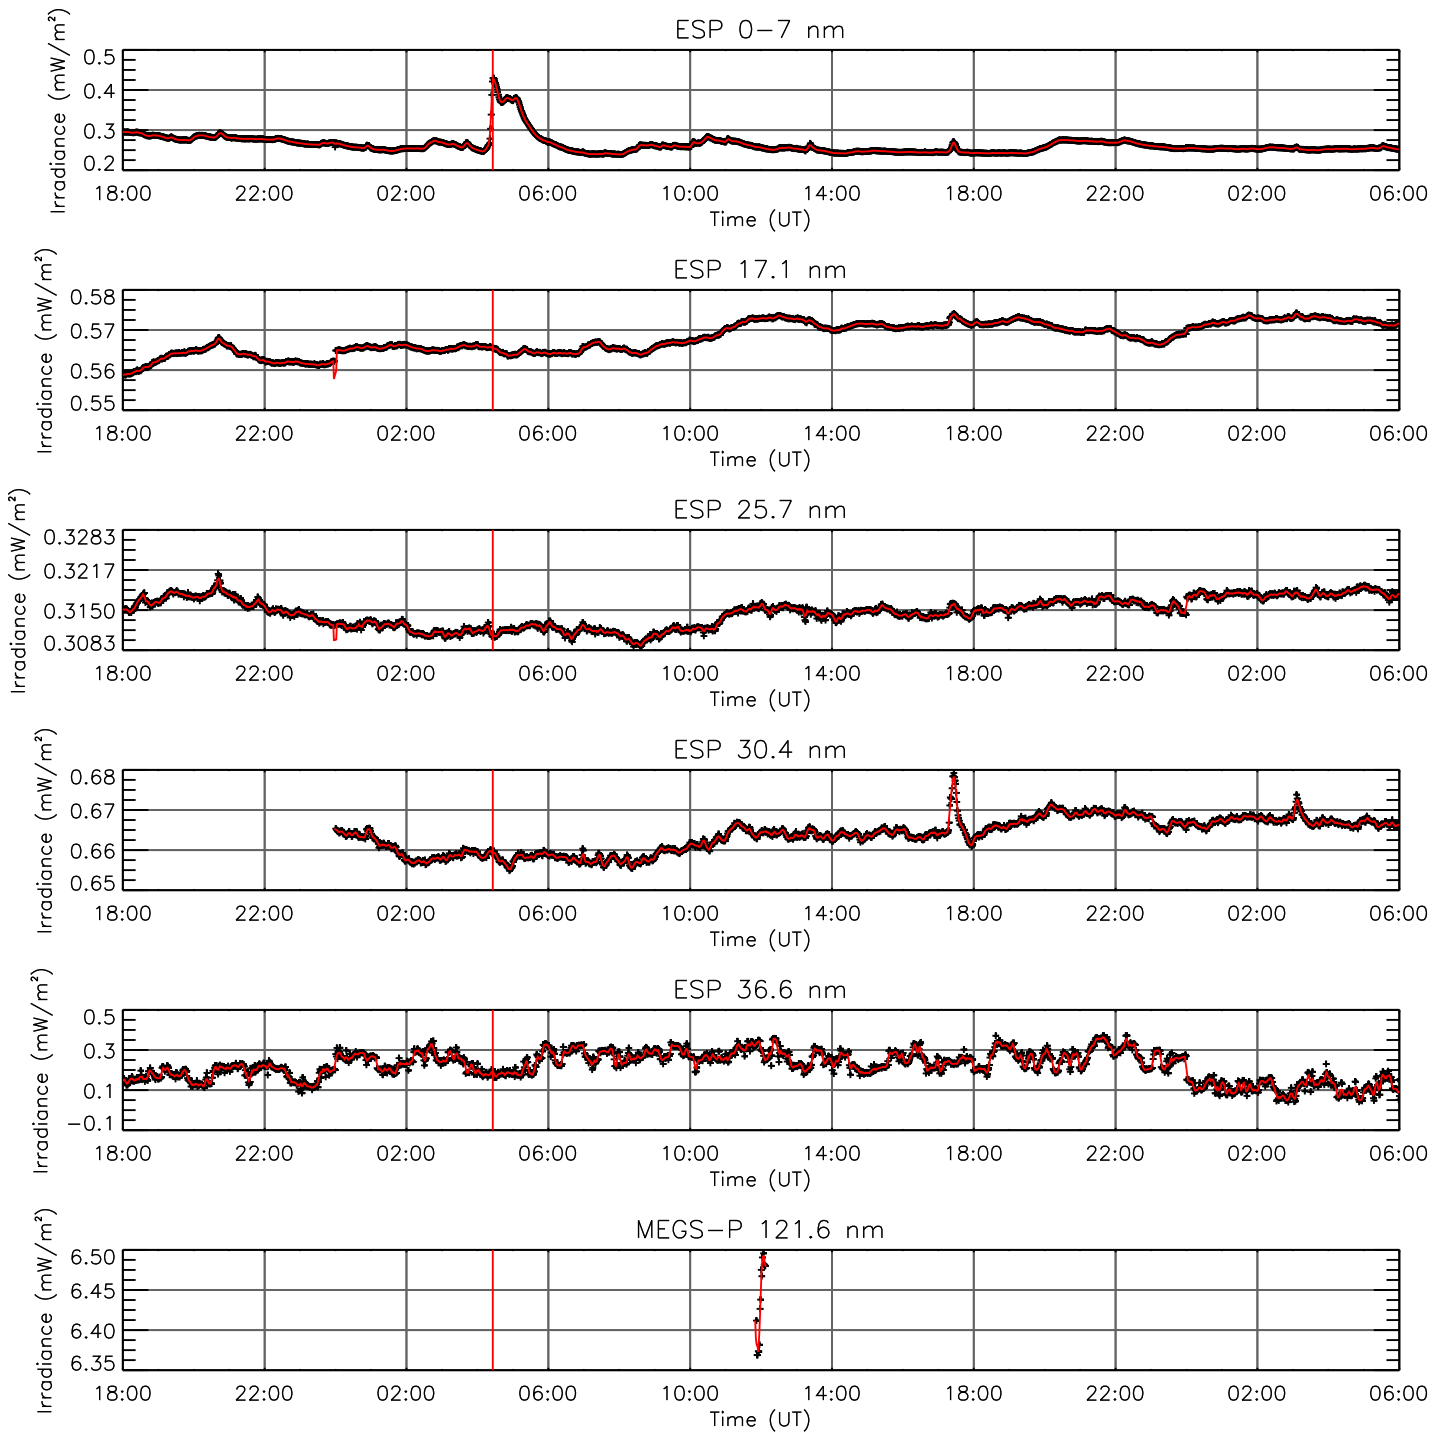

2 Aug 2010 (DOY 214)

GOES X-ray Flux

AIA 94 Channel

AIA 131 Channel

AIA 171 Channel

AIA 193 Channel

AIA 211 Channel

AIA 304 Channel