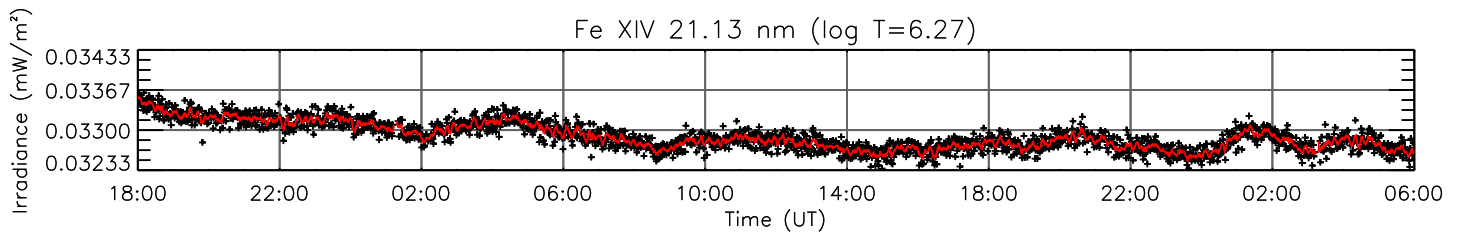

5 Aug 2013 (DOY 217)

GOES X-ray Flux

AIA 94 Channel

AIA 131 Channel

AIA 171 Channel

AIA 193 Channel

AIA 211 Channel

AIA 304 Channel