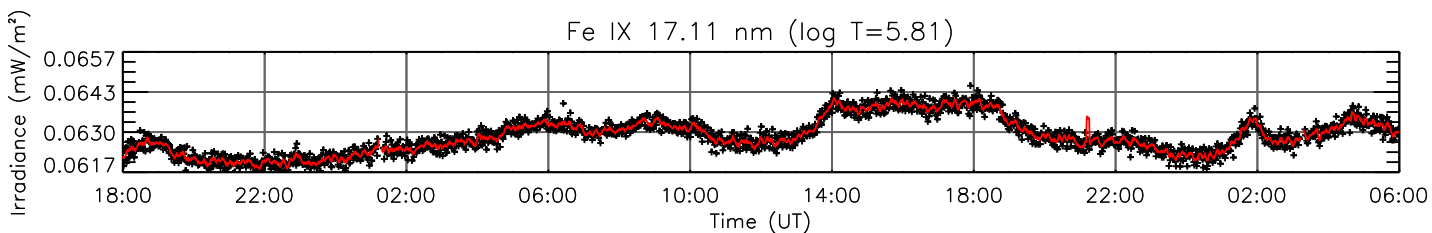

5 Aug 2013 (DOY 217)

GOES X-ray Flux

AIA 94 Channel

AIA 131 Channel

AIA 171 Channel

AIA 193 Channel

AIA 211 Channel

AIA 304 Channel