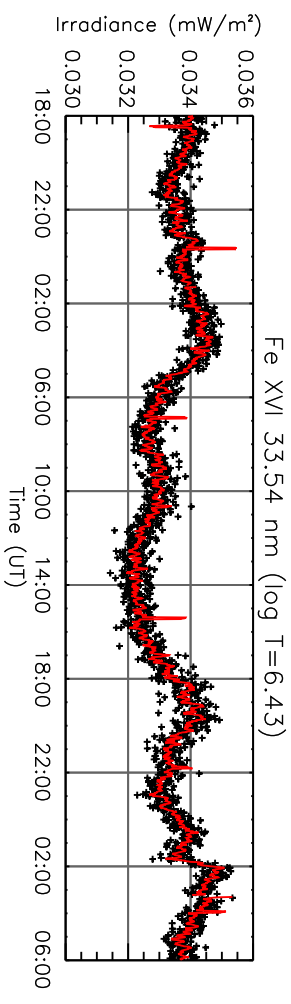

5 Aug 2013 (DOY 217)

GOES X-ray Flux

AIA 94 Channel

AIA 131 Channel

AIA 171 Channel

AIA 193 Channel

AIA 211 Channel

AIA 304 Channel