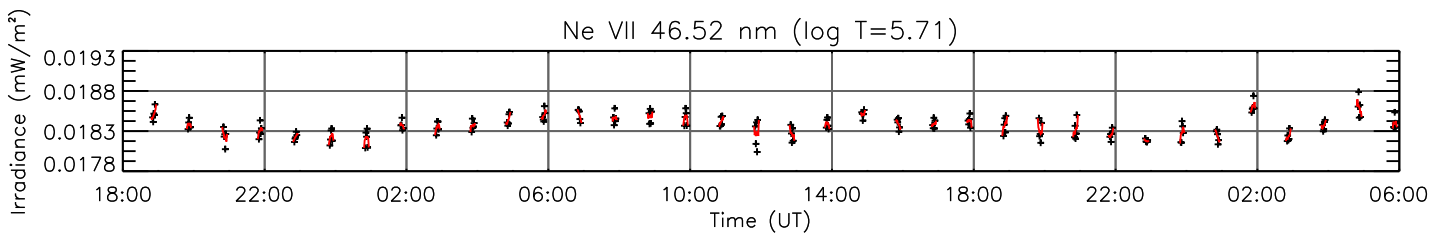

5 Aug 2013 (DOY 217)

GOES X-ray Flux

AIA 94 Channel

AIA 131 Channel

AIA 171 Channel

AIA 193 Channel

AIA 211 Channel

AIA 304 Channel