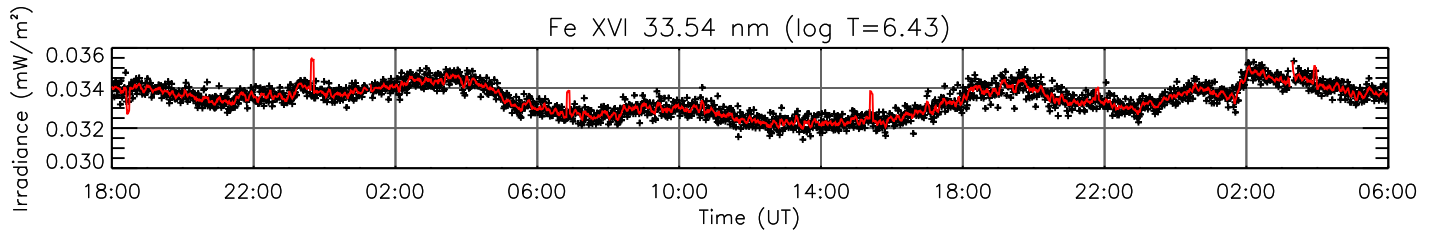

5 Aug 2013 (DOY 217)

GOES X-ray Flux

AIA 94 Channel

AIA 131 Channel

AIA 171 Channel

AIA 193 Channel

AIA 211 Channel

AIA 304 Channel