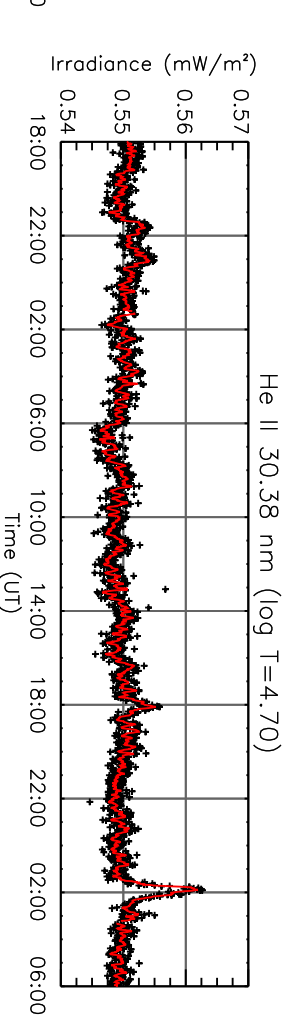

5 Aug 2013 (DOY 217)

GOES X-ray Flux

AIA 94 Channel

AIA 131 Channel

AIA 171 Channel

AIA 193 Channel

AIA 211 Channel

AIA 304 Channel