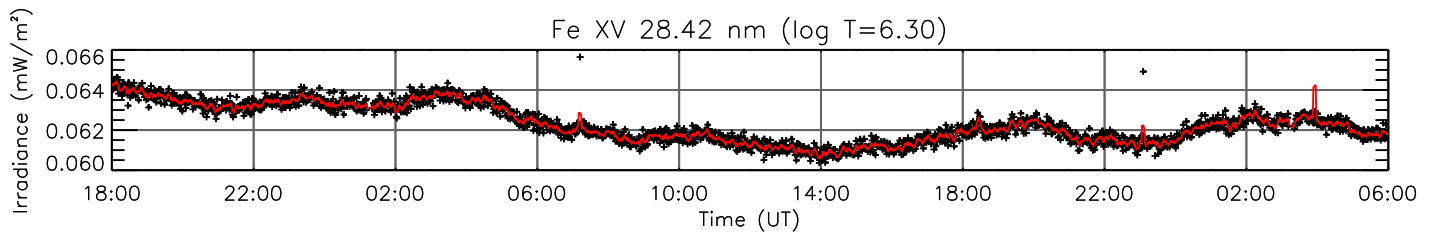

5 Aug 2013 (DOY 217)

GOES X-ray Flux

AIA 94 Channel

AIA 131 Channel

AIA 171 Channel

AIA 193 Channel

AIA 211 Channel

AIA 304 Channel