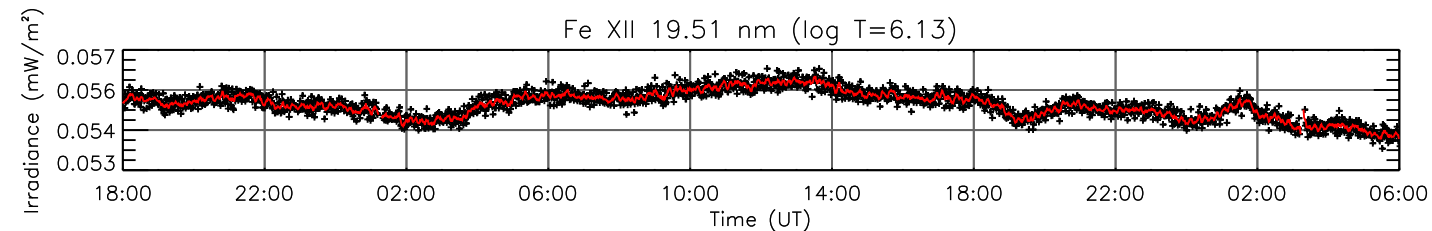

5 Aug 2013 (DOY 217)

GOES X-ray Flux

AIA 94 Channel

AIA 131 Channel

AIA 171 Channel

AIA 193 Channel

AIA 211 Channel

AIA 304 Channel