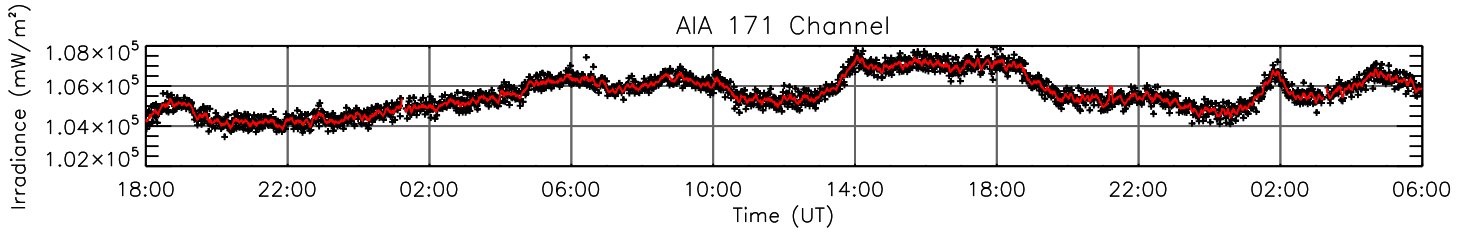

5 Aug 2013 (DOY 217)

GOES X-ray Flux

AIA 94 Channel

AIA 131 Channel

AIA 171 Channel

AIA 193 Channel

AIA 211 Channel

AIA 304 Channel