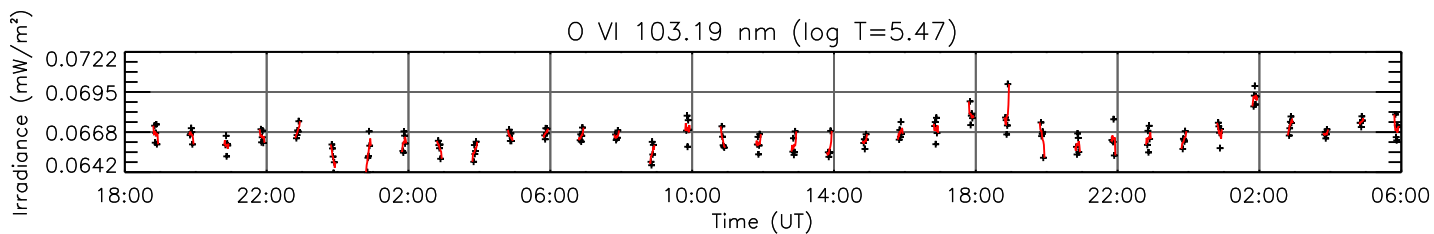

5 Aug 2013 (DOY 217)

GOES X-ray Flux

AIA 94 Channel

AIA 131 Channel

AIA 171 Channel

AIA 193 Channel

AIA 211 Channel

AIA 304 Channel