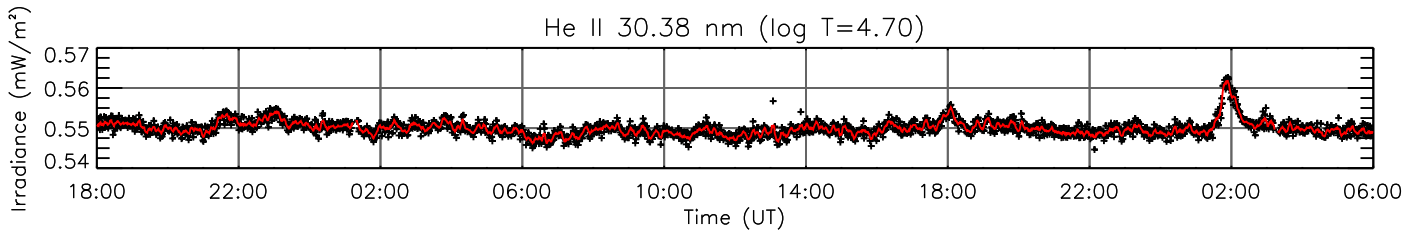

5 Aug 2013 (DOY 217)

GOES X-ray Flux

AIA 94 Channel

AIA 131 Channel

AIA 171 Channel

AIA 193 Channel

AIA 211 Channel

AIA 304 Channel