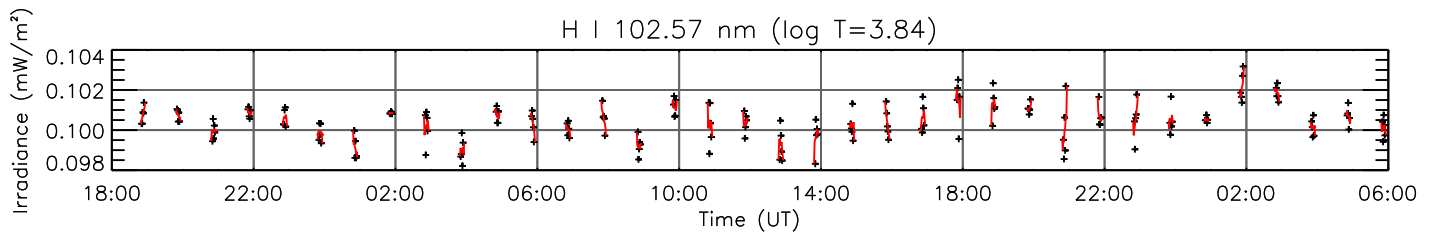

5 Aug 2013 (DOY 217)

GOES X-ray Flux

AIA 94 Channel

AIA 131 Channel

AIA 171 Channel

AIA 193 Channel

AIA 211 Channel

AIA 304 Channel