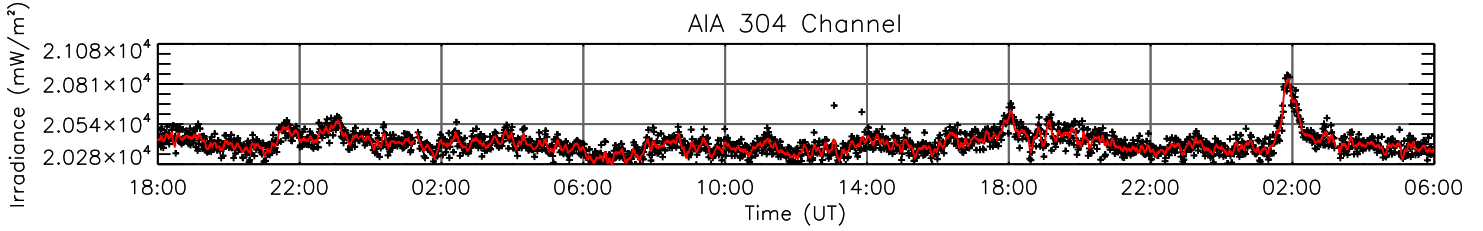

5 Aug 2013 (DOY 217)

GOES X-ray Flux

AIA 94 Channel

AIA 131 Channel

AIA 171 Channel

AIA 193 Channel

AIA 211 Channel

AIA 304 Channel