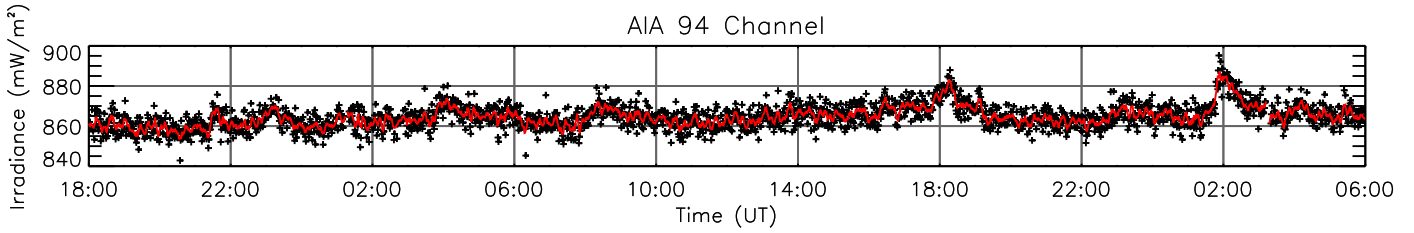

5 Aug 2013 (DOY 217)

GOES X-ray Flux

AIA 94 Channel

AIA 131 Channel

AIA 171 Channel

AIA 193 Channel

AIA 211 Channel

AIA 304 Channel