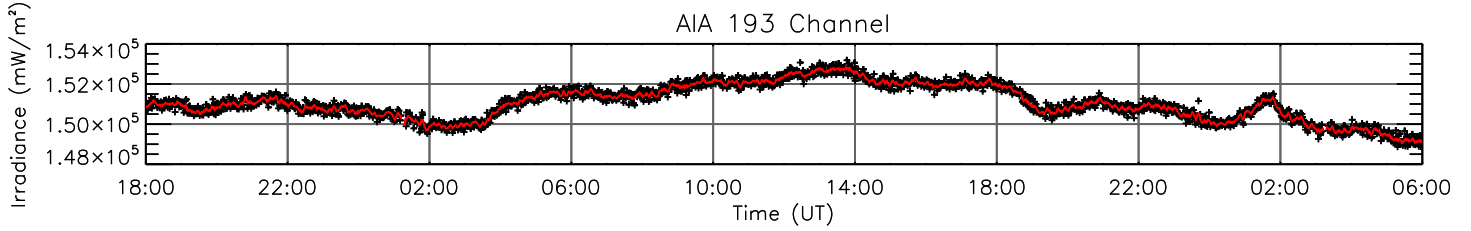

5 Aug 2013 (DOY 217)

GOES X-ray Flux

AIA 94 Channel

AIA 131 Channel

AIA 171 Channel

AIA 193 Channel

AIA 211 Channel

AIA 304 Channel