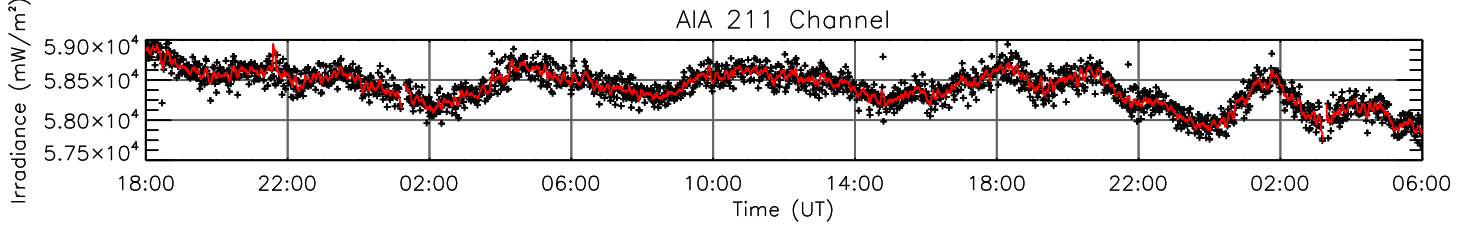

5 Aug 2013 (DOY 217)

GOES X-ray Flux

AIA 94 Channel

AIA 131 Channel

AIA 171 Channel

AIA 193 Channel

AIA 211 Channel

AIA 304 Channel