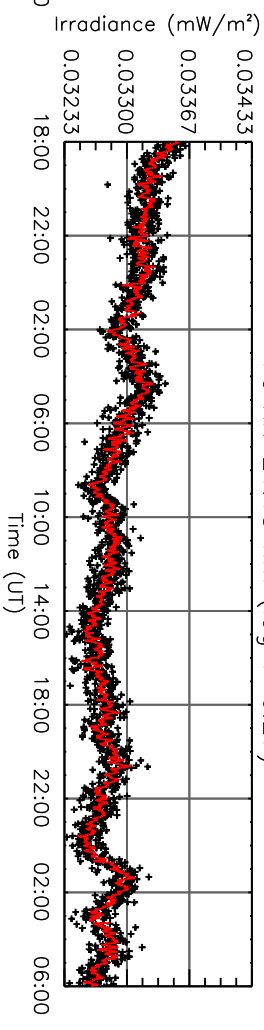

5 Aug 2013 (DOY 217)

GOES X-ray Flux

AIA 94 Channel

AIA 131 Channel

AIA 171 Channel

AIA 193 Channel

AIA 211 Channel

AIA 304 Channel