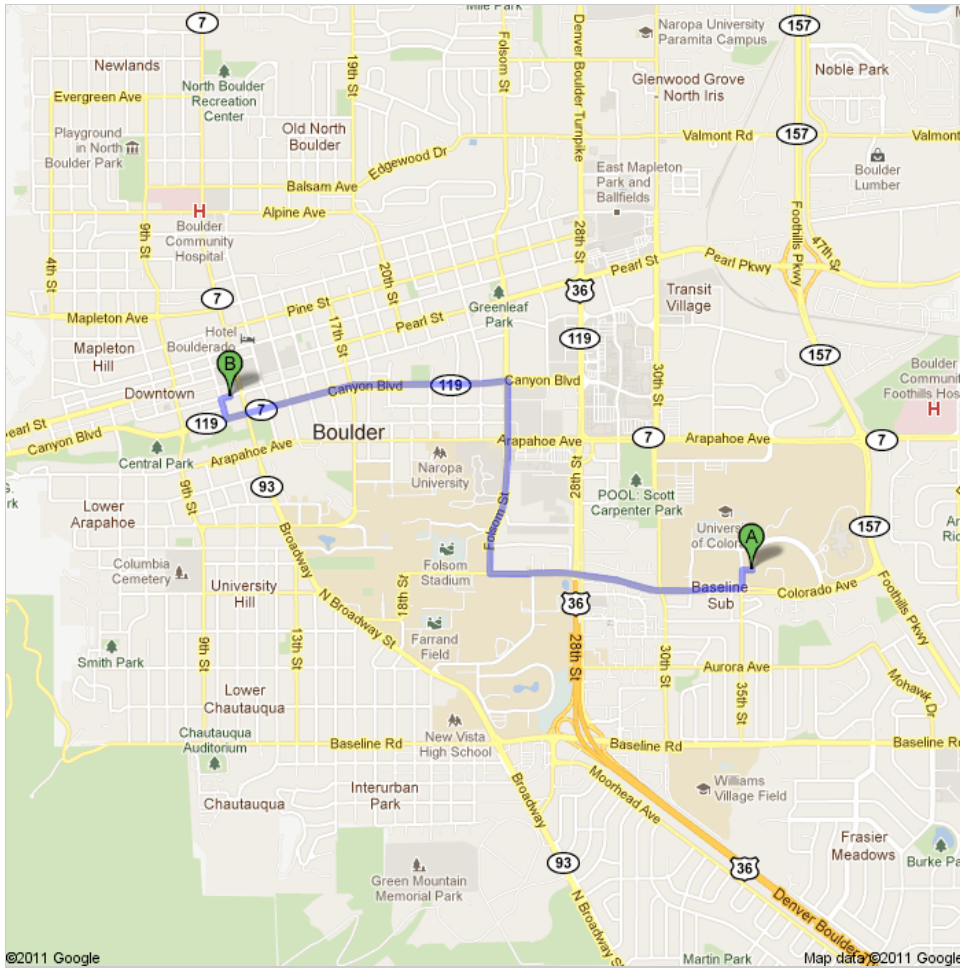

### Directions to 1123 Walnut St, Boulder, CO 80302

2.6 mi – about 9 mins

Directions from LASP to the Walnut Brewery.

Reservation is at 6:30 pm, Tuesday, October 25, under the name "Solar".

Call Frank @ 720-394-6823 if lost.

©2011 Google

Map data ©2011 Google

**A** 1234 Innovation Dr, Boulder, CO 80303

1. Head **west** toward **Innovation Dr** go 174 ft  
total 174 ft
2. Turn left onto **Innovation Dr** go 348 ft  
total 0.1 mi
3. Slight right onto **Colorado Ave**  
About 4 mins go 0.8 mi  
total 0.9 mi
4. Turn right onto **Folsom St**  
About 2 mins go 0.6 mi  
total 1.6 mi
5. Turn left onto **Canyon Blvd**  
About 2 mins go 0.9 mi  
total 2.5 mi
6. Turn right onto **11th St** go 361 ft  
total 2.6 mi
7. Take the 1st right onto **Walnut St**  
Destination will be on the left go 167 ft  
total 2.6 mi

**B** 1123 Walnut St, Boulder, CO 80302

These directions are for planning purposes only. You may find that construction projects, traffic, weather, or other events may cause conditions to differ from the map results, and you should plan your route accordingly. You must obey all signs or notices regarding your route.

Map data ©2011 Google

Directions weren't right? Please find your route on [maps.google.com](http://maps.google.com) and click "Report a problem" at the bottom left.