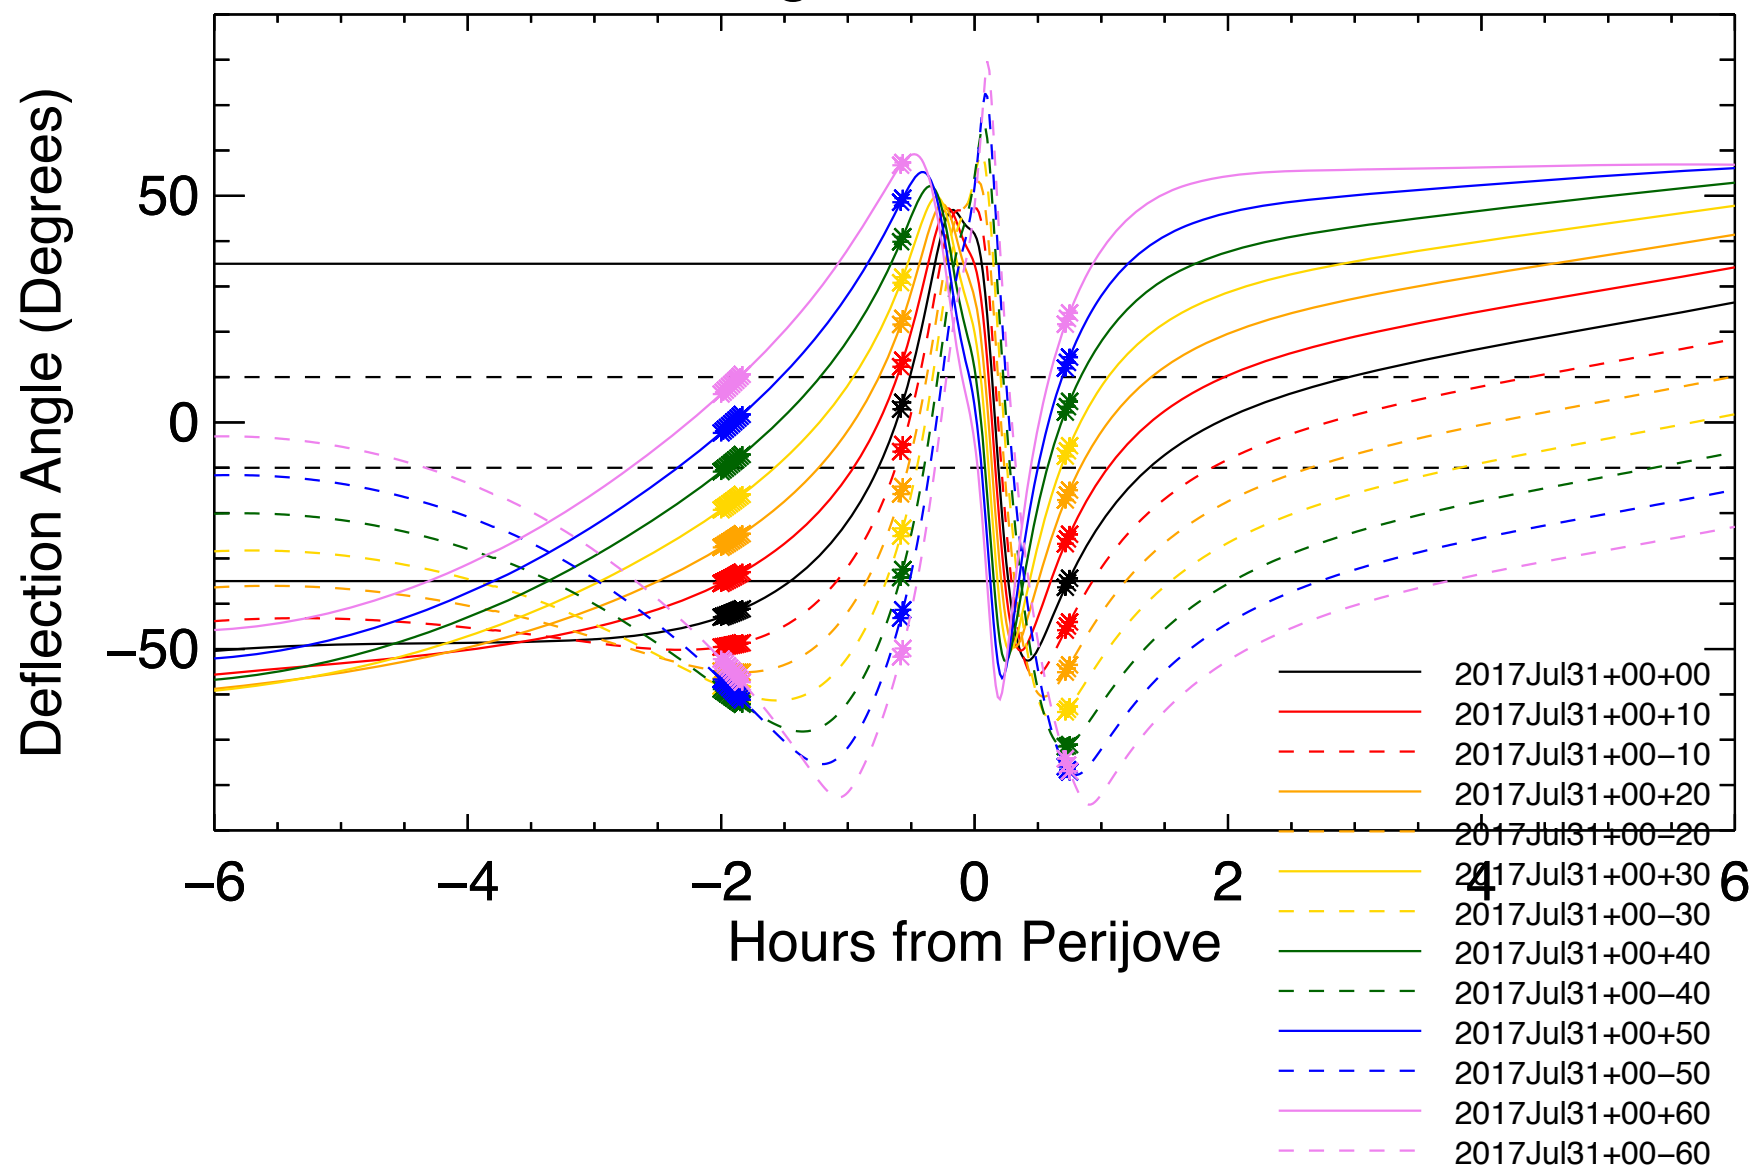

Deflection Angles, Orbit: 13, VIP4+CAN

Deflection Angles, Orbit: 13, VIP4+CAN

Deflection Angles, Orbit: 13, VIP4+CAN

Deflection Angles, Orbit: 13, VIP4+CAN

Deflection Angles, Orbit: 13, VIP4+CAN

Deflection Angles, Orbit: 13, VIP4+CAN

Deflection Angles, Orbit: 13, VIP4+CAN