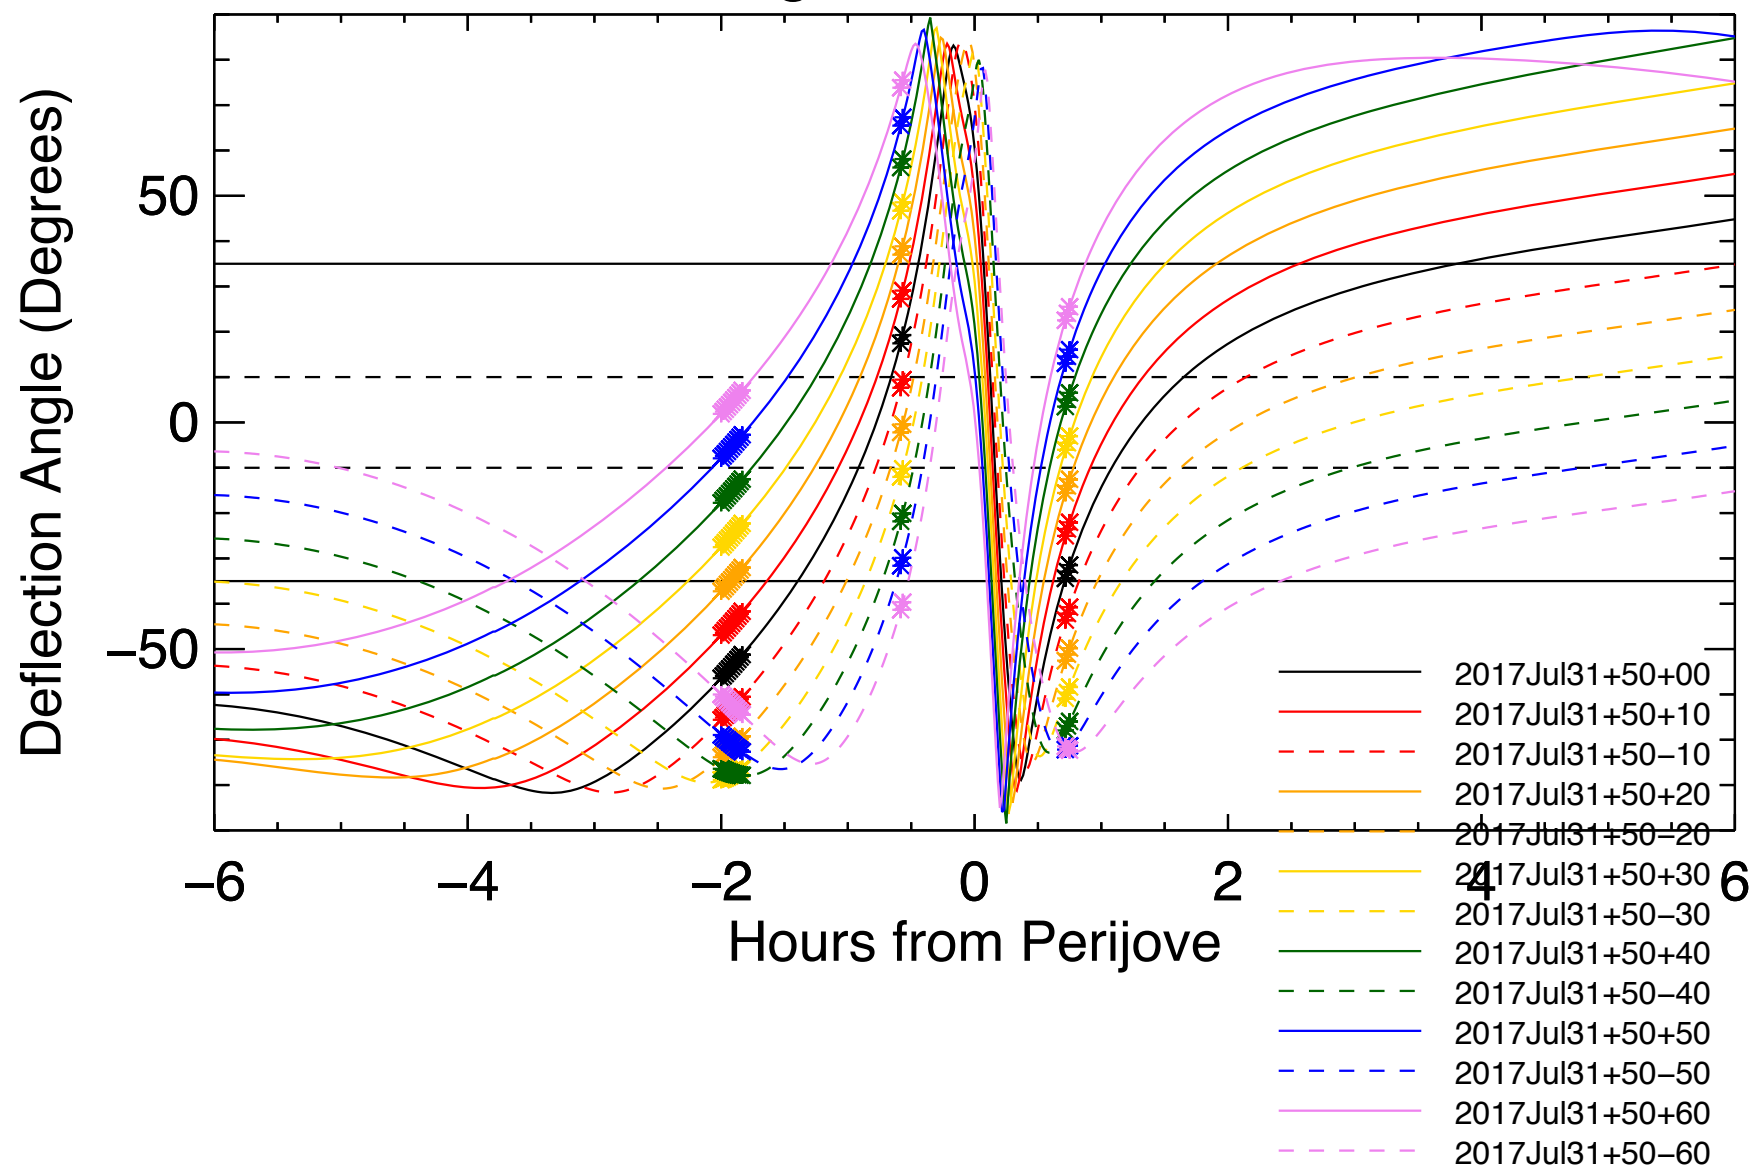

Deflection Angles, Orbit: 13, VIP4+CAN

Deflection Angles, Orbit: 13, VIP4+CAN

Deflection Angles, Orbit: 13, VIP4+CAN

Deflection Angles, Orbit: 13, VIP4+CAN

Deflection Angles, Orbit: 13, VIP4+CAN

Deflection Angles, Orbit: 13, VIP4+CAN

Deflection Angles, Orbit: 13, VIP4+CAN