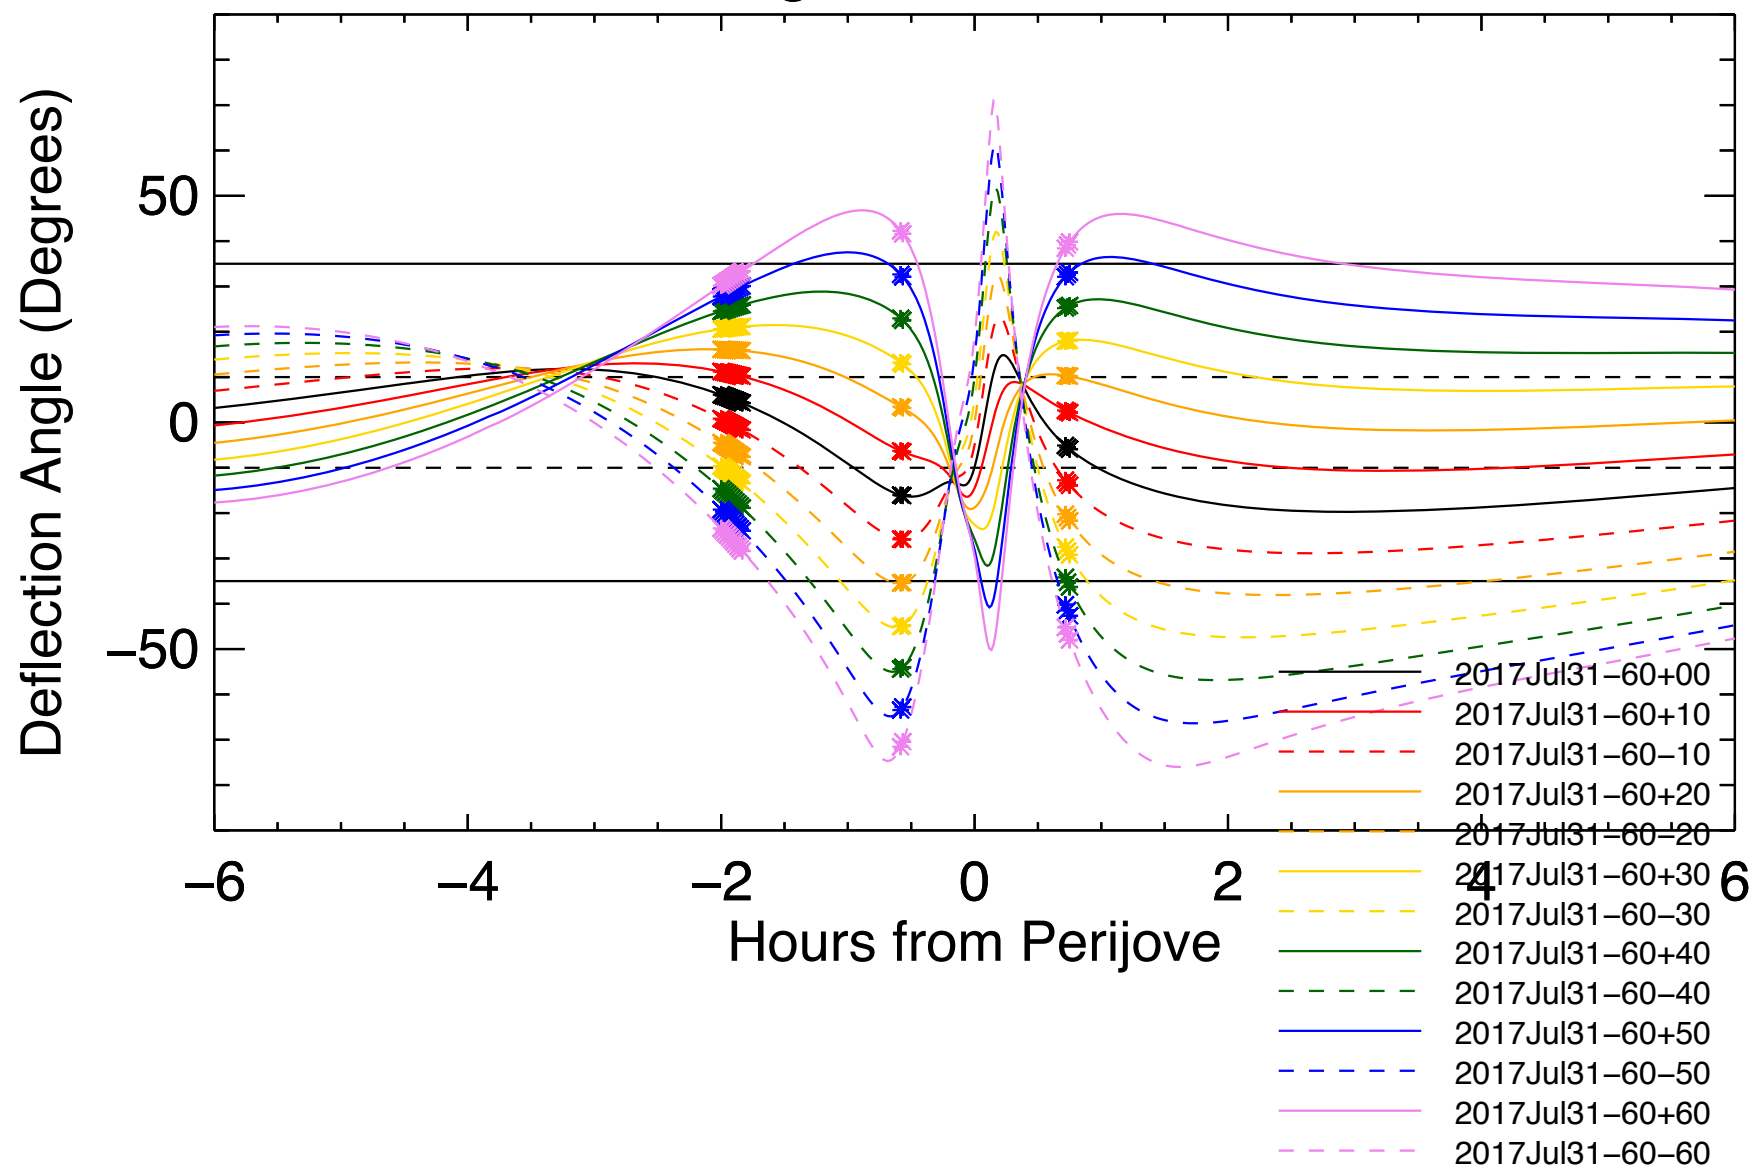

Deflection Angles, Orbit: 13, VIP4+CAN

Deflection Angles, Orbit: 13, VIP4+CAN

Deflection Angles, Orbit: 13, VIP4+CAN

Deflection Angles, Orbit: 13, VIP4+CAN

Deflection Angles, Orbit: 13, VIP4+CAN

Deflection Angles, Orbit: 13, VIP4+CAN

Deflection Angles, Orbit: 13, VIP4+CAN