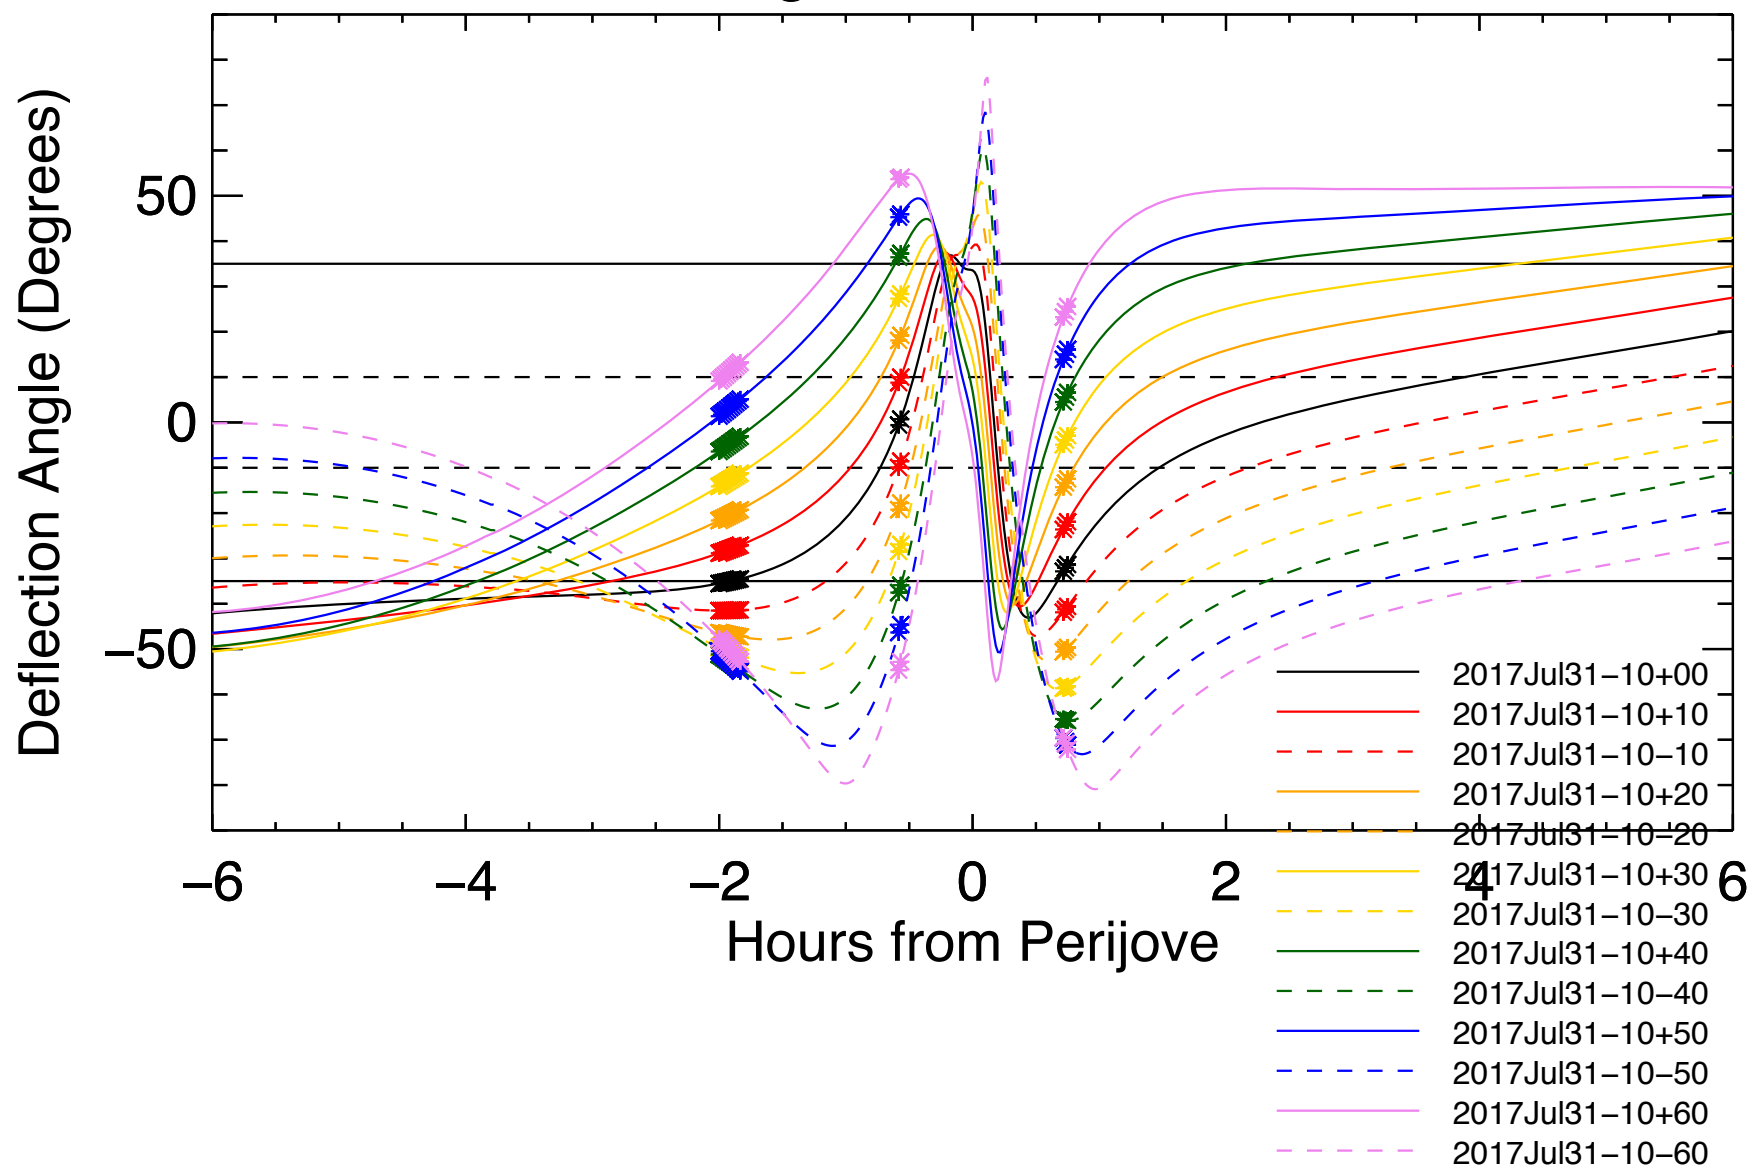

Deflection Angles, Orbit: 13, VIP4+CAN

Deflection Angles, Orbit: 13, VIP4+CAN

Deflection Angles, Orbit: 13, VIP4+CAN

Deflection Angles, Orbit: 13, VIP4+CAN

Deflection Angles, Orbit: 13, VIP4+CAN

Deflection Angles, Orbit: 13, VIP4+CAN

Deflection Angles, Orbit: 13, VIP4+CAN