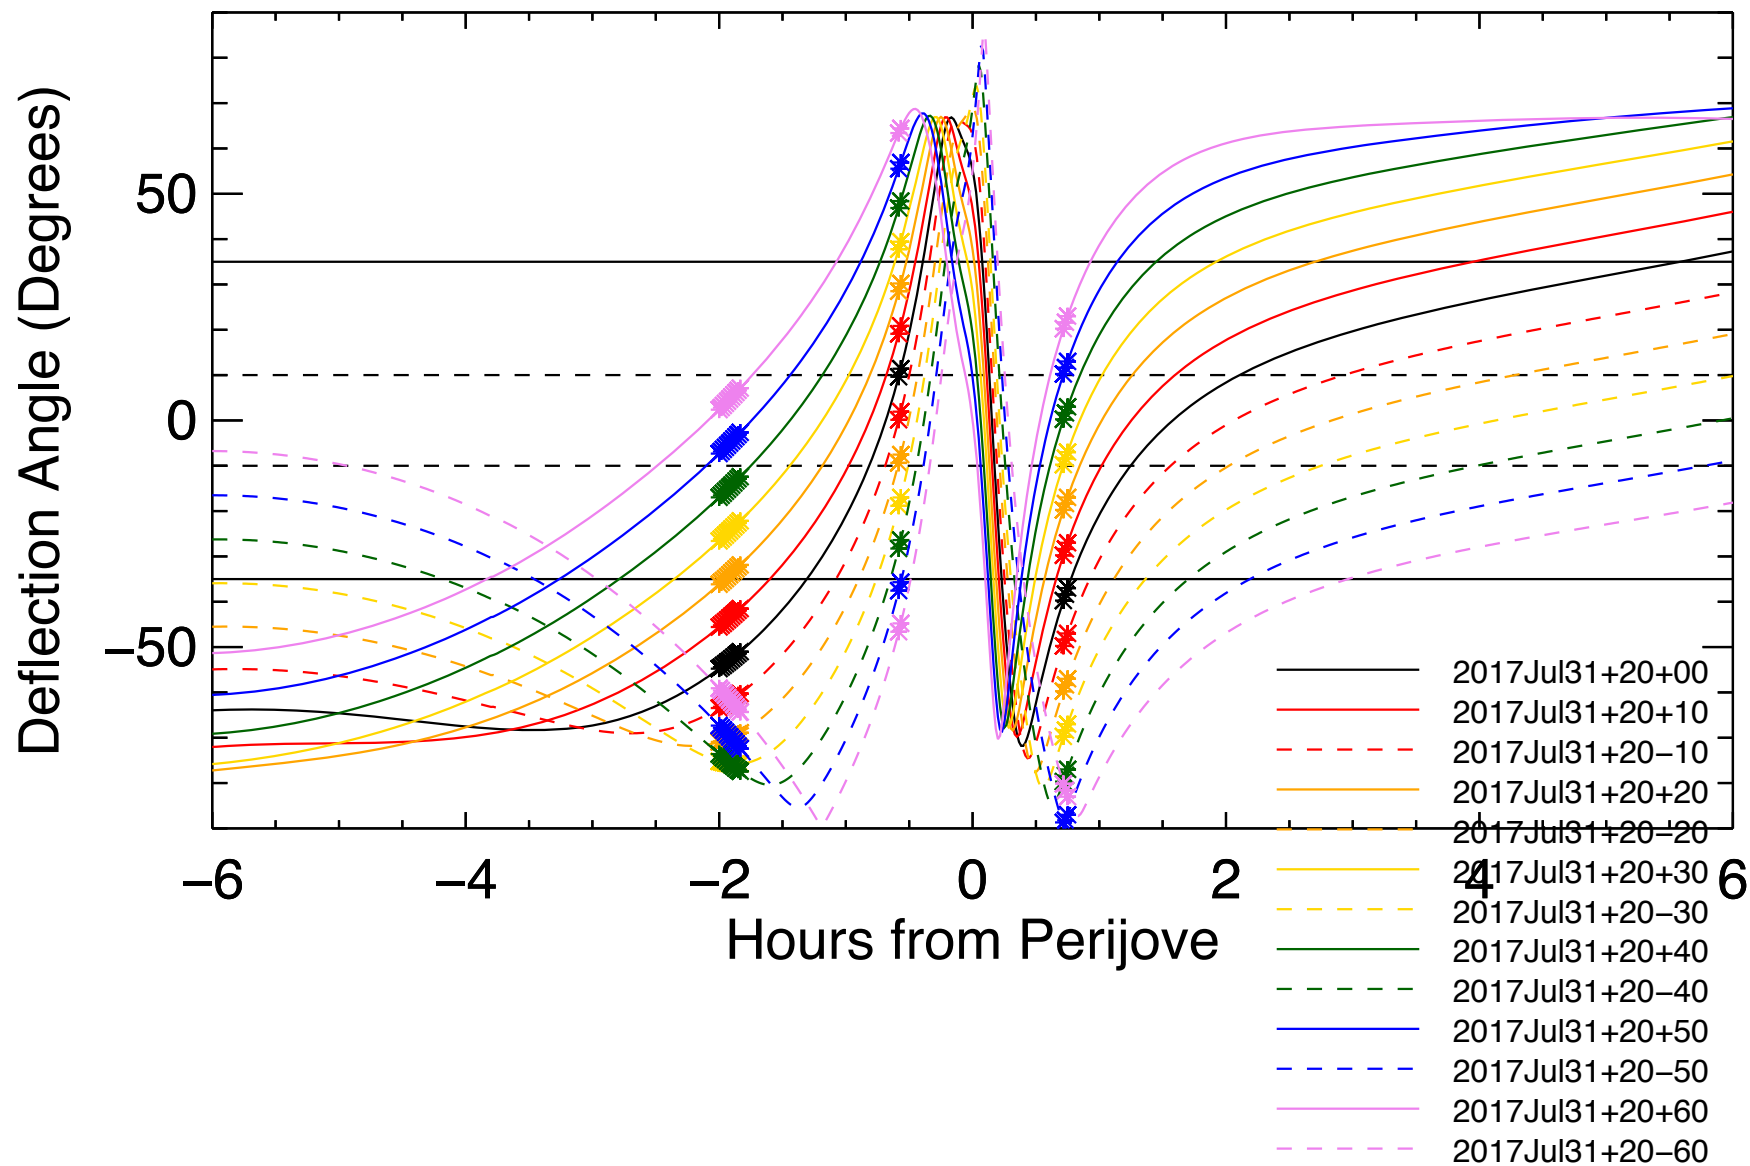

Deflection Angles, Orbit: 13, VIP4+CAN

Deflection Angles, Orbit: 13, VIP4+CAN

Deflection Angles, Orbit: 13, VIP4+CAN

Deflection Angles, Orbit: 13, VIP4+CAN

Deflection Angles, Orbit: 13, VIP4+CAN

Deflection Angles, Orbit: 13, VIP4+CAN

Deflection Angles, Orbit: 13, VIP4+CAN