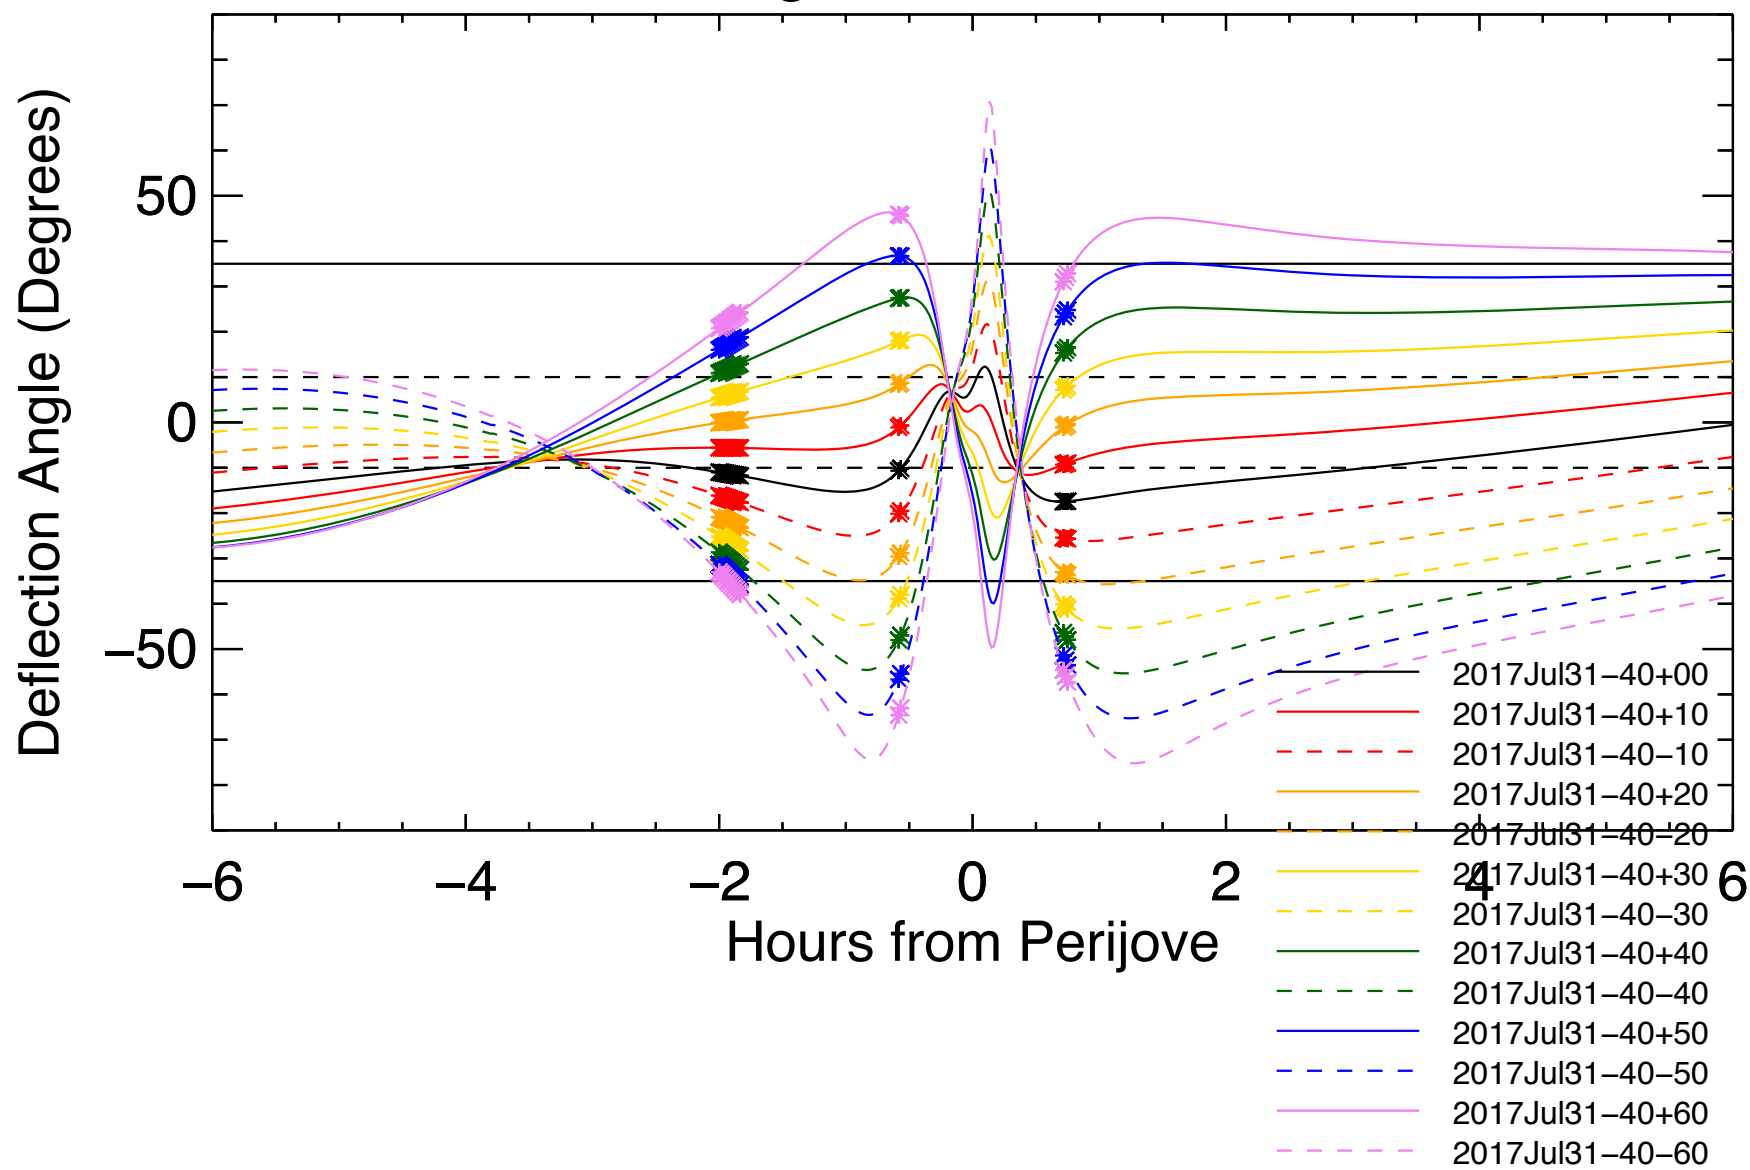

Deflection Angles, Orbit: 13, VIP4+CAN

Deflection Angles, Orbit: 13, VIP4+CAN

Deflection Angles, Orbit: 13, VIP4+CAN

Deflection Angles, Orbit: 13, VIP4+CAN

Deflection Angles, Orbit: 13, VIP4+CAN

Deflection Angles, Orbit: 13, VIP4+CAN

Deflection Angles, Orbit: 13, VIP4+CAN