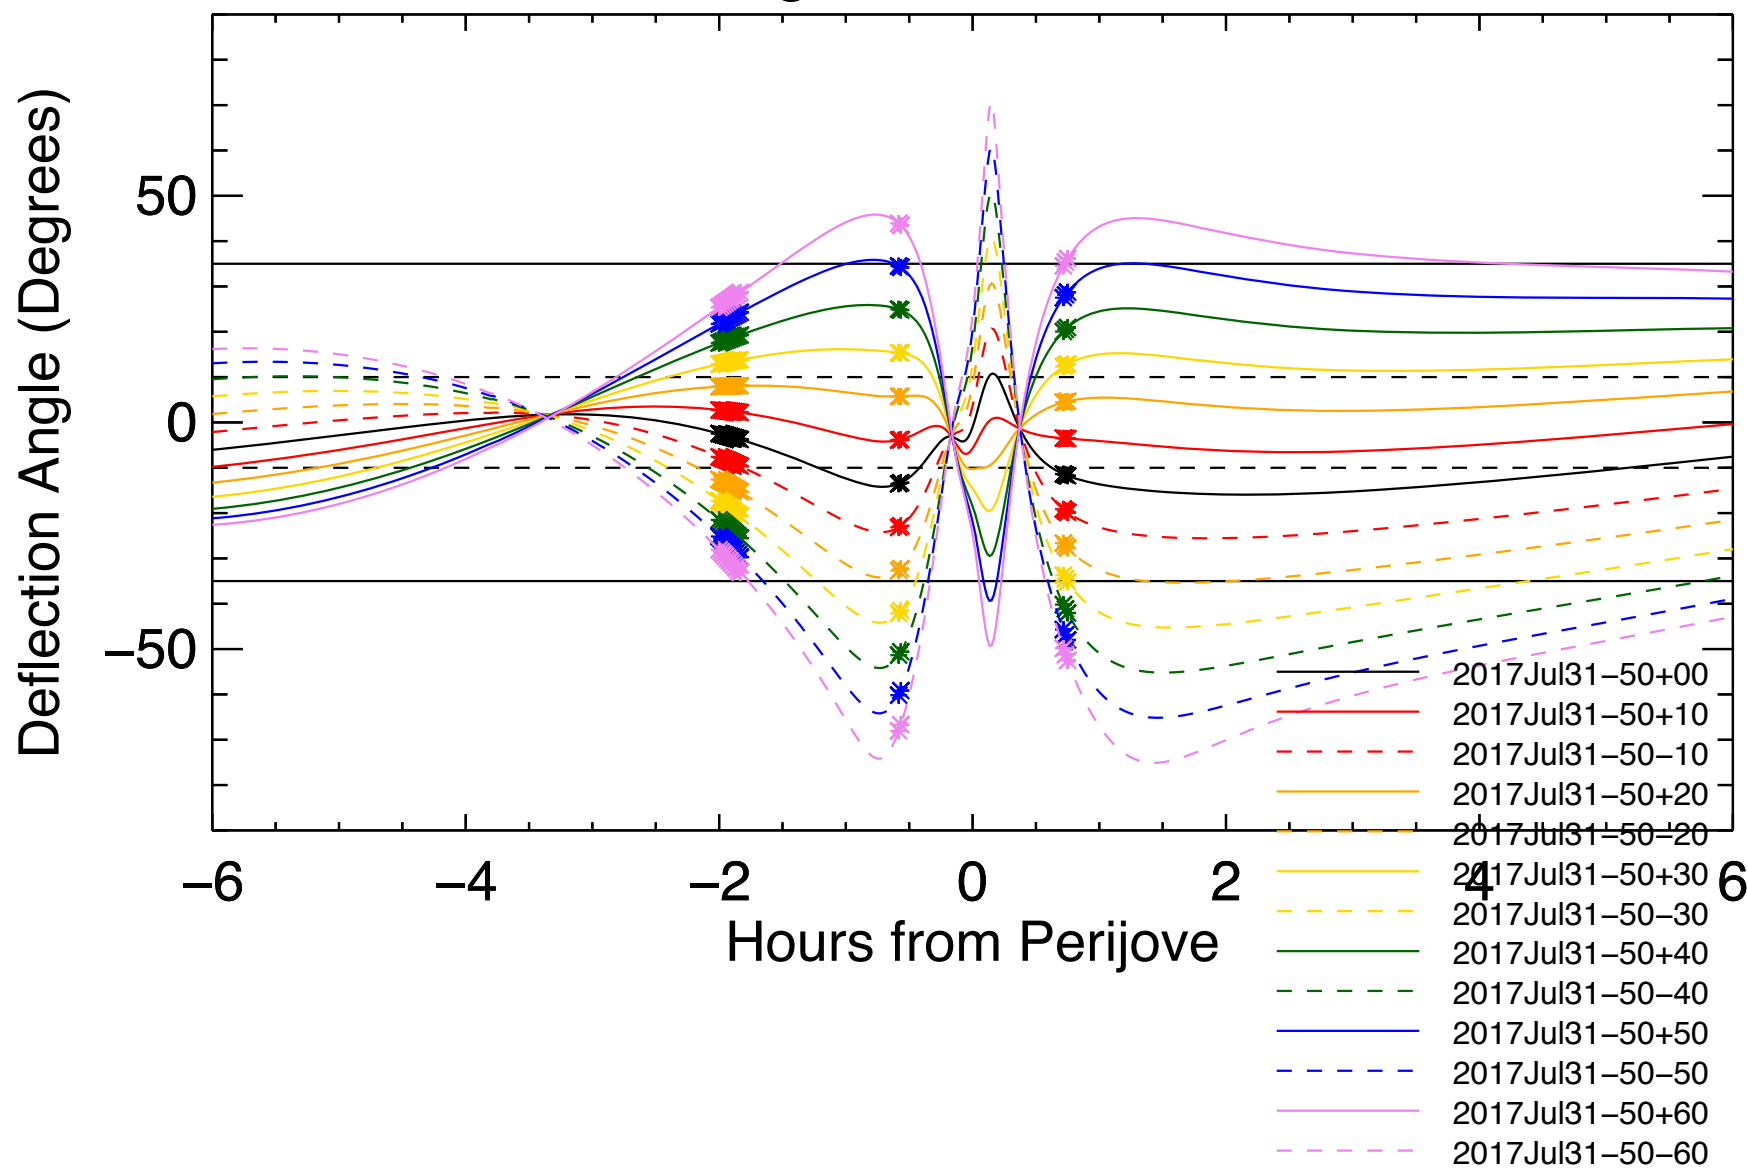

Deflection Angles, Orbit: 13, VIP4+CAN

Deflection Angles, Orbit: 13, VIP4+CAN

Deflection Angles, Orbit: 13, VIP4+CAN

Deflection Angles, Orbit: 13, VIP4+CAN

Deflection Angles, Orbit: 13, VIP4+CAN

Deflection Angles, Orbit: 13, VIP4+CAN

Deflection Angles, Orbit: 13, VIP4+CAN