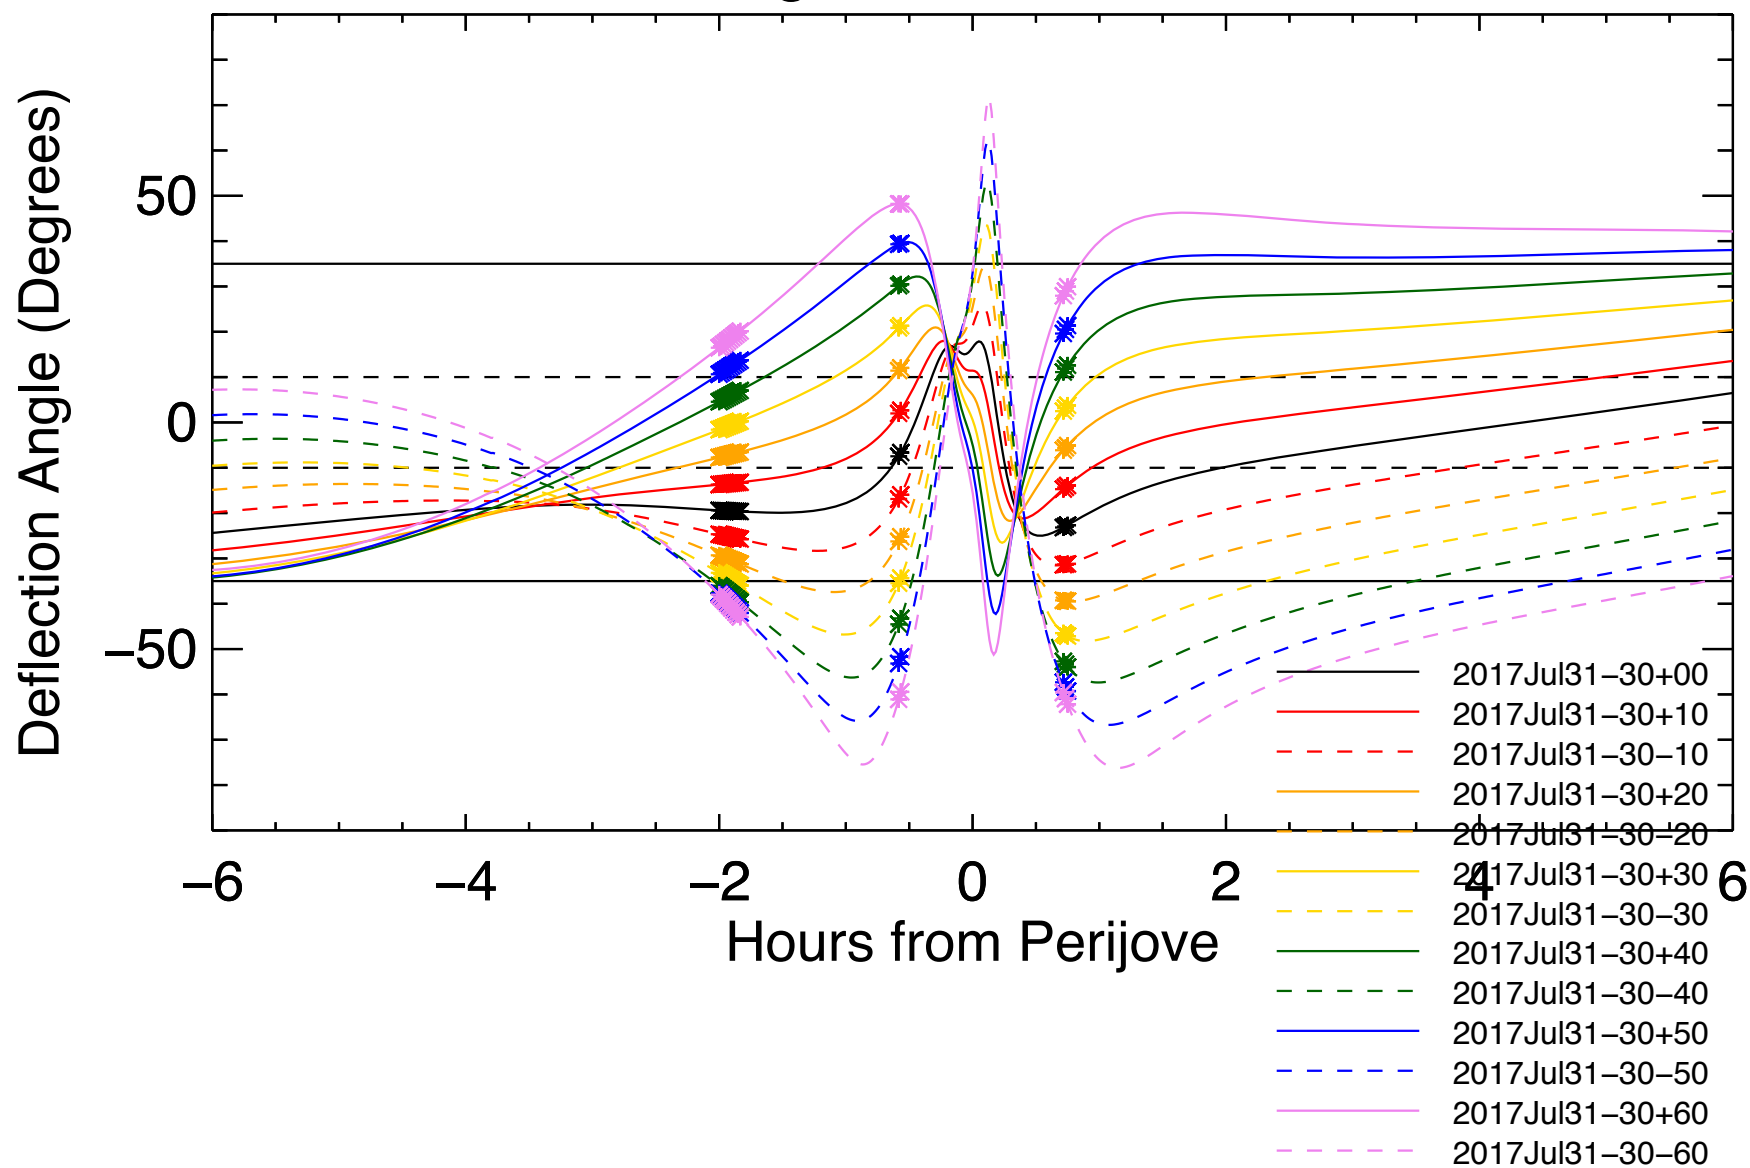

Deflection Angles, Orbit: 13, VIP4+CAN

Deflection Angles, Orbit: 13, VIP4+CAN

Deflection Angles, Orbit: 13, VIP4+CAN

Deflection Angles, Orbit: 13, VIP4+CAN

Deflection Angles, Orbit: 13, VIP4+CAN

Deflection Angles, Orbit: 13, VIP4+CAN

Deflection Angles, Orbit: 13, VIP4+CAN