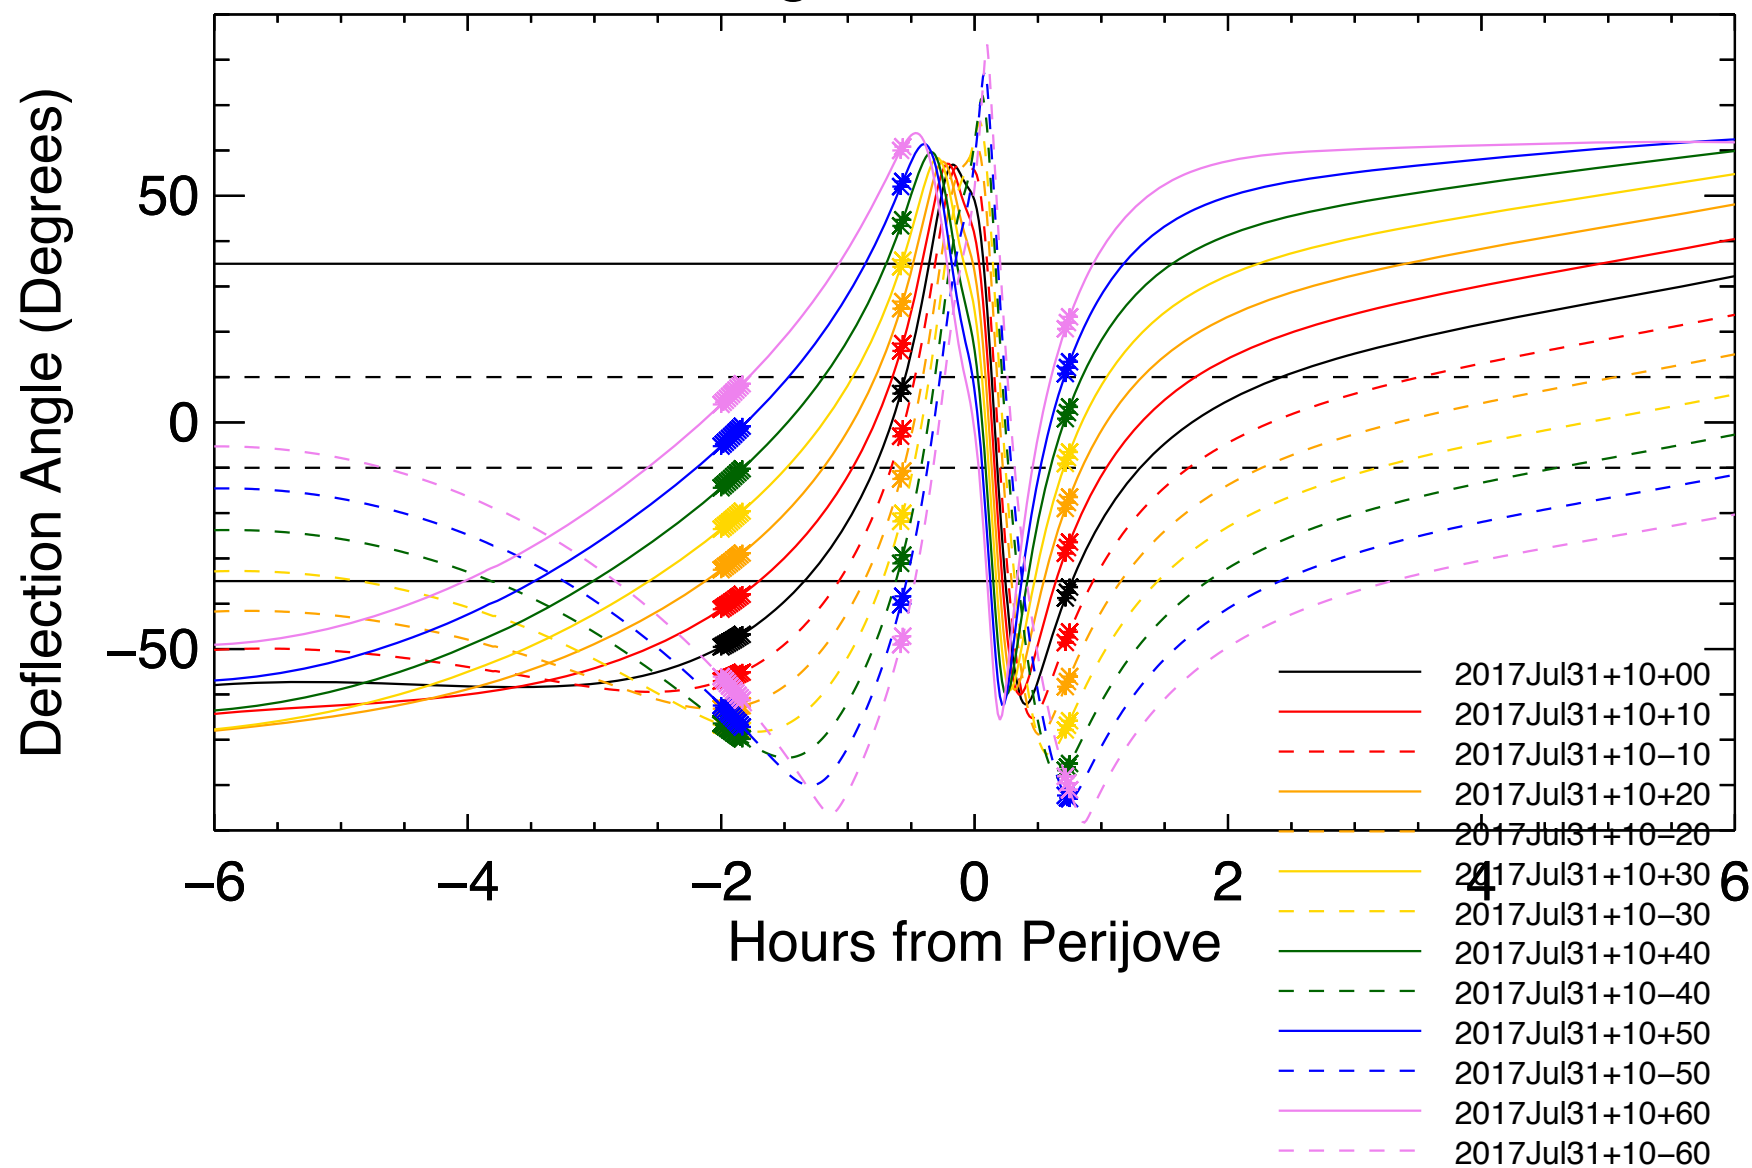

Deflection Angles, Orbit: 13, VIP4+CAN

Deflection Angles, Orbit: 13, VIP4+CAN

Deflection Angles, Orbit: 13, VIP4+CAN

Deflection Angles, Orbit: 13, VIP4+CAN

Deflection Angles, Orbit: 13, VIP4+CAN

Deflection Angles, Orbit: 13, VIP4+CAN

Deflection Angles, Orbit: 13, VIP4+CAN