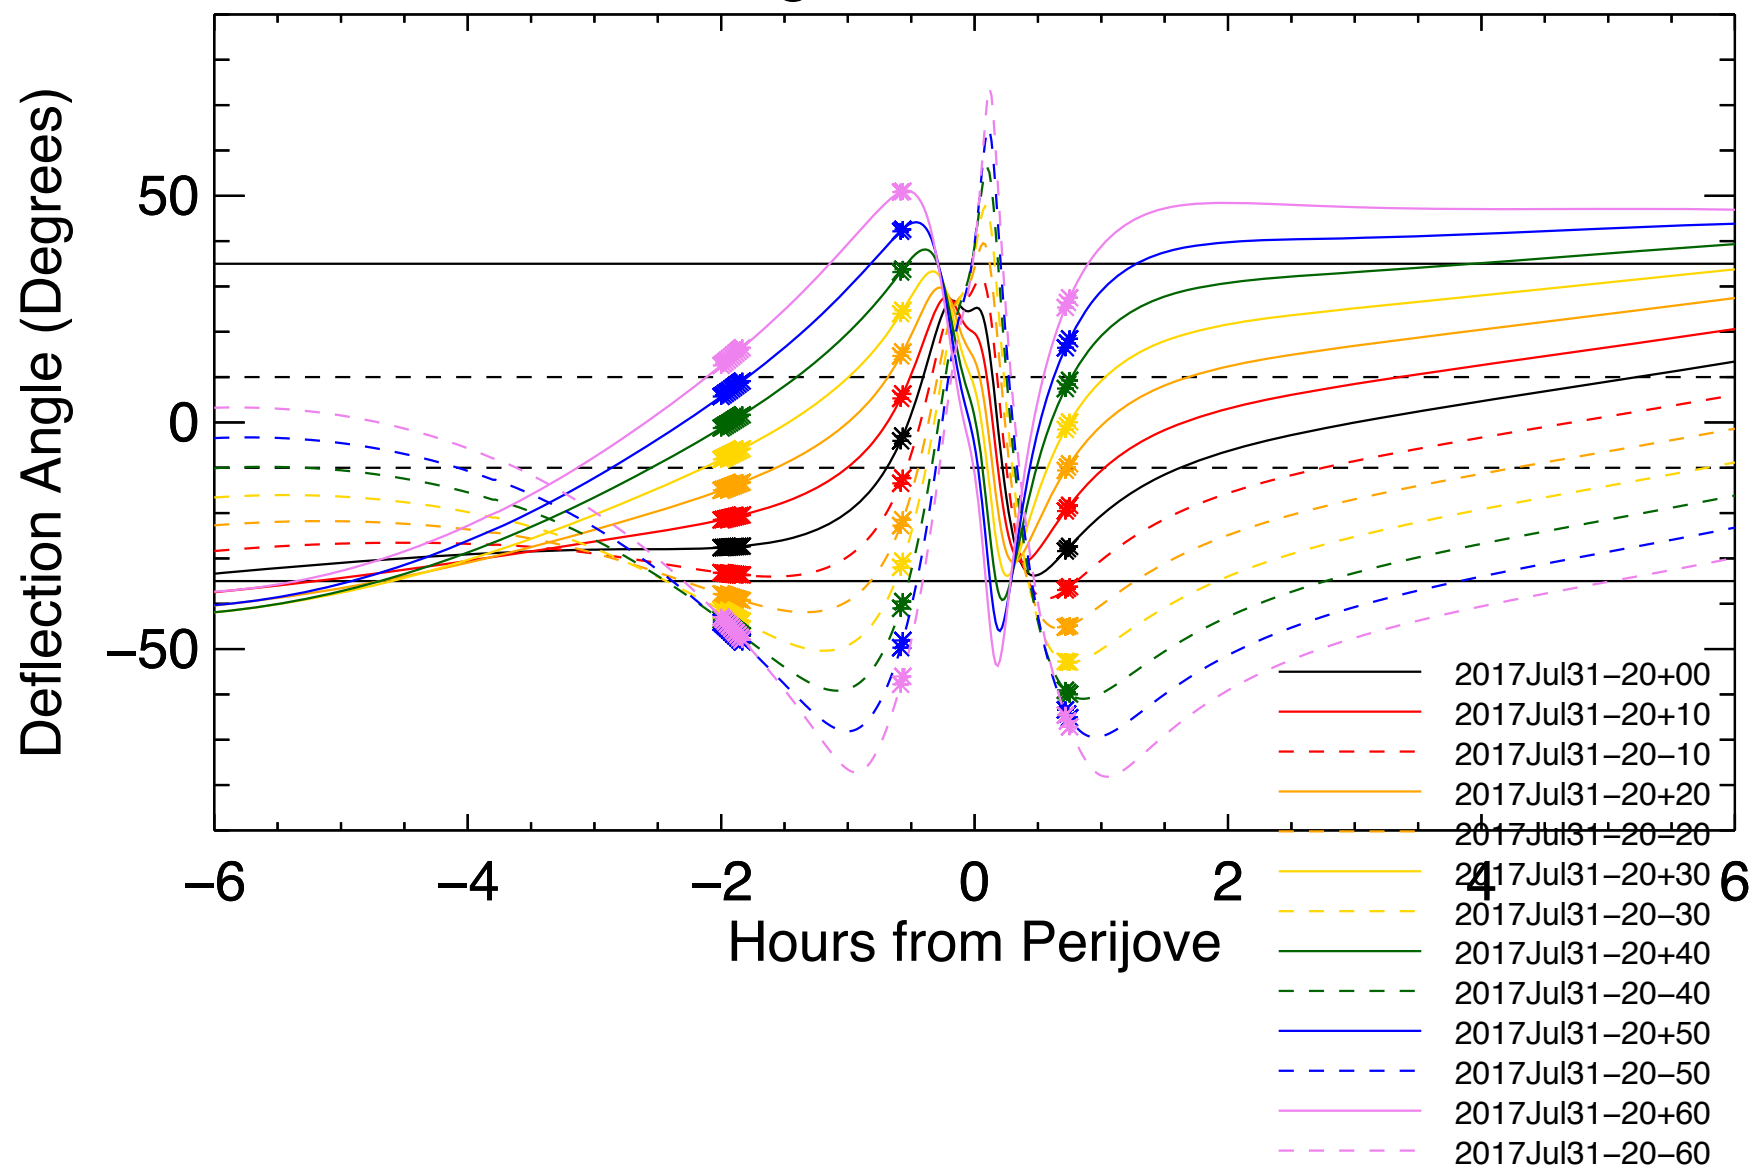

Deflection Angles, Orbit: 13, VIP4+CAN

Deflection Angles, Orbit: 13, VIP4+CAN

Deflection Angles, Orbit: 13, VIP4+CAN

Deflection Angles, Orbit: 13, VIP4+CAN

Deflection Angles, Orbit: 13, VIP4+CAN

Deflection Angles, Orbit: 13, VIP4+CAN

Deflection Angles, Orbit: 13, VIP4+CAN