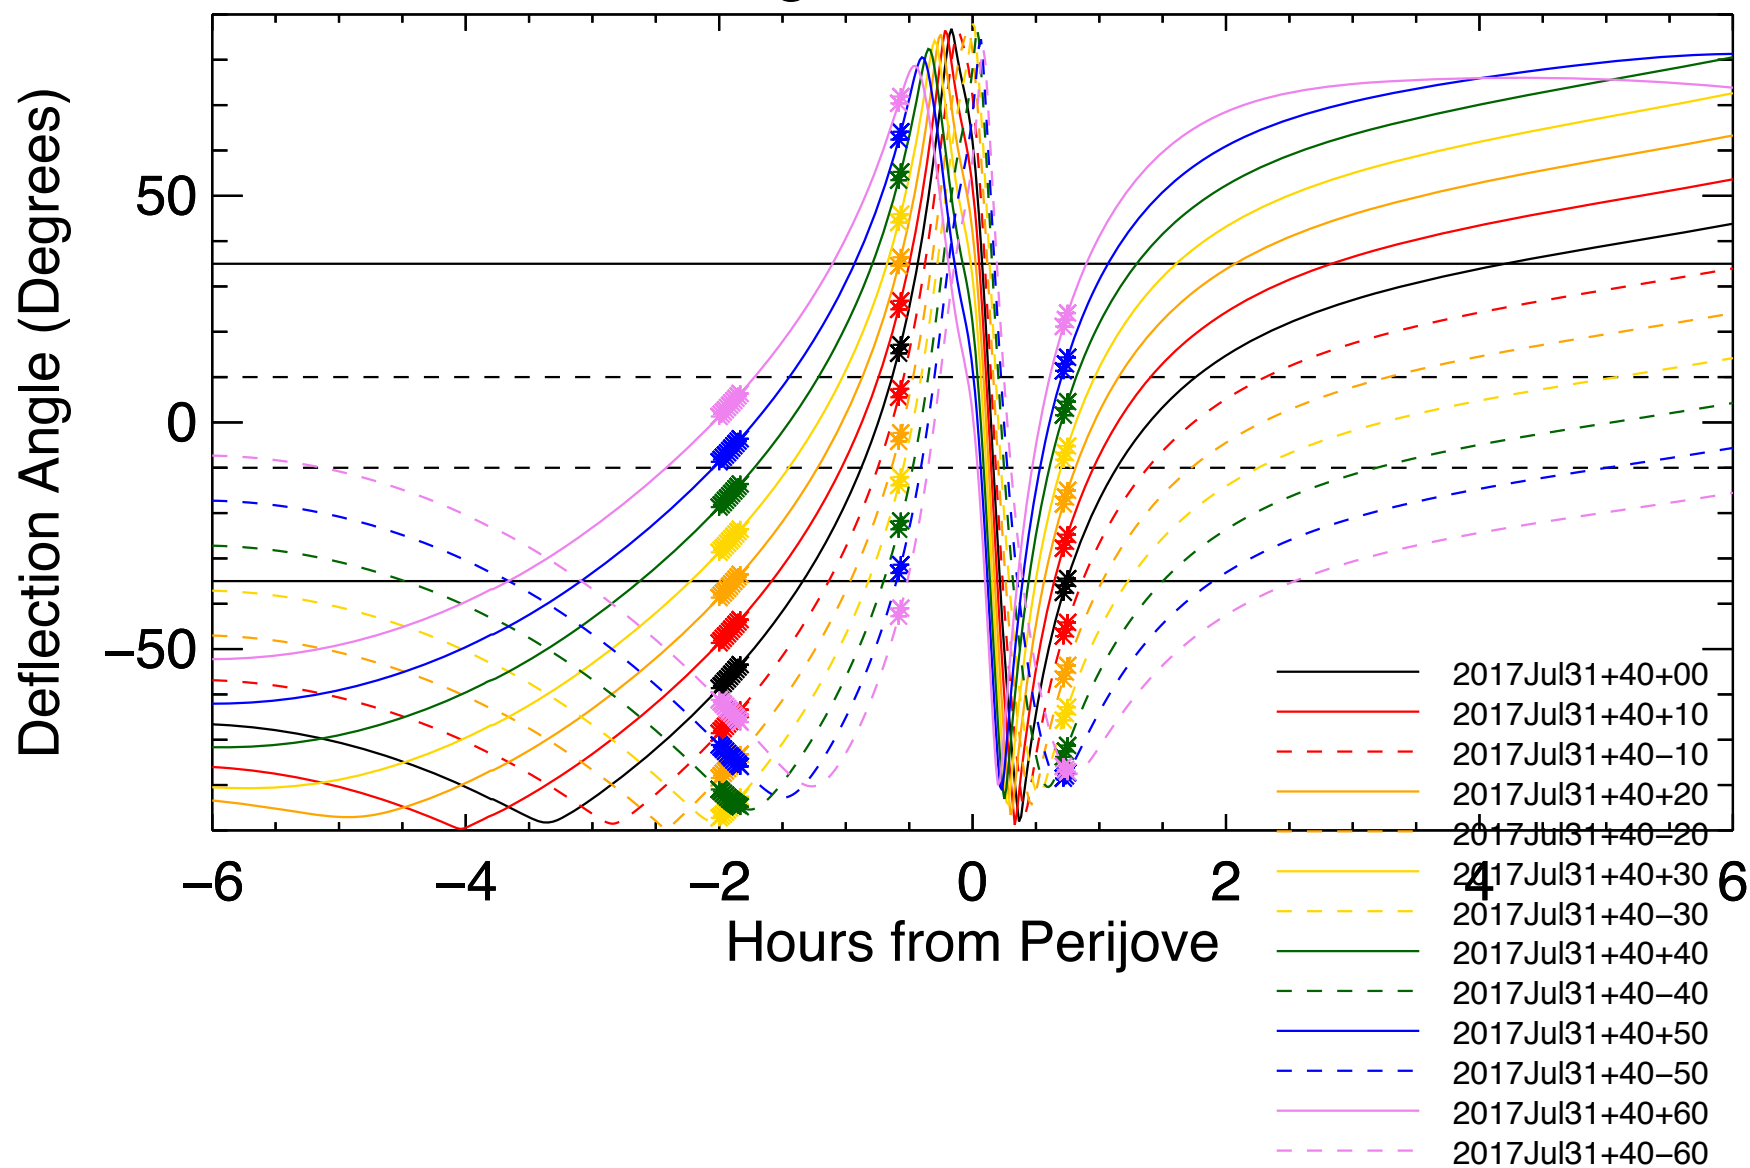

Deflection Angles, Orbit: 13, VIP4+CAN

Deflection Angles, Orbit: 13, VIP4+CAN

Deflection Angles, Orbit: 13, VIP4+CAN

Deflection Angles, Orbit: 13, VIP4+CAN

Deflection Angles, Orbit: 13, VIP4+CAN

Deflection Angles, Orbit: 13, VIP4+CAN

Deflection Angles, Orbit: 13, VIP4+CAN