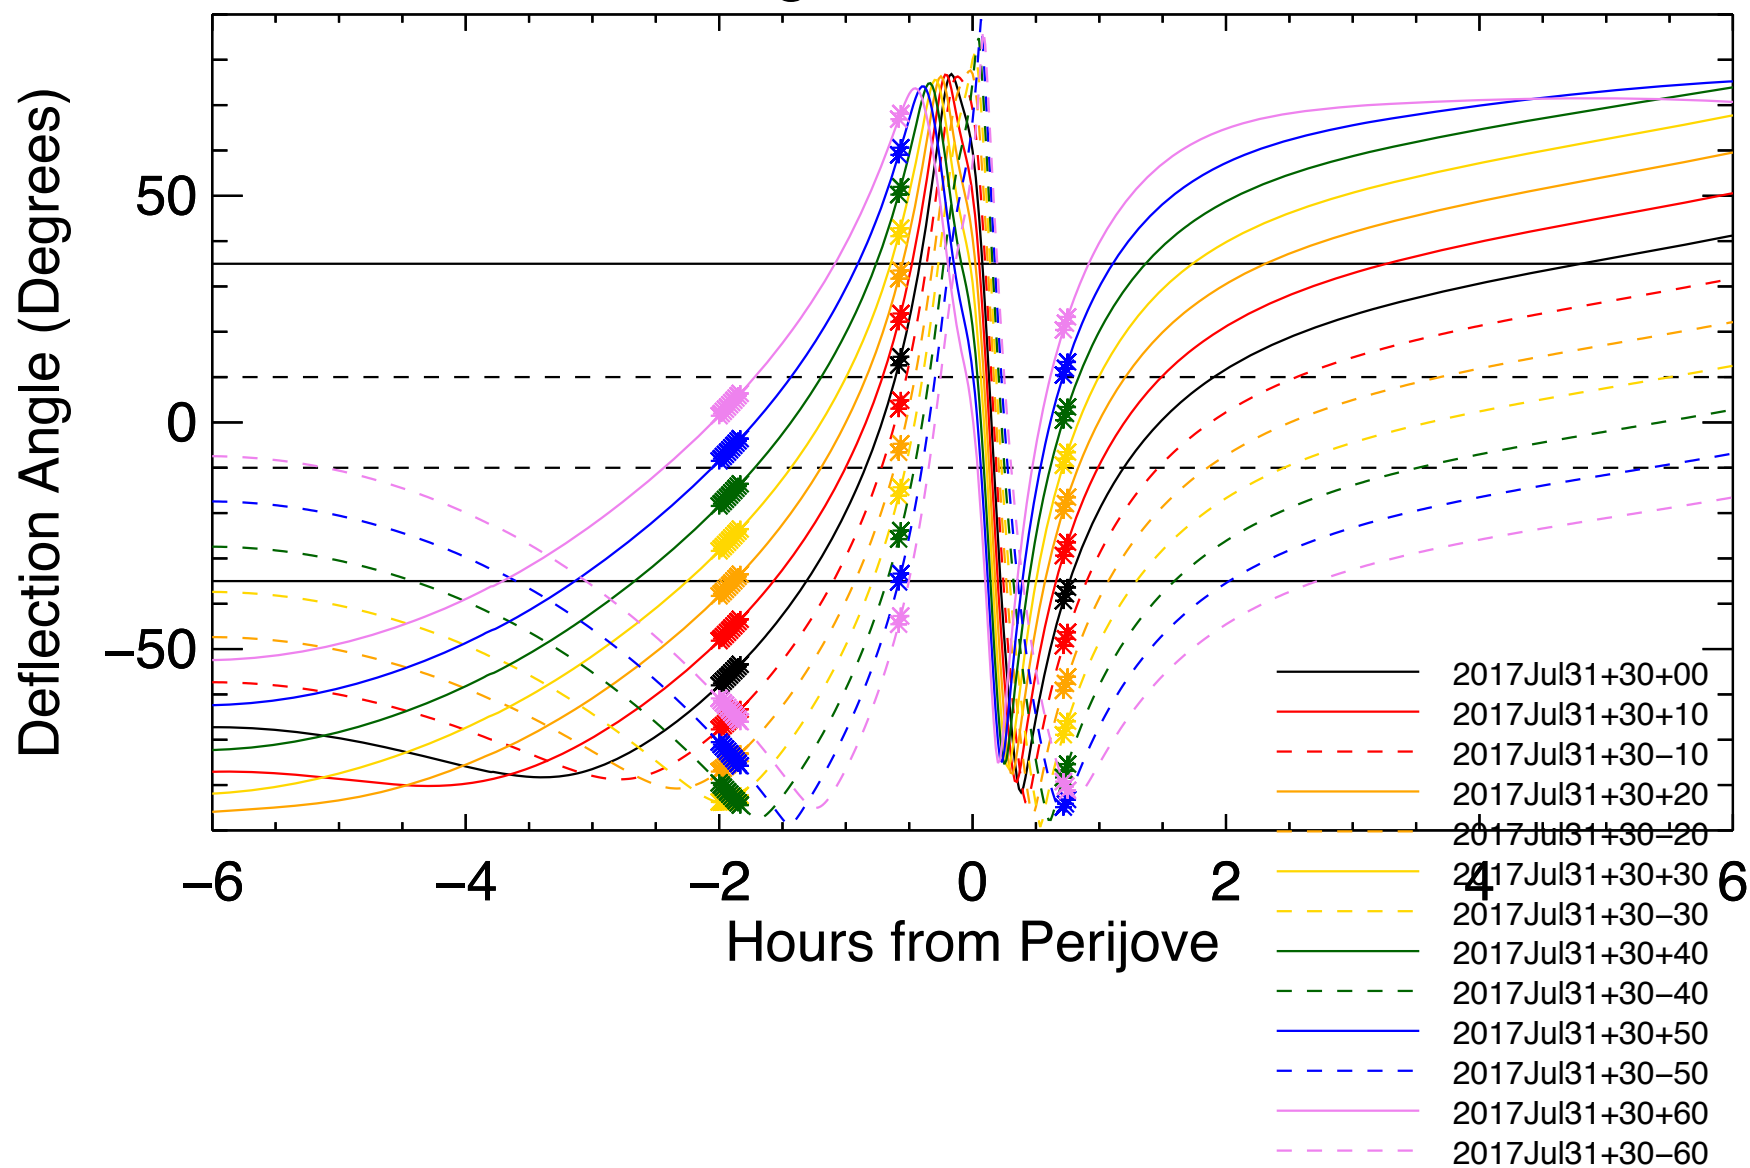

Deflection Angles, Orbit: 13, VIP4+CAN

Deflection Angles, Orbit: 13, VIP4+CAN

Deflection Angles, Orbit: 13, VIP4+CAN

Deflection Angles, Orbit: 13, VIP4+CAN

Deflection Angles, Orbit: 13, VIP4+CAN

Deflection Angles, Orbit: 13, VIP4+CAN

Deflection Angles, Orbit: 13, VIP4+CAN