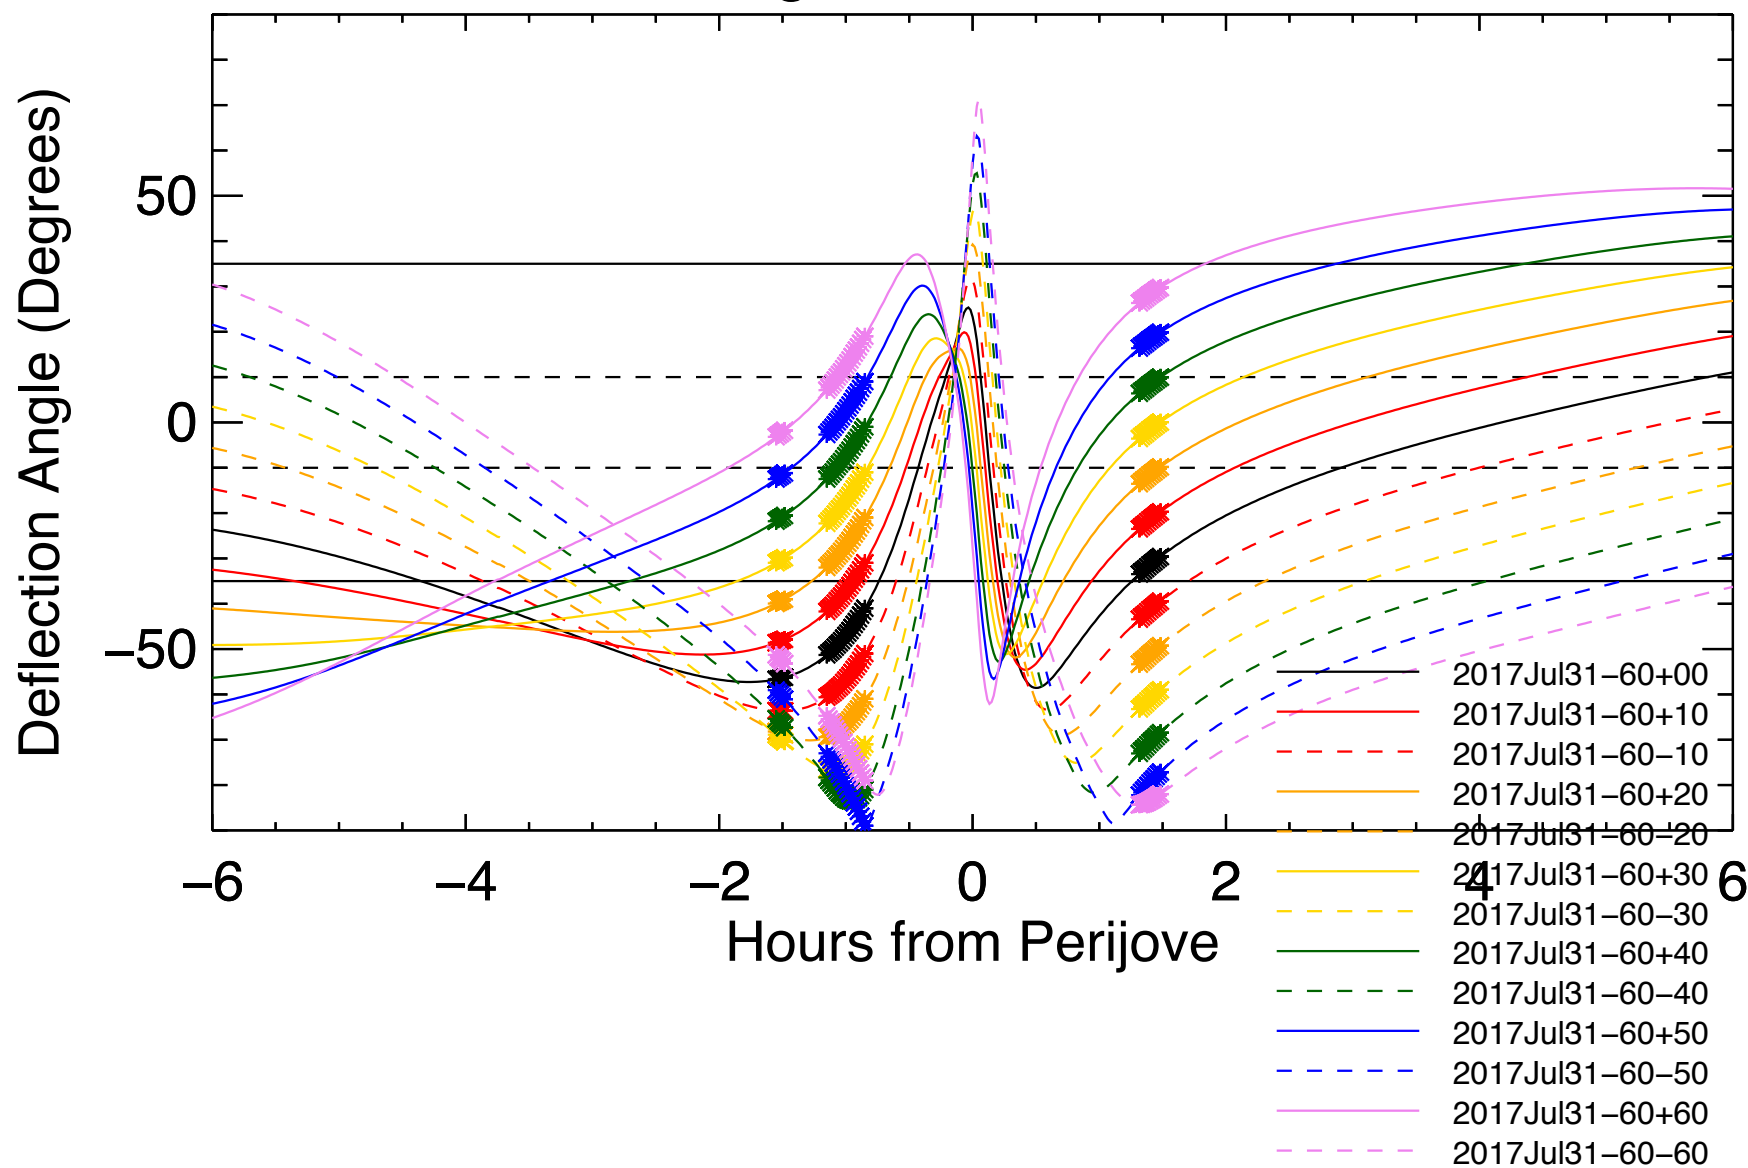

Deflection Angles, Orbit: 26, VIP4+CAN

Deflection Angles, Orbit: 26, VIP4+CAN

Deflection Angles, Orbit: 26, VIP4+CAN

Deflection Angles, Orbit: 26, VIP4+CAN

Deflection Angles, Orbit: 26, VIP4+CAN

Deflection Angles, Orbit: 26, VIP4+CAN

Deflection Angles, Orbit: 26, VIP4+CAN