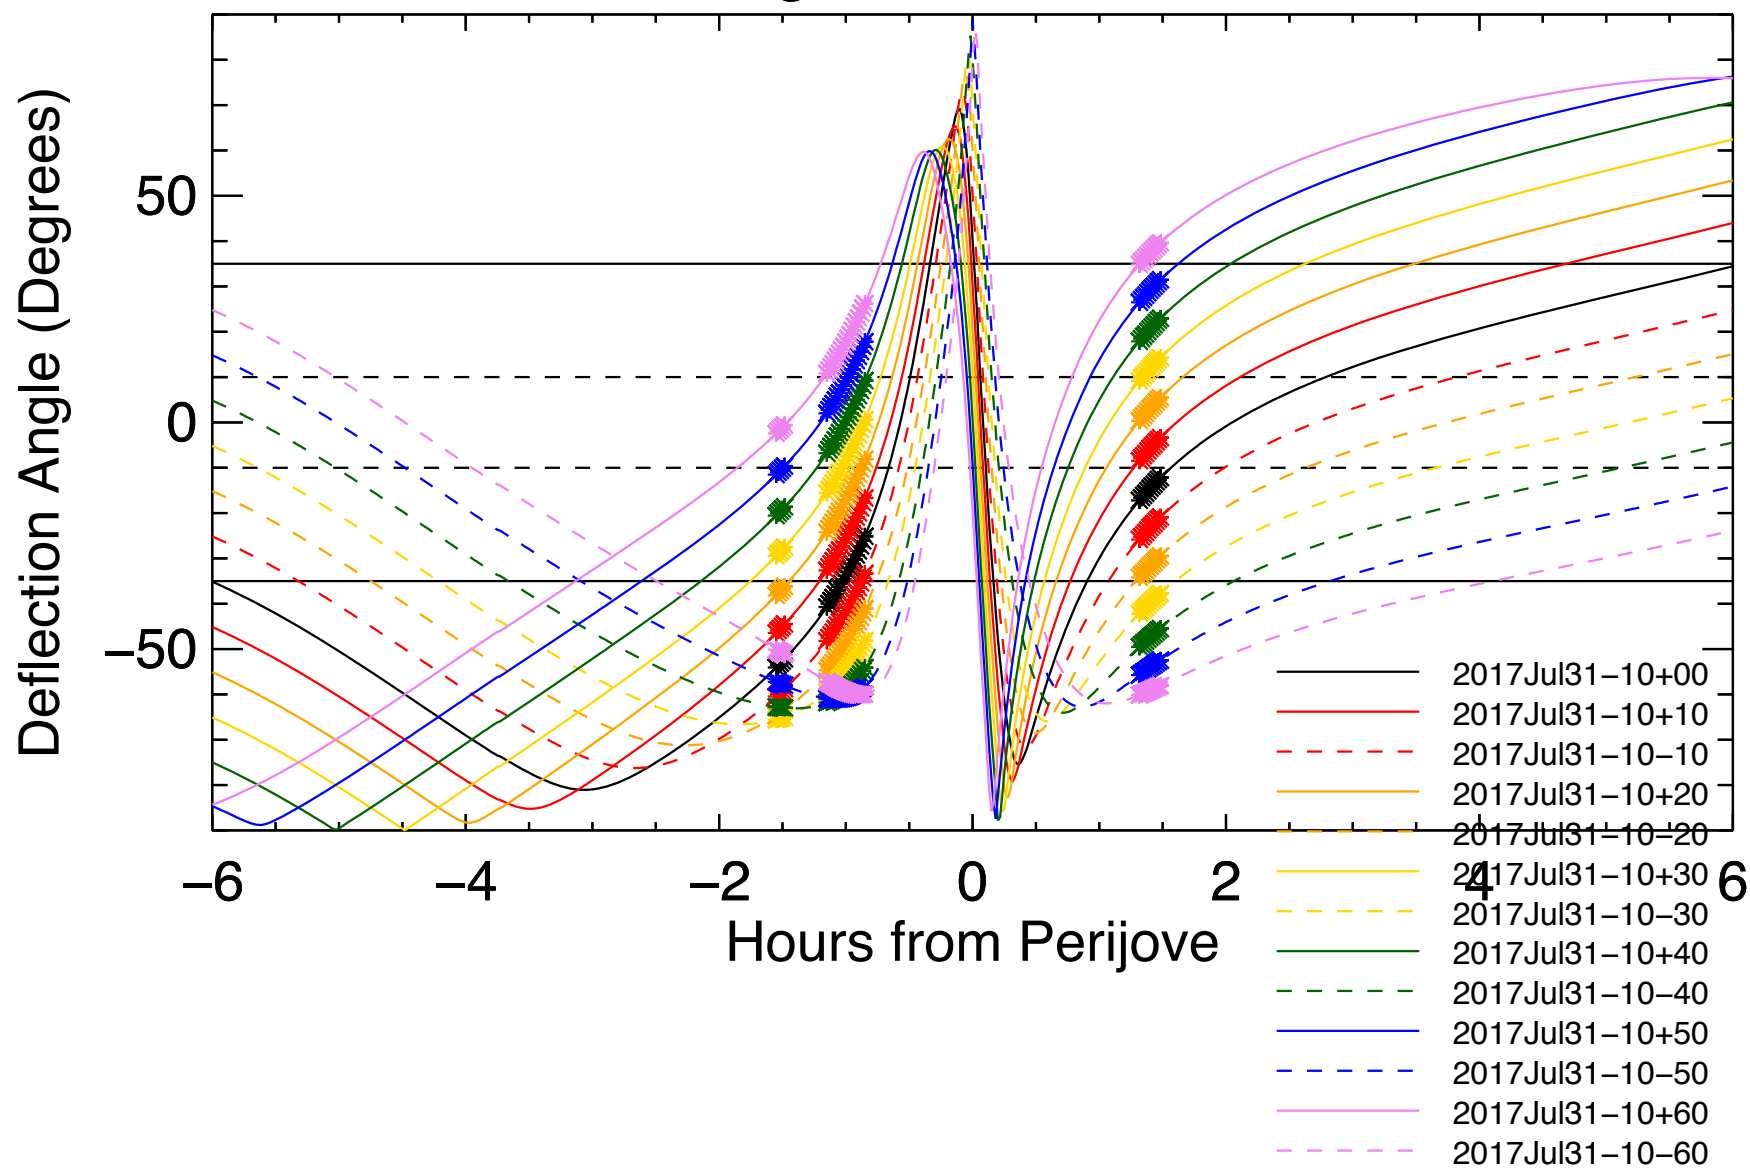

Deflection Angles, Orbit: 26, VIP4+CAN

Deflection Angles, Orbit: 26, VIP4+CAN

Deflection Angles, Orbit: 26, VIP4+CAN

Deflection Angles, Orbit: 26, VIP4+CAN

Deflection Angles, Orbit: 26, VIP4+CAN

Deflection Angles, Orbit: 26, VIP4+CAN

Deflection Angles, Orbit: 26, VIP4+CAN