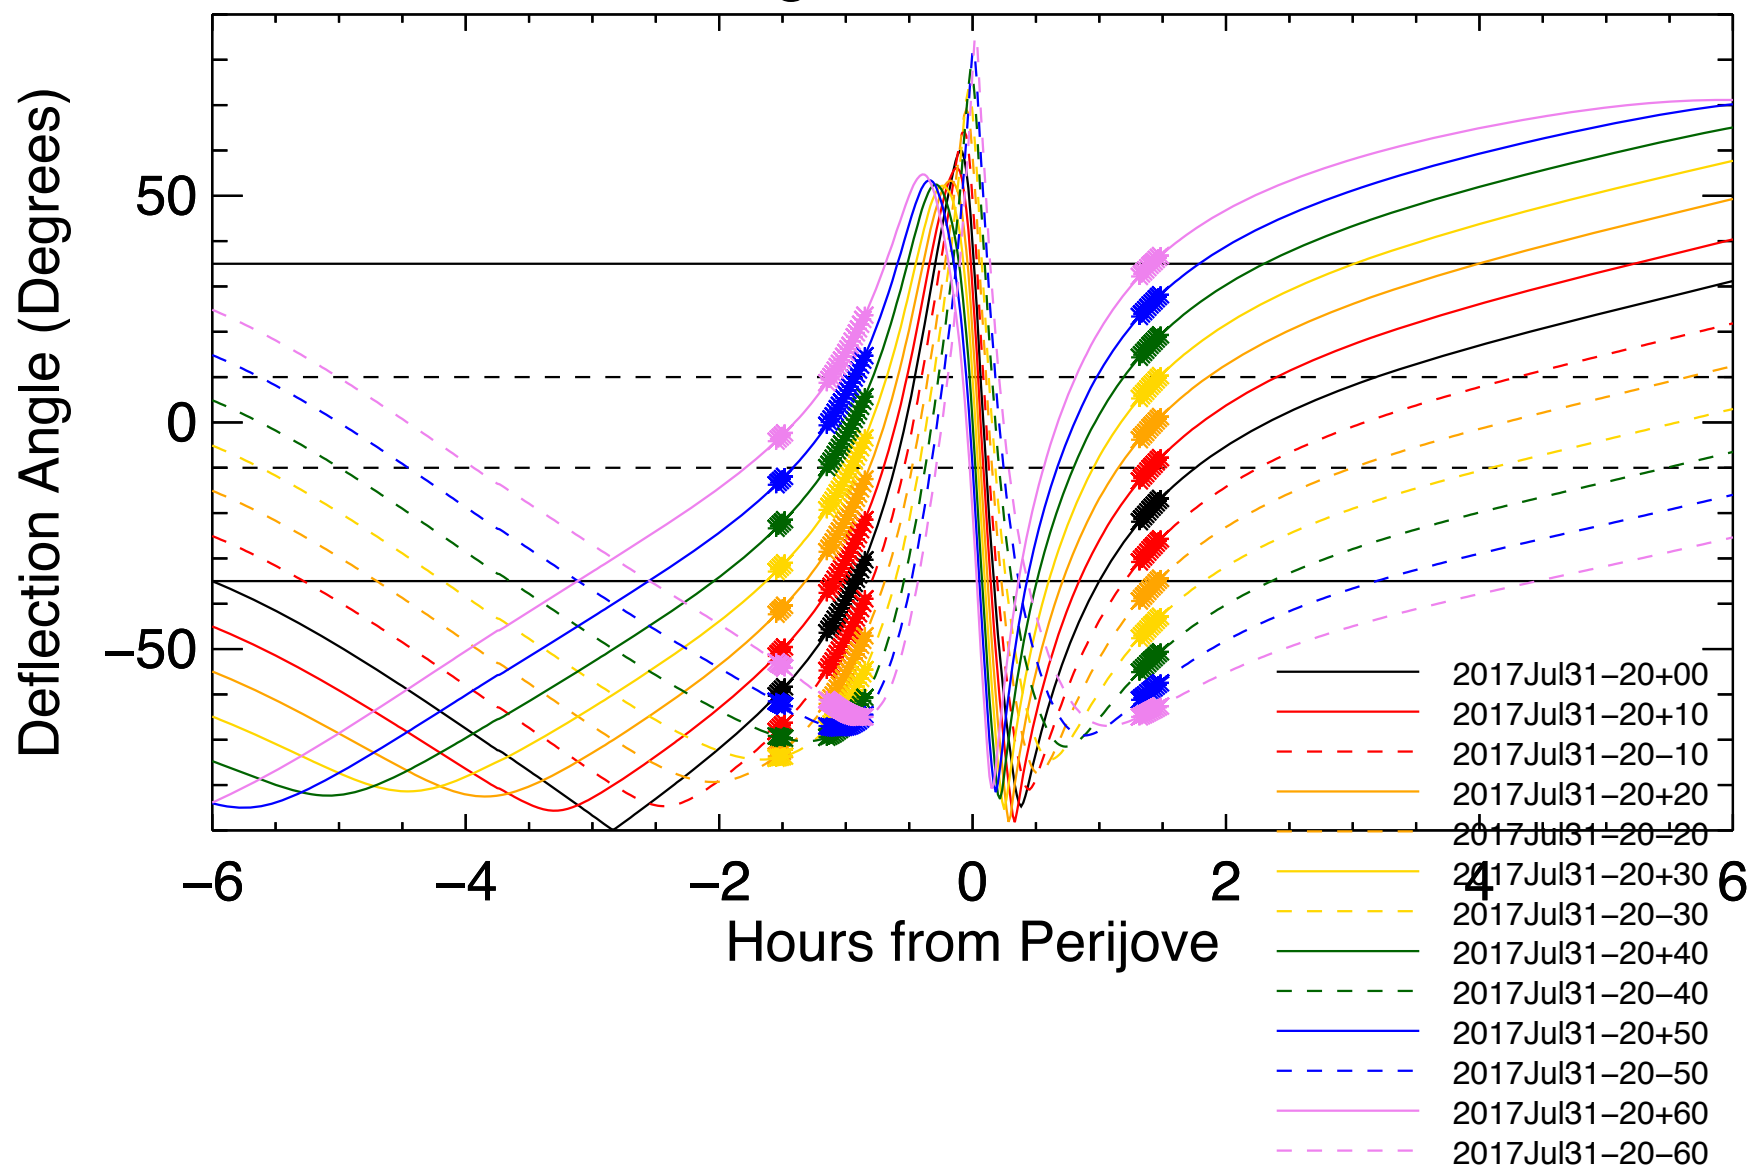

Deflection Angles, Orbit: 26, VIP4+CAN

Deflection Angles, Orbit: 26, VIP4+CAN

Deflection Angles, Orbit: 26, VIP4+CAN

Deflection Angles, Orbit: 26, VIP4+CAN

Deflection Angles, Orbit: 26, VIP4+CAN

Deflection Angles, Orbit: 26, VIP4+CAN

Deflection Angles, Orbit: 26, VIP4+CAN