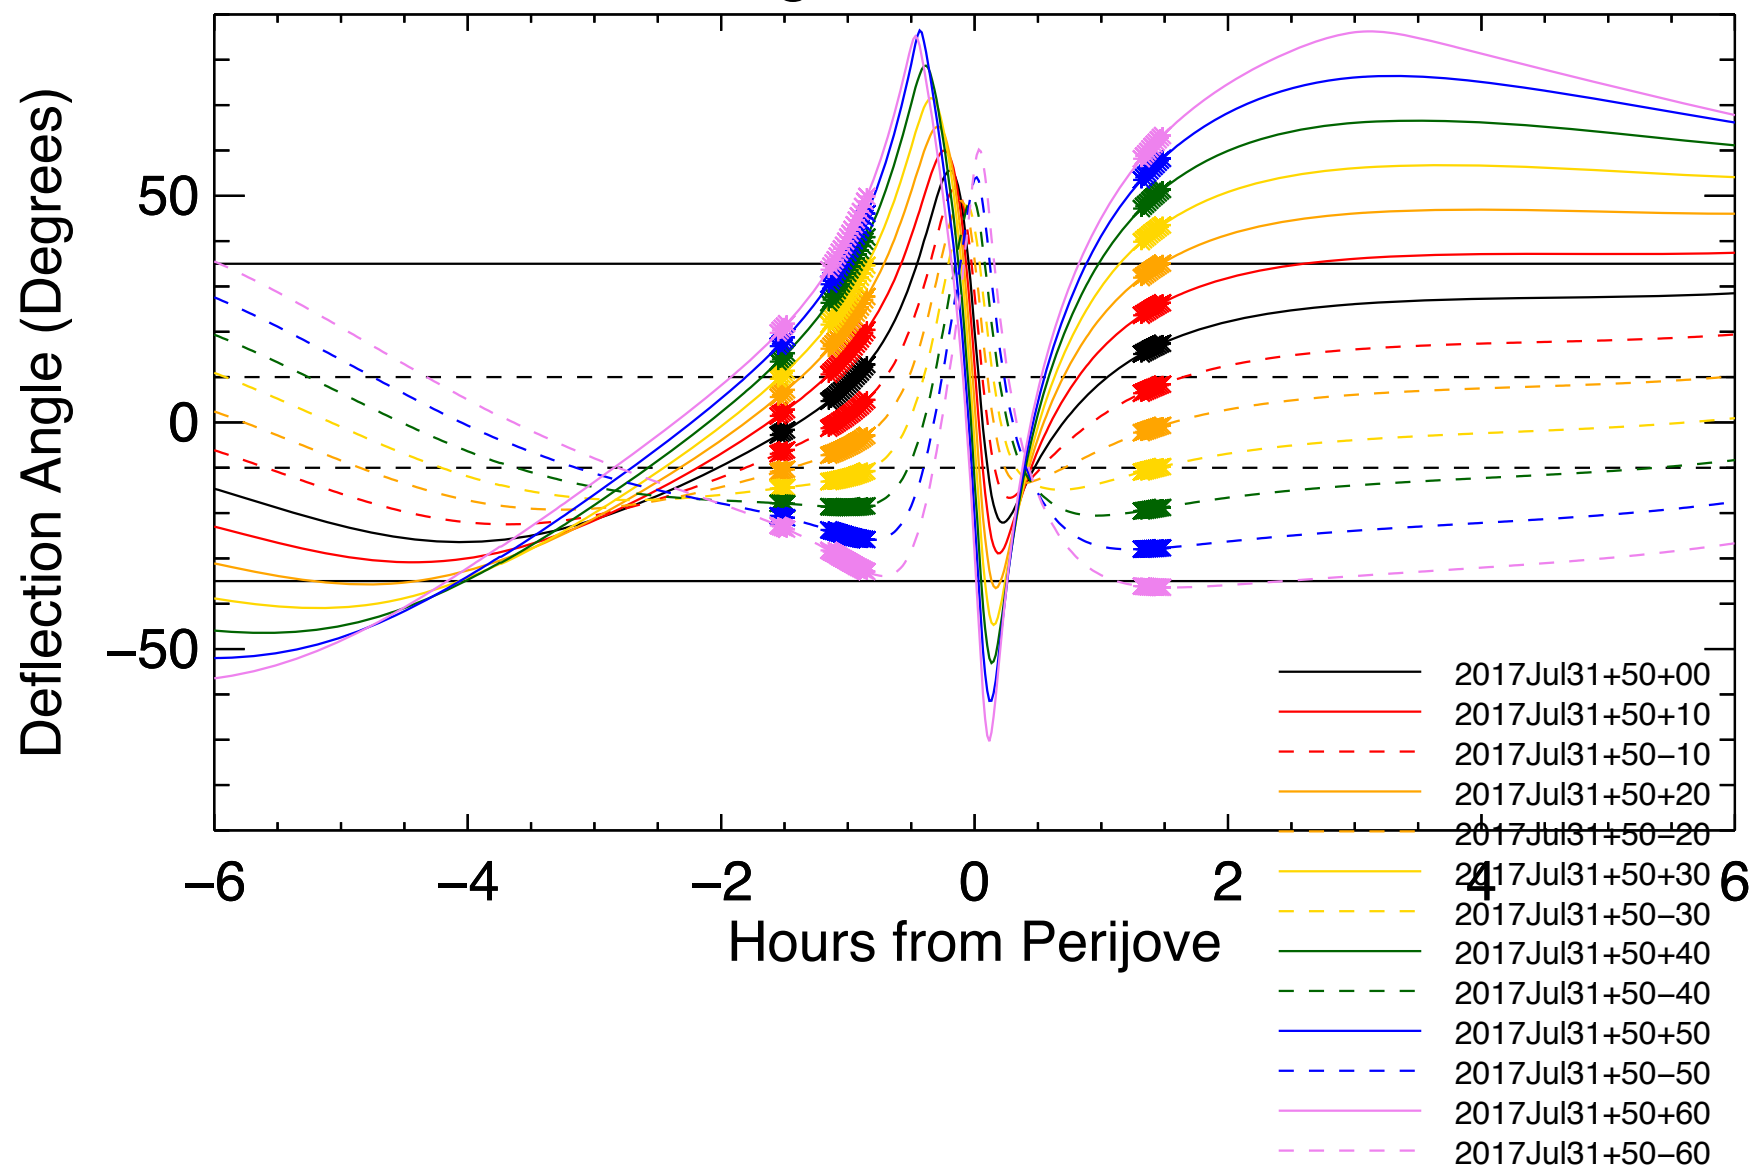

Deflection Angles, Orbit: 26, VIP4+CAN

Deflection Angles, Orbit: 26, VIP4+CAN

Deflection Angles, Orbit: 26, VIP4+CAN

Deflection Angles, Orbit: 26, VIP4+CAN

Deflection Angles, Orbit: 26, VIP4+CAN

Deflection Angles, Orbit: 26, VIP4+CAN

Deflection Angles, Orbit: 26, VIP4+CAN