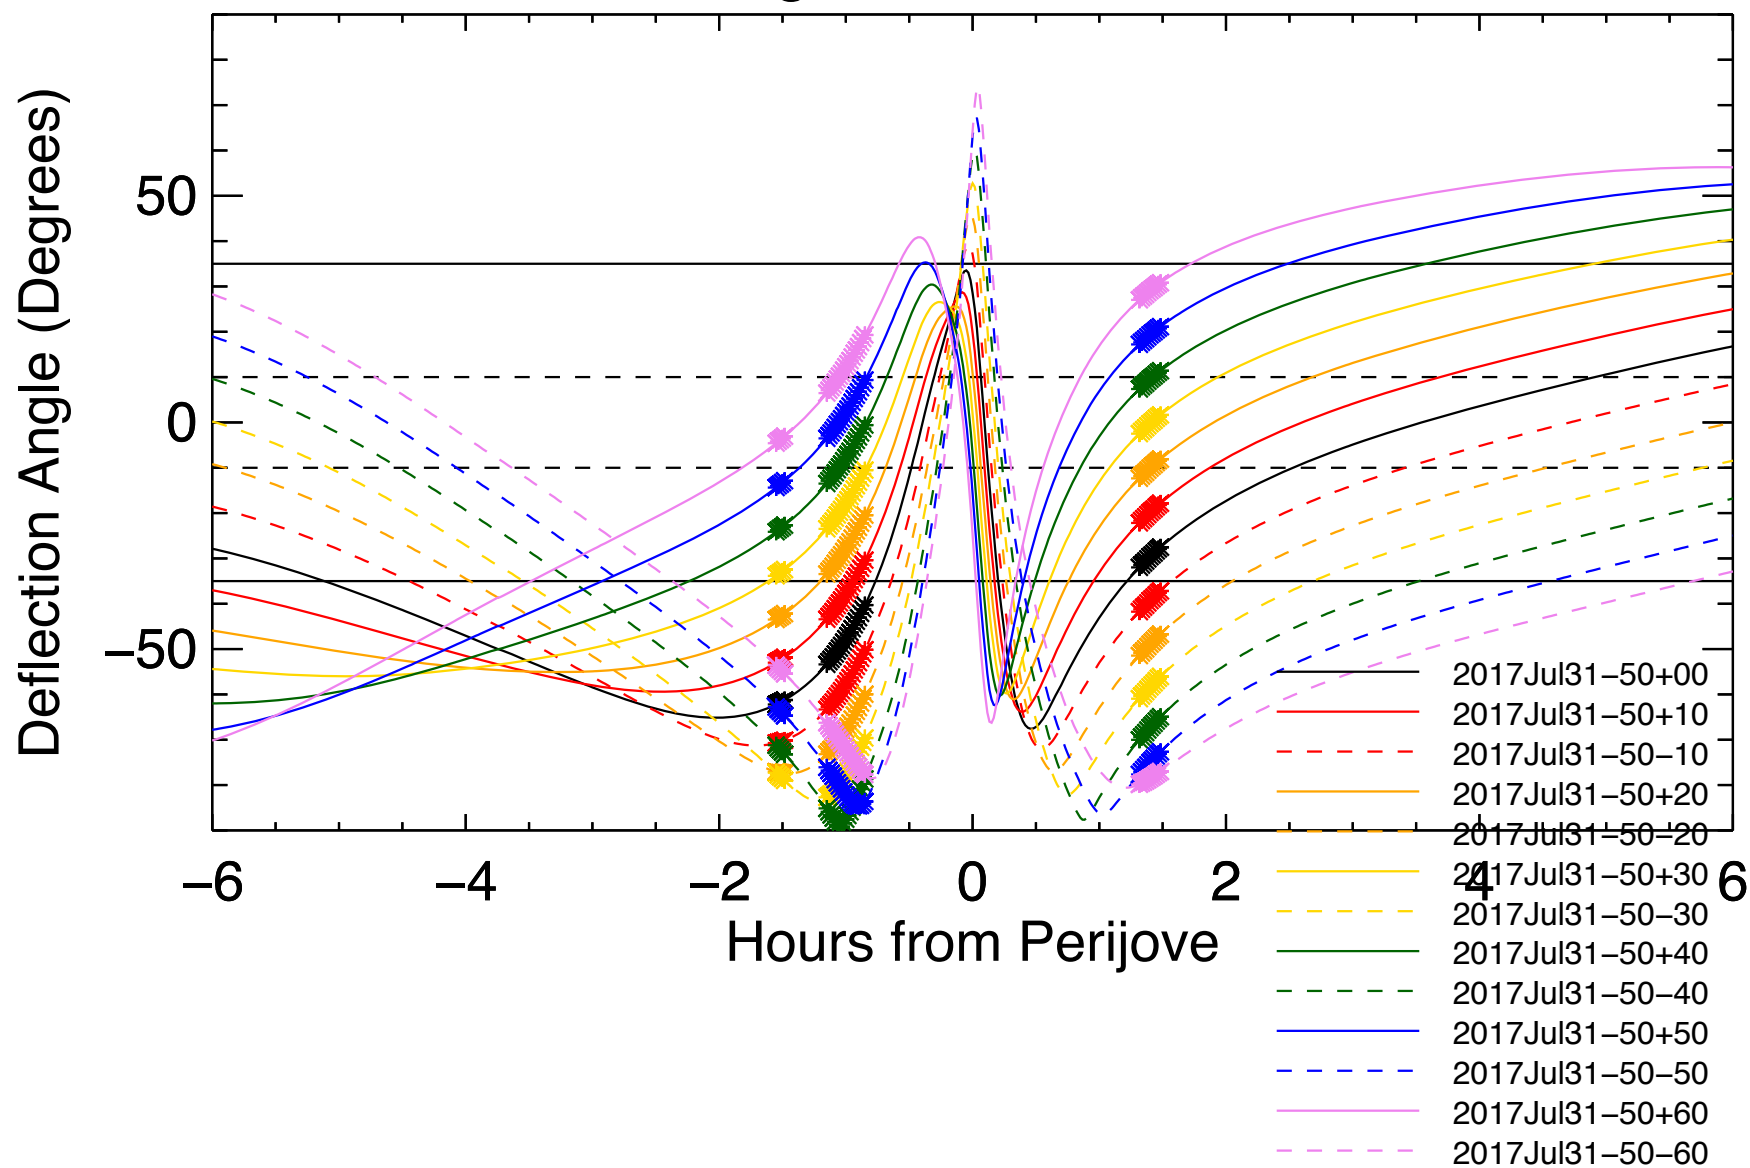

Deflection Angles, Orbit: 26, VIP4+CAN

Deflection Angles, Orbit: 26, VIP4+CAN

Deflection Angles, Orbit: 26, VIP4+CAN

Deflection Angles, Orbit: 26, VIP4+CAN

Deflection Angles, Orbit: 26, VIP4+CAN

Deflection Angles, Orbit: 26, VIP4+CAN

Deflection Angles, Orbit: 26, VIP4+CAN