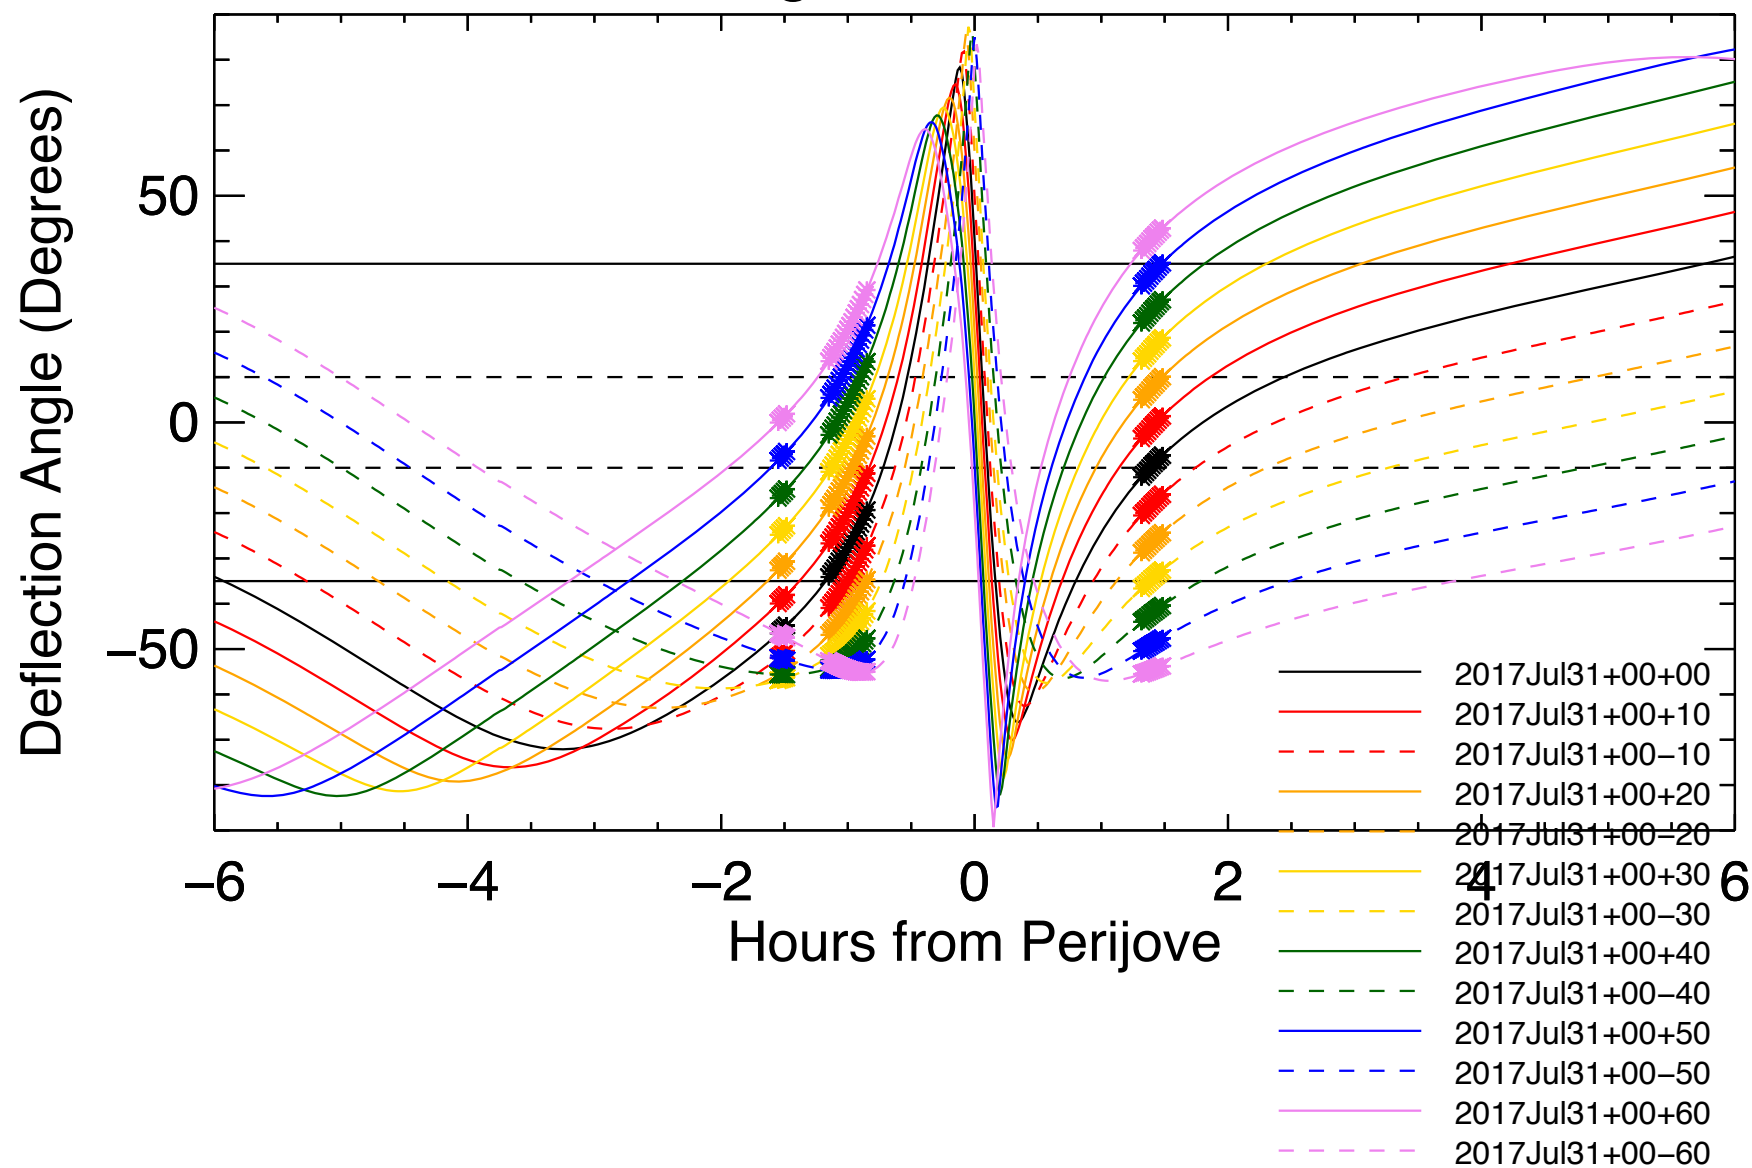

Deflection Angles, Orbit: 26, VIP4+CAN

Deflection Angles, Orbit: 26, VIP4+CAN

Deflection Angles, Orbit: 26, VIP4+CAN

Deflection Angles, Orbit: 26, VIP4+CAN

Deflection Angles, Orbit: 26, VIP4+CAN

Deflection Angles, Orbit: 26, VIP4+CAN

Deflection Angles, Orbit: 26, VIP4+CAN