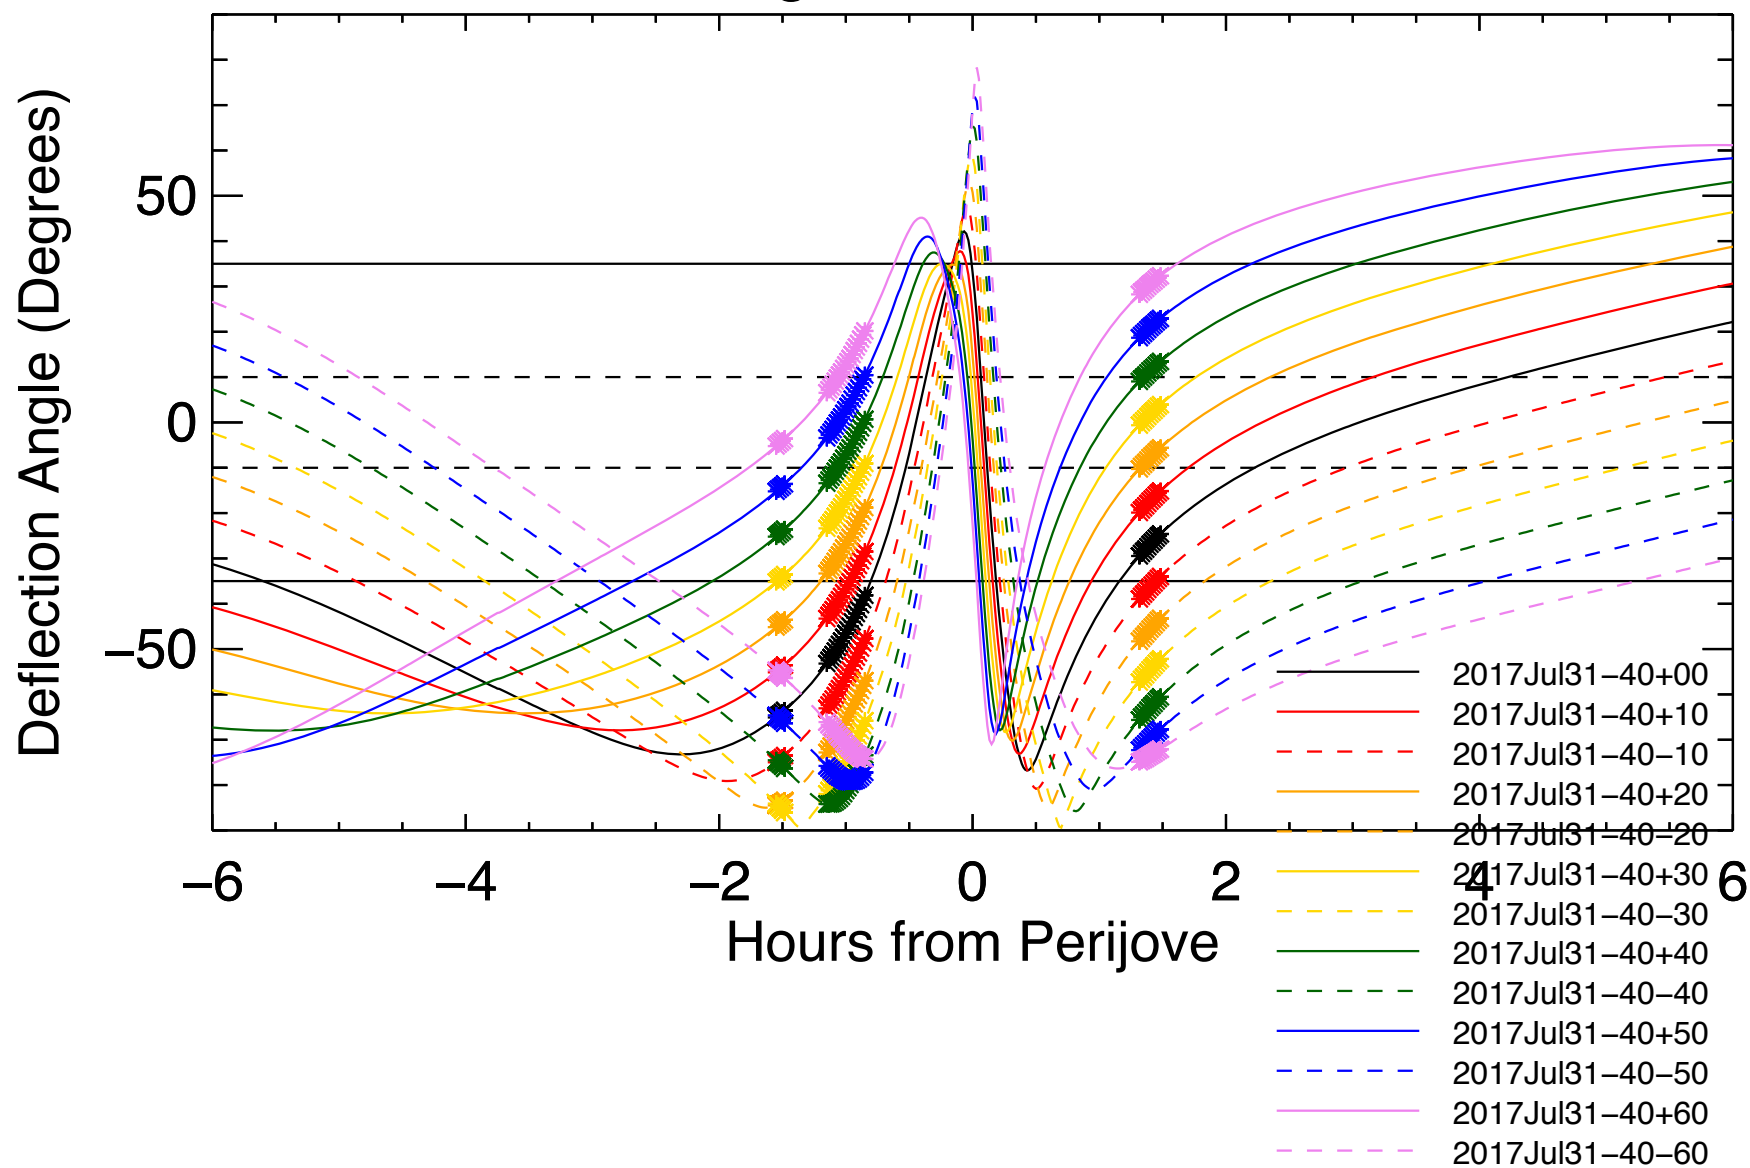

Deflection Angles, Orbit: 26, VIP4+CAN

Deflection Angles, Orbit: 26, VIP4+CAN

Deflection Angles, Orbit: 26, VIP4+CAN

Deflection Angles, Orbit: 26, VIP4+CAN

Deflection Angles, Orbit: 26, VIP4+CAN

Deflection Angles, Orbit: 26, VIP4+CAN

Deflection Angles, Orbit: 26, VIP4+CAN