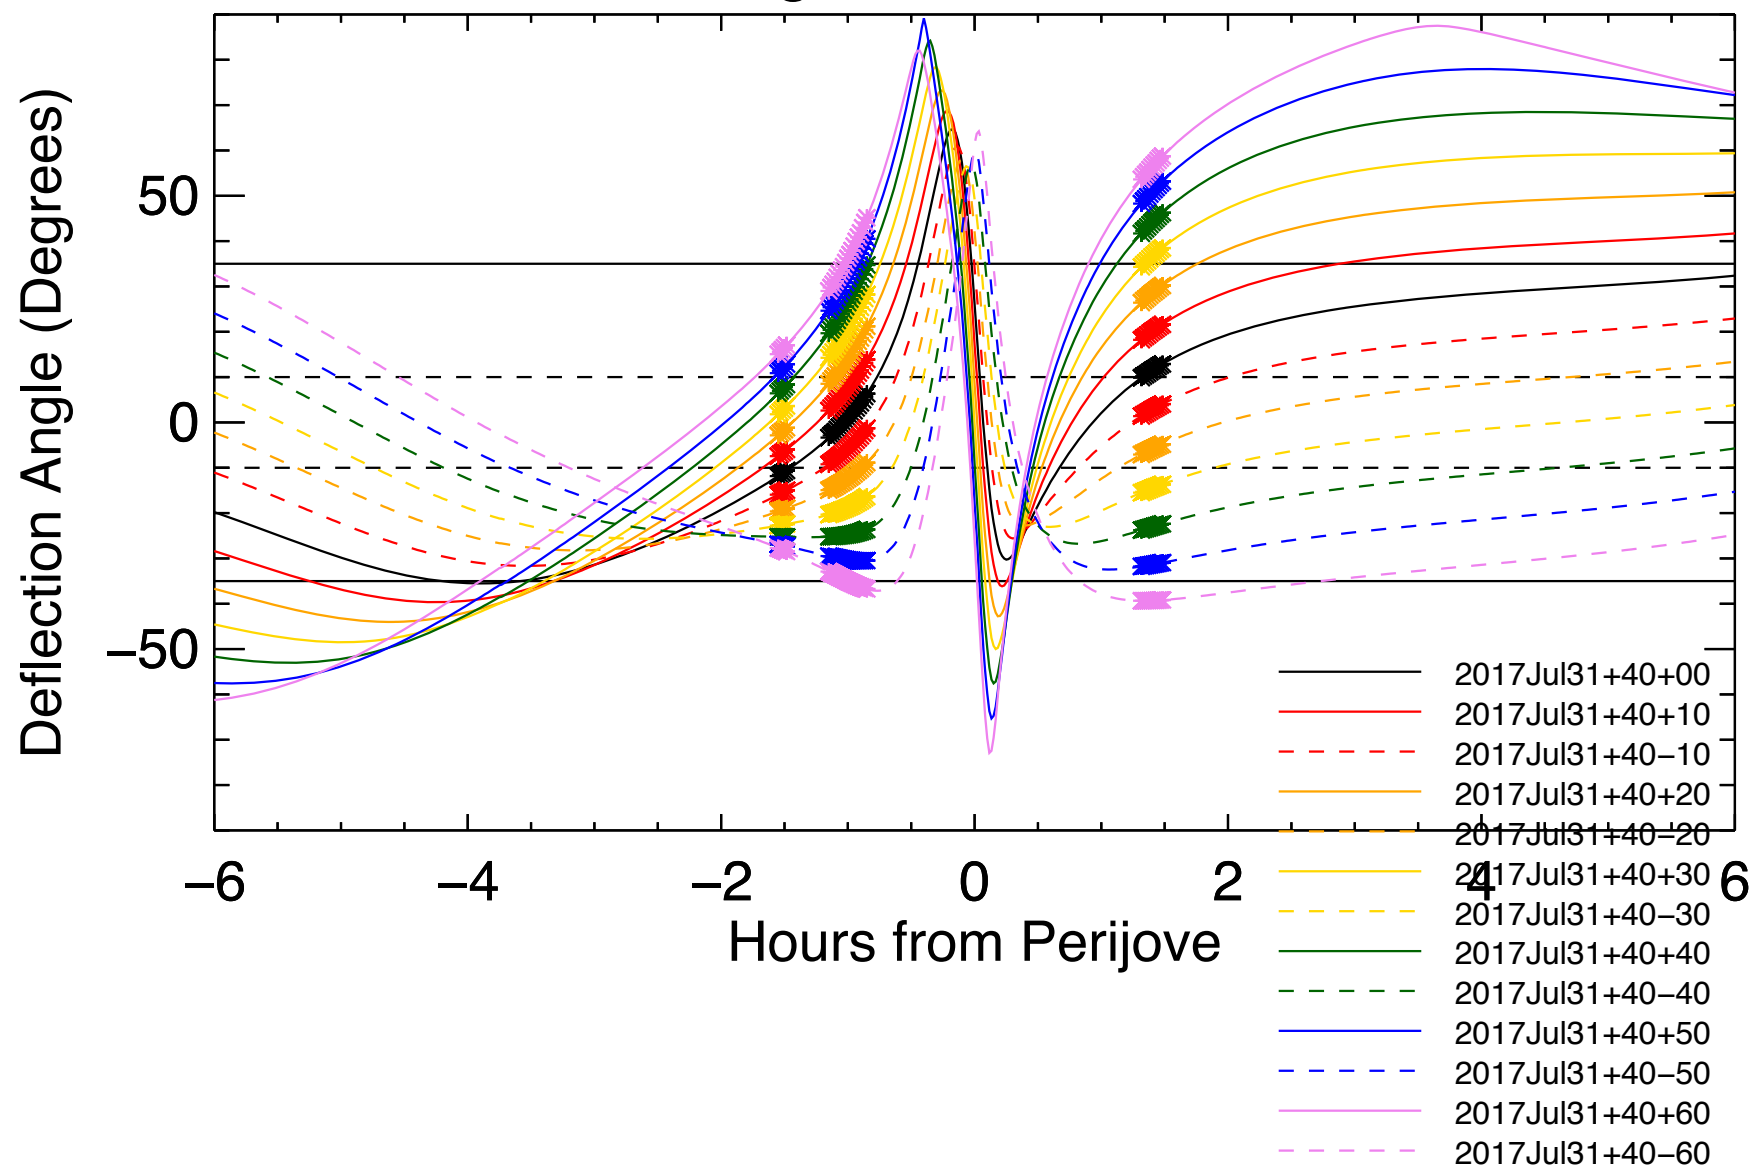

Deflection Angles, Orbit: 26, VIP4+CAN

Deflection Angles, Orbit: 26, VIP4+CAN

Deflection Angles, Orbit: 26, VIP4+CAN

Deflection Angles, Orbit: 26, VIP4+CAN

Deflection Angles, Orbit: 26, VIP4+CAN

Deflection Angles, Orbit: 26, VIP4+CAN

Deflection Angles, Orbit: 26, VIP4+CAN