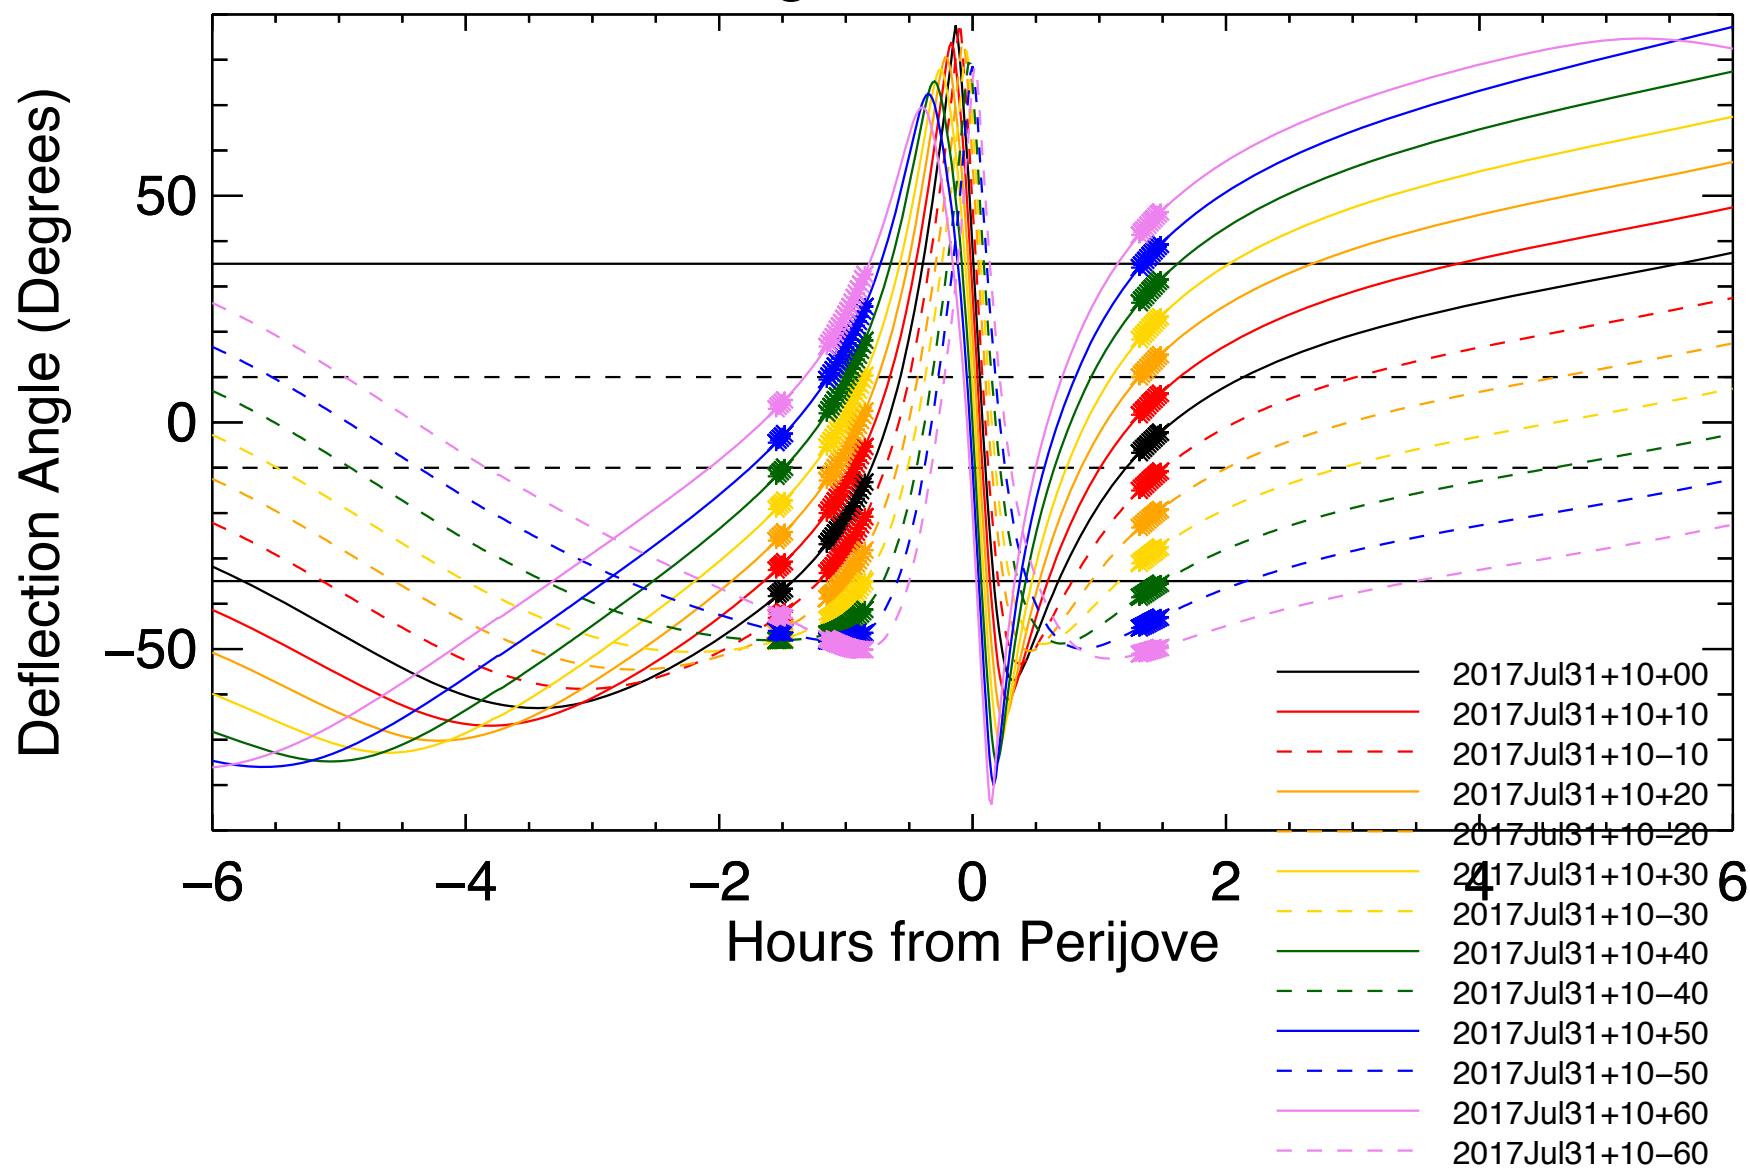

Deflection Angles, Orbit: 26, VIP4+CAN

Deflection Angles, Orbit: 26, VIP4+CAN

Deflection Angles, Orbit: 26, VIP4+CAN

Deflection Angles, Orbit: 26, VIP4+CAN

Deflection Angles, Orbit: 26, VIP4+CAN

Deflection Angles, Orbit: 26, VIP4+CAN

Deflection Angles, Orbit: 26, VIP4+CAN