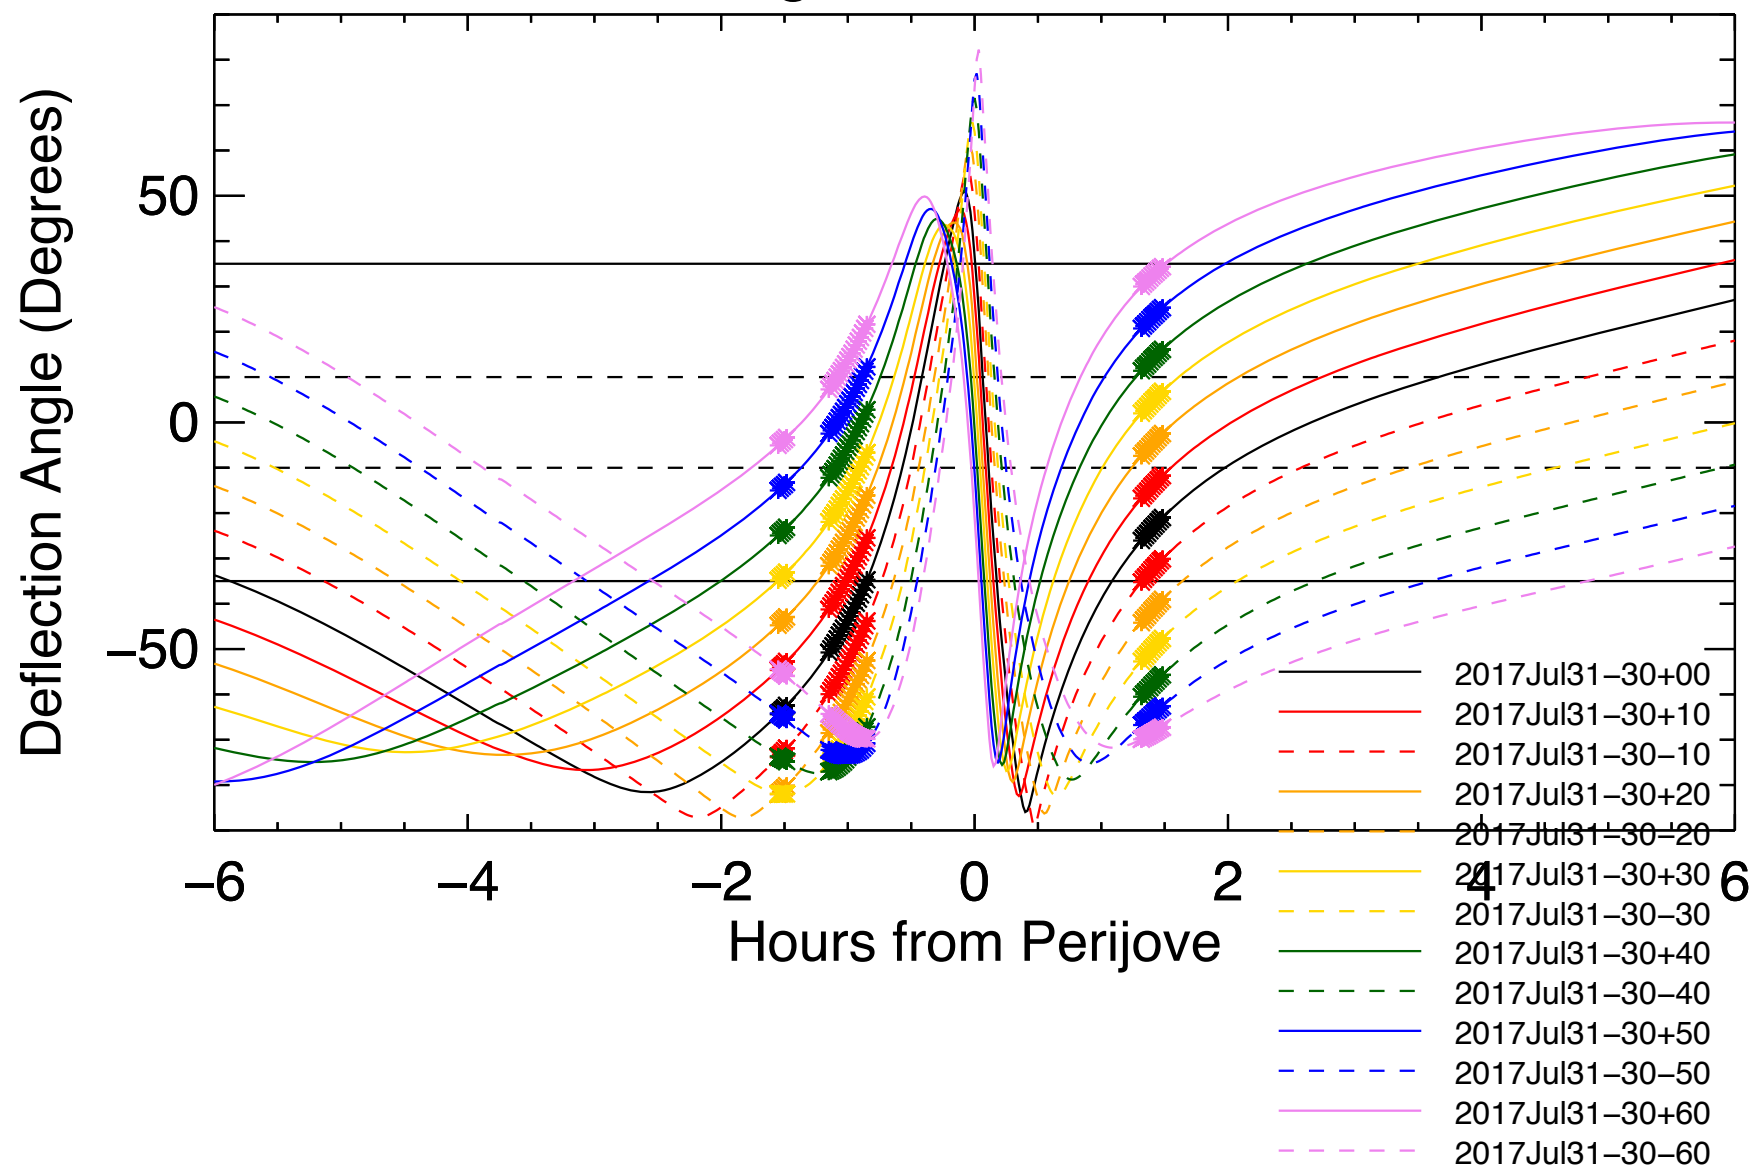

Deflection Angles, Orbit: 26, VIP4+CAN

Deflection Angles, Orbit: 26, VIP4+CAN

Deflection Angles, Orbit: 26, VIP4+CAN

Deflection Angles, Orbit: 26, VIP4+CAN

Deflection Angles, Orbit: 26, VIP4+CAN

Deflection Angles, Orbit: 26, VIP4+CAN

Deflection Angles, Orbit: 26, VIP4+CAN