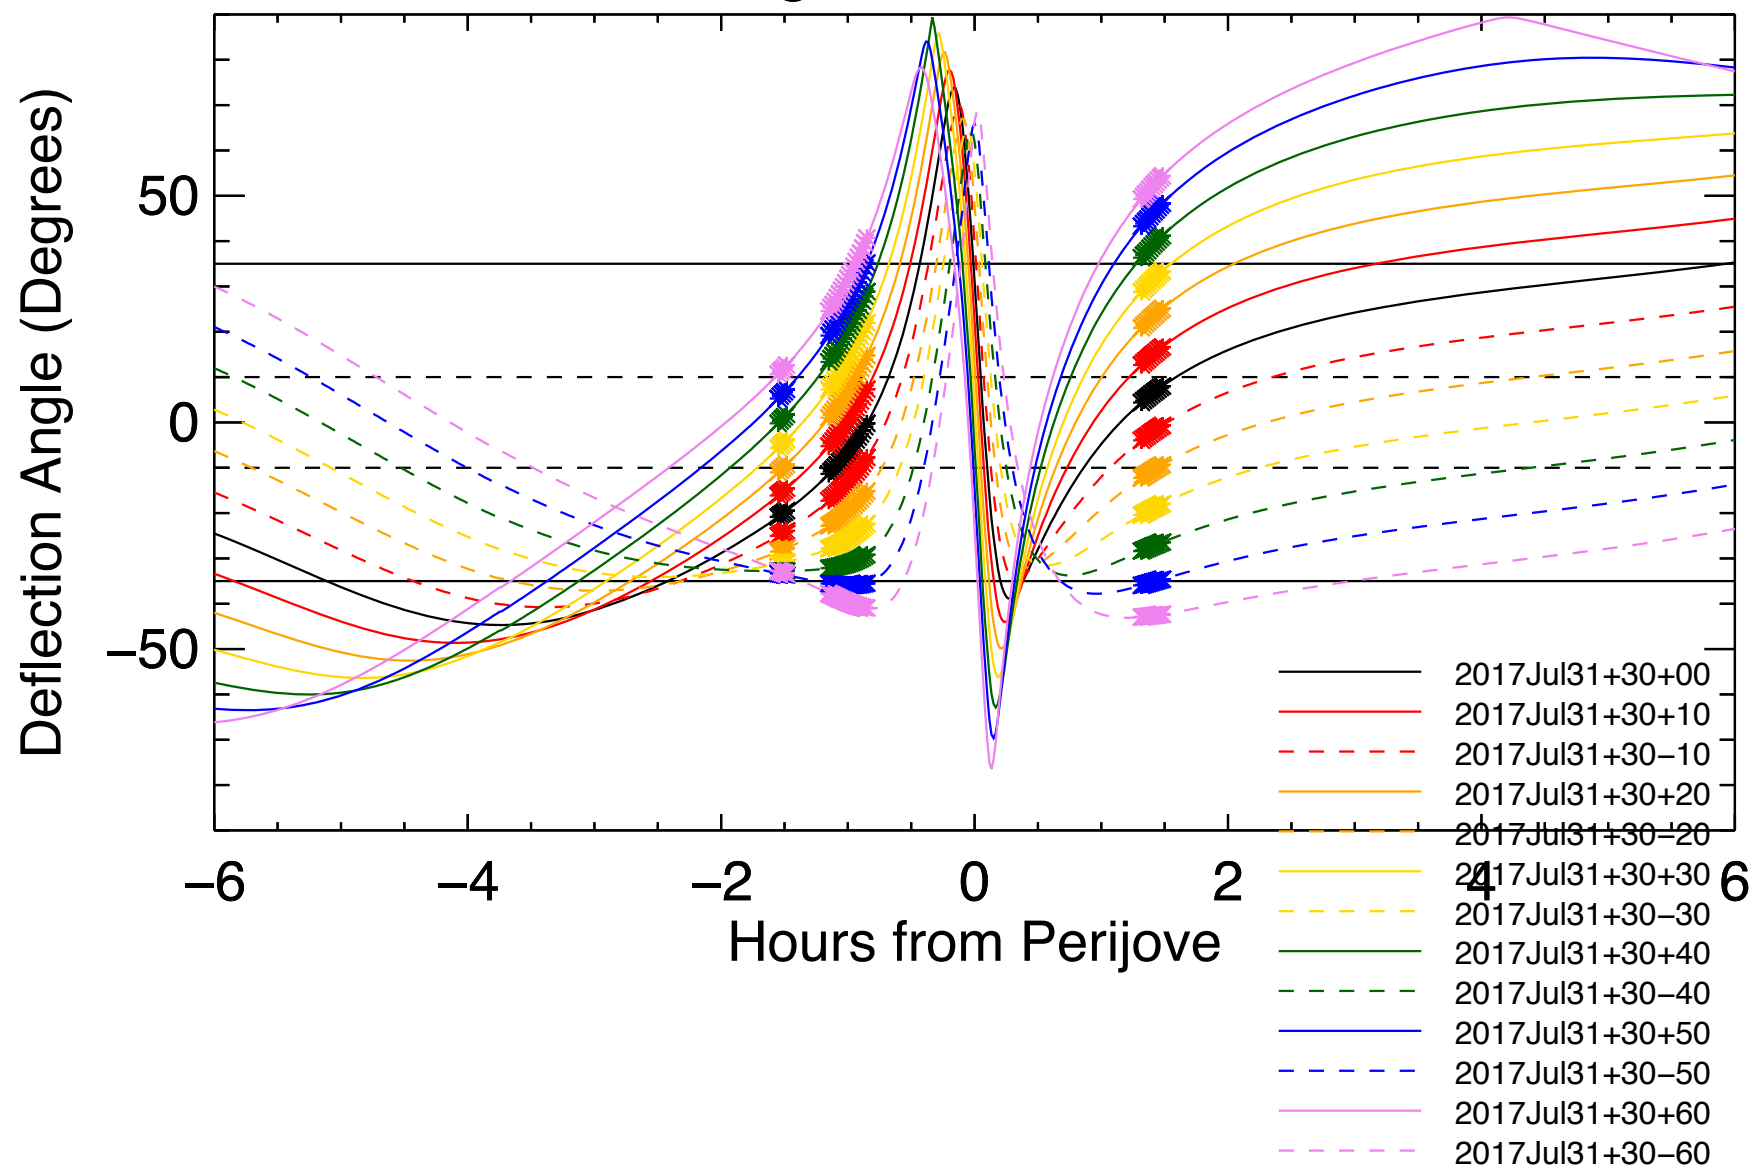

Deflection Angles, Orbit: 26, VIP4+CAN

Deflection Angles, Orbit: 26, VIP4+CAN

Deflection Angles, Orbit: 26, VIP4+CAN

Deflection Angles, Orbit: 26, VIP4+CAN

Deflection Angles, Orbit: 26, VIP4+CAN

Deflection Angles, Orbit: 26, VIP4+CAN

Deflection Angles, Orbit: 26, VIP4+CAN