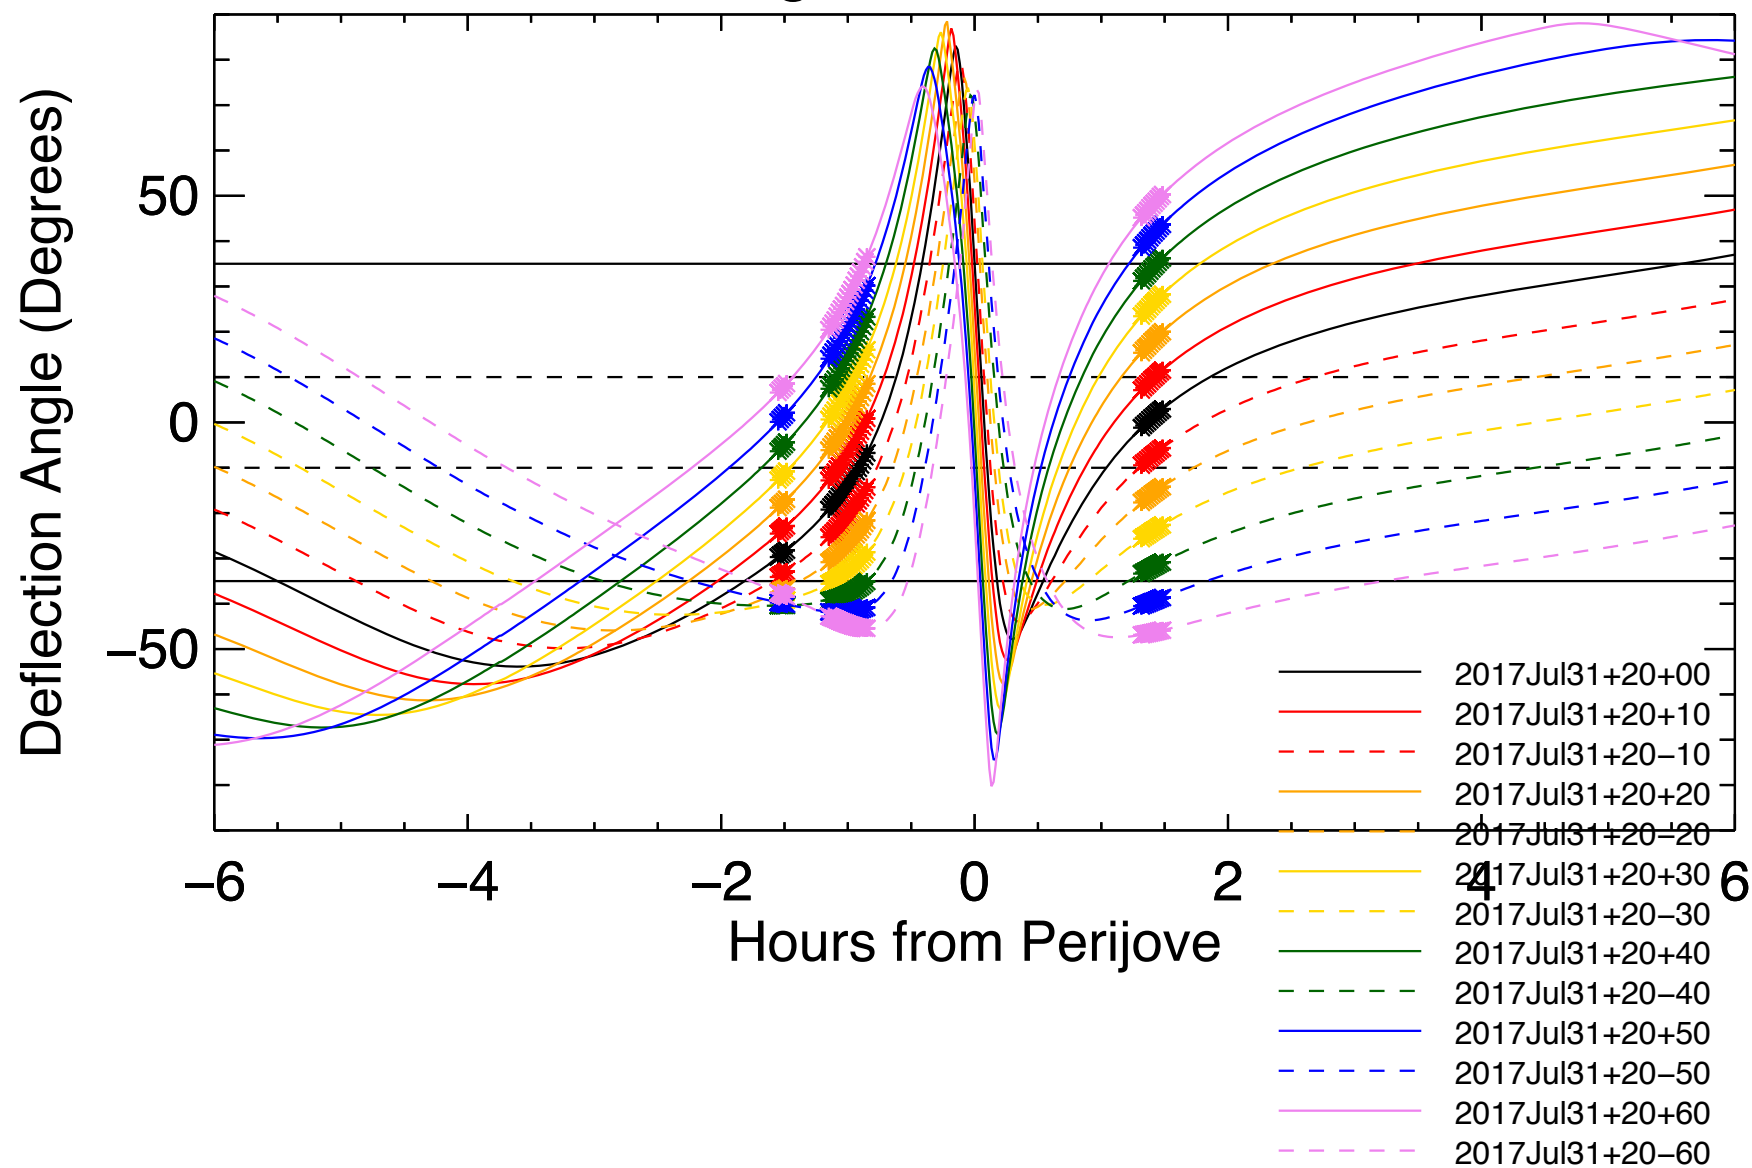

Deflection Angles, Orbit: 26, VIP4+CAN

Deflection Angles, Orbit: 26, VIP4+CAN

Deflection Angles, Orbit: 26, VIP4+CAN

Deflection Angles, Orbit: 26, VIP4+CAN

Deflection Angles, Orbit: 26, VIP4+CAN

Deflection Angles, Orbit: 26, VIP4+CAN

Deflection Angles, Orbit: 26, VIP4+CAN