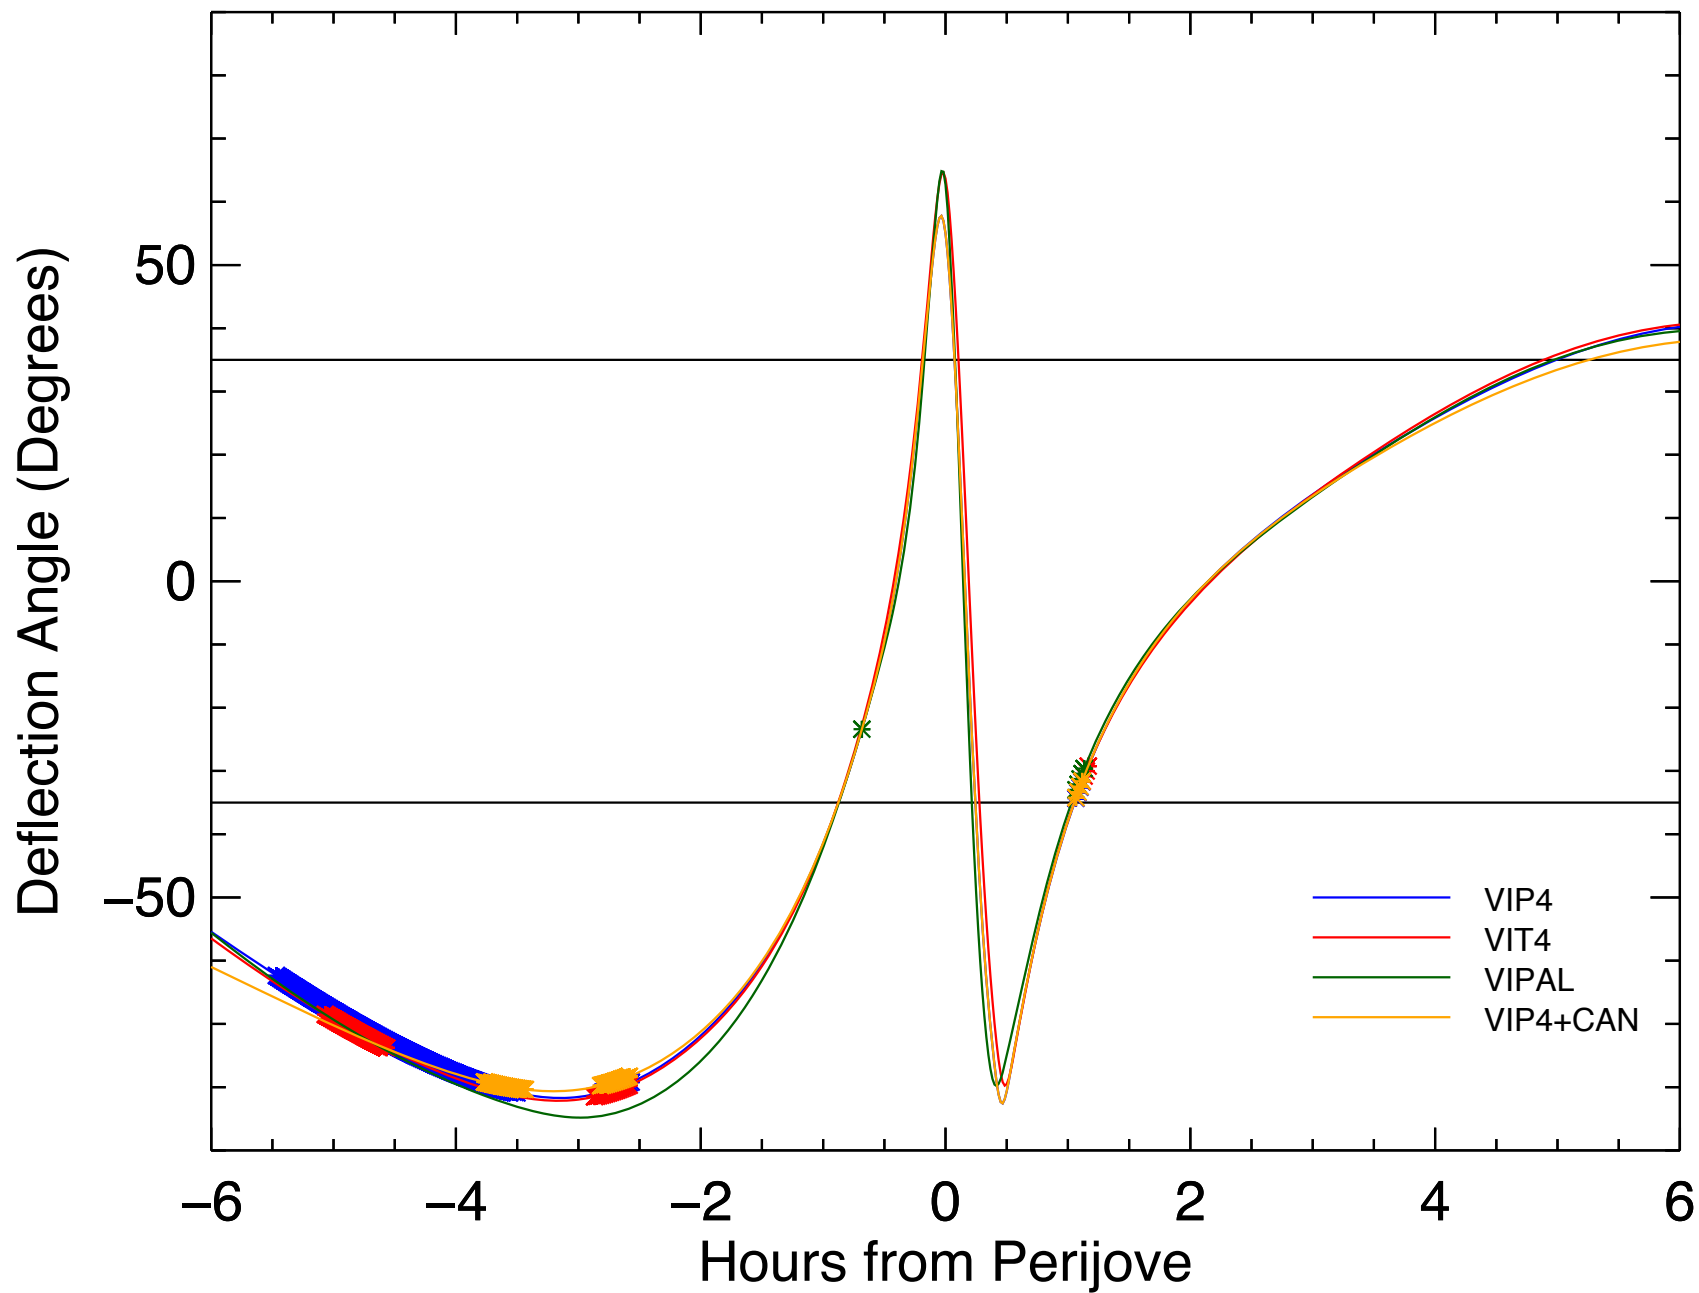

StudyGrav Deflection Angles, Orbit: 17, All Models