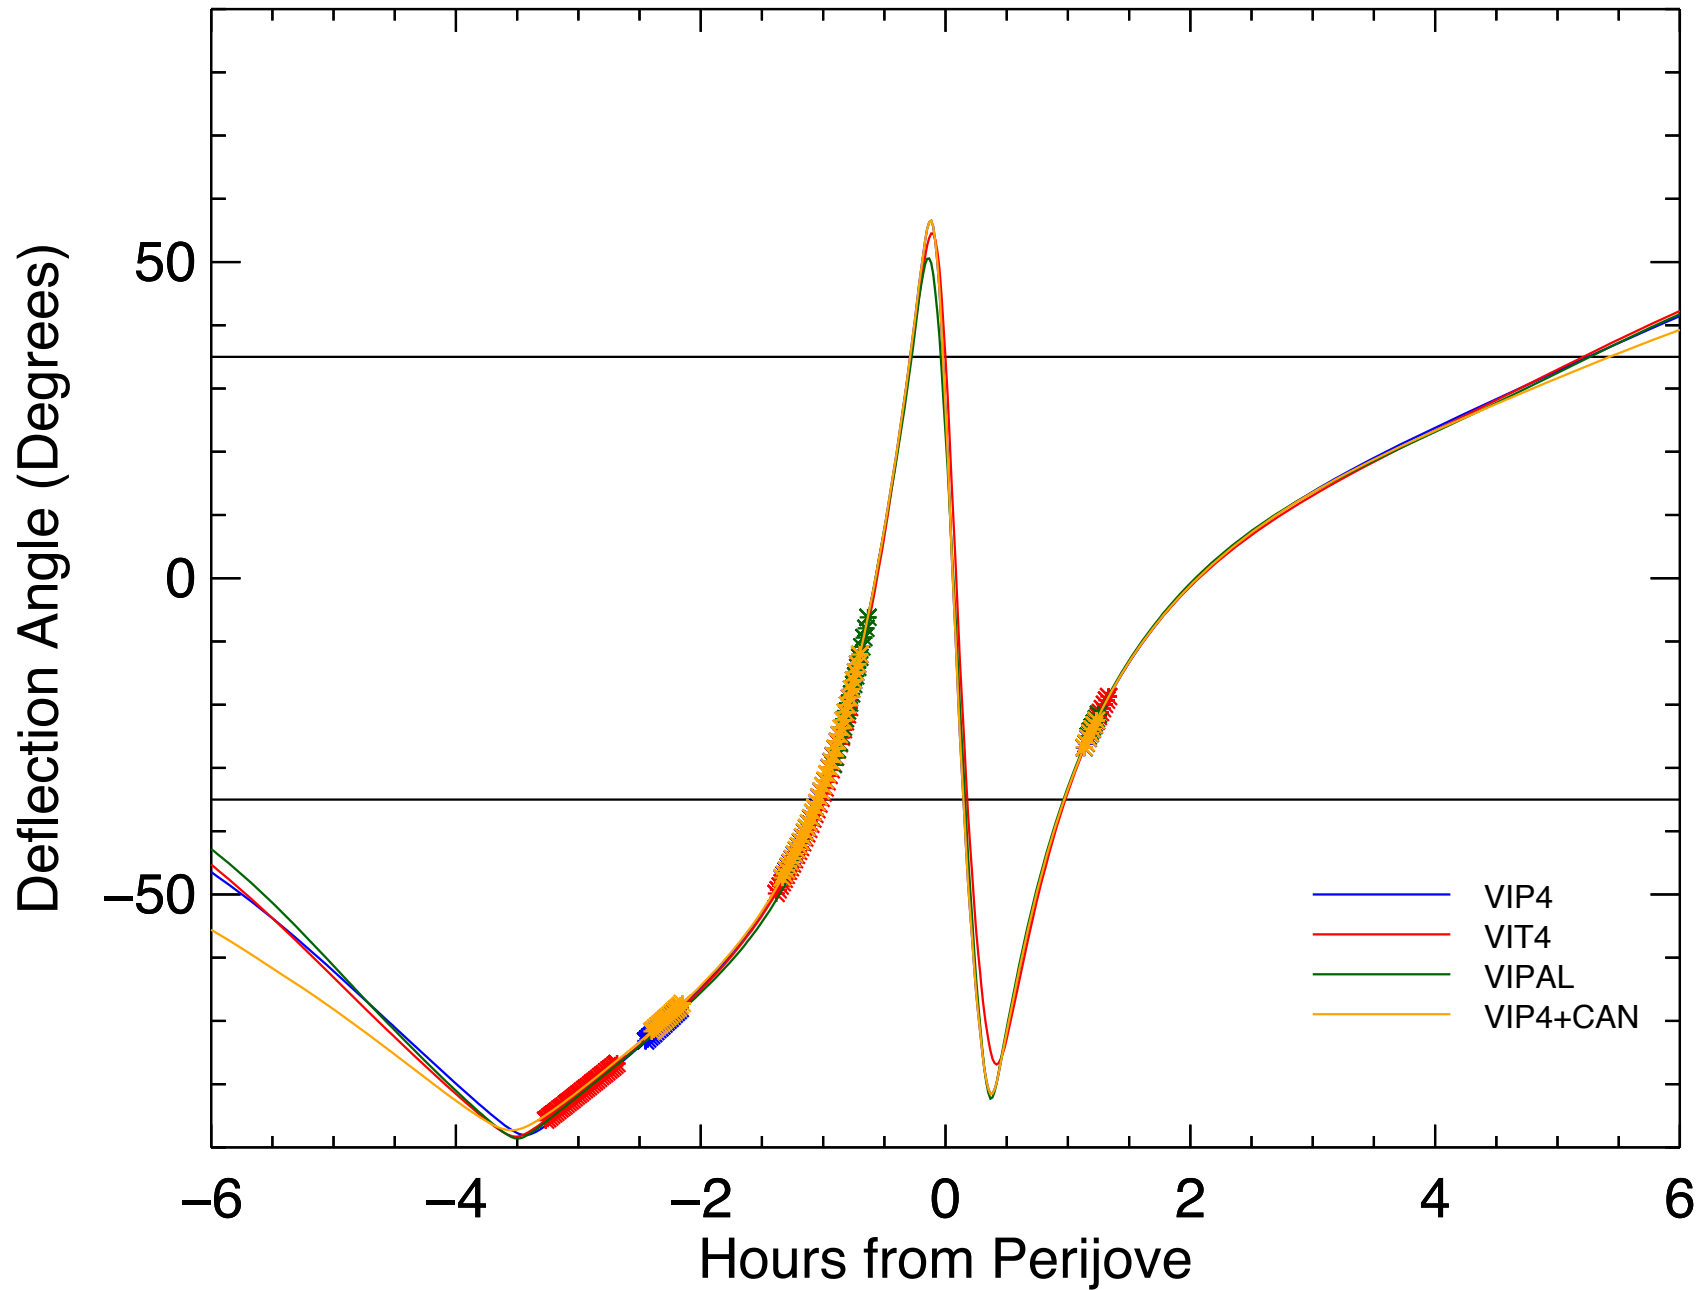

StudyGrav Deflection Angles, Orbit: 19, All Models