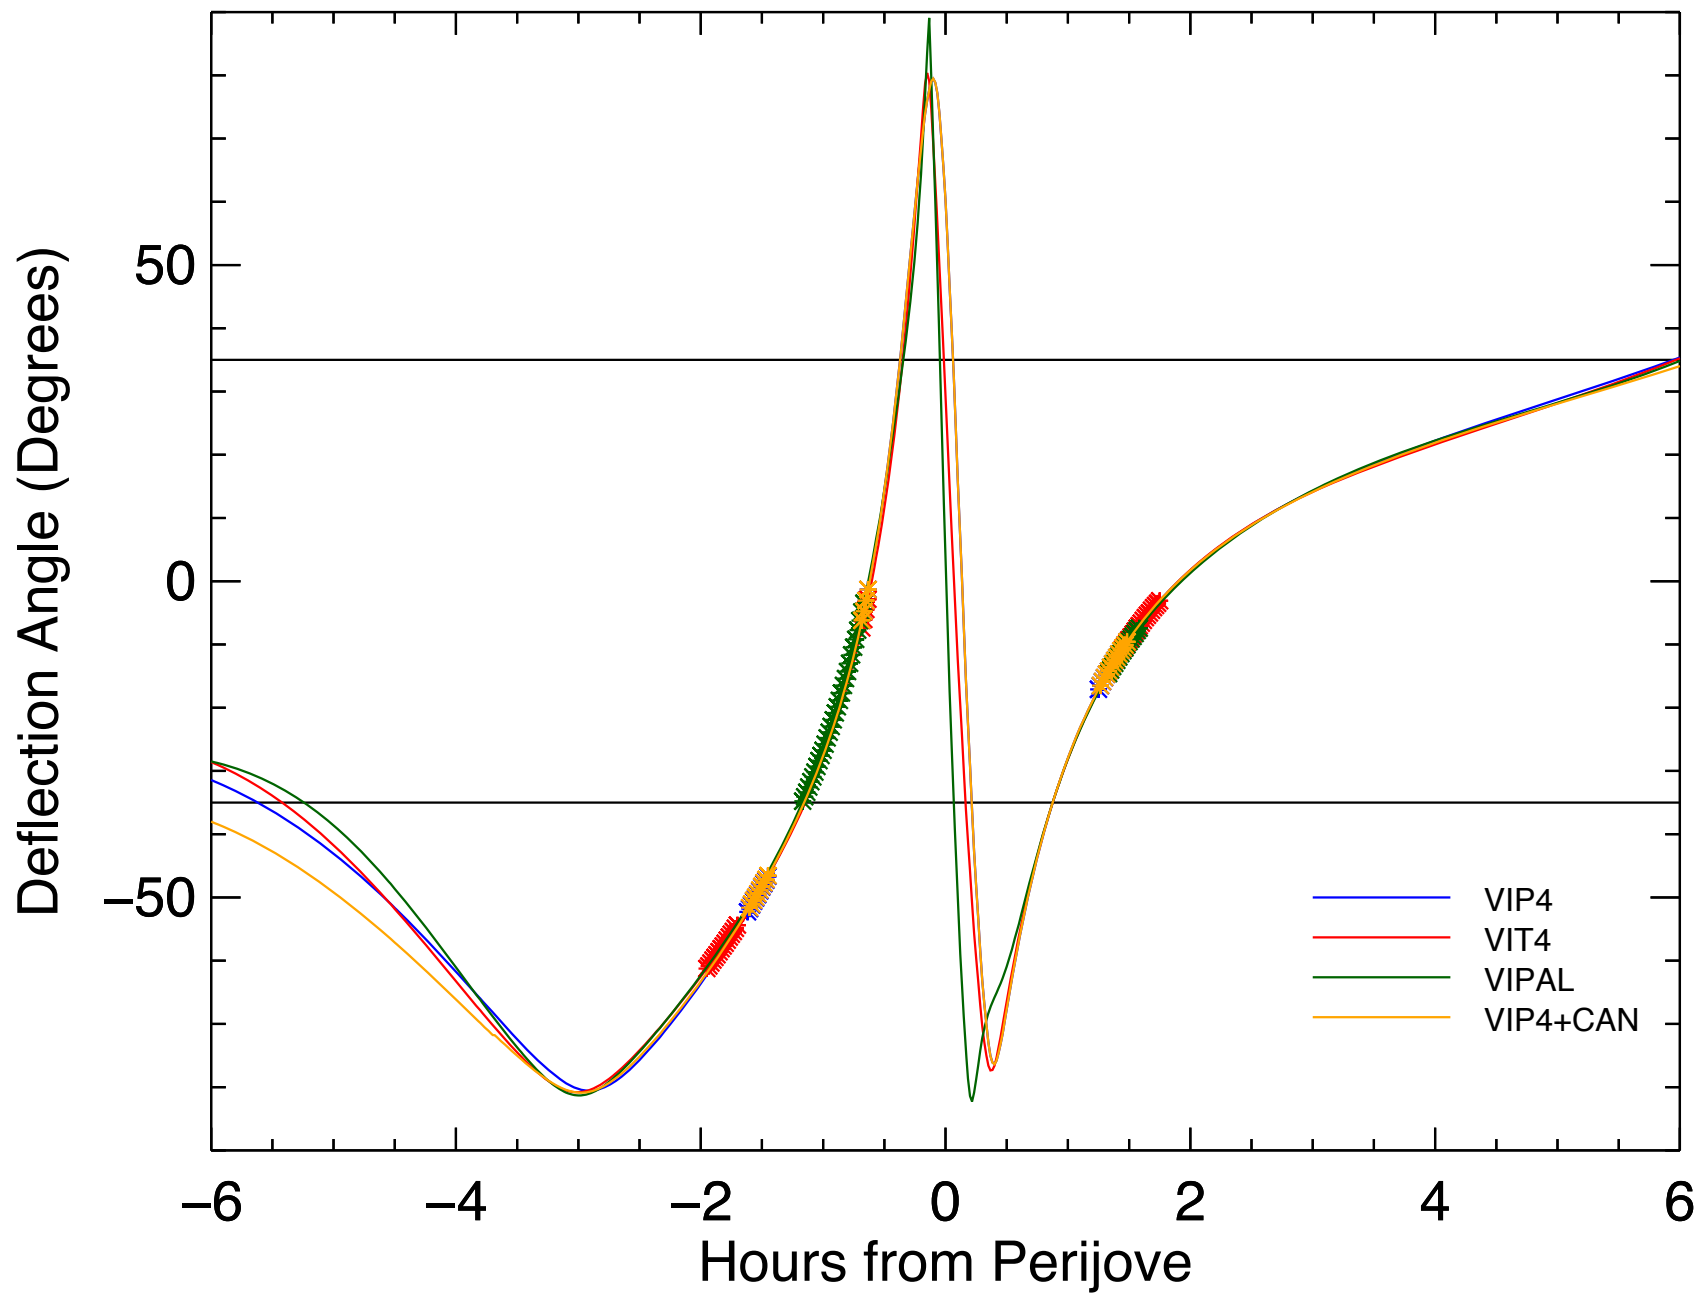

StudyGrav Deflection Angles, Orbit: 24, All Models