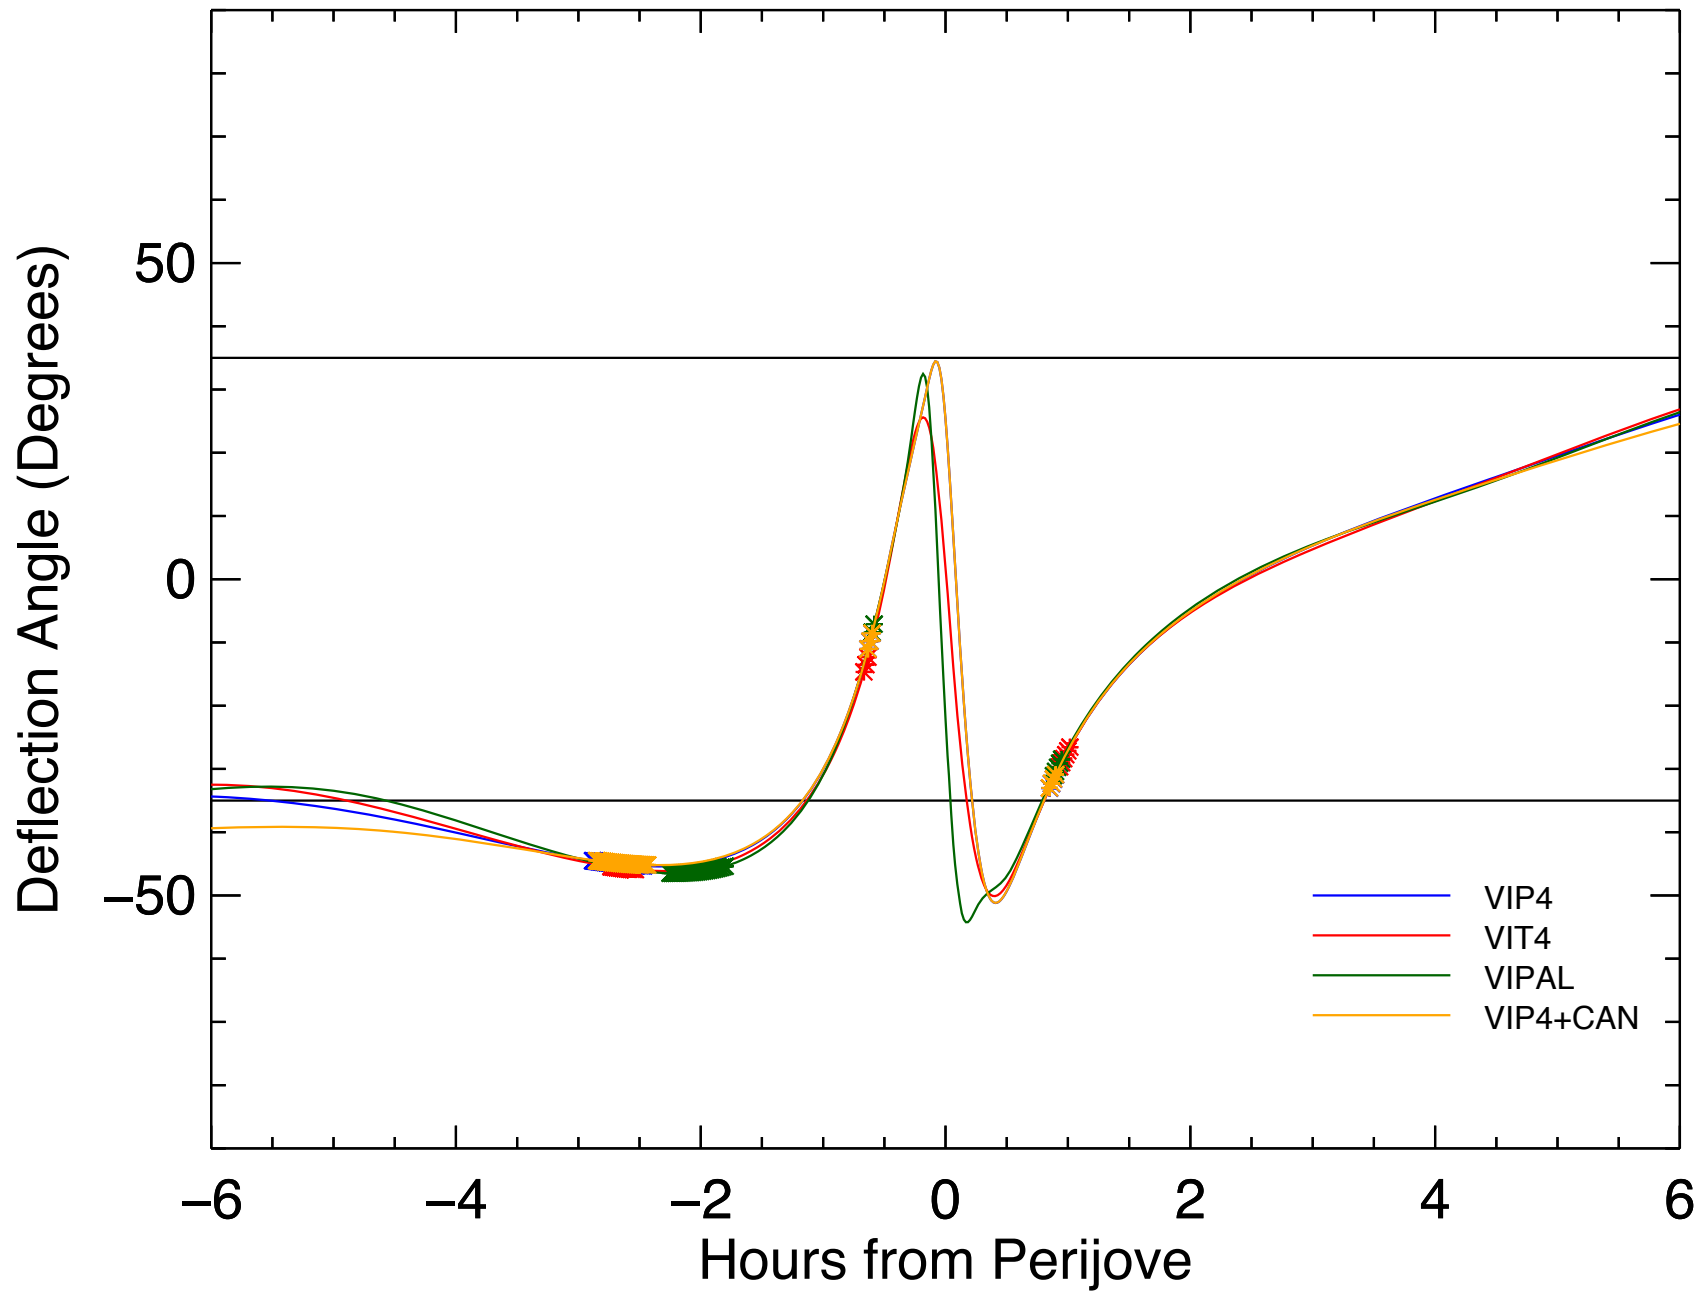

StudyGrav Deflection Angles, Orbit: 14, All Models