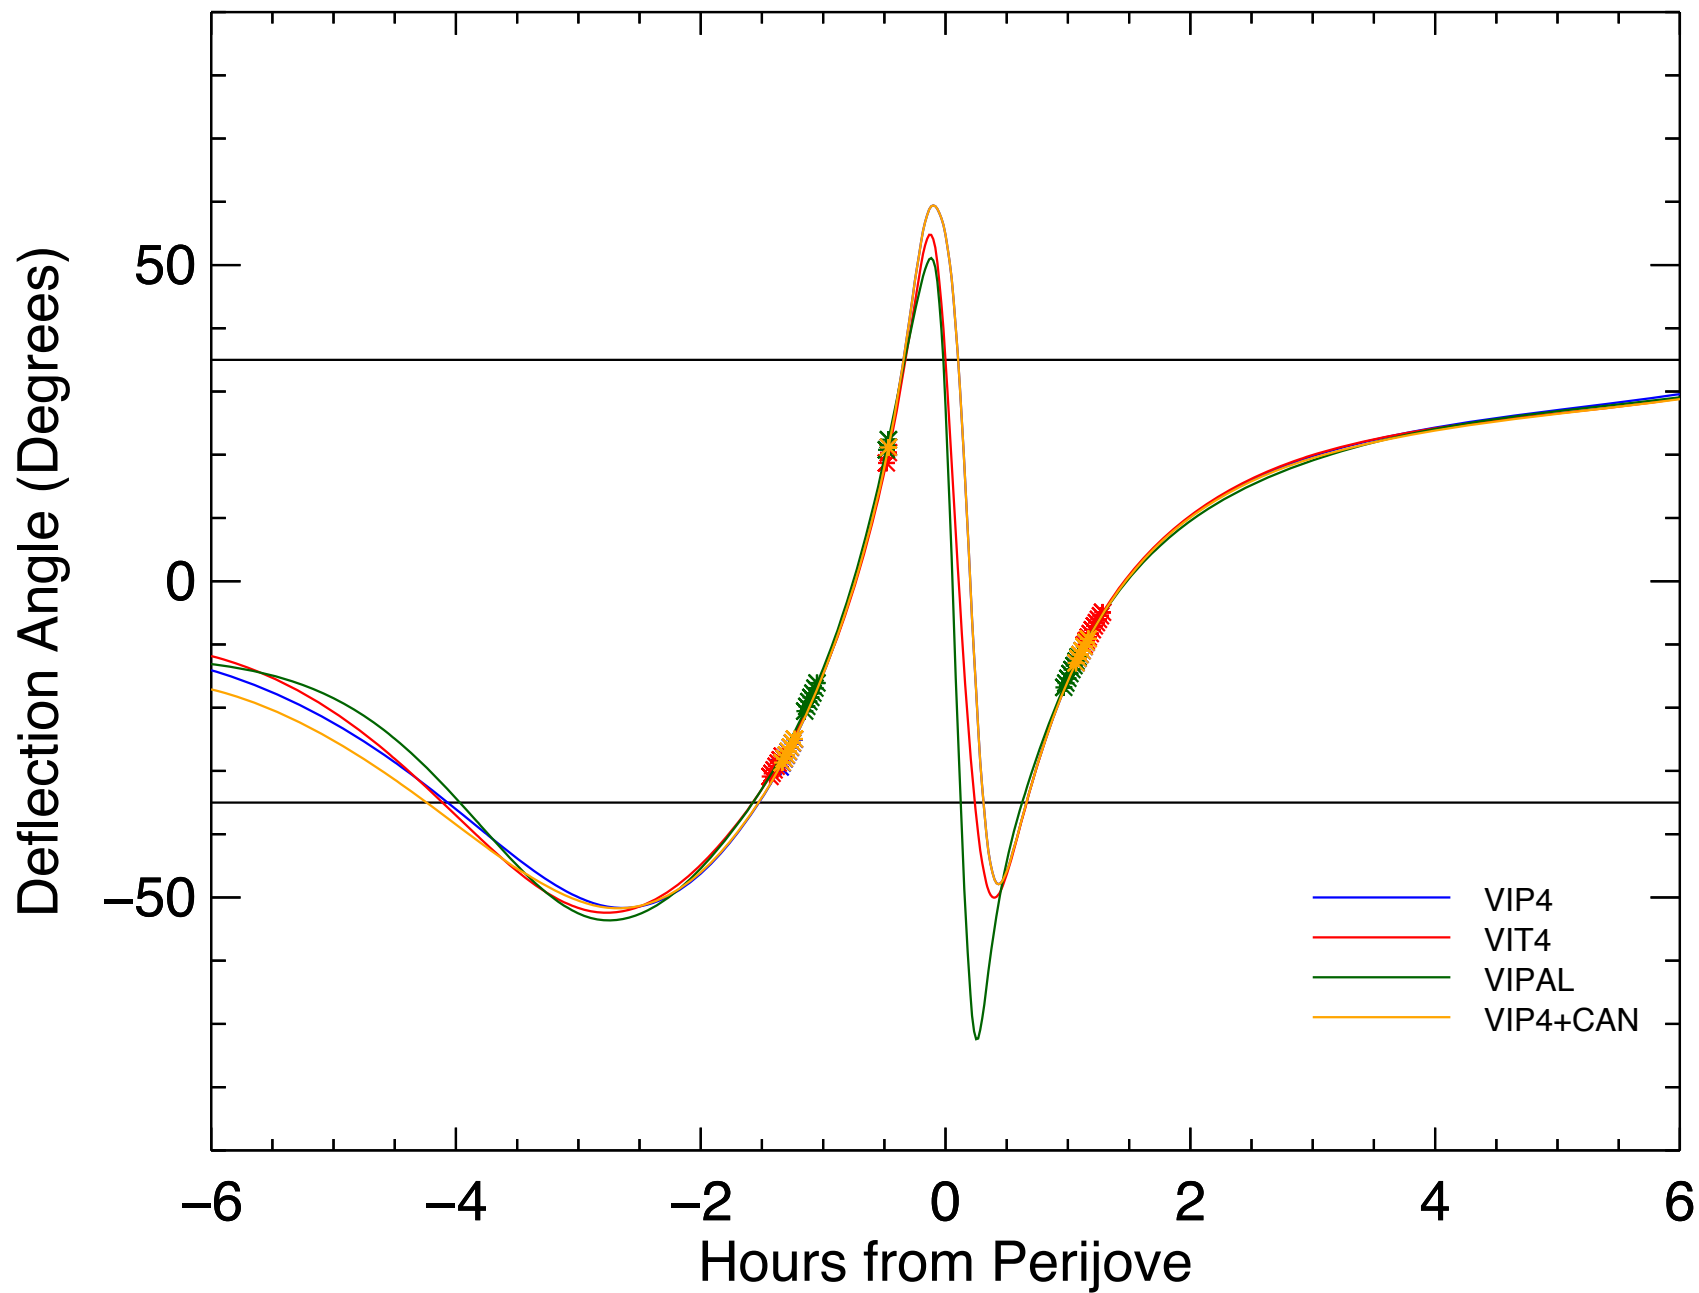

StudyGrav Deflection Angles, Orbit: 32, All Models