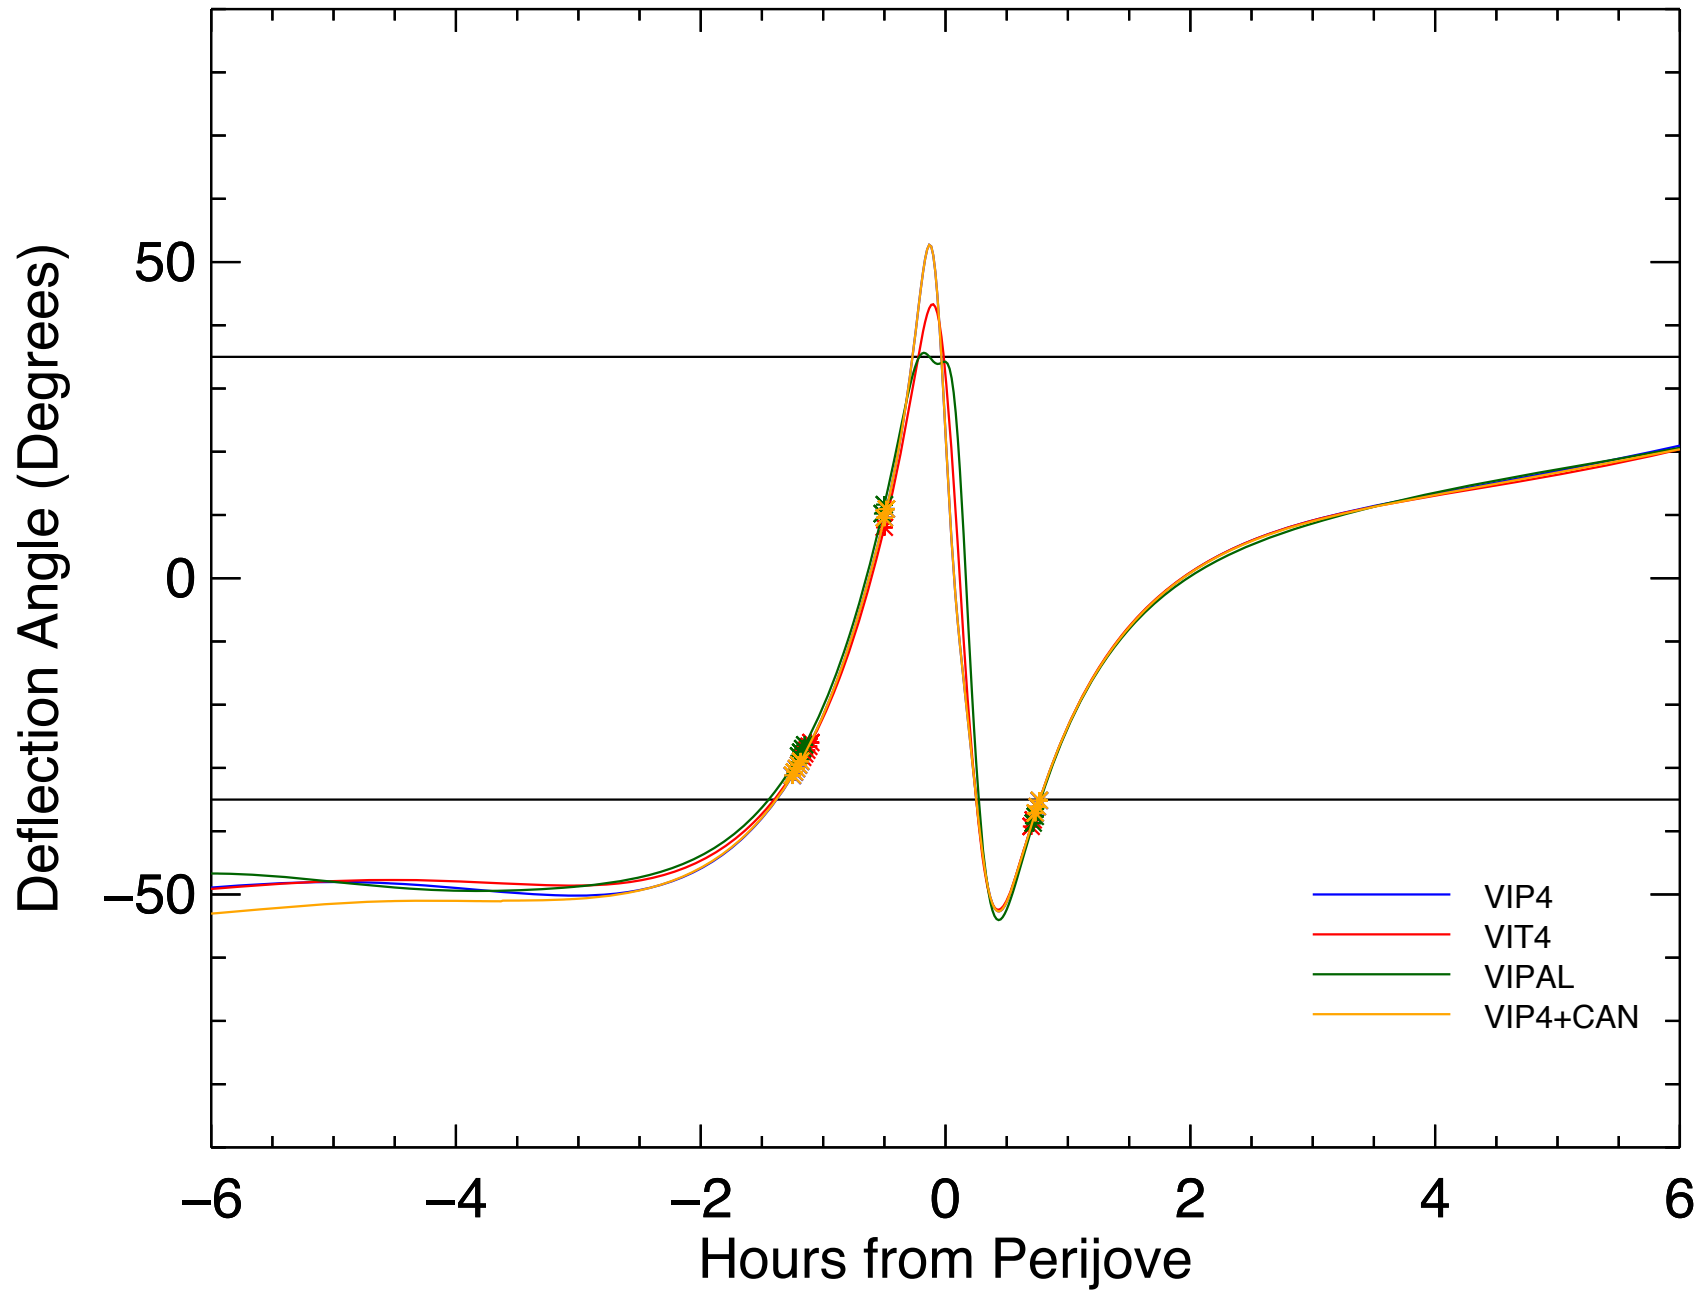

StudyGrav Deflection Angles, Orbit: 15, All Models