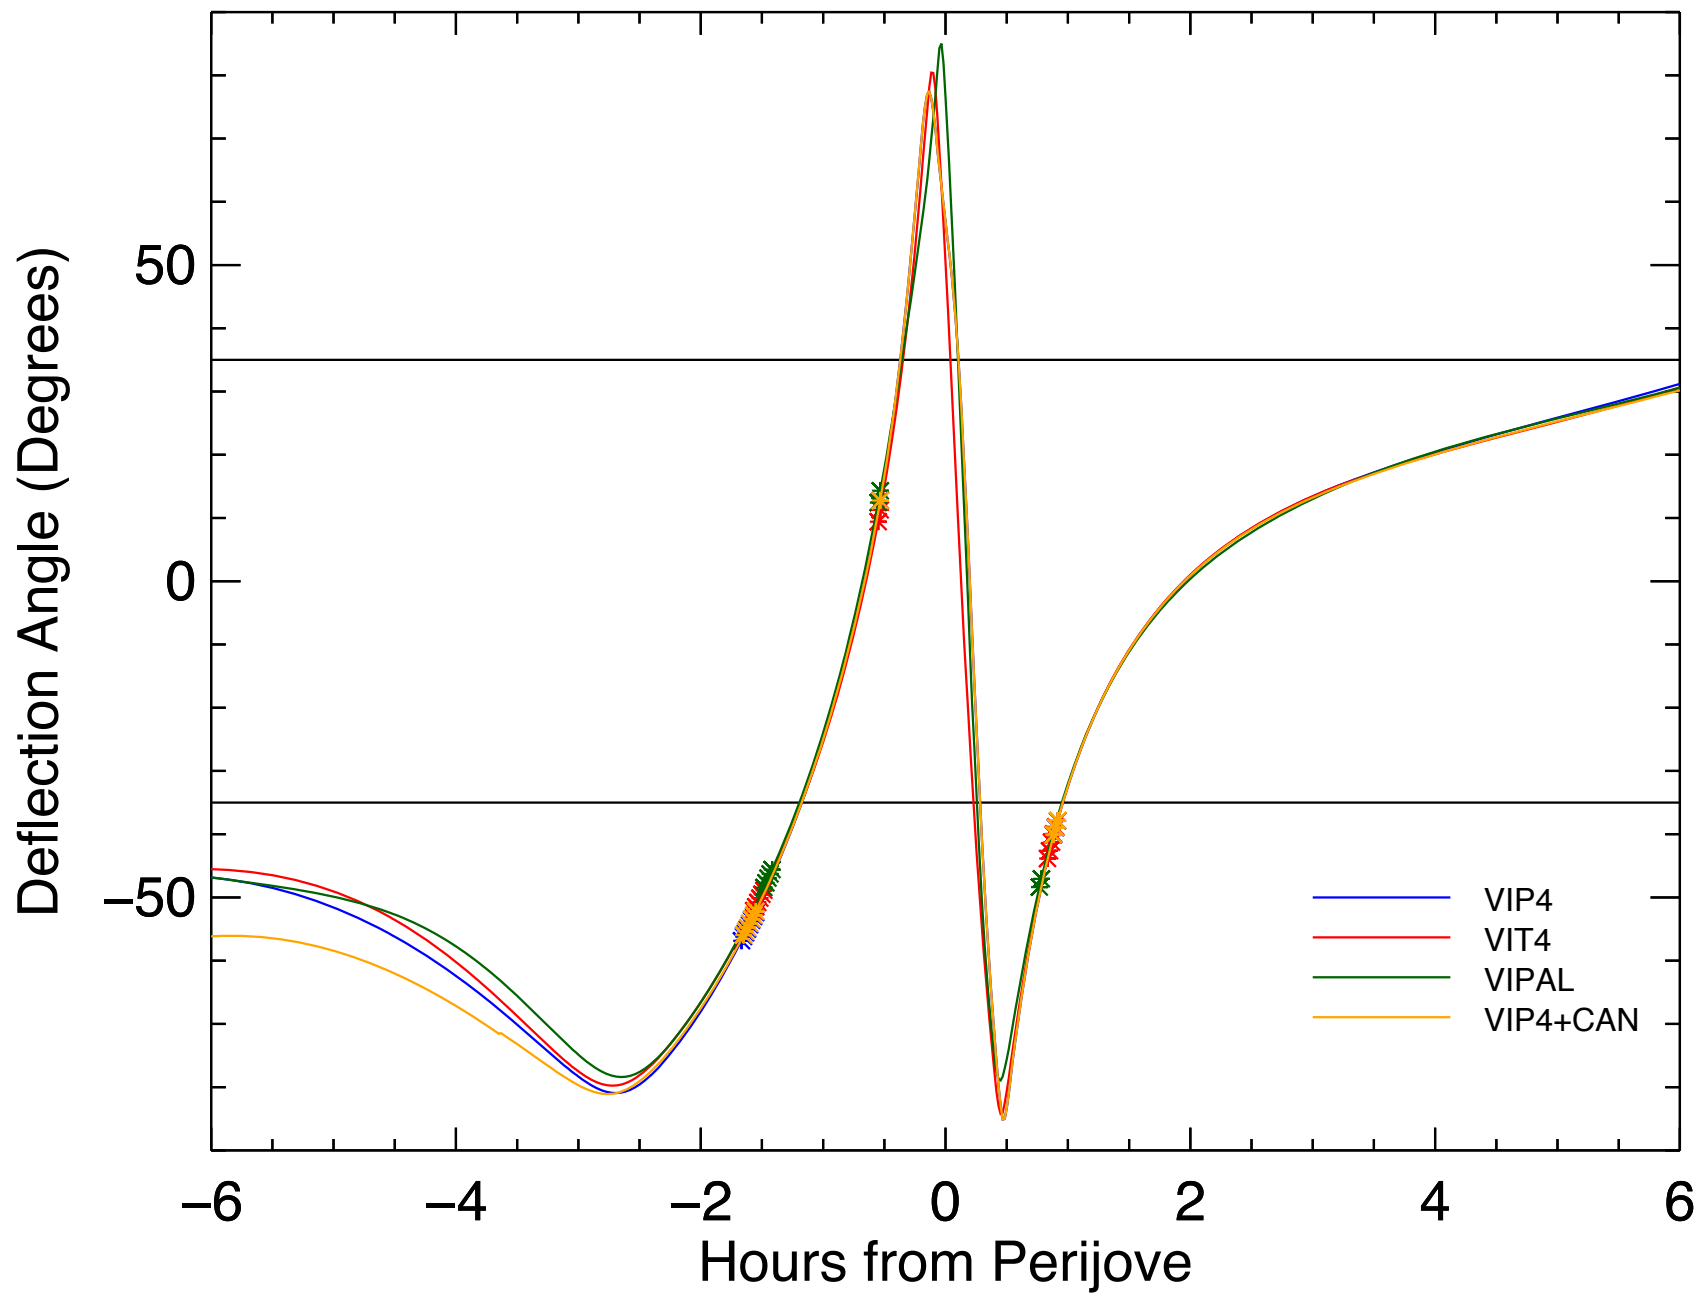

StudyGrav Deflection Angles, Orbit: 20, All Models