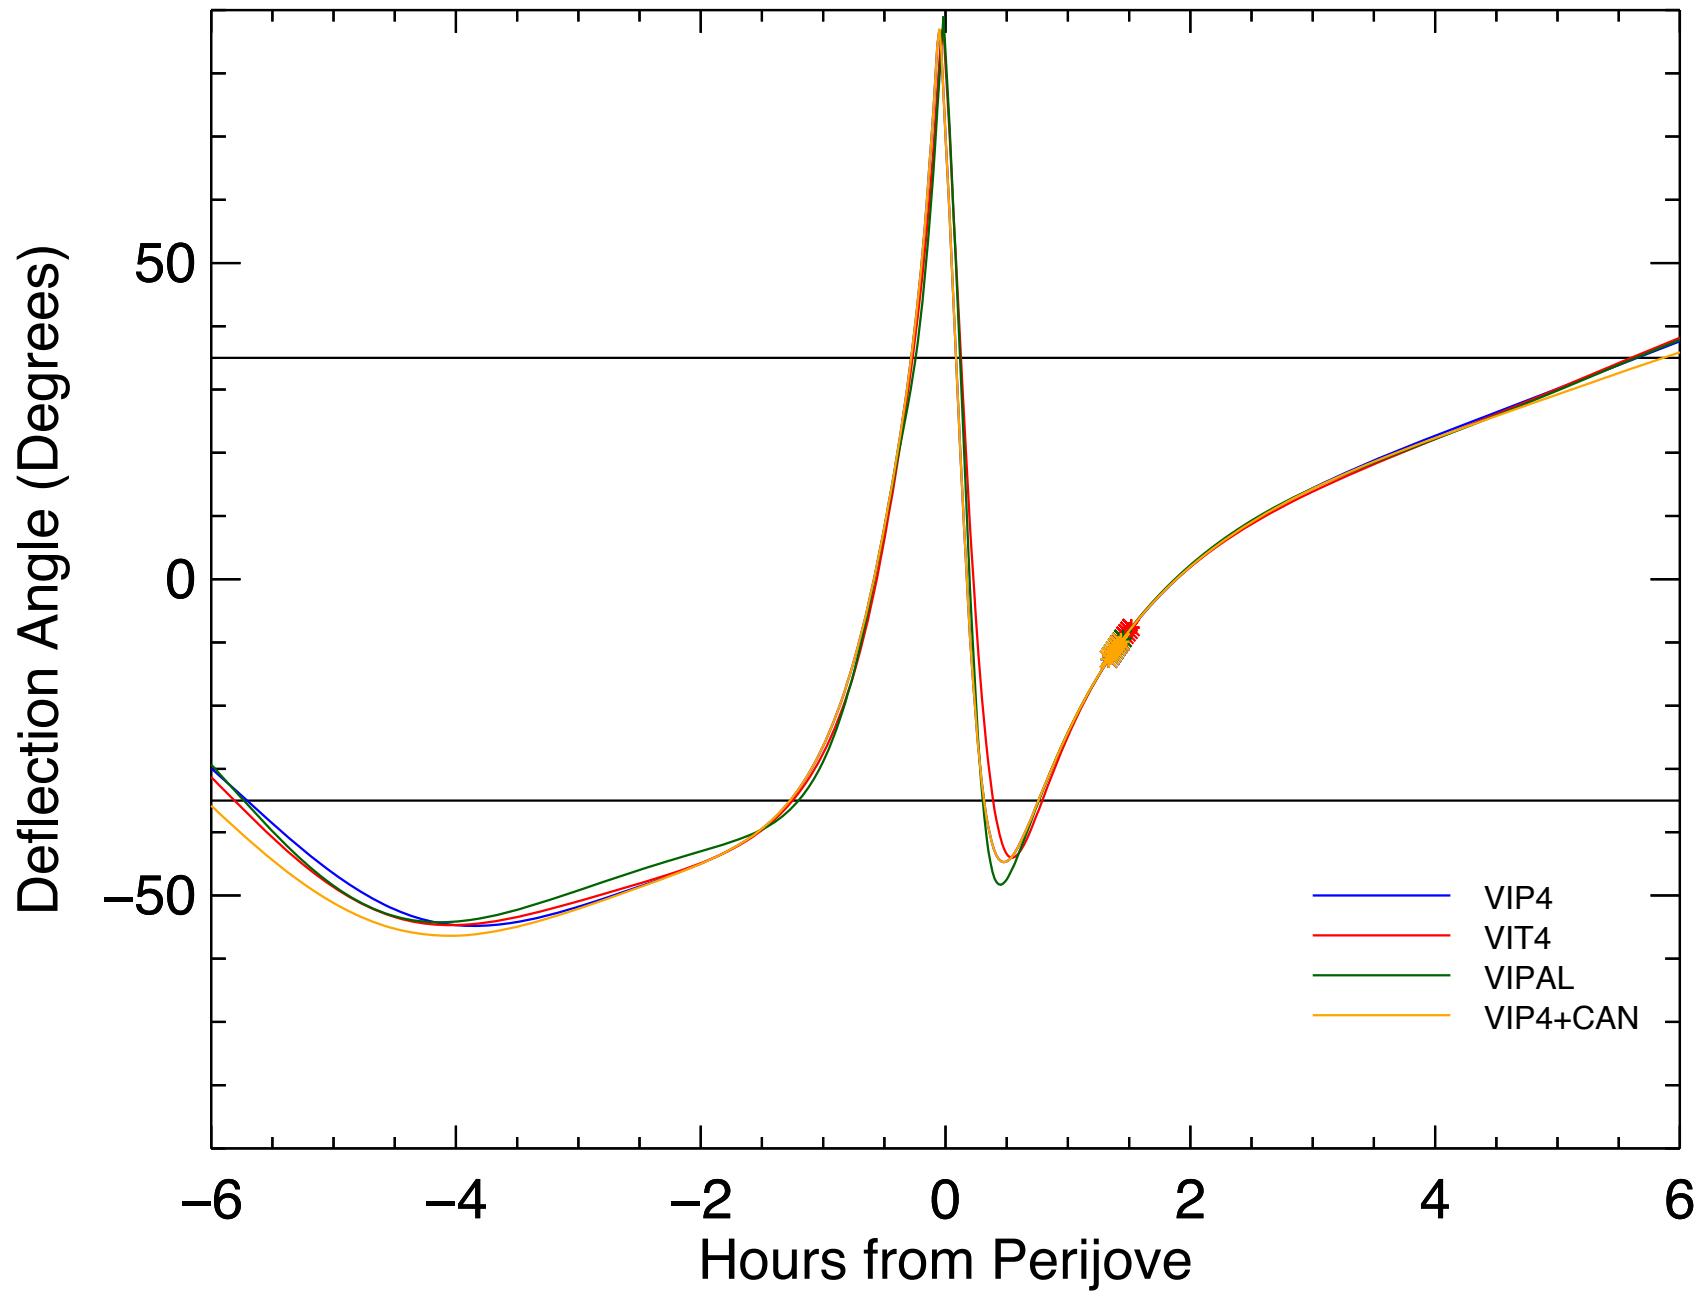

StudyGrav Deflection Angles, Orbit: 31, All Models