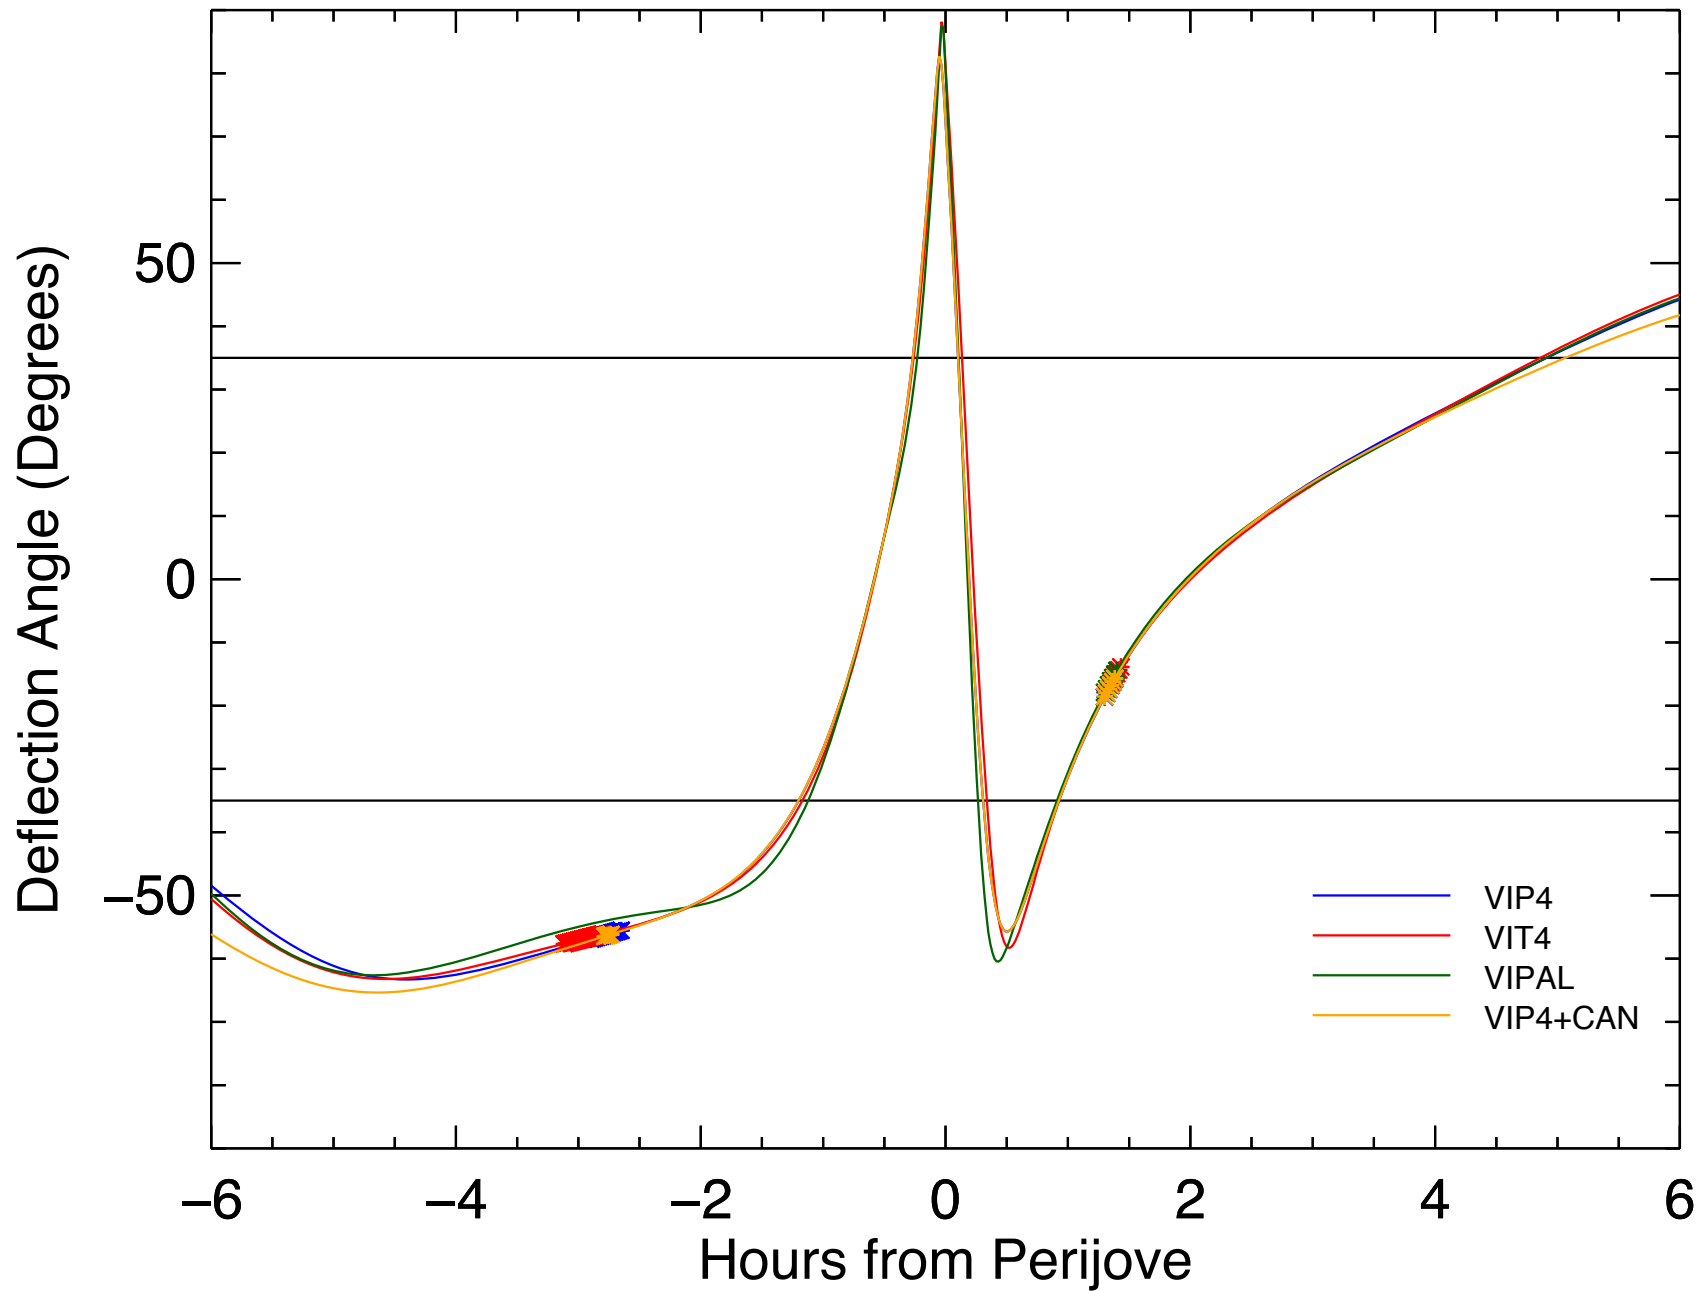

StudyGrav Deflection Angles, Orbit: 25, All Models