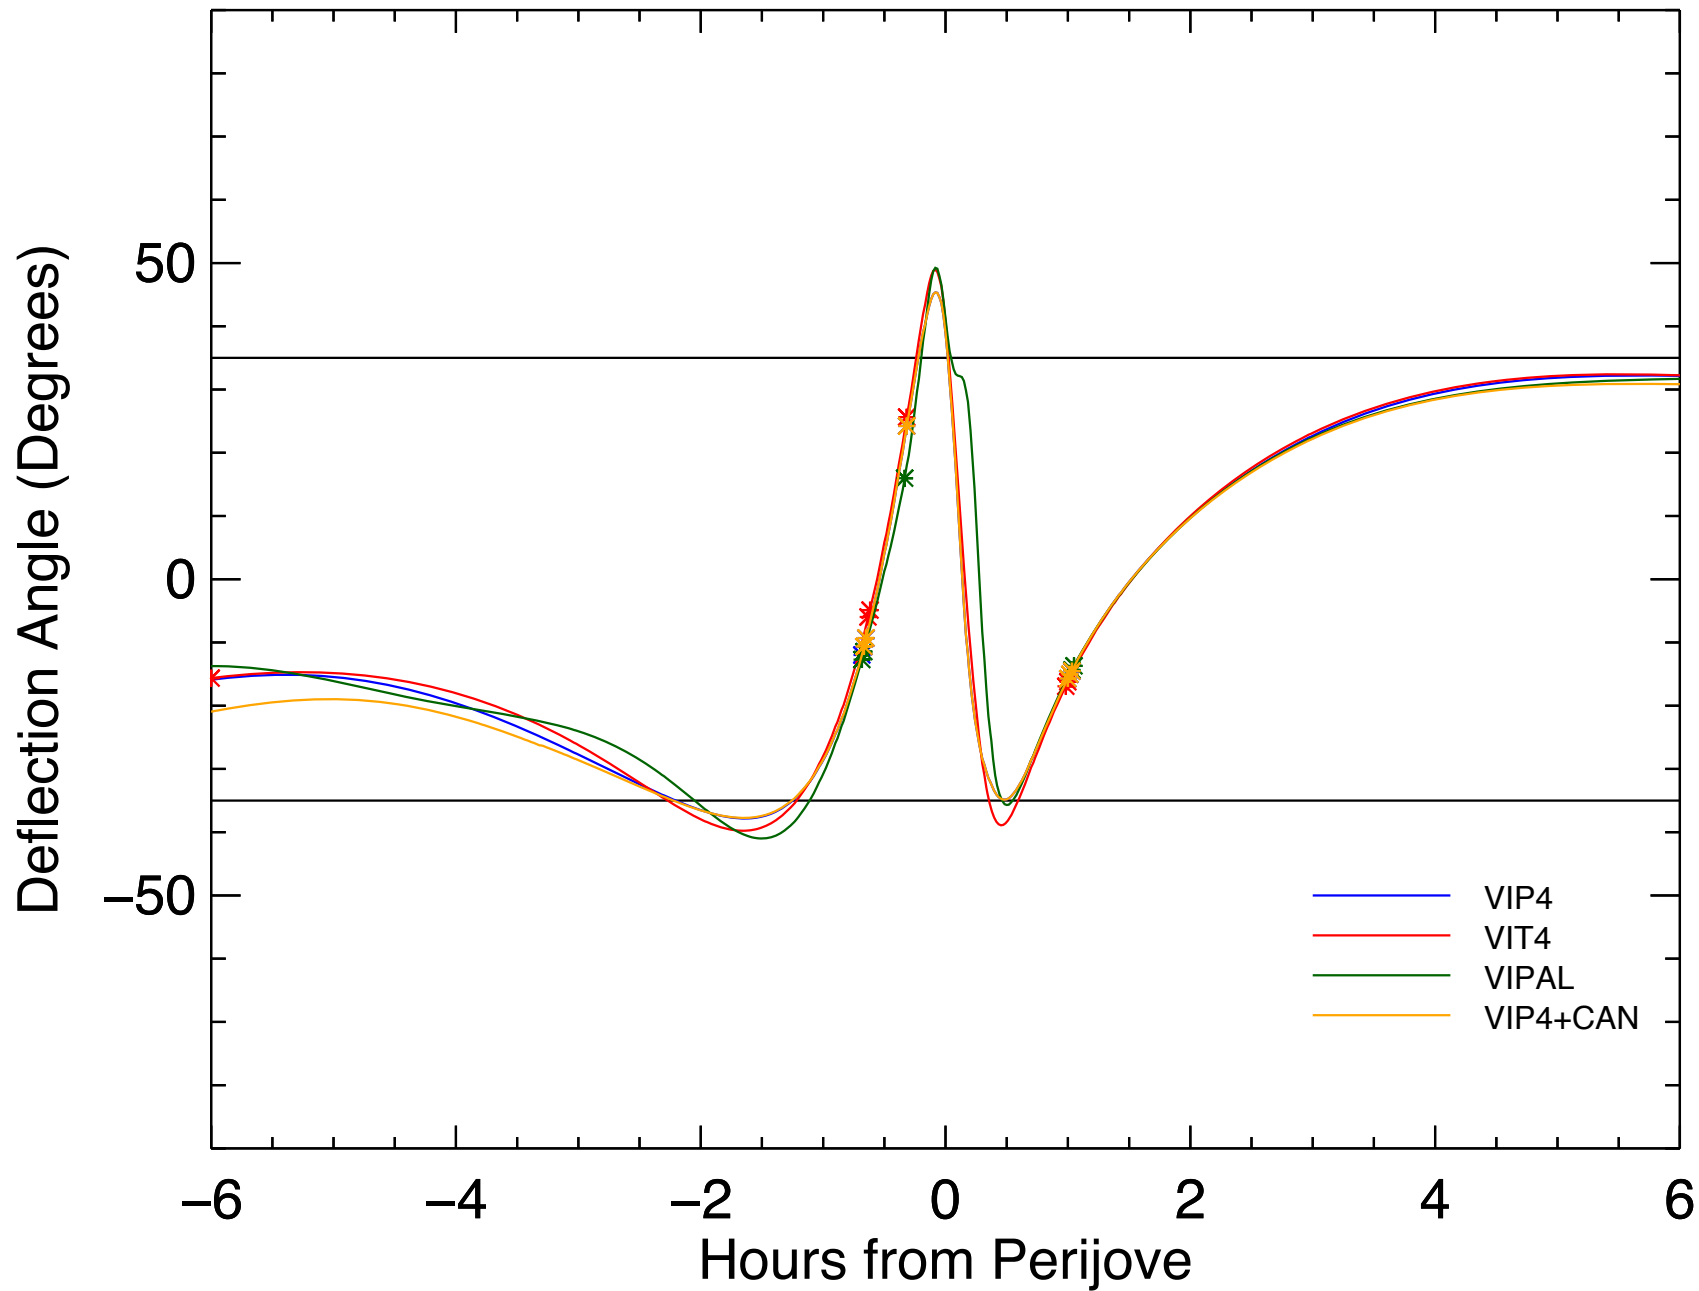

StudyGrav Deflection Angles, Orbit: 33, All Models