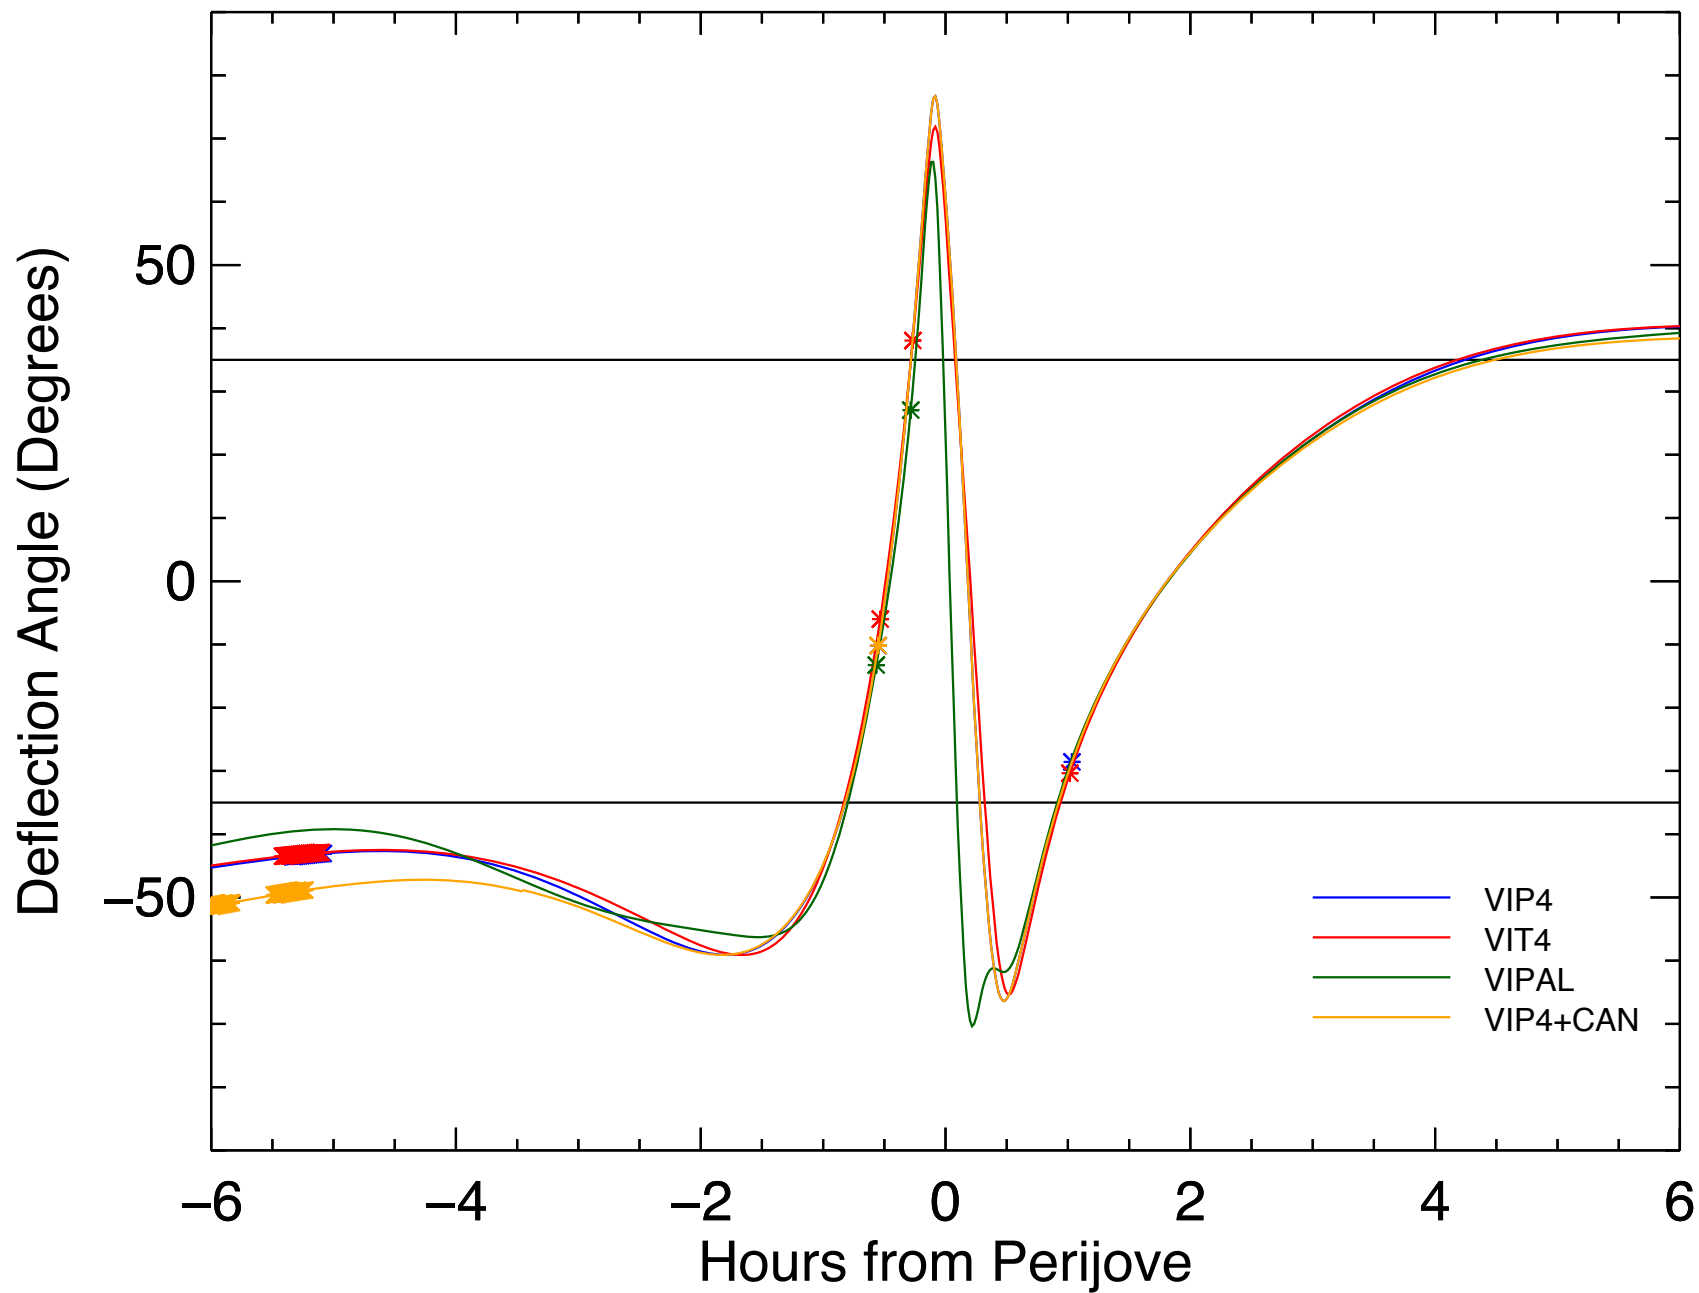

StudyGrav Deflection Angles, Orbit: 28, All Models