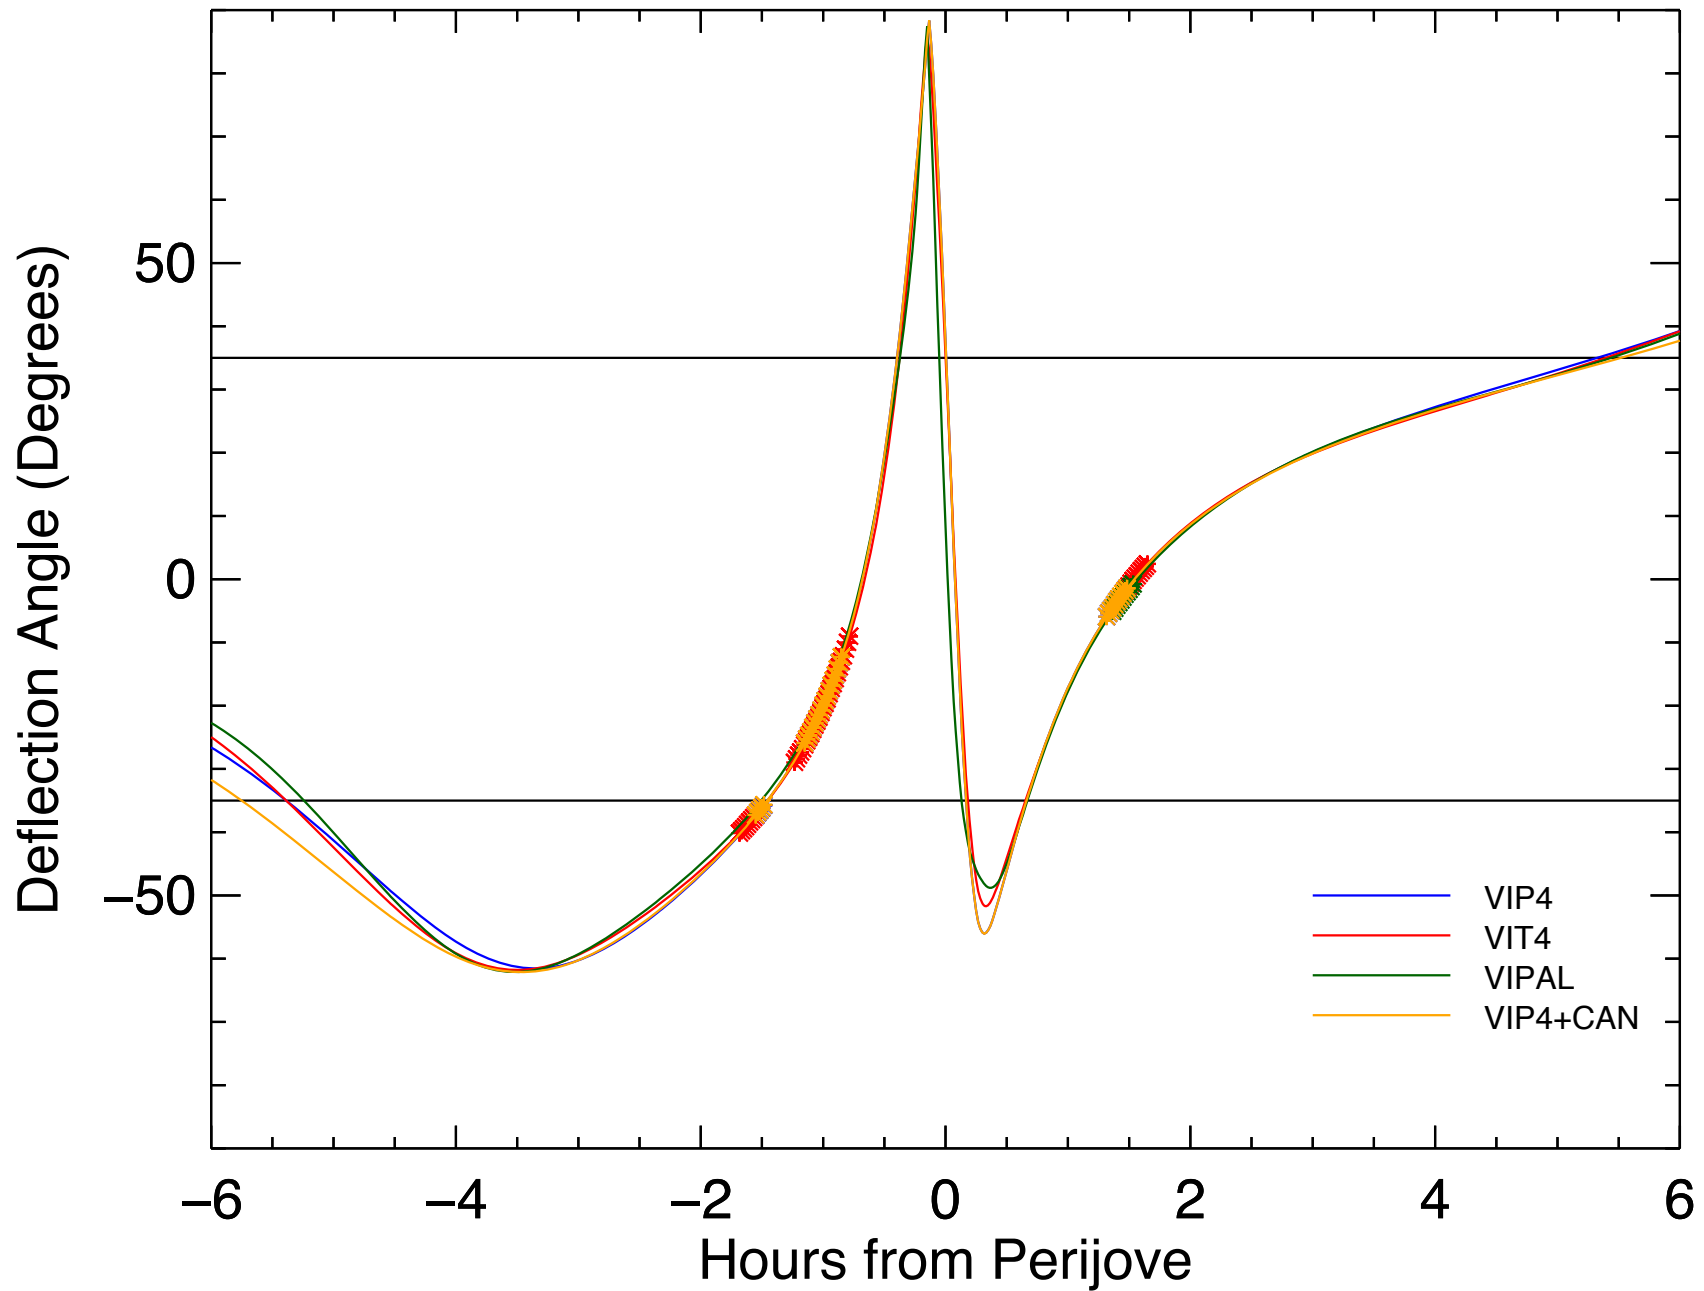

StudyGrav Deflection Angles, Orbit: 26, All Models