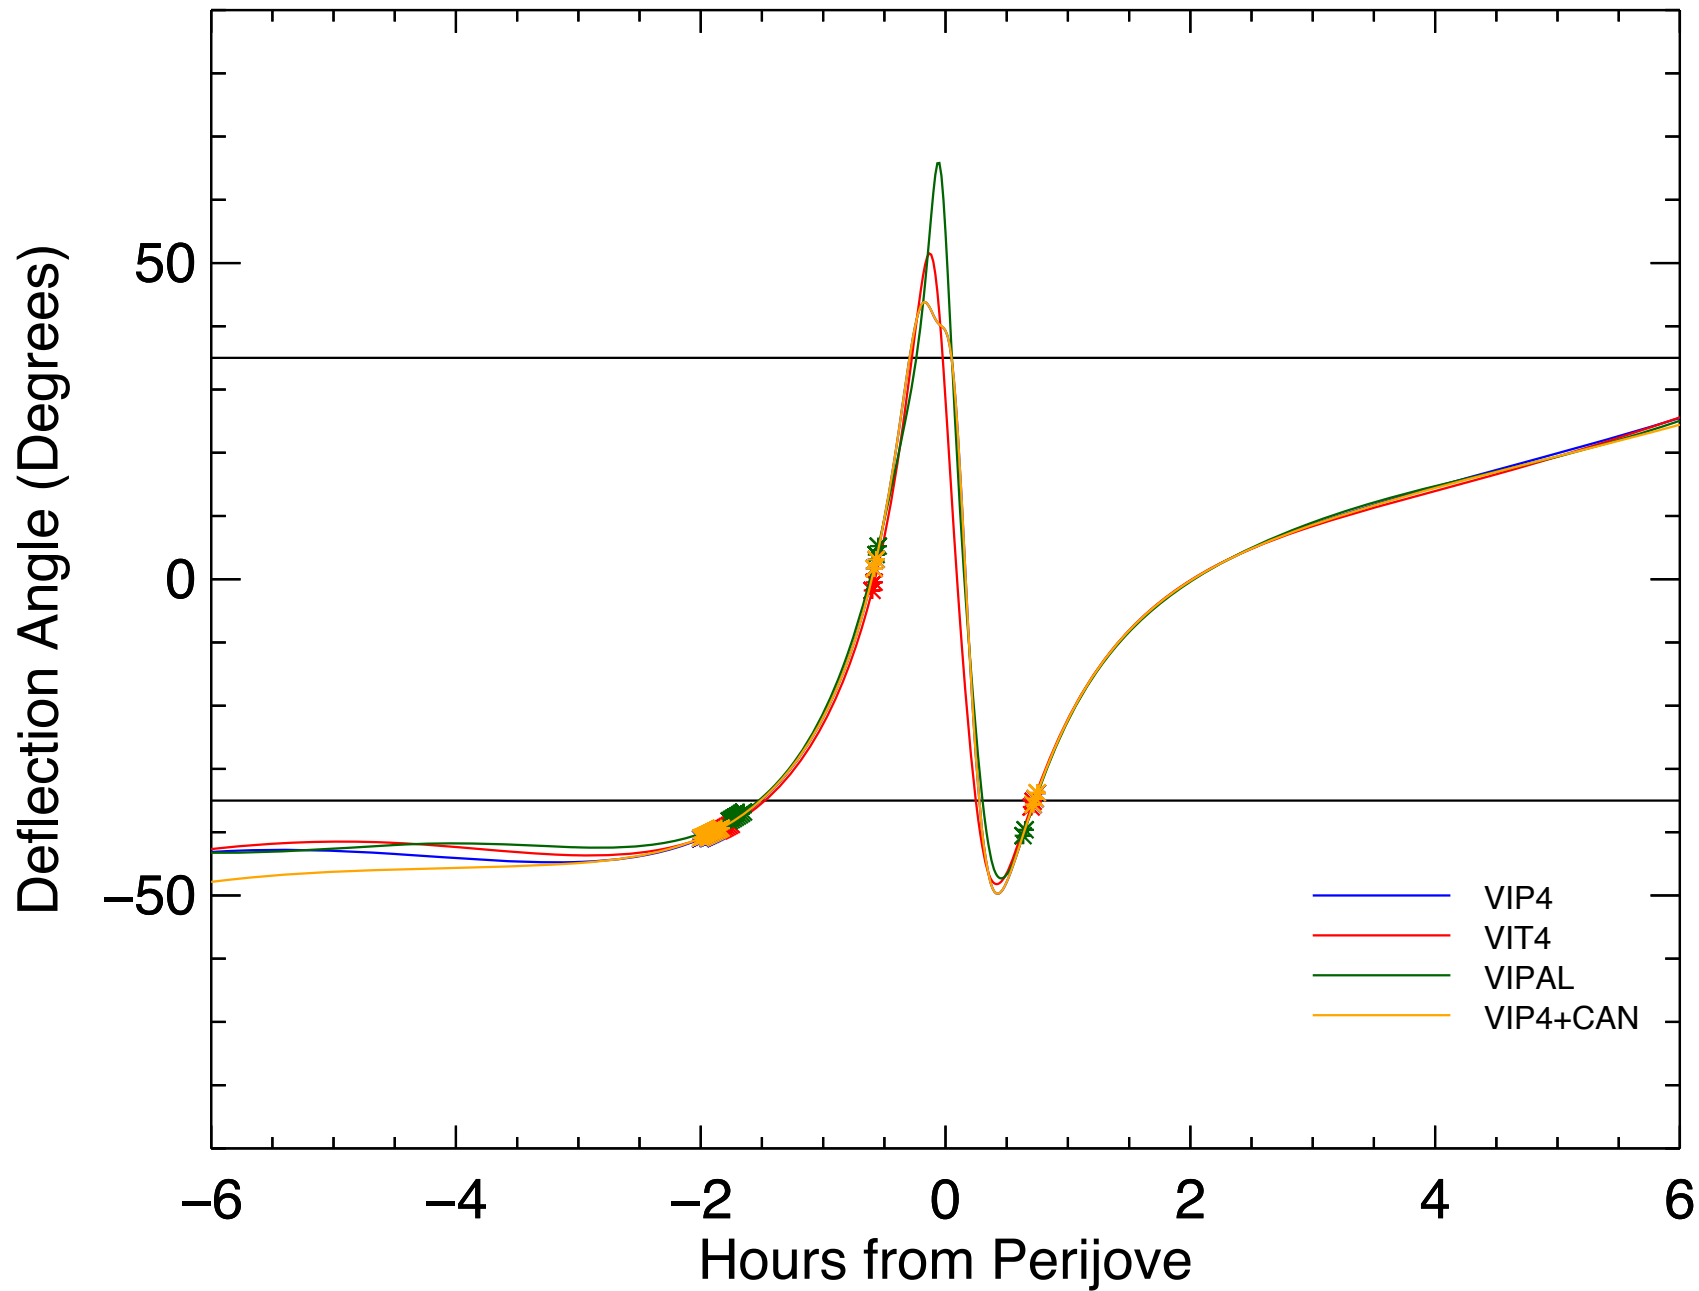

StudyGrav Deflection Angles, Orbit: 13, All Models