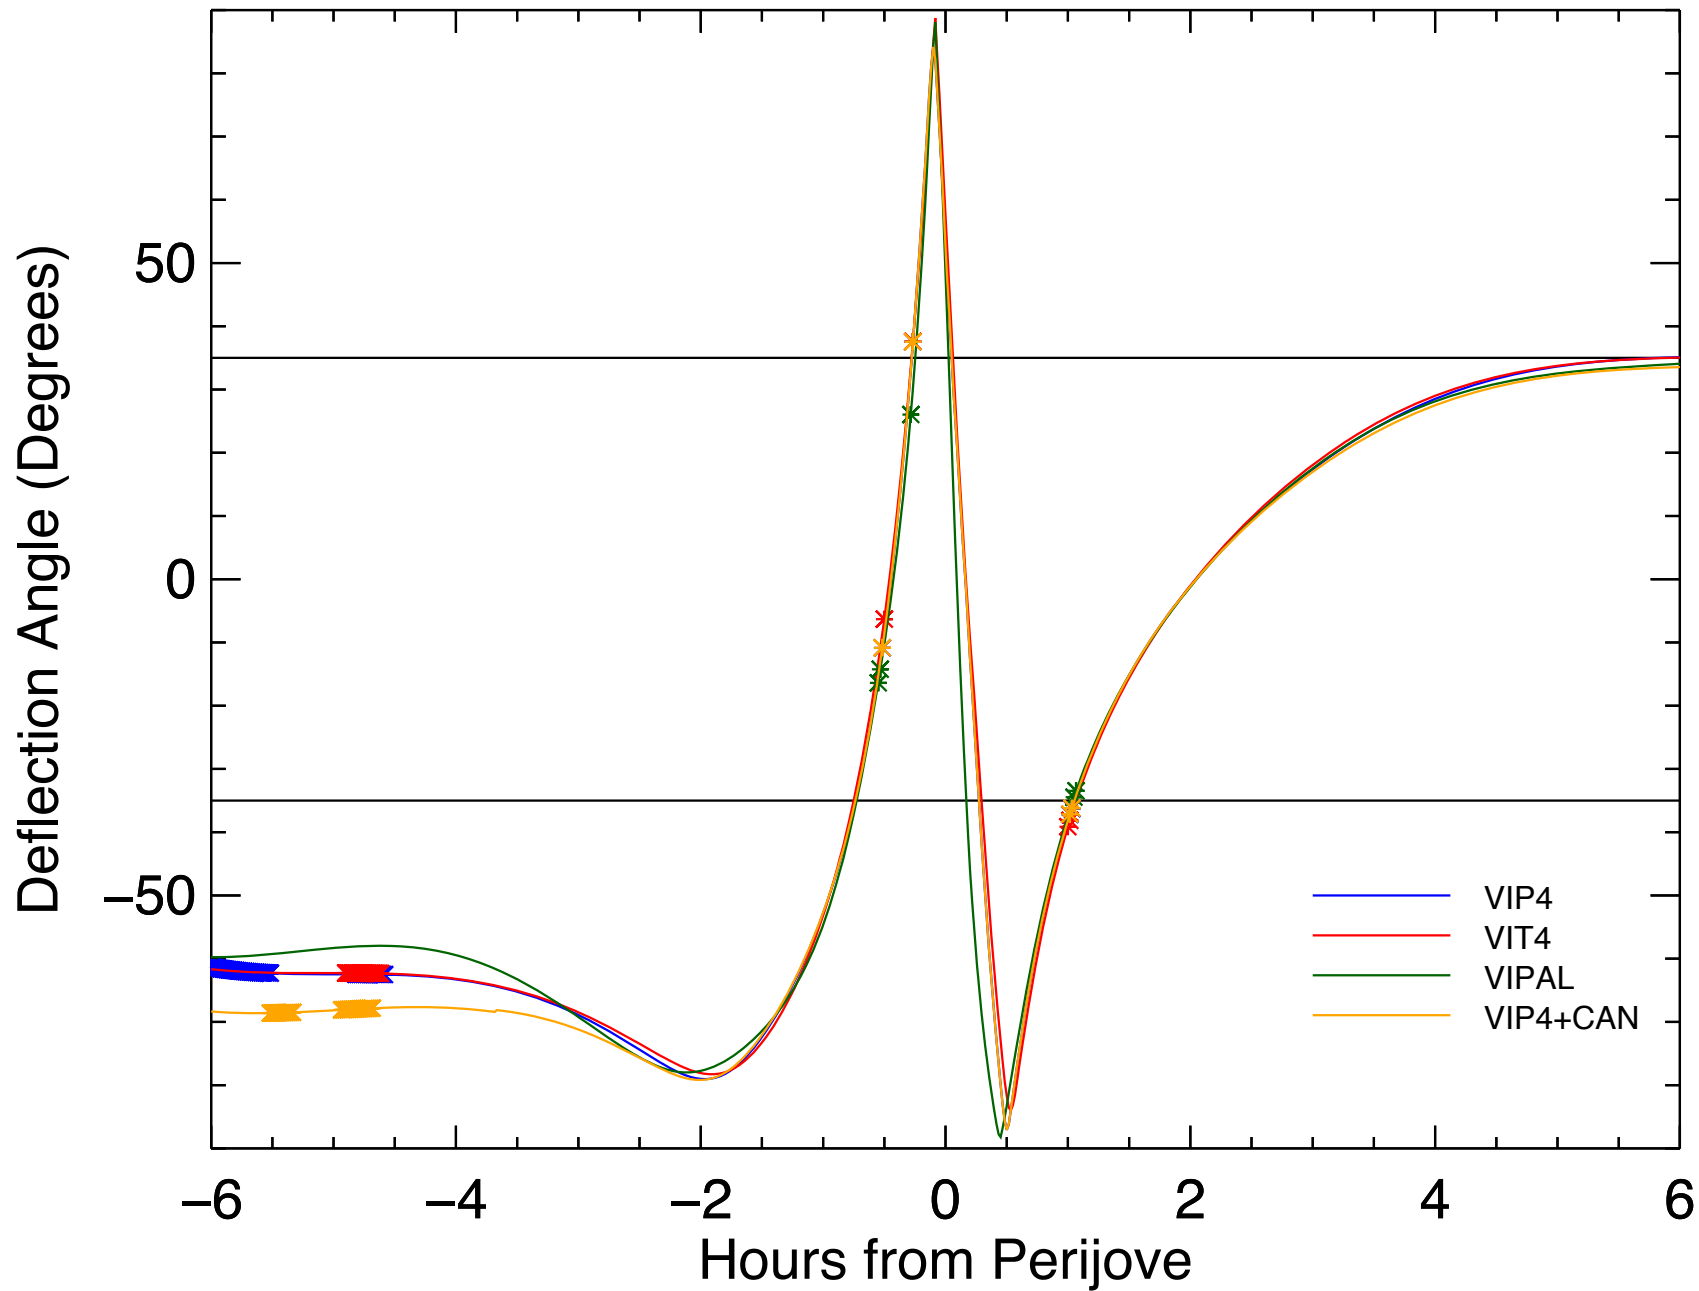

StudyGrav Deflection Angles, Orbit: 23, All Models