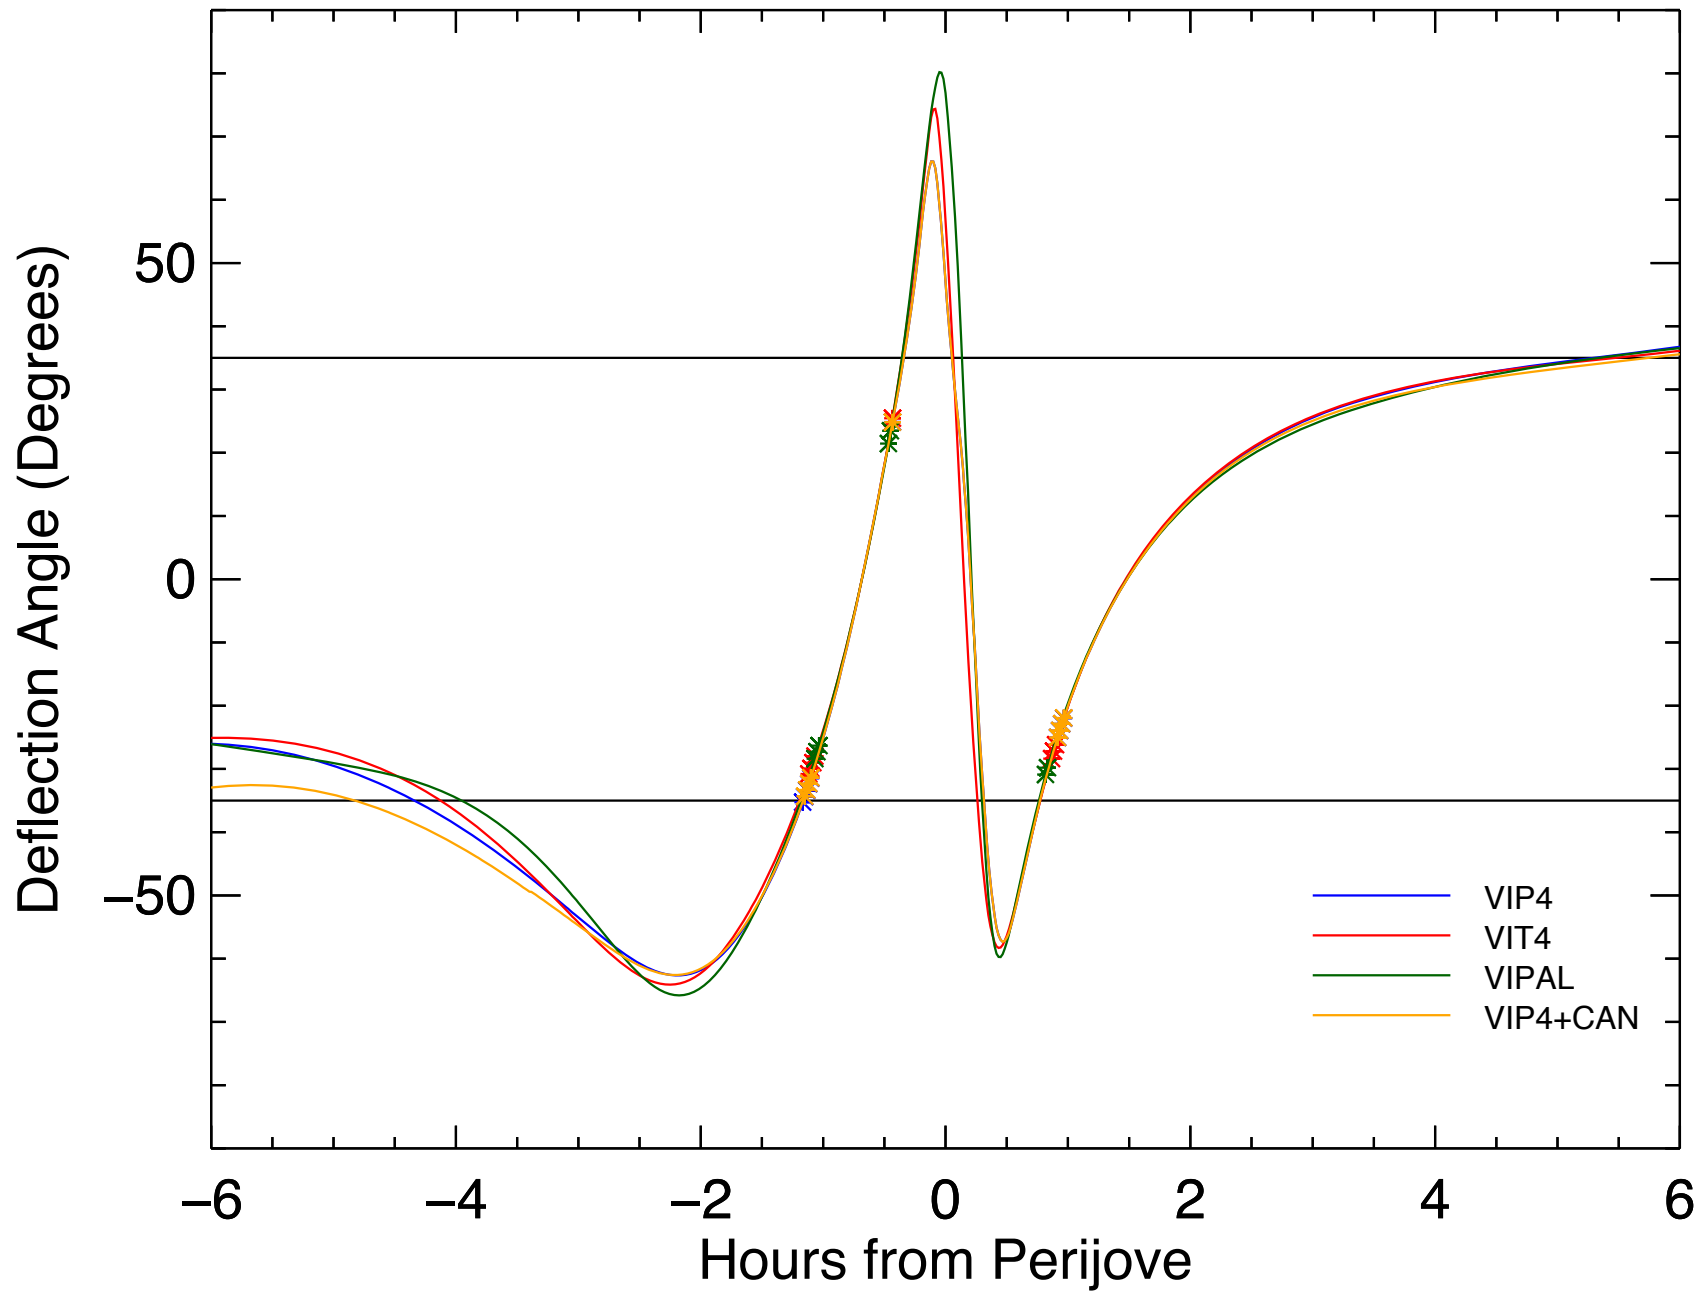

StudyGrav Deflection Angles, Orbit: 27, All Models