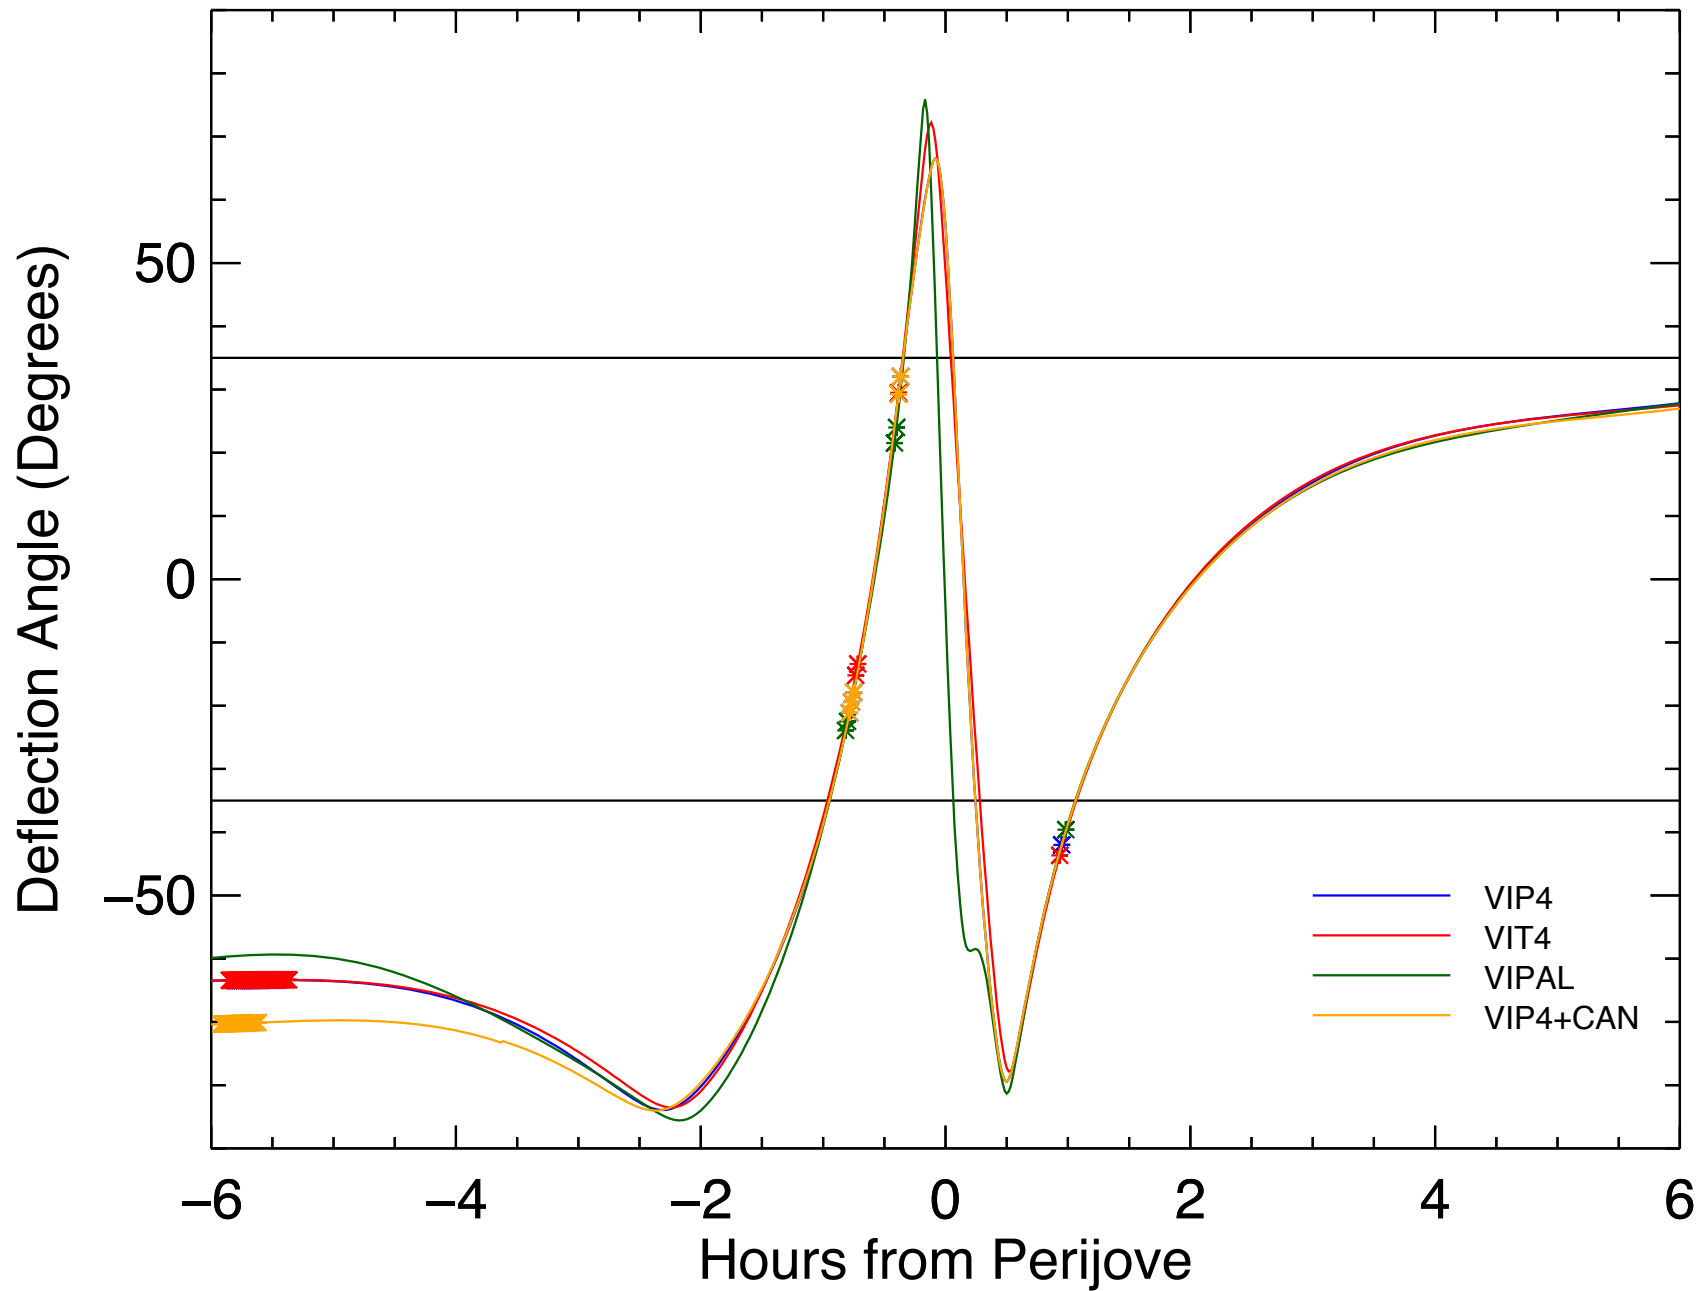

StudyGrav Deflection Angles, Orbit: 21, All Models