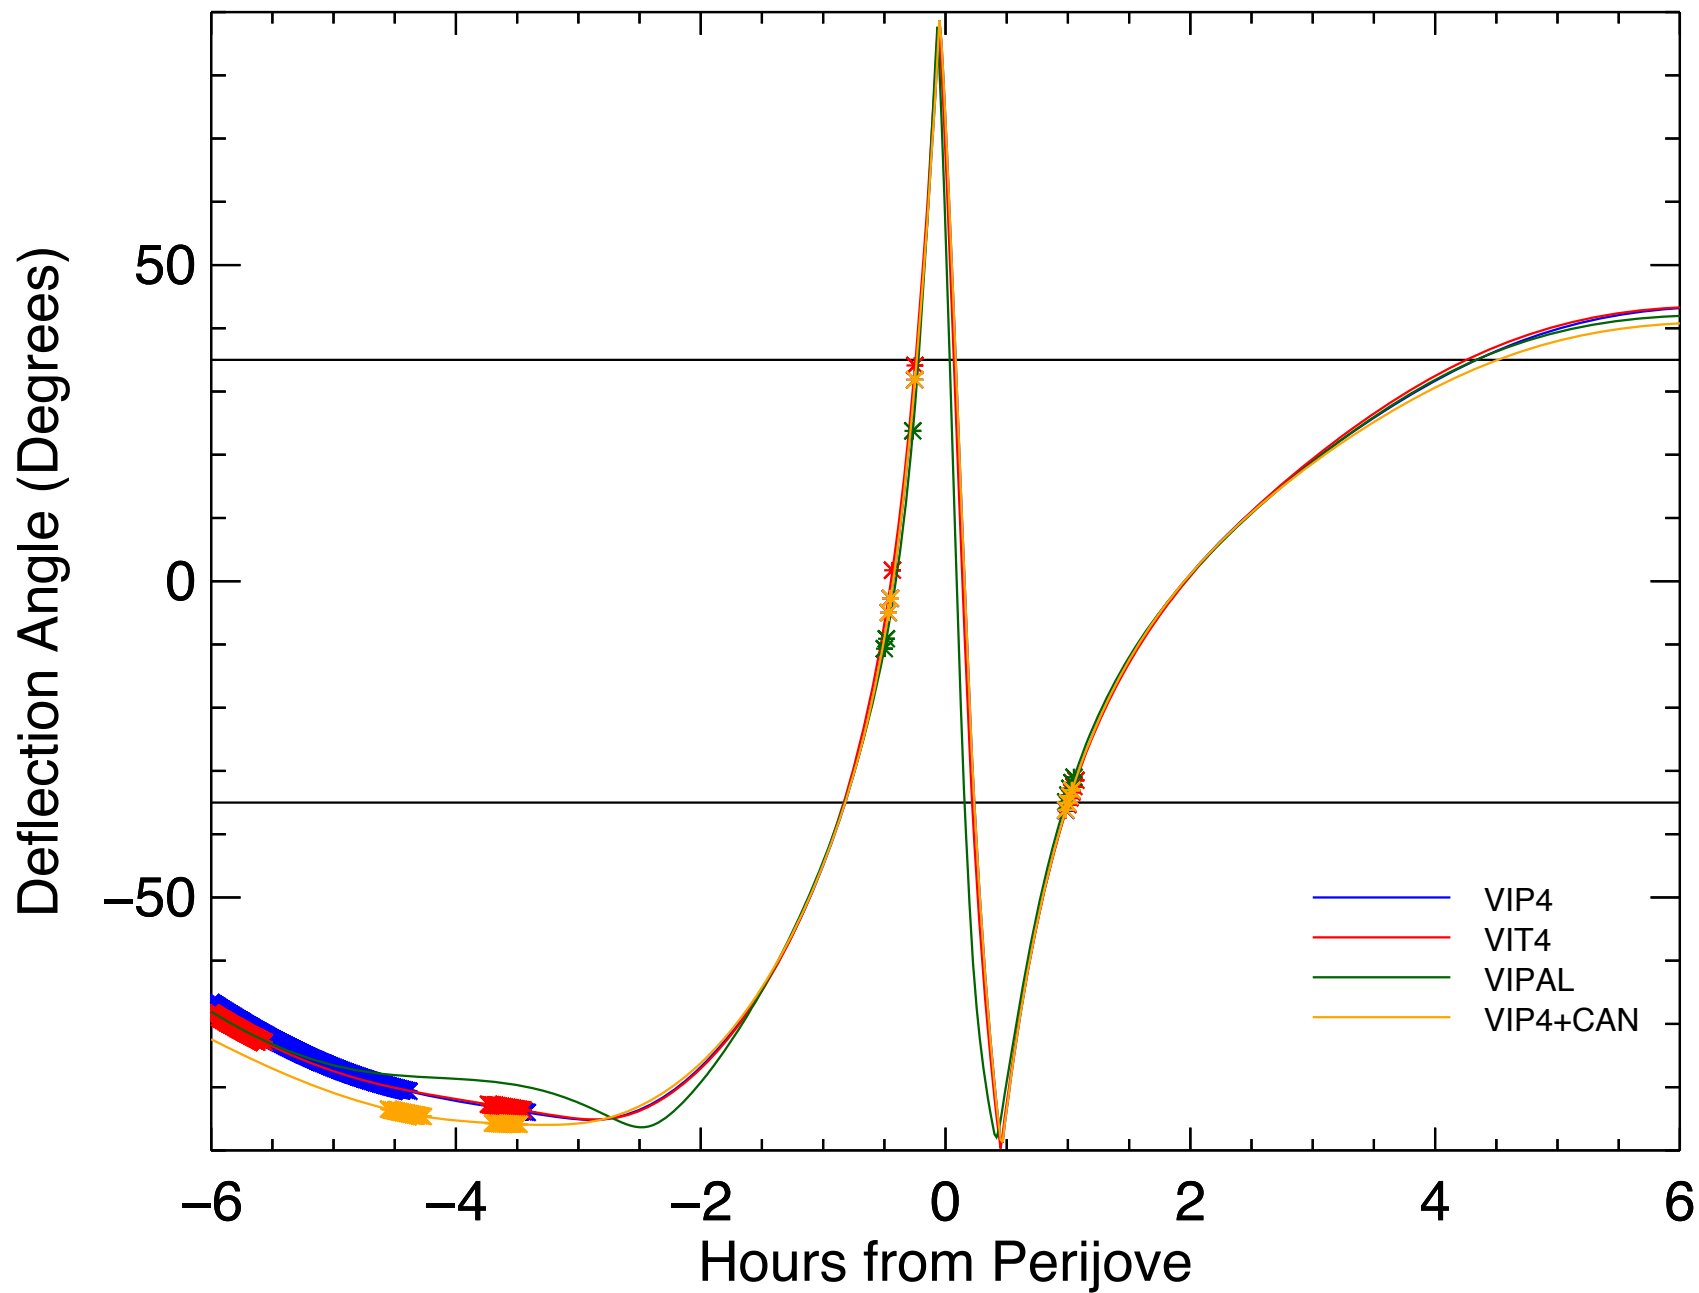

StudyGrav Deflection Angles, Orbit: 18, All Models