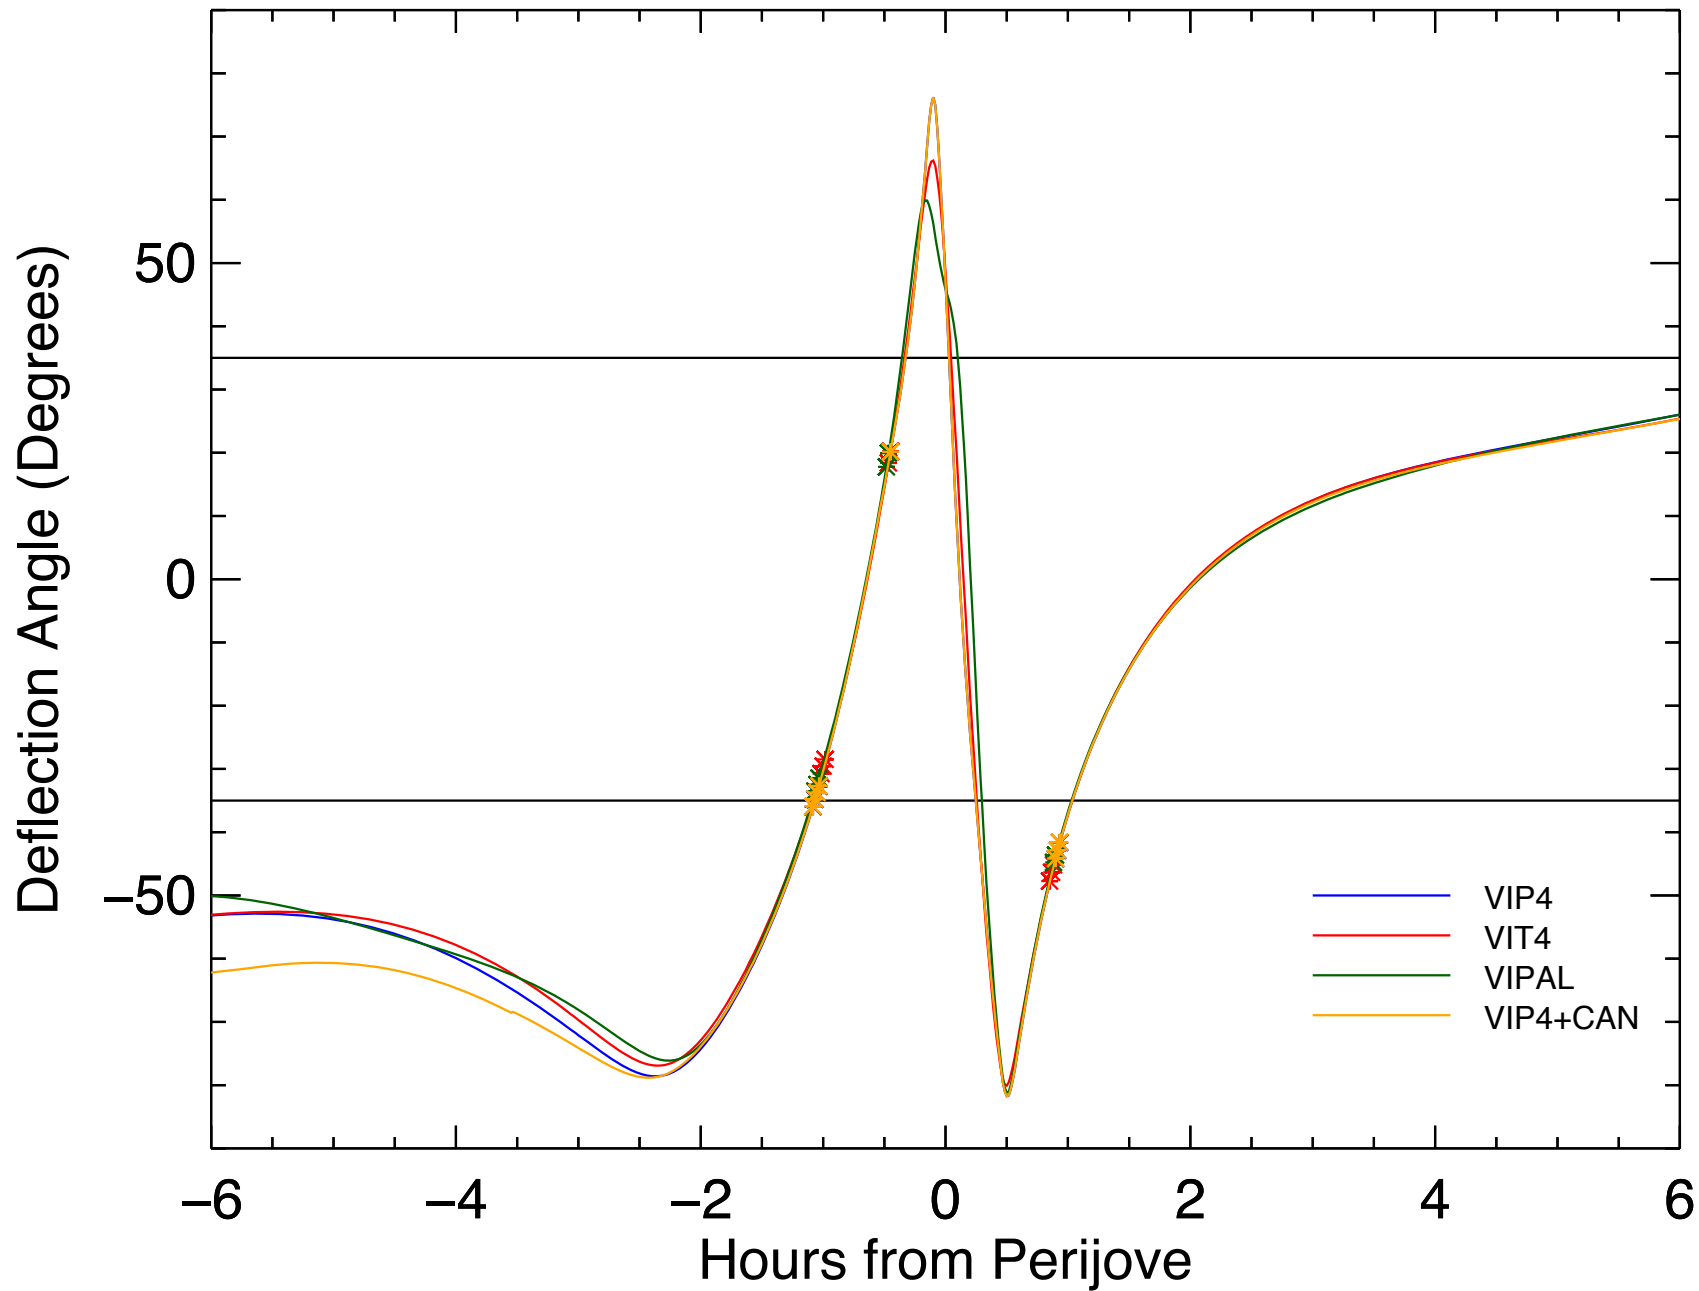

StudyGrav Deflection Angles, Orbit: 22, All Models