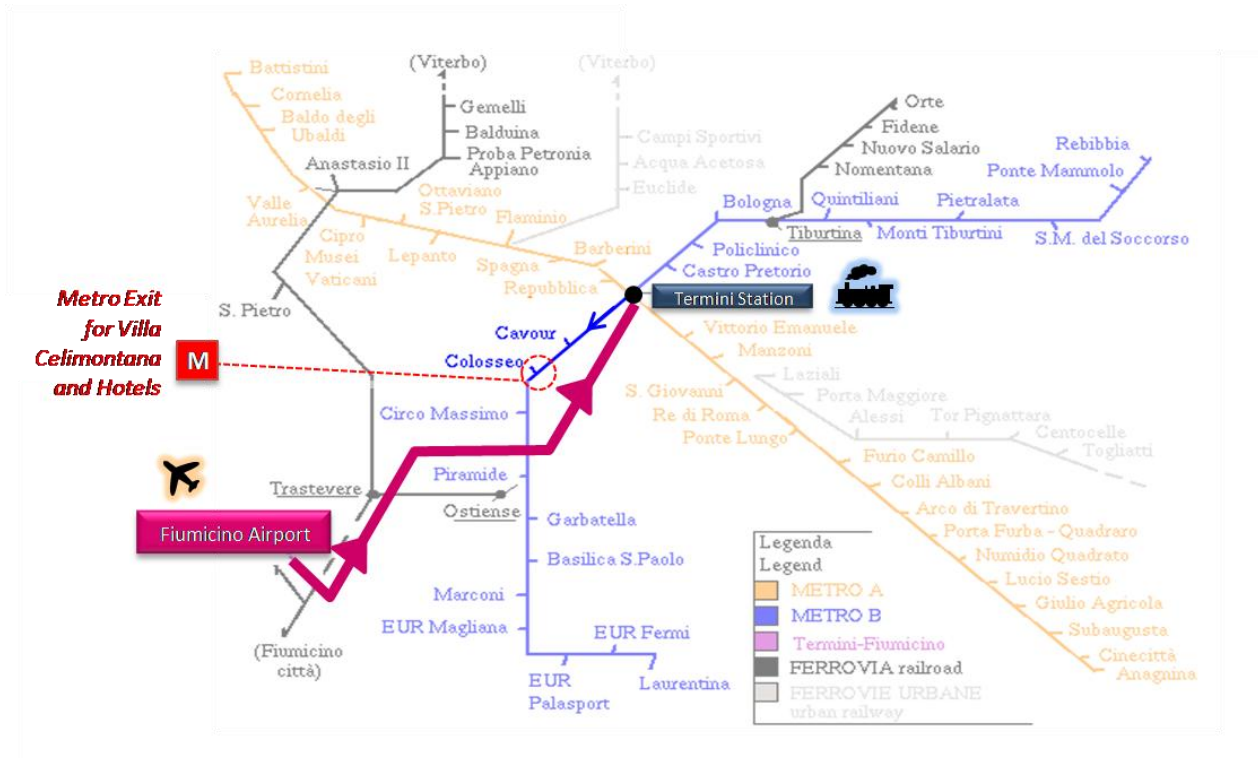

Rome Metro Map

From Fiumicino Airport to Termini Station and Colosseo Metro Station

The Villa

Map link:

Colosseo (Colosseum or Coliseum)

Villa Celimontana

<http://maps.google.it/maps?f=q&hl=it&geocode=&q=Rome+Italy+via+della+navicella+villa+celimontana&sll=41.885458,12.500703&sspn=0.00607,0.019956&ie=UTF8&ll=41.886656,12.497678&spn=0.009649,0.020041&t=h&z=16&om=0>

The meeting Venue

<http://www.villacelimontanajazz.com/sito%20html/THEVILLA.html>

The entrance from outside the Villa

The entrance from inside the Villa

The Palazzetto Mattei (the meeting Venue).

The garden

From CIAMPINO airport: <http://www.adr.it/content.asp?L=3&IdMen=204>

General Map of Rome Metro and Local trains