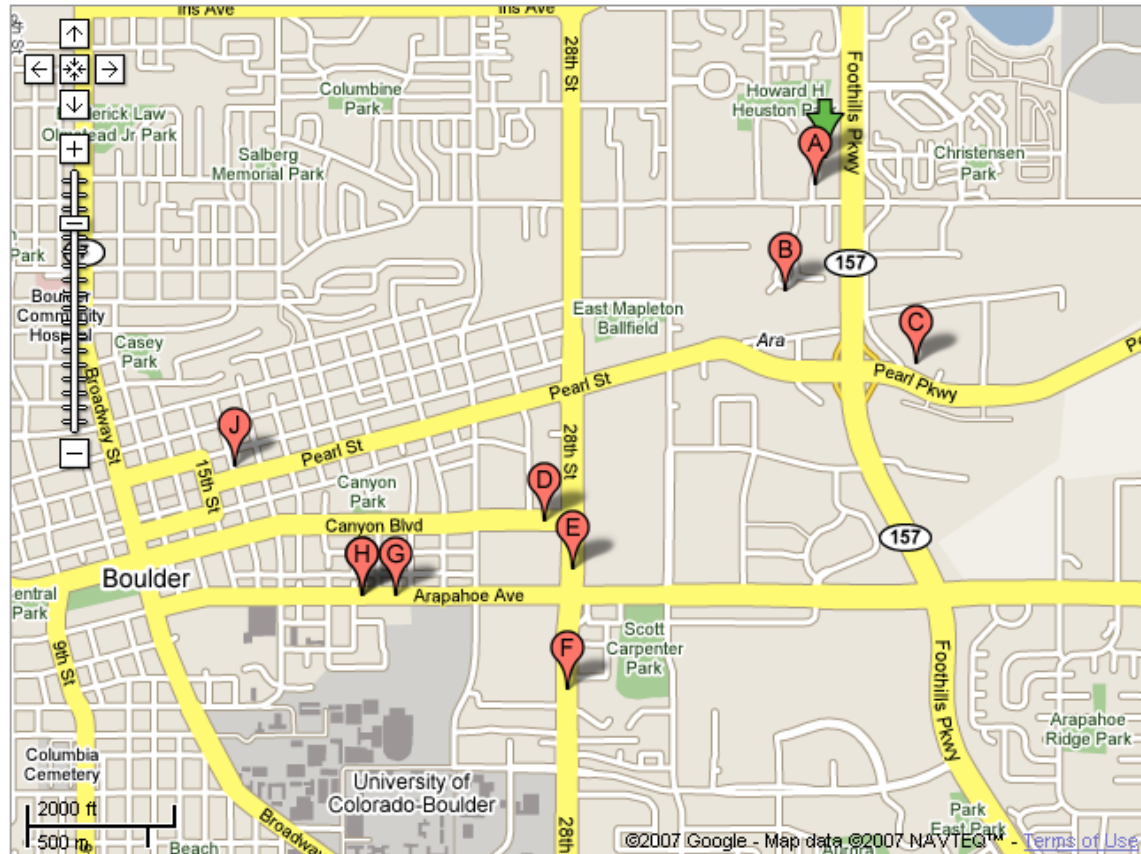

Boulder to DIA:

- Residential and Business pick-up available 5:30am to 9:00pm
- Reservations required

RTD Bus Service:

www.RTD-Denver.com (look under “skyRide, Route AB, W-Bound”)

(303) 299-6000

- One way to several Boulder park-n-rides and the downtown bus station
- Leaves DIA hourly from 6:20am to 11:20pm
- Check at the “Ground Transportation” desk at DIA (main terminal near the fountain)
- ~ \$12.00
- Takes approximately 1 hr and 30 minutes w/no transfers
- From the Boulder bus station, take a cab for a few dollars

Yellow Cab:

<http://www.yellowtrans.com/yellow%20cab2A.htm>

(303) 777-7777

- Approximately \$85 one way from DIA
- Takes about 1 hour

Boulder Local Cab:

(303) 442-2277

Boulder Accommodations

Mention that you are attending a CU conference - you might get a discount.

Nearest to Meeting Site (courtesy Google Maps):

A. [Residence Inn By Marriott](#)

3030 Center Green Dr, Boulder, CO
(303) 449-5545 - 1 review - 0.1 mi SW

B. [World Outdoors](#)

2840 Wilderness Pl # D, Boulder, CO
(800) 488-8483 - 0.4 mi S

1725 28th St, Boulder, CO
(303) 442-7450 - 9 reviews - 1.2 mi SW

F. [Millennium Harvest House](#)

1345 28th St, Boulder, CO
(303) 443-3850 - 19 reviews - 1.5 mi SW

G. [Briar Rose Bed & Breakfast Inn](#)

2151 Arapahoe Ave, Boulder, CO
(303) 442-3007 - 5 reviews - 1.6 mi SW