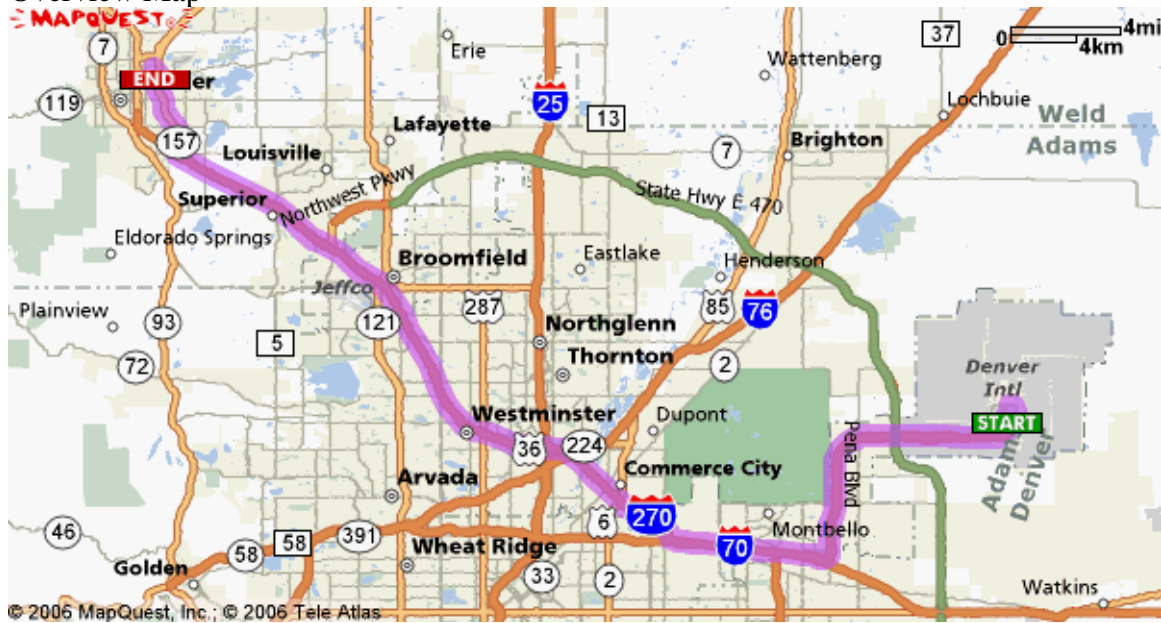

Meeting Travel Information

Point of Contact: Bill Peterson, eGY Secretary
(303) 443-6888 (Home), (303) 492-0686 (Office)

Directions from Airport to NCAR Center Green Campus

Overview Map

Boulder Area Map

Driving directions below

Directions	Distance
Total Est. Time: 51 minutes Total Est. Distance: 45.33 miles	
 1: Start out going NORTH on PENA BLVD.	0.2 miles
 2: Turn SLIGHT RIGHT toward TERMINAL EAST.	1.9 miles
 3: Stay STRAIGHT to go onto PENA BLVD.	9.7 miles
 4: Merge onto I-70 W / US-36 W via the exit on the LEFT.	6.0 miles
 5: Take the I-270 W exit- EXIT 279- toward FT COLLINS.	0.3 miles
 6: Merge onto US-36 W.	23.4 miles
 7: Merge onto FOOTHILLS PKWY / CO-157 N toward C U STADIUM.	3.4 miles
 8: Turn LEFT onto VALMONT RD / CR-52.	0.1 miles
 9: Turn RIGHT onto CENTER GREEN DR.	0.1 miles
 10: End at 3080 Center Green Dr Boulder, CO 80301-2252, US	
Total Est. Time: 51 minutes Total Est. Distance: 45.33 miles	

Start:

Denver International Airport (DEN): 303-342-2000
8500 Pena Blvd, Denver, CO 80249, US

End:

3080 Center Green Dr
Boulder, CO 80301-2252, US

Ground Transportation

SuperShuttle:

<http://www.yellowtrans.com/yellowtrans4.htm>

Boulder to DIA:

- Residential and Business pick-up available 5:30am to 9:00pm
- Reservations required

RTD Bus Service:

www.RTD-Denver.com (look under “skyRide, Route AB, W-Bound”)

(303) 299-6000

- One way to several Boulder park-n-rides and the downtown bus station
- Leaves DIA hourly from 6:20am to 11:20pm
- Check at the “Ground Transportation” desk at DIA (main terminal near the fountain)
- ~ \$12.00
- Takes approximately 1 hr and 30 minutes w/no transfers
- From the Boulder bus station, take a cab for a few dollars