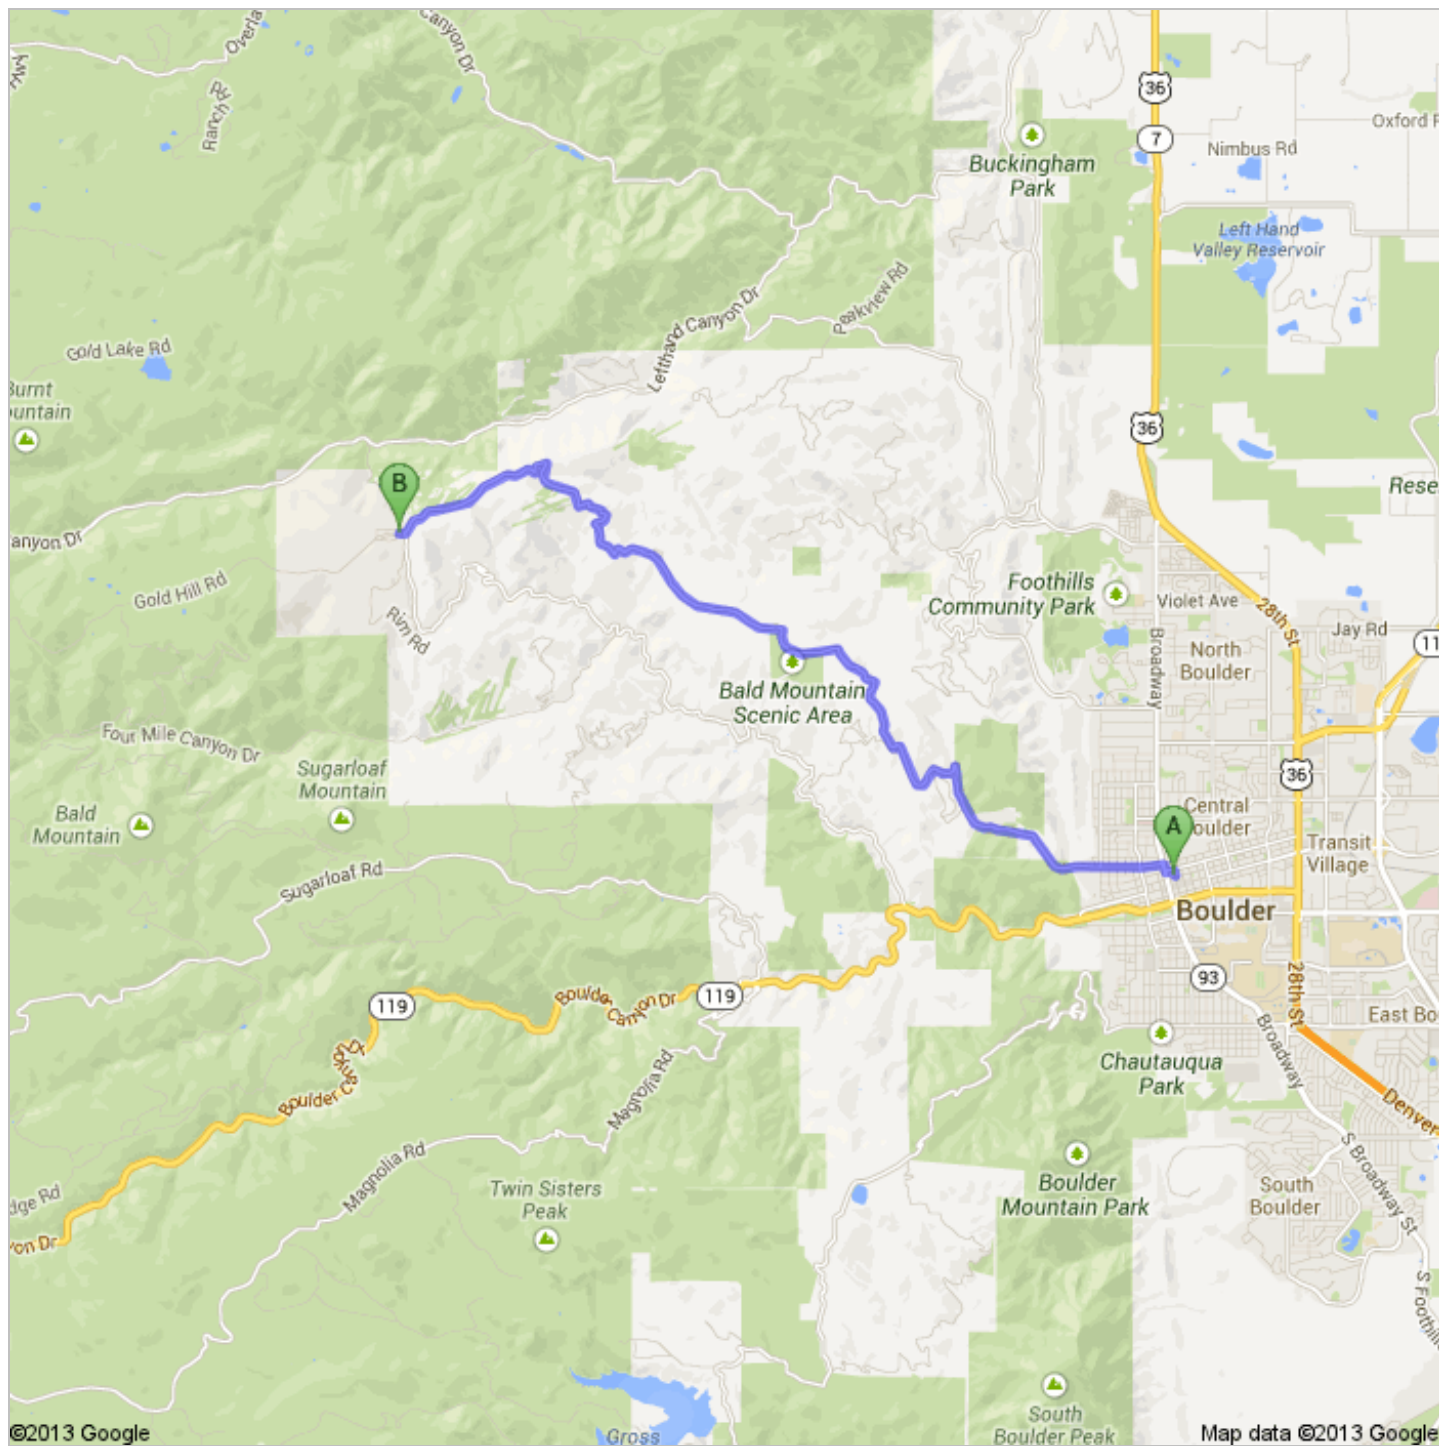

Directions to Gold Hill Inn
401 Main St, Gold Hill, CO 80302
10.3 mi – about 32 mins

Hotel Boulderado

2115 13th St, Boulder, CO 80302

1. Head **north** on **13th St** toward **Pine St**

go 266 ft
total 266 ft

2. Take the 1st left onto **Pine St**

go 384 ft
total 0.1 mi

3. Take the 1st right onto **Broadway**

go 381 ft
total 0.2 mi

4. Take the 1st left onto **Mapleton Ave**
About 3 mins

go 0.6 mi
total 0.8 mi

5. Continue onto **Sunshine Canyon Dr**
About 26 mins

go 9.3 mi
total 10.1 mi

6. Continue onto **Horsfall St**

go 0.2 mi
total 10.2 mi

7. Continue onto **Main St**
Destination will be on the left

go 374 ft
total 10.3 mi

B **Gold Hill Inn**
401 Main St, Gold Hill, CO 80302

Map data ©2013 Google

Directions weren't right? Please find your route on maps.google.com

tom left.