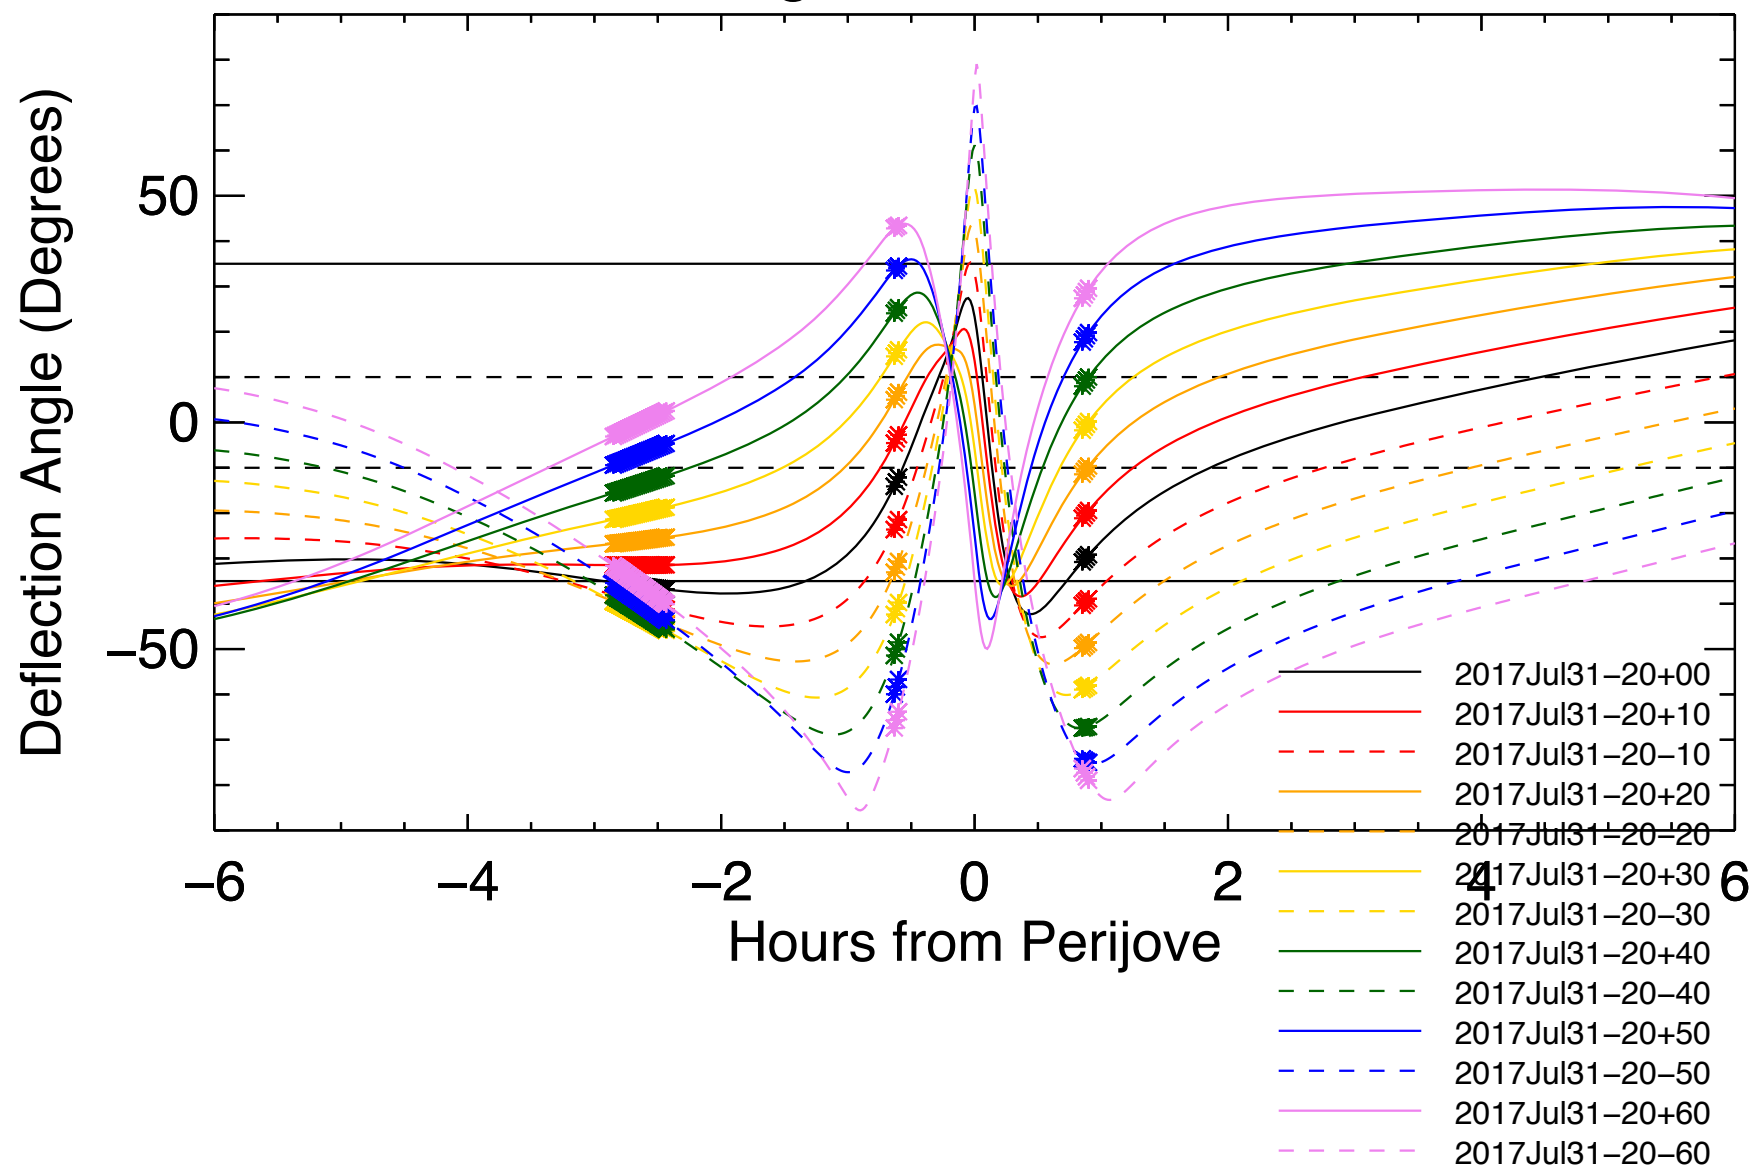

Deflection Angles, Orbit: 14, VIP4+CAN

Deflection Angles, Orbit: 14, VIP4+CAN

Deflection Angles, Orbit: 14, VIP4+CAN

Deflection Angles, Orbit: 14, VIP4+CAN

Deflection Angles, Orbit: 14, VIP4+CAN

Deflection Angles, Orbit: 14, VIP4+CAN

Deflection Angles, Orbit: 14, VIP4+CAN