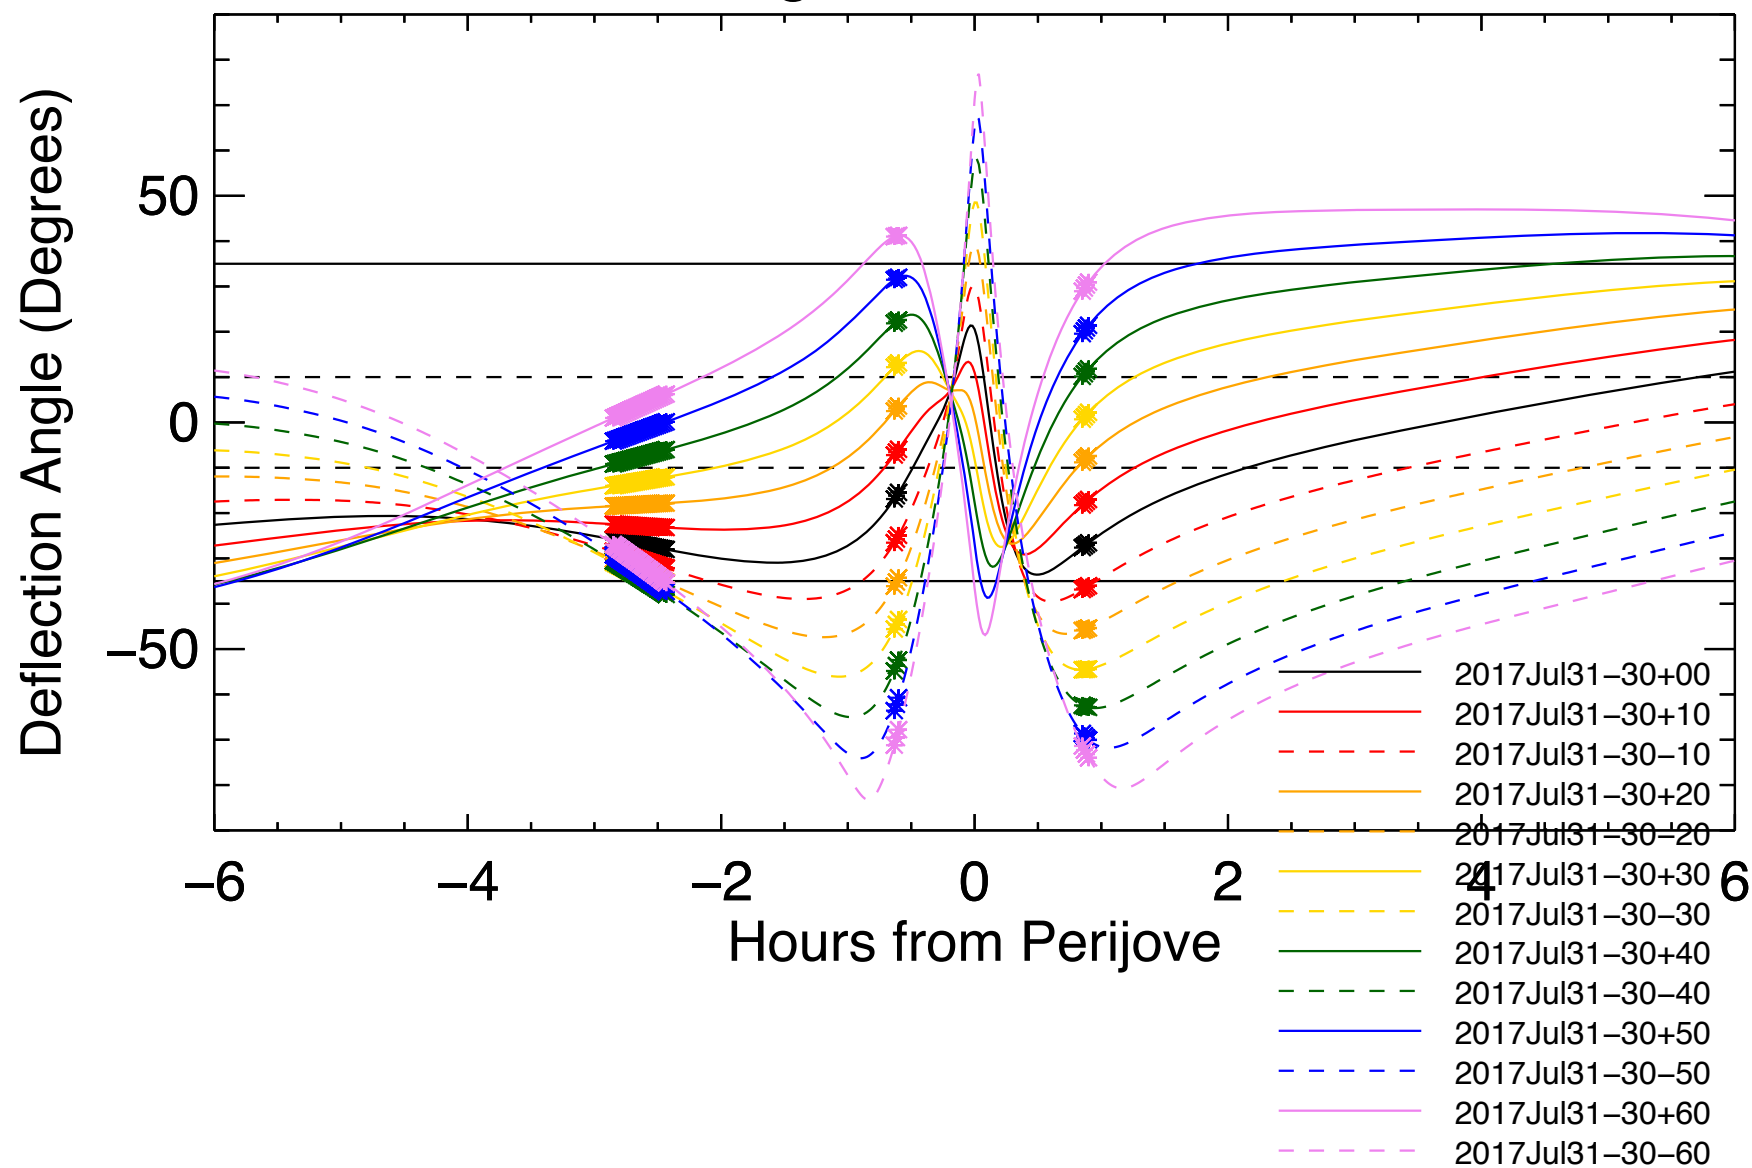

Deflection Angles, Orbit: 14, VIP4+CAN

Deflection Angles, Orbit: 14, VIP4+CAN

Deflection Angles, Orbit: 14, VIP4+CAN

Deflection Angles, Orbit: 14, VIP4+CAN

Deflection Angles, Orbit: 14, VIP4+CAN

Deflection Angles, Orbit: 14, VIP4+CAN

Deflection Angles, Orbit: 14, VIP4+CAN