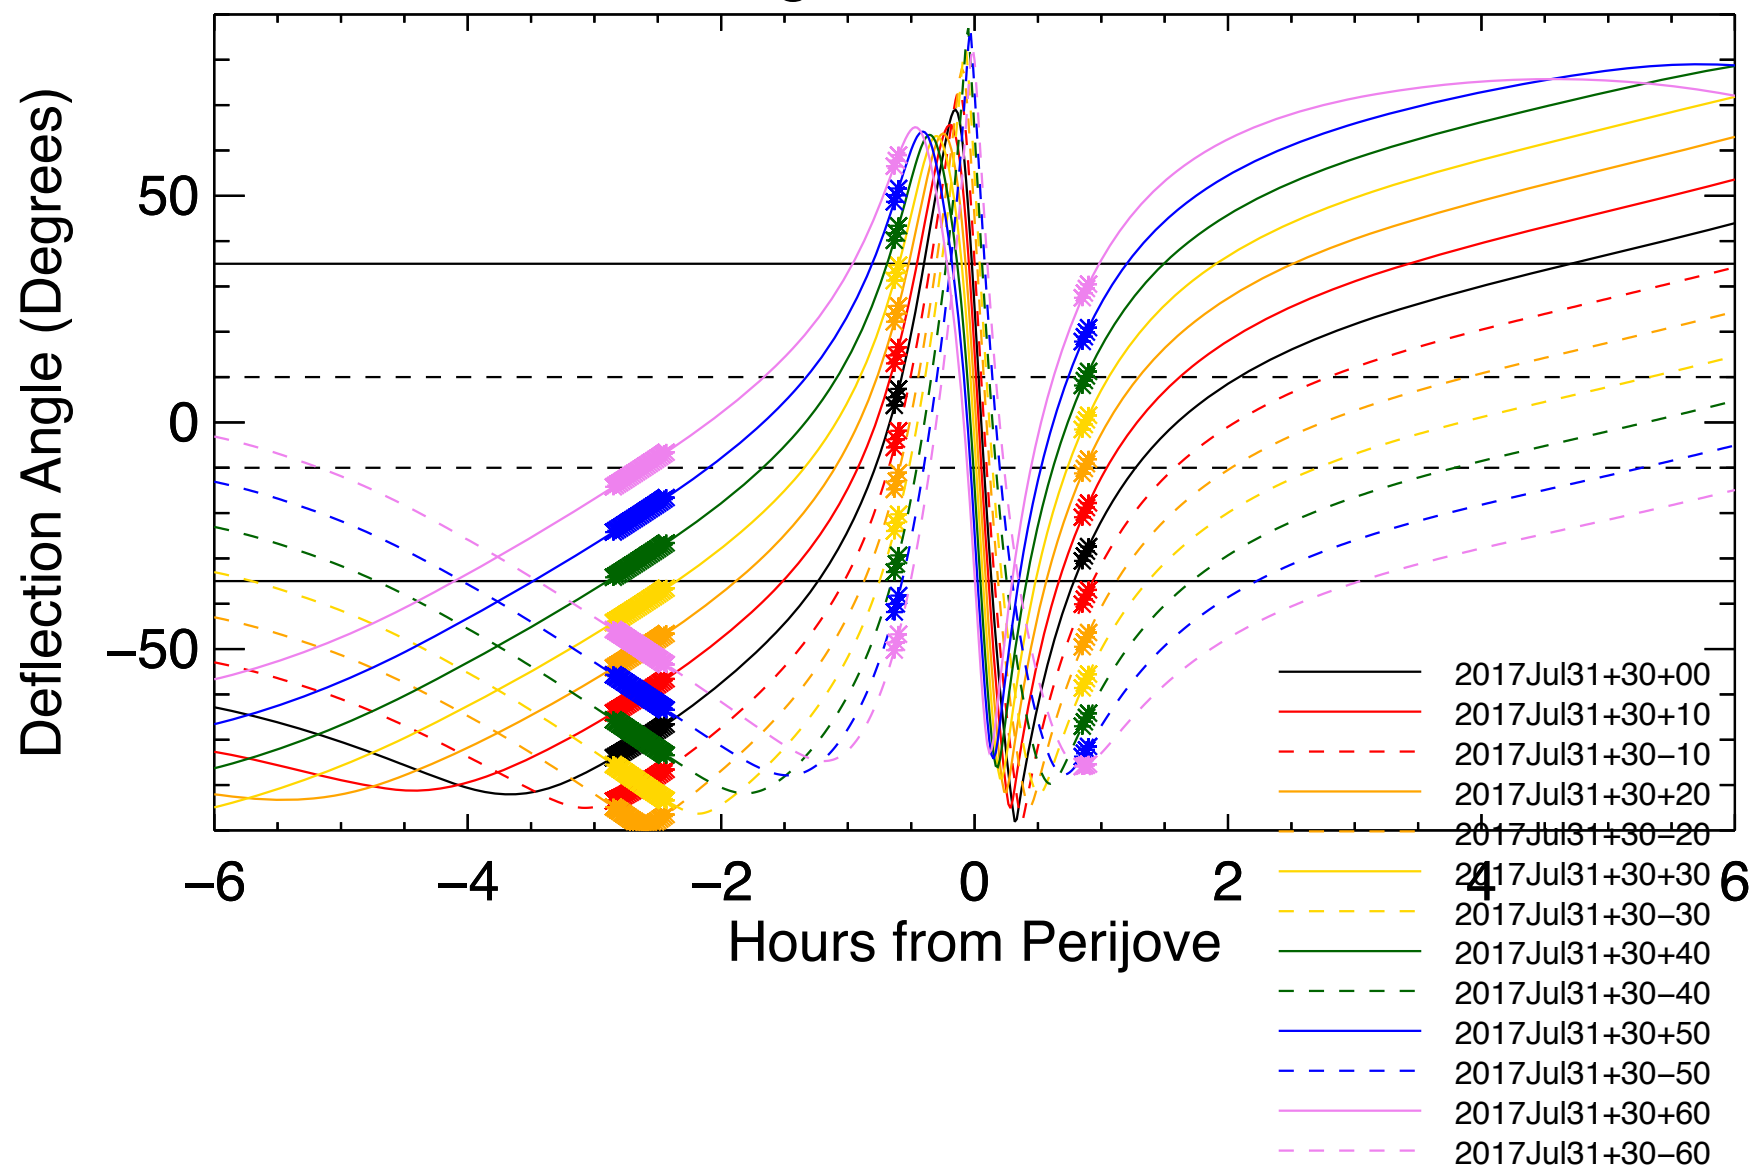

Deflection Angles, Orbit: 14, VIP4+CAN

Deflection Angles, Orbit: 14, VIP4+CAN

Deflection Angles, Orbit: 14, VIP4+CAN

Deflection Angles, Orbit: 14, VIP4+CAN

Deflection Angles, Orbit: 14, VIP4+CAN

Deflection Angles, Orbit: 14, VIP4+CAN

Deflection Angles, Orbit: 14, VIP4+CAN