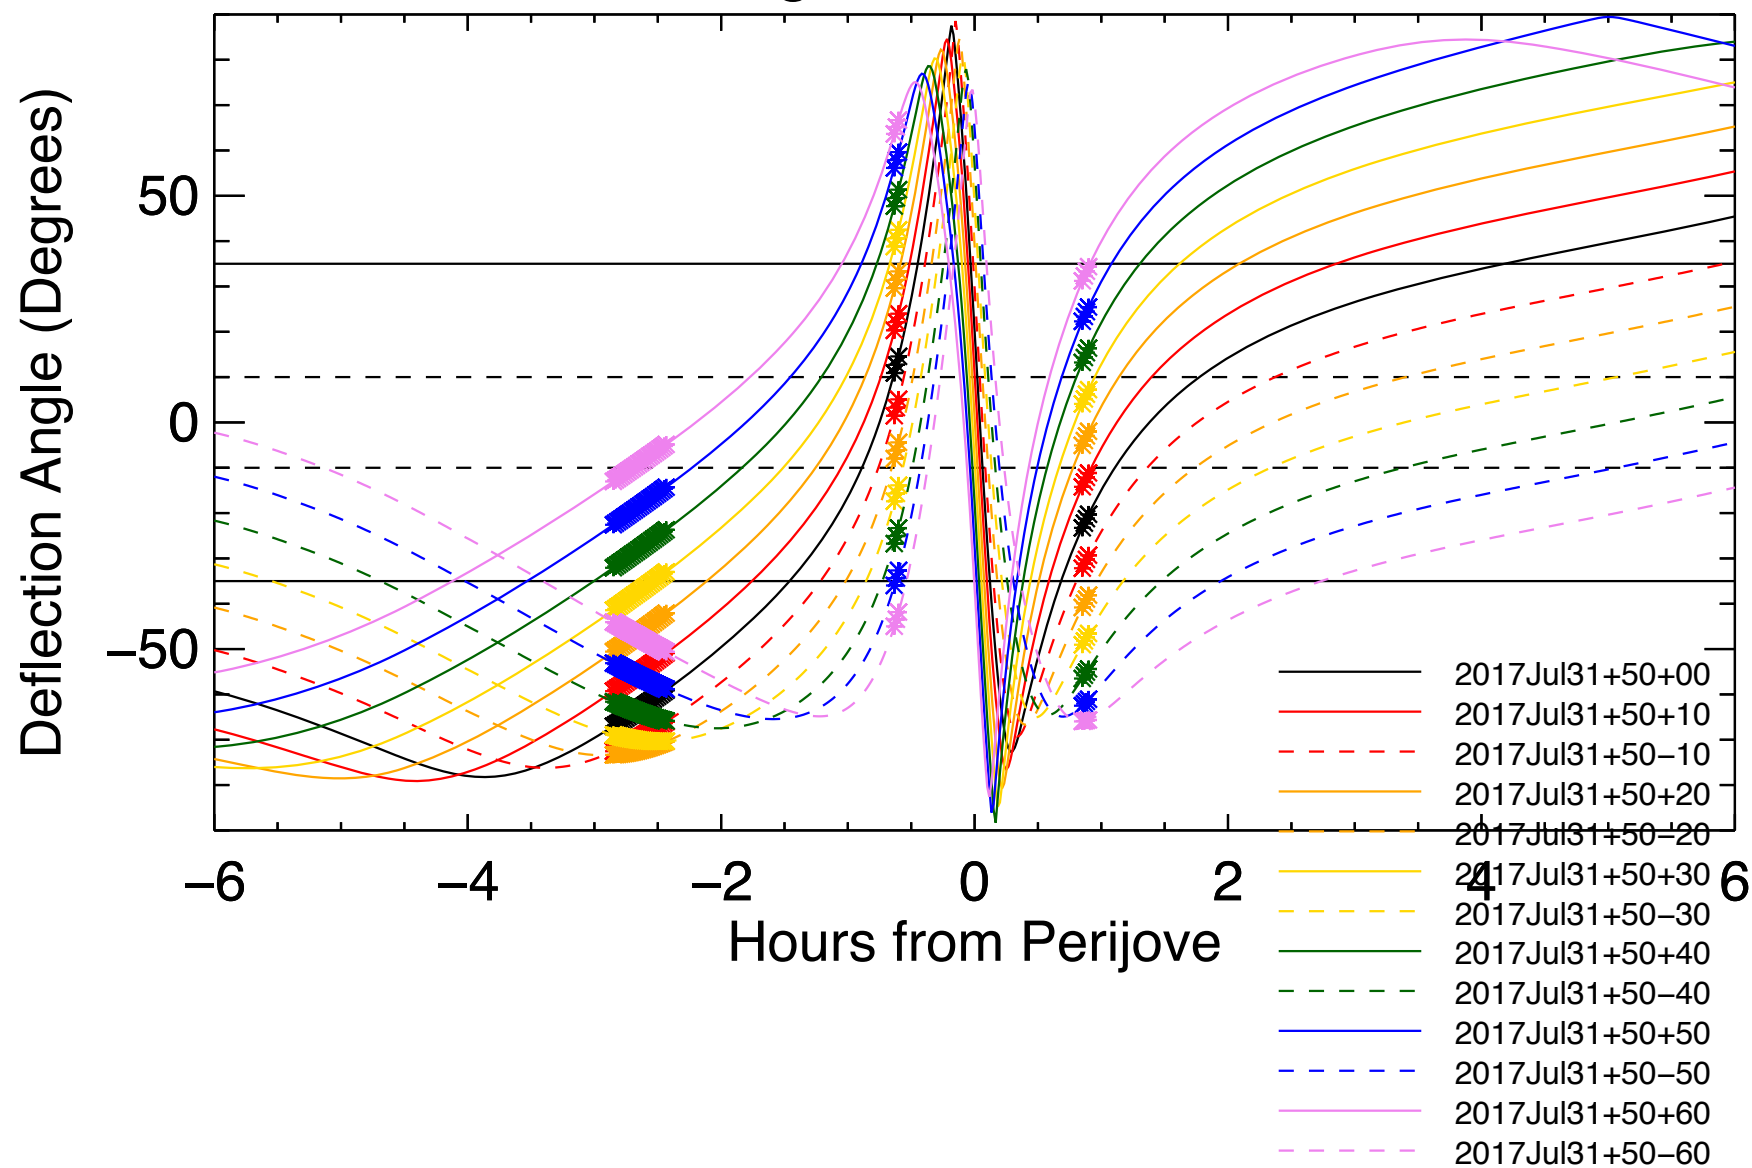

Deflection Angles, Orbit: 14, VIP4+CAN

Deflection Angles, Orbit: 14, VIP4+CAN

Deflection Angles, Orbit: 14, VIP4+CAN

Deflection Angles, Orbit: 14, VIP4+CAN

Deflection Angles, Orbit: 14, VIP4+CAN

Deflection Angles, Orbit: 14, VIP4+CAN

Deflection Angles, Orbit: 14, VIP4+CAN