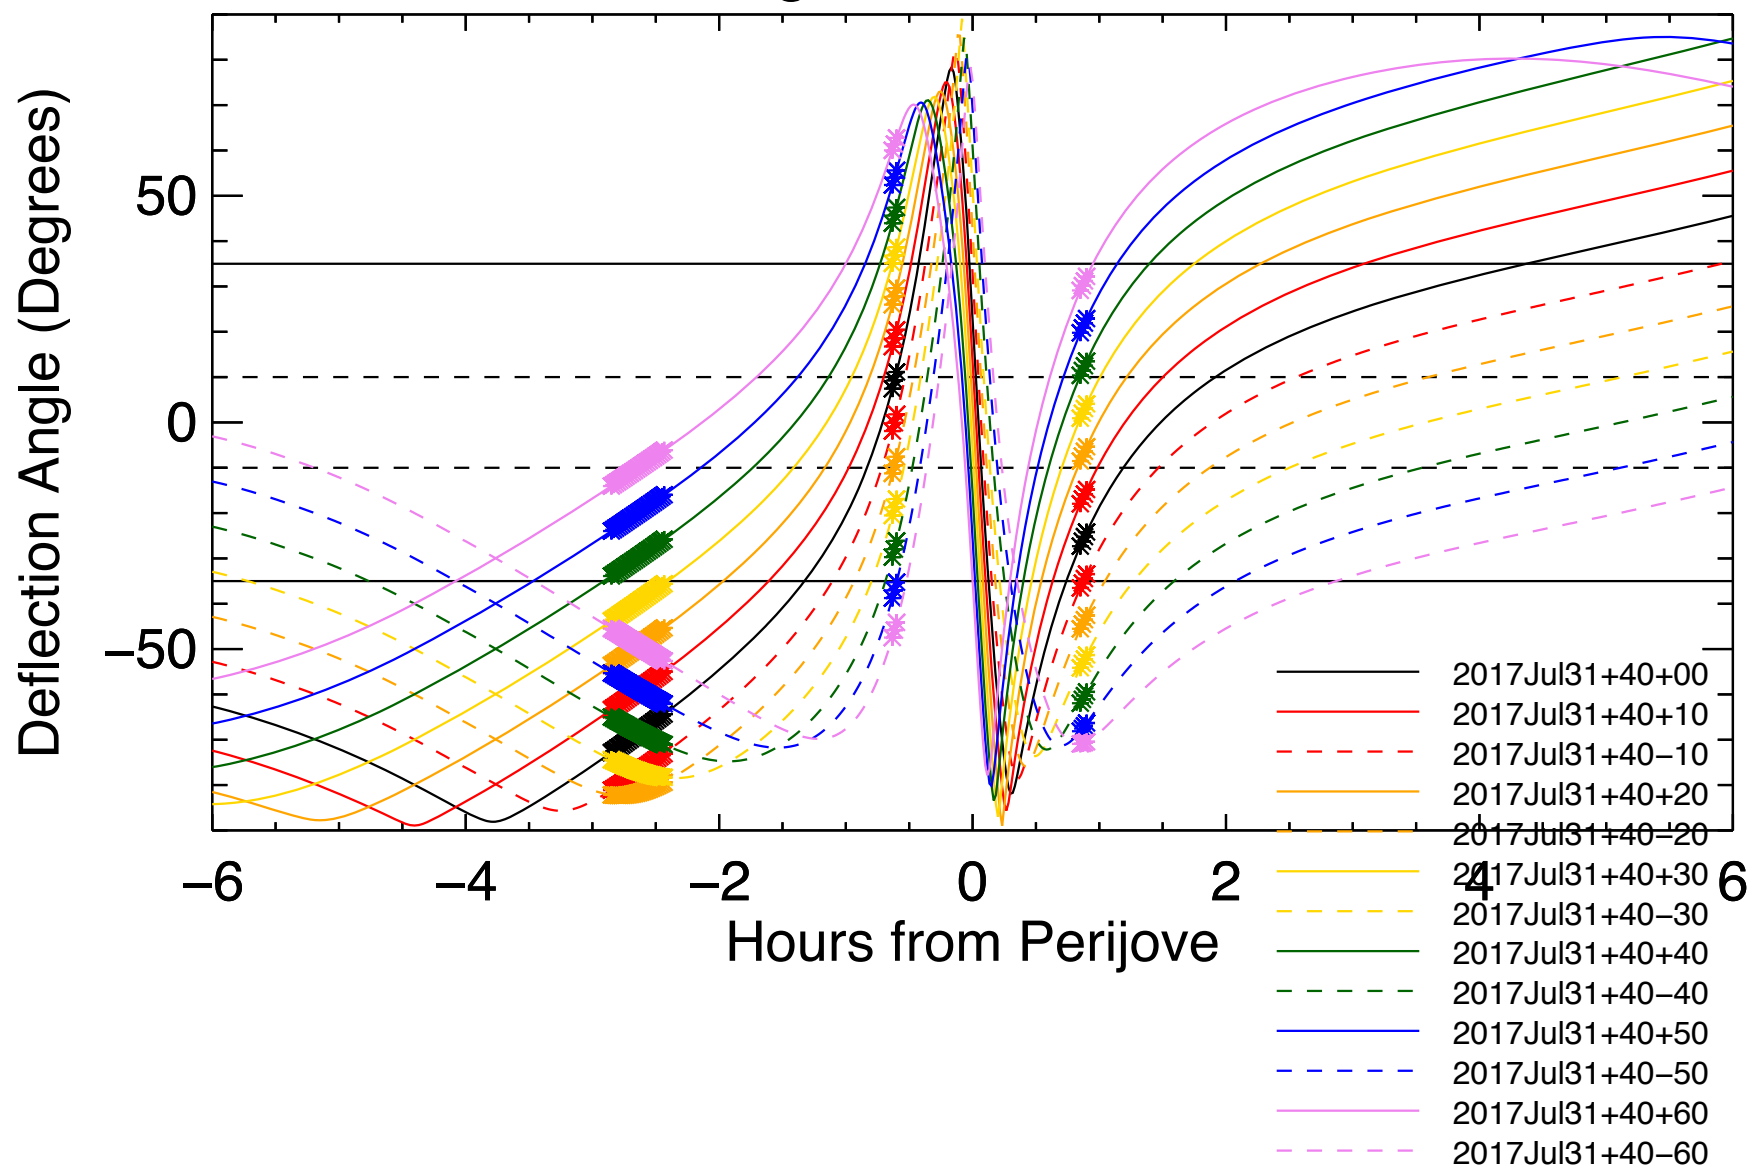

Deflection Angles, Orbit: 14, VIP4+CAN

Deflection Angles, Orbit: 14, VIP4+CAN

Deflection Angles, Orbit: 14, VIP4+CAN

Deflection Angles, Orbit: 14, VIP4+CAN

Deflection Angles, Orbit: 14, VIP4+CAN

Deflection Angles, Orbit: 14, VIP4+CAN

Deflection Angles, Orbit: 14, VIP4+CAN