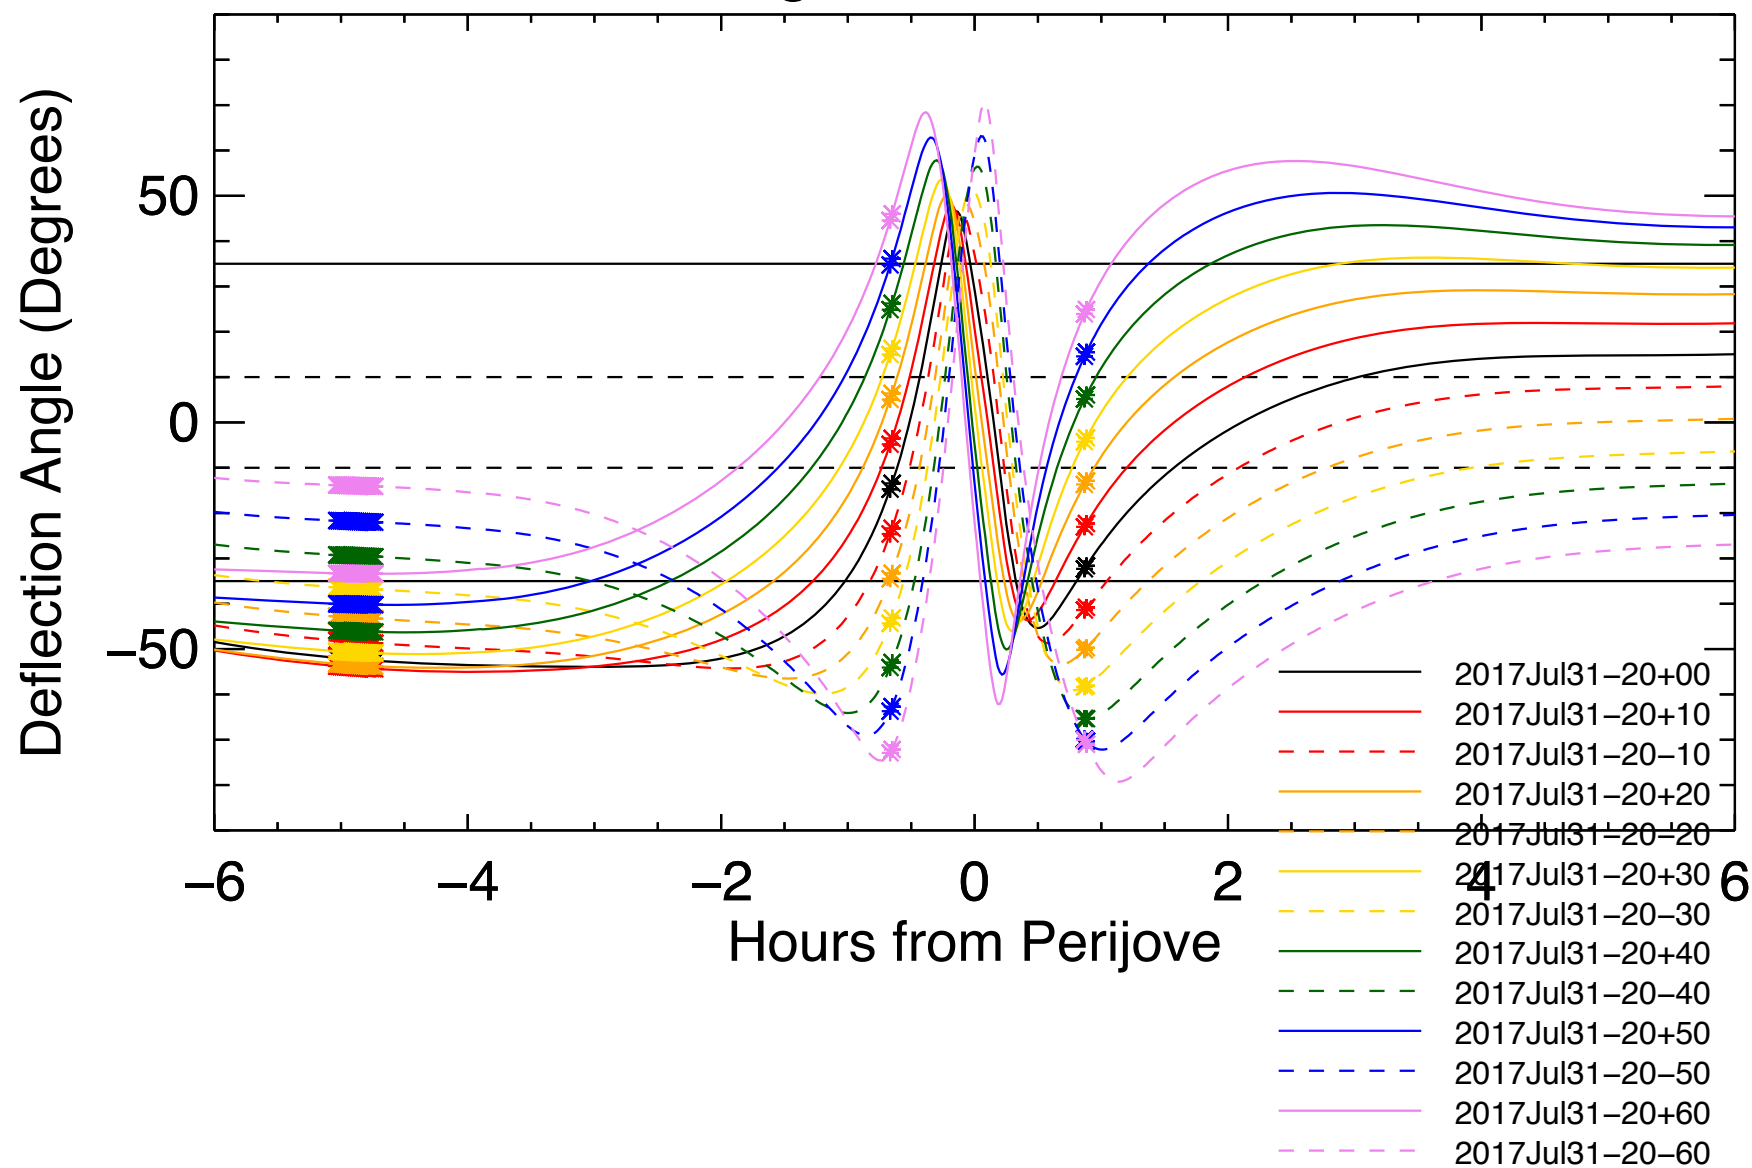

Deflection Angles, Orbit: 16, VIP4+CAN

Deflection Angles, Orbit: 16, VIP4+CAN

Deflection Angles, Orbit: 16, VIP4+CAN

Deflection Angles, Orbit: 16, VIP4+CAN

Deflection Angles, Orbit: 16, VIP4+CAN

Deflection Angles, Orbit: 16, VIP4+CAN

Deflection Angles, Orbit: 15, VIP4+CAN