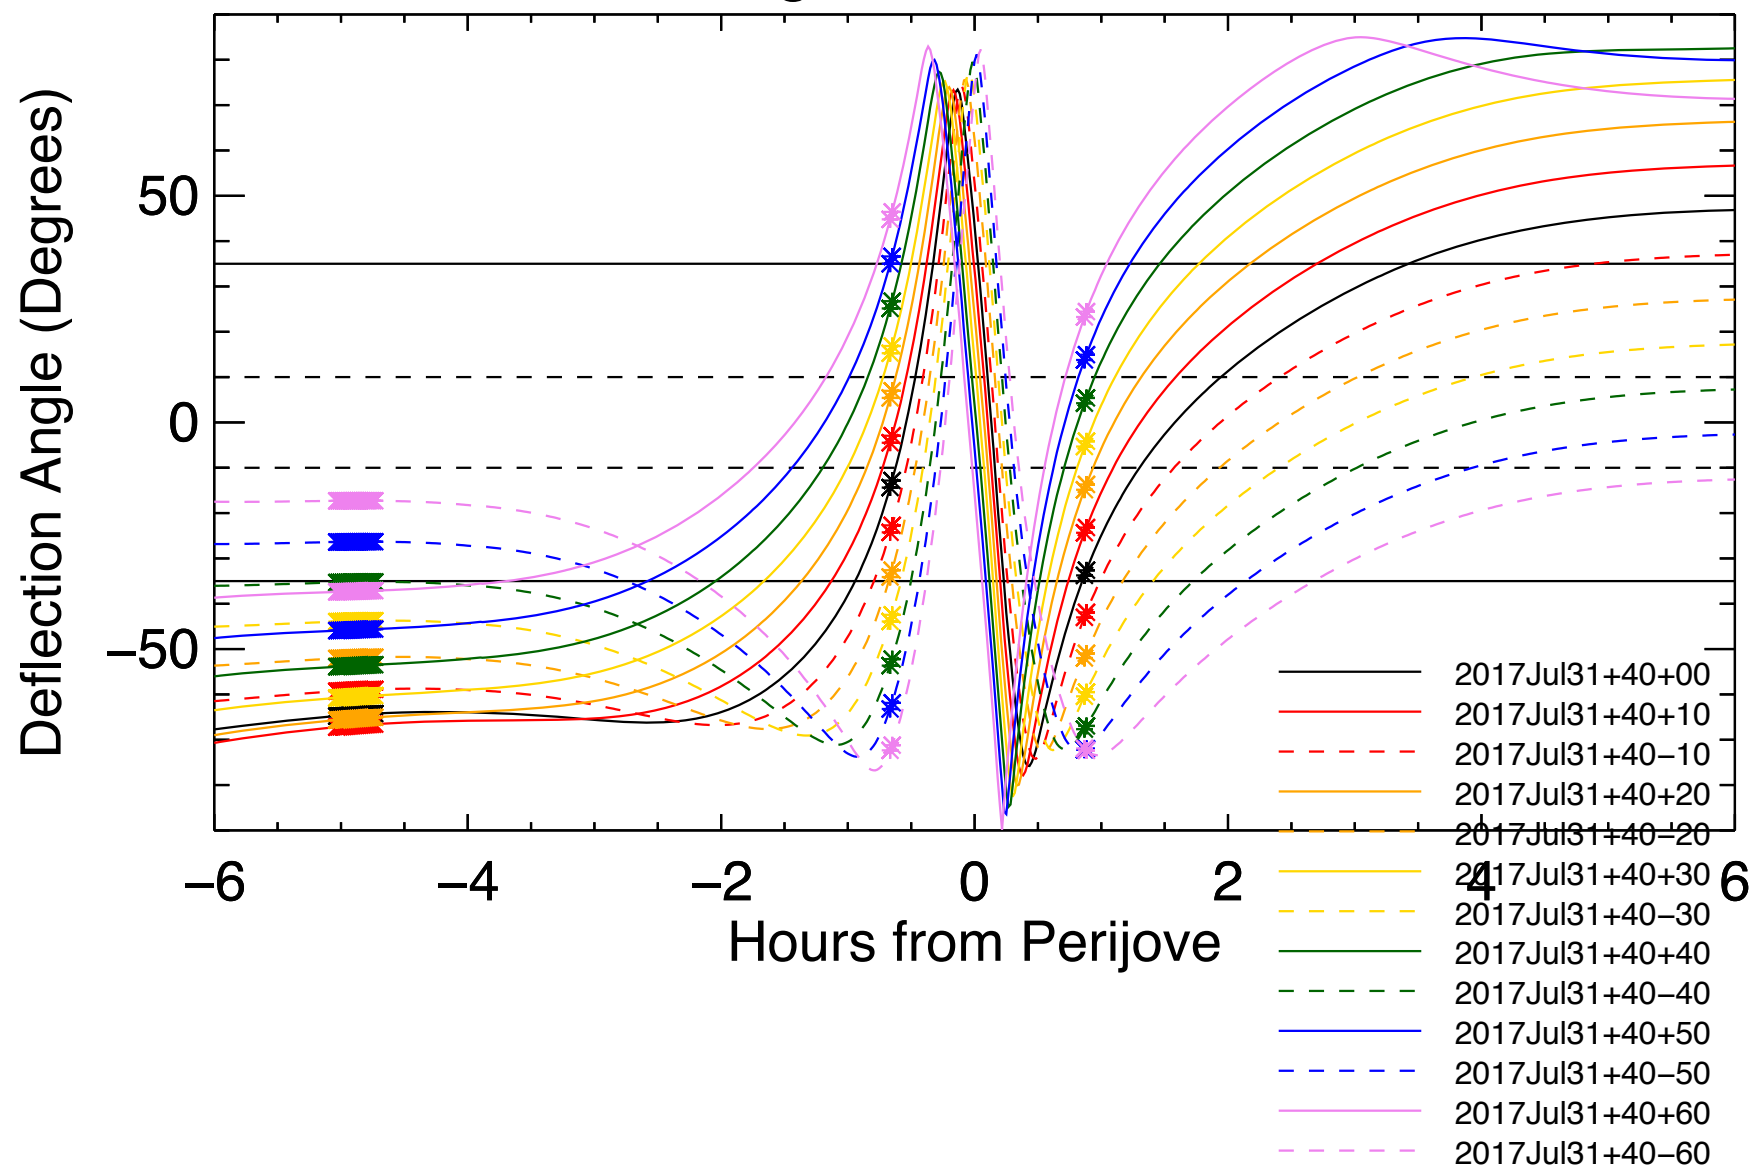

Deflection Angles, Orbit: 16, VIP4+CAN

Deflection Angles, Orbit: 16, VIP4+CAN

Deflection Angles, Orbit: 16, VIP4+CAN

Deflection Angles, Orbit: 16, VIP4+CAN

Deflection Angles, Orbit: 16, VIP4+CAN

Deflection Angles, Orbit: 16, VIP4+CAN

Deflection Angles, Orbit: 15, VIP4+CAN