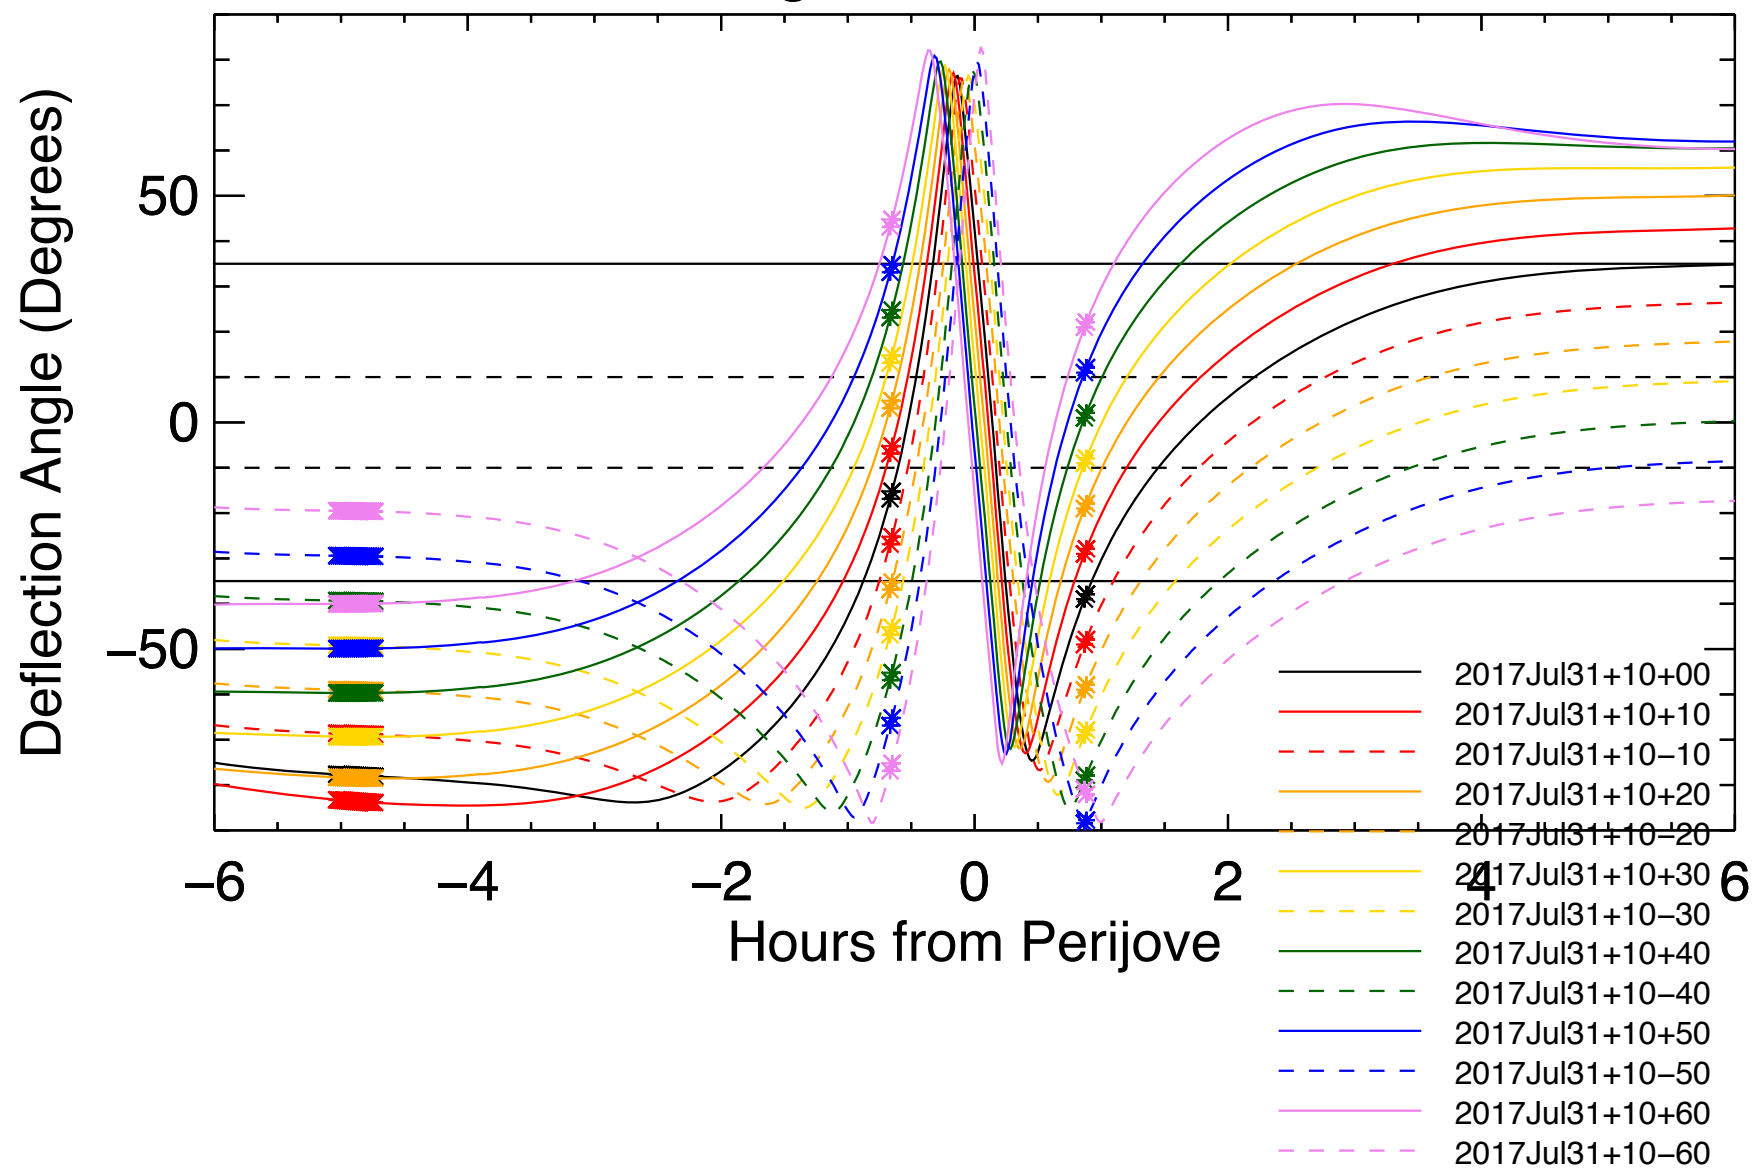

Deflection Angles, Orbit: 16, VIP4+CAN

Deflection Angles, Orbit: 16, VIP4+CAN

Deflection Angles, Orbit: 16, VIP4+CAN

Deflection Angles, Orbit: 16, VIP4+CAN

Deflection Angles, Orbit: 16, VIP4+CAN

Deflection Angles, Orbit: 16, VIP4+CAN

Deflection Angles, Orbit: 15, VIP4+CAN