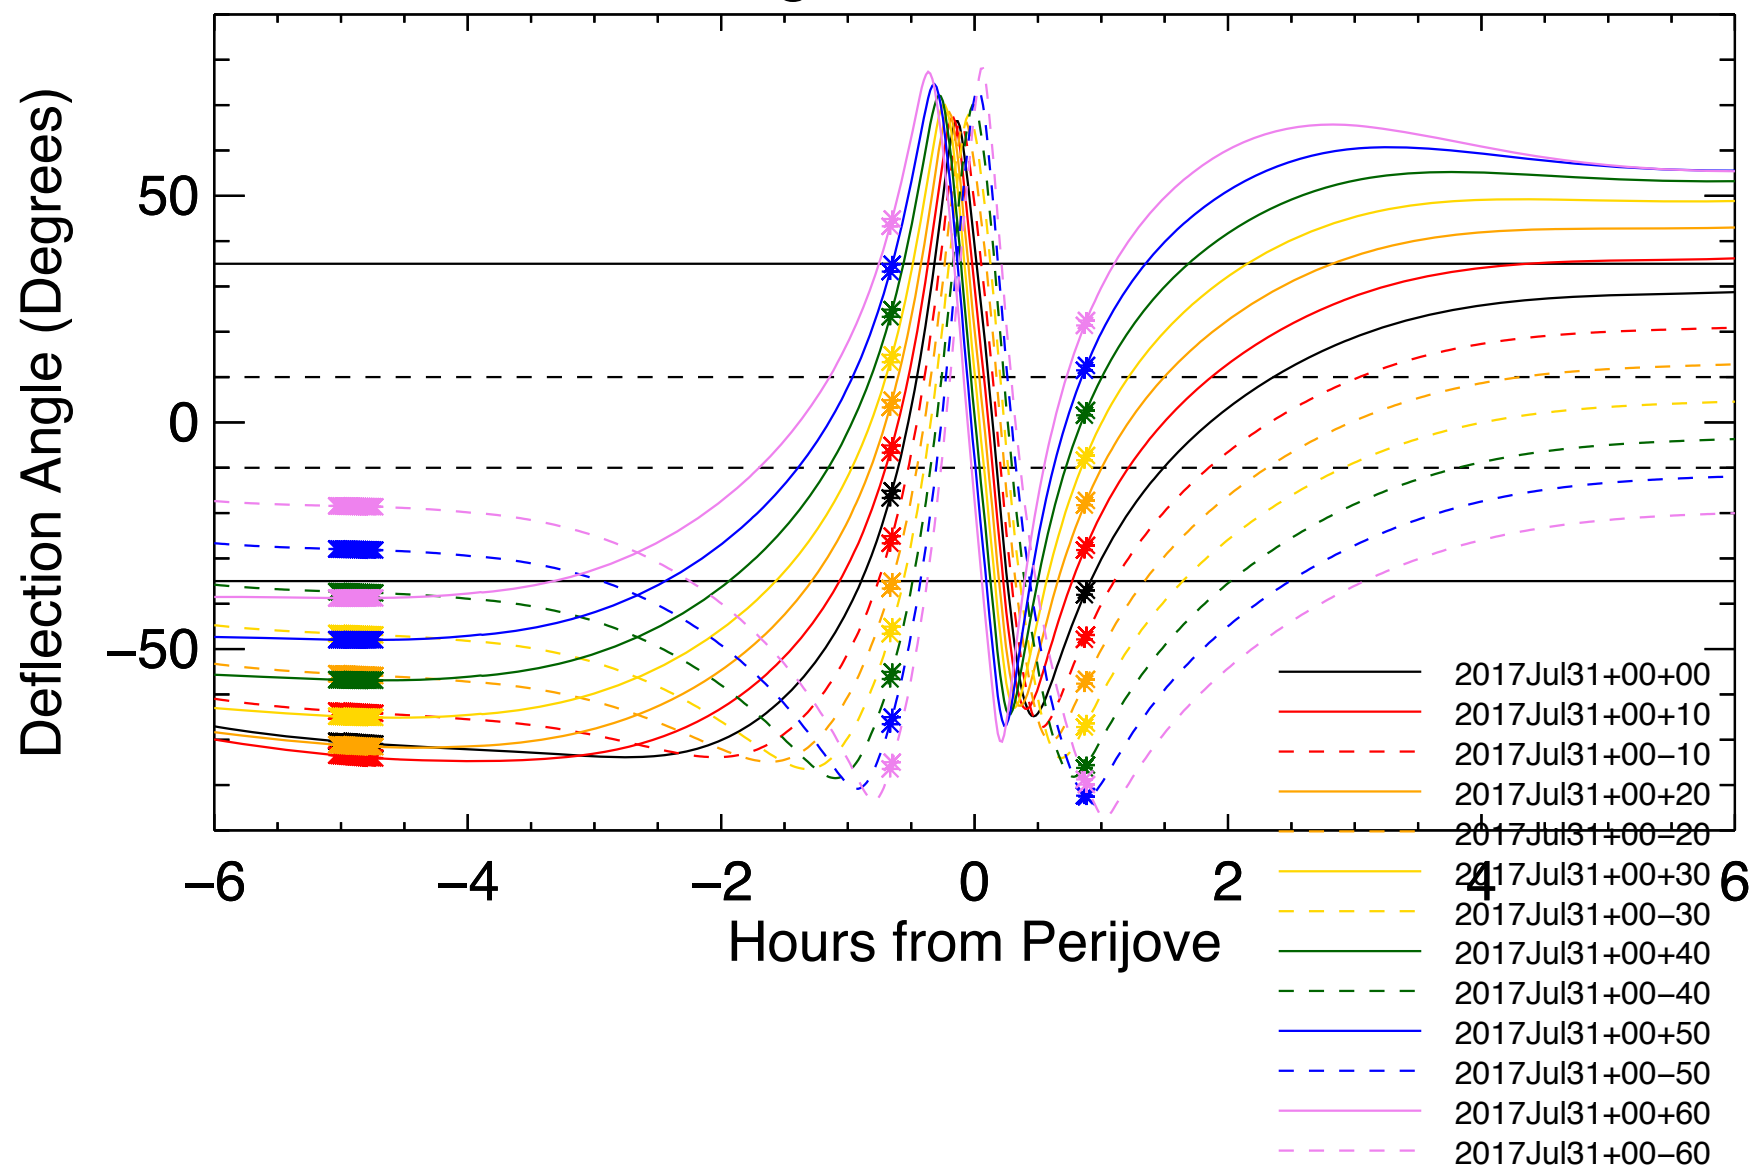

Deflection Angles, Orbit: 16, VIP4+CAN

Deflection Angles, Orbit: 16, VIP4+CAN

Deflection Angles, Orbit: 16, VIP4+CAN

Deflection Angles, Orbit: 16, VIP4+CAN

Deflection Angles, Orbit: 16, VIP4+CAN

Deflection Angles, Orbit: 16, VIP4+CAN

Deflection Angles, Orbit: 15, VIP4+CAN