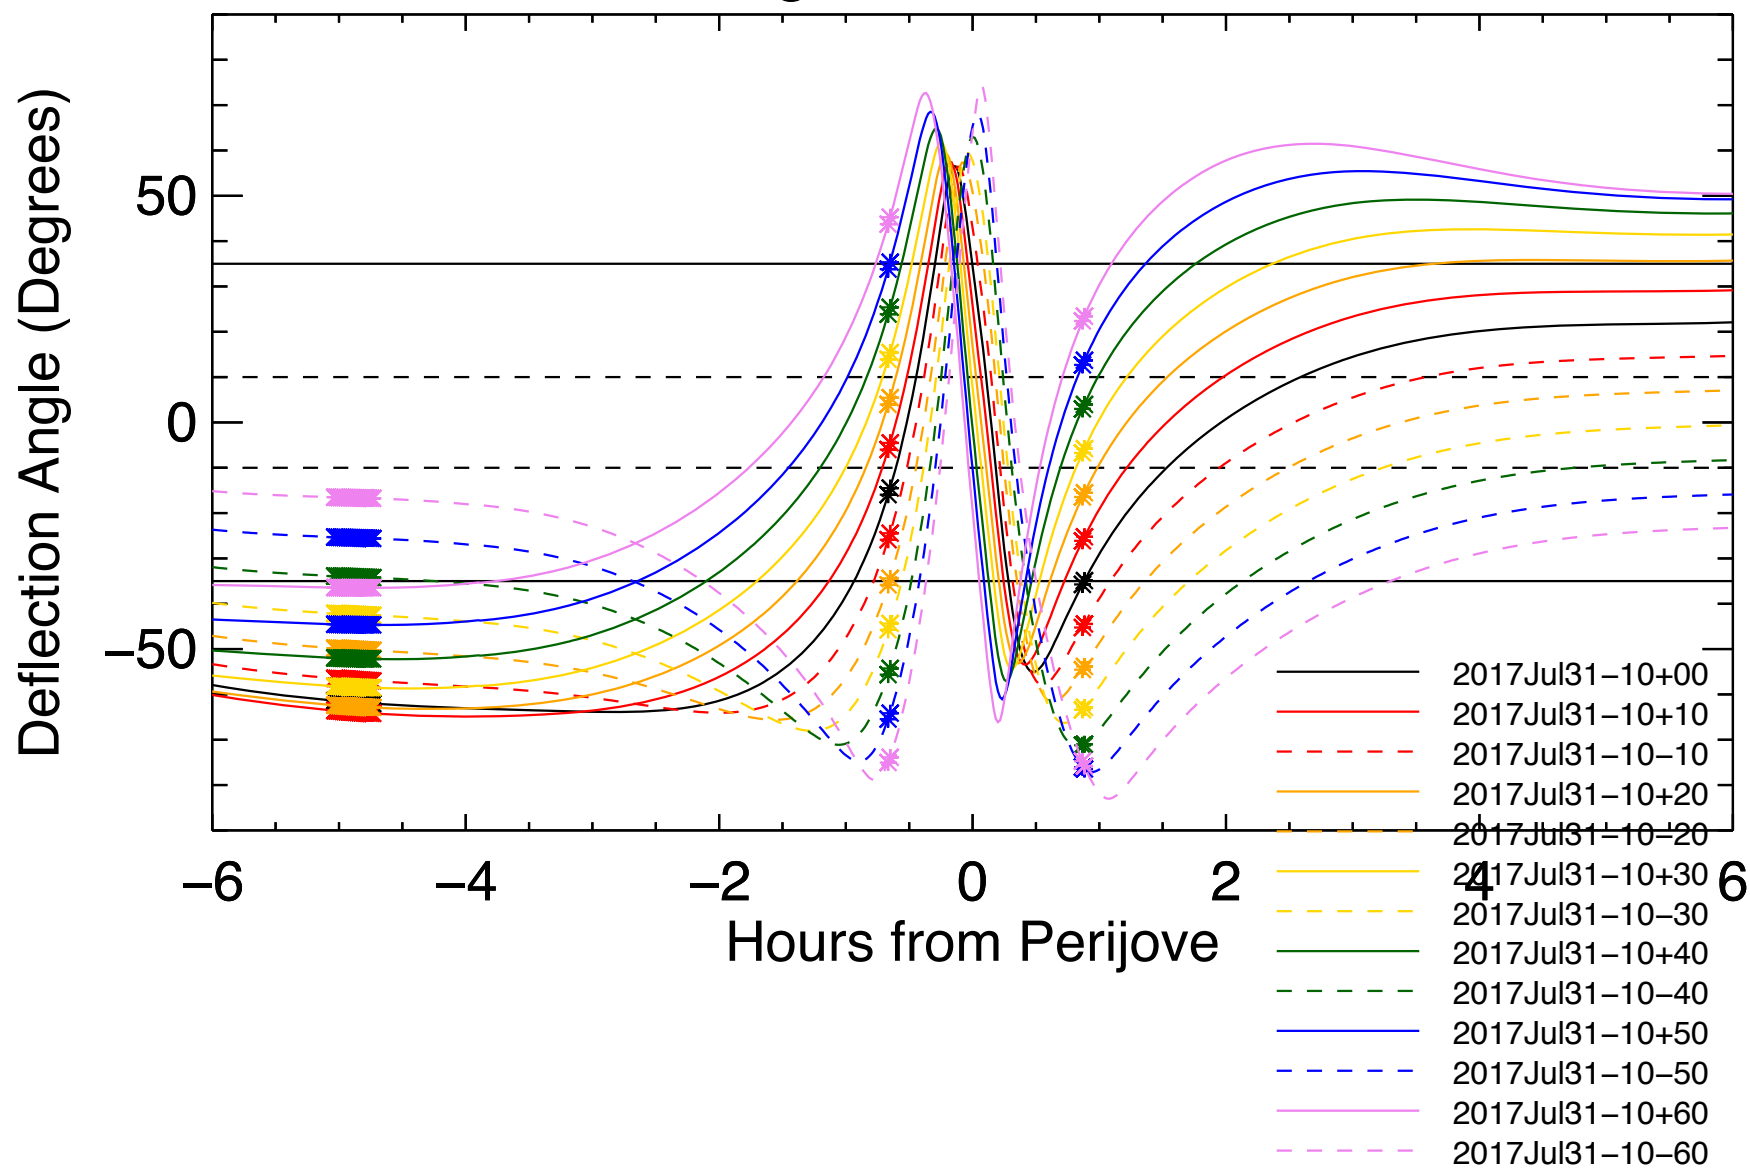

Deflection Angles, Orbit: 16, VIP4+CAN

Deflection Angles, Orbit: 16, VIP4+CAN

Deflection Angles, Orbit: 16, VIP4+CAN

Deflection Angles, Orbit: 16, VIP4+CAN

Deflection Angles, Orbit: 16, VIP4+CAN

Deflection Angles, Orbit: 16, VIP4+CAN

Deflection Angles, Orbit: 15, VIP4+CAN