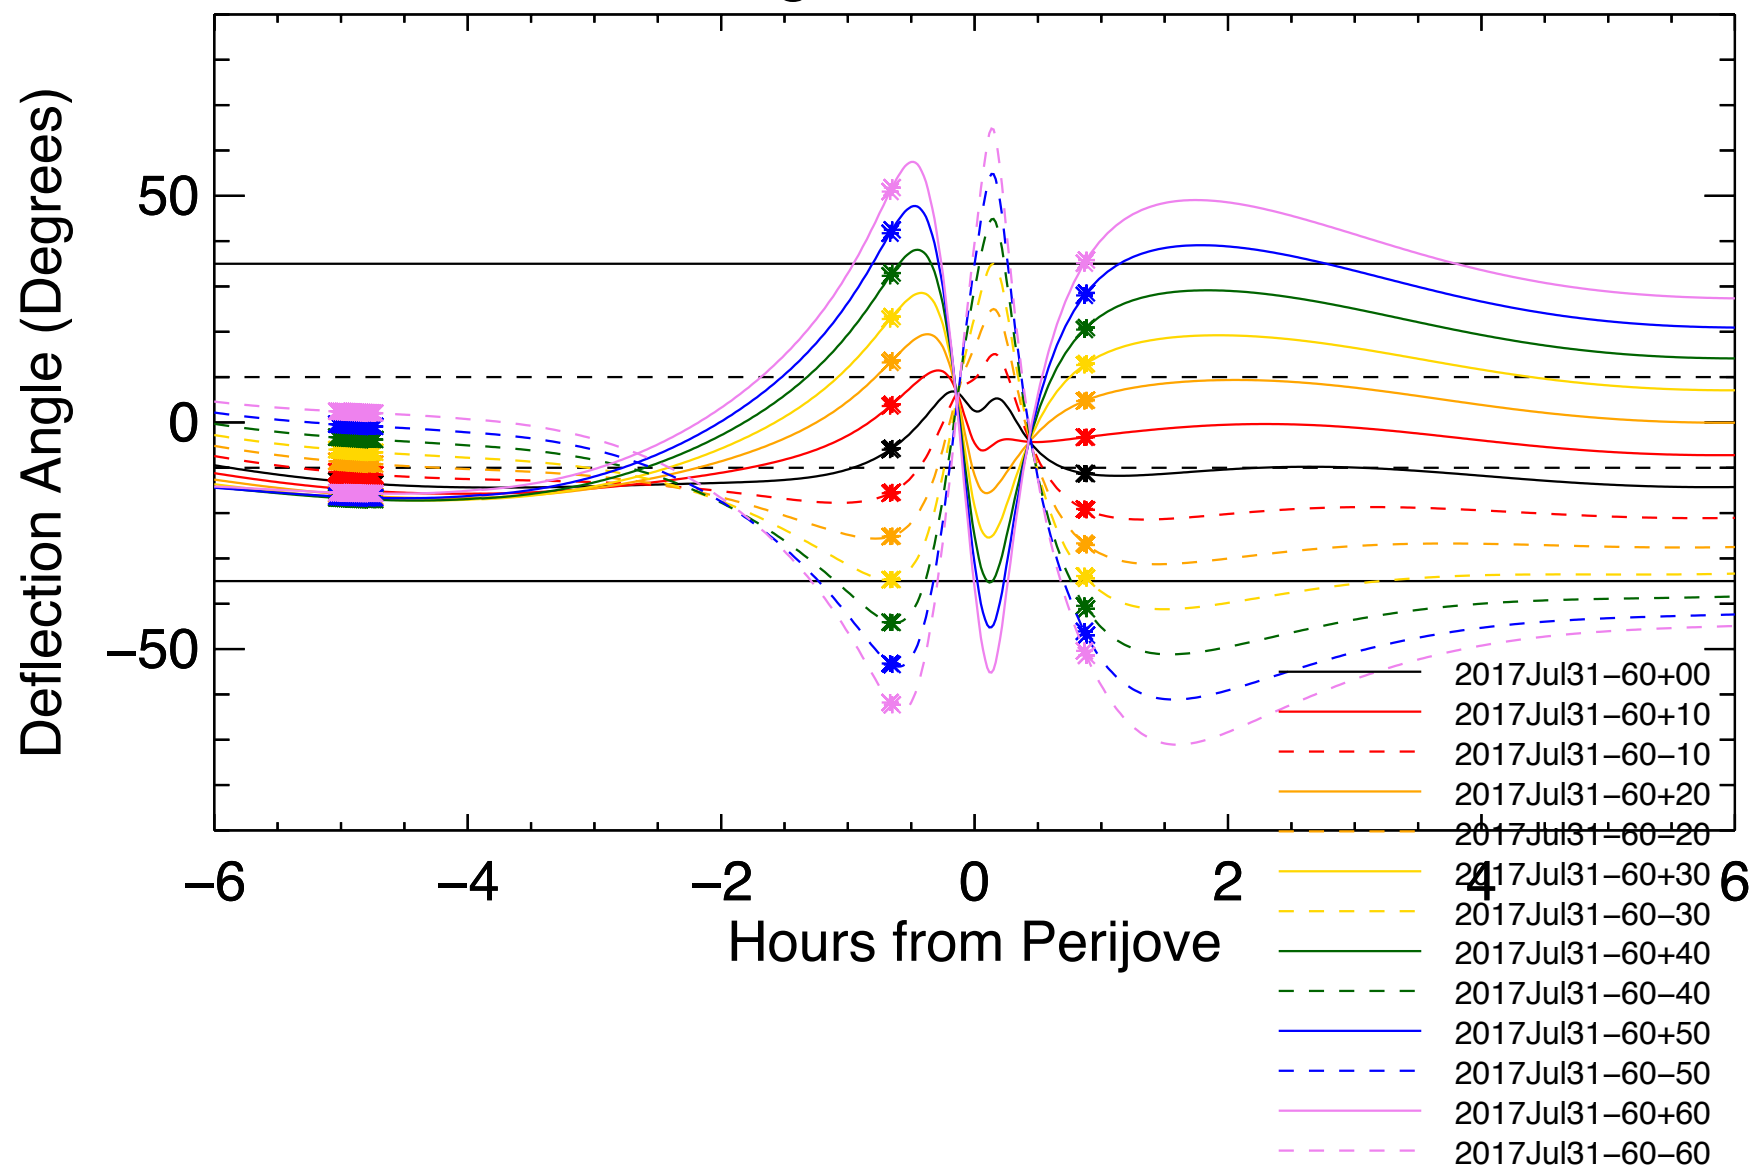

Deflection Angles, Orbit: 16, VIP4+CAN

Deflection Angles, Orbit: 16, VIP4+CAN

Deflection Angles, Orbit: 16, VIP4+CAN

Deflection Angles, Orbit: 16, VIP4+CAN

Deflection Angles, Orbit: 16, VIP4+CAN

Deflection Angles, Orbit: 16, VIP4+CAN

Deflection Angles, Orbit: 15, VIP4+CAN