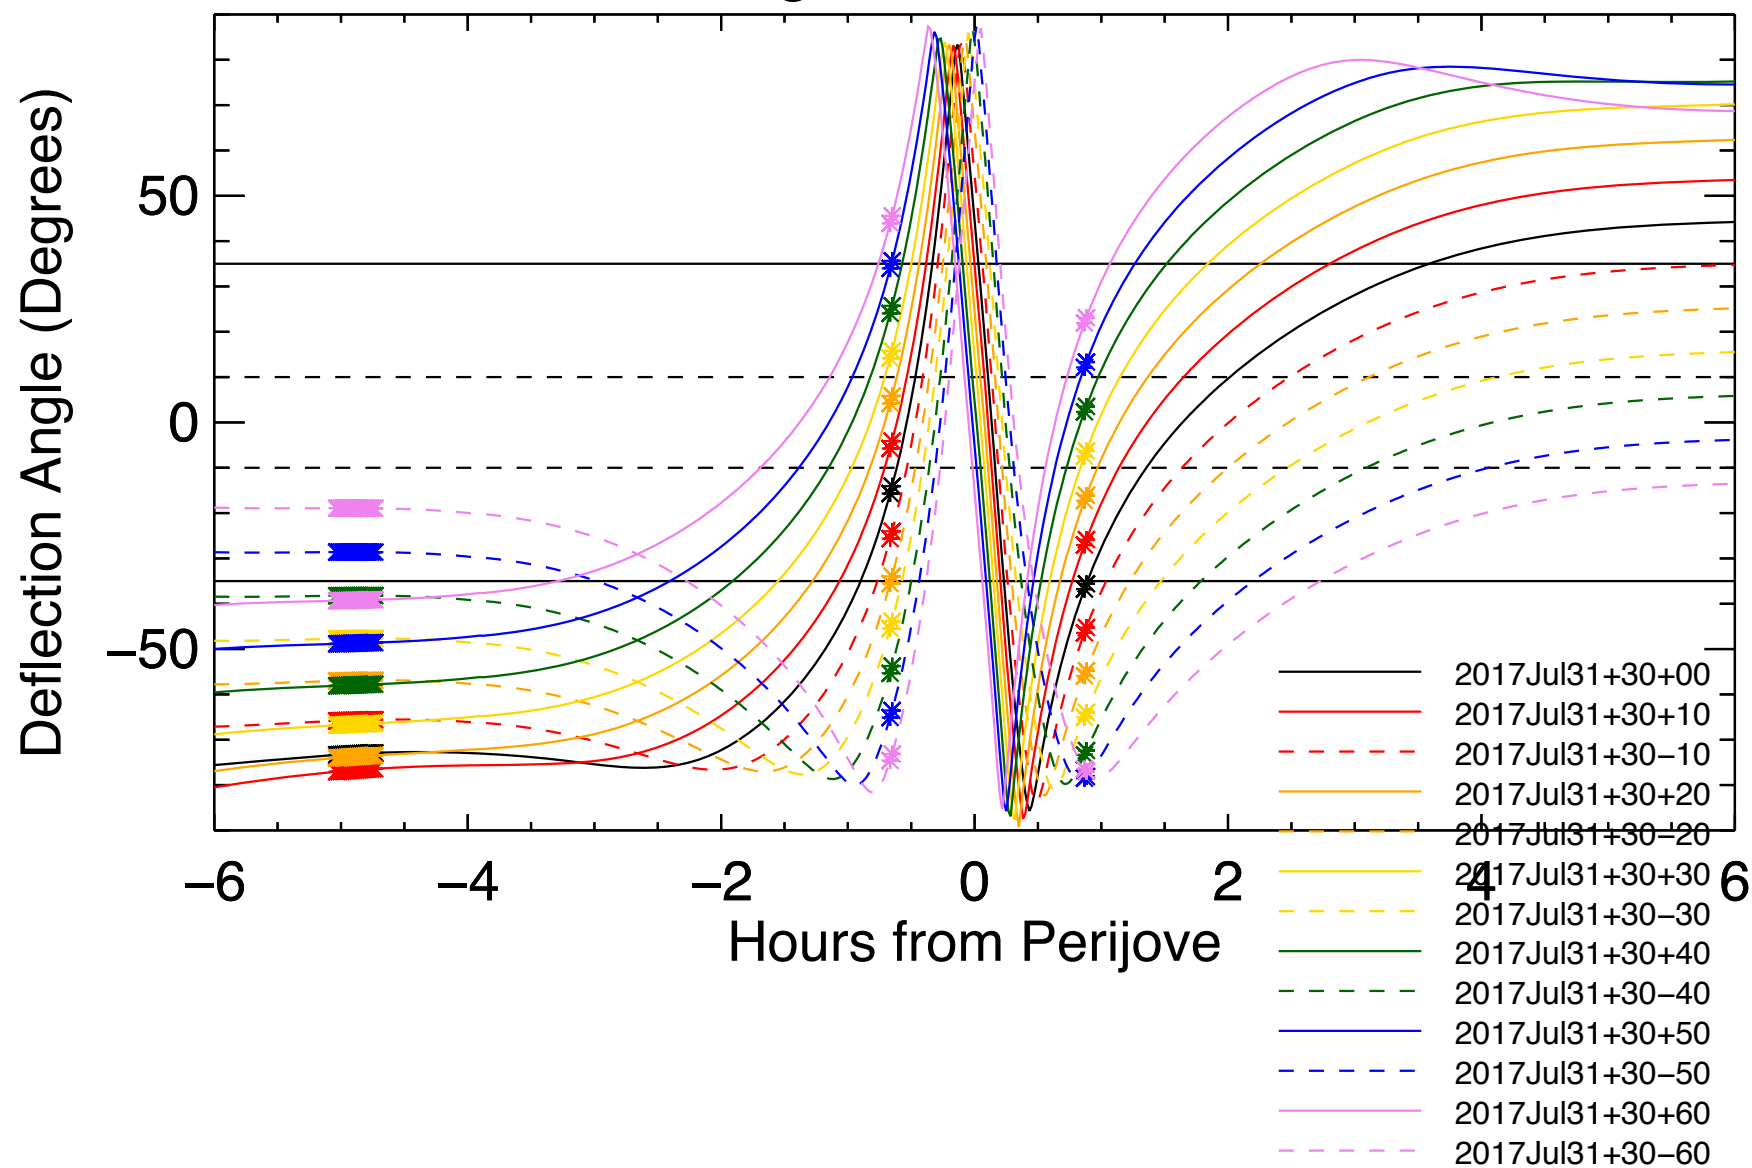

Deflection Angles, Orbit: 16, VIP4+CAN

Deflection Angles, Orbit: 16, VIP4+CAN

Deflection Angles, Orbit: 16, VIP4+CAN

Deflection Angles, Orbit: 16, VIP4+CAN

Deflection Angles, Orbit: 16, VIP4+CAN

Deflection Angles, Orbit: 16, VIP4+CAN

Deflection Angles, Orbit: 15, VIP4+CAN