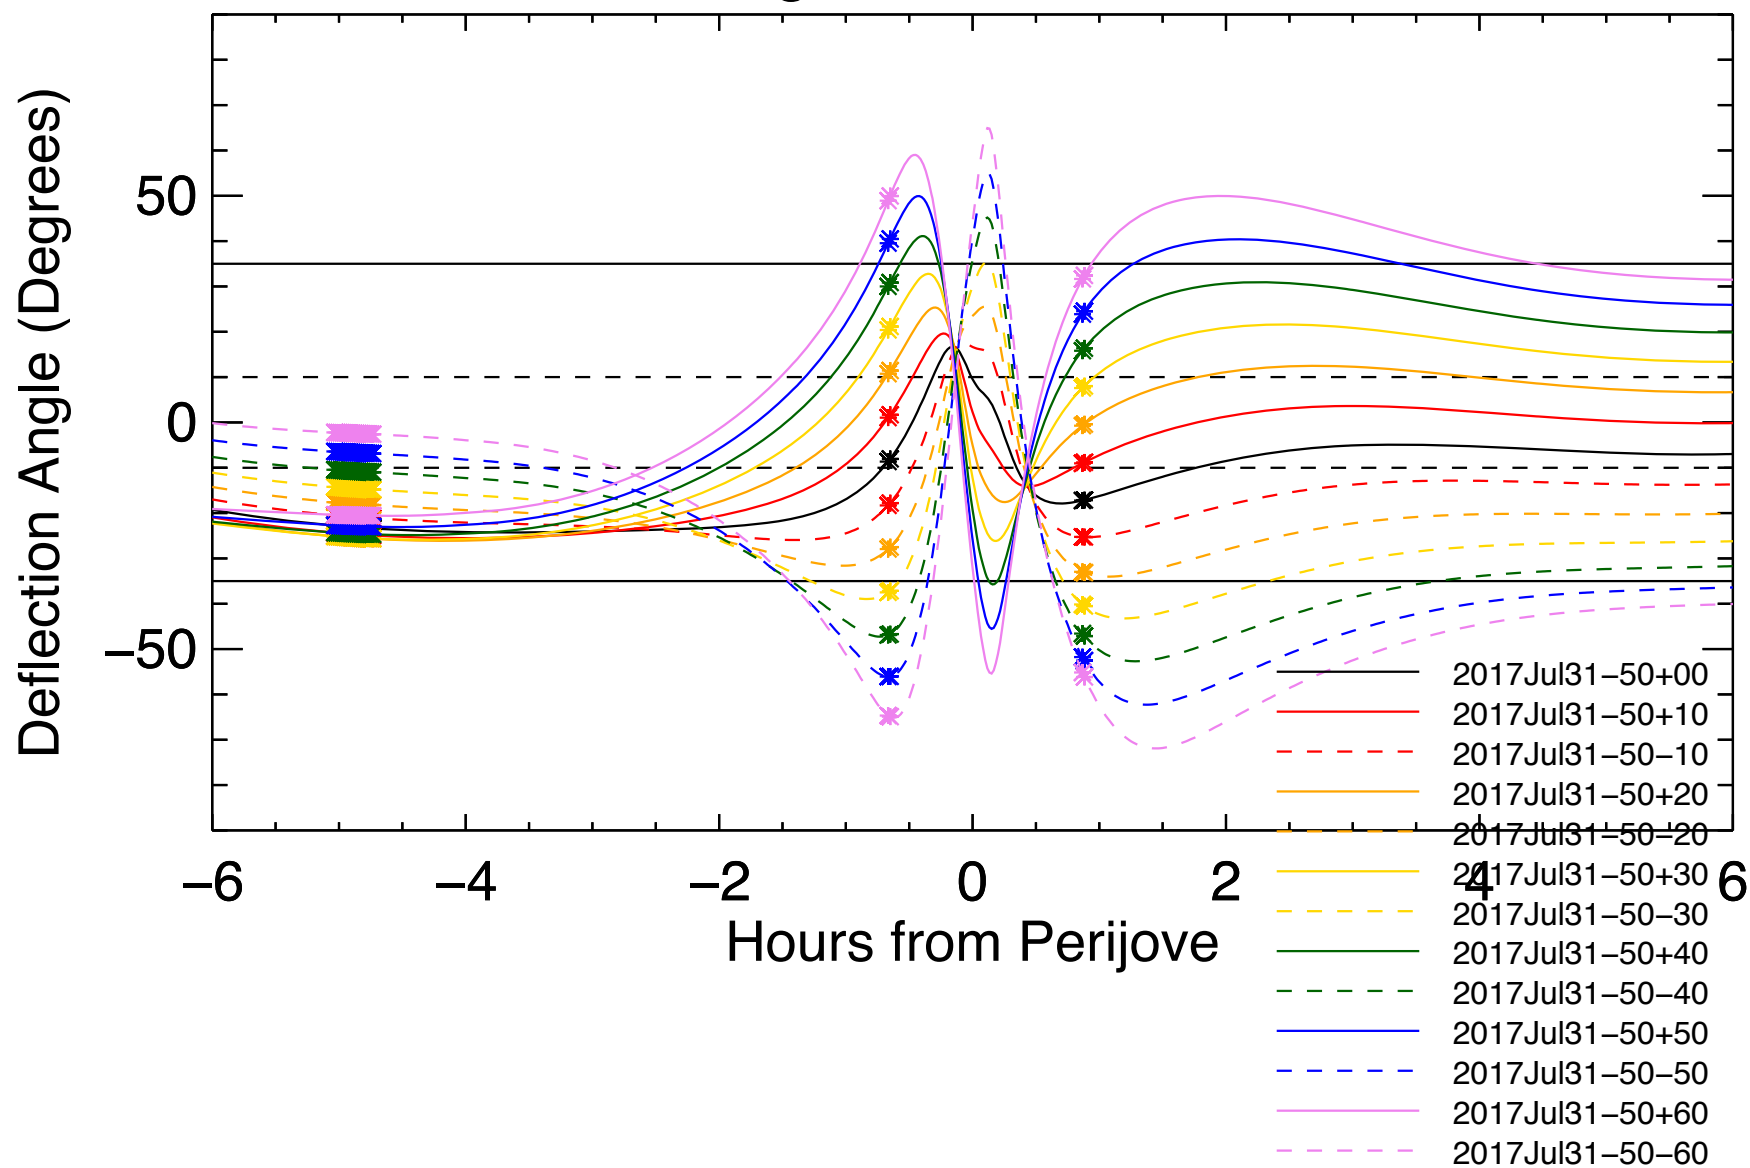

Deflection Angles, Orbit: 16, VIP4+CAN

Deflection Angles, Orbit: 16, VIP4+CAN

Deflection Angles, Orbit: 16, VIP4+CAN

Deflection Angles, Orbit: 16, VIP4+CAN

Deflection Angles, Orbit: 16, VIP4+CAN

Deflection Angles, Orbit: 16, VIP4+CAN

Deflection Angles, Orbit: 15, VIP4+CAN