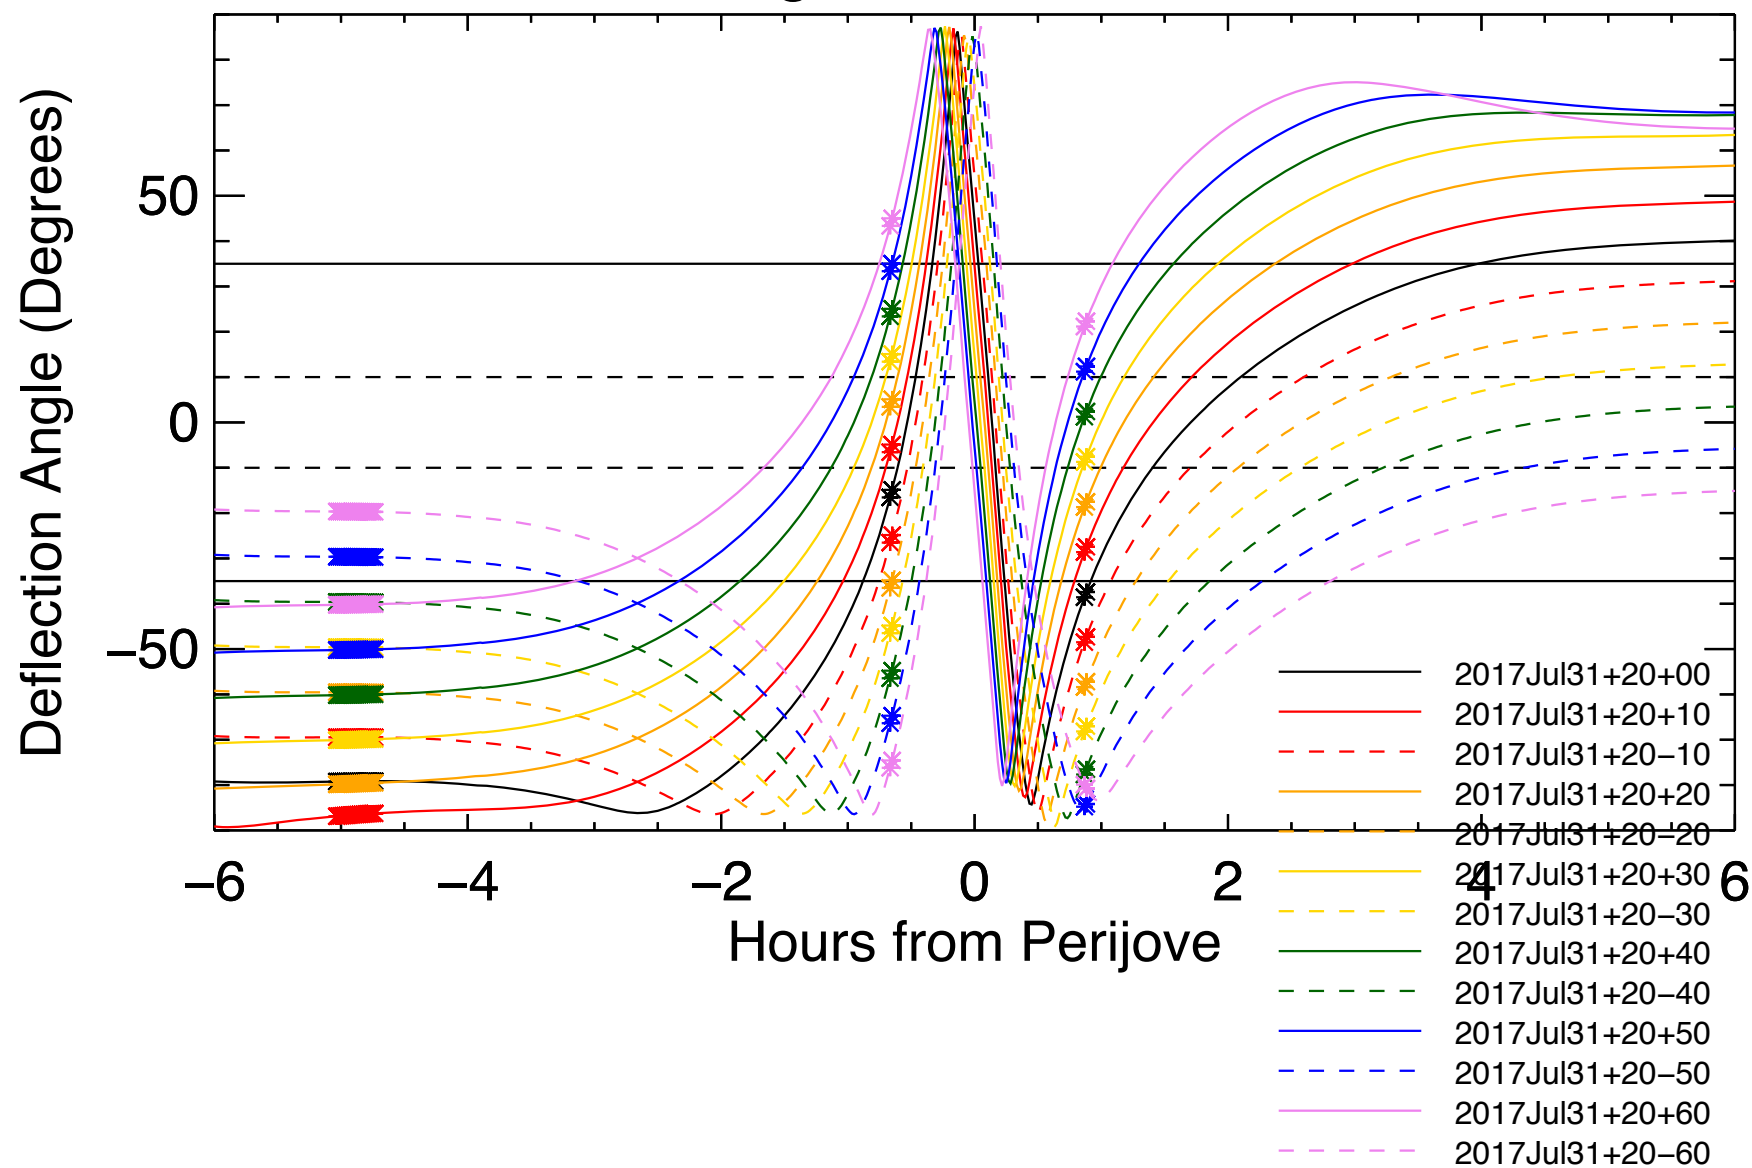

Deflection Angles, Orbit: 16, VIP4+CAN

Deflection Angles, Orbit: 16, VIP4+CAN

Deflection Angles, Orbit: 16, VIP4+CAN

Deflection Angles, Orbit: 16, VIP4+CAN

Deflection Angles, Orbit: 16, VIP4+CAN

Deflection Angles, Orbit: 16, VIP4+CAN

Deflection Angles, Orbit: 15, VIP4+CAN