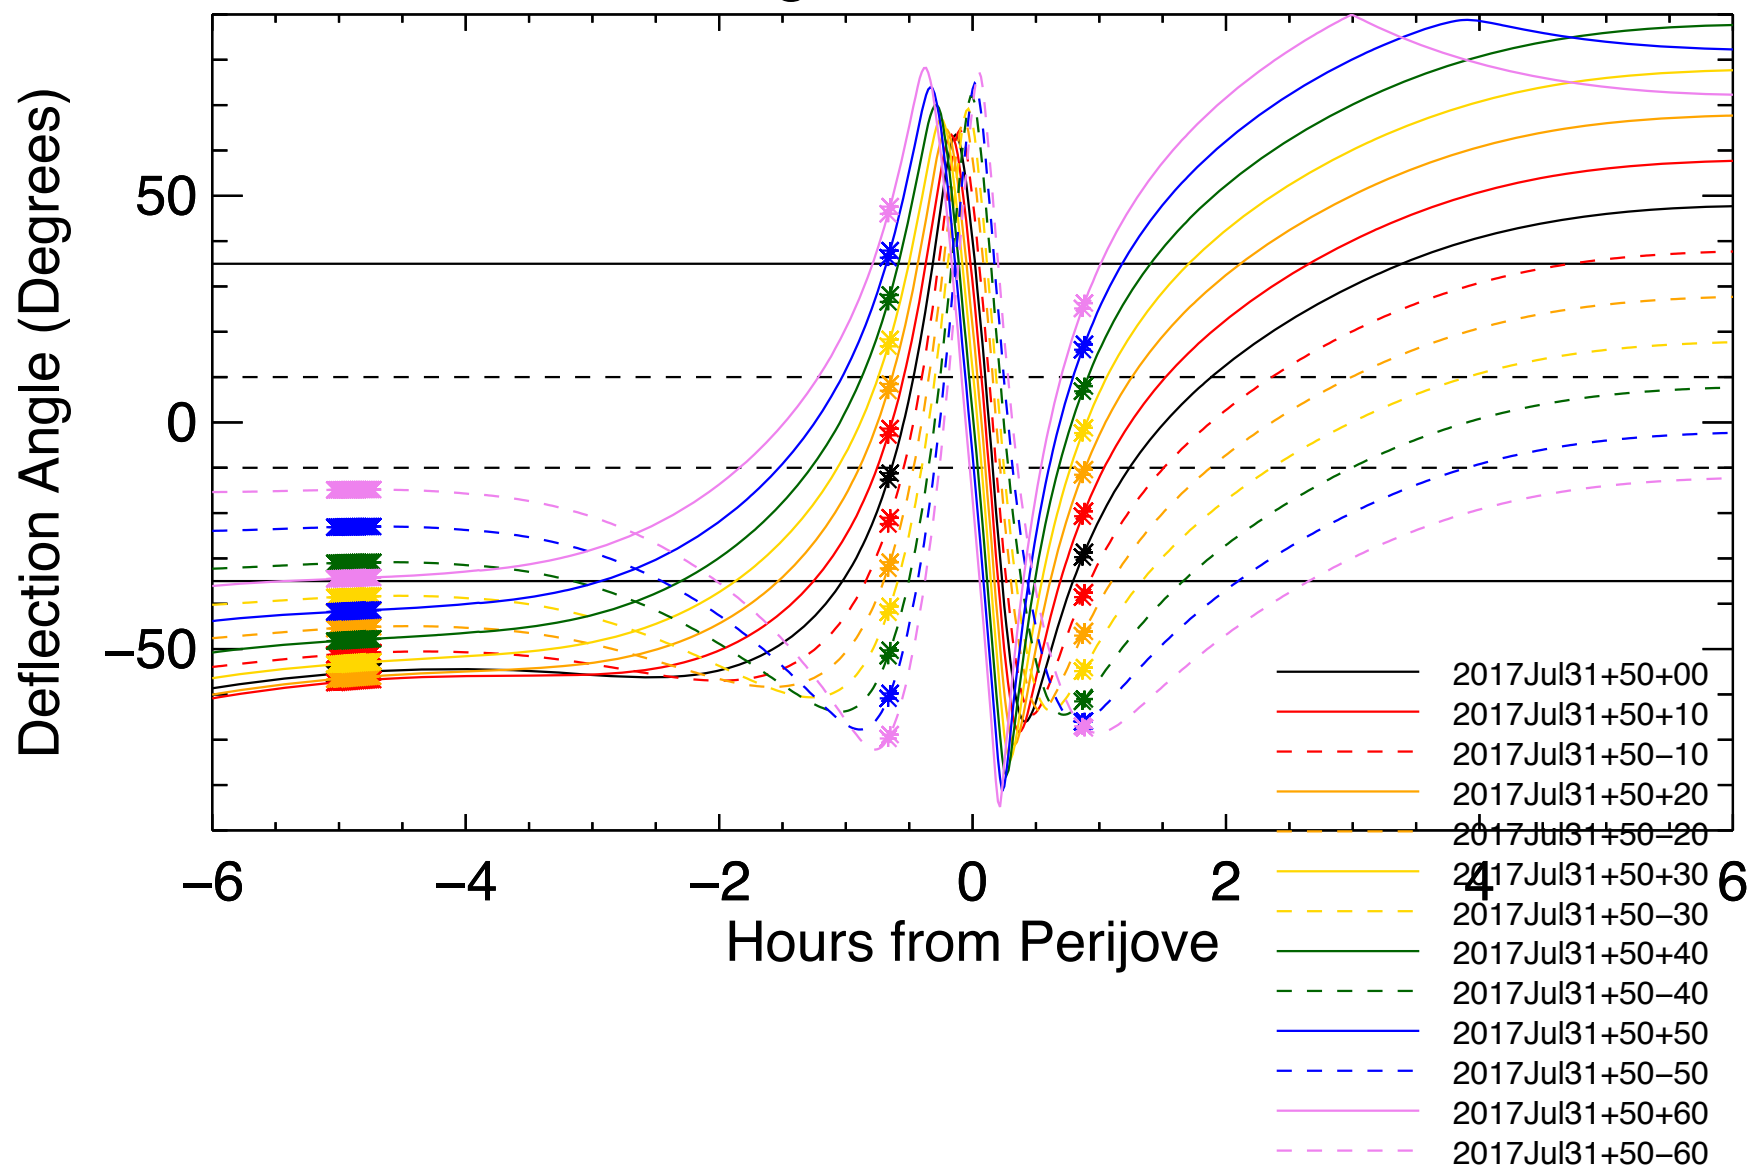

Deflection Angles, Orbit: 16, VIP4+CAN

Deflection Angles, Orbit: 16, VIP4+CAN

Deflection Angles, Orbit: 16, VIP4+CAN

Deflection Angles, Orbit: 16, VIP4+CAN

Deflection Angles, Orbit: 16, VIP4+CAN

Deflection Angles, Orbit: 16, VIP4+CAN

Deflection Angles, Orbit: 15, VIP4+CAN