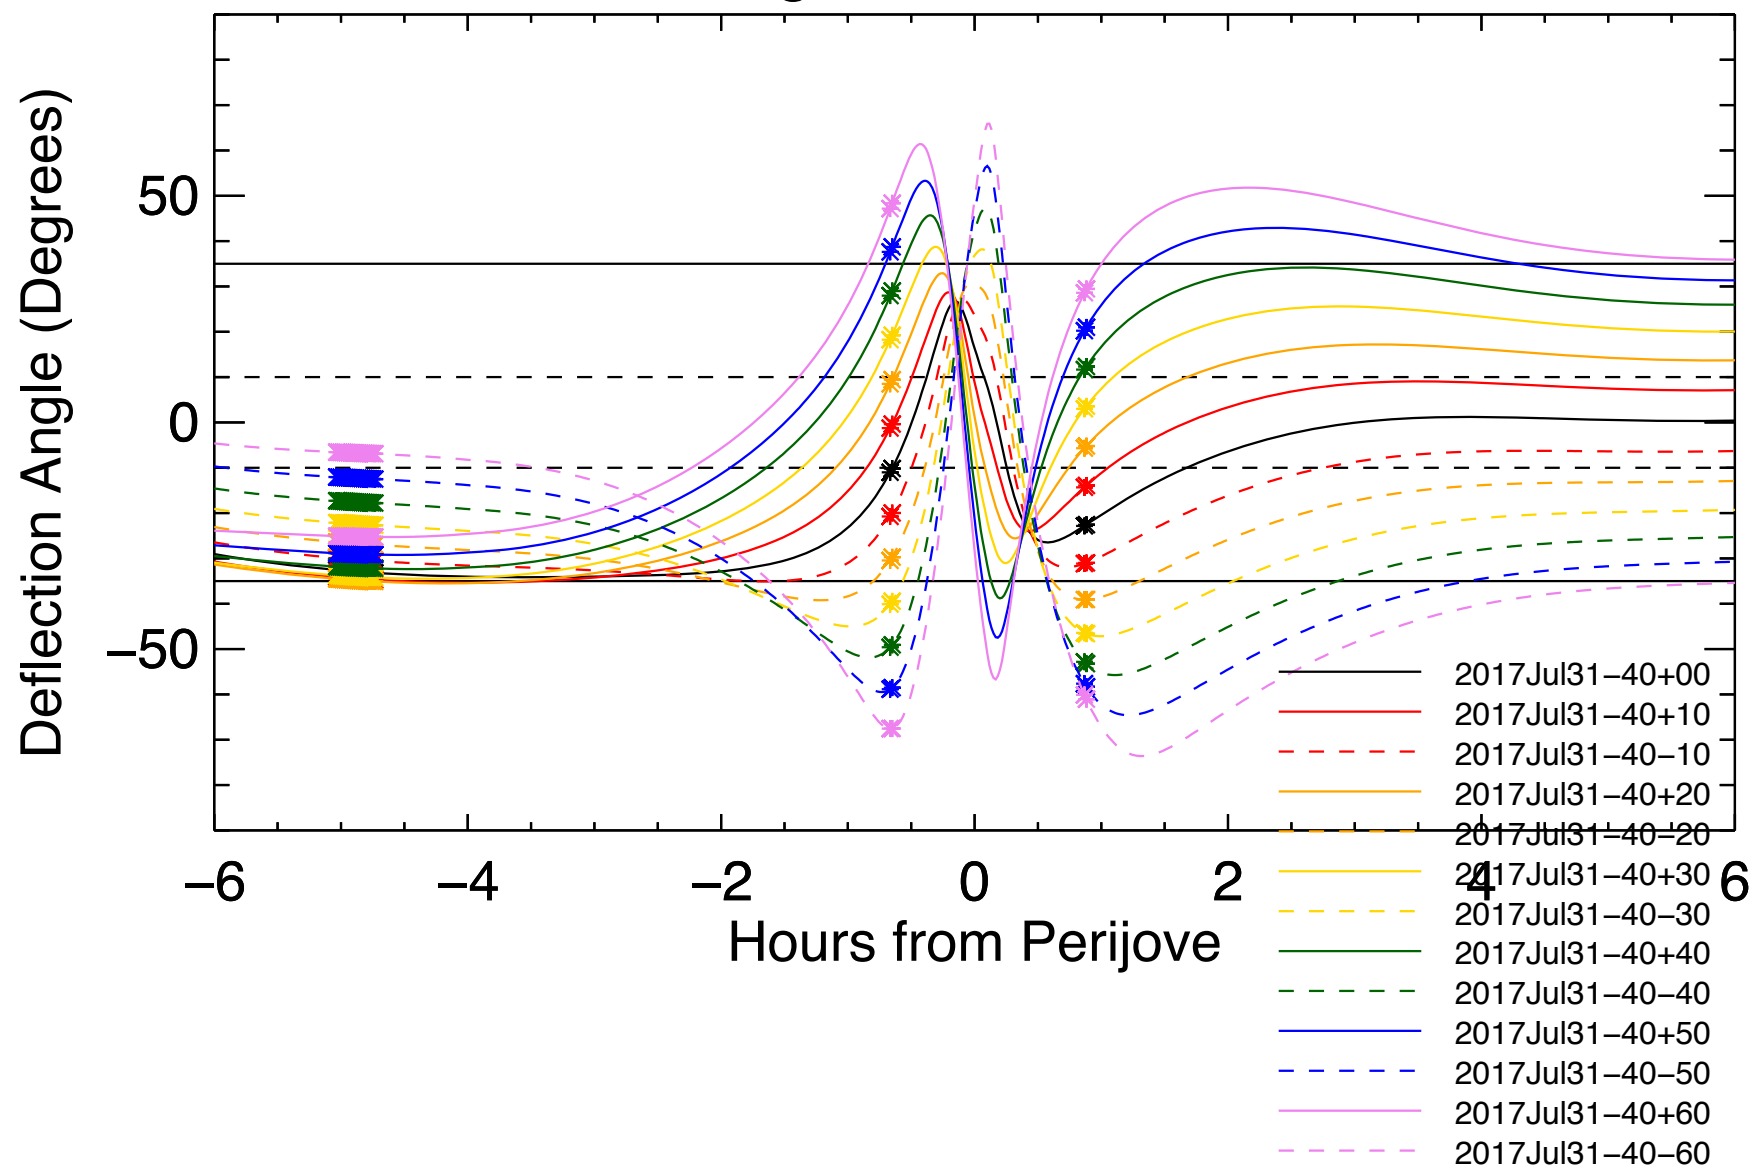

Deflection Angles, Orbit: 16, VIP4+CAN

Deflection Angles, Orbit: 16, VIP4+CAN

Deflection Angles, Orbit: 16, VIP4+CAN

Deflection Angles, Orbit: 16, VIP4+CAN

Deflection Angles, Orbit: 16, VIP4+CAN

Deflection Angles, Orbit: 16, VIP4+CAN

Deflection Angles, Orbit: 15, VIP4+CAN