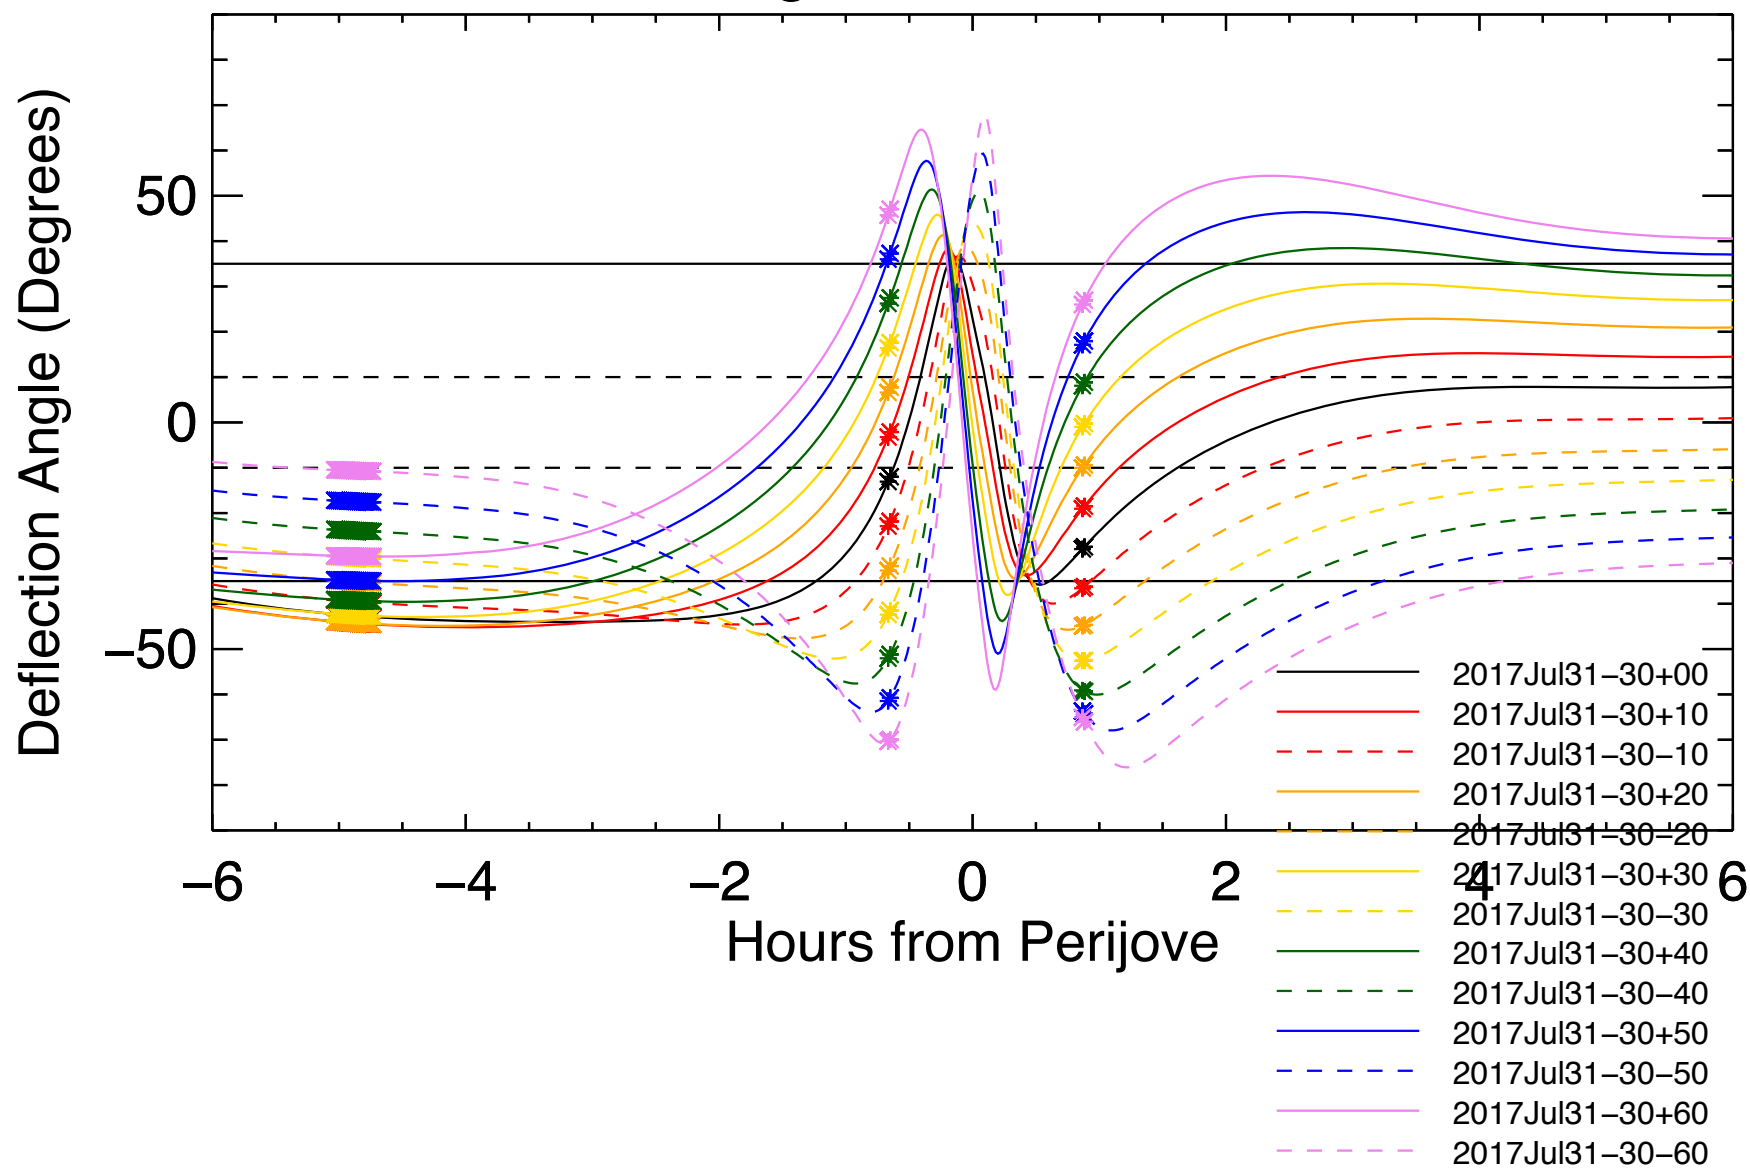

Deflection Angles, Orbit: 16, VIP4+CAN

Deflection Angles, Orbit: 16, VIP4+CAN

Deflection Angles, Orbit: 16, VIP4+CAN

Deflection Angles, Orbit: 16, VIP4+CAN

Deflection Angles, Orbit: 16, VIP4+CAN

Deflection Angles, Orbit: 16, VIP4+CAN

Deflection Angles, Orbit: 15, VIP4+CAN