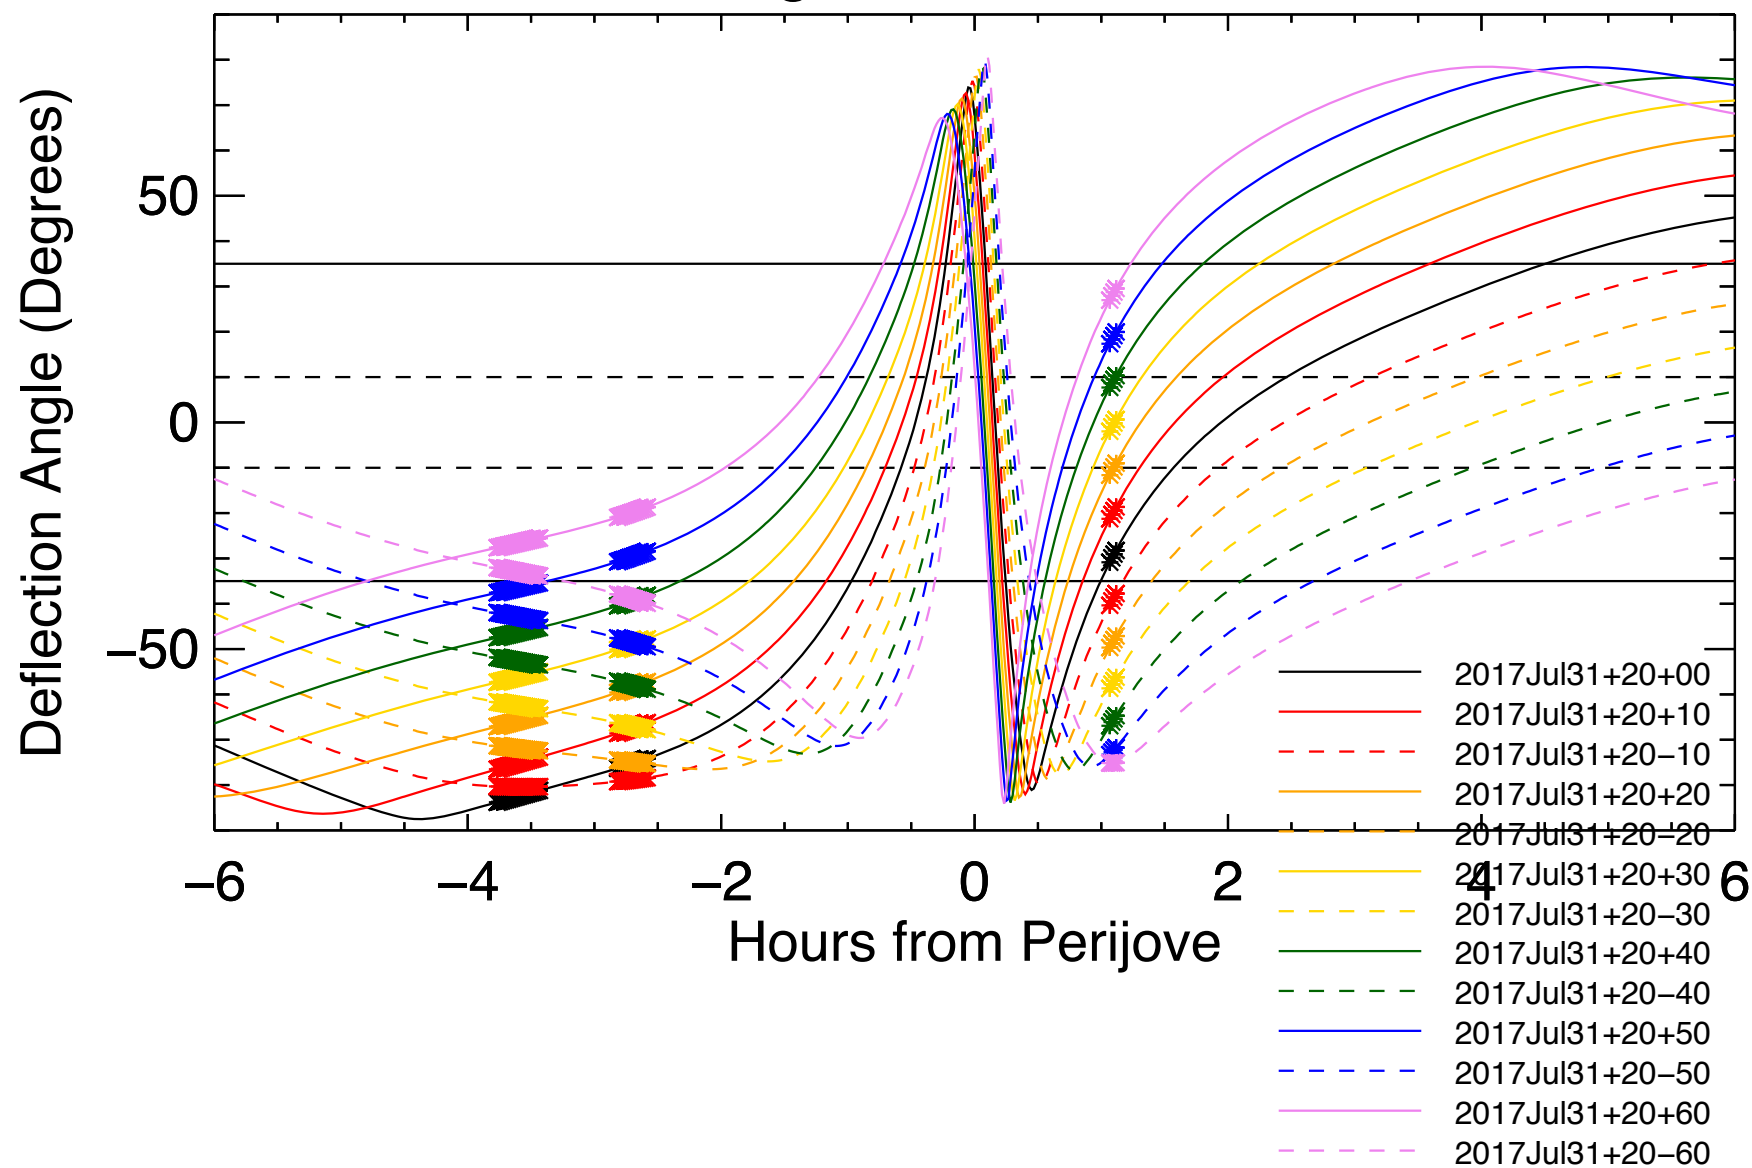

Deflection Angles, Orbit: 17, VIP4+CAN

Deflection Angles, Orbit: 17, VIP4+CAN

Deflection Angles, Orbit: 17, VIP4+CAN

Deflection Angles, Orbit: 17, VIP4+CAN

Deflection Angles, Orbit: 17, VIP4+CAN

Deflection Angles, Orbit: 17, VIP4+CAN

Deflection Angles, Orbit: 17, VIP4+CAN