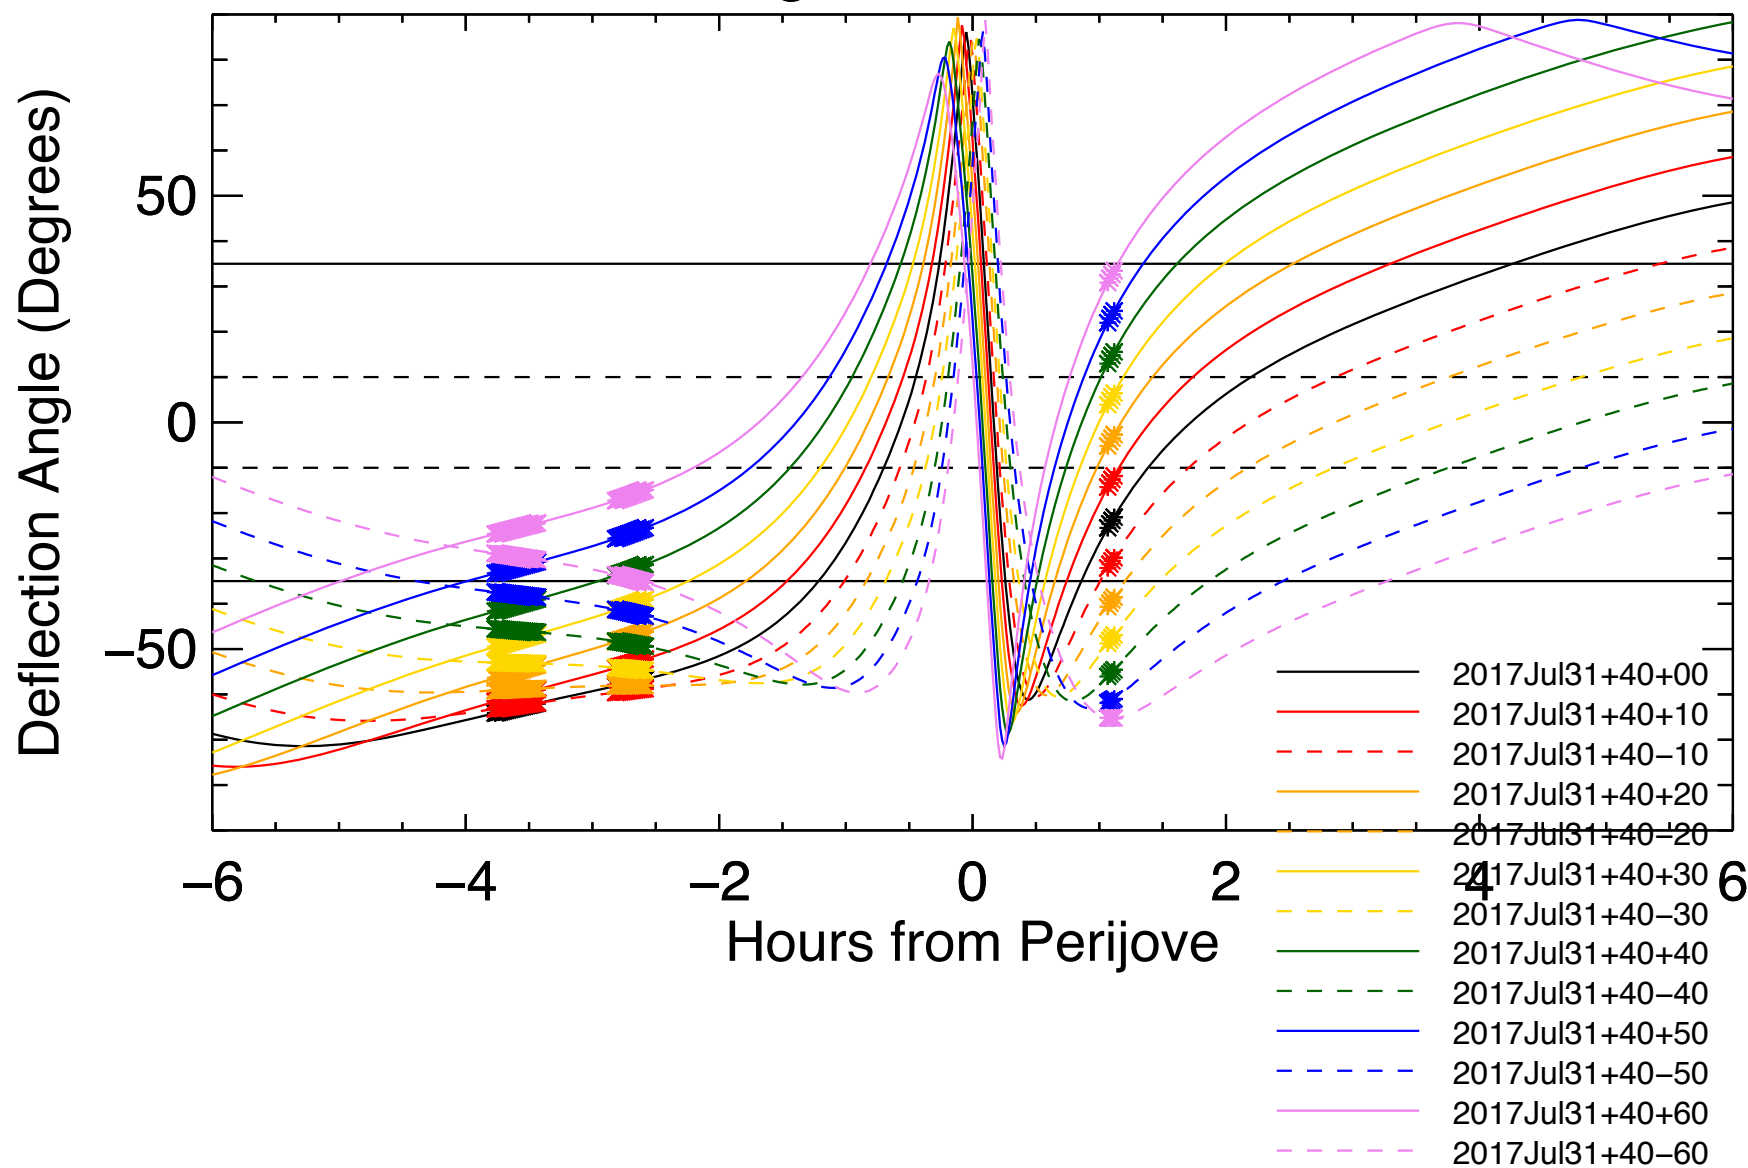

Deflection Angles, Orbit: 17, VIP4+CAN

Deflection Angles, Orbit: 17, VIP4+CAN

Deflection Angles, Orbit: 17, VIP4+CAN

Deflection Angles, Orbit: 17, VIP4+CAN

Deflection Angles, Orbit: 17, VIP4+CAN

Deflection Angles, Orbit: 17, VIP4+CAN

Deflection Angles, Orbit: 17, VIP4+CAN