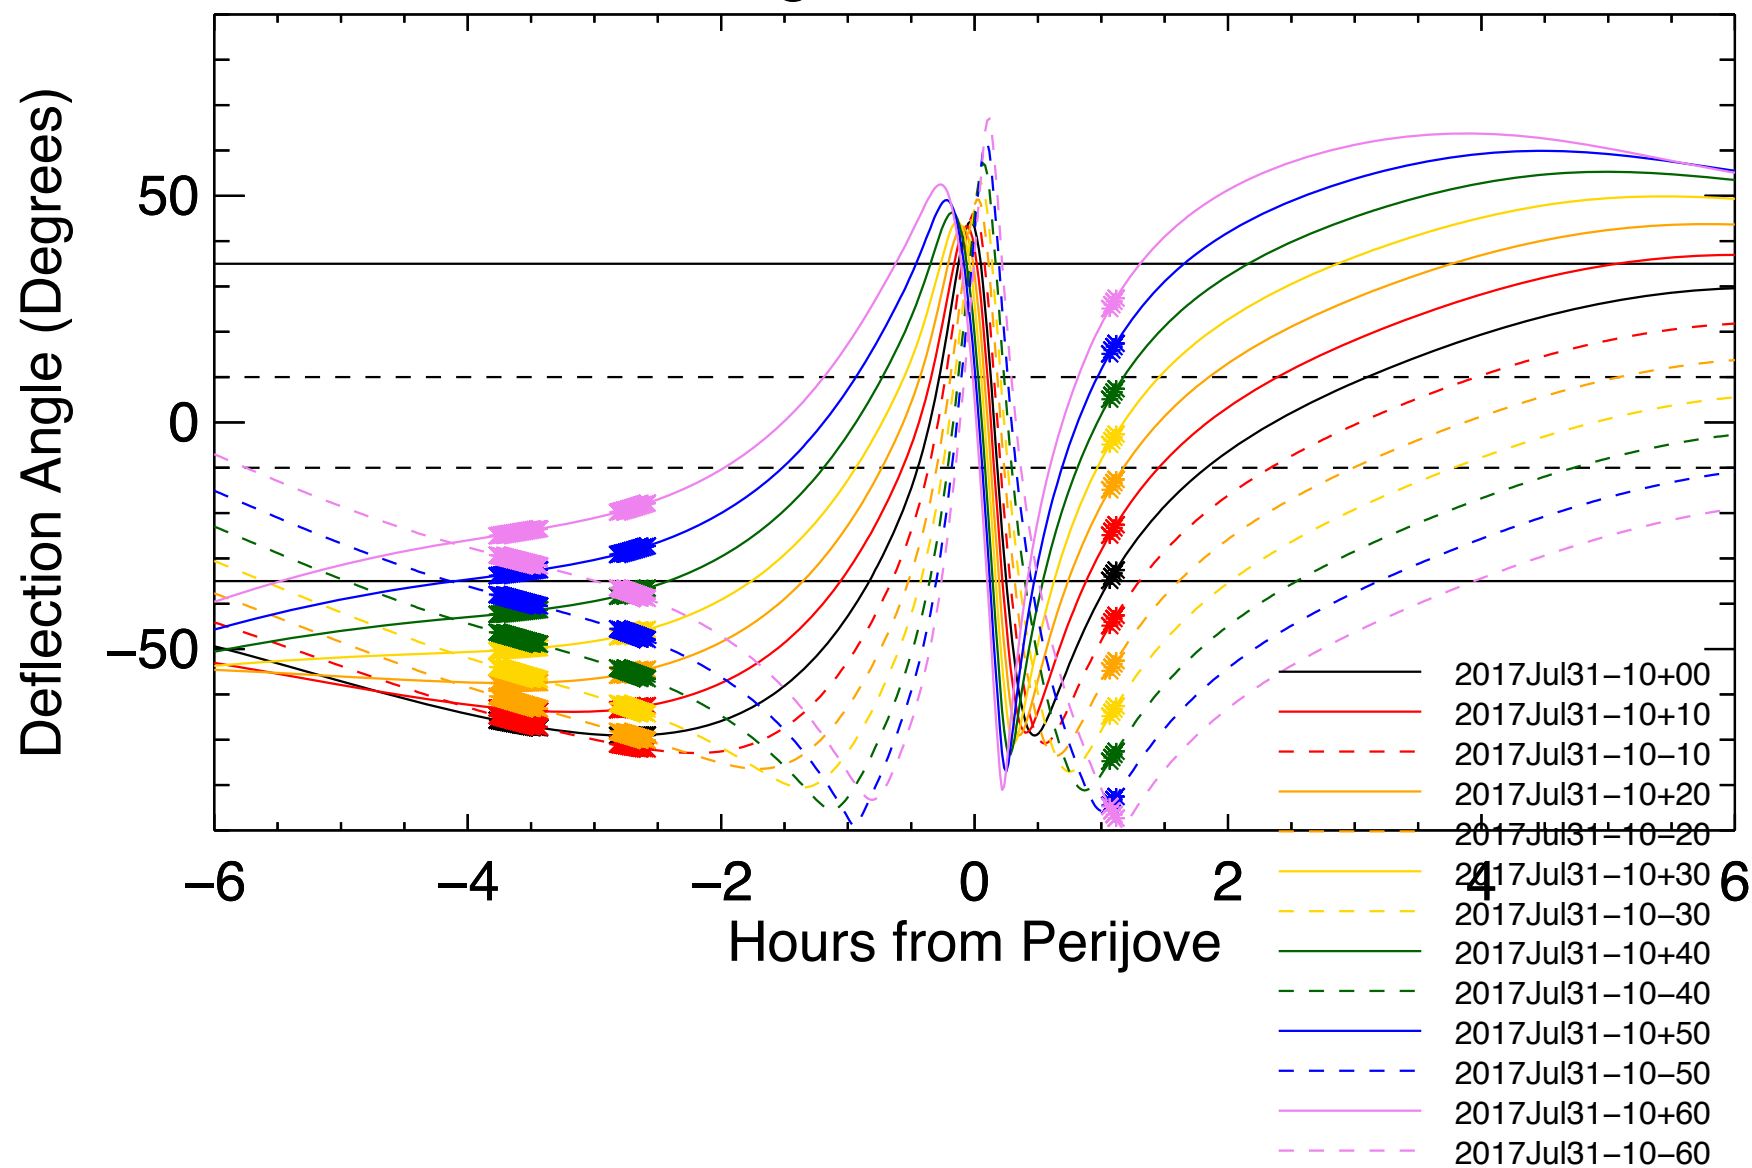

Deflection Angles, Orbit: 17, VIP4+CAN

Deflection Angles, Orbit: 17, VIP4+CAN

Deflection Angles, Orbit: 17, VIP4+CAN

Deflection Angles, Orbit: 17, VIP4+CAN

Deflection Angles, Orbit: 17, VIP4+CAN

Deflection Angles, Orbit: 17, VIP4+CAN

Deflection Angles, Orbit: 17, VIP4+CAN