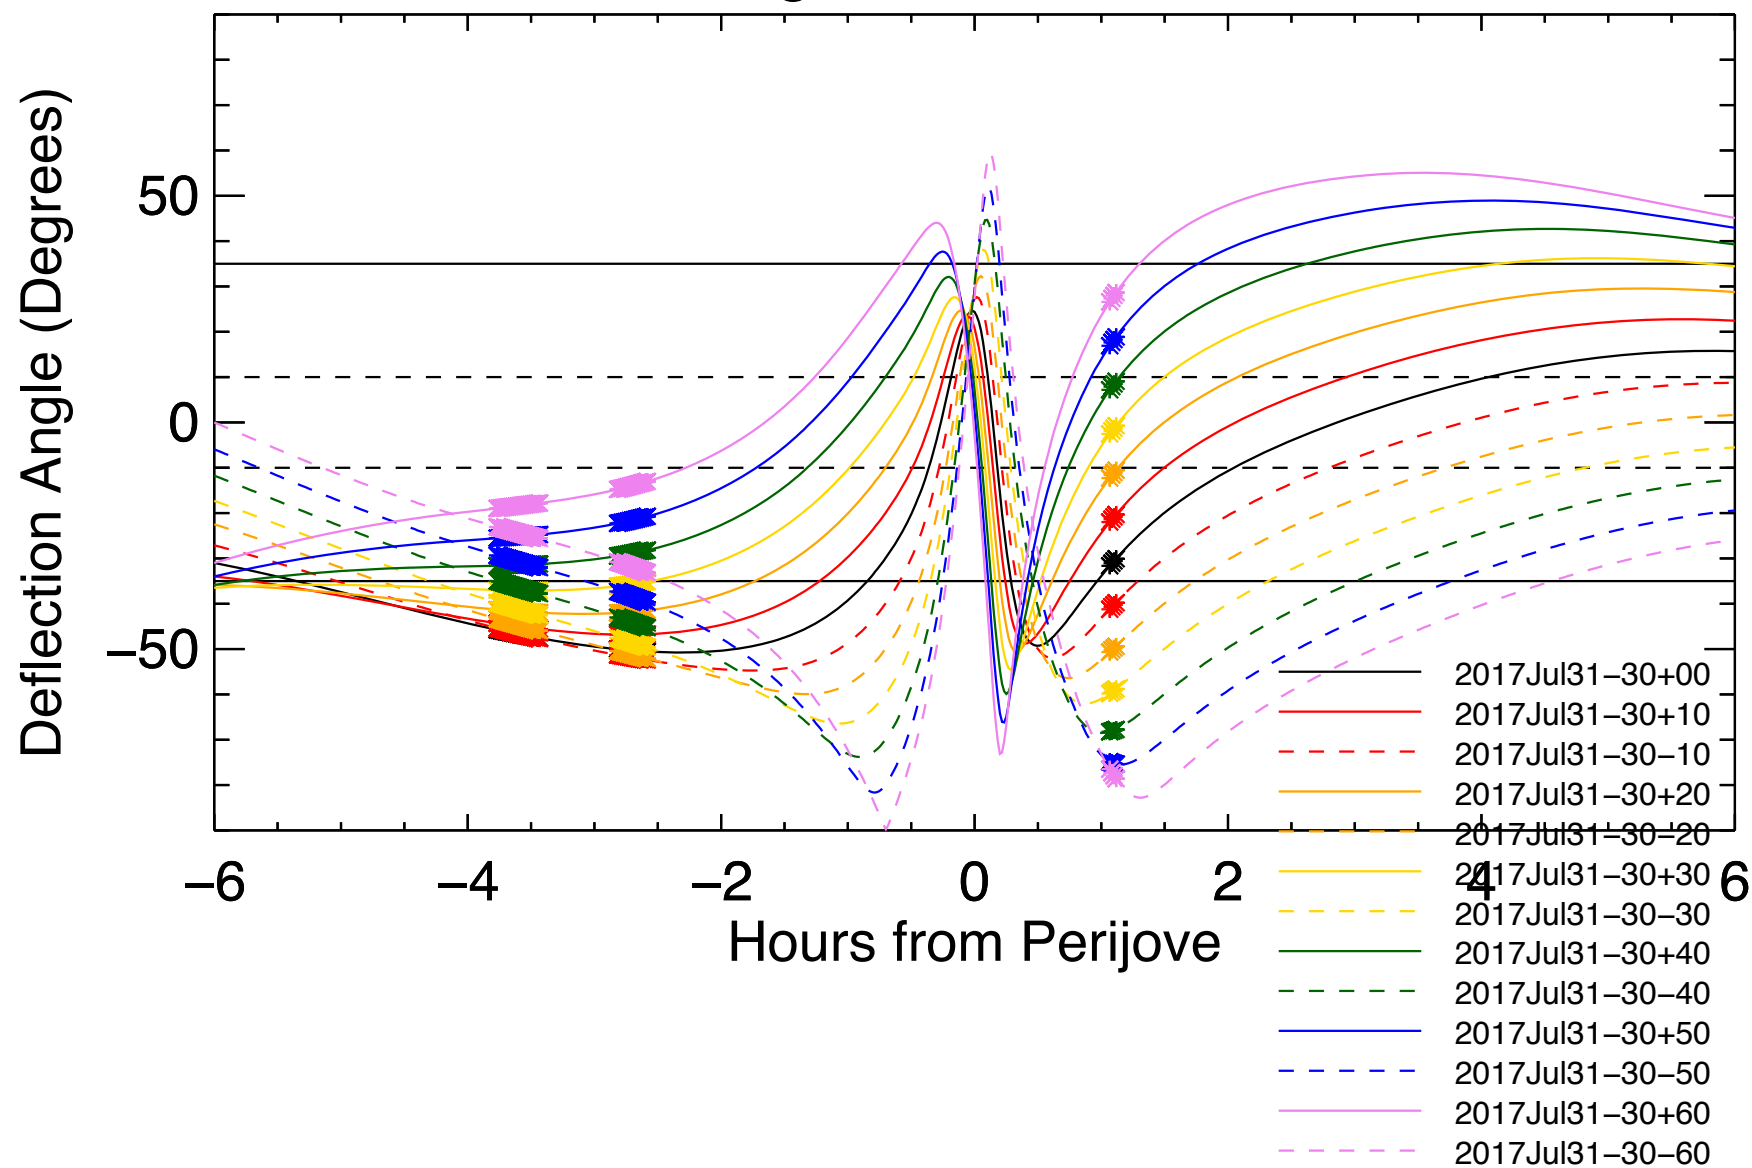

Deflection Angles, Orbit: 17, VIP4+CAN

Deflection Angles, Orbit: 17, VIP4+CAN

Deflection Angles, Orbit: 17, VIP4+CAN

Deflection Angles, Orbit: 17, VIP4+CAN

Deflection Angles, Orbit: 17, VIP4+CAN

Deflection Angles, Orbit: 17, VIP4+CAN

Deflection Angles, Orbit: 17, VIP4+CAN