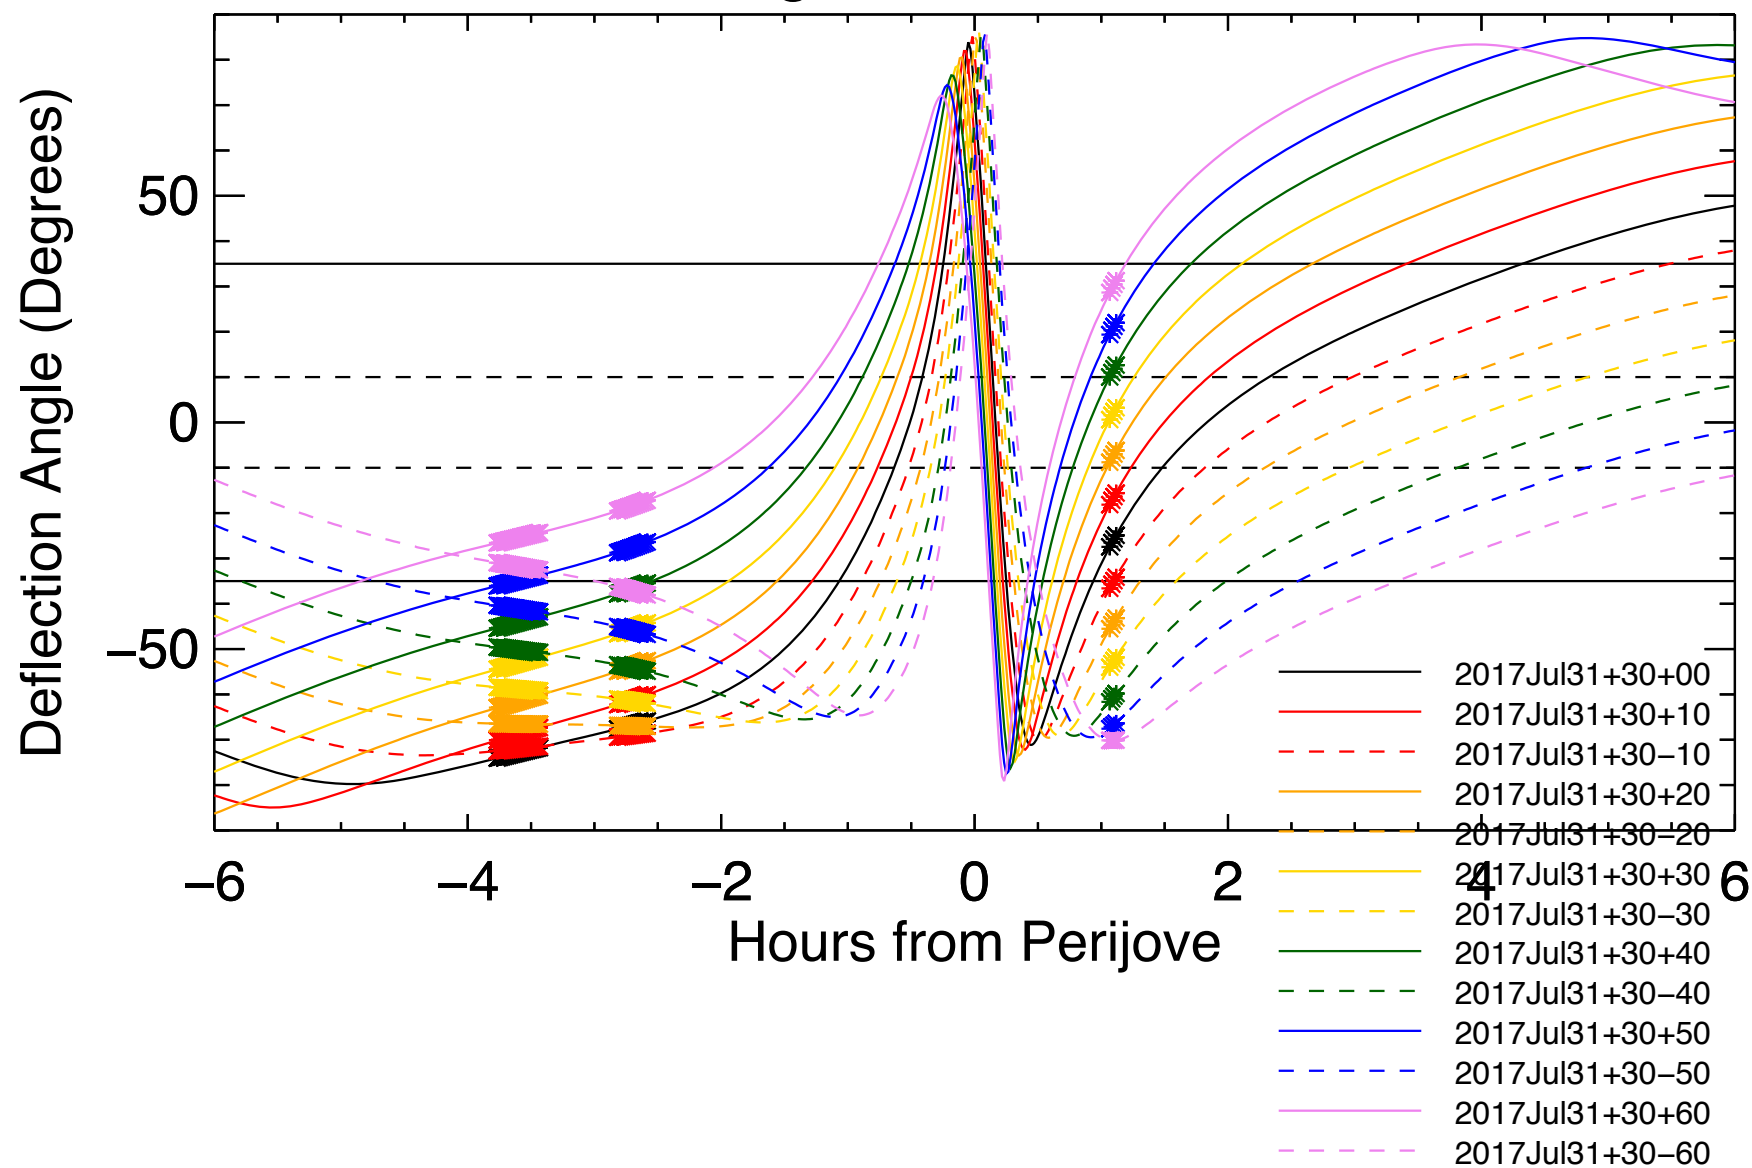

Deflection Angles, Orbit: 17, VIP4+CAN

Deflection Angles, Orbit: 17, VIP4+CAN

Deflection Angles, Orbit: 17, VIP4+CAN

Deflection Angles, Orbit: 17, VIP4+CAN

Deflection Angles, Orbit: 17, VIP4+CAN

Deflection Angles, Orbit: 17, VIP4+CAN

Deflection Angles, Orbit: 17, VIP4+CAN