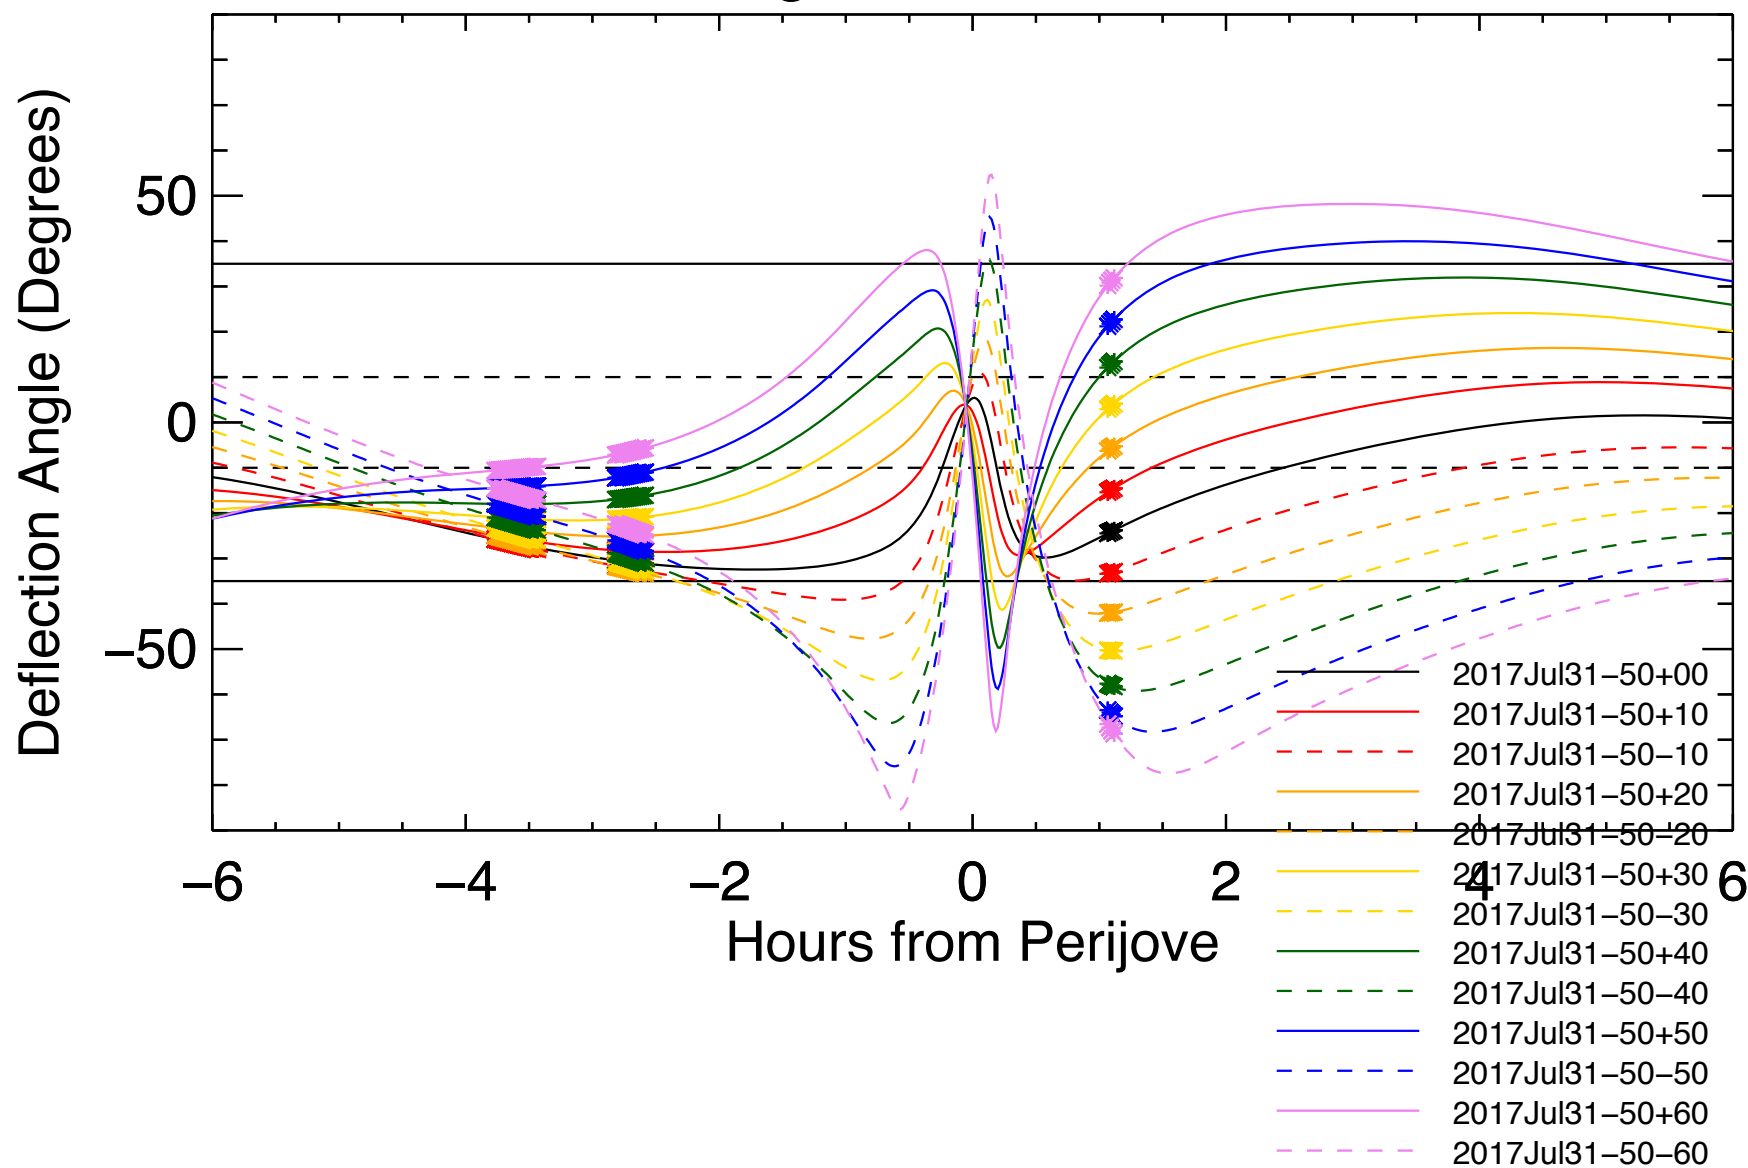

Deflection Angles, Orbit: 17, VIP4+CAN

Deflection Angles, Orbit: 17, VIP4+CAN

Deflection Angles, Orbit: 17, VIP4+CAN

Deflection Angles, Orbit: 17, VIP4+CAN

Deflection Angles, Orbit: 17, VIP4+CAN

Deflection Angles, Orbit: 17, VIP4+CAN

Deflection Angles, Orbit: 17, VIP4+CAN