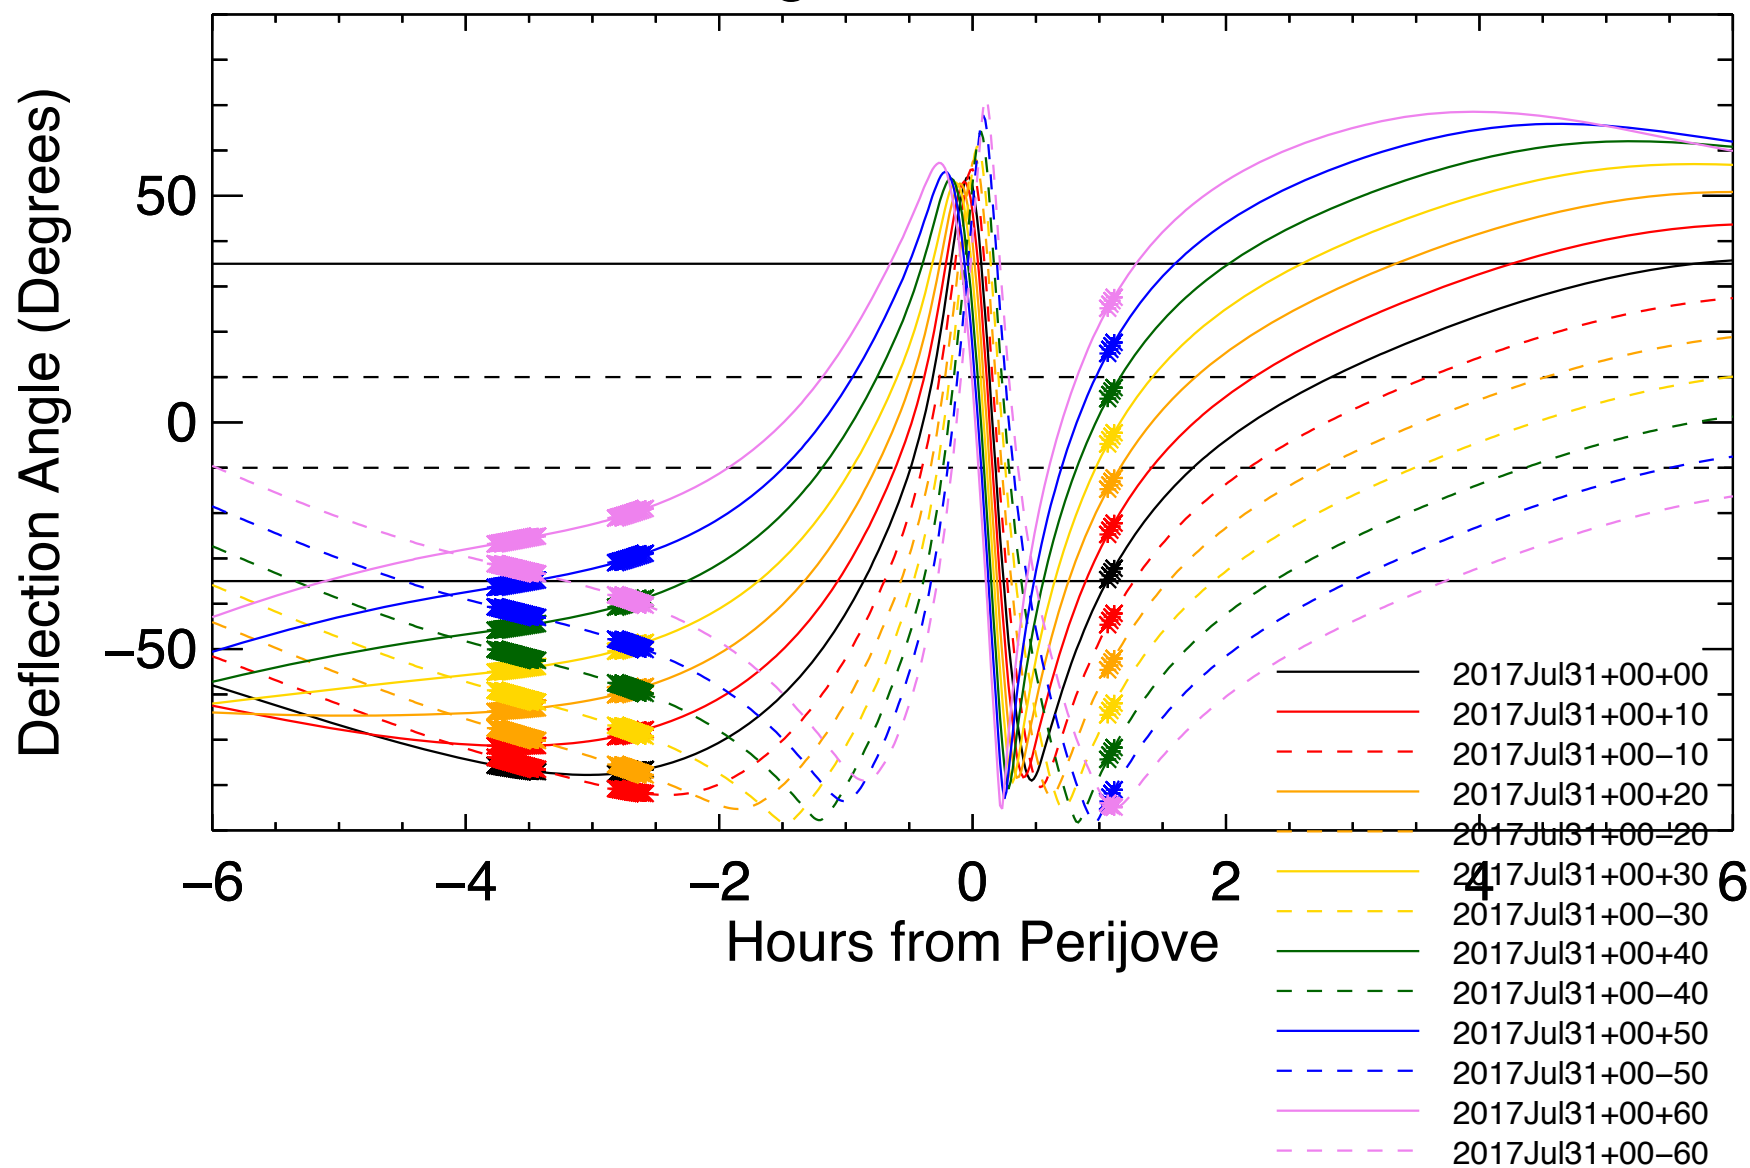

Deflection Angles, Orbit: 17, VIP4+CAN

Deflection Angles, Orbit: 17, VIP4+CAN

Deflection Angles, Orbit: 17, VIP4+CAN

Deflection Angles, Orbit: 17, VIP4+CAN

Deflection Angles, Orbit: 17, VIP4+CAN

Deflection Angles, Orbit: 17, VIP4+CAN

Deflection Angles, Orbit: 17, VIP4+CAN