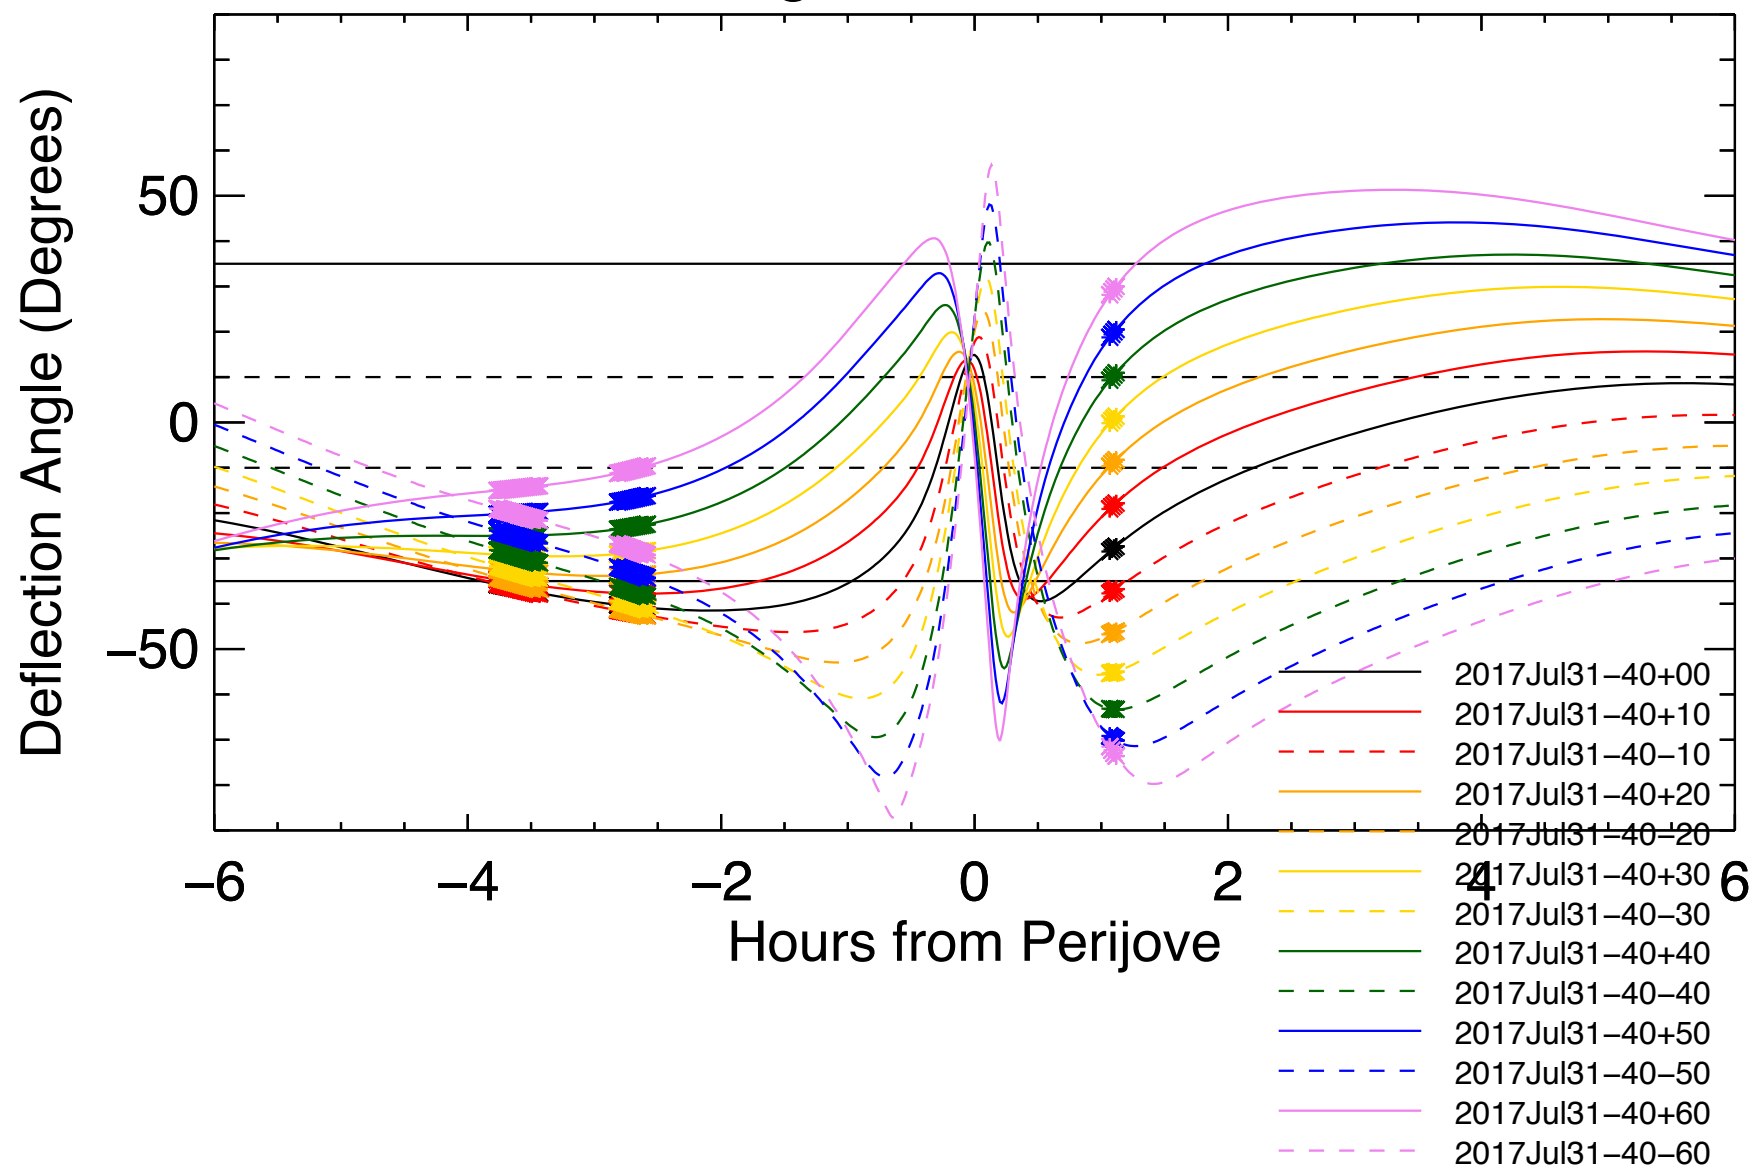

Deflection Angles, Orbit: 17, VIP4+CAN

Deflection Angles, Orbit: 17, VIP4+CAN

Deflection Angles, Orbit: 17, VIP4+CAN

Deflection Angles, Orbit: 17, VIP4+CAN

Deflection Angles, Orbit: 17, VIP4+CAN

Deflection Angles, Orbit: 17, VIP4+CAN

Deflection Angles, Orbit: 17, VIP4+CAN