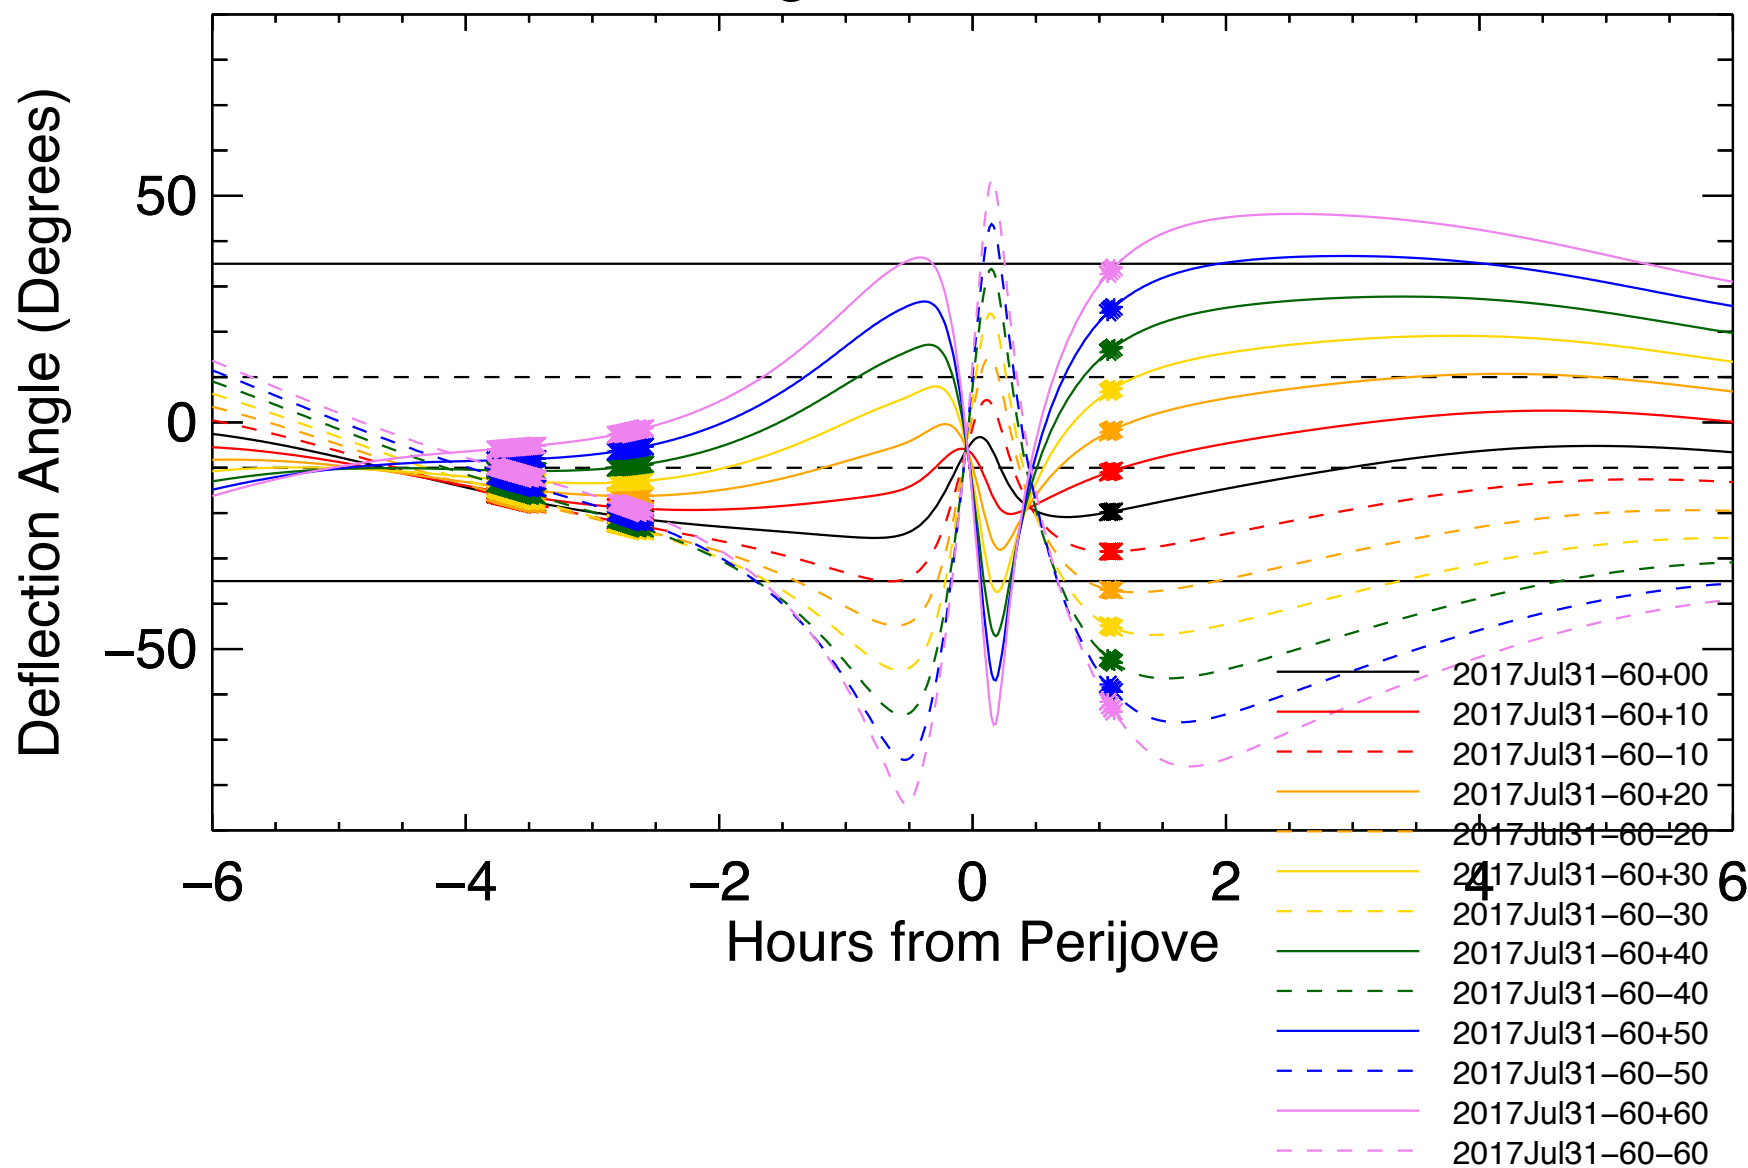

Deflection Angles, Orbit: 17, VIP4+CAN

Deflection Angles, Orbit: 17, VIP4+CAN

Deflection Angles, Orbit: 17, VIP4+CAN

Deflection Angles, Orbit: 17, VIP4+CAN

Deflection Angles, Orbit: 17, VIP4+CAN

Deflection Angles, Orbit: 17, VIP4+CAN

Deflection Angles, Orbit: 17, VIP4+CAN