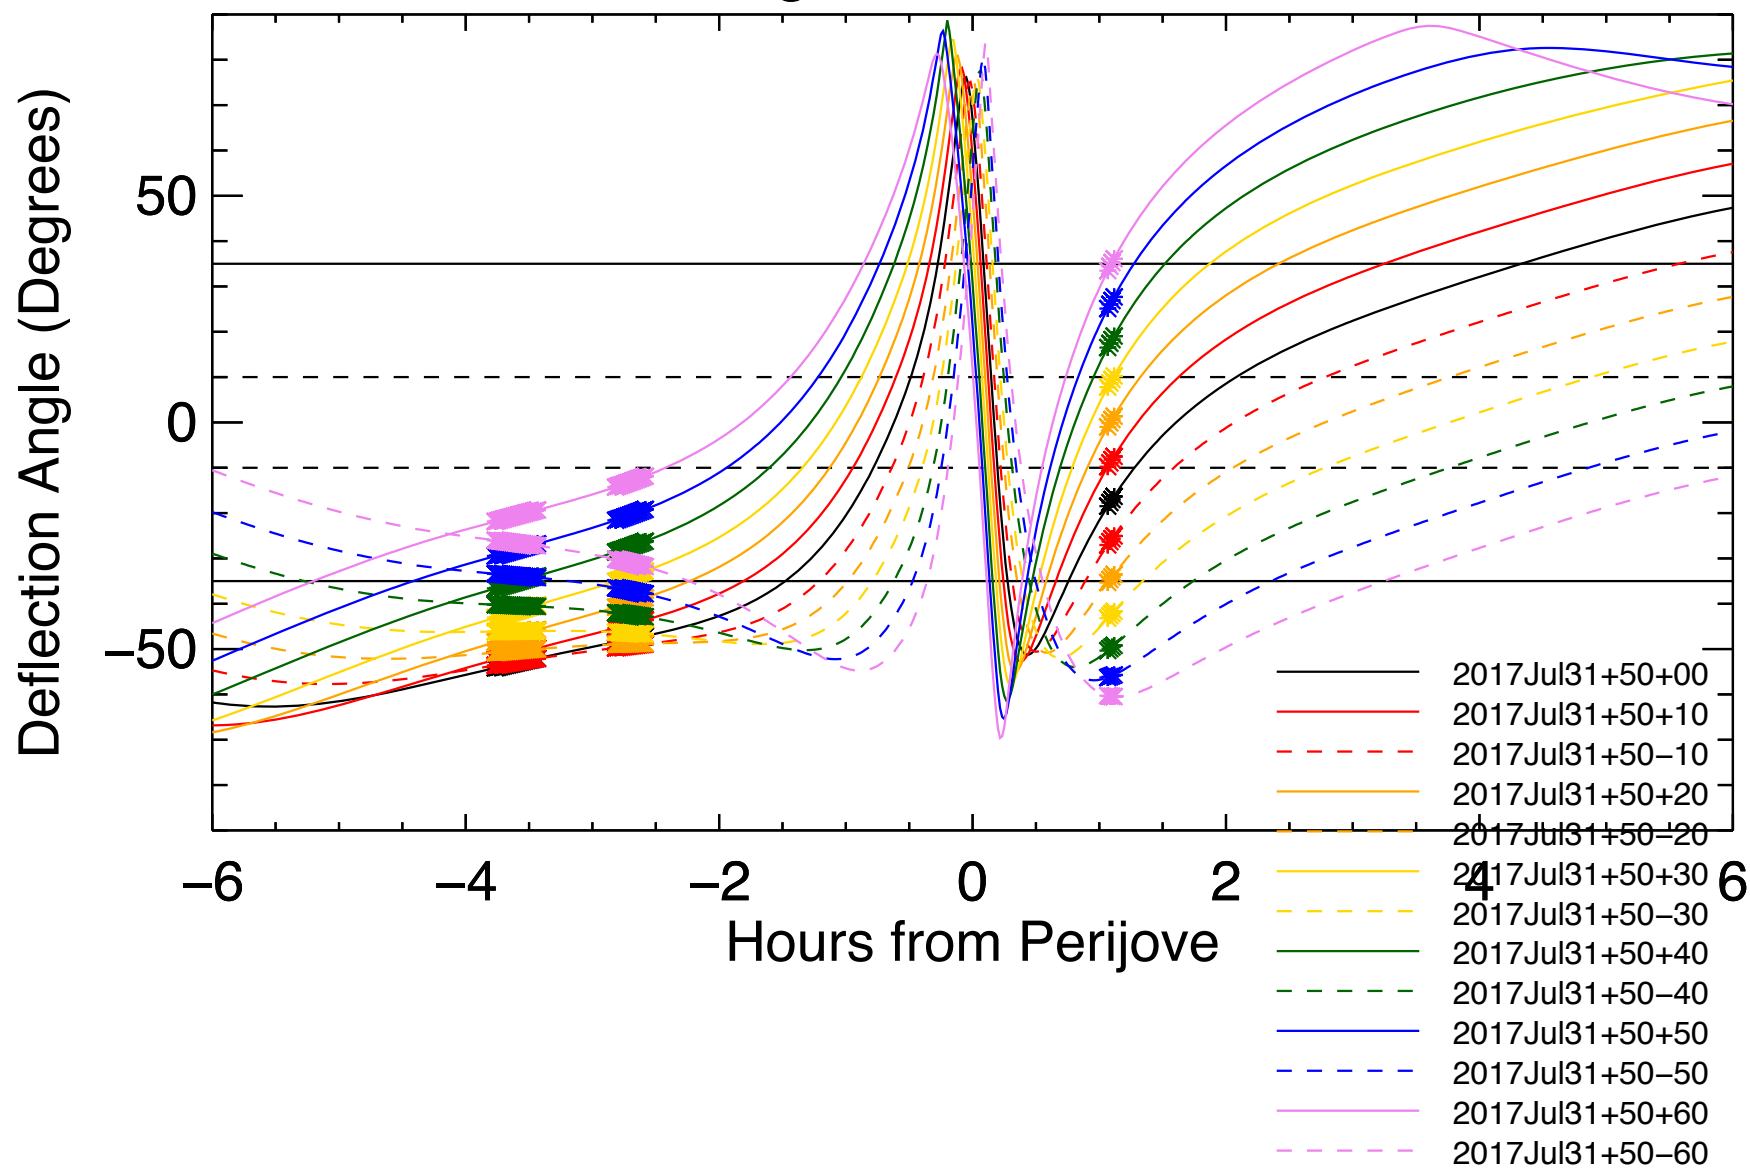

Deflection Angles, Orbit: 17, VIP4+CAN

Deflection Angles, Orbit: 17, VIP4+CAN

Deflection Angles, Orbit: 17, VIP4+CAN

Deflection Angles, Orbit: 17, VIP4+CAN

Deflection Angles, Orbit: 17, VIP4+CAN

Deflection Angles, Orbit: 17, VIP4+CAN

Deflection Angles, Orbit: 17, VIP4+CAN