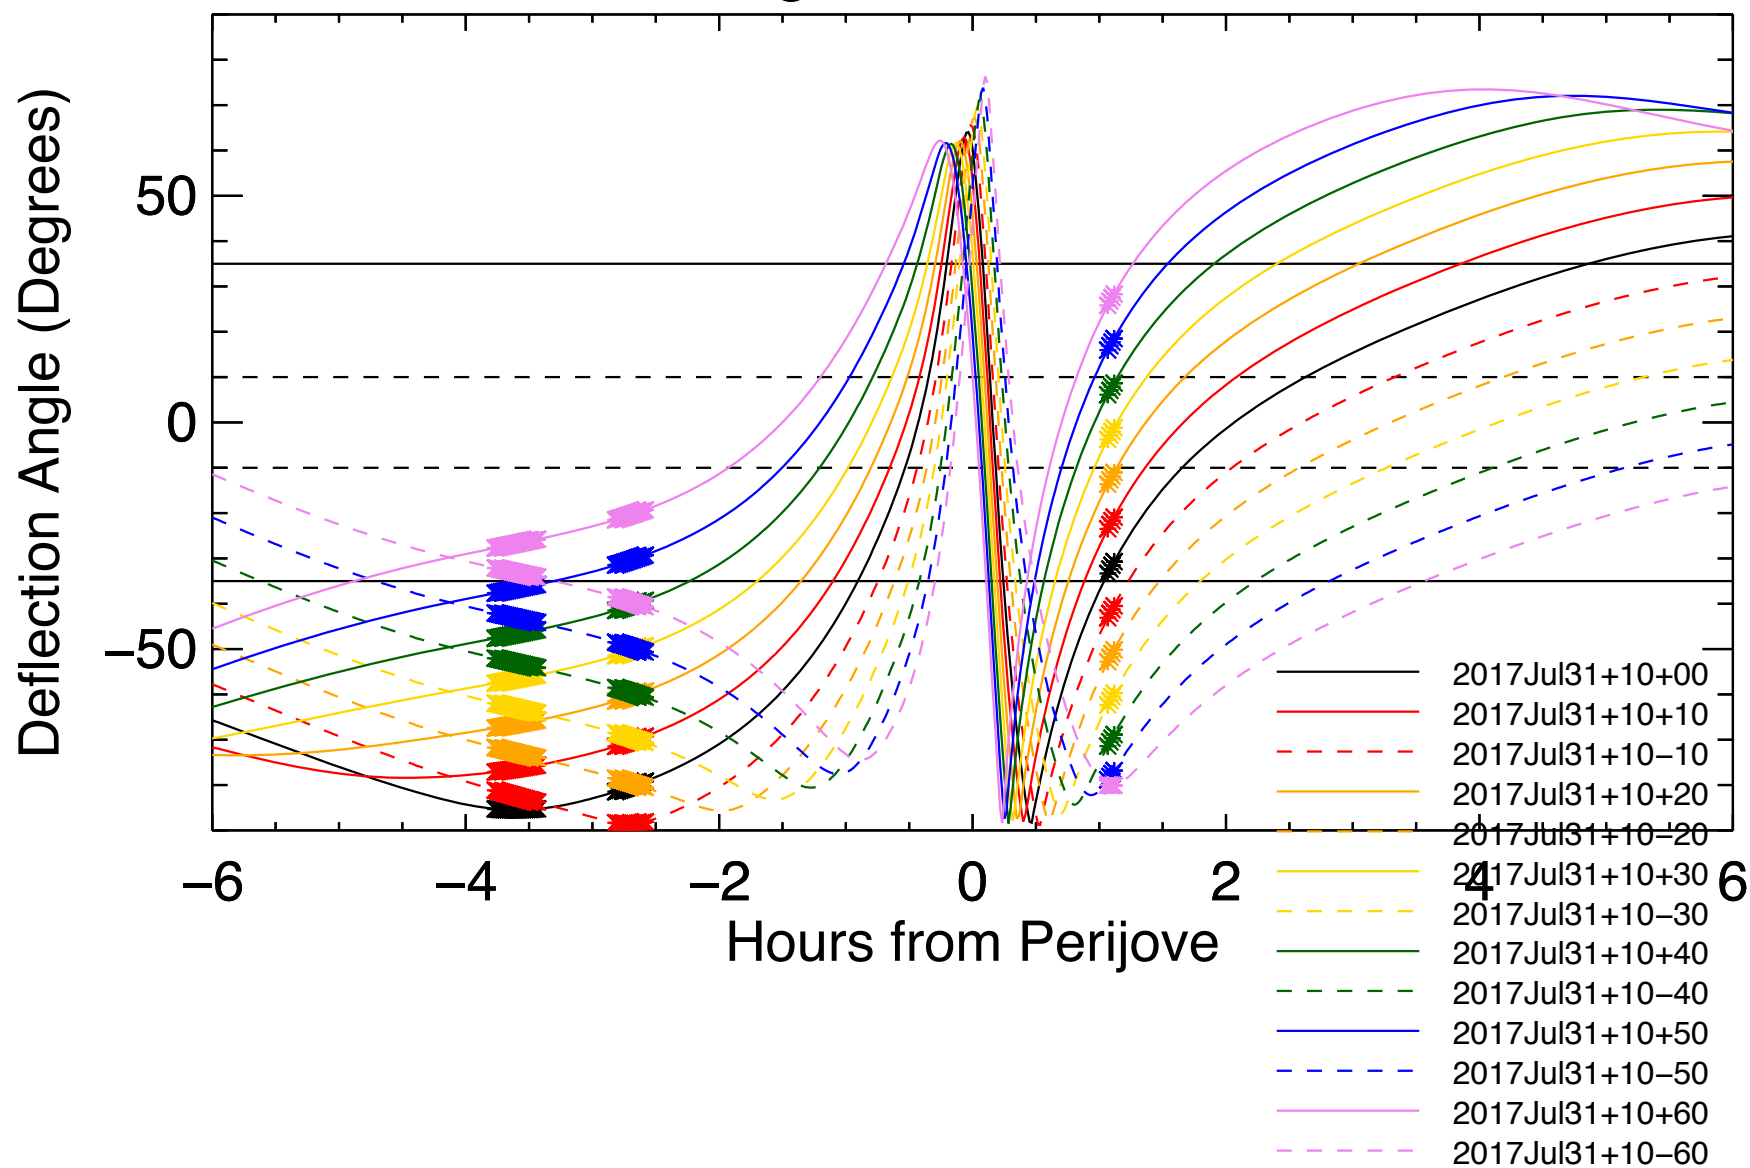

Deflection Angles, Orbit: 17, VIP4+CAN

Deflection Angles, Orbit: 17, VIP4+CAN

Deflection Angles, Orbit: 17, VIP4+CAN

Deflection Angles, Orbit: 17, VIP4+CAN

Deflection Angles, Orbit: 17, VIP4+CAN

Deflection Angles, Orbit: 17, VIP4+CAN

Deflection Angles, Orbit: 17, VIP4+CAN