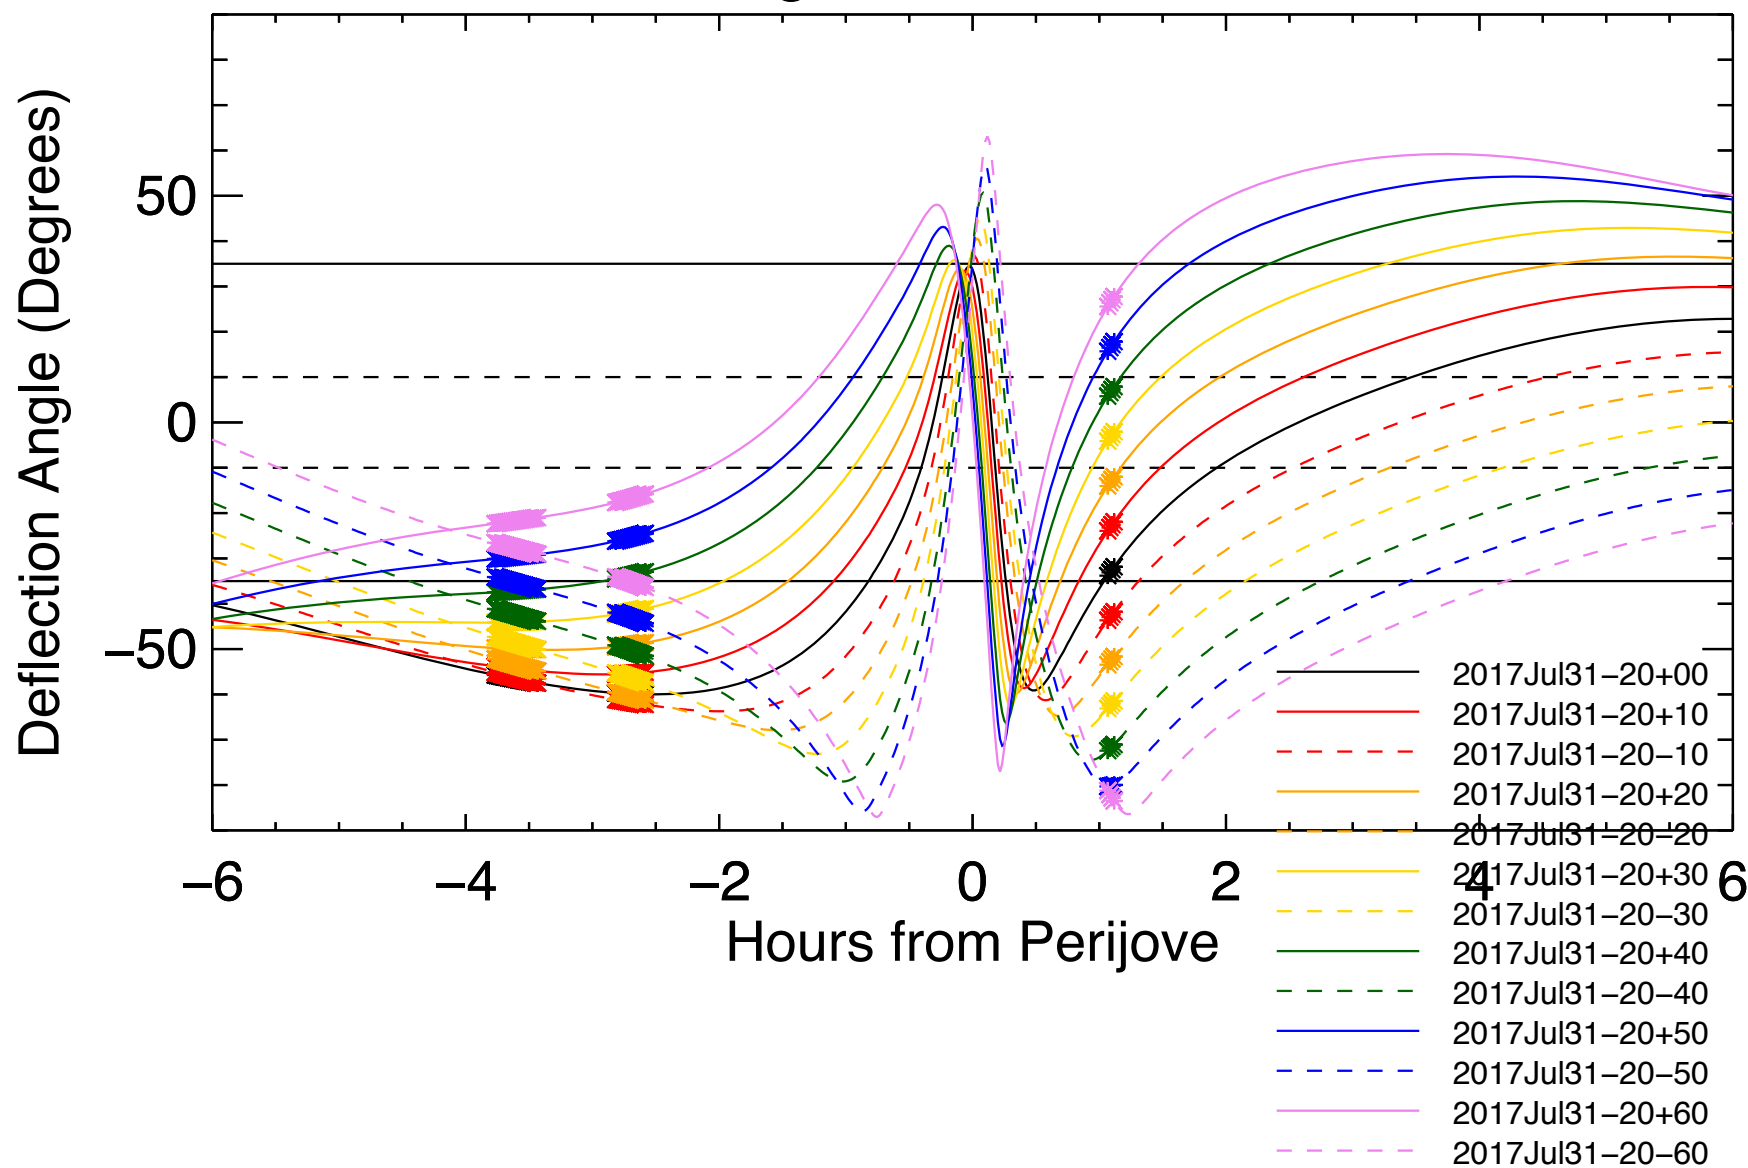

Deflection Angles, Orbit: 17, VIP4+CAN

Deflection Angles, Orbit: 17, VIP4+CAN

Deflection Angles, Orbit: 17, VIP4+CAN

Deflection Angles, Orbit: 17, VIP4+CAN

Deflection Angles, Orbit: 17, VIP4+CAN

Deflection Angles, Orbit: 17, VIP4+CAN

Deflection Angles, Orbit: 17, VIP4+CAN