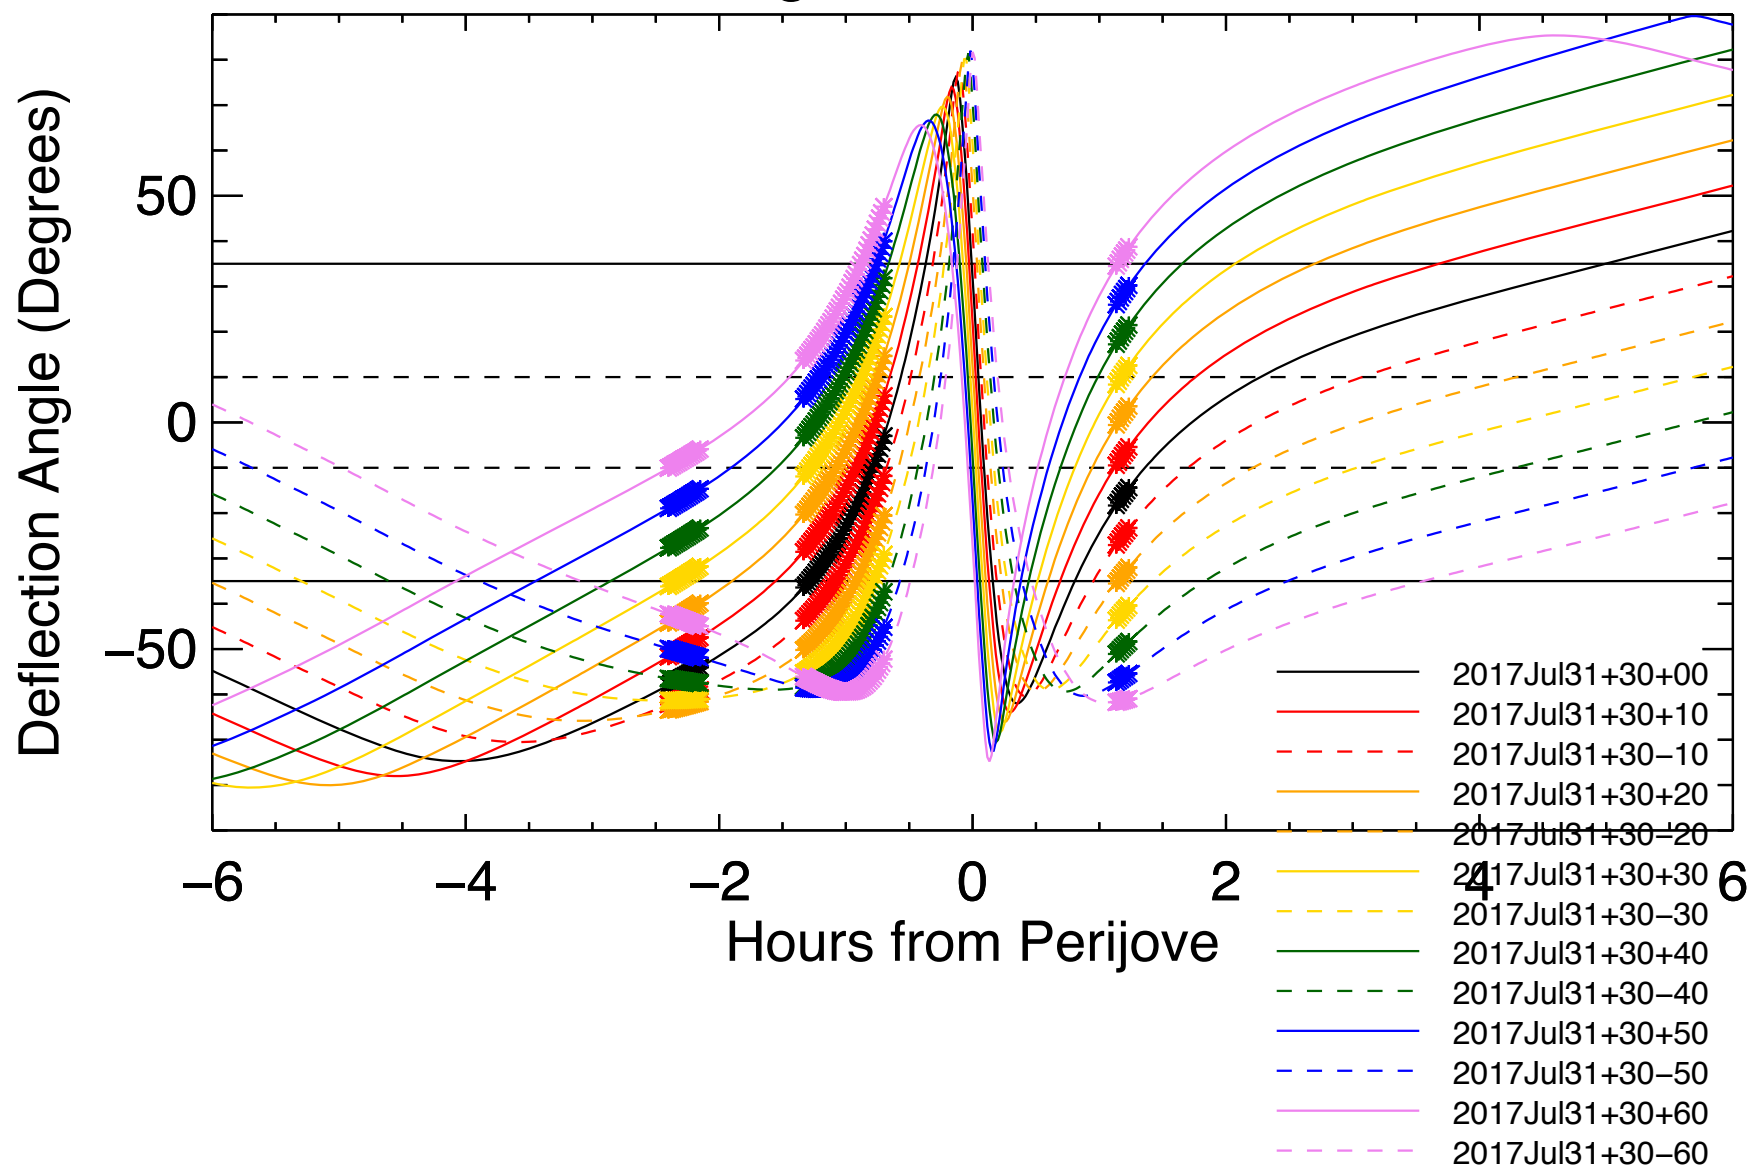

Deflection Angles, Orbit: 19, VIP4+CAN

Deflection Angles, Orbit: 19, VIP4+CAN

Deflection Angles, Orbit: 19, VIP4+CAN

Deflection Angles, Orbit: 19, VIP4+CAN

Deflection Angles, Orbit: 19, VIP4+CAN

Deflection Angles, Orbit: 19, VIP4+CAN

Deflection Angles, Orbit: 19, VIP4+CAN