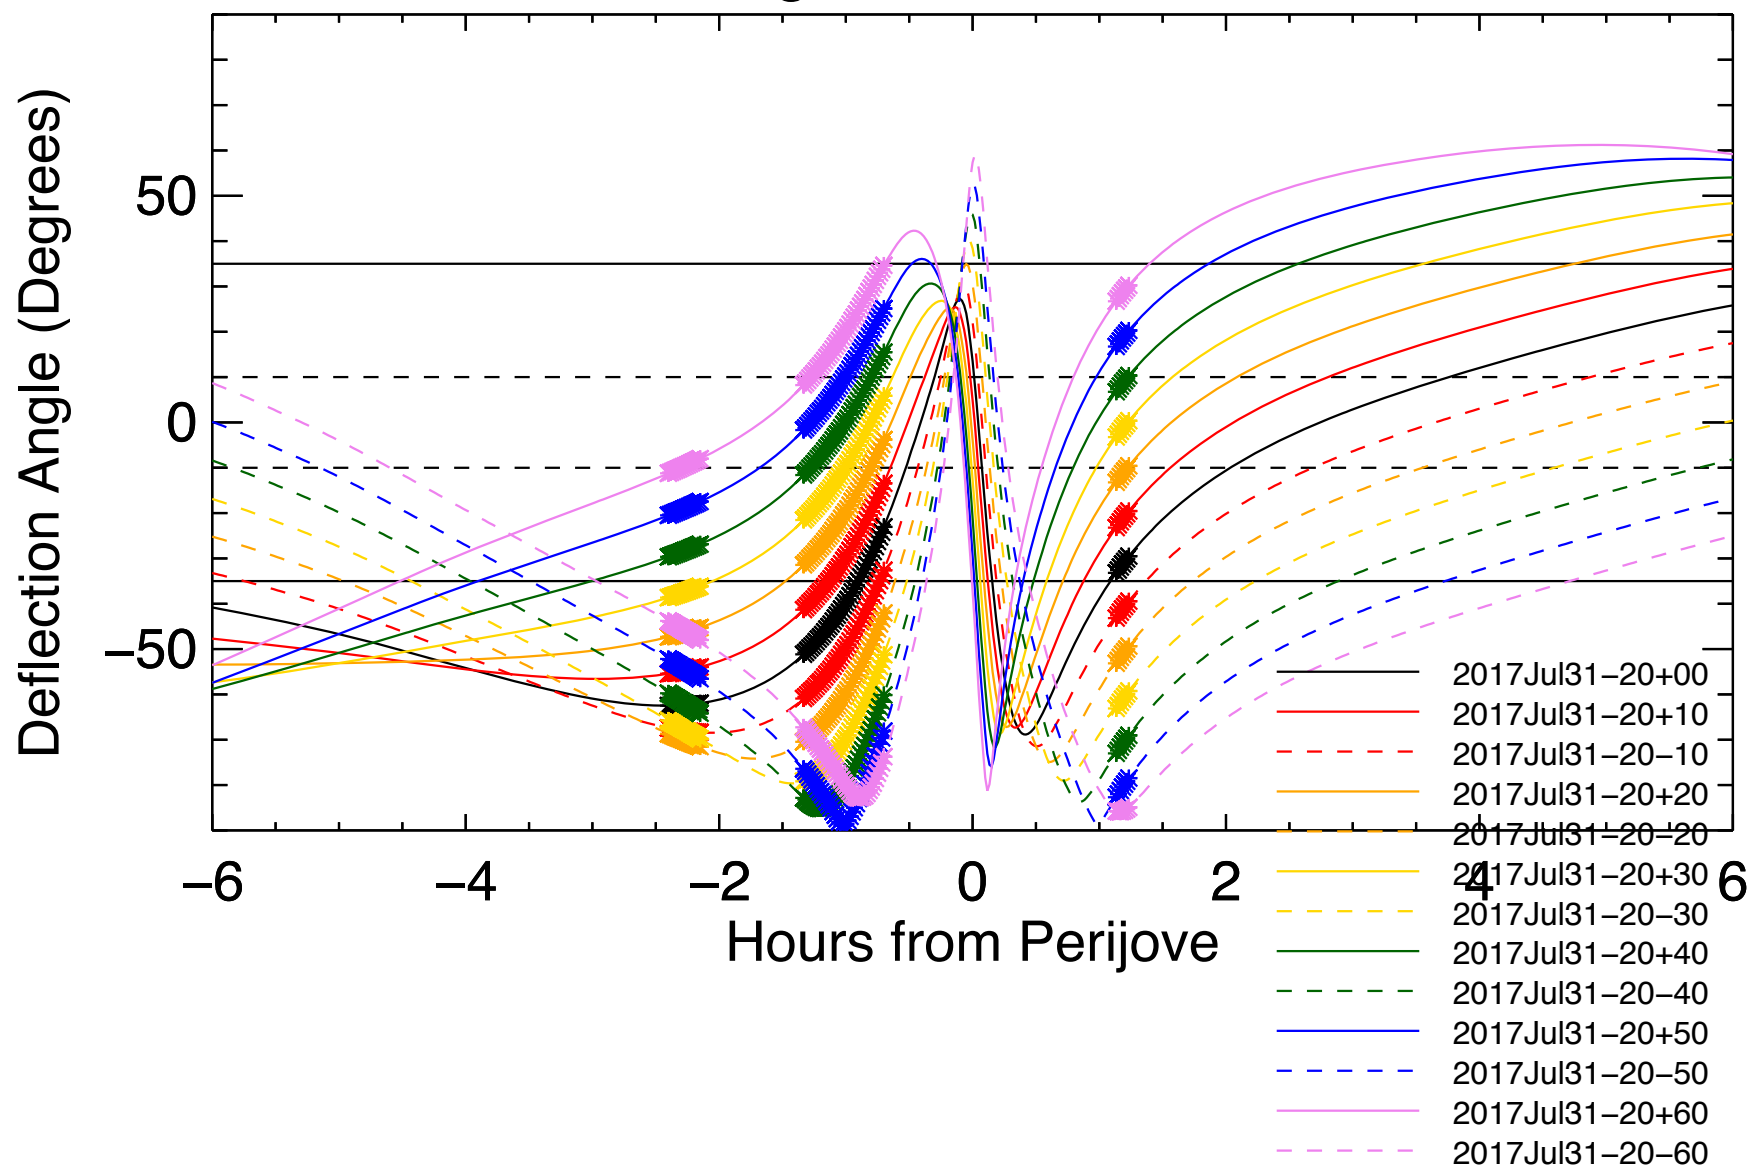

Deflection Angles, Orbit: 19, VIP4+CAN

Deflection Angles, Orbit: 19, VIP4+CAN

Deflection Angles, Orbit: 19, VIP4+CAN

Deflection Angles, Orbit: 19, VIP4+CAN

Deflection Angles, Orbit: 19, VIP4+CAN

Deflection Angles, Orbit: 19, VIP4+CAN

Deflection Angles, Orbit: 19, VIP4+CAN