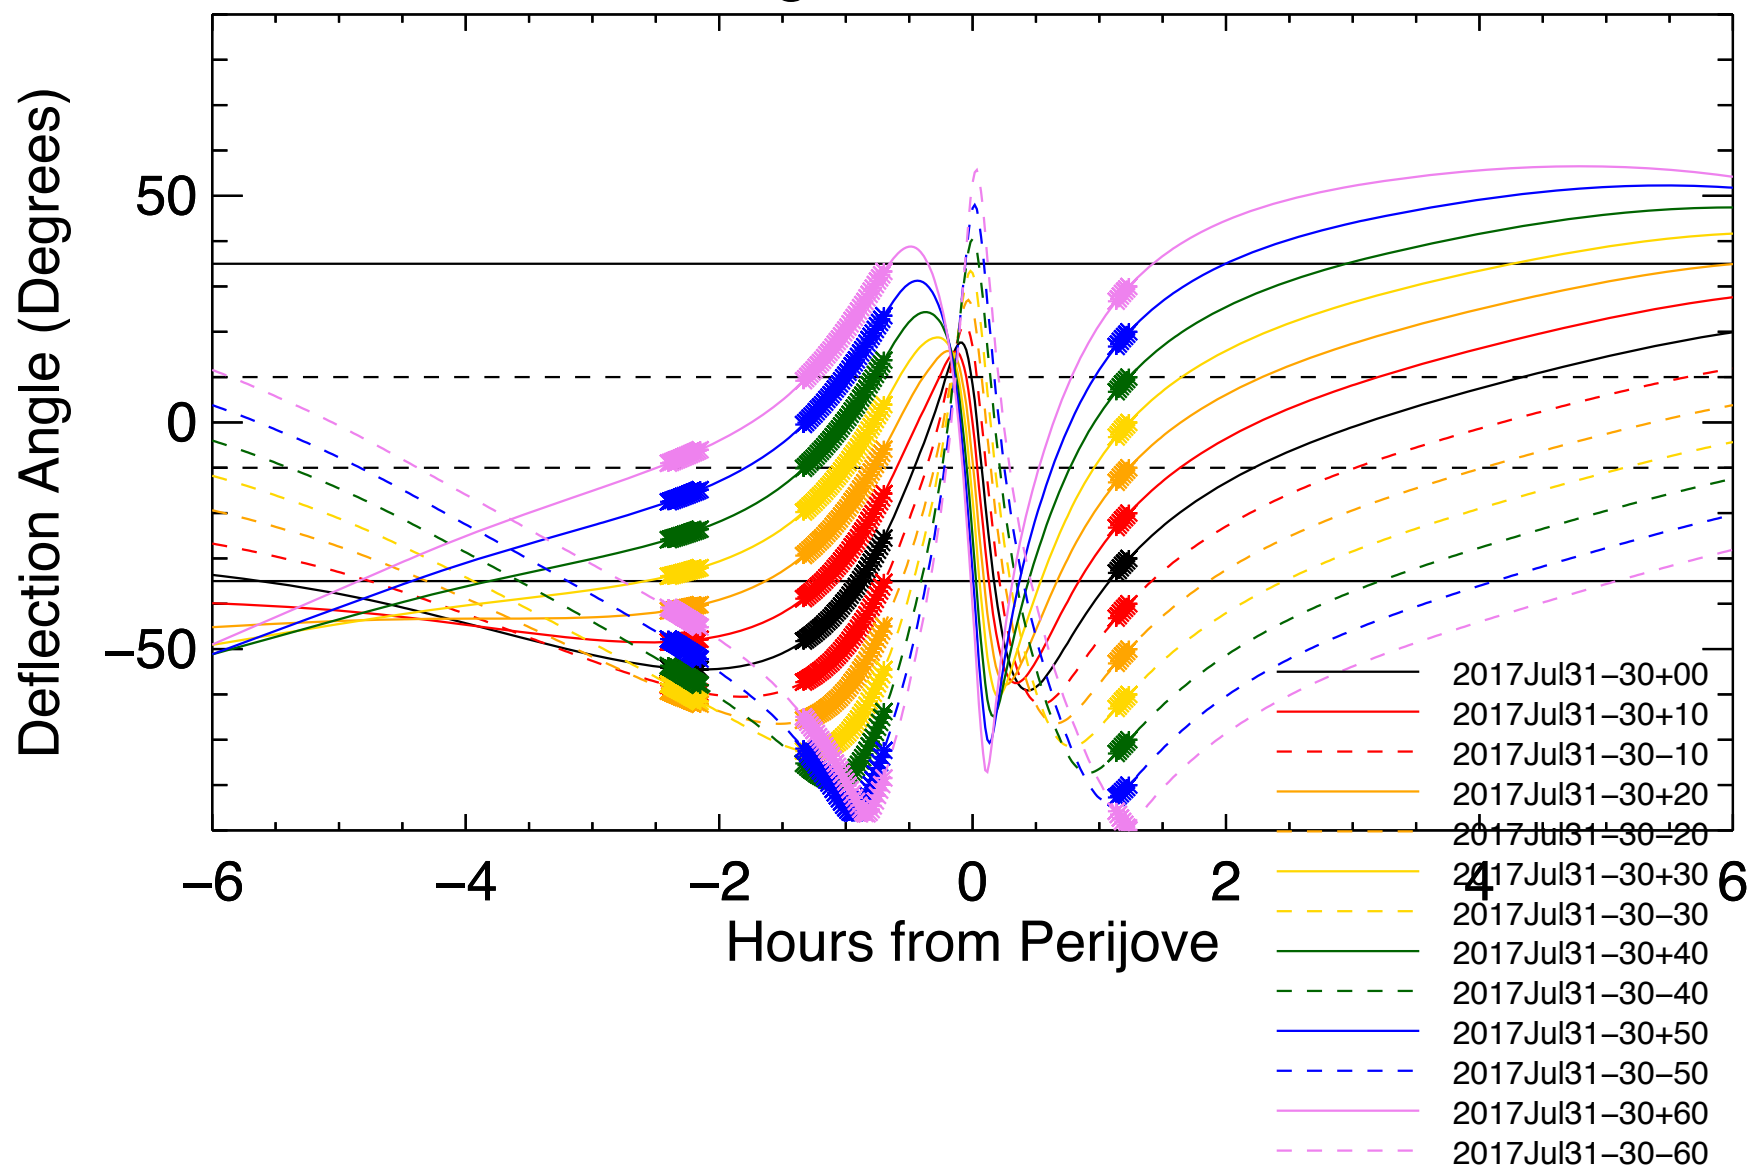

Deflection Angles, Orbit: 19, VIP4+CAN

Deflection Angles, Orbit: 19, VIP4+CAN

Deflection Angles, Orbit: 19, VIP4+CAN

Deflection Angles, Orbit: 19, VIP4+CAN

Deflection Angles, Orbit: 19, VIP4+CAN

Deflection Angles, Orbit: 19, VIP4+CAN

Deflection Angles, Orbit: 19, VIP4+CAN