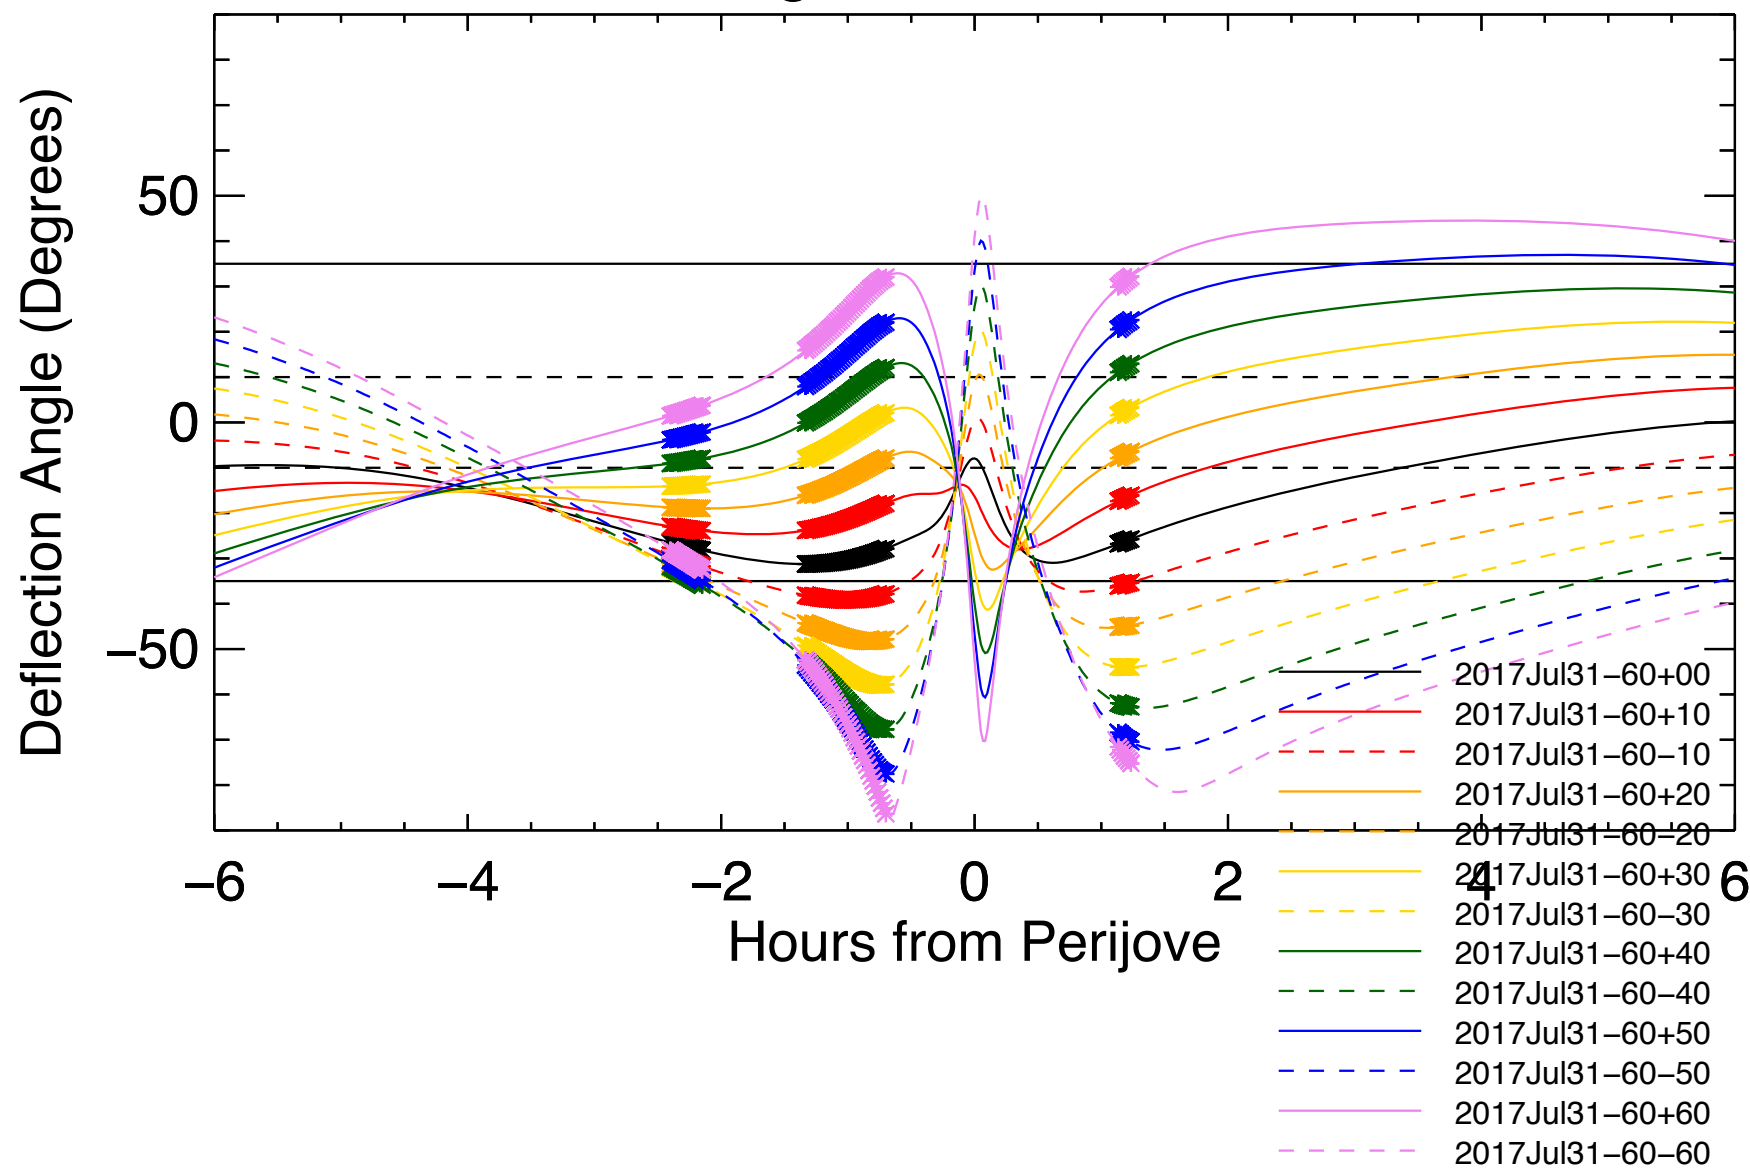

Deflection Angles, Orbit: 19, VIP4+CAN

Deflection Angles, Orbit: 19, VIP4+CAN

Deflection Angles, Orbit: 19, VIP4+CAN

Deflection Angles, Orbit: 19, VIP4+CAN

Deflection Angles, Orbit: 19, VIP4+CAN

Deflection Angles, Orbit: 19, VIP4+CAN

Deflection Angles, Orbit: 19, VIP4+CAN