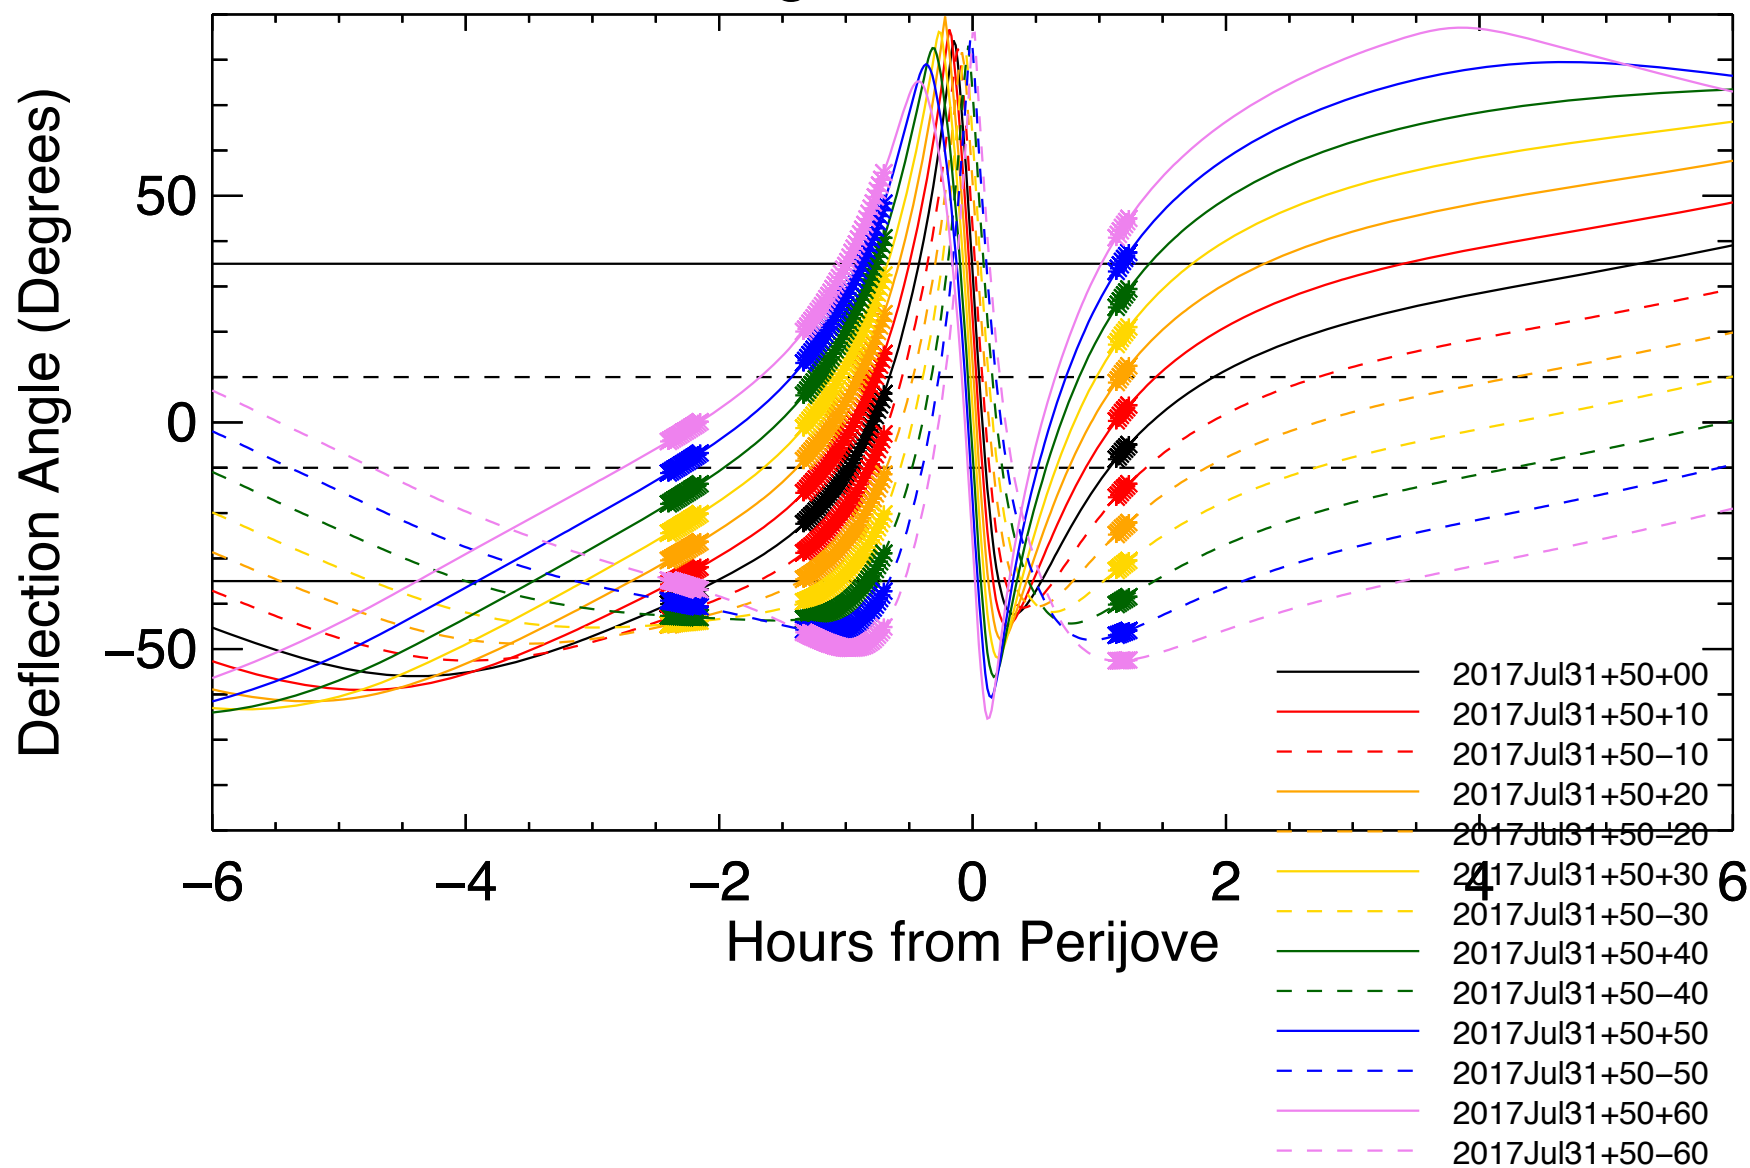

Deflection Angles, Orbit: 19, VIP4+CAN

Deflection Angles, Orbit: 19, VIP4+CAN

Deflection Angles, Orbit: 19, VIP4+CAN

Deflection Angles, Orbit: 19, VIP4+CAN

Deflection Angles, Orbit: 19, VIP4+CAN

Deflection Angles, Orbit: 19, VIP4+CAN

Deflection Angles, Orbit: 19, VIP4+CAN