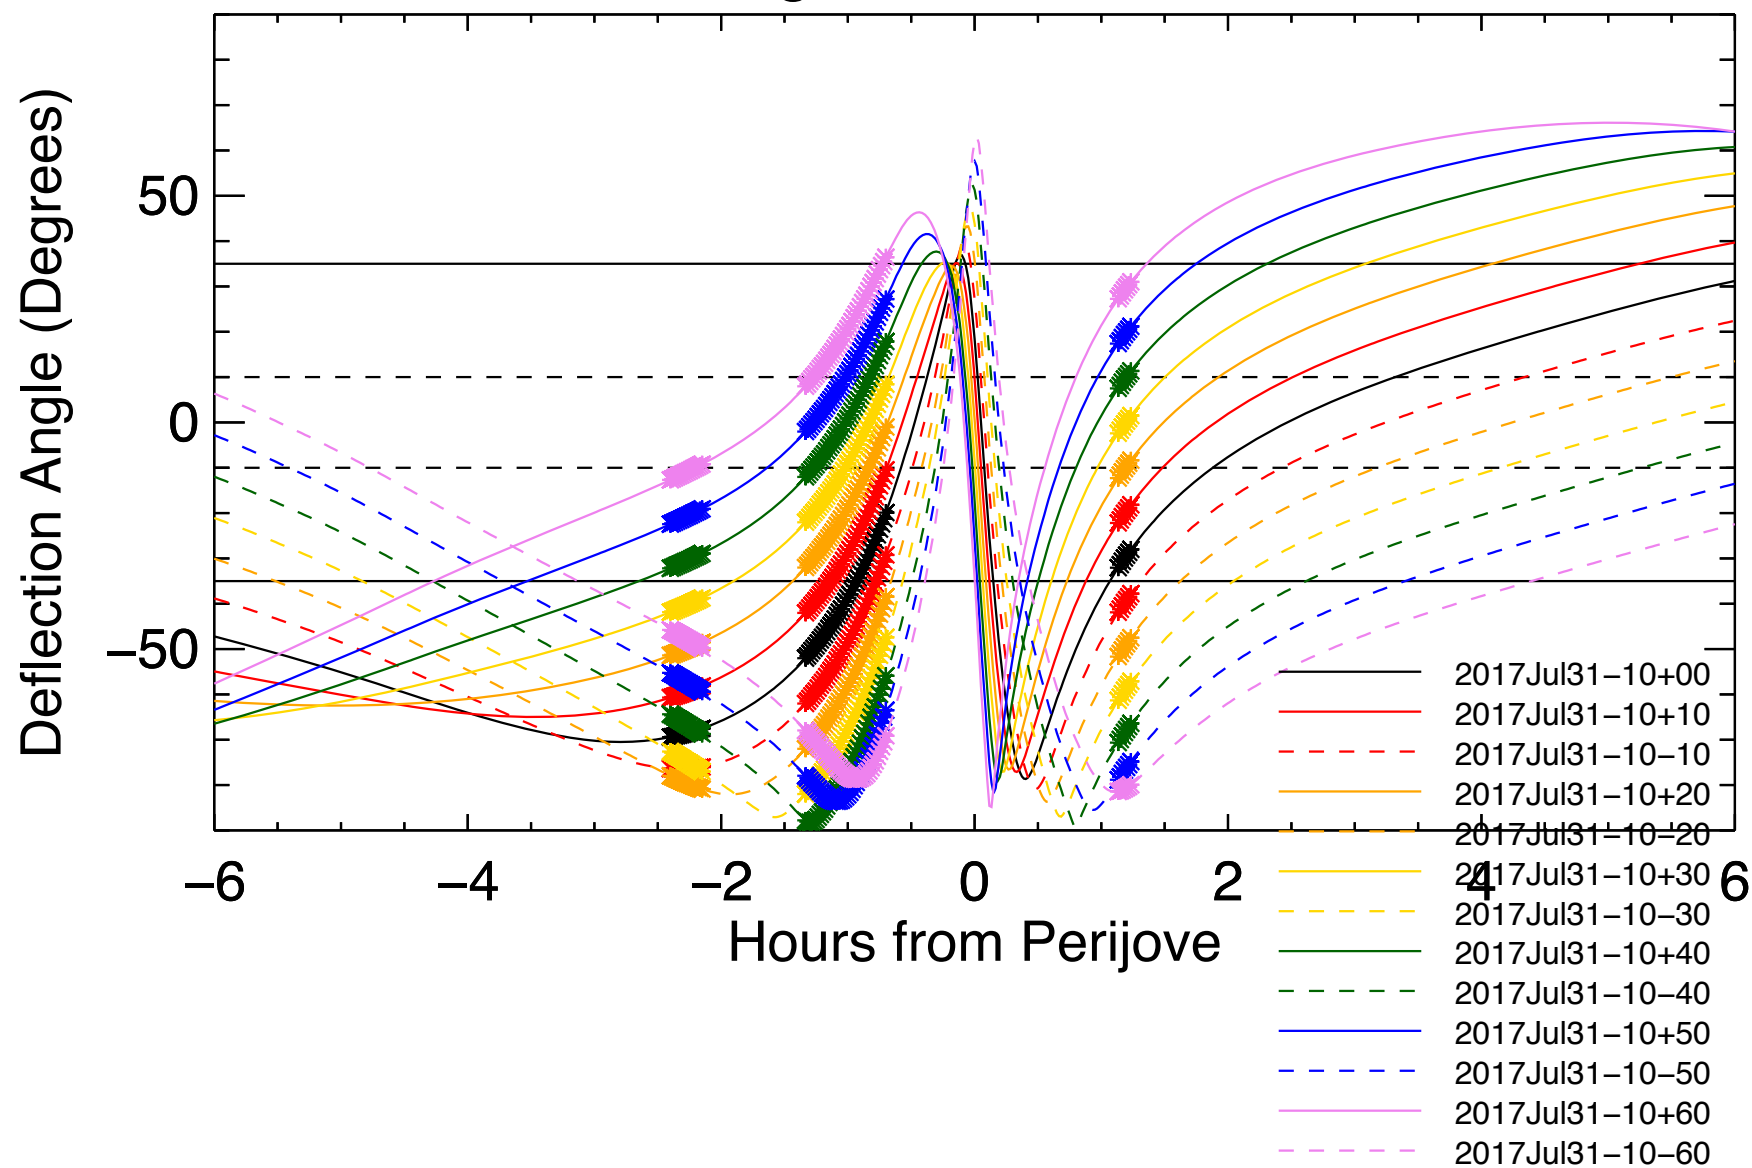

Deflection Angles, Orbit: 19, VIP4+CAN

Deflection Angles, Orbit: 19, VIP4+CAN

Deflection Angles, Orbit: 19, VIP4+CAN

Deflection Angles, Orbit: 19, VIP4+CAN

Deflection Angles, Orbit: 19, VIP4+CAN

Deflection Angles, Orbit: 19, VIP4+CAN

Deflection Angles, Orbit: 19, VIP4+CAN