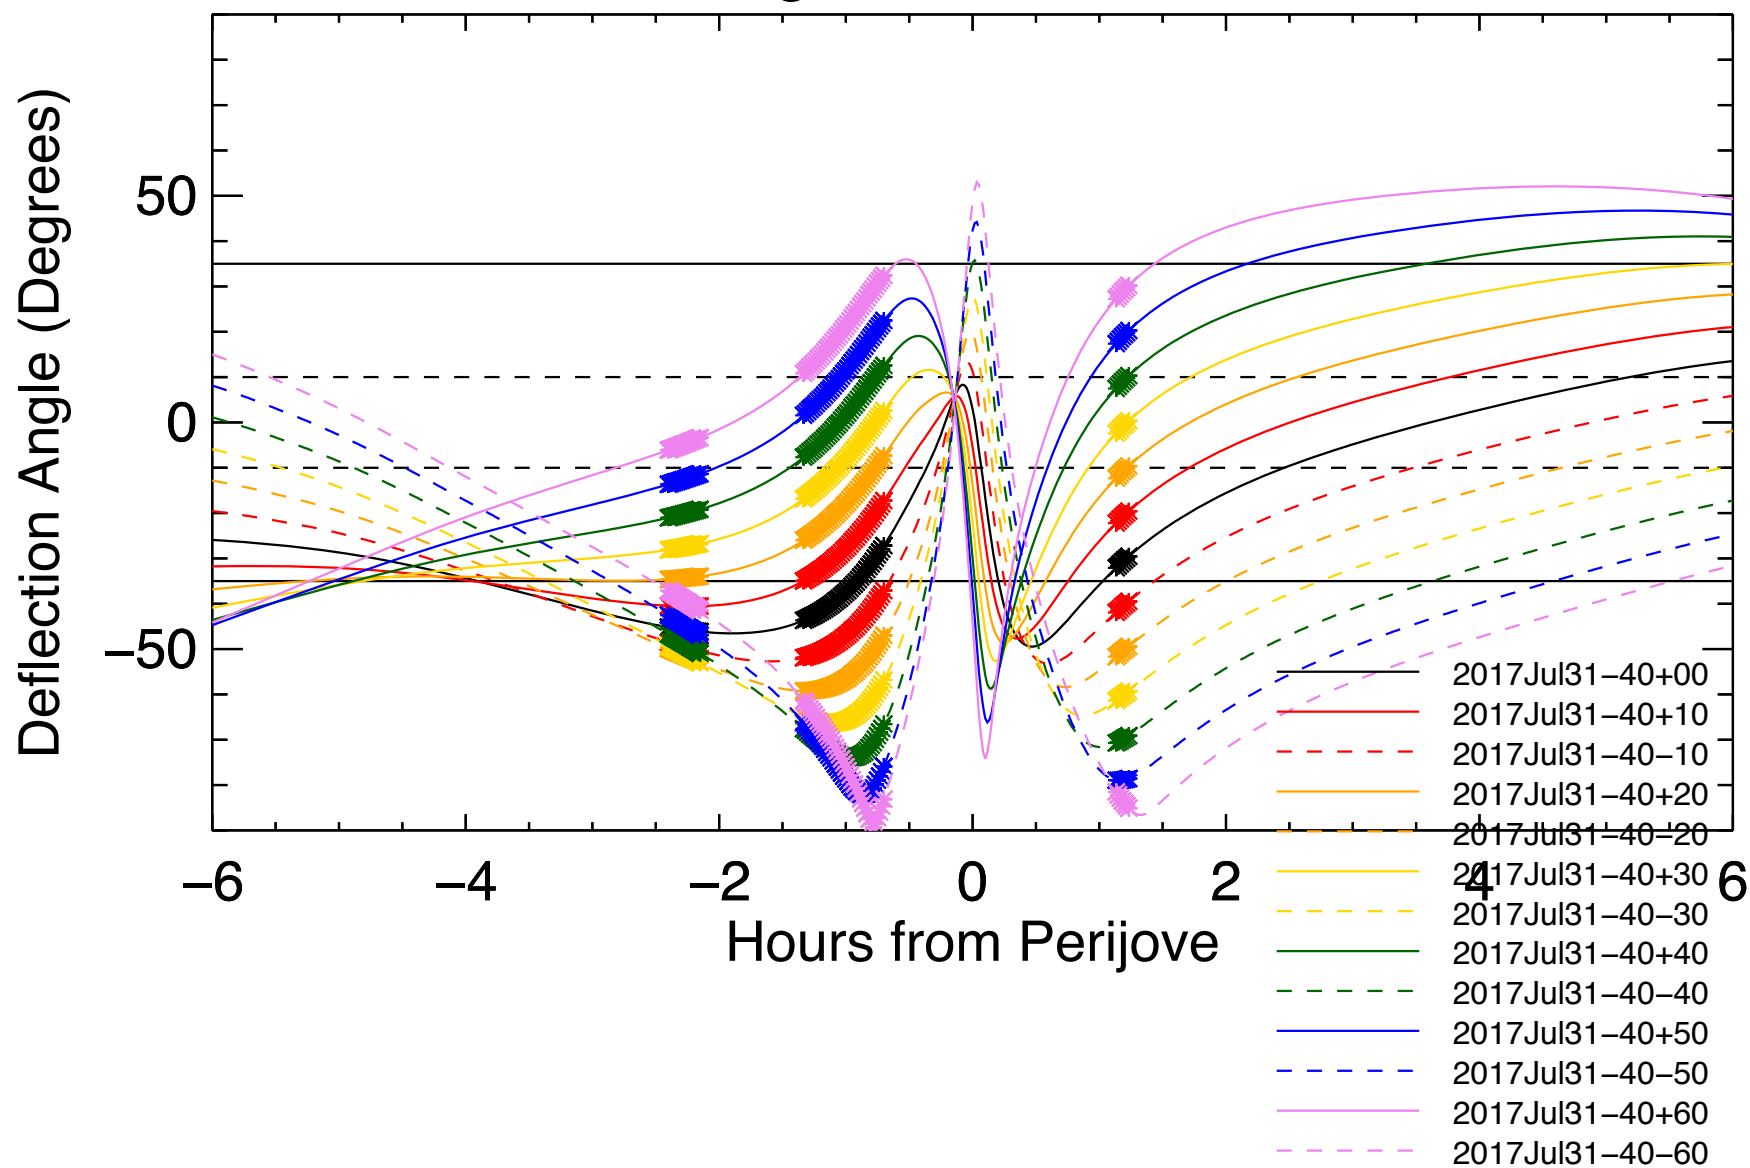

Deflection Angles, Orbit: 19, VIP4+CAN

Deflection Angles, Orbit: 19, VIP4+CAN

Deflection Angles, Orbit: 19, VIP4+CAN

Deflection Angles, Orbit: 19, VIP4+CAN

Deflection Angles, Orbit: 19, VIP4+CAN

Deflection Angles, Orbit: 19, VIP4+CAN

Deflection Angles, Orbit: 19, VIP4+CAN