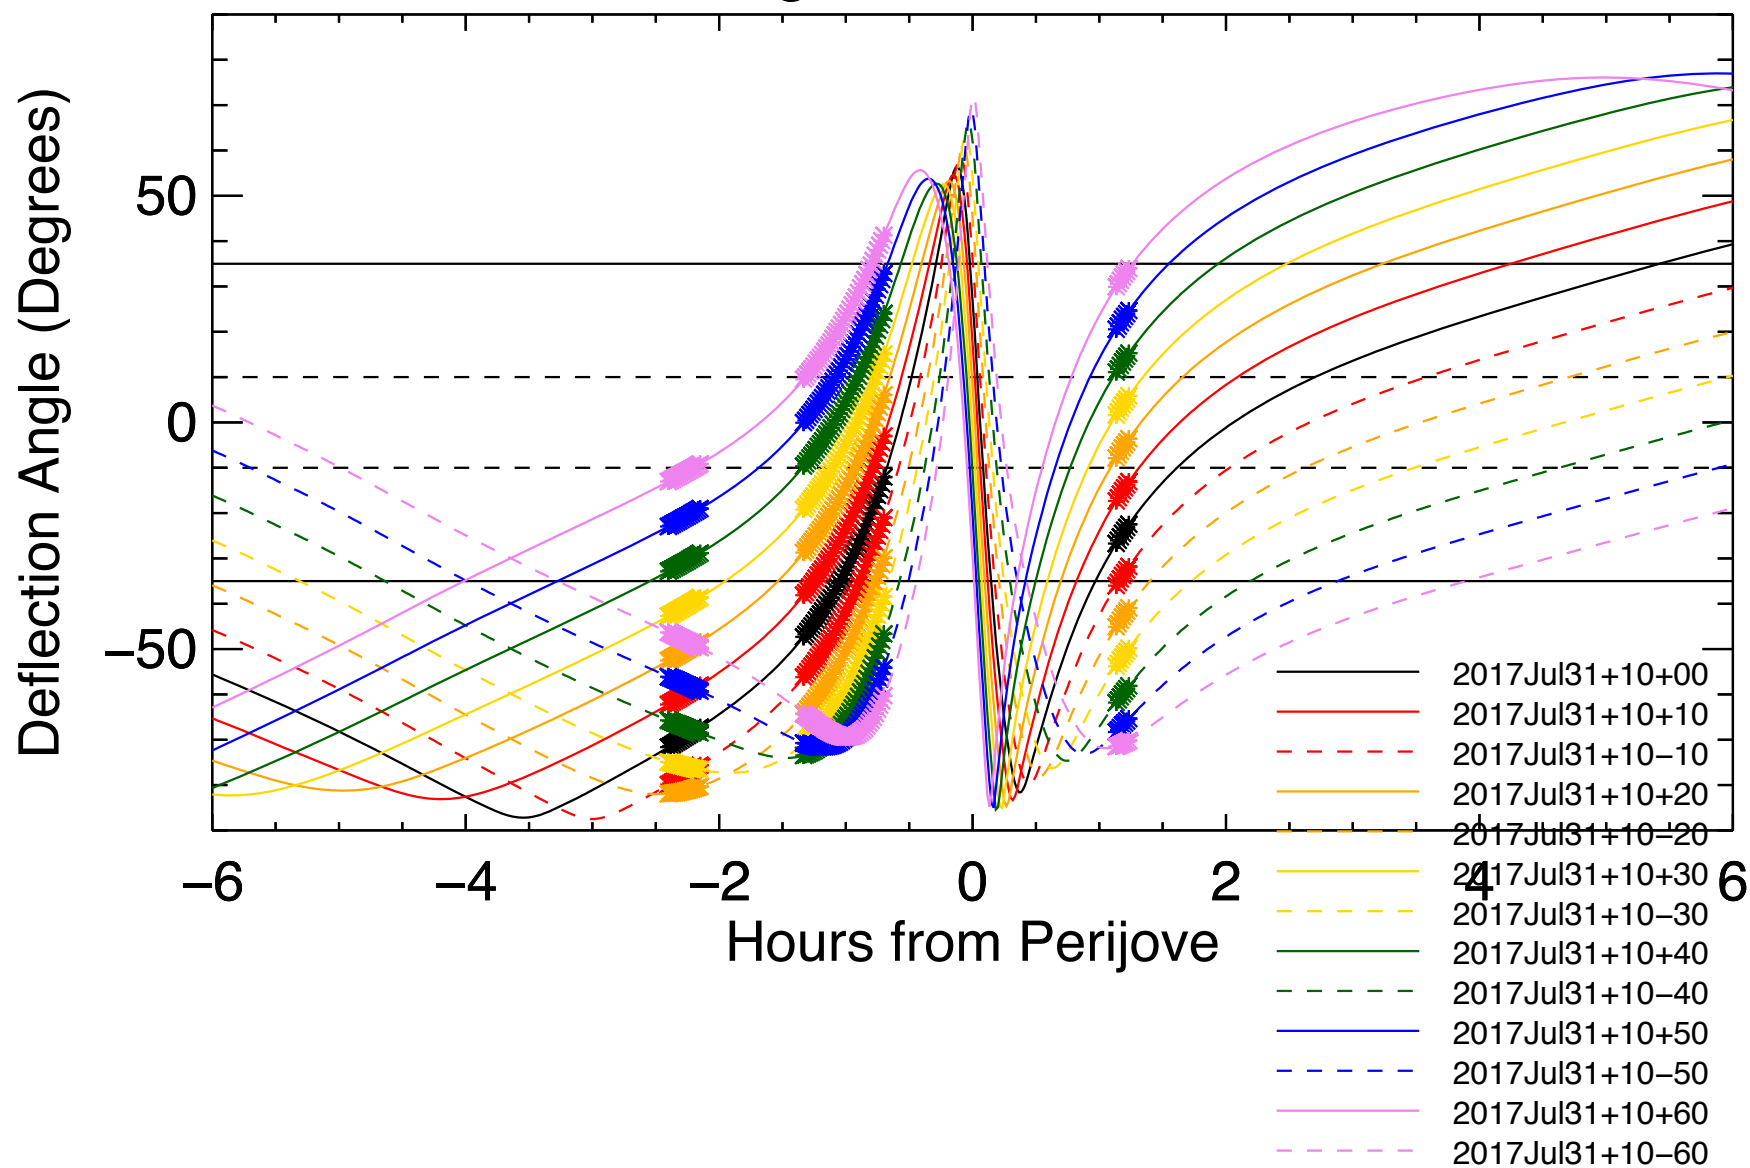

Deflection Angles, Orbit: 19, VIP4+CAN

Deflection Angles, Orbit: 19, VIP4+CAN

Deflection Angles, Orbit: 19, VIP4+CAN

Deflection Angles, Orbit: 19, VIP4+CAN

Deflection Angles, Orbit: 19, VIP4+CAN

Deflection Angles, Orbit: 19, VIP4+CAN

Deflection Angles, Orbit: 19, VIP4+CAN