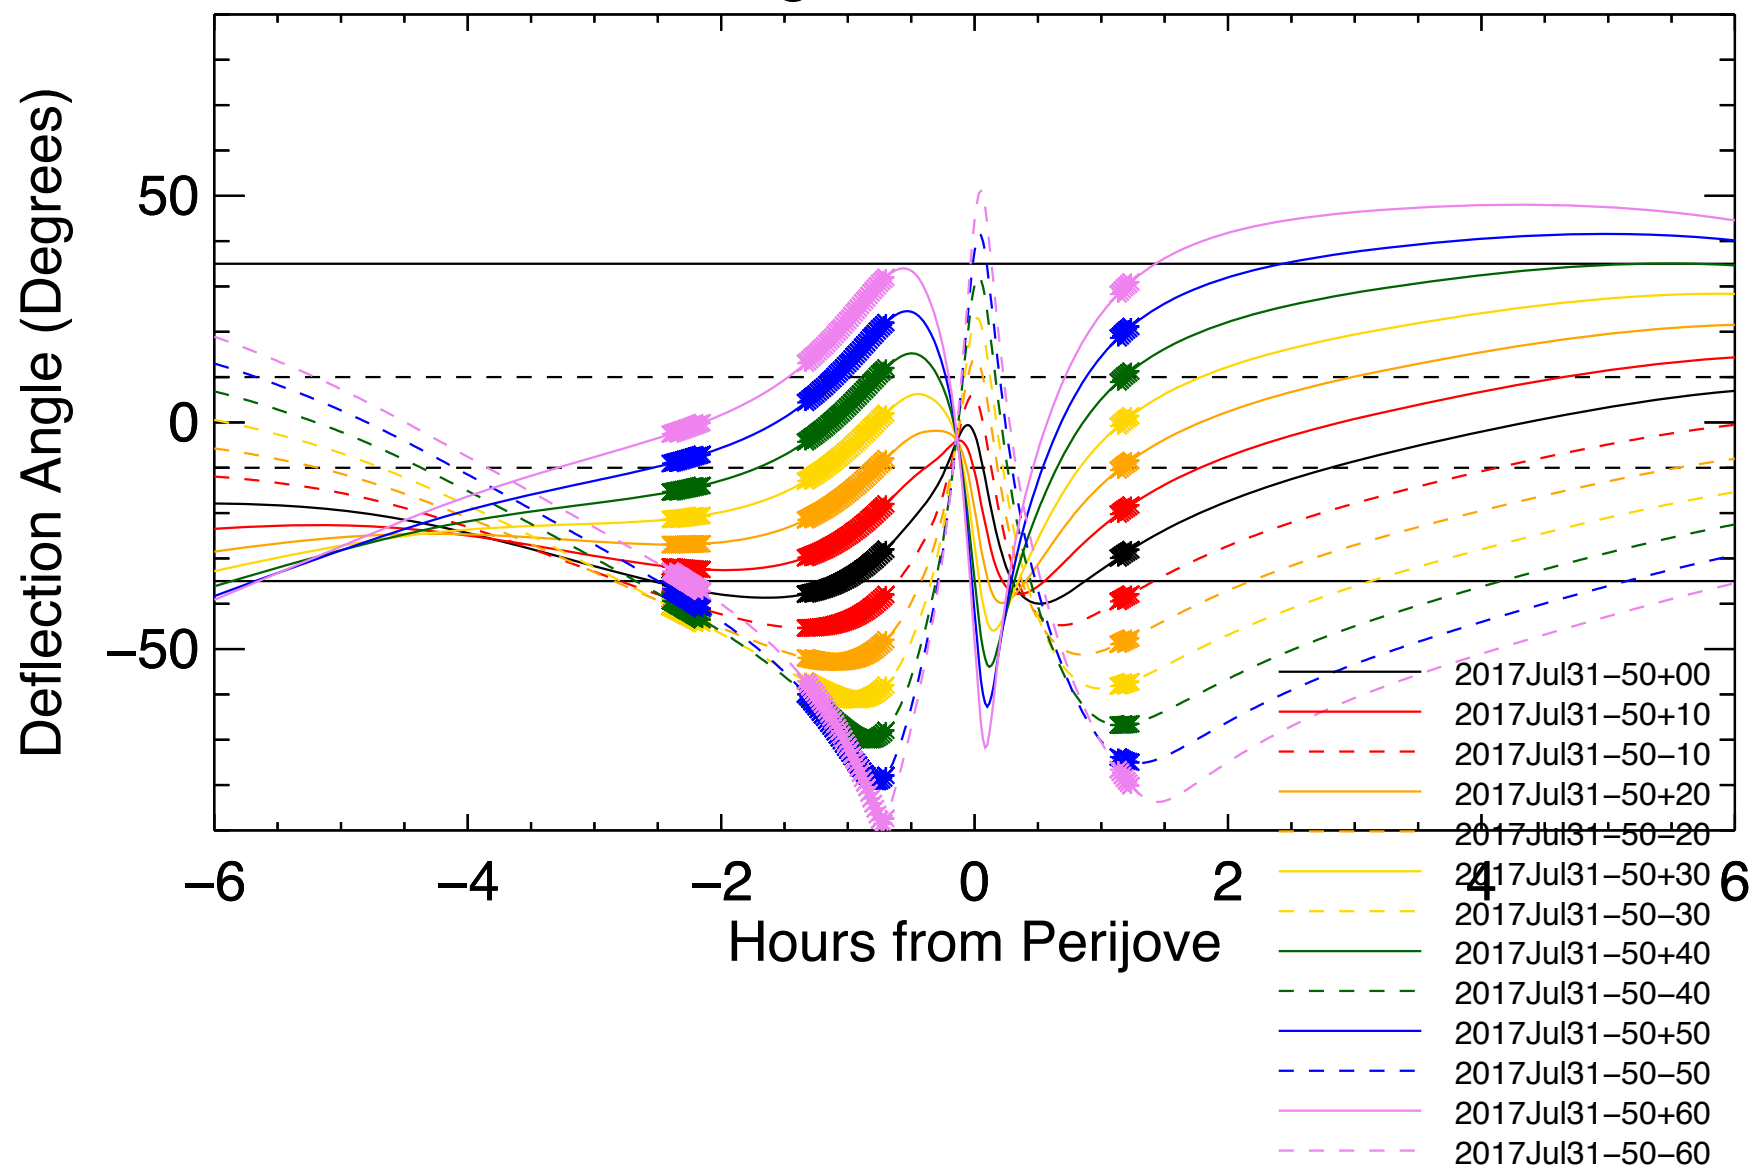

Deflection Angles, Orbit: 19, VIP4+CAN

Deflection Angles, Orbit: 19, VIP4+CAN

Deflection Angles, Orbit: 19, VIP4+CAN

Deflection Angles, Orbit: 19, VIP4+CAN

Deflection Angles, Orbit: 19, VIP4+CAN

Deflection Angles, Orbit: 19, VIP4+CAN

Deflection Angles, Orbit: 19, VIP4+CAN