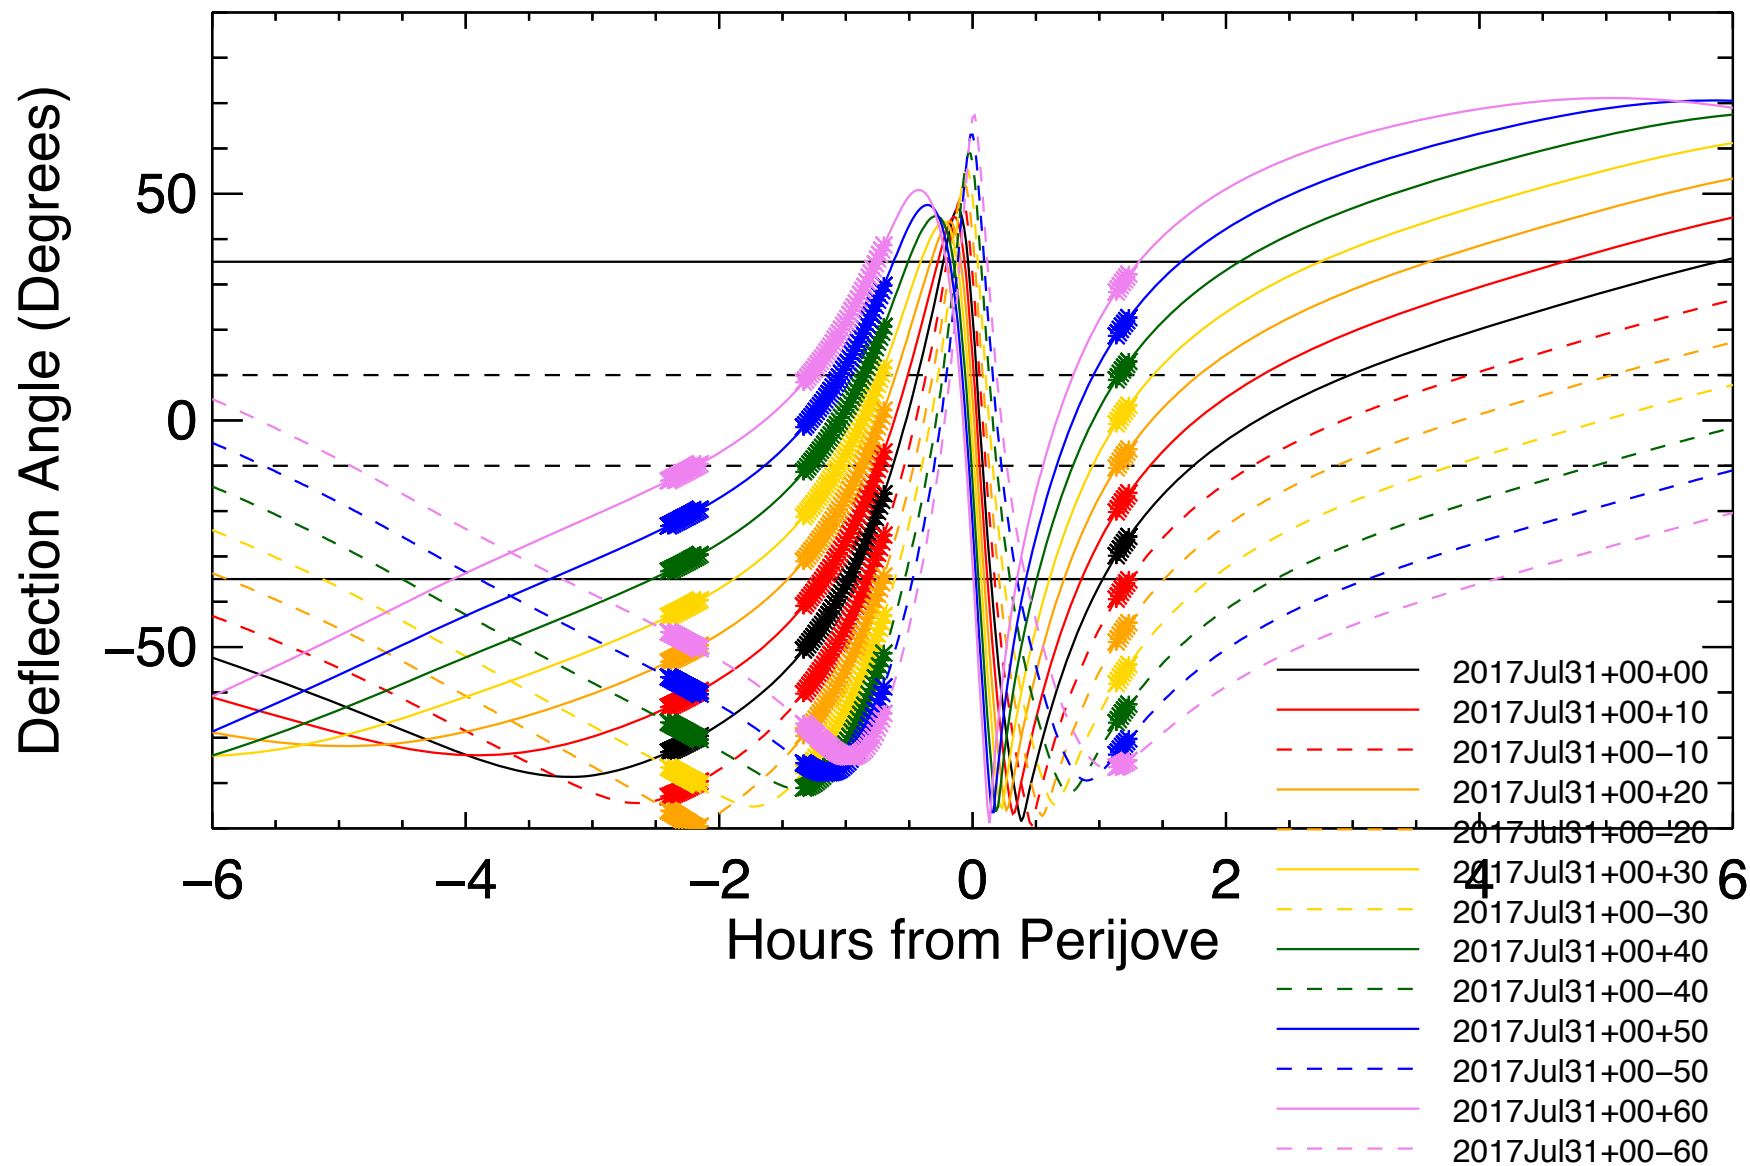

Deflection Angles, Orbit: 19, VIP4+CAN

Deflection Angles, Orbit: 19, VIP4+CAN

Deflection Angles, Orbit: 19, VIP4+CAN

Deflection Angles, Orbit: 19, VIP4+CAN

Deflection Angles, Orbit: 19, VIP4+CAN

Deflection Angles, Orbit: 19, VIP4+CAN

Deflection Angles, Orbit: 19, VIP4+CAN