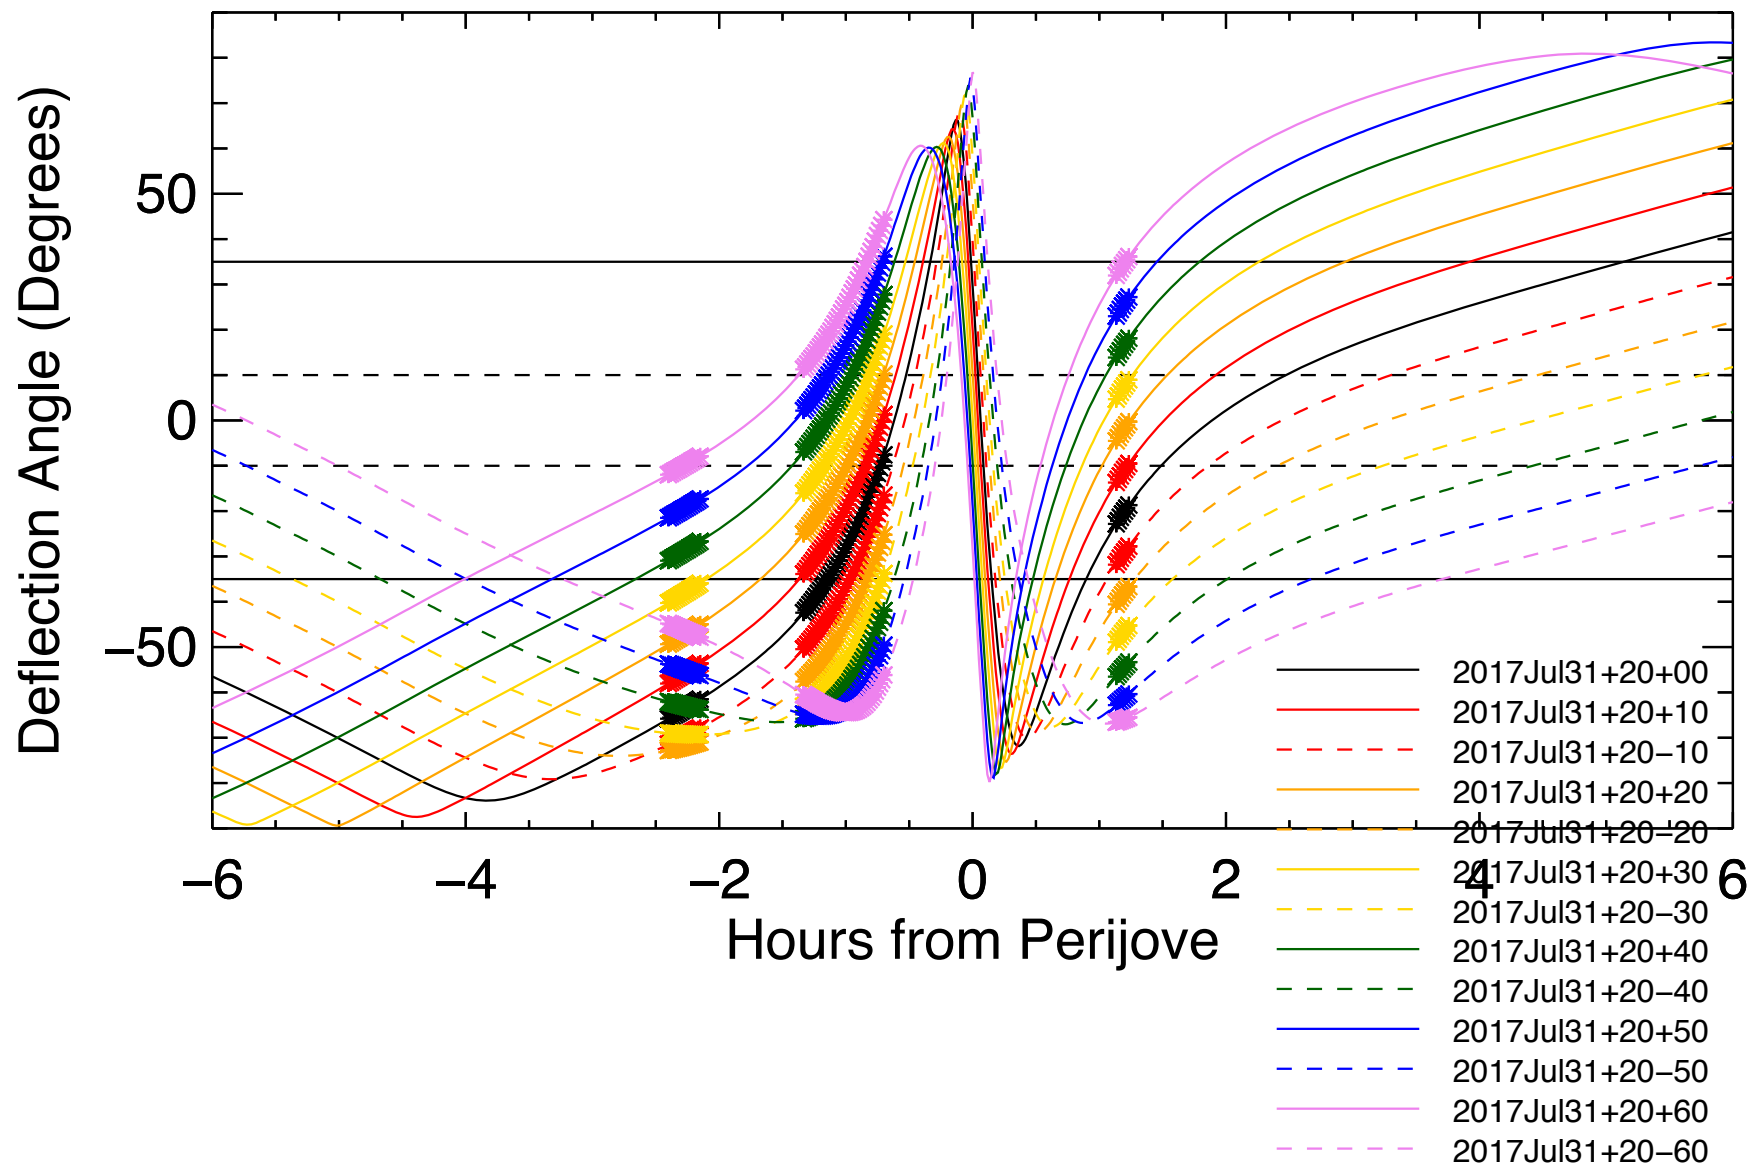

Deflection Angles, Orbit: 19, VIP4+CAN

Deflection Angles, Orbit: 19, VIP4+CAN

Deflection Angles, Orbit: 19, VIP4+CAN

Deflection Angles, Orbit: 19, VIP4+CAN

Deflection Angles, Orbit: 19, VIP4+CAN

Deflection Angles, Orbit: 19, VIP4+CAN

Deflection Angles, Orbit: 19, VIP4+CAN