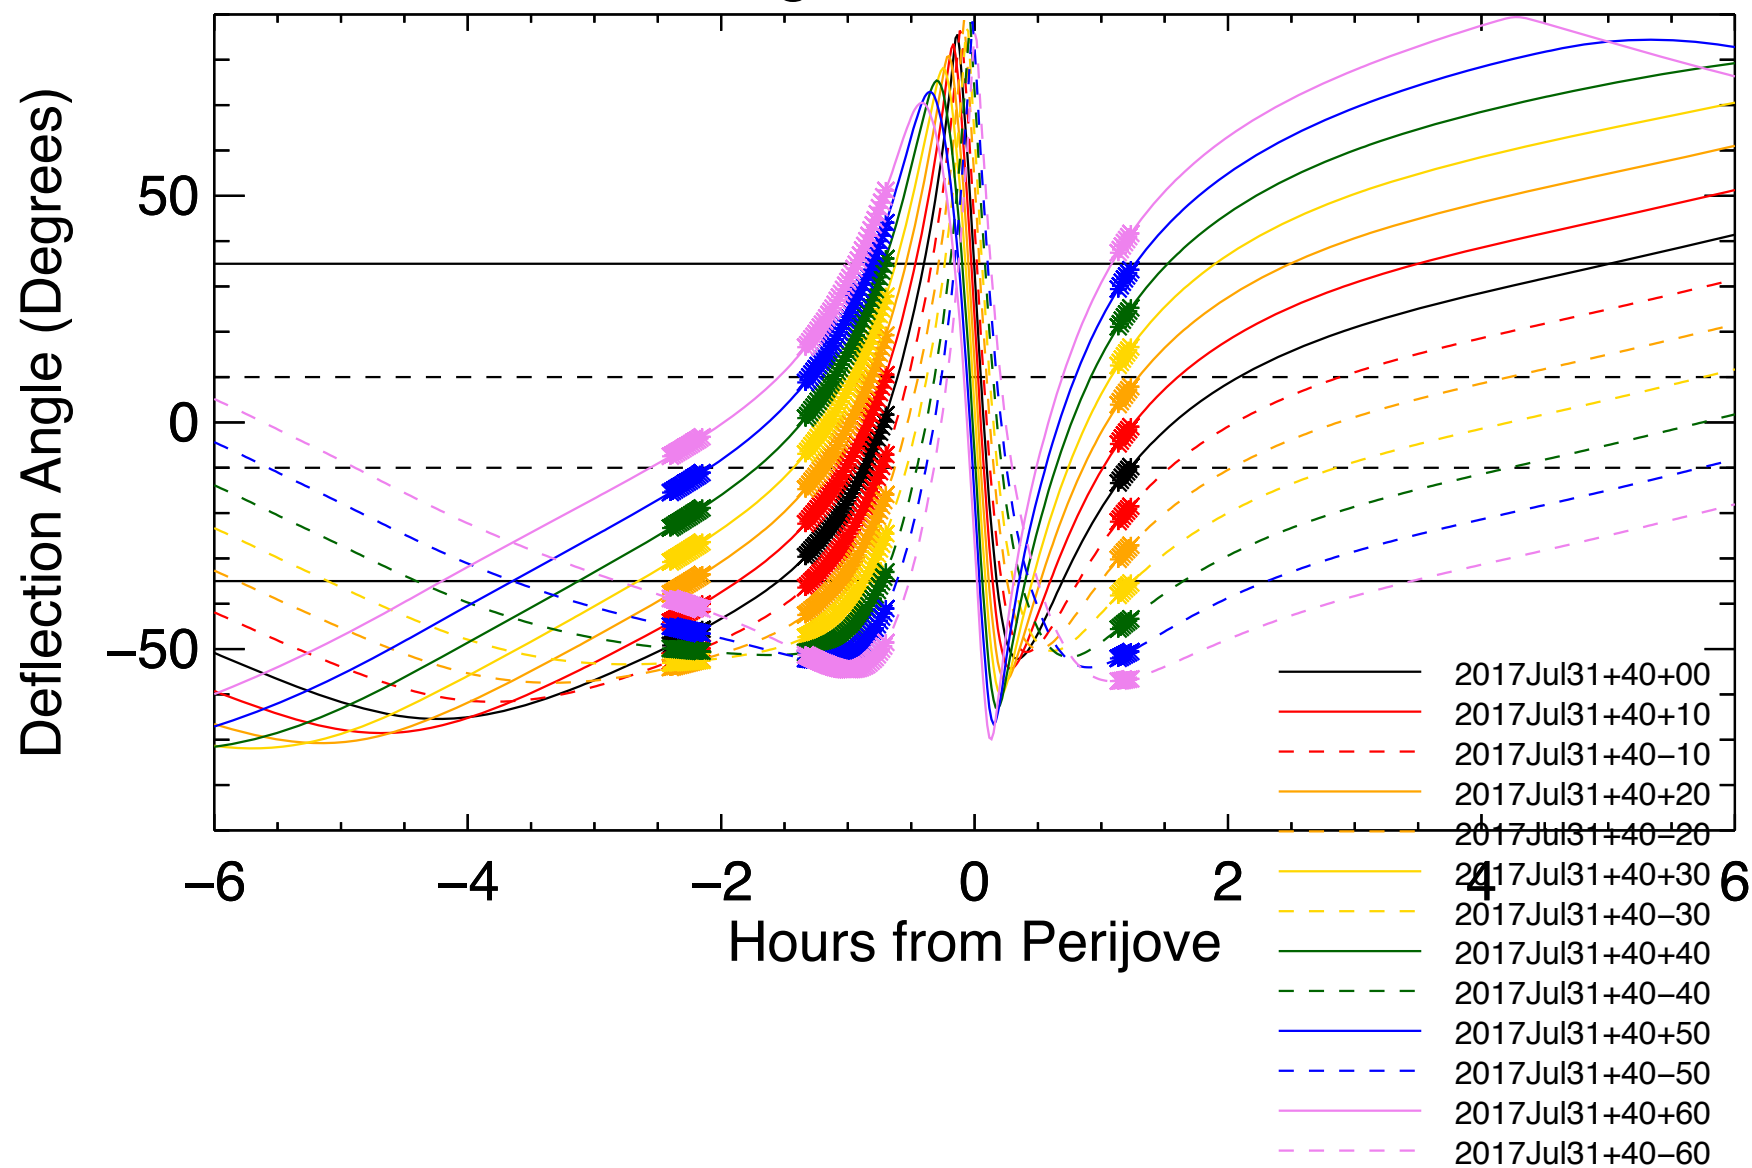

Deflection Angles, Orbit: 19, VIP4+CAN

Deflection Angles, Orbit: 19, VIP4+CAN

Deflection Angles, Orbit: 19, VIP4+CAN

Deflection Angles, Orbit: 19, VIP4+CAN

Deflection Angles, Orbit: 19, VIP4+CAN

Deflection Angles, Orbit: 19, VIP4+CAN

Deflection Angles, Orbit: 19, VIP4+CAN