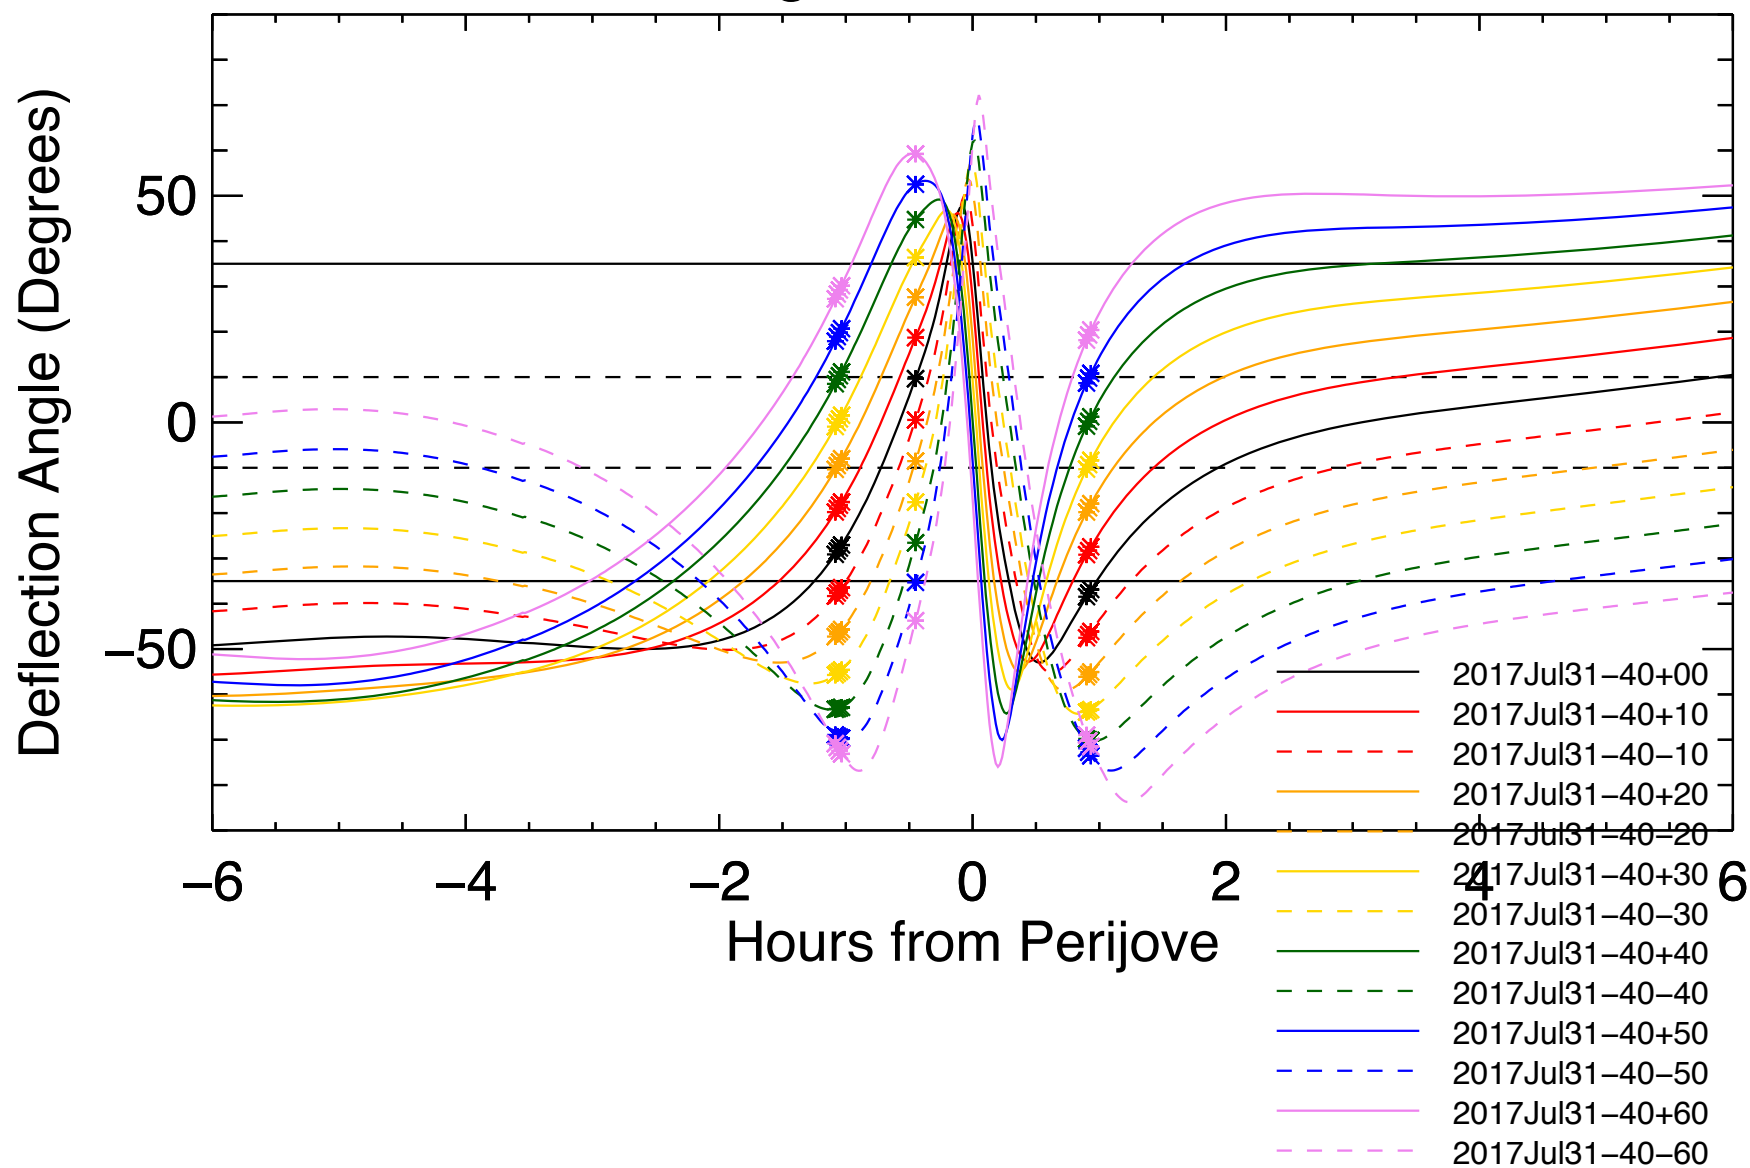

Deflection Angles, Orbit: 22, VIP4+CAN

Deflection Angles, Orbit: 22, VIP4+CAN

Deflection Angles, Orbit: 22, VIP4+CAN

Deflection Angles, Orbit: 22, VIP4+CAN

Deflection Angles, Orbit: 22, VIP4+CAN

Deflection Angles, Orbit: 22, VIP4+CAN

Deflection Angles, Orbit: 22, VIP4+CAN