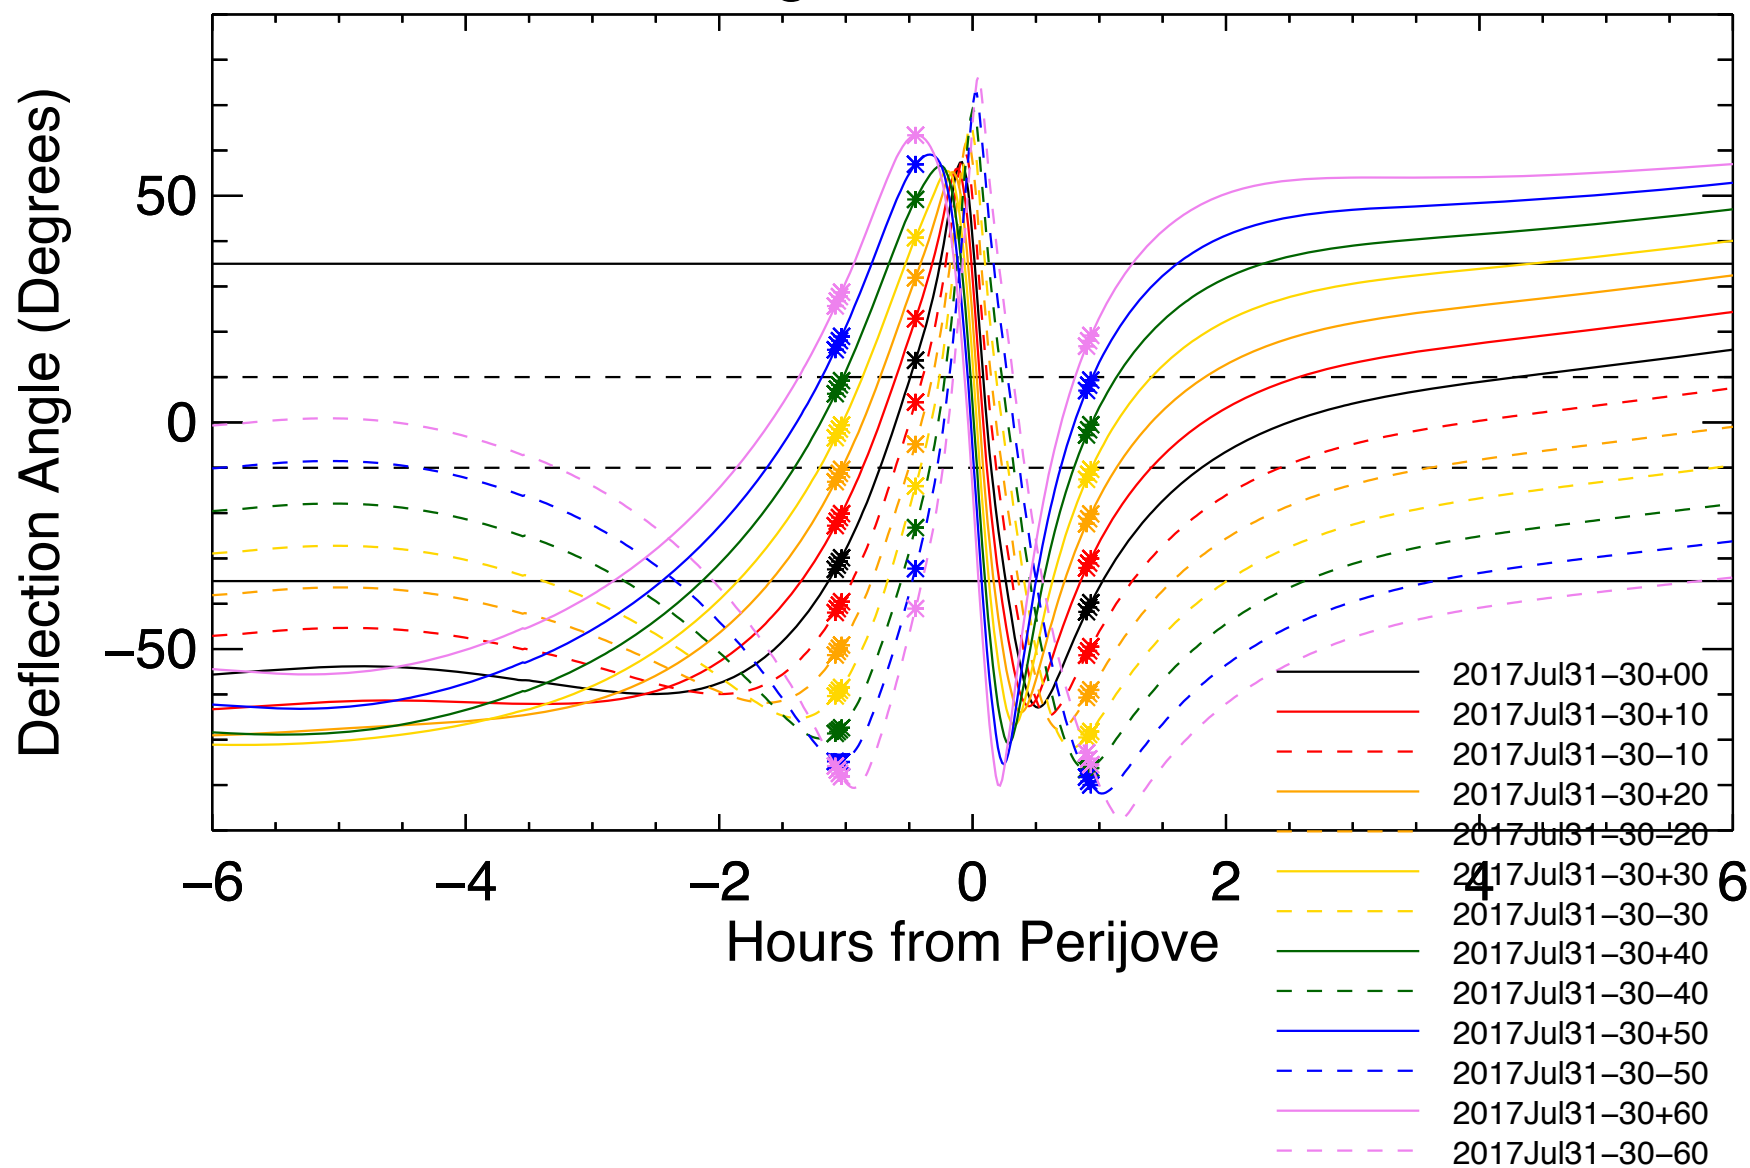

Deflection Angles, Orbit: 22, VIP4+CAN

Deflection Angles, Orbit: 22, VIP4+CAN

Deflection Angles, Orbit: 22, VIP4+CAN

Deflection Angles, Orbit: 22, VIP4+CAN

Deflection Angles, Orbit: 22, VIP4+CAN

Deflection Angles, Orbit: 22, VIP4+CAN

Deflection Angles, Orbit: 22, VIP4+CAN