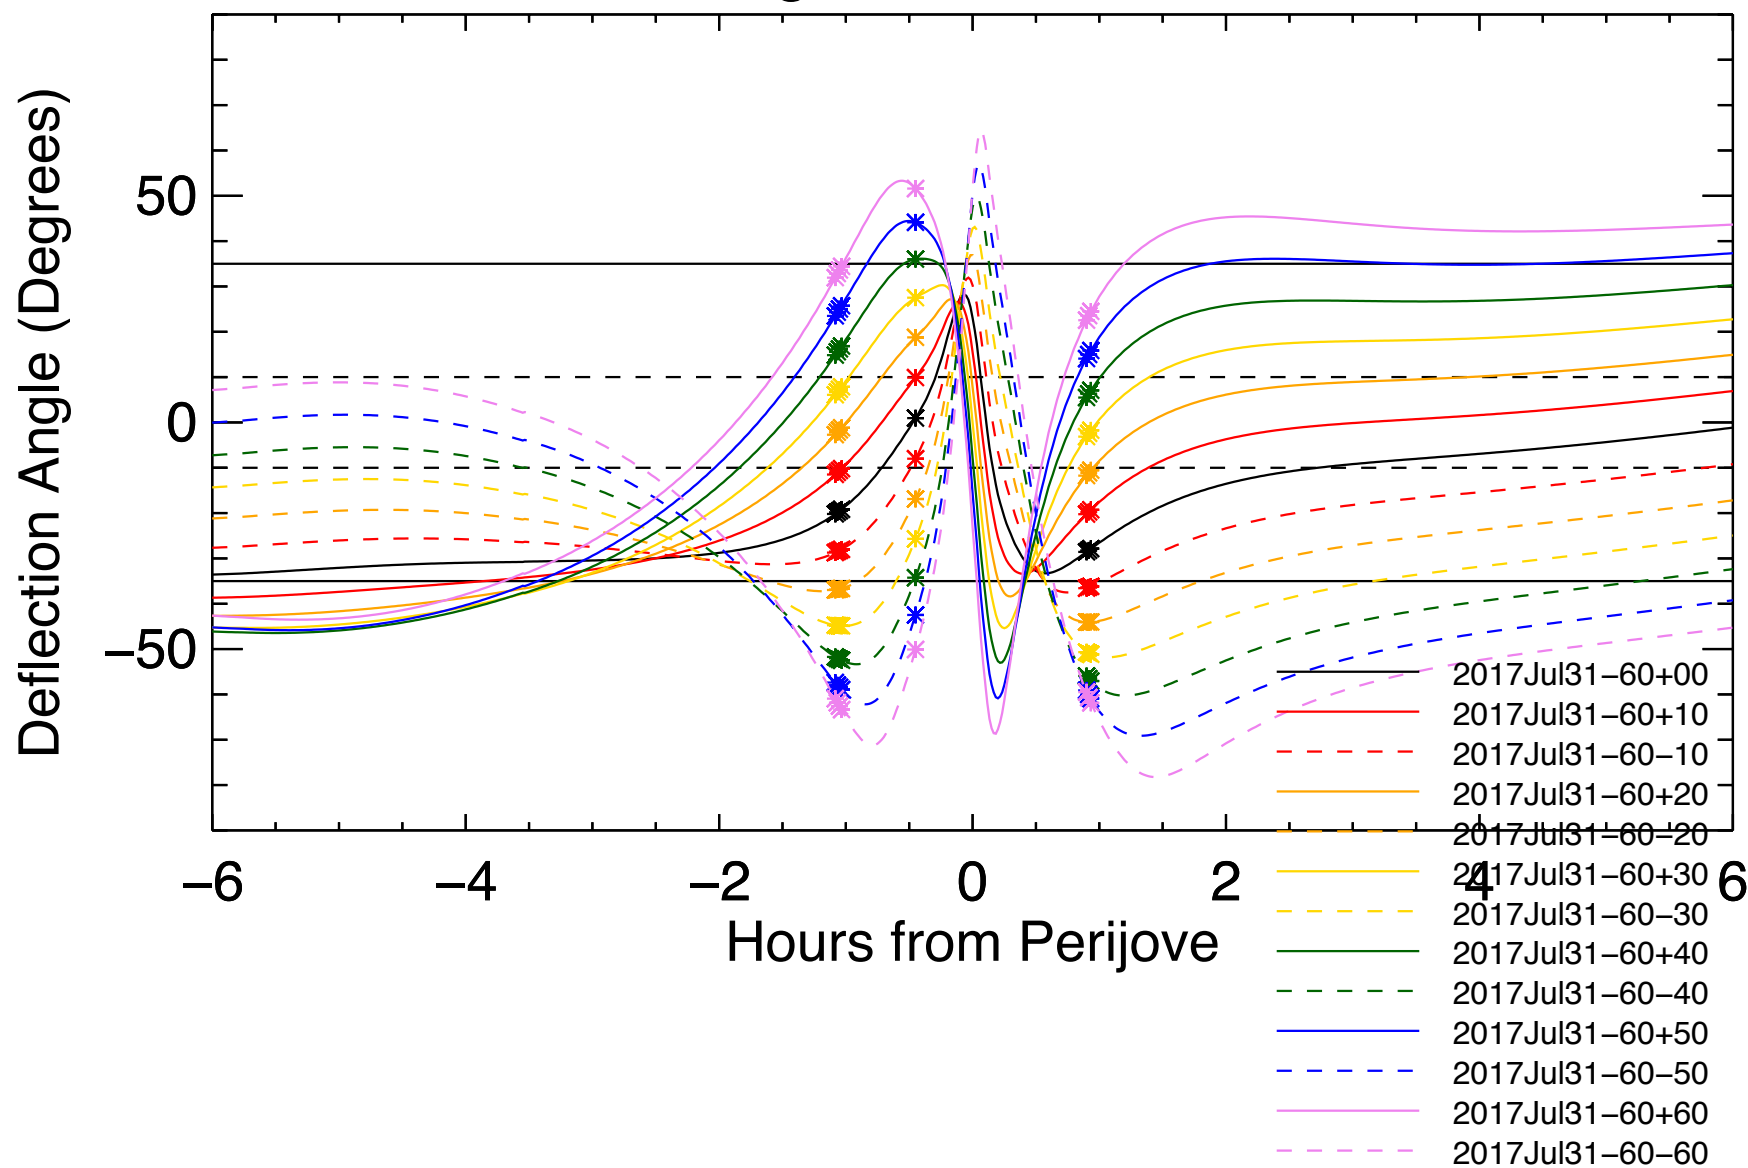

Deflection Angles, Orbit: 22, VIP4+CAN

Deflection Angles, Orbit: 22, VIP4+CAN

Deflection Angles, Orbit: 22, VIP4+CAN

Deflection Angles, Orbit: 22, VIP4+CAN

Deflection Angles, Orbit: 22, VIP4+CAN

Deflection Angles, Orbit: 22, VIP4+CAN

Deflection Angles, Orbit: 22, VIP4+CAN