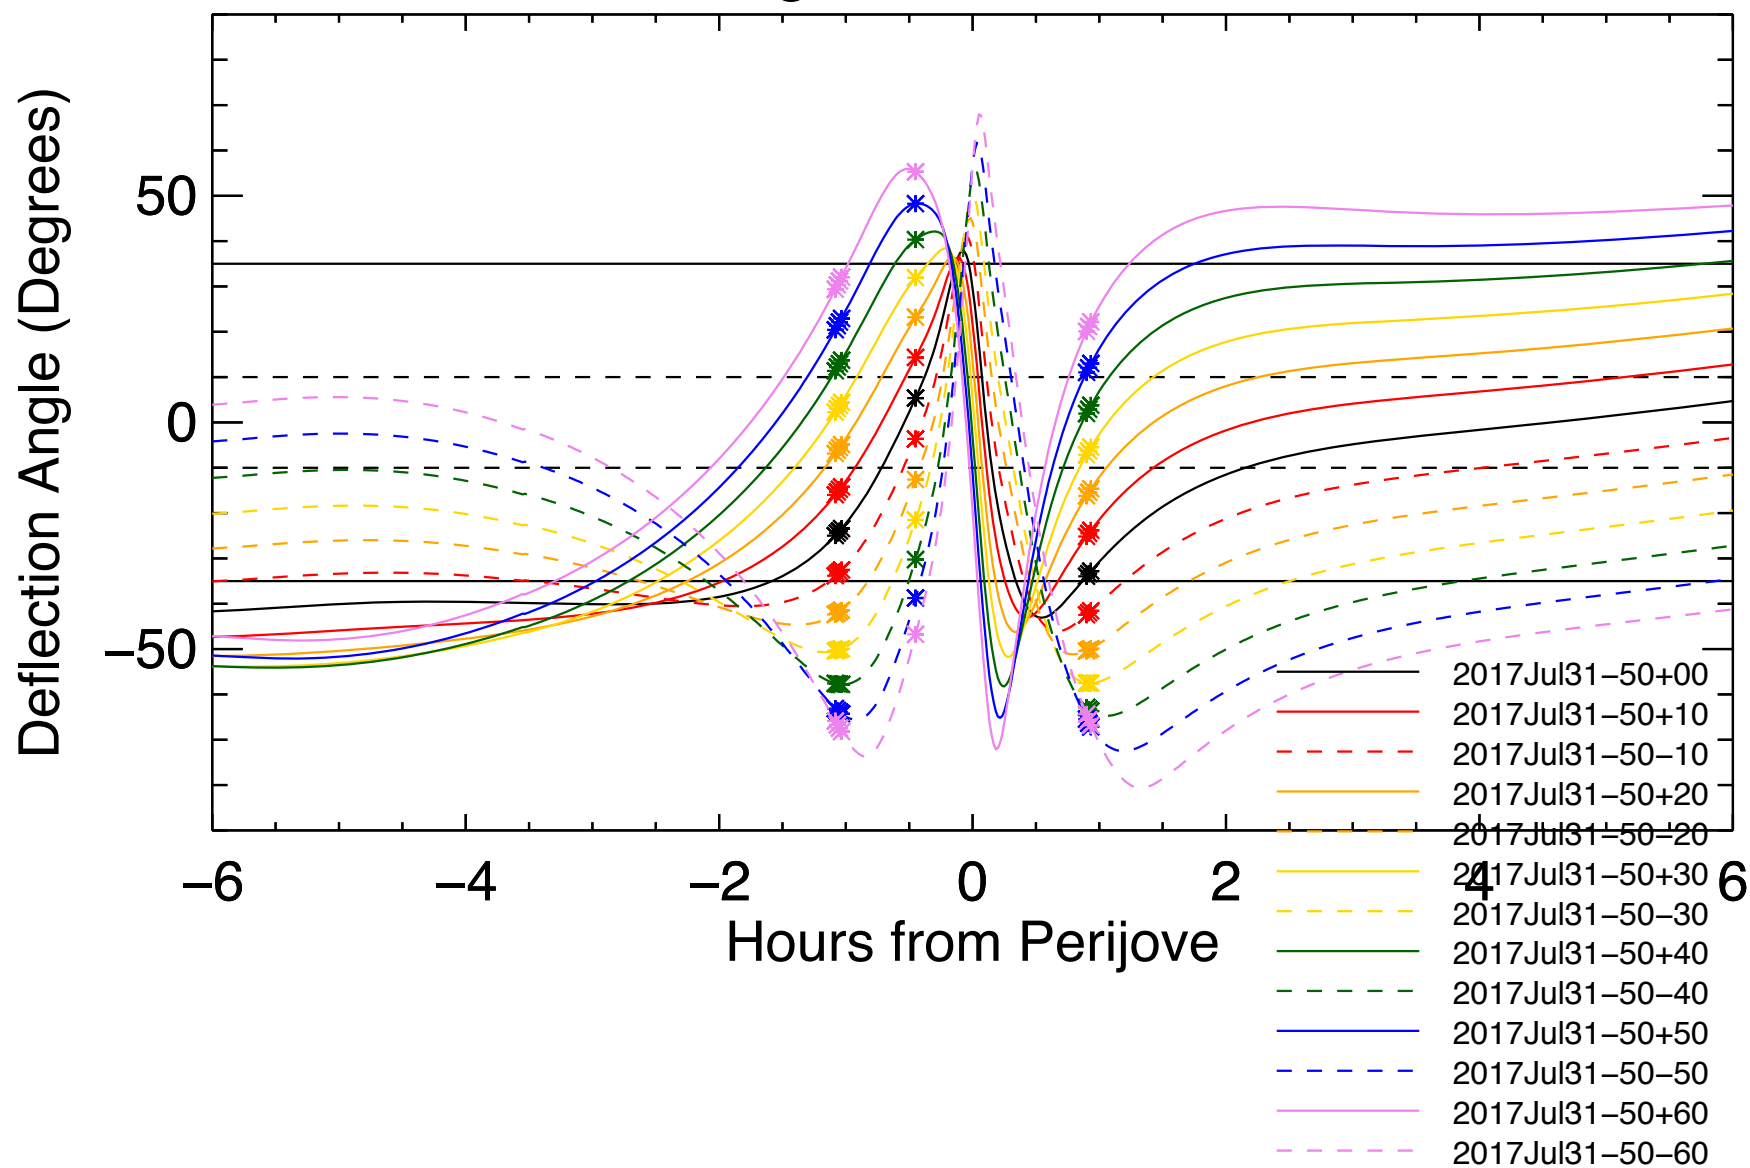

Deflection Angles, Orbit: 22, VIP4+CAN

Deflection Angles, Orbit: 22, VIP4+CAN

Deflection Angles, Orbit: 22, VIP4+CAN

Deflection Angles, Orbit: 22, VIP4+CAN

Deflection Angles, Orbit: 22, VIP4+CAN

Deflection Angles, Orbit: 22, VIP4+CAN

Deflection Angles, Orbit: 22, VIP4+CAN