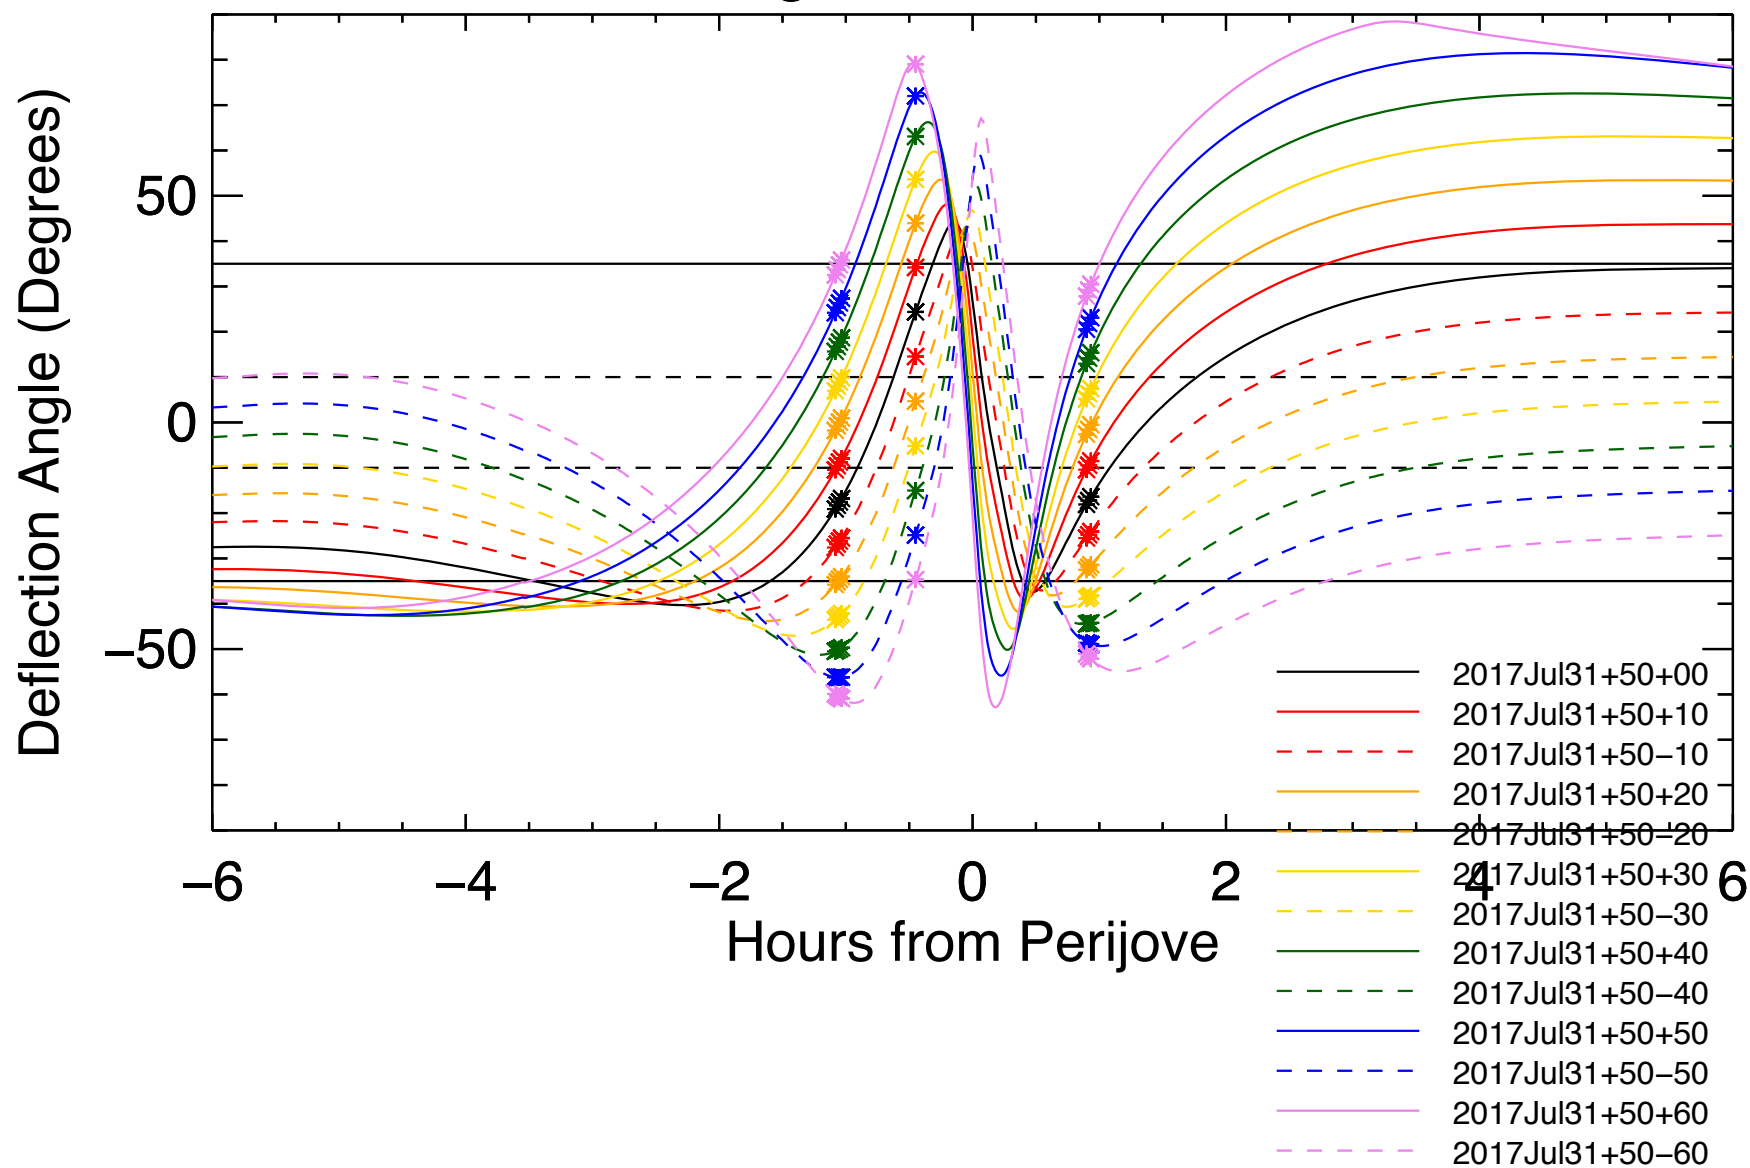

Deflection Angles, Orbit: 22, VIP4+CAN

Deflection Angles, Orbit: 22, VIP4+CAN

Deflection Angles, Orbit: 22, VIP4+CAN

Deflection Angles, Orbit: 22, VIP4+CAN

Deflection Angles, Orbit: 22, VIP4+CAN

Deflection Angles, Orbit: 22, VIP4+CAN

Deflection Angles, Orbit: 22, VIP4+CAN