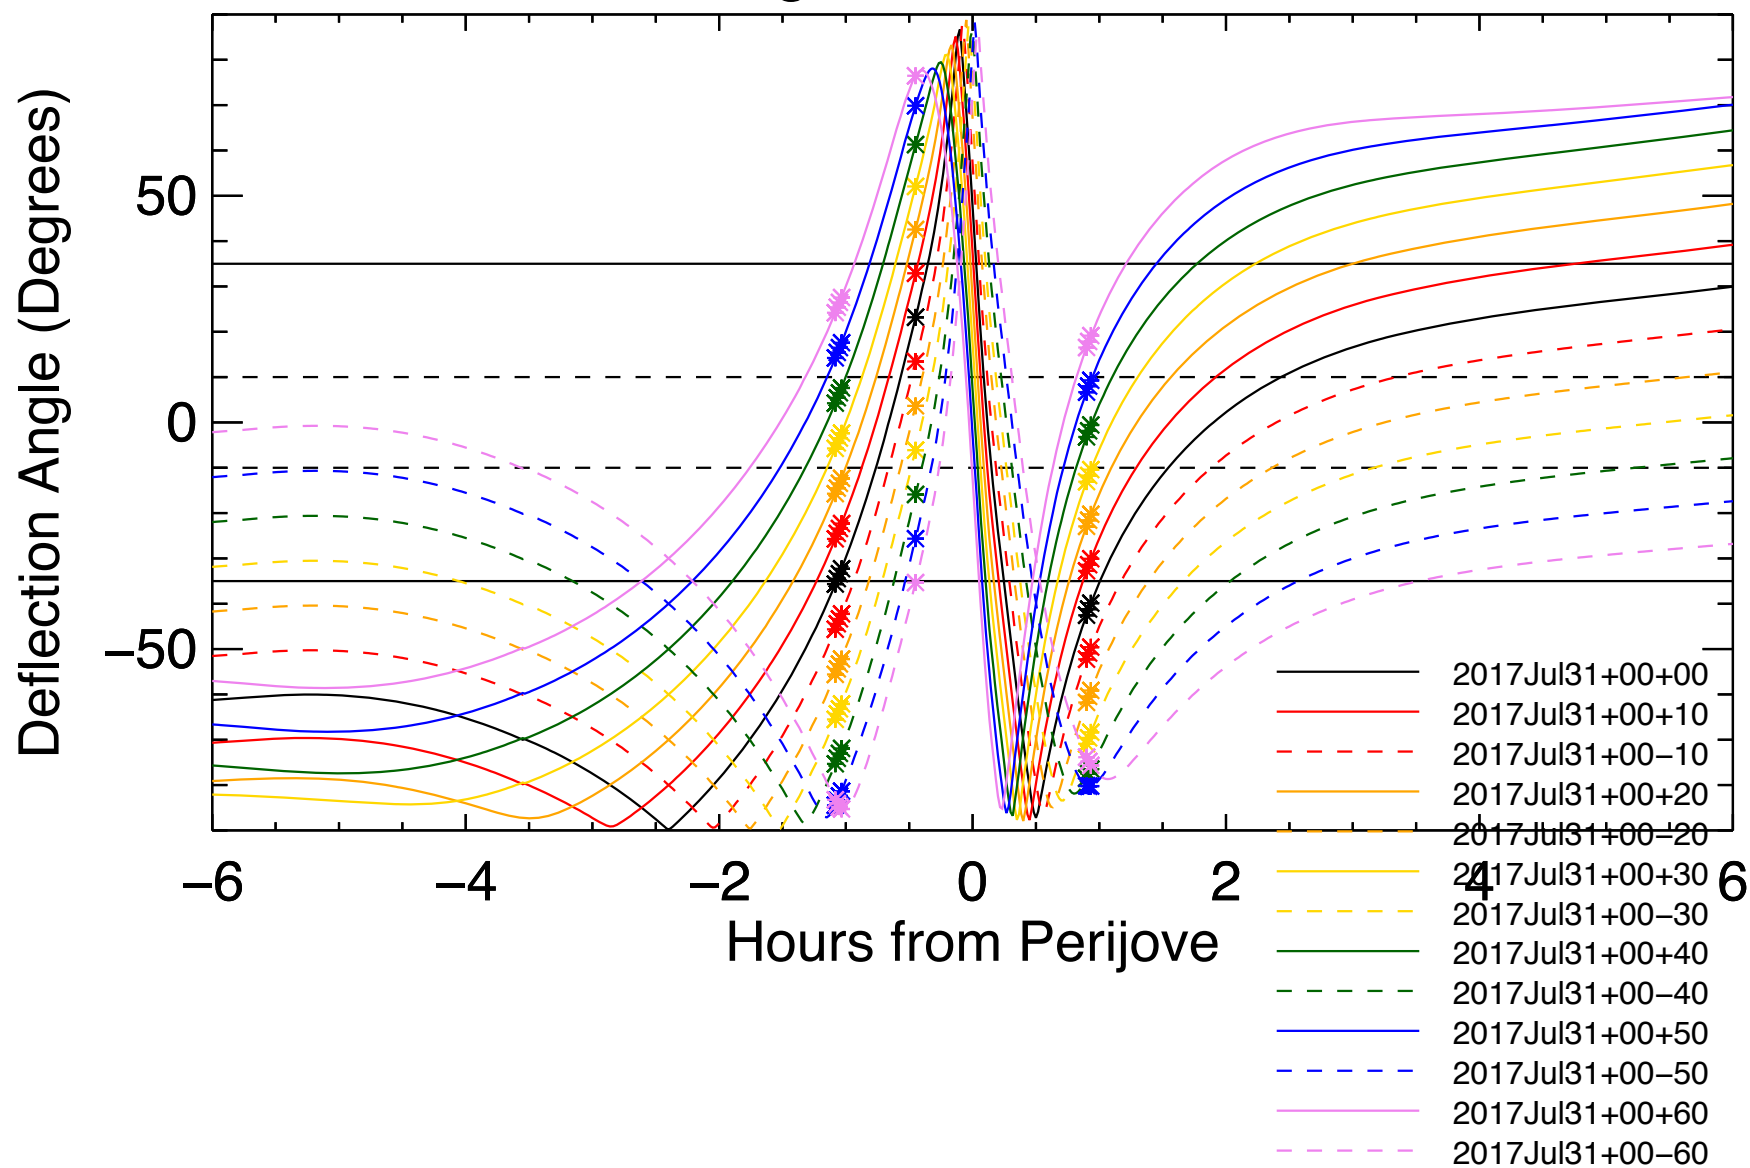

Deflection Angles, Orbit: 22, VIP4+CAN

Deflection Angles, Orbit: 22, VIP4+CAN

Deflection Angles, Orbit: 22, VIP4+CAN

Deflection Angles, Orbit: 22, VIP4+CAN

Deflection Angles, Orbit: 22, VIP4+CAN

Deflection Angles, Orbit: 22, VIP4+CAN

Deflection Angles, Orbit: 22, VIP4+CAN