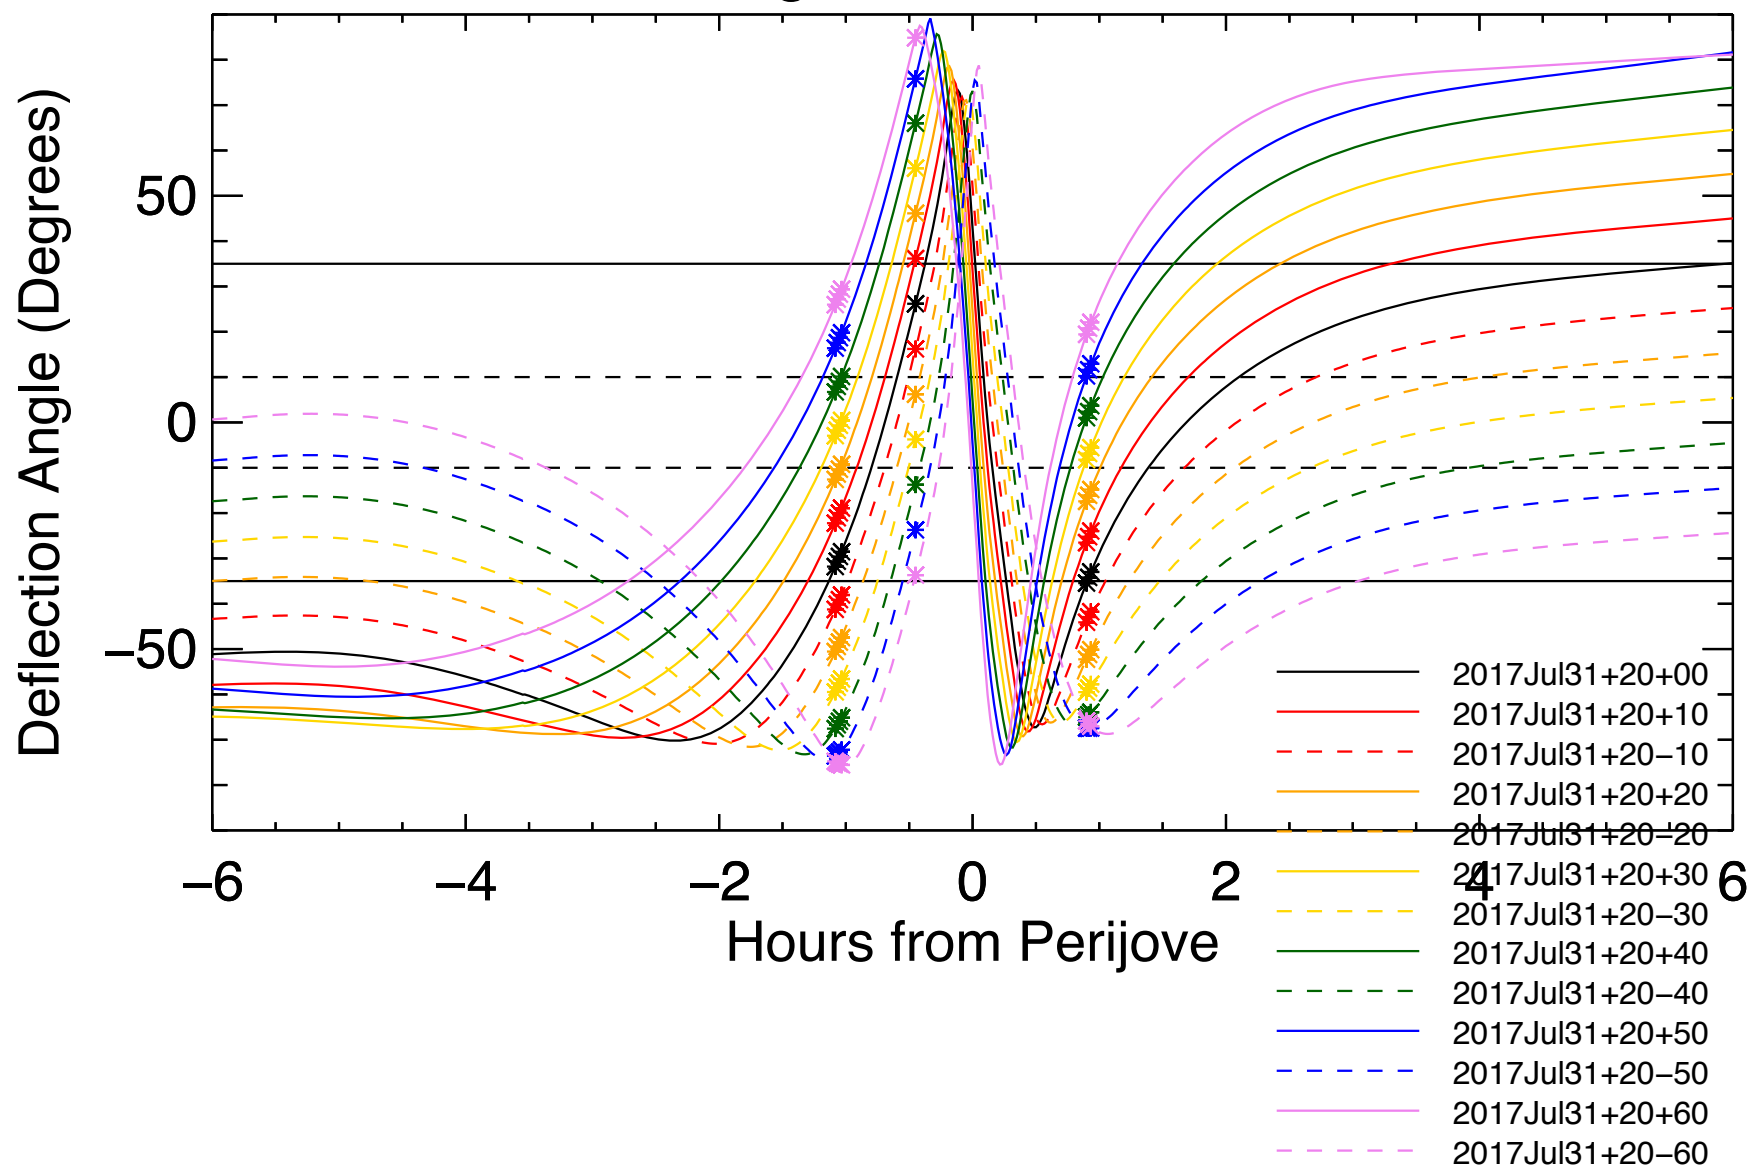

Deflection Angles, Orbit: 22, VIP4+CAN

Deflection Angles, Orbit: 22, VIP4+CAN

Deflection Angles, Orbit: 22, VIP4+CAN

Deflection Angles, Orbit: 22, VIP4+CAN

Deflection Angles, Orbit: 22, VIP4+CAN

Deflection Angles, Orbit: 22, VIP4+CAN

Deflection Angles, Orbit: 22, VIP4+CAN