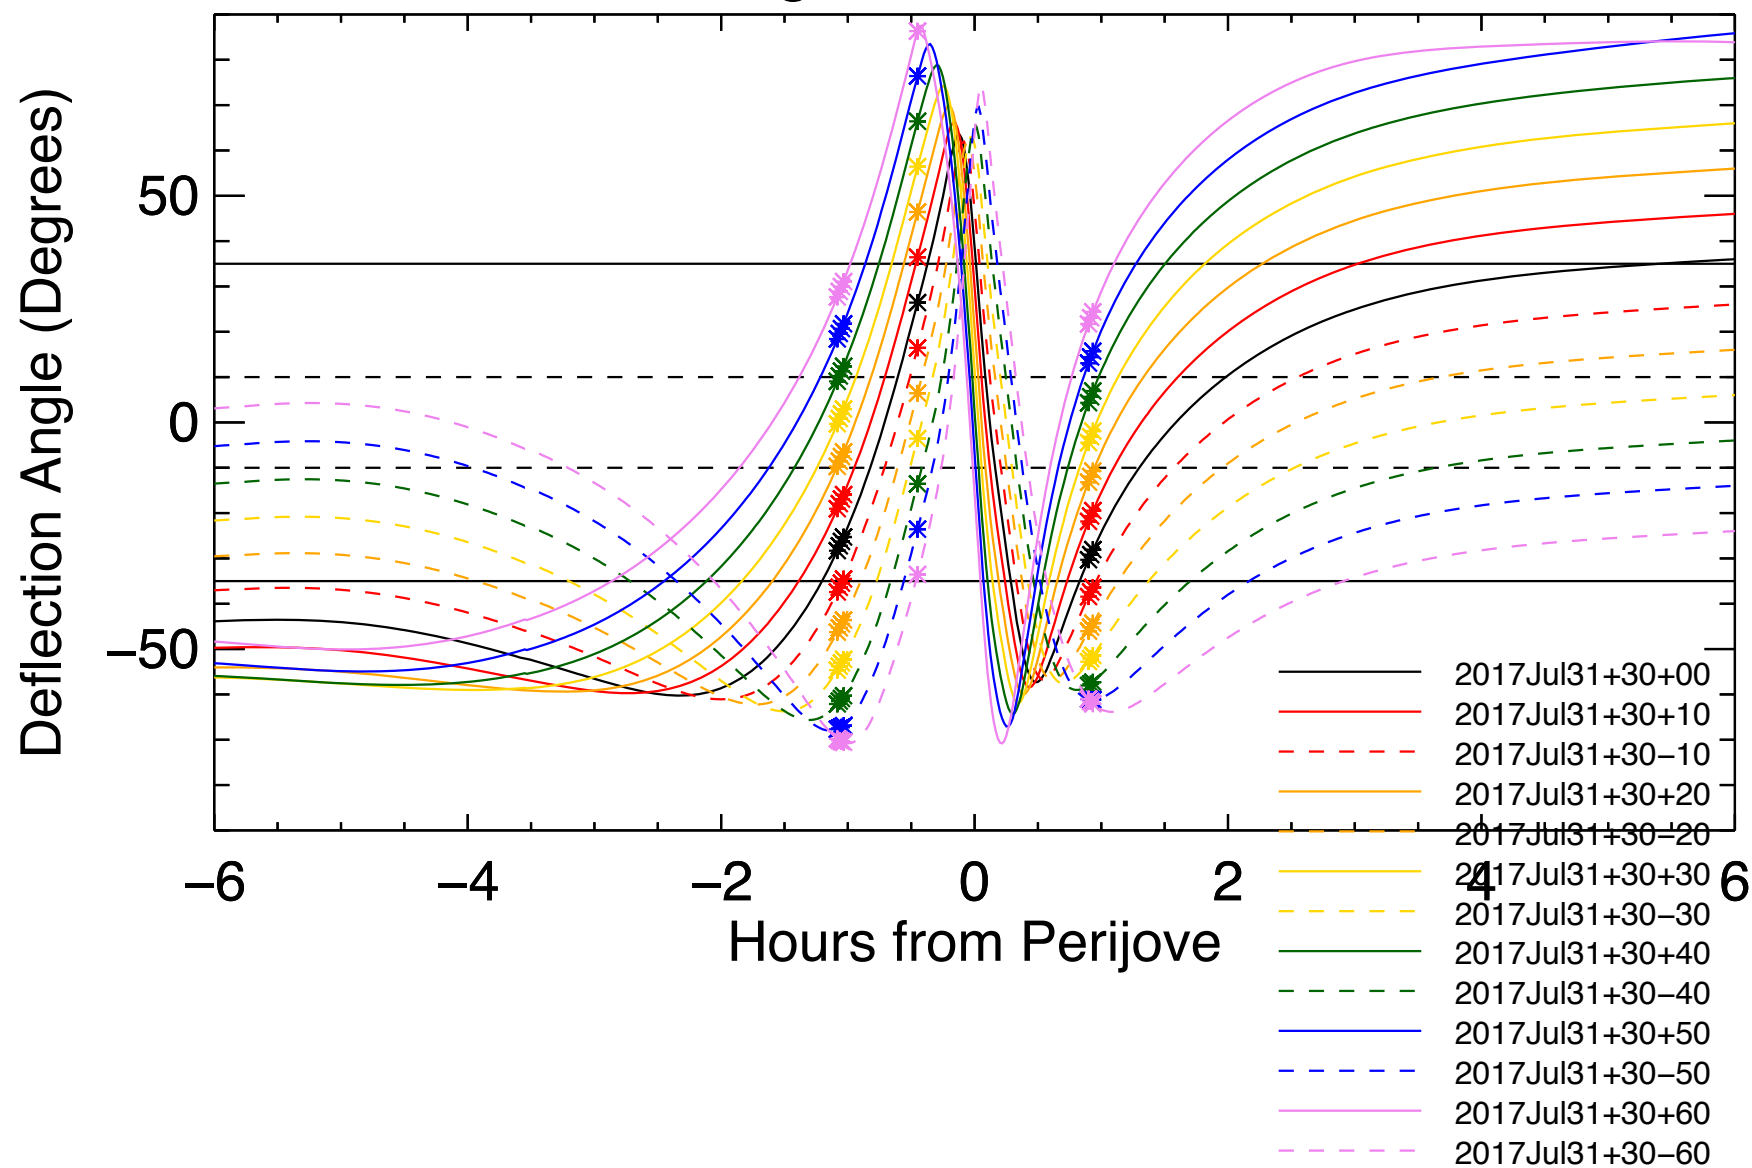

Deflection Angles, Orbit: 22, VIP4+CAN

Deflection Angles, Orbit: 22, VIP4+CAN

Deflection Angles, Orbit: 22, VIP4+CAN

Deflection Angles, Orbit: 22, VIP4+CAN

Deflection Angles, Orbit: 22, VIP4+CAN

Deflection Angles, Orbit: 22, VIP4+CAN

Deflection Angles, Orbit: 22, VIP4+CAN