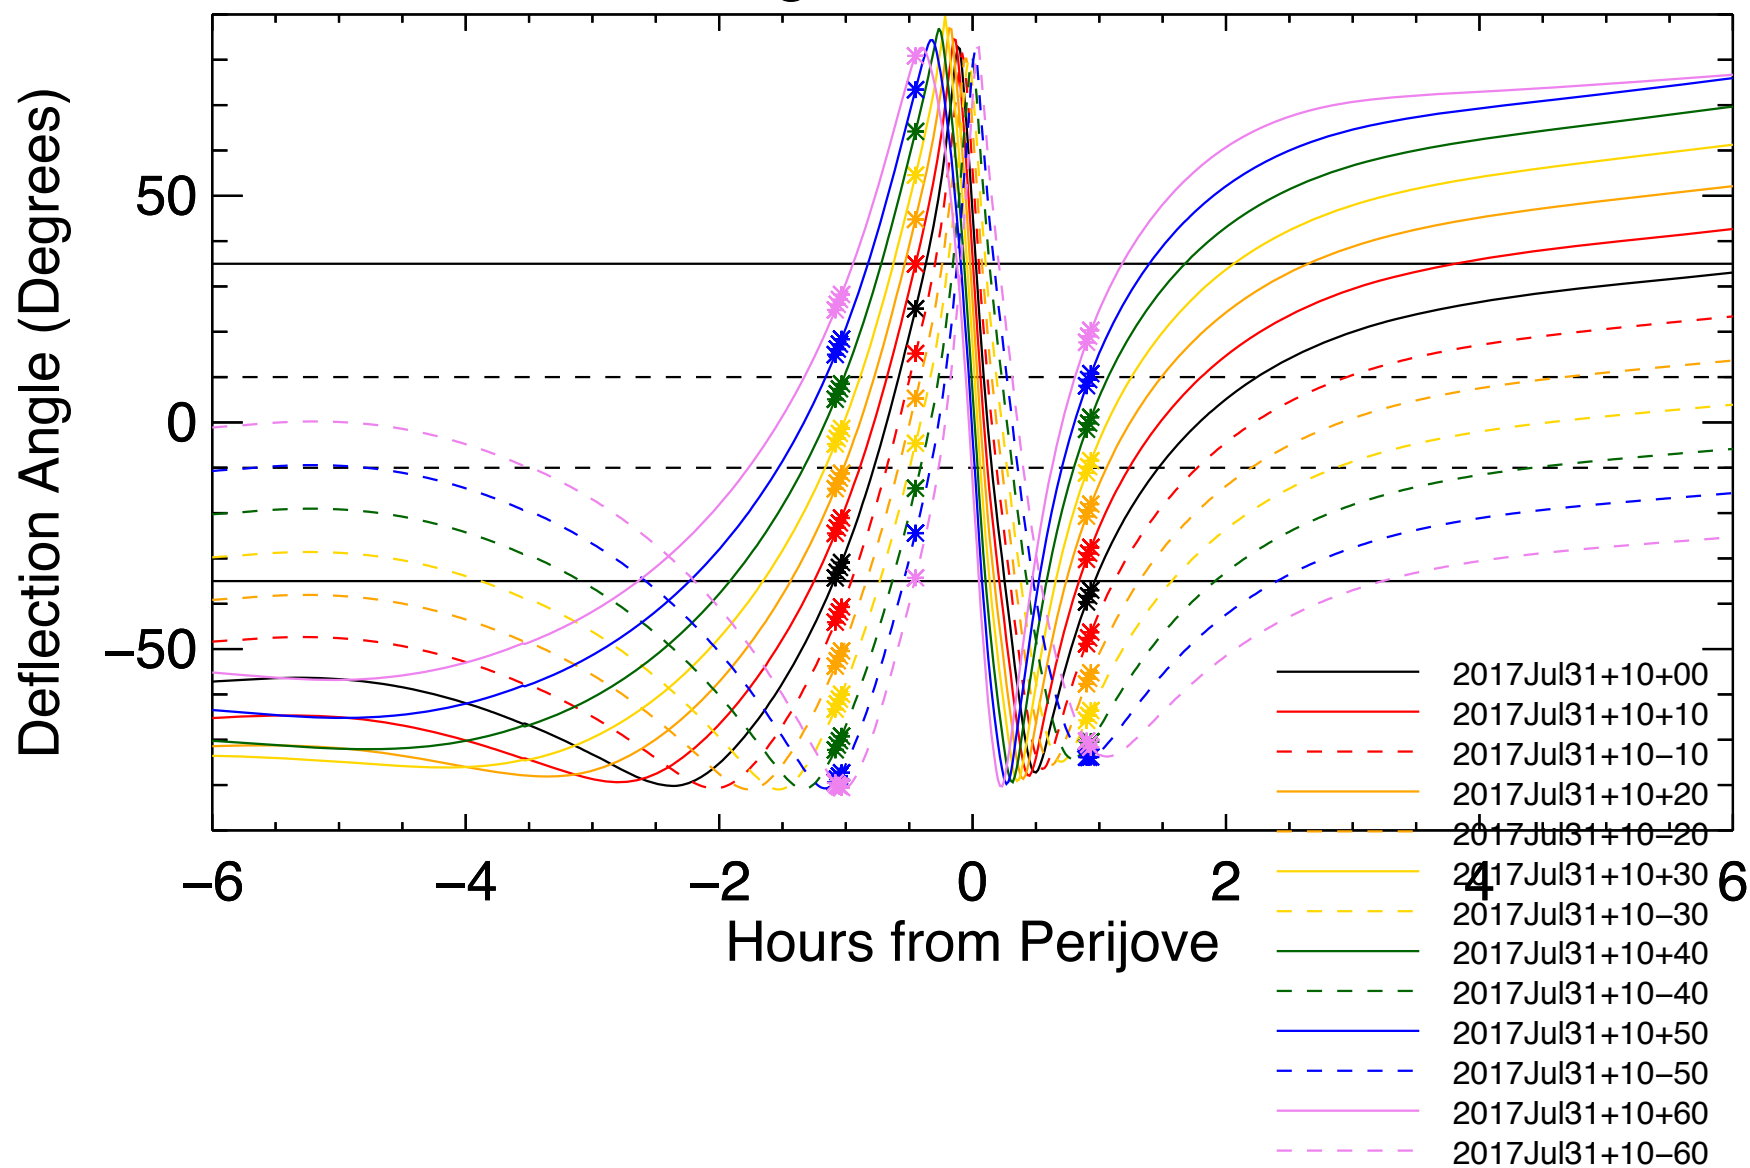

Deflection Angles, Orbit: 22, VIP4+CAN

Deflection Angles, Orbit: 22, VIP4+CAN

Deflection Angles, Orbit: 22, VIP4+CAN

Deflection Angles, Orbit: 22, VIP4+CAN

Deflection Angles, Orbit: 22, VIP4+CAN

Deflection Angles, Orbit: 22, VIP4+CAN

Deflection Angles, Orbit: 22, VIP4+CAN