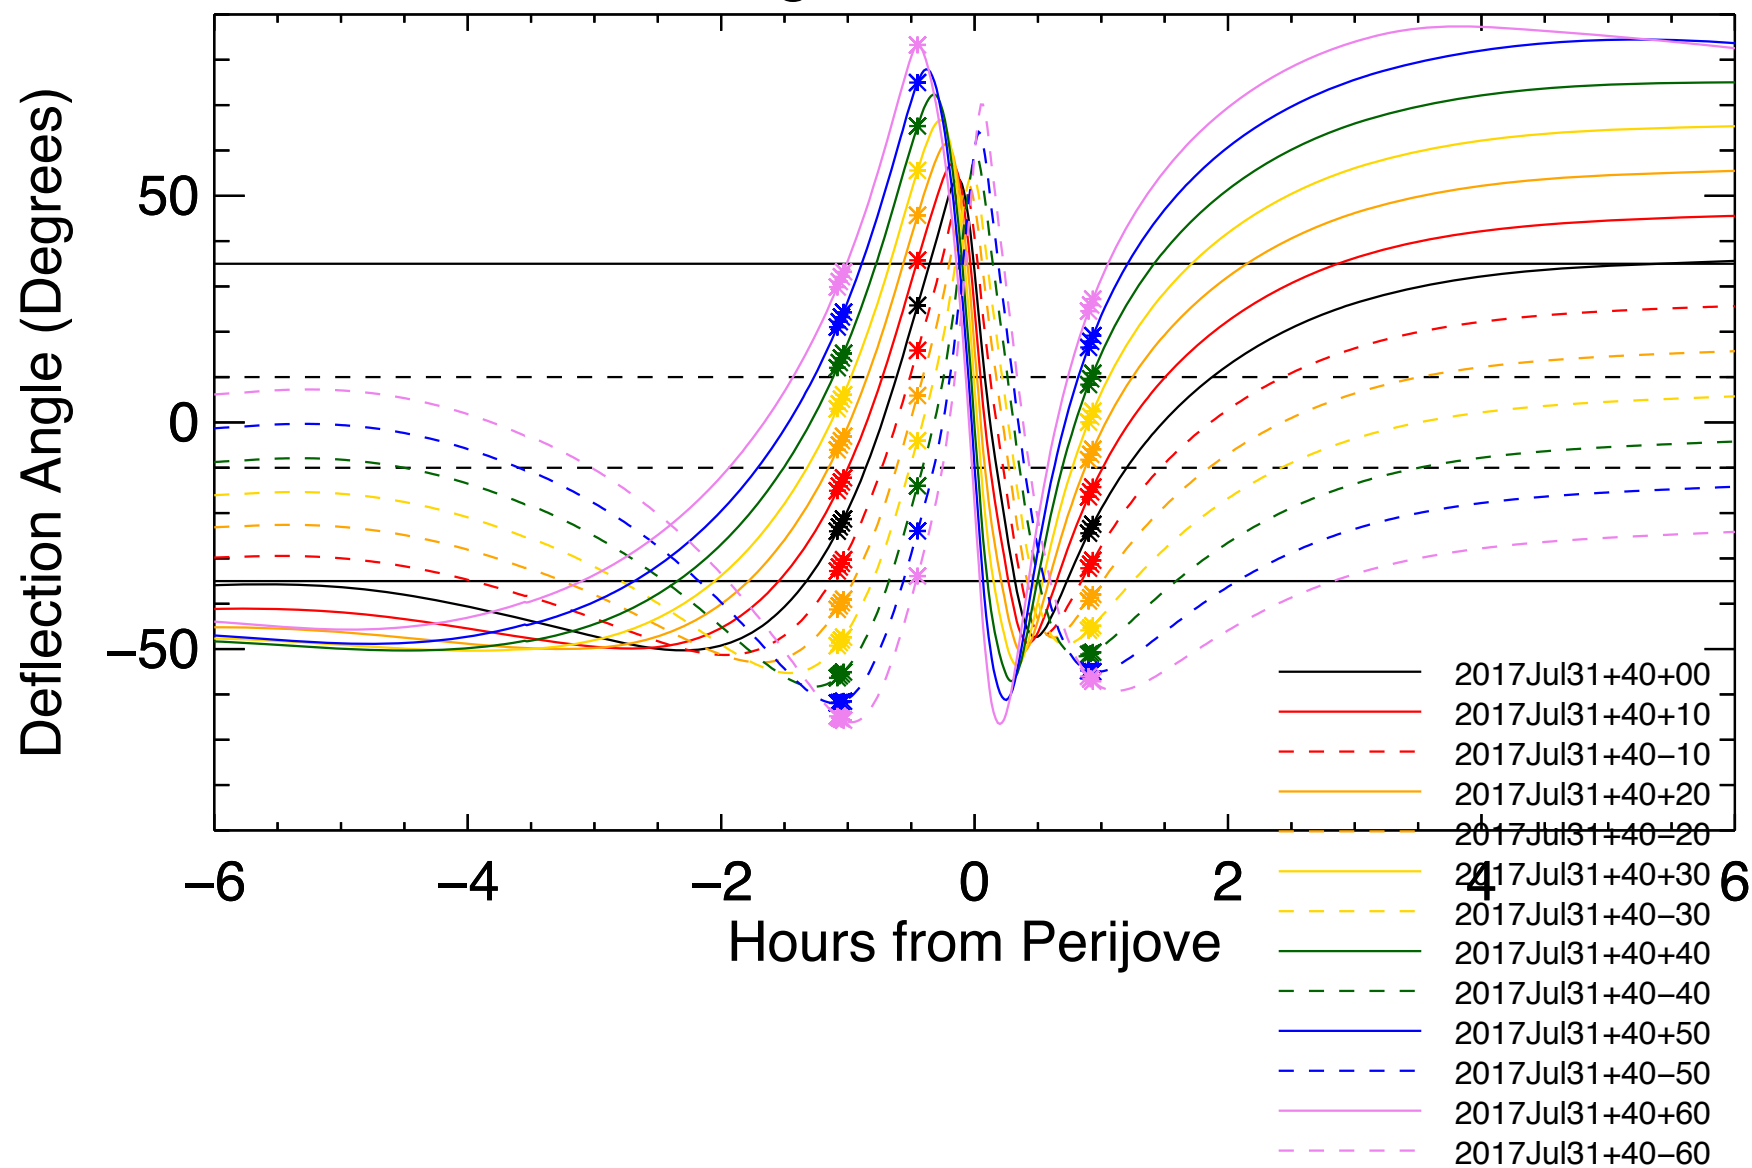

Deflection Angles, Orbit: 22, VIP4+CAN

Deflection Angles, Orbit: 22, VIP4+CAN

Deflection Angles, Orbit: 22, VIP4+CAN

Deflection Angles, Orbit: 22, VIP4+CAN

Deflection Angles, Orbit: 22, VIP4+CAN

Deflection Angles, Orbit: 22, VIP4+CAN

Deflection Angles, Orbit: 22, VIP4+CAN