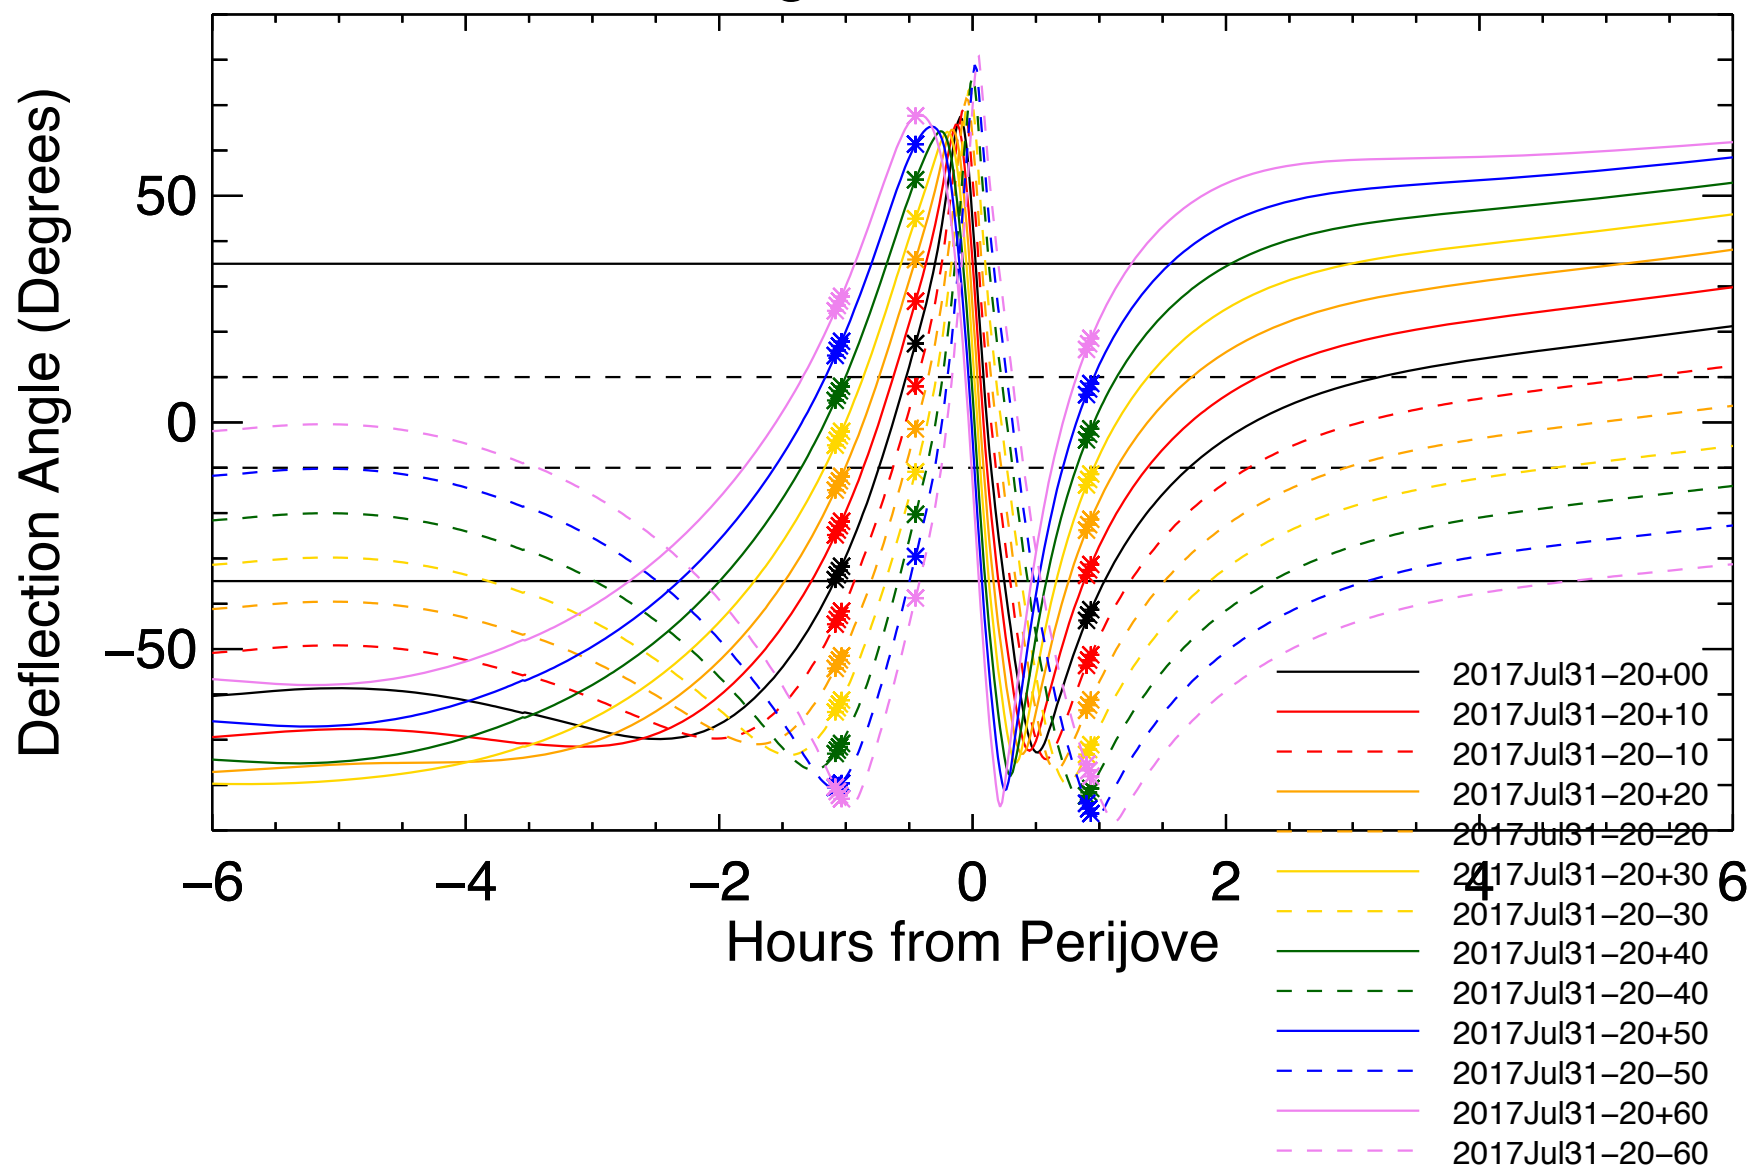

Deflection Angles, Orbit: 22, VIP4+CAN

Deflection Angles, Orbit: 22, VIP4+CAN

Deflection Angles, Orbit: 22, VIP4+CAN

Deflection Angles, Orbit: 22, VIP4+CAN

Deflection Angles, Orbit: 22, VIP4+CAN

Deflection Angles, Orbit: 22, VIP4+CAN

Deflection Angles, Orbit: 22, VIP4+CAN