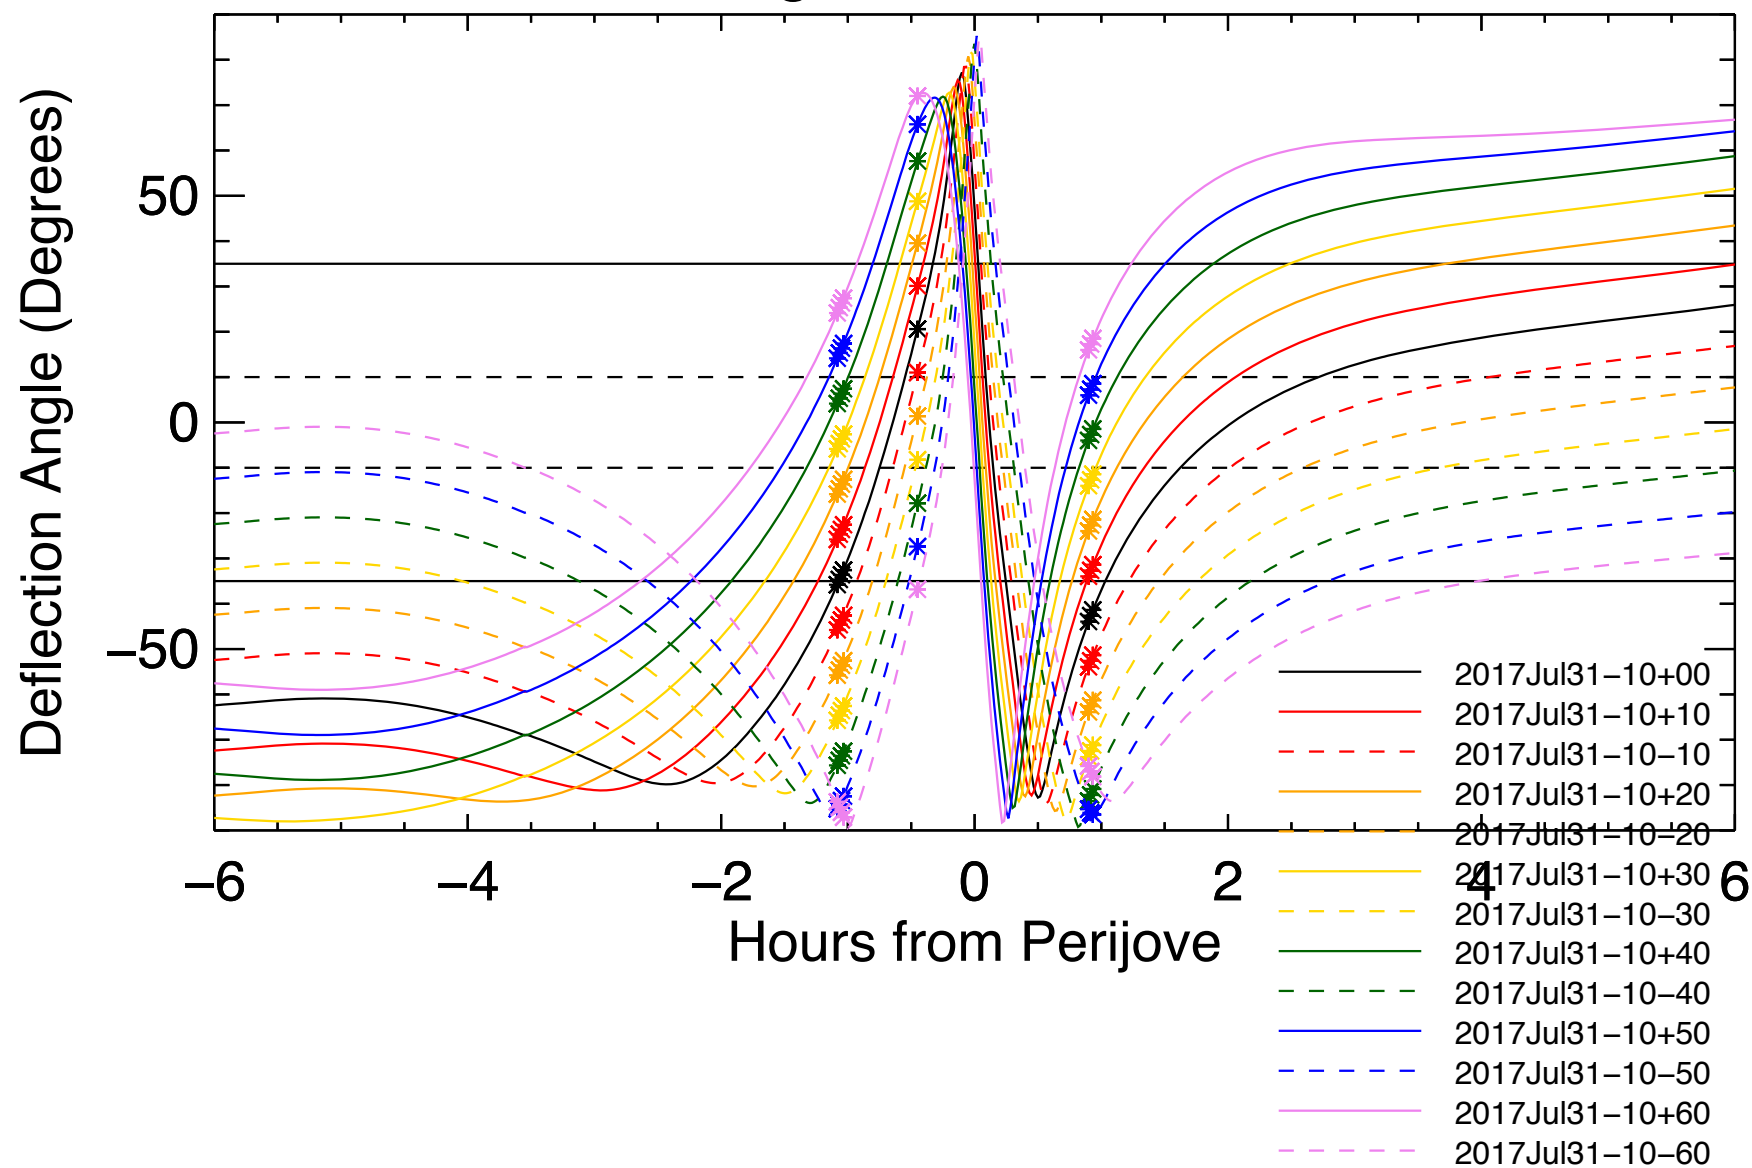

Deflection Angles, Orbit: 22, VIP4+CAN

Deflection Angles, Orbit: 22, VIP4+CAN

Deflection Angles, Orbit: 22, VIP4+CAN

Deflection Angles, Orbit: 22, VIP4+CAN

Deflection Angles, Orbit: 22, VIP4+CAN

Deflection Angles, Orbit: 22, VIP4+CAN

Deflection Angles, Orbit: 22, VIP4+CAN