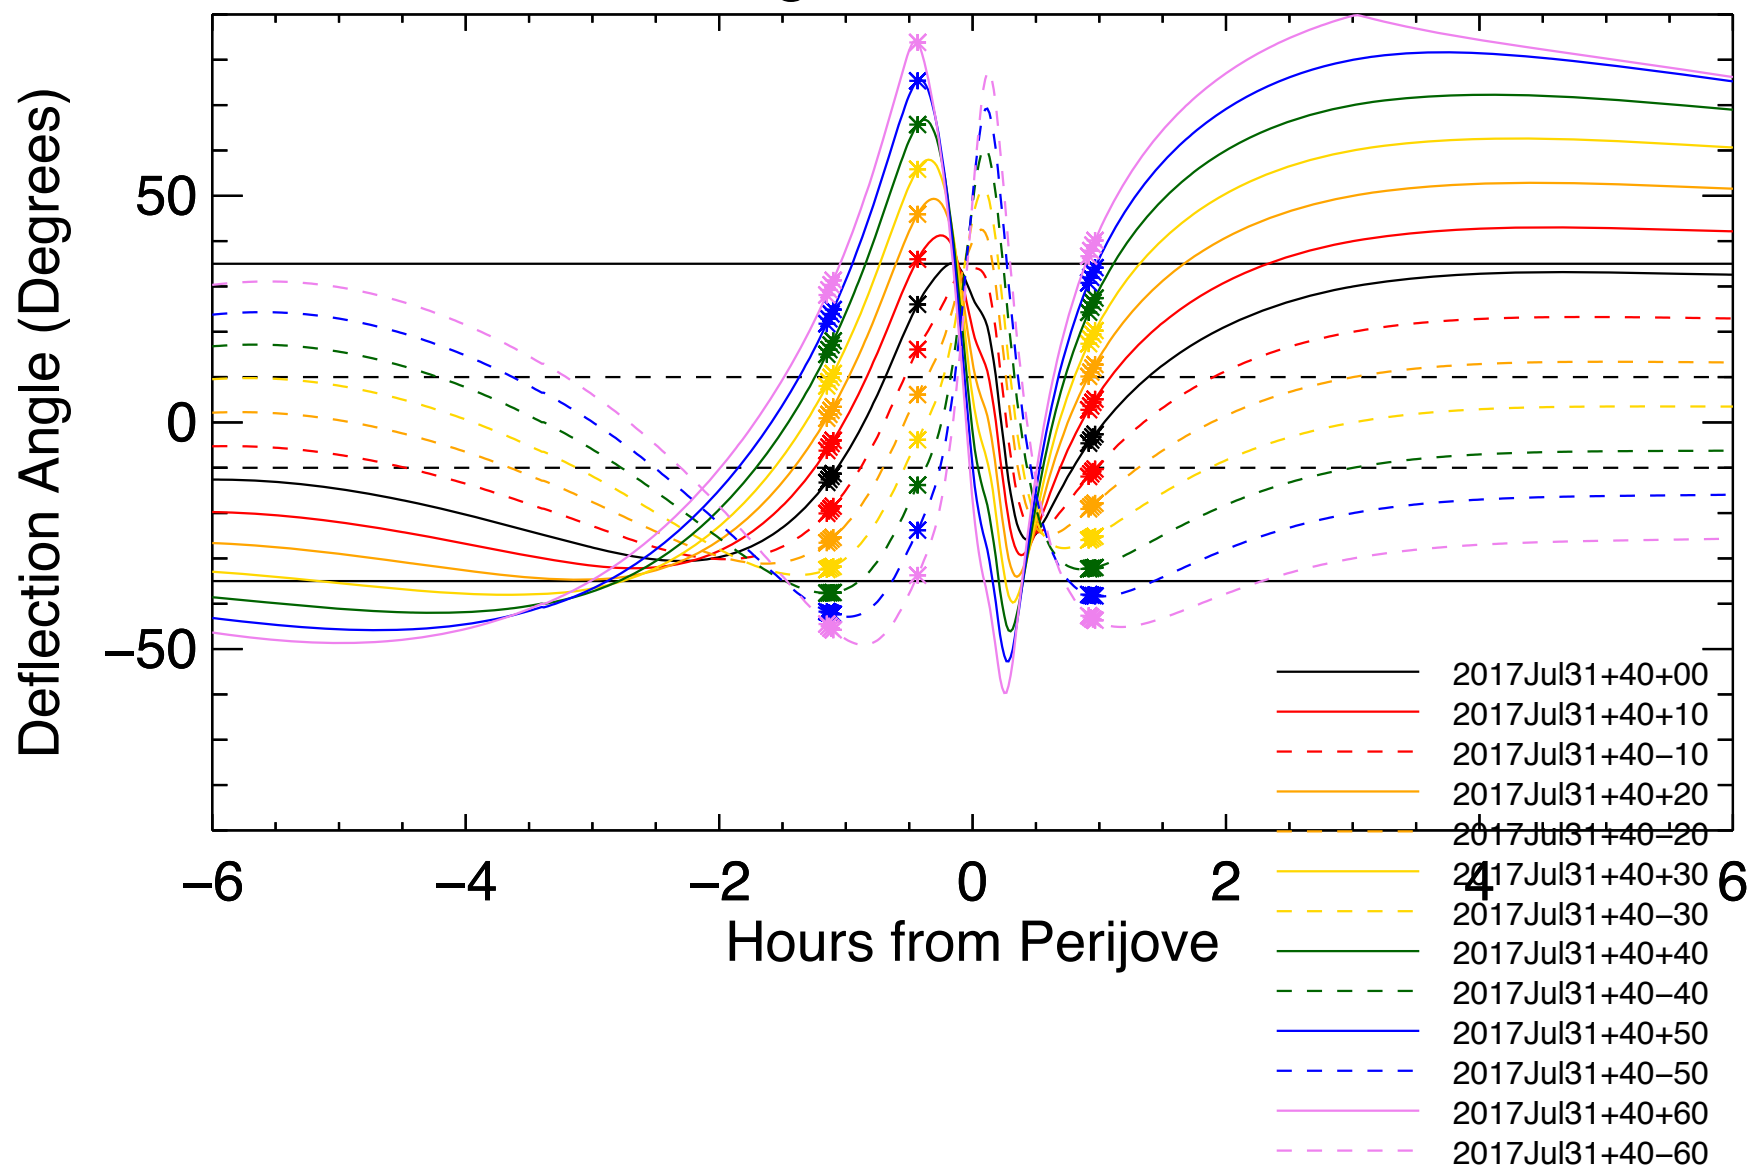

Deflection Angles, Orbit: 27, VIP4+CAN

Deflection Angles, Orbit: 27, VIP4+CAN

Deflection Angles, Orbit: 27, VIP4+CAN

Deflection Angles, Orbit: 27, VIP4+CAN

Deflection Angles, Orbit: 27, VIP4+CAN

Deflection Angles, Orbit: 27, VIP4+CAN

Deflection Angles, Orbit: 27, VIP4+CAN