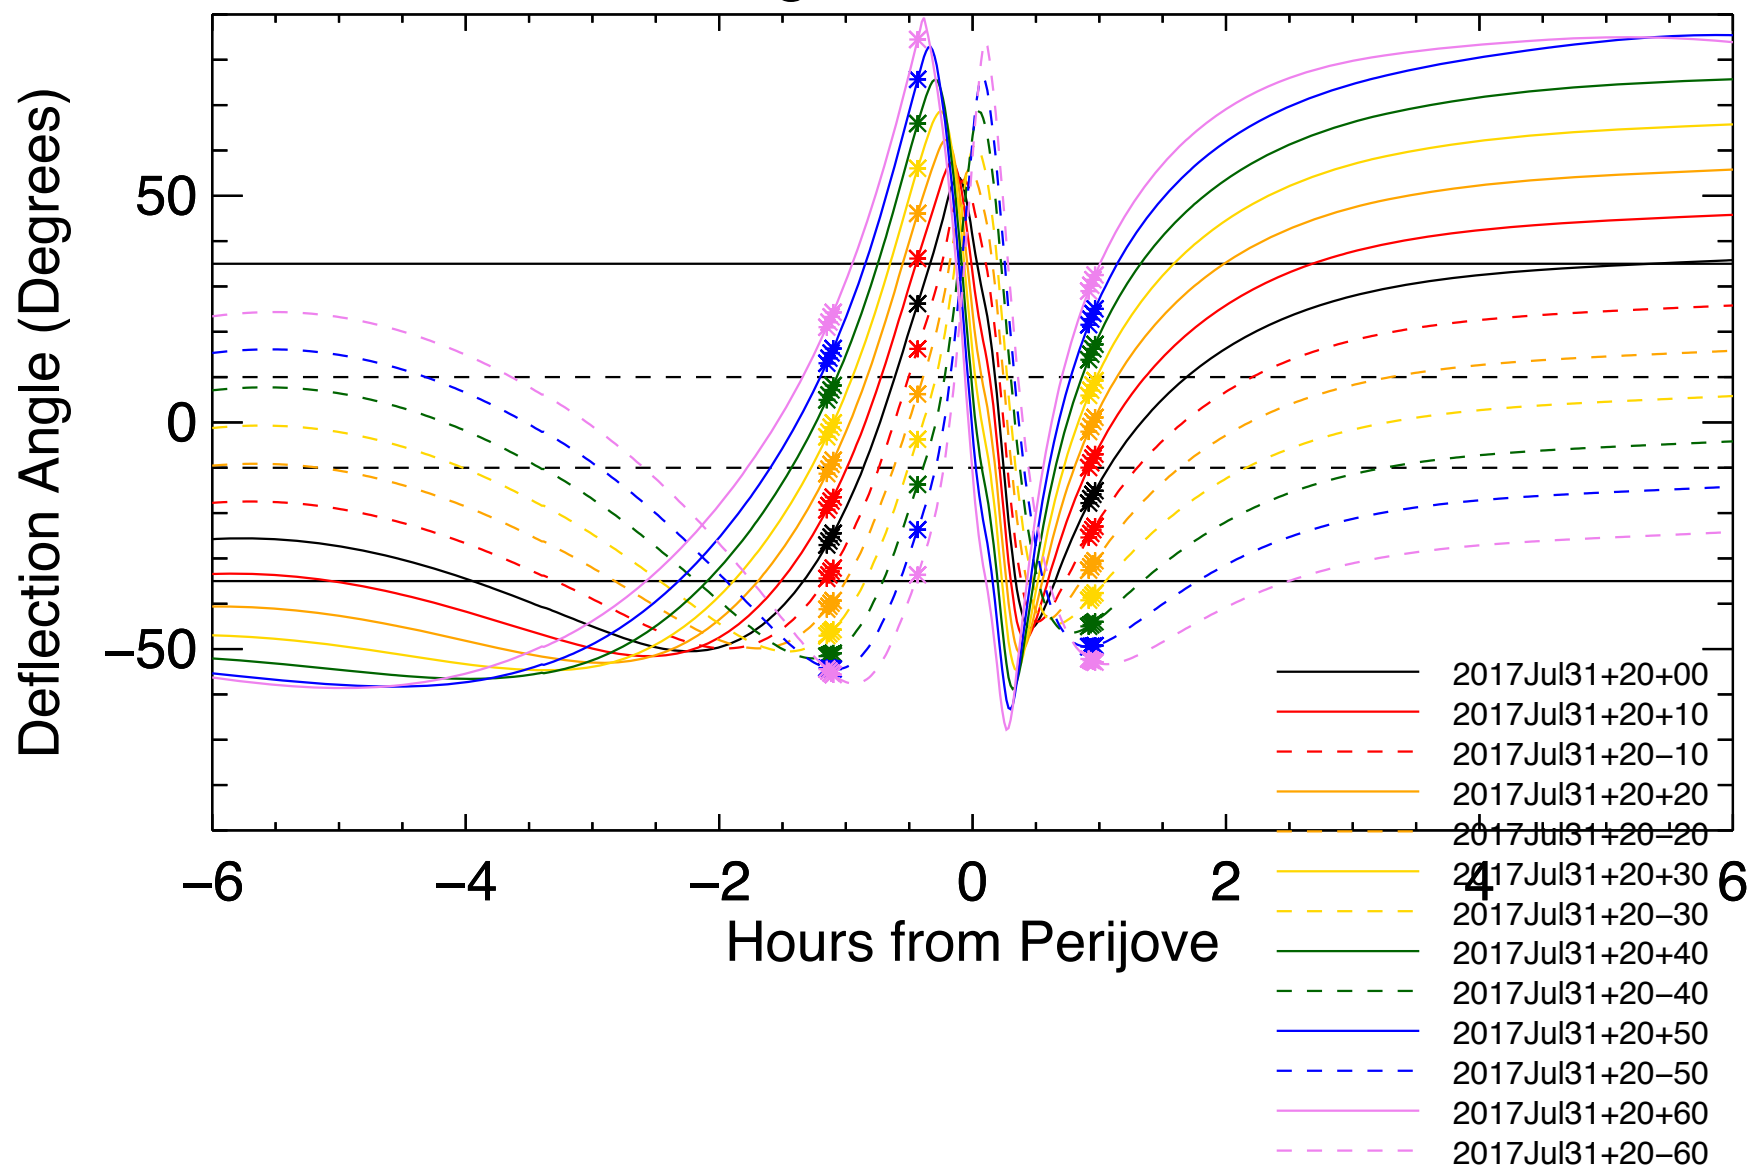

Deflection Angles, Orbit: 27, VIP4+CAN

Deflection Angles, Orbit: 27, VIP4+CAN

Deflection Angles, Orbit: 27, VIP4+CAN

Deflection Angles, Orbit: 27, VIP4+CAN

Deflection Angles, Orbit: 27, VIP4+CAN

Deflection Angles, Orbit: 27, VIP4+CAN

Deflection Angles, Orbit: 27, VIP4+CAN