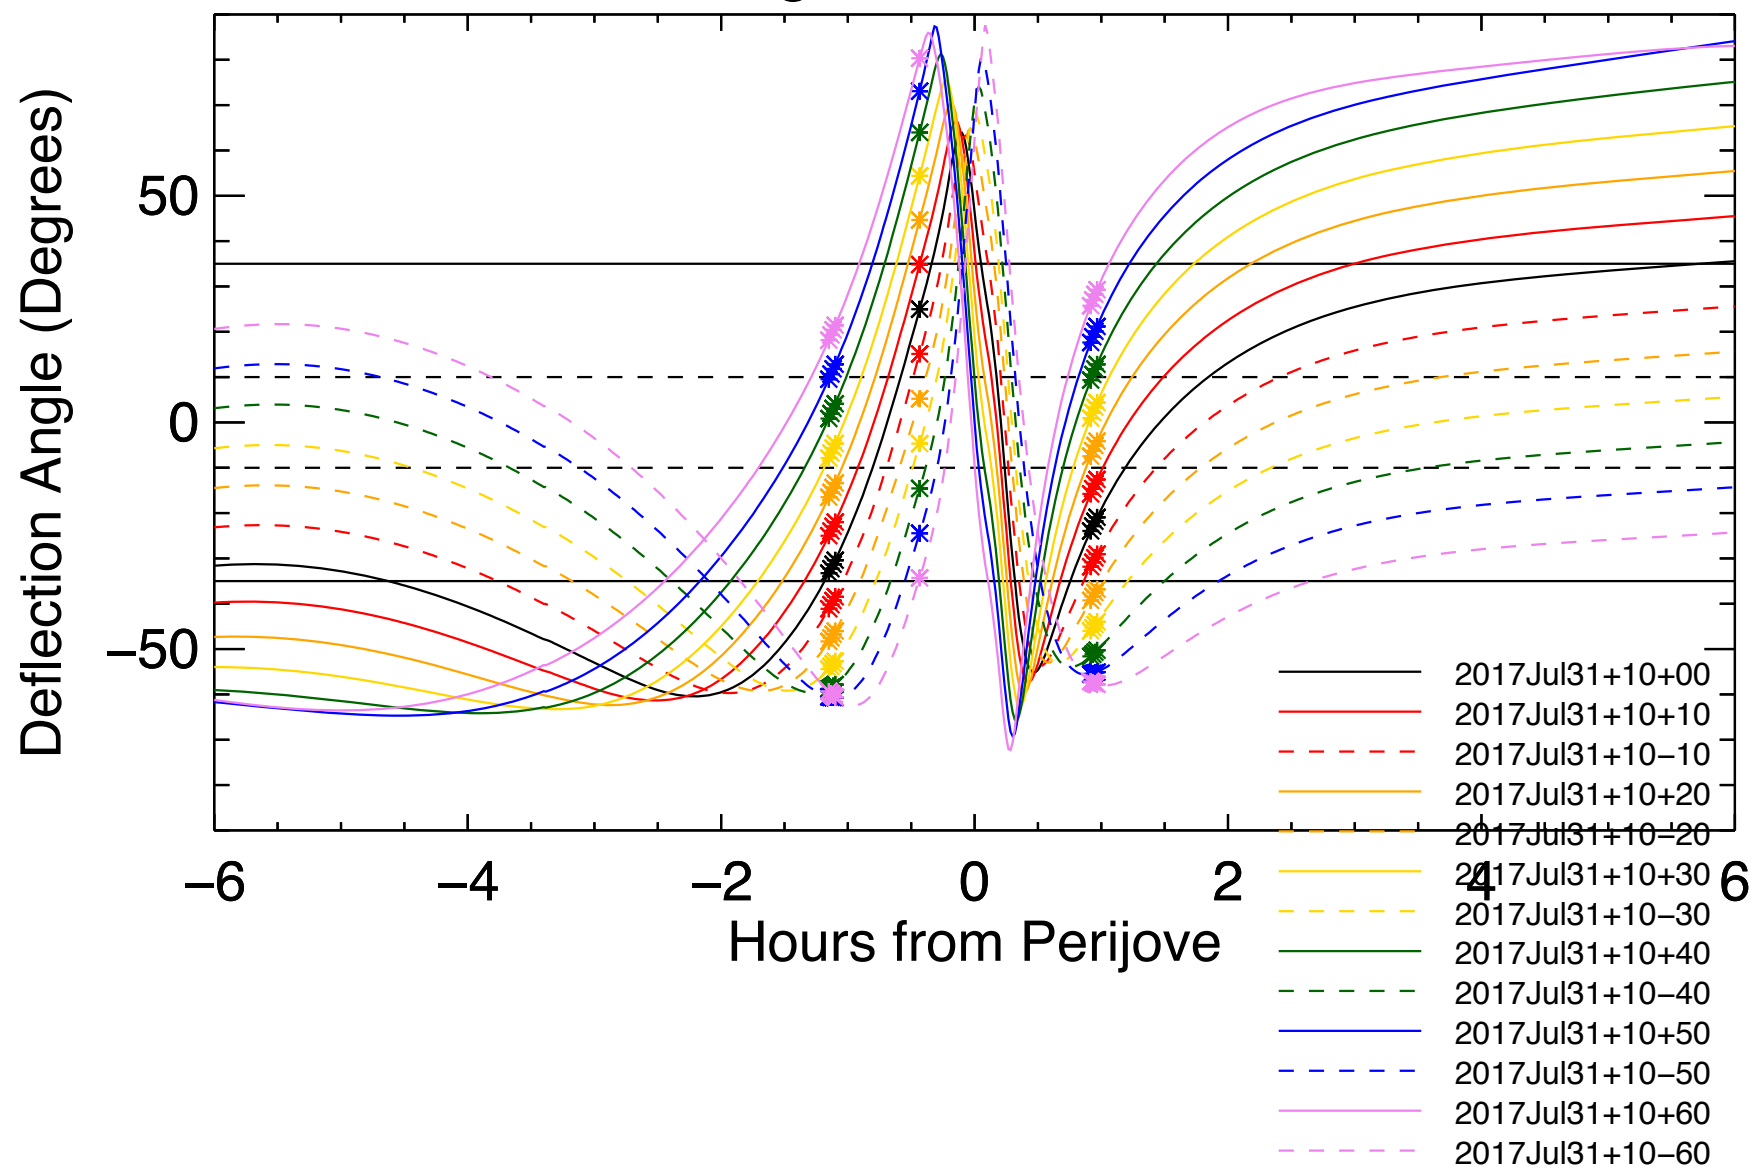

Deflection Angles, Orbit: 27, VIP4+CAN

Deflection Angles, Orbit: 27, VIP4+CAN

Deflection Angles, Orbit: 27, VIP4+CAN

Deflection Angles, Orbit: 27, VIP4+CAN

Deflection Angles, Orbit: 27, VIP4+CAN

Deflection Angles, Orbit: 27, VIP4+CAN

Deflection Angles, Orbit: 27, VIP4+CAN