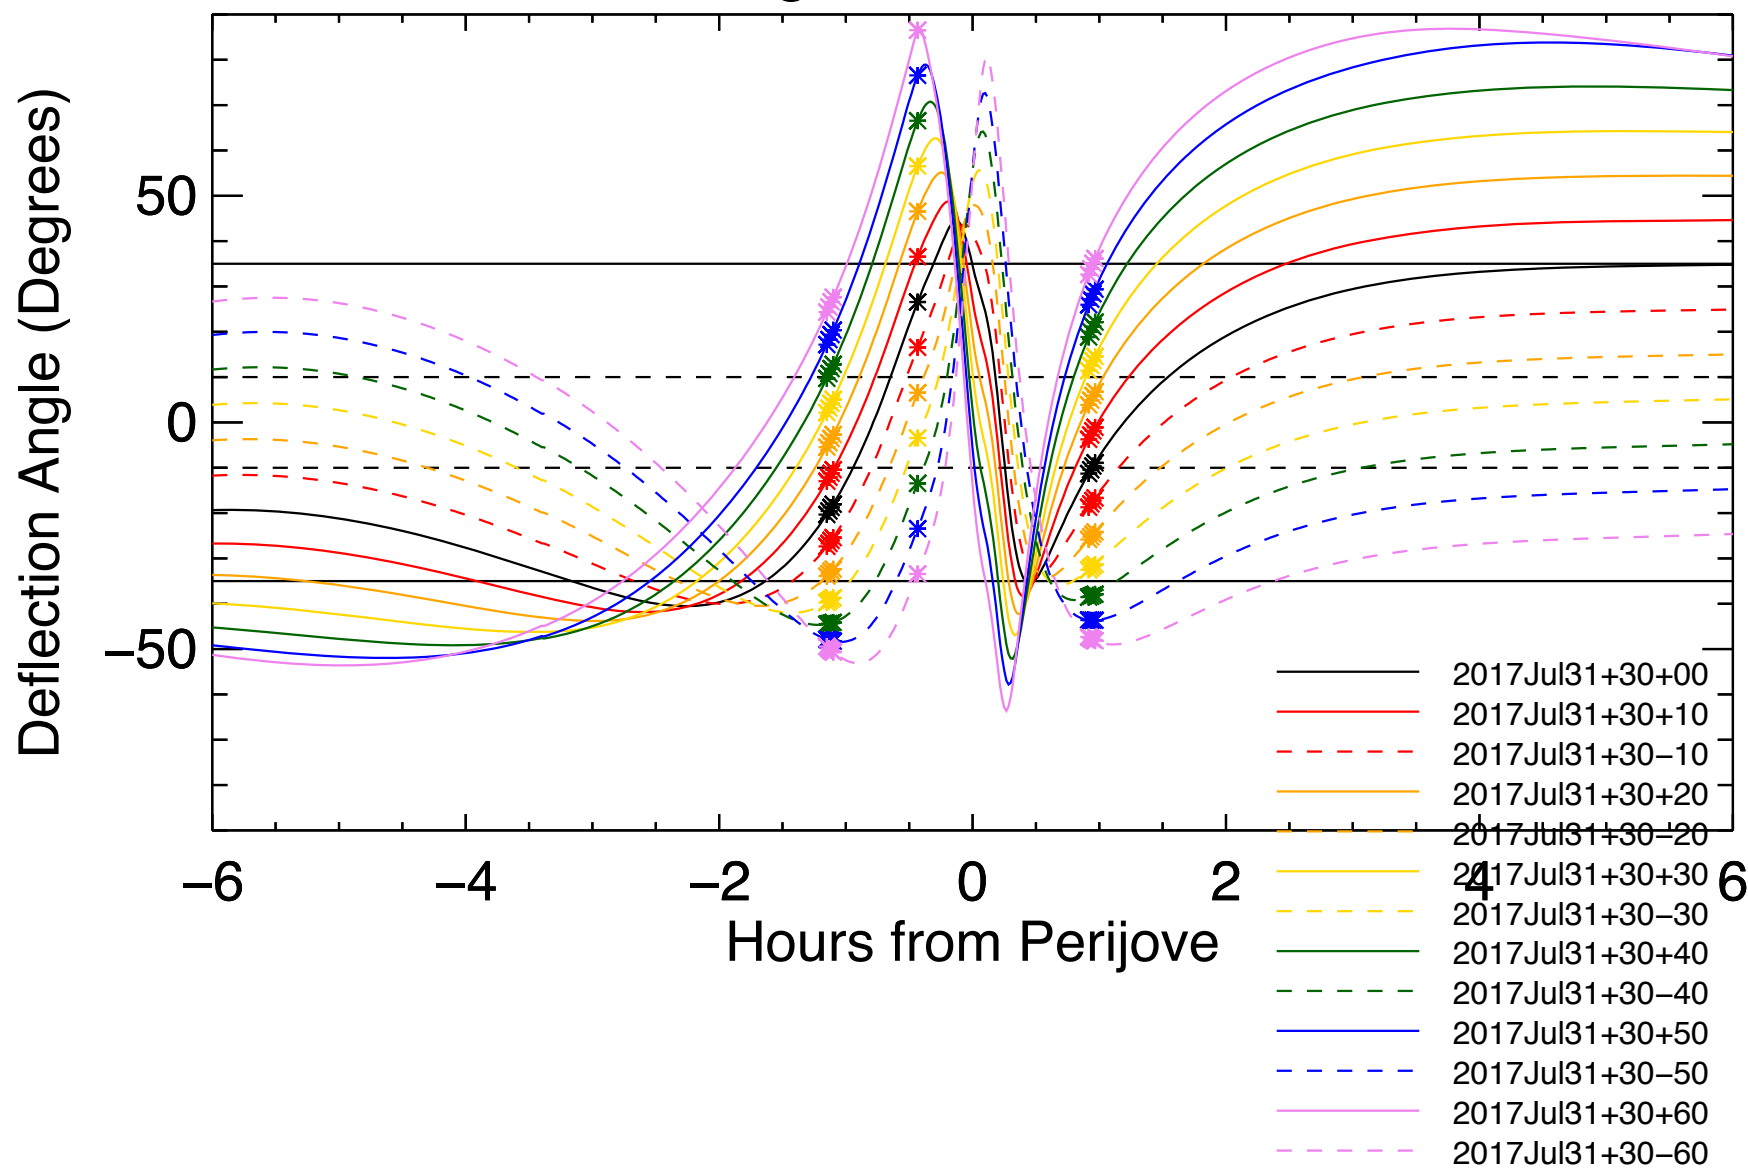

Deflection Angles, Orbit: 27, VIP4+CAN

Deflection Angles, Orbit: 27, VIP4+CAN

Deflection Angles, Orbit: 27, VIP4+CAN

Deflection Angles, Orbit: 27, VIP4+CAN

Deflection Angles, Orbit: 27, VIP4+CAN

Deflection Angles, Orbit: 27, VIP4+CAN

Deflection Angles, Orbit: 27, VIP4+CAN