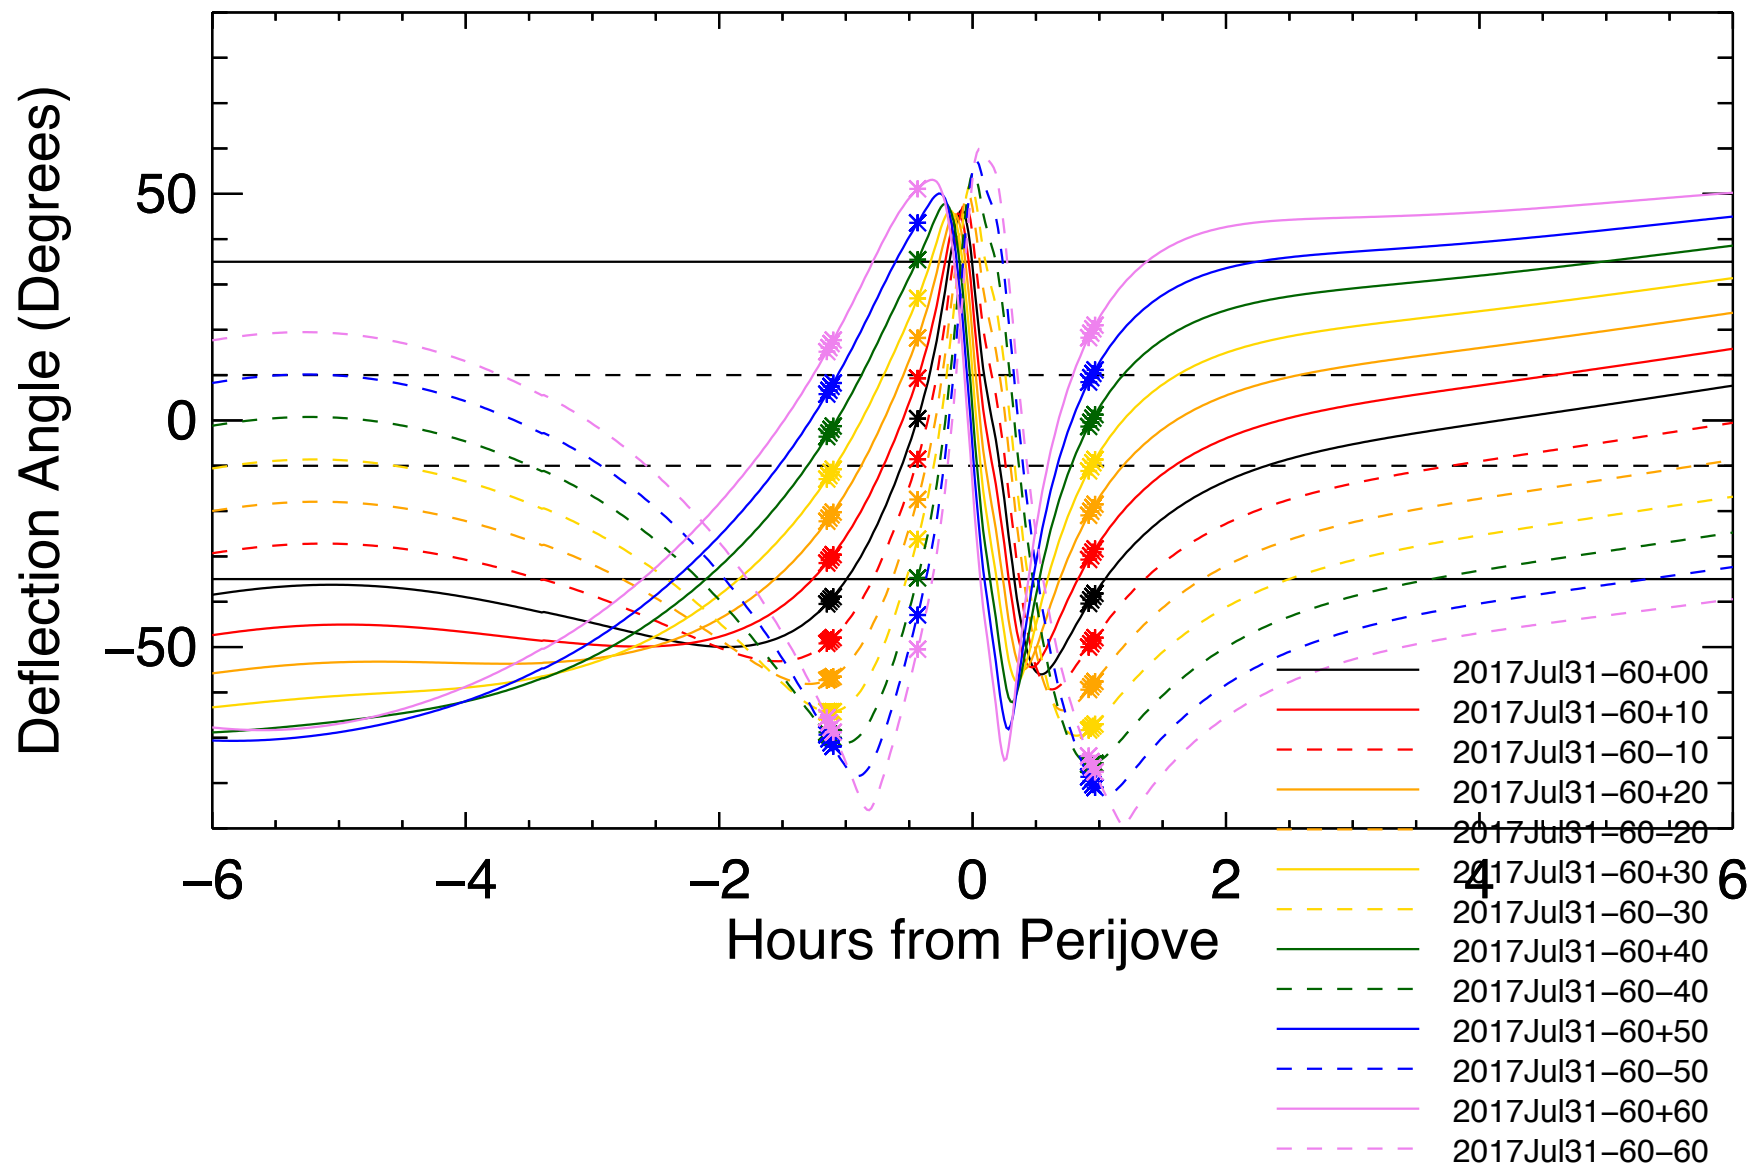

Deflection Angles, Orbit: 27, VIP4+CAN

Deflection Angles, Orbit: 27, VIP4+CAN

Deflection Angles, Orbit: 27, VIP4+CAN

Deflection Angles, Orbit: 27, VIP4+CAN

Deflection Angles, Orbit: 27, VIP4+CAN

Deflection Angles, Orbit: 27, VIP4+CAN

Deflection Angles, Orbit: 27, VIP4+CAN