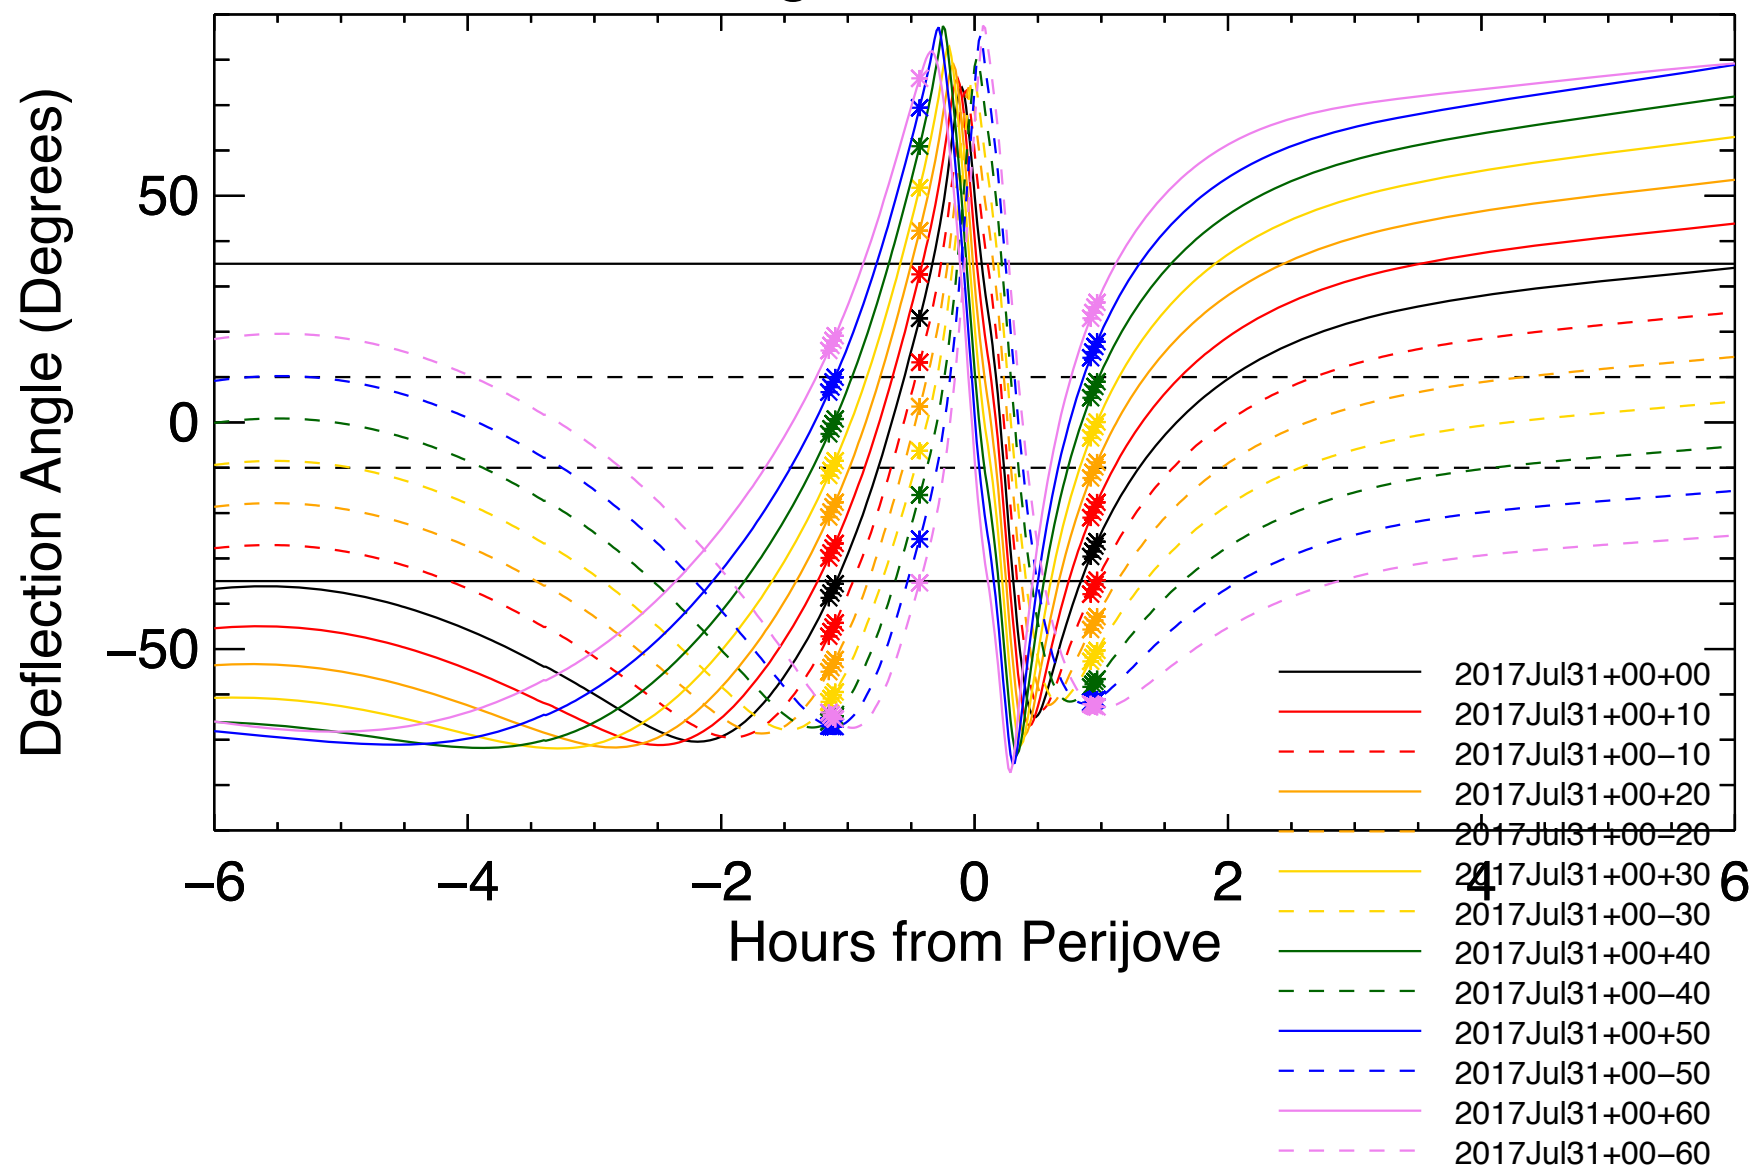

Deflection Angles, Orbit: 27, VIP4+CAN

Deflection Angles, Orbit: 27, VIP4+CAN

Deflection Angles, Orbit: 27, VIP4+CAN

Deflection Angles, Orbit: 27, VIP4+CAN

Deflection Angles, Orbit: 27, VIP4+CAN

Deflection Angles, Orbit: 27, VIP4+CAN

Deflection Angles, Orbit: 27, VIP4+CAN