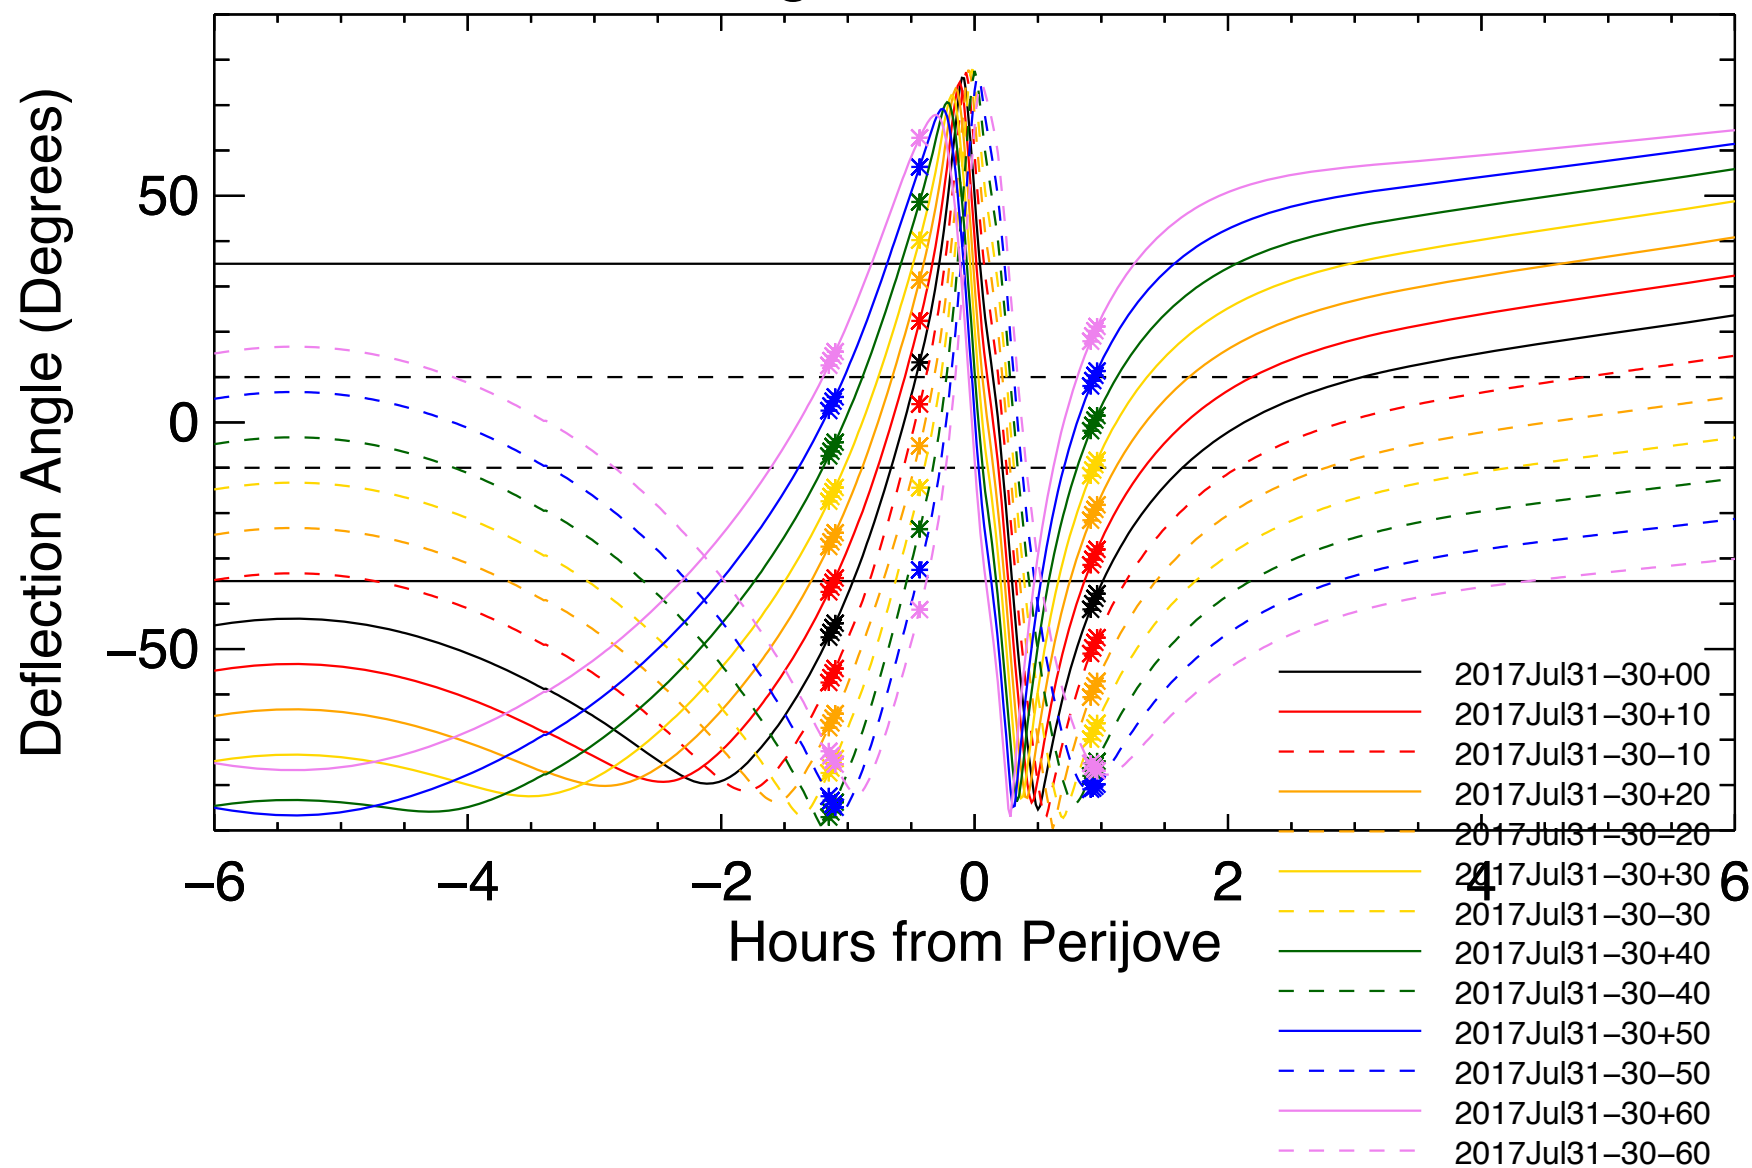

Deflection Angles, Orbit: 27, VIP4+CAN

Deflection Angles, Orbit: 27, VIP4+CAN

Deflection Angles, Orbit: 27, VIP4+CAN

Deflection Angles, Orbit: 27, VIP4+CAN

Deflection Angles, Orbit: 27, VIP4+CAN

Deflection Angles, Orbit: 27, VIP4+CAN

Deflection Angles, Orbit: 27, VIP4+CAN