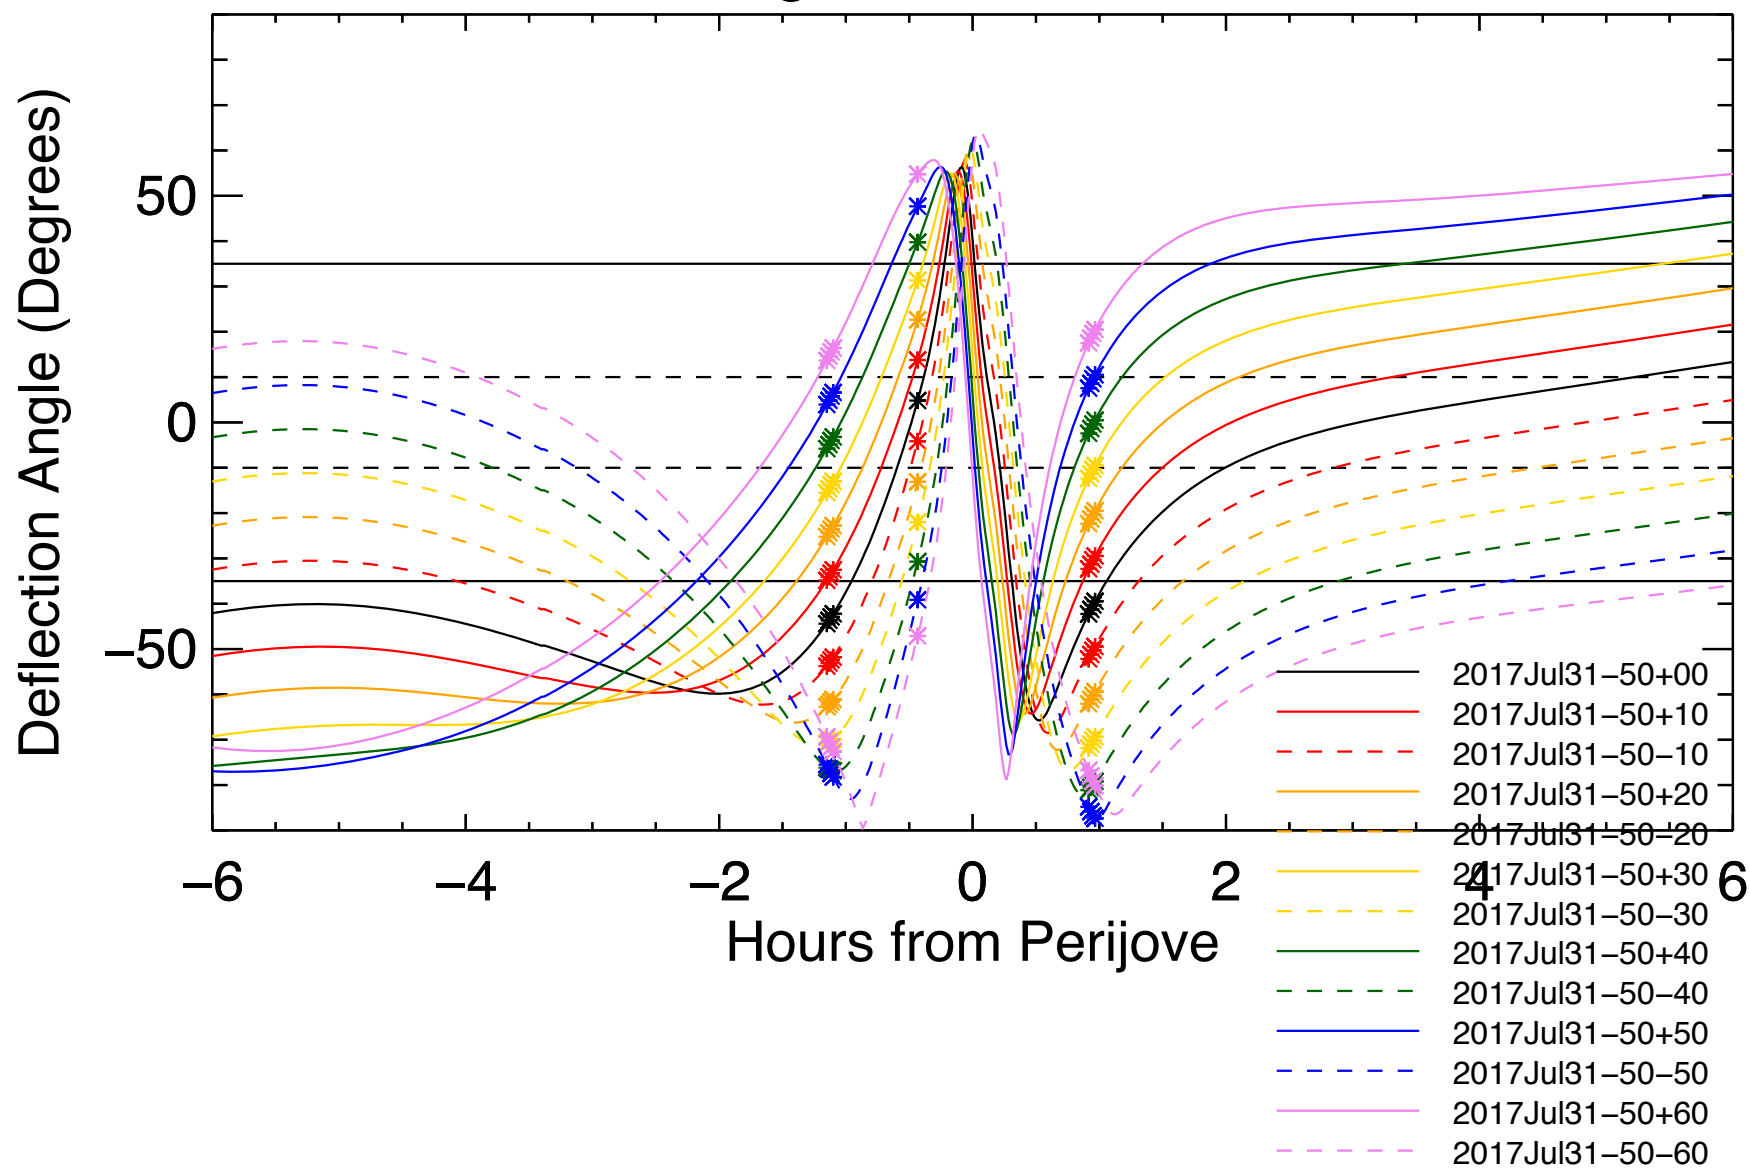

Deflection Angles, Orbit: 27, VIP4+CAN

Deflection Angles, Orbit: 27, VIP4+CAN

Deflection Angles, Orbit: 27, VIP4+CAN

Deflection Angles, Orbit: 27, VIP4+CAN

Deflection Angles, Orbit: 27, VIP4+CAN

Deflection Angles, Orbit: 27, VIP4+CAN

Deflection Angles, Orbit: 27, VIP4+CAN