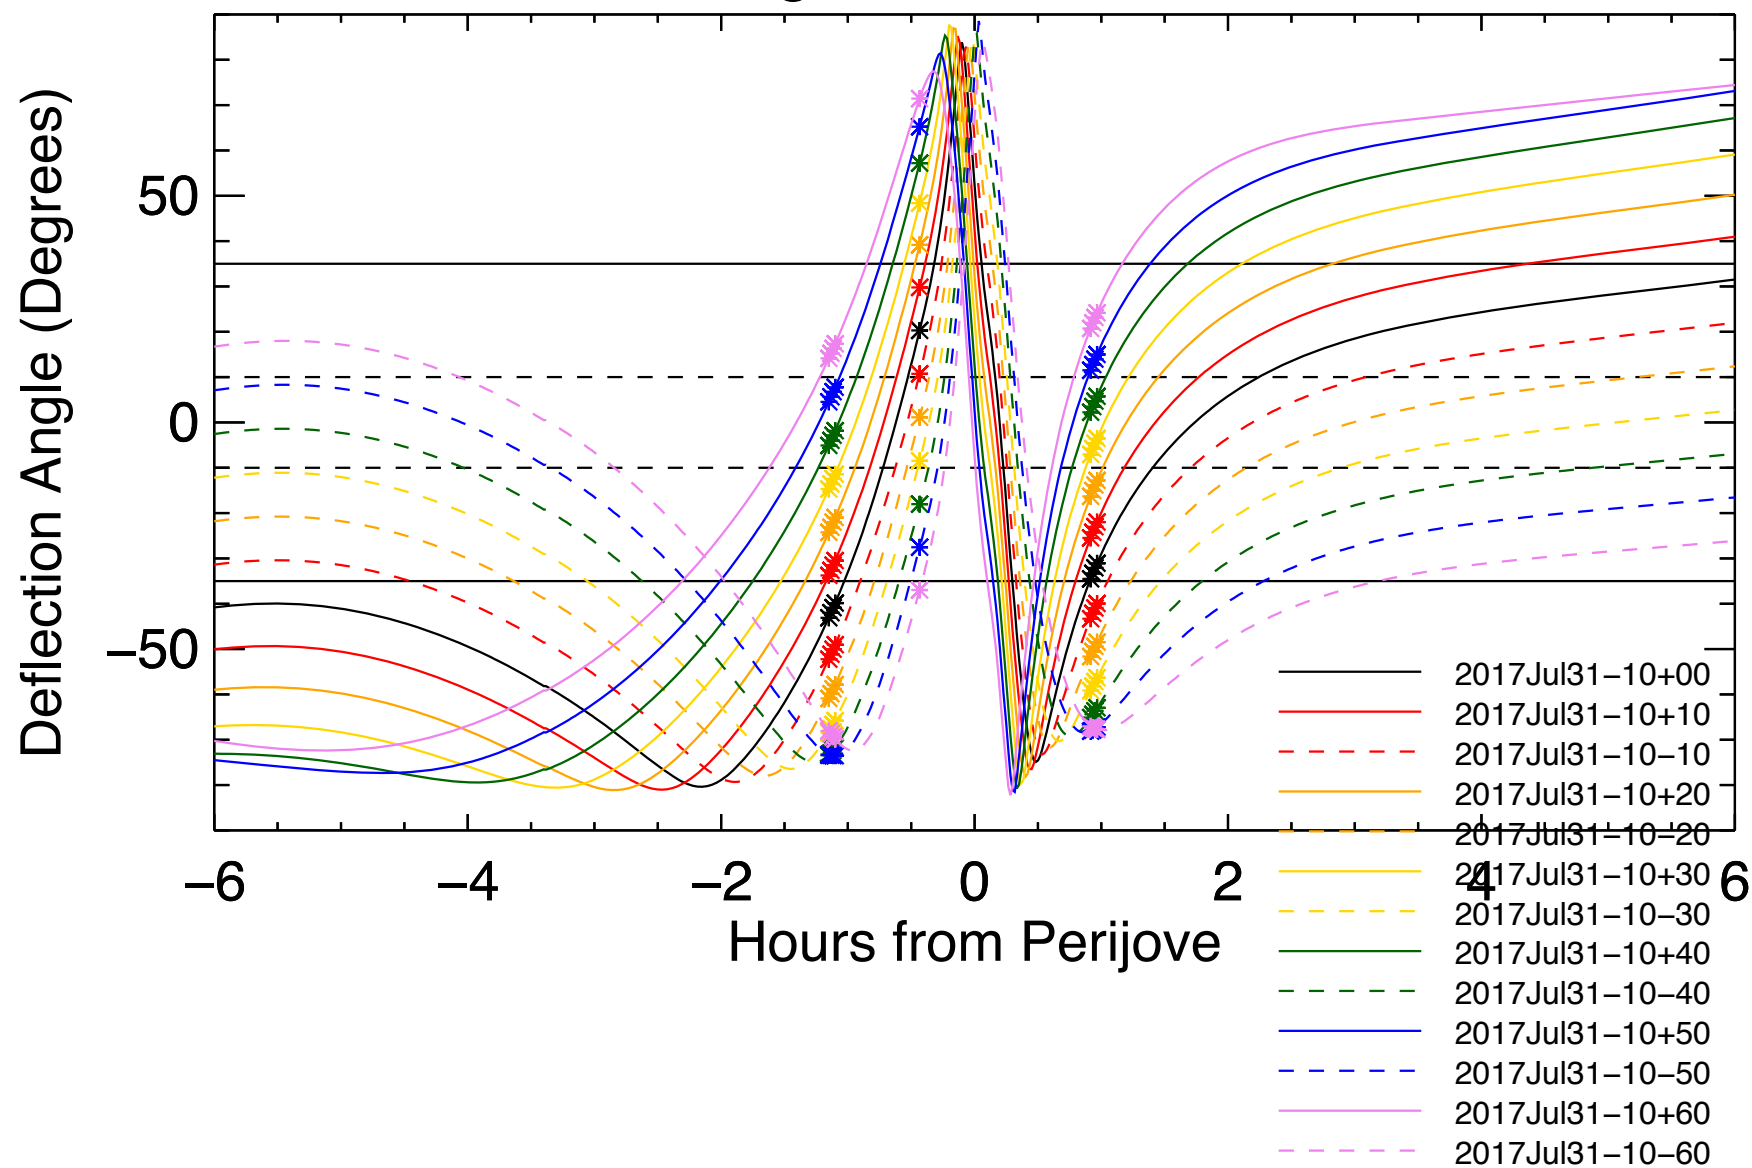

Deflection Angles, Orbit: 27, VIP4+CAN

Deflection Angles, Orbit: 27, VIP4+CAN

Deflection Angles, Orbit: 27, VIP4+CAN

Deflection Angles, Orbit: 27, VIP4+CAN

Deflection Angles, Orbit: 27, VIP4+CAN

Deflection Angles, Orbit: 27, VIP4+CAN

Deflection Angles, Orbit: 27, VIP4+CAN