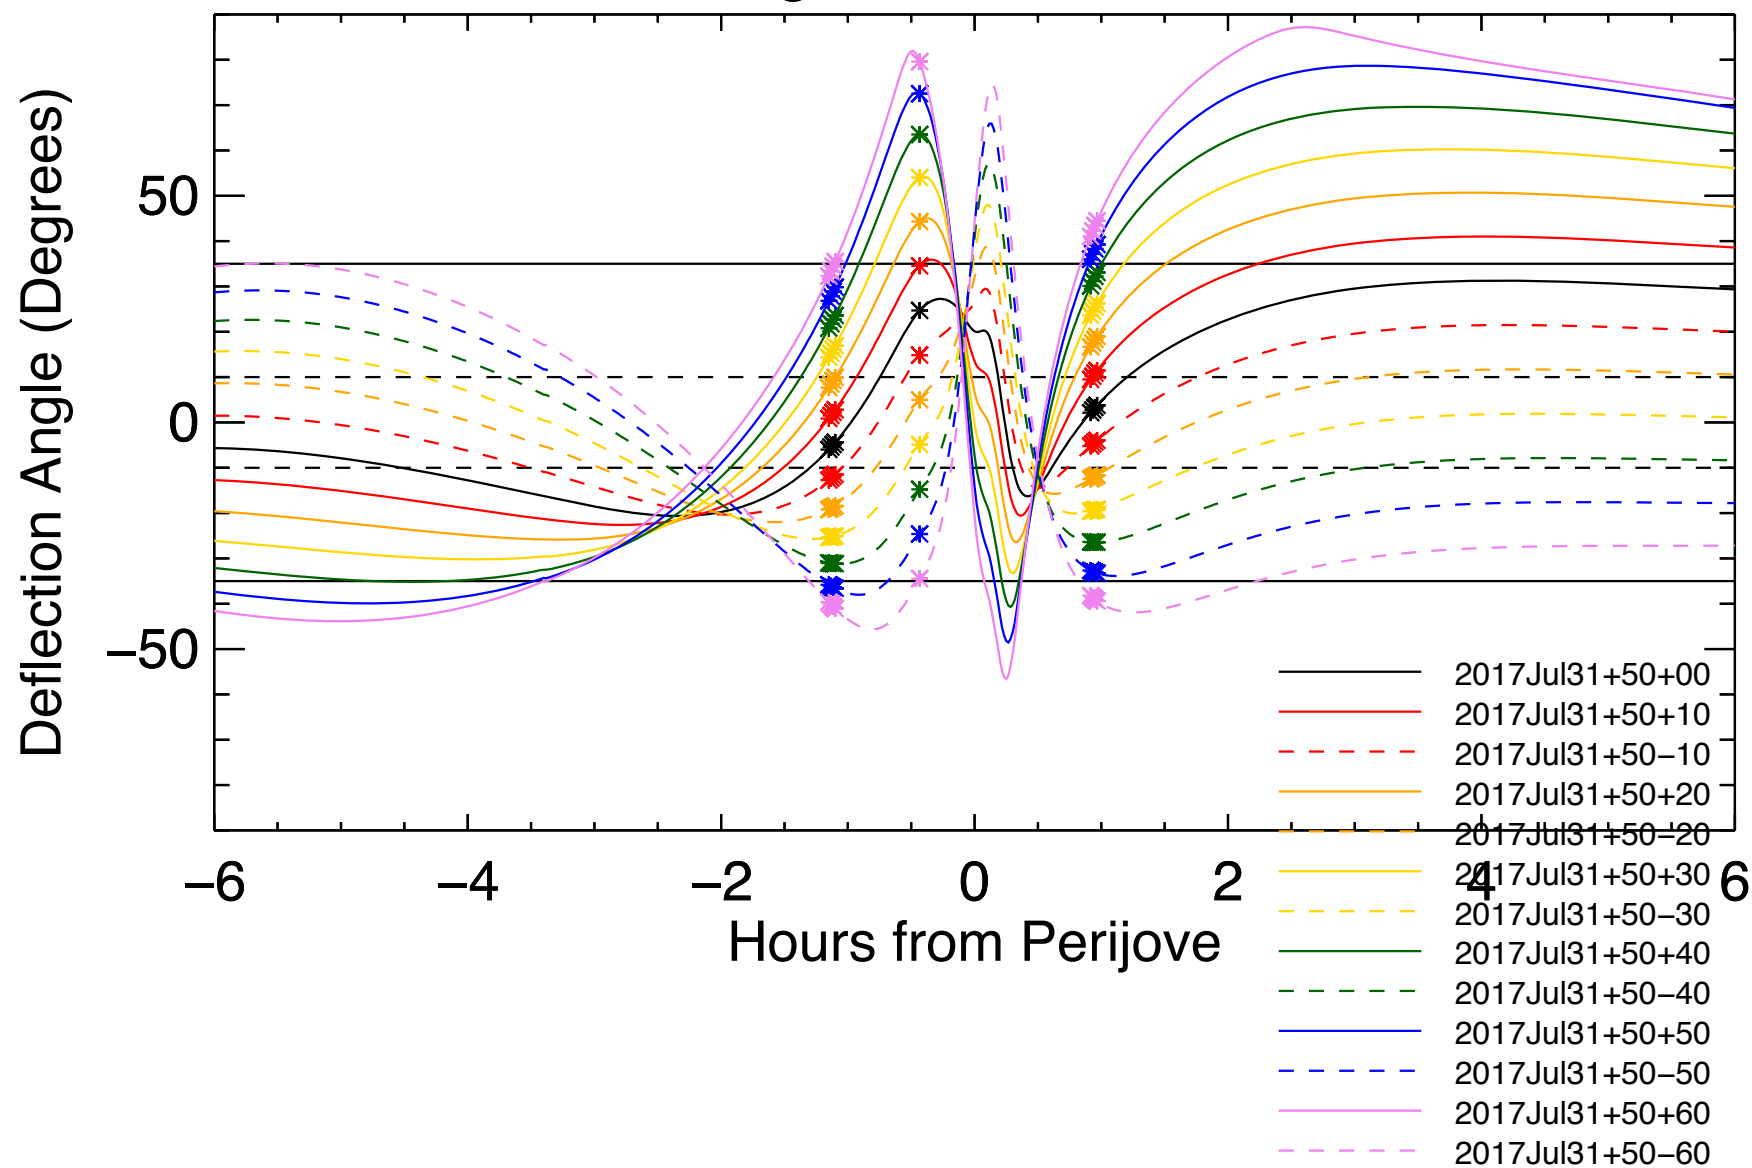

Deflection Angles, Orbit: 27, VIP4+CAN

Deflection Angles, Orbit: 27, VIP4+CAN

Deflection Angles, Orbit: 27, VIP4+CAN

Deflection Angles, Orbit: 27, VIP4+CAN

Deflection Angles, Orbit: 27, VIP4+CAN

Deflection Angles, Orbit: 27, VIP4+CAN

Deflection Angles, Orbit: 27, VIP4+CAN