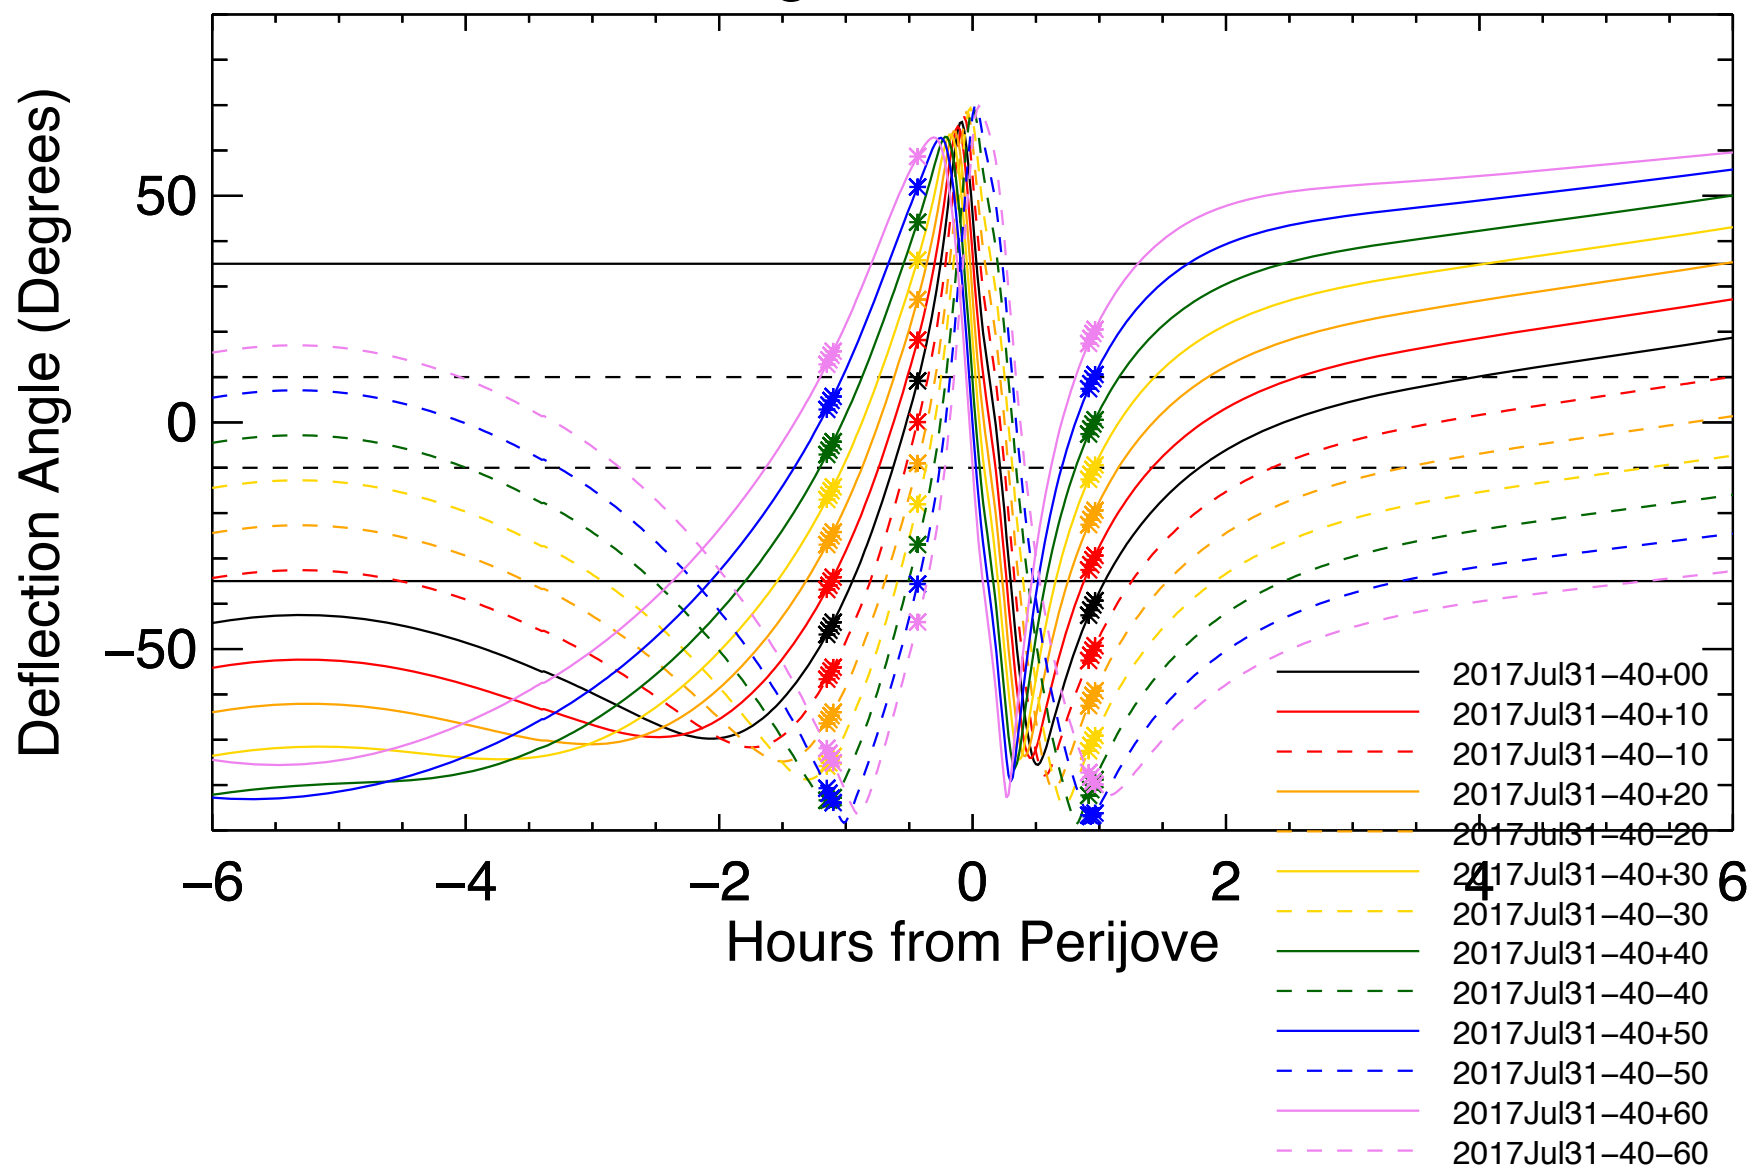

Deflection Angles, Orbit: 27, VIP4+CAN

Deflection Angles, Orbit: 27, VIP4+CAN

Deflection Angles, Orbit: 27, VIP4+CAN

Deflection Angles, Orbit: 27, VIP4+CAN

Deflection Angles, Orbit: 27, VIP4+CAN

Deflection Angles, Orbit: 27, VIP4+CAN

Deflection Angles, Orbit: 27, VIP4+CAN