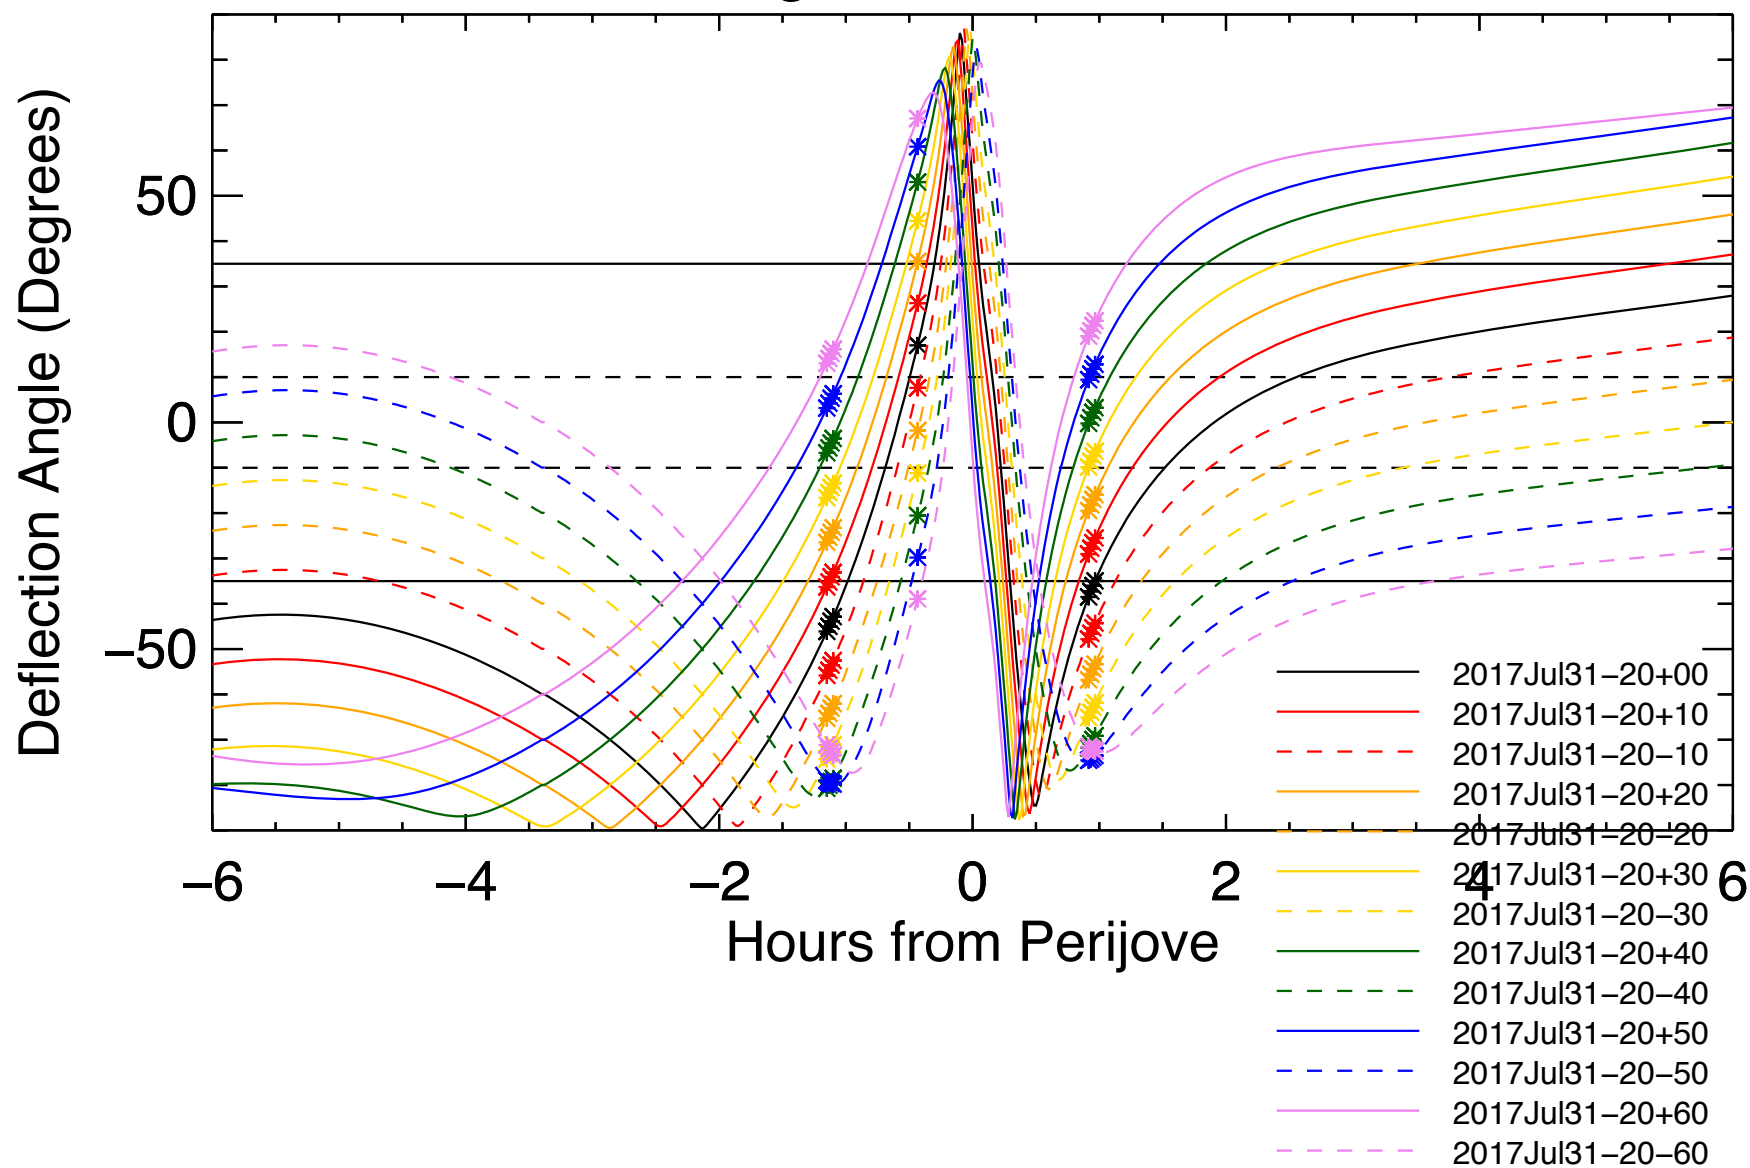

Deflection Angles, Orbit: 27, VIP4+CAN

Deflection Angles, Orbit: 27, VIP4+CAN

Deflection Angles, Orbit: 27, VIP4+CAN

Deflection Angles, Orbit: 27, VIP4+CAN

Deflection Angles, Orbit: 27, VIP4+CAN

Deflection Angles, Orbit: 27, VIP4+CAN

Deflection Angles, Orbit: 27, VIP4+CAN