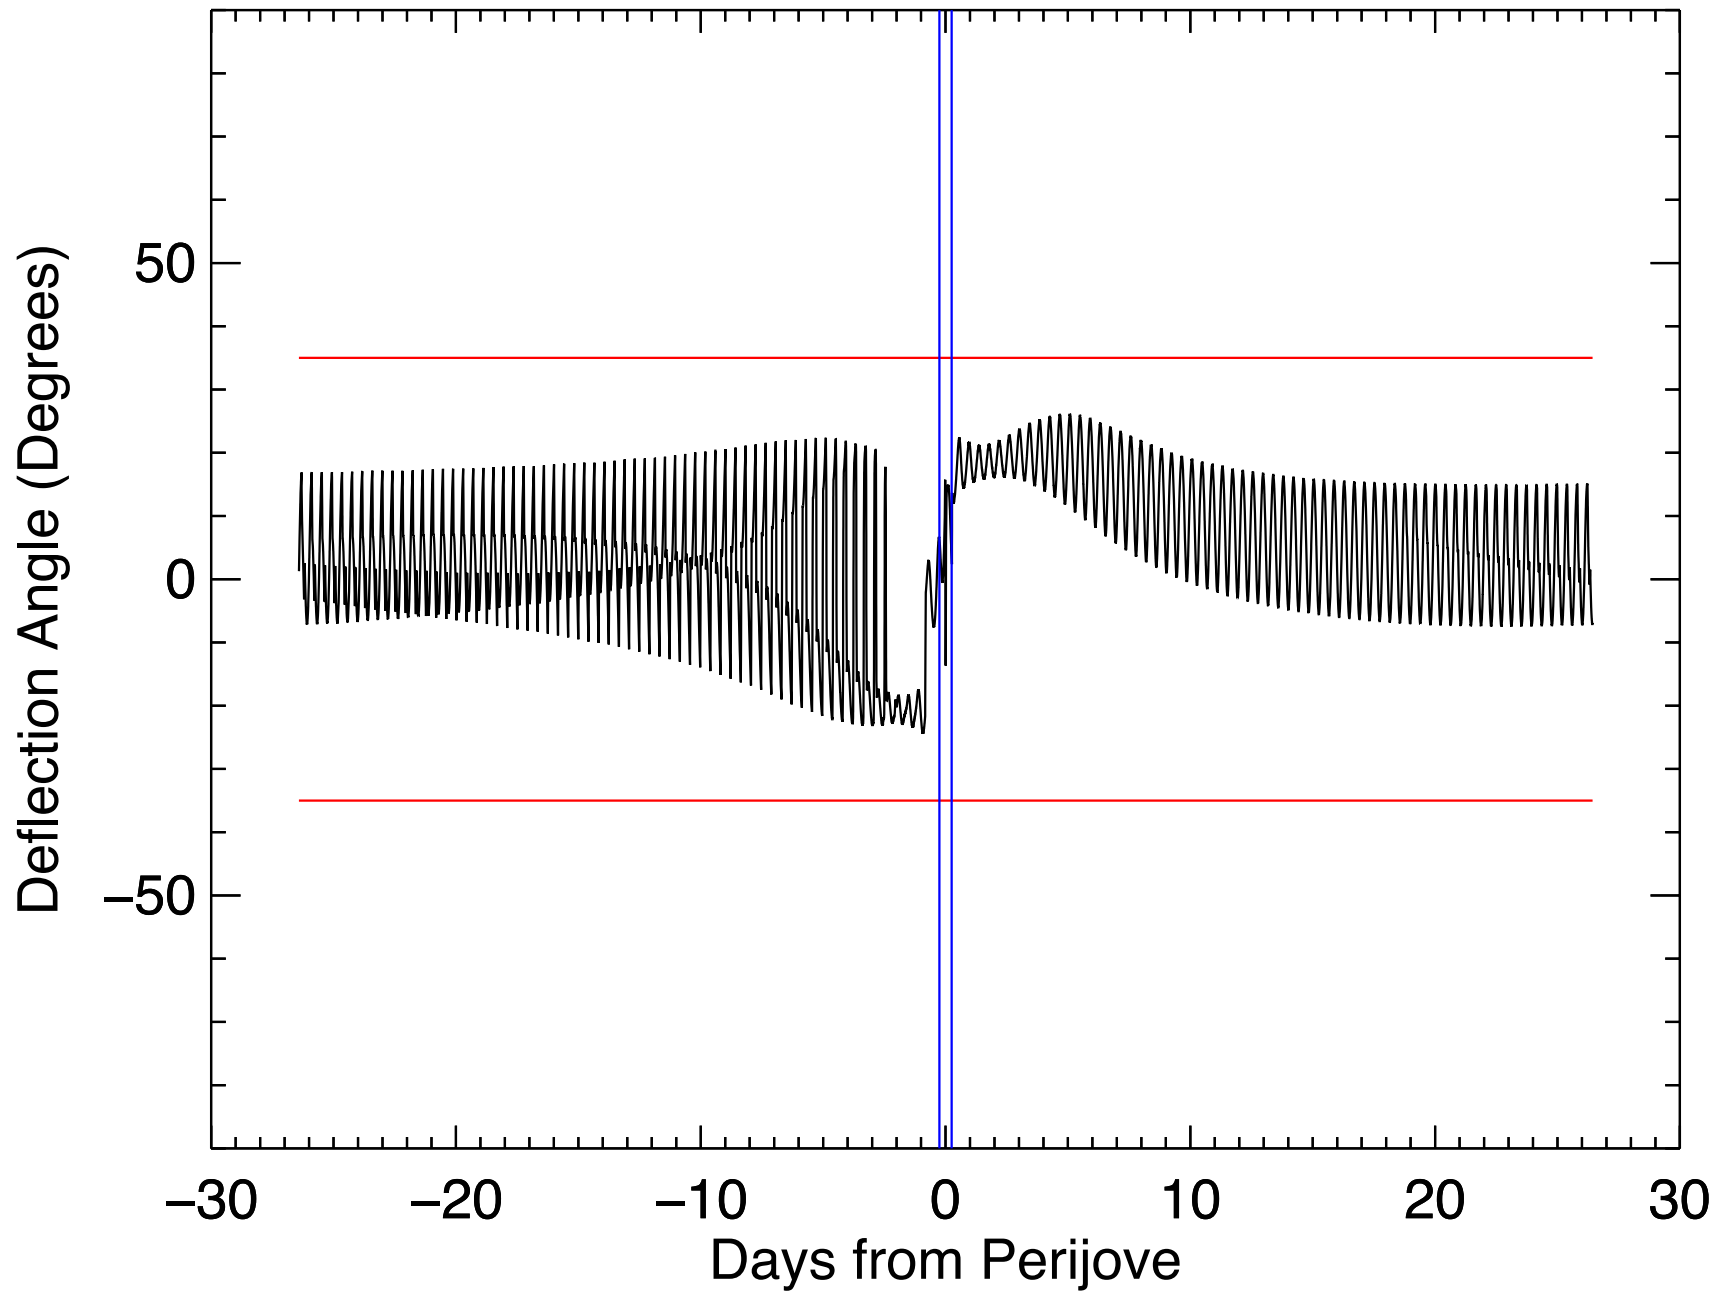

2017Jun01 Deflection Angles, Orbit: 05 Model: VIP4+CAN