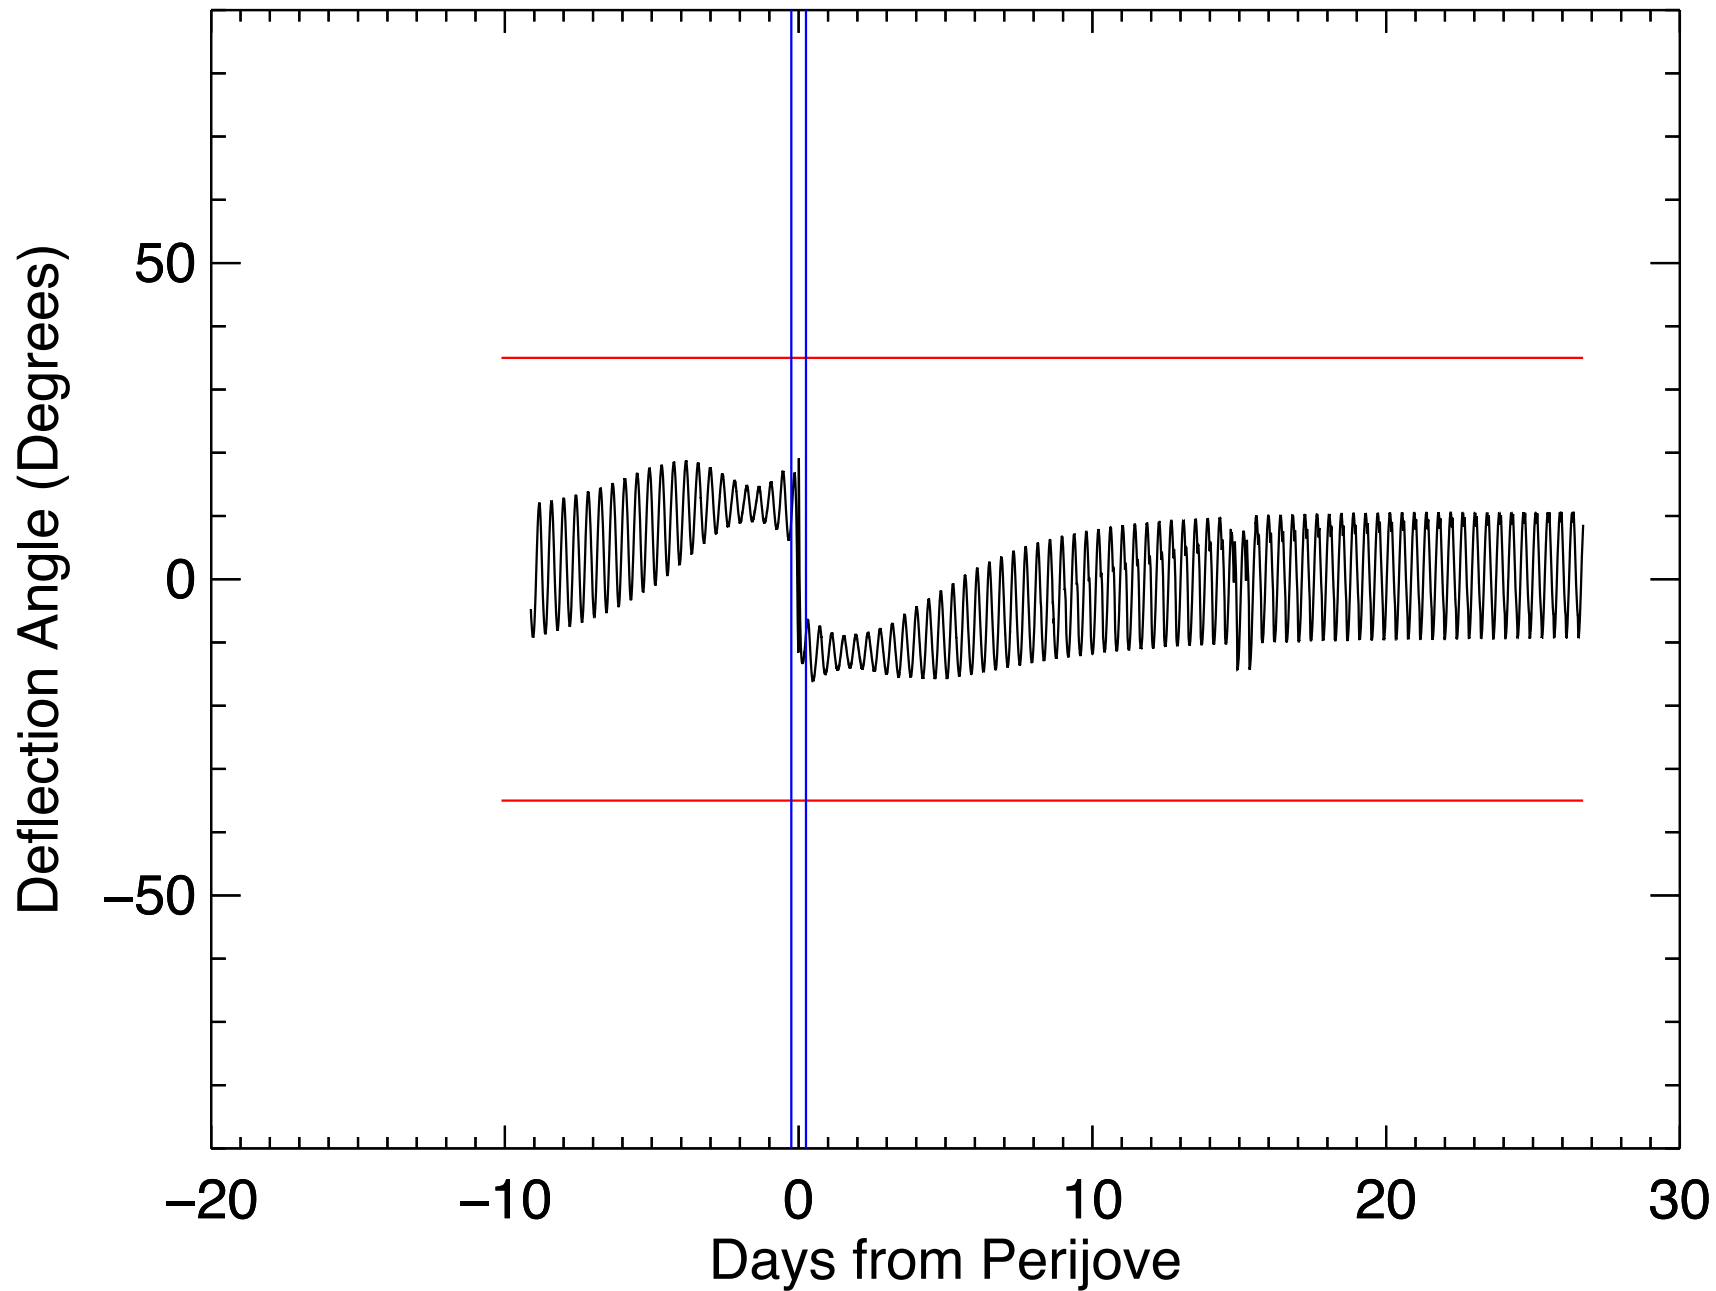

# 2017Jun01 Deflection Angles, Orbit: 00 Model: VIP4+CAN

# 2017Jun01 Deflection Angles, Orbit: 01 Model: VIP4+CAN

# 2017Jun01 Deflection Angles, Orbit: 07 Model: VIP4+CAN