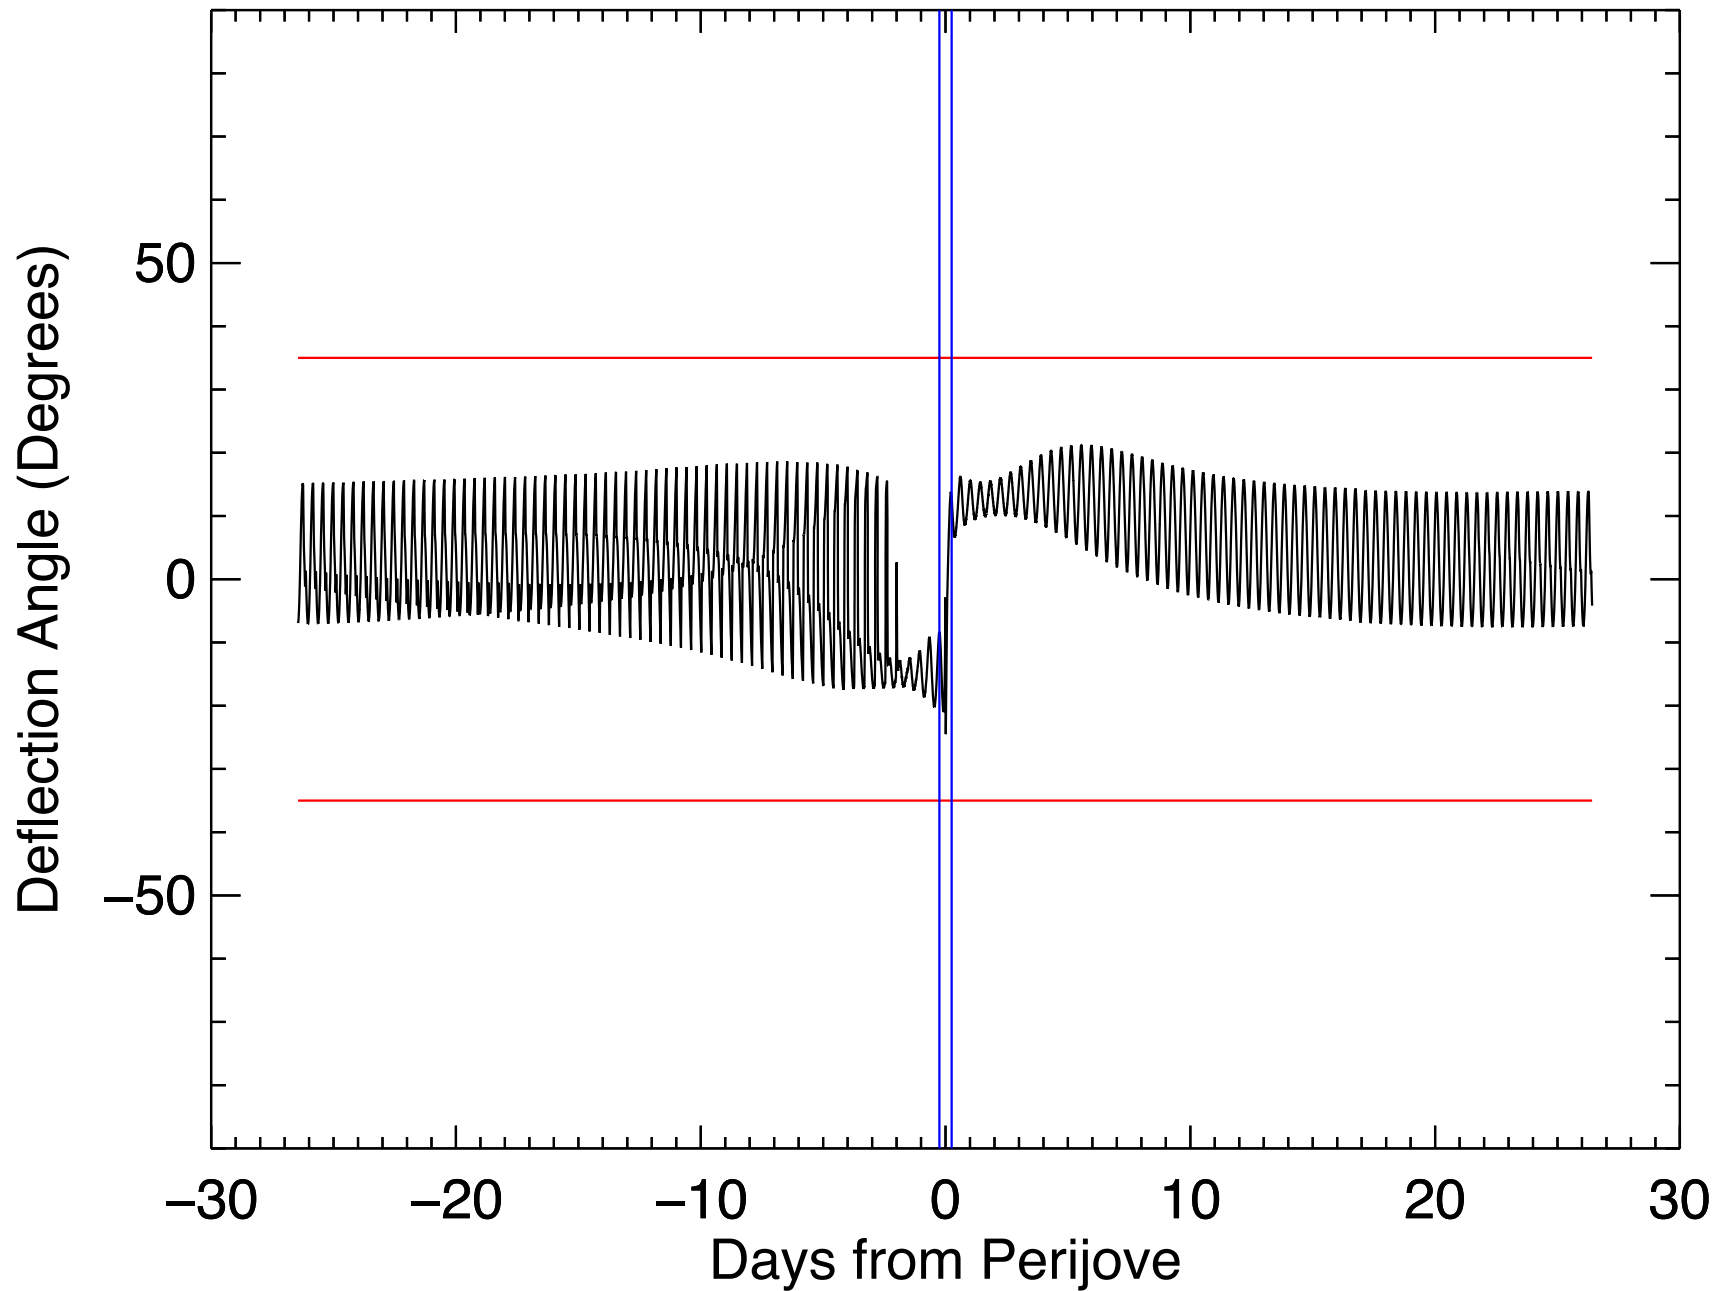

2017Jun01 Deflection Angles, Orbit: 06 Model: VIP4+CAN