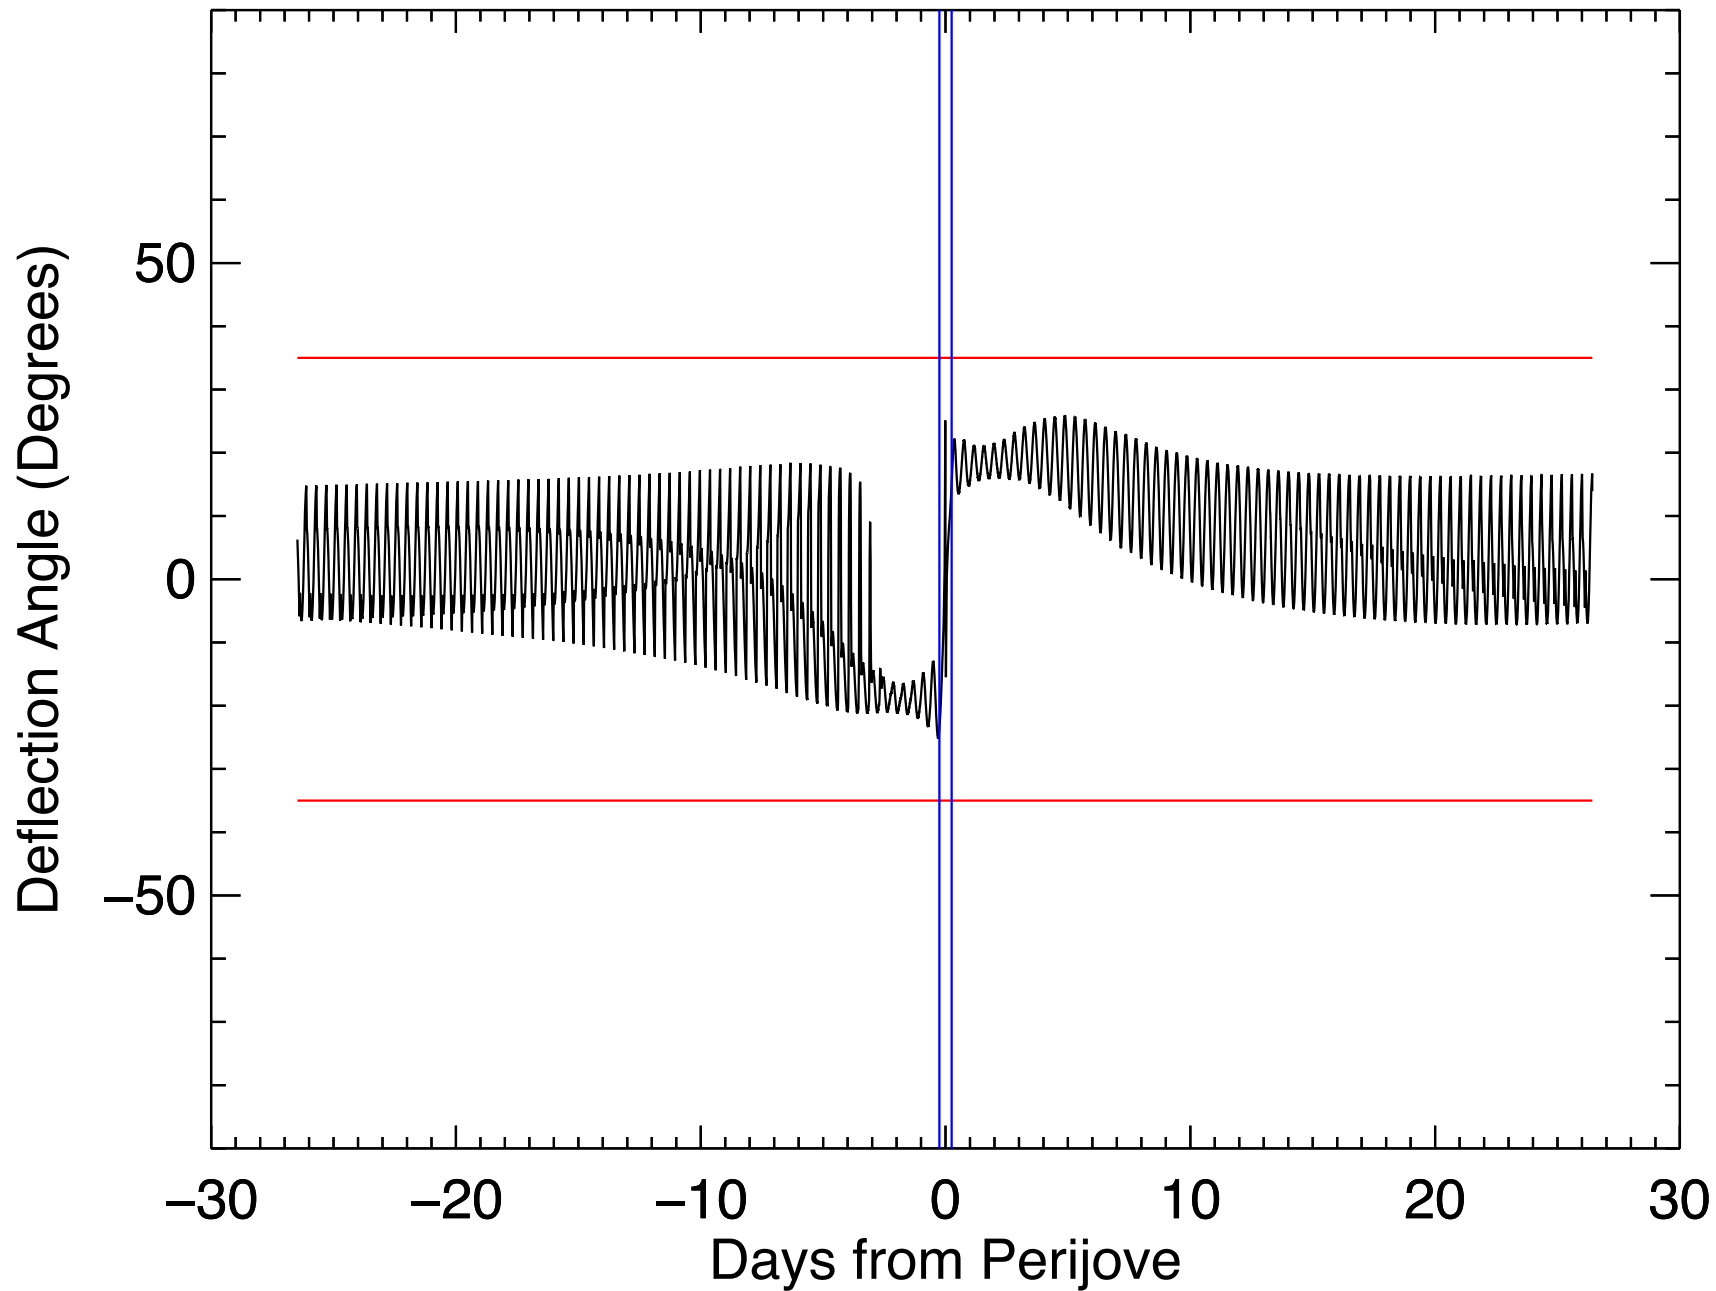

2017Jun01 Deflection Angles, Orbit: 03 Model: VIP4+CAN