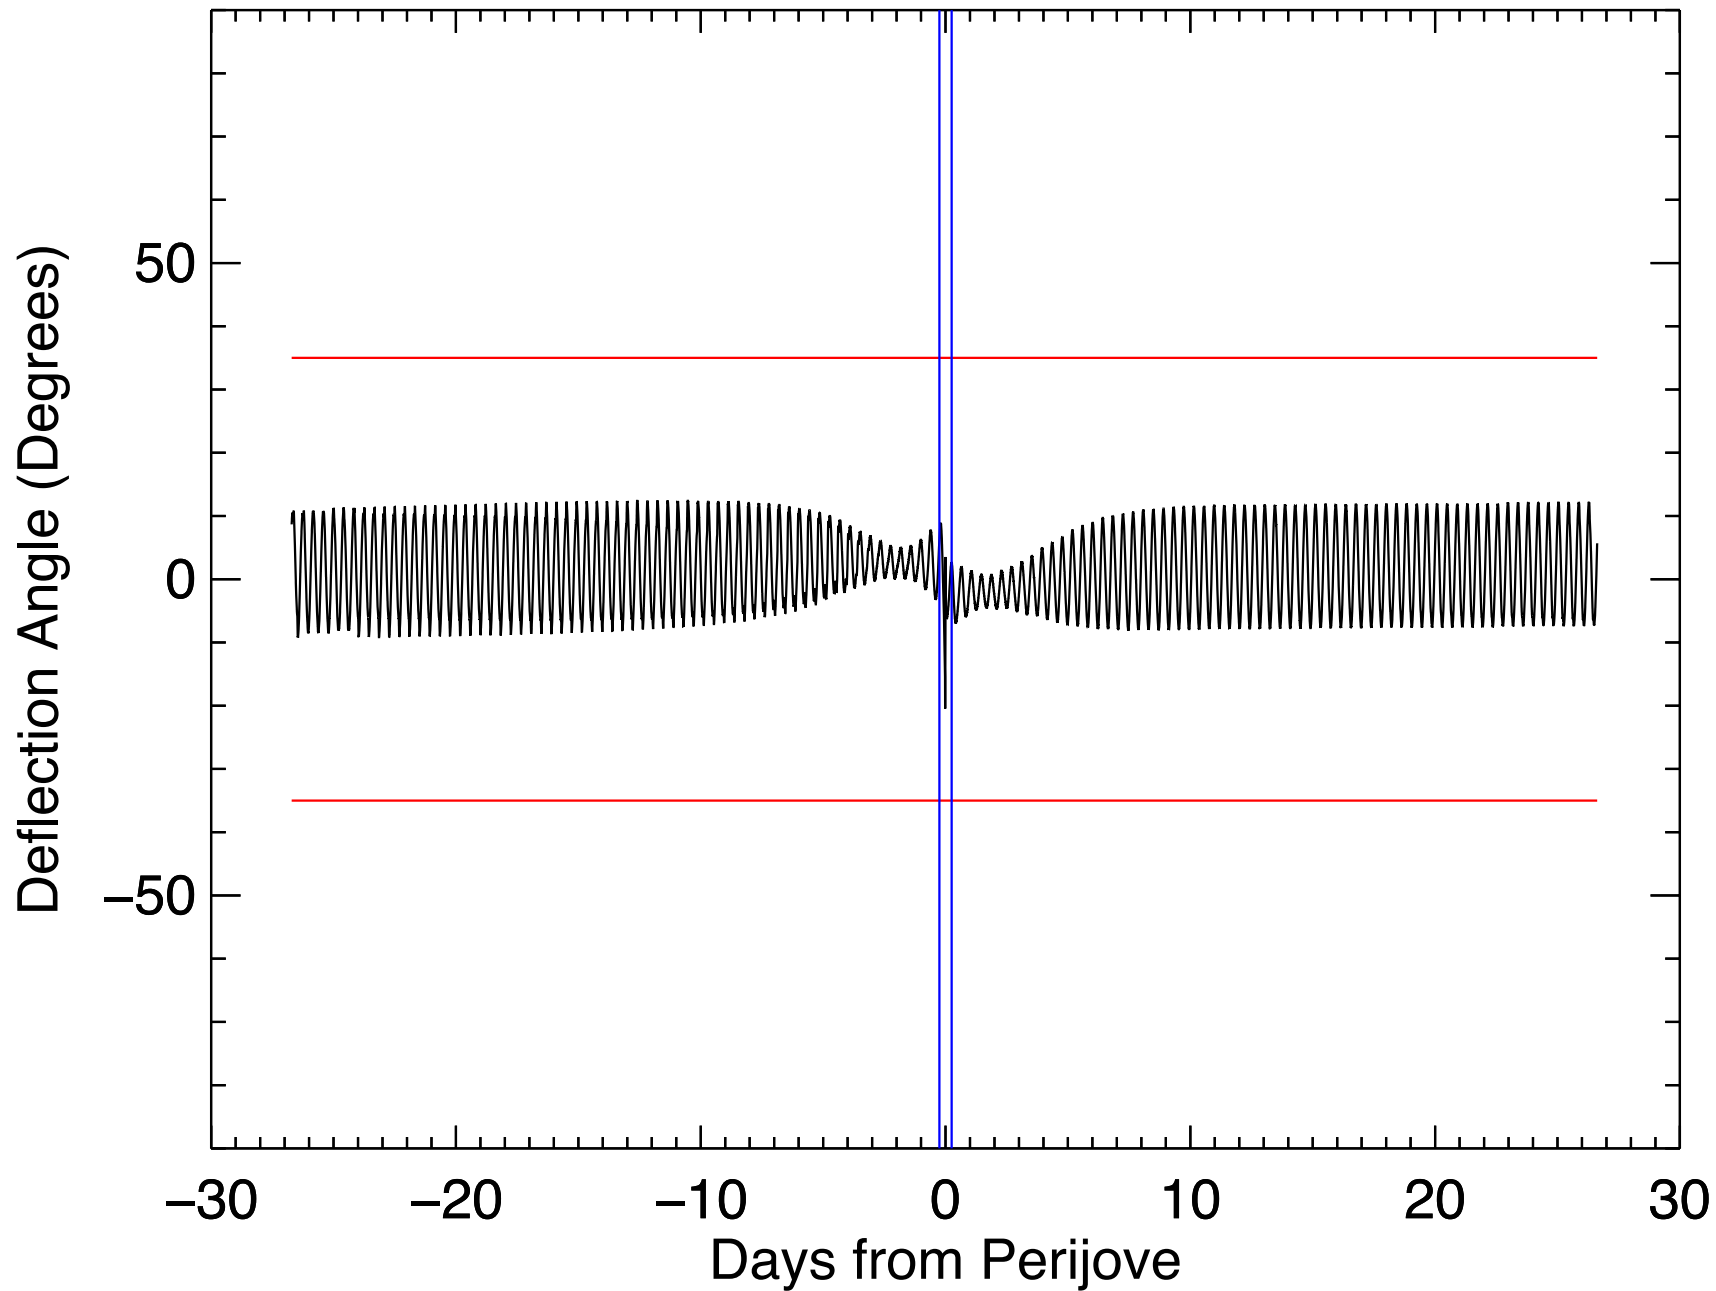

# 2017Jun01 Deflection Angles, Orbit: 00 Model: VIP4+CAN

# 2017Jun01 Deflection Angles, Orbit: 01 Model: VIP4+CAN