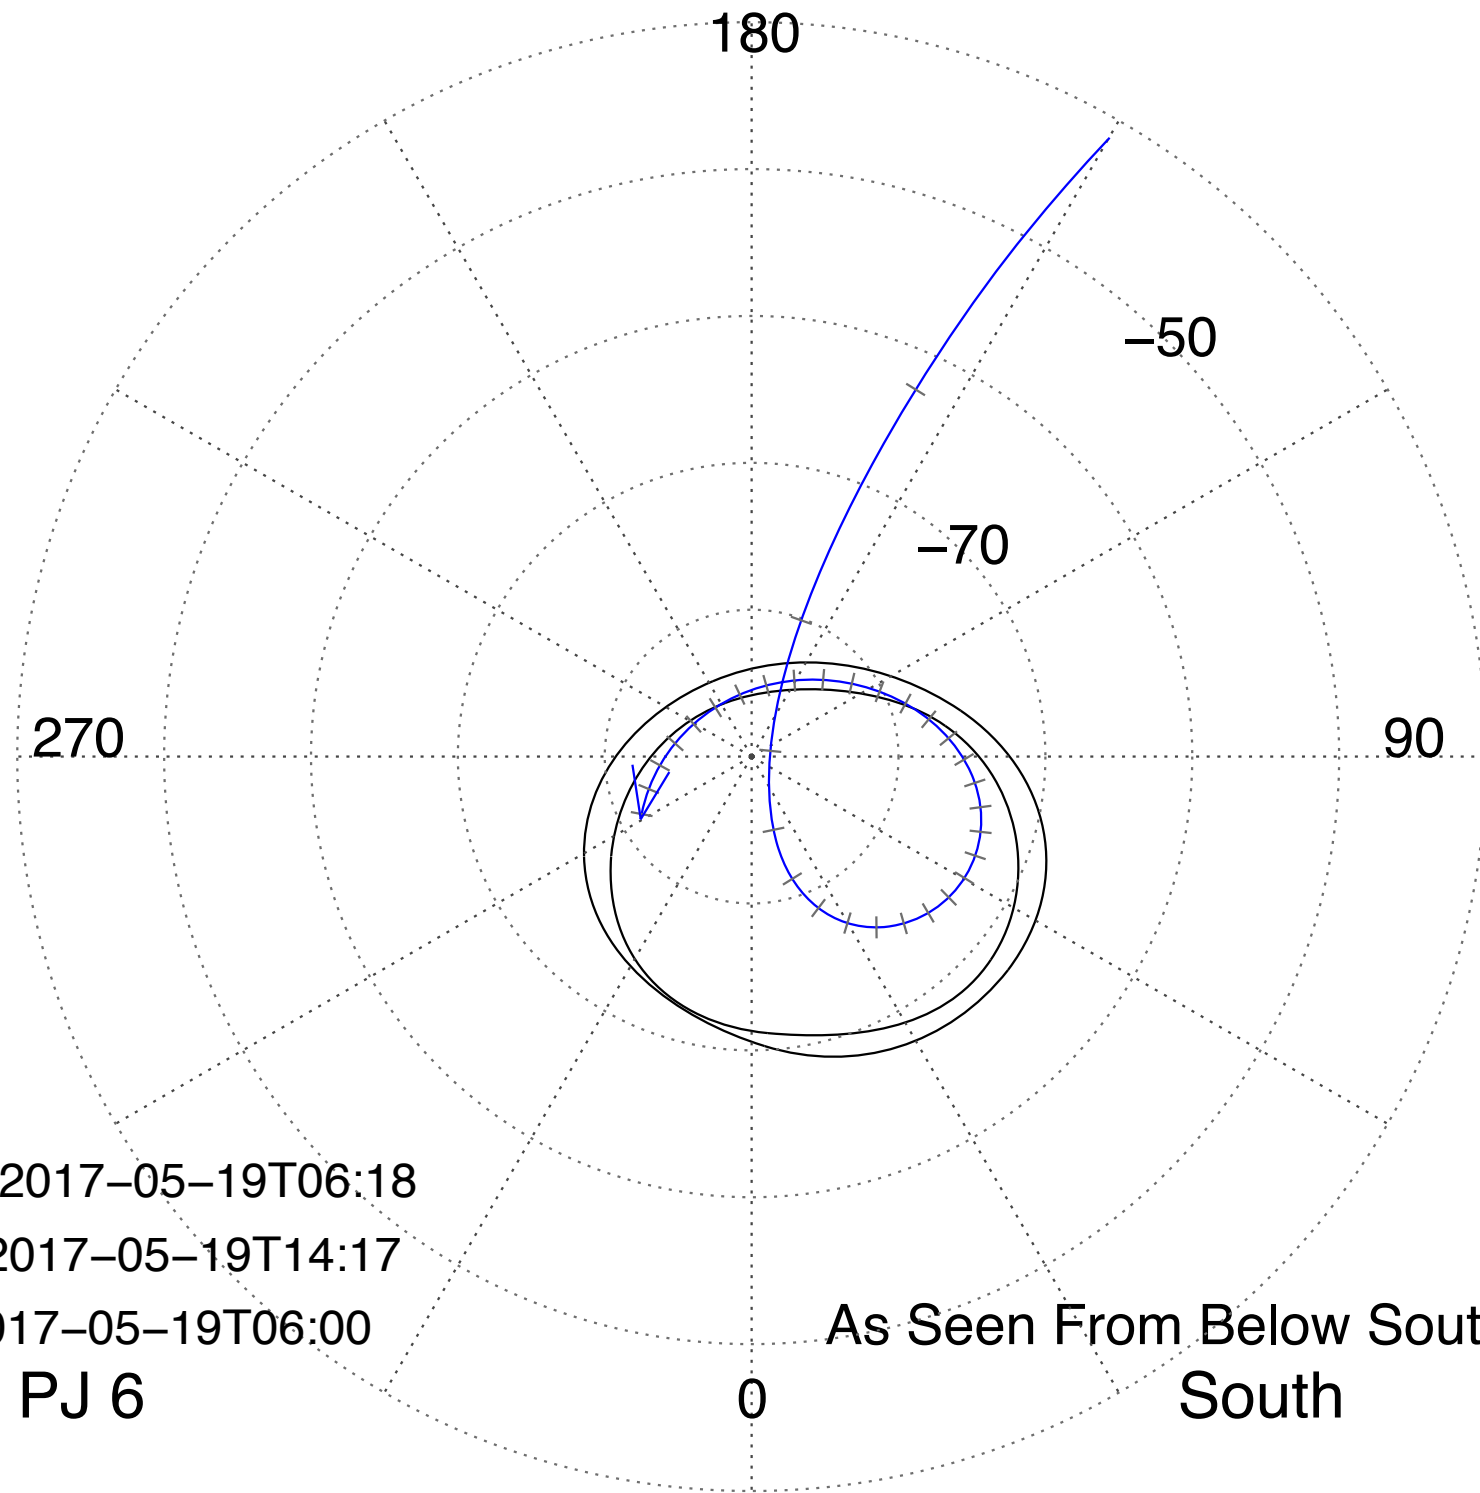

PJ: 2016-10-19T18:11

PJ 2

As Seen From Below South Pole
South

Start: 2016-12-11T17:18

End: 2016-12-12T01:22

PJ: 2016-12-11T17:04

PJ 3

As Seen From Below South Pole
South

Start: 2017-02-02T13:12

End: 2017-02-02T21:14

PJ: 2017-02-02T12:56

PJ 4

As Seen From Below South Pole

South

Start: 2017-03-27T09:07

End: 2017-03-27T17:08

PJ: 2017-03-27T08:51

PJ 5

As Seen From Below South Pole

South

Start: 2017-05-19T06:18

End: 2017-05-19T14:17

PJ: 2017-05-19T06:00

PJ 6

As Seen From Below South Pole

South

Start: 2017-07-11T02:12

End: 2017-07-11T10:11

PJ: 2017-07-11T01:54

PJ 7

As Seen From Below South Pole

South