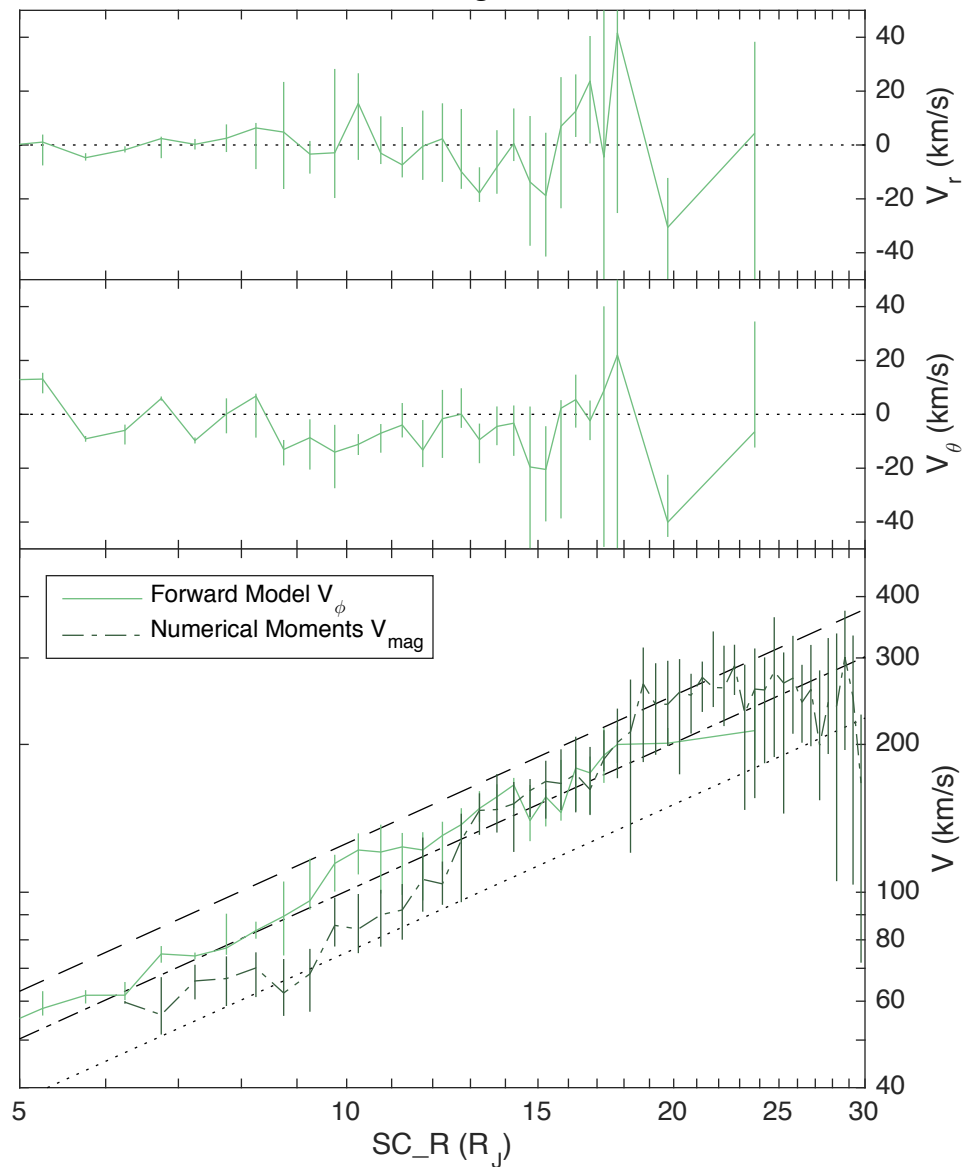

Dawn LT**Dusk LT****Noon LT****Midnight LT**

Dawn LT**Dusk LT****Noon LT****Midnight LT**

067 < E. Long. < 157**247 < E. Long. < 337****157 < E. Long. < 247****337 < E. Long. < 067**

067 < E. Long. < 157

247 < E. Long. < 337

157 < E. Long. < 247

337 < E. Long. < 067

022 < E. Long. < 112**202 < E. Long. < 292****112 < E. Long. < 202****292 < E. Long. < 022**

022 < E. Long. < 112

202 < E. Long. < 292

112 < E. Long. < 202