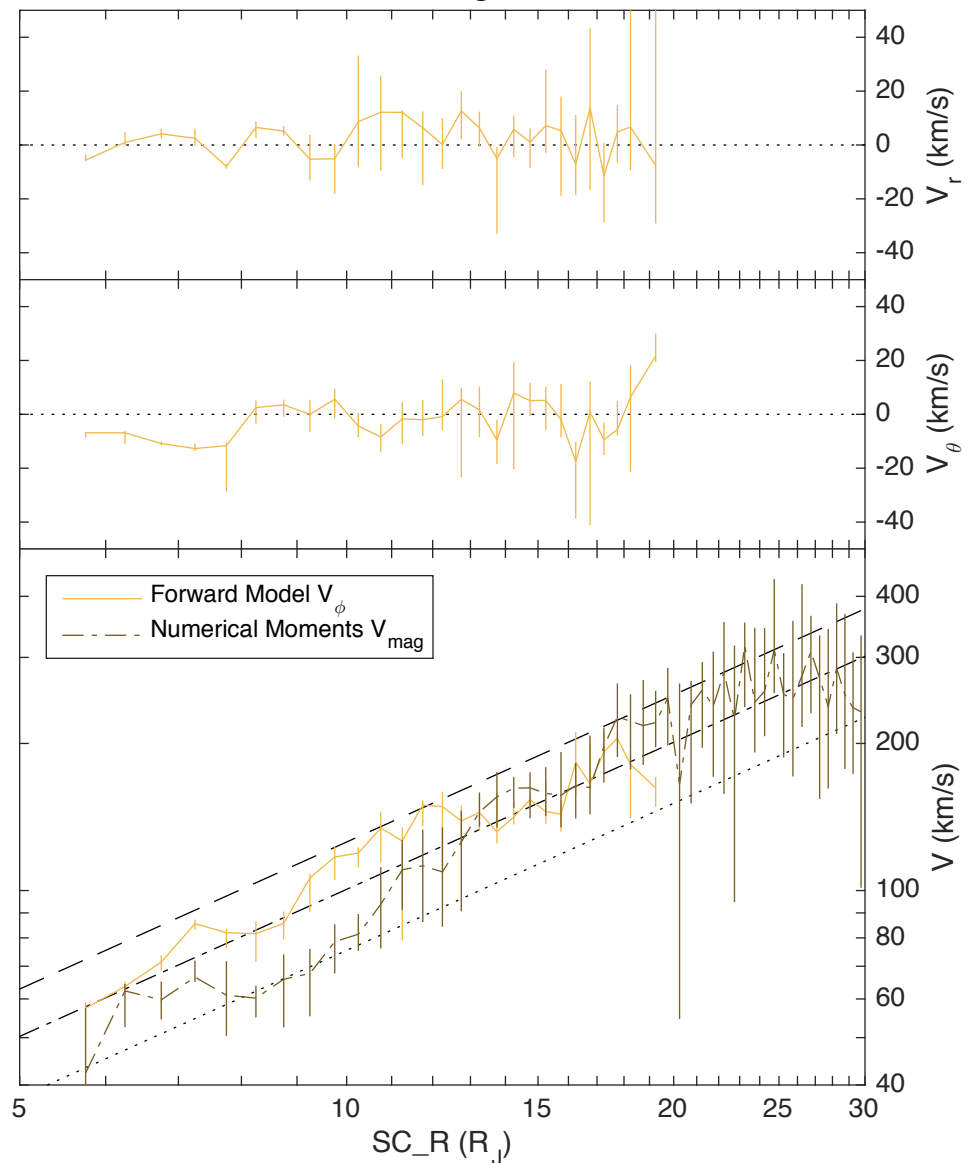

Dawn LT**Dusk LT****Noon LT****Midnight LT**

Dawn LT**Dusk LT****Noon LT****Midnight LT**

067 < E. Long. < 157**247 < E. Long. < 337****157 < E. Long. < 247****337 < E. Long. < 067**

067 < E. Long. < 157

247 < E. Long. < 337

157 < E. Long. < 247

337 < E. Long. < 067

022 < E. Long. < 112**202 < E. Long. < 292****112 < E. Long. < 202****292 < E. Long. < 022**

022 < E. Long. < 112

202 < E. Long. < 292

112 < E. Long. < 202