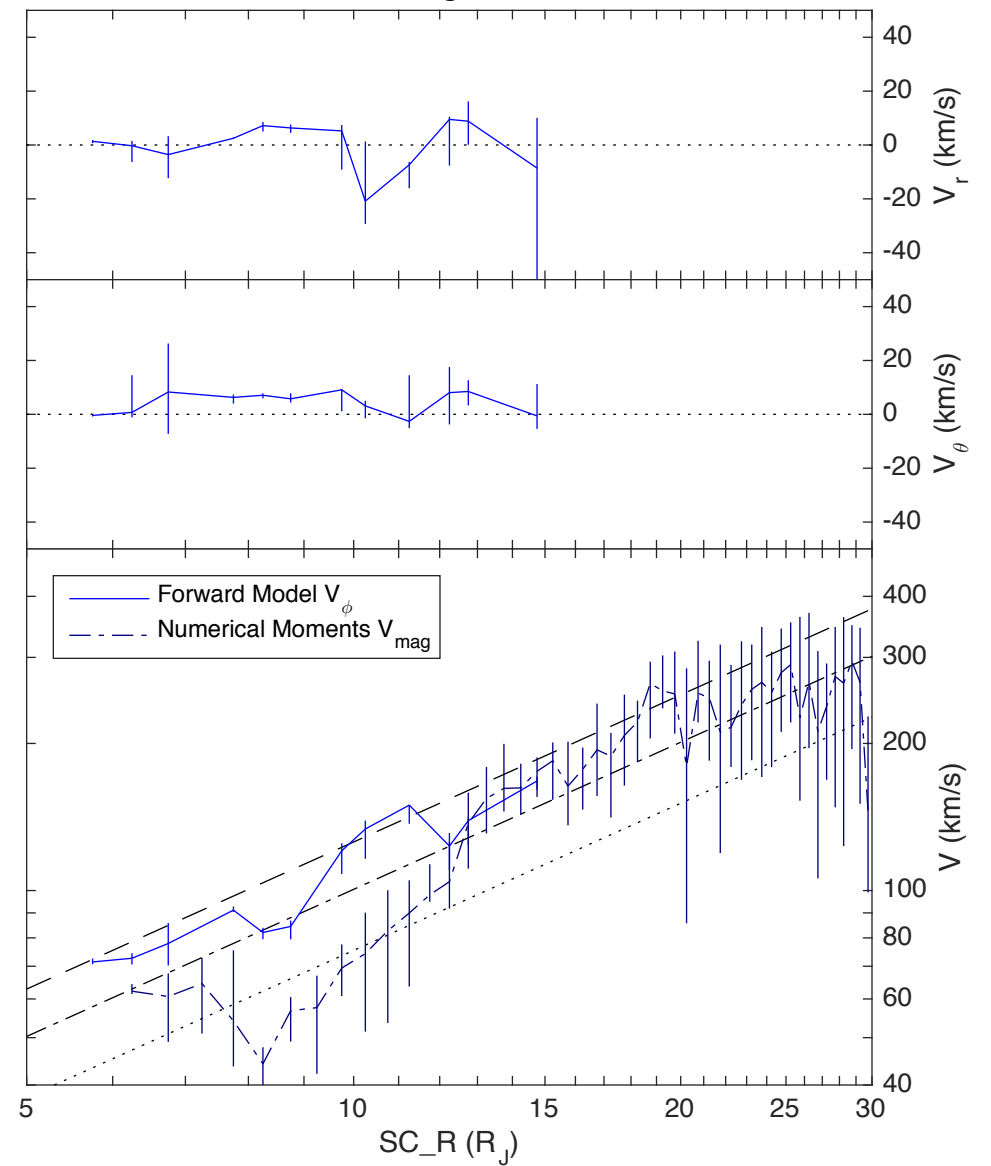

Dawn LT**Dusk LT****Noon LT****Midnight LT**

Dawn LT**Dusk LT****Noon LT****Midnight LT**

067 < E. Long. < 157**247 < E. Long. < 337****157 < E. Long. < 247****337 < E. Long. < 067**

067 < E. Long. < 157

247 < E. Long. < 337

157 < E. Long. < 247

337 < E. Long. < 067

022 < E. Long. < 112**202 < E. Long. < 292****112 < E. Long. < 202****292 < E. Long. < 022**

022 < E. Long. < 112

202 < E. Long. < 292

112 < E. Long. < 202