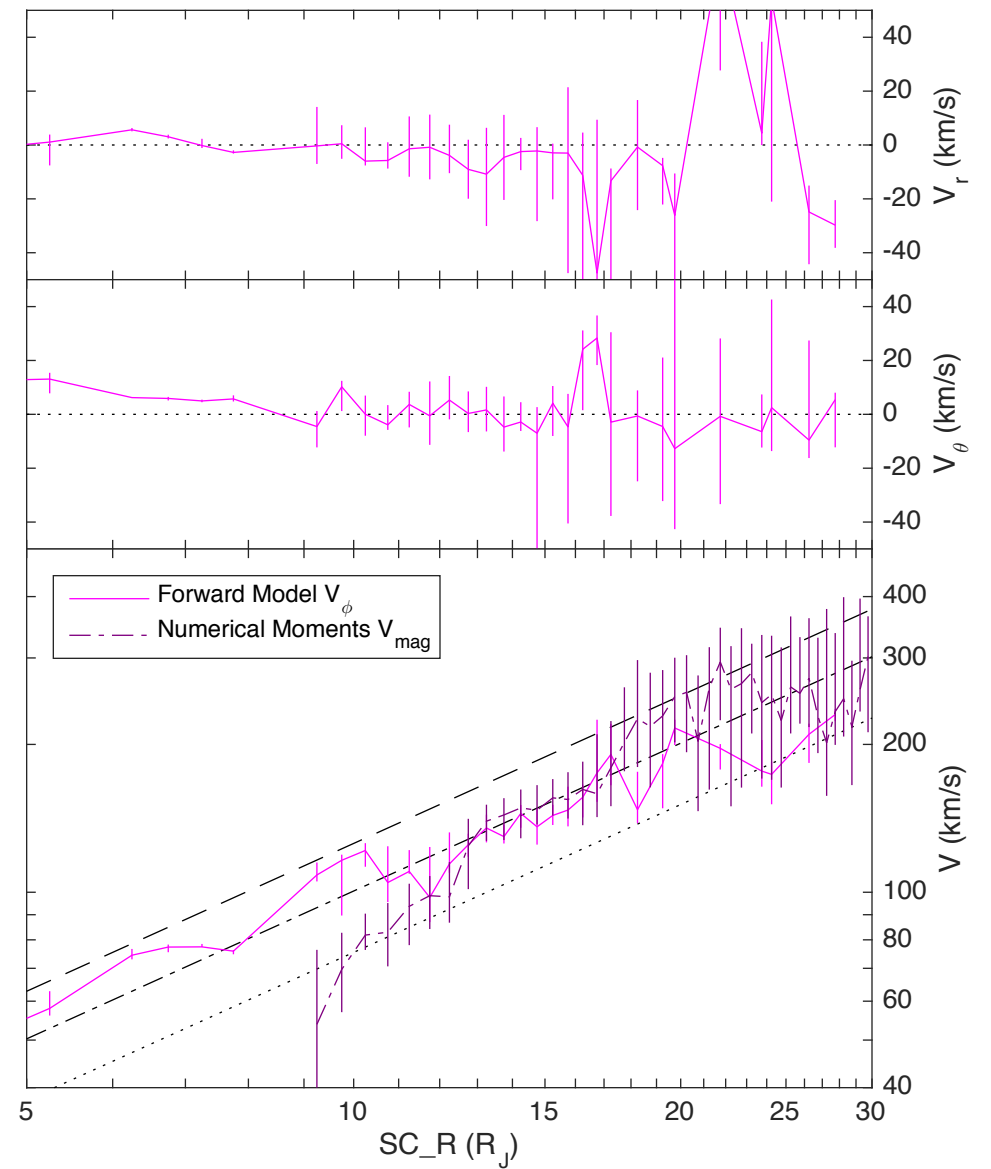

Dawn LT**Dusk LT****Noon LT****Midnight LT**

Dawn LT**Dusk LT****Noon LT****Midnight LT**

067 < E. Long. < 157**247 < E. Long. < 337****157 < E. Long. < 247****337 < E. Long. < 067**

067 < E. Long. < 157

247 < E. Long. < 337

157 < E. Long. < 247

337 < E. Long. < 067

022 < E. Long. < 112**202 < E. Long. < 292****112 < E. Long. < 202****292 < E. Long. < 022**

022 < E. Long. < 112

202 < E. Long. < 292

112 < E. Long. < 202