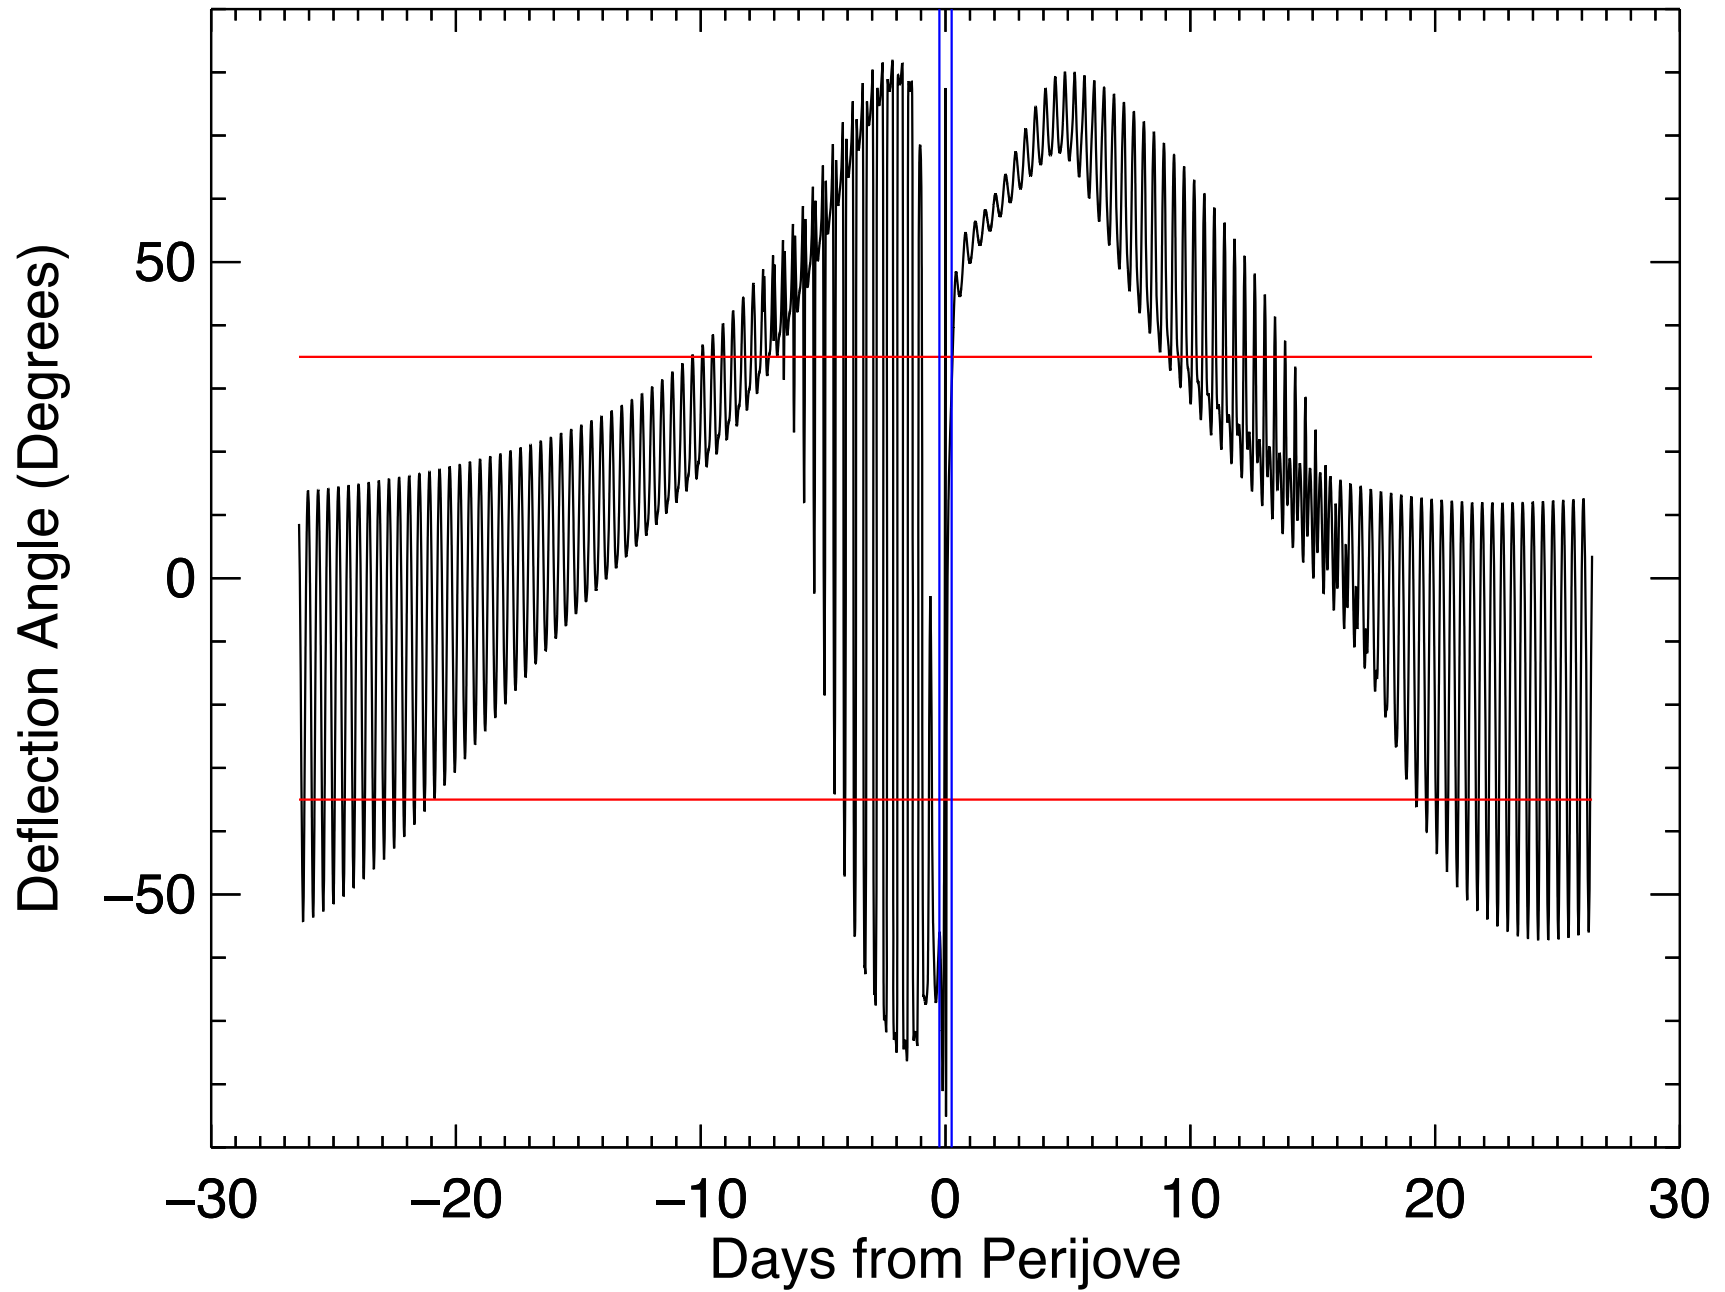

StudyGrav Deflection Angles, Orbit: 20 Model: VIP4+CAN