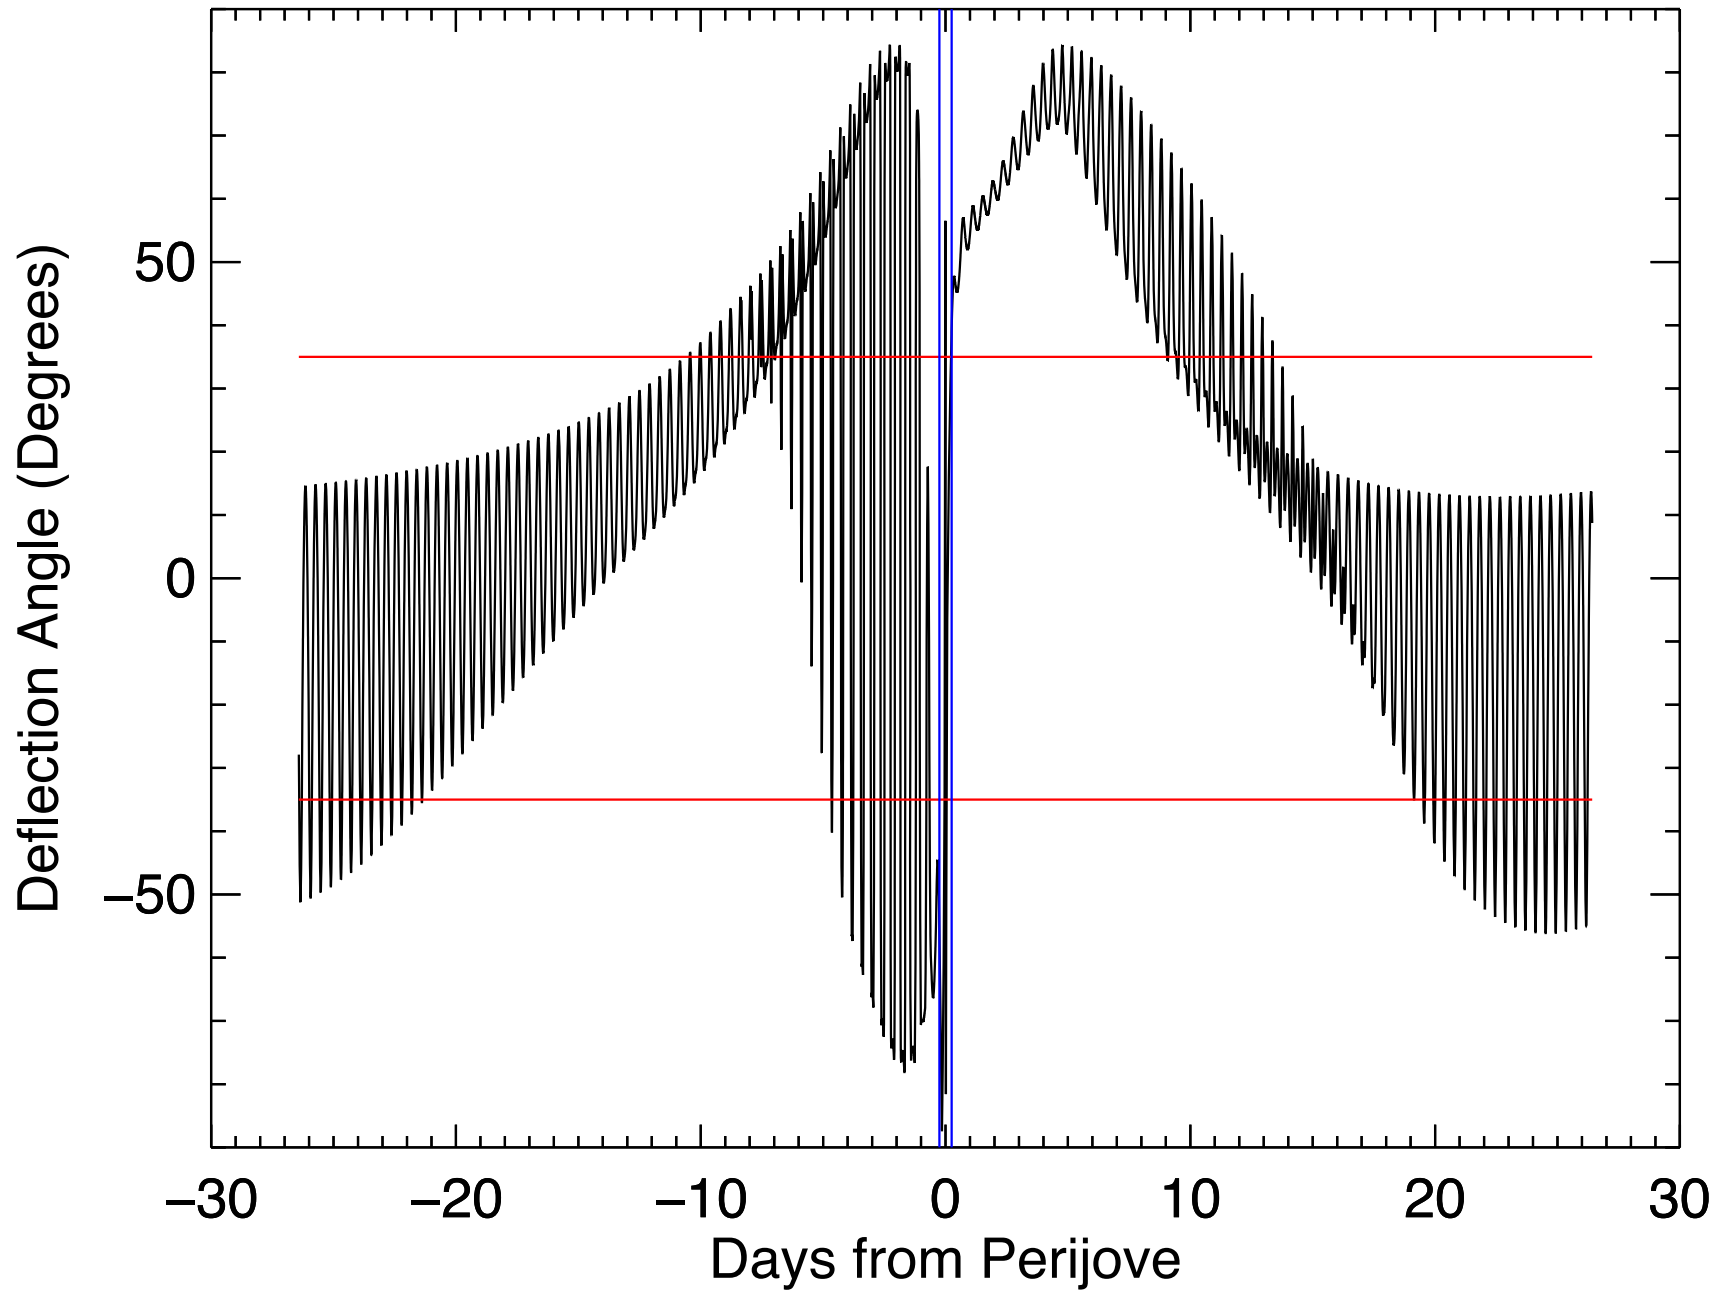

StudyGrav Deflection Angles, Orbit: 16 Model: VIP4+CAN

StudyGrav Deflection Angles, Orbit: 17 Model: VIP4+CAN

StudyGrav Deflection Angles, Orbit: 18 Model: VIP4+CAN

StudyGrav Deflection Angles, Orbit: 19 Model: VIP4+CAN