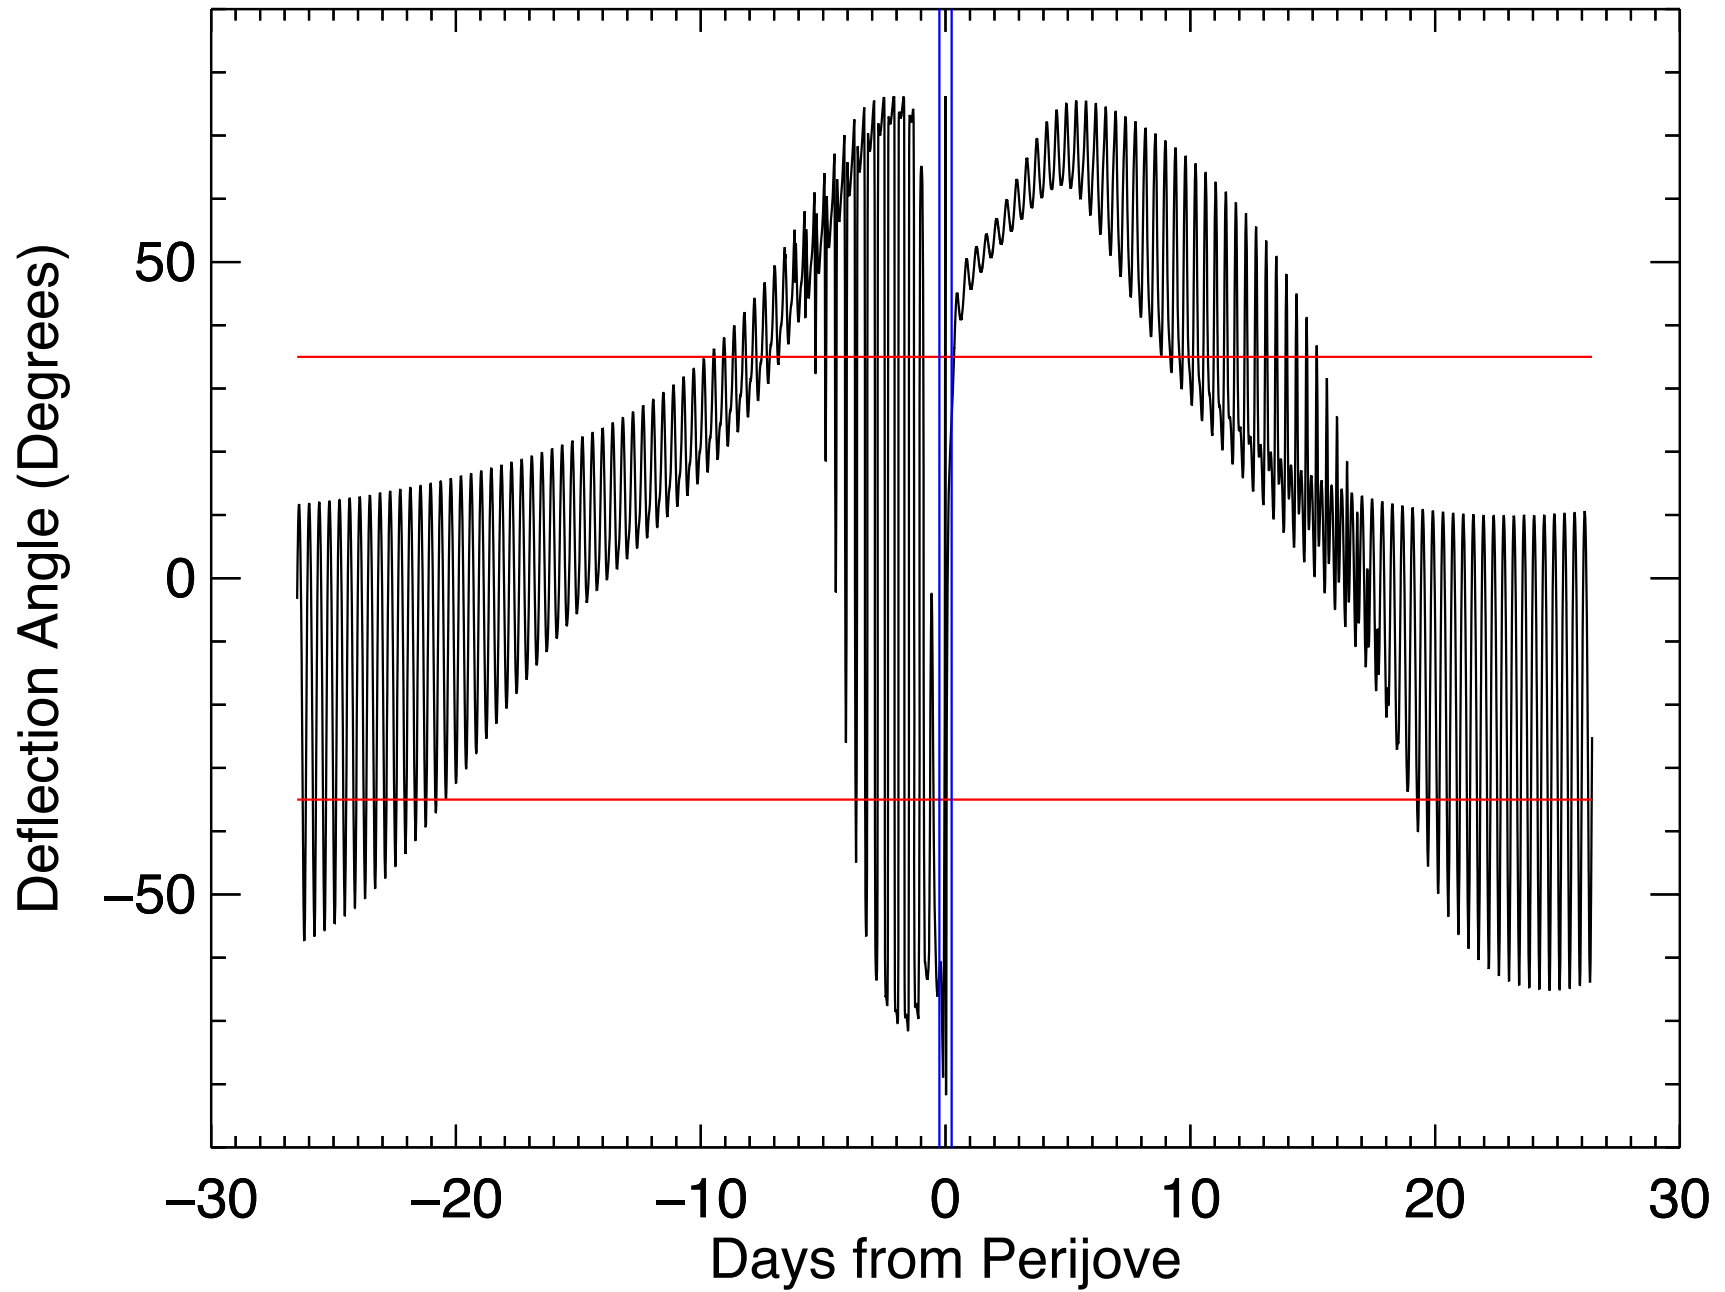

StudyGrav Deflection Angles, Orbit: 22 Model: VIP4+CAN