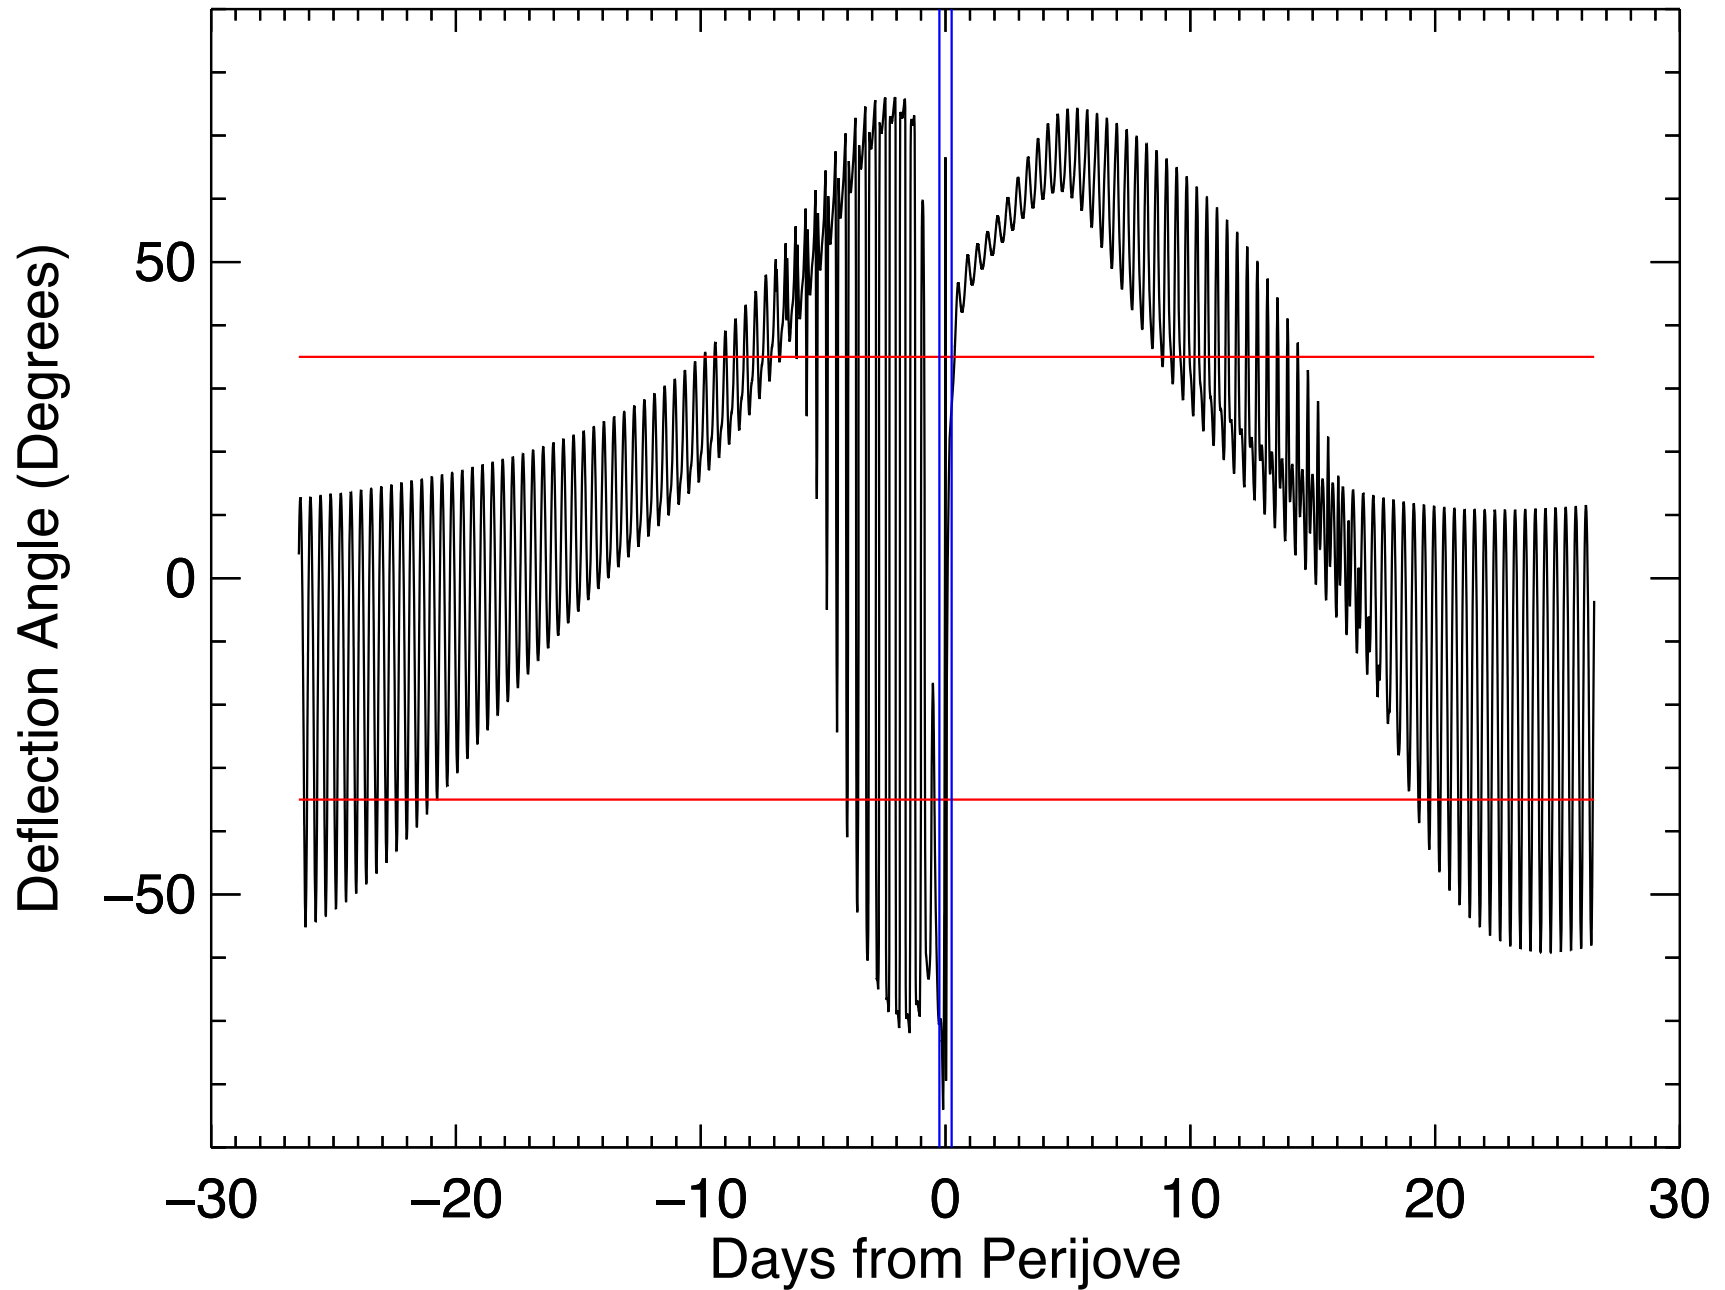

StudyGrav Deflection Angles, Orbit: 21 Model: VIP4+CAN