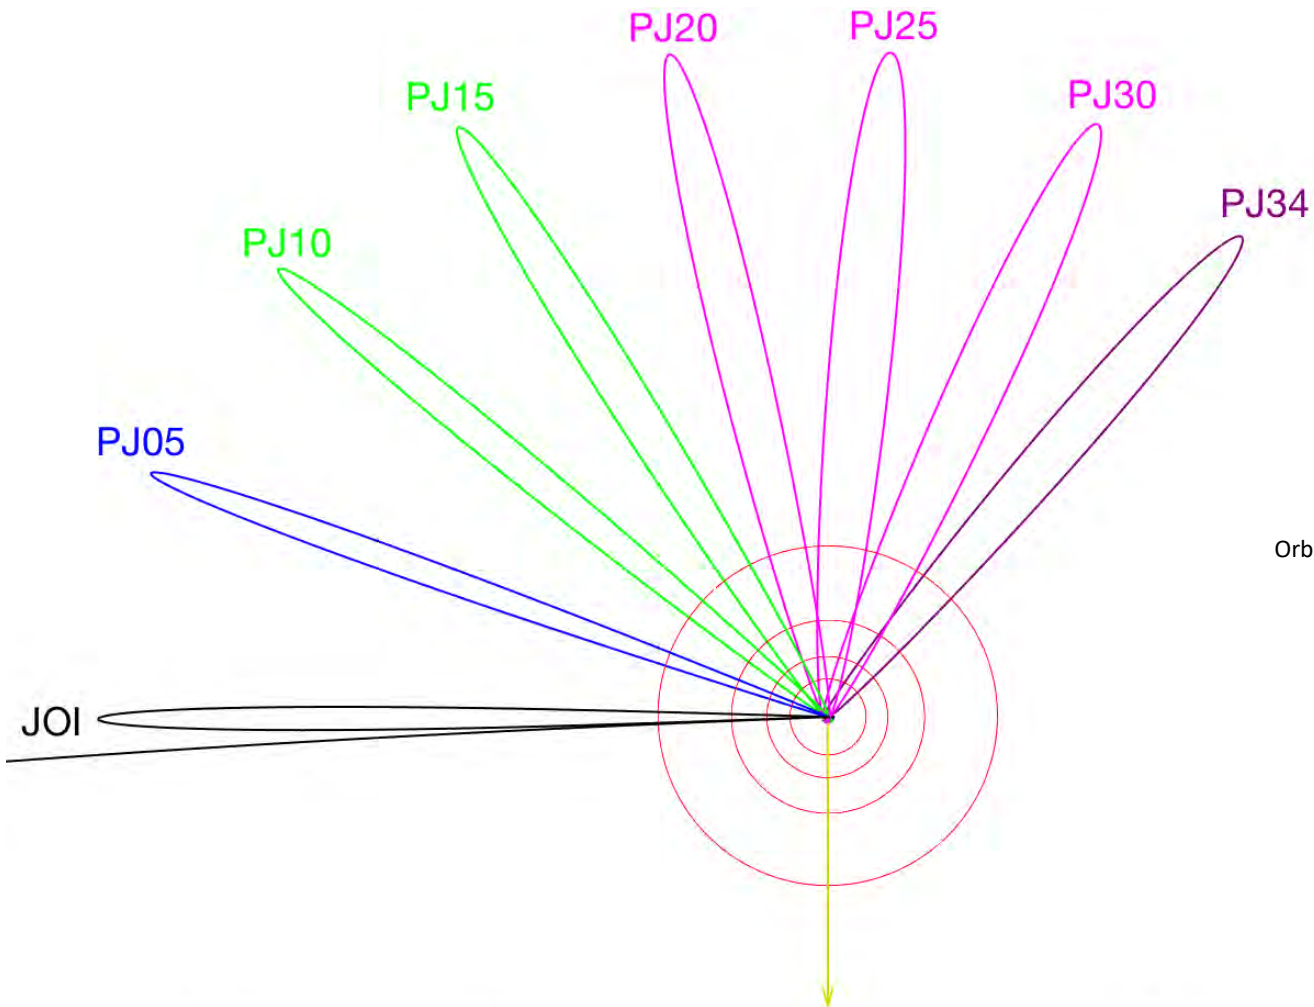

This document was reviewed and approved for export, see Juno-Generic-15-001

This document has been reviewed and determined not to contain export-controlled technical data