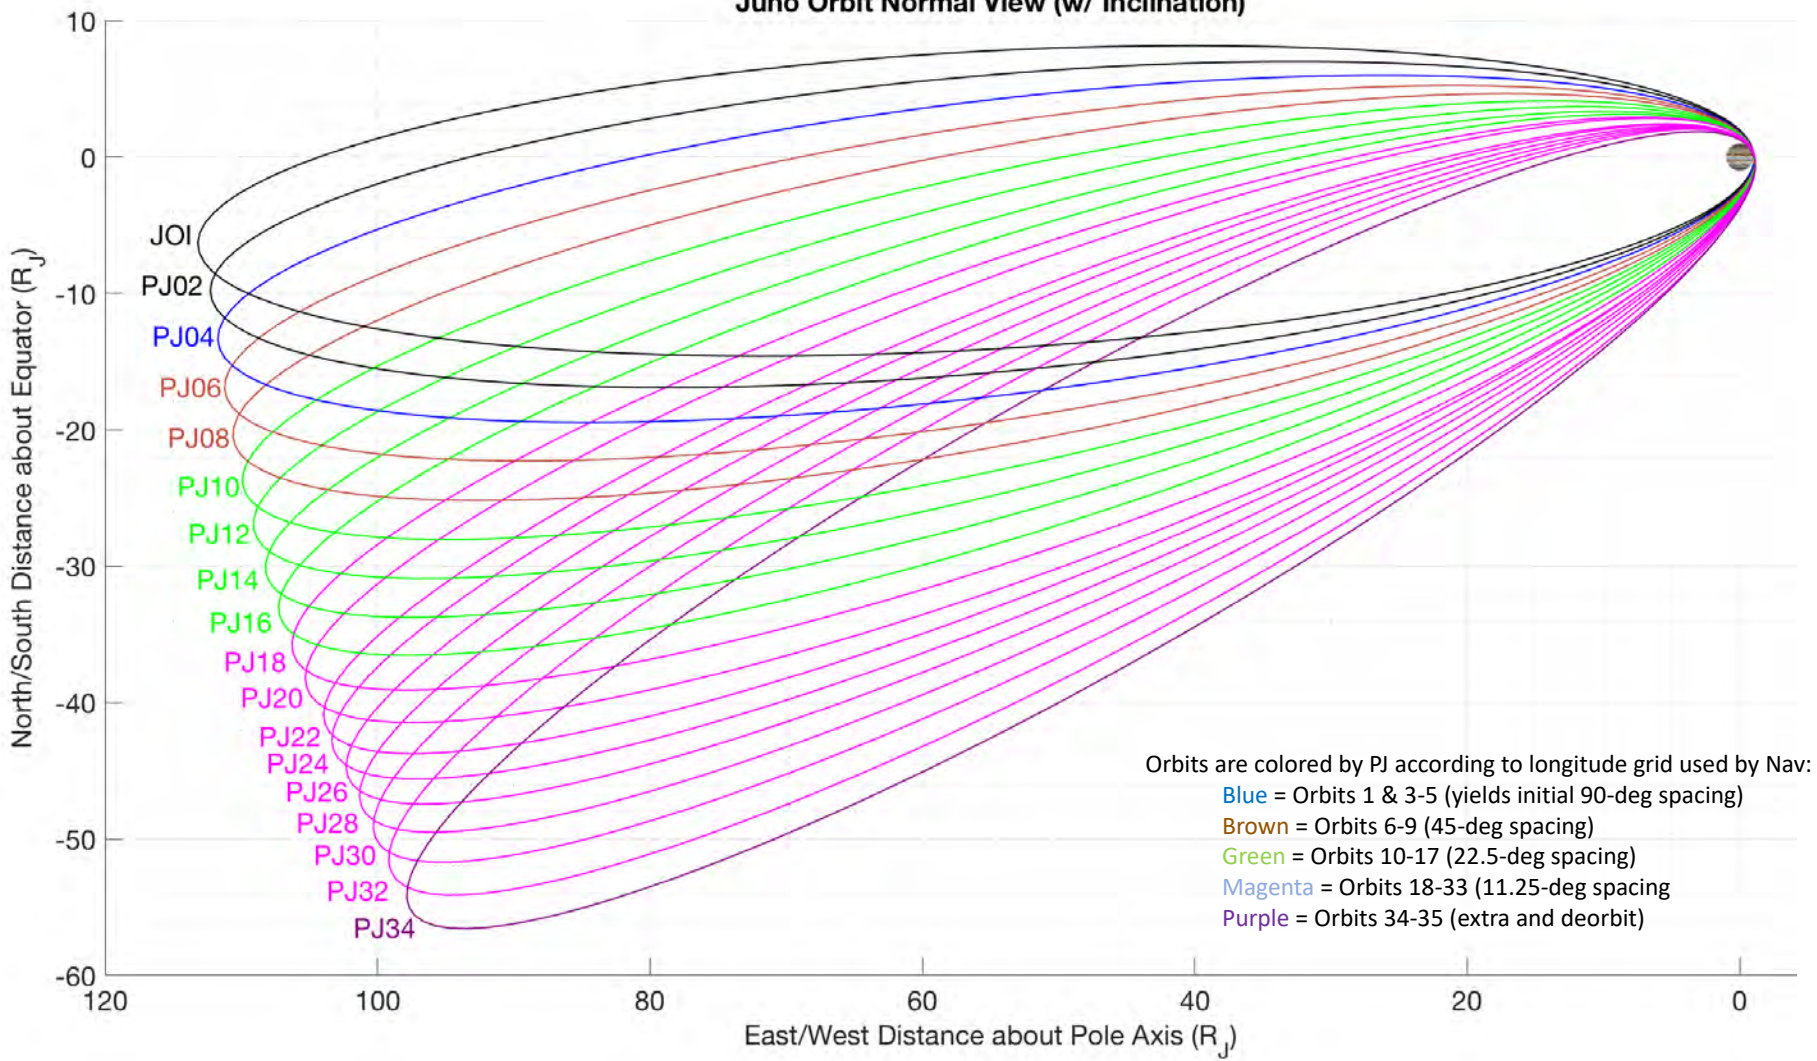

This document was reviewed and approved for export, see Juno-Generic-15-001
Juno Orbit Normal View (w/ Inclination)

This document has been reviewed and determined not to contain export-controlled technical data