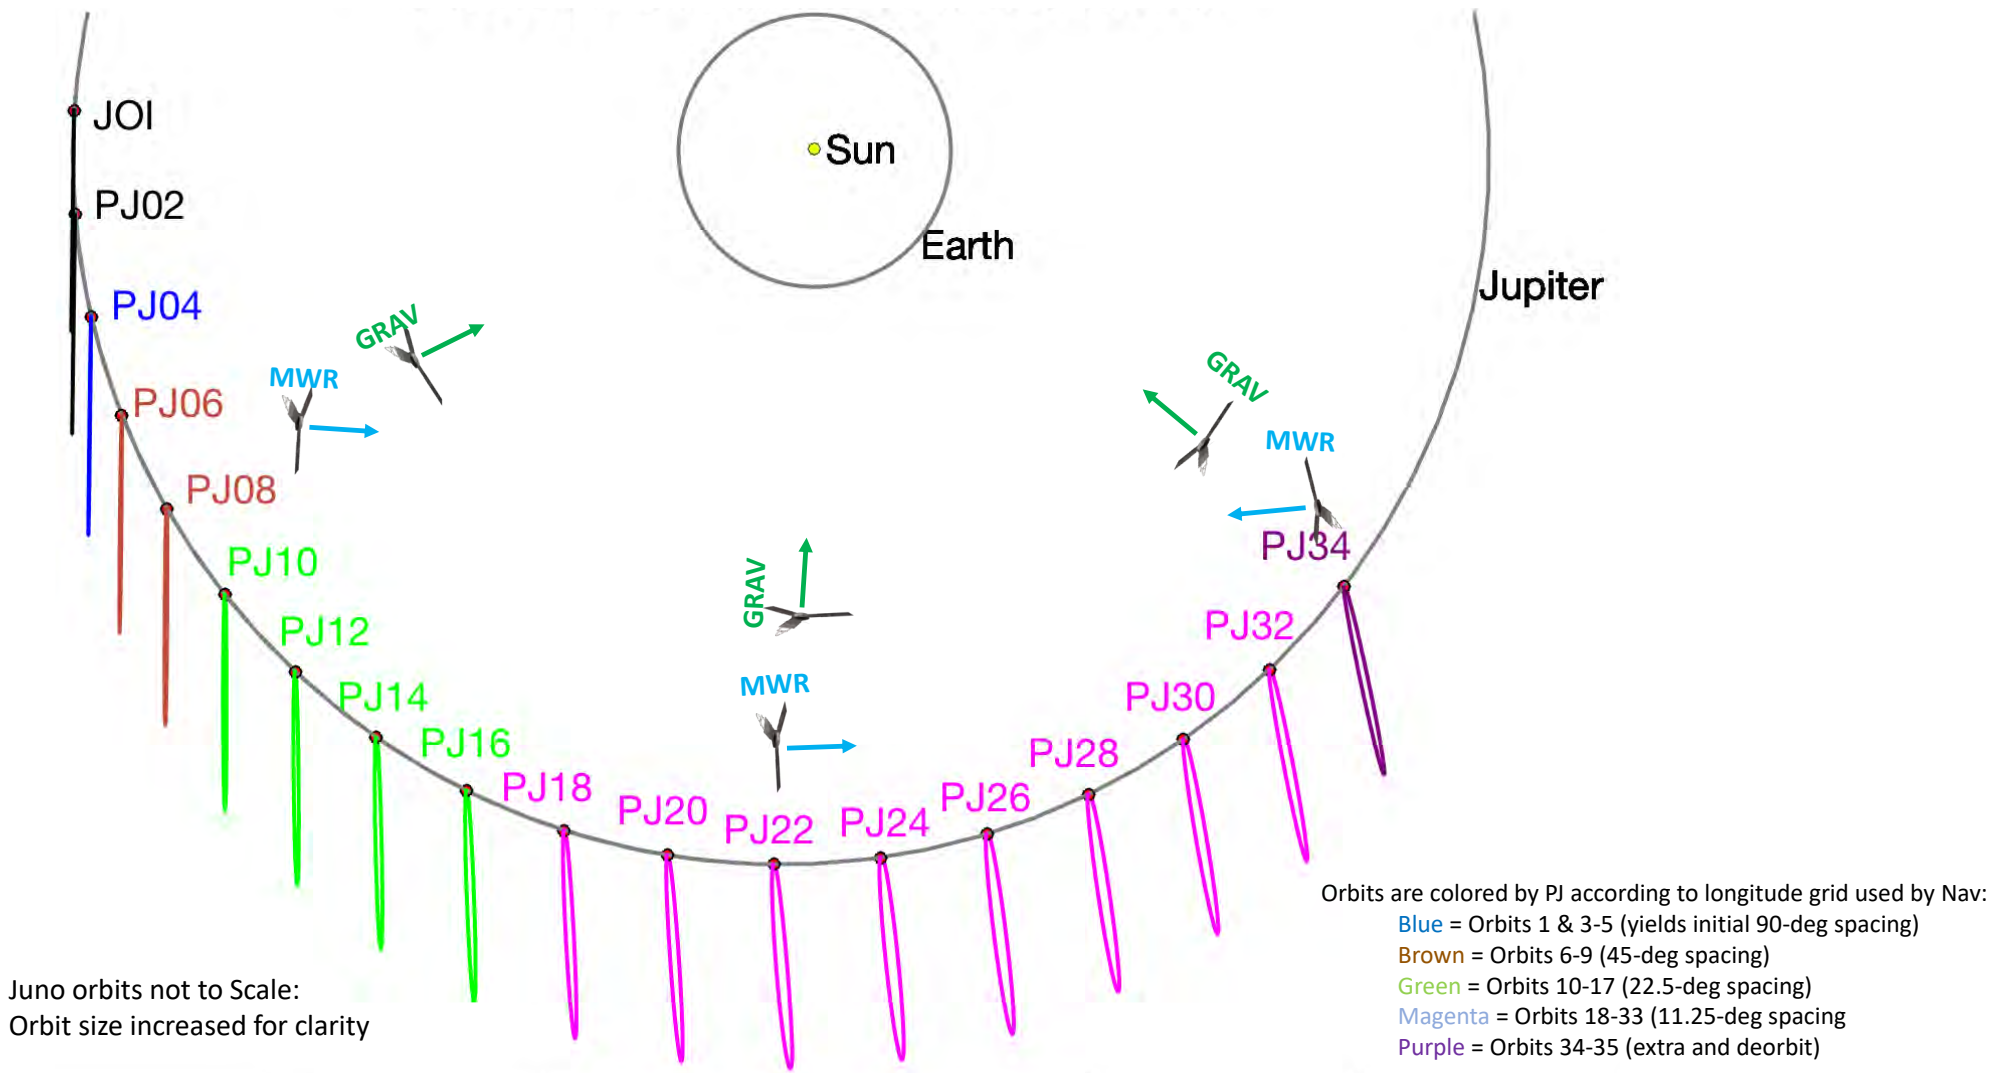

This document was reviewed and approved for export, see Juno-Generic-15-001

Juno orbits not to Scale:
Orbit size increased for clarity

This document has been reviewed and determined not to contain export-controlled technical data