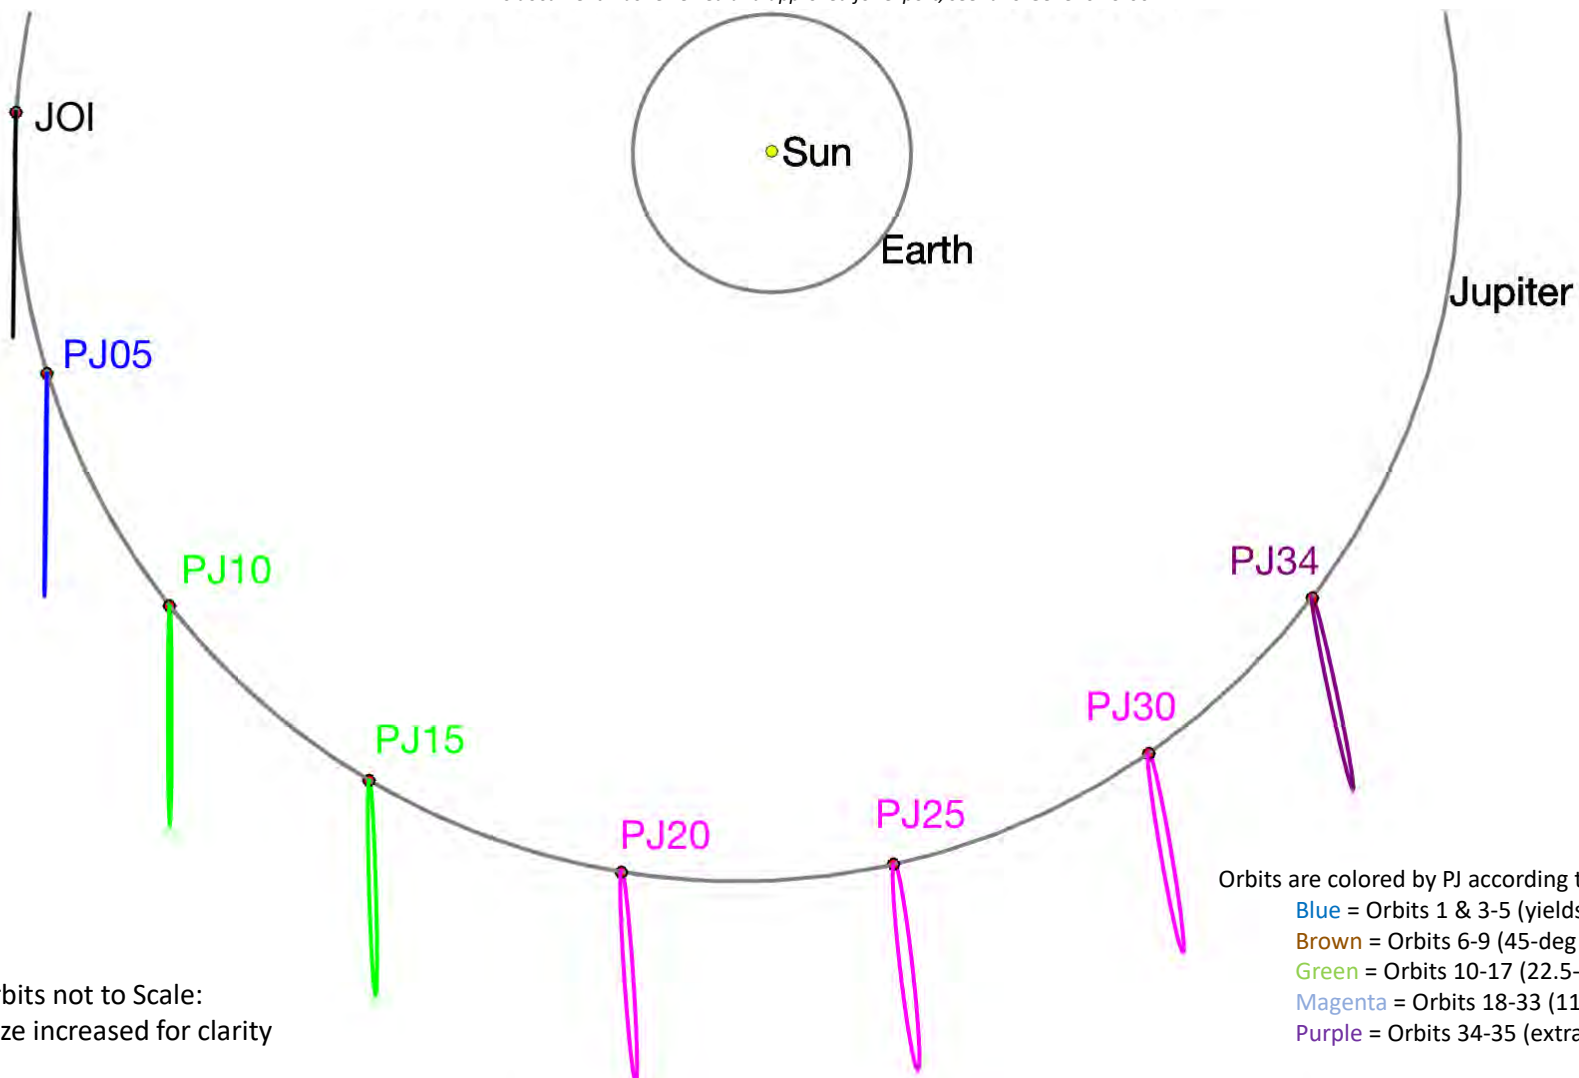

## View of Juno Orbit North/South Precession

Juno orbits not to Scale:  
Orbit size increased for clarity

Orbits are colored by PJ according to longitude grid used by Nav:

Blue = Orbits 1 & 3-5 (yields initial 90-deg spacing)

Brown = Orbits 6-9 (45-deg spacing)

Green = Orbits 10-17 (22.5-deg spacing)

Magenta = Orbits 18-33 (11.25-deg spacing)

Purple = Orbits 34-35 (extra and deorbit)

This document was reviewed and approved for export, see Juno-Generic-15-001

Juno orbits not to Scale:  
Orbit size increased for clarity

Orbits are colored by PJ according to longitude grid used by Nav:  
Blue = Orbits 1 & 3-5 (yields initial 90-deg spacing)  
Brown = Orbits 6-9 (45-deg spacing)  
Green = Orbits 10-17 (22.5-deg spacing)  
Magenta = Orbits 18-33 (11.25-deg spacing)  
Purple = Orbits 34-35 (extra and deorbit)

Orbits are colored by PJ according to longitude grid used by Nav:  
Blue = Orbits 1 & 3-5 (yields initial 90-deg spacing)  
Brown = Orbits 6-9 (45-deg spacing)  
Green = Orbits 10-17 (22.5-deg spacing)  
Magenta = Orbits 18-33 (11.25-deg spacing)  
Purple = Orbits 34-35 (extra and deorbit)