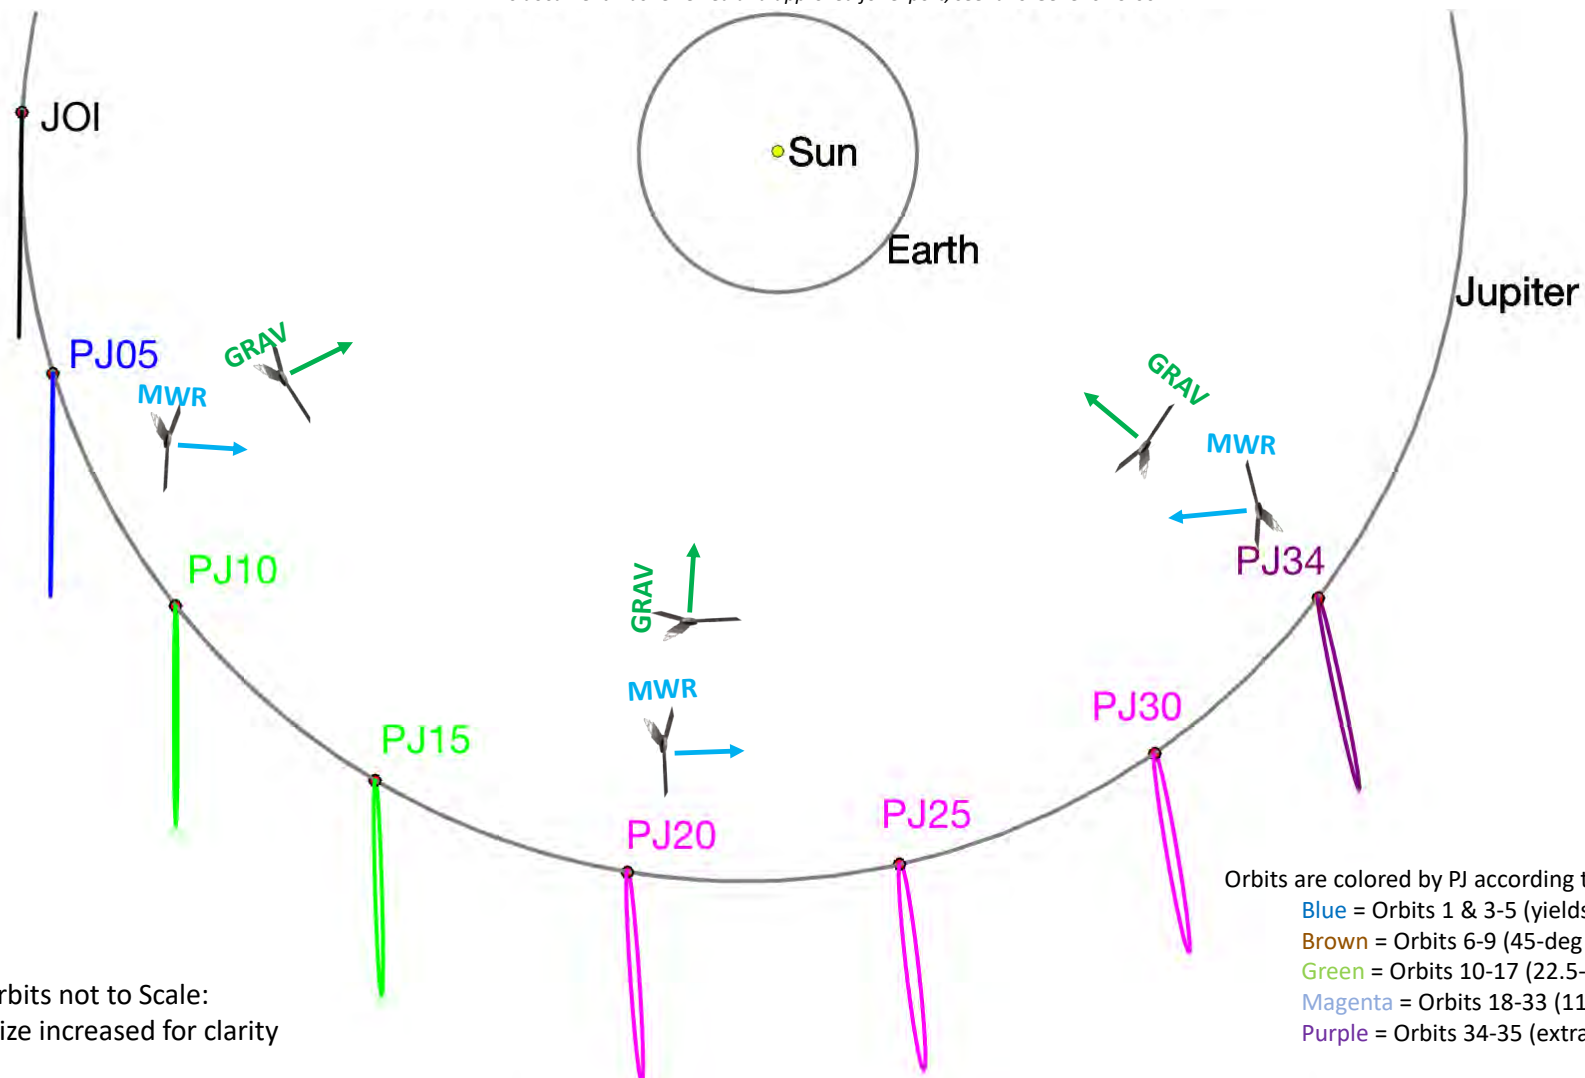

This document was reviewed and approved for export, see Juno-Generic-15-001

Juno orbits not to Scale:
Orbit size increased for clarity

Orbits are colored by PJ according to longitude grid used by Nav:
Blue = Orbits 1 & 3-5 (yields initial 90-deg spacing)
Brown = Orbits 6-9 (45-deg spacing)
Green = Orbits 10-17 (22.5-deg spacing)
Magenta = Orbits 18-33 (11.25-deg spacing)
Purple = Orbits 34-35 (extra and deorbit)

This document has been reviewed and determined not to contain export-controlled technical data