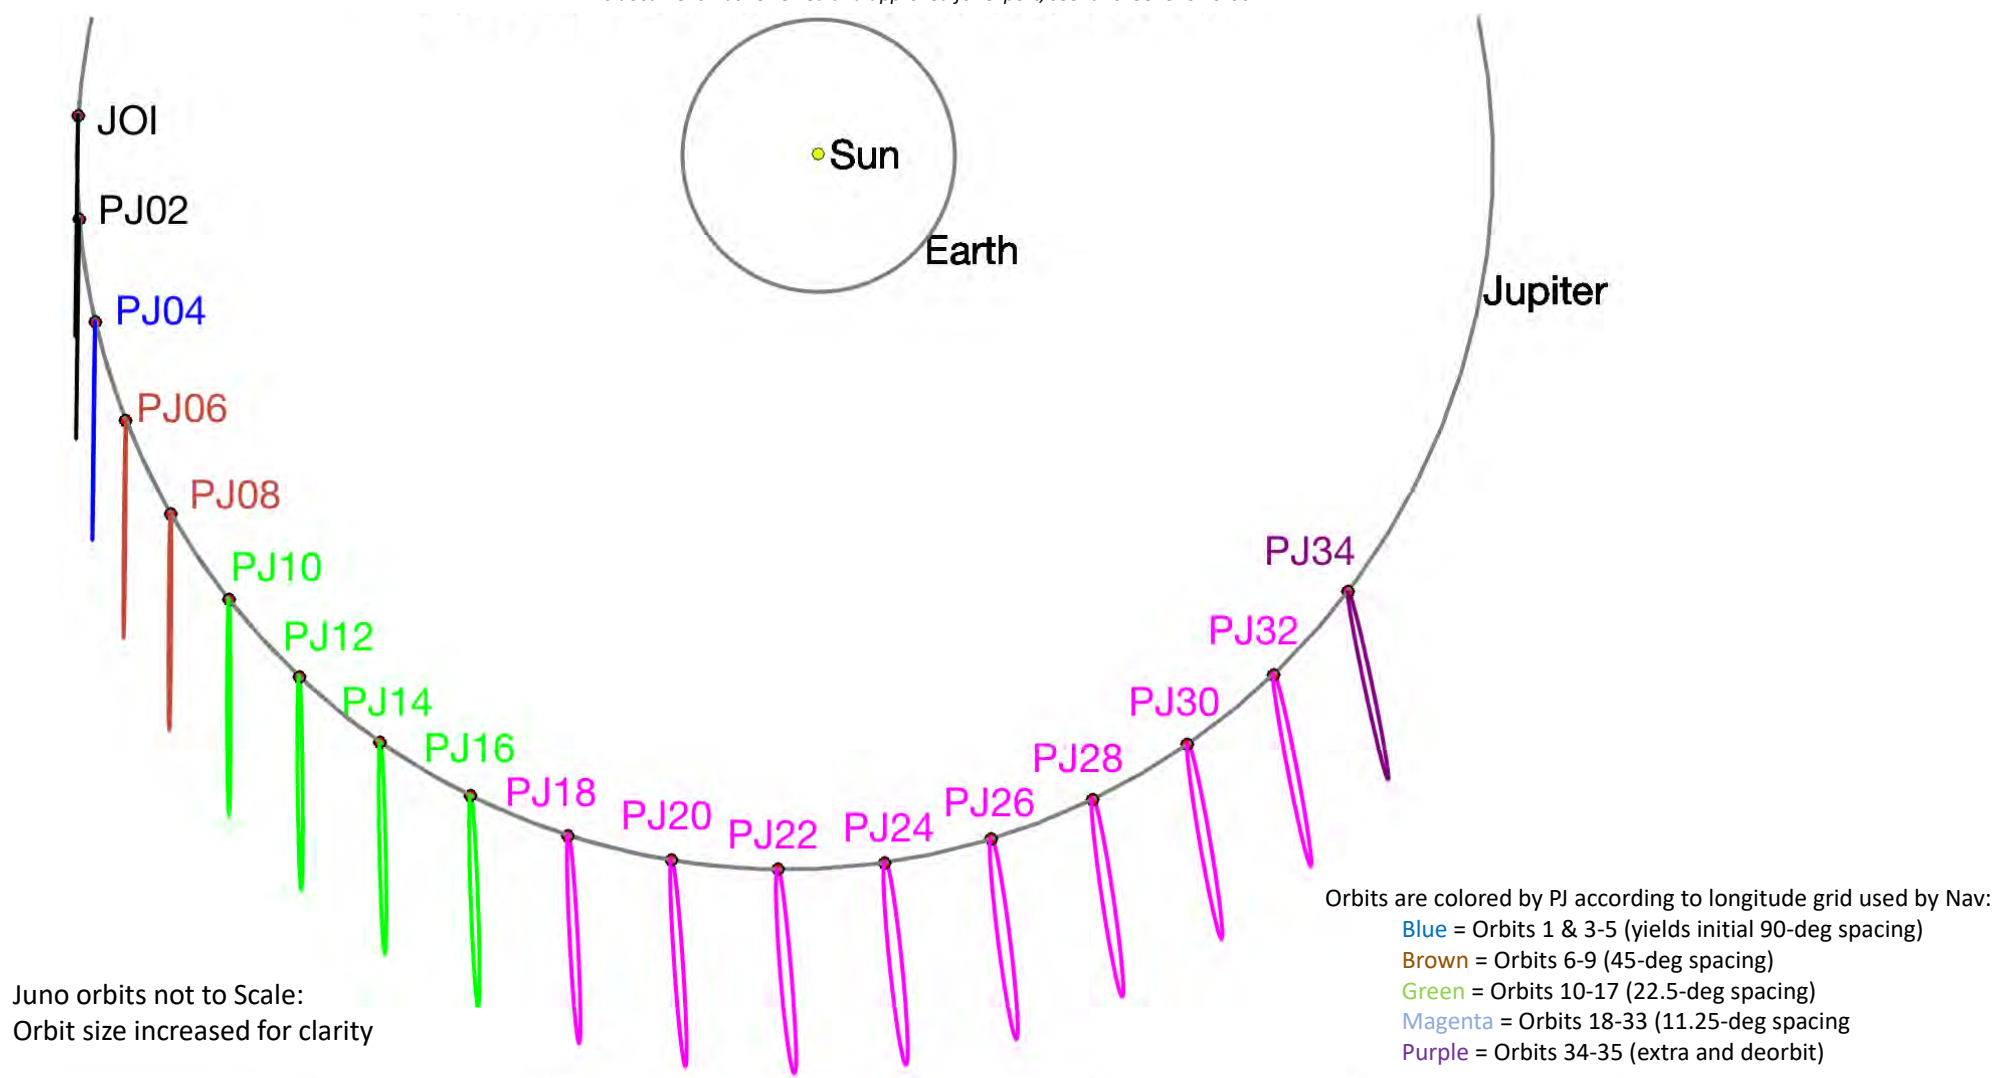

This document was reviewed and approved for export, see Juno-Generic-15-001

Juno orbits not to Scale:
Orbit size increased for clarity

Orbits are colored by PJ according to longitude grid used by Nav:
Blue = Orbits 1 & 3-5 (yields initial 90-deg spacing)
Brown = Orbits 6-9 (45-deg spacing)
Green = Orbits 10-17 (22.5-deg spacing)
Magenta = Orbits 18-33 (11.25-deg spacing)
Purple = Orbits 34-35 (extra and deorbit)

This document has been reviewed and determined not to contain export-controlled technical data