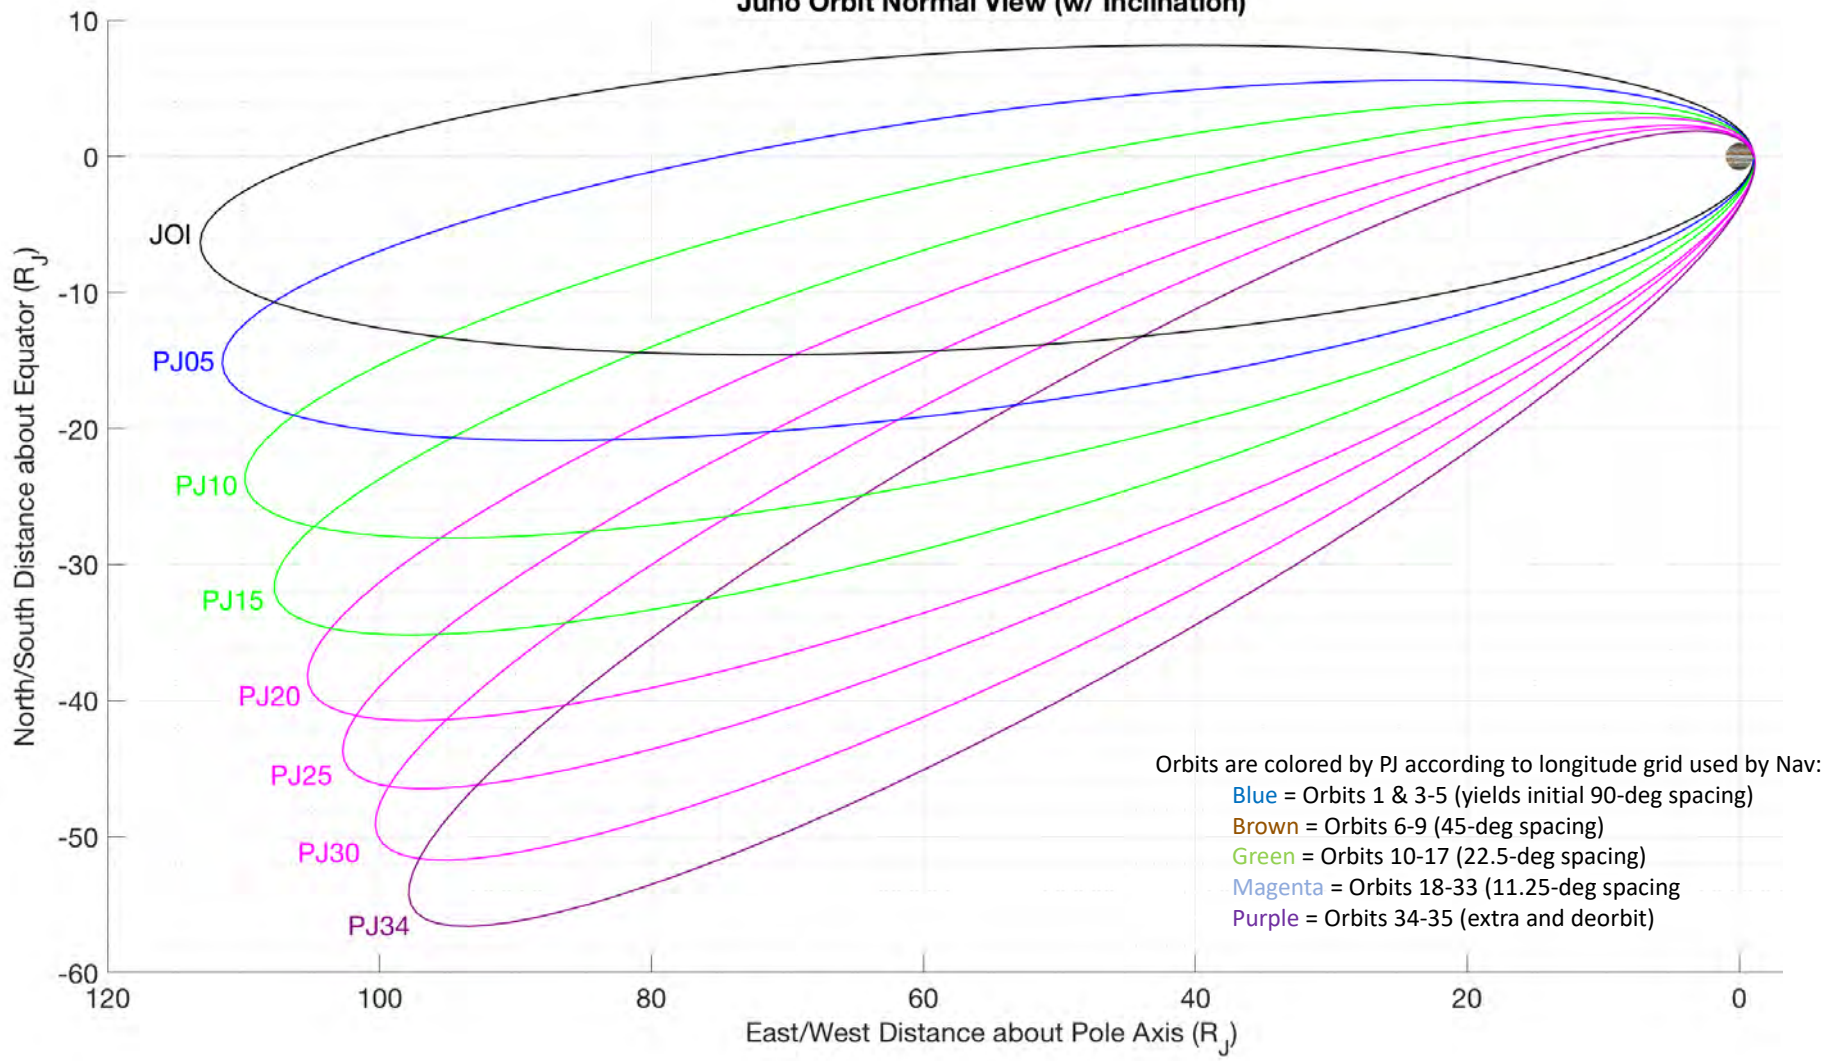

This document was reviewed and approved for export, see Juno-Generic-15-001

Juno Orbit Normal View (w/ Inclination)

This document has been reviewed and determined not to contain export-controlled technical data