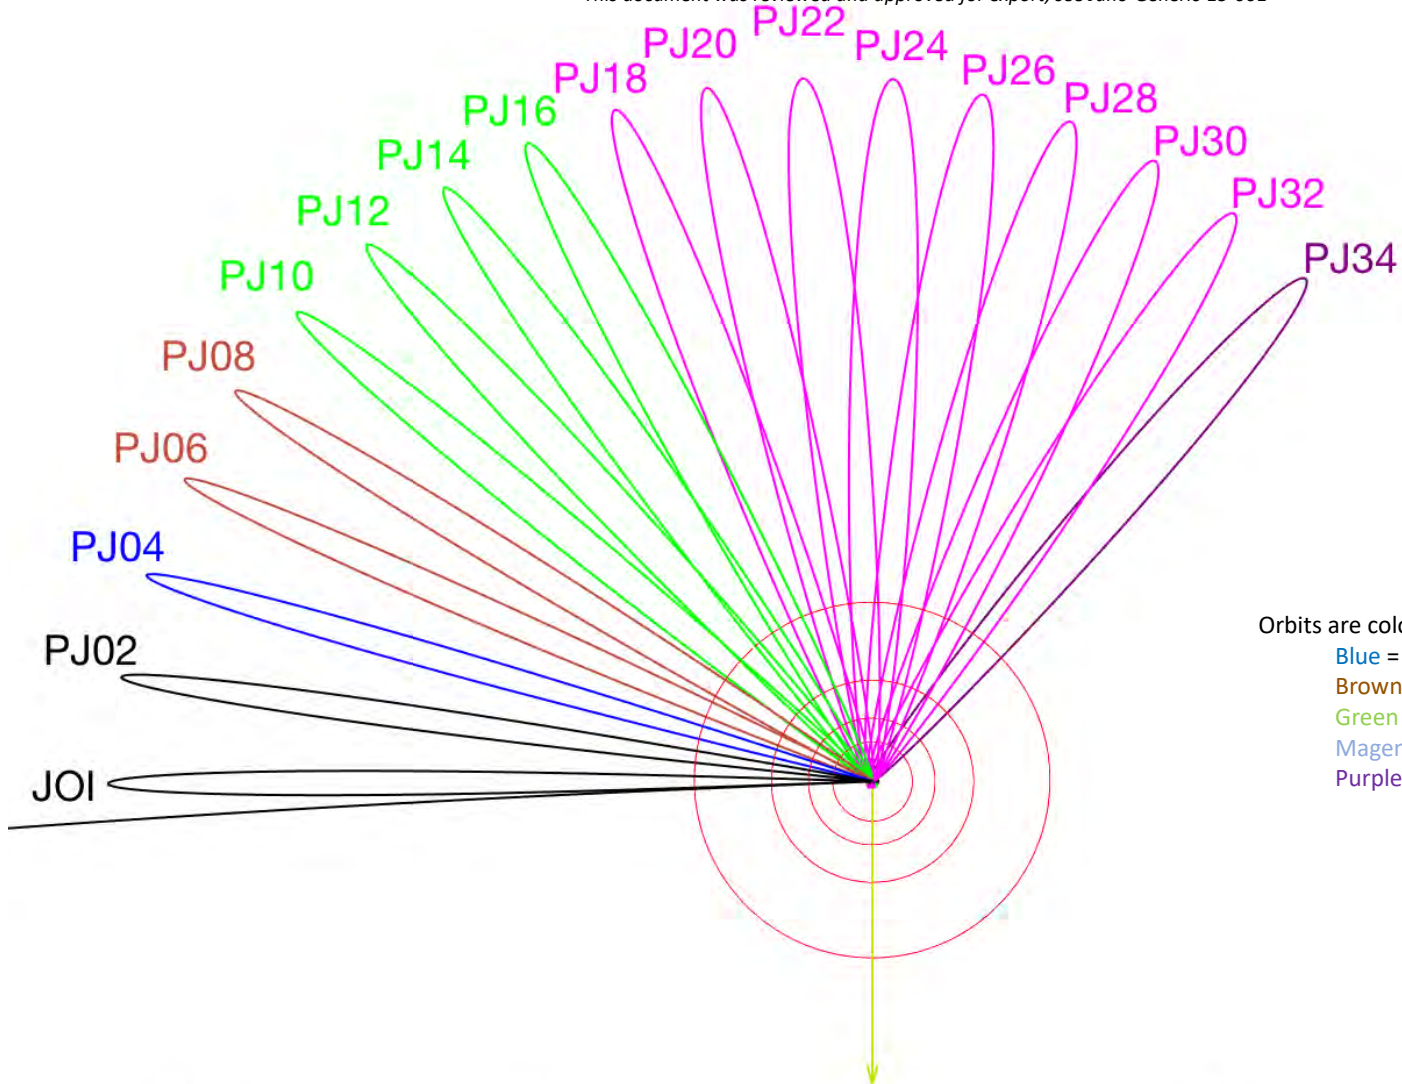

This document was reviewed and approved for export, see Juno-Generic-15-001

Orbits are colored by PJ according to longitude grid used by Nav:

- Blue = Orbits 1 & 3-5 (yields initial 90-deg spacing)
- Brown = Orbits 6-9 (45-deg spacing)
- Green = Orbits 10-17 (22.5-deg spacing)
- Magenta = Orbits 18-33 (11.25-deg spacing)
- Purple = Orbits 34-35 (extra and deorbit)

This document has been reviewed and determined not to contain export-controlled technical data