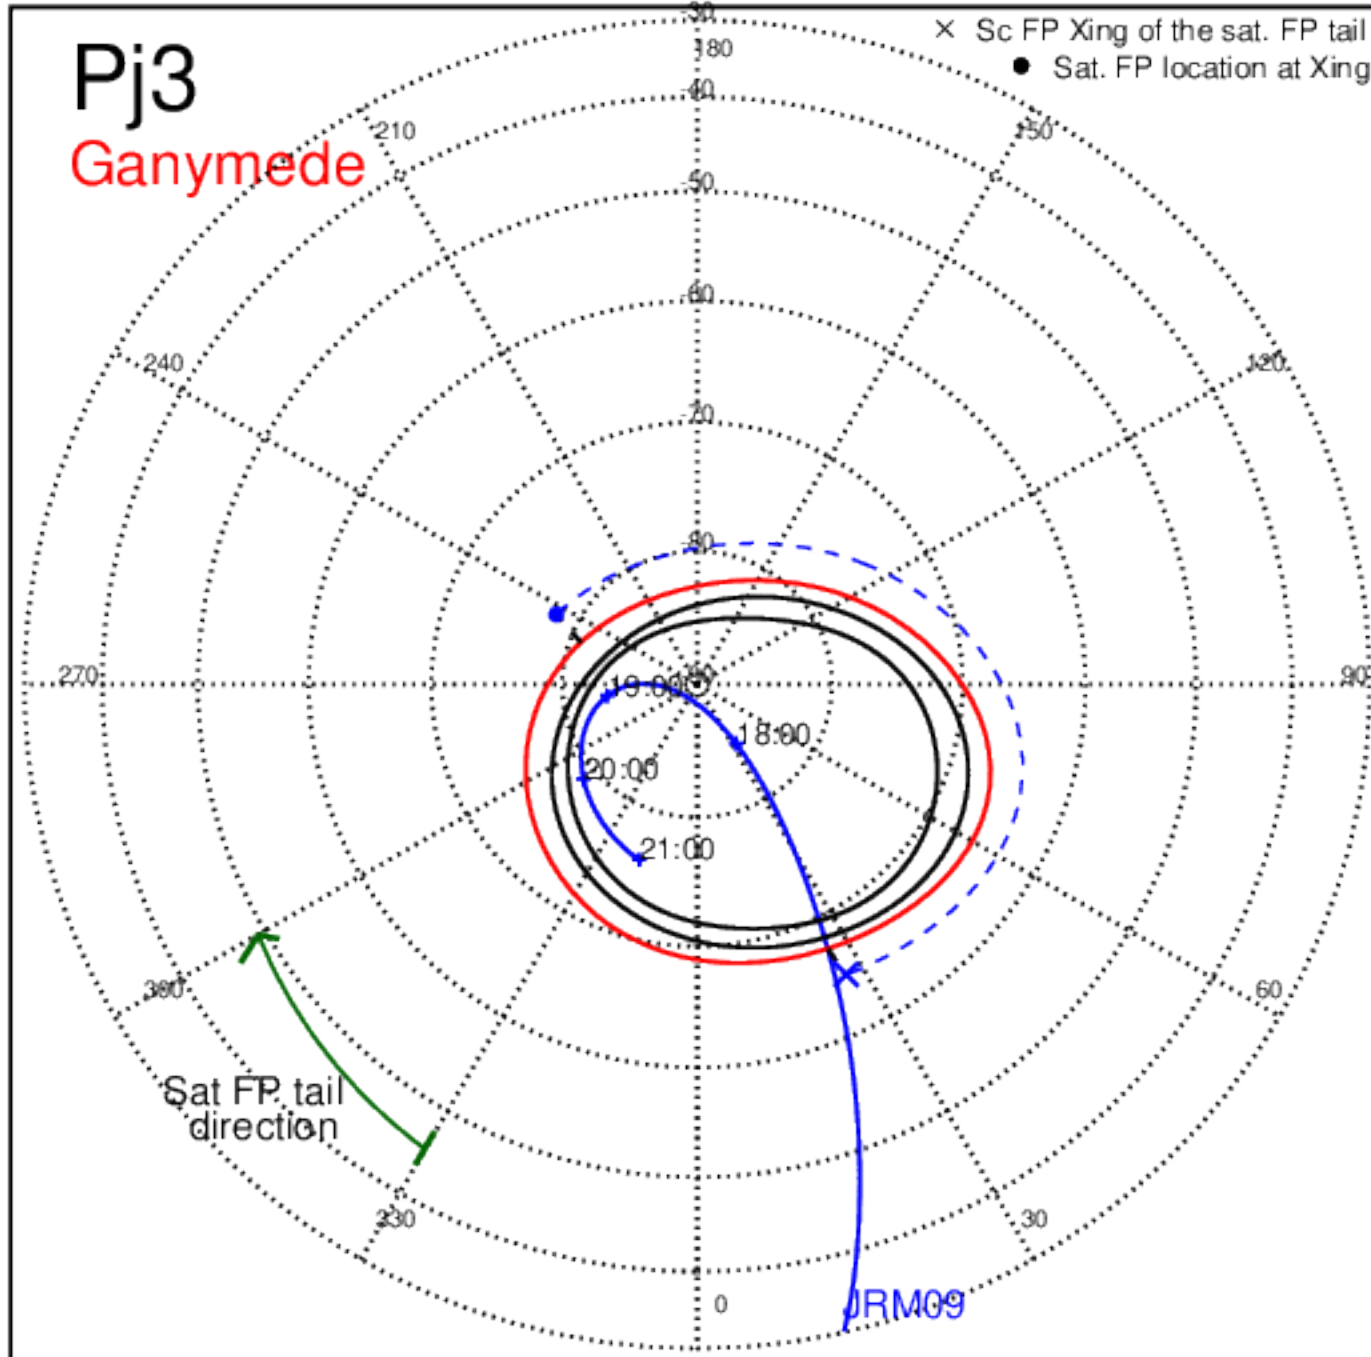

Pj1 (PJ time: 08/27/2016 12:50:44 ) - South

Pj3 (PJ time: 12/11/2016 17:03:41 ) - North

Pj3 (PJ time: 12/11/2016 17:03:41 ) - South

Pj3 (PJ time: 12/11/2016 17:03:41 ) - North

Pj3 (PJ time: 12/11/2016 17:03:41 ) - South

Pj3 (PJ time: 12/11/2016 17:03:41) - North

Pj3 (PJ time: 12/11/2016 17:03:41 ) - South

Pj4 (PJ time: 02/02/2017 12:57:09) - North

Pj4 (PJ time: 02/02/2017 12:57:09 ) - South

Pj4 (PJ time: 02/02/2017 12:57:09) - North

Pj4 (PJ time: 02/02/2017 12:57:09) - South

Pj4 (PJ time: 02/02/2017 12:57:09) - North

Pj4 (PJ time: 02/02/2017 12:57:09) - South

Pj5 (PJ time: 03/27/2017 08:51:52) - North

Pj5 (PJ time: 03/27/2017 08:51:52 ) - South

Pj5 (PJ time: 03/27/2017 08:51:52) - North

Pj5 (PJ time: 03/27/2017 08:51:52 ) - South

Pj5 (PJ time: 03/27/2017 08:51:52) - North

Pj5 (PJ time: 03/27/2017 08:51:52 ) - South