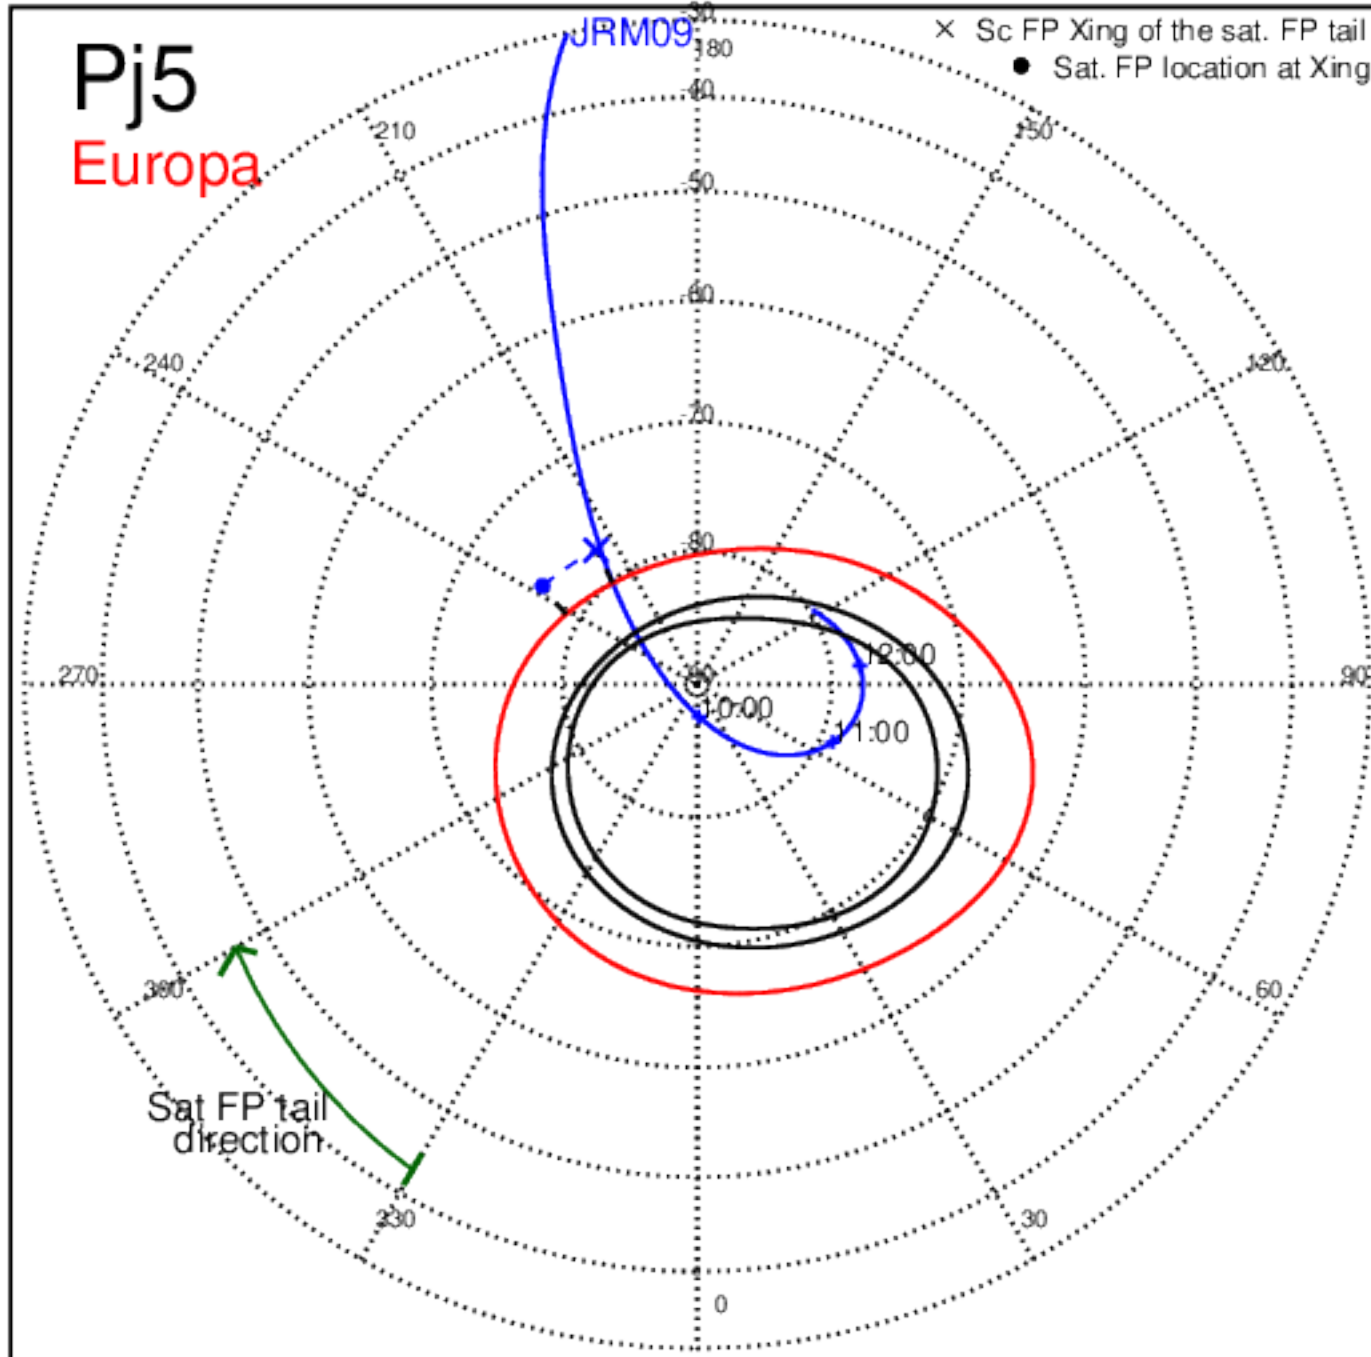

Pj1 (PJ time: 08/27/2016 12:50:44 ) - South

Pj3 (PJ time: 12/11/2016 17:03:41 ) - North

Pj3 (PJ time: 12/11/2016 17:03:41 ) - South

Pj3 (PJ time: 12/11/2016 17:03:41 ) - North

Pj3 (PJ time: 12/11/2016 17:03:41 ) - South

Pj3 (PJ time: 12/11/2016 17:03:41) - North

Pj3 (PJ time: 12/11/2016 17:03:41 ) - South

Pj4 (PJ time: 02/02/2017 12:57:09) - North

Pj4 (PJ time: 02/02/2017 12:57:09 ) - South

Pj4 (PJ time: 02/02/2017 12:57:09) - North

Pj4 (PJ time: 02/02/2017 12:57:09) - South

Pj4 (PJ time: 02/02/2017 12:57:09) - North

Pj4 (PJ time: 02/02/2017 12:57:09) - South

Pj5 (PJ time: 03/27/2017 08:51:52) - North

Pj5 (PJ time: 03/27/2017 08:51:52 ) - South

Pj5 (PJ time: 03/27/2017 08:51:52) - North

Pj5 (PJ time: 03/27/2017 08:51:52 ) - South

Pj5 (PJ time: 03/27/2017 08:51:52) - North

Pj5 (PJ time: 03/27/2017 08:51:52 ) - South