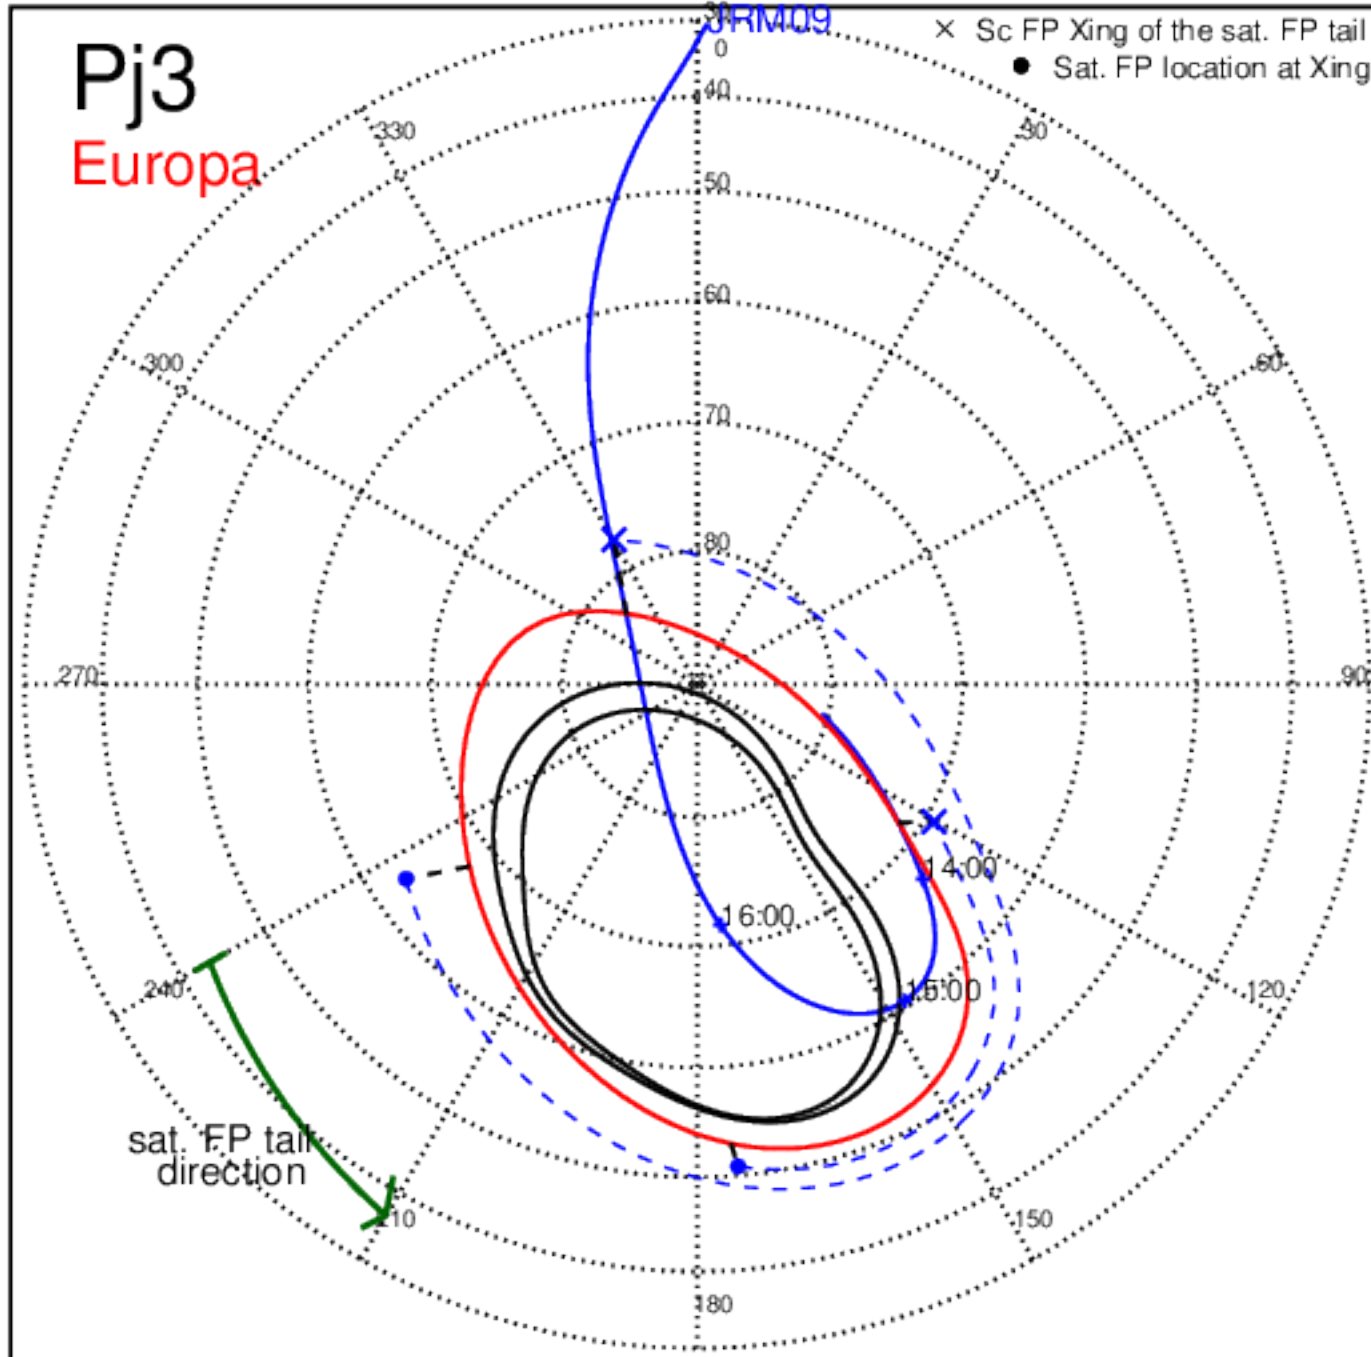

Pj1 (PJ time: 08/27/2016 12:50:44 ) - South

Pj3 (PJ time: 12/11/2016 17:03:41 ) - North

Pj3 (PJ time: 12/11/2016 17:03:41 ) - South

Pj3 (PJ time: 12/11/2016 17:03:41 ) - North

Pj3 (PJ time: 12/11/2016 17:03:41 ) - South

Pj3 (PJ time: 12/11/2016 17:03:41) - North

Pj3 (PJ time: 12/11/2016 17:03:41 ) - South

Pj4 (PJ time: 02/02/2017 12:57:09) - North

Pj4 (PJ time: 02/02/2017 12:57:09 ) - South

Pj4 (PJ time: 02/02/2017 12:57:09) - North

Pj4 (PJ time: 02/02/2017 12:57:09) - South

Pj4 (PJ time: 02/02/2017 12:57:09) - North

Pj4 (PJ time: 02/02/2017 12:57:09) - South

Pj5 (PJ time: 03/27/2017 08:51:52) - North

Pj5 (PJ time: 03/27/2017 08:51:52 ) - South

Pj5 (PJ time: 03/27/2017 08:51:52) - North

Pj5 (PJ time: 03/27/2017 08:51:52 ) - South

Pj5 (PJ time: 03/27/2017 08:51:52) - North

Pj5 (PJ time: 03/27/2017 08:51:52 ) - South