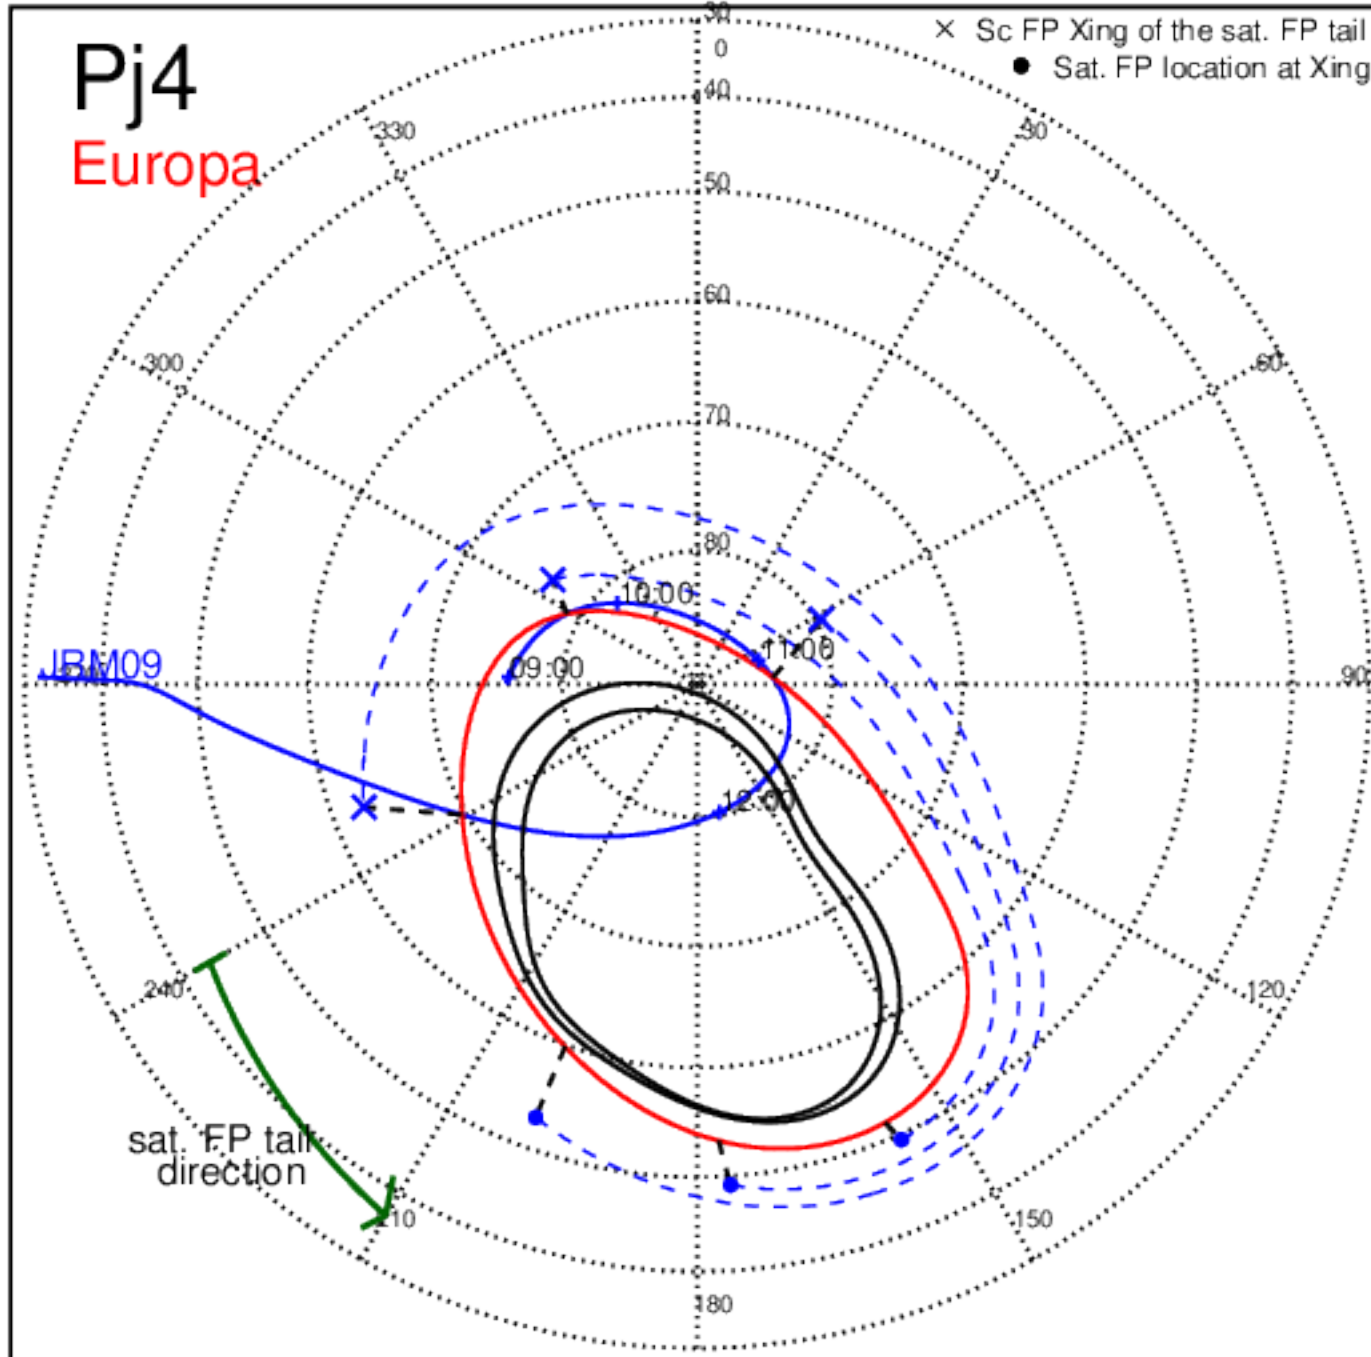

Pj1 (PJ time: 08/27/2016 12:50:44 ) - South

Pj3 (PJ time: 12/11/2016 17:03:41 ) - North

Pj3 (PJ time: 12/11/2016 17:03:41 ) - South

Pj3 (PJ time: 12/11/2016 17:03:41 ) - North

Pj3 (PJ time: 12/11/2016 17:03:41 ) - South

Pj3 (PJ time: 12/11/2016 17:03:41) - North

Pj3 (PJ time: 12/11/2016 17:03:41 ) - South

Pj4 (PJ time: 02/02/2017 12:57:09) - North

Pj4 (PJ time: 02/02/2017 12:57:09 ) - South

Pj4 (PJ time: 02/02/2017 12:57:09) - North

Pj4 (PJ time: 02/02/2017 12:57:09) - South

Pj4 (PJ time: 02/02/2017 12:57:09) - North

Pj4 (PJ time: 02/02/2017 12:57:09) - South

Pj5 (PJ time: 03/27/2017 08:51:52) - North

Pj5 (PJ time: 03/27/2017 08:51:52 ) - South

Pj5 (PJ time: 03/27/2017 08:51:52) - North

Pj5 (PJ time: 03/27/2017 08:51:52 ) - South

Pj5 (PJ time: 03/27/2017 08:51:52) - North

Pj5 (PJ time: 03/27/2017 08:51:52 ) - South