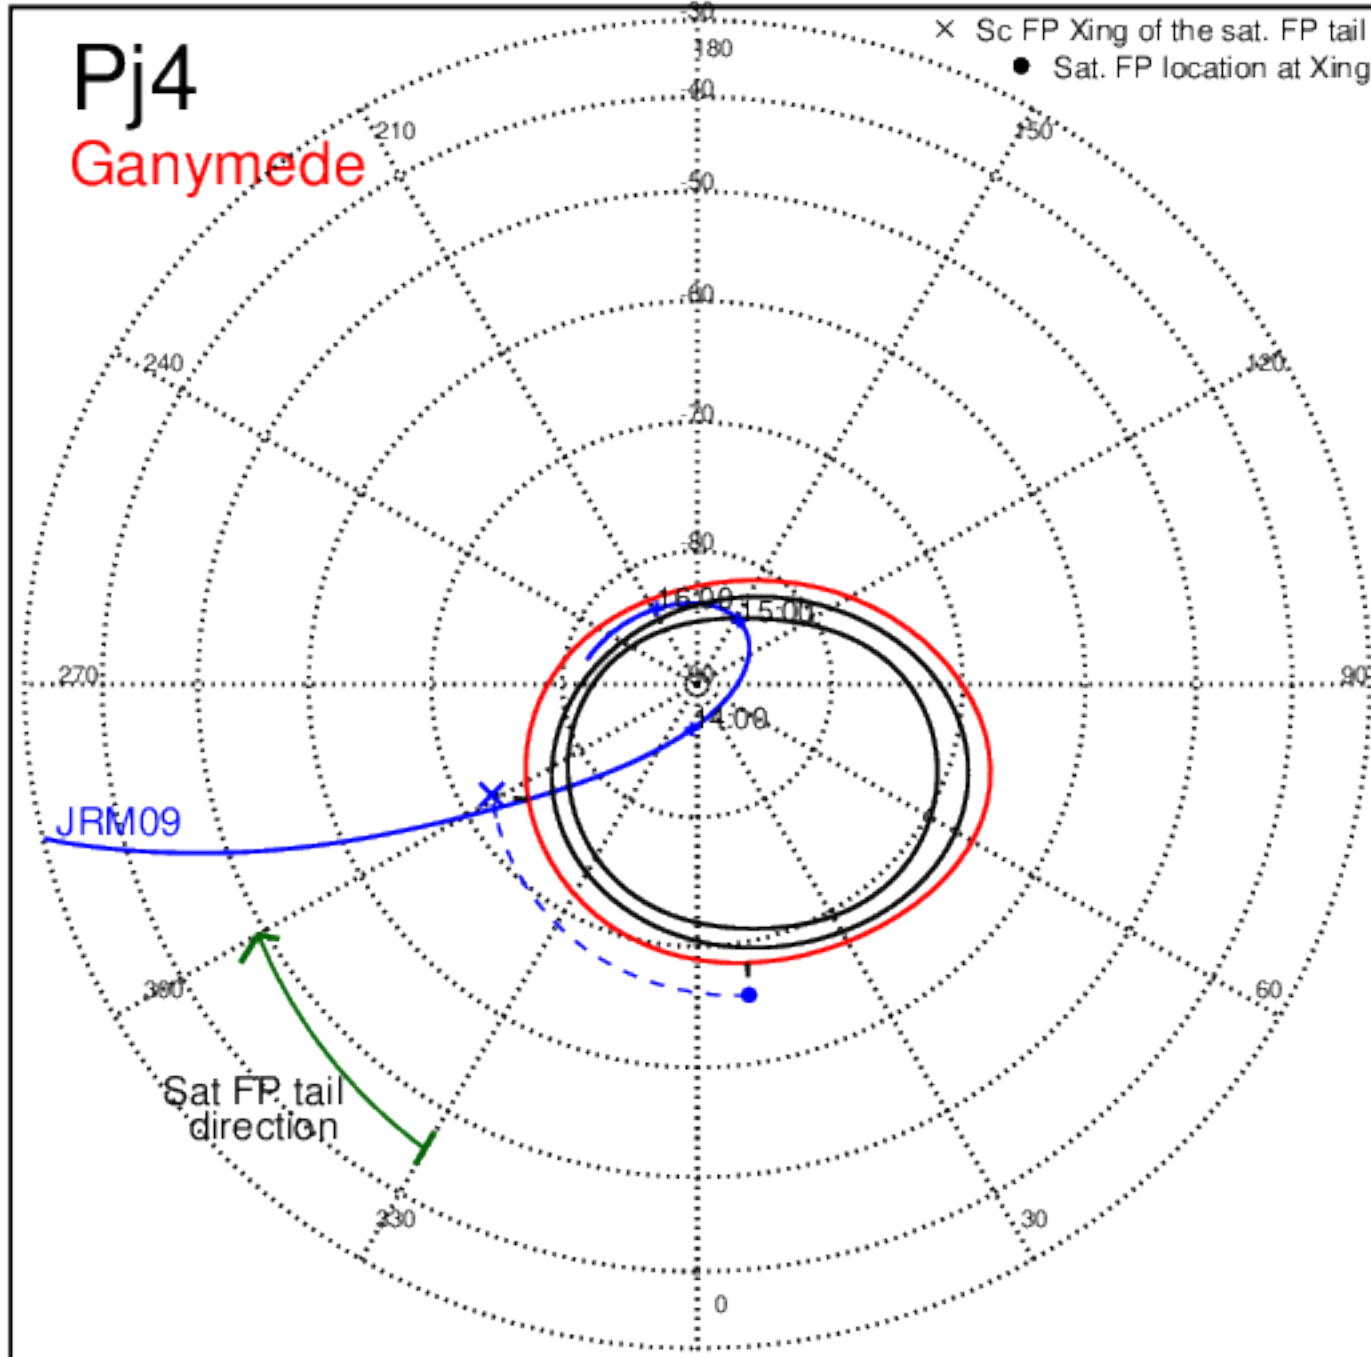

Pj1 (PJ time: 08/27/2016 12:50:44 ) - South

Pj3 (PJ time: 12/11/2016 17:03:41 ) - North

Pj3 (PJ time: 12/11/2016 17:03:41 ) - South

Pj3 (PJ time: 12/11/2016 17:03:41 ) - North

Pj3 (PJ time: 12/11/2016 17:03:41 ) - South

Pj3 (PJ time: 12/11/2016 17:03:41) - North

Pj3 (PJ time: 12/11/2016 17:03:41 ) - South

Pj4 (PJ time: 02/02/2017 12:57:09) - North

Pj4 (PJ time: 02/02/2017 12:57:09 ) - South

Pj4 (PJ time: 02/02/2017 12:57:09) - North

Pj4 (PJ time: 02/02/2017 12:57:09) - South

Pj4 (PJ time: 02/02/2017 12:57:09) - North

Pj4 (PJ time: 02/02/2017 12:57:09) - South

Pj5 (PJ time: 03/27/2017 08:51:52) - North

Pj5 (PJ time: 03/27/2017 08:51:52 ) - South

Pj5 (PJ time: 03/27/2017 08:51:52) - North

Pj5 (PJ time: 03/27/2017 08:51:52 ) - South

Pj5 (PJ time: 03/27/2017 08:51:52) - North

Pj5 (PJ time: 03/27/2017 08:51:52 ) - South