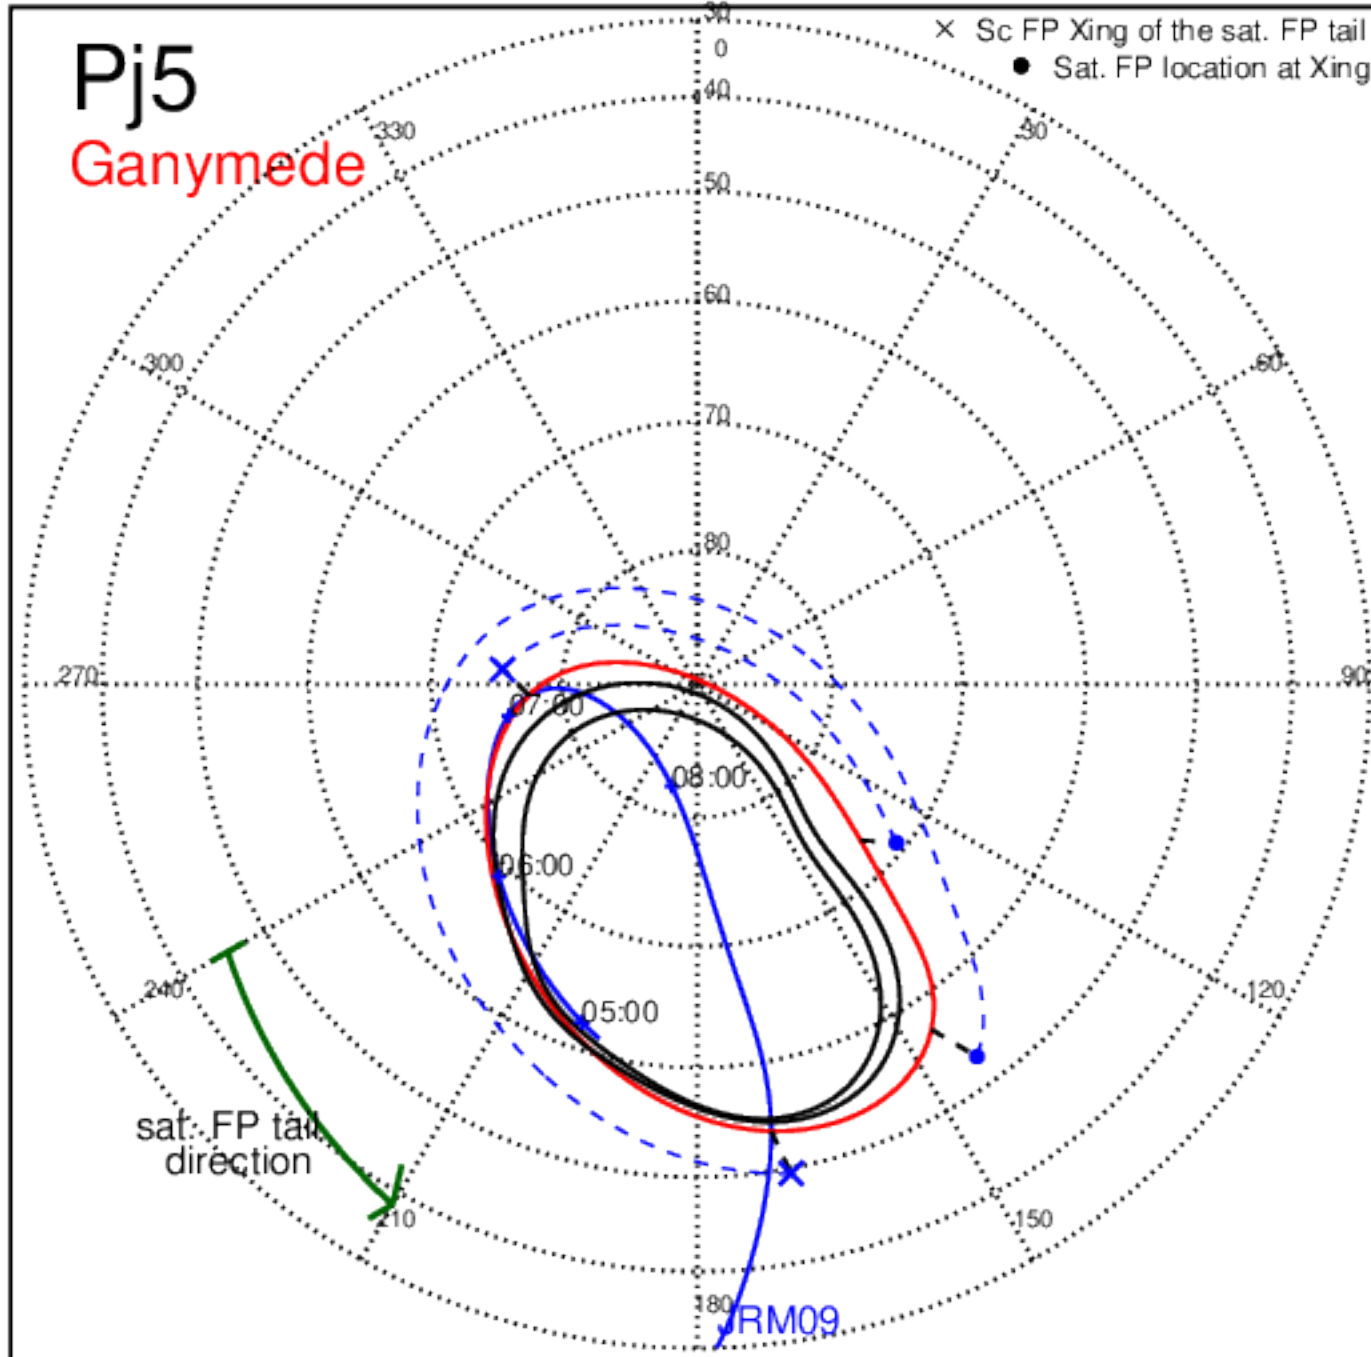

Pj3 (PJ time: 12/11/2016 17:03:41) - North

Pj3 (PJ time: 12/11/2016 17:03:41 ) - South

Pj4 (PJ time: 02/02/2017 12:57:09) - North

Pj4 (PJ time: 02/02/2017 12:57:09 ) - South

Pj4 (PJ time: 02/02/2017 12:57:09) - North

Pj4 (PJ time: 02/02/2017 12:57:09) - South

Pj4 (PJ time: 02/02/2017 12:57:09) - North

Pj4 (PJ time: 02/02/2017 12:57:09) - South

Pj5 (PJ time: 03/27/2017 08:51:52) - North

Pj5 (PJ time: 03/27/2017 08:51:52 ) - South

Pj5 (PJ time: 03/27/2017 08:51:52) - North

Pj5 (PJ time: 03/27/2017 08:51:52 ) - South

Pj5 (PJ time: 03/27/2017 08:51:52) - North

Pj5 (PJ time: 03/27/2017 08:51:52 ) - South