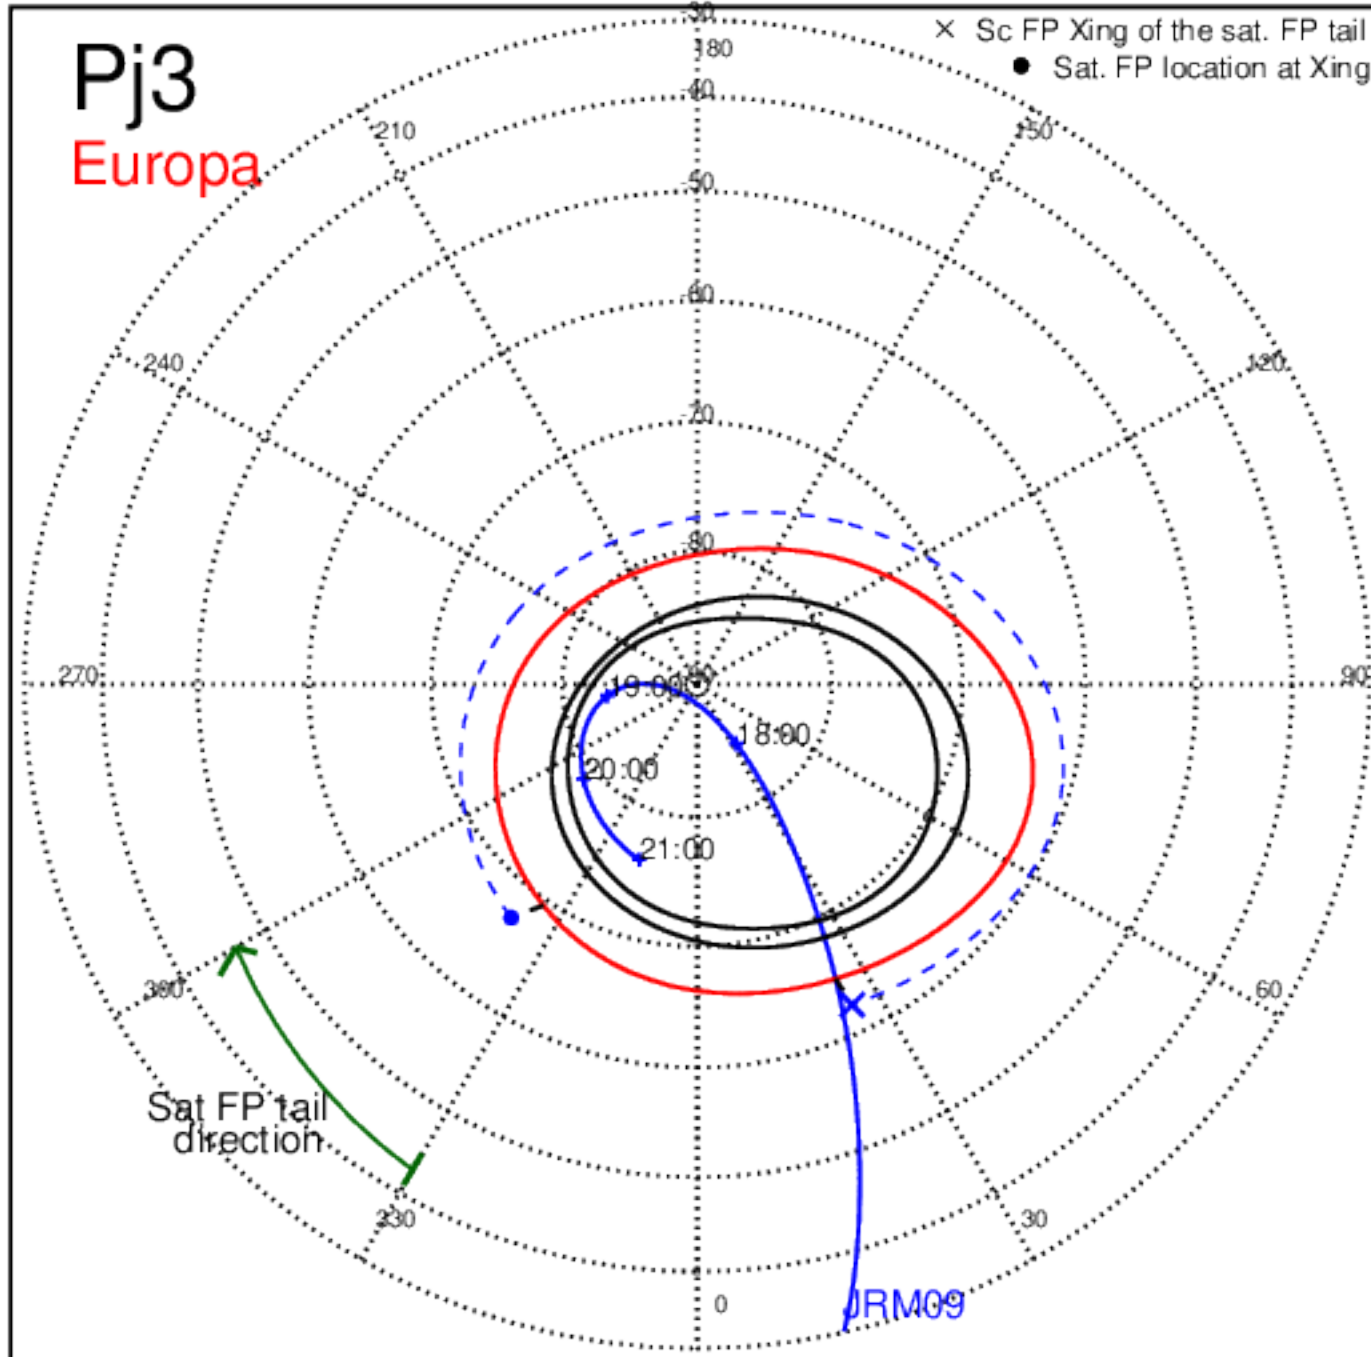

Pj1 (PJ time: 08/27/2016 12:50:44 ) - South

Pj3 (PJ time: 12/11/2016 17:03:41 ) - North

Pj3 (PJ time: 12/11/2016 17:03:41 ) - South

Pj3 (PJ time: 12/11/2016 17:03:41 ) - North

Pj3 (PJ time: 12/11/2016 17:03:41 ) - South

Pj3 (PJ time: 12/11/2016 17:03:41) - North

Pj3 (PJ time: 12/11/2016 17:03:41 ) - South

Pj4 (PJ time: 02/02/2017 12:57:09) - North

Pj4 (PJ time: 02/02/2017 12:57:09 ) - South

Pj4 (PJ time: 02/02/2017 12:57:09) - North

Pj4 (PJ time: 02/02/2017 12:57:09) - South

Pj4 (PJ time: 02/02/2017 12:57:09) - North

Pj4 (PJ time: 02/02/2017 12:57:09) - South

Pj5 (PJ time: 03/27/2017 08:51:52) - North

Pj5 (PJ time: 03/27/2017 08:51:52 ) - South

Pj5 (PJ time: 03/27/2017 08:51:52) - North

Pj5 (PJ time: 03/27/2017 08:51:52 ) - South

Pj5 (PJ time: 03/27/2017 08:51:52) - North

Pj5 (PJ time: 03/27/2017 08:51:52 ) - South