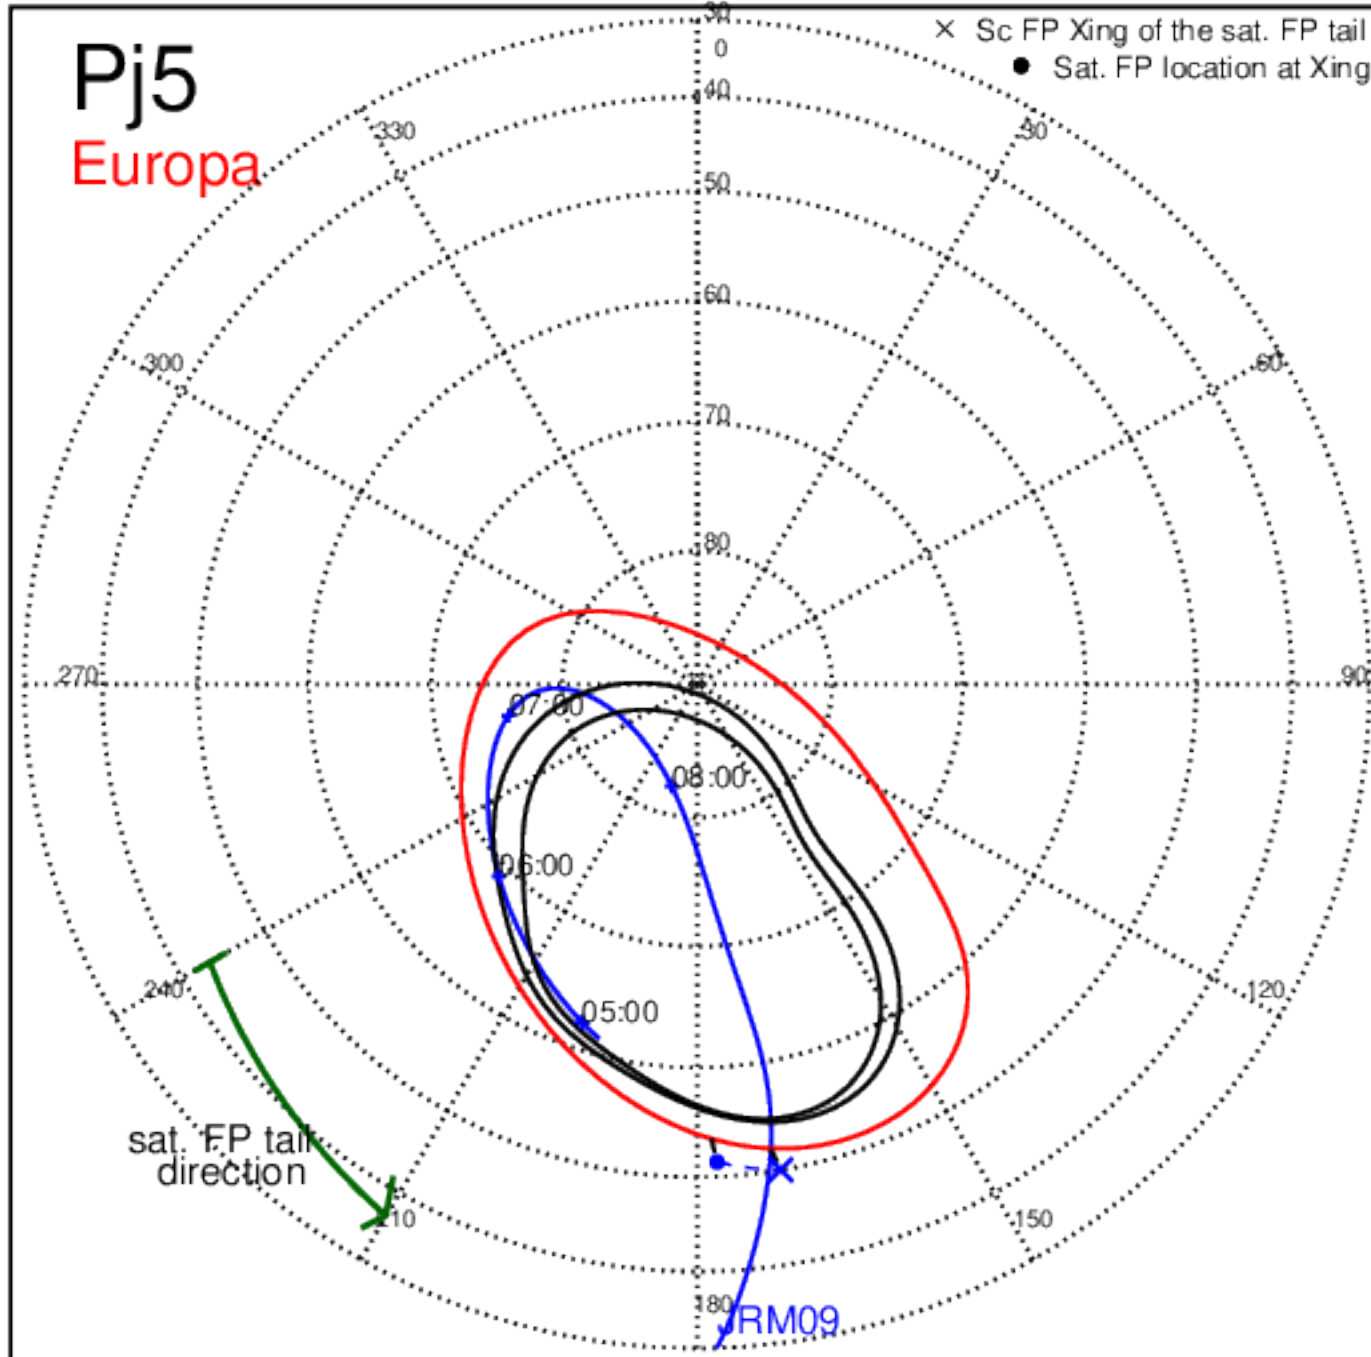

Pj1 (PJ time: 08/27/2016 12:50:44 ) - South

Pj3 (PJ time: 12/11/2016 17:03:41 ) - North

Pj3 (PJ time: 12/11/2016 17:03:41 ) - South

Pj3 (PJ time: 12/11/2016 17:03:41 ) - North

Pj3 (PJ time: 12/11/2016 17:03:41 ) - South

Pj3 (PJ time: 12/11/2016 17:03:41) - North

Pj3 (PJ time: 12/11/2016 17:03:41 ) - South

Pj4 (PJ time: 02/02/2017 12:57:09) - North

Pj4 (PJ time: 02/02/2017 12:57:09 ) - South

Pj4 (PJ time: 02/02/2017 12:57:09) - North

Pj4 (PJ time: 02/02/2017 12:57:09) - South

Pj4 (PJ time: 02/02/2017 12:57:09) - North

Pj4 (PJ time: 02/02/2017 12:57:09) - South

Pj5 (PJ time: 03/27/2017 08:51:52) - North

Pj5 (PJ time: 03/27/2017 08:51:52 ) - South

Pj5 (PJ time: 03/27/2017 08:51:52) - North

Pj5 (PJ time: 03/27/2017 08:51:52 ) - South

Pj5 (PJ time: 03/27/2017 08:51:52) - North

Pj5 (PJ time: 03/27/2017 08:51:52 ) - South