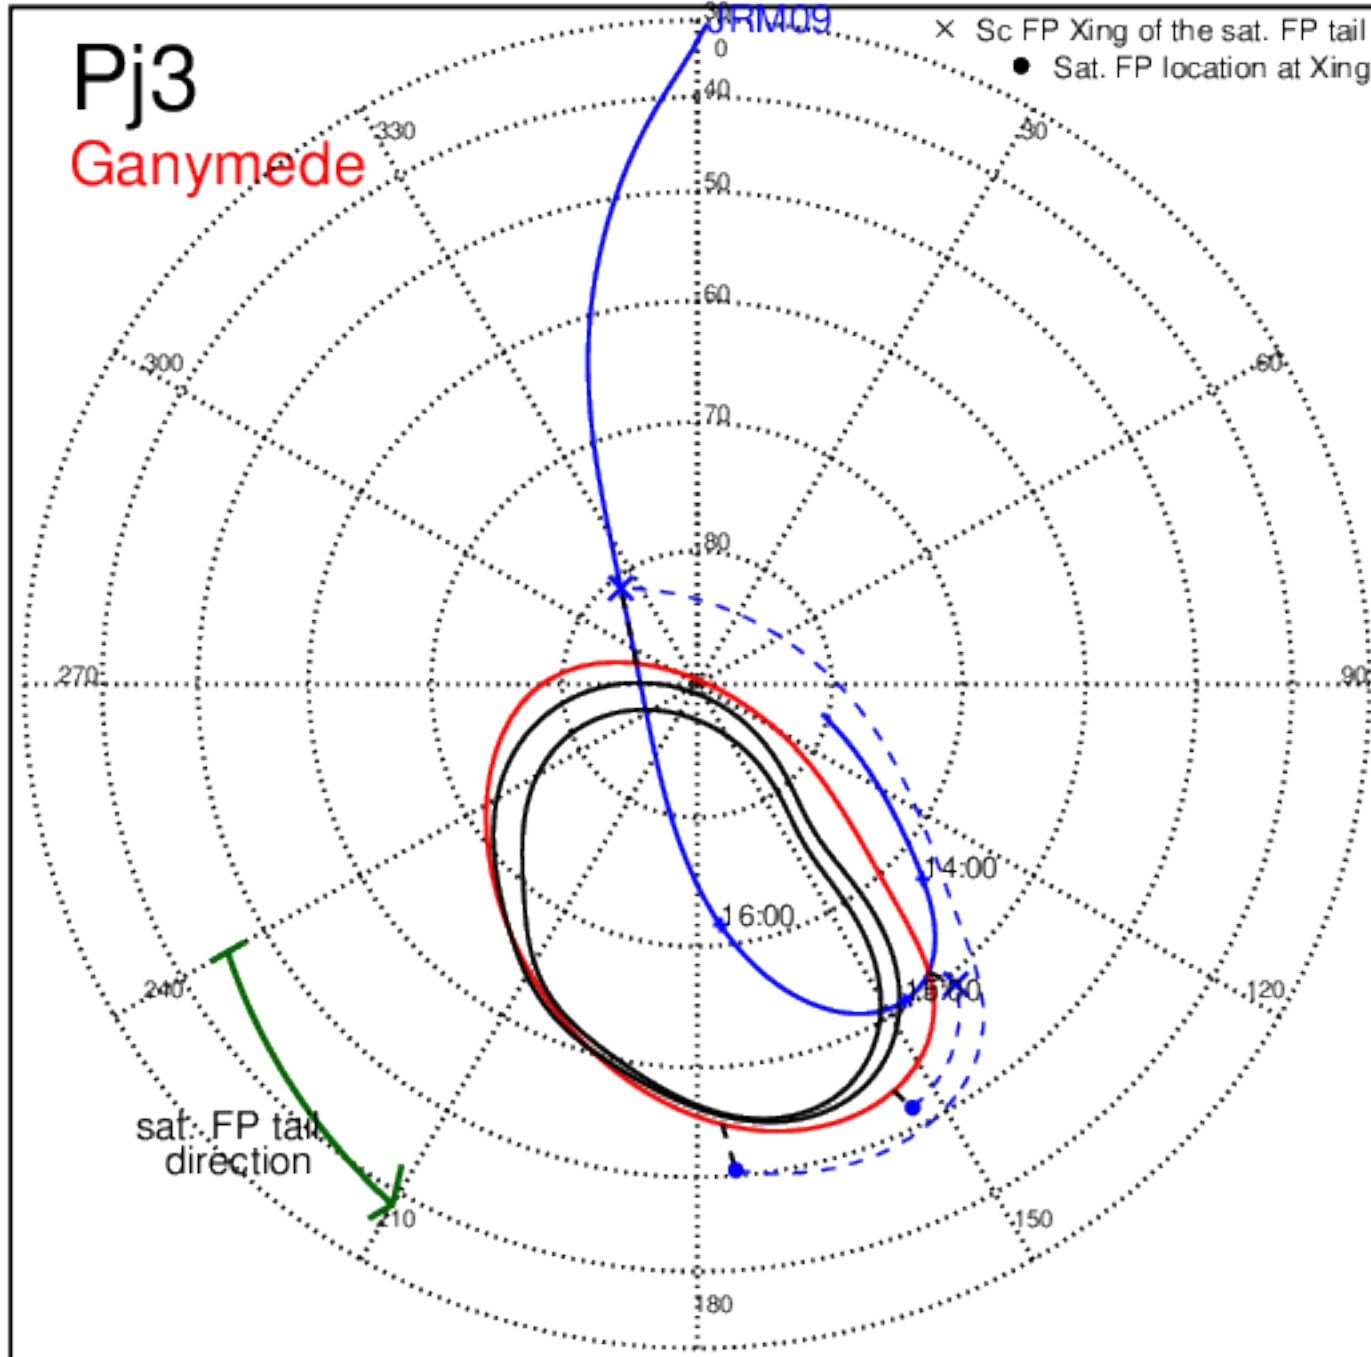

Pj1 (PJ time: 08/27/2016 12:50:44 ) - South

Pj3 (PJ time: 12/11/2016 17:03:41 ) - North

Pj3 (PJ time: 12/11/2016 17:03:41 ) - South

Pj3 (PJ time: 12/11/2016 17:03:41 ) - North

Pj3 (PJ time: 12/11/2016 17:03:41 ) - South

Pj3 (PJ time: 12/11/2016 17:03:41) - North

Pj3 (PJ time: 12/11/2016 17:03:41 ) - South

Pj4 (PJ time: 02/02/2017 12:57:09) - North

Pj4 (PJ time: 02/02/2017 12:57:09 ) - South

Pj4 (PJ time: 02/02/2017 12:57:09) - North

Pj4 (PJ time: 02/02/2017 12:57:09) - South

Pj4 (PJ time: 02/02/2017 12:57:09) - North

Pj4 (PJ time: 02/02/2017 12:57:09) - South

Pj5 (PJ time: 03/27/2017 08:51:52) - North

Pj5 (PJ time: 03/27/2017 08:51:52 ) - South

Pj5 (PJ time: 03/27/2017 08:51:52) - North

Pj5 (PJ time: 03/27/2017 08:51:52 ) - South

Pj5 (PJ time: 03/27/2017 08:51:52) - North

Pj5 (PJ time: 03/27/2017 08:51:52 ) - South