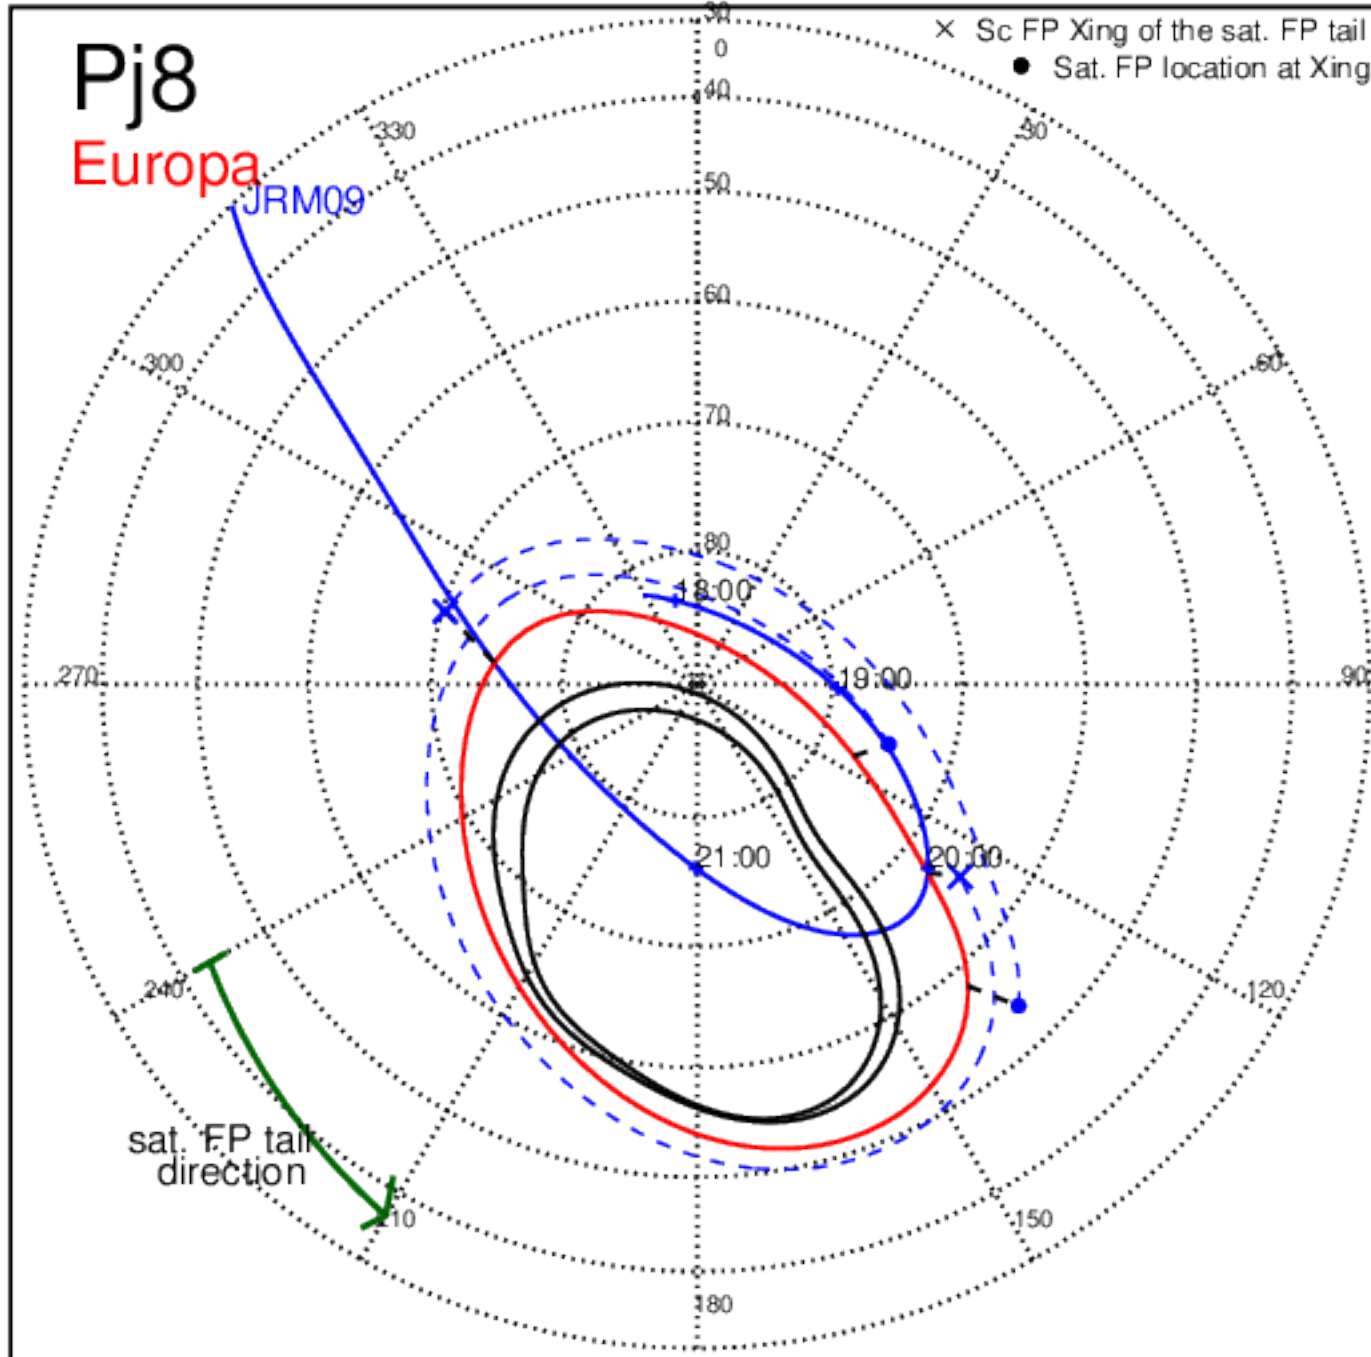

Pj6 (PJ time: 05/19/2017 06:00:47 ) - South

Pj7 (PJ time: 07/11/2017 01:54:42) - North

Pj7 (PJ time: 07/11/2017 01:54:42 ) - South

Pj7 (PJ time: 07/11/2017 01:54:42) - North

Pj7 (PJ time: 07/11/2017 01:54:42 ) - South

Pj7 (PJ time: 07/11/2017 01:54:42) - North

Pj7 (PJ time: 07/11/2017 01:54:42) - South

Pj8 (PJ time: 09/01/2017 21:48:50) - North

Pj8 (PJ time: 09/01/2017 21:48:50 ) - South

Pj8 (PJ time: 09/01/2017 21:48:50) - North

Pj8 (PJ time: 09/01/2017 21:48:50) - South

Pj8 (PJ time: 09/01/2017 21:48:50) - North

Pj8 (PJ time: 09/01/2017 21:48:50 ) - South

Pj9 (PJ time: 10/24/2017 17:42:31 ) - North

Pj9 (PJ time: 10/24/2017 17:42:31 ) - South

Pj9 (PJ time: 10/24/2017 17:42:31 ) - North

Pj9 (PJ time: 10/24/2017 17:42:31 ) - South

Pj9 (PJ time: 10/24/2017 17:42:31) - North

Pj9 (PJ time: 10/24/2017 17:42:31 ) - South

Pj10 (PJ time: 12/16/2017 17:56:59 ) - North