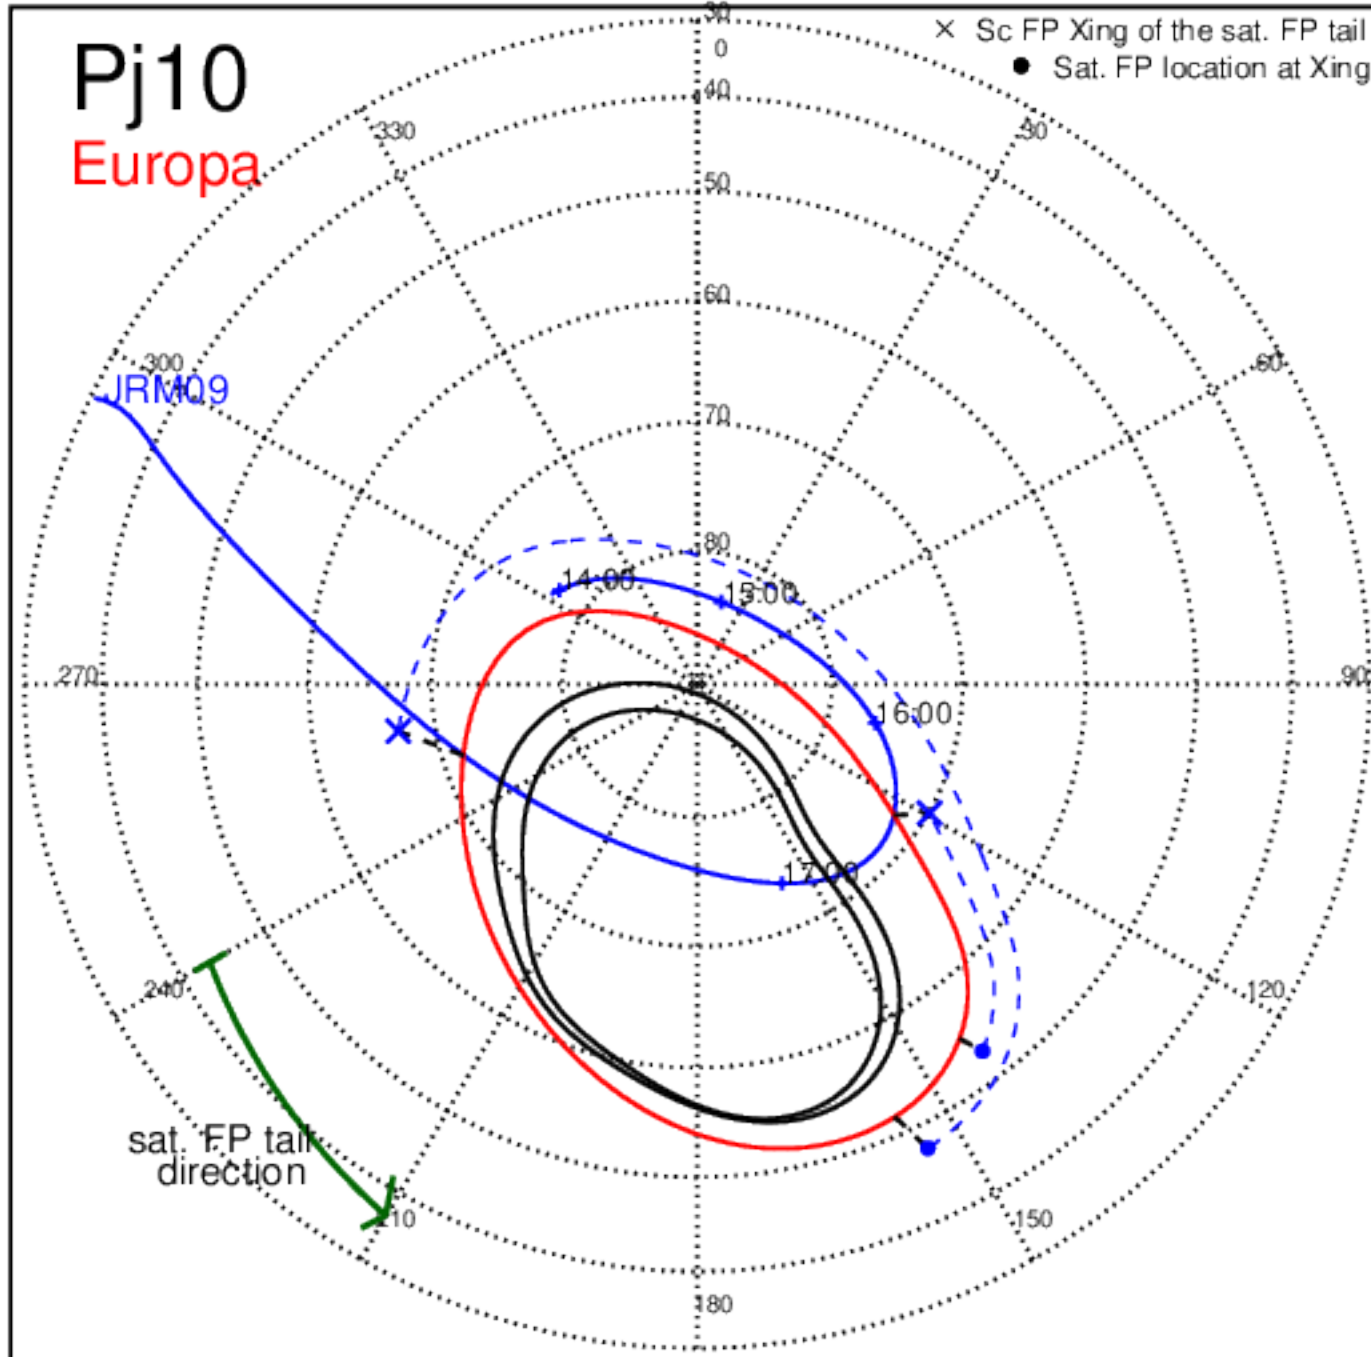

Pj7 (PJ time: 07/11/2017 01:54:42) - North

Pj7 (PJ time: 07/11/2017 01:54:42) - South

Pj8 (PJ time: 09/01/2017 21:48:50) - North

Pj8 (PJ time: 09/01/2017 21:48:50 ) - South

Pj8 (PJ time: 09/01/2017 21:48:50) - North

Pj8 (PJ time: 09/01/2017 21:48:50) - South

Pj8 (PJ time: 09/01/2017 21:48:50) - North

Pj8 (PJ time: 09/01/2017 21:48:50 ) - South

Pj9 (PJ time: 10/24/2017 17:42:31 ) - North

Pj9 (PJ time: 10/24/2017 17:42:31 ) - South

Pj9 (PJ time: 10/24/2017 17:42:31 ) - North

Pj9 (PJ time: 10/24/2017 17:42:31 ) - South

Pj9 (PJ time: 10/24/2017 17:42:31) - North

Pj9 (PJ time: 10/24/2017 17:42:31 ) - South

Pj10 (PJ time: 12/16/2017 17:56:59 ) - North

Pj10 (PJ time: 12/16/2017 17:56:59) - South

Pj10 (PJ time: 12/16/2017 17:56:59) - North

Pj10 (PJ time: 12/16/2017 17:56:59) - South

Pj10 (PJ time: 12/16/2017 17:56:59) - North

Pj10 (PJ time: 12/16/2017 17:56:59) - South