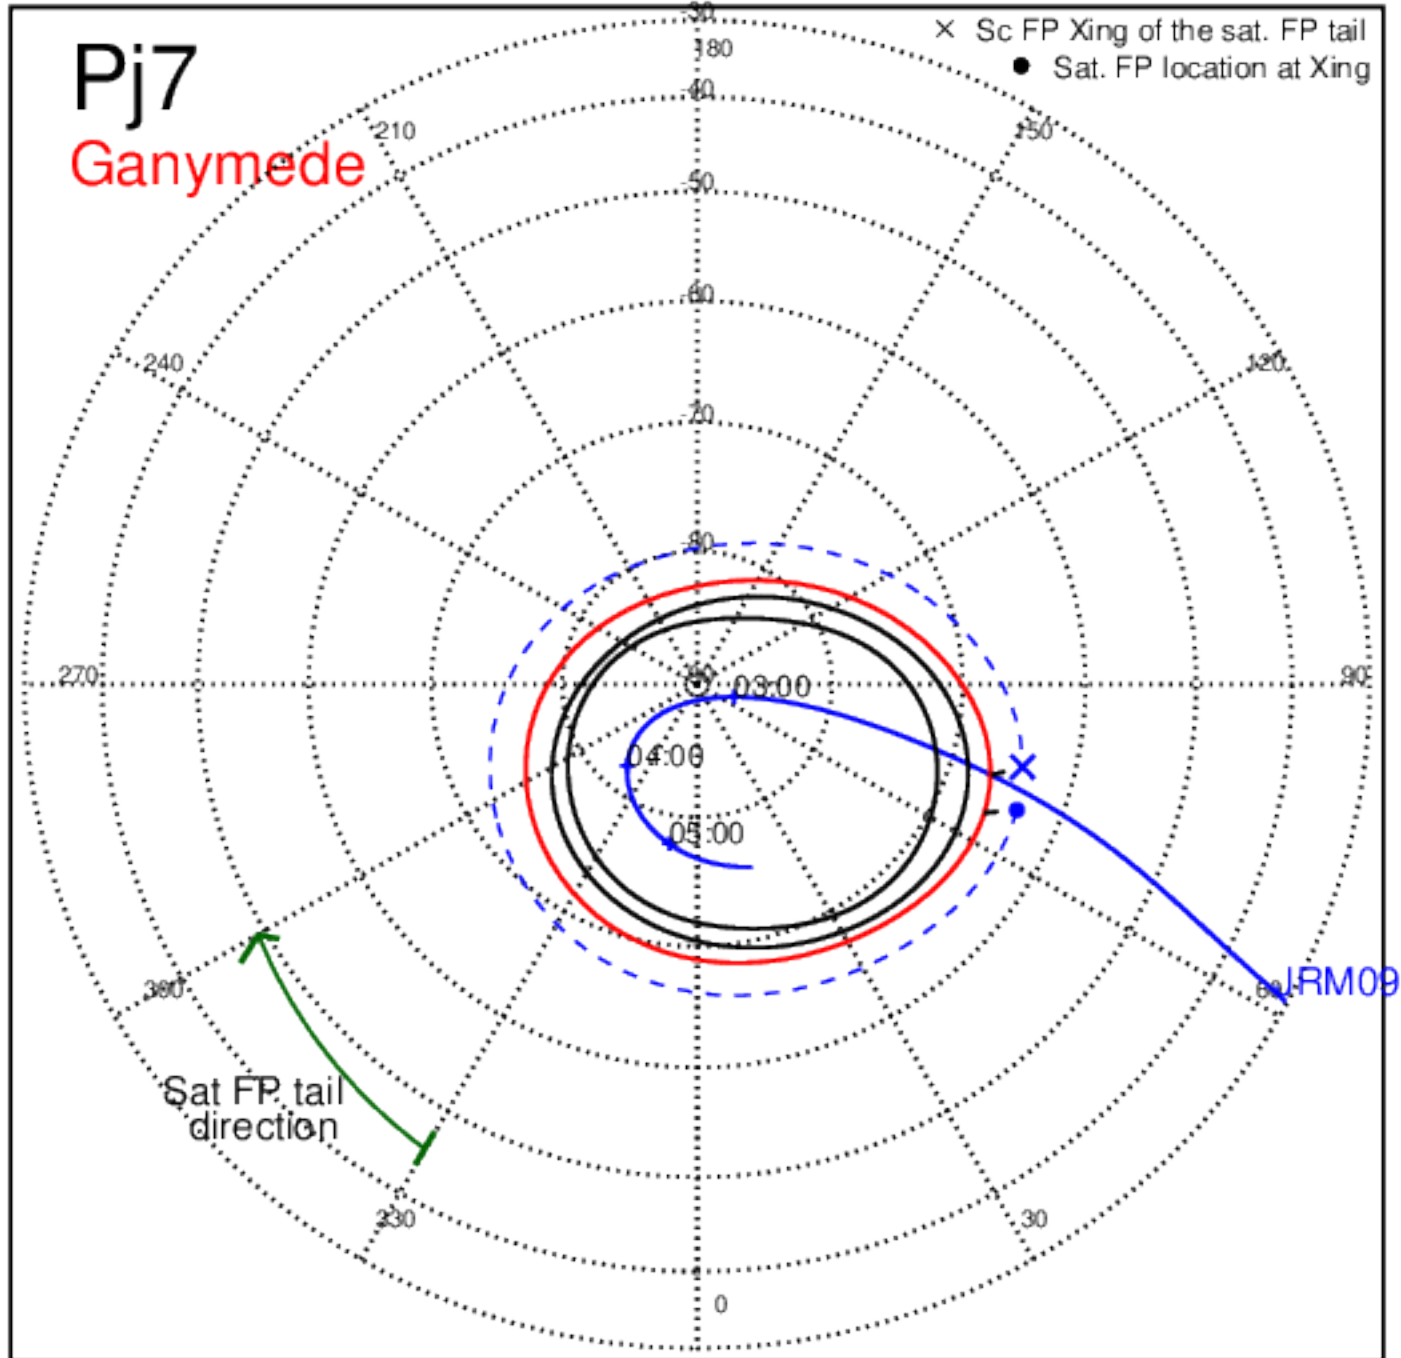

Pj6 (PJ time: 05/19/2017 06:00:47 ) - South

Pj7 (PJ time: 07/11/2017 01:54:42) - North

Pj7 (PJ time: 07/11/2017 01:54:42 ) - South

Pj7 (PJ time: 07/11/2017 01:54:42) - North

Pj7 (PJ time: 07/11/2017 01:54:42 ) - South

Pj7 (PJ time: 07/11/2017 01:54:42) - North

Pj7 (PJ time: 07/11/2017 01:54:42) - South

Pj8 (PJ time: 09/01/2017 21:48:50) - North

Pj8 (PJ time: 09/01/2017 21:48:50 ) - South

Pj8 (PJ time: 09/01/2017 21:48:50) - North

Pj8 (PJ time: 09/01/2017 21:48:50) - South

Pj8 (PJ time: 09/01/2017 21:48:50) - North

Pj8 (PJ time: 09/01/2017 21:48:50 ) - South

Pj9 (PJ time: 10/24/2017 17:42:31 ) - North

Pj9 (PJ time: 10/24/2017 17:42:31 ) - South