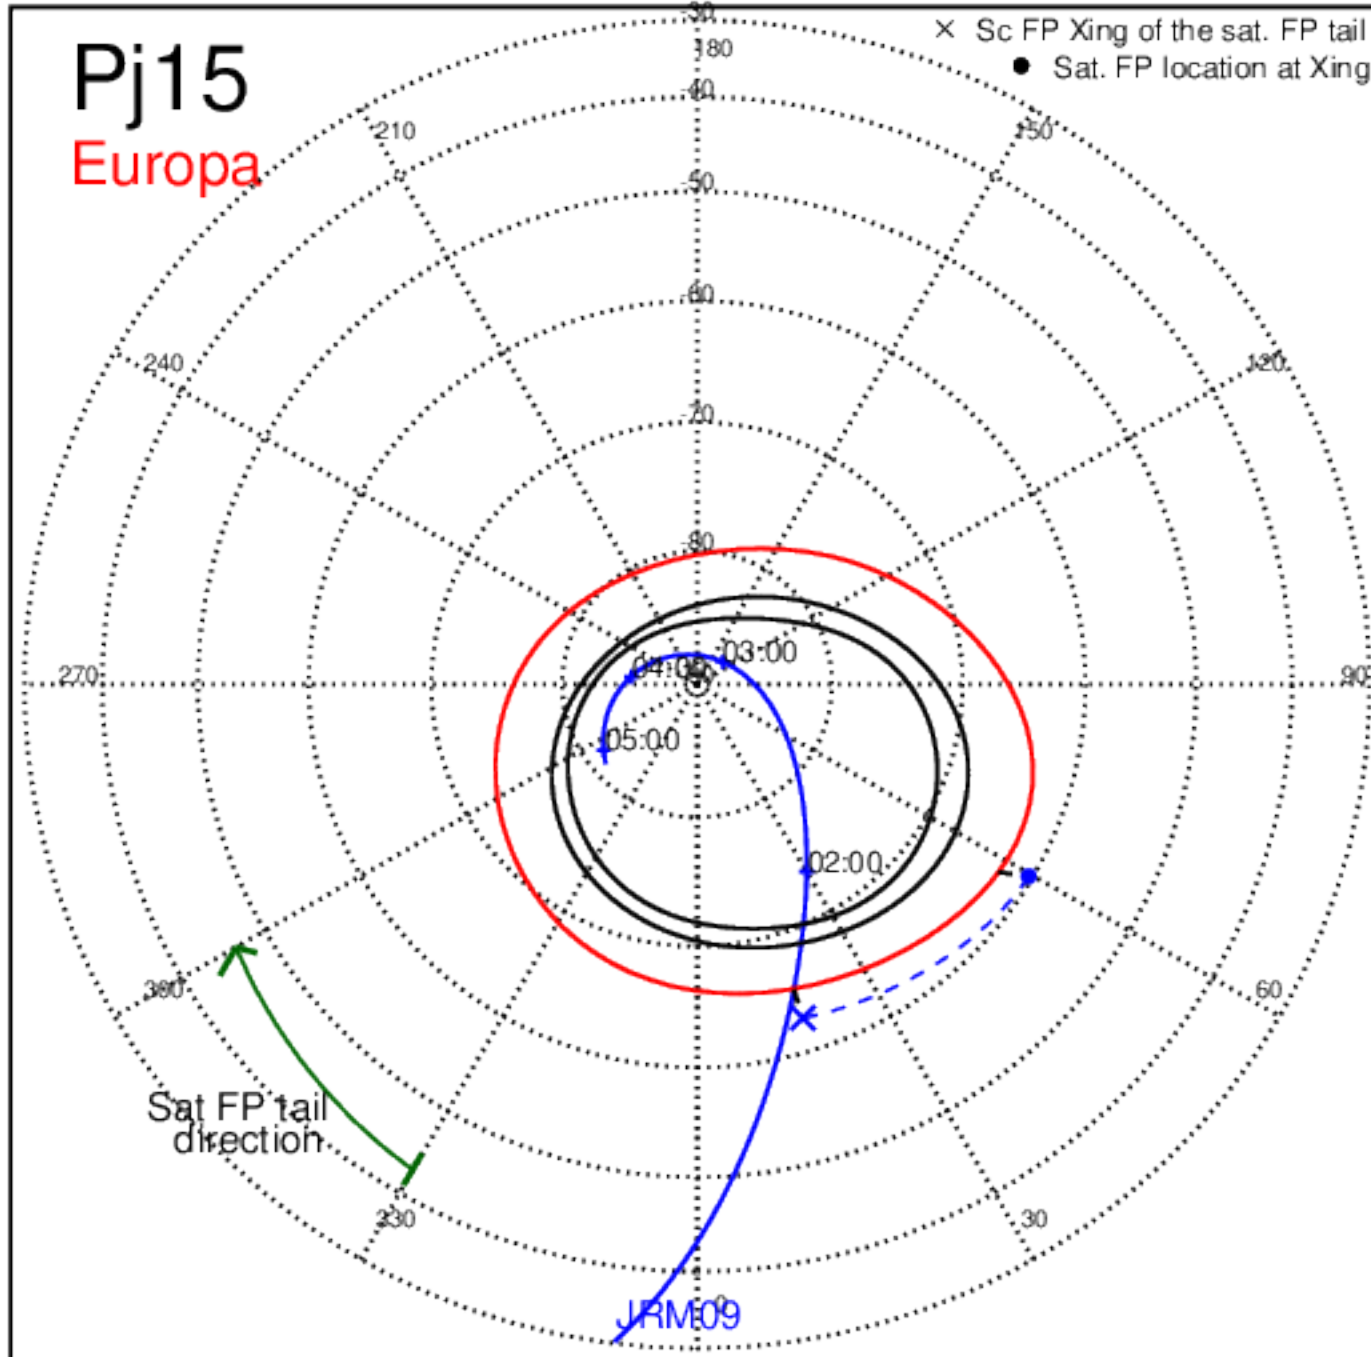

Pj11 (PJ time: 02/07/2018 13:51:30 ) - South

Pj12 (PJ time: 04/01/2018 09:45:43 ) - North

Pj12 (PJ time: 04/01/2018 09:45:43 ) - South

Pj12 (PJ time: 04/01/2018 09:45:43 ) - North

Pj12 (PJ time: 04/01/2018 09:45:43 ) - South

Pj13 (PJ time: 05/24/2018 05:39:50) - South

Pj13 (PJ time: 05/24/2018 05:39:50 ) - North

Pj13 (PJ time: 05/24/2018 05:39:50) - South

Pj14 (PJ time: 07/16/2018 05:17:39) - North

Pj14 (PJ time: 07/16/2018 05:17:39) - South

Pj14 (PJ time: 07/16/2018 05:17:39) - North

Pj14 (PJ time: 07/16/2018 05:17:39) - South

Pj14 (PJ time: 07/16/2018 05:17:39 ) - North

Pj14 (PJ time: 07/16/2018 05:17:39 ) - South

Pj15 (PJ time: 09/07/2018 01:11:57) - North

Pj15 (PJ time: 09/07/2018 01:11:57) - South

Pj15 (PJ time: 09/07/2018 01:11:57) - North

Pj15 (PJ time: 09/07/2018 01:11:57) - South

Pj15 (PJ time: 09/07/2018 01:11:57) - North

Pj15 (PJ time: 09/07/2018 01:11:57 ) - South