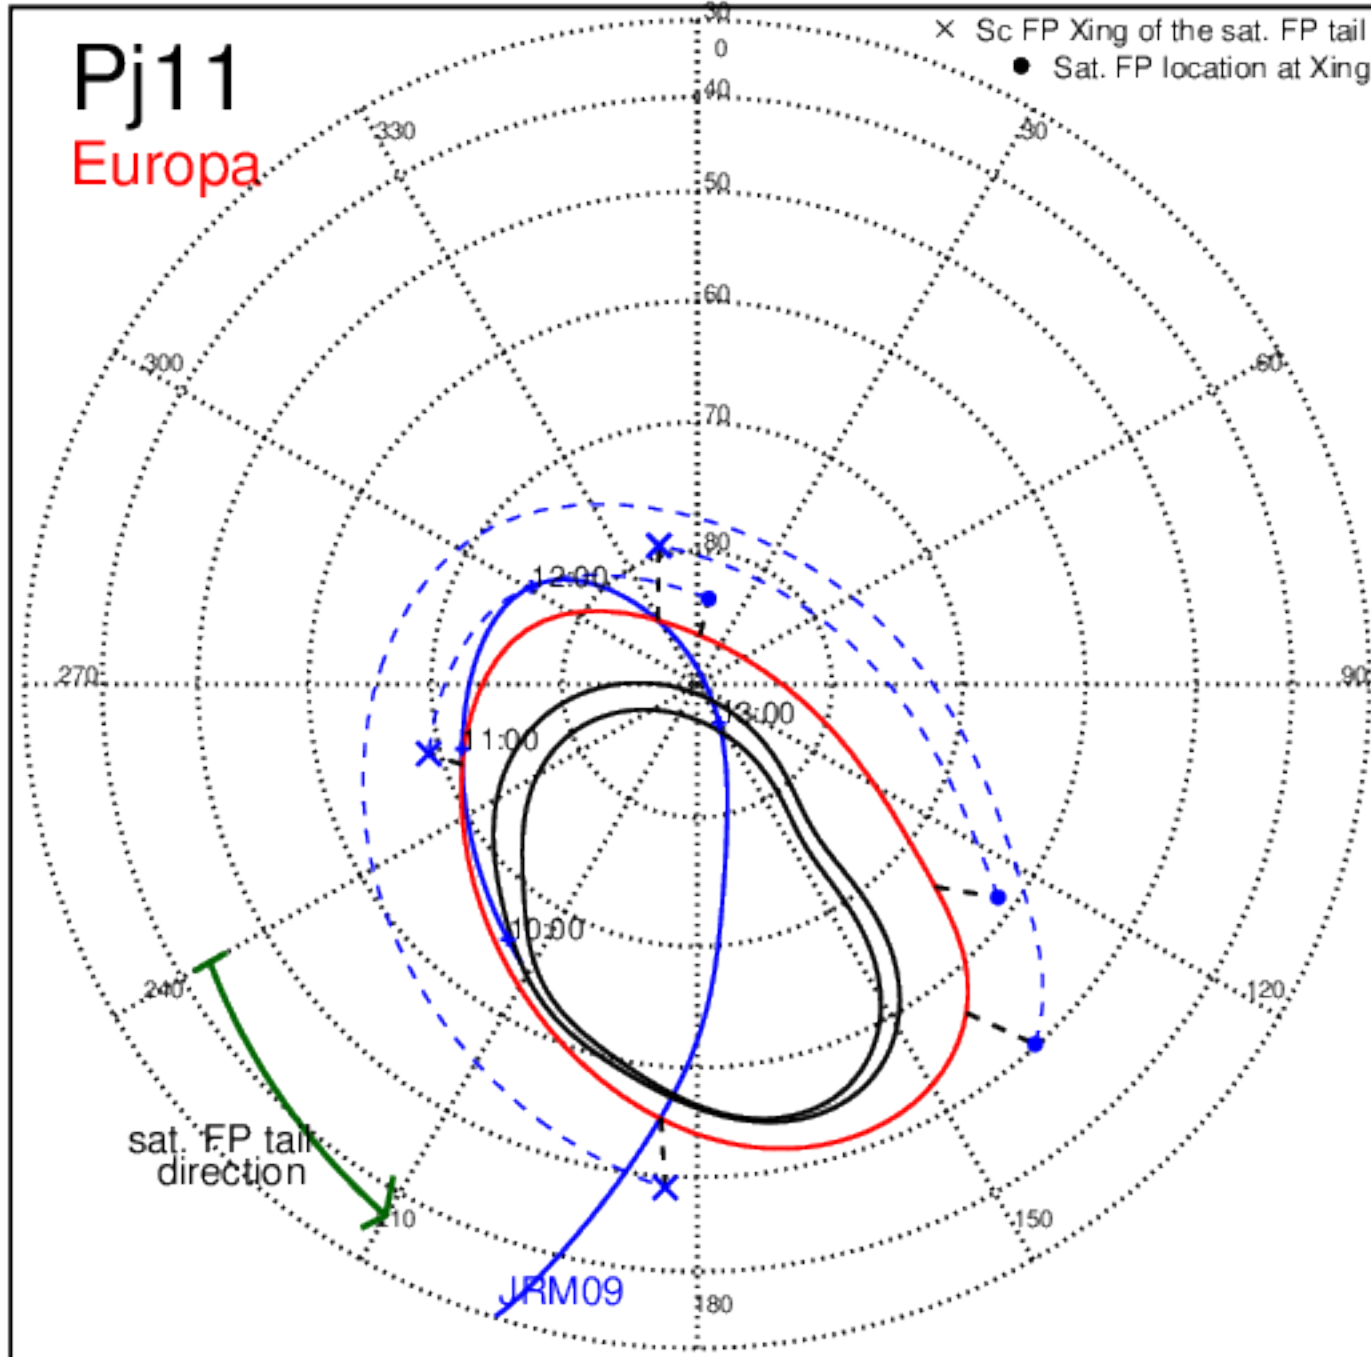

Pj11 (PJ time: 02/07/2018 13:51:30 ) - North

Pj11 (PJ time: 02/07/2018 13:51:30 ) - South

Pj11 (PJ time: 02/07/2018 13:51:30 ) - North

Pj11 (PJ time: 02/07/2018 13:51:30 ) - South

Pj11 (PJ time: 02/07/2018 13:51:30 ) - North

Pj11 (PJ time: 02/07/2018 13:51:30 ) - South

Pj12 (PJ time: 04/01/2018 09:45:43 ) - North

Pj12 (PJ time: 04/01/2018 09:45:43 ) - South

Pj12 (PJ time: 04/01/2018 09:45:43 ) - North

Pj12 (PJ time: 04/01/2018 09:45:43 ) - South

Pj12 (PJ time: 04/01/2018 09:45:43 ) - North

Pj12 (PJ time: 04/01/2018 09:45:43 ) - South

Pj13 (PJ time: 05/24/2018 05:39:50 ) - North

Pj13 (PJ time: 05/24/2018 05:39:50 ) - South

Pj13 (PJ time: 05/24/2018 05:39:50 ) - North

Pj14 (PJ time: 07/16/2018 05:17:39) - North

Pj14 (PJ time: 07/16/2018 05:17:39) - South

Pj14 (PJ time: 07/16/2018 05:17:39 ) - North

Pj14 (PJ time: 07/16/2018 05:17:39 ) - South

Pj15 (PJ time: 09/07/2018 01:11:57) - North