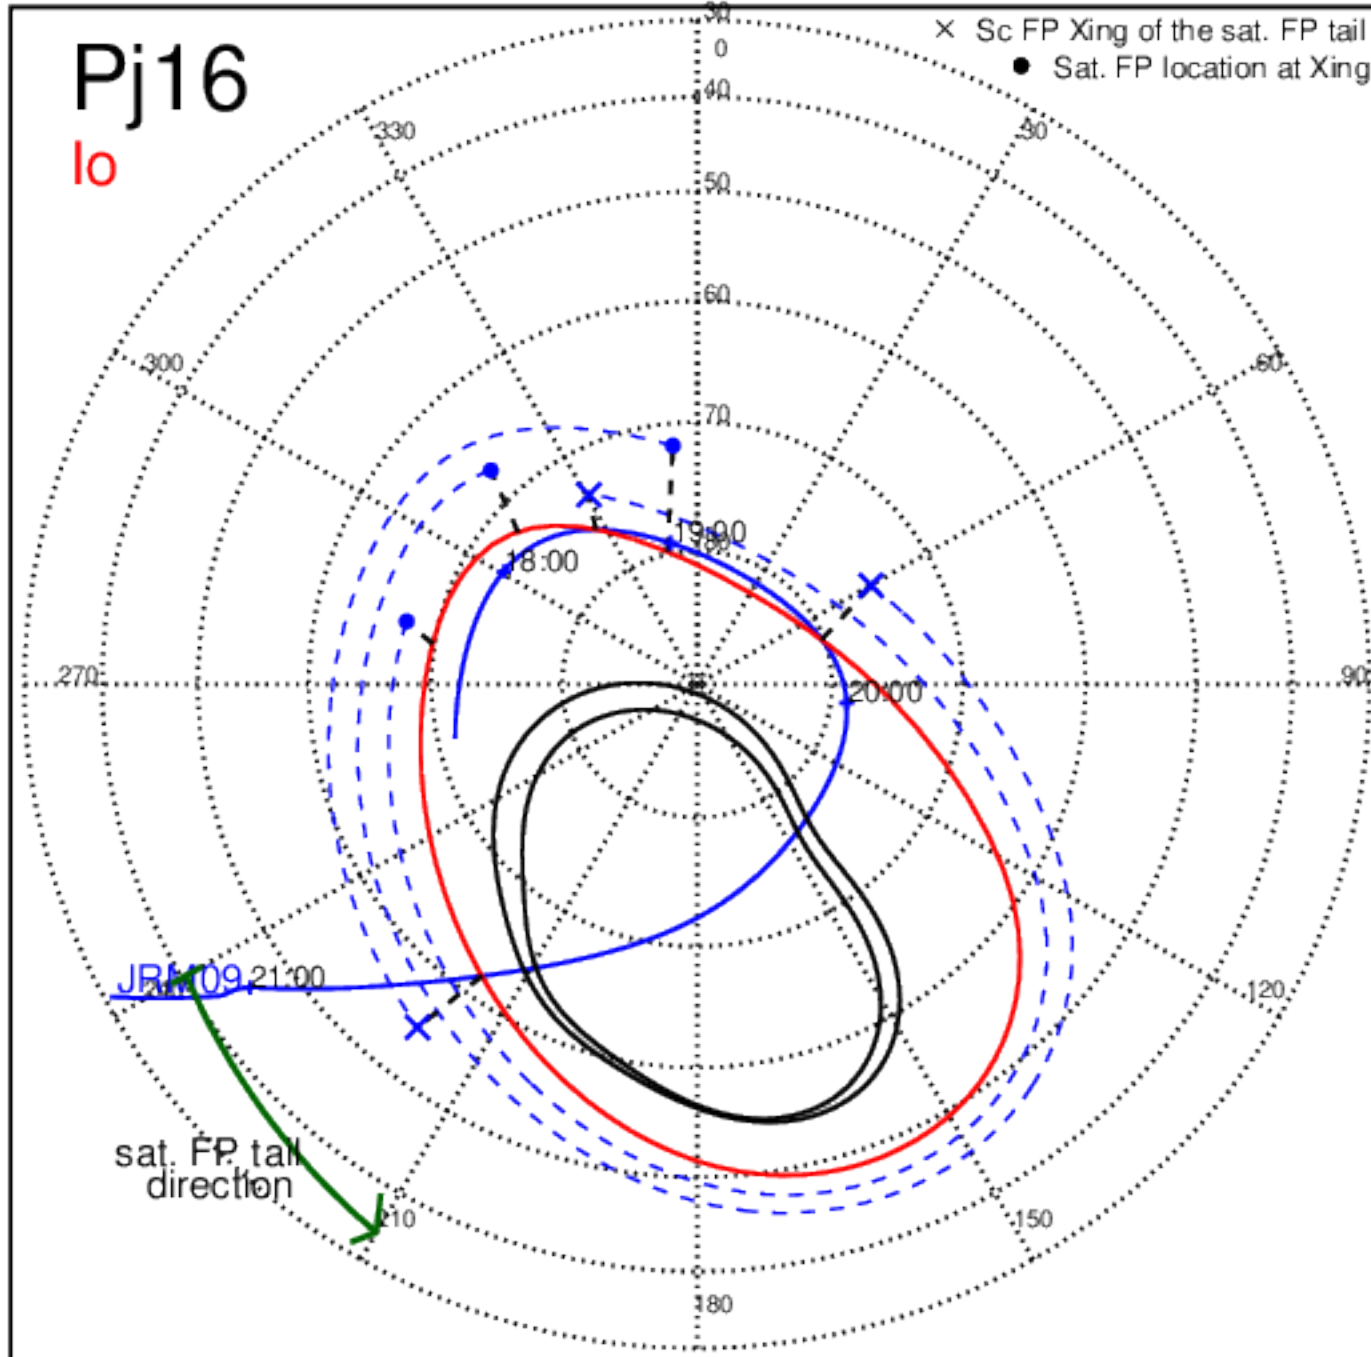

Pj16 (PJ time: 10/29/2018 21:06:17) - North

Pj16 (PJ time: 10/29/2018 21:06:17) - North

Pj16 (PJ time: 10/29/2018 21:06:17) - South

Pj16 (PJ time: 10/29/2018 21:06:17) - North

Pj16 (PJ time: 10/29/2018 21:06:17) - South

Pj17 (PJ time: 12/21/2018 17:00:27) - North

Pj17 (PJ time: 12/21/2018 17:00:27) - South

Pj17 (PJ time: 12/21/2018 17:00:27) - North

Pj17 (PJ time: 12/21/2018 17:00:27) - South

Pj17 (PJ time: 12/21/2018 17:00:27) - North

Pj17 (PJ time: 12/21/2018 17:00:27) - South

Pj18 (PJ time: 02/12/2019 17:34:16) - North

Pj18 (PJ time: 02/12/2019 17:34:16) - South

Pj18 (PJ time: 02/12/2019 17:34:16) - North

Pj18 (PJ time: 02/12/2019 17:34:16) - South

Pj19 (PJ time: 04/06/2019 12:14:00) - South

Pj19 (PJ time: 04/06/2019 12:14:00) - North

Pj19 (PJ time: 04/06/2019 12:14:00) - South

Pj20 (PJ time: 05/29/2019 08:08:14) - North

Pj20 (PJ time: 05/29/2019 08:08:14) - South