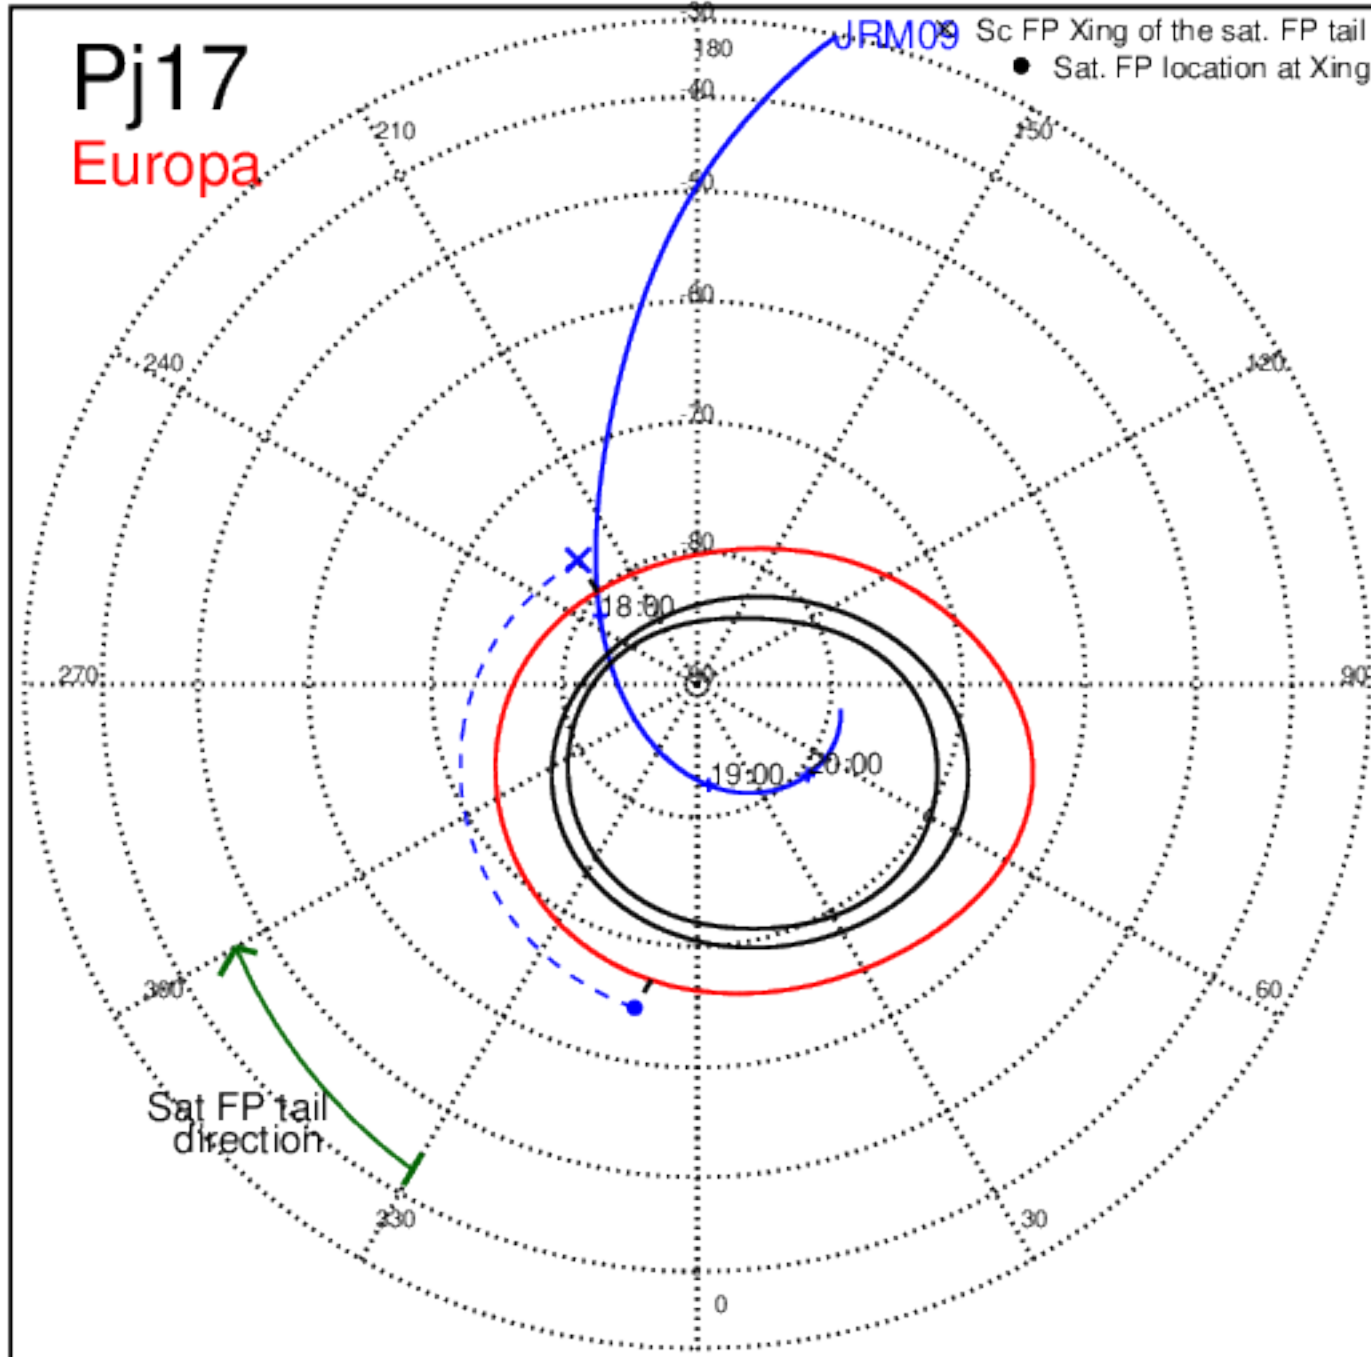

Pj17 (PJ time: 12/21/2018 17:00:27) - North

Pj17 (PJ time: 12/21/2018 17:00:27) - South

Pj17 (PJ time: 12/21/2018 17:00:27) - North

Pj17 (PJ time: 12/21/2018 17:00:27) - South

Pj17 (PJ time: 12/21/2018 17:00:27) - North

Pj17 (PJ time: 12/21/2018 17:00:27) - South

Pj18 (PJ time: 02/12/2019 17:34:16) - North

Pj18 (PJ time: 02/12/2019 17:34:16) - South

Pj18 (PJ time: 02/12/2019 17:34:16) - North

Pj18 (PJ time: 02/12/2019 17:34:16) - South

Pj19 (PJ time: 04/06/2019 12:14:00) - South

Pj19 (PJ time: 04/06/2019 12:14:00) - North

Pj19 (PJ time: 04/06/2019 12:14:00) - South

Pj20 (PJ time: 05/29/2019 08:08:14) - North

Pj20 (PJ time: 05/29/2019 08:08:14) - South

Pj20 (PJ time: 05/29/2019 08:08:14) - North

Pj20 (PJ time: 05/29/2019 08:08:14) - South

Pj20 (PJ time: 05/29/2019 08:08:14) - North

Pj20 (PJ time: 05/29/2019 08:08:14) - South