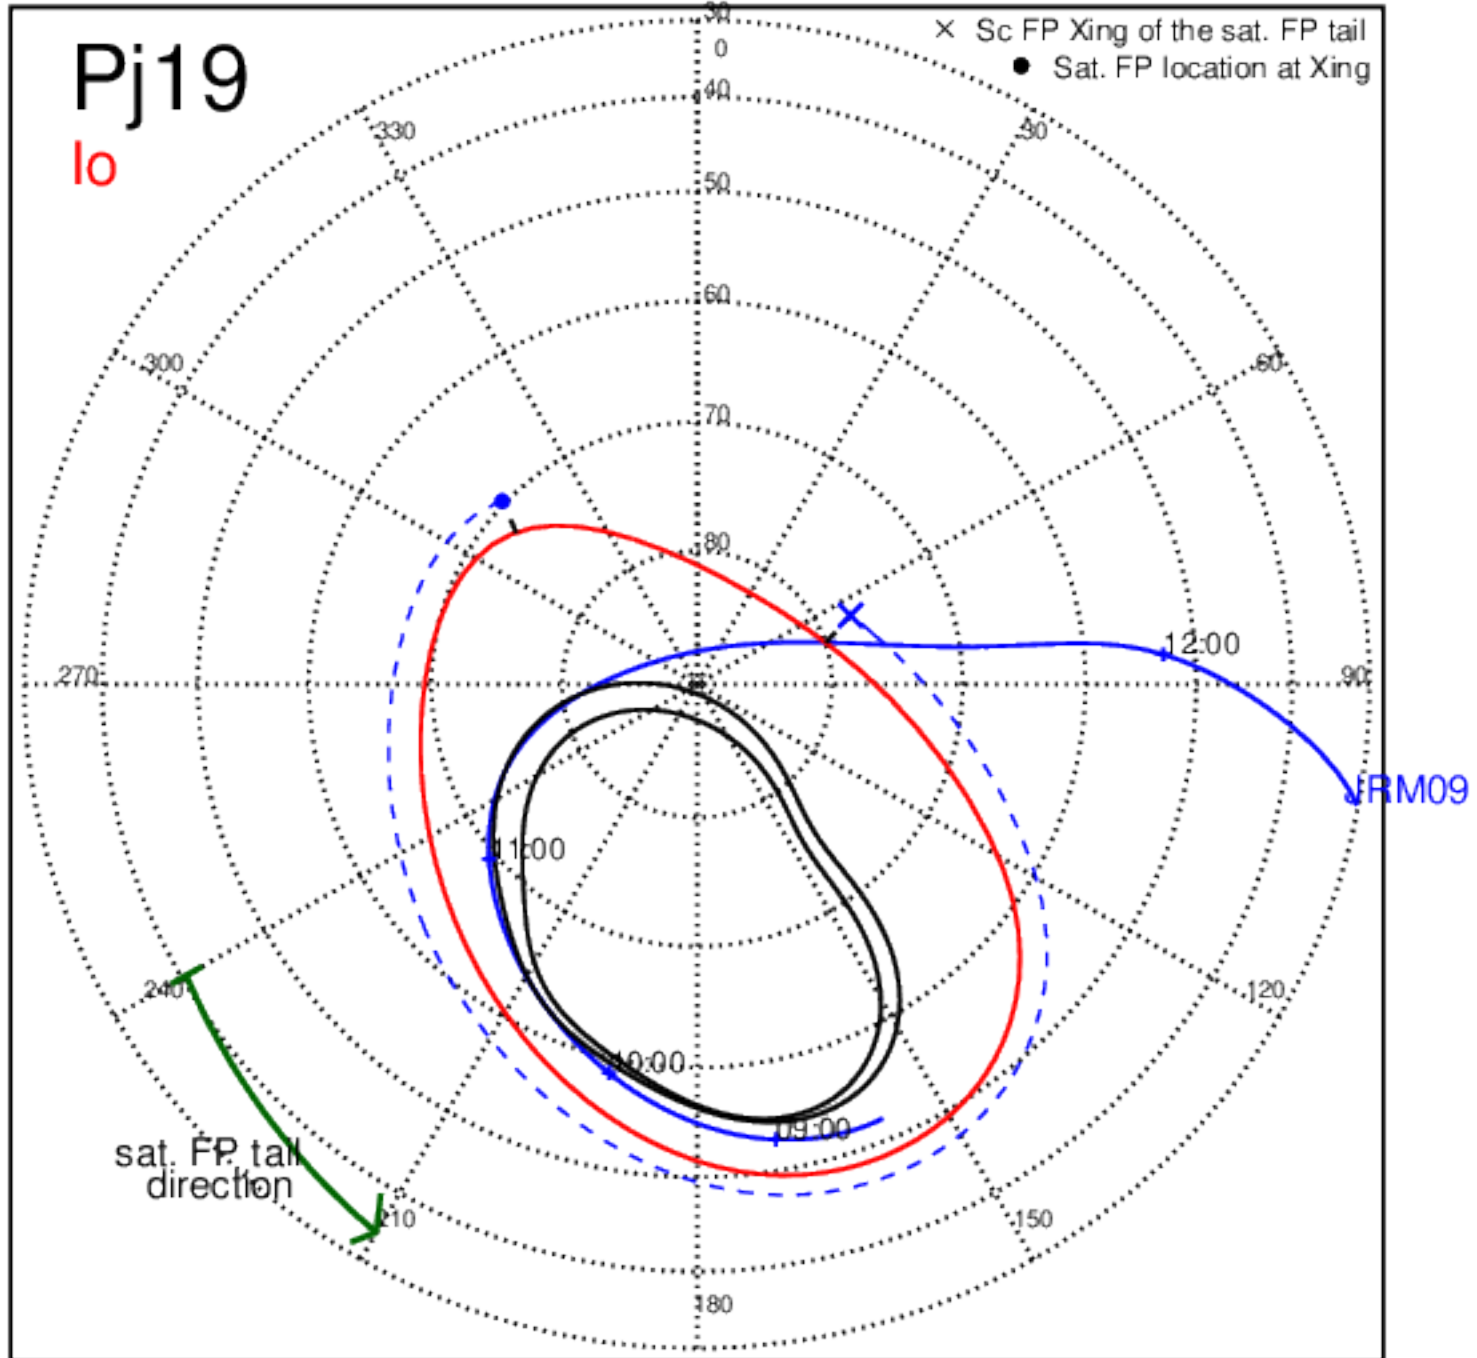

Pj17 (PJ time: 12/21/2018 17:00:27) - South

Pj18 (PJ time: 02/12/2019 17:34:16) - North

Pj18 (PJ time: 02/12/2019 17:34:16) - South

Pj18 (PJ time: 02/12/2019 17:34:16) - North

Pj18 (PJ time: 02/12/2019 17:34:16) - South

Pj18 (PJ time: 02/12/2019 17:34:16) - North

Pj18
Ganymede

Pj18 (PJ time: 02/12/2019 17:34:16) - South

Pj19 (PJ time: 04/06/2019 12:14:00) - North

Pj19 (PJ time: 04/06/2019 12:14:00) - South

Pj19 (PJ time: 04/06/2019 12:14:00) - North

Pj19 (PJ time: 04/06/2019 12:14:00) - South

Pj19 (PJ time: 04/06/2019 12:14:00) - North

Pj19 (PJ time: 04/06/2019 12:14:00) - South

Pj20 (PJ time: 05/29/2019 08:08:14) - North

Pj20 (PJ time: 05/29/2019 08:08:14) - South

Pj20 (PJ time: 05/29/2019 08:08:14) - North

Pj20 (PJ time: 05/29/2019 08:08:14) - South

Pj20 (PJ time: 05/29/2019 08:08:14) - North

Pj20 (PJ time: 05/29/2019 08:08:14) - South