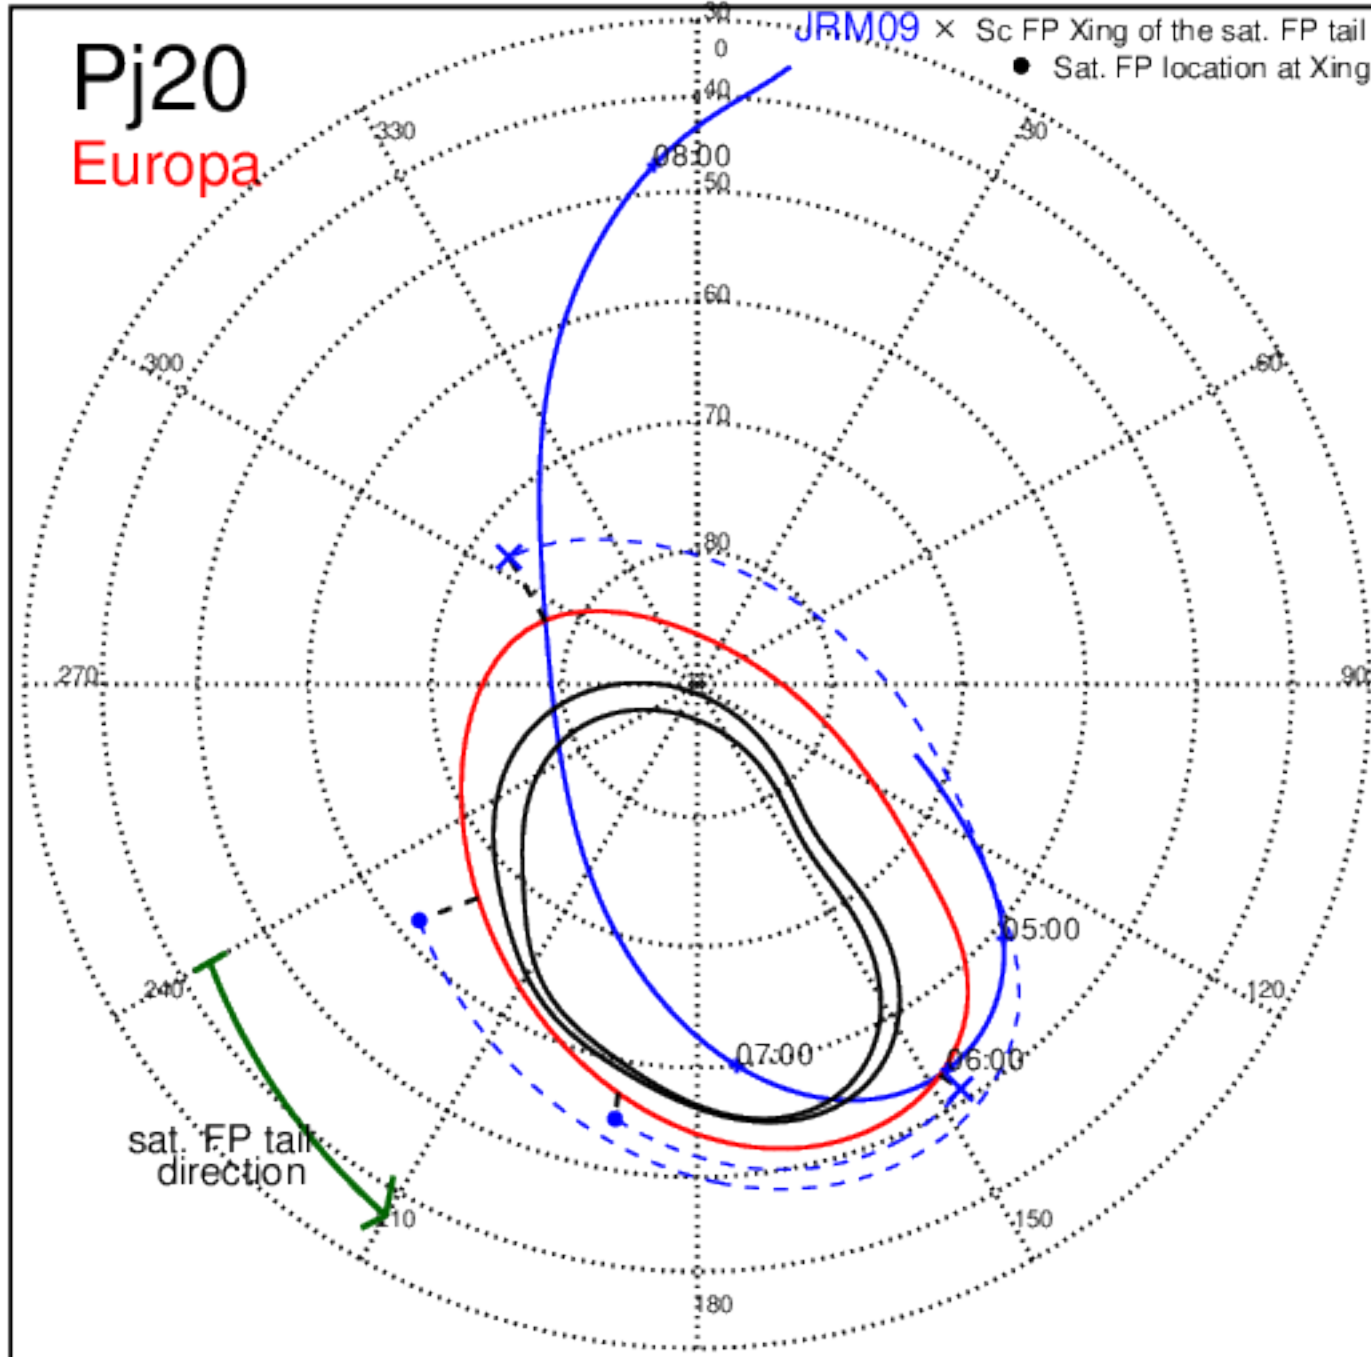

Pj17 (PJ time: 12/21/2018 17:00:27) - South

Pj18 (PJ time: 02/12/2019 17:34:16) - North

Pj18 (PJ time: 02/12/2019 17:34:16) - South

Pj18 (PJ time: 02/12/2019 17:34:16) - North

Pj18 (PJ time: 02/12/2019 17:34:16) - South

Pj18 (PJ time: 02/12/2019 17:34:16) - North

Pj18
Ganymede

Pj18 (PJ time: 02/12/2019 17:34:16) - South

Pj19 (PJ time: 04/06/2019 12:14:00) - North

Pj19 (PJ time: 04/06/2019 12:14:00) - South

Pj19 (PJ time: 04/06/2019 12:14:00) - North

Pj19 (PJ time: 04/06/2019 12:14:00) - South

Pj19 (PJ time: 04/06/2019 12:14:00) - North

Pj19 (PJ time: 04/06/2019 12:14:00) - South

Pj20 (PJ time: 05/29/2019 08:08:14) - North

Pj20 (PJ time: 05/29/2019 08:08:14) - South

Pj20 (PJ time: 05/29/2019 08:08:14) - North

Pj20 (PJ time: 05/29/2019 08:08:14) - South

Pj20 (PJ time: 05/29/2019 08:08:14) - North

Pj20 (PJ time: 05/29/2019 08:08:14) - South