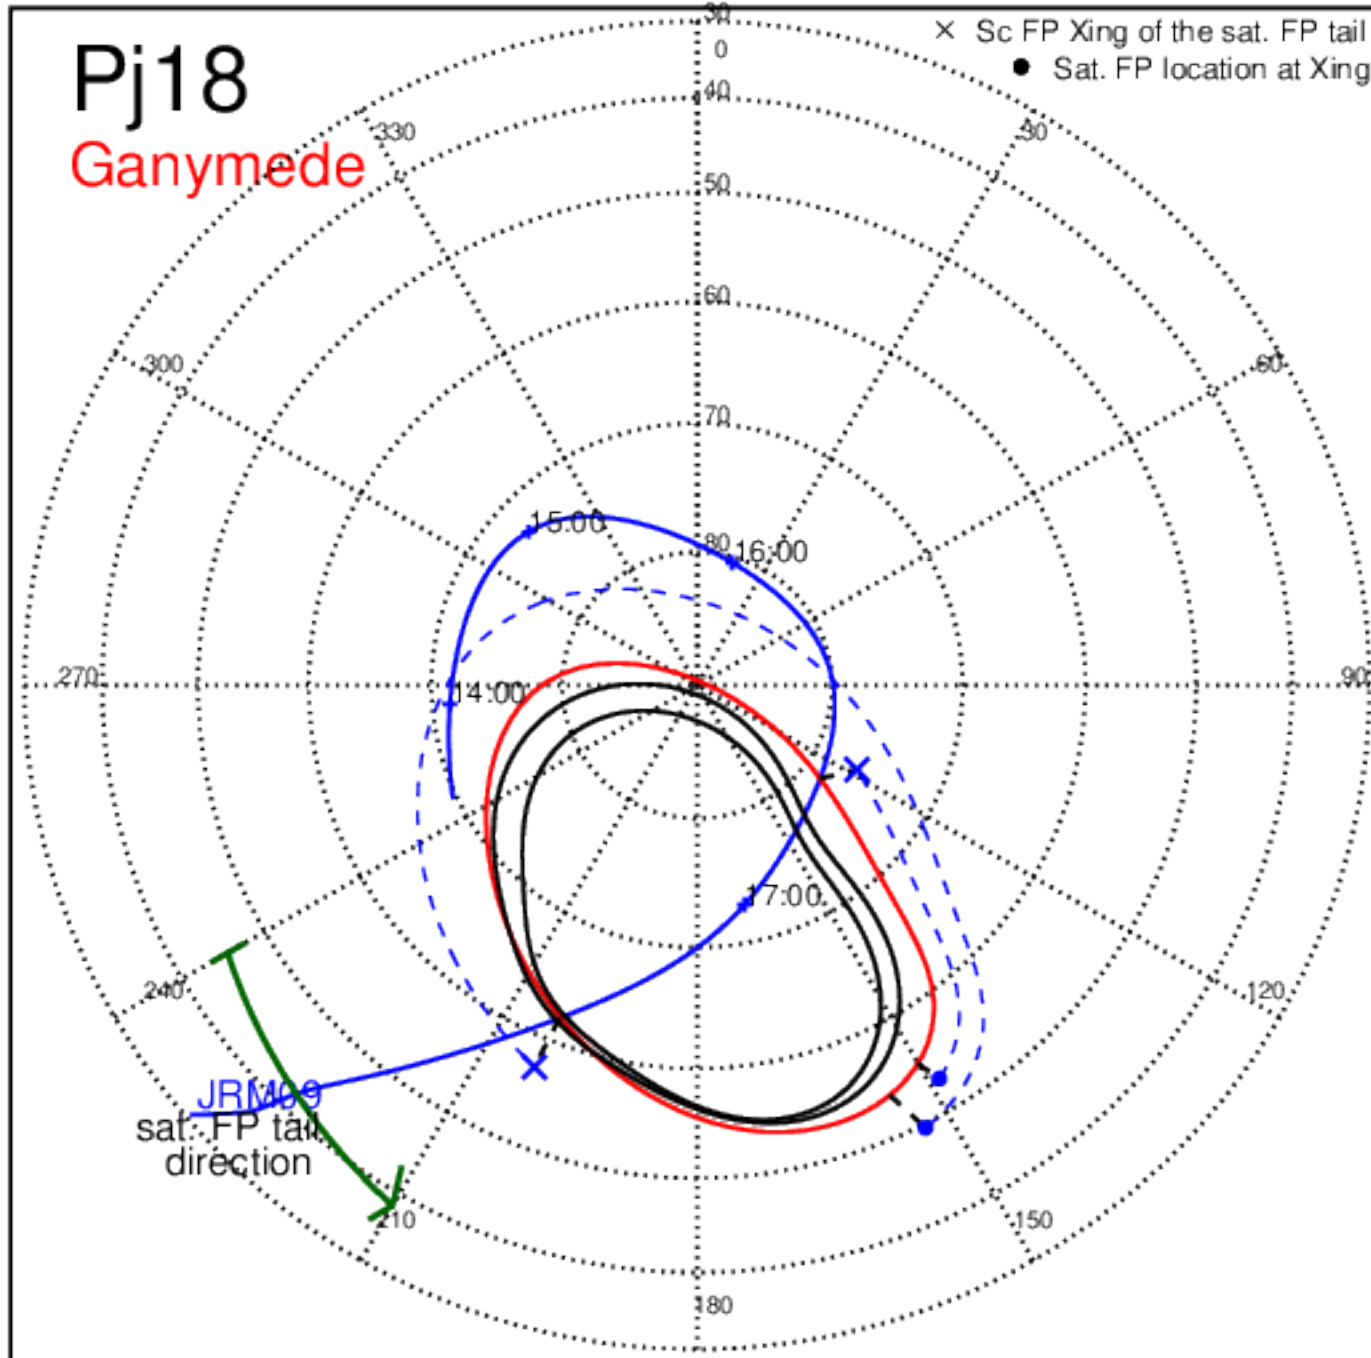

Pj17 (PJ time: 12/21/2018 17:00:27) - North

Pj17 (PJ time: 12/21/2018 17:00:27) - South

Pj17 (PJ time: 12/21/2018 17:00:27) - North

Pj17 (PJ time: 12/21/2018 17:00:27) - South

Pj17 (PJ time: 12/21/2018 17:00:27) - North

Pj17 (PJ time: 12/21/2018 17:00:27) - South

Pj18 (PJ time: 02/12/2019 17:34:16) - North

Pj18 (PJ time: 02/12/2019 17:34:16) - South

Pj18 (PJ time: 02/12/2019 17:34:16) - North

Pj18 (PJ time: 02/12/2019 17:34:16) - South

Pj18 (PJ time: 02/12/2019 17:34:16) - North

Pj18
Ganymede

Pj18 (PJ time: 02/12/2019 17:34:16) - South

Pj19 (PJ time: 04/06/2019 12:14:00) - North

Pj19 (PJ time: 04/06/2019 12:14:00) - South

Pj19 (PJ time: 04/06/2019 12:14:00) - North

Pj19 (PJ time: 04/06/2019 12:14:00) - South

Pj19 (PJ time: 04/06/2019 12:14:00) - North

Pj19 (PJ time: 04/06/2019 12:14:00) - South

Pj20 (PJ time: 05/29/2019 08:08:14) - North

Pj20 (PJ time: 05/29/2019 08:08:14) - South