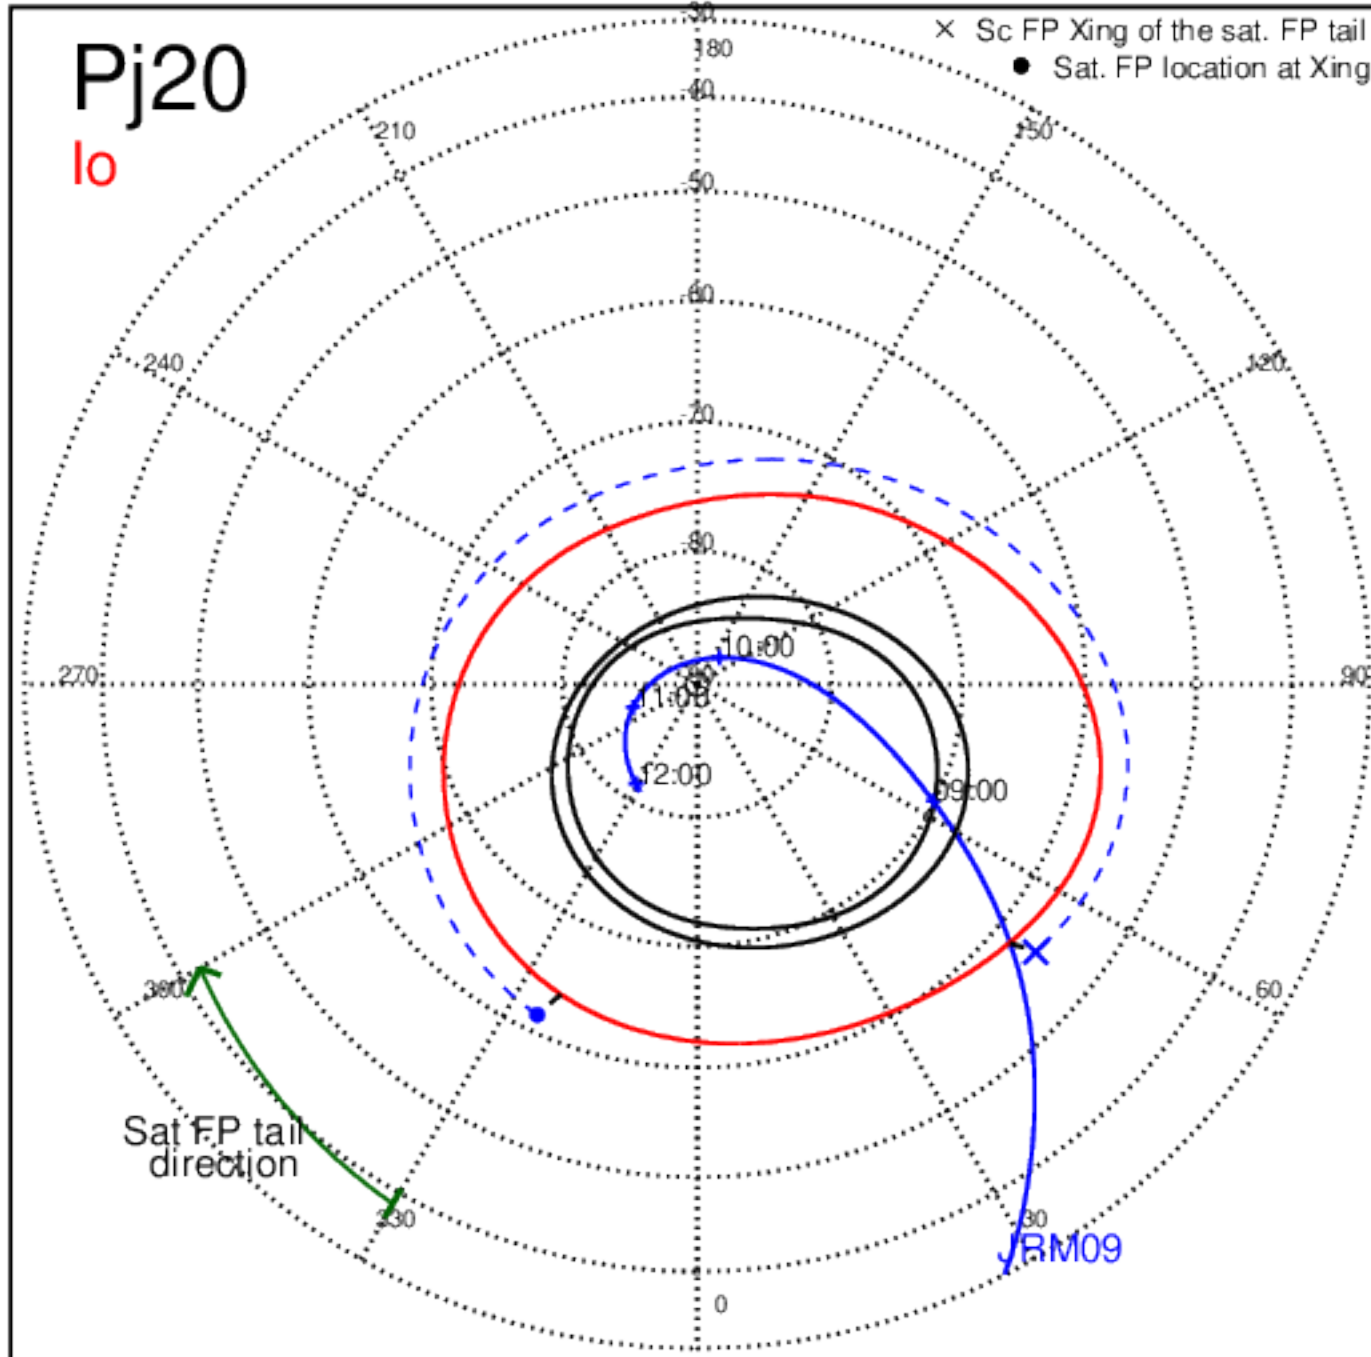

Pj17 (PJ time: 12/21/2018 17:00:27) - South

Pj18 (PJ time: 02/12/2019 17:34:16) - North

Pj18 (PJ time: 02/12/2019 17:34:16) - South

Pj18 (PJ time: 02/12/2019 17:34:16) - North

Pj18 (PJ time: 02/12/2019 17:34:16) - South

Pj18 (PJ time: 02/12/2019 17:34:16) - North

Pj18
Ganymede

Pj18 (PJ time: 02/12/2019 17:34:16) - South

Pj19 (PJ time: 04/06/2019 12:14:00) - North

Pj19 (PJ time: 04/06/2019 12:14:00) - South

Pj19 (PJ time: 04/06/2019 12:14:00) - North

Pj19 (PJ time: 04/06/2019 12:14:00) - South

Pj19 (PJ time: 04/06/2019 12:14:00) - North

Pj19 (PJ time: 04/06/2019 12:14:00) - South

Pj20 (PJ time: 05/29/2019 08:08:14) - North

Pj20 (PJ time: 05/29/2019 08:08:14) - South

Pj20 (PJ time: 05/29/2019 08:08:14) - North

Pj20 (PJ time: 05/29/2019 08:08:14) - South

Pj20 (PJ time: 05/29/2019 08:08:14) - North

Pj20 (PJ time: 05/29/2019 08:08:14) - South