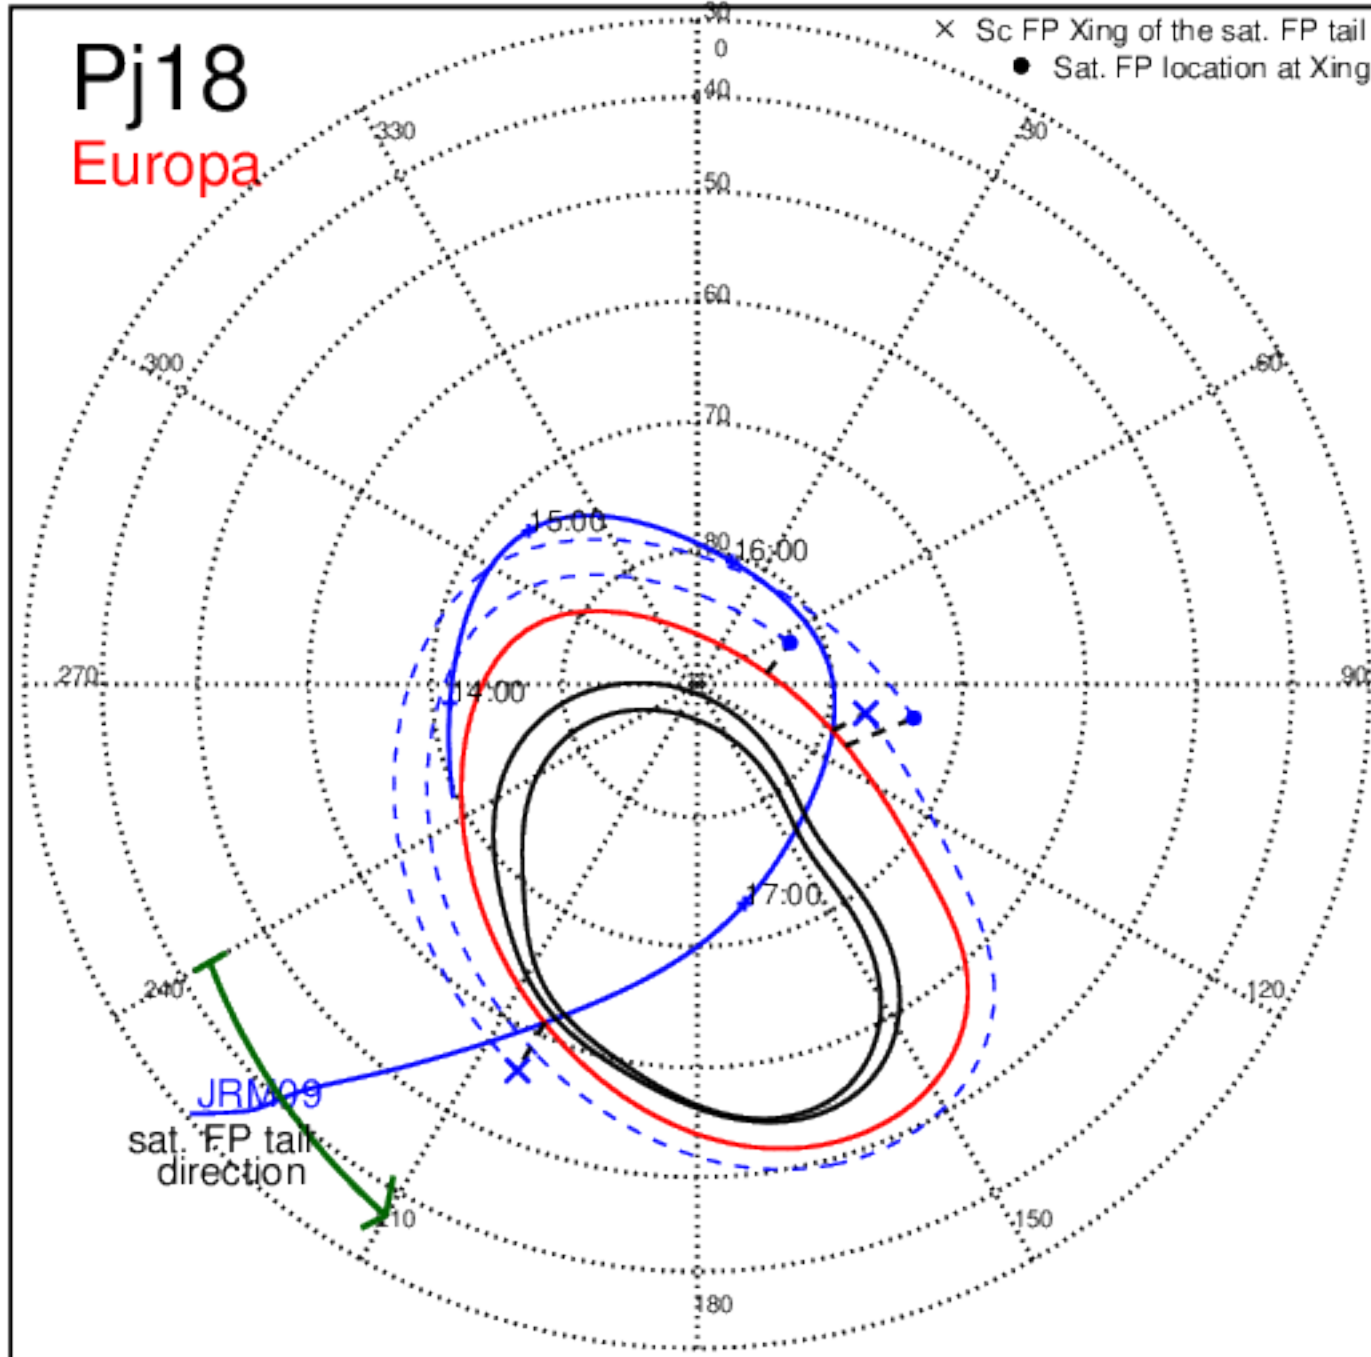

Pj17 (PJ time: 12/21/2018 17:00:27) - South

Pj18 (PJ time: 02/12/2019 17:34:16) - North

Pj18 (PJ time: 02/12/2019 17:34:16) - South

Pj18 (PJ time: 02/12/2019 17:34:16) - North

Pj18 (PJ time: 02/12/2019 17:34:16) - South

Pj18 (PJ time: 02/12/2019 17:34:16) - North

Pj18
Ganymede

Pj18 (PJ time: 02/12/2019 17:34:16) - South

Pj19 (PJ time: 04/06/2019 12:14:00) - North

Pj19 (PJ time: 04/06/2019 12:14:00) - South

Pj19 (PJ time: 04/06/2019 12:14:00) - North

Pj19 (PJ time: 04/06/2019 12:14:00) - South

Pj19 (PJ time: 04/06/2019 12:14:00) - North

Pj19 (PJ time: 04/06/2019 12:14:00) - South

Pj20 (PJ time: 05/29/2019 08:08:14) - North

Pj20 (PJ time: 05/29/2019 08:08:14) - South

Pj20 (PJ time: 05/29/2019 08:08:14) - North

Pj20 (PJ time: 05/29/2019 08:08:14) - South

Pj20 (PJ time: 05/29/2019 08:08:14) - North

Pj20 (PJ time: 05/29/2019 08:08:14) - South