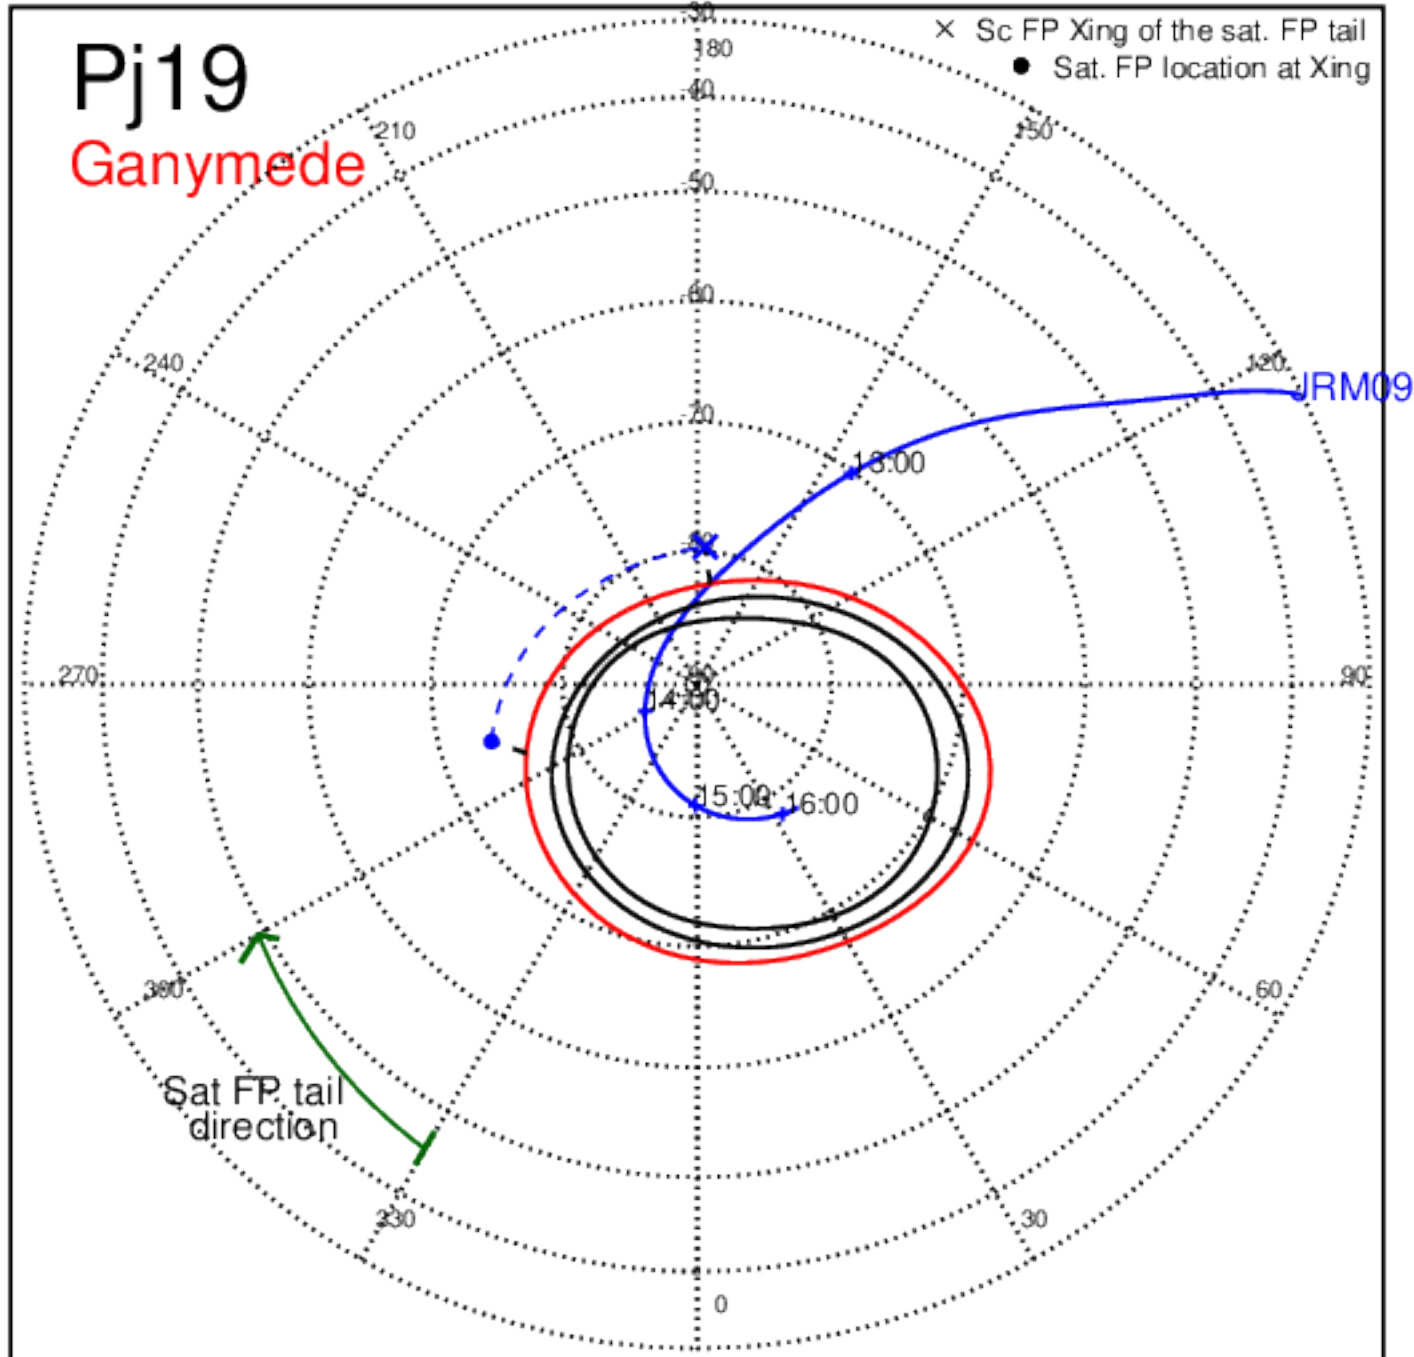

Pj17 (PJ time: 12/21/2018 17:00:27) - South

Pj18 (PJ time: 02/12/2019 17:34:16) - North

Pj18 (PJ time: 02/12/2019 17:34:16) - South

Pj18 (PJ time: 02/12/2019 17:34:16) - North

Pj18 (PJ time: 02/12/2019 17:34:16) - South

Pj18 (PJ time: 02/12/2019 17:34:16) - North

Pj18
Ganymede

Pj18 (PJ time: 02/12/2019 17:34:16) - South

Pj19 (PJ time: 04/06/2019 12:14:00) - North

Pj19 (PJ time: 04/06/2019 12:14:00) - South

Pj19 (PJ time: 04/06/2019 12:14:00) - North

Pj19 (PJ time: 04/06/2019 12:14:00) - South

Pj19 (PJ time: 04/06/2019 12:14:00) - North

Pj19 (PJ time: 04/06/2019 12:14:00) - South

Pj20 (PJ time: 05/29/2019 08:08:14) - North

Pj20 (PJ time: 05/29/2019 08:08:14) - South

Pj20 (PJ time: 05/29/2019 08:08:14) - North

Pj20 (PJ time: 05/29/2019 08:08:14) - South

Pj20 (PJ time: 05/29/2019 08:08:14) - North

Pj20 (PJ time: 05/29/2019 08:08:14) - South