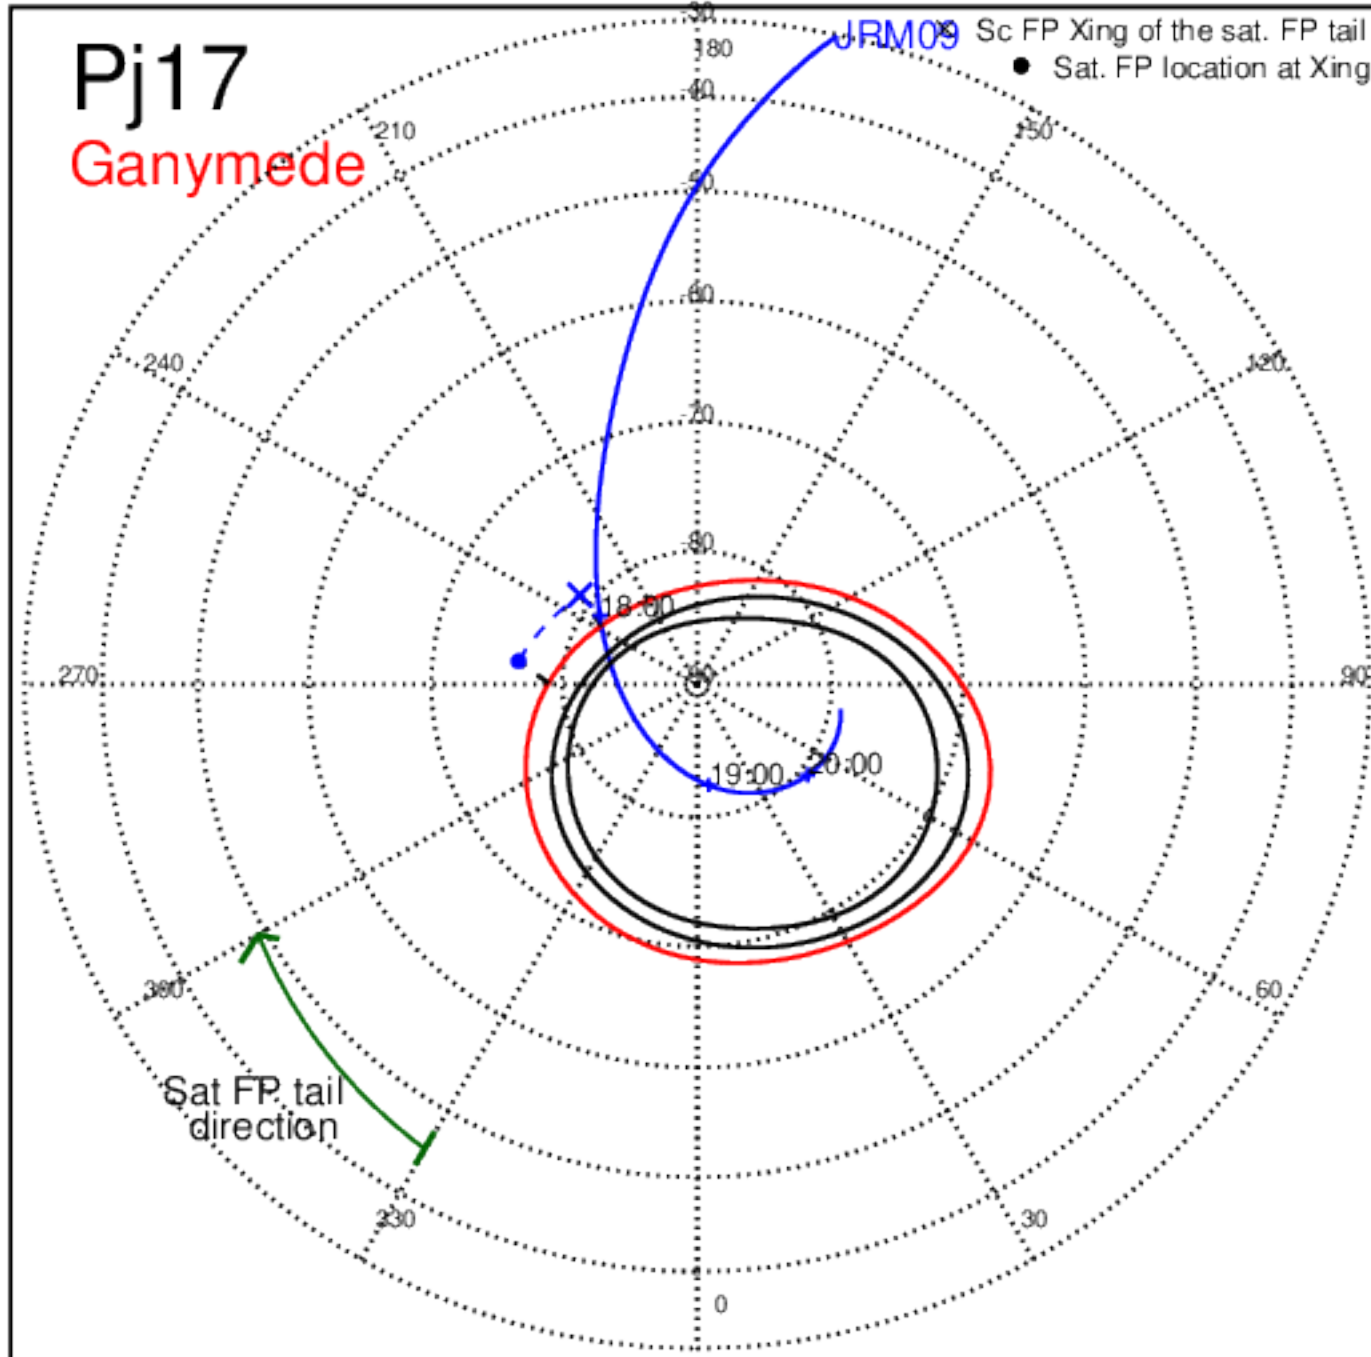

Pj17 (PJ time: 12/21/2018 17:00:27) - North

Pj17 (PJ time: 12/21/2018 17:00:27) - South

Pj17 (PJ time: 12/21/2018 17:00:27) - North

Pj17 (PJ time: 12/21/2018 17:00:27) - South

Pj17 (PJ time: 12/21/2018 17:00:27) - North

Pj17 (PJ time: 12/21/2018 17:00:27) - South

Pj18 (PJ time: 02/12/2019 17:34:16) - North

Pj18 (PJ time: 02/12/2019 17:34:16) - South

Pj18 (PJ time: 02/12/2019 17:34:16) - North

Pj18 (PJ time: 02/12/2019 17:34:16) - South

Pj18 (PJ time: 02/12/2019 17:34:16) - North

Pj18
Ganymede

Pj18 (PJ time: 02/12/2019 17:34:16) - South

Pj19 (PJ time: 04/06/2019 12:14:00) - North

Pj19 (PJ time: 04/06/2019 12:14:00) - South

Pj19 (PJ time: 04/06/2019 12:14:00) - North

Pj19 (PJ time: 04/06/2019 12:14:00) - South

Pj19 (PJ time: 04/06/2019 12:14:00) - North

Pj19 (PJ time: 04/06/2019 12:14:00) - South

Pj20 (PJ time: 05/29/2019 08:08:14) - North

Pj20 (PJ time: 05/29/2019 08:08:14) - South