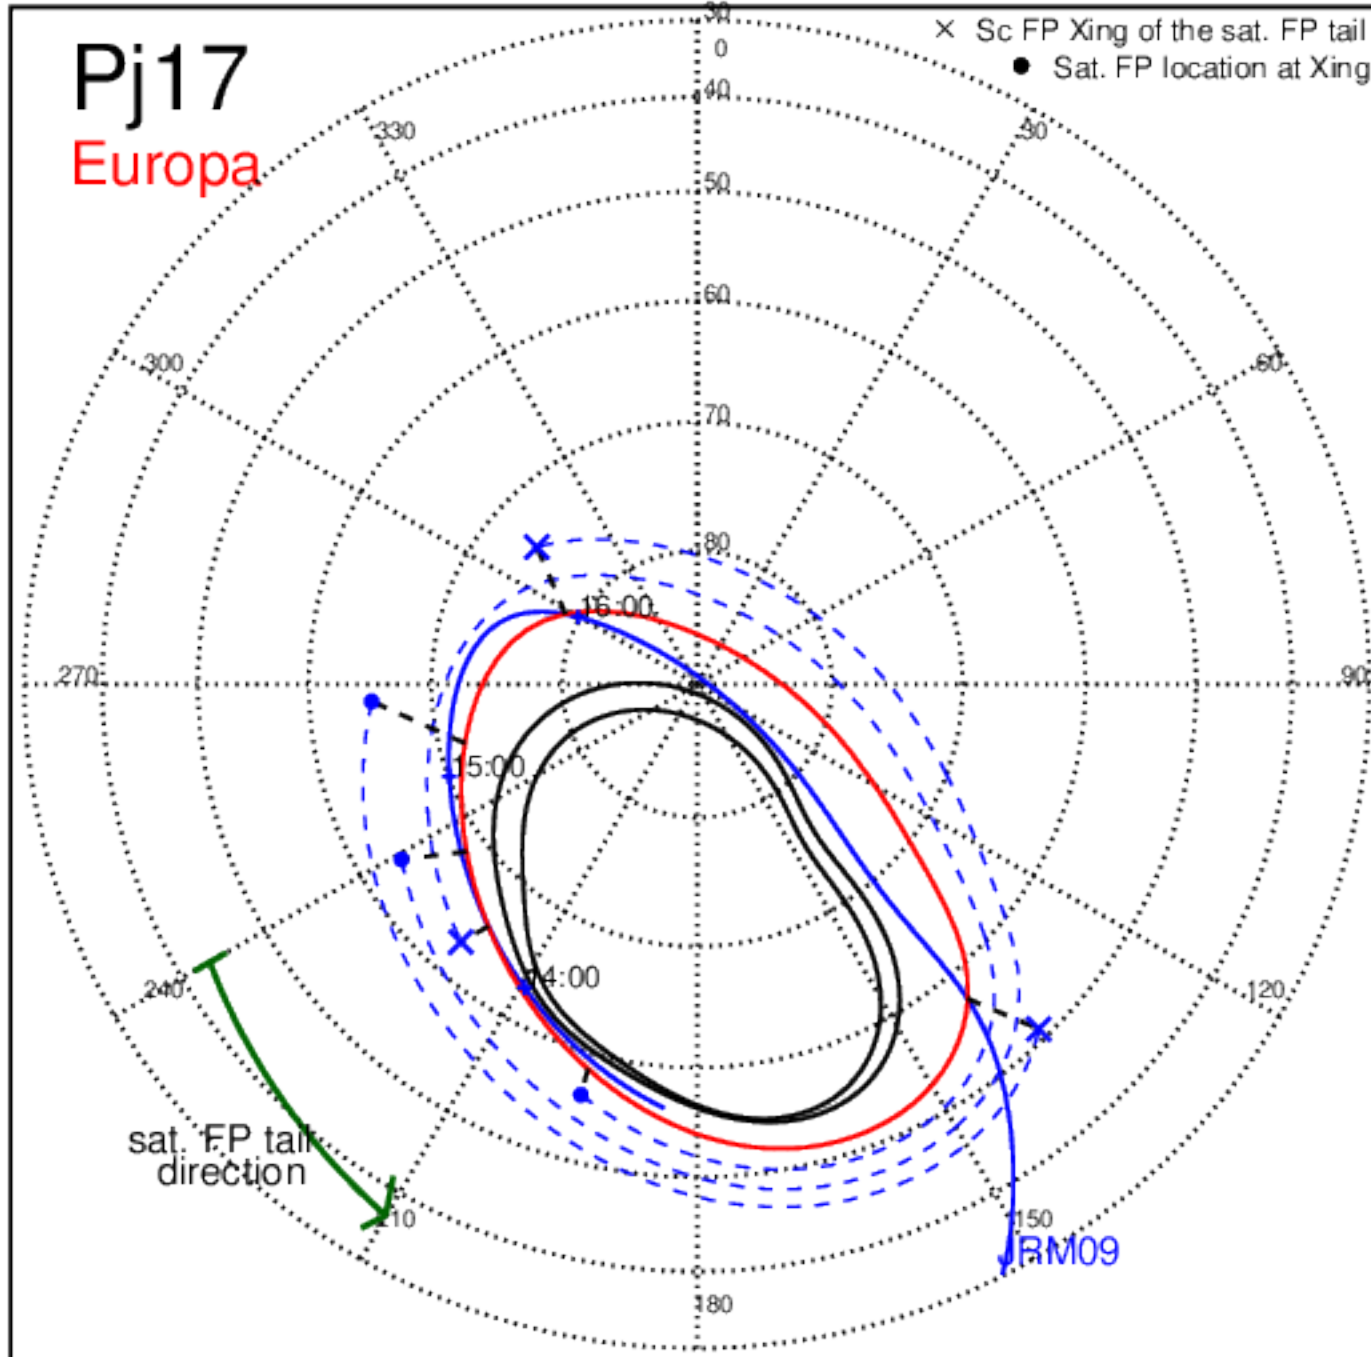

Pj16 (PJ time: 10/29/2018 21:06:17) - North

Pj16 (PJ time: 10/29/2018 21:06:17) - North

Pj16 (PJ time: 10/29/2018 21:06:17) - South

Pj16 (PJ time: 10/29/2018 21:06:17) - North

Pj16 (PJ time: 10/29/2018 21:06:17) - South

Pj17 (PJ time: 12/21/2018 17:00:27) - North

Pj17 (PJ time: 12/21/2018 17:00:27) - South

Pj17 (PJ time: 12/21/2018 17:00:27) - North

Pj17 (PJ time: 12/21/2018 17:00:27) - South

Pj17 (PJ time: 12/21/2018 17:00:27) - North

Pj17 (PJ time: 12/21/2018 17:00:27) - South

Pj18 (PJ time: 02/12/2019 17:34:16) - North

Pj18 (PJ time: 02/12/2019 17:34:16) - South

Pj18 (PJ time: 02/12/2019 17:34:16) - North

Pj18 (PJ time: 02/12/2019 17:34:16) - South

Pj19 (PJ time: 04/06/2019 12:14:00) - South

Pj19 (PJ time: 04/06/2019 12:14:00) - North

Pj19 (PJ time: 04/06/2019 12:14:00) - South

Pj20 (PJ time: 05/29/2019 08:08:14) - North

Pj20 (PJ time: 05/29/2019 08:08:14) - South