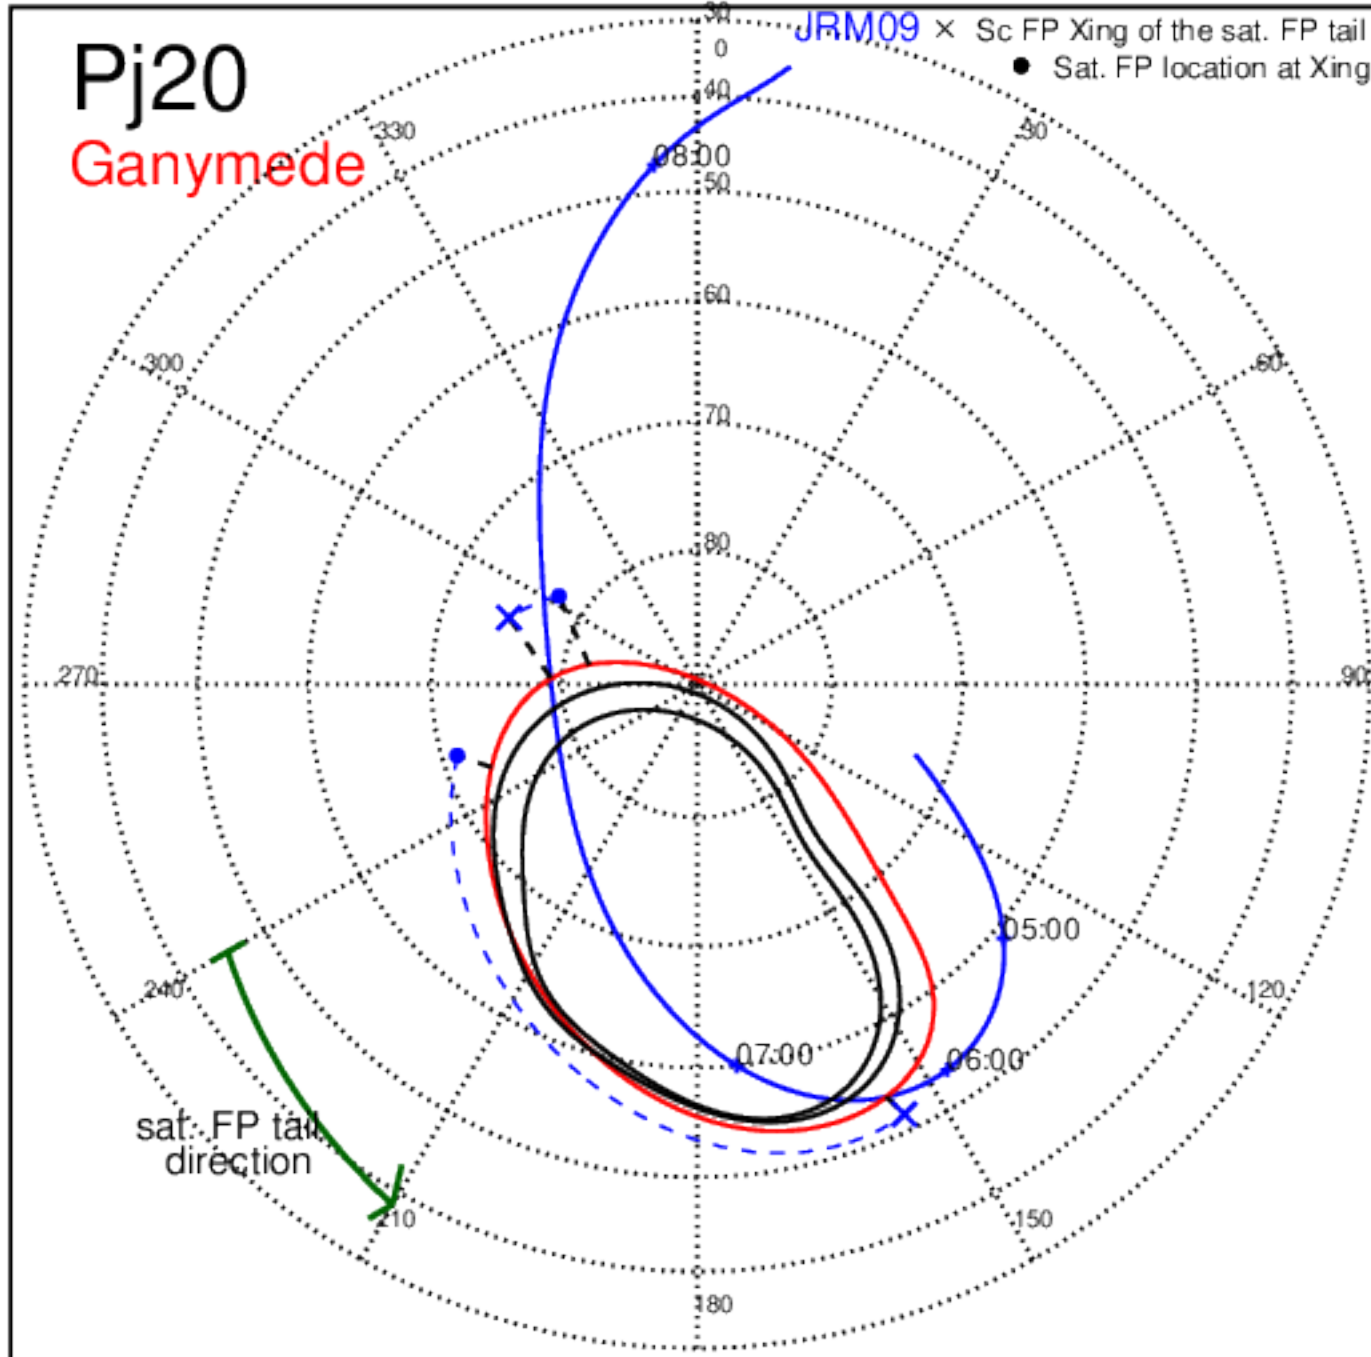

Pj17 (PJ time: 12/21/2018 17:00:27) - South

Pj18 (PJ time: 02/12/2019 17:34:16) - North

Pj18 (PJ time: 02/12/2019 17:34:16) - South

Pj18 (PJ time: 02/12/2019 17:34:16) - North

Pj18 (PJ time: 02/12/2019 17:34:16) - South

Pj18 (PJ time: 02/12/2019 17:34:16) - North

Pj18
Ganymede

Pj18 (PJ time: 02/12/2019 17:34:16) - South

Pj19 (PJ time: 04/06/2019 12:14:00) - North

Pj19 (PJ time: 04/06/2019 12:14:00) - South

Pj19 (PJ time: 04/06/2019 12:14:00) - North

Pj19 (PJ time: 04/06/2019 12:14:00) - South

Pj19 (PJ time: 04/06/2019 12:14:00) - North

Pj19 (PJ time: 04/06/2019 12:14:00) - South

Pj20 (PJ time: 05/29/2019 08:08:14) - North

Pj20 (PJ time: 05/29/2019 08:08:14) - South

Pj20 (PJ time: 05/29/2019 08:08:14) - North

Pj20 (PJ time: 05/29/2019 08:08:14) - South

Pj20 (PJ time: 05/29/2019 08:08:14) - North

Pj20 (PJ time: 05/29/2019 08:08:14) - South