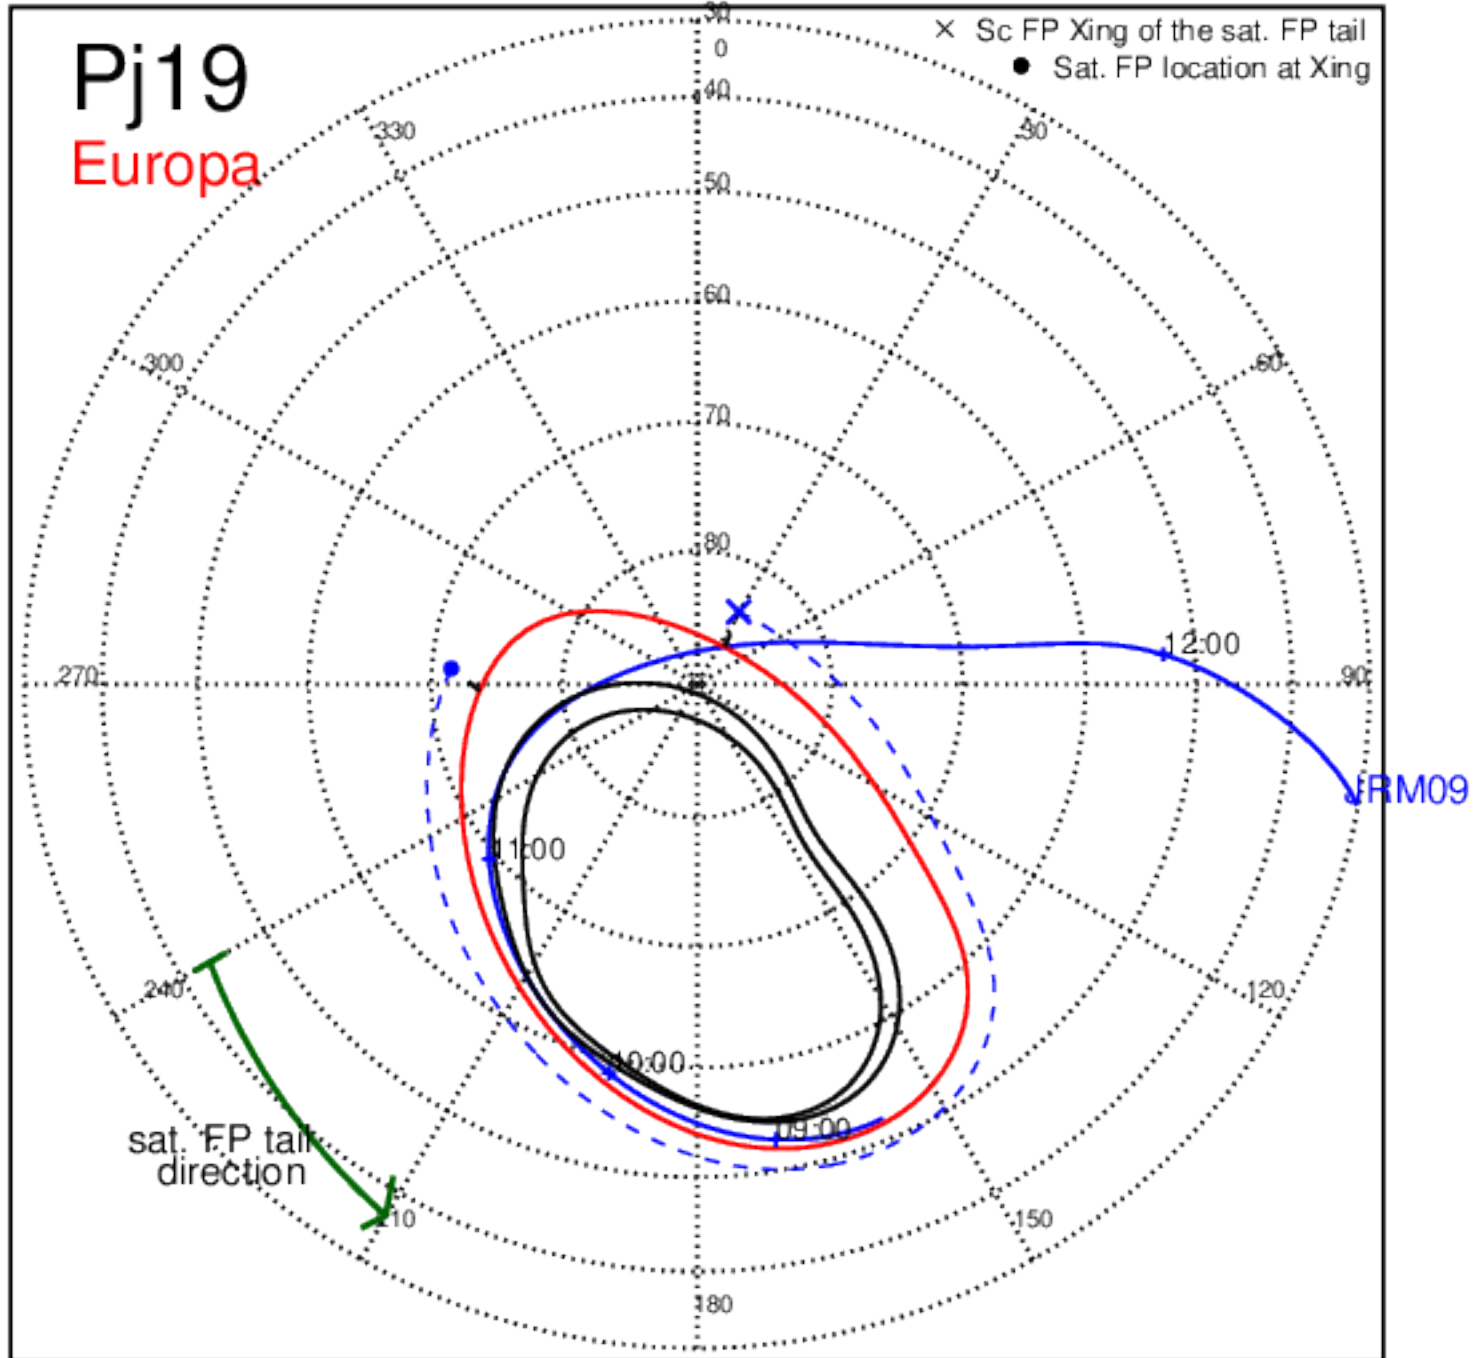

Pj17 (PJ time: 12/21/2018 17:00:27) - South

Pj18 (PJ time: 02/12/2019 17:34:16) - North

Pj18 (PJ time: 02/12/2019 17:34:16) - South

Pj18 (PJ time: 02/12/2019 17:34:16) - North

Pj18 (PJ time: 02/12/2019 17:34:16) - South

Pj18 (PJ time: 02/12/2019 17:34:16) - North

Pj18
Ganymede

Pj18 (PJ time: 02/12/2019 17:34:16) - South

Pj19 (PJ time: 04/06/2019 12:14:00) - North

Pj19 (PJ time: 04/06/2019 12:14:00) - South

Pj19 (PJ time: 04/06/2019 12:14:00) - North

Pj19 (PJ time: 04/06/2019 12:14:00) - South

Pj19 (PJ time: 04/06/2019 12:14:00) - North

Pj19 (PJ time: 04/06/2019 12:14:00) - South

Pj20 (PJ time: 05/29/2019 08:08:14) - North

Pj20 (PJ time: 05/29/2019 08:08:14) - South

Pj20 (PJ time: 05/29/2019 08:08:14) - North

Pj20 (PJ time: 05/29/2019 08:08:14) - South

Pj20 (PJ time: 05/29/2019 08:08:14) - North

Pj20 (PJ time: 05/29/2019 08:08:14) - South