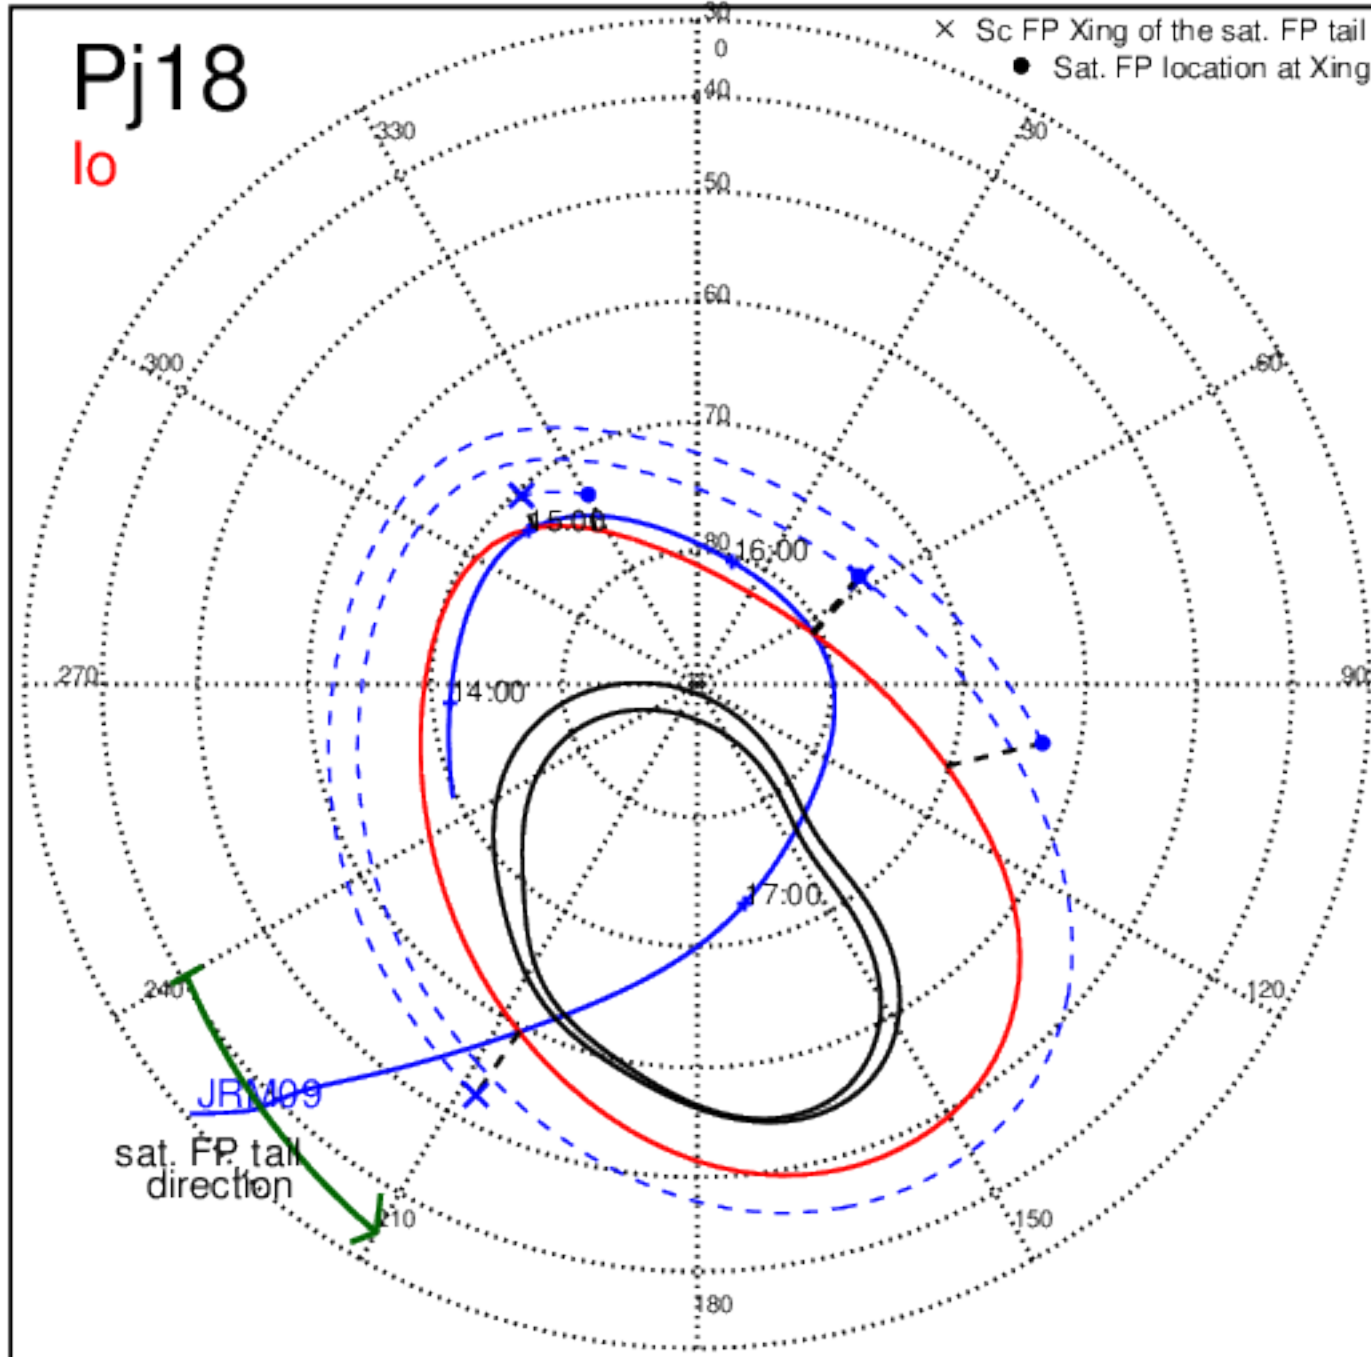

Pj17 (PJ time: 12/21/2018 17:00:27) - North

Pj17 (PJ time: 12/21/2018 17:00:27) - South

Pj17 (PJ time: 12/21/2018 17:00:27) - North

Pj17 (PJ time: 12/21/2018 17:00:27) - South

Pj17 (PJ time: 12/21/2018 17:00:27) - North

Pj17 (PJ time: 12/21/2018 17:00:27) - South

Pj18 (PJ time: 02/12/2019 17:34:16) - North

Pj18 (PJ time: 02/12/2019 17:34:16) - South

Pj18 (PJ time: 02/12/2019 17:34:16) - North

Pj18 (PJ time: 02/12/2019 17:34:16) - South

Pj19 (PJ time: 04/06/2019 12:14:00) - South

Pj19 (PJ time: 04/06/2019 12:14:00) - North

Pj19 (PJ time: 04/06/2019 12:14:00) - South

Pj20 (PJ time: 05/29/2019 08:08:14) - North

Pj20 (PJ time: 05/29/2019 08:08:14) - South

Pj20 (PJ time: 05/29/2019 08:08:14) - North

Pj20 (PJ time: 05/29/2019 08:08:14) - South

Pj20 (PJ time: 05/29/2019 08:08:14) - North

Pj20 (PJ time: 05/29/2019 08:08:14) - South