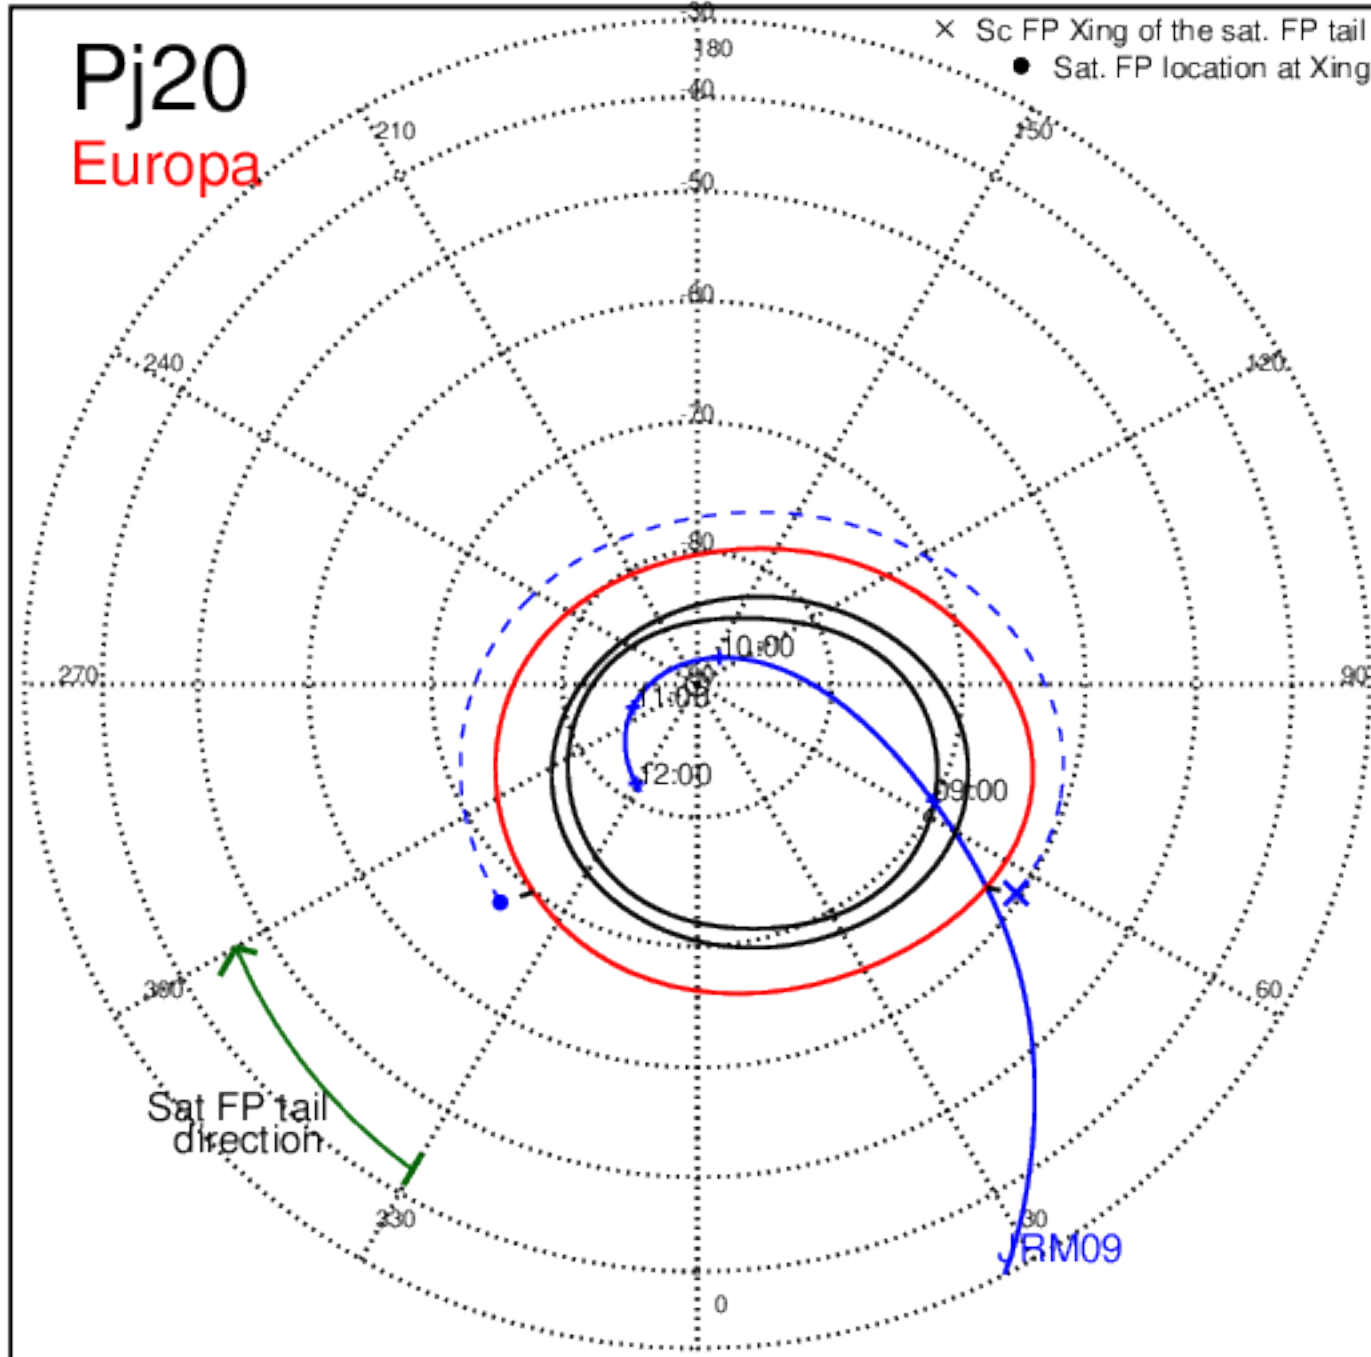

Pj17 (PJ time: 12/21/2018 17:00:27) - South

Pj18 (PJ time: 02/12/2019 17:34:16) - North

Pj18 (PJ time: 02/12/2019 17:34:16) - South

Pj18 (PJ time: 02/12/2019 17:34:16) - North

Pj18 (PJ time: 02/12/2019 17:34:16) - South

Pj18 (PJ time: 02/12/2019 17:34:16) - North

Pj18
Ganymede

Pj18 (PJ time: 02/12/2019 17:34:16) - South

Pj19 (PJ time: 04/06/2019 12:14:00) - North

Pj19 (PJ time: 04/06/2019 12:14:00) - South

Pj19 (PJ time: 04/06/2019 12:14:00) - North

Pj19 (PJ time: 04/06/2019 12:14:00) - South

Pj19 (PJ time: 04/06/2019 12:14:00) - North

Pj19 (PJ time: 04/06/2019 12:14:00) - South

Pj20 (PJ time: 05/29/2019 08:08:14) - North

Pj20 (PJ time: 05/29/2019 08:08:14) - South

Pj20 (PJ time: 05/29/2019 08:08:14) - North

Pj20 (PJ time: 05/29/2019 08:08:14) - South

Pj20 (PJ time: 05/29/2019 08:08:14) - North

Pj20 (PJ time: 05/29/2019 08:08:14) - South