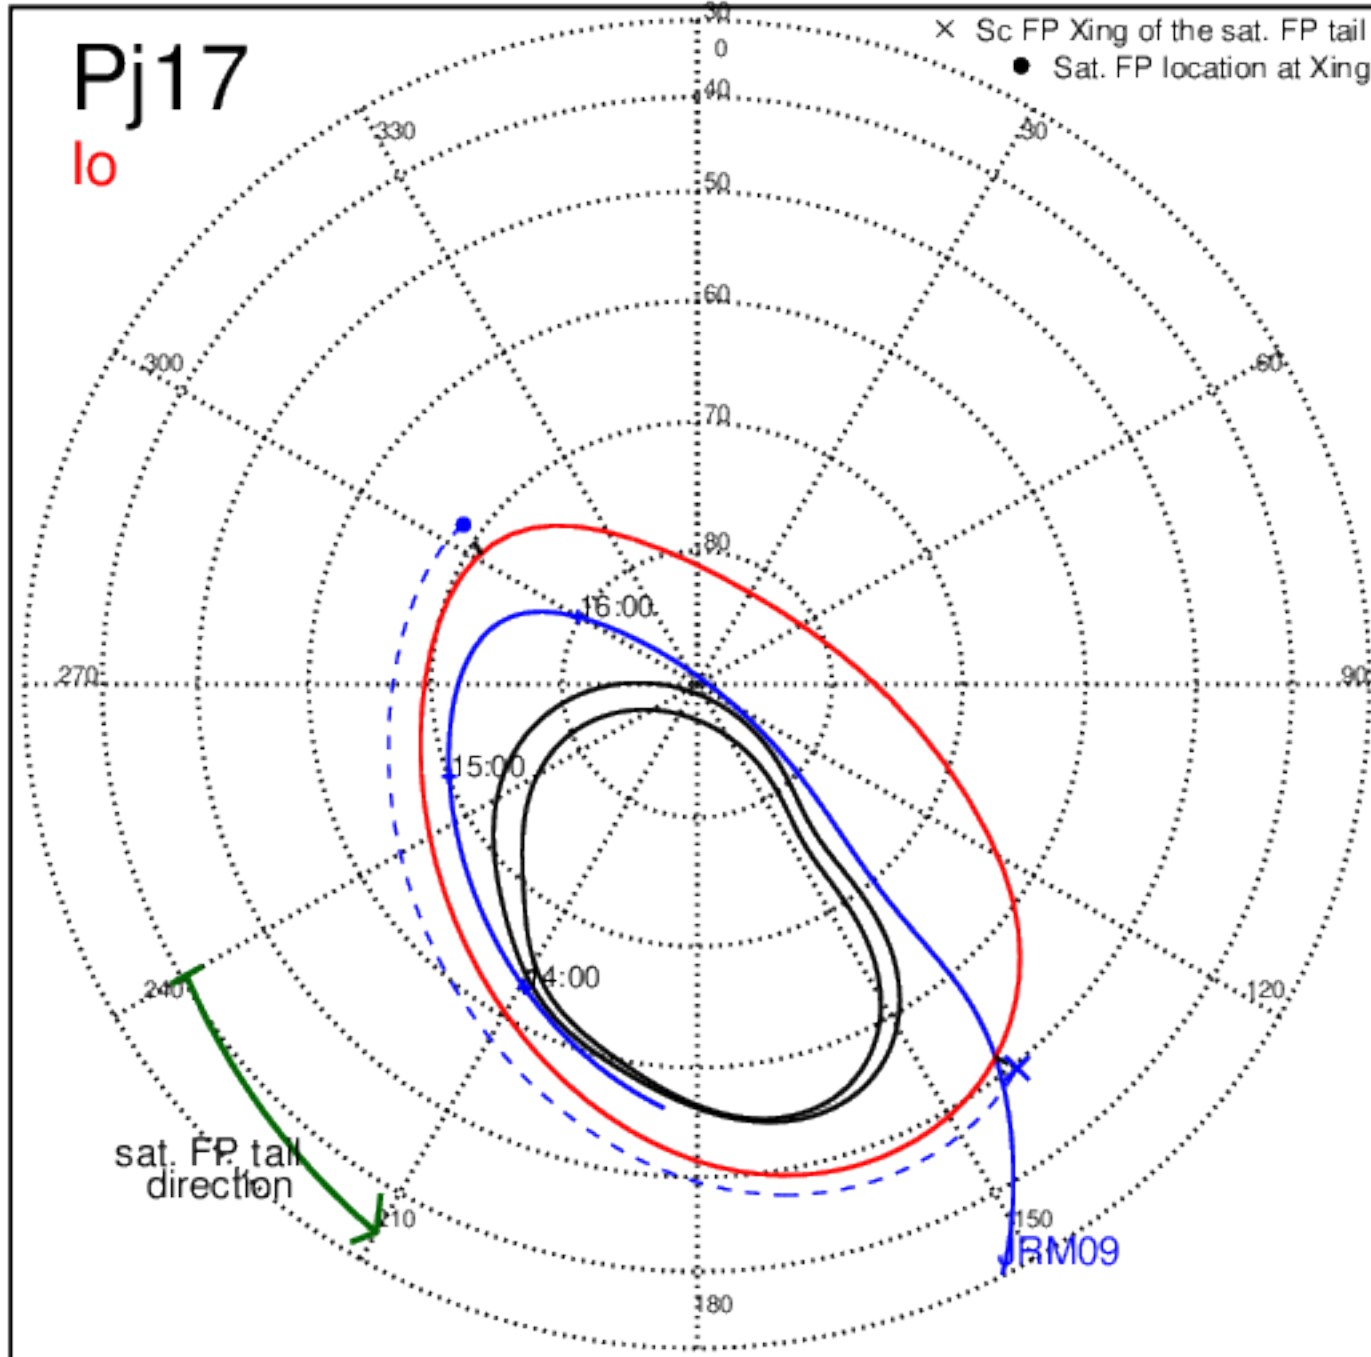

Pj16 (PJ time: 10/29/2018 21:06:17) - North

Pj16 (PJ time: 10/29/2018 21:06:17) - North

Pj16 (PJ time: 10/29/2018 21:06:17) - South

Pj16 (PJ time: 10/29/2018 21:06:17) - North

Pj16 (PJ time: 10/29/2018 21:06:17) - South

Pj17 (PJ time: 12/21/2018 17:00:27) - North

Pj17 (PJ time: 12/21/2018 17:00:27) - South

Pj17 (PJ time: 12/21/2018 17:00:27) - North

Pj17 (PJ time: 12/21/2018 17:00:27) - South

Pj17 (PJ time: 12/21/2018 17:00:27) - North

Pj17 (PJ time: 12/21/2018 17:00:27) - South

Pj18 (PJ time: 02/12/2019 17:34:16) - North

Pj18 (PJ time: 02/12/2019 17:34:16) - South

Pj18 (PJ time: 02/12/2019 17:34:16) - North

Pj18 (PJ time: 02/12/2019 17:34:16) - South

Pj19 (PJ time: 04/06/2019 12:14:00) - South

Pj19 (PJ time: 04/06/2019 12:14:00) - North

Pj19 (PJ time: 04/06/2019 12:14:00) - South

Pj20 (PJ time: 05/29/2019 08:08:14) - North

Pj20 (PJ time: 05/29/2019 08:08:14) - South