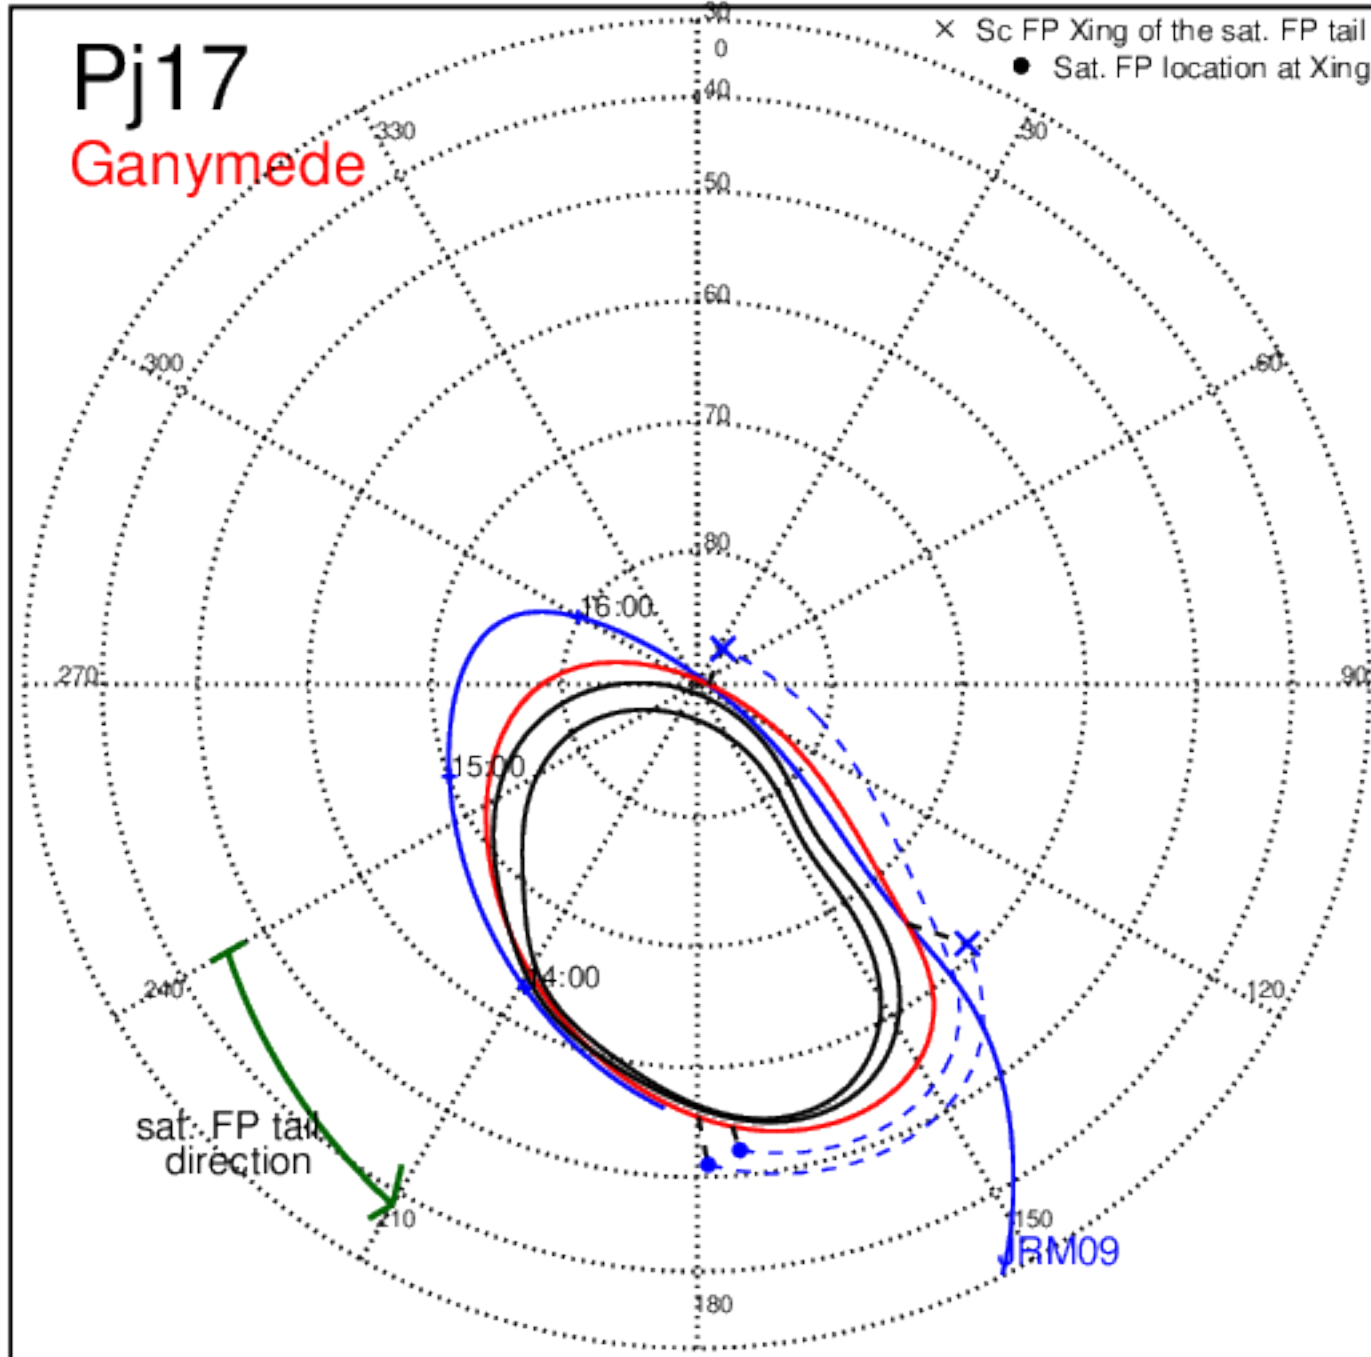

Pj17 (PJ time: 12/21/2018 17:00:27) - North

Pj17 (PJ time: 12/21/2018 17:00:27) - South

Pj17 (PJ time: 12/21/2018 17:00:27) - North

Pj17 (PJ time: 12/21/2018 17:00:27) - South

Pj17 (PJ time: 12/21/2018 17:00:27) - North

Pj17 (PJ time: 12/21/2018 17:00:27) - South

Pj18 (PJ time: 02/12/2019 17:34:16) - North

Pj18 (PJ time: 02/12/2019 17:34:16) - South

Pj18 (PJ time: 02/12/2019 17:34:16) - North

Pj18 (PJ time: 02/12/2019 17:34:16) - South

Pj18 (PJ time: 02/12/2019 17:34:16) - North

Pj18
Ganymede

Pj18 (PJ time: 02/12/2019 17:34:16) - South

Pj19 (PJ time: 04/06/2019 12:14:00) - North

Pj19 (PJ time: 04/06/2019 12:14:00) - South

Pj19 (PJ time: 04/06/2019 12:14:00) - North

Pj19 (PJ time: 04/06/2019 12:14:00) - South

Pj19 (PJ time: 04/06/2019 12:14:00) - North

Pj19 (PJ time: 04/06/2019 12:14:00) - South

Pj20 (PJ time: 05/29/2019 08:08:14) - North

Pj20 (PJ time: 05/29/2019 08:08:14) - South