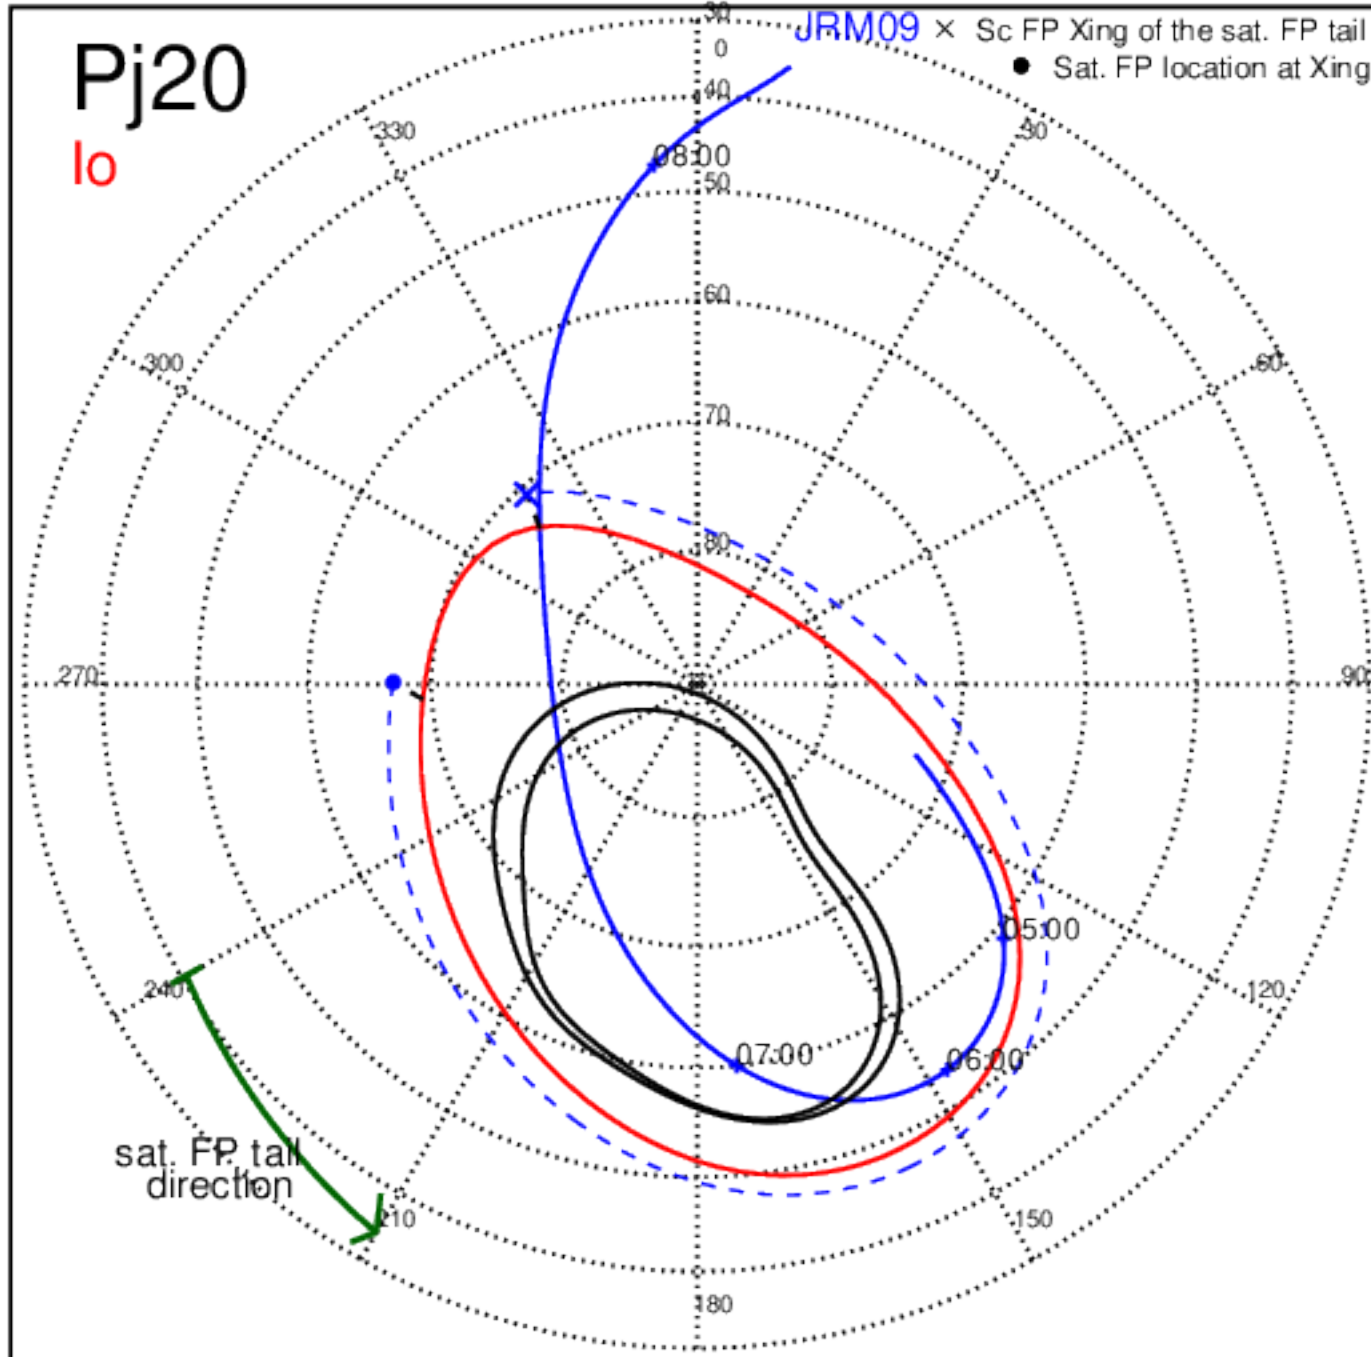

Pj17 (PJ time: 12/21/2018 17:00:27) - South

Pj18 (PJ time: 02/12/2019 17:34:16) - North

Pj18 (PJ time: 02/12/2019 17:34:16) - South

Pj18 (PJ time: 02/12/2019 17:34:16) - North

Pj18 (PJ time: 02/12/2019 17:34:16) - South

Pj18 (PJ time: 02/12/2019 17:34:16) - North

Pj18
Ganymede

Pj18 (PJ time: 02/12/2019 17:34:16) - South

Pj19 (PJ time: 04/06/2019 12:14:00) - North

Pj19 (PJ time: 04/06/2019 12:14:00) - South

Pj19 (PJ time: 04/06/2019 12:14:00) - North

Pj19 (PJ time: 04/06/2019 12:14:00) - South

Pj19 (PJ time: 04/06/2019 12:14:00) - North

Pj19 (PJ time: 04/06/2019 12:14:00) - South

Pj20 (PJ time: 05/29/2019 08:08:14) - North

Pj20 (PJ time: 05/29/2019 08:08:14) - South

Pj20 (PJ time: 05/29/2019 08:08:14) - North

Pj20 (PJ time: 05/29/2019 08:08:14) - South

Pj20 (PJ time: 05/29/2019 08:08:14) - North

Pj20 (PJ time: 05/29/2019 08:08:14) - South