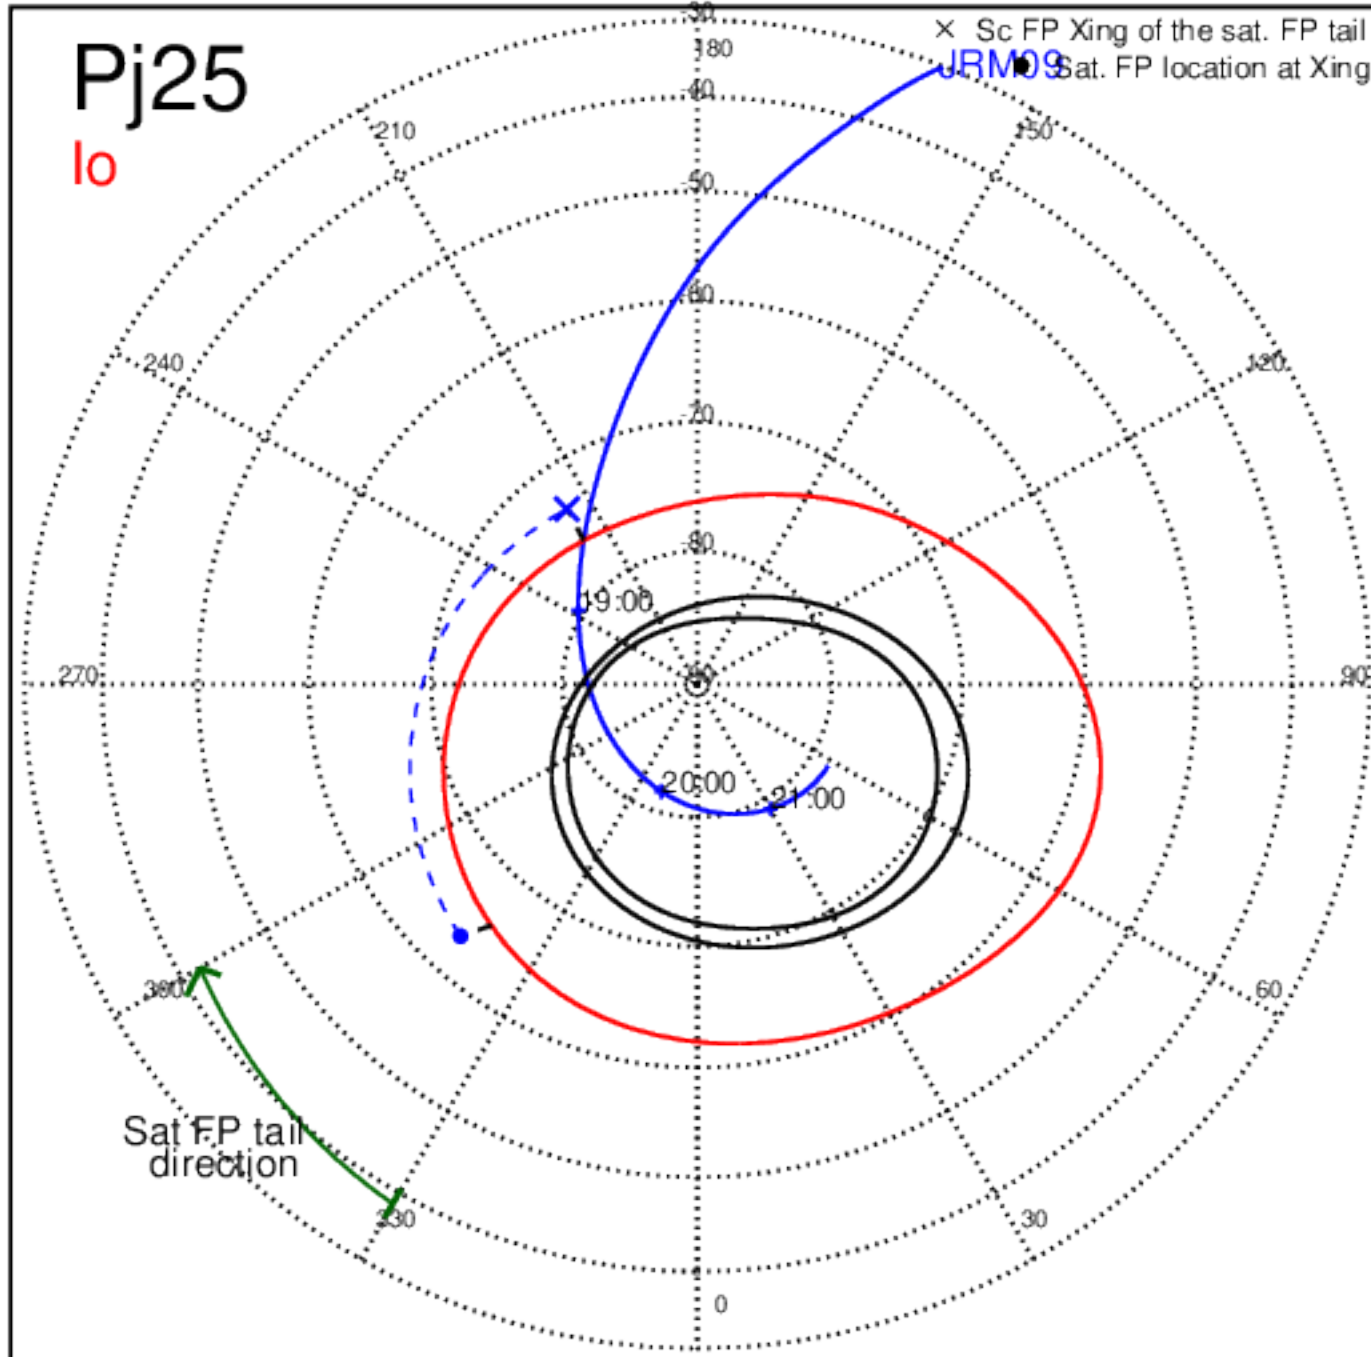

Pj22 (PJ time: 09/12/2019 03:40:47 ) - South

Pj23 (PJ time: 11/03/2019 22:18:14 ) - North

Pj23 (PJ time: 11/03/2019 22:18:14 ) - South

Pj23 (PJ time: 11/03/2019 22:18:14 ) - North

Pj23 (PJ time: 11/03/2019 22:18:14 ) - South

Pj23 (PJ time: 11/03/2019 22:18:14 ) - North

Pj23 (PJ time: 11/03/2019 22:18:14 ) - South

Pj24 (PJ time: 12/26/2019 17:35:57 ) - North

Pj24 (PJ time: 12/26/2019 17:35:57) - South

Pj24 (PJ time: 12/26/2019 17:35:57) - North

Pj24 (PJ time: 12/26/2019 17:35:57) - South

Pj24 (PJ time: 12/26/2019 17:35:57) - North

Pj24 (PJ time: 12/26/2019 17:35:57) - South

Pj25 (PJ time: 02/17/2020 17:51:42 ) - North

Pj25 (PJ time: 02/17/2020 17:51:42 ) - South

Pj25 (PJ time: 02/17/2020 17:51:42) - North

Pj25 (PJ time: 02/17/2020 17:51:42 ) - South

Pj25 (PJ time: 02/17/2020 17:51:42) - North

Pj25 (PJ time: 02/17/2020 17:51:42 ) - South