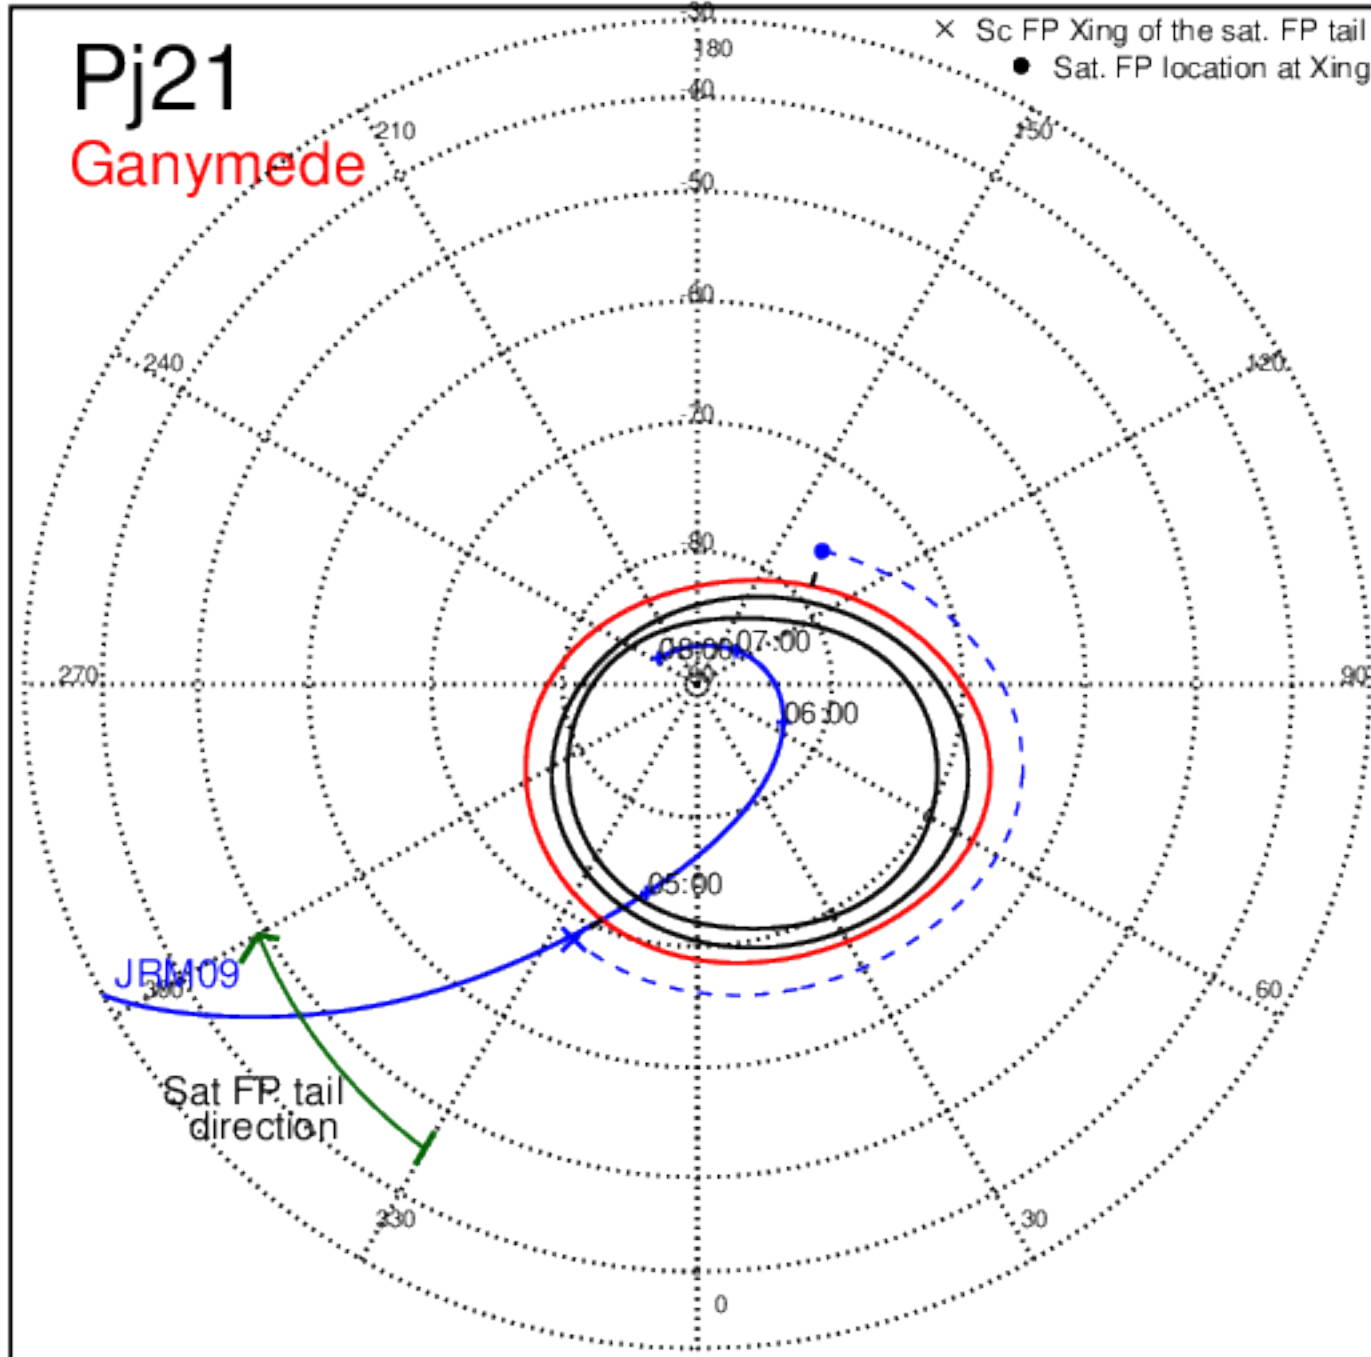

Pj21 (PJ time: 07/21/2019 04:02:44 ) - North

Pj21 (PJ time: 07/21/2019 04:02:44 ) - South

Pj21 (PJ time: 07/21/2019 04:02:44 ) - North

Pj21 (PJ time: 07/21/2019 04:02:44 ) - South

Pj21 (PJ time: 07/21/2019 04:02:44 ) - North

Pj21 (PJ time: 07/21/2019 04:02:44 ) - South

Pj22 (PJ time: 09/12/2019 03:40:47 ) - South

Pj22 (PJ time: 09/12/2019 03:40:47 ) - North

Pj22 (PJ time: 09/12/2019 03:40:47 ) - South

Pj22 (PJ time: 09/12/2019 03:40:47 ) - North

Pj24 (PJ time: 12/26/2019 17:35:57) - South

Pj24 (PJ time: 12/26/2019 17:35:57) - North

Pj24 (PJ time: 12/26/2019 17:35:57) - South

Pj25 (PJ time: 02/17/2020 17:51:42 ) - North

Pj25 (PJ time: 02/17/2020 17:51:42 ) - South

Pj25 (PJ time: 02/17/2020 17:51:42) - North

Pj25 (PJ time: 02/17/2020 17:51:42 ) - South

Pj25 (PJ time: 02/17/2020 17:51:42) - North

Pj25 (PJ time: 02/17/2020 17:51:42 ) - South