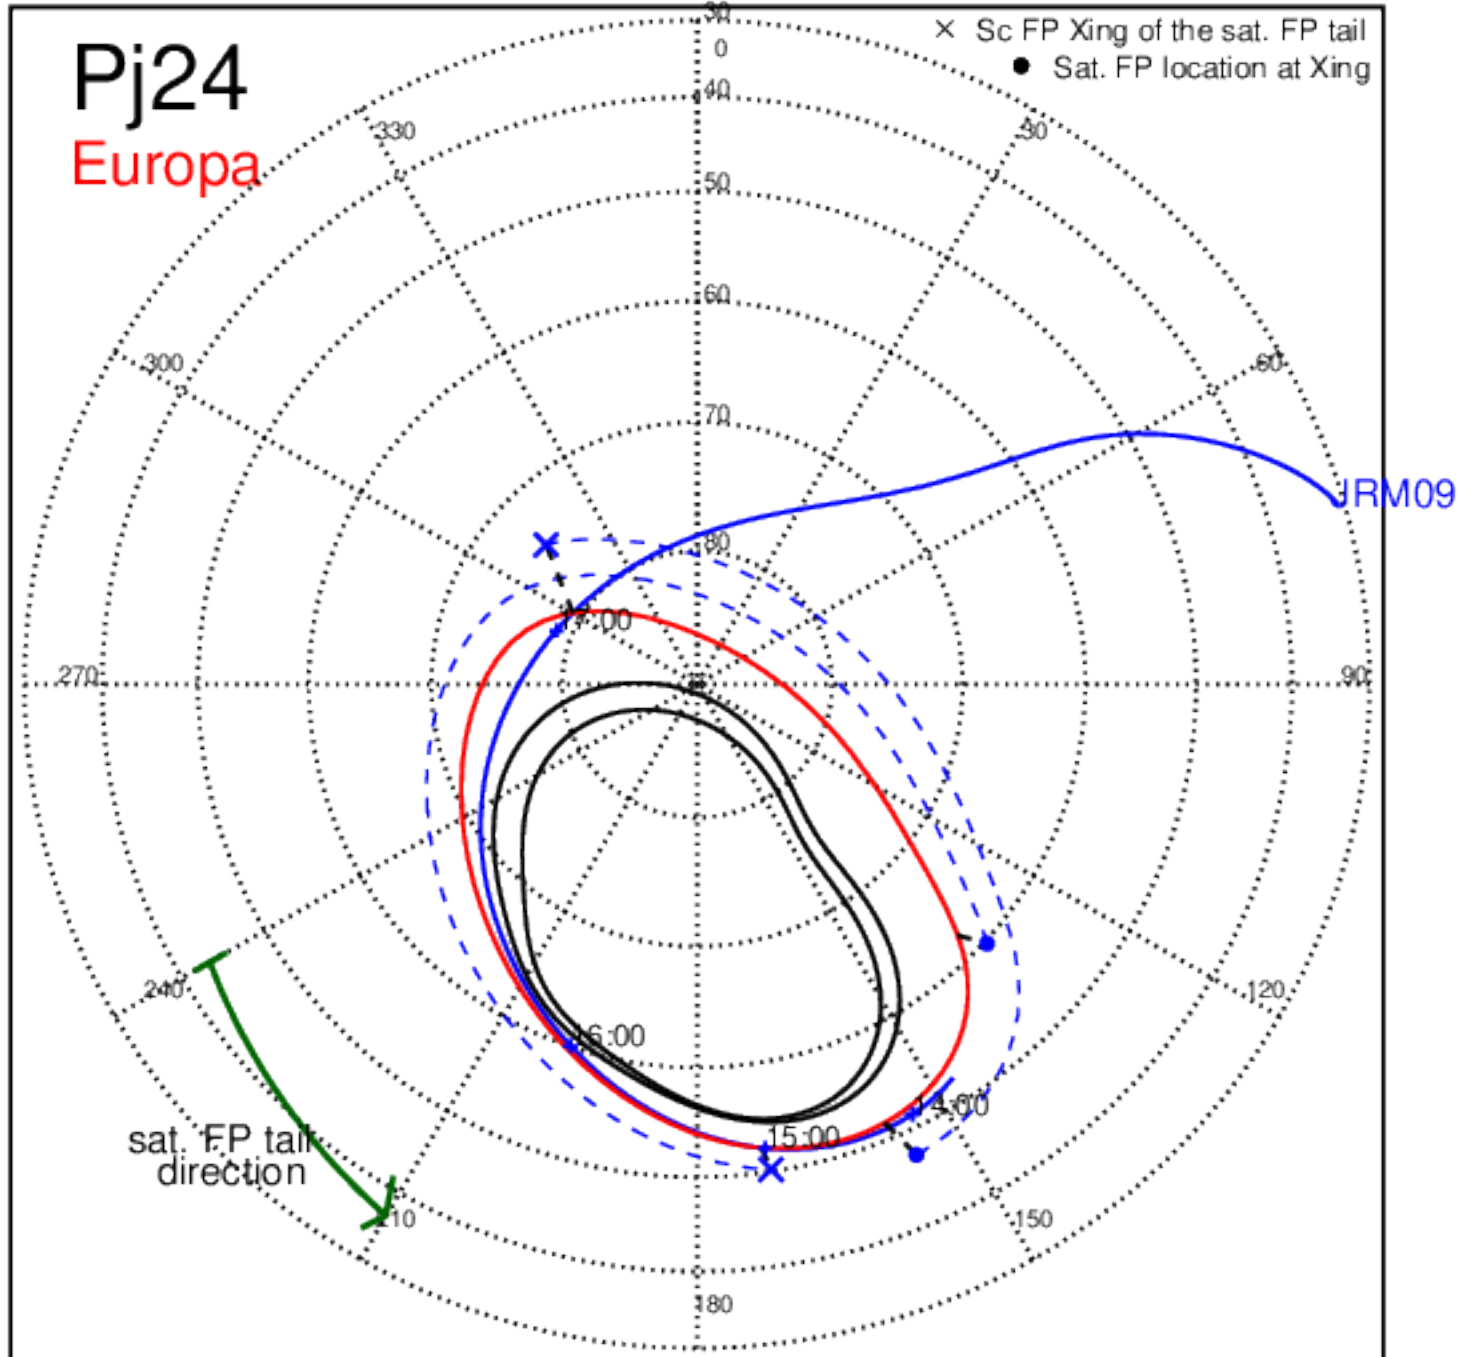

Pj22 (PJ time: 09/12/2019 03:40:47 ) - South

Pj23 (PJ time: 11/03/2019 22:18:14 ) - North

Pj23 (PJ time: 11/03/2019 22:18:14 ) - South

Pj23 (PJ time: 11/03/2019 22:18:14 ) - North

Pj23 (PJ time: 11/03/2019 22:18:14 ) - South

Pj23 (PJ time: 11/03/2019 22:18:14 ) - North

Pj23 (PJ time: 11/03/2019 22:18:14 ) - South

Pj24 (PJ time: 12/26/2019 17:35:57 ) - North

Pj24 (PJ time: 12/26/2019 17:35:57) - South

Pj24 (PJ time: 12/26/2019 17:35:57) - North

Pj24 (PJ time: 12/26/2019 17:35:57) - South

Pj24 (PJ time: 12/26/2019 17:35:57) - North

Pj24 (PJ time: 12/26/2019 17:35:57) - South

Pj25 (PJ time: 02/17/2020 17:51:42 ) - North

Pj25 (PJ time: 02/17/2020 17:51:42 ) - South

Pj25 (PJ time: 02/17/2020 17:51:42) - North

Pj25 (PJ time: 02/17/2020 17:51:42 ) - South

Pj25 (PJ time: 02/17/2020 17:51:42) - North

Pj25 (PJ time: 02/17/2020 17:51:42 ) - South