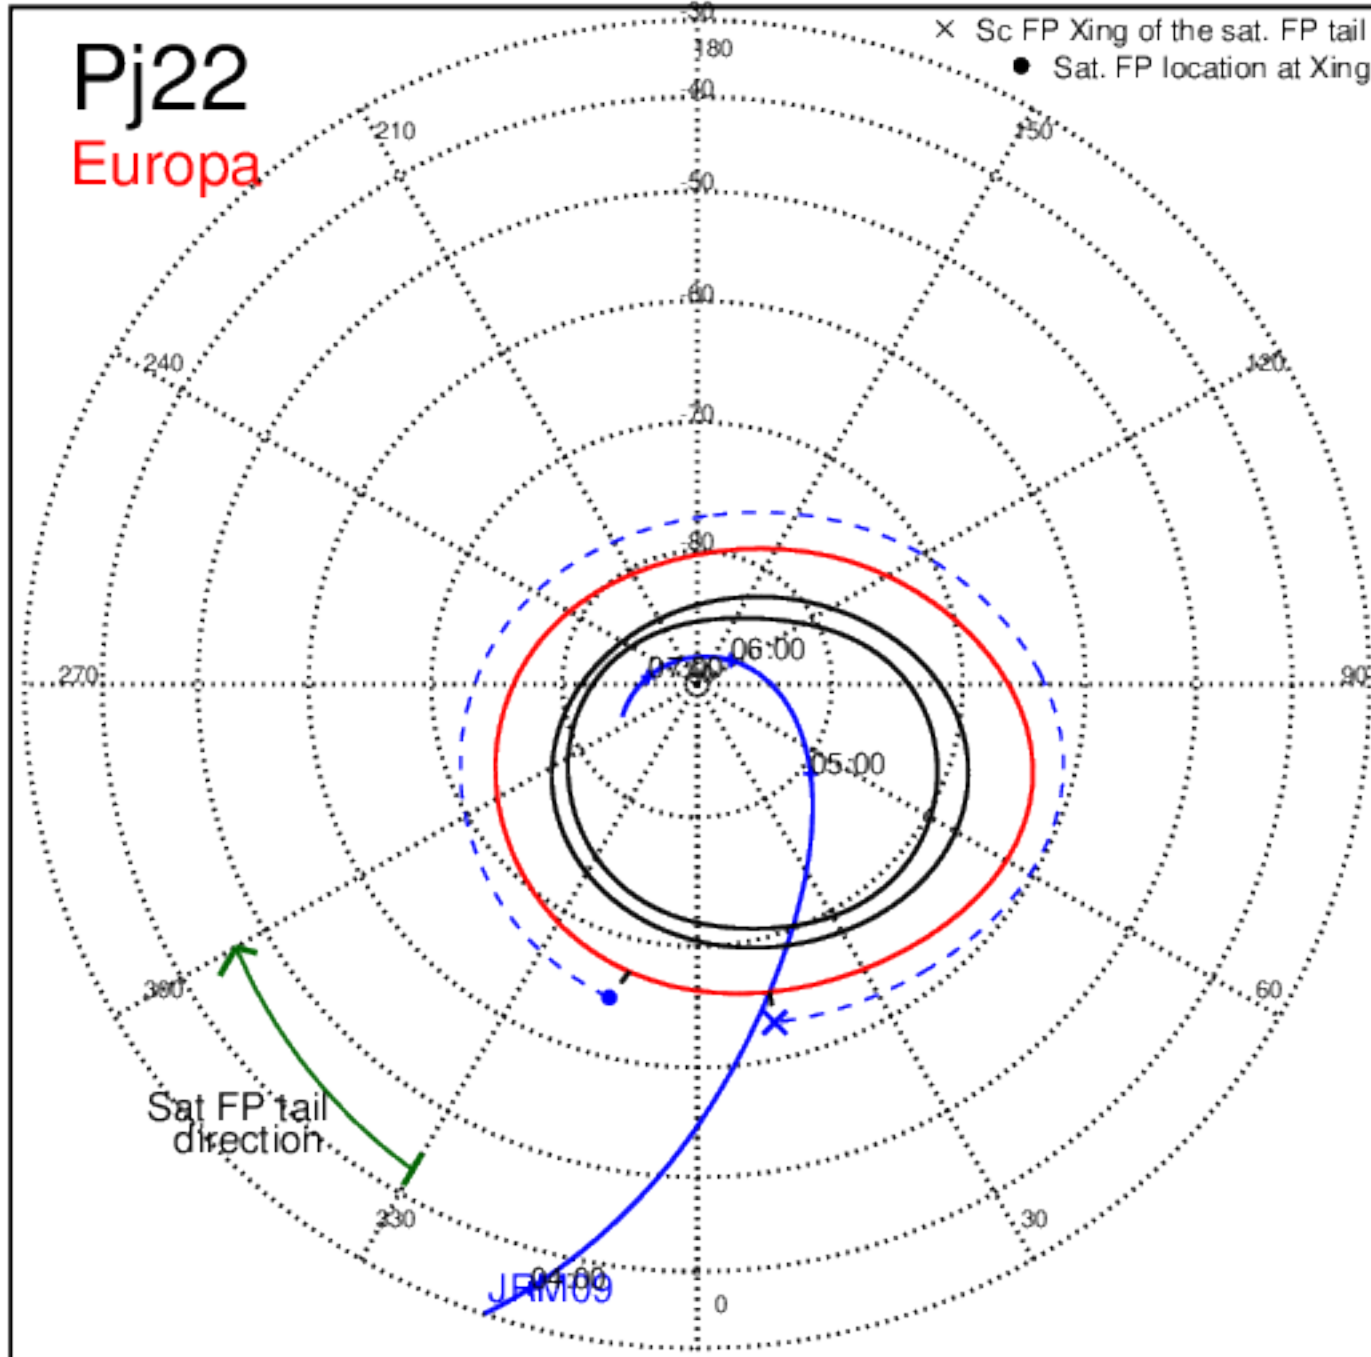

Pj21 (PJ time: 07/21/2019 04:02:44 ) - South

Pj22 (PJ time: 09/12/2019 03:40:47 ) - South

Pj22 (PJ time: 09/12/2019 03:40:47 ) - North

Pj22 (PJ time: 09/12/2019 03:40:47 ) - South

Pj22 (PJ time: 09/12/2019 03:40:47 ) - North

Pj22 (PJ time: 09/12/2019 03:40:47 ) - South

Pj23 (PJ time: 11/03/2019 22:18:14 ) - North

Pj23 (PJ time: 11/03/2019 22:18:14 ) - South

Pj23 (PJ time: 11/03/2019 22:18:14 ) - North

Pj23 (PJ time: 11/03/2019 22:18:14 ) - South

Pj24 (PJ time: 12/26/2019 17:35:57) - South

Pj24 (PJ time: 12/26/2019 17:35:57) - North

Pj24 (PJ time: 12/26/2019 17:35:57) - South

Pj25 (PJ time: 02/17/2020 17:51:42 ) - North

Pj25 (PJ time: 02/17/2020 17:51:42 ) - South

Pj25 (PJ time: 02/17/2020 17:51:42) - North

Pj25 (PJ time: 02/17/2020 17:51:42 ) - South

Pj25 (PJ time: 02/17/2020 17:51:42) - North

Pj25 (PJ time: 02/17/2020 17:51:42 ) - South