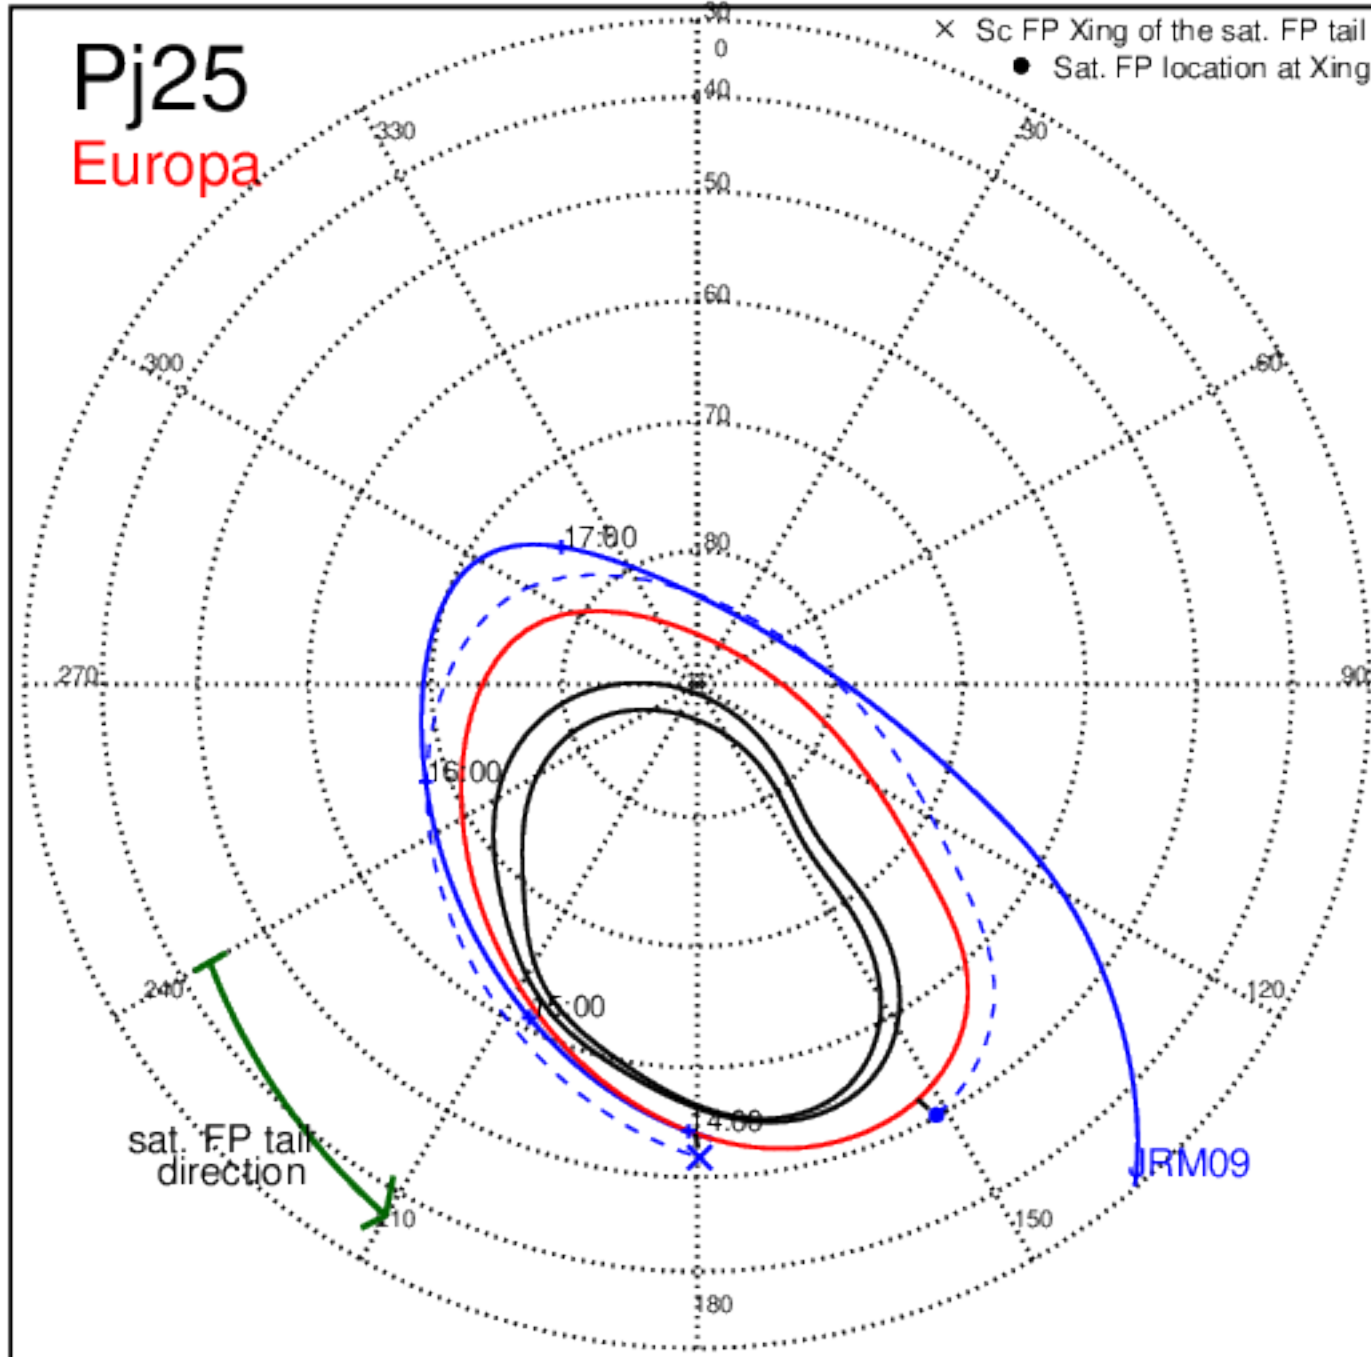

Pj22 (PJ time: 09/12/2019 03:40:47 ) - South

Pj23 (PJ time: 11/03/2019 22:18:14 ) - North

Pj23 (PJ time: 11/03/2019 22:18:14 ) - South

Pj23 (PJ time: 11/03/2019 22:18:14 ) - North

Pj23 (PJ time: 11/03/2019 22:18:14 ) - South

Pj23 (PJ time: 11/03/2019 22:18:14 ) - North

Pj23 (PJ time: 11/03/2019 22:18:14 ) - South

Pj24 (PJ time: 12/26/2019 17:35:57 ) - North

Pj24 (PJ time: 12/26/2019 17:35:57) - South

Pj24 (PJ time: 12/26/2019 17:35:57) - North

Pj24 (PJ time: 12/26/2019 17:35:57) - South

Pj24 (PJ time: 12/26/2019 17:35:57) - North

Pj24 (PJ time: 12/26/2019 17:35:57) - South

Pj25 (PJ time: 02/17/2020 17:51:42 ) - North

Pj25 (PJ time: 02/17/2020 17:51:42 ) - South

Pj25 (PJ time: 02/17/2020 17:51:42) - North

Pj25 (PJ time: 02/17/2020 17:51:42 ) - South

Pj25 (PJ time: 02/17/2020 17:51:42) - North

Pj25 (PJ time: 02/17/2020 17:51:42 ) - South