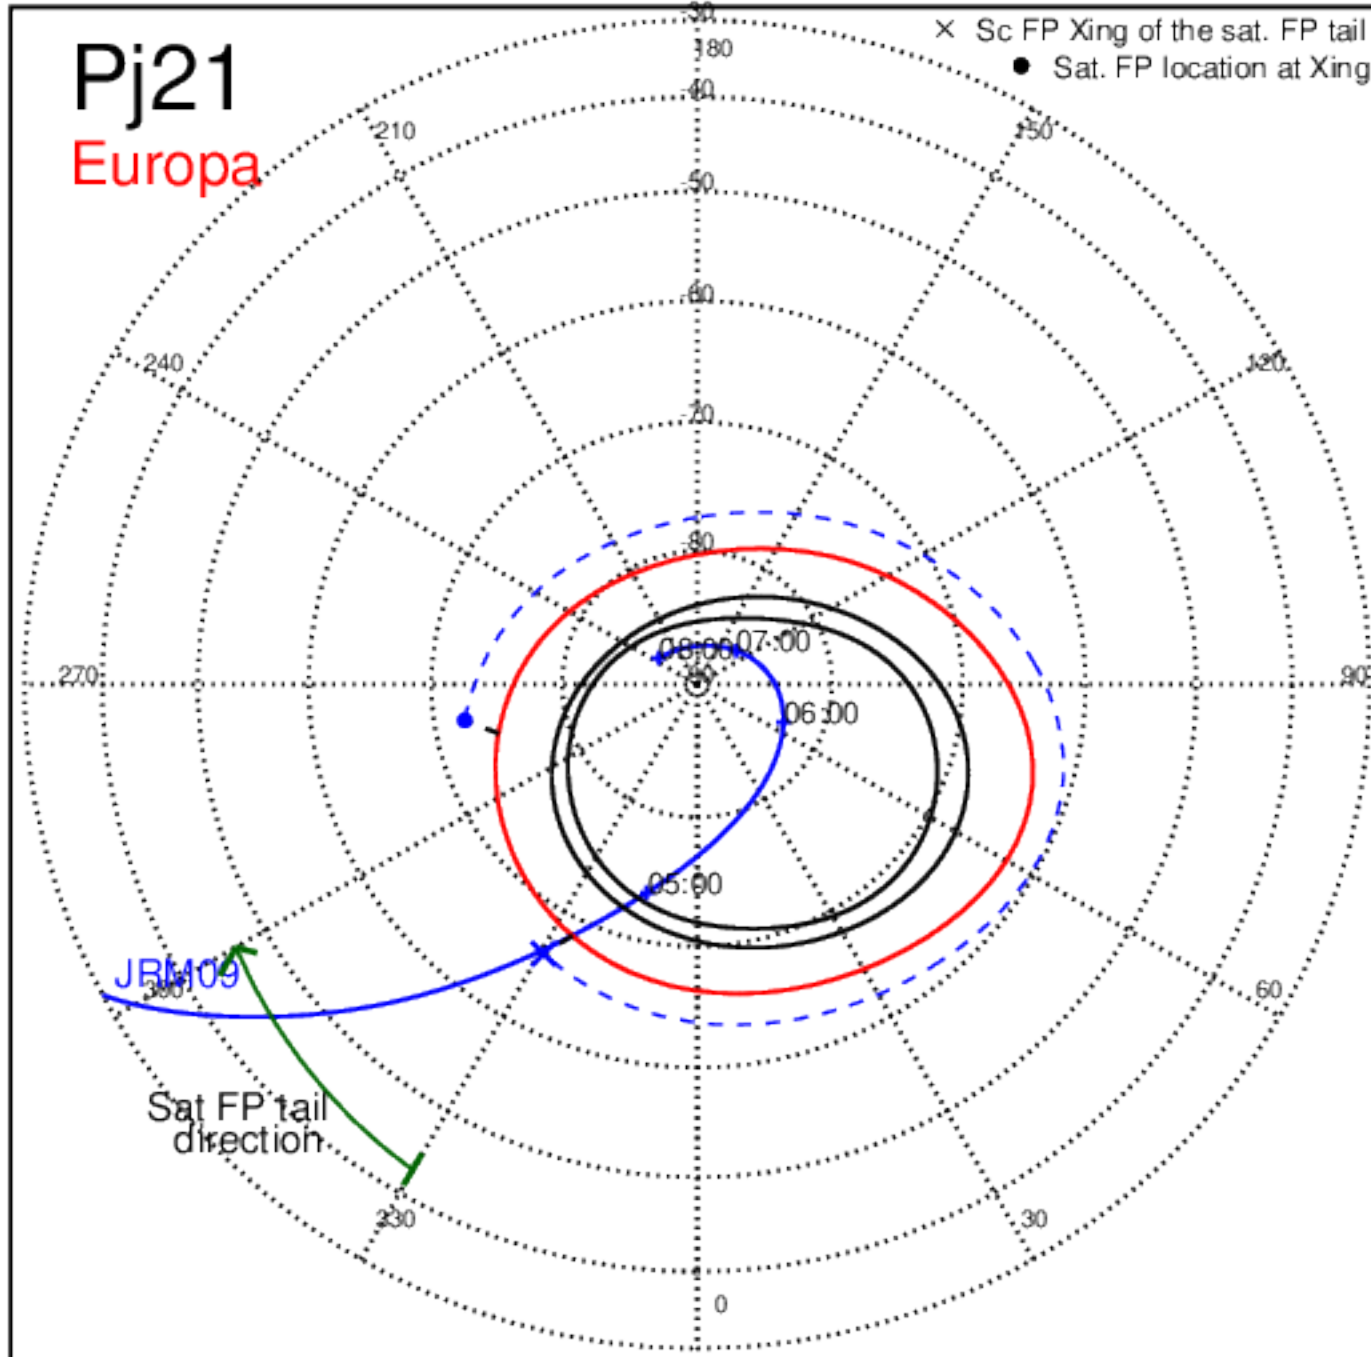

Pj21 (PJ time: 07/21/2019 04:02:44 ) - North

Pj21 (PJ time: 07/21/2019 04:02:44 ) - South

Pj21 (PJ time: 07/21/2019 04:02:44 ) - North

Pj21 (PJ time: 07/21/2019 04:02:44 ) - South

Pj21 (PJ time: 07/21/2019 04:02:44 ) - North

Pj21 (PJ time: 07/21/2019 04:02:44 ) - South

Pj22 (PJ time: 09/12/2019 03:40:47 ) - South

Pj22 (PJ time: 09/12/2019 03:40:47 ) - North

Pj22 (PJ time: 09/12/2019 03:40:47 ) - South

Pj22 (PJ time: 09/12/2019 03:40:47 ) - North

Pj24 (PJ time: 12/26/2019 17:35:57) - South

Pj24 (PJ time: 12/26/2019 17:35:57) - North

Pj24 (PJ time: 12/26/2019 17:35:57) - South

Pj25 (PJ time: 02/17/2020 17:51:42 ) - North

Pj25 (PJ time: 02/17/2020 17:51:42 ) - South

Pj25 (PJ time: 02/17/2020 17:51:42) - North

Pj25 (PJ time: 02/17/2020 17:51:42 ) - South

Pj25 (PJ time: 02/17/2020 17:51:42) - North

Pj25 (PJ time: 02/17/2020 17:51:42 ) - South