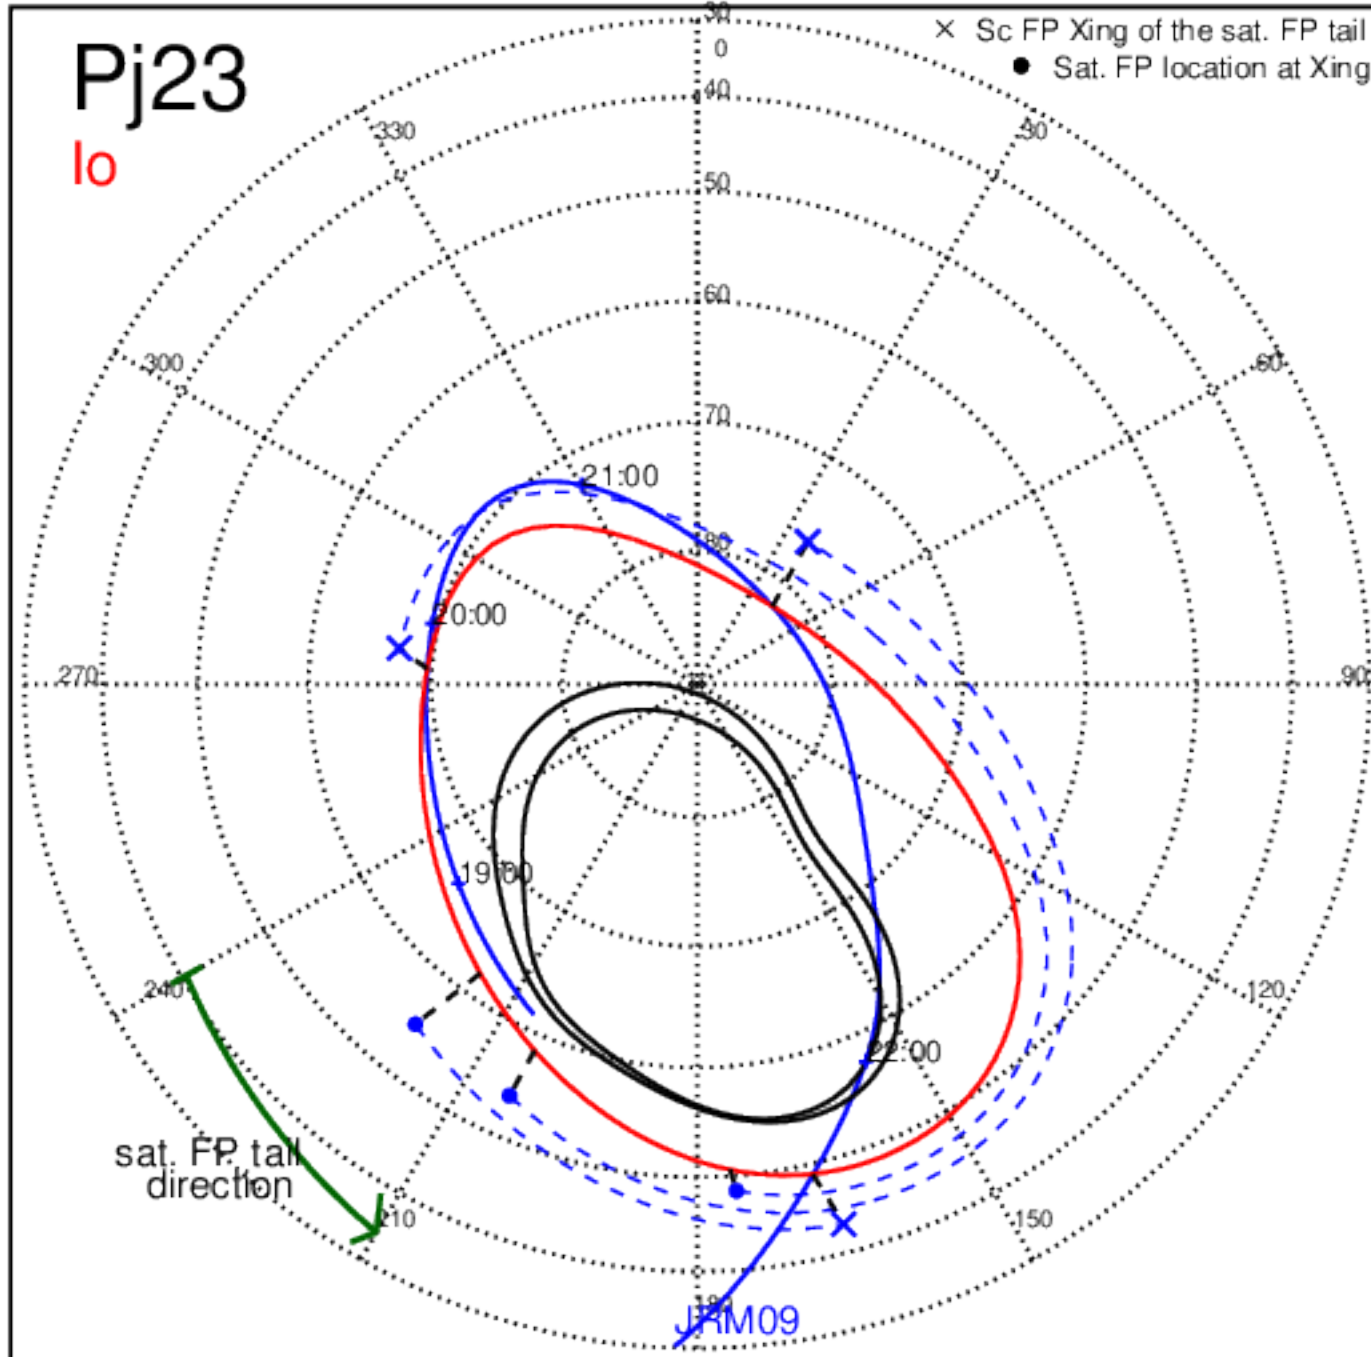

Pj23 (PJ time: 11/03/2019 22:18:14) - North