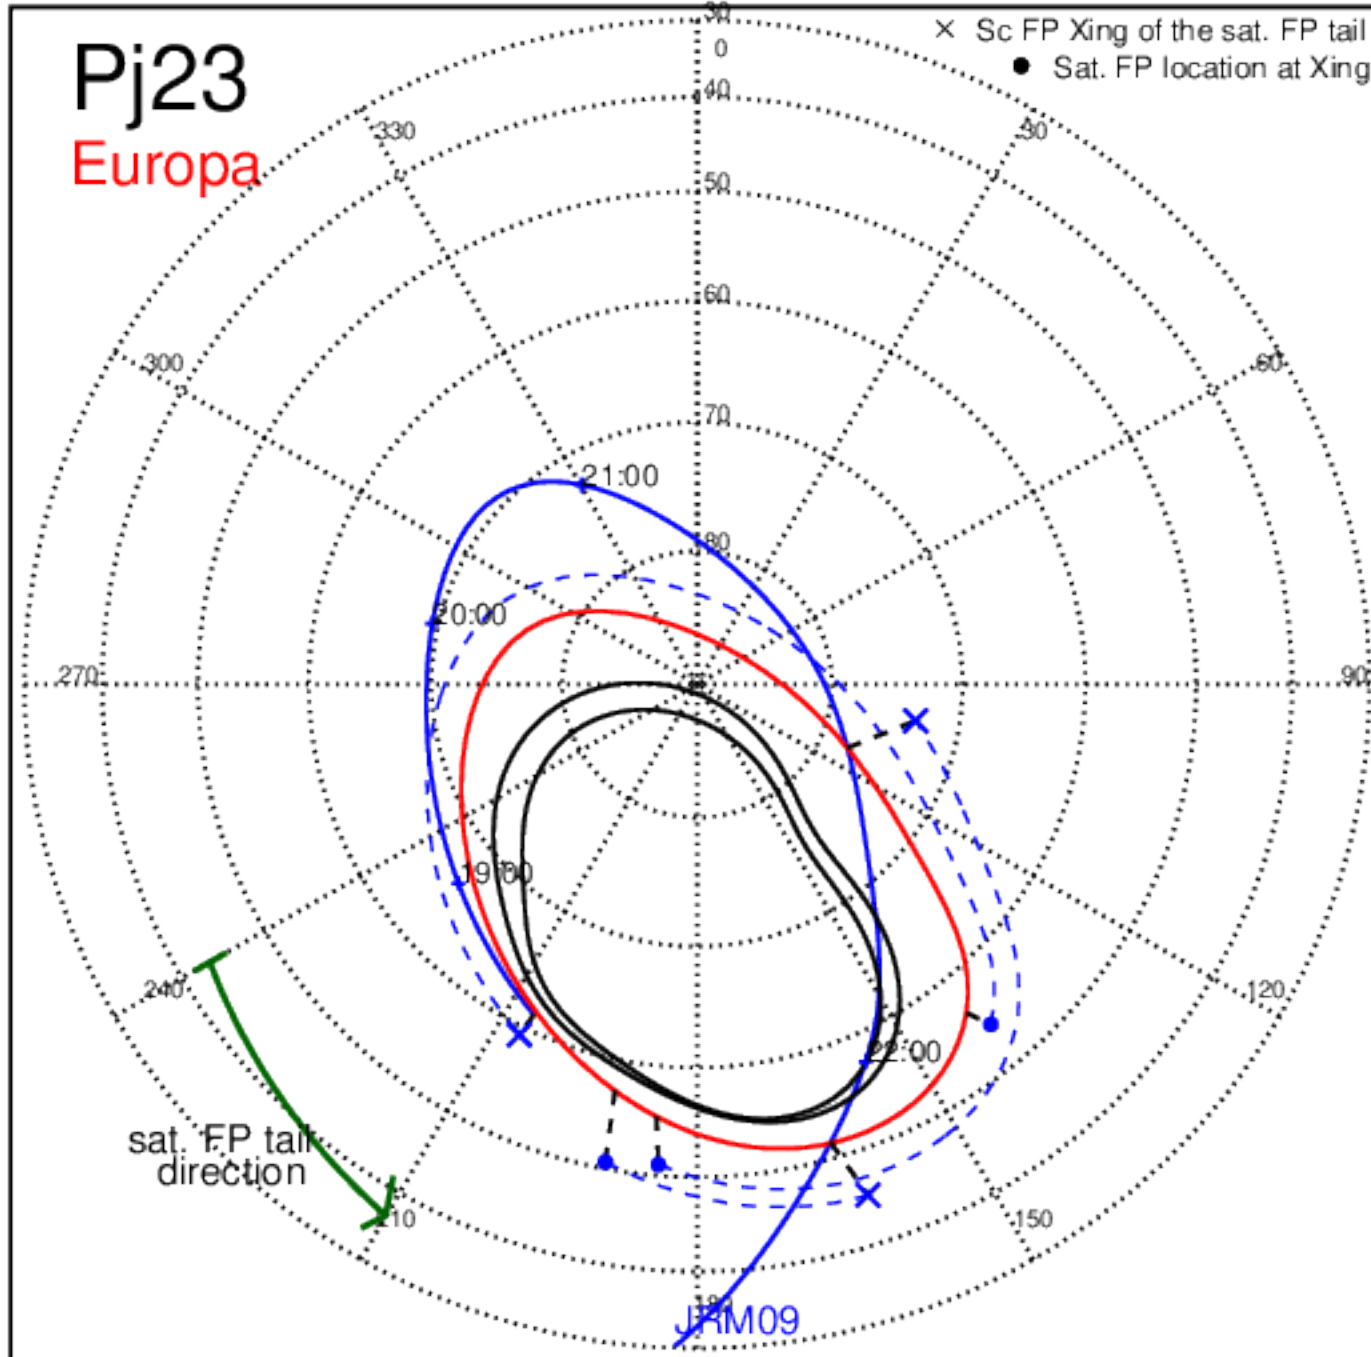

Pj22 (PJ time: 09/12/2019 03:40:47 ) - South

Pj23 (PJ time: 11/03/2019 22:18:14 ) - North

Pj23 (PJ time: 11/03/2019 22:18:14 ) - South

Pj23 (PJ time: 11/03/2019 22:18:14 ) - North

Pj23 (PJ time: 11/03/2019 22:18:14 ) - South

Pj23 (PJ time: 11/03/2019 22:18:14 ) - North

Pj23 (PJ time: 11/03/2019 22:18:14 ) - South

Pj24 (PJ time: 12/26/2019 17:35:57 ) - North

Pj24 (PJ time: 12/26/2019 17:35:57) - South

Pj24 (PJ time: 12/26/2019 17:35:57) - North

Pj24 (PJ time: 12/26/2019 17:35:57) - South

Pj24 (PJ time: 12/26/2019 17:35:57) - North

Pj24 (PJ time: 12/26/2019 17:35:57) - South

Pj25 (PJ time: 02/17/2020 17:51:42 ) - North

Pj25 (PJ time: 02/17/2020 17:51:42 ) - South

Pj25 (PJ time: 02/17/2020 17:51:42) - North

Pj25 (PJ time: 02/17/2020 17:51:42 ) - South

Pj25 (PJ time: 02/17/2020 17:51:42) - North

Pj25 (PJ time: 02/17/2020 17:51:42 ) - South