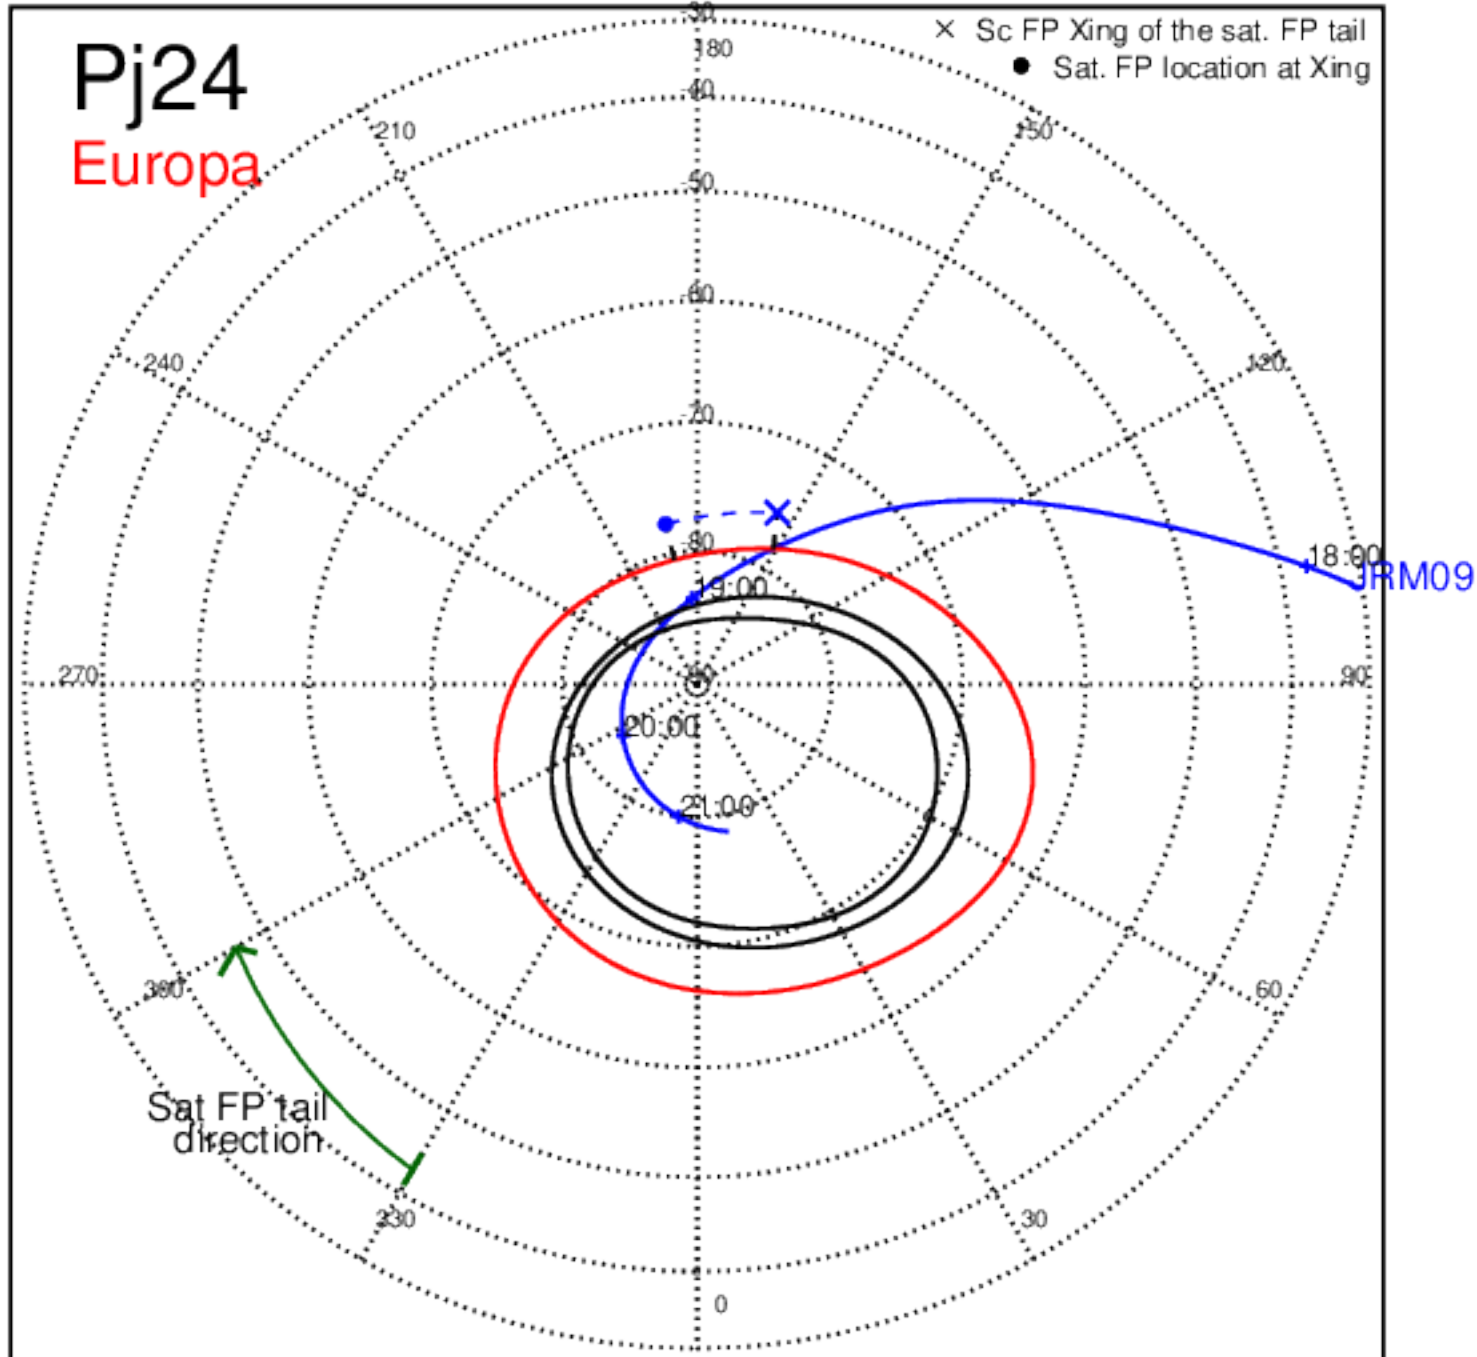

Pj22 (PJ time: 09/12/2019 03:40:47 ) - South

Pj23 (PJ time: 11/03/2019 22:18:14 ) - North

Pj23 (PJ time: 11/03/2019 22:18:14 ) - South

Pj23 (PJ time: 11/03/2019 22:18:14 ) - North

Pj23 (PJ time: 11/03/2019 22:18:14 ) - South

Pj23 (PJ time: 11/03/2019 22:18:14 ) - North

Pj23 (PJ time: 11/03/2019 22:18:14 ) - South

Pj24 (PJ time: 12/26/2019 17:35:57 ) - North

Pj24 (PJ time: 12/26/2019 17:35:57) - South

Pj24 (PJ time: 12/26/2019 17:35:57) - North

Pj24 (PJ time: 12/26/2019 17:35:57) - South

Pj24 (PJ time: 12/26/2019 17:35:57) - North

Pj24 (PJ time: 12/26/2019 17:35:57) - South

Pj25 (PJ time: 02/17/2020 17:51:42 ) - North

Pj25 (PJ time: 02/17/2020 17:51:42 ) - South

Pj25 (PJ time: 02/17/2020 17:51:42) - North

Pj25 (PJ time: 02/17/2020 17:51:42 ) - South

Pj25 (PJ time: 02/17/2020 17:51:42) - North

Pj25 (PJ time: 02/17/2020 17:51:42 ) - South