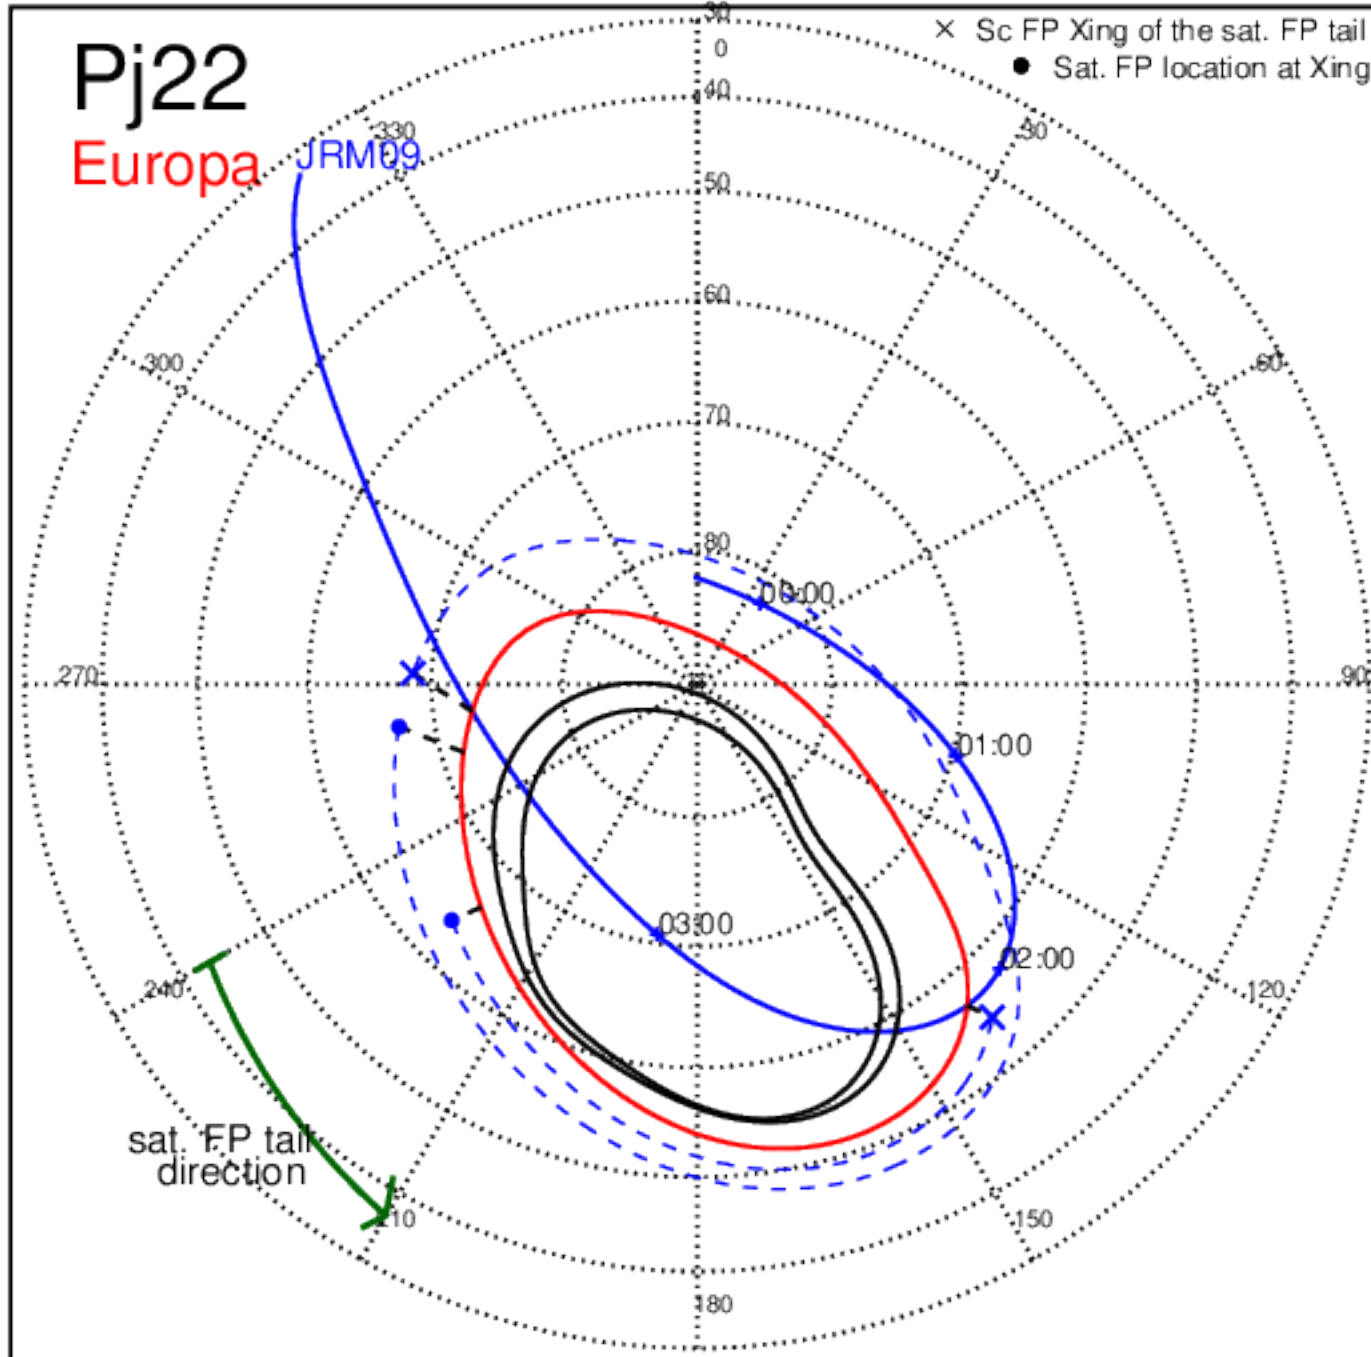

Pj21 (PJ time: 07/21/2019 04:02:44 ) - South

Pj22 (PJ time: 09/12/2019 03:40:47 ) - South

Pj22 (PJ time: 09/12/2019 03:40:47 ) - North

Pj22 (PJ time: 09/12/2019 03:40:47 ) - South

Pj22 (PJ time: 09/12/2019 03:40:47 ) - North

Pj22 (PJ time: 09/12/2019 03:40:47 ) - South

Pj23 (PJ time: 11/03/2019 22:18:14 ) - North

Pj23 (PJ time: 11/03/2019 22:18:14 ) - South

Pj23 (PJ time: 11/03/2019 22:18:14 ) - North

Pj23 (PJ time: 11/03/2019 22:18:14 ) - South

Pj24 (PJ time: 12/26/2019 17:35:57) - South

Pj24 (PJ time: 12/26/2019 17:35:57) - North

Pj24 (PJ time: 12/26/2019 17:35:57) - South

Pj25 (PJ time: 02/17/2020 17:51:42 ) - North

Pj25 (PJ time: 02/17/2020 17:51:42 ) - South

Pj25 (PJ time: 02/17/2020 17:51:42) - North

Pj25 (PJ time: 02/17/2020 17:51:42 ) - South

Pj25 (PJ time: 02/17/2020 17:51:42) - North

Pj25 (PJ time: 02/17/2020 17:51:42 ) - South