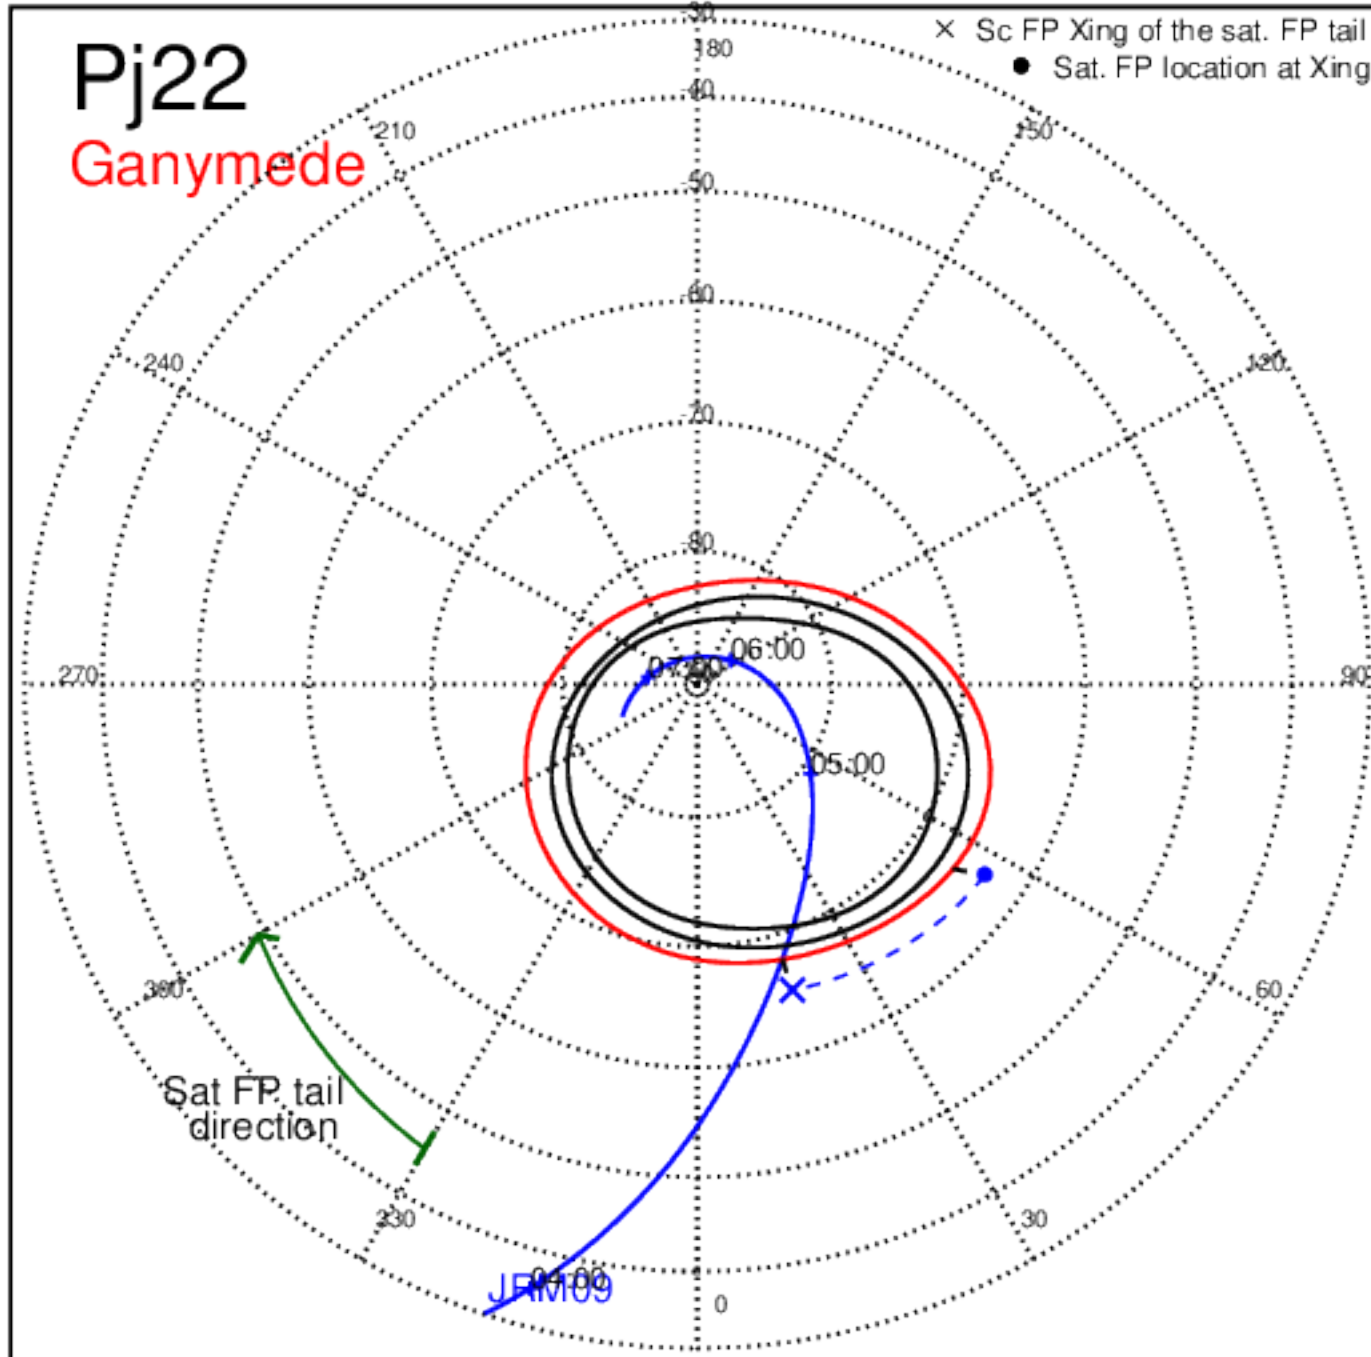

Pj21 (PJ time: 07/21/2019 04:02:44 ) - South

Pj22 (PJ time: 09/12/2019 03:40:47 ) - South

Pj22 (PJ time: 09/12/2019 03:40:47 ) - North

Pj22 (PJ time: 09/12/2019 03:40:47 ) - South

Pj22 (PJ time: 09/12/2019 03:40:47 ) - North

Pj22 (PJ time: 09/12/2019 03:40:47 ) - South

Pj23 (PJ time: 11/03/2019 22:18:14 ) - North

Pj23 (PJ time: 11/03/2019 22:18:14 ) - South

Pj23 (PJ time: 11/03/2019 22:18:14 ) - North

Pj23 (PJ time: 11/03/2019 22:18:14 ) - South

Pj23 (PJ time: 11/03/2019 22:18:14 ) - North

Pj23 (PJ time: 11/03/2019 22:18:14 ) - South

Pj24 (PJ time: 12/26/2019 17:35:57 ) - North

Pj24 (PJ time: 12/26/2019 17:35:57) - South

Pj24 (PJ time: 12/26/2019 17:35:57) - North

Pj24 (PJ time: 12/26/2019 17:35:57) - South

Pj24 (PJ time: 12/26/2019 17:35:57) - North

Pj24 (PJ time: 12/26/2019 17:35:57) - South

Pj25 (PJ time: 02/17/2020 17:51:42 ) - North

Pj25 (PJ time: 02/17/2020 17:51:42 ) - South