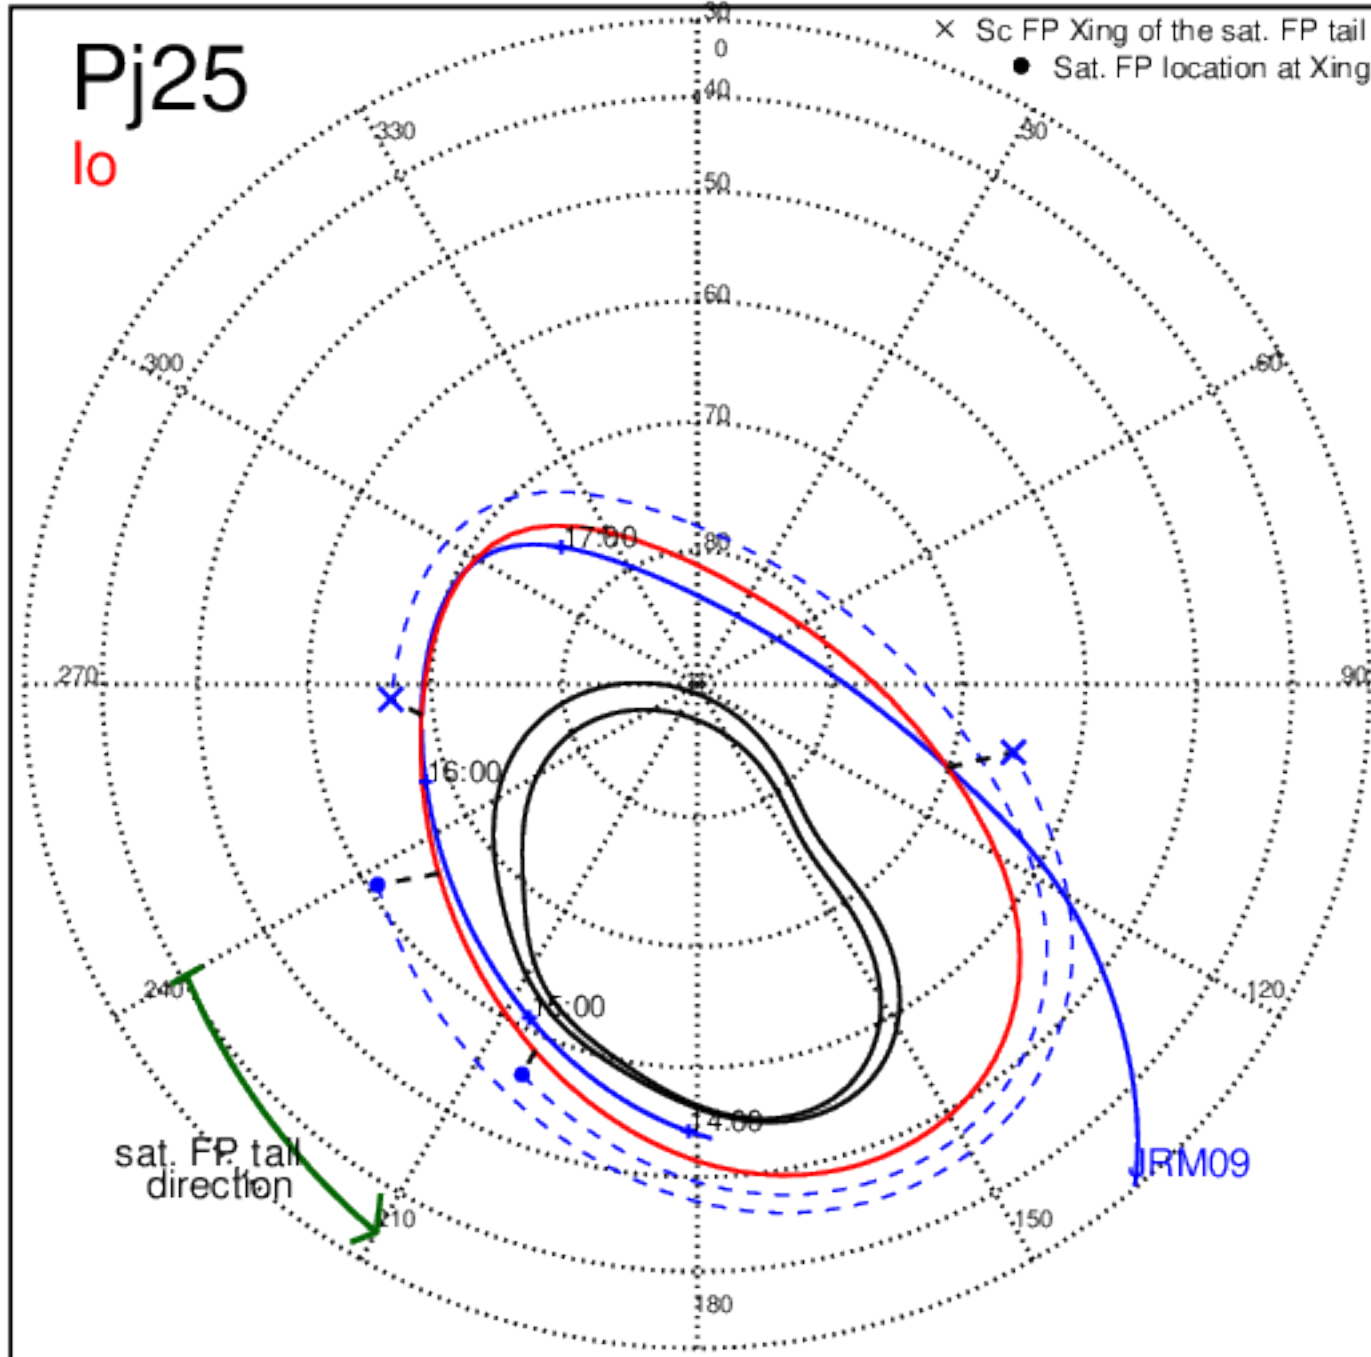

Pj22 (PJ time: 09/12/2019 03:40:47 ) - South

Pj23 (PJ time: 11/03/2019 22:18:14 ) - North

Pj23 (PJ time: 11/03/2019 22:18:14 ) - South

Pj23 (PJ time: 11/03/2019 22:18:14 ) - North

Pj23 (PJ time: 11/03/2019 22:18:14 ) - South

Pj23 (PJ time: 11/03/2019 22:18:14 ) - North

Pj23 (PJ time: 11/03/2019 22:18:14 ) - South

Pj24 (PJ time: 12/26/2019 17:35:57 ) - North

Pj24 (PJ time: 12/26/2019 17:35:57) - South

Pj24 (PJ time: 12/26/2019 17:35:57) - North

Pj24 (PJ time: 12/26/2019 17:35:57) - South

Pj24 (PJ time: 12/26/2019 17:35:57) - North

Pj24 (PJ time: 12/26/2019 17:35:57) - South

Pj25 (PJ time: 02/17/2020 17:51:42 ) - North

Pj25 (PJ time: 02/17/2020 17:51:42 ) - South

Pj25 (PJ time: 02/17/2020 17:51:42) - North

Pj25 (PJ time: 02/17/2020 17:51:42 ) - South

Pj25 (PJ time: 02/17/2020 17:51:42) - North

Pj25 (PJ time: 02/17/2020 17:51:42 ) - South