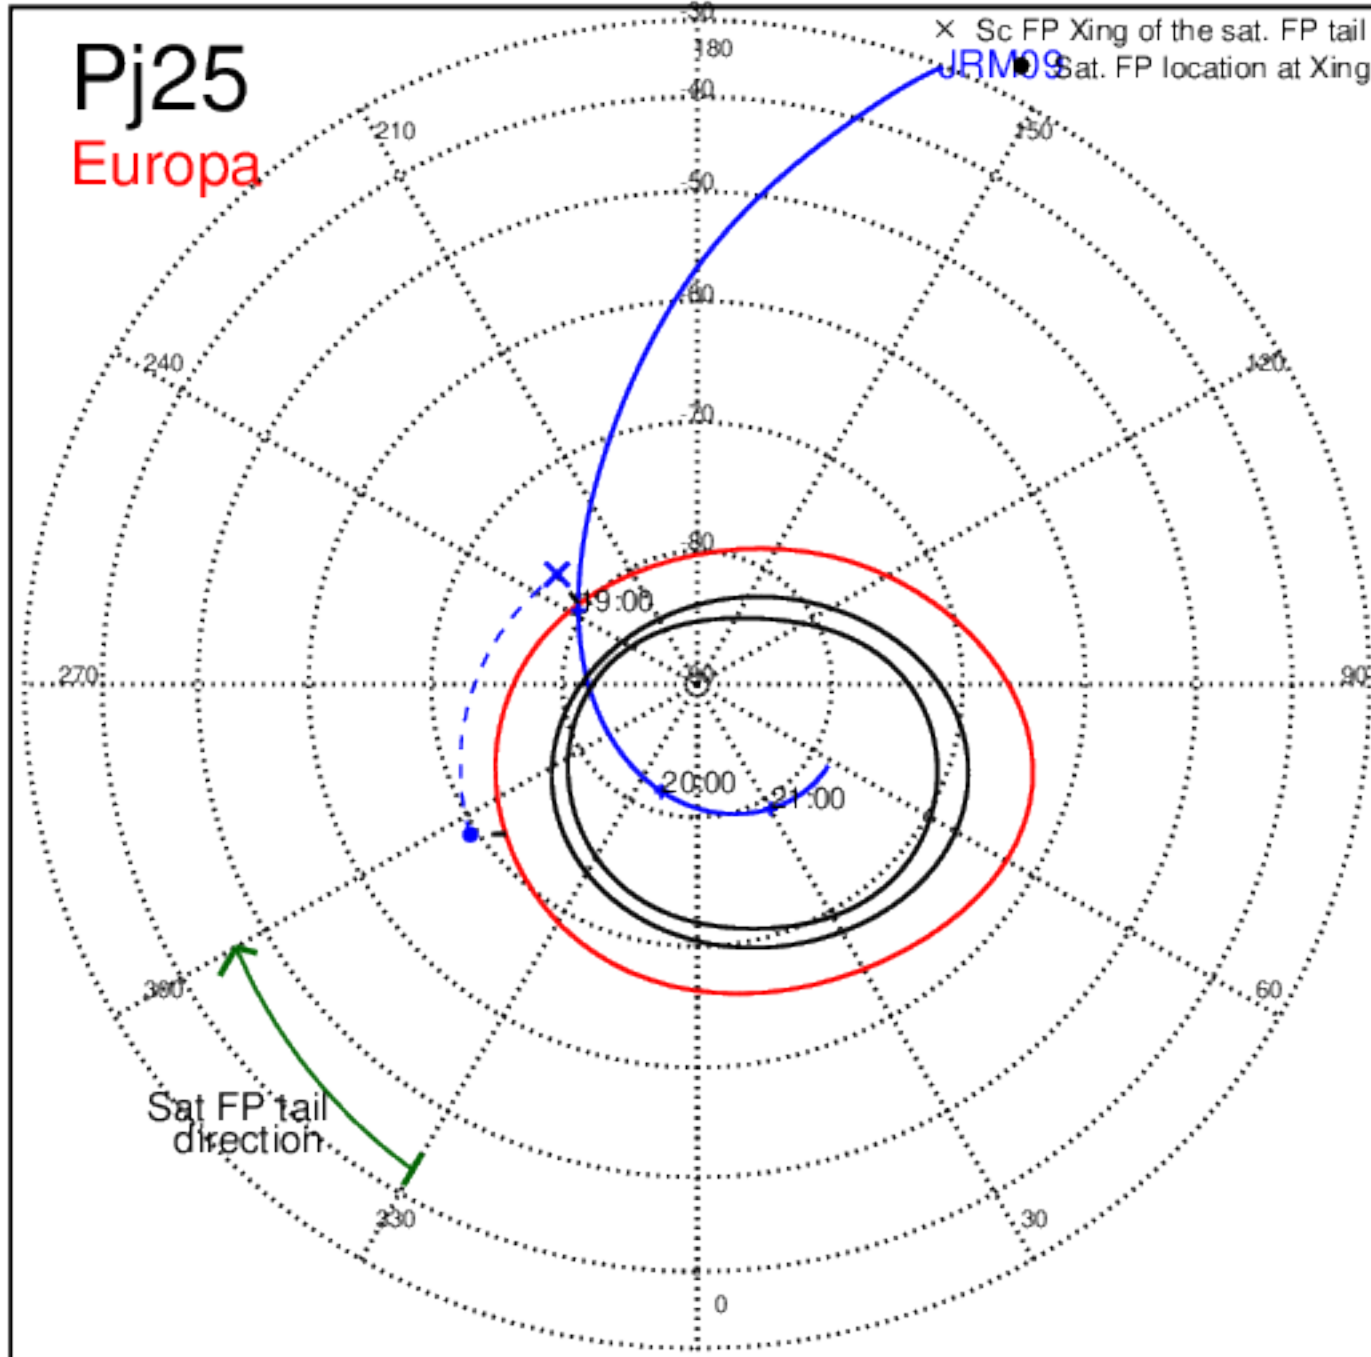

Pj22 (PJ time: 09/12/2019 03:40:47 ) - South

Pj23 (PJ time: 11/03/2019 22:18:14 ) - North

Pj23 (PJ time: 11/03/2019 22:18:14 ) - South

Pj23 (PJ time: 11/03/2019 22:18:14 ) - North

Pj23 (PJ time: 11/03/2019 22:18:14 ) - South

Pj23 (PJ time: 11/03/2019 22:18:14 ) - North

Pj23 (PJ time: 11/03/2019 22:18:14 ) - South

Pj24 (PJ time: 12/26/2019 17:35:57 ) - North

Pj24 (PJ time: 12/26/2019 17:35:57) - South

Pj24 (PJ time: 12/26/2019 17:35:57) - North

Pj24 (PJ time: 12/26/2019 17:35:57) - South

Pj24 (PJ time: 12/26/2019 17:35:57) - North

Pj24 (PJ time: 12/26/2019 17:35:57) - South

Pj25 (PJ time: 02/17/2020 17:51:42 ) - North

Pj25 (PJ time: 02/17/2020 17:51:42 ) - South

Pj25 (PJ time: 02/17/2020 17:51:42) - North

Pj25 (PJ time: 02/17/2020 17:51:42 ) - South

Pj25 (PJ time: 02/17/2020 17:51:42) - North

Pj25 (PJ time: 02/17/2020 17:51:42 ) - South