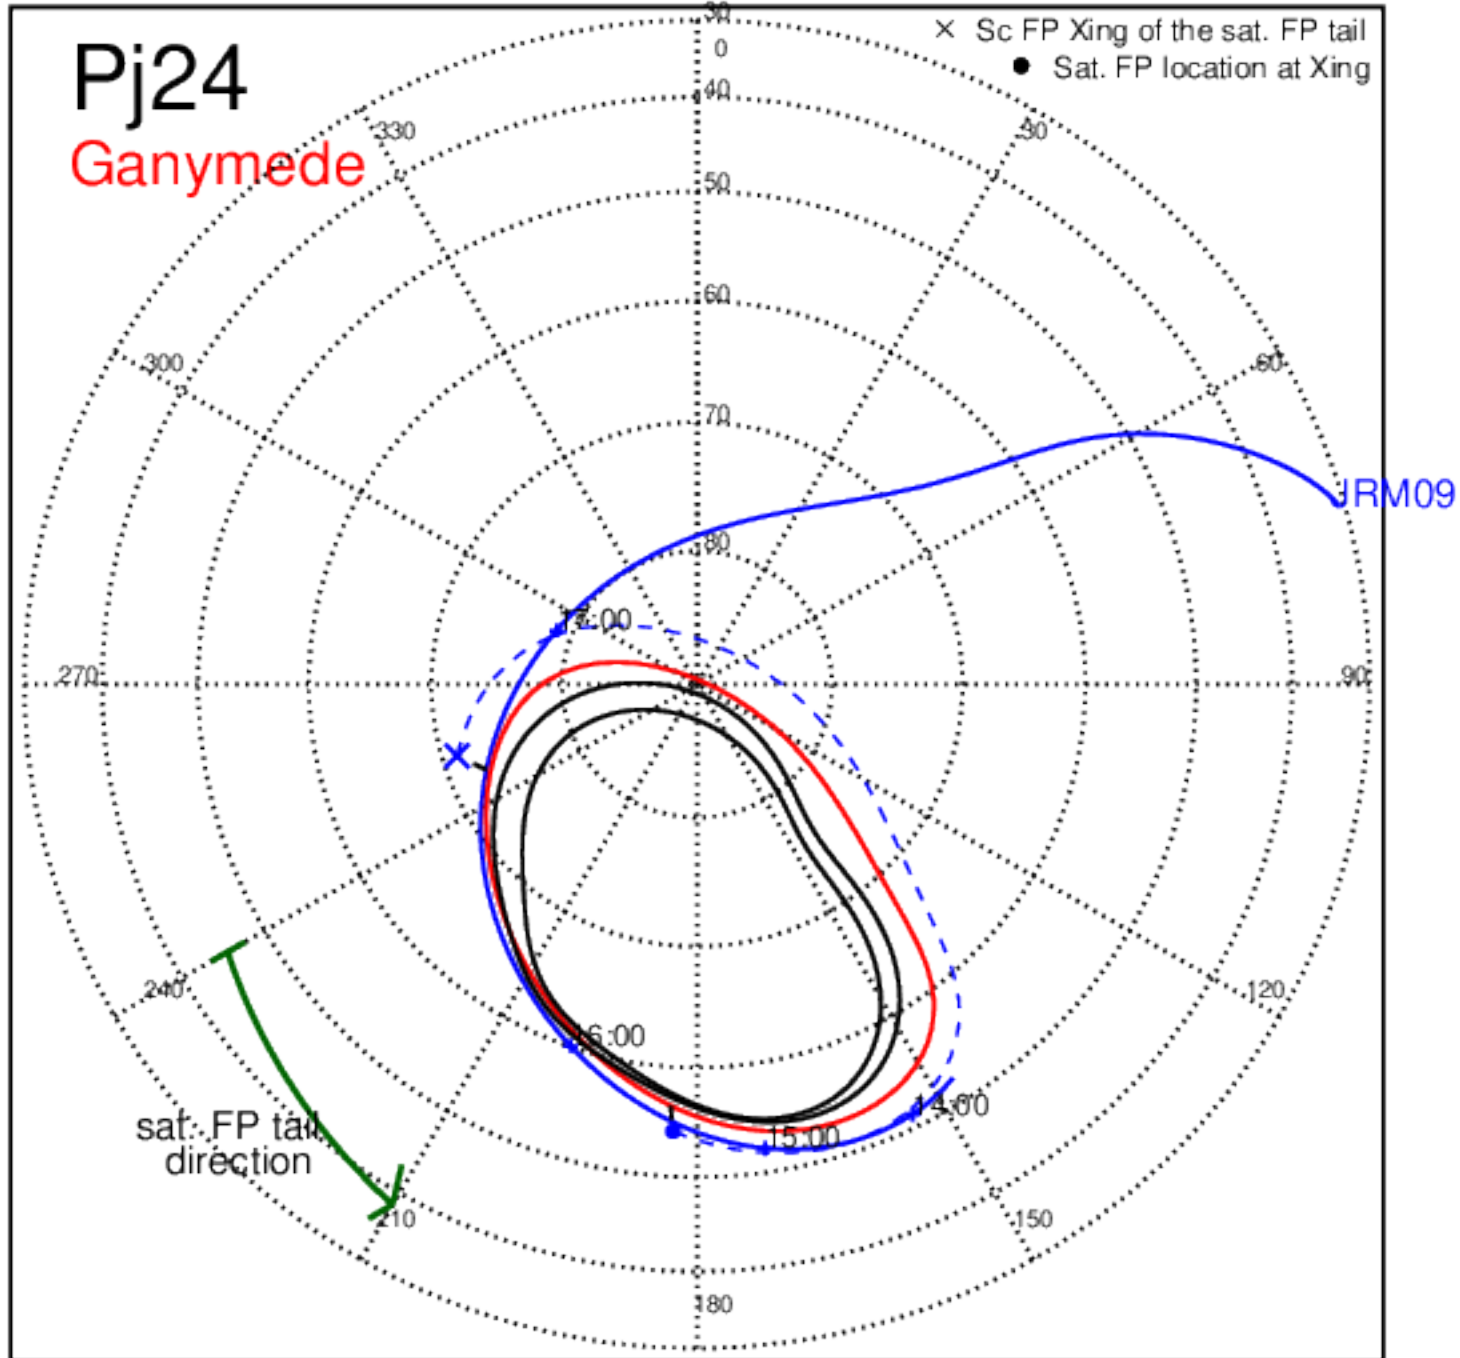

Pj22 (PJ time: 09/12/2019 03:40:47 ) - South

Pj23 (PJ time: 11/03/2019 22:18:14 ) - North

Pj23 (PJ time: 11/03/2019 22:18:14 ) - South

Pj23 (PJ time: 11/03/2019 22:18:14 ) - North

Pj23 (PJ time: 11/03/2019 22:18:14 ) - South

Pj23 (PJ time: 11/03/2019 22:18:14 ) - North

Pj23 (PJ time: 11/03/2019 22:18:14 ) - South

Pj24 (PJ time: 12/26/2019 17:35:57 ) - North

Pj24 (PJ time: 12/26/2019 17:35:57) - South

Pj24 (PJ time: 12/26/2019 17:35:57) - North

Pj24 (PJ time: 12/26/2019 17:35:57) - South

Pj24 (PJ time: 12/26/2019 17:35:57) - North

Pj24 (PJ time: 12/26/2019 17:35:57) - South

Pj25 (PJ time: 02/17/2020 17:51:42 ) - North

Pj25 (PJ time: 02/17/2020 17:51:42 ) - South

Pj25 (PJ time: 02/17/2020 17:51:42) - North

Pj25 (PJ time: 02/17/2020 17:51:42 ) - South

Pj25 (PJ time: 02/17/2020 17:51:42) - North

Pj25 (PJ time: 02/17/2020 17:51:42 ) - South