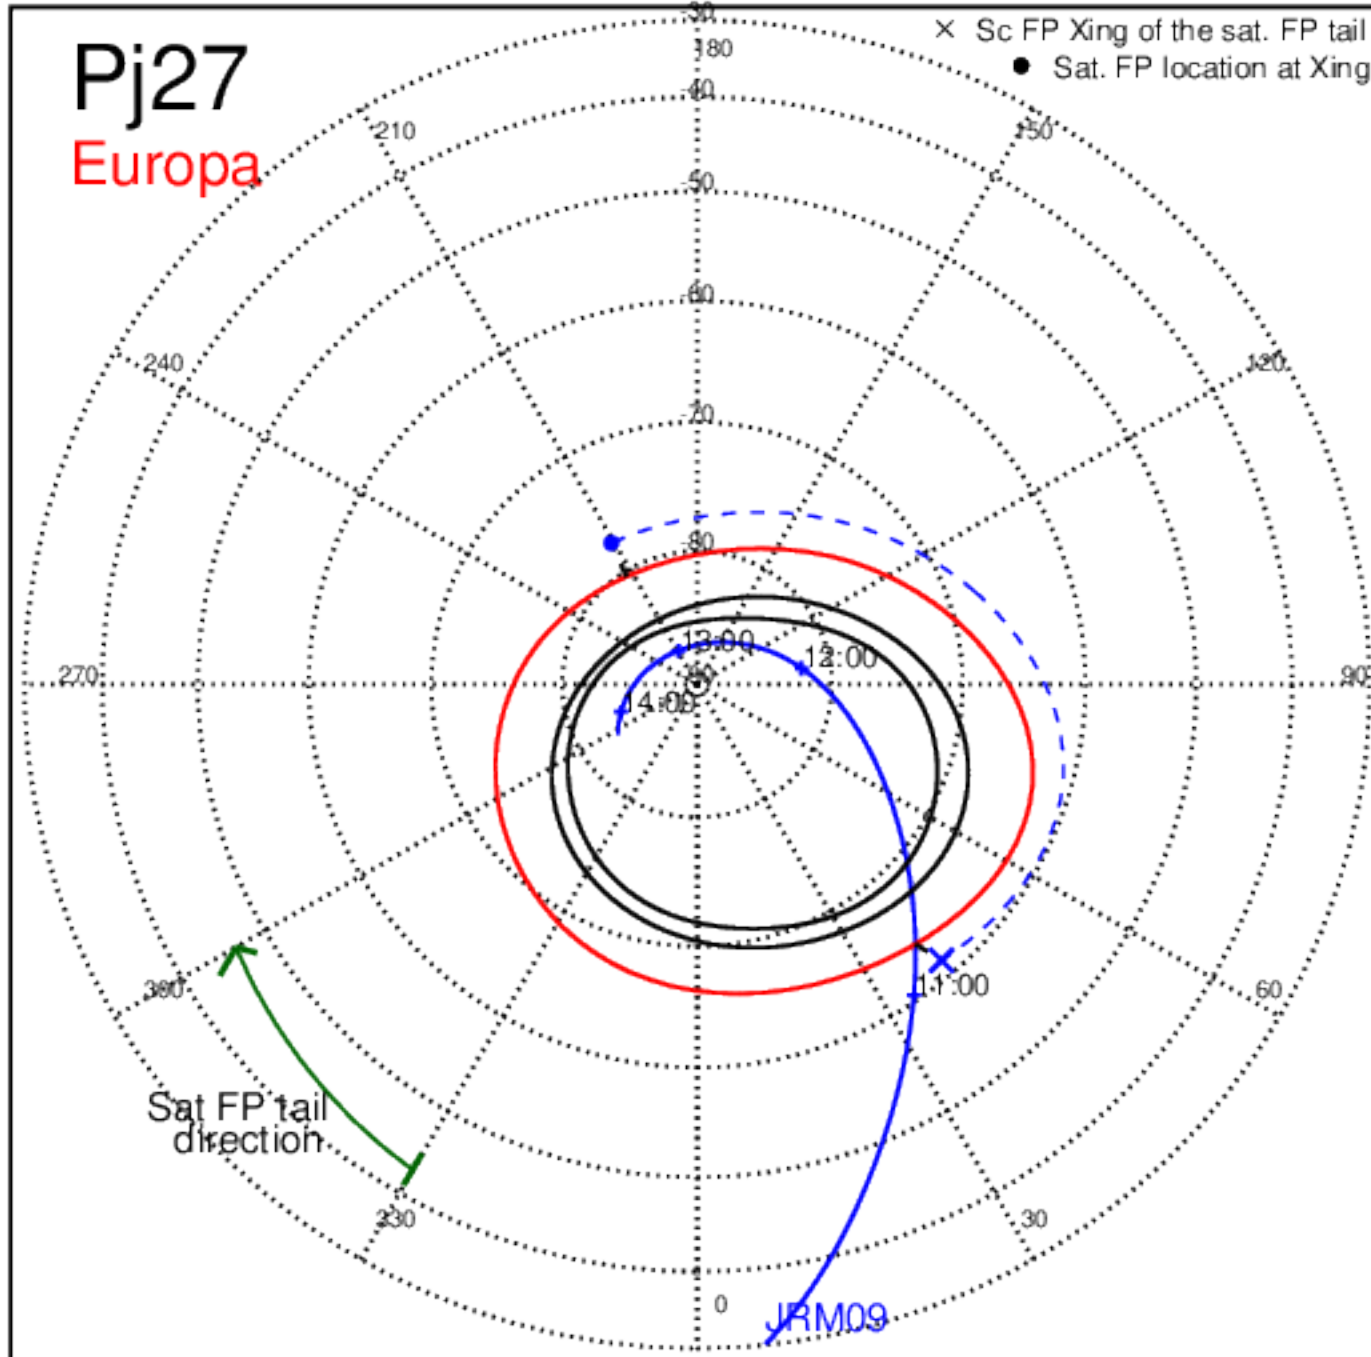

Pj26 (PJ time: 04/10/2020 13:47:11 ) - South

Pj27 (PJ time: 06/02/2020 10:19:47 ) - North

Pj27 (PJ time: 06/02/2020 10:19:47 ) - South

Pj27 (PJ time: 06/02/2020 10:19:47 ) - North

Pj27 (PJ time: 06/02/2020 10:19:47 ) - South

Pj27 (PJ time: 06/02/2020 10:19:47) - North

Pj27 (PJ time: 06/02/2020 10:19:47 ) - South

Pj28 (PJ time: 07/25/2020 06:15:14 ) - North

Pj28 (PJ time: 07/25/2020 06:15:14 ) - South

Pj28 (PJ time: 07/25/2020 06:15:14 ) - North

Pj28 (PJ time: 07/25/2020 06:15:14 ) - South

Pj28 (PJ time: 07/25/2020 06:15:14) - North

Pj28 (PJ time: 07/25/2020 06:15:14 ) - South

Pj29 (PJ time: 09/16/2020 02:10:43 ) - North

Pj29 (PJ time: 09/16/2020 02:10:43 ) - South

Pj29 (PJ time: 09/16/2020 02:10:43 ) - North

Pj29 (PJ time: 09/16/2020 02:10:43 ) - South

Pj29 (PJ time: 09/16/2020 02:10:43 ) - North

Pj29 (PJ time: 09/16/2020 02:10:43 ) - South

Pj30 (PJ time: 11/08/2020 01:49:34 ) - North