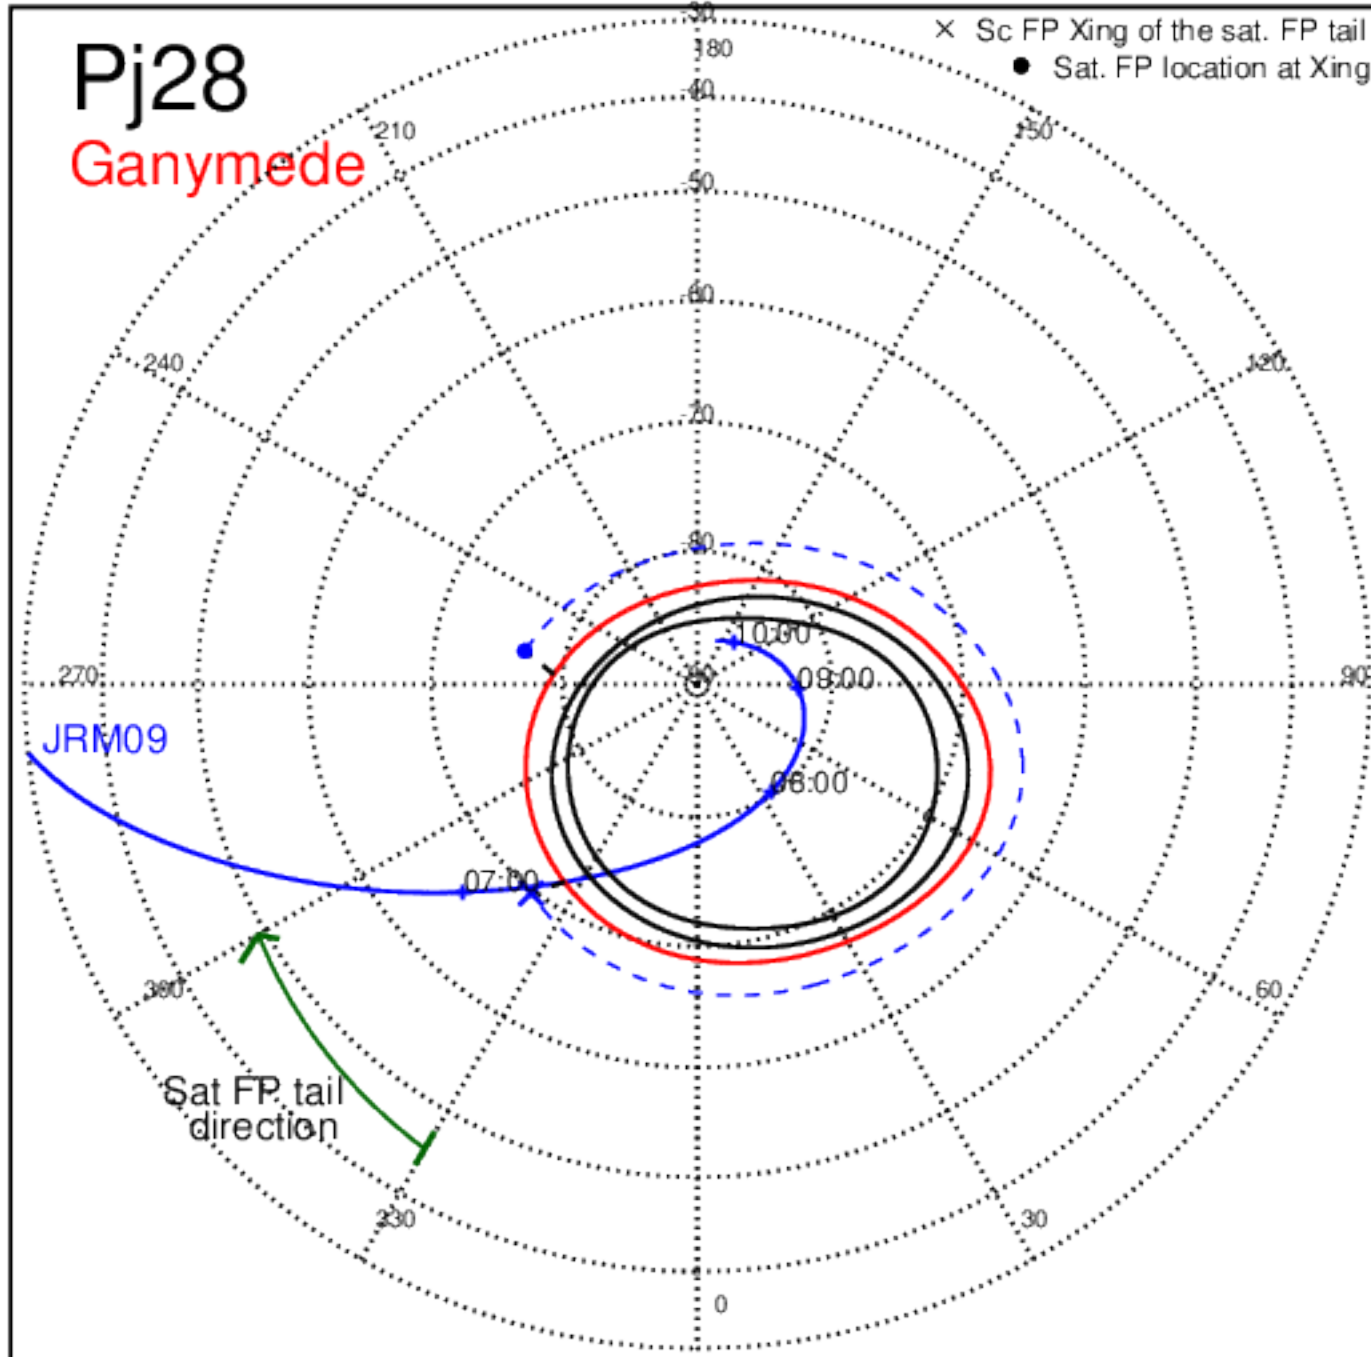

Pj26 (PJ time: 04/10/2020 13:47:11 ) - South

Pj27 (PJ time: 06/02/2020 10:19:47 ) - North

Pj27 (PJ time: 06/02/2020 10:19:47 ) - South

Pj27 (PJ time: 06/02/2020 10:19:47 ) - North

Pj27 (PJ time: 06/02/2020 10:19:47 ) - South

Pj27 (PJ time: 06/02/2020 10:19:47) - North

Pj27 (PJ time: 06/02/2020 10:19:47 ) - South

Pj28 (PJ time: 07/25/2020 06:15:14 ) - North

Pj28 (PJ time: 07/25/2020 06:15:14 ) - South

Pj28 (PJ time: 07/25/2020 06:15:14 ) - North

Pj28 (PJ time: 07/25/2020 06:15:14 ) - South

Pj28 (PJ time: 07/25/2020 06:15:14) - North

Pj28 (PJ time: 07/25/2020 06:15:14 ) - South

Pj29 (PJ time: 09/16/2020 02:10:43 ) - North

Pj29 (PJ time: 09/16/2020 02:10:43 ) - South

Pj29 (PJ time: 09/16/2020 02:10:43 ) - North

Pj29 (PJ time: 09/16/2020 02:10:43 ) - South

Pj29 (PJ time: 09/16/2020 02:10:43 ) - North

Pj29 (PJ time: 09/16/2020 02:10:43 ) - South

Pj30 (PJ time: 11/08/2020 01:49:34 ) - North