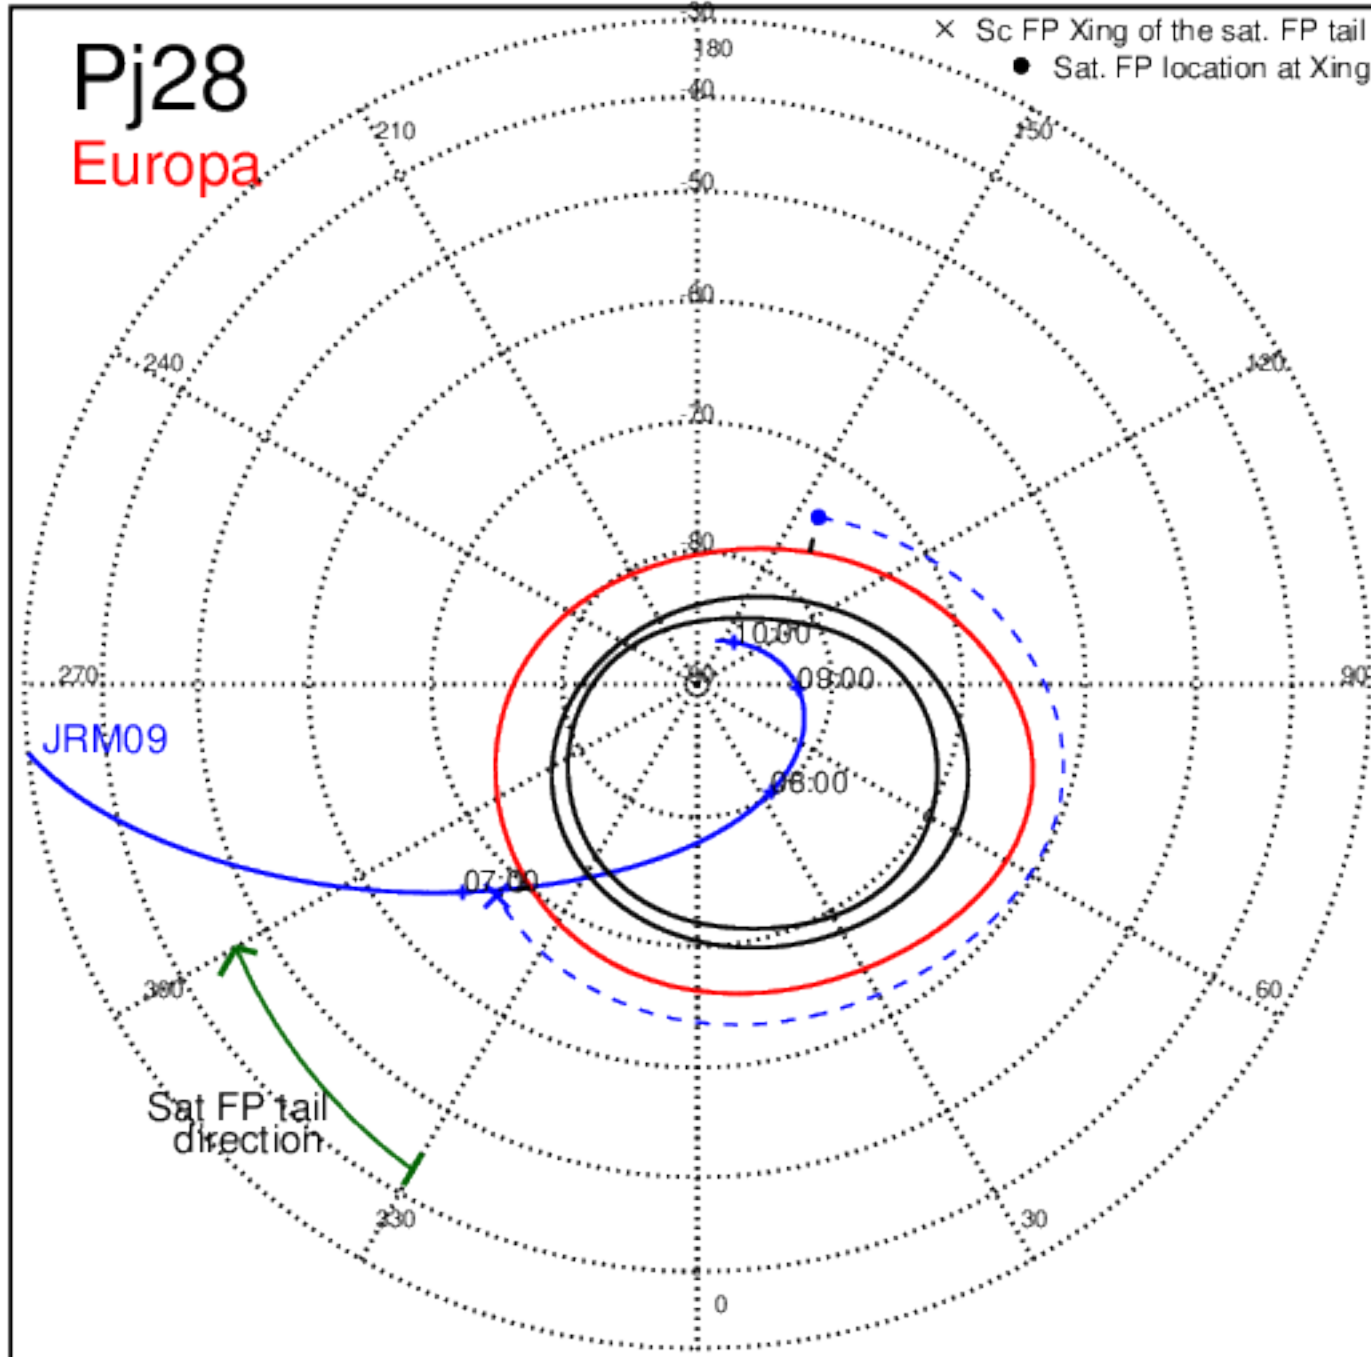

Pj27 (PJ time: 06/02/2020 10:19:47) - North

Pj27 (PJ time: 06/02/2020 10:19:47 ) - South

Pj28 (PJ time: 07/25/2020 06:15:14 ) - North

Pj28 (PJ time: 07/25/2020 06:15:14 ) - South

Pj28 (PJ time: 07/25/2020 06:15:14 ) - North

Pj28 (PJ time: 07/25/2020 06:15:14 ) - South

Pj28 (PJ time: 07/25/2020 06:15:14) - North

Pj28 (PJ time: 07/25/2020 06:15:14 ) - South

Pj29 (PJ time: 09/16/2020 02:10:43 ) - North

Pj29 (PJ time: 09/16/2020 02:10:43 ) - South

Pj29 (PJ time: 09/16/2020 02:10:43 ) - North

Pj29 (PJ time: 09/16/2020 02:10:43 ) - South

Pj29 (PJ time: 09/16/2020 02:10:43 ) - North

Pj29 (PJ time: 09/16/2020 02:10:43 ) - South

Pj30 (PJ time: 11/08/2020 01:49:34 ) - North

Pj30 (PJ time: 11/08/2020 01:49:34 ) - South

Pj30 (PJ time: 11/08/2020 01:49:34 ) - North

Pj30 (PJ time: 11/08/2020 01:49:34 ) - South

Pj30 (PJ time: 11/08/2020 01:49:34 ) - North

Pj30 (PJ time: 11/08/2020 01:49:34 ) - South