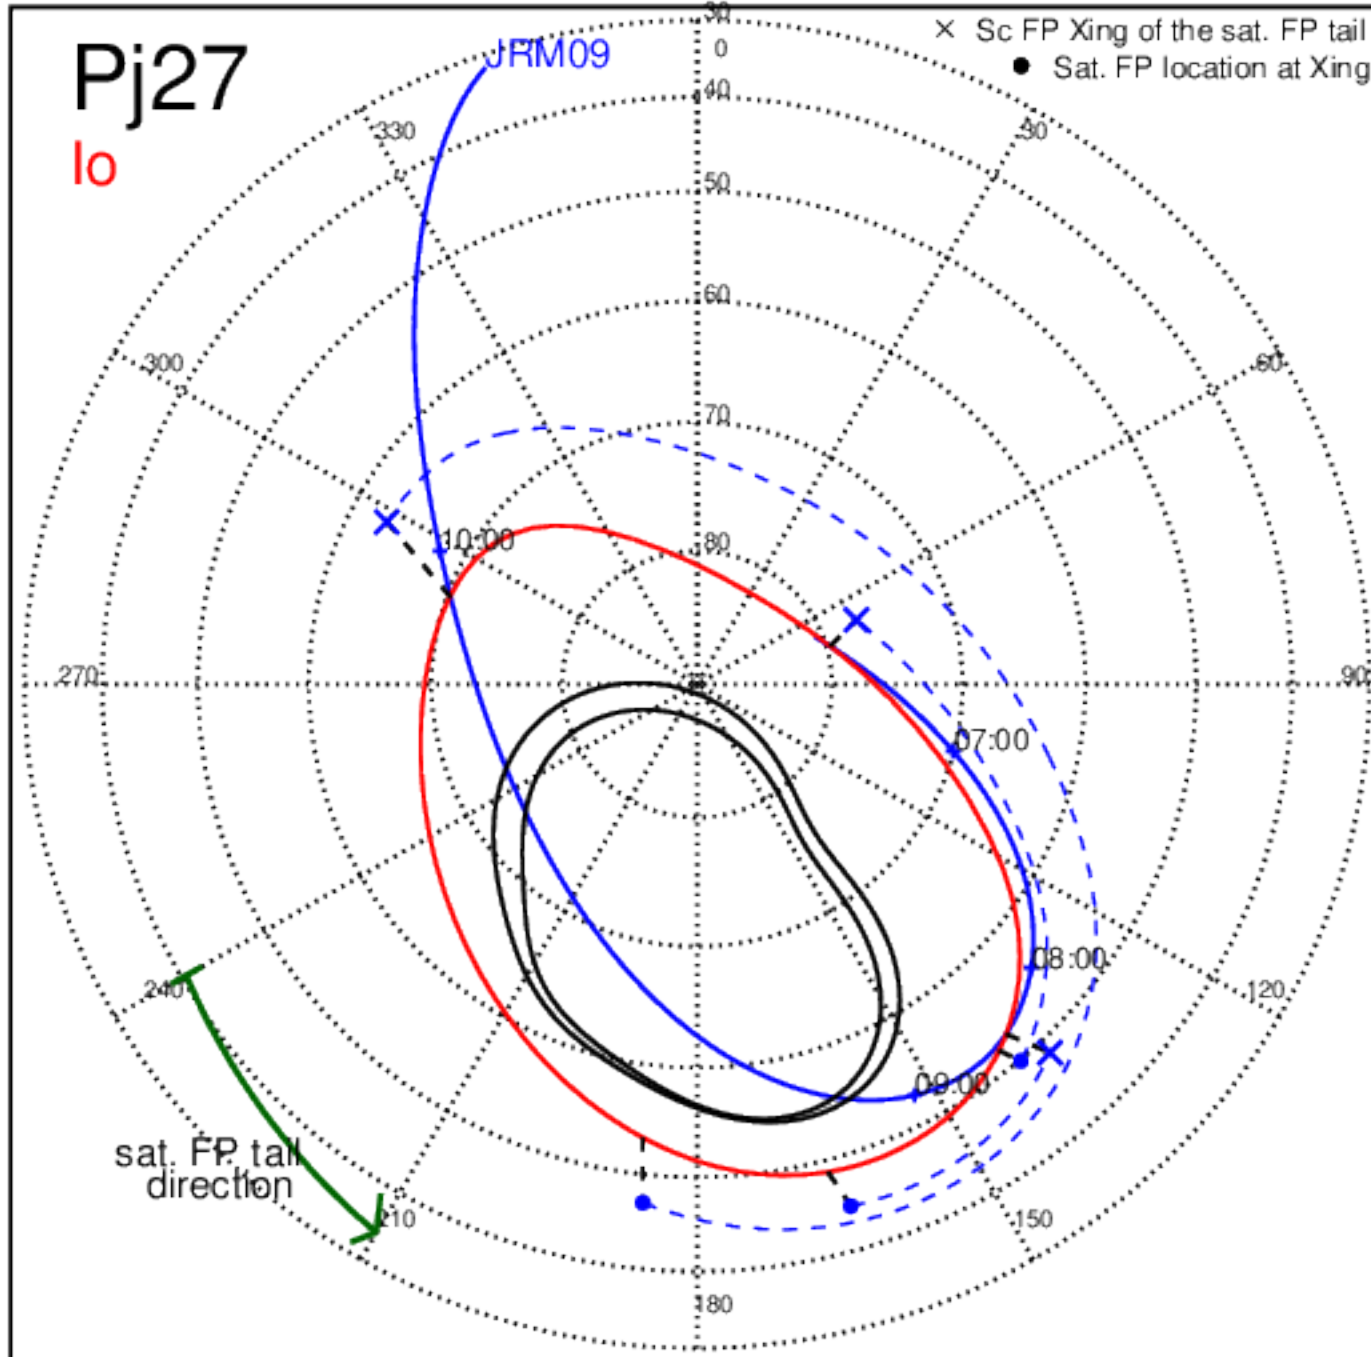

Pj26 (PJ time: 04/10/2020 13:47:11 ) - North

Pj26 (PJ time: 04/10/2020 13:47:11 ) - South

Pj26 (PJ time: 04/10/2020 13:47:11 ) - North

Pj26 (PJ time: 04/10/2020 13:47:11 ) - South

Pj26 (PJ time: 04/10/2020 13:47:11 ) - North

Pj26 (PJ time: 04/10/2020 13:47:11 ) - South

Pj27 (PJ time: 06/02/2020 10:19:47 ) - North

Pj27 (PJ time: 06/02/2020 10:19:47 ) - South

Pj27 (PJ time: 06/02/2020 10:19:47 ) - North

Pj27 (PJ time: 06/02/2020 10:19:47 ) - South

Pj27 (PJ time: 06/02/2020 10:19:47) - North

Pj27 (PJ time: 06/02/2020 10:19:47 ) - South

Pj28 (PJ time: 07/25/2020 06:15:14 ) - North

Pj28 (PJ time: 07/25/2020 06:15:14 ) - South

Pj28 (PJ time: 07/25/2020 06:15:14 ) - North

Pj28 (PJ time: 07/25/2020 06:15:14 ) - South

Pj28 (PJ time: 07/25/2020 06:15:14) - North

Pj28 (PJ time: 07/25/2020 06:15:14 ) - South

Pj29 (PJ time: 09/16/2020 02:10:43 ) - North

Pj29 (PJ time: 09/16/2020 02:10:43 ) - South