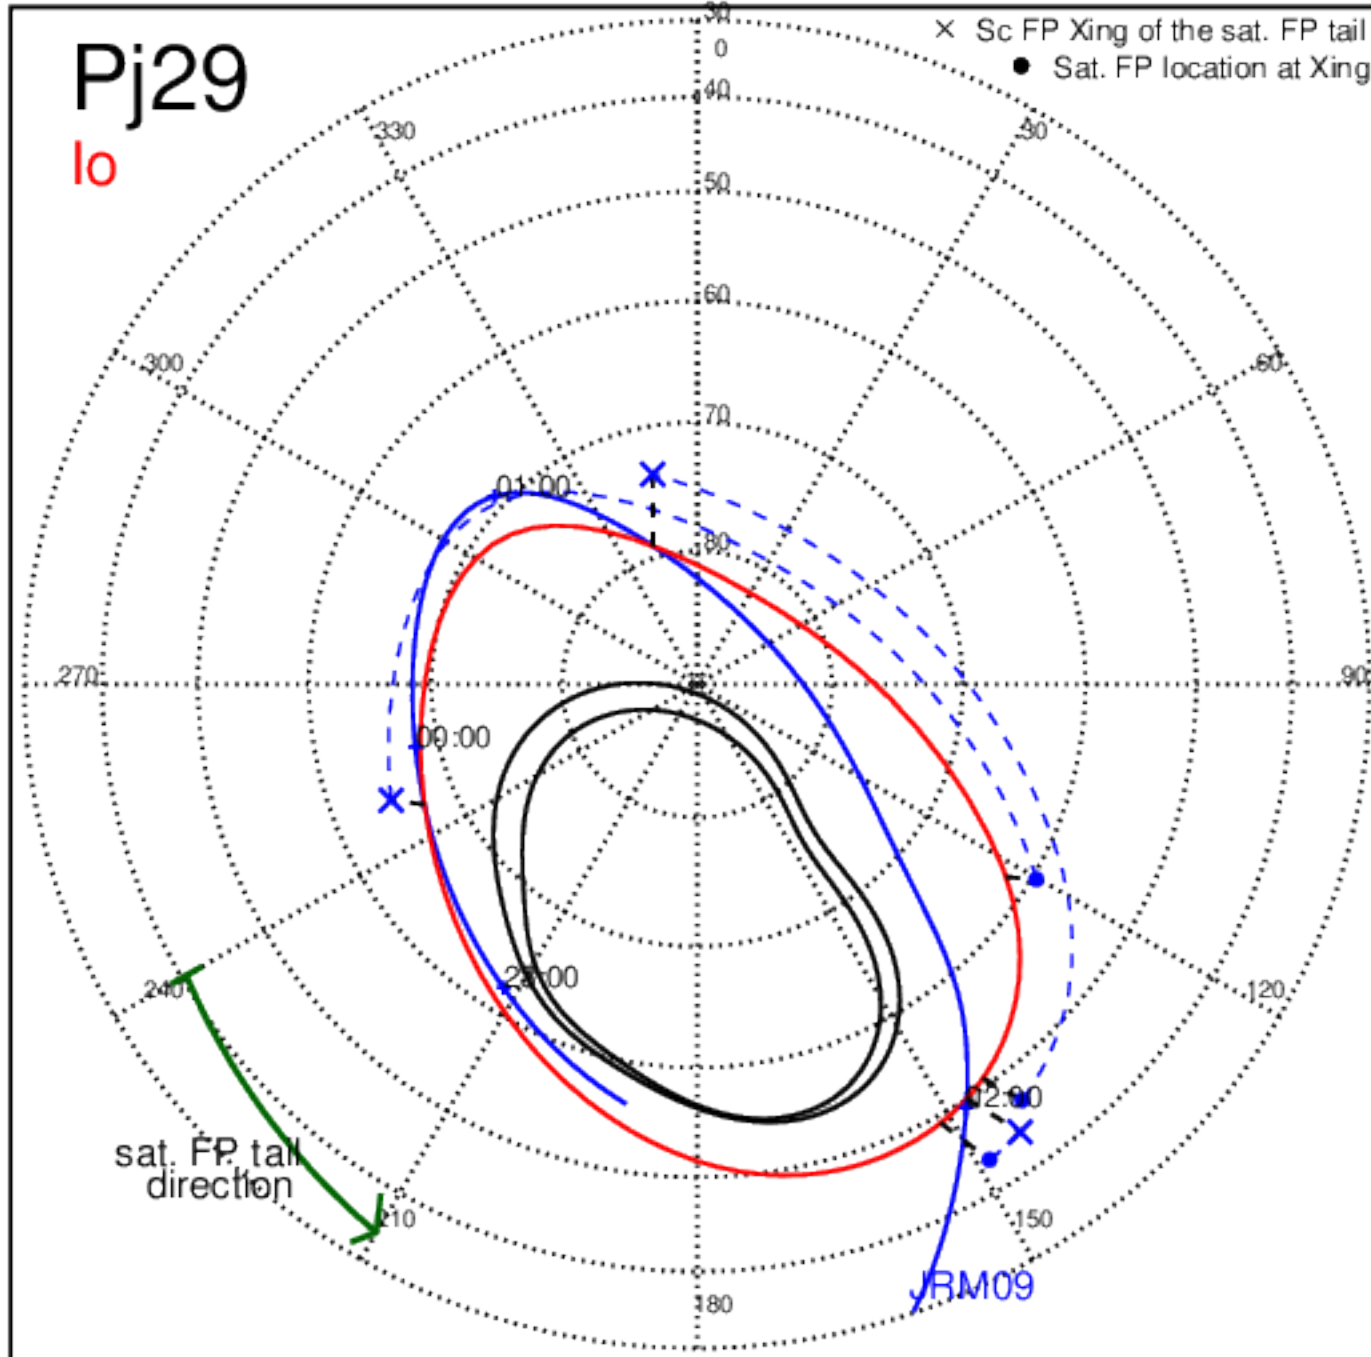

Pj27 (PJ time: 06/02/2020 10:19:47) - North

Pj27 (PJ time: 06/02/2020 10:19:47 ) - South

Pj28 (PJ time: 07/25/2020 06:15:14 ) - North

Pj28 (PJ time: 07/25/2020 06:15:14 ) - South

Pj28 (PJ time: 07/25/2020 06:15:14 ) - North

Pj28 (PJ time: 07/25/2020 06:15:14 ) - South

Pj28 (PJ time: 07/25/2020 06:15:14) - North

Pj28 (PJ time: 07/25/2020 06:15:14 ) - South

Pj29 (PJ time: 09/16/2020 02:10:43 ) - North

Pj29 (PJ time: 09/16/2020 02:10:43 ) - South

Pj29 (PJ time: 09/16/2020 02:10:43 ) - North

Pj29 (PJ time: 09/16/2020 02:10:43 ) - South

Pj29 (PJ time: 09/16/2020 02:10:43 ) - North

Pj29 (PJ time: 09/16/2020 02:10:43 ) - South

Pj30 (PJ time: 11/08/2020 01:49:34 ) - North

Pj30 (PJ time: 11/08/2020 01:49:34 ) - South

Pj30 (PJ time: 11/08/2020 01:49:34 ) - North

Pj30 (PJ time: 11/08/2020 01:49:34 ) - South

Pj30 (PJ time: 11/08/2020 01:49:34 ) - North

Pj30 (PJ time: 11/08/2020 01:49:34 ) - South