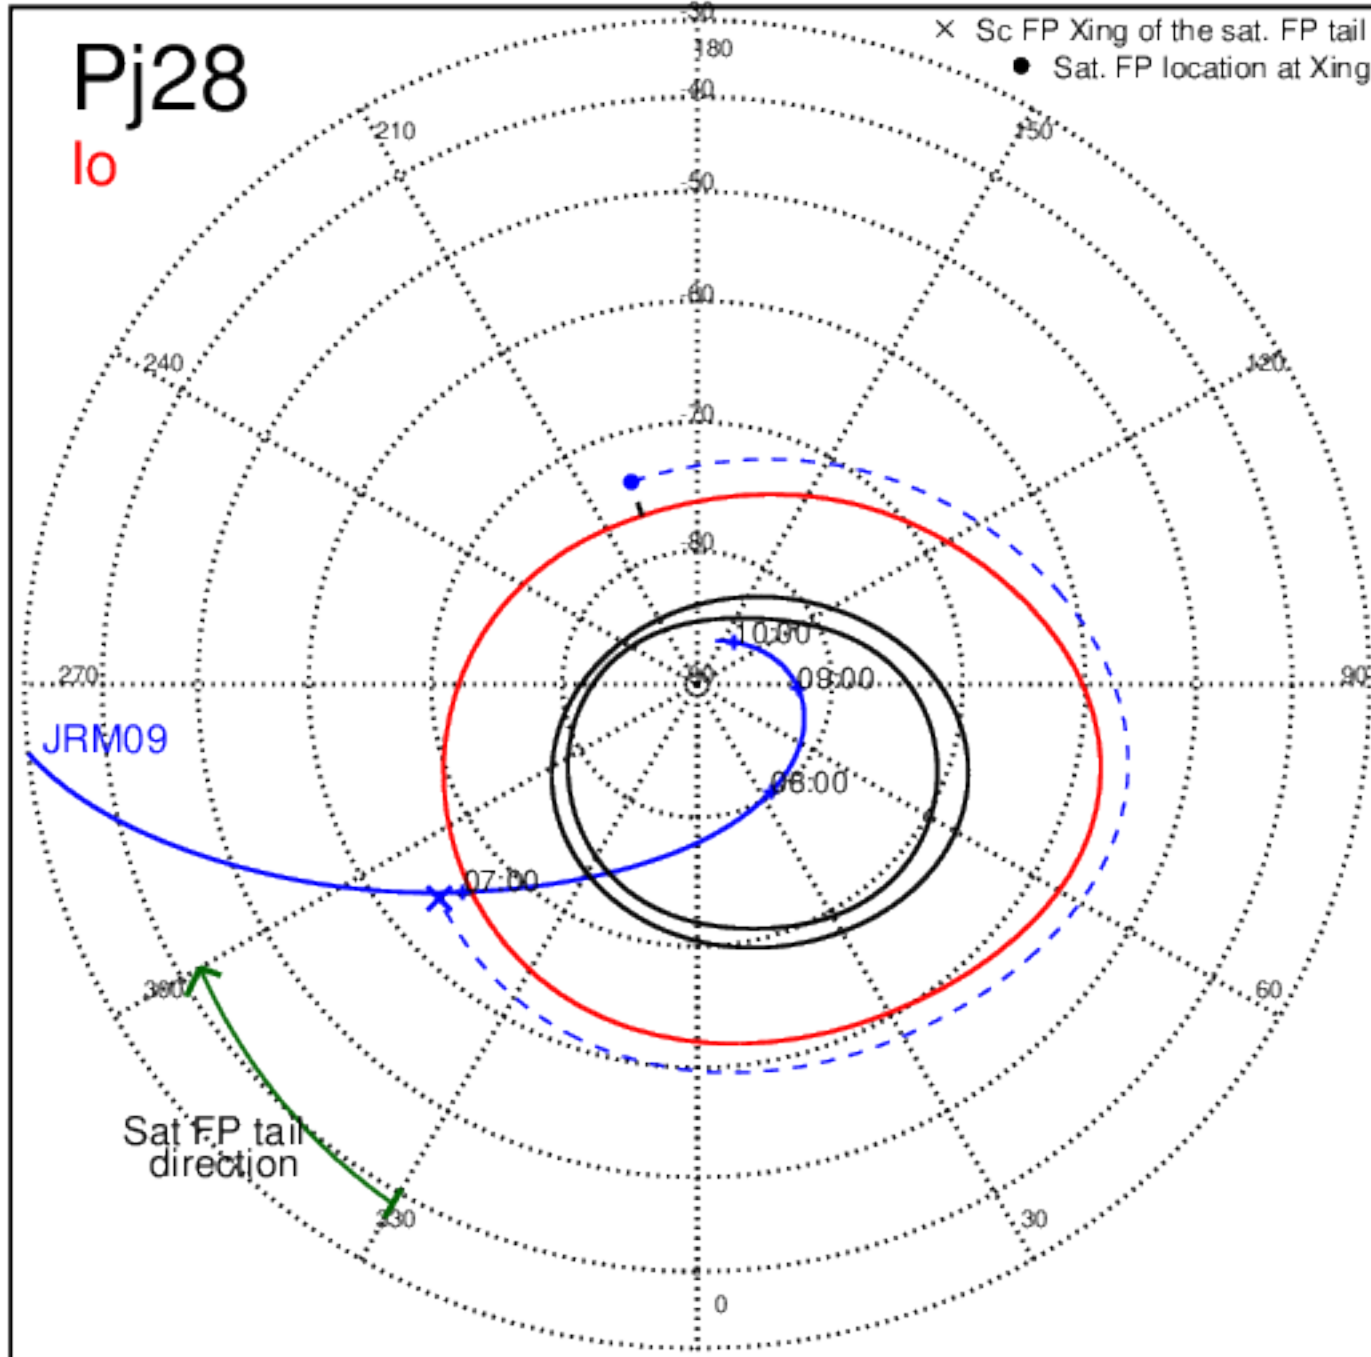

Pj27 (PJ time: 06/02/2020 10:19:47) - North

Pj27 (PJ time: 06/02/2020 10:19:47 ) - South

Pj28 (PJ time: 07/25/2020 06:15:14 ) - North

Pj28 (PJ time: 07/25/2020 06:15:14 ) - South

Pj28 (PJ time: 07/25/2020 06:15:14 ) - North

Pj28 (PJ time: 07/25/2020 06:15:14 ) - South

Pj28 (PJ time: 07/25/2020 06:15:14) - North

Pj28 (PJ time: 07/25/2020 06:15:14 ) - South

Pj29 (PJ time: 09/16/2020 02:10:43 ) - North

Pj29 (PJ time: 09/16/2020 02:10:43 ) - South

Pj29 (PJ time: 09/16/2020 02:10:43 ) - North

Pj29 (PJ time: 09/16/2020 02:10:43 ) - South

Pj29 (PJ time: 09/16/2020 02:10:43 ) - North

Pj29 (PJ time: 09/16/2020 02:10:43 ) - South

Pj30 (PJ time: 11/08/2020 01:49:34 ) - North

Pj30 (PJ time: 11/08/2020 01:49:34 ) - South

Pj30 (PJ time: 11/08/2020 01:49:34 ) - North

Pj30 (PJ time: 11/08/2020 01:49:34 ) - South

Pj30 (PJ time: 11/08/2020 01:49:34 ) - North

Pj30 (PJ time: 11/08/2020 01:49:34 ) - South