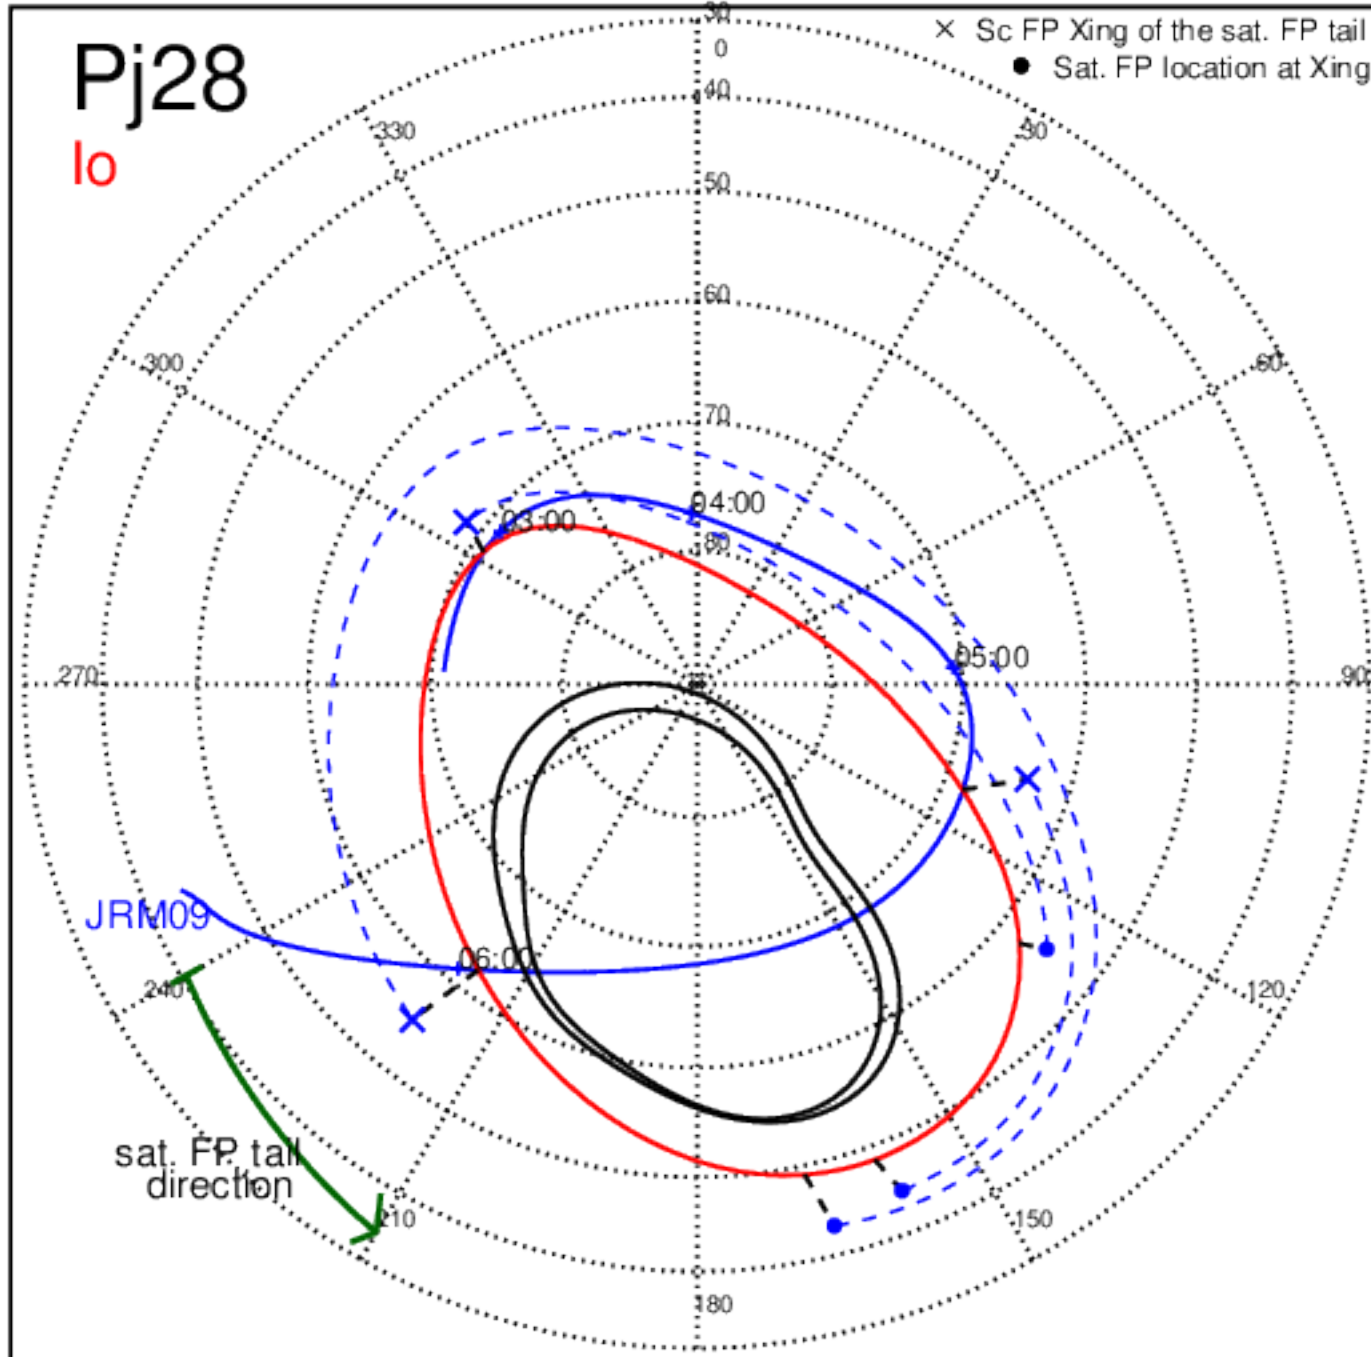

Pj26 (PJ time: 04/10/2020 13:47:11 ) - South

Pj27 (PJ time: 06/02/2020 10:19:47 ) - North

Pj27 (PJ time: 06/02/2020 10:19:47 ) - South

Pj27 (PJ time: 06/02/2020 10:19:47 ) - North

Pj27 (PJ time: 06/02/2020 10:19:47 ) - South

Pj27 (PJ time: 06/02/2020 10:19:47) - North

Pj27 (PJ time: 06/02/2020 10:19:47 ) - South

Pj28 (PJ time: 07/25/2020 06:15:14 ) - North

Pj28 (PJ time: 07/25/2020 06:15:14 ) - South

Pj28 (PJ time: 07/25/2020 06:15:14 ) - North

Pj28 (PJ time: 07/25/2020 06:15:14 ) - South

Pj28 (PJ time: 07/25/2020 06:15:14) - North

Pj28 (PJ time: 07/25/2020 06:15:14 ) - South

Pj29 (PJ time: 09/16/2020 02:10:43 ) - North

Pj29 (PJ time: 09/16/2020 02:10:43 ) - South

Pj29 (PJ time: 09/16/2020 02:10:43 ) - North

Pj29 (PJ time: 09/16/2020 02:10:43 ) - South

Pj29 (PJ time: 09/16/2020 02:10:43 ) - North

Pj29 (PJ time: 09/16/2020 02:10:43 ) - South

Pj30 (PJ time: 11/08/2020 01:49:34 ) - North