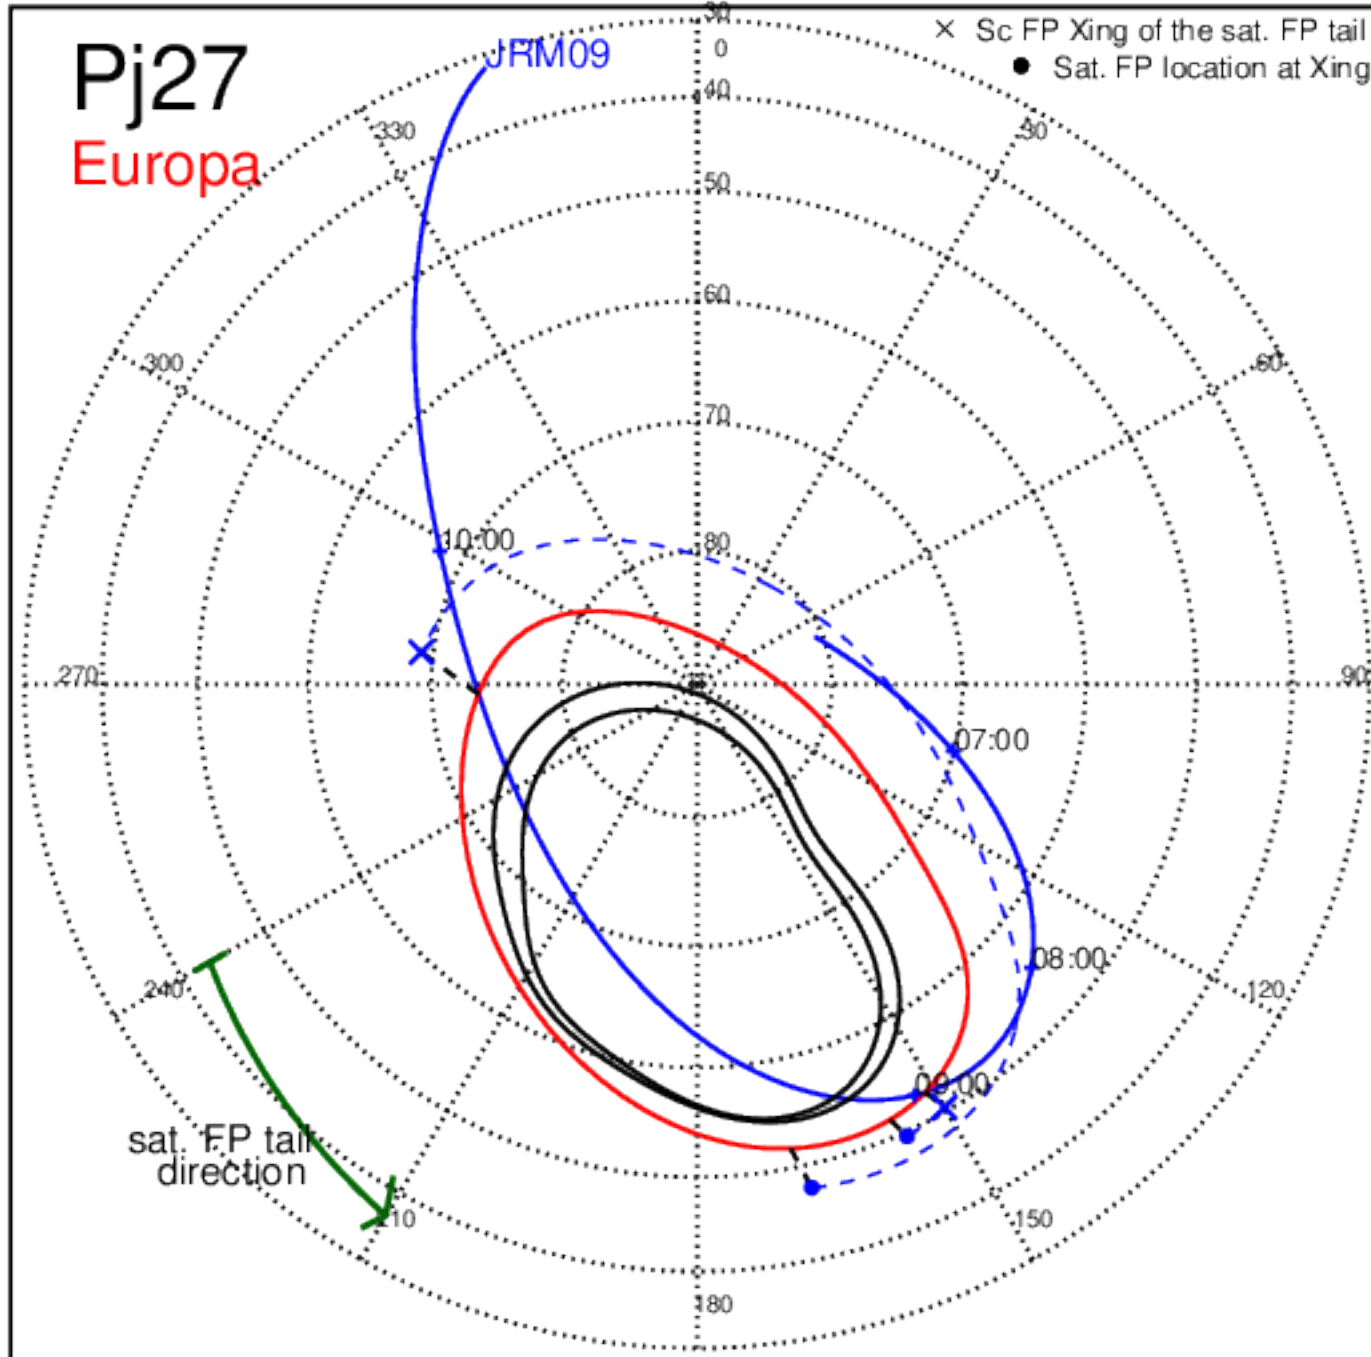

Pj26 (PJ time: 04/10/2020 13:47:11 ) - South

Pj27 (PJ time: 06/02/2020 10:19:47 ) - North

Pj27 (PJ time: 06/02/2020 10:19:47 ) - South

Pj27 (PJ time: 06/02/2020 10:19:47 ) - North

Pj27 (PJ time: 06/02/2020 10:19:47 ) - South

Pj27 (PJ time: 06/02/2020 10:19:47) - North

Pj27 (PJ time: 06/02/2020 10:19:47 ) - South

Pj28 (PJ time: 07/25/2020 06:15:14 ) - North

Pj28 (PJ time: 07/25/2020 06:15:14 ) - South

Pj28 (PJ time: 07/25/2020 06:15:14 ) - North

Pj28 (PJ time: 07/25/2020 06:15:14 ) - South

Pj28 (PJ time: 07/25/2020 06:15:14) - North

Pj28 (PJ time: 07/25/2020 06:15:14 ) - South

Pj29 (PJ time: 09/16/2020 02:10:43 ) - North

Pj29 (PJ time: 09/16/2020 02:10:43 ) - South

Pj29 (PJ time: 09/16/2020 02:10:43 ) - North

Pj29 (PJ time: 09/16/2020 02:10:43 ) - South

Pj29 (PJ time: 09/16/2020 02:10:43 ) - North

Pj29 (PJ time: 09/16/2020 02:10:43 ) - South

Pj30 (PJ time: 11/08/2020 01:49:34 ) - North