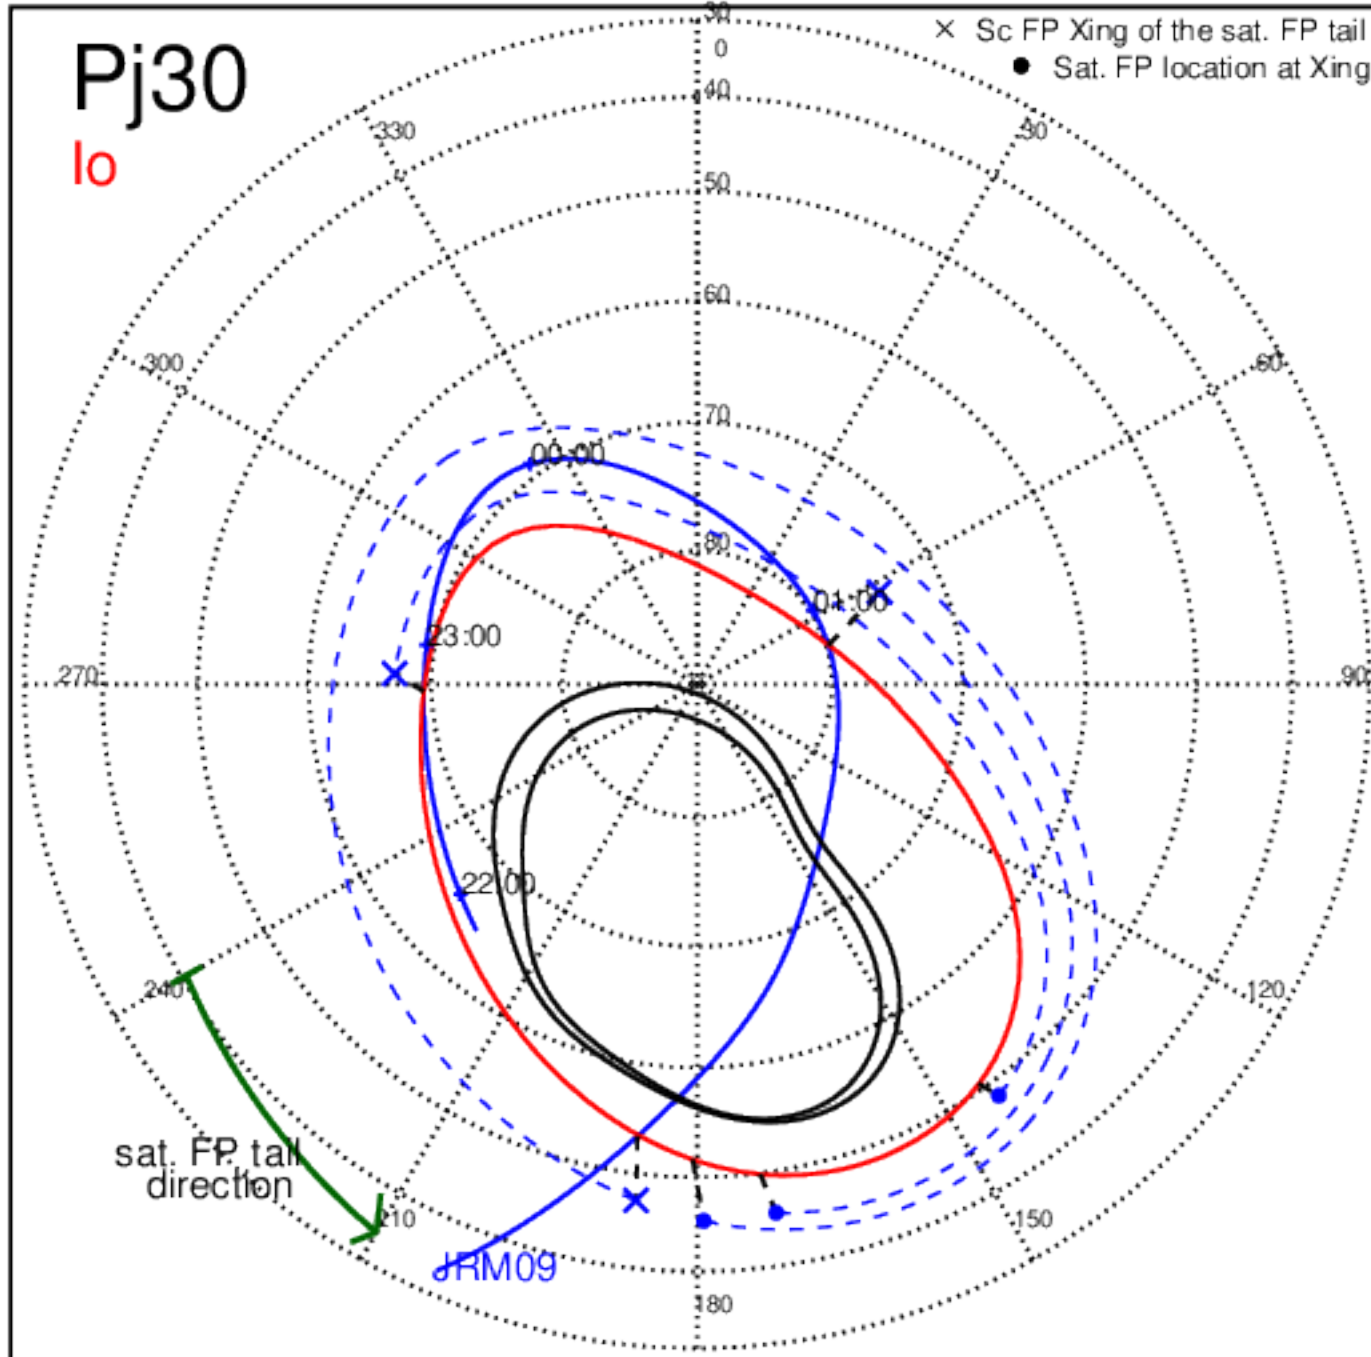

Pj27 (PJ time: 06/02/2020 10:19:47) - North

Pj27 (PJ time: 06/02/2020 10:19:47 ) - South

Pj28 (PJ time: 07/25/2020 06:15:14 ) - North

Pj28 (PJ time: 07/25/2020 06:15:14 ) - South

Pj28 (PJ time: 07/25/2020 06:15:14 ) - North

Pj28 (PJ time: 07/25/2020 06:15:14 ) - South

Pj28 (PJ time: 07/25/2020 06:15:14) - North

Pj28 (PJ time: 07/25/2020 06:15:14 ) - South

Pj29 (PJ time: 09/16/2020 02:10:43 ) - North

Pj29 (PJ time: 09/16/2020 02:10:43 ) - South

Pj29 (PJ time: 09/16/2020 02:10:43 ) - North

Pj29 (PJ time: 09/16/2020 02:10:43 ) - South

Pj29 (PJ time: 09/16/2020 02:10:43 ) - North

Pj29 (PJ time: 09/16/2020 02:10:43 ) - South

Pj30 (PJ time: 11/08/2020 01:49:34 ) - North

Pj30 (PJ time: 11/08/2020 01:49:34 ) - South

Pj30 (PJ time: 11/08/2020 01:49:34 ) - North

Pj30 (PJ time: 11/08/2020 01:49:34 ) - South

Pj30 (PJ time: 11/08/2020 01:49:34 ) - North

Pj30 (PJ time: 11/08/2020 01:49:34 ) - South