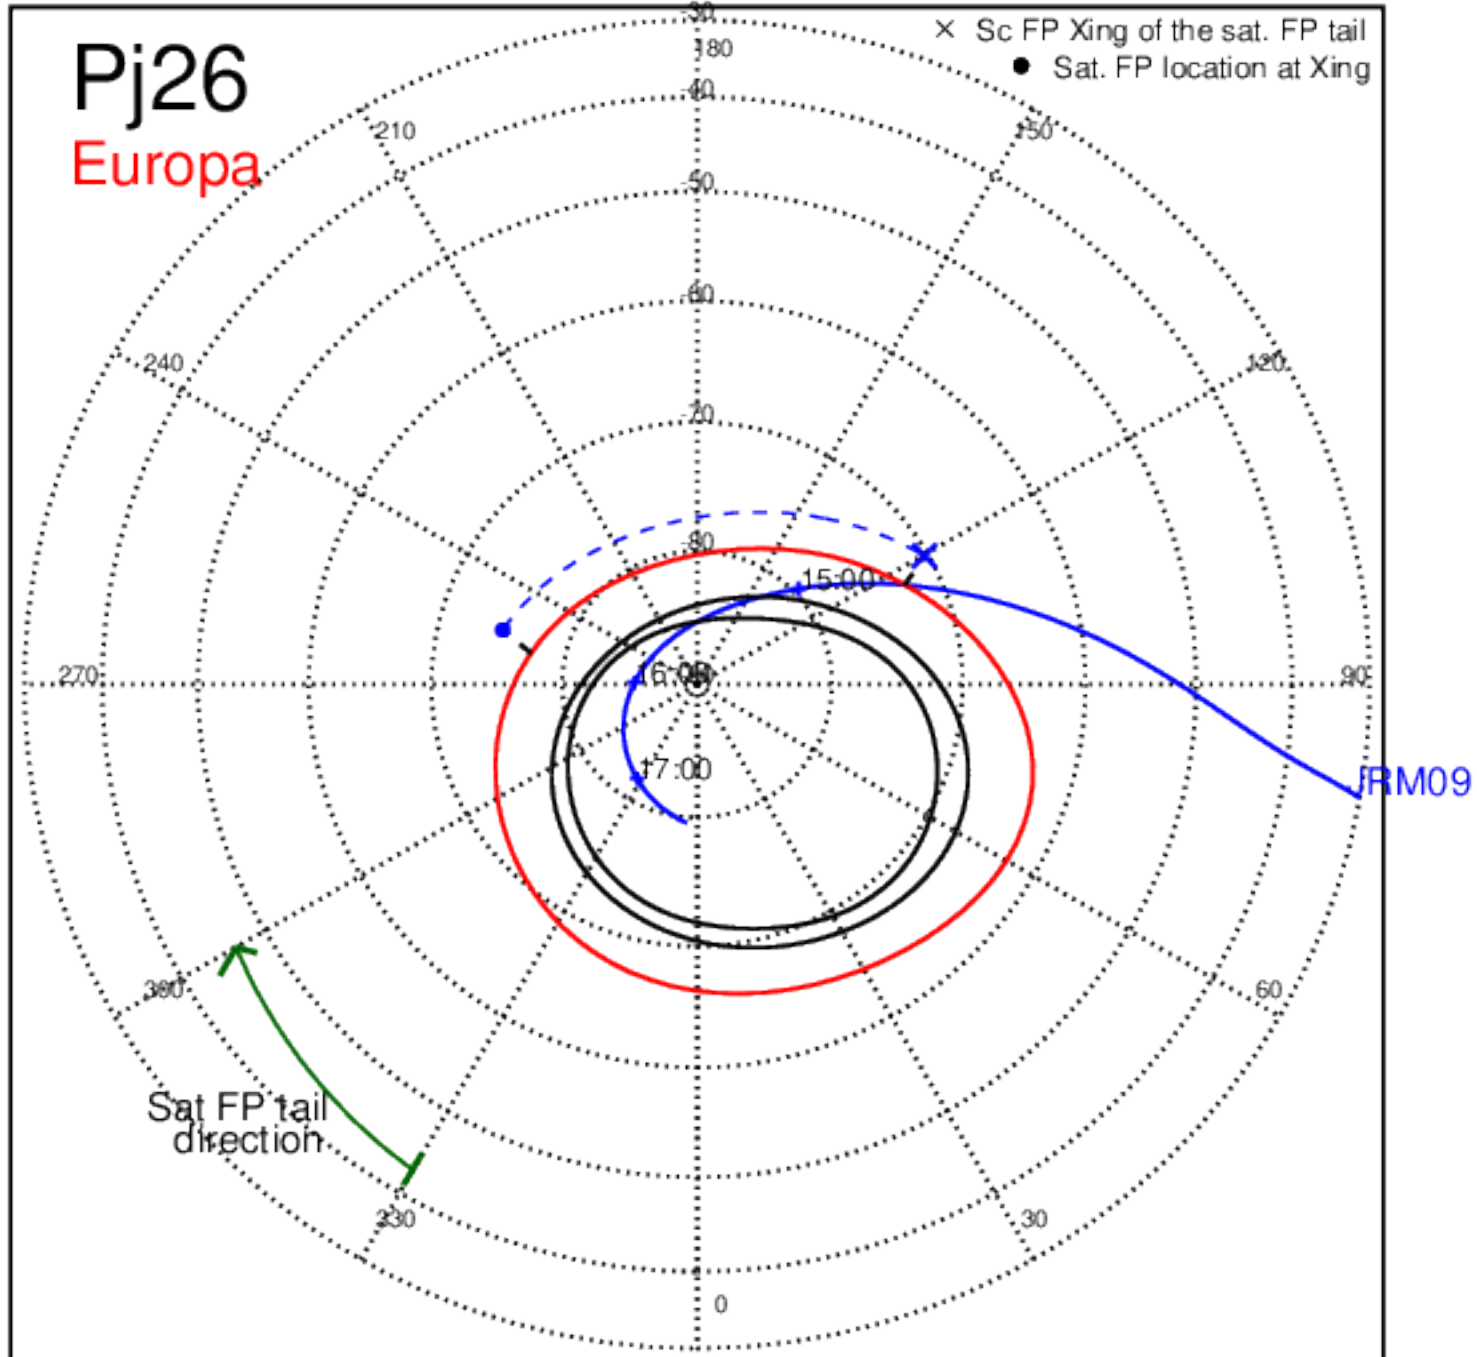

Pj26 (PJ time: 04/10/2020 13:47:11 ) - North

Pj26 (PJ time: 04/10/2020 13:47:11 ) - South

Pj26 (PJ time: 04/10/2020 13:47:11 ) - North

Pj26 (PJ time: 04/10/2020 13:47:11 ) - South

Pj26 (PJ time: 04/10/2020 13:47:11 ) - North

Pj26 (PJ time: 04/10/2020 13:47:11 ) - South

Pj27 (PJ time: 06/02/2020 10:19:47 ) - North

Pj27 (PJ time: 06/02/2020 10:19:47 ) - South

Pj27 (PJ time: 06/02/2020 10:19:47 ) - North

Pj27 (PJ time: 06/02/2020 10:19:47 ) - South

Pj27 (PJ time: 06/02/2020 10:19:47) - North

Pj27 (PJ time: 06/02/2020 10:19:47 ) - South

Pj28 (PJ time: 07/25/2020 06:15:14 ) - North

Pj28 (PJ time: 07/25/2020 06:15:14 ) - South

Pj28 (PJ time: 07/25/2020 06:15:14 ) - North

Pj28 (PJ time: 07/25/2020 06:15:14 ) - South

Pj28 (PJ time: 07/25/2020 06:15:14) - North

Pj28 (PJ time: 07/25/2020 06:15:14 ) - South

Pj29 (PJ time: 09/16/2020 02:10:43 ) - North

Pj29 (PJ time: 09/16/2020 02:10:43 ) - South