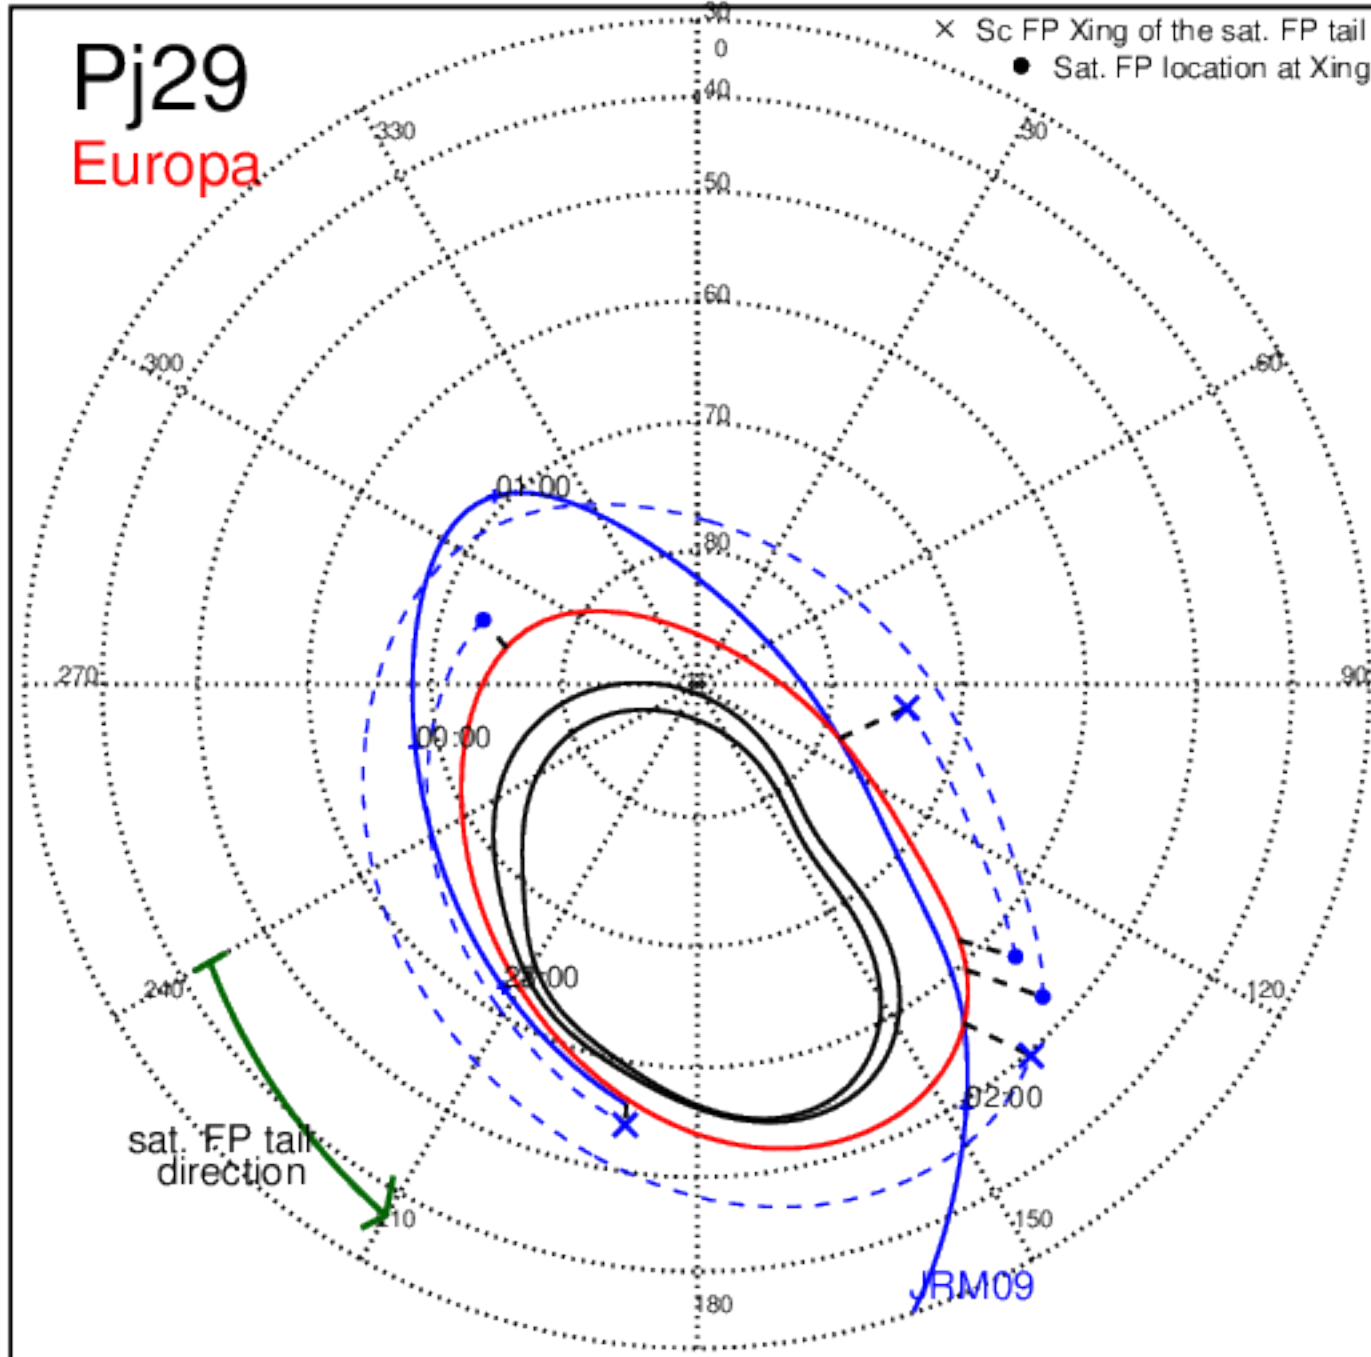

Pj27 (PJ time: 06/02/2020 10:19:47) - North

Pj27 (PJ time: 06/02/2020 10:19:47 ) - South

Pj28 (PJ time: 07/25/2020 06:15:14 ) - North

Pj28 (PJ time: 07/25/2020 06:15:14 ) - South

Pj28 (PJ time: 07/25/2020 06:15:14 ) - North

Pj28 (PJ time: 07/25/2020 06:15:14 ) - South

Pj28 (PJ time: 07/25/2020 06:15:14) - North

Pj28 (PJ time: 07/25/2020 06:15:14 ) - South

Pj29 (PJ time: 09/16/2020 02:10:43 ) - North

Pj29 (PJ time: 09/16/2020 02:10:43 ) - South

Pj29 (PJ time: 09/16/2020 02:10:43 ) - North

Pj29 (PJ time: 09/16/2020 02:10:43 ) - South

Pj29 (PJ time: 09/16/2020 02:10:43 ) - North

Pj29 (PJ time: 09/16/2020 02:10:43 ) - South

Pj30 (PJ time: 11/08/2020 01:49:34 ) - North

Pj30 (PJ time: 11/08/2020 01:49:34 ) - South

Pj30 (PJ time: 11/08/2020 01:49:34 ) - North

Pj30 (PJ time: 11/08/2020 01:49:34 ) - South

Pj30 (PJ time: 11/08/2020 01:49:34 ) - North

Pj30 (PJ time: 11/08/2020 01:49:34 ) - South