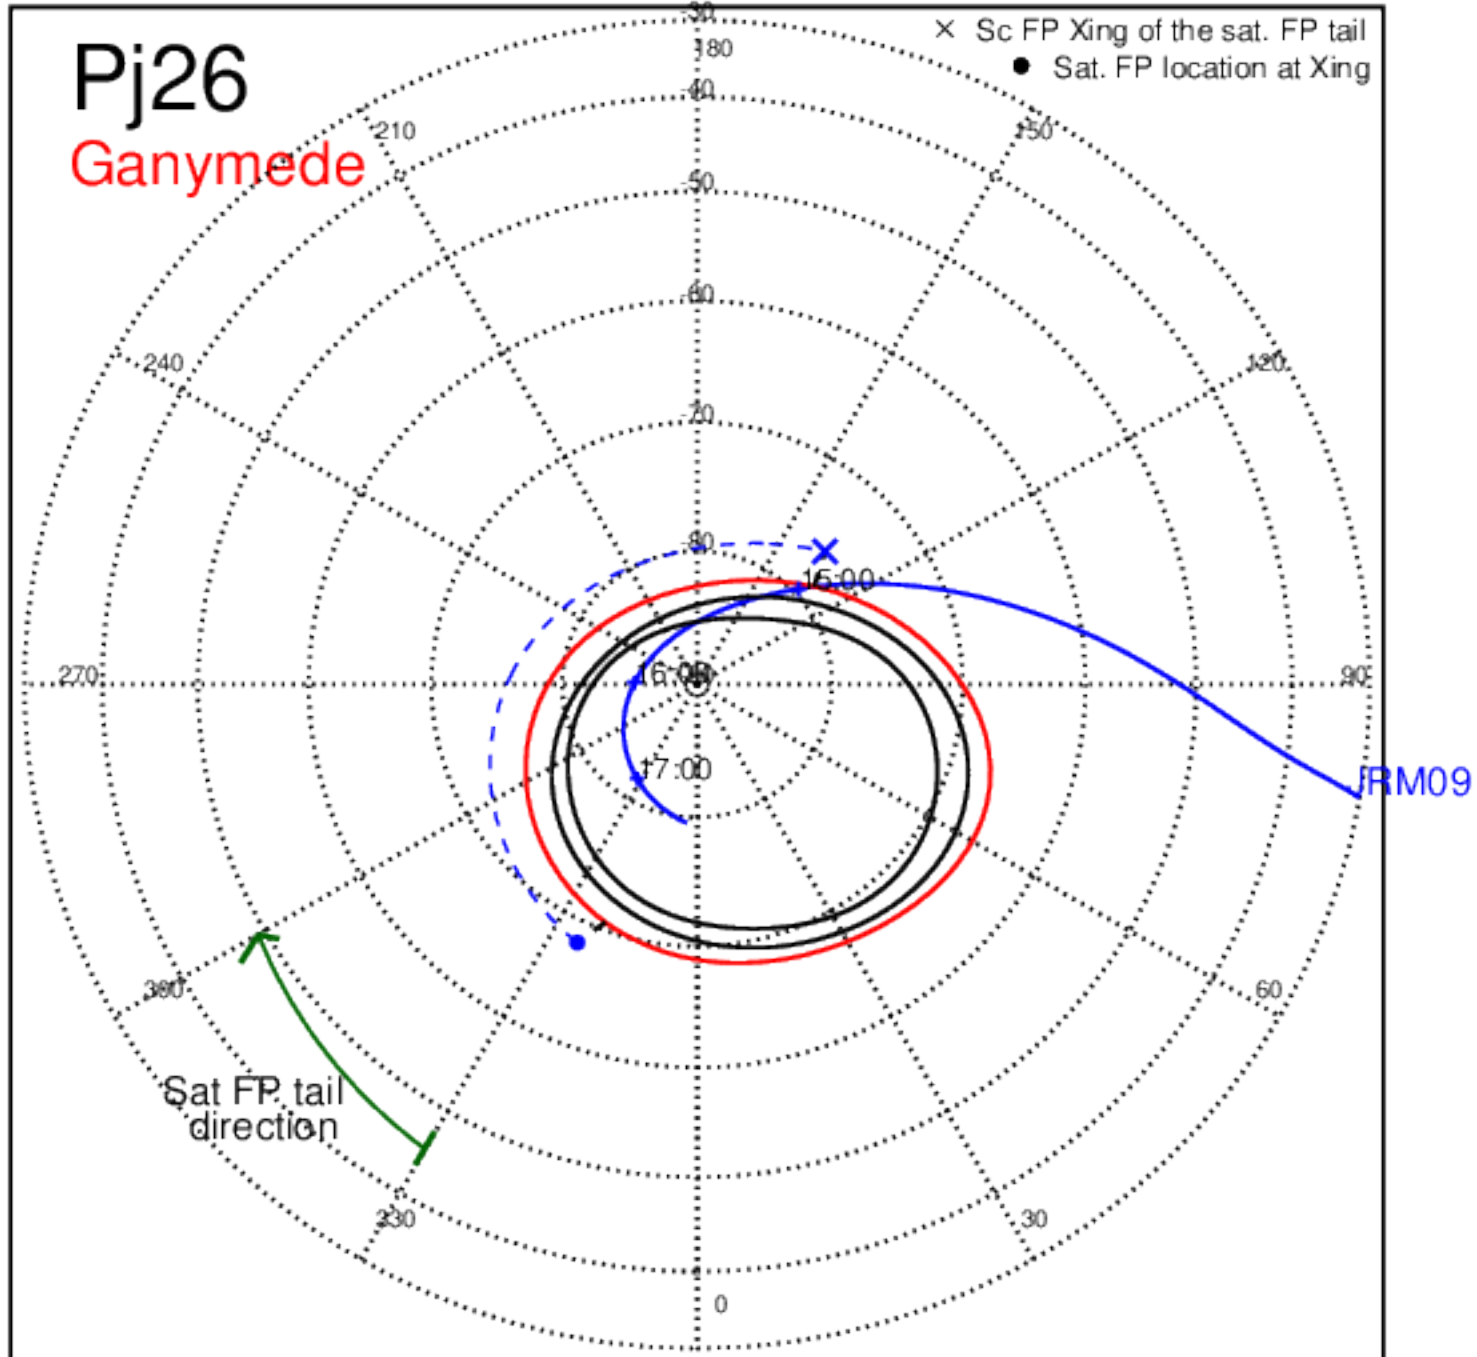

Pj26 (PJ time: 04/10/2020 13:47:11 ) - North

Pj26 (PJ time: 04/10/2020 13:47:11 ) - South

Pj26 (PJ time: 04/10/2020 13:47:11 ) - North

Pj26 (PJ time: 04/10/2020 13:47:11 ) - South

Pj26 (PJ time: 04/10/2020 13:47:11 ) - North

Pj26 (PJ time: 04/10/2020 13:47:11 ) - South

Pj27 (PJ time: 06/02/2020 10:19:47 ) - North

Pj27 (PJ time: 06/02/2020 10:19:47 ) - South

Pj27 (PJ time: 06/02/2020 10:19:47 ) - North

Pj27 (PJ time: 06/02/2020 10:19:47 ) - South

Pj27 (PJ time: 06/02/2020 10:19:47) - North

Pj27 (PJ time: 06/02/2020 10:19:47 ) - South

Pj28 (PJ time: 07/25/2020 06:15:14 ) - North

Pj28 (PJ time: 07/25/2020 06:15:14 ) - South

Pj28 (PJ time: 07/25/2020 06:15:14 ) - North

Pj28 (PJ time: 07/25/2020 06:15:14 ) - South

Pj28 (PJ time: 07/25/2020 06:15:14) - North

Pj28 (PJ time: 07/25/2020 06:15:14 ) - South

Pj29 (PJ time: 09/16/2020 02:10:43 ) - North

Pj29 (PJ time: 09/16/2020 02:10:43 ) - South