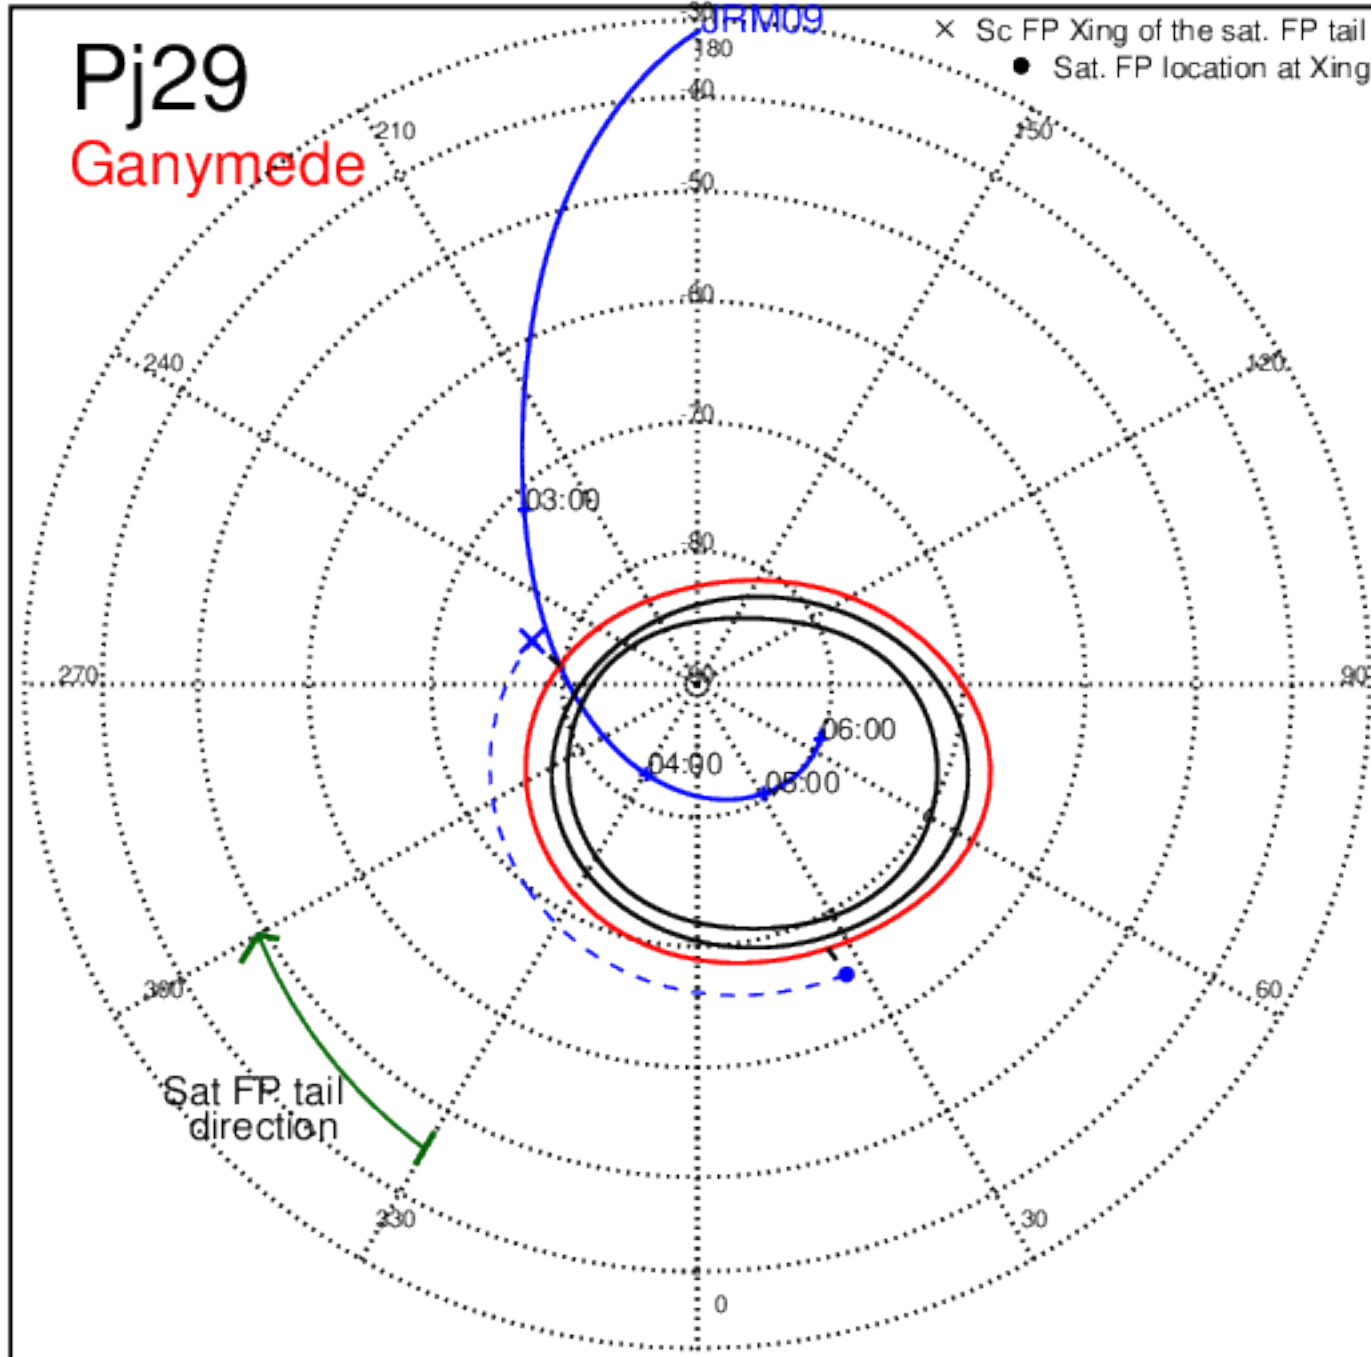

Pj27 (PJ time: 06/02/2020 10:19:47) - North

Pj27 (PJ time: 06/02/2020 10:19:47 ) - South

Pj28 (PJ time: 07/25/2020 06:15:14 ) - North

Pj28 (PJ time: 07/25/2020 06:15:14 ) - South

Pj28 (PJ time: 07/25/2020 06:15:14 ) - North

Pj28 (PJ time: 07/25/2020 06:15:14 ) - South

Pj28 (PJ time: 07/25/2020 06:15:14) - North

Pj28 (PJ time: 07/25/2020 06:15:14 ) - South

Pj29 (PJ time: 09/16/2020 02:10:43 ) - North

Pj29 (PJ time: 09/16/2020 02:10:43 ) - South

Pj29 (PJ time: 09/16/2020 02:10:43 ) - North

Pj29 (PJ time: 09/16/2020 02:10:43 ) - South

Pj29 (PJ time: 09/16/2020 02:10:43 ) - North

Pj29 (PJ time: 09/16/2020 02:10:43 ) - South

Pj30 (PJ time: 11/08/2020 01:49:34 ) - North

Pj30 (PJ time: 11/08/2020 01:49:34 ) - South

Pj30 (PJ time: 11/08/2020 01:49:34 ) - North

Pj30 (PJ time: 11/08/2020 01:49:34 ) - South

Pj30 (PJ time: 11/08/2020 01:49:34 ) - North

Pj30 (PJ time: 11/08/2020 01:49:34 ) - South