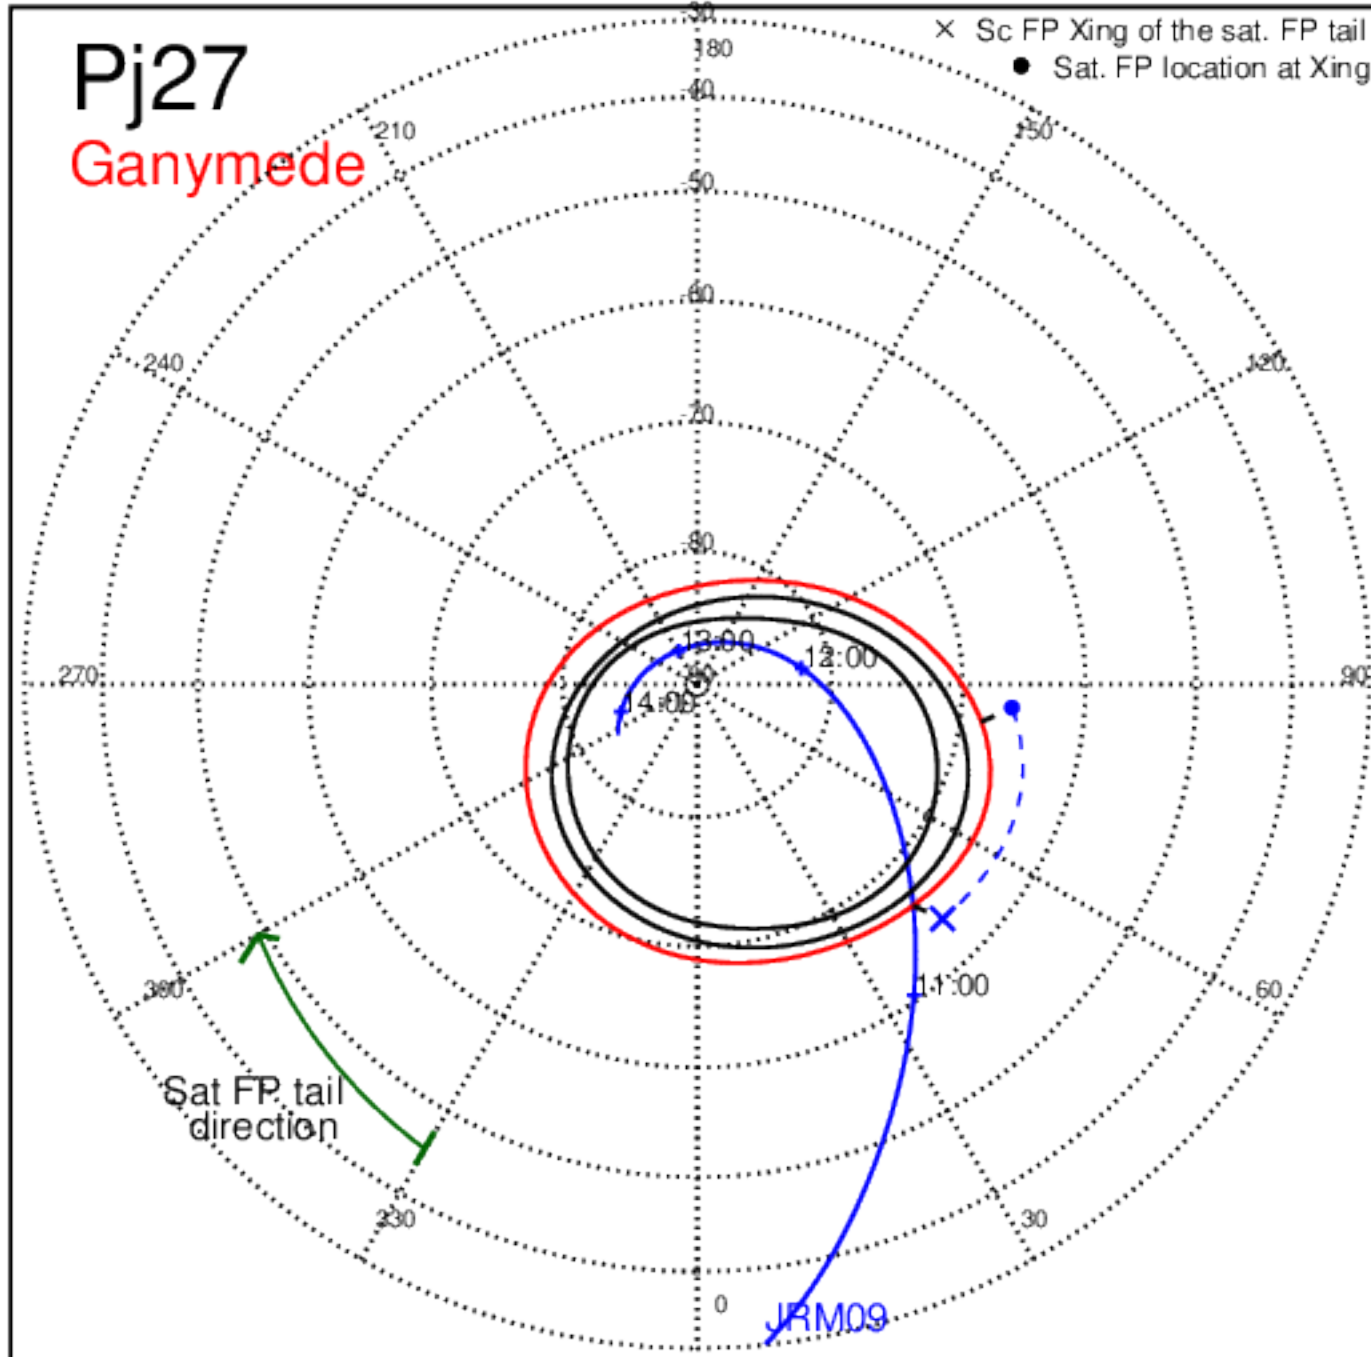

Pj26 (PJ time: 04/10/2020 13:47:11 ) - South

Pj27 (PJ time: 06/02/2020 10:19:47 ) - North

Pj27 (PJ time: 06/02/2020 10:19:47 ) - South

Pj27 (PJ time: 06/02/2020 10:19:47 ) - North

Pj27 (PJ time: 06/02/2020 10:19:47 ) - South

Pj27 (PJ time: 06/02/2020 10:19:47) - North

Pj27 (PJ time: 06/02/2020 10:19:47 ) - South

Pj28 (PJ time: 07/25/2020 06:15:14 ) - North

Pj28 (PJ time: 07/25/2020 06:15:14 ) - South

Pj28 (PJ time: 07/25/2020 06:15:14 ) - North

Pj28 (PJ time: 07/25/2020 06:15:14 ) - South

Pj28 (PJ time: 07/25/2020 06:15:14) - North

Pj28 (PJ time: 07/25/2020 06:15:14 ) - South

Pj29 (PJ time: 09/16/2020 02:10:43 ) - North

Pj29 (PJ time: 09/16/2020 02:10:43 ) - South

Pj29 (PJ time: 09/16/2020 02:10:43 ) - North

Pj29 (PJ time: 09/16/2020 02:10:43 ) - South

Pj29 (PJ time: 09/16/2020 02:10:43 ) - North

Pj29 (PJ time: 09/16/2020 02:10:43 ) - South

Pj30 (PJ time: 11/08/2020 01:49:34 ) - North