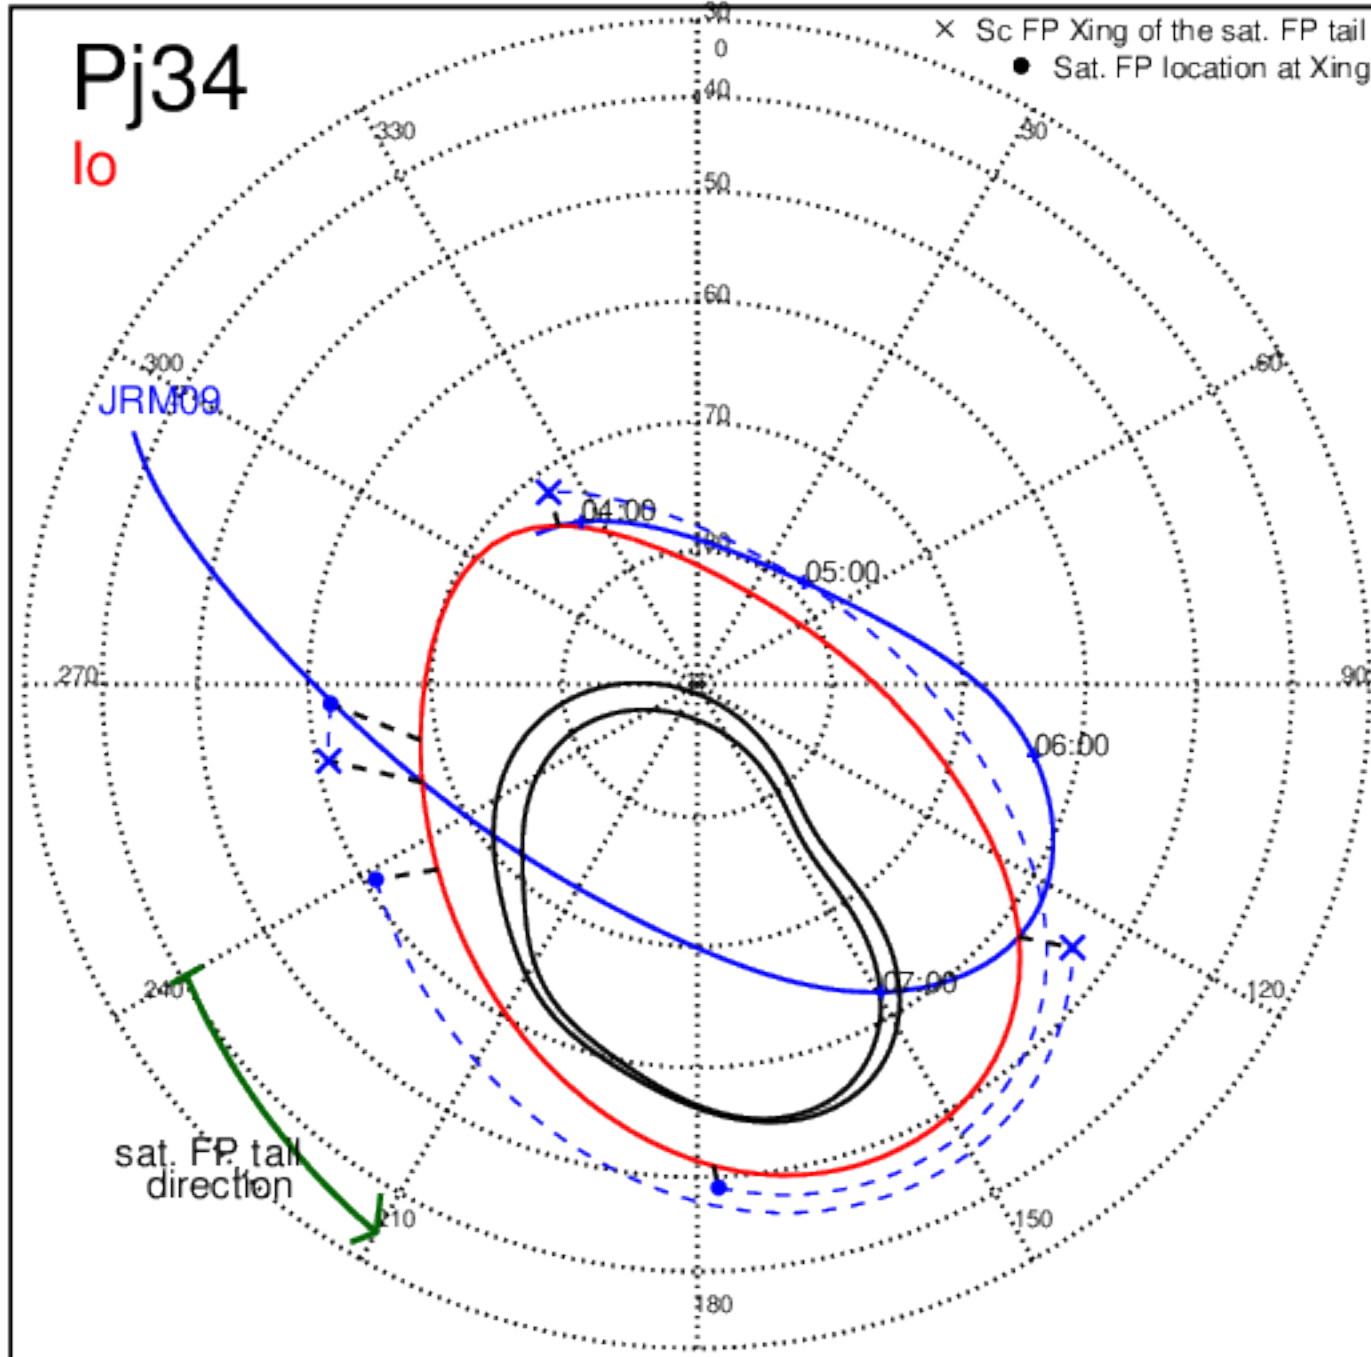

Pj31 (PJ time: 12/30/2020 21:45:08) - South

Pj32 (PJ time: 02/21/2021 17:40:27 ) - North

Pj32 (PJ time: 02/21/2021 17:40:27 ) - South

Pj32 (PJ time: 02/21/2021 17:40:27) - North

Pj32 (PJ time: 02/21/2021 17:40:27) - North

Pj33 (PJ time: 04/15/2021 13:36:23 ) - North

Pj33 (PJ time: 04/15/2021 13:36:23 ) - South

Pj33 (PJ time: 04/15/2021 13:36:23 ) - North

Pj33 (PJ time: 04/15/2021 13:36:23 ) - South

Pj33 (PJ time: 04/15/2021 13:36:23 ) - North

Pj33 (PJ time: 04/15/2021 13:36:23 ) - South

Pj34 (PJ time: 06/08/2021 07:43:47 ) - North

Pj34 (PJ time: 06/08/2021 07:43:47 ) - South

Pj34 (PJ time: 06/08/2021 07:43:47) - North

Pj34 (PJ time: 06/08/2021 07:43:47 ) - South

Pj34 (PJ time: 06/08/2021 07:43:47 ) - North

Pj34 (PJ time: 06/08/2021 07:43:47 ) - South

Pj35 (PJ time: 07/21/2021 08:14:52 ) - North

Pj35 (PJ time: 07/21/2021 08:14:52 ) - South

Pj35 (PJ time: 07/21/2021 08:14:52 ) - North