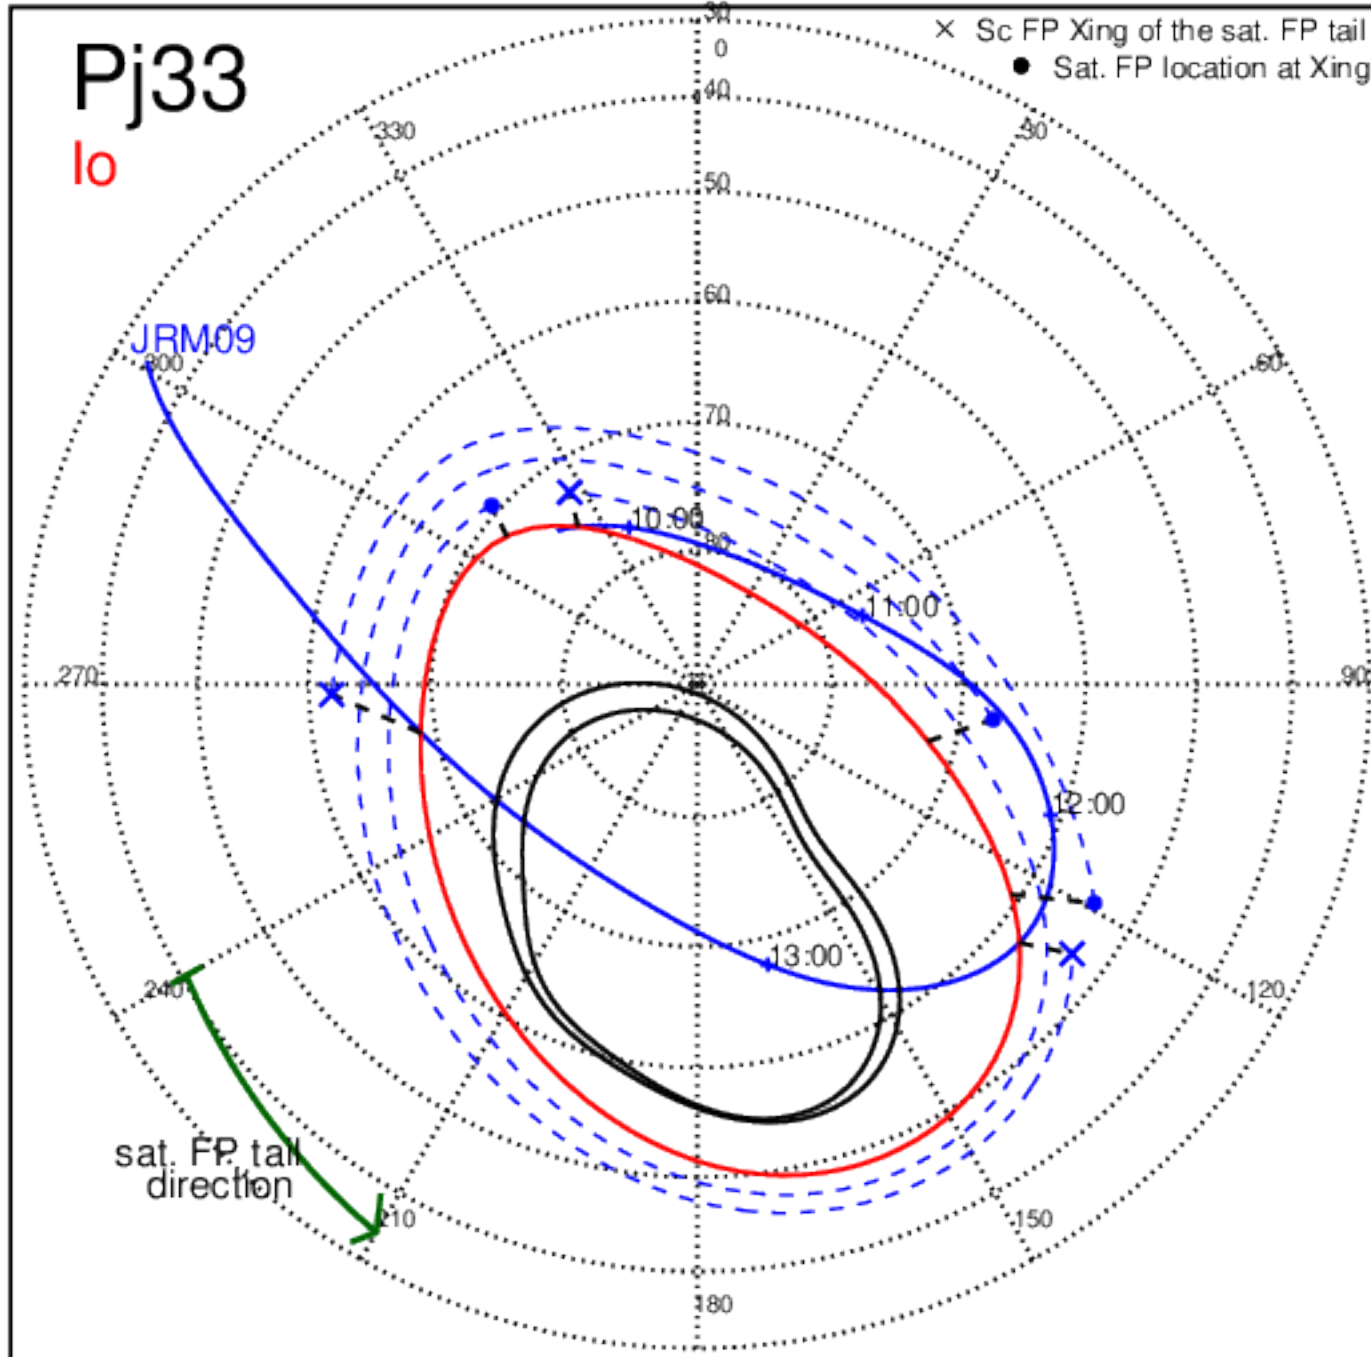

Pj31 (PJ time: 12/30/2020 21:45:08 ) - North

Pj31 (PJ time: 12/30/2020 21:45:08 ) - South

Pj31 (PJ time: 12/30/2020 21:45:08 ) - North

Pj31 (PJ time: 12/30/2020 21:45:08) - South

Pj31 (PJ time: 12/30/2020 21:45:08 ) - North

Pj31 (PJ time: 12/30/2020 21:45:08) - South

Pj32 (PJ time: 02/21/2021 17:40:27 ) - North

Pj32 (PJ time: 02/21/2021 17:40:27 ) - South

Pj32 (PJ time: 02/21/2021 17:40:27) - North

Pj32 (PJ time: 02/21/2021 17:40:27) - North

Pj33 (PJ time: 04/15/2021 13:36:23 ) - North

Pj33 (PJ time: 04/15/2021 13:36:23 ) - South

Pj33 (PJ time: 04/15/2021 13:36:23 ) - North

Pj33 (PJ time: 04/15/2021 13:36:23 ) - South

Pj33 (PJ time: 04/15/2021 13:36:23 ) - North

Pj33 (PJ time: 04/15/2021 13:36:23 ) - South

Pj34 (PJ time: 06/08/2021 07:43:47 ) - North

Pj34 (PJ time: 06/08/2021 07:43:47 ) - South

Pj34 (PJ time: 06/08/2021 07:43:47) - North

Pj34 (PJ time: 06/08/2021 07:43:47 ) - South