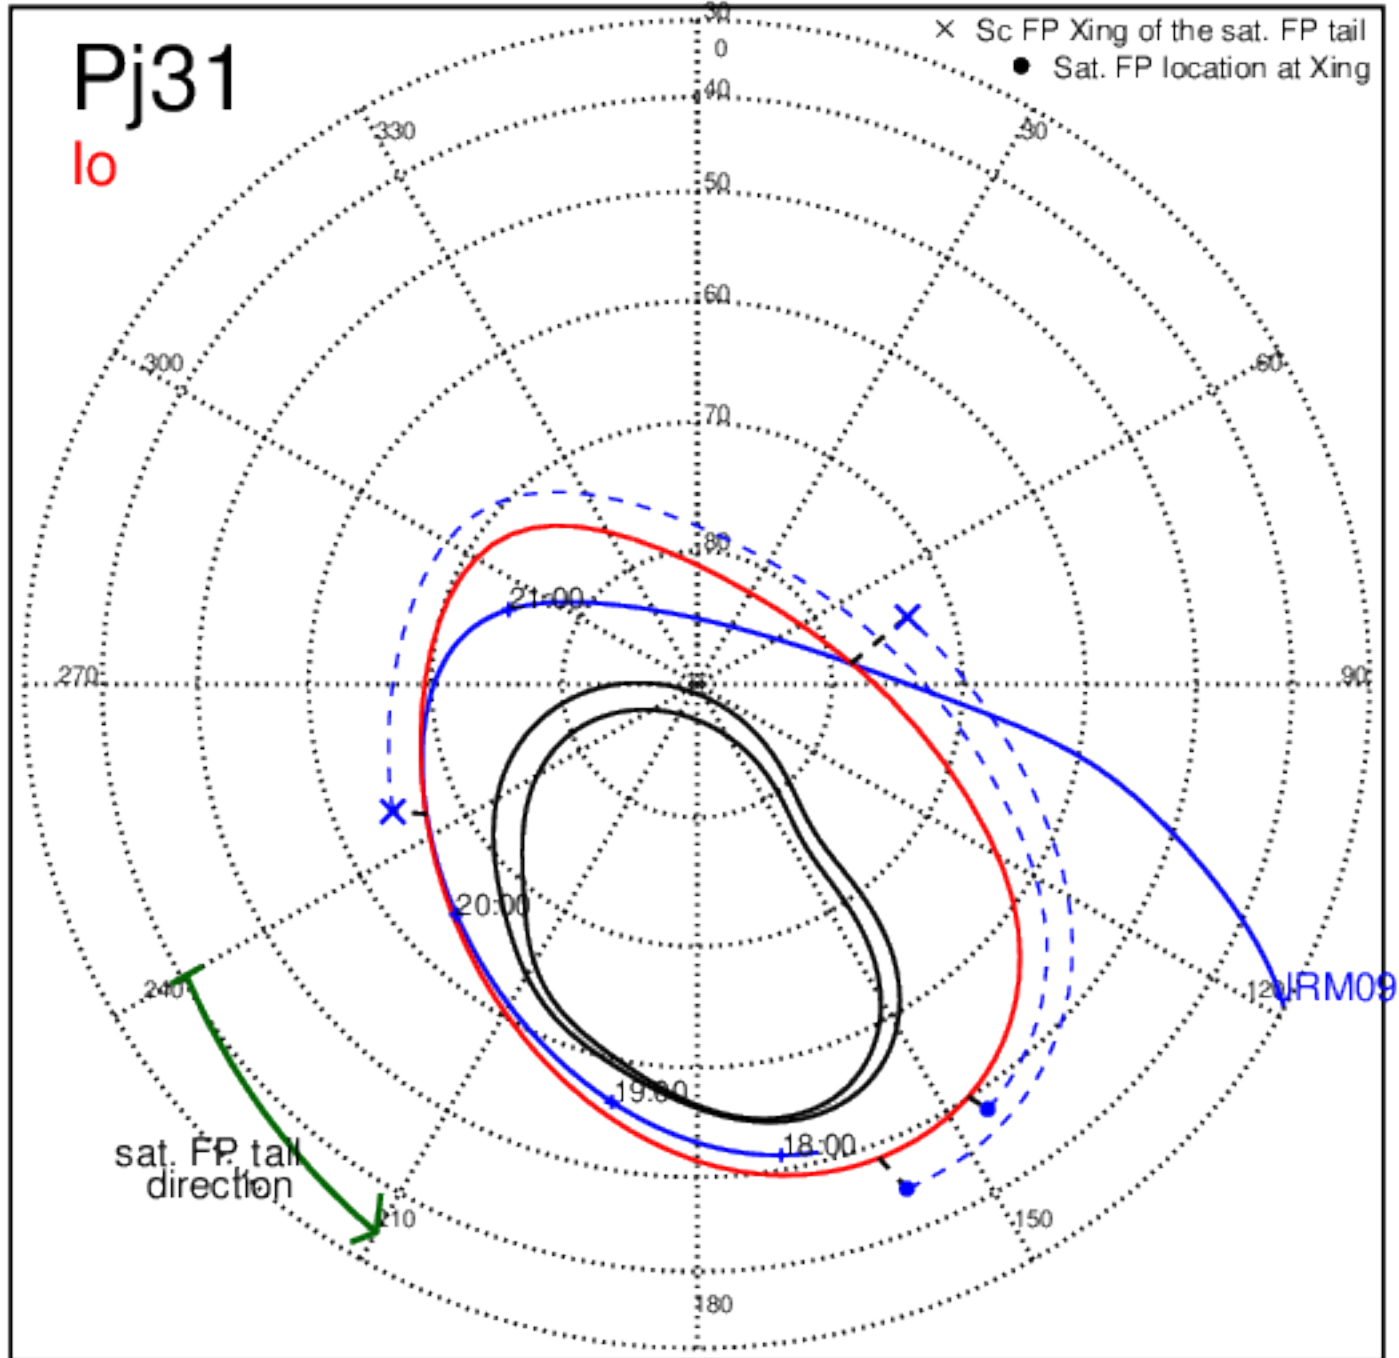

Pj31 (PJ time: 12/30/2020 21:45:08 ) - North

Pj31 (PJ time: 12/30/2020 21:45:08 ) - South

Pj31 (PJ time: 12/30/2020 21:45:08 ) - North

Pj31 (PJ time: 12/30/2020 21:45:08) - South

Pj31 (PJ time: 12/30/2020 21:45:08 ) - North

Pj31 (PJ time: 12/30/2020 21:45:08) - South

Pj32 (PJ time: 02/21/2021 17:40:27 ) - North

Pj32 (PJ time: 02/21/2021 17:40:27 ) - South

Pj32 (PJ time: 02/21/2021 17:40:27) - North

Pj32 (PJ time: 02/21/2021 17:40:27) - North

Pj33 (PJ time: 04/15/2021 13:36:23 ) - South

Pj34 (PJ time: 06/08/2021 07:43:47 ) - North

Pj34 (PJ time: 06/08/2021 07:43:47 ) - South

Pj34 (PJ time: 06/08/2021 07:43:47) - North

Pj34 (PJ time: 06/08/2021 07:43:47 ) - South

Pj34 (PJ time: 06/08/2021 07:43:47 ) - North

Pj34 (PJ time: 06/08/2021 07:43:47 ) - South

Pj35 (PJ time: 07/21/2021 08:14:52 ) - North

Pj35 (PJ time: 07/21/2021 08:14:52 ) - South

Pj35 (PJ time: 07/21/2021 08:14:52 ) - North