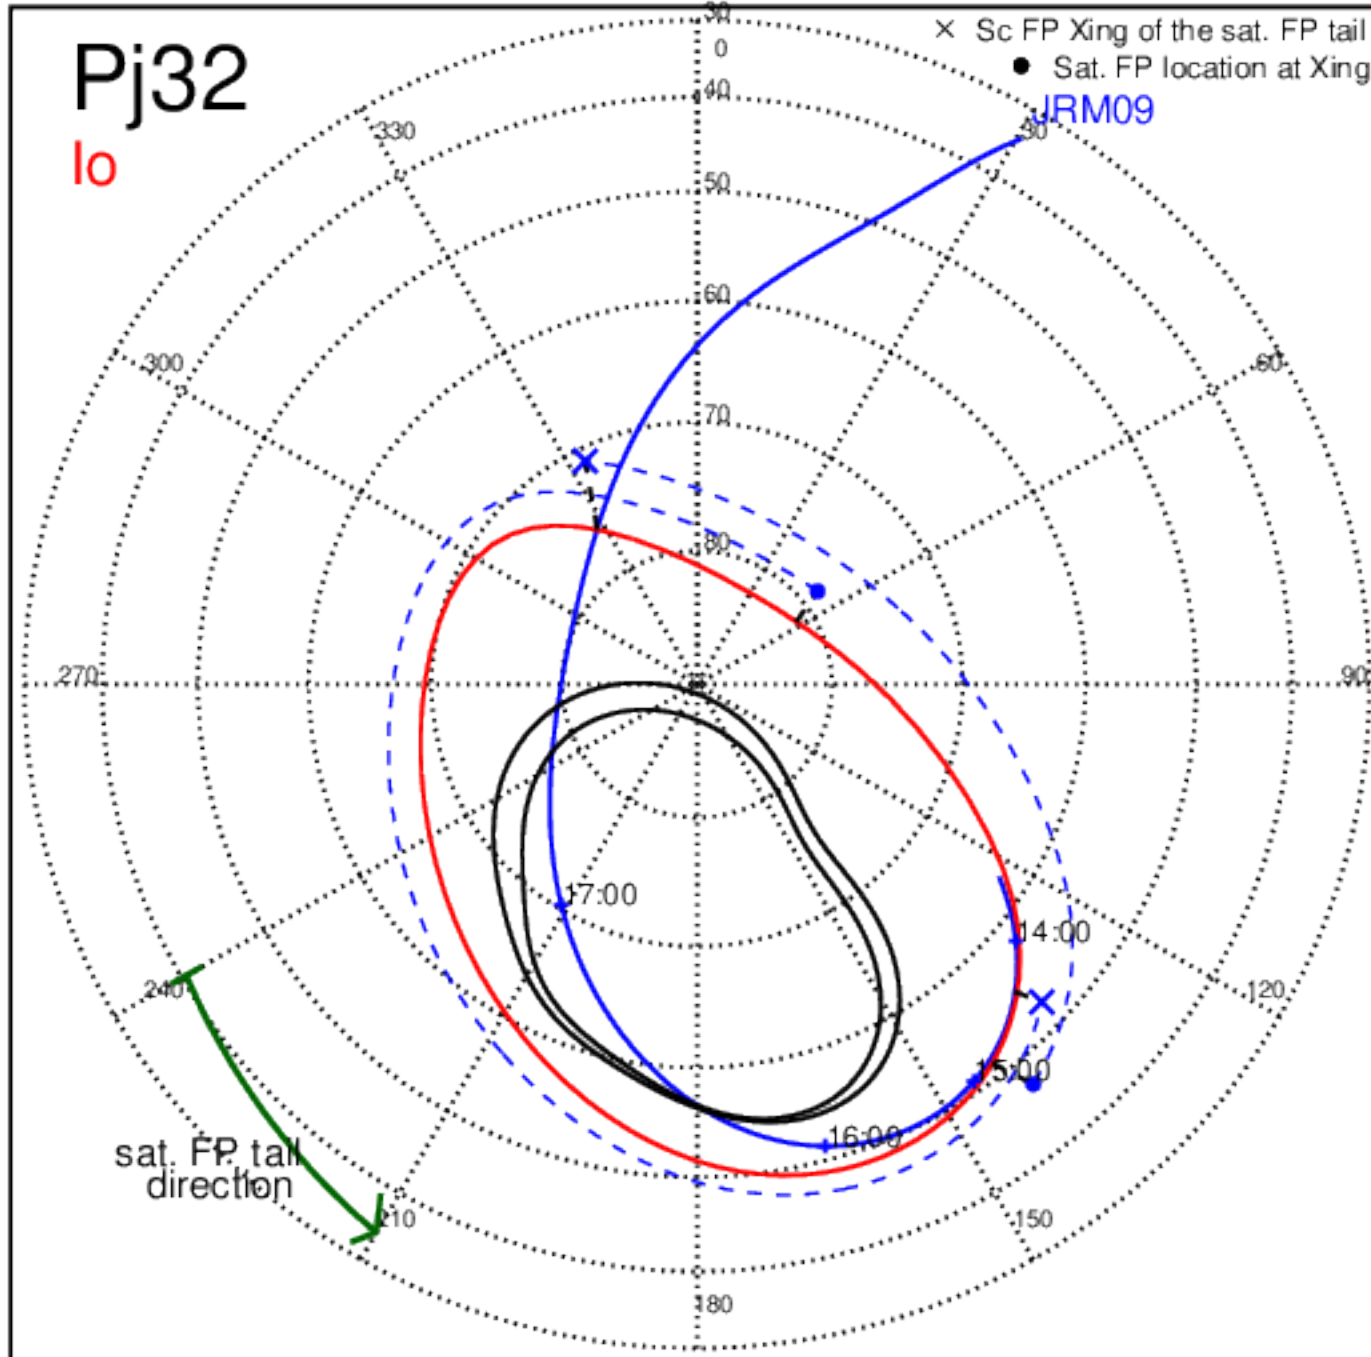

Pj31 (PJ time: 12/30/2020 21:45:08 ) - North

Pj31 (PJ time: 12/30/2020 21:45:08 ) - South

Pj31 (PJ time: 12/30/2020 21:45:08 ) - North

Pj31 (PJ time: 12/30/2020 21:45:08) - South

Pj31 (PJ time: 12/30/2020 21:45:08 ) - North

Pj31 (PJ time: 12/30/2020 21:45:08) - South

Pj32 (PJ time: 02/21/2021 17:40:27 ) - North

Pj32 (PJ time: 02/21/2021 17:40:27 ) - South

Pj32 (PJ time: 02/21/2021 17:40:27) - North

Pj32 (PJ time: 02/21/2021 17:40:27) - North

Pj33 (PJ time: 04/15/2021 13:36:23 ) - South

Pj34 (PJ time: 06/08/2021 07:43:47 ) - North

Pj34 (PJ time: 06/08/2021 07:43:47 ) - South

Pj34 (PJ time: 06/08/2021 07:43:47) - North

Pj34 (PJ time: 06/08/2021 07:43:47 ) - South

Pj34 (PJ time: 06/08/2021 07:43:47 ) - North

Pj34 (PJ time: 06/08/2021 07:43:47 ) - South

Pj35 (PJ time: 07/21/2021 08:14:52 ) - North

Pj35 (PJ time: 07/21/2021 08:14:52 ) - South

Pj35 (PJ time: 07/21/2021 08:14:52 ) - North