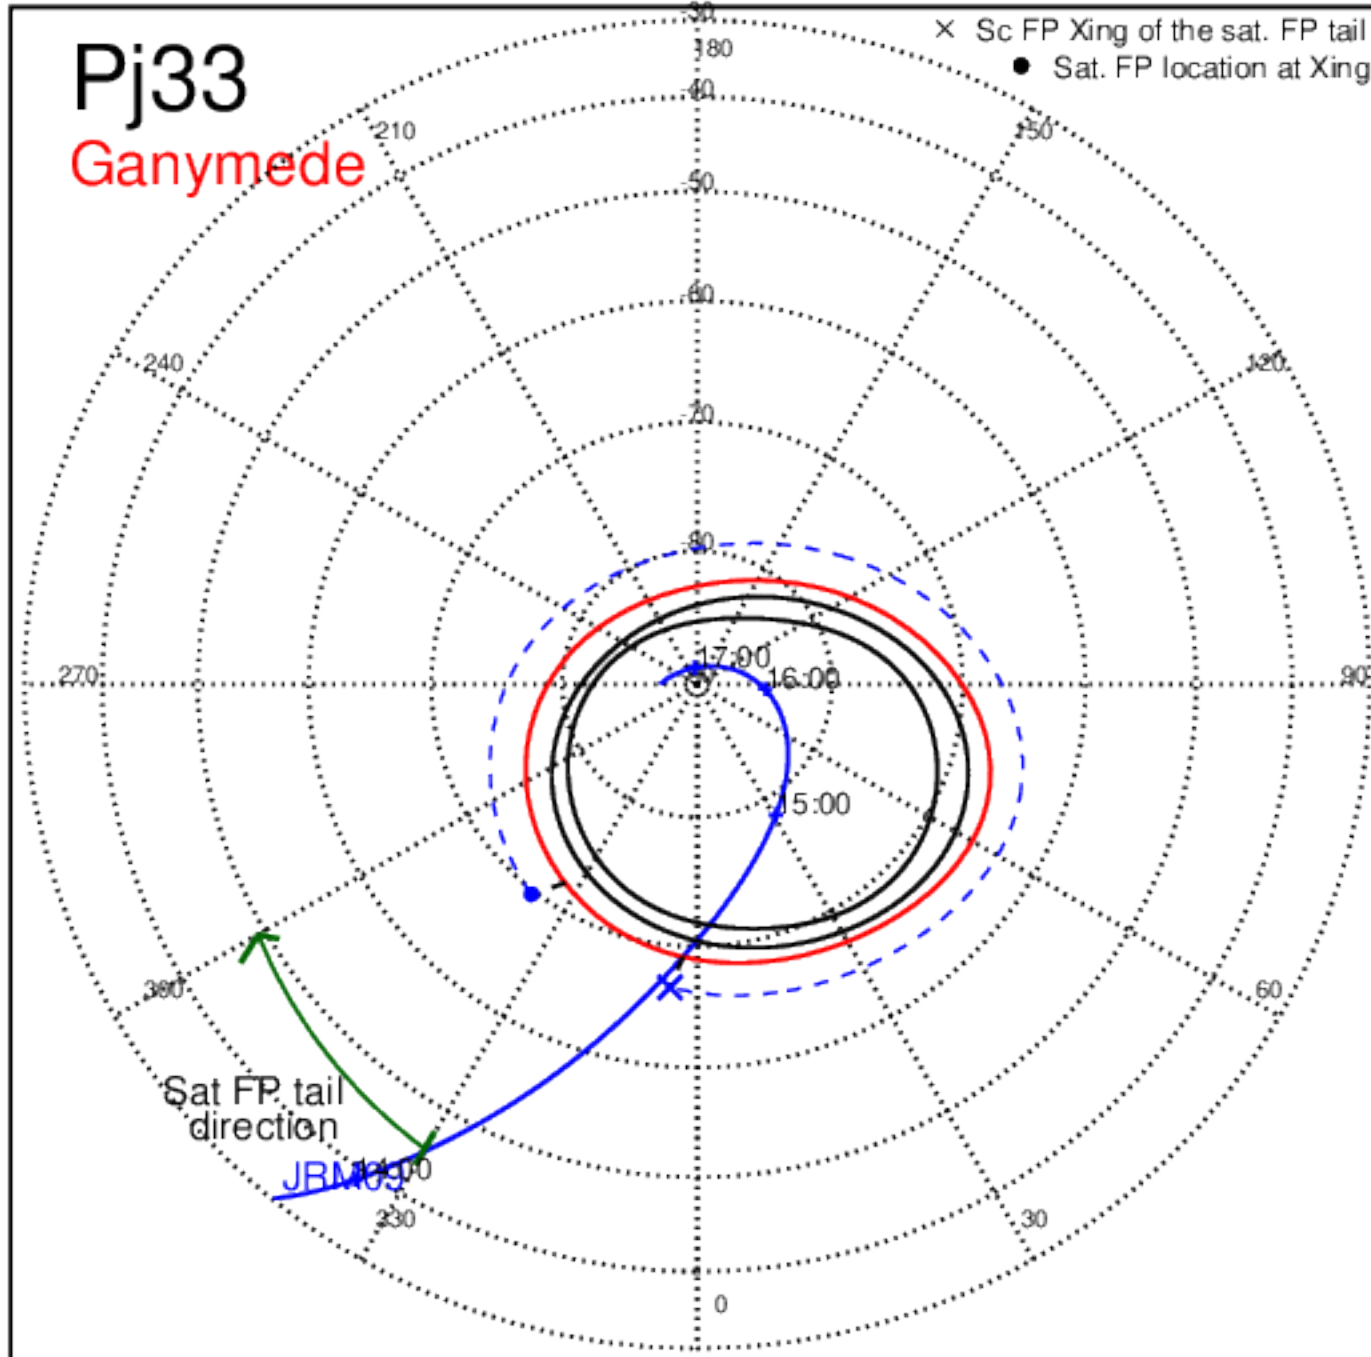

Pj31 (PJ time: 12/30/2020 21:45:08) - South

Pj32 (PJ time: 02/21/2021 17:40:27 ) - North

Pj32 (PJ time: 02/21/2021 17:40:27 ) - South

Pj32 (PJ time: 02/21/2021 17:40:27) - North

Pj32 (PJ time: 02/21/2021 17:40:27) - North

Pj33 (PJ time: 04/15/2021 13:36:23 ) - North

Pj33 (PJ time: 04/15/2021 13:36:23 ) - South

Pj33 (PJ time: 04/15/2021 13:36:23 ) - North

Pj33 (PJ time: 04/15/2021 13:36:23 ) - South

Pj33 (PJ time: 04/15/2021 13:36:23 ) - North

Pj33 (PJ time: 04/15/2021 13:36:23 ) - South

Pj34 (PJ time: 06/08/2021 07:43:47 ) - North

Pj34 (PJ time: 06/08/2021 07:43:47 ) - South

Pj34 (PJ time: 06/08/2021 07:43:47) - North

Pj34 (PJ time: 06/08/2021 07:43:47 ) - South

Pj34 (PJ time: 06/08/2021 07:43:47 ) - North

Pj34 (PJ time: 06/08/2021 07:43:47 ) - South

Pj35 (PJ time: 07/21/2021 08:14:52 ) - North

Pj35 (PJ time: 07/21/2021 08:14:52 ) - South

Pj35 (PJ time: 07/21/2021 08:14:52 ) - North