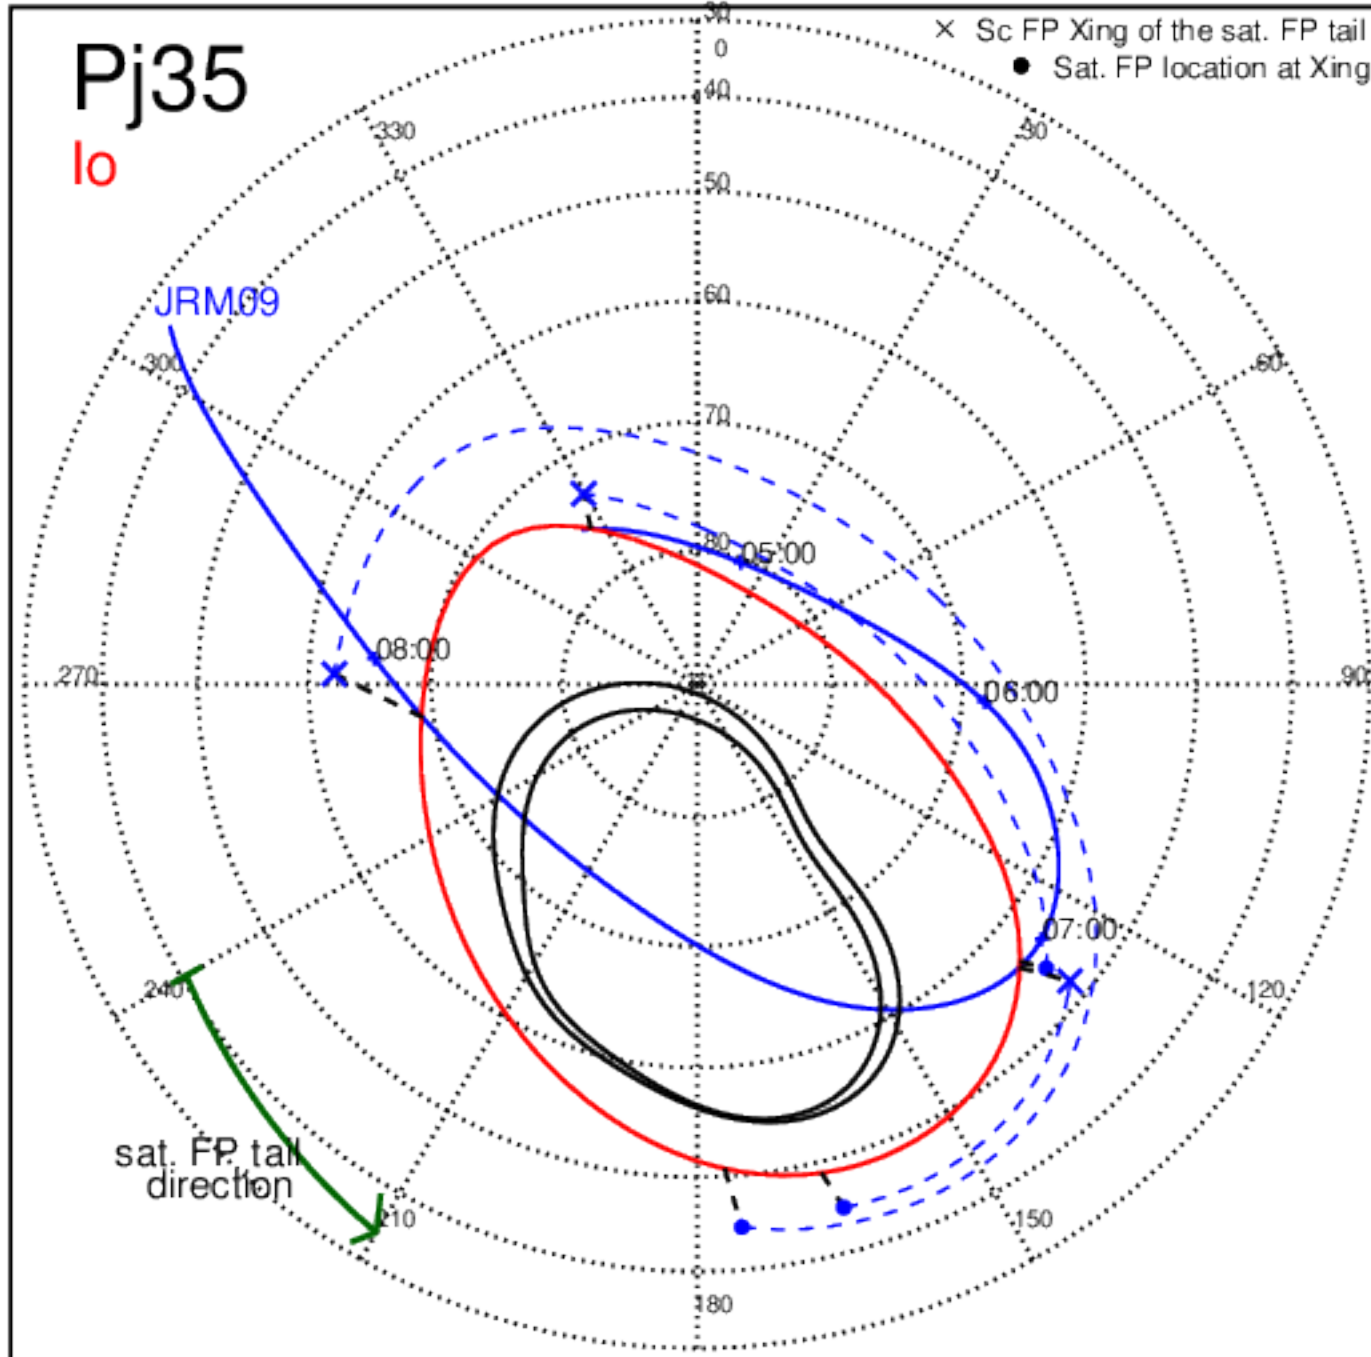

Pj31 (PJ time: 12/30/2020 21:45:08 ) - North

Pj31 (PJ time: 12/30/2020 21:45:08 ) - South

Pj31 (PJ time: 12/30/2020 21:45:08 ) - North

Pj31 (PJ time: 12/30/2020 21:45:08) - South

Pj31 (PJ time: 12/30/2020 21:45:08 ) - North

Pj33 (PJ time: 04/15/2021 13:36:23 ) - South

Pj34 (PJ time: 06/08/2021 07:43:47 ) - North

Pj34 (PJ time: 06/08/2021 07:43:47 ) - South

Pj34 (PJ time: 06/08/2021 07:43:47) - North

Pj34 (PJ time: 06/08/2021 07:43:47 ) - South

Pj34 (PJ time: 06/08/2021 07:43:47 ) - North

Pj34 (PJ time: 06/08/2021 07:43:47 ) - South

Pj35 (PJ time: 07/21/2021 08:14:52 ) - North

Pj35 (PJ time: 07/21/2021 08:14:52 ) - South

Pj35 (PJ time: 07/21/2021 08:14:52 ) - North

Pj35 (PJ time: 07/21/2021 08:14:52 ) - North

Pj35 (PJ time: 07/21/2021 08:14:52 ) - South