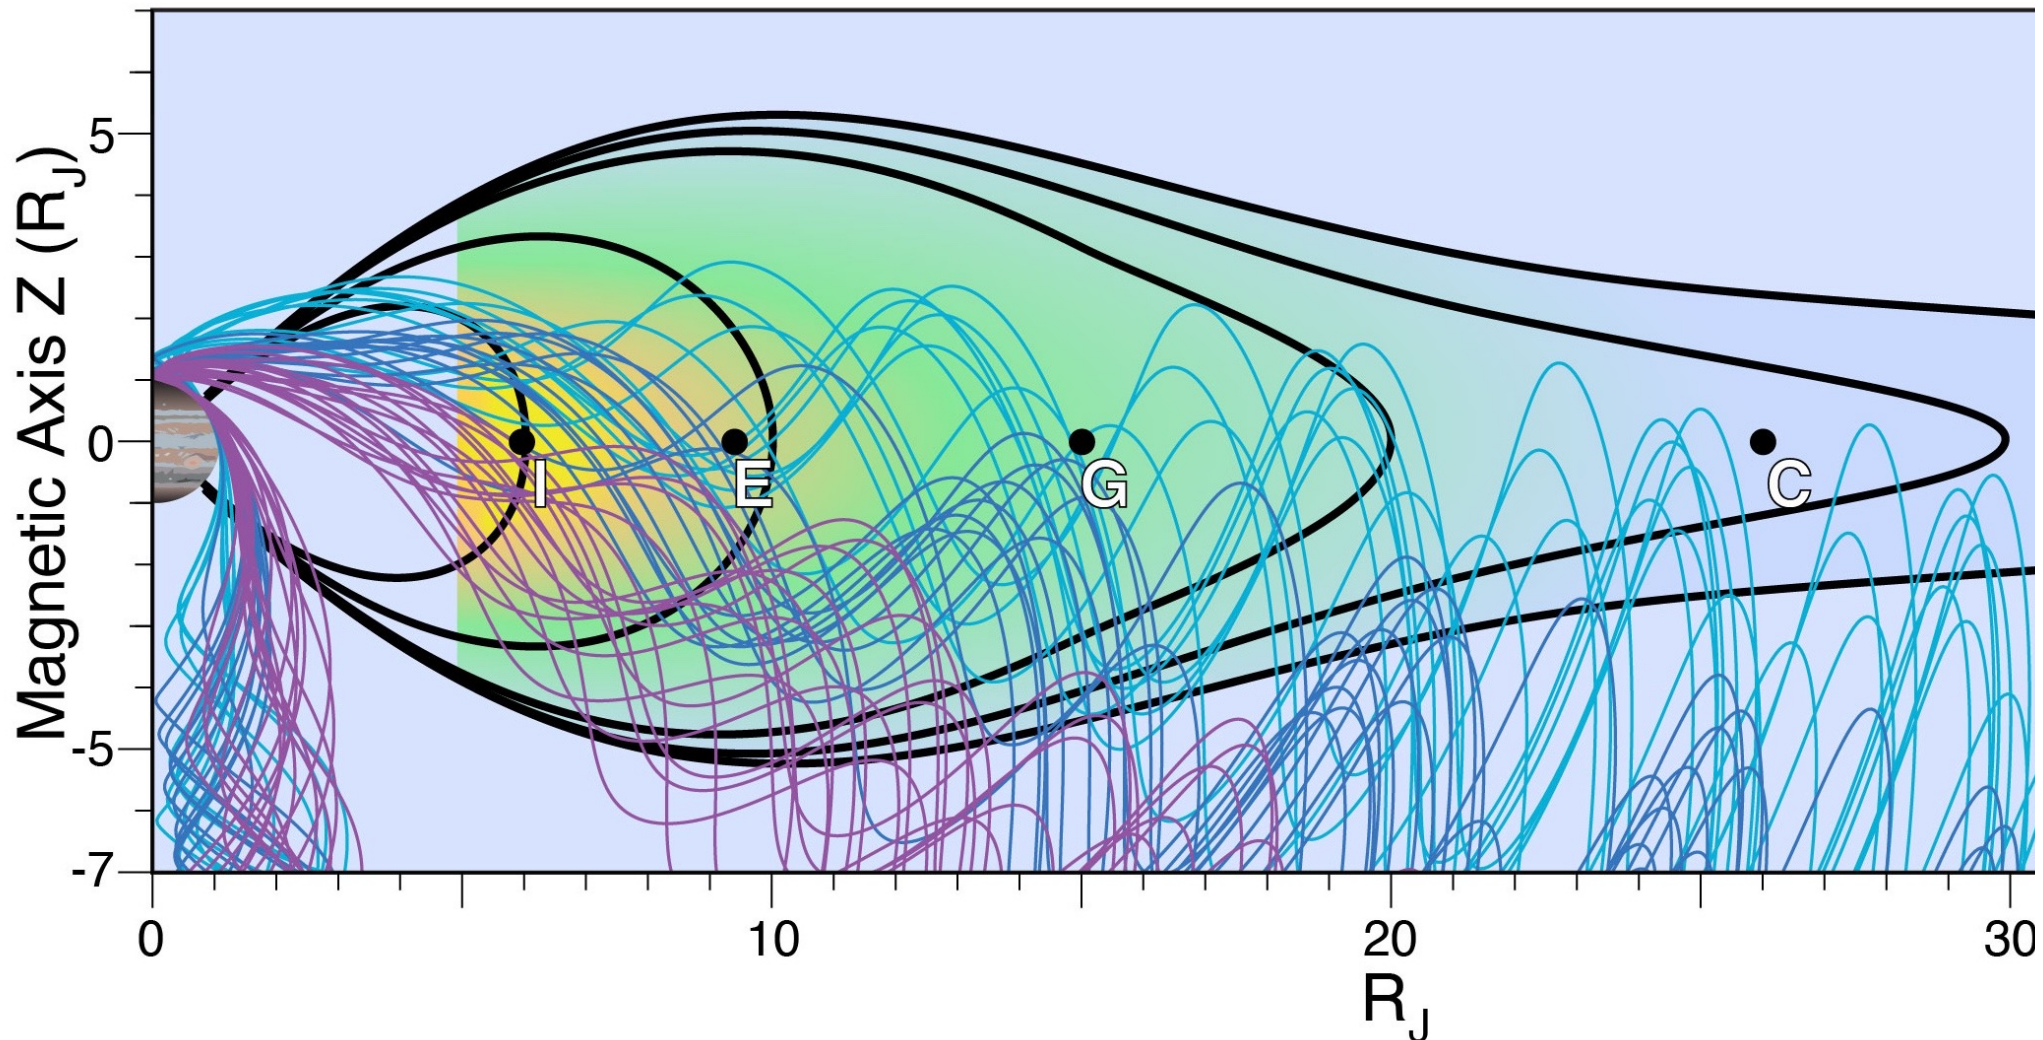

Juno Extended Mission

– Magnetic Coordinates

Note that the plasma disk is in the centrifugal equator – not quite same as magnetic