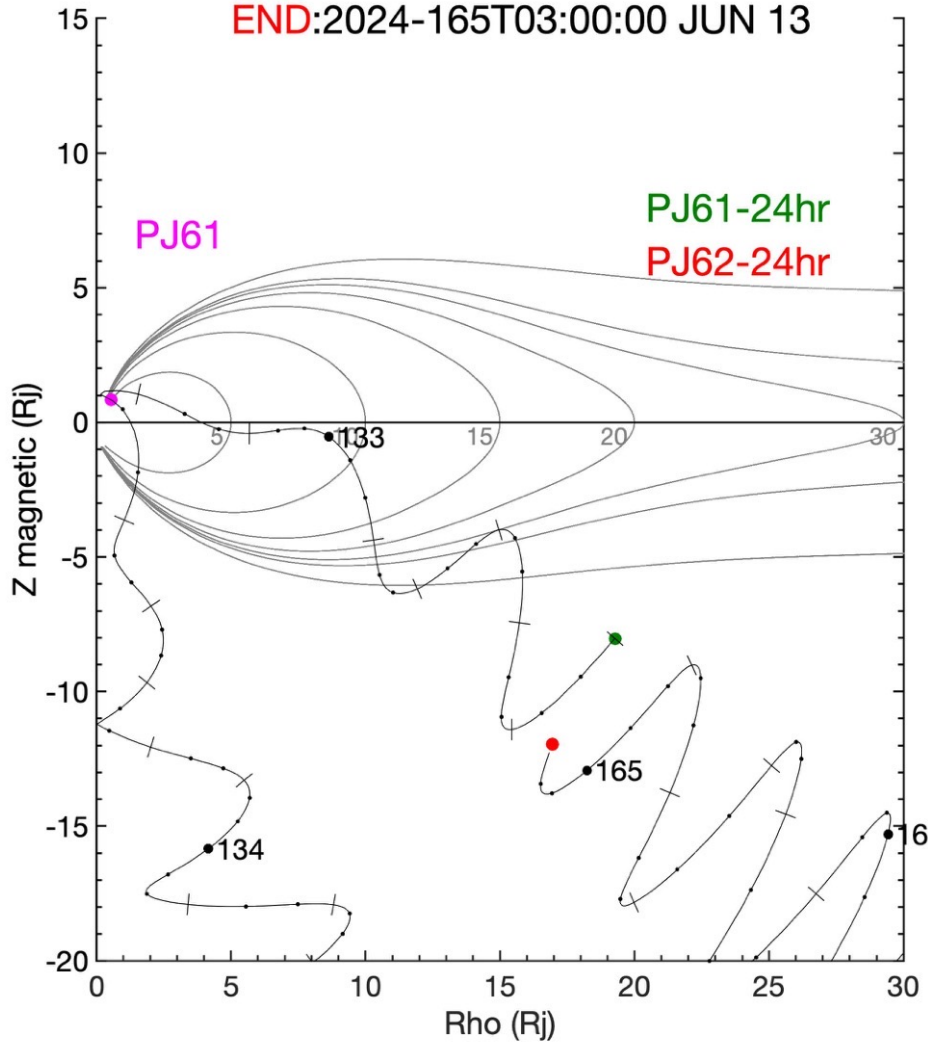

This document was reviewed and approved for export, see Juno-Generic-15-001

START:2024-132T06:00:00 MAY 11

END:2024-165T03:00:00 JUN 13

This document has been reviewed and determined not to contain export-controlled technical data

This document was reviewed and approved for export, see Juno-Generic-15-001

START:2024-198T01:00:00 JUL 16

END:2024-230T21:00:00 AUG 17