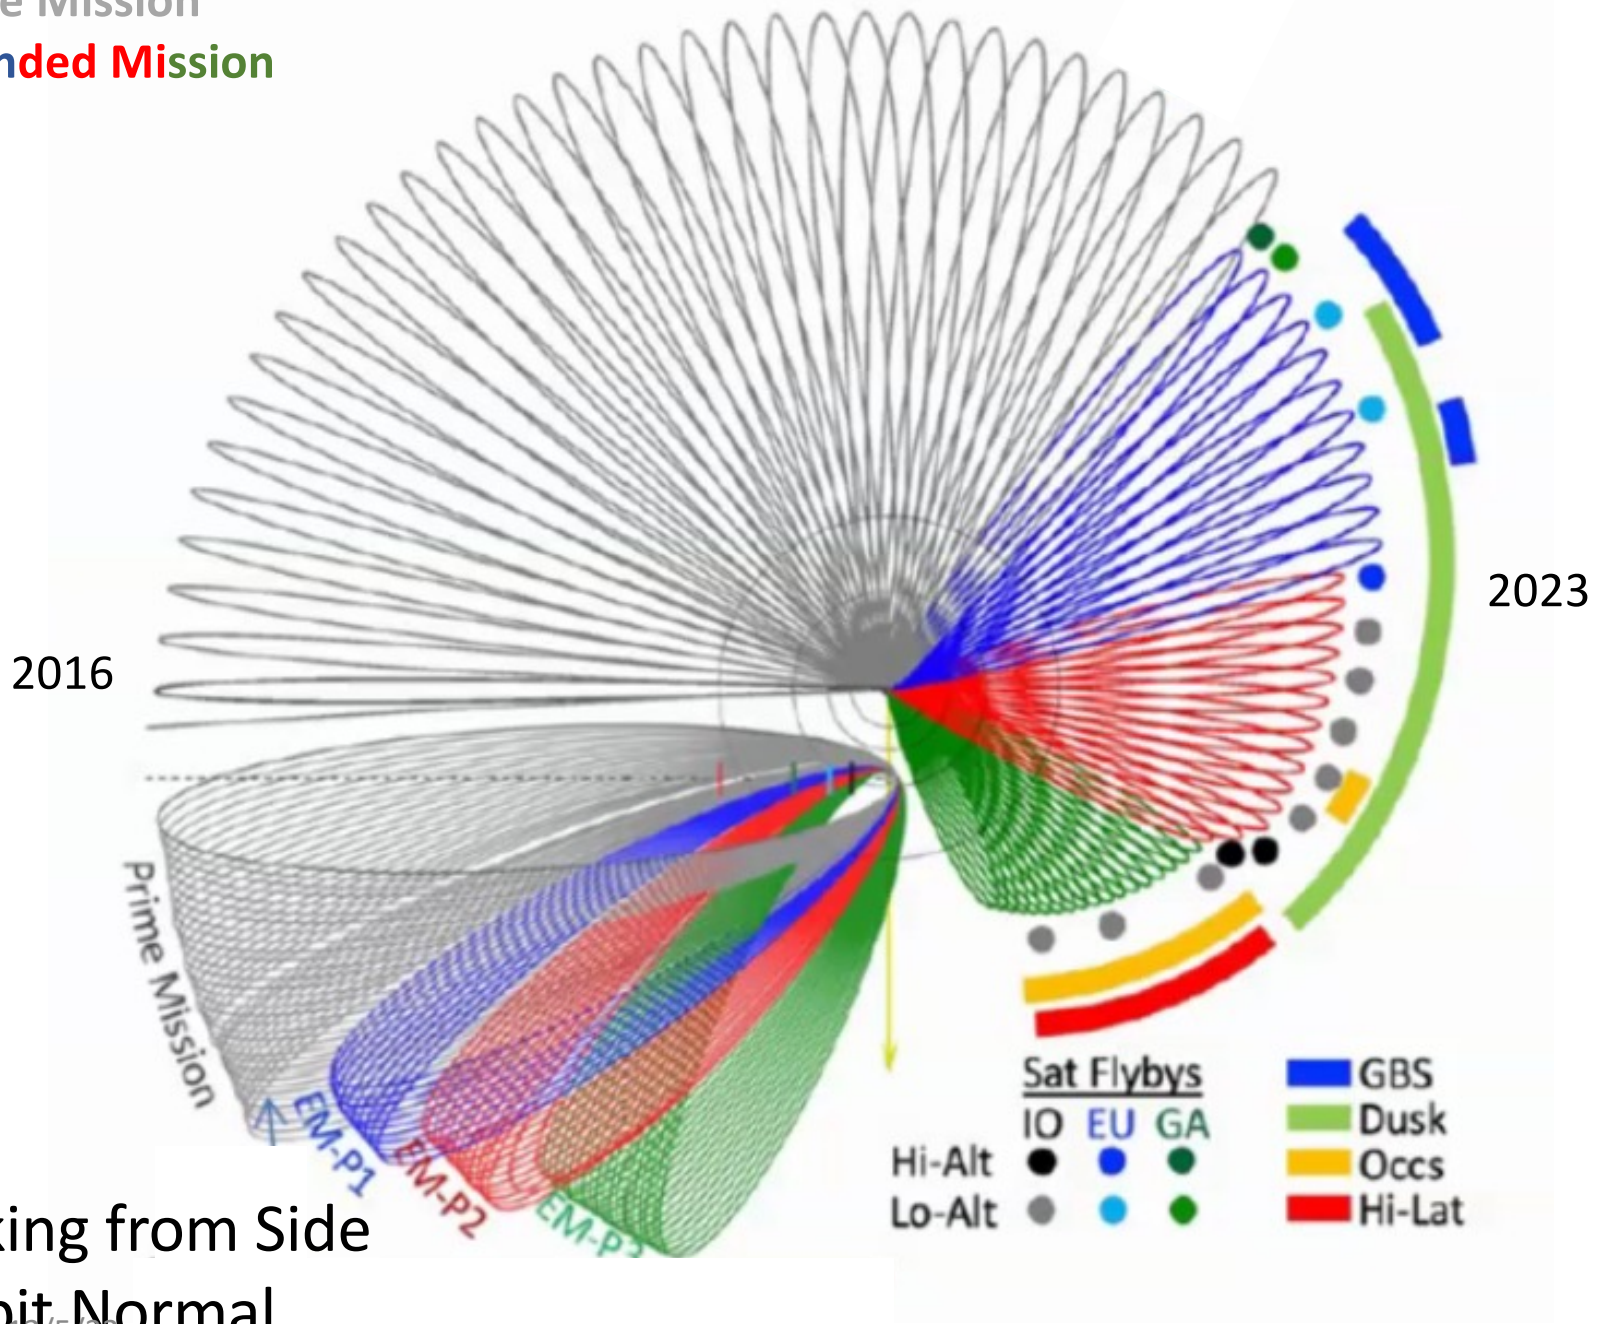

Juno Extended Mission Io & Plasma Torus

- Through Sept 2025 Juno will make several passes through the Io plasma torus – and a couple passing close to Io
- Earth-based observations of emissions at and around Io would provide context and complementary science
- Here are some plots and dates to help planning
- For further trajectory information go to <https://lasp.colorado.edu/home/mop/missions/juno/trajectory-information/>

Juno Orbits

Prime Mission

Extended Mission

Looking Down - Local Time

Looking from Side
- Orbit Normal

12/5/22

Juno Extended Mission

– Orbit-Normal View