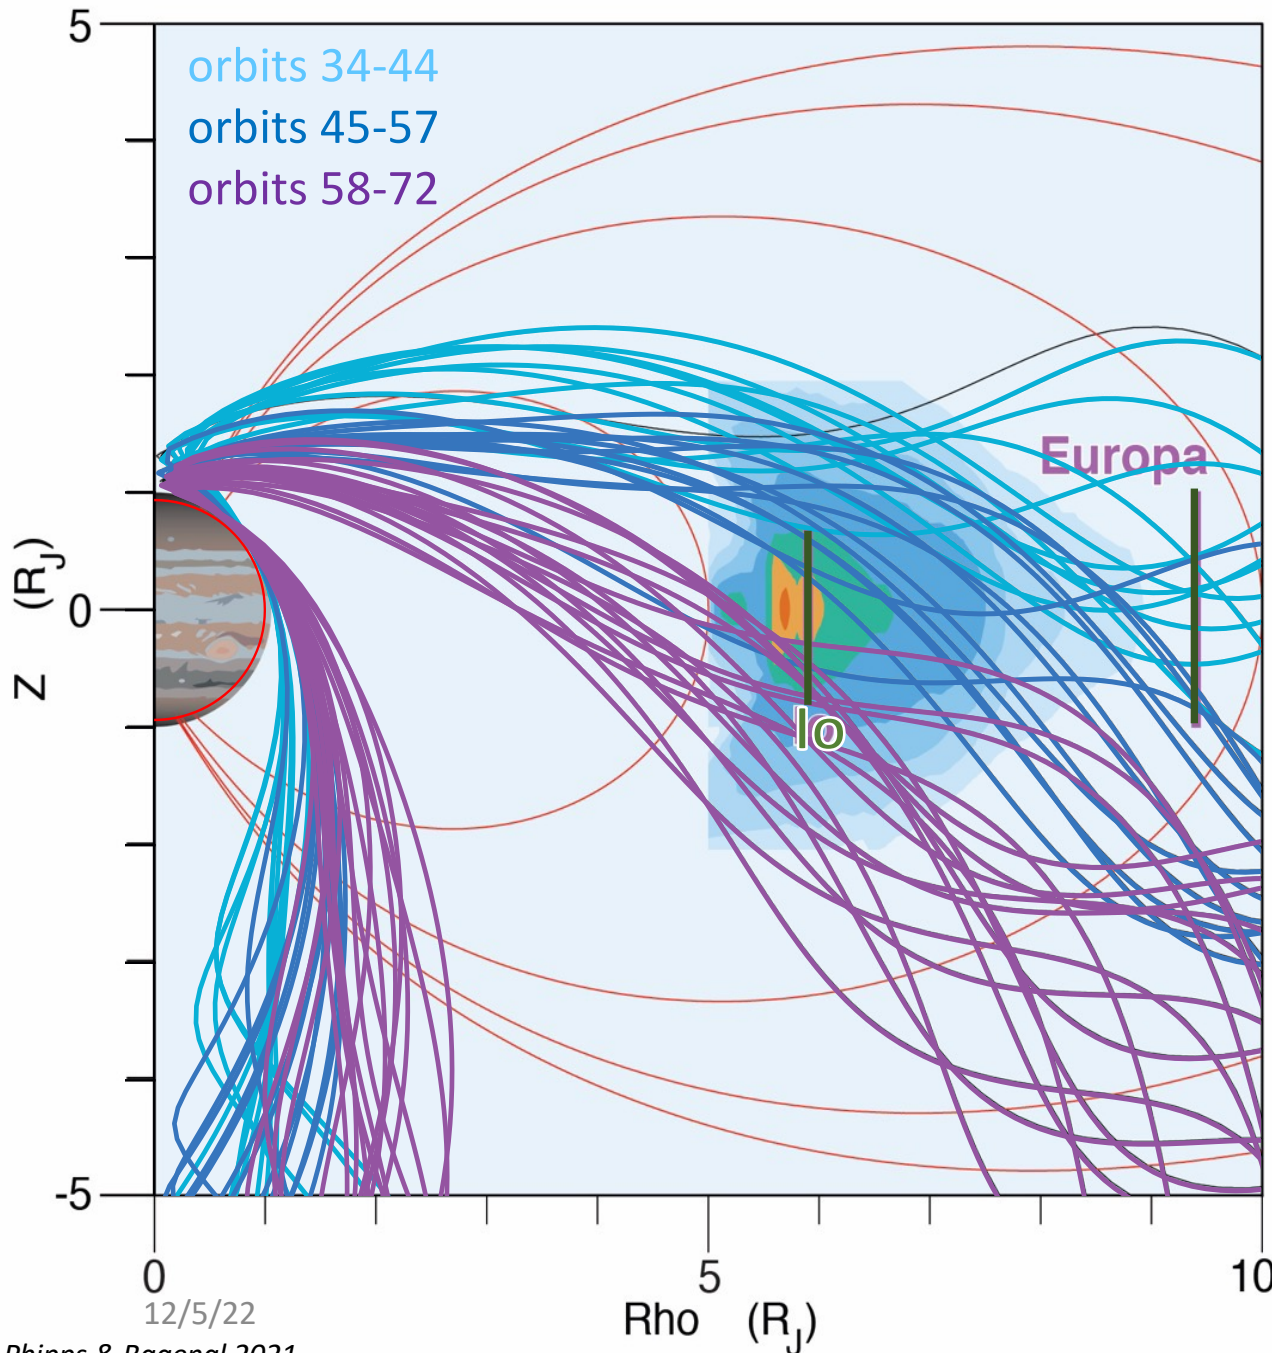

Showing how crossing of the equator progresses over mission

PJ	Date	Lat °	Science Feature
34	Jun 08 '21	28	Gan 1,000 km (+Occultation)
35	Jul 21 '21	29	Ganymede flyby 50,000 km
36	Sep 02 '21	30	Map Great Blue Spot (GBS)
37	Oct 16 '21	31	Map GBS Eu 88,000 km
38	Nov 29 '21	31	Map Great Blue Spot
39	Jan 12 '22	32	Map Great Blue Spot
40	Feb 25 '22	33	Europa flyby 46,900 km
41	Apr 09 '22	34	Map Great Blue Spot
42	May 23 '22	35	Map Great Blue Spot
43	Jul 05 '22	36	Io flyby 85,800 km
44	Aug 17 '22	37	1st Europa Torus
45	Sep 29 '22	37	Eu 320 km (+Occultation)
46	Nov 06 '22	38	ASC Ganymede image
47	Dec 15 '22	39	Io flyby 63,200 km
48	Jan 22 '23	40	Dynamic Tide Threshold
49	Mar 01 '23	41	Io flyby 51,300 km
50	Apr 08 '23	42	1st Nightside PJ Obs.
51	May 16 '23	43	MAG BS, MP Io 35,300 km
52	Jun 23 '23	44	Water at 75N
53	Jul 31 '23	45	32N / 21N Io 22,000 km
54	Sep 07 '23	45	36N / 16N Auroral Curtain
55	Oct 15 '23	46	Cyclone Map Io 11,600 km
56	Nov 22 '23	47	1st Io Torus
57	Dec 30 '23	47	Io flyby 1,500 km
58	Feb 03 '24	48	Io flyby 1,500 km
59	Mar 07 '24	49	GRAV map
60	Apr 09 '24	50	40N / 16N Io 18,600 km
61	May 12 '24	51	51N / 04S Earth Occultation
62	Jun 14 '24	52	58N / 20S Ingress/Egress
63	Jul 17 '24	53	63N / 34S
64	Aug 18 '24	54	66N / 44S
65	Sep 20 '24	55	68N / 49S MAG map
66	Oct 23 '24	56	68N / 49S
67	Nov 25 '24	57	66N / 42S Io 83,600 km
68	Dec 28 '24	57	64N / 32S
69	Jan 30 '25	58	62N / 25S
70	Mar 04 '25	59	63N / 27S
71	Apr 06 '25	60	65N / 35S Water at 90N
72	May 08 '25	61	69N / 46S Io 93,900 km
73	Jun 10 '25	62	72N / 60S
74	Jul 13 '25	63	76N / 74S Auroral Curtain
75	Aug 15 '25	63	78N / 87S Cyclone map
76	Sep 17 '25	64	81N / 81S

Juno Extended Mission

– Magnetic Coordinates

Note that the plasma disk is in the centrifugal equator – not quite same as magnetic

Zooming in..... CENTRIFUGAL COORDINATES
 Fields lines are fiducial – not fixed in this system