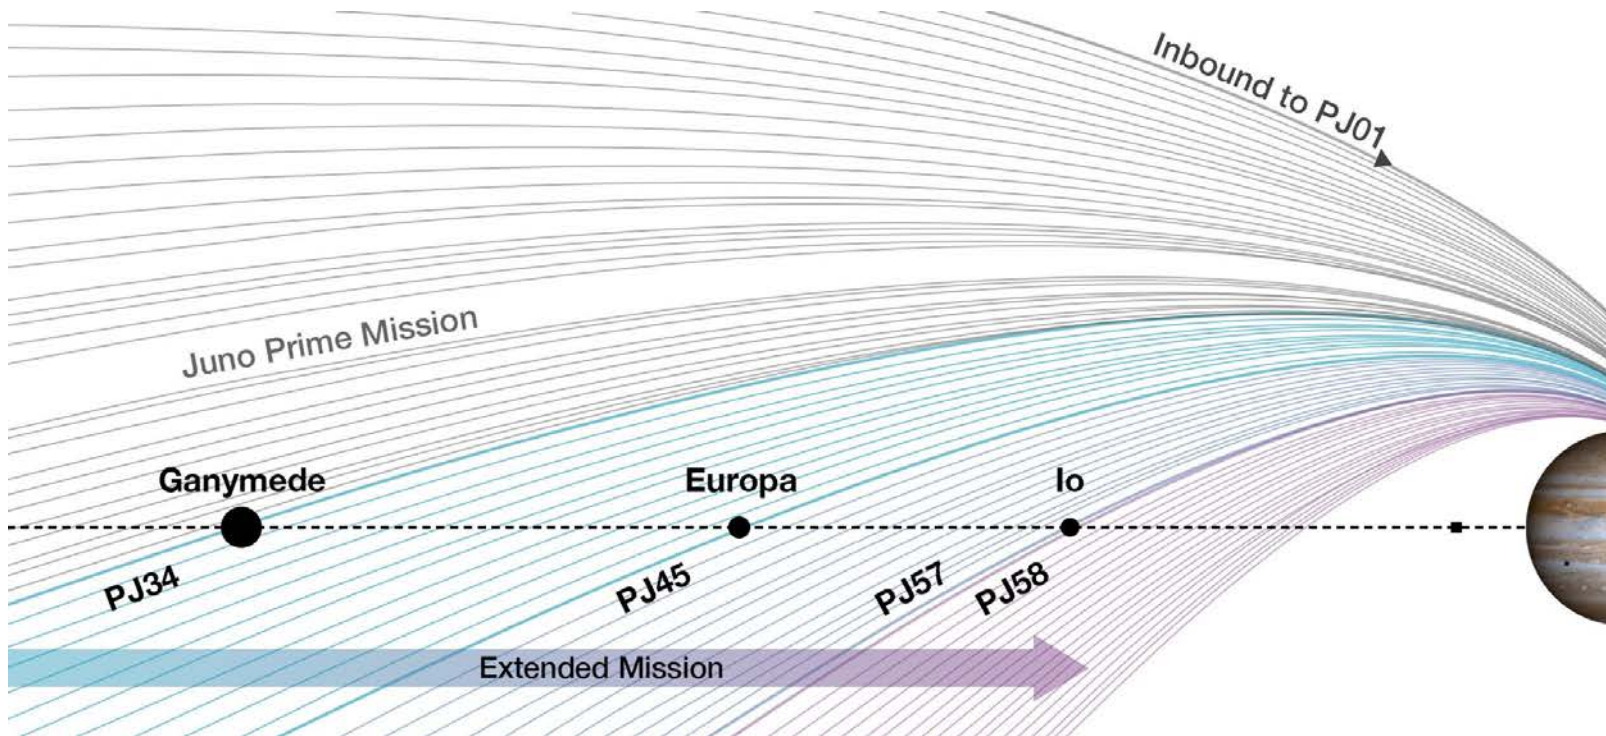

Juno Extended Mission

– Orbit-Normal View

Showing how crossing of the equator progresses over mission

PJ	Date	Lat °	Science Feature
34	Jun 08 '21	28	Gan 1,000 km (+Occultation)
35	Jul 21 '21	29	Ganymede flyby 50,000 km
36	Sep 02 '21	30	Map Great Blue Spot (GBS)
37	Oct 16 '21	31	Map GBS Eu 88,000 km
38	Nov 29 '21	31	Map Great Blue Spot
39	Jan 12 '22	32	Map Great Blue Spot
40	Feb 25 '22	33	Europa flyby 46,900 km
41	Apr 09 '22	34	Map Great Blue Spot
42	May 23 '22	35	Map Great Blue Spot
43	Jul 05 '22	36	Io flyby 85,800 km
44	Aug 17 '22	37	1st Europa Torus
45	Sep 29 '22	37	Eu 320 km (+Occultation)
46	Nov 06 '22	38	ASC Ganymede image
47	Dec 15 '22	39	Io flyby 63,200 km
48	Jan 22 '23	40	Dynamic Tide Threshold
49	Mar 01 '23	41	Io flyby 51,300 km
50	Apr 08 '23	42	1st Nightside PJ Obs.
51	May 16 '23	43	MAG BS, MP Io 35,300 km
52	Jun 23 '23	44	Water at 75N
53	Jul 31 '23	45	32N / 21N Io 22,000 km
54	Sep 07 '23	45	36N / 16N Auroral Curtain
55	Oct 15 '23	46	Cyclone Map Io 11,600 km
56	Nov 22 '23	47	1st Io Torus
57	Dec 30 '23	47	Io flyby 1,500 km
58	Feb 03 '24	48	Io flyby 1,500 km
59	Mar 07 '24	49	GRAV map
60	Apr 09 '24	50	40N / 16N Io 18,600 km
61	May 12 '24	51	51N / 04S Earth Occultation
62	Jun 14 '24	52	58N / 20S Ingress/Egress
63	Jul 17 '24	53	63N / 34S
64	Aug 18 '24	54	66N / 44S
65	Sep 20 '24	55	68N / 49S MAG map
66	Oct 23 '24	56	68N / 49S
67	Nov 25 '24	57	66N / 42S Io 83,600 km
68	Dec 28 '24	57	64N / 32S
69	Jan 30 '25	58	62N / 25S
70	Mar 04 '25	59	63N / 27S
71	Apr 06 '25	60	65N / 35S Water at 90N
72	May 08 '25	61	69N / 46S Io 93,900 km
73	Jun 10 '25	62	72N / 60S
74	Jul 13 '25	63	76N / 74S Auroral Curtain
75	Aug 15 '25	63	78N / 87S Cyclone map
76	Sep 17 '25	64	81N / 81S