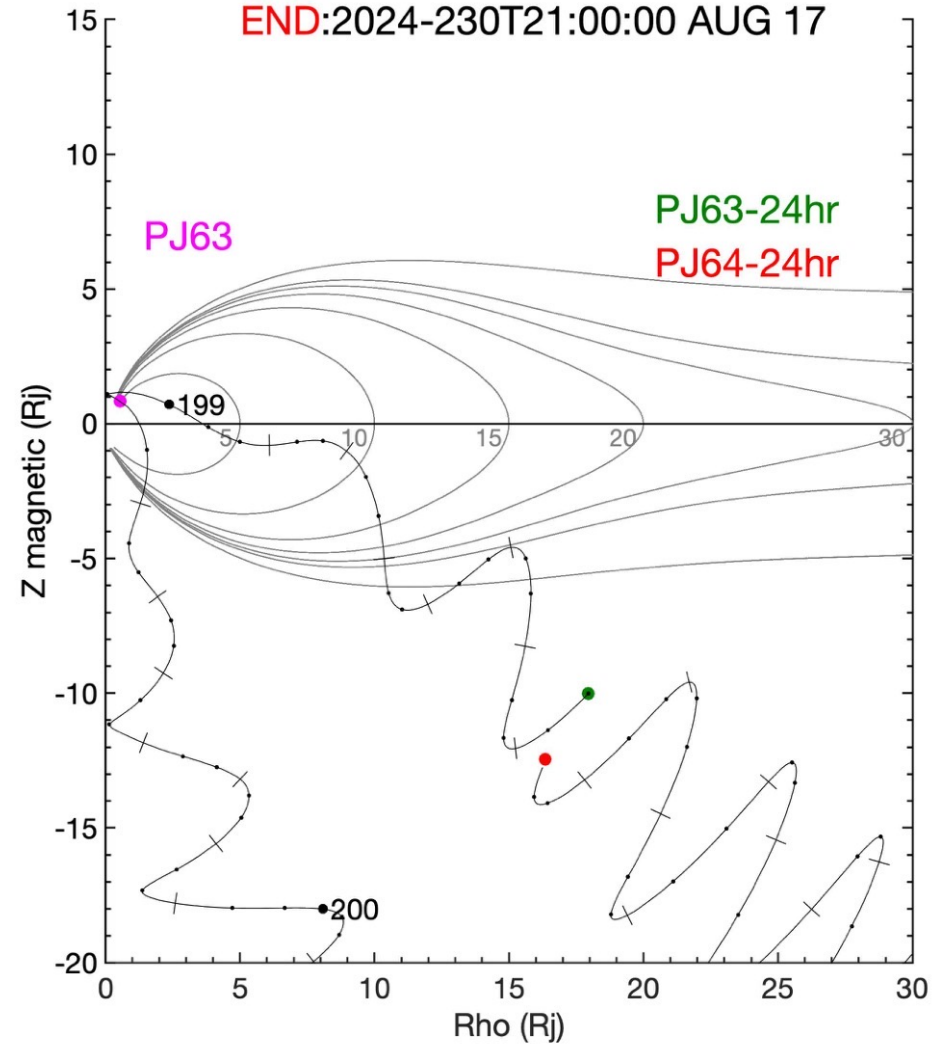

This document has been reviewed and determined not to contain export-controlled technical data