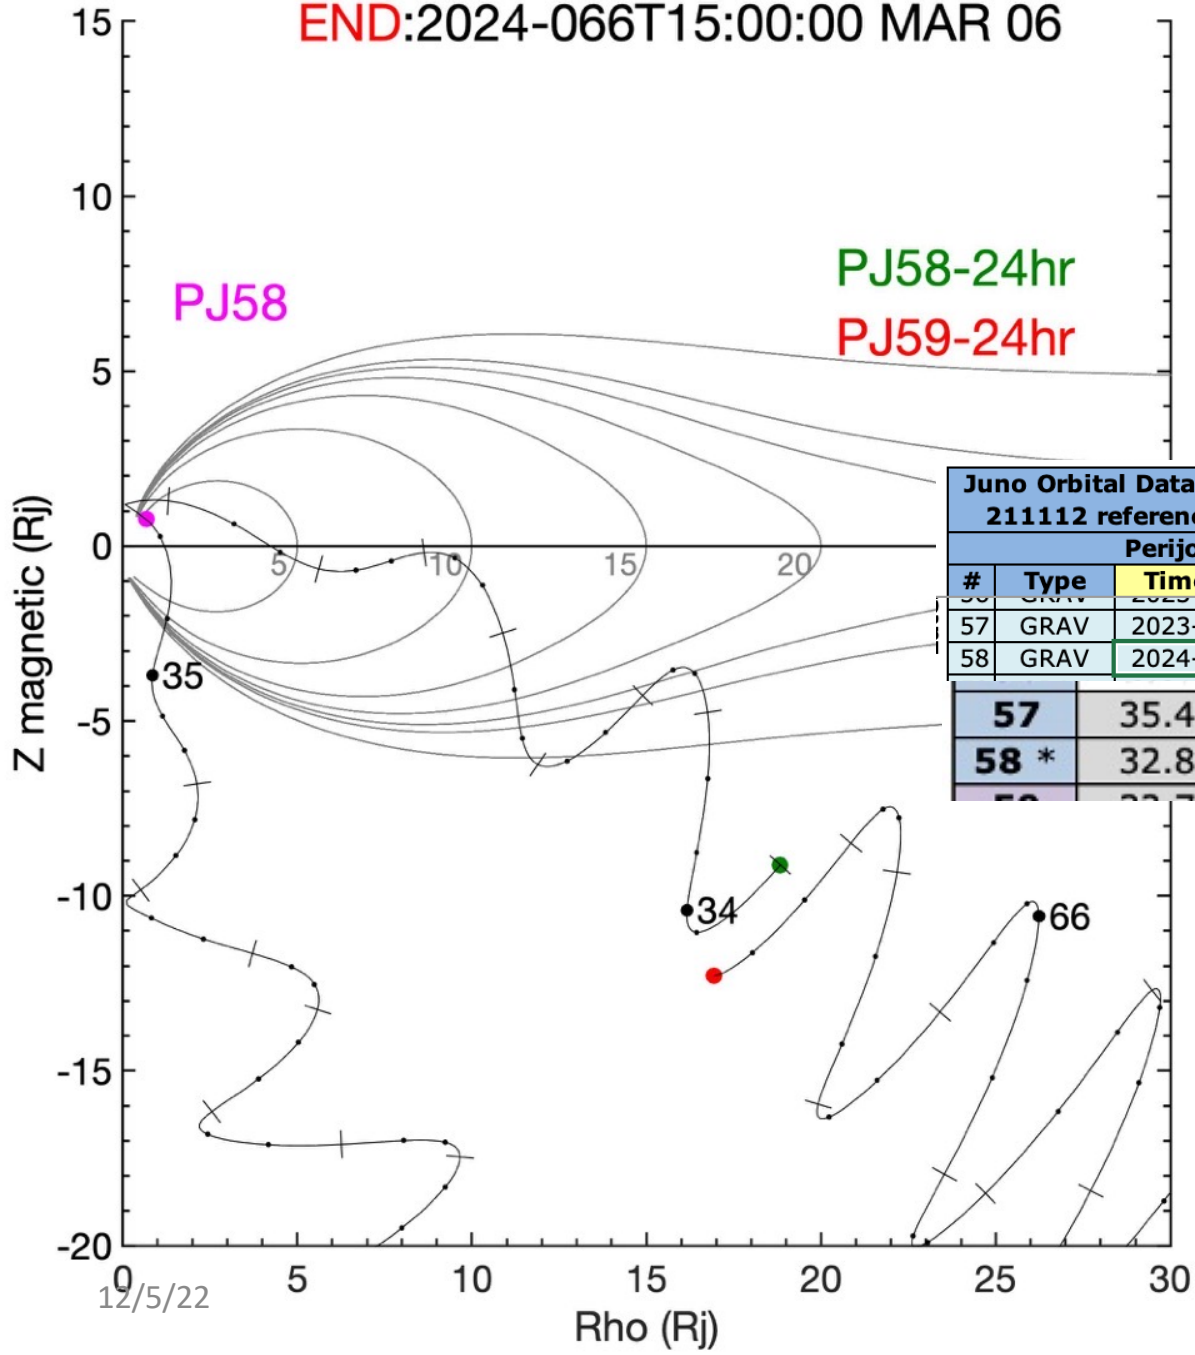

START:2024-033T21:00:00 FEB 02

END:2024-066T15:00:00 MAR 06

Juno Orbital Data (including EM 211112 reference trajectory)				Jupiter Range at Far EqX (Rj)	Local Time at Far EqX (hrs)
Perijove		Far Equator Crossing			
#	Type	Time (UTC/SCET)	Time (UTC/SCET)		
57	GRAV	2023-12-30 12:36:21	2024-02-03 17:51:00	5.83	15.9
58	GRAV	2024-02-03 21:47:31	2024-03-07 12:13:05	5.53	15.7
57		35.4	12/30	Io 1,500 km	
58 *		32.8	'24 2/3	Io 1,423 km