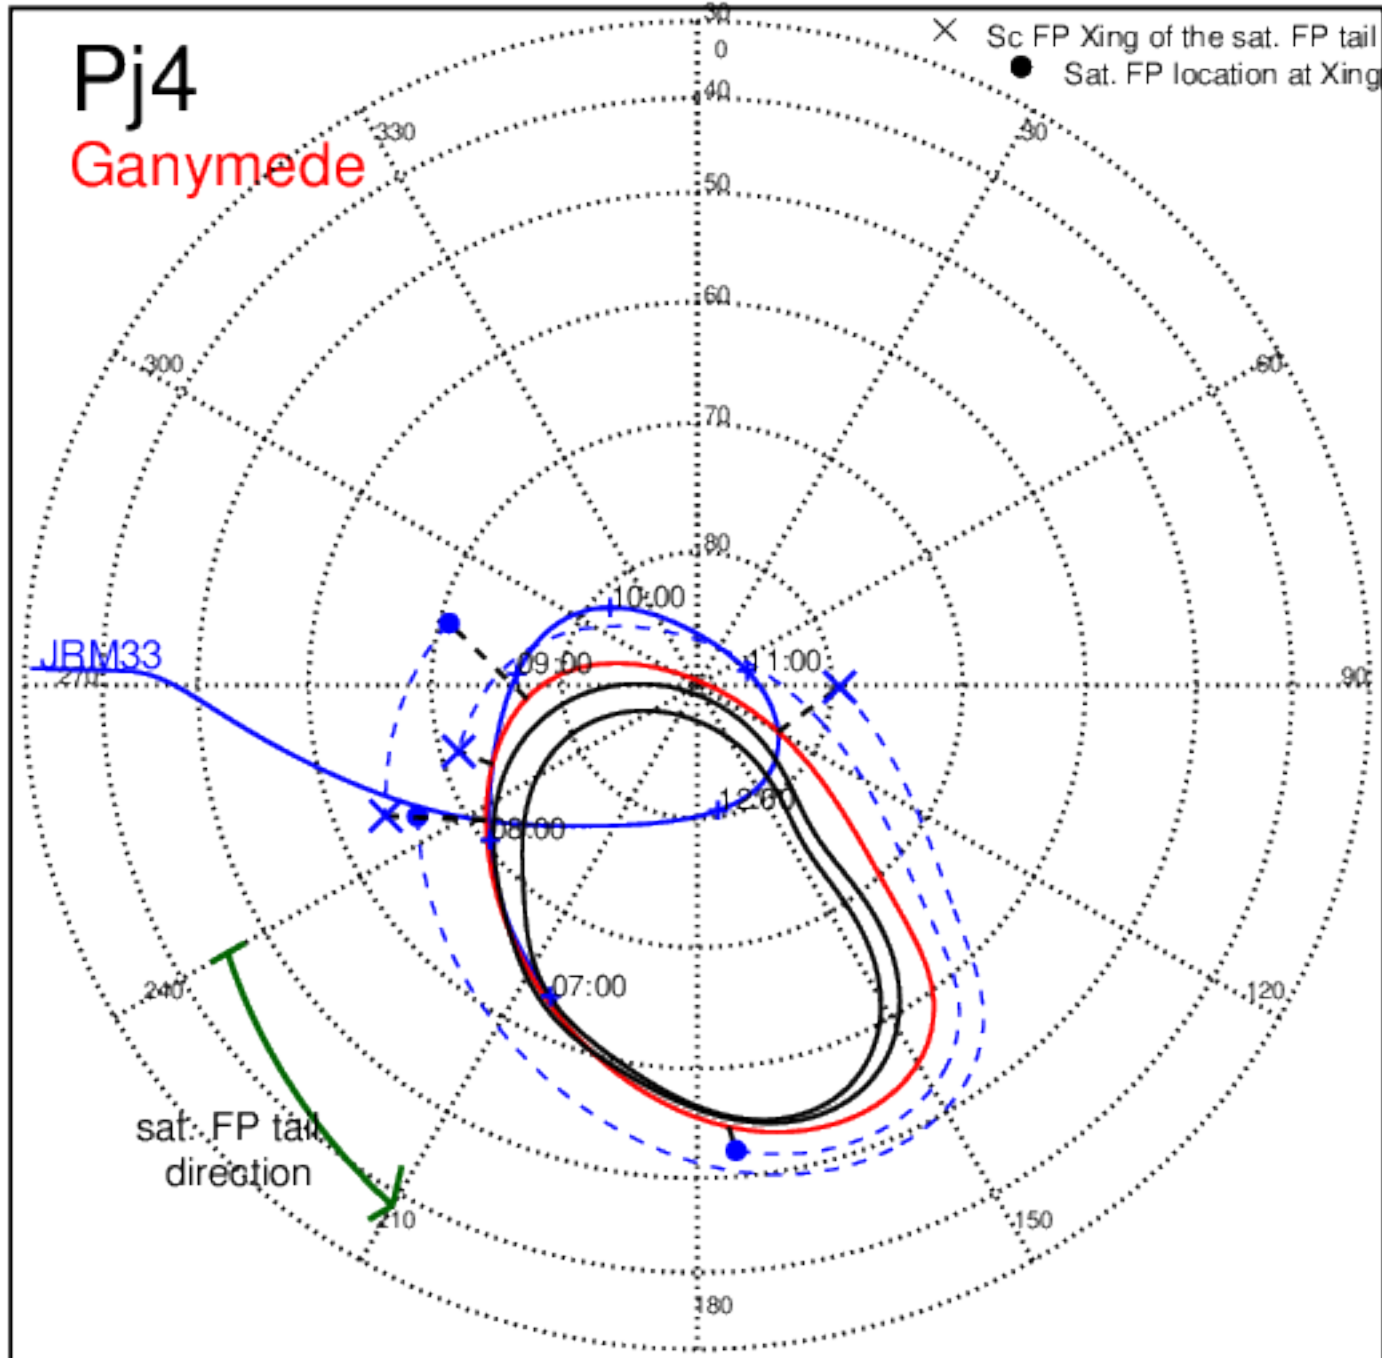

Pj2 (PJ time: 10/19/2016 18:10:54) - North

Pj2 (PJ time: 10/19/2016 18:10:54 ) - South

Pj3 (PJ time: 12/11/2016 17:03:41 ) - North

Pj3 (PJ time: 12/11/2016 17:03:41 ) - South

Pj3 (PJ time: 12/11/2016 17:03:41 ) - North

Pj3 (PJ time: 12/11/2016 17:03:41 ) - South

Pj3 (PJ time: 12/11/2016 17:03:41 ) - North

Pj3 (PJ time: 12/11/2016 17:03:41 ) - South

Pj4 (PJ time: 02/02/2017 12:57:09) - North

Pj4 (PJ time: 02/02/2017 12:57:09 ) - South

Pj4 (PJ time: 02/02/2017 12:57:09) - North

Pj4 (PJ time: 02/02/2017 12:57:09 ) - South

Pj4 (PJ time: 02/02/2017 12:57:09) - North

Pj4 (PJ time: 02/02/2017 12:57:09 ) - South

Pj5 (PJ time: 03/27/2017 08:51:52) - North

Pj5 (PJ time: 03/27/2017 08:51:52 ) - South

Pj5 (PJ time: 03/27/2017 08:51:52) - North

Pj5 (PJ time: 03/27/2017 08:51:52 ) - South

Pj5 (PJ time: 03/27/2017 08:51:52 ) - North

Pj5 (PJ time: 03/27/2017 08:51:52 ) - South