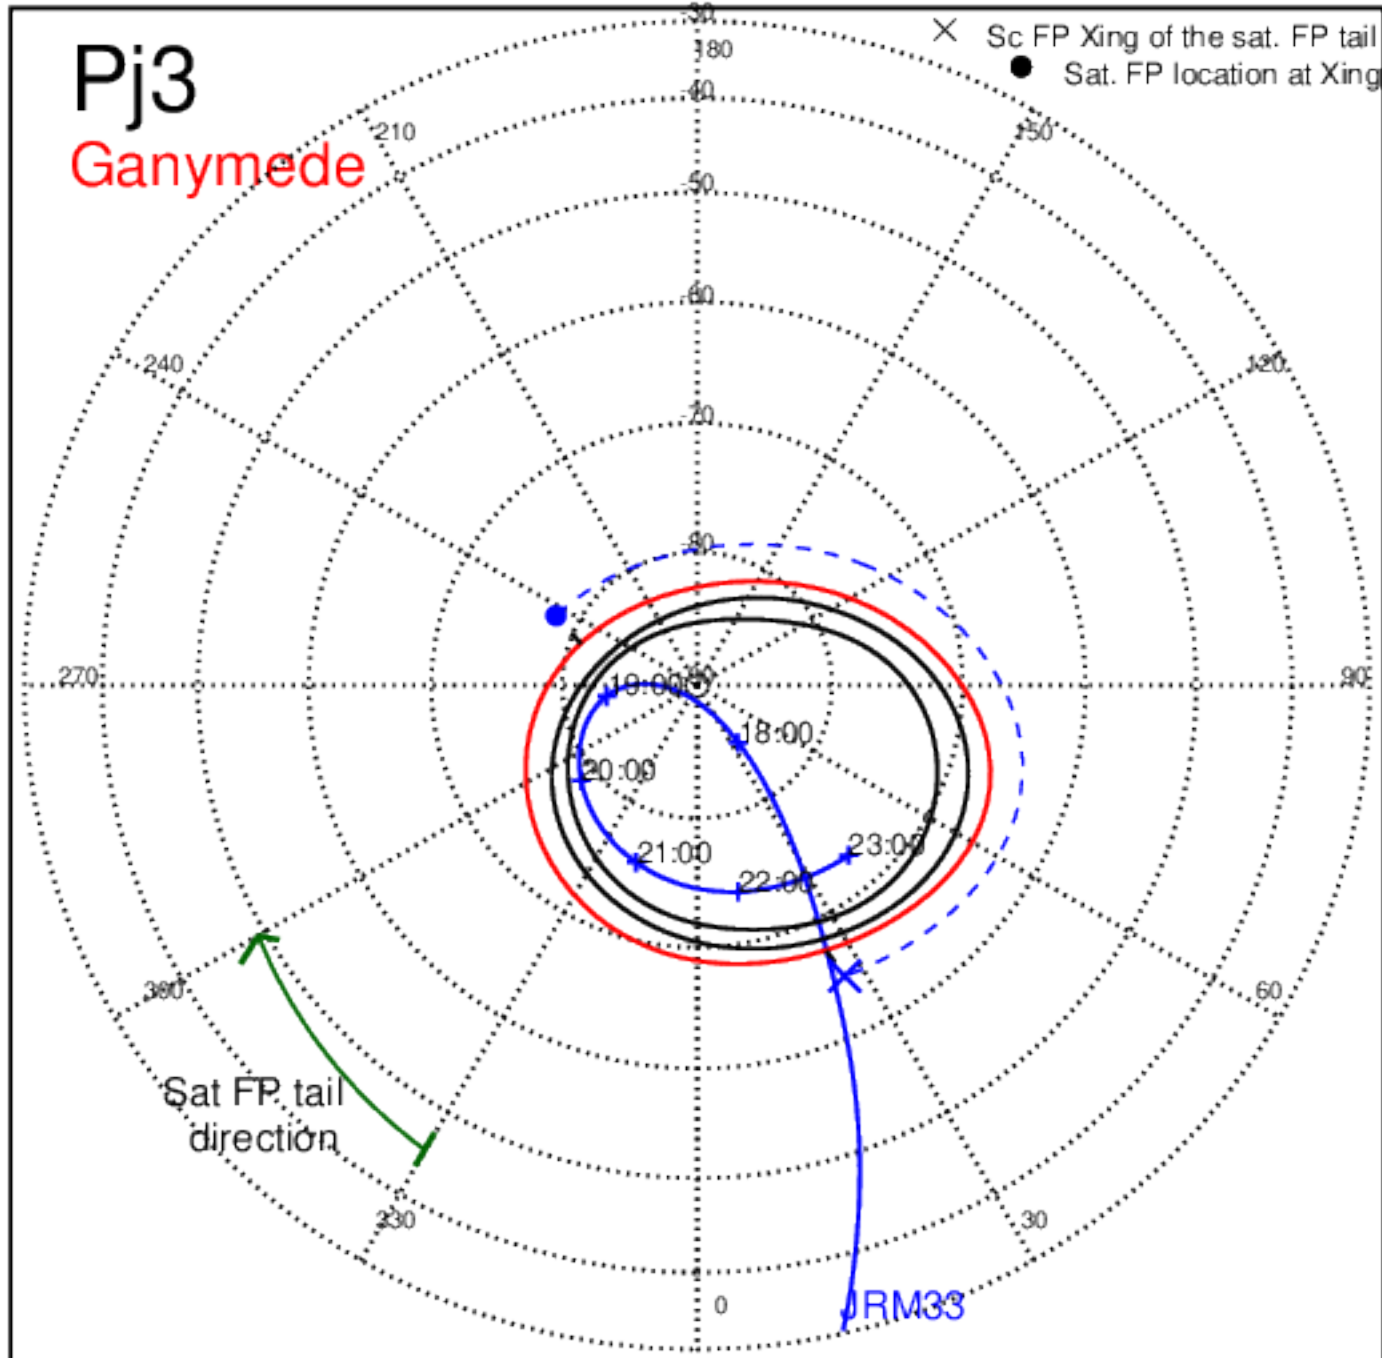

Pj2 (PJ time: 10/19/2016 18:10:54) - North

Pj2 (PJ time: 10/19/2016 18:10:54 ) - South

Pj3 (PJ time: 12/11/2016 17:03:41 ) - North

Pj3 (PJ time: 12/11/2016 17:03:41 ) - South

Pj3 (PJ time: 12/11/2016 17:03:41 ) - North

Pj3 (PJ time: 12/11/2016 17:03:41 ) - South

Pj3 (PJ time: 12/11/2016 17:03:41 ) - North

Pj3 (PJ time: 12/11/2016 17:03:41 ) - South

Pj4 (PJ time: 02/02/2017 12:57:09) - North

Pj4 (PJ time: 02/02/2017 12:57:09 ) - South

Pj4 (PJ time: 02/02/2017 12:57:09) - North

Pj4 (PJ time: 02/02/2017 12:57:09 ) - South

Pj4 (PJ time: 02/02/2017 12:57:09) - North

Pj4 (PJ time: 02/02/2017 12:57:09 ) - South

Pj5 (PJ time: 03/27/2017 08:51:52) - North

Pj5 (PJ time: 03/27/2017 08:51:52 ) - South

Pj5 (PJ time: 03/27/2017 08:51:52) - North

Pj5 (PJ time: 03/27/2017 08:51:52 ) - South

Pj5 (PJ time: 03/27/2017 08:51:52 ) - North

Pj5 (PJ time: 03/27/2017 08:51:52 ) - South