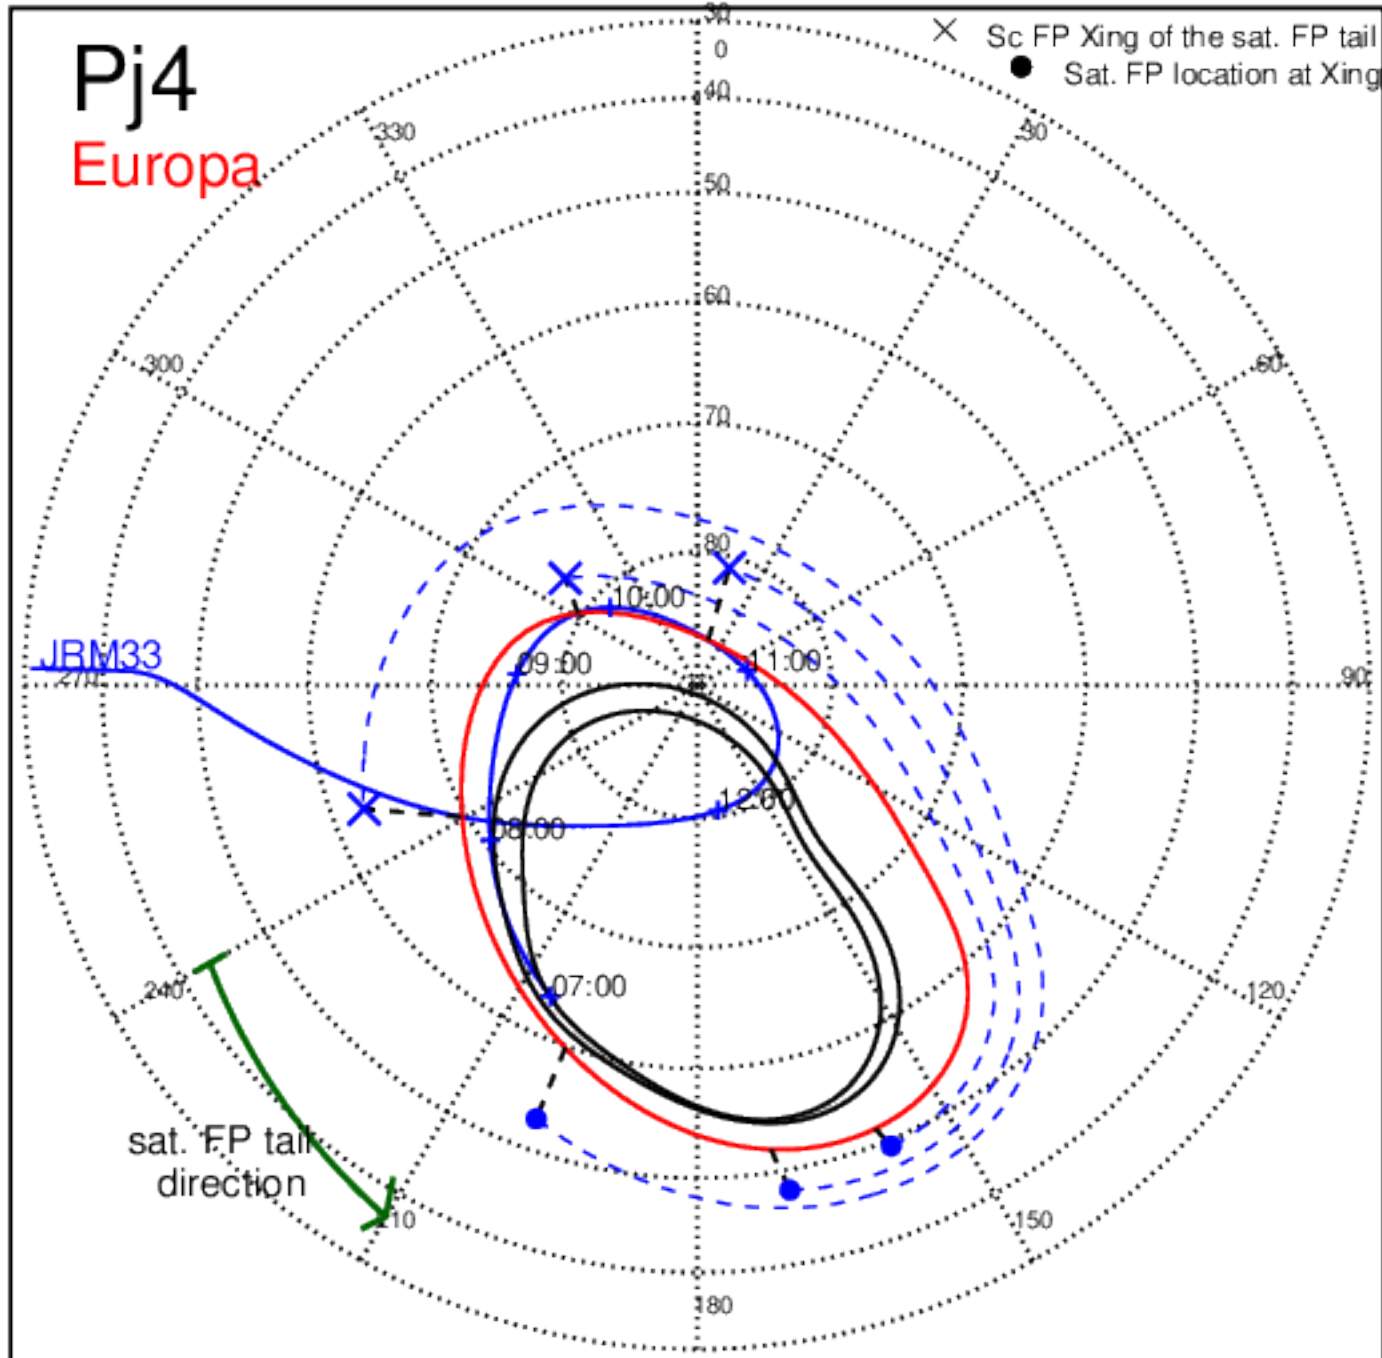

Pj2 (PJ time: 10/19/2016 18:10:54) - North

Pj2 (PJ time: 10/19/2016 18:10:54 ) - South

Pj3 (PJ time: 12/11/2016 17:03:41 ) - North

Pj3 (PJ time: 12/11/2016 17:03:41 ) - South

Pj3 (PJ time: 12/11/2016 17:03:41 ) - North

Pj3 (PJ time: 12/11/2016 17:03:41 ) - South

Pj3 (PJ time: 12/11/2016 17:03:41 ) - North

Pj3 (PJ time: 12/11/2016 17:03:41 ) - South

Pj4 (PJ time: 02/02/2017 12:57:09) - North

Pj4 (PJ time: 02/02/2017 12:57:09 ) - South

Pj4 (PJ time: 02/02/2017 12:57:09) - North

Pj4 (PJ time: 02/02/2017 12:57:09 ) - South

Pj4 (PJ time: 02/02/2017 12:57:09) - North

Pj4 (PJ time: 02/02/2017 12:57:09 ) - South

Pj5 (PJ time: 03/27/2017 08:51:52) - North

Pj5 (PJ time: 03/27/2017 08:51:52 ) - South

Pj5 (PJ time: 03/27/2017 08:51:52) - North

Pj5 (PJ time: 03/27/2017 08:51:52 ) - South

Pj5 (PJ time: 03/27/2017 08:51:52 ) - North

Pj5 (PJ time: 03/27/2017 08:51:52 ) - South