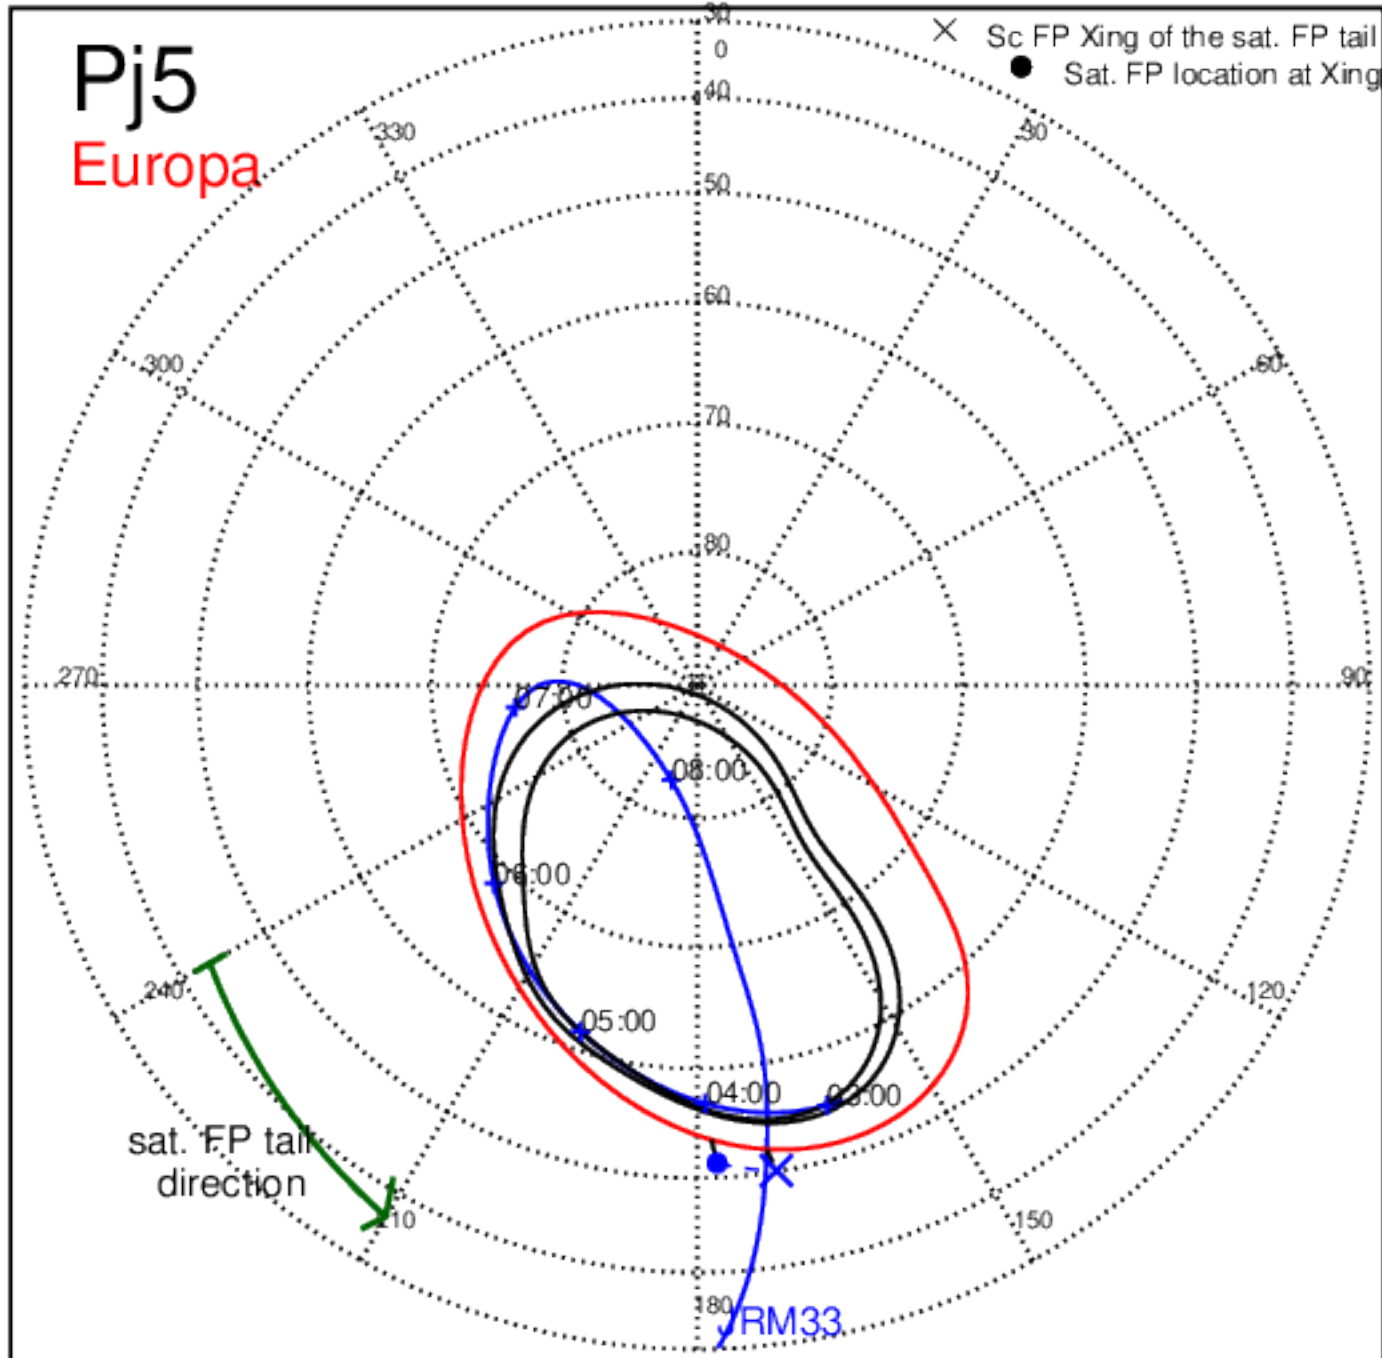

Pj2 (PJ time: 10/19/2016 18:10:54) - North

Pj2 (PJ time: 10/19/2016 18:10:54 ) - South

Pj3 (PJ time: 12/11/2016 17:03:41 ) - North

Pj3 (PJ time: 12/11/2016 17:03:41 ) - South

Pj3 (PJ time: 12/11/2016 17:03:41 ) - North

Pj3 (PJ time: 12/11/2016 17:03:41 ) - South

Pj3 (PJ time: 12/11/2016 17:03:41 ) - North

Pj3 (PJ time: 12/11/2016 17:03:41 ) - South

Pj4 (PJ time: 02/02/2017 12:57:09) - North

Pj4 (PJ time: 02/02/2017 12:57:09 ) - South

Pj4 (PJ time: 02/02/2017 12:57:09) - North

Pj4 (PJ time: 02/02/2017 12:57:09 ) - South

Pj4 (PJ time: 02/02/2017 12:57:09) - North

Pj4 (PJ time: 02/02/2017 12:57:09 ) - South

Pj5 (PJ time: 03/27/2017 08:51:52) - North

Pj5 (PJ time: 03/27/2017 08:51:52 ) - South

Pj5 (PJ time: 03/27/2017 08:51:52) - North

Pj5 (PJ time: 03/27/2017 08:51:52 ) - South

Pj5 (PJ time: 03/27/2017 08:51:52 ) - North

Pj5 (PJ time: 03/27/2017 08:51:52 ) - South