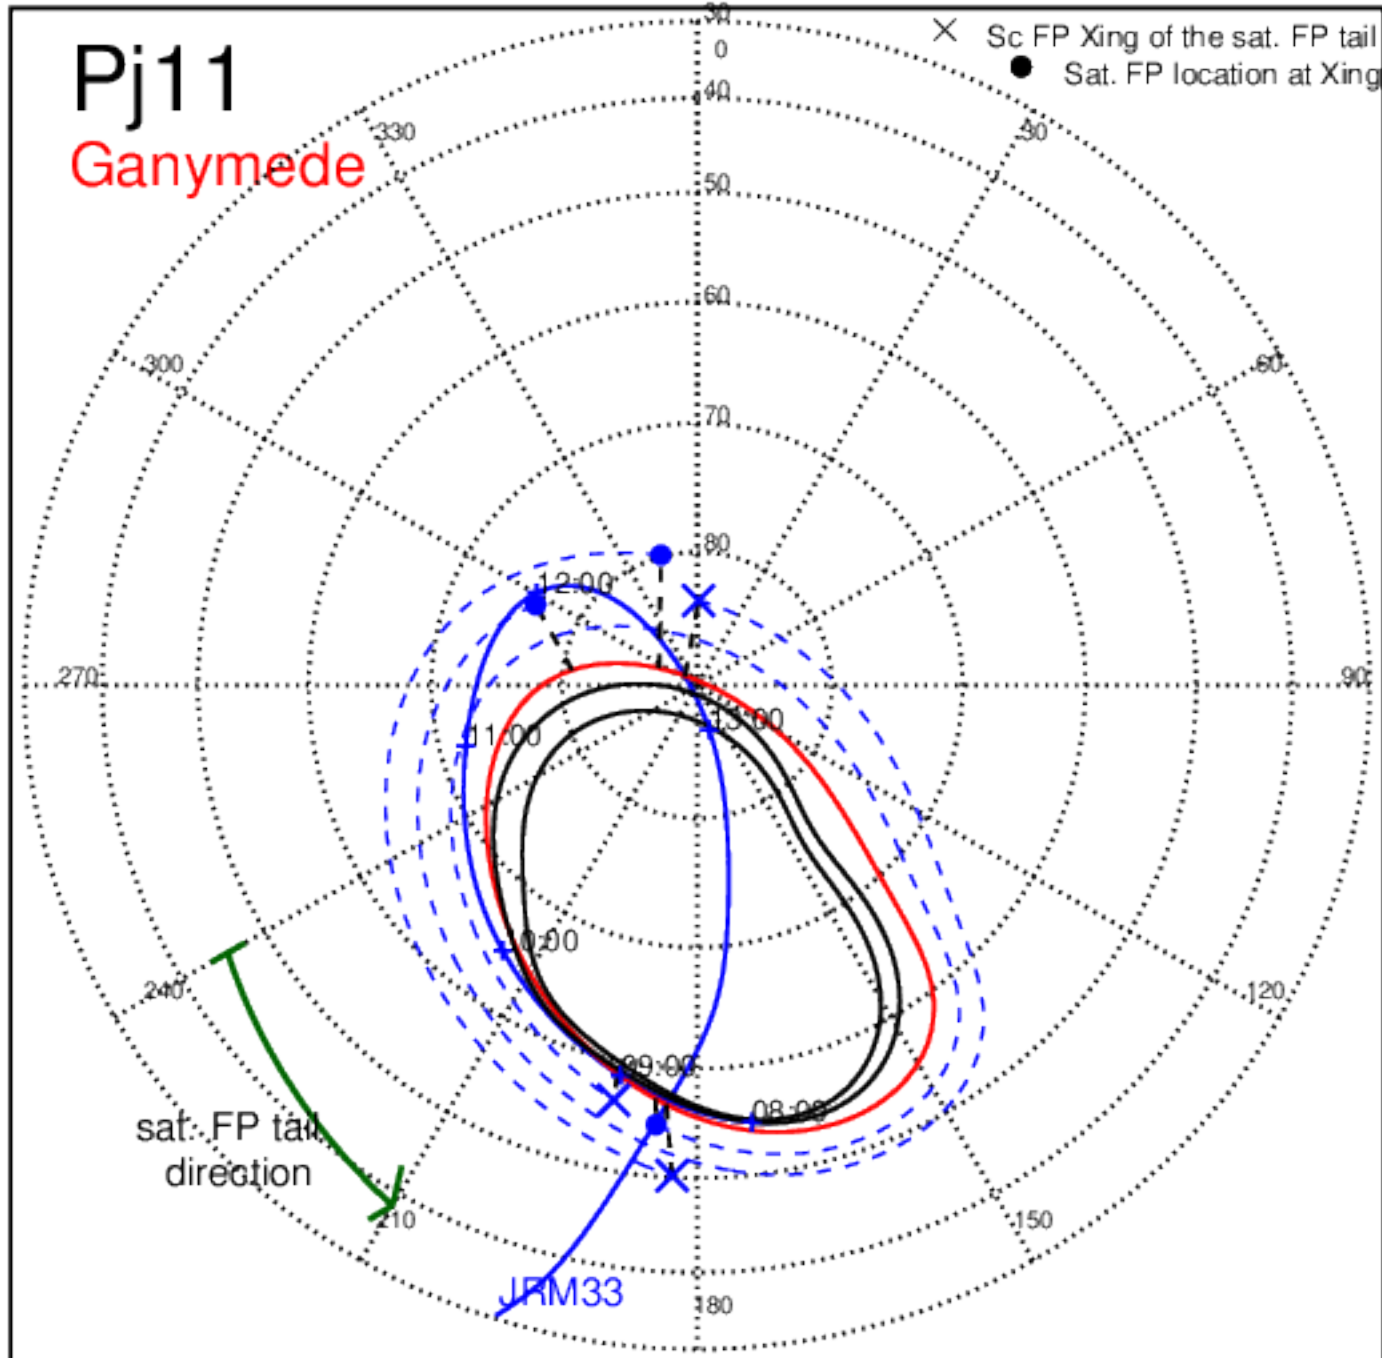

Pj11 (PJ time: 02/07/2018 13:51:30) - North

Pj11 (PJ time: 02/07/2018 13:51:30) - South

Pj11 (PJ time: 02/07/2018 13:51:30) - North

Pj11 (PJ time: 02/07/2018 13:51:30) - South

Pj11 (PJ time: 02/07/2018 13:51:30) - North

Pj11 (PJ time: 02/07/2018 13:51:30) - South

Pj12 (PJ time: 04/01/2018 09:45:43) - North

Pj12 (PJ time: 04/01/2018 09:45:43 ) - South

Pj12 (PJ time: 04/01/2018 09:45:43) - North

Pj12 (PJ time: 04/01/2018 09:45:43 ) - South

Pj12 (PJ time: 04/01/2018 09:45:43 ) - North

Pj12 (PJ time: 04/01/2018 09:45:43 ) - South

Pj13 (PJ time: 05/24/2018 05:39:51 ) - North

Pj13 (PJ time: 05/24/2018 05:39:51 ) - South

Pj13 (PJ time: 05/24/2018 05:39:51 ) - North