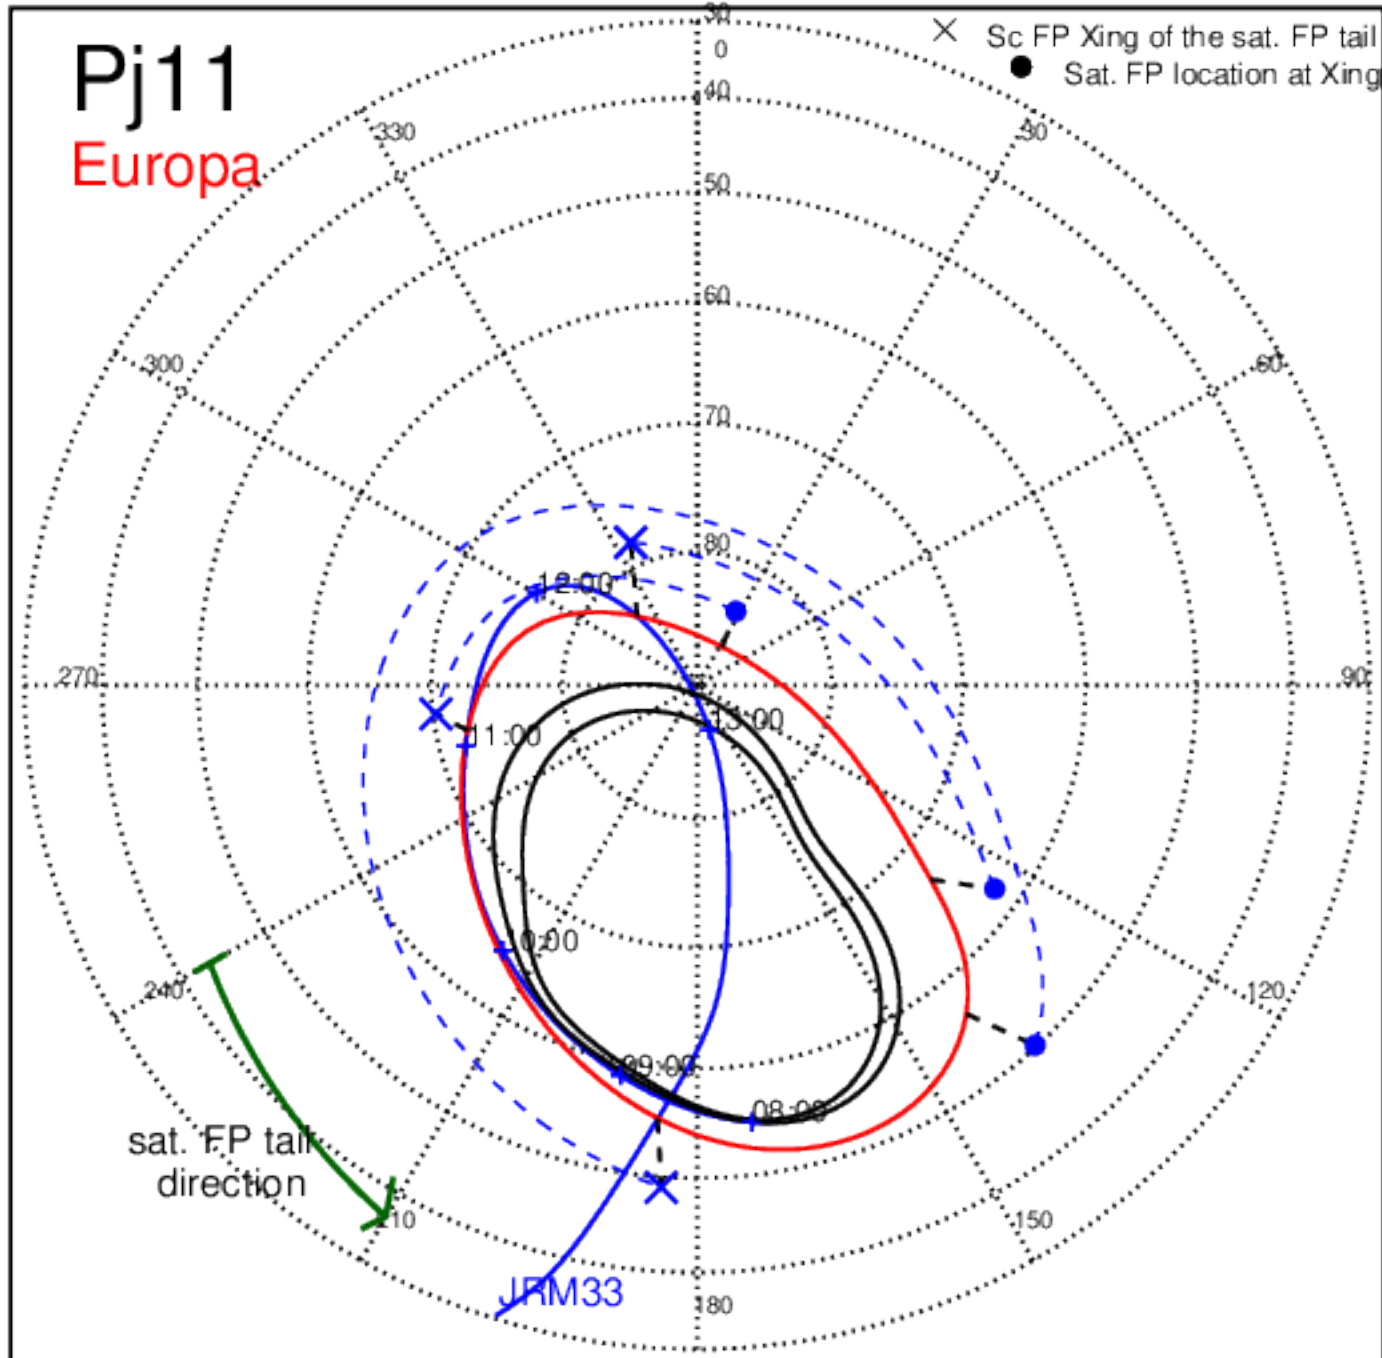

Pj11 (PJ time: 02/07/2018 13:51:30) - North

Pj11 (PJ time: 02/07/2018 13:51:30) - South

Pj11 (PJ time: 02/07/2018 13:51:30) - North

Pj11 (PJ time: 02/07/2018 13:51:30) - South

Pj11 (PJ time: 02/07/2018 13:51:30) - North

Pj11 (PJ time: 02/07/2018 13:51:30) - South

Pj12 (PJ time: 04/01/2018 09:45:43) - North

Pj12 (PJ time: 04/01/2018 09:45:43 ) - South

Pj12 (PJ time: 04/01/2018 09:45:43) - North

Pj12 (PJ time: 04/01/2018 09:45:43 ) - South

Pj12 (PJ time: 04/01/2018 09:45:43 ) - North

Pj12 (PJ time: 04/01/2018 09:45:43 ) - South

Pj13 (PJ time: 05/24/2018 05:39:51 ) - North

Pj13 (PJ time: 05/24/2018 05:39:51 ) - South

Pj13 (PJ time: 05/24/2018 05:39:51 ) - North

Pj14 (PJ time: 07/16/2018 05:17:22) - North

Pj14 (PJ time: 07/16/2018 05:17:22 ) - South

Pj14 (PJ time: 07/16/2018 05:17:22) - North

Pj14 (PJ time: 07/16/2018 05:17:22 ) - South

Pj15 (PJ time: 09/07/2018 01:11:41 ) - North