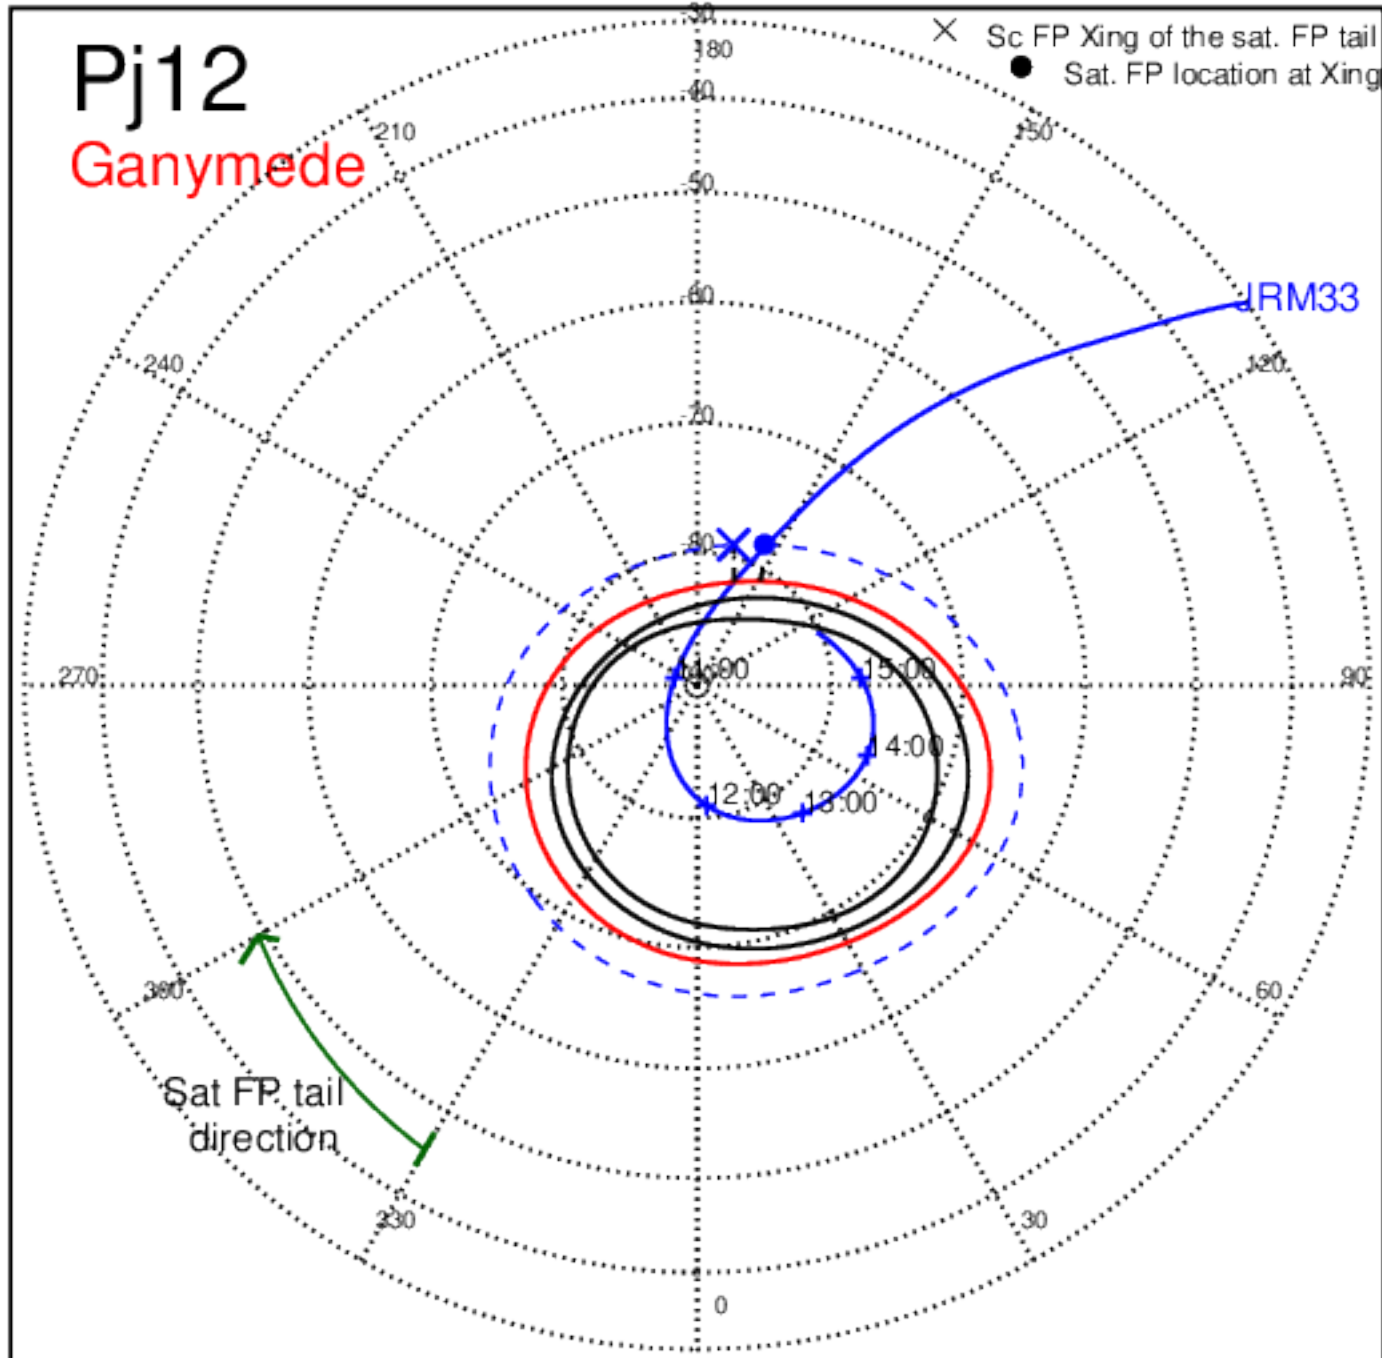

Pj11 (PJ time: 02/07/2018 13:51:30) - South

Pj12 (PJ time: 04/01/2018 09:45:43) - North

Pj12 (PJ time: 04/01/2018 09:45:43 ) - South

Pj12 (PJ time: 04/01/2018 09:45:43) - North

Pj12 (PJ time: 04/01/2018 09:45:43 ) - South

Pj12 (PJ time: 04/01/2018 09:45:43 ) - North

Pj12 (PJ time: 04/01/2018 09:45:43 ) - South

Pj13 (PJ time: 05/24/2018 05:39:51 ) - North

Pj13 (PJ time: 05/24/2018 05:39:51 ) - South

Pj13 (PJ time: 05/24/2018 05:39:51 ) - North

Pj13 (PJ time: 05/24/2018 05:39:51 ) - South

Pj13 (PJ time: 05/24/2018 05:39:51 ) - North

Pj13 (PJ time: 05/24/2018 05:39:51 ) - South

Pj14 (PJ time: 07/16/2018 05:17:22) - North

Pj14 (PJ time: 07/16/2018 05:17:22 ) - South

Pj14 (PJ time: 07/16/2018 05:17:22) - North

Pj14 (PJ time: 07/16/2018 05:17:22 ) - South

Pj14 (PJ time: 07/16/2018 05:17:22) - North

Pj14 (PJ time: 07/16/2018 05:17:22 ) - South

Pj15 (PJ time: 09/07/2018 01:11:41 ) - North