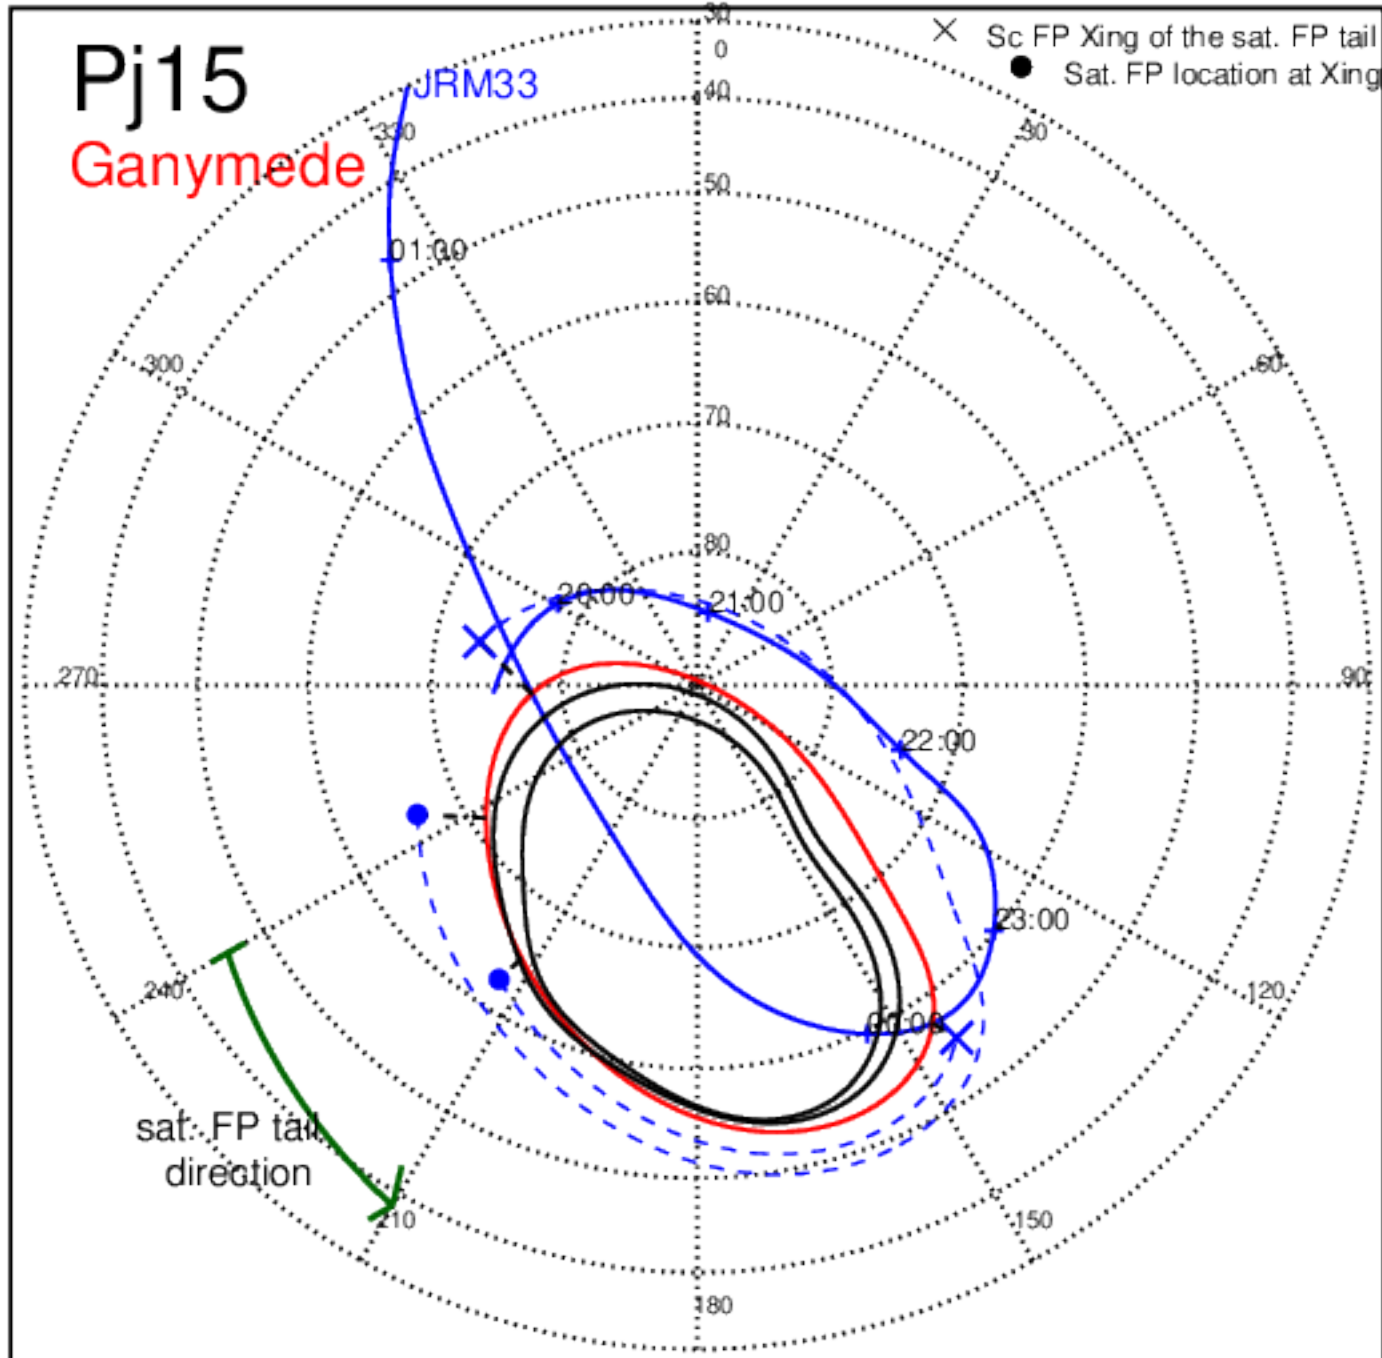

Pj11 (PJ time: 02/07/2018 13:51:30) - South

Pj12 (PJ time: 04/01/2018 09:45:43) - North

Pj12 (PJ time: 04/01/2018 09:45:43 ) - South

Pj12 (PJ time: 04/01/2018 09:45:43) - North

Pj12 (PJ time: 04/01/2018 09:45:43 ) - South

Pj12 (PJ time: 04/01/2018 09:45:43 ) - North

Pj12 (PJ time: 04/01/2018 09:45:43 ) - South

Pj13 (PJ time: 05/24/2018 05:39:51 ) - North

Pj13 (PJ time: 05/24/2018 05:39:51 ) - South

Pj13 (PJ time: 05/24/2018 05:39:51 ) - North

Pj14 (PJ time: 07/16/2018 05:17:22) - North

Pj14 (PJ time: 07/16/2018 05:17:22 ) - South

Pj14 (PJ time: 07/16/2018 05:17:22) - North

Pj14 (PJ time: 07/16/2018 05:17:22 ) - South

Pj15 (PJ time: 09/07/2018 01:11:41 ) - North

Pj15 (PJ time: 09/07/2018 01:11:41 ) - South

Pj15 (PJ time: 09/07/2018 01:11:41 ) - North

Pj15 (PJ time: 09/07/2018 01:11:41 ) - South

Pj15 (PJ time: 09/07/2018 01:11:41 ) - North

Pj15 (PJ time: 09/07/2018 01:11:41 ) - South