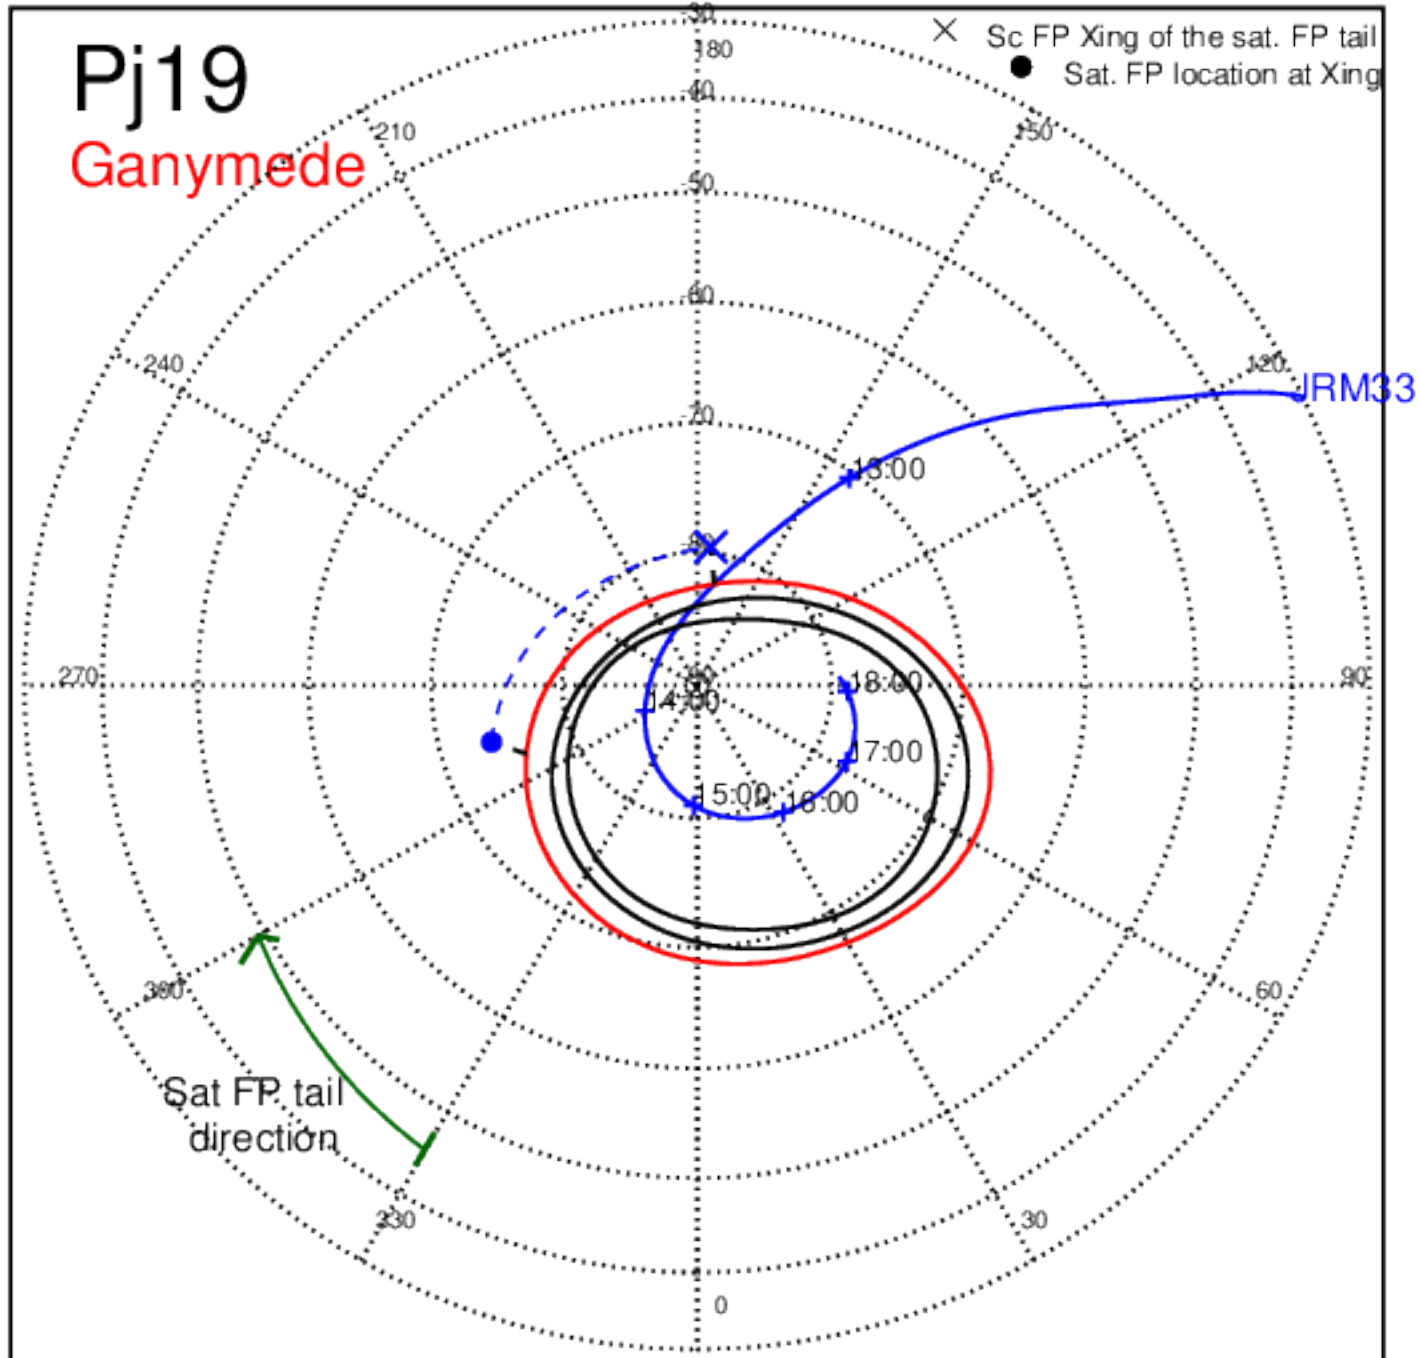

Pj17 (PJ time: 12/21/2018 16:59:48 ) - North

Pj17 (PJ time: 12/21/2018 16:59:48 ) - South

Pj18 (PJ time: 02/12/2019 17:34:31 ) - North

Pj18 (PJ time: 02/12/2019 17:34:31 ) - South

Pj18 (PJ time: 02/12/2019 17:34:31 ) - North

Pj18 (PJ time: 02/12/2019 17:34:31 ) - South

Pj18 (PJ time: 02/12/2019 17:34:31 ) - North

Pj18 (PJ time: 02/12/2019 17:34:31 ) - South

Pj19 (PJ time: 04/06/2019 12:14:22) - North

Pj19 (PJ time: 04/06/2019 12:14:22) - South

Pj19 (PJ time: 04/06/2019 12:14:22) - North

Pj19 (PJ time: 04/06/2019 12:14:22 ) - South

Pj19 (PJ time: 04/06/2019 12:14:22) - North

Pj19 (PJ time: 04/06/2019 12:14:22) - South

Pj20 (PJ time: 05/29/2019 08:08:18 ) - North

Pj20 (PJ time: 05/29/2019 08:08:18 ) - South

Pj20 (PJ time: 05/29/2019 08:08:18 ) - North

Pj20 (PJ time: 05/29/2019 08:08:18 ) - South

Pj20 (PJ time: 05/29/2019 08:08:18 ) - North

Pj20 (PJ time: 05/29/2019 08:08:18 ) - South