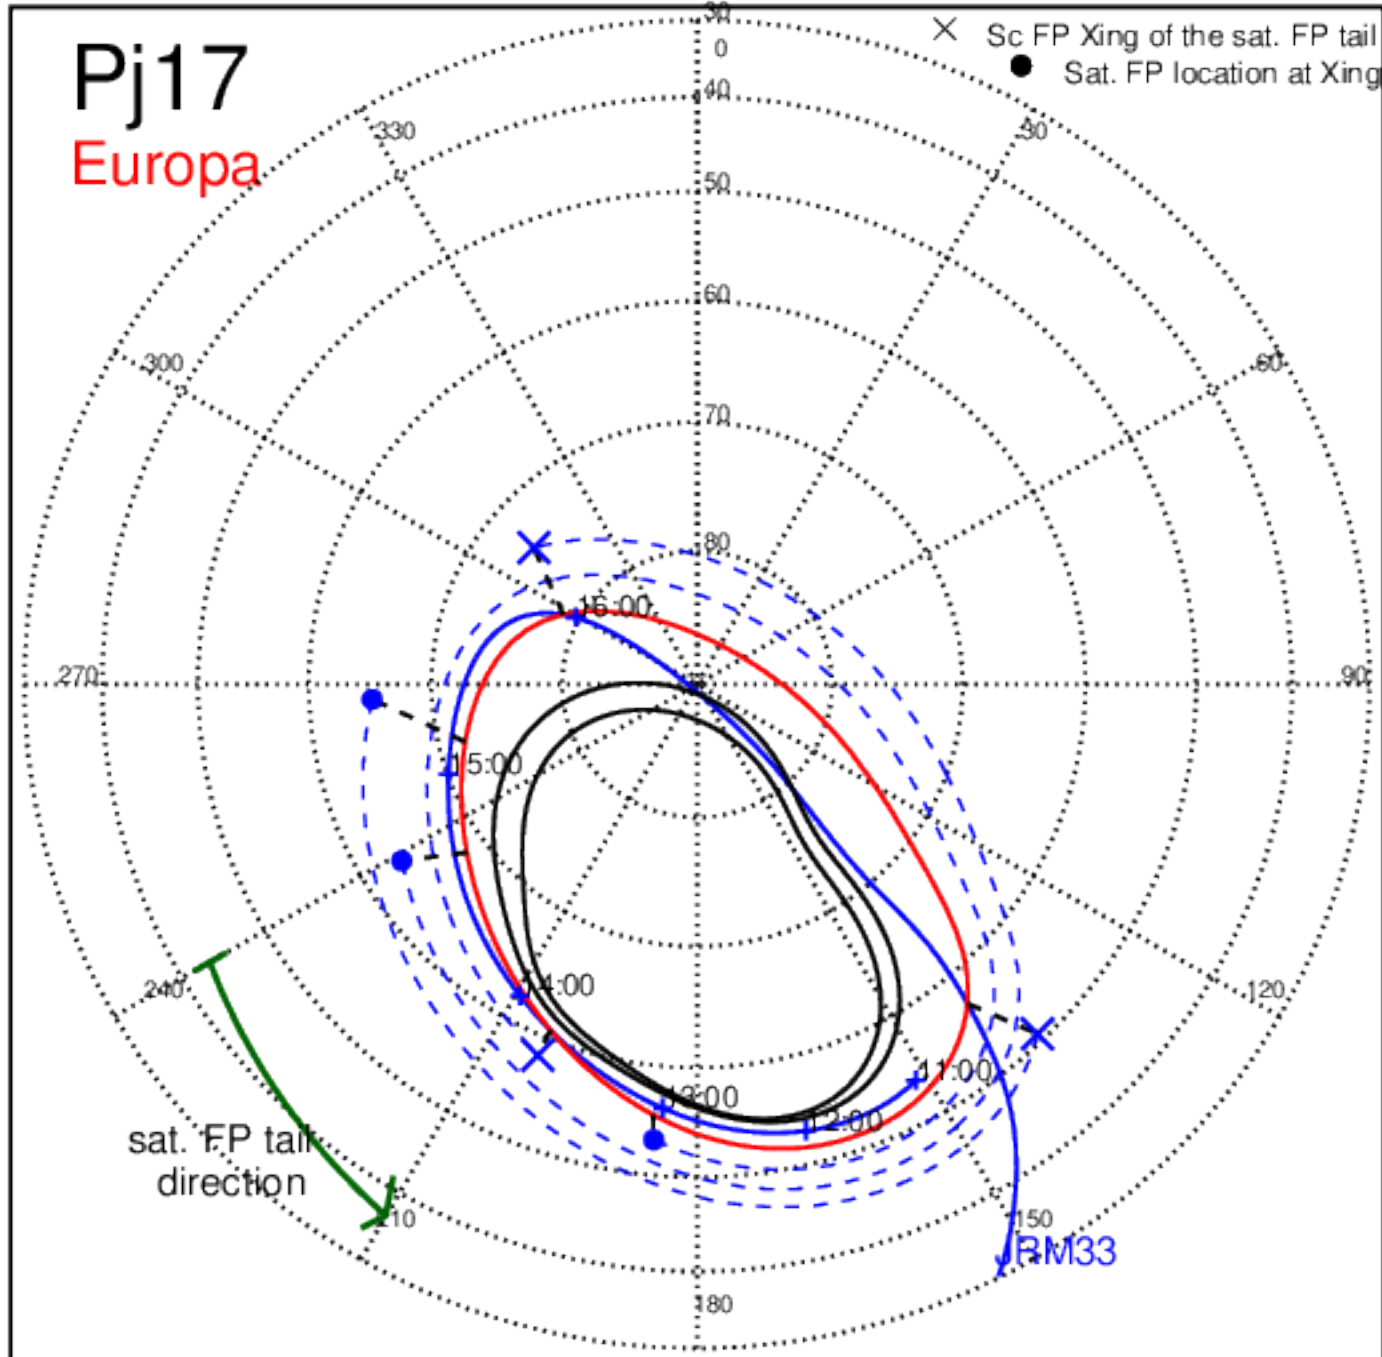

Pj16 (PJ time: 10/29/2018 21:06:00) - South

Pj17 (PJ time: 12/21/2018 16:59:48 ) - North

Pj17 (PJ time: 12/21/2018 16:59:48 ) - South

Pj17 (PJ time: 12/21/2018 16:59:48 ) - North

Pj17 (PJ time: 12/21/2018 16:59:48 ) - South

Pj17 (PJ time: 12/21/2018 16:59:48 ) - North

Pj17 (PJ time: 12/21/2018 16:59:48 ) - South

Pj18 (PJ time: 02/12/2019 17:34:31 ) - North

Pj18 (PJ time: 02/12/2019 17:34:31 ) - South

Pj18 (PJ time: 02/12/2019 17:34:31 ) - North

Pj18 (PJ time: 02/12/2019 17:34:31 ) - South

Pj18 (PJ time: 02/12/2019 17:34:31 ) - North

Pj18 (PJ time: 02/12/2019 17:34:31 ) - South

Pj19 (PJ time: 04/06/2019 12:14:22) - North

Pj19 (PJ time: 04/06/2019 12:14:22) - South

Pj19 (PJ time: 04/06/2019 12:14:22) - North

Pj19 (PJ time: 04/06/2019 12:14:22 ) - South

Pj19 (PJ time: 04/06/2019 12:14:22) - North

Pj19 (PJ time: 04/06/2019 12:14:22) - South

Pj20 (PJ time: 05/29/2019 08:08:18 ) - North