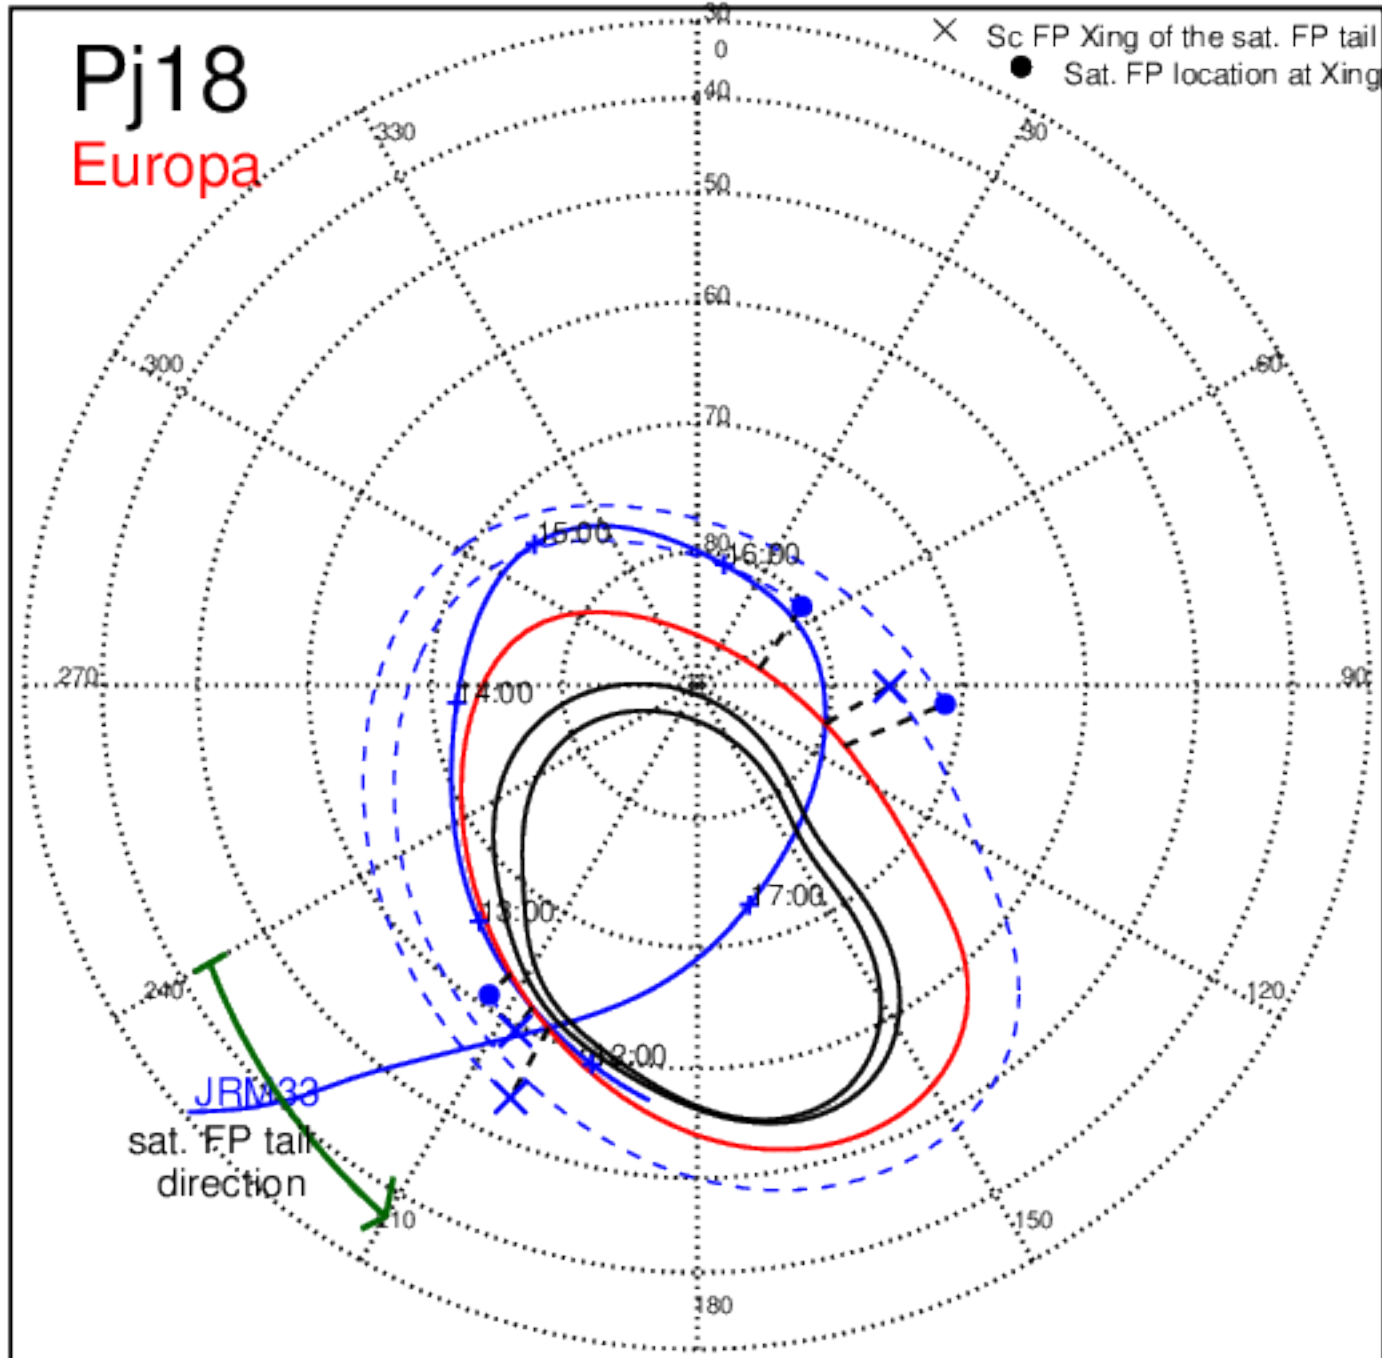

Pj16 (PJ time: 10/29/2018 21:06:00) - South

Pj17 (PJ time: 12/21/2018 16:59:48 ) - North

Pj17 (PJ time: 12/21/2018 16:59:48 ) - South

Pj17 (PJ time: 12/21/2018 16:59:48 ) - North

Pj17 (PJ time: 12/21/2018 16:59:48 ) - South

Pj17 (PJ time: 12/21/2018 16:59:48 ) - North

Pj17 (PJ time: 12/21/2018 16:59:48 ) - South

Pj18 (PJ time: 02/12/2019 17:34:31 ) - North

Pj18 (PJ time: 02/12/2019 17:34:31 ) - South

Pj18 (PJ time: 02/12/2019 17:34:31 ) - North

Pj18 (PJ time: 02/12/2019 17:34:31 ) - South

Pj18 (PJ time: 02/12/2019 17:34:31 ) - North

Pj18 (PJ time: 02/12/2019 17:34:31 ) - South

Pj19 (PJ time: 04/06/2019 12:14:22) - North

Pj19 (PJ time: 04/06/2019 12:14:22) - South

Pj19 (PJ time: 04/06/2019 12:14:22) - North

Pj19 (PJ time: 04/06/2019 12:14:22 ) - South

Pj19 (PJ time: 04/06/2019 12:14:22) - North

Pj19 (PJ time: 04/06/2019 12:14:22) - South

Pj20 (PJ time: 05/29/2019 08:08:18 ) - North