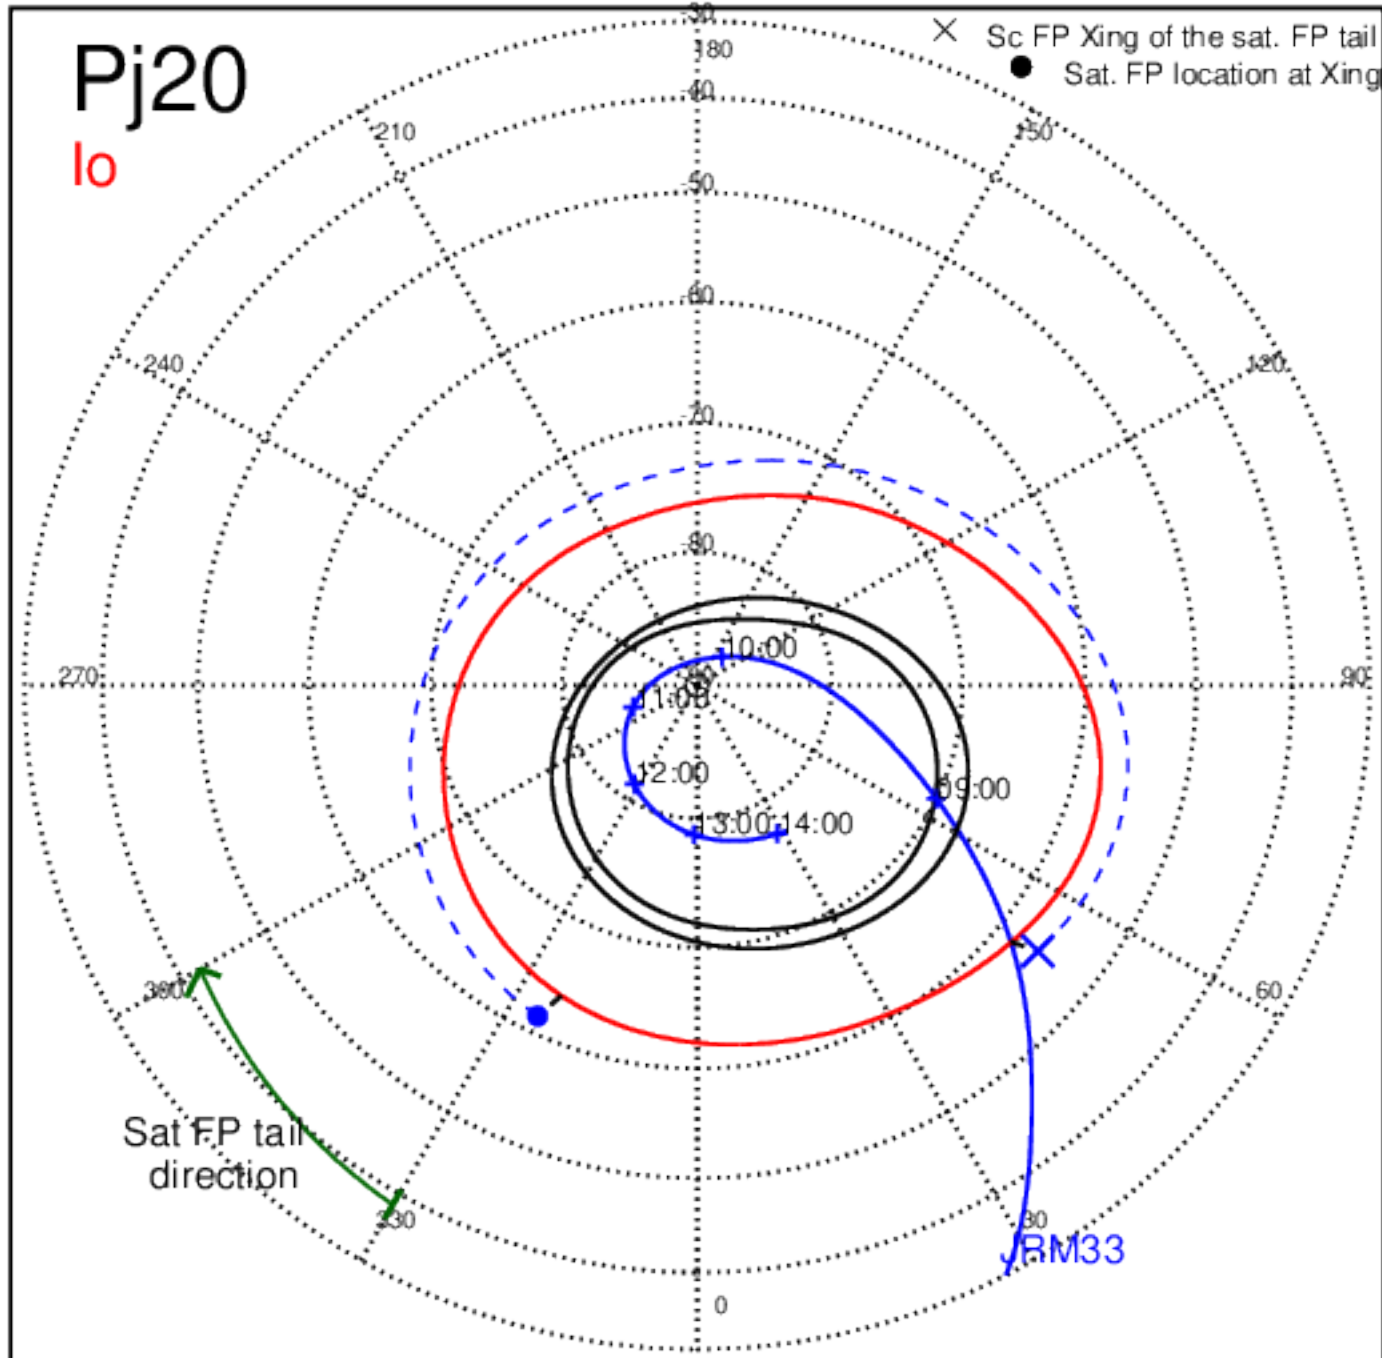

Pj17 (PJ time: 12/21/2018 16:59:48 ) - North

Pj17 (PJ time: 12/21/2018 16:59:48 ) - South

Pj18 (PJ time: 02/12/2019 17:34:31 ) - North

Pj18 (PJ time: 02/12/2019 17:34:31 ) - South

Pj18 (PJ time: 02/12/2019 17:34:31 ) - North

Pj18 (PJ time: 02/12/2019 17:34:31 ) - South

Pj18 (PJ time: 02/12/2019 17:34:31 ) - North

Pj18 (PJ time: 02/12/2019 17:34:31 ) - South

Pj19 (PJ time: 04/06/2019 12:14:22) - North

Pj19 (PJ time: 04/06/2019 12:14:22) - South

Pj19 (PJ time: 04/06/2019 12:14:22) - North

Pj19 (PJ time: 04/06/2019 12:14:22 ) - South

Pj19 (PJ time: 04/06/2019 12:14:22) - North

Pj19 (PJ time: 04/06/2019 12:14:22) - South

Pj20 (PJ time: 05/29/2019 08:08:18 ) - North

Pj20 (PJ time: 05/29/2019 08:08:18 ) - South

Pj20 (PJ time: 05/29/2019 08:08:18 ) - North

Pj20 (PJ time: 05/29/2019 08:08:18 ) - South

Pj20 (PJ time: 05/29/2019 08:08:18 ) - North

Pj20 (PJ time: 05/29/2019 08:08:18 ) - South