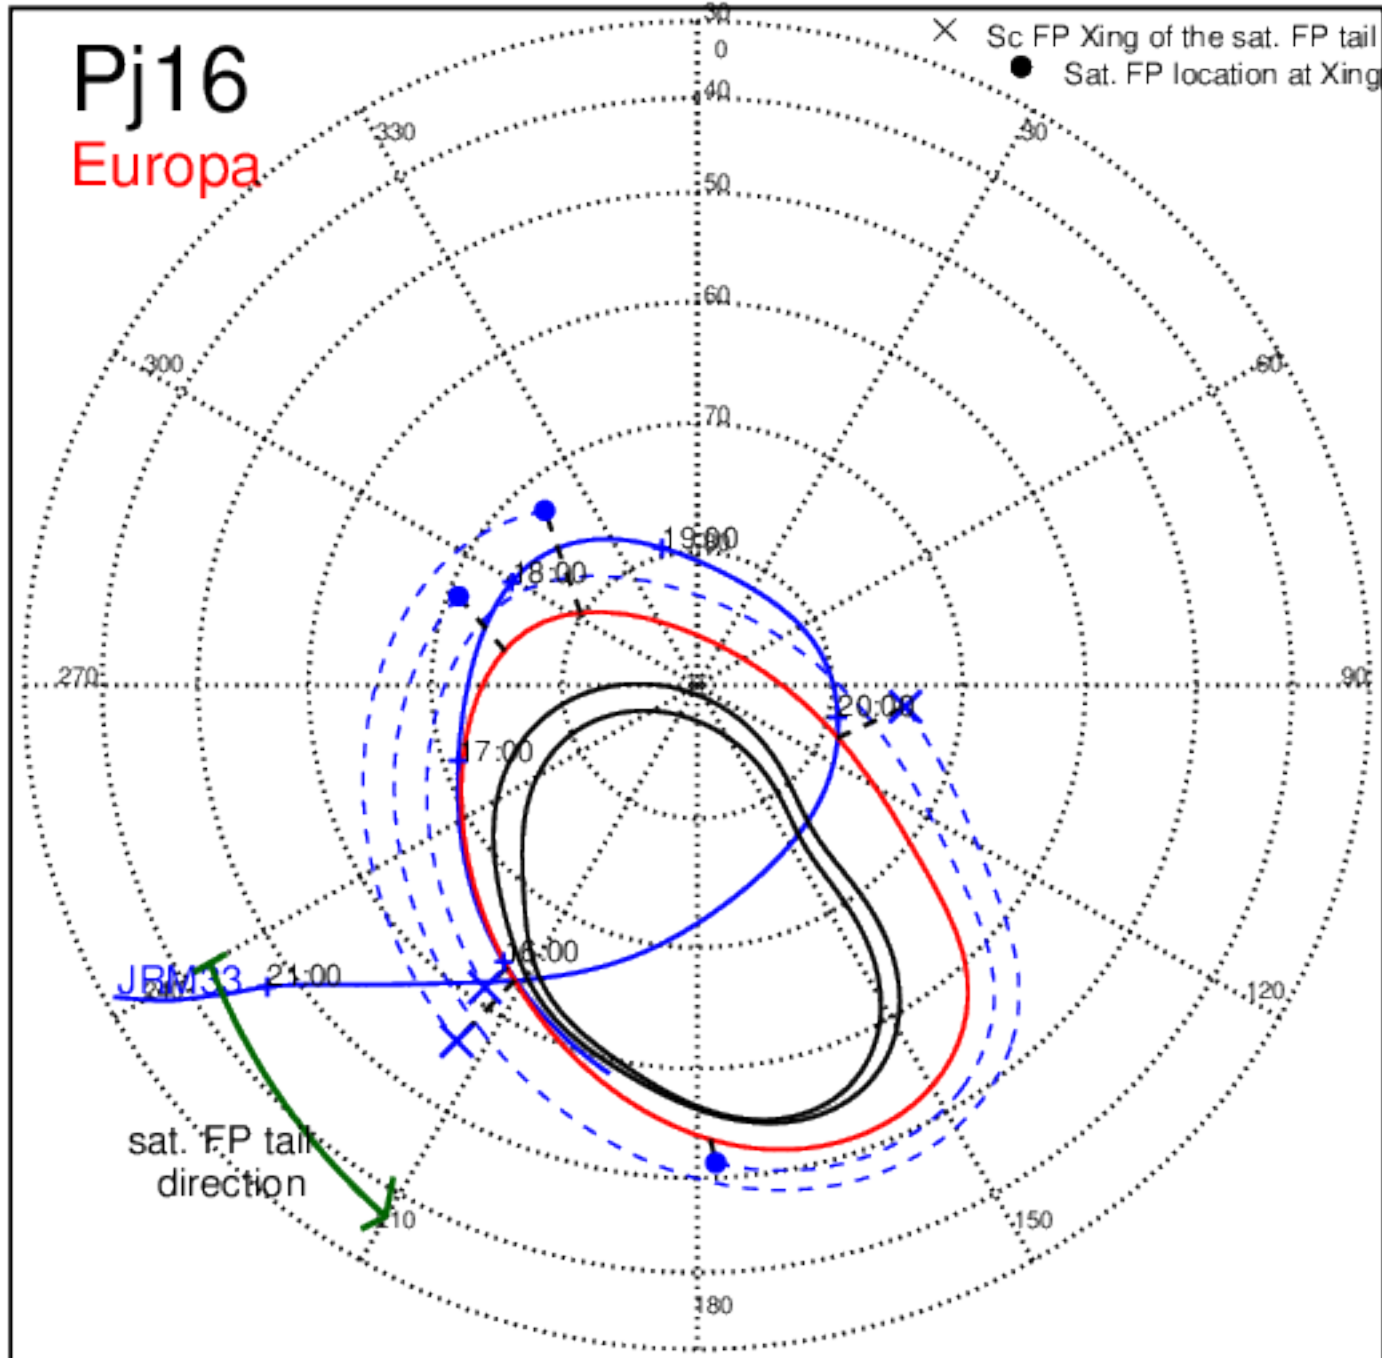

Pj16 (PJ time: 10/29/2018 21:06:00) - North

Pj16 (PJ time: 10/29/2018 21:06:00) - South

Pj16 (PJ time: 10/29/2018 21:06:00) - North

Pj16 (PJ time: 10/29/2018 21:06:00) - South

Pj16 (PJ time: 10/29/2018 21:06:00) - North

Pj16 (PJ time: 10/29/2018 21:06:00) - South

Pj17 (PJ time: 12/21/2018 16:59:48 ) - North

Pj17 (PJ time: 12/21/2018 16:59:48 ) - South

Pj17 (PJ time: 12/21/2018 16:59:48 ) - North

Pj17 (PJ time: 12/21/2018 16:59:48 ) - South

Pj17 (PJ time: 12/21/2018 16:59:48 ) - North

Pj17 (PJ time: 12/21/2018 16:59:48 ) - South

Pj18 (PJ time: 02/12/2019 17:34:31 ) - North

Pj18 (PJ time: 02/12/2019 17:34:31 ) - South

Pj18 (PJ time: 02/12/2019 17:34:31 ) - North

Pj18 (PJ time: 02/12/2019 17:34:31 ) - South

Pj18 (PJ time: 02/12/2019 17:34:31 ) - North

Pj18 (PJ time: 02/12/2019 17:34:31 ) - South

Pj19 (PJ time: 04/06/2019 12:14:22) - North

Pj19 (PJ time: 04/06/2019 12:14:22) - South