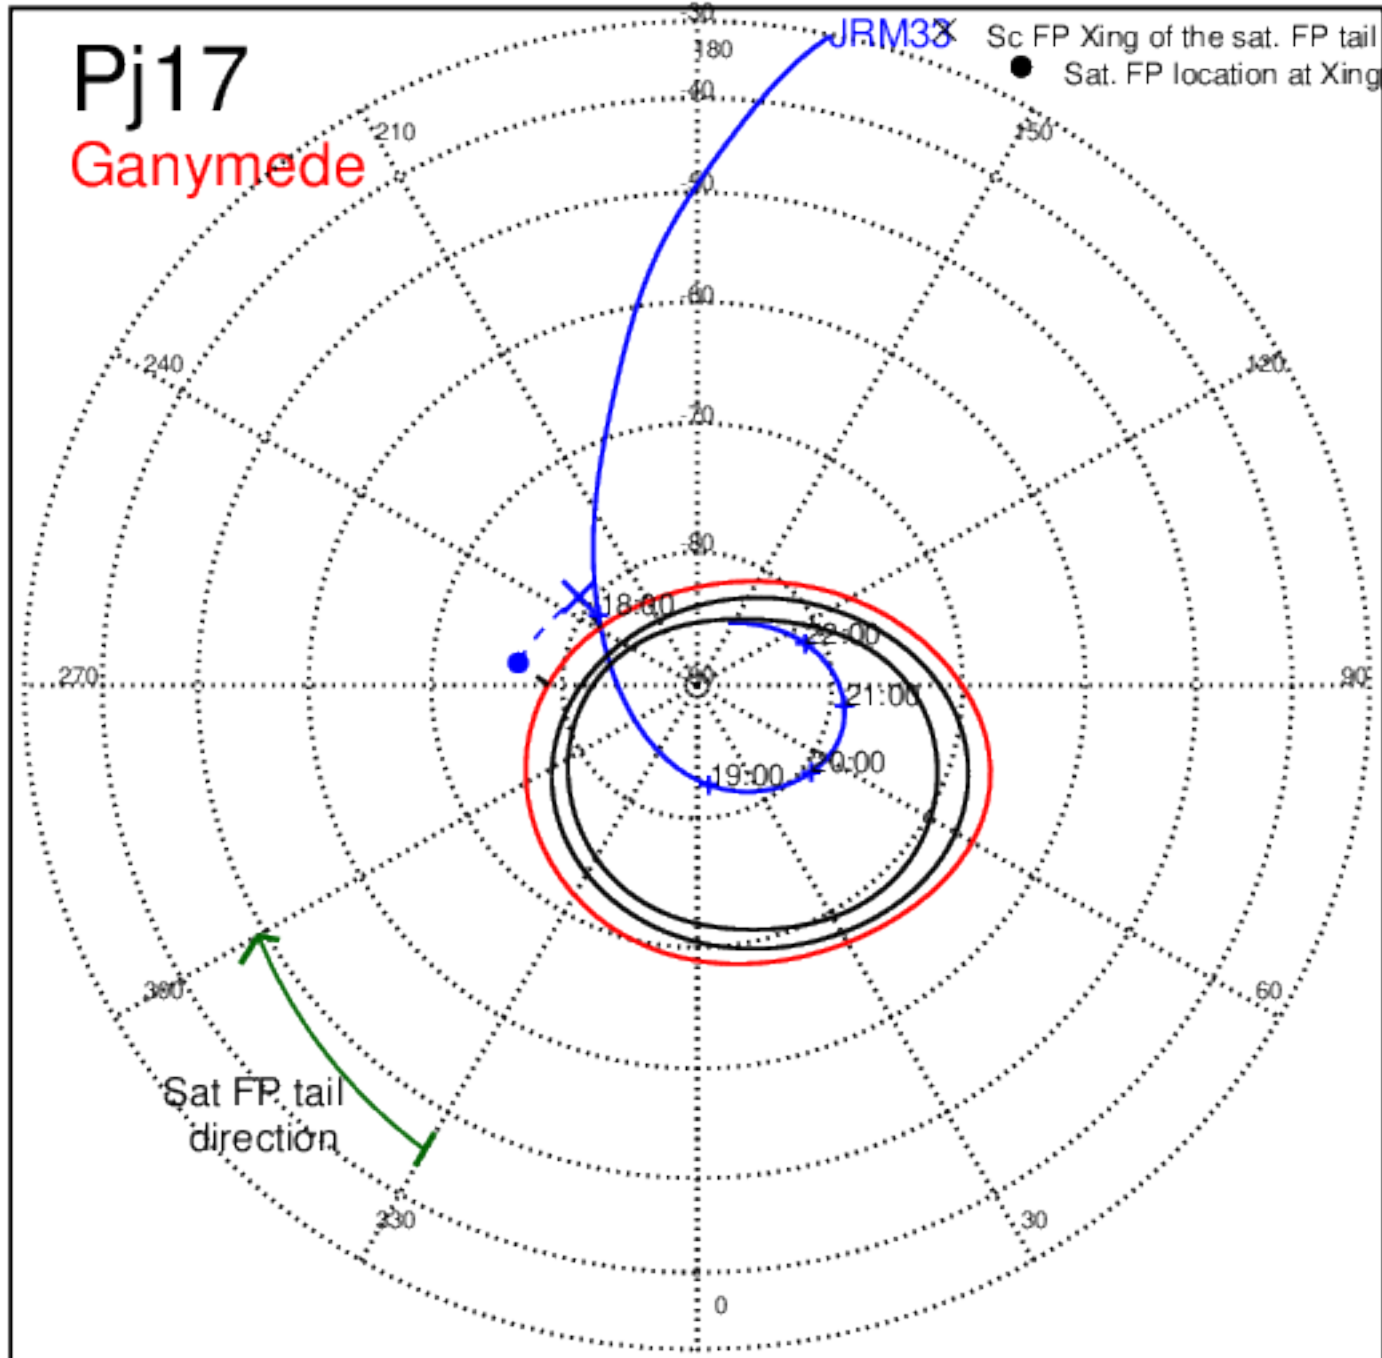

Pj16 (PJ time: 10/29/2018 21:06:00) - South

Pj17 (PJ time: 12/21/2018 16:59:48 ) - North

Pj17 (PJ time: 12/21/2018 16:59:48 ) - South

Pj17 (PJ time: 12/21/2018 16:59:48 ) - North

Pj17 (PJ time: 12/21/2018 16:59:48 ) - South

Pj17 (PJ time: 12/21/2018 16:59:48 ) - North

Pj17 (PJ time: 12/21/2018 16:59:48 ) - South

Pj18 (PJ time: 02/12/2019 17:34:31 ) - North

Pj18 (PJ time: 02/12/2019 17:34:31 ) - South

Pj18 (PJ time: 02/12/2019 17:34:31 ) - North

Pj18 (PJ time: 02/12/2019 17:34:31 ) - South

Pj18 (PJ time: 02/12/2019 17:34:31 ) - North

Pj18 (PJ time: 02/12/2019 17:34:31 ) - South

Pj19 (PJ time: 04/06/2019 12:14:22) - North

Pj19 (PJ time: 04/06/2019 12:14:22) - South

Pj19 (PJ time: 04/06/2019 12:14:22) - North

Pj19 (PJ time: 04/06/2019 12:14:22 ) - South

Pj19 (PJ time: 04/06/2019 12:14:22) - North

Pj19 (PJ time: 04/06/2019 12:14:22) - South

Pj20 (PJ time: 05/29/2019 08:08:18 ) - North