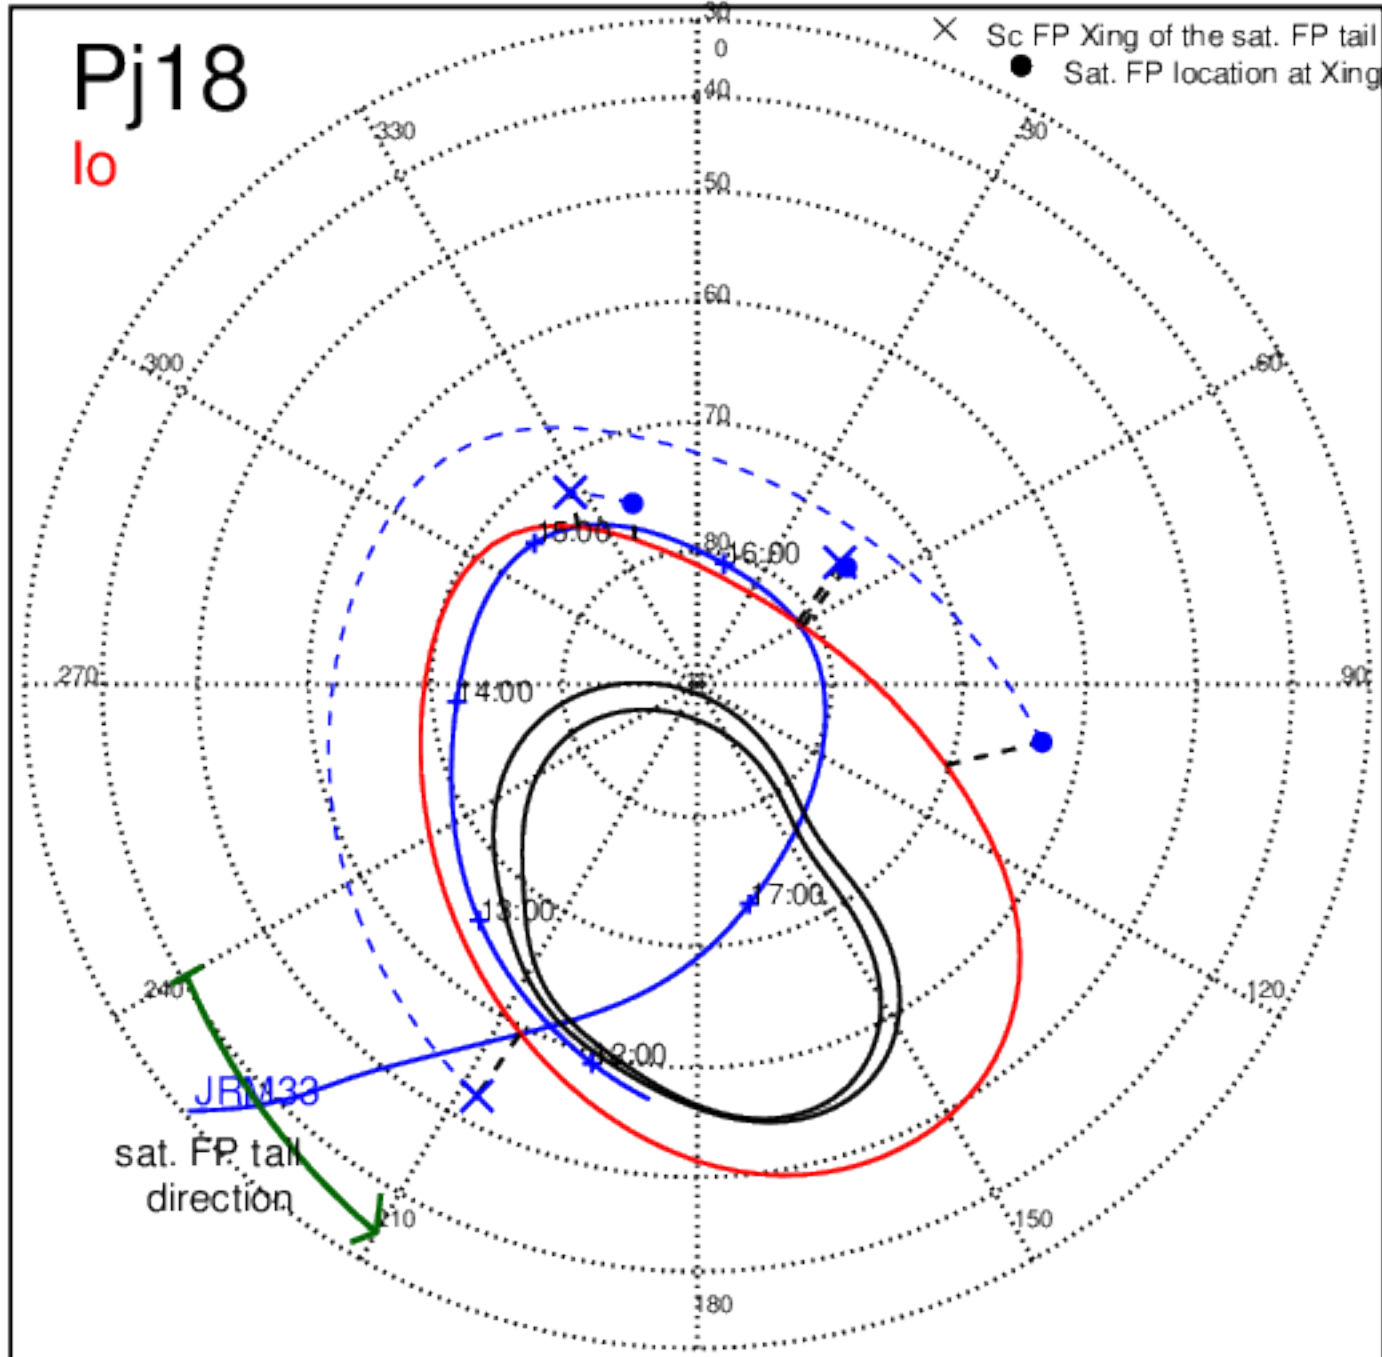

Pj16 (PJ time: 10/29/2018 21:06:00) - South

Pj17 (PJ time: 12/21/2018 16:59:48 ) - North

Pj17 (PJ time: 12/21/2018 16:59:48 ) - South

Pj17 (PJ time: 12/21/2018 16:59:48 ) - North

Pj17 (PJ time: 12/21/2018 16:59:48 ) - South

Pj17 (PJ time: 12/21/2018 16:59:48 ) - North

Pj17 (PJ time: 12/21/2018 16:59:48 ) - South

Pj18 (PJ time: 02/12/2019 17:34:31 ) - North

Pj18 (PJ time: 02/12/2019 17:34:31 ) - South

Pj18 (PJ time: 02/12/2019 17:34:31 ) - North

Pj18 (PJ time: 02/12/2019 17:34:31 ) - South

Pj18 (PJ time: 02/12/2019 17:34:31 ) - North

Pj18 (PJ time: 02/12/2019 17:34:31 ) - South

Pj19 (PJ time: 04/06/2019 12:14:22) - North

Pj19 (PJ time: 04/06/2019 12:14:22) - South

Pj19 (PJ time: 04/06/2019 12:14:22) - North

Pj19 (PJ time: 04/06/2019 12:14:22 ) - South

Pj19 (PJ time: 04/06/2019 12:14:22) - North

Pj19 (PJ time: 04/06/2019 12:14:22) - South

Pj20 (PJ time: 05/29/2019 08:08:18 ) - North