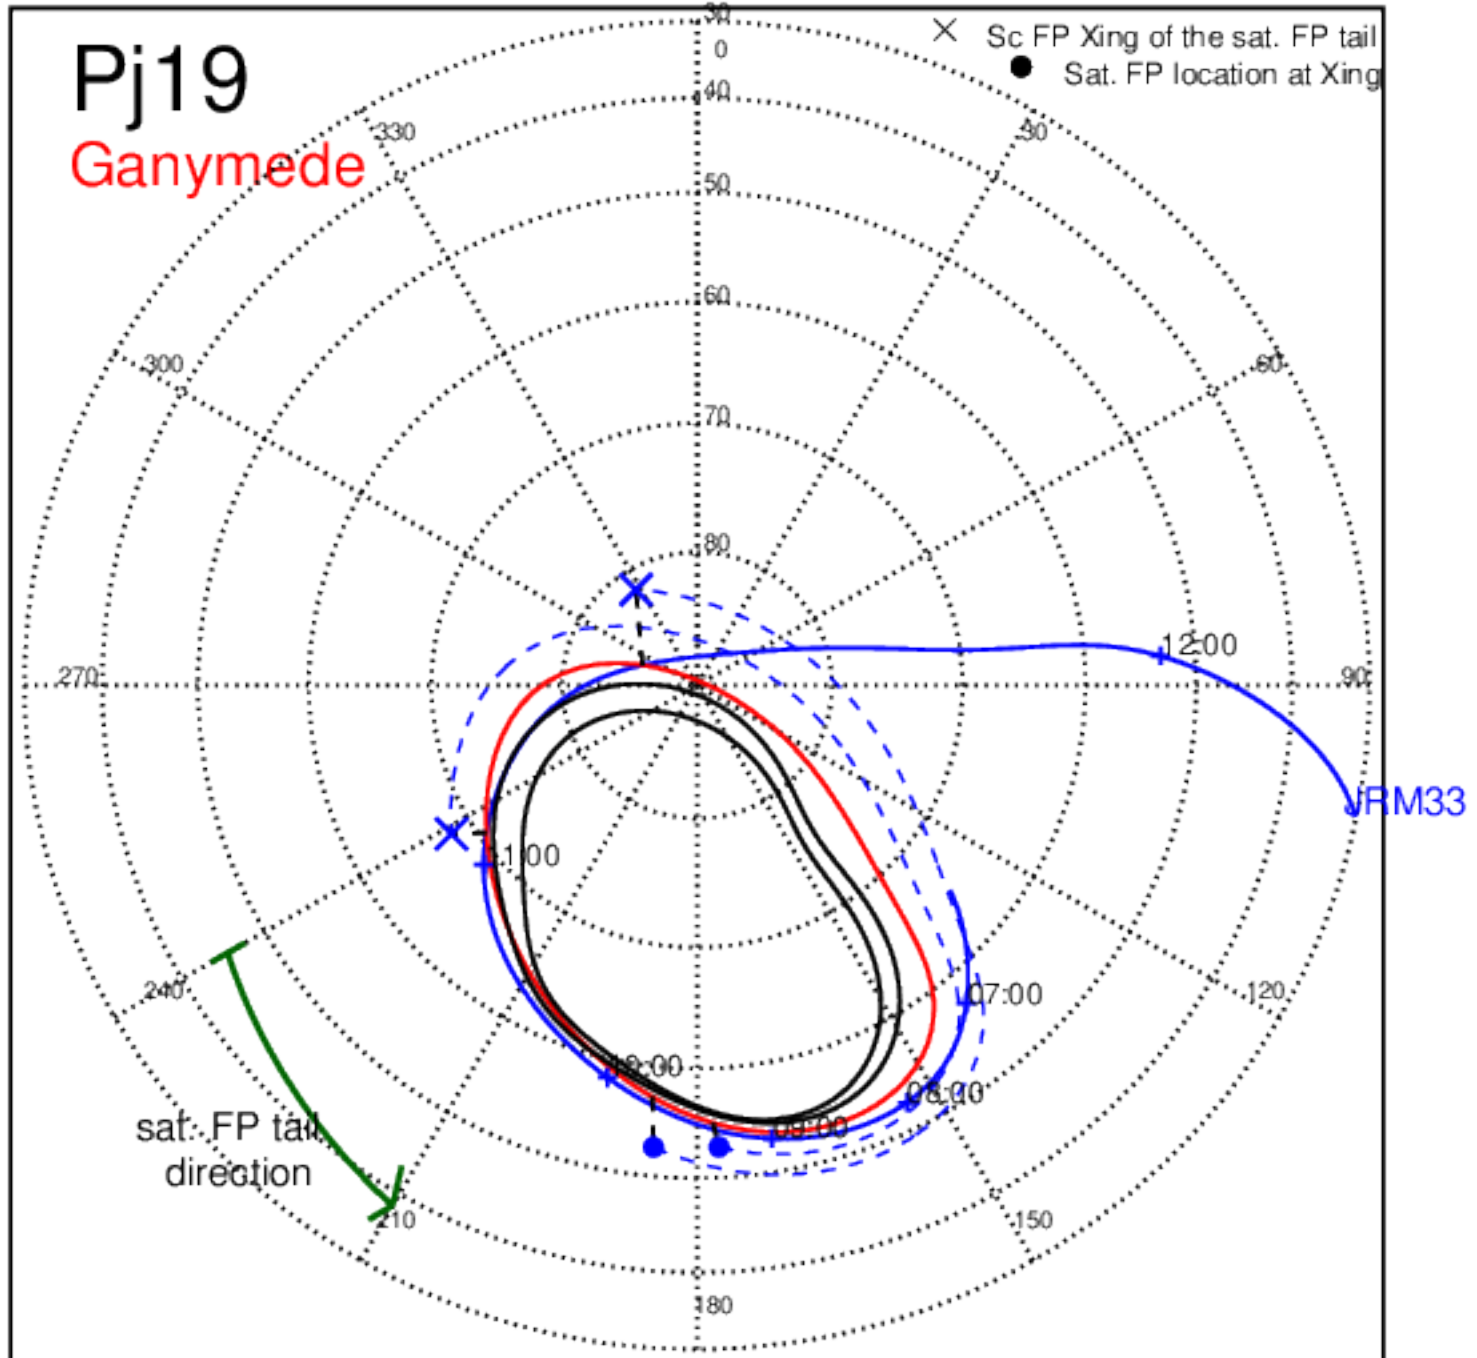

Pj17 (PJ time: 12/21/2018 16:59:48 ) - North

Pj17 (PJ time: 12/21/2018 16:59:48 ) - South

Pj18 (PJ time: 02/12/2019 17:34:31 ) - North

Pj18 (PJ time: 02/12/2019 17:34:31 ) - South

Pj18 (PJ time: 02/12/2019 17:34:31 ) - North

Pj18 (PJ time: 02/12/2019 17:34:31 ) - South

Pj18 (PJ time: 02/12/2019 17:34:31 ) - North

Pj18 (PJ time: 02/12/2019 17:34:31 ) - South

Pj19 (PJ time: 04/06/2019 12:14:22) - North

Pj19 (PJ time: 04/06/2019 12:14:22) - South

Pj19 (PJ time: 04/06/2019 12:14:22) - North

Pj19 (PJ time: 04/06/2019 12:14:22 ) - South

Pj19 (PJ time: 04/06/2019 12:14:22) - North

Pj19 (PJ time: 04/06/2019 12:14:22) - South

Pj20 (PJ time: 05/29/2019 08:08:18 ) - North

Pj20 (PJ time: 05/29/2019 08:08:18 ) - South

Pj20 (PJ time: 05/29/2019 08:08:18 ) - North

Pj20 (PJ time: 05/29/2019 08:08:18 ) - South

Pj20 (PJ time: 05/29/2019 08:08:18 ) - North

Pj20 (PJ time: 05/29/2019 08:08:18 ) - South