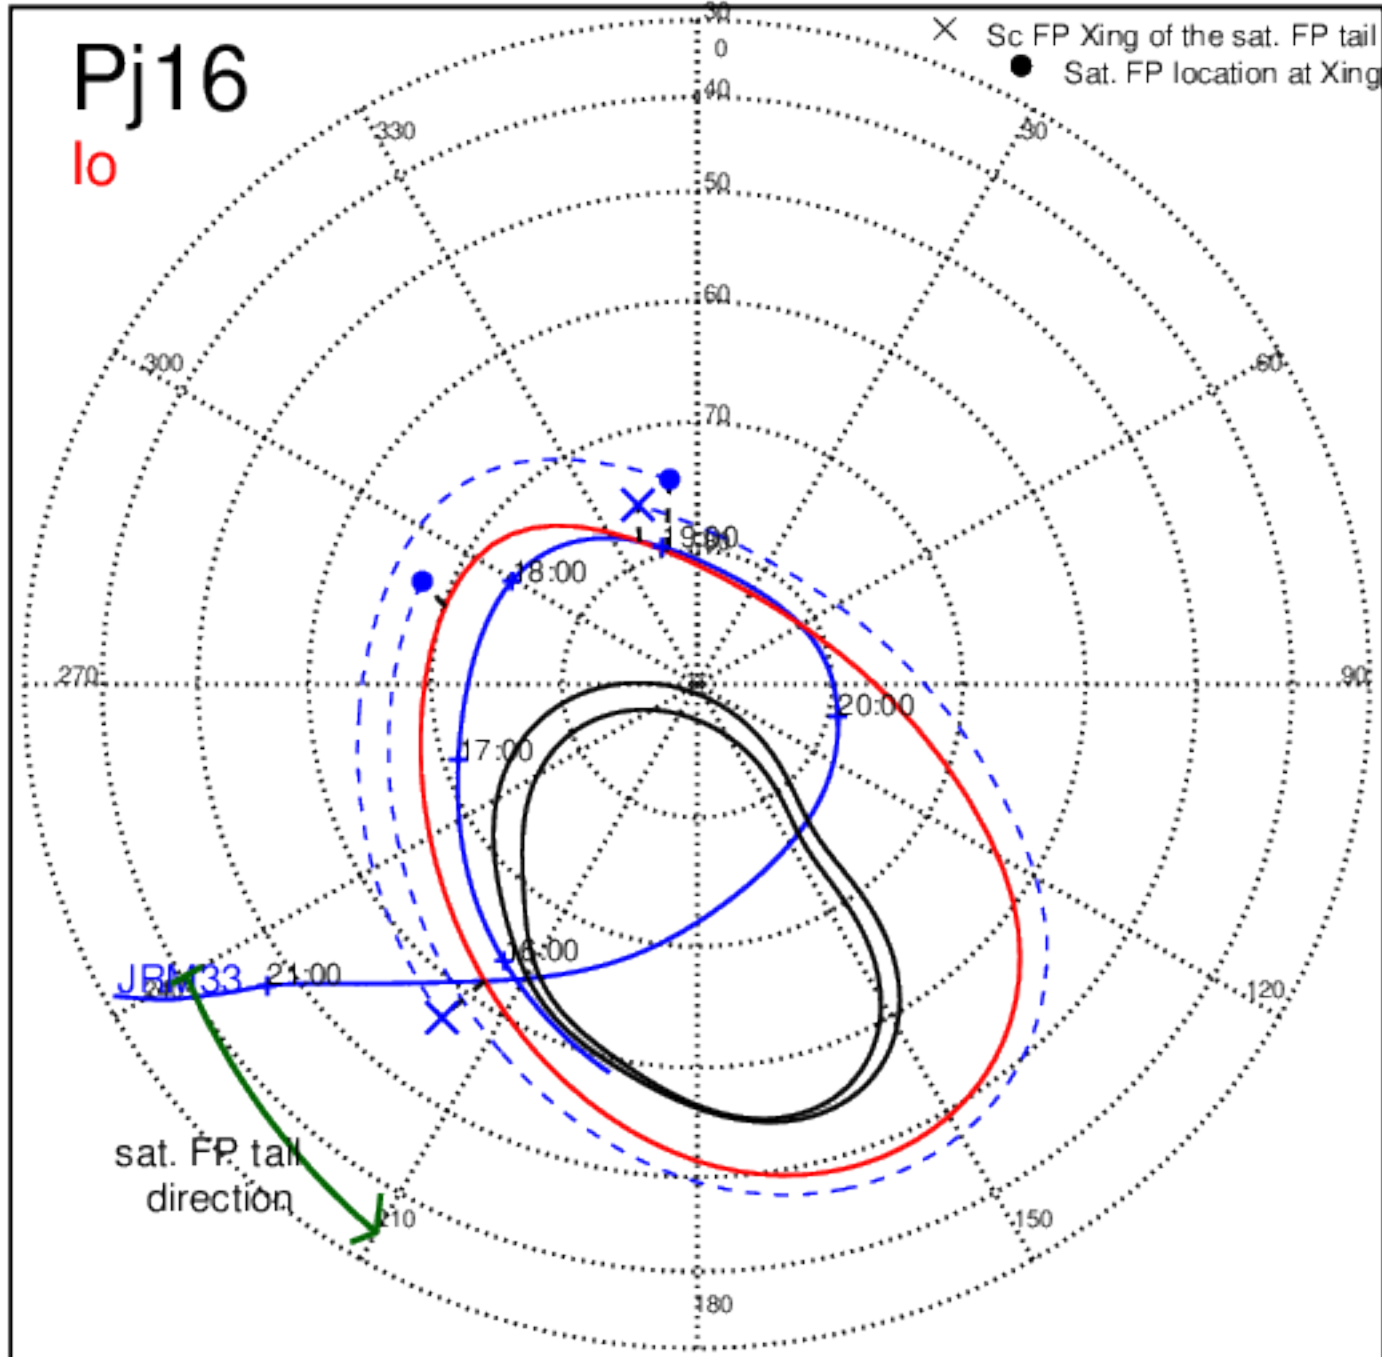

Pj16 (PJ time: 10/29/2018 21:06:00) - North

Pj16 (PJ time: 10/29/2018 21:06:00) - South

Pj16 (PJ time: 10/29/2018 21:06:00) - North

Pj16 (PJ time: 10/29/2018 21:06:00) - South

Pj16 (PJ time: 10/29/2018 21:06:00) - North

Pj16 (PJ time: 10/29/2018 21:06:00) - South

Pj17 (PJ time: 12/21/2018 16:59:48 ) - North

Pj17 (PJ time: 12/21/2018 16:59:48 ) - South

Pj17 (PJ time: 12/21/2018 16:59:48 ) - North

Pj17 (PJ time: 12/21/2018 16:59:48 ) - South

Pj17 (PJ time: 12/21/2018 16:59:48 ) - North

Pj17 (PJ time: 12/21/2018 16:59:48 ) - South

Pj18 (PJ time: 02/12/2019 17:34:31 ) - North

Pj18 (PJ time: 02/12/2019 17:34:31 ) - South

Pj18 (PJ time: 02/12/2019 17:34:31 ) - North

Pj18 (PJ time: 02/12/2019 17:34:31 ) - South

Pj18 (PJ time: 02/12/2019 17:34:31 ) - North

Pj18 (PJ time: 02/12/2019 17:34:31 ) - South

Pj19 (PJ time: 04/06/2019 12:14:22) - North

Pj19 (PJ time: 04/06/2019 12:14:22) - South