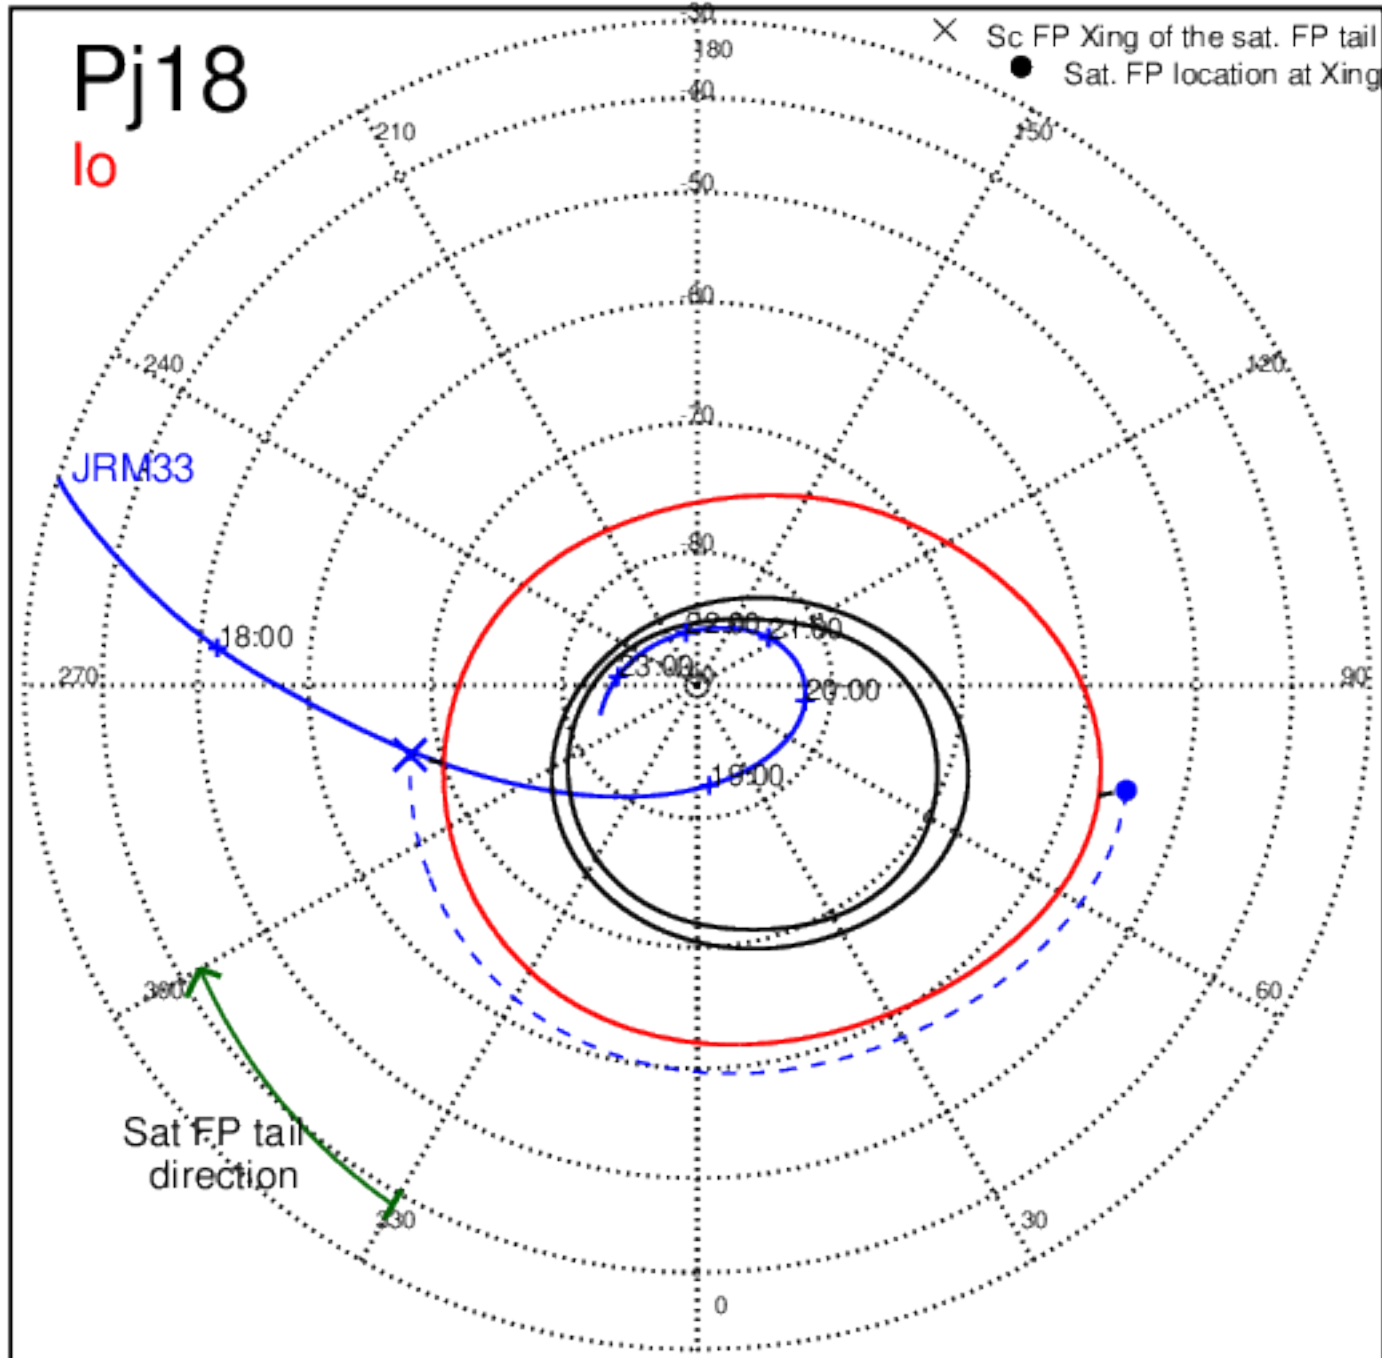

Pj17 (PJ time: 12/21/2018 16:59:48 ) - North

Pj17 (PJ time: 12/21/2018 16:59:48 ) - South

Pj18 (PJ time: 02/12/2019 17:34:31 ) - North

Pj18 (PJ time: 02/12/2019 17:34:31 ) - South

Pj18 (PJ time: 02/12/2019 17:34:31 ) - North

Pj18 (PJ time: 02/12/2019 17:34:31 ) - South

Pj18 (PJ time: 02/12/2019 17:34:31 ) - North

Pj18 (PJ time: 02/12/2019 17:34:31 ) - South

Pj19 (PJ time: 04/06/2019 12:14:22) - North

Pj19 (PJ time: 04/06/2019 12:14:22) - South

Pj19 (PJ time: 04/06/2019 12:14:22) - North

Pj19 (PJ time: 04/06/2019 12:14:22 ) - South

Pj19 (PJ time: 04/06/2019 12:14:22) - North

Pj19 (PJ time: 04/06/2019 12:14:22) - South

Pj20 (PJ time: 05/29/2019 08:08:18 ) - North

Pj20 (PJ time: 05/29/2019 08:08:18 ) - South

Pj20 (PJ time: 05/29/2019 08:08:18 ) - North

Pj20 (PJ time: 05/29/2019 08:08:18 ) - South

Pj20 (PJ time: 05/29/2019 08:08:18 ) - North

Pj20 (PJ time: 05/29/2019 08:08:18 ) - South