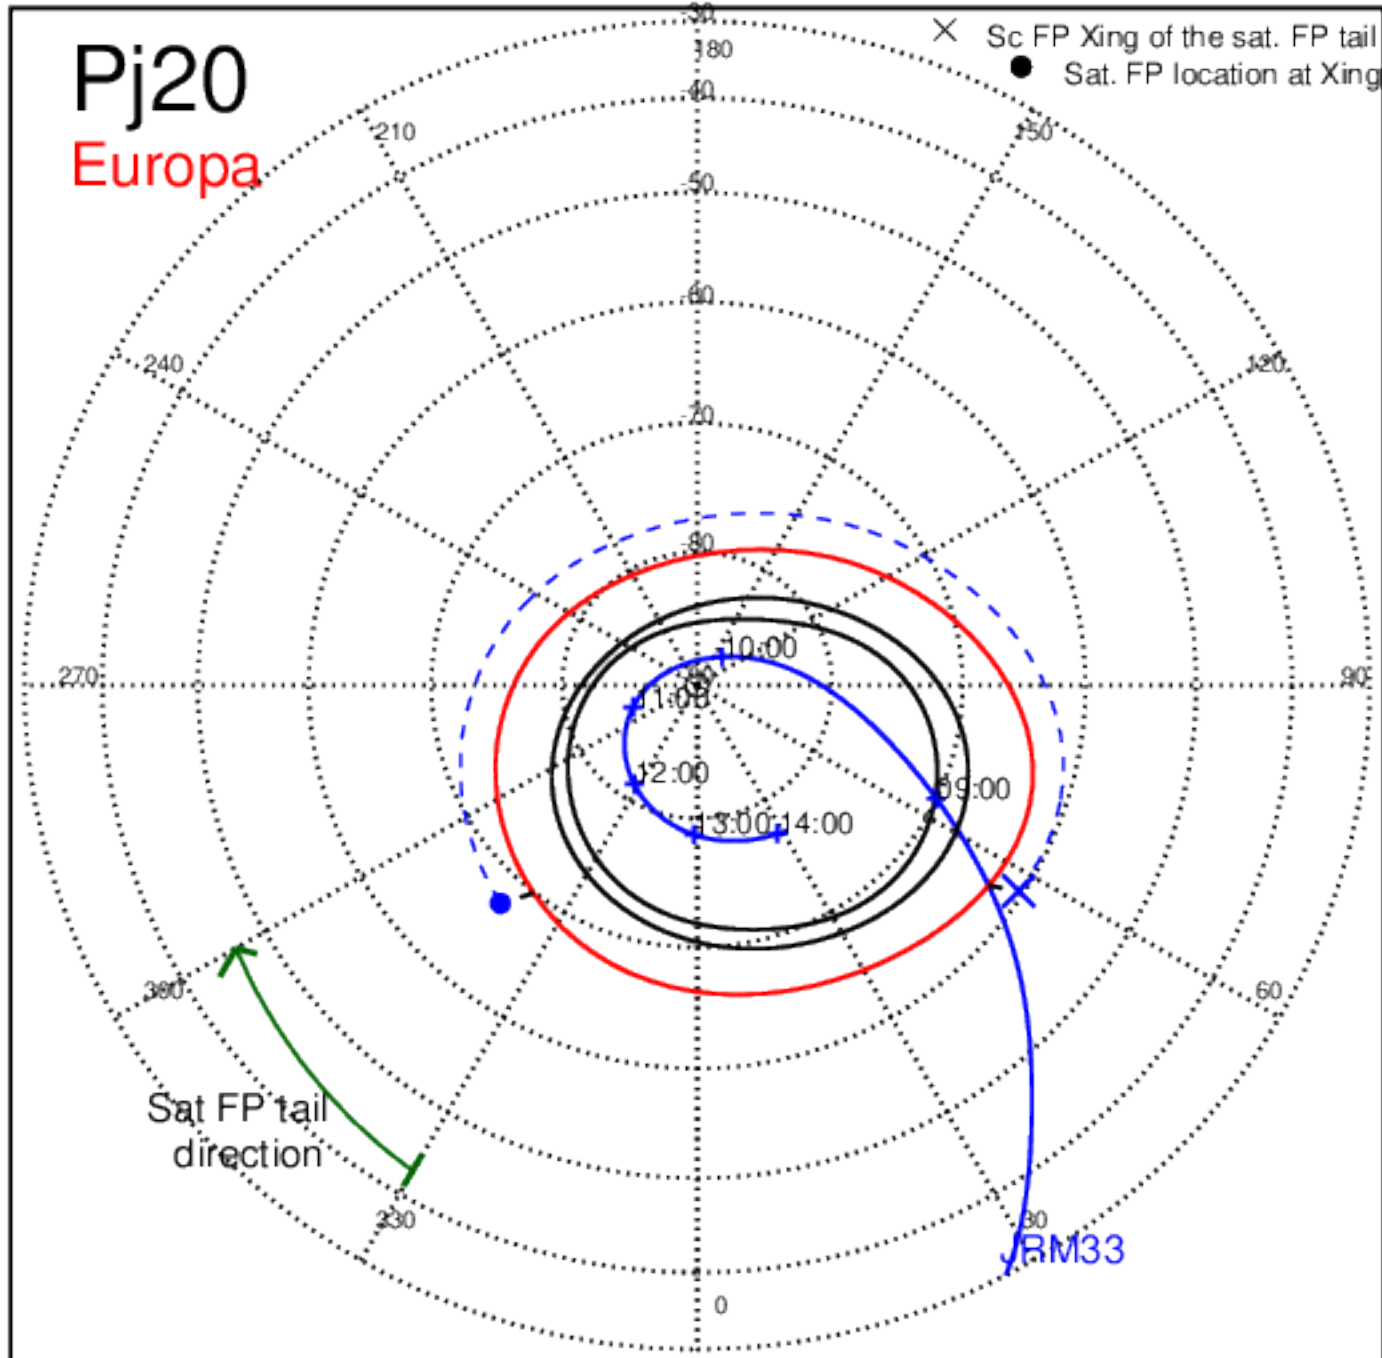

Pj17 (PJ time: 12/21/2018 16:59:48 ) - North

Pj17 (PJ time: 12/21/2018 16:59:48 ) - South

Pj18 (PJ time: 02/12/2019 17:34:31 ) - North

Pj18 (PJ time: 02/12/2019 17:34:31 ) - South

Pj18 (PJ time: 02/12/2019 17:34:31 ) - North

Pj18 (PJ time: 02/12/2019 17:34:31 ) - South

Pj18 (PJ time: 02/12/2019 17:34:31 ) - North

Pj18 (PJ time: 02/12/2019 17:34:31 ) - South

Pj19 (PJ time: 04/06/2019 12:14:22) - North

Pj19 (PJ time: 04/06/2019 12:14:22) - South

Pj19 (PJ time: 04/06/2019 12:14:22) - North

Pj19 (PJ time: 04/06/2019 12:14:22 ) - South

Pj19 (PJ time: 04/06/2019 12:14:22) - North

Pj19 (PJ time: 04/06/2019 12:14:22) - South

Pj20 (PJ time: 05/29/2019 08:08:18 ) - North

Pj20 (PJ time: 05/29/2019 08:08:18 ) - South

Pj20 (PJ time: 05/29/2019 08:08:18 ) - North

Pj20 (PJ time: 05/29/2019 08:08:18 ) - South

Pj20 (PJ time: 05/29/2019 08:08:18 ) - North

Pj20 (PJ time: 05/29/2019 08:08:18 ) - South