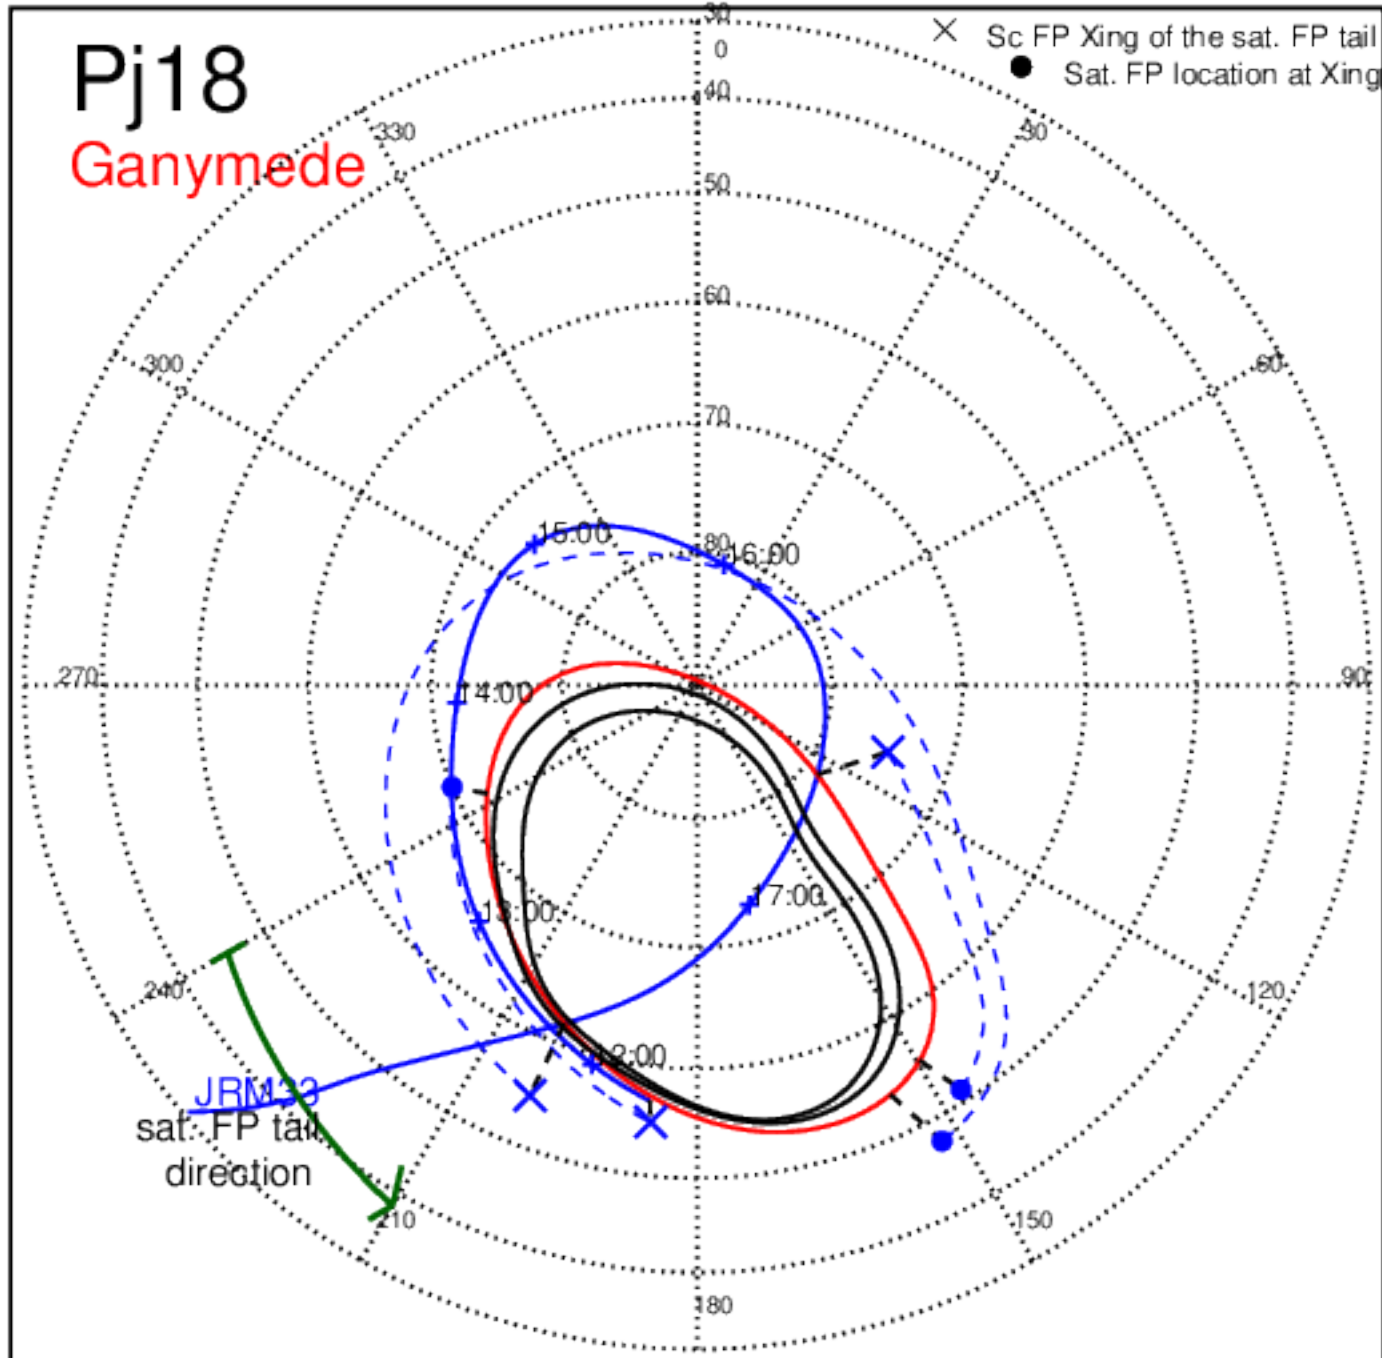

Pj16 (PJ time: 10/29/2018 21:06:00) - South

Pj17 (PJ time: 12/21/2018 16:59:48 ) - North

Pj17 (PJ time: 12/21/2018 16:59:48 ) - South

Pj17 (PJ time: 12/21/2018 16:59:48 ) - North

Pj17 (PJ time: 12/21/2018 16:59:48 ) - South

Pj17 (PJ time: 12/21/2018 16:59:48 ) - North

Pj17 (PJ time: 12/21/2018 16:59:48 ) - South

Pj18 (PJ time: 02/12/2019 17:34:31 ) - North

Pj18 (PJ time: 02/12/2019 17:34:31 ) - South

Pj18 (PJ time: 02/12/2019 17:34:31 ) - North

Pj18 (PJ time: 02/12/2019 17:34:31 ) - South

Pj18 (PJ time: 02/12/2019 17:34:31 ) - North

Pj18 (PJ time: 02/12/2019 17:34:31 ) - South

Pj19 (PJ time: 04/06/2019 12:14:22) - North

Pj19 (PJ time: 04/06/2019 12:14:22) - South

Pj19 (PJ time: 04/06/2019 12:14:22) - North

Pj19 (PJ time: 04/06/2019 12:14:22 ) - South

Pj19 (PJ time: 04/06/2019 12:14:22) - North

Pj19 (PJ time: 04/06/2019 12:14:22) - South

Pj20 (PJ time: 05/29/2019 08:08:18 ) - North