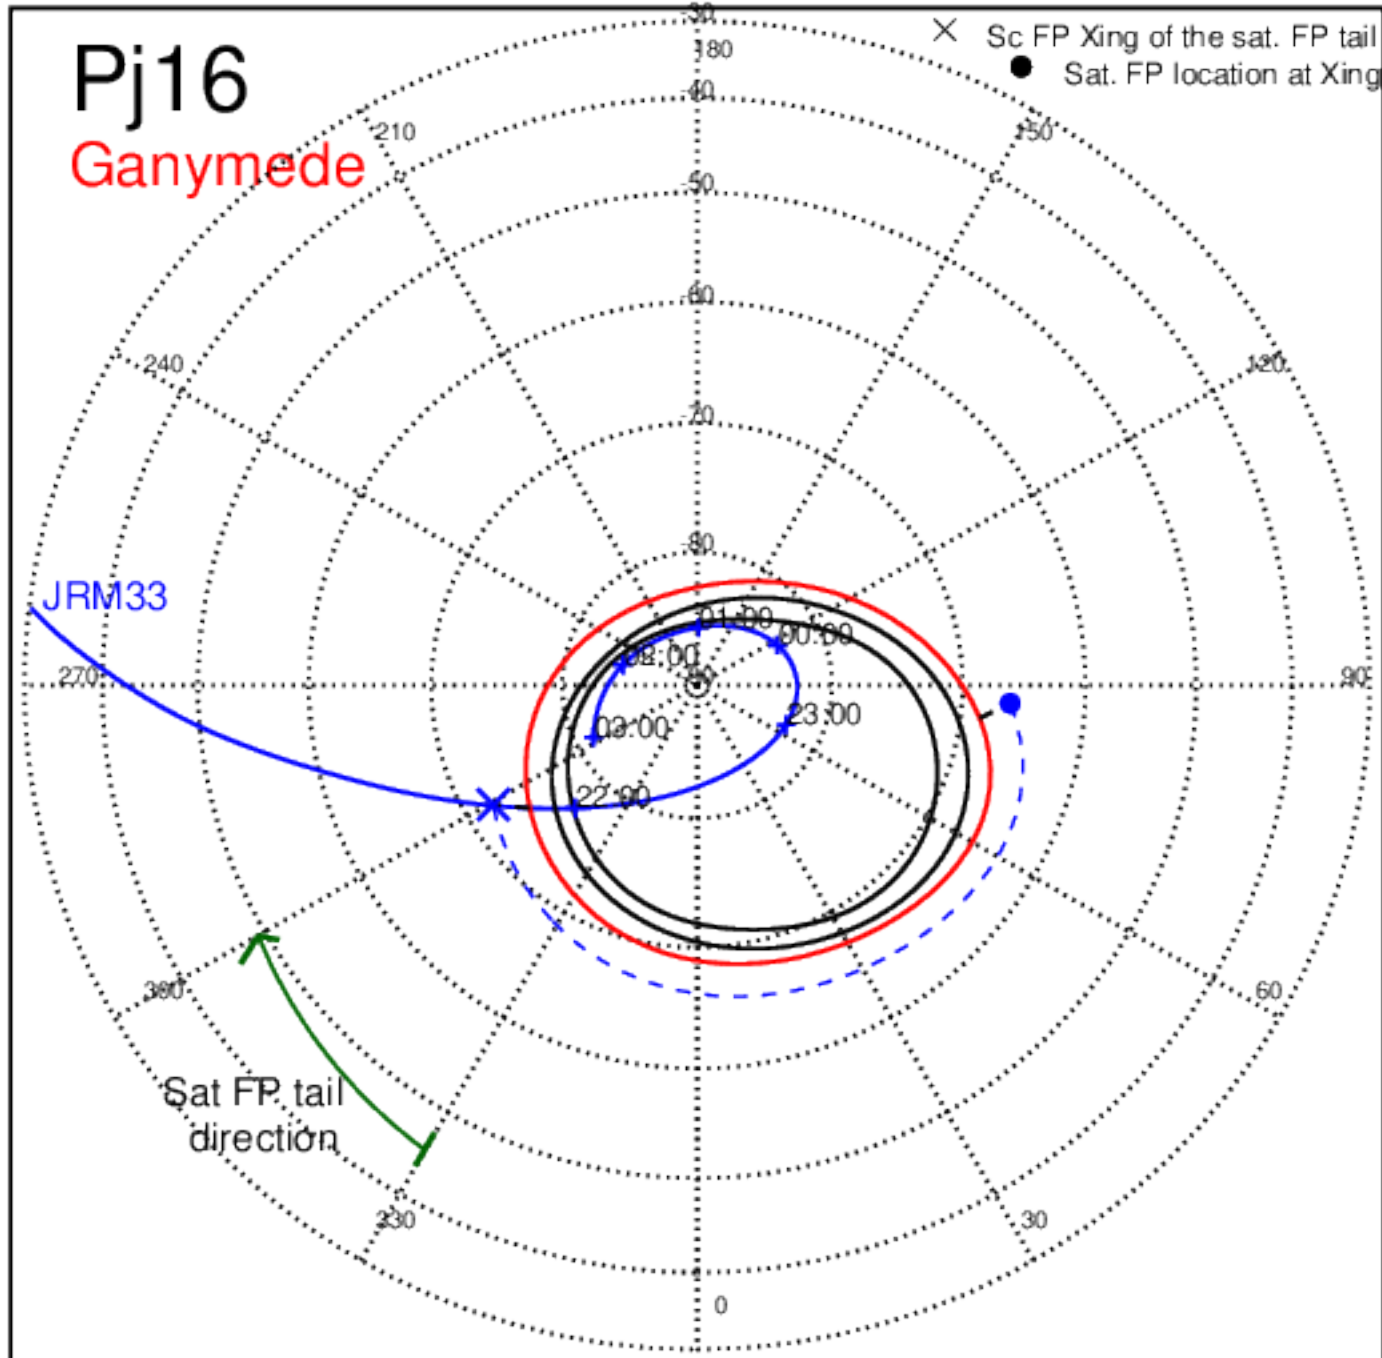

Pj16 (PJ time: 10/29/2018 21:06:00) - North

Pj16 (PJ time: 10/29/2018 21:06:00) - South

Pj16 (PJ time: 10/29/2018 21:06:00) - North

Pj16 (PJ time: 10/29/2018 21:06:00) - South

Pj16 (PJ time: 10/29/2018 21:06:00) - North

Pj16 (PJ time: 10/29/2018 21:06:00) - South

Pj17 (PJ time: 12/21/2018 16:59:48 ) - North

Pj17 (PJ time: 12/21/2018 16:59:48 ) - South

Pj17 (PJ time: 12/21/2018 16:59:48 ) - North

Pj17 (PJ time: 12/21/2018 16:59:48 ) - South

Pj17 (PJ time: 12/21/2018 16:59:48 ) - North

Pj17 (PJ time: 12/21/2018 16:59:48 ) - South

Pj18 (PJ time: 02/12/2019 17:34:31 ) - North

Pj18 (PJ time: 02/12/2019 17:34:31 ) - South

Pj18 (PJ time: 02/12/2019 17:34:31 ) - North

Pj18 (PJ time: 02/12/2019 17:34:31 ) - South

Pj18 (PJ time: 02/12/2019 17:34:31 ) - North

Pj18 (PJ time: 02/12/2019 17:34:31 ) - South

Pj19 (PJ time: 04/06/2019 12:14:22) - North

Pj19 (PJ time: 04/06/2019 12:14:22) - South