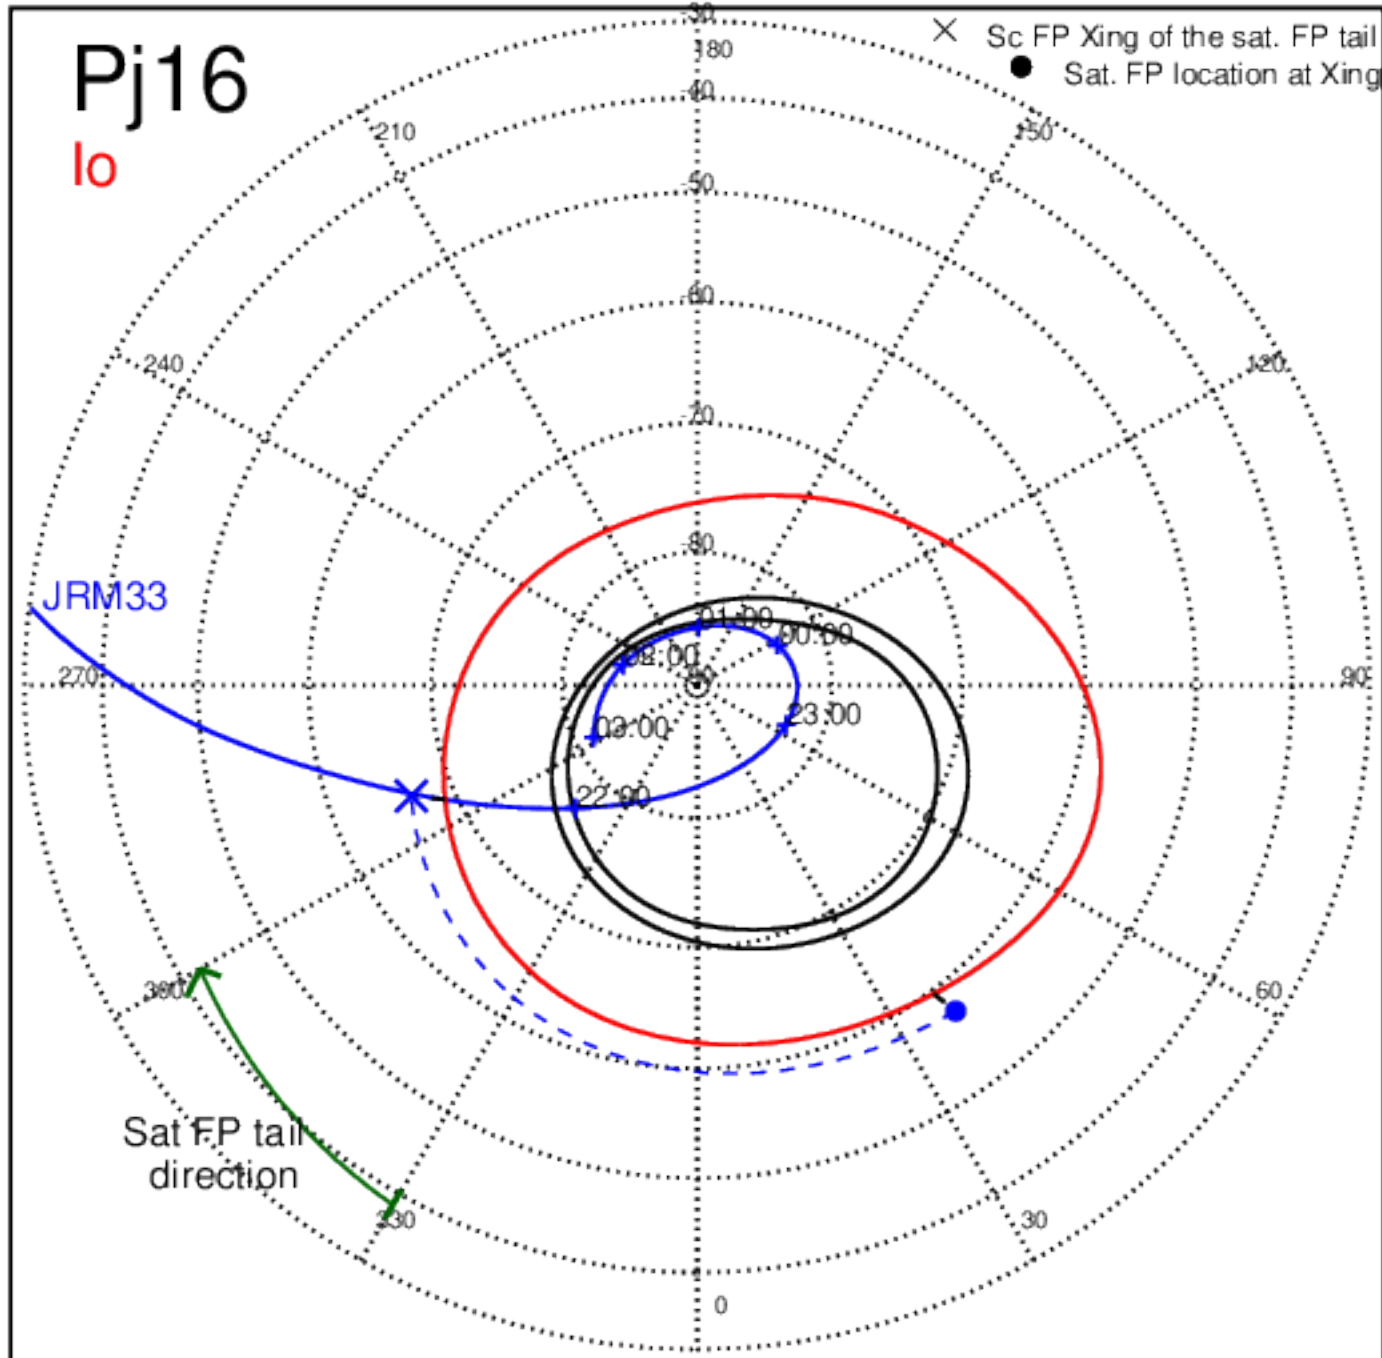

Pj16 (PJ time: 10/29/2018 21:06:00) - North

Pj16 (PJ time: 10/29/2018 21:06:00) - South

Pj16 (PJ time: 10/29/2018 21:06:00) - North

Pj16 (PJ time: 10/29/2018 21:06:00) - South

Pj16 (PJ time: 10/29/2018 21:06:00) - North

Pj16 (PJ time: 10/29/2018 21:06:00) - South

Pj17 (PJ time: 12/21/2018 16:59:48 ) - North

Pj17 (PJ time: 12/21/2018 16:59:48 ) - South

Pj17 (PJ time: 12/21/2018 16:59:48 ) - North

Pj17 (PJ time: 12/21/2018 16:59:48 ) - South

Pj17 (PJ time: 12/21/2018 16:59:48 ) - North

Pj17 (PJ time: 12/21/2018 16:59:48 ) - South

Pj18 (PJ time: 02/12/2019 17:34:31 ) - North

Pj18 (PJ time: 02/12/2019 17:34:31 ) - South

Pj18 (PJ time: 02/12/2019 17:34:31 ) - North

Pj18 (PJ time: 02/12/2019 17:34:31 ) - South

Pj18 (PJ time: 02/12/2019 17:34:31 ) - North

Pj18 (PJ time: 02/12/2019 17:34:31 ) - South

Pj19 (PJ time: 04/06/2019 12:14:22) - North

Pj19 (PJ time: 04/06/2019 12:14:22) - South