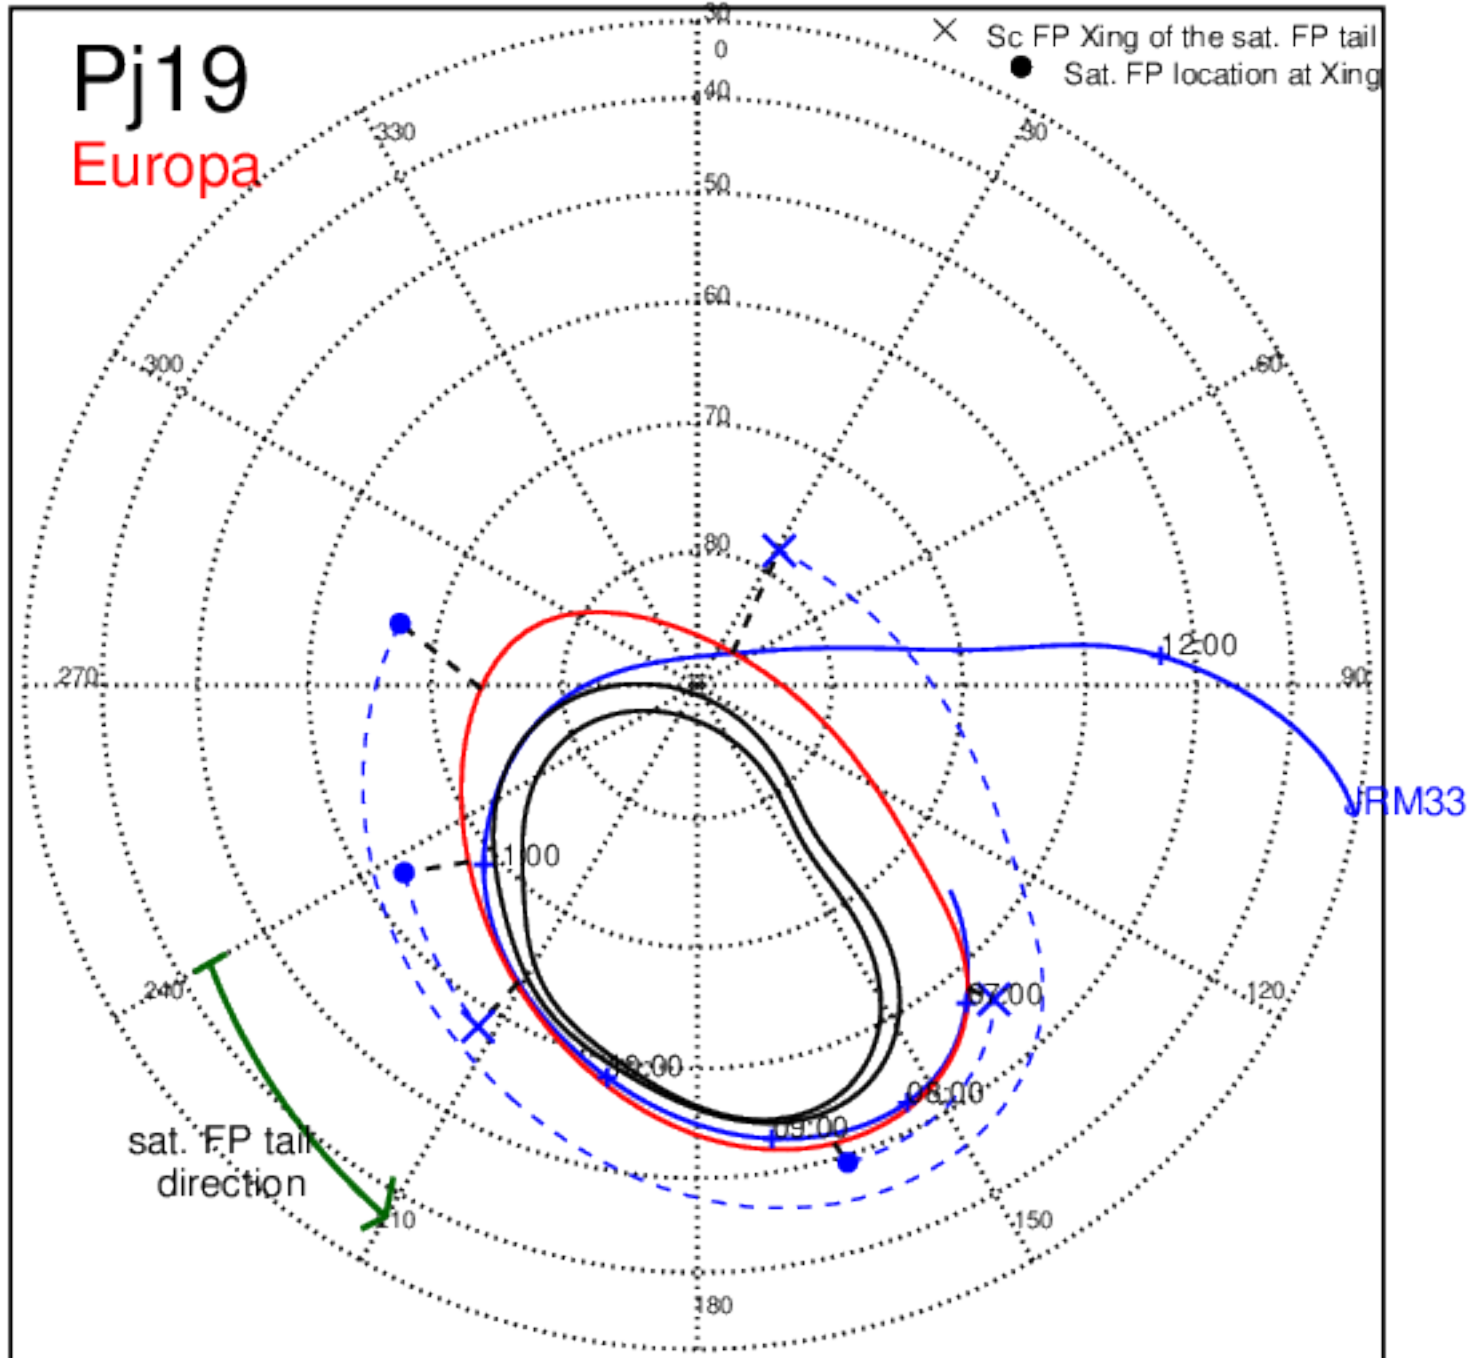

Pj17 (PJ time: 12/21/2018 16:59:48 ) - North

Pj17 (PJ time: 12/21/2018 16:59:48 ) - South

Pj18 (PJ time: 02/12/2019 17:34:31 ) - North

Pj18 (PJ time: 02/12/2019 17:34:31 ) - South

Pj18 (PJ time: 02/12/2019 17:34:31 ) - North

Pj18 (PJ time: 02/12/2019 17:34:31 ) - South

Pj18 (PJ time: 02/12/2019 17:34:31 ) - North

Pj18 (PJ time: 02/12/2019 17:34:31 ) - South

Pj19 (PJ time: 04/06/2019 12:14:22) - North

Pj19 (PJ time: 04/06/2019 12:14:22) - South

Pj19 (PJ time: 04/06/2019 12:14:22) - North

Pj19 (PJ time: 04/06/2019 12:14:22 ) - South

Pj19 (PJ time: 04/06/2019 12:14:22) - North

Pj19 (PJ time: 04/06/2019 12:14:22) - South

Pj20 (PJ time: 05/29/2019 08:08:18 ) - North

Pj20 (PJ time: 05/29/2019 08:08:18 ) - South

Pj20 (PJ time: 05/29/2019 08:08:18 ) - North

Pj20 (PJ time: 05/29/2019 08:08:18 ) - South

Pj20 (PJ time: 05/29/2019 08:08:18 ) - North

Pj20 (PJ time: 05/29/2019 08:08:18 ) - South