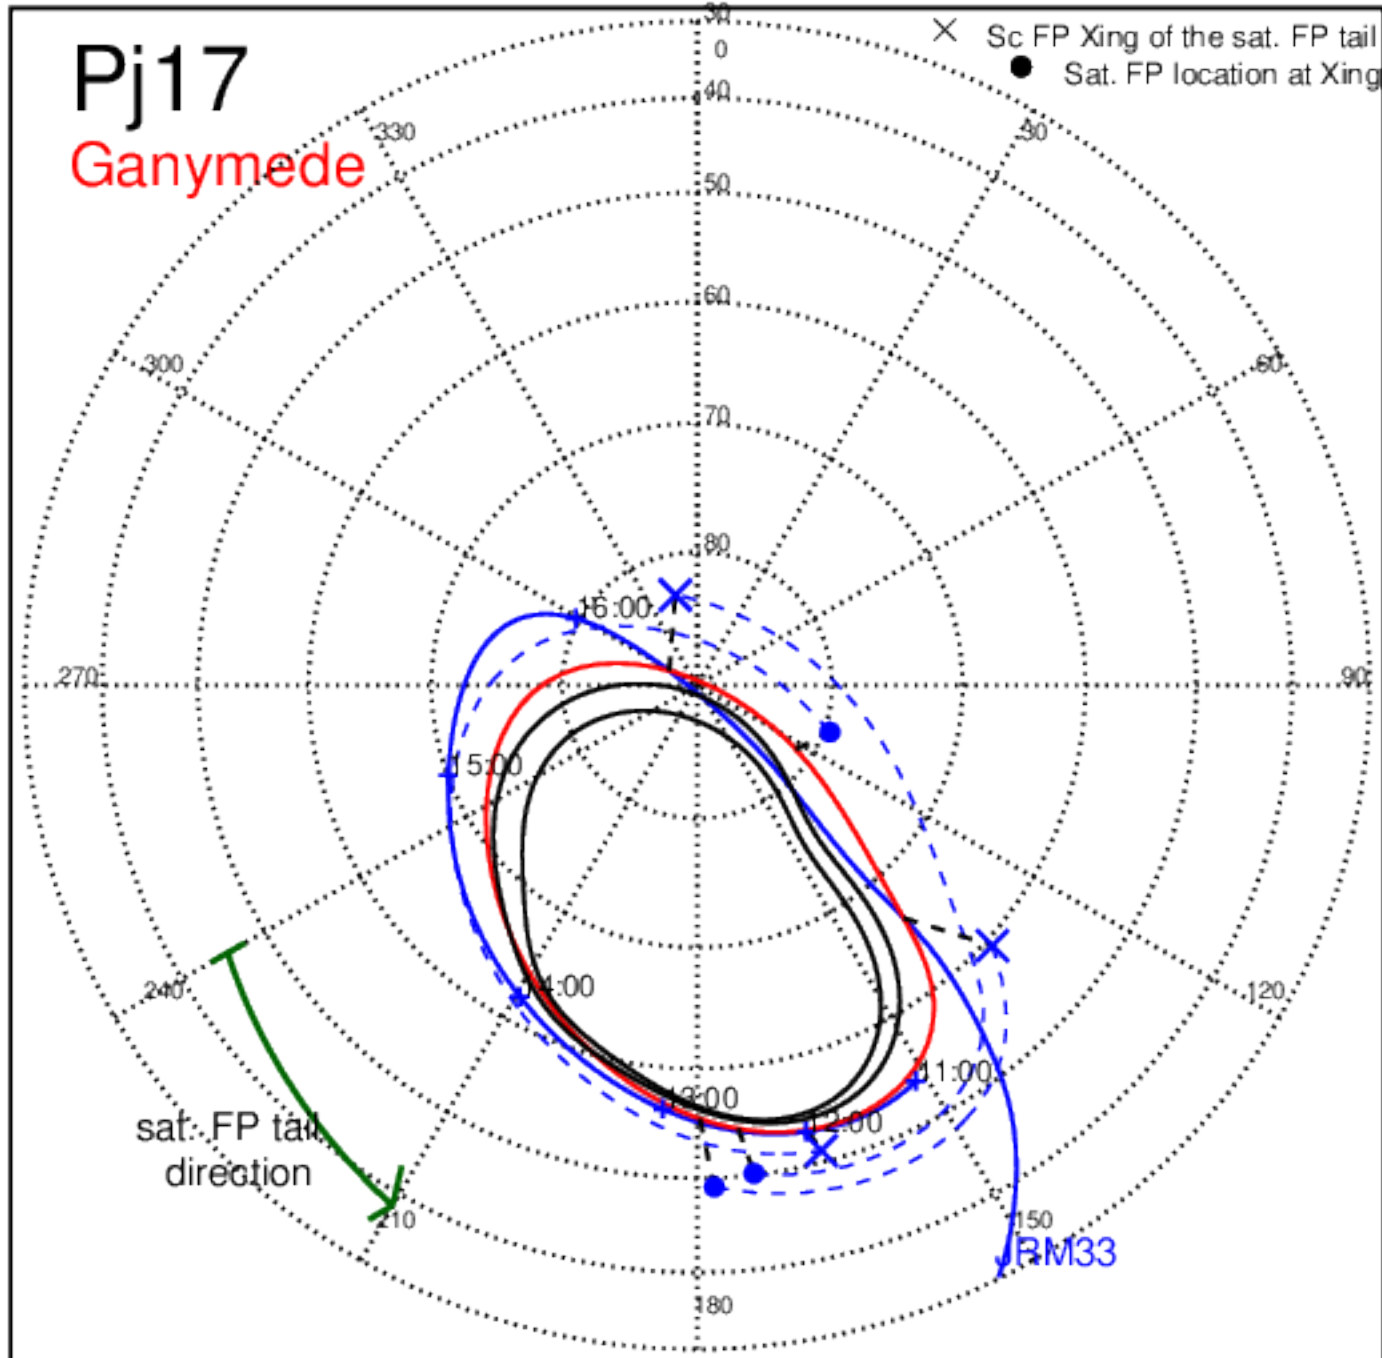

Pj16 (PJ time: 10/29/2018 21:06:00) - South

Pj17 (PJ time: 12/21/2018 16:59:48 ) - North

Pj17 (PJ time: 12/21/2018 16:59:48 ) - South

Pj17 (PJ time: 12/21/2018 16:59:48 ) - North

Pj17 (PJ time: 12/21/2018 16:59:48 ) - South

Pj17 (PJ time: 12/21/2018 16:59:48 ) - North

Pj17 (PJ time: 12/21/2018 16:59:48 ) - South

Pj18 (PJ time: 02/12/2019 17:34:31 ) - North

Pj18 (PJ time: 02/12/2019 17:34:31 ) - South

Pj18 (PJ time: 02/12/2019 17:34:31 ) - North

Pj18 (PJ time: 02/12/2019 17:34:31 ) - South

Pj18 (PJ time: 02/12/2019 17:34:31 ) - North

Pj18 (PJ time: 02/12/2019 17:34:31 ) - South

Pj19 (PJ time: 04/06/2019 12:14:22) - North

Pj19 (PJ time: 04/06/2019 12:14:22) - South

Pj19 (PJ time: 04/06/2019 12:14:22) - North

Pj19 (PJ time: 04/06/2019 12:14:22 ) - South

Pj19 (PJ time: 04/06/2019 12:14:22) - North

Pj19 (PJ time: 04/06/2019 12:14:22) - South

Pj20 (PJ time: 05/29/2019 08:08:18 ) - North