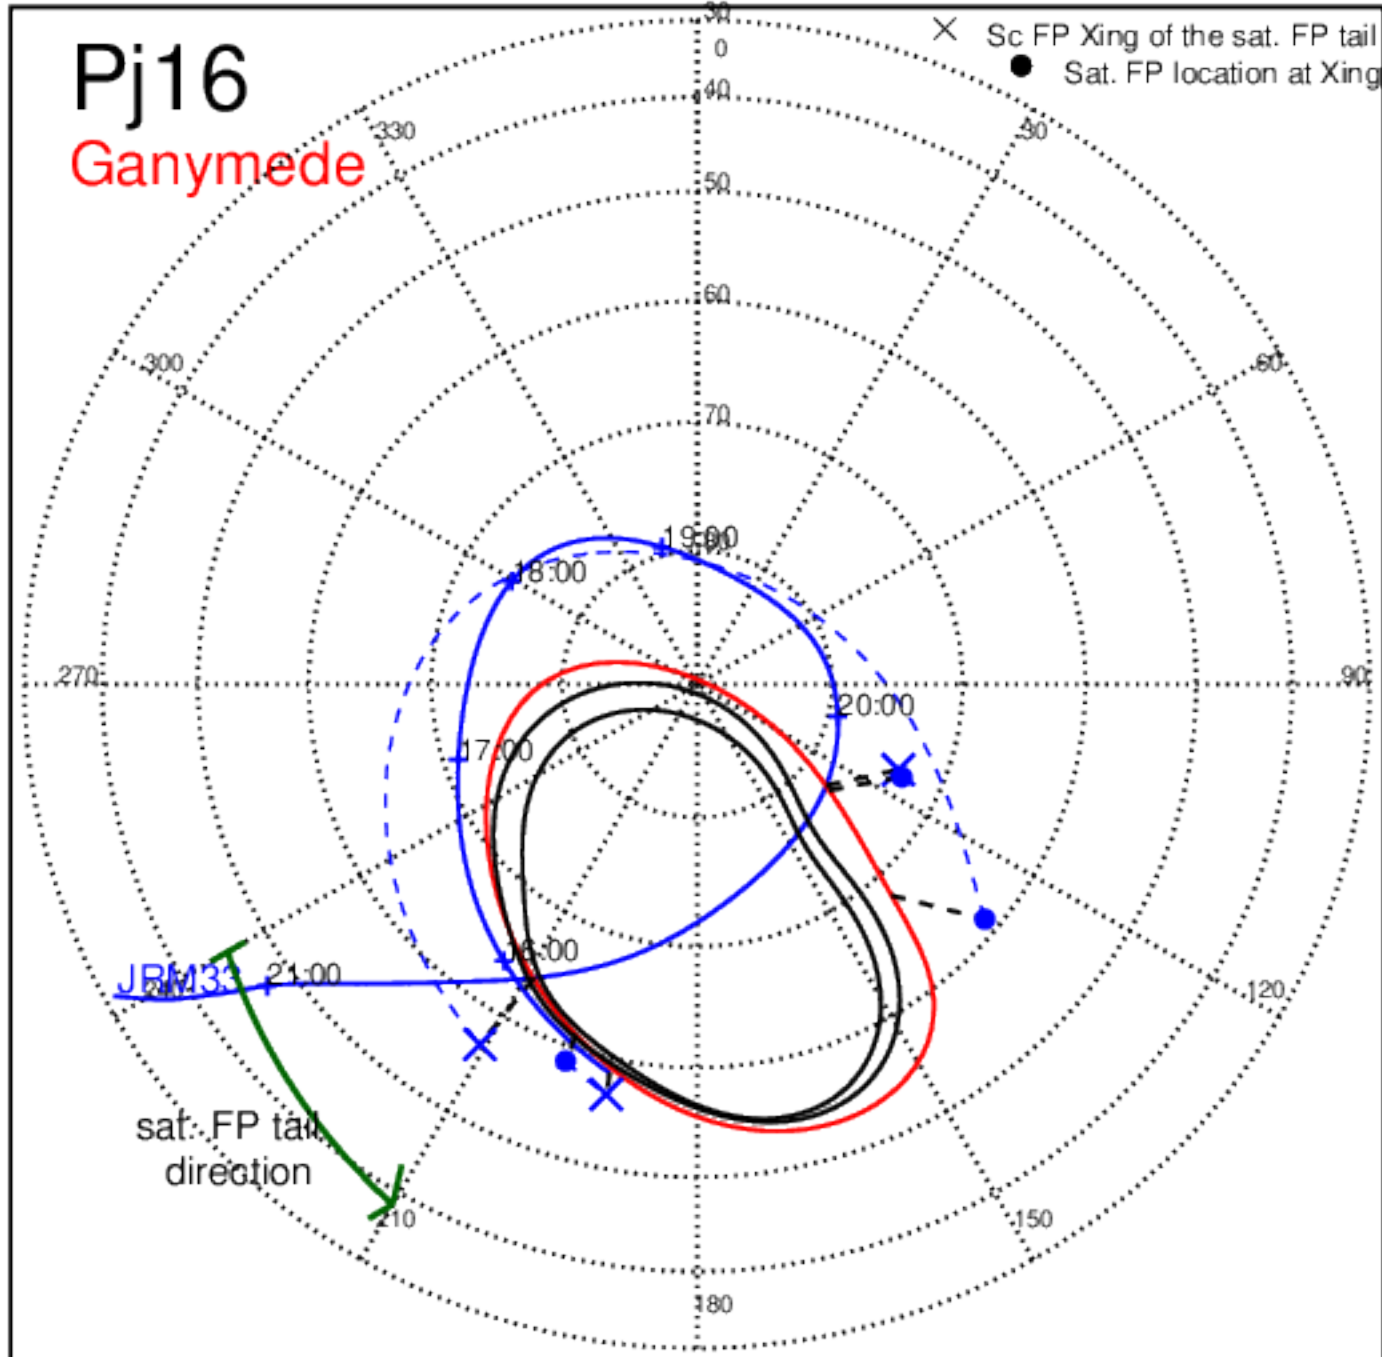

Pj16 (PJ time: 10/29/2018 21:06:00) - North

Pj16 (PJ time: 10/29/2018 21:06:00) - South

Pj16 (PJ time: 10/29/2018 21:06:00) - North

Pj16 (PJ time: 10/29/2018 21:06:00) - South

Pj16 (PJ time: 10/29/2018 21:06:00) - North

Pj16 (PJ time: 10/29/2018 21:06:00) - South

Pj17 (PJ time: 12/21/2018 16:59:48 ) - North

Pj17 (PJ time: 12/21/2018 16:59:48 ) - South

Pj17 (PJ time: 12/21/2018 16:59:48 ) - North

Pj17 (PJ time: 12/21/2018 16:59:48 ) - South

Pj17 (PJ time: 12/21/2018 16:59:48 ) - North

Pj17 (PJ time: 12/21/2018 16:59:48 ) - South

Pj18 (PJ time: 02/12/2019 17:34:31 ) - North

Pj18 (PJ time: 02/12/2019 17:34:31 ) - South

Pj18 (PJ time: 02/12/2019 17:34:31 ) - North

Pj18 (PJ time: 02/12/2019 17:34:31 ) - South

Pj18 (PJ time: 02/12/2019 17:34:31 ) - North

Pj18 (PJ time: 02/12/2019 17:34:31 ) - South

Pj19 (PJ time: 04/06/2019 12:14:22) - North

Pj19 (PJ time: 04/06/2019 12:14:22) - South