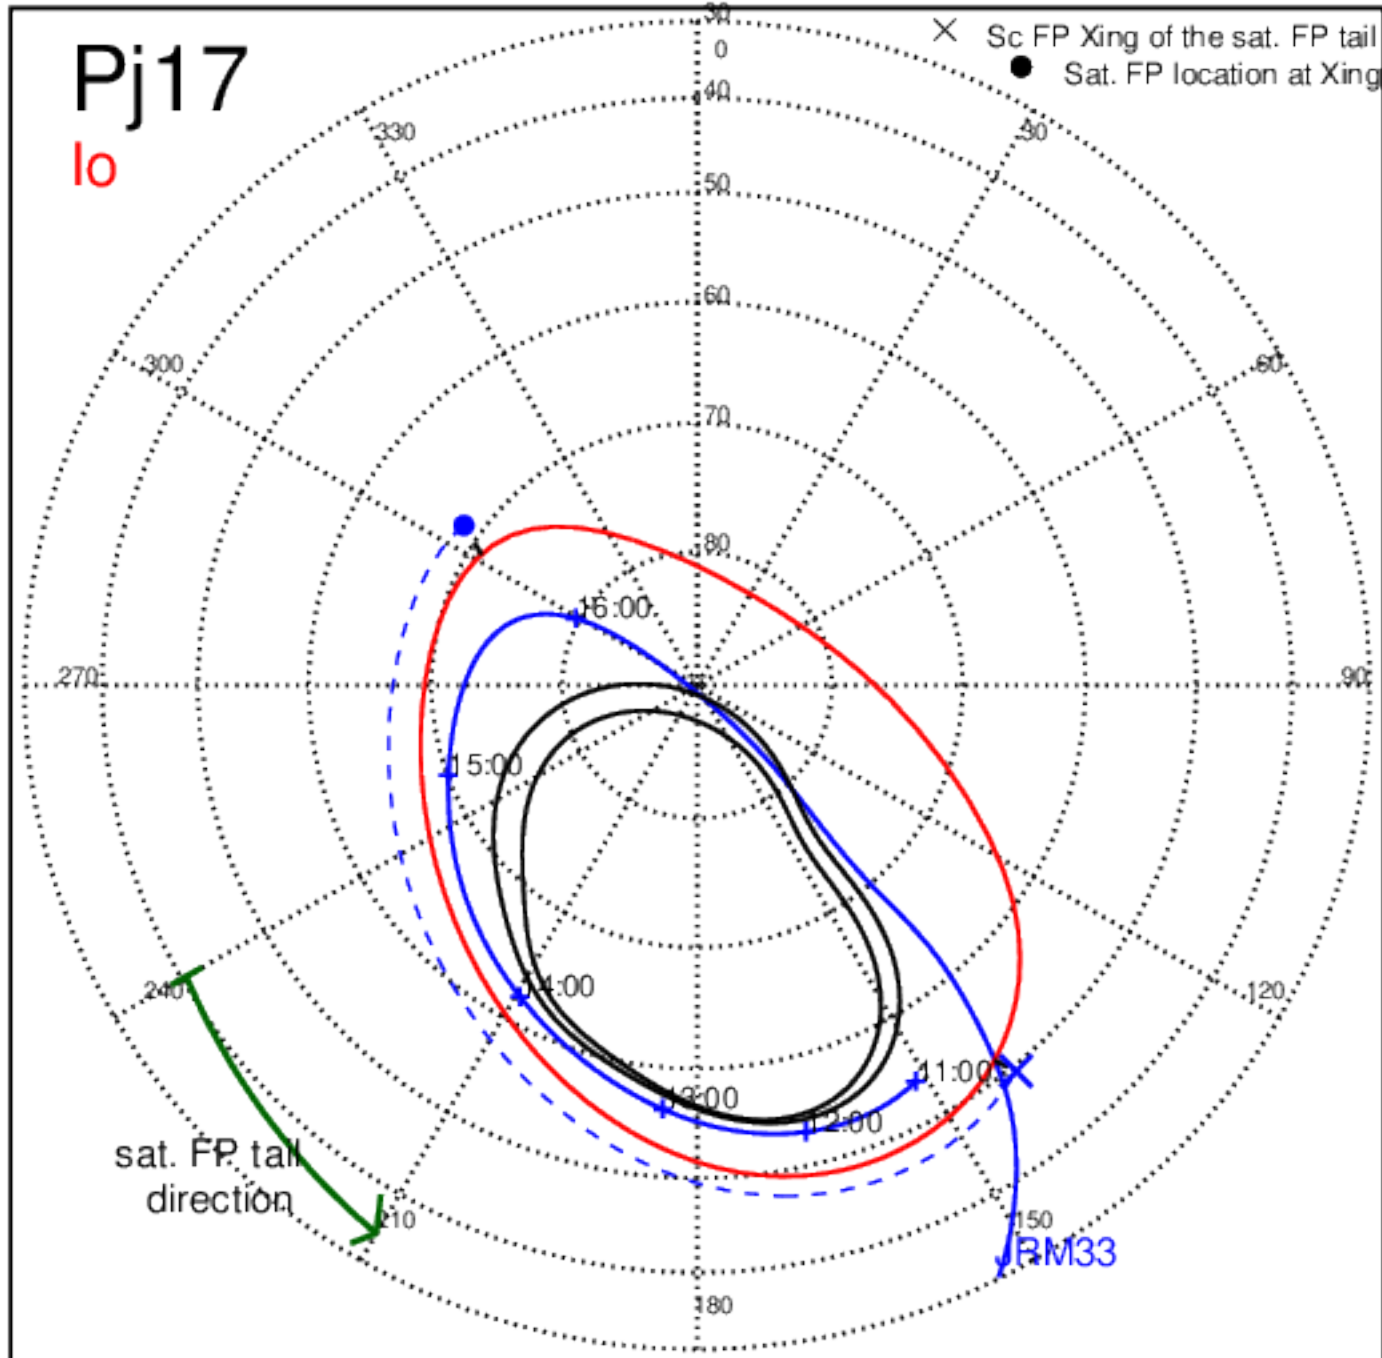

Pj16 (PJ time: 10/29/2018 21:06:00) - North

Pj16 (PJ time: 10/29/2018 21:06:00) - South

Pj16 (PJ time: 10/29/2018 21:06:00) - North

Pj16 (PJ time: 10/29/2018 21:06:00) - South

Pj16 (PJ time: 10/29/2018 21:06:00) - North

Pj16 (PJ time: 10/29/2018 21:06:00) - South

Pj17 (PJ time: 12/21/2018 16:59:48 ) - North

Pj17 (PJ time: 12/21/2018 16:59:48 ) - South

Pj17 (PJ time: 12/21/2018 16:59:48 ) - North

Pj17 (PJ time: 12/21/2018 16:59:48 ) - South

Pj17 (PJ time: 12/21/2018 16:59:48 ) - North

Pj17 (PJ time: 12/21/2018 16:59:48 ) - South

Pj18 (PJ time: 02/12/2019 17:34:31 ) - North

Pj18 (PJ time: 02/12/2019 17:34:31 ) - South

Pj18 (PJ time: 02/12/2019 17:34:31 ) - North

Pj18 (PJ time: 02/12/2019 17:34:31 ) - South

Pj18 (PJ time: 02/12/2019 17:34:31 ) - North

Pj18 (PJ time: 02/12/2019 17:34:31 ) - South

Pj19 (PJ time: 04/06/2019 12:14:22) - North

Pj19 (PJ time: 04/06/2019 12:14:22) - South