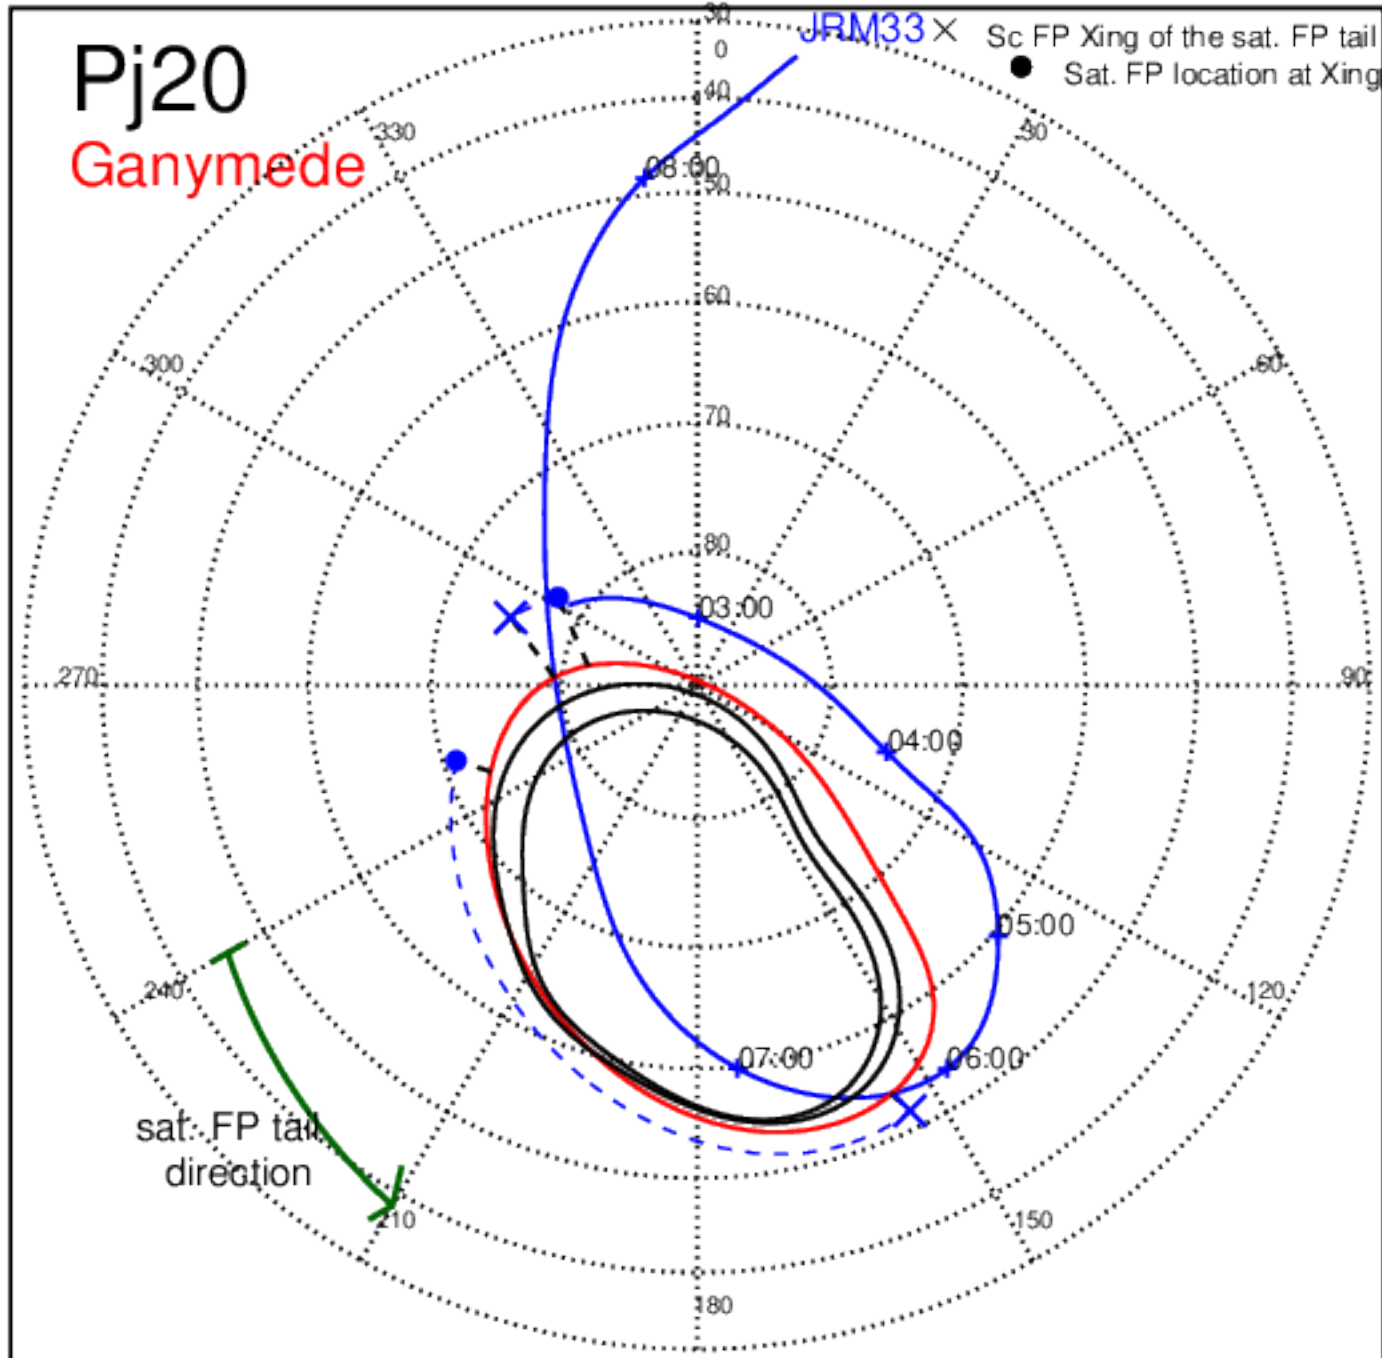

Pj17 (PJ time: 12/21/2018 16:59:48 ) - North

Pj17 (PJ time: 12/21/2018 16:59:48 ) - South

Pj18 (PJ time: 02/12/2019 17:34:31 ) - North

Pj18 (PJ time: 02/12/2019 17:34:31 ) - South

Pj18 (PJ time: 02/12/2019 17:34:31 ) - North

Pj18 (PJ time: 02/12/2019 17:34:31 ) - South

Pj18 (PJ time: 02/12/2019 17:34:31 ) - North

Pj18 (PJ time: 02/12/2019 17:34:31 ) - South

Pj19 (PJ time: 04/06/2019 12:14:22) - North

Pj19 (PJ time: 04/06/2019 12:14:22) - South

Pj19 (PJ time: 04/06/2019 12:14:22) - North

Pj19 (PJ time: 04/06/2019 12:14:22 ) - South

Pj19 (PJ time: 04/06/2019 12:14:22) - North

Pj19 (PJ time: 04/06/2019 12:14:22) - South

Pj20 (PJ time: 05/29/2019 08:08:18 ) - North

Pj20 (PJ time: 05/29/2019 08:08:18 ) - South

Pj20 (PJ time: 05/29/2019 08:08:18 ) - North

Pj20 (PJ time: 05/29/2019 08:08:18 ) - South

Pj20 (PJ time: 05/29/2019 08:08:18 ) - North

Pj20 (PJ time: 05/29/2019 08:08:18 ) - South