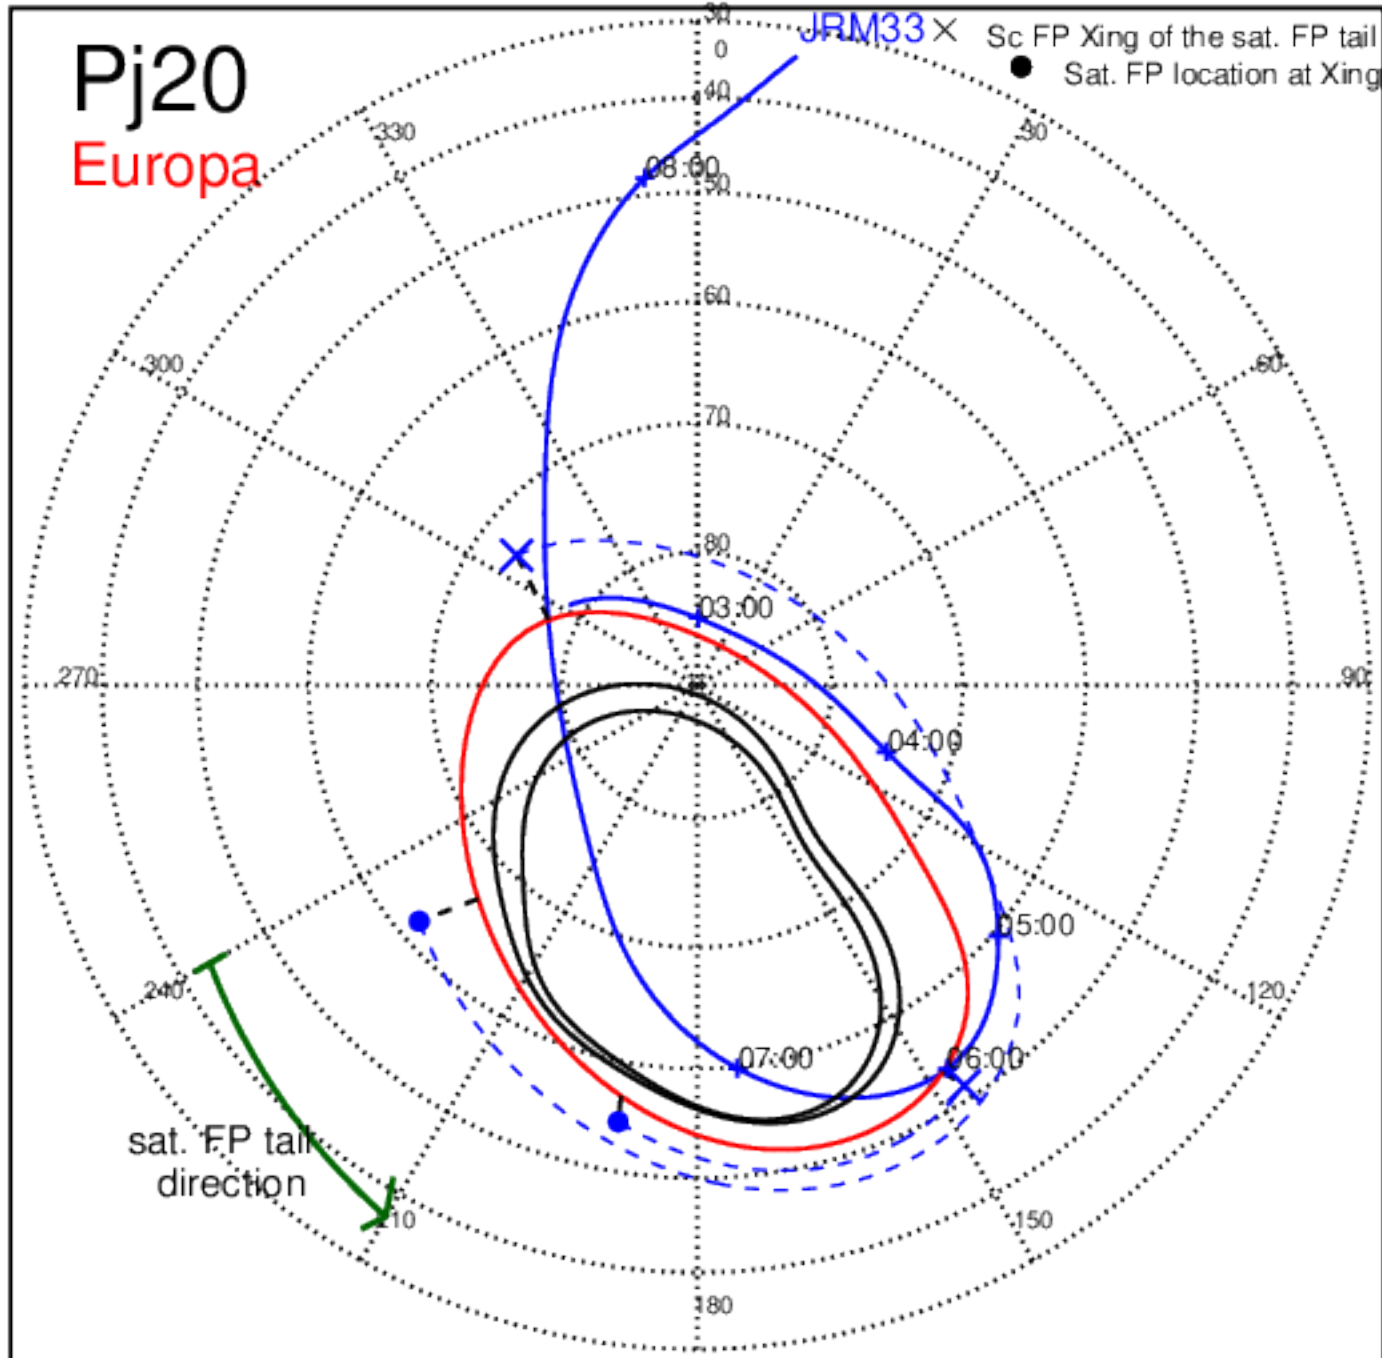

Pj17 (PJ time: 12/21/2018 16:59:48 ) - North

Pj17 (PJ time: 12/21/2018 16:59:48 ) - South

Pj18 (PJ time: 02/12/2019 17:34:31 ) - North

Pj18 (PJ time: 02/12/2019 17:34:31 ) - South

Pj18 (PJ time: 02/12/2019 17:34:31 ) - North

Pj18 (PJ time: 02/12/2019 17:34:31 ) - South

Pj18 (PJ time: 02/12/2019 17:34:31 ) - North

Pj18 (PJ time: 02/12/2019 17:34:31 ) - South

Pj19 (PJ time: 04/06/2019 12:14:22) - North

Pj19 (PJ time: 04/06/2019 12:14:22) - South

Pj19 (PJ time: 04/06/2019 12:14:22) - North

Pj19 (PJ time: 04/06/2019 12:14:22 ) - South

Pj19 (PJ time: 04/06/2019 12:14:22) - North

Pj19 (PJ time: 04/06/2019 12:14:22) - South

Pj20 (PJ time: 05/29/2019 08:08:18 ) - North

Pj20 (PJ time: 05/29/2019 08:08:18 ) - South

Pj20 (PJ time: 05/29/2019 08:08:18 ) - North

Pj20 (PJ time: 05/29/2019 08:08:18 ) - South

Pj20 (PJ time: 05/29/2019 08:08:18 ) - North

Pj20 (PJ time: 05/29/2019 08:08:18 ) - South