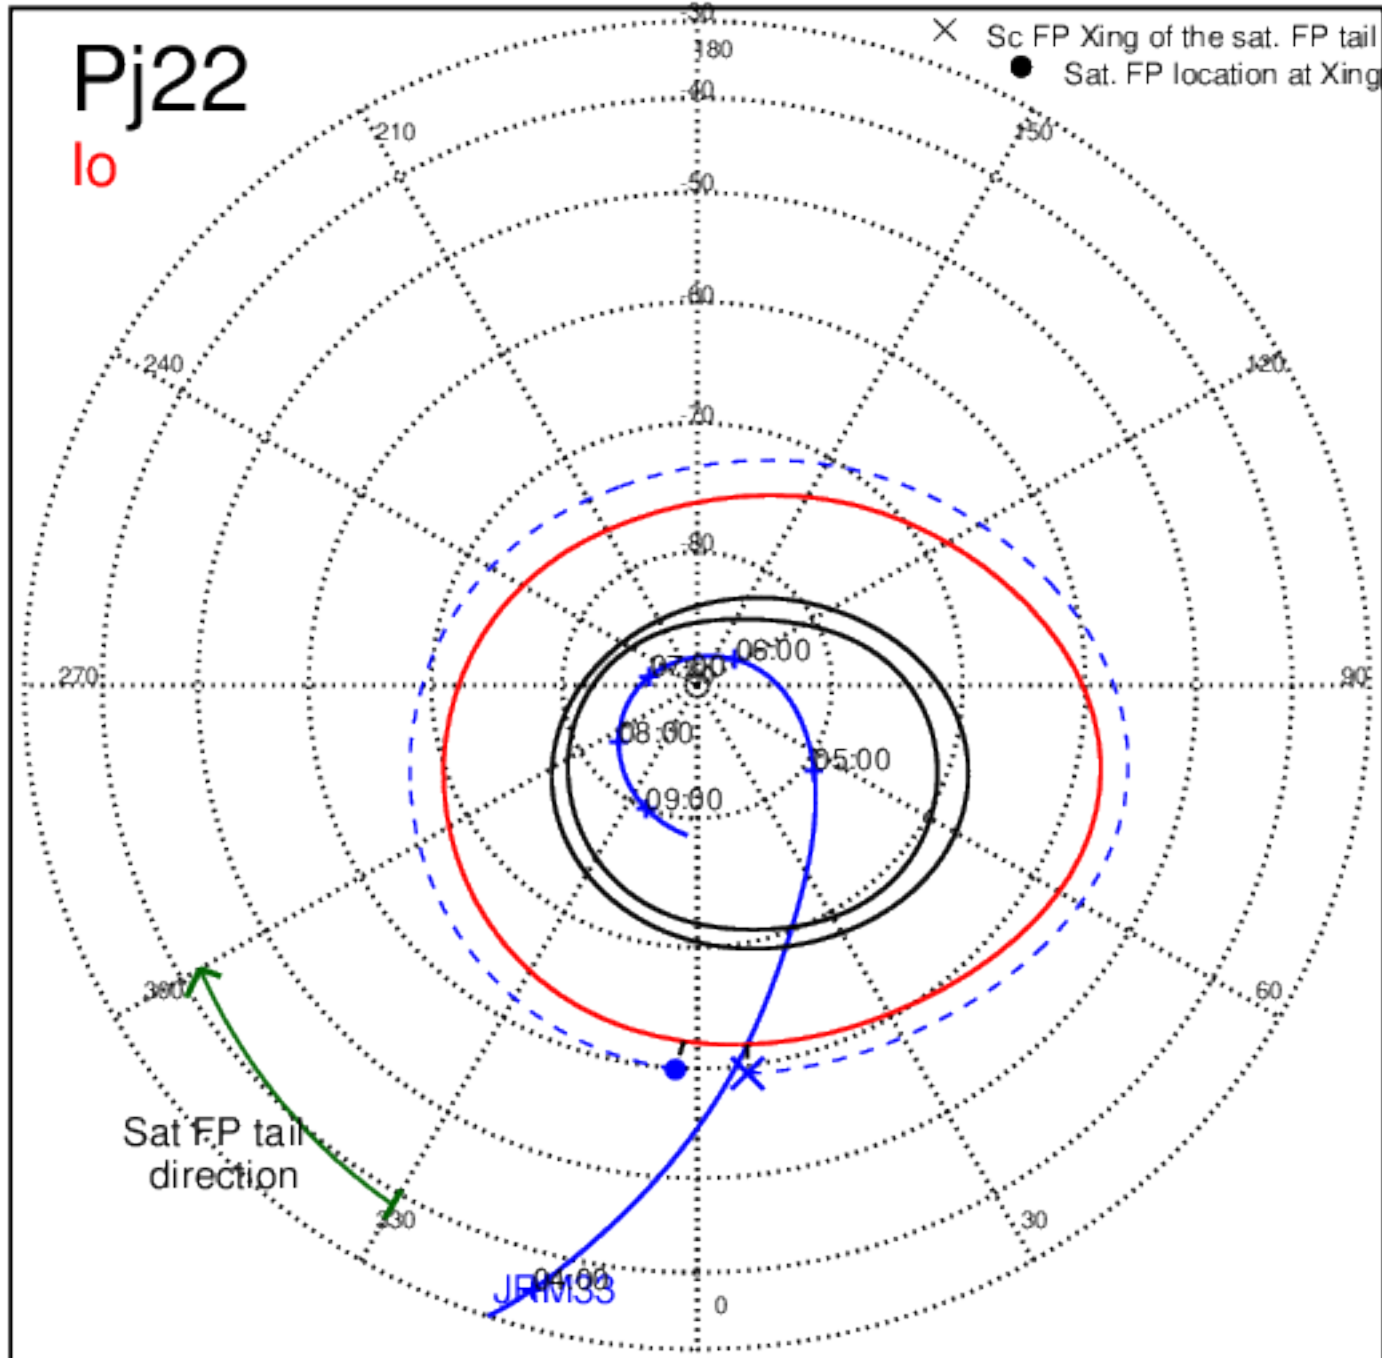

Pj21 (PJ time: 07/21/2019 04:02:43 ) - North

Pj21 (PJ time: 07/21/2019 04:02:43 ) - South

Pj21 (PJ time: 07/21/2019 04:02:43) - North

Pj21 (PJ time: 07/21/2019 04:02:43) - South

Pj21 (PJ time: 07/21/2019 04:02:43) - North

Pj21 (PJ time: 07/21/2019 04:02:43) - South

Pj22 (PJ time: 09/12/2019 03:40:44) - North

Pj22 (PJ time: 09/12/2019 03:40:44 ) - South

Pj22 (PJ time: 09/12/2019 03:40:44) - North

Pj22 (PJ time: 09/12/2019 03:40:44 ) - South

Pj24 (PJ time: 12/26/2019 17:36:13) - North

Pj24 (PJ time: 12/26/2019 17:36:13 ) - South

Pj24 (PJ time: 12/26/2019 17:36:13) - North

Pj24 (PJ time: 12/26/2019 17:36:13) - South

Pj25 (PJ time: 02/17/2020 17:51:55) - North

Pj25 (PJ time: 02/17/2020 17:51:55 ) - South

Pj25 (PJ time: 02/17/2020 17:51:55) - North

Pj25 (PJ time: 02/17/2020 17:51:55 ) - South

Pj25 (PJ time: 02/17/2020 17:51:55) - North

Pj25 (PJ time: 02/17/2020 17:51:55 ) - South