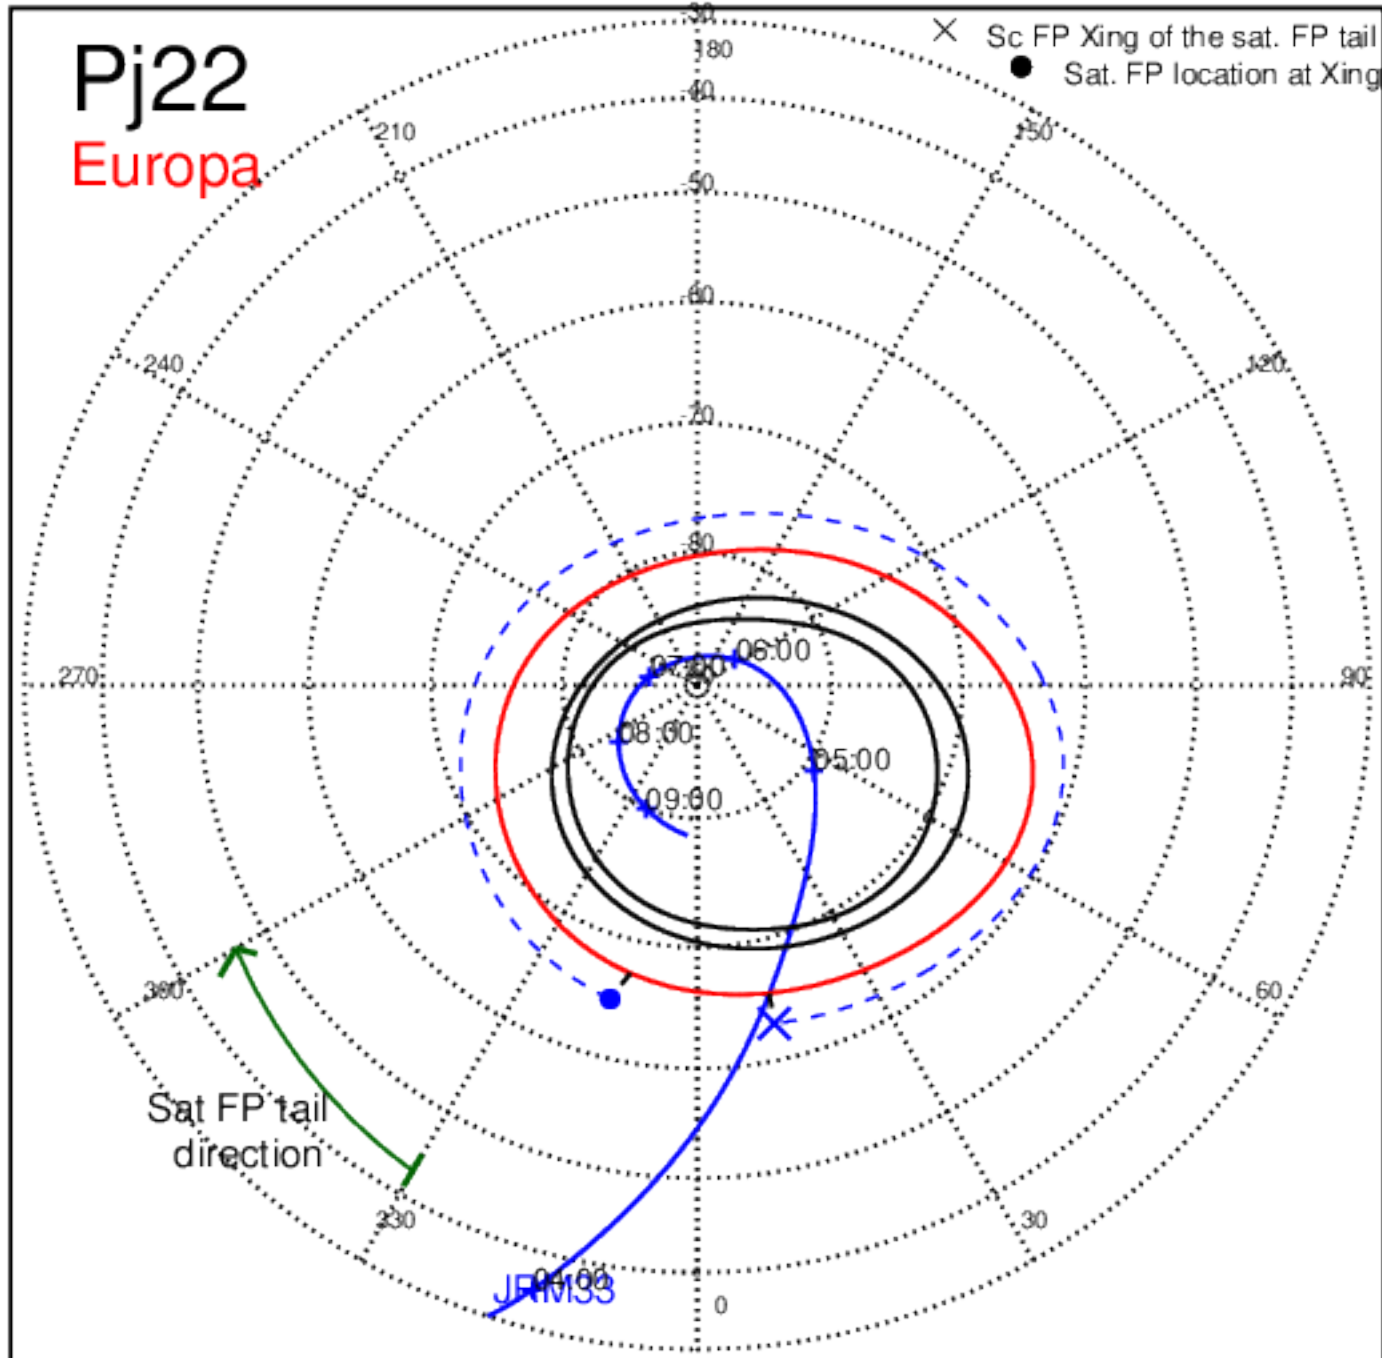

Pj21 (PJ time: 07/21/2019 04:02:43) - South

Pj22 (PJ time: 09/12/2019 03:40:44) - North

Pj22 (PJ time: 09/12/2019 03:40:44 ) - South

Pj22 (PJ time: 09/12/2019 03:40:44) - North

Pj22 (PJ time: 09/12/2019 03:40:44 ) - South

Pj22 (PJ time: 09/12/2019 03:40:44) - North

Pj22 (PJ time: 09/12/2019 03:40:44 ) - South

Pj23 (PJ time: 11/03/2019 22:18:14 ) - North

Pj23 (PJ time: 11/03/2019 22:18:14 ) - South

Pj23 (PJ time: 11/03/2019 22:18:14) - North

Pj23 (PJ time: 11/03/2019 22:18:14 ) - South

Pj23 (PJ time: 11/03/2019 22:18:14) - North

Pj23 (PJ time: 11/03/2019 22:18:14 ) - South

Pj24 (PJ time: 12/26/2019 17:36:13 ) - North

Pj24 (PJ time: 12/26/2019 17:36:13 ) - South

Pj24 (PJ time: 12/26/2019 17:36:13) - North

Pj24 (PJ time: 12/26/2019 17:36:13 ) - South

Pj24 (PJ time: 12/26/2019 17:36:13) - North

Pj24 (PJ time: 12/26/2019 17:36:13) - South

Pj25 (PJ time: 02/17/2020 17:51:55) - North