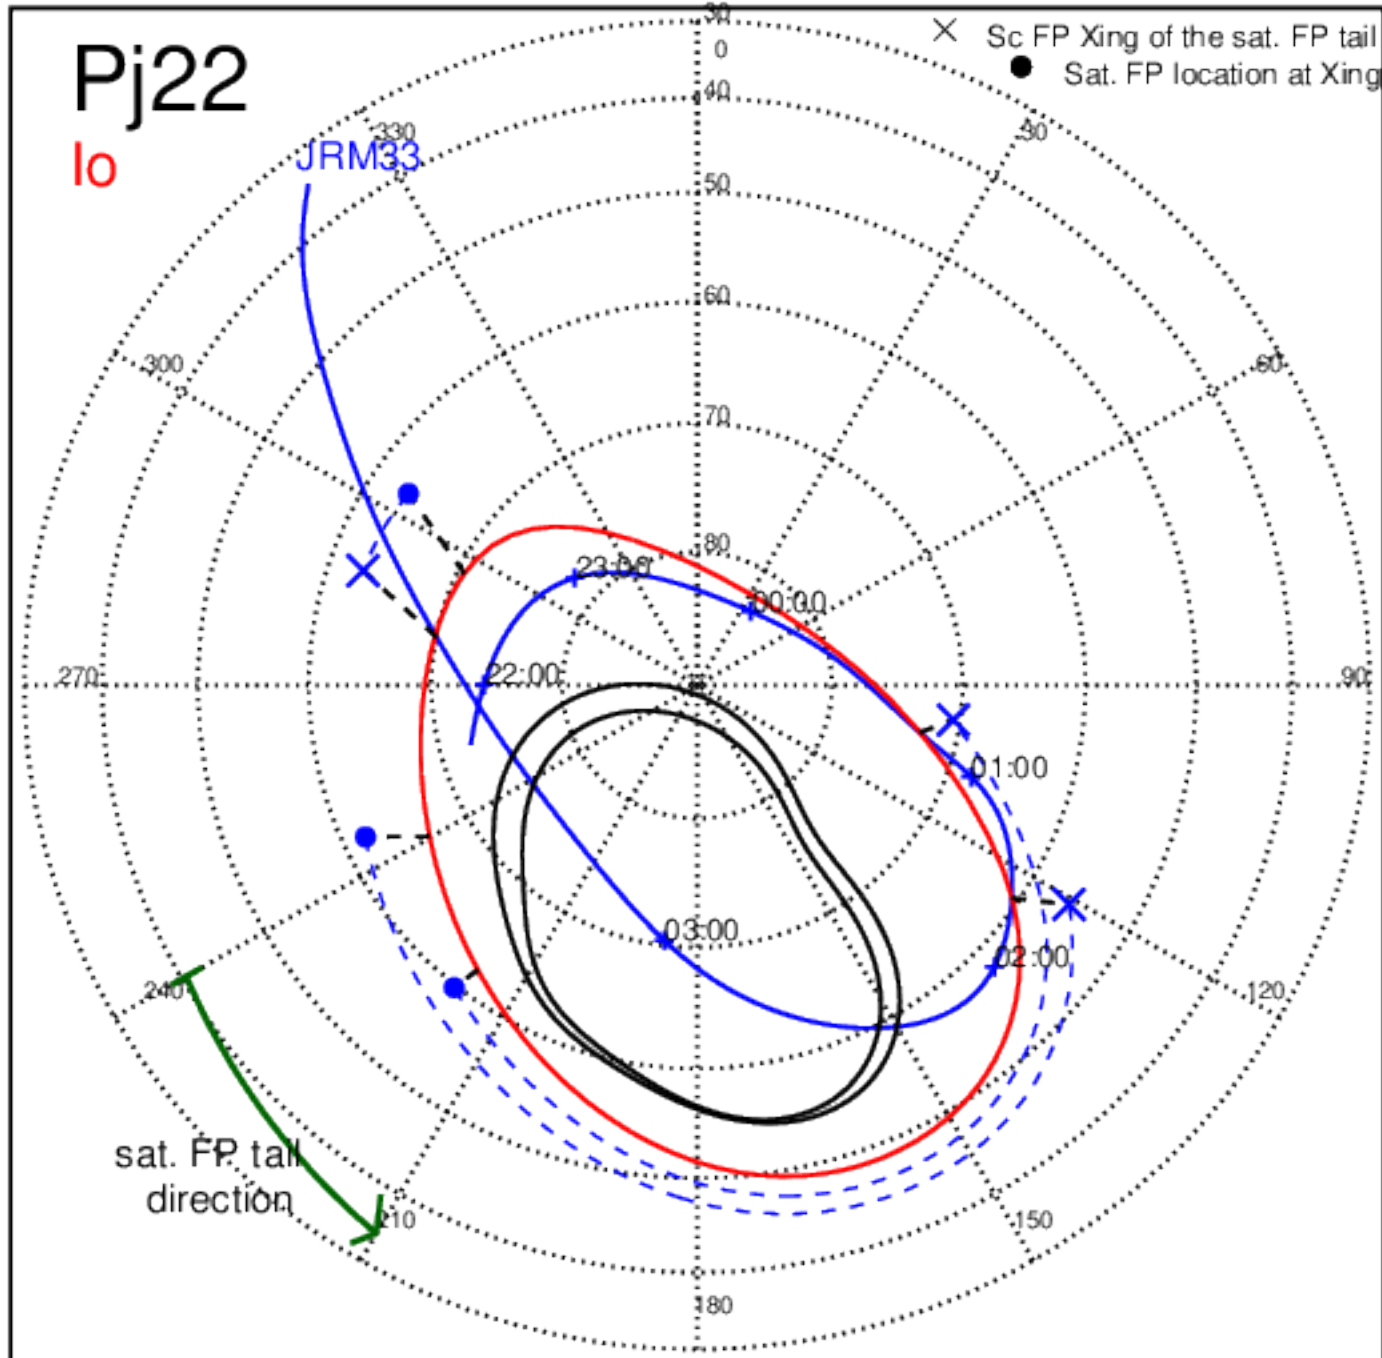

Pj21 (PJ time: 07/21/2019 04:02:43 ) - North

Pj21 (PJ time: 07/21/2019 04:02:43 ) - South

Pj21 (PJ time: 07/21/2019 04:02:43) - North

Pj21 (PJ time: 07/21/2019 04:02:43) - South

Pj21 (PJ time: 07/21/2019 04:02:43) - North

Pj21 (PJ time: 07/21/2019 04:02:43) - South

Pj22 (PJ time: 09/12/2019 03:40:44) - North

Pj22 (PJ time: 09/12/2019 03:40:44 ) - South

Pj22 (PJ time: 09/12/2019 03:40:44) - North

Pj22 (PJ time: 09/12/2019 03:40:44 ) - South

Pj24 (PJ time: 12/26/2019 17:36:13) - North

Pj24 (PJ time: 12/26/2019 17:36:13 ) - South

Pj24 (PJ time: 12/26/2019 17:36:13) - North

Pj24 (PJ time: 12/26/2019 17:36:13) - South

Pj25 (PJ time: 02/17/2020 17:51:55) - North

Pj25 (PJ time: 02/17/2020 17:51:55 ) - South

Pj25 (PJ time: 02/17/2020 17:51:55) - North

Pj25 (PJ time: 02/17/2020 17:51:55 ) - South

Pj25 (PJ time: 02/17/2020 17:51:55) - North

Pj25 (PJ time: 02/17/2020 17:51:55 ) - South