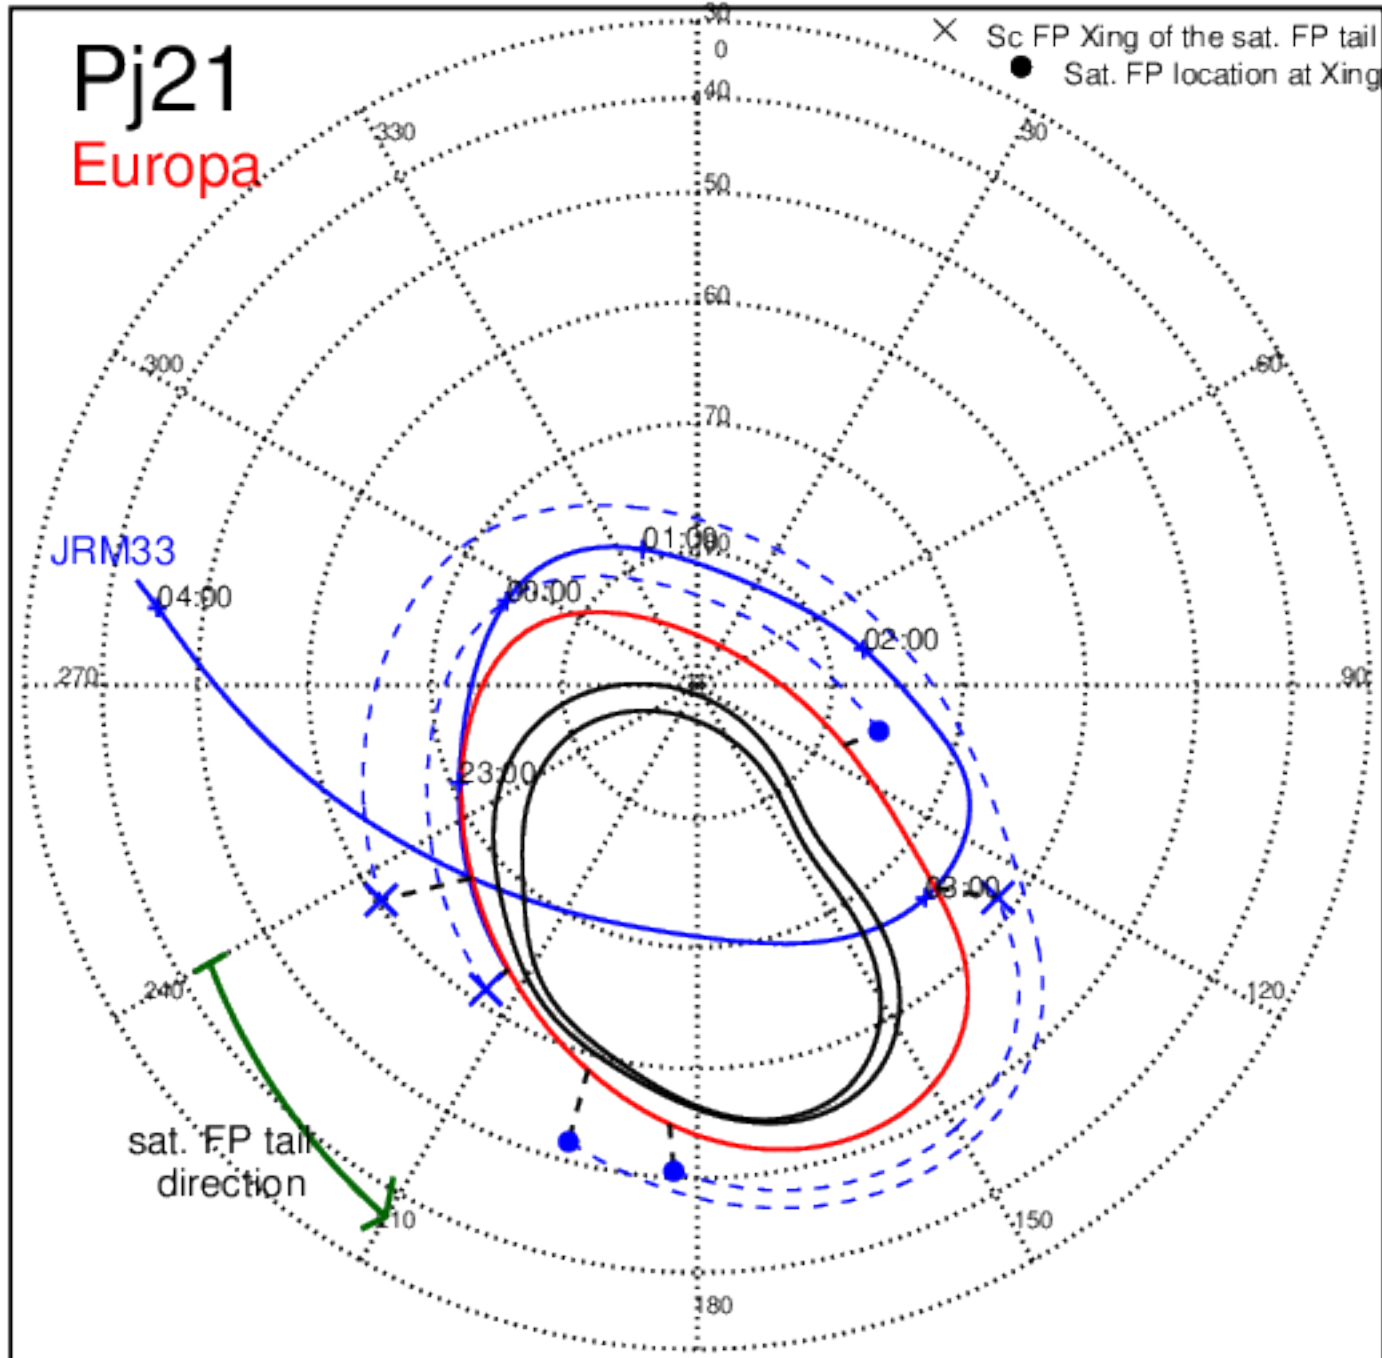

Pj21 (PJ time: 07/21/2019 04:02:43 ) - North

Pj21 (PJ time: 07/21/2019 04:02:43 ) - South

Pj21 (PJ time: 07/21/2019 04:02:43) - North

Pj21 (PJ time: 07/21/2019 04:02:43) - South

Pj21 (PJ time: 07/21/2019 04:02:43) - North

Pj21 (PJ time: 07/21/2019 04:02:43) - South

Pj22 (PJ time: 09/12/2019 03:40:44) - North

Pj22 (PJ time: 09/12/2019 03:40:44 ) - South

Pj22 (PJ time: 09/12/2019 03:40:44) - North

Pj22 (PJ time: 09/12/2019 03:40:44 ) - South

Pj24 (PJ time: 12/26/2019 17:36:13) - North

Pj24 (PJ time: 12/26/2019 17:36:13 ) - South

Pj24 (PJ time: 12/26/2019 17:36:13) - North

Pj24 (PJ time: 12/26/2019 17:36:13) - South

Pj25 (PJ time: 02/17/2020 17:51:55) - North

Pj25 (PJ time: 02/17/2020 17:51:55 ) - South

Pj25 (PJ time: 02/17/2020 17:51:55) - North

Pj25 (PJ time: 02/17/2020 17:51:55 ) - South

Pj25 (PJ time: 02/17/2020 17:51:55) - North

Pj25 (PJ time: 02/17/2020 17:51:55 ) - South