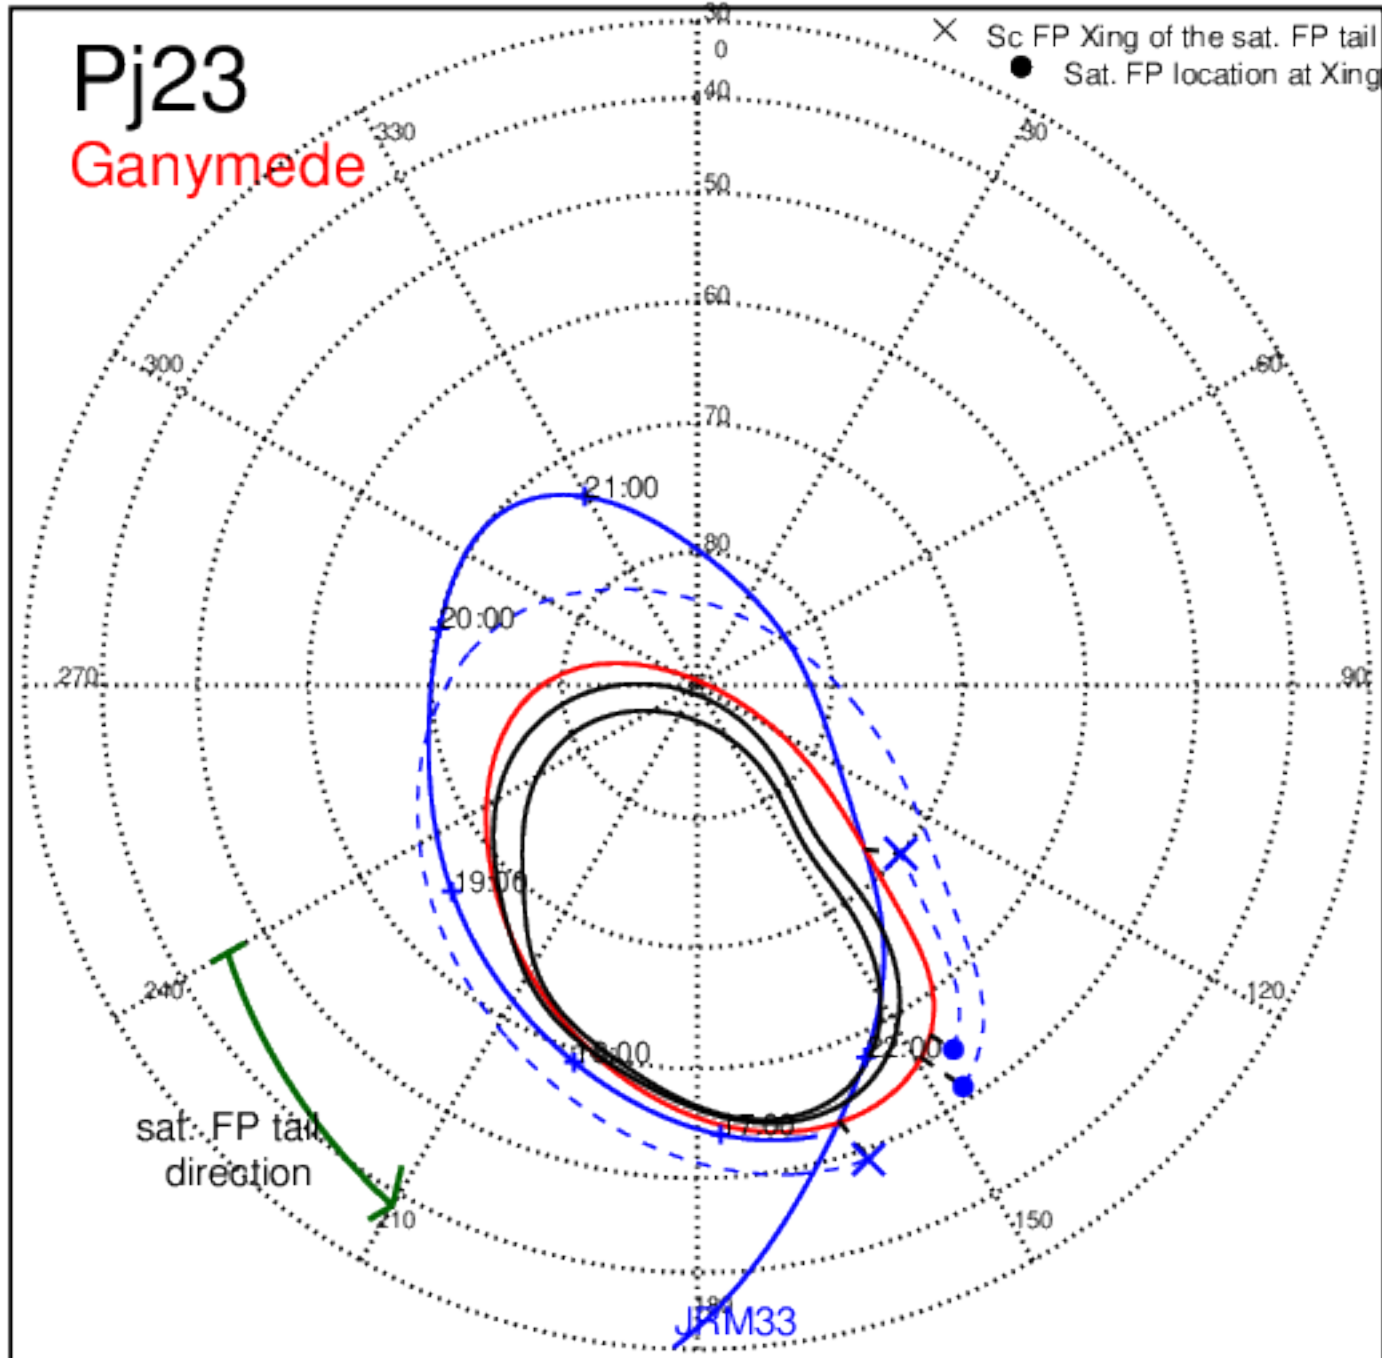

Pj21 (PJ time: 07/21/2019 04:02:43) - South

Pj22 (PJ time: 09/12/2019 03:40:44) - North

Pj22 (PJ time: 09/12/2019 03:40:44 ) - South

Pj22 (PJ time: 09/12/2019 03:40:44) - North

Pj22 (PJ time: 09/12/2019 03:40:44 ) - South

Pj22 (PJ time: 09/12/2019 03:40:44) - North

Pj22 (PJ time: 09/12/2019 03:40:44 ) - South

Pj23 (PJ time: 11/03/2019 22:18:14 ) - North

Pj23 (PJ time: 11/03/2019 22:18:14 ) - South

Pj23 (PJ time: 11/03/2019 22:18:14) - North

Pj23 (PJ time: 11/03/2019 22:18:14 ) - South

Pj23 (PJ time: 11/03/2019 22:18:14) - North

Pj23 (PJ time: 11/03/2019 22:18:14 ) - South

Pj24 (PJ time: 12/26/2019 17:36:13 ) - North

Pj24 (PJ time: 12/26/2019 17:36:13 ) - South

Pj24 (PJ time: 12/26/2019 17:36:13) - North

Pj24 (PJ time: 12/26/2019 17:36:13 ) - South

Pj24 (PJ time: 12/26/2019 17:36:13) - North

Pj24 (PJ time: 12/26/2019 17:36:13) - South

Pj25 (PJ time: 02/17/2020 17:51:55) - North