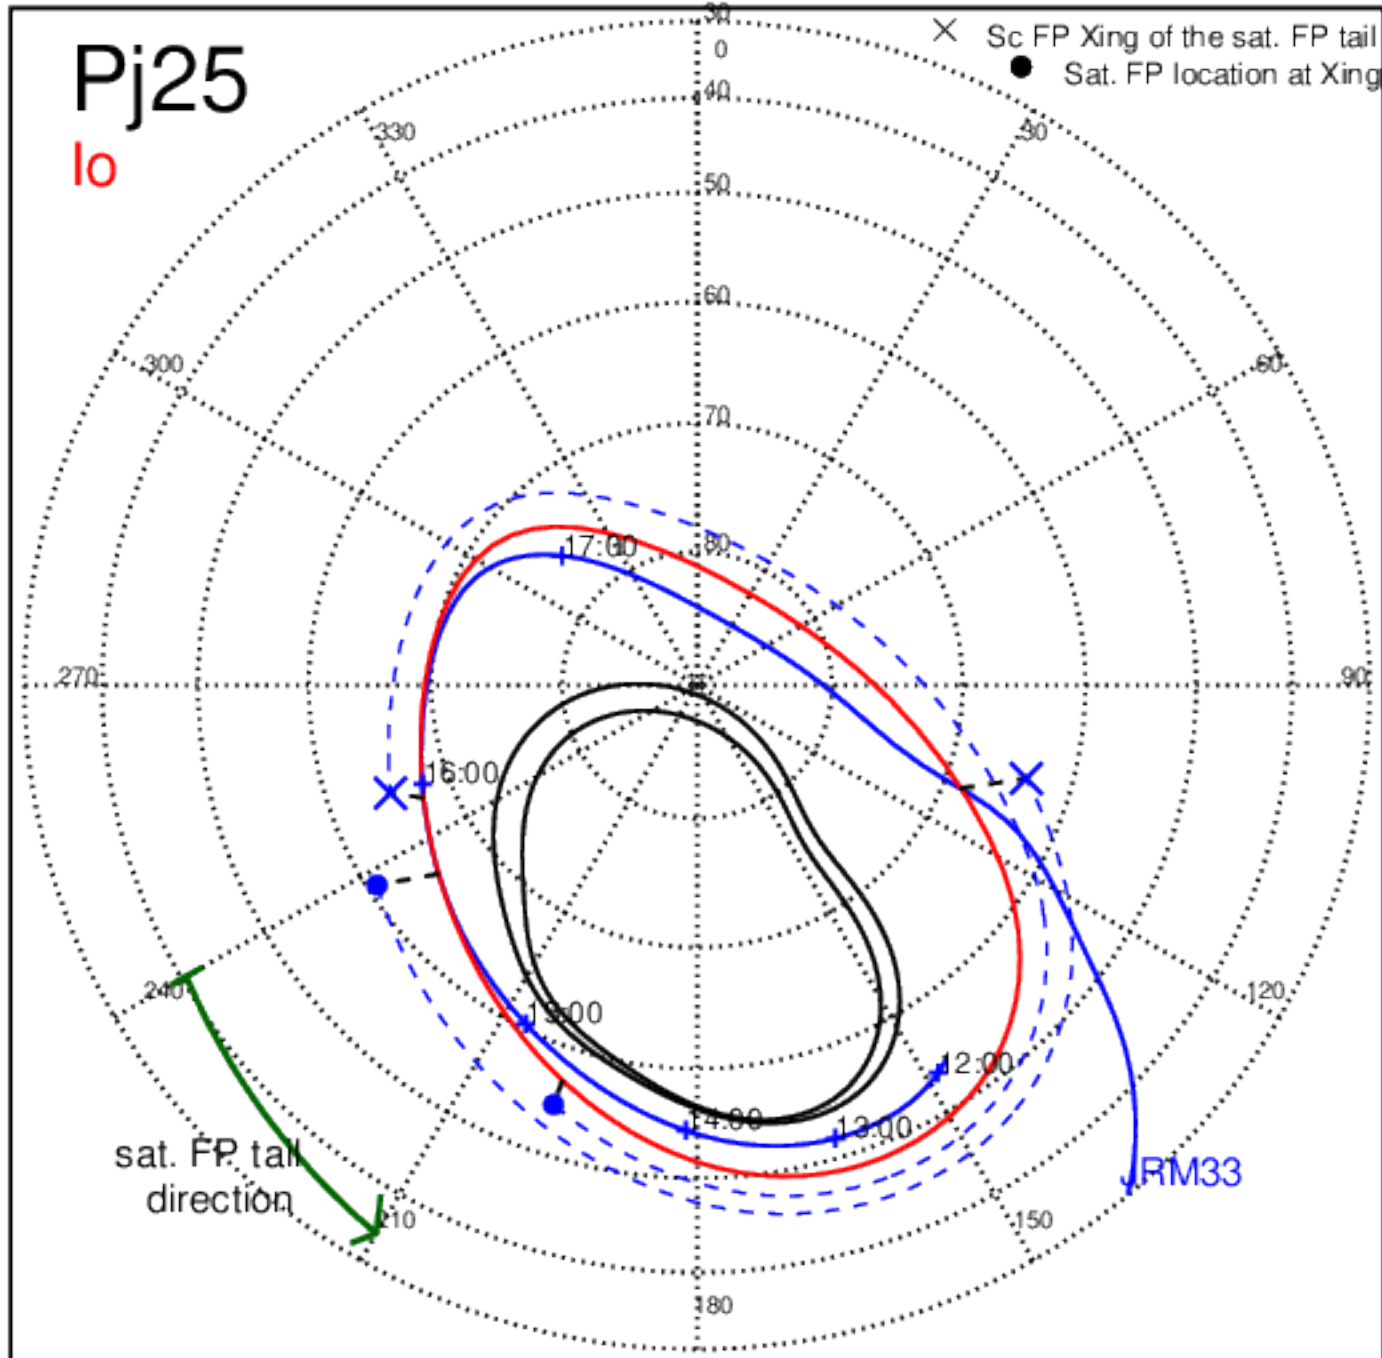

Pj22 (PJ time: 09/12/2019 03:40:44) - North

Pj22 (PJ time: 09/12/2019 03:40:44 ) - South

Pj23 (PJ time: 11/03/2019 22:18:14 ) - North

Pj23 (PJ time: 11/03/2019 22:18:14 ) - South

Pj23 (PJ time: 11/03/2019 22:18:14) - North

Pj23 (PJ time: 11/03/2019 22:18:14 ) - South

Pj23 (PJ time: 11/03/2019 22:18:14) - North

Pj23 (PJ time: 11/03/2019 22:18:14 ) - South

Pj24 (PJ time: 12/26/2019 17:36:13 ) - North

Pj24 (PJ time: 12/26/2019 17:36:13 ) - South

Pj24 (PJ time: 12/26/2019 17:36:13) - North

Pj24 (PJ time: 12/26/2019 17:36:13 ) - South

Pj24 (PJ time: 12/26/2019 17:36:13) - North

Pj24 (PJ time: 12/26/2019 17:36:13) - South

Pj25 (PJ time: 02/17/2020 17:51:55) - North

Pj25 (PJ time: 02/17/2020 17:51:55 ) - South

Pj25 (PJ time: 02/17/2020 17:51:55) - North

Pj25 (PJ time: 02/17/2020 17:51:55 ) - South

Pj25 (PJ time: 02/17/2020 17:51:55) - North

Pj25 (PJ time: 02/17/2020 17:51:55 ) - South