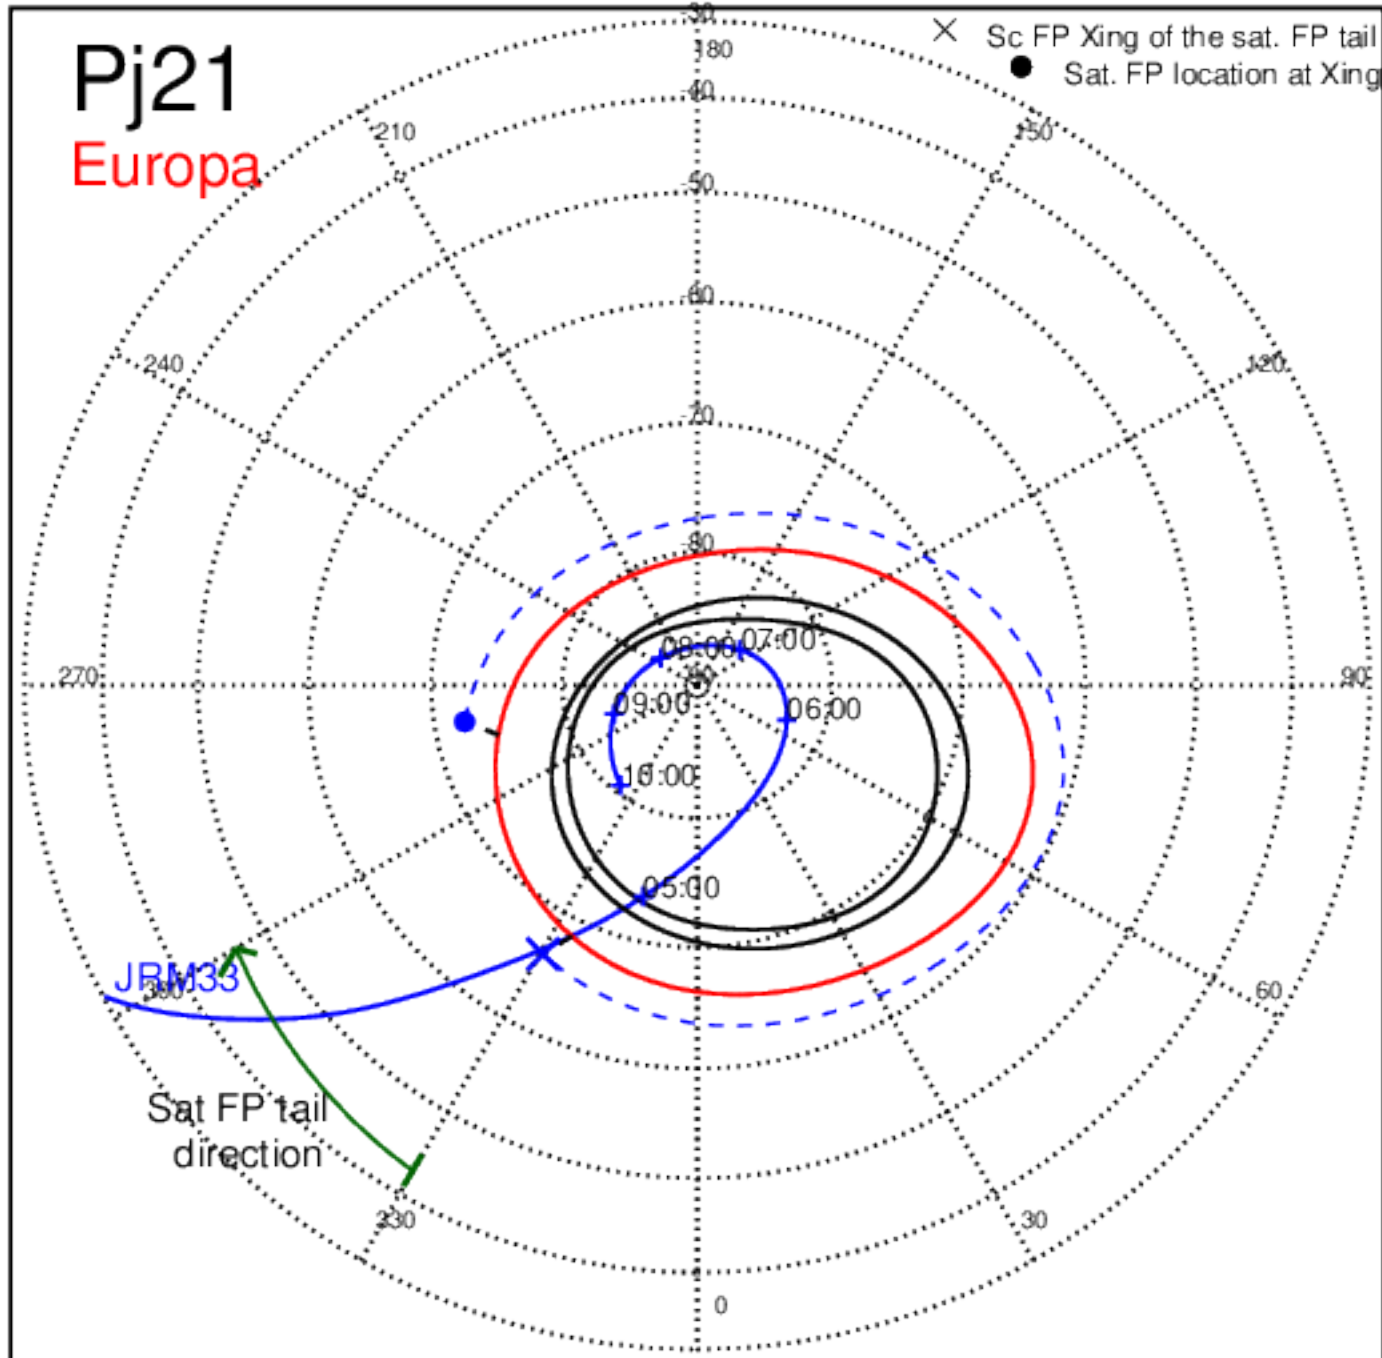

Pj21 (PJ time: 07/21/2019 04:02:43 ) - North

Pj21 (PJ time: 07/21/2019 04:02:43 ) - South

Pj21 (PJ time: 07/21/2019 04:02:43) - North

Pj21 (PJ time: 07/21/2019 04:02:43) - South

Pj21 (PJ time: 07/21/2019 04:02:43) - North

Pj21 (PJ time: 07/21/2019 04:02:43) - South

Pj22 (PJ time: 09/12/2019 03:40:44) - North

Pj22 (PJ time: 09/12/2019 03:40:44 ) - South

Pj22 (PJ time: 09/12/2019 03:40:44) - North

Pj22 (PJ time: 09/12/2019 03:40:44 ) - South

Pj24 (PJ time: 12/26/2019 17:36:13) - North

Pj24 (PJ time: 12/26/2019 17:36:13 ) - South

Pj24 (PJ time: 12/26/2019 17:36:13) - North

Pj24 (PJ time: 12/26/2019 17:36:13) - South

Pj25 (PJ time: 02/17/2020 17:51:55) - North

Pj25 (PJ time: 02/17/2020 17:51:55 ) - South

Pj25 (PJ time: 02/17/2020 17:51:55) - North

Pj25 (PJ time: 02/17/2020 17:51:55 ) - South

Pj25 (PJ time: 02/17/2020 17:51:55) - North

Pj25 (PJ time: 02/17/2020 17:51:55 ) - South