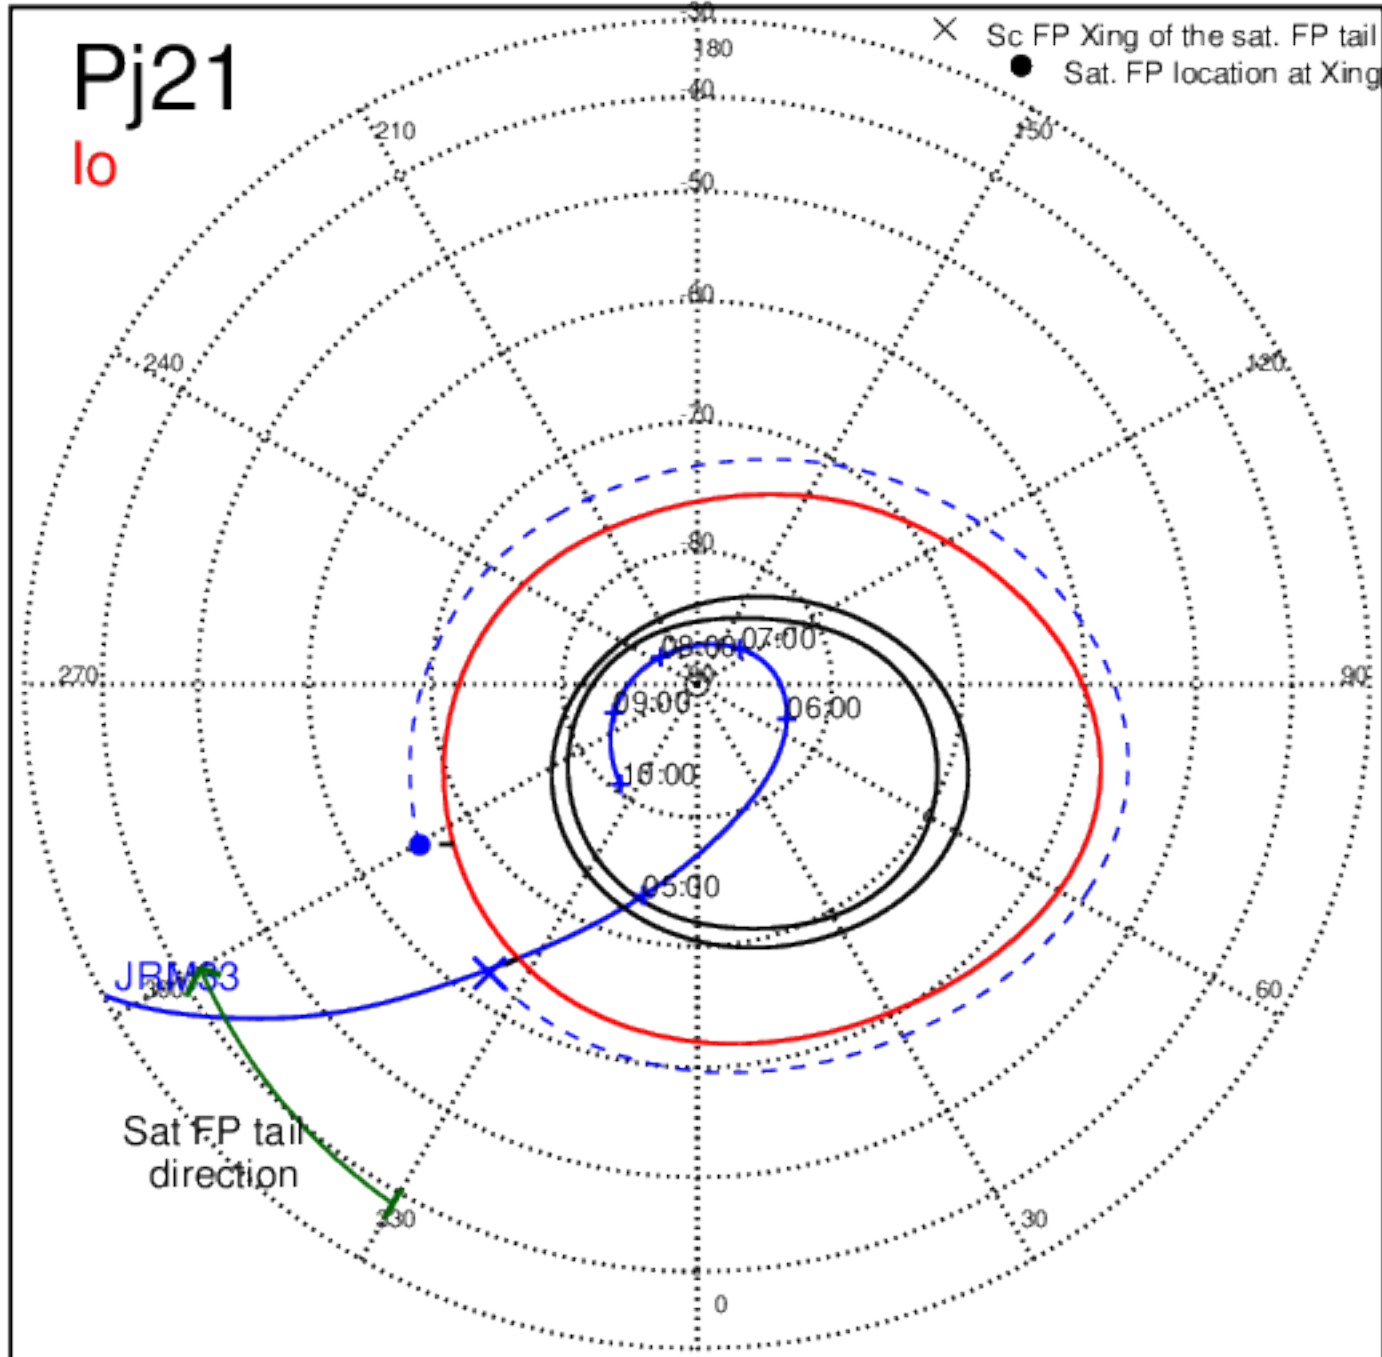

Pj21 (PJ time: 07/21/2019 04:02:43 ) - North

Pj21 (PJ time: 07/21/2019 04:02:43 ) - South

Pj21 (PJ time: 07/21/2019 04:02:43) - North

Pj21 (PJ time: 07/21/2019 04:02:43) - South

Pj21 (PJ time: 07/21/2019 04:02:43) - North

Pj21 (PJ time: 07/21/2019 04:02:43) - South

Pj22 (PJ time: 09/12/2019 03:40:44) - North

Pj22 (PJ time: 09/12/2019 03:40:44 ) - South

Pj22 (PJ time: 09/12/2019 03:40:44) - North

Pj22 (PJ time: 09/12/2019 03:40:44 ) - South

Pj24 (PJ time: 12/26/2019 17:36:13) - North

Pj24 (PJ time: 12/26/2019 17:36:13 ) - South

Pj24 (PJ time: 12/26/2019 17:36:13) - North

Pj24 (PJ time: 12/26/2019 17:36:13) - South

Pj25 (PJ time: 02/17/2020 17:51:55) - North

Pj25 (PJ time: 02/17/2020 17:51:55 ) - South

Pj25 (PJ time: 02/17/2020 17:51:55) - North

Pj25 (PJ time: 02/17/2020 17:51:55 ) - South

Pj25 (PJ time: 02/17/2020 17:51:55) - North

Pj25 (PJ time: 02/17/2020 17:51:55 ) - South