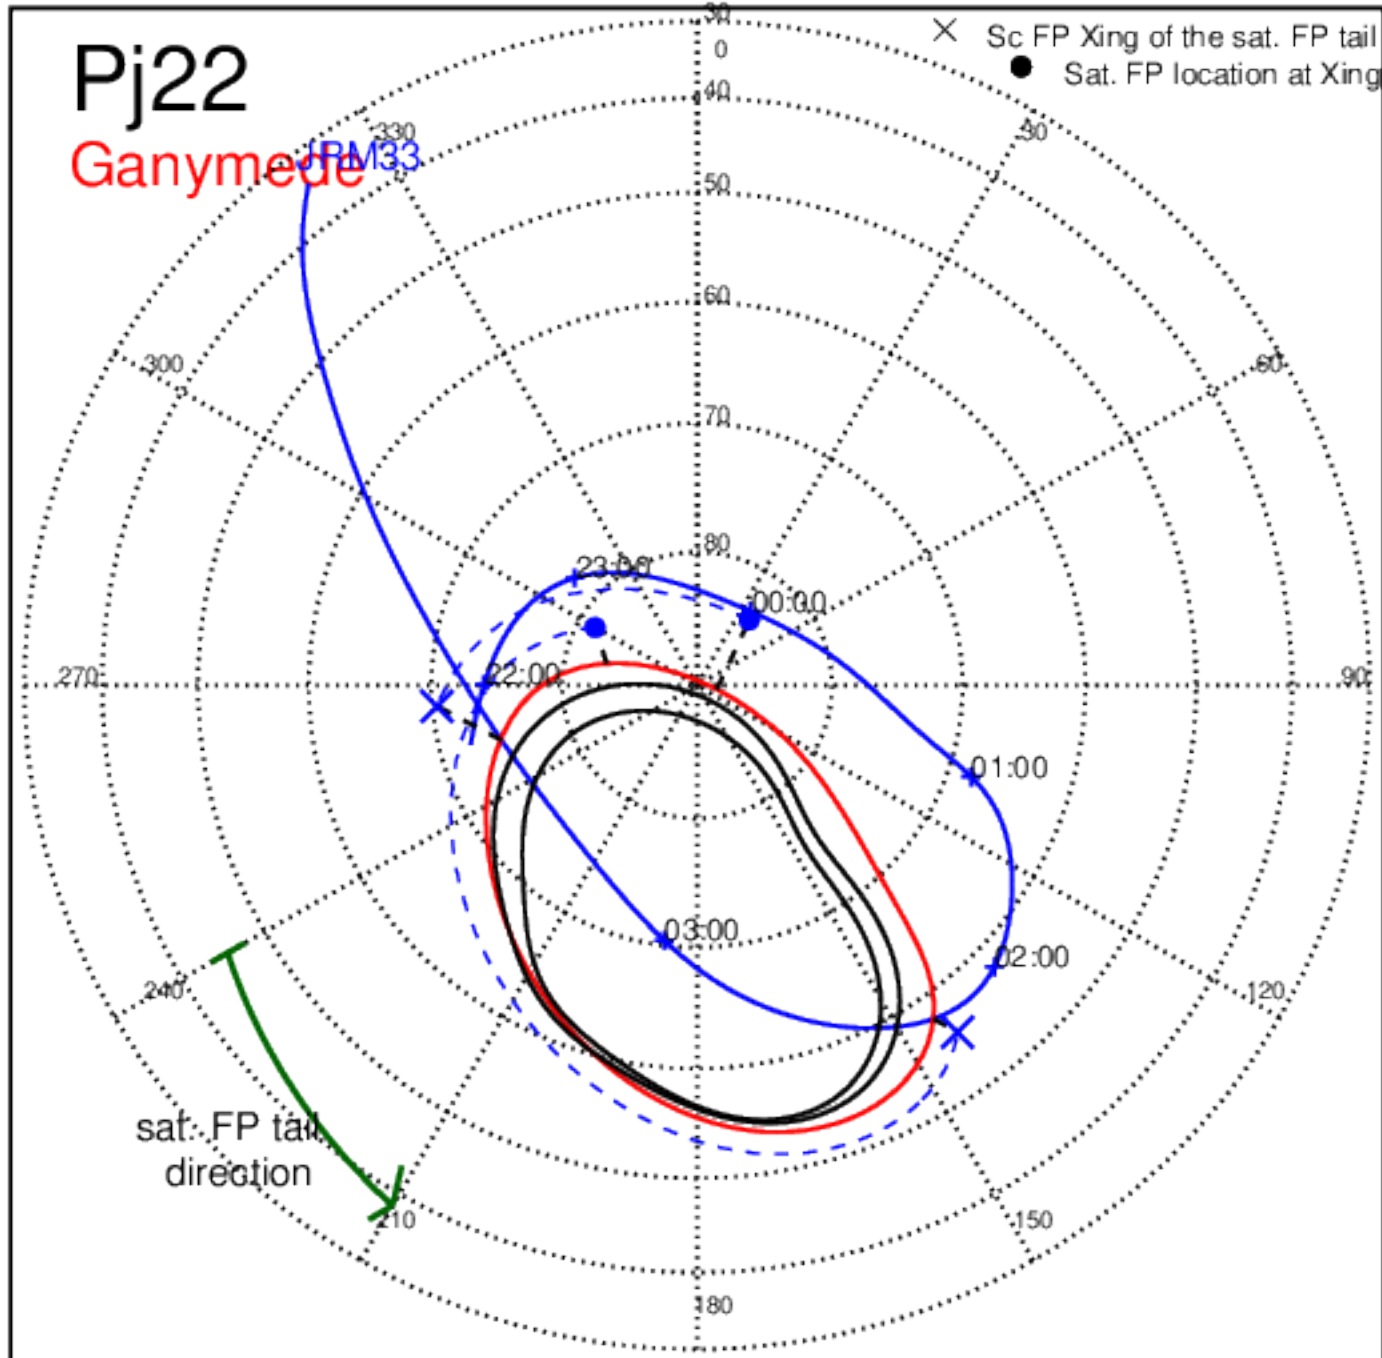

Pj21 (PJ time: 07/21/2019 04:02:43) - South

Pj22 (PJ time: 09/12/2019 03:40:44) - North

Pj22 (PJ time: 09/12/2019 03:40:44 ) - South

Pj22 (PJ time: 09/12/2019 03:40:44) - North

Pj22 (PJ time: 09/12/2019 03:40:44 ) - South

Pj22 (PJ time: 09/12/2019 03:40:44) - North

Pj22 (PJ time: 09/12/2019 03:40:44 ) - South

Pj23 (PJ time: 11/03/2019 22:18:14 ) - North

Pj23 (PJ time: 11/03/2019 22:18:14 ) - South

Pj23 (PJ time: 11/03/2019 22:18:14) - North

Pj23 (PJ time: 11/03/2019 22:18:14 ) - South

Pj23 (PJ time: 11/03/2019 22:18:14) - North

Pj23 (PJ time: 11/03/2019 22:18:14 ) - South

Pj24 (PJ time: 12/26/2019 17:36:13 ) - North

Pj24 (PJ time: 12/26/2019 17:36:13 ) - South

Pj24 (PJ time: 12/26/2019 17:36:13) - North

Pj24 (PJ time: 12/26/2019 17:36:13 ) - South

Pj24 (PJ time: 12/26/2019 17:36:13) - North

Pj24 (PJ time: 12/26/2019 17:36:13) - South

Pj25 (PJ time: 02/17/2020 17:51:55) - North