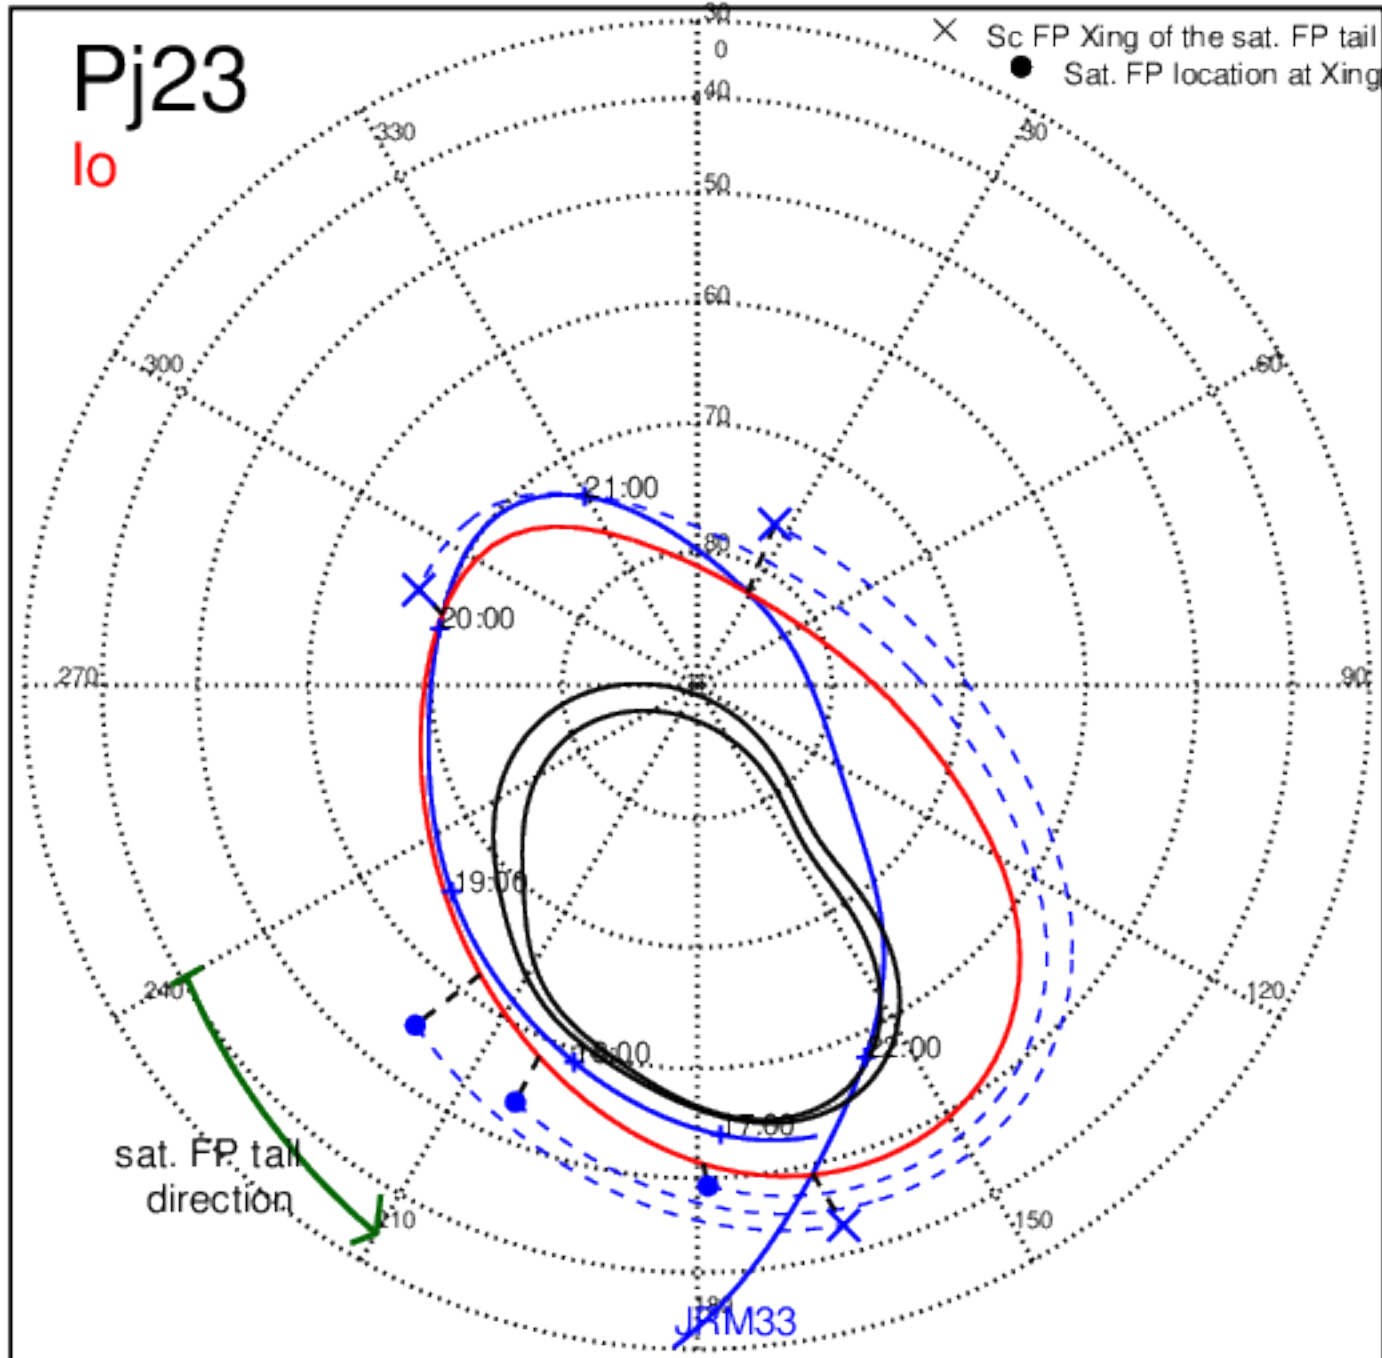

Pj21 (PJ time: 07/21/2019 04:02:43) - South

Pj22 (PJ time: 09/12/2019 03:40:44) - North

Pj22 (PJ time: 09/12/2019 03:40:44 ) - South

Pj22 (PJ time: 09/12/2019 03:40:44) - North

Pj22 (PJ time: 09/12/2019 03:40:44 ) - South

Pj22 (PJ time: 09/12/2019 03:40:44) - North

Pj22 (PJ time: 09/12/2019 03:40:44 ) - South

Pj23 (PJ time: 11/03/2019 22:18:14 ) - North

Pj23 (PJ time: 11/03/2019 22:18:14 ) - South

Pj23 (PJ time: 11/03/2019 22:18:14) - North

Pj24 (PJ time: 12/26/2019 17:36:13) - North

Pj24 (PJ time: 12/26/2019 17:36:13 ) - South

Pj24 (PJ time: 12/26/2019 17:36:13) - North

Pj24 (PJ time: 12/26/2019 17:36:13) - South

Pj25 (PJ time: 02/17/2020 17:51:55) - North

Pj25 (PJ time: 02/17/2020 17:51:55 ) - South

Pj25 (PJ time: 02/17/2020 17:51:55) - North

Pj25 (PJ time: 02/17/2020 17:51:55 ) - South

Pj25 (PJ time: 02/17/2020 17:51:55) - North

Pj25 (PJ time: 02/17/2020 17:51:55 ) - South