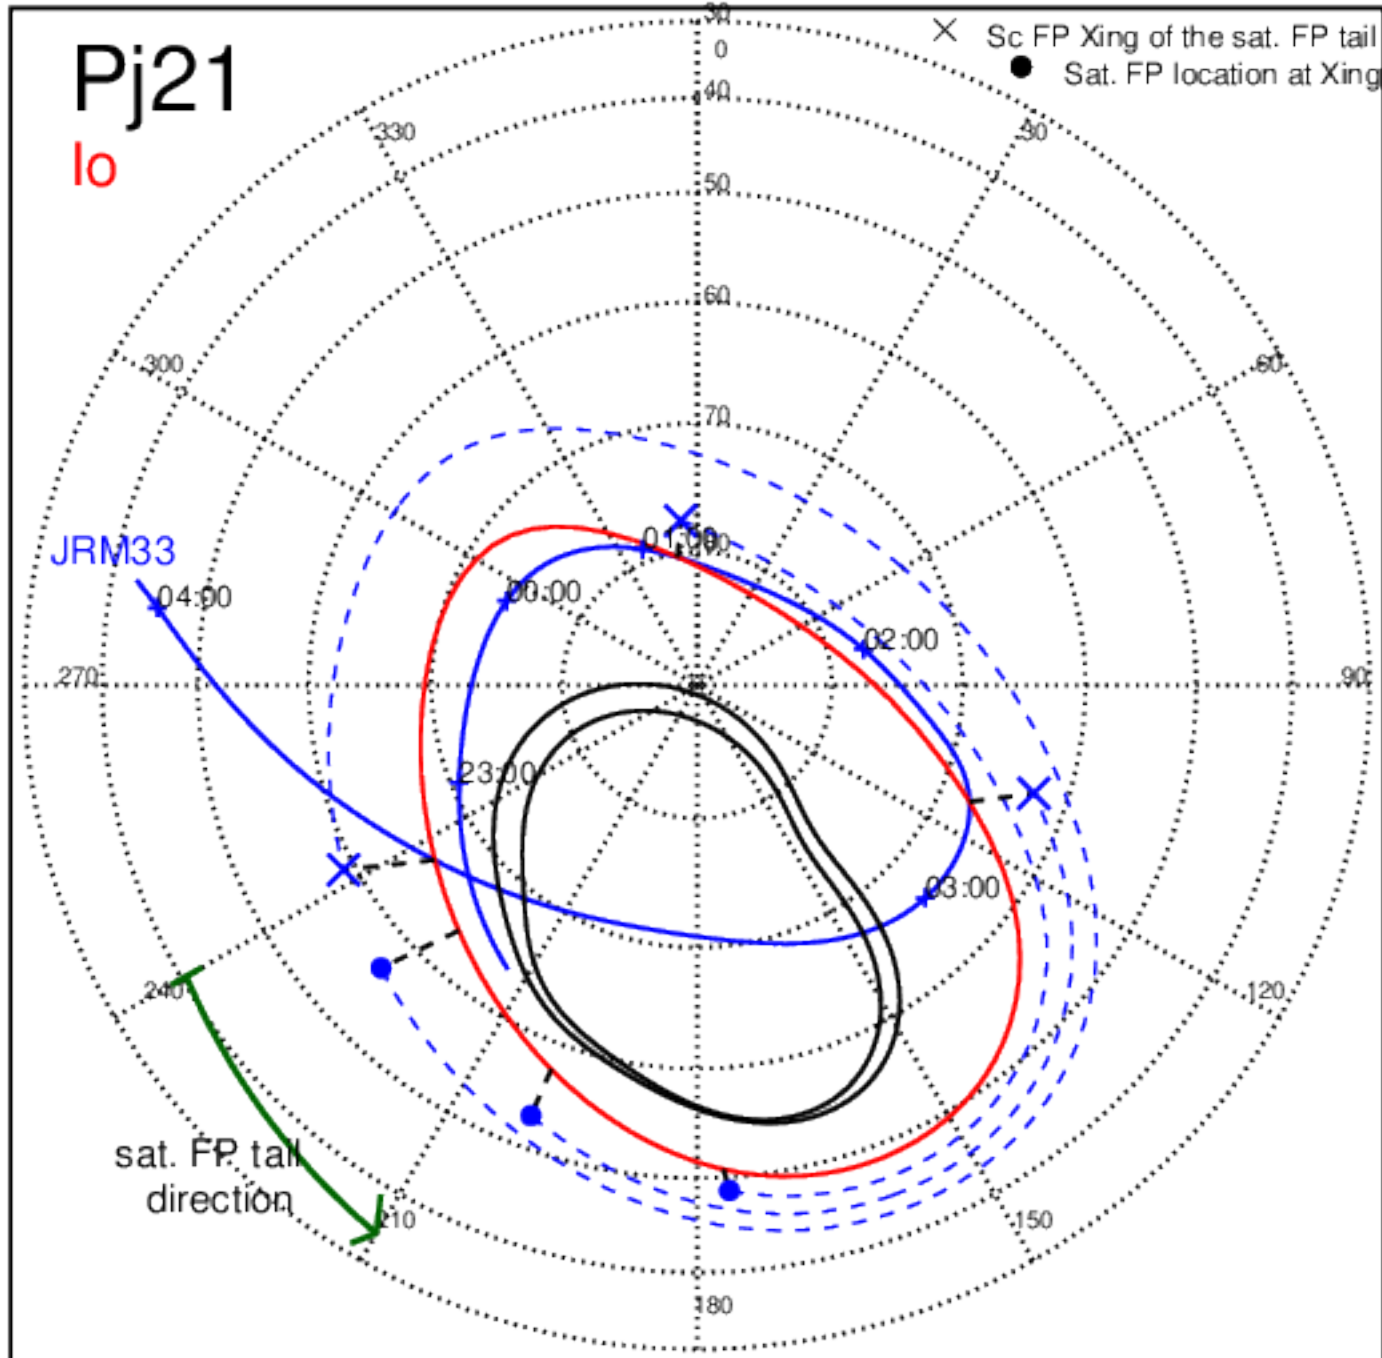

Pj21 (PJ time: 07/21/2019 04:02:43 ) - North

Pj21 (PJ time: 07/21/2019 04:02:43 ) - South

Pj21 (PJ time: 07/21/2019 04:02:43) - North

Pj21 (PJ time: 07/21/2019 04:02:43) - South

Pj21 (PJ time: 07/21/2019 04:02:43) - North

Pj21 (PJ time: 07/21/2019 04:02:43) - South

Pj22 (PJ time: 09/12/2019 03:40:44) - North

Pj22 (PJ time: 09/12/2019 03:40:44 ) - South

Pj22 (PJ time: 09/12/2019 03:40:44) - North

Pj22 (PJ time: 09/12/2019 03:40:44 ) - South

Pj24 (PJ time: 12/26/2019 17:36:13) - North

Pj24 (PJ time: 12/26/2019 17:36:13 ) - South

Pj24 (PJ time: 12/26/2019 17:36:13) - North

Pj24 (PJ time: 12/26/2019 17:36:13) - South

Pj25 (PJ time: 02/17/2020 17:51:55) - North

Pj25 (PJ time: 02/17/2020 17:51:55 ) - South

Pj25 (PJ time: 02/17/2020 17:51:55) - North

Pj25 (PJ time: 02/17/2020 17:51:55 ) - South

Pj25 (PJ time: 02/17/2020 17:51:55) - North

Pj25 (PJ time: 02/17/2020 17:51:55 ) - South