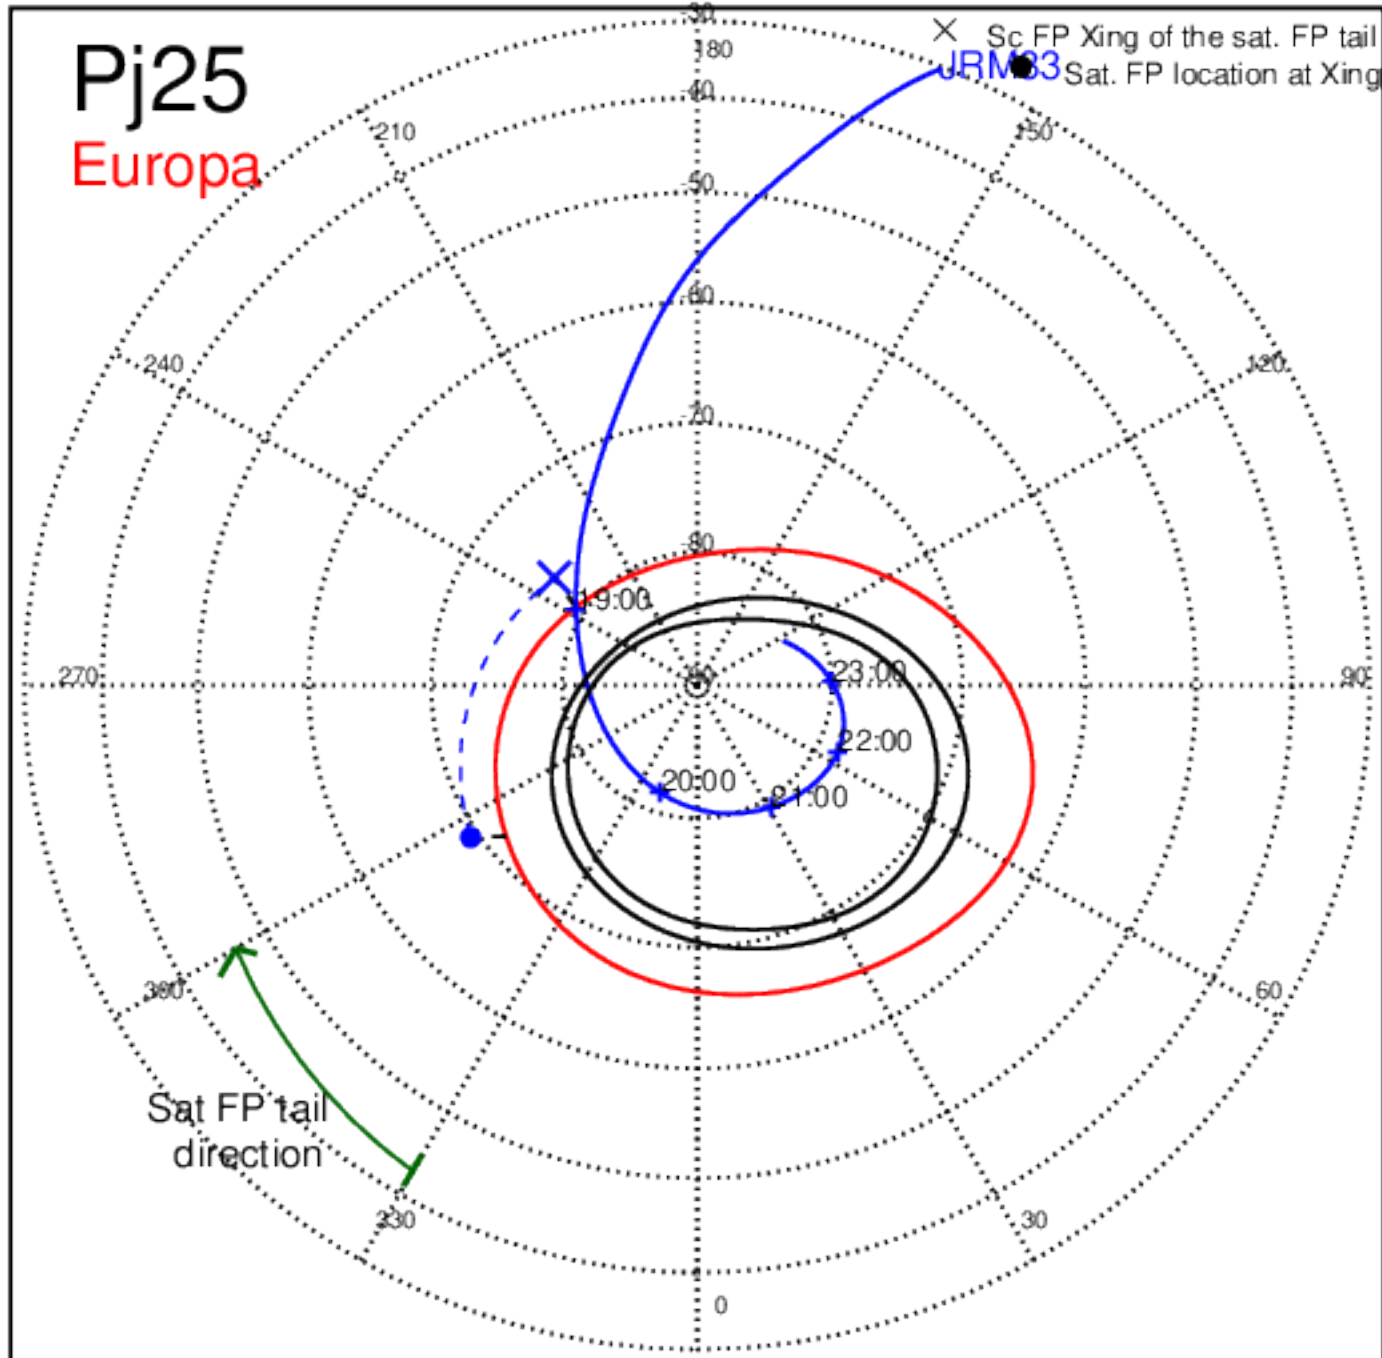

Pj22 (PJ time: 09/12/2019 03:40:44) - North

Pj22 (PJ time: 09/12/2019 03:40:44 ) - South

Pj23 (PJ time: 11/03/2019 22:18:14 ) - North

Pj23 (PJ time: 11/03/2019 22:18:14 ) - South

Pj23 (PJ time: 11/03/2019 22:18:14) - North

Pj23 (PJ time: 11/03/2019 22:18:14 ) - South

Pj23 (PJ time: 11/03/2019 22:18:14) - North

Pj23 (PJ time: 11/03/2019 22:18:14 ) - South

Pj24 (PJ time: 12/26/2019 17:36:13 ) - North

Pj24 (PJ time: 12/26/2019 17:36:13 ) - South

Pj24 (PJ time: 12/26/2019 17:36:13) - North

Pj24 (PJ time: 12/26/2019 17:36:13 ) - South

Pj24 (PJ time: 12/26/2019 17:36:13) - North

Pj24 (PJ time: 12/26/2019 17:36:13) - South

Pj25 (PJ time: 02/17/2020 17:51:55) - North

Pj25 (PJ time: 02/17/2020 17:51:55 ) - South

Pj25 (PJ time: 02/17/2020 17:51:55) - North

Pj25 (PJ time: 02/17/2020 17:51:55 ) - South

Pj25 (PJ time: 02/17/2020 17:51:55) - North

Pj25 (PJ time: 02/17/2020 17:51:55 ) - South