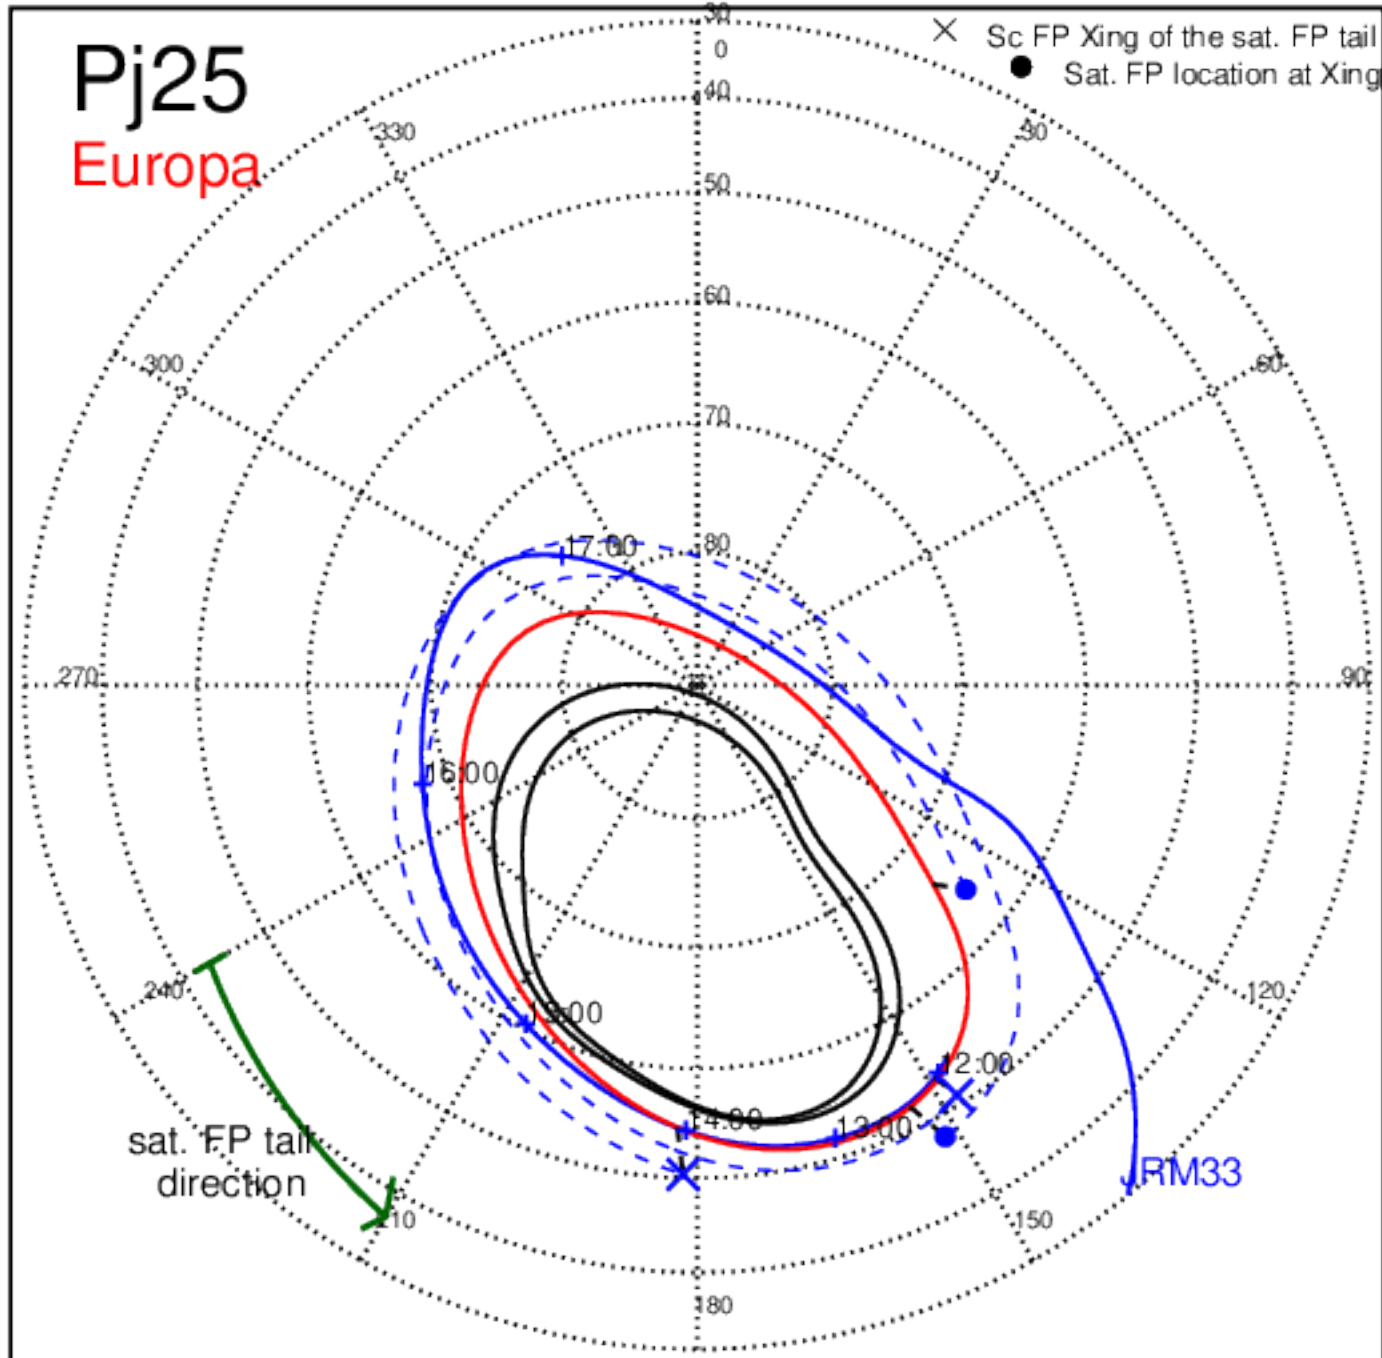

Pj22 (PJ time: 09/12/2019 03:40:44) - North

Pj22 (PJ time: 09/12/2019 03:40:44 ) - South

Pj23 (PJ time: 11/03/2019 22:18:14 ) - North

Pj23 (PJ time: 11/03/2019 22:18:14 ) - South

Pj23 (PJ time: 11/03/2019 22:18:14) - North

Pj23 (PJ time: 11/03/2019 22:18:14 ) - South

Pj23 (PJ time: 11/03/2019 22:18:14) - North

Pj23 (PJ time: 11/03/2019 22:18:14 ) - South

Pj24 (PJ time: 12/26/2019 17:36:13 ) - North

Pj24 (PJ time: 12/26/2019 17:36:13 ) - South

Pj24 (PJ time: 12/26/2019 17:36:13) - North

Pj24 (PJ time: 12/26/2019 17:36:13 ) - South

Pj24 (PJ time: 12/26/2019 17:36:13) - North

Pj24 (PJ time: 12/26/2019 17:36:13) - South

Pj25 (PJ time: 02/17/2020 17:51:55) - North

Pj25 (PJ time: 02/17/2020 17:51:55 ) - South

Pj25 (PJ time: 02/17/2020 17:51:55) - North

Pj25 (PJ time: 02/17/2020 17:51:55 ) - South

Pj25 (PJ time: 02/17/2020 17:51:55) - North

Pj25 (PJ time: 02/17/2020 17:51:55 ) - South