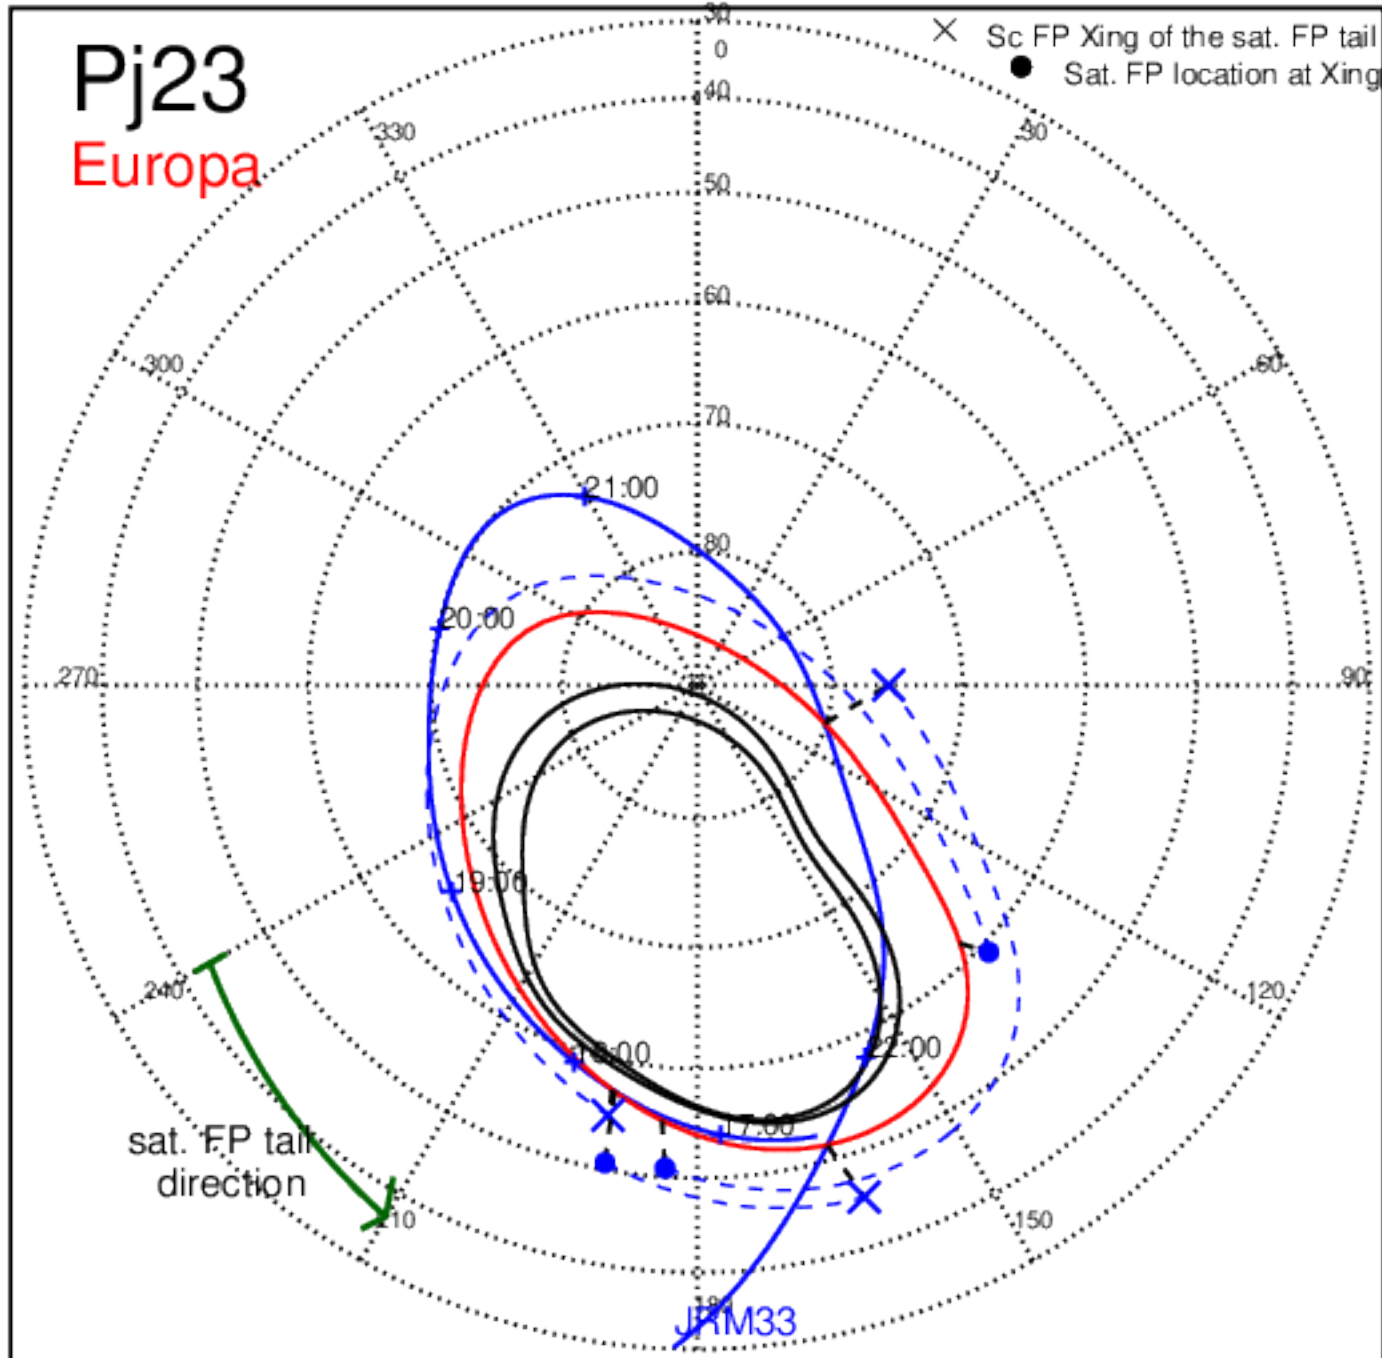

Pj22 (PJ time: 09/12/2019 03:40:44) - North

Pj22 (PJ time: 09/12/2019 03:40:44 ) - South

Pj23 (PJ time: 11/03/2019 22:18:14 ) - North

Pj23 (PJ time: 11/03/2019 22:18:14 ) - South

Pj23 (PJ time: 11/03/2019 22:18:14) - North

Pj23 (PJ time: 11/03/2019 22:18:14 ) - South

Pj23 (PJ time: 11/03/2019 22:18:14) - North

Pj23 (PJ time: 11/03/2019 22:18:14 ) - South

Pj24 (PJ time: 12/26/2019 17:36:13 ) - North

Pj24 (PJ time: 12/26/2019 17:36:13 ) - South

Pj24 (PJ time: 12/26/2019 17:36:13) - North

Pj24 (PJ time: 12/26/2019 17:36:13 ) - South

Pj24 (PJ time: 12/26/2019 17:36:13) - North

Pj24 (PJ time: 12/26/2019 17:36:13) - South

Pj25 (PJ time: 02/17/2020 17:51:55) - North

Pj25 (PJ time: 02/17/2020 17:51:55 ) - South

Pj25 (PJ time: 02/17/2020 17:51:55) - North

Pj25 (PJ time: 02/17/2020 17:51:55 ) - South

Pj25 (PJ time: 02/17/2020 17:51:55) - North

Pj25 (PJ time: 02/17/2020 17:51:55 ) - South