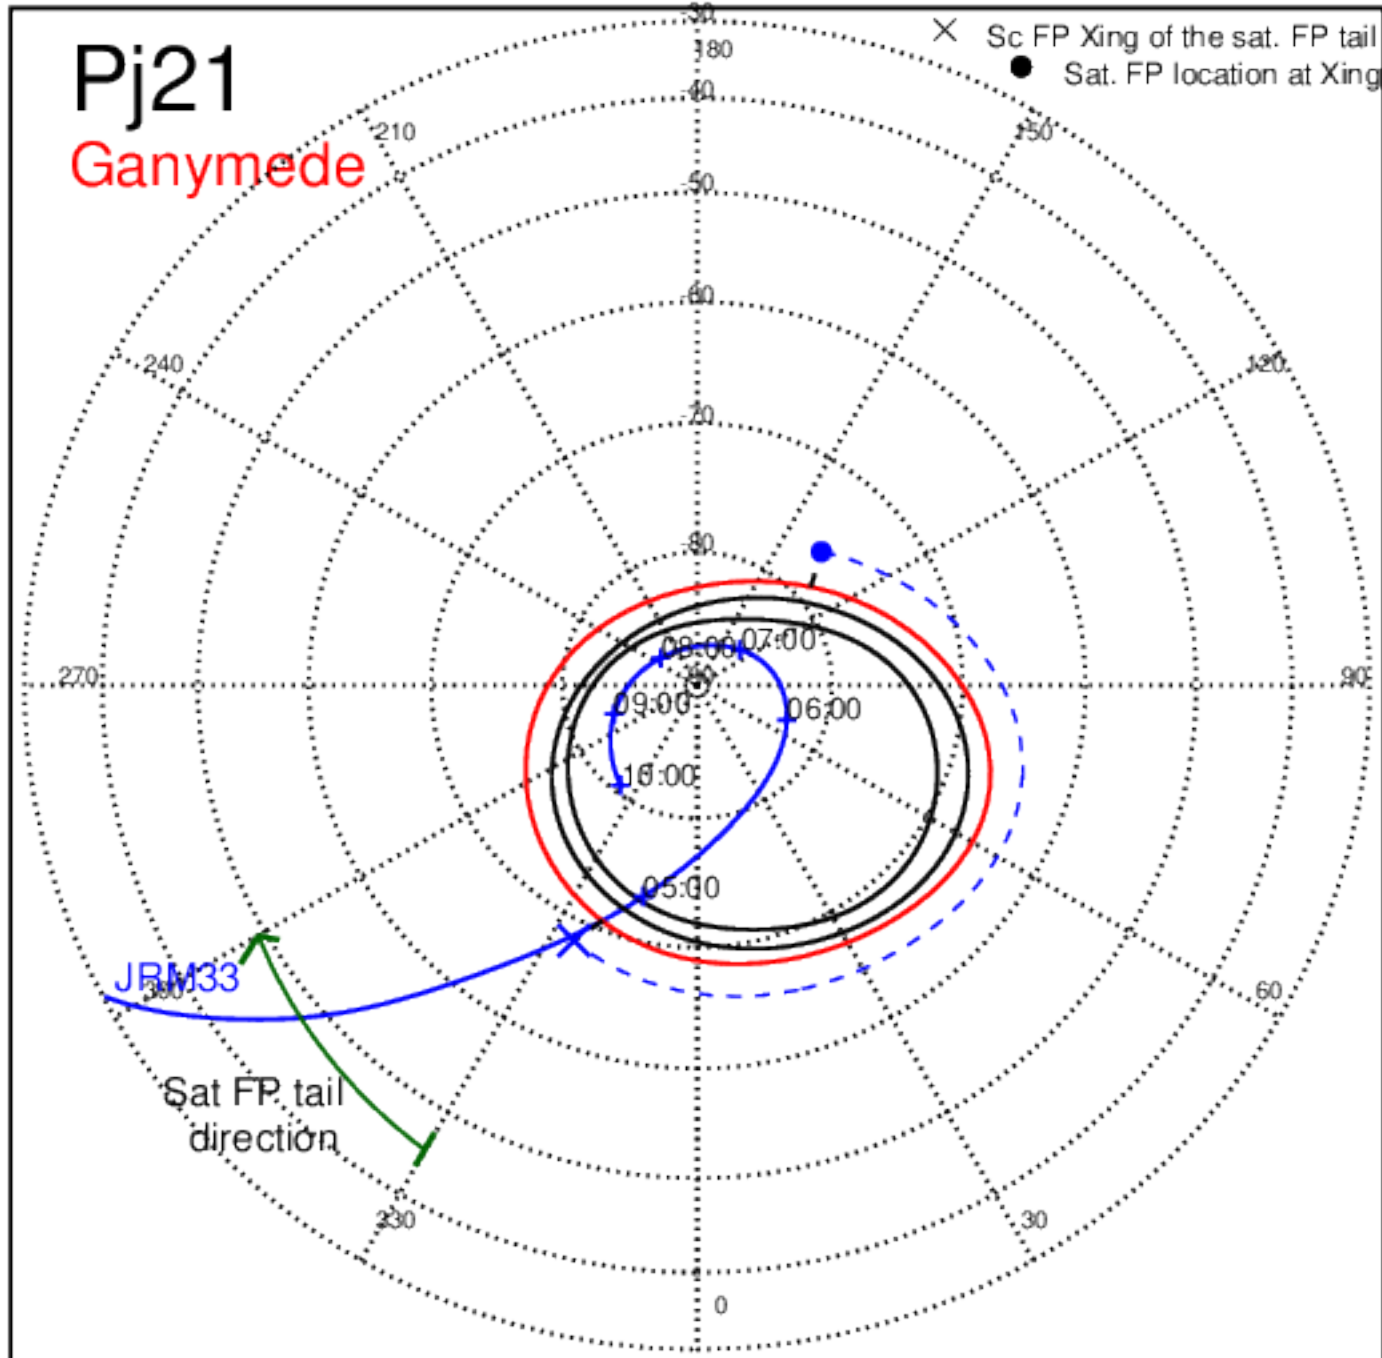

Pj21 (PJ time: 07/21/2019 04:02:43 ) - North

Pj21 (PJ time: 07/21/2019 04:02:43 ) - South

Pj21 (PJ time: 07/21/2019 04:02:43) - North

Pj21 (PJ time: 07/21/2019 04:02:43) - South

Pj21 (PJ time: 07/21/2019 04:02:43) - North

Pj21 (PJ time: 07/21/2019 04:02:43) - South

Pj22 (PJ time: 09/12/2019 03:40:44) - North

Pj22 (PJ time: 09/12/2019 03:40:44 ) - South

Pj22 (PJ time: 09/12/2019 03:40:44) - North

Pj22 (PJ time: 09/12/2019 03:40:44 ) - South

Pj22 (PJ time: 09/12/2019 03:40:44) - North

Pj22 (PJ time: 09/12/2019 03:40:44 ) - South

Pj23 (PJ time: 11/03/2019 22:18:14 ) - North

Pj23 (PJ time: 11/03/2019 22:18:14 ) - South

Pj23 (PJ time: 11/03/2019 22:18:14) - North

Pj24 (PJ time: 12/26/2019 17:36:13) - North

Pj24 (PJ time: 12/26/2019 17:36:13 ) - South

Pj24 (PJ time: 12/26/2019 17:36:13) - North

Pj24 (PJ time: 12/26/2019 17:36:13) - South

Pj25 (PJ time: 02/17/2020 17:51:55) - North