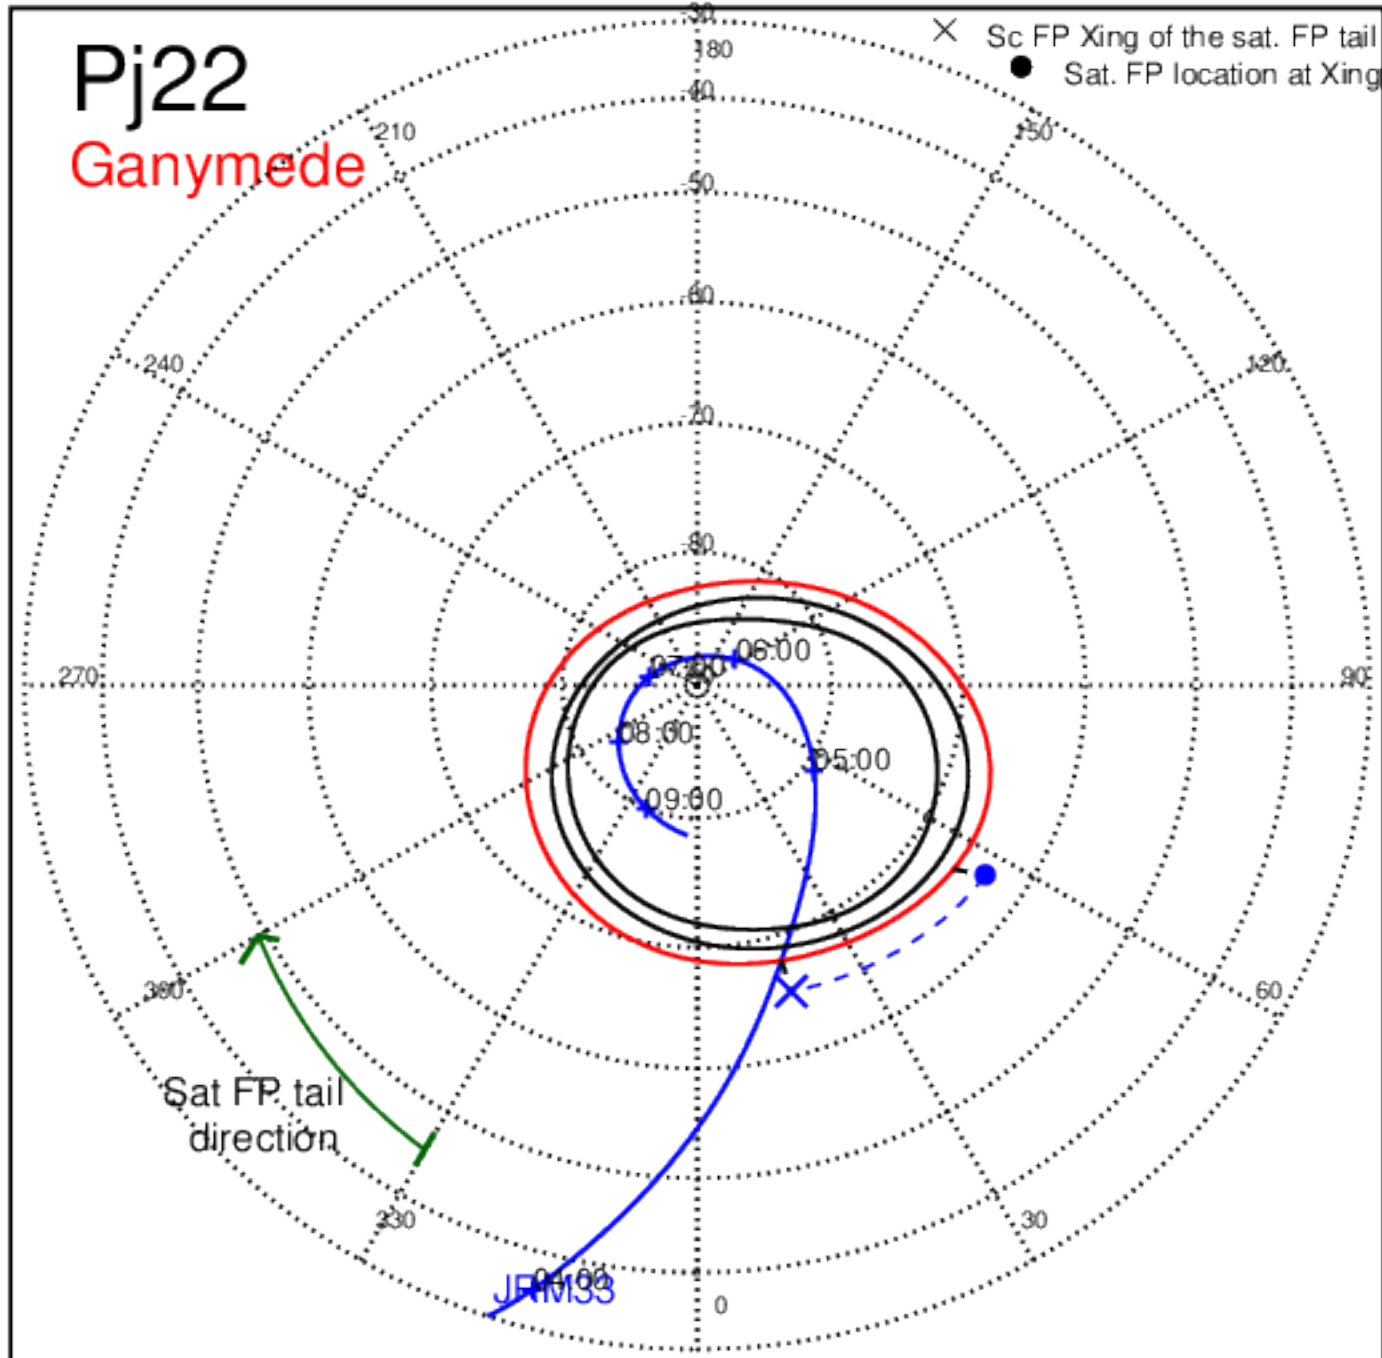

Pj21 (PJ time: 07/21/2019 04:02:43) - South

Pj22 (PJ time: 09/12/2019 03:40:44) - North

Pj22 (PJ time: 09/12/2019 03:40:44 ) - South

Pj22 (PJ time: 09/12/2019 03:40:44) - North

Pj22 (PJ time: 09/12/2019 03:40:44 ) - South

Pj22 (PJ time: 09/12/2019 03:40:44) - North

Pj22 (PJ time: 09/12/2019 03:40:44 ) - South

Pj23 (PJ time: 11/03/2019 22:18:14 ) - North

Pj23 (PJ time: 11/03/2019 22:18:14 ) - South

Pj23 (PJ time: 11/03/2019 22:18:14) - North

Pj23 (PJ time: 11/03/2019 22:18:14 ) - South

Pj23 (PJ time: 11/03/2019 22:18:14) - North

Pj23 (PJ time: 11/03/2019 22:18:14 ) - South

Pj24 (PJ time: 12/26/2019 17:36:13 ) - North

Pj24 (PJ time: 12/26/2019 17:36:13 ) - South

Pj24 (PJ time: 12/26/2019 17:36:13) - North

Pj24 (PJ time: 12/26/2019 17:36:13 ) - South

Pj24 (PJ time: 12/26/2019 17:36:13) - North

Pj24 (PJ time: 12/26/2019 17:36:13) - South

Pj25 (PJ time: 02/17/2020 17:51:55) - North