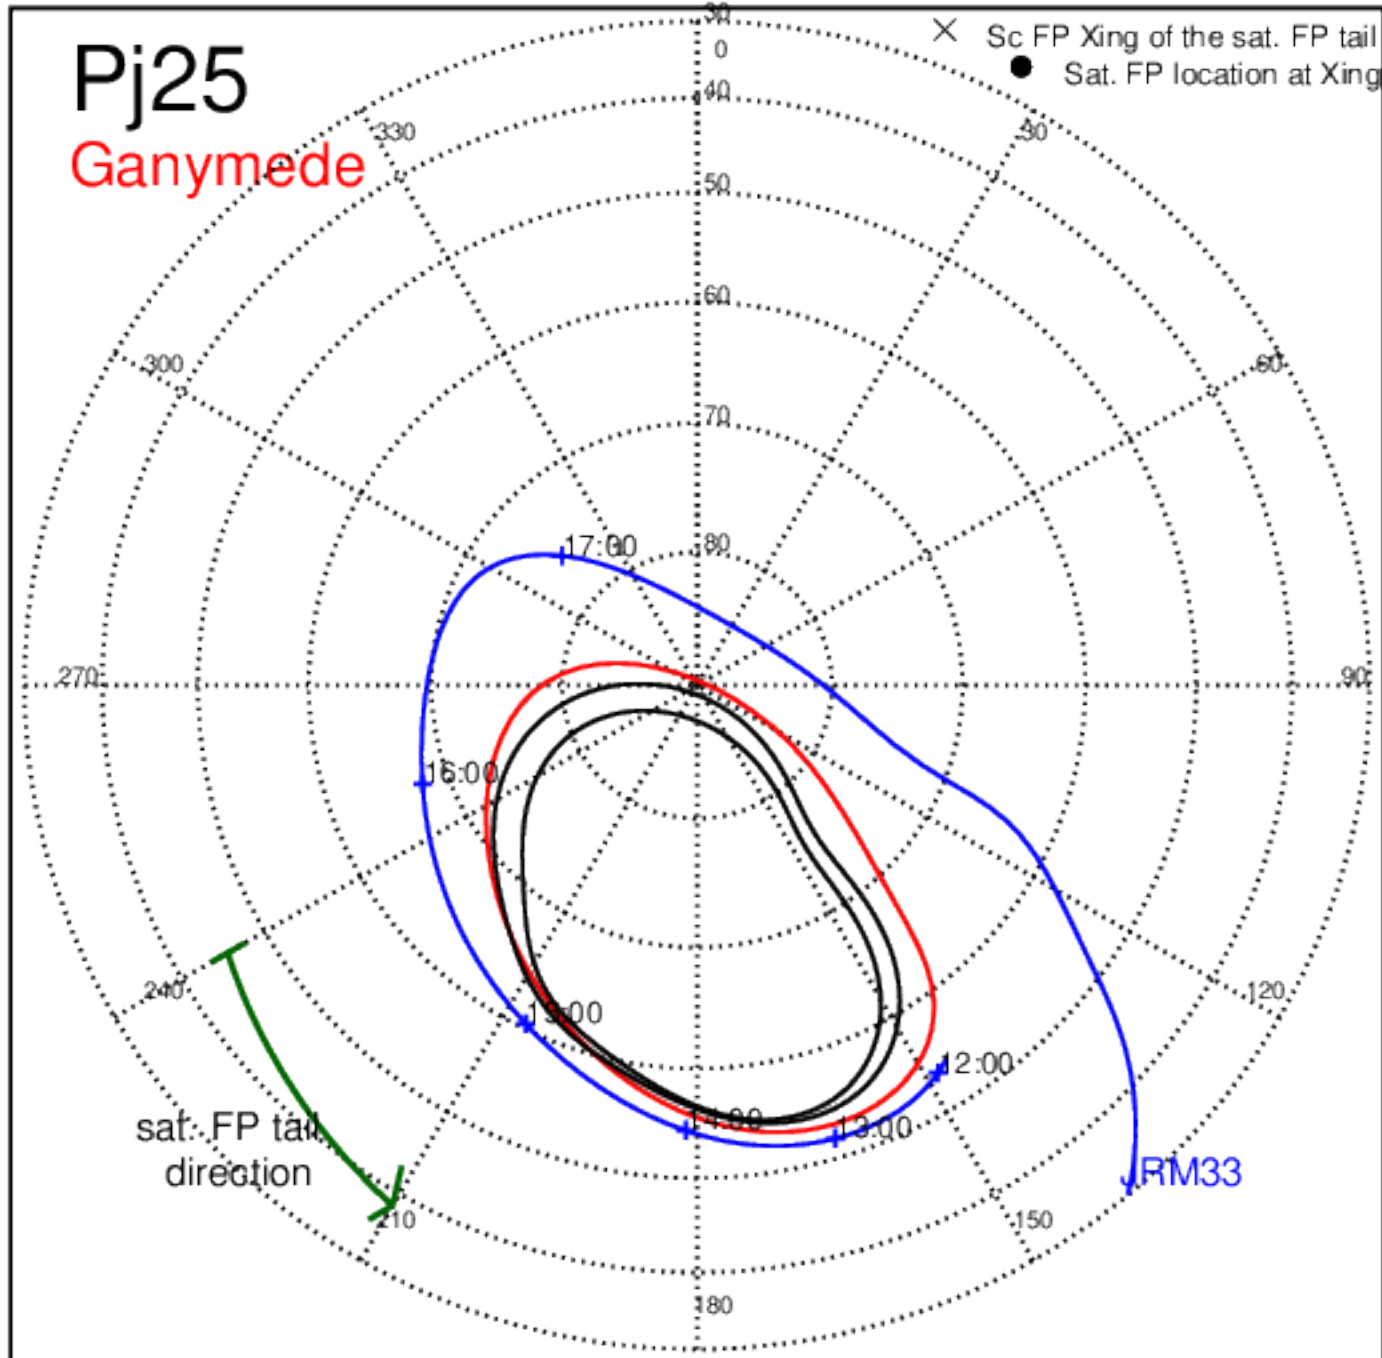

Pj21 (PJ time: 07/21/2019 04:02:43) - South

Pj22 (PJ time: 09/12/2019 03:40:44) - North

Pj22 (PJ time: 09/12/2019 03:40:44 ) - South

Pj22 (PJ time: 09/12/2019 03:40:44) - North

Pj22 (PJ time: 09/12/2019 03:40:44 ) - South

Pj23 (PJ time: 11/03/2019 22:18:14 ) - South

Pj23 (PJ time: 11/03/2019 22:18:14) - North

Pj23 (PJ time: 11/03/2019 22:18:14 ) - South

Pj24 (PJ time: 12/26/2019 17:36:13 ) - North

Pj24 (PJ time: 12/26/2019 17:36:13 ) - South

Pj24 (PJ time: 12/26/2019 17:36:13) - North

Pj24 (PJ time: 12/26/2019 17:36:13 ) - South

Pj24 (PJ time: 12/26/2019 17:36:13) - North

Pj24 (PJ time: 12/26/2019 17:36:13) - South

Pj25 (PJ time: 02/17/2020 17:51:55) - North

Pj25 (PJ time: 02/17/2020 17:51:55 ) - South

Pj25 (PJ time: 02/17/2020 17:51:55) - North

Pj25 (PJ time: 02/17/2020 17:51:55 ) - South

Pj25 (PJ time: 02/17/2020 17:51:55) - North

Pj25 (PJ time: 02/17/2020 17:51:55 ) - South