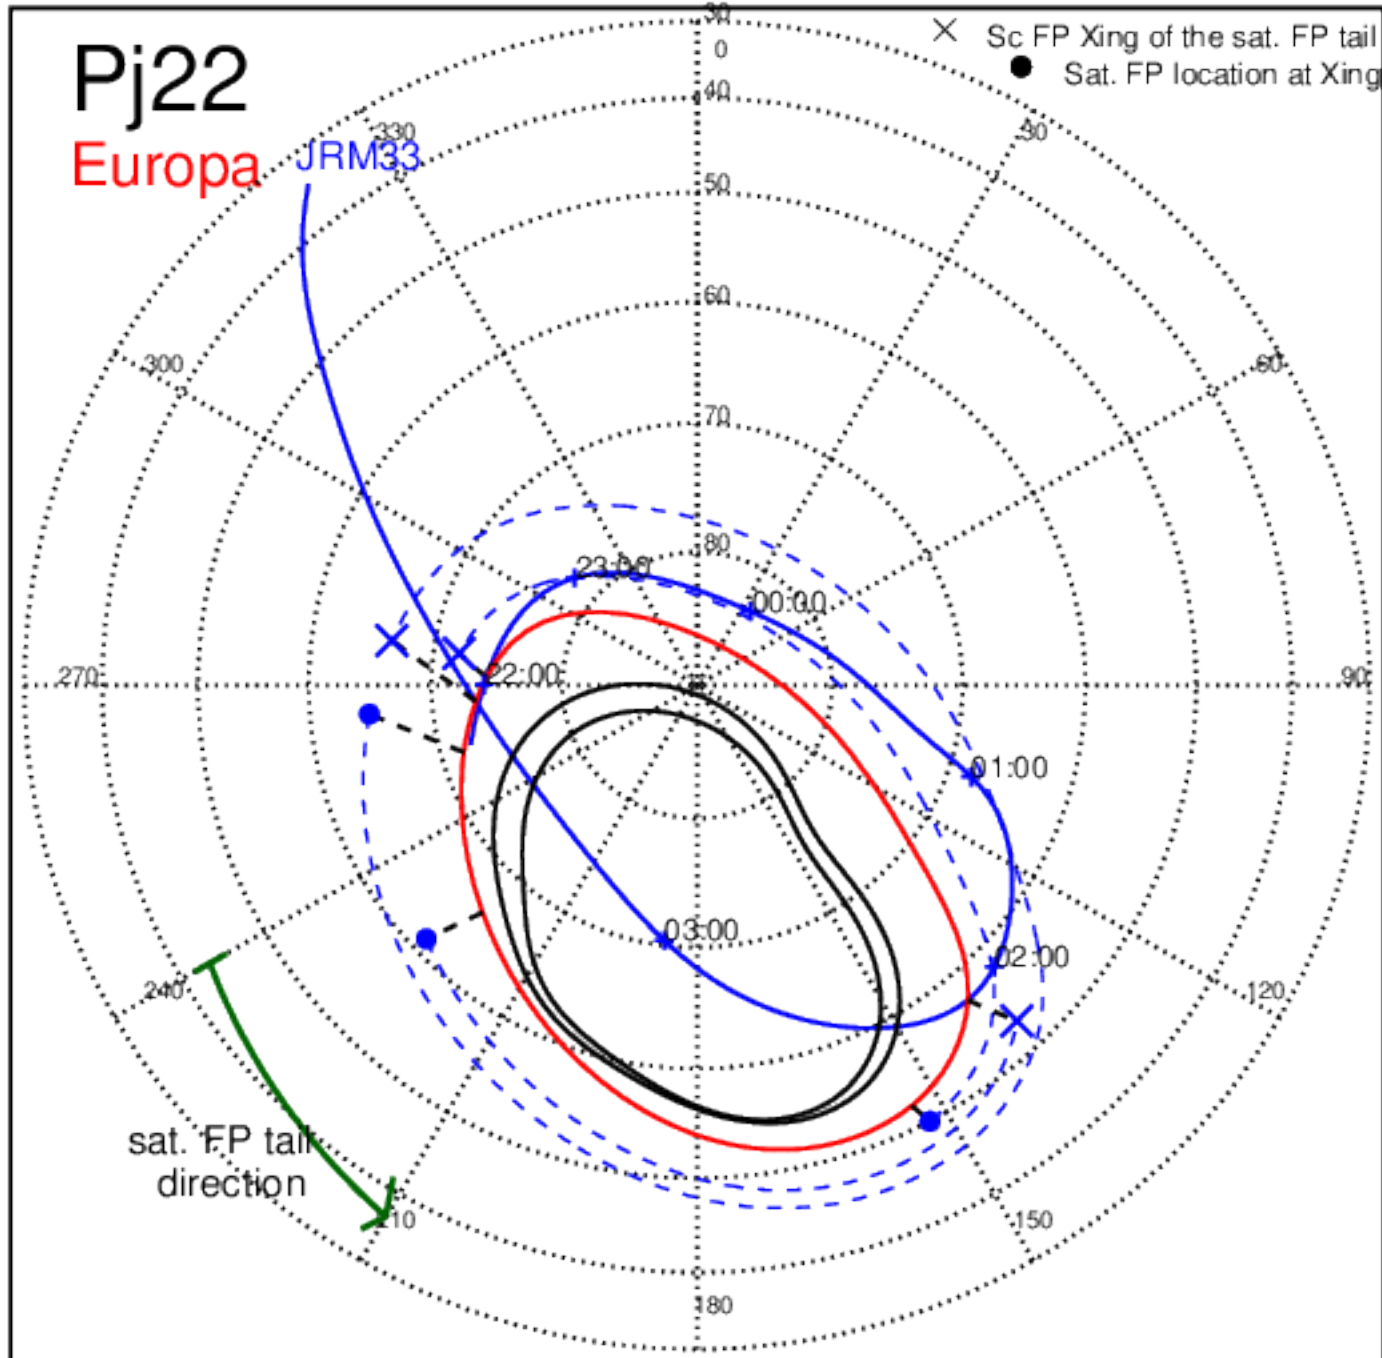

Pj21 (PJ time: 07/21/2019 04:02:43) - South

Pj22 (PJ time: 09/12/2019 03:40:44) - North

Pj22 (PJ time: 09/12/2019 03:40:44 ) - South

Pj22 (PJ time: 09/12/2019 03:40:44) - North

Pj22 (PJ time: 09/12/2019 03:40:44 ) - South

Pj22 (PJ time: 09/12/2019 03:40:44) - North

Pj22 (PJ time: 09/12/2019 03:40:44 ) - South

Pj23 (PJ time: 11/03/2019 22:18:14 ) - North

Pj23 (PJ time: 11/03/2019 22:18:14 ) - South

Pj23 (PJ time: 11/03/2019 22:18:14) - North

Pj24 (PJ time: 12/26/2019 17:36:13) - North

Pj24 (PJ time: 12/26/2019 17:36:13 ) - South

Pj24 (PJ time: 12/26/2019 17:36:13) - North

Pj24 (PJ time: 12/26/2019 17:36:13) - South

Pj25 (PJ time: 02/17/2020 17:51:55) - North

Pj25 (PJ time: 02/17/2020 17:51:55 ) - South

Pj25 (PJ time: 02/17/2020 17:51:55) - North

Pj25 (PJ time: 02/17/2020 17:51:55 ) - South

Pj25 (PJ time: 02/17/2020 17:51:55) - North

Pj25 (PJ time: 02/17/2020 17:51:55 ) - South