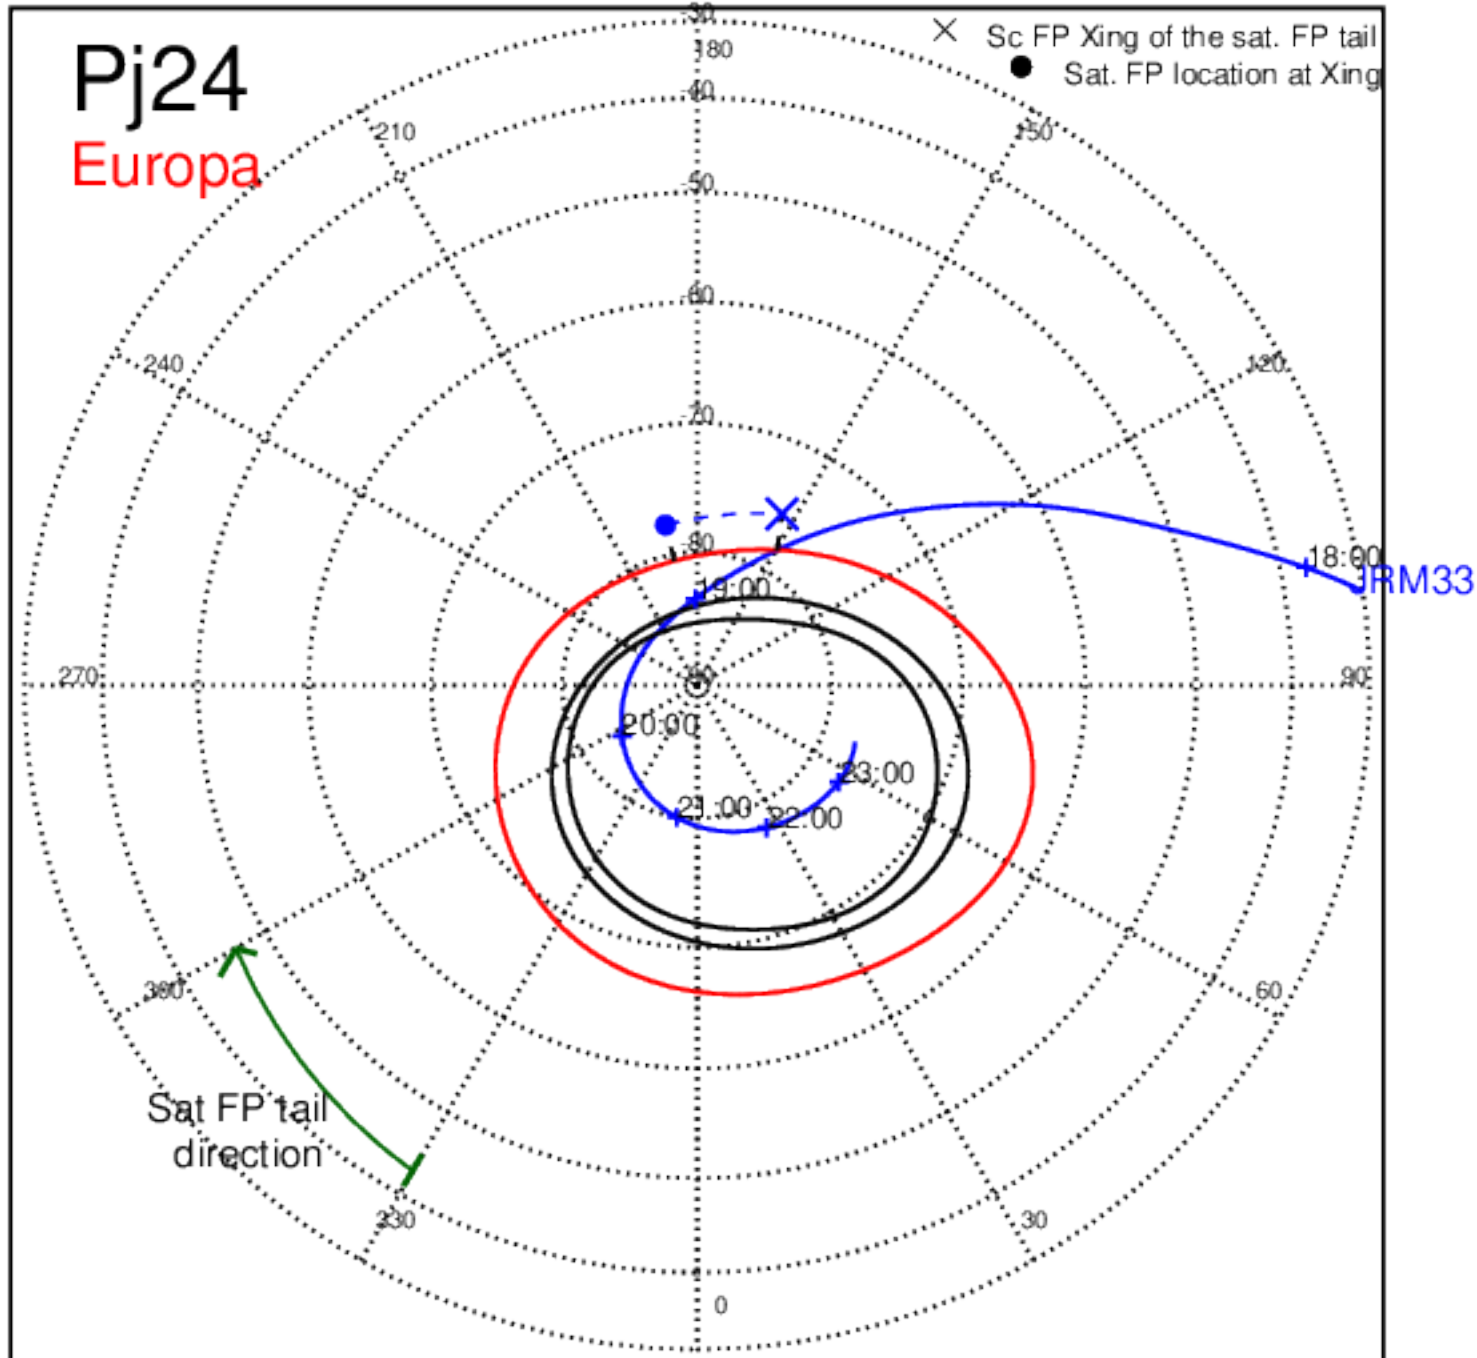

Pj22 (PJ time: 09/12/2019 03:40:44) - North

Pj22 (PJ time: 09/12/2019 03:40:44 ) - South

Pj23 (PJ time: 11/03/2019 22:18:14 ) - North

Pj23 (PJ time: 11/03/2019 22:18:14 ) - South

Pj23 (PJ time: 11/03/2019 22:18:14) - North

Pj23 (PJ time: 11/03/2019 22:18:14 ) - South

Pj23 (PJ time: 11/03/2019 22:18:14) - North

Pj23 (PJ time: 11/03/2019 22:18:14 ) - South

Pj24 (PJ time: 12/26/2019 17:36:13 ) - North

Pj24 (PJ time: 12/26/2019 17:36:13 ) - South

Pj24 (PJ time: 12/26/2019 17:36:13) - North

Pj24 (PJ time: 12/26/2019 17:36:13 ) - South

Pj24 (PJ time: 12/26/2019 17:36:13) - North

Pj24 (PJ time: 12/26/2019 17:36:13) - South

Pj25 (PJ time: 02/17/2020 17:51:55) - North

Pj25 (PJ time: 02/17/2020 17:51:55 ) - South

Pj25 (PJ time: 02/17/2020 17:51:55) - North

Pj25 (PJ time: 02/17/2020 17:51:55 ) - South

Pj25 (PJ time: 02/17/2020 17:51:55) - North

Pj25 (PJ time: 02/17/2020 17:51:55 ) - South