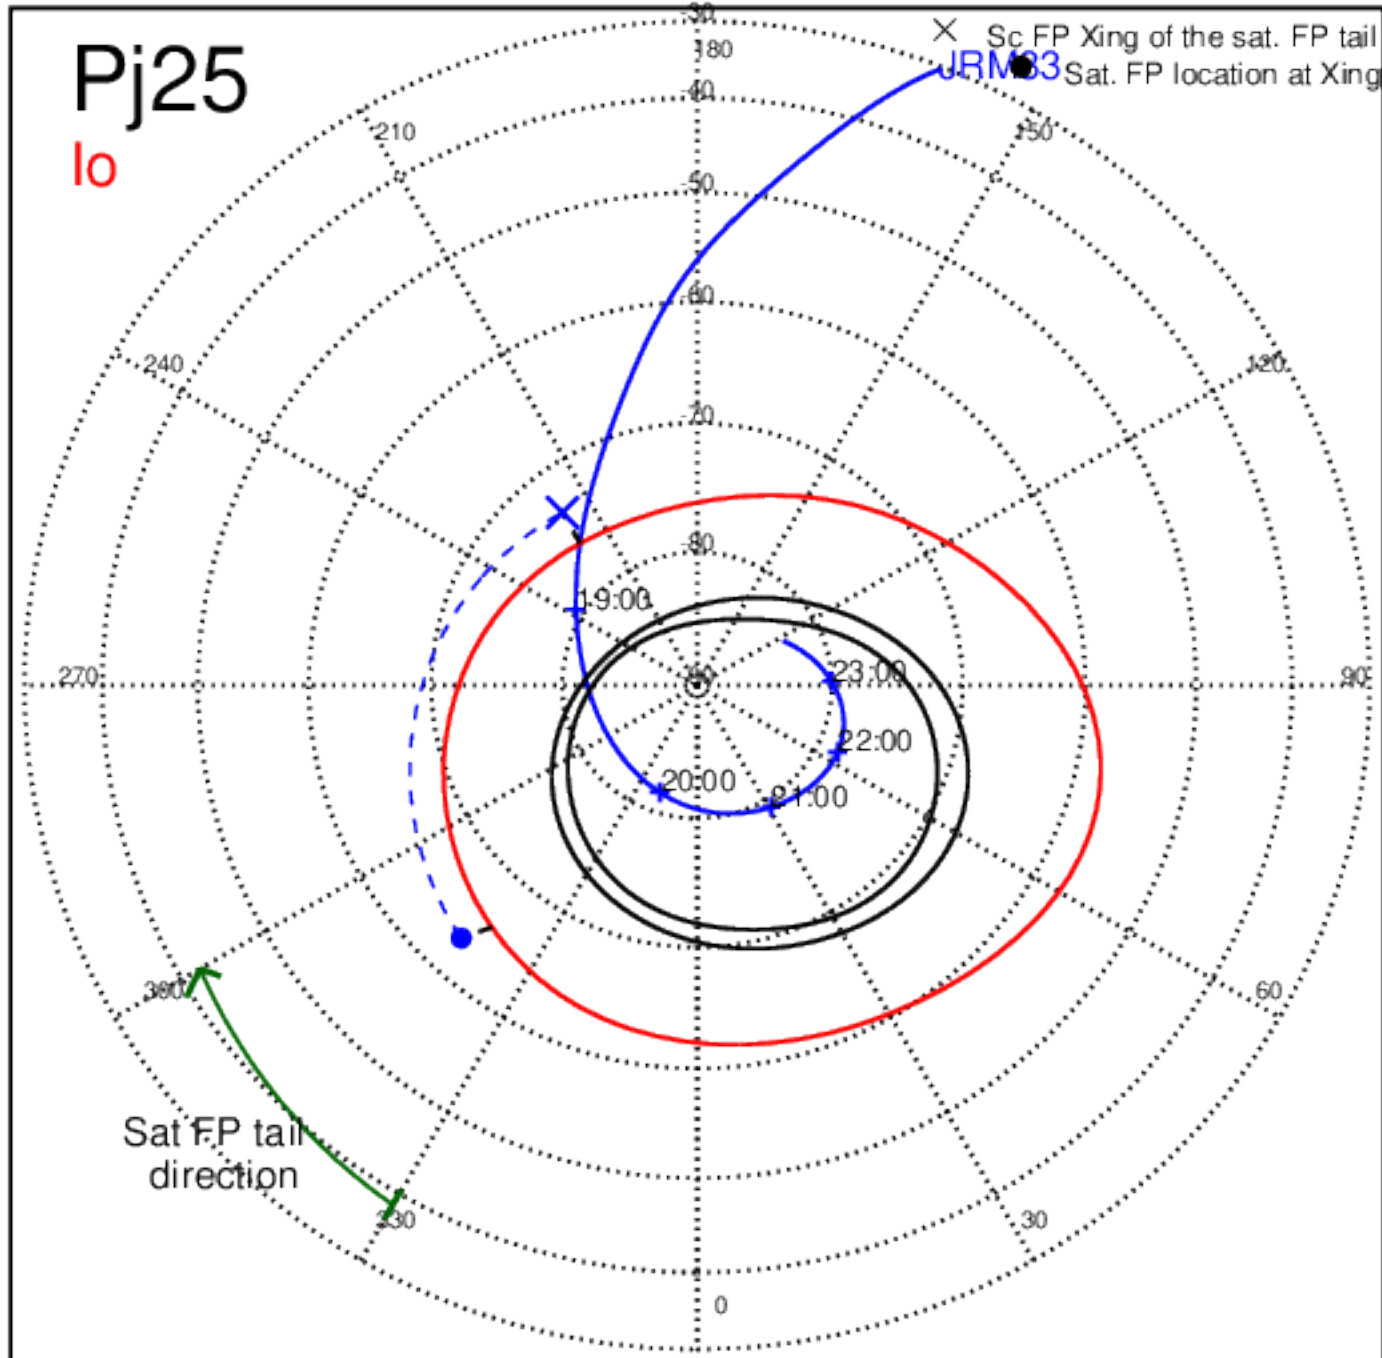

Pj22 (PJ time: 09/12/2019 03:40:44) - North

Pj22 (PJ time: 09/12/2019 03:40:44 ) - South

Pj23 (PJ time: 11/03/2019 22:18:14 ) - North

Pj23 (PJ time: 11/03/2019 22:18:14 ) - South

Pj23 (PJ time: 11/03/2019 22:18:14) - North

Pj23 (PJ time: 11/03/2019 22:18:14 ) - South

Pj23 (PJ time: 11/03/2019 22:18:14) - North

Pj23 (PJ time: 11/03/2019 22:18:14 ) - South

Pj24 (PJ time: 12/26/2019 17:36:13 ) - North

Pj24 (PJ time: 12/26/2019 17:36:13 ) - South

Pj24 (PJ time: 12/26/2019 17:36:13) - North

Pj24 (PJ time: 12/26/2019 17:36:13 ) - South

Pj24 (PJ time: 12/26/2019 17:36:13) - North

Pj24 (PJ time: 12/26/2019 17:36:13) - South

Pj25 (PJ time: 02/17/2020 17:51:55) - North

Pj25 (PJ time: 02/17/2020 17:51:55 ) - South

Pj25 (PJ time: 02/17/2020 17:51:55) - North

Pj25 (PJ time: 02/17/2020 17:51:55 ) - South

Pj25 (PJ time: 02/17/2020 17:51:55) - North

Pj25 (PJ time: 02/17/2020 17:51:55 ) - South