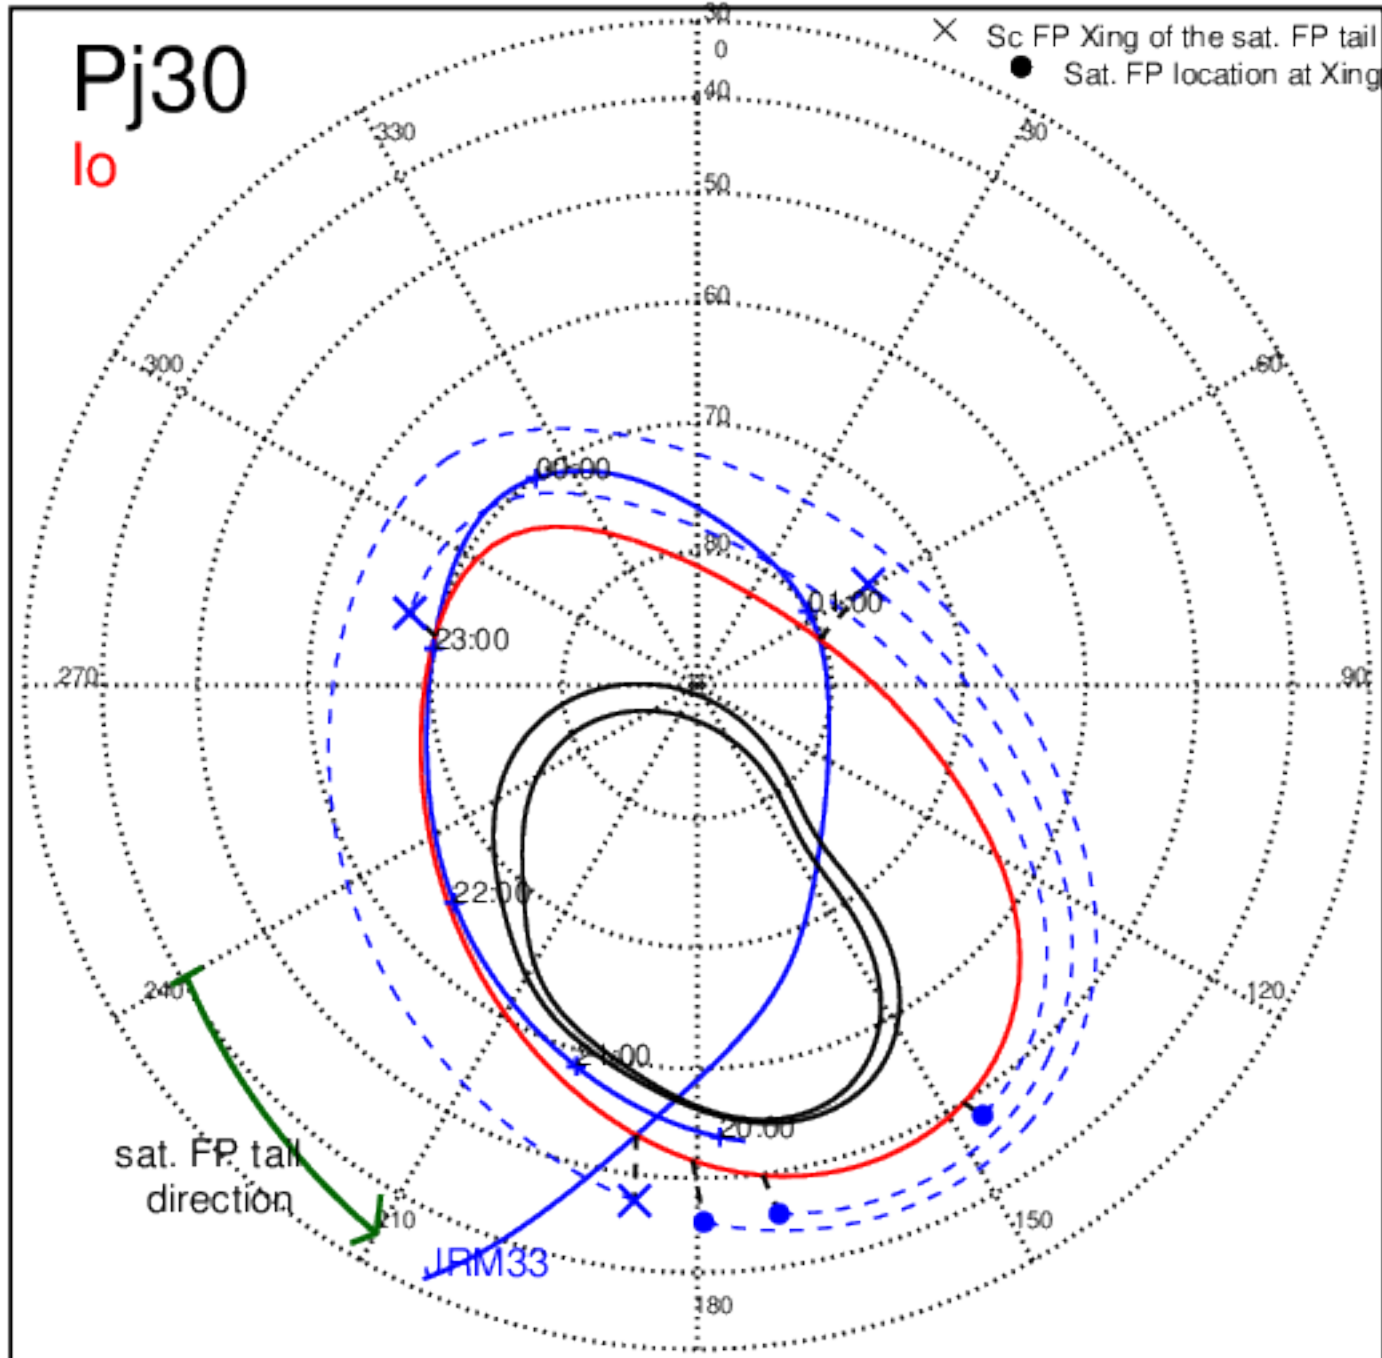

Pj27 (PJ time: 06/02/2020 10:20:03) - North

Pj27 (PJ time: 06/02/2020 10:20:03 ) - South

Pj28 (PJ time: 07/25/2020 06:15:27) - North

Pj28 (PJ time: 07/25/2020 06:15:27 ) - South

Pj28 (PJ time: 07/25/2020 06:15:27) - North

Pj28 (PJ time: 07/25/2020 06:15:27 ) - South

Pj28 (PJ time: 07/25/2020 06:15:27 ) - North

Pj28 (PJ time: 07/25/2020 06:15:27 ) - South

Pj29 (PJ time: 09/16/2020 02:10:52) - North

Pj29 (PJ time: 09/16/2020 02:10:52 ) - South

Pj29 (PJ time: 09/16/2020 02:10:52) - North

Pj29 (PJ time: 09/16/2020 02:10:52) - South

Pj29 (PJ time: 09/16/2020 02:10:52) - North

Pj29 (PJ time: 09/16/2020 02:10:52) - South

Pj30 (PJ time: 11/08/2020 01:49:42) - North

Pj30 (PJ time: 11/08/2020 01:49:42 ) - South

Pj30 (PJ time: 11/08/2020 01:49:42) - North

Pj30 (PJ time: 11/08/2020 01:49:42 ) - South

Pj30 (PJ time: 11/08/2020 01:49:42) - North

Pj30 (PJ time: 11/08/2020 01:49:42 ) - South