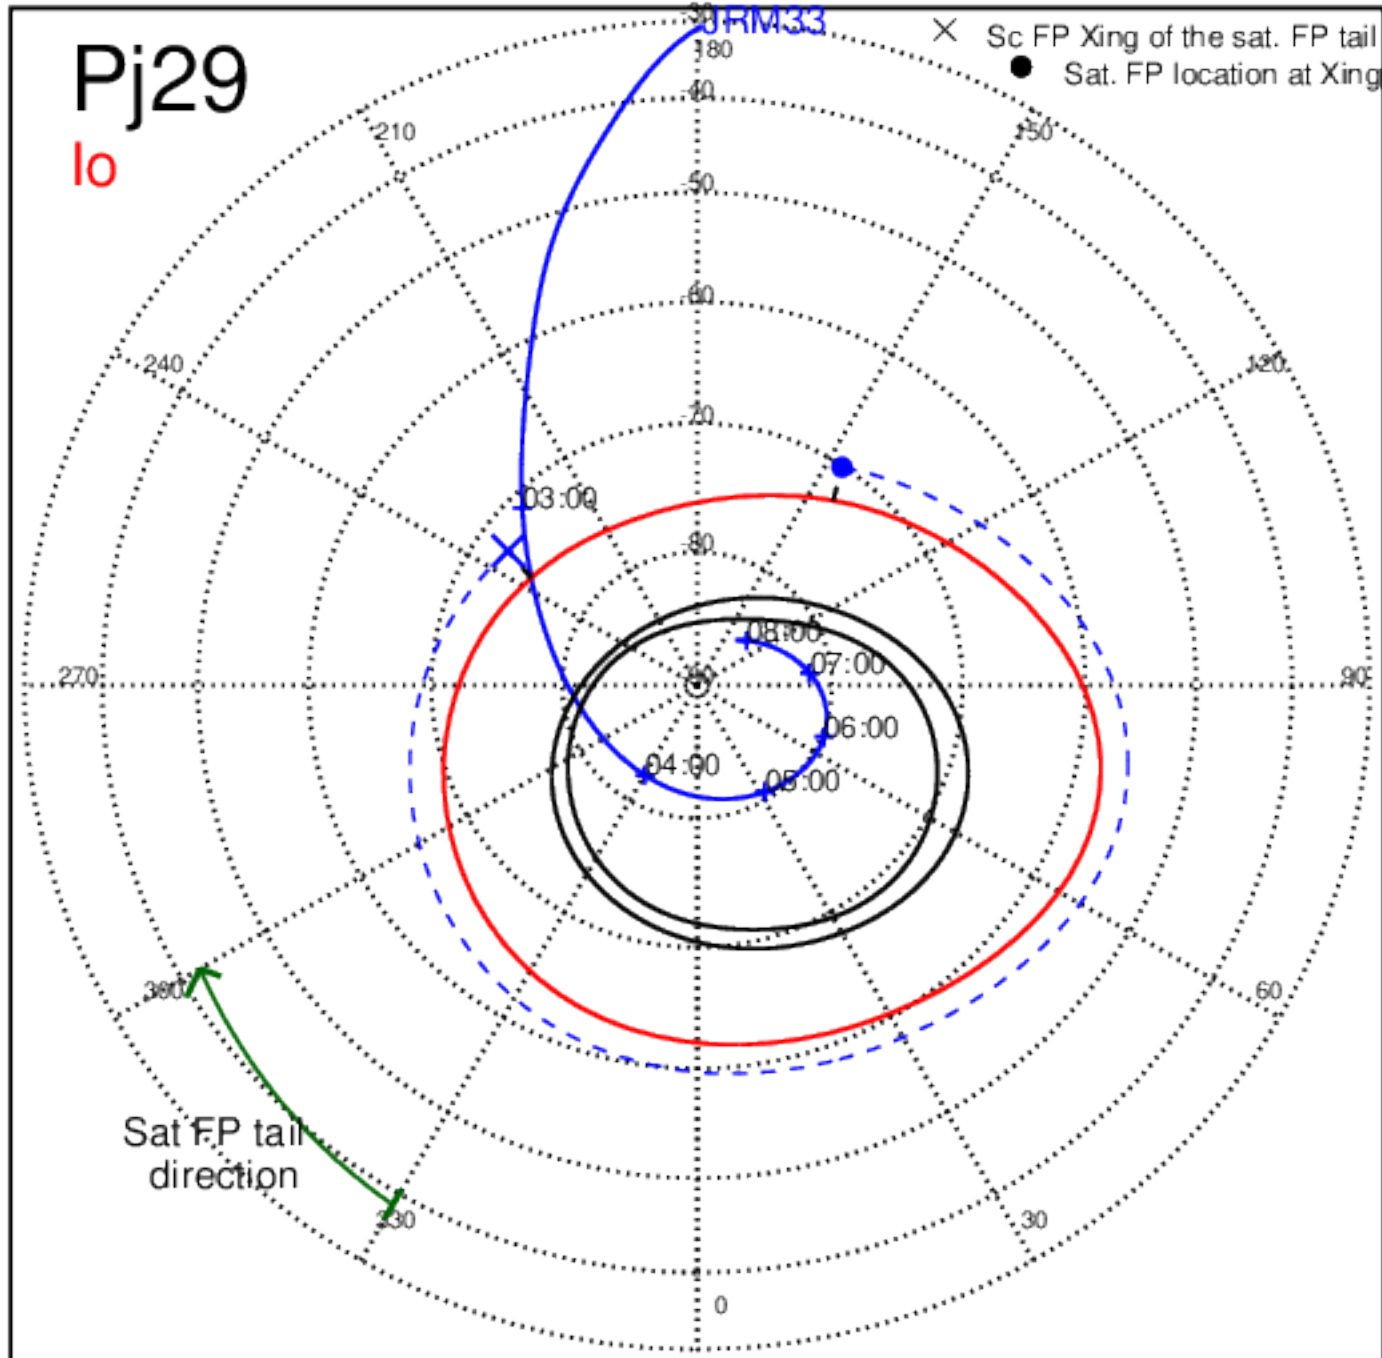

Pj27 (PJ time: 06/02/2020 10:20:03) - North

Pj27 (PJ time: 06/02/2020 10:20:03 ) - South

Pj28 (PJ time: 07/25/2020 06:15:27) - North

Pj28 (PJ time: 07/25/2020 06:15:27 ) - South

Pj28 (PJ time: 07/25/2020 06:15:27) - North

Pj28 (PJ time: 07/25/2020 06:15:27 ) - South

Pj28 (PJ time: 07/25/2020 06:15:27 ) - North

Pj28 (PJ time: 07/25/2020 06:15:27 ) - South

Pj29 (PJ time: 09/16/2020 02:10:52) - North

Pj29 (PJ time: 09/16/2020 02:10:52 ) - South

Pj29 (PJ time: 09/16/2020 02:10:52) - North

Pj29 (PJ time: 09/16/2020 02:10:52) - South

Pj29 (PJ time: 09/16/2020 02:10:52) - North

Pj29 (PJ time: 09/16/2020 02:10:52) - South

Pj30 (PJ time: 11/08/2020 01:49:42) - North

Pj30 (PJ time: 11/08/2020 01:49:42 ) - South

Pj30 (PJ time: 11/08/2020 01:49:42) - North

Pj30 (PJ time: 11/08/2020 01:49:42 ) - South

Pj30 (PJ time: 11/08/2020 01:49:42) - North

Pj30 (PJ time: 11/08/2020 01:49:42 ) - South