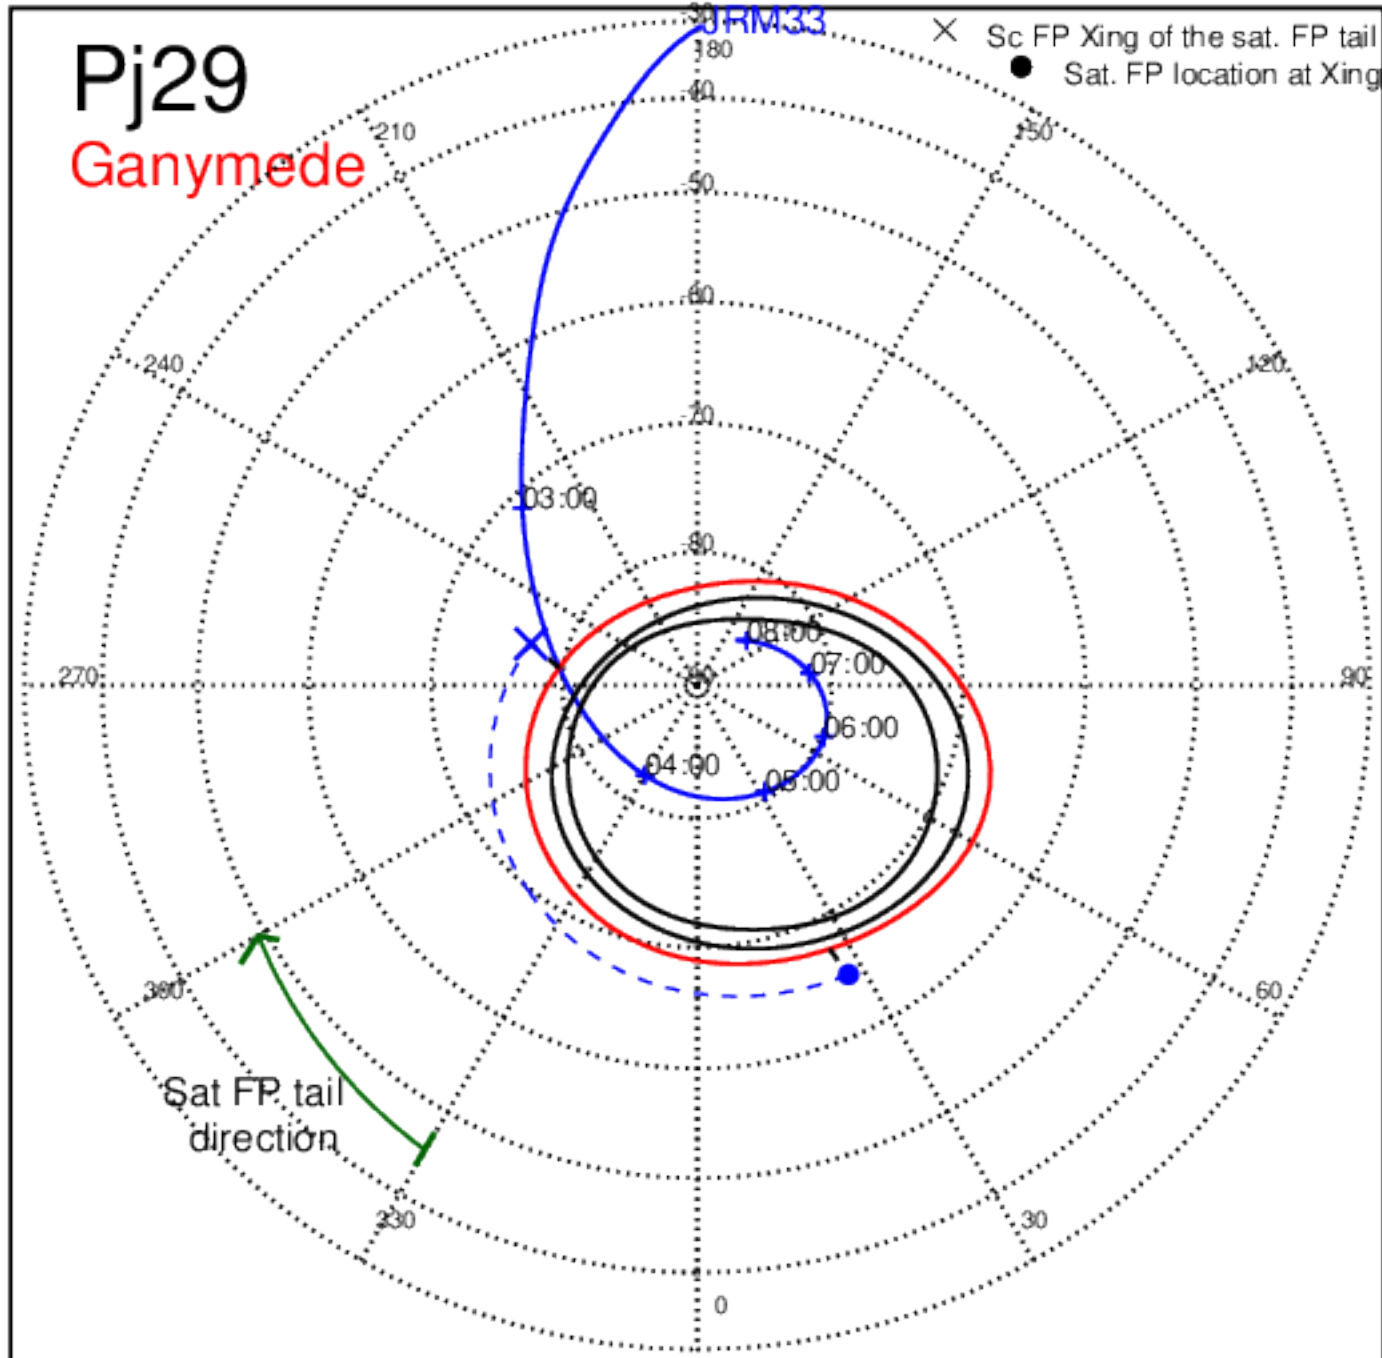

Pj27 (PJ time: 06/02/2020 10:20:03) - North

Pj27 (PJ time: 06/02/2020 10:20:03 ) - South

Pj28 (PJ time: 07/25/2020 06:15:27) - North

Pj28 (PJ time: 07/25/2020 06:15:27 ) - South

Pj28 (PJ time: 07/25/2020 06:15:27) - North

Pj28 (PJ time: 07/25/2020 06:15:27 ) - South

Pj28 (PJ time: 07/25/2020 06:15:27 ) - North

Pj28 (PJ time: 07/25/2020 06:15:27 ) - South

Pj29 (PJ time: 09/16/2020 02:10:52) - North

Pj29 (PJ time: 09/16/2020 02:10:52 ) - South

Pj29 (PJ time: 09/16/2020 02:10:52) - North

Pj29 (PJ time: 09/16/2020 02:10:52) - South

Pj29 (PJ time: 09/16/2020 02:10:52) - North

Pj29 (PJ time: 09/16/2020 02:10:52) - South

Pj30 (PJ time: 11/08/2020 01:49:42) - North

Pj30 (PJ time: 11/08/2020 01:49:42 ) - South

Pj30 (PJ time: 11/08/2020 01:49:42) - North

Pj30 (PJ time: 11/08/2020 01:49:42 ) - South

Pj30 (PJ time: 11/08/2020 01:49:42) - North

Pj30 (PJ time: 11/08/2020 01:49:42 ) - South