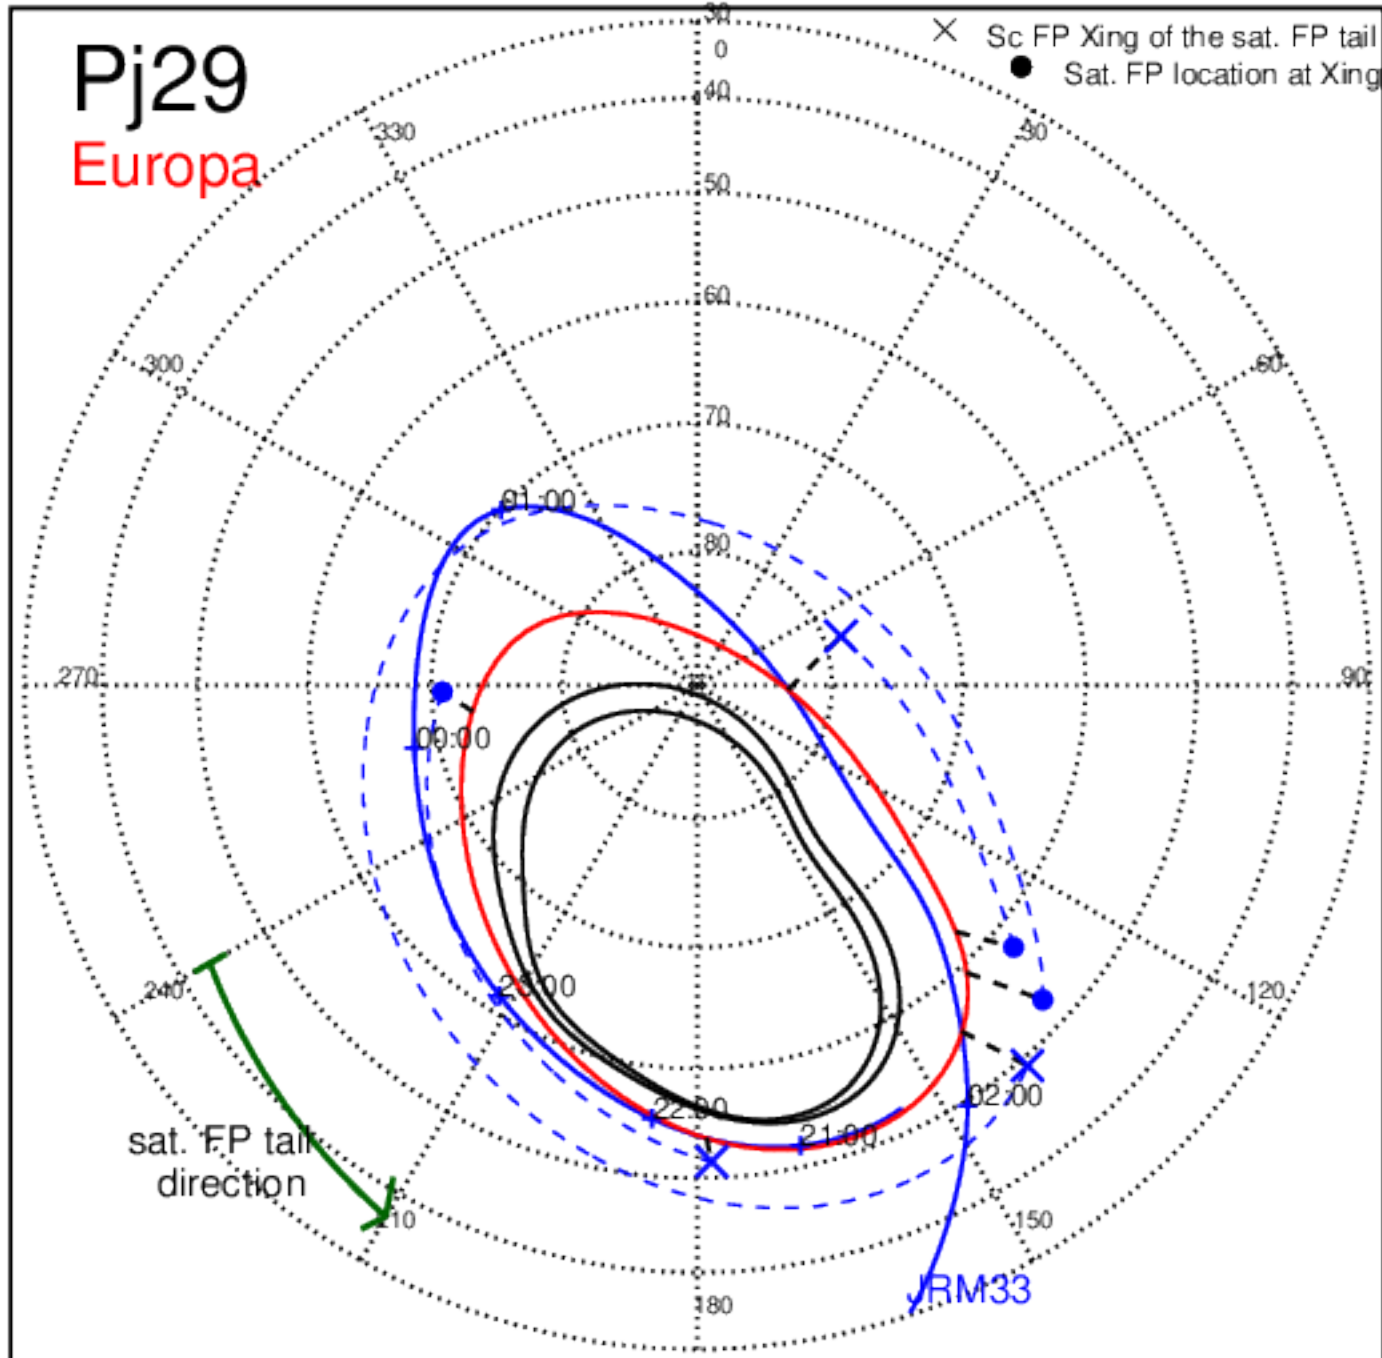

Pj27 (PJ time: 06/02/2020 10:20:03) - North

Pj27 (PJ time: 06/02/2020 10:20:03 ) - South

Pj28 (PJ time: 07/25/2020 06:15:27) - North

Pj28 (PJ time: 07/25/2020 06:15:27 ) - South

Pj28 (PJ time: 07/25/2020 06:15:27) - North

Pj28 (PJ time: 07/25/2020 06:15:27 ) - South

Pj28 (PJ time: 07/25/2020 06:15:27 ) - North

Pj28 (PJ time: 07/25/2020 06:15:27 ) - South

Pj29 (PJ time: 09/16/2020 02:10:52) - North

Pj29 (PJ time: 09/16/2020 02:10:52 ) - South

Pj29 (PJ time: 09/16/2020 02:10:52) - North

Pj29 (PJ time: 09/16/2020 02:10:52) - South

Pj29 (PJ time: 09/16/2020 02:10:52) - North

Pj29 (PJ time: 09/16/2020 02:10:52) - South

Pj30 (PJ time: 11/08/2020 01:49:42) - North

Pj30 (PJ time: 11/08/2020 01:49:42 ) - South

Pj30 (PJ time: 11/08/2020 01:49:42) - North

Pj30 (PJ time: 11/08/2020 01:49:42 ) - South

Pj30 (PJ time: 11/08/2020 01:49:42) - North

Pj30 (PJ time: 11/08/2020 01:49:42 ) - South