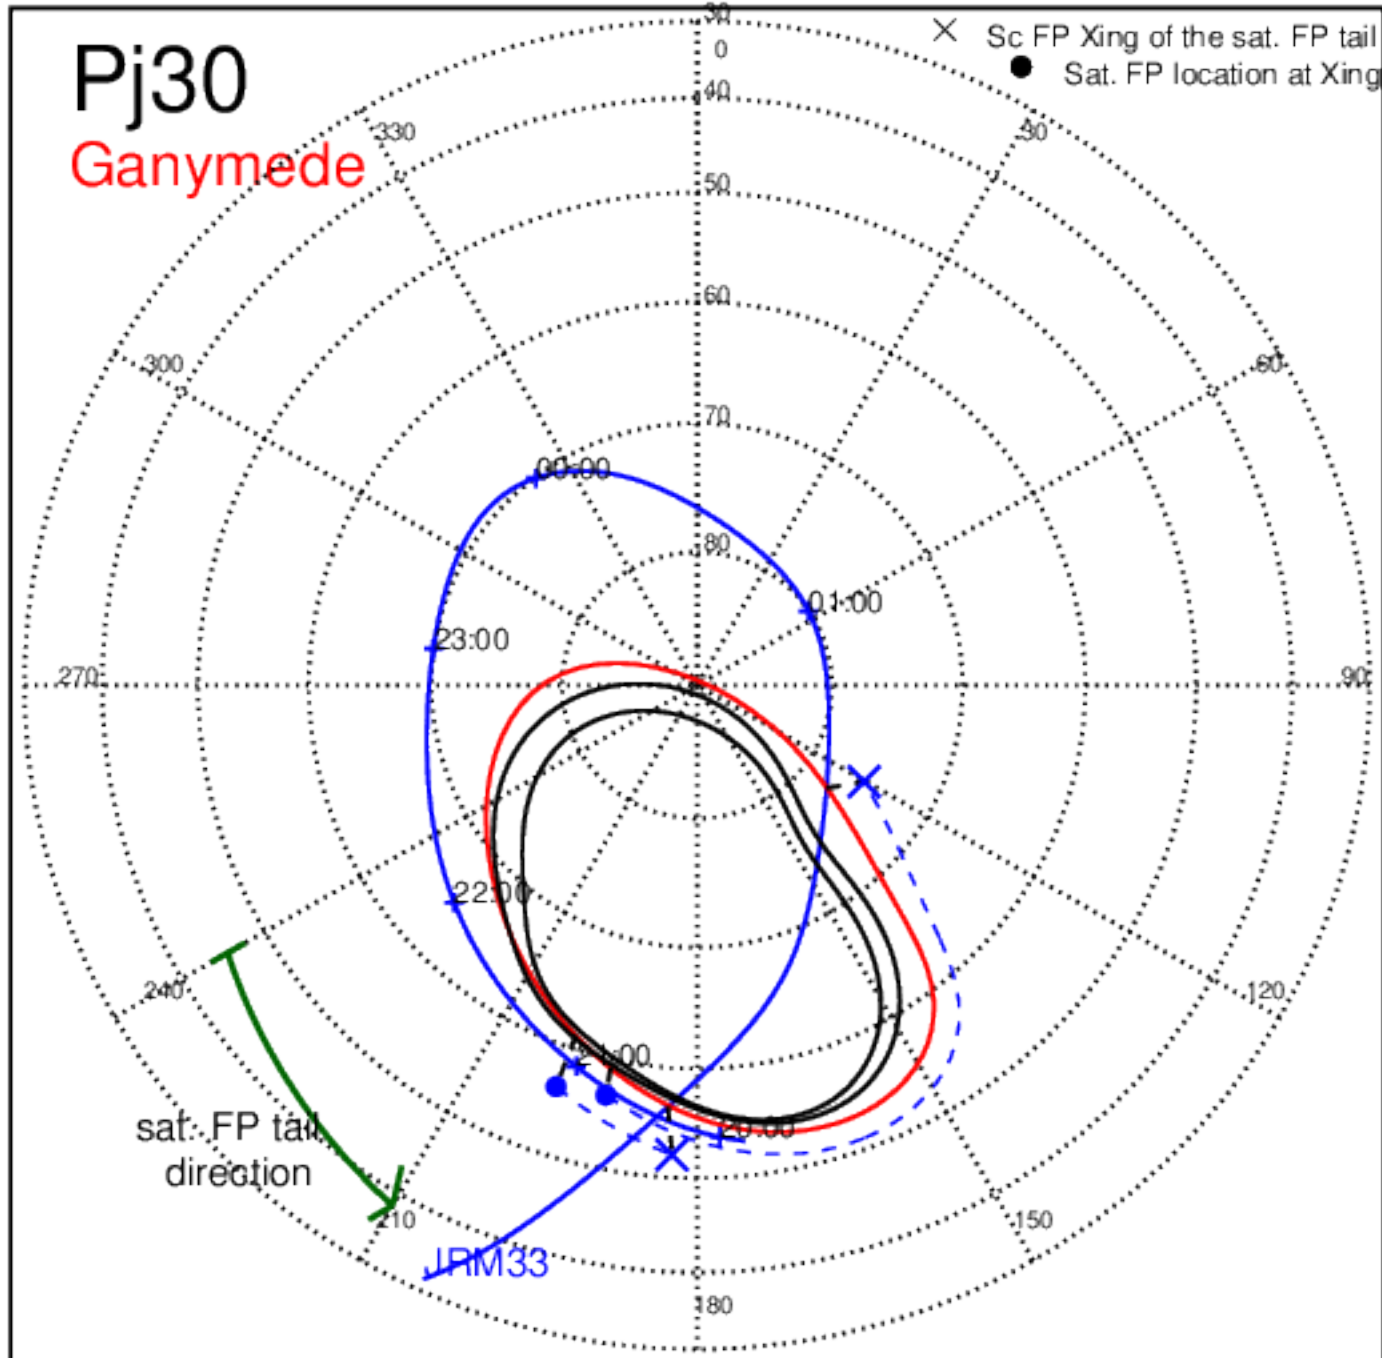

Pj27 (PJ time: 06/02/2020 10:20:03) - North

Pj27 (PJ time: 06/02/2020 10:20:03 ) - South

Pj28 (PJ time: 07/25/2020 06:15:27) - North

Pj28 (PJ time: 07/25/2020 06:15:27 ) - South

Pj28 (PJ time: 07/25/2020 06:15:27) - North

Pj28 (PJ time: 07/25/2020 06:15:27 ) - South

Pj28 (PJ time: 07/25/2020 06:15:27 ) - North

Pj28 (PJ time: 07/25/2020 06:15:27 ) - South

Pj29 (PJ time: 09/16/2020 02:10:52) - North

Pj29 (PJ time: 09/16/2020 02:10:52 ) - South

Pj29 (PJ time: 09/16/2020 02:10:52) - North

Pj29 (PJ time: 09/16/2020 02:10:52) - South

Pj29 (PJ time: 09/16/2020 02:10:52) - North

Pj29 (PJ time: 09/16/2020 02:10:52) - South

Pj30 (PJ time: 11/08/2020 01:49:42) - North

Pj30 (PJ time: 11/08/2020 01:49:42 ) - South

Pj30 (PJ time: 11/08/2020 01:49:42) - North

Pj30 (PJ time: 11/08/2020 01:49:42 ) - South

Pj30 (PJ time: 11/08/2020 01:49:42) - North

Pj30 (PJ time: 11/08/2020 01:49:42 ) - South