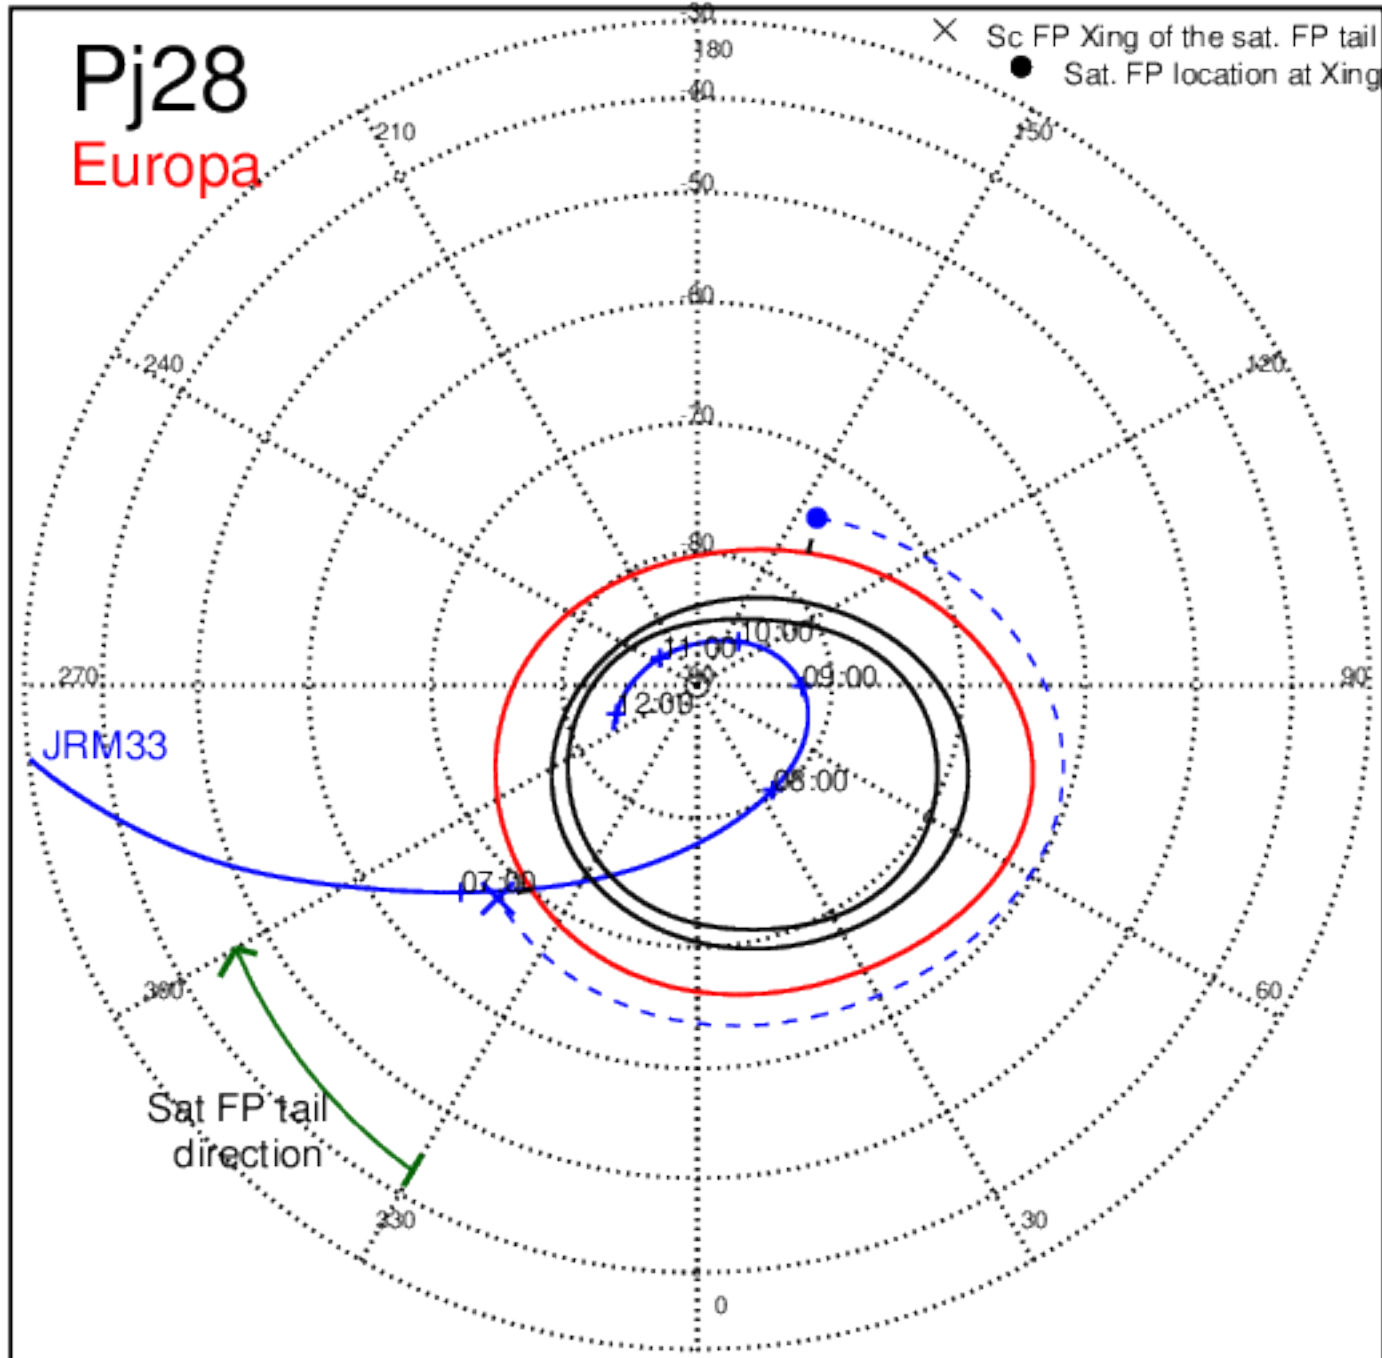

Pj27 (PJ time: 06/02/2020 10:20:03) - North

Pj27 (PJ time: 06/02/2020 10:20:03 ) - South

Pj28 (PJ time: 07/25/2020 06:15:27) - North

Pj28 (PJ time: 07/25/2020 06:15:27 ) - South

Pj28 (PJ time: 07/25/2020 06:15:27) - North

Pj28 (PJ time: 07/25/2020 06:15:27 ) - South

Pj28 (PJ time: 07/25/2020 06:15:27 ) - North

Pj28 (PJ time: 07/25/2020 06:15:27 ) - South

Pj29 (PJ time: 09/16/2020 02:10:52) - North

Pj29 (PJ time: 09/16/2020 02:10:52 ) - South

Pj29 (PJ time: 09/16/2020 02:10:52) - North

Pj29 (PJ time: 09/16/2020 02:10:52) - South

Pj29 (PJ time: 09/16/2020 02:10:52) - North

Pj29 (PJ time: 09/16/2020 02:10:52) - South

Pj30 (PJ time: 11/08/2020 01:49:42) - North

Pj30 (PJ time: 11/08/2020 01:49:42 ) - South

Pj30 (PJ time: 11/08/2020 01:49:42) - North

Pj30 (PJ time: 11/08/2020 01:49:42 ) - South

Pj30 (PJ time: 11/08/2020 01:49:42) - North

Pj30 (PJ time: 11/08/2020 01:49:42 ) - South