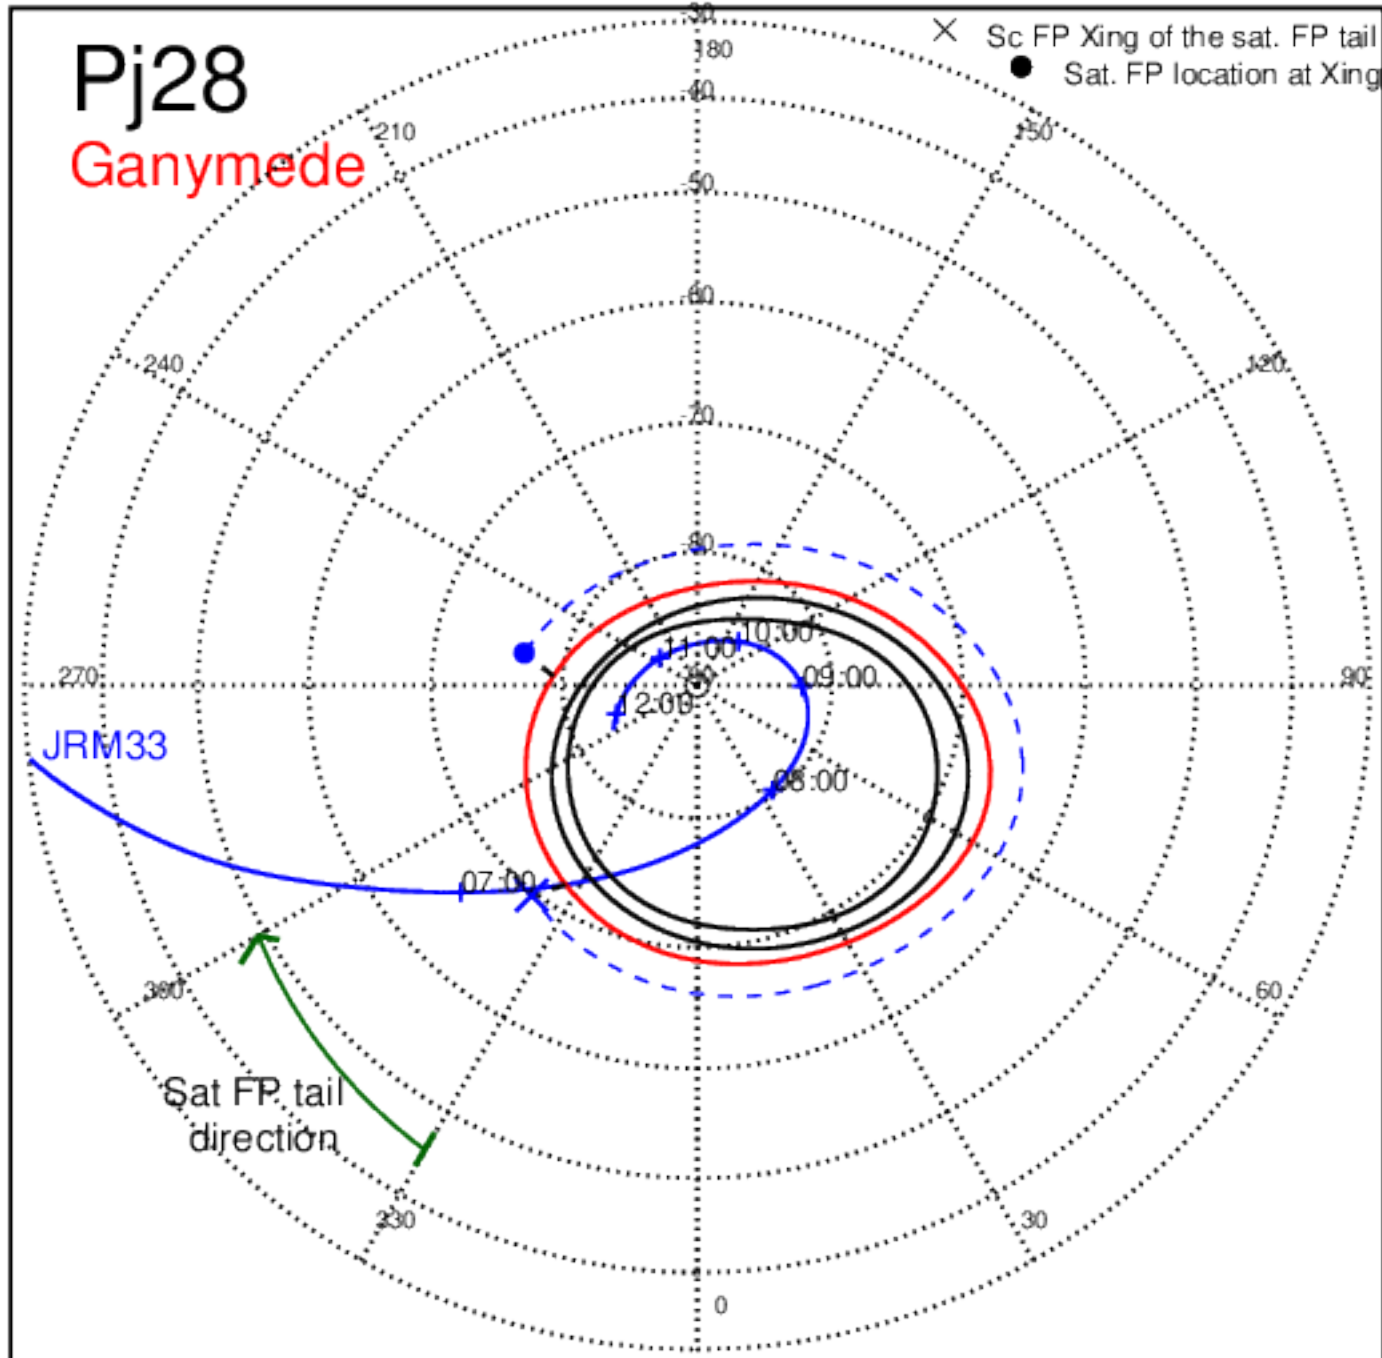

Pj26 (PJ time: 04/10/2020 13:47:40) - South

Pj27 (PJ time: 06/02/2020 10:20:03) - North

Pj27 (PJ time: 06/02/2020 10:20:03) - South

Pj27 (PJ time: 06/02/2020 10:20:03) - North

Pj27 (PJ time: 06/02/2020 10:20:03 ) - South

Pj27 (PJ time: 06/02/2020 10:20:03) - North

Pj27 (PJ time: 06/02/2020 10:20:03 ) - South

Pj28 (PJ time: 07/25/2020 06:15:27) - North

Pj28 (PJ time: 07/25/2020 06:15:27 ) - South

Pj28 (PJ time: 07/25/2020 06:15:27) - North

Pj28 (PJ time: 07/25/2020 06:15:27 ) - South

Pj28 (PJ time: 07/25/2020 06:15:27 ) - North

Pj28 (PJ time: 07/25/2020 06:15:27 ) - South

Pj29 (PJ time: 09/16/2020 02:10:52) - North

Pj29 (PJ time: 09/16/2020 02:10:52 ) - South

Pj29 (PJ time: 09/16/2020 02:10:52) - North

Pj29 (PJ time: 09/16/2020 02:10:52) - South

Pj29 (PJ time: 09/16/2020 02:10:52) - North

Pj29 (PJ time: 09/16/2020 02:10:52) - South

Pj30 (PJ time: 11/08/2020 01:49:42) - North