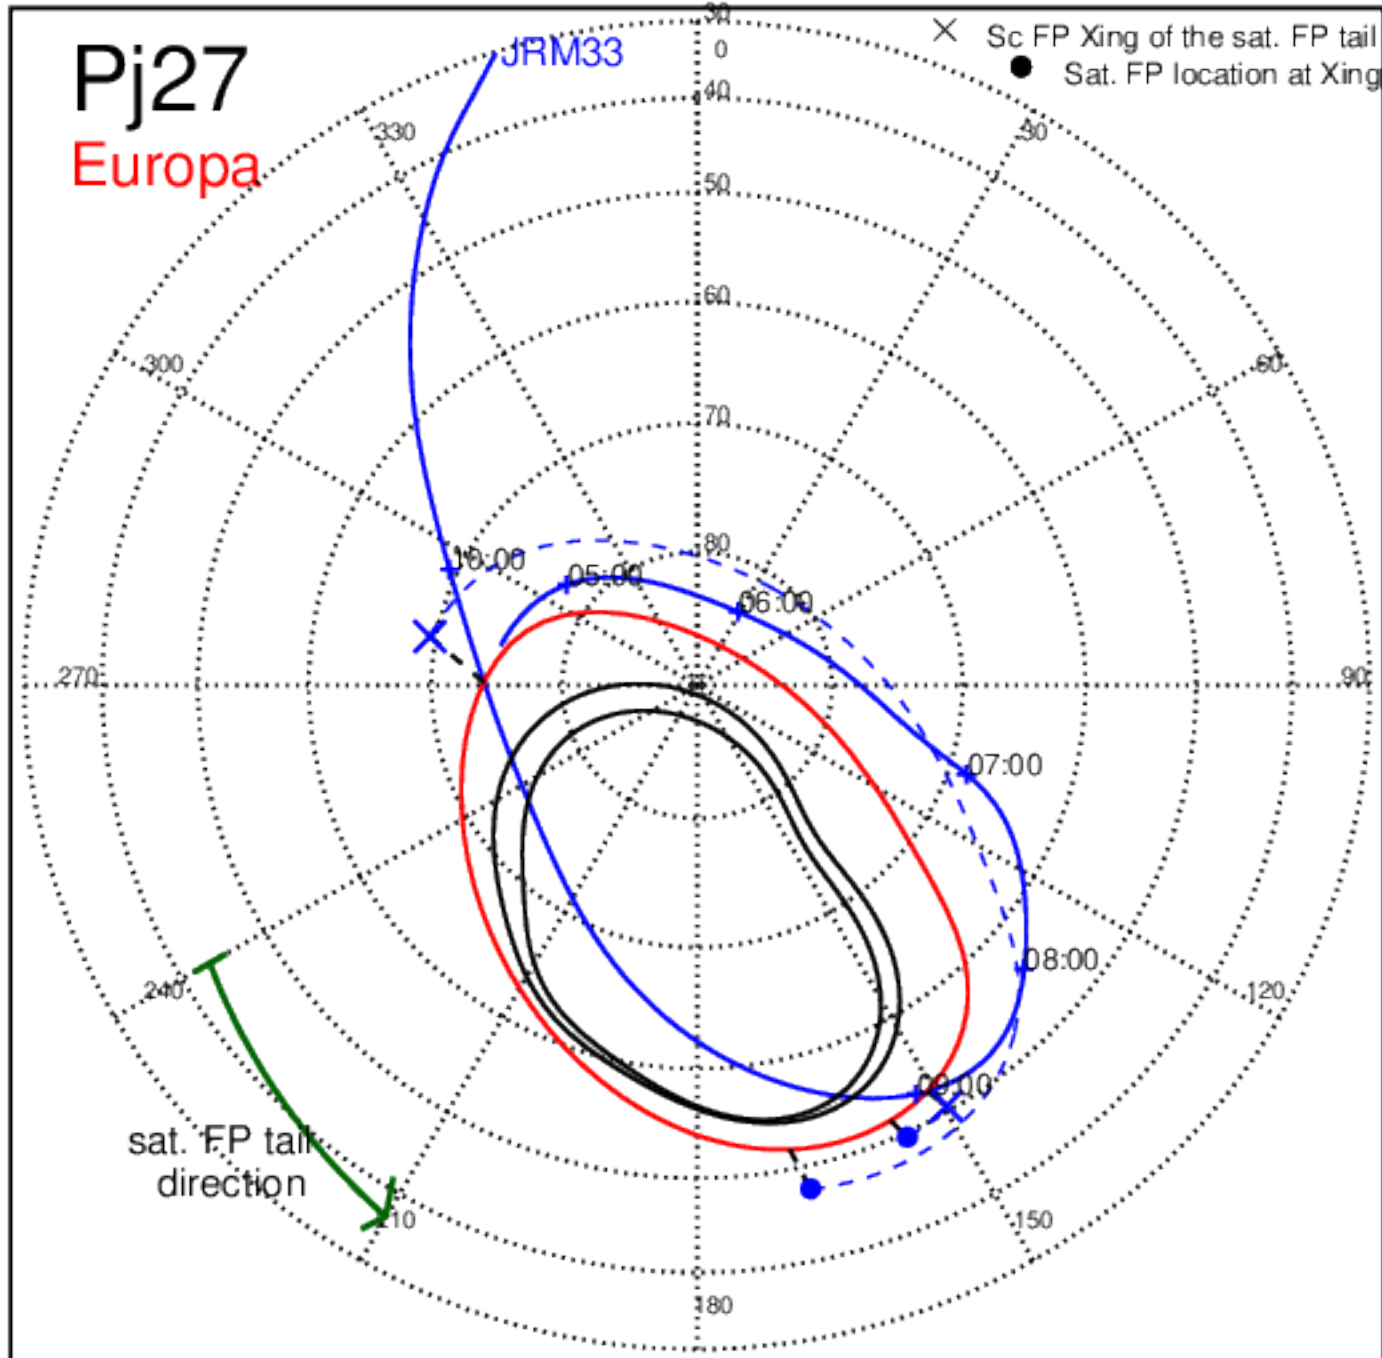

Pj26 (PJ time: 04/10/2020 13:47:40) - South

Pj27 (PJ time: 06/02/2020 10:20:03) - North

Pj27 (PJ time: 06/02/2020 10:20:03) - South

Pj27 (PJ time: 06/02/2020 10:20:03) - North

Pj27 (PJ time: 06/02/2020 10:20:03 ) - South

Pj27 (PJ time: 06/02/2020 10:20:03) - North

Pj27 (PJ time: 06/02/2020 10:20:03 ) - South

Pj28 (PJ time: 07/25/2020 06:15:27) - North

Pj28 (PJ time: 07/25/2020 06:15:27 ) - South

Pj28 (PJ time: 07/25/2020 06:15:27) - North

Pj28 (PJ time: 07/25/2020 06:15:27 ) - South

Pj28 (PJ time: 07/25/2020 06:15:27 ) - North

Pj28 (PJ time: 07/25/2020 06:15:27 ) - South

Pj29 (PJ time: 09/16/2020 02:10:52) - North

Pj29 (PJ time: 09/16/2020 02:10:52 ) - South

Pj29 (PJ time: 09/16/2020 02:10:52) - North

Pj29 (PJ time: 09/16/2020 02:10:52) - South

Pj29 (PJ time: 09/16/2020 02:10:52) - North

Pj29 (PJ time: 09/16/2020 02:10:52) - South

Pj30 (PJ time: 11/08/2020 01:49:42) - North