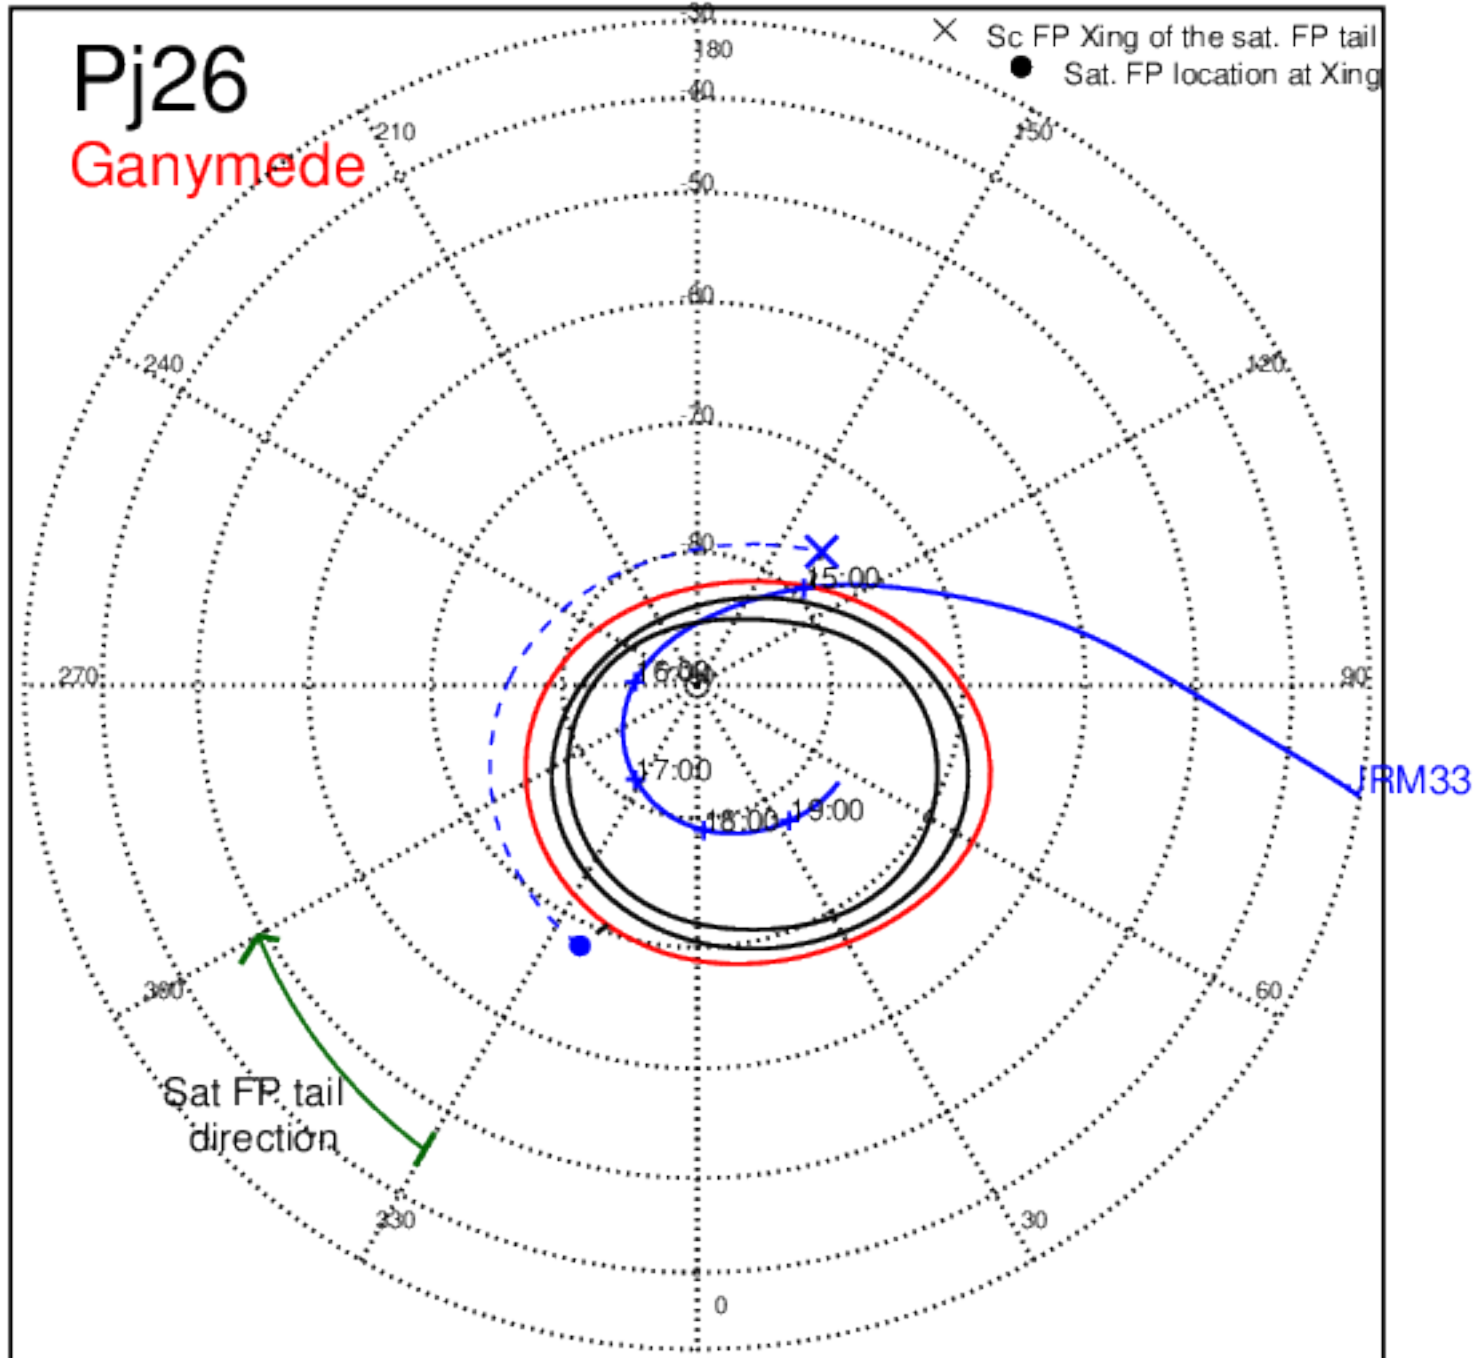

Pj26 (PJ time: 04/10/2020 13:47:40 ) - North

Pj26 (PJ time: 04/10/2020 13:47:40 ) - South

Pj26 (PJ time: 04/10/2020 13:47:40 ) - North

Pj26 (PJ time: 04/10/2020 13:47:40 ) - South

Pj26 (PJ time: 04/10/2020 13:47:40 ) - North

Pj26 (PJ time: 04/10/2020 13:47:40) - South

Pj27 (PJ time: 06/02/2020 10:20:03) - North

Pj27 (PJ time: 06/02/2020 10:20:03) - South

Pj27 (PJ time: 06/02/2020 10:20:03) - North

Pj27 (PJ time: 06/02/2020 10:20:03 ) - South

Pj27 (PJ time: 06/02/2020 10:20:03) - North

Pj27 (PJ time: 06/02/2020 10:20:03 ) - South

Pj28 (PJ time: 07/25/2020 06:15:27) - North

Pj28 (PJ time: 07/25/2020 06:15:27 ) - South

Pj28 (PJ time: 07/25/2020 06:15:27) - North

Pj28 (PJ time: 07/25/2020 06:15:27 ) - South

Pj28 (PJ time: 07/25/2020 06:15:27 ) - North

Pj28 (PJ time: 07/25/2020 06:15:27 ) - South

Pj29 (PJ time: 09/16/2020 02:10:52) - North

Pj29 (PJ time: 09/16/2020 02:10:52 ) - South