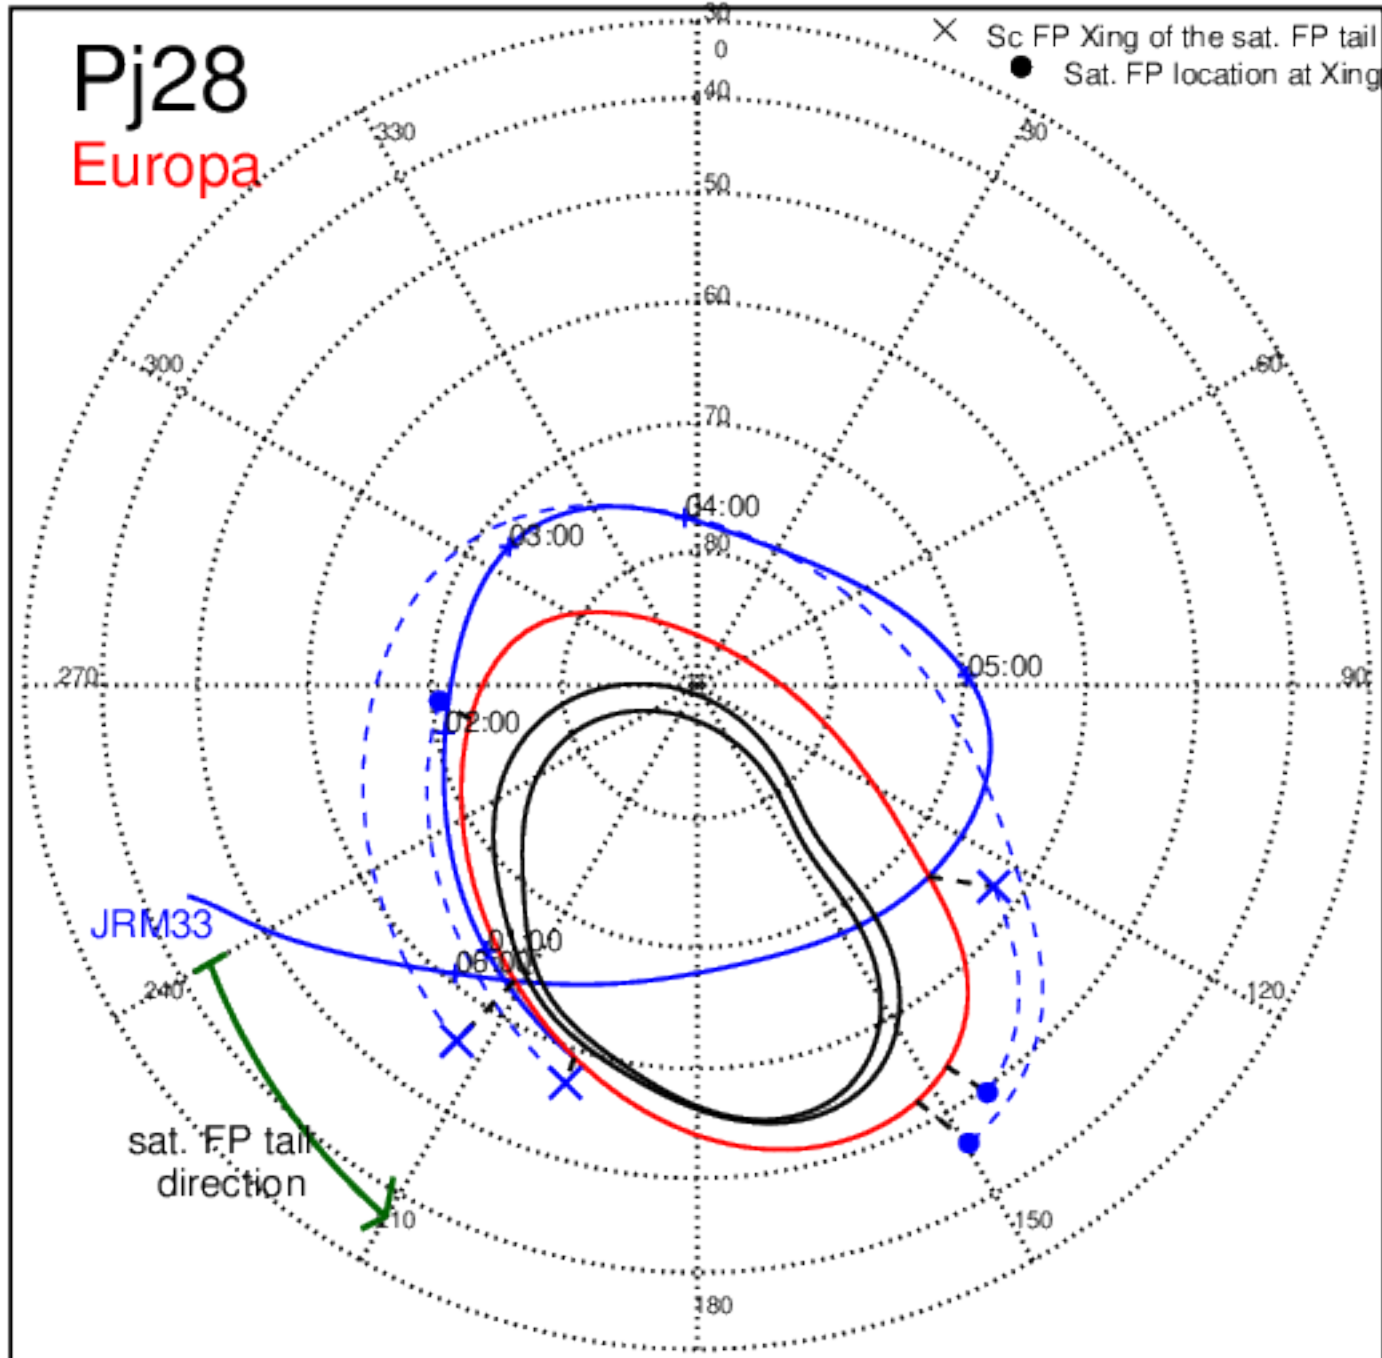

Pj27 (PJ time: 06/02/2020 10:20:03) - North

Pj27 (PJ time: 06/02/2020 10:20:03 ) - South

Pj28 (PJ time: 07/25/2020 06:15:27) - North

Pj28 (PJ time: 07/25/2020 06:15:27 ) - South

Pj28 (PJ time: 07/25/2020 06:15:27) - North

Pj28 (PJ time: 07/25/2020 06:15:27 ) - South

Pj28 (PJ time: 07/25/2020 06:15:27 ) - North

Pj28 (PJ time: 07/25/2020 06:15:27 ) - South

Pj29 (PJ time: 09/16/2020 02:10:52) - North

Pj29 (PJ time: 09/16/2020 02:10:52 ) - South

Pj29 (PJ time: 09/16/2020 02:10:52) - North

Pj29 (PJ time: 09/16/2020 02:10:52) - South

Pj29 (PJ time: 09/16/2020 02:10:52) - North

Pj29 (PJ time: 09/16/2020 02:10:52) - South

Pj30 (PJ time: 11/08/2020 01:49:42) - North

Pj30 (PJ time: 11/08/2020 01:49:42 ) - South

Pj30 (PJ time: 11/08/2020 01:49:42) - North

Pj30 (PJ time: 11/08/2020 01:49:42 ) - South

Pj30 (PJ time: 11/08/2020 01:49:42) - North

Pj30 (PJ time: 11/08/2020 01:49:42 ) - South