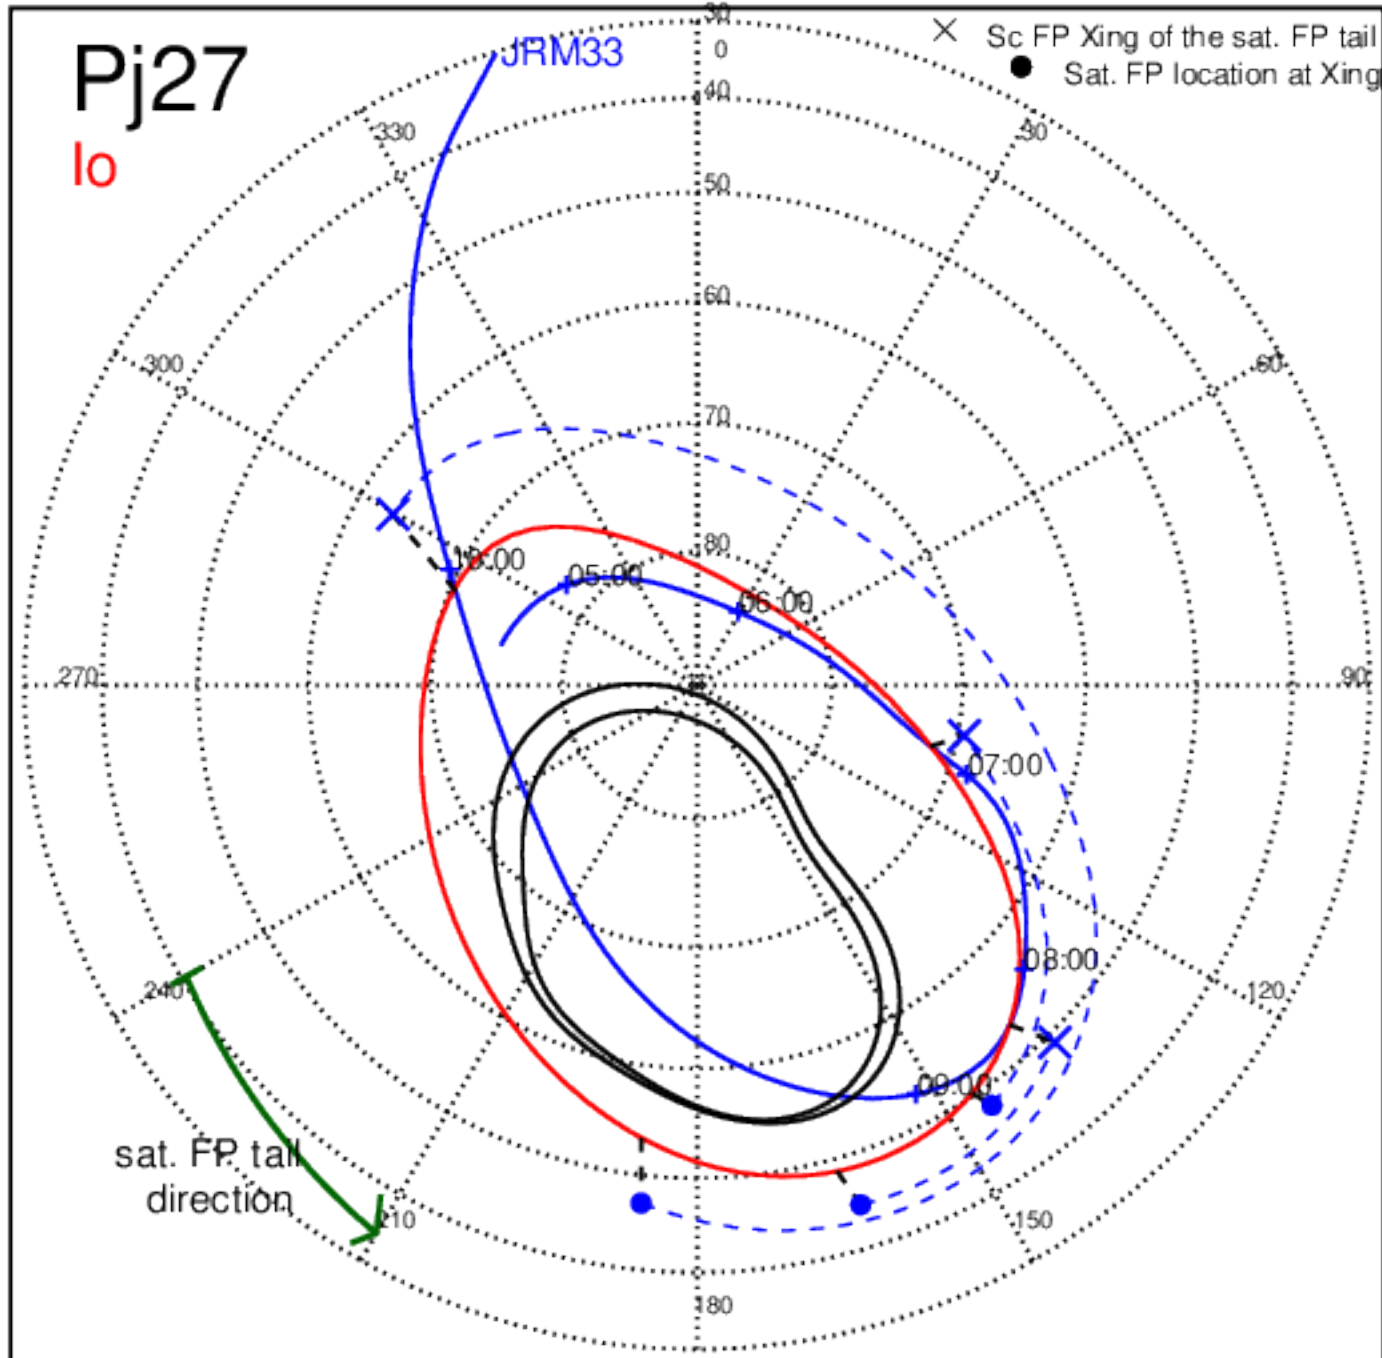

Pj26 (PJ time: 04/10/2020 13:47:40 ) - North

Pj26 (PJ time: 04/10/2020 13:47:40 ) - South

Pj26 (PJ time: 04/10/2020 13:47:40 ) - North

Pj26 (PJ time: 04/10/2020 13:47:40 ) - South

Pj26 (PJ time: 04/10/2020 13:47:40 ) - North

Pj26 (PJ time: 04/10/2020 13:47:40) - South

Pj27 (PJ time: 06/02/2020 10:20:03) - North

Pj27 (PJ time: 06/02/2020 10:20:03) - South

Pj27 (PJ time: 06/02/2020 10:20:03) - North

Pj27 (PJ time: 06/02/2020 10:20:03 ) - South

Pj27 (PJ time: 06/02/2020 10:20:03) - North

Pj27 (PJ time: 06/02/2020 10:20:03 ) - South

Pj28 (PJ time: 07/25/2020 06:15:27) - North

Pj28 (PJ time: 07/25/2020 06:15:27 ) - South

Pj28 (PJ time: 07/25/2020 06:15:27) - North

Pj29 (PJ time: 09/16/2020 02:10:52) - North

Pj29 (PJ time: 09/16/2020 02:10:52) - South

Pj29 (PJ time: 09/16/2020 02:10:52) - North

Pj29 (PJ time: 09/16/2020 02:10:52) - South

Pj30 (PJ time: 11/08/2020 01:49:42) - North