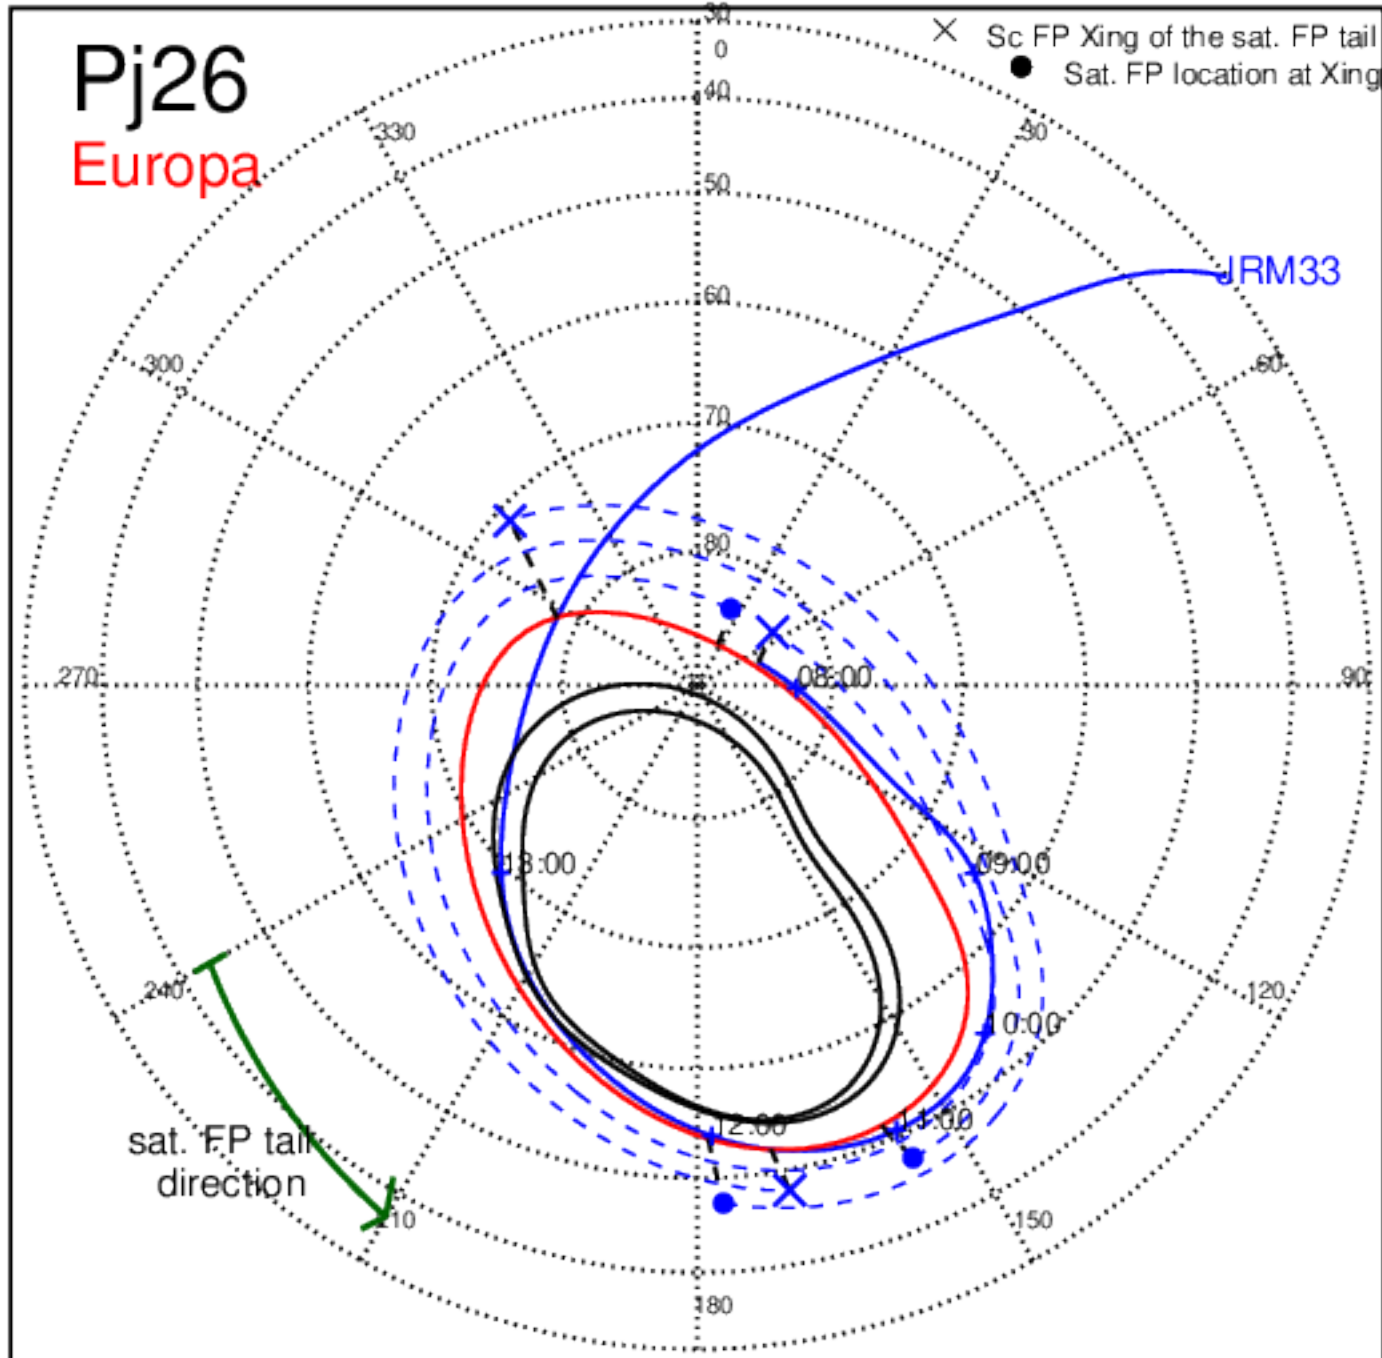

Pj26 (PJ time: 04/10/2020 13:47:40 ) - North

Pj26 (PJ time: 04/10/2020 13:47:40 ) - South

Pj26 (PJ time: 04/10/2020 13:47:40 ) - North

Pj26 (PJ time: 04/10/2020 13:47:40 ) - South

Pj26 (PJ time: 04/10/2020 13:47:40 ) - North

Pj26 (PJ time: 04/10/2020 13:47:40) - South

Pj27 (PJ time: 06/02/2020 10:20:03) - North

Pj27 (PJ time: 06/02/2020 10:20:03) - South

Pj27 (PJ time: 06/02/2020 10:20:03) - North

Pj27 (PJ time: 06/02/2020 10:20:03 ) - South

Pj27 (PJ time: 06/02/2020 10:20:03) - North

Pj27 (PJ time: 06/02/2020 10:20:03 ) - South

Pj28 (PJ time: 07/25/2020 06:15:27) - North

Pj28 (PJ time: 07/25/2020 06:15:27 ) - South

Pj28 (PJ time: 07/25/2020 06:15:27) - North

Pj29 (PJ time: 09/16/2020 02:10:52) - North

Pj29 (PJ time: 09/16/2020 02:10:52) - South

Pj29 (PJ time: 09/16/2020 02:10:52) - North

Pj29 (PJ time: 09/16/2020 02:10:52) - South

Pj30 (PJ time: 11/08/2020 01:49:42) - North