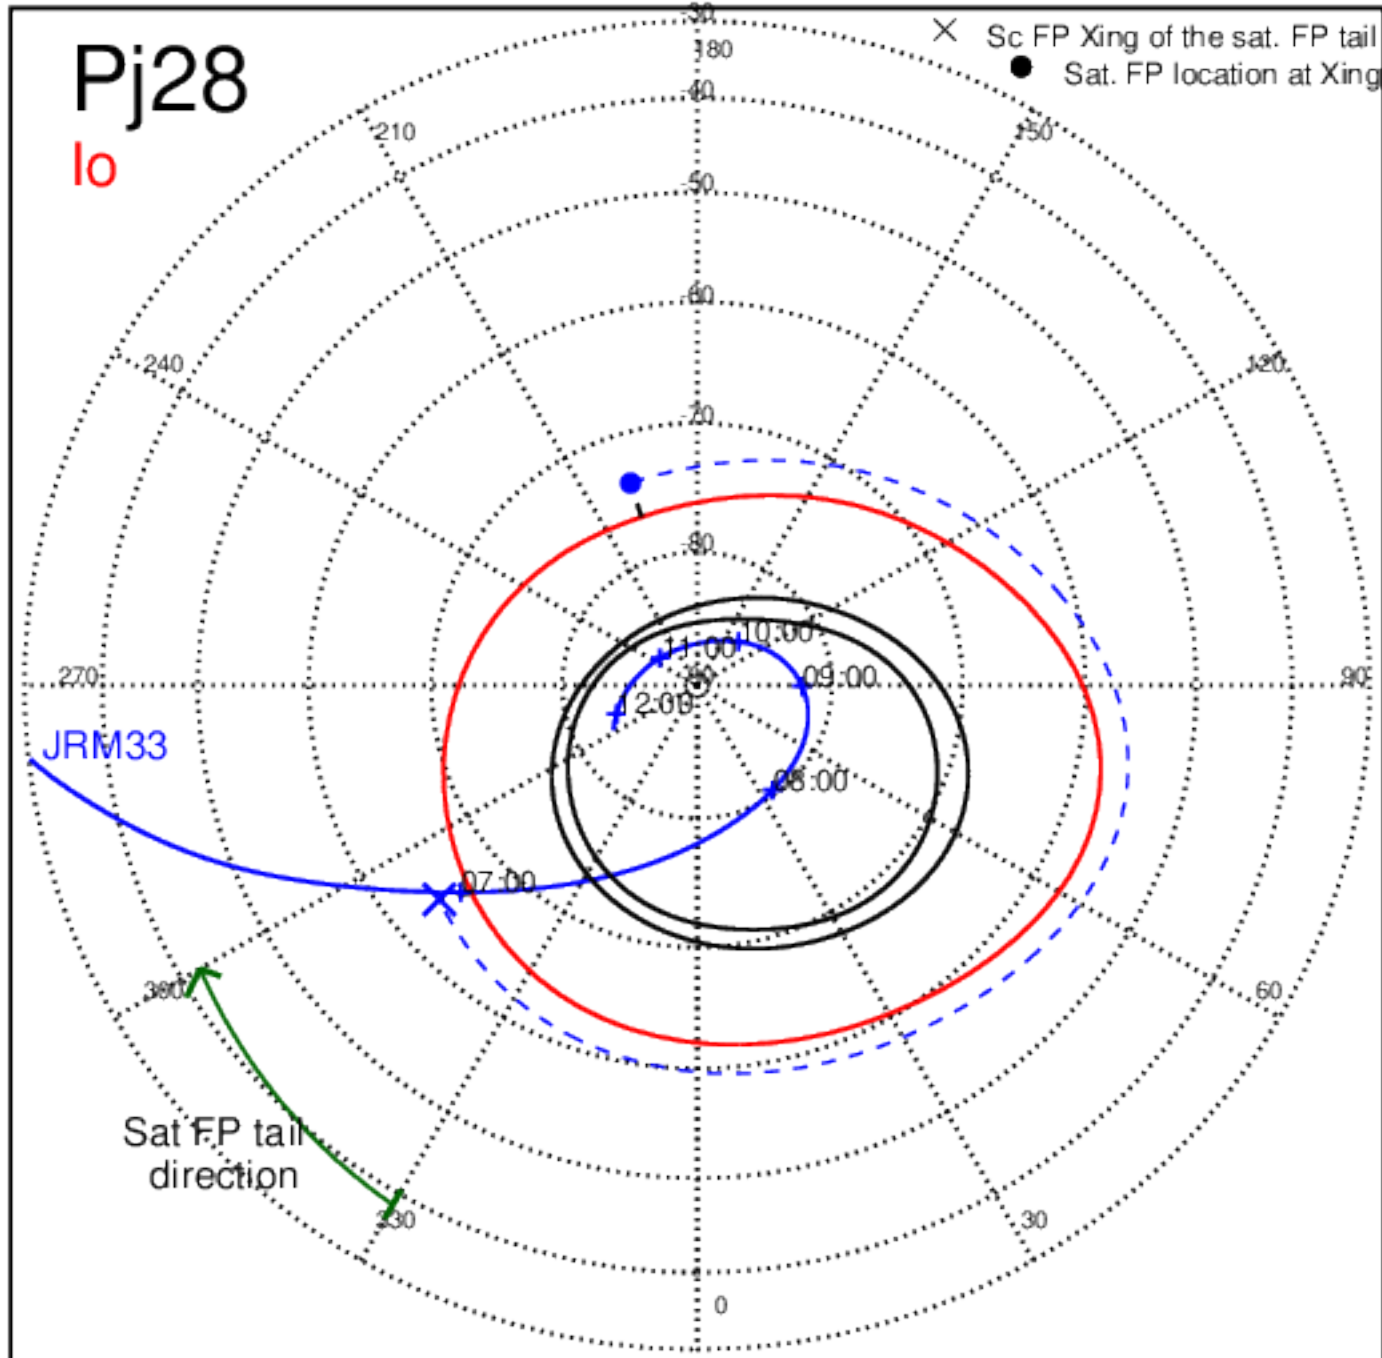

Pj27 (PJ time: 06/02/2020 10:20:03) - North

Pj27 (PJ time: 06/02/2020 10:20:03 ) - South

Pj28 (PJ time: 07/25/2020 06:15:27) - North

Pj28 (PJ time: 07/25/2020 06:15:27 ) - South

Pj28 (PJ time: 07/25/2020 06:15:27) - North

Pj28 (PJ time: 07/25/2020 06:15:27 ) - South

Pj28 (PJ time: 07/25/2020 06:15:27 ) - North

Pj28 (PJ time: 07/25/2020 06:15:27 ) - South

Pj29 (PJ time: 09/16/2020 02:10:52) - North

Pj29 (PJ time: 09/16/2020 02:10:52 ) - South

Pj29 (PJ time: 09/16/2020 02:10:52) - North

Pj29 (PJ time: 09/16/2020 02:10:52) - South

Pj29 (PJ time: 09/16/2020 02:10:52) - North

Pj29 (PJ time: 09/16/2020 02:10:52) - South

Pj30 (PJ time: 11/08/2020 01:49:42) - North

Pj30 (PJ time: 11/08/2020 01:49:42 ) - South

Pj30 (PJ time: 11/08/2020 01:49:42) - North

Pj30 (PJ time: 11/08/2020 01:49:42 ) - South

Pj30 (PJ time: 11/08/2020 01:49:42) - North

Pj30 (PJ time: 11/08/2020 01:49:42 ) - South