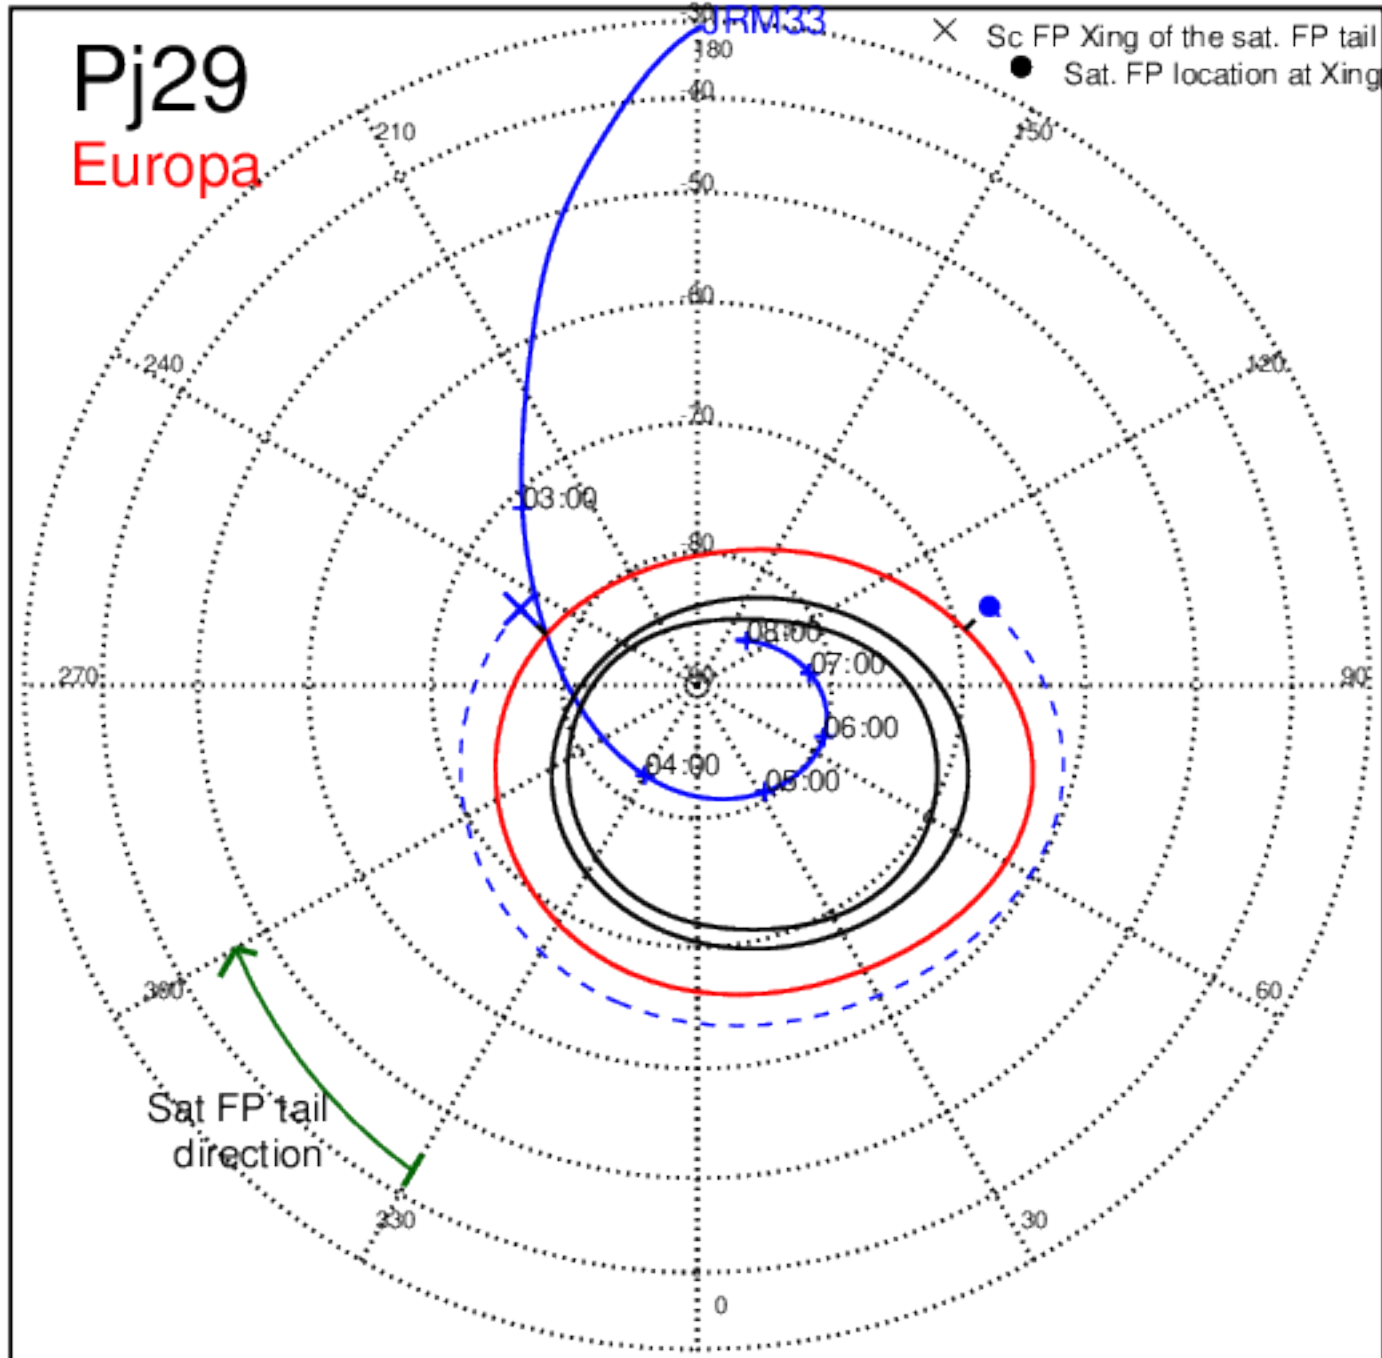

Pj27 (PJ time: 06/02/2020 10:20:03) - North

Pj27 (PJ time: 06/02/2020 10:20:03 ) - South

Pj28 (PJ time: 07/25/2020 06:15:27) - North

Pj28 (PJ time: 07/25/2020 06:15:27 ) - South

Pj28 (PJ time: 07/25/2020 06:15:27) - North

Pj28 (PJ time: 07/25/2020 06:15:27 ) - South

Pj28 (PJ time: 07/25/2020 06:15:27 ) - North

Pj28 (PJ time: 07/25/2020 06:15:27 ) - South

Pj29 (PJ time: 09/16/2020 02:10:52) - North

Pj29 (PJ time: 09/16/2020 02:10:52 ) - South

Pj29 (PJ time: 09/16/2020 02:10:52) - North

Pj29 (PJ time: 09/16/2020 02:10:52) - South

Pj29 (PJ time: 09/16/2020 02:10:52) - North

Pj29 (PJ time: 09/16/2020 02:10:52) - South

Pj30 (PJ time: 11/08/2020 01:49:42) - North

Pj30 (PJ time: 11/08/2020 01:49:42 ) - South

Pj30 (PJ time: 11/08/2020 01:49:42) - North

Pj30 (PJ time: 11/08/2020 01:49:42 ) - South

Pj30 (PJ time: 11/08/2020 01:49:42) - North

Pj30 (PJ time: 11/08/2020 01:49:42 ) - South