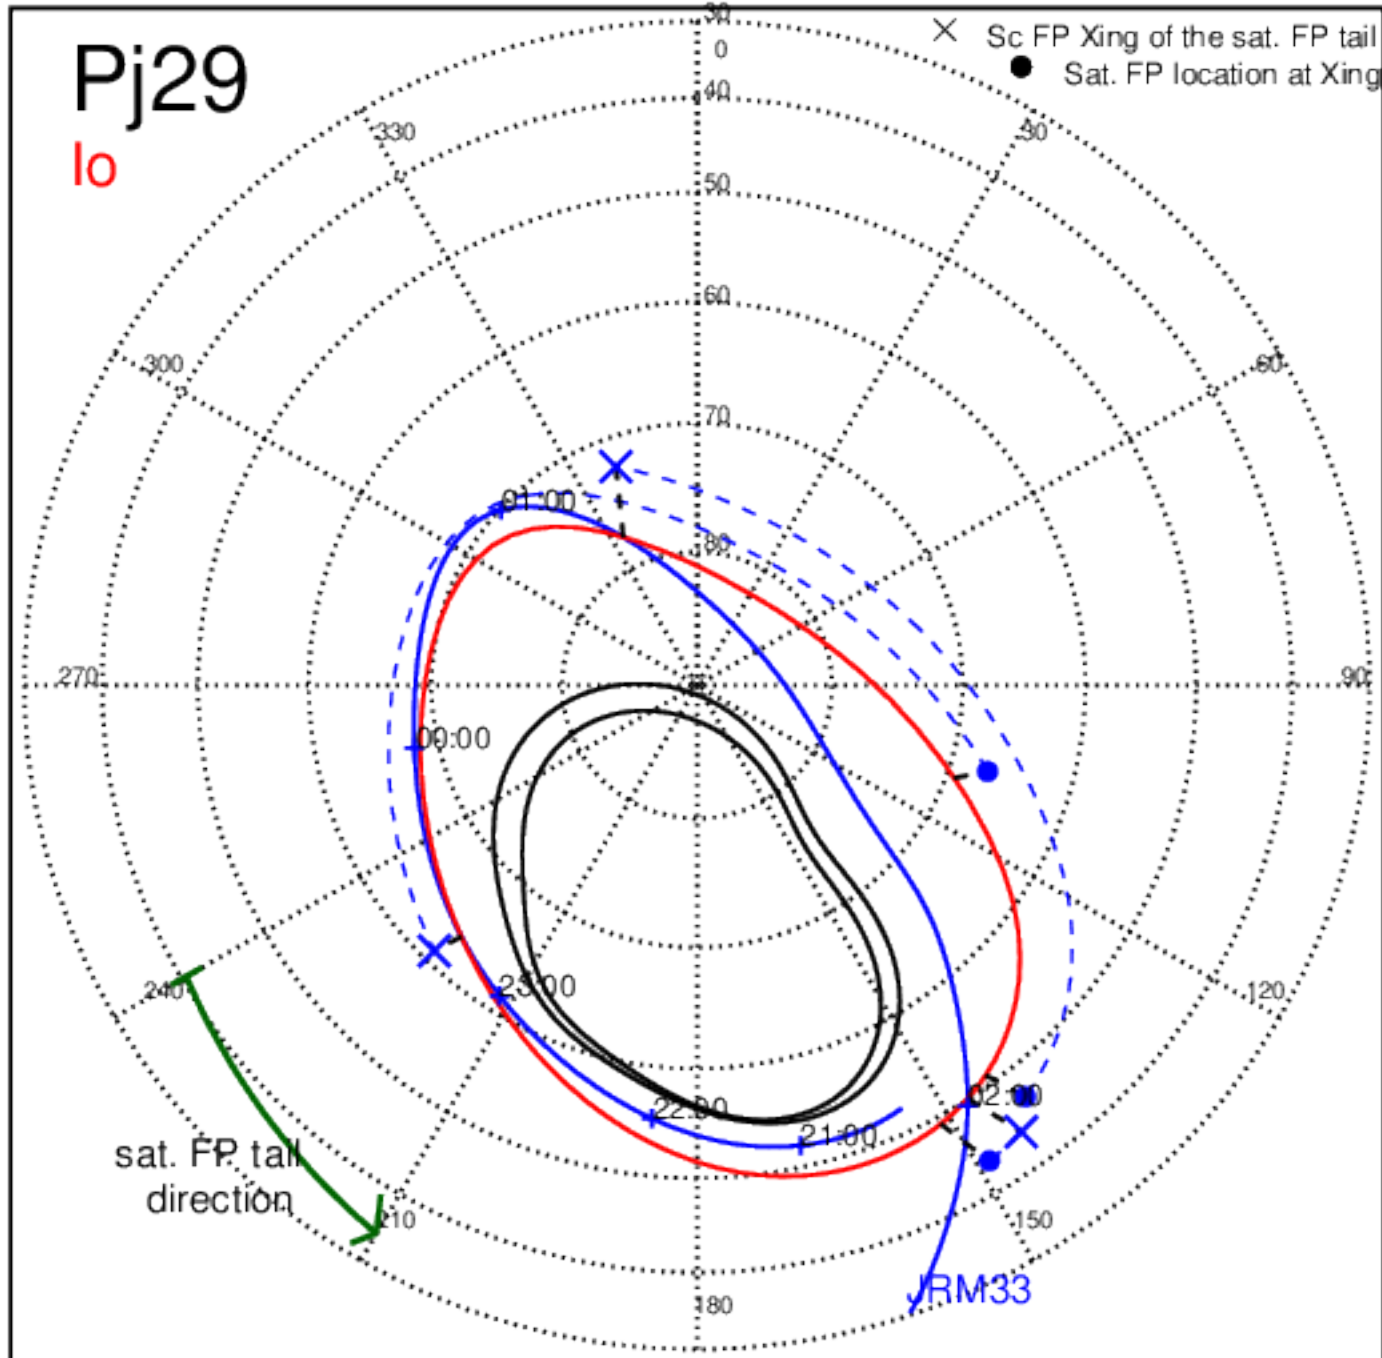

Pj27 (PJ time: 06/02/2020 10:20:03) - North

Pj27 (PJ time: 06/02/2020 10:20:03 ) - South

Pj28 (PJ time: 07/25/2020 06:15:27) - North

Pj28 (PJ time: 07/25/2020 06:15:27 ) - South

Pj28 (PJ time: 07/25/2020 06:15:27) - North

Pj28 (PJ time: 07/25/2020 06:15:27 ) - South

Pj28 (PJ time: 07/25/2020 06:15:27 ) - North

Pj28 (PJ time: 07/25/2020 06:15:27 ) - South

Pj29 (PJ time: 09/16/2020 02:10:52) - North

Pj29 (PJ time: 09/16/2020 02:10:52 ) - South

Pj29 (PJ time: 09/16/2020 02:10:52) - North

Pj29 (PJ time: 09/16/2020 02:10:52) - South

Pj29 (PJ time: 09/16/2020 02:10:52) - North

Pj29 (PJ time: 09/16/2020 02:10:52) - South

Pj30 (PJ time: 11/08/2020 01:49:42) - North

Pj30 (PJ time: 11/08/2020 01:49:42 ) - South

Pj30 (PJ time: 11/08/2020 01:49:42) - North

Pj30 (PJ time: 11/08/2020 01:49:42 ) - South

Pj30 (PJ time: 11/08/2020 01:49:42) - North

Pj30 (PJ time: 11/08/2020 01:49:42 ) - South