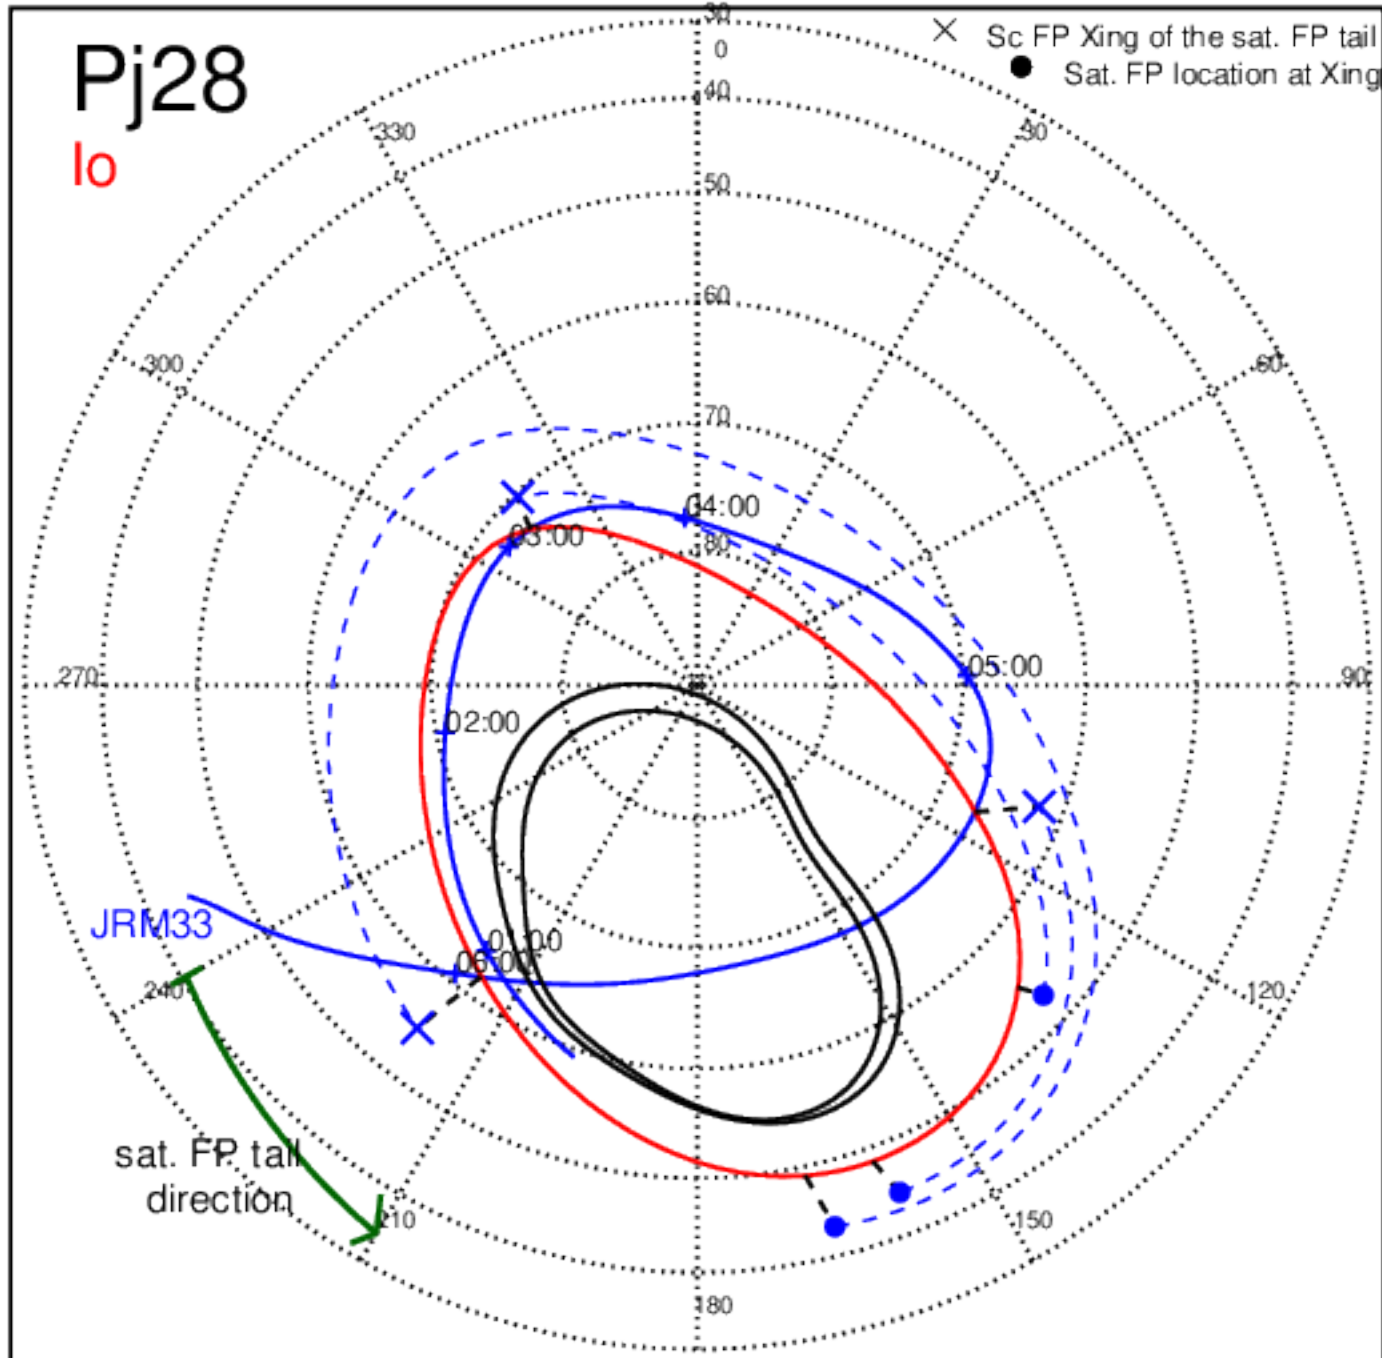

Pj26 (PJ time: 04/10/2020 13:47:40) - South

Pj27 (PJ time: 06/02/2020 10:20:03) - North

Pj27 (PJ time: 06/02/2020 10:20:03) - South

Pj27 (PJ time: 06/02/2020 10:20:03) - North

Pj27 (PJ time: 06/02/2020 10:20:03 ) - South

Pj27 (PJ time: 06/02/2020 10:20:03) - North

Pj27 (PJ time: 06/02/2020 10:20:03 ) - South

Pj28 (PJ time: 07/25/2020 06:15:27) - North

Pj28 (PJ time: 07/25/2020 06:15:27 ) - South

Pj28 (PJ time: 07/25/2020 06:15:27) - North

Pj28 (PJ time: 07/25/2020 06:15:27 ) - South

Pj28 (PJ time: 07/25/2020 06:15:27 ) - North

Pj28 (PJ time: 07/25/2020 06:15:27 ) - South

Pj29 (PJ time: 09/16/2020 02:10:52) - North

Pj29 (PJ time: 09/16/2020 02:10:52 ) - South

Pj29 (PJ time: 09/16/2020 02:10:52) - North

Pj29 (PJ time: 09/16/2020 02:10:52) - South

Pj29 (PJ time: 09/16/2020 02:10:52) - North

Pj29 (PJ time: 09/16/2020 02:10:52) - South

Pj30 (PJ time: 11/08/2020 01:49:42) - North