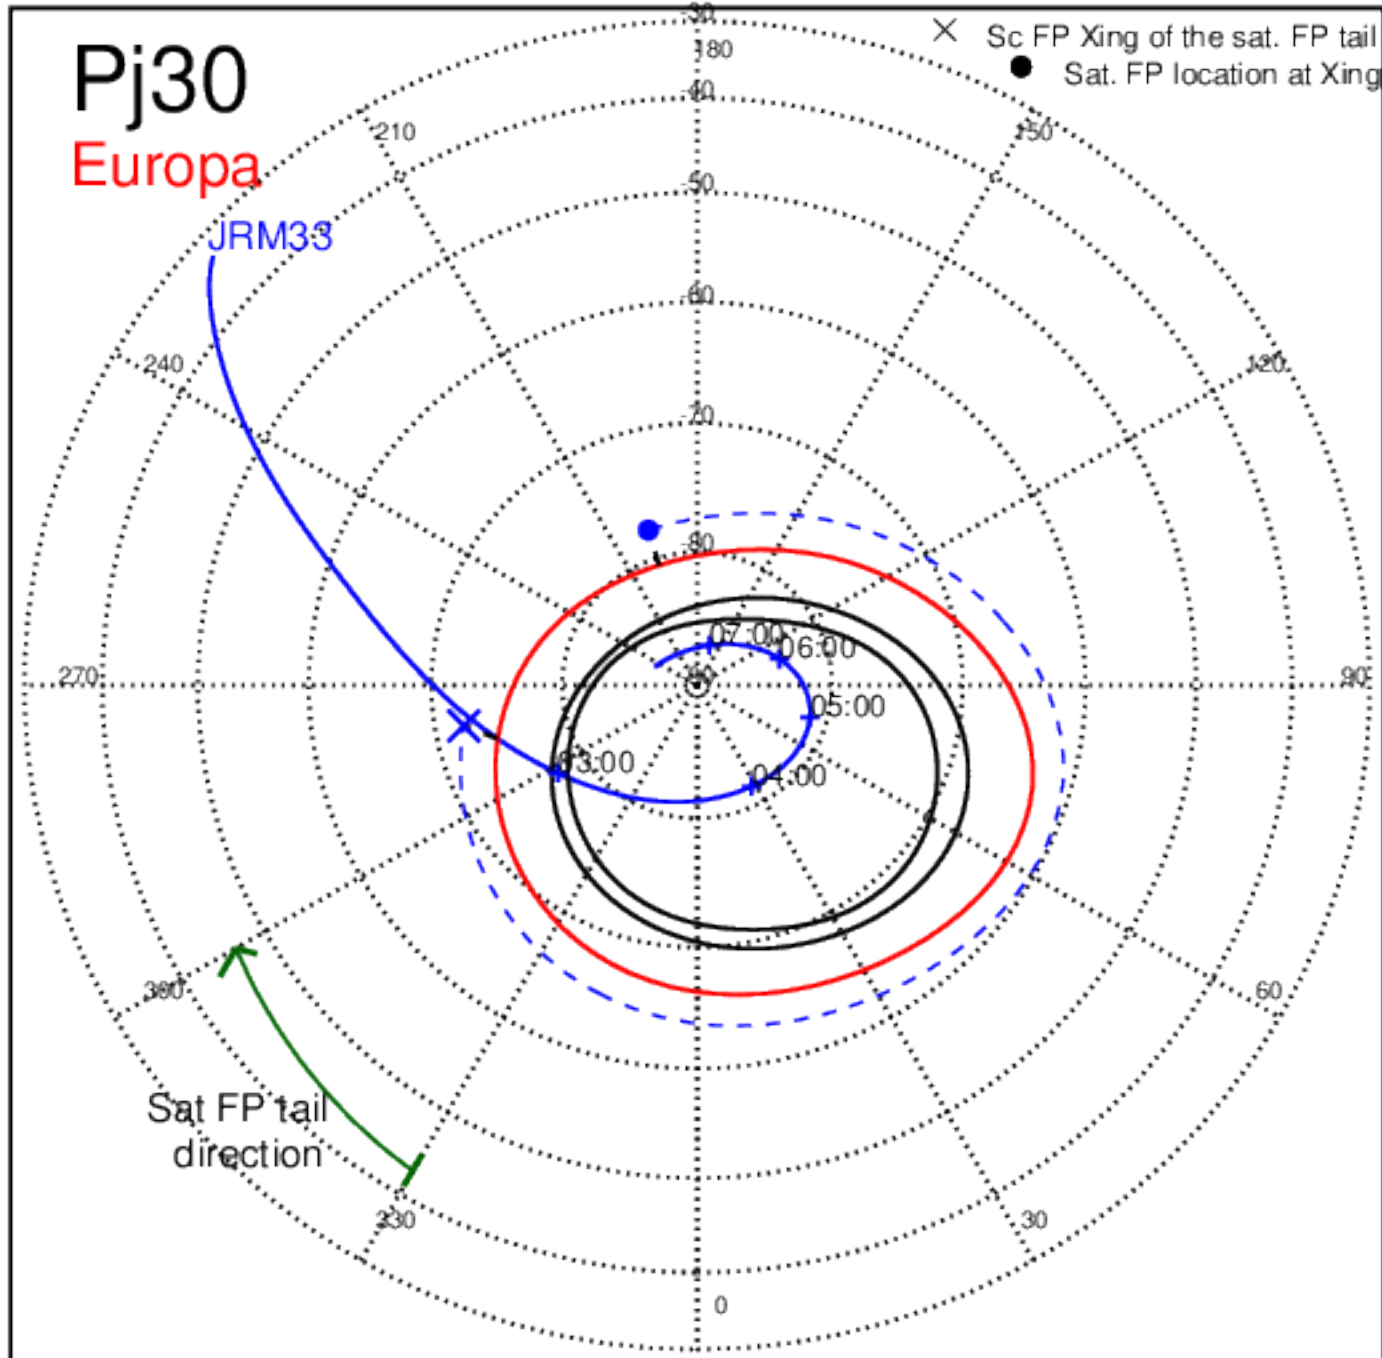

Pj27 (PJ time: 06/02/2020 10:20:03) - North

Pj27 (PJ time: 06/02/2020 10:20:03 ) - South

Pj28 (PJ time: 07/25/2020 06:15:27) - North

Pj28 (PJ time: 07/25/2020 06:15:27 ) - South

Pj28 (PJ time: 07/25/2020 06:15:27) - North

Pj28 (PJ time: 07/25/2020 06:15:27 ) - South

Pj28 (PJ time: 07/25/2020 06:15:27 ) - North

Pj28 (PJ time: 07/25/2020 06:15:27 ) - South

Pj29 (PJ time: 09/16/2020 02:10:52) - North

Pj29 (PJ time: 09/16/2020 02:10:52 ) - South

Pj29 (PJ time: 09/16/2020 02:10:52) - North

Pj29 (PJ time: 09/16/2020 02:10:52) - South

Pj29 (PJ time: 09/16/2020 02:10:52) - North

Pj29 (PJ time: 09/16/2020 02:10:52) - South

Pj30 (PJ time: 11/08/2020 01:49:42) - North

Pj30 (PJ time: 11/08/2020 01:49:42 ) - South

Pj30 (PJ time: 11/08/2020 01:49:42) - North

Pj30 (PJ time: 11/08/2020 01:49:42 ) - South

Pj30 (PJ time: 11/08/2020 01:49:42) - North

Pj30 (PJ time: 11/08/2020 01:49:42 ) - South