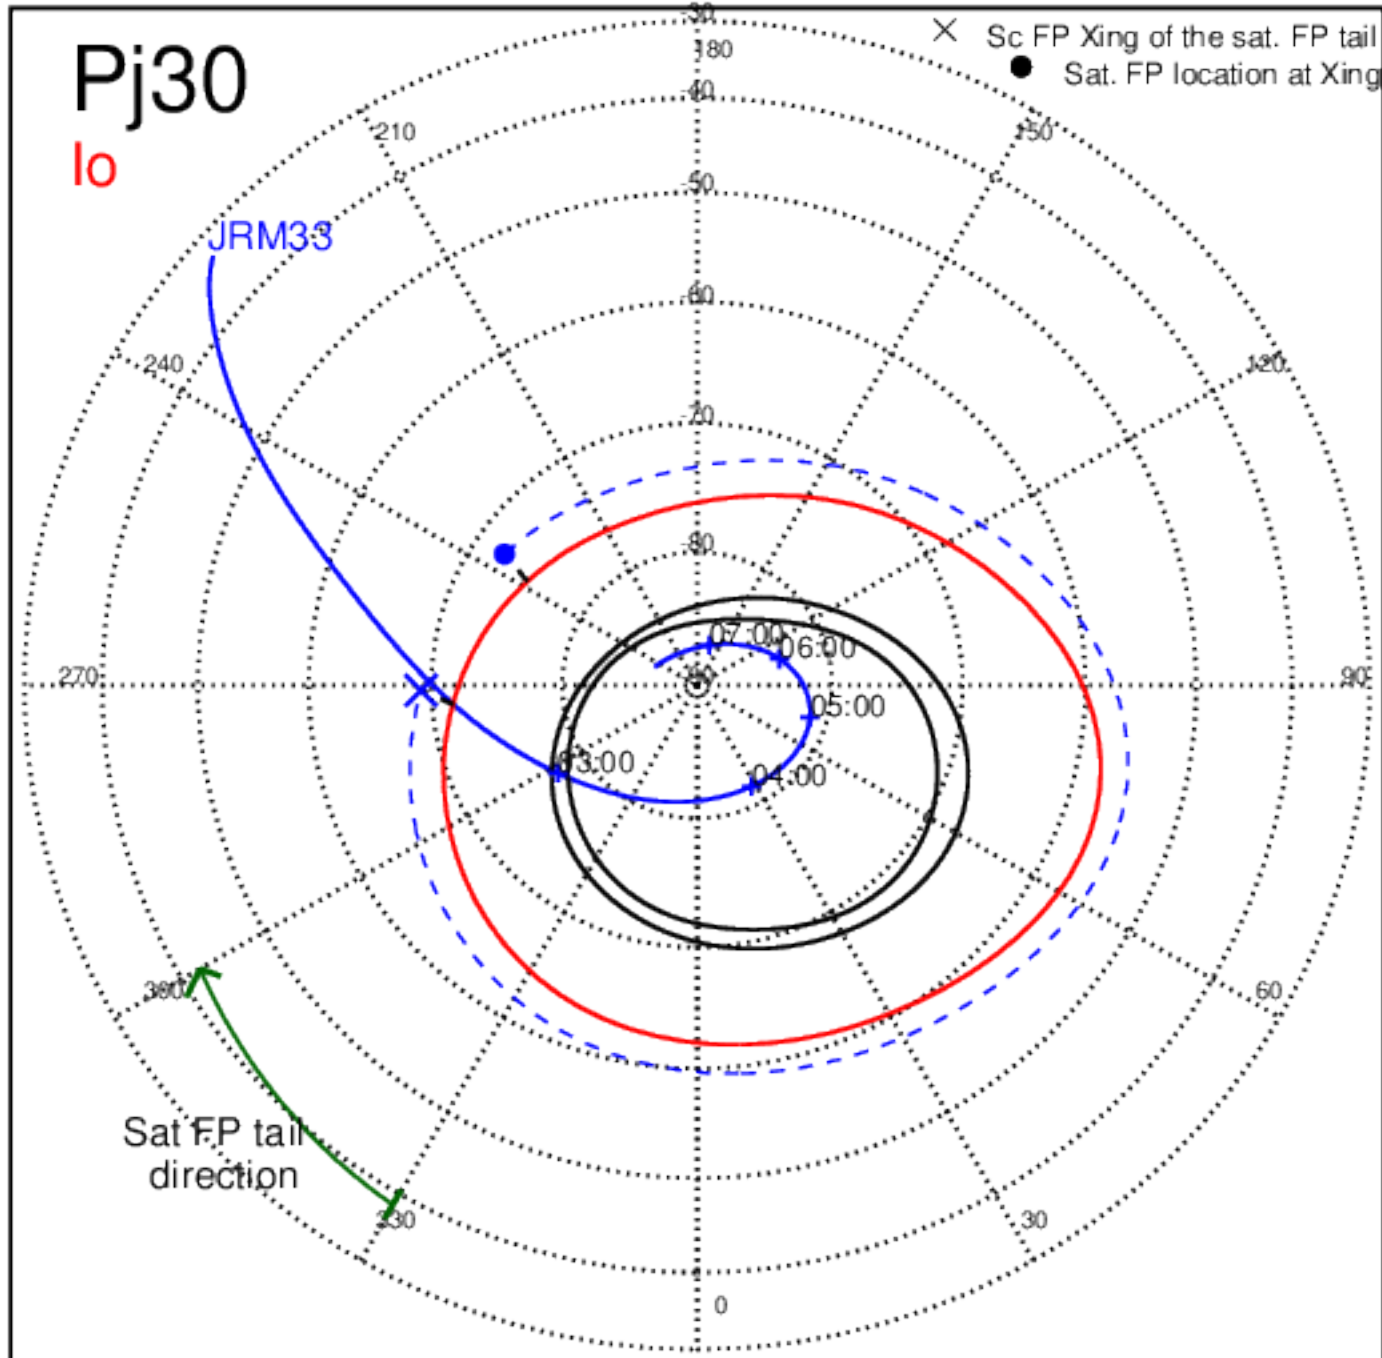

Pj27 (PJ time: 06/02/2020 10:20:03) - North

Pj27 (PJ time: 06/02/2020 10:20:03 ) - South

Pj28 (PJ time: 07/25/2020 06:15:27) - North

Pj28 (PJ time: 07/25/2020 06:15:27 ) - South

Pj28 (PJ time: 07/25/2020 06:15:27) - North

Pj28 (PJ time: 07/25/2020 06:15:27 ) - South

Pj28 (PJ time: 07/25/2020 06:15:27 ) - North

Pj28 (PJ time: 07/25/2020 06:15:27 ) - South

Pj29 (PJ time: 09/16/2020 02:10:52) - North

Pj29 (PJ time: 09/16/2020 02:10:52 ) - South

Pj29 (PJ time: 09/16/2020 02:10:52) - North

Pj29 (PJ time: 09/16/2020 02:10:52) - South

Pj29 (PJ time: 09/16/2020 02:10:52) - North

Pj29 (PJ time: 09/16/2020 02:10:52) - South

Pj30 (PJ time: 11/08/2020 01:49:42) - North

Pj30 (PJ time: 11/08/2020 01:49:42 ) - South

Pj30 (PJ time: 11/08/2020 01:49:42) - North

Pj30 (PJ time: 11/08/2020 01:49:42 ) - South

Pj30 (PJ time: 11/08/2020 01:49:42) - North

Pj30 (PJ time: 11/08/2020 01:49:42 ) - South