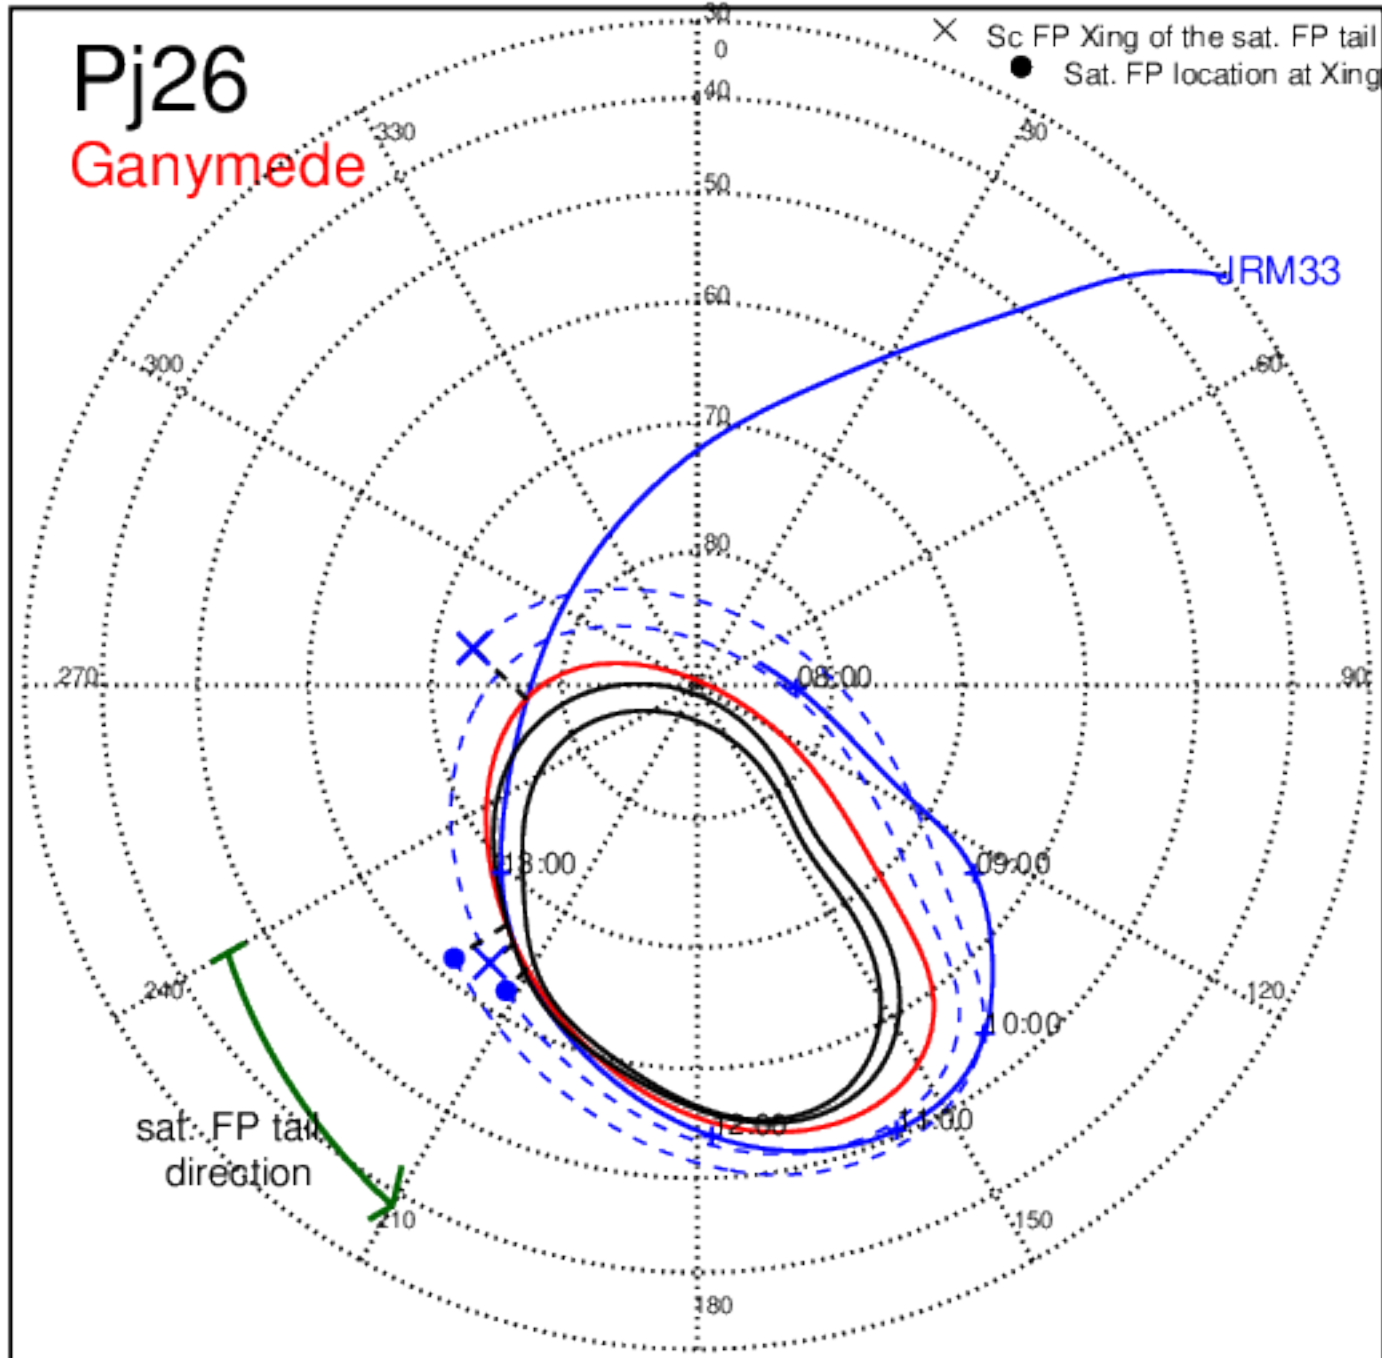

Pj26 (PJ time: 04/10/2020 13:47:40 ) - North

Pj26 (PJ time: 04/10/2020 13:47:40 ) - South

Pj26 (PJ time: 04/10/2020 13:47:40 ) - North

Pj26 (PJ time: 04/10/2020 13:47:40 ) - South

Pj26 (PJ time: 04/10/2020 13:47:40 ) - North

Pj26 (PJ time: 04/10/2020 13:47:40) - South

Pj27 (PJ time: 06/02/2020 10:20:03) - North

Pj27 (PJ time: 06/02/2020 10:20:03) - South

Pj27 (PJ time: 06/02/2020 10:20:03) - North

Pj27 (PJ time: 06/02/2020 10:20:03 ) - South

Pj27 (PJ time: 06/02/2020 10:20:03) - North

Pj27 (PJ time: 06/02/2020 10:20:03 ) - South

Pj28 (PJ time: 07/25/2020 06:15:27) - North

Pj28 (PJ time: 07/25/2020 06:15:27 ) - South

Pj28 (PJ time: 07/25/2020 06:15:27) - North

Pj28 (PJ time: 07/25/2020 06:15:27 ) - South

Pj28 (PJ time: 07/25/2020 06:15:27 ) - North

Pj28 (PJ time: 07/25/2020 06:15:27 ) - South

Pj29 (PJ time: 09/16/2020 02:10:52) - North

Pj29 (PJ time: 09/16/2020 02:10:52 ) - South