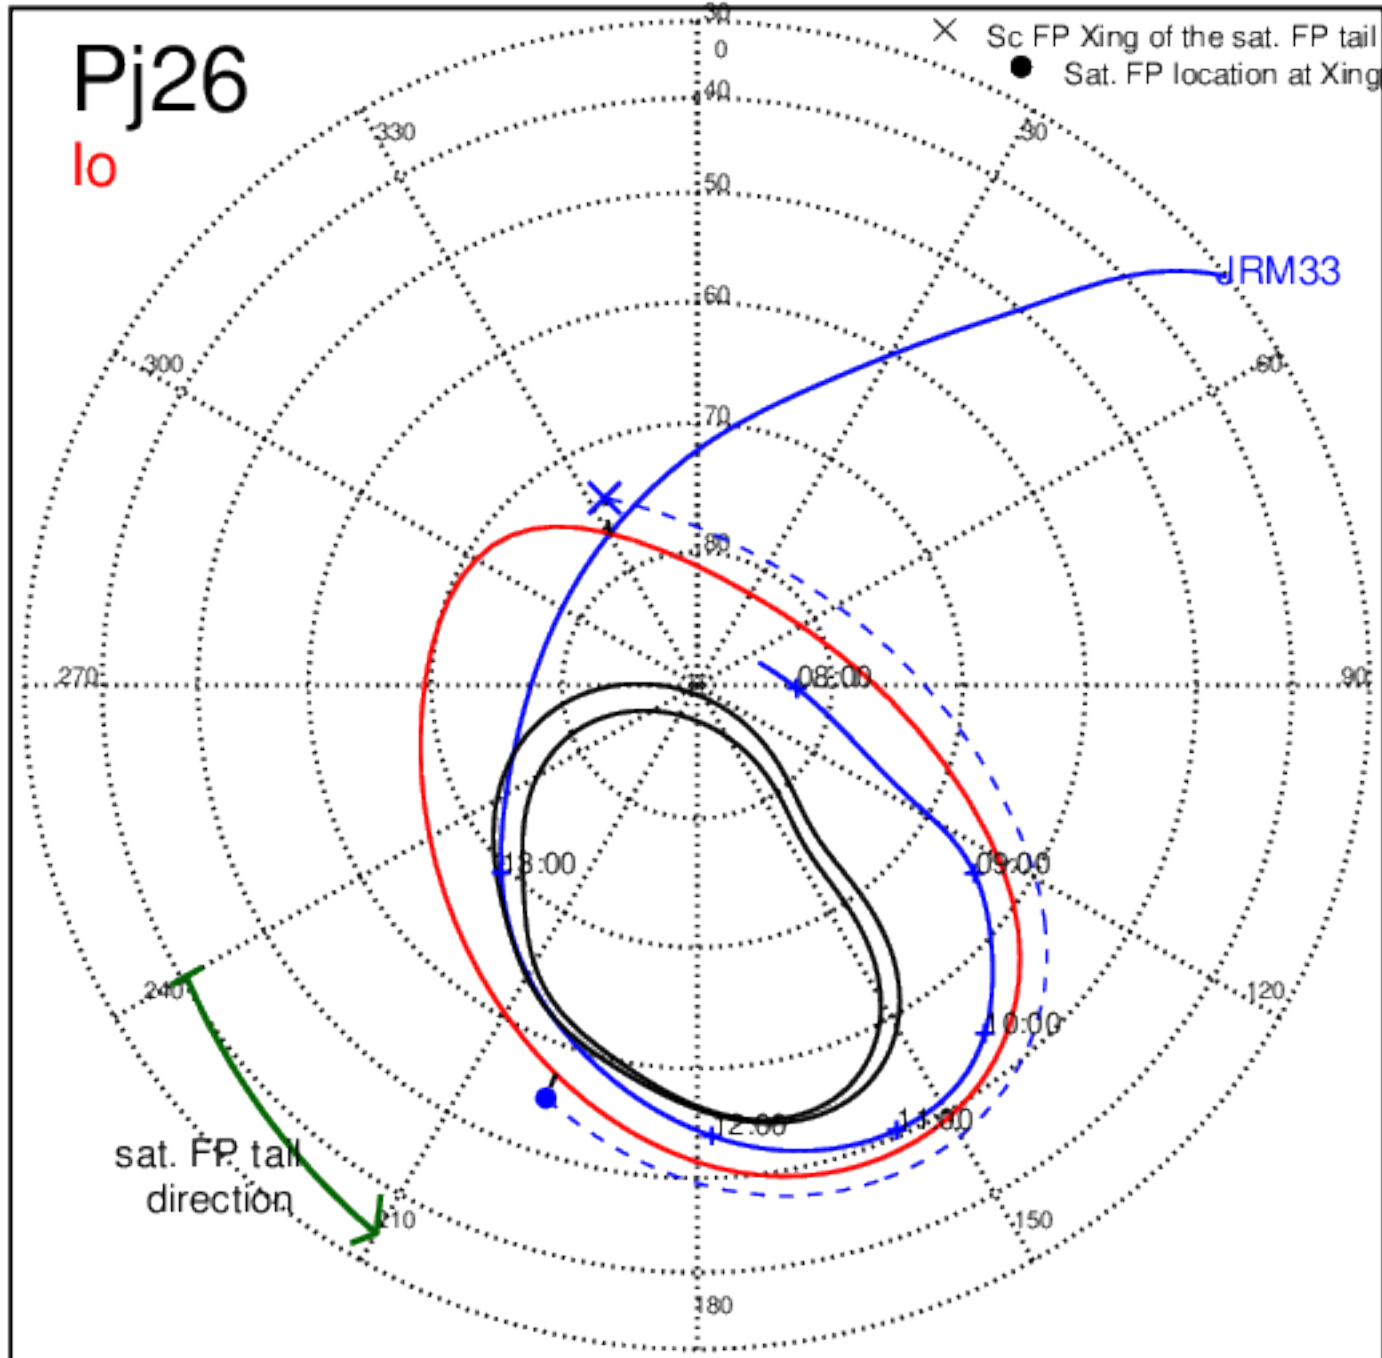

Pj26 (PJ time: 04/10/2020 13:47:40 ) - North

Pj26 (PJ time: 04/10/2020 13:47:40 ) - South

Pj26 (PJ time: 04/10/2020 13:47:40 ) - North

Pj26 (PJ time: 04/10/2020 13:47:40 ) - South

Pj26 (PJ time: 04/10/2020 13:47:40 ) - North

Pj26 (PJ time: 04/10/2020 13:47:40) - South

Pj27 (PJ time: 06/02/2020 10:20:03) - North

Pj27 (PJ time: 06/02/2020 10:20:03) - South

Pj27 (PJ time: 06/02/2020 10:20:03) - North

Pj27 (PJ time: 06/02/2020 10:20:03 ) - South

Pj27 (PJ time: 06/02/2020 10:20:03) - North

Pj27 (PJ time: 06/02/2020 10:20:03 ) - South

Pj28 (PJ time: 07/25/2020 06:15:27) - North

Pj28 (PJ time: 07/25/2020 06:15:27 ) - South

Pj28 (PJ time: 07/25/2020 06:15:27) - North

Pj29 (PJ time: 09/16/2020 02:10:52) - North

Pj29 (PJ time: 09/16/2020 02:10:52) - South

Pj29 (PJ time: 09/16/2020 02:10:52) - North

Pj29 (PJ time: 09/16/2020 02:10:52) - South

Pj30 (PJ time: 11/08/2020 01:49:42) - North