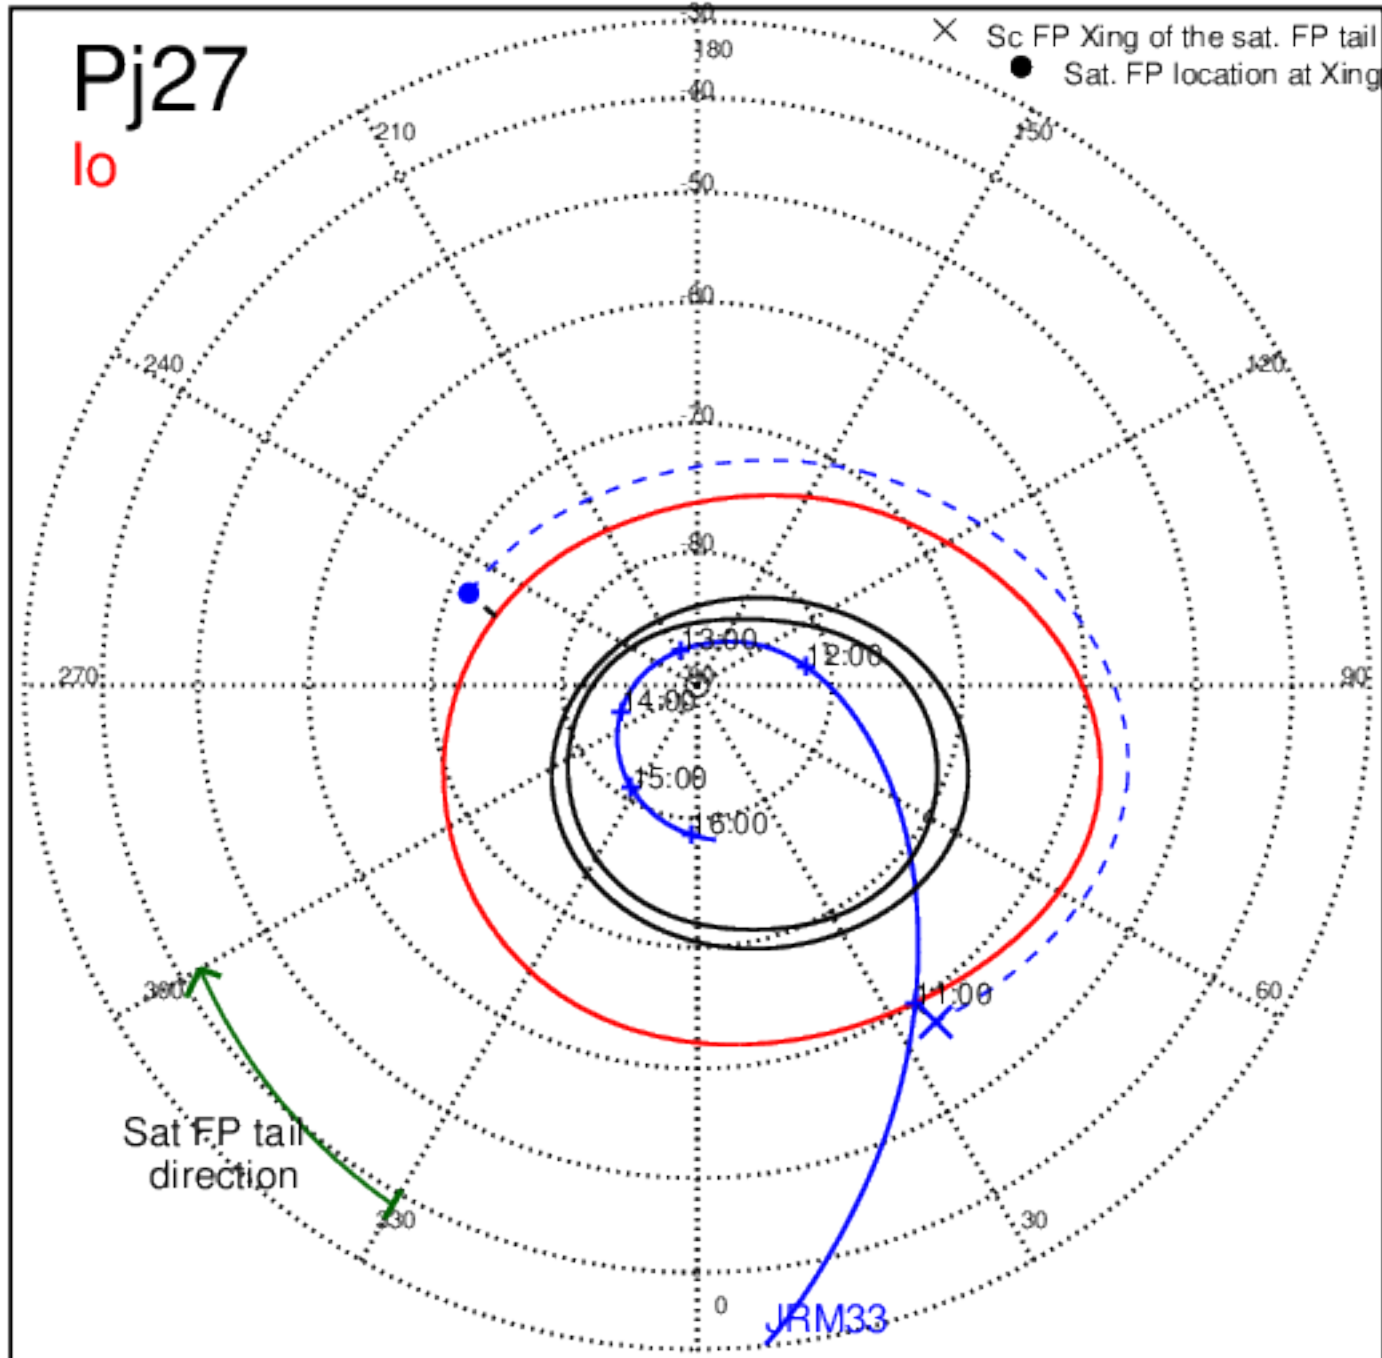

Pj26 (PJ time: 04/10/2020 13:47:40) - South

Pj27 (PJ time: 06/02/2020 10:20:03) - North

Pj27 (PJ time: 06/02/2020 10:20:03) - South

Pj27 (PJ time: 06/02/2020 10:20:03) - North

Pj27 (PJ time: 06/02/2020 10:20:03 ) - South

Pj27 (PJ time: 06/02/2020 10:20:03) - North

Pj27 (PJ time: 06/02/2020 10:20:03 ) - South

Pj28 (PJ time: 07/25/2020 06:15:27) - North

Pj28 (PJ time: 07/25/2020 06:15:27 ) - South

Pj28 (PJ time: 07/25/2020 06:15:27) - North

Pj28 (PJ time: 07/25/2020 06:15:27 ) - South

Pj28 (PJ time: 07/25/2020 06:15:27 ) - North

Pj28 (PJ time: 07/25/2020 06:15:27 ) - South

Pj29 (PJ time: 09/16/2020 02:10:52) - North

Pj29 (PJ time: 09/16/2020 02:10:52 ) - South

Pj29 (PJ time: 09/16/2020 02:10:52) - North

Pj29 (PJ time: 09/16/2020 02:10:52) - South

Pj29 (PJ time: 09/16/2020 02:10:52) - North

Pj29 (PJ time: 09/16/2020 02:10:52) - South

Pj30 (PJ time: 11/08/2020 01:49:42) - North