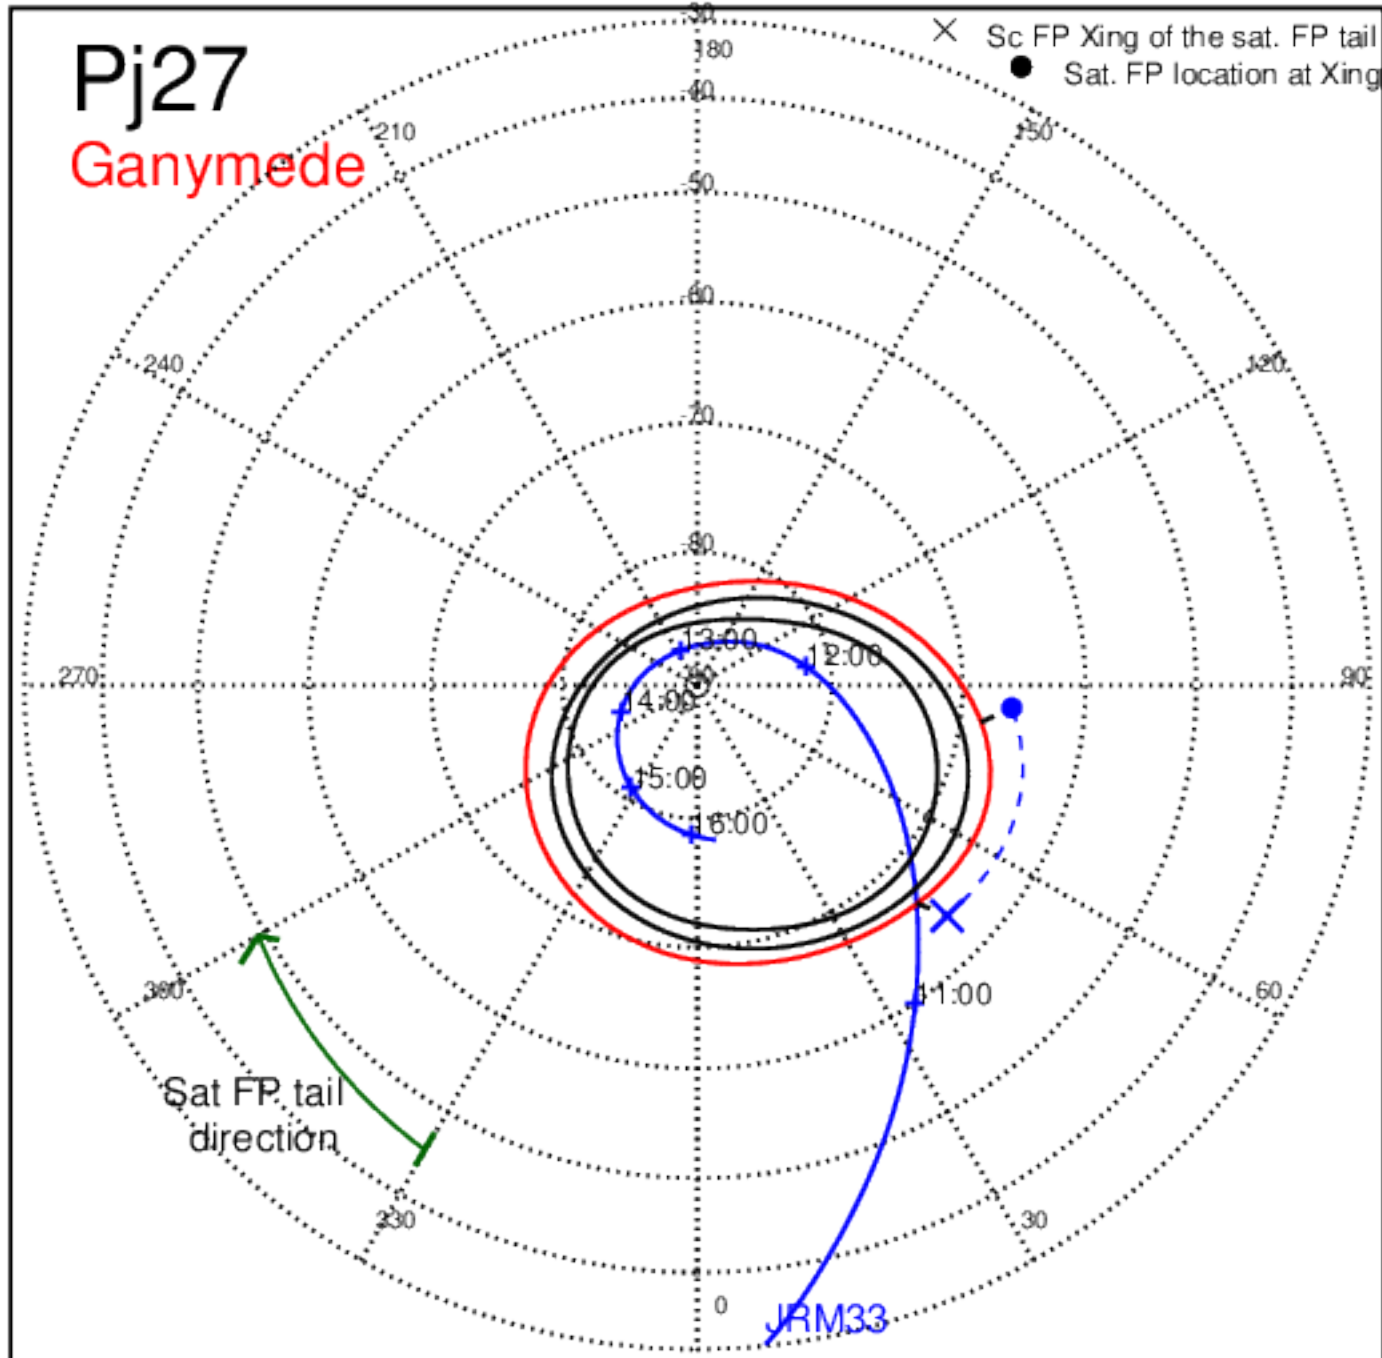

Pj26 (PJ time: 04/10/2020 13:47:40) - South

Pj27 (PJ time: 06/02/2020 10:20:03) - North

Pj27 (PJ time: 06/02/2020 10:20:03) - South

Pj27 (PJ time: 06/02/2020 10:20:03) - North

Pj27 (PJ time: 06/02/2020 10:20:03 ) - South

Pj27 (PJ time: 06/02/2020 10:20:03) - North

Pj27 (PJ time: 06/02/2020 10:20:03 ) - South

Pj28 (PJ time: 07/25/2020 06:15:27) - North

Pj28 (PJ time: 07/25/2020 06:15:27 ) - South

Pj28 (PJ time: 07/25/2020 06:15:27) - North

Pj28 (PJ time: 07/25/2020 06:15:27 ) - South

Pj28 (PJ time: 07/25/2020 06:15:27 ) - North

Pj28 (PJ time: 07/25/2020 06:15:27 ) - South

Pj29 (PJ time: 09/16/2020 02:10:52) - North

Pj29 (PJ time: 09/16/2020 02:10:52 ) - South

Pj29 (PJ time: 09/16/2020 02:10:52) - North

Pj29 (PJ time: 09/16/2020 02:10:52) - South

Pj29 (PJ time: 09/16/2020 02:10:52) - North

Pj29 (PJ time: 09/16/2020 02:10:52) - South

Pj30 (PJ time: 11/08/2020 01:49:42) - North