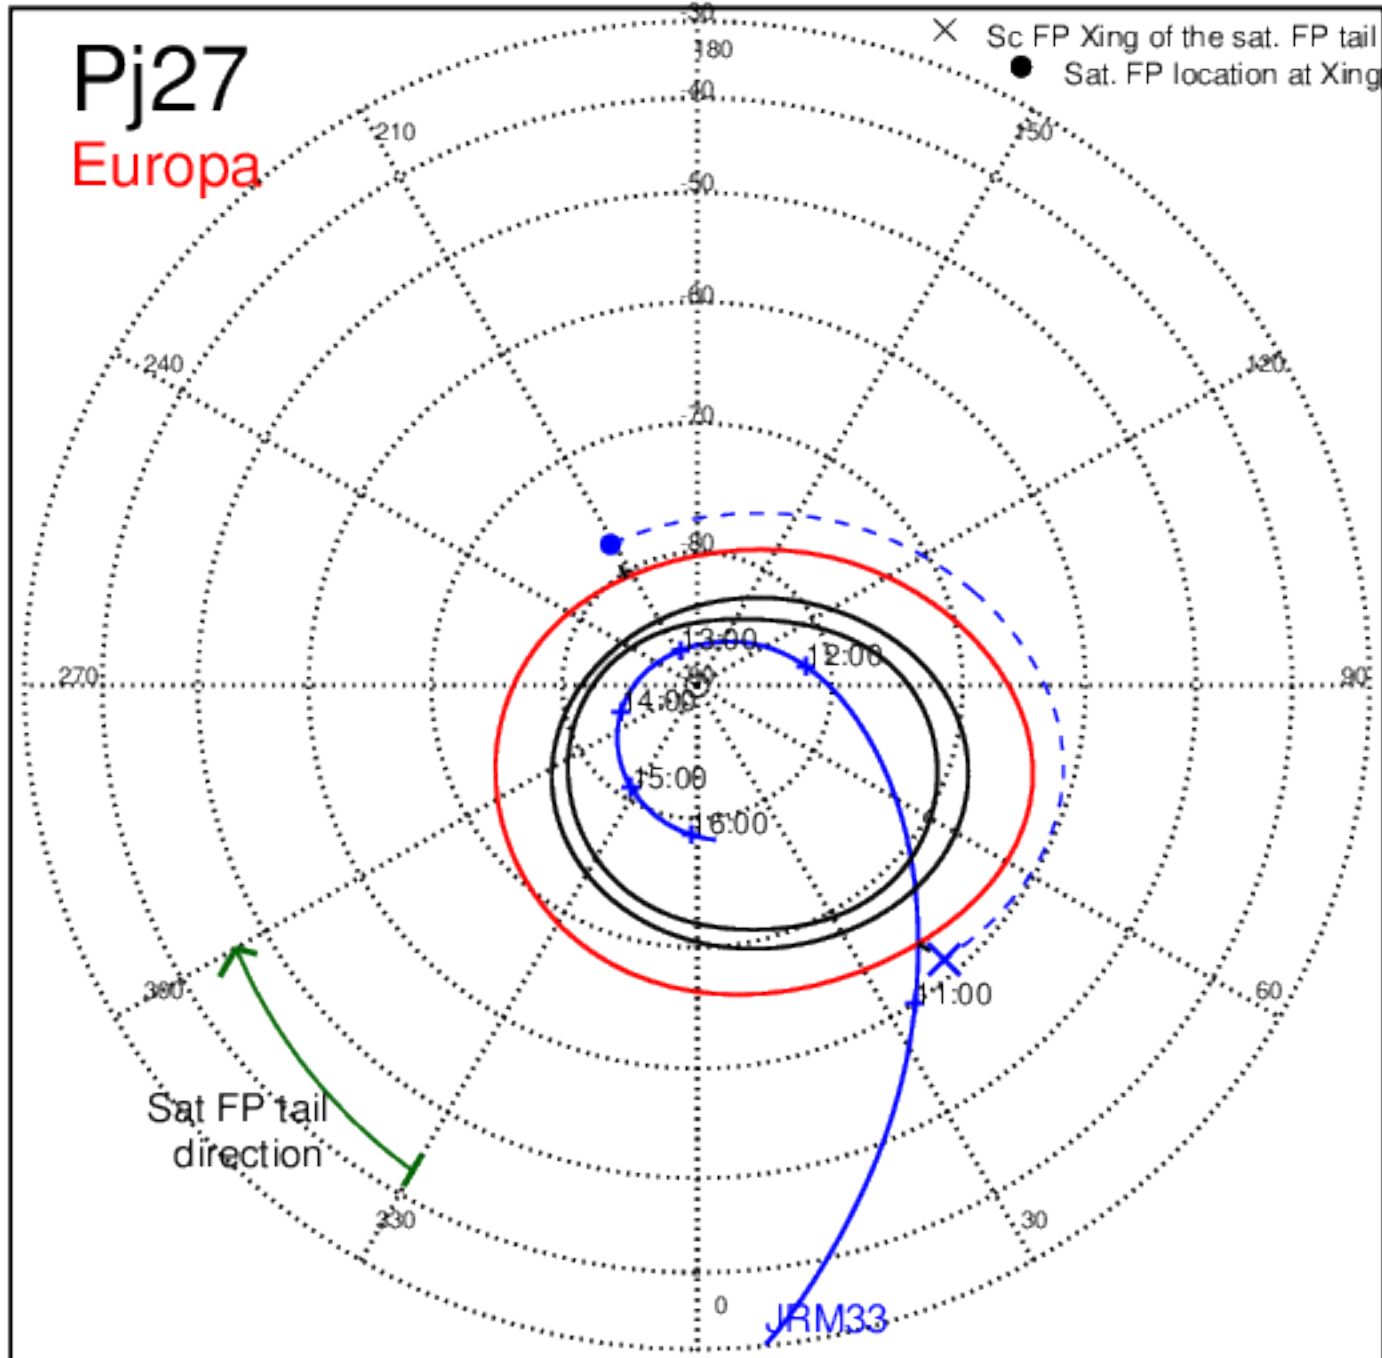

Pj26 (PJ time: 04/10/2020 13:47:40) - South

Pj27 (PJ time: 06/02/2020 10:20:03) - North

Pj27 (PJ time: 06/02/2020 10:20:03) - South

Pj27 (PJ time: 06/02/2020 10:20:03) - North

Pj27 (PJ time: 06/02/2020 10:20:03 ) - South

Pj27 (PJ time: 06/02/2020 10:20:03) - North

Pj27 (PJ time: 06/02/2020 10:20:03 ) - South

Pj28 (PJ time: 07/25/2020 06:15:27) - North

Pj28 (PJ time: 07/25/2020 06:15:27 ) - South

Pj28 (PJ time: 07/25/2020 06:15:27) - North

Pj28 (PJ time: 07/25/2020 06:15:27 ) - South

Pj28 (PJ time: 07/25/2020 06:15:27 ) - North

Pj28 (PJ time: 07/25/2020 06:15:27 ) - South

Pj29 (PJ time: 09/16/2020 02:10:52) - North

Pj29 (PJ time: 09/16/2020 02:10:52 ) - South

Pj29 (PJ time: 09/16/2020 02:10:52) - North

Pj29 (PJ time: 09/16/2020 02:10:52) - South

Pj29 (PJ time: 09/16/2020 02:10:52) - North

Pj29 (PJ time: 09/16/2020 02:10:52) - South

Pj30 (PJ time: 11/08/2020 01:49:42) - North