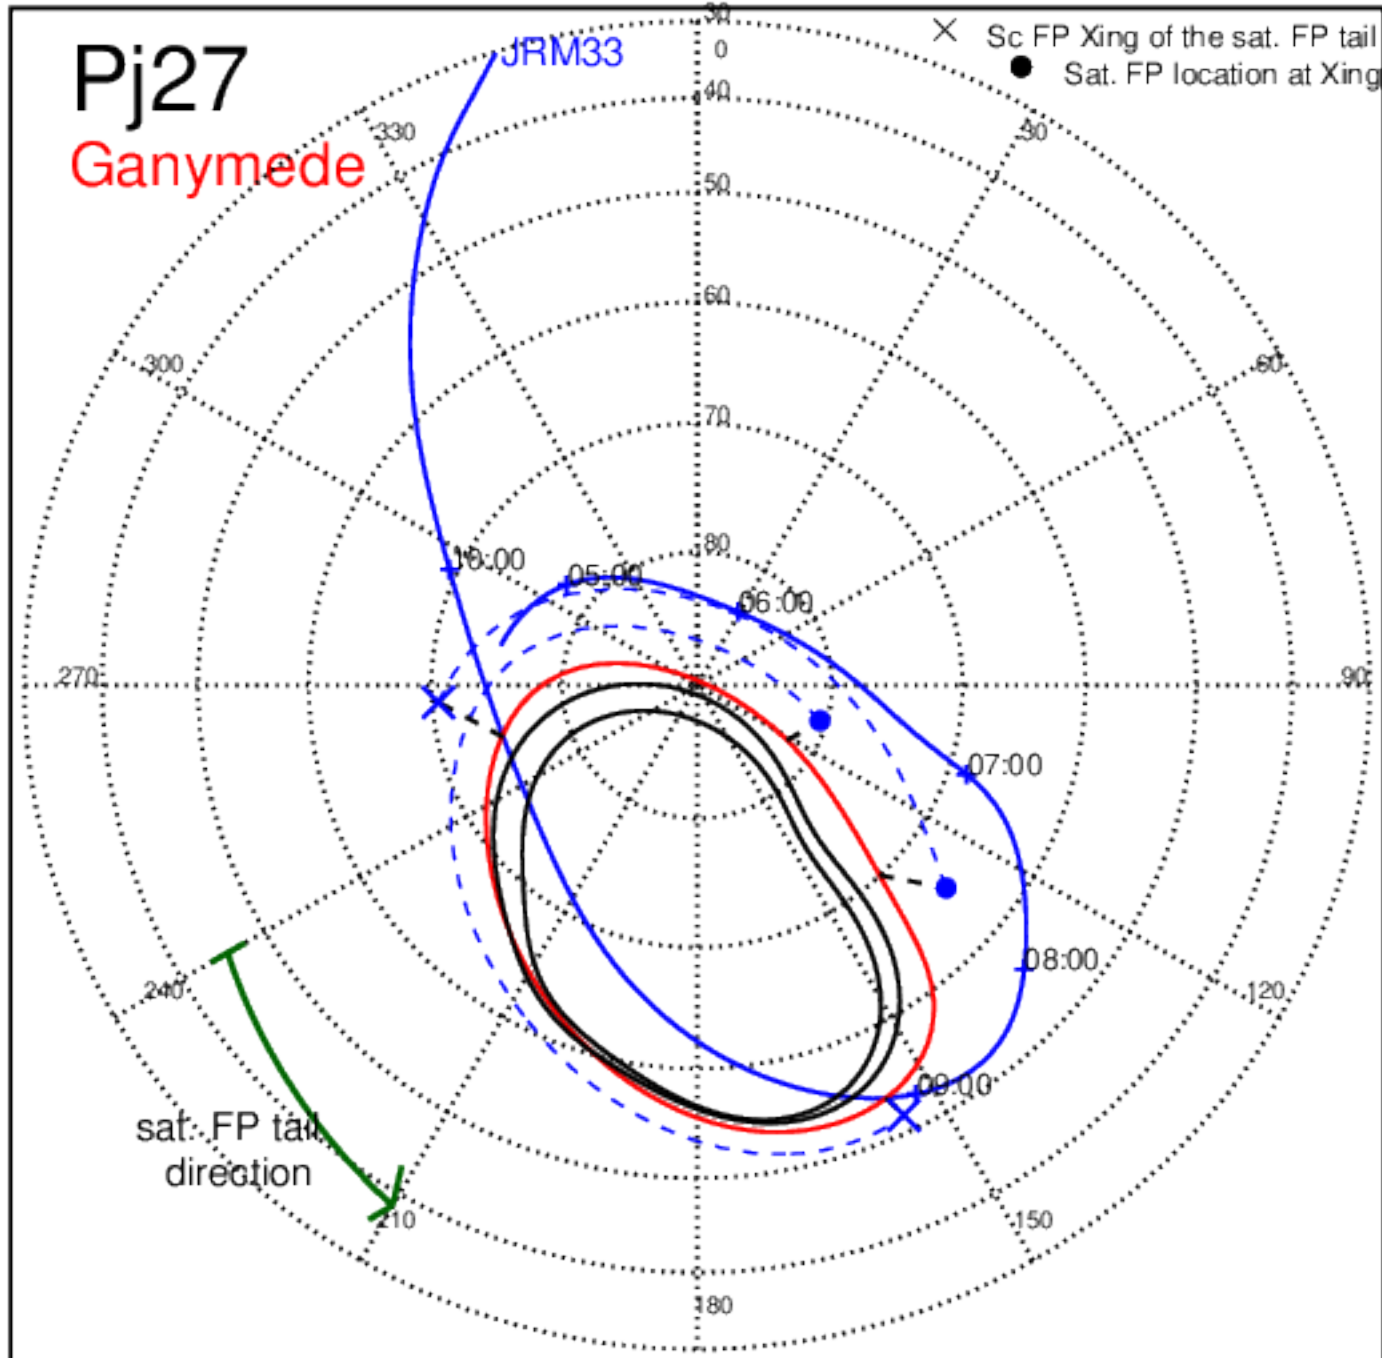

Pj26 (PJ time: 04/10/2020 13:47:40) - South

Pj27 (PJ time: 06/02/2020 10:20:03) - North

Pj27 (PJ time: 06/02/2020 10:20:03) - South

Pj27 (PJ time: 06/02/2020 10:20:03) - North

Pj27 (PJ time: 06/02/2020 10:20:03 ) - South

Pj27 (PJ time: 06/02/2020 10:20:03) - North

Pj27 (PJ time: 06/02/2020 10:20:03 ) - South

Pj28 (PJ time: 07/25/2020 06:15:27) - North

Pj28 (PJ time: 07/25/2020 06:15:27 ) - South

Pj28 (PJ time: 07/25/2020 06:15:27) - North

Pj28 (PJ time: 07/25/2020 06:15:27 ) - South

Pj28 (PJ time: 07/25/2020 06:15:27 ) - North

Pj28 (PJ time: 07/25/2020 06:15:27 ) - South

Pj29 (PJ time: 09/16/2020 02:10:52) - North

Pj29 (PJ time: 09/16/2020 02:10:52 ) - South

Pj29 (PJ time: 09/16/2020 02:10:52) - North

Pj29 (PJ time: 09/16/2020 02:10:52) - South

Pj29 (PJ time: 09/16/2020 02:10:52) - North

Pj29 (PJ time: 09/16/2020 02:10:52) - South

Pj30 (PJ time: 11/08/2020 01:49:42) - North