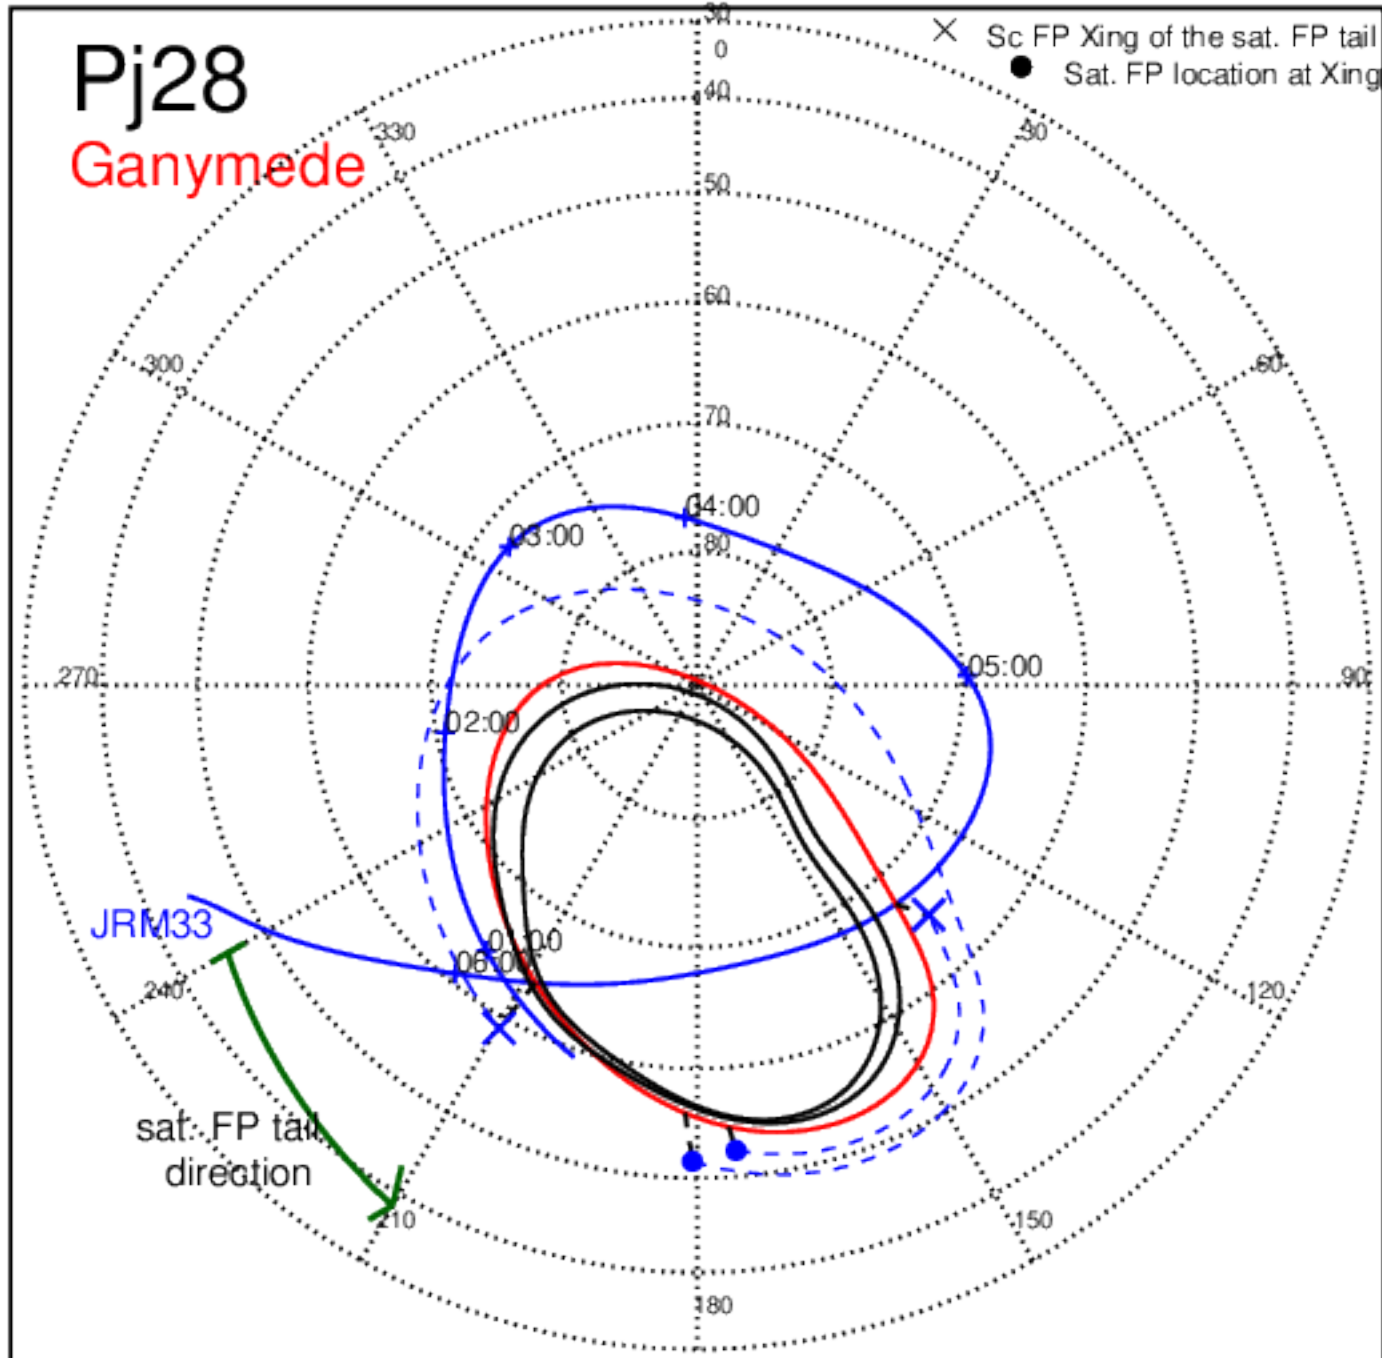

Pj26 (PJ time: 04/10/2020 13:47:40) - South

Pj27 (PJ time: 06/02/2020 10:20:03) - North

Pj27 (PJ time: 06/02/2020 10:20:03) - South

Pj27 (PJ time: 06/02/2020 10:20:03) - North

Pj27 (PJ time: 06/02/2020 10:20:03 ) - South

Pj27 (PJ time: 06/02/2020 10:20:03) - North

Pj27 (PJ time: 06/02/2020 10:20:03 ) - South

Pj28 (PJ time: 07/25/2020 06:15:27) - North

Pj28 (PJ time: 07/25/2020 06:15:27 ) - South

Pj28 (PJ time: 07/25/2020 06:15:27) - North

Pj28 (PJ time: 07/25/2020 06:15:27 ) - South

Pj28 (PJ time: 07/25/2020 06:15:27 ) - North

Pj28 (PJ time: 07/25/2020 06:15:27 ) - South

Pj29 (PJ time: 09/16/2020 02:10:52) - North

Pj29 (PJ time: 09/16/2020 02:10:52 ) - South

Pj29 (PJ time: 09/16/2020 02:10:52) - North

Pj29 (PJ time: 09/16/2020 02:10:52) - South

Pj29 (PJ time: 09/16/2020 02:10:52) - North

Pj29 (PJ time: 09/16/2020 02:10:52) - South

Pj30 (PJ time: 11/08/2020 01:49:42) - North