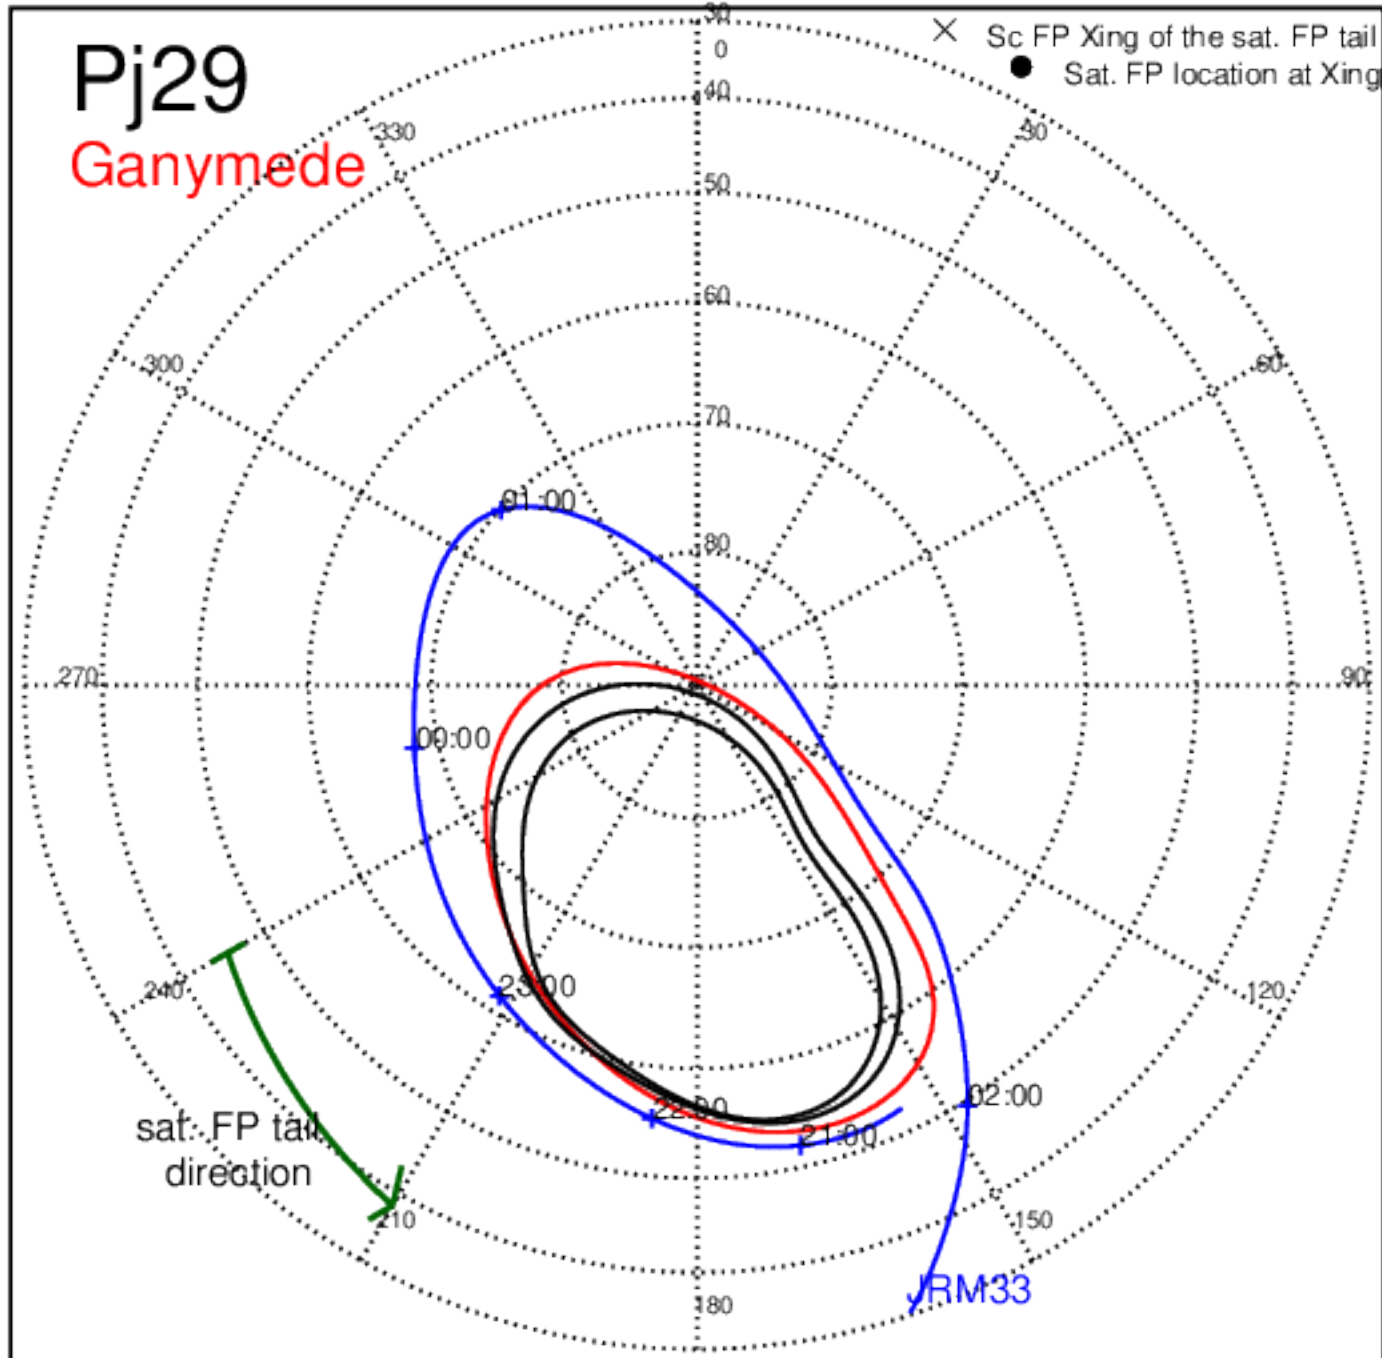

Pj27 (PJ time: 06/02/2020 10:20:03) - North

Pj27 (PJ time: 06/02/2020 10:20:03 ) - South

Pj28 (PJ time: 07/25/2020 06:15:27) - North

Pj28 (PJ time: 07/25/2020 06:15:27 ) - South

Pj28 (PJ time: 07/25/2020 06:15:27) - North

Pj28 (PJ time: 07/25/2020 06:15:27 ) - South

Pj28 (PJ time: 07/25/2020 06:15:27 ) - North

Pj28 (PJ time: 07/25/2020 06:15:27 ) - South

Pj29 (PJ time: 09/16/2020 02:10:52) - North

Pj29 (PJ time: 09/16/2020 02:10:52 ) - South

Pj29 (PJ time: 09/16/2020 02:10:52) - North

Pj29 (PJ time: 09/16/2020 02:10:52) - South

Pj29 (PJ time: 09/16/2020 02:10:52) - North

Pj29 (PJ time: 09/16/2020 02:10:52) - South

Pj30 (PJ time: 11/08/2020 01:49:42) - North

Pj30 (PJ time: 11/08/2020 01:49:42 ) - South

Pj30 (PJ time: 11/08/2020 01:49:42) - North

Pj30 (PJ time: 11/08/2020 01:49:42 ) - South

Pj30 (PJ time: 11/08/2020 01:49:42) - North

Pj30 (PJ time: 11/08/2020 01:49:42 ) - South