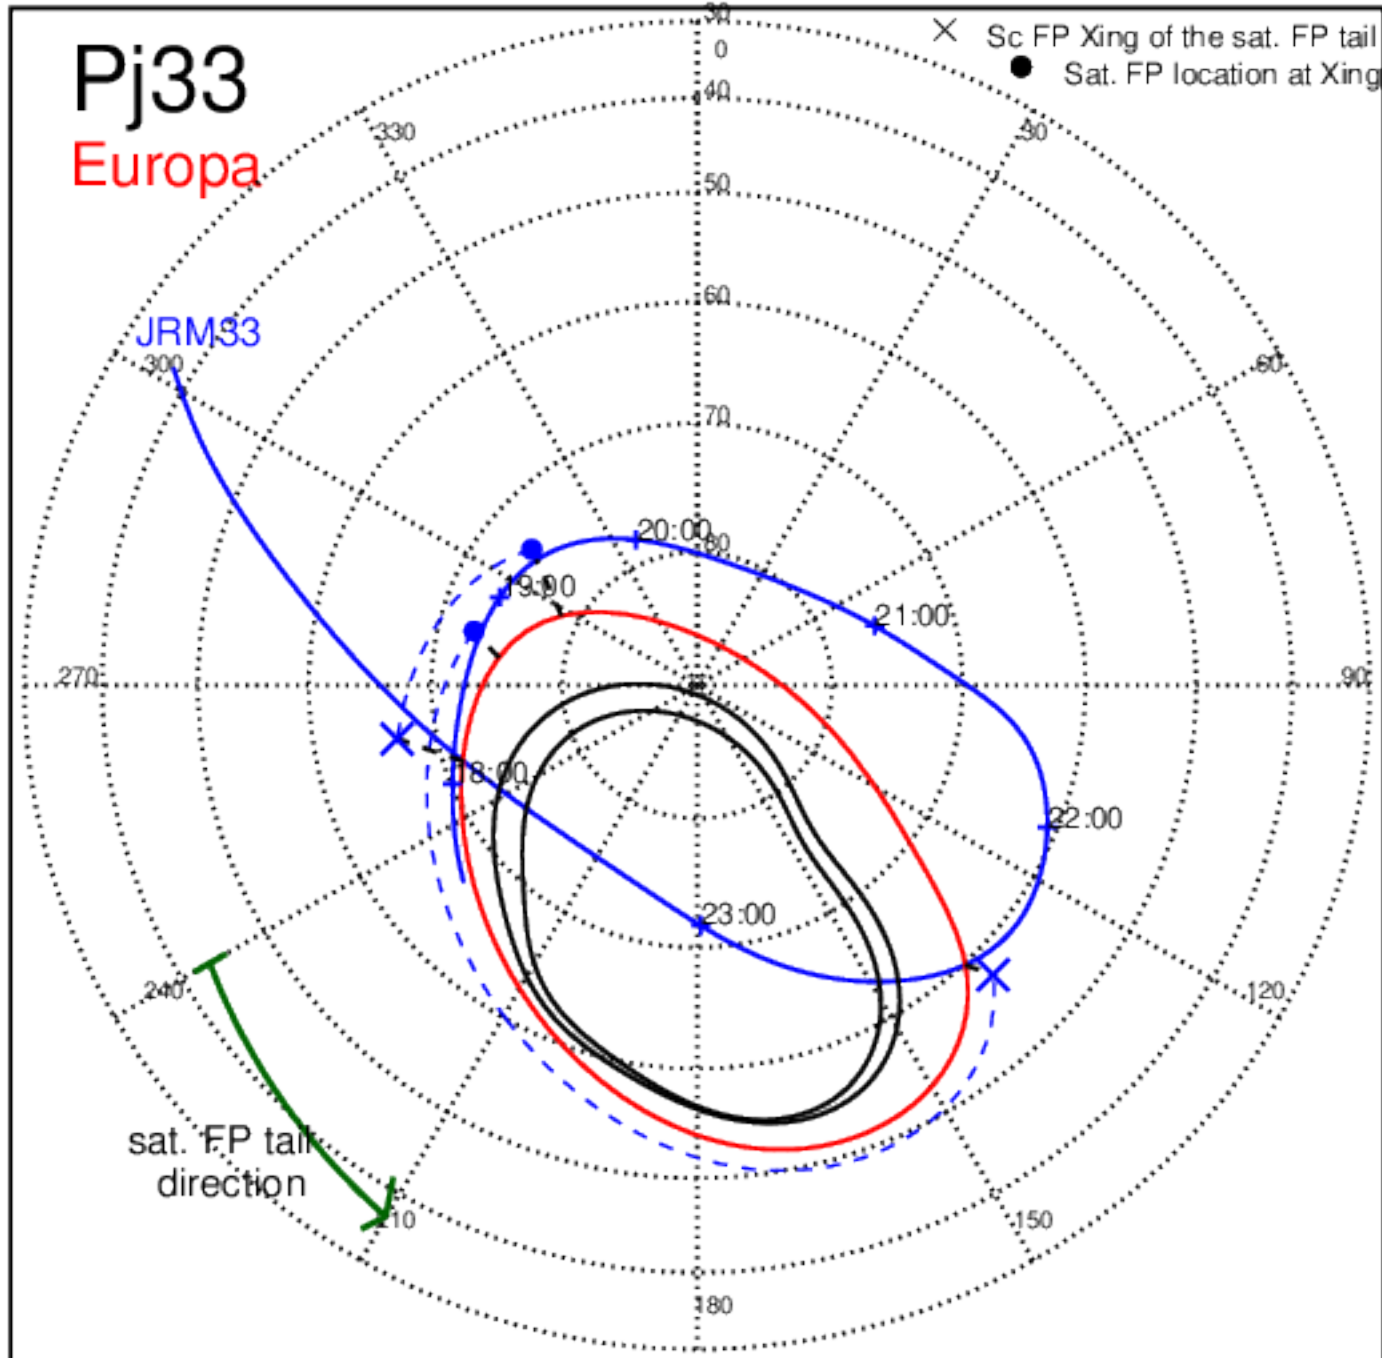

Pj32 (PJ time: 02/21/2021 17:40:34) - North

Pj32 (PJ time: 02/21/2021 17:40:34) - South

Pj33 (PJ time: 04/15/2021 23:32:25) - North

Pj33 (PJ time: 04/15/2021 23:32:25) - South

Pj33 (PJ time: 04/15/2021 23:32:25) - North

Pj33 (PJ time: 04/15/2021 23:32:25) - South

Pj33 (PJ time: 04/15/2021 23:32:25) - North

Pj33 (PJ time: 04/15/2021 23:32:25) - South

Pj34 (PJ time: 06/08/2021 07:46:01) - North

Pj34 (PJ time: 06/08/2021 07:46:01) - South

Pj34 (PJ time: 06/08/2021 07:46:01) - North

Pj34 (PJ time: 06/08/2021 07:46:01) - South

Pj34
Europa

X Sc FP Xing of the sat. FP tail
● Sat. FP location at Xing

Sat FP tail
direction

11:00
10:00
09:00
12:00
13:00

Pj34 (PJ time: 06/08/2021 07:46:01) - North

Pj34 (PJ time: 06/08/2021 07:46:01) - South

Pj35 (PJ time: 07/21/2021 08:15:05) - North

Pj35 (PJ time: 07/21/2021 08:15:05) - South

Pj35 (PJ time: 07/21/2021 08:15:05) - North