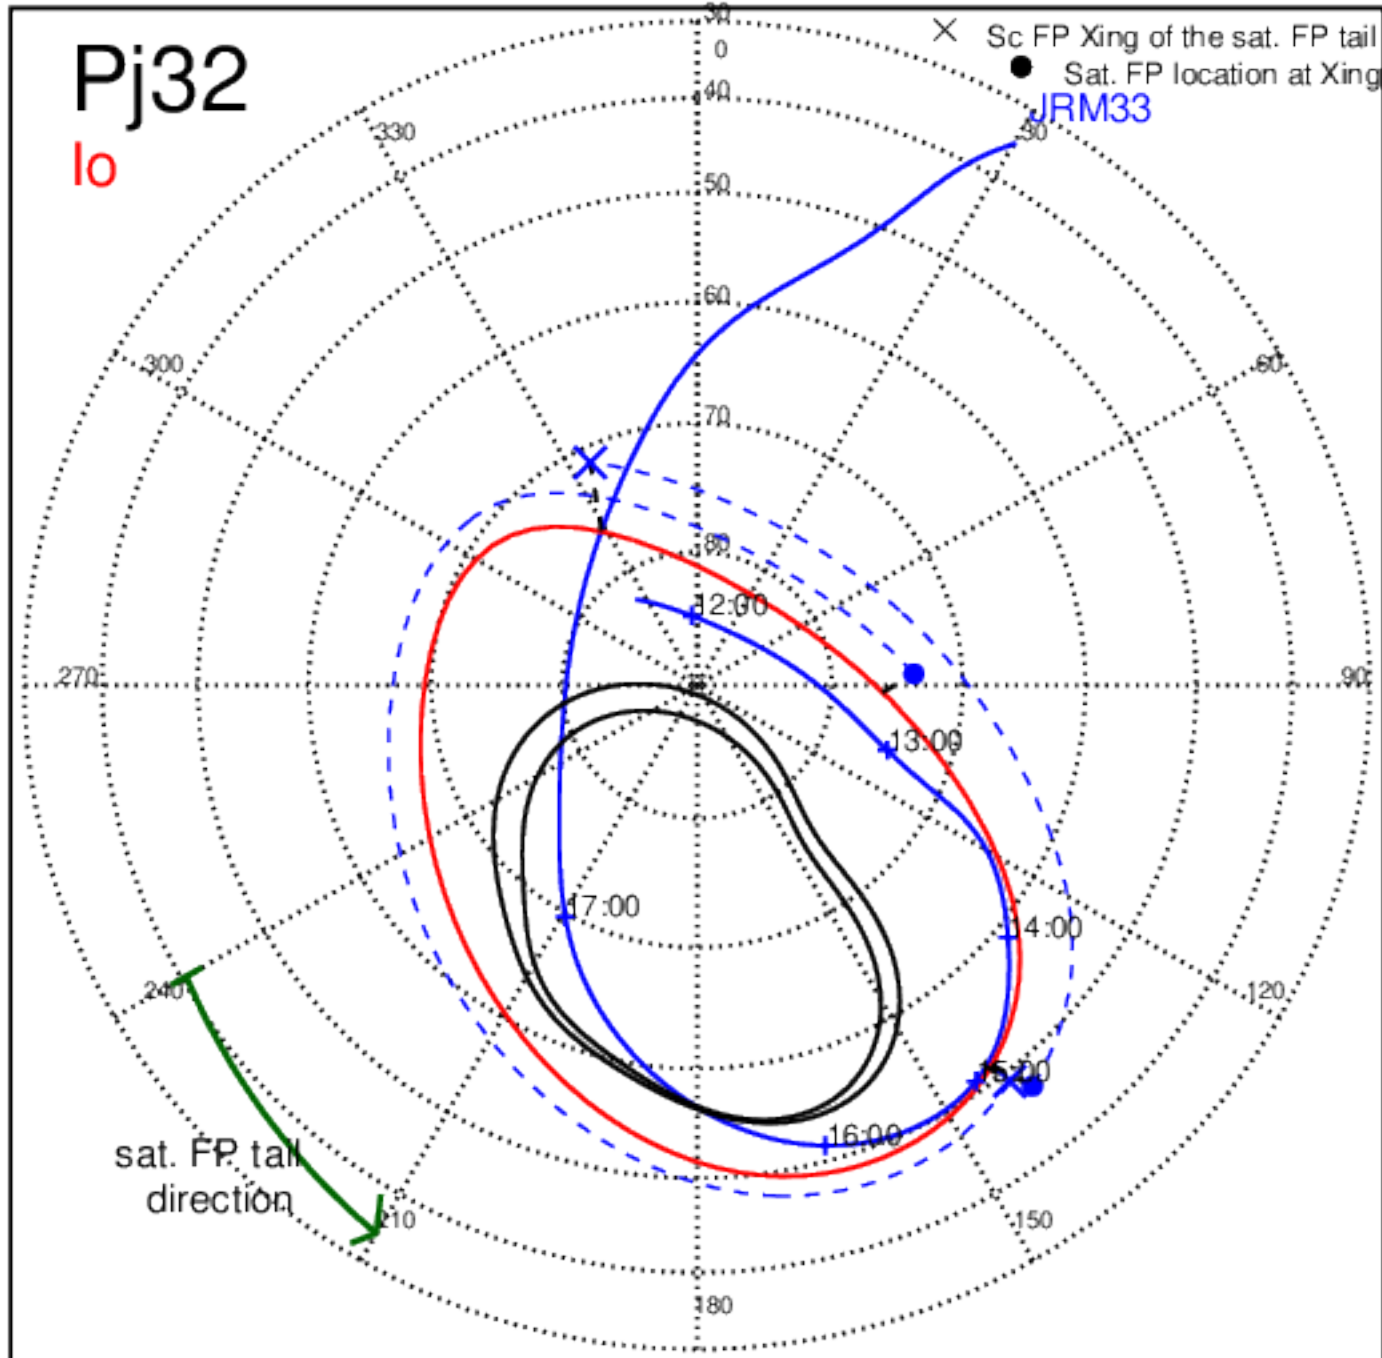

Pj31 (PJ time: 12/30/2020 21:45:45) - North

Pj31 (PJ time: 12/30/2020 21:45:45) - South

Pj31 (PJ time: 12/30/2020 21:45:45) - North

Pj31 (PJ time: 12/30/2020 21:45:45) - South

Pj31 (PJ time: 12/30/2020 21:45:45) - North

Pj31 (PJ time: 12/30/2020 21:45:45) - South

Pj32 (PJ time: 02/21/2021 17:40:34) - North

Pj32 (PJ time: 02/21/2021 17:40:34) - South

Pj32 (PJ time: 02/21/2021 17:40:34) - North

Pj32 (PJ time: 02/21/2021 17:40:34) - South

Pj34 (PJ time: 06/08/2021 07:46:01) - North

Pj34 (PJ time: 06/08/2021 07:46:01) - South

Pj34
Europa

X Sc FP Xing of the sat. FP tail
● Sat. FP location at Xing

Sat FP tail
direction

11:00
10:00
09:00
12:00
13:00

Pj34 (PJ time: 06/08/2021 07:46:01) - North

Pj34 (PJ time: 06/08/2021 07:46:01) - South

Pj35 (PJ time: 07/21/2021 08:15:05) - North

Pj35 (PJ time: 07/21/2021 08:15:05) - South

Pj35 (PJ time: 07/21/2021 08:15:05) - North