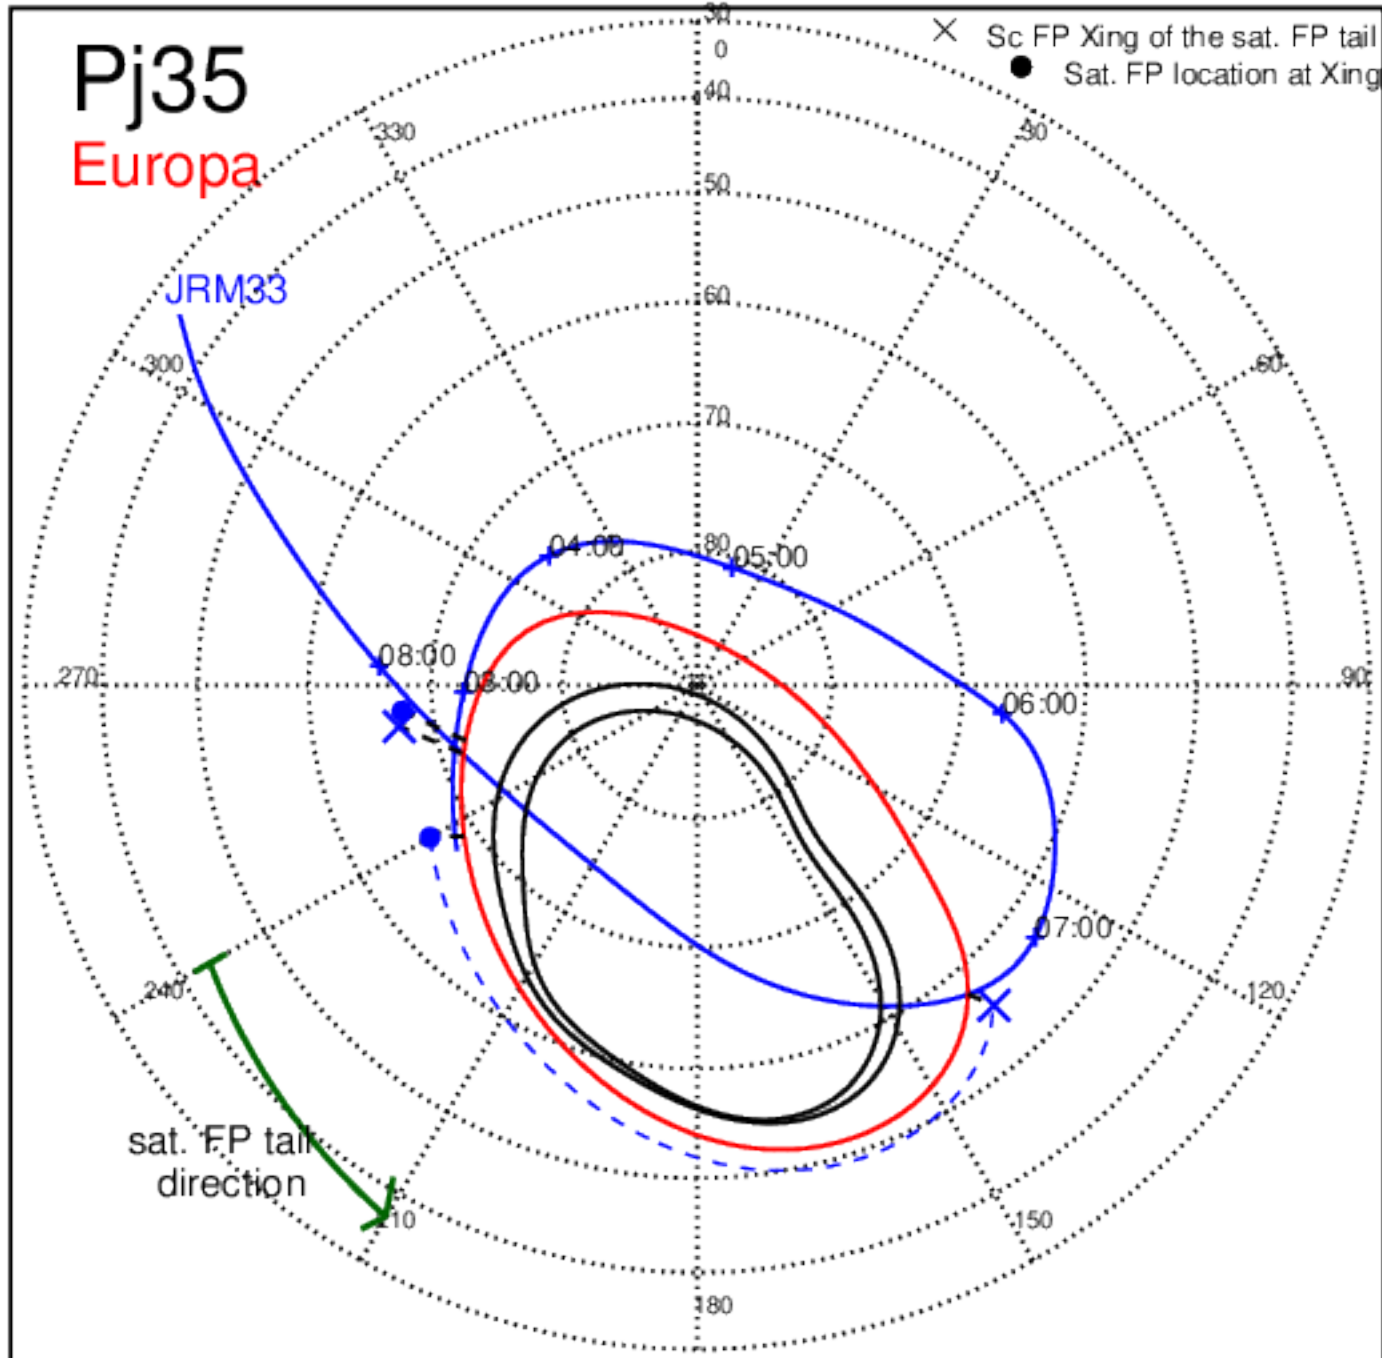

Pj33 (PJ time: 04/15/2021 23:32:25) - South

Pj33 (PJ time: 04/15/2021 23:32:25) - North

Pj33 (PJ time: 04/15/2021 23:32:25) - South

Pj34 (PJ time: 06/08/2021 07:46:01) - North

Pj34 (PJ time: 06/08/2021 07:46:01) - South

Pj34 (PJ time: 06/08/2021 07:46:01) - North

Pj34 (PJ time: 06/08/2021 07:46:01) - South

Pj34
Europa

X Sc FP Xing of the sat. FP tail
● Sat. FP location at Xing

Sat FP tail
direction

11:00
10:00
09:00
12:00
13:00

Pj34 (PJ time: 06/08/2021 07:46:01) - North

Pj34 (PJ time: 06/08/2021 07:46:01) - South

Pj35 (PJ time: 07/21/2021 08:15:05) - North

Pj35 (PJ time: 07/21/2021 08:15:05) - South

Pj35 (PJ time: 07/21/2021 08:15:05) - North

Pj35 (PJ time: 07/21/2021 08:15:05) - South

Pj35 (PJ time: 07/21/2021 08:15:05) - North

Pj35 (PJ time: 07/21/2021 08:15:05) - South