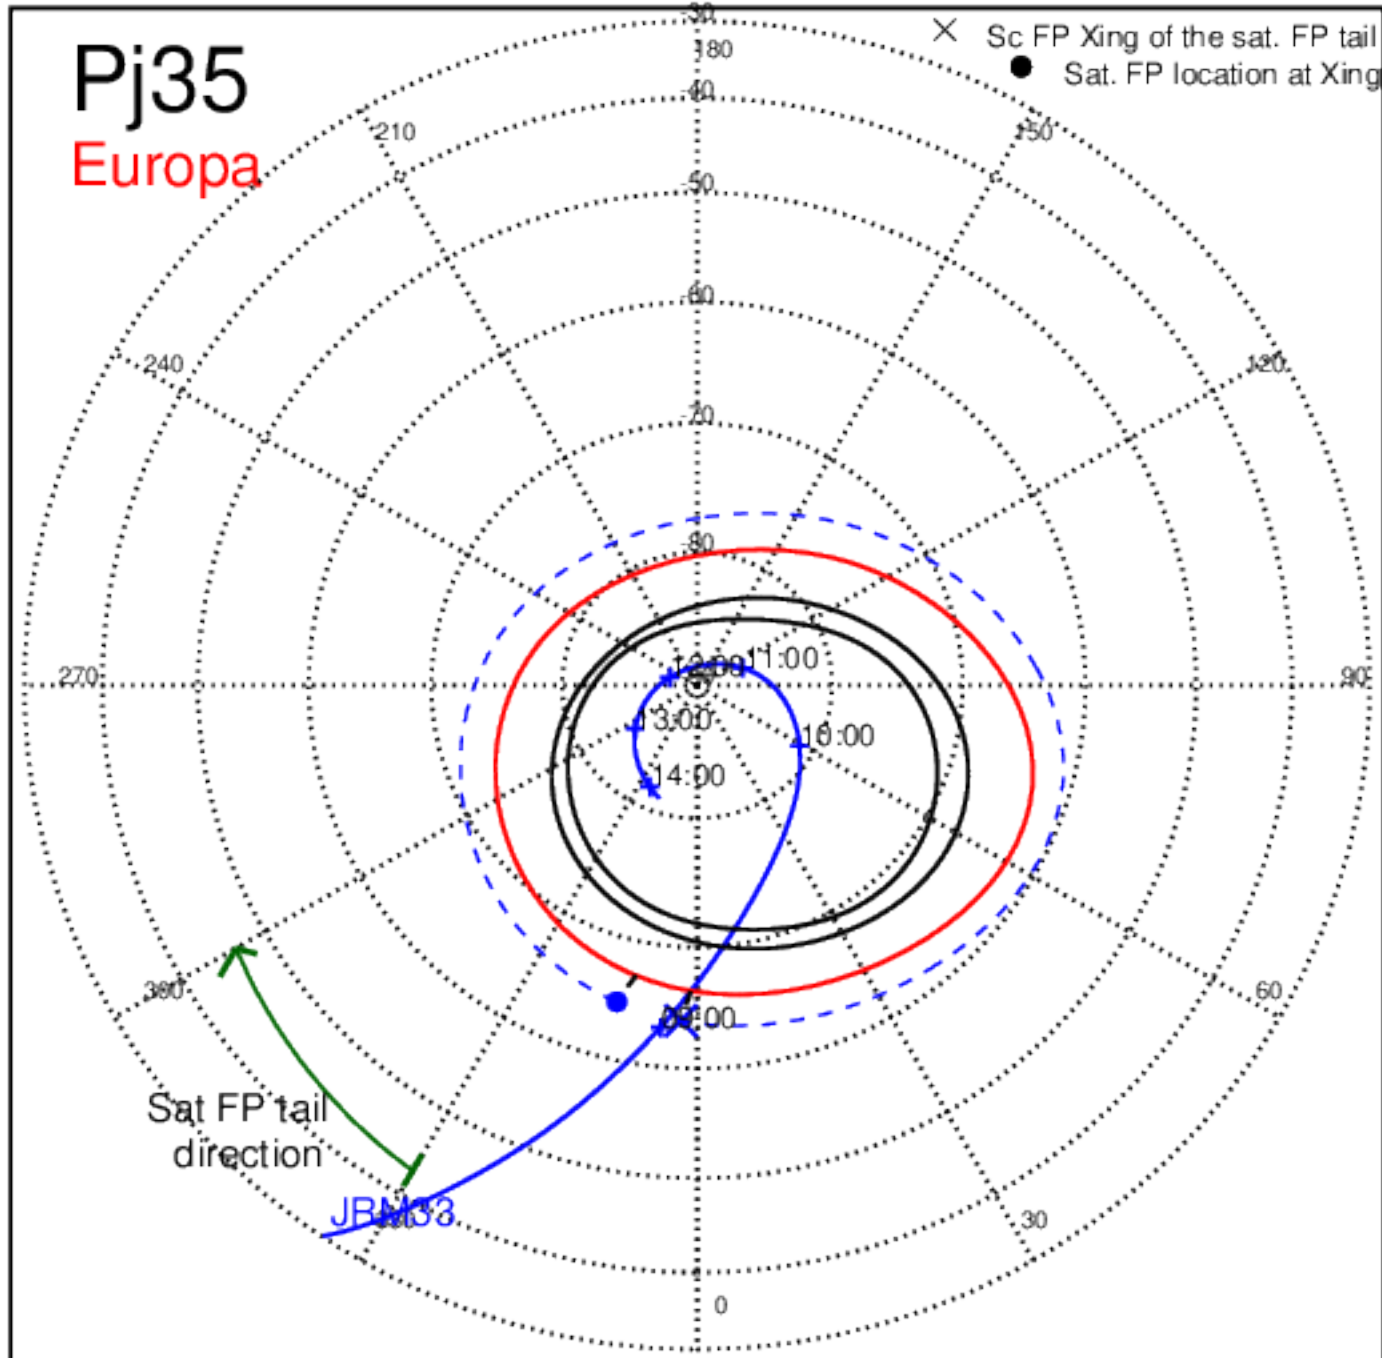

Pj33 (PJ time: 04/15/2021 23:32:25) - South

Pj33 (PJ time: 04/15/2021 23:32:25) - North

Pj33 (PJ time: 04/15/2021 23:32:25) - South

Pj34 (PJ time: 06/08/2021 07:46:01) - North

Pj34 (PJ time: 06/08/2021 07:46:01) - South

Pj34 (PJ time: 06/08/2021 07:46:01) - North

Pj34 (PJ time: 06/08/2021 07:46:01) - South

Pj34
Europa

X Sc FP Xing of the sat. FP tail
● Sat. FP location at Xing

Sat FP tail
direction

11:00
10:00
09:00
12:00
13:00

Pj34 (PJ time: 06/08/2021 07:46:01) - North

Pj34 (PJ time: 06/08/2021 07:46:01) - South

Pj35 (PJ time: 07/21/2021 08:15:05) - North

Pj35 (PJ time: 07/21/2021 08:15:05) - South

Pj35 (PJ time: 07/21/2021 08:15:05) - North

Pj35 (PJ time: 07/21/2021 08:15:05) - South

Pj35 (PJ time: 07/21/2021 08:15:05) - North

Pj35 (PJ time: 07/21/2021 08:15:05) - South