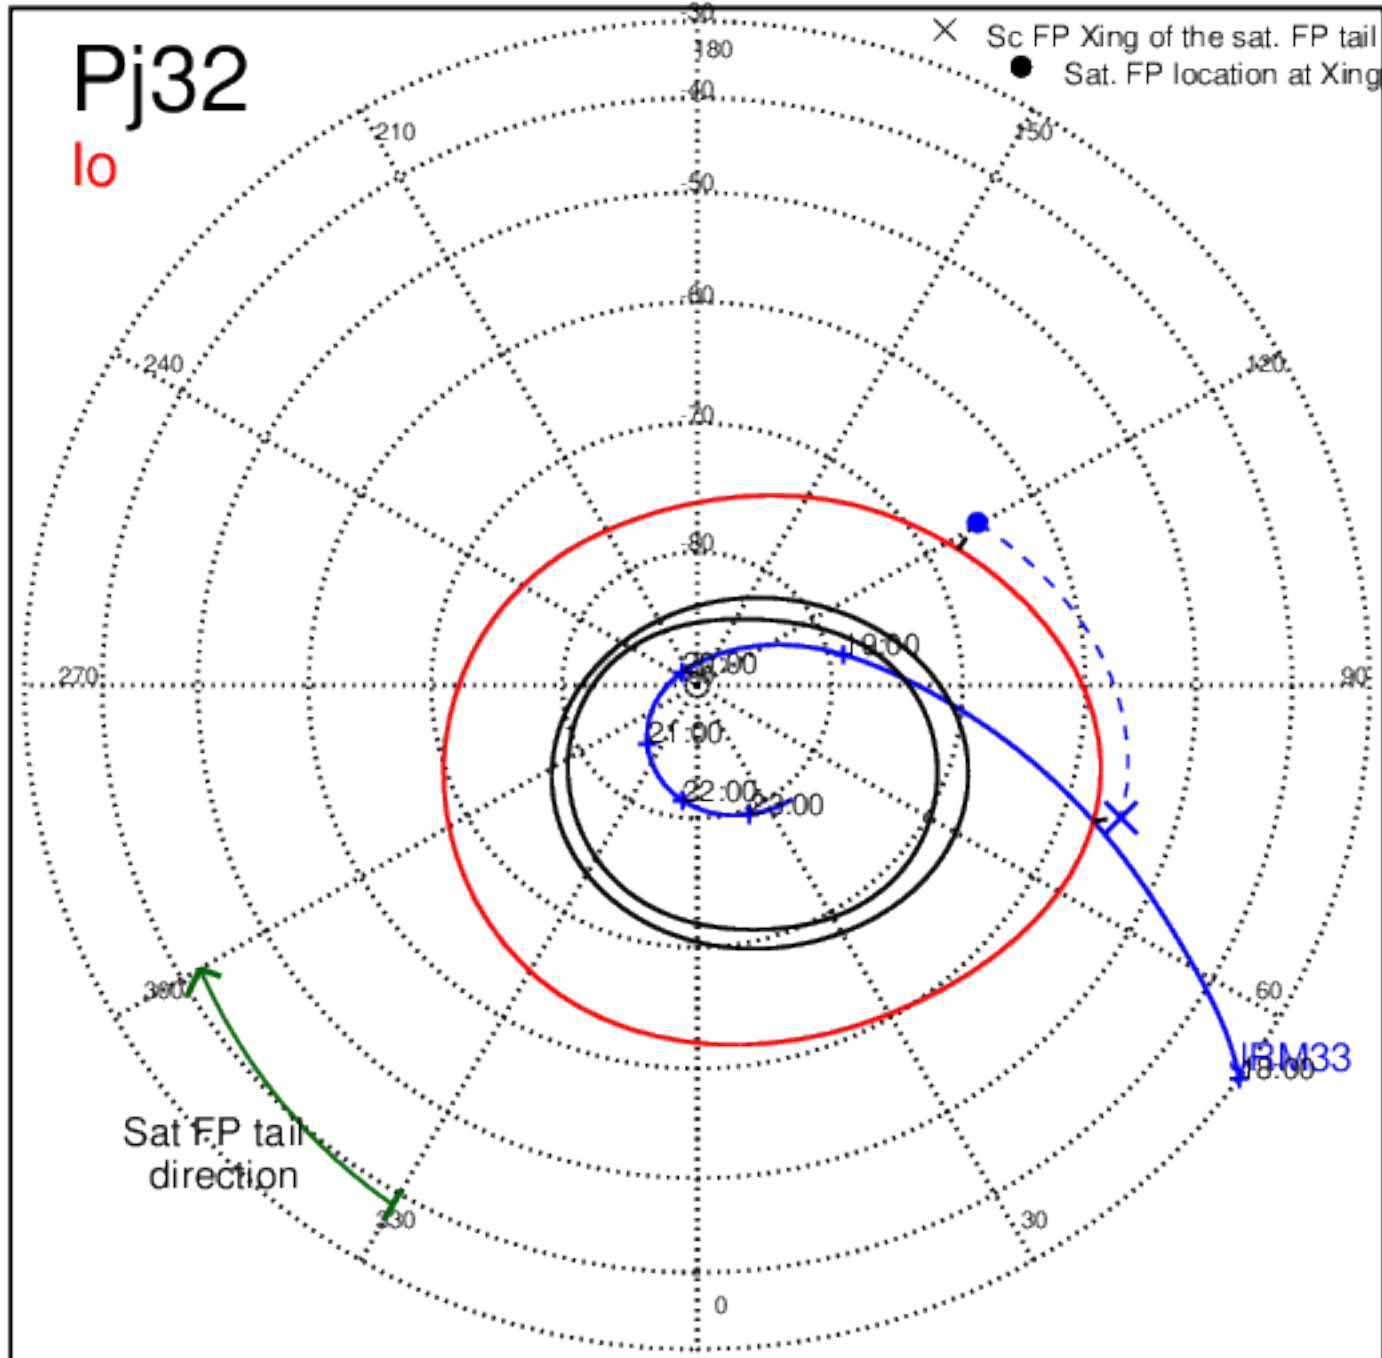

Pj31 (PJ time: 12/30/2020 21:45:45) - North

Pj31 (PJ time: 12/30/2020 21:45:45) - South

Pj31 (PJ time: 12/30/2020 21:45:45) - North

Pj31 (PJ time: 12/30/2020 21:45:45) - South

Pj31 (PJ time: 12/30/2020 21:45:45) - North

Pj31 (PJ time: 12/30/2020 21:45:45) - South

Pj32 (PJ time: 02/21/2021 17:40:34) - North

Pj32 (PJ time: 02/21/2021 17:40:34) - South

Pj32 (PJ time: 02/21/2021 17:40:34) - North

Pj32 (PJ time: 02/21/2021 17:40:34) - South

Pj33 (PJ time: 04/15/2021 23:32:25) - South

Pj33 (PJ time: 04/15/2021 23:32:25) - North

Pj33 (PJ time: 04/15/2021 23:32:25) - South

Pj34 (PJ time: 06/08/2021 07:46:01) - North

Pj34 (PJ time: 06/08/2021 07:46:01) - South

Pj34 (PJ time: 06/08/2021 07:46:01) - North

Pj34 (PJ time: 06/08/2021 07:46:01) - South

Pj35 (PJ time: 07/21/2021 08:15:05) - North

Pj35 (PJ time: 07/21/2021 08:15:05) - South

Pj35 (PJ time: 07/21/2021 08:15:05) - North