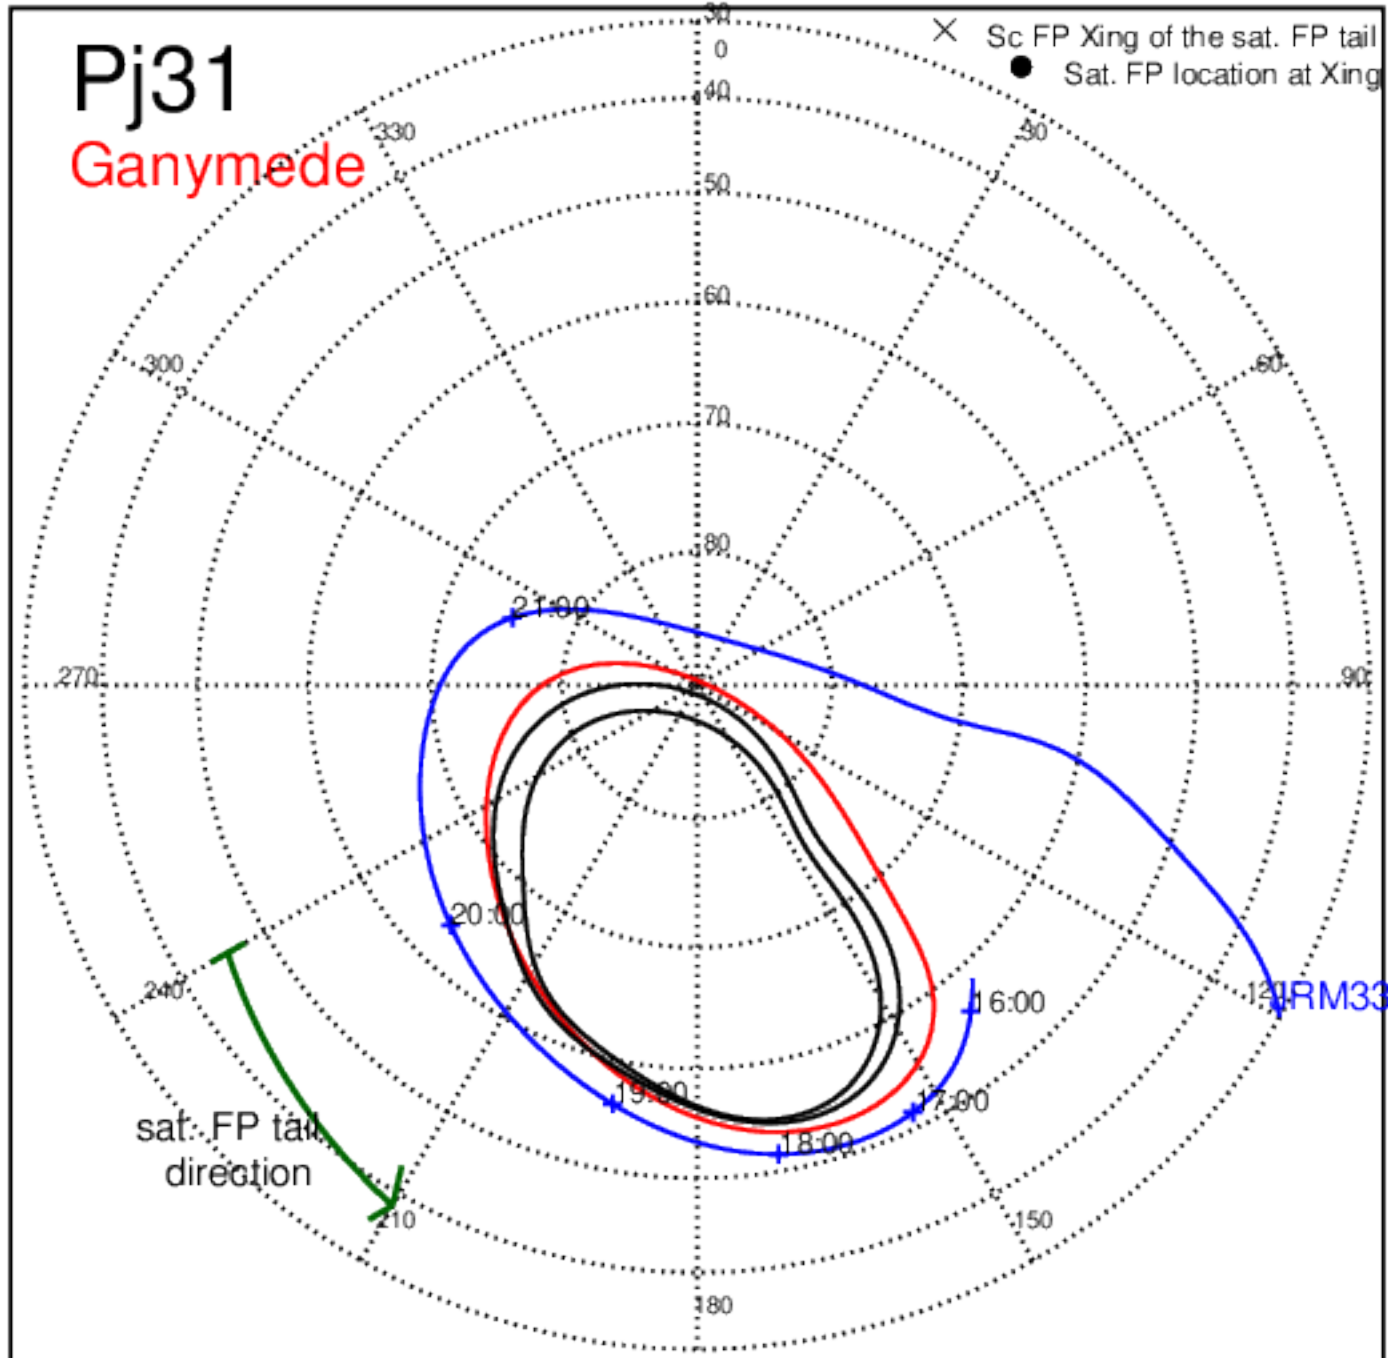

Pj31 (PJ time: 12/30/2020 21:45:45) - North

Pj31 (PJ time: 12/30/2020 21:45:45) - South

Pj31 (PJ time: 12/30/2020 21:45:45) - North

Pj31 (PJ time: 12/30/2020 21:45:45) - South

Pj31 (PJ time: 12/30/2020 21:45:45) - North

Pj31 (PJ time: 12/30/2020 21:45:45) - South

Pj32 (PJ time: 02/21/2021 17:40:34) - North

Pj32 (PJ time: 02/21/2021 17:40:34) - South

Pj32 (PJ time: 02/21/2021 17:40:34) - North

Pj32 (PJ time: 02/21/2021 17:40:34) - South

Pj32 (PJ time: 02/21/2021 17:40:34) - North

Pj32 (PJ time: 02/21/2021 17:40:34) - South

Pj33 (PJ time: 04/15/2021 23:32:25) - North

Pj33 (PJ time: 04/15/2021 23:32:25) - South

Pj33 (PJ time: 04/15/2021 23:32:25) - North

Pj33 (PJ time: 04/15/2021 23:32:25) - South

Pj33 (PJ time: 04/15/2021 23:32:25) - North

Pj33 (PJ time: 04/15/2021 23:32:25) - South

Pj34 (PJ time: 06/08/2021 07:46:01) - North

Pj34 (PJ time: 06/08/2021 07:46:01) - South