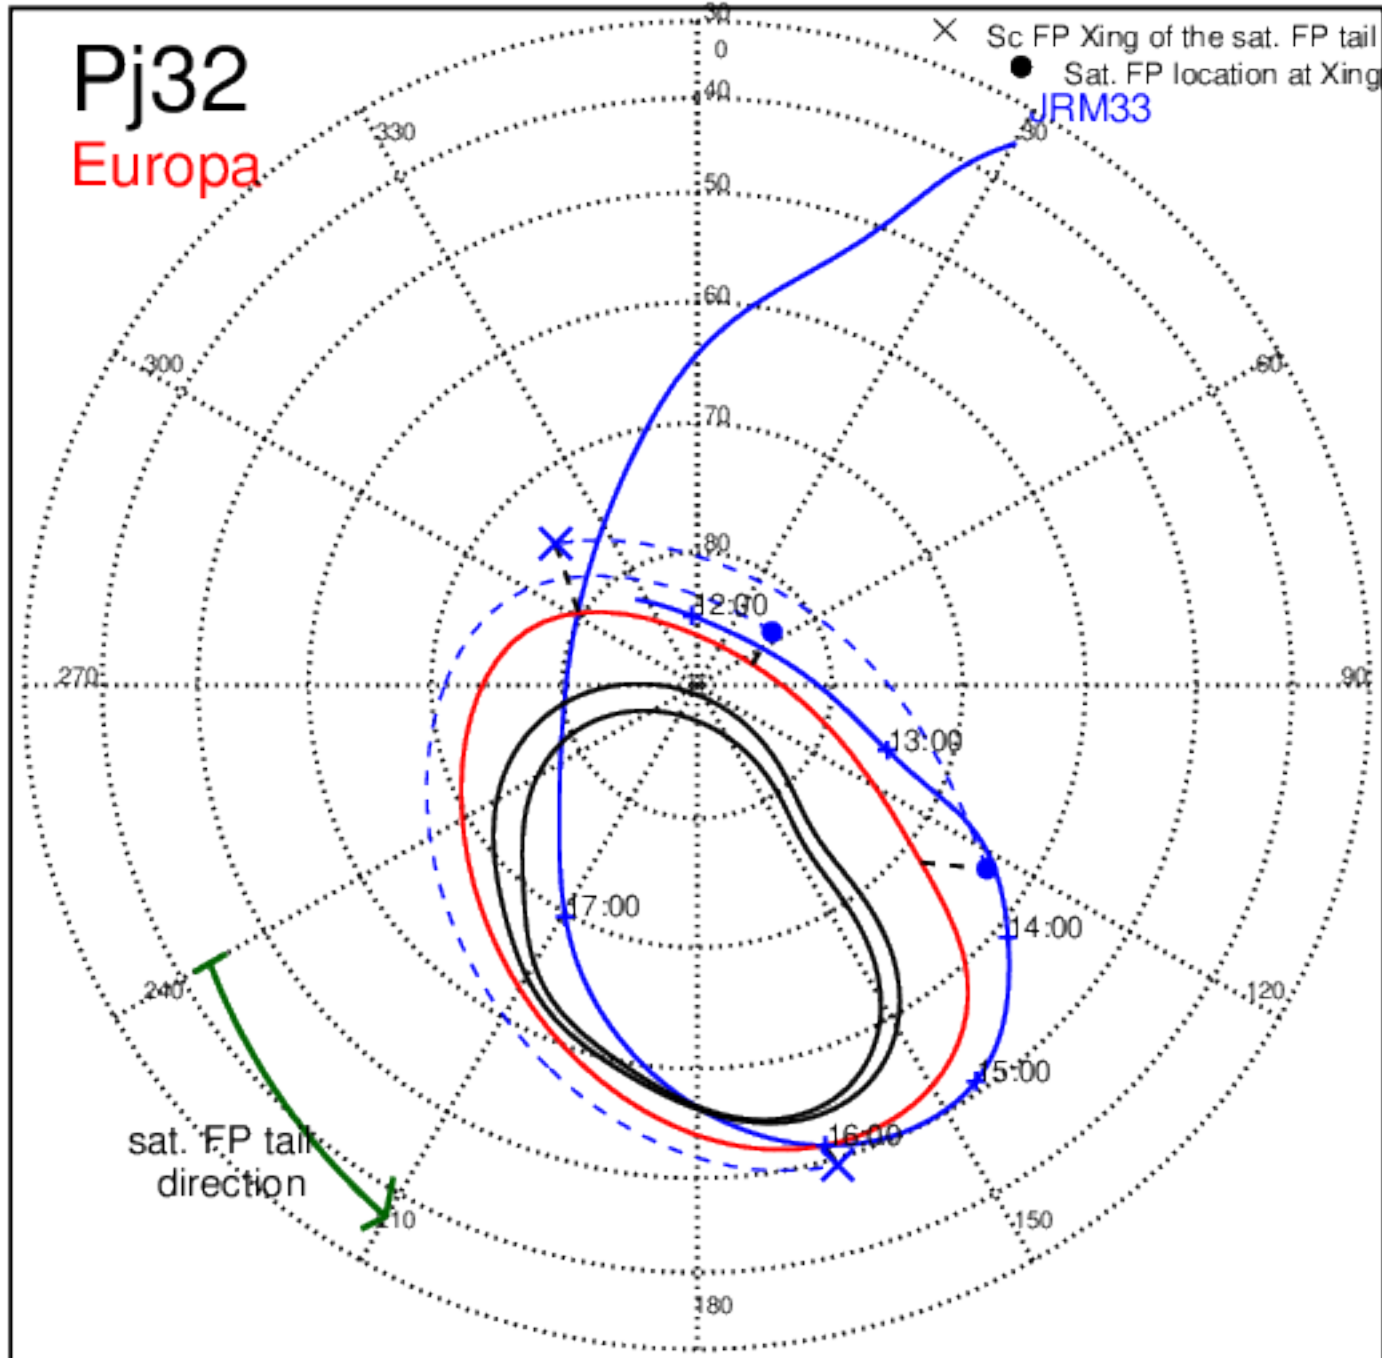

Pj31 (PJ time: 12/30/2020 21:45:45) - North

Pj31 (PJ time: 12/30/2020 21:45:45) - South

Pj31 (PJ time: 12/30/2020 21:45:45) - North

Pj31 (PJ time: 12/30/2020 21:45:45) - South

Pj31 (PJ time: 12/30/2020 21:45:45) - North

Pj31 (PJ time: 12/30/2020 21:45:45) - South

Pj32 (PJ time: 02/21/2021 17:40:34) - North

Pj32 (PJ time: 02/21/2021 17:40:34) - South

Pj32 (PJ time: 02/21/2021 17:40:34) - North

Pj32 (PJ time: 02/21/2021 17:40:34) - South

Pj32 (PJ time: 02/21/2021 17:40:34) - North

Pj32 (PJ time: 02/21/2021 17:40:34) - South

Pj33 (PJ time: 04/15/2021 23:32:25) - North

Pj33 (PJ time: 04/15/2021 23:32:25) - South

Pj33 (PJ time: 04/15/2021 23:32:25) - North

Pj33 (PJ time: 04/15/2021 23:32:25) - South

Pj33 (PJ time: 04/15/2021 23:32:25) - North

Pj33 (PJ time: 04/15/2021 23:32:25) - South

Pj34 (PJ time: 06/08/2021 07:46:01) - North

Pj34 (PJ time: 06/08/2021 07:46:01) - South