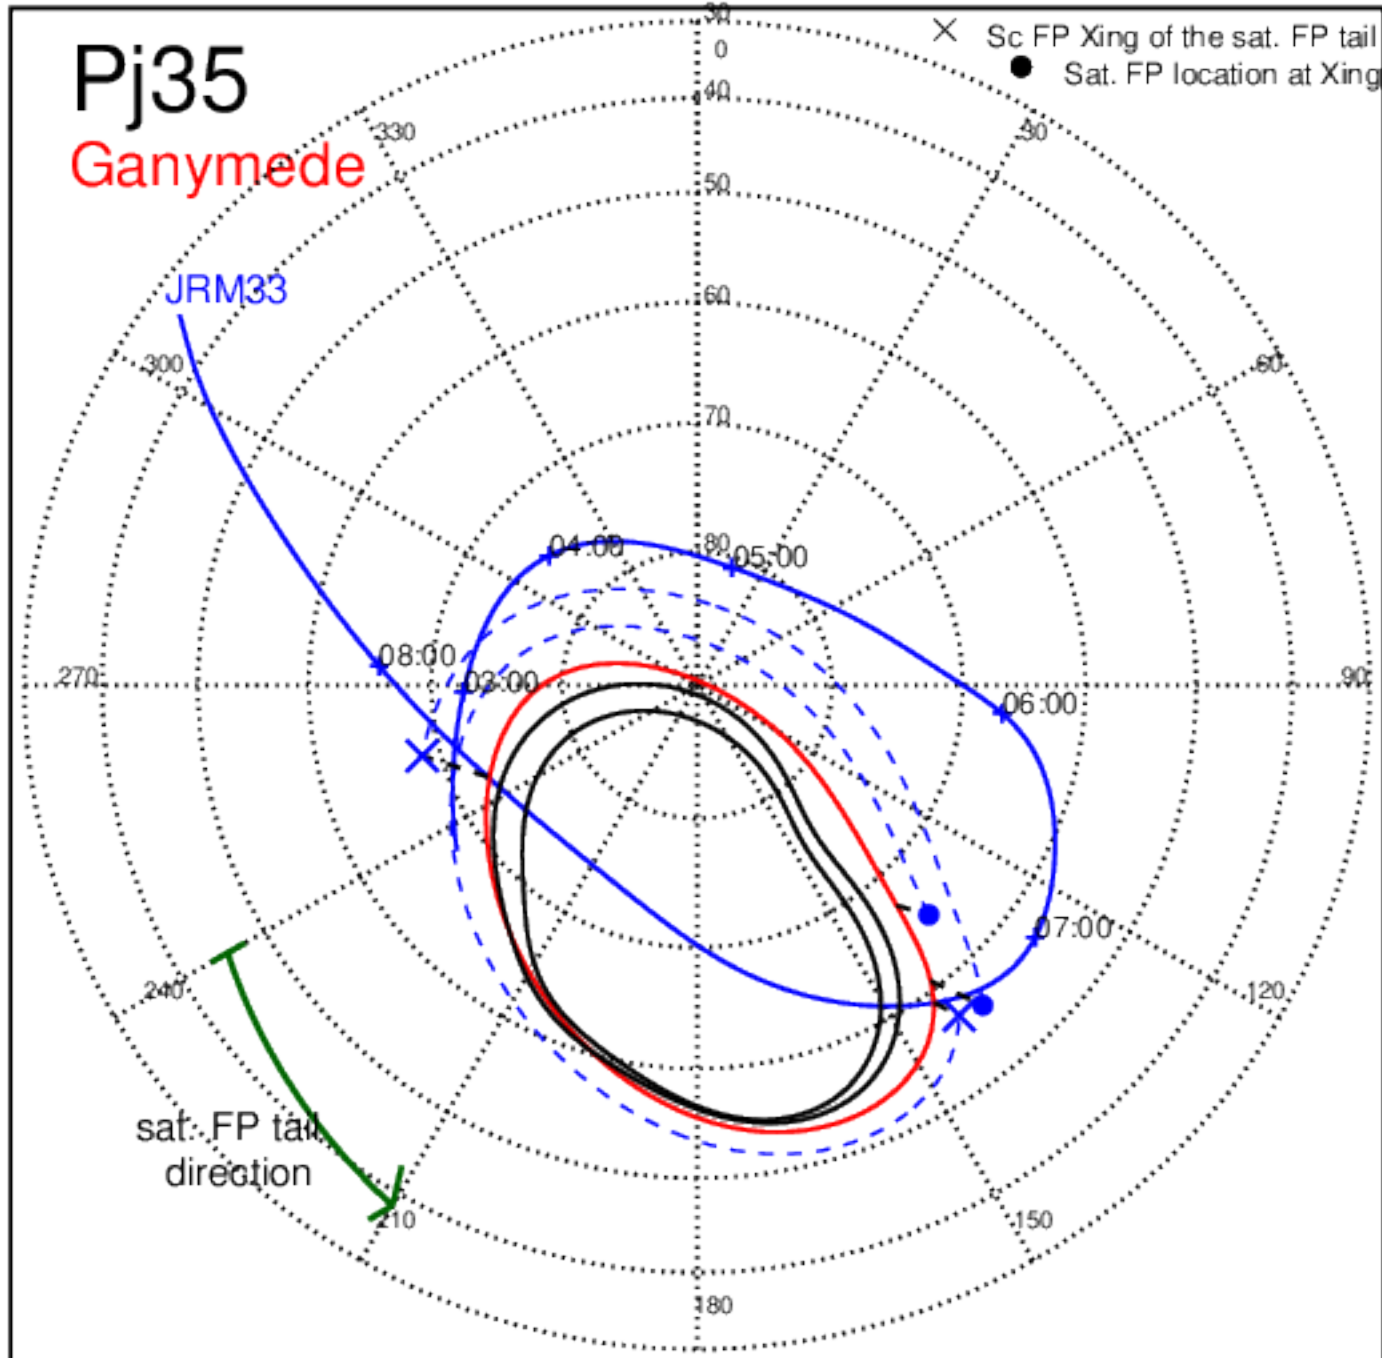

Pj33 (PJ time: 04/15/2021 23:32:25) - South

Pj33 (PJ time: 04/15/2021 23:32:25) - North

Pj33 (PJ time: 04/15/2021 23:32:25) - South

Pj34 (PJ time: 06/08/2021 07:46:01) - North

Pj34 (PJ time: 06/08/2021 07:46:01) - South

Pj34 (PJ time: 06/08/2021 07:46:01) - North

Pj34 (PJ time: 06/08/2021 07:46:01) - South

Pj34
Europa

X Sc FP Xing of the sat. FP tail
● Sat. FP location at Xing

Sat FP tail
direction

11:00
10:00
09:00
12:00
13:00

Pj34 (PJ time: 06/08/2021 07:46:01) - North

Pj34 (PJ time: 06/08/2021 07:46:01) - South

Pj35 (PJ time: 07/21/2021 08:15:05) - North

Pj35 (PJ time: 07/21/2021 08:15:05) - South

Pj35 (PJ time: 07/21/2021 08:15:05) - North

Pj35 (PJ time: 07/21/2021 08:15:05) - South

Pj35 (PJ time: 07/21/2021 08:15:05) - North

Pj35 (PJ time: 07/21/2021 08:15:05) - South