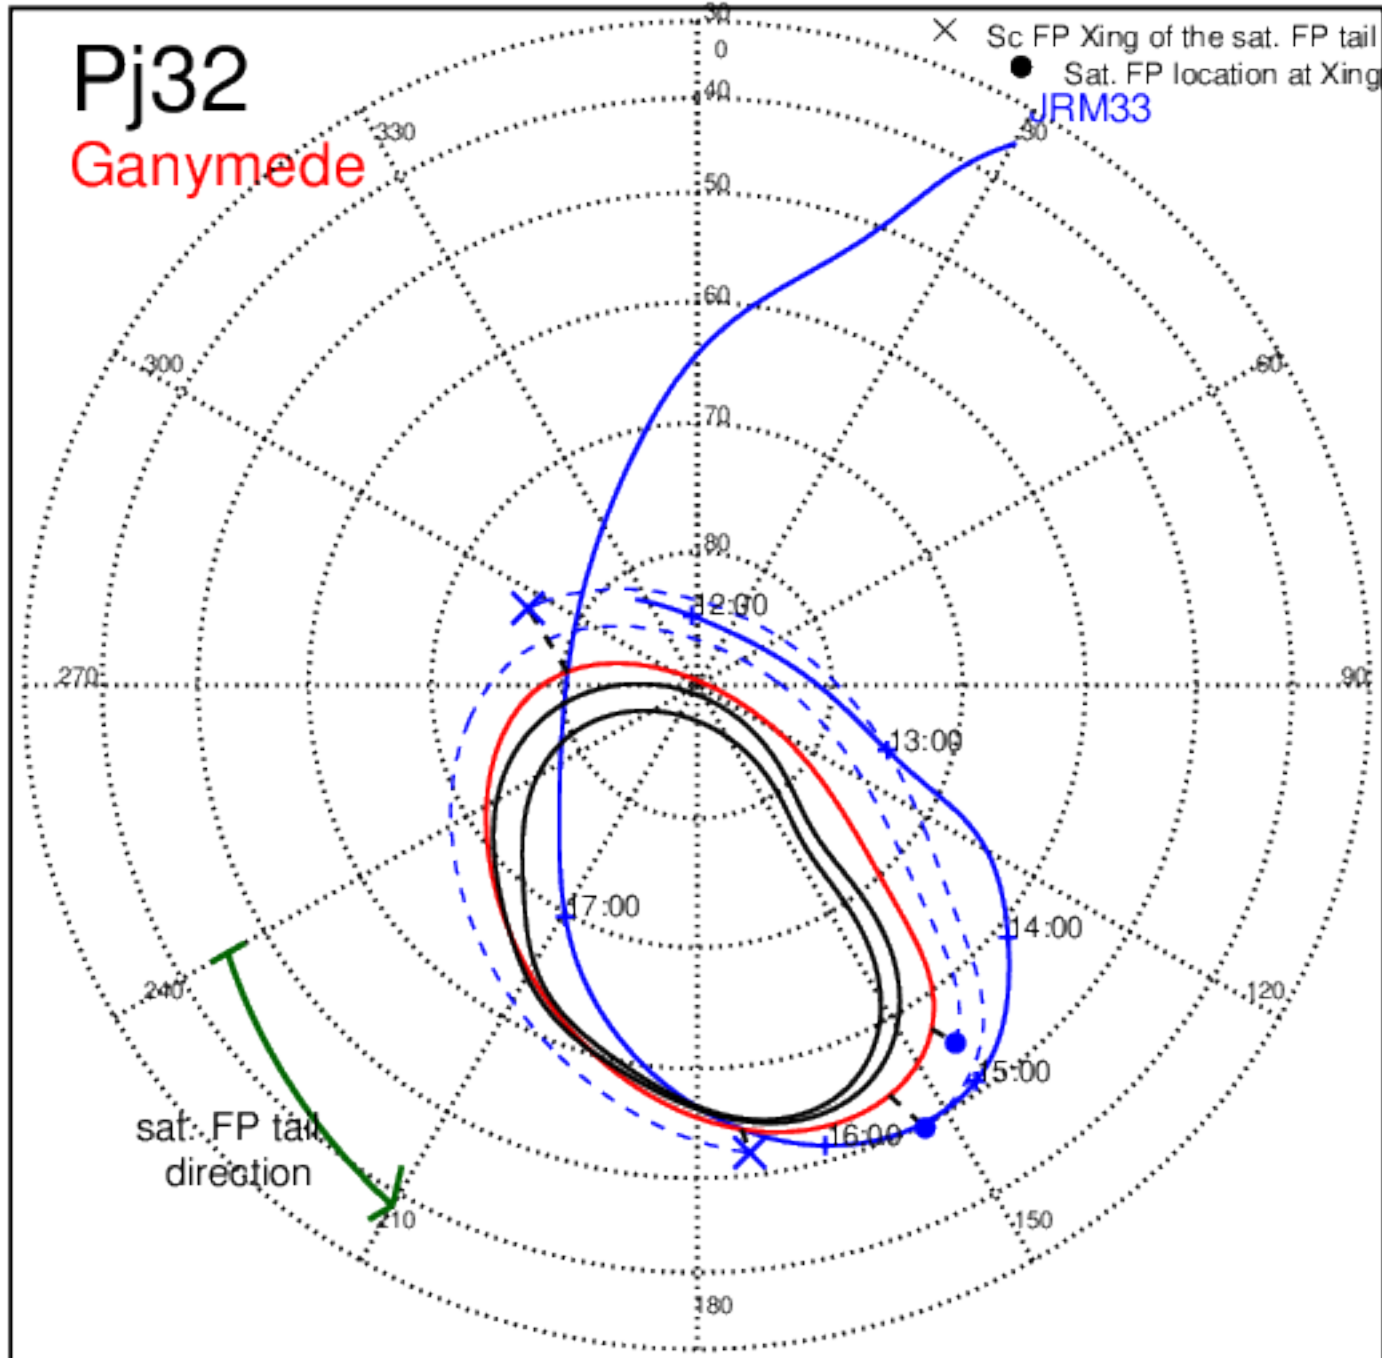

Pj31 (PJ time: 12/30/2020 21:45:45) - North

Pj31 (PJ time: 12/30/2020 21:45:45) - South

Pj31 (PJ time: 12/30/2020 21:45:45) - North

Pj31 (PJ time: 12/30/2020 21:45:45) - South

Pj31 (PJ time: 12/30/2020 21:45:45) - North

Pj31 (PJ time: 12/30/2020 21:45:45) - South

Pj32 (PJ time: 02/21/2021 17:40:34) - North

Pj32 (PJ time: 02/21/2021 17:40:34) - South

Pj32 (PJ time: 02/21/2021 17:40:34) - North

Pj32 (PJ time: 02/21/2021 17:40:34) - South

Pj32 (PJ time: 02/21/2021 17:40:34) - North

Pj32 (PJ time: 02/21/2021 17:40:34) - South

Pj33 (PJ time: 04/15/2021 23:32:25) - North

Pj33 (PJ time: 04/15/2021 23:32:25) - South

Pj33 (PJ time: 04/15/2021 23:32:25) - North

Pj33 (PJ time: 04/15/2021 23:32:25) - South

Pj33 (PJ time: 04/15/2021 23:32:25) - North

Pj33 (PJ time: 04/15/2021 23:32:25) - South

Pj34 (PJ time: 06/08/2021 07:46:01) - North

Pj34 (PJ time: 06/08/2021 07:46:01) - South