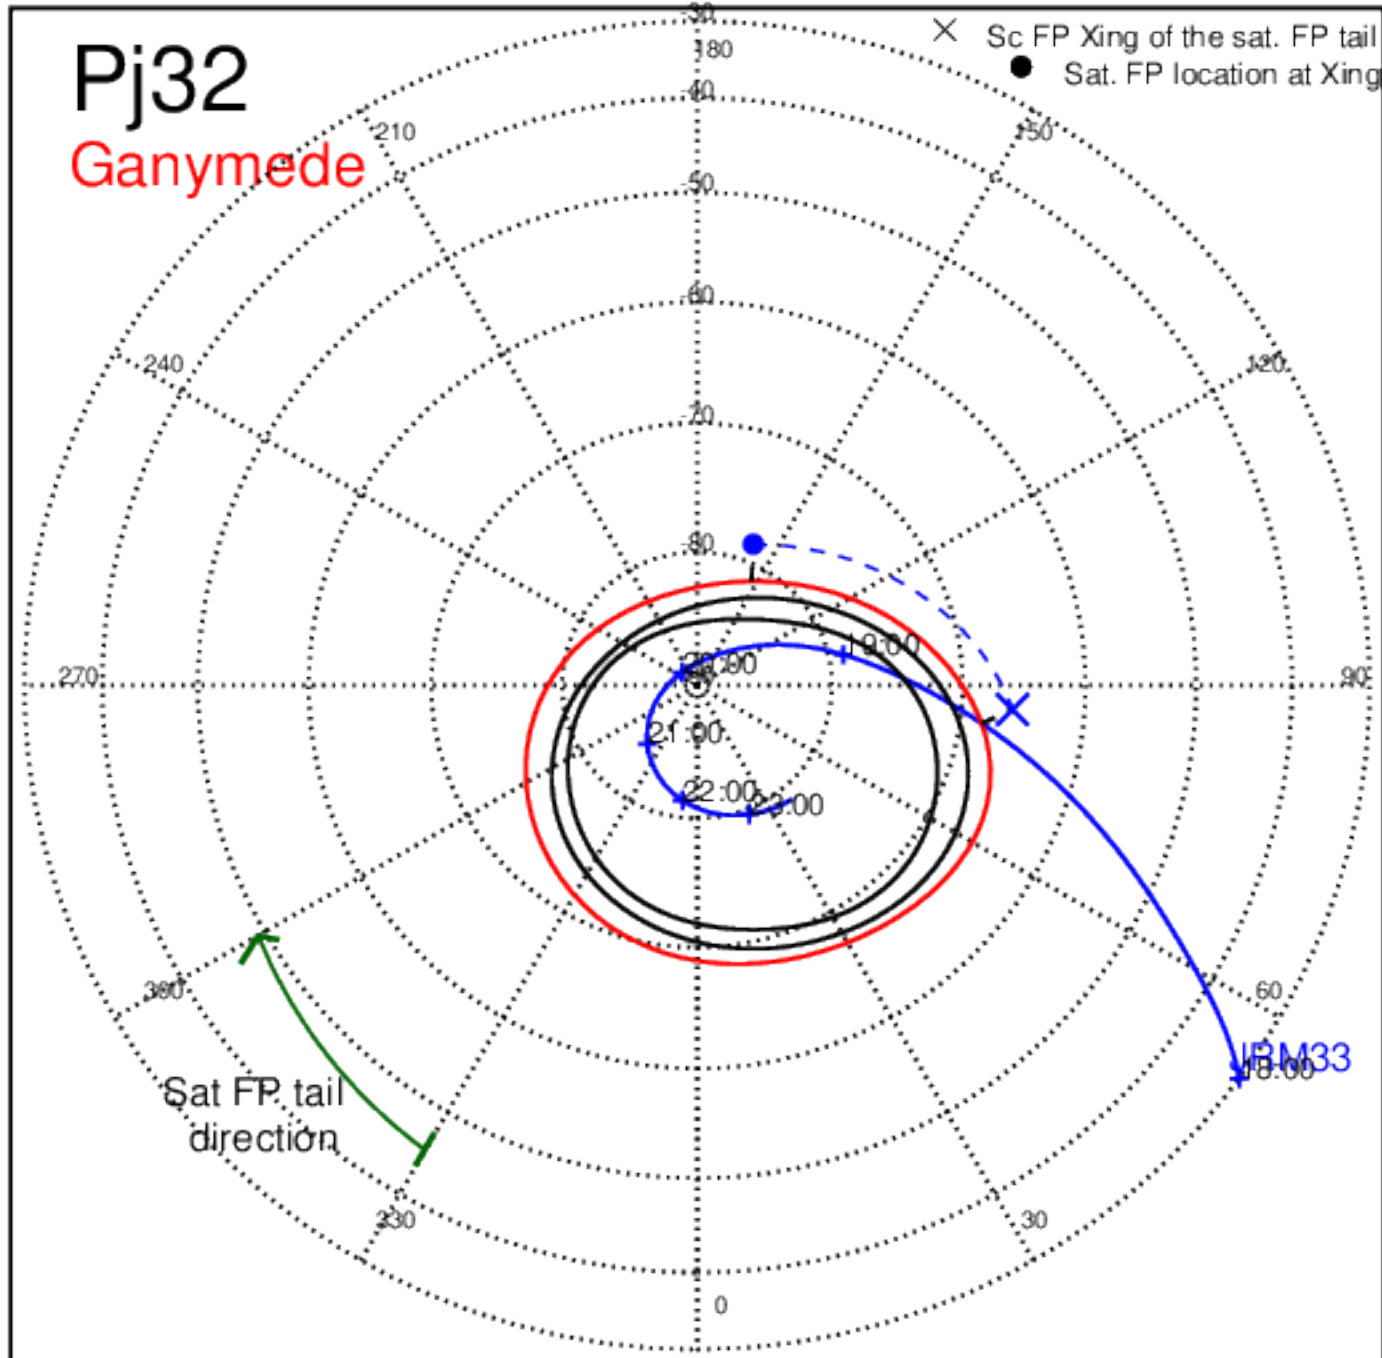

Pj31 (PJ time: 12/30/2020 21:45:45) - North

Pj31 (PJ time: 12/30/2020 21:45:45) - South

Pj31 (PJ time: 12/30/2020 21:45:45) - North

Pj31 (PJ time: 12/30/2020 21:45:45) - South

Pj31 (PJ time: 12/30/2020 21:45:45) - North

Pj31 (PJ time: 12/30/2020 21:45:45) - South

Pj32 (PJ time: 02/21/2021 17:40:34) - North

Pj32 (PJ time: 02/21/2021 17:40:34) - South

Pj32 (PJ time: 02/21/2021 17:40:34) - North

Pj32 (PJ time: 02/21/2021 17:40:34) - South

Pj32 (PJ time: 02/21/2021 17:40:34) - North

Pj32 (PJ time: 02/21/2021 17:40:34) - South

Pj33 (PJ time: 04/15/2021 23:32:25) - North

Pj33 (PJ time: 04/15/2021 23:32:25) - South

Pj33 (PJ time: 04/15/2021 23:32:25) - North

Pj33 (PJ time: 04/15/2021 23:32:25) - South

Pj33 (PJ time: 04/15/2021 23:32:25) - North

Pj33 (PJ time: 04/15/2021 23:32:25) - South

Pj34 (PJ time: 06/08/2021 07:46:01) - North

Pj34 (PJ time: 06/08/2021 07:46:01) - South