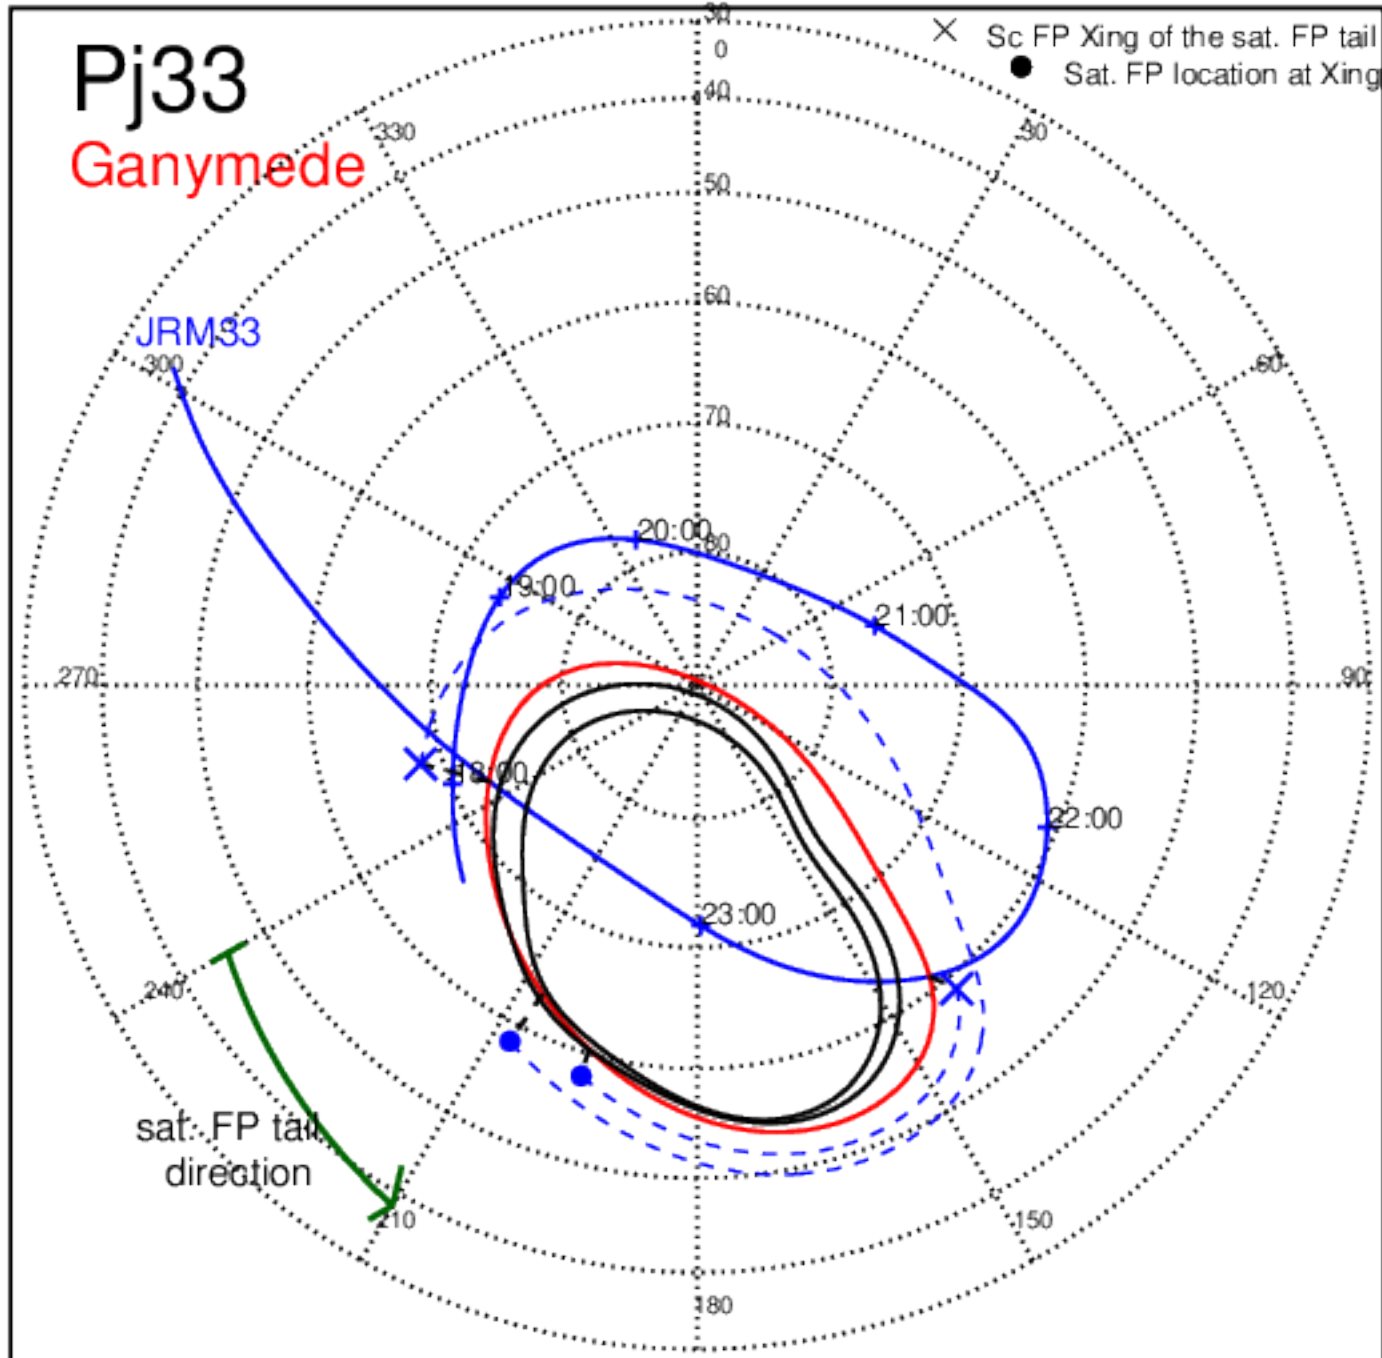

Pj31 (PJ time: 12/30/2020 21:45:45) - South

Pj32 (PJ time: 02/21/2021 17:40:34) - North

Pj32 (PJ time: 02/21/2021 17:40:34) - South

Pj32 (PJ time: 02/21/2021 17:40:34) - North

Pj32 (PJ time: 02/21/2021 17:40:34) - South

Pj32 (PJ time: 02/21/2021 17:40:34) - North

Pj32 (PJ time: 02/21/2021 17:40:34) - South

Pj33 (PJ time: 04/15/2021 23:32:25) - North

Pj33 (PJ time: 04/15/2021 23:32:25) - South

Pj33 (PJ time: 04/15/2021 23:32:25) - North

Pj33 (PJ time: 04/15/2021 23:32:25) - South

Pj33 (PJ time: 04/15/2021 23:32:25) - North

Pj33 (PJ time: 04/15/2021 23:32:25) - South

Pj34 (PJ time: 06/08/2021 07:46:01) - North

Pj34 (PJ time: 06/08/2021 07:46:01) - South

Pj34 (PJ time: 06/08/2021 07:46:01) - North

Pj34 (PJ time: 06/08/2021 07:46:01) - South

Pj34
Europa

X Sc FP Xing of the sat. FP tail
● Sat. FP location at Xing

Sat FP tail
direction

11:00
10:00
09:00
12:00
13:00