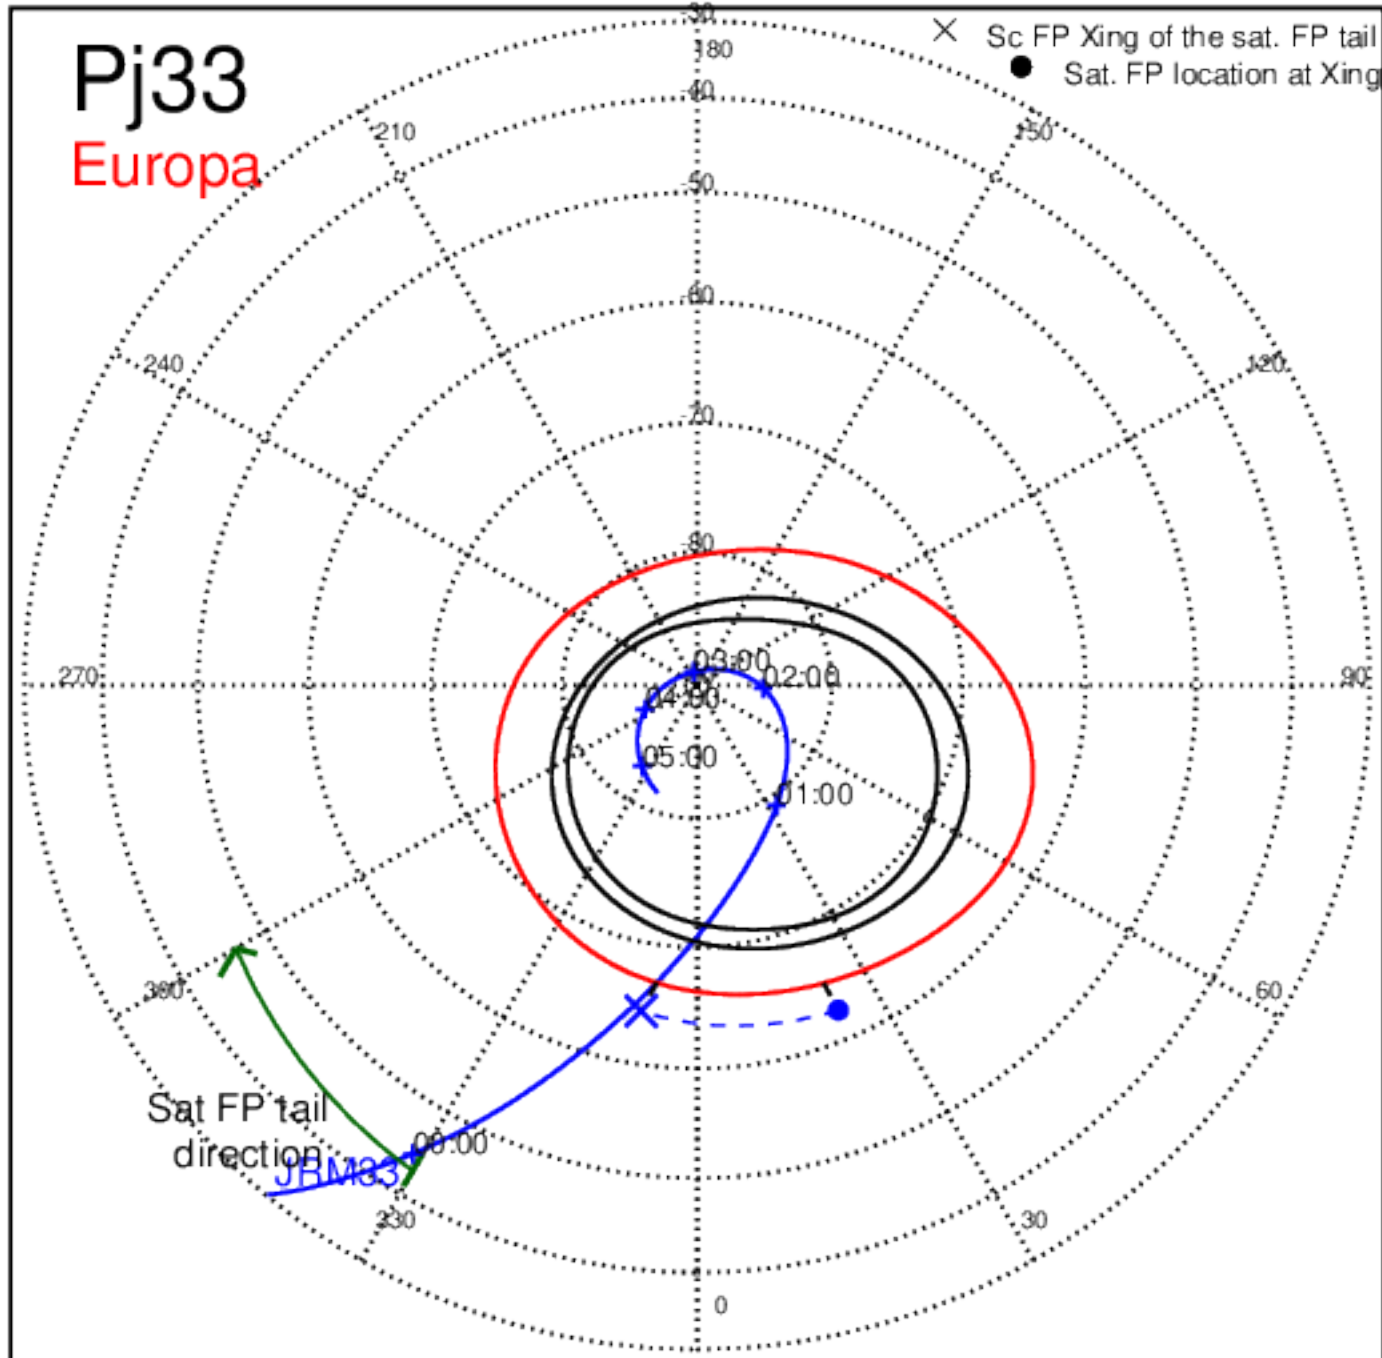

Pj32 (PJ time: 02/21/2021 17:40:34) - North

Pj32 (PJ time: 02/21/2021 17:40:34) - South

Pj33 (PJ time: 04/15/2021 23:32:25) - North

Pj33 (PJ time: 04/15/2021 23:32:25) - South

Pj33 (PJ time: 04/15/2021 23:32:25) - North

Pj33 (PJ time: 04/15/2021 23:32:25) - South

Pj33 (PJ time: 04/15/2021 23:32:25) - North

Pj33 (PJ time: 04/15/2021 23:32:25) - South

Pj34 (PJ time: 06/08/2021 07:46:01) - North

Pj34 (PJ time: 06/08/2021 07:46:01) - South

Pj34 (PJ time: 06/08/2021 07:46:01) - North

Pj34 (PJ time: 06/08/2021 07:46:01) - South

Pj34
Europa

X Sc FP Xing of the sat. FP tail
● Sat. FP location at Xing

Sat FP tail
direction

11:00
10:00
09:00
12:00
13:00

Pj34 (PJ time: 06/08/2021 07:46:01) - North

Pj34 (PJ time: 06/08/2021 07:46:01) - South

Pj35 (PJ time: 07/21/2021 08:15:05) - North

Pj35 (PJ time: 07/21/2021 08:15:05) - South

Pj35 (PJ time: 07/21/2021 08:15:05) - North