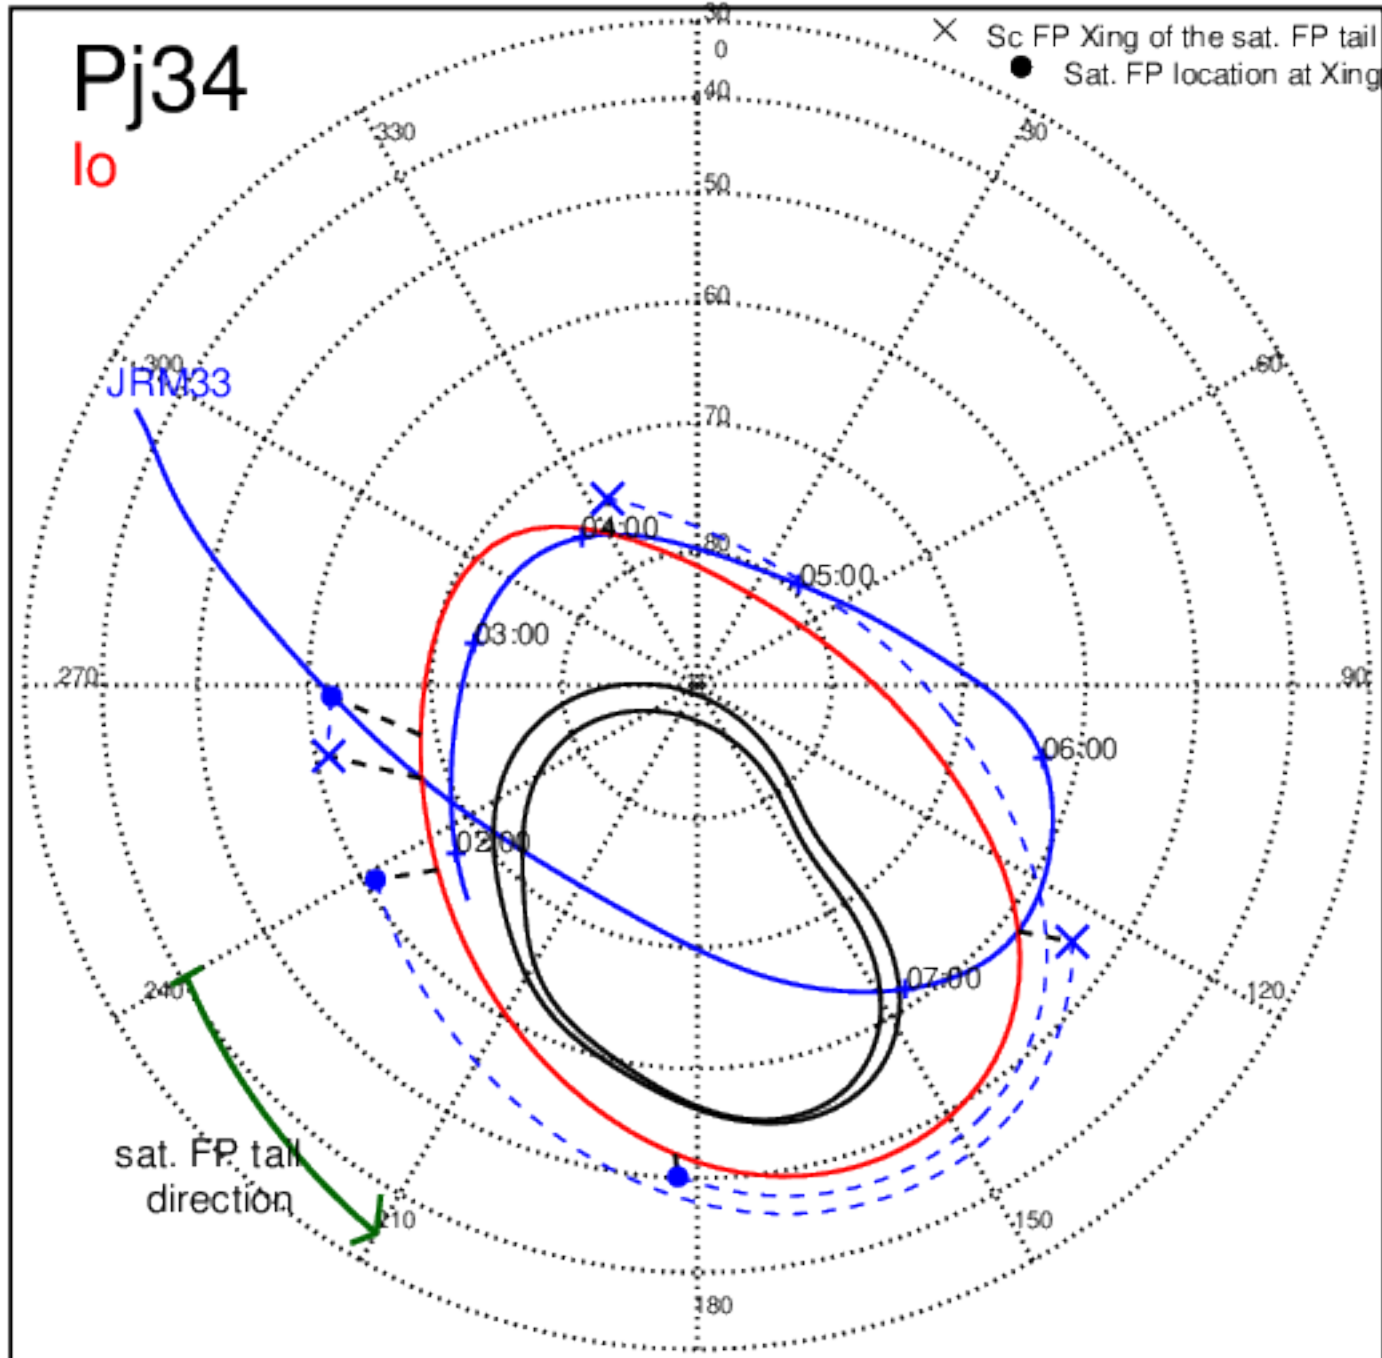

Pj33 (PJ time: 04/15/2021 23:32:25) - South

Pj33 (PJ time: 04/15/2021 23:32:25) - North

Pj33 (PJ time: 04/15/2021 23:32:25) - South

Pj34 (PJ time: 06/08/2021 07:46:01) - North

Pj34 (PJ time: 06/08/2021 07:46:01) - South

Pj34 (PJ time: 06/08/2021 07:46:01) - North

Pj34 (PJ time: 06/08/2021 07:46:01) - South

Pj34
Europa

X Sc FP Xing of the sat. FP tail
● Sat. FP location at Xing

Sat FP tail
direction

11:00
10:00
09:00
12:00
13:00

Pj34 (PJ time: 06/08/2021 07:46:01) - North

Pj34 (PJ time: 06/08/2021 07:46:01) - South

Pj35 (PJ time: 07/21/2021 08:15:05) - North

Pj35 (PJ time: 07/21/2021 08:15:05) - South

Pj35 (PJ time: 07/21/2021 08:15:05) - North

Pj35 (PJ time: 07/21/2021 08:15:05) - South

Pj35 (PJ time: 07/21/2021 08:15:05) - North

Pj35 (PJ time: 07/21/2021 08:15:05) - South