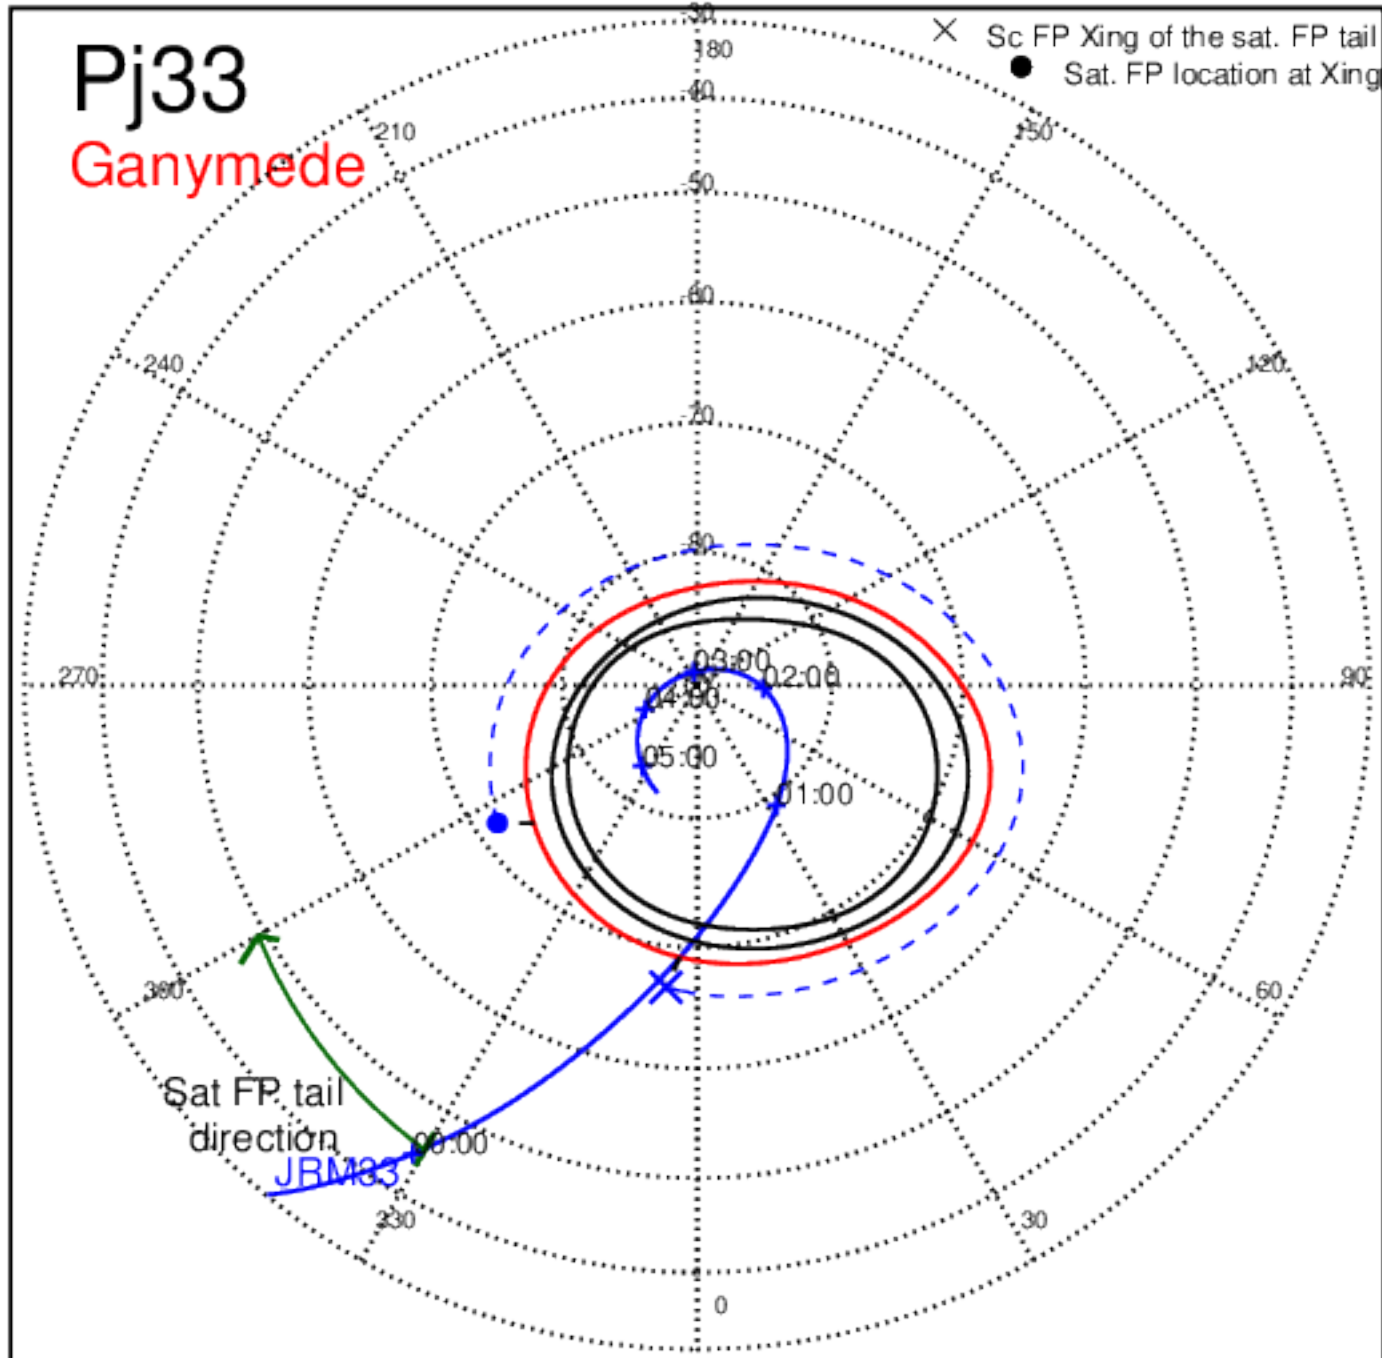

Pj31 (PJ time: 12/30/2020 21:45:45) - South

Pj32 (PJ time: 02/21/2021 17:40:34) - North

Pj32 (PJ time: 02/21/2021 17:40:34) - South

Pj32 (PJ time: 02/21/2021 17:40:34) - North

Pj32 (PJ time: 02/21/2021 17:40:34) - South

Pj32 (PJ time: 02/21/2021 17:40:34) - North

Pj32 (PJ time: 02/21/2021 17:40:34) - South

Pj33 (PJ time: 04/15/2021 23:32:25) - North

Pj33 (PJ time: 04/15/2021 23:32:25) - South

Pj33 (PJ time: 04/15/2021 23:32:25) - North

Pj33 (PJ time: 04/15/2021 23:32:25) - South

Pj33 (PJ time: 04/15/2021 23:32:25) - North

Pj33 (PJ time: 04/15/2021 23:32:25) - South

Pj34 (PJ time: 06/08/2021 07:46:01) - North

Pj34 (PJ time: 06/08/2021 07:46:01) - South

Pj34 (PJ time: 06/08/2021 07:46:01) - North

Pj34 (PJ time: 06/08/2021 07:46:01) - South

Pj34
Europa

X Sc FP Xing of the sat. FP tail
● Sat. FP location at Xing

Sat FP tail
direction

11:00
10:00
09:00
12:00
13:00