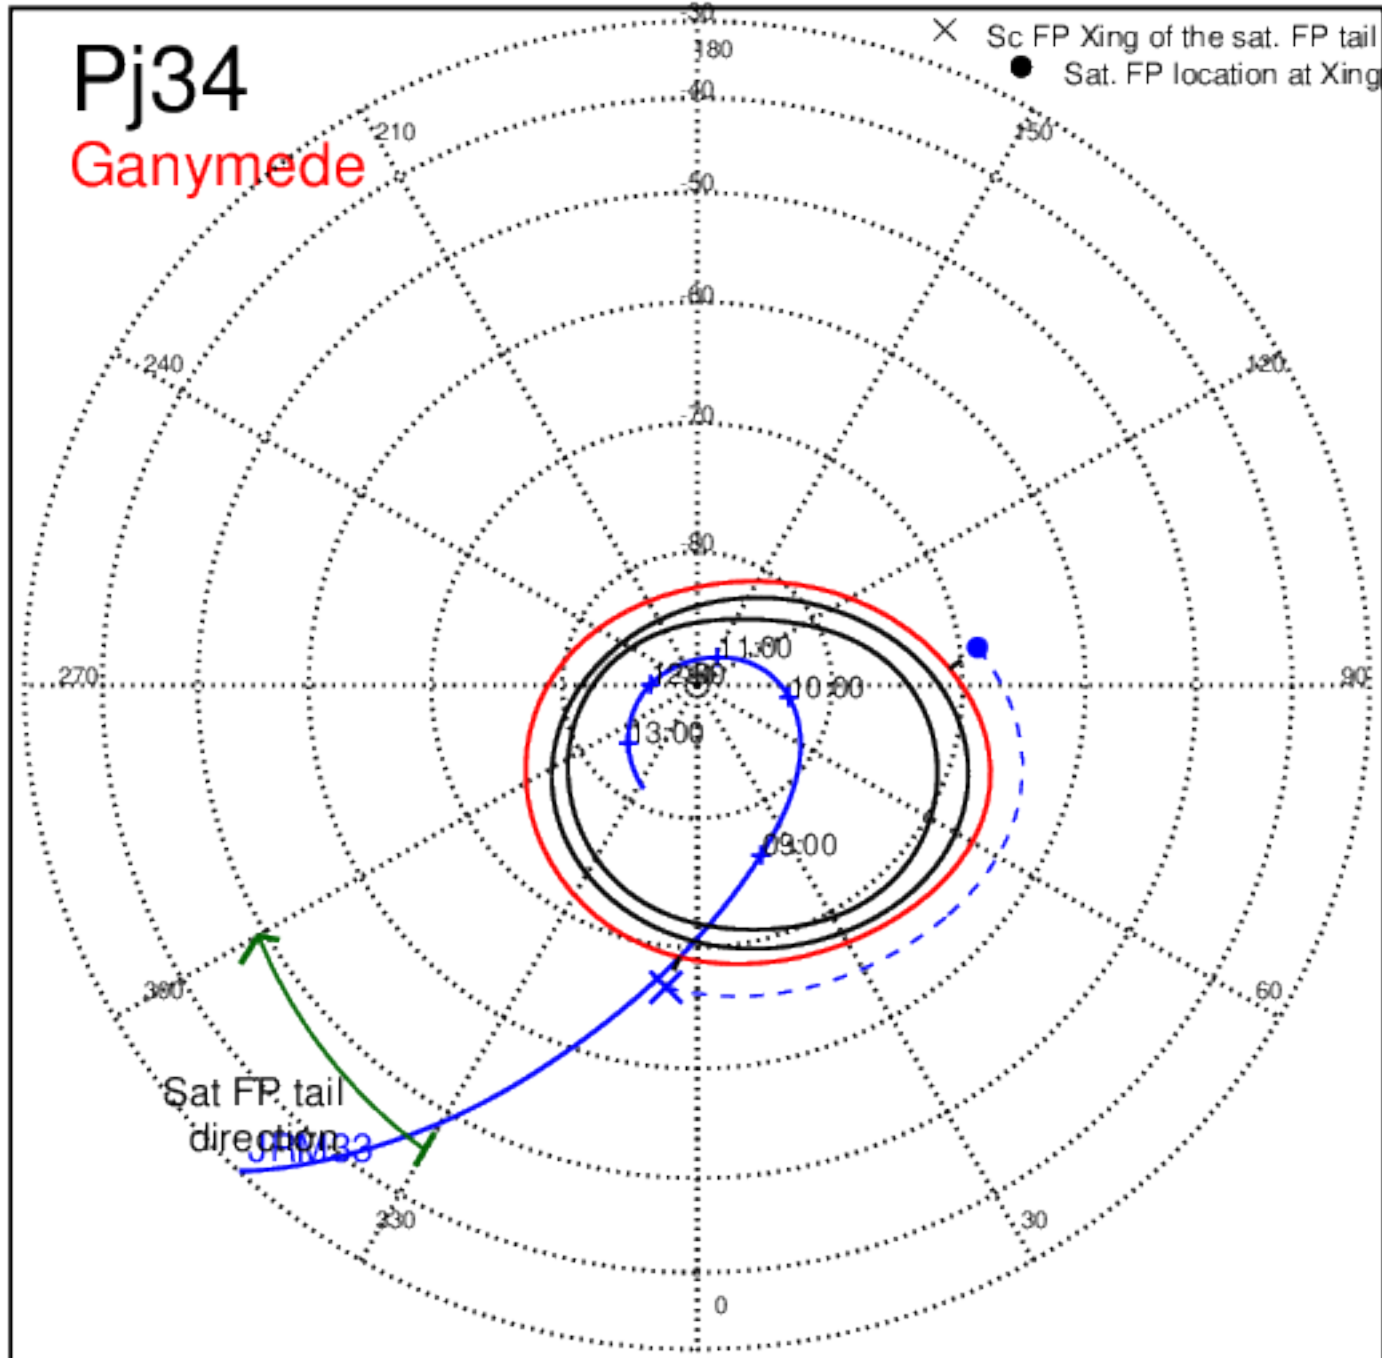

Pj33 (PJ time: 04/15/2021 23:32:25) - South

Pj33 (PJ time: 04/15/2021 23:32:25) - North

Pj33 (PJ time: 04/15/2021 23:32:25) - South

Pj34 (PJ time: 06/08/2021 07:46:01) - North

Pj34 (PJ time: 06/08/2021 07:46:01) - South

Pj34 (PJ time: 06/08/2021 07:46:01) - North

Pj34 (PJ time: 06/08/2021 07:46:01) - South

Pj34
Europa

X Sc FP Xing of the sat. FP tail
● Sat. FP location at Xing

Sat FP tail
direction

11:00
10:00
09:00
12:00
13:00

Pj34 (PJ time: 06/08/2021 07:46:01) - North

Pj34 (PJ time: 06/08/2021 07:46:01) - South

Pj35 (PJ time: 07/21/2021 08:15:05) - North

Pj35 (PJ time: 07/21/2021 08:15:05) - South

Pj35 (PJ time: 07/21/2021 08:15:05) - North

Pj35 (PJ time: 07/21/2021 08:15:05) - South

Pj35 (PJ time: 07/21/2021 08:15:05) - North

Pj35 (PJ time: 07/21/2021 08:15:05) - South