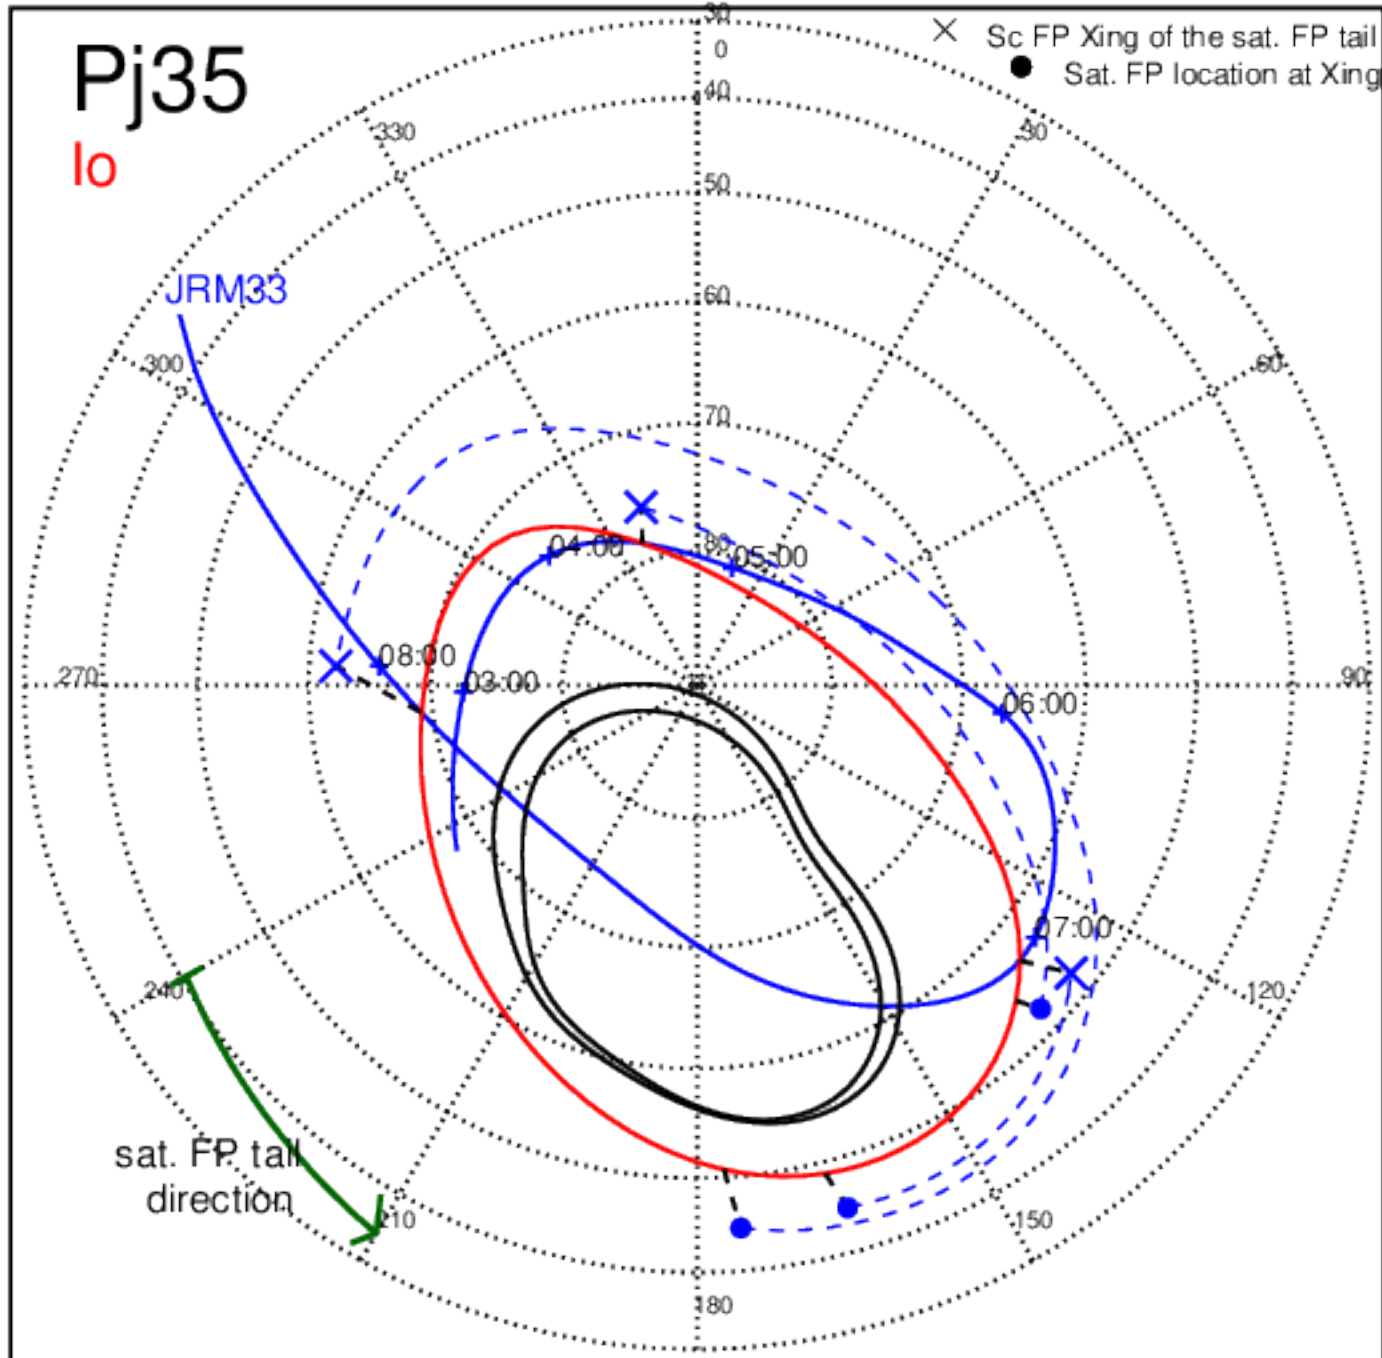

Pj33 (PJ time: 04/15/2021 23:32:25) - South

Pj33 (PJ time: 04/15/2021 23:32:25) - North

Pj33 (PJ time: 04/15/2021 23:32:25) - South

Pj34 (PJ time: 06/08/2021 07:46:01) - North

Pj34 (PJ time: 06/08/2021 07:46:01) - South

Pj34 (PJ time: 06/08/2021 07:46:01) - North

Pj34 (PJ time: 06/08/2021 07:46:01) - South

Pj34
Europa

X Sc FP Xing of the sat. FP tail
● Sat. FP location at Xing

Sat FP tail
direction

11:00
10:00
09:00
12:00
13:00

Pj34 (PJ time: 06/08/2021 07:46:01) - North

Pj34 (PJ time: 06/08/2021 07:46:01) - South

Pj35 (PJ time: 07/21/2021 08:15:05) - North

Pj35 (PJ time: 07/21/2021 08:15:05) - South

Pj35 (PJ time: 07/21/2021 08:15:05) - North

Pj35 (PJ time: 07/21/2021 08:15:05) - South

Pj35 (PJ time: 07/21/2021 08:15:05) - North

Pj35 (PJ time: 07/21/2021 08:15:05) - South