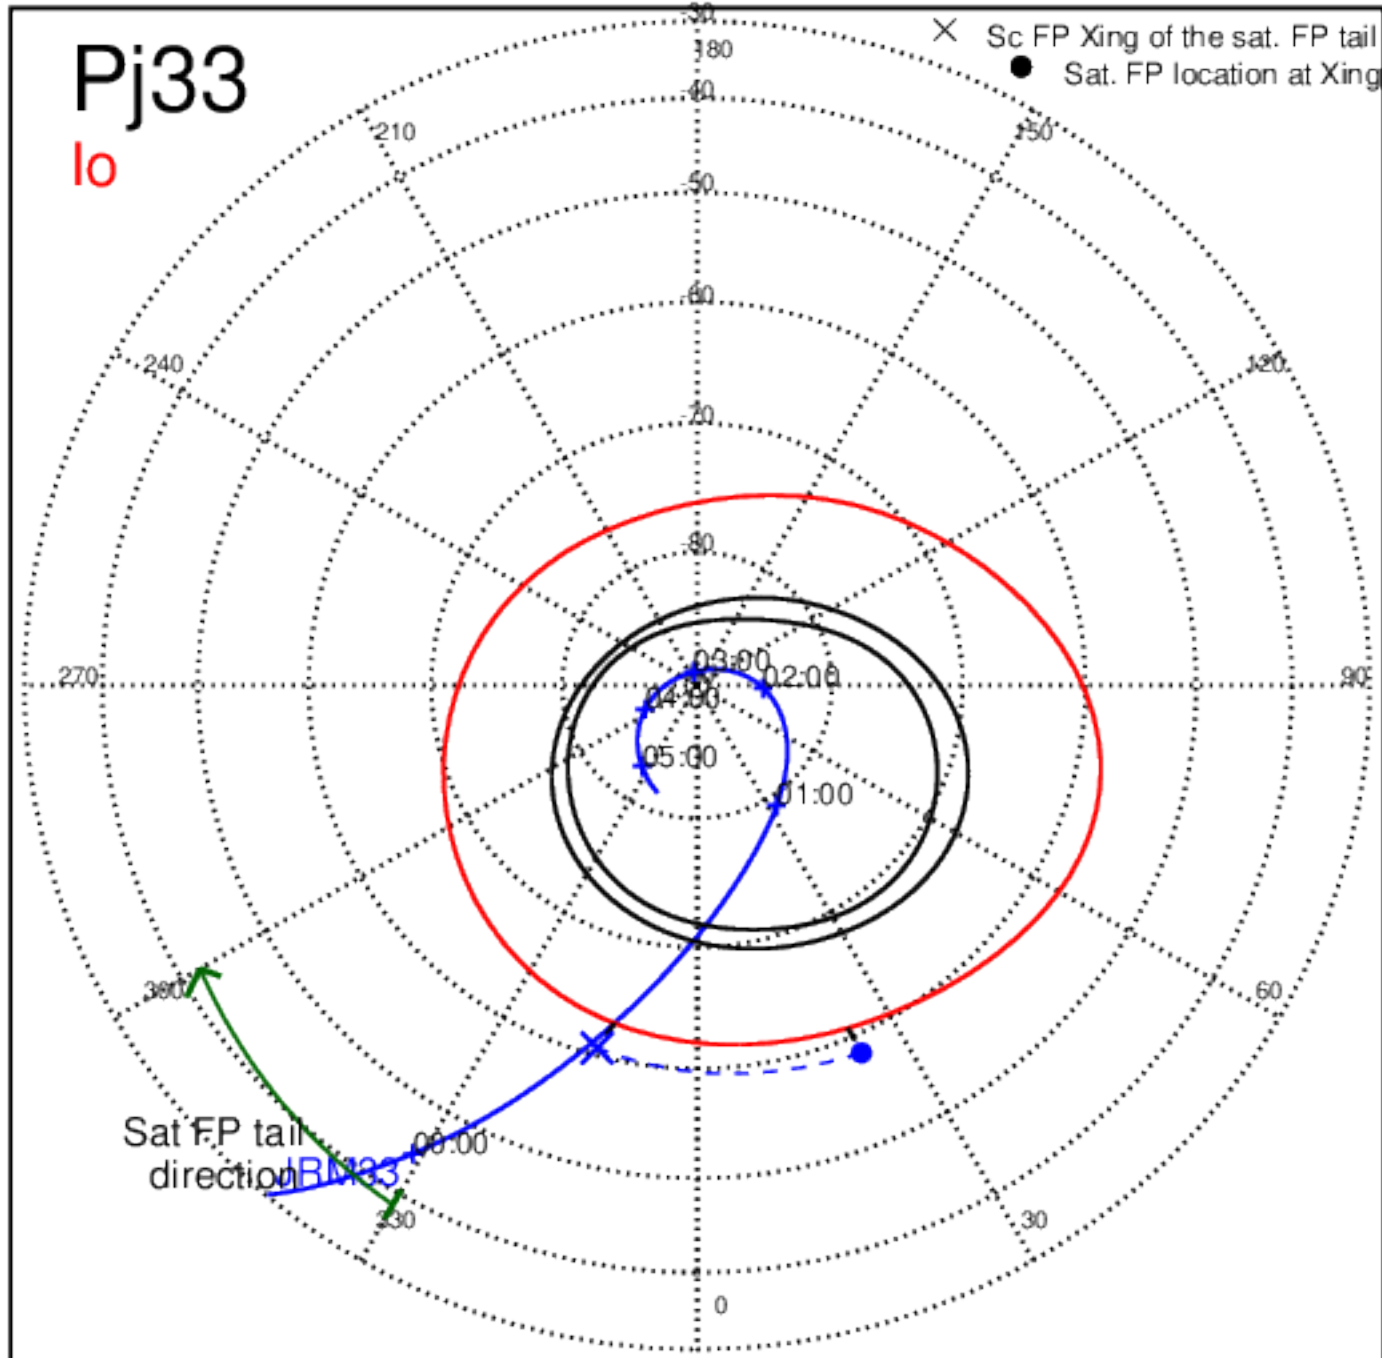

Pj32 (PJ time: 02/21/2021 17:40:34) - North

Pj32 (PJ time: 02/21/2021 17:40:34) - South

Pj33 (PJ time: 04/15/2021 23:32:25) - North

Pj33 (PJ time: 04/15/2021 23:32:25) - South

Pj33 (PJ time: 04/15/2021 23:32:25) - North

Pj33 (PJ time: 04/15/2021 23:32:25) - South

Pj33 (PJ time: 04/15/2021 23:32:25) - North

Pj33 (PJ time: 04/15/2021 23:32:25) - South

Pj34 (PJ time: 06/08/2021 07:46:01) - North

Pj34 (PJ time: 06/08/2021 07:46:01) - South

Pj34 (PJ time: 06/08/2021 07:46:01) - North

Pj34 (PJ time: 06/08/2021 07:46:01) - South

Pj34
Europa

X Sc FP Xing of the sat. FP tail
● Sat. FP location at Xing

Sat FP tail
direction

11:00
10:00
09:00
12:00
13:00

Pj34 (PJ time: 06/08/2021 07:46:01) - North

Pj34 (PJ time: 06/08/2021 07:46:01) - South

Pj35 (PJ time: 07/21/2021 08:15:05) - North

Pj35 (PJ time: 07/21/2021 08:15:05) - South

Pj35 (PJ time: 07/21/2021 08:15:05) - North