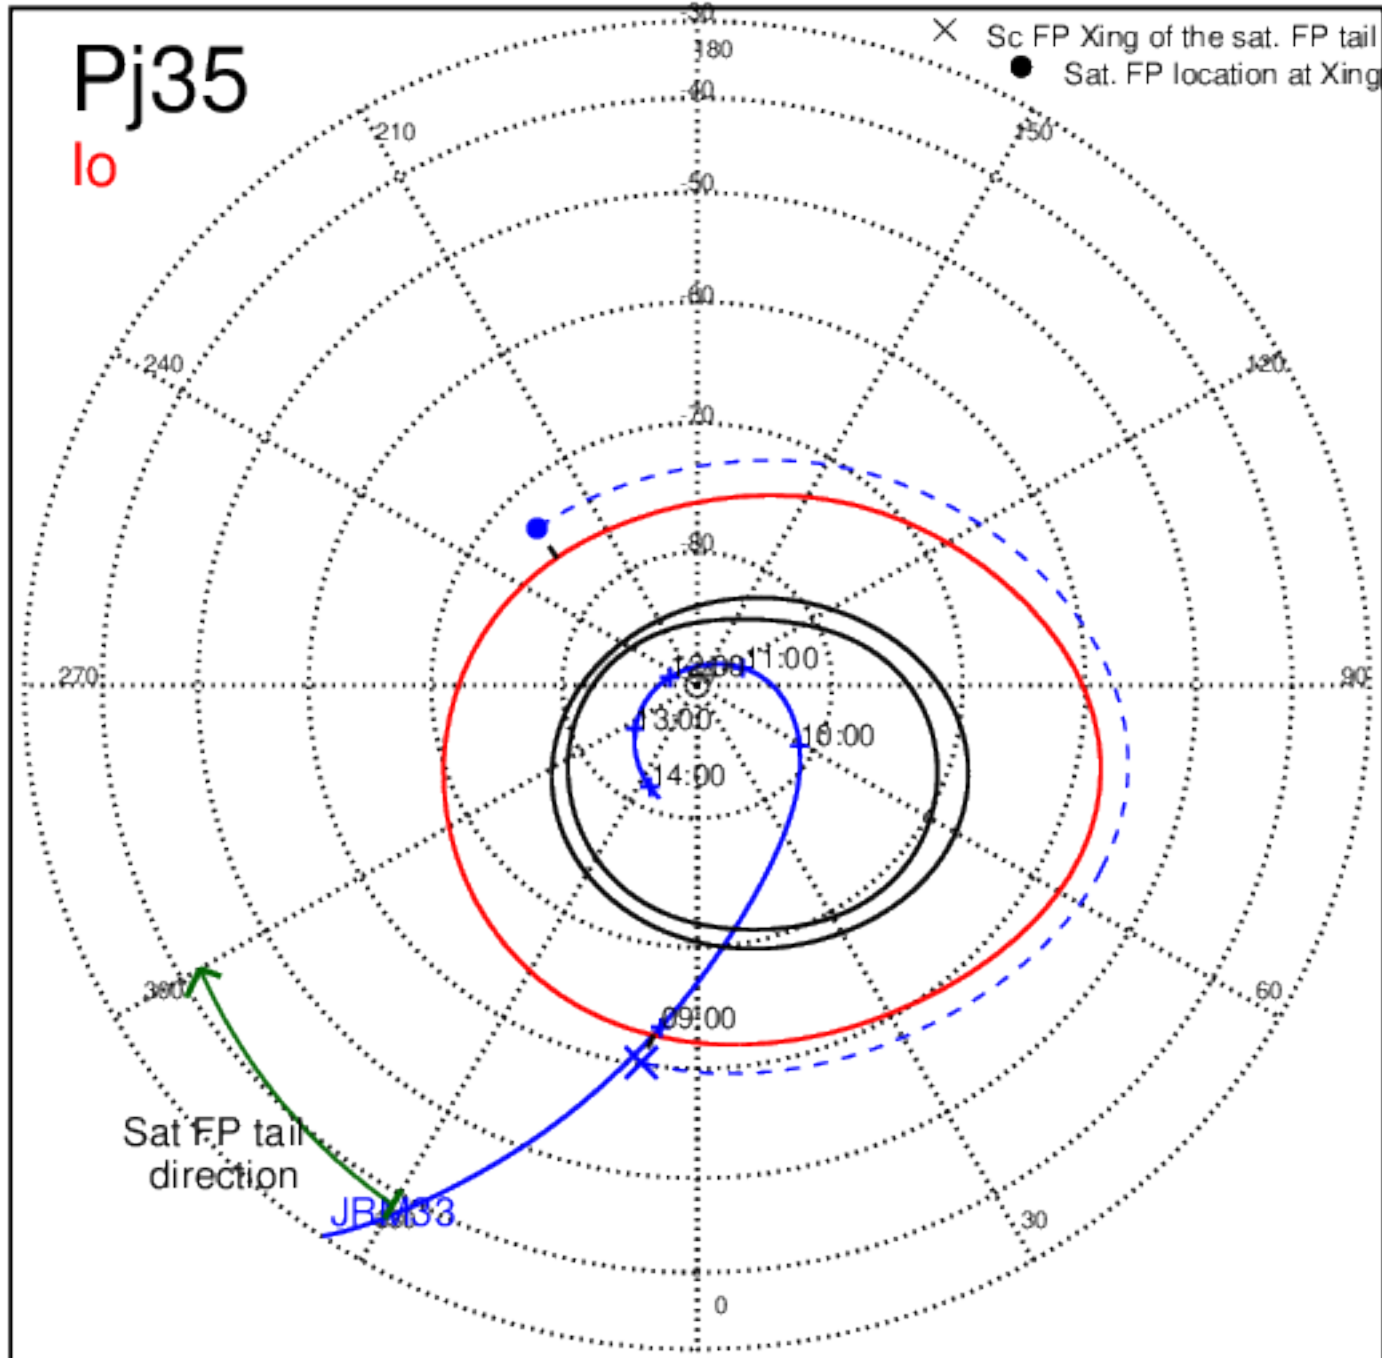

Pj33 (PJ time: 04/15/2021 23:32:25) - South

Pj33 (PJ time: 04/15/2021 23:32:25) - North

Pj33 (PJ time: 04/15/2021 23:32:25) - South

Pj34 (PJ time: 06/08/2021 07:46:01) - North

Pj34 (PJ time: 06/08/2021 07:46:01) - South

Pj34 (PJ time: 06/08/2021 07:46:01) - North

Pj34 (PJ time: 06/08/2021 07:46:01) - South

Pj34
Europa

X Sc FP Xing of the sat. FP tail
● Sat. FP location at Xing

Sat FP tail
direction

11:00
10:00
09:00
12:00
13:00

Pj34 (PJ time: 06/08/2021 07:46:01) - North

Pj34 (PJ time: 06/08/2021 07:46:01) - South

Pj35 (PJ time: 07/21/2021 08:15:05) - North

Pj35 (PJ time: 07/21/2021 08:15:05) - South

Pj35 (PJ time: 07/21/2021 08:15:05) - North

Pj35 (PJ time: 07/21/2021 08:15:05) - South

Pj35 (PJ time: 07/21/2021 08:15:05) - North

Pj35 (PJ time: 07/21/2021 08:15:05) - South