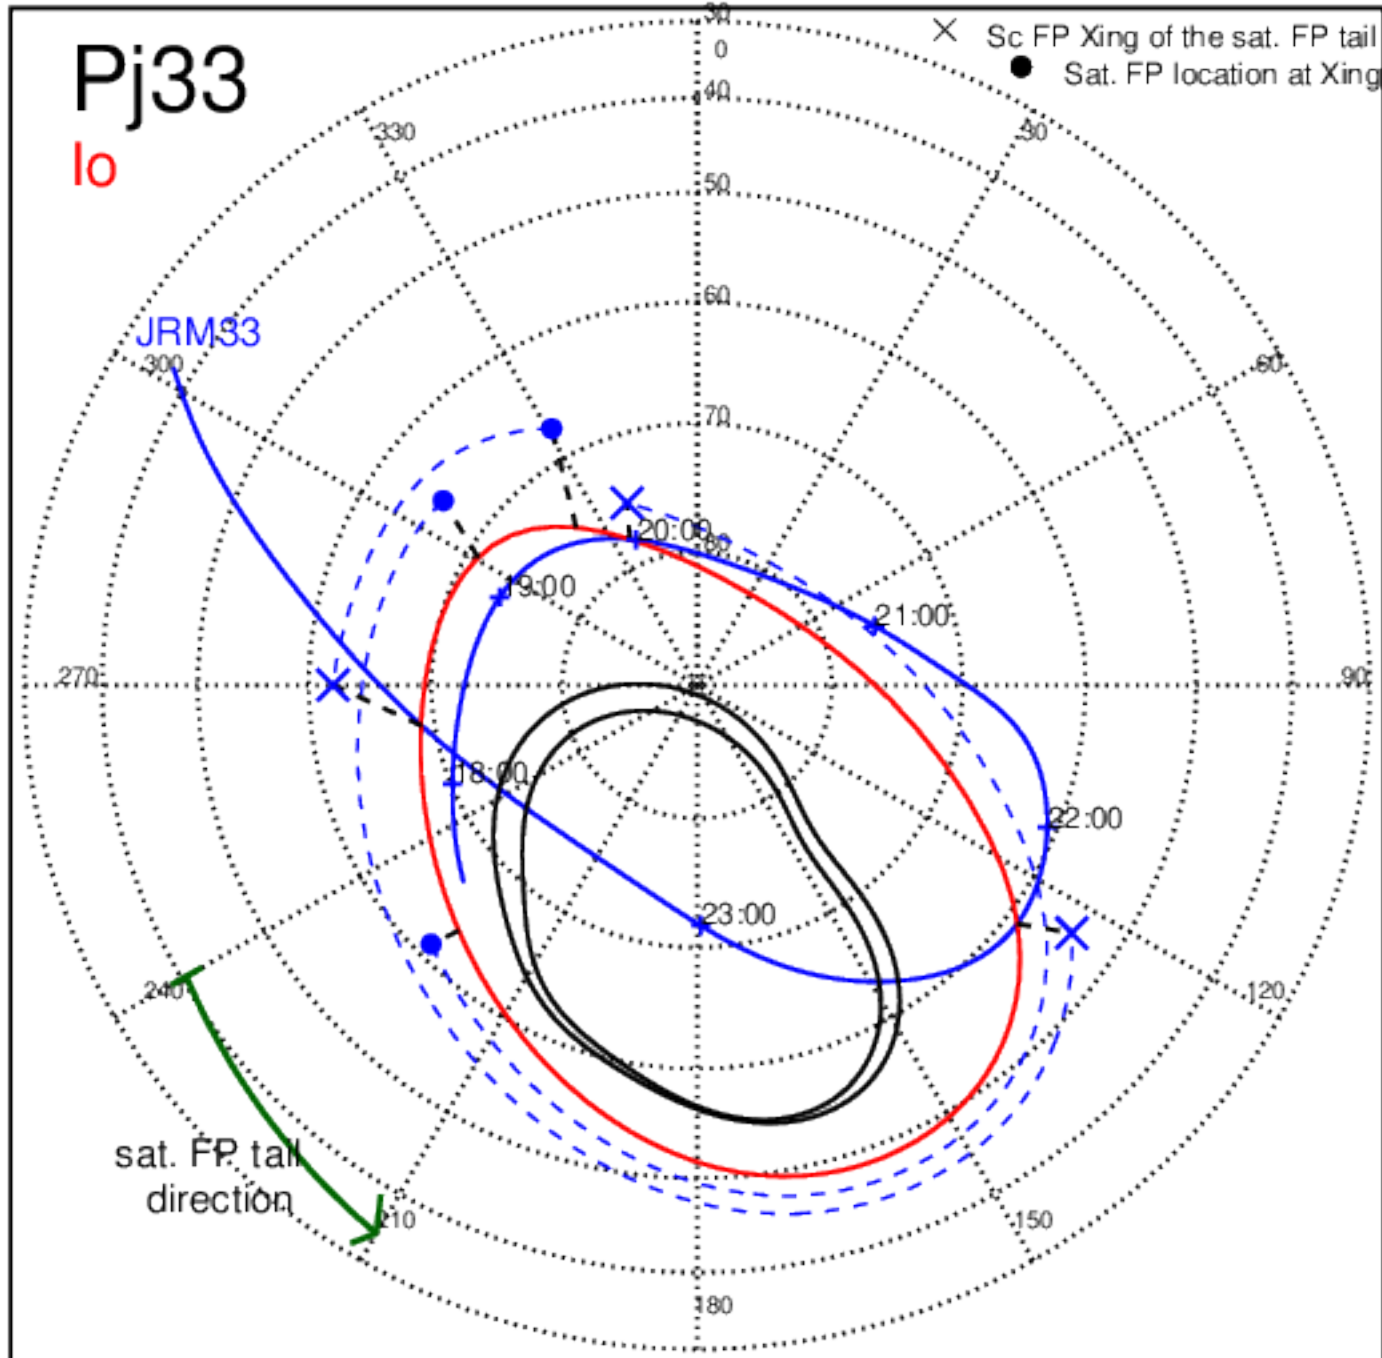

Pj33 (PJ time: 04/15/2021 23:32:25) - North