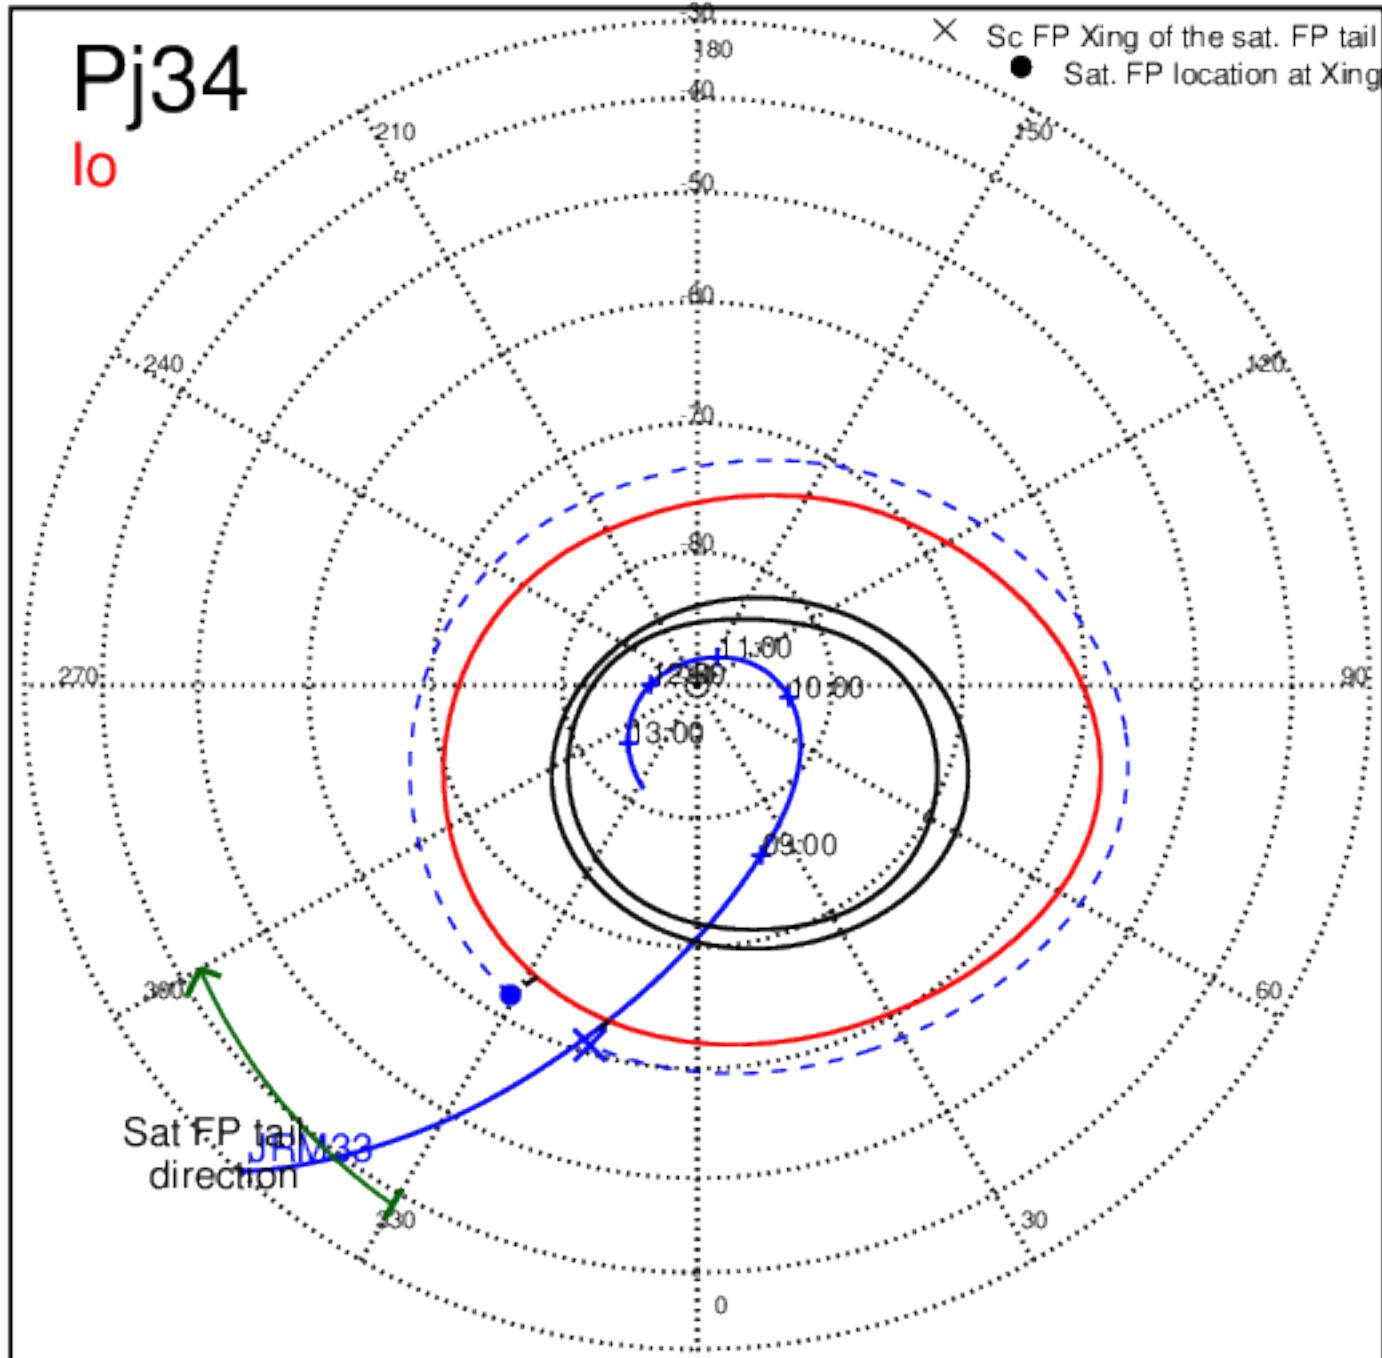

Pj33 (PJ time: 04/15/2021 23:32:25) - South

Pj33 (PJ time: 04/15/2021 23:32:25) - North

Pj33 (PJ time: 04/15/2021 23:32:25) - South

Pj34 (PJ time: 06/08/2021 07:46:01) - North

Pj34 (PJ time: 06/08/2021 07:46:01) - South

Pj34 (PJ time: 06/08/2021 07:46:01) - North

Pj34 (PJ time: 06/08/2021 07:46:01) - South

Pj34
Europa

X Sc FP Xing of the sat. FP tail
● Sat. FP location at Xing

Sat FP tail
direction

11:00
10:00
09:00
12:00
13:00

Pj34 (PJ time: 06/08/2021 07:46:01) - North

Pj34 (PJ time: 06/08/2021 07:46:01) - South

Pj35 (PJ time: 07/21/2021 08:15:05) - North

Pj35 (PJ time: 07/21/2021 08:15:05) - South

Pj35 (PJ time: 07/21/2021 08:15:05) - North

Pj35 (PJ time: 07/21/2021 08:15:05) - South

Pj35 (PJ time: 07/21/2021 08:15:05) - North

Pj35 (PJ time: 07/21/2021 08:15:05) - South