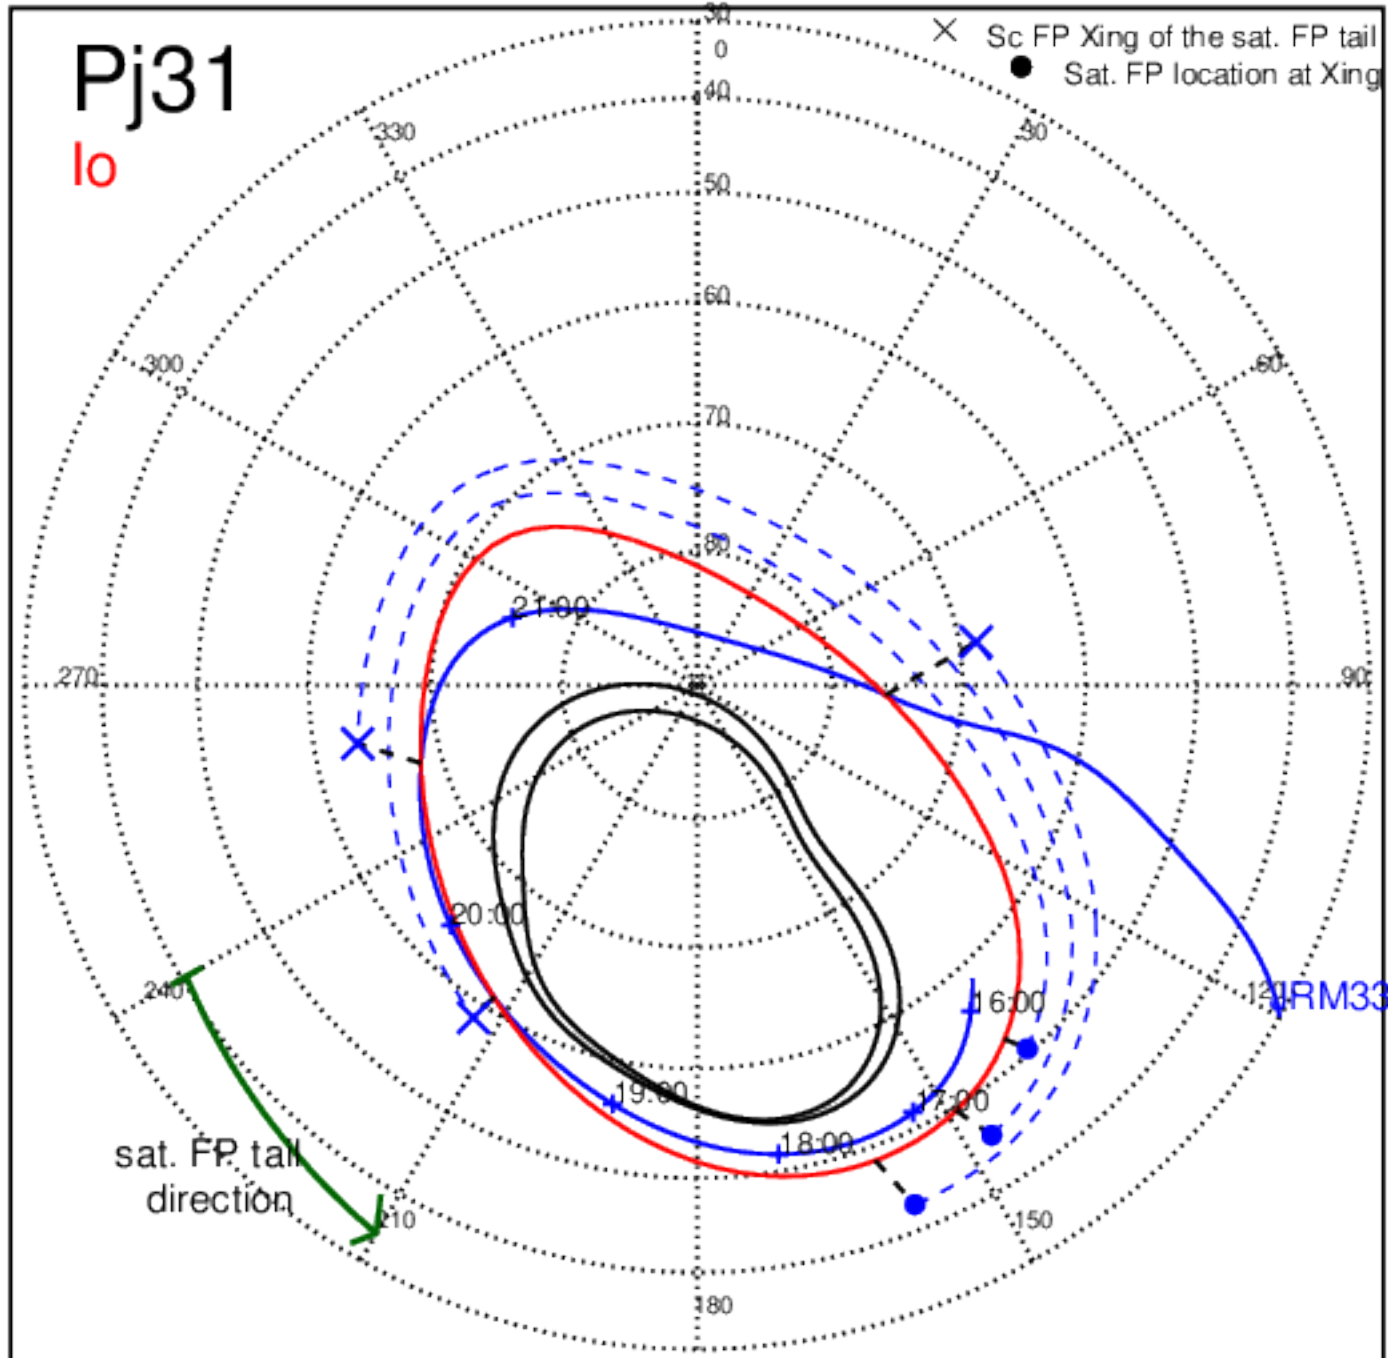

Pj31 (PJ time: 12/30/2020 21:45:45) - North

Pj31 (PJ time: 12/30/2020 21:45:45) - South

Pj31 (PJ time: 12/30/2020 21:45:45) - North

Pj31 (PJ time: 12/30/2020 21:45:45) - South

Pj31 (PJ time: 12/30/2020 21:45:45) - North

Pj31 (PJ time: 12/30/2020 21:45:45) - South

Pj32 (PJ time: 02/21/2021 17:40:34) - North

Pj32 (PJ time: 02/21/2021 17:40:34) - South

Pj32 (PJ time: 02/21/2021 17:40:34) - North

Pj32 (PJ time: 02/21/2021 17:40:34) - South

Pj34 (PJ time: 06/08/2021 07:46:01) - North

Pj34 (PJ time: 06/08/2021 07:46:01) - South

Pj34
Europa

X Sc FP Xing of the sat. FP tail
● Sat. FP location at Xing

Sat FP tail
direction

11:00
10:00
09:00
12:00
13:00

Pj34 (PJ time: 06/08/2021 07:46:01) - North

Pj34 (PJ time: 06/08/2021 07:46:01) - South

Pj35 (PJ time: 07/21/2021 08:15:05) - North

Pj35 (PJ time: 07/21/2021 08:15:05) - South

Pj35 (PJ time: 07/21/2021 08:15:05) - North