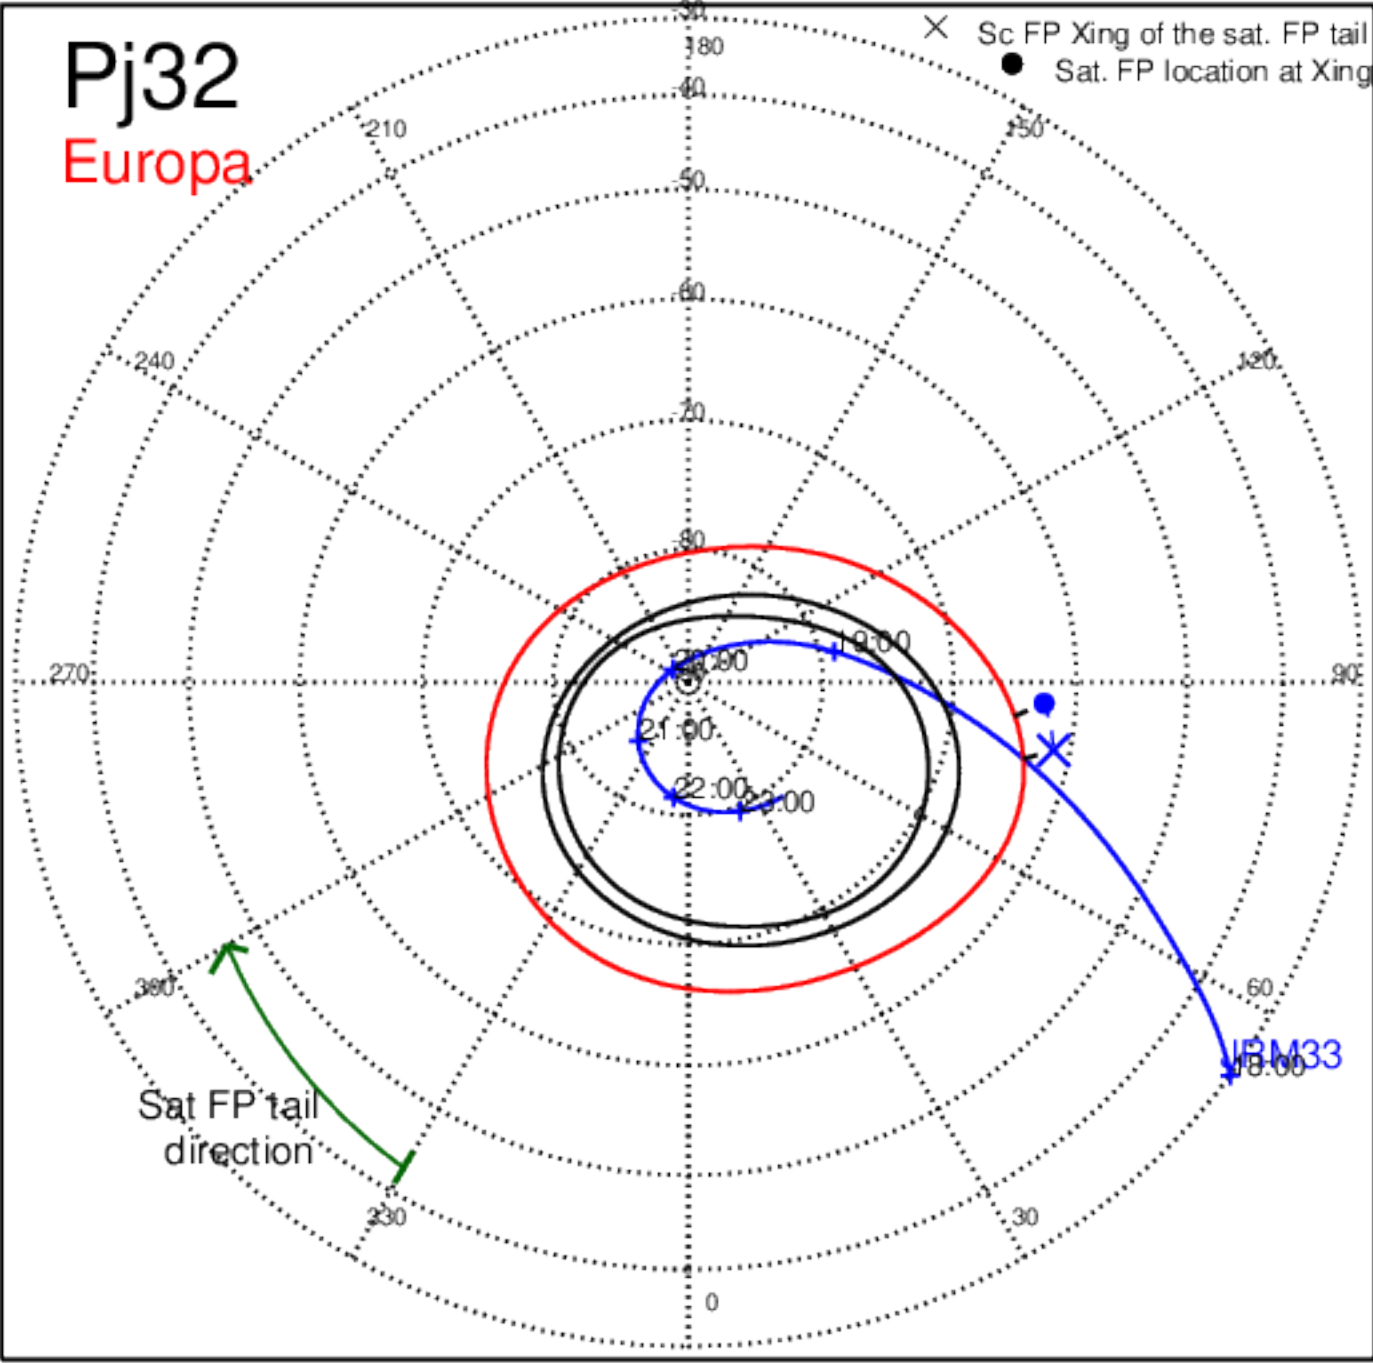

Pj31 (PJ time: 12/30/2020 21:45:45) - North

Pj31 (PJ time: 12/30/2020 21:45:45) - South

Pj31 (PJ time: 12/30/2020 21:45:45) - North

Pj31 (PJ time: 12/30/2020 21:45:45) - South

Pj31 (PJ time: 12/30/2020 21:45:45) - North

Pj31 (PJ time: 12/30/2020 21:45:45) - South

Pj32 (PJ time: 02/21/2021 17:40:34) - North

Pj32 (PJ time: 02/21/2021 17:40:34) - South

Pj32 (PJ time: 02/21/2021 17:40:34) - North

Pj32 (PJ time: 02/21/2021 17:40:34) - South

Pj32 (PJ time: 02/21/2021 17:40:34) - North

Pj32 (PJ time: 02/21/2021 17:40:34) - South

Pj33 (PJ time: 04/15/2021 23:32:25) - North

Pj33 (PJ time: 04/15/2021 23:32:25) - South

Pj33 (PJ time: 04/15/2021 23:32:25) - North

Pj33 (PJ time: 04/15/2021 23:32:25) - South

Pj33 (PJ time: 04/15/2021 23:32:25) - North

Pj33 (PJ time: 04/15/2021 23:32:25) - South

Pj34 (PJ time: 06/08/2021 07:46:01) - North

Pj34 (PJ time: 06/08/2021 07:46:01) - South