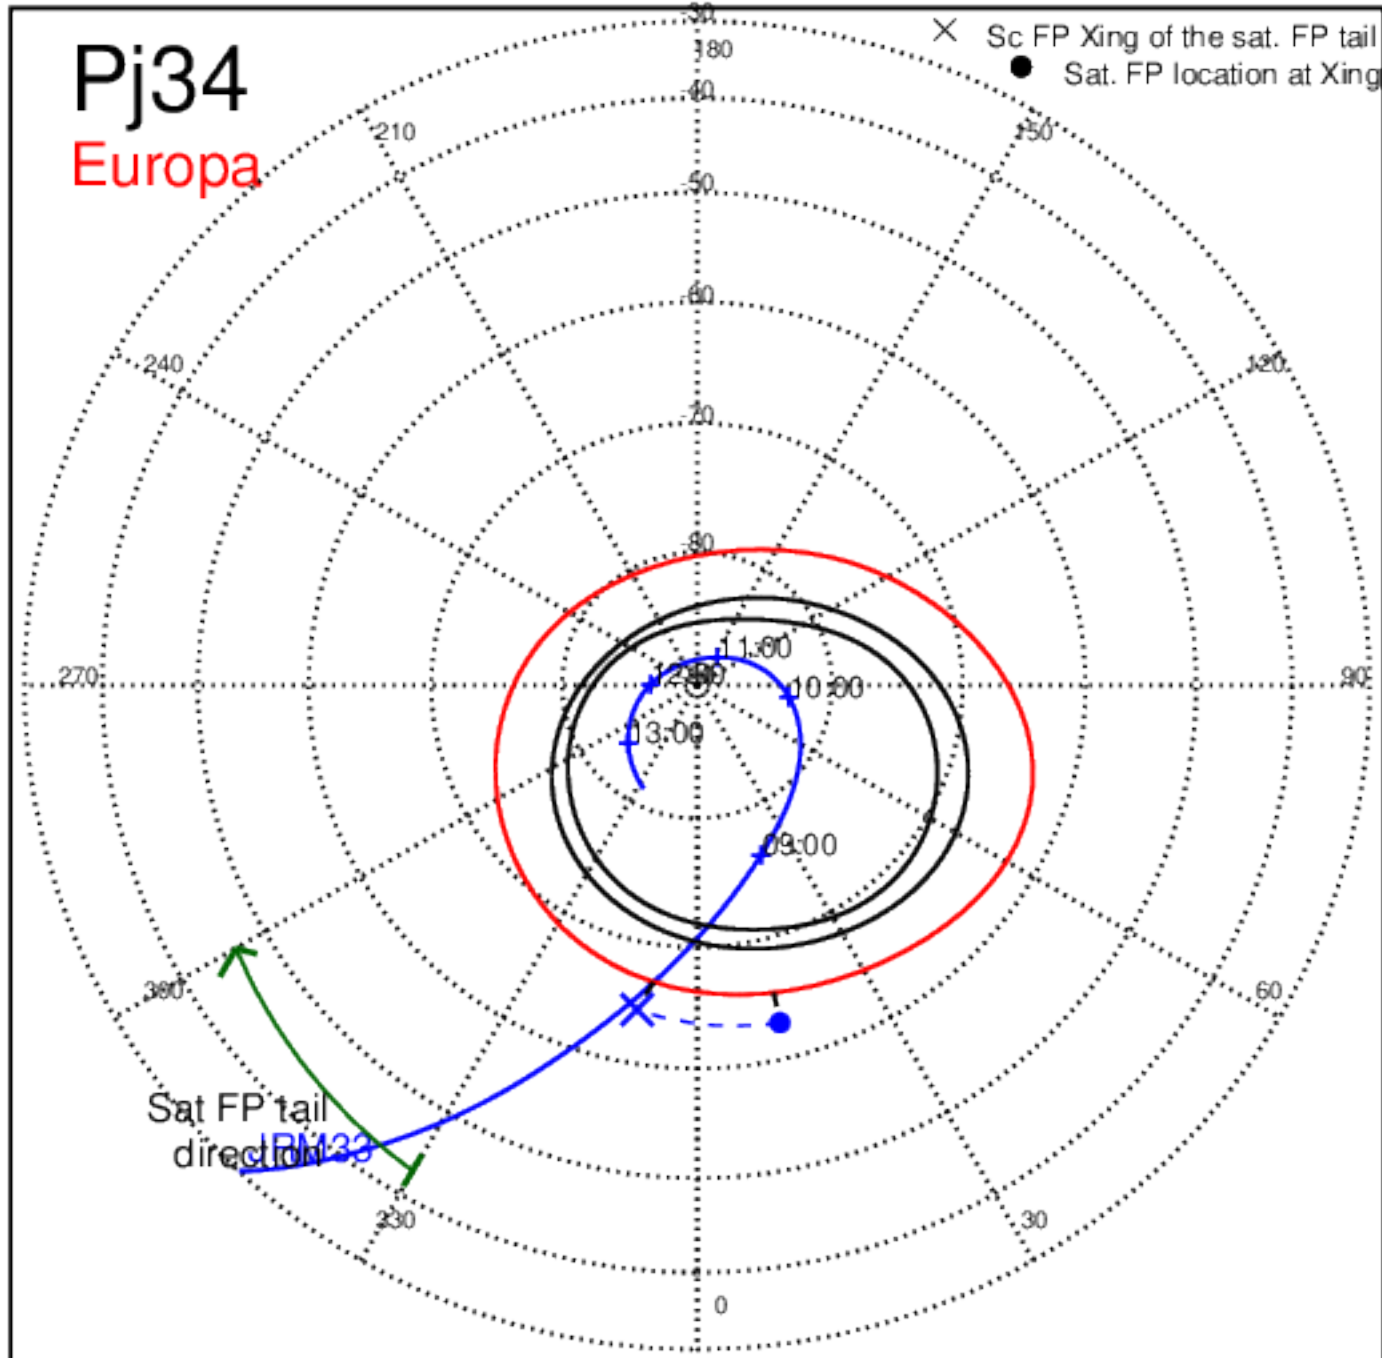

Pj33 (PJ time: 04/15/2021 23:32:25) - South

Pj33 (PJ time: 04/15/2021 23:32:25) - North

Pj33 (PJ time: 04/15/2021 23:32:25) - South

Pj34 (PJ time: 06/08/2021 07:46:01) - North

Pj34 (PJ time: 06/08/2021 07:46:01) - South

Pj34 (PJ time: 06/08/2021 07:46:01) - North

Pj34 (PJ time: 06/08/2021 07:46:01) - South

Pj34
Europa

X Sc FP Xing of the sat. FP tail
● Sat. FP location at Xing

Sat FP tail
direction

11:00
10:00
09:00
12:00
13:00

Pj34 (PJ time: 06/08/2021 07:46:01) - North

Pj34 (PJ time: 06/08/2021 07:46:01) - South

Pj35 (PJ time: 07/21/2021 08:15:05) - North

Pj35 (PJ time: 07/21/2021 08:15:05) - South

Pj35 (PJ time: 07/21/2021 08:15:05) - North

Pj35 (PJ time: 07/21/2021 08:15:05) - South

Pj35 (PJ time: 07/21/2021 08:15:05) - North

Pj35 (PJ time: 07/21/2021 08:15:05) - South