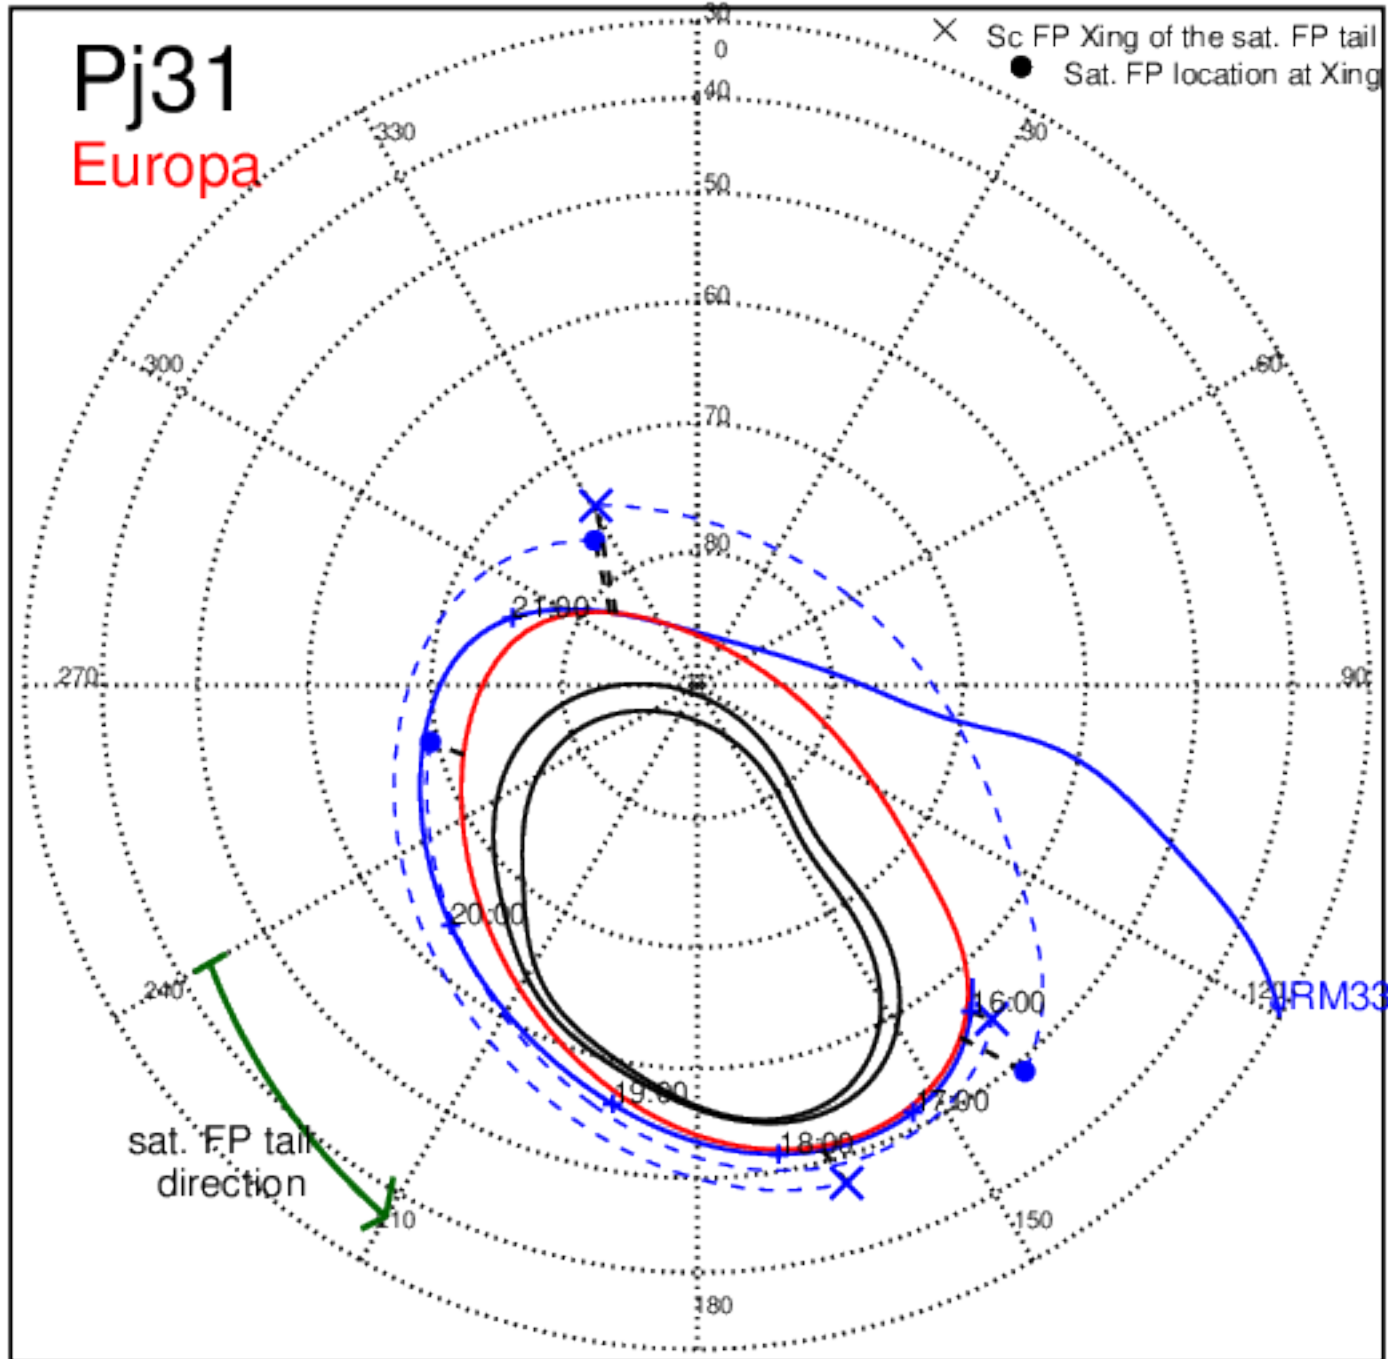

Pj31 (PJ time: 12/30/2020 21:45:45) - North

Pj31 (PJ time: 12/30/2020 21:45:45) - South

Pj31 (PJ time: 12/30/2020 21:45:45) - North

Pj31 (PJ time: 12/30/2020 21:45:45) - South

Pj31 (PJ time: 12/30/2020 21:45:45) - North

Pj31 (PJ time: 12/30/2020 21:45:45) - South

Pj32 (PJ time: 02/21/2021 17:40:34) - North

Pj32 (PJ time: 02/21/2021 17:40:34) - South

Pj32 (PJ time: 02/21/2021 17:40:34) - North

Pj32 (PJ time: 02/21/2021 17:40:34) - South

Pj33 (PJ time: 04/15/2021 23:32:25) - South

Pj33 (PJ time: 04/15/2021 23:32:25) - North

Pj33 (PJ time: 04/15/2021 23:32:25) - South

Pj34 (PJ time: 06/08/2021 07:46:01) - North

Pj34 (PJ time: 06/08/2021 07:46:01) - South

Pj34 (PJ time: 06/08/2021 07:46:01) - North

Pj34 (PJ time: 06/08/2021 07:46:01) - South

Pj35 (PJ time: 07/21/2021 08:15:05) - North

Pj35 (PJ time: 07/21/2021 08:15:05) - South

Pj35 (PJ time: 07/21/2021 08:15:05) - North