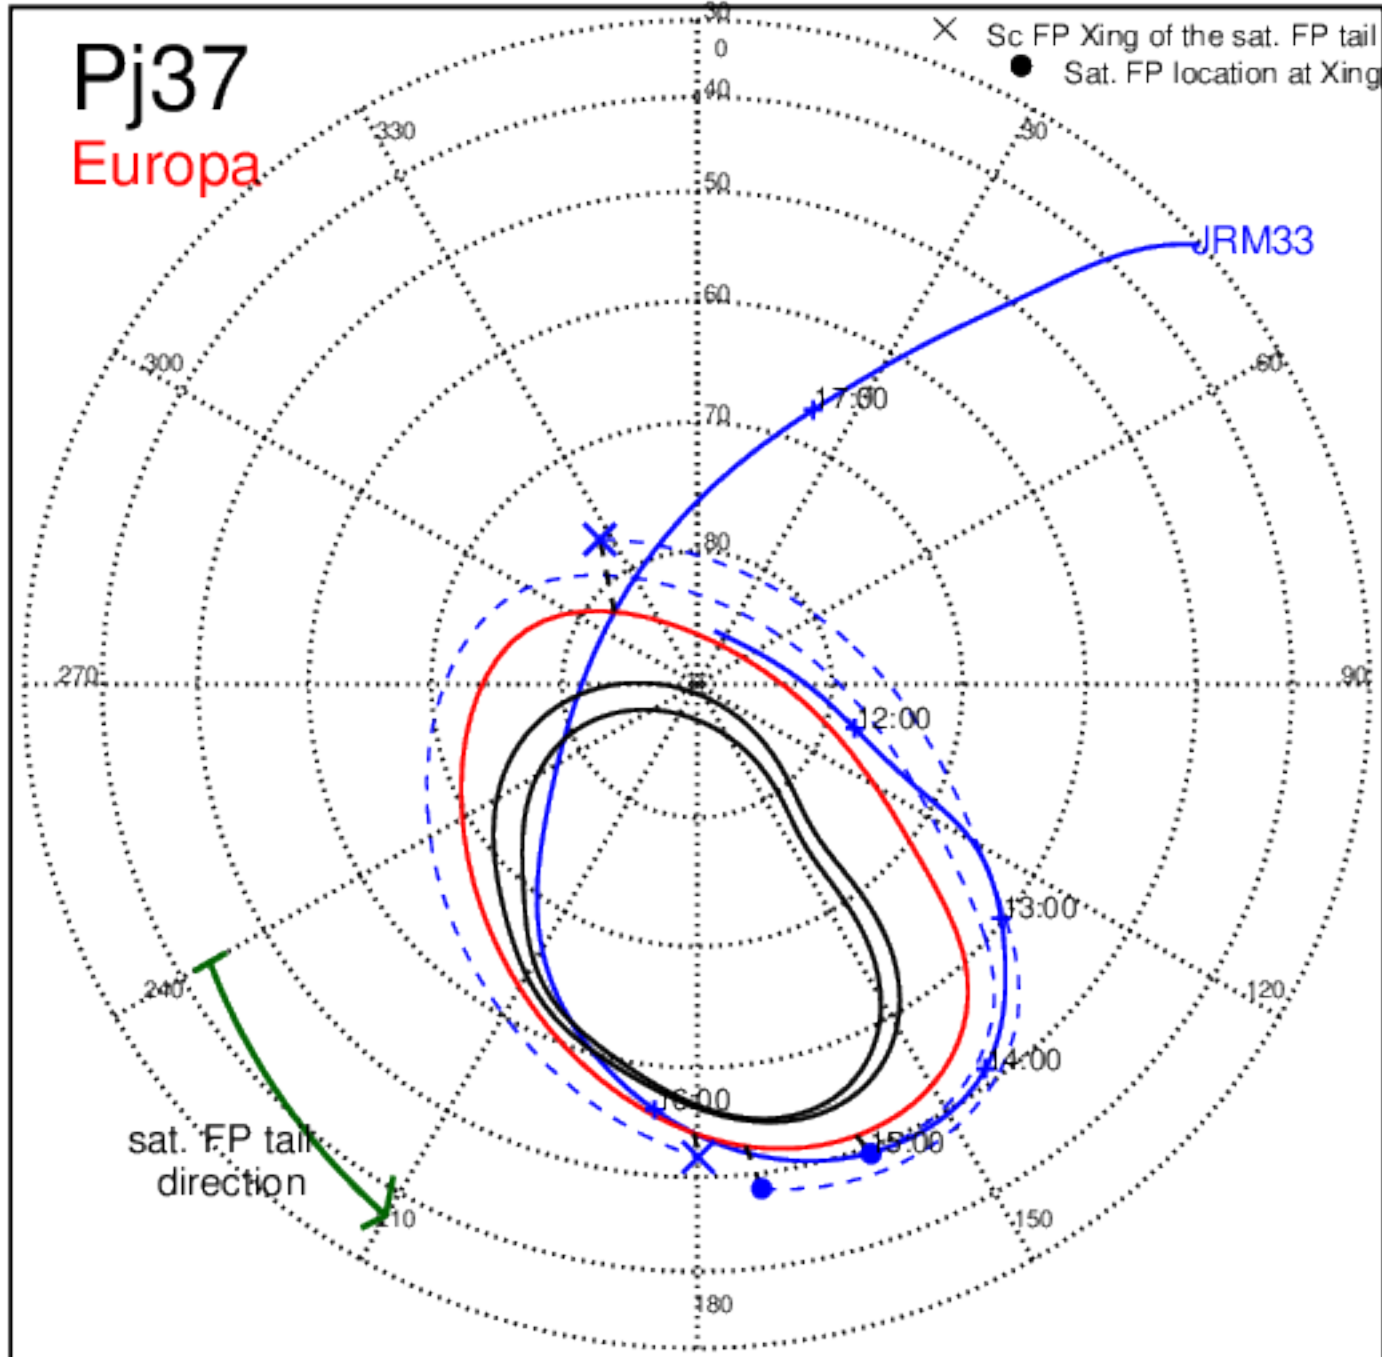

Pj36 (PJ time: 09/02/2021 22:42:52 ) - South

Pj37 (PJ time: 10/16/2021 17:13:32) - North

Pj37 (PJ time: 10/16/2021 17:13:32 ) - South

Pj37 (PJ time: 10/16/2021 17:13:32) - North

Pj37 (PJ time: 10/16/2021 17:13:32 ) - South

Pj37 (PJ time: 10/16/2021 17:13:32) - North

Pj37 (PJ time: 10/16/2021 17:13:32 ) - South

Pj38 (PJ time: 11/29/2021 14:13:30) - North

Pj38 (PJ time: 11/29/2021 14:13:30) - South

Pj38 (PJ time: 11/29/2021 14:13:30) - North

Pj38 (PJ time: 11/29/2021 14:13:30) - South

Pj38 (PJ time: 11/29/2021 14:13:30) - North

Pj38 (PJ time: 11/29/2021 14:13:30) - South

Pj39 (PJ time: 01/12/2022 10:32:57) - North

Pj39 (PJ time: 01/12/2022 10:32:57) - South

Pj39 (PJ time: 01/12/2022 10:32:57) - North

Pj39 (PJ time: 01/12/2022 10:32:57) - South

Pj39 (PJ time: 01/12/2022 10:32:57) - North

Pj39 (PJ time: 01/12/2022 10:32:57) - South

Pj40 (PJ time: 02/25/2022 01:58:52) - North