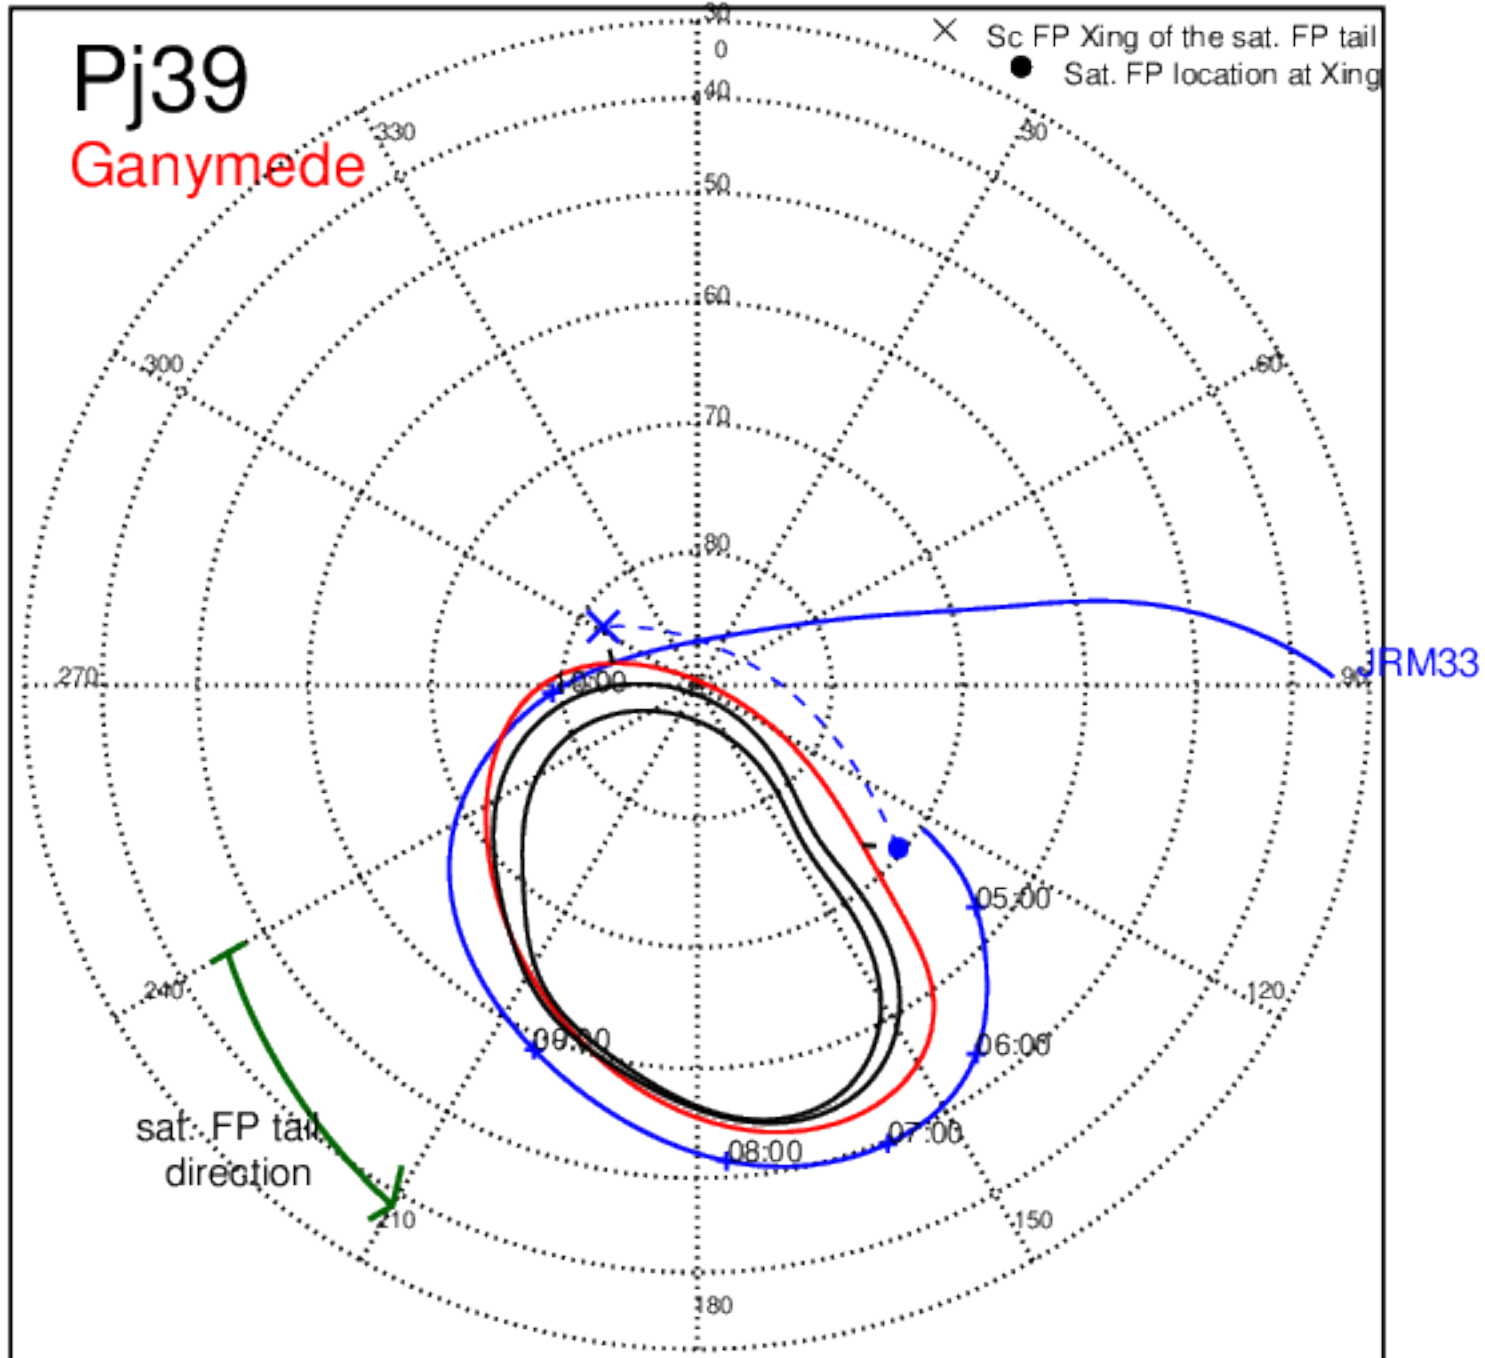

Pj37 (PJ time: 10/16/2021 17:13:32) - North

Pj37 (PJ time: 10/16/2021 17:13:32 ) - South

Pj38 (PJ time: 11/29/2021 14:13:30) - North

Pj38 (PJ time: 11/29/2021 14:13:30) - South

Pj38 (PJ time: 11/29/2021 14:13:30) - North

Pj38 (PJ time: 11/29/2021 14:13:30) - South

Pj38 (PJ time: 11/29/2021 14:13:30) - North

Pj38 (PJ time: 11/29/2021 14:13:30) - South

Pj39 (PJ time: 01/12/2022 10:32:57) - North

Pj39 (PJ time: 01/12/2022 10:32:57) - South

Pj39 (PJ time: 01/12/2022 10:32:57) - North

Pj39 (PJ time: 01/12/2022 10:32:57) - South

Pj39 (PJ time: 01/12/2022 10:32:57) - North

Pj39 (PJ time: 01/12/2022 10:32:57) - South

Pj40 (PJ time: 02/25/2022 01:58:52) - North

Pj40 (PJ time: 02/25/2022 01:58:52 ) - South

Pj40 (PJ time: 02/25/2022 01:58:52) - North

Pj40 (PJ time: 02/25/2022 01:58:52 ) - South

Pj40 (PJ time: 02/25/2022 01:58:52) - North

Pj40 (PJ time: 02/25/2022 01:58:52) - South