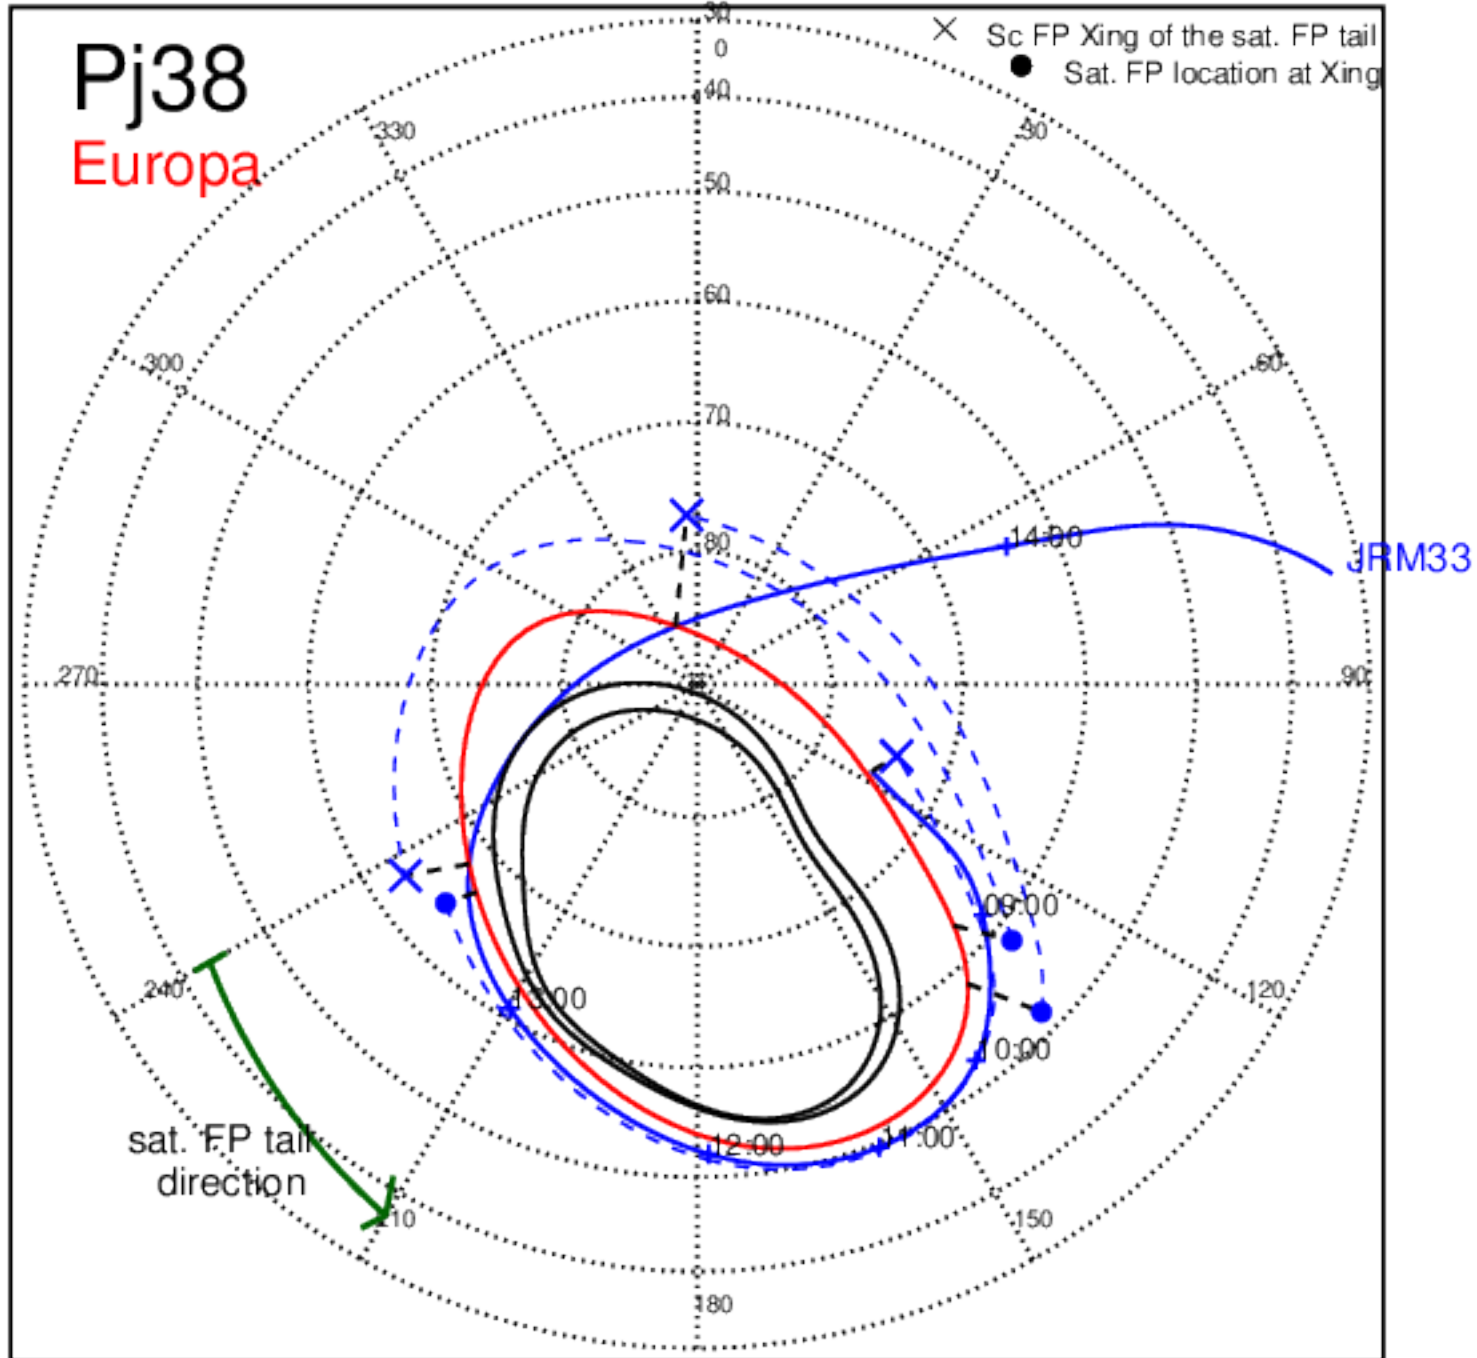

Pj36 (PJ time: 09/02/2021 22:42:52 ) - South

Pj37 (PJ time: 10/16/2021 17:13:32) - North

Pj37 (PJ time: 10/16/2021 17:13:32 ) - South

Pj37 (PJ time: 10/16/2021 17:13:32) - North

Pj37 (PJ time: 10/16/2021 17:13:32 ) - South

Pj37 (PJ time: 10/16/2021 17:13:32) - North

Pj37 (PJ time: 10/16/2021 17:13:32 ) - South

Pj38 (PJ time: 11/29/2021 14:13:30) - North

Pj38 (PJ time: 11/29/2021 14:13:30) - South

Pj38 (PJ time: 11/29/2021 14:13:30) - North

Pj38 (PJ time: 11/29/2021 14:13:30) - South

Pj38 (PJ time: 11/29/2021 14:13:30) - North

Pj38 (PJ time: 11/29/2021 14:13:30) - South

Pj39 (PJ time: 01/12/2022 10:32:57) - North

Pj39 (PJ time: 01/12/2022 10:32:57) - South

Pj39 (PJ time: 01/12/2022 10:32:57) - North

Pj39 (PJ time: 01/12/2022 10:32:57) - South

Pj39 (PJ time: 01/12/2022 10:32:57) - North

Pj39 (PJ time: 01/12/2022 10:32:57) - South

Pj40 (PJ time: 02/25/2022 01:58:52) - North