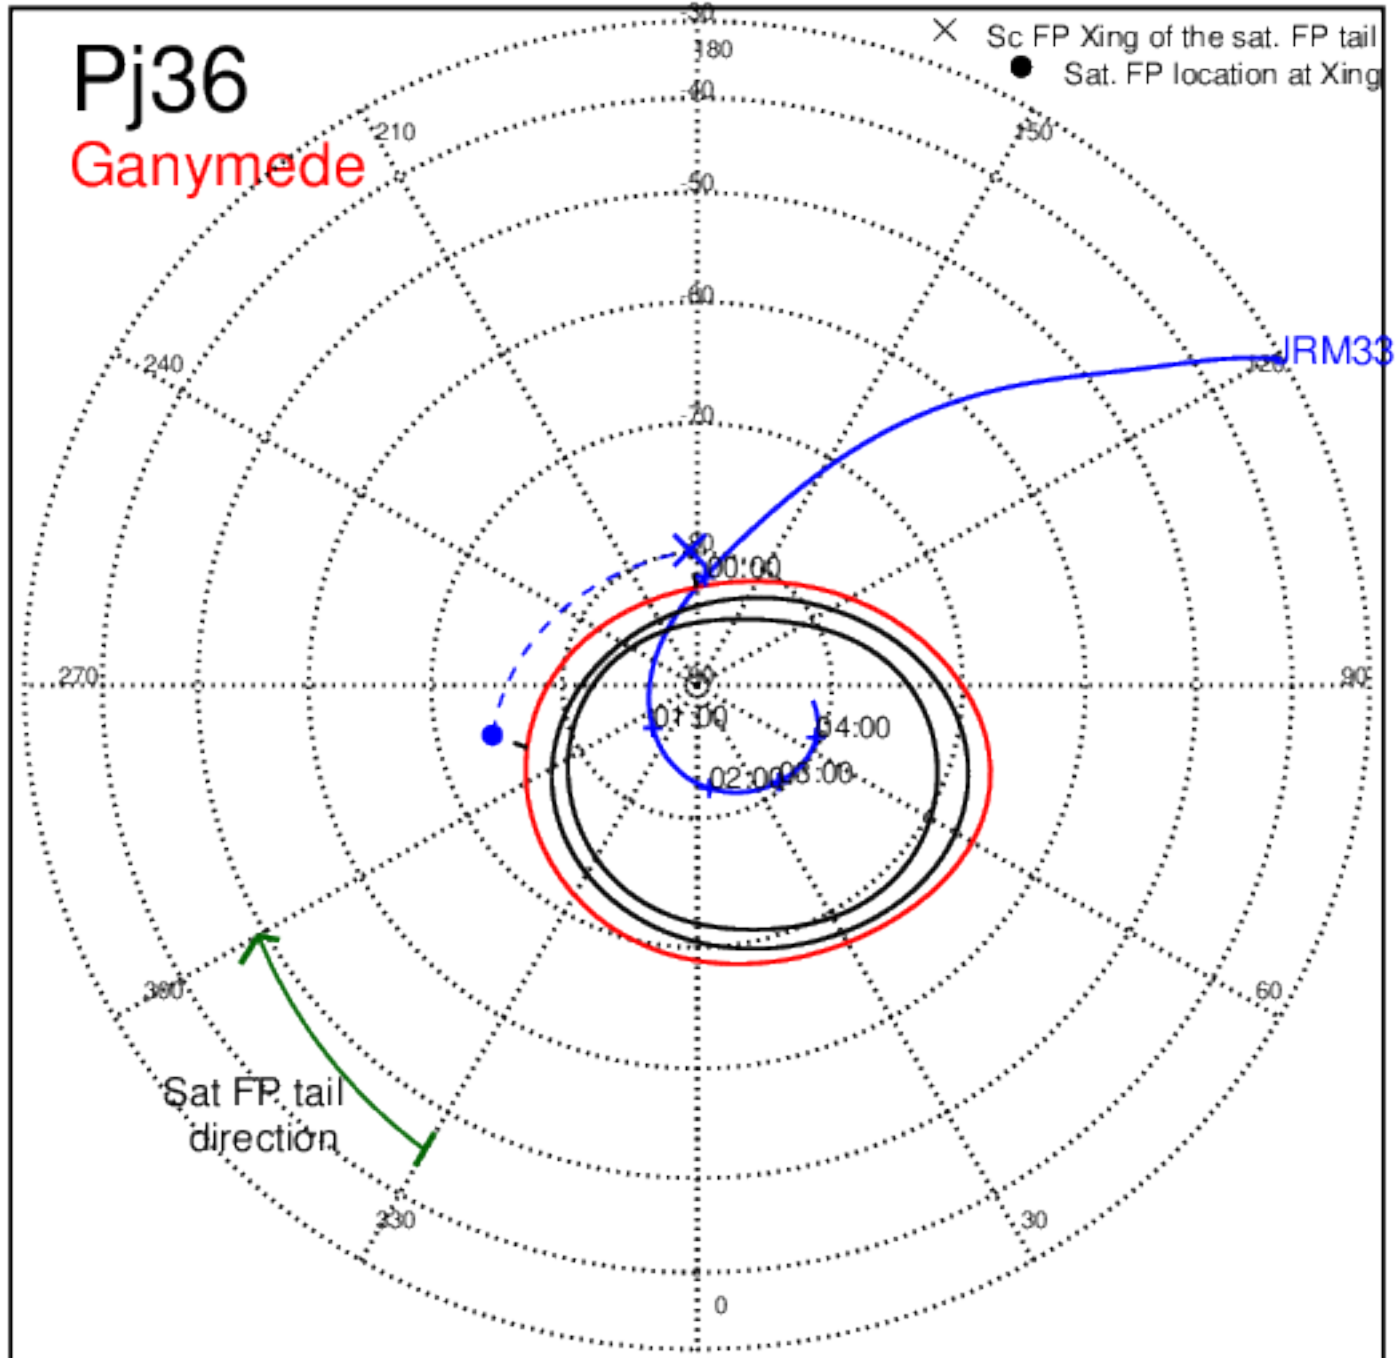

Pj36 (PJ time: 09/02/2021 22:42:52 ) - North

Pj36 (PJ time: 09/02/2021 22:42:52 ) - South

Pj36 (PJ time: 09/02/2021 22:42:52) - North

Pj36 (PJ time: 09/02/2021 22:42:52 ) - South

Pj36 (PJ time: 09/02/2021 22:42:52) - North

Pj36 (PJ time: 09/02/2021 22:42:52 ) - South

Pj37 (PJ time: 10/16/2021 17:13:32) - North

Pj37 (PJ time: 10/16/2021 17:13:32 ) - South

Pj37 (PJ time: 10/16/2021 17:13:32) - North

Pj37 (PJ time: 10/16/2021 17:13:32 ) - South

Pj37 (PJ time: 10/16/2021 17:13:32) - North

Pj37 (PJ time: 10/16/2021 17:13:32 ) - South

Pj38 (PJ time: 11/29/2021 14:13:30) - North

Pj38 (PJ time: 11/29/2021 14:13:30) - South

Pj38 (PJ time: 11/29/2021 14:13:30) - North

Pj39 (PJ time: 01/12/2022 10:32:57) - North

Pj39 (PJ time: 01/12/2022 10:32:57) - South

Pj39 (PJ time: 01/12/2022 10:32:57) - North

Pj39 (PJ time: 01/12/2022 10:32:57) - South

Pj40 (PJ time: 02/25/2022 01:58:52) - North