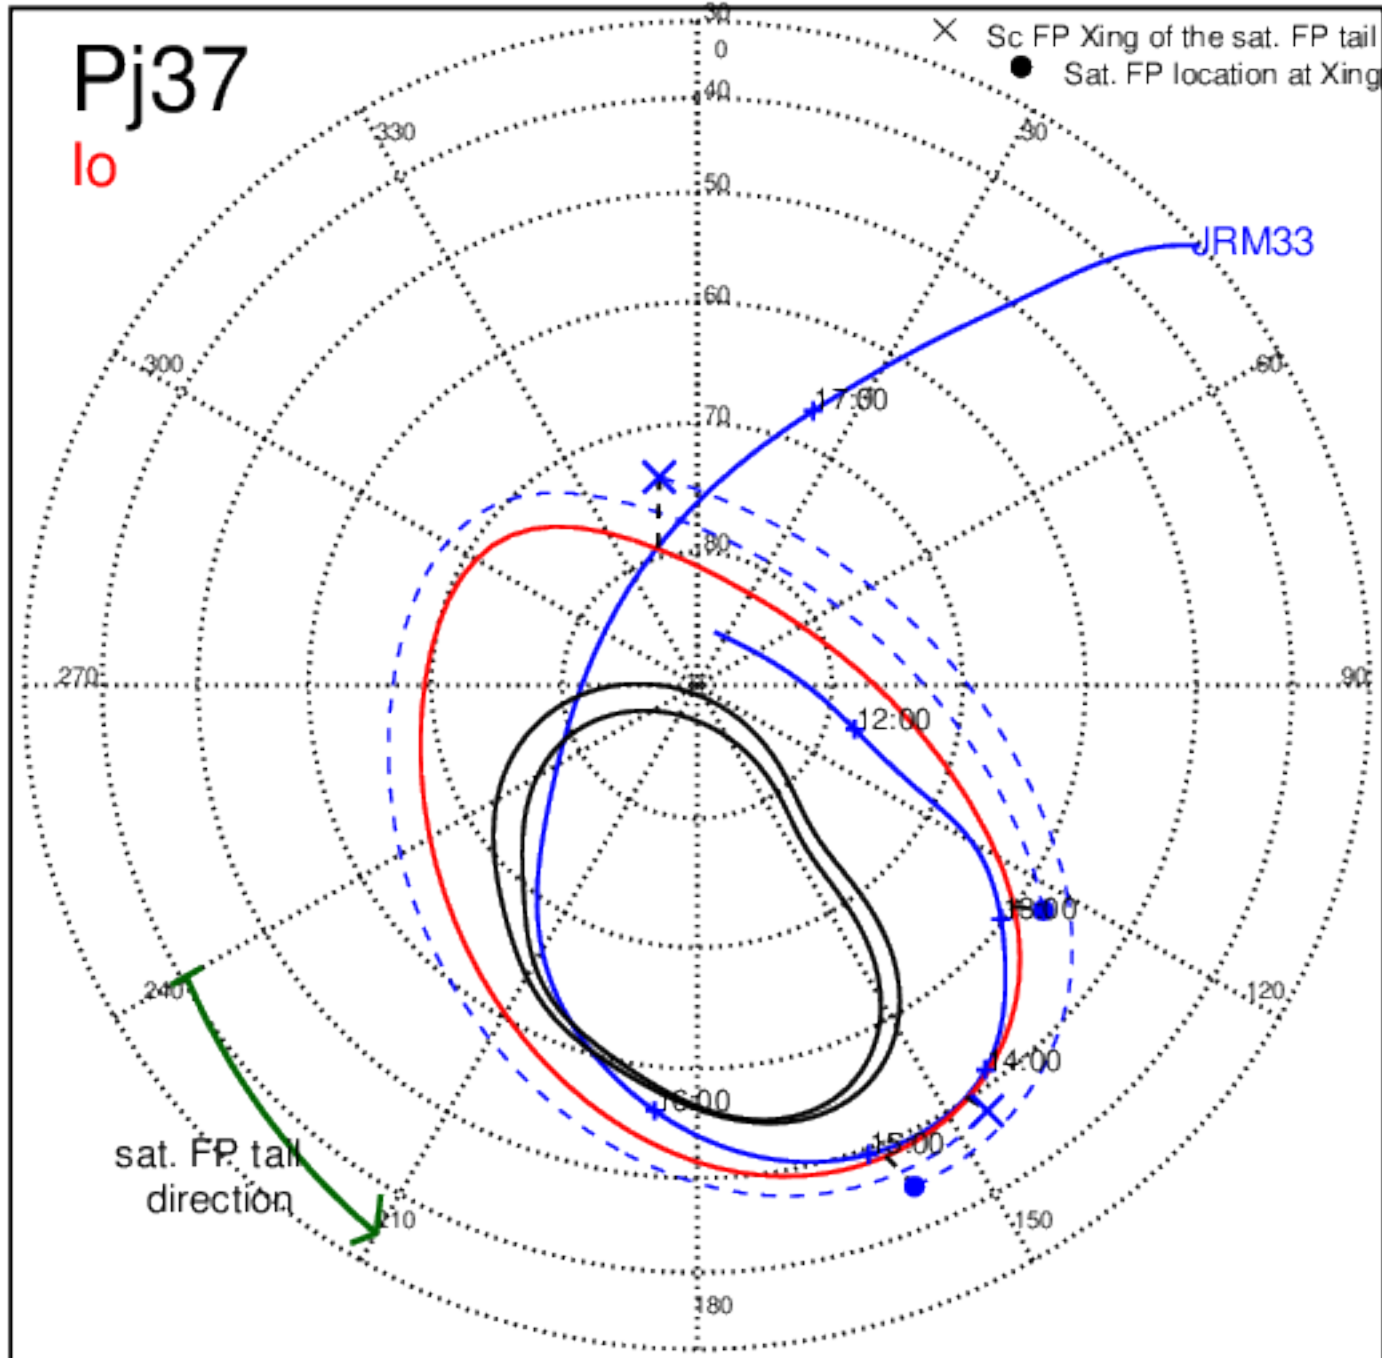

Pj36 (PJ time: 09/02/2021 22:42:52 ) - North

Pj36 (PJ time: 09/02/2021 22:42:52 ) - South

Pj36 (PJ time: 09/02/2021 22:42:52) - North

Pj36 (PJ time: 09/02/2021 22:42:52 ) - South

Pj36 (PJ time: 09/02/2021 22:42:52) - North

Pj36 (PJ time: 09/02/2021 22:42:52 ) - South

Pj37 (PJ time: 10/16/2021 17:13:32) - North

Pj37 (PJ time: 10/16/2021 17:13:32 ) - South

Pj37 (PJ time: 10/16/2021 17:13:32) - North

Pj37 (PJ time: 10/16/2021 17:13:32 ) - South

Pj37 (PJ time: 10/16/2021 17:13:32) - North

Pj37 (PJ time: 10/16/2021 17:13:32 ) - South

Pj38 (PJ time: 11/29/2021 14:13:30) - North

Pj38 (PJ time: 11/29/2021 14:13:30) - South

Pj38 (PJ time: 11/29/2021 14:13:30) - North

Pj39 (PJ time: 01/12/2022 10:32:57) - North

Pj39 (PJ time: 01/12/2022 10:32:57) - South

Pj39 (PJ time: 01/12/2022 10:32:57) - North

Pj39 (PJ time: 01/12/2022 10:32:57) - South

Pj40 (PJ time: 02/25/2022 01:58:52) - North