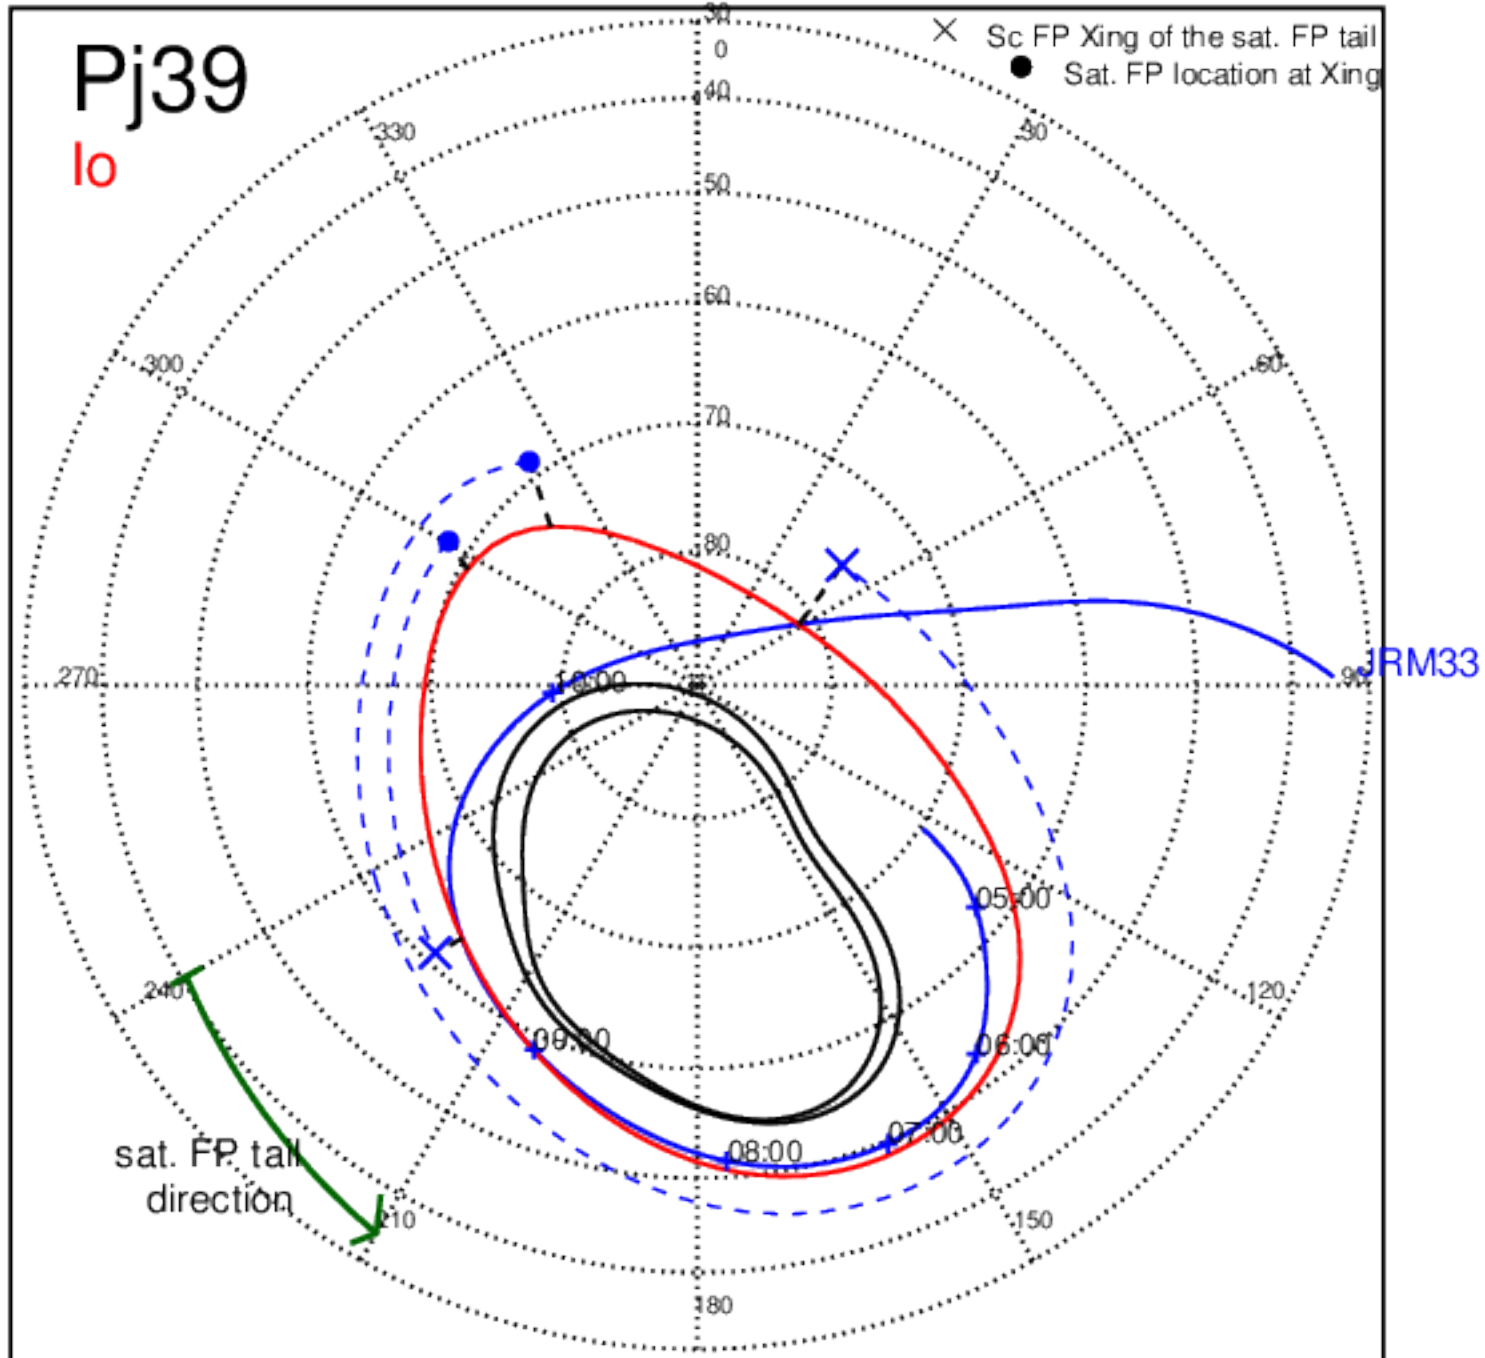

Pj37 (PJ time: 10/16/2021 17:13:32) - North

Pj37 (PJ time: 10/16/2021 17:13:32 ) - South

Pj38 (PJ time: 11/29/2021 14:13:30) - North

Pj38 (PJ time: 11/29/2021 14:13:30) - South

Pj38 (PJ time: 11/29/2021 14:13:30) - North

Pj38 (PJ time: 11/29/2021 14:13:30) - South

Pj38 (PJ time: 11/29/2021 14:13:30) - North

Pj38 (PJ time: 11/29/2021 14:13:30) - South

Pj39 (PJ time: 01/12/2022 10:32:57) - North

Pj39 (PJ time: 01/12/2022 10:32:57) - South

Pj39 (PJ time: 01/12/2022 10:32:57) - North

Pj39 (PJ time: 01/12/2022 10:32:57) - South

Pj39 (PJ time: 01/12/2022 10:32:57) - North

Pj39 (PJ time: 01/12/2022 10:32:57) - South

Pj40 (PJ time: 02/25/2022 01:58:52) - North

Pj40 (PJ time: 02/25/2022 01:58:52 ) - South

Pj40 (PJ time: 02/25/2022 01:58:52) - North

Pj40 (PJ time: 02/25/2022 01:58:52 ) - South

Pj40 (PJ time: 02/25/2022 01:58:52) - North

Pj40 (PJ time: 02/25/2022 01:58:52) - South