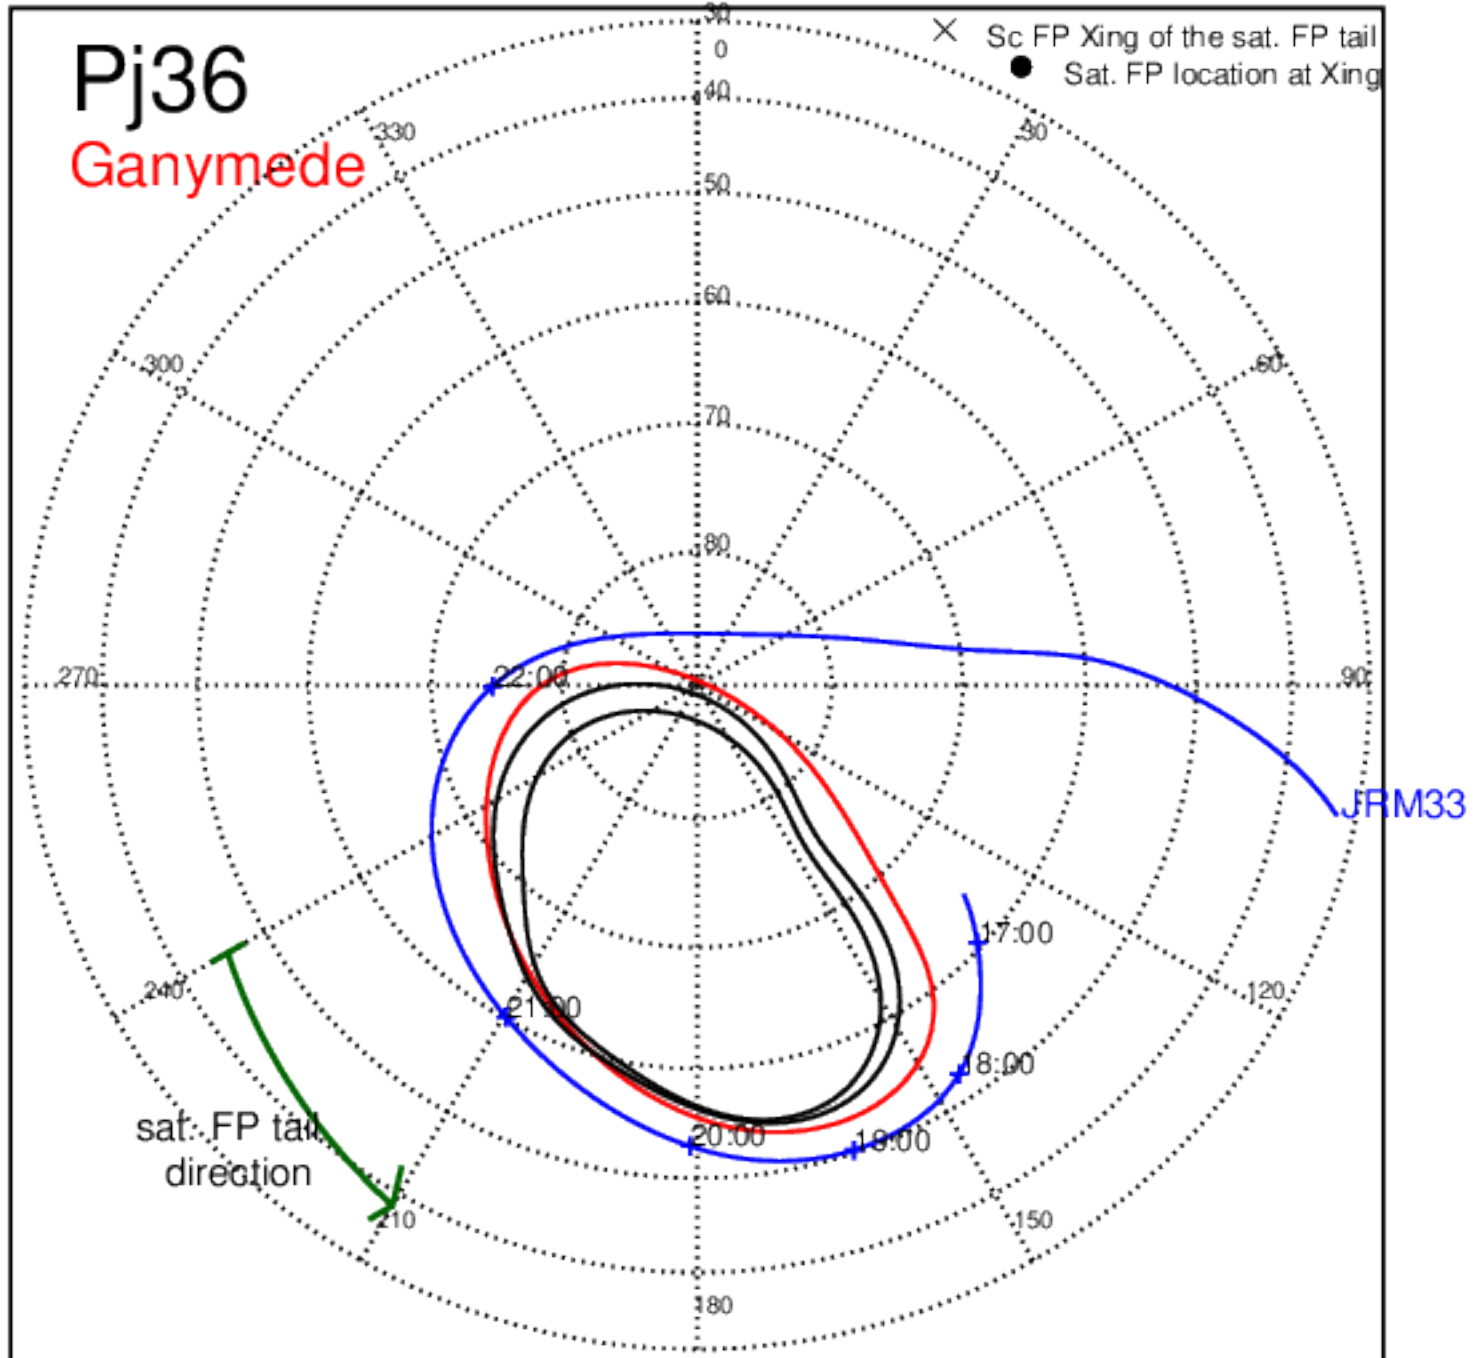

Pj36 (PJ time: 09/02/2021 22:42:52 ) - North

Pj36 (PJ time: 09/02/2021 22:42:52 ) - South

Pj36 (PJ time: 09/02/2021 22:42:52) - North

Pj36 (PJ time: 09/02/2021 22:42:52 ) - South

Pj36 (PJ time: 09/02/2021 22:42:52) - North

Pj36 (PJ time: 09/02/2021 22:42:52 ) - South

Pj37 (PJ time: 10/16/2021 17:13:32) - North

Pj37 (PJ time: 10/16/2021 17:13:32 ) - South

Pj37 (PJ time: 10/16/2021 17:13:32) - North

Pj37 (PJ time: 10/16/2021 17:13:32 ) - South

Pj37 (PJ time: 10/16/2021 17:13:32) - North

Pj37 (PJ time: 10/16/2021 17:13:32 ) - South

Pj38 (PJ time: 11/29/2021 14:13:30) - North

Pj38 (PJ time: 11/29/2021 14:13:30) - South

Pj38 (PJ time: 11/29/2021 14:13:30) - North

Pj38 (PJ time: 11/29/2021 14:13:30) - South

Pj38 (PJ time: 11/29/2021 14:13:30) - North

Pj38 (PJ time: 11/29/2021 14:13:30) - South

Pj39 (PJ time: 01/12/2022 10:32:57) - North

Pj39 (PJ time: 01/12/2022 10:32:57) - South