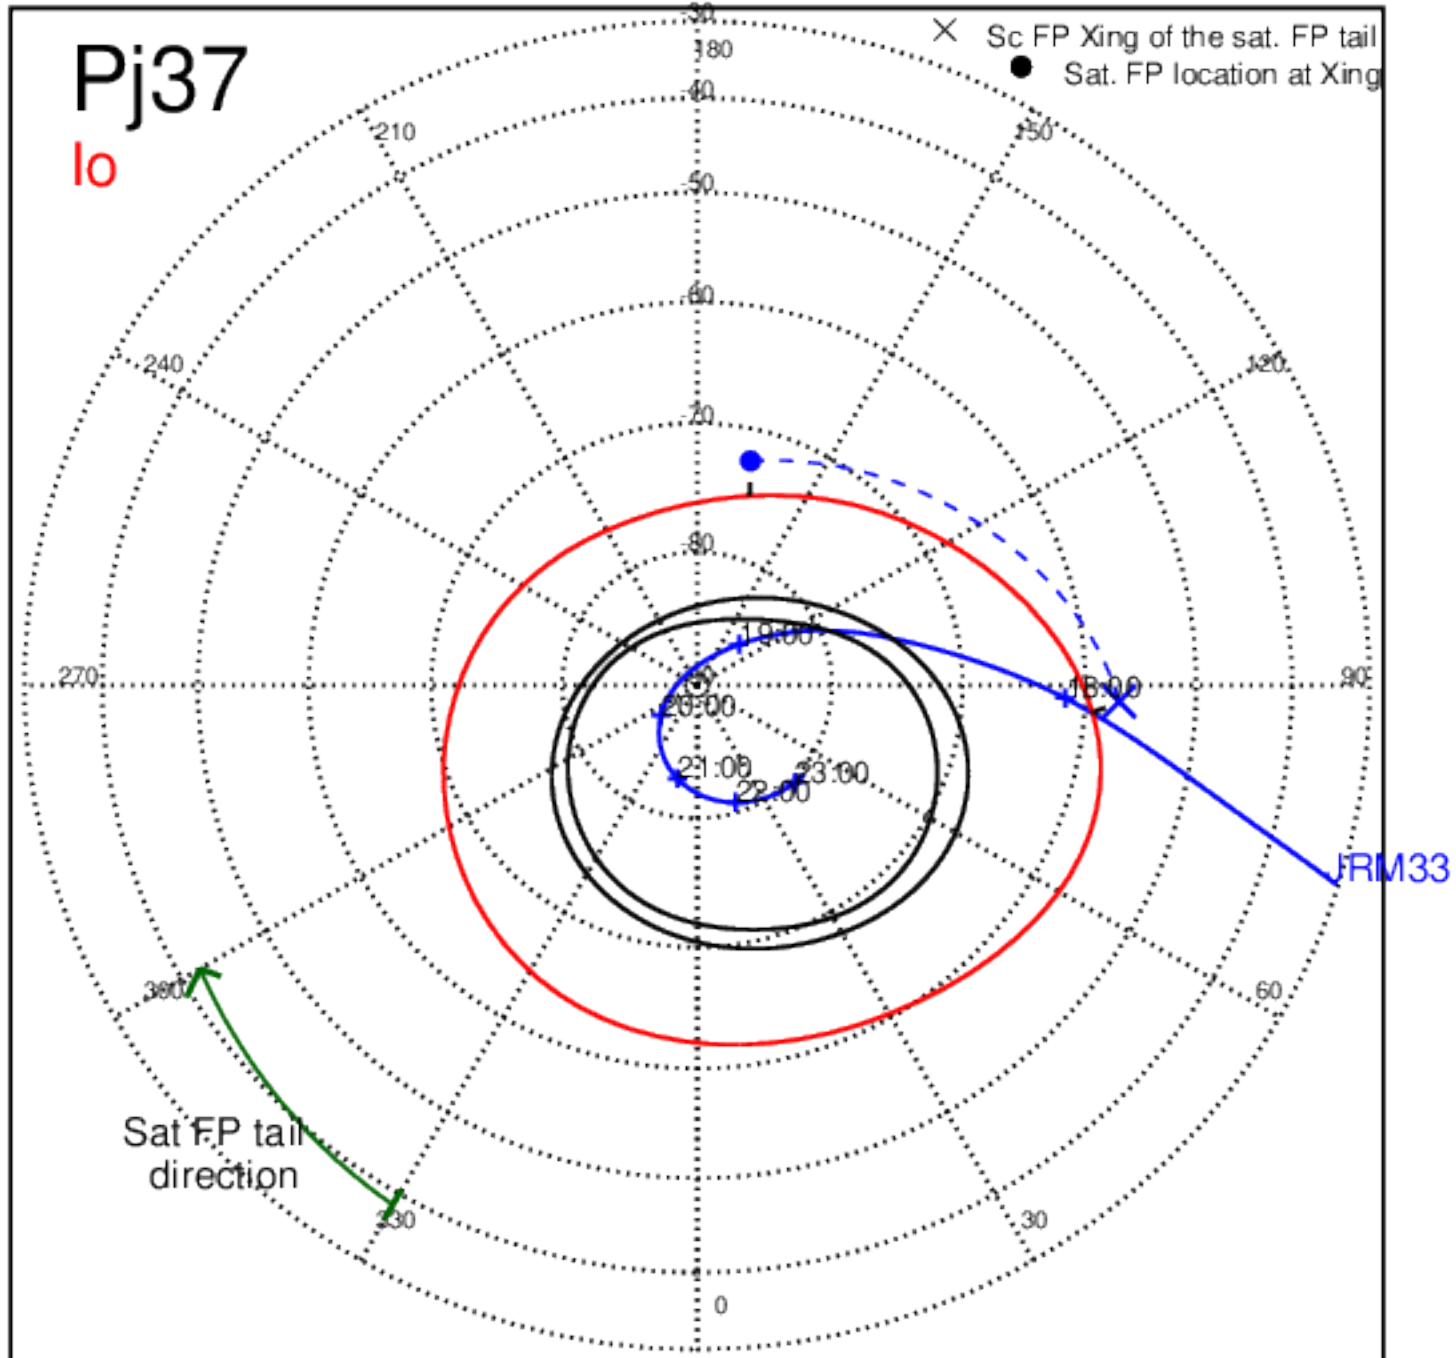

Pj36 (PJ time: 09/02/2021 22:42:52 ) - North

Pj36 (PJ time: 09/02/2021 22:42:52 ) - South

Pj36 (PJ time: 09/02/2021 22:42:52) - North

Pj36 (PJ time: 09/02/2021 22:42:52 ) - South

Pj36 (PJ time: 09/02/2021 22:42:52) - North

Pj36 (PJ time: 09/02/2021 22:42:52 ) - South

Pj37 (PJ time: 10/16/2021 17:13:32) - North

Pj37 (PJ time: 10/16/2021 17:13:32 ) - South

Pj37 (PJ time: 10/16/2021 17:13:32) - North

Pj37 (PJ time: 10/16/2021 17:13:32 ) - South

Pj37 (PJ time: 10/16/2021 17:13:32) - North

Pj37 (PJ time: 10/16/2021 17:13:32 ) - South

Pj38 (PJ time: 11/29/2021 14:13:30) - North

Pj38 (PJ time: 11/29/2021 14:13:30) - South

Pj38 (PJ time: 11/29/2021 14:13:30) - North

Pj39 (PJ time: 01/12/2022 10:32:57) - North

Pj39 (PJ time: 01/12/2022 10:32:57) - South

Pj39 (PJ time: 01/12/2022 10:32:57) - North

Pj39 (PJ time: 01/12/2022 10:32:57) - South

Pj40 (PJ time: 02/25/2022 01:58:52) - North