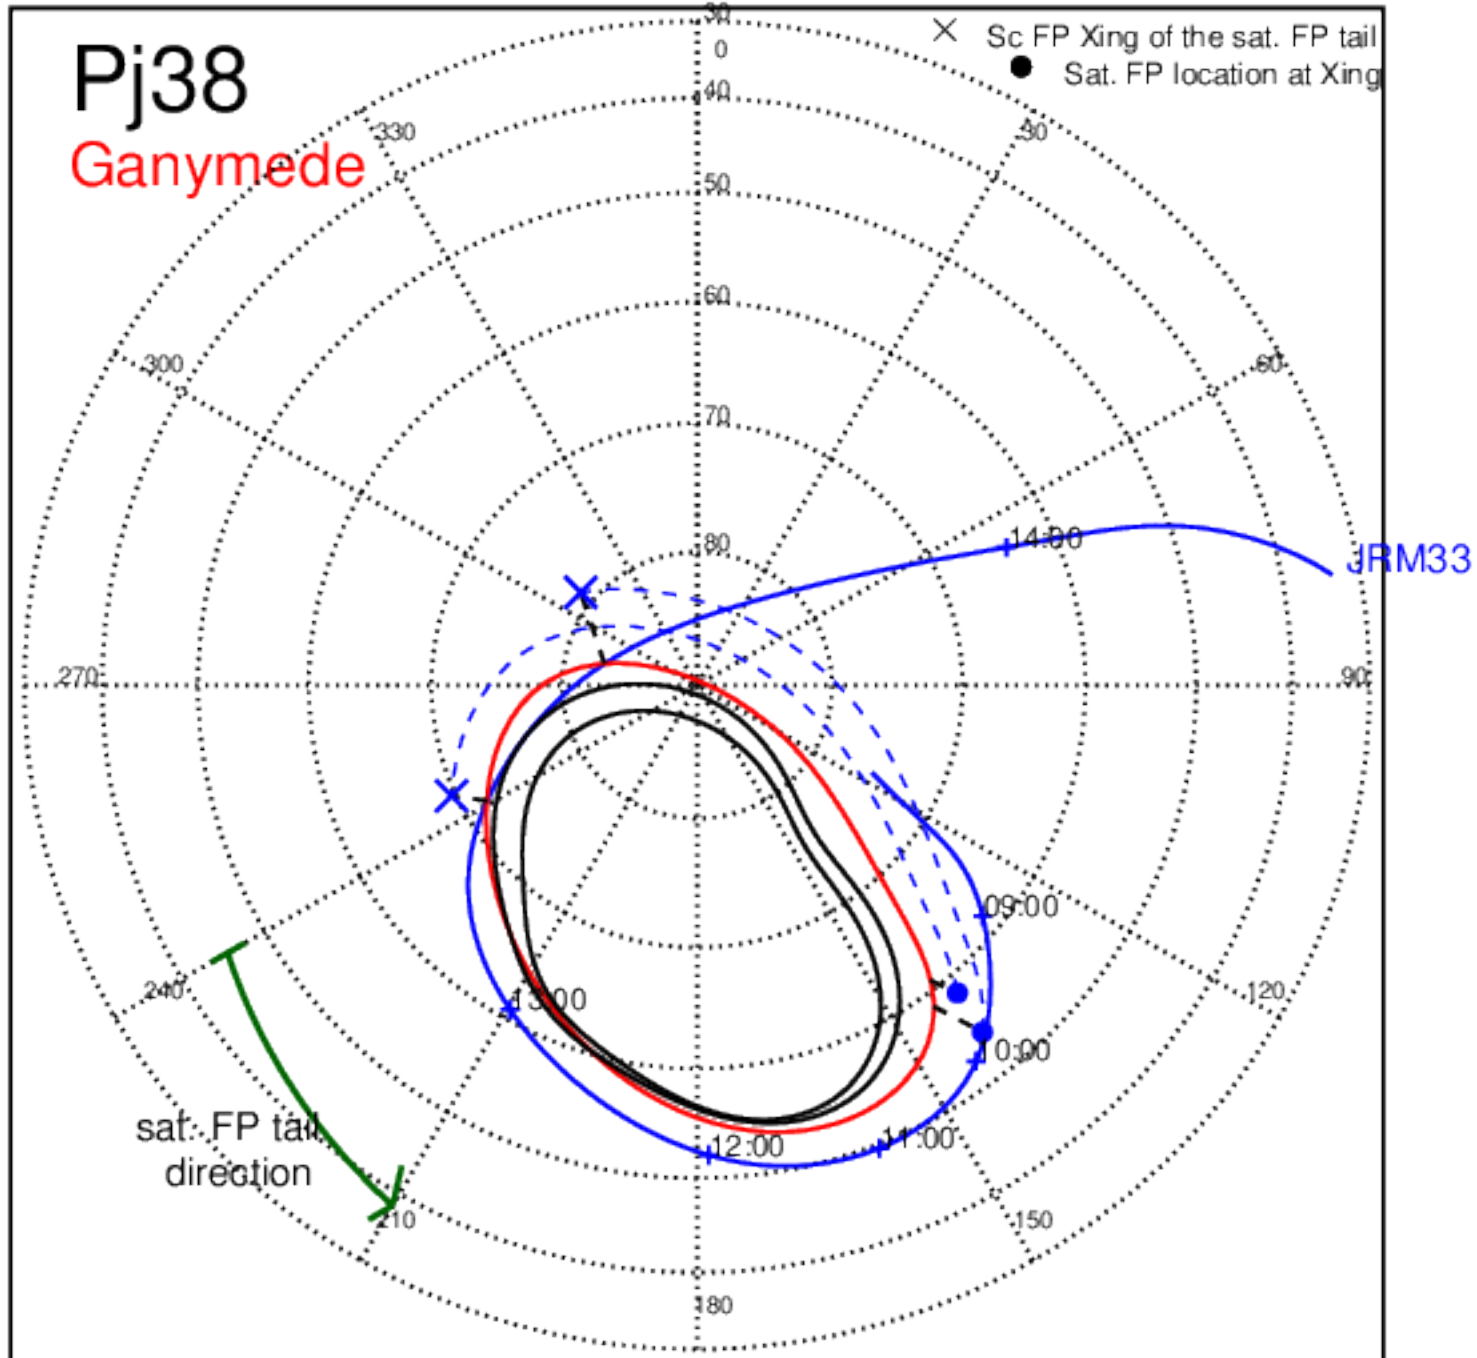

Pj36 (PJ time: 09/02/2021 22:42:52 ) - South

Pj37 (PJ time: 10/16/2021 17:13:32) - North

Pj37 (PJ time: 10/16/2021 17:13:32 ) - South

Pj37 (PJ time: 10/16/2021 17:13:32) - North

Pj37 (PJ time: 10/16/2021 17:13:32 ) - South

Pj37 (PJ time: 10/16/2021 17:13:32) - North

Pj37 (PJ time: 10/16/2021 17:13:32 ) - South

Pj38 (PJ time: 11/29/2021 14:13:30) - North

Pj38 (PJ time: 11/29/2021 14:13:30) - South

Pj38 (PJ time: 11/29/2021 14:13:30) - North

Pj38 (PJ time: 11/29/2021 14:13:30) - South

Pj38 (PJ time: 11/29/2021 14:13:30) - North

Pj38 (PJ time: 11/29/2021 14:13:30) - South

Pj39 (PJ time: 01/12/2022 10:32:57) - North

Pj39 (PJ time: 01/12/2022 10:32:57) - South

Pj39 (PJ time: 01/12/2022 10:32:57) - North

Pj39 (PJ time: 01/12/2022 10:32:57) - South

Pj39 (PJ time: 01/12/2022 10:32:57) - North

Pj39 (PJ time: 01/12/2022 10:32:57) - South

Pj40 (PJ time: 02/25/2022 01:58:52) - North