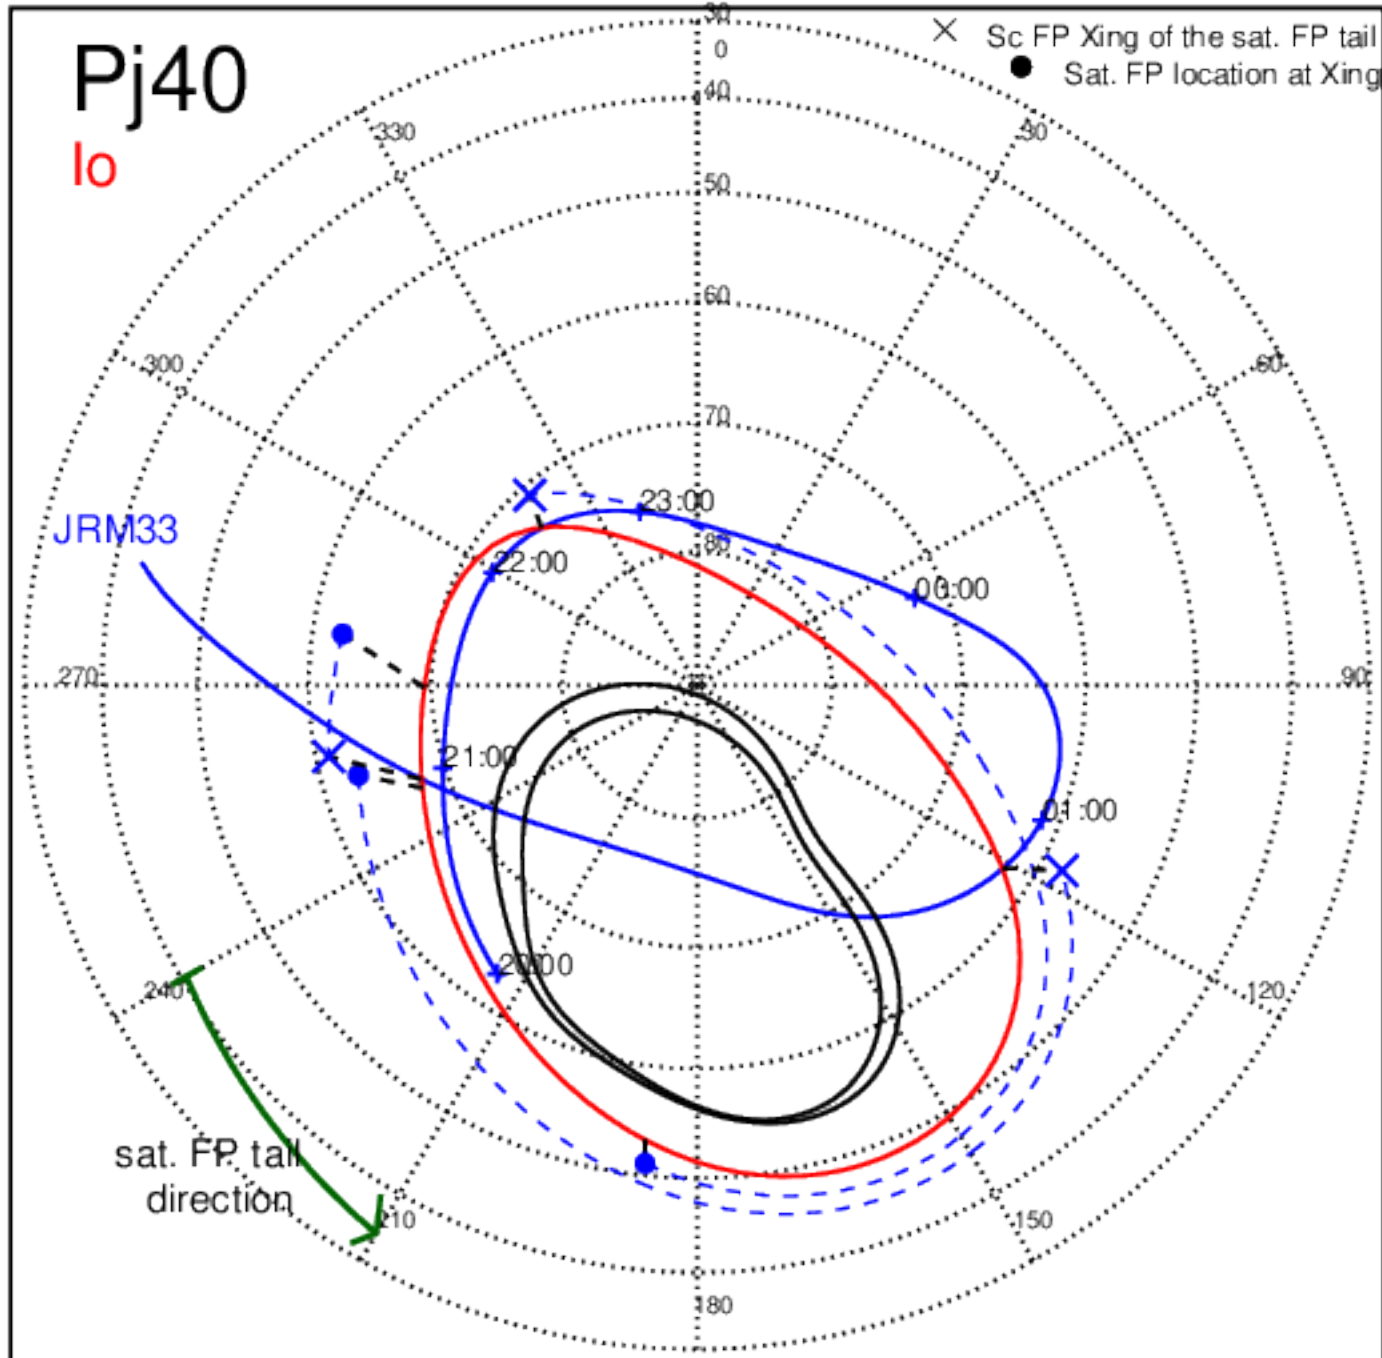

Pj37 (PJ time: 10/16/2021 17:13:32) - North

Pj37 (PJ time: 10/16/2021 17:13:32 ) - South

Pj38 (PJ time: 11/29/2021 14:13:30) - North

Pj38 (PJ time: 11/29/2021 14:13:30) - South

Pj38 (PJ time: 11/29/2021 14:13:30) - North

Pj38 (PJ time: 11/29/2021 14:13:30) - South

Pj38 (PJ time: 11/29/2021 14:13:30) - North

Pj38 (PJ time: 11/29/2021 14:13:30) - South

Pj39 (PJ time: 01/12/2022 10:32:57) - North

Pj39 (PJ time: 01/12/2022 10:32:57) - South

Pj39 (PJ time: 01/12/2022 10:32:57) - North

Pj39 (PJ time: 01/12/2022 10:32:57) - South

Pj39 (PJ time: 01/12/2022 10:32:57) - North

Pj39 (PJ time: 01/12/2022 10:32:57) - South

Pj40 (PJ time: 02/25/2022 01:58:52) - North

Pj40 (PJ time: 02/25/2022 01:58:52 ) - South

Pj40 (PJ time: 02/25/2022 01:58:52) - North

Pj40 (PJ time: 02/25/2022 01:58:52 ) - South

Pj40 (PJ time: 02/25/2022 01:58:52) - North

Pj40 (PJ time: 02/25/2022 01:58:52) - South