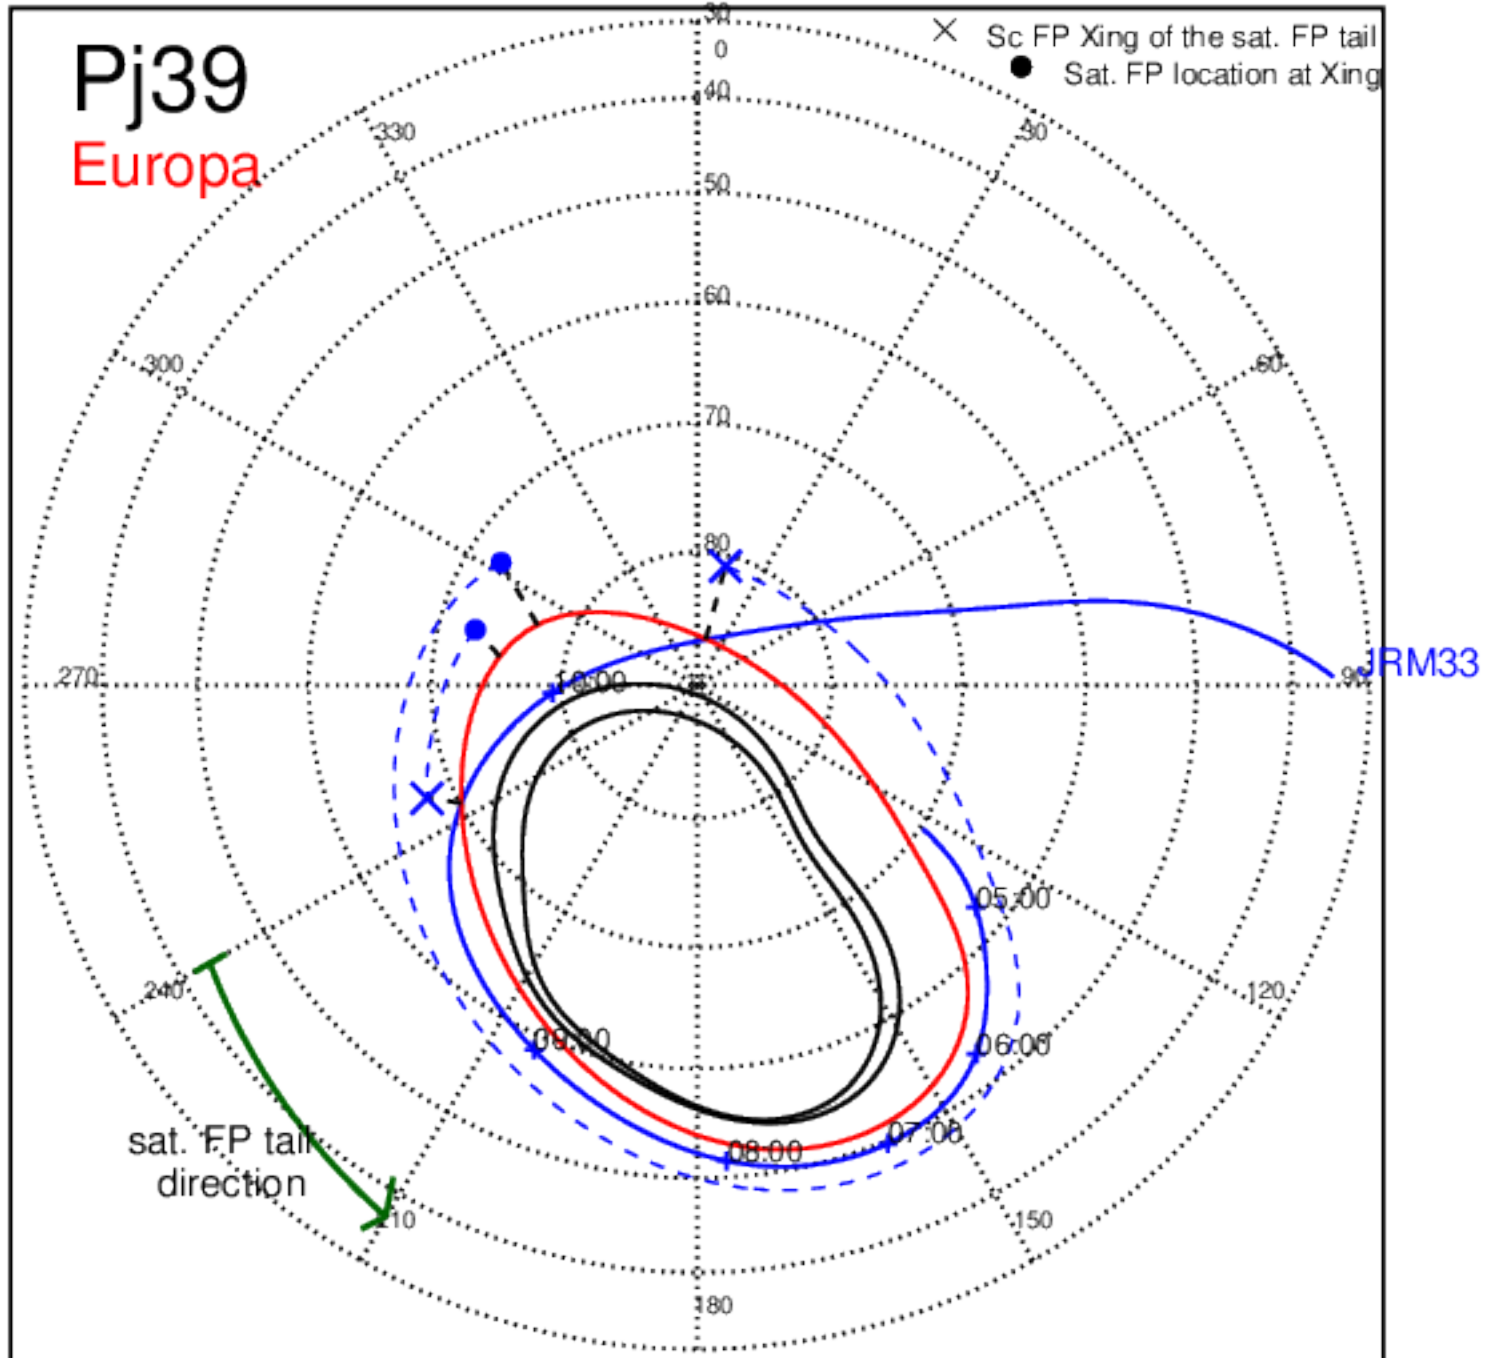

Pj37 (PJ time: 10/16/2021 17:13:32) - North

Pj37 (PJ time: 10/16/2021 17:13:32 ) - South

Pj38 (PJ time: 11/29/2021 14:13:30) - North

Pj38 (PJ time: 11/29/2021 14:13:30) - South

Pj38 (PJ time: 11/29/2021 14:13:30) - North

Pj38 (PJ time: 11/29/2021 14:13:30) - South

Pj38 (PJ time: 11/29/2021 14:13:30) - North

Pj38 (PJ time: 11/29/2021 14:13:30) - South

Pj39 (PJ time: 01/12/2022 10:32:57) - North

Pj39 (PJ time: 01/12/2022 10:32:57) - South

Pj39 (PJ time: 01/12/2022 10:32:57) - North

Pj39 (PJ time: 01/12/2022 10:32:57) - South

Pj39 (PJ time: 01/12/2022 10:32:57) - North

Pj39 (PJ time: 01/12/2022 10:32:57) - South

Pj40 (PJ time: 02/25/2022 01:58:52) - North

Pj40 (PJ time: 02/25/2022 01:58:52 ) - South

Pj40 (PJ time: 02/25/2022 01:58:52) - North

Pj40 (PJ time: 02/25/2022 01:58:52 ) - South

Pj40 (PJ time: 02/25/2022 01:58:52) - North

Pj40 (PJ time: 02/25/2022 01:58:52) - South