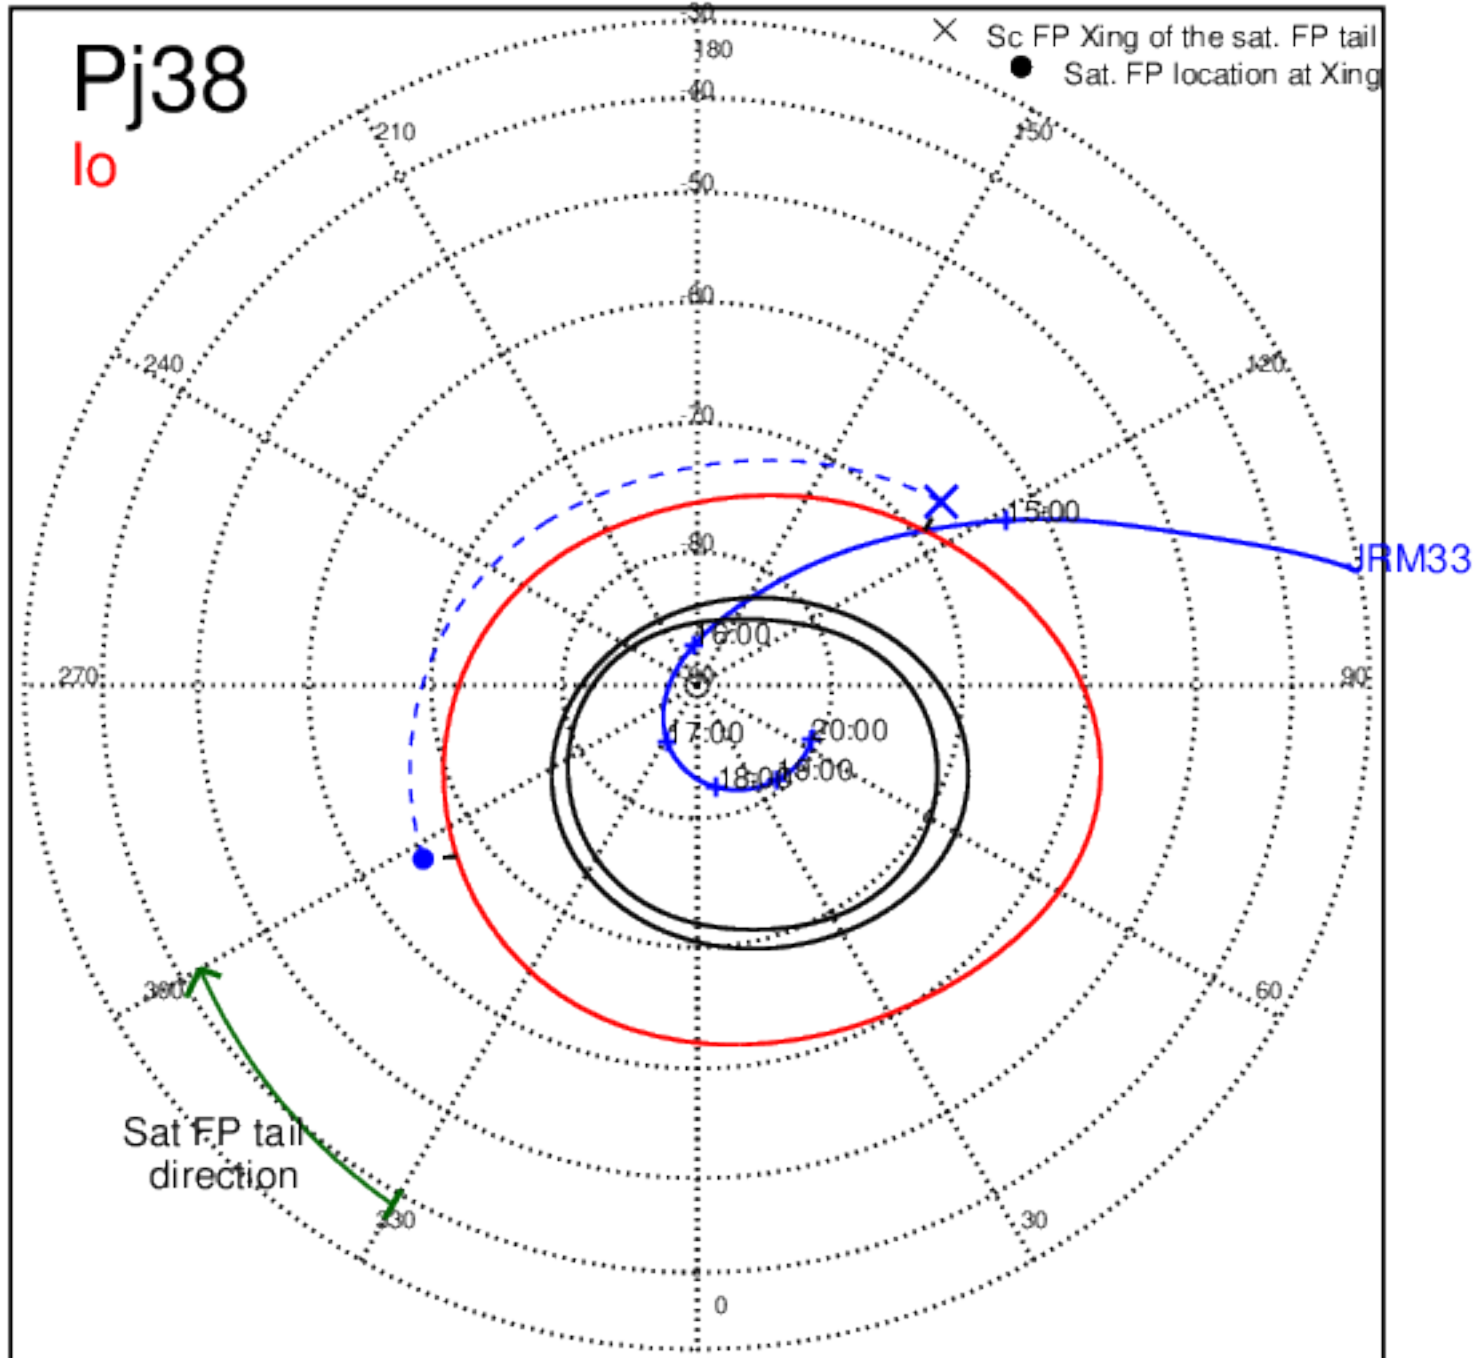

Pj37 (PJ time: 10/16/2021 17:13:32) - North

Pj37 (PJ time: 10/16/2021 17:13:32 ) - South

Pj38 (PJ time: 11/29/2021 14:13:30) - North

Pj38 (PJ time: 11/29/2021 14:13:30) - South

Pj38 (PJ time: 11/29/2021 14:13:30) - North

Pj38 (PJ time: 11/29/2021 14:13:30) - South

Pj38 (PJ time: 11/29/2021 14:13:30) - North

Pj38 (PJ time: 11/29/2021 14:13:30) - South

Pj39 (PJ time: 01/12/2022 10:32:57) - North

Pj39 (PJ time: 01/12/2022 10:32:57) - South

Pj39 (PJ time: 01/12/2022 10:32:57) - North

Pj39 (PJ time: 01/12/2022 10:32:57) - South

Pj39 (PJ time: 01/12/2022 10:32:57) - North

Pj39 (PJ time: 01/12/2022 10:32:57) - South

Pj40 (PJ time: 02/25/2022 01:58:52) - North

Pj40 (PJ time: 02/25/2022 01:58:52 ) - South

Pj40 (PJ time: 02/25/2022 01:58:52) - North

Pj40 (PJ time: 02/25/2022 01:58:52 ) - South

Pj40 (PJ time: 02/25/2022 01:58:52) - North

Pj40 (PJ time: 02/25/2022 01:58:52) - South