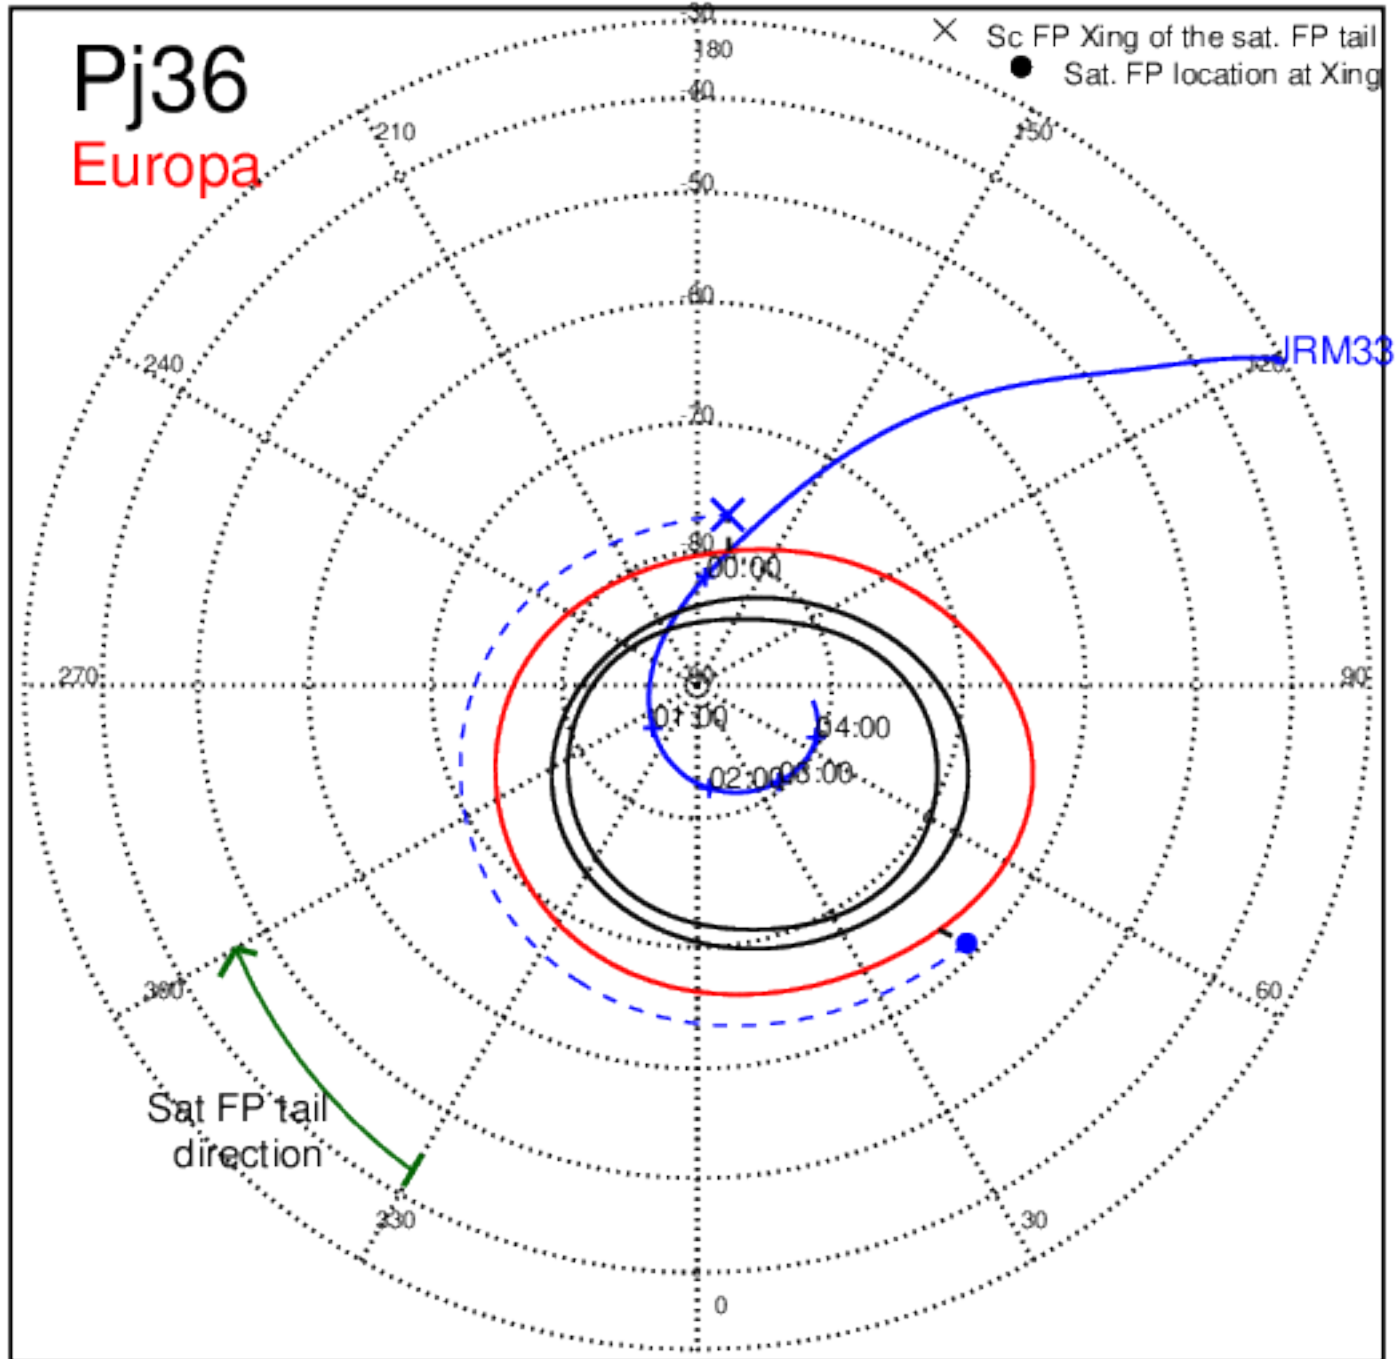

Pj36 (PJ time: 09/02/2021 22:42:52 ) - North

Pj36 (PJ time: 09/02/2021 22:42:52 ) - South

Pj36 (PJ time: 09/02/2021 22:42:52) - North

Pj36 (PJ time: 09/02/2021 22:42:52 ) - South

Pj36 (PJ time: 09/02/2021 22:42:52) - North

Pj36 (PJ time: 09/02/2021 22:42:52 ) - South

Pj37 (PJ time: 10/16/2021 17:13:32) - North

Pj37 (PJ time: 10/16/2021 17:13:32 ) - South

Pj37 (PJ time: 10/16/2021 17:13:32) - North

Pj37 (PJ time: 10/16/2021 17:13:32 ) - South

Pj39 (PJ time: 01/12/2022 10:32:57) - North

Pj39 (PJ time: 01/12/2022 10:32:57) - South

Pj39 (PJ time: 01/12/2022 10:32:57) - North

Pj39 (PJ time: 01/12/2022 10:32:57) - South

Pj40 (PJ time: 02/25/2022 01:58:52) - North

Pj40 (PJ time: 02/25/2022 01:58:52 ) - South

Pj40 (PJ time: 02/25/2022 01:58:52) - North

Pj40 (PJ time: 02/25/2022 01:58:52 ) - South

Pj40 (PJ time: 02/25/2022 01:58:52) - North

Pj40 (PJ time: 02/25/2022 01:58:52) - South