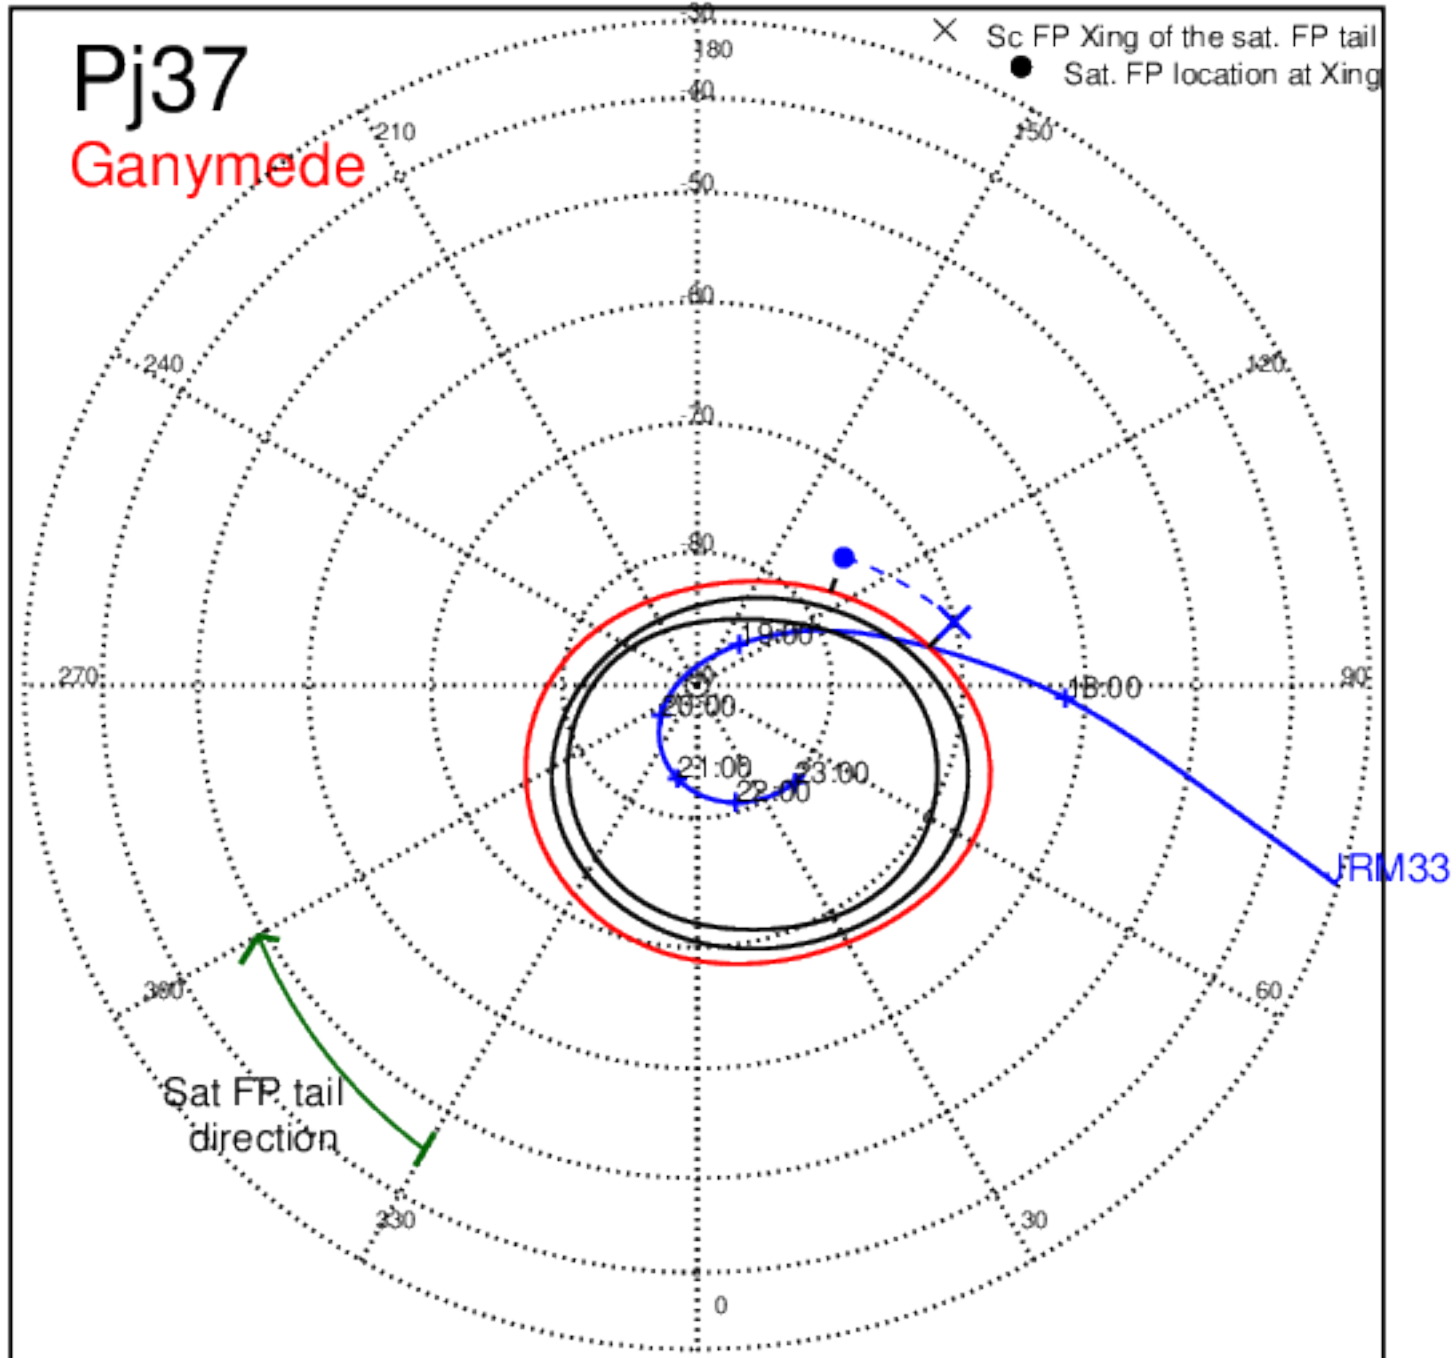

Pj36 (PJ time: 09/02/2021 22:42:52 ) - South

Pj37 (PJ time: 10/16/2021 17:13:32) - North

Pj37 (PJ time: 10/16/2021 17:13:32 ) - South

Pj37 (PJ time: 10/16/2021 17:13:32) - North

Pj37 (PJ time: 10/16/2021 17:13:32 ) - South

Pj37 (PJ time: 10/16/2021 17:13:32) - North

Pj37 (PJ time: 10/16/2021 17:13:32 ) - South

Pj38 (PJ time: 11/29/2021 14:13:30) - North

Pj38 (PJ time: 11/29/2021 14:13:30) - South

Pj38 (PJ time: 11/29/2021 14:13:30) - North

Pj38 (PJ time: 11/29/2021 14:13:30) - South

Pj38 (PJ time: 11/29/2021 14:13:30) - North

Pj38 (PJ time: 11/29/2021 14:13:30) - South

Pj39 (PJ time: 01/12/2022 10:32:57) - North

Pj39 (PJ time: 01/12/2022 10:32:57) - South

Pj39 (PJ time: 01/12/2022 10:32:57) - North

Pj39 (PJ time: 01/12/2022 10:32:57) - South

Pj39 (PJ time: 01/12/2022 10:32:57) - North

Pj39 (PJ time: 01/12/2022 10:32:57) - South

Pj40 (PJ time: 02/25/2022 01:58:52) - North