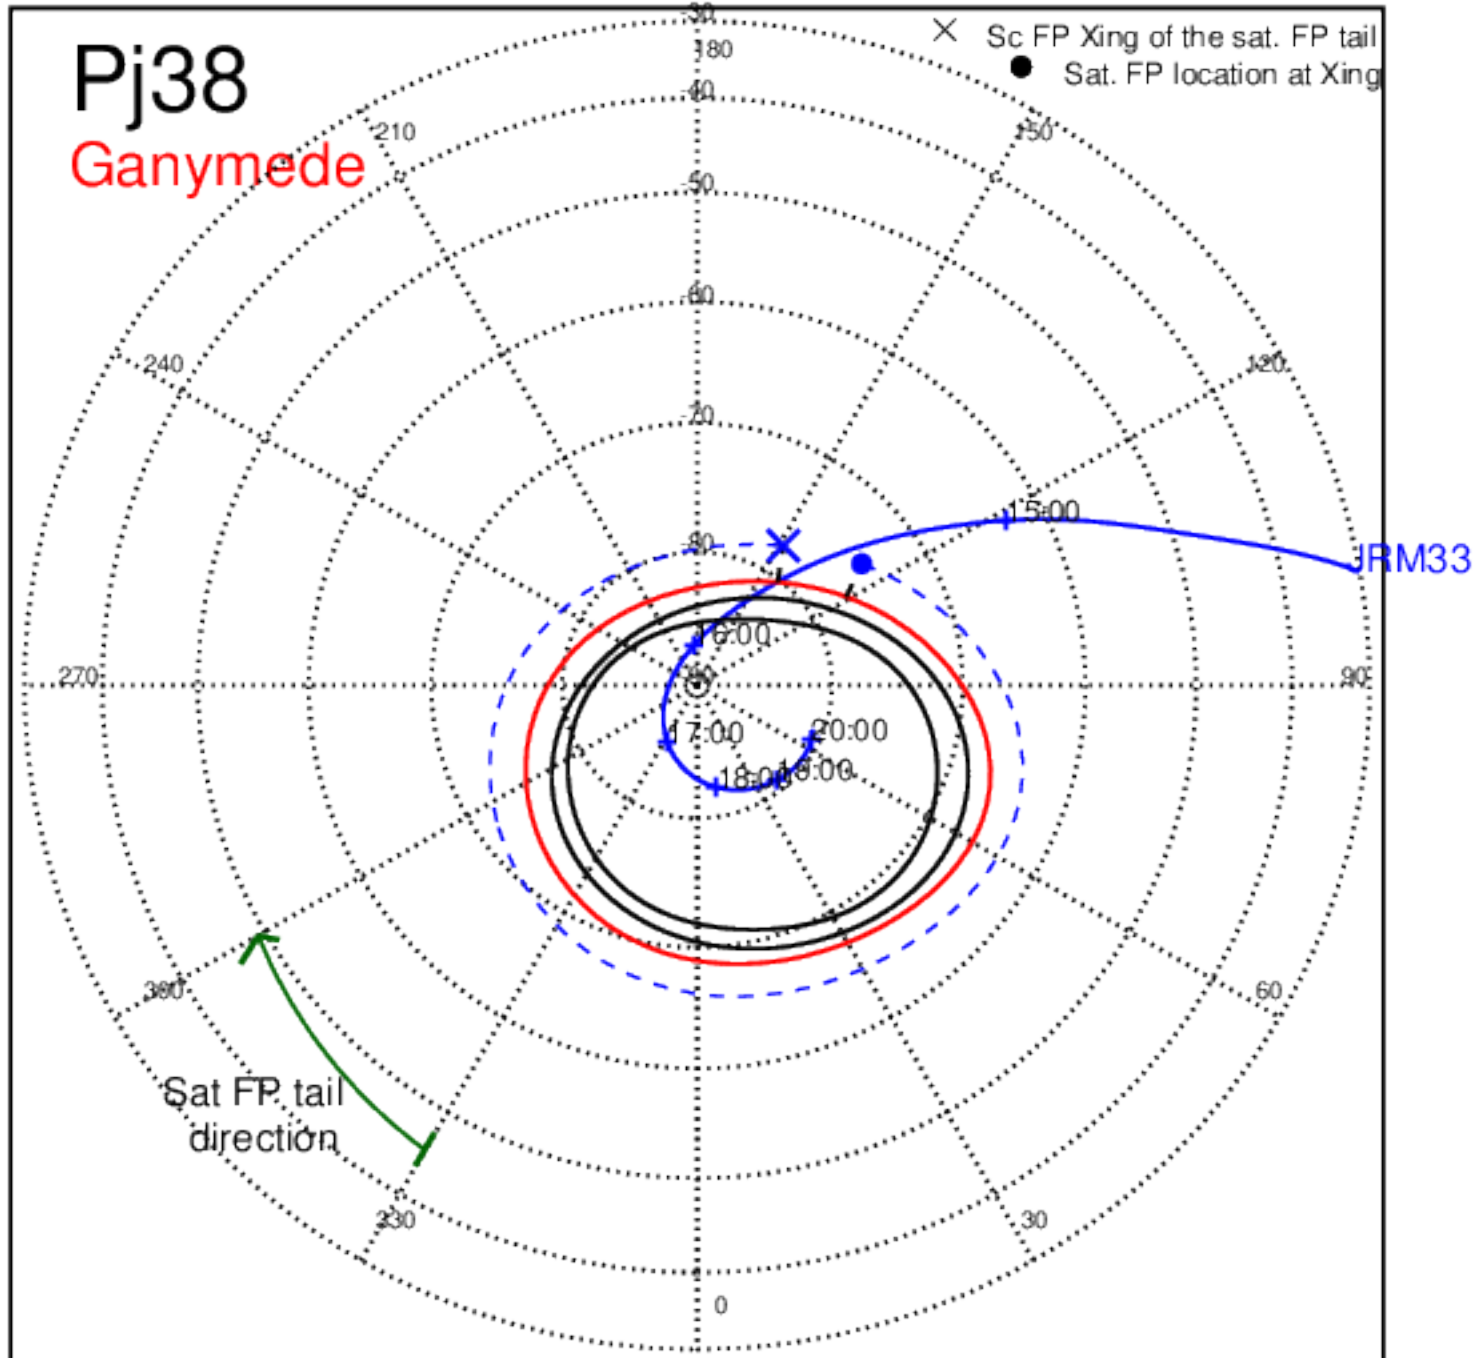

Pj37 (PJ time: 10/16/2021 17:13:32) - North

Pj37 (PJ time: 10/16/2021 17:13:32 ) - South

Pj38 (PJ time: 11/29/2021 14:13:30) - North

Pj38 (PJ time: 11/29/2021 14:13:30) - South

Pj38 (PJ time: 11/29/2021 14:13:30) - North

Pj38 (PJ time: 11/29/2021 14:13:30) - South

Pj38 (PJ time: 11/29/2021 14:13:30) - North

Pj38 (PJ time: 11/29/2021 14:13:30) - South

Pj39 (PJ time: 01/12/2022 10:32:57) - North

Pj39 (PJ time: 01/12/2022 10:32:57) - South

Pj39 (PJ time: 01/12/2022 10:32:57) - North

Pj39 (PJ time: 01/12/2022 10:32:57) - South

Pj39 (PJ time: 01/12/2022 10:32:57) - North

Pj39 (PJ time: 01/12/2022 10:32:57) - South

Pj40 (PJ time: 02/25/2022 01:58:52) - North

Pj40 (PJ time: 02/25/2022 01:58:52 ) - South

Pj40 (PJ time: 02/25/2022 01:58:52) - North

Pj40 (PJ time: 02/25/2022 01:58:52 ) - South

Pj40 (PJ time: 02/25/2022 01:58:52) - North

Pj40 (PJ time: 02/25/2022 01:58:52) - South