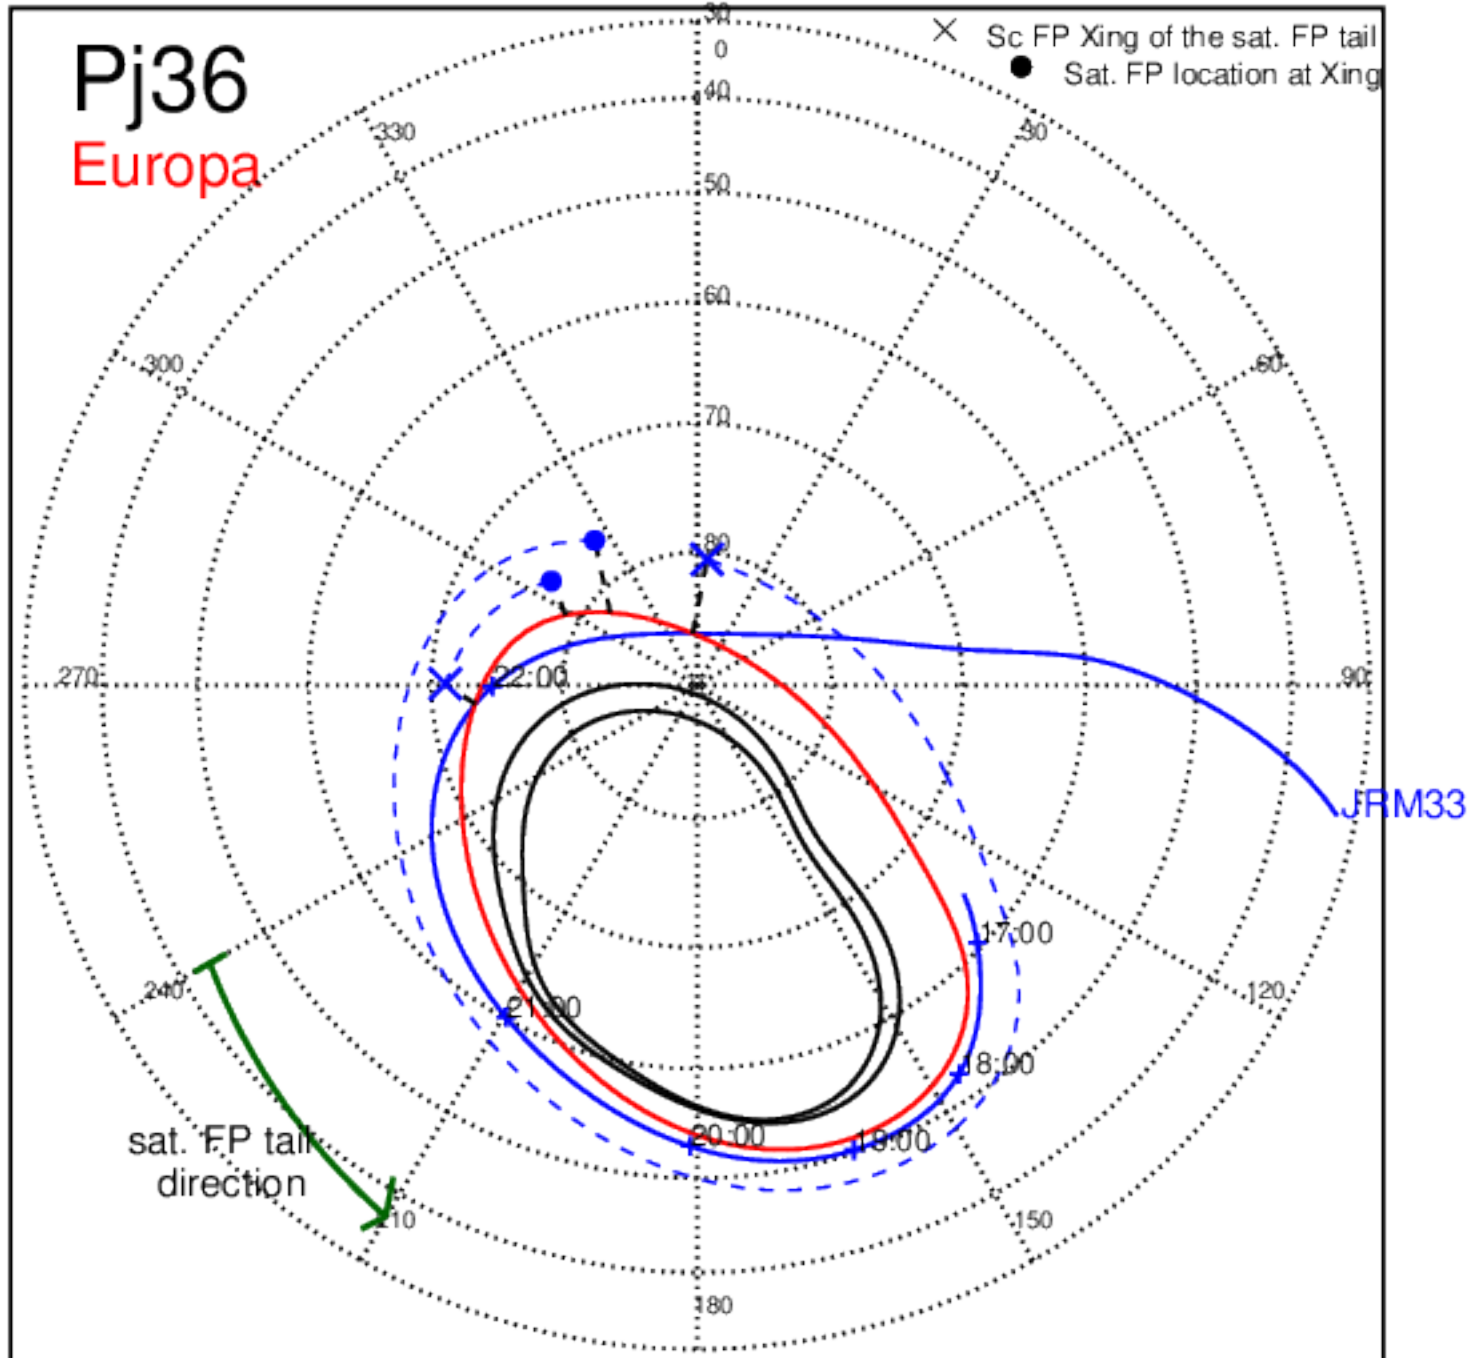

Pj36 (PJ time: 09/02/2021 22:42:52 ) - North

Pj36 (PJ time: 09/02/2021 22:42:52 ) - South

Pj36 (PJ time: 09/02/2021 22:42:52) - North

Pj36 (PJ time: 09/02/2021 22:42:52 ) - South

Pj36 (PJ time: 09/02/2021 22:42:52) - North

Pj36 (PJ time: 09/02/2021 22:42:52 ) - South

Pj37 (PJ time: 10/16/2021 17:13:32) - North

Pj37 (PJ time: 10/16/2021 17:13:32 ) - South

Pj37 (PJ time: 10/16/2021 17:13:32) - North

Pj37 (PJ time: 10/16/2021 17:13:32 ) - South

Pj38 (PJ time: 11/29/2021 14:13:30) - South

Pj38 (PJ time: 11/29/2021 14:13:30) - North

Pj38 (PJ time: 11/29/2021 14:13:30) - South

Pj39 (PJ time: 01/12/2022 10:32:57) - North

Pj39 (PJ time: 01/12/2022 10:32:57) - South

Pj39 (PJ time: 01/12/2022 10:32:57) - North

Pj39 (PJ time: 01/12/2022 10:32:57) - South

Pj39 (PJ time: 01/12/2022 10:32:57) - North

Pj39 (PJ time: 01/12/2022 10:32:57) - South

Pj40 (PJ time: 02/25/2022 01:58:52) - North