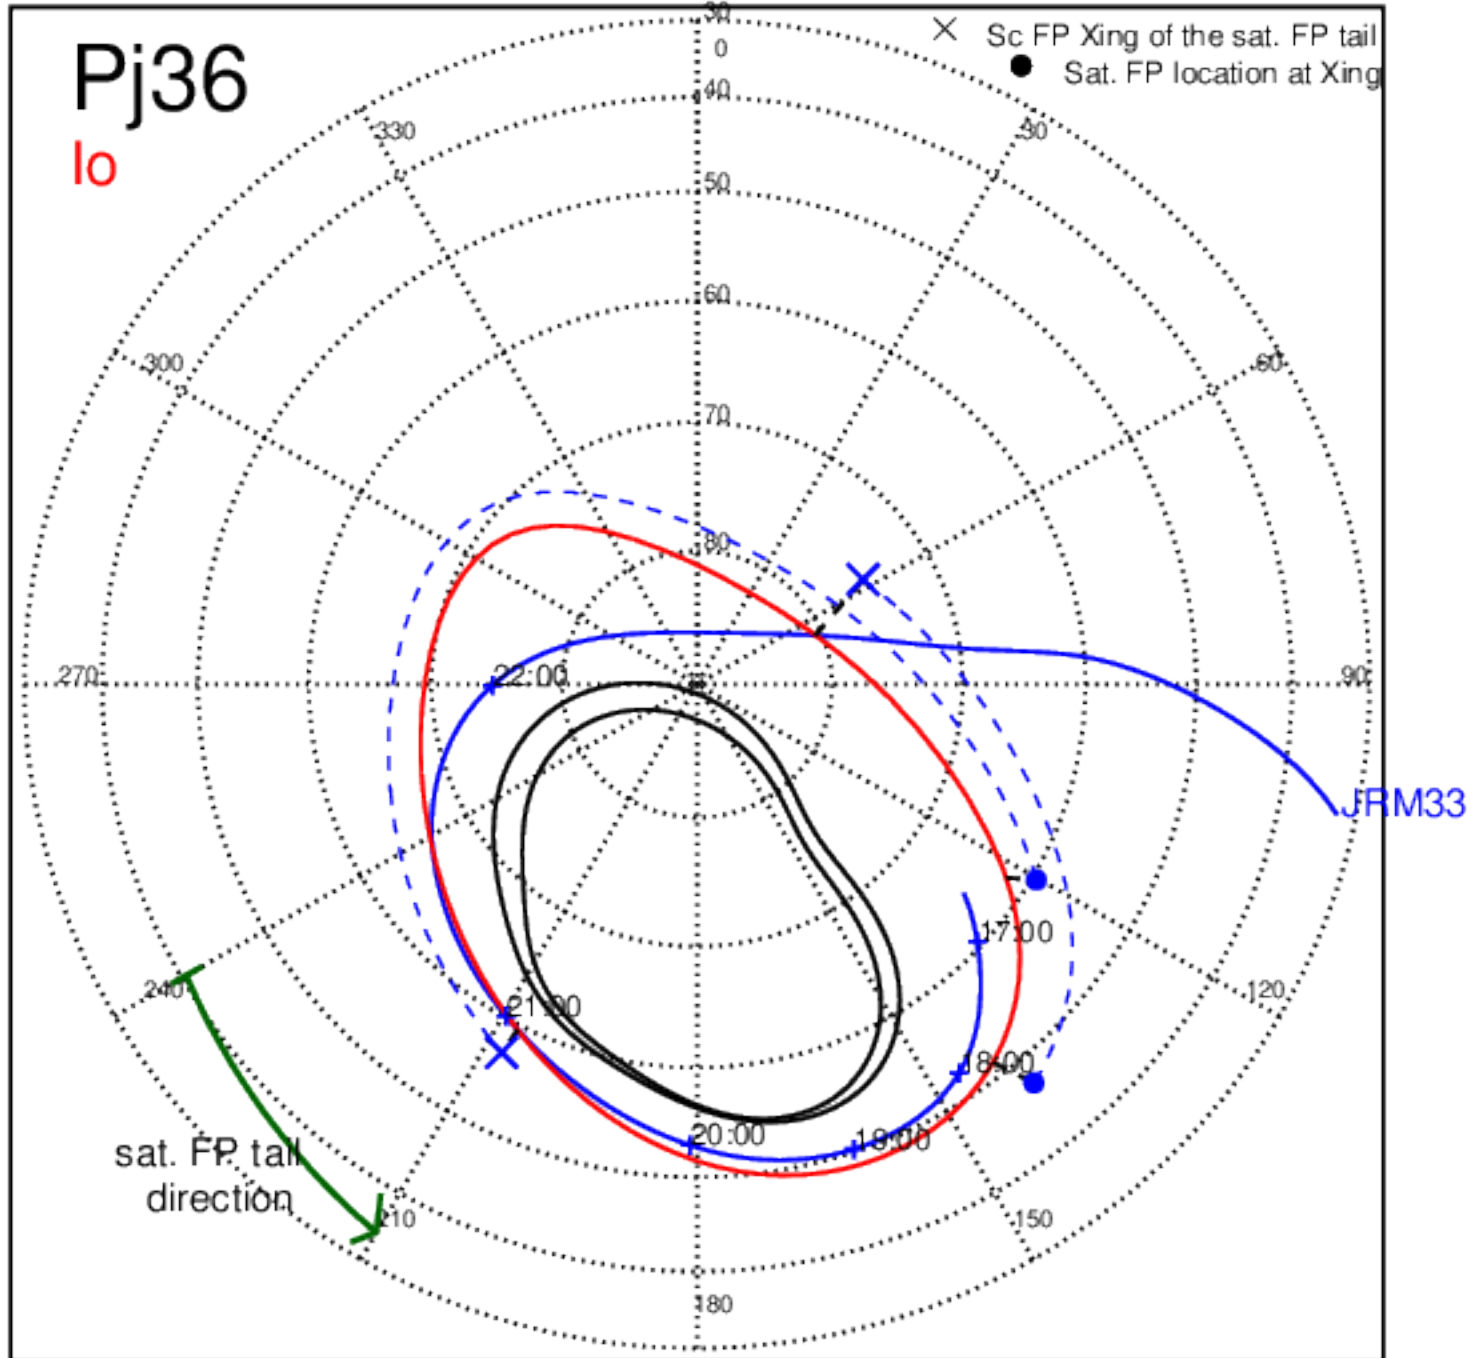

Pj36 (PJ time: 09/02/2021 22:42:52 ) - North

Pj36 (PJ time: 09/02/2021 22:42:52 ) - South

Pj36 (PJ time: 09/02/2021 22:42:52) - North

Pj36 (PJ time: 09/02/2021 22:42:52 ) - South

Pj36 (PJ time: 09/02/2021 22:42:52) - North

Pj36 (PJ time: 09/02/2021 22:42:52 ) - South

Pj37 (PJ time: 10/16/2021 17:13:32) - North

Pj37 (PJ time: 10/16/2021 17:13:32 ) - South

Pj37 (PJ time: 10/16/2021 17:13:32) - North

Pj37 (PJ time: 10/16/2021 17:13:32 ) - South

Pj37 (PJ time: 10/16/2021 17:13:32) - North

Pj37 (PJ time: 10/16/2021 17:13:32 ) - South

Pj38 (PJ time: 11/29/2021 14:13:30) - North

Pj38 (PJ time: 11/29/2021 14:13:30) - South

Pj38 (PJ time: 11/29/2021 14:13:30) - North

Pj39 (PJ time: 01/12/2022 10:32:57) - North

Pj39 (PJ time: 01/12/2022 10:32:57) - South

Pj39 (PJ time: 01/12/2022 10:32:57) - North

Pj39 (PJ time: 01/12/2022 10:32:57) - South

Pj40 (PJ time: 02/25/2022 01:58:52) - North