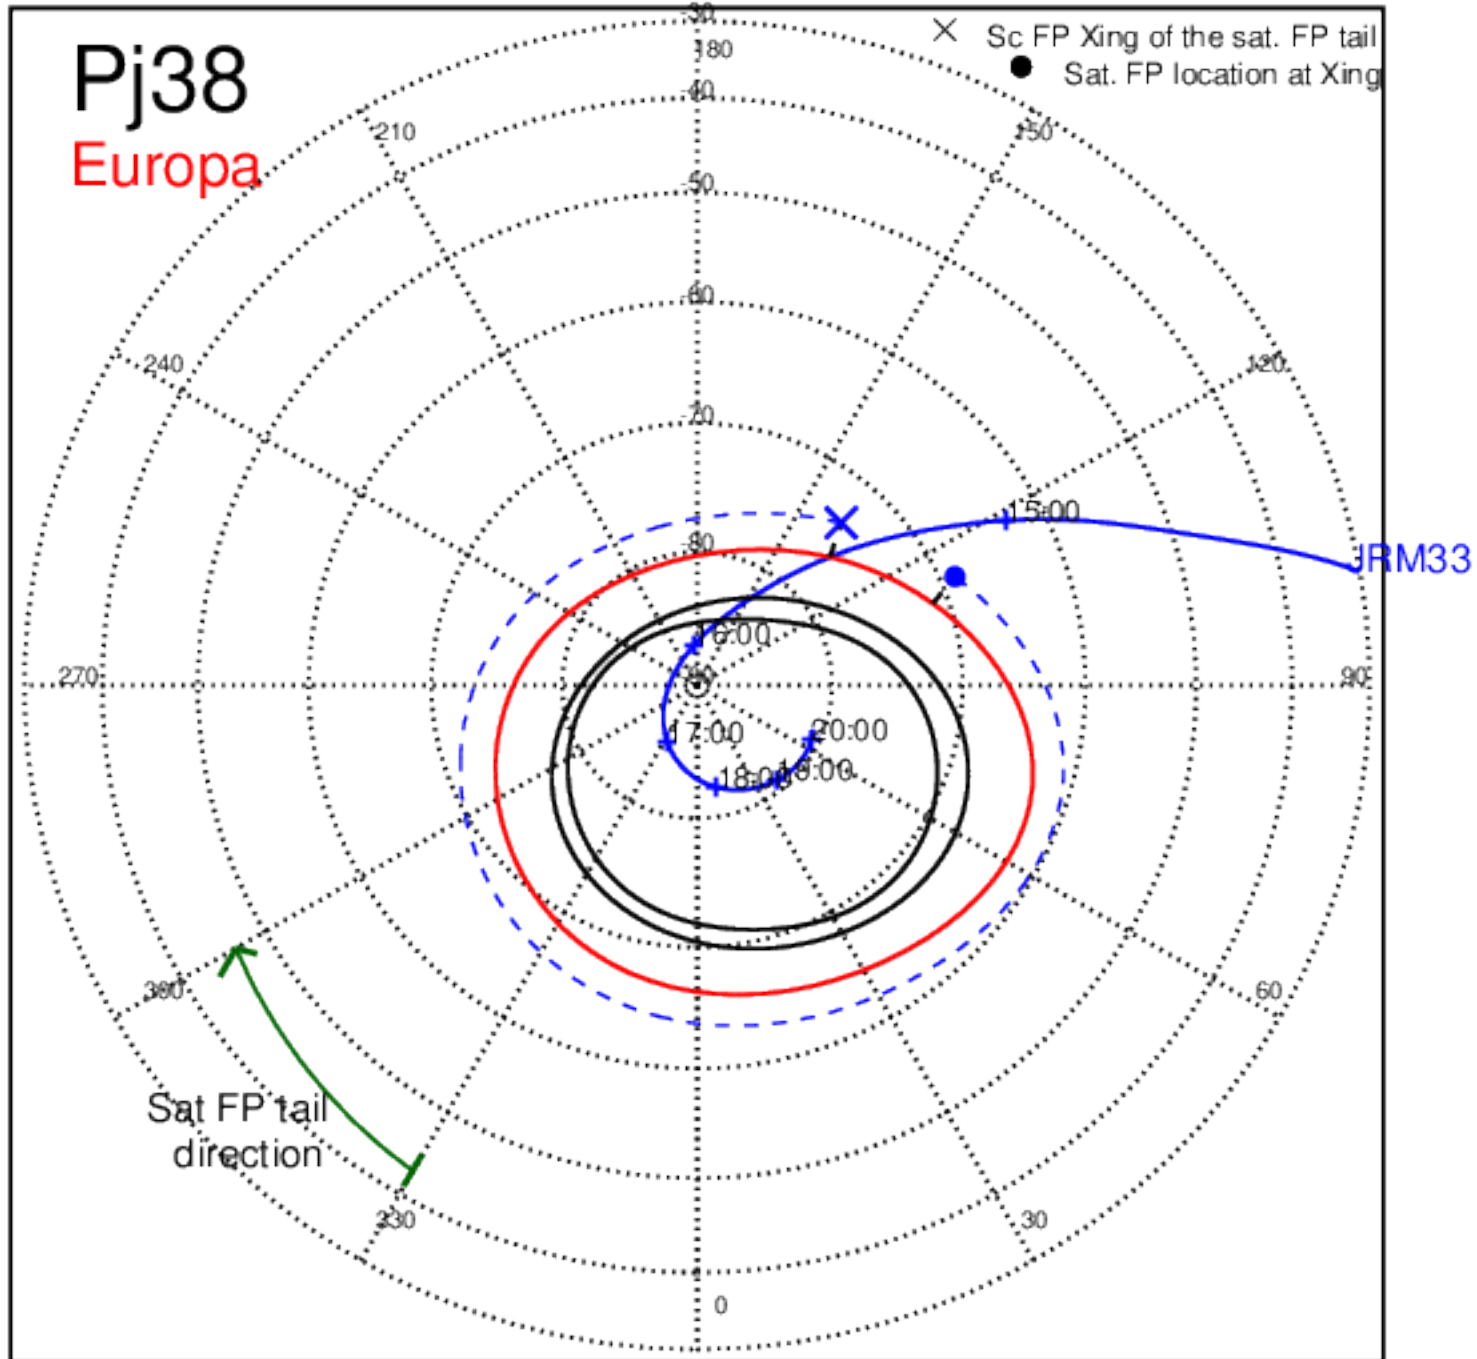

Pj36 (PJ time: 09/02/2021 22:42:52 ) - South

Pj37 (PJ time: 10/16/2021 17:13:32) - North

Pj37 (PJ time: 10/16/2021 17:13:32 ) - South

Pj37 (PJ time: 10/16/2021 17:13:32) - North

Pj37 (PJ time: 10/16/2021 17:13:32 ) - South

Pj37 (PJ time: 10/16/2021 17:13:32) - North

Pj37 (PJ time: 10/16/2021 17:13:32 ) - South

Pj38 (PJ time: 11/29/2021 14:13:30) - North

Pj38 (PJ time: 11/29/2021 14:13:30) - South

Pj38 (PJ time: 11/29/2021 14:13:30) - North

Pj38 (PJ time: 11/29/2021 14:13:30) - South

Pj38 (PJ time: 11/29/2021 14:13:30) - North

Pj38 (PJ time: 11/29/2021 14:13:30) - South

Pj39 (PJ time: 01/12/2022 10:32:57) - North

Pj39 (PJ time: 01/12/2022 10:32:57) - South

Pj39 (PJ time: 01/12/2022 10:32:57) - North

Pj39 (PJ time: 01/12/2022 10:32:57) - South

Pj39 (PJ time: 01/12/2022 10:32:57) - North

Pj39 (PJ time: 01/12/2022 10:32:57) - South

Pj40 (PJ time: 02/25/2022 01:58:52) - North