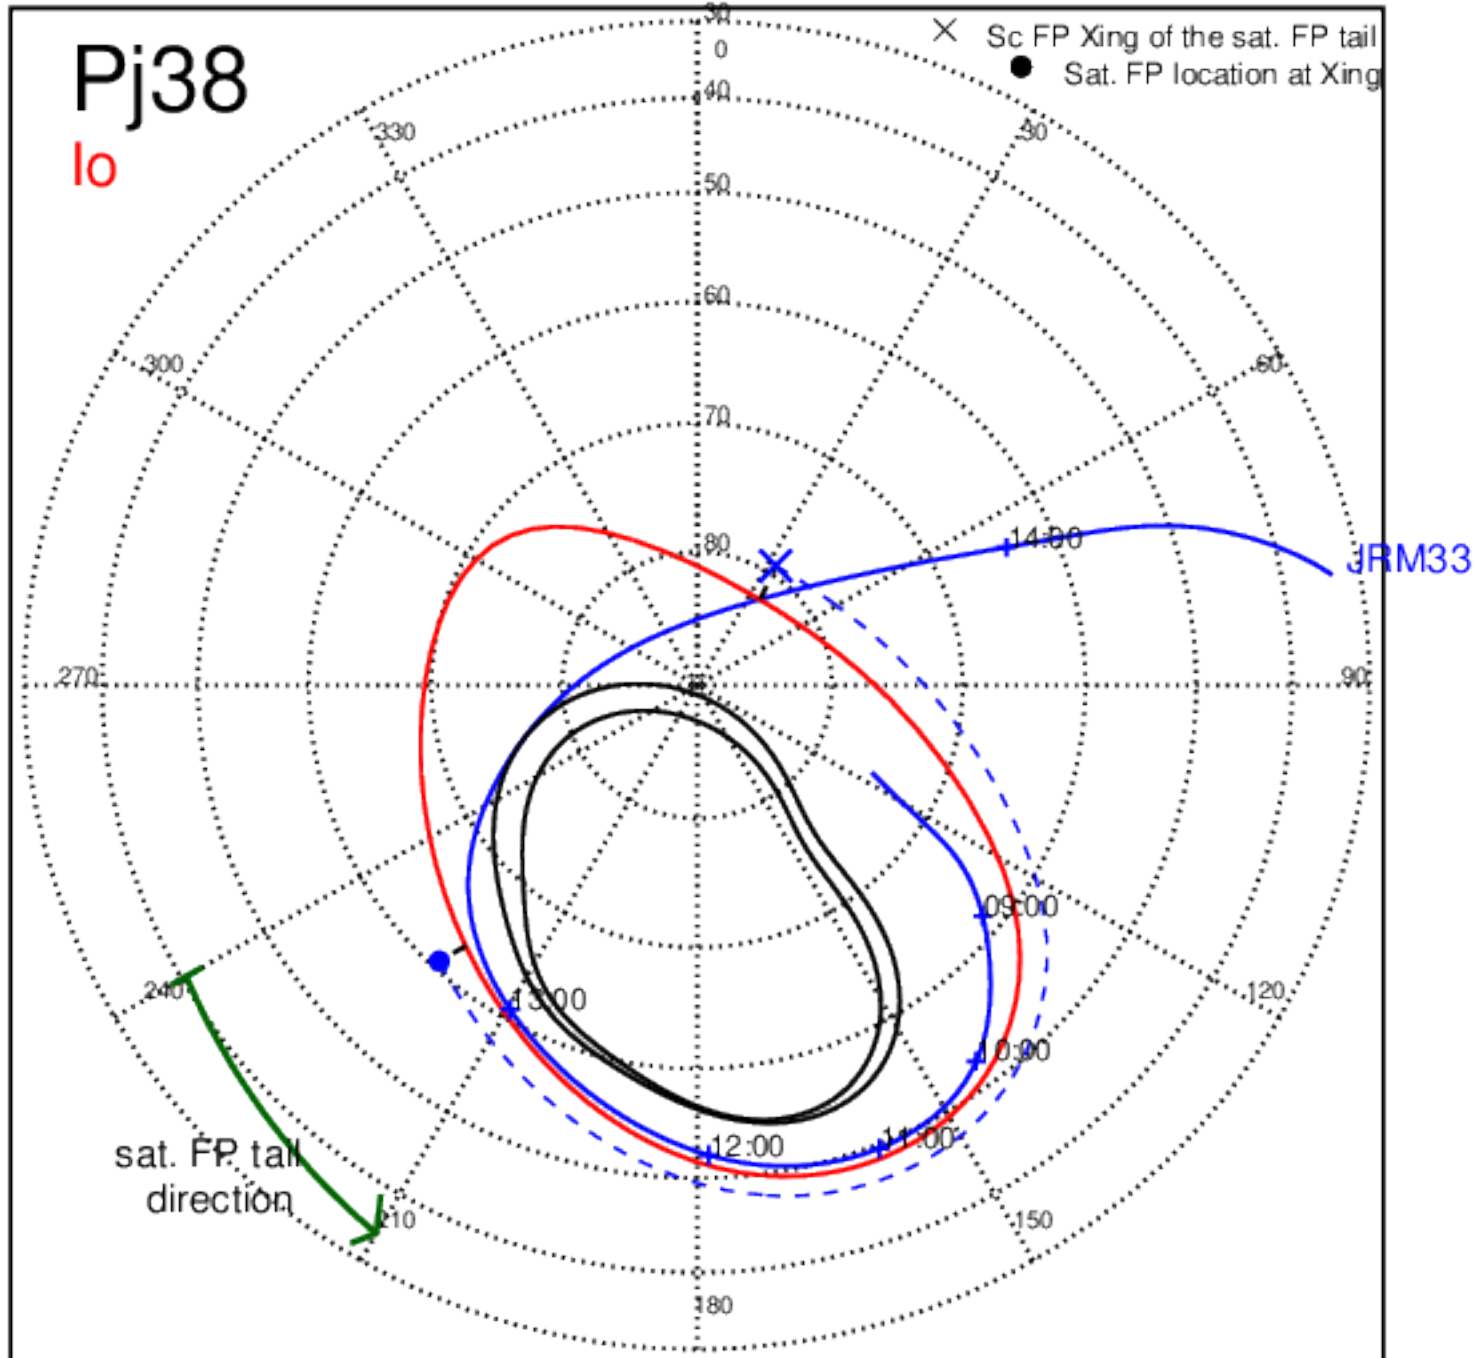

Pj36 (PJ time: 09/02/2021 22:42:52 ) - South

Pj37 (PJ time: 10/16/2021 17:13:32) - North

Pj37 (PJ time: 10/16/2021 17:13:32 ) - South

Pj37 (PJ time: 10/16/2021 17:13:32) - North

Pj37 (PJ time: 10/16/2021 17:13:32 ) - South

Pj37 (PJ time: 10/16/2021 17:13:32) - North

Pj37 (PJ time: 10/16/2021 17:13:32 ) - South

Pj38 (PJ time: 11/29/2021 14:13:30) - North

Pj38 (PJ time: 11/29/2021 14:13:30) - South

Pj38 (PJ time: 11/29/2021 14:13:30) - North

Pj38 (PJ time: 11/29/2021 14:13:30) - South

Pj38 (PJ time: 11/29/2021 14:13:30) - North

Pj38 (PJ time: 11/29/2021 14:13:30) - South

Pj39 (PJ time: 01/12/2022 10:32:57) - North

Pj39 (PJ time: 01/12/2022 10:32:57) - South

Pj39 (PJ time: 01/12/2022 10:32:57) - North

Pj39 (PJ time: 01/12/2022 10:32:57) - South

Pj39 (PJ time: 01/12/2022 10:32:57) - North

Pj39 (PJ time: 01/12/2022 10:32:57) - South

Pj40 (PJ time: 02/25/2022 01:58:52) - North