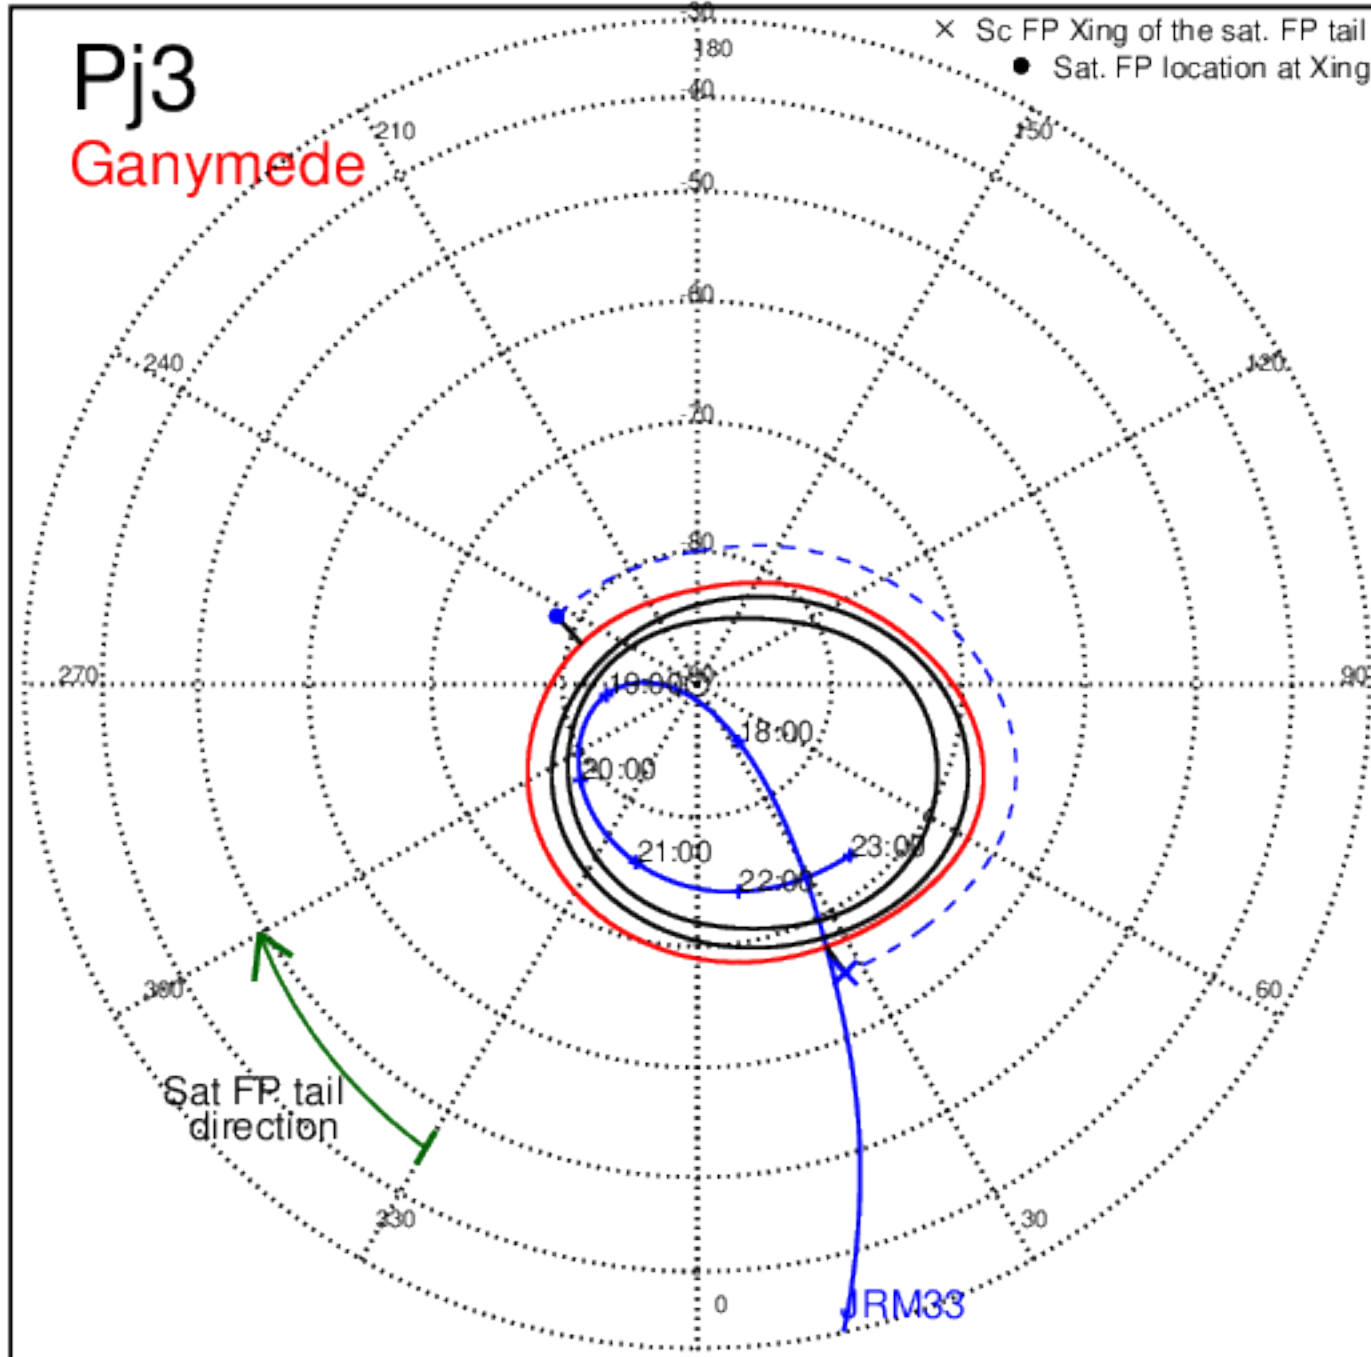

Pj2 (PJ time: 10/19/2016 18:10:54) - North

Pj2 (PJ time: 10/19/2016 18:10:54 ) - South

Pj3 (PJ time: 12/11/2016 17:03:41 ) - North

Pj3 (PJ time: 12/11/2016 17:03:41 ) - South

Pj3 (PJ time: 12/11/2016 17:03:41) - North

Pj3 (PJ time: 12/11/2016 17:03:41 ) - South

Pj3 (PJ time: 12/11/2016 17:03:41) - North

Pj3 (PJ time: 12/11/2016 17:03:41 ) - South

Pj4 (PJ time: 02/02/2017 12:57:09) - North

Pj4 (PJ time: 02/02/2017 12:57:09 ) - South

Pj4 (PJ time: 02/02/2017 12:57:09) - North

Pj4 (PJ time: 02/02/2017 12:57:09) - South

Pj4 (PJ time: 02/02/2017 12:57:09) - North

Pj5 (PJ time: 03/27/2017 08:51:52) - North

Pj5 (PJ time: 03/27/2017 08:51:52 ) - South

Pj5 (PJ time: 03/27/2017 08:51:52) - North

Pj5 (PJ time: 03/27/2017 08:51:52 ) - South

Pj5 (PJ time: 03/27/2017 08:51:52) - North

Pj5 (PJ time: 03/27/2017 08:51:52 ) - South