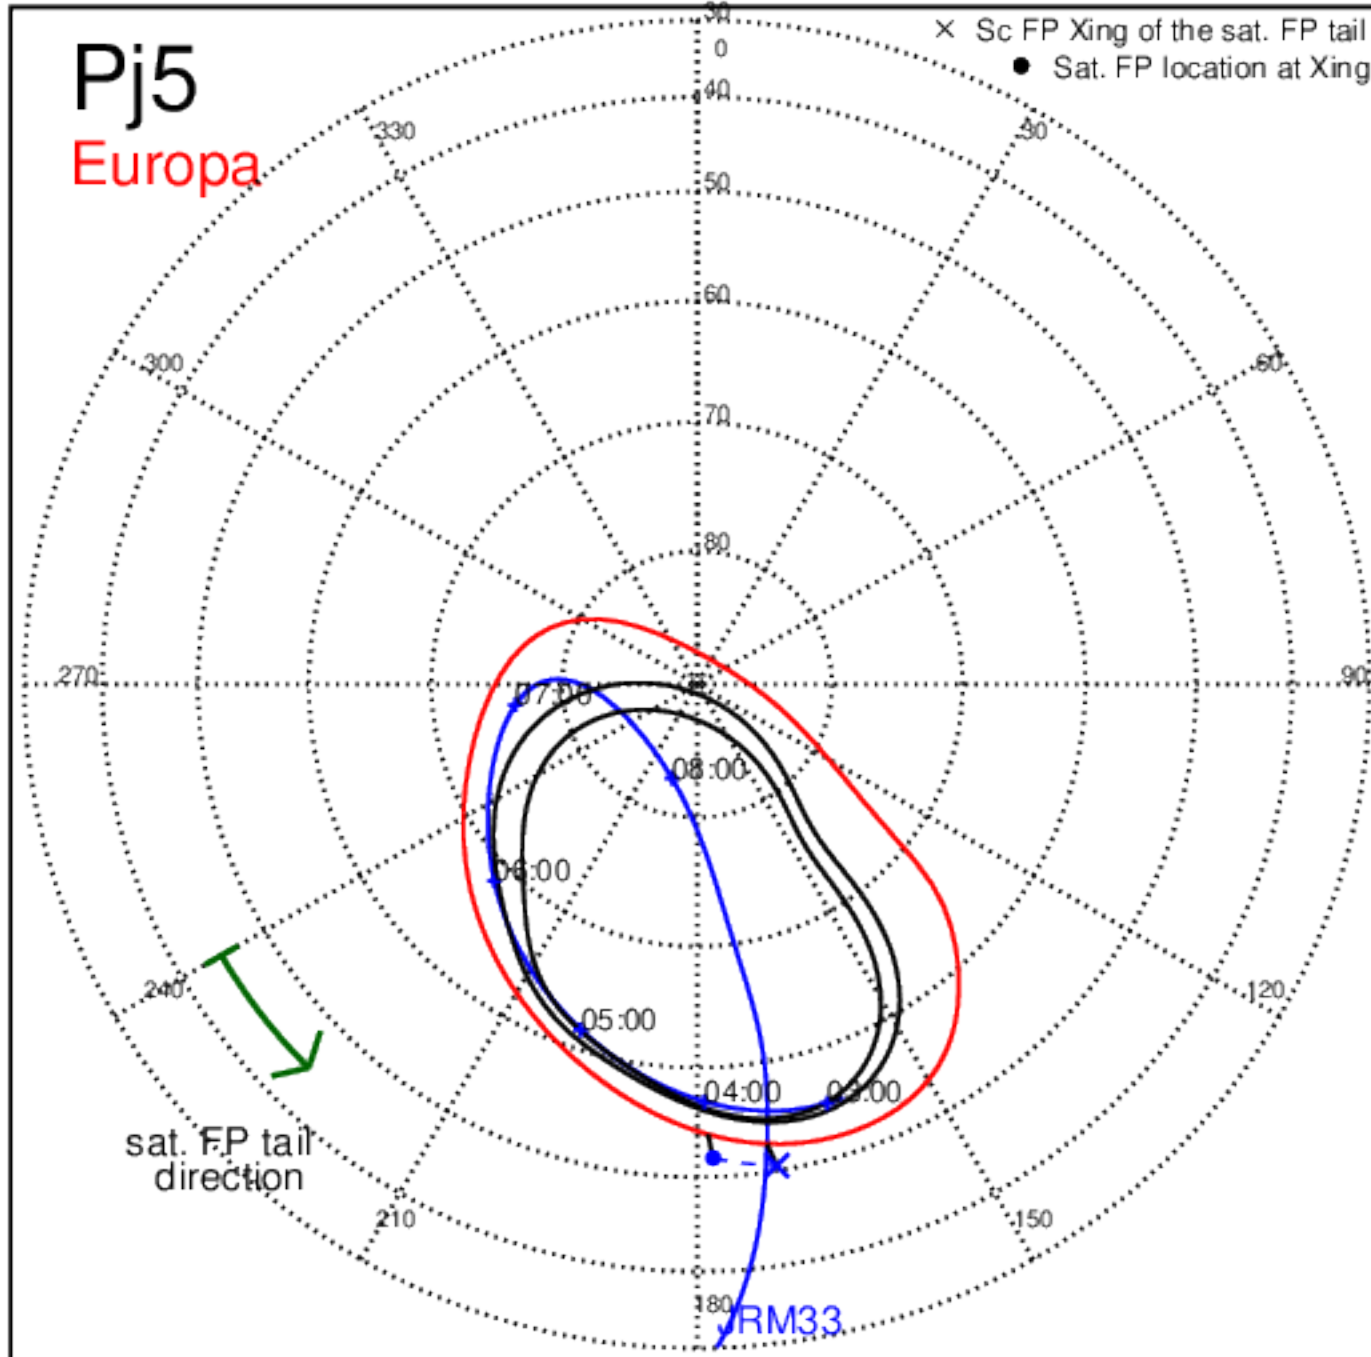

Pj2 (PJ time: 10/19/2016 18:10:54) - North

Pj2 (PJ time: 10/19/2016 18:10:54 ) - South

Pj3 (PJ time: 12/11/2016 17:03:41 ) - North

Pj3 (PJ time: 12/11/2016 17:03:41 ) - South

Pj3 (PJ time: 12/11/2016 17:03:41) - North

Pj3 (PJ time: 12/11/2016 17:03:41 ) - South

Pj3 (PJ time: 12/11/2016 17:03:41) - North

Pj3 (PJ time: 12/11/2016 17:03:41 ) - South

Pj4 (PJ time: 02/02/2017 12:57:09) - North

Pj4 (PJ time: 02/02/2017 12:57:09 ) - South

Pj4 (PJ time: 02/02/2017 12:57:09) - North

Pj4 (PJ time: 02/02/2017 12:57:09) - South

Pj4 (PJ time: 02/02/2017 12:57:09) - North

Pj5 (PJ time: 03/27/2017 08:51:52) - North

Pj5 (PJ time: 03/27/2017 08:51:52 ) - South

Pj5 (PJ time: 03/27/2017 08:51:52) - North

Pj5 (PJ time: 03/27/2017 08:51:52 ) - South

Pj5 (PJ time: 03/27/2017 08:51:52) - North

Pj5 (PJ time: 03/27/2017 08:51:52 ) - South