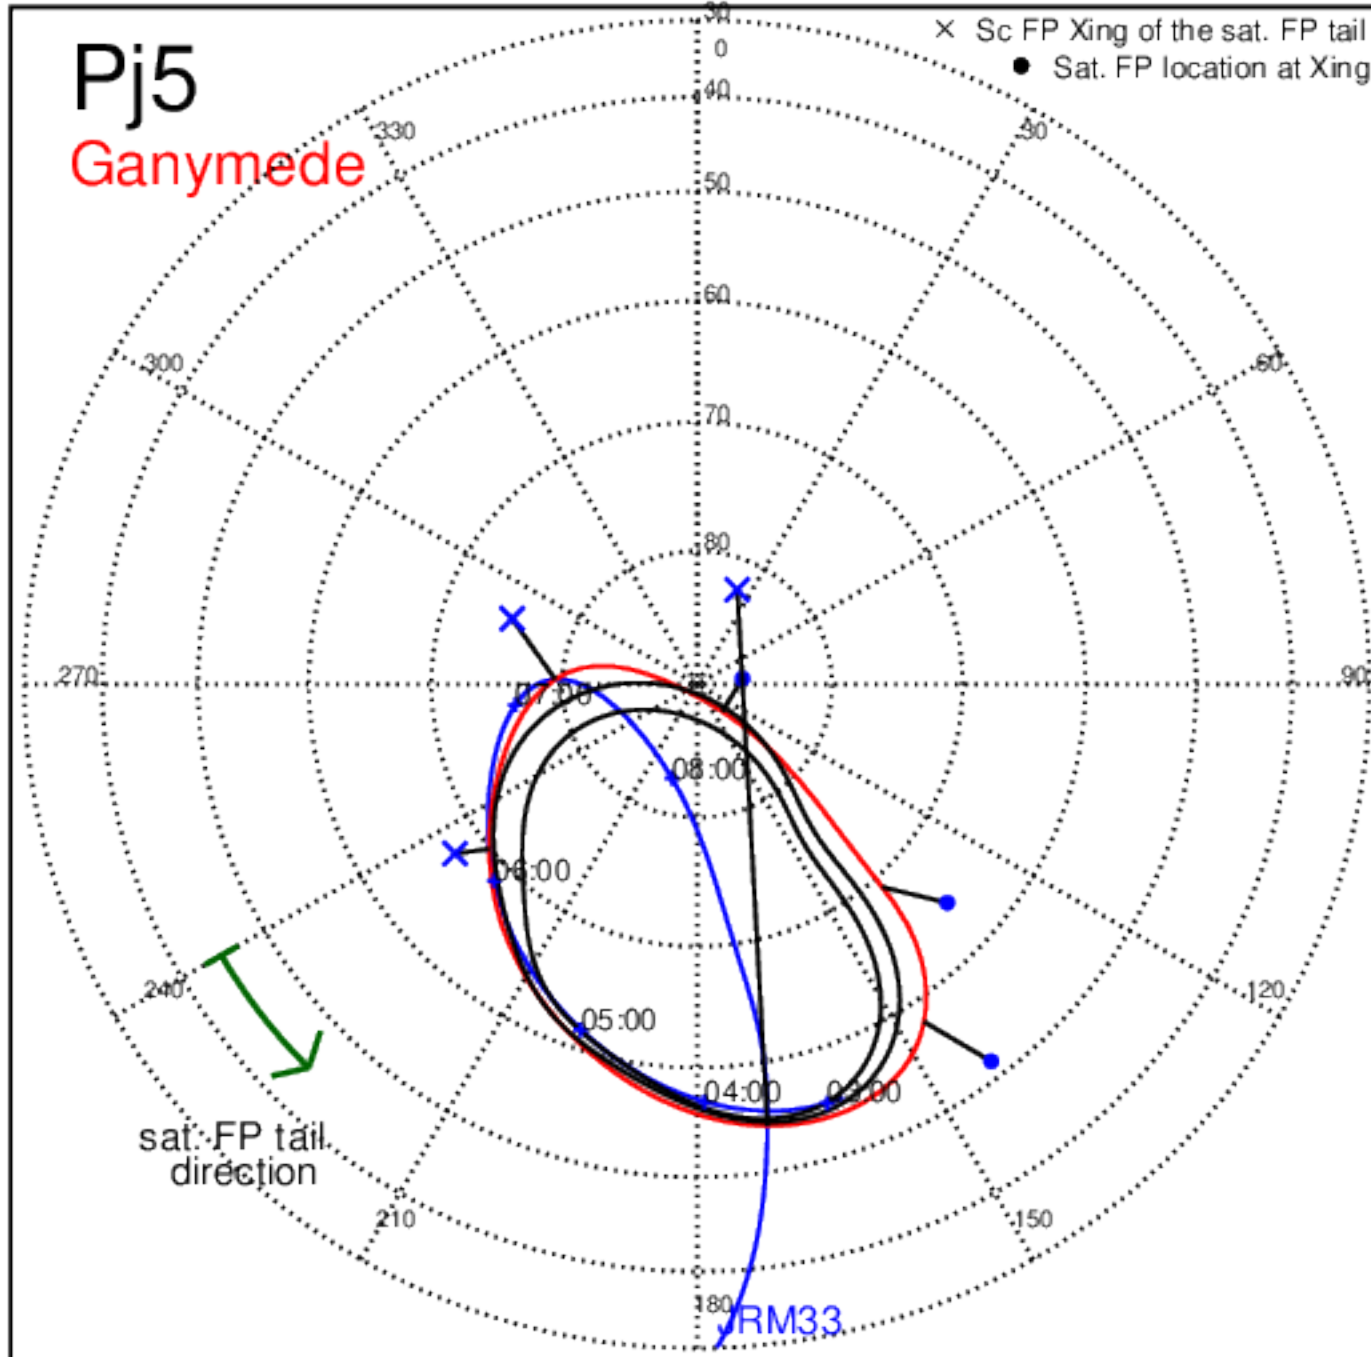

Pj2 (PJ time: 10/19/2016 18:10:54) - North

Pj2 (PJ time: 10/19/2016 18:10:54 ) - South

Pj3 (PJ time: 12/11/2016 17:03:41 ) - North

Pj3 (PJ time: 12/11/2016 17:03:41 ) - South

Pj3 (PJ time: 12/11/2016 17:03:41) - North

Pj3 (PJ time: 12/11/2016 17:03:41 ) - South

Pj3 (PJ time: 12/11/2016 17:03:41) - North

Pj3 (PJ time: 12/11/2016 17:03:41 ) - South

Pj4 (PJ time: 02/02/2017 12:57:09) - North

Pj4 (PJ time: 02/02/2017 12:57:09 ) - South

Pj4 (PJ time: 02/02/2017 12:57:09) - North

Pj4 (PJ time: 02/02/2017 12:57:09) - South

Pj4 (PJ time: 02/02/2017 12:57:09) - North

Pj5 (PJ time: 03/27/2017 08:51:52) - North

Pj5 (PJ time: 03/27/2017 08:51:52 ) - South

Pj5 (PJ time: 03/27/2017 08:51:52) - North

Pj5 (PJ time: 03/27/2017 08:51:52 ) - South

Pj5 (PJ time: 03/27/2017 08:51:52) - North

Pj5 (PJ time: 03/27/2017 08:51:52 ) - South