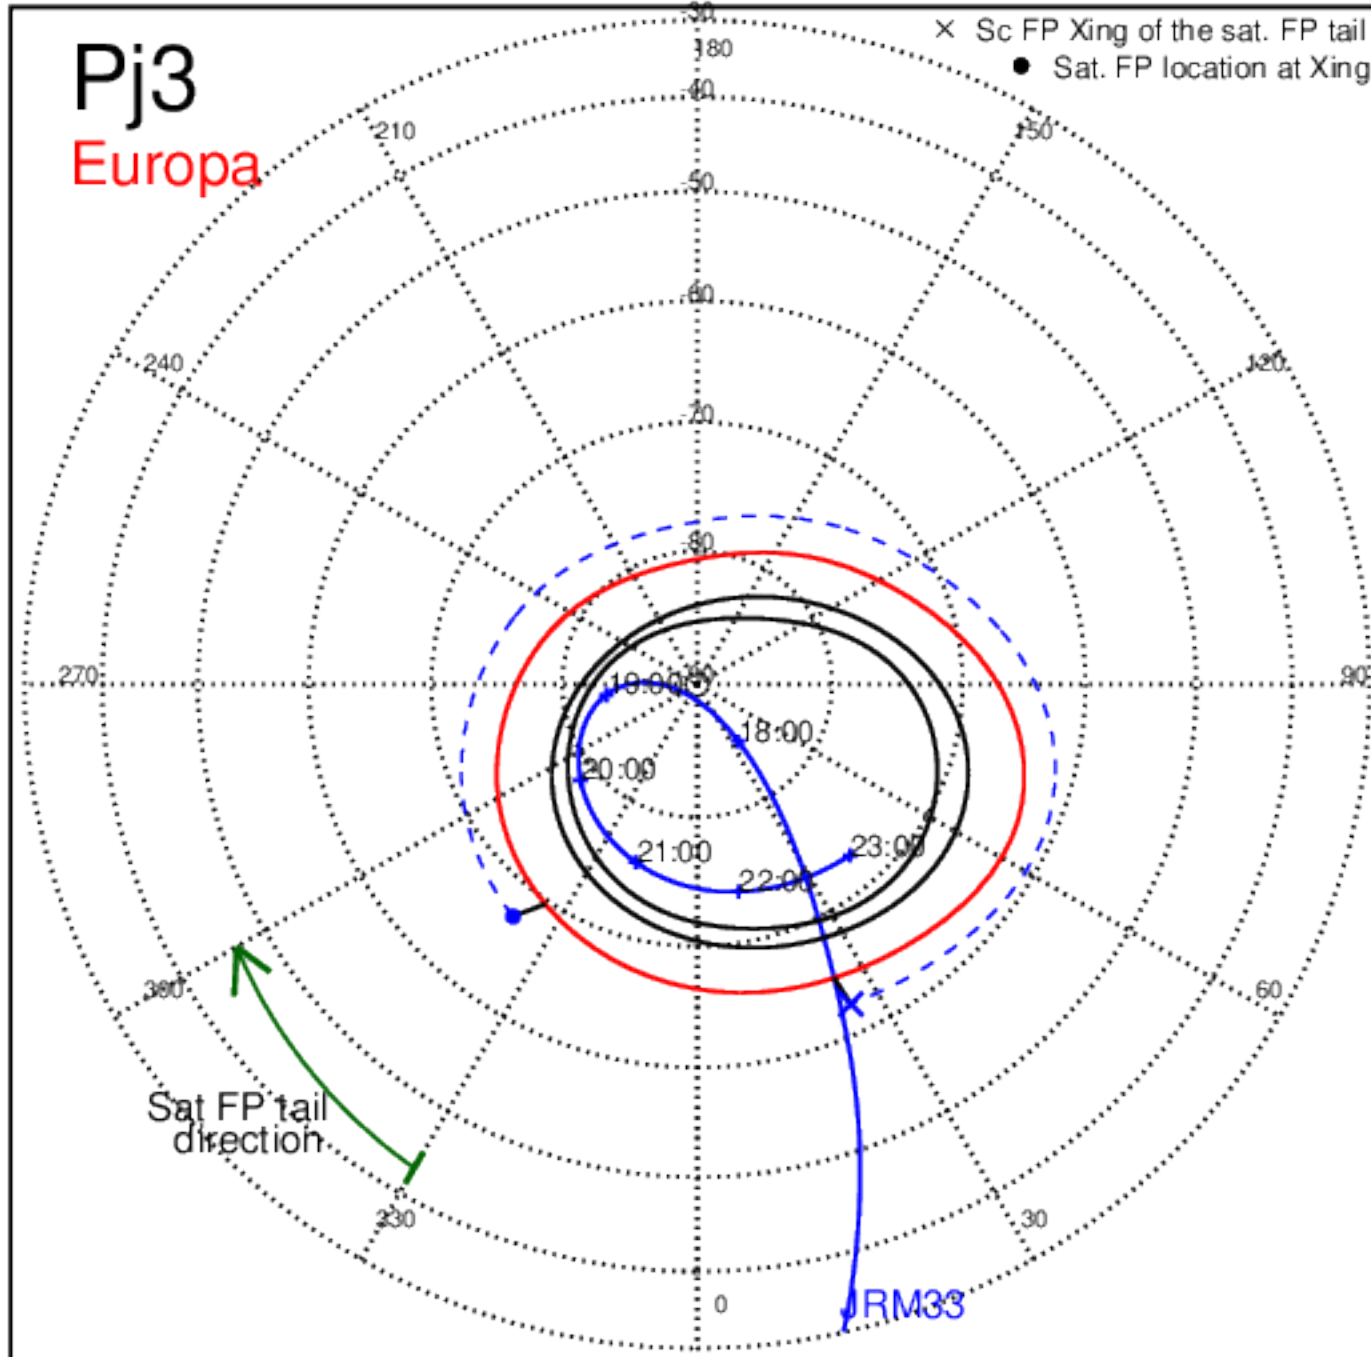

Pj2 (PJ time: 10/19/2016 18:10:54) - North

Pj2 (PJ time: 10/19/2016 18:10:54 ) - South

Pj3 (PJ time: 12/11/2016 17:03:41 ) - North

Pj3 (PJ time: 12/11/2016 17:03:41 ) - South

Pj3 (PJ time: 12/11/2016 17:03:41) - North

Pj3 (PJ time: 12/11/2016 17:03:41 ) - South

Pj3 (PJ time: 12/11/2016 17:03:41) - North

Pj3 (PJ time: 12/11/2016 17:03:41 ) - South

Pj4 (PJ time: 02/02/2017 12:57:09) - North

Pj4 (PJ time: 02/02/2017 12:57:09 ) - South

Pj4 (PJ time: 02/02/2017 12:57:09) - North

Pj4 (PJ time: 02/02/2017 12:57:09) - South

Pj4 (PJ time: 02/02/2017 12:57:09) - North

Pj5 (PJ time: 03/27/2017 08:51:52) - North

Pj5 (PJ time: 03/27/2017 08:51:52 ) - South

Pj5 (PJ time: 03/27/2017 08:51:52) - North

Pj5 (PJ time: 03/27/2017 08:51:52 ) - South

Pj5 (PJ time: 03/27/2017 08:51:52) - North

Pj5 (PJ time: 03/27/2017 08:51:52 ) - South