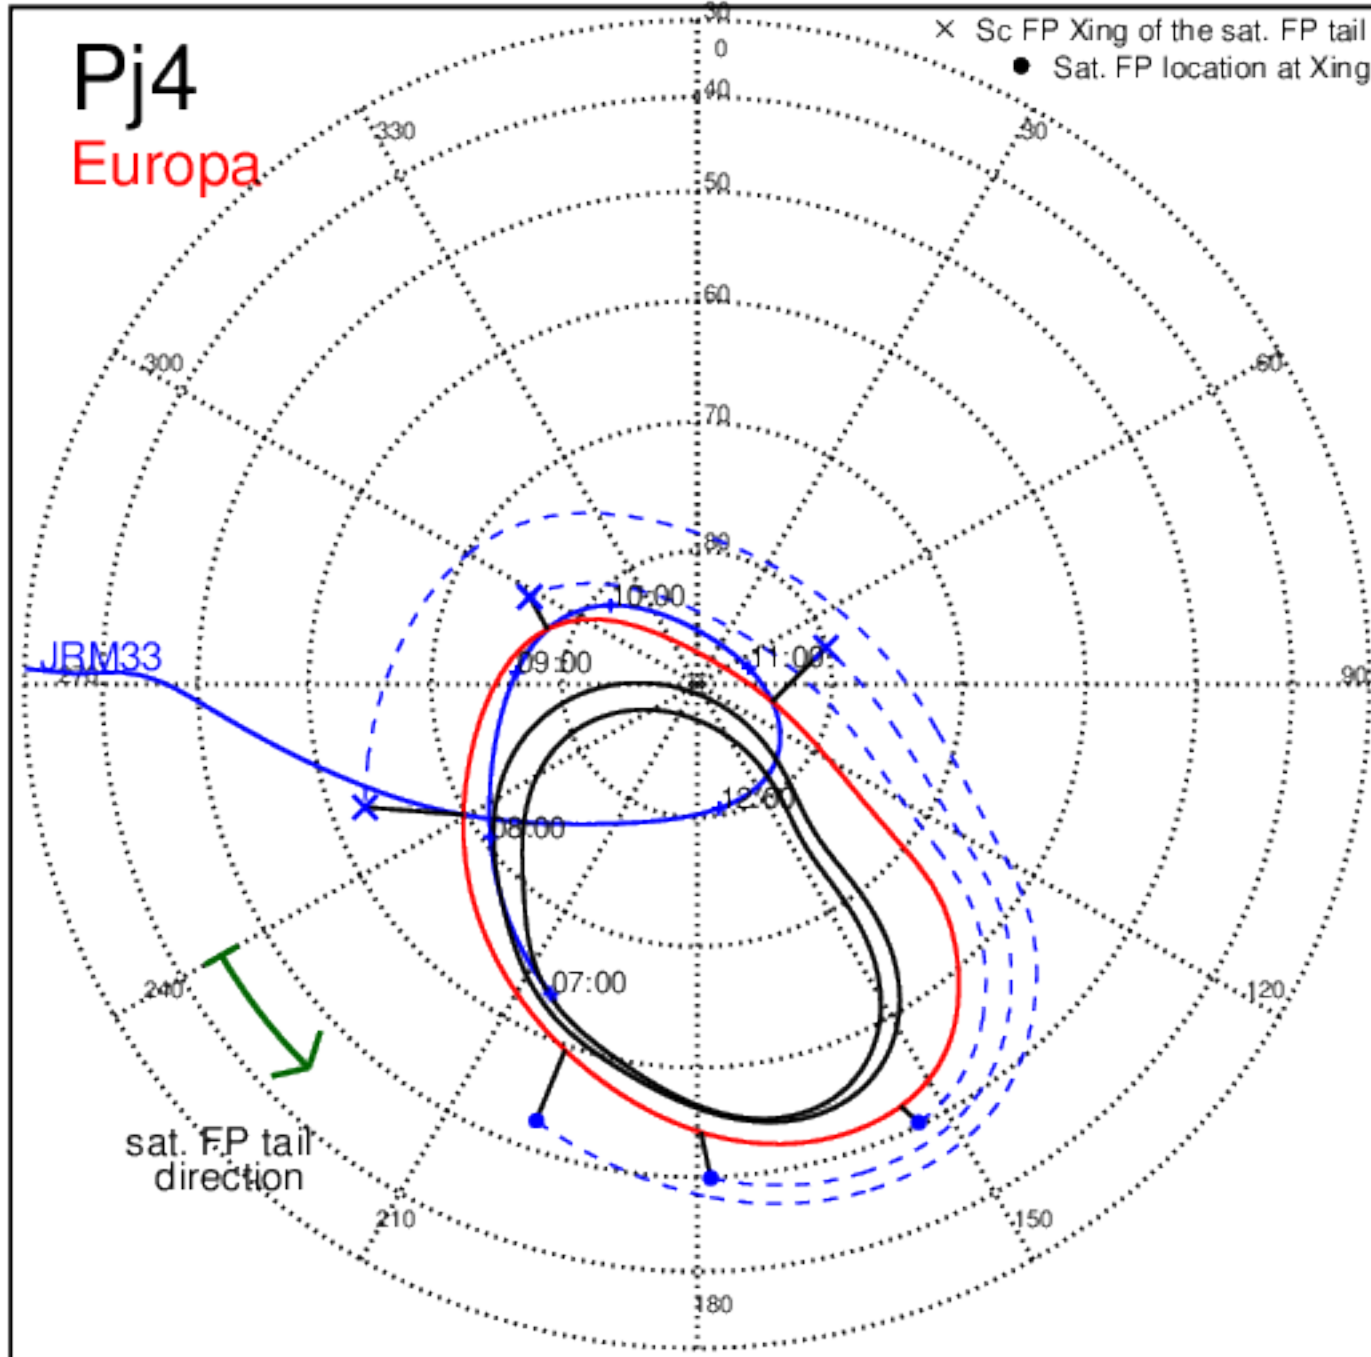

Pj2 (PJ time: 10/19/2016 18:10:54) - North

Pj2 (PJ time: 10/19/2016 18:10:54 ) - South

Pj3 (PJ time: 12/11/2016 17:03:41 ) - North

Pj3 (PJ time: 12/11/2016 17:03:41 ) - South

Pj3 (PJ time: 12/11/2016 17:03:41) - North

Pj3 (PJ time: 12/11/2016 17:03:41 ) - South

Pj3 (PJ time: 12/11/2016 17:03:41) - North

Pj3 (PJ time: 12/11/2016 17:03:41 ) - South

Pj4 (PJ time: 02/02/2017 12:57:09) - North

Pj4 (PJ time: 02/02/2017 12:57:09 ) - South

Pj4 (PJ time: 02/02/2017 12:57:09) - North

Pj4 (PJ time: 02/02/2017 12:57:09) - South

Pj4 (PJ time: 02/02/2017 12:57:09) - North

Pj5 (PJ time: 03/27/2017 08:51:52) - North

Pj5 (PJ time: 03/27/2017 08:51:52 ) - South

Pj5 (PJ time: 03/27/2017 08:51:52) - North

Pj5 (PJ time: 03/27/2017 08:51:52 ) - South

Pj5 (PJ time: 03/27/2017 08:51:52) - North

Pj5 (PJ time: 03/27/2017 08:51:52 ) - South