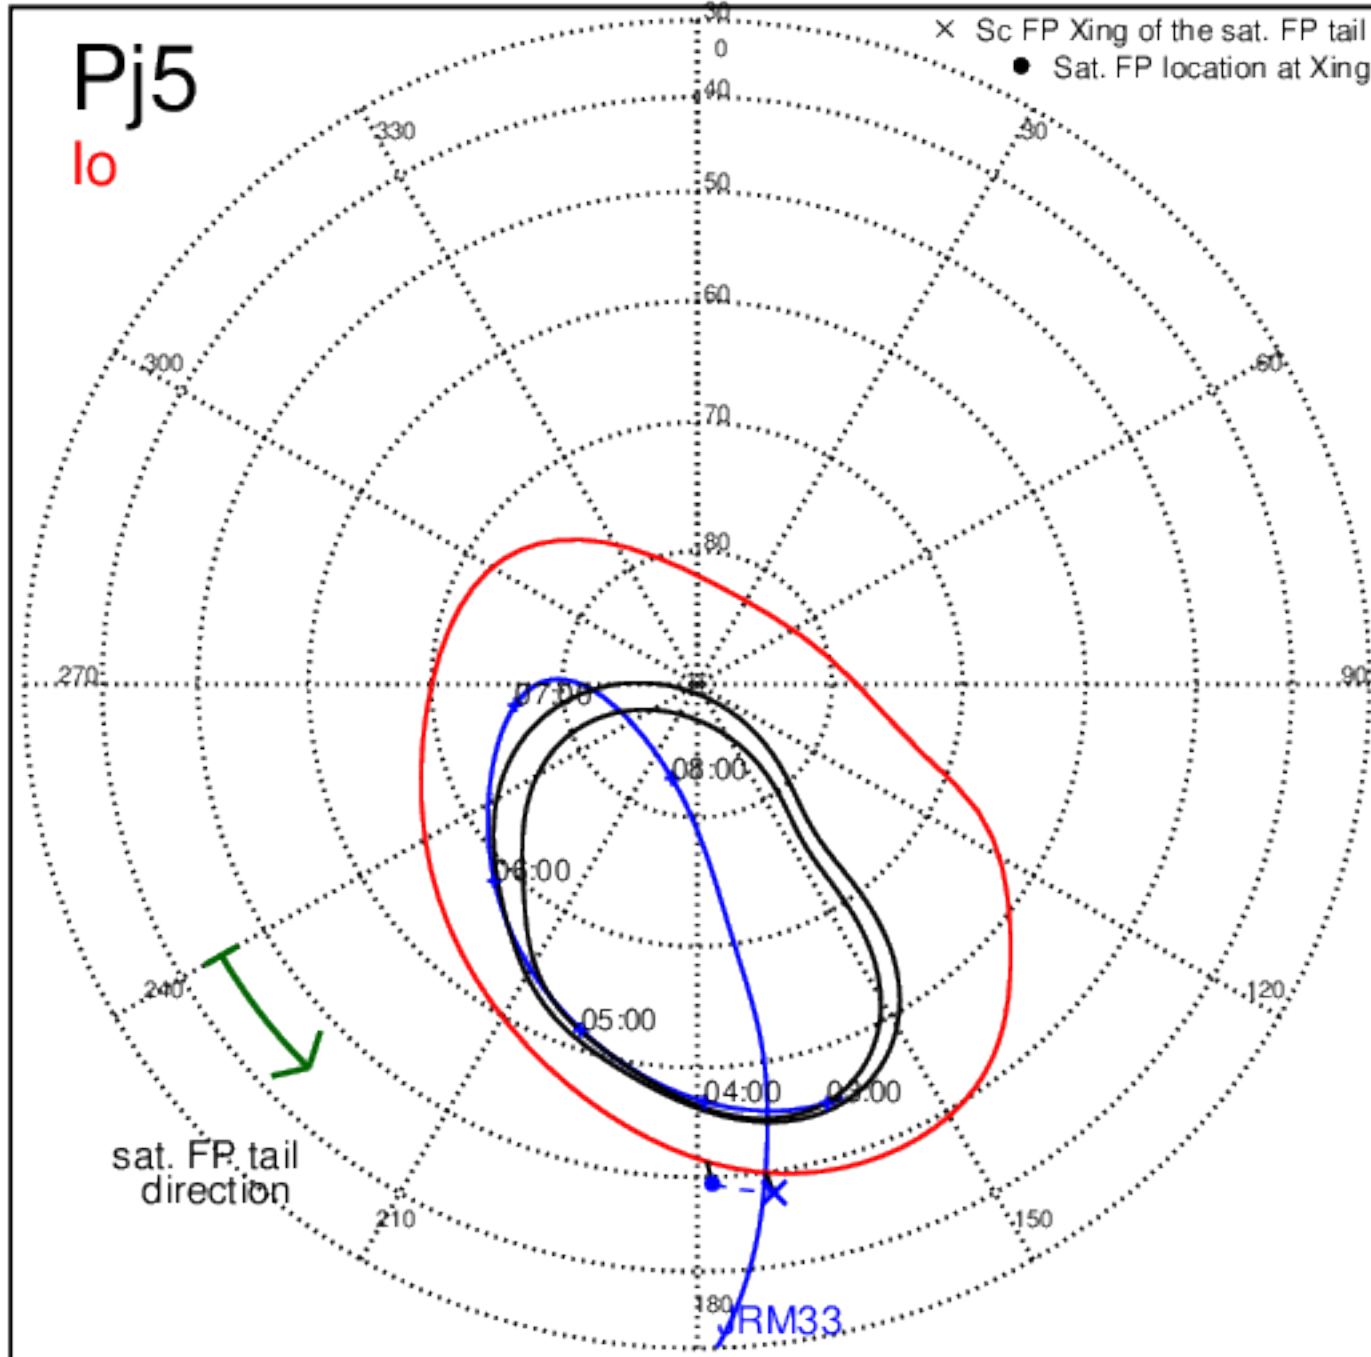

Pj2 (PJ time: 10/19/2016 18:10:54) - North

Pj2 (PJ time: 10/19/2016 18:10:54 ) - South

Pj3 (PJ time: 12/11/2016 17:03:41 ) - North

Pj3 (PJ time: 12/11/2016 17:03:41 ) - South

Pj3 (PJ time: 12/11/2016 17:03:41) - North

Pj3 (PJ time: 12/11/2016 17:03:41 ) - South

Pj3 (PJ time: 12/11/2016 17:03:41) - North

Pj3 (PJ time: 12/11/2016 17:03:41 ) - South

Pj4 (PJ time: 02/02/2017 12:57:09) - North

Pj4 (PJ time: 02/02/2017 12:57:09 ) - South

Pj4 (PJ time: 02/02/2017 12:57:09) - North

Pj4 (PJ time: 02/02/2017 12:57:09) - South

Pj4 (PJ time: 02/02/2017 12:57:09) - North

Pj5 (PJ time: 03/27/2017 08:51:52) - North

Pj5 (PJ time: 03/27/2017 08:51:52 ) - South

Pj5 (PJ time: 03/27/2017 08:51:52) - North

Pj5 (PJ time: 03/27/2017 08:51:52 ) - South

Pj5 (PJ time: 03/27/2017 08:51:52) - North

Pj5 (PJ time: 03/27/2017 08:51:52 ) - South