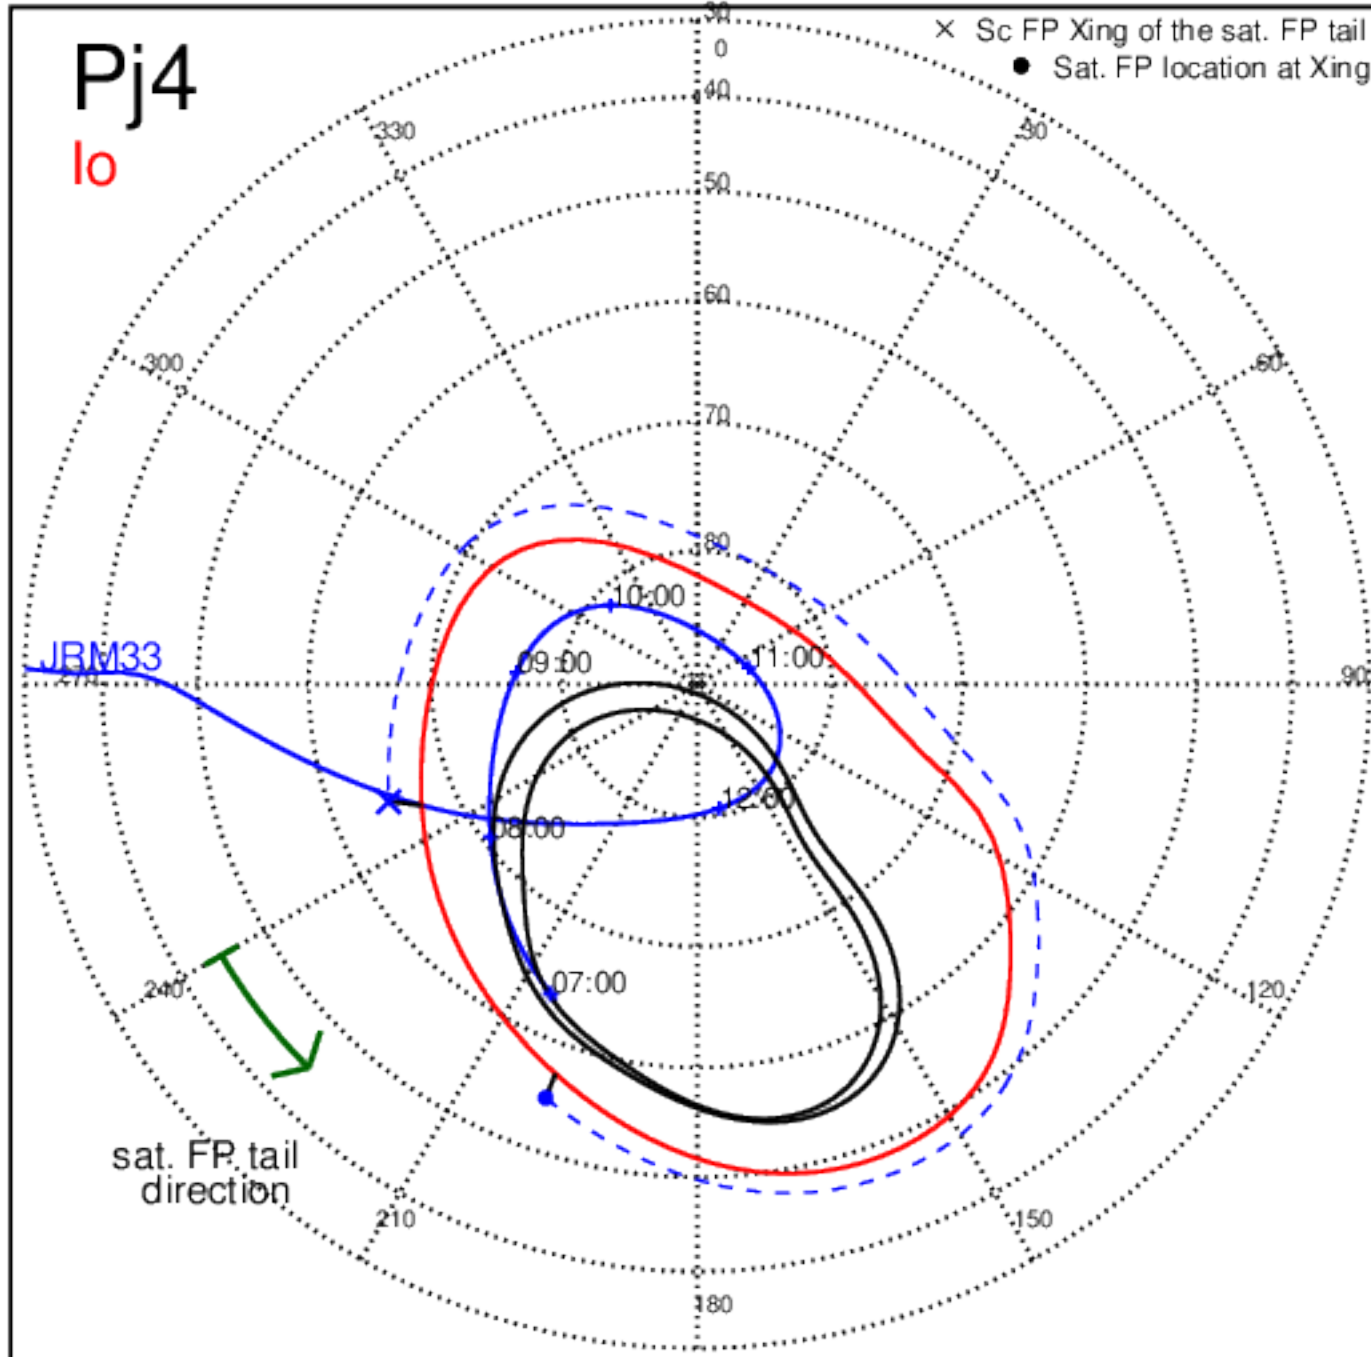

Pj2 (PJ time: 10/19/2016 18:10:54) - North

Pj2 (PJ time: 10/19/2016 18:10:54 ) - South

Pj3 (PJ time: 12/11/2016 17:03:41 ) - North

Pj3 (PJ time: 12/11/2016 17:03:41 ) - South

Pj3 (PJ time: 12/11/2016 17:03:41) - North

Pj3 (PJ time: 12/11/2016 17:03:41 ) - South

Pj3 (PJ time: 12/11/2016 17:03:41) - North

Pj3 (PJ time: 12/11/2016 17:03:41 ) - South

Pj4 (PJ time: 02/02/2017 12:57:09) - North

Pj4 (PJ time: 02/02/2017 12:57:09 ) - South

Pj4 (PJ time: 02/02/2017 12:57:09) - North

Pj4 (PJ time: 02/02/2017 12:57:09) - South

Pj4 (PJ time: 02/02/2017 12:57:09) - North

Pj5 (PJ time: 03/27/2017 08:51:52) - North

Pj5 (PJ time: 03/27/2017 08:51:52 ) - South

Pj5 (PJ time: 03/27/2017 08:51:52) - North

Pj5 (PJ time: 03/27/2017 08:51:52 ) - South

Pj5 (PJ time: 03/27/2017 08:51:52) - North

Pj5 (PJ time: 03/27/2017 08:51:52 ) - South