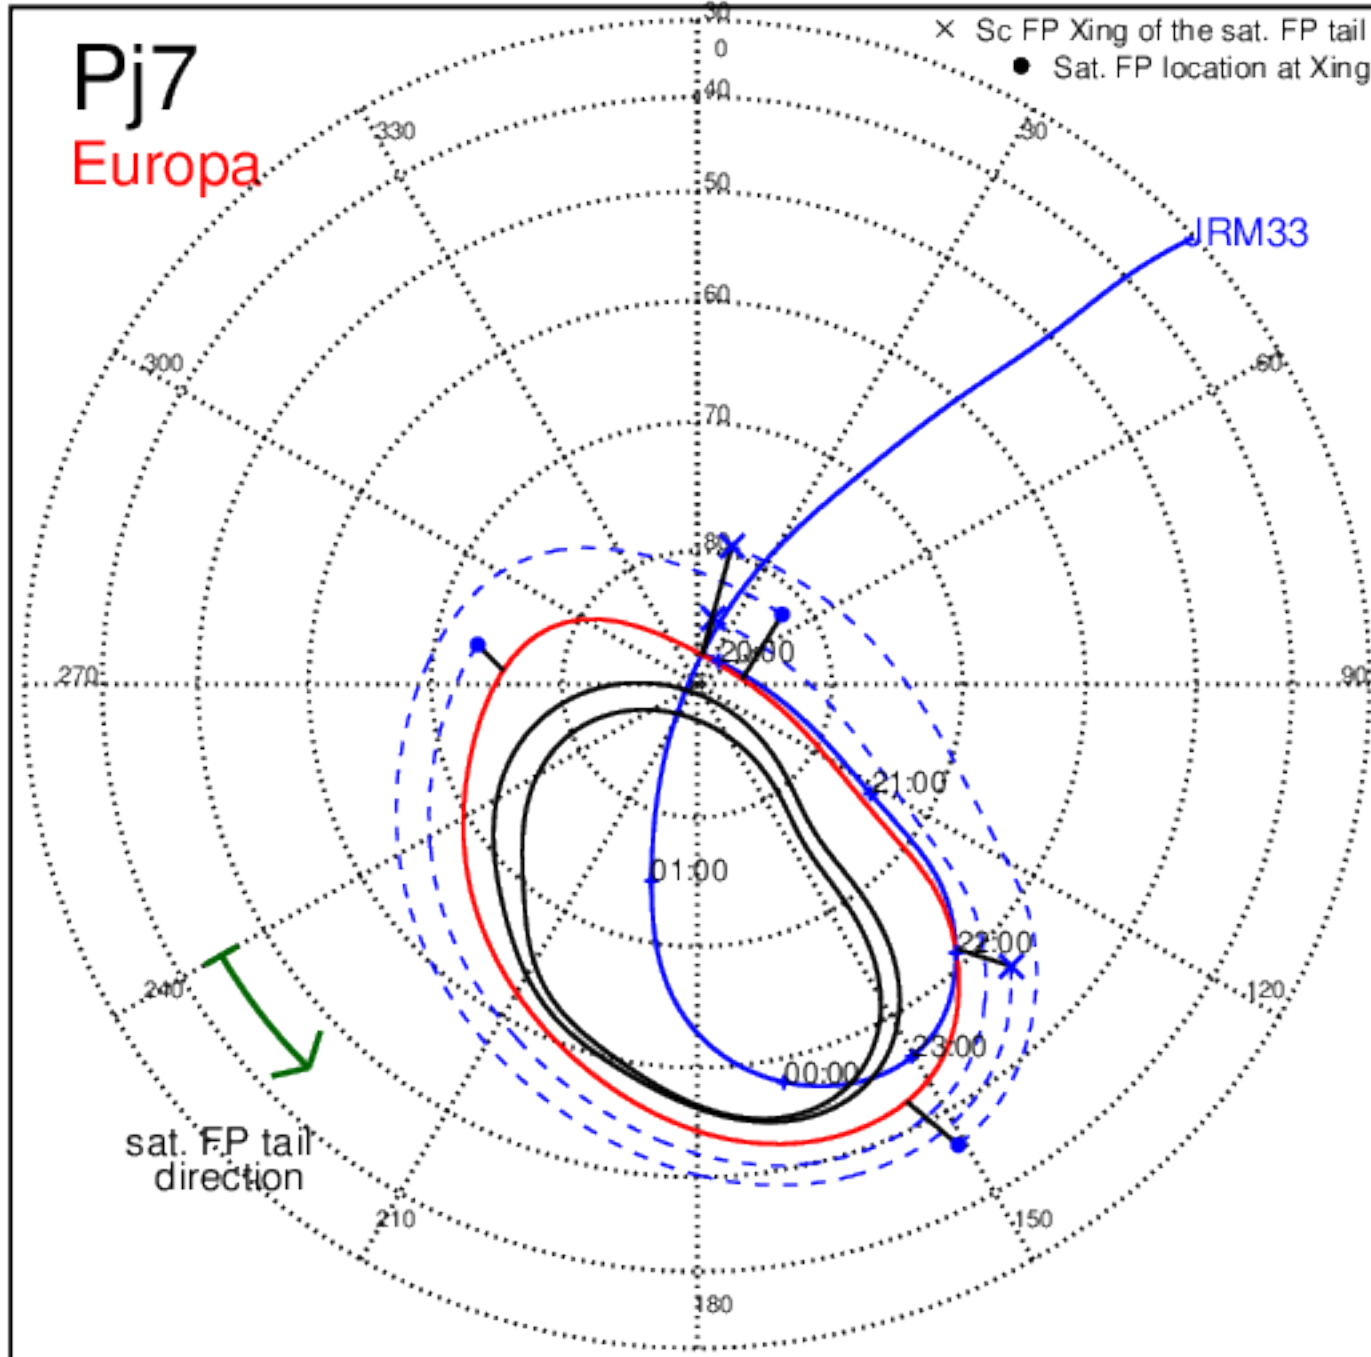

Pj6 (PJ time: 05/19/2017 06:00:47 ) - South

Pj7 (PJ time: 07/11/2017 01:54:42 ) - North

Pj7 (PJ time: 07/11/2017 01:54:42 ) - South

Pj7 (PJ time: 07/11/2017 01:54:42) - North

Pj7 (PJ time: 07/11/2017 01:54:42 ) - South

Pj7 (PJ time: 07/11/2017 01:54:42) - South

Pj8 (PJ time: 09/01/2017 21:48:50) - North

Pj8 (PJ time: 09/01/2017 21:48:50 ) - South

Pj8 (PJ time: 09/01/2017 21:48:50) - North

Pj8 (PJ time: 09/01/2017 21:48:50 ) - South

Pj8 (PJ time: 09/01/2017 21:48:50) - North

Pj8 (PJ time: 09/01/2017 21:48:50 ) - South

Pj9 (PJ time: 10/24/2017 17:42:31) - North

Pj9 (PJ time: 10/24/2017 17:42:31 ) - South

Pj9 (PJ time: 10/24/2017 17:42:31) - North

Pj9 (PJ time: 10/24/2017 17:42:31 ) - South

Pj9 (PJ time: 10/24/2017 17:42:31) - North

Pj9 (PJ time: 10/24/2017 17:42:31 ) - South

Pj10 (PJ time: 12/16/2017 17:56:59) - North

Pj10 (PJ time: 12/16/2017 17:56:59) - South