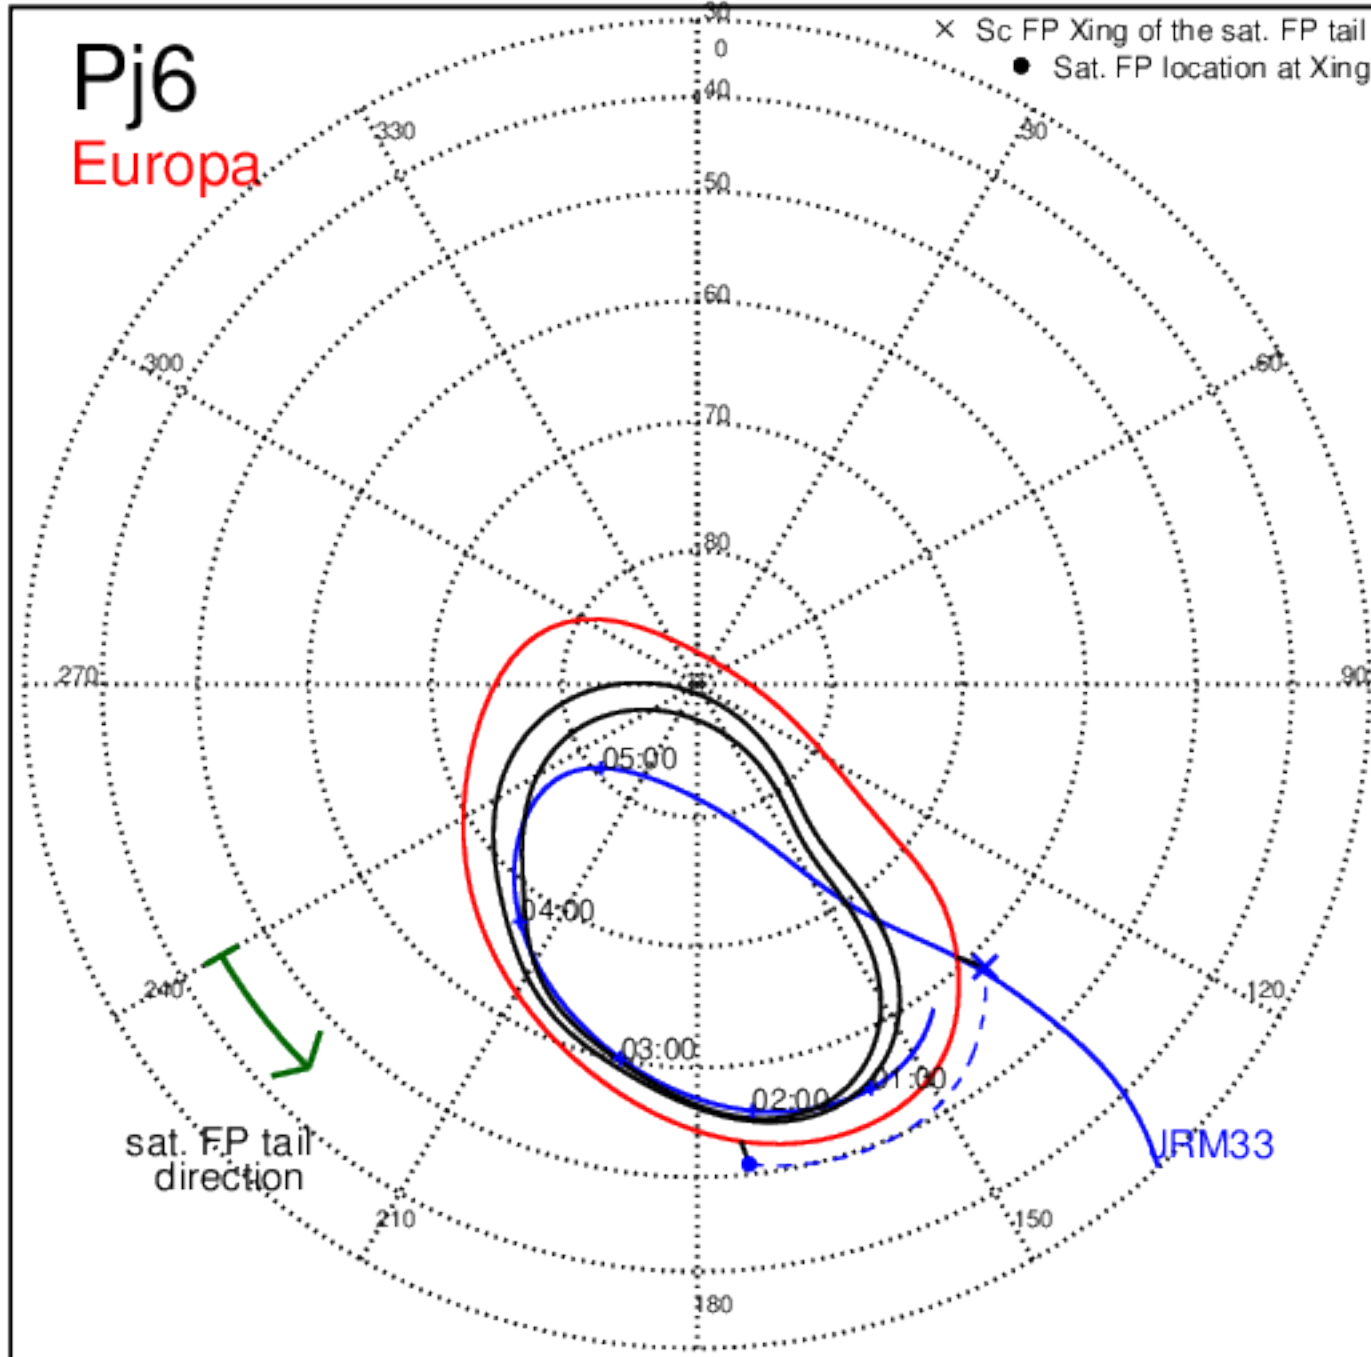

Pj6 (PJ time: 05/19/2017 06:00:47) - North

Pj6 (PJ time: 05/19/2017 06:00:47 ) - South

Pj6 (PJ time: 05/19/2017 06:00:47) - North

Pj6 (PJ time: 05/19/2017 06:00:47 ) - South

Pj6 (PJ time: 05/19/2017 06:00:47) - North

Pj6 (PJ time: 05/19/2017 06:00:47 ) - South

Pj7 (PJ time: 07/11/2017 01:54:42 ) - North

Pj7 (PJ time: 07/11/2017 01:54:42 ) - South

Pj7 (PJ time: 07/11/2017 01:54:42) - North

Pj7 (PJ time: 07/11/2017 01:54:42 ) - South

Pj7 (PJ time: 07/11/2017 01:54:42) - South

Pj8 (PJ time: 09/01/2017 21:48:50) - North

Pj8 (PJ time: 09/01/2017 21:48:50 ) - South

Pj8 (PJ time: 09/01/2017 21:48:50) - North

Pj8 (PJ time: 09/01/2017 21:48:50 ) - South

Pj8 (PJ time: 09/01/2017 21:48:50) - North

Pj8 (PJ time: 09/01/2017 21:48:50 ) - South

Pj9 (PJ time: 10/24/2017 17:42:31) - North

Pj9 (PJ time: 10/24/2017 17:42:31 ) - South

Pj9 (PJ time: 10/24/2017 17:42:31) - North