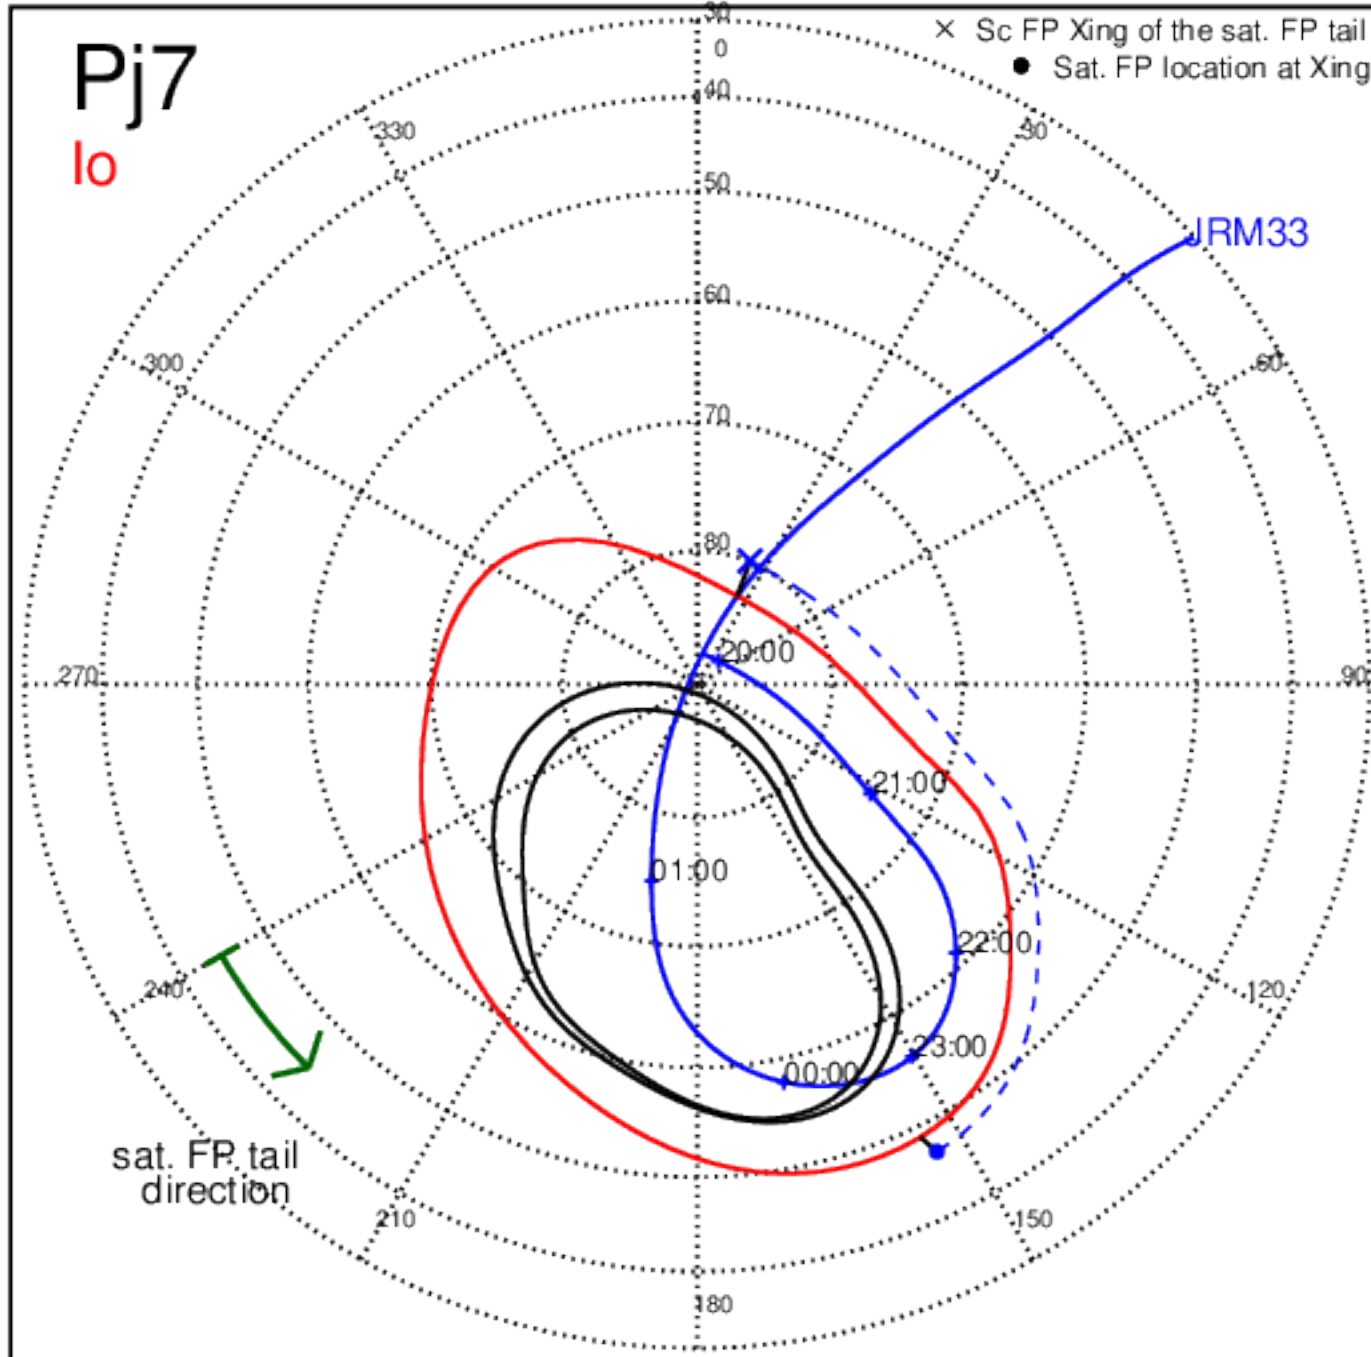

Pj6 (PJ time: 05/19/2017 06:00:47) - North

Pj6 (PJ time: 05/19/2017 06:00:47 ) - South

Pj6 (PJ time: 05/19/2017 06:00:47) - North

Pj6 (PJ time: 05/19/2017 06:00:47 ) - South

Pj6 (PJ time: 05/19/2017 06:00:47) - North

Pj6 (PJ time: 05/19/2017 06:00:47 ) - South

Pj7 (PJ time: 07/11/2017 01:54:42 ) - North

Pj7 (PJ time: 07/11/2017 01:54:42 ) - South

Pj7 (PJ time: 07/11/2017 01:54:42) - North

Pj7 (PJ time: 07/11/2017 01:54:42 ) - South

Pj7 (PJ time: 07/11/2017 01:54:42) - South

Pj8 (PJ time: 09/01/2017 21:48:50) - North

Pj8 (PJ time: 09/01/2017 21:48:50 ) - South

Pj8 (PJ time: 09/01/2017 21:48:50) - North

Pj8 (PJ time: 09/01/2017 21:48:50 ) - South

Pj8 (PJ time: 09/01/2017 21:48:50) - North

Pj8 (PJ time: 09/01/2017 21:48:50 ) - South

Pj9 (PJ time: 10/24/2017 17:42:31) - North

Pj9 (PJ time: 10/24/2017 17:42:31 ) - South

Pj9 (PJ time: 10/24/2017 17:42:31) - North