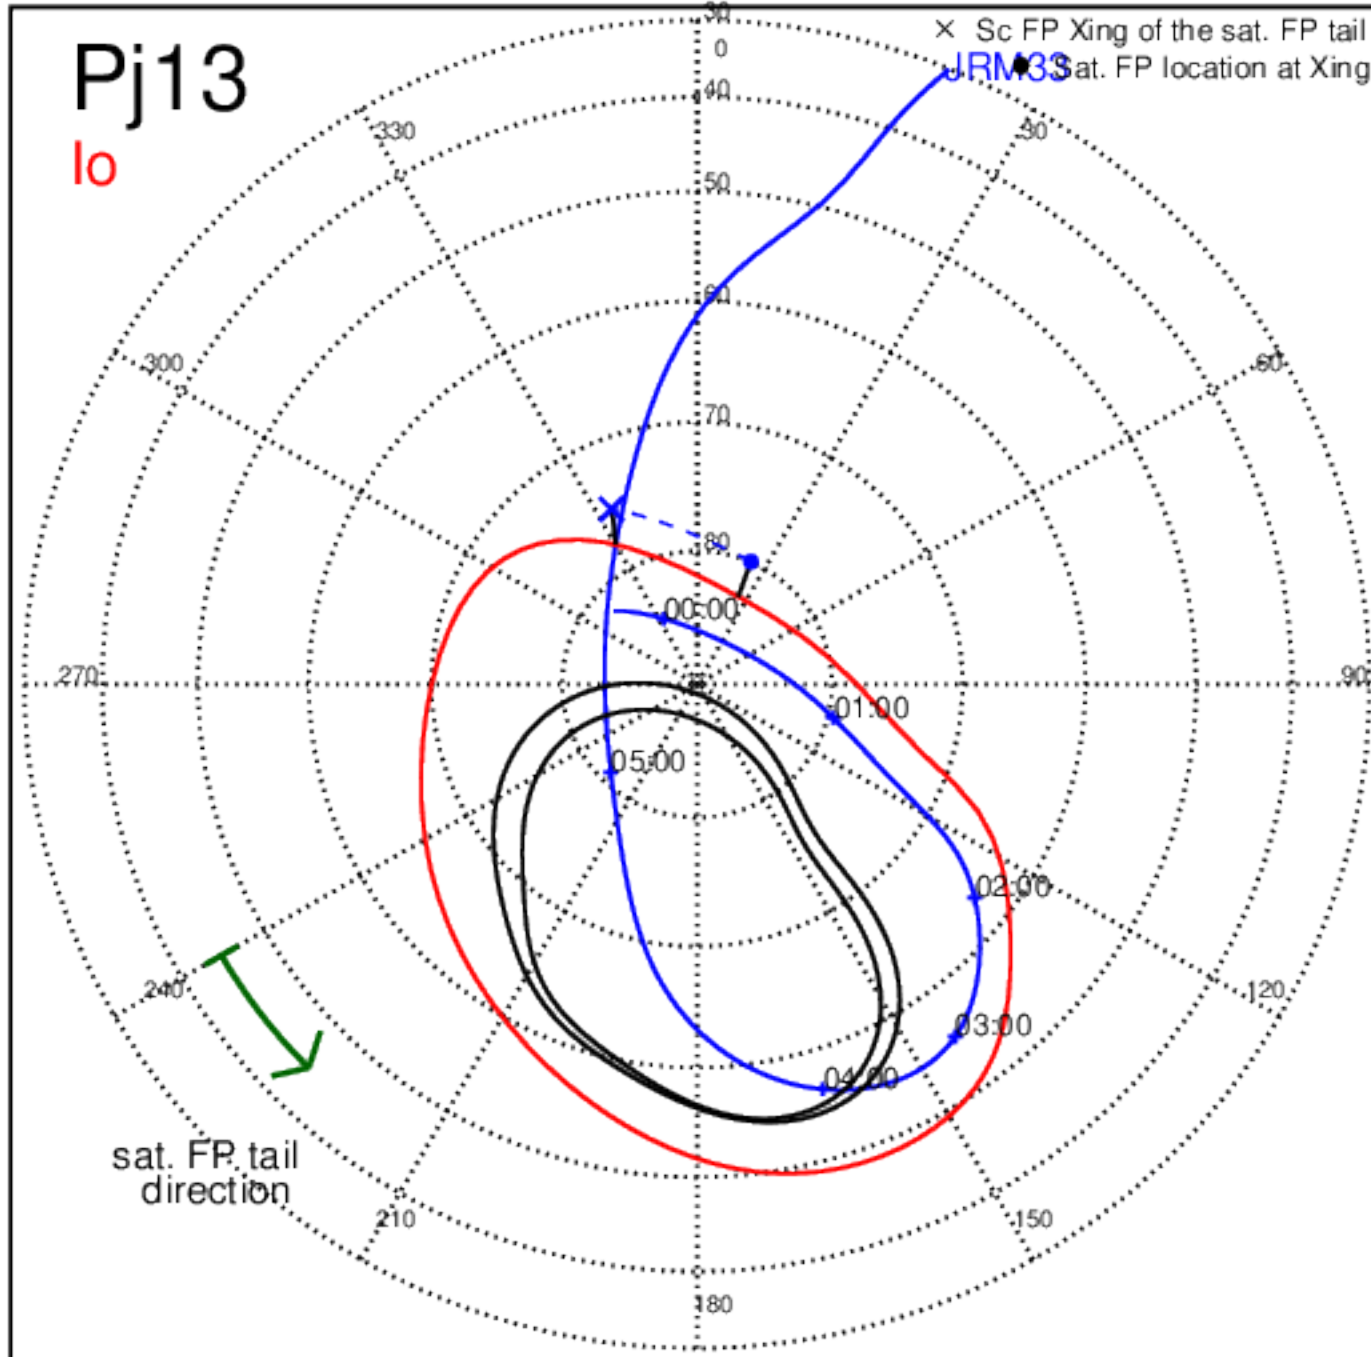

Pj11 (PJ time: 02/07/2018 13:51:30) - South

Pj12 (PJ time: 04/01/2018 09:45:43 ) - North

Pj12 (PJ time: 04/01/2018 09:45:43 ) - South

Pj12 (PJ time: 04/01/2018 09:45:43 ) - North

Pj12 (PJ time: 04/01/2018 09:45:43 ) - South

Pj12 (PJ time: 04/01/2018 09:45:43 ) - North

Pj12 (PJ time: 04/01/2018 09:45:43 ) - South

Pj13 (PJ time: 05/24/2018 05:39:51 ) - North

Pj13 (PJ time: 05/24/2018 05:39:51 ) - South

Pj13 (PJ time: 05/24/2018 05:39:51 ) - North

Pj13 (PJ time: 05/24/2018 05:39:51 ) - South

Pj13 (PJ time: 05/24/2018 05:39:51 ) - North

Pj13 (PJ time: 05/24/2018 05:39:51 ) - South

Pj14 (PJ time: 07/16/2018 05:17:22 ) - North

Pj14 (PJ time: 07/16/2018 05:17:22 ) - South

Pj14 (PJ time: 07/16/2018 05:17:22 ) - North

Pj14 (PJ time: 07/16/2018 05:17:22 ) - South

Pj14 (PJ time: 07/16/2018 05:17:22 ) - North

Pj14 (PJ time: 07/16/2018 05:17:22 ) - South

Pj15 (PJ time: 09/07/2018 01:11:41 ) - North