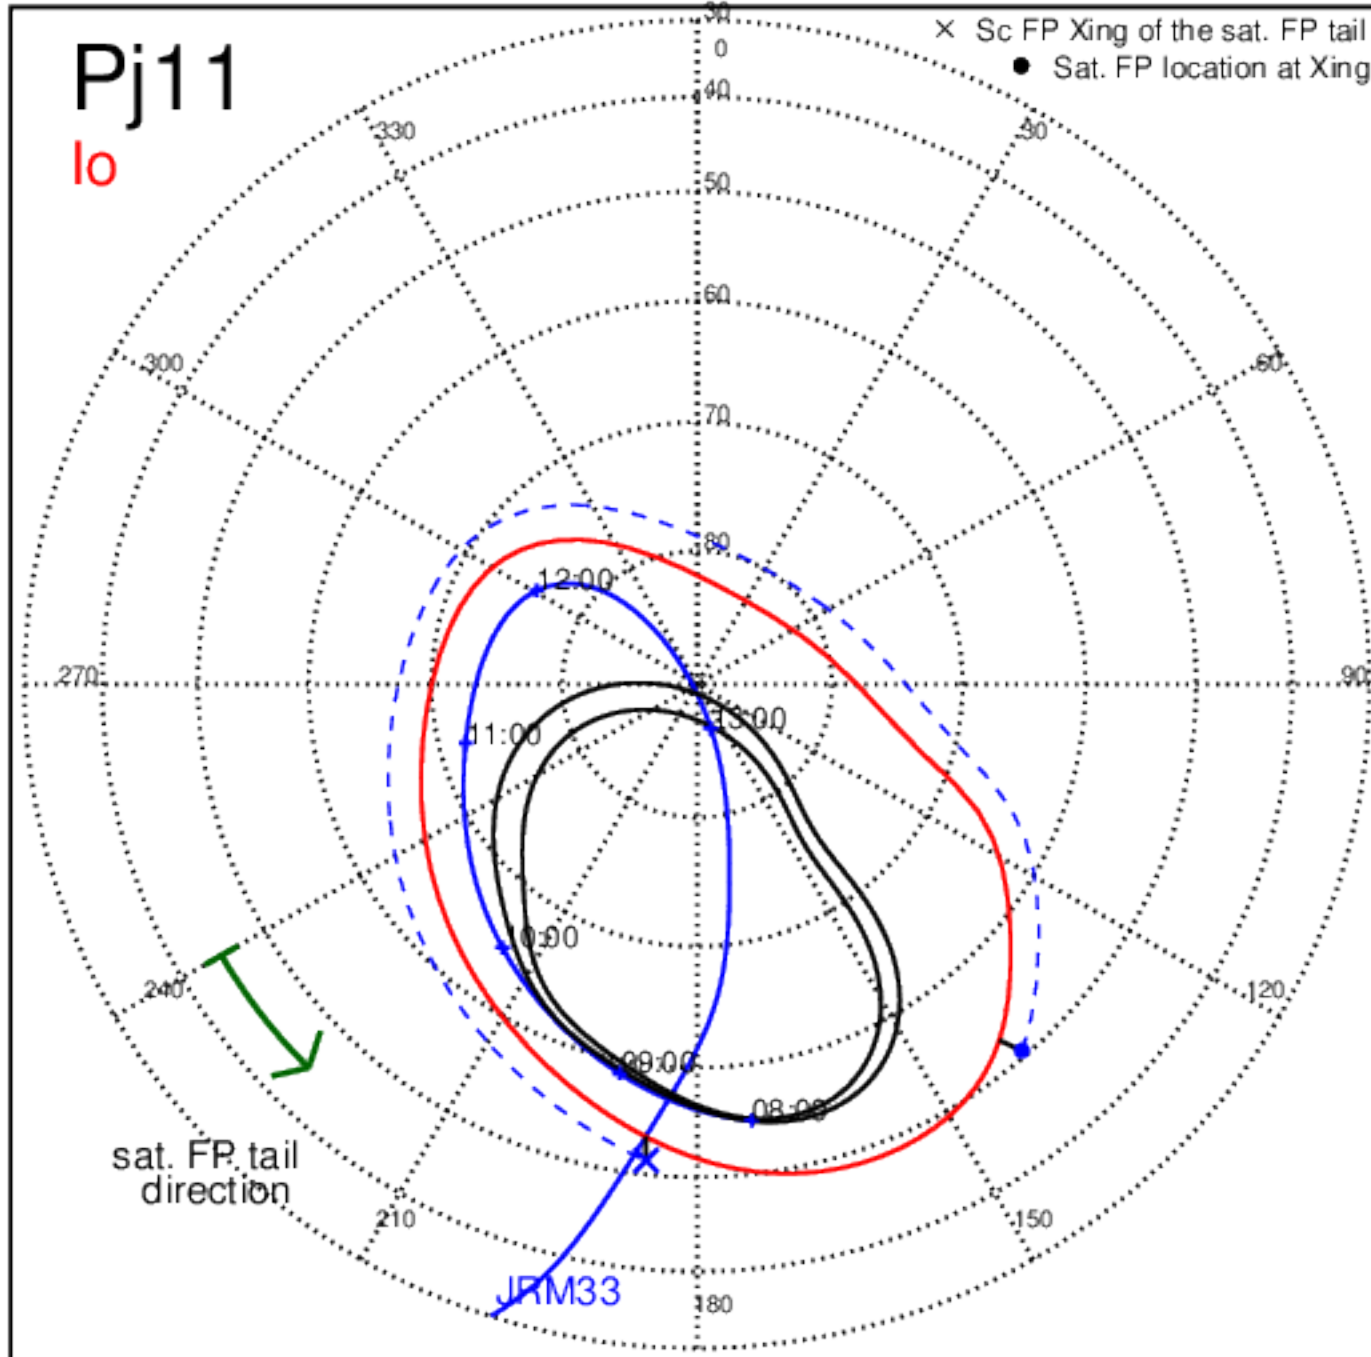

Pj11 (PJ time: 02/07/2018 13:51:30) - North

Pj11 (PJ time: 02/07/2018 13:51:30) - South

Pj11 (PJ time: 02/07/2018 13:51:30) - North

Pj11 (PJ time: 02/07/2018 13:51:30 ) - South

Pj11 (PJ time: 02/07/2018 13:51:30) - North

Pj11 (PJ time: 02/07/2018 13:51:30) - South

Pj12 (PJ time: 04/01/2018 09:45:43 ) - North

Pj12 (PJ time: 04/01/2018 09:45:43 ) - South

Pj12 (PJ time: 04/01/2018 09:45:43 ) - North

Pj12 (PJ time: 04/01/2018 09:45:43 ) - South

Pj12 (PJ time: 04/01/2018 09:45:43 ) - North

Pj12 (PJ time: 04/01/2018 09:45:43 ) - South

Pj13 (PJ time: 05/24/2018 05:39:51 ) - North

Pj13 (PJ time: 05/24/2018 05:39:51 ) - South

Pj13 (PJ time: 05/24/2018 05:39:51 ) - North

Pj14 (PJ time: 07/16/2018 05:17:22 ) - North

Pj14 (PJ time: 07/16/2018 05:17:22 ) - South

Pj14 (PJ time: 07/16/2018 05:17:22 ) - North

Pj14 (PJ time: 07/16/2018 05:17:22 ) - South

Pj15 (PJ time: 09/07/2018 01:11:41 ) - North