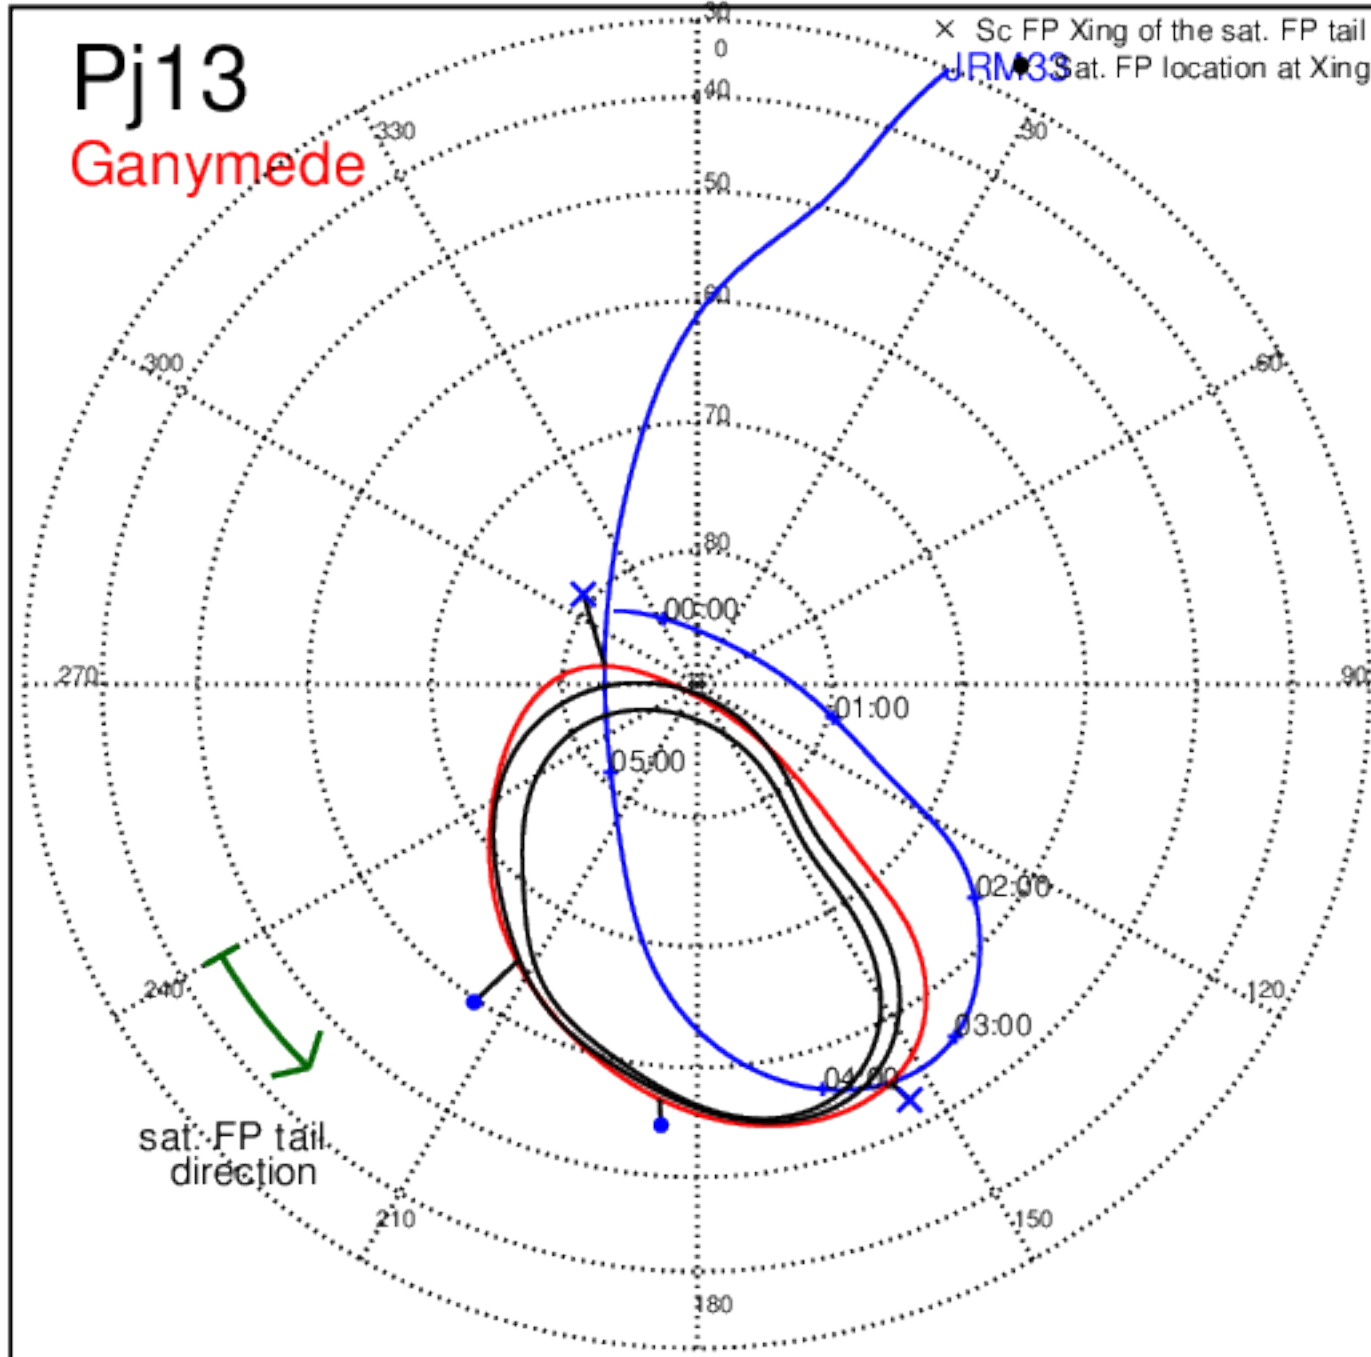

Pj11 (PJ time: 02/07/2018 13:51:30) - South

Pj12 (PJ time: 04/01/2018 09:45:43 ) - North

Pj12 (PJ time: 04/01/2018 09:45:43 ) - South

Pj12 (PJ time: 04/01/2018 09:45:43 ) - North

Pj12 (PJ time: 04/01/2018 09:45:43 ) - South

Pj12 (PJ time: 04/01/2018 09:45:43 ) - North

Pj12 (PJ time: 04/01/2018 09:45:43 ) - South

Pj13 (PJ time: 05/24/2018 05:39:51 ) - North

Pj13 (PJ time: 05/24/2018 05:39:51 ) - South

Pj13 (PJ time: 05/24/2018 05:39:51 ) - North

Pj13 (PJ time: 05/24/2018 05:39:51 ) - South

Pj13 (PJ time: 05/24/2018 05:39:51 ) - North

Pj13 (PJ time: 05/24/2018 05:39:51 ) - South

Pj14 (PJ time: 07/16/2018 05:17:22 ) - North

Pj14 (PJ time: 07/16/2018 05:17:22 ) - South

Pj14 (PJ time: 07/16/2018 05:17:22 ) - North

Pj14 (PJ time: 07/16/2018 05:17:22 ) - South

Pj14 (PJ time: 07/16/2018 05:17:22 ) - North

Pj14 (PJ time: 07/16/2018 05:17:22 ) - South

Pj15 (PJ time: 09/07/2018 01:11:41 ) - North