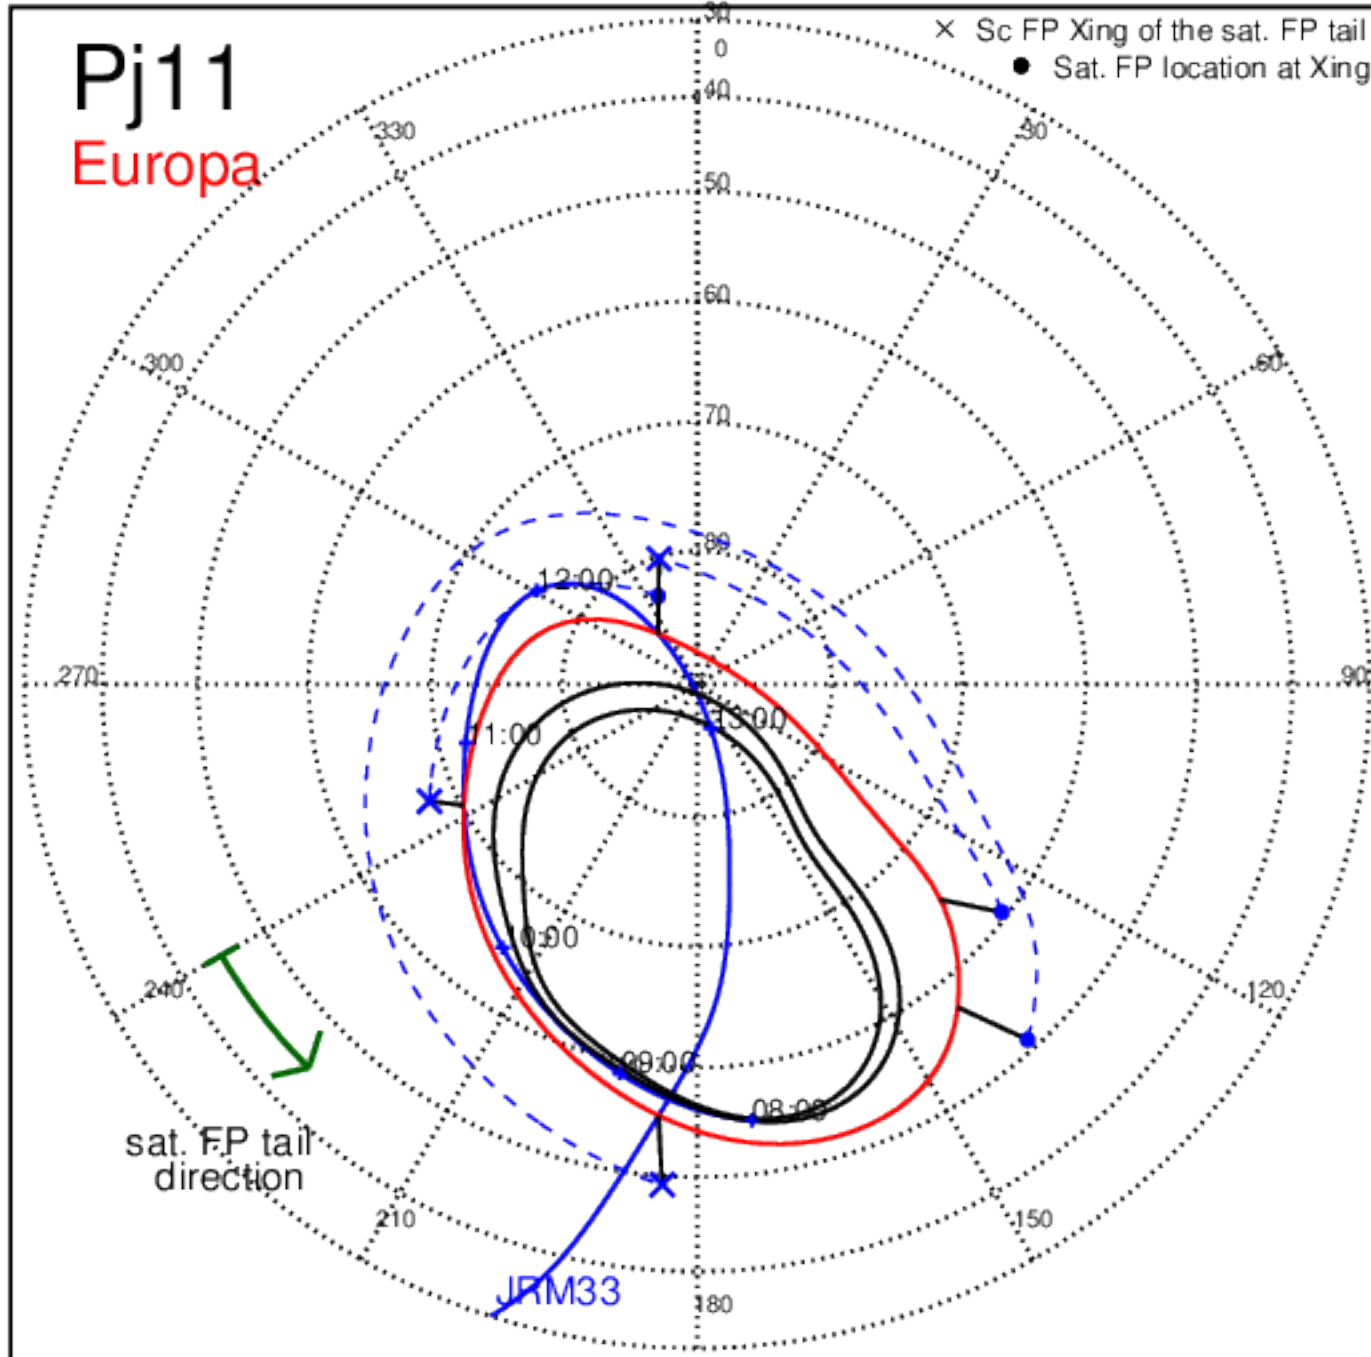

Pj11 (PJ time: 02/07/2018 13:51:30) - North

Pj11 (PJ time: 02/07/2018 13:51:30) - South

Pj11 (PJ time: 02/07/2018 13:51:30) - North

Pj11 (PJ time: 02/07/2018 13:51:30 ) - South

Pj11 (PJ time: 02/07/2018 13:51:30) - North

Pj11 (PJ time: 02/07/2018 13:51:30) - South

Pj12 (PJ time: 04/01/2018 09:45:43 ) - North

Pj12 (PJ time: 04/01/2018 09:45:43 ) - South

Pj12 (PJ time: 04/01/2018 09:45:43 ) - North

Pj12 (PJ time: 04/01/2018 09:45:43 ) - South

Pj12 (PJ time: 04/01/2018 09:45:43 ) - North

Pj12 (PJ time: 04/01/2018 09:45:43 ) - South

Pj13 (PJ time: 05/24/2018 05:39:51 ) - North

Pj13 (PJ time: 05/24/2018 05:39:51 ) - South

Pj13 (PJ time: 05/24/2018 05:39:51 ) - North

Pj14 (PJ time: 07/16/2018 05:17:22 ) - North

Pj14 (PJ time: 07/16/2018 05:17:22 ) - South

Pj14 (PJ time: 07/16/2018 05:17:22 ) - North

Pj14 (PJ time: 07/16/2018 05:17:22 ) - South

Pj15 (PJ time: 09/07/2018 01:11:41 ) - North