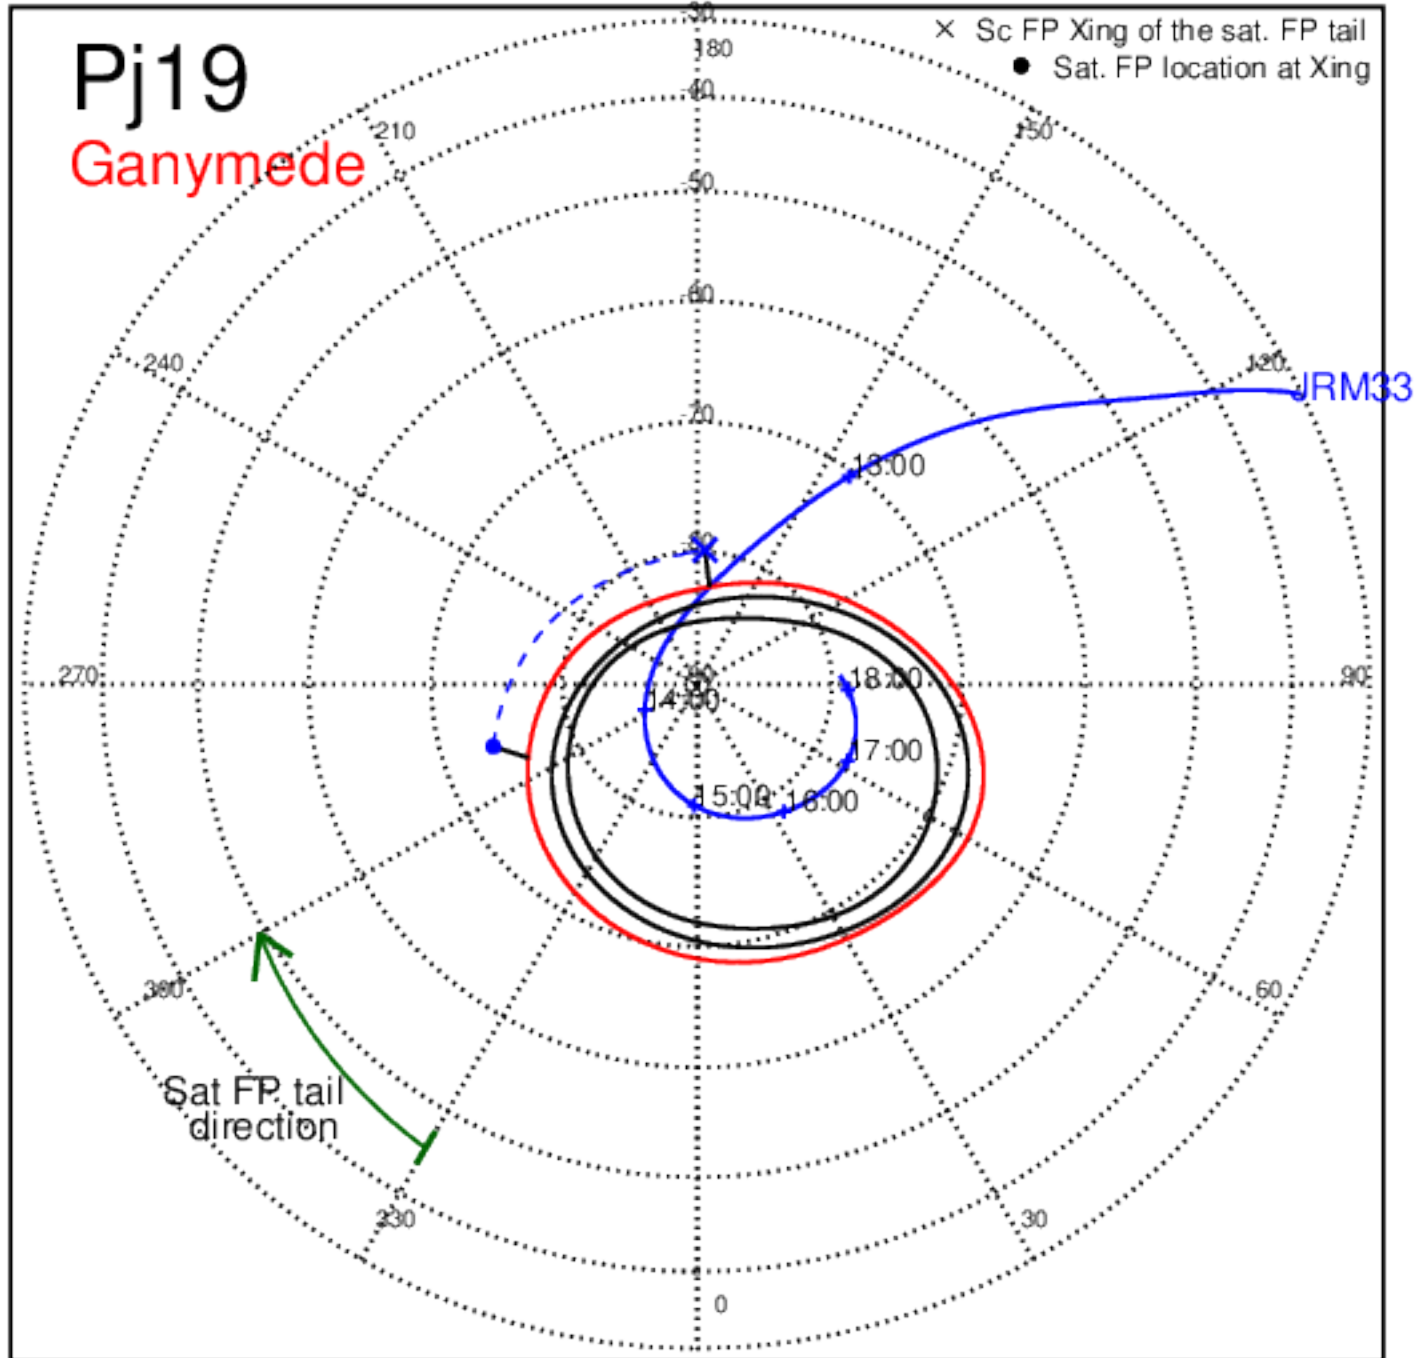

Pj17 (PJ time: 12/21/2018 16:59:48 ) - North

Pj17 (PJ time: 12/21/2018 16:59:48 ) - South

Pj18 (PJ time: 02/12/2019 17:34:31 ) - North

Pj18 (PJ time: 02/12/2019 17:34:31 ) - South

Pj18 (PJ time: 02/12/2019 17:34:31 ) - North

Pj18 (PJ time: 02/12/2019 17:34:31 ) - South

Pj18 (PJ time: 02/12/2019 17:34:31 ) - South

Pj19 (PJ time: 04/06/2019 12:14:22) - North

Pj19 (PJ time: 04/06/2019 12:14:22) - South

Pj19 (PJ time: 04/06/2019 12:14:22) - North

Pj19 (PJ time: 04/06/2019 12:14:22) - South

Pj19 (PJ time: 04/06/2019 12:14:22) - North

Pj19 (PJ time: 04/06/2019 12:14:22 ) - South

Pj20 (PJ time: 05/29/2019 08:08:18 ) - North

Pj20 (PJ time: 05/29/2019 08:08:18 ) - South

Pj20 (PJ time: 05/29/2019 08:08:18 ) - North

Pj20 (PJ time: 05/29/2019 08:08:18 ) - South

Pj20 (PJ time: 05/29/2019 08:08:18 ) - North

Pj20 (PJ time: 05/29/2019 08:08:18 ) - South