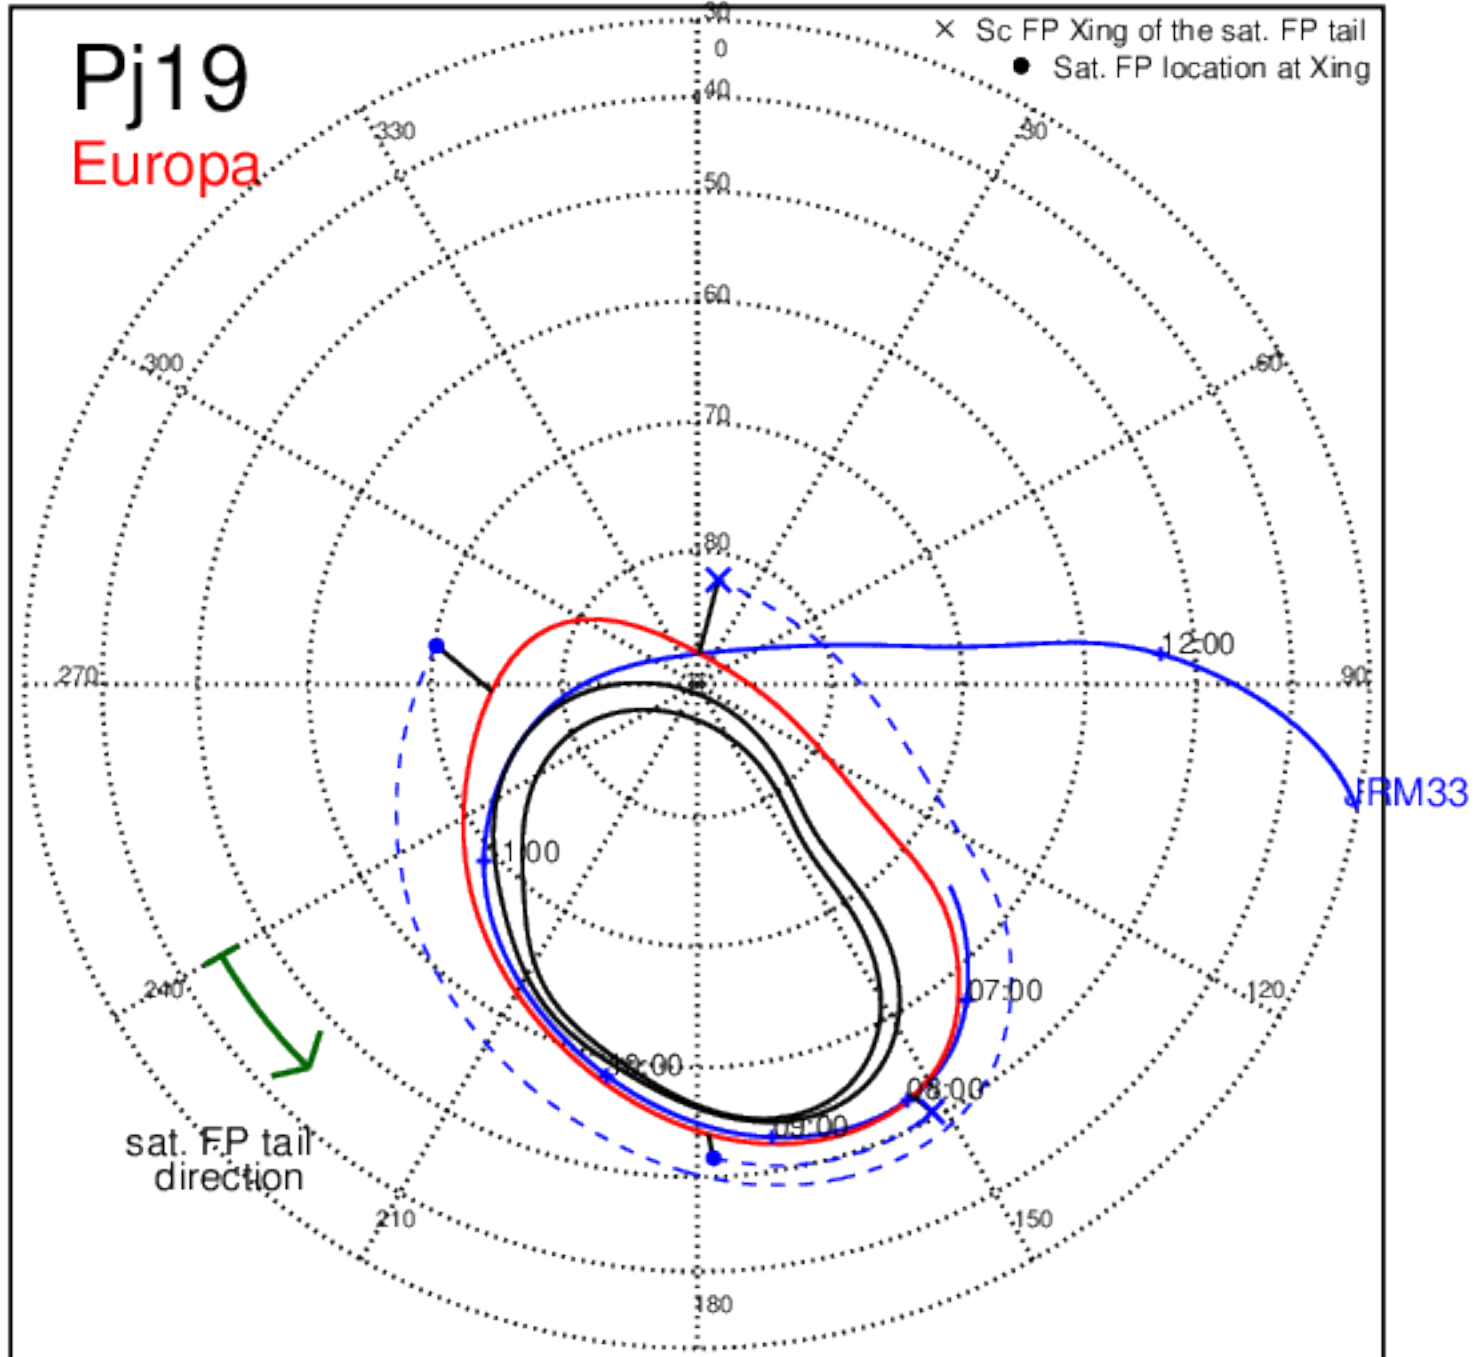

Pj17 (PJ time: 12/21/2018 16:59:48 ) - North

Pj17 (PJ time: 12/21/2018 16:59:48 ) - South

Pj18 (PJ time: 02/12/2019 17:34:31 ) - North

Pj18 (PJ time: 02/12/2019 17:34:31 ) - South

Pj18 (PJ time: 02/12/2019 17:34:31 ) - North

Pj18 (PJ time: 02/12/2019 17:34:31 ) - South

Pj18 (PJ time: 02/12/2019 17:34:31 ) - South

Pj19 (PJ time: 04/06/2019 12:14:22) - North

Pj19 (PJ time: 04/06/2019 12:14:22) - South

Pj19 (PJ time: 04/06/2019 12:14:22) - North

Pj19 (PJ time: 04/06/2019 12:14:22) - South

Pj19 (PJ time: 04/06/2019 12:14:22) - North

Pj19 (PJ time: 04/06/2019 12:14:22 ) - South

Pj20 (PJ time: 05/29/2019 08:08:18 ) - North

Pj20 (PJ time: 05/29/2019 08:08:18 ) - South

Pj20 (PJ time: 05/29/2019 08:08:18 ) - North

Pj20 (PJ time: 05/29/2019 08:08:18 ) - South

Pj20 (PJ time: 05/29/2019 08:08:18 ) - North

Pj20 (PJ time: 05/29/2019 08:08:18 ) - South