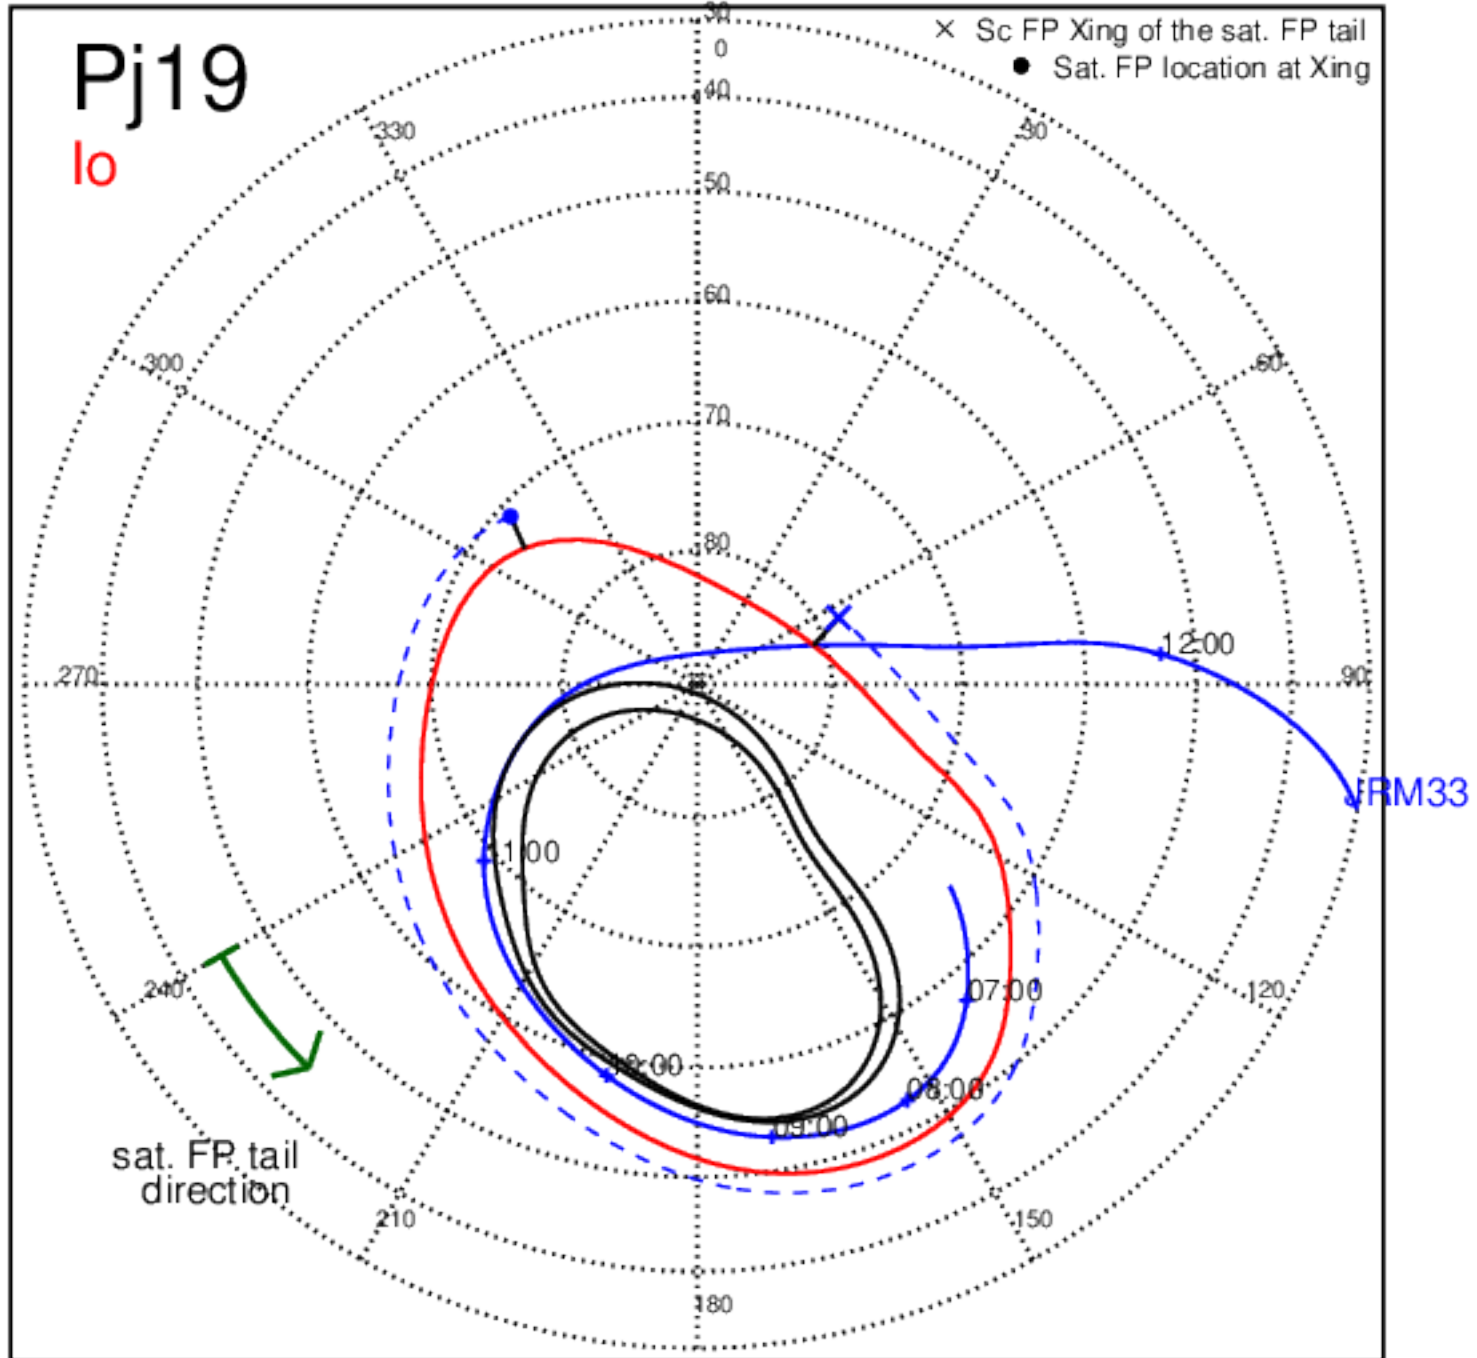

Pj17 (PJ time: 12/21/2018 16:59:48 ) - North

Pj17 (PJ time: 12/21/2018 16:59:48 ) - South

Pj18 (PJ time: 02/12/2019 17:34:31 ) - North

Pj18 (PJ time: 02/12/2019 17:34:31 ) - South

Pj18 (PJ time: 02/12/2019 17:34:31 ) - North

Pj18 (PJ time: 02/12/2019 17:34:31 ) - South

Pj18 (PJ time: 02/12/2019 17:34:31 ) - South

Pj19 (PJ time: 04/06/2019 12:14:22) - North

Pj19 (PJ time: 04/06/2019 12:14:22) - South

Pj19 (PJ time: 04/06/2019 12:14:22) - North

Pj19 (PJ time: 04/06/2019 12:14:22) - South

Pj19 (PJ time: 04/06/2019 12:14:22) - North

Pj19 (PJ time: 04/06/2019 12:14:22 ) - South

Pj20 (PJ time: 05/29/2019 08:08:18 ) - North

Pj20 (PJ time: 05/29/2019 08:08:18 ) - South

Pj20 (PJ time: 05/29/2019 08:08:18 ) - North

Pj20 (PJ time: 05/29/2019 08:08:18 ) - South

Pj20 (PJ time: 05/29/2019 08:08:18 ) - North

Pj20 (PJ time: 05/29/2019 08:08:18 ) - South