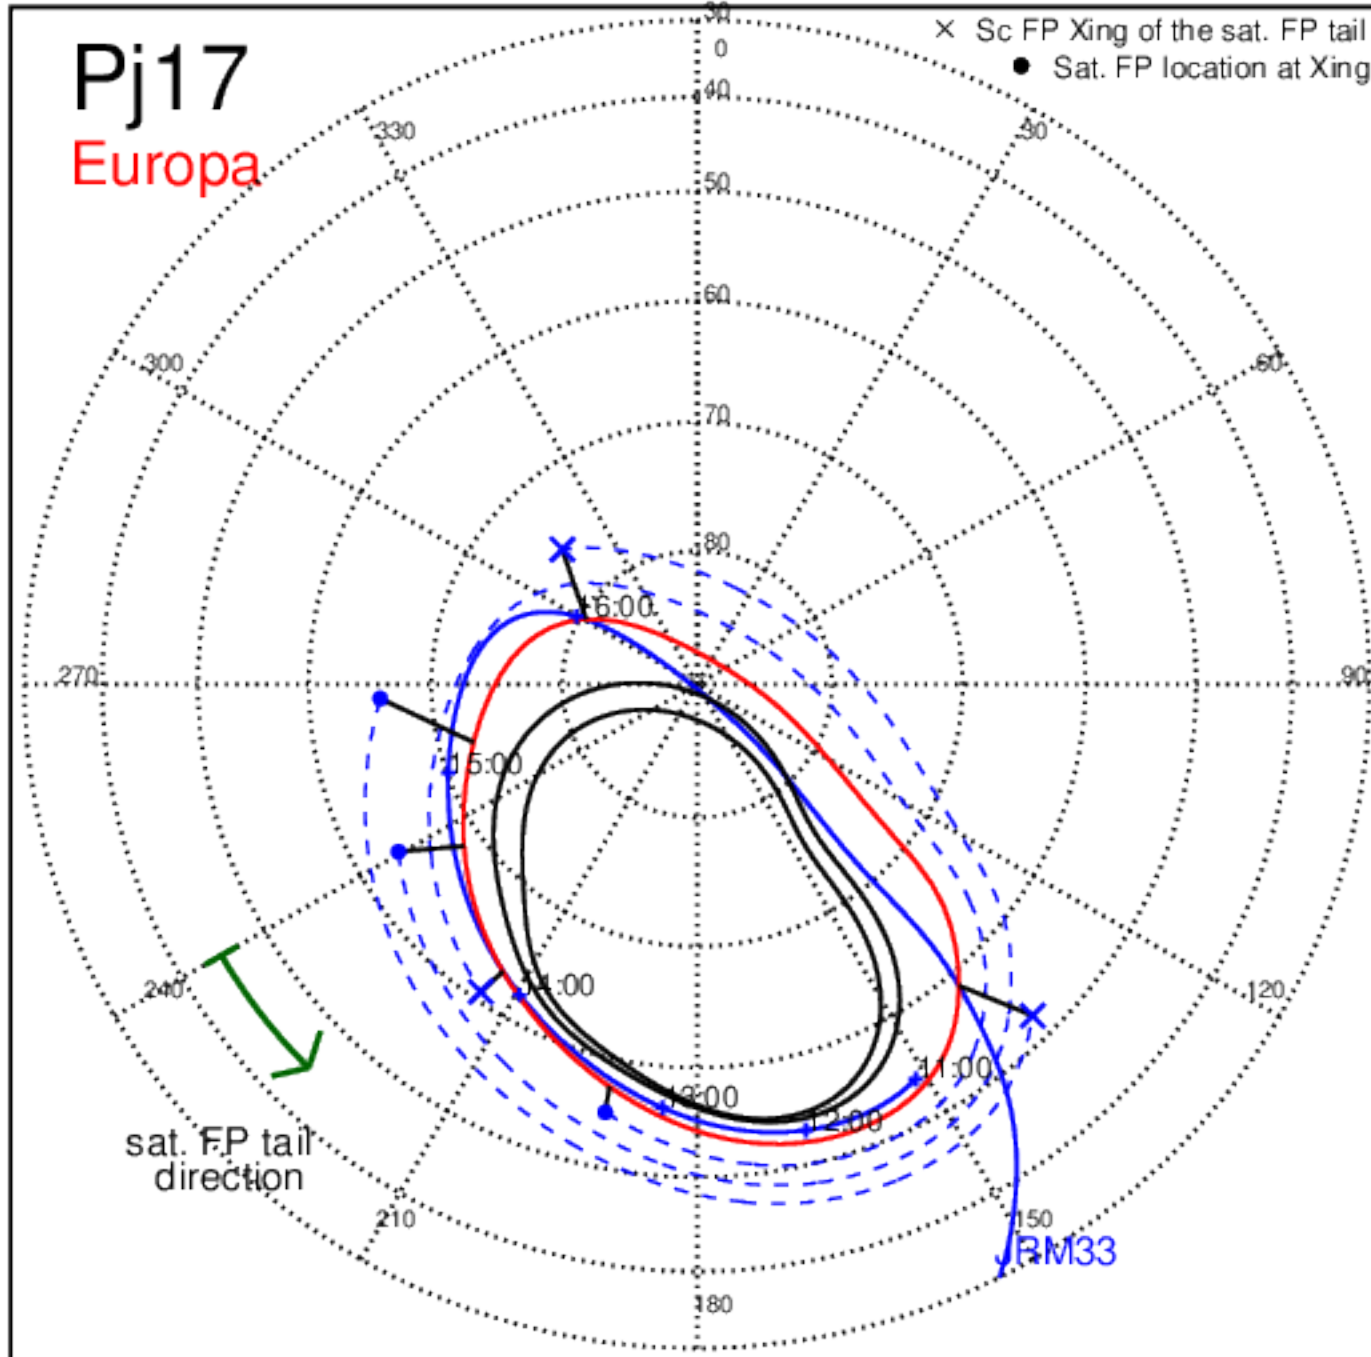

Pj16 (PJ time: 10/29/2018 21:06:00) - South

Pj17 (PJ time: 12/21/2018 16:59:48 ) - North

Pj17 (PJ time: 12/21/2018 16:59:48 ) - South

Pj17 (PJ time: 12/21/2018 16:59:48 ) - North

Pj17 (PJ time: 12/21/2018 16:59:48 ) - South

Pj17 (PJ time: 12/21/2018 16:59:48 ) - North

Pj17 (PJ time: 12/21/2018 16:59:48 ) - South

Pj18 (PJ time: 02/12/2019 17:34:31 ) - North

Pj18 (PJ time: 02/12/2019 17:34:31 ) - South

Pj18 (PJ time: 02/12/2019 17:34:31 ) - North

Pj18 (PJ time: 02/12/2019 17:34:31 ) - South

Pj18 (PJ time: 02/12/2019 17:34:31 ) - South

Pj19 (PJ time: 04/06/2019 12:14:22) - North

Pj19 (PJ time: 04/06/2019 12:14:22) - South

Pj19 (PJ time: 04/06/2019 12:14:22) - North

Pj19 (PJ time: 04/06/2019 12:14:22) - South

Pj19 (PJ time: 04/06/2019 12:14:22) - North

Pj19 (PJ time: 04/06/2019 12:14:22 ) - South

Pj20 (PJ time: 05/29/2019 08:08:18 ) - North

Pj20 (PJ time: 05/29/2019 08:08:18 ) - South