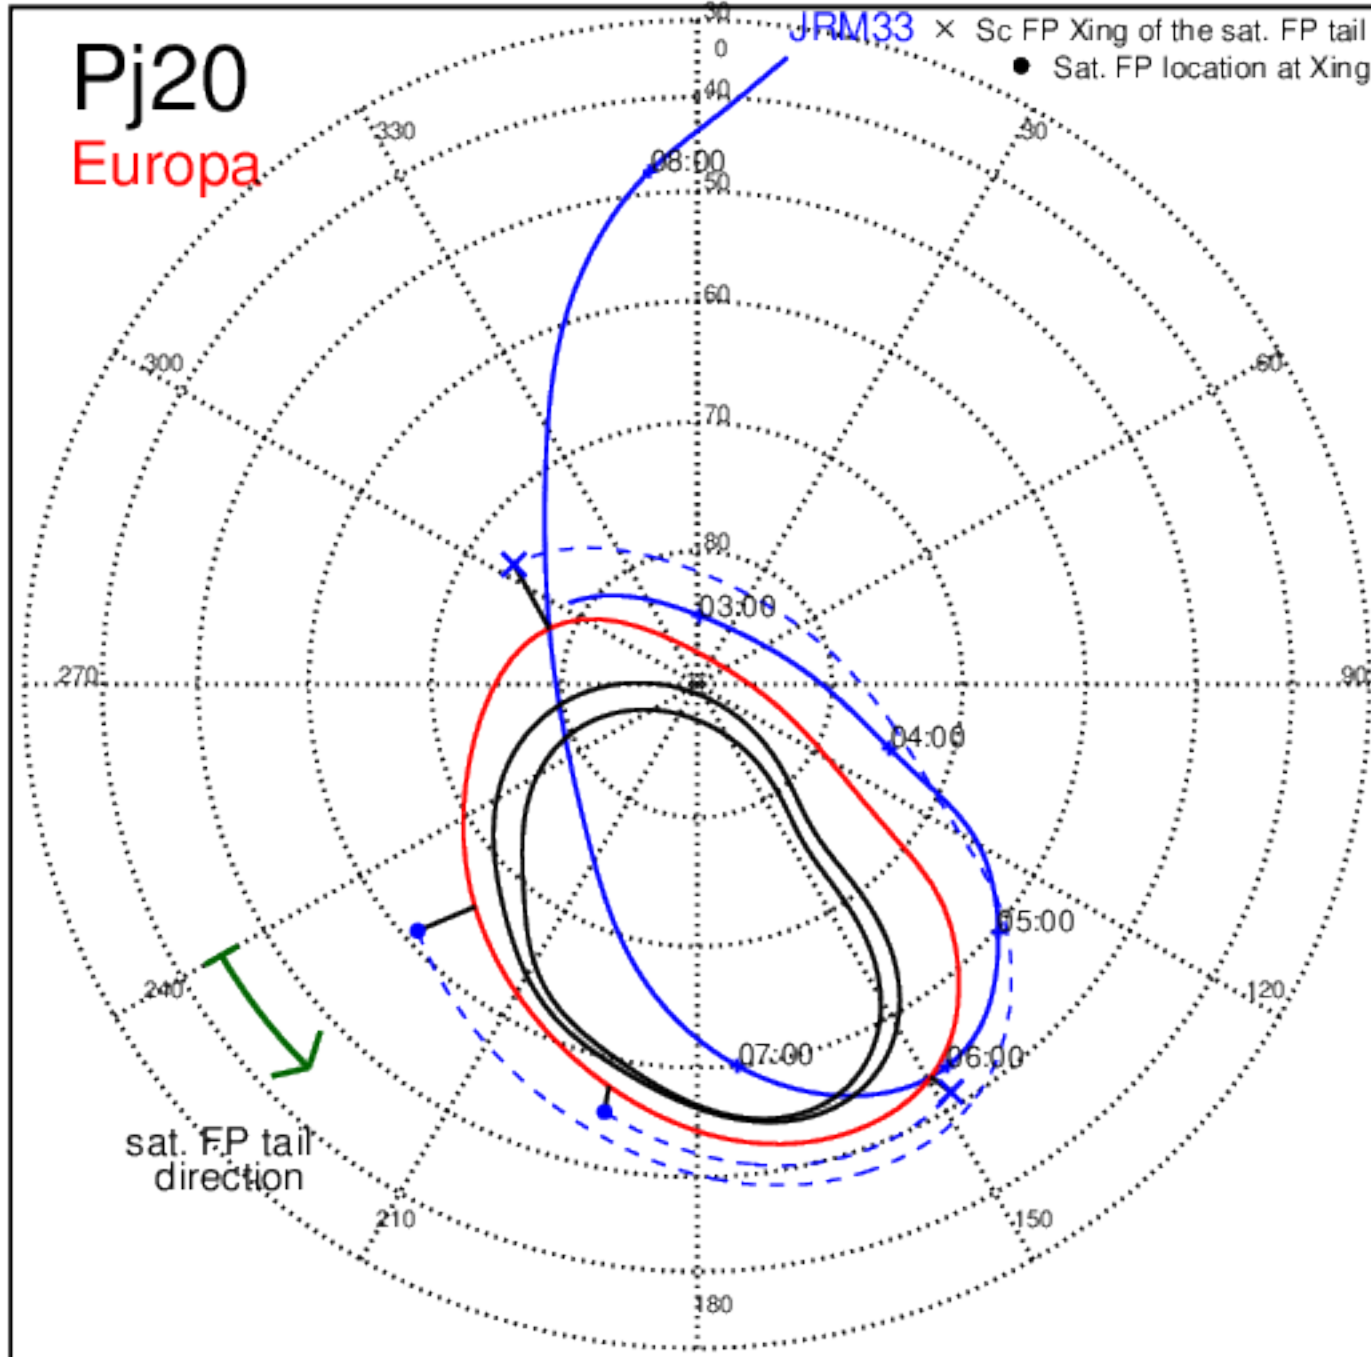

Pj17 (PJ time: 12/21/2018 16:59:48 ) - North

Pj17 (PJ time: 12/21/2018 16:59:48 ) - South

Pj18 (PJ time: 02/12/2019 17:34:31 ) - North

Pj18 (PJ time: 02/12/2019 17:34:31 ) - South

Pj18 (PJ time: 02/12/2019 17:34:31 ) - North

Pj18 (PJ time: 02/12/2019 17:34:31 ) - South

Pj18 (PJ time: 02/12/2019 17:34:31 ) - South

Pj19 (PJ time: 04/06/2019 12:14:22) - North

Pj19 (PJ time: 04/06/2019 12:14:22) - South

Pj19 (PJ time: 04/06/2019 12:14:22) - North

Pj19 (PJ time: 04/06/2019 12:14:22) - South

Pj19 (PJ time: 04/06/2019 12:14:22) - North

Pj19 (PJ time: 04/06/2019 12:14:22 ) - South

Pj20 (PJ time: 05/29/2019 08:08:18 ) - North

Pj20 (PJ time: 05/29/2019 08:08:18 ) - South

Pj20 (PJ time: 05/29/2019 08:08:18 ) - North

Pj20 (PJ time: 05/29/2019 08:08:18 ) - South

Pj20 (PJ time: 05/29/2019 08:08:18 ) - North

Pj20 (PJ time: 05/29/2019 08:08:18 ) - South