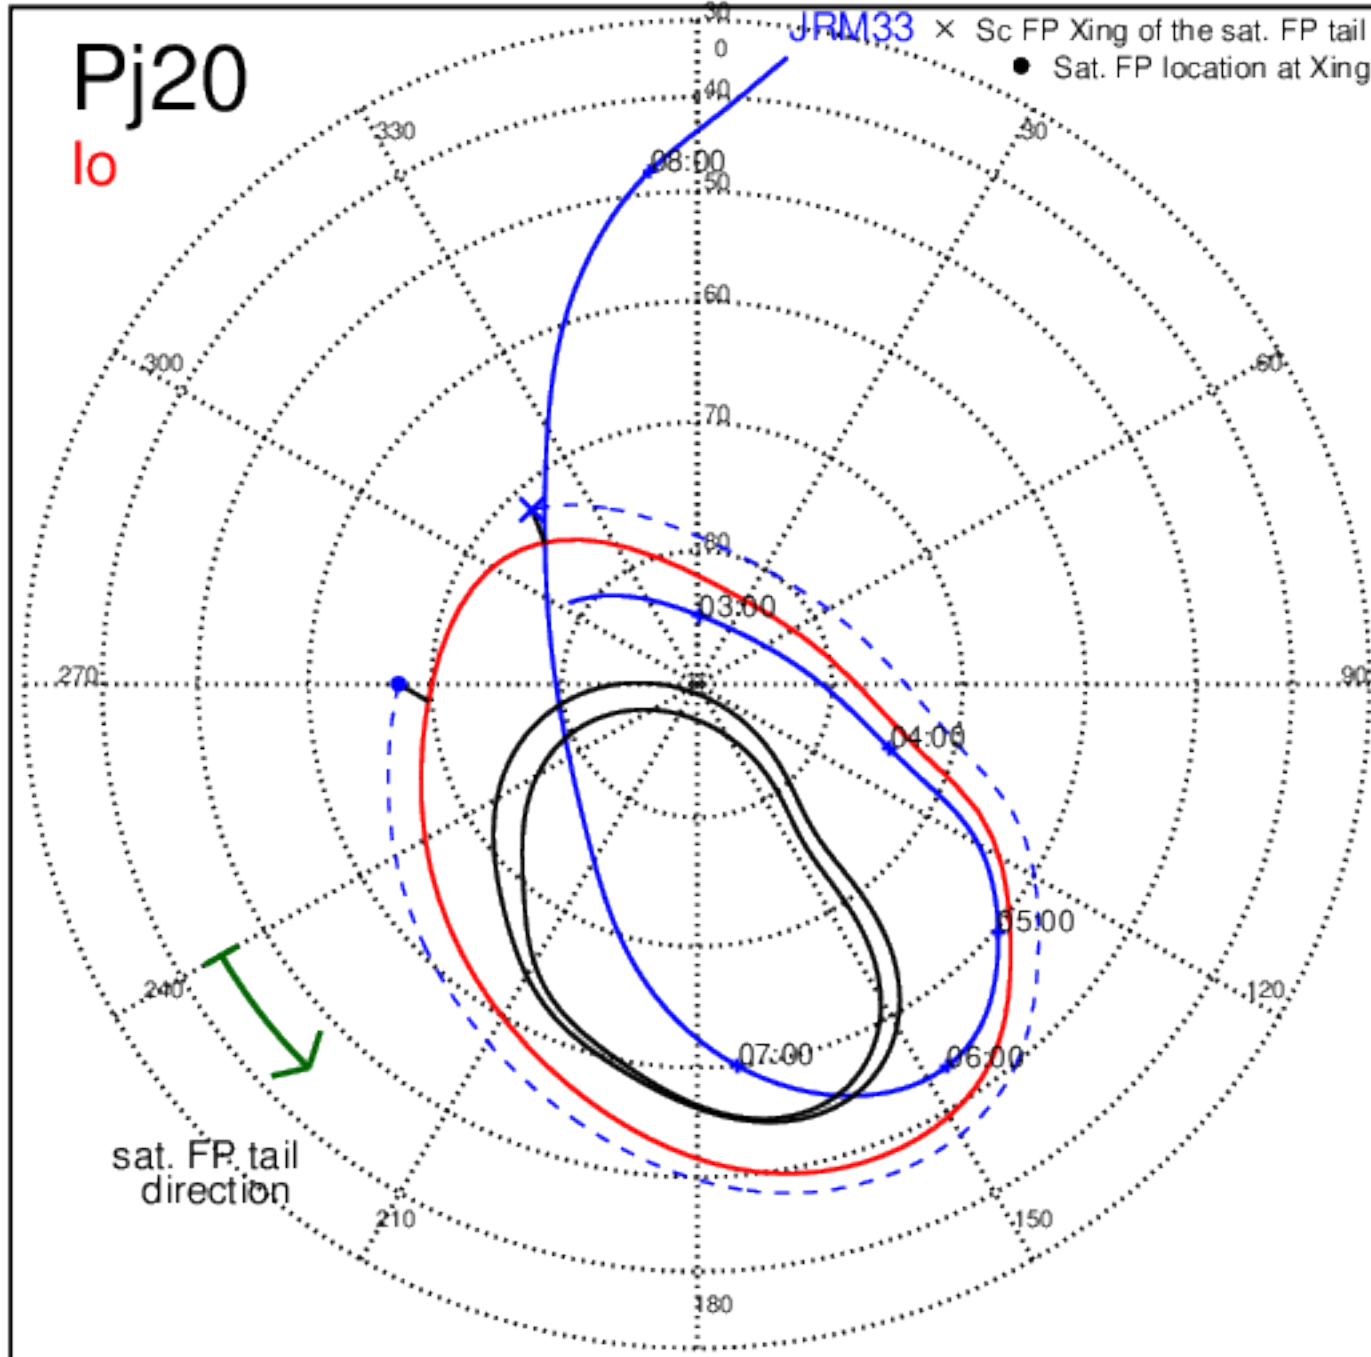

Pj17 (PJ time: 12/21/2018 16:59:48 ) - North

Pj17 (PJ time: 12/21/2018 16:59:48 ) - South

Pj18 (PJ time: 02/12/2019 17:34:31 ) - North

Pj18 (PJ time: 02/12/2019 17:34:31 ) - South

Pj18 (PJ time: 02/12/2019 17:34:31 ) - North

Pj18 (PJ time: 02/12/2019 17:34:31 ) - South

Pj18 (PJ time: 02/12/2019 17:34:31 ) - South

Pj19 (PJ time: 04/06/2019 12:14:22) - North

Pj19 (PJ time: 04/06/2019 12:14:22) - South

Pj19 (PJ time: 04/06/2019 12:14:22) - North

Pj19 (PJ time: 04/06/2019 12:14:22) - South

Pj19 (PJ time: 04/06/2019 12:14:22) - North

Pj19 (PJ time: 04/06/2019 12:14:22 ) - South

Pj20 (PJ time: 05/29/2019 08:08:18 ) - North

Pj20 (PJ time: 05/29/2019 08:08:18 ) - South

Pj20 (PJ time: 05/29/2019 08:08:18 ) - North

Pj20 (PJ time: 05/29/2019 08:08:18 ) - South

Pj20 (PJ time: 05/29/2019 08:08:18 ) - North

Pj20 (PJ time: 05/29/2019 08:08:18 ) - South