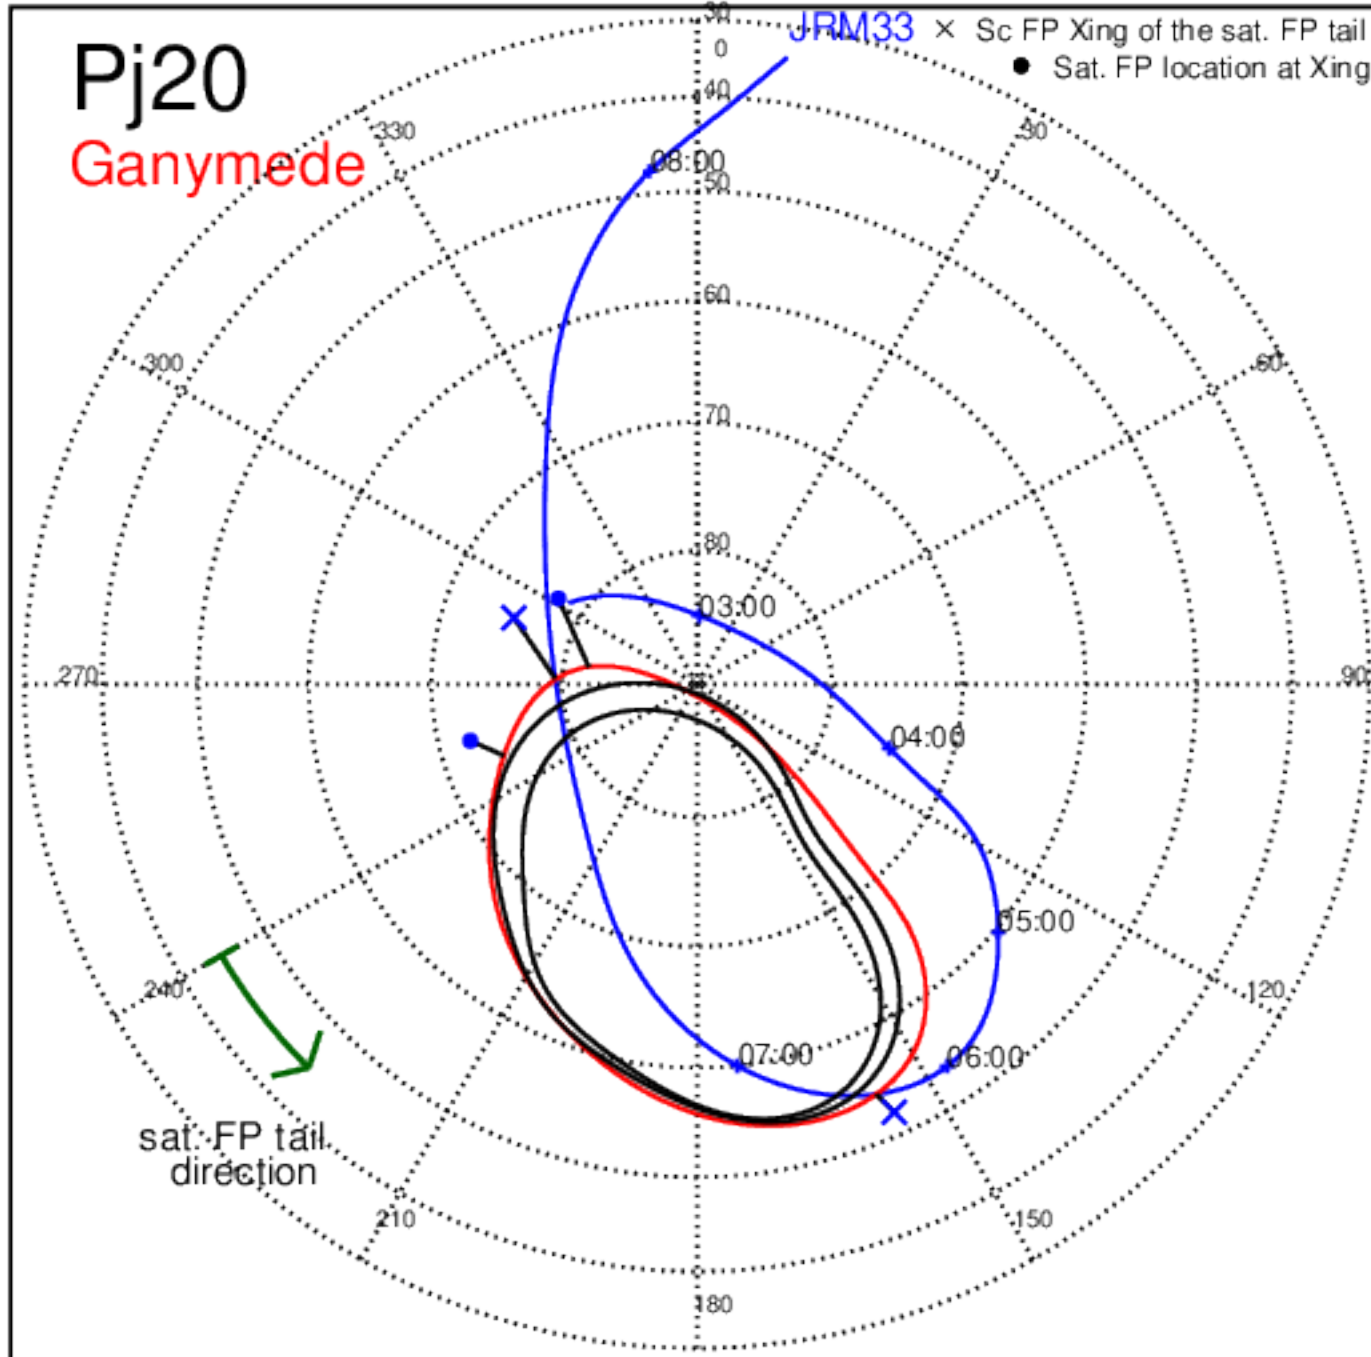

Pj17 (PJ time: 12/21/2018 16:59:48 ) - North

Pj17 (PJ time: 12/21/2018 16:59:48 ) - South

Pj18 (PJ time: 02/12/2019 17:34:31 ) - North

Pj18 (PJ time: 02/12/2019 17:34:31 ) - South

Pj18 (PJ time: 02/12/2019 17:34:31 ) - North

Pj18 (PJ time: 02/12/2019 17:34:31 ) - South

Pj18 (PJ time: 02/12/2019 17:34:31 ) - South

Pj19 (PJ time: 04/06/2019 12:14:22) - North

Pj19 (PJ time: 04/06/2019 12:14:22) - South

Pj19 (PJ time: 04/06/2019 12:14:22) - North

Pj19 (PJ time: 04/06/2019 12:14:22) - South

Pj19 (PJ time: 04/06/2019 12:14:22) - North

Pj19 (PJ time: 04/06/2019 12:14:22 ) - South

Pj20 (PJ time: 05/29/2019 08:08:18 ) - North

Pj20 (PJ time: 05/29/2019 08:08:18 ) - South

Pj20 (PJ time: 05/29/2019 08:08:18 ) - North

Pj20 (PJ time: 05/29/2019 08:08:18 ) - South

Pj20 (PJ time: 05/29/2019 08:08:18 ) - North

Pj20 (PJ time: 05/29/2019 08:08:18 ) - South