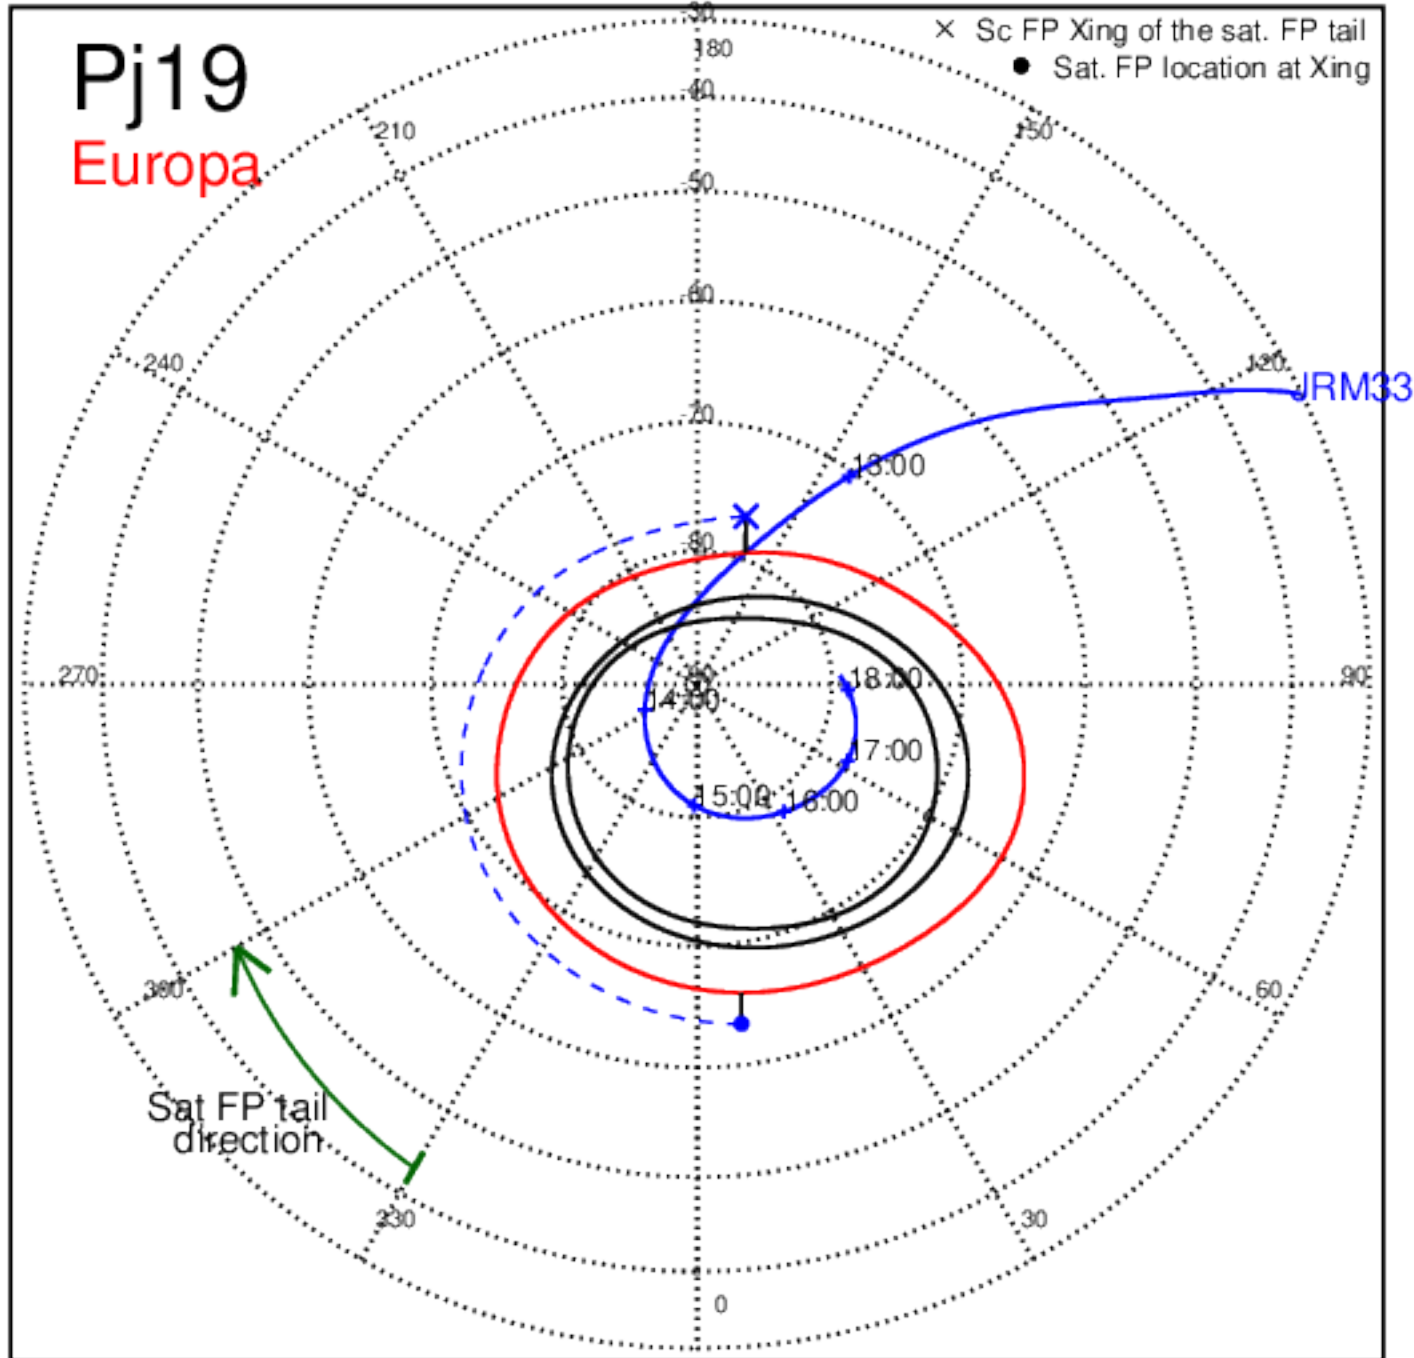

Pj17 (PJ time: 12/21/2018 16:59:48 ) - North

Pj17 (PJ time: 12/21/2018 16:59:48 ) - South

Pj18 (PJ time: 02/12/2019 17:34:31 ) - North

Pj18 (PJ time: 02/12/2019 17:34:31 ) - South

Pj18 (PJ time: 02/12/2019 17:34:31 ) - North

Pj18 (PJ time: 02/12/2019 17:34:31 ) - South

Pj18 (PJ time: 02/12/2019 17:34:31 ) - South

Pj19 (PJ time: 04/06/2019 12:14:22) - North

Pj19 (PJ time: 04/06/2019 12:14:22) - South

Pj19 (PJ time: 04/06/2019 12:14:22) - North

Pj19 (PJ time: 04/06/2019 12:14:22) - South

Pj19 (PJ time: 04/06/2019 12:14:22) - North

Pj19 (PJ time: 04/06/2019 12:14:22 ) - South

Pj20 (PJ time: 05/29/2019 08:08:18 ) - North

Pj20 (PJ time: 05/29/2019 08:08:18 ) - South

Pj20 (PJ time: 05/29/2019 08:08:18 ) - North

Pj20 (PJ time: 05/29/2019 08:08:18 ) - South

Pj20 (PJ time: 05/29/2019 08:08:18 ) - North

Pj20 (PJ time: 05/29/2019 08:08:18 ) - South