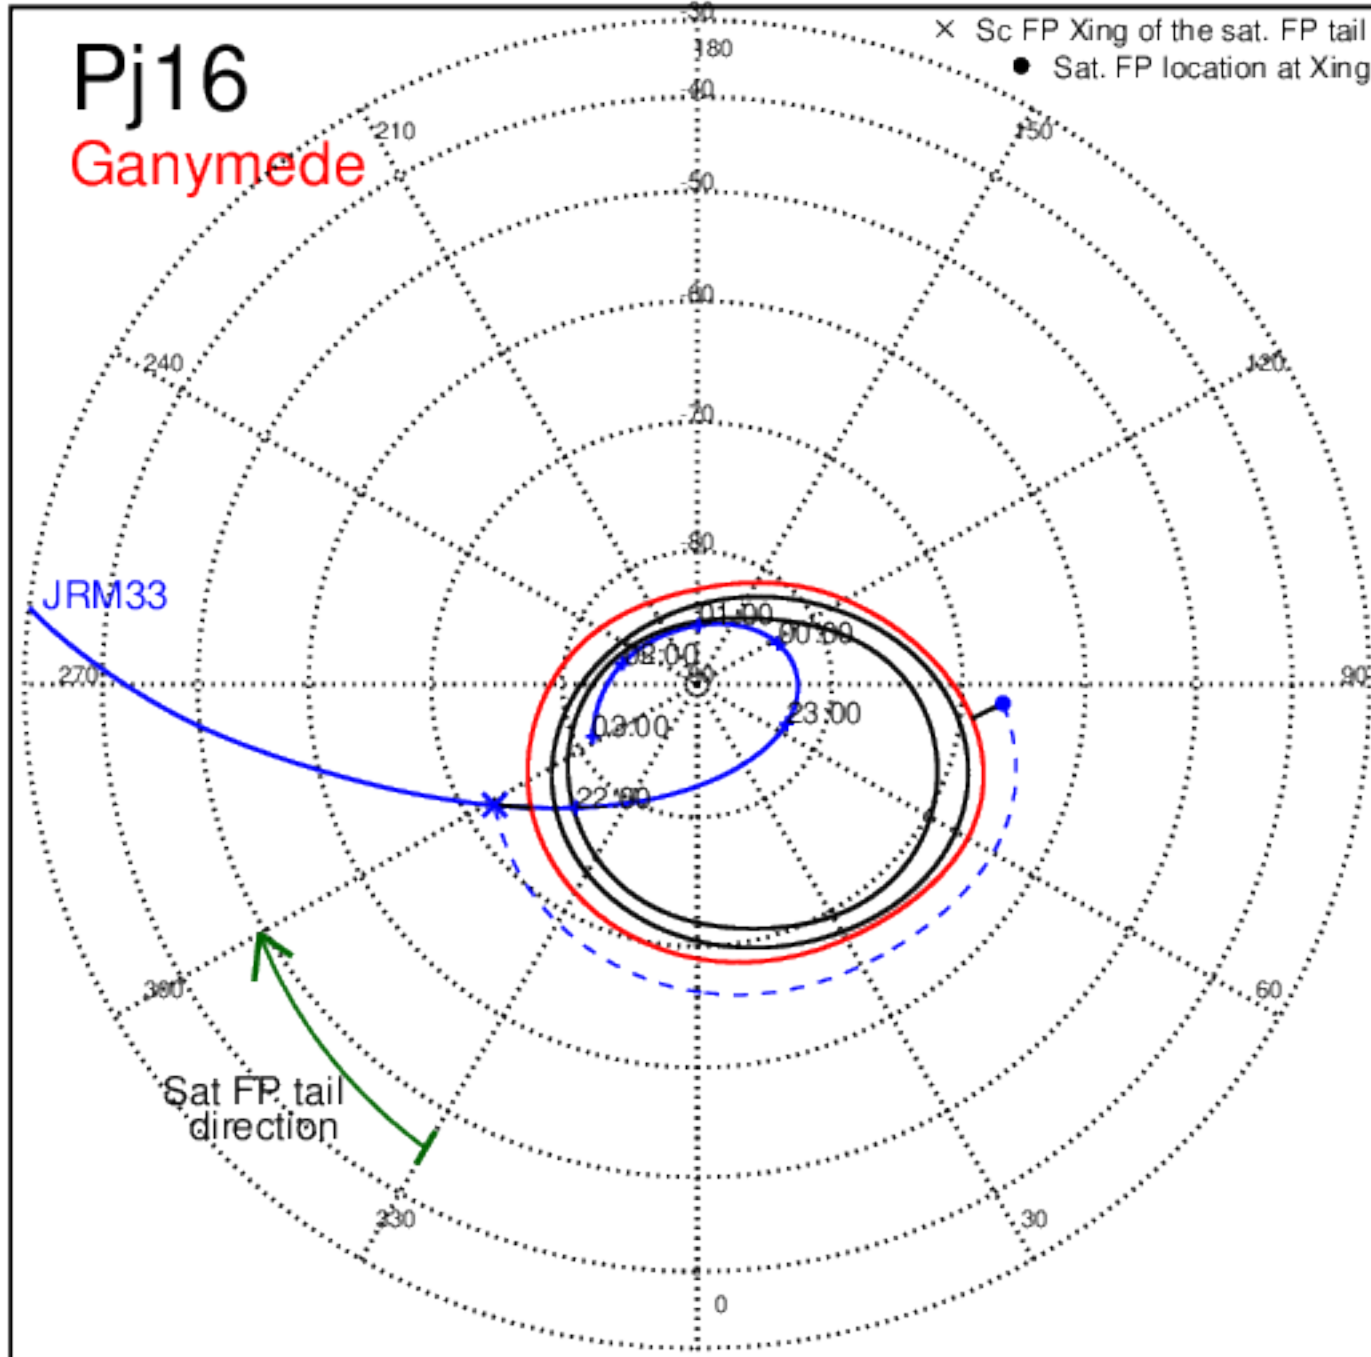

Pj16 (PJ time: 10/29/2018 21:06:00) - North

Pj16 (PJ time: 10/29/2018 21:06:00) - South

Pj16 (PJ time: 10/29/2018 21:06:00) - North

Pj16 (PJ time: 10/29/2018 21:06:00) - South

Pj16 (PJ time: 10/29/2018 21:06:00) - North

Pj16 (PJ time: 10/29/2018 21:06:00) - South

Pj17 (PJ time: 12/21/2018 16:59:48 ) - North

Pj17 (PJ time: 12/21/2018 16:59:48 ) - South

Pj17 (PJ time: 12/21/2018 16:59:48 ) - North

Pj17 (PJ time: 12/21/2018 16:59:48 ) - South

Pj17 (PJ time: 12/21/2018 16:59:48 ) - North

Pj17 (PJ time: 12/21/2018 16:59:48 ) - South

Pj18 (PJ time: 02/12/2019 17:34:31 ) - North

Pj18 (PJ time: 02/12/2019 17:34:31 ) - South

Pj18 (PJ time: 02/12/2019 17:34:31 ) - North

Pj18 (PJ time: 02/12/2019 17:34:31 ) - South

Pj18 (PJ time: 02/12/2019 17:34:31 ) - South

Pj19 (PJ time: 04/06/2019 12:14:22) - North

Pj19 (PJ time: 04/06/2019 12:14:22) - South

Pj19 (PJ time: 04/06/2019 12:14:22) - North