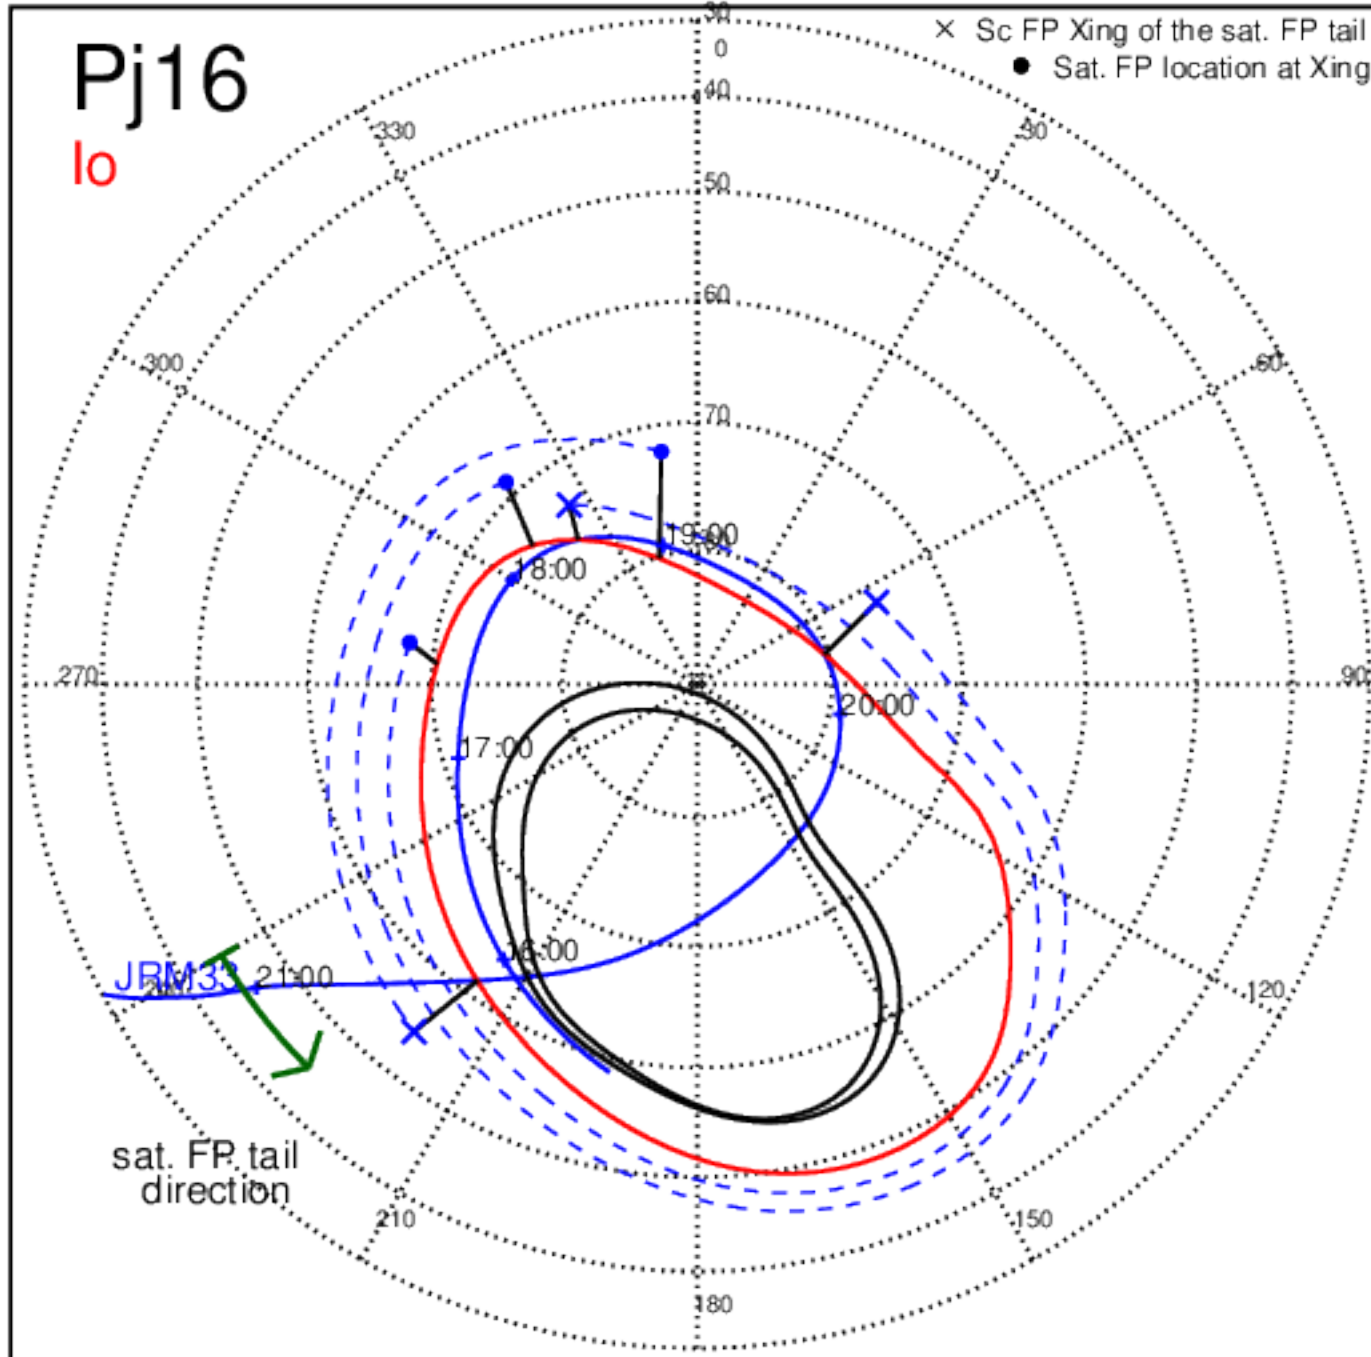

Pj16 (PJ time: 10/29/2018 21:06:00) - North

Pj16 (PJ time: 10/29/2018 21:06:00) - South

Pj16 (PJ time: 10/29/2018 21:06:00) - North

Pj16 (PJ time: 10/29/2018 21:06:00) - South

Pj16 (PJ time: 10/29/2018 21:06:00) - North

Pj16 (PJ time: 10/29/2018 21:06:00) - South

Pj17 (PJ time: 12/21/2018 16:59:48 ) - North

Pj17 (PJ time: 12/21/2018 16:59:48 ) - South

Pj17 (PJ time: 12/21/2018 16:59:48 ) - North

Pj17 (PJ time: 12/21/2018 16:59:48 ) - South

Pj17 (PJ time: 12/21/2018 16:59:48 ) - North

Pj17 (PJ time: 12/21/2018 16:59:48 ) - South

Pj18 (PJ time: 02/12/2019 17:34:31 ) - North

Pj18 (PJ time: 02/12/2019 17:34:31 ) - South

Pj18 (PJ time: 02/12/2019 17:34:31 ) - North

Pj18 (PJ time: 02/12/2019 17:34:31 ) - South

Pj18 (PJ time: 02/12/2019 17:34:31 ) - South

Pj19 (PJ time: 04/06/2019 12:14:22) - North

Pj19 (PJ time: 04/06/2019 12:14:22) - South

Pj19 (PJ time: 04/06/2019 12:14:22) - North