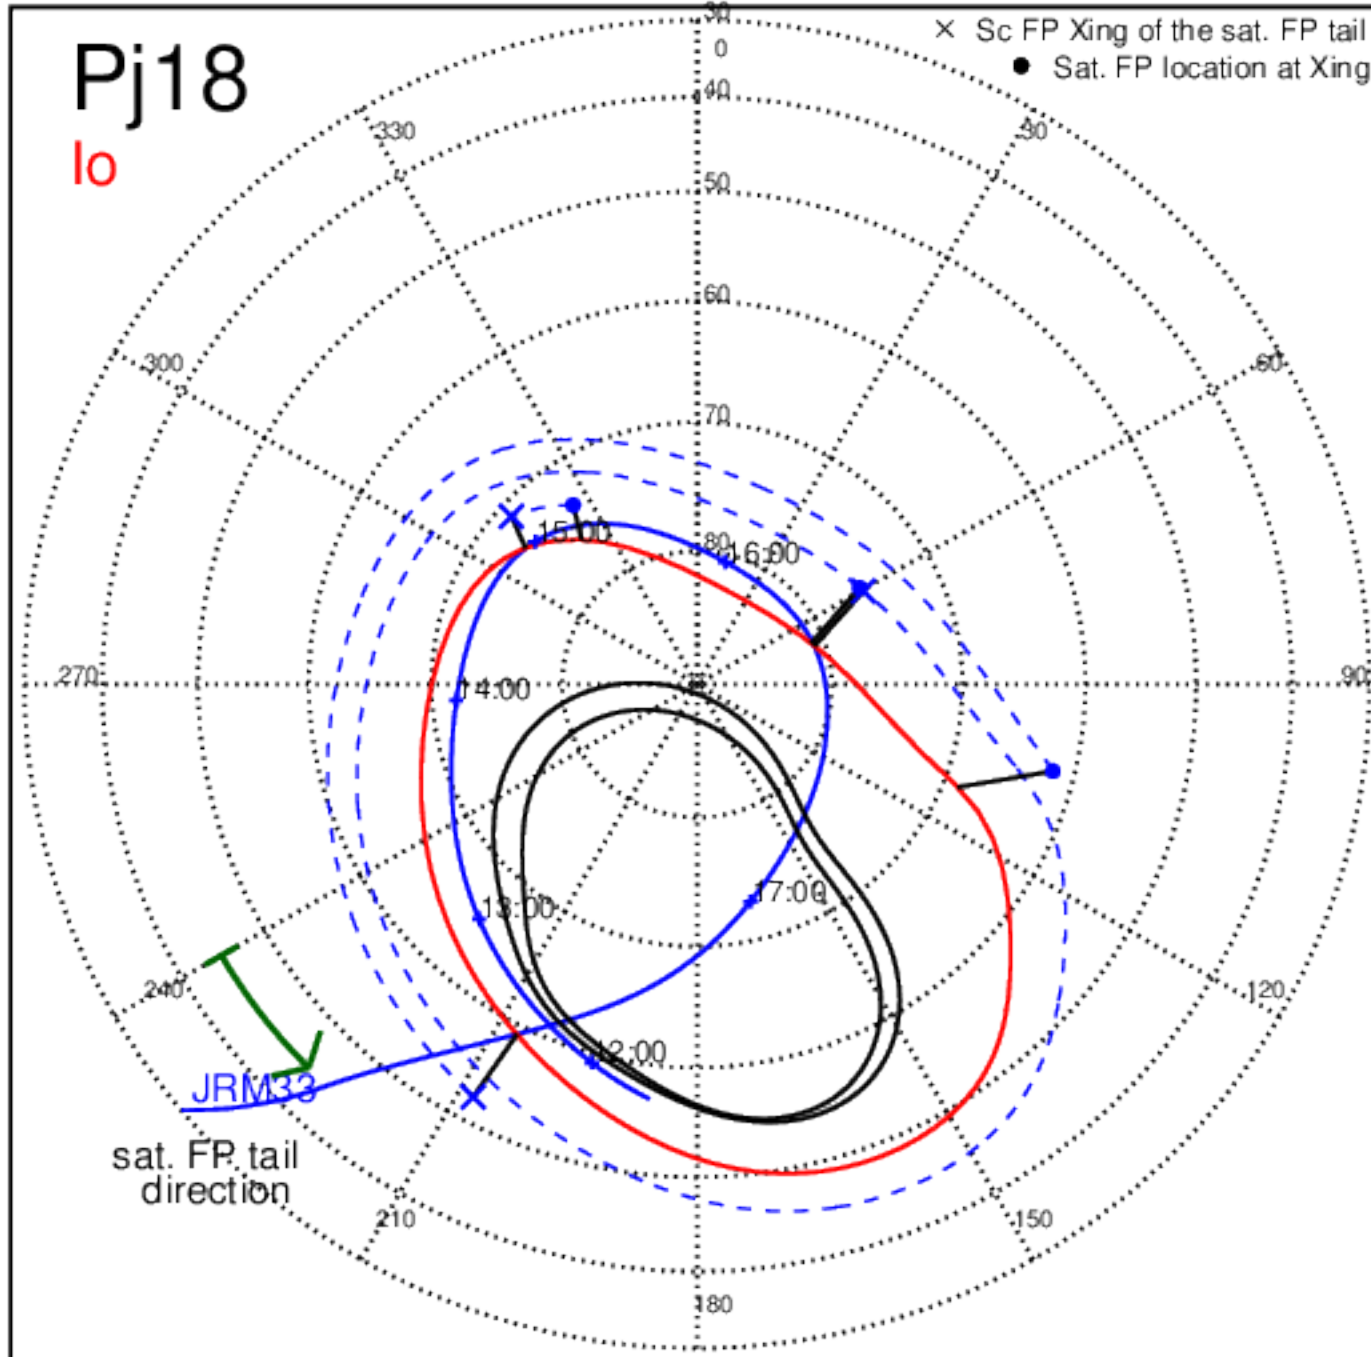

Pj16 (PJ time: 10/29/2018 21:06:00) - South

Pj17 (PJ time: 12/21/2018 16:59:48 ) - North

Pj17 (PJ time: 12/21/2018 16:59:48 ) - South

Pj17 (PJ time: 12/21/2018 16:59:48 ) - North

Pj17 (PJ time: 12/21/2018 16:59:48 ) - South

Pj17 (PJ time: 12/21/2018 16:59:48 ) - North

Pj17 (PJ time: 12/21/2018 16:59:48 ) - South

Pj18 (PJ time: 02/12/2019 17:34:31 ) - North

Pj18 (PJ time: 02/12/2019 17:34:31 ) - South

Pj18 (PJ time: 02/12/2019 17:34:31 ) - North

Pj18 (PJ time: 02/12/2019 17:34:31 ) - South

Pj18 (PJ time: 02/12/2019 17:34:31 ) - South

Pj19 (PJ time: 04/06/2019 12:14:22) - North

Pj19 (PJ time: 04/06/2019 12:14:22) - South

Pj19 (PJ time: 04/06/2019 12:14:22) - North

Pj19 (PJ time: 04/06/2019 12:14:22) - South

Pj19 (PJ time: 04/06/2019 12:14:22) - North

Pj19 (PJ time: 04/06/2019 12:14:22 ) - South

Pj20 (PJ time: 05/29/2019 08:08:18 ) - North

Pj20 (PJ time: 05/29/2019 08:08:18 ) - South