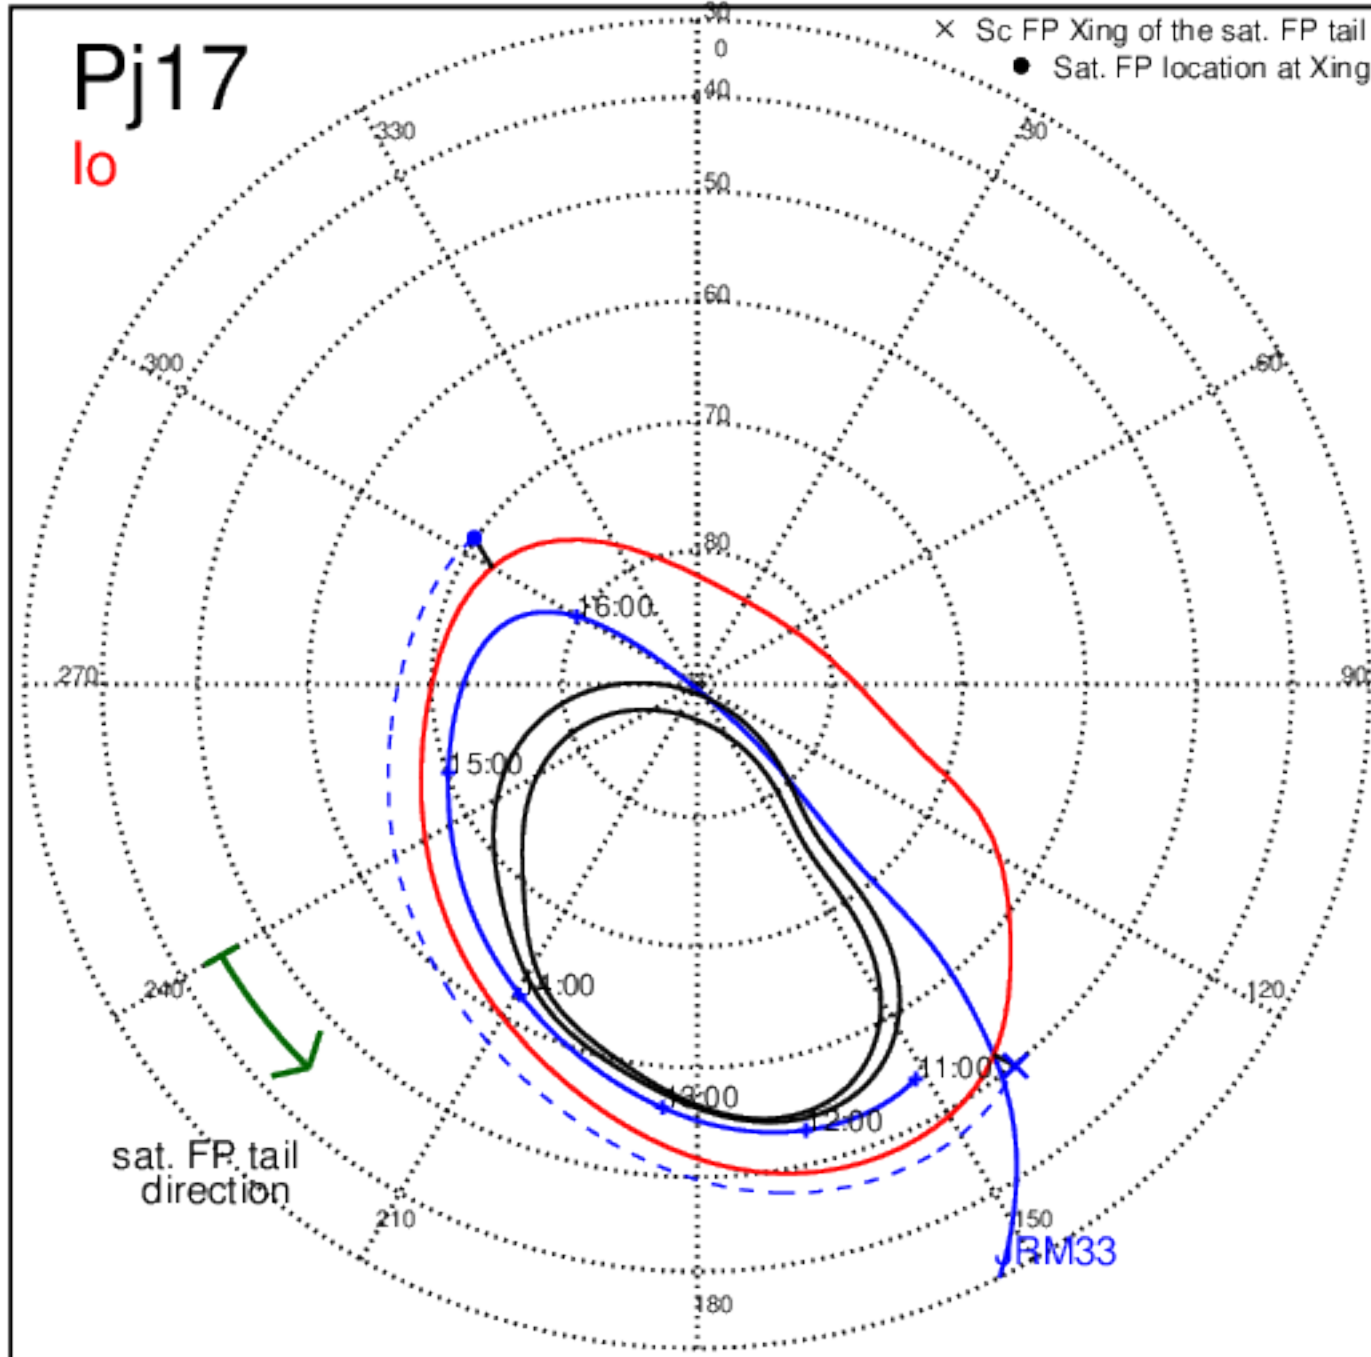

Pj16 (PJ time: 10/29/2018 21:06:00) - North

Pj16 (PJ time: 10/29/2018 21:06:00) - South

Pj16 (PJ time: 10/29/2018 21:06:00) - North

Pj16 (PJ time: 10/29/2018 21:06:00) - South

Pj16 (PJ time: 10/29/2018 21:06:00) - North

Pj16 (PJ time: 10/29/2018 21:06:00) - South

Pj17 (PJ time: 12/21/2018 16:59:48 ) - North

Pj17 (PJ time: 12/21/2018 16:59:48 ) - South

Pj17 (PJ time: 12/21/2018 16:59:48 ) - North

Pj17 (PJ time: 12/21/2018 16:59:48 ) - South

Pj17 (PJ time: 12/21/2018 16:59:48 ) - North

Pj17 (PJ time: 12/21/2018 16:59:48 ) - South

Pj18 (PJ time: 02/12/2019 17:34:31 ) - North

Pj18 (PJ time: 02/12/2019 17:34:31 ) - South

Pj18 (PJ time: 02/12/2019 17:34:31 ) - North

Pj18 (PJ time: 02/12/2019 17:34:31 ) - South

Pj18 (PJ time: 02/12/2019 17:34:31 ) - South

Pj19 (PJ time: 04/06/2019 12:14:22) - North

Pj19 (PJ time: 04/06/2019 12:14:22) - South

Pj19 (PJ time: 04/06/2019 12:14:22) - North