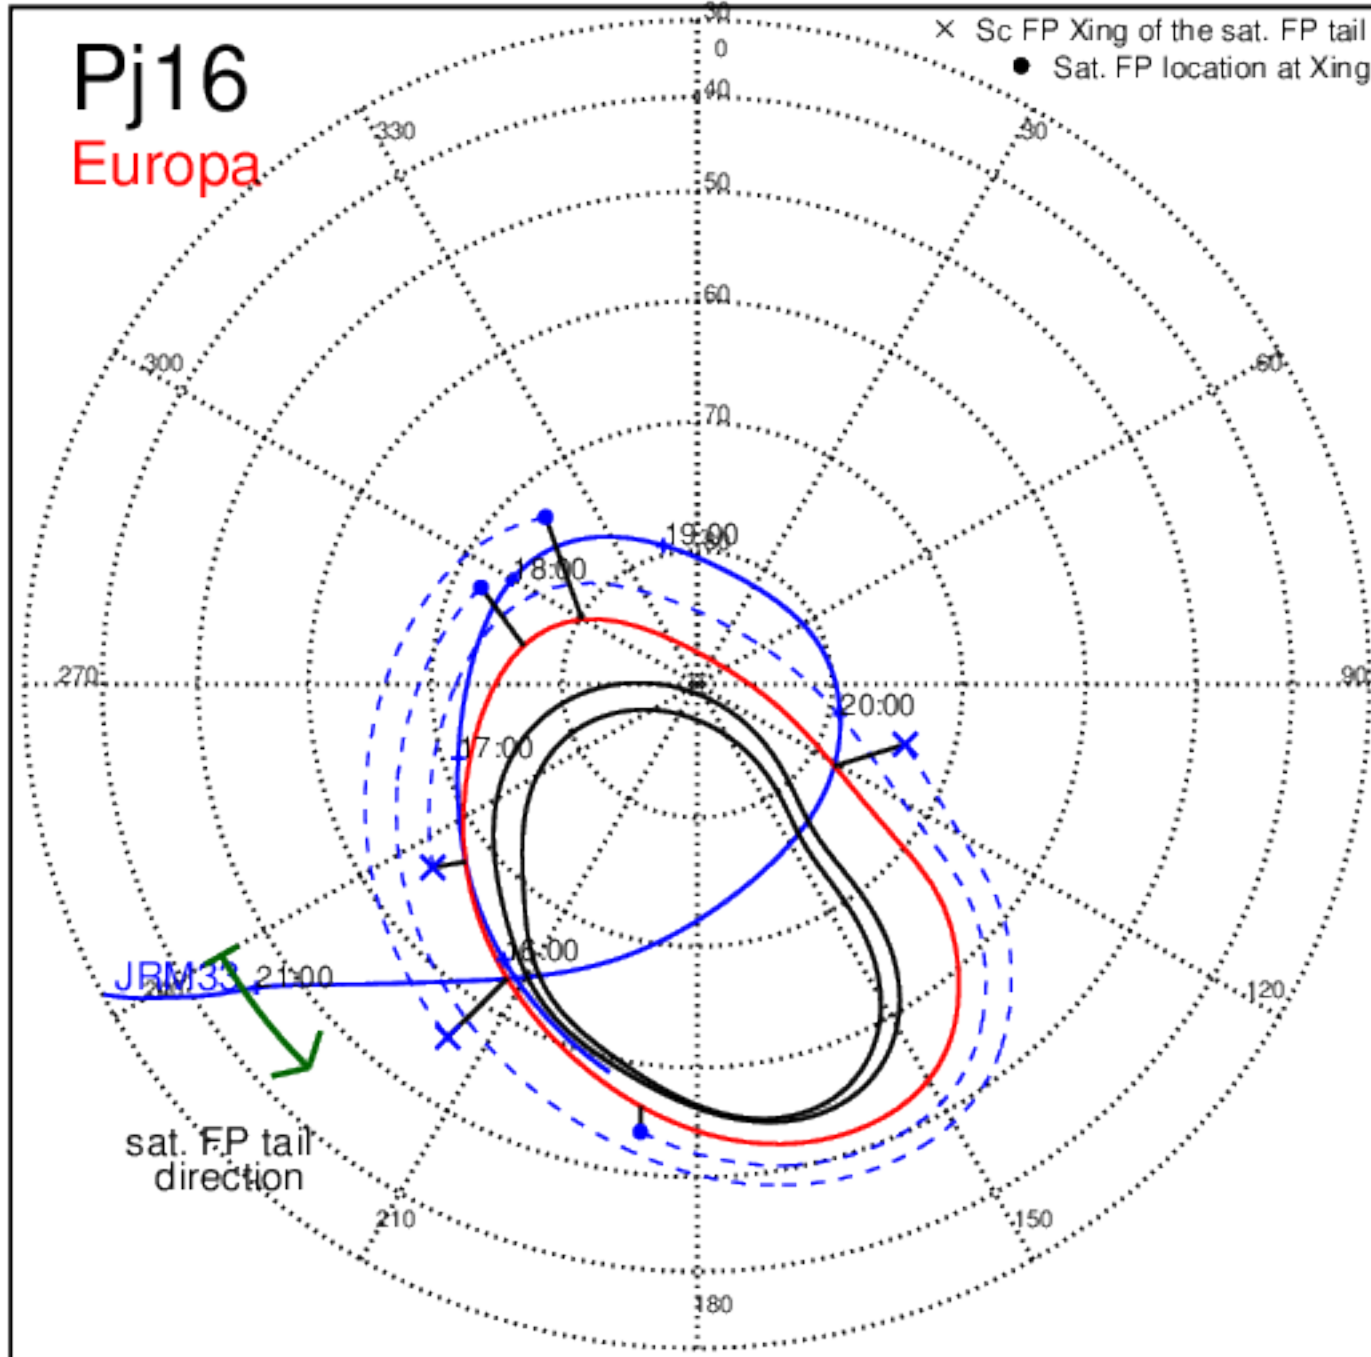

Pj16 (PJ time: 10/29/2018 21:06:00) - North

Pj16 (PJ time: 10/29/2018 21:06:00) - South

Pj16 (PJ time: 10/29/2018 21:06:00) - North

Pj16 (PJ time: 10/29/2018 21:06:00) - South

Pj16 (PJ time: 10/29/2018 21:06:00) - North

Pj16 (PJ time: 10/29/2018 21:06:00) - South

Pj17 (PJ time: 12/21/2018 16:59:48 ) - North

Pj17 (PJ time: 12/21/2018 16:59:48 ) - South

Pj17 (PJ time: 12/21/2018 16:59:48 ) - North

Pj17 (PJ time: 12/21/2018 16:59:48 ) - South

Pj17 (PJ time: 12/21/2018 16:59:48 ) - North

Pj17 (PJ time: 12/21/2018 16:59:48 ) - South

Pj18 (PJ time: 02/12/2019 17:34:31 ) - North

Pj18 (PJ time: 02/12/2019 17:34:31 ) - South

Pj18 (PJ time: 02/12/2019 17:34:31 ) - North

Pj18 (PJ time: 02/12/2019 17:34:31 ) - South

Pj18 (PJ time: 02/12/2019 17:34:31 ) - South

Pj19 (PJ time: 04/06/2019 12:14:22) - North

Pj19 (PJ time: 04/06/2019 12:14:22) - South

Pj19 (PJ time: 04/06/2019 12:14:22) - North