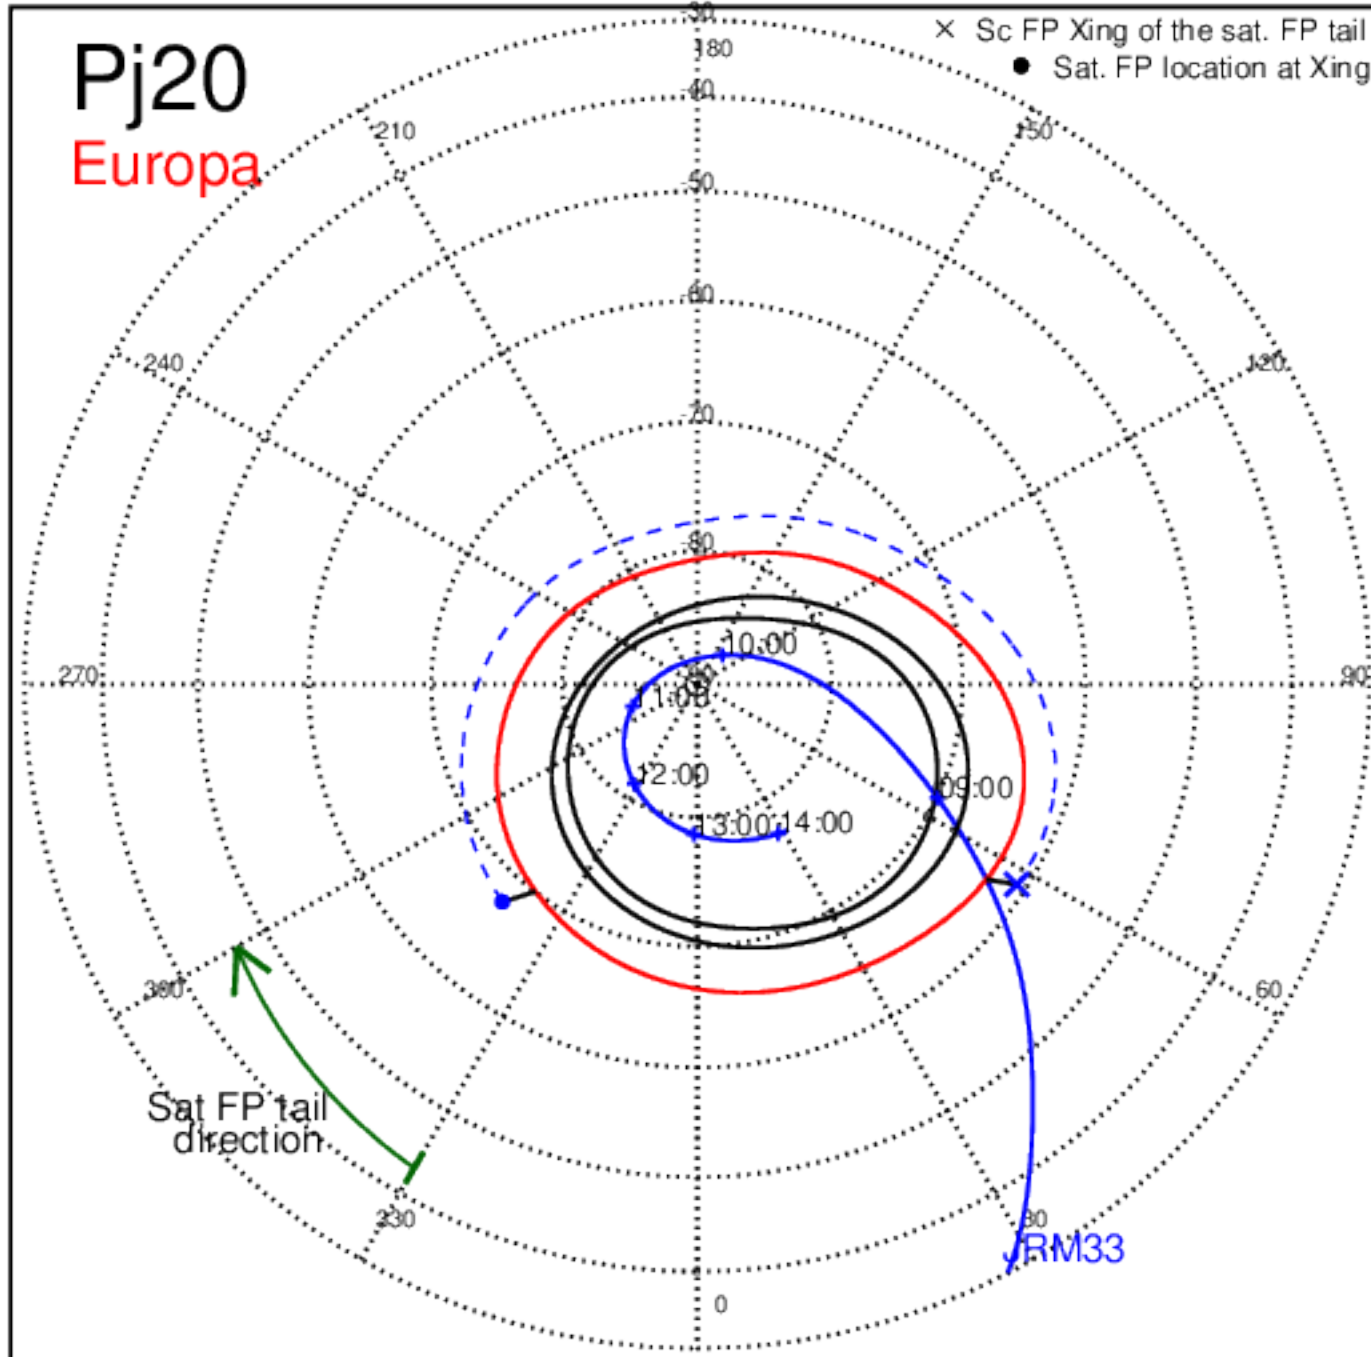

Pj17 (PJ time: 12/21/2018 16:59:48 ) - North

Pj17 (PJ time: 12/21/2018 16:59:48 ) - South

Pj18 (PJ time: 02/12/2019 17:34:31 ) - North

Pj18 (PJ time: 02/12/2019 17:34:31 ) - South

Pj18 (PJ time: 02/12/2019 17:34:31 ) - North

Pj18 (PJ time: 02/12/2019 17:34:31 ) - South

Pj18 (PJ time: 02/12/2019 17:34:31 ) - South

Pj19 (PJ time: 04/06/2019 12:14:22) - North

Pj19 (PJ time: 04/06/2019 12:14:22) - South

Pj19 (PJ time: 04/06/2019 12:14:22) - North

Pj19 (PJ time: 04/06/2019 12:14:22) - South

Pj19 (PJ time: 04/06/2019 12:14:22) - North

Pj19 (PJ time: 04/06/2019 12:14:22 ) - South

Pj20 (PJ time: 05/29/2019 08:08:18 ) - North

Pj20 (PJ time: 05/29/2019 08:08:18 ) - South

Pj20 (PJ time: 05/29/2019 08:08:18 ) - North

Pj20 (PJ time: 05/29/2019 08:08:18 ) - South

Pj20 (PJ time: 05/29/2019 08:08:18 ) - North

Pj20 (PJ time: 05/29/2019 08:08:18 ) - South