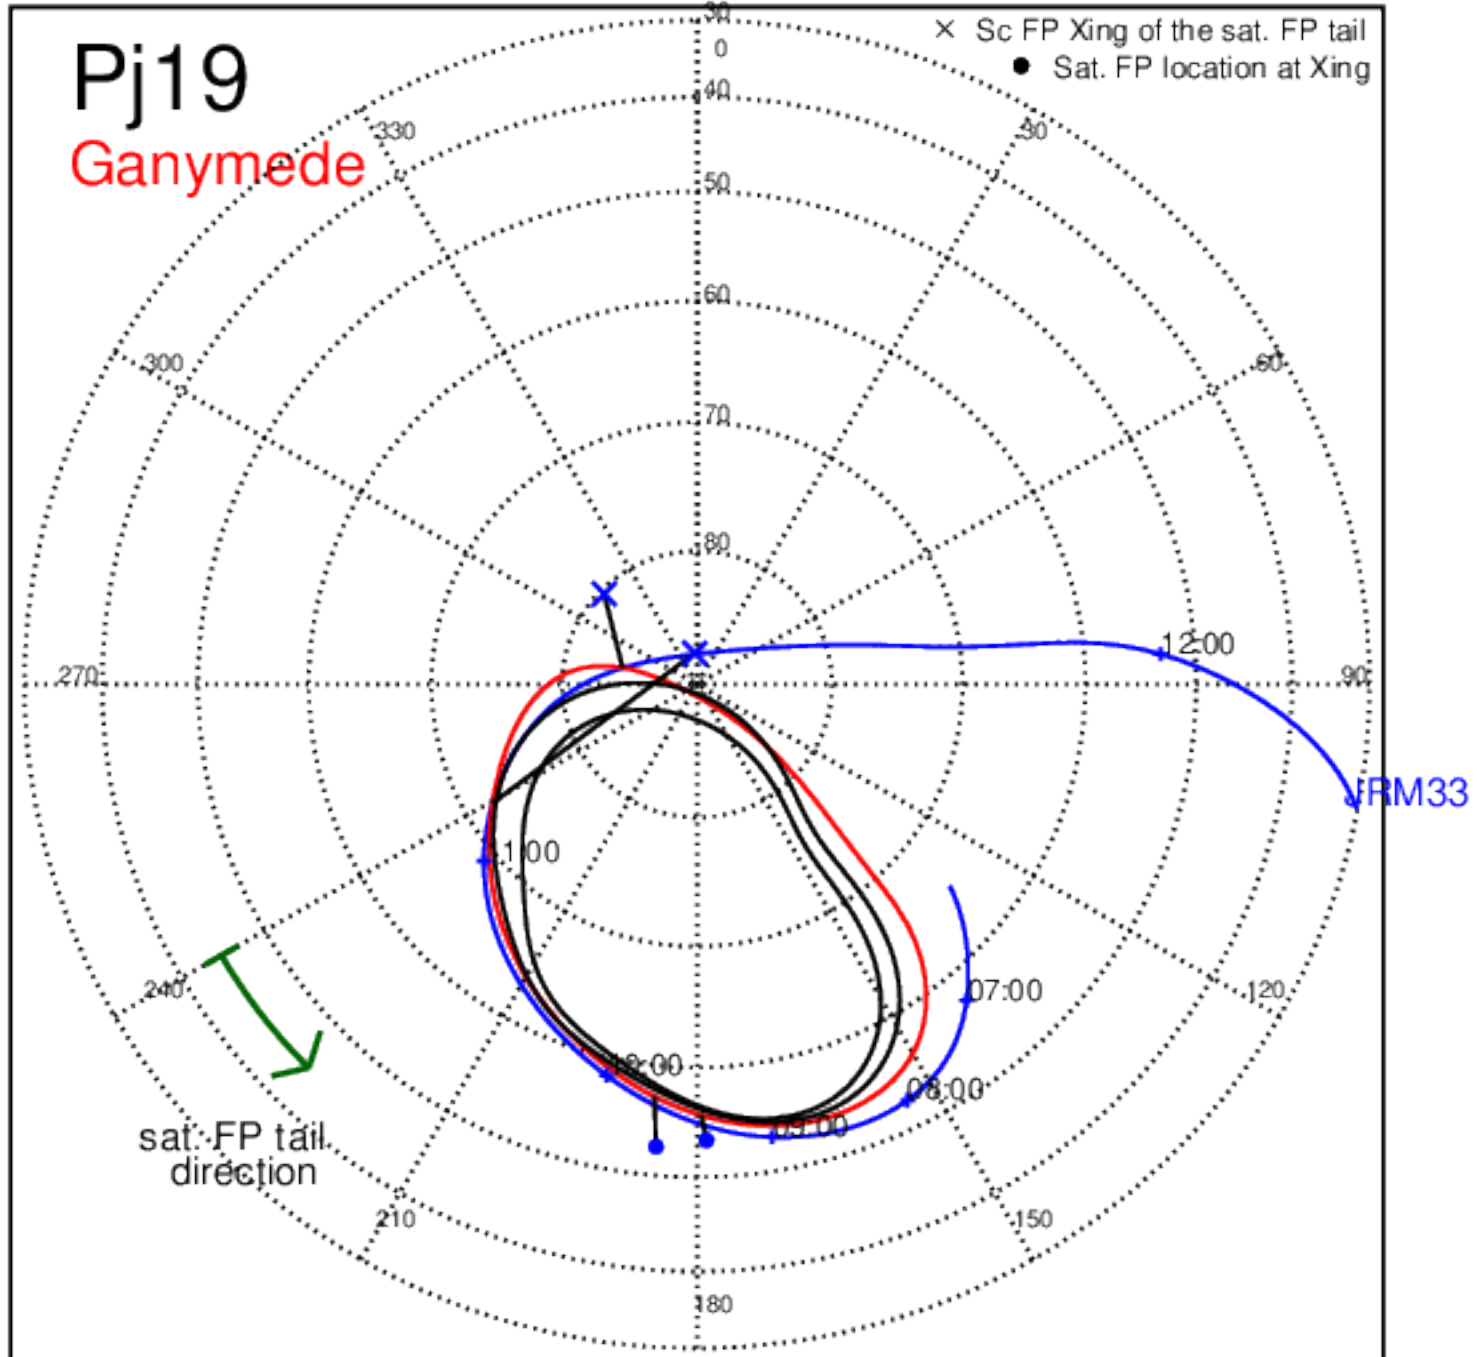

Pj17 (PJ time: 12/21/2018 16:59:48 ) - North

Pj17 (PJ time: 12/21/2018 16:59:48 ) - South

Pj18 (PJ time: 02/12/2019 17:34:31 ) - North

Pj18 (PJ time: 02/12/2019 17:34:31 ) - South

Pj18 (PJ time: 02/12/2019 17:34:31 ) - North

Pj18 (PJ time: 02/12/2019 17:34:31 ) - South

Pj18 (PJ time: 02/12/2019 17:34:31 ) - South

Pj19 (PJ time: 04/06/2019 12:14:22) - North

Pj19 (PJ time: 04/06/2019 12:14:22) - South

Pj19 (PJ time: 04/06/2019 12:14:22) - North

Pj19 (PJ time: 04/06/2019 12:14:22) - South

Pj19 (PJ time: 04/06/2019 12:14:22) - North

Pj19 (PJ time: 04/06/2019 12:14:22 ) - South

Pj20 (PJ time: 05/29/2019 08:08:18 ) - North

Pj20 (PJ time: 05/29/2019 08:08:18 ) - South

Pj20 (PJ time: 05/29/2019 08:08:18 ) - North

Pj20 (PJ time: 05/29/2019 08:08:18 ) - South

Pj20 (PJ time: 05/29/2019 08:08:18 ) - North

Pj20 (PJ time: 05/29/2019 08:08:18 ) - South