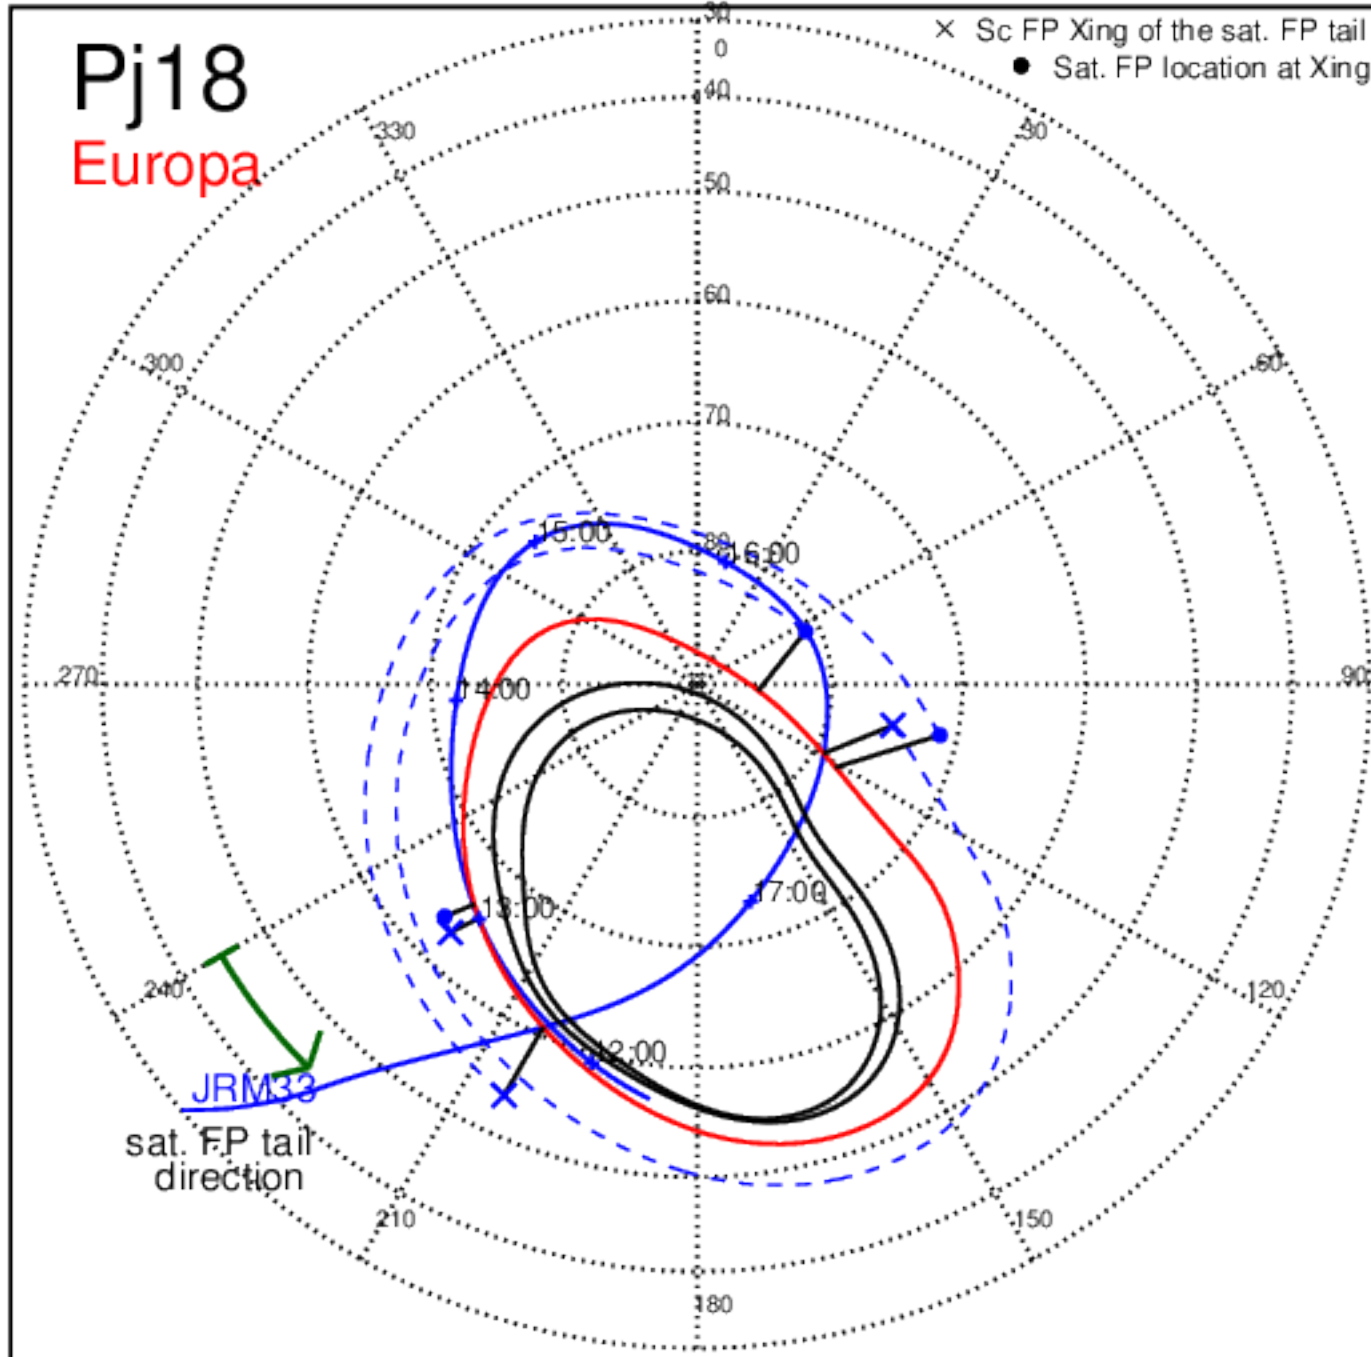

Pj17 (PJ time: 12/21/2018 16:59:48 ) - North

Pj17 (PJ time: 12/21/2018 16:59:48 ) - South

Pj18 (PJ time: 02/12/2019 17:34:31 ) - North

Pj18 (PJ time: 02/12/2019 17:34:31 ) - South

Pj18 (PJ time: 02/12/2019 17:34:31 ) - North

Pj18 (PJ time: 02/12/2019 17:34:31 ) - South

Pj18 (PJ time: 02/12/2019 17:34:31 ) - South

Pj19 (PJ time: 04/06/2019 12:14:22) - North

Pj19 (PJ time: 04/06/2019 12:14:22) - South

Pj19 (PJ time: 04/06/2019 12:14:22) - North

Pj19 (PJ time: 04/06/2019 12:14:22) - South

Pj19 (PJ time: 04/06/2019 12:14:22) - North

Pj19 (PJ time: 04/06/2019 12:14:22 ) - South

Pj20 (PJ time: 05/29/2019 08:08:18 ) - North

Pj20 (PJ time: 05/29/2019 08:08:18 ) - South

Pj20 (PJ time: 05/29/2019 08:08:18 ) - North

Pj20 (PJ time: 05/29/2019 08:08:18 ) - South

Pj20 (PJ time: 05/29/2019 08:08:18 ) - North

Pj20 (PJ time: 05/29/2019 08:08:18 ) - South