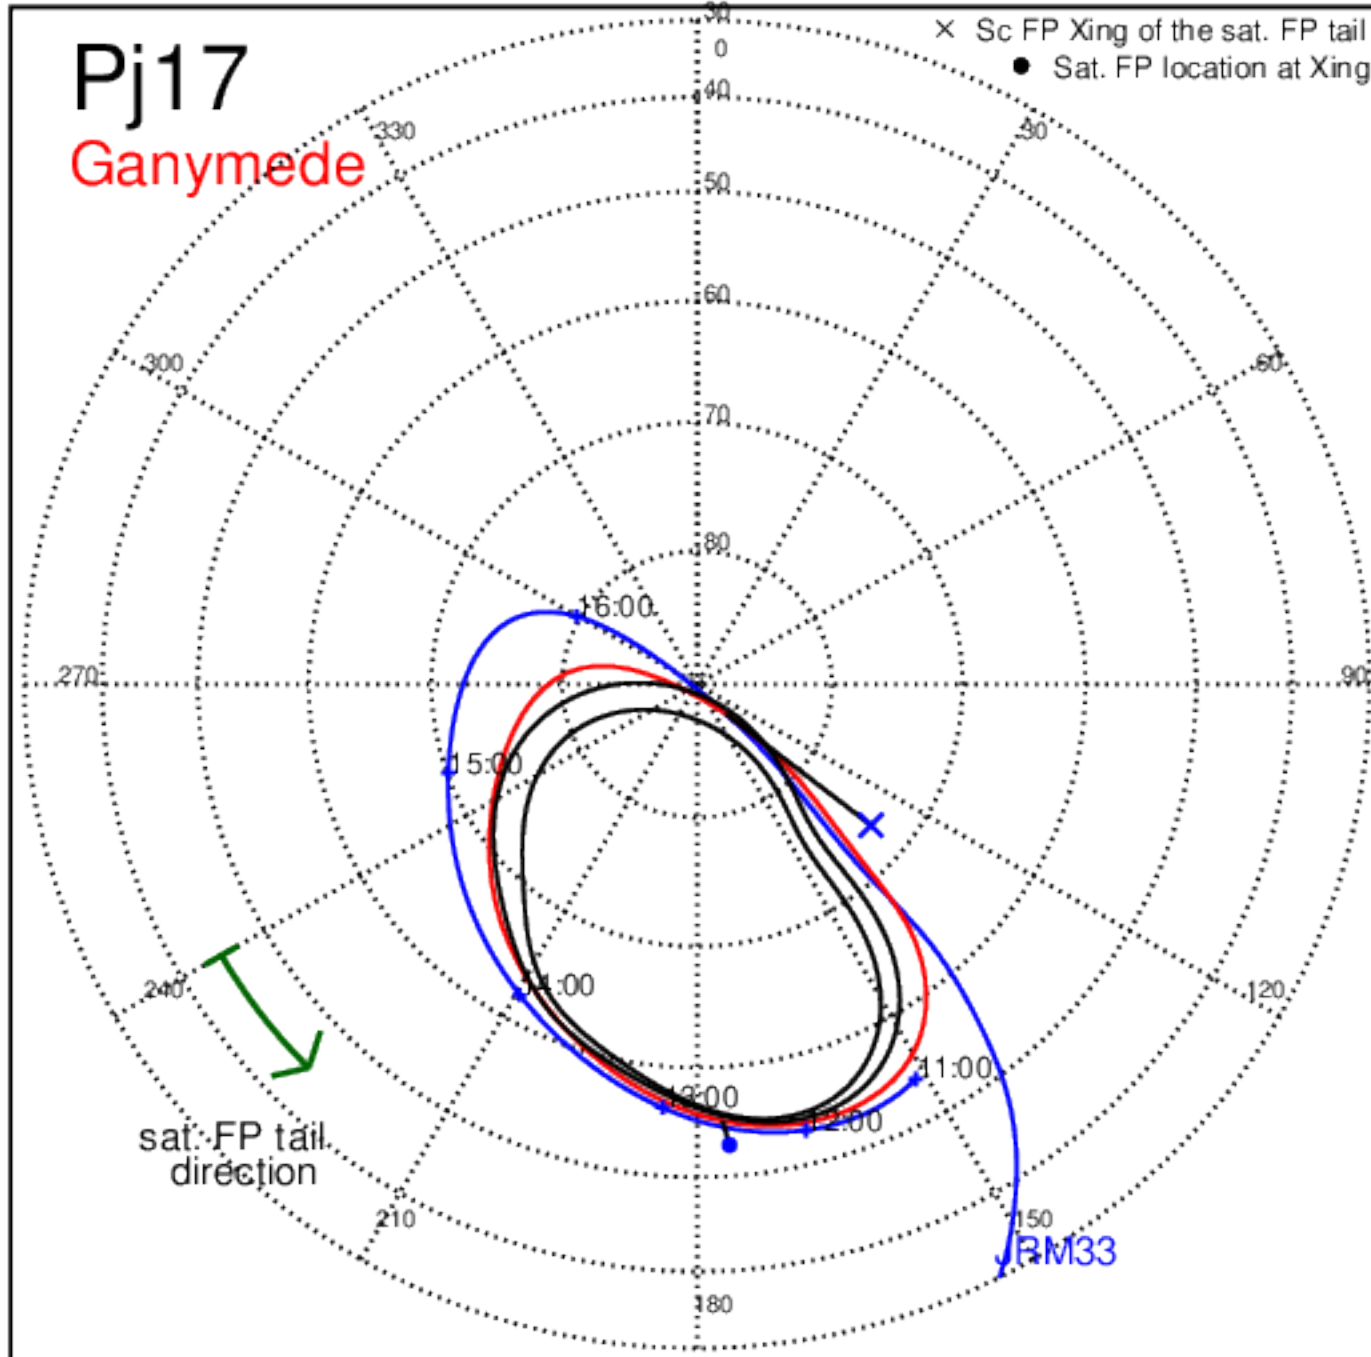

Pj16 (PJ time: 10/29/2018 21:06:00) - South

Pj17 (PJ time: 12/21/2018 16:59:48 ) - North

Pj17 (PJ time: 12/21/2018 16:59:48 ) - South

Pj17 (PJ time: 12/21/2018 16:59:48 ) - North

Pj17 (PJ time: 12/21/2018 16:59:48 ) - South

Pj17 (PJ time: 12/21/2018 16:59:48 ) - North

Pj17 (PJ time: 12/21/2018 16:59:48 ) - South

Pj18 (PJ time: 02/12/2019 17:34:31 ) - North

Pj18 (PJ time: 02/12/2019 17:34:31 ) - South

Pj18 (PJ time: 02/12/2019 17:34:31 ) - North

Pj18 (PJ time: 02/12/2019 17:34:31 ) - South

Pj18 (PJ time: 02/12/2019 17:34:31 ) - South

Pj19 (PJ time: 04/06/2019 12:14:22) - North

Pj19 (PJ time: 04/06/2019 12:14:22) - South

Pj19 (PJ time: 04/06/2019 12:14:22) - North

Pj19 (PJ time: 04/06/2019 12:14:22) - South

Pj19 (PJ time: 04/06/2019 12:14:22) - North

Pj19 (PJ time: 04/06/2019 12:14:22 ) - South

Pj20 (PJ time: 05/29/2019 08:08:18 ) - North

Pj20 (PJ time: 05/29/2019 08:08:18 ) - South