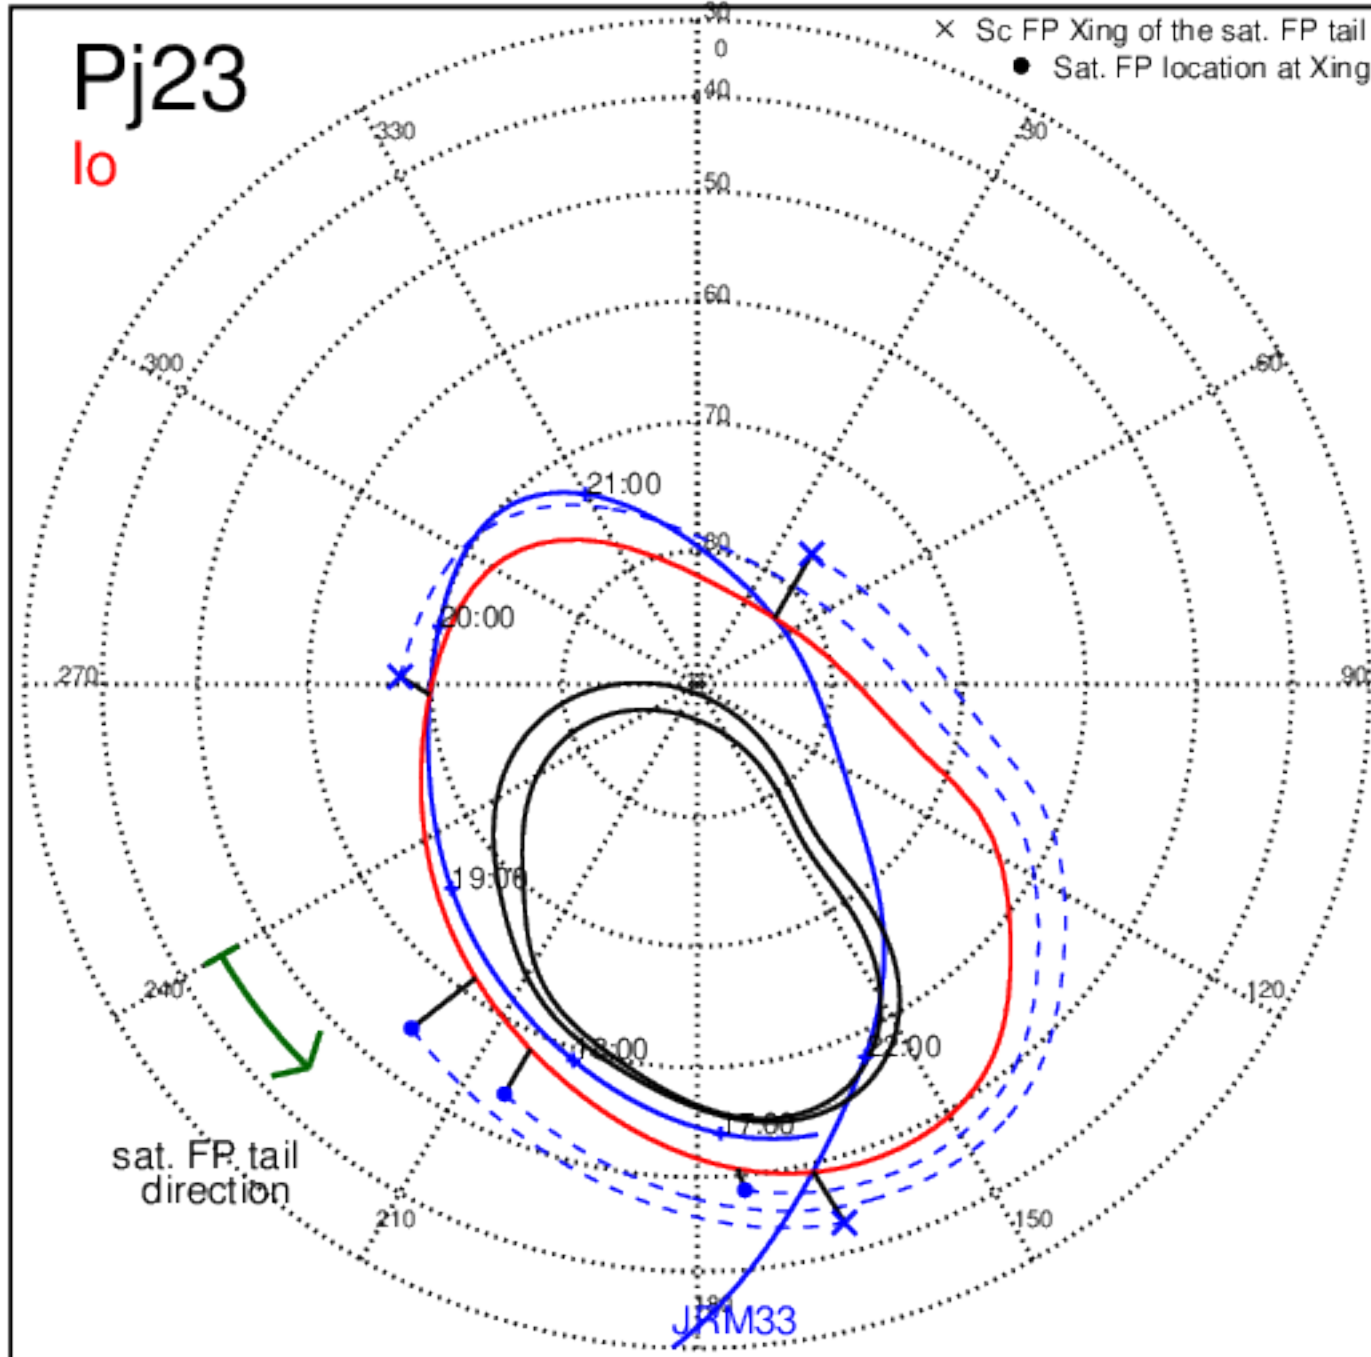

Pj21 (PJ time: 07/21/2019 04:02:43 ) - South

Pj22 (PJ time: 09/12/2019 03:40:44 ) - North

Pj22 (PJ time: 09/12/2019 03:40:44 ) - South

Pj22 (PJ time: 09/12/2019 03:40:44 ) - North

Pj22 (PJ time: 09/12/2019 03:40:44 ) - South

Pj22 (PJ time: 09/12/2019 03:40:44 ) - North

Pj22 (PJ time: 09/12/2019 03:40:44 ) - South

Pj23 (PJ time: 11/03/2019 22:18:14 ) - North

Pj23 (PJ time: 11/03/2019 22:18:14 ) - South

Pj23 (PJ time: 11/03/2019 22:18:14 ) - North

Pj23 (PJ time: 11/03/2019 22:18:14 ) - South

Pj23 (PJ time: 11/03/2019 22:18:14 ) - North

Pj23 (PJ time: 11/03/2019 22:18:14 ) - South

Pj24 (PJ time: 12/26/2019 17:36:13 ) - North

Pj24 (PJ time: 12/26/2019 17:36:13) - South

Pj24 (PJ time: 12/26/2019 17:36:13) - North

Pj24 (PJ time: 12/26/2019 17:36:13) - South

Pj24  
Europa

Pj24 (PJ time: 12/26/2019 17:36:13) - North

Pj24 (PJ time: 12/26/2019 17:36:13) - South

Pj25 (PJ time: 02/17/2020 17:51:55 ) - North