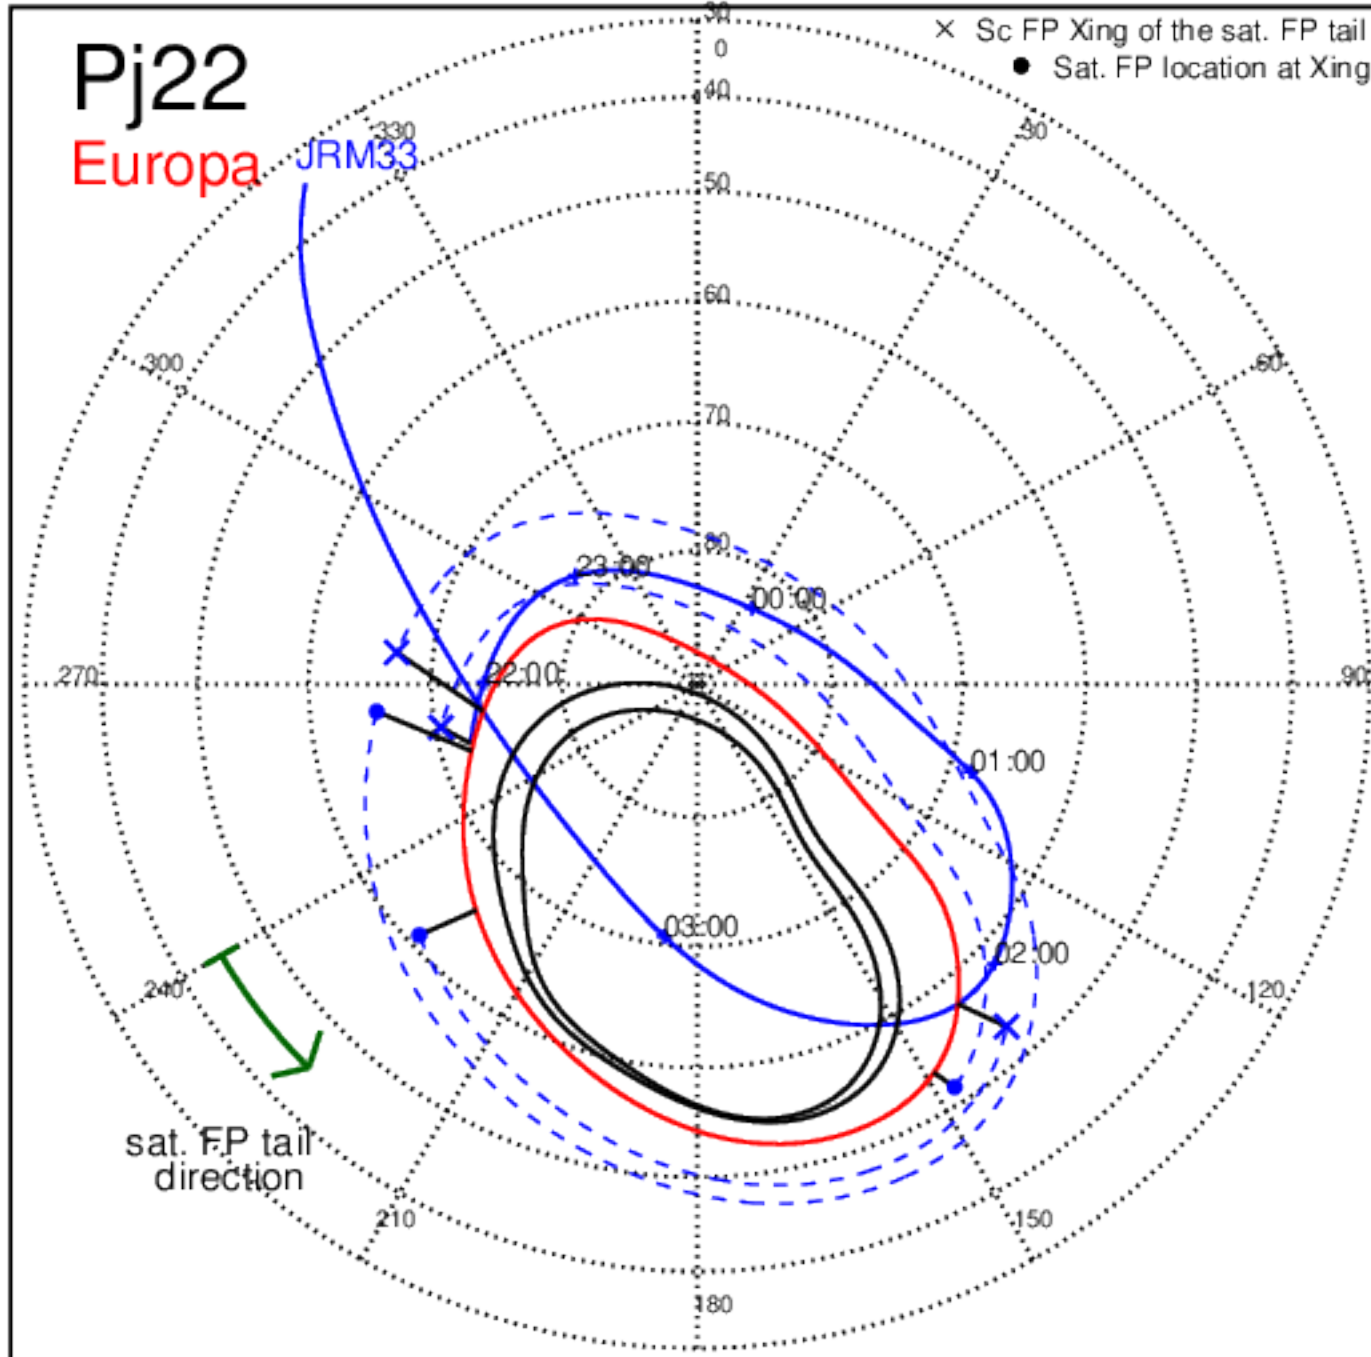

Pj21 (PJ time: 07/21/2019 04:02:43 ) - South

Pj22 (PJ time: 09/12/2019 03:40:44 ) - North

Pj22 (PJ time: 09/12/2019 03:40:44 ) - South

Pj22 (PJ time: 09/12/2019 03:40:44 ) - North

Pj22 (PJ time: 09/12/2019 03:40:44 ) - South

Pj22 (PJ time: 09/12/2019 03:40:44 ) - North

Pj22 (PJ time: 09/12/2019 03:40:44 ) - South

Pj23 (PJ time: 11/03/2019 22:18:14 ) - North

Pj23 (PJ time: 11/03/2019 22:18:14 ) - South

Pj23 (PJ time: 11/03/2019 22:18:14 ) - North

Pj23 (PJ time: 11/03/2019 22:18:14 ) - South

Pj23 (PJ time: 11/03/2019 22:18:14 ) - North

Pj23 (PJ time: 11/03/2019 22:18:14 ) - South

Pj24 (PJ time: 12/26/2019 17:36:13 ) - North

Pj24 (PJ time: 12/26/2019 17:36:13) - South

Pj24 (PJ time: 12/26/2019 17:36:13) - North

Pj24 (PJ time: 12/26/2019 17:36:13) - South

Pj24  
Europa

Pj24 (PJ time: 12/26/2019 17:36:13) - North

Pj24 (PJ time: 12/26/2019 17:36:13) - South

Pj25 (PJ time: 02/17/2020 17:51:55 ) - North