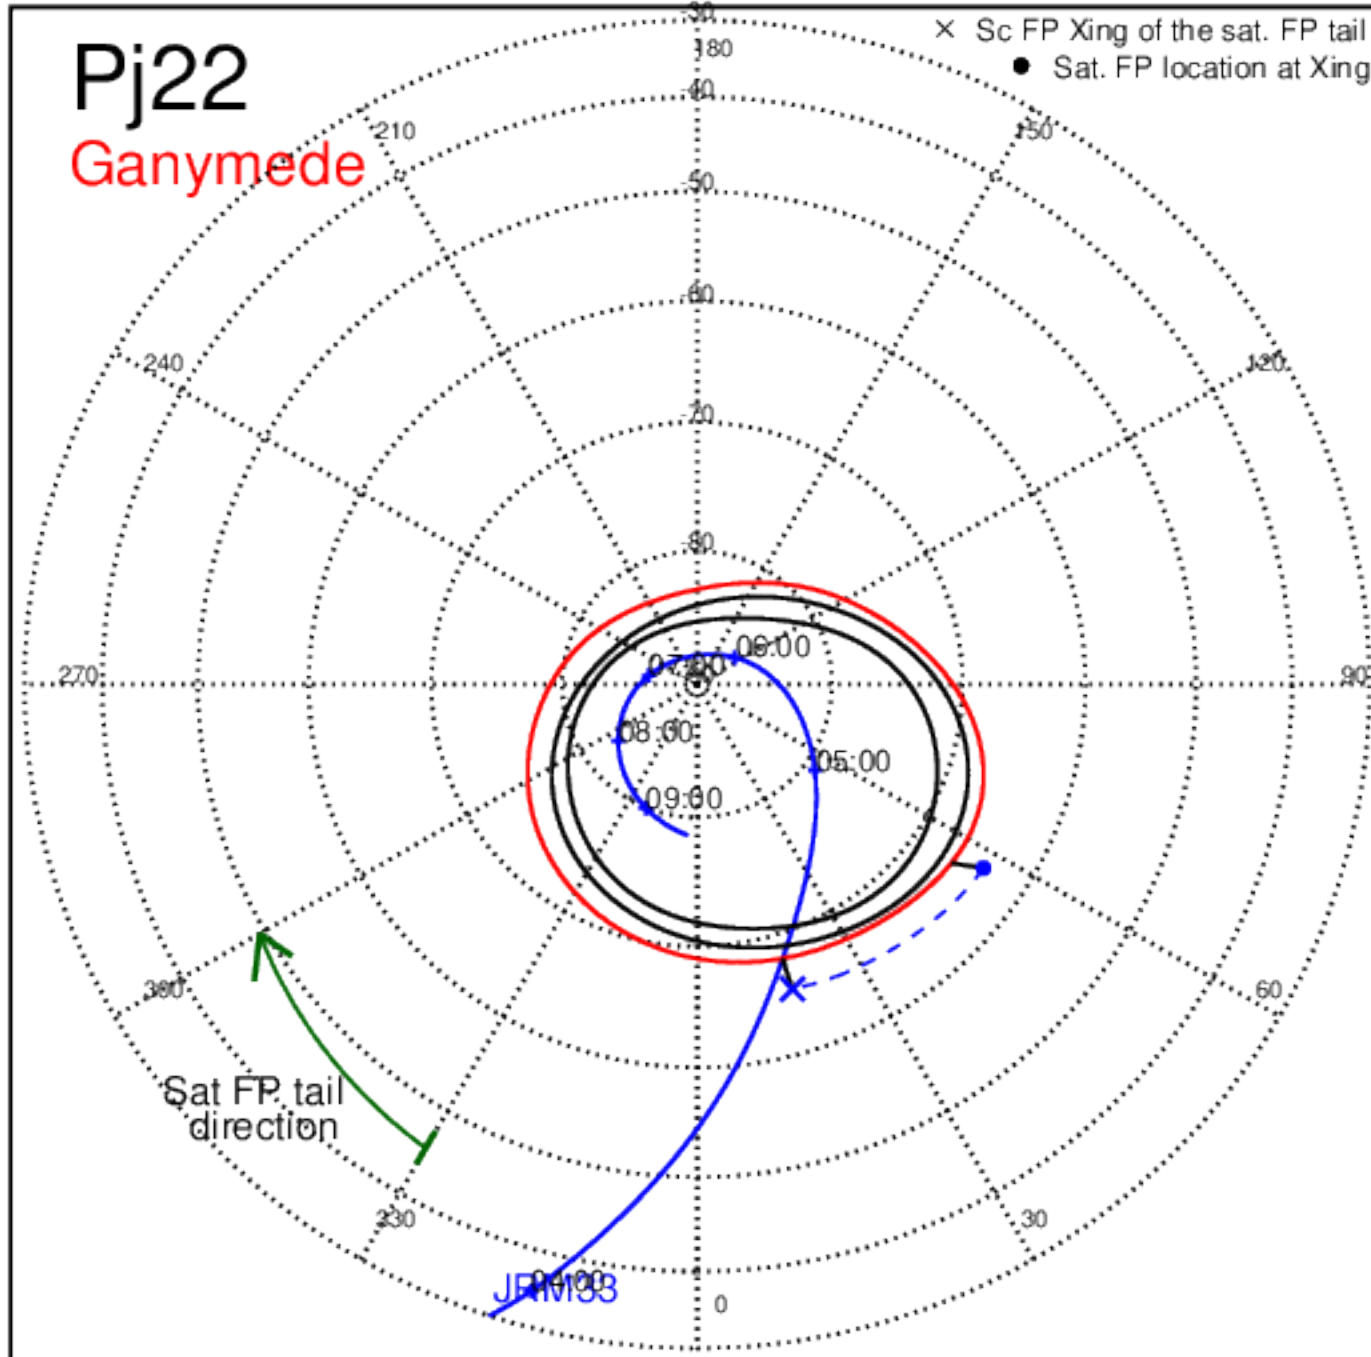

Pj21 (PJ time: 07/21/2019 04:02:43 ) - South

Pj22 (PJ time: 09/12/2019 03:40:44 ) - North

Pj22 (PJ time: 09/12/2019 03:40:44 ) - South

Pj22 (PJ time: 09/12/2019 03:40:44 ) - North

Pj22 (PJ time: 09/12/2019 03:40:44 ) - South

Pj22 (PJ time: 09/12/2019 03:40:44 ) - North

Pj22 (PJ time: 09/12/2019 03:40:44 ) - South

Pj23 (PJ time: 11/03/2019 22:18:14 ) - North

Pj23 (PJ time: 11/03/2019 22:18:14 ) - South

Pj23 (PJ time: 11/03/2019 22:18:14 ) - North

Pj23 (PJ time: 11/03/2019 22:18:14 ) - South

Pj23 (PJ time: 11/03/2019 22:18:14 ) - North

Pj23 (PJ time: 11/03/2019 22:18:14 ) - South

Pj24 (PJ time: 12/26/2019 17:36:13 ) - North

Pj24 (PJ time: 12/26/2019 17:36:13) - South

Pj24 (PJ time: 12/26/2019 17:36:13) - North

Pj24 (PJ time: 12/26/2019 17:36:13) - South

Pj24  
Europa

Pj24 (PJ time: 12/26/2019 17:36:13) - North

Pj24 (PJ time: 12/26/2019 17:36:13) - South

Pj25 (PJ time: 02/17/2020 17:51:55 ) - North