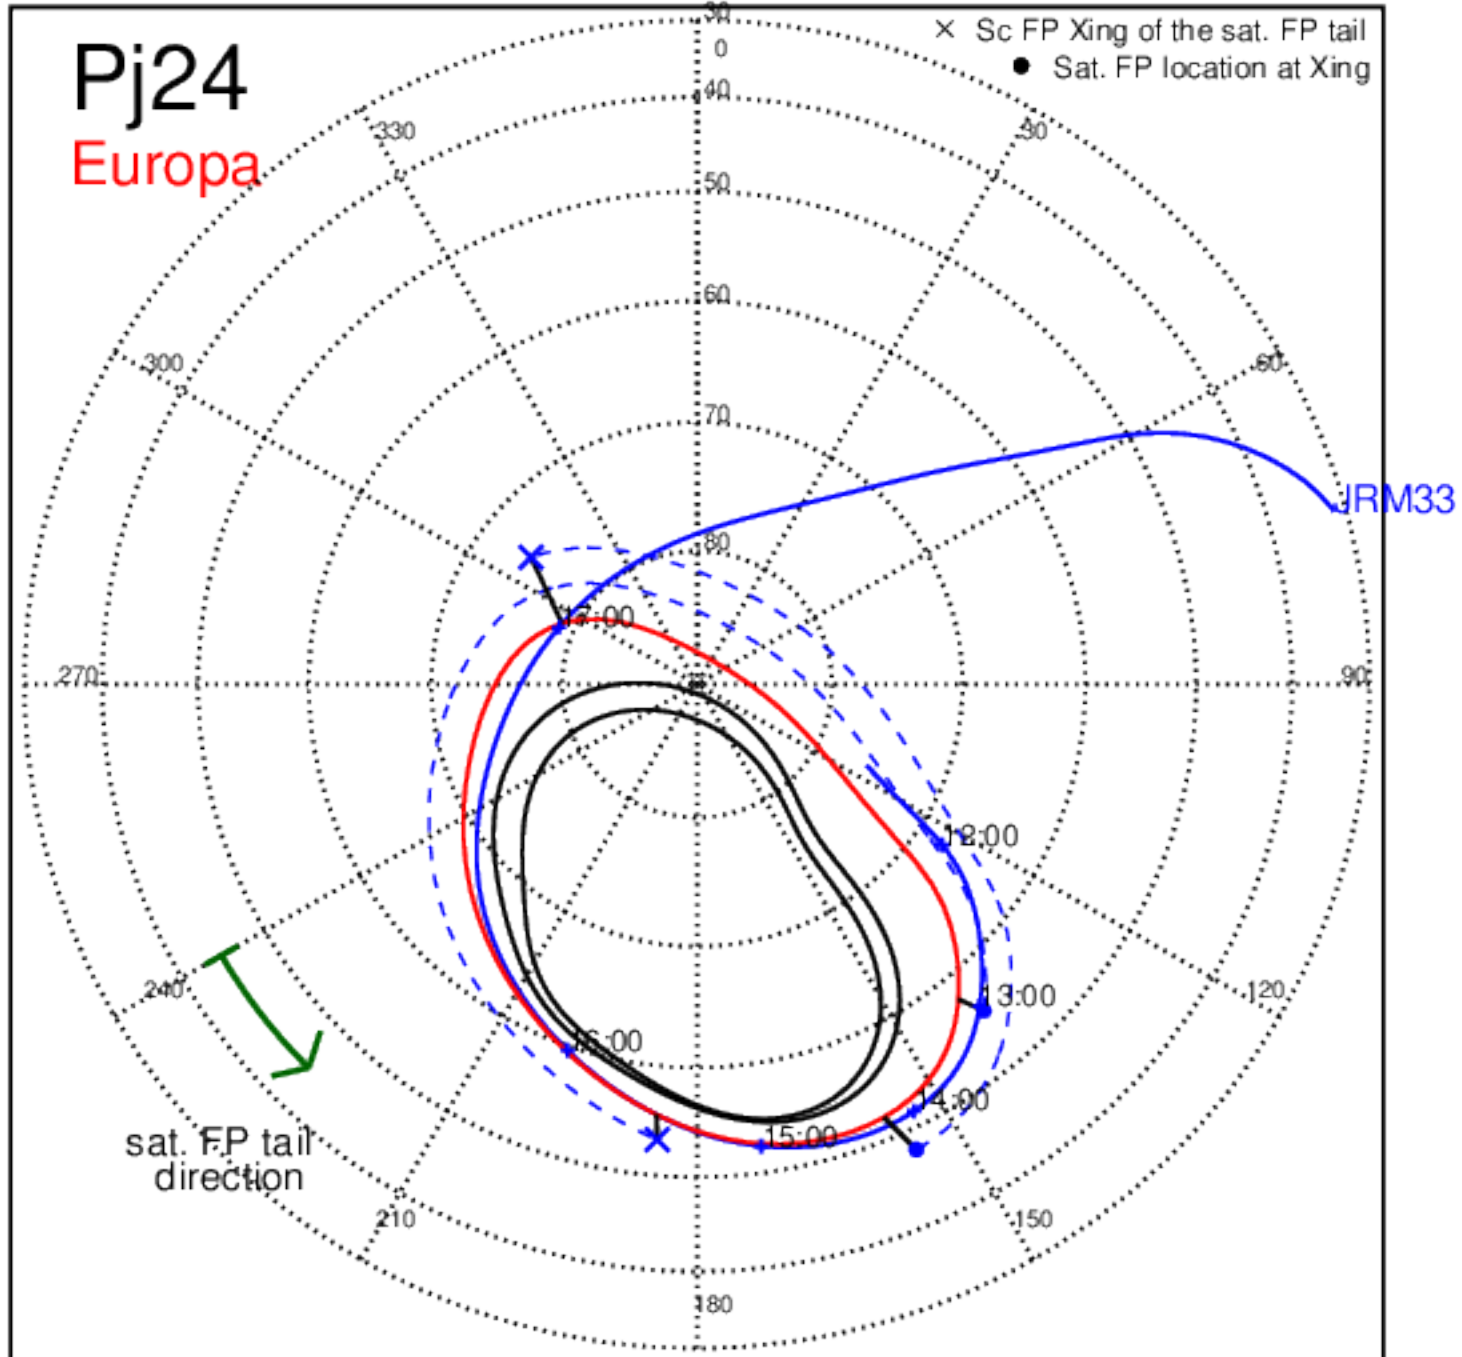

Pj22 (PJ time: 09/12/2019 03:40:44 ) - North

Pj22 (PJ time: 09/12/2019 03:40:44 ) - South

Pj23 (PJ time: 11/03/2019 22:18:14 ) - North

Pj23 (PJ time: 11/03/2019 22:18:14 ) - South

Pj23 (PJ time: 11/03/2019 22:18:14 ) - North

Pj23 (PJ time: 11/03/2019 22:18:14 ) - South

Pj23 (PJ time: 11/03/2019 22:18:14 ) - North

Pj23 (PJ time: 11/03/2019 22:18:14 ) - South

Pj24 (PJ time: 12/26/2019 17:36:13 ) - North

Pj24 (PJ time: 12/26/2019 17:36:13) - South

Pj24 (PJ time: 12/26/2019 17:36:13) - North

Pj24 (PJ time: 12/26/2019 17:36:13) - South

Pj24  
Europa

Pj24 (PJ time: 12/26/2019 17:36:13) - North

Pj24 (PJ time: 12/26/2019 17:36:13) - South

Pj25 (PJ time: 02/17/2020 17:51:55 ) - North

Pj25 (PJ time: 02/17/2020 17:51:55 ) - South

Pj25 (PJ time: 02/17/2020 17:51:55) - North

Pj25 (PJ time: 02/17/2020 17:51:55) - South

Pj25 (PJ time: 02/17/2020 17:51:55) - North

Pj25 (PJ time: 02/17/2020 17:51:55) - South