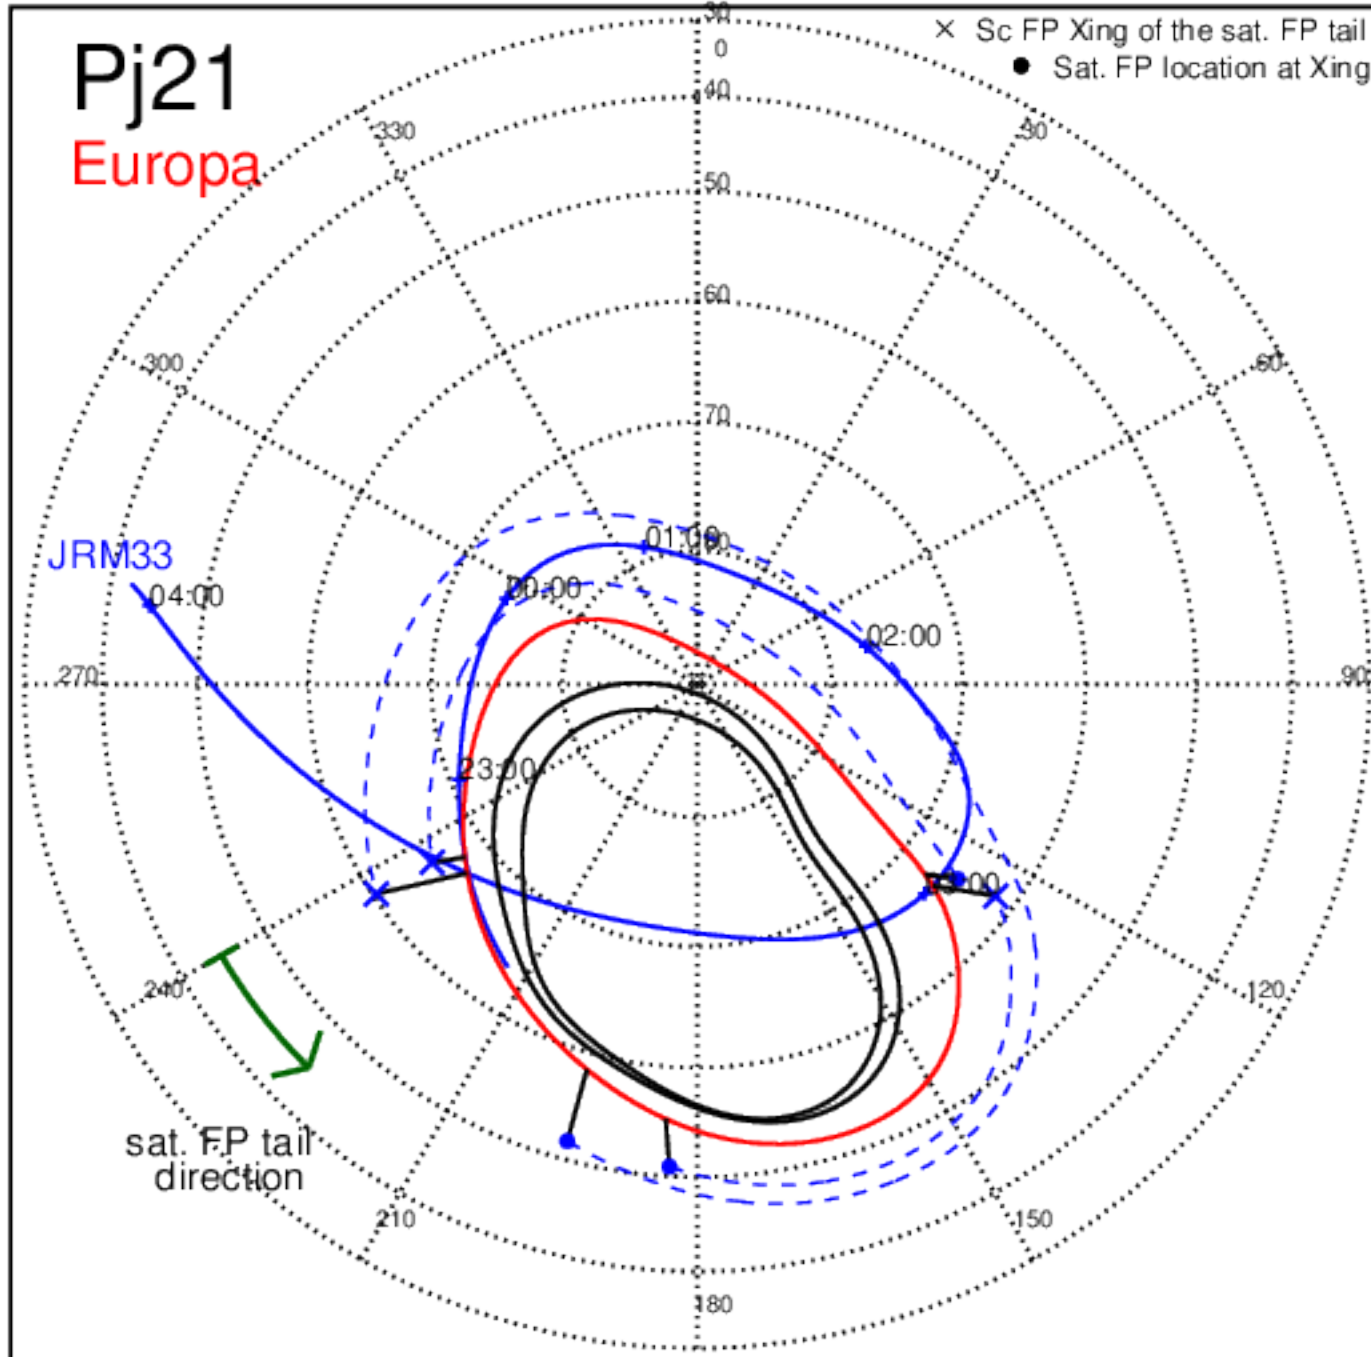

Pj21 (PJ time: 07/21/2019 04:02:43 ) - North

Pj21 (PJ time: 07/21/2019 04:02:43 ) - South

Pj21 (PJ time: 07/21/2019 04:02:43 ) - North

Pj21 (PJ time: 07/21/2019 04:02:43 ) - South

Pj21 (PJ time: 07/21/2019 04:02:43 ) - North

Pj21 (PJ time: 07/21/2019 04:02:43 ) - South

Pj22 (PJ time: 09/12/2019 03:40:44 ) - North

Pj22 (PJ time: 09/12/2019 03:40:44 ) - South

Pj22 (PJ time: 09/12/2019 03:40:44 ) - North

Pj22 (PJ time: 09/12/2019 03:40:44 ) - South

Pj24 (PJ time: 12/26/2019 17:36:13) - North

Pj24 (PJ time: 12/26/2019 17:36:13) - South

Pj24  
Europa

Pj24 (PJ time: 12/26/2019 17:36:13) - North

Pj24 (PJ time: 12/26/2019 17:36:13) - South

Pj25 (PJ time: 02/17/2020 17:51:55 ) - North

Pj25 (PJ time: 02/17/2020 17:51:55 ) - South

Pj25 (PJ time: 02/17/2020 17:51:55) - North

Pj25 (PJ time: 02/17/2020 17:51:55) - South

Pj25 (PJ time: 02/17/2020 17:51:55) - North

Pj25 (PJ time: 02/17/2020 17:51:55) - South