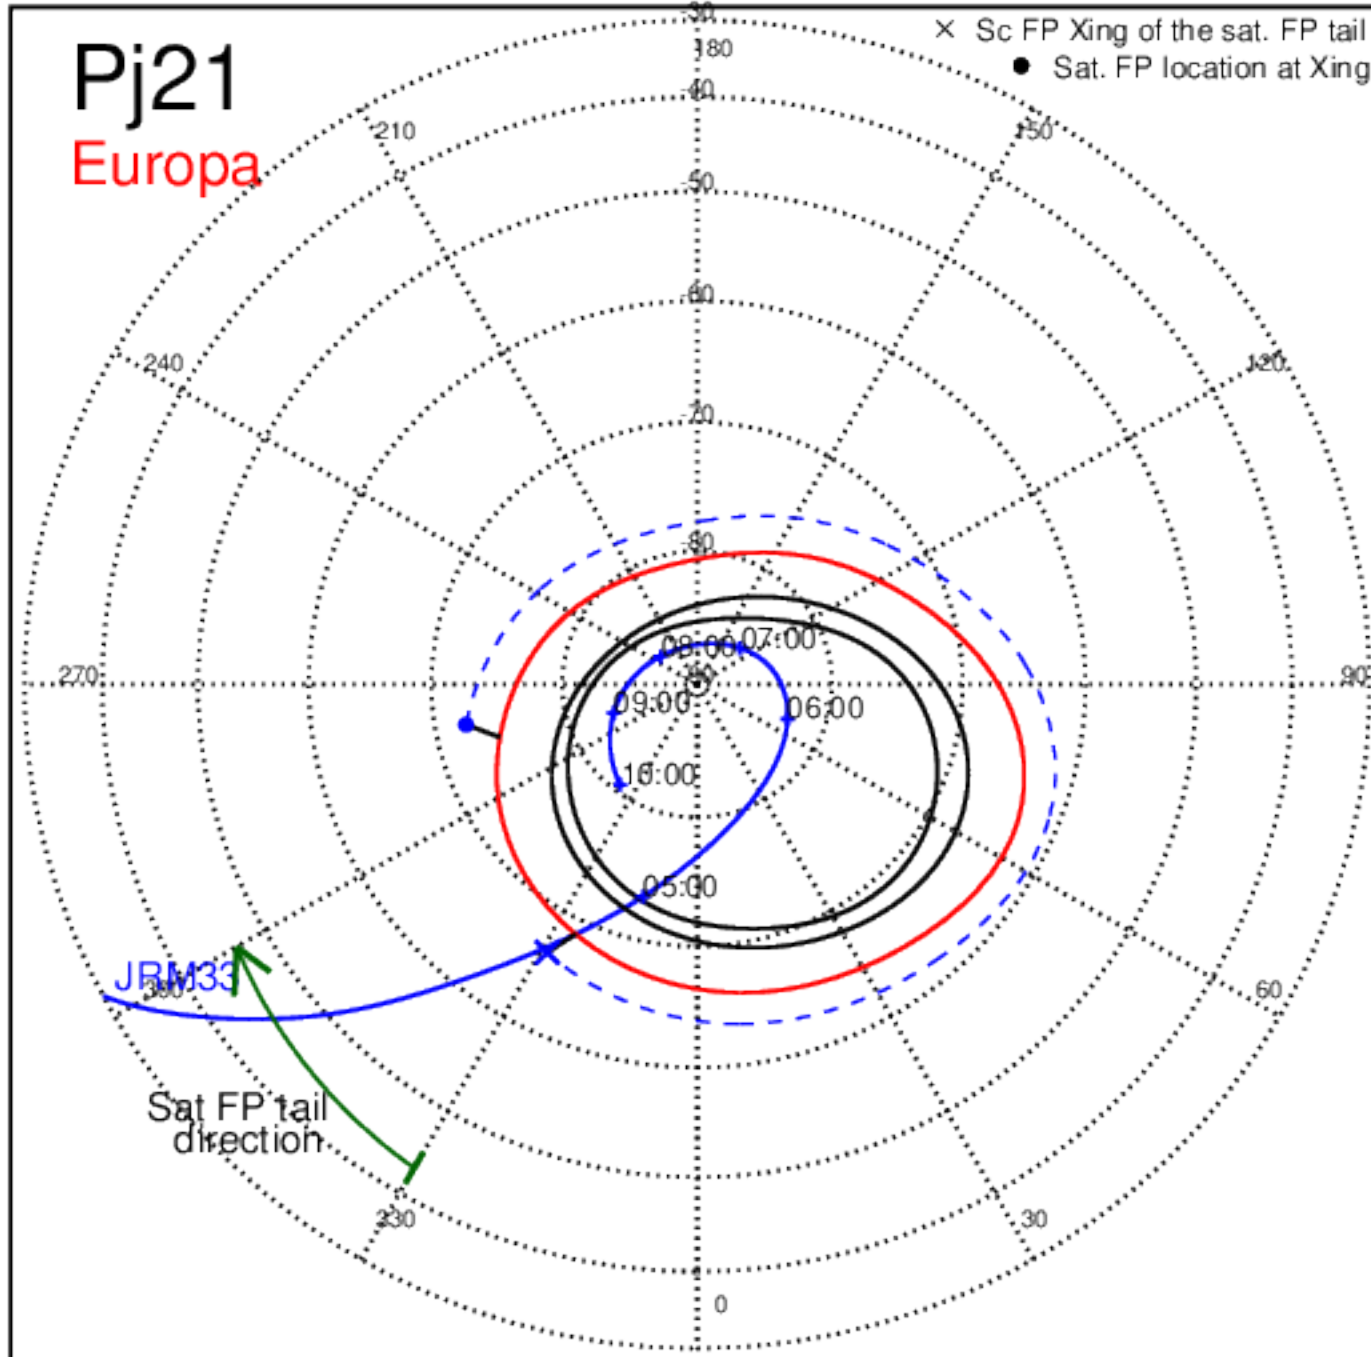

Pj21 (PJ time: 07/21/2019 04:02:43 ) - North

Pj21 (PJ time: 07/21/2019 04:02:43 ) - South

Pj21 (PJ time: 07/21/2019 04:02:43 ) - North

Pj21 (PJ time: 07/21/2019 04:02:43 ) - South

Pj21 (PJ time: 07/21/2019 04:02:43 ) - North

Pj21 (PJ time: 07/21/2019 04:02:43 ) - South

Pj22 (PJ time: 09/12/2019 03:40:44 ) - North

Pj22 (PJ time: 09/12/2019 03:40:44 ) - South

Pj22 (PJ time: 09/12/2019 03:40:44 ) - North

Pj22 (PJ time: 09/12/2019 03:40:44 ) - South

Pj24 (PJ time: 12/26/2019 17:36:13) - North

Pj24 (PJ time: 12/26/2019 17:36:13) - South

Pj24  
Europa

Pj24 (PJ time: 12/26/2019 17:36:13) - North

Pj24 (PJ time: 12/26/2019 17:36:13) - South

Pj25 (PJ time: 02/17/2020 17:51:55 ) - North

Pj25 (PJ time: 02/17/2020 17:51:55 ) - South

Pj25 (PJ time: 02/17/2020 17:51:55) - North

Pj25 (PJ time: 02/17/2020 17:51:55) - South

Pj25 (PJ time: 02/17/2020 17:51:55) - North

Pj25 (PJ time: 02/17/2020 17:51:55) - South