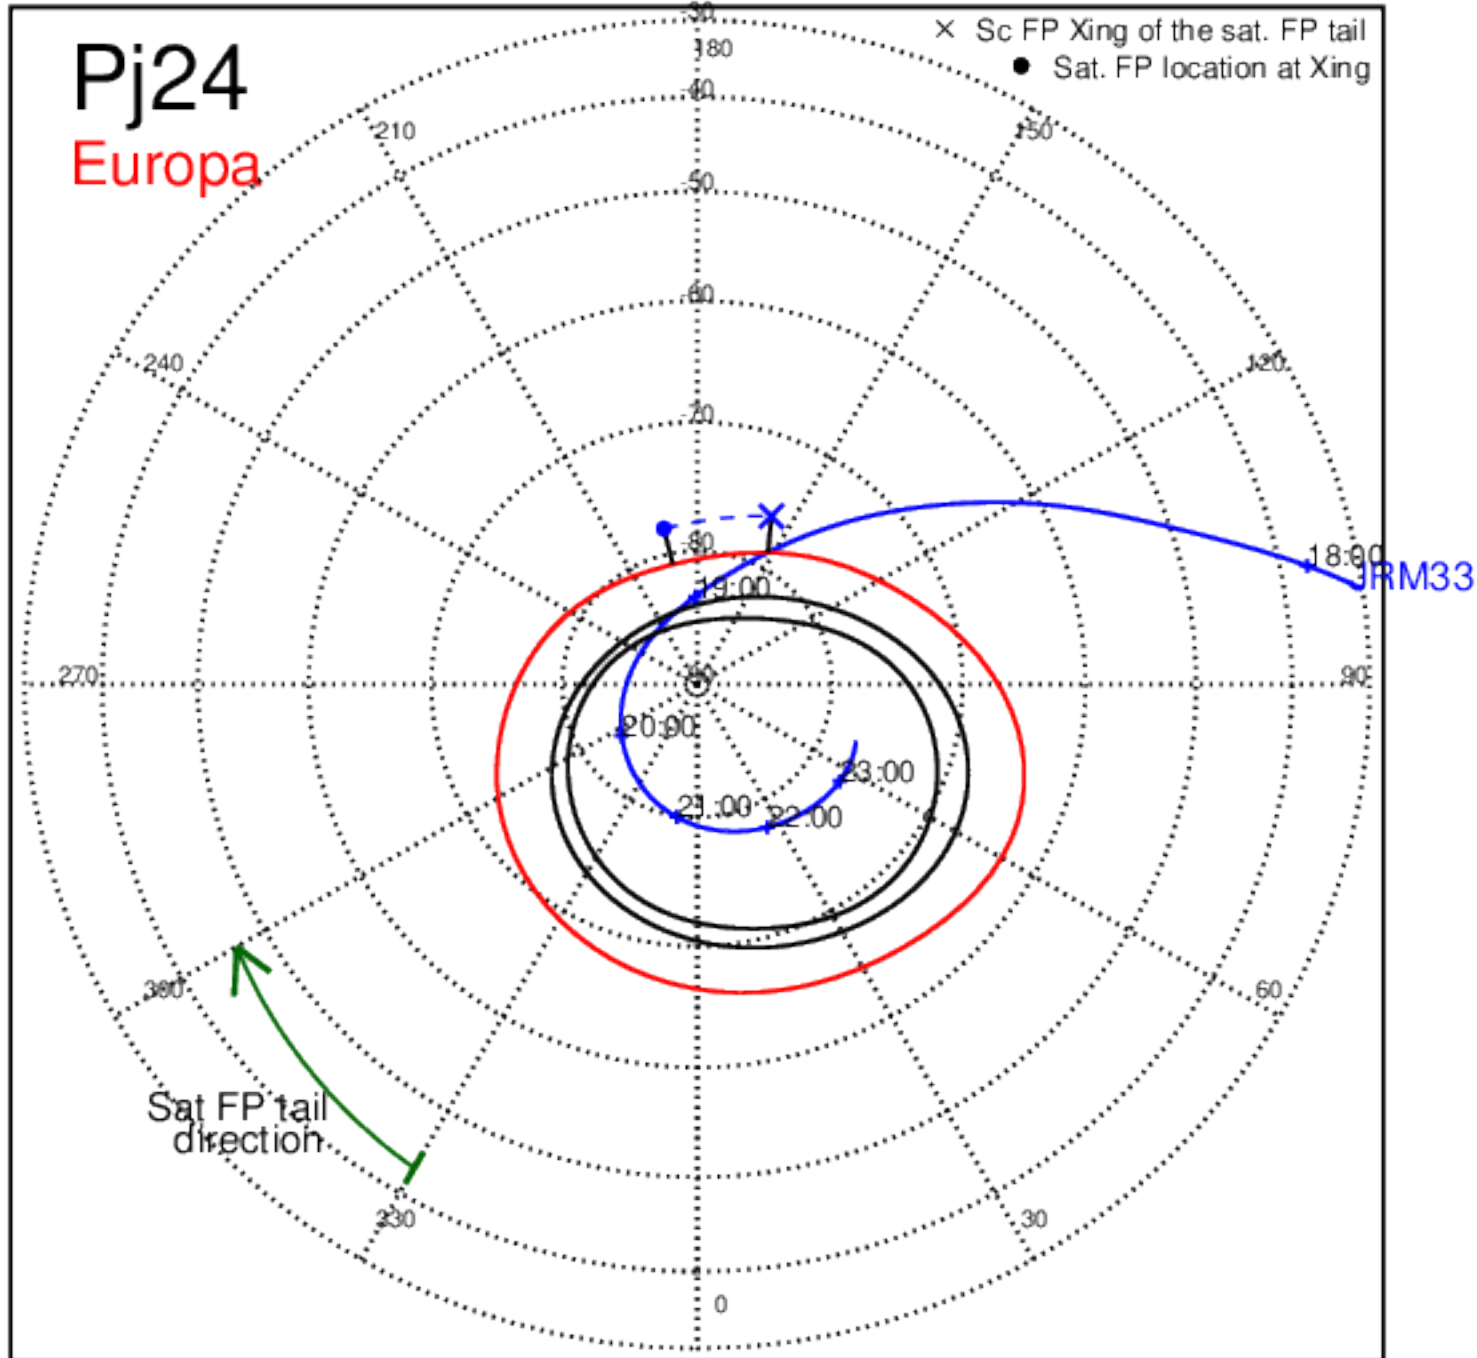

Pj22 (PJ time: 09/12/2019 03:40:44 ) - North

Pj22 (PJ time: 09/12/2019 03:40:44 ) - South

Pj23 (PJ time: 11/03/2019 22:18:14 ) - North

Pj23 (PJ time: 11/03/2019 22:18:14 ) - South

Pj23 (PJ time: 11/03/2019 22:18:14 ) - North

Pj23 (PJ time: 11/03/2019 22:18:14 ) - South

Pj23 (PJ time: 11/03/2019 22:18:14 ) - North

Pj23 (PJ time: 11/03/2019 22:18:14 ) - South

Pj24 (PJ time: 12/26/2019 17:36:13 ) - North

Pj24 (PJ time: 12/26/2019 17:36:13) - South

Pj24 (PJ time: 12/26/2019 17:36:13) - North

Pj24 (PJ time: 12/26/2019 17:36:13) - South

Pj24  
Europa

Pj24 (PJ time: 12/26/2019 17:36:13) - North

Pj24 (PJ time: 12/26/2019 17:36:13) - South

Pj25 (PJ time: 02/17/2020 17:51:55 ) - North

Pj25 (PJ time: 02/17/2020 17:51:55 ) - South

Pj25 (PJ time: 02/17/2020 17:51:55) - North

Pj25 (PJ time: 02/17/2020 17:51:55) - South

Pj25 (PJ time: 02/17/2020 17:51:55) - North

Pj25 (PJ time: 02/17/2020 17:51:55) - South