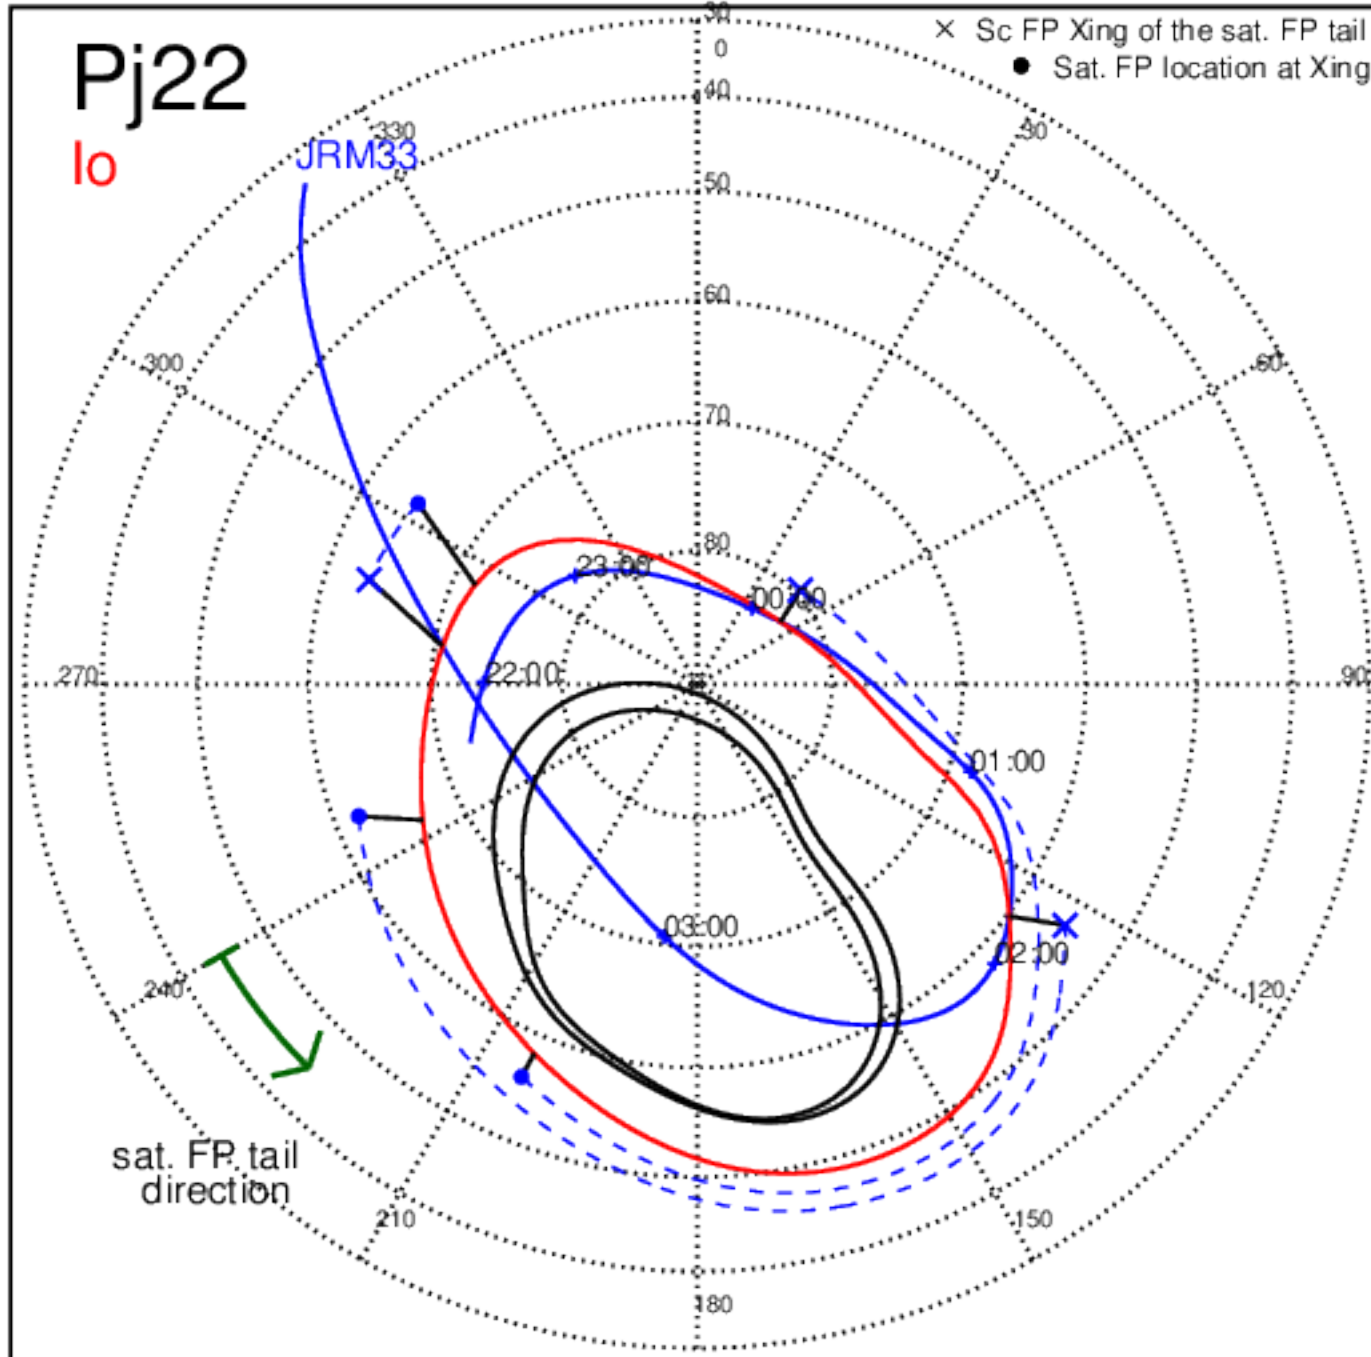

Pj21 (PJ time: 07/21/2019 04:02:43 ) - North

Pj21 (PJ time: 07/21/2019 04:02:43 ) - South

Pj21 (PJ time: 07/21/2019 04:02:43 ) - North

Pj21 (PJ time: 07/21/2019 04:02:43 ) - South

Pj21 (PJ time: 07/21/2019 04:02:43 ) - North

Pj21 (PJ time: 07/21/2019 04:02:43 ) - South

Pj22 (PJ time: 09/12/2019 03:40:44 ) - North

Pj22 (PJ time: 09/12/2019 03:40:44 ) - South

Pj22 (PJ time: 09/12/2019 03:40:44 ) - North

Pj22 (PJ time: 09/12/2019 03:40:44 ) - South

Pj24 (PJ time: 12/26/2019 17:36:13) - North

Pj24 (PJ time: 12/26/2019 17:36:13) - South

Pj24  
Europa

Pj24 (PJ time: 12/26/2019 17:36:13) - North

Pj24 (PJ time: 12/26/2019 17:36:13) - South

Pj25 (PJ time: 02/17/2020 17:51:55 ) - North

Pj25 (PJ time: 02/17/2020 17:51:55 ) - South

Pj25 (PJ time: 02/17/2020 17:51:55) - North

Pj25 (PJ time: 02/17/2020 17:51:55) - South

Pj25 (PJ time: 02/17/2020 17:51:55) - North

Pj25 (PJ time: 02/17/2020 17:51:55) - South