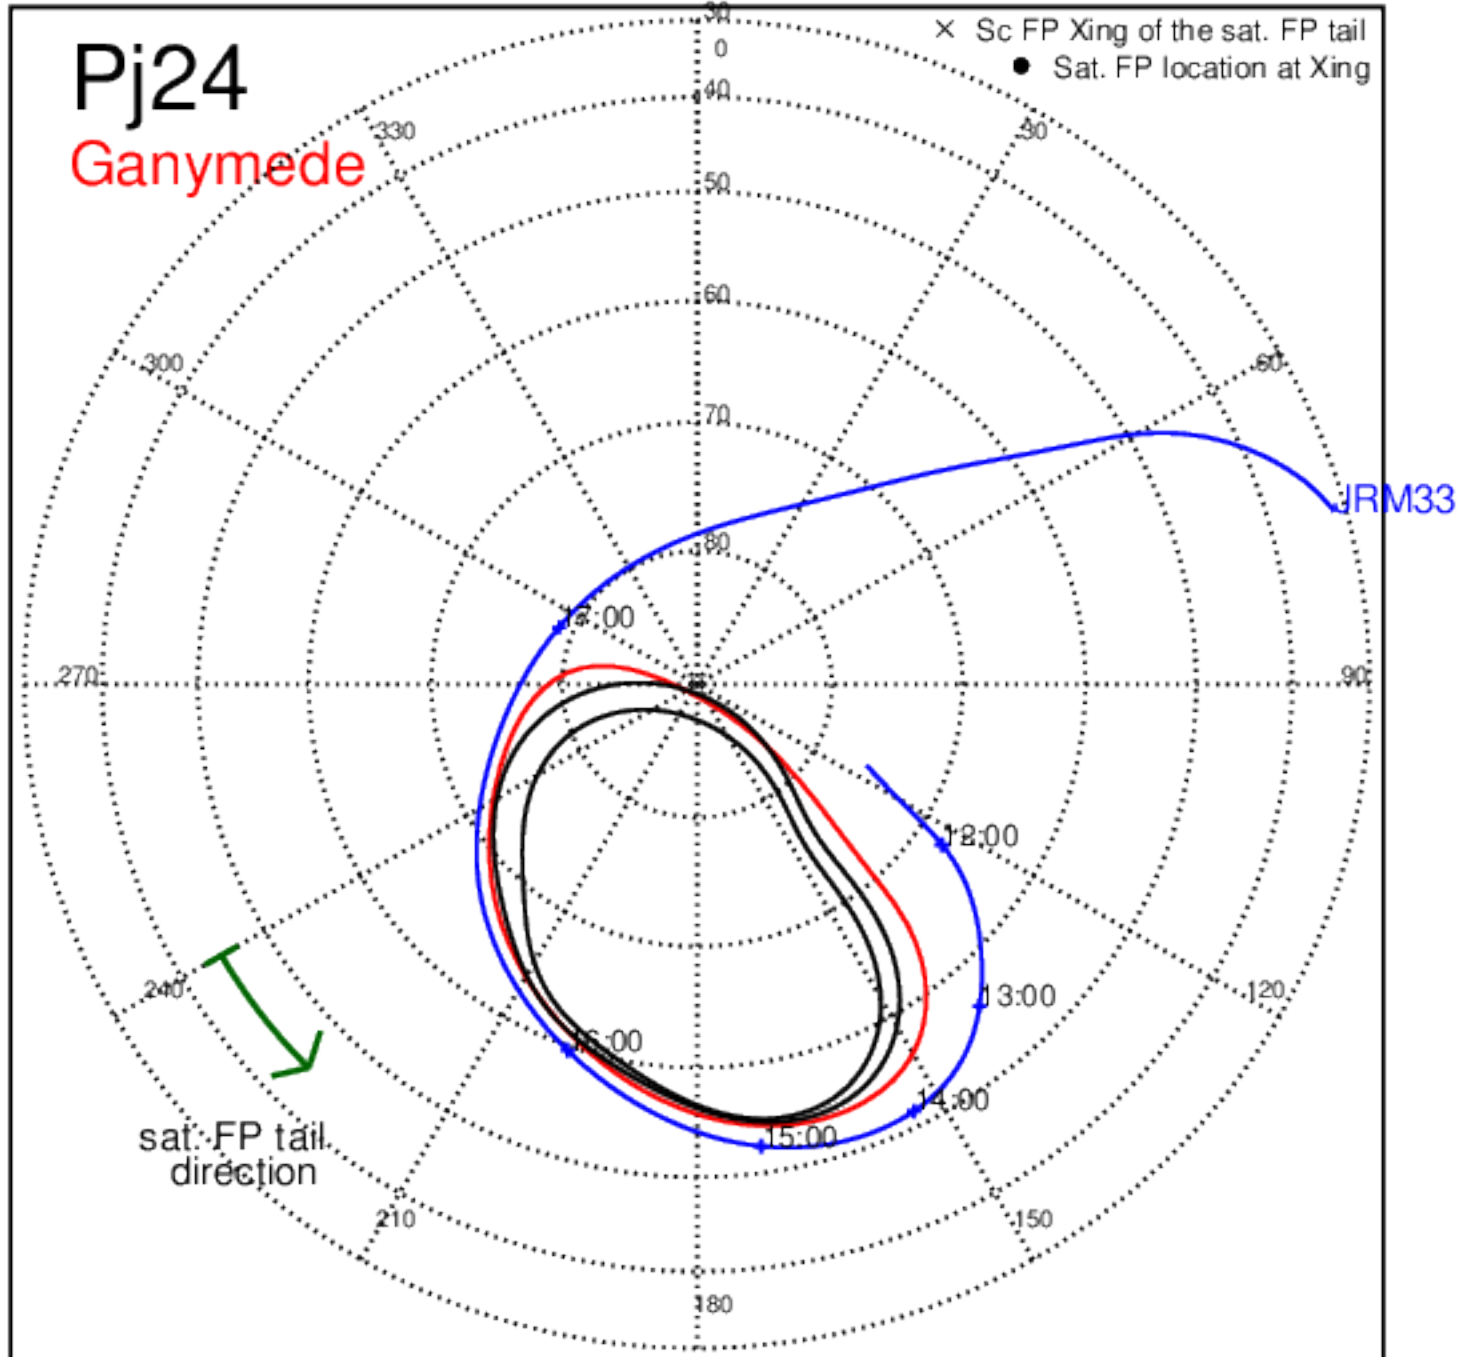

Pj22 (PJ time: 09/12/2019 03:40:44 ) - North

Pj22 (PJ time: 09/12/2019 03:40:44 ) - South

Pj23 (PJ time: 11/03/2019 22:18:14 ) - North

Pj23 (PJ time: 11/03/2019 22:18:14 ) - South

Pj23 (PJ time: 11/03/2019 22:18:14 ) - North

Pj23 (PJ time: 11/03/2019 22:18:14 ) - South

Pj23 (PJ time: 11/03/2019 22:18:14 ) - North

Pj23 (PJ time: 11/03/2019 22:18:14 ) - South

Pj24 (PJ time: 12/26/2019 17:36:13 ) - North

Pj24 (PJ time: 12/26/2019 17:36:13) - South

Pj24 (PJ time: 12/26/2019 17:36:13) - North

Pj24 (PJ time: 12/26/2019 17:36:13) - South

Pj24  
Europa

Pj24 (PJ time: 12/26/2019 17:36:13) - North

Pj24 (PJ time: 12/26/2019 17:36:13) - South

Pj25 (PJ time: 02/17/2020 17:51:55 ) - North

Pj25 (PJ time: 02/17/2020 17:51:55 ) - South

Pj25 (PJ time: 02/17/2020 17:51:55) - North

Pj25 (PJ time: 02/17/2020 17:51:55) - South

Pj25 (PJ time: 02/17/2020 17:51:55) - North

Pj25 (PJ time: 02/17/2020 17:51:55) - South