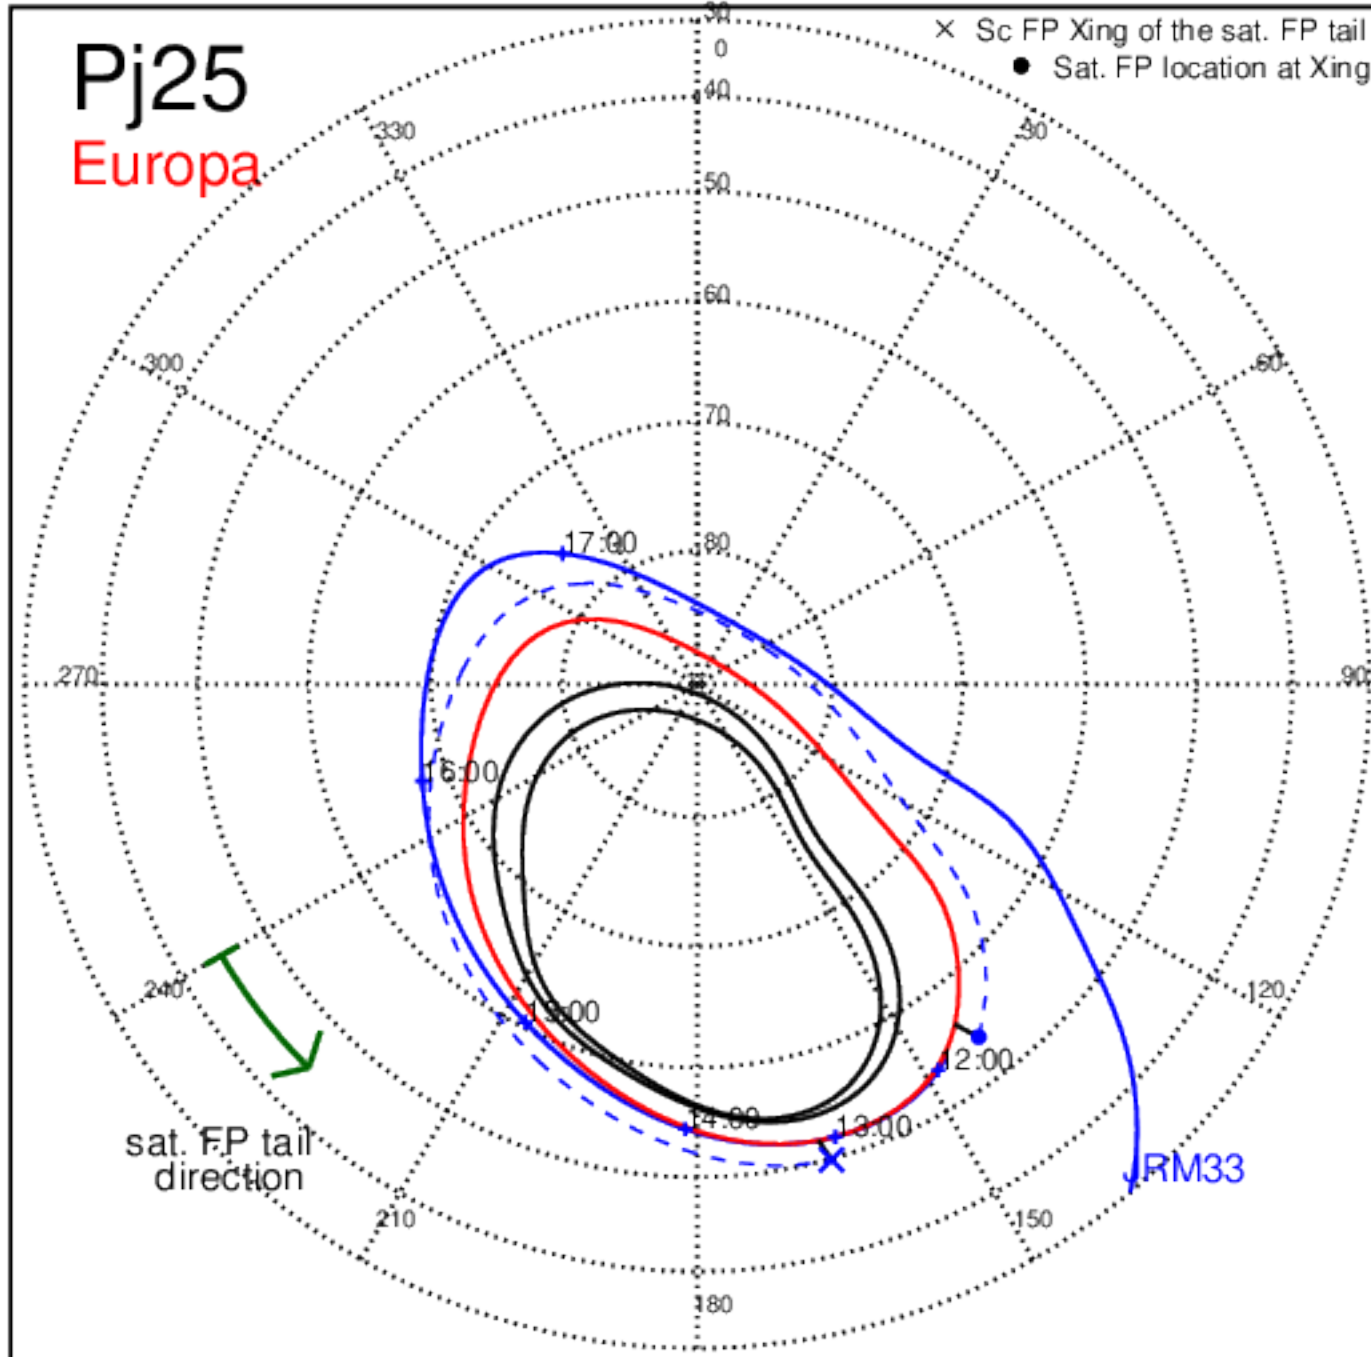

Pj22 (PJ time: 09/12/2019 03:40:44 ) - North

Pj22 (PJ time: 09/12/2019 03:40:44 ) - South

Pj23 (PJ time: 11/03/2019 22:18:14 ) - North

Pj23 (PJ time: 11/03/2019 22:18:14 ) - South

Pj23 (PJ time: 11/03/2019 22:18:14 ) - North

Pj23 (PJ time: 11/03/2019 22:18:14 ) - South

Pj23 (PJ time: 11/03/2019 22:18:14 ) - North

Pj23 (PJ time: 11/03/2019 22:18:14 ) - South

Pj24 (PJ time: 12/26/2019 17:36:13 ) - North

Pj24 (PJ time: 12/26/2019 17:36:13) - South

Pj24 (PJ time: 12/26/2019 17:36:13) - North

Pj24 (PJ time: 12/26/2019 17:36:13) - South

Pj24  
Europa

Pj24 (PJ time: 12/26/2019 17:36:13) - North

Pj24 (PJ time: 12/26/2019 17:36:13) - South

Pj25 (PJ time: 02/17/2020 17:51:55 ) - North

Pj25 (PJ time: 02/17/2020 17:51:55 ) - South

Pj25 (PJ time: 02/17/2020 17:51:55) - North

Pj25 (PJ time: 02/17/2020 17:51:55) - South

Pj25 (PJ time: 02/17/2020 17:51:55) - North

Pj25 (PJ time: 02/17/2020 17:51:55) - South