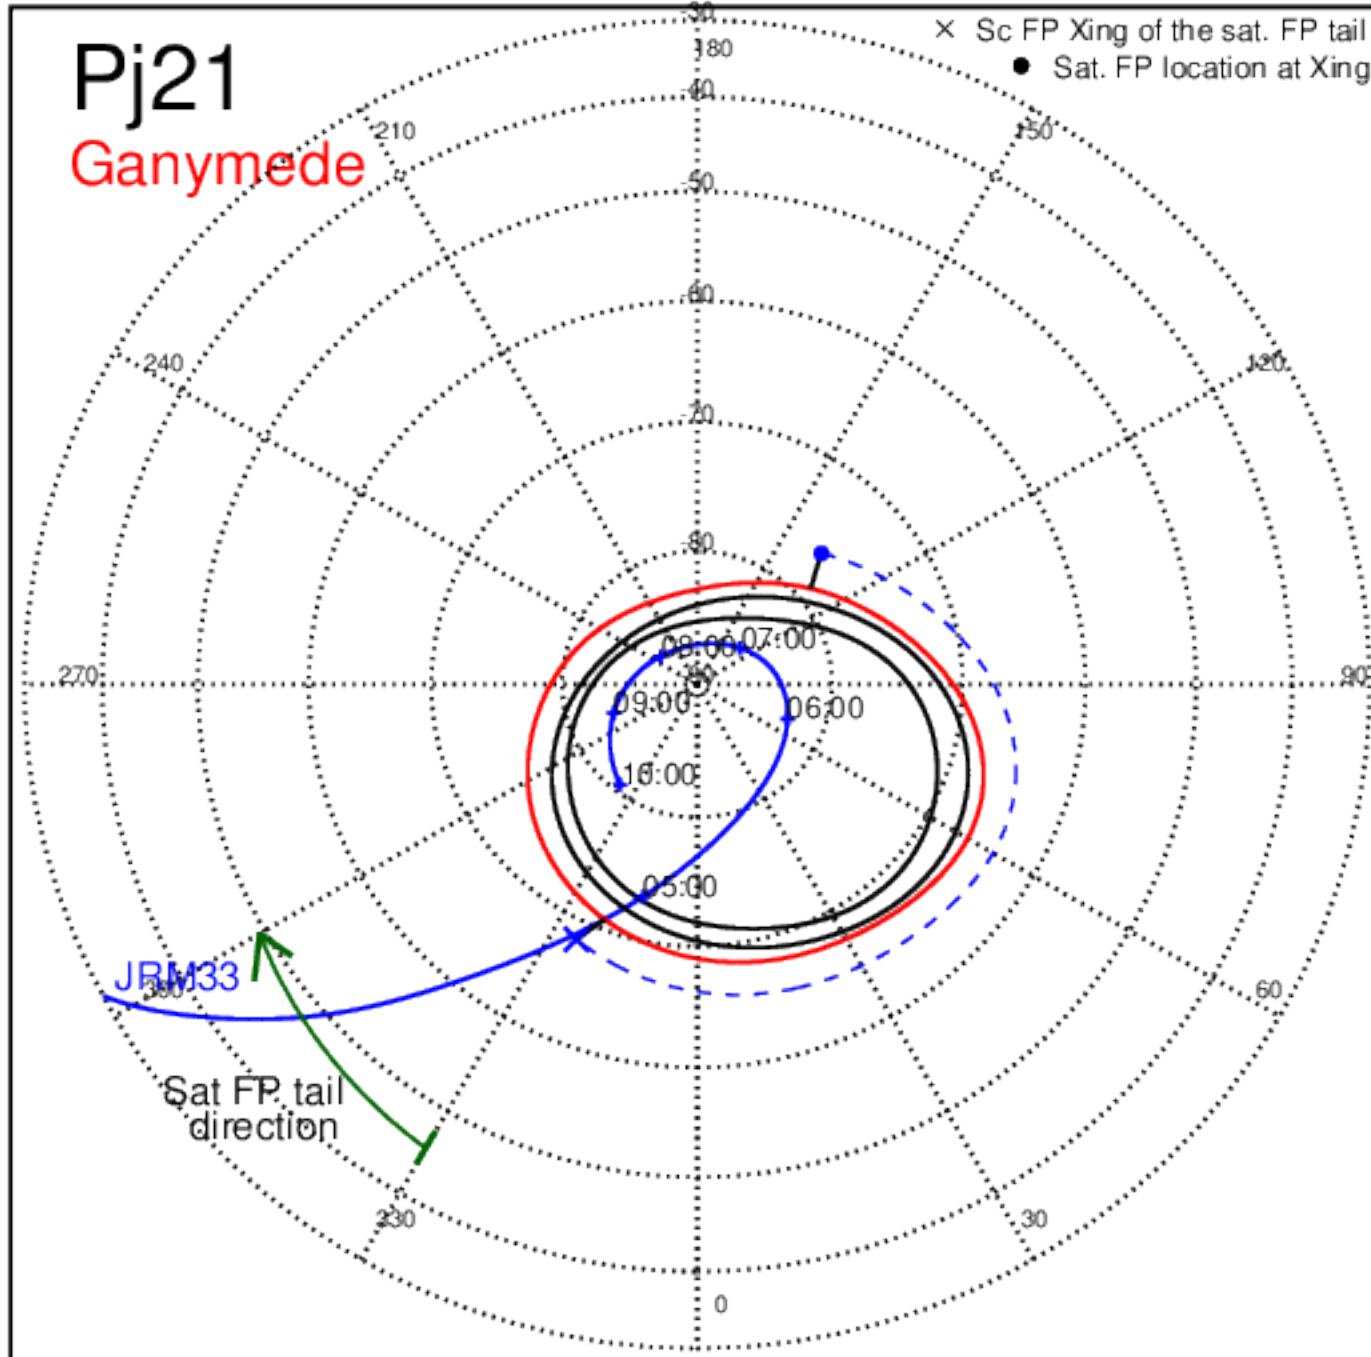

Pj21 (PJ time: 07/21/2019 04:02:43 ) - North

Pj21 (PJ time: 07/21/2019 04:02:43 ) - South

Pj21 (PJ time: 07/21/2019 04:02:43 ) - North

Pj21 (PJ time: 07/21/2019 04:02:43 ) - South

Pj21 (PJ time: 07/21/2019 04:02:43 ) - North

Pj21 (PJ time: 07/21/2019 04:02:43 ) - South

Pj22 (PJ time: 09/12/2019 03:40:44 ) - North

Pj22 (PJ time: 09/12/2019 03:40:44 ) - South

Pj22 (PJ time: 09/12/2019 03:40:44 ) - North

Pj22 (PJ time: 09/12/2019 03:40:44 ) - South

Pj22 (PJ time: 09/12/2019 03:40:44 ) - North

Pj22 (PJ time: 09/12/2019 03:40:44 ) - South

Pj23 (PJ time: 11/03/2019 22:18:14 ) - North

Pj23 (PJ time: 11/03/2019 22:18:14 ) - South

Pj23 (PJ time: 11/03/2019 22:18:14 ) - North

Pj24 (PJ time: 12/26/2019 17:36:13) - North

Pj24 (PJ time: 12/26/2019 17:36:13) - South

Pj24  
Europa

Pj24 (PJ time: 12/26/2019 17:36:13) - North

Pj24 (PJ time: 12/26/2019 17:36:13) - South

Pj25 (PJ time: 02/17/2020 17:51:55 ) - North