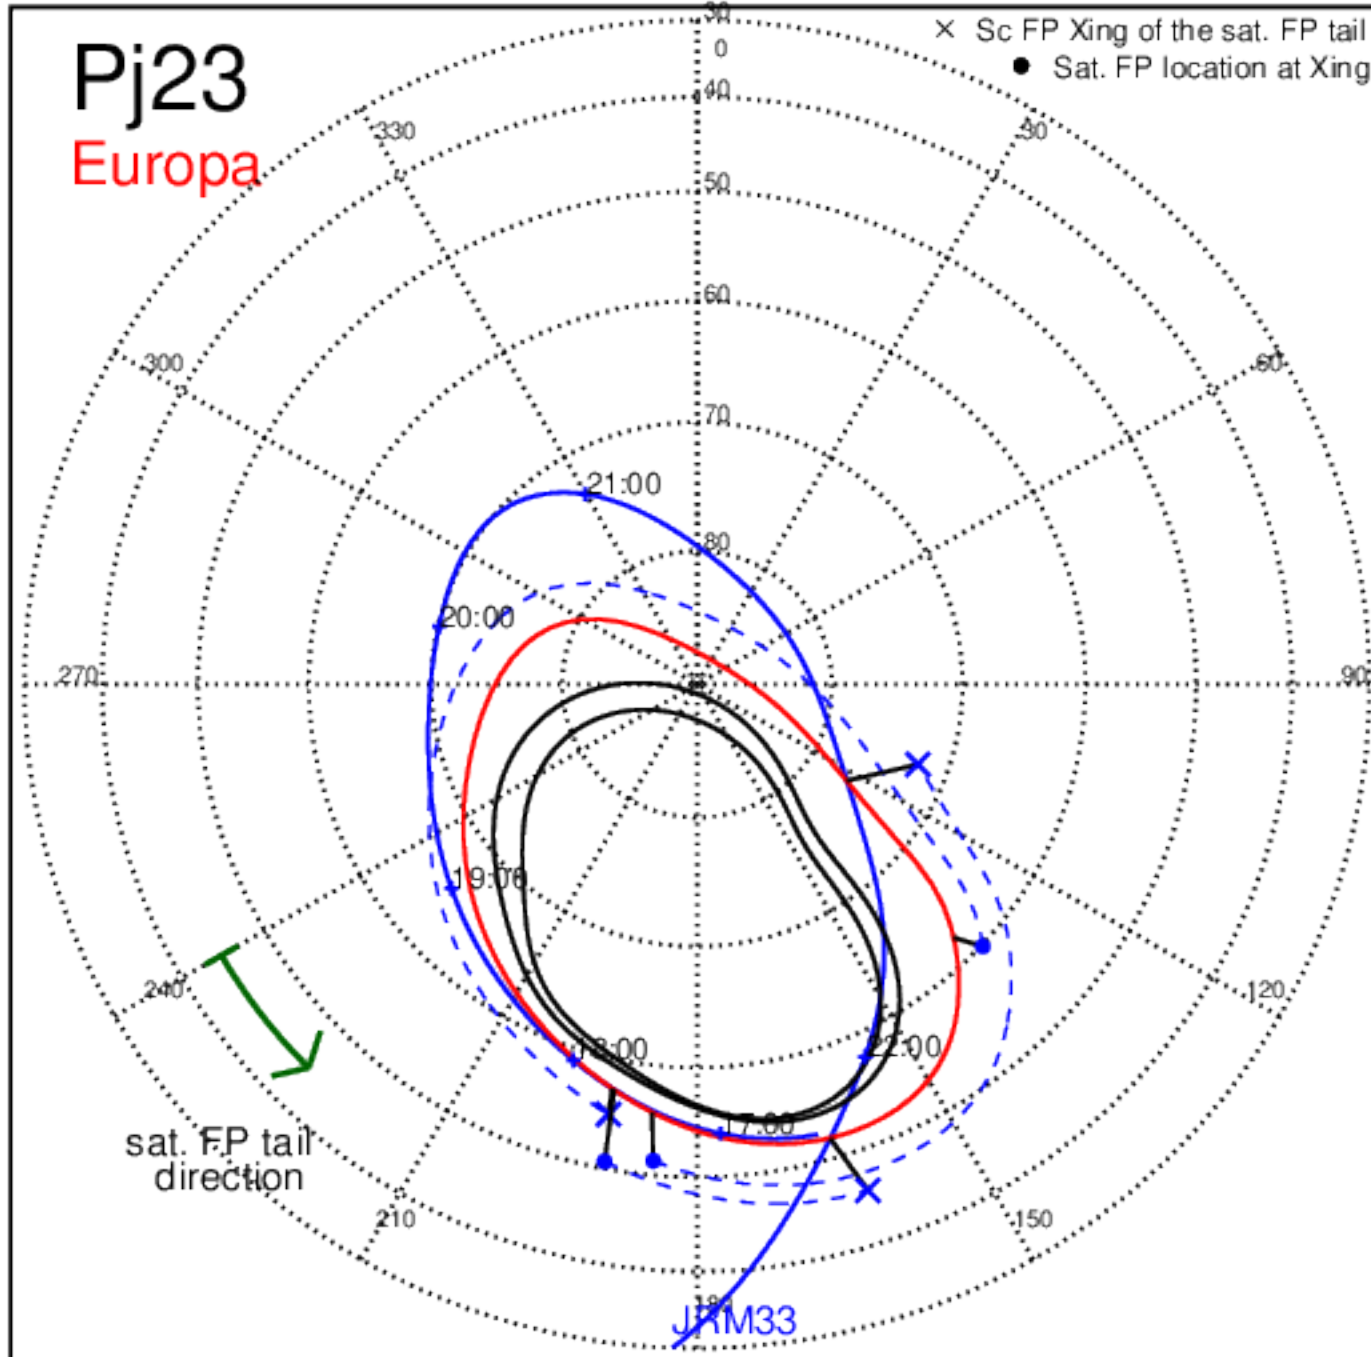

Pj22 (PJ time: 09/12/2019 03:40:44 ) - North

Pj22 (PJ time: 09/12/2019 03:40:44 ) - South

Pj23 (PJ time: 11/03/2019 22:18:14 ) - North

Pj23 (PJ time: 11/03/2019 22:18:14 ) - South

Pj23 (PJ time: 11/03/2019 22:18:14 ) - North

Pj23 (PJ time: 11/03/2019 22:18:14 ) - South

Pj23 (PJ time: 11/03/2019 22:18:14 ) - North

Pj23 (PJ time: 11/03/2019 22:18:14 ) - South

Pj24 (PJ time: 12/26/2019 17:36:13 ) - North

Pj24 (PJ time: 12/26/2019 17:36:13) - South

Pj24 (PJ time: 12/26/2019 17:36:13) - North

Pj24 (PJ time: 12/26/2019 17:36:13) - South

Pj24  
Europa

Pj24 (PJ time: 12/26/2019 17:36:13) - North

Pj24 (PJ time: 12/26/2019 17:36:13) - South

Pj25 (PJ time: 02/17/2020 17:51:55 ) - North

Pj25 (PJ time: 02/17/2020 17:51:55 ) - South

Pj25 (PJ time: 02/17/2020 17:51:55) - North

Pj25 (PJ time: 02/17/2020 17:51:55) - South

Pj25 (PJ time: 02/17/2020 17:51:55) - North

Pj25 (PJ time: 02/17/2020 17:51:55) - South