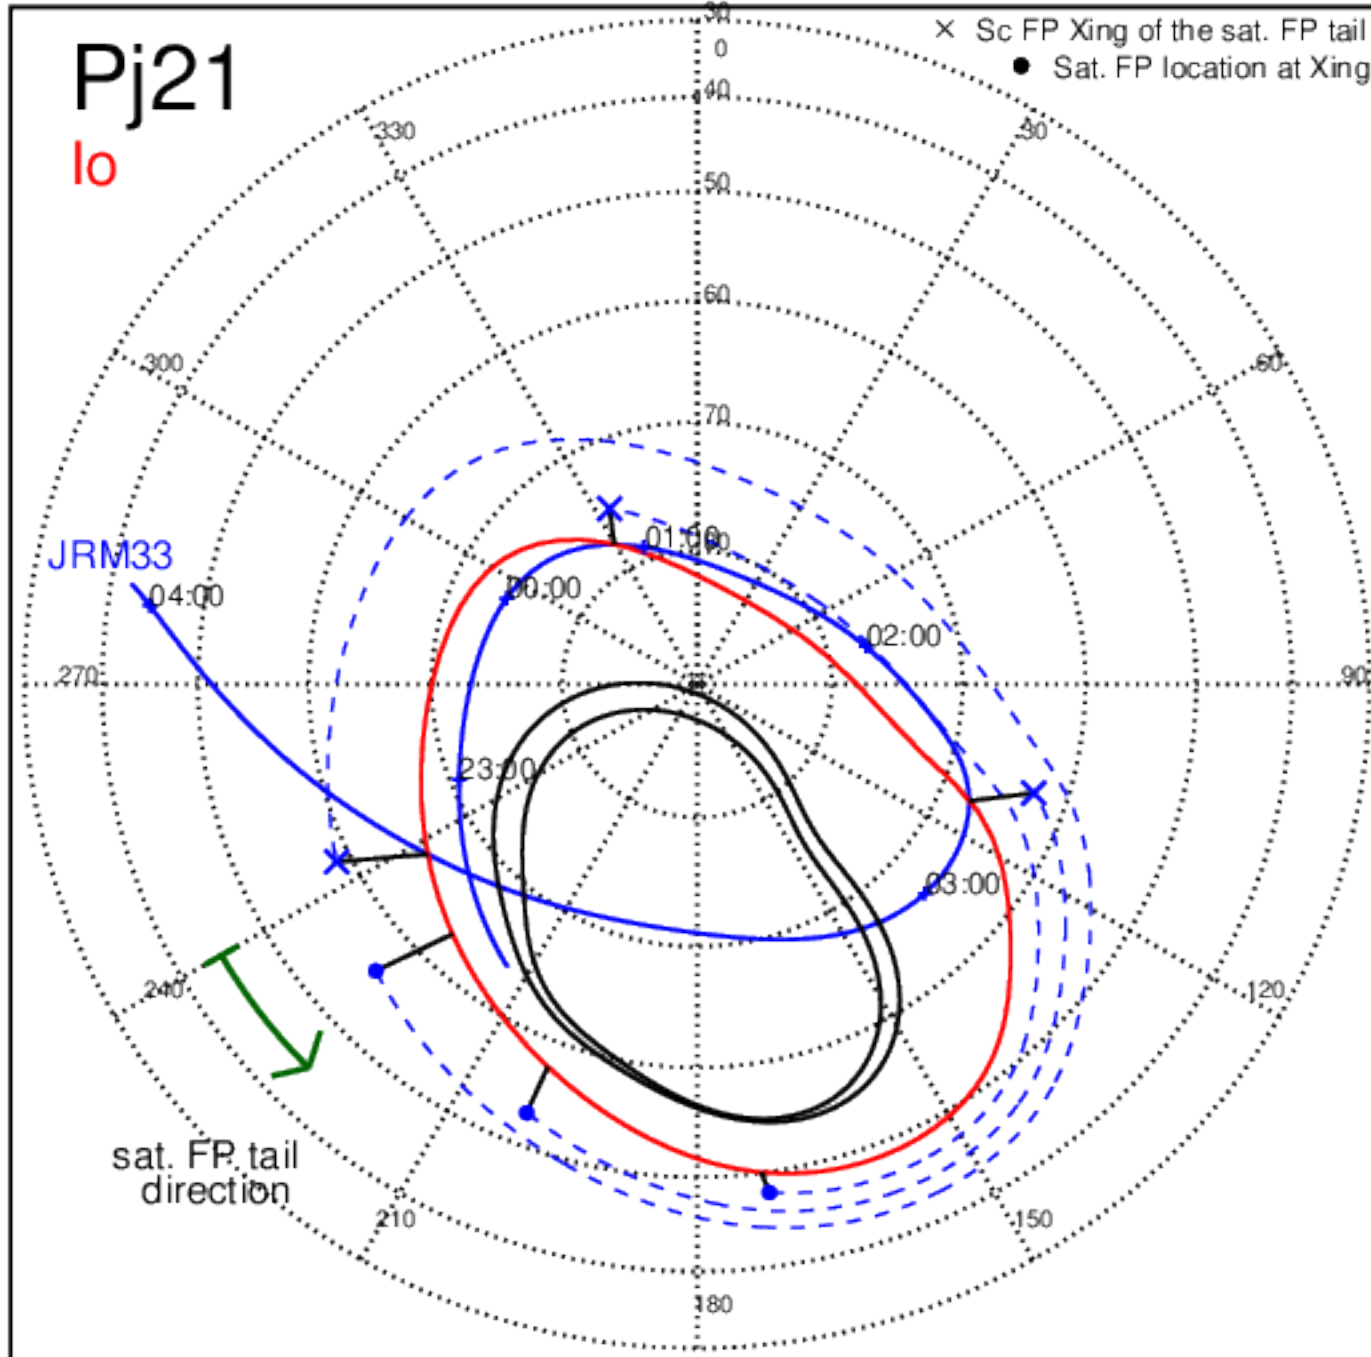

Pj21 (PJ time: 07/21/2019 04:02:43 ) - North

Pj21 (PJ time: 07/21/2019 04:02:43 ) - South

Pj21 (PJ time: 07/21/2019 04:02:43 ) - North

Pj21 (PJ time: 07/21/2019 04:02:43 ) - South

Pj21 (PJ time: 07/21/2019 04:02:43 ) - North

Pj21 (PJ time: 07/21/2019 04:02:43 ) - South

Pj22 (PJ time: 09/12/2019 03:40:44 ) - North

Pj22 (PJ time: 09/12/2019 03:40:44 ) - South

Pj22 (PJ time: 09/12/2019 03:40:44 ) - North

Pj22 (PJ time: 09/12/2019 03:40:44 ) - South

Pj24 (PJ time: 12/26/2019 17:36:13) - North

Pj24 (PJ time: 12/26/2019 17:36:13) - South

Pj24  
Europa

Pj24 (PJ time: 12/26/2019 17:36:13) - North

Pj24 (PJ time: 12/26/2019 17:36:13) - South

Pj25 (PJ time: 02/17/2020 17:51:55 ) - North

Pj25 (PJ time: 02/17/2020 17:51:55 ) - South

Pj25 (PJ time: 02/17/2020 17:51:55) - North

Pj25 (PJ time: 02/17/2020 17:51:55) - South

Pj25 (PJ time: 02/17/2020 17:51:55) - North

Pj25 (PJ time: 02/17/2020 17:51:55) - South