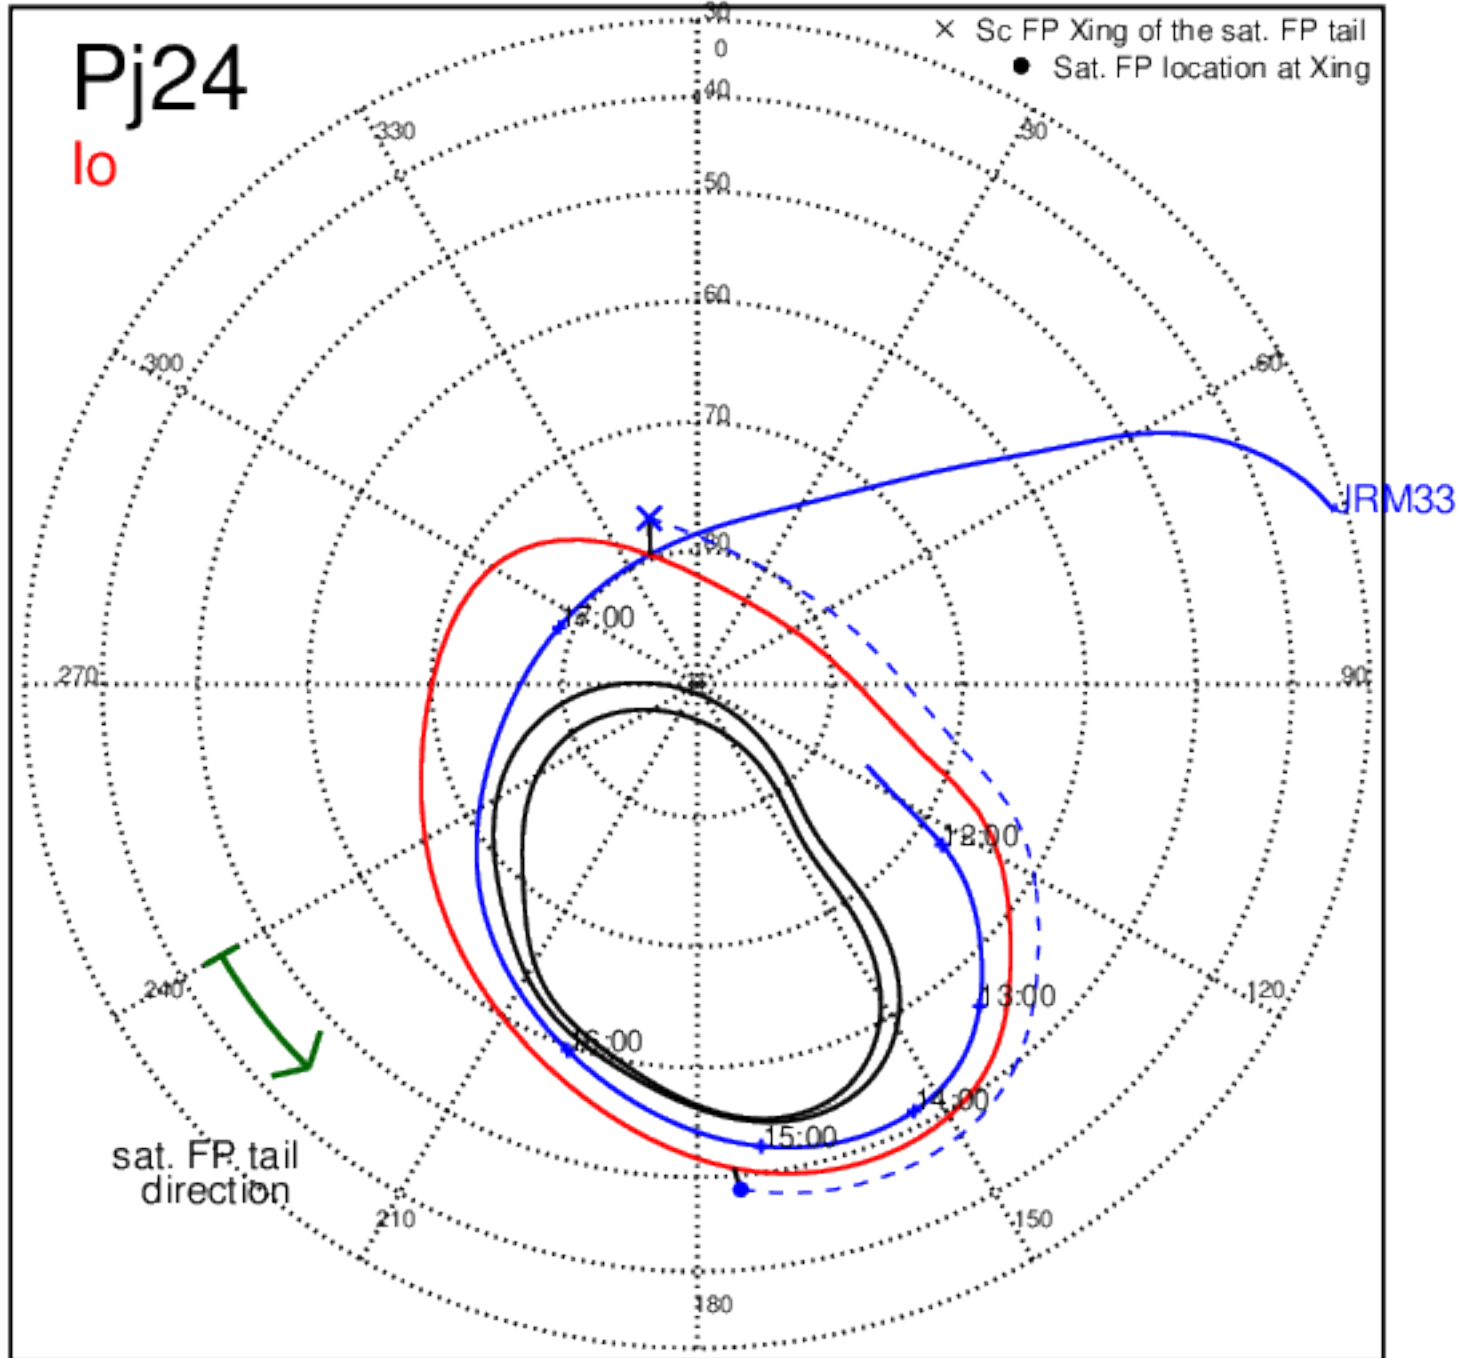

Pj22 (PJ time: 09/12/2019 03:40:44 ) - North

Pj22 (PJ time: 09/12/2019 03:40:44 ) - South

Pj23 (PJ time: 11/03/2019 22:18:14 ) - North

Pj23 (PJ time: 11/03/2019 22:18:14 ) - South

Pj23 (PJ time: 11/03/2019 22:18:14 ) - North

Pj23 (PJ time: 11/03/2019 22:18:14 ) - South

Pj23 (PJ time: 11/03/2019 22:18:14 ) - North

Pj23 (PJ time: 11/03/2019 22:18:14 ) - South

Pj24 (PJ time: 12/26/2019 17:36:13 ) - North

Pj24 (PJ time: 12/26/2019 17:36:13) - South

Pj24 (PJ time: 12/26/2019 17:36:13) - North

Pj24 (PJ time: 12/26/2019 17:36:13) - South

Pj24  
Europa

Pj24 (PJ time: 12/26/2019 17:36:13) - North

Pj24 (PJ time: 12/26/2019 17:36:13) - South

Pj25 (PJ time: 02/17/2020 17:51:55 ) - North

Pj25 (PJ time: 02/17/2020 17:51:55 ) - South

Pj25 (PJ time: 02/17/2020 17:51:55) - North

Pj25 (PJ time: 02/17/2020 17:51:55) - South

Pj25 (PJ time: 02/17/2020 17:51:55) - North

Pj25 (PJ time: 02/17/2020 17:51:55) - South