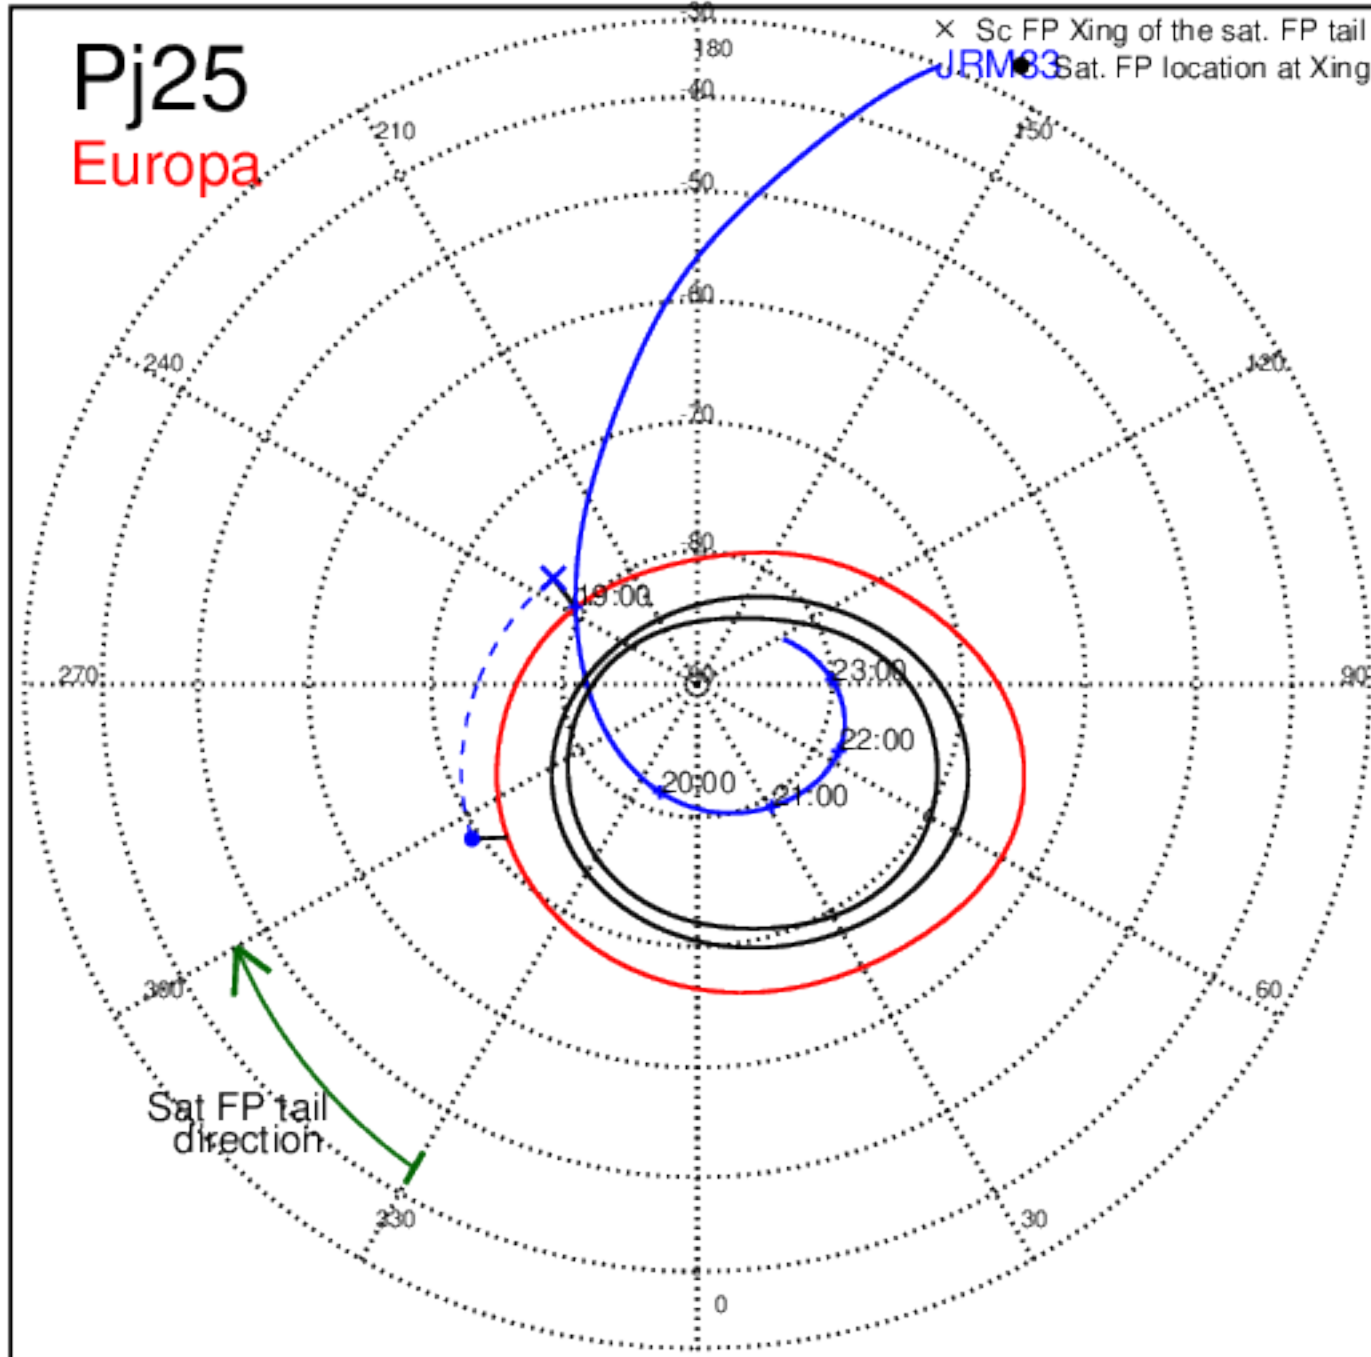

Pj22 (PJ time: 09/12/2019 03:40:44 ) - North

Pj22 (PJ time: 09/12/2019 03:40:44 ) - South

Pj23 (PJ time: 11/03/2019 22:18:14 ) - North

Pj23 (PJ time: 11/03/2019 22:18:14 ) - South

Pj23 (PJ time: 11/03/2019 22:18:14 ) - North

Pj23 (PJ time: 11/03/2019 22:18:14 ) - South

Pj23 (PJ time: 11/03/2019 22:18:14 ) - North

Pj23 (PJ time: 11/03/2019 22:18:14 ) - South

Pj24 (PJ time: 12/26/2019 17:36:13 ) - North

Pj24 (PJ time: 12/26/2019 17:36:13) - South

Pj24 (PJ time: 12/26/2019 17:36:13) - North

Pj24 (PJ time: 12/26/2019 17:36:13) - South

Pj24  
Europa

Pj24 (PJ time: 12/26/2019 17:36:13) - North

Pj24 (PJ time: 12/26/2019 17:36:13) - South

Pj25 (PJ time: 02/17/2020 17:51:55 ) - North

Pj25 (PJ time: 02/17/2020 17:51:55 ) - South

Pj25 (PJ time: 02/17/2020 17:51:55) - North

Pj25 (PJ time: 02/17/2020 17:51:55) - South

Pj25 (PJ time: 02/17/2020 17:51:55) - North

Pj25 (PJ time: 02/17/2020 17:51:55) - South