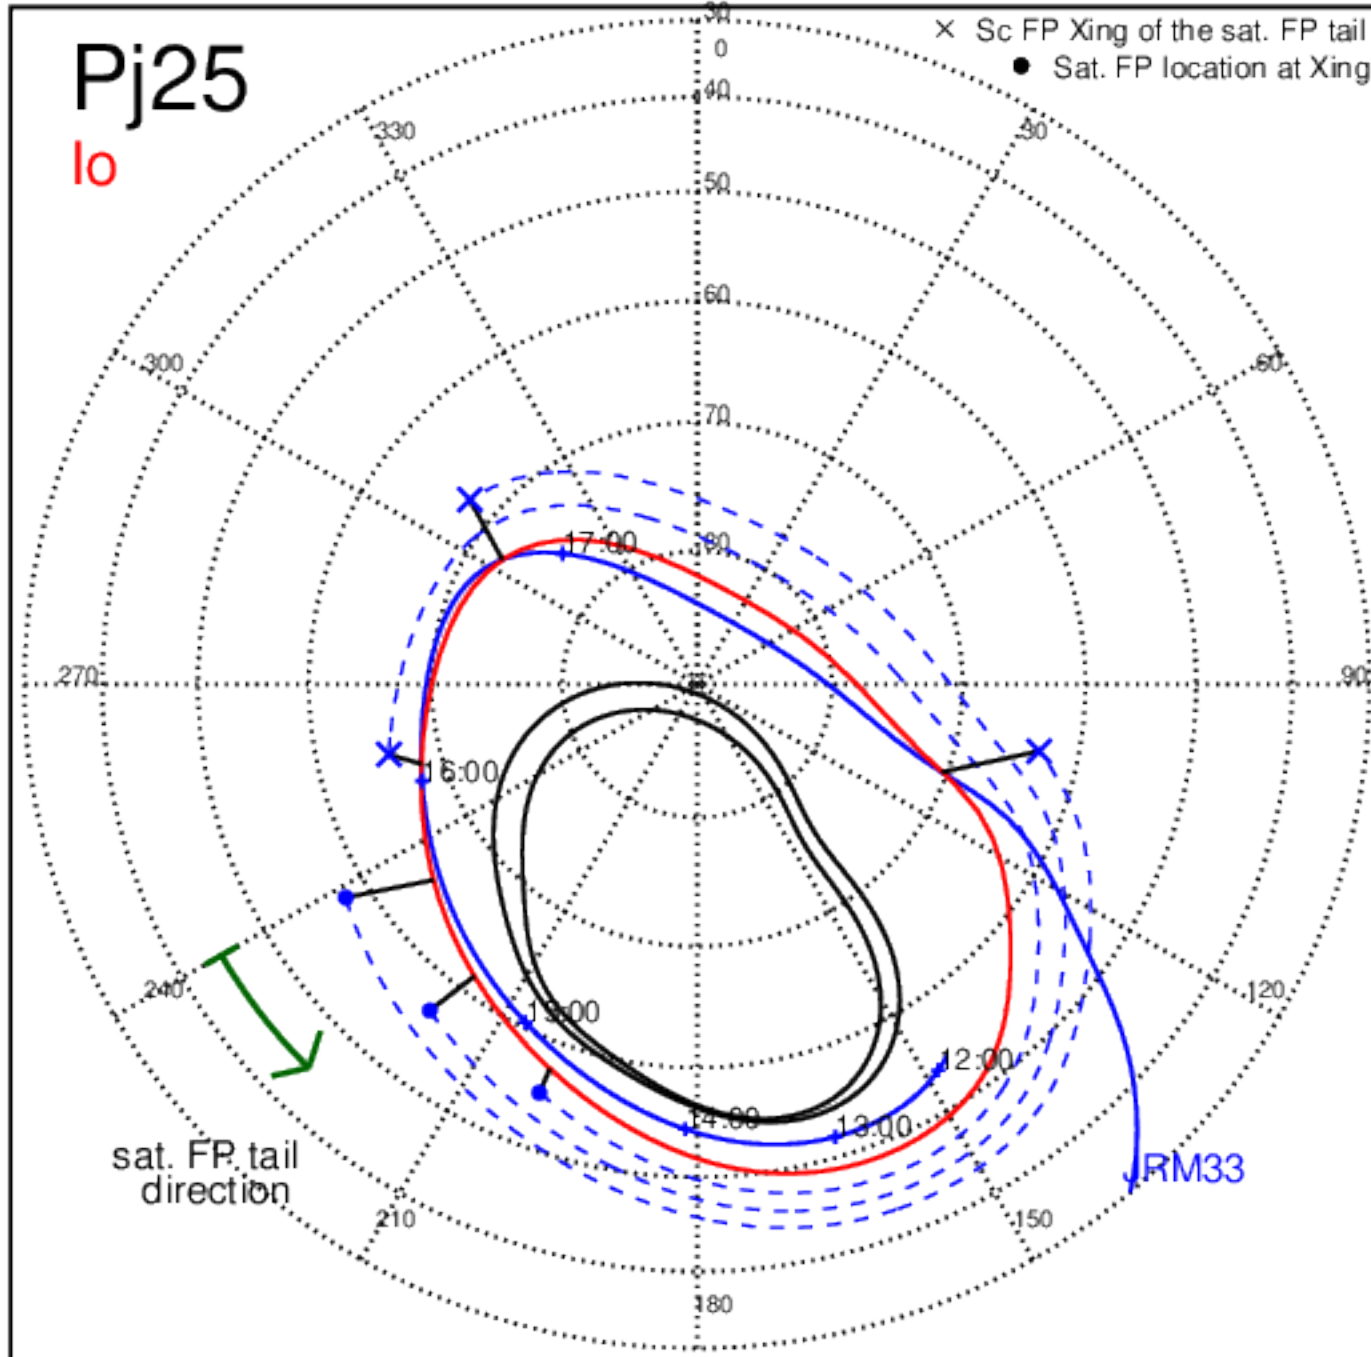

Pj22 (PJ time: 09/12/2019 03:40:44 ) - North

Pj22 (PJ time: 09/12/2019 03:40:44 ) - South

Pj23 (PJ time: 11/03/2019 22:18:14 ) - North

Pj23 (PJ time: 11/03/2019 22:18:14 ) - South

Pj23 (PJ time: 11/03/2019 22:18:14 ) - North

Pj23 (PJ time: 11/03/2019 22:18:14 ) - South

Pj23 (PJ time: 11/03/2019 22:18:14 ) - North

Pj23 (PJ time: 11/03/2019 22:18:14 ) - South

Pj24 (PJ time: 12/26/2019 17:36:13 ) - North

Pj24 (PJ time: 12/26/2019 17:36:13) - South

Pj24 (PJ time: 12/26/2019 17:36:13) - North

Pj24 (PJ time: 12/26/2019 17:36:13) - South

Pj24  
Europa

Pj24 (PJ time: 12/26/2019 17:36:13) - North

Pj24 (PJ time: 12/26/2019 17:36:13) - South

Pj25 (PJ time: 02/17/2020 17:51:55 ) - North

Pj25 (PJ time: 02/17/2020 17:51:55 ) - South

Pj25 (PJ time: 02/17/2020 17:51:55) - North

Pj25 (PJ time: 02/17/2020 17:51:55) - South

Pj25 (PJ time: 02/17/2020 17:51:55) - North

Pj25 (PJ time: 02/17/2020 17:51:55) - South