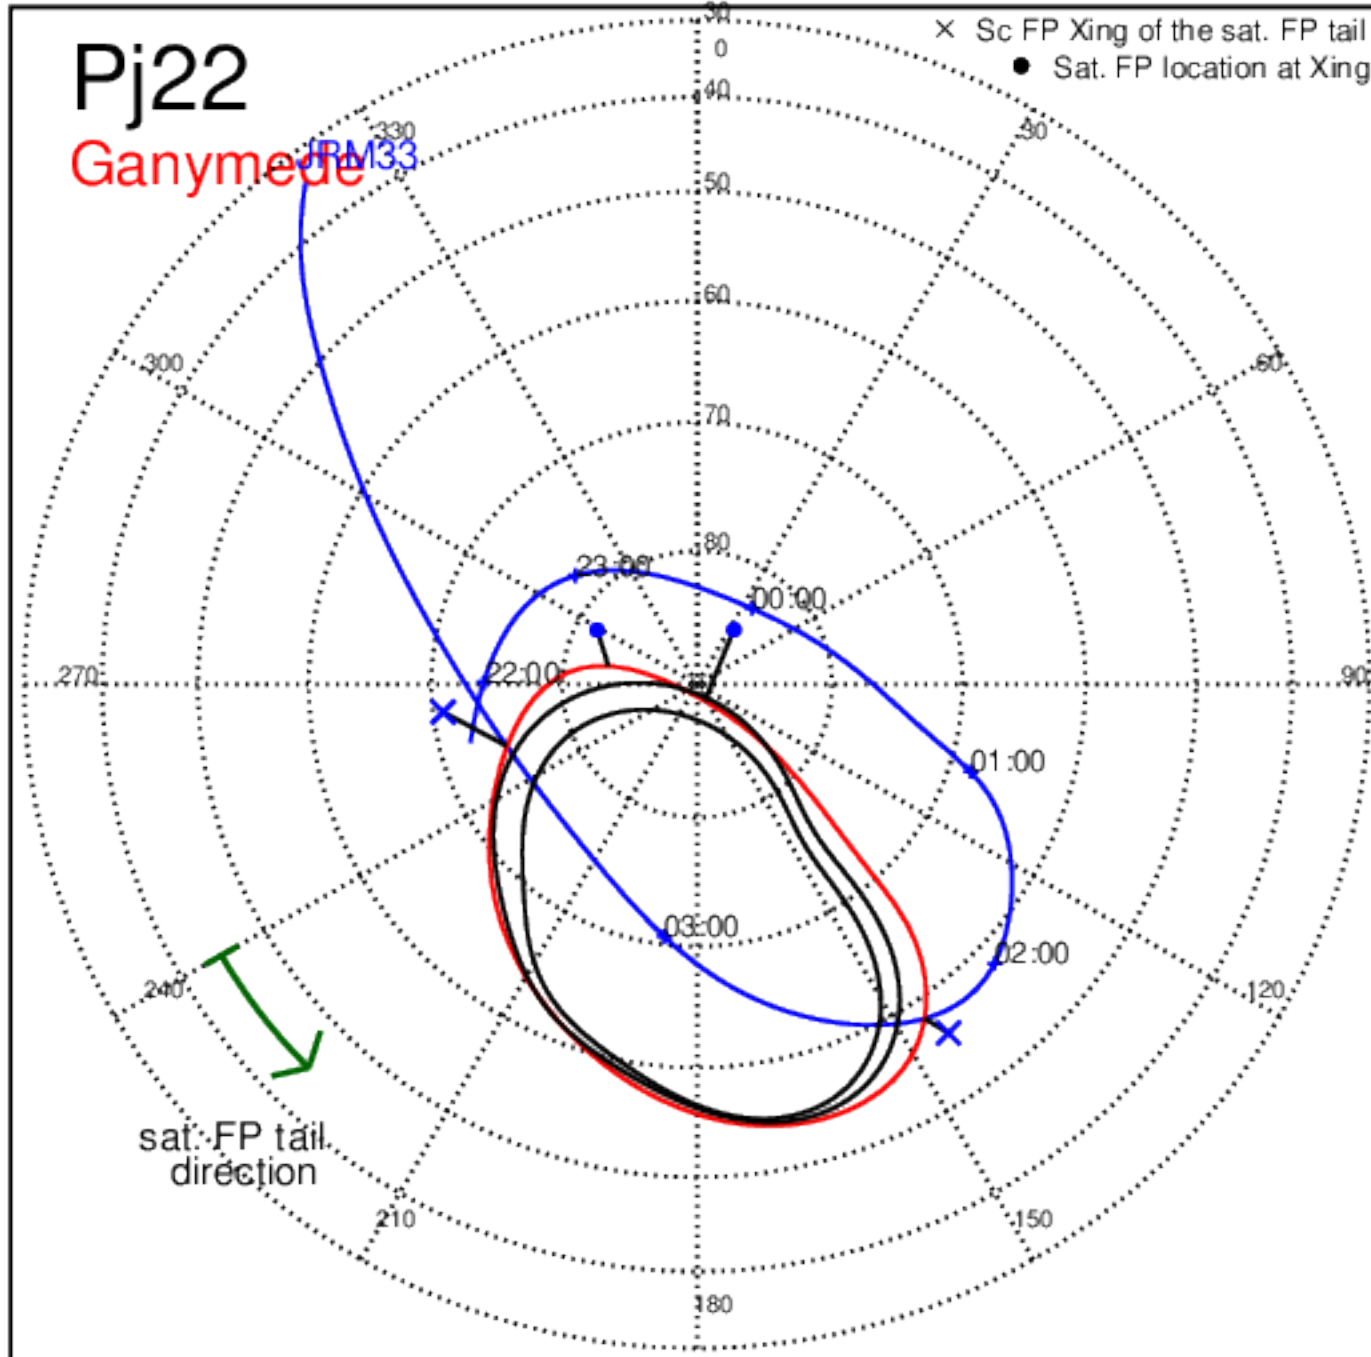

Pj21 (PJ time: 07/21/2019 04:02:43 ) - South

Pj22 (PJ time: 09/12/2019 03:40:44 ) - North

Pj22 (PJ time: 09/12/2019 03:40:44 ) - South

Pj22 (PJ time: 09/12/2019 03:40:44 ) - North

Pj22 (PJ time: 09/12/2019 03:40:44 ) - South

Pj22 (PJ time: 09/12/2019 03:40:44 ) - North

Pj22 (PJ time: 09/12/2019 03:40:44 ) - South

Pj23 (PJ time: 11/03/2019 22:18:14 ) - North

Pj23 (PJ time: 11/03/2019 22:18:14 ) - South

Pj23 (PJ time: 11/03/2019 22:18:14 ) - North

Pj23 (PJ time: 11/03/2019 22:18:14 ) - South

Pj23 (PJ time: 11/03/2019 22:18:14 ) - North

Pj23 (PJ time: 11/03/2019 22:18:14 ) - South

Pj24 (PJ time: 12/26/2019 17:36:13 ) - North

Pj24 (PJ time: 12/26/2019 17:36:13) - South

Pj24 (PJ time: 12/26/2019 17:36:13) - North

Pj24 (PJ time: 12/26/2019 17:36:13) - South

Pj24  
Europa

Pj24 (PJ time: 12/26/2019 17:36:13) - North

Pj24 (PJ time: 12/26/2019 17:36:13) - South

Pj25 (PJ time: 02/17/2020 17:51:55 ) - North