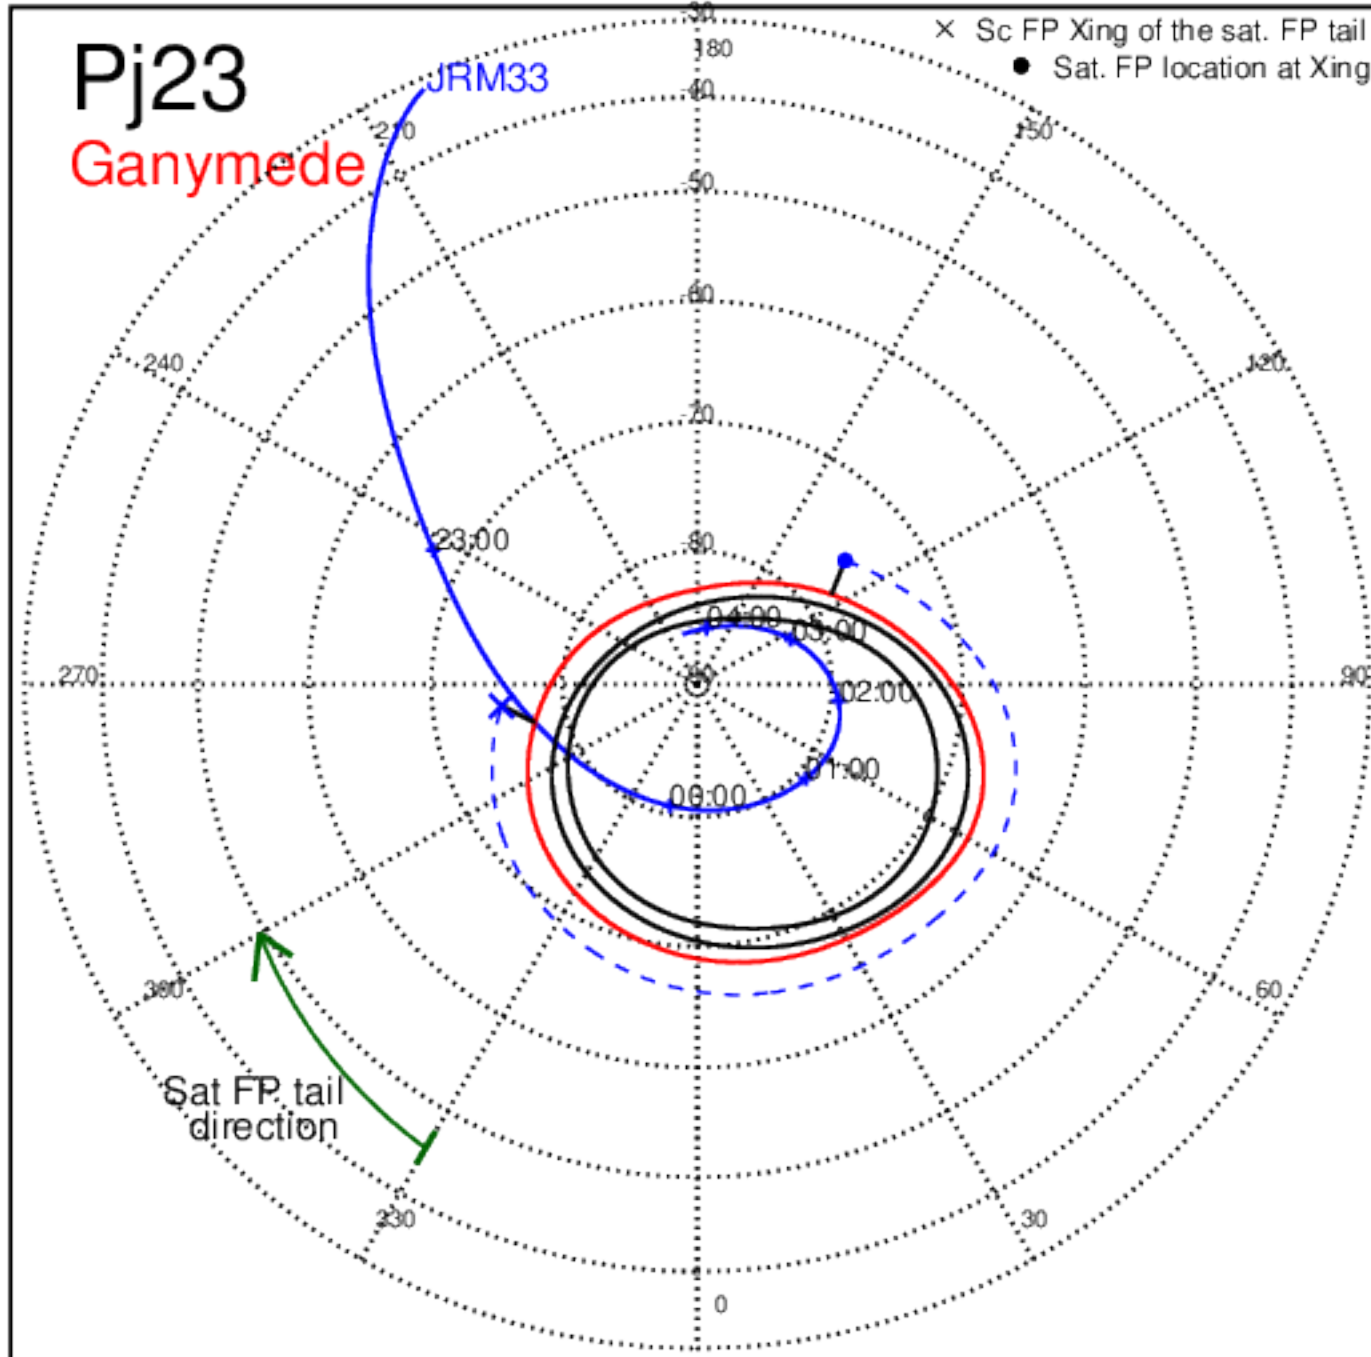

Pj21 (PJ time: 07/21/2019 04:02:43 ) - South

Pj22 (PJ time: 09/12/2019 03:40:44 ) - North

Pj22 (PJ time: 09/12/2019 03:40:44 ) - South

Pj22 (PJ time: 09/12/2019 03:40:44 ) - North

Pj22 (PJ time: 09/12/2019 03:40:44 ) - South

Pj22 (PJ time: 09/12/2019 03:40:44 ) - North

Pj22 (PJ time: 09/12/2019 03:40:44 ) - South

Pj23 (PJ time: 11/03/2019 22:18:14 ) - North

Pj23 (PJ time: 11/03/2019 22:18:14 ) - South

Pj23 (PJ time: 11/03/2019 22:18:14 ) - North

Pj23 (PJ time: 11/03/2019 22:18:14 ) - South

Pj23 (PJ time: 11/03/2019 22:18:14 ) - North

Pj23 (PJ time: 11/03/2019 22:18:14 ) - South

Pj24 (PJ time: 12/26/2019 17:36:13 ) - North

Pj24 (PJ time: 12/26/2019 17:36:13) - South

Pj24 (PJ time: 12/26/2019 17:36:13) - North

Pj24 (PJ time: 12/26/2019 17:36:13) - South

Pj24  
Europa

Pj24 (PJ time: 12/26/2019 17:36:13) - North

Pj24 (PJ time: 12/26/2019 17:36:13) - South

Pj25 (PJ time: 02/17/2020 17:51:55 ) - North