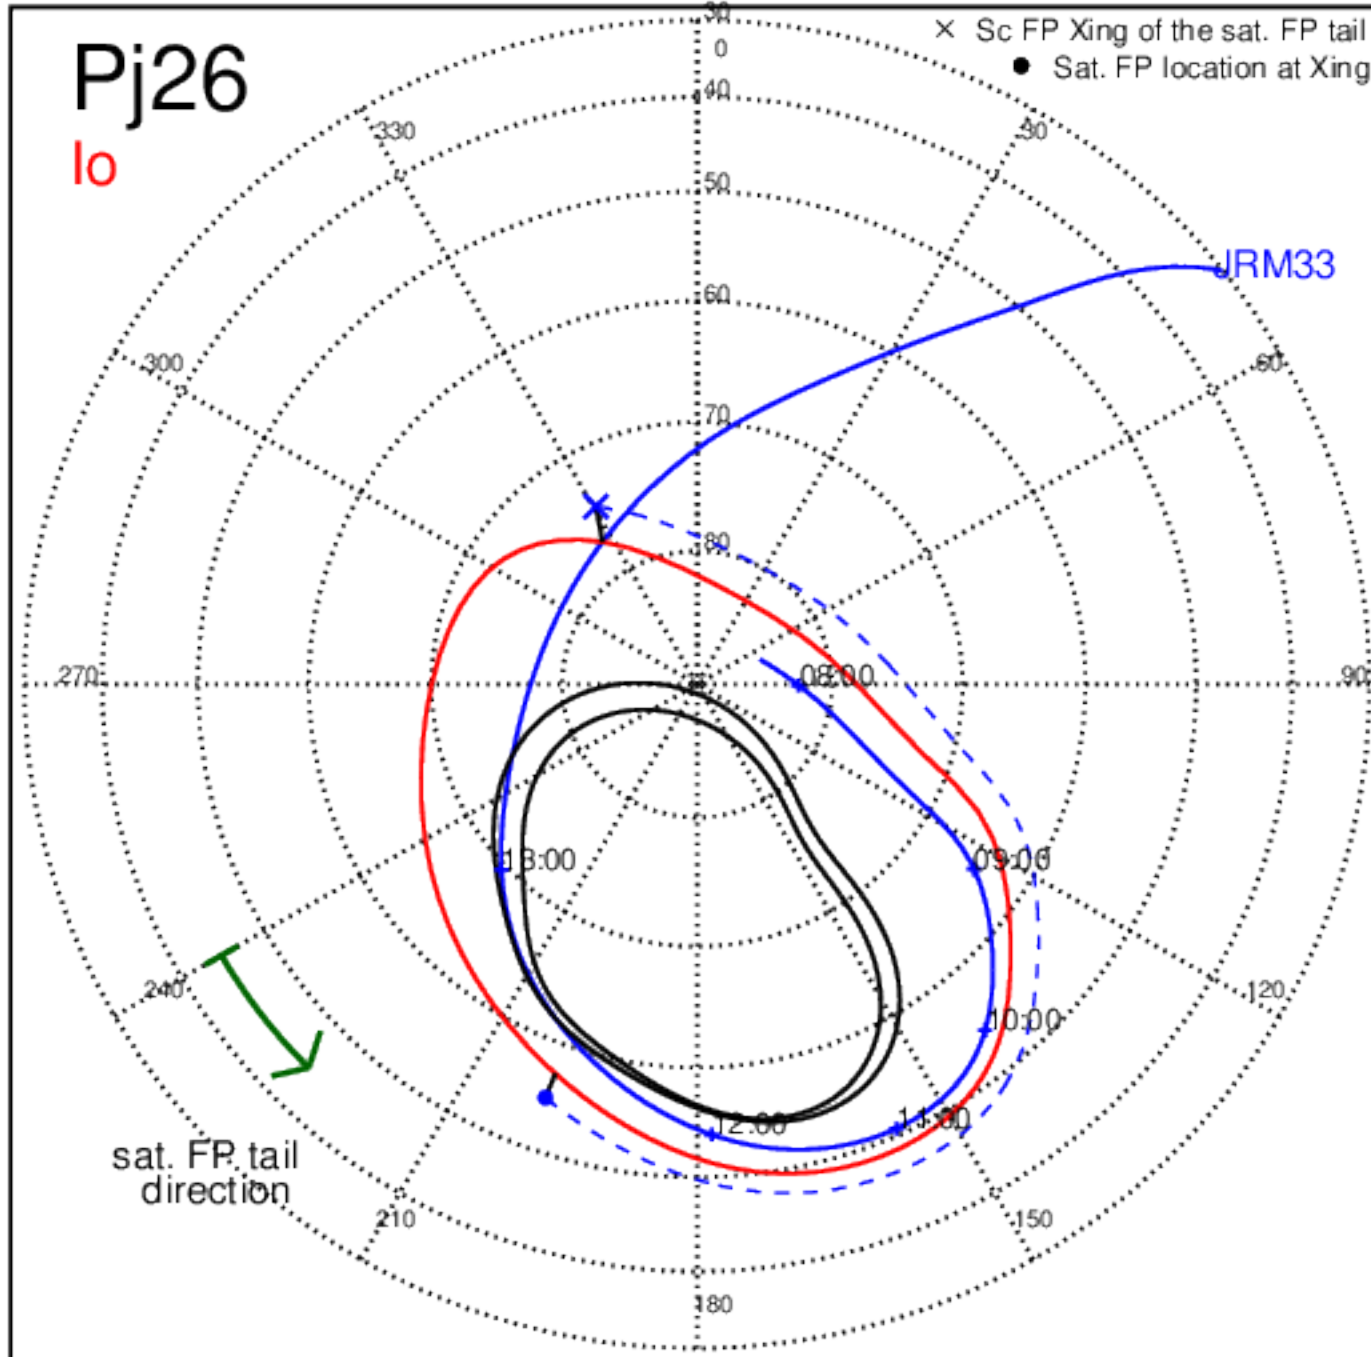

Pj26 (PJ time: 04/10/2020 13:47:40 ) - North

Pj26 (PJ time: 04/10/2020 13:47:40 ) - South

Pj26 (PJ time: 04/10/2020 13:47:40 ) - North

Pj26 (PJ time: 04/10/2020 13:47:40 ) - South

Pj26 (PJ time: 04/10/2020 13:47:40 ) - North

Pj26 (PJ time: 04/10/2020 13:47:40 ) - South

Pj27 (PJ time: 06/02/2020 10:20:03) - North

Pj27 (PJ time: 06/02/2020 10:20:03 ) - South

Pj27 (PJ time: 06/02/2020 10:20:03) - North

Pj27 (PJ time: 06/02/2020 10:20:03 ) - South

Pj27 (PJ time: 06/02/2020 10:20:03 ) - North

Pj27 (PJ time: 06/02/2020 10:20:03 ) - South

Pj28 (PJ time: 07/25/2020 06:15:27) - North

Pj28 (PJ time: 07/25/2020 06:15:27 ) - South

Pj28 (PJ time: 07/25/2020 06:15:27) - North

Pj28 (PJ time: 07/25/2020 06:15:27 ) - South

Pj28 (PJ time: 07/25/2020 06:15:27) - North

Pj28 (PJ time: 07/25/2020 06:15:27 ) - South

Pj29 (PJ time: 09/16/2020 02:10:52 ) - North

Pj29 (PJ time: 09/16/2020 02:10:52 ) - South