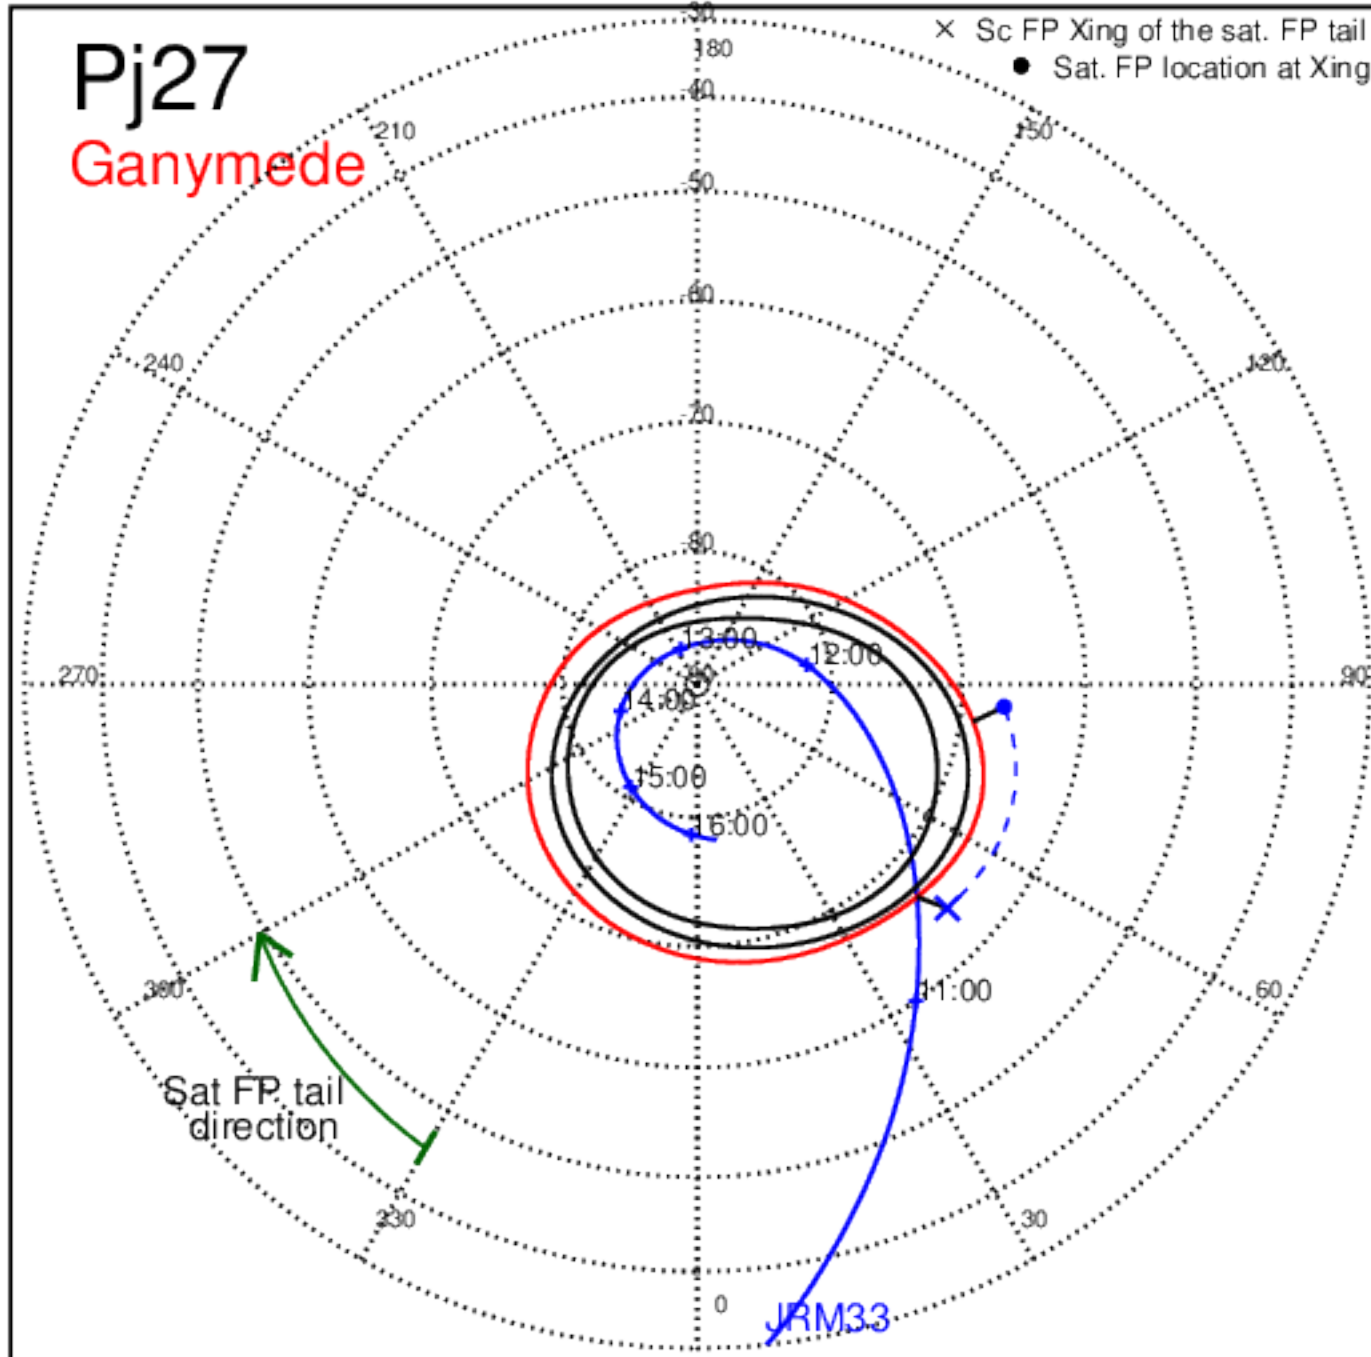

Pj26 (PJ time: 04/10/2020 13:47:40 ) - South

Pj27 (PJ time: 06/02/2020 10:20:03) - North

Pj27 (PJ time: 06/02/2020 10:20:03 ) - South

Pj27 (PJ time: 06/02/2020 10:20:03) - North

Pj27 (PJ time: 06/02/2020 10:20:03 ) - South

Pj27 (PJ time: 06/02/2020 10:20:03 ) - North

Pj27 (PJ time: 06/02/2020 10:20:03 ) - South

Pj28 (PJ time: 07/25/2020 06:15:27) - North

Pj28 (PJ time: 07/25/2020 06:15:27 ) - South

Pj28 (PJ time: 07/25/2020 06:15:27) - North

Pj28 (PJ time: 07/25/2020 06:15:27 ) - South

Pj28 (PJ time: 07/25/2020 06:15:27) - North

Pj28 (PJ time: 07/25/2020 06:15:27 ) - South

Pj29 (PJ time: 09/16/2020 02:10:52 ) - North

Pj29 (PJ time: 09/16/2020 02:10:52 ) - South

Pj29 (PJ time: 09/16/2020 02:10:52) - North

Pj29 (PJ time: 09/16/2020 02:10:52 ) - South

Pj29 (PJ time: 09/16/2020 02:10:52) - North

Pj29 (PJ time: 09/16/2020 02:10:52) - South

Pj30 (PJ time: 11/08/2020 01:49:42 ) - North