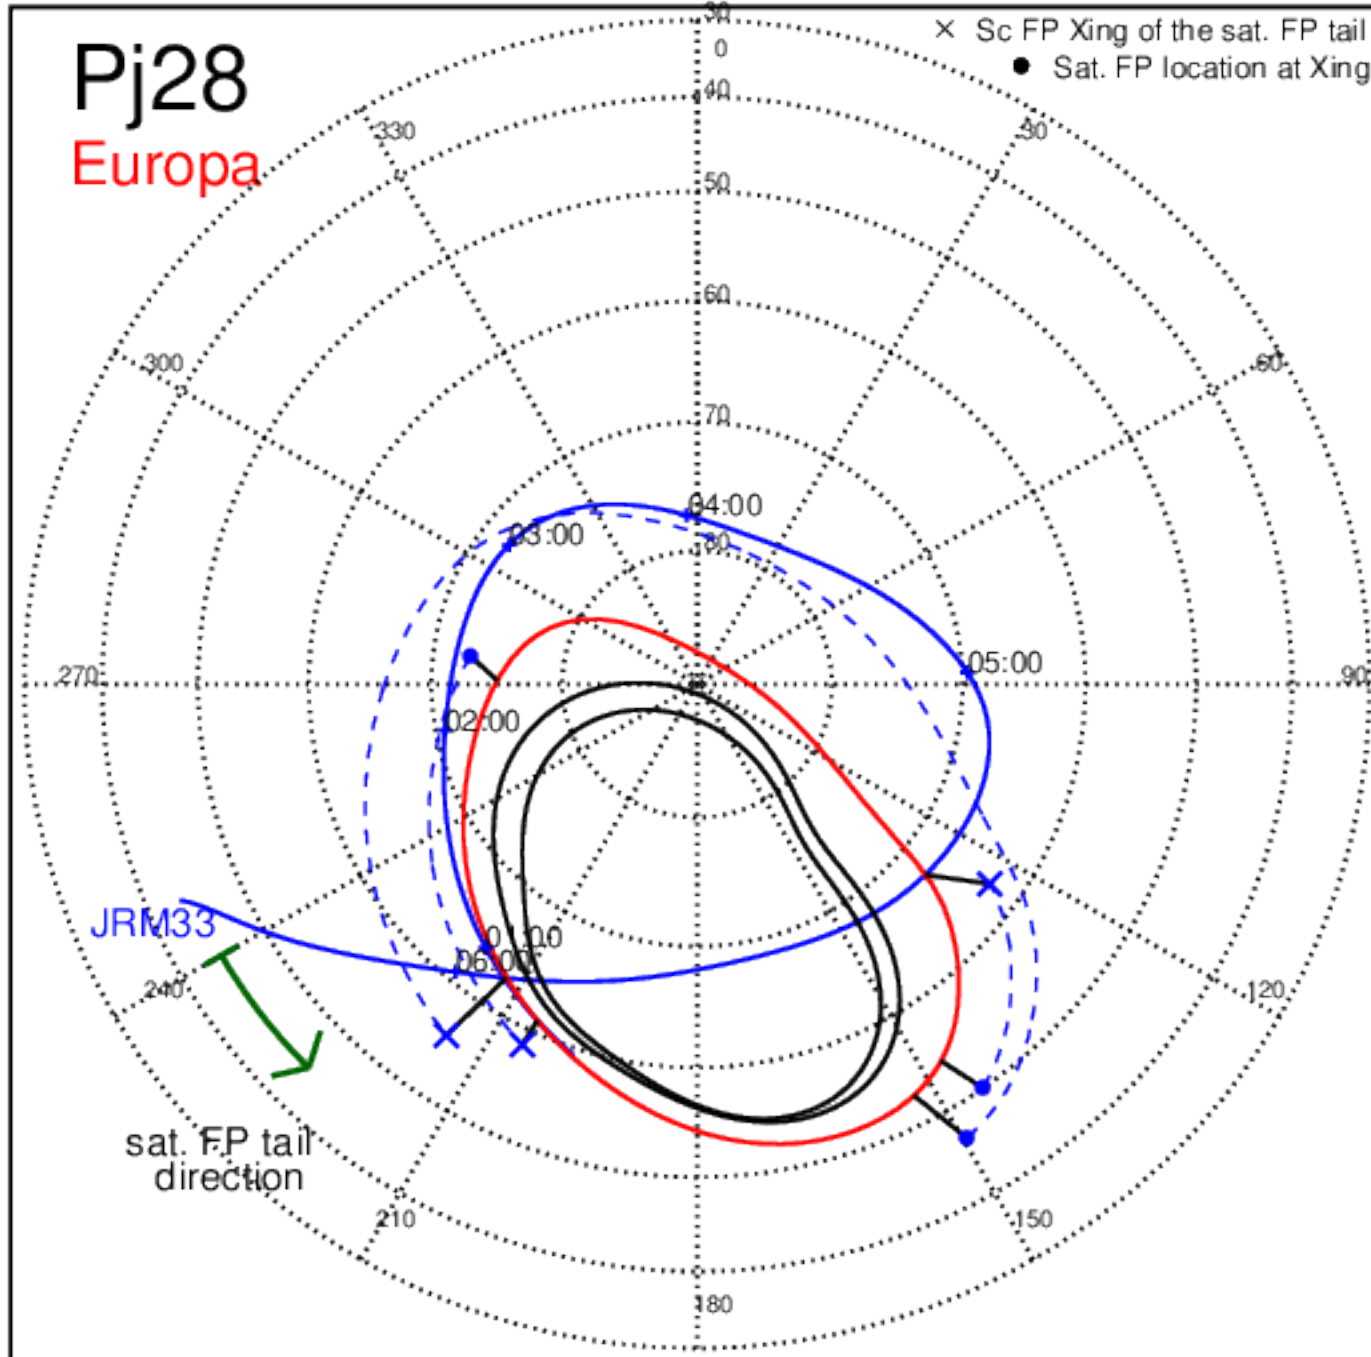

Pj27 (PJ time: 06/02/2020 10:20:03 ) - North

Pj27 (PJ time: 06/02/2020 10:20:03 ) - South

Pj28 (PJ time: 07/25/2020 06:15:27) - North

Pj28 (PJ time: 07/25/2020 06:15:27 ) - South

Pj28 (PJ time: 07/25/2020 06:15:27) - North

Pj28 (PJ time: 07/25/2020 06:15:27 ) - South

Pj28 (PJ time: 07/25/2020 06:15:27) - North

Pj28 (PJ time: 07/25/2020 06:15:27 ) - South

Pj29 (PJ time: 09/16/2020 02:10:52 ) - North

Pj29 (PJ time: 09/16/2020 02:10:52 ) - South

Pj29 (PJ time: 09/16/2020 02:10:52) - North

Pj29 (PJ time: 09/16/2020 02:10:52 ) - South

Pj29 (PJ time: 09/16/2020 02:10:52) - North

Pj29 (PJ time: 09/16/2020 02:10:52) - South

Pj30 (PJ time: 11/08/2020 01:49:42 ) - North

Pj30 (PJ time: 11/08/2020 01:49:42 ) - South

Pj30 (PJ time: 11/08/2020 01:49:42) - North

Pj30 (PJ time: 11/08/2020 01:49:42 ) - South

Pj30 (PJ time: 11/08/2020 01:49:42) - North

Pj30 (PJ time: 11/08/2020 01:49:42 ) - South