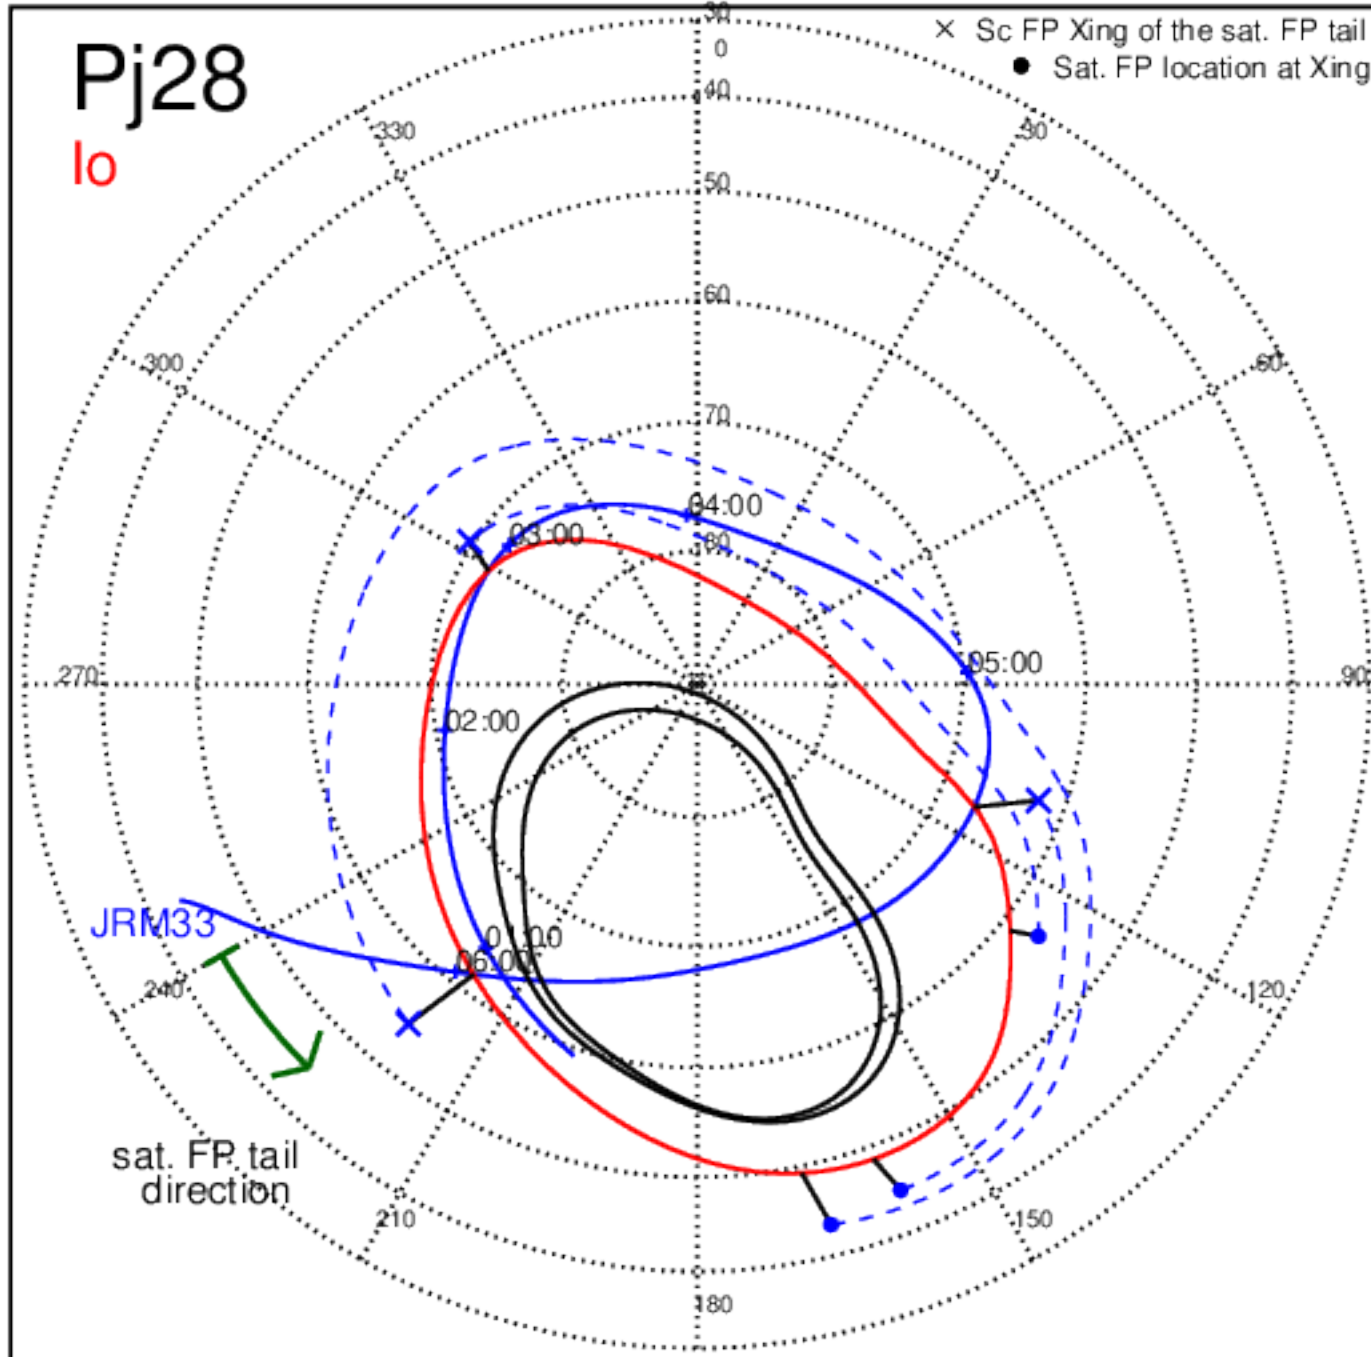

Pj26 (PJ time: 04/10/2020 13:47:40 ) - South

Pj27 (PJ time: 06/02/2020 10:20:03) - North

Pj27 (PJ time: 06/02/2020 10:20:03 ) - South

Pj27 (PJ time: 06/02/2020 10:20:03) - North

Pj27 (PJ time: 06/02/2020 10:20:03 ) - South

Pj27 (PJ time: 06/02/2020 10:20:03 ) - North

Pj27 (PJ time: 06/02/2020 10:20:03 ) - South

Pj28 (PJ time: 07/25/2020 06:15:27) - North

Pj28 (PJ time: 07/25/2020 06:15:27 ) - South

Pj28 (PJ time: 07/25/2020 06:15:27) - North

Pj28 (PJ time: 07/25/2020 06:15:27 ) - South

Pj28 (PJ time: 07/25/2020 06:15:27) - North

Pj28 (PJ time: 07/25/2020 06:15:27 ) - South

Pj29 (PJ time: 09/16/2020 02:10:52 ) - North

Pj29 (PJ time: 09/16/2020 02:10:52 ) - South

Pj29 (PJ time: 09/16/2020 02:10:52) - North

Pj29 (PJ time: 09/16/2020 02:10:52 ) - South

Pj29 (PJ time: 09/16/2020 02:10:52) - North

Pj29 (PJ time: 09/16/2020 02:10:52) - South

Pj30 (PJ time: 11/08/2020 01:49:42 ) - North