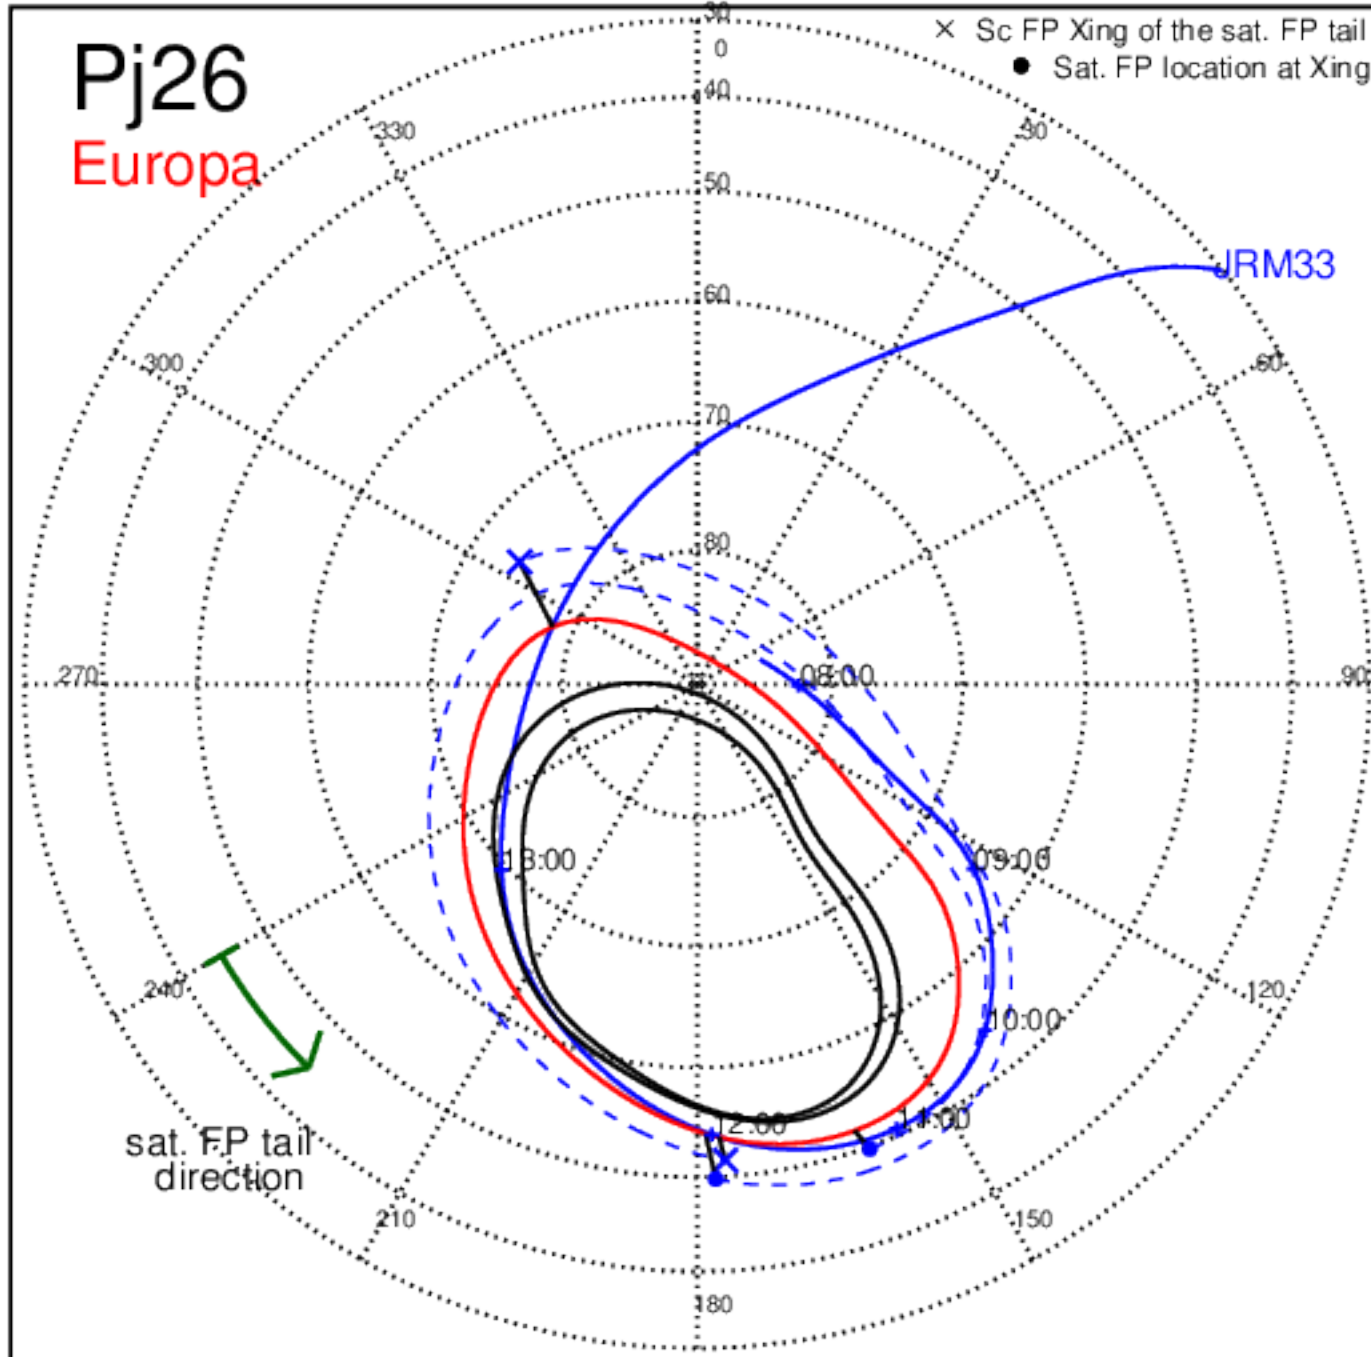

Pj26 (PJ time: 04/10/2020 13:47:40 ) - North

Pj26 (PJ time: 04/10/2020 13:47:40 ) - South

Pj26 (PJ time: 04/10/2020 13:47:40 ) - North

Pj26 (PJ time: 04/10/2020 13:47:40 ) - South

Pj26 (PJ time: 04/10/2020 13:47:40 ) - North

Pj26 (PJ time: 04/10/2020 13:47:40 ) - South

Pj27 (PJ time: 06/02/2020 10:20:03) - North

Pj27 (PJ time: 06/02/2020 10:20:03 ) - South

Pj27 (PJ time: 06/02/2020 10:20:03) - North

Pj27 (PJ time: 06/02/2020 10:20:03 ) - South

Pj27 (PJ time: 06/02/2020 10:20:03 ) - North

Pj27 (PJ time: 06/02/2020 10:20:03 ) - South

Pj28 (PJ time: 07/25/2020 06:15:27) - North

Pj28 (PJ time: 07/25/2020 06:15:27 ) - South

Pj28 (PJ time: 07/25/2020 06:15:27) - North

Pj28 (PJ time: 07/25/2020 06:15:27 ) - South

Pj28 (PJ time: 07/25/2020 06:15:27) - North

Pj28 (PJ time: 07/25/2020 06:15:27 ) - South

Pj29 (PJ time: 09/16/2020 02:10:52 ) - North

Pj29 (PJ time: 09/16/2020 02:10:52 ) - South