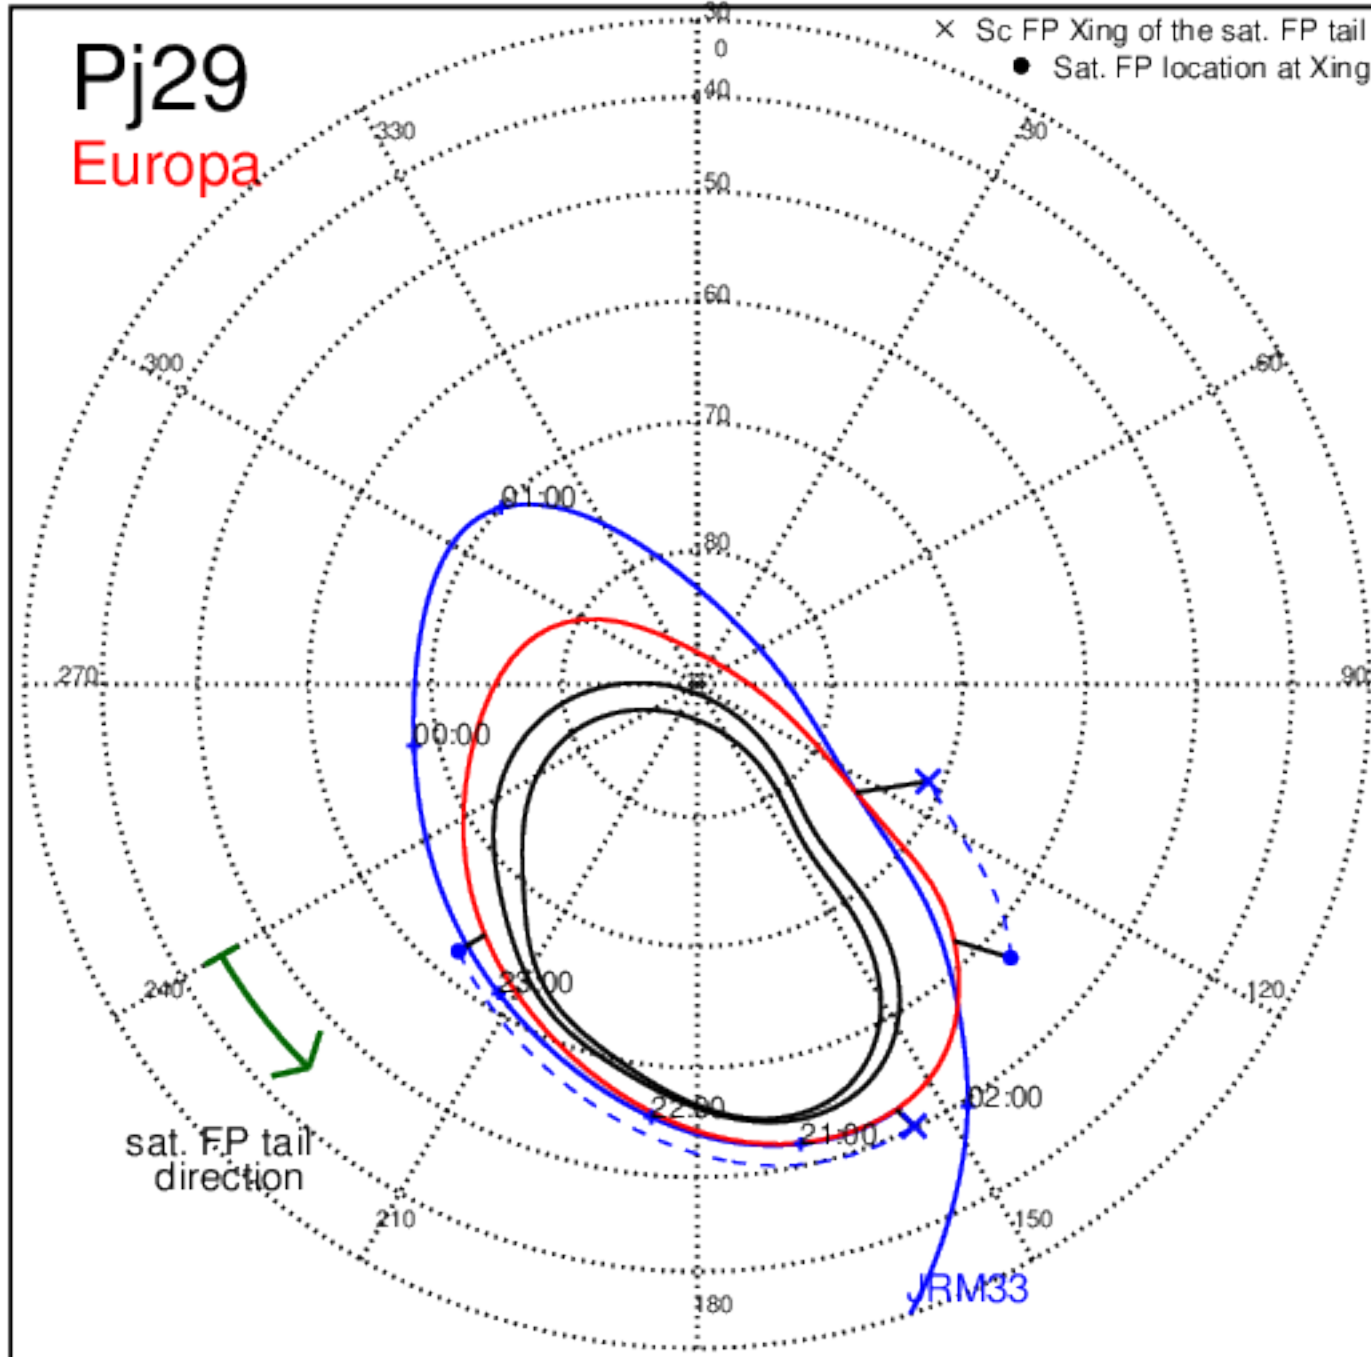

Pj27 (PJ time: 06/02/2020 10:20:03 ) - North

Pj27 (PJ time: 06/02/2020 10:20:03 ) - South

Pj28 (PJ time: 07/25/2020 06:15:27) - North

Pj28 (PJ time: 07/25/2020 06:15:27 ) - South

Pj28 (PJ time: 07/25/2020 06:15:27) - North

Pj28 (PJ time: 07/25/2020 06:15:27 ) - South

Pj28 (PJ time: 07/25/2020 06:15:27) - North

Pj28 (PJ time: 07/25/2020 06:15:27 ) - South

Pj29 (PJ time: 09/16/2020 02:10:52 ) - North

Pj29 (PJ time: 09/16/2020 02:10:52 ) - South

Pj29 (PJ time: 09/16/2020 02:10:52) - North

Pj29 (PJ time: 09/16/2020 02:10:52 ) - South

Pj29 (PJ time: 09/16/2020 02:10:52) - North

Pj29 (PJ time: 09/16/2020 02:10:52) - South

Pj30 (PJ time: 11/08/2020 01:49:42 ) - North

Pj30 (PJ time: 11/08/2020 01:49:42 ) - South

Pj30 (PJ time: 11/08/2020 01:49:42) - North

Pj30 (PJ time: 11/08/2020 01:49:42 ) - South

Pj30 (PJ time: 11/08/2020 01:49:42) - North

Pj30 (PJ time: 11/08/2020 01:49:42 ) - South