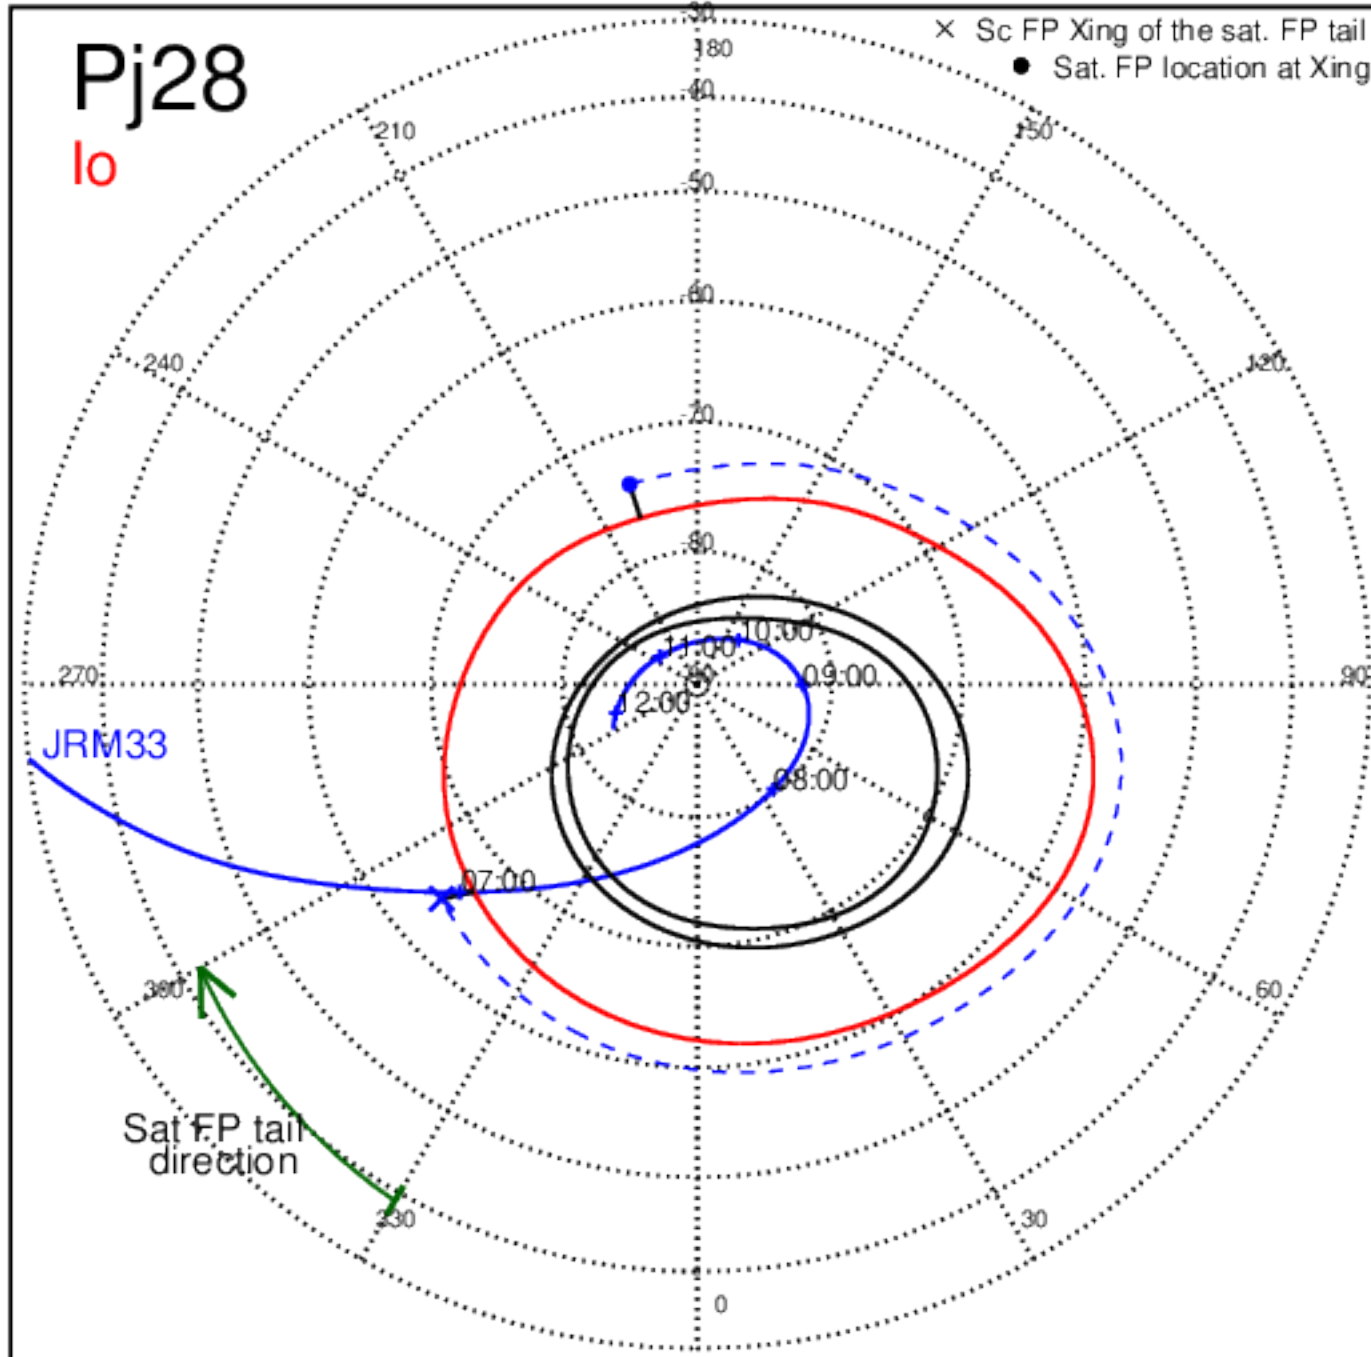

Pj27 (PJ time: 06/02/2020 10:20:03 ) - North

Pj27 (PJ time: 06/02/2020 10:20:03 ) - South

Pj28 (PJ time: 07/25/2020 06:15:27) - North

Pj28 (PJ time: 07/25/2020 06:15:27 ) - South

Pj28 (PJ time: 07/25/2020 06:15:27) - North

Pj28 (PJ time: 07/25/2020 06:15:27 ) - South

Pj28 (PJ time: 07/25/2020 06:15:27) - North

Pj28 (PJ time: 07/25/2020 06:15:27 ) - South

Pj29 (PJ time: 09/16/2020 02:10:52 ) - North

Pj29 (PJ time: 09/16/2020 02:10:52 ) - South

Pj29 (PJ time: 09/16/2020 02:10:52) - North

Pj29 (PJ time: 09/16/2020 02:10:52 ) - South

Pj29 (PJ time: 09/16/2020 02:10:52) - North

Pj29 (PJ time: 09/16/2020 02:10:52) - South

Pj30 (PJ time: 11/08/2020 01:49:42 ) - North

Pj30 (PJ time: 11/08/2020 01:49:42 ) - South

Pj30 (PJ time: 11/08/2020 01:49:42) - North

Pj30 (PJ time: 11/08/2020 01:49:42 ) - South

Pj30 (PJ time: 11/08/2020 01:49:42) - North

Pj30 (PJ time: 11/08/2020 01:49:42 ) - South