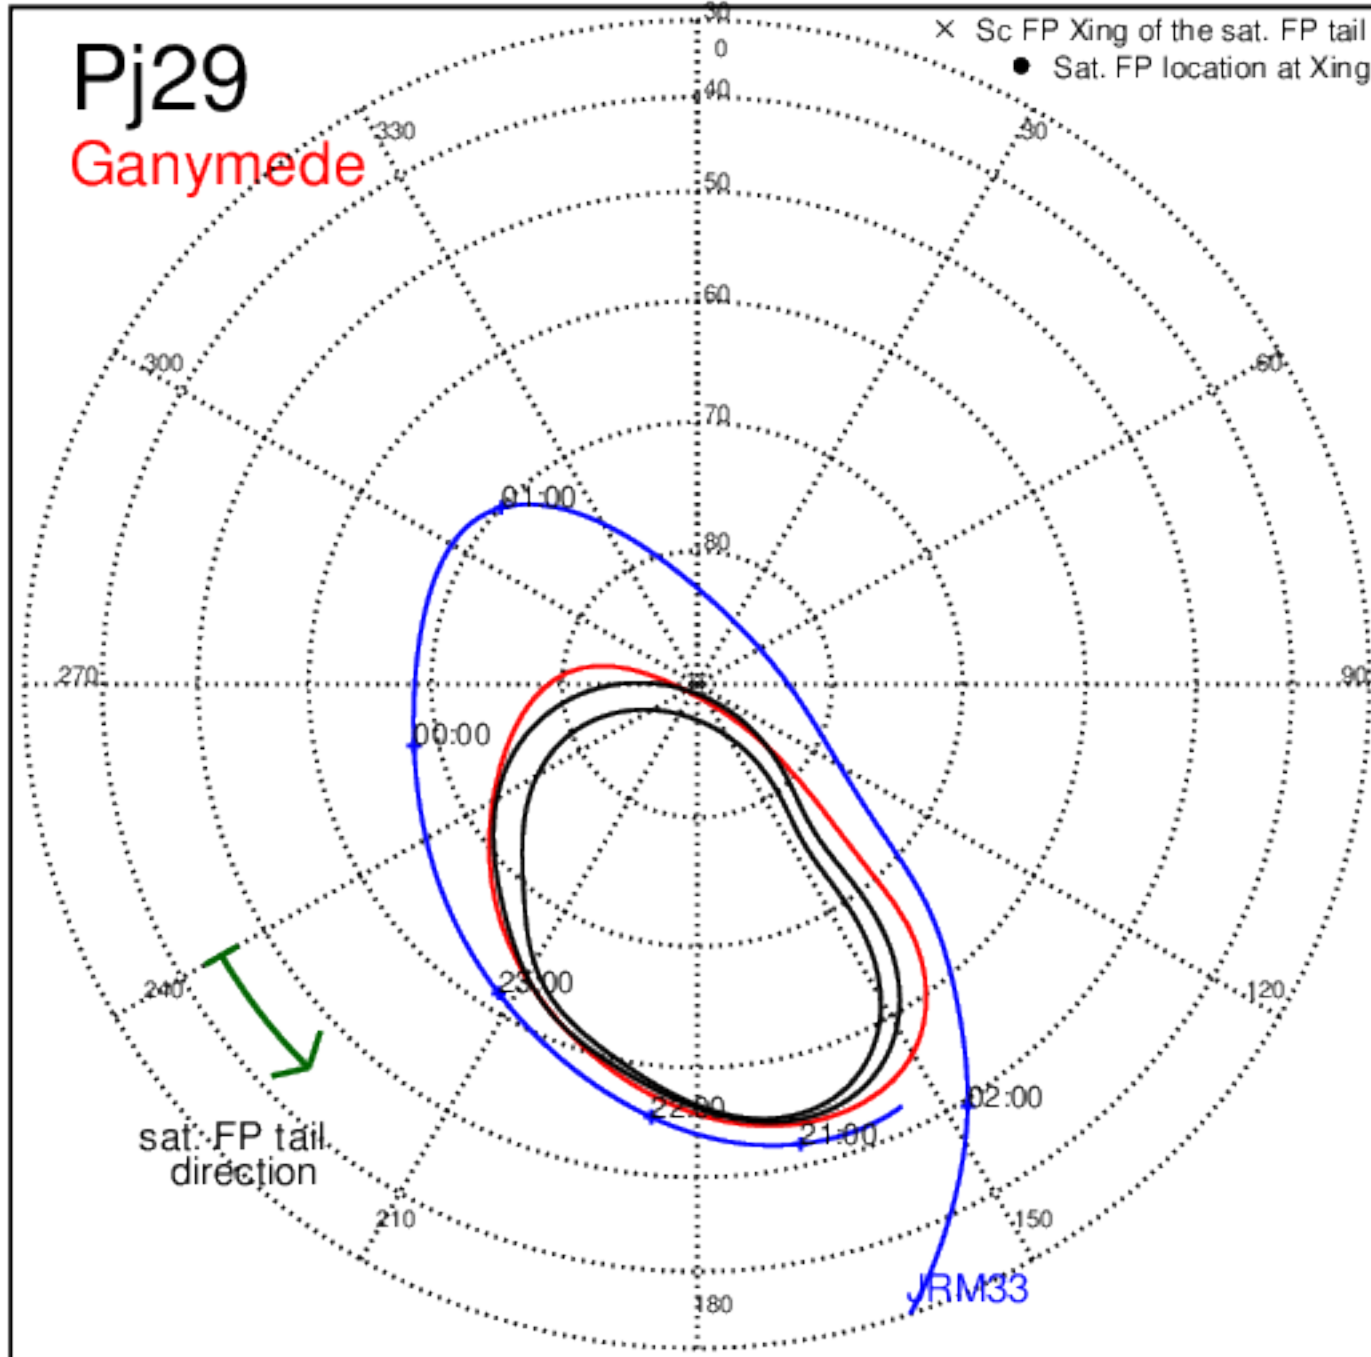

Pj27 (PJ time: 06/02/2020 10:20:03 ) - North

Pj27 (PJ time: 06/02/2020 10:20:03 ) - South

Pj28 (PJ time: 07/25/2020 06:15:27) - North

Pj28 (PJ time: 07/25/2020 06:15:27 ) - South

Pj28 (PJ time: 07/25/2020 06:15:27) - North

Pj28 (PJ time: 07/25/2020 06:15:27 ) - South

Pj28 (PJ time: 07/25/2020 06:15:27) - North

Pj28 (PJ time: 07/25/2020 06:15:27 ) - South

Pj29 (PJ time: 09/16/2020 02:10:52 ) - North

Pj29 (PJ time: 09/16/2020 02:10:52 ) - South

Pj29 (PJ time: 09/16/2020 02:10:52) - North

Pj29 (PJ time: 09/16/2020 02:10:52 ) - South

Pj29 (PJ time: 09/16/2020 02:10:52) - North

Pj29 (PJ time: 09/16/2020 02:10:52) - South

Pj30 (PJ time: 11/08/2020 01:49:42 ) - North

Pj30 (PJ time: 11/08/2020 01:49:42 ) - South

Pj30 (PJ time: 11/08/2020 01:49:42) - North

Pj30 (PJ time: 11/08/2020 01:49:42 ) - South

Pj30 (PJ time: 11/08/2020 01:49:42) - North

Pj30 (PJ time: 11/08/2020 01:49:42 ) - South