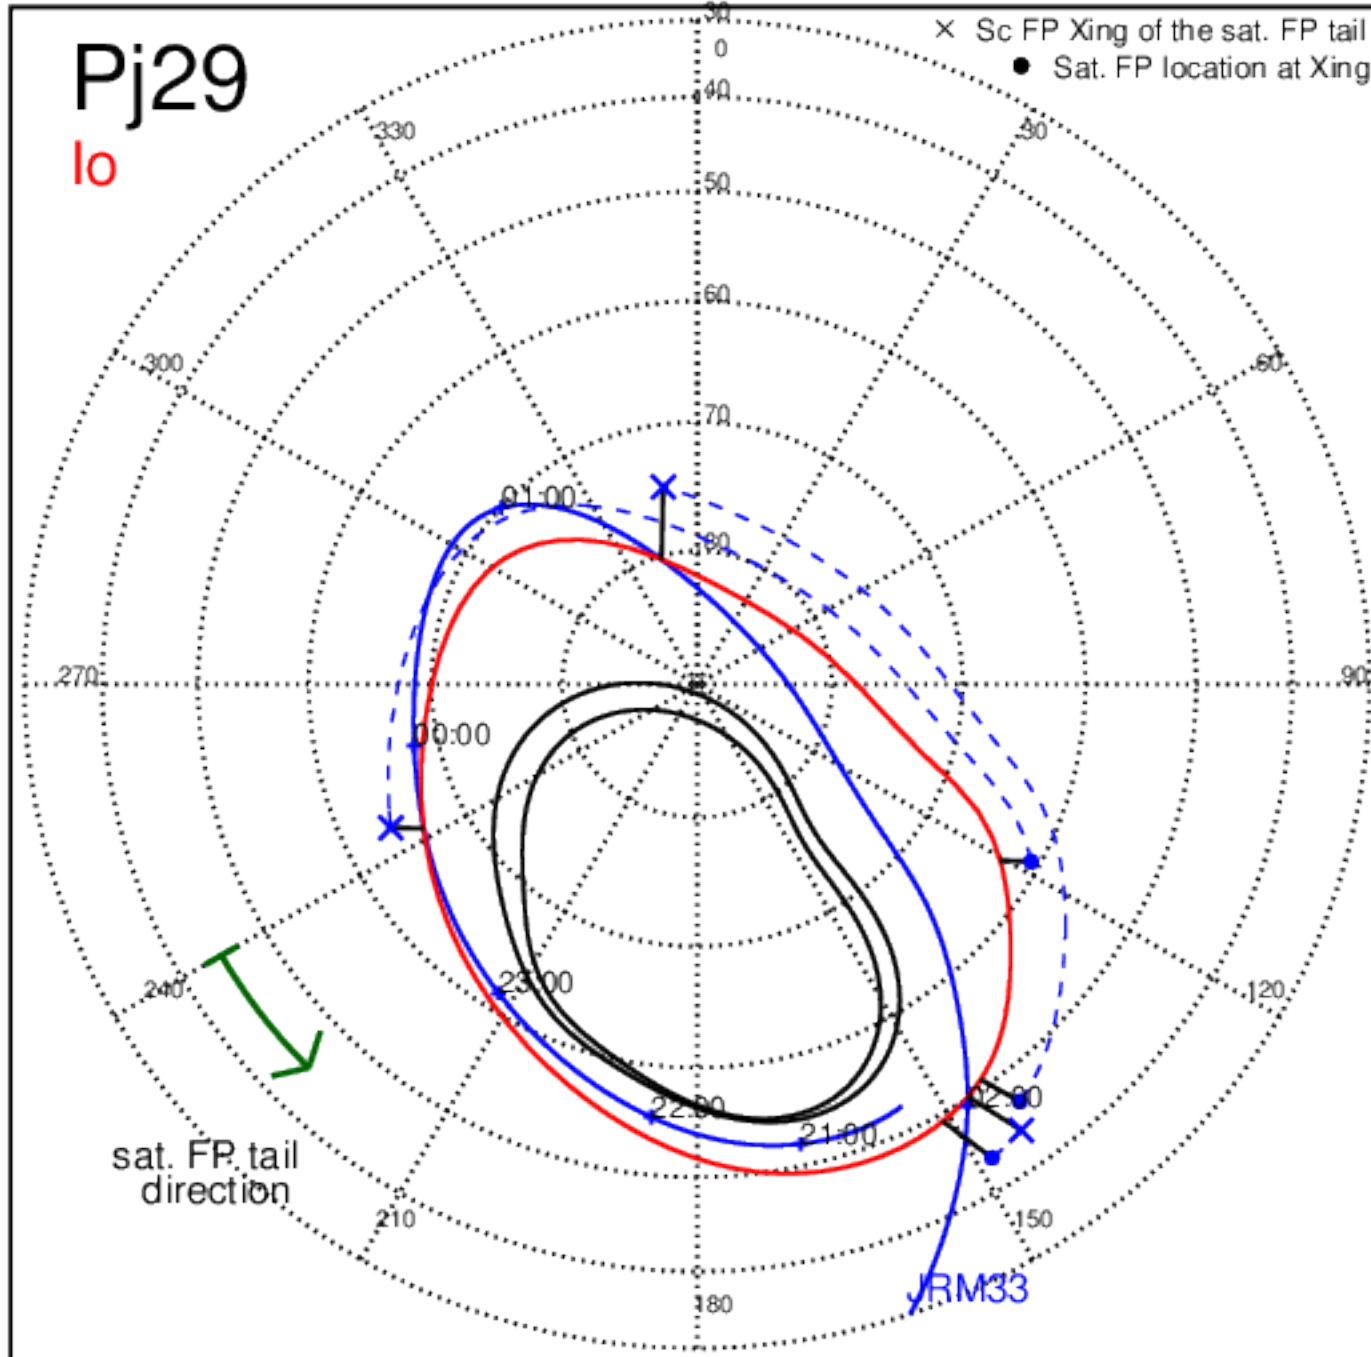

Pj27 (PJ time: 06/02/2020 10:20:03 ) - North

Pj27 (PJ time: 06/02/2020 10:20:03 ) - South

Pj28 (PJ time: 07/25/2020 06:15:27) - North

Pj28 (PJ time: 07/25/2020 06:15:27 ) - South

Pj28 (PJ time: 07/25/2020 06:15:27) - North

Pj28 (PJ time: 07/25/2020 06:15:27 ) - South

Pj28 (PJ time: 07/25/2020 06:15:27) - North

Pj28 (PJ time: 07/25/2020 06:15:27 ) - South

Pj29 (PJ time: 09/16/2020 02:10:52 ) - North

Pj29 (PJ time: 09/16/2020 02:10:52 ) - South

Pj29 (PJ time: 09/16/2020 02:10:52) - North

Pj29 (PJ time: 09/16/2020 02:10:52 ) - South

Pj29 (PJ time: 09/16/2020 02:10:52) - North

Pj29 (PJ time: 09/16/2020 02:10:52) - South

Pj30 (PJ time: 11/08/2020 01:49:42 ) - North

Pj30 (PJ time: 11/08/2020 01:49:42 ) - South

Pj30 (PJ time: 11/08/2020 01:49:42) - North

Pj30 (PJ time: 11/08/2020 01:49:42 ) - South

Pj30 (PJ time: 11/08/2020 01:49:42) - North

Pj30 (PJ time: 11/08/2020 01:49:42 ) - South