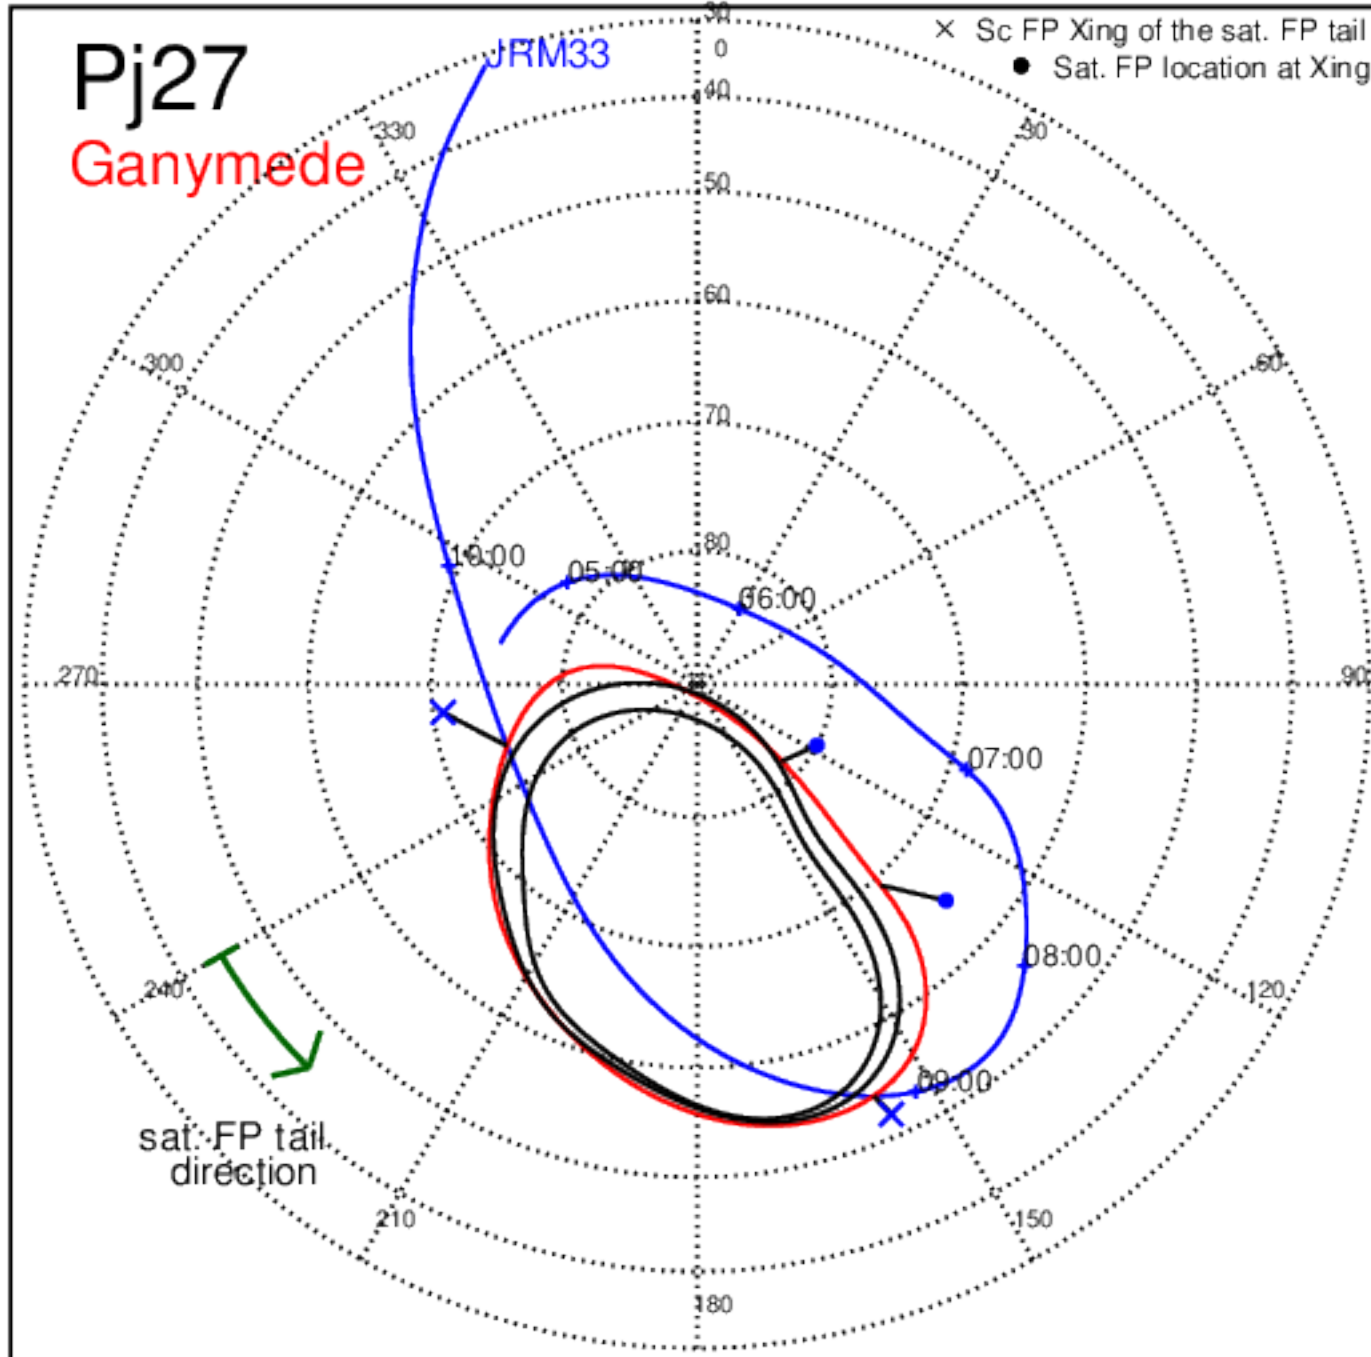

Pj26 (PJ time: 04/10/2020 13:47:40 ) - South

Pj27 (PJ time: 06/02/2020 10:20:03) - North

Pj27 (PJ time: 06/02/2020 10:20:03 ) - South

Pj27 (PJ time: 06/02/2020 10:20:03) - North

Pj27 (PJ time: 06/02/2020 10:20:03 ) - South

Pj27 (PJ time: 06/02/2020 10:20:03 ) - North

Pj27 (PJ time: 06/02/2020 10:20:03 ) - South

Pj28 (PJ time: 07/25/2020 06:15:27) - North

Pj28 (PJ time: 07/25/2020 06:15:27 ) - South

Pj28 (PJ time: 07/25/2020 06:15:27) - North

Pj28 (PJ time: 07/25/2020 06:15:27 ) - South

Pj28 (PJ time: 07/25/2020 06:15:27) - North

Pj28 (PJ time: 07/25/2020 06:15:27 ) - South

Pj29 (PJ time: 09/16/2020 02:10:52 ) - North

Pj29 (PJ time: 09/16/2020 02:10:52 ) - South

Pj29 (PJ time: 09/16/2020 02:10:52) - North

Pj29 (PJ time: 09/16/2020 02:10:52 ) - South

Pj29 (PJ time: 09/16/2020 02:10:52) - North

Pj29 (PJ time: 09/16/2020 02:10:52) - South

Pj30 (PJ time: 11/08/2020 01:49:42 ) - North