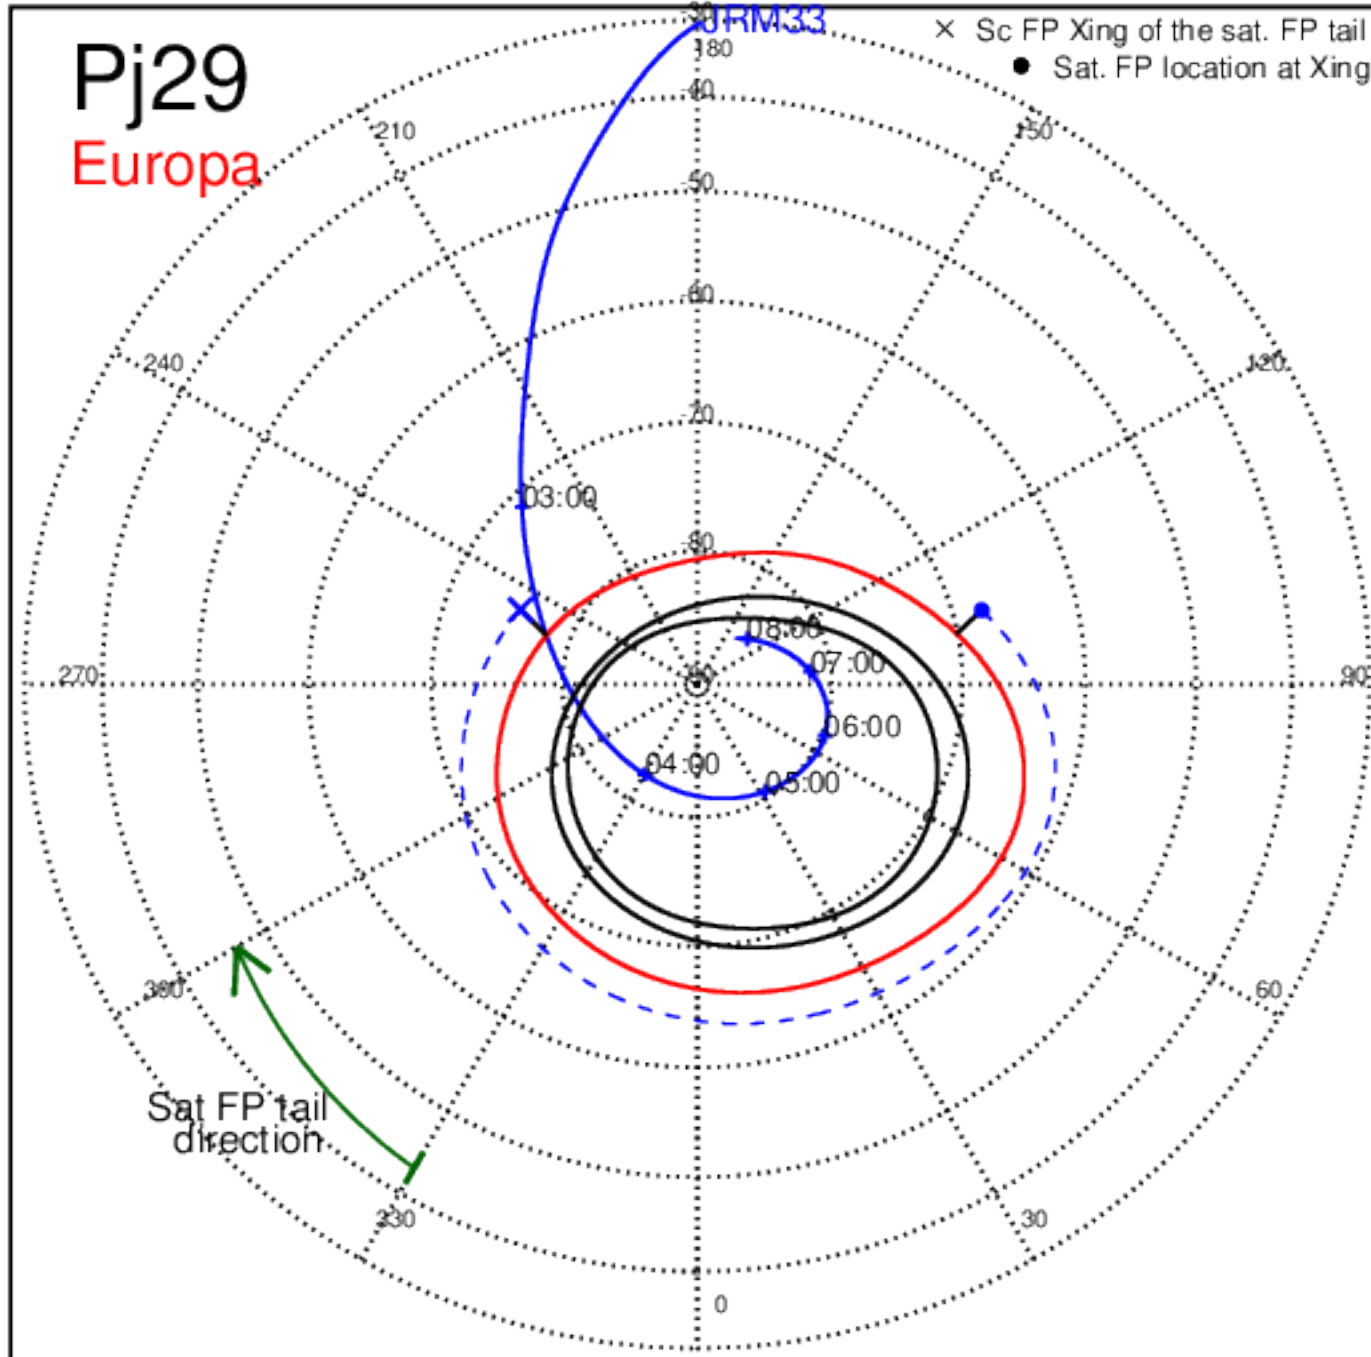

Pj27 (PJ time: 06/02/2020 10:20:03 ) - North

Pj27 (PJ time: 06/02/2020 10:20:03 ) - South

Pj28 (PJ time: 07/25/2020 06:15:27) - North

Pj28 (PJ time: 07/25/2020 06:15:27 ) - South

Pj28 (PJ time: 07/25/2020 06:15:27) - North

Pj28 (PJ time: 07/25/2020 06:15:27 ) - South

Pj28 (PJ time: 07/25/2020 06:15:27) - North

Pj28 (PJ time: 07/25/2020 06:15:27 ) - South

Pj29 (PJ time: 09/16/2020 02:10:52 ) - North

Pj29 (PJ time: 09/16/2020 02:10:52 ) - South

Pj29 (PJ time: 09/16/2020 02:10:52) - North

Pj29 (PJ time: 09/16/2020 02:10:52 ) - South

Pj29 (PJ time: 09/16/2020 02:10:52) - North

Pj29 (PJ time: 09/16/2020 02:10:52) - South

Pj30 (PJ time: 11/08/2020 01:49:42 ) - North

Pj30 (PJ time: 11/08/2020 01:49:42 ) - South

Pj30 (PJ time: 11/08/2020 01:49:42) - North

Pj30 (PJ time: 11/08/2020 01:49:42 ) - South

Pj30 (PJ time: 11/08/2020 01:49:42) - North

Pj30 (PJ time: 11/08/2020 01:49:42 ) - South