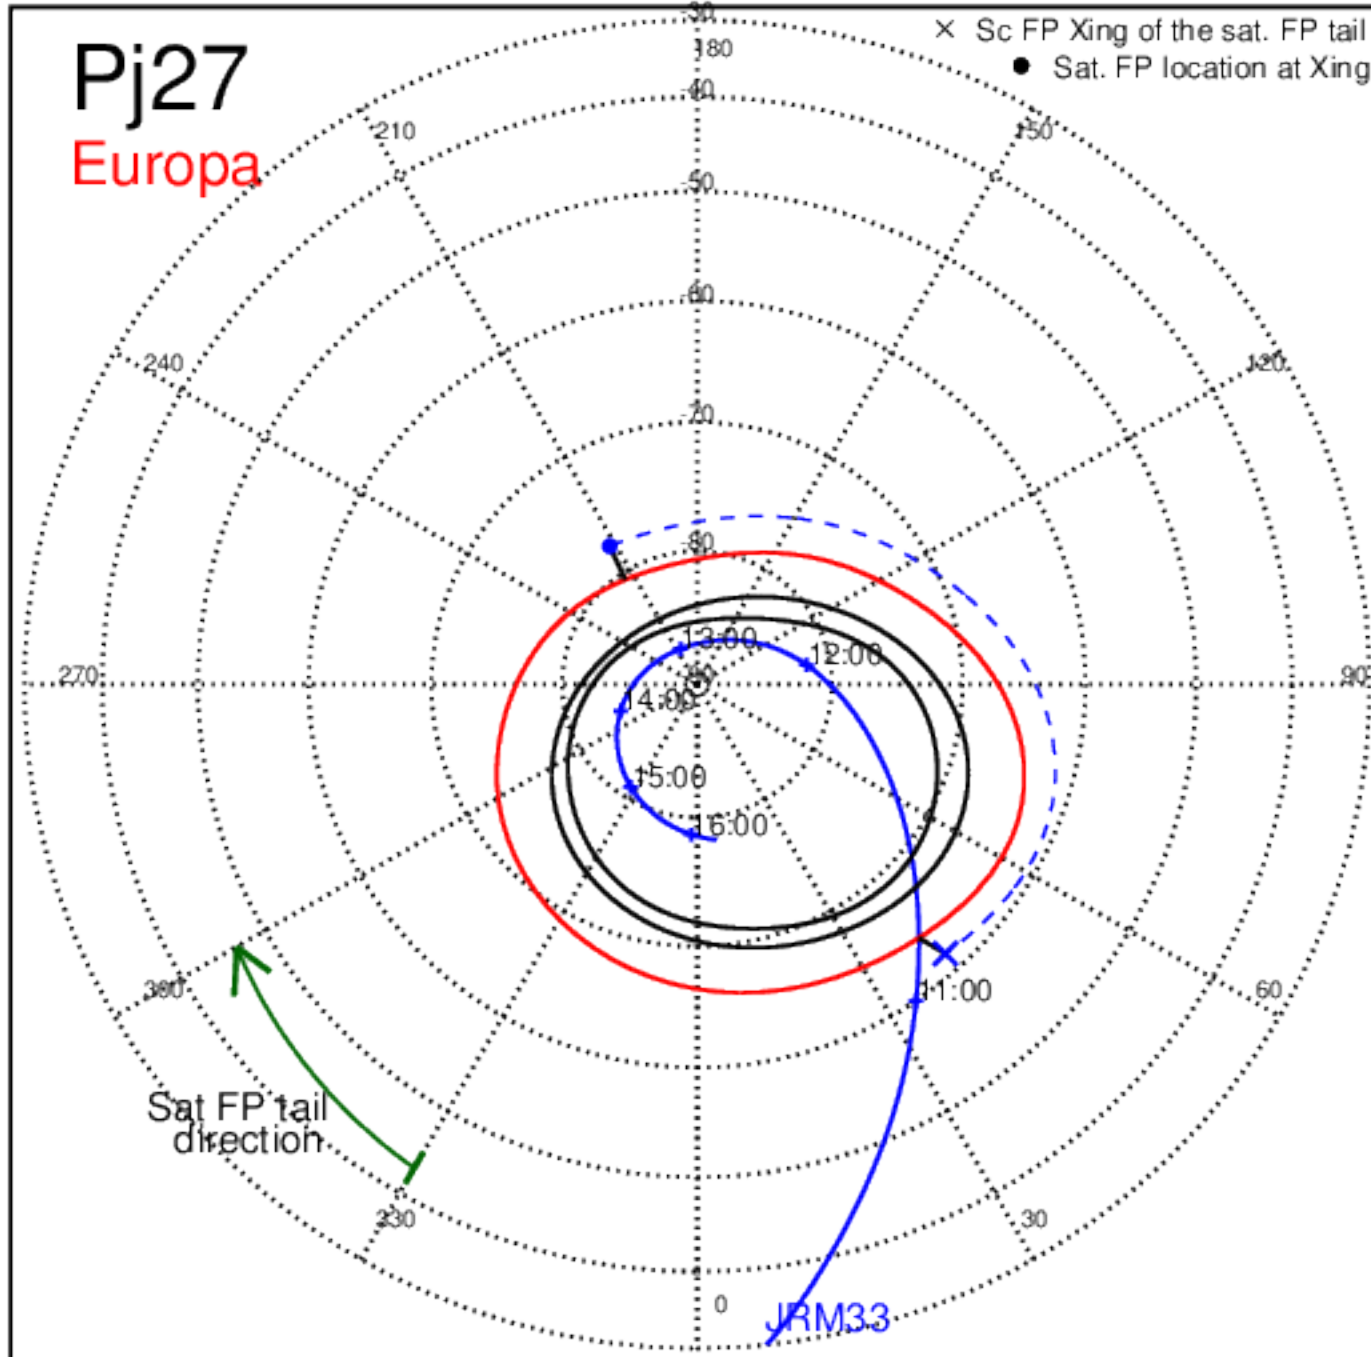

Pj26 (PJ time: 04/10/2020 13:47:40 ) - South

Pj27 (PJ time: 06/02/2020 10:20:03) - North

Pj27 (PJ time: 06/02/2020 10:20:03 ) - South

Pj27 (PJ time: 06/02/2020 10:20:03) - North

Pj27 (PJ time: 06/02/2020 10:20:03 ) - South

Pj27 (PJ time: 06/02/2020 10:20:03 ) - North

Pj27 (PJ time: 06/02/2020 10:20:03 ) - South

Pj28 (PJ time: 07/25/2020 06:15:27) - North

Pj28 (PJ time: 07/25/2020 06:15:27 ) - South

Pj28 (PJ time: 07/25/2020 06:15:27) - North

Pj28 (PJ time: 07/25/2020 06:15:27 ) - South

Pj28 (PJ time: 07/25/2020 06:15:27) - North

Pj28 (PJ time: 07/25/2020 06:15:27 ) - South

Pj29 (PJ time: 09/16/2020 02:10:52 ) - North

Pj29 (PJ time: 09/16/2020 02:10:52 ) - South

Pj29 (PJ time: 09/16/2020 02:10:52) - North

Pj29 (PJ time: 09/16/2020 02:10:52 ) - South

Pj29 (PJ time: 09/16/2020 02:10:52) - North

Pj29 (PJ time: 09/16/2020 02:10:52) - South

Pj30 (PJ time: 11/08/2020 01:49:42 ) - North