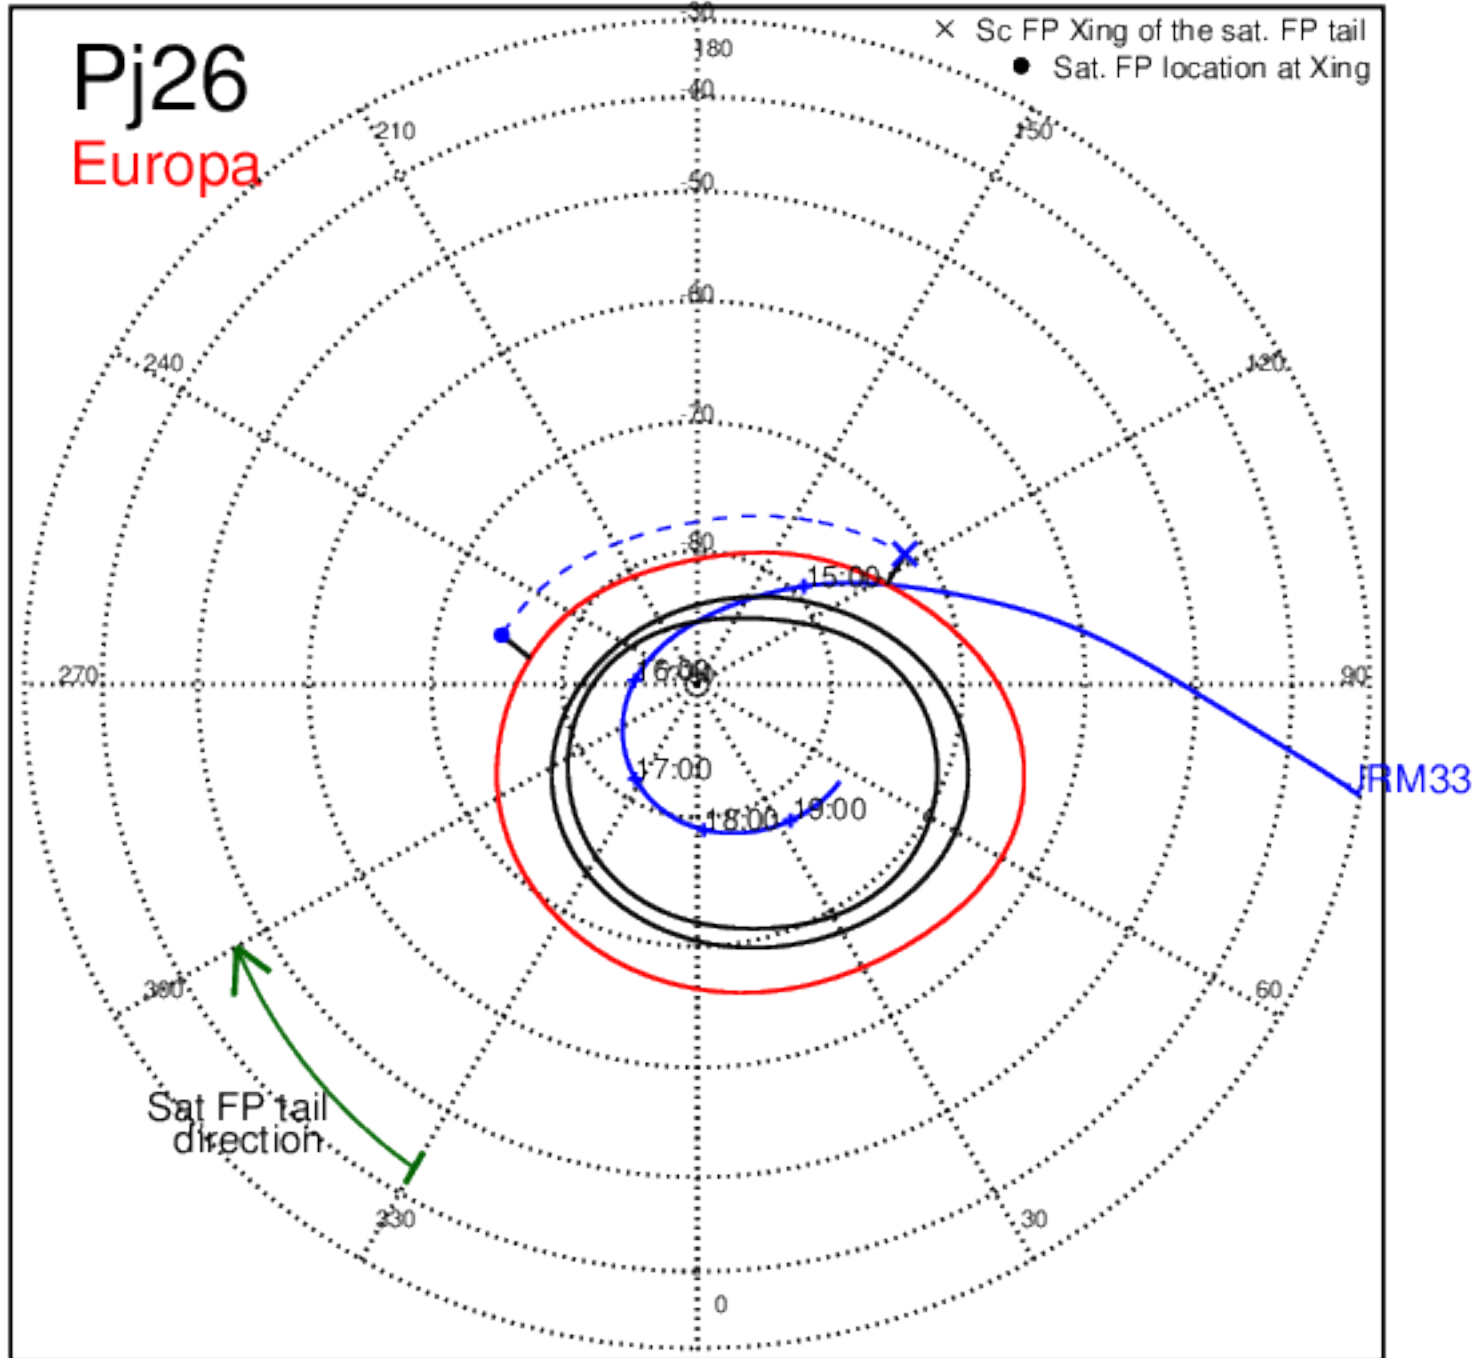

Pj26 (PJ time: 04/10/2020 13:47:40 ) - North

Pj26 (PJ time: 04/10/2020 13:47:40 ) - South

Pj26 (PJ time: 04/10/2020 13:47:40 ) - North

Pj26 (PJ time: 04/10/2020 13:47:40 ) - South

Pj26 (PJ time: 04/10/2020 13:47:40 ) - North

Pj26 (PJ time: 04/10/2020 13:47:40 ) - South

Pj27 (PJ time: 06/02/2020 10:20:03) - North

Pj27 (PJ time: 06/02/2020 10:20:03 ) - South

Pj27 (PJ time: 06/02/2020 10:20:03) - North

Pj27 (PJ time: 06/02/2020 10:20:03 ) - South

Pj27 (PJ time: 06/02/2020 10:20:03 ) - North

Pj27 (PJ time: 06/02/2020 10:20:03 ) - South

Pj28 (PJ time: 07/25/2020 06:15:27) - North

Pj28 (PJ time: 07/25/2020 06:15:27 ) - South

Pj28 (PJ time: 07/25/2020 06:15:27) - North

Pj28 (PJ time: 07/25/2020 06:15:27 ) - South

Pj28 (PJ time: 07/25/2020 06:15:27) - North

Pj28 (PJ time: 07/25/2020 06:15:27 ) - South

Pj29 (PJ time: 09/16/2020 02:10:52 ) - North

Pj29 (PJ time: 09/16/2020 02:10:52 ) - South