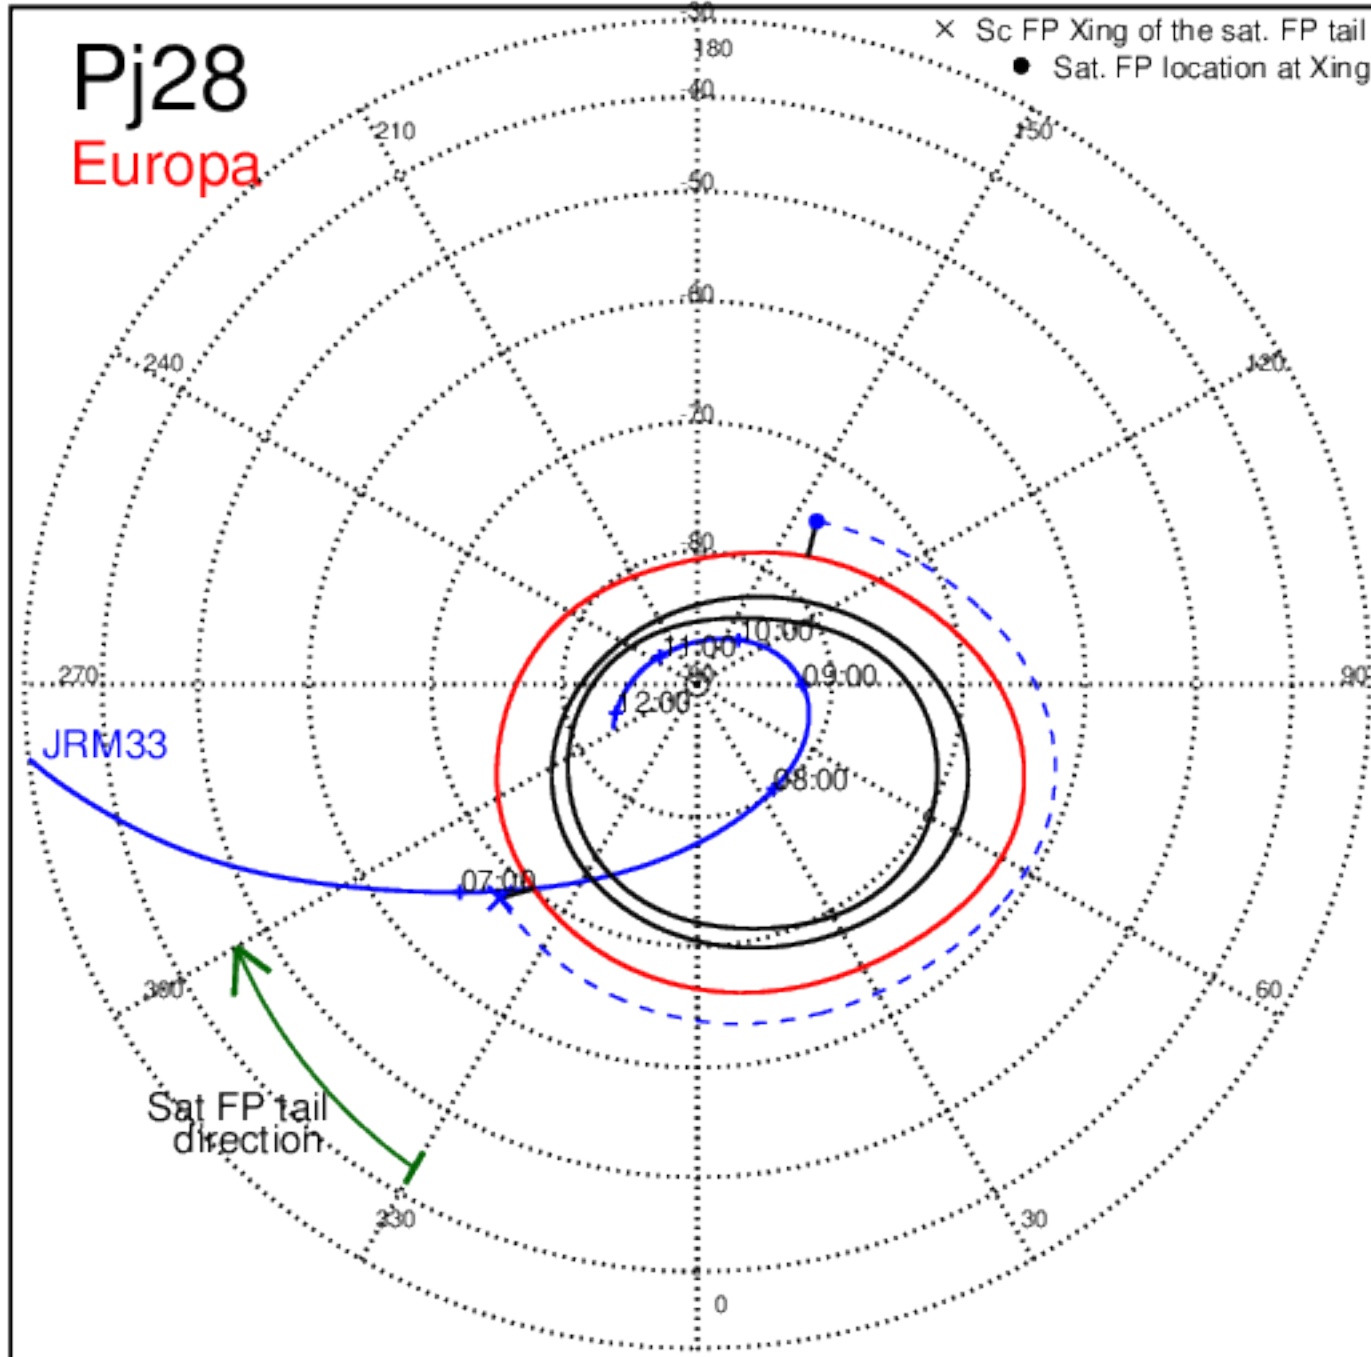

Pj27 (PJ time: 06/02/2020 10:20:03 ) - North

Pj27 (PJ time: 06/02/2020 10:20:03 ) - South

Pj28 (PJ time: 07/25/2020 06:15:27) - North

Pj28 (PJ time: 07/25/2020 06:15:27 ) - South

Pj28 (PJ time: 07/25/2020 06:15:27) - North

Pj28 (PJ time: 07/25/2020 06:15:27 ) - South

Pj28 (PJ time: 07/25/2020 06:15:27) - North

Pj28 (PJ time: 07/25/2020 06:15:27 ) - South

Pj29 (PJ time: 09/16/2020 02:10:52 ) - North

Pj29 (PJ time: 09/16/2020 02:10:52 ) - South

Pj29 (PJ time: 09/16/2020 02:10:52) - North

Pj29 (PJ time: 09/16/2020 02:10:52 ) - South

Pj29 (PJ time: 09/16/2020 02:10:52) - North

Pj29 (PJ time: 09/16/2020 02:10:52) - South

Pj30 (PJ time: 11/08/2020 01:49:42 ) - North

Pj30 (PJ time: 11/08/2020 01:49:42 ) - South

Pj30 (PJ time: 11/08/2020 01:49:42) - North

Pj30 (PJ time: 11/08/2020 01:49:42 ) - South

Pj30 (PJ time: 11/08/2020 01:49:42) - North

Pj30 (PJ time: 11/08/2020 01:49:42 ) - South