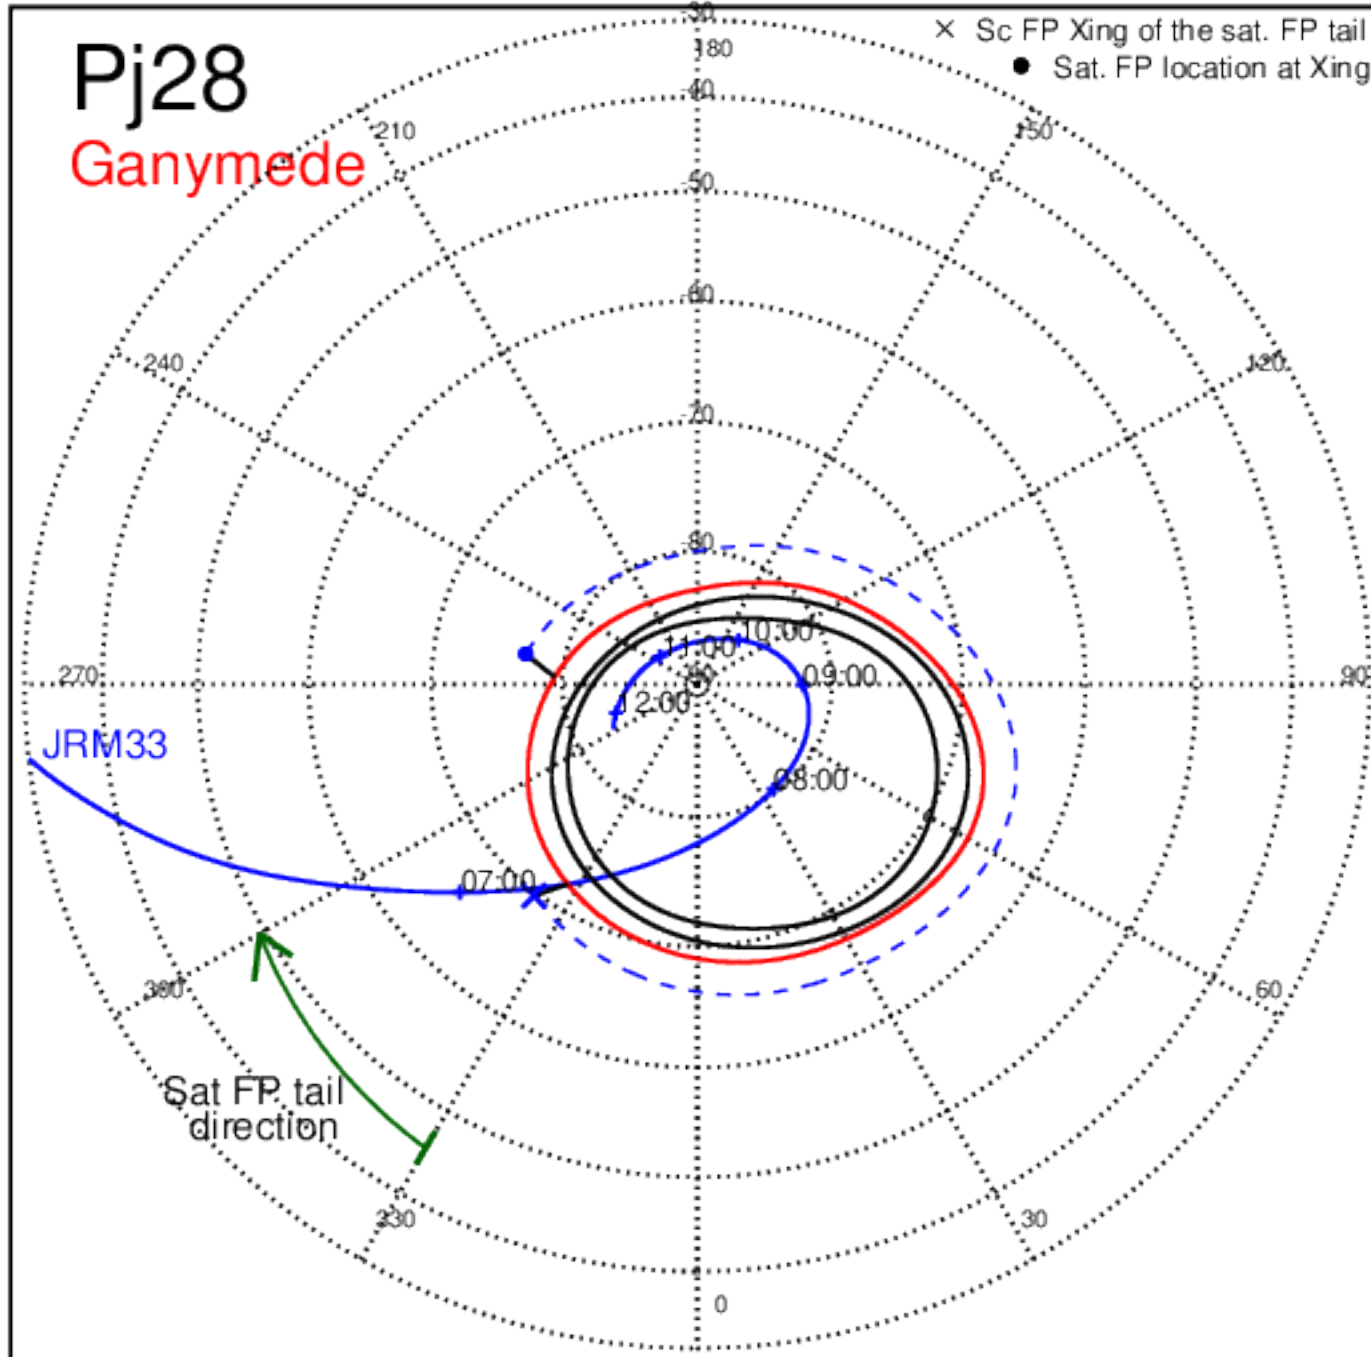

Pj26 (PJ time: 04/10/2020 13:47:40 ) - South

Pj27 (PJ time: 06/02/2020 10:20:03) - North

Pj27 (PJ time: 06/02/2020 10:20:03 ) - South

Pj27 (PJ time: 06/02/2020 10:20:03) - North

Pj27 (PJ time: 06/02/2020 10:20:03 ) - South

Pj27 (PJ time: 06/02/2020 10:20:03 ) - North

Pj27 (PJ time: 06/02/2020 10:20:03 ) - South

Pj28 (PJ time: 07/25/2020 06:15:27) - North

Pj28 (PJ time: 07/25/2020 06:15:27 ) - South

Pj28 (PJ time: 07/25/2020 06:15:27) - North

Pj28 (PJ time: 07/25/2020 06:15:27 ) - South

Pj28 (PJ time: 07/25/2020 06:15:27) - North

Pj28 (PJ time: 07/25/2020 06:15:27 ) - South

Pj29 (PJ time: 09/16/2020 02:10:52 ) - North

Pj29 (PJ time: 09/16/2020 02:10:52 ) - South

Pj29 (PJ time: 09/16/2020 02:10:52) - North

Pj29 (PJ time: 09/16/2020 02:10:52 ) - South

Pj29 (PJ time: 09/16/2020 02:10:52) - North

Pj29 (PJ time: 09/16/2020 02:10:52) - South

Pj30 (PJ time: 11/08/2020 01:49:42 ) - North