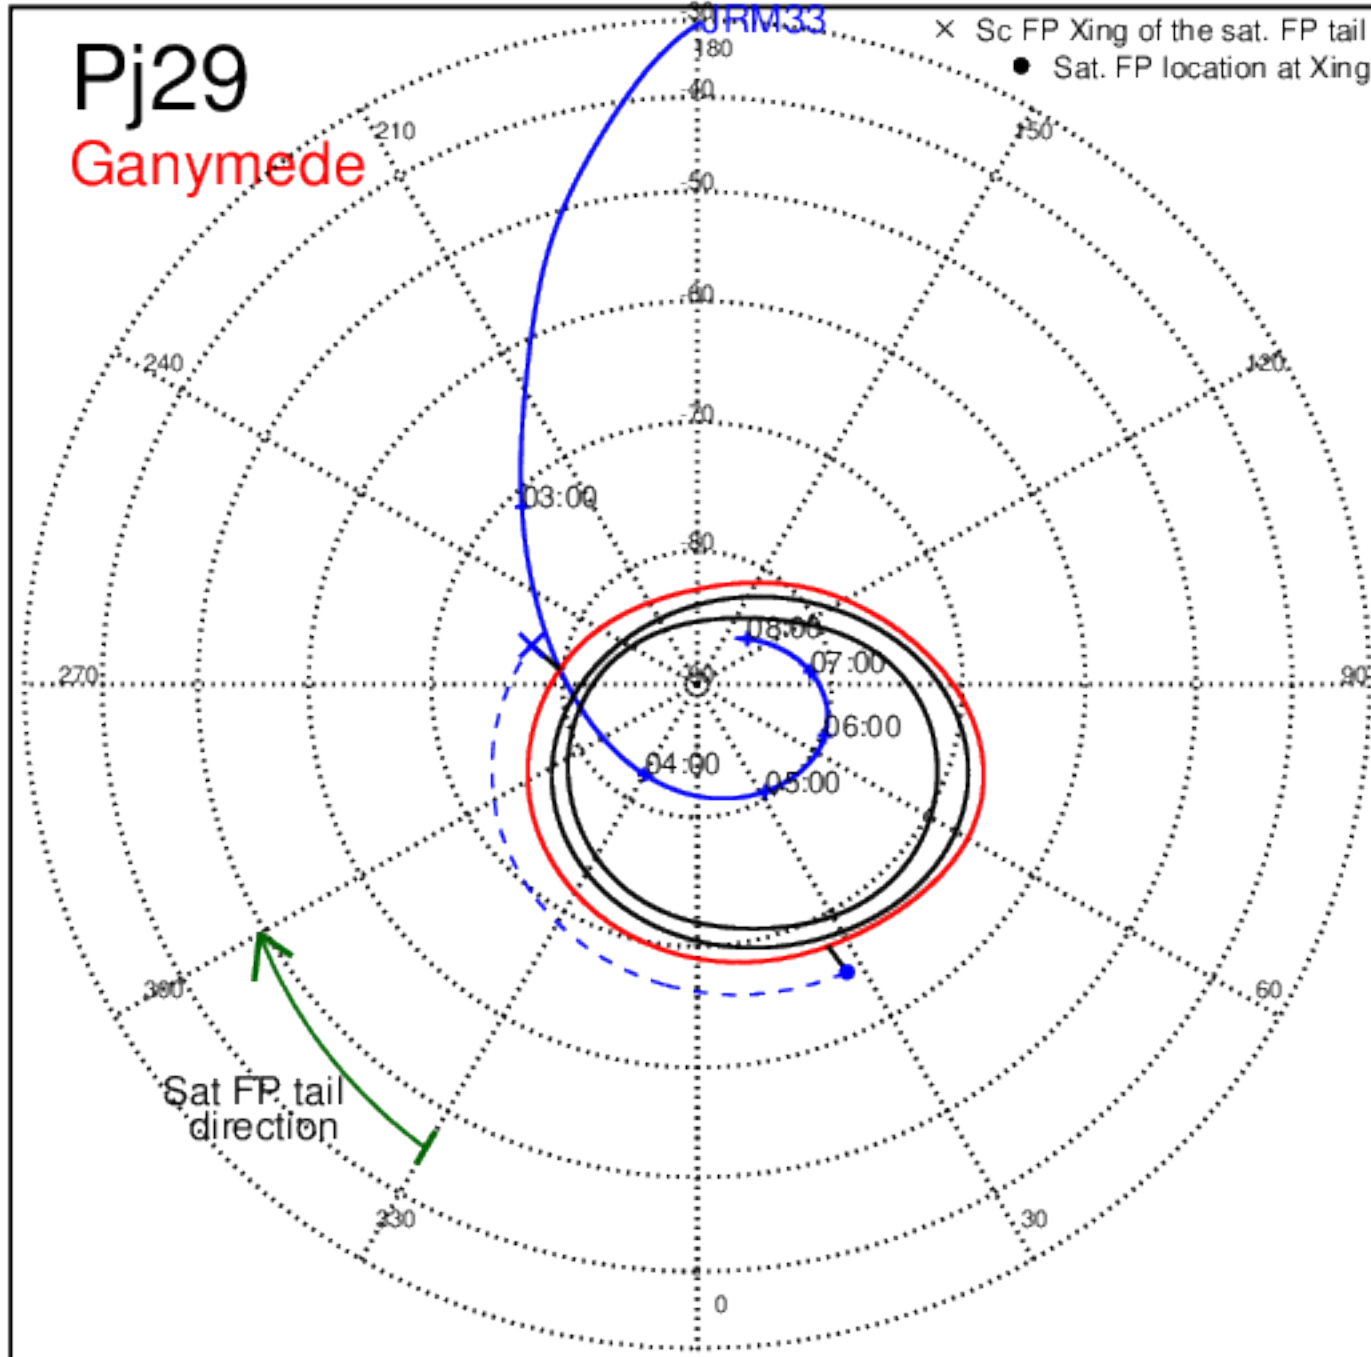

Pj27 (PJ time: 06/02/2020 10:20:03 ) - North

Pj27 (PJ time: 06/02/2020 10:20:03 ) - South

Pj28 (PJ time: 07/25/2020 06:15:27) - North

Pj28 (PJ time: 07/25/2020 06:15:27 ) - South

Pj28 (PJ time: 07/25/2020 06:15:27) - North

Pj28 (PJ time: 07/25/2020 06:15:27 ) - South

Pj28 (PJ time: 07/25/2020 06:15:27) - North

Pj28 (PJ time: 07/25/2020 06:15:27 ) - South

Pj29 (PJ time: 09/16/2020 02:10:52 ) - North

Pj29 (PJ time: 09/16/2020 02:10:52 ) - South

Pj29 (PJ time: 09/16/2020 02:10:52) - North

Pj29 (PJ time: 09/16/2020 02:10:52 ) - South

Pj29 (PJ time: 09/16/2020 02:10:52) - North

Pj29 (PJ time: 09/16/2020 02:10:52) - South

Pj30 (PJ time: 11/08/2020 01:49:42 ) - North

Pj30 (PJ time: 11/08/2020 01:49:42 ) - South

Pj30 (PJ time: 11/08/2020 01:49:42) - North

Pj30 (PJ time: 11/08/2020 01:49:42 ) - South

Pj30 (PJ time: 11/08/2020 01:49:42) - North

Pj30 (PJ time: 11/08/2020 01:49:42 ) - South