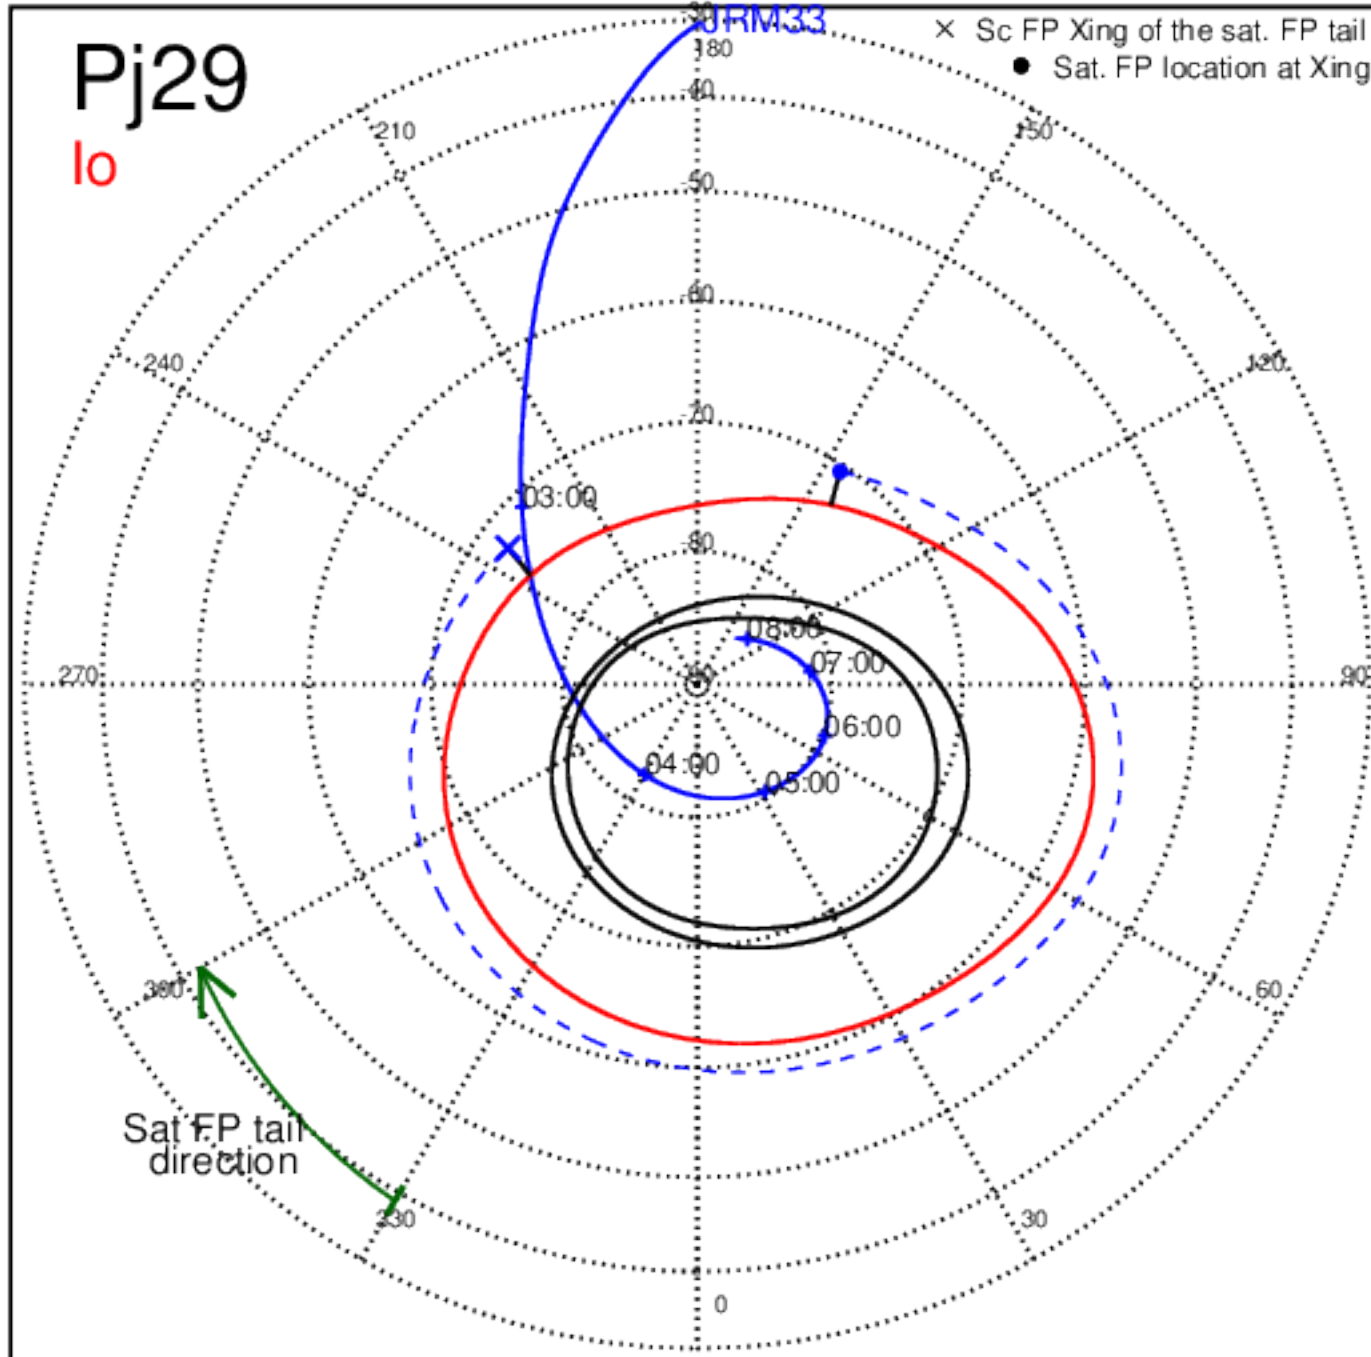

Pj27 (PJ time: 06/02/2020 10:20:03 ) - North

Pj27 (PJ time: 06/02/2020 10:20:03 ) - South

Pj28 (PJ time: 07/25/2020 06:15:27) - North

Pj28 (PJ time: 07/25/2020 06:15:27 ) - South

Pj28 (PJ time: 07/25/2020 06:15:27) - North

Pj28 (PJ time: 07/25/2020 06:15:27 ) - South

Pj28 (PJ time: 07/25/2020 06:15:27) - North

Pj28 (PJ time: 07/25/2020 06:15:27 ) - South

Pj29 (PJ time: 09/16/2020 02:10:52 ) - North

Pj29 (PJ time: 09/16/2020 02:10:52 ) - South

Pj29 (PJ time: 09/16/2020 02:10:52) - North

Pj29 (PJ time: 09/16/2020 02:10:52 ) - South

Pj29 (PJ time: 09/16/2020 02:10:52) - North

Pj29 (PJ time: 09/16/2020 02:10:52) - South

Pj30 (PJ time: 11/08/2020 01:49:42 ) - North

Pj30 (PJ time: 11/08/2020 01:49:42 ) - South

Pj30 (PJ time: 11/08/2020 01:49:42) - North

Pj30 (PJ time: 11/08/2020 01:49:42 ) - South

Pj30 (PJ time: 11/08/2020 01:49:42) - North

Pj30 (PJ time: 11/08/2020 01:49:42 ) - South