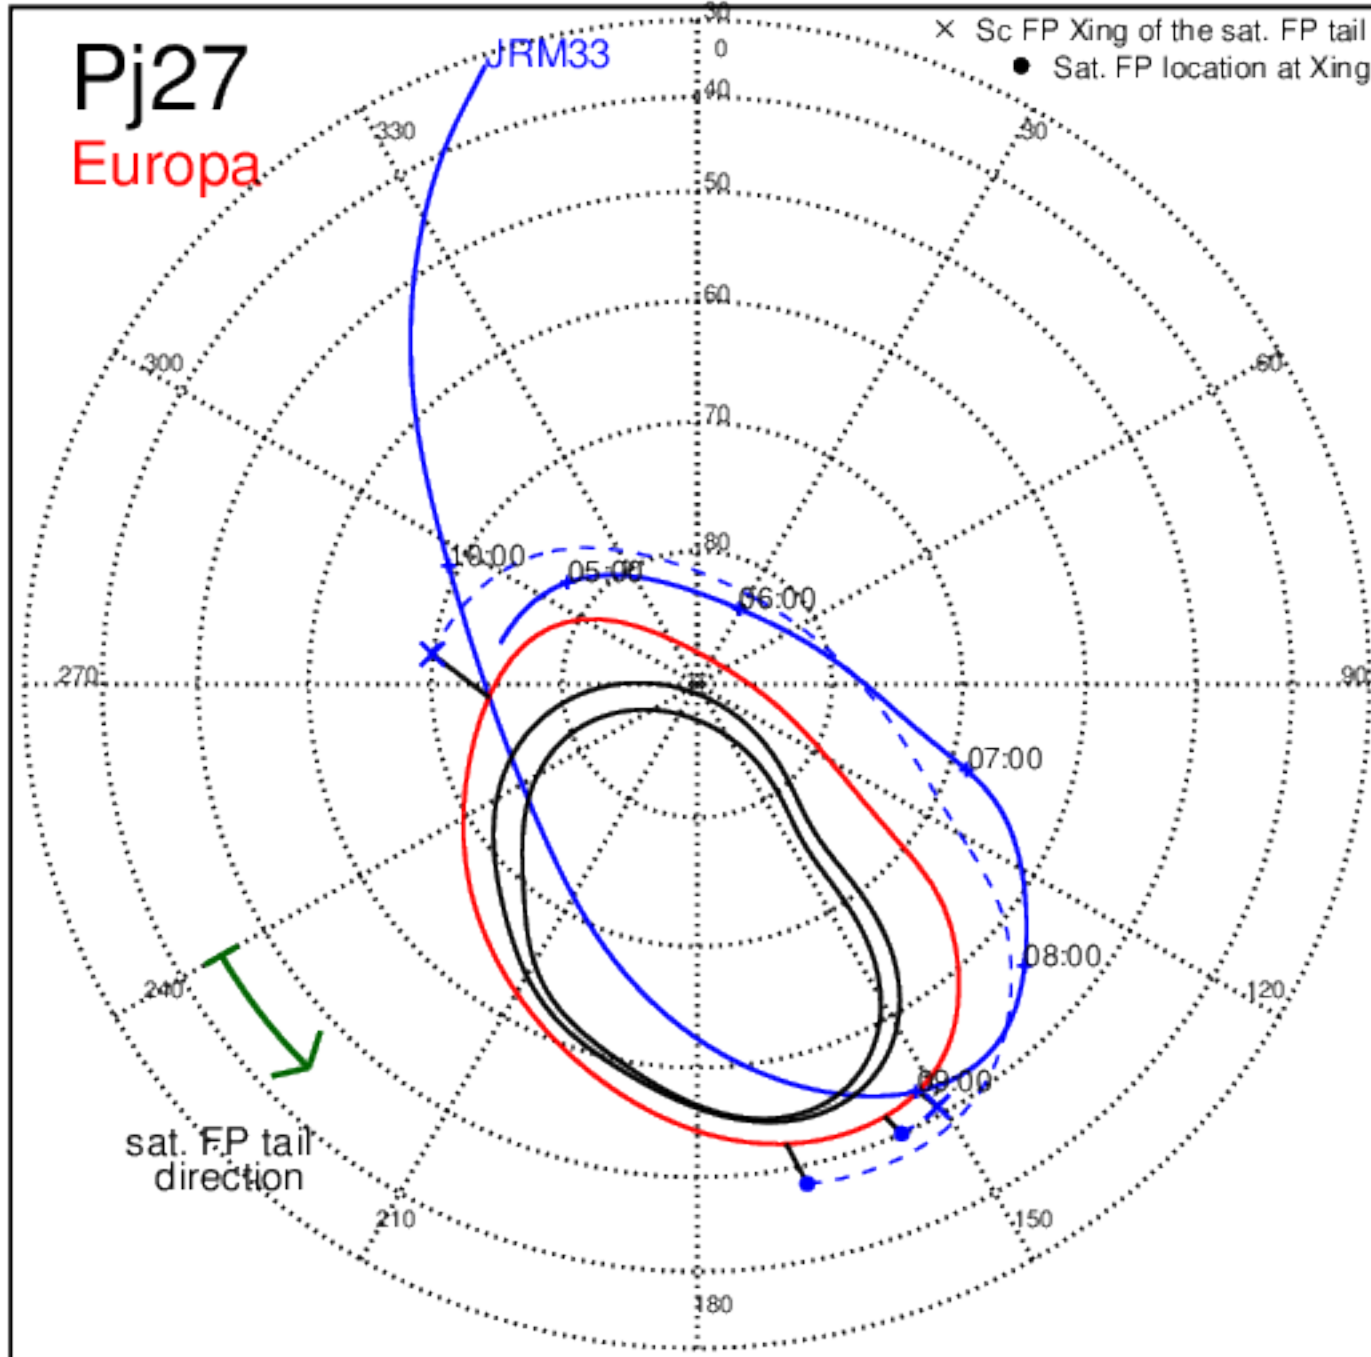

Pj26 (PJ time: 04/10/2020 13:47:40 ) - South

Pj27 (PJ time: 06/02/2020 10:20:03) - North

Pj27 (PJ time: 06/02/2020 10:20:03 ) - South

Pj27 (PJ time: 06/02/2020 10:20:03) - North

Pj27 (PJ time: 06/02/2020 10:20:03 ) - South

Pj27 (PJ time: 06/02/2020 10:20:03 ) - North

Pj27 (PJ time: 06/02/2020 10:20:03 ) - South

Pj28 (PJ time: 07/25/2020 06:15:27) - North

Pj28 (PJ time: 07/25/2020 06:15:27 ) - South

Pj28 (PJ time: 07/25/2020 06:15:27) - North

Pj28 (PJ time: 07/25/2020 06:15:27 ) - South

Pj28 (PJ time: 07/25/2020 06:15:27) - North

Pj28 (PJ time: 07/25/2020 06:15:27 ) - South

Pj29 (PJ time: 09/16/2020 02:10:52 ) - North

Pj29 (PJ time: 09/16/2020 02:10:52 ) - South

Pj29 (PJ time: 09/16/2020 02:10:52) - North

Pj29 (PJ time: 09/16/2020 02:10:52 ) - South

Pj29 (PJ time: 09/16/2020 02:10:52) - North

Pj29 (PJ time: 09/16/2020 02:10:52) - South

Pj30 (PJ time: 11/08/2020 01:49:42 ) - North