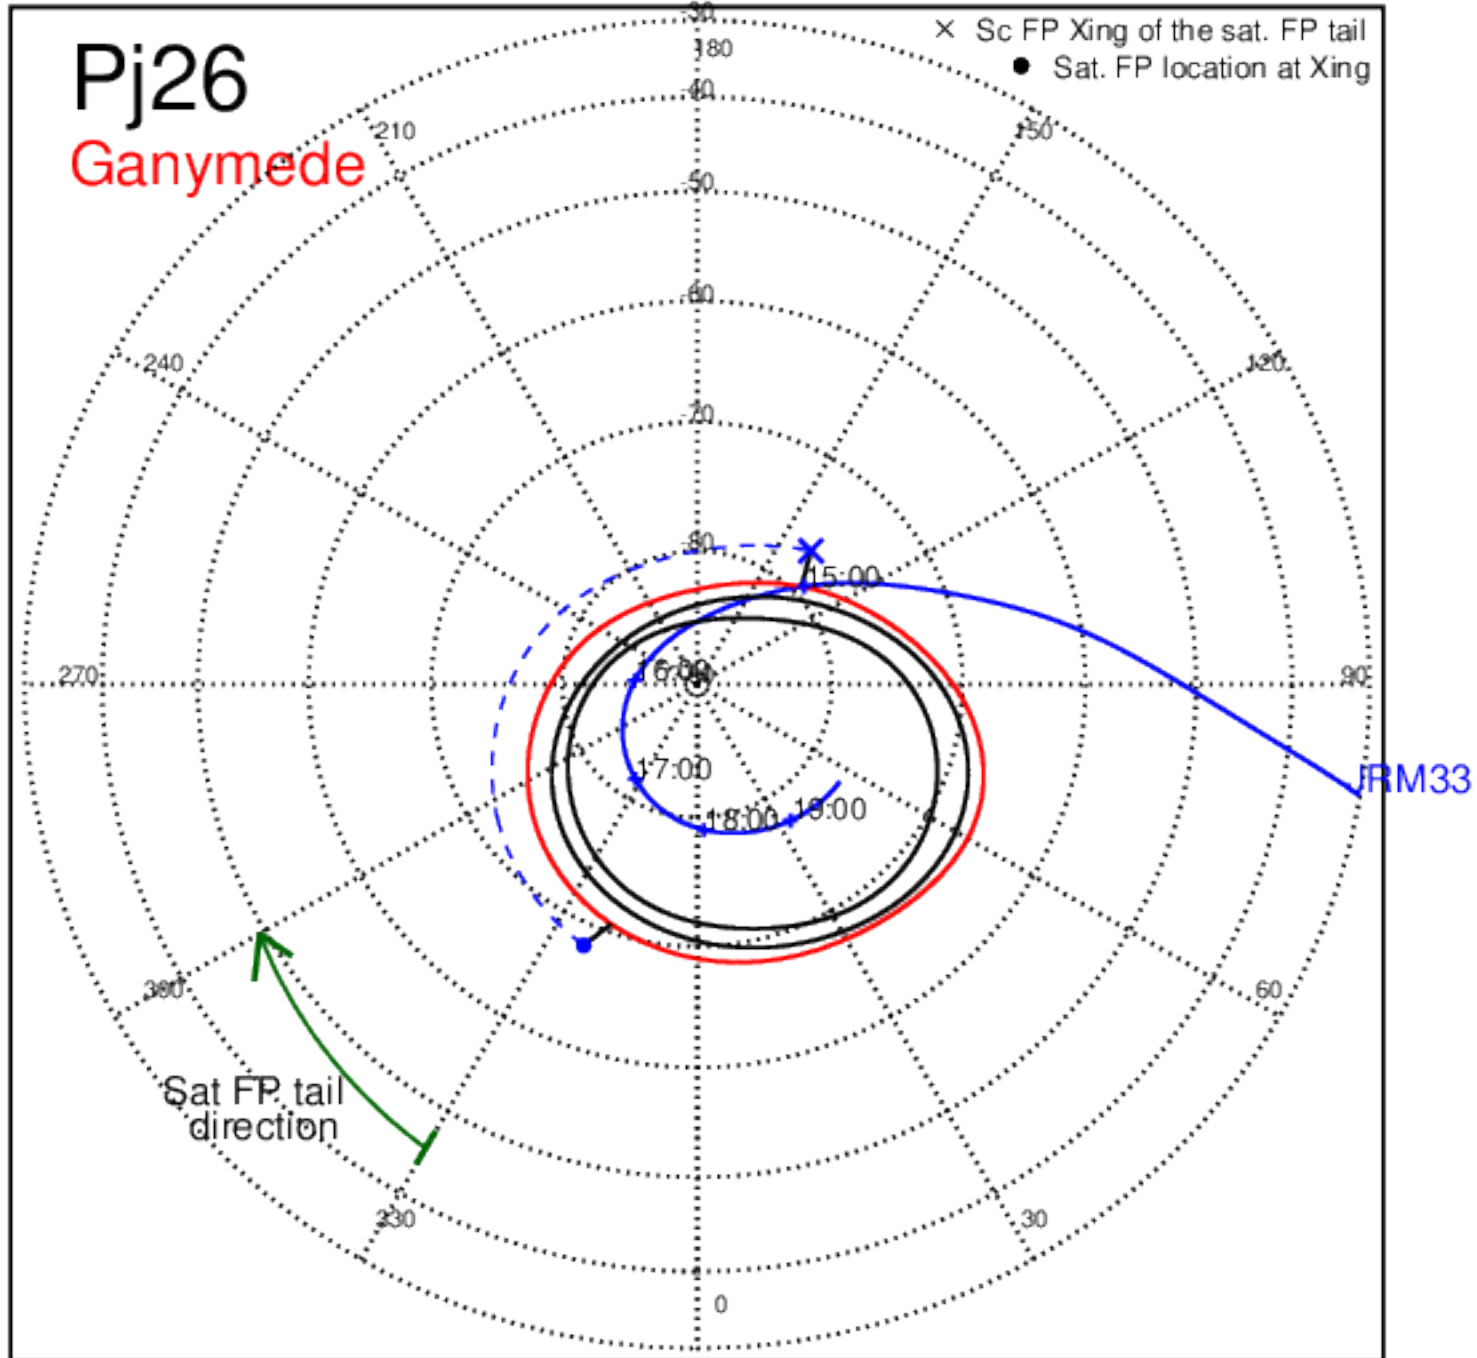

Pj26 (PJ time: 04/10/2020 13:47:40 ) - North

Pj26 (PJ time: 04/10/2020 13:47:40 ) - South

Pj26 (PJ time: 04/10/2020 13:47:40 ) - North

Pj26 (PJ time: 04/10/2020 13:47:40 ) - South

Pj26 (PJ time: 04/10/2020 13:47:40 ) - North

Pj26 (PJ time: 04/10/2020 13:47:40 ) - South

Pj27 (PJ time: 06/02/2020 10:20:03) - North

Pj27 (PJ time: 06/02/2020 10:20:03 ) - South

Pj27 (PJ time: 06/02/2020 10:20:03) - North

Pj27 (PJ time: 06/02/2020 10:20:03 ) - South

Pj27 (PJ time: 06/02/2020 10:20:03 ) - North

Pj27 (PJ time: 06/02/2020 10:20:03 ) - South

Pj28 (PJ time: 07/25/2020 06:15:27) - North

Pj28 (PJ time: 07/25/2020 06:15:27 ) - South

Pj28 (PJ time: 07/25/2020 06:15:27) - North

Pj28 (PJ time: 07/25/2020 06:15:27 ) - South

Pj28 (PJ time: 07/25/2020 06:15:27) - North

Pj28 (PJ time: 07/25/2020 06:15:27 ) - South

Pj29 (PJ time: 09/16/2020 02:10:52 ) - North

Pj29 (PJ time: 09/16/2020 02:10:52 ) - South