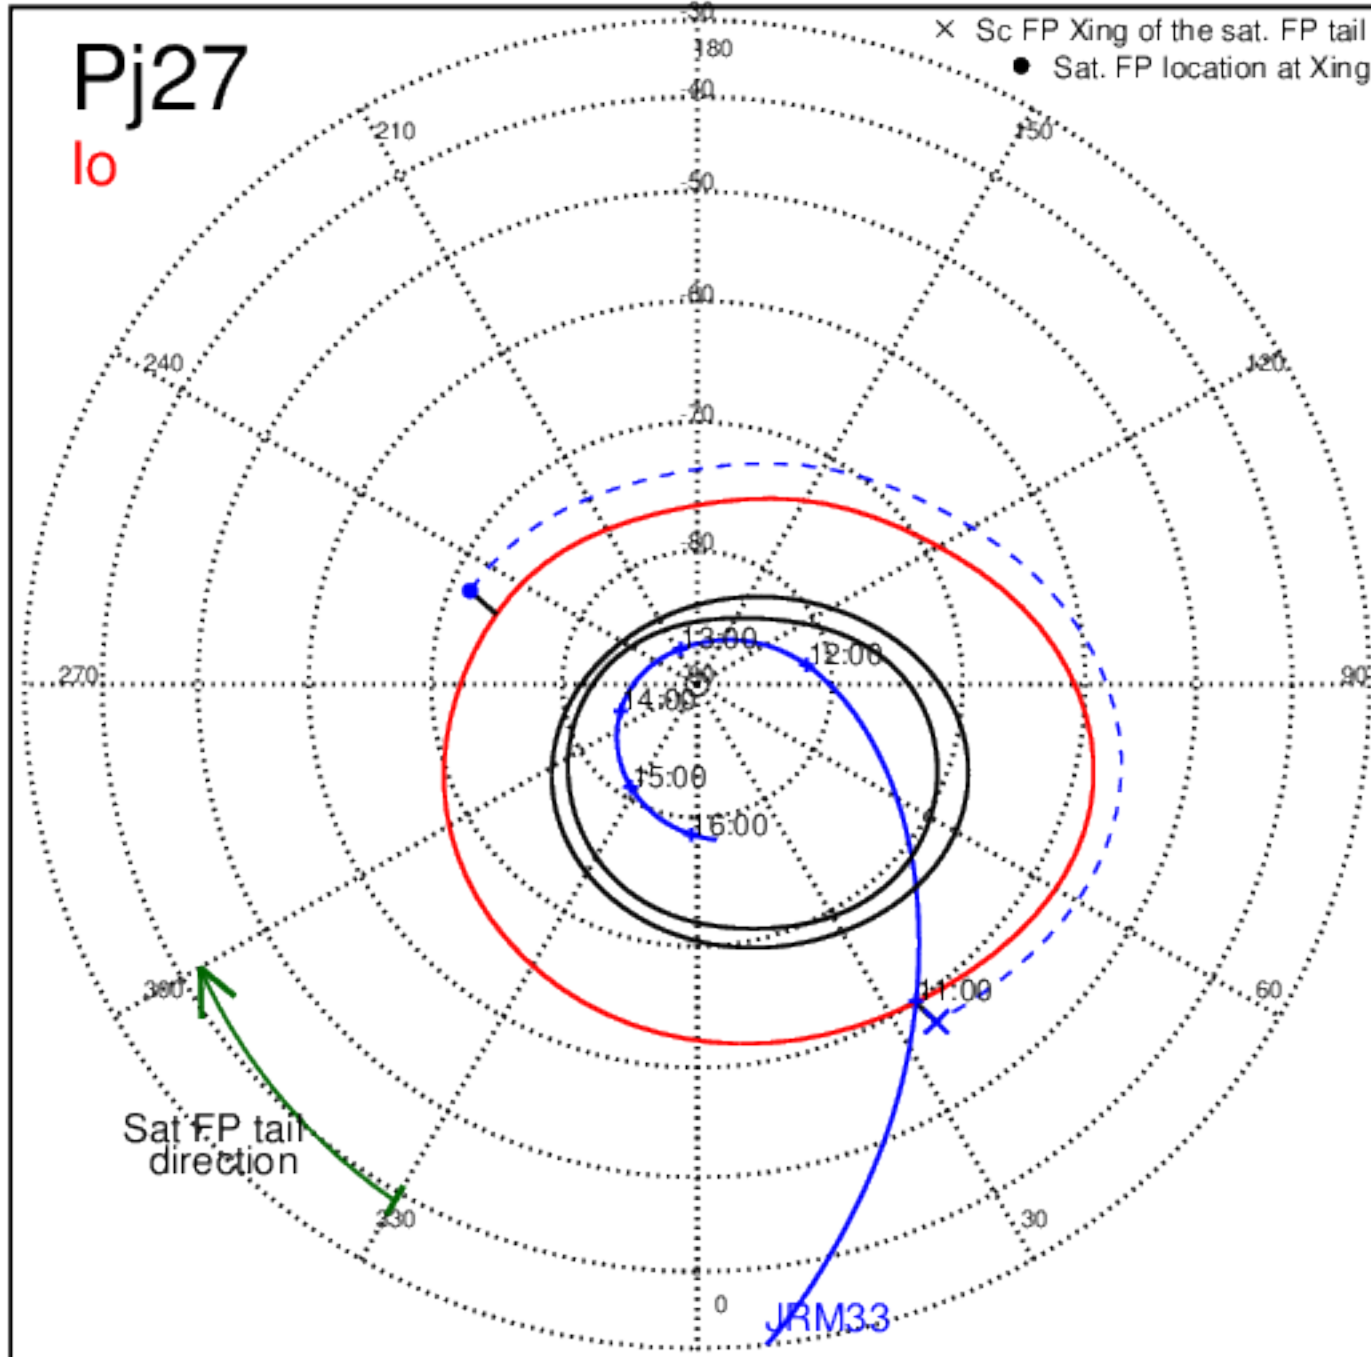

Pj26 (PJ time: 04/10/2020 13:47:40 ) - South

Pj27 (PJ time: 06/02/2020 10:20:03) - North

Pj27 (PJ time: 06/02/2020 10:20:03 ) - South

Pj27 (PJ time: 06/02/2020 10:20:03) - North

Pj27 (PJ time: 06/02/2020 10:20:03 ) - South

Pj27 (PJ time: 06/02/2020 10:20:03 ) - North

Pj27 (PJ time: 06/02/2020 10:20:03 ) - South

Pj28 (PJ time: 07/25/2020 06:15:27) - North

Pj28 (PJ time: 07/25/2020 06:15:27 ) - South

Pj28 (PJ time: 07/25/2020 06:15:27) - North

Pj28 (PJ time: 07/25/2020 06:15:27 ) - South

Pj28 (PJ time: 07/25/2020 06:15:27) - North

Pj28 (PJ time: 07/25/2020 06:15:27 ) - South

Pj29 (PJ time: 09/16/2020 02:10:52 ) - North

Pj29 (PJ time: 09/16/2020 02:10:52 ) - South

Pj29 (PJ time: 09/16/2020 02:10:52) - North

Pj29 (PJ time: 09/16/2020 02:10:52 ) - South

Pj29 (PJ time: 09/16/2020 02:10:52) - North

Pj29 (PJ time: 09/16/2020 02:10:52) - South

Pj30 (PJ time: 11/08/2020 01:49:42 ) - North