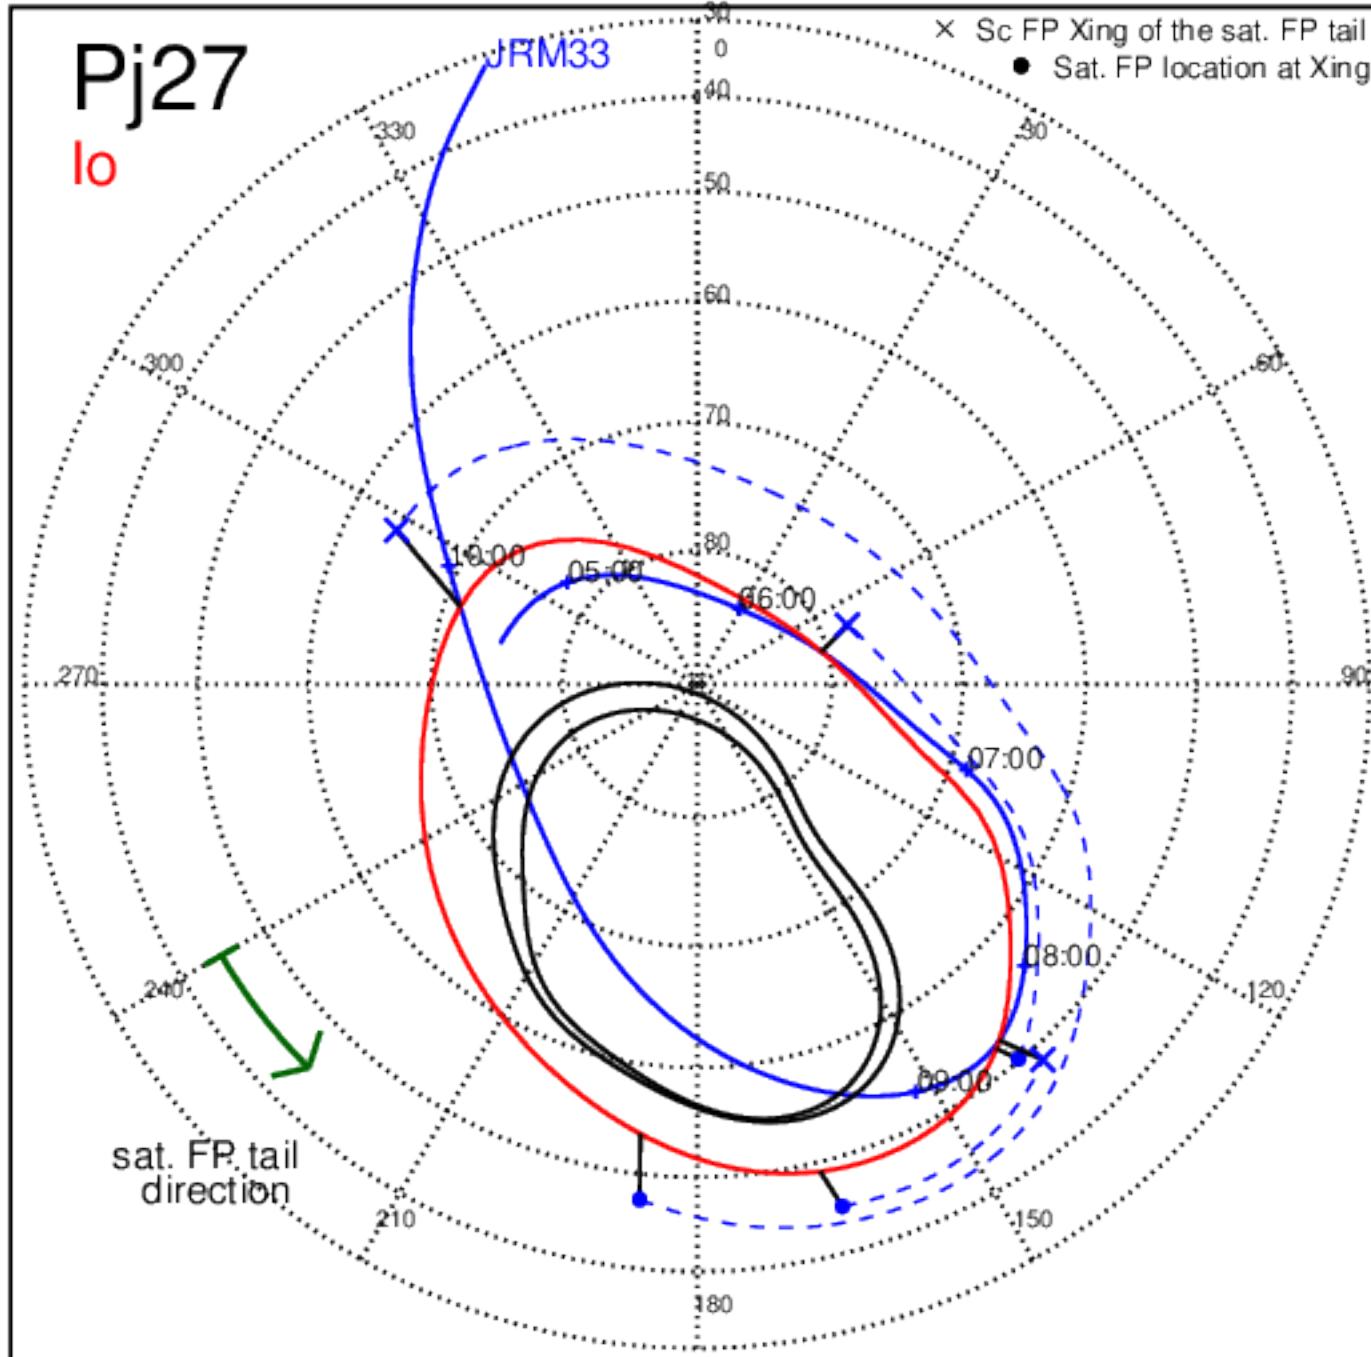

Pj26 (PJ time: 04/10/2020 13:47:40 ) - North

Pj26 (PJ time: 04/10/2020 13:47:40 ) - South

Pj26 (PJ time: 04/10/2020 13:47:40 ) - North

Pj26 (PJ time: 04/10/2020 13:47:40 ) - South

Pj26 (PJ time: 04/10/2020 13:47:40 ) - North

Pj26 (PJ time: 04/10/2020 13:47:40 ) - South

Pj27 (PJ time: 06/02/2020 10:20:03) - North

Pj27 (PJ time: 06/02/2020 10:20:03 ) - South

Pj27 (PJ time: 06/02/2020 10:20:03) - North

Pj27 (PJ time: 06/02/2020 10:20:03 ) - South

Pj27 (PJ time: 06/02/2020 10:20:03 ) - North

Pj27 (PJ time: 06/02/2020 10:20:03 ) - South

Pj28 (PJ time: 07/25/2020 06:15:27) - North

Pj28 (PJ time: 07/25/2020 06:15:27 ) - South

Pj28 (PJ time: 07/25/2020 06:15:27) - North

Pj28 (PJ time: 07/25/2020 06:15:27 ) - South

Pj28 (PJ time: 07/25/2020 06:15:27) - North

Pj28 (PJ time: 07/25/2020 06:15:27 ) - South

Pj29 (PJ time: 09/16/2020 02:10:52 ) - North

Pj29 (PJ time: 09/16/2020 02:10:52 ) - South