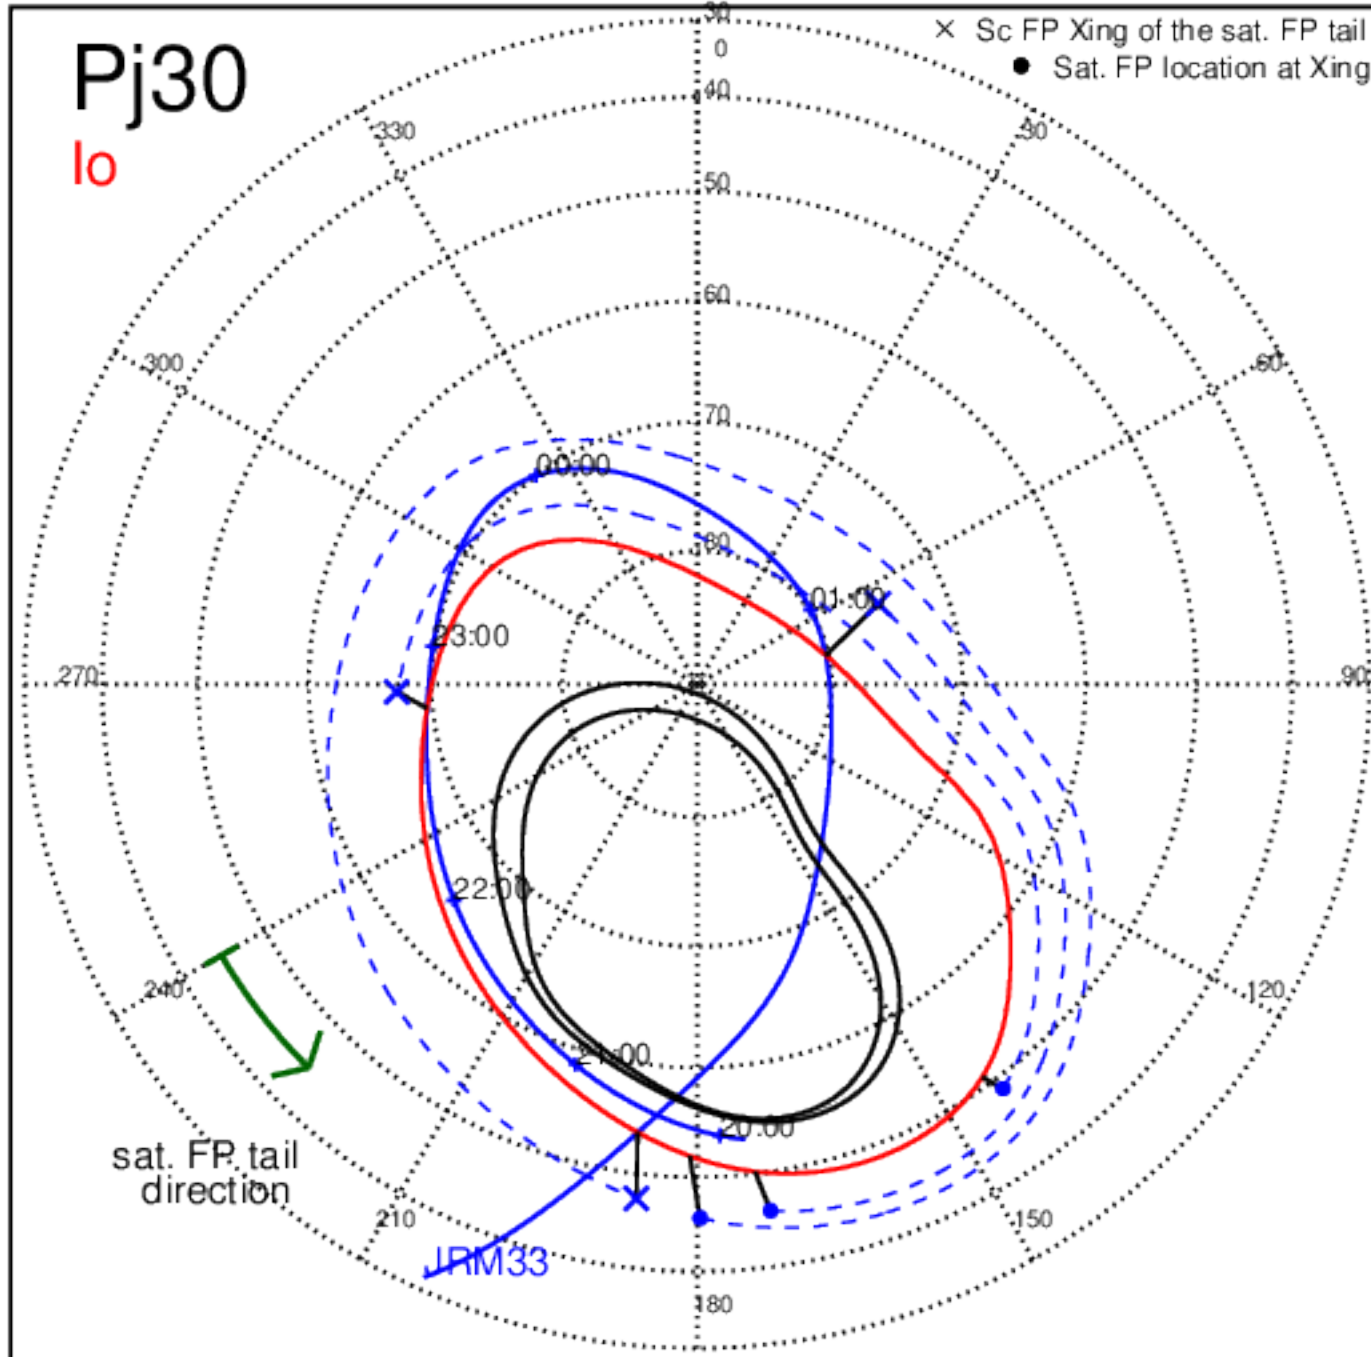

Pj27 (PJ time: 06/02/2020 10:20:03 ) - North

Pj27 (PJ time: 06/02/2020 10:20:03 ) - South

Pj28 (PJ time: 07/25/2020 06:15:27) - North

Pj28 (PJ time: 07/25/2020 06:15:27 ) - South

Pj28 (PJ time: 07/25/2020 06:15:27) - North

Pj28 (PJ time: 07/25/2020 06:15:27 ) - South

Pj28 (PJ time: 07/25/2020 06:15:27) - North

Pj28 (PJ time: 07/25/2020 06:15:27 ) - South

Pj29 (PJ time: 09/16/2020 02:10:52 ) - North

Pj29 (PJ time: 09/16/2020 02:10:52 ) - South

Pj29 (PJ time: 09/16/2020 02:10:52) - North

Pj29 (PJ time: 09/16/2020 02:10:52 ) - South

Pj29 (PJ time: 09/16/2020 02:10:52) - North

Pj29 (PJ time: 09/16/2020 02:10:52) - South

Pj30 (PJ time: 11/08/2020 01:49:42 ) - North

Pj30 (PJ time: 11/08/2020 01:49:42 ) - South

Pj30 (PJ time: 11/08/2020 01:49:42) - North

Pj30 (PJ time: 11/08/2020 01:49:42 ) - South

Pj30 (PJ time: 11/08/2020 01:49:42) - North

Pj30 (PJ time: 11/08/2020 01:49:42 ) - South