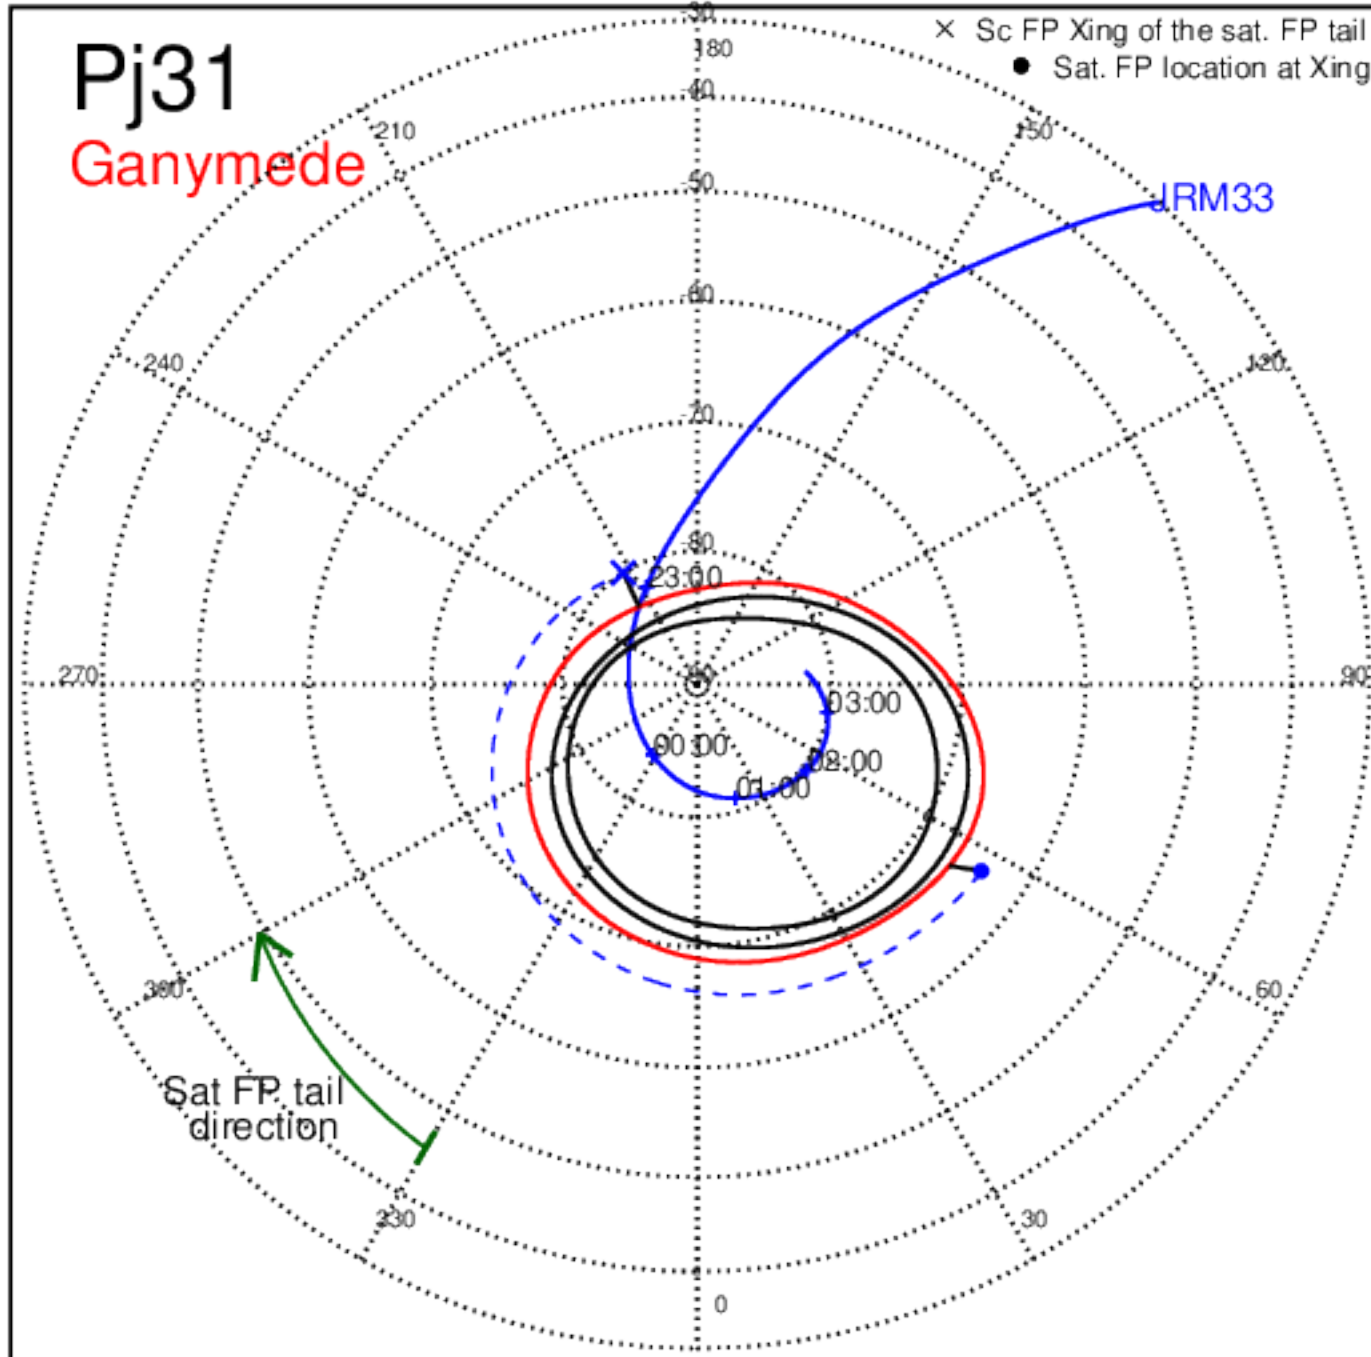

Pj31 (PJ time: 12/30/2020 21:45:45) - North

Pj31 (PJ time: 12/30/2020 21:45:45) - South

Pj31 (PJ time: 12/30/2020 21:45:45) - North

Pj31 (PJ time: 12/30/2020 21:45:45) - South

Pj31 (PJ time: 12/30/2020 21:45:45) - North

Pj31 (PJ time: 12/30/2020 21:45:45) - South

Pj32 (PJ time: 02/21/2021 17:40:34) - North

Pj32 (PJ time: 02/21/2021 17:40:34) - South

Pj32 (PJ time: 02/21/2021 17:40:34) - North

Pj32 (PJ time: 02/21/2021 17:40:34) - South

Pj33 (PJ time: 04/15/2021 23:32:25) - South

Pj33 (PJ time: 04/15/2021 23:32:25) - North

Pj33 (PJ time: 04/15/2021 23:32:25) - South

Pj34 (PJ time: 06/08/2021 07:46:01) - North

Pj34 (PJ time: 06/08/2021 07:46:01) - South

Pj34 (PJ time: 06/08/2021 07:46:01) - North

Pj34 (PJ time: 06/08/2021 07:46:01) - South

Pj34 (PJ time: 06/08/2021 07:46:01) - North

Pj34 (PJ time: 06/08/2021 07:46:01) - South

Pj35 (PJ time: 07/21/2021 08:15:05) - North