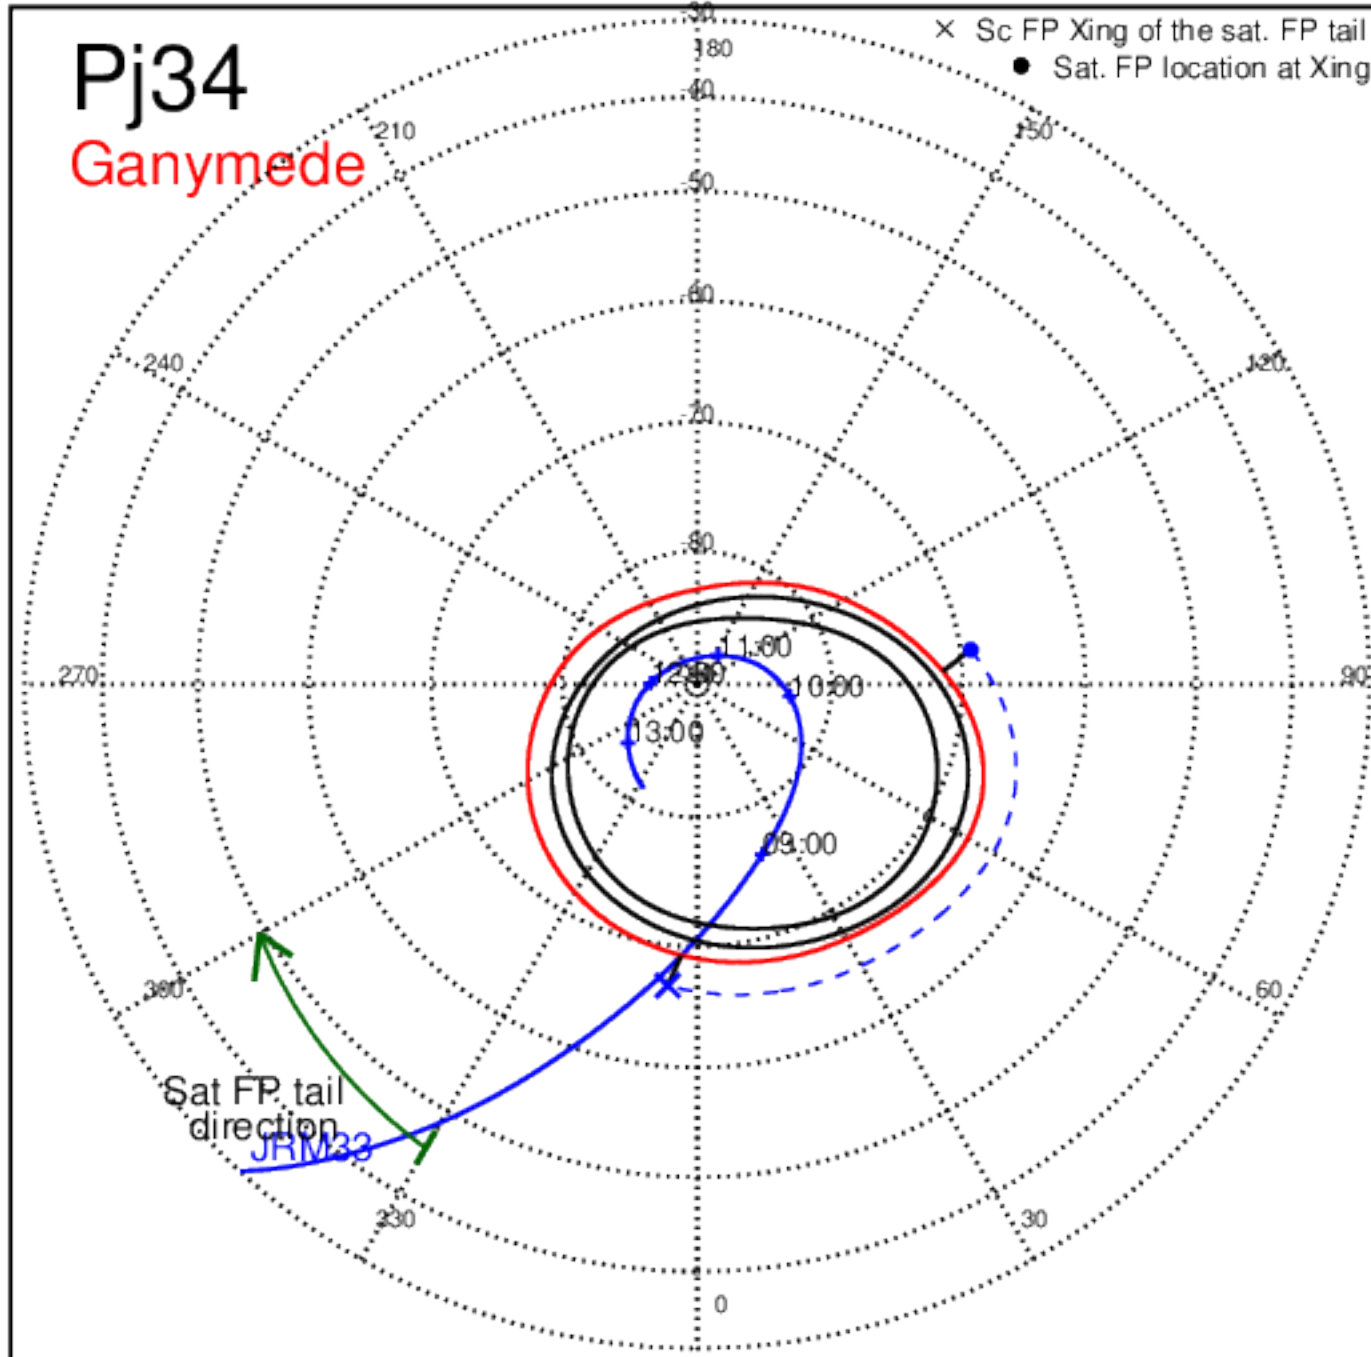

Pj31 (PJ time: 12/30/2020 21:45:45) - North

Pj31 (PJ time: 12/30/2020 21:45:45) - South

Pj31 (PJ time: 12/30/2020 21:45:45) - North

Pj31 (PJ time: 12/30/2020 21:45:45) - South

Pj31 (PJ time: 12/30/2020 21:45:45) - North

Pj33 (PJ time: 04/15/2021 23:32:25) - South

Pj33 (PJ time: 04/15/2021 23:32:25) - North

Pj33 (PJ time: 04/15/2021 23:32:25) - South

Pj34 (PJ time: 06/08/2021 07:46:01) - North

Pj34 (PJ time: 06/08/2021 07:46:01) - South

Pj34 (PJ time: 06/08/2021 07:46:01) - North

Pj34 (PJ time: 06/08/2021 07:46:01) - South

Pj34 (PJ time: 06/08/2021 07:46:01) - North

Pj34 (PJ time: 06/08/2021 07:46:01) - South

Pj35 (PJ time: 07/21/2021 08:15:05) - North

Pj35 (PJ time: 07/21/2021 08:15:05) - South

Pj35 (PJ time: 07/21/2021 08:15:05) - North

Pj35 (PJ time: 07/21/2021 08:15:05) - South

Pj35 (PJ time: 07/21/2021 08:15:05) - North

Pj35 (PJ time: 07/21/2021 08:15:05) - South