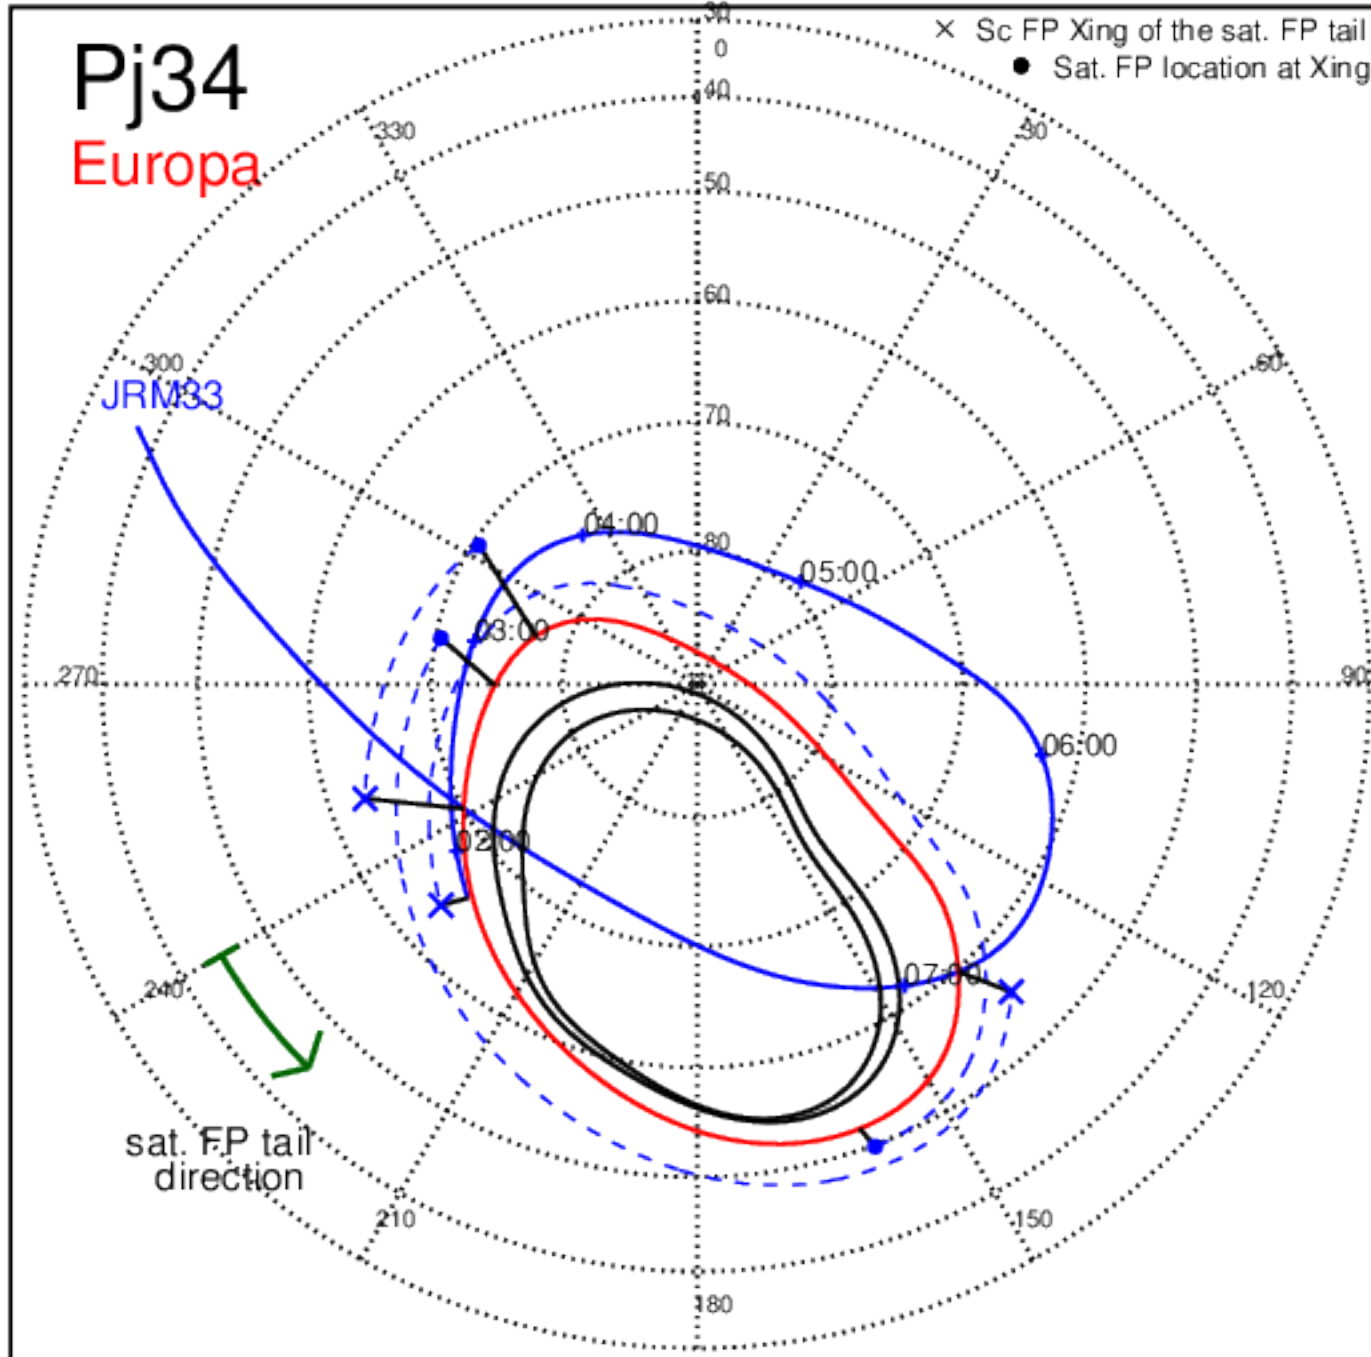

Pj31 (PJ time: 12/30/2020 21:45:45) - South

Pj32 (PJ time: 02/21/2021 17:40:34) - North

Pj32 (PJ time: 02/21/2021 17:40:34) - South

Pj32 (PJ time: 02/21/2021 17:40:34) - North

Pj32 (PJ time: 02/21/2021 17:40:34) - South

Pj33 (PJ time: 04/15/2021 23:32:25) - South

Pj33 (PJ time: 04/15/2021 23:32:25) - North

Pj33 (PJ time: 04/15/2021 23:32:25) - South

Pj34 (PJ time: 06/08/2021 07:46:01) - North

Pj34 (PJ time: 06/08/2021 07:46:01) - South

Pj34 (PJ time: 06/08/2021 07:46:01) - North

Pj34 (PJ time: 06/08/2021 07:46:01) - South

Pj34 (PJ time: 06/08/2021 07:46:01) - North

Pj34 (PJ time: 06/08/2021 07:46:01) - South

Pj35 (PJ time: 07/21/2021 08:15:05) - North

Pj35 (PJ time: 07/21/2021 08:15:05) - South

Pj35 (PJ time: 07/21/2021 08:15:05) - North

Pj35 (PJ time: 07/21/2021 08:15:05) - South

Pj35 (PJ time: 07/21/2021 08:15:05) - North

Pj35 (PJ time: 07/21/2021 08:15:05) - South