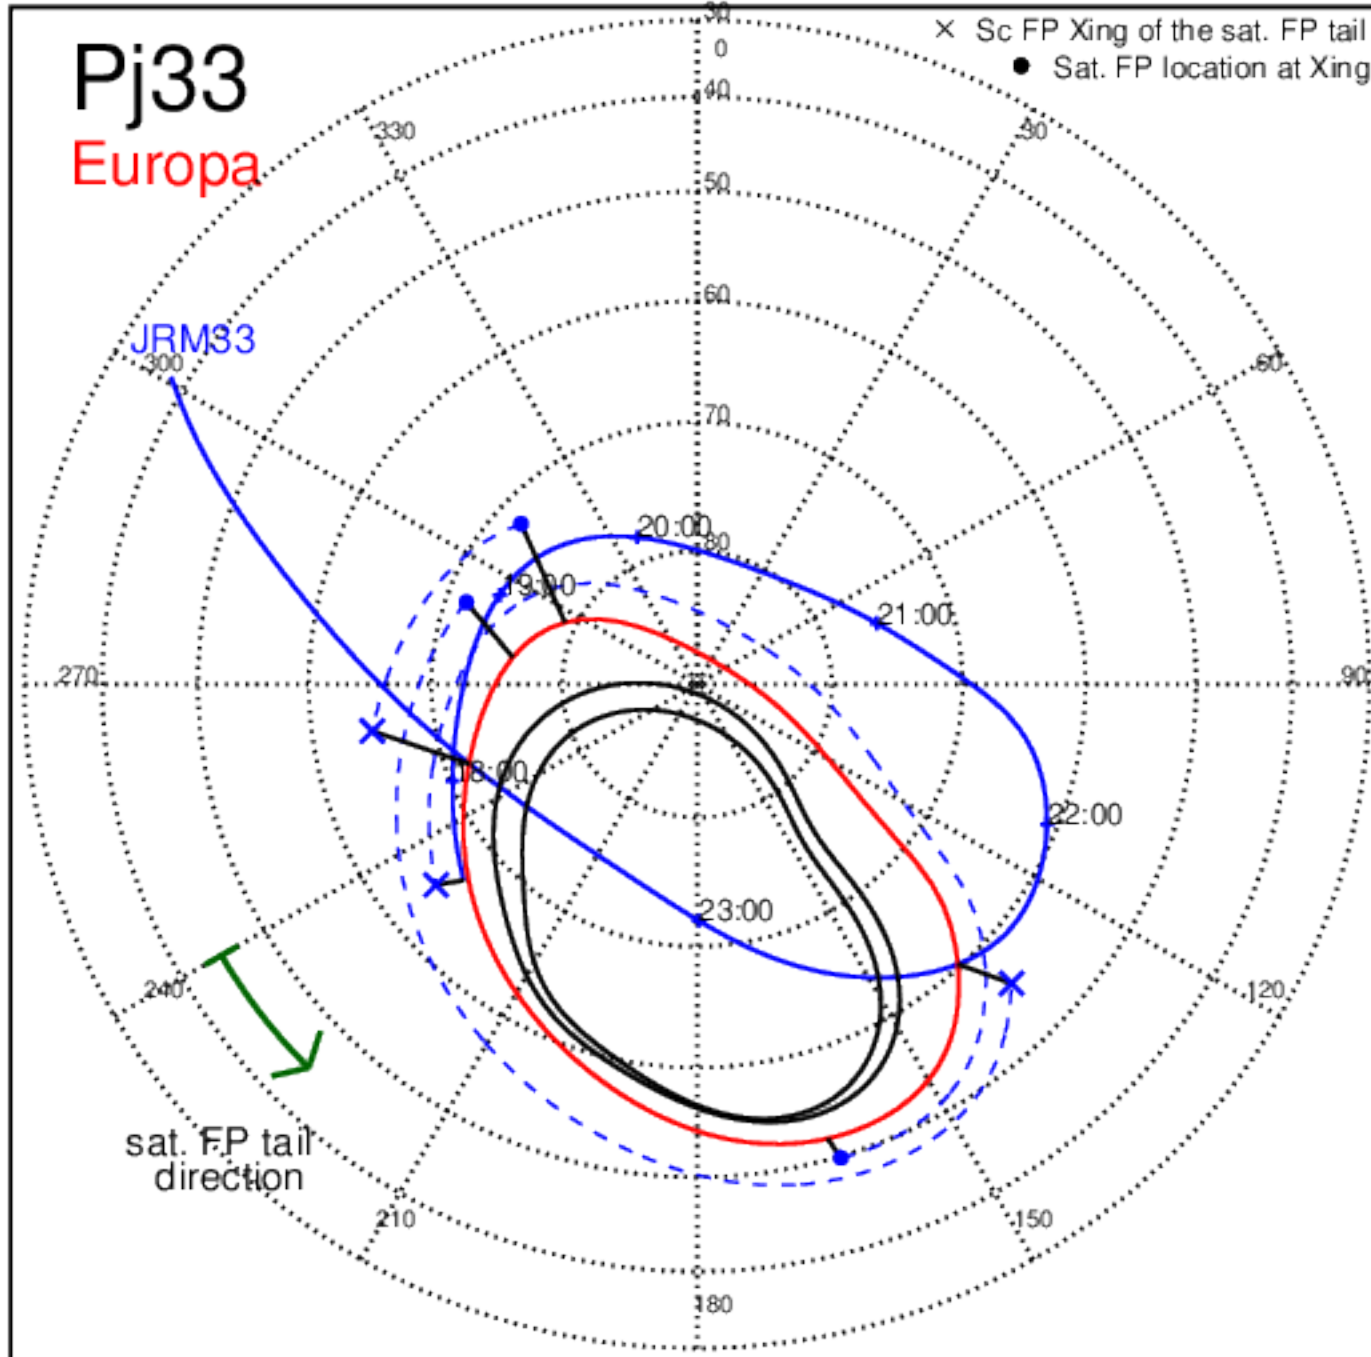

Pj31 (PJ time: 12/30/2020 21:45:45) - South

Pj32 (PJ time: 02/21/2021 17:40:34) - North

Pj32 (PJ time: 02/21/2021 17:40:34) - South

Pj32 (PJ time: 02/21/2021 17:40:34) - North

Pj32 (PJ time: 02/21/2021 17:40:34) - South

Pj32 (PJ time: 02/21/2021 17:40:34) - North

Pj32 (PJ time: 02/21/2021 17:40:34) - South

Pj32
Ganymede

Pj33 (PJ time: 04/15/2021 23:32:25) - North

Pj33 (PJ time: 04/15/2021 23:32:25) - South

Pj33 (PJ time: 04/15/2021 23:32:25) - North

Pj33 (PJ time: 04/15/2021 23:32:25) - South

Pj33 (PJ time: 04/15/2021 23:32:25) - North

Pj33 (PJ time: 04/15/2021 23:32:25) - South

Pj34 (PJ time: 06/08/2021 07:46:01) - North

Pj34 (PJ time: 06/08/2021 07:46:01) - South

Pj34 (PJ time: 06/08/2021 07:46:01) - North

Pj34 (PJ time: 06/08/2021 07:46:01) - South

Pj34 (PJ time: 06/08/2021 07:46:01) - North

Pj34 (PJ time: 06/08/2021 07:46:01) - South

Pj35 (PJ time: 07/21/2021 08:15:05) - North