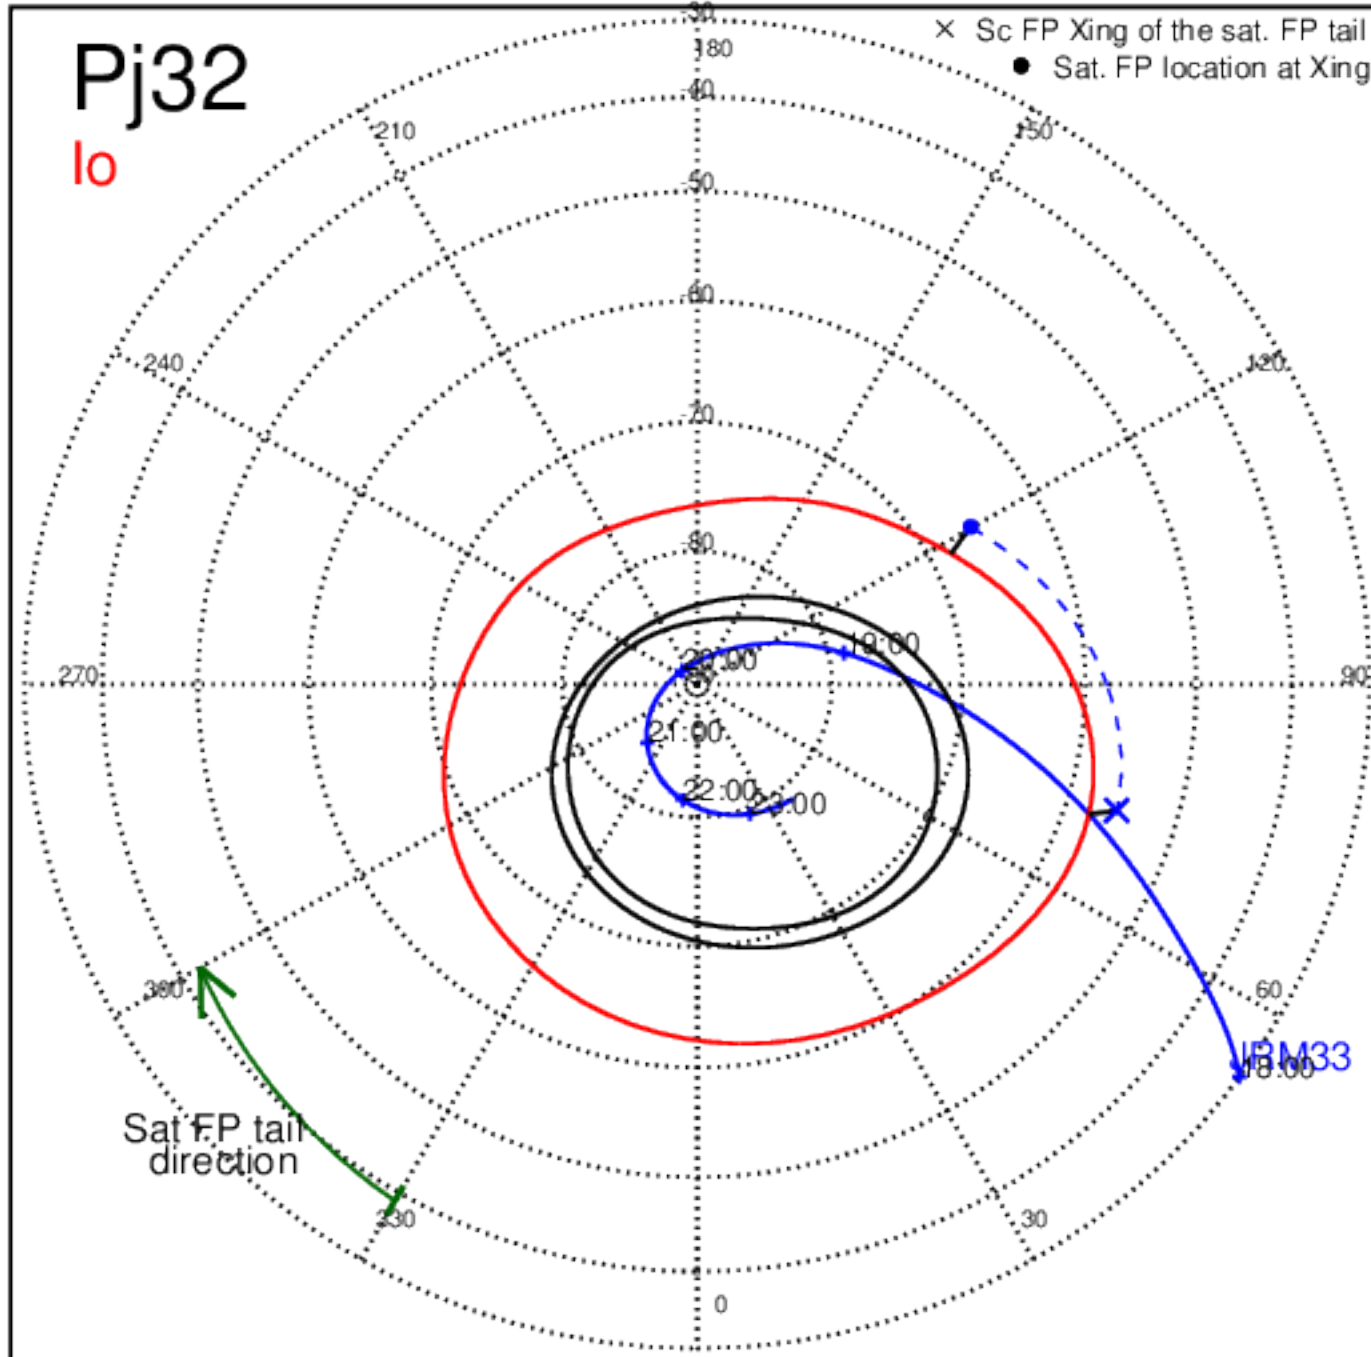

Pj31 (PJ time: 12/30/2020 21:45:45) - North

Pj31 (PJ time: 12/30/2020 21:45:45) - South

Pj31 (PJ time: 12/30/2020 21:45:45) - North

Pj31 (PJ time: 12/30/2020 21:45:45) - South

Pj31 (PJ time: 12/30/2020 21:45:45) - North

Pj31 (PJ time: 12/30/2020 21:45:45) - South

Pj32 (PJ time: 02/21/2021 17:40:34) - North

Pj32 (PJ time: 02/21/2021 17:40:34) - South

Pj32 (PJ time: 02/21/2021 17:40:34) - North

Pj32 (PJ time: 02/21/2021 17:40:34) - South

Pj33 (PJ time: 04/15/2021 23:32:25) - South

Pj33 (PJ time: 04/15/2021 23:32:25) - North

Pj33 (PJ time: 04/15/2021 23:32:25) - South

Pj34 (PJ time: 06/08/2021 07:46:01) - North

Pj34 (PJ time: 06/08/2021 07:46:01) - South

Pj34 (PJ time: 06/08/2021 07:46:01) - North

Pj34 (PJ time: 06/08/2021 07:46:01) - South

Pj34 (PJ time: 06/08/2021 07:46:01) - North

Pj34 (PJ time: 06/08/2021 07:46:01) - South

Pj35 (PJ time: 07/21/2021 08:15:05) - North