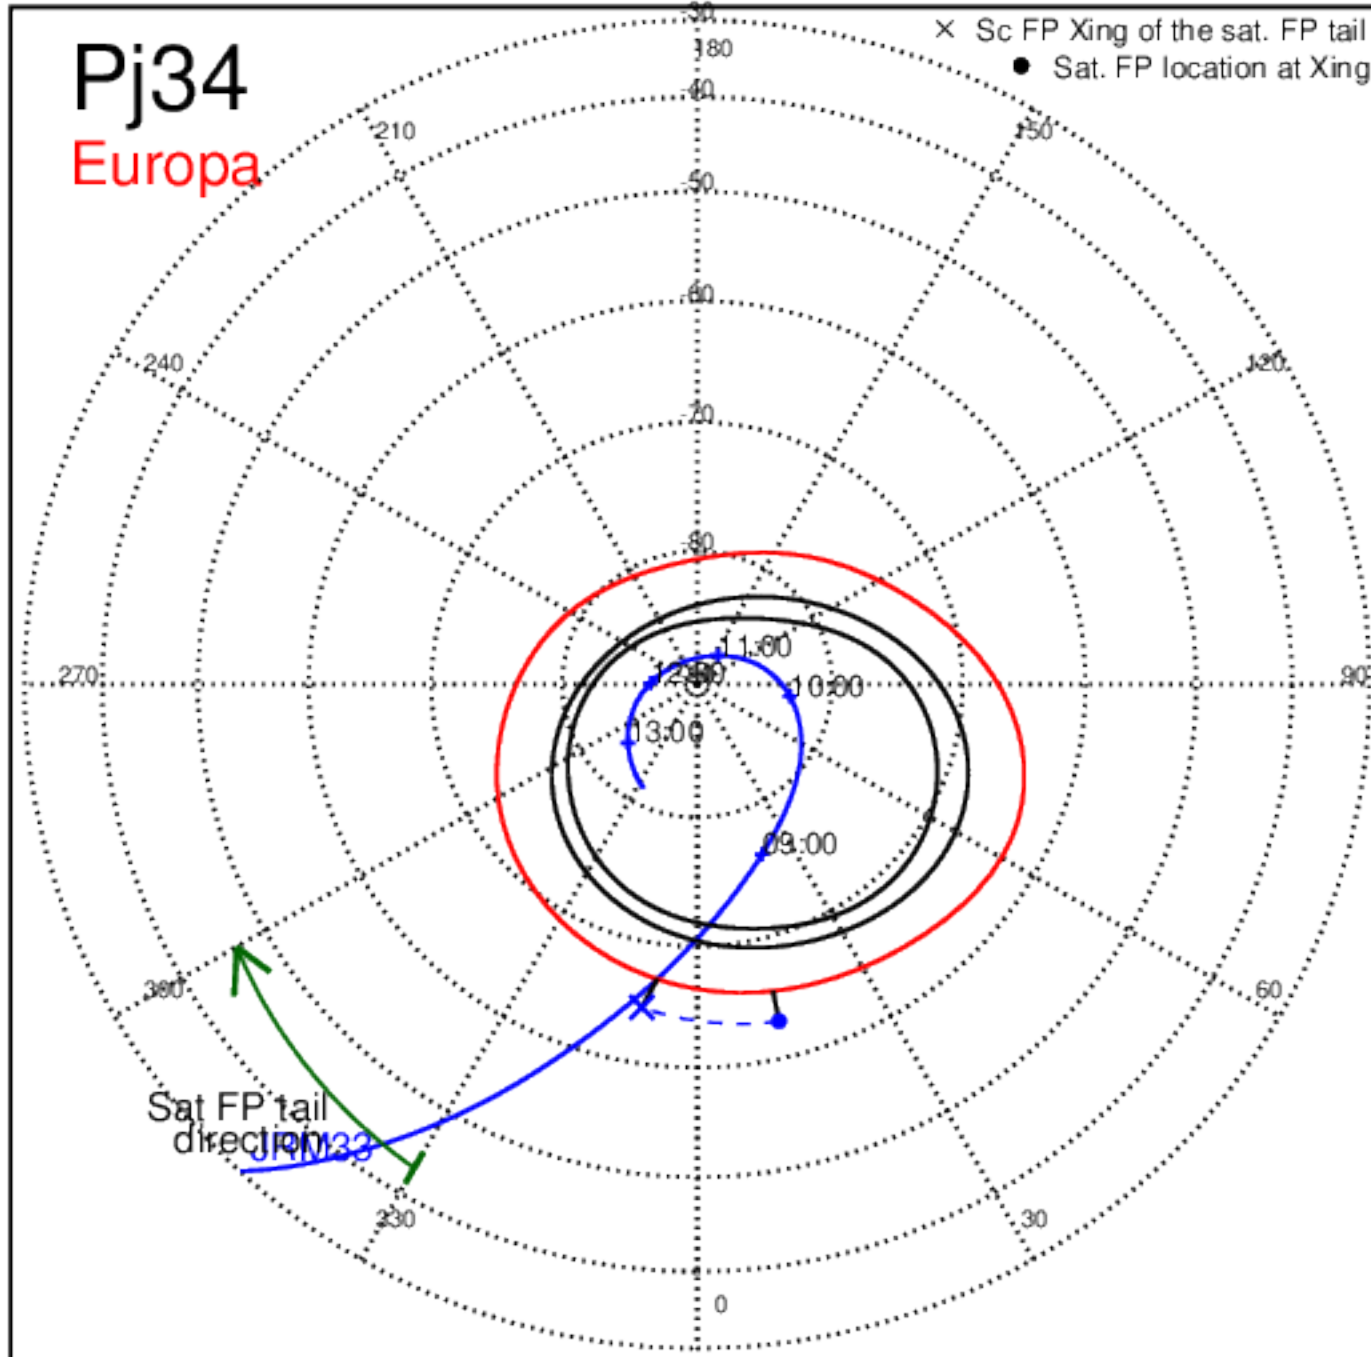

Pj31 (PJ time: 12/30/2020 21:45:45) - North

Pj31 (PJ time: 12/30/2020 21:45:45) - South

Pj31 (PJ time: 12/30/2020 21:45:45) - North

Pj31 (PJ time: 12/30/2020 21:45:45) - South

Pj31 (PJ time: 12/30/2020 21:45:45) - North

Pj33 (PJ time: 04/15/2021 23:32:25) - South

Pj33 (PJ time: 04/15/2021 23:32:25) - North

Pj33 (PJ time: 04/15/2021 23:32:25) - South

Pj34 (PJ time: 06/08/2021 07:46:01) - North

Pj34 (PJ time: 06/08/2021 07:46:01) - South

Pj34 (PJ time: 06/08/2021 07:46:01) - North

Pj34 (PJ time: 06/08/2021 07:46:01) - South

Pj34 (PJ time: 06/08/2021 07:46:01) - North

Pj34 (PJ time: 06/08/2021 07:46:01) - South

Pj35 (PJ time: 07/21/2021 08:15:05) - North

Pj35 (PJ time: 07/21/2021 08:15:05) - South

Pj35 (PJ time: 07/21/2021 08:15:05) - North

Pj35 (PJ time: 07/21/2021 08:15:05) - South

Pj35 (PJ time: 07/21/2021 08:15:05) - North

Pj35 (PJ time: 07/21/2021 08:15:05) - South