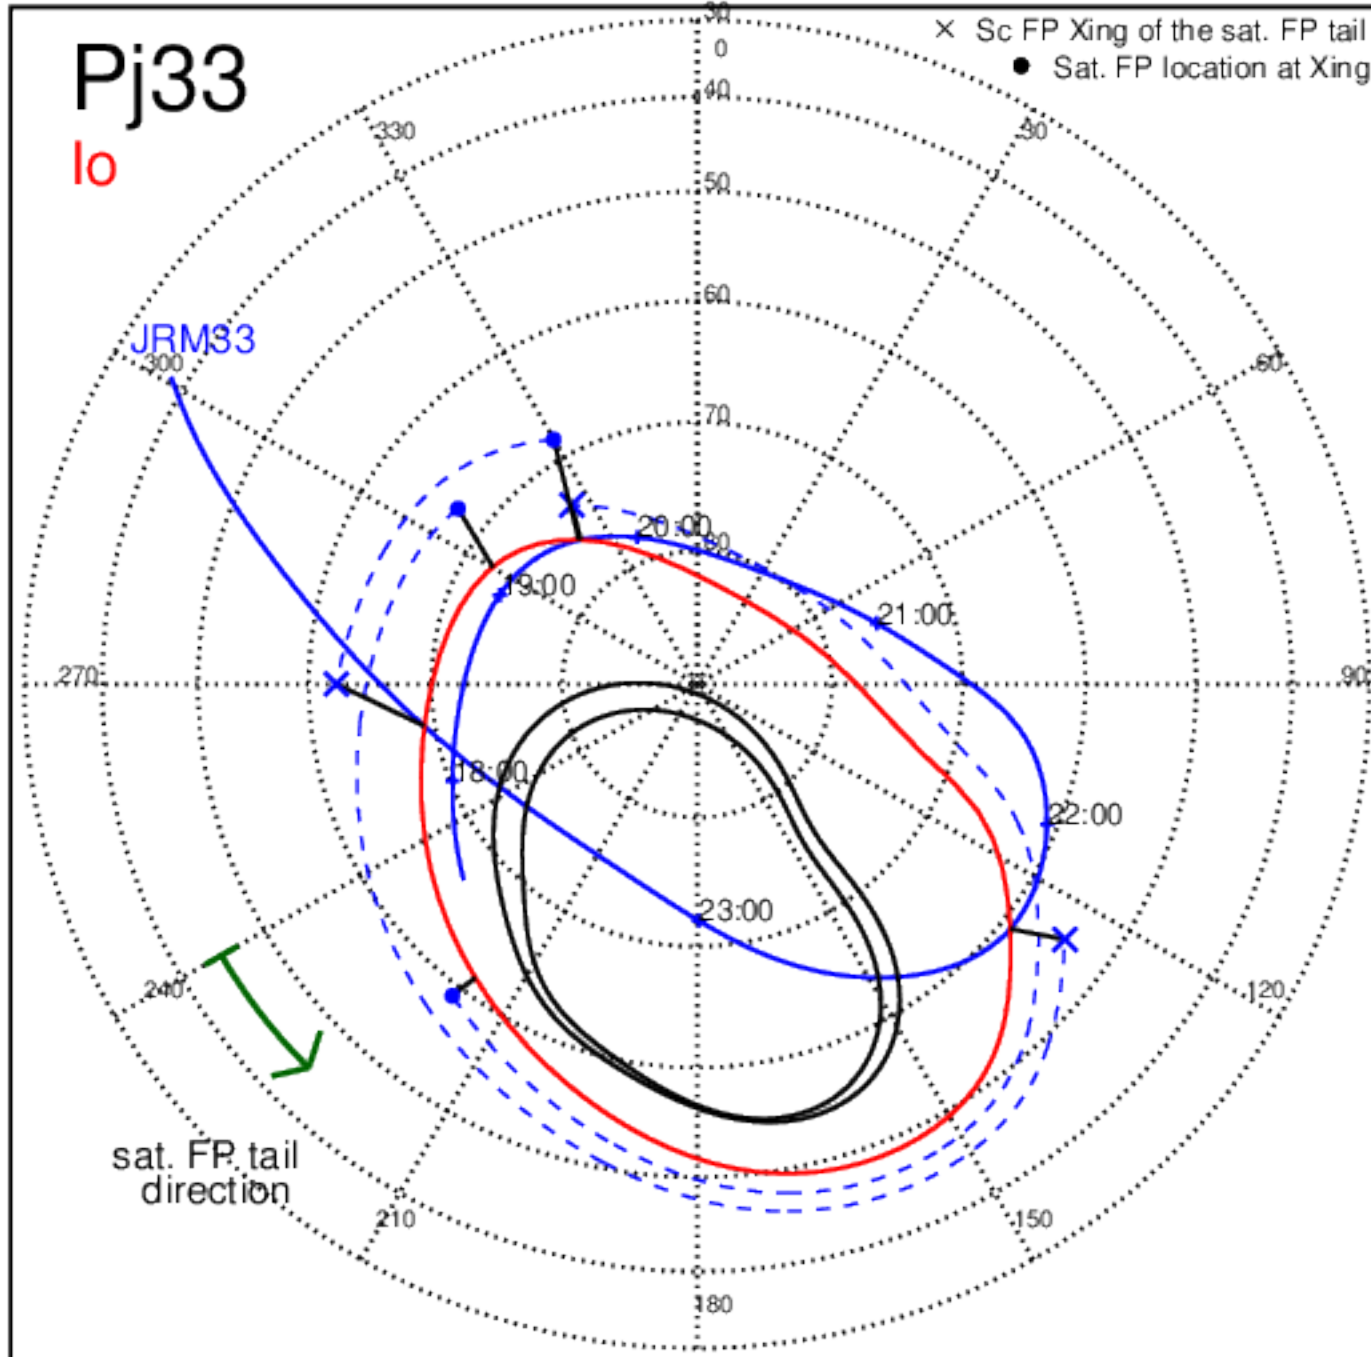

Pj31 (PJ time: 12/30/2020 21:45:45) - South

Pj32 (PJ time: 02/21/2021 17:40:34) - North

Pj32 (PJ time: 02/21/2021 17:40:34) - South

Pj32 (PJ time: 02/21/2021 17:40:34) - North

Pj32 (PJ time: 02/21/2021 17:40:34) - South

Pj32 (PJ time: 02/21/2021 17:40:34) - North

Pj32 (PJ time: 02/21/2021 17:40:34) - South

Pj32
Ganymede

Pj33 (PJ time: 04/15/2021 23:32:25) - North

Pj33 (PJ time: 04/15/2021 23:32:25) - South

Pj33 (PJ time: 04/15/2021 23:32:25) - North

Pj33 (PJ time: 04/15/2021 23:32:25) - South

Pj33 (PJ time: 04/15/2021 23:32:25) - North

Pj33 (PJ time: 04/15/2021 23:32:25) - South

Pj34 (PJ time: 06/08/2021 07:46:01) - North

Pj34 (PJ time: 06/08/2021 07:46:01) - South

Pj34 (PJ time: 06/08/2021 07:46:01) - North

Pj34 (PJ time: 06/08/2021 07:46:01) - South

Pj34 (PJ time: 06/08/2021 07:46:01) - North

Pj34 (PJ time: 06/08/2021 07:46:01) - South

Pj35 (PJ time: 07/21/2021 08:15:05) - North