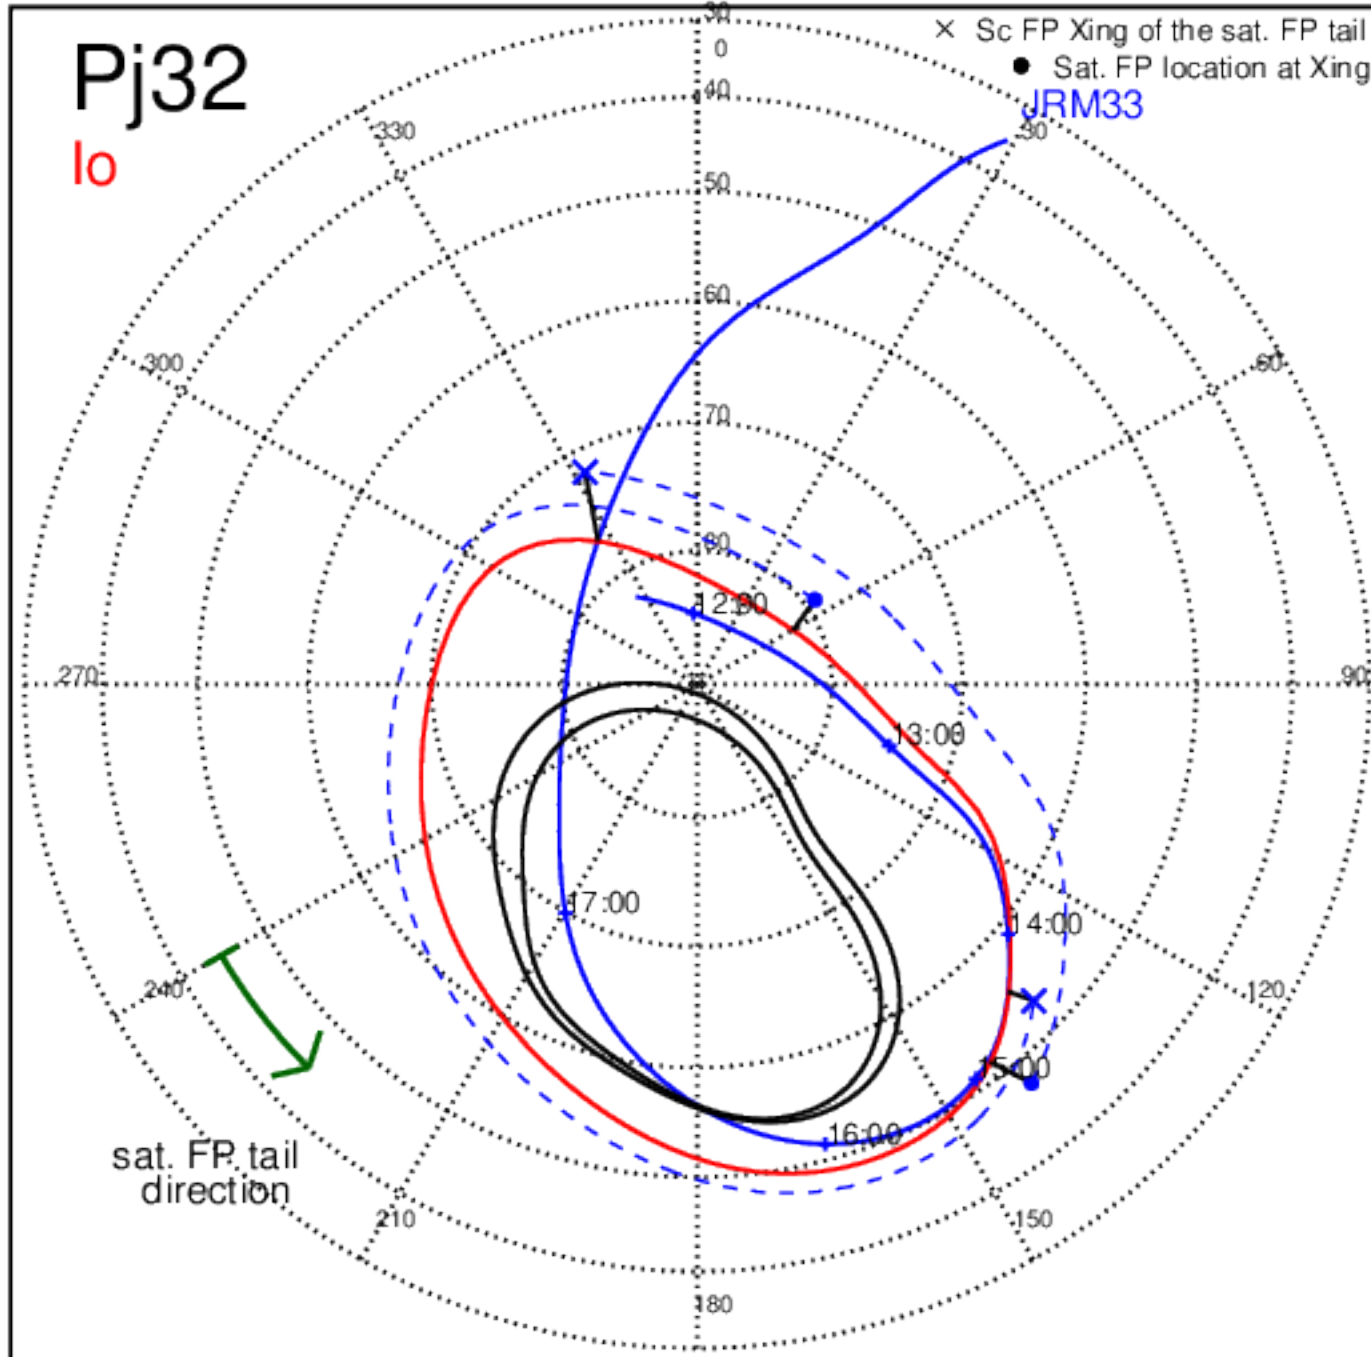

Pj31 (PJ time: 12/30/2020 21:45:45) - North

Pj31 (PJ time: 12/30/2020 21:45:45) - South

Pj31 (PJ time: 12/30/2020 21:45:45) - North

Pj31 (PJ time: 12/30/2020 21:45:45) - South

Pj31 (PJ time: 12/30/2020 21:45:45) - North

Pj31 (PJ time: 12/30/2020 21:45:45) - South

Pj32 (PJ time: 02/21/2021 17:40:34) - North

Pj32 (PJ time: 02/21/2021 17:40:34) - South

Pj32 (PJ time: 02/21/2021 17:40:34) - North

Pj32 (PJ time: 02/21/2021 17:40:34) - South

Pj33 (PJ time: 04/15/2021 23:32:25) - South

Pj33 (PJ time: 04/15/2021 23:32:25) - North

Pj33 (PJ time: 04/15/2021 23:32:25) - South

Pj34 (PJ time: 06/08/2021 07:46:01) - North

Pj34 (PJ time: 06/08/2021 07:46:01) - South

Pj34 (PJ time: 06/08/2021 07:46:01) - North

Pj34 (PJ time: 06/08/2021 07:46:01) - South

Pj34 (PJ time: 06/08/2021 07:46:01) - North

Pj34 (PJ time: 06/08/2021 07:46:01) - South

Pj35 (PJ time: 07/21/2021 08:15:05) - North