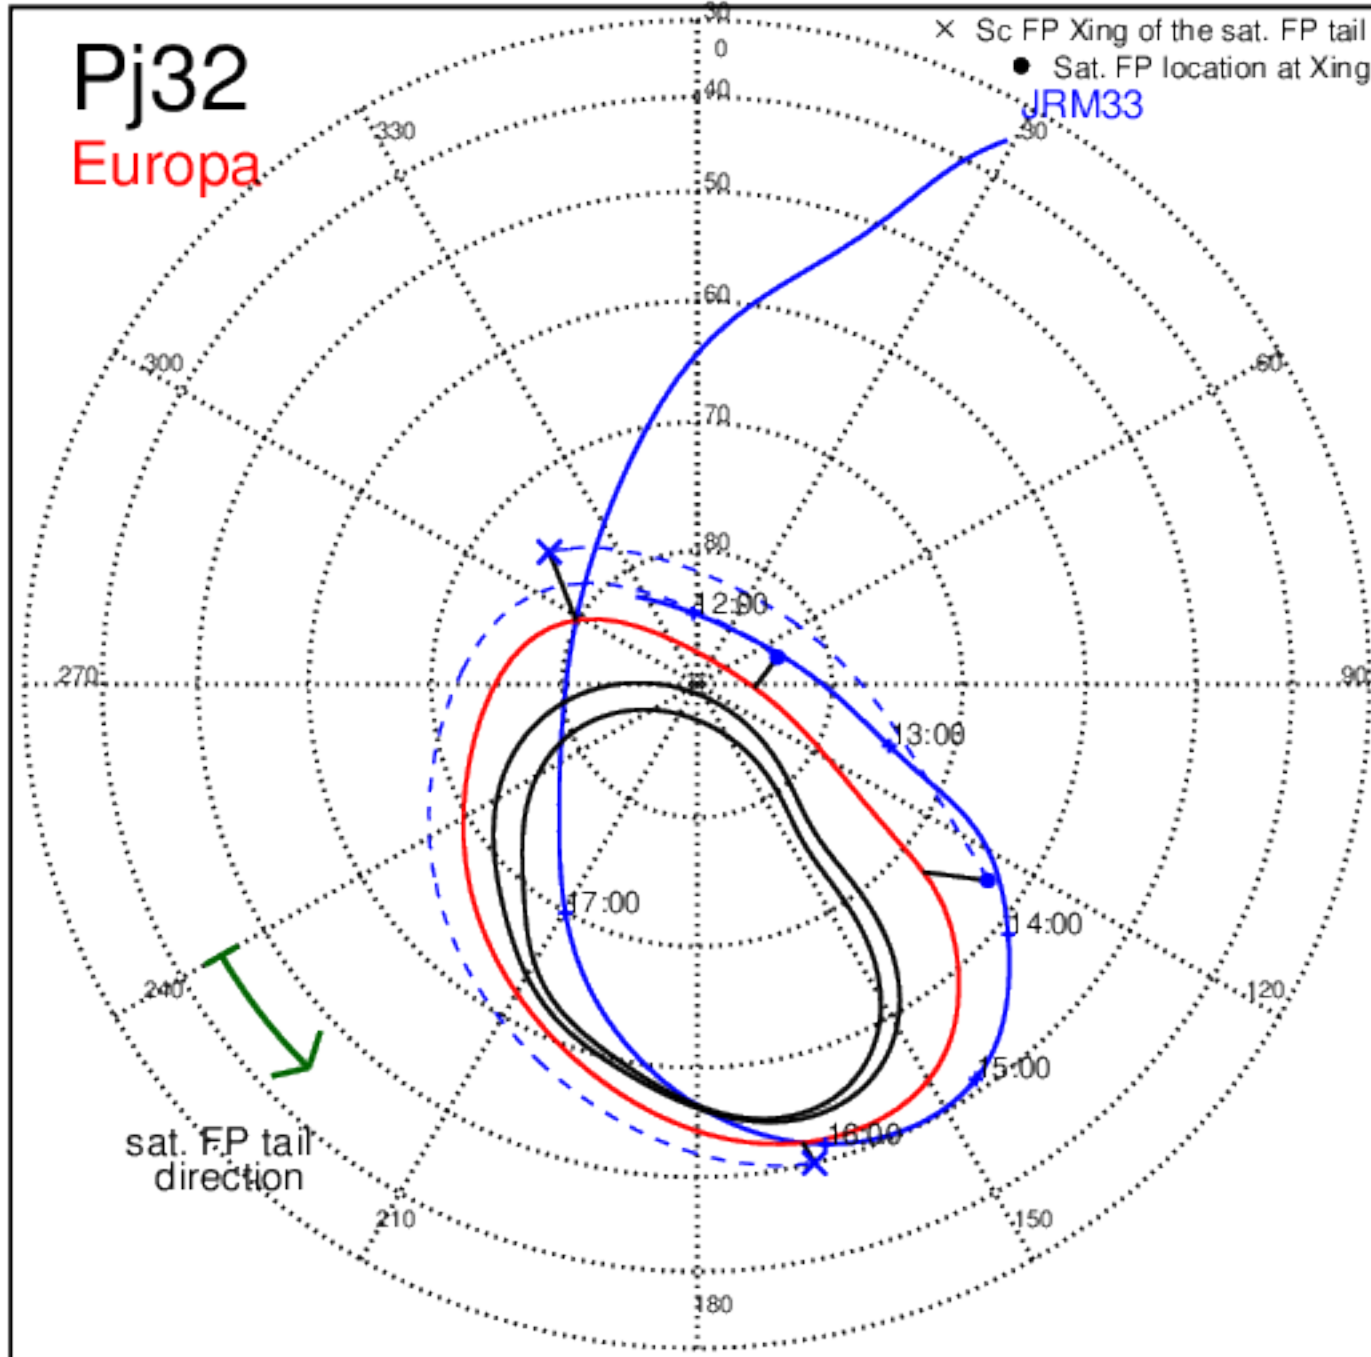

Pj31 (PJ time: 12/30/2020 21:45:45) - North

Pj31 (PJ time: 12/30/2020 21:45:45) - South

Pj31 (PJ time: 12/30/2020 21:45:45) - North

Pj31 (PJ time: 12/30/2020 21:45:45) - South

Pj31 (PJ time: 12/30/2020 21:45:45) - North

Pj31 (PJ time: 12/30/2020 21:45:45) - South

Pj32 (PJ time: 02/21/2021 17:40:34) - North

Pj32 (PJ time: 02/21/2021 17:40:34) - South

Pj32 (PJ time: 02/21/2021 17:40:34) - North

Pj32 (PJ time: 02/21/2021 17:40:34) - South

Pj33 (PJ time: 04/15/2021 23:32:25) - South

Pj33 (PJ time: 04/15/2021 23:32:25) - North

Pj33 (PJ time: 04/15/2021 23:32:25) - South

Pj34 (PJ time: 06/08/2021 07:46:01) - North

Pj34 (PJ time: 06/08/2021 07:46:01) - South

Pj34 (PJ time: 06/08/2021 07:46:01) - North

Pj34 (PJ time: 06/08/2021 07:46:01) - South

Pj34 (PJ time: 06/08/2021 07:46:01) - North

Pj34 (PJ time: 06/08/2021 07:46:01) - South

Pj35 (PJ time: 07/21/2021 08:15:05) - North