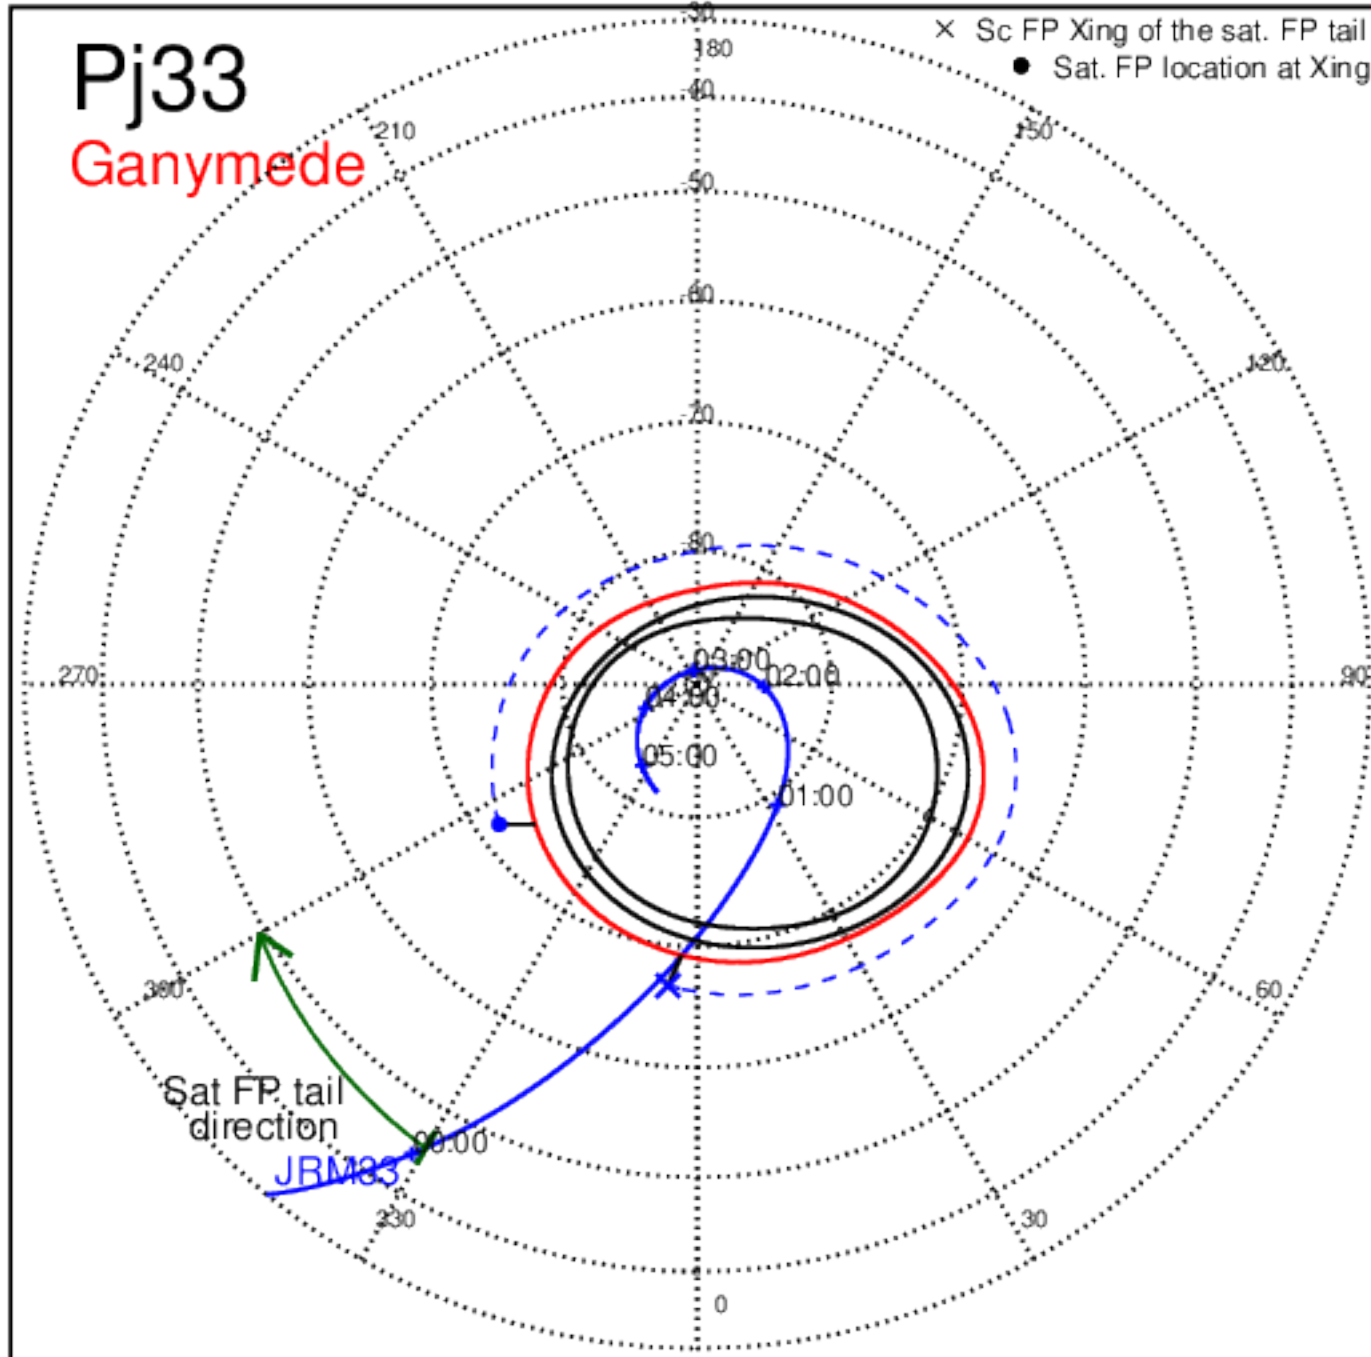

Pj31 (PJ time: 12/30/2020 21:45:45) - South

Pj32 (PJ time: 02/21/2021 17:40:34) - North

Pj32 (PJ time: 02/21/2021 17:40:34) - South

Pj32 (PJ time: 02/21/2021 17:40:34) - North

Pj32 (PJ time: 02/21/2021 17:40:34) - South

Pj32 (PJ time: 02/21/2021 17:40:34) - North

Pj32 (PJ time: 02/21/2021 17:40:34) - South

Pj32
Ganymede

Pj33 (PJ time: 04/15/2021 23:32:25) - North

Pj33 (PJ time: 04/15/2021 23:32:25) - South

Pj33 (PJ time: 04/15/2021 23:32:25) - North

Pj33 (PJ time: 04/15/2021 23:32:25) - South

Pj33 (PJ time: 04/15/2021 23:32:25) - North

Pj33 (PJ time: 04/15/2021 23:32:25) - South

Pj34 (PJ time: 06/08/2021 07:46:01) - North

Pj34 (PJ time: 06/08/2021 07:46:01) - South

Pj34 (PJ time: 06/08/2021 07:46:01) - North

Pj34 (PJ time: 06/08/2021 07:46:01) - South

Pj34 (PJ time: 06/08/2021 07:46:01) - North

Pj34 (PJ time: 06/08/2021 07:46:01) - South

Pj35 (PJ time: 07/21/2021 08:15:05) - North