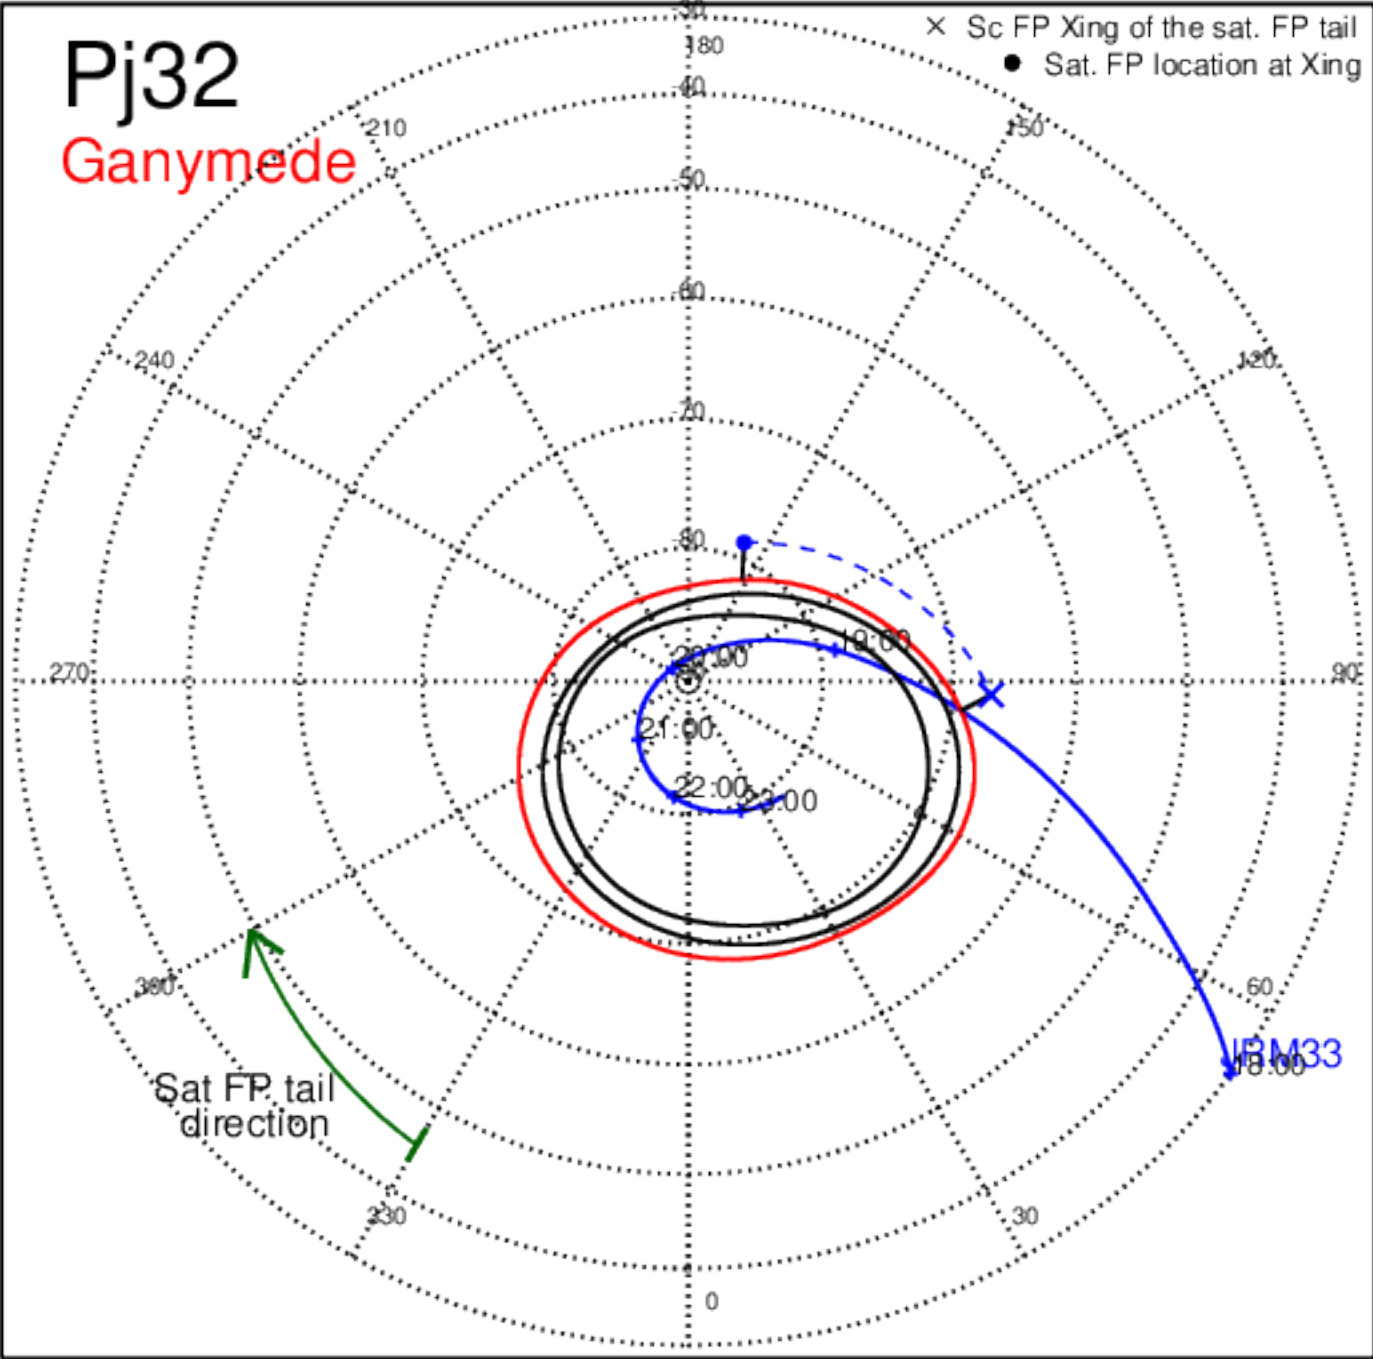

Pj31 (PJ time: 12/30/2020 21:45:45) - North

Pj31 (PJ time: 12/30/2020 21:45:45) - South

Pj31 (PJ time: 12/30/2020 21:45:45) - North

Pj31 (PJ time: 12/30/2020 21:45:45) - South

Pj31 (PJ time: 12/30/2020 21:45:45) - North

Pj31 (PJ time: 12/30/2020 21:45:45) - South

Pj32 (PJ time: 02/21/2021 17:40:34) - North

Pj32 (PJ time: 02/21/2021 17:40:34) - South

Pj32 (PJ time: 02/21/2021 17:40:34) - North

Pj32 (PJ time: 02/21/2021 17:40:34) - South

Pj32 (PJ time: 02/21/2021 17:40:34) - North

Pj32 (PJ time: 02/21/2021 17:40:34) - South

Pj32
Ganymede

Pj33 (PJ time: 04/15/2021 23:32:25) - North

Pj33 (PJ time: 04/15/2021 23:32:25) - South

Pj33 (PJ time: 04/15/2021 23:32:25) - North

Pj33 (PJ time: 04/15/2021 23:32:25) - South

Pj33 (PJ time: 04/15/2021 23:32:25) - North

Pj33 (PJ time: 04/15/2021 23:32:25) - South

Pj34 (PJ time: 06/08/2021 07:46:01) - North

Pj34 (PJ time: 06/08/2021 07:46:01) - South