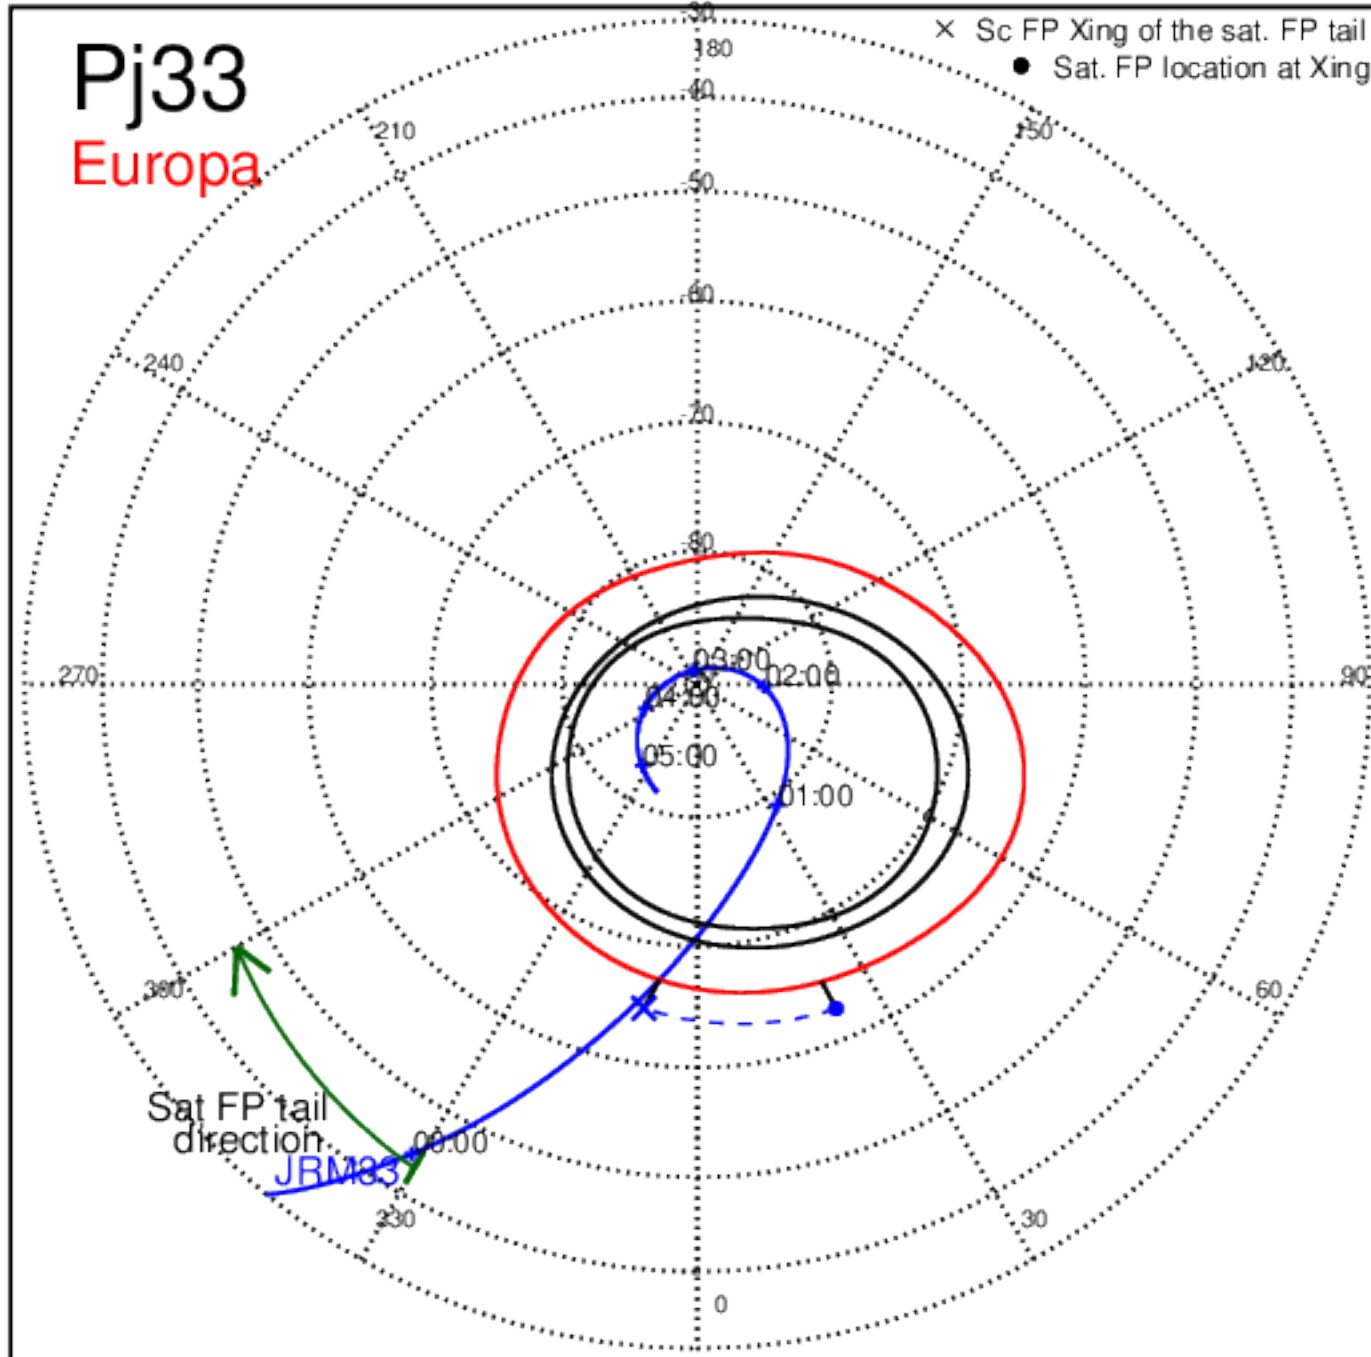

Pj31 (PJ time: 12/30/2020 21:45:45) - South

Pj32 (PJ time: 02/21/2021 17:40:34) - North

Pj32 (PJ time: 02/21/2021 17:40:34) - South

Pj32 (PJ time: 02/21/2021 17:40:34) - North

Pj32 (PJ time: 02/21/2021 17:40:34) - South

Pj32 (PJ time: 02/21/2021 17:40:34) - North

Pj32 (PJ time: 02/21/2021 17:40:34) - South

Pj32
Ganymede

Pj33 (PJ time: 04/15/2021 23:32:25) - North

Pj33 (PJ time: 04/15/2021 23:32:25) - South

Pj33 (PJ time: 04/15/2021 23:32:25) - North

Pj33 (PJ time: 04/15/2021 23:32:25) - South

Pj33 (PJ time: 04/15/2021 23:32:25) - North

Pj33 (PJ time: 04/15/2021 23:32:25) - South

Pj34 (PJ time: 06/08/2021 07:46:01) - North

Pj34 (PJ time: 06/08/2021 07:46:01) - South

Pj34 (PJ time: 06/08/2021 07:46:01) - North

Pj34 (PJ time: 06/08/2021 07:46:01) - South

Pj34 (PJ time: 06/08/2021 07:46:01) - North

Pj34 (PJ time: 06/08/2021 07:46:01) - South

Pj35 (PJ time: 07/21/2021 08:15:05) - North