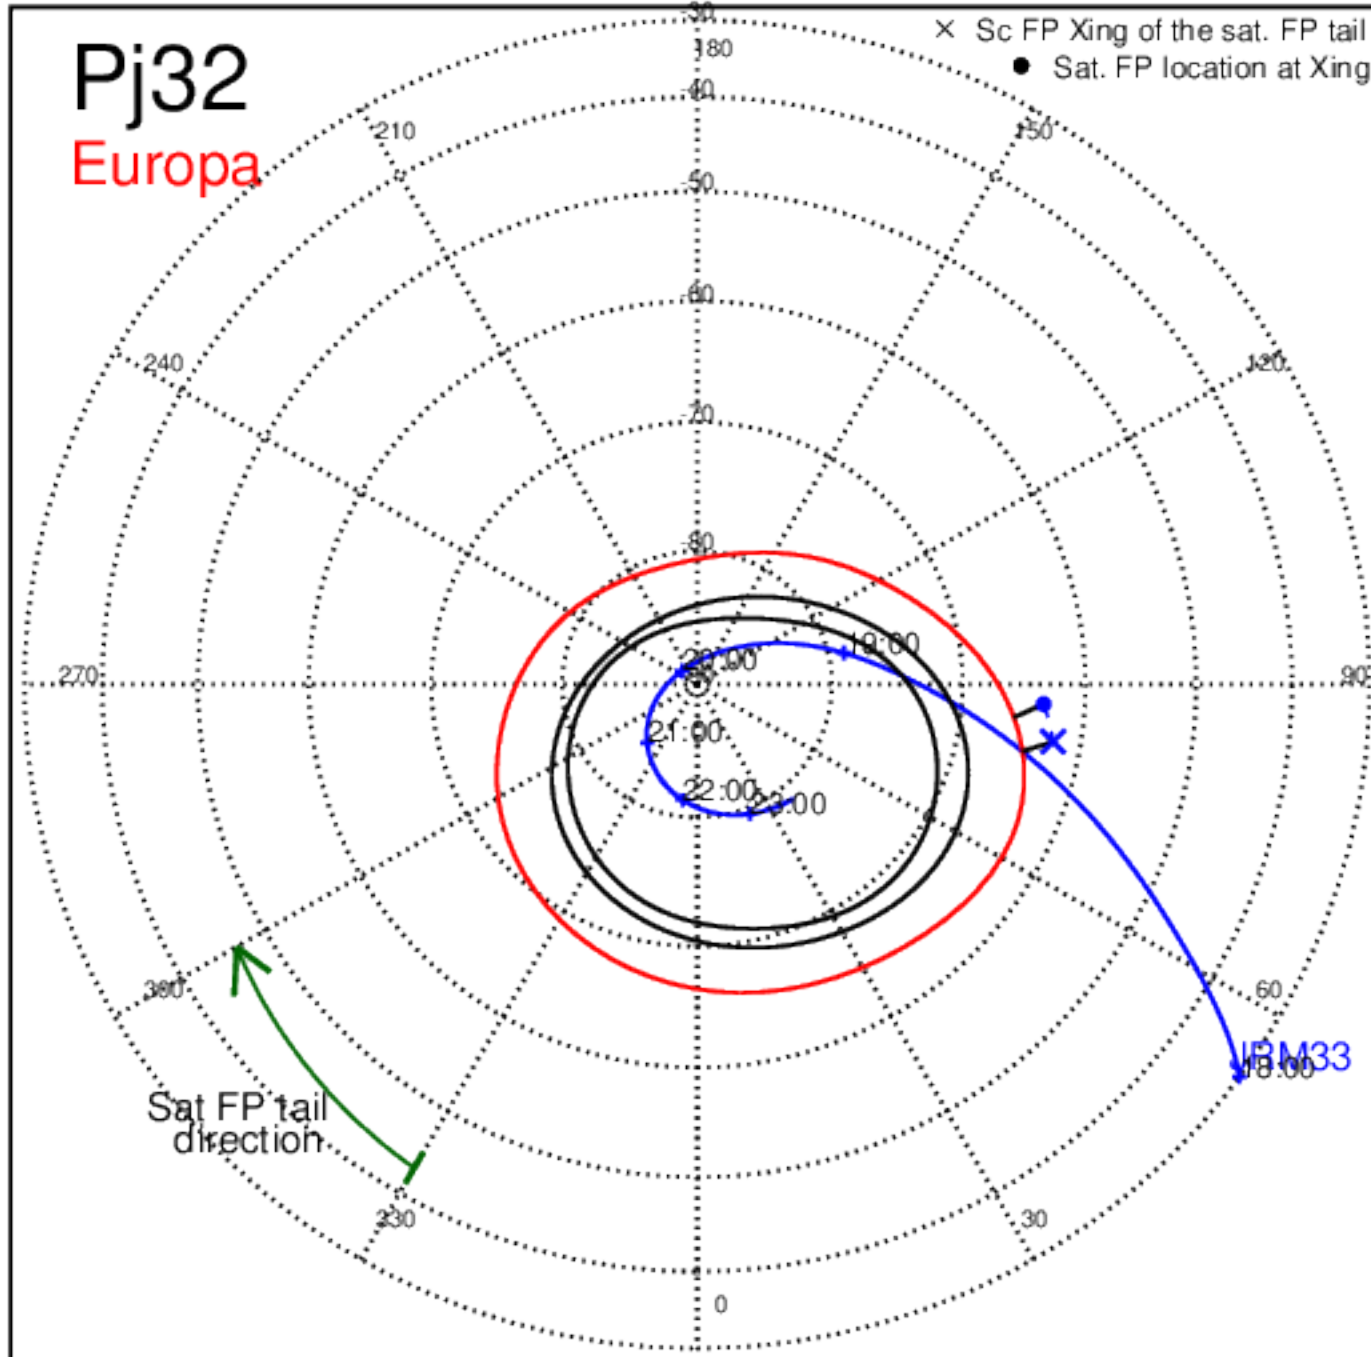

Pj31 (PJ time: 12/30/2020 21:45:45) - North

Pj31 (PJ time: 12/30/2020 21:45:45) - South

Pj31 (PJ time: 12/30/2020 21:45:45) - North

Pj31 (PJ time: 12/30/2020 21:45:45) - South

Pj31 (PJ time: 12/30/2020 21:45:45) - North

Pj31 (PJ time: 12/30/2020 21:45:45) - South

Pj32 (PJ time: 02/21/2021 17:40:34) - North

Pj32 (PJ time: 02/21/2021 17:40:34) - South

Pj32 (PJ time: 02/21/2021 17:40:34) - North

Pj32 (PJ time: 02/21/2021 17:40:34) - South

Pj33 (PJ time: 04/15/2021 23:32:25) - South

Pj33 (PJ time: 04/15/2021 23:32:25) - North

Pj33 (PJ time: 04/15/2021 23:32:25) - South

Pj34 (PJ time: 06/08/2021 07:46:01) - North

Pj34 (PJ time: 06/08/2021 07:46:01) - South

Pj34 (PJ time: 06/08/2021 07:46:01) - North

Pj34 (PJ time: 06/08/2021 07:46:01) - South

Pj34 (PJ time: 06/08/2021 07:46:01) - North

Pj34 (PJ time: 06/08/2021 07:46:01) - South

Pj35 (PJ time: 07/21/2021 08:15:05) - North