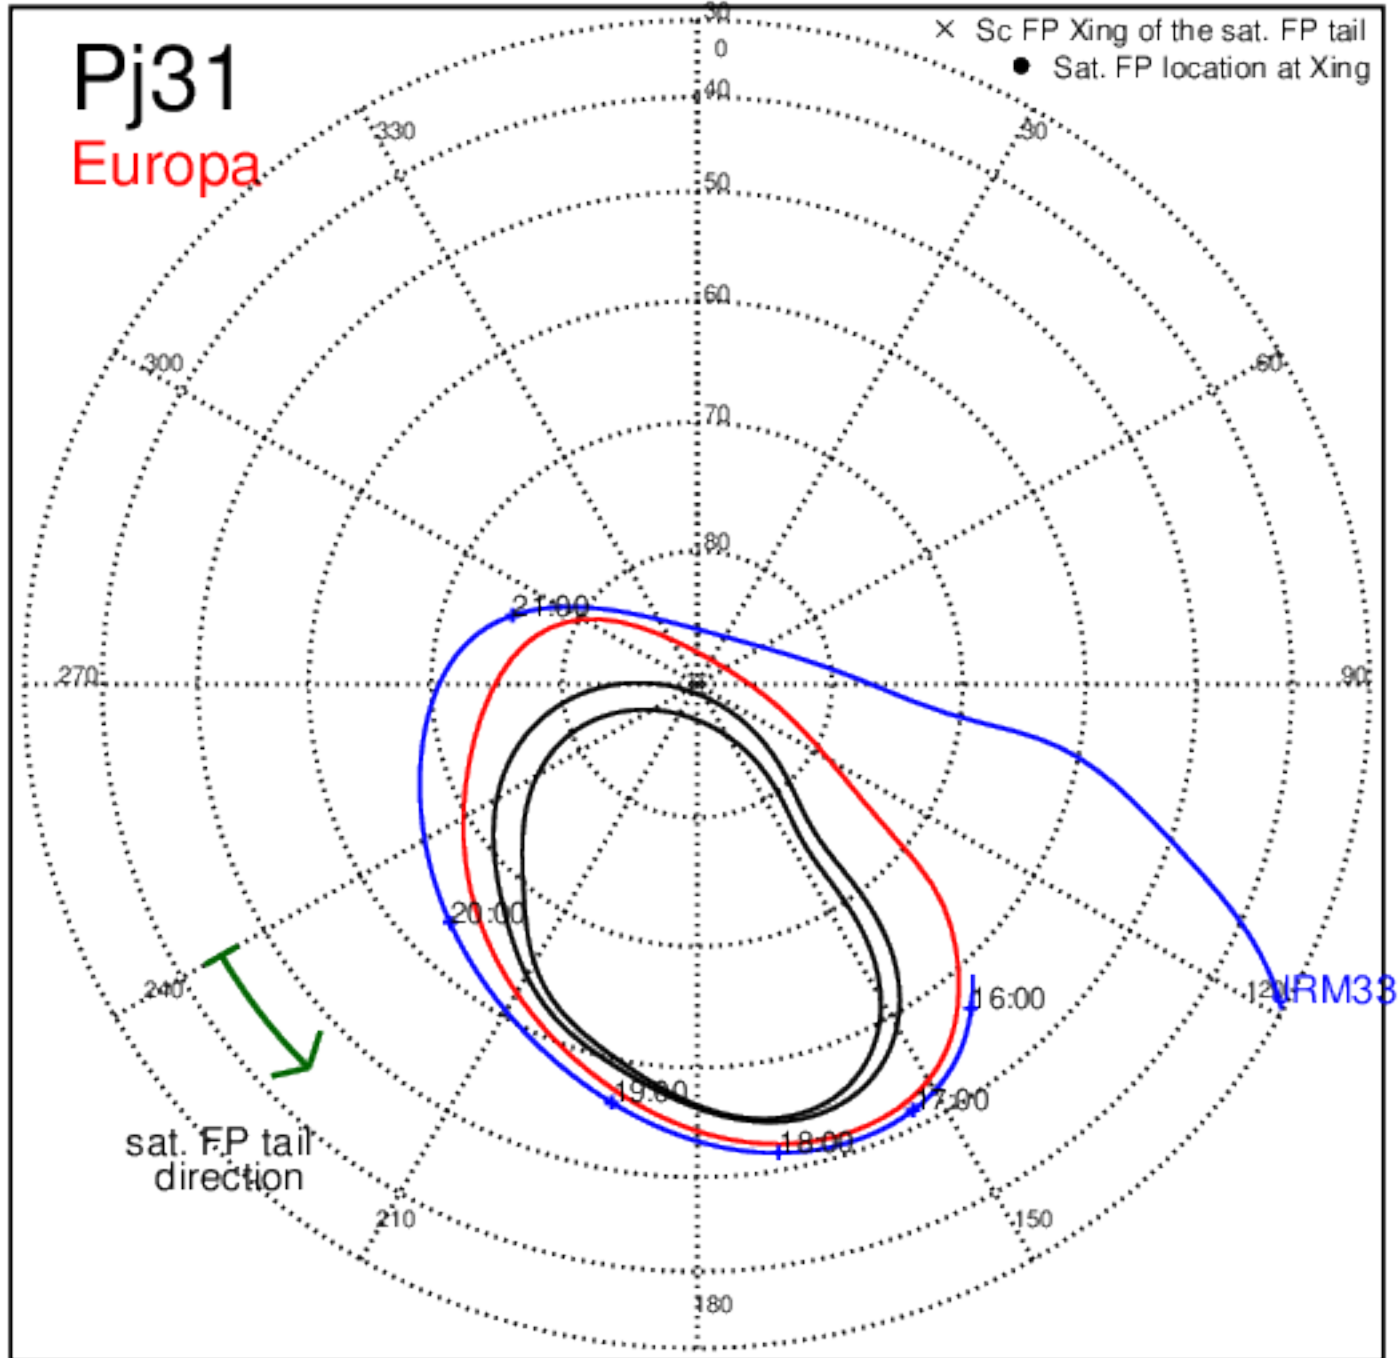

Pj31 (PJ time: 12/30/2020 21:45:45) - North

Pj31 (PJ time: 12/30/2020 21:45:45) - South

Pj31 (PJ time: 12/30/2020 21:45:45) - North

Pj31 (PJ time: 12/30/2020 21:45:45) - South

Pj31 (PJ time: 12/30/2020 21:45:45) - North

Pj31 (PJ time: 12/30/2020 21:45:45) - South

Pj32 (PJ time: 02/21/2021 17:40:34) - North

Pj32 (PJ time: 02/21/2021 17:40:34) - South

Pj32 (PJ time: 02/21/2021 17:40:34) - North

Pj32 (PJ time: 02/21/2021 17:40:34) - South

Pj33 (PJ time: 04/15/2021 23:32:25) - South

Pj33 (PJ time: 04/15/2021 23:32:25) - North

Pj33 (PJ time: 04/15/2021 23:32:25) - South

Pj34 (PJ time: 06/08/2021 07:46:01) - North

Pj34 (PJ time: 06/08/2021 07:46:01) - South

Pj34 (PJ time: 06/08/2021 07:46:01) - North

Pj34 (PJ time: 06/08/2021 07:46:01) - South

Pj34 (PJ time: 06/08/2021 07:46:01) - North

Pj34 (PJ time: 06/08/2021 07:46:01) - South

Pj35 (PJ time: 07/21/2021 08:15:05) - North