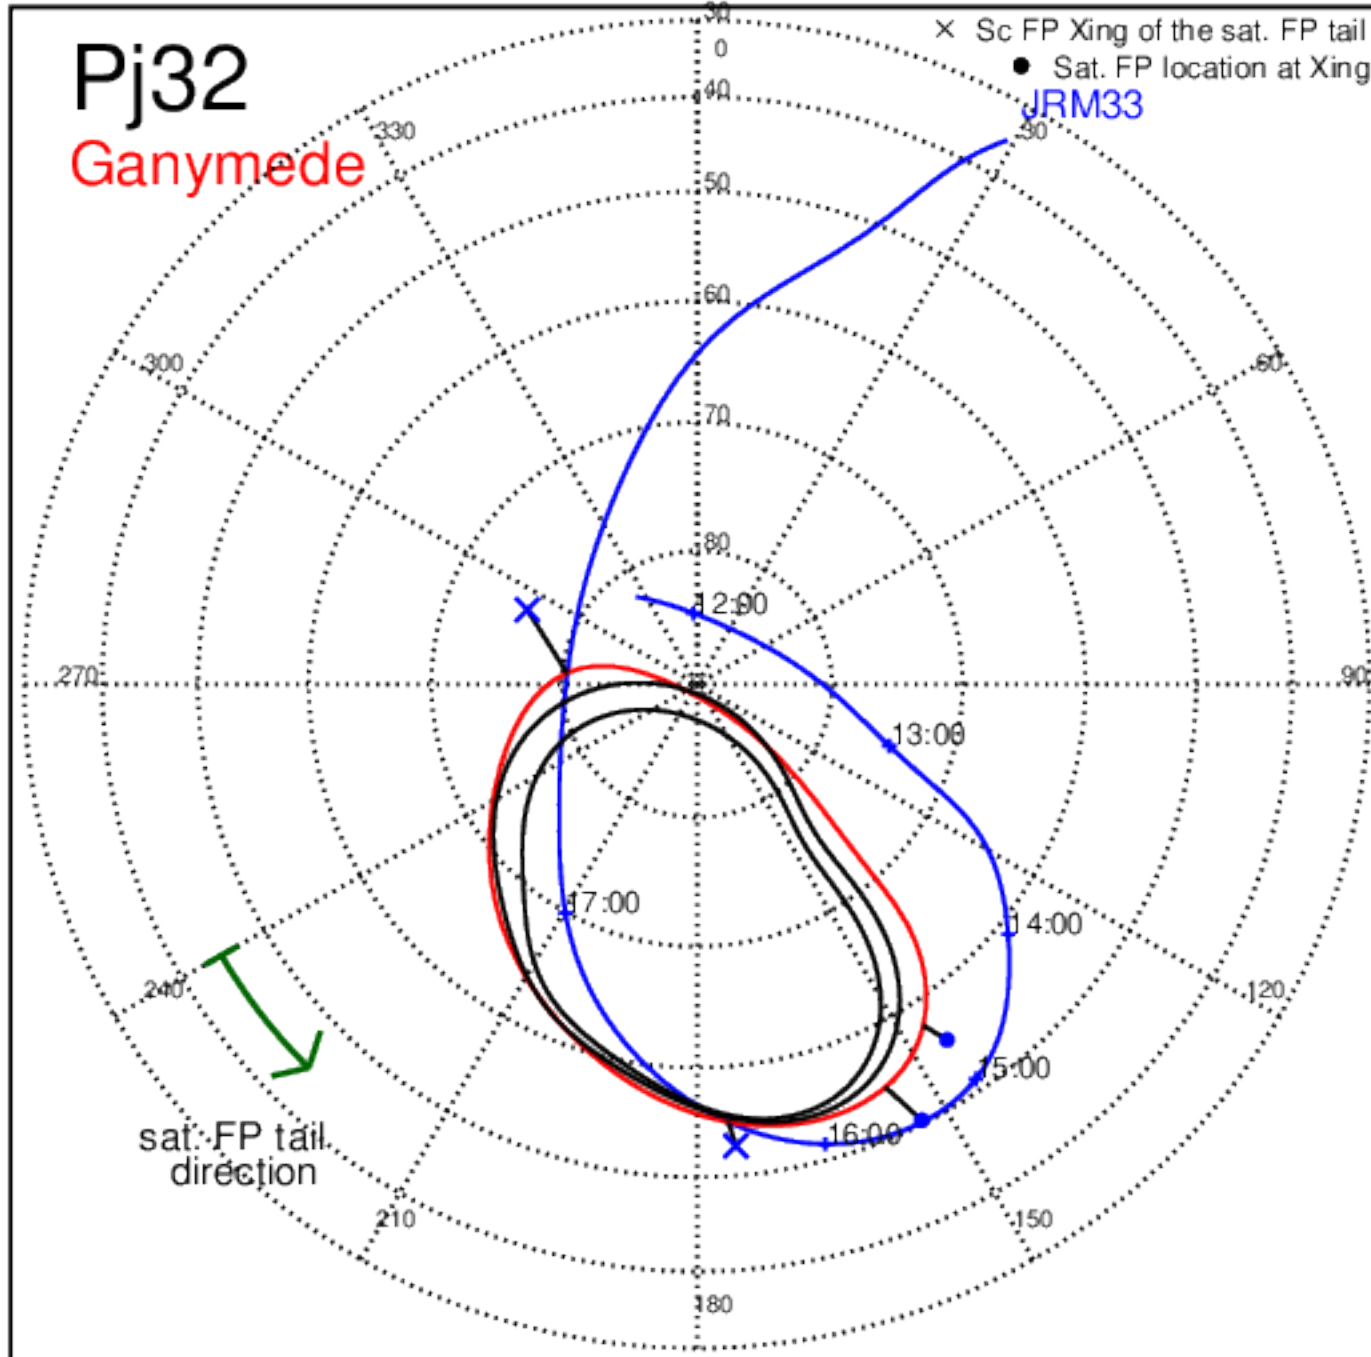

Pj31 (PJ time: 12/30/2020 21:45:45) - North

Pj31 (PJ time: 12/30/2020 21:45:45) - South

Pj31 (PJ time: 12/30/2020 21:45:45) - North

Pj31 (PJ time: 12/30/2020 21:45:45) - South

Pj31 (PJ time: 12/30/2020 21:45:45) - North

Pj31 (PJ time: 12/30/2020 21:45:45) - South

Pj32 (PJ time: 02/21/2021 17:40:34) - North

Pj32 (PJ time: 02/21/2021 17:40:34) - South

Pj32 (PJ time: 02/21/2021 17:40:34) - North

Pj32 (PJ time: 02/21/2021 17:40:34) - South

Pj32 (PJ time: 02/21/2021 17:40:34) - North

Pj32 (PJ time: 02/21/2021 17:40:34) - South

Pj32
Ganymede

Pj33 (PJ time: 04/15/2021 23:32:25) - North

Pj33 (PJ time: 04/15/2021 23:32:25) - South

Pj33 (PJ time: 04/15/2021 23:32:25) - North

Pj33 (PJ time: 04/15/2021 23:32:25) - South

Pj33 (PJ time: 04/15/2021 23:32:25) - North

Pj33 (PJ time: 04/15/2021 23:32:25) - South

Pj34 (PJ time: 06/08/2021 07:46:01) - North

Pj34 (PJ time: 06/08/2021 07:46:01) - South