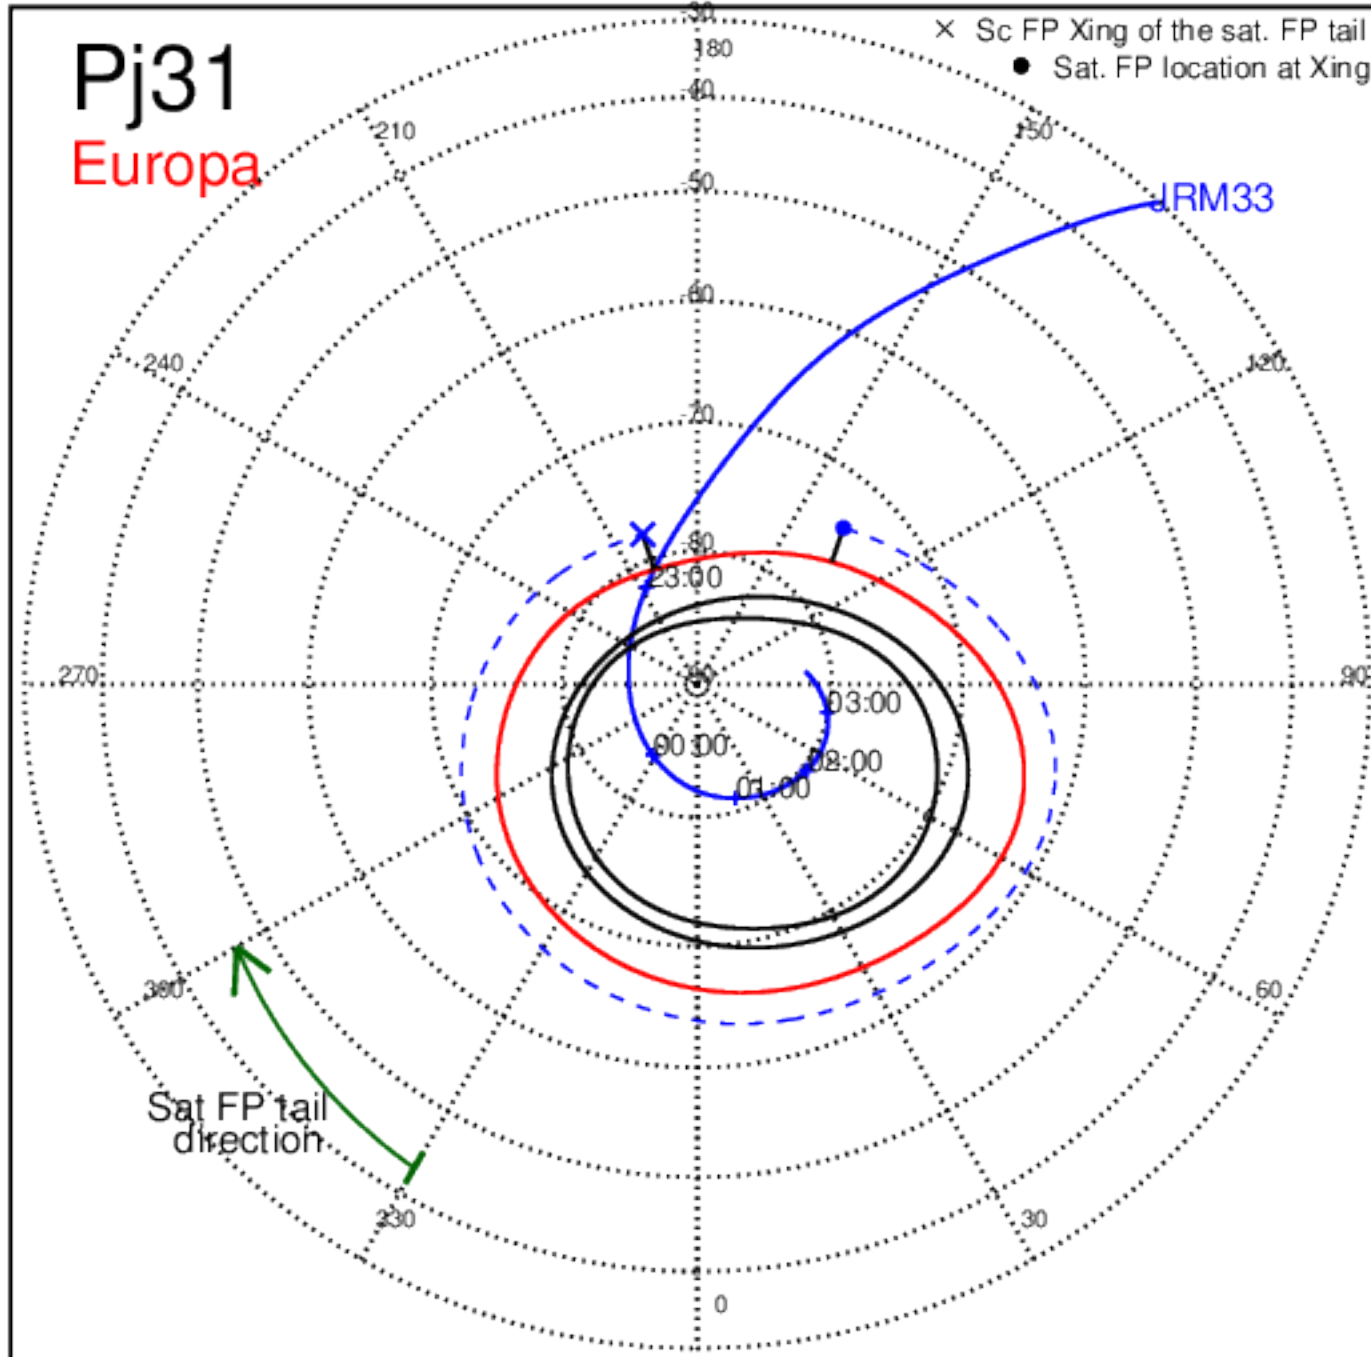

Pj31 (PJ time: 12/30/2020 21:45:45) - North

Pj31 (PJ time: 12/30/2020 21:45:45) - South

Pj31 (PJ time: 12/30/2020 21:45:45) - North

Pj31 (PJ time: 12/30/2020 21:45:45) - South

Pj31 (PJ time: 12/30/2020 21:45:45) - North

Pj31 (PJ time: 12/30/2020 21:45:45) - South

Pj32 (PJ time: 02/21/2021 17:40:34) - North

Pj32 (PJ time: 02/21/2021 17:40:34) - South

Pj32 (PJ time: 02/21/2021 17:40:34) - North

Pj32 (PJ time: 02/21/2021 17:40:34) - South

Pj33 (PJ time: 04/15/2021 23:32:25) - South

Pj33 (PJ time: 04/15/2021 23:32:25) - North

Pj33 (PJ time: 04/15/2021 23:32:25) - South

Pj34 (PJ time: 06/08/2021 07:46:01) - North

Pj34 (PJ time: 06/08/2021 07:46:01) - South

Pj34 (PJ time: 06/08/2021 07:46:01) - North

Pj34 (PJ time: 06/08/2021 07:46:01) - South

Pj34 (PJ time: 06/08/2021 07:46:01) - North

Pj34 (PJ time: 06/08/2021 07:46:01) - South

Pj35 (PJ time: 07/21/2021 08:15:05) - North