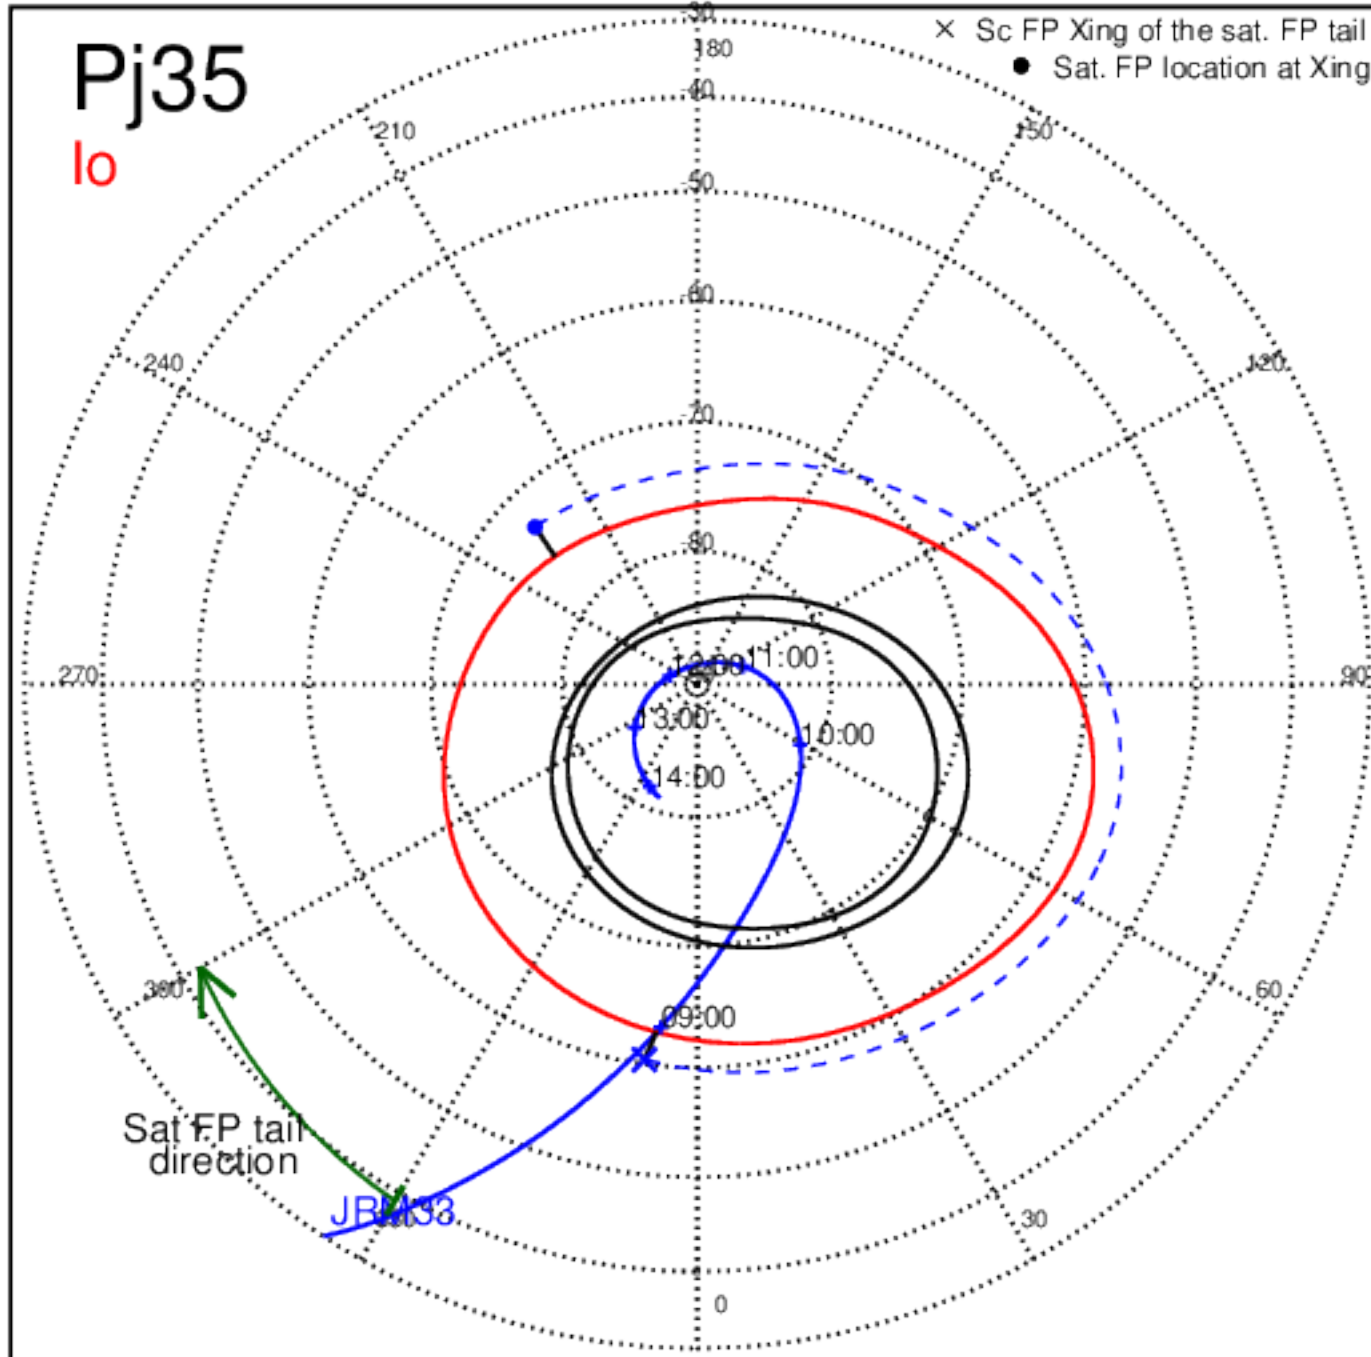

Pj31 (PJ time: 12/30/2020 21:45:45) - North

Pj31 (PJ time: 12/30/2020 21:45:45) - South

Pj31 (PJ time: 12/30/2020 21:45:45) - North

Pj31 (PJ time: 12/30/2020 21:45:45) - South

Pj31 (PJ time: 12/30/2020 21:45:45) - North

Pj33 (PJ time: 04/15/2021 23:32:25) - South

Pj33 (PJ time: 04/15/2021 23:32:25) - North

Pj33 (PJ time: 04/15/2021 23:32:25) - South

Pj34 (PJ time: 06/08/2021 07:46:01) - North

Pj34 (PJ time: 06/08/2021 07:46:01) - South

Pj34 (PJ time: 06/08/2021 07:46:01) - North

Pj34 (PJ time: 06/08/2021 07:46:01) - South

Pj34 (PJ time: 06/08/2021 07:46:01) - North

Pj34 (PJ time: 06/08/2021 07:46:01) - South

Pj35 (PJ time: 07/21/2021 08:15:05) - North

Pj35 (PJ time: 07/21/2021 08:15:05) - South

Pj35 (PJ time: 07/21/2021 08:15:05) - North

Pj35 (PJ time: 07/21/2021 08:15:05) - South

Pj35 (PJ time: 07/21/2021 08:15:05) - North

Pj35 (PJ time: 07/21/2021 08:15:05) - South