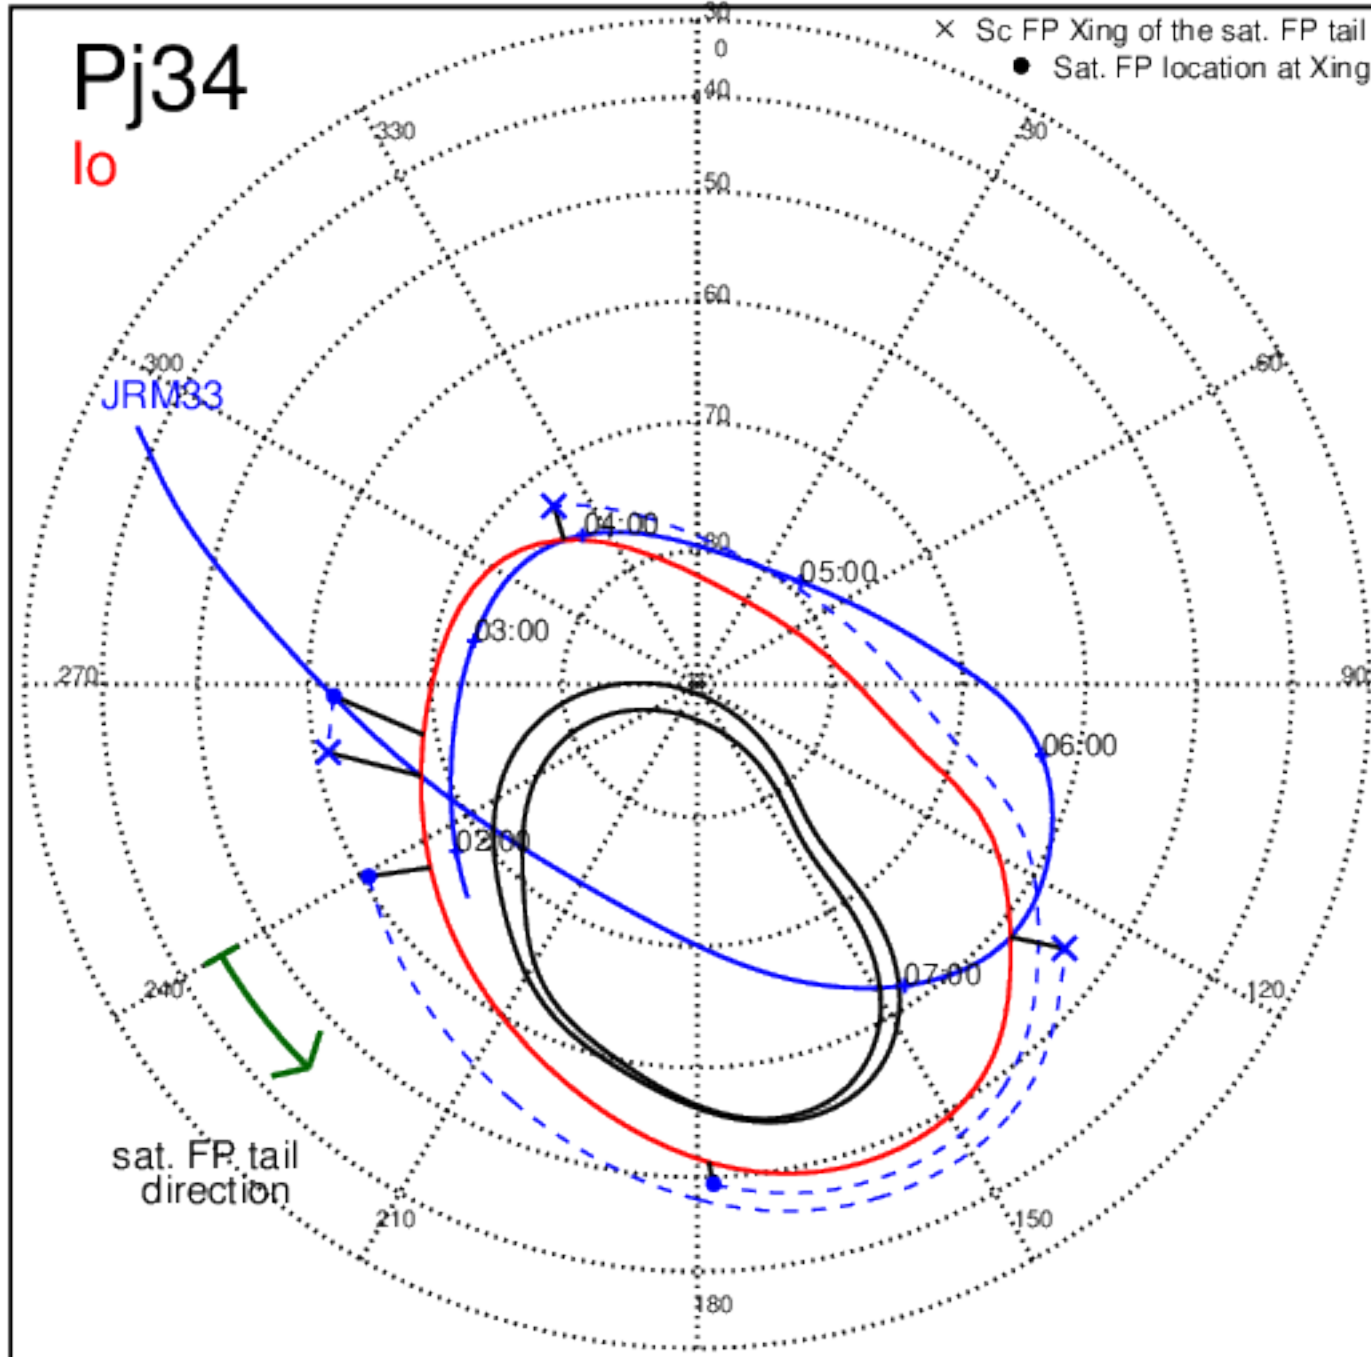

Pj31 (PJ time: 12/30/2020 21:45:45) - South

Pj32 (PJ time: 02/21/2021 17:40:34) - North

Pj32 (PJ time: 02/21/2021 17:40:34) - South

Pj32 (PJ time: 02/21/2021 17:40:34) - North

Pj32 (PJ time: 02/21/2021 17:40:34) - South

Pj33 (PJ time: 04/15/2021 23:32:25) - South

Pj33 (PJ time: 04/15/2021 23:32:25) - North

Pj33 (PJ time: 04/15/2021 23:32:25) - South

Pj34 (PJ time: 06/08/2021 07:46:01) - North

Pj34 (PJ time: 06/08/2021 07:46:01) - South

Pj34 (PJ time: 06/08/2021 07:46:01) - North

Pj34 (PJ time: 06/08/2021 07:46:01) - South

Pj34 (PJ time: 06/08/2021 07:46:01) - North

Pj34 (PJ time: 06/08/2021 07:46:01) - South

Pj35 (PJ time: 07/21/2021 08:15:05) - North

Pj35 (PJ time: 07/21/2021 08:15:05) - South

Pj35 (PJ time: 07/21/2021 08:15:05) - North

Pj35 (PJ time: 07/21/2021 08:15:05) - South

Pj35 (PJ time: 07/21/2021 08:15:05) - North

Pj35 (PJ time: 07/21/2021 08:15:05) - South