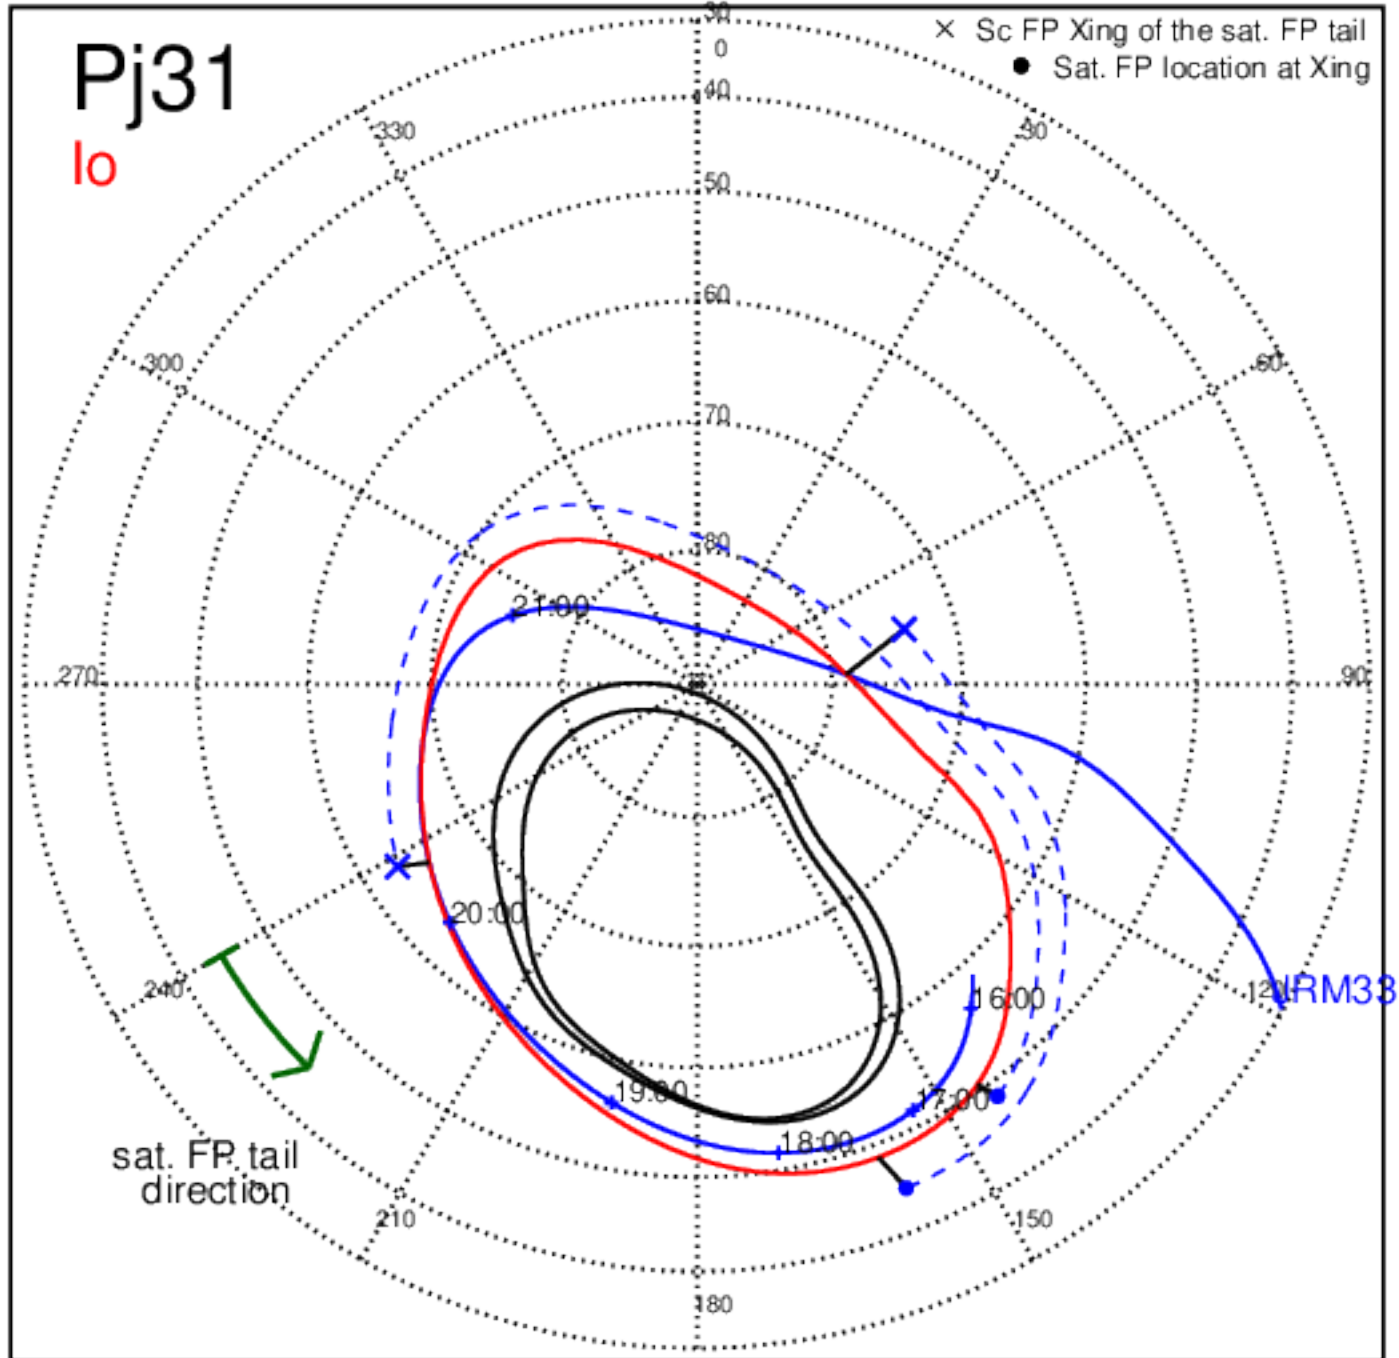

Pj31 (PJ time: 12/30/2020 21:45:45) - North

Pj31 (PJ time: 12/30/2020 21:45:45) - South

Pj31 (PJ time: 12/30/2020 21:45:45) - North

Pj31 (PJ time: 12/30/2020 21:45:45) - South

Pj31 (PJ time: 12/30/2020 21:45:45) - North

Pj31 (PJ time: 12/30/2020 21:45:45) - South

Pj32 (PJ time: 02/21/2021 17:40:34) - North

Pj32 (PJ time: 02/21/2021 17:40:34) - South

Pj32 (PJ time: 02/21/2021 17:40:34) - North

Pj32 (PJ time: 02/21/2021 17:40:34) - South

Pj33 (PJ time: 04/15/2021 23:32:25) - South

Pj33 (PJ time: 04/15/2021 23:32:25) - North

Pj33 (PJ time: 04/15/2021 23:32:25) - South

Pj34 (PJ time: 06/08/2021 07:46:01) - North

Pj34 (PJ time: 06/08/2021 07:46:01) - South

Pj34 (PJ time: 06/08/2021 07:46:01) - North

Pj34 (PJ time: 06/08/2021 07:46:01) - South

Pj34 (PJ time: 06/08/2021 07:46:01) - North

Pj34 (PJ time: 06/08/2021 07:46:01) - South

Pj35 (PJ time: 07/21/2021 08:15:05) - North