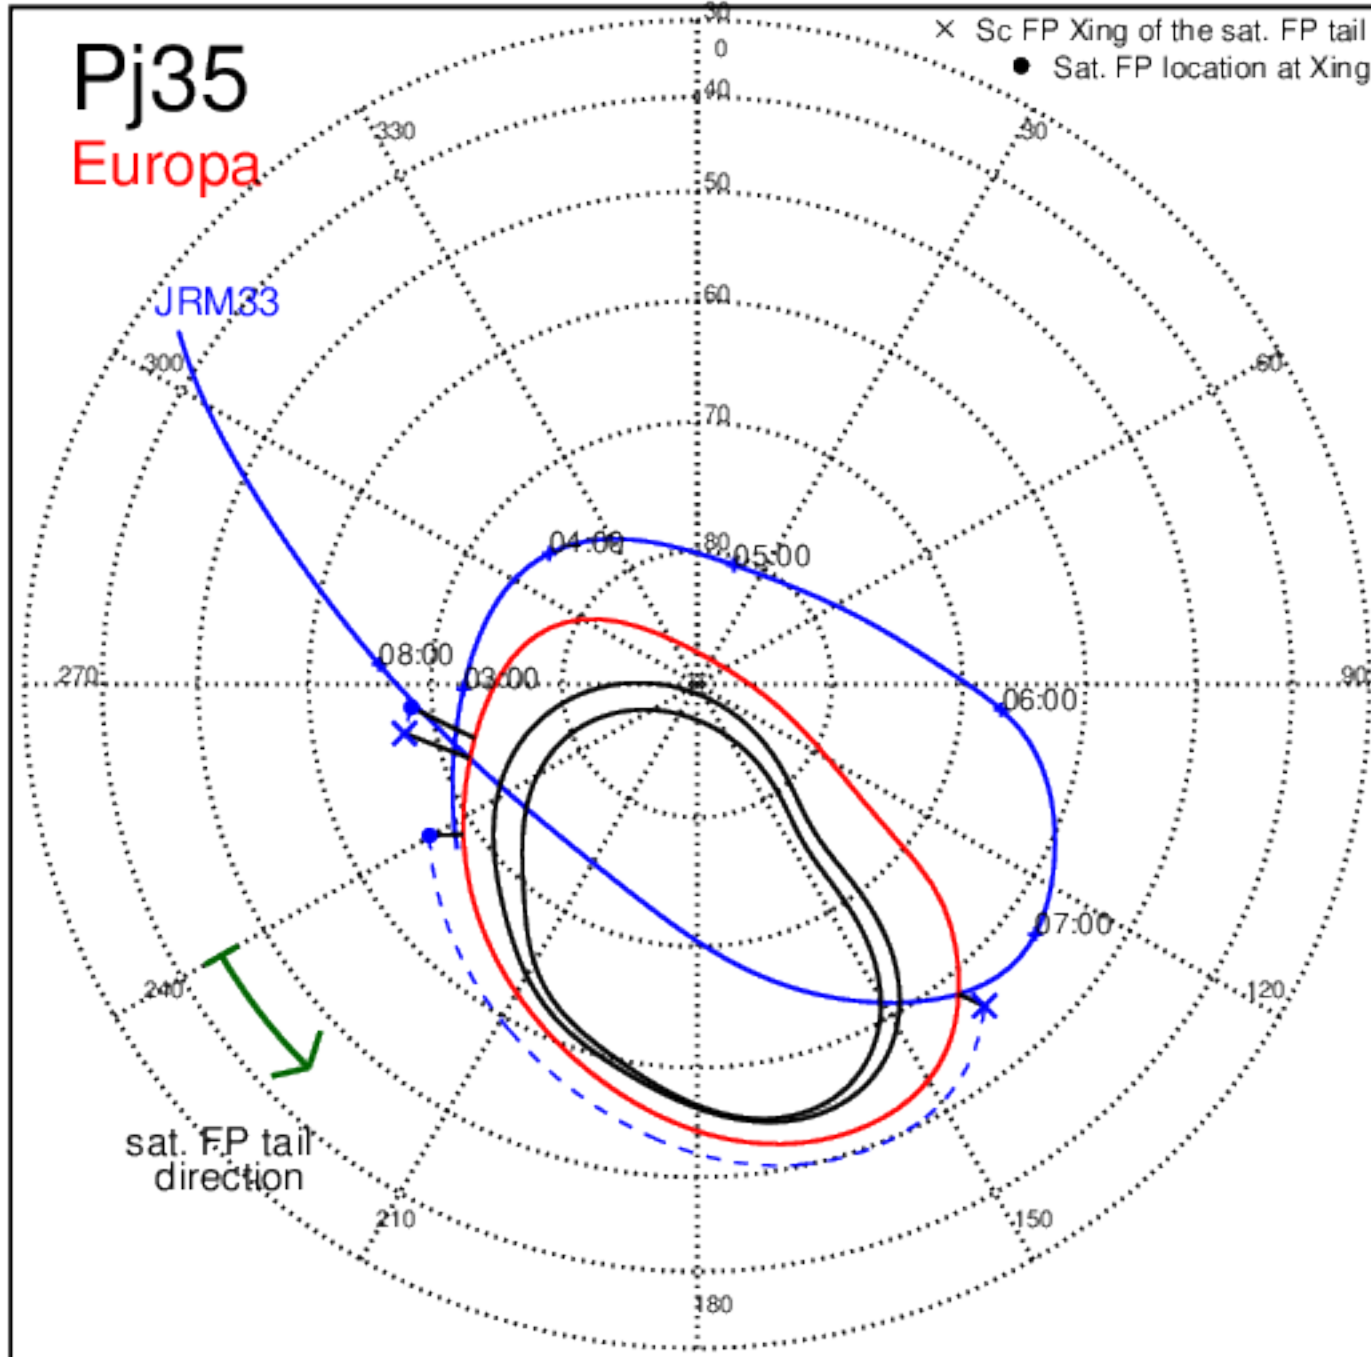

Pj31 (PJ time: 12/30/2020 21:45:45) - North

Pj31 (PJ time: 12/30/2020 21:45:45) - South

Pj31 (PJ time: 12/30/2020 21:45:45) - North

Pj31 (PJ time: 12/30/2020 21:45:45) - South

Pj31 (PJ time: 12/30/2020 21:45:45) - North

Pj33 (PJ time: 04/15/2021 23:32:25) - South

Pj33 (PJ time: 04/15/2021 23:32:25) - North

Pj33 (PJ time: 04/15/2021 23:32:25) - South

Pj34 (PJ time: 06/08/2021 07:46:01) - North

Pj34 (PJ time: 06/08/2021 07:46:01) - South

Pj34 (PJ time: 06/08/2021 07:46:01) - North

Pj34 (PJ time: 06/08/2021 07:46:01) - South

Pj34 (PJ time: 06/08/2021 07:46:01) - North

Pj34 (PJ time: 06/08/2021 07:46:01) - South

Pj35 (PJ time: 07/21/2021 08:15:05) - North

Pj35 (PJ time: 07/21/2021 08:15:05) - South

Pj35 (PJ time: 07/21/2021 08:15:05) - North

Pj35 (PJ time: 07/21/2021 08:15:05) - South

Pj35 (PJ time: 07/21/2021 08:15:05) - North

Pj35 (PJ time: 07/21/2021 08:15:05) - South