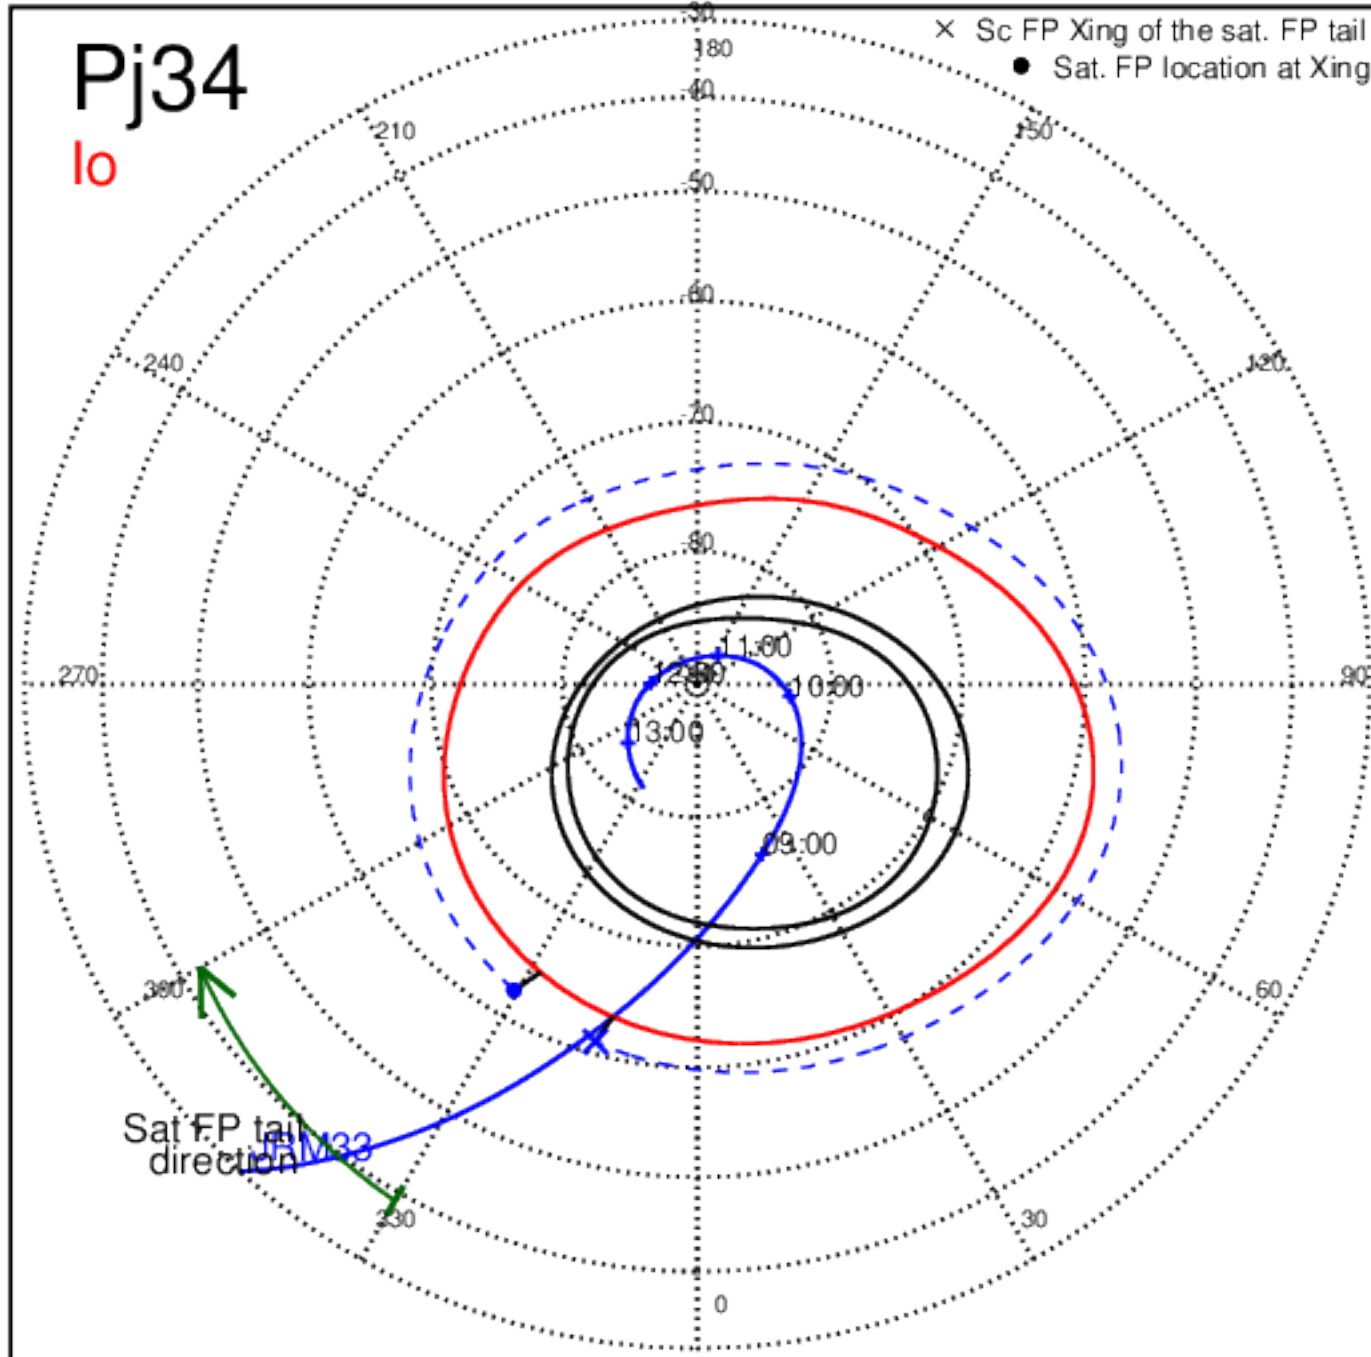

Pj31 (PJ time: 12/30/2020 21:45:45) - North

Pj31 (PJ time: 12/30/2020 21:45:45) - South

Pj31 (PJ time: 12/30/2020 21:45:45) - North

Pj31 (PJ time: 12/30/2020 21:45:45) - South

Pj31 (PJ time: 12/30/2020 21:45:45) - North

Pj33 (PJ time: 04/15/2021 23:32:25) - South

Pj33 (PJ time: 04/15/2021 23:32:25) - North

Pj33 (PJ time: 04/15/2021 23:32:25) - South

Pj34 (PJ time: 06/08/2021 07:46:01) - North

Pj34 (PJ time: 06/08/2021 07:46:01) - South

Pj34 (PJ time: 06/08/2021 07:46:01) - North

Pj34 (PJ time: 06/08/2021 07:46:01) - South

Pj34 (PJ time: 06/08/2021 07:46:01) - North

Pj34 (PJ time: 06/08/2021 07:46:01) - South

Pj35 (PJ time: 07/21/2021 08:15:05) - North

Pj35 (PJ time: 07/21/2021 08:15:05) - South

Pj35 (PJ time: 07/21/2021 08:15:05) - North

Pj35 (PJ time: 07/21/2021 08:15:05) - South

Pj35 (PJ time: 07/21/2021 08:15:05) - North

Pj35 (PJ time: 07/21/2021 08:15:05) - South