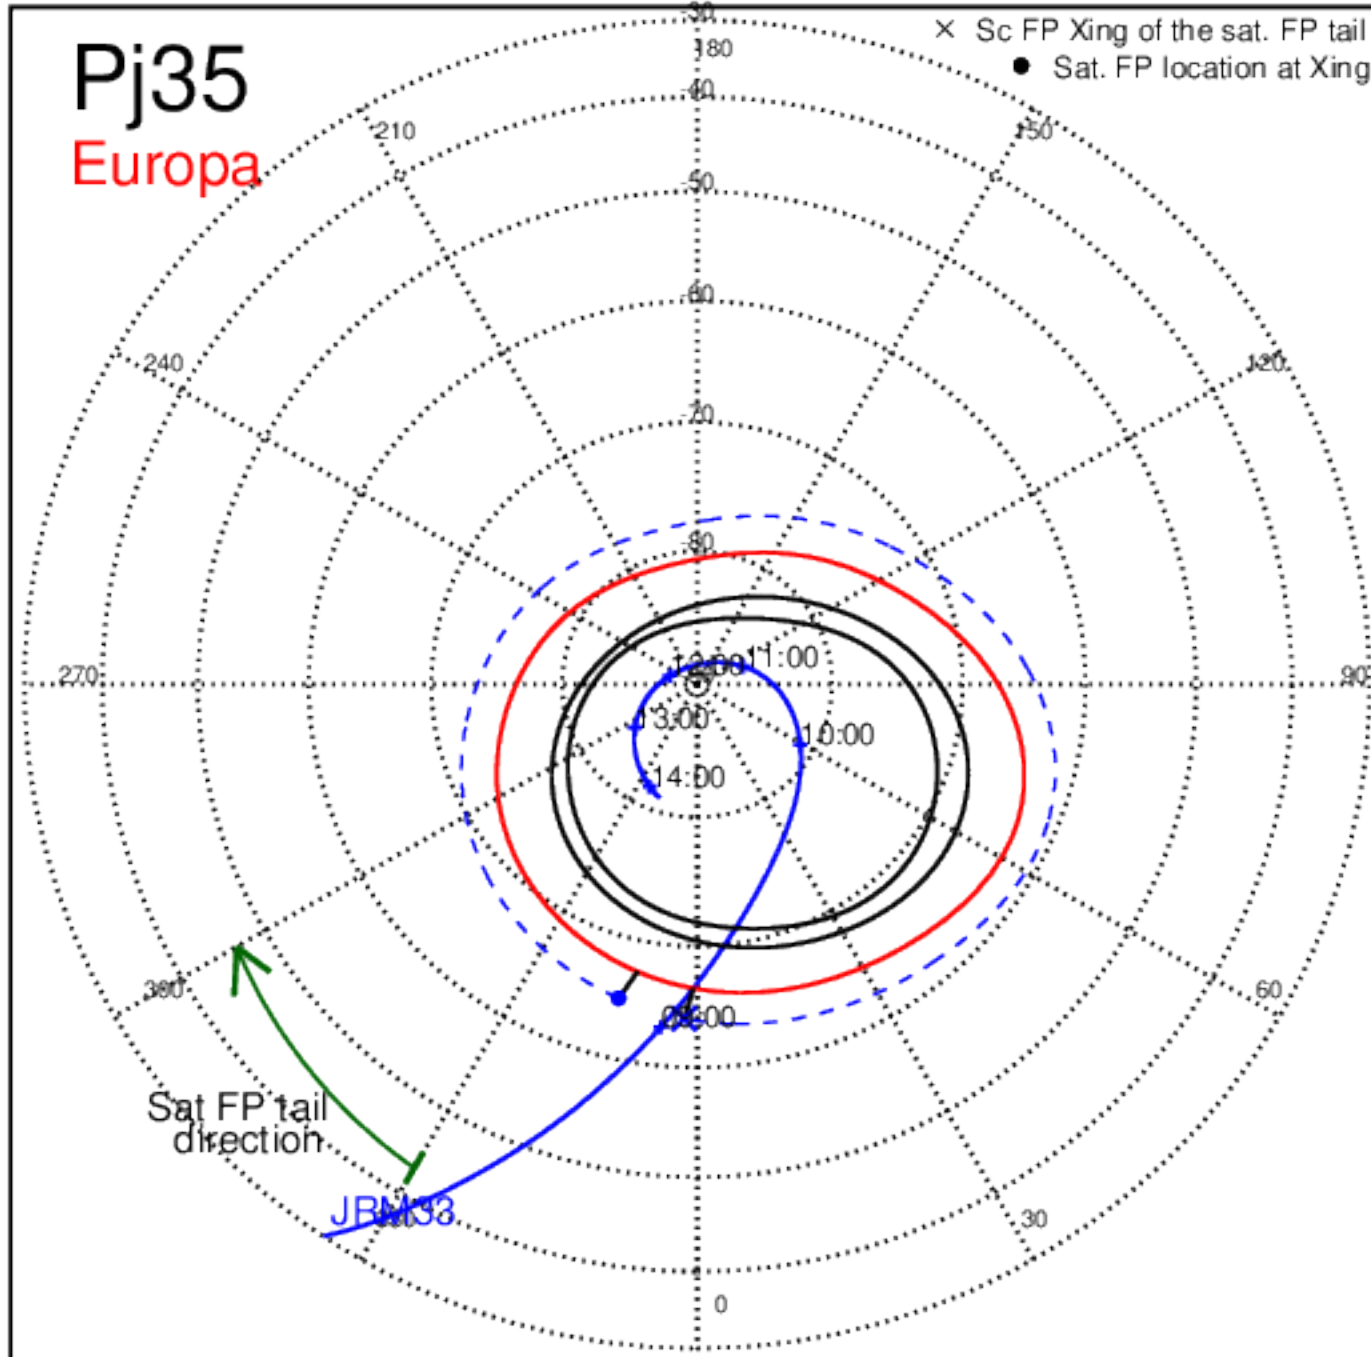

Pj31 (PJ time: 12/30/2020 21:45:45) - North

Pj31 (PJ time: 12/30/2020 21:45:45) - South

Pj31 (PJ time: 12/30/2020 21:45:45) - North

Pj31 (PJ time: 12/30/2020 21:45:45) - South

Pj31 (PJ time: 12/30/2020 21:45:45) - North

Pj33 (PJ time: 04/15/2021 23:32:25) - South

Pj33 (PJ time: 04/15/2021 23:32:25) - North

Pj33 (PJ time: 04/15/2021 23:32:25) - South

Pj34 (PJ time: 06/08/2021 07:46:01) - North

Pj34 (PJ time: 06/08/2021 07:46:01) - South

Pj34 (PJ time: 06/08/2021 07:46:01) - North

Pj34 (PJ time: 06/08/2021 07:46:01) - South

Pj34 (PJ time: 06/08/2021 07:46:01) - North

Pj34 (PJ time: 06/08/2021 07:46:01) - South

Pj35 (PJ time: 07/21/2021 08:15:05) - North

Pj35 (PJ time: 07/21/2021 08:15:05) - South

Pj35 (PJ time: 07/21/2021 08:15:05) - North

Pj35 (PJ time: 07/21/2021 08:15:05) - South

Pj35 (PJ time: 07/21/2021 08:15:05) - North

Pj35 (PJ time: 07/21/2021 08:15:05) - South