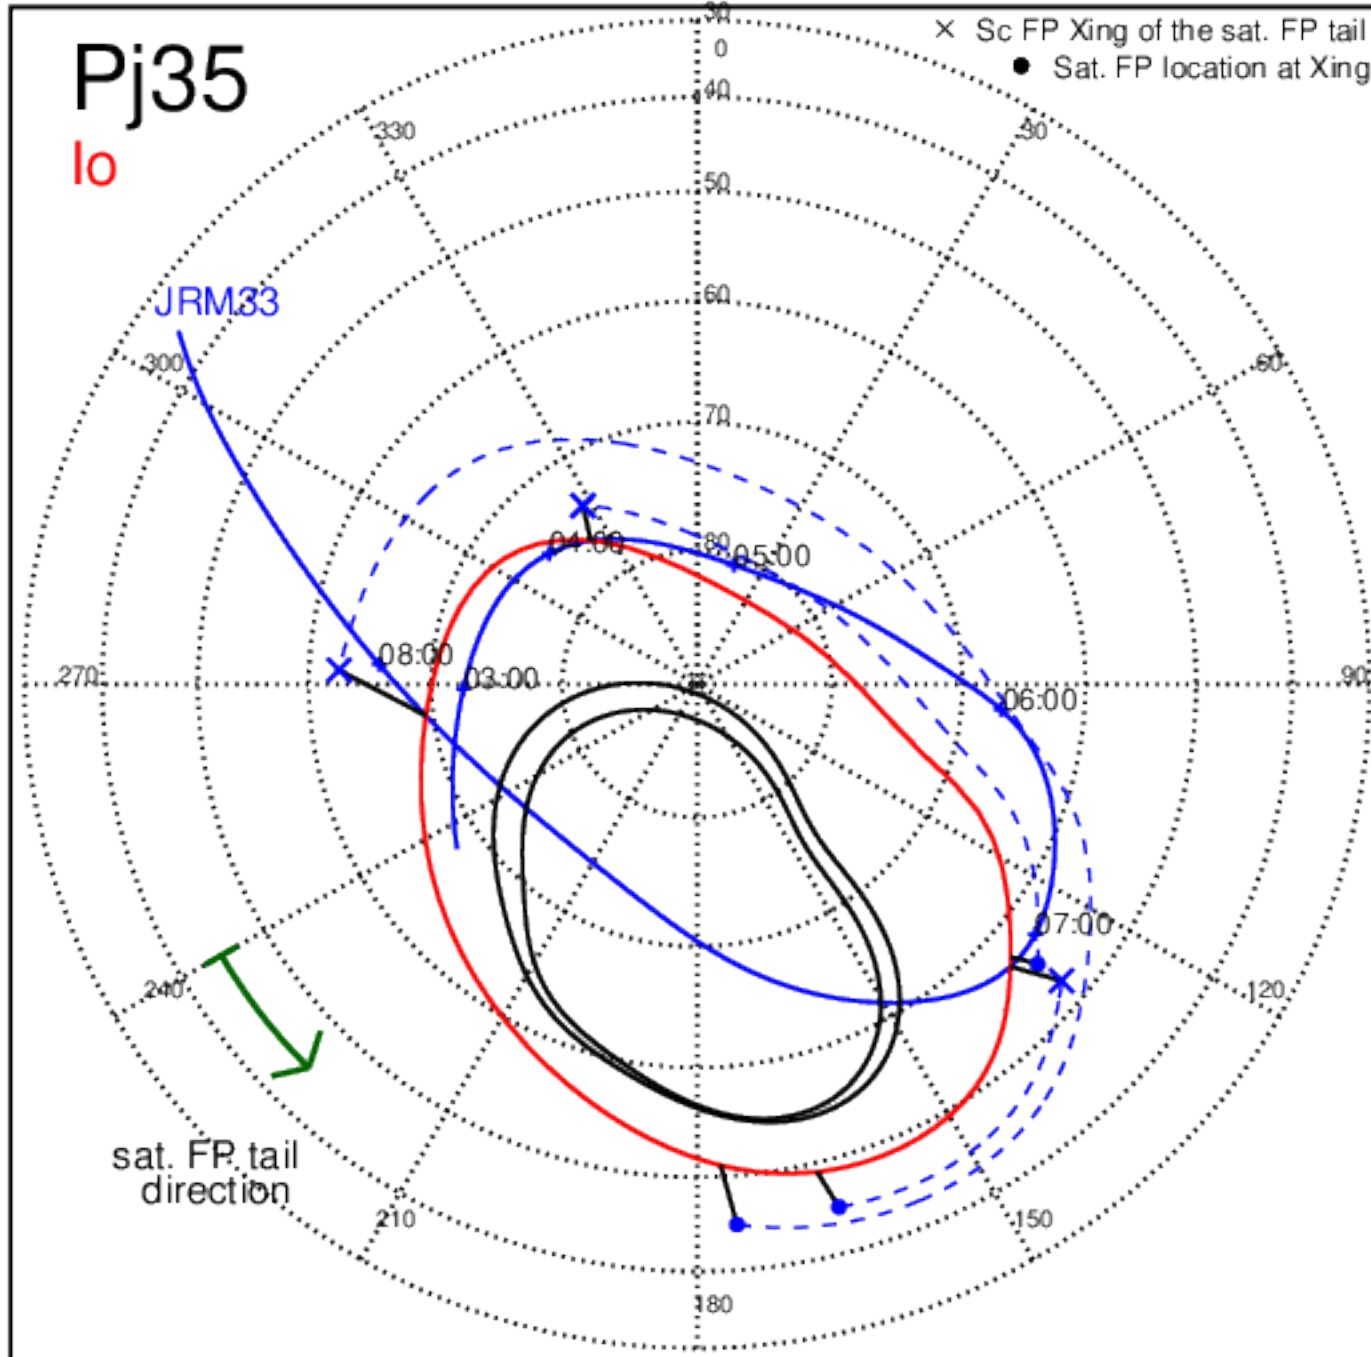

Pj31 (PJ time: 12/30/2020 21:45:45) - North

Pj31 (PJ time: 12/30/2020 21:45:45) - South

Pj31 (PJ time: 12/30/2020 21:45:45) - North

Pj31 (PJ time: 12/30/2020 21:45:45) - South

Pj31 (PJ time: 12/30/2020 21:45:45) - North

Pj33 (PJ time: 04/15/2021 23:32:25) - South

Pj33 (PJ time: 04/15/2021 23:32:25) - North

Pj33 (PJ time: 04/15/2021 23:32:25) - South

Pj34 (PJ time: 06/08/2021 07:46:01) - North

Pj34 (PJ time: 06/08/2021 07:46:01) - South

Pj34 (PJ time: 06/08/2021 07:46:01) - North

Pj34 (PJ time: 06/08/2021 07:46:01) - South

Pj34 (PJ time: 06/08/2021 07:46:01) - North

Pj34 (PJ time: 06/08/2021 07:46:01) - South

Pj35 (PJ time: 07/21/2021 08:15:05) - North

Pj35 (PJ time: 07/21/2021 08:15:05) - South

Pj35 (PJ time: 07/21/2021 08:15:05) - North

Pj35 (PJ time: 07/21/2021 08:15:05) - South

Pj35 (PJ time: 07/21/2021 08:15:05) - North

Pj35 (PJ time: 07/21/2021 08:15:05) - South