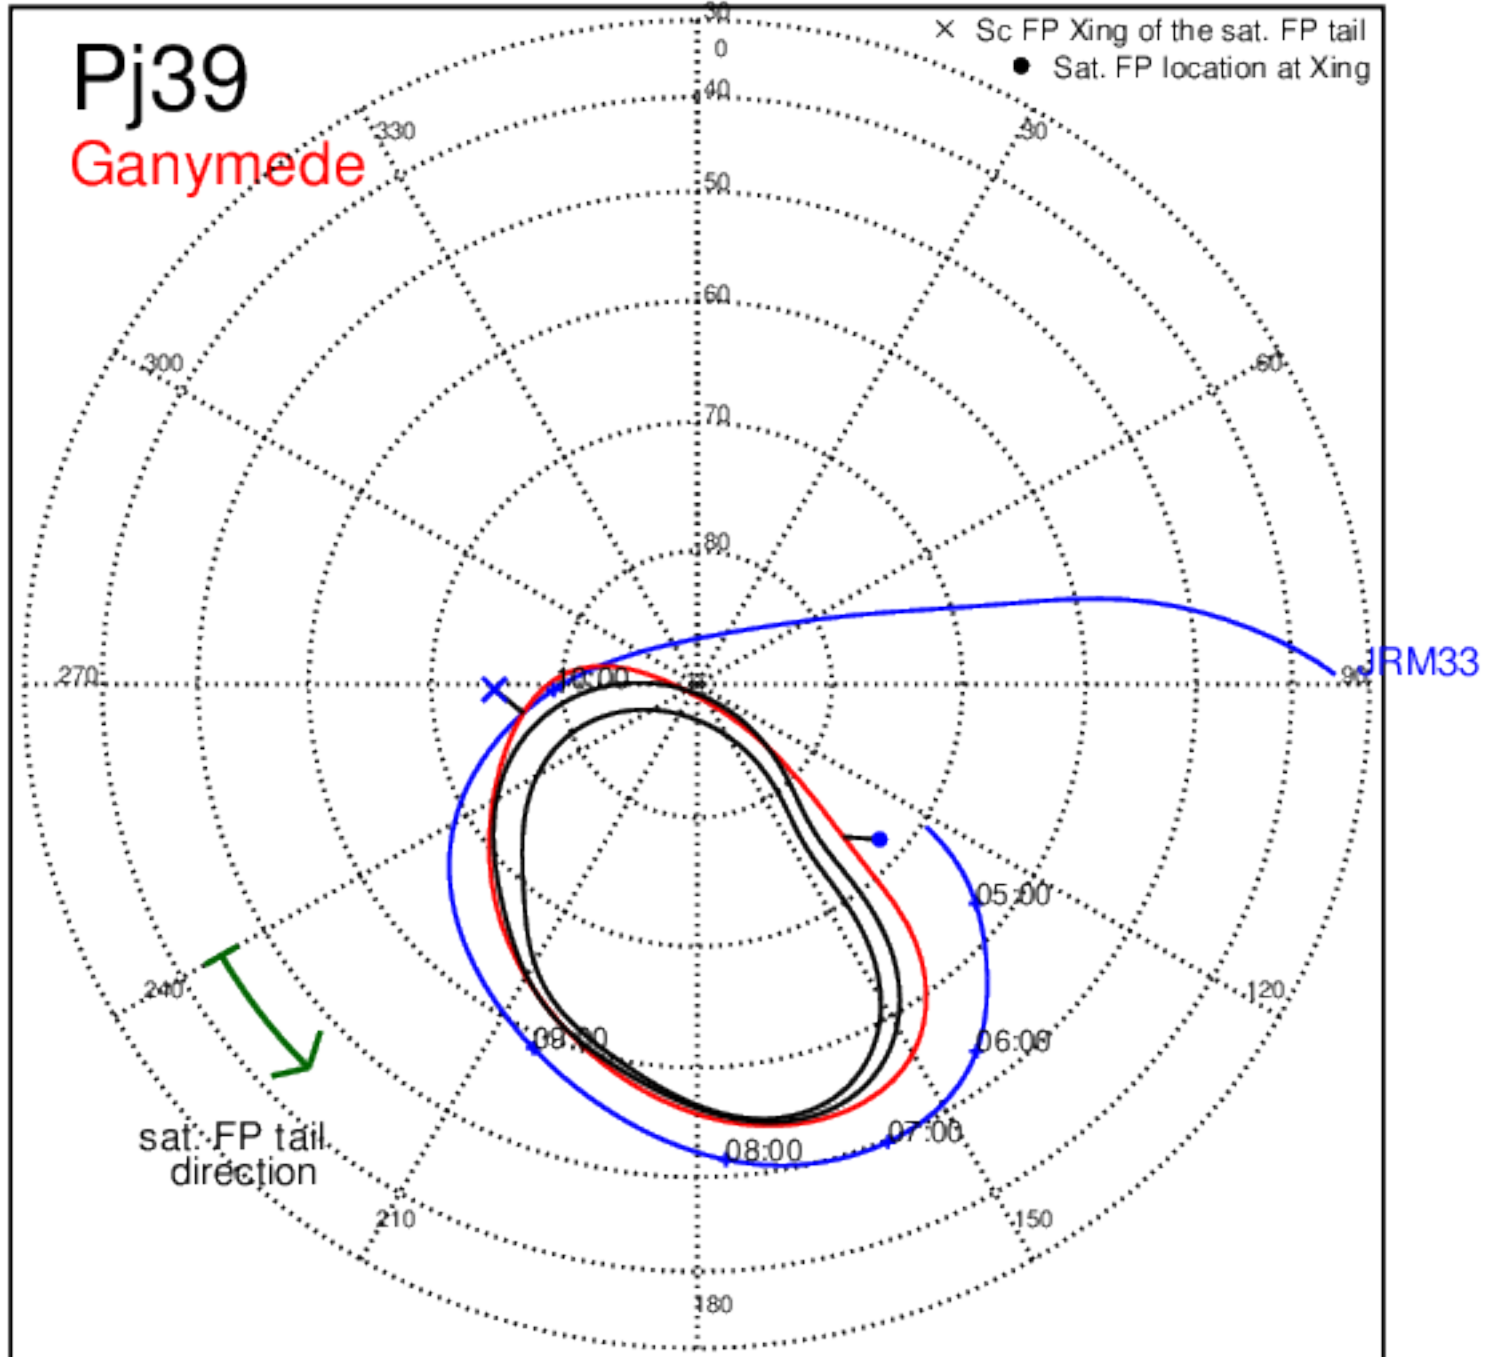

Pj37 (PJ time: 10/16/2021 17:13:32) - North

Pj37 (PJ time: 10/16/2021 17:13:32) - South

Pj38 (PJ time: 11/29/2021 14:13:30) - North

Pj38 (PJ time: 11/29/2021 14:13:30) - South

Pj38 (PJ time: 11/29/2021 14:13:30) - North

Pj38 (PJ time: 11/29/2021 14:13:30) - South

Pj38 (PJ time: 11/29/2021 14:13:30) - North

Pj38
Ganymede

Pj38 (PJ time: 11/29/2021 14:13:30) - South

Pj39 (PJ time: 01/12/2022 10:33:02) - North

Pj39 (PJ time: 01/12/2022 10:33:02) - South

Pj39 (PJ time: 01/12/2022 10:33:02) - North

Pj39 (PJ time: 01/12/2022 10:33:02) - South

Pj39 (PJ time: 01/12/2022 10:33:02) - North

Pj39 (PJ time: 01/12/2022 10:33:02) - South

Pj40 (PJ time: 02/25/2022 01:59:57) - North

Pj40 (PJ time: 02/25/2022 01:59:57) - South

Pj40 (PJ time: 02/25/2022 01:59:57) - North

Pj40 (PJ time: 02/25/2022 01:59:57) - South

Pj40 (PJ time: 02/25/2022 01:59:57) - North

Pj40 (PJ time: 02/25/2022 01:59:57) - South