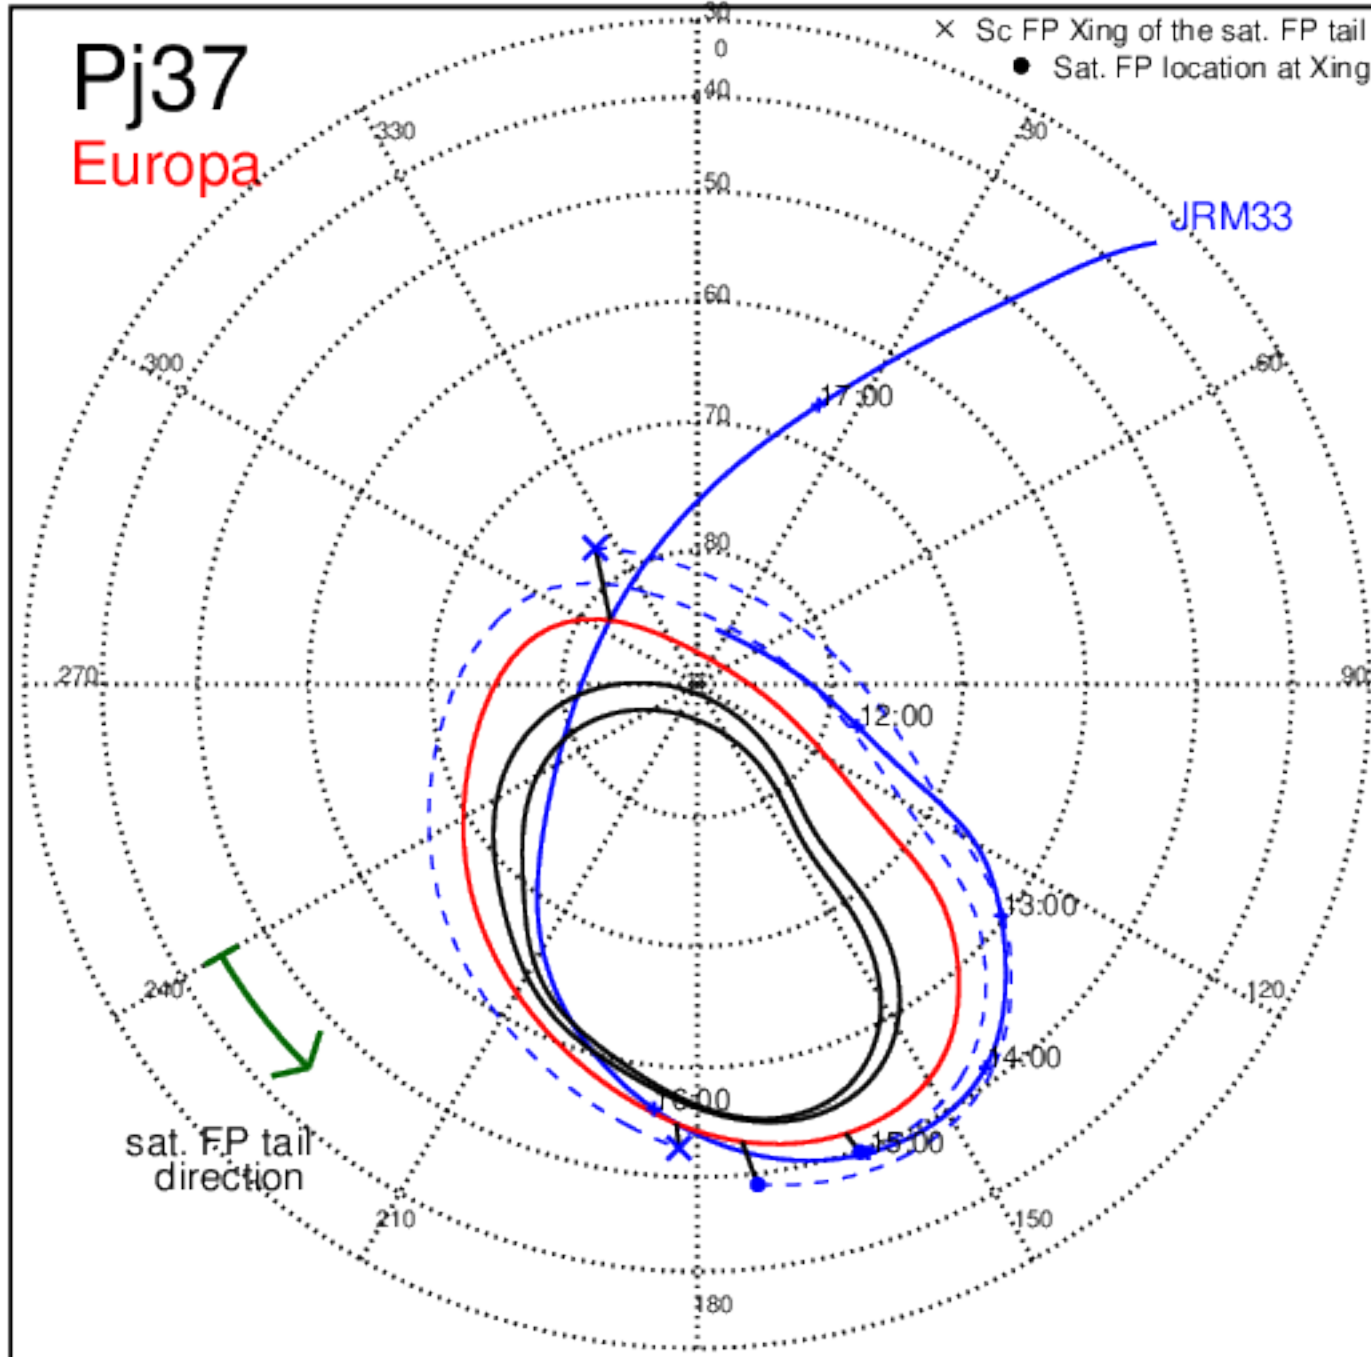

Pj36 (PJ time: 09/02/2021 22:42:52) - South

Pj37 (PJ time: 10/16/2021 17:13:32) - North

Pj37 (PJ time: 10/16/2021 17:13:32) - South

Pj37 (PJ time: 10/16/2021 17:13:32) - North

Pj37 (PJ time: 10/16/2021 17:13:32) - South

Pj37 (PJ time: 10/16/2021 17:13:32) - North

Pj37 (PJ time: 10/16/2021 17:13:32) - South

Pj38 (PJ time: 11/29/2021 14:13:30) - North

Pj38 (PJ time: 11/29/2021 14:13:30) - South

Pj38 (PJ time: 11/29/2021 14:13:30) - North

Pj38 (PJ time: 11/29/2021 14:13:30) - South

Pj38 (PJ time: 11/29/2021 14:13:30) - North

Pj38
Ganymede

Pj38 (PJ time: 11/29/2021 14:13:30) - South

Pj39 (PJ time: 01/12/2022 10:33:02) - North

Pj39 (PJ time: 01/12/2022 10:33:02) - South

Pj39 (PJ time: 01/12/2022 10:33:02) - North

Pj39 (PJ time: 01/12/2022 10:33:02) - South

Pj39 (PJ time: 01/12/2022 10:33:02) - North

Pj39 (PJ time: 01/12/2022 10:33:02) - South

Pj40 (PJ time: 02/25/2022 01:59:57) - North