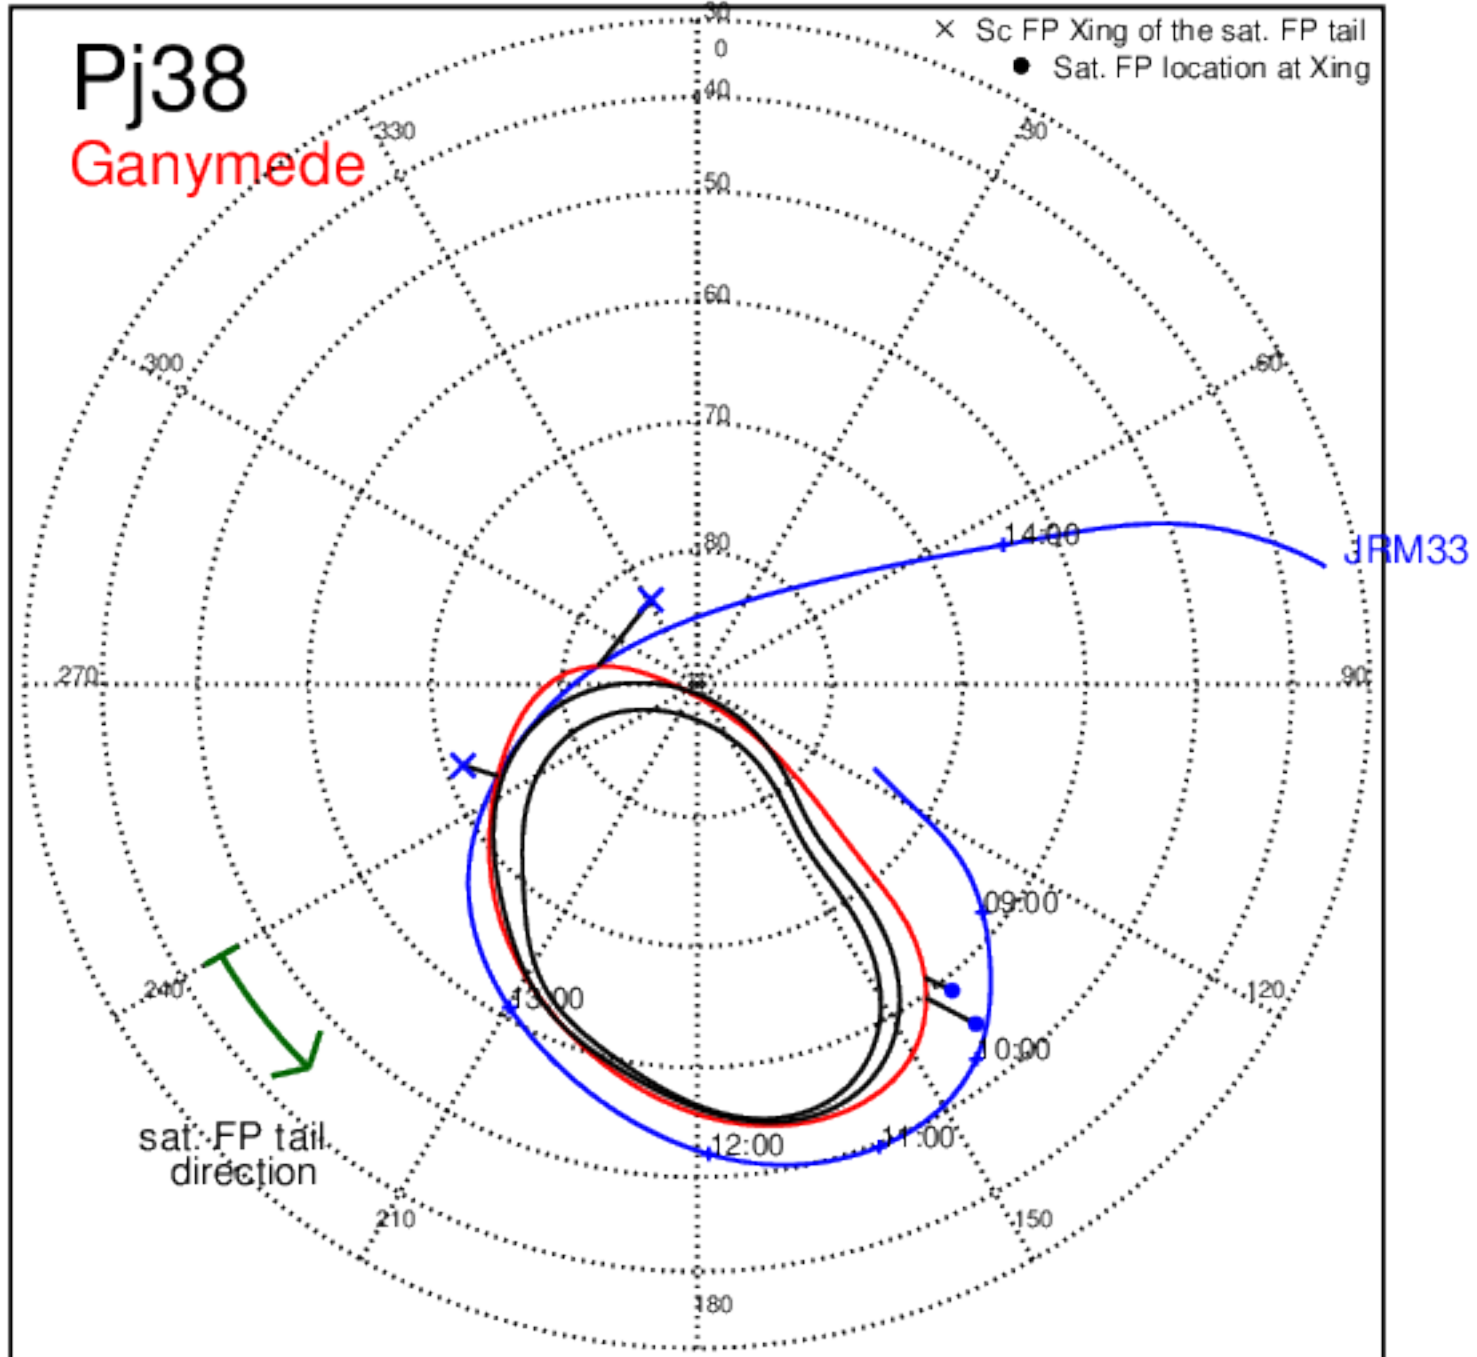

Pj36 (PJ time: 09/02/2021 22:42:52) - South

Pj37 (PJ time: 10/16/2021 17:13:32) - North

Pj37 (PJ time: 10/16/2021 17:13:32) - South

Pj37 (PJ time: 10/16/2021 17:13:32) - North

Pj37 (PJ time: 10/16/2021 17:13:32) - South

Pj37 (PJ time: 10/16/2021 17:13:32) - North

Pj37 (PJ time: 10/16/2021 17:13:32) - South

Pj38 (PJ time: 11/29/2021 14:13:30) - North

Pj38 (PJ time: 11/29/2021 14:13:30) - South

Pj38 (PJ time: 11/29/2021 14:13:30) - North

Pj38 (PJ time: 11/29/2021 14:13:30) - South

Pj38 (PJ time: 11/29/2021 14:13:30) - North

Pj38
Ganymede

Pj38 (PJ time: 11/29/2021 14:13:30) - South

Pj39 (PJ time: 01/12/2022 10:33:02) - North

Pj39 (PJ time: 01/12/2022 10:33:02) - South

Pj39 (PJ time: 01/12/2022 10:33:02) - North

Pj39 (PJ time: 01/12/2022 10:33:02) - South

Pj39 (PJ time: 01/12/2022 10:33:02) - North

Pj39 (PJ time: 01/12/2022 10:33:02) - South

Pj40 (PJ time: 02/25/2022 01:59:57) - North