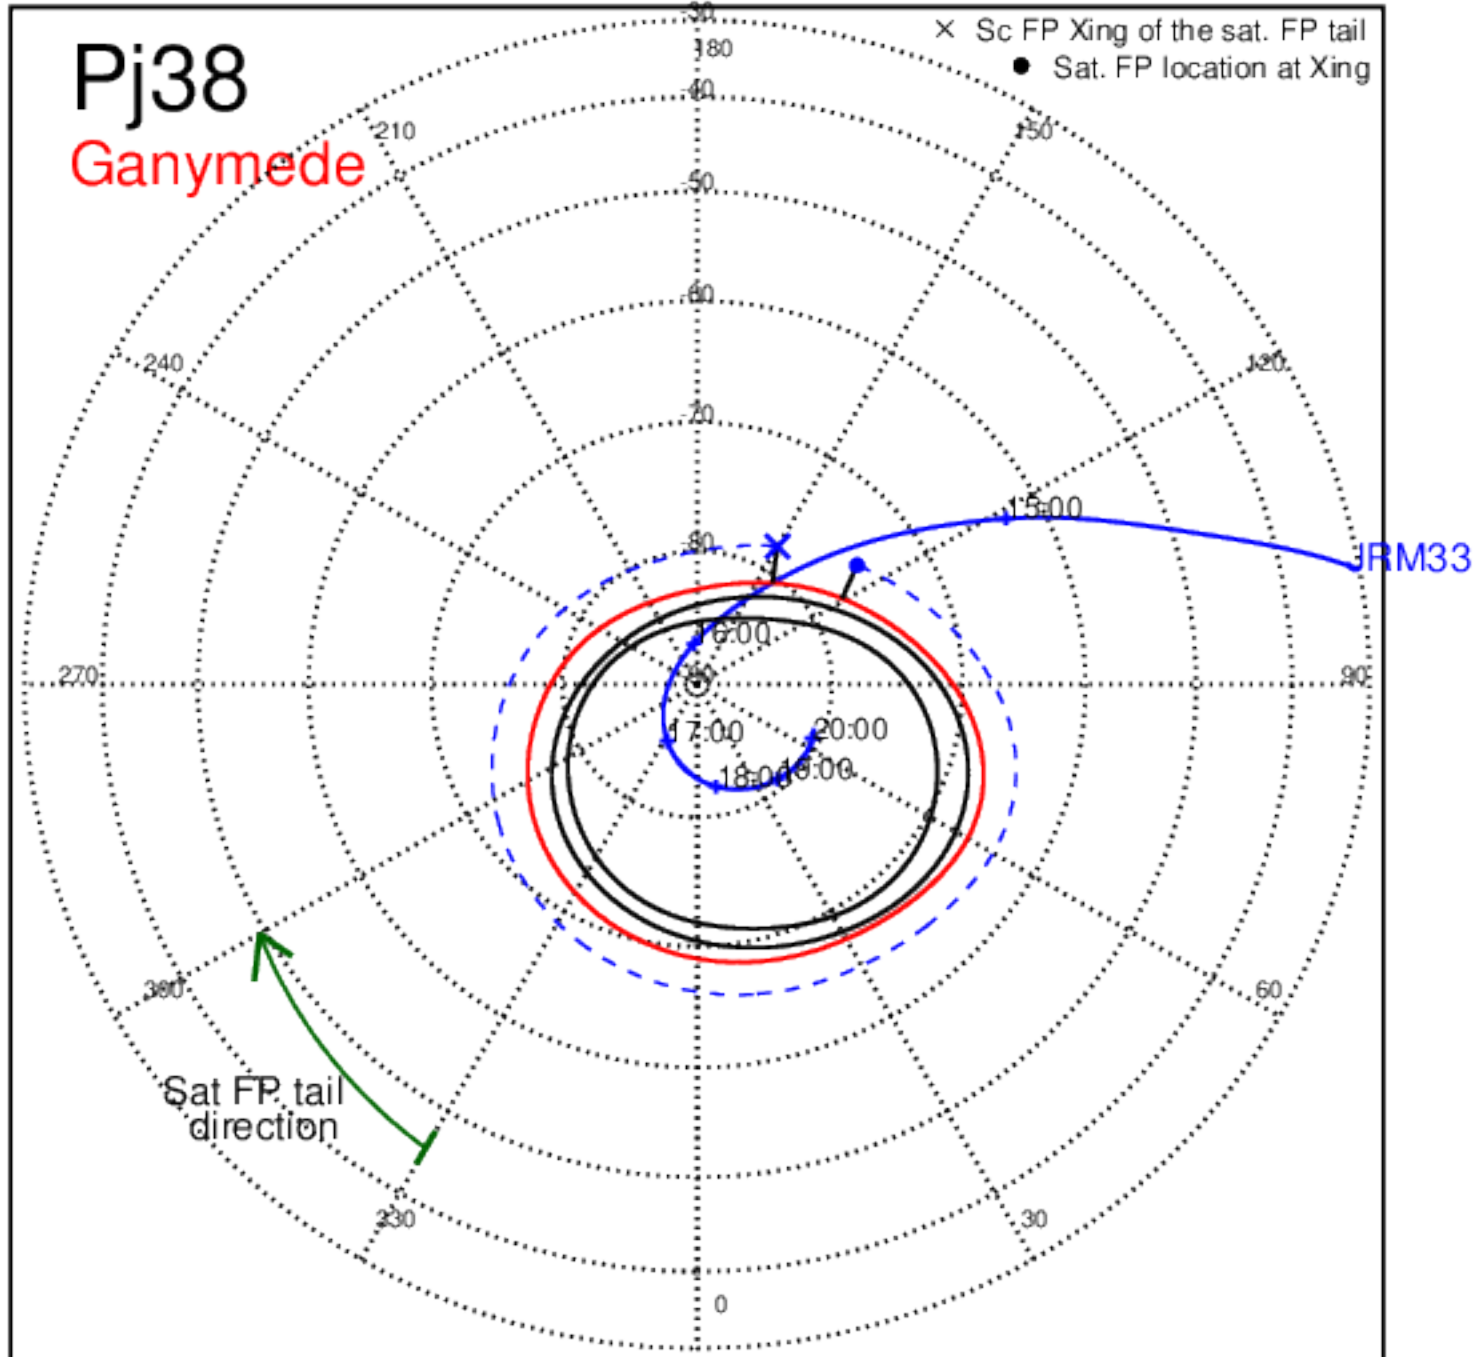

Pj37 (PJ time: 10/16/2021 17:13:32) - North

Pj37 (PJ time: 10/16/2021 17:13:32) - South

Pj38 (PJ time: 11/29/2021 14:13:30) - North

Pj38 (PJ time: 11/29/2021 14:13:30) - South

Pj38 (PJ time: 11/29/2021 14:13:30) - North

Pj38 (PJ time: 11/29/2021 14:13:30) - South

Pj38 (PJ time: 11/29/2021 14:13:30) - North

Pj38
Ganymede

Pj38 (PJ time: 11/29/2021 14:13:30) - South

Pj39 (PJ time: 01/12/2022 10:33:02) - North

Pj39 (PJ time: 01/12/2022 10:33:02) - South

Pj39 (PJ time: 01/12/2022 10:33:02) - North

Pj39 (PJ time: 01/12/2022 10:33:02) - South

Pj39 (PJ time: 01/12/2022 10:33:02) - North

Pj39 (PJ time: 01/12/2022 10:33:02) - South

Pj40 (PJ time: 02/25/2022 01:59:57) - North

Pj40 (PJ time: 02/25/2022 01:59:57) - South

Pj40 (PJ time: 02/25/2022 01:59:57) - North

Pj40 (PJ time: 02/25/2022 01:59:57) - South

Pj40 (PJ time: 02/25/2022 01:59:57) - North

Pj40 (PJ time: 02/25/2022 01:59:57) - South