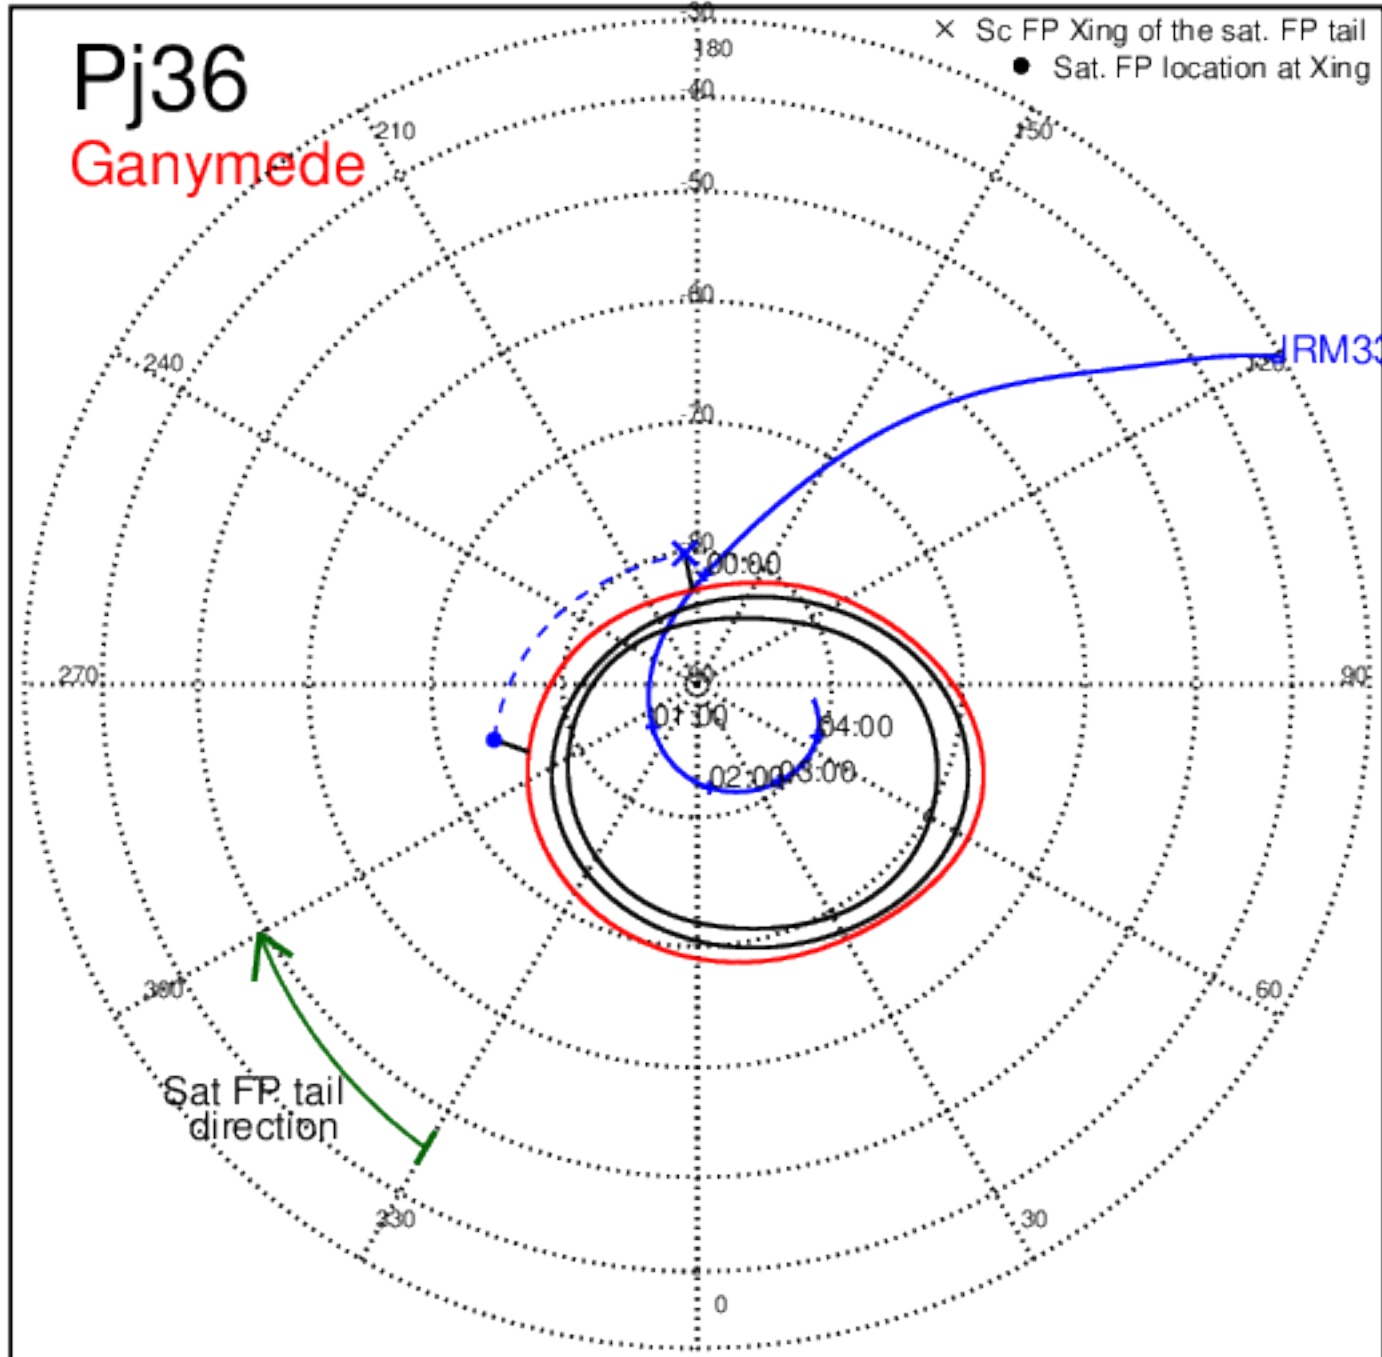

Pj36 (PJ time: 09/02/2021 22:42:52) - North

Pj36 (PJ time: 09/02/2021 22:42:52) - South

Pj36 (PJ time: 09/02/2021 22:42:52) - North

Pj36 (PJ time: 09/02/2021 22:42:52) - South

Pj36 (PJ time: 09/02/2021 22:42:52) - North

Pj36 (PJ time: 09/02/2021 22:42:52) - South

Pj37 (PJ time: 10/16/2021 17:13:32) - North

Pj37 (PJ time: 10/16/2021 17:13:32) - South

Pj37 (PJ time: 10/16/2021 17:13:32) - North

Pj37 (PJ time: 10/16/2021 17:13:32) - South

Pj37 (PJ time: 10/16/2021 17:13:32) - North

Pj37 (PJ time: 10/16/2021 17:13:32) - South

Pj38 (PJ time: 11/29/2021 14:13:30) - North

Pj38 (PJ time: 11/29/2021 14:13:30) - South

Pj38 (PJ time: 11/29/2021 14:13:30) - North

Pj39 (PJ time: 01/12/2022 10:33:02) - North

Pj39 (PJ time: 01/12/2022 10:33:02) - South

Pj39 (PJ time: 01/12/2022 10:33:02) - North

Pj39 (PJ time: 01/12/2022 10:33:02) - South

Pj40 (PJ time: 02/25/2022 01:59:57) - North