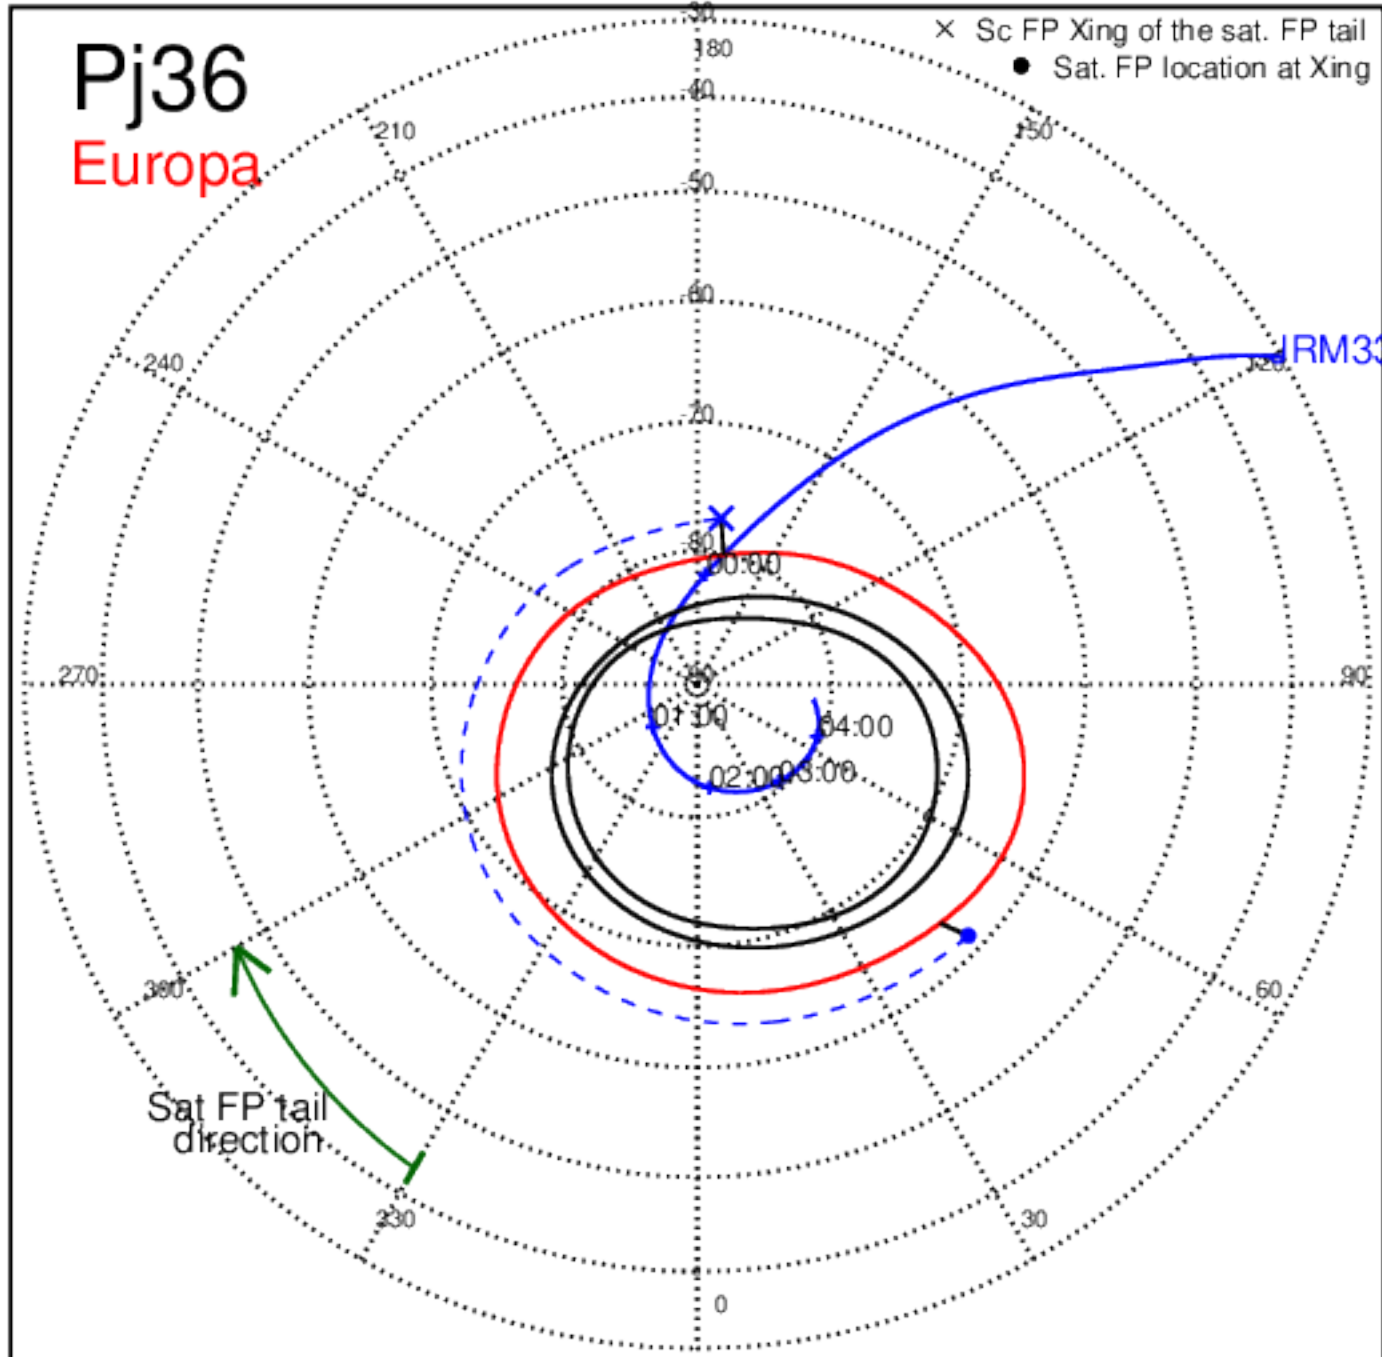

Pj36 (PJ time: 09/02/2021 22:42:52) - North

Pj36 (PJ time: 09/02/2021 22:42:52) - South

Pj36 (PJ time: 09/02/2021 22:42:52) - North

Pj36 (PJ time: 09/02/2021 22:42:52) - South

Pj36 (PJ time: 09/02/2021 22:42:52) - North

Pj36 (PJ time: 09/02/2021 22:42:52) - South

Pj37 (PJ time: 10/16/2021 17:13:32) - North

Pj37 (PJ time: 10/16/2021 17:13:32) - South

Pj37 (PJ time: 10/16/2021 17:13:32) - North

Pj37 (PJ time: 10/16/2021 17:13:32) - South

Pj37 (PJ time: 10/16/2021 17:13:32) - North

Pj37 (PJ time: 10/16/2021 17:13:32) - South

Pj38 (PJ time: 11/29/2021 14:13:30) - North

Pj38 (PJ time: 11/29/2021 14:13:30) - South

Pj38 (PJ time: 11/29/2021 14:13:30) - North

Pj39 (PJ time: 01/12/2022 10:33:02) - North

Pj39 (PJ time: 01/12/2022 10:33:02) - South

Pj39 (PJ time: 01/12/2022 10:33:02) - North

Pj39 (PJ time: 01/12/2022 10:33:02) - South

Pj40 (PJ time: 02/25/2022 01:59:57) - North