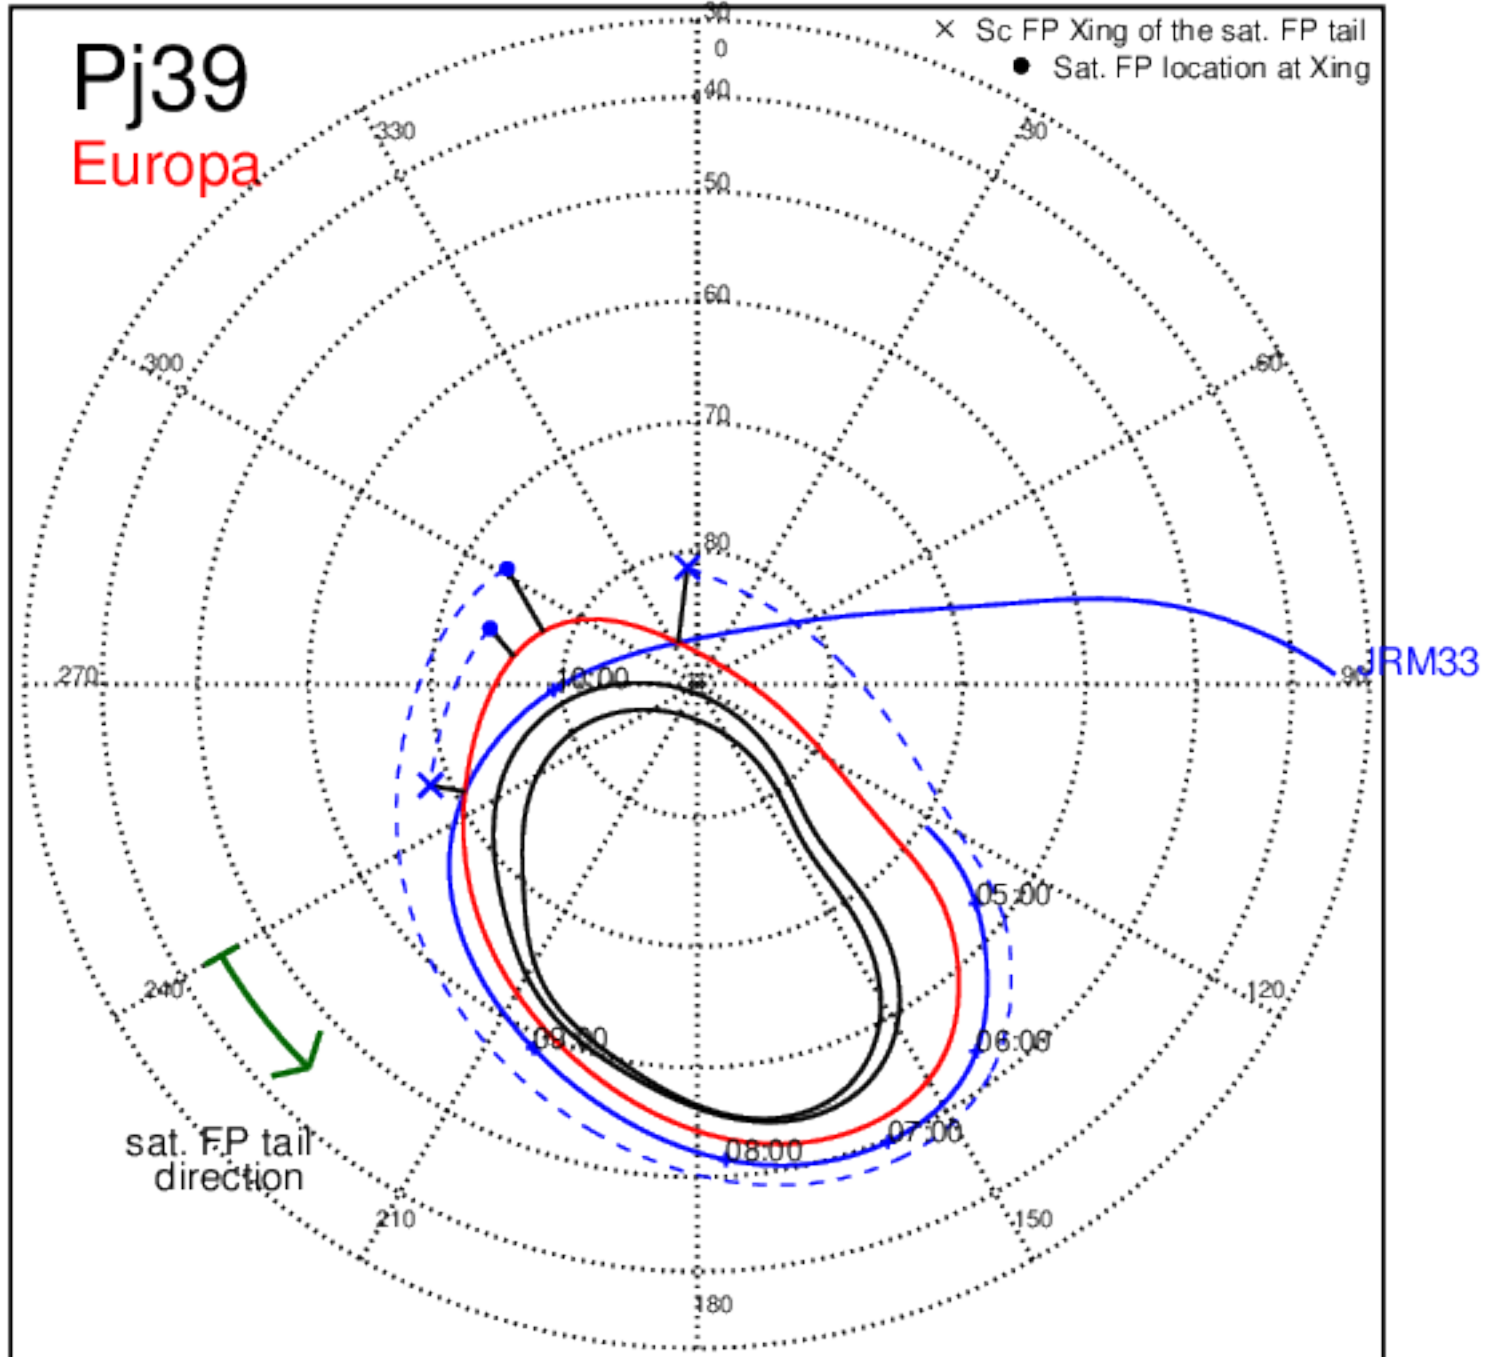

Pj37 (PJ time: 10/16/2021 17:13:32) - North

Pj37 (PJ time: 10/16/2021 17:13:32) - South

Pj38 (PJ time: 11/29/2021 14:13:30) - North

Pj38 (PJ time: 11/29/2021 14:13:30) - South

Pj38 (PJ time: 11/29/2021 14:13:30) - North

Pj38 (PJ time: 11/29/2021 14:13:30) - South

Pj38 (PJ time: 11/29/2021 14:13:30) - North

Pj38
Ganymede

Pj38 (PJ time: 11/29/2021 14:13:30) - South

Pj39 (PJ time: 01/12/2022 10:33:02) - North

Pj39 (PJ time: 01/12/2022 10:33:02) - South

Pj39 (PJ time: 01/12/2022 10:33:02) - North

Pj39 (PJ time: 01/12/2022 10:33:02) - South

Pj39 (PJ time: 01/12/2022 10:33:02) - North

Pj39 (PJ time: 01/12/2022 10:33:02) - South

Pj40 (PJ time: 02/25/2022 01:59:57) - North

Pj40 (PJ time: 02/25/2022 01:59:57) - South

Pj40 (PJ time: 02/25/2022 01:59:57) - North

Pj40 (PJ time: 02/25/2022 01:59:57) - South

Pj40 (PJ time: 02/25/2022 01:59:57) - North

Pj40 (PJ time: 02/25/2022 01:59:57) - South