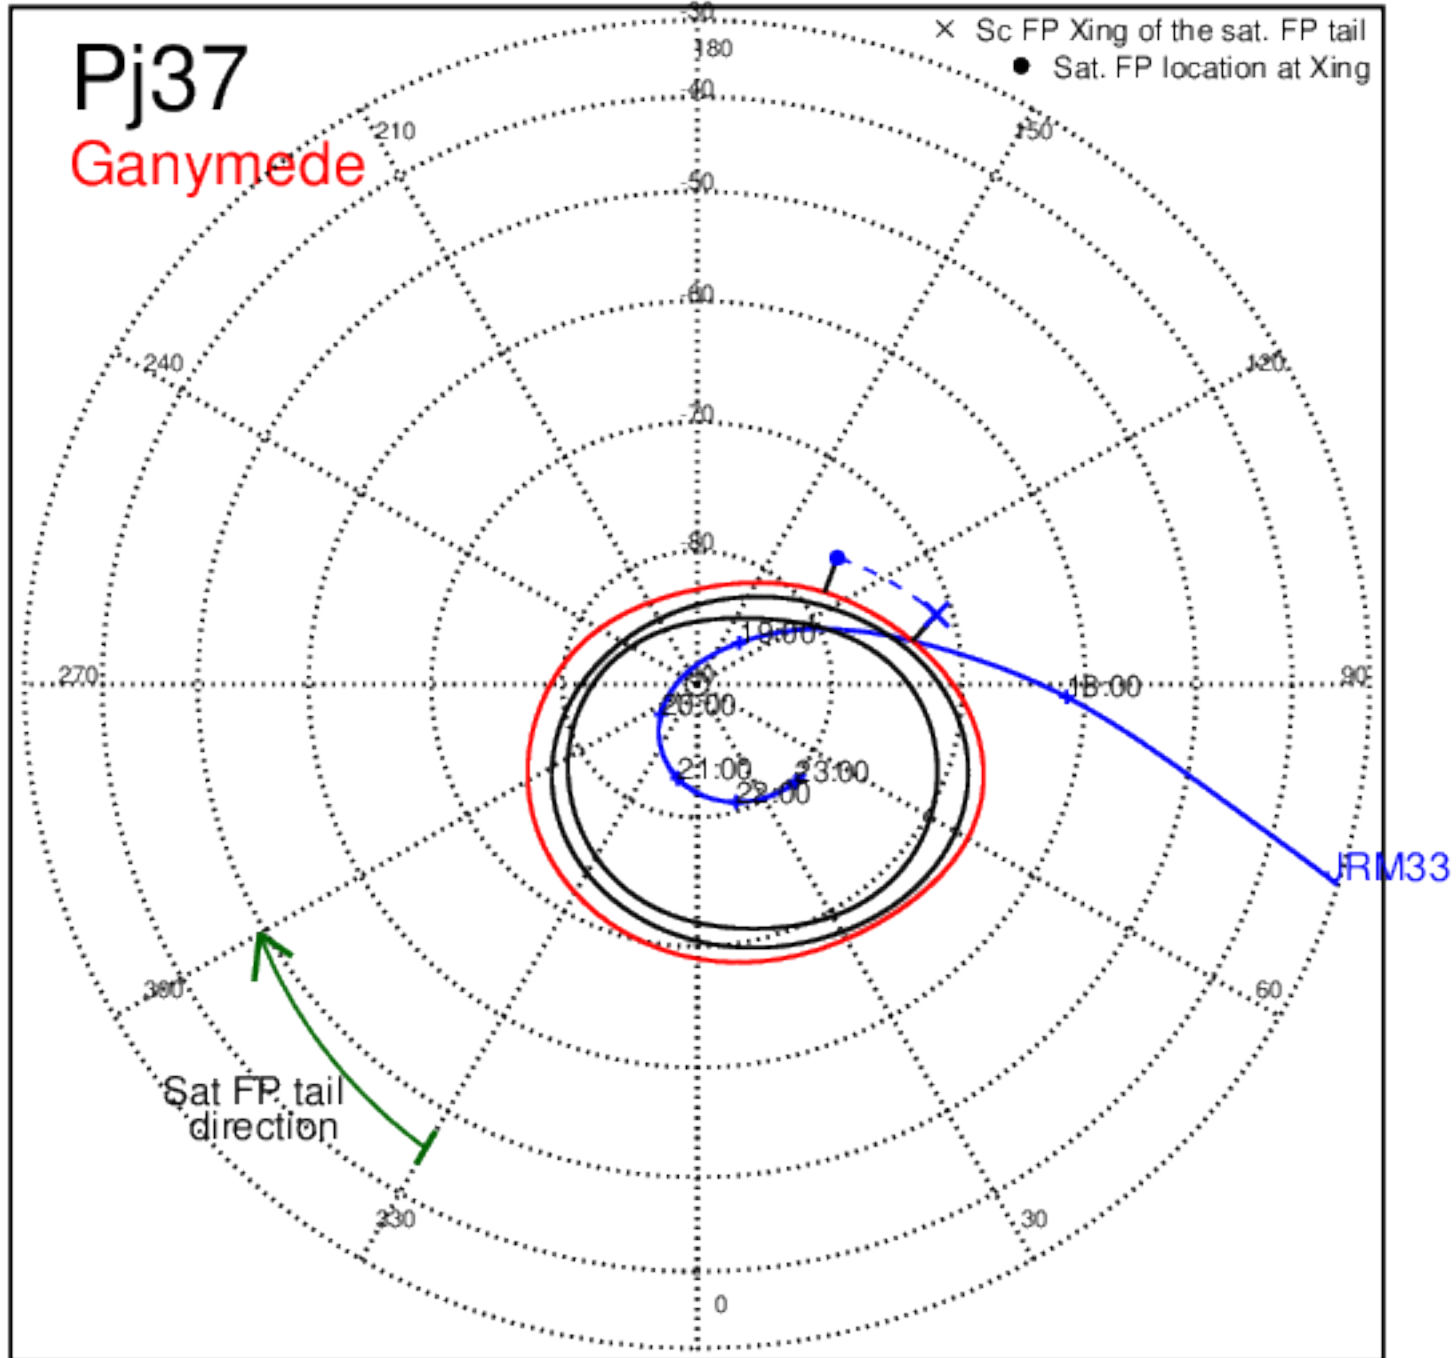

Pj36 (PJ time: 09/02/2021 22:42:52) - South

Pj37 (PJ time: 10/16/2021 17:13:32) - North

Pj37 (PJ time: 10/16/2021 17:13:32) - South

Pj37 (PJ time: 10/16/2021 17:13:32) - North

Pj37 (PJ time: 10/16/2021 17:13:32) - South

Pj37 (PJ time: 10/16/2021 17:13:32) - North

Pj37 (PJ time: 10/16/2021 17:13:32) - South

Pj38 (PJ time: 11/29/2021 14:13:30) - North

Pj38 (PJ time: 11/29/2021 14:13:30) - South

Pj38 (PJ time: 11/29/2021 14:13:30) - North

Pj38 (PJ time: 11/29/2021 14:13:30) - South

Pj38 (PJ time: 11/29/2021 14:13:30) - North

Pj38
Ganymede

Pj38 (PJ time: 11/29/2021 14:13:30) - South

Pj39 (PJ time: 01/12/2022 10:33:02) - North

Pj39 (PJ time: 01/12/2022 10:33:02) - South

Pj39 (PJ time: 01/12/2022 10:33:02) - North

Pj39 (PJ time: 01/12/2022 10:33:02) - South

Pj39 (PJ time: 01/12/2022 10:33:02) - North

Pj39 (PJ time: 01/12/2022 10:33:02) - South

Pj40 (PJ time: 02/25/2022 01:59:57) - North