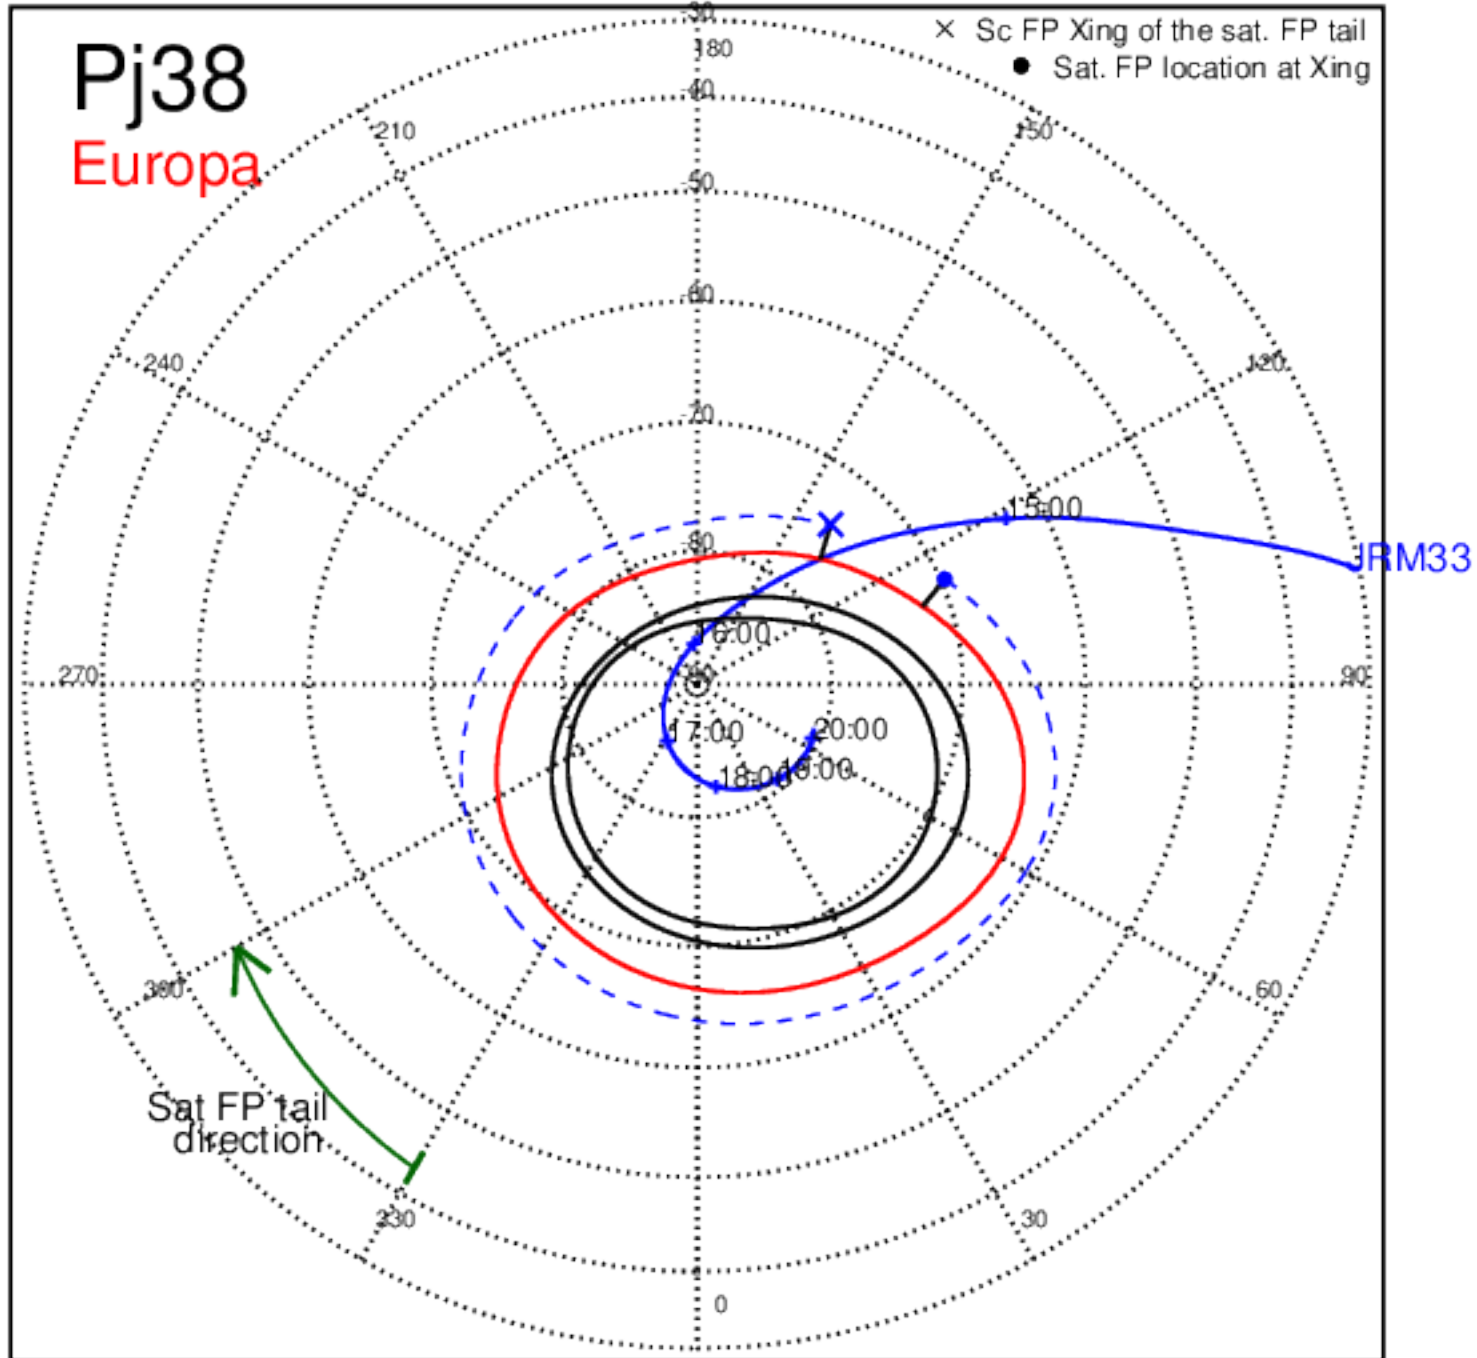

Pj36 (PJ time: 09/02/2021 22:42:52) - South

Pj37 (PJ time: 10/16/2021 17:13:32) - North

Pj37 (PJ time: 10/16/2021 17:13:32) - South

Pj37 (PJ time: 10/16/2021 17:13:32) - North

Pj37 (PJ time: 10/16/2021 17:13:32) - South

Pj37 (PJ time: 10/16/2021 17:13:32) - North

Pj37 (PJ time: 10/16/2021 17:13:32) - South

Pj38 (PJ time: 11/29/2021 14:13:30) - North

Pj38 (PJ time: 11/29/2021 14:13:30) - South

Pj38 (PJ time: 11/29/2021 14:13:30) - North

Pj38 (PJ time: 11/29/2021 14:13:30) - South

Pj38 (PJ time: 11/29/2021 14:13:30) - North

Pj38
Ganymede

Pj38 (PJ time: 11/29/2021 14:13:30) - South

Pj39 (PJ time: 01/12/2022 10:33:02) - North

Pj39 (PJ time: 01/12/2022 10:33:02) - South

Pj39 (PJ time: 01/12/2022 10:33:02) - North

Pj39 (PJ time: 01/12/2022 10:33:02) - South

Pj39 (PJ time: 01/12/2022 10:33:02) - North

Pj39 (PJ time: 01/12/2022 10:33:02) - South

Pj40 (PJ time: 02/25/2022 01:59:57) - North