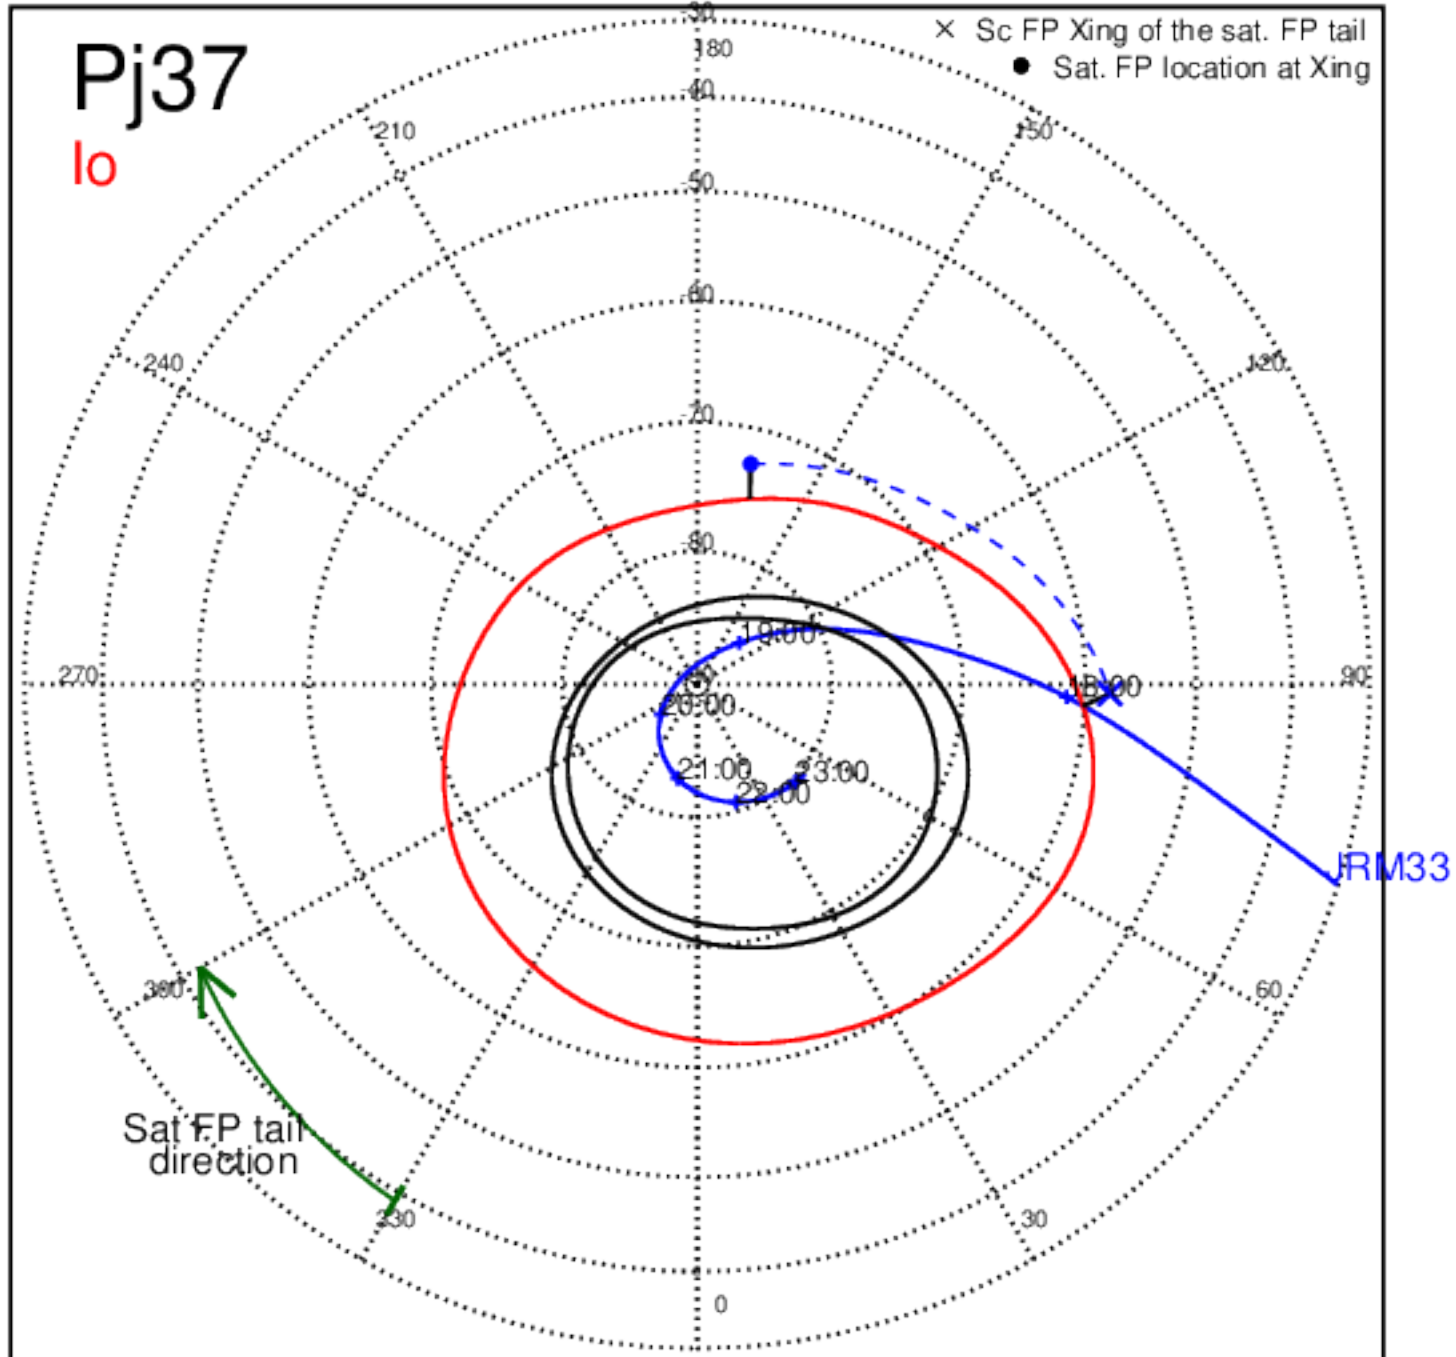

Pj36 (PJ time: 09/02/2021 22:42:52) - North

Pj36 (PJ time: 09/02/2021 22:42:52) - South

Pj36 (PJ time: 09/02/2021 22:42:52) - North

Pj36 (PJ time: 09/02/2021 22:42:52) - South

Pj36 (PJ time: 09/02/2021 22:42:52) - North

Pj36 (PJ time: 09/02/2021 22:42:52) - South

Pj37 (PJ time: 10/16/2021 17:13:32) - North

Pj37 (PJ time: 10/16/2021 17:13:32) - South

Pj37 (PJ time: 10/16/2021 17:13:32) - North

Pj37 (PJ time: 10/16/2021 17:13:32) - South

Pj37 (PJ time: 10/16/2021 17:13:32) - North

Pj37 (PJ time: 10/16/2021 17:13:32) - South

Pj38 (PJ time: 11/29/2021 14:13:30) - North

Pj38 (PJ time: 11/29/2021 14:13:30) - South

Pj38 (PJ time: 11/29/2021 14:13:30) - North

Pj39 (PJ time: 01/12/2022 10:33:02) - North

Pj39 (PJ time: 01/12/2022 10:33:02) - South

Pj39 (PJ time: 01/12/2022 10:33:02) - North

Pj39 (PJ time: 01/12/2022 10:33:02) - South

Pj40 (PJ time: 02/25/2022 01:59:57) - North