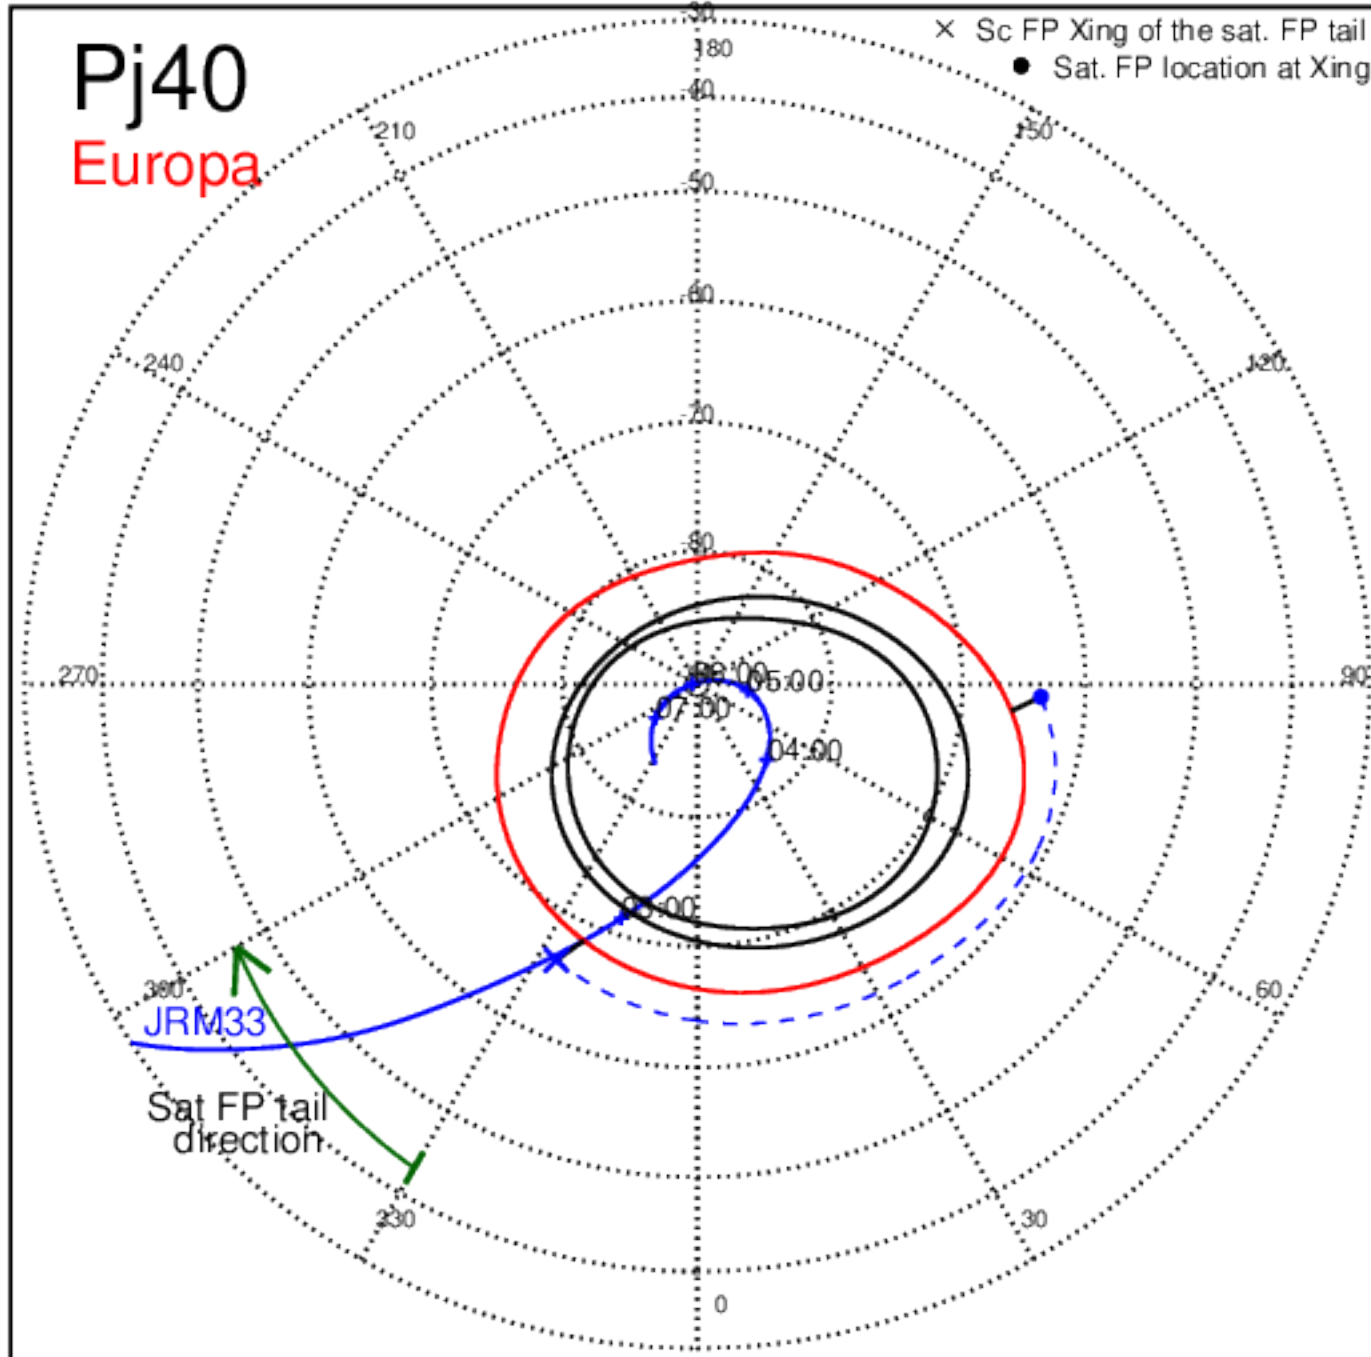

Pj37 (PJ time: 10/16/2021 17:13:32) - North

Pj37 (PJ time: 10/16/2021 17:13:32) - South

Pj38 (PJ time: 11/29/2021 14:13:30) - North

Pj38 (PJ time: 11/29/2021 14:13:30) - South

Pj38 (PJ time: 11/29/2021 14:13:30) - North

Pj38 (PJ time: 11/29/2021 14:13:30) - South

Pj38 (PJ time: 11/29/2021 14:13:30) - North

Pj38
Ganymede

Pj38 (PJ time: 11/29/2021 14:13:30) - South

Pj39 (PJ time: 01/12/2022 10:33:02) - North

Pj39 (PJ time: 01/12/2022 10:33:02) - South

Pj39 (PJ time: 01/12/2022 10:33:02) - North

Pj39 (PJ time: 01/12/2022 10:33:02) - South

Pj39 (PJ time: 01/12/2022 10:33:02) - North

Pj39 (PJ time: 01/12/2022 10:33:02) - South

Pj40 (PJ time: 02/25/2022 01:59:57) - North

Pj40 (PJ time: 02/25/2022 01:59:57) - South

Pj40 (PJ time: 02/25/2022 01:59:57) - North

Pj40 (PJ time: 02/25/2022 01:59:57) - South

Pj40 (PJ time: 02/25/2022 01:59:57) - North

Pj40 (PJ time: 02/25/2022 01:59:57) - South