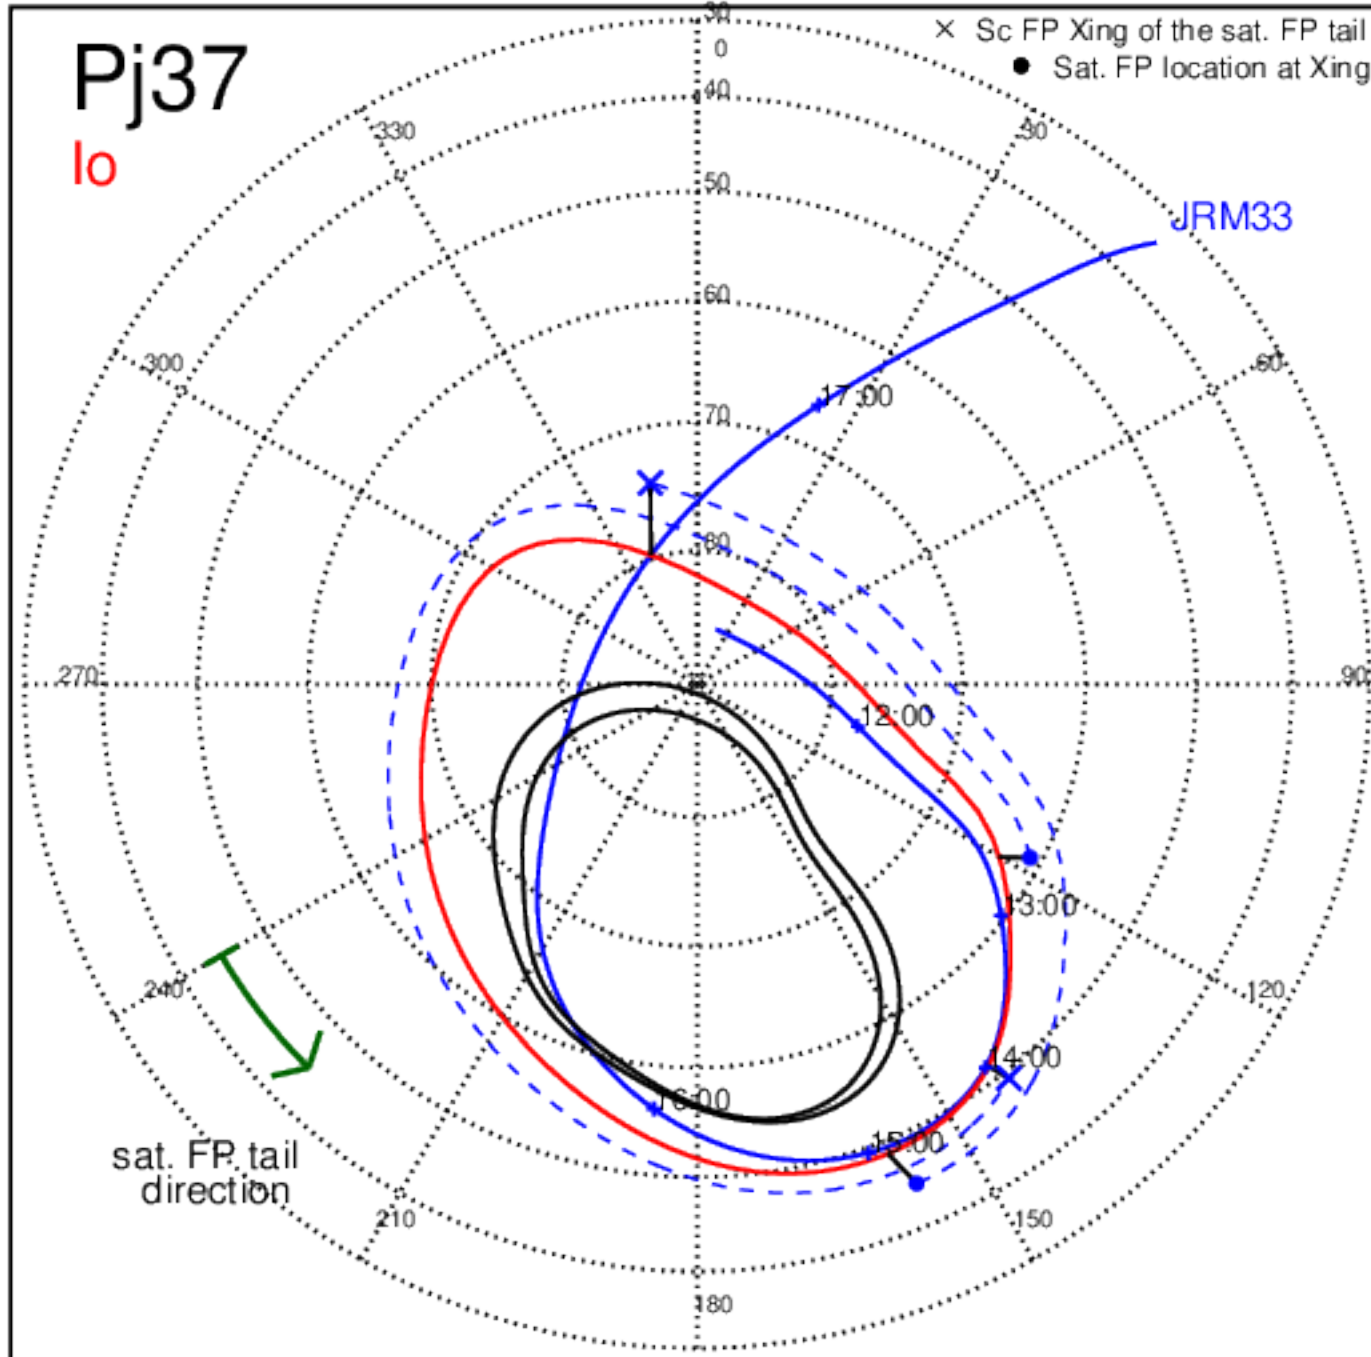

Pj36 (PJ time: 09/02/2021 22:42:52) - North

Pj36 (PJ time: 09/02/2021 22:42:52) - South

Pj36 (PJ time: 09/02/2021 22:42:52) - North

Pj36 (PJ time: 09/02/2021 22:42:52) - South

Pj36 (PJ time: 09/02/2021 22:42:52) - North

Pj36 (PJ time: 09/02/2021 22:42:52) - South

Pj37 (PJ time: 10/16/2021 17:13:32) - North

Pj37 (PJ time: 10/16/2021 17:13:32) - South

Pj37 (PJ time: 10/16/2021 17:13:32) - North

Pj37 (PJ time: 10/16/2021 17:13:32) - South

Pj37 (PJ time: 10/16/2021 17:13:32) - North

Pj37 (PJ time: 10/16/2021 17:13:32) - South

Pj38 (PJ time: 11/29/2021 14:13:30) - North

Pj38 (PJ time: 11/29/2021 14:13:30) - South

Pj38 (PJ time: 11/29/2021 14:13:30) - North

Pj39 (PJ time: 01/12/2022 10:33:02) - North

Pj39 (PJ time: 01/12/2022 10:33:02) - South

Pj39 (PJ time: 01/12/2022 10:33:02) - North

Pj39 (PJ time: 01/12/2022 10:33:02) - South

Pj40 (PJ time: 02/25/2022 01:59:57) - North