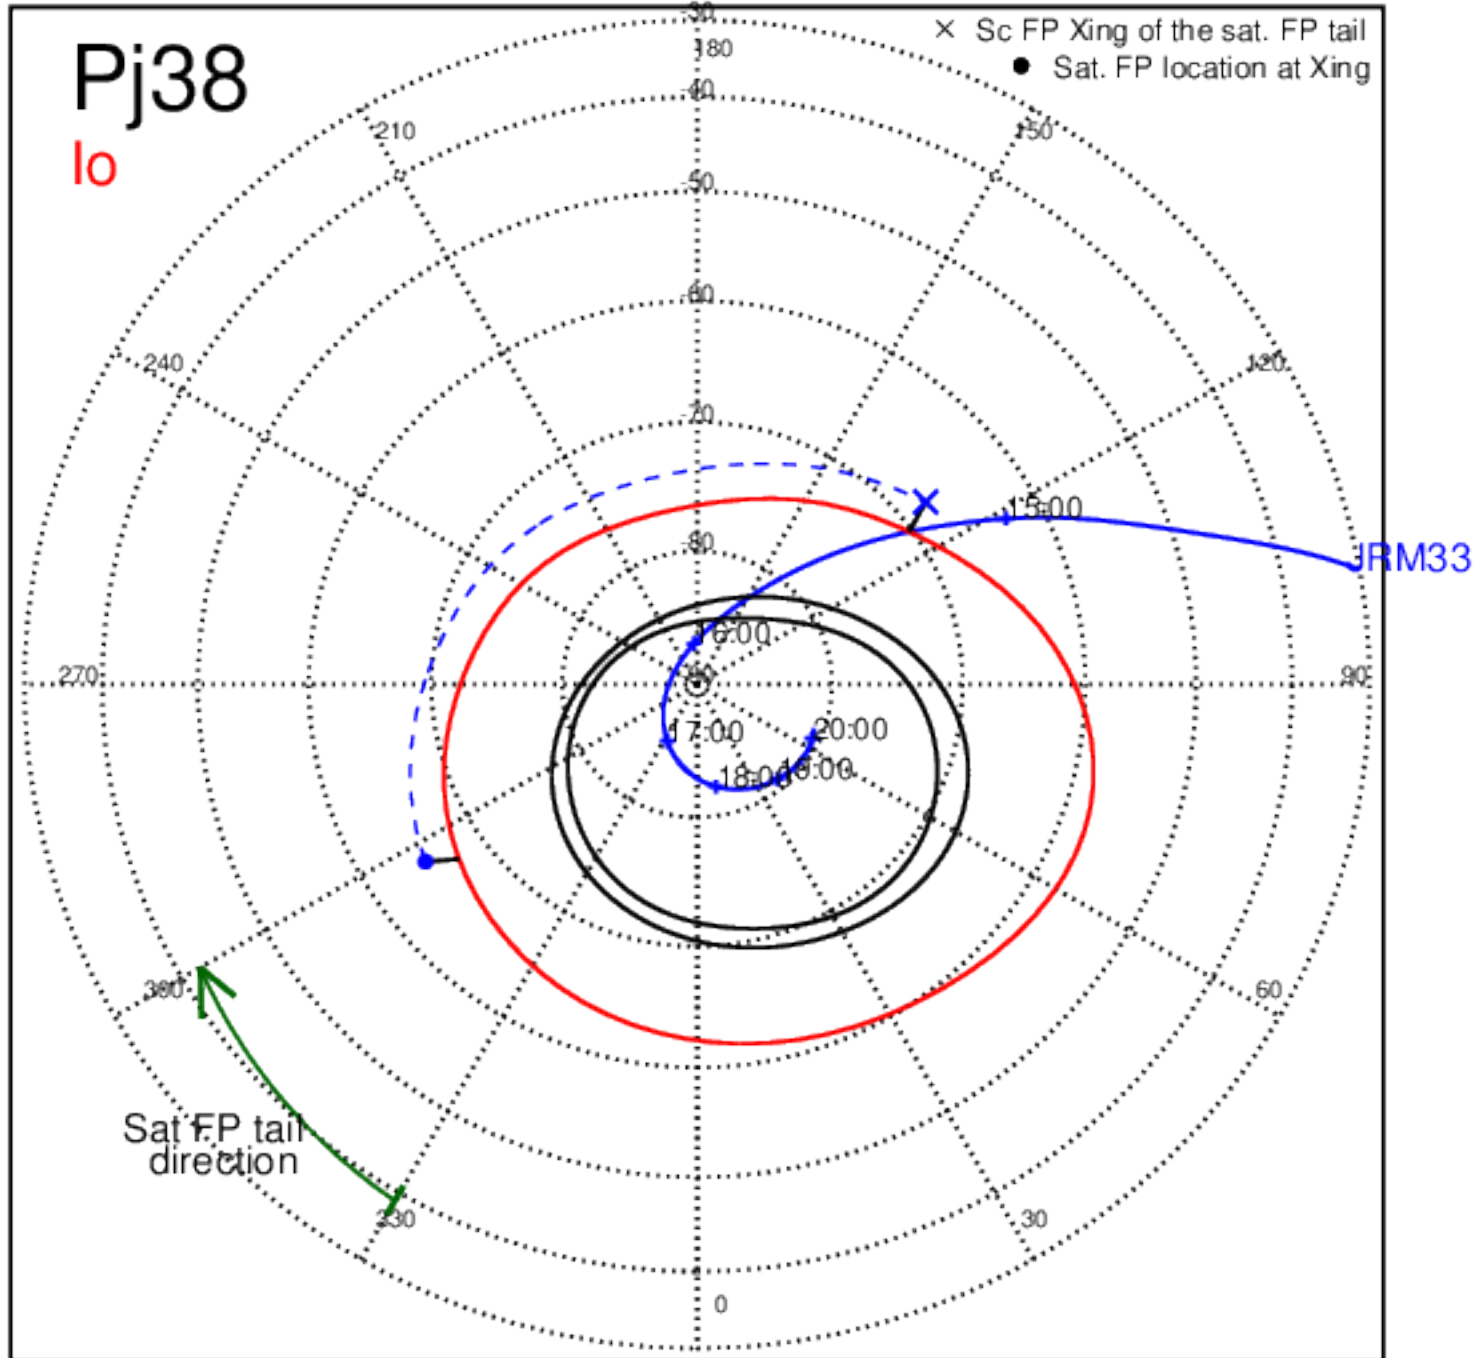

Pj36 (PJ time: 09/02/2021 22:42:52) - South

Pj37 (PJ time: 10/16/2021 17:13:32) - North

Pj37 (PJ time: 10/16/2021 17:13:32) - South

Pj37 (PJ time: 10/16/2021 17:13:32) - North

Pj37 (PJ time: 10/16/2021 17:13:32) - South

Pj37 (PJ time: 10/16/2021 17:13:32) - North

Pj37 (PJ time: 10/16/2021 17:13:32) - South

Pj38 (PJ time: 11/29/2021 14:13:30) - North

Pj38 (PJ time: 11/29/2021 14:13:30) - South

Pj38 (PJ time: 11/29/2021 14:13:30) - North

Pj38 (PJ time: 11/29/2021 14:13:30) - South

Pj38 (PJ time: 11/29/2021 14:13:30) - North

Pj38
Ganymede

Pj38 (PJ time: 11/29/2021 14:13:30) - South

Pj39 (PJ time: 01/12/2022 10:33:02) - North

Pj39 (PJ time: 01/12/2022 10:33:02) - South

Pj39 (PJ time: 01/12/2022 10:33:02) - North

Pj39 (PJ time: 01/12/2022 10:33:02) - South

Pj39 (PJ time: 01/12/2022 10:33:02) - North

Pj39 (PJ time: 01/12/2022 10:33:02) - South

Pj40 (PJ time: 02/25/2022 01:59:57) - North