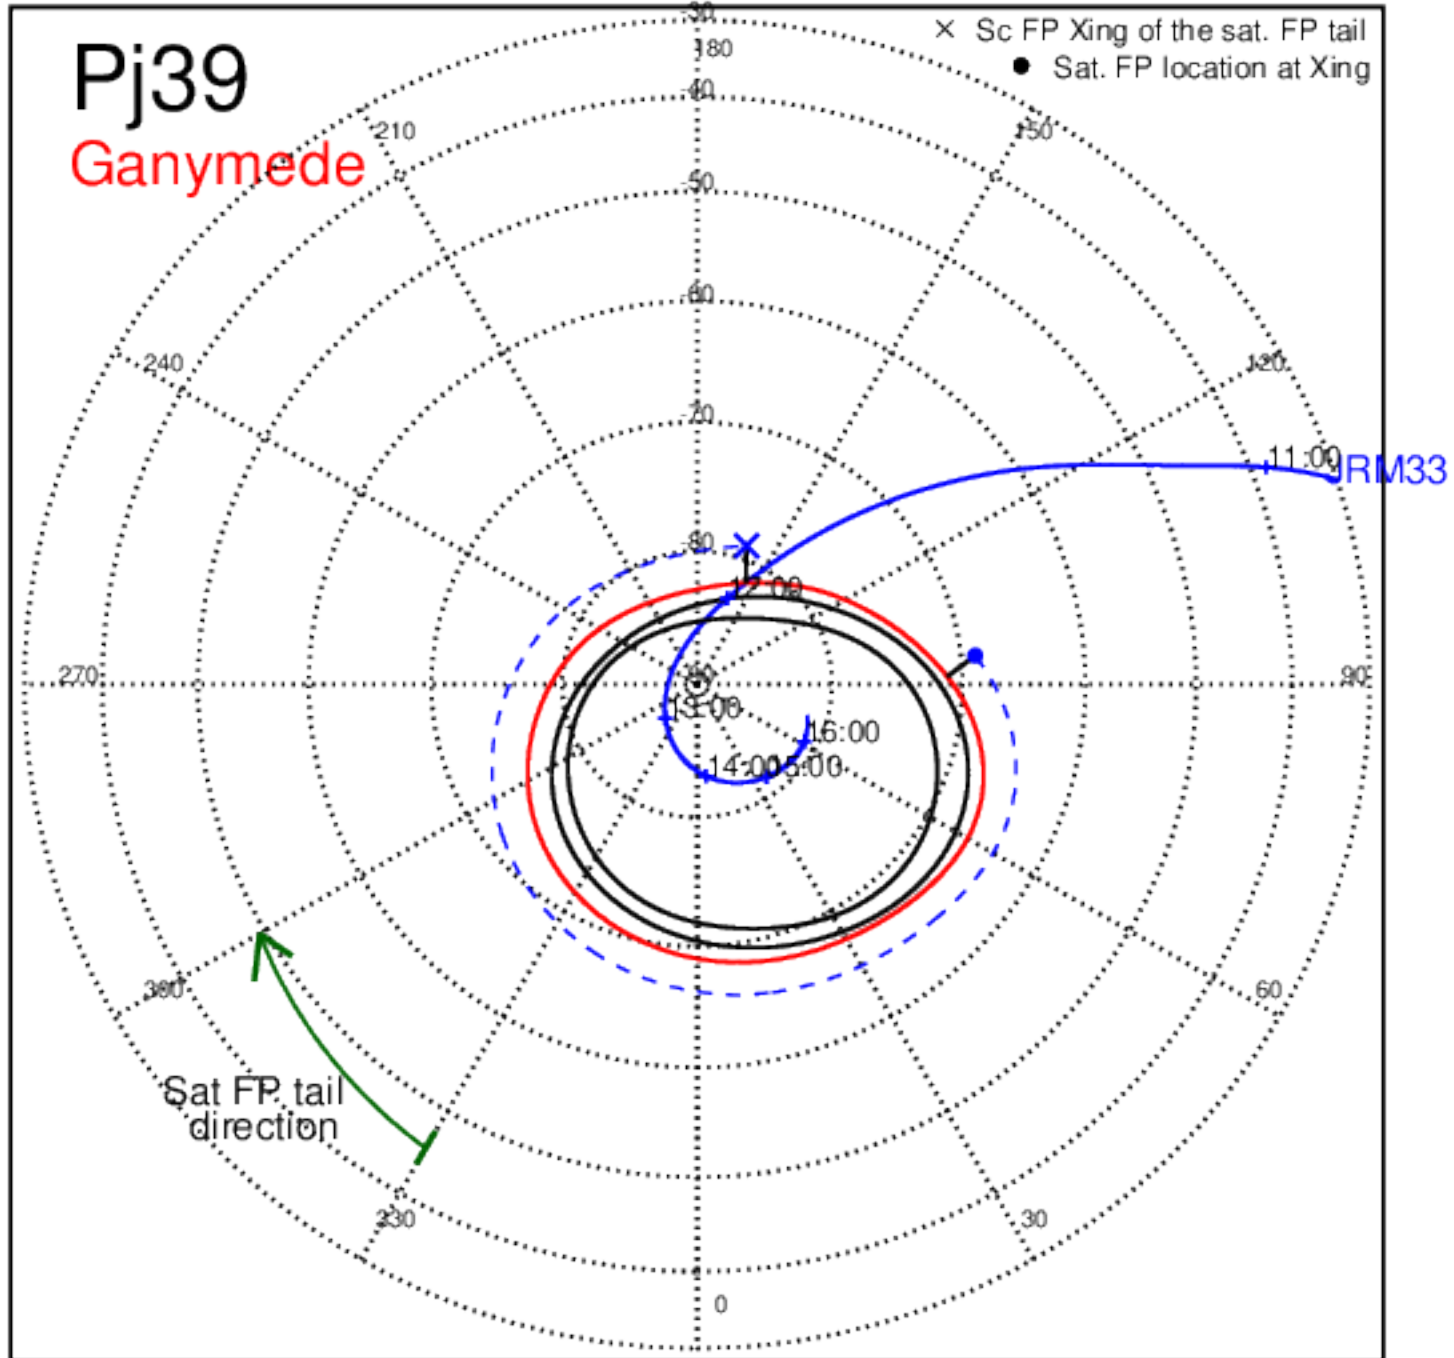

Pj37 (PJ time: 10/16/2021 17:13:32) - North

Pj37 (PJ time: 10/16/2021 17:13:32) - South

Pj38 (PJ time: 11/29/2021 14:13:30) - North

Pj38 (PJ time: 11/29/2021 14:13:30) - South

Pj38 (PJ time: 11/29/2021 14:13:30) - North

Pj38 (PJ time: 11/29/2021 14:13:30) - South

Pj38 (PJ time: 11/29/2021 14:13:30) - North

Pj38
Ganymede

Pj38 (PJ time: 11/29/2021 14:13:30) - South

Pj39 (PJ time: 01/12/2022 10:33:02) - North

Pj39 (PJ time: 01/12/2022 10:33:02) - South

Pj39 (PJ time: 01/12/2022 10:33:02) - North

Pj39 (PJ time: 01/12/2022 10:33:02) - South

Pj39 (PJ time: 01/12/2022 10:33:02) - North

Pj39 (PJ time: 01/12/2022 10:33:02) - South

Pj40 (PJ time: 02/25/2022 01:59:57) - North

Pj40 (PJ time: 02/25/2022 01:59:57) - South

Pj40 (PJ time: 02/25/2022 01:59:57) - North

Pj40 (PJ time: 02/25/2022 01:59:57) - South

Pj40 (PJ time: 02/25/2022 01:59:57) - North

Pj40 (PJ time: 02/25/2022 01:59:57) - South