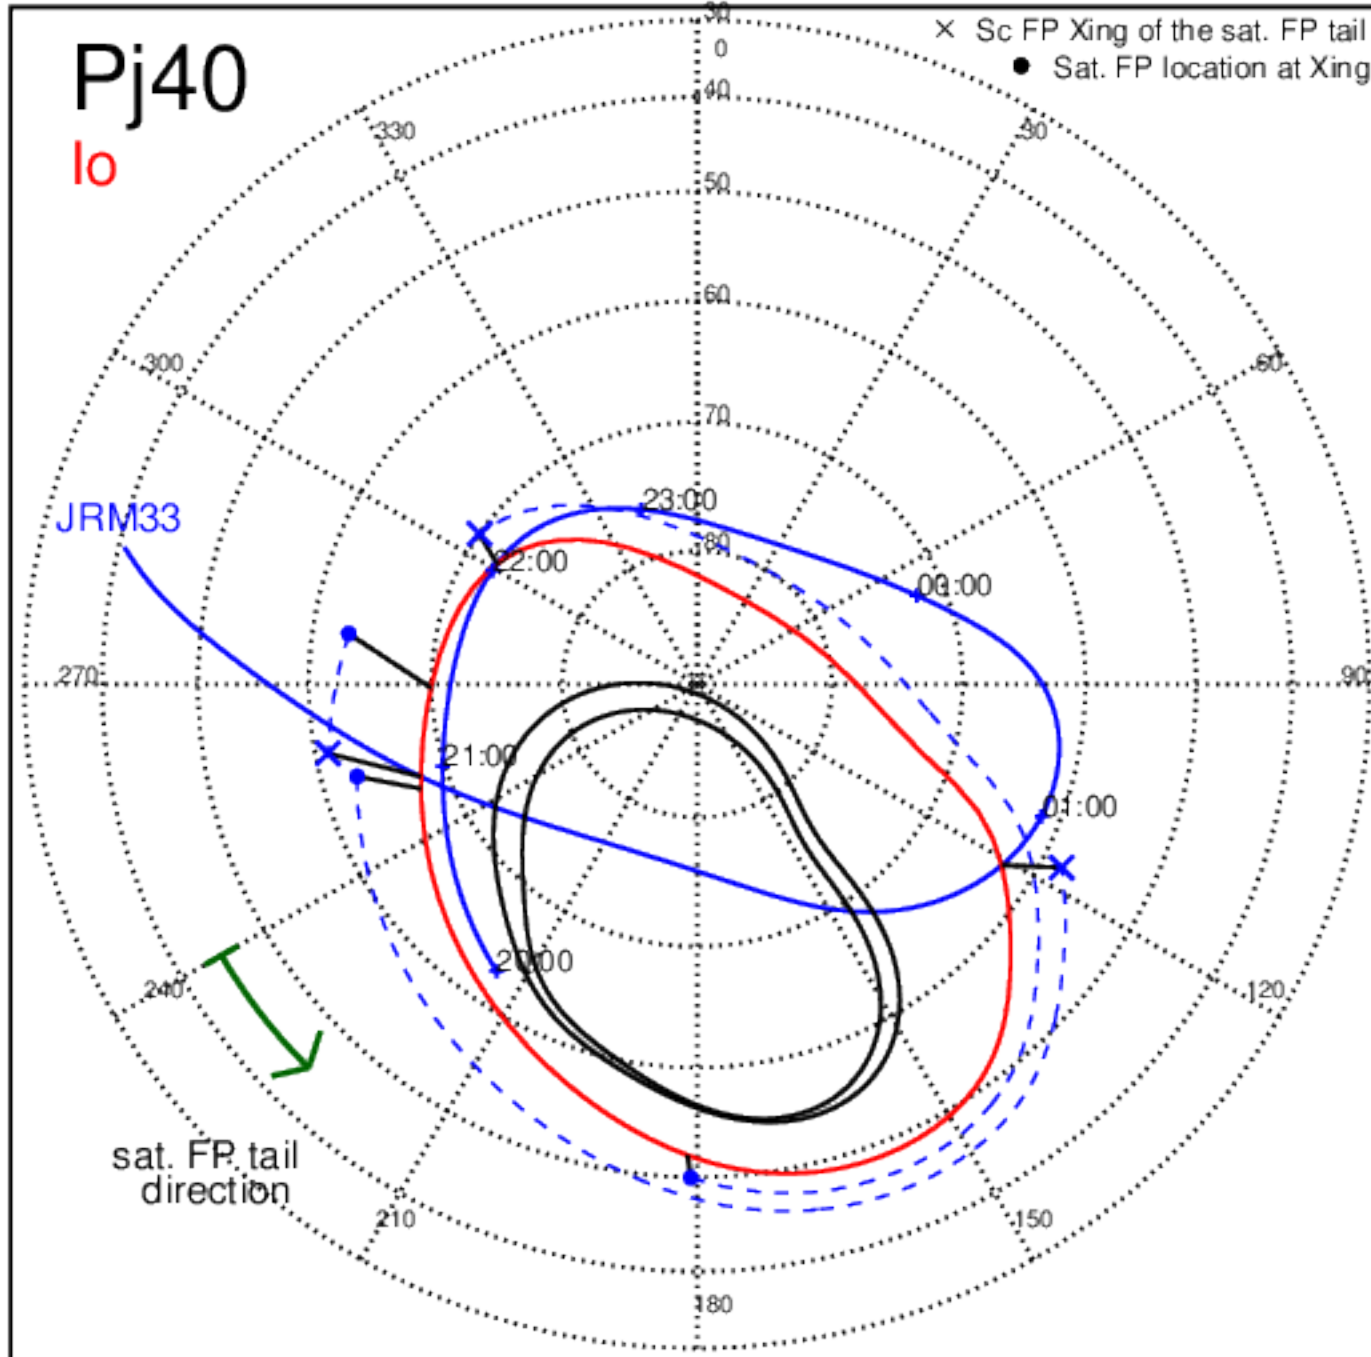

Pj37 (PJ time: 10/16/2021 17:13:32) - North

Pj37 (PJ time: 10/16/2021 17:13:32) - South

Pj38 (PJ time: 11/29/2021 14:13:30) - North

Pj38 (PJ time: 11/29/2021 14:13:30) - South

Pj38 (PJ time: 11/29/2021 14:13:30) - North

Pj38 (PJ time: 11/29/2021 14:13:30) - South

Pj38 (PJ time: 11/29/2021 14:13:30) - North

Pj38
Ganymede

Pj38 (PJ time: 11/29/2021 14:13:30) - South

Pj39 (PJ time: 01/12/2022 10:33:02) - North

Pj39 (PJ time: 01/12/2022 10:33:02) - South

Pj39 (PJ time: 01/12/2022 10:33:02) - North

Pj39 (PJ time: 01/12/2022 10:33:02) - South

Pj39 (PJ time: 01/12/2022 10:33:02) - North

Pj39 (PJ time: 01/12/2022 10:33:02) - South

Pj40 (PJ time: 02/25/2022 01:59:57) - North

Pj40 (PJ time: 02/25/2022 01:59:57) - South

Pj40 (PJ time: 02/25/2022 01:59:57) - North

Pj40 (PJ time: 02/25/2022 01:59:57) - South

Pj40 (PJ time: 02/25/2022 01:59:57) - North

Pj40 (PJ time: 02/25/2022 01:59:57) - South