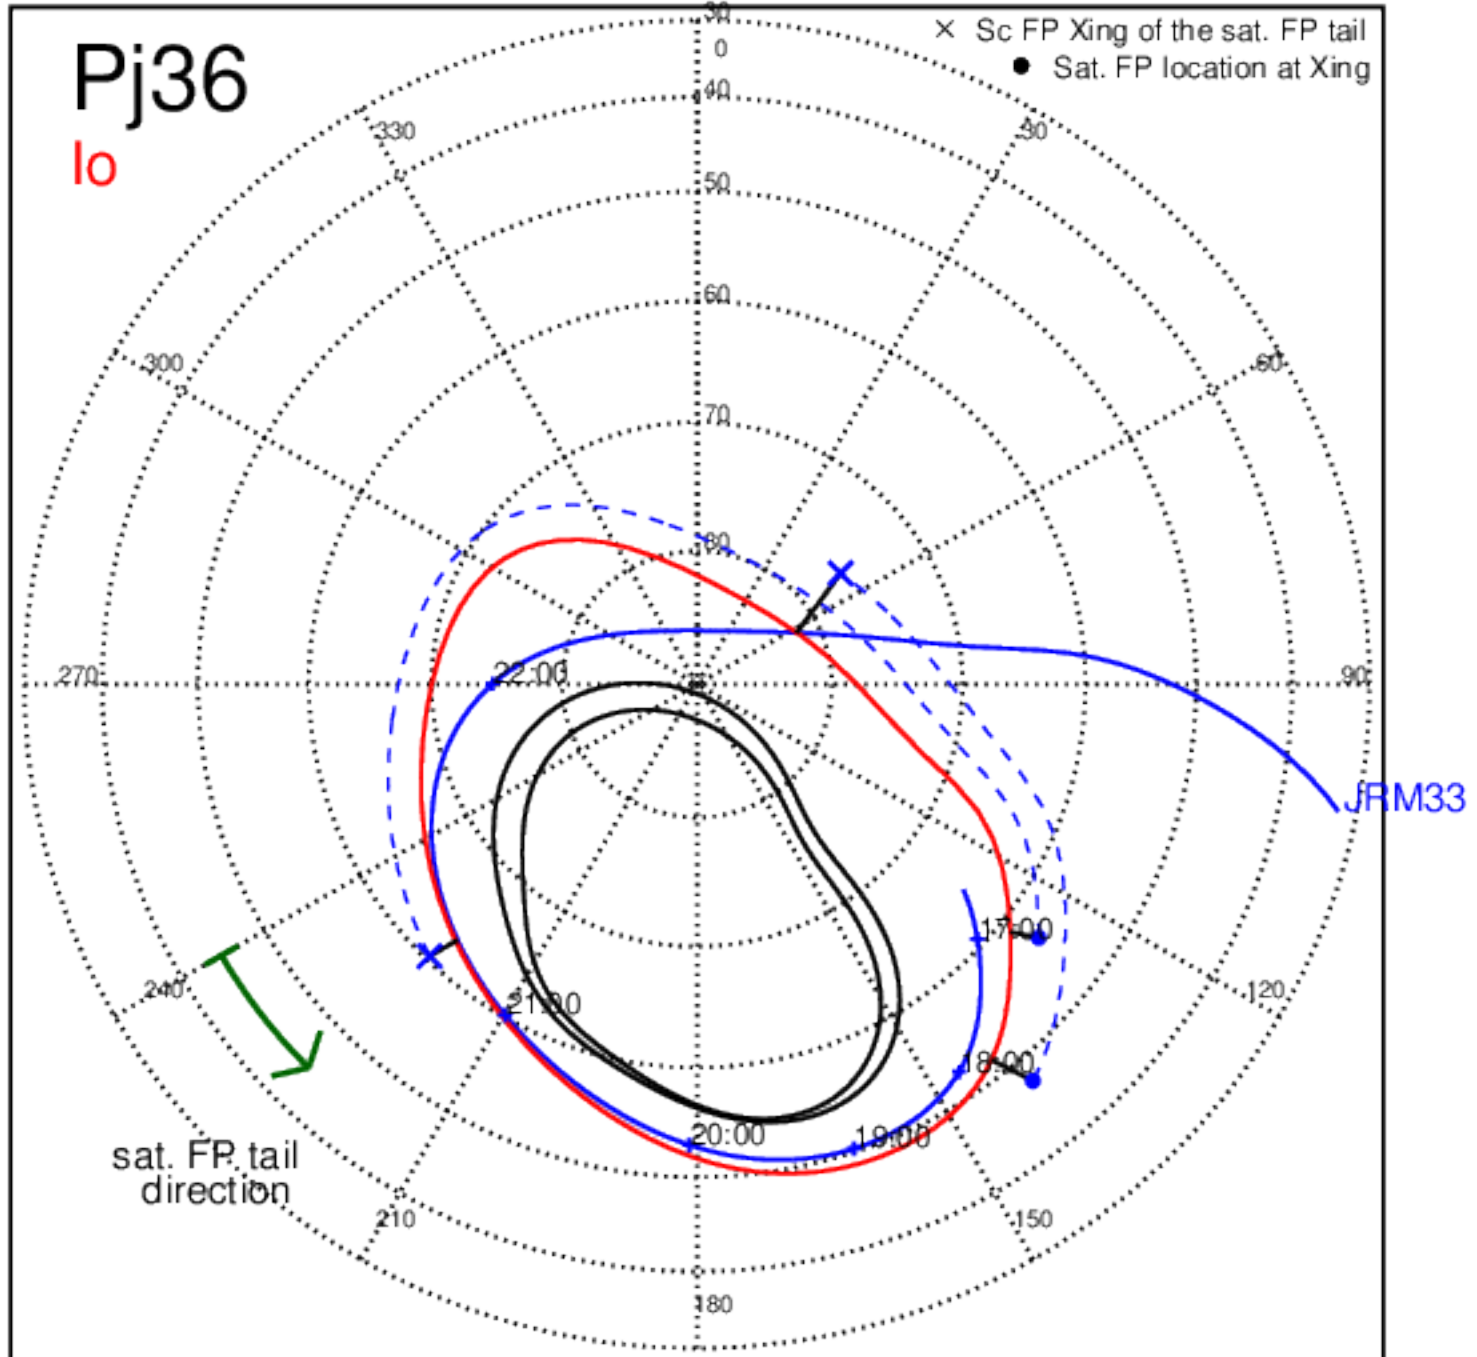

Pj36 (PJ time: 09/02/2021 22:42:52) - North

Pj36 (PJ time: 09/02/2021 22:42:52) - South

Pj36 (PJ time: 09/02/2021 22:42:52) - North

Pj36 (PJ time: 09/02/2021 22:42:52) - South

Pj36 (PJ time: 09/02/2021 22:42:52) - North

Pj36 (PJ time: 09/02/2021 22:42:52) - South

Pj37 (PJ time: 10/16/2021 17:13:32) - North

Pj37 (PJ time: 10/16/2021 17:13:32) - South

Pj37 (PJ time: 10/16/2021 17:13:32) - North

Pj37 (PJ time: 10/16/2021 17:13:32) - South

Pj37 (PJ time: 10/16/2021 17:13:32) - North

Pj37 (PJ time: 10/16/2021 17:13:32) - South

Pj38 (PJ time: 11/29/2021 14:13:30) - North

Pj38 (PJ time: 11/29/2021 14:13:30) - South

Pj38 (PJ time: 11/29/2021 14:13:30) - North

Pj39 (PJ time: 01/12/2022 10:33:02) - North

Pj39 (PJ time: 01/12/2022 10:33:02) - South

Pj39 (PJ time: 01/12/2022 10:33:02) - North

Pj39 (PJ time: 01/12/2022 10:33:02) - South

Pj40 (PJ time: 02/25/2022 01:59:57) - North