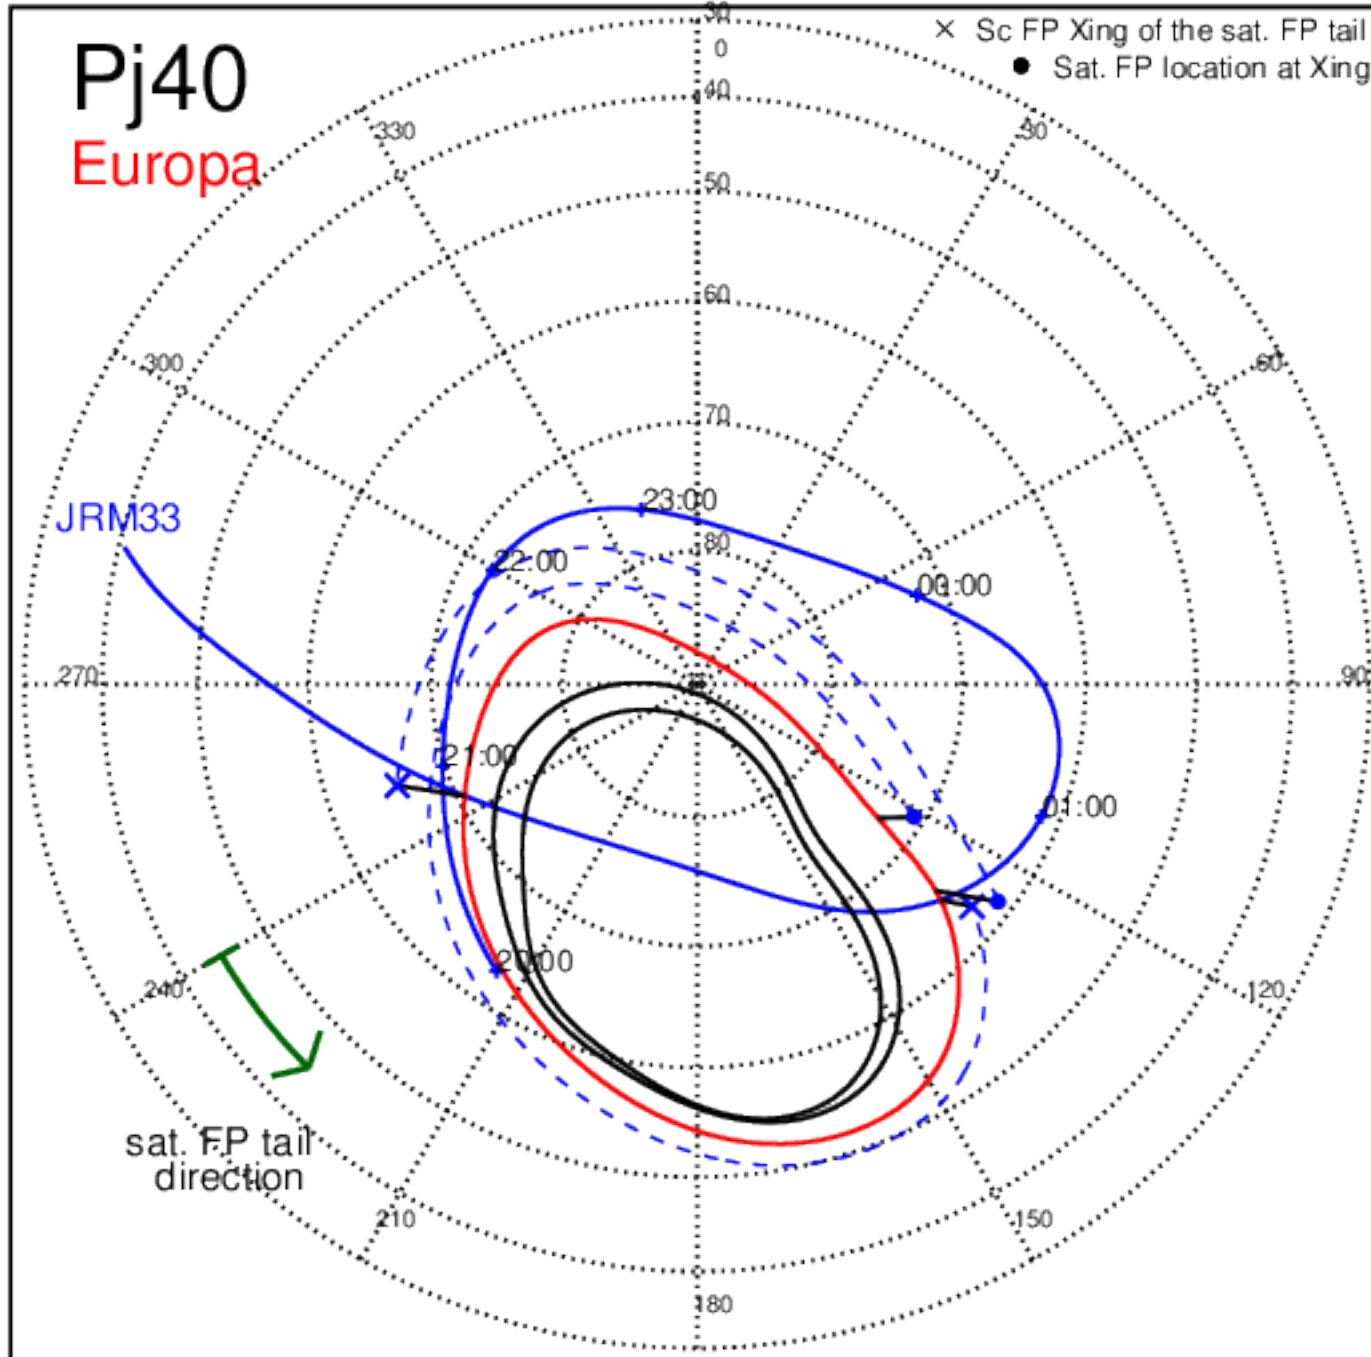

Pj37 (PJ time: 10/16/2021 17:13:32) - North

Pj37 (PJ time: 10/16/2021 17:13:32) - South

Pj38 (PJ time: 11/29/2021 14:13:30) - North

Pj38 (PJ time: 11/29/2021 14:13:30) - South

Pj38 (PJ time: 11/29/2021 14:13:30) - North

Pj38 (PJ time: 11/29/2021 14:13:30) - South

Pj38 (PJ time: 11/29/2021 14:13:30) - North

Pj38
Ganymede

Pj38 (PJ time: 11/29/2021 14:13:30) - South

Pj39 (PJ time: 01/12/2022 10:33:02) - North

Pj39 (PJ time: 01/12/2022 10:33:02) - South

Pj39 (PJ time: 01/12/2022 10:33:02) - North

Pj39 (PJ time: 01/12/2022 10:33:02) - South

Pj39 (PJ time: 01/12/2022 10:33:02) - North

Pj39 (PJ time: 01/12/2022 10:33:02) - South

Pj40 (PJ time: 02/25/2022 01:59:57) - North

Pj40 (PJ time: 02/25/2022 01:59:57) - South

Pj40 (PJ time: 02/25/2022 01:59:57) - North

Pj40 (PJ time: 02/25/2022 01:59:57) - South

Pj40 (PJ time: 02/25/2022 01:59:57) - North

Pj40 (PJ time: 02/25/2022 01:59:57) - South