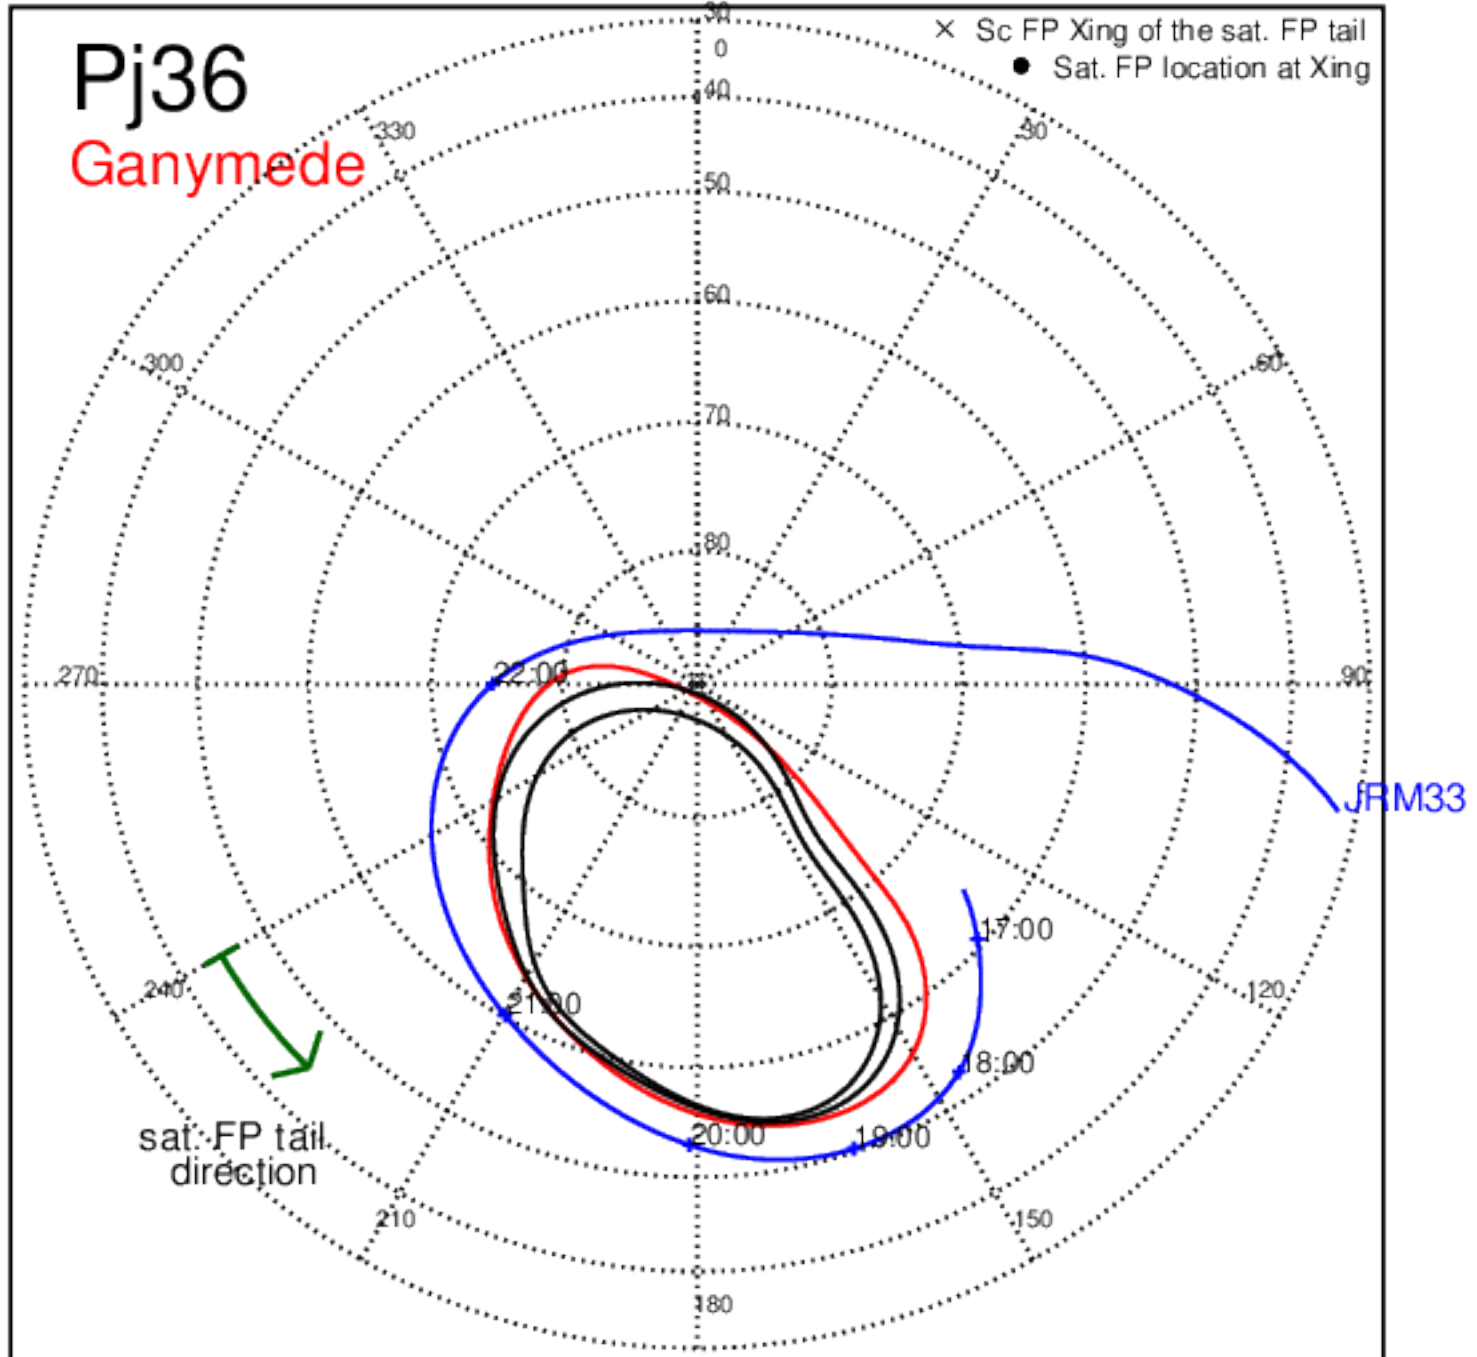

Pj36 (PJ time: 09/02/2021 22:42:52) - North

Pj36 (PJ time: 09/02/2021 22:42:52) - South

Pj36 (PJ time: 09/02/2021 22:42:52) - North

Pj36 (PJ time: 09/02/2021 22:42:52) - South

Pj36 (PJ time: 09/02/2021 22:42:52) - North

Pj36 (PJ time: 09/02/2021 22:42:52) - South

Pj37 (PJ time: 10/16/2021 17:13:32) - North

Pj37 (PJ time: 10/16/2021 17:13:32) - South

Pj37 (PJ time: 10/16/2021 17:13:32) - North

Pj37 (PJ time: 10/16/2021 17:13:32) - South

Pj37 (PJ time: 10/16/2021 17:13:32) - North

Pj37 (PJ time: 10/16/2021 17:13:32) - South

Pj38 (PJ time: 11/29/2021 14:13:30) - North

Pj38 (PJ time: 11/29/2021 14:13:30) - South

Pj38 (PJ time: 11/29/2021 14:13:30) - North