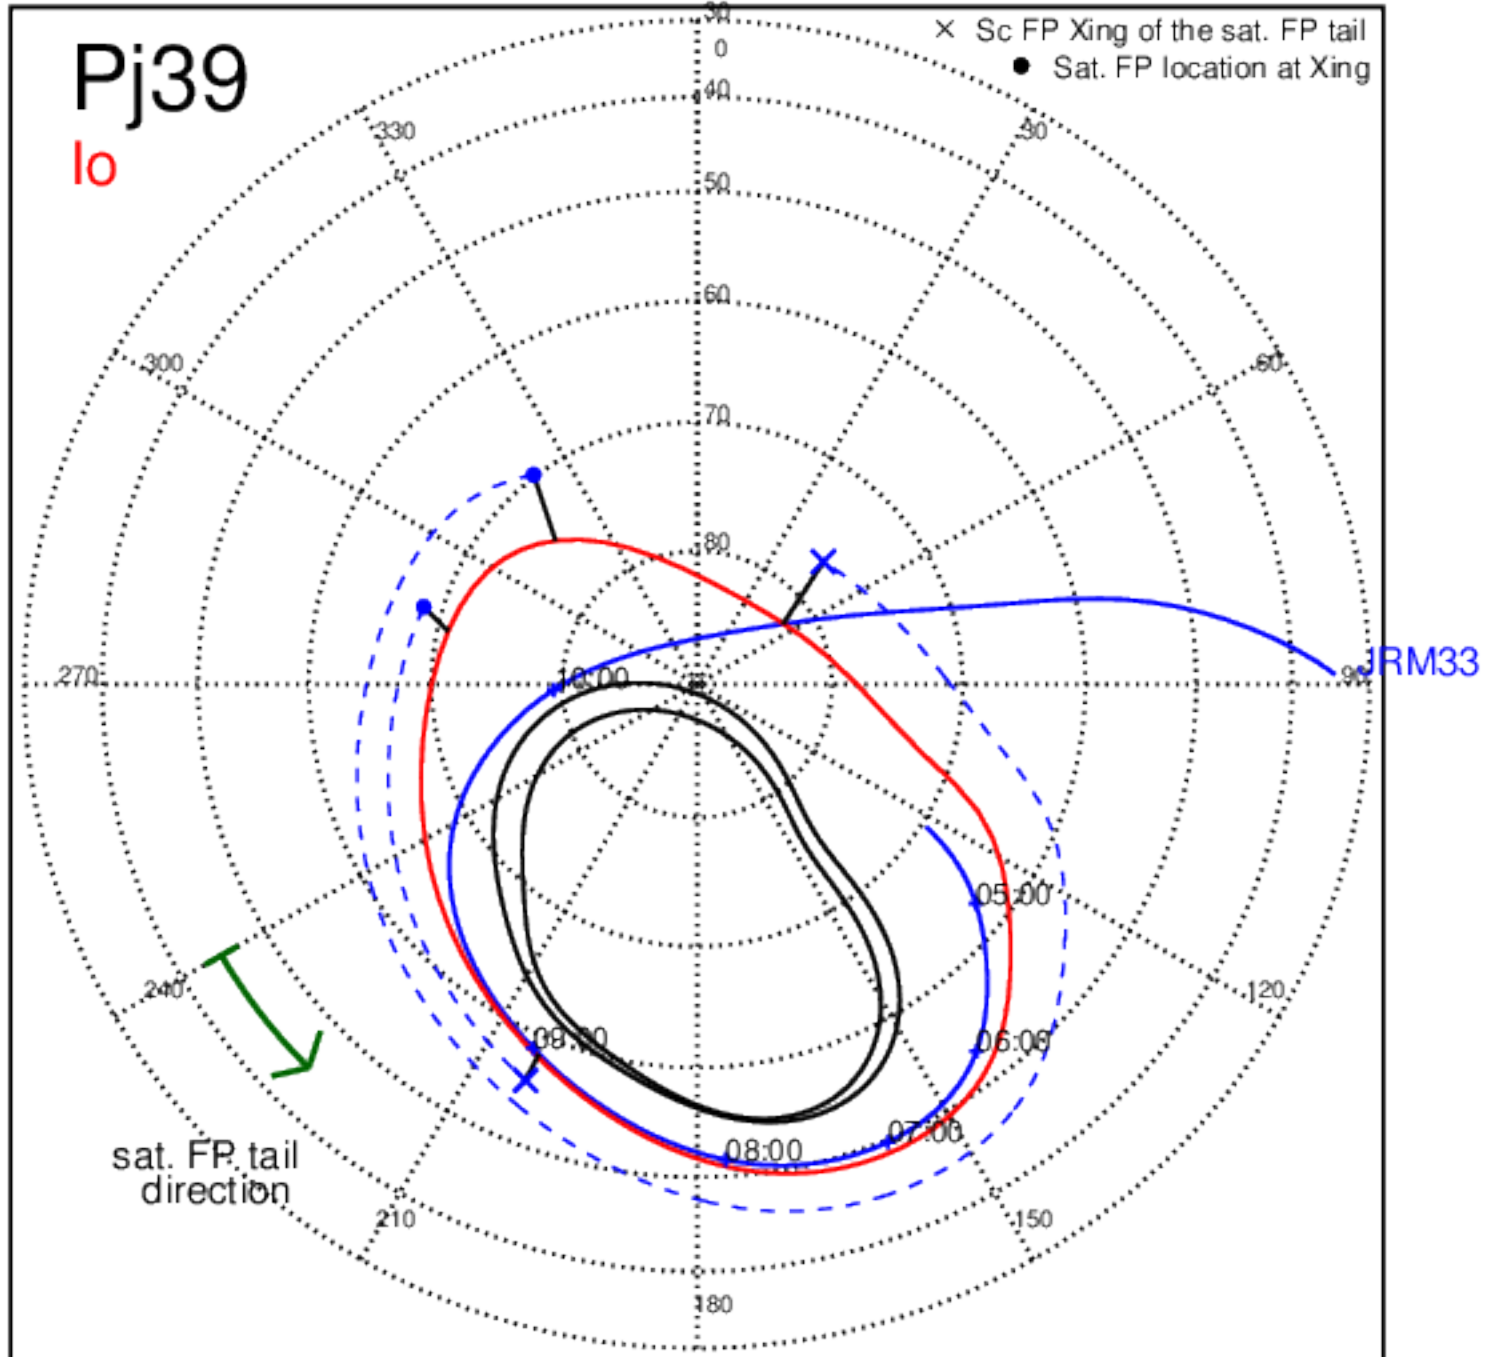

Pj37 (PJ time: 10/16/2021 17:13:32) - North

Pj37 (PJ time: 10/16/2021 17:13:32) - South

Pj38 (PJ time: 11/29/2021 14:13:30) - North

Pj38 (PJ time: 11/29/2021 14:13:30) - South

Pj38 (PJ time: 11/29/2021 14:13:30) - North

Pj38 (PJ time: 11/29/2021 14:13:30) - South

Pj38 (PJ time: 11/29/2021 14:13:30) - North

Pj38
Ganymede

Pj38 (PJ time: 11/29/2021 14:13:30) - South

Pj39 (PJ time: 01/12/2022 10:33:02) - North

Pj39 (PJ time: 01/12/2022 10:33:02) - South

Pj39 (PJ time: 01/12/2022 10:33:02) - North

Pj39 (PJ time: 01/12/2022 10:33:02) - South

Pj39 (PJ time: 01/12/2022 10:33:02) - North

Pj39 (PJ time: 01/12/2022 10:33:02) - South

Pj40 (PJ time: 02/25/2022 01:59:57) - North

Pj40 (PJ time: 02/25/2022 01:59:57) - South

Pj40 (PJ time: 02/25/2022 01:59:57) - North

Pj40 (PJ time: 02/25/2022 01:59:57) - South

Pj40 (PJ time: 02/25/2022 01:59:57) - North

Pj40 (PJ time: 02/25/2022 01:59:57) - South