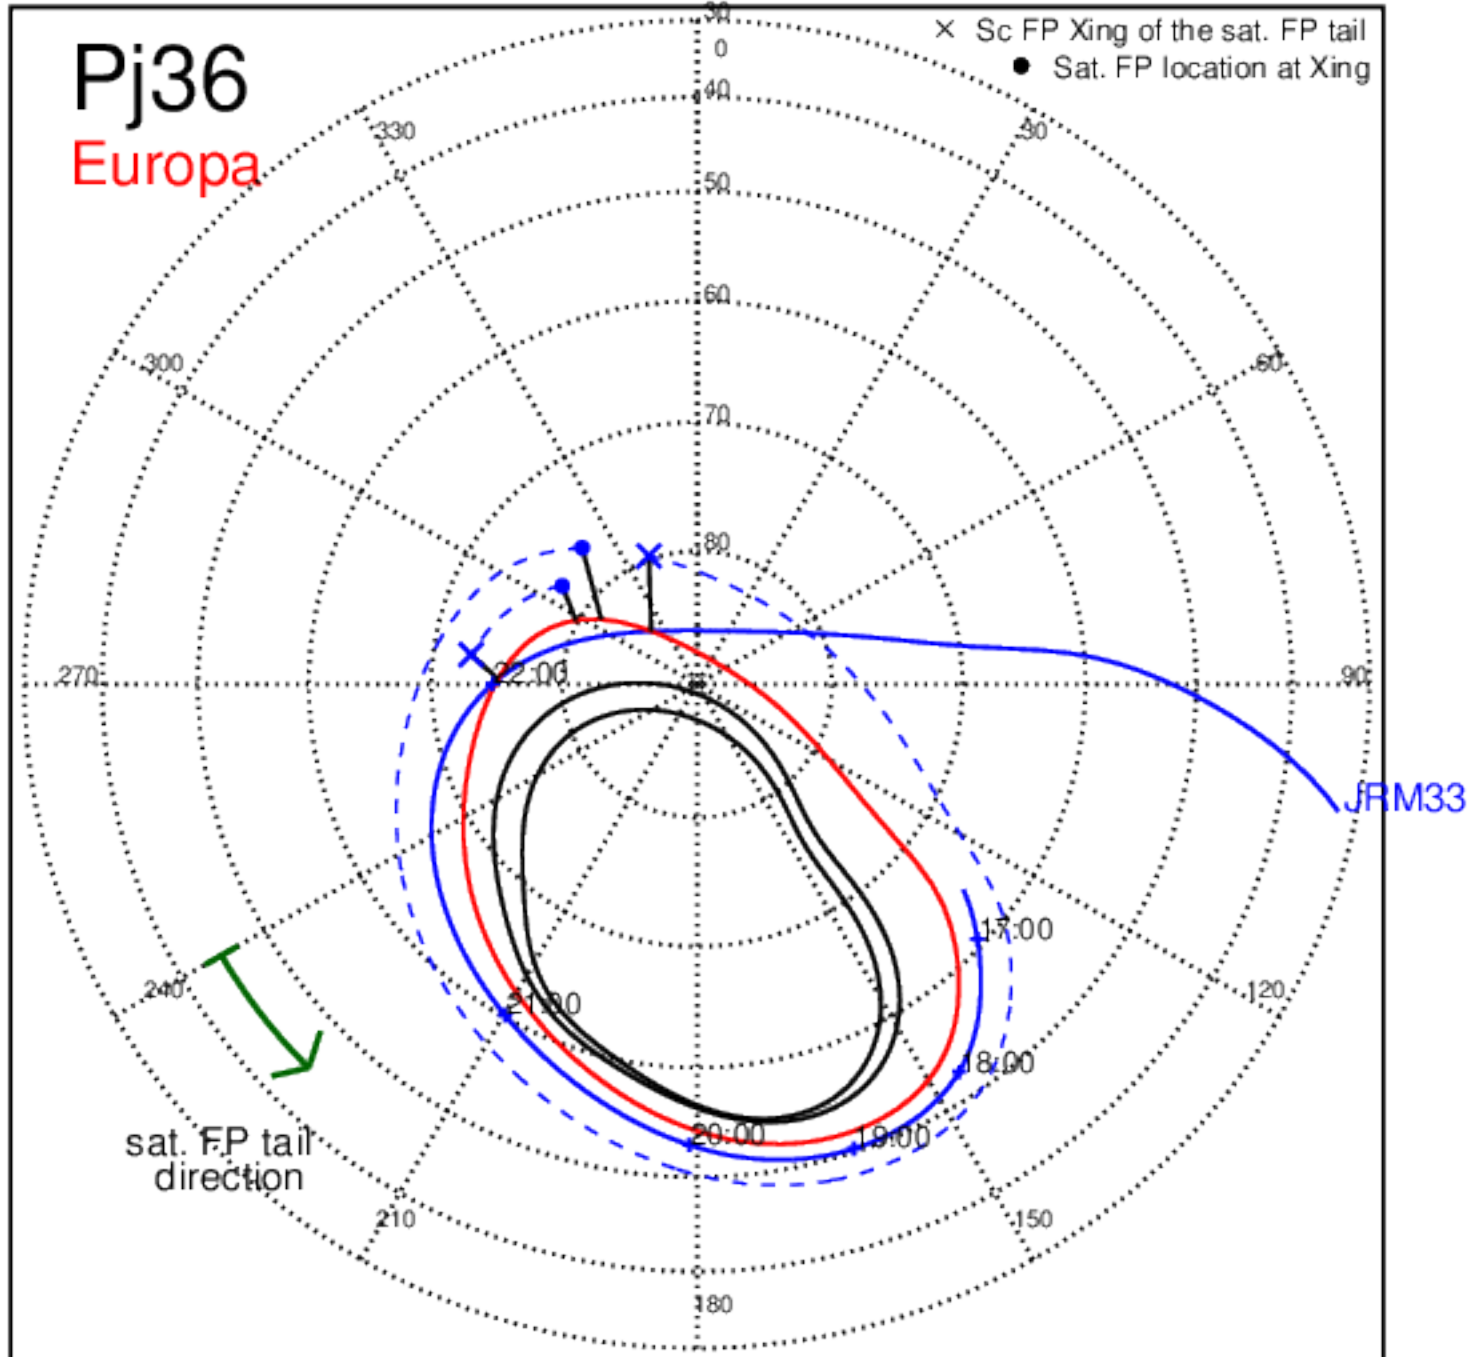

Pj36 (PJ time: 09/02/2021 22:42:52) - North

Pj36 (PJ time: 09/02/2021 22:42:52) - South

Pj36 (PJ time: 09/02/2021 22:42:52) - North

Pj36 (PJ time: 09/02/2021 22:42:52) - South

Pj36 (PJ time: 09/02/2021 22:42:52) - North

Pj36 (PJ time: 09/02/2021 22:42:52) - South

Pj37 (PJ time: 10/16/2021 17:13:32) - North

Pj37 (PJ time: 10/16/2021 17:13:32) - South

Pj37 (PJ time: 10/16/2021 17:13:32) - North

Pj37 (PJ time: 10/16/2021 17:13:32) - South

Pj37 (PJ time: 10/16/2021 17:13:32) - North

Pj37 (PJ time: 10/16/2021 17:13:32) - South

Pj38 (PJ time: 11/29/2021 14:13:30) - North

Pj38 (PJ time: 11/29/2021 14:13:30) - South

Pj38 (PJ time: 11/29/2021 14:13:30) - North

Pj39 (PJ time: 01/12/2022 10:33:02) - North

Pj39 (PJ time: 01/12/2022 10:33:02) - South

Pj39 (PJ time: 01/12/2022 10:33:02) - North

Pj39 (PJ time: 01/12/2022 10:33:02) - South

Pj40 (PJ time: 02/25/2022 01:59:57) - North