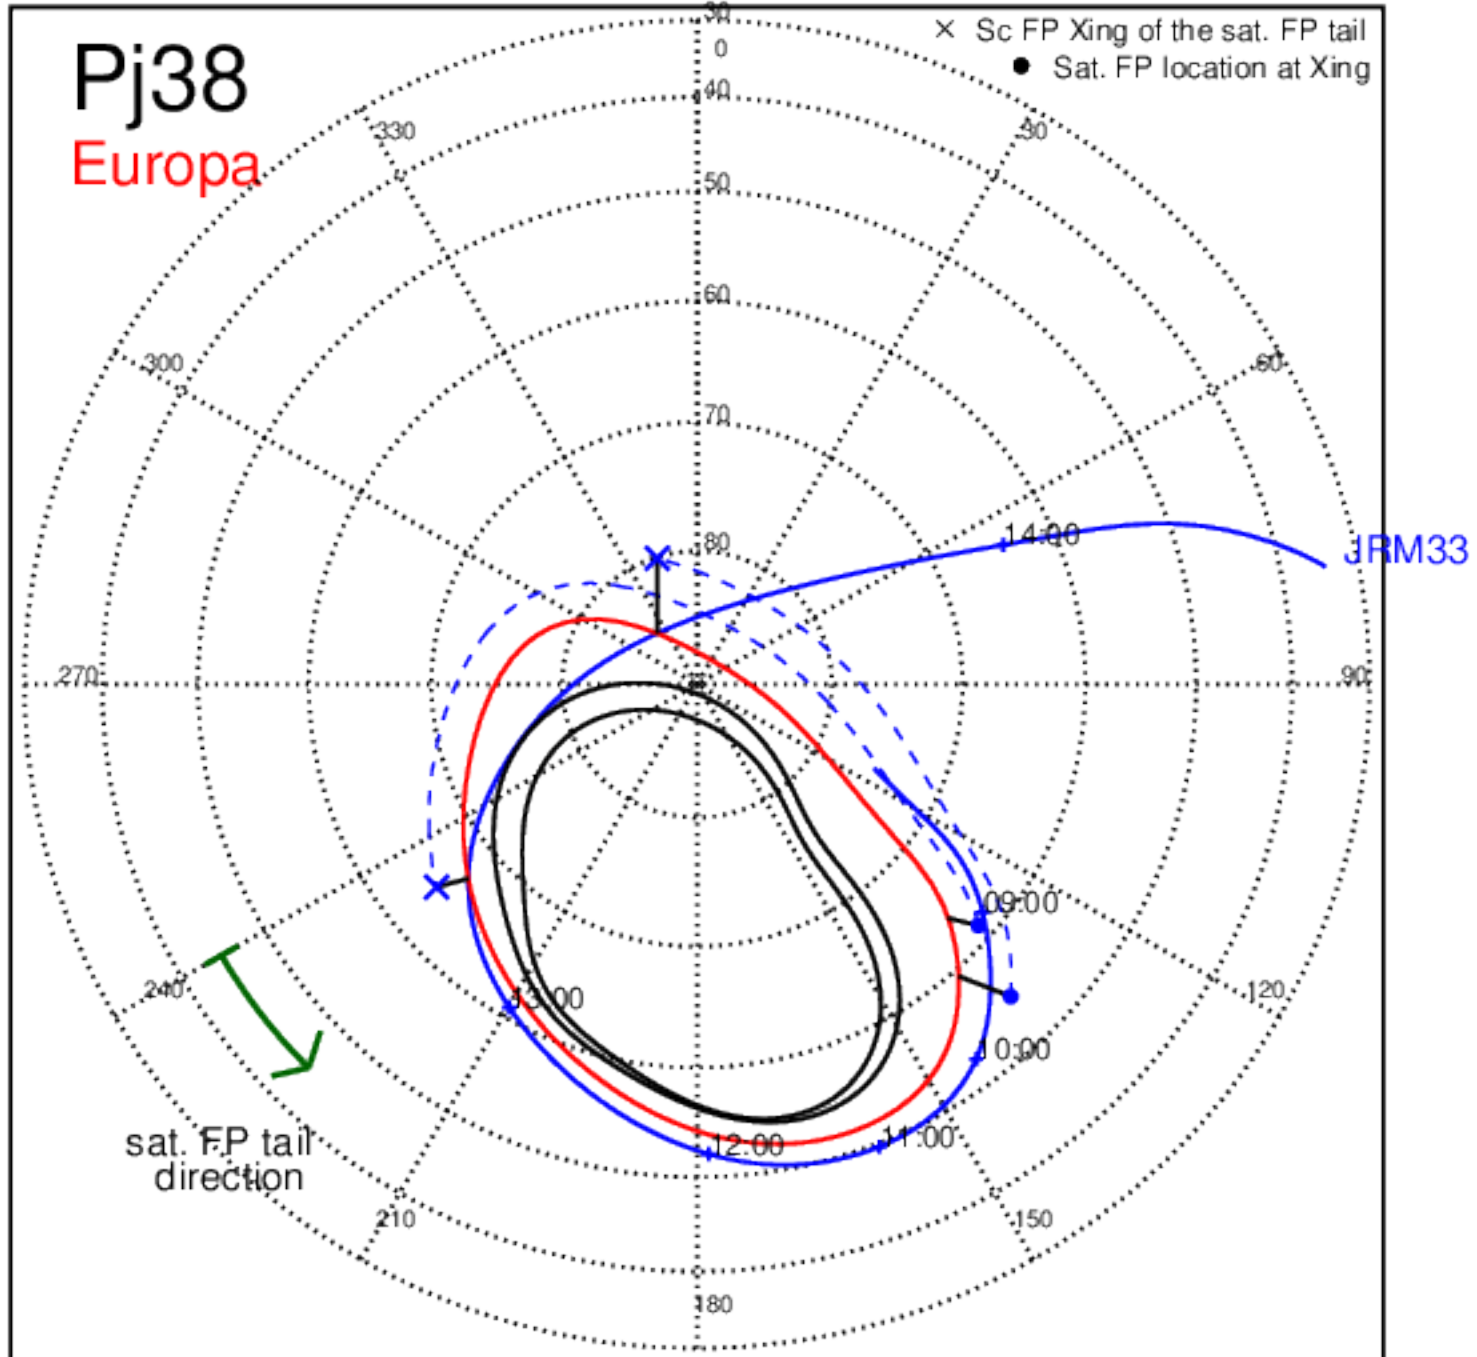

Pj36 (PJ time: 09/02/2021 22:42:52) - South

Pj37 (PJ time: 10/16/2021 17:13:32) - North

Pj37 (PJ time: 10/16/2021 17:13:32) - South

Pj37 (PJ time: 10/16/2021 17:13:32) - North

Pj37 (PJ time: 10/16/2021 17:13:32) - South

Pj37 (PJ time: 10/16/2021 17:13:32) - North

Pj37 (PJ time: 10/16/2021 17:13:32) - South

Pj38 (PJ time: 11/29/2021 14:13:30) - North

Pj38 (PJ time: 11/29/2021 14:13:30) - South

Pj38 (PJ time: 11/29/2021 14:13:30) - North

Pj38 (PJ time: 11/29/2021 14:13:30) - South

Pj38 (PJ time: 11/29/2021 14:13:30) - North

Pj38
Ganymede

Pj38 (PJ time: 11/29/2021 14:13:30) - South

Pj39 (PJ time: 01/12/2022 10:33:02) - North

Pj39 (PJ time: 01/12/2022 10:33:02) - South

Pj39 (PJ time: 01/12/2022 10:33:02) - North

Pj39 (PJ time: 01/12/2022 10:33:02) - South

Pj39 (PJ time: 01/12/2022 10:33:02) - North

Pj39 (PJ time: 01/12/2022 10:33:02) - South

Pj40 (PJ time: 02/25/2022 01:59:57) - North