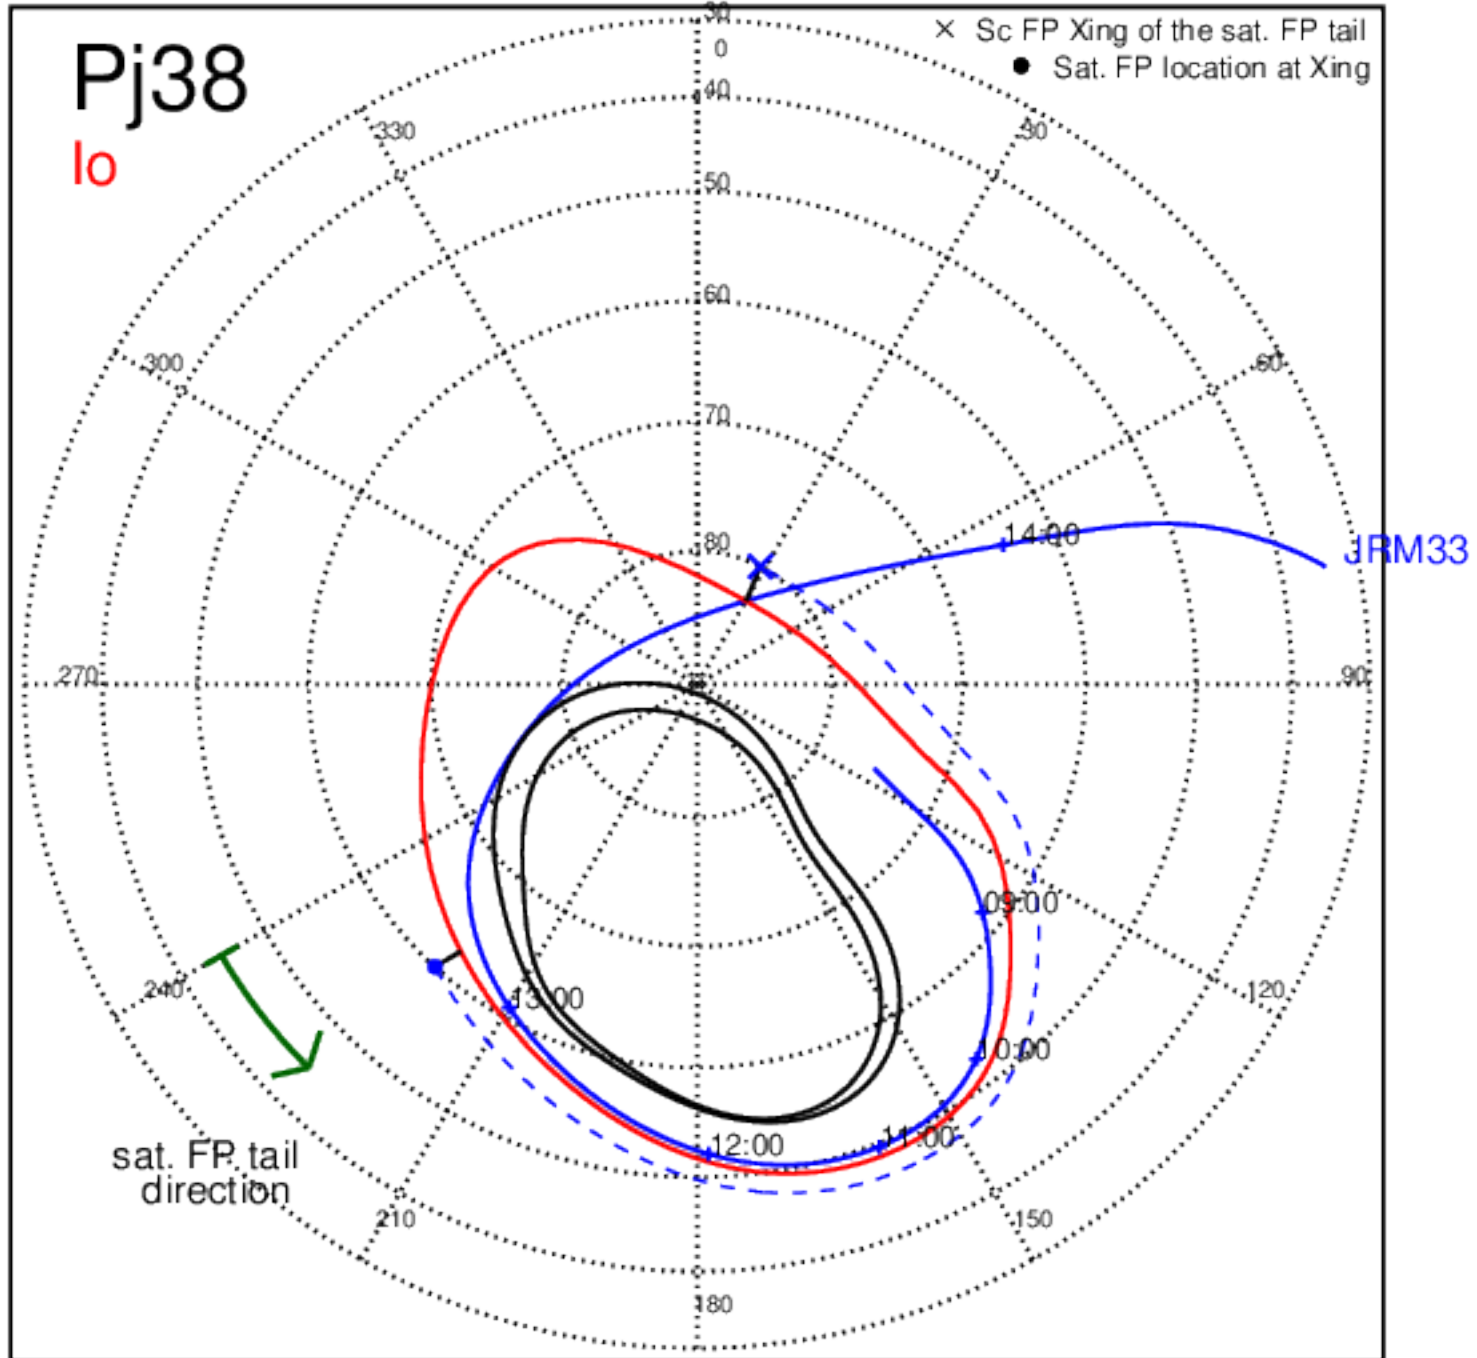

Pj36 (PJ time: 09/02/2021 22:42:52) - South

Pj37 (PJ time: 10/16/2021 17:13:32) - North

Pj37 (PJ time: 10/16/2021 17:13:32) - South

Pj37 (PJ time: 10/16/2021 17:13:32) - North

Pj37 (PJ time: 10/16/2021 17:13:32) - South

Pj37 (PJ time: 10/16/2021 17:13:32) - North

Pj37 (PJ time: 10/16/2021 17:13:32) - South

Pj38 (PJ time: 11/29/2021 14:13:30) - North

Pj38 (PJ time: 11/29/2021 14:13:30) - South

Pj38 (PJ time: 11/29/2021 14:13:30) - North

Pj38 (PJ time: 11/29/2021 14:13:30) - South

Pj38 (PJ time: 11/29/2021 14:13:30) - North

Pj38
Ganymede

Pj38 (PJ time: 11/29/2021 14:13:30) - South

Pj39 (PJ time: 01/12/2022 10:33:02) - North

Pj39 (PJ time: 01/12/2022 10:33:02) - South

Pj39 (PJ time: 01/12/2022 10:33:02) - North

Pj39 (PJ time: 01/12/2022 10:33:02) - South

Pj39 (PJ time: 01/12/2022 10:33:02) - North

Pj39 (PJ time: 01/12/2022 10:33:02) - South

Pj40 (PJ time: 02/25/2022 01:59:57) - North