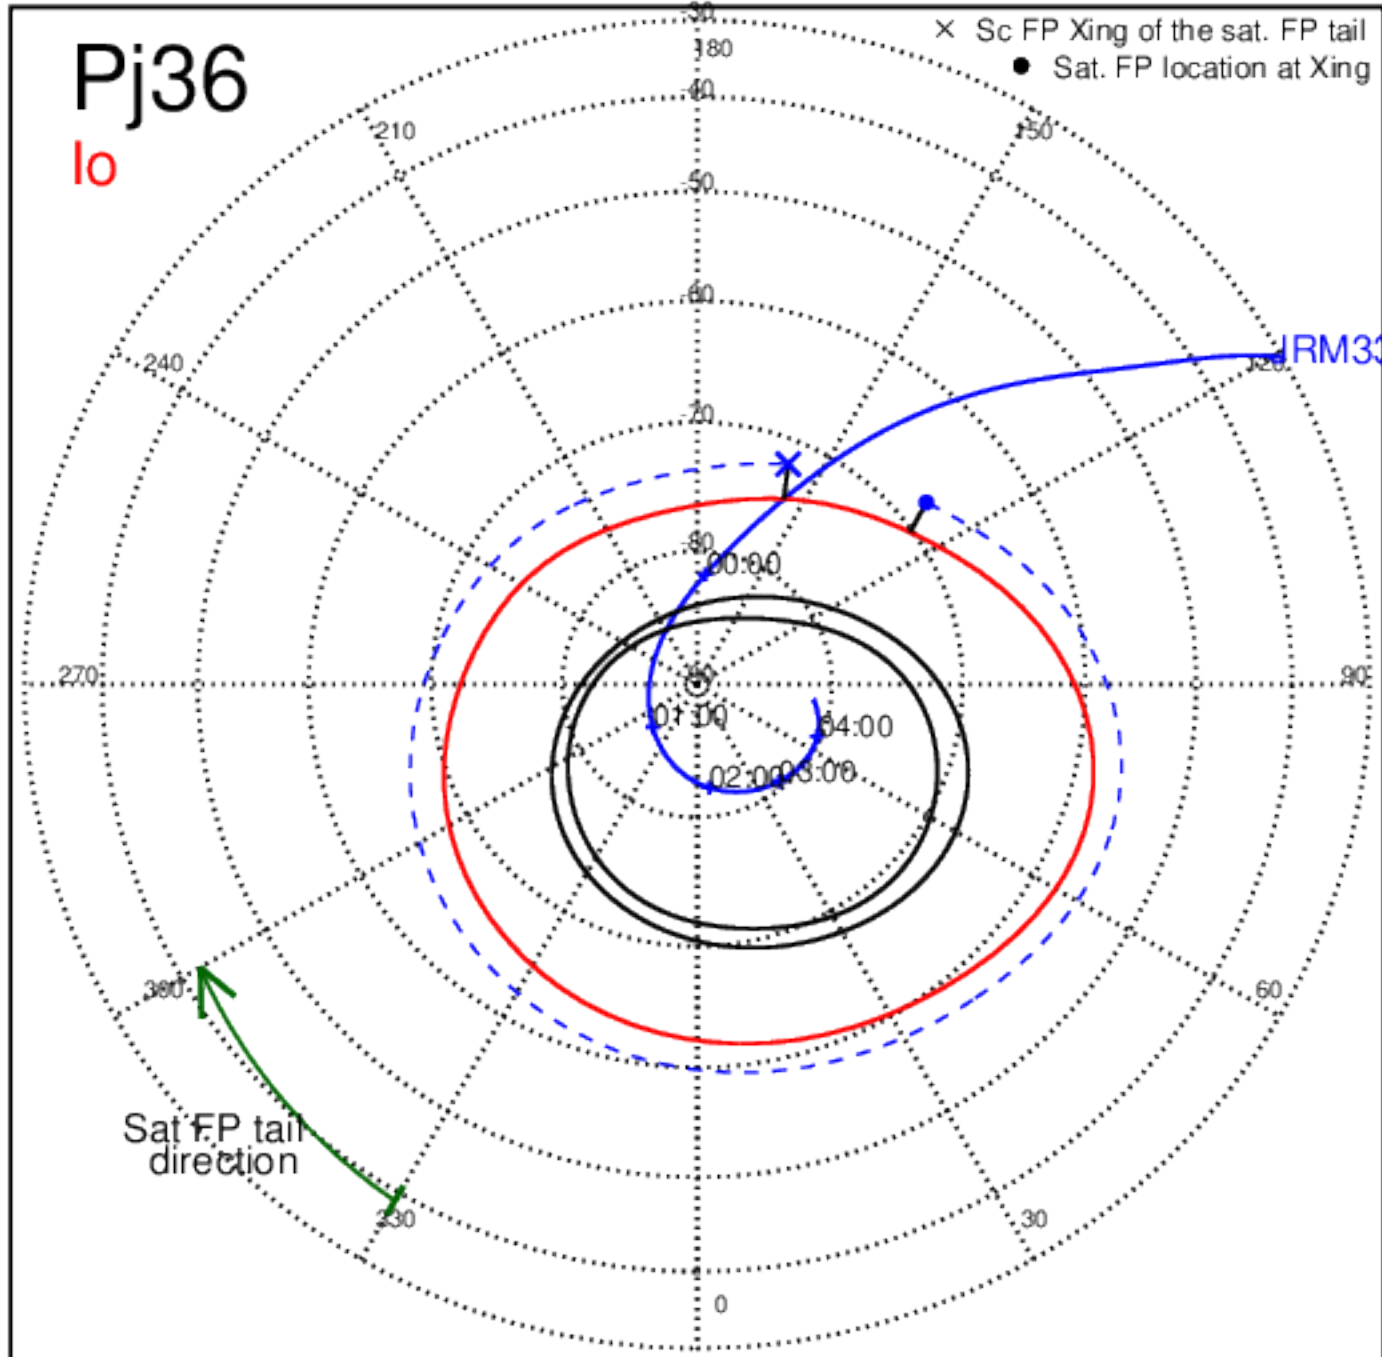

Pj36 (PJ time: 09/02/2021 22:42:52) - North

Pj36 (PJ time: 09/02/2021 22:42:52) - South

Pj36 (PJ time: 09/02/2021 22:42:52) - North

Pj36 (PJ time: 09/02/2021 22:42:52) - South

Pj36 (PJ time: 09/02/2021 22:42:52) - North

Pj36 (PJ time: 09/02/2021 22:42:52) - South

Pj37 (PJ time: 10/16/2021 17:13:32) - North

Pj37 (PJ time: 10/16/2021 17:13:32) - South

Pj37 (PJ time: 10/16/2021 17:13:32) - North

Pj37 (PJ time: 10/16/2021 17:13:32) - South

Pj37 (PJ time: 10/16/2021 17:13:32) - North

Pj37 (PJ time: 10/16/2021 17:13:32) - South

Pj38 (PJ time: 11/29/2021 14:13:30) - North

Pj38 (PJ time: 11/29/2021 14:13:30) - South

Pj38 (PJ time: 11/29/2021 14:13:30) - North

Pj39 (PJ time: 01/12/2022 10:33:02) - North

Pj39 (PJ time: 01/12/2022 10:33:02) - South

Pj39 (PJ time: 01/12/2022 10:33:02) - North

Pj39 (PJ time: 01/12/2022 10:33:02) - South

Pj40 (PJ time: 02/25/2022 01:59:57) - North