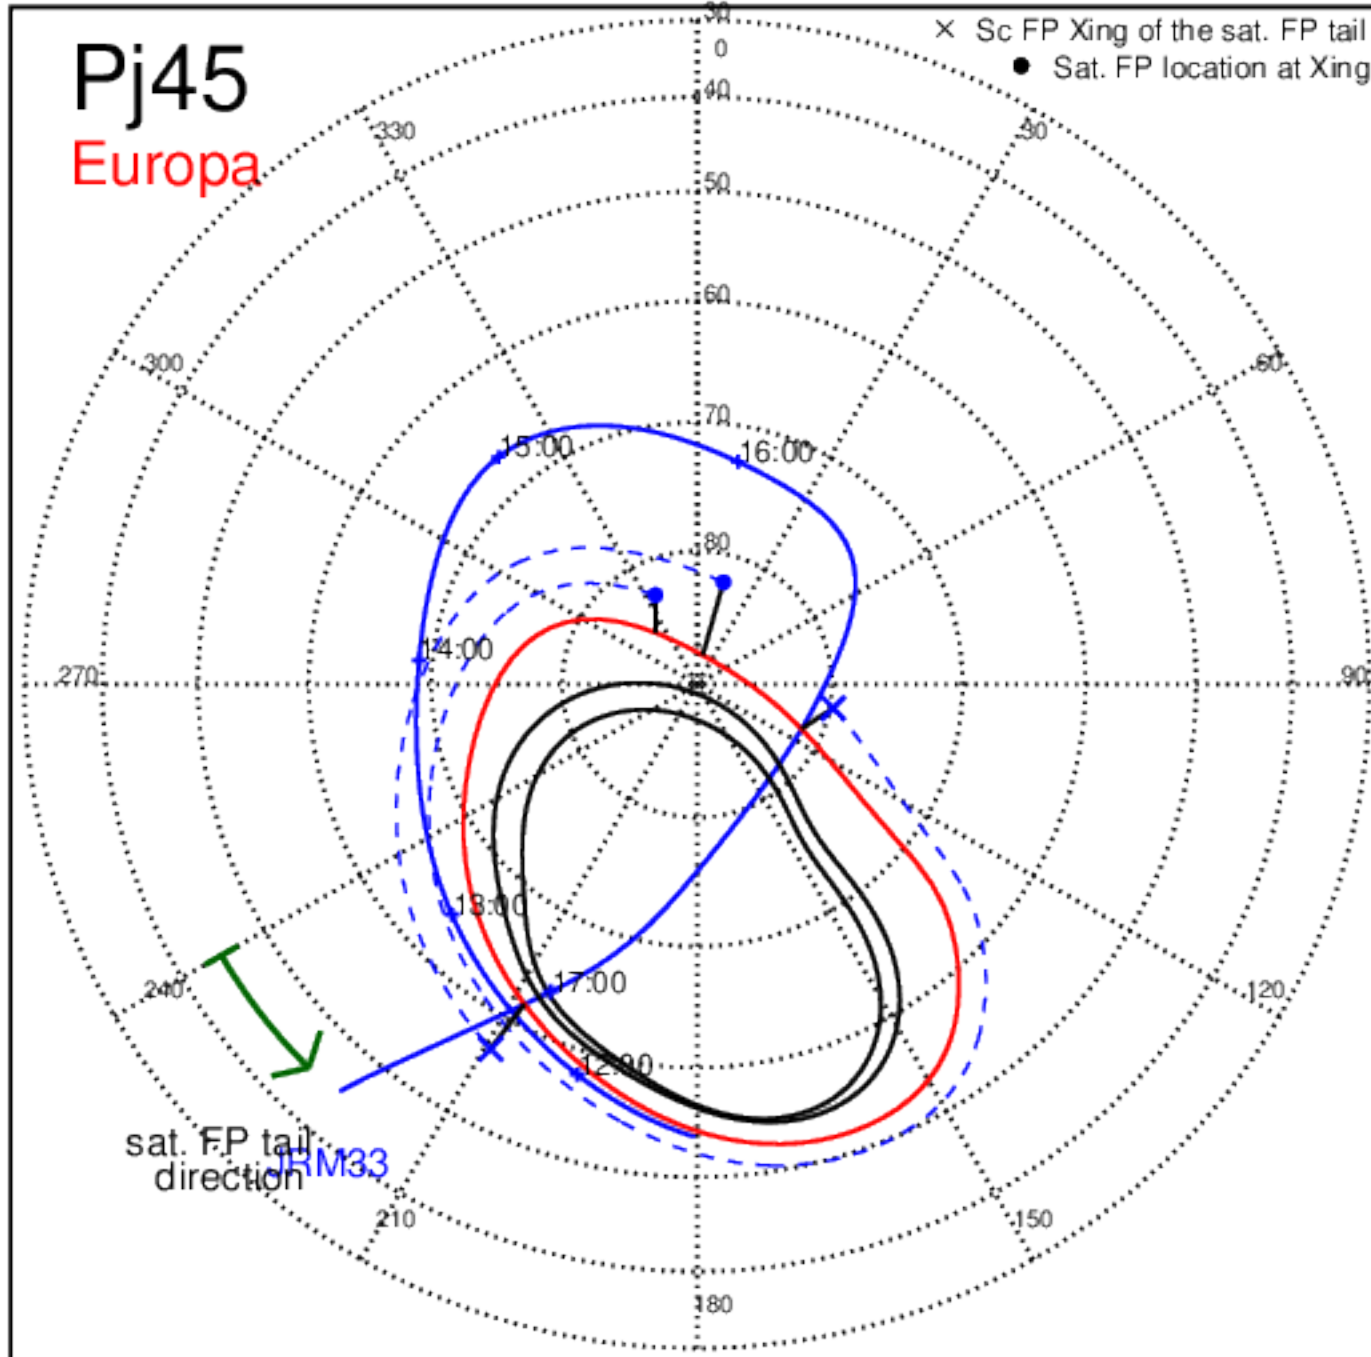

Pj42
Europa

Pj42 (PJ time: 05/23/2022 02:15:54) - North

Pj42
Ganymede

Pj42 (PJ time: 05/23/2022 02:15:54) - South

Pj43 (PJ time: 07/05/2022 09:17:22) - North

Pj43 (PJ time: 07/05/2022 09:17:22) - South

Pj43 (PJ time: 07/05/2022 09:17:22) - North

Pj43 (PJ time: 07/05/2022 09:17:22) - South

Pj43 (PJ time: 07/05/2022 09:17:22) - North

Pj43 (PJ time: 07/05/2022 09:17:22) - South

Pj44 (PJ time: 08/17/2022 14:45:39) - North

Pj44 (PJ time: 08/17/2022 14:45:39) - South

Pj44 (PJ time: 08/17/2022 14:45:39) - North

Pj44 (PJ time: 08/17/2022 14:45:39) - South

Pj44 (PJ time: 08/17/2022 14:45:39) - North

Pj44 (PJ time: 08/17/2022 14:45:39) - South

Pj45 (PJ time: 09/29/2022 17:11:56) - North

Pj45 (PJ time: 09/29/2022 17:11:56) - South

Pj45 (PJ time: 09/29/2022 17:11:56) - North

Pj45 (PJ time: 09/29/2022 17:11:56) - South

Pj45 (PJ time: 09/29/2022 17:11:56) - North

Pj45 (PJ time: 09/29/2022 17:11:56) - South