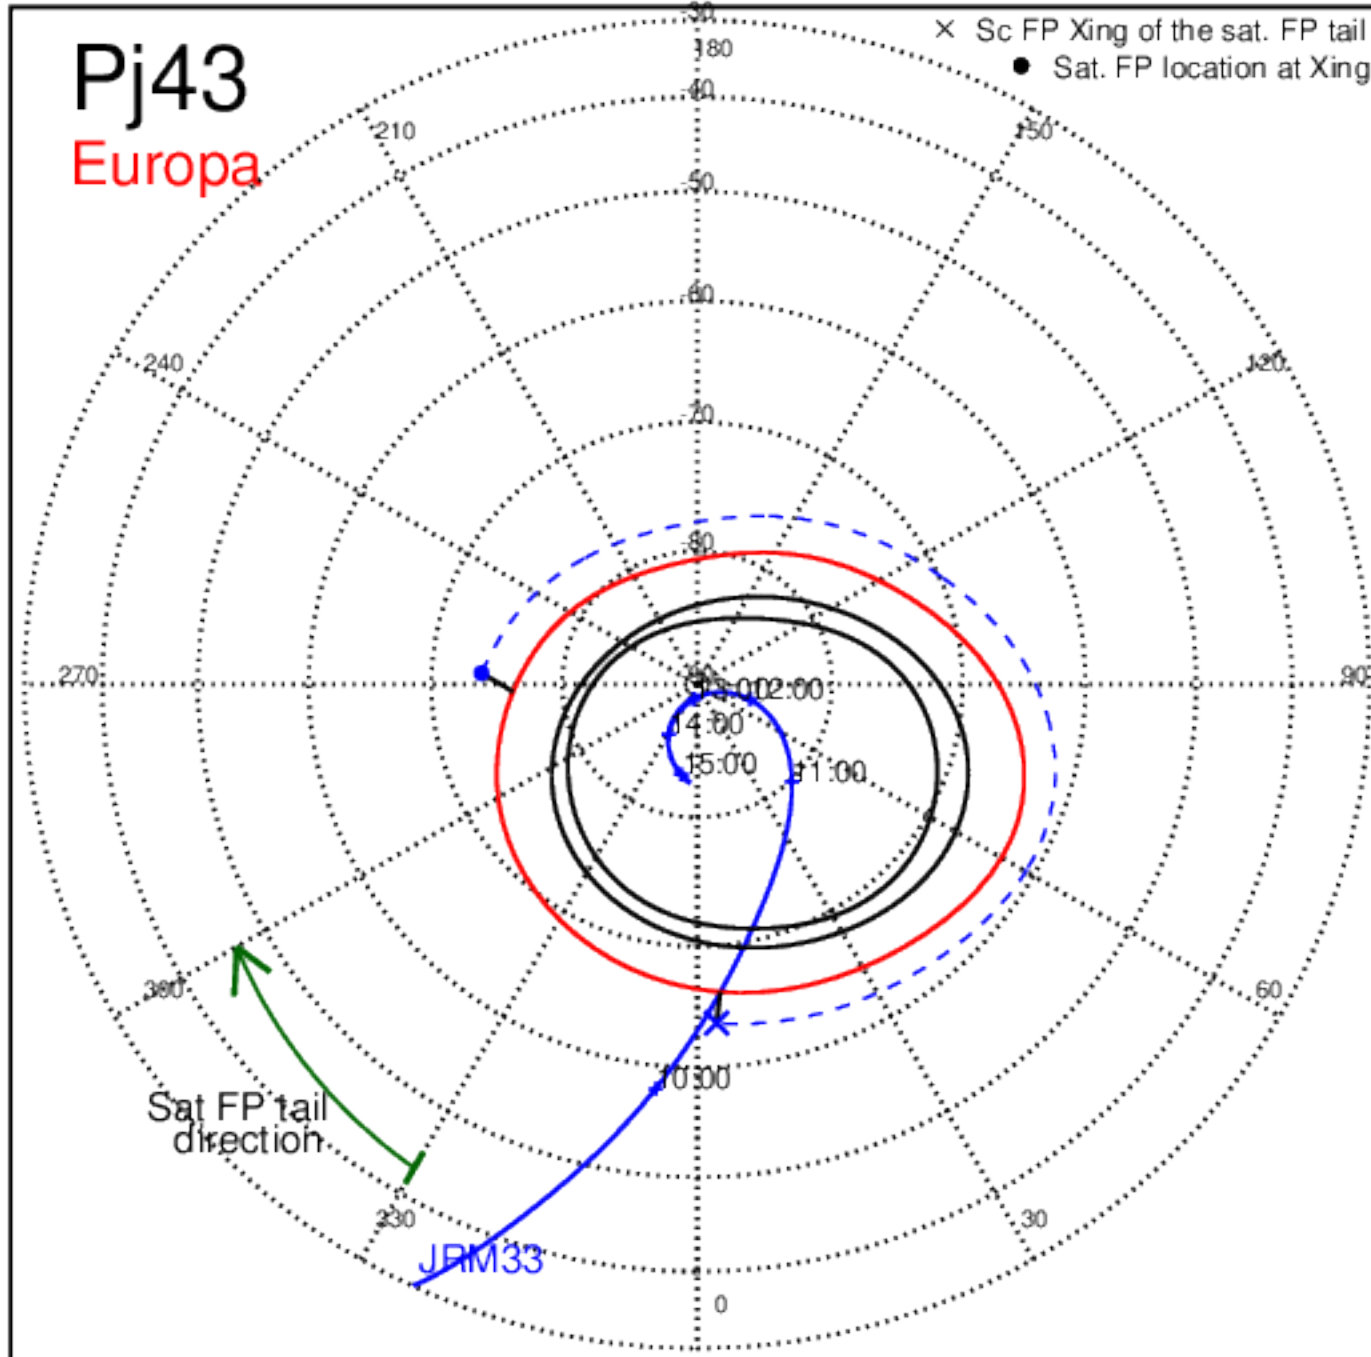

Pj42
Europa

Pj42 (PJ time: 05/23/2022 02:15:54) - North

Pj42
Ganymede

Pj42 (PJ time: 05/23/2022 02:15:54) - South

Pj43 (PJ time: 07/05/2022 09:17:22) - North

Pj43 (PJ time: 07/05/2022 09:17:22) - South

Pj43 (PJ time: 07/05/2022 09:17:22) - North

Pj43 (PJ time: 07/05/2022 09:17:22) - South

Pj43 (PJ time: 07/05/2022 09:17:22) - North

Pj43 (PJ time: 07/05/2022 09:17:22) - South

Pj44 (PJ time: 08/17/2022 14:45:39) - North

Pj44 (PJ time: 08/17/2022 14:45:39) - South

Pj44 (PJ time: 08/17/2022 14:45:39) - North

Pj44 (PJ time: 08/17/2022 14:45:39) - South

Pj44 (PJ time: 08/17/2022 14:45:39) - North

Pj44 (PJ time: 08/17/2022 14:45:39) - South

Pj45 (PJ time: 09/29/2022 17:11:56) - North

Pj45 (PJ time: 09/29/2022 17:11:56) - South

Pj45 (PJ time: 09/29/2022 17:11:56) - North

Pj45 (PJ time: 09/29/2022 17:11:56) - South

Pj45 (PJ time: 09/29/2022 17:11:56) - North

Pj45 (PJ time: 09/29/2022 17:11:56) - South