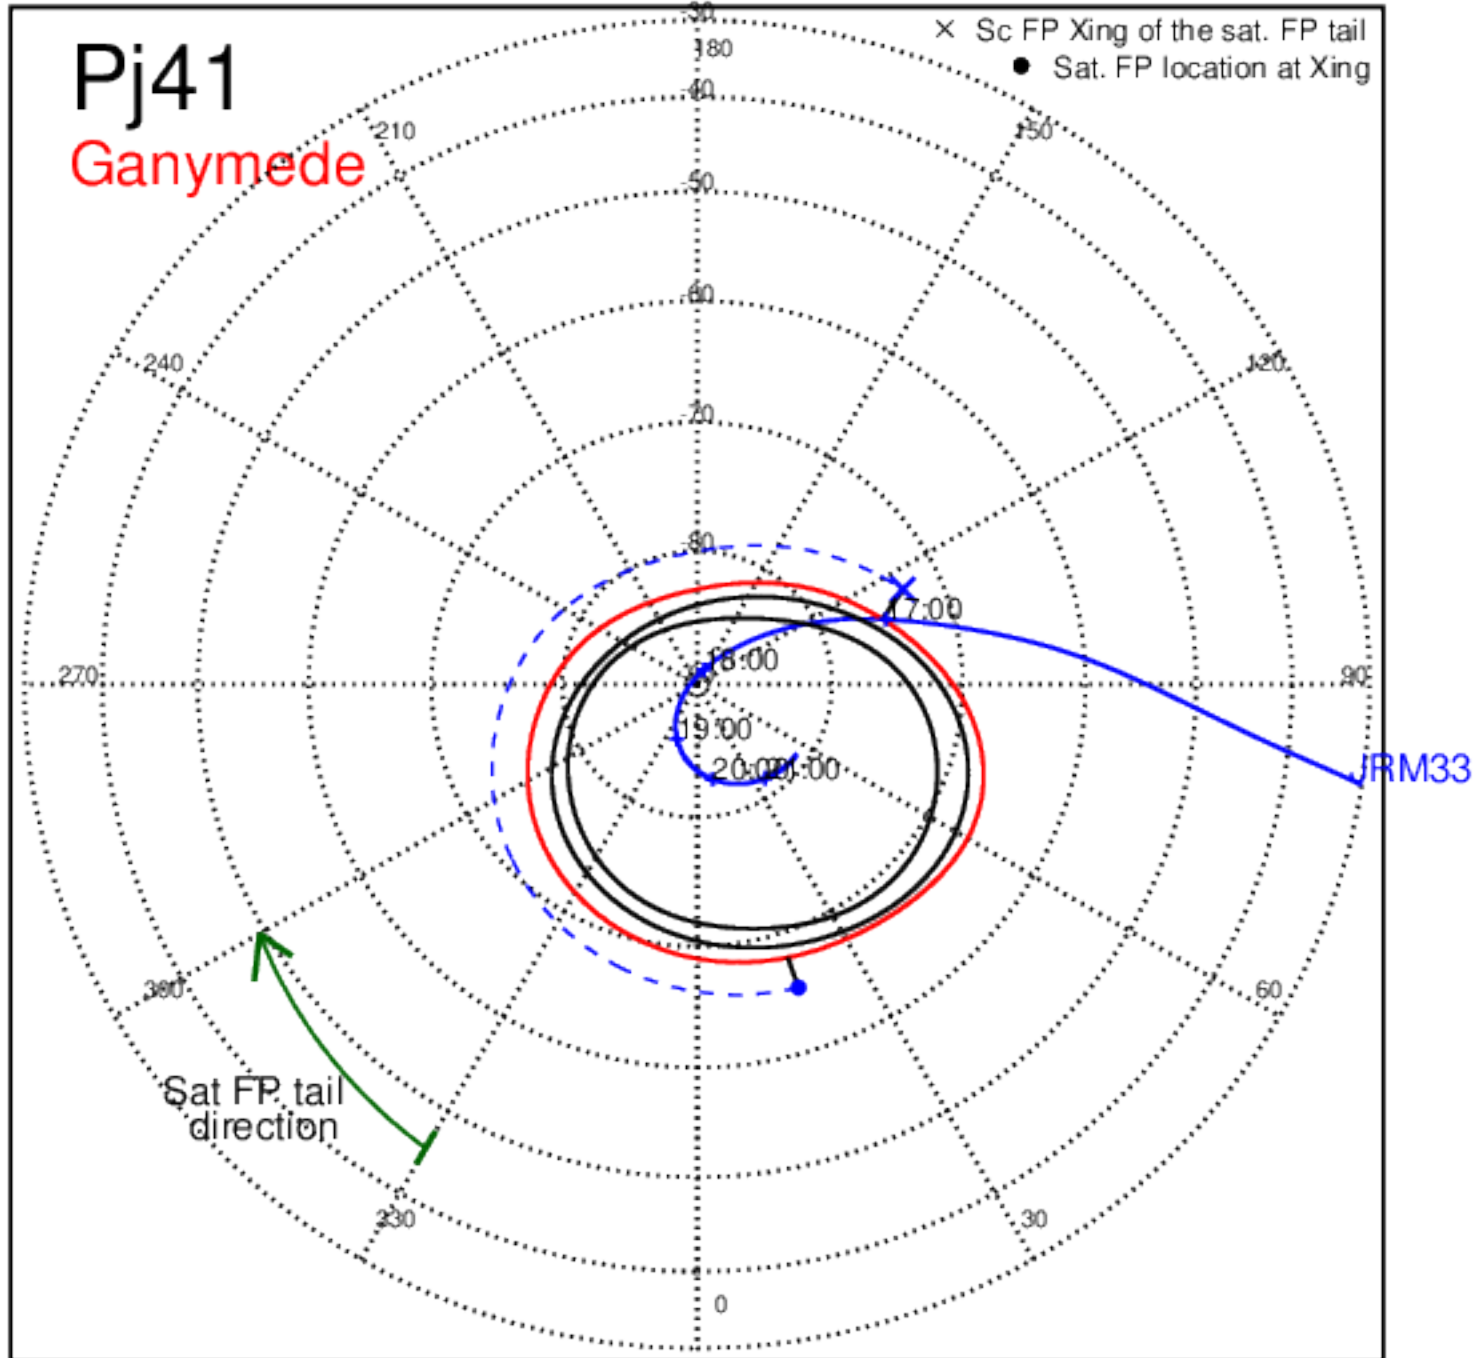

Pj41 (PJ time: 04/09/2022 15:49:18) - North

Pj41 (PJ time: 04/09/2022 15:49:18) - South

Pj41 (PJ time: 04/09/2022 15:49:18) - North

Pj41 (PJ time: 04/09/2022 15:49:18) - South

Pj41 (PJ time: 04/09/2022 15:49:18) - North

Pj41 (PJ time: 04/09/2022 15:49:18) - South

Pj42 (PJ time: 05/23/2022 02:15:54) - North

Pj42 (PJ time: 05/23/2022 02:15:54) - South

Pj42 (PJ time: 05/23/2022 02:15:54) - North

Pj42 (PJ time: 05/23/2022 02:15:54) - South