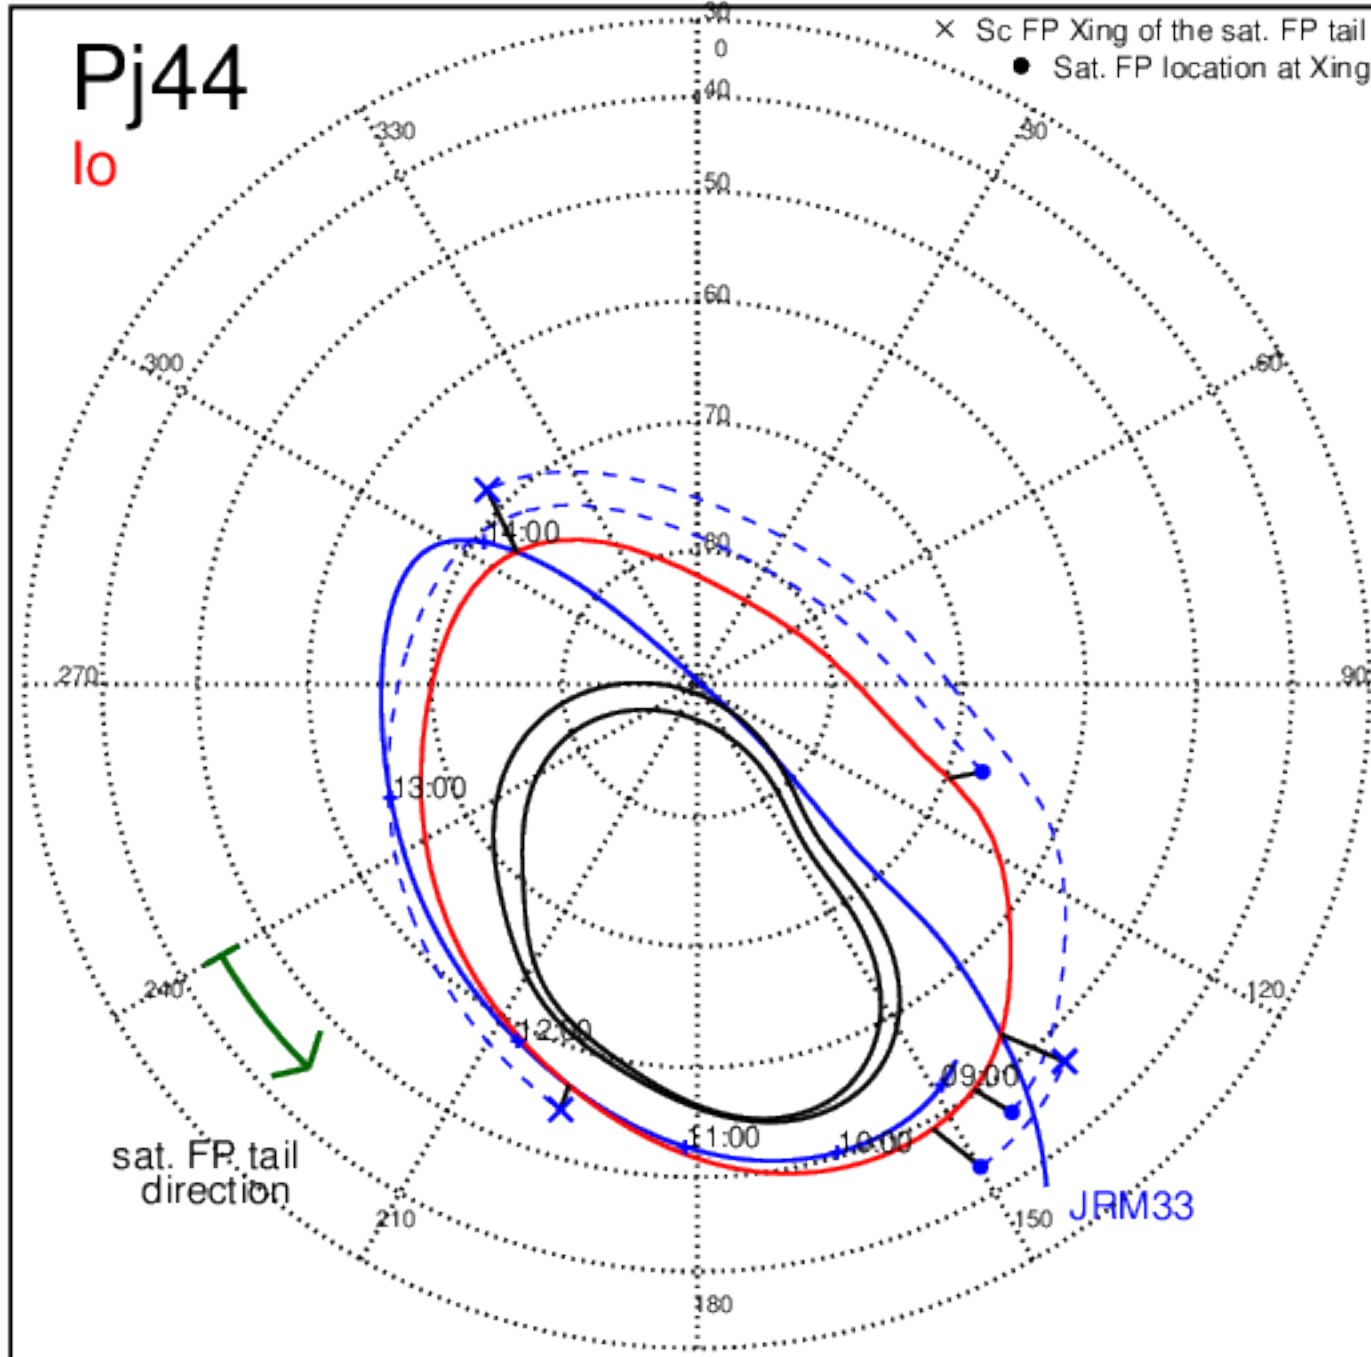

Pj42
Europa

Pj42 (PJ time: 05/23/2022 02:15:54) - North

Pj42
Ganymede

Pj42 (PJ time: 05/23/2022 02:15:54) - South

Pj43 (PJ time: 07/05/2022 09:17:22) - North

Pj43 (PJ time: 07/05/2022 09:17:22) - South

Pj43 (PJ time: 07/05/2022 09:17:22) - North

Pj43 (PJ time: 07/05/2022 09:17:22) - South

Pj43 (PJ time: 07/05/2022 09:17:22) - North

Pj43 (PJ time: 07/05/2022 09:17:22) - South

Pj44 (PJ time: 08/17/2022 14:45:39) - North

Pj44 (PJ time: 08/17/2022 14:45:39) - South

Pj44 (PJ time: 08/17/2022 14:45:39) - North

Pj44 (PJ time: 08/17/2022 14:45:39) - South

Pj44 (PJ time: 08/17/2022 14:45:39) - North

Pj44 (PJ time: 08/17/2022 14:45:39) - South

Pj45 (PJ time: 09/29/2022 17:11:56) - North

Pj45 (PJ time: 09/29/2022 17:11:56) - South

Pj45 (PJ time: 09/29/2022 17:11:56) - North

Pj45 (PJ time: 09/29/2022 17:11:56) - South

Pj45 (PJ time: 09/29/2022 17:11:56) - North

Pj45 (PJ time: 09/29/2022 17:11:56) - South