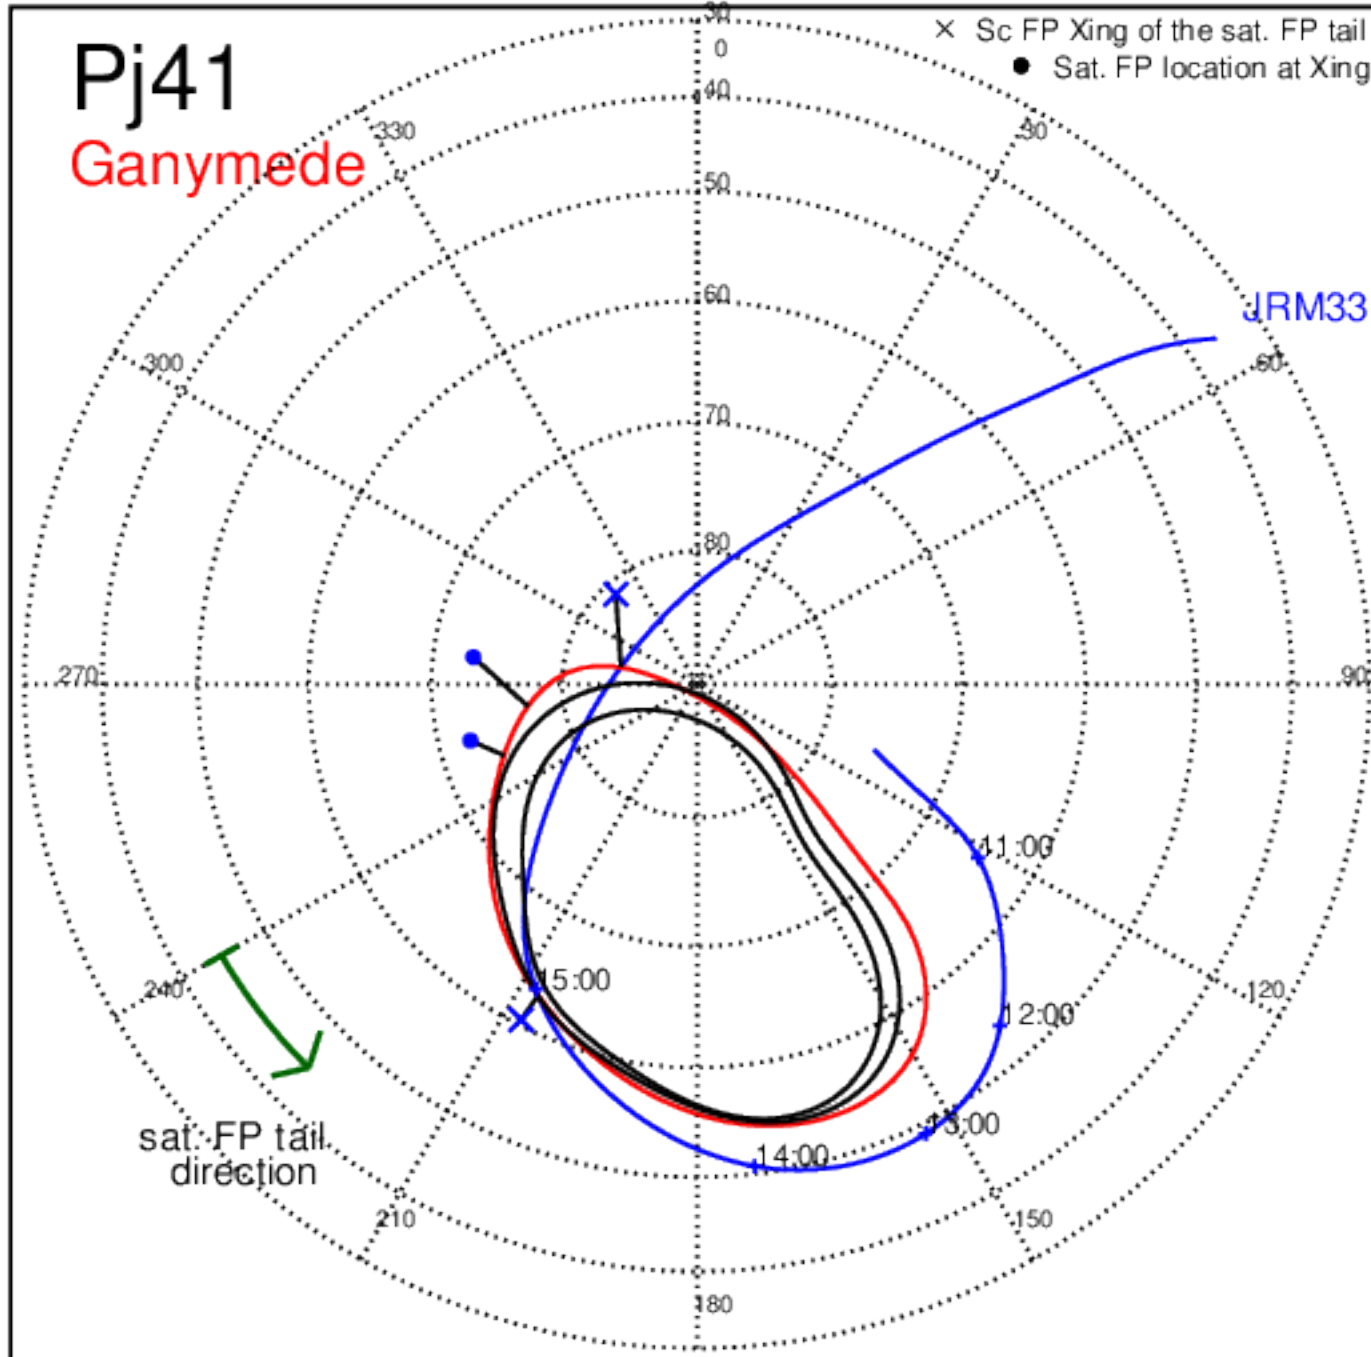

Pj41 (PJ time: 04/09/2022 15:49:18) - North

Pj41 (PJ time: 04/09/2022 15:49:18) - South

Pj41 (PJ time: 04/09/2022 15:49:18) - North

Pj41 (PJ time: 04/09/2022 15:49:18) - South

Pj41 (PJ time: 04/09/2022 15:49:18) - North

Pj41 (PJ time: 04/09/2022 15:49:18) - South

Pj42 (PJ time: 05/23/2022 02:15:54) - North

Pj42 (PJ time: 05/23/2022 02:15:54) - South

Pj42 (PJ time: 05/23/2022 02:15:54) - North

Pj42 (PJ time: 05/23/2022 02:15:54) - South

Pj42
Europa

Pj42 (PJ time: 05/23/2022 02:15:54) - North

Pj42
Ganymede

Pj42 (PJ time: 05/23/2022 02:15:54) - South

Pj43 (PJ time: 07/05/2022 09:17:22) - North

Pj43 (PJ time: 07/05/2022 09:17:22) - South

Pj43 (PJ time: 07/05/2022 09:17:22) - North

Pj44 (PJ time: 08/17/2022 14:45:39) - North

Pj44 (PJ time: 08/17/2022 14:45:39) - South

Pj44 (PJ time: 08/17/2022 14:45:39) - North

Pj44 (PJ time: 08/17/2022 14:45:39) - South

Pj45 (PJ time: 09/29/2022 17:11:56) - North