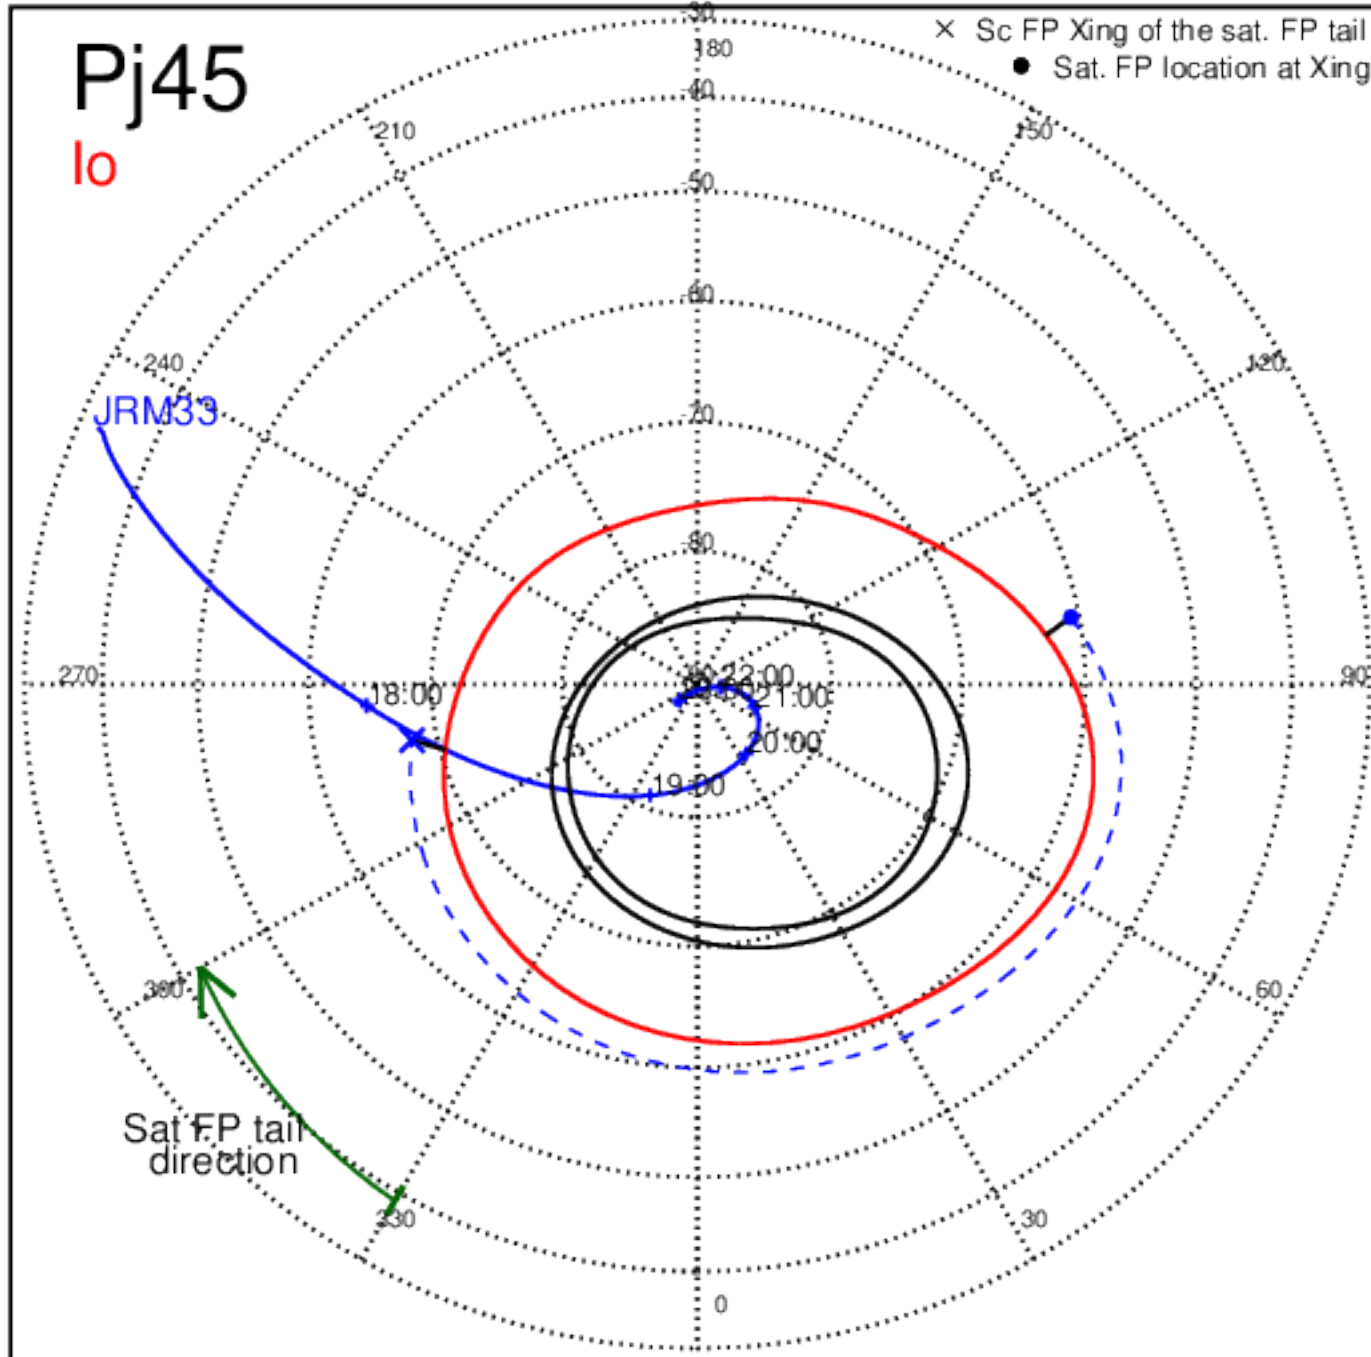

Pj43 (PJ time: 07/05/2022 09:17:22) - South

Pj43 (PJ time: 07/05/2022 09:17:22) - North

Pj43 (PJ time: 07/05/2022 09:17:22) - South

Pj44 (PJ time: 08/17/2022 14:45:39) - North

Pj44 (PJ time: 08/17/2022 14:45:39) - South

Pj44 (PJ time: 08/17/2022 14:45:39) - North

Pj44 (PJ time: 08/17/2022 14:45:39) - South

Pj44 (PJ time: 08/17/2022 14:45:39) - North

Pj44 (PJ time: 08/17/2022 14:45:39) - South

Pj45 (PJ time: 09/29/2022 17:11:56) - North

Pj45 (PJ time: 09/29/2022 17:11:56) - South

Pj45 (PJ time: 09/29/2022 17:11:56) - North

Pj45 (PJ time: 09/29/2022 17:11:56) - South

Pj45 (PJ time: 09/29/2022 17:11:56) - North

Pj45 (PJ time: 09/29/2022 17:11:56) - South