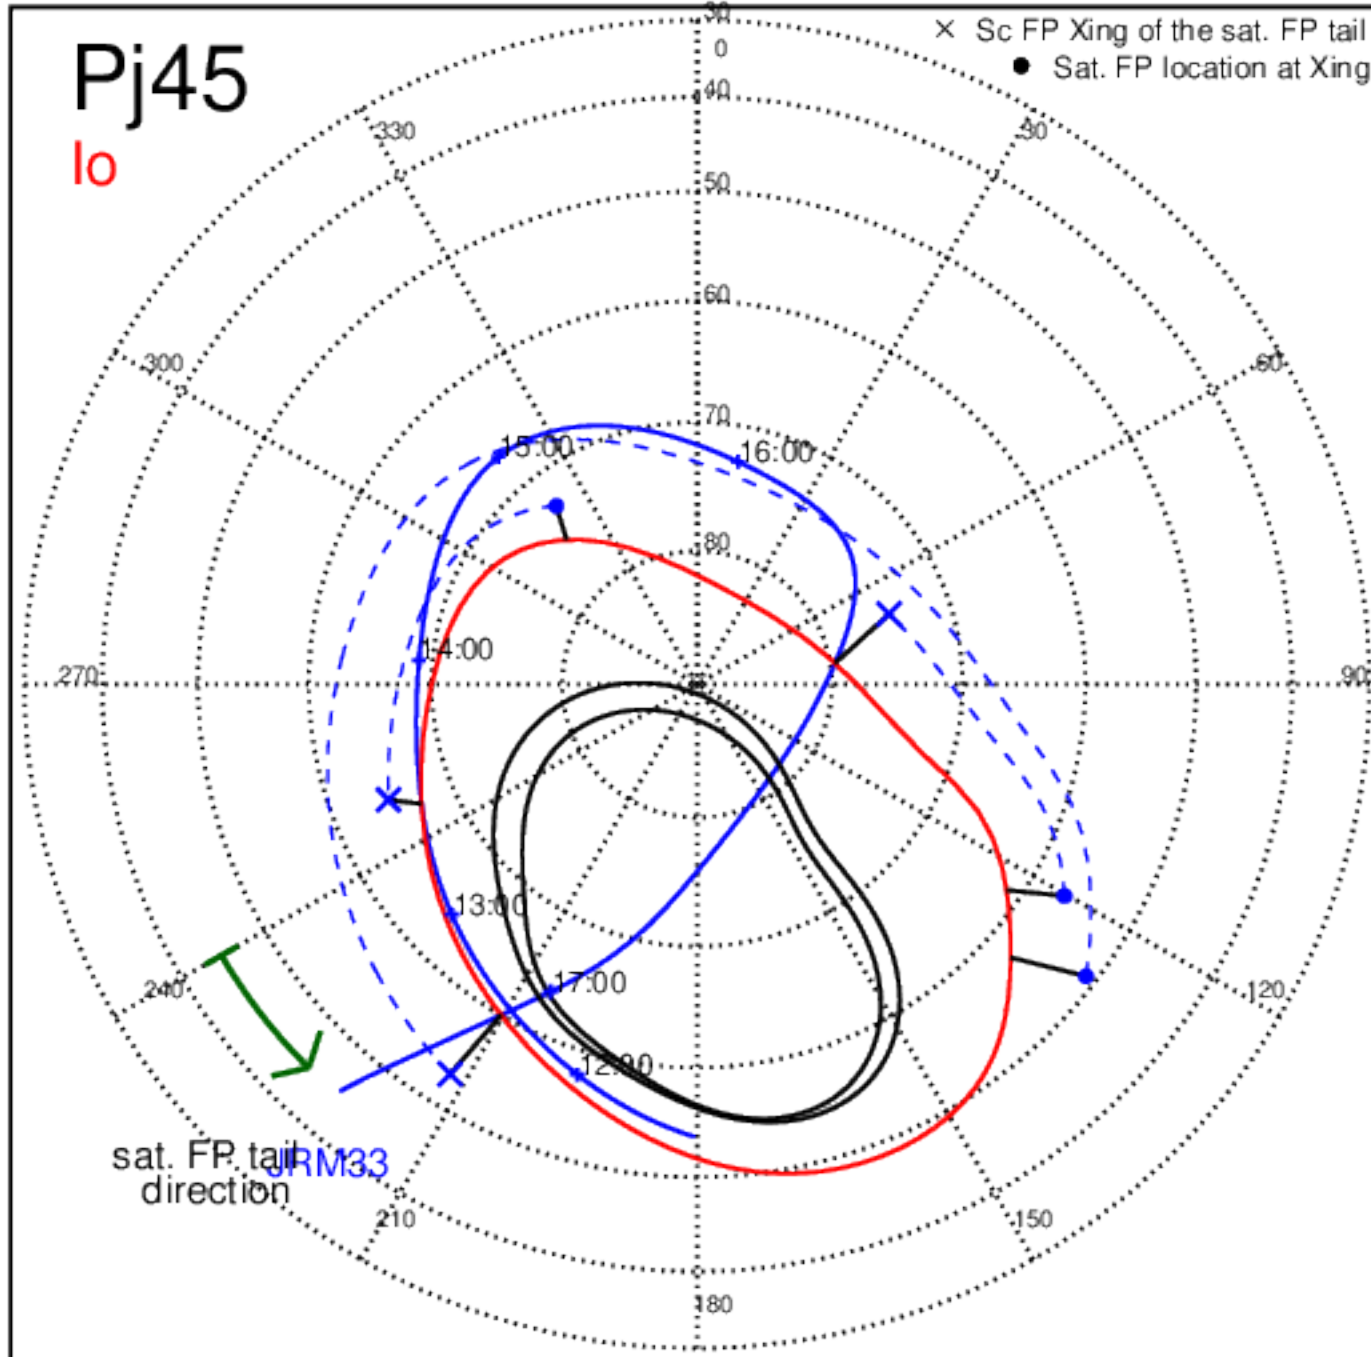

Pj43 (PJ time: 07/05/2022 09:17:22) - South

Pj43 (PJ time: 07/05/2022 09:17:22) - North

Pj43 (PJ time: 07/05/2022 09:17:22) - South

Pj44 (PJ time: 08/17/2022 14:45:39) - North

Pj44 (PJ time: 08/17/2022 14:45:39) - South

Pj44 (PJ time: 08/17/2022 14:45:39) - North

Pj44 (PJ time: 08/17/2022 14:45:39) - South

Pj44 (PJ time: 08/17/2022 14:45:39) - North

Pj44 (PJ time: 08/17/2022 14:45:39) - South

Pj45 (PJ time: 09/29/2022 17:11:56) - North

Pj45 (PJ time: 09/29/2022 17:11:56) - South

Pj45 (PJ time: 09/29/2022 17:11:56) - North

Pj45 (PJ time: 09/29/2022 17:11:56) - South

Pj45 (PJ time: 09/29/2022 17:11:56) - North

Pj45 (PJ time: 09/29/2022 17:11:56) - South