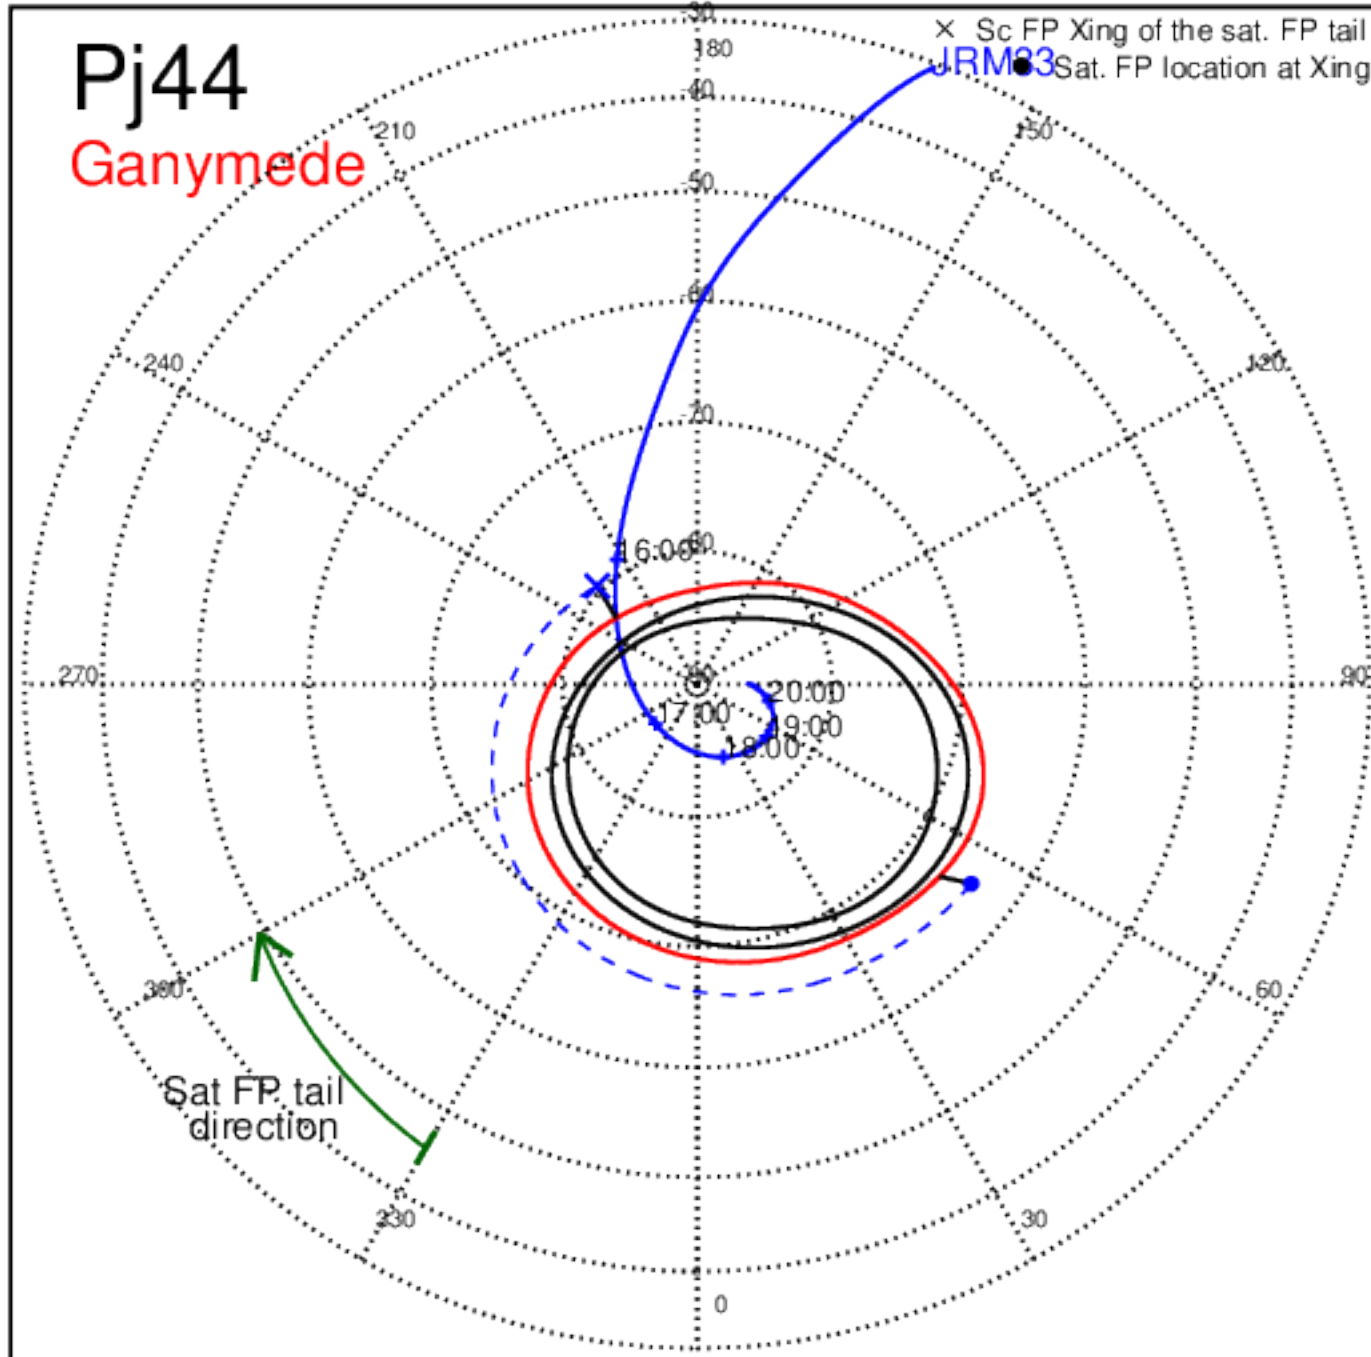

Pj43 (PJ time: 07/05/2022 09:17:22) - South

Pj43 (PJ time: 07/05/2022 09:17:22) - North

Pj43 (PJ time: 07/05/2022 09:17:22) - South

Pj44 (PJ time: 08/17/2022 14:45:39) - North

Pj44 (PJ time: 08/17/2022 14:45:39) - South

Pj44 (PJ time: 08/17/2022 14:45:39) - North

Pj44 (PJ time: 08/17/2022 14:45:39) - South

Pj44 (PJ time: 08/17/2022 14:45:39) - North

Pj44 (PJ time: 08/17/2022 14:45:39) - South

Pj45 (PJ time: 09/29/2022 17:11:56) - North

Pj45 (PJ time: 09/29/2022 17:11:56) - South

Pj45 (PJ time: 09/29/2022 17:11:56) - North

Pj45 (PJ time: 09/29/2022 17:11:56) - South

Pj45 (PJ time: 09/29/2022 17:11:56) - North

Pj45 (PJ time: 09/29/2022 17:11:56) - South