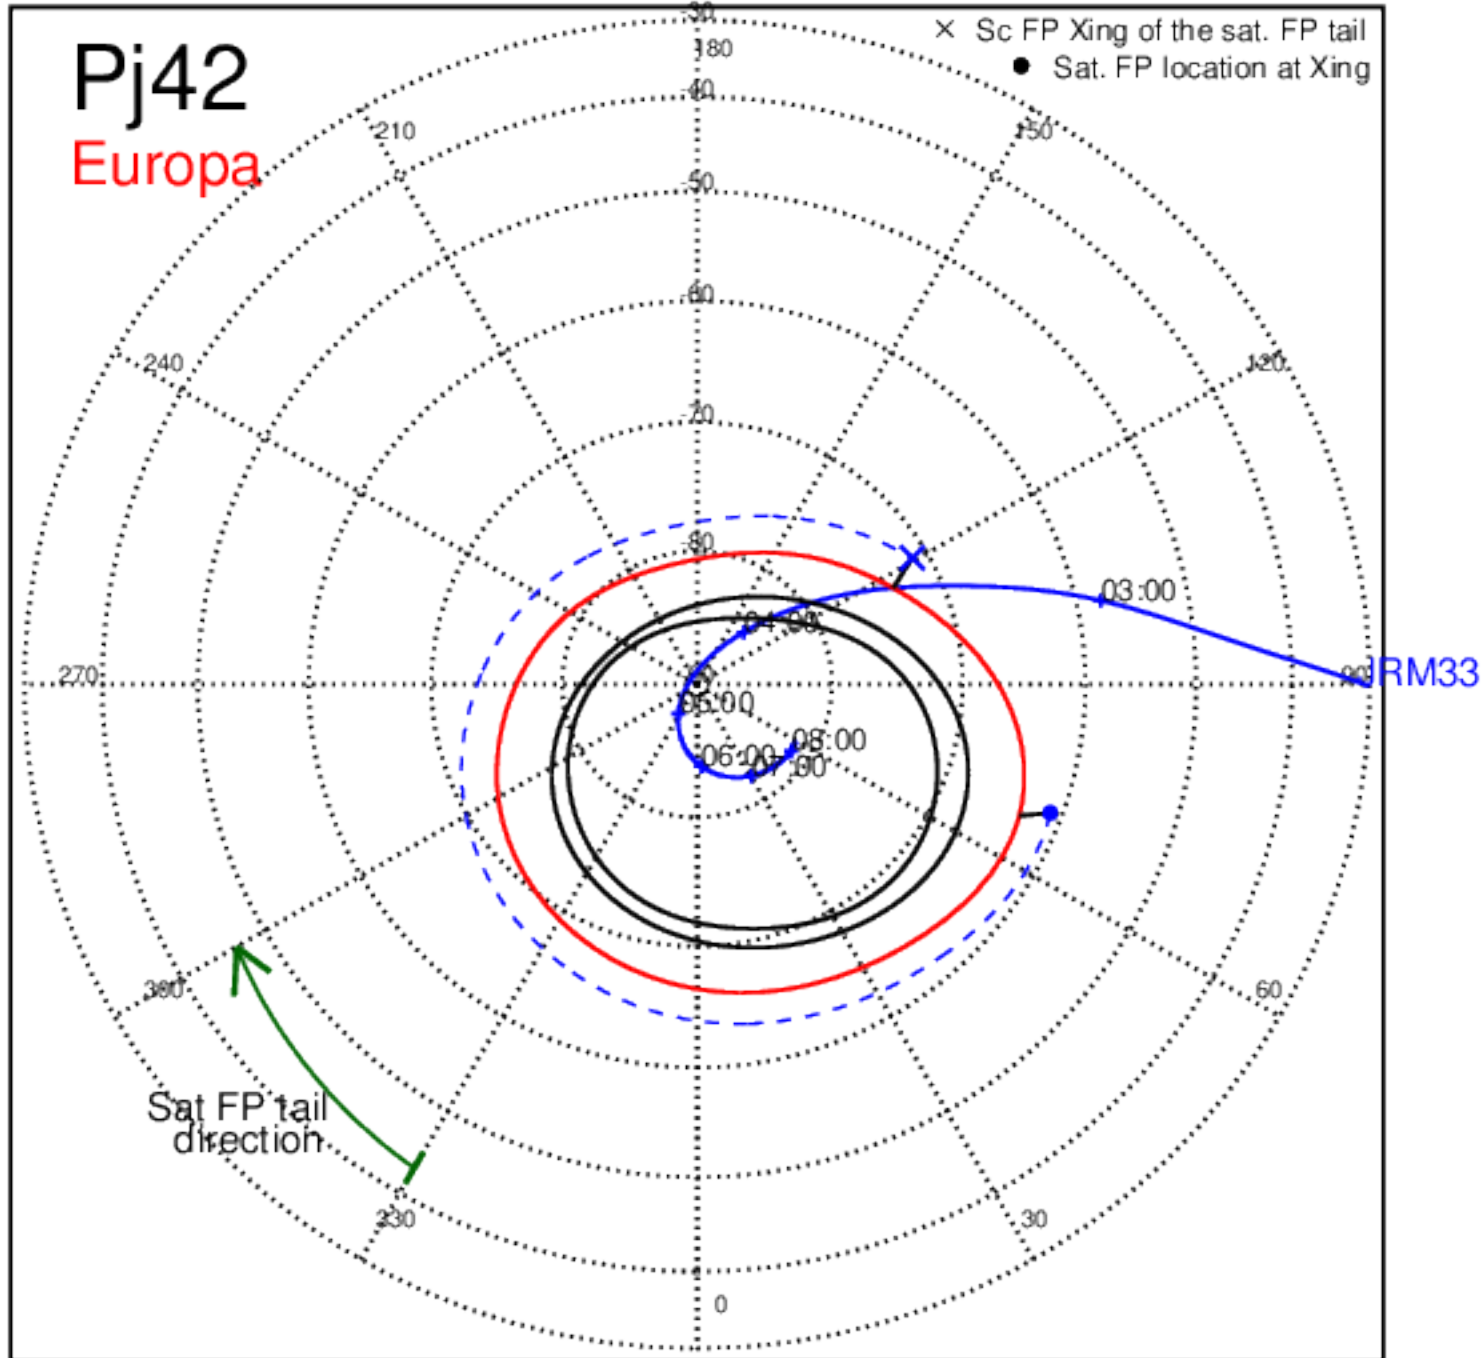

Pj41 (PJ time: 04/09/2022 15:49:18) - South

Pj42 (PJ time: 05/23/2022 02:15:54) - North

Pj42 (PJ time: 05/23/2022 02:15:54) - South

Pj42 (PJ time: 05/23/2022 02:15:54) - North

Pj42 (PJ time: 05/23/2022 02:15:54) - South

Pj42
Europa

Pj42 (PJ time: 05/23/2022 02:15:54) - North

Pj42
Ganymede

Pj42 (PJ time: 05/23/2022 02:15:54) - South

Pj43 (PJ time: 07/05/2022 09:17:22) - North

Pj43 (PJ time: 07/05/2022 09:17:22) - South

Pj43 (PJ time: 07/05/2022 09:17:22) - North

Pj43 (PJ time: 07/05/2022 09:17:22) - South

Pj43 (PJ time: 07/05/2022 09:17:22) - North

Pj43 (PJ time: 07/05/2022 09:17:22) - South

Pj44 (PJ time: 08/17/2022 14:45:39) - North

Pj44 (PJ time: 08/17/2022 14:45:39) - South

Pj44 (PJ time: 08/17/2022 14:45:39) - North

Pj44 (PJ time: 08/17/2022 14:45:39) - South

Pj44 (PJ time: 08/17/2022 14:45:39) - North

Pj44 (PJ time: 08/17/2022 14:45:39) - South

Pj45 (PJ time: 09/29/2022 17:11:56) - North