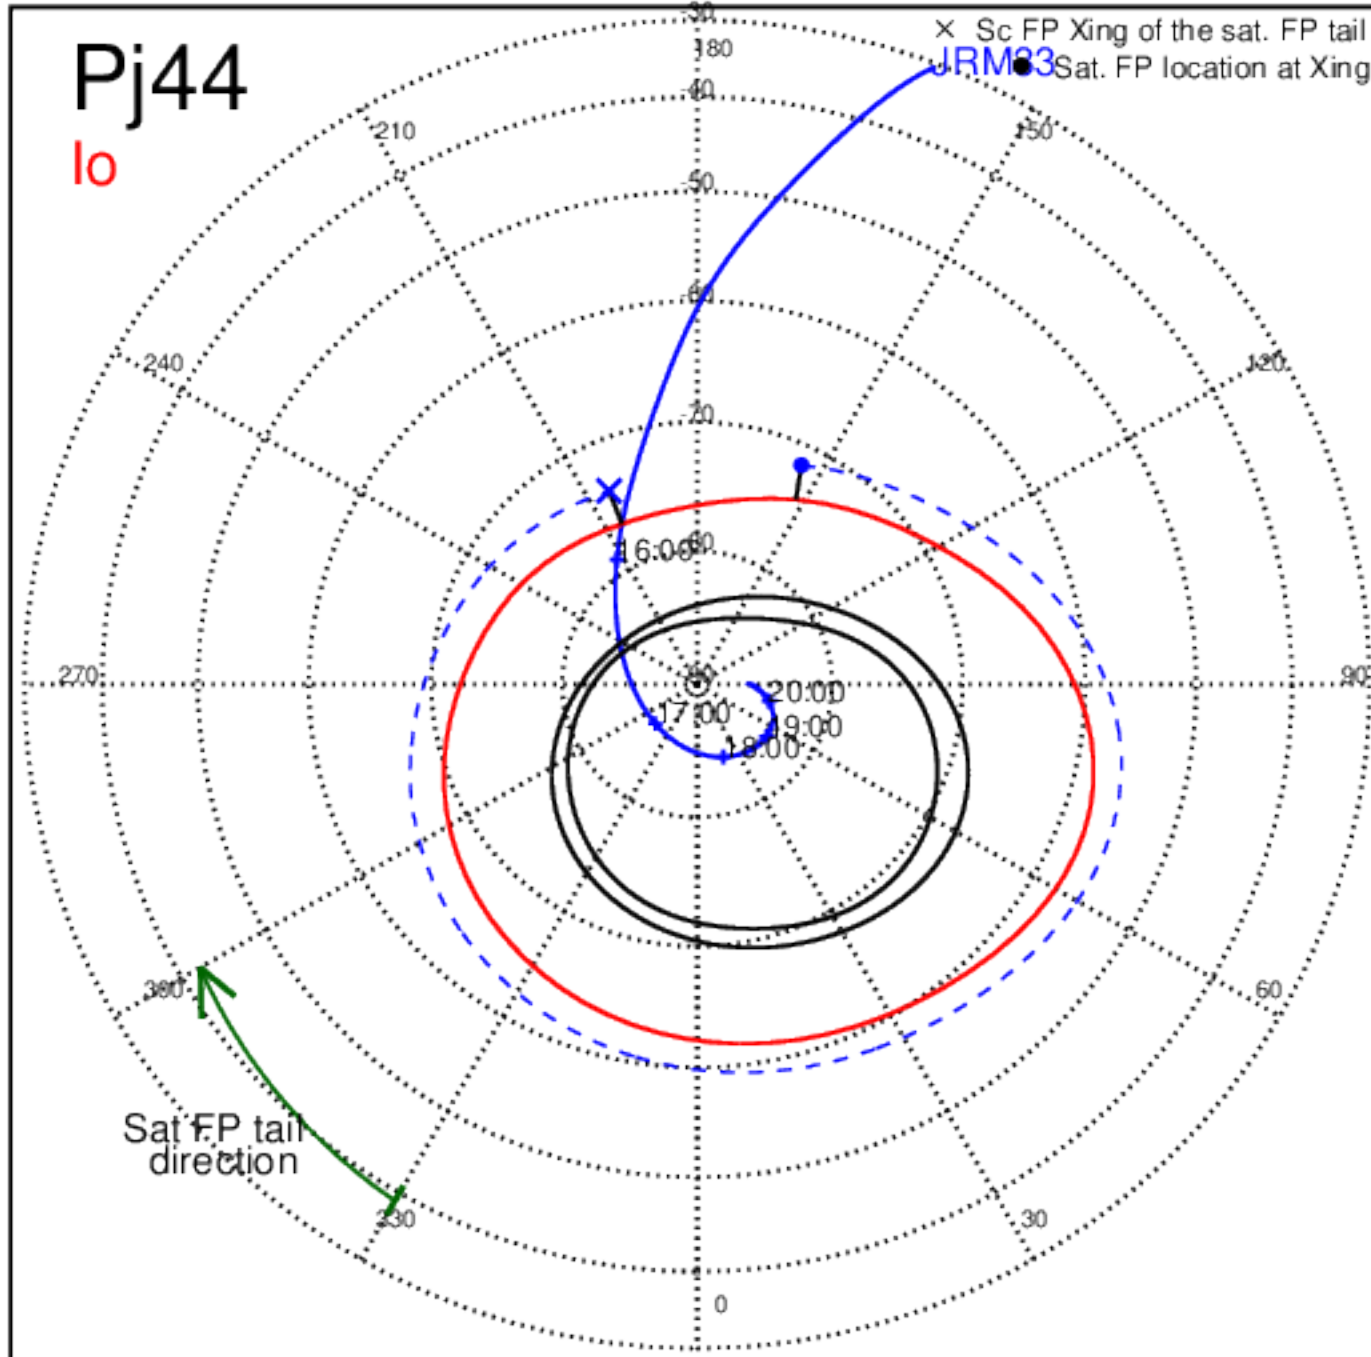

Pj43 (PJ time: 07/05/2022 09:17:22) - South

Pj43 (PJ time: 07/05/2022 09:17:22) - North

Pj43 (PJ time: 07/05/2022 09:17:22) - South

Pj44 (PJ time: 08/17/2022 14:45:39) - North

Pj44 (PJ time: 08/17/2022 14:45:39) - South

Pj44 (PJ time: 08/17/2022 14:45:39) - North

Pj44 (PJ time: 08/17/2022 14:45:39) - South

Pj44 (PJ time: 08/17/2022 14:45:39) - North

Pj44 (PJ time: 08/17/2022 14:45:39) - South

Pj45 (PJ time: 09/29/2022 17:11:56) - North

Pj45 (PJ time: 09/29/2022 17:11:56) - South

Pj45 (PJ time: 09/29/2022 17:11:56) - North

Pj45 (PJ time: 09/29/2022 17:11:56) - South

Pj45 (PJ time: 09/29/2022 17:11:56) - North

Pj45 (PJ time: 09/29/2022 17:11:56) - South