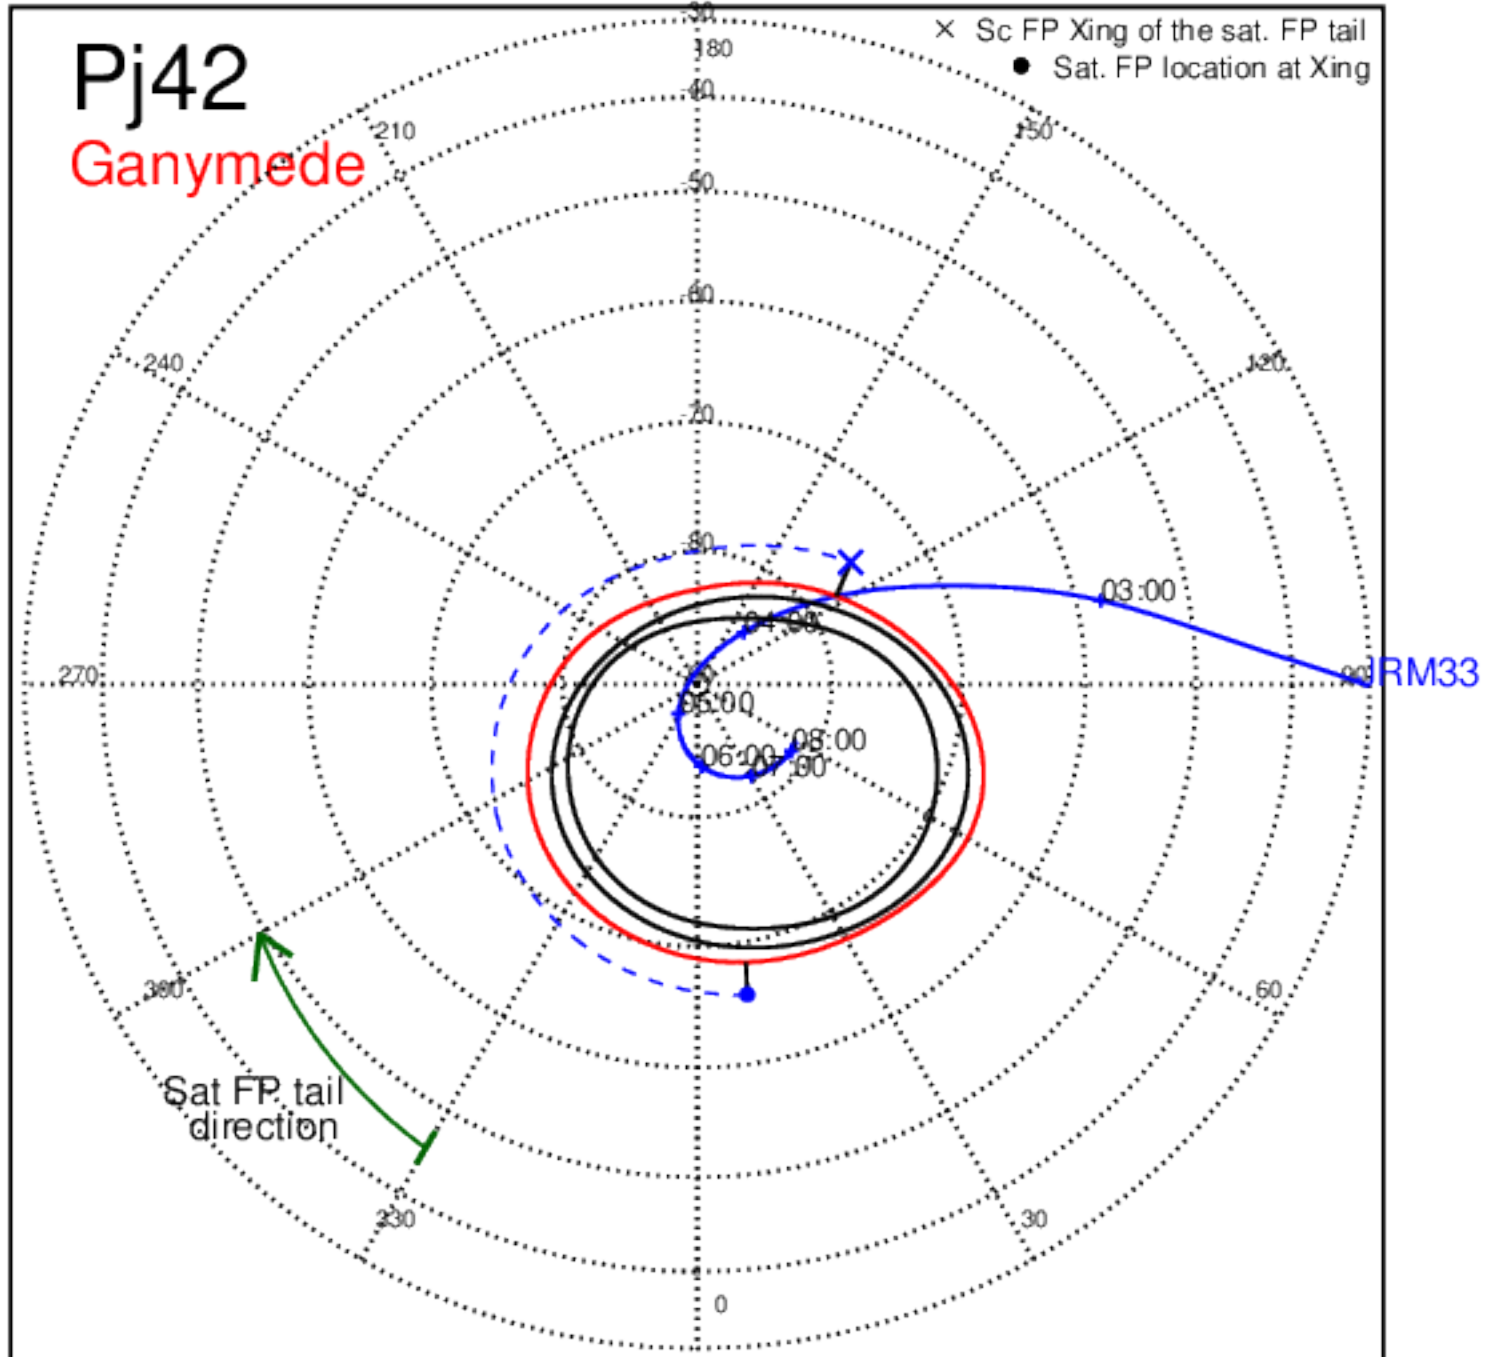

Pj42
Europa

Pj42 (PJ time: 05/23/2022 02:15:54) - North

Pj42
Ganymede

Pj42 (PJ time: 05/23/2022 02:15:54) - South

Pj43 (PJ time: 07/05/2022 09:17:22) - North

Pj43 (PJ time: 07/05/2022 09:17:22) - South

Pj43 (PJ time: 07/05/2022 09:17:22) - North

Pj43 (PJ time: 07/05/2022 09:17:22) - South

Pj43 (PJ time: 07/05/2022 09:17:22) - North

Pj43 (PJ time: 07/05/2022 09:17:22) - South

Pj44 (PJ time: 08/17/2022 14:45:39) - North

Pj44 (PJ time: 08/17/2022 14:45:39) - South

Pj44 (PJ time: 08/17/2022 14:45:39) - North

Pj44 (PJ time: 08/17/2022 14:45:39) - South

Pj44 (PJ time: 08/17/2022 14:45:39) - North

Pj44 (PJ time: 08/17/2022 14:45:39) - South

Pj45 (PJ time: 09/29/2022 17:11:56) - North

Pj45 (PJ time: 09/29/2022 17:11:56) - South

Pj45 (PJ time: 09/29/2022 17:11:56) - North

Pj45 (PJ time: 09/29/2022 17:11:56) - South

Pj45 (PJ time: 09/29/2022 17:11:56) - North

Pj45 (PJ time: 09/29/2022 17:11:56) - South