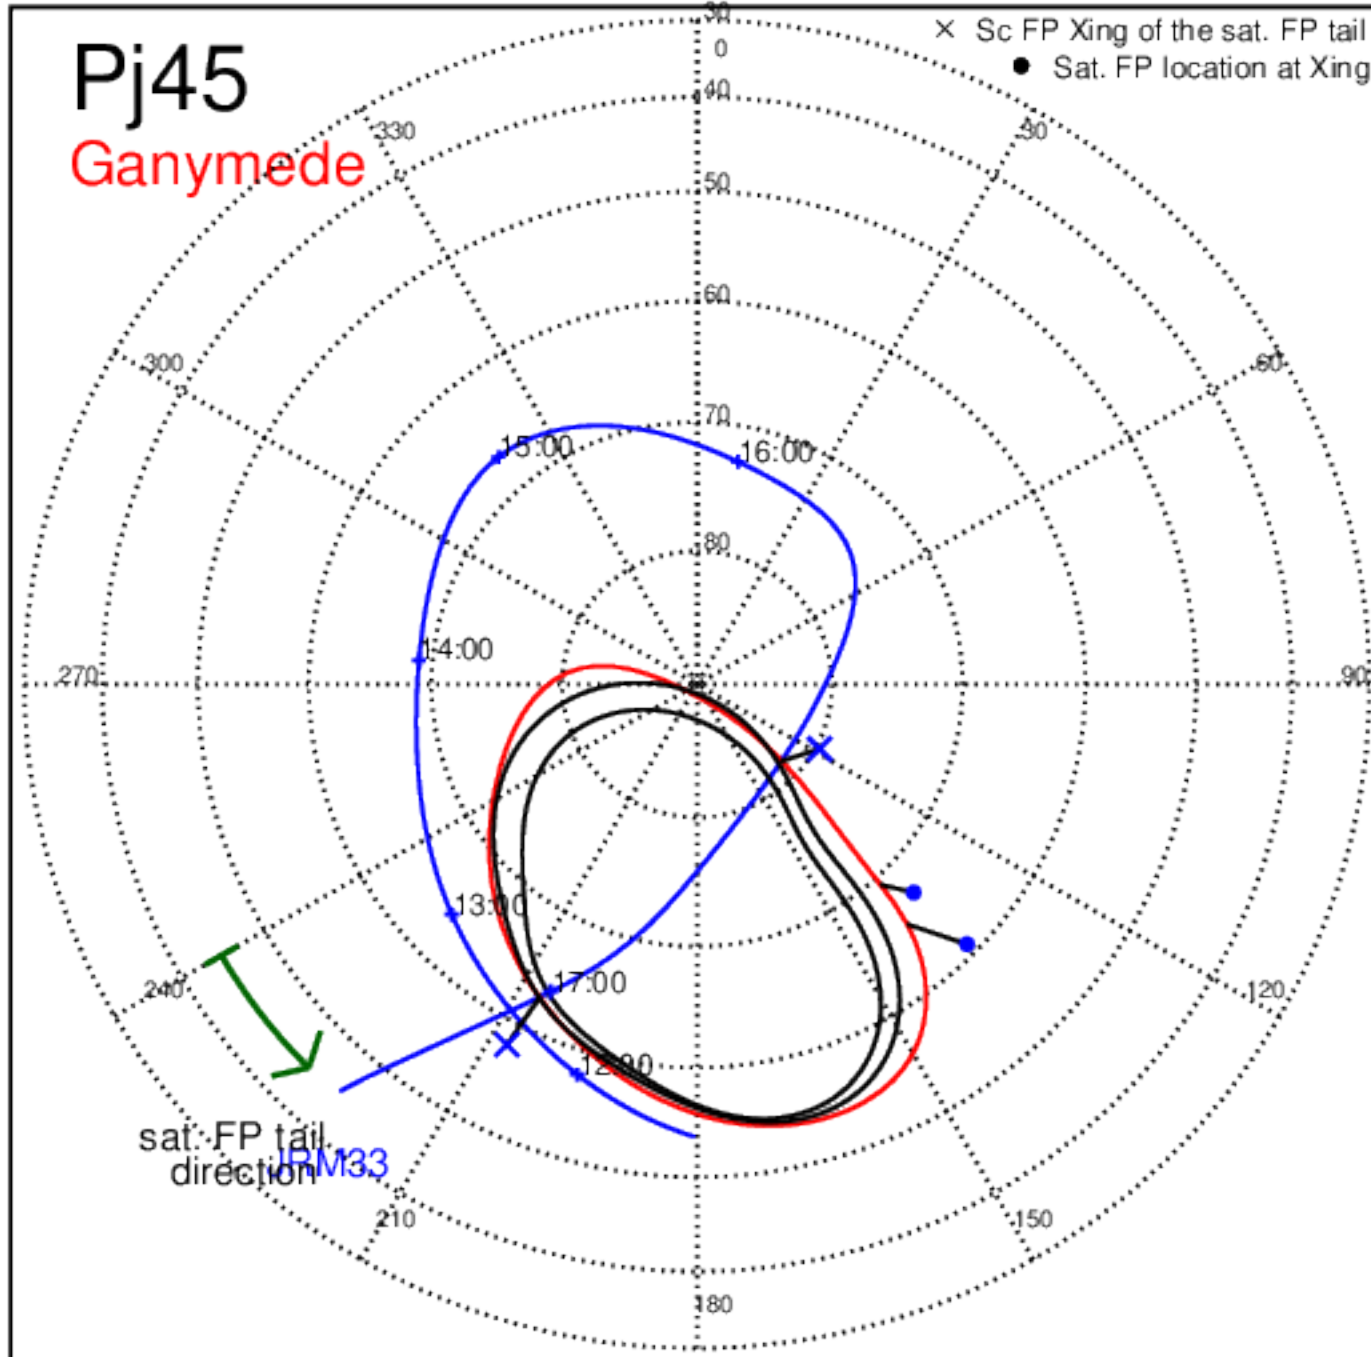

Pj41 (PJ time: 04/09/2022 15:49:18) - South

Pj42 (PJ time: 05/23/2022 02:15:54) - North

Pj42 (PJ time: 05/23/2022 02:15:54) - South

Pj42 (PJ time: 05/23/2022 02:15:54) - North

Pj42 (PJ time: 05/23/2022 02:15:54) - South

Pj43 (PJ time: 07/05/2022 09:17:22) - South

Pj43 (PJ time: 07/05/2022 09:17:22) - North

Pj43 (PJ time: 07/05/2022 09:17:22) - South

Pj44 (PJ time: 08/17/2022 14:45:39) - North

Pj44 (PJ time: 08/17/2022 14:45:39) - South

Pj44 (PJ time: 08/17/2022 14:45:39) - North

Pj44 (PJ time: 08/17/2022 14:45:39) - South

Pj44 (PJ time: 08/17/2022 14:45:39) - North

Pj44 (PJ time: 08/17/2022 14:45:39) - South

Pj45 (PJ time: 09/29/2022 17:11:56) - North

Pj45 (PJ time: 09/29/2022 17:11:56) - South

Pj45 (PJ time: 09/29/2022 17:11:56) - North

Pj45 (PJ time: 09/29/2022 17:11:56) - South

Pj45 (PJ time: 09/29/2022 17:11:56) - North

Pj45 (PJ time: 09/29/2022 17:11:56) - South