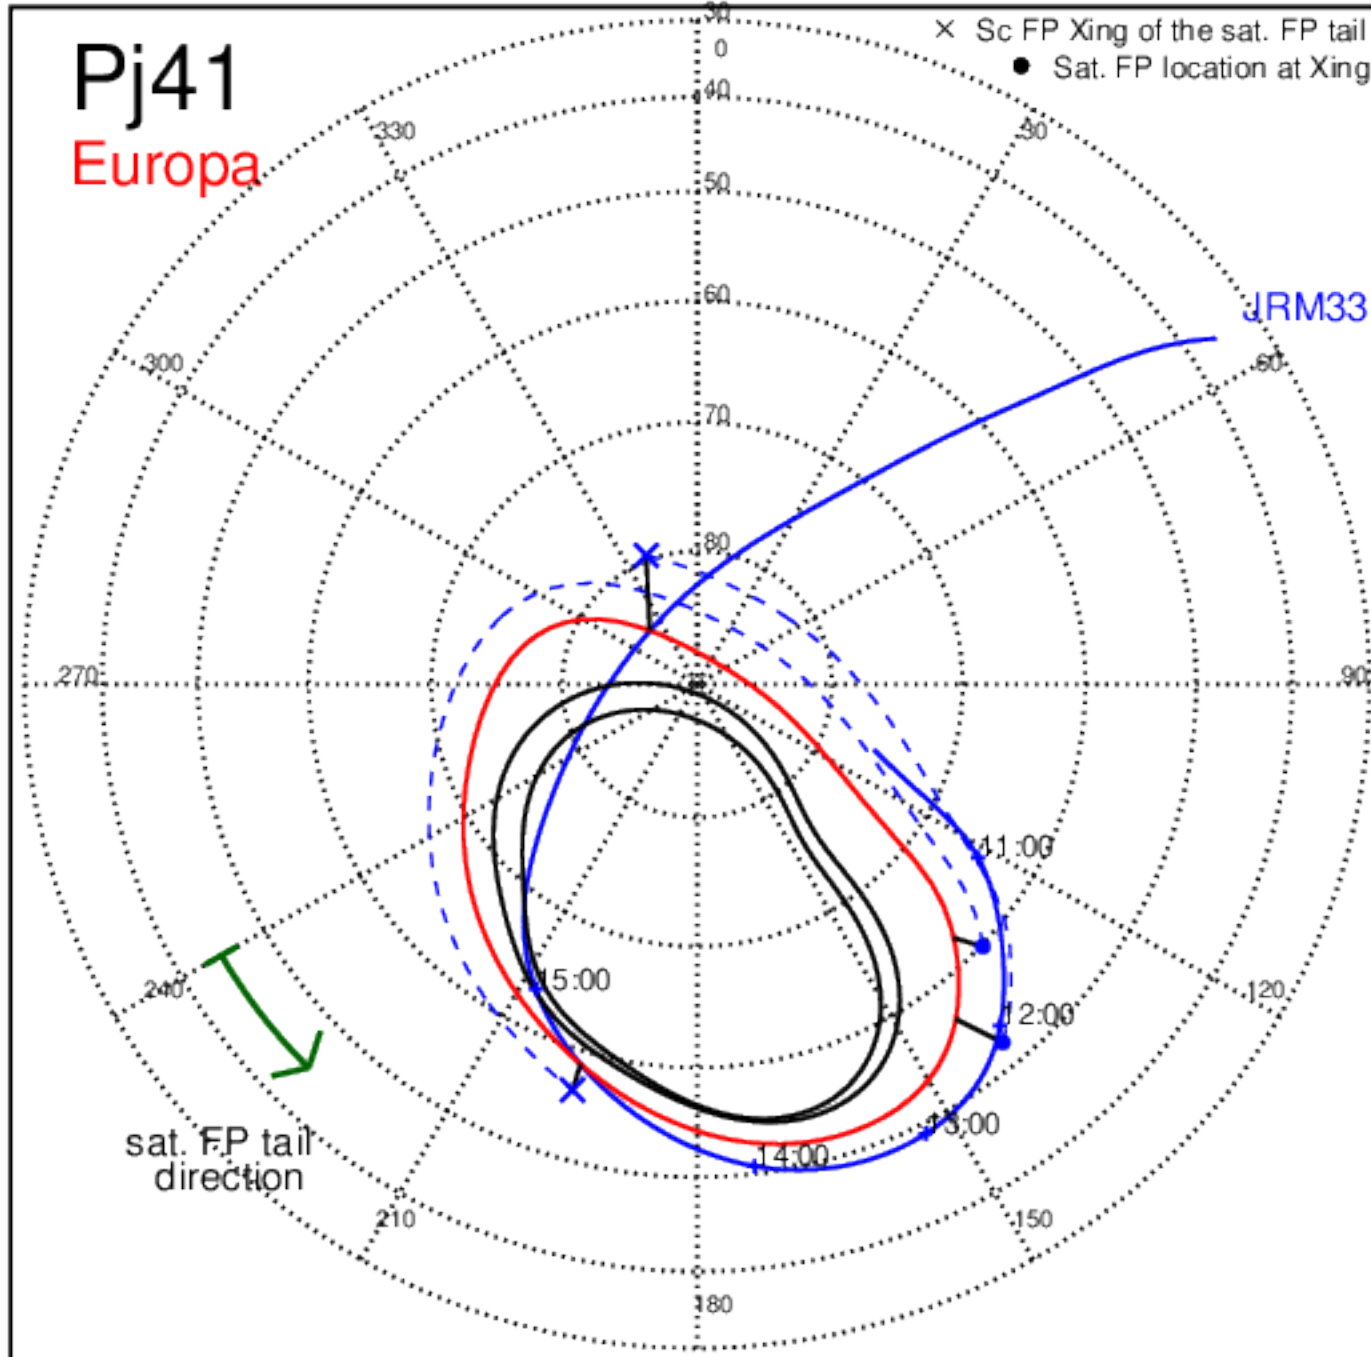

Pj41 (PJ time: 04/09/2022 15:49:18) - North

Pj41 (PJ time: 04/09/2022 15:49:18) - South

Pj41 (PJ time: 04/09/2022 15:49:18) - North

Pj41 (PJ time: 04/09/2022 15:49:18) - South

Pj41 (PJ time: 04/09/2022 15:49:18) - North

Pj41 (PJ time: 04/09/2022 15:49:18) - South

Pj42 (PJ time: 05/23/2022 02:15:54) - North

Pj42 (PJ time: 05/23/2022 02:15:54) - South

Pj42 (PJ time: 05/23/2022 02:15:54) - North

Pj42 (PJ time: 05/23/2022 02:15:54) - South

Pj44 (PJ time: 08/17/2022 14:45:39) - North

Pj44 (PJ time: 08/17/2022 14:45:39) - South

Pj44 (PJ time: 08/17/2022 14:45:39) - North

Pj44 (PJ time: 08/17/2022 14:45:39) - South

Pj45 (PJ time: 09/29/2022 17:11:56) - North

Pj45 (PJ time: 09/29/2022 17:11:56) - South

Pj45 (PJ time: 09/29/2022 17:11:56) - North

Pj45 (PJ time: 09/29/2022 17:11:56) - South

Pj45 (PJ time: 09/29/2022 17:11:56) - North

Pj45 (PJ time: 09/29/2022 17:11:56) - South