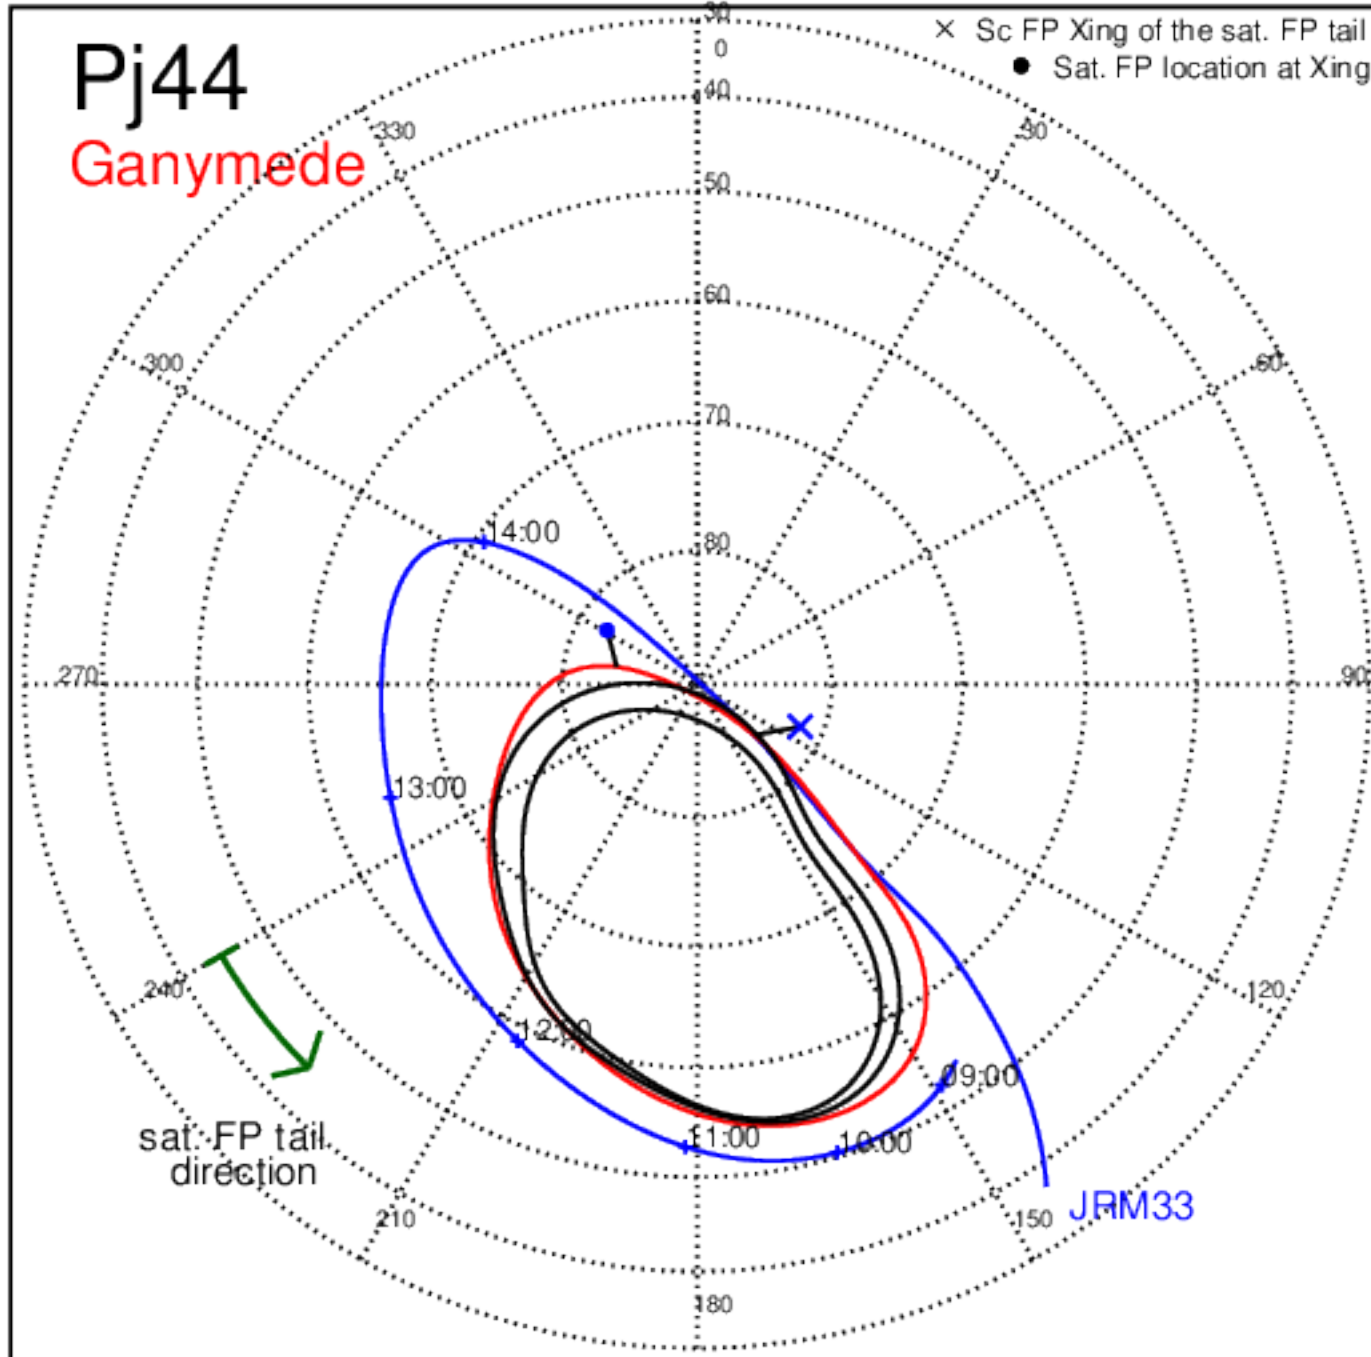

Pj42
Europa

Pj42 (PJ time: 05/23/2022 02:15:54) - North

Pj42
Ganymede

Pj42 (PJ time: 05/23/2022 02:15:54) - South

Pj43 (PJ time: 07/05/2022 09:17:22) - North

Pj43 (PJ time: 07/05/2022 09:17:22) - South

Pj43 (PJ time: 07/05/2022 09:17:22) - North

Pj43 (PJ time: 07/05/2022 09:17:22) - South

Pj43 (PJ time: 07/05/2022 09:17:22) - North

Pj43 (PJ time: 07/05/2022 09:17:22) - South

Pj44 (PJ time: 08/17/2022 14:45:39) - North

Pj44 (PJ time: 08/17/2022 14:45:39) - South

Pj44 (PJ time: 08/17/2022 14:45:39) - North

Pj44 (PJ time: 08/17/2022 14:45:39) - South

Pj44 (PJ time: 08/17/2022 14:45:39) - North

Pj44 (PJ time: 08/17/2022 14:45:39) - South

Pj45 (PJ time: 09/29/2022 17:11:56) - North

Pj45 (PJ time: 09/29/2022 17:11:56) - South

Pj45 (PJ time: 09/29/2022 17:11:56) - North

Pj45 (PJ time: 09/29/2022 17:11:56) - South

Pj45 (PJ time: 09/29/2022 17:11:56) - North

Pj45 (PJ time: 09/29/2022 17:11:56) - South