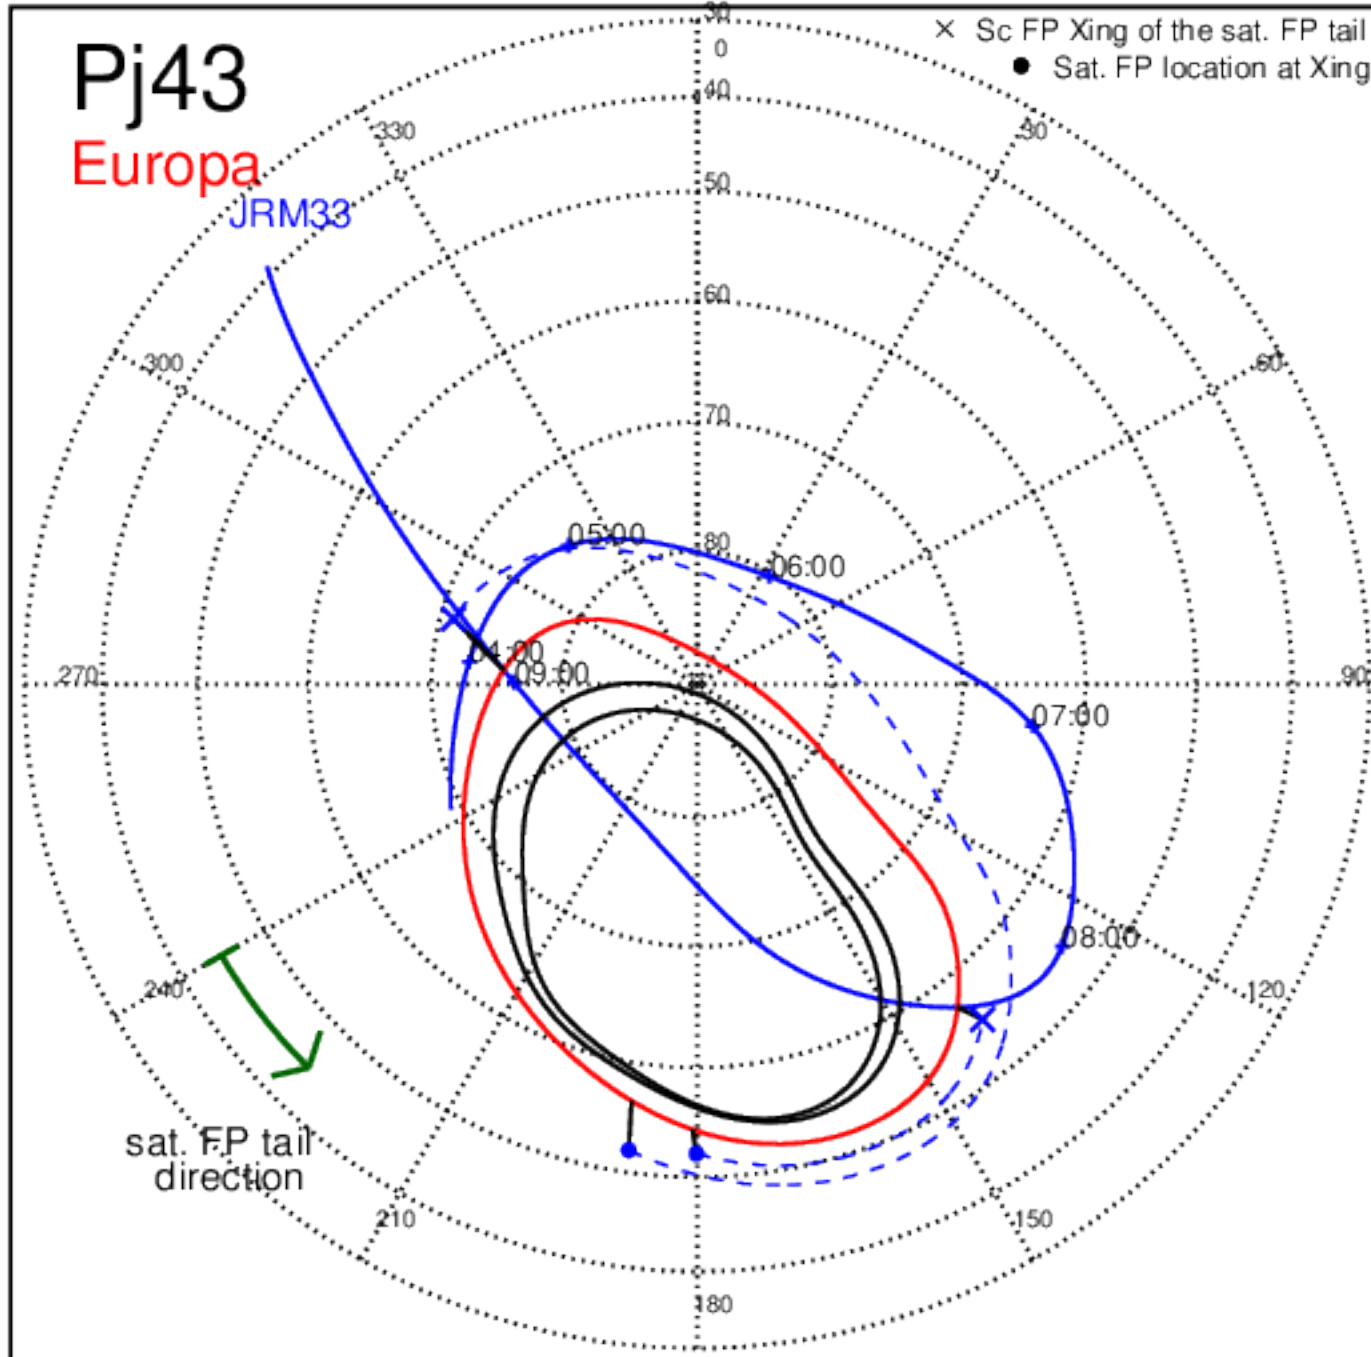

Pj42
Europa

Pj42 (PJ time: 05/23/2022 02:15:54) - North

Pj42
Ganymede

Pj42 (PJ time: 05/23/2022 02:15:54) - South

Pj43 (PJ time: 07/05/2022 09:17:22) - North

Pj43 (PJ time: 07/05/2022 09:17:22) - South

Pj43 (PJ time: 07/05/2022 09:17:22) - North

Pj43 (PJ time: 07/05/2022 09:17:22) - South

Pj43 (PJ time: 07/05/2022 09:17:22) - North

Pj43 (PJ time: 07/05/2022 09:17:22) - South

Pj44 (PJ time: 08/17/2022 14:45:39) - North

Pj44 (PJ time: 08/17/2022 14:45:39) - South

Pj44 (PJ time: 08/17/2022 14:45:39) - North

Pj44 (PJ time: 08/17/2022 14:45:39) - South

Pj44 (PJ time: 08/17/2022 14:45:39) - North

Pj44 (PJ time: 08/17/2022 14:45:39) - South

Pj45 (PJ time: 09/29/2022 17:11:56) - North

Pj45 (PJ time: 09/29/2022 17:11:56) - South

Pj45 (PJ time: 09/29/2022 17:11:56) - North

Pj45 (PJ time: 09/29/2022 17:11:56) - South

Pj45 (PJ time: 09/29/2022 17:11:56) - North

Pj45 (PJ time: 09/29/2022 17:11:56) - South