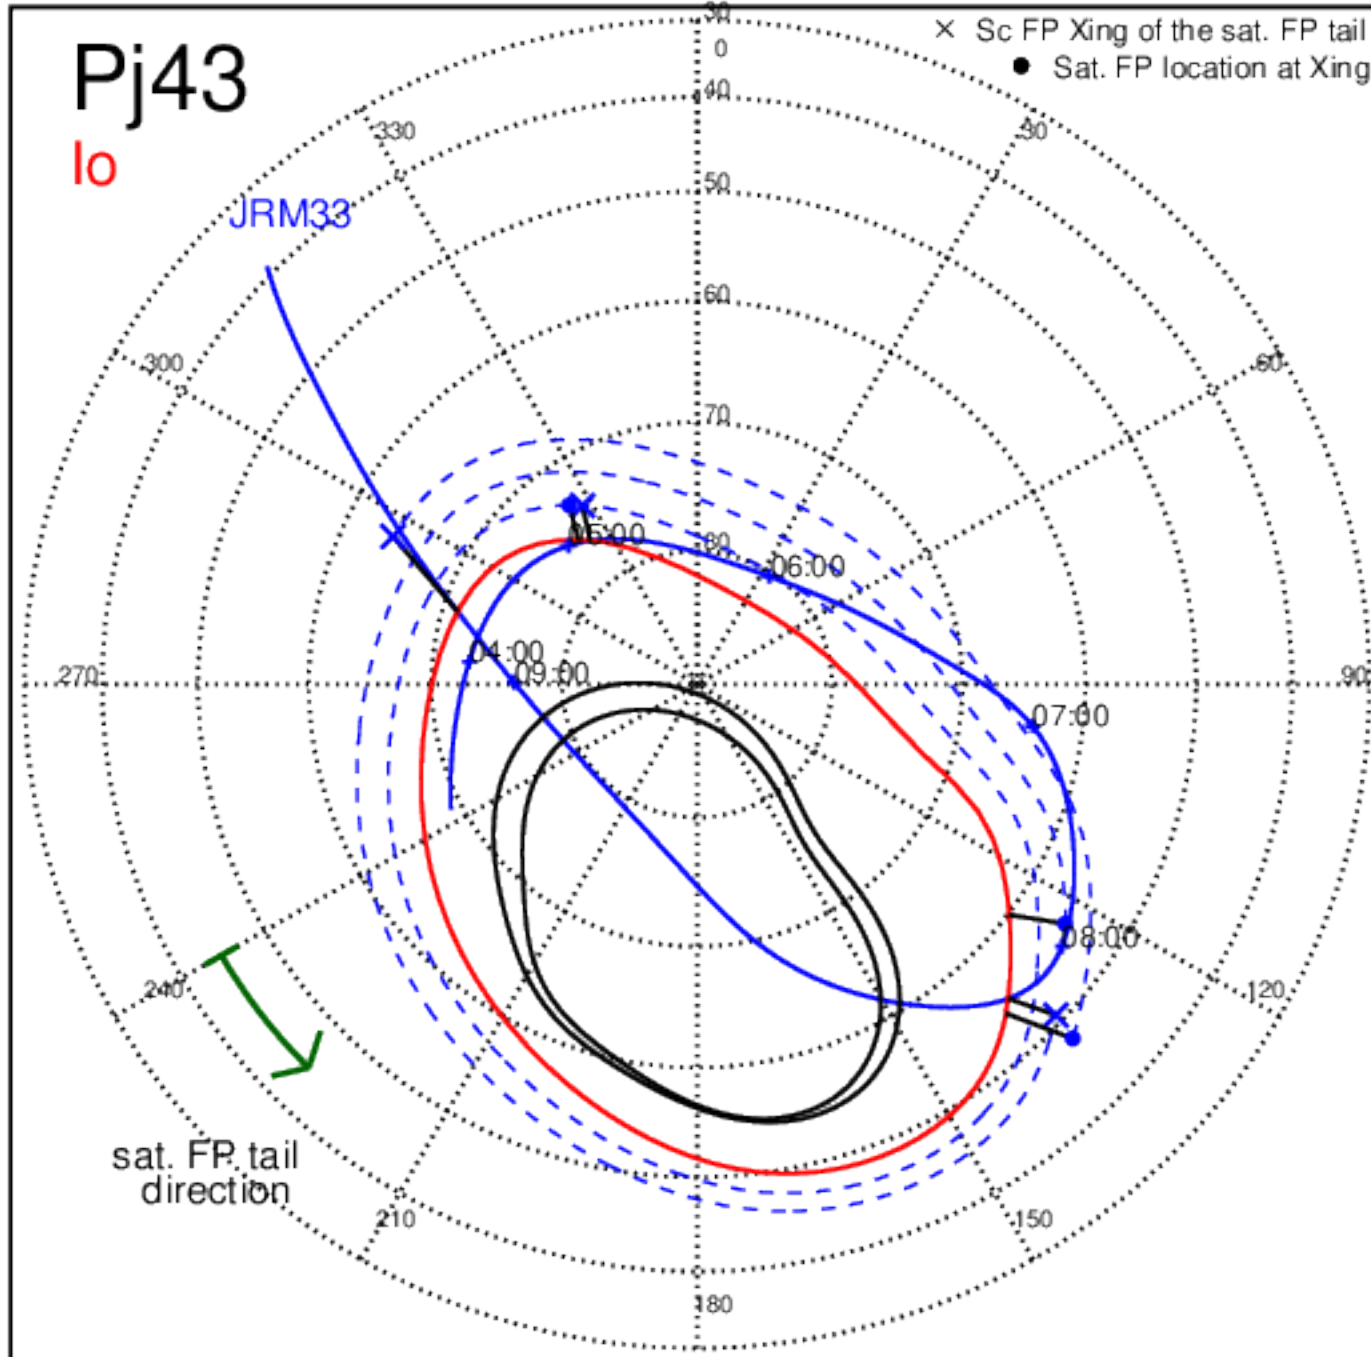

Pj42
Europa

Pj42 (PJ time: 05/23/2022 02:15:54) - North

Pj42
Ganymede

Pj42 (PJ time: 05/23/2022 02:15:54) - South

Pj43 (PJ time: 07/05/2022 09:17:22) - North

Pj43 (PJ time: 07/05/2022 09:17:22) - South

Pj43 (PJ time: 07/05/2022 09:17:22) - North

Pj43 (PJ time: 07/05/2022 09:17:22) - South

Pj43 (PJ time: 07/05/2022 09:17:22) - North

Pj43 (PJ time: 07/05/2022 09:17:22) - South

Pj44 (PJ time: 08/17/2022 14:45:39) - North

Pj44 (PJ time: 08/17/2022 14:45:39) - South

Pj44 (PJ time: 08/17/2022 14:45:39) - North

Pj44 (PJ time: 08/17/2022 14:45:39) - South

Pj44 (PJ time: 08/17/2022 14:45:39) - North

Pj44 (PJ time: 08/17/2022 14:45:39) - South

Pj45 (PJ time: 09/29/2022 17:11:56) - North

Pj45 (PJ time: 09/29/2022 17:11:56) - South

Pj45 (PJ time: 09/29/2022 17:11:56) - North

Pj45 (PJ time: 09/29/2022 17:11:56) - South

Pj45 (PJ time: 09/29/2022 17:11:56) - North

Pj45 (PJ time: 09/29/2022 17:11:56) - South