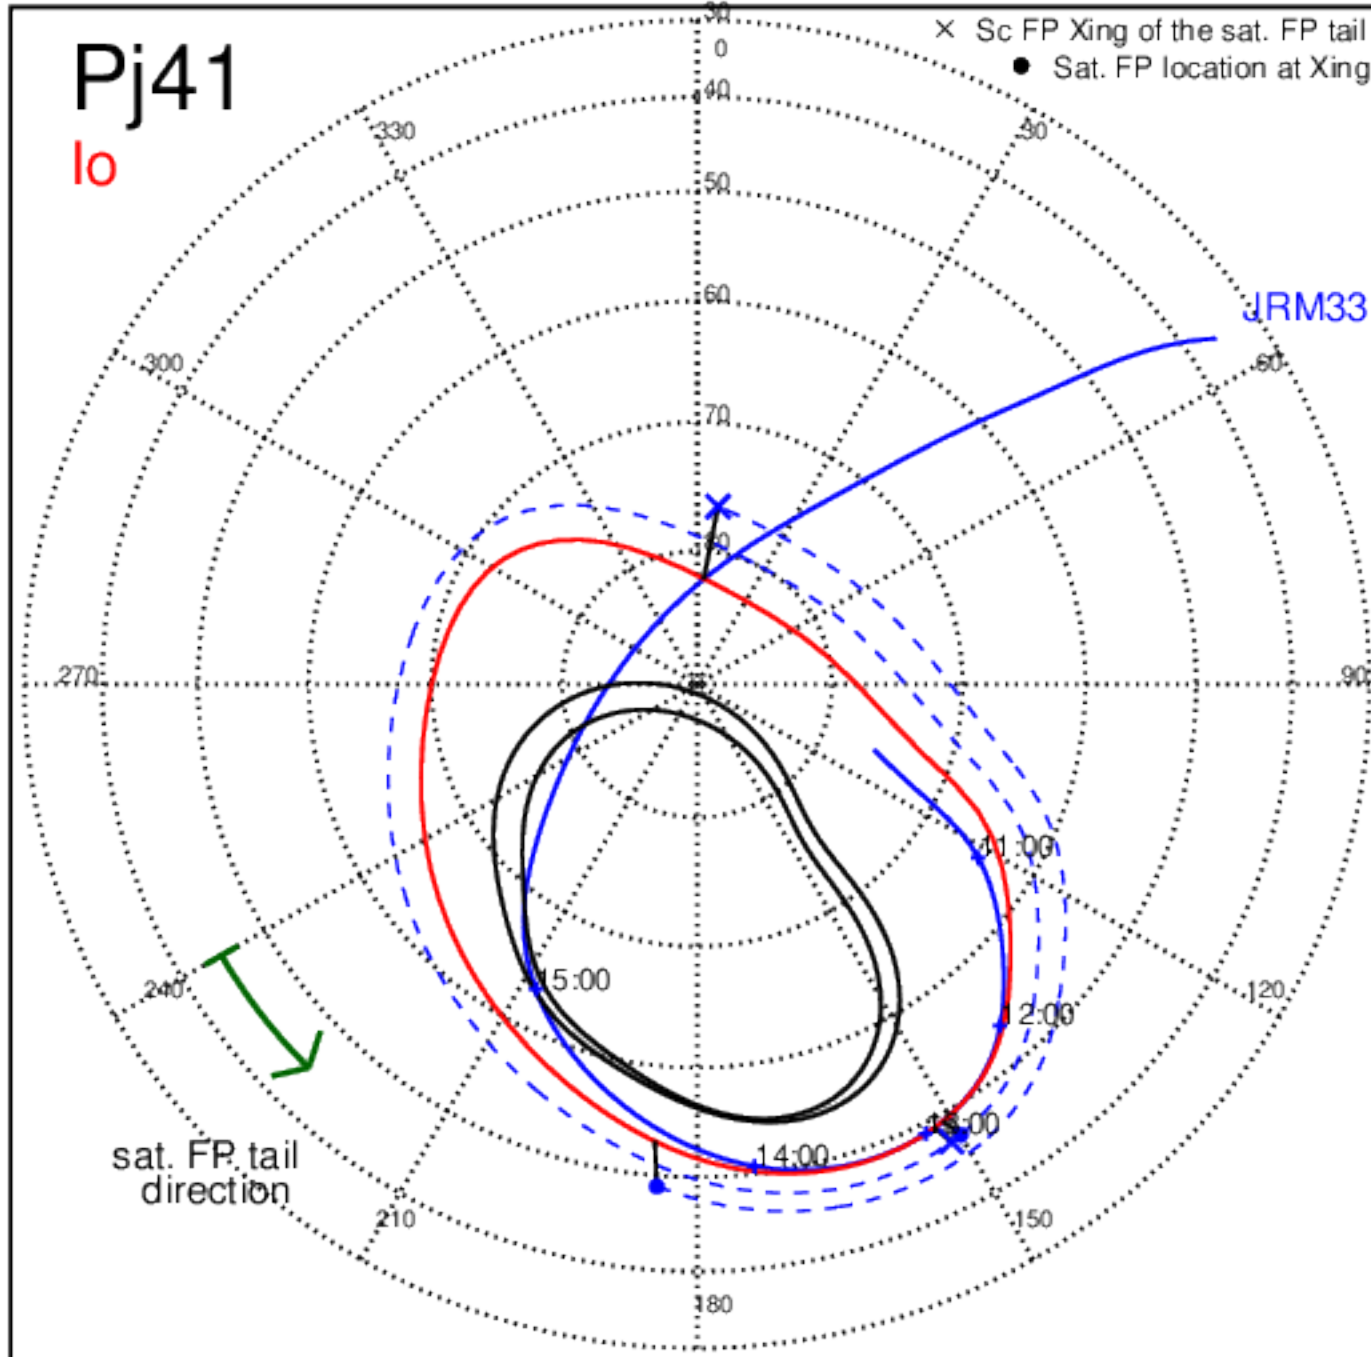

Pj41 (PJ time: 04/09/2022 15:49:18) - North

Pj41 (PJ time: 04/09/2022 15:49:18) - South

Pj41 (PJ time: 04/09/2022 15:49:18) - North

Pj41 (PJ time: 04/09/2022 15:49:18) - South

Pj41 (PJ time: 04/09/2022 15:49:18) - North

Pj41 (PJ time: 04/09/2022 15:49:18) - South

Pj42 (PJ time: 05/23/2022 02:15:54) - North

Pj42 (PJ time: 05/23/2022 02:15:54) - South

Pj42 (PJ time: 05/23/2022 02:15:54) - North

Pj42 (PJ time: 05/23/2022 02:15:54) - South

Pj44 (PJ time: 08/17/2022 14:45:39) - North

Pj44 (PJ time: 08/17/2022 14:45:39) - South

Pj44 (PJ time: 08/17/2022 14:45:39) - North

Pj44 (PJ time: 08/17/2022 14:45:39) - South

Pj45 (PJ time: 09/29/2022 17:11:56) - North

Pj45 (PJ time: 09/29/2022 17:11:56) - South

Pj45 (PJ time: 09/29/2022 17:11:56) - North

Pj45 (PJ time: 09/29/2022 17:11:56) - South

Pj45 (PJ time: 09/29/2022 17:11:56) - North

Pj45 (PJ time: 09/29/2022 17:11:56) - South