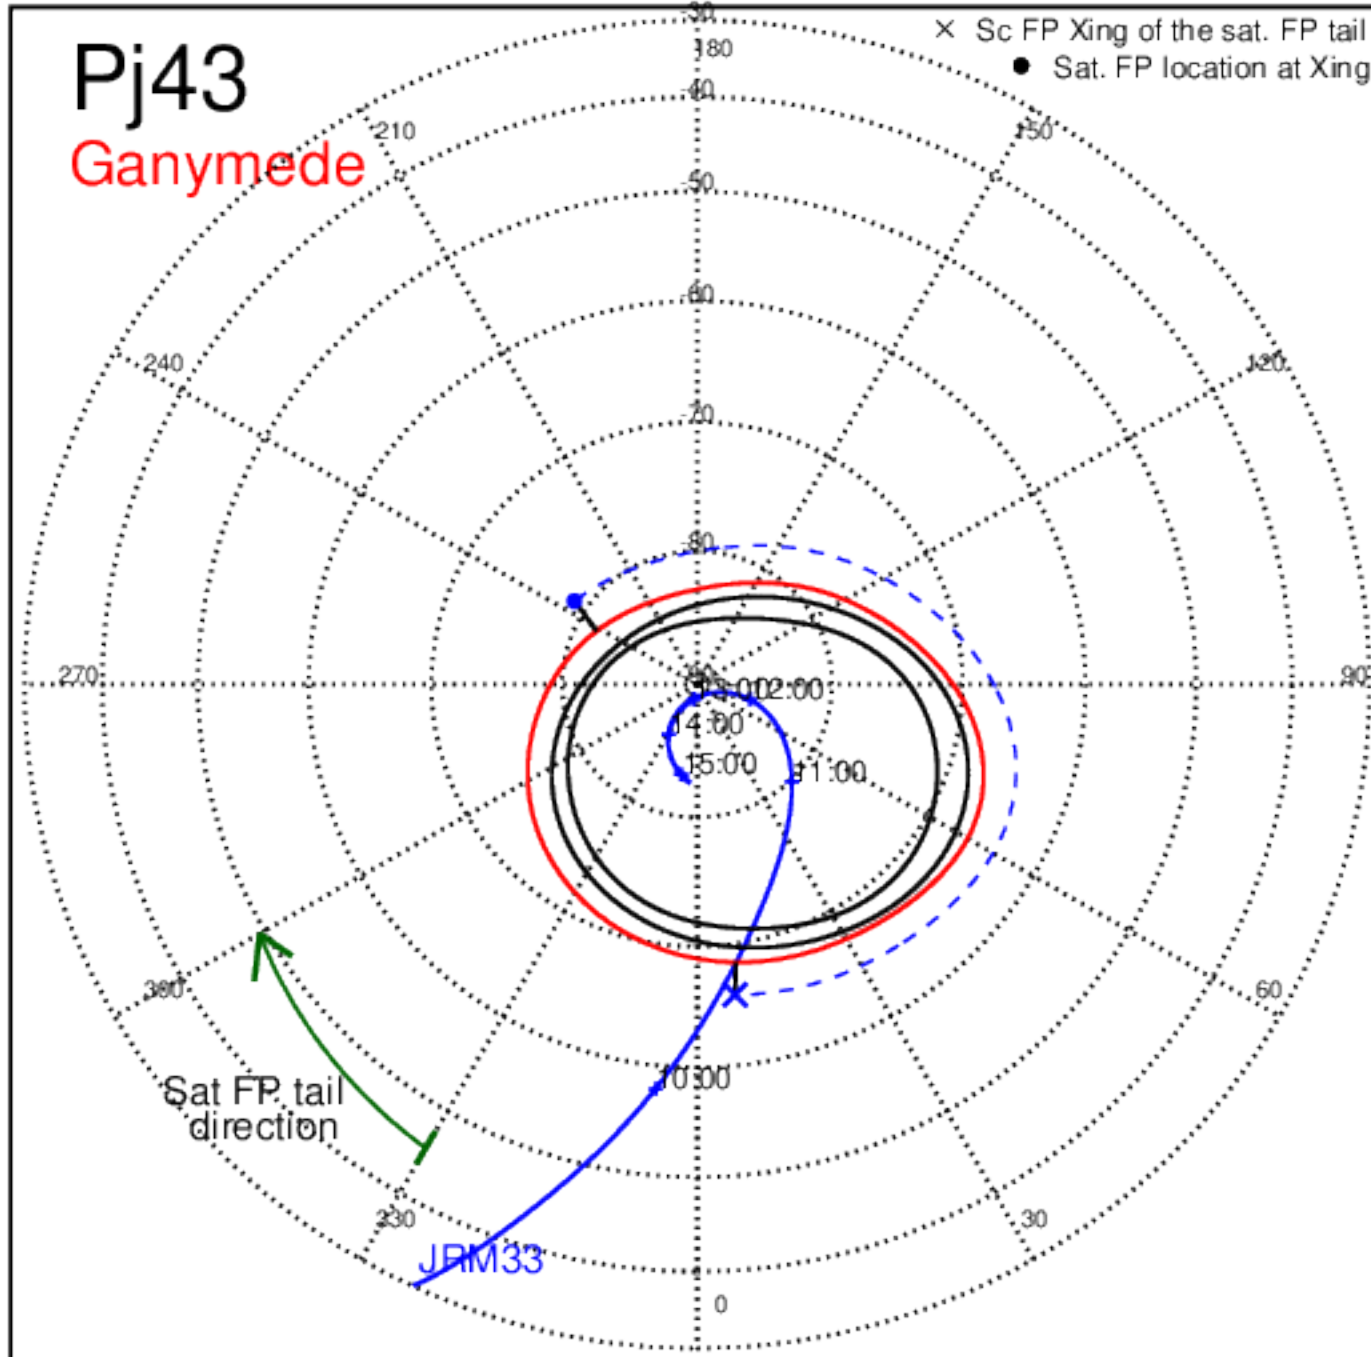

Pj42
Europa

Pj42 (PJ time: 05/23/2022 02:15:54) - North

Pj42
Ganymede

Pj42 (PJ time: 05/23/2022 02:15:54) - South

Pj43 (PJ time: 07/05/2022 09:17:22) - North

Pj43 (PJ time: 07/05/2022 09:17:22) - South

Pj43 (PJ time: 07/05/2022 09:17:22) - North

Pj43 (PJ time: 07/05/2022 09:17:22) - South

Pj43 (PJ time: 07/05/2022 09:17:22) - North

Pj43 (PJ time: 07/05/2022 09:17:22) - South

Pj44 (PJ time: 08/17/2022 14:45:39) - North

Pj44 (PJ time: 08/17/2022 14:45:39) - South

Pj44 (PJ time: 08/17/2022 14:45:39) - North

Pj44 (PJ time: 08/17/2022 14:45:39) - South

Pj44 (PJ time: 08/17/2022 14:45:39) - North

Pj44 (PJ time: 08/17/2022 14:45:39) - South

Pj45 (PJ time: 09/29/2022 17:11:56) - North

Pj45 (PJ time: 09/29/2022 17:11:56) - South

Pj45 (PJ time: 09/29/2022 17:11:56) - North

Pj45 (PJ time: 09/29/2022 17:11:56) - South

Pj45 (PJ time: 09/29/2022 17:11:56) - North

Pj45 (PJ time: 09/29/2022 17:11:56) - South