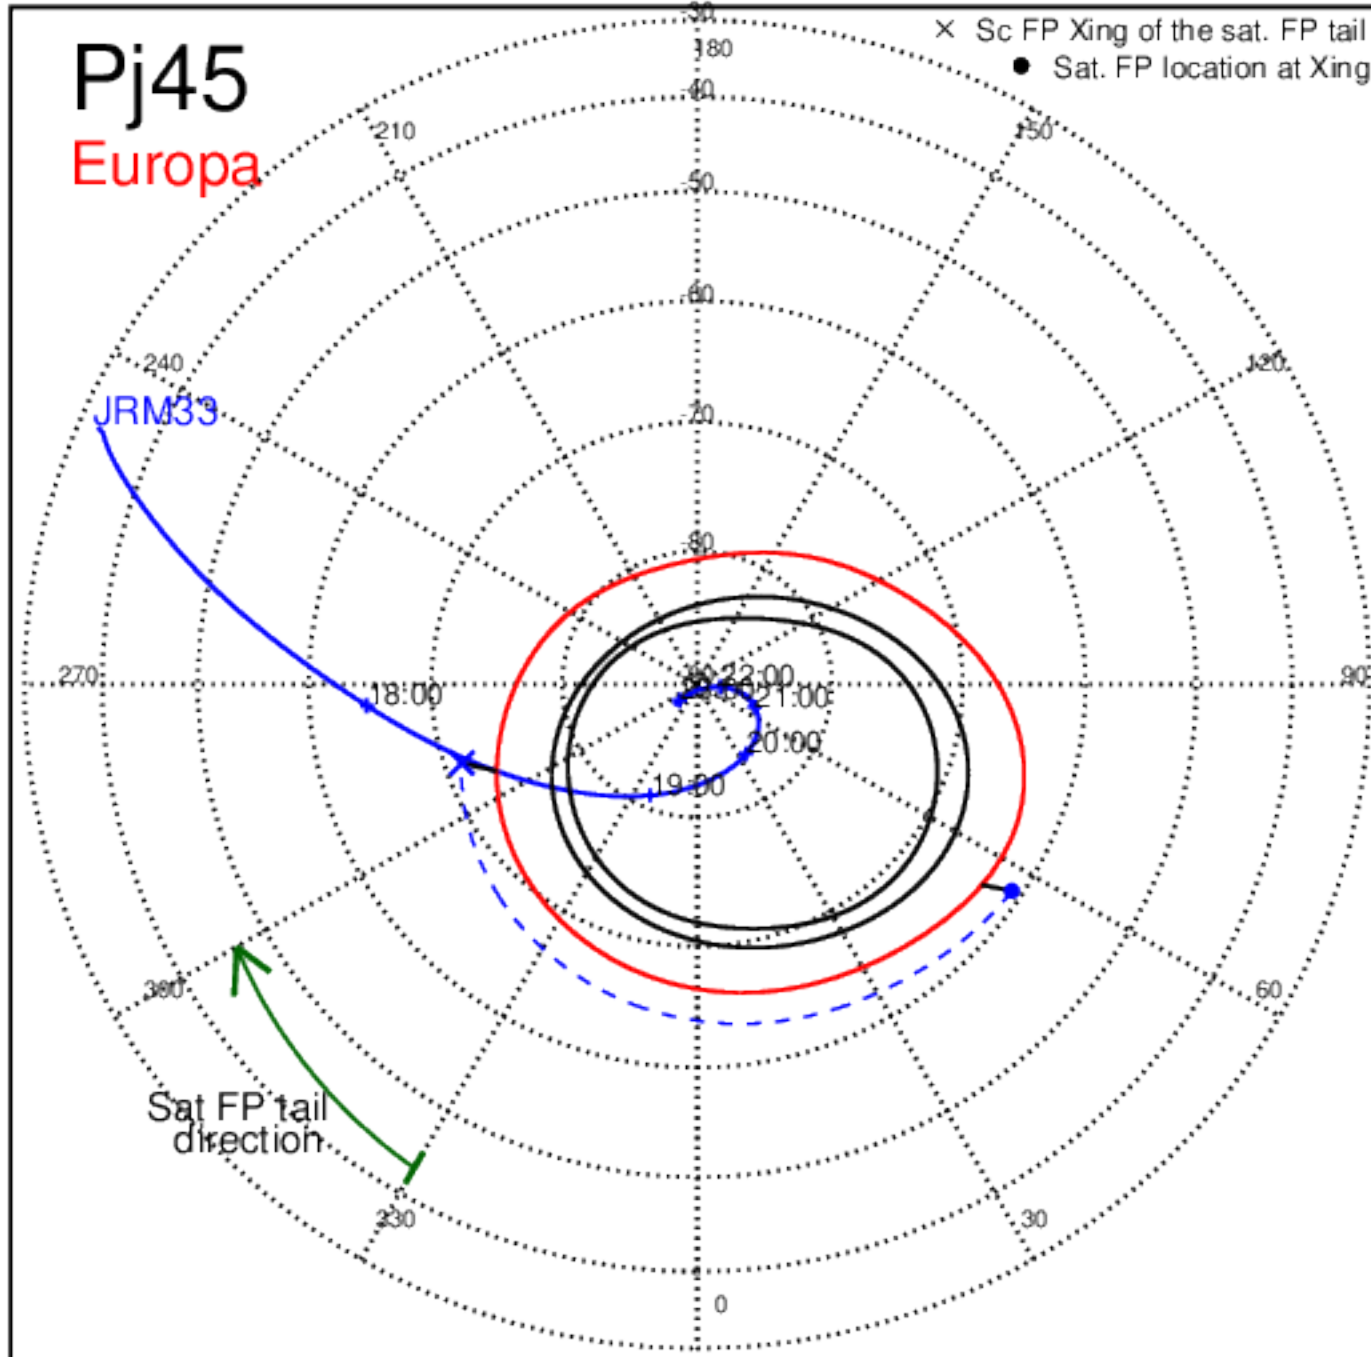

Pj42
Europa

Pj42 (PJ time: 05/23/2022 02:15:54) - North

Pj42
Ganymede

Pj42 (PJ time: 05/23/2022 02:15:54) - South

Pj43 (PJ time: 07/05/2022 09:17:22) - North

Pj43 (PJ time: 07/05/2022 09:17:22) - South

Pj43 (PJ time: 07/05/2022 09:17:22) - North

Pj43 (PJ time: 07/05/2022 09:17:22) - South

Pj43 (PJ time: 07/05/2022 09:17:22) - North

Pj43 (PJ time: 07/05/2022 09:17:22) - South

Pj44 (PJ time: 08/17/2022 14:45:39) - North

Pj44 (PJ time: 08/17/2022 14:45:39) - South

Pj44 (PJ time: 08/17/2022 14:45:39) - North

Pj44 (PJ time: 08/17/2022 14:45:39) - South

Pj44 (PJ time: 08/17/2022 14:45:39) - North

Pj44 (PJ time: 08/17/2022 14:45:39) - South

Pj45 (PJ time: 09/29/2022 17:11:56) - North

Pj45 (PJ time: 09/29/2022 17:11:56) - South

Pj45 (PJ time: 09/29/2022 17:11:56) - North

Pj45 (PJ time: 09/29/2022 17:11:56) - South

Pj45 (PJ time: 09/29/2022 17:11:56) - North

Pj45 (PJ time: 09/29/2022 17:11:56) - South