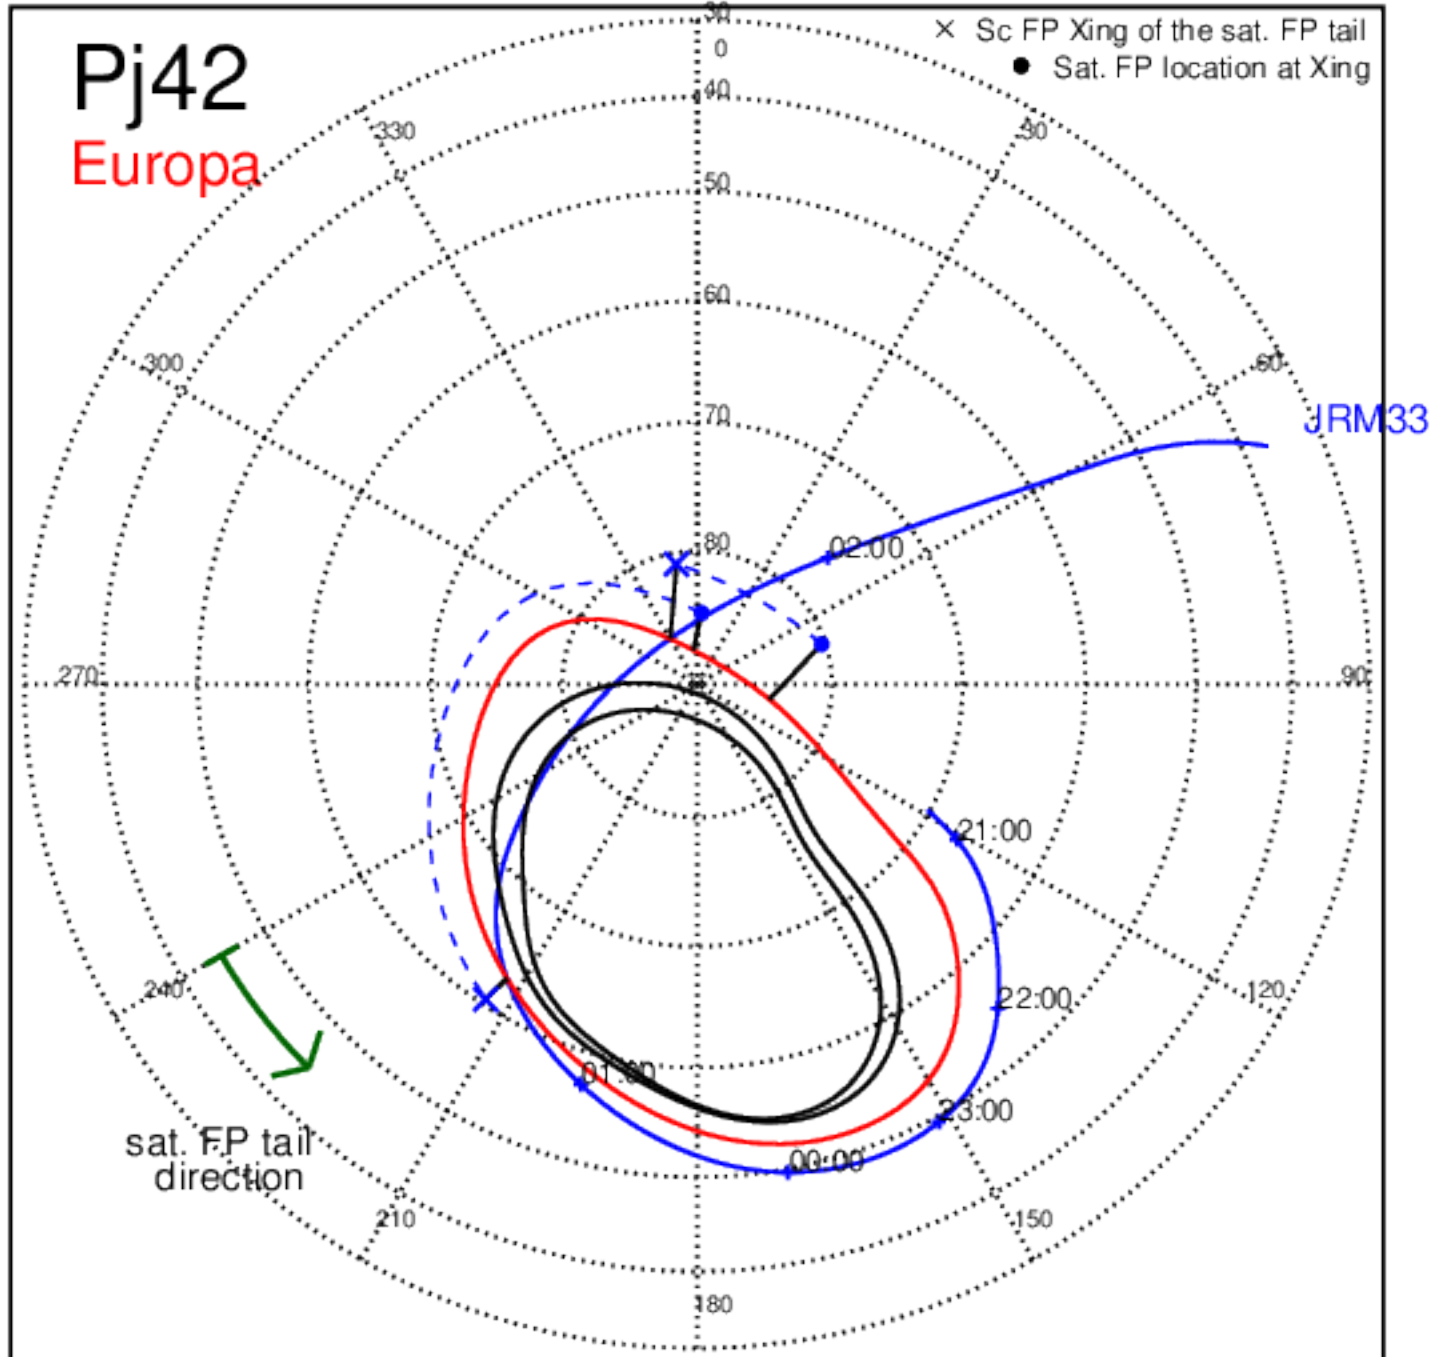

Pj41 (PJ time: 04/09/2022 15:49:18) - South

Pj42 (PJ time: 05/23/2022 02:15:54) - North

Pj42 (PJ time: 05/23/2022 02:15:54) - South

Pj42 (PJ time: 05/23/2022 02:15:54) - North

Pj42 (PJ time: 05/23/2022 02:15:54) - South

Pj42
Europa

Pj42 (PJ time: 05/23/2022 02:15:54) - North

Pj42
Ganymede

Pj42 (PJ time: 05/23/2022 02:15:54) - South

Pj43 (PJ time: 07/05/2022 09:17:22) - North

Pj43 (PJ time: 07/05/2022 09:17:22) - South

Pj43 (PJ time: 07/05/2022 09:17:22) - North

Pj43 (PJ time: 07/05/2022 09:17:22) - South

Pj43 (PJ time: 07/05/2022 09:17:22) - North

Pj43 (PJ time: 07/05/2022 09:17:22) - South

Pj44 (PJ time: 08/17/2022 14:45:39) - North

Pj44 (PJ time: 08/17/2022 14:45:39) - South

Pj44 (PJ time: 08/17/2022 14:45:39) - North

Pj44 (PJ time: 08/17/2022 14:45:39) - South

Pj44 (PJ time: 08/17/2022 14:45:39) - North

Pj44 (PJ time: 08/17/2022 14:45:39) - South

Pj45 (PJ time: 09/29/2022 17:11:56) - North