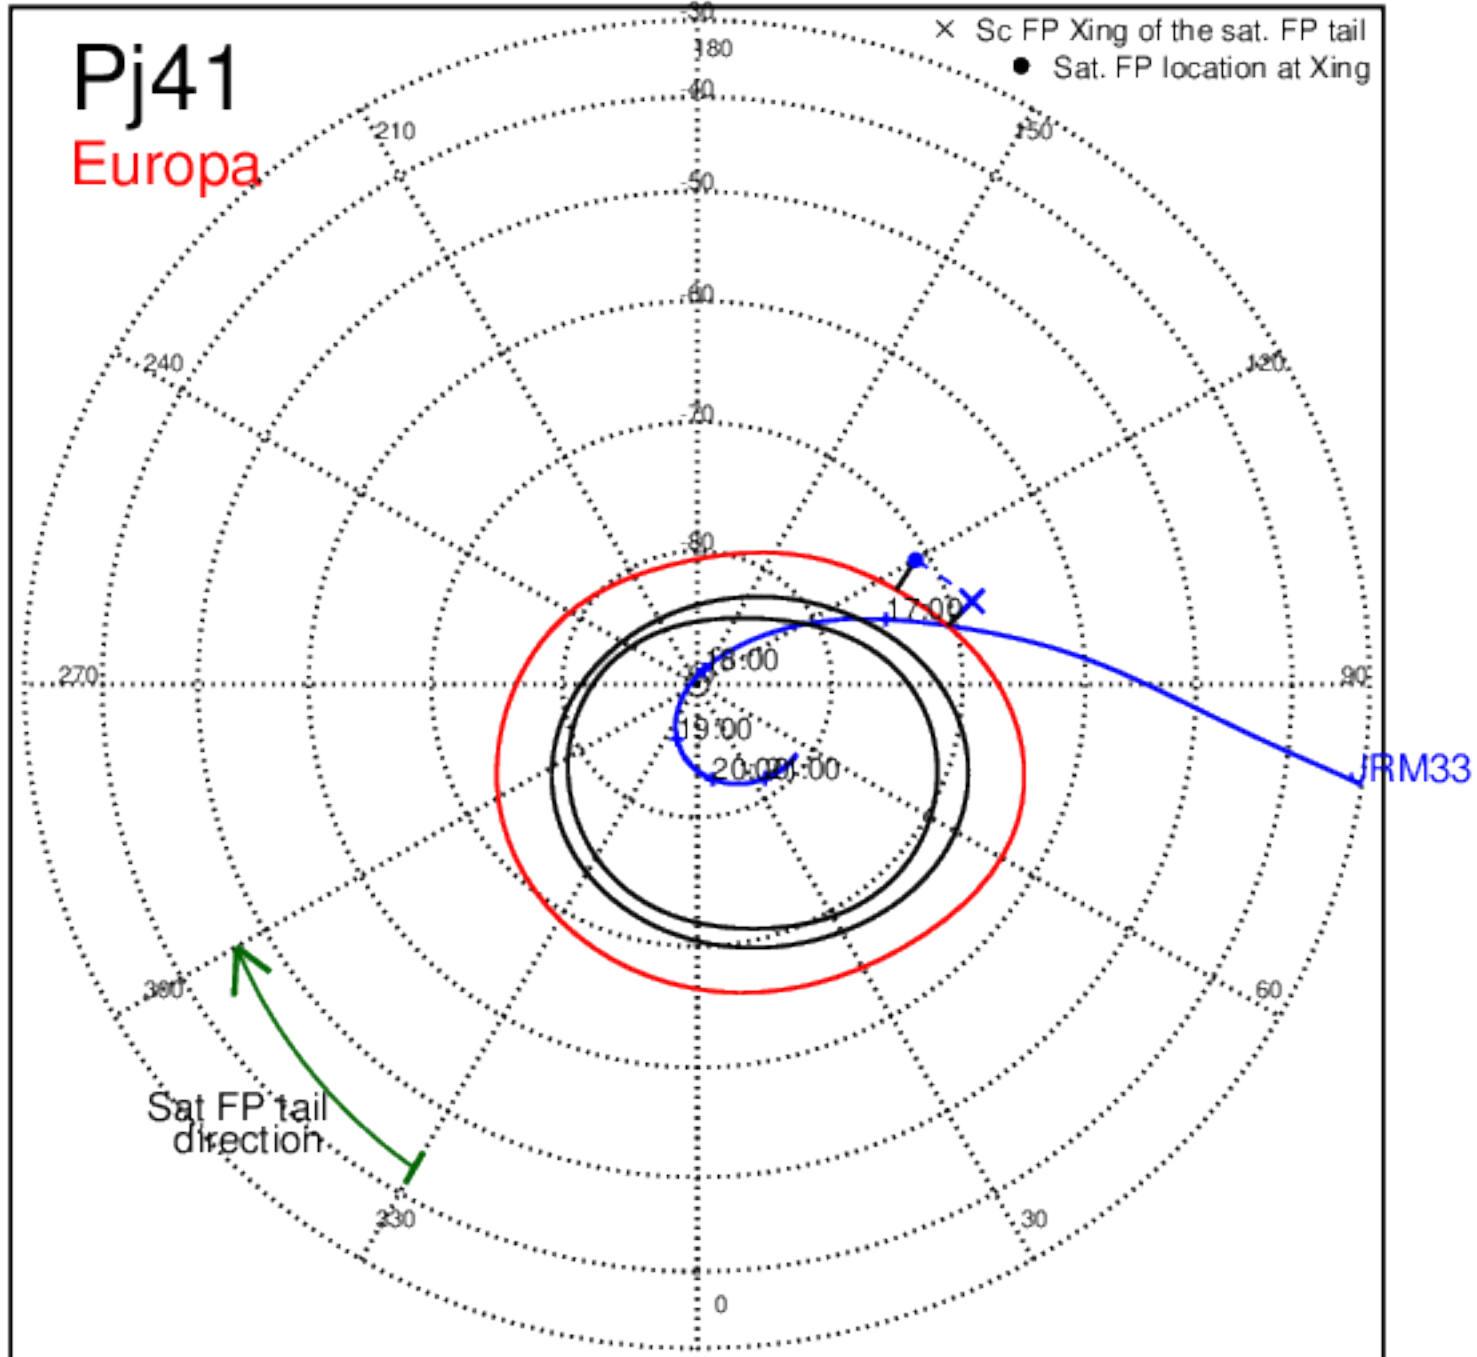

Pj41 (PJ time: 04/09/2022 15:49:18) - North

Pj41 (PJ time: 04/09/2022 15:49:18) - South

Pj41 (PJ time: 04/09/2022 15:49:18) - North

Pj41 (PJ time: 04/09/2022 15:49:18) - South

Pj41 (PJ time: 04/09/2022 15:49:18) - North

Pj41 (PJ time: 04/09/2022 15:49:18) - South

Pj42 (PJ time: 05/23/2022 02:15:54) - North

Pj42 (PJ time: 05/23/2022 02:15:54) - South

Pj42 (PJ time: 05/23/2022 02:15:54) - North

Pj42 (PJ time: 05/23/2022 02:15:54) - South

Pj44 (PJ time: 08/17/2022 14:45:39) - North

Pj44 (PJ time: 08/17/2022 14:45:39) - South

Pj44 (PJ time: 08/17/2022 14:45:39) - North

Pj44 (PJ time: 08/17/2022 14:45:39) - South

Pj45 (PJ time: 09/29/2022 17:11:56) - North

Pj45 (PJ time: 09/29/2022 17:11:56) - South

Pj45 (PJ time: 09/29/2022 17:11:56) - North

Pj45 (PJ time: 09/29/2022 17:11:56) - South

Pj45 (PJ time: 09/29/2022 17:11:56) - North

Pj45 (PJ time: 09/29/2022 17:11:56) - South