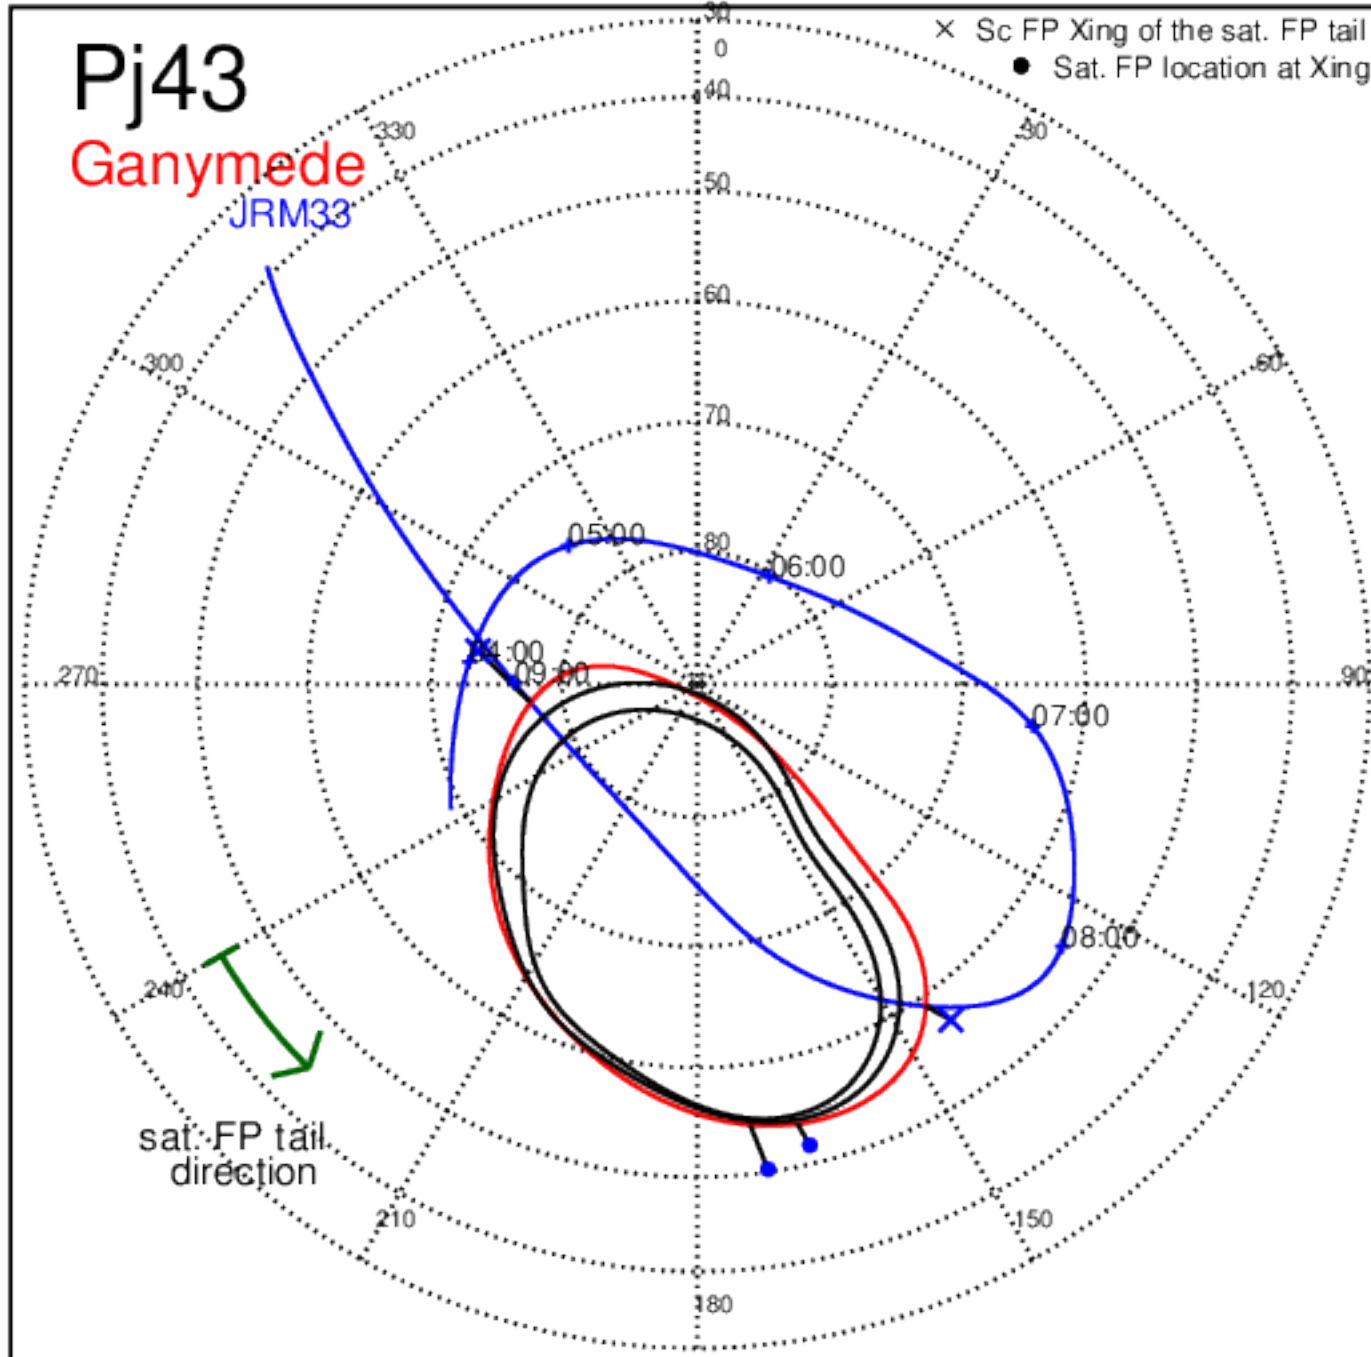

Pj42
Europa

Pj42 (PJ time: 05/23/2022 02:15:54) - North

Pj42
Ganymede

Pj42 (PJ time: 05/23/2022 02:15:54) - South

Pj43 (PJ time: 07/05/2022 09:17:22) - North

Pj43 (PJ time: 07/05/2022 09:17:22) - South

Pj43 (PJ time: 07/05/2022 09:17:22) - North

Pj43 (PJ time: 07/05/2022 09:17:22) - South

Pj43 (PJ time: 07/05/2022 09:17:22) - North

Pj43 (PJ time: 07/05/2022 09:17:22) - South

Pj44 (PJ time: 08/17/2022 14:45:39) - North

Pj44 (PJ time: 08/17/2022 14:45:39) - South

Pj44 (PJ time: 08/17/2022 14:45:39) - North

Pj44 (PJ time: 08/17/2022 14:45:39) - South

Pj44 (PJ time: 08/17/2022 14:45:39) - North

Pj44 (PJ time: 08/17/2022 14:45:39) - South

Pj45 (PJ time: 09/29/2022 17:11:56) - North

Pj45 (PJ time: 09/29/2022 17:11:56) - South

Pj45 (PJ time: 09/29/2022 17:11:56) - North

Pj45 (PJ time: 09/29/2022 17:11:56) - South

Pj45 (PJ time: 09/29/2022 17:11:56) - North

Pj45 (PJ time: 09/29/2022 17:11:56) - South