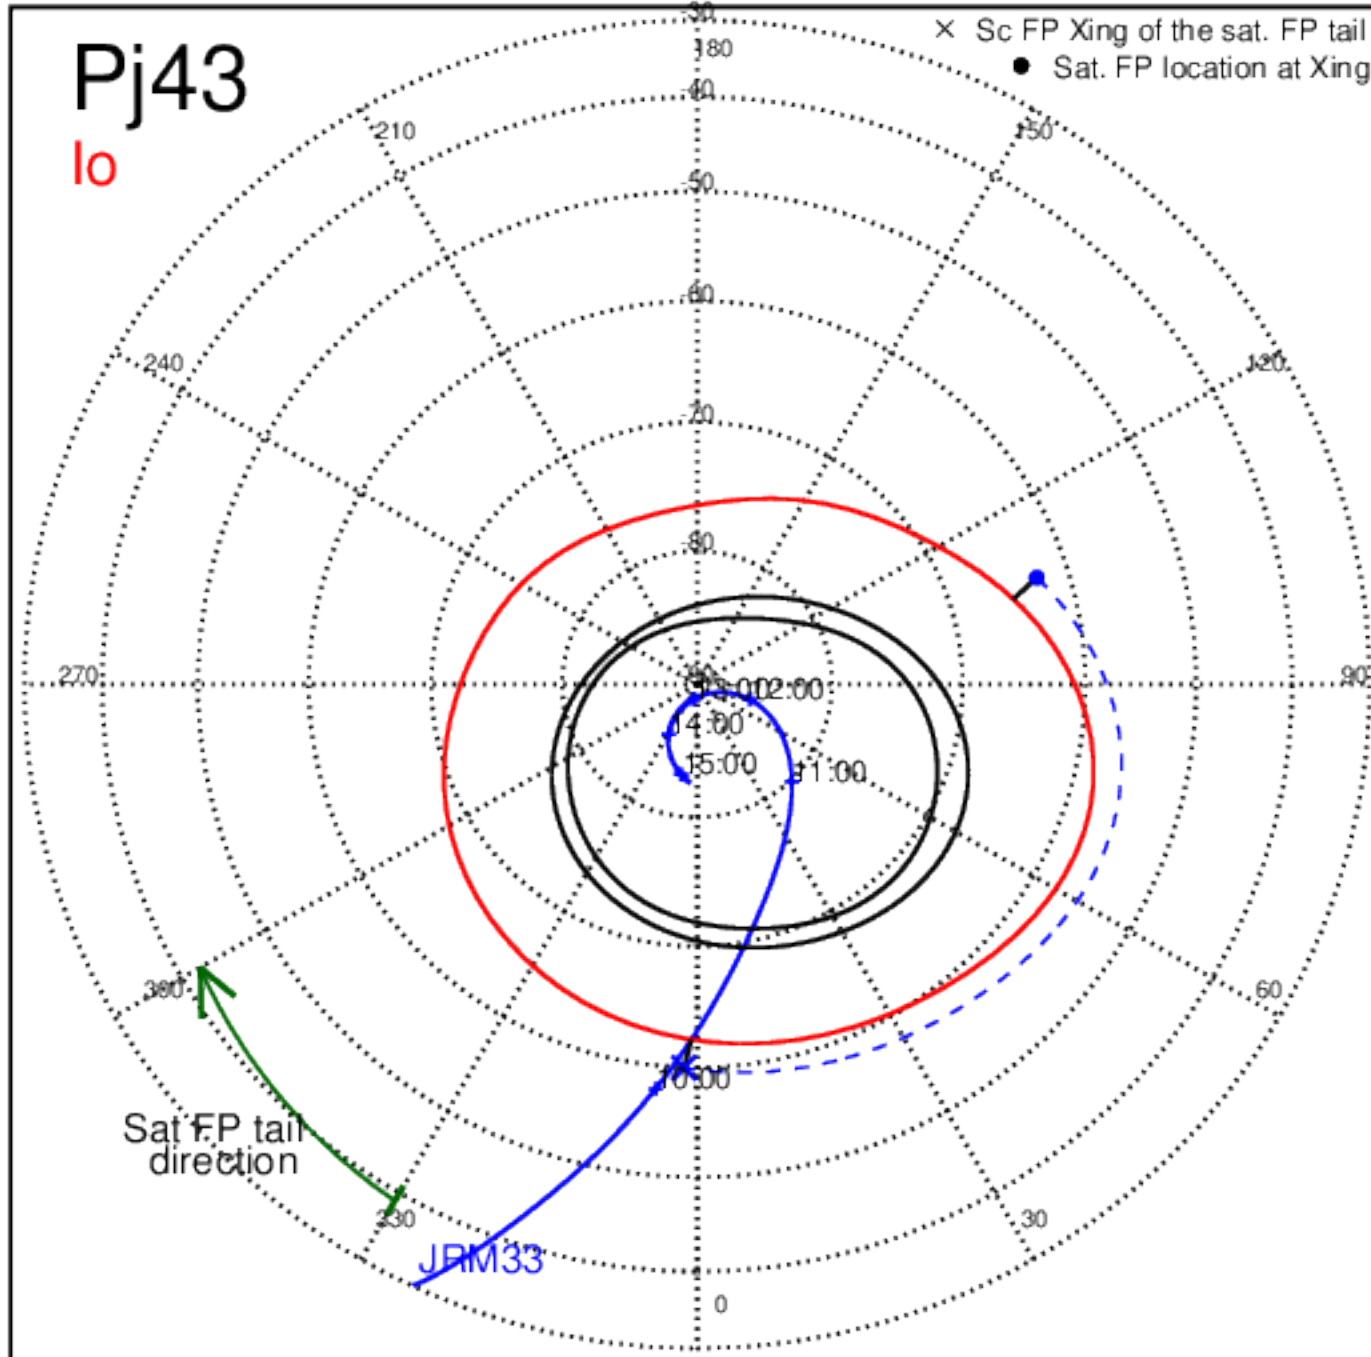

Pj42
Europa

Pj42 (PJ time: 05/23/2022 02:15:54) - North

Pj42
Ganymede

Pj42 (PJ time: 05/23/2022 02:15:54) - South

Pj43 (PJ time: 07/05/2022 09:17:22) - North

Pj43 (PJ time: 07/05/2022 09:17:22) - South

Pj43 (PJ time: 07/05/2022 09:17:22) - North

Pj43 (PJ time: 07/05/2022 09:17:22) - South

Pj43 (PJ time: 07/05/2022 09:17:22) - North

Pj43 (PJ time: 07/05/2022 09:17:22) - South

Pj44 (PJ time: 08/17/2022 14:45:39) - North

Pj44 (PJ time: 08/17/2022 14:45:39) - South

Pj44 (PJ time: 08/17/2022 14:45:39) - North

Pj44 (PJ time: 08/17/2022 14:45:39) - South

Pj44 (PJ time: 08/17/2022 14:45:39) - North

Pj44 (PJ time: 08/17/2022 14:45:39) - South

Pj45 (PJ time: 09/29/2022 17:11:56) - North

Pj45 (PJ time: 09/29/2022 17:11:56) - South

Pj45 (PJ time: 09/29/2022 17:11:56) - North

Pj45 (PJ time: 09/29/2022 17:11:56) - South

Pj45 (PJ time: 09/29/2022 17:11:56) - North

Pj45 (PJ time: 09/29/2022 17:11:56) - South