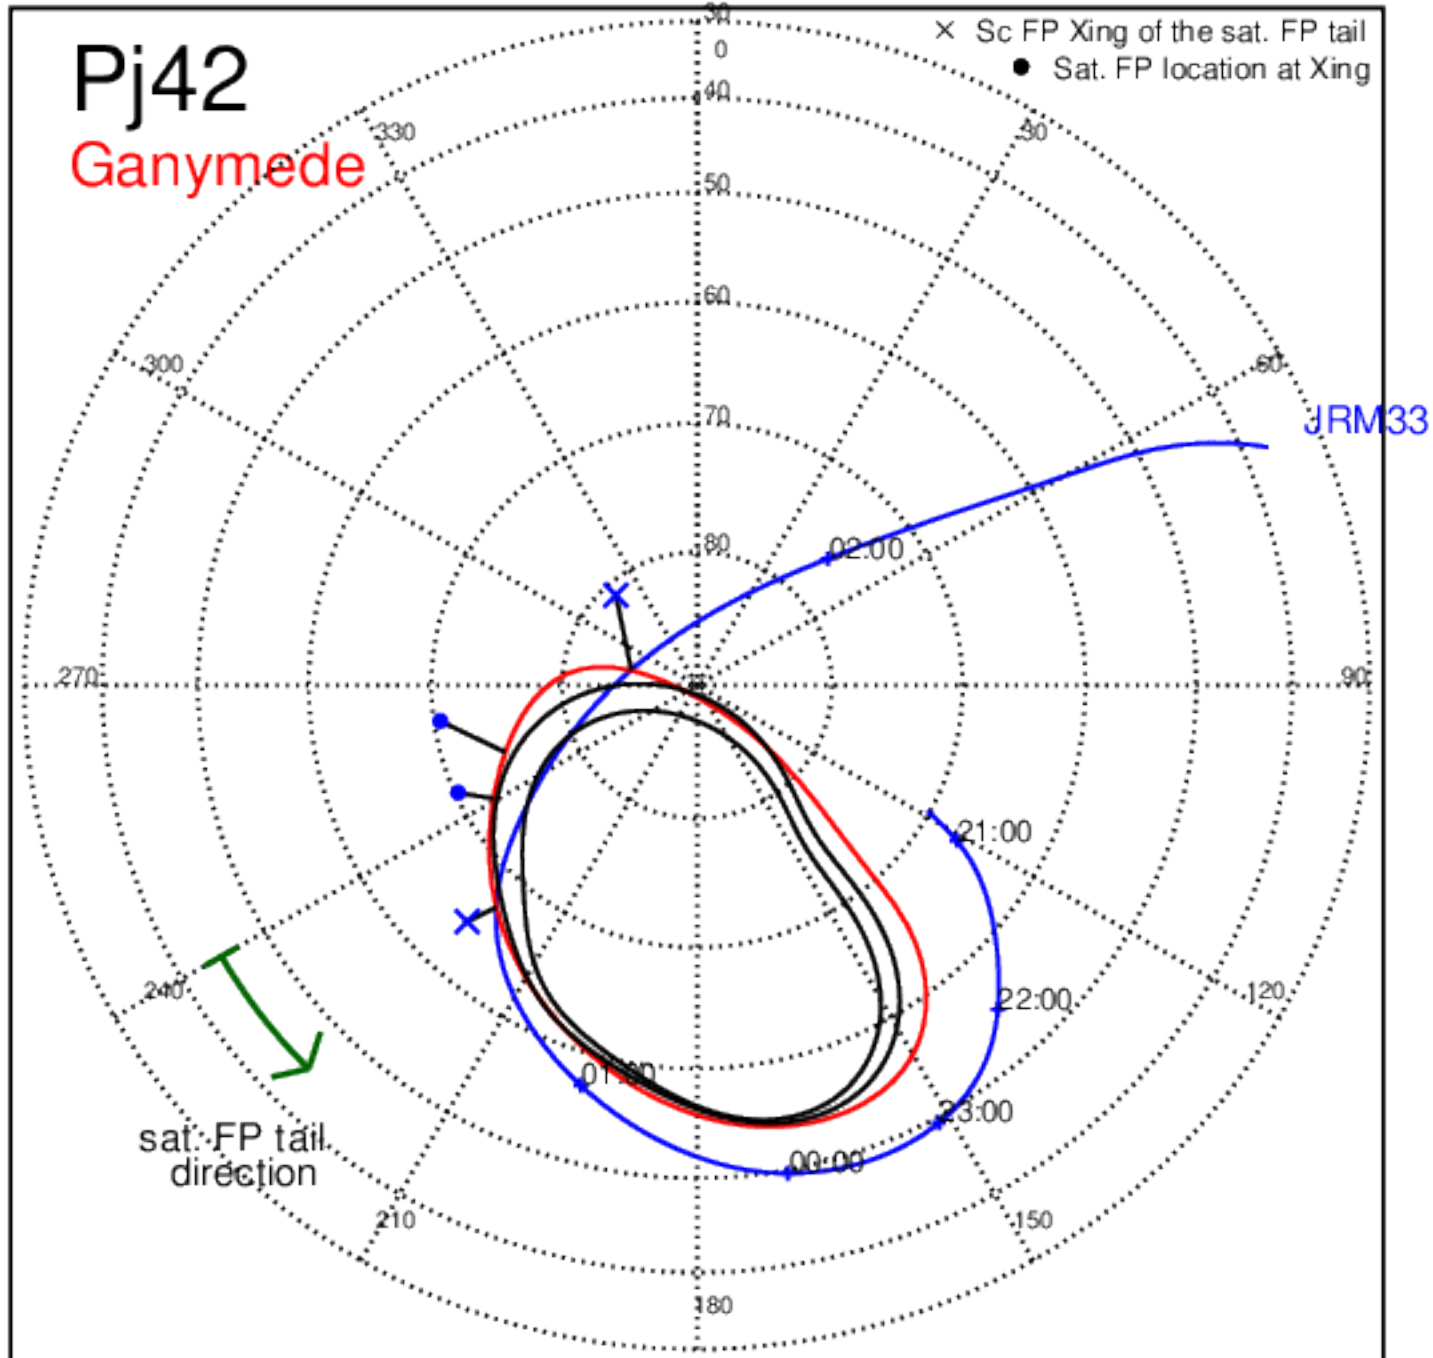

Pj41 (PJ time: 04/09/2022 15:49:18) - South

Pj42 (PJ time: 05/23/2022 02:15:54) - North

Pj42 (PJ time: 05/23/2022 02:15:54) - South

Pj42 (PJ time: 05/23/2022 02:15:54) - North

Pj42 (PJ time: 05/23/2022 02:15:54) - South

Pj42
Europa

Pj42 (PJ time: 05/23/2022 02:15:54) - North

Pj42
Ganymede

Pj42 (PJ time: 05/23/2022 02:15:54) - South

Pj43 (PJ time: 07/05/2022 09:17:22) - North

Pj43 (PJ time: 07/05/2022 09:17:22) - South

Pj43 (PJ time: 07/05/2022 09:17:22) - North

Pj43 (PJ time: 07/05/2022 09:17:22) - South

Pj43 (PJ time: 07/05/2022 09:17:22) - North

Pj43 (PJ time: 07/05/2022 09:17:22) - South

Pj44 (PJ time: 08/17/2022 14:45:39) - North

Pj44 (PJ time: 08/17/2022 14:45:39) - South

Pj44 (PJ time: 08/17/2022 14:45:39) - North

Pj44 (PJ time: 08/17/2022 14:45:39) - South

Pj44 (PJ time: 08/17/2022 14:45:39) - North

Pj44 (PJ time: 08/17/2022 14:45:39) - South

Pj45 (PJ time: 09/29/2022 17:11:56) - North