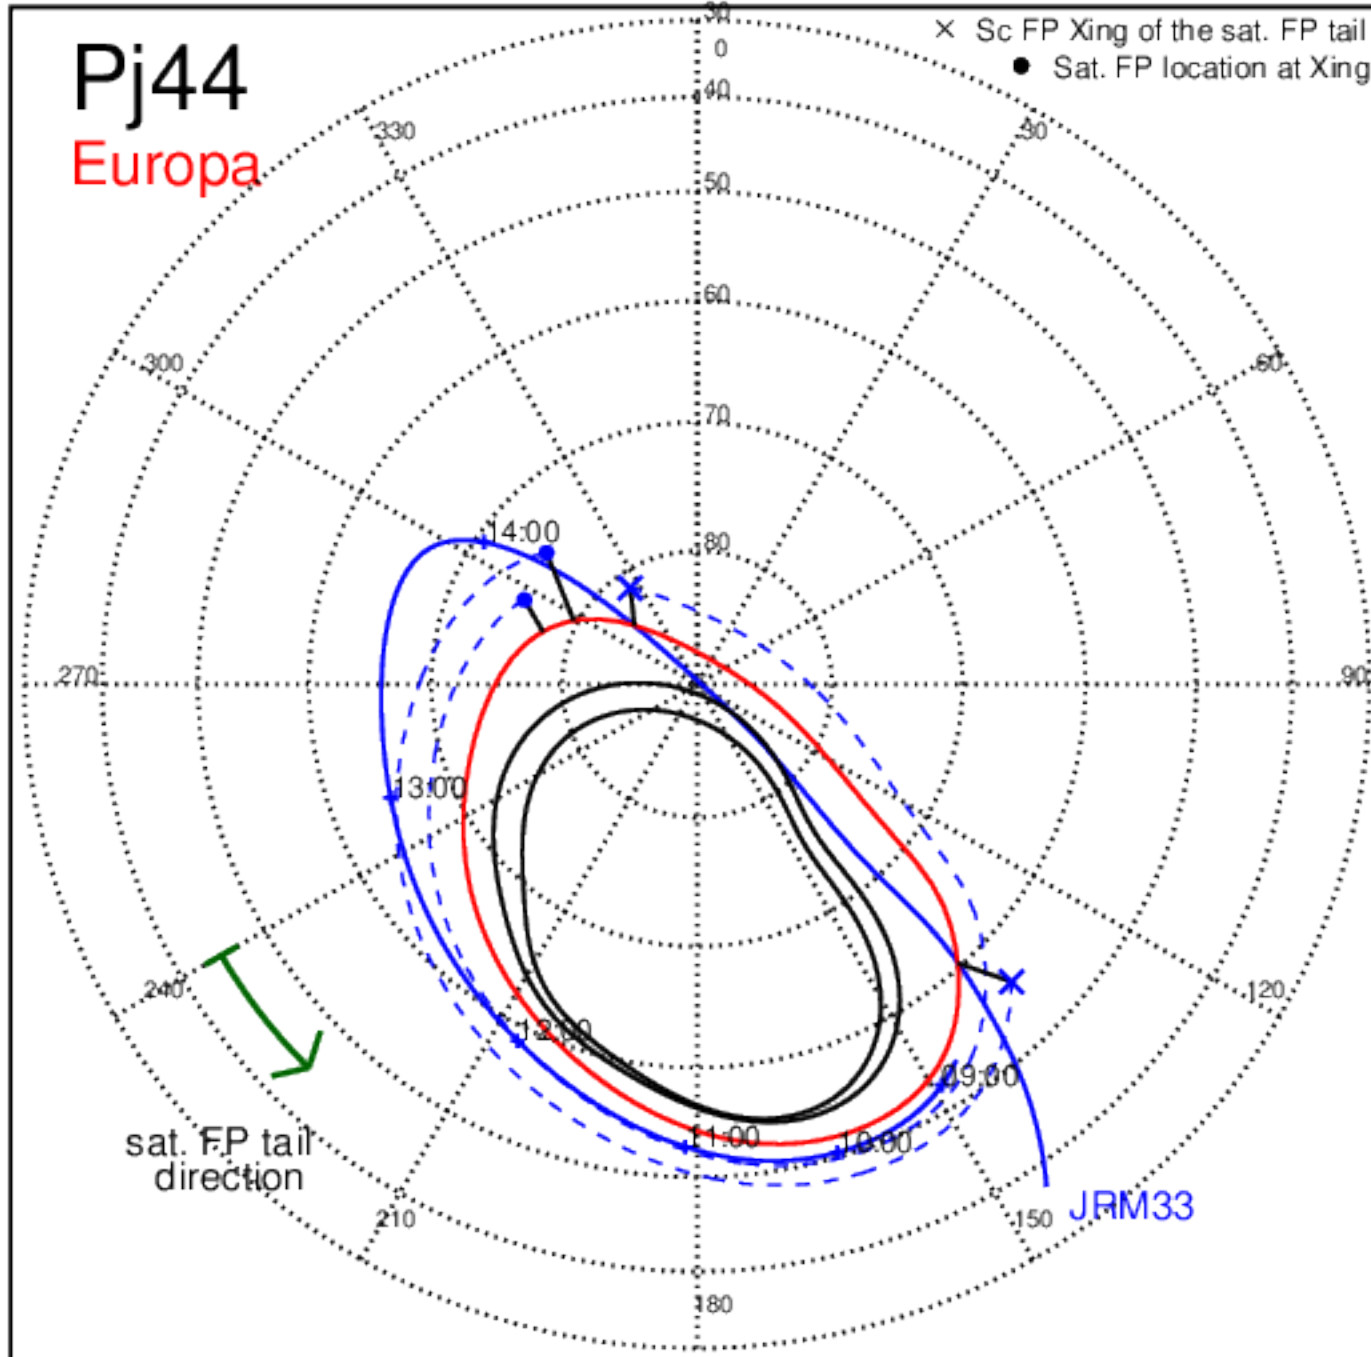

Pj42
Europa

Pj42 (PJ time: 05/23/2022 02:15:54) - North

Pj42
Ganymede

Pj42 (PJ time: 05/23/2022 02:15:54) - South

Pj43 (PJ time: 07/05/2022 09:17:22) - North

Pj43 (PJ time: 07/05/2022 09:17:22) - South

Pj43 (PJ time: 07/05/2022 09:17:22) - North

Pj43 (PJ time: 07/05/2022 09:17:22) - South

Pj43 (PJ time: 07/05/2022 09:17:22) - North

Pj43 (PJ time: 07/05/2022 09:17:22) - South

Pj44 (PJ time: 08/17/2022 14:45:39) - North

Pj44 (PJ time: 08/17/2022 14:45:39) - South

Pj44 (PJ time: 08/17/2022 14:45:39) - North

Pj44 (PJ time: 08/17/2022 14:45:39) - South

Pj44 (PJ time: 08/17/2022 14:45:39) - North

Pj44 (PJ time: 08/17/2022 14:45:39) - South

Pj45 (PJ time: 09/29/2022 17:11:56) - North

Pj45 (PJ time: 09/29/2022 17:11:56) - South

Pj45 (PJ time: 09/29/2022 17:11:56) - North

Pj45 (PJ time: 09/29/2022 17:11:56) - South

Pj45 (PJ time: 09/29/2022 17:11:56) - North

Pj45 (PJ time: 09/29/2022 17:11:56) - South