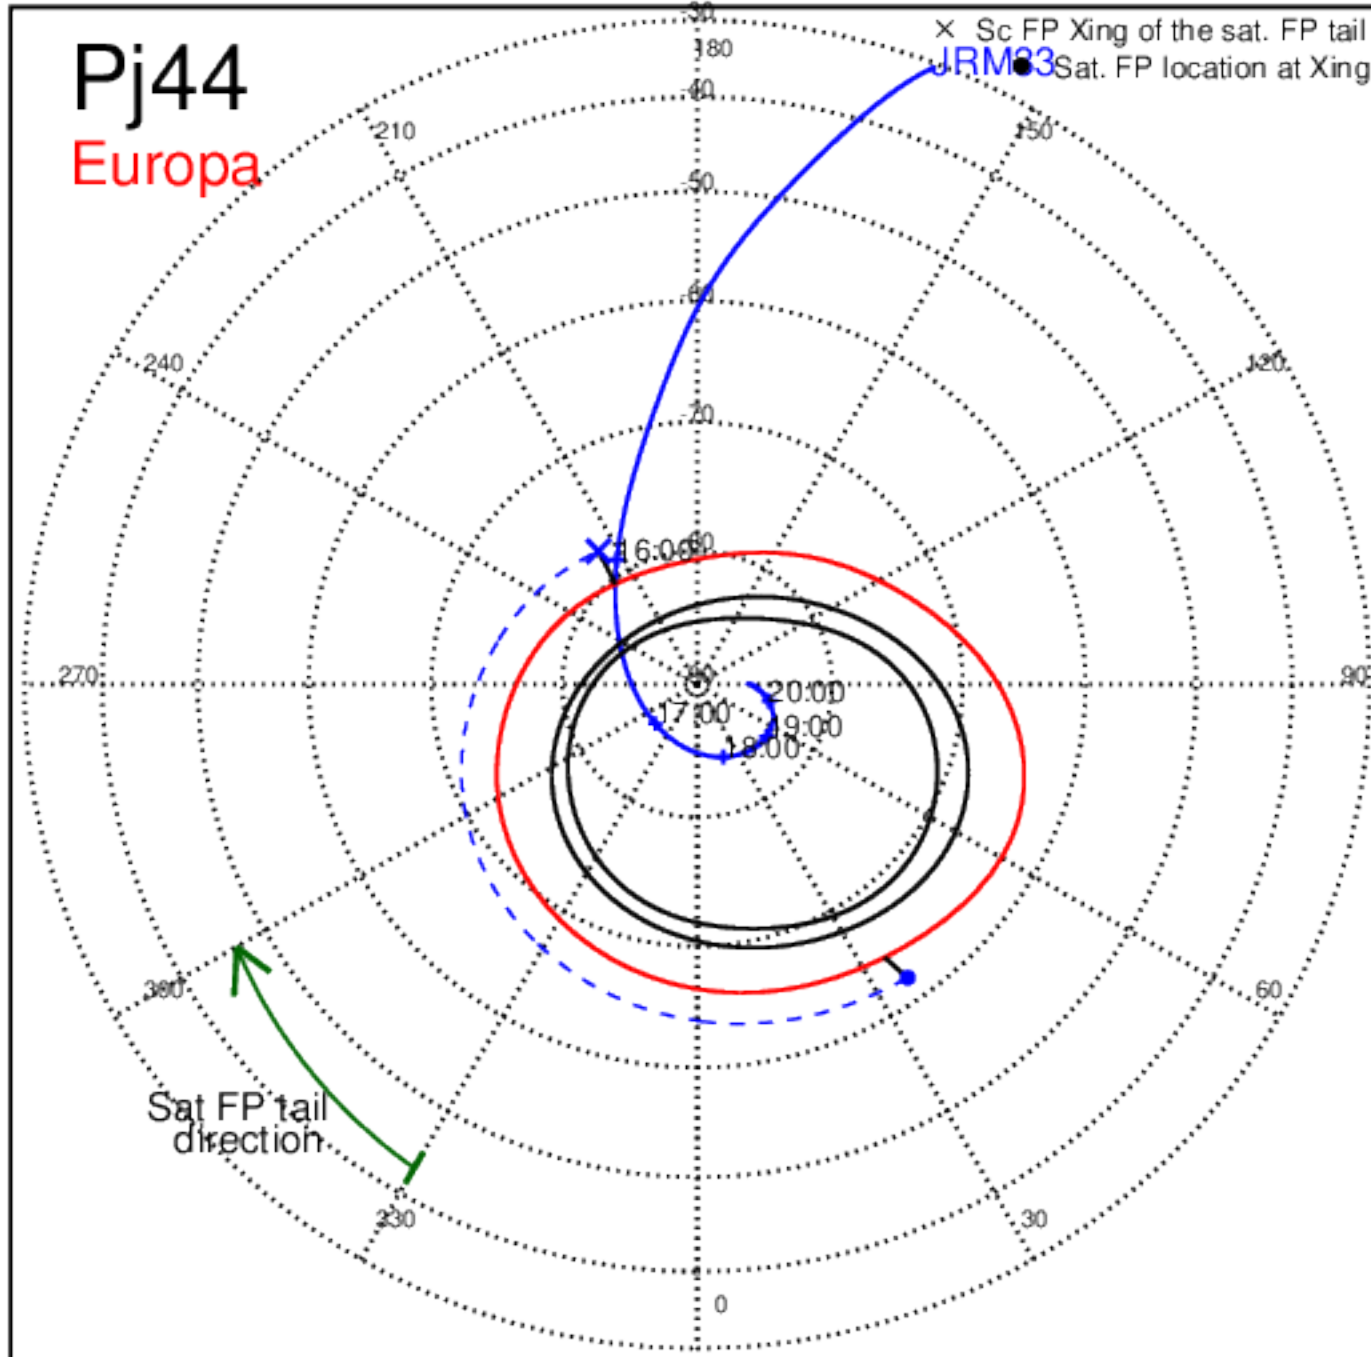

Pj42
Europa

Pj42 (PJ time: 05/23/2022 02:15:54) - North

Pj42
Ganymede

Pj42 (PJ time: 05/23/2022 02:15:54) - South

Pj43 (PJ time: 07/05/2022 09:17:22) - North

Pj43 (PJ time: 07/05/2022 09:17:22) - South

Pj43 (PJ time: 07/05/2022 09:17:22) - North

Pj43 (PJ time: 07/05/2022 09:17:22) - South

Pj43 (PJ time: 07/05/2022 09:17:22) - North

Pj43 (PJ time: 07/05/2022 09:17:22) - South

Pj44 (PJ time: 08/17/2022 14:45:39) - North

Pj44 (PJ time: 08/17/2022 14:45:39) - South

Pj44 (PJ time: 08/17/2022 14:45:39) - North

Pj44 (PJ time: 08/17/2022 14:45:39) - South

Pj44 (PJ time: 08/17/2022 14:45:39) - North

Pj44 (PJ time: 08/17/2022 14:45:39) - South

Pj45 (PJ time: 09/29/2022 17:11:56) - North

Pj45 (PJ time: 09/29/2022 17:11:56) - South

Pj45 (PJ time: 09/29/2022 17:11:56) - North

Pj45 (PJ time: 09/29/2022 17:11:56) - South

Pj45 (PJ time: 09/29/2022 17:11:56) - North

Pj45 (PJ time: 09/29/2022 17:11:56) - South