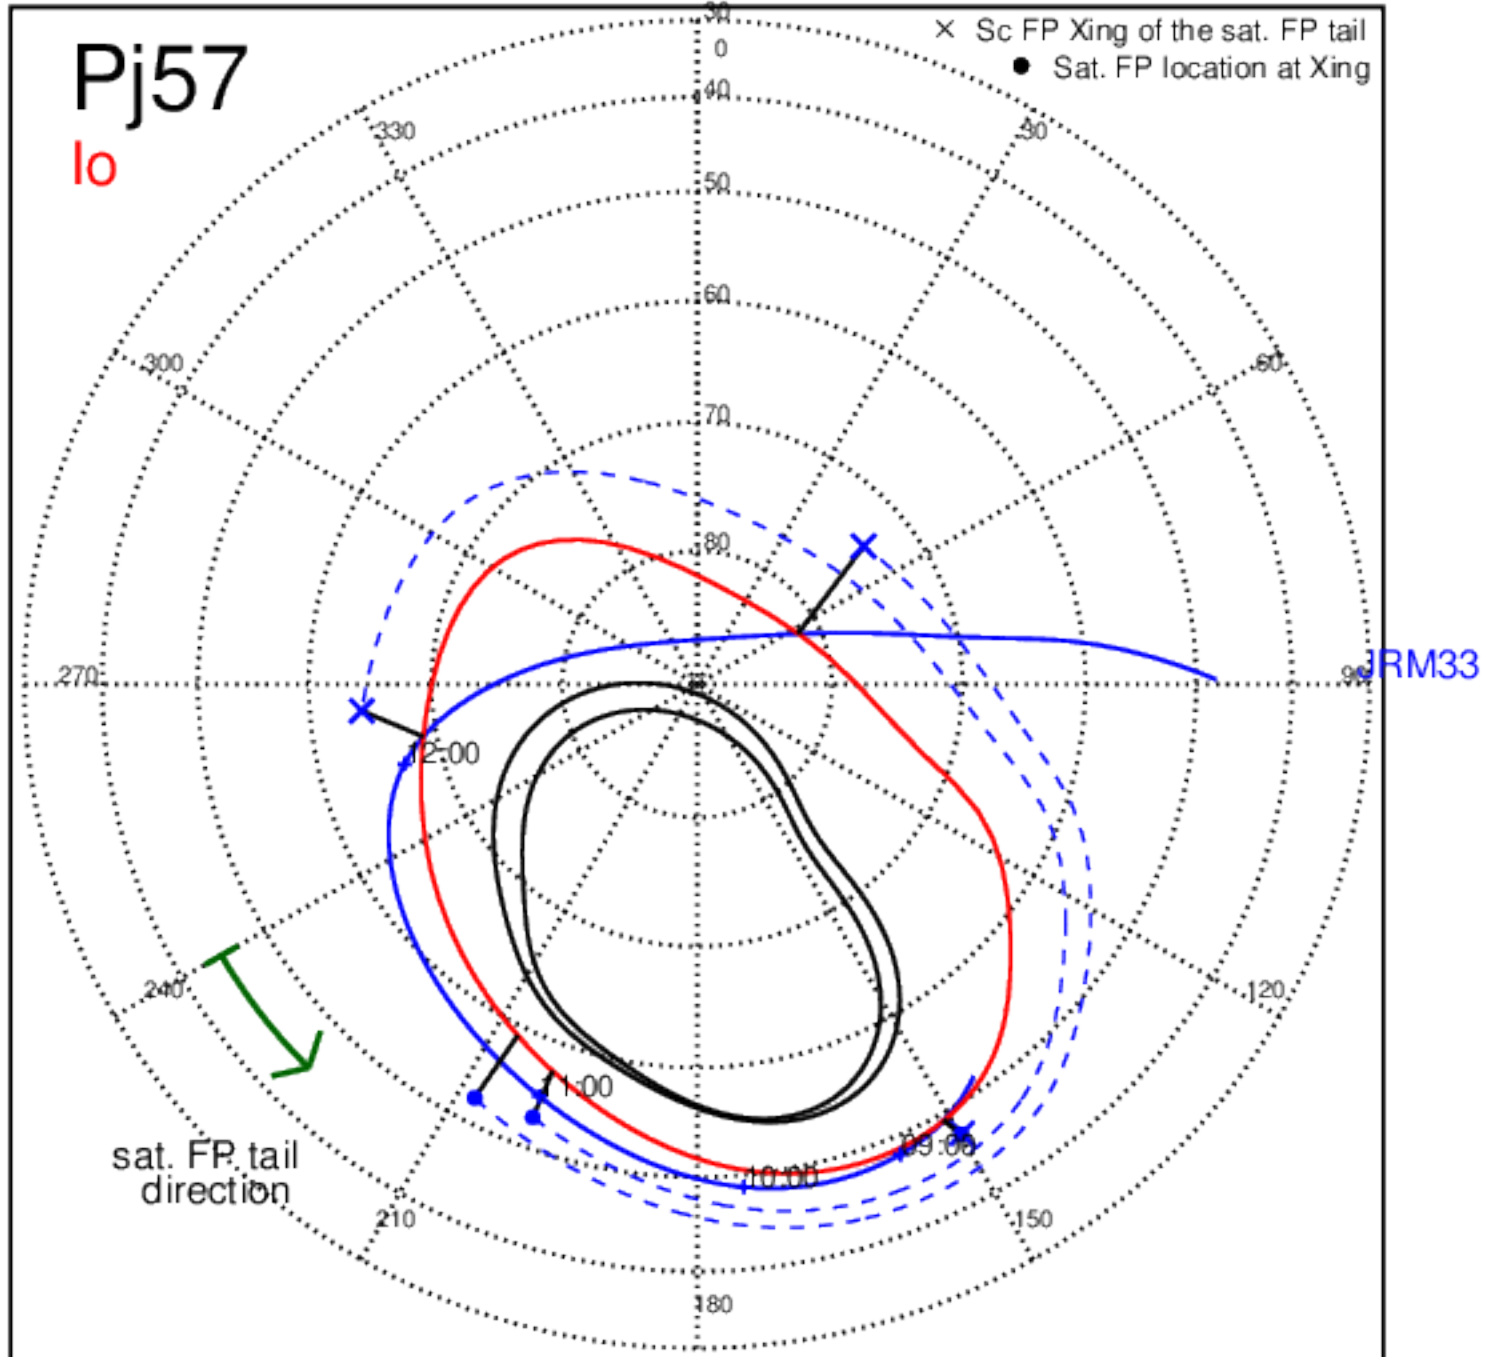

Pj56 (PJ time: 11/22/2023 12:17:19) - North

Pj56 (PJ time: 11/22/2023 12:17:19) - South

Pj56 (PJ time: 11/22/2023 12:17:19) - North

Pj56 (PJ time: 11/22/2023 12:17:19) - South

Pj56 (PJ time: 11/22/2023 12:17:19) - North

Pj56 (PJ time: 11/22/2023 12:17:19) - South

Pj57 (PJ time: 12/30/2023 12:36:21 ) - North

Pj57 (PJ time: 12/30/2023 12:36:21 ) - South

Pj57 (PJ time: 12/30/2023 12:36:21 ) - North

Pj57 (PJ time: 12/30/2023 12:36:21 ) - South

Pj57 (PJ time: 12/30/2023 12:36:21 ) - North

Pj57 (PJ time: 12/30/2023 12:36:21 ) - South

Pj58 (PJ time: 02/03/2024 21:47:30 ) - North

Pj58 (PJ time: 02/03/2024 21:47:30 ) - South

Pj58 (PJ time: 02/03/2024 21:47:30) - North

Pj58 (PJ time: 02/03/2024 21:47:30 ) - South

Pj58 (PJ time: 02/03/2024 21:47:30) - North

Pj58 (PJ time: 02/03/2024 21:47:30 ) - South

Pj59 (PJ time: 03/07/2024 15:42:01 ) - North

Pj59 (PJ time: 03/07/2024 15:42:01 ) - South