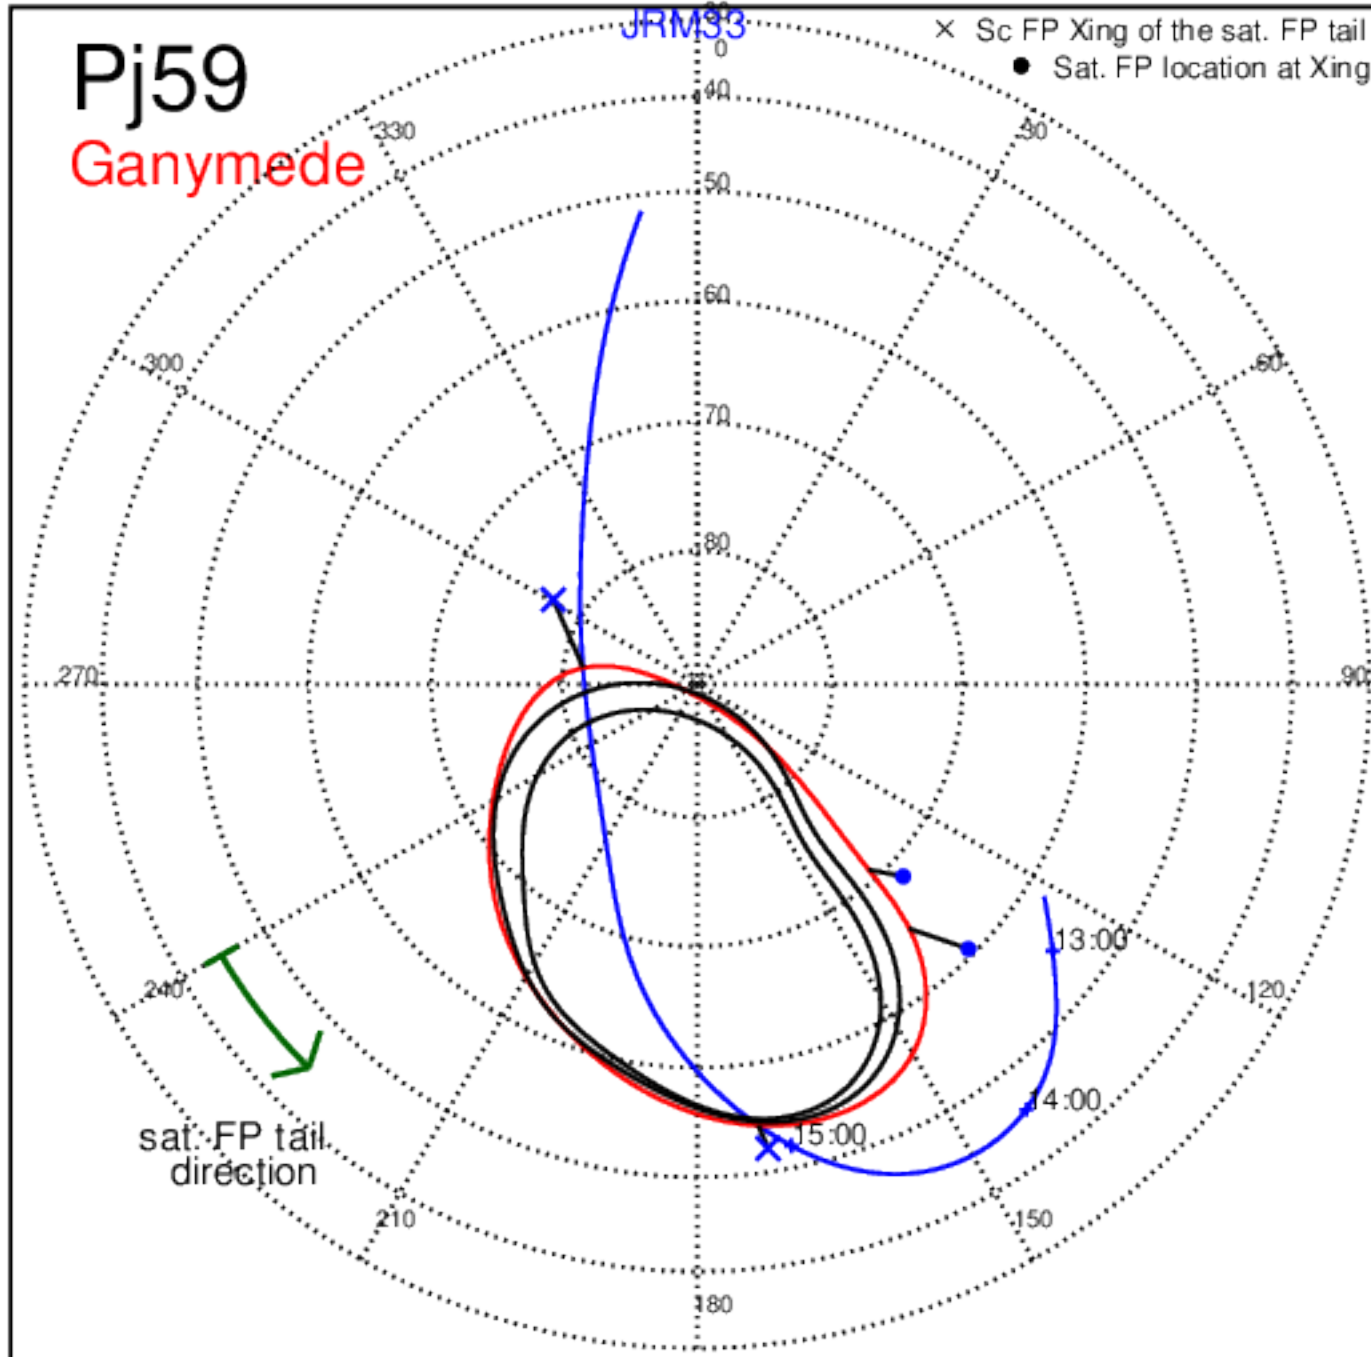

Pj57 (PJ time: 12/30/2023 12:36:21 ) - North

Pj57 (PJ time: 12/30/2023 12:36:21 ) - South

Pj58 (PJ time: 02/03/2024 21:47:30 ) - North

Pj58 (PJ time: 02/03/2024 21:47:30 ) - South

Pj58 (PJ time: 02/03/2024 21:47:30) - North

Pj58 (PJ time: 02/03/2024 21:47:30 ) - South

Pj58 (PJ time: 02/03/2024 21:47:30) - North

Pj58 (PJ time: 02/03/2024 21:47:30 ) - South

Pj59 (PJ time: 03/07/2024 15:42:01 ) - North

Pj59 (PJ time: 03/07/2024 15:42:01 ) - South

Pj59 (PJ time: 03/07/2024 15:42:01 ) - North

Pj59 (PJ time: 03/07/2024 15:42:01 ) - South

Pj59 (PJ time: 03/07/2024 15:42:01 ) - North

Pj59 (PJ time: 03/07/2024 15:42:01 ) - South

Pj60 (PJ time: 04/09/2024 08:48:18 ) - North

Pj60 (PJ time: 04/09/2024 08:48:18 ) - South

Pj60 (PJ time: 04/09/2024 08:48:18 ) - North

Pj60 (PJ time: 04/09/2024 08:48:18 ) - South

Pj60 (PJ time: 04/09/2024 08:48:18 ) - North

Pj60 (PJ time: 04/09/2024 08:48:18 ) - South