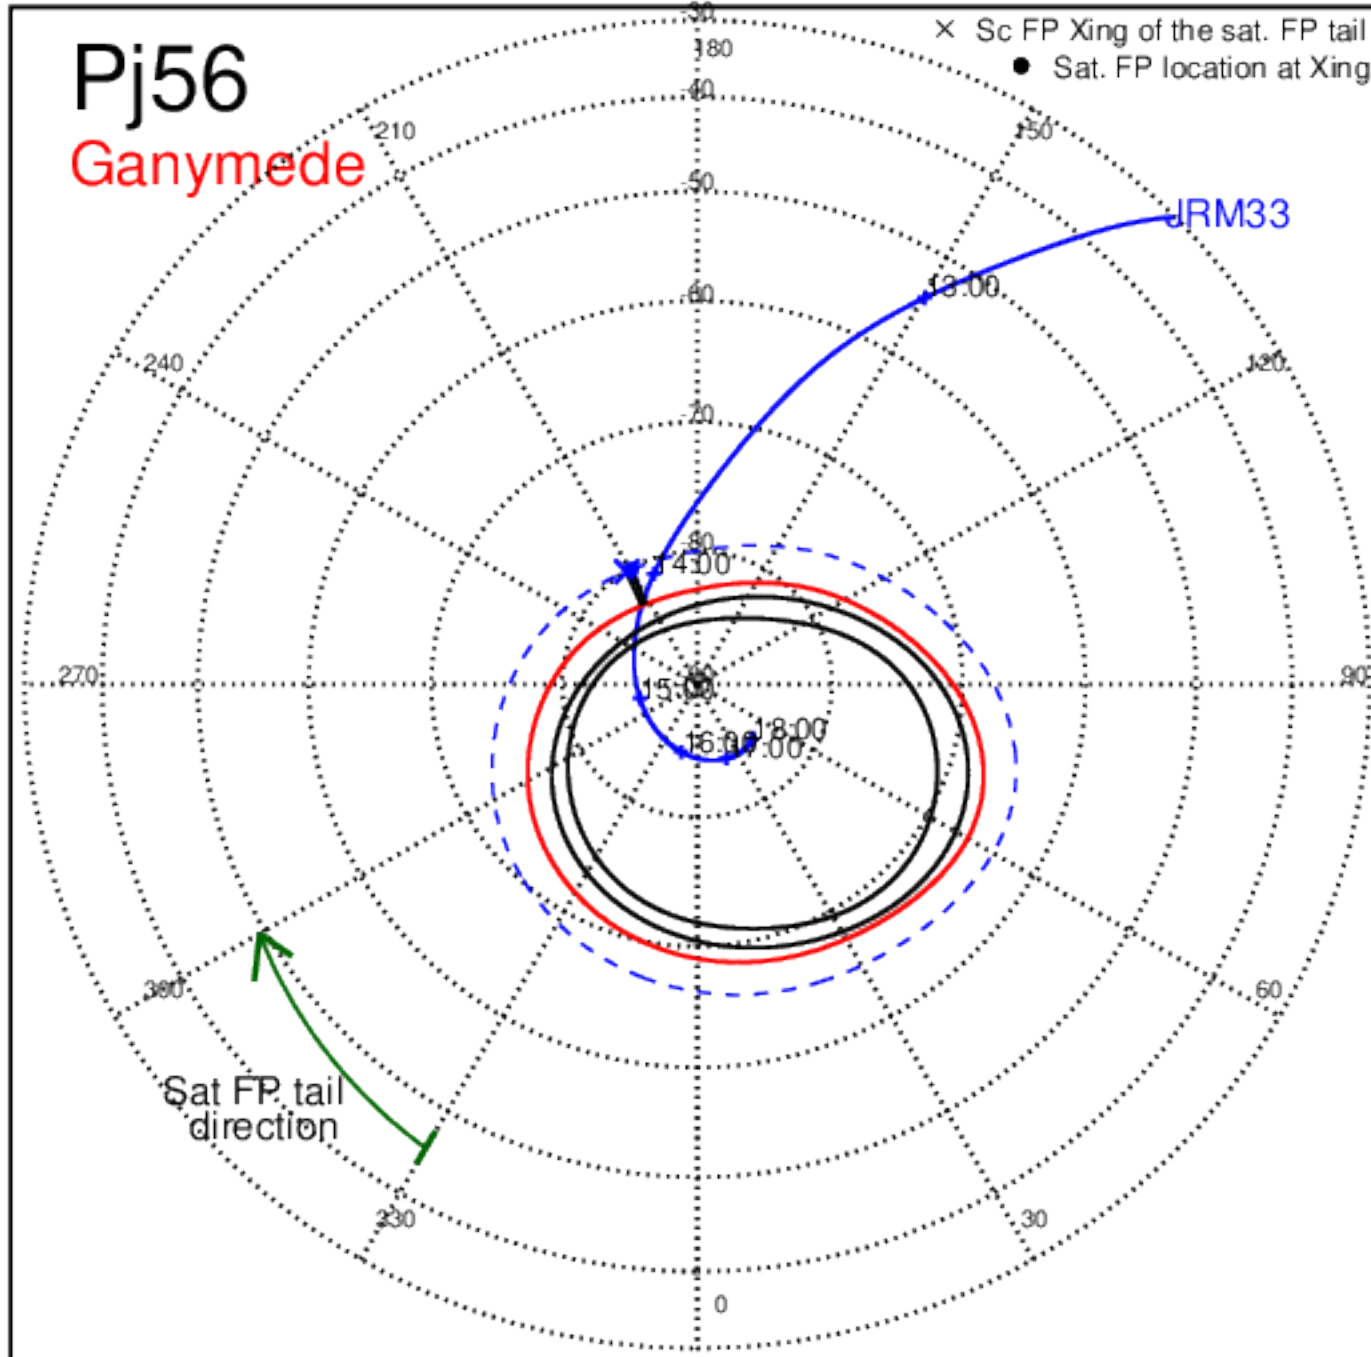

Pj56 (PJ time: 11/22/2023 12:17:19) - North

Pj56 (PJ time: 11/22/2023 12:17:19) - South

Pj56 (PJ time: 11/22/2023 12:17:19) - North

Pj56 (PJ time: 11/22/2023 12:17:19) - South

Pj56 (PJ time: 11/22/2023 12:17:19) - North

Pj56 (PJ time: 11/22/2023 12:17:19) - South

Pj57 (PJ time: 12/30/2023 12:36:21 ) - North

Pj57 (PJ time: 12/30/2023 12:36:21 ) - South

Pj57 (PJ time: 12/30/2023 12:36:21 ) - North

Pj57 (PJ time: 12/30/2023 12:36:21 ) - South

Pj57 (PJ time: 12/30/2023 12:36:21 ) - North

Pj57 (PJ time: 12/30/2023 12:36:21 ) - South

Pj58 (PJ time: 02/03/2024 21:47:30 ) - North

Pj58 (PJ time: 02/03/2024 21:47:30 ) - South

Pj58 (PJ time: 02/03/2024 21:47:30) - North

Pj58 (PJ time: 02/03/2024 21:47:30 ) - South

Pj58 (PJ time: 02/03/2024 21:47:30) - North

Pj58 (PJ time: 02/03/2024 21:47:30 ) - South

Pj59 (PJ time: 03/07/2024 15:42:01 ) - North

Pj59 (PJ time: 03/07/2024 15:42:01 ) - South