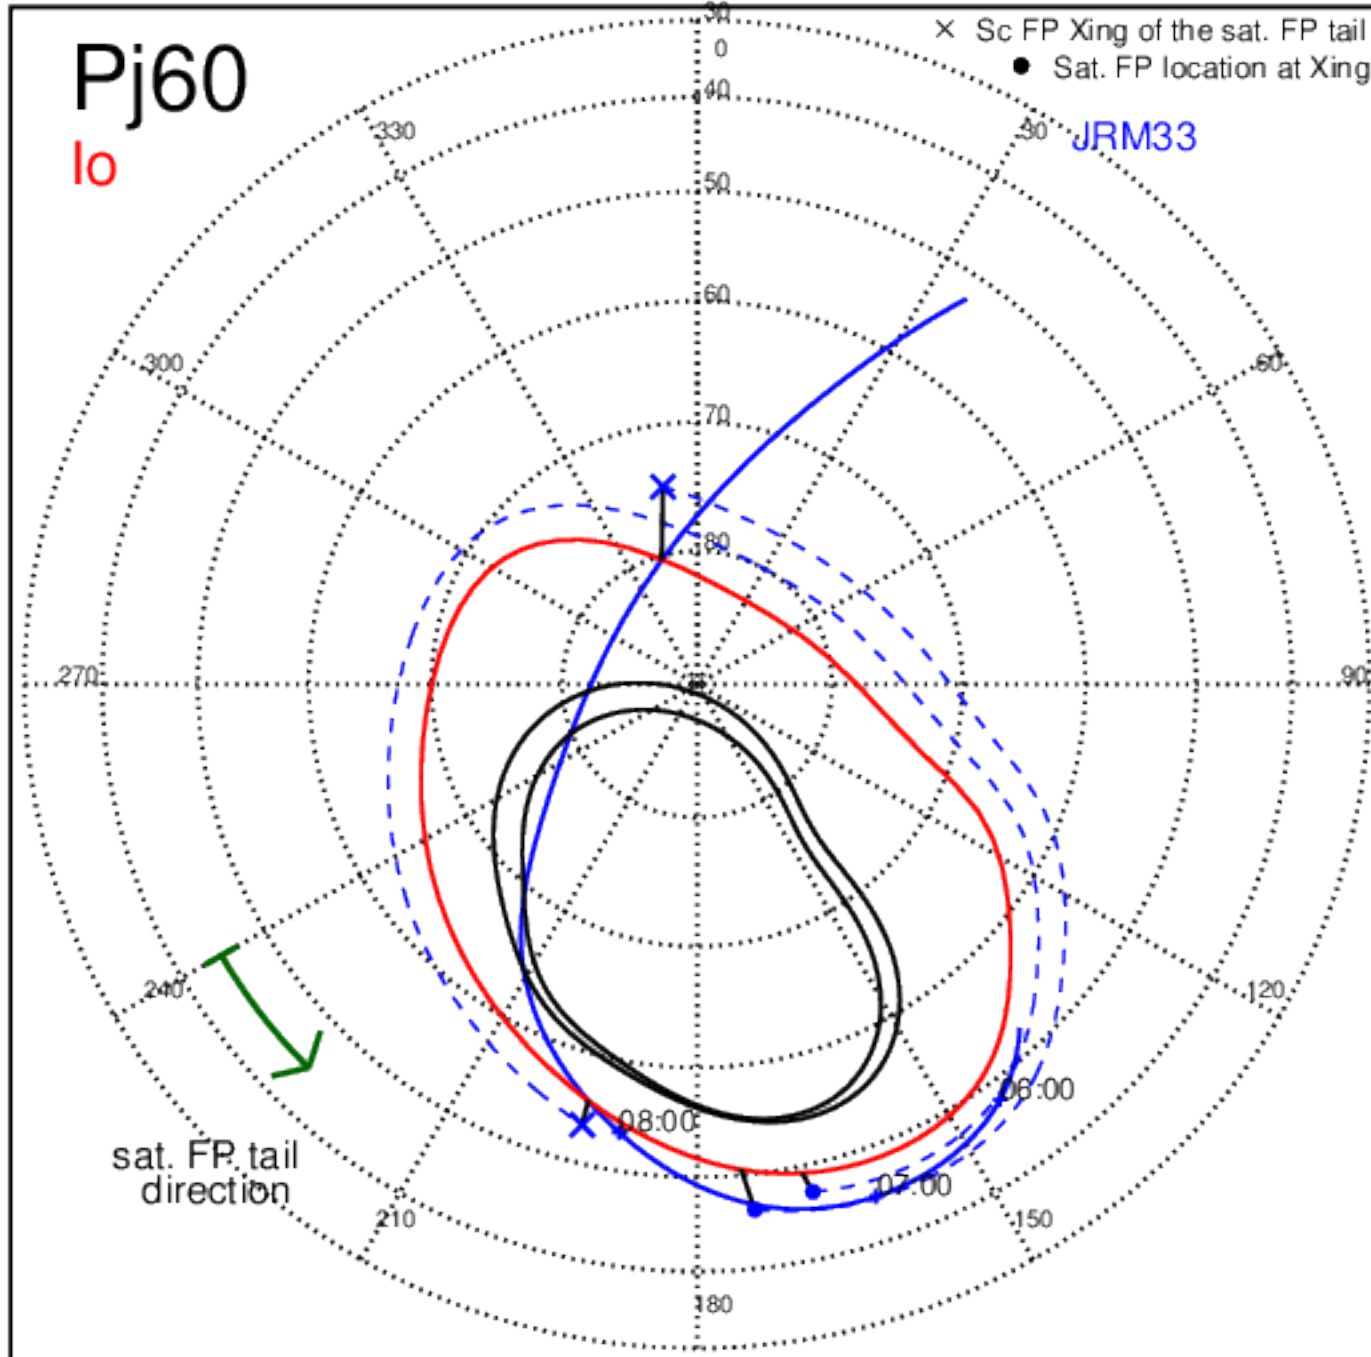

Pj57 (PJ time: 12/30/2023 12:36:21 ) - North

Pj57 (PJ time: 12/30/2023 12:36:21 ) - South

Pj58 (PJ time: 02/03/2024 21:47:30 ) - North

Pj58 (PJ time: 02/03/2024 21:47:30 ) - South

Pj58 (PJ time: 02/03/2024 21:47:30) - North

Pj58 (PJ time: 02/03/2024 21:47:30 ) - South

Pj58 (PJ time: 02/03/2024 21:47:30) - North

Pj58 (PJ time: 02/03/2024 21:47:30 ) - South

Pj59 (PJ time: 03/07/2024 15:42:01 ) - North

Pj59 (PJ time: 03/07/2024 15:42:01 ) - South

Pj59 (PJ time: 03/07/2024 15:42:01 ) - North

Pj59 (PJ time: 03/07/2024 15:42:01 ) - South

Pj59 (PJ time: 03/07/2024 15:42:01 ) - North

Pj59 (PJ time: 03/07/2024 15:42:01 ) - South

Pj60 (PJ time: 04/09/2024 08:48:18 ) - North

Pj60 (PJ time: 04/09/2024 08:48:18 ) - South

Pj60 (PJ time: 04/09/2024 08:48:18 ) - North

Pj60 (PJ time: 04/09/2024 08:48:18 ) - South

Pj60 (PJ time: 04/09/2024 08:48:18 ) - North

Pj60 (PJ time: 04/09/2024 08:48:18 ) - South