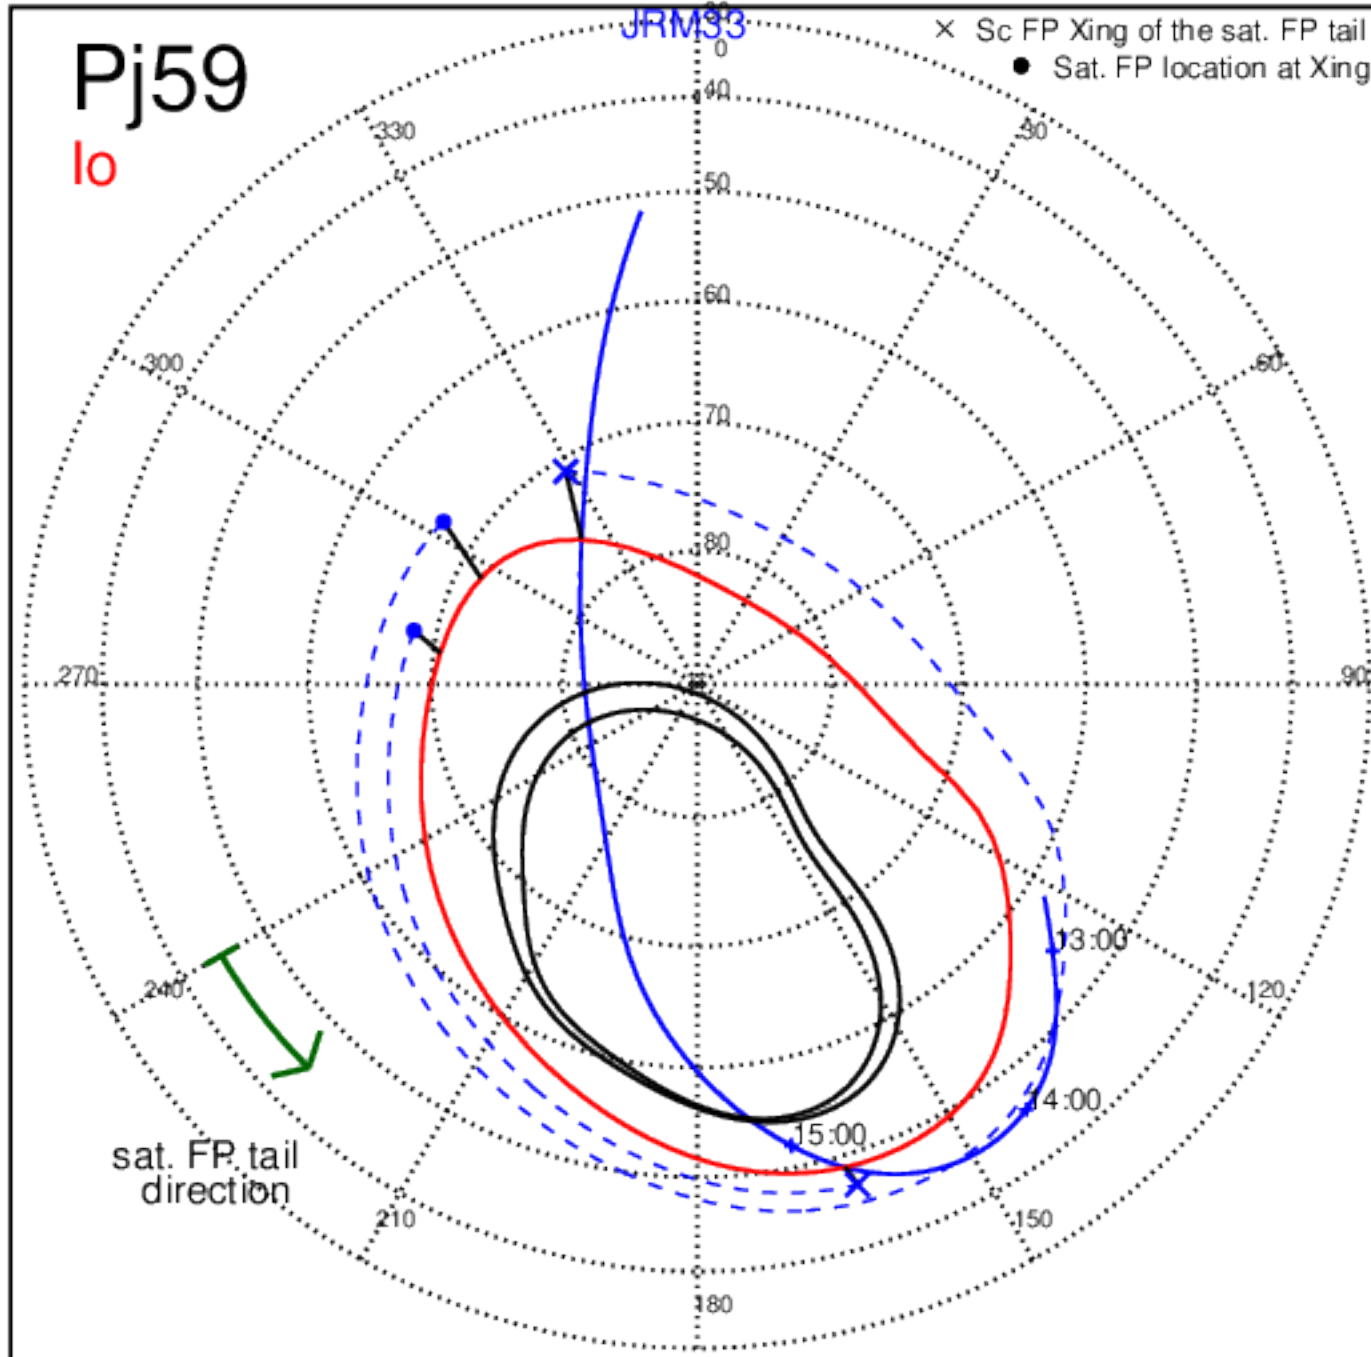

Pj57 (PJ time: 12/30/2023 12:36:21 ) - North

Pj57 (PJ time: 12/30/2023 12:36:21 ) - South

Pj58 (PJ time: 02/03/2024 21:47:30 ) - North

Pj58 (PJ time: 02/03/2024 21:47:30 ) - South

Pj58 (PJ time: 02/03/2024 21:47:30) - North

Pj58 (PJ time: 02/03/2024 21:47:30 ) - South

Pj58 (PJ time: 02/03/2024 21:47:30) - North

Pj58 (PJ time: 02/03/2024 21:47:30 ) - South

Pj59 (PJ time: 03/07/2024 15:42:01 ) - North

Pj59 (PJ time: 03/07/2024 15:42:01 ) - South

Pj59 (PJ time: 03/07/2024 15:42:01 ) - North

Pj59 (PJ time: 03/07/2024 15:42:01 ) - South

Pj59 (PJ time: 03/07/2024 15:42:01 ) - North

Pj59 (PJ time: 03/07/2024 15:42:01 ) - South

Pj60 (PJ time: 04/09/2024 08:48:18 ) - North

Pj60 (PJ time: 04/09/2024 08:48:18 ) - South

Pj60 (PJ time: 04/09/2024 08:48:18 ) - North

Pj60 (PJ time: 04/09/2024 08:48:18 ) - South

Pj60 (PJ time: 04/09/2024 08:48:18 ) - North

Pj60 (PJ time: 04/09/2024 08:48:18 ) - South