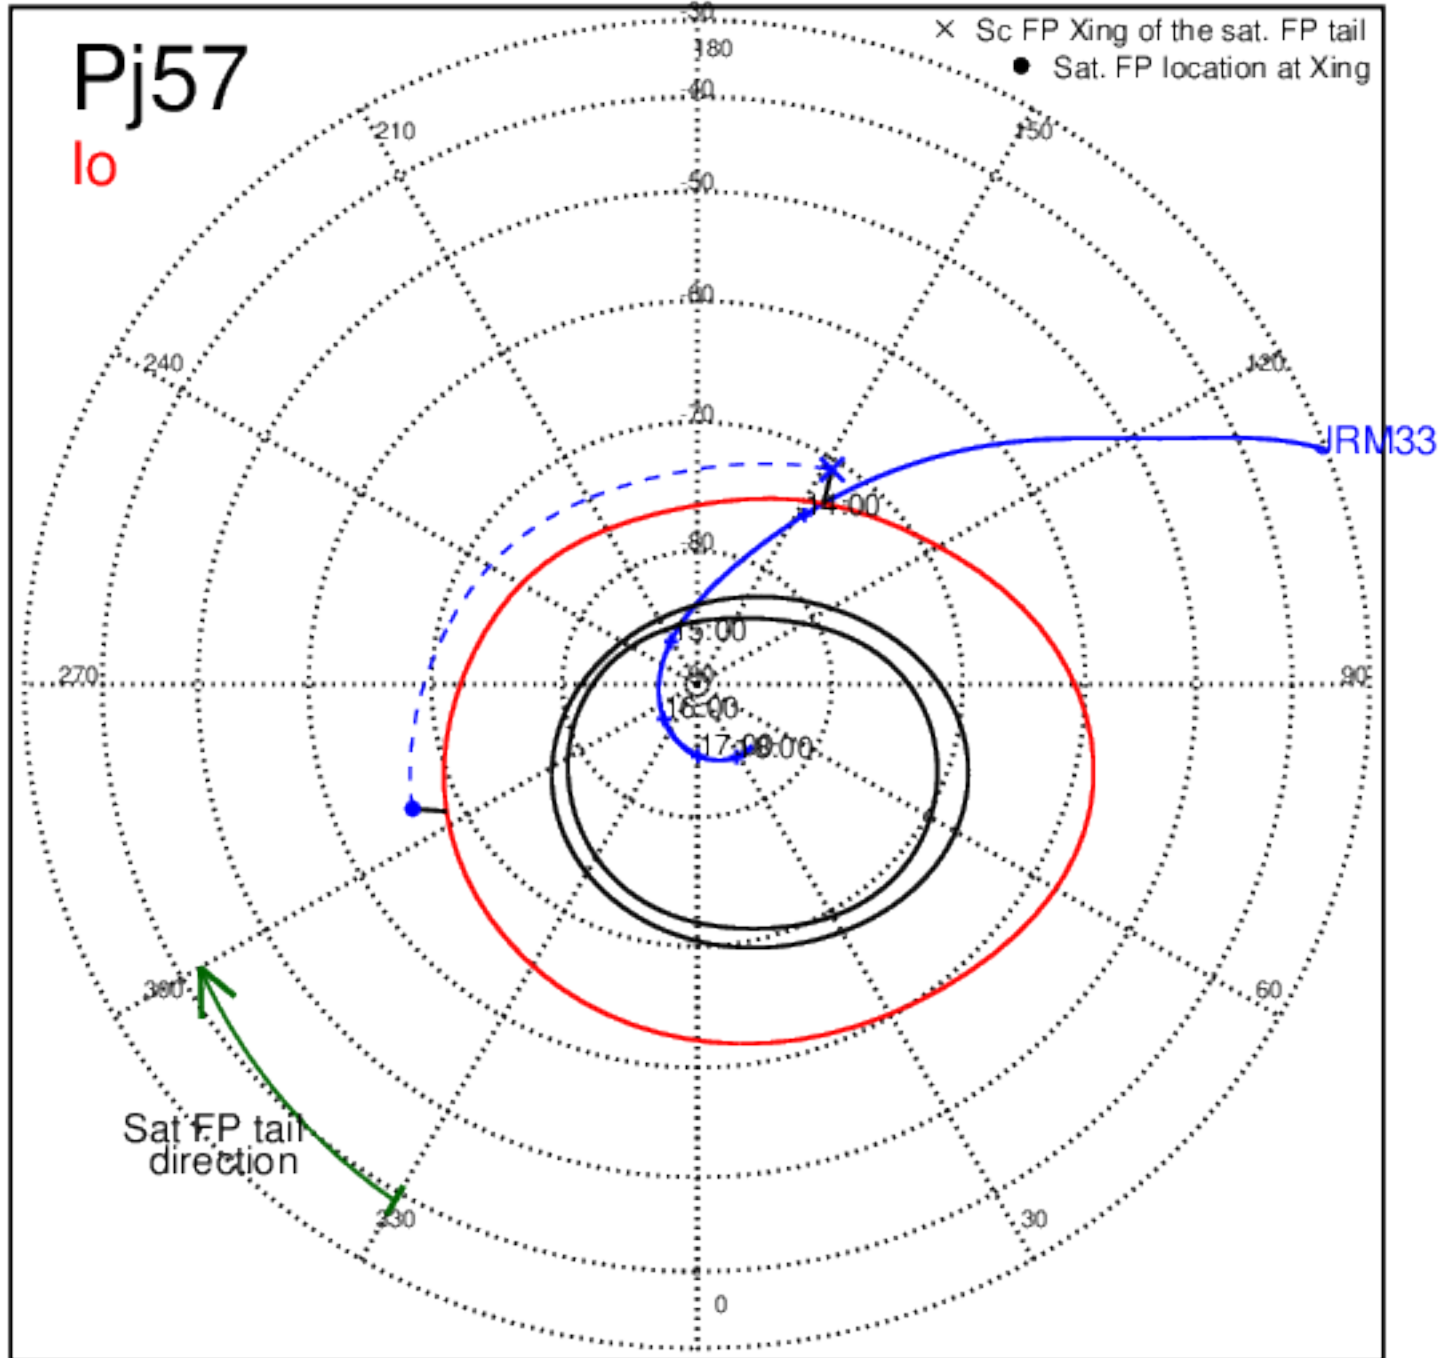

Pj56 (PJ time: 11/22/2023 12:17:19) - South

Pj57 (PJ time: 12/30/2023 12:36:21 ) - North

Pj57 (PJ time: 12/30/2023 12:36:21 ) - South

Pj57 (PJ time: 12/30/2023 12:36:21 ) - North

Pj57 (PJ time: 12/30/2023 12:36:21 ) - South

Pj57 (PJ time: 12/30/2023 12:36:21 ) - North

Pj57 (PJ time: 12/30/2023 12:36:21 ) - South

Pj58 (PJ time: 02/03/2024 21:47:30 ) - North

Pj58 (PJ time: 02/03/2024 21:47:30 ) - South

Pj58 (PJ time: 02/03/2024 21:47:30) - North

Pj58 (PJ time: 02/03/2024 21:47:30 ) - South

Pj58 (PJ time: 02/03/2024 21:47:30) - North

Pj58 (PJ time: 02/03/2024 21:47:30 ) - South

Pj59 (PJ time: 03/07/2024 15:42:01 ) - North

Pj59 (PJ time: 03/07/2024 15:42:01 ) - South

Pj59 (PJ time: 03/07/2024 15:42:01 ) - North

Pj59 (PJ time: 03/07/2024 15:42:01 ) - South

Pj59 (PJ time: 03/07/2024 15:42:01 ) - North

Pj59 (PJ time: 03/07/2024 15:42:01 ) - South

Pj60 (PJ time: 04/09/2024 08:48:18 ) - North