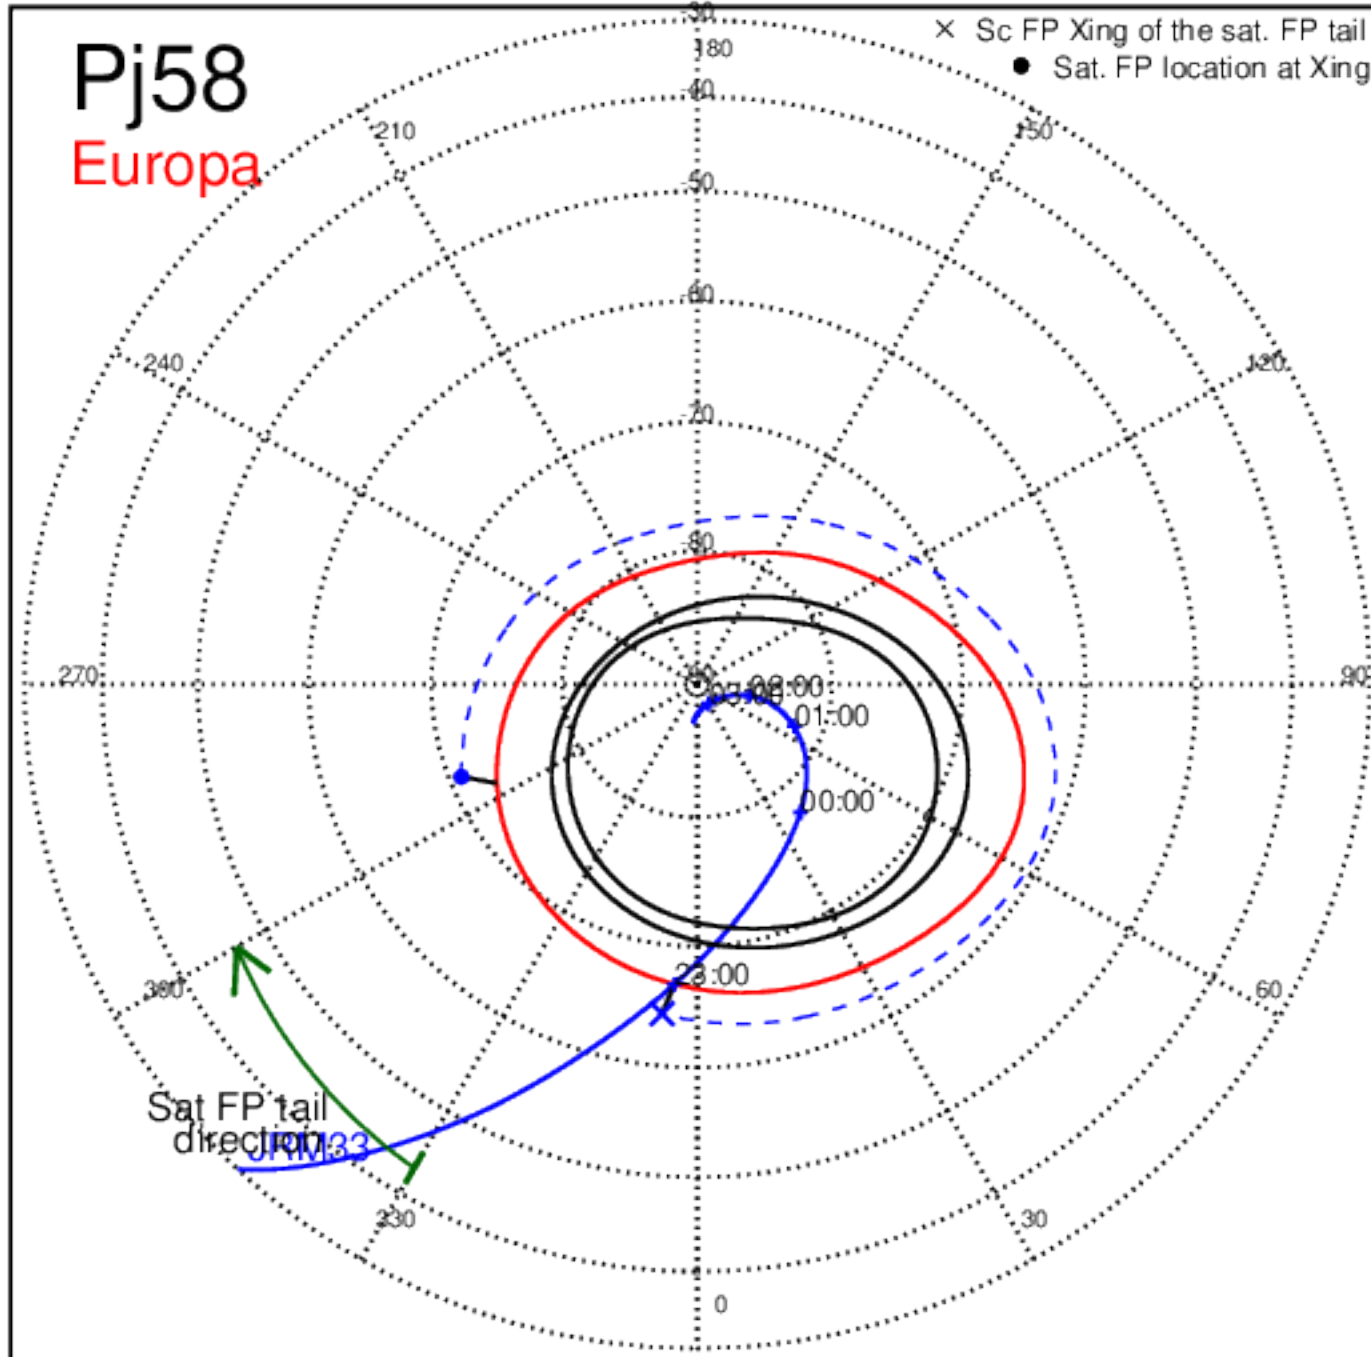

Pj57 (PJ time: 12/30/2023 12:36:21 ) - North

Pj57 (PJ time: 12/30/2023 12:36:21 ) - South

Pj58 (PJ time: 02/03/2024 21:47:30 ) - North

Pj58 (PJ time: 02/03/2024 21:47:30 ) - South

Pj58 (PJ time: 02/03/2024 21:47:30) - North

Pj58 (PJ time: 02/03/2024 21:47:30 ) - South

Pj58 (PJ time: 02/03/2024 21:47:30) - North

Pj58 (PJ time: 02/03/2024 21:47:30 ) - South

Pj59 (PJ time: 03/07/2024 15:42:01 ) - North

Pj59 (PJ time: 03/07/2024 15:42:01 ) - South

Pj59 (PJ time: 03/07/2024 15:42:01 ) - North

Pj59 (PJ time: 03/07/2024 15:42:01 ) - South

Pj59 (PJ time: 03/07/2024 15:42:01 ) - North

Pj59 (PJ time: 03/07/2024 15:42:01 ) - South

Pj60 (PJ time: 04/09/2024 08:48:18 ) - North

Pj60 (PJ time: 04/09/2024 08:48:18 ) - South

Pj60 (PJ time: 04/09/2024 08:48:18 ) - North

Pj60 (PJ time: 04/09/2024 08:48:18 ) - South

Pj60 (PJ time: 04/09/2024 08:48:18 ) - North

Pj60 (PJ time: 04/09/2024 08:48:18 ) - South