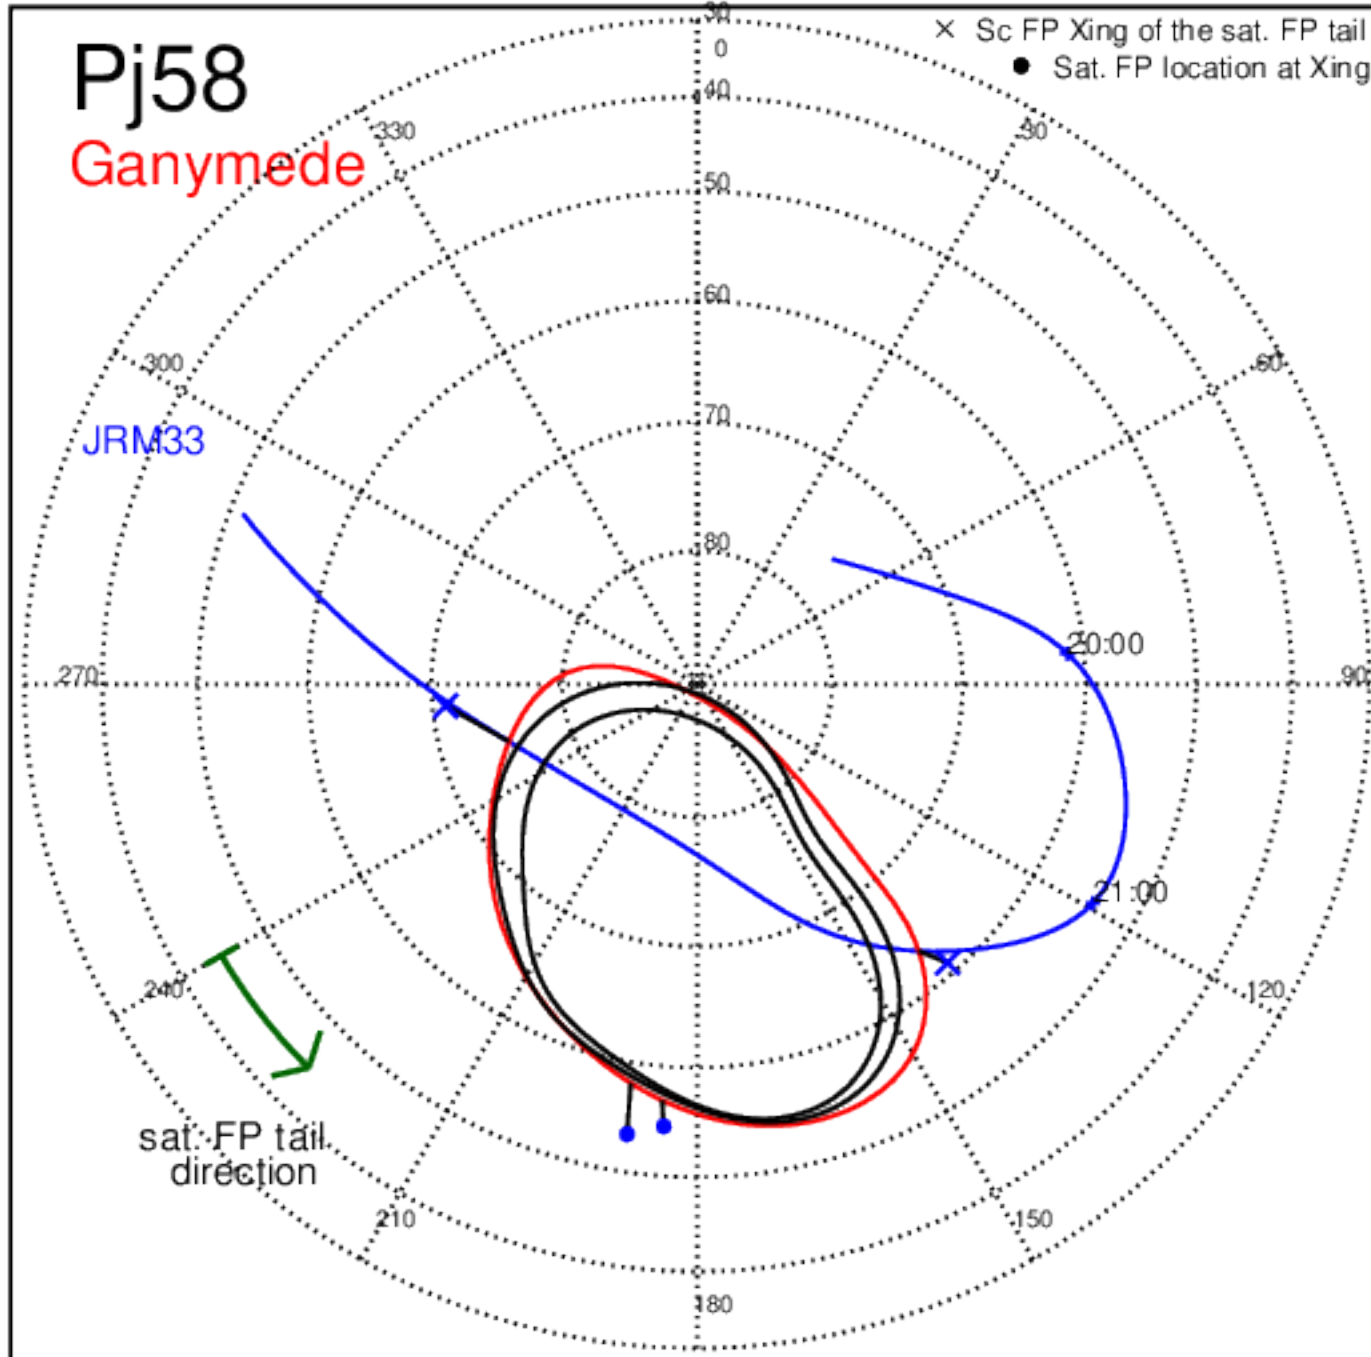

Pj56 (PJ time: 11/22/2023 12:17:19) - South

Pj57 (PJ time: 12/30/2023 12:36:21 ) - North

Pj57 (PJ time: 12/30/2023 12:36:21 ) - South

Pj57 (PJ time: 12/30/2023 12:36:21 ) - North

Pj57 (PJ time: 12/30/2023 12:36:21 ) - South

Pj57 (PJ time: 12/30/2023 12:36:21 ) - North

Pj57 (PJ time: 12/30/2023 12:36:21 ) - South

Pj58 (PJ time: 02/03/2024 21:47:30 ) - North

Pj58 (PJ time: 02/03/2024 21:47:30 ) - South

Pj58 (PJ time: 02/03/2024 21:47:30) - North

Pj58 (PJ time: 02/03/2024 21:47:30 ) - South

Pj58 (PJ time: 02/03/2024 21:47:30) - North

Pj58 (PJ time: 02/03/2024 21:47:30 ) - South

Pj59 (PJ time: 03/07/2024 15:42:01 ) - North

Pj59 (PJ time: 03/07/2024 15:42:01 ) - South

Pj59 (PJ time: 03/07/2024 15:42:01 ) - North

Pj59 (PJ time: 03/07/2024 15:42:01 ) - South

Pj59 (PJ time: 03/07/2024 15:42:01 ) - North

Pj59 (PJ time: 03/07/2024 15:42:01 ) - South

Pj60 (PJ time: 04/09/2024 08:48:18 ) - North