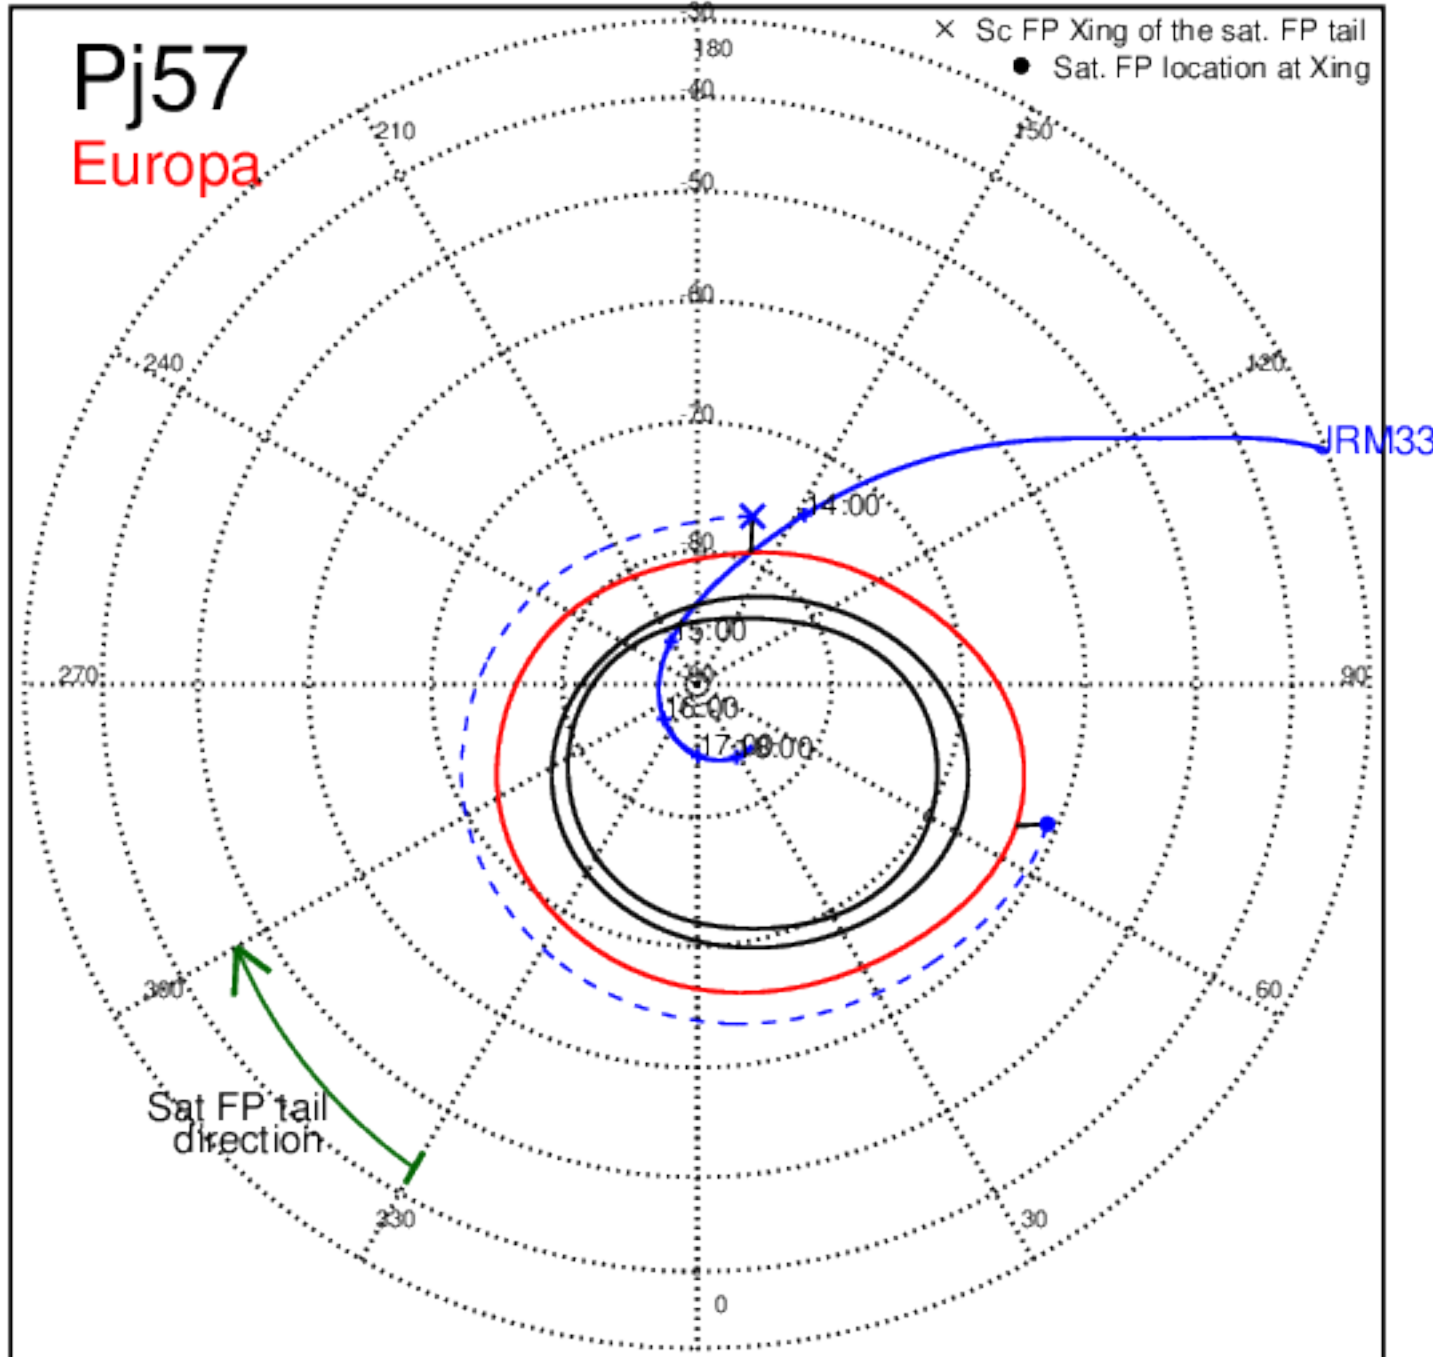

Pj56 (PJ time: 11/22/2023 12:17:19) - South

Pj57 (PJ time: 12/30/2023 12:36:21 ) - North

Pj57 (PJ time: 12/30/2023 12:36:21 ) - South

Pj57 (PJ time: 12/30/2023 12:36:21 ) - North

Pj57 (PJ time: 12/30/2023 12:36:21 ) - South

Pj57 (PJ time: 12/30/2023 12:36:21 ) - North

Pj57 (PJ time: 12/30/2023 12:36:21 ) - South

Pj58 (PJ time: 02/03/2024 21:47:30 ) - North

Pj58 (PJ time: 02/03/2024 21:47:30 ) - South

Pj58 (PJ time: 02/03/2024 21:47:30) - North

Pj58 (PJ time: 02/03/2024 21:47:30 ) - South

Pj58 (PJ time: 02/03/2024 21:47:30) - North

Pj58 (PJ time: 02/03/2024 21:47:30 ) - South

Pj59 (PJ time: 03/07/2024 15:42:01 ) - North

Pj59 (PJ time: 03/07/2024 15:42:01 ) - South

Pj59 (PJ time: 03/07/2024 15:42:01 ) - North

Pj59 (PJ time: 03/07/2024 15:42:01 ) - South

Pj59 (PJ time: 03/07/2024 15:42:01 ) - North

Pj59 (PJ time: 03/07/2024 15:42:01 ) - South

Pj60 (PJ time: 04/09/2024 08:48:18 ) - North