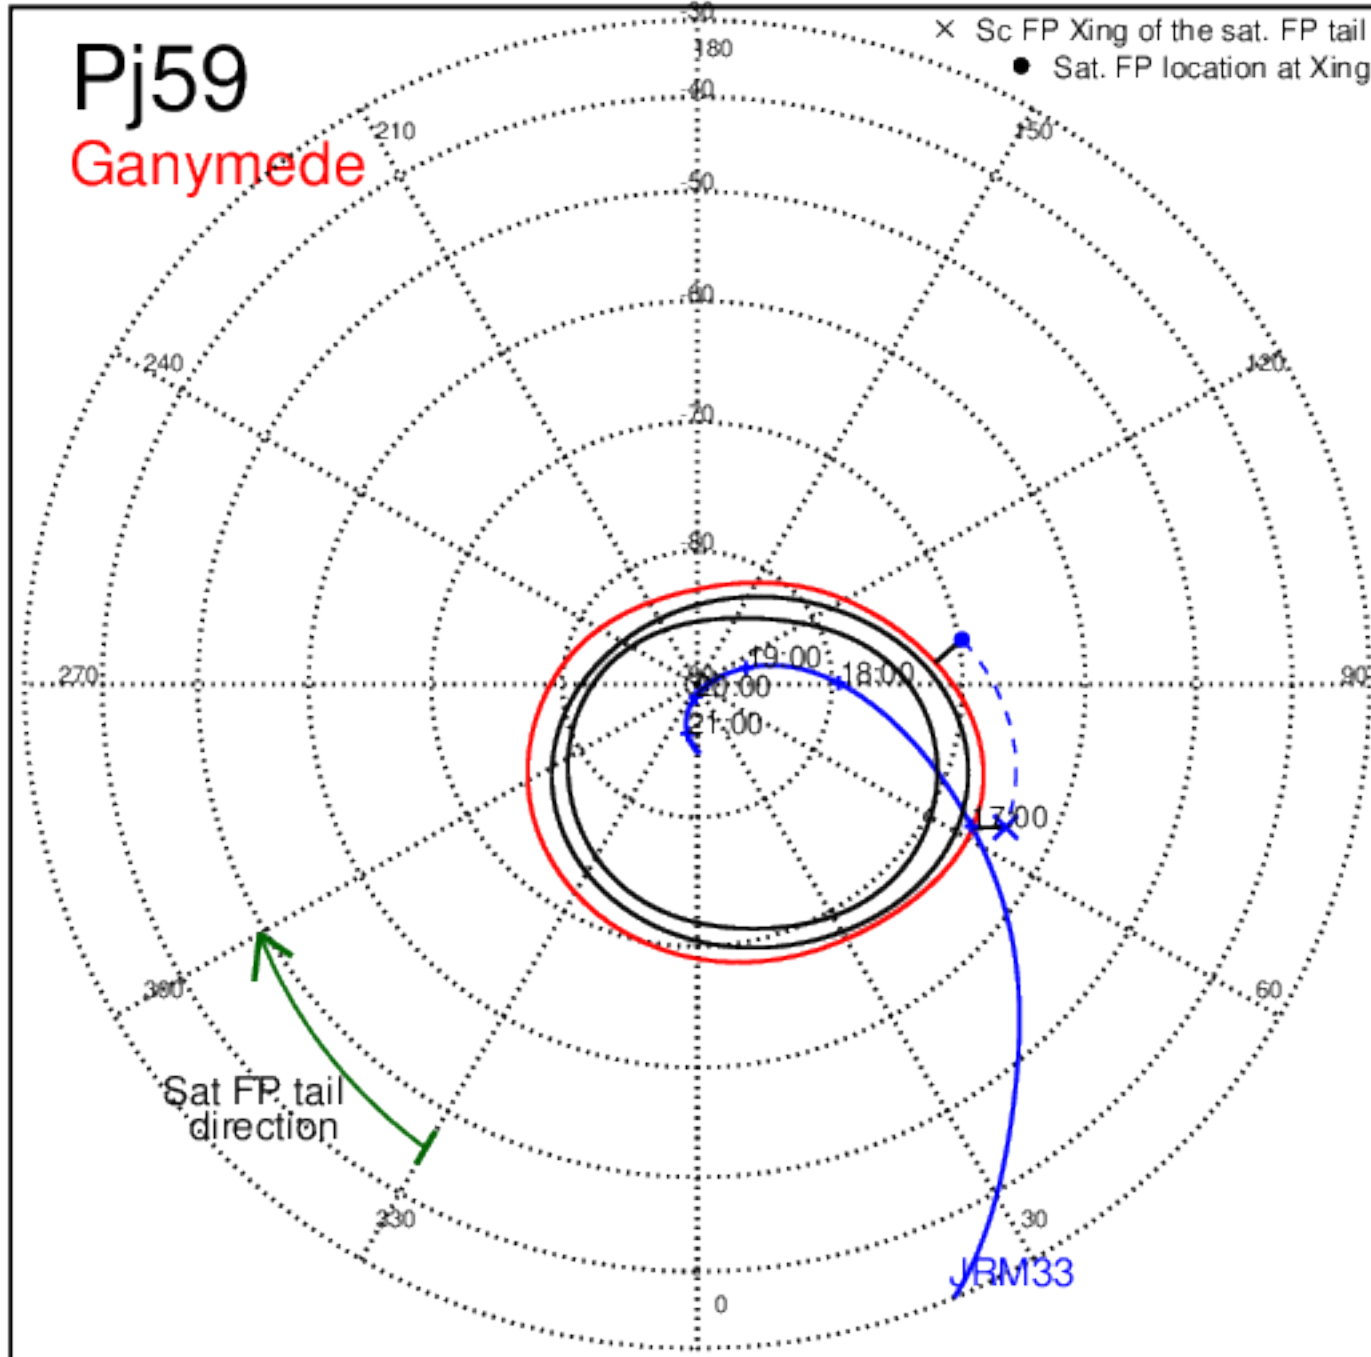

Pj57 (PJ time: 12/30/2023 12:36:21 ) - North

Pj57 (PJ time: 12/30/2023 12:36:21 ) - South

Pj58 (PJ time: 02/03/2024 21:47:30 ) - North

Pj58 (PJ time: 02/03/2024 21:47:30 ) - South

Pj58 (PJ time: 02/03/2024 21:47:30) - North

Pj58 (PJ time: 02/03/2024 21:47:30 ) - South

Pj58 (PJ time: 02/03/2024 21:47:30) - North

Pj58 (PJ time: 02/03/2024 21:47:30 ) - South

Pj59 (PJ time: 03/07/2024 15:42:01 ) - North

Pj59 (PJ time: 03/07/2024 15:42:01 ) - South

Pj59 (PJ time: 03/07/2024 15:42:01 ) - North

Pj59 (PJ time: 03/07/2024 15:42:01 ) - South

Pj59 (PJ time: 03/07/2024 15:42:01 ) - North

Pj59 (PJ time: 03/07/2024 15:42:01 ) - South

Pj60 (PJ time: 04/09/2024 08:48:18 ) - North

Pj60 (PJ time: 04/09/2024 08:48:18 ) - South

Pj60 (PJ time: 04/09/2024 08:48:18 ) - North

Pj60 (PJ time: 04/09/2024 08:48:18 ) - South

Pj60 (PJ time: 04/09/2024 08:48:18 ) - North

Pj60 (PJ time: 04/09/2024 08:48:18 ) - South