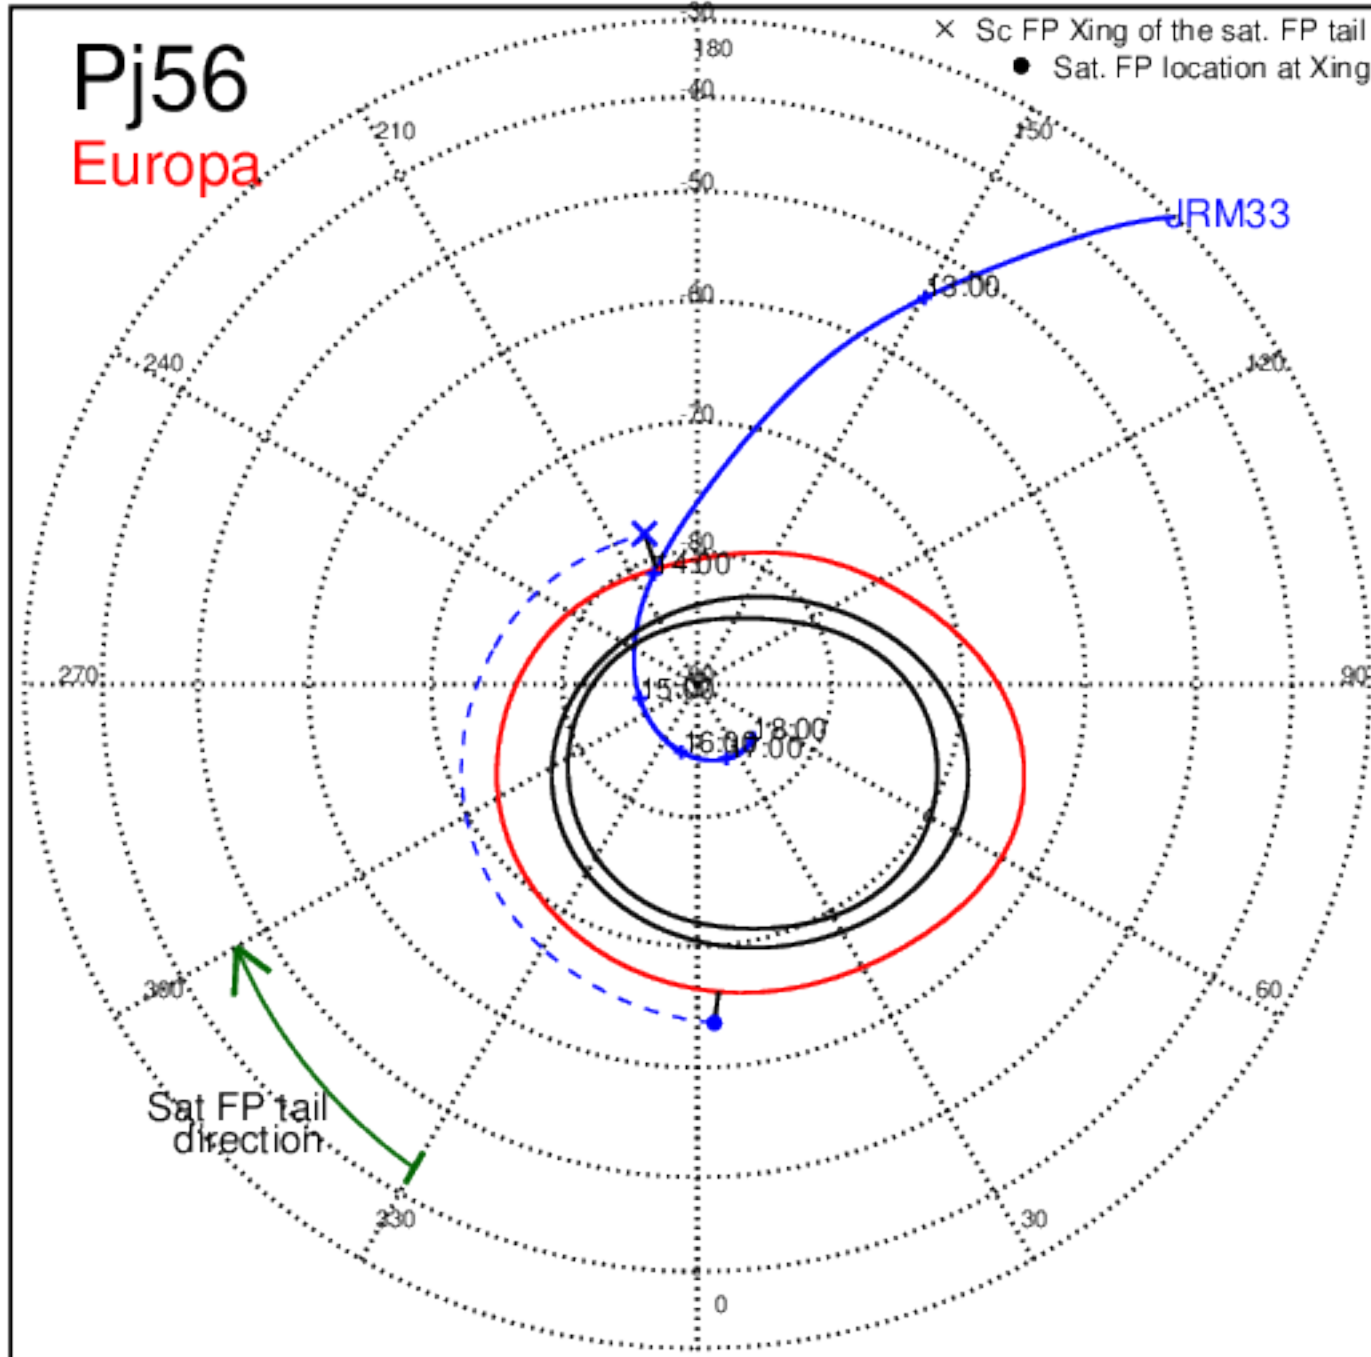

Pj56 (PJ time: 11/22/2023 12:17:19) - North

Pj56 (PJ time: 11/22/2023 12:17:19) - South

Pj56 (PJ time: 11/22/2023 12:17:19) - North

Pj56 (PJ time: 11/22/2023 12:17:19) - South

Pj56 (PJ time: 11/22/2023 12:17:19) - North

Pj57 (PJ time: 12/30/2023 12:36:21 ) - North

Pj57 (PJ time: 12/30/2023 12:36:21 ) - South

Pj58 (PJ time: 02/03/2024 21:47:30 ) - North

Pj58 (PJ time: 02/03/2024 21:47:30 ) - South

Pj58 (PJ time: 02/03/2024 21:47:30) - North

Pj58 (PJ time: 02/03/2024 21:47:30 ) - South

Pj58 (PJ time: 02/03/2024 21:47:30) - North

Pj58 (PJ time: 02/03/2024 21:47:30 ) - South

Pj59 (PJ time: 03/07/2024 15:42:01 ) - North

Pj59 (PJ time: 03/07/2024 15:42:01 ) - South

Pj59 (PJ time: 03/07/2024 15:42:01 ) - North

Pj59 (PJ time: 03/07/2024 15:42:01 ) - South

Pj59 (PJ time: 03/07/2024 15:42:01 ) - North

Pj59 (PJ time: 03/07/2024 15:42:01 ) - South

Pj60 (PJ time: 04/09/2024 08:48:18 ) - North