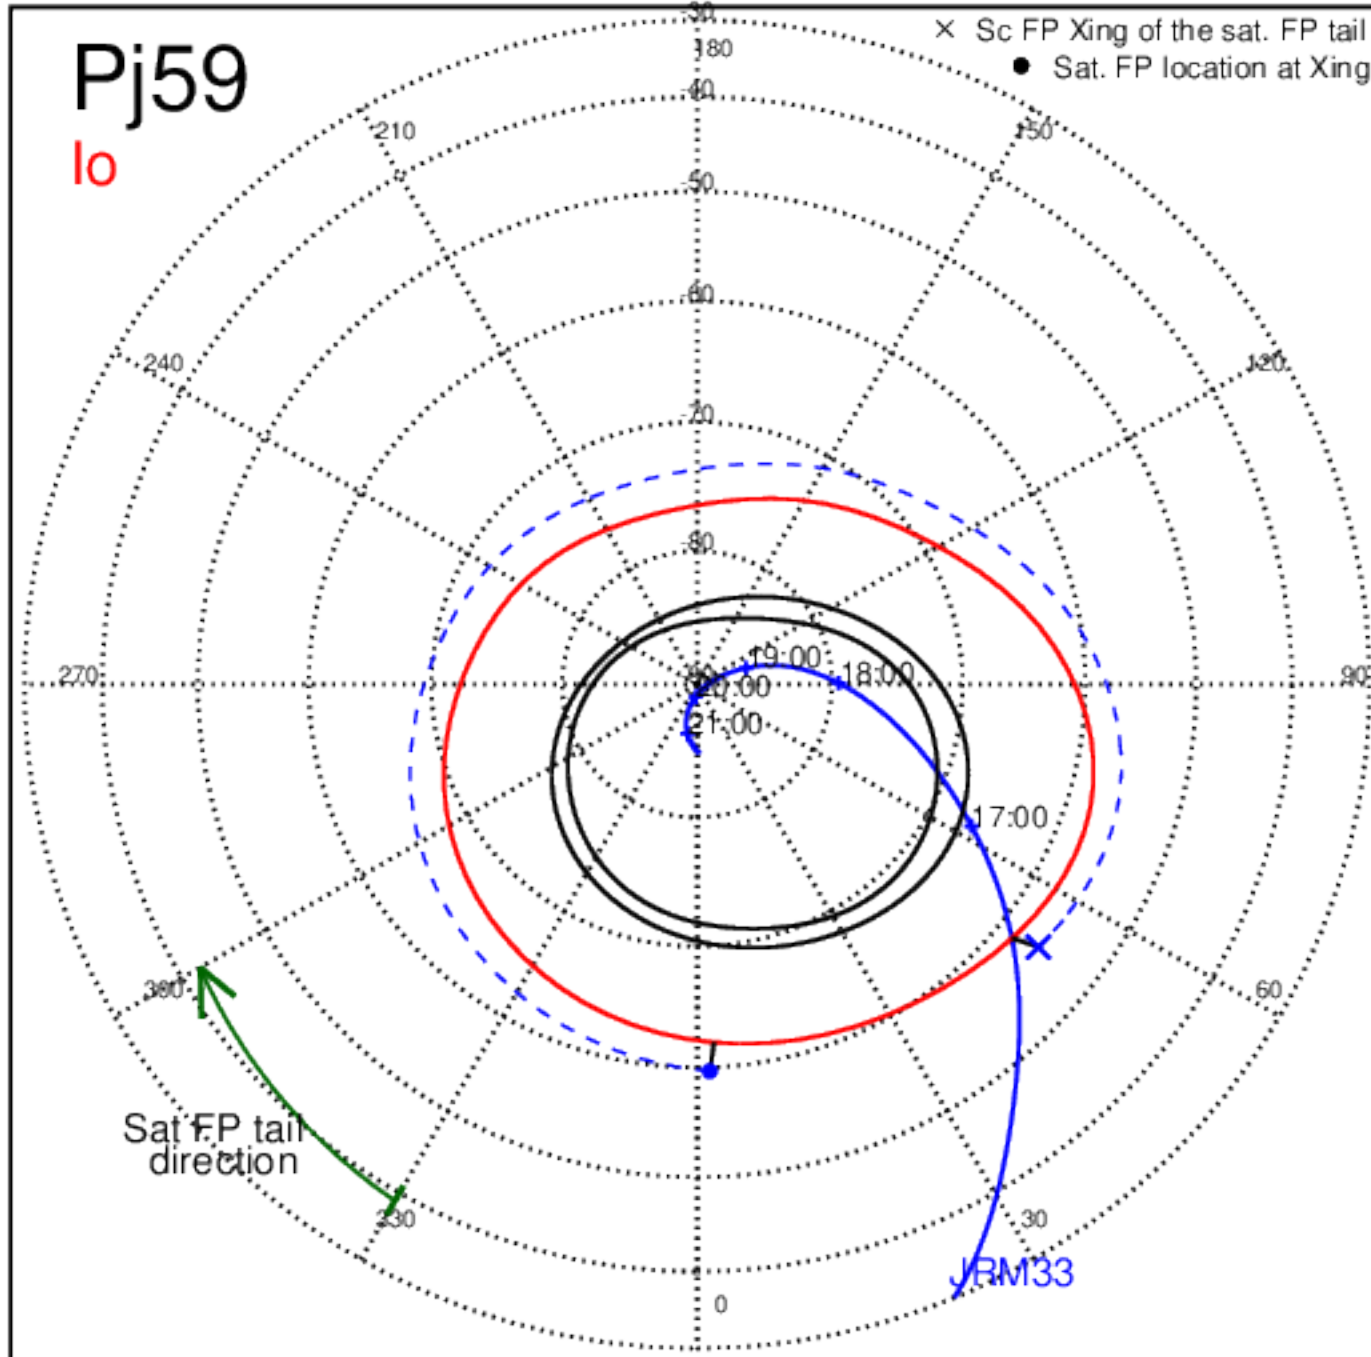

Pj57 (PJ time: 12/30/2023 12:36:21 ) - North

Pj57 (PJ time: 12/30/2023 12:36:21 ) - South

Pj58 (PJ time: 02/03/2024 21:47:30 ) - North

Pj58 (PJ time: 02/03/2024 21:47:30 ) - South

Pj58 (PJ time: 02/03/2024 21:47:30) - North

Pj58 (PJ time: 02/03/2024 21:47:30 ) - South

Pj58 (PJ time: 02/03/2024 21:47:30) - North

Pj58 (PJ time: 02/03/2024 21:47:30 ) - South

Pj59 (PJ time: 03/07/2024 15:42:01 ) - North

Pj59 (PJ time: 03/07/2024 15:42:01 ) - South

Pj59 (PJ time: 03/07/2024 15:42:01 ) - North

Pj59 (PJ time: 03/07/2024 15:42:01 ) - South

Pj59 (PJ time: 03/07/2024 15:42:01 ) - North

Pj59 (PJ time: 03/07/2024 15:42:01 ) - South

Pj60 (PJ time: 04/09/2024 08:48:18 ) - North

Pj60 (PJ time: 04/09/2024 08:48:18 ) - South

Pj60 (PJ time: 04/09/2024 08:48:18 ) - North

Pj60 (PJ time: 04/09/2024 08:48:18 ) - South

Pj60 (PJ time: 04/09/2024 08:48:18 ) - North

Pj60 (PJ time: 04/09/2024 08:48:18 ) - South