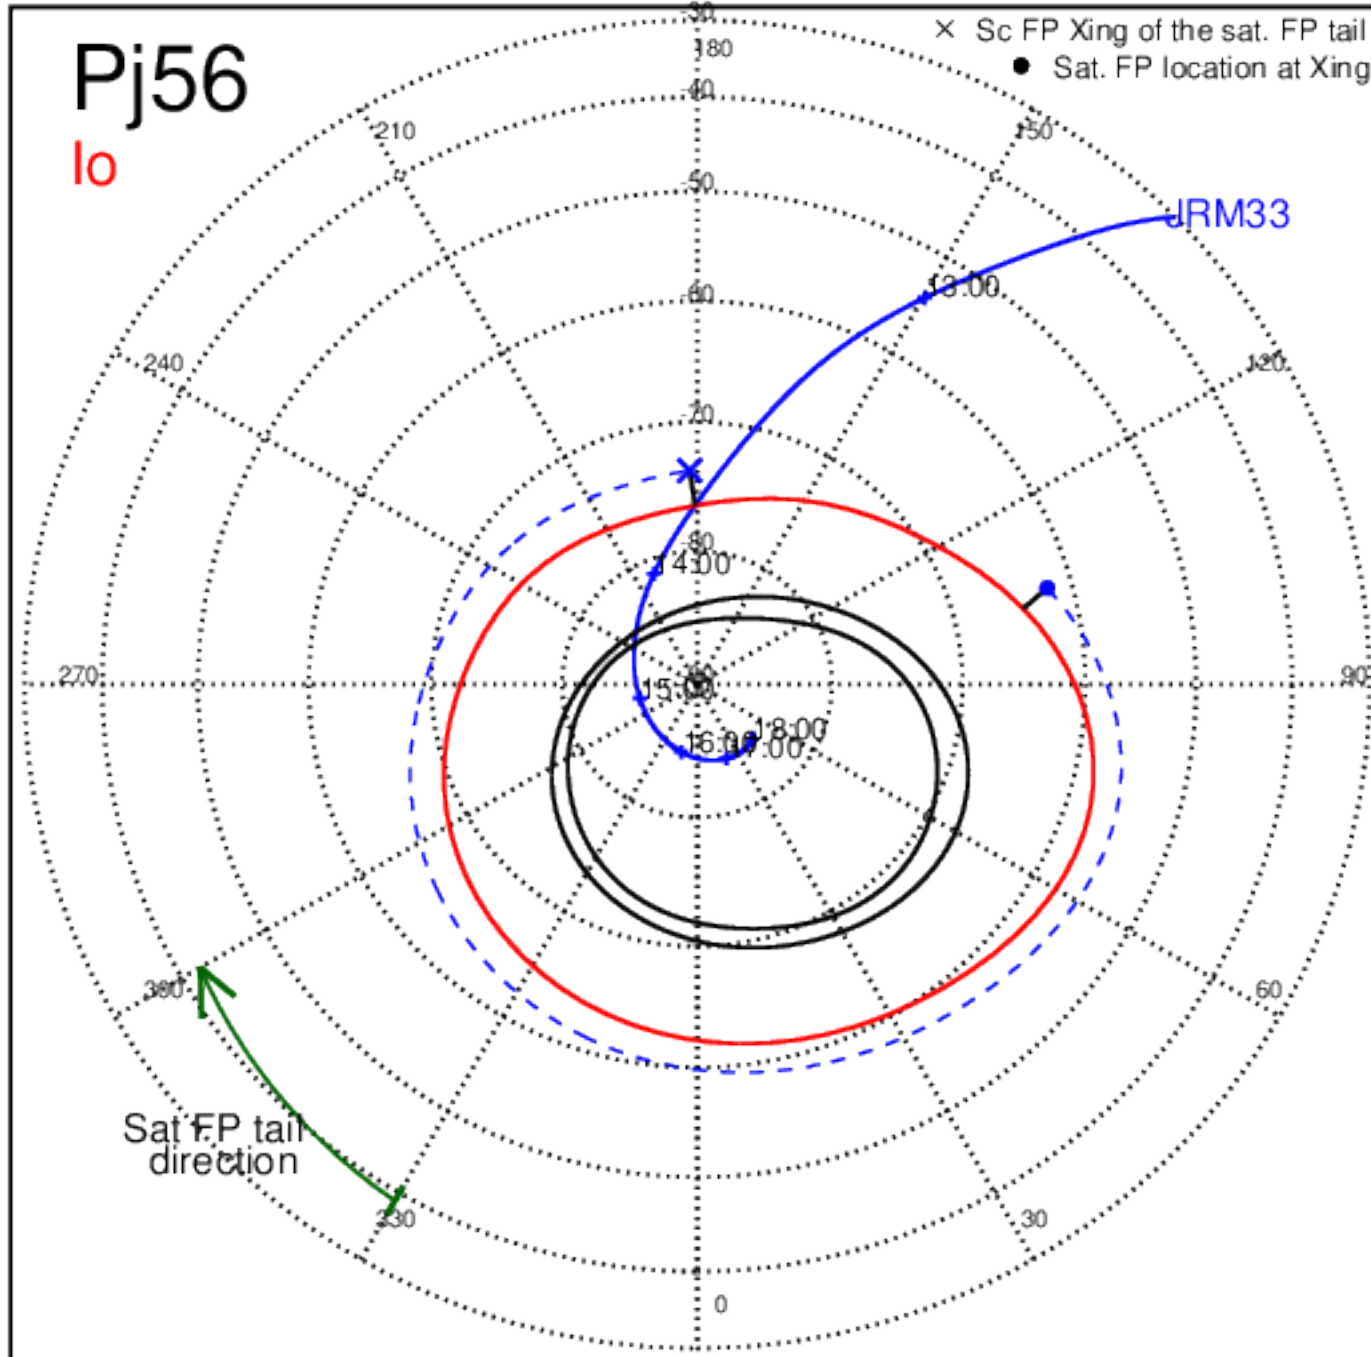

Pj56 (PJ time: 11/22/2023 12:17:19) - North

Pj56 (PJ time: 11/22/2023 12:17:19) - South

Pj56 (PJ time: 11/22/2023 12:17:19) - North

Pj56 (PJ time: 11/22/2023 12:17:19) - South

Pj56 (PJ time: 11/22/2023 12:17:19) - North

Pj57 (PJ time: 12/30/2023 12:36:21 ) - North

Pj57 (PJ time: 12/30/2023 12:36:21 ) - South

Pj58 (PJ time: 02/03/2024 21:47:30 ) - North

Pj58 (PJ time: 02/03/2024 21:47:30 ) - South

Pj58 (PJ time: 02/03/2024 21:47:30) - North

Pj58 (PJ time: 02/03/2024 21:47:30 ) - South

Pj58 (PJ time: 02/03/2024 21:47:30) - North

Pj58 (PJ time: 02/03/2024 21:47:30 ) - South

Pj59 (PJ time: 03/07/2024 15:42:01 ) - North

Pj59 (PJ time: 03/07/2024 15:42:01 ) - South

Pj59 (PJ time: 03/07/2024 15:42:01 ) - North

Pj59 (PJ time: 03/07/2024 15:42:01 ) - South

Pj59 (PJ time: 03/07/2024 15:42:01 ) - North

Pj59 (PJ time: 03/07/2024 15:42:01 ) - South

Pj60 (PJ time: 04/09/2024 08:48:18 ) - North