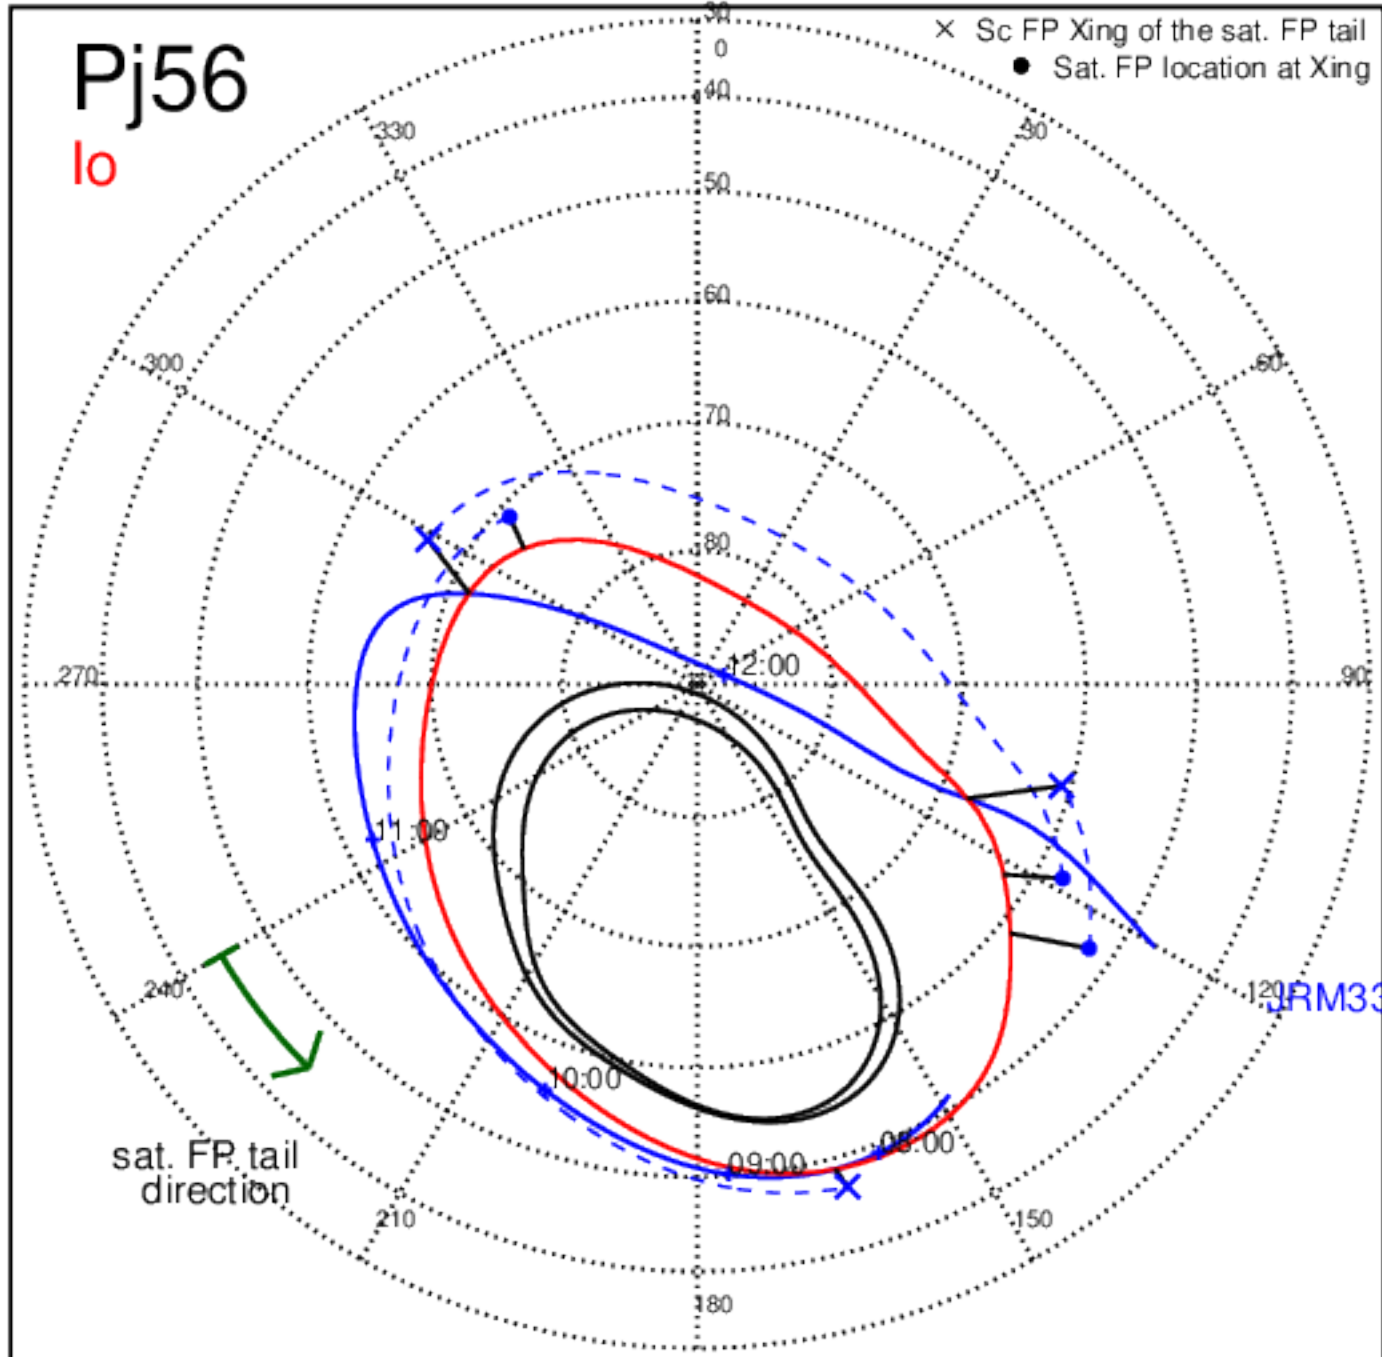

Pj56 (PJ time: 11/22/2023 12:17:19) - North