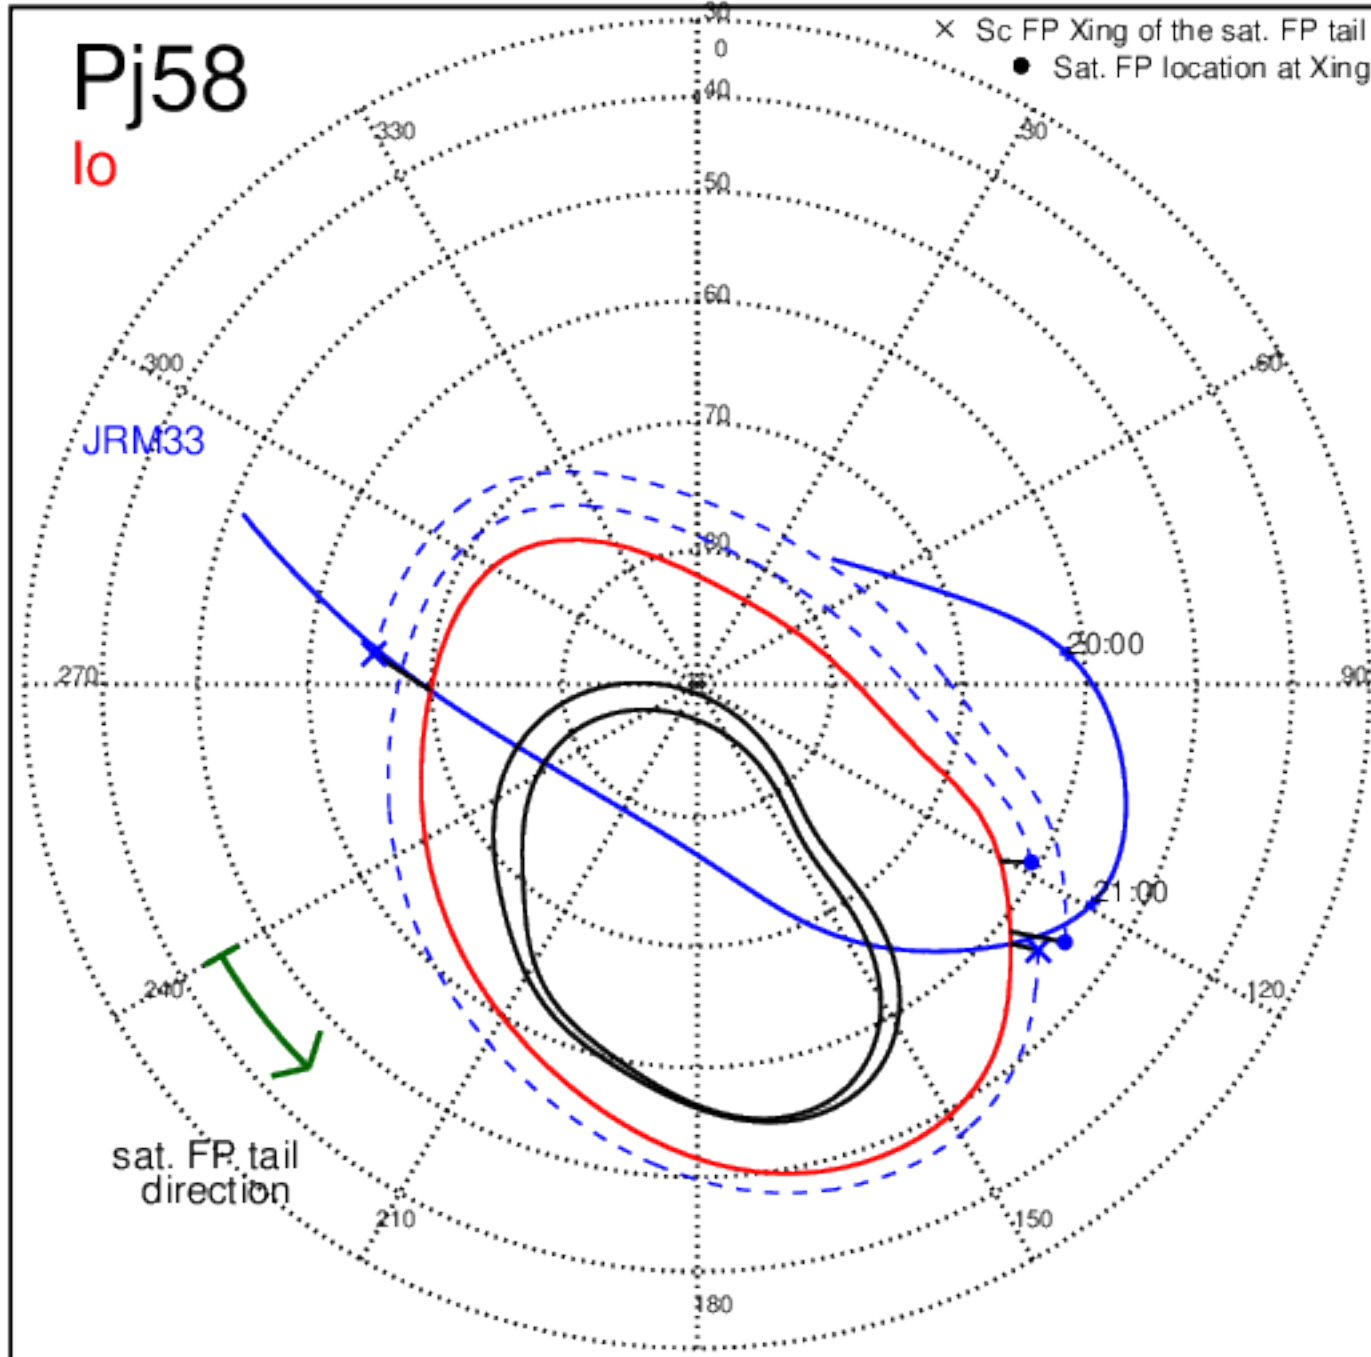

Pj56 (PJ time: 11/22/2023 12:17:19) - South

Pj57 (PJ time: 12/30/2023 12:36:21 ) - North

Pj57 (PJ time: 12/30/2023 12:36:21 ) - South

Pj57 (PJ time: 12/30/2023 12:36:21 ) - North

Pj57 (PJ time: 12/30/2023 12:36:21 ) - South

Pj57 (PJ time: 12/30/2023 12:36:21 ) - North

Pj57 (PJ time: 12/30/2023 12:36:21 ) - South

Pj58 (PJ time: 02/03/2024 21:47:30 ) - North

Pj58 (PJ time: 02/03/2024 21:47:30 ) - South

Pj58 (PJ time: 02/03/2024 21:47:30) - North

Pj58 (PJ time: 02/03/2024 21:47:30 ) - South

Pj58 (PJ time: 02/03/2024 21:47:30) - North

Pj58 (PJ time: 02/03/2024 21:47:30 ) - South

Pj59 (PJ time: 03/07/2024 15:42:01 ) - North

Pj59 (PJ time: 03/07/2024 15:42:01 ) - South

Pj59 (PJ time: 03/07/2024 15:42:01 ) - North

Pj59 (PJ time: 03/07/2024 15:42:01 ) - South

Pj59 (PJ time: 03/07/2024 15:42:01 ) - North

Pj59 (PJ time: 03/07/2024 15:42:01 ) - South

Pj60 (PJ time: 04/09/2024 08:48:18 ) - North