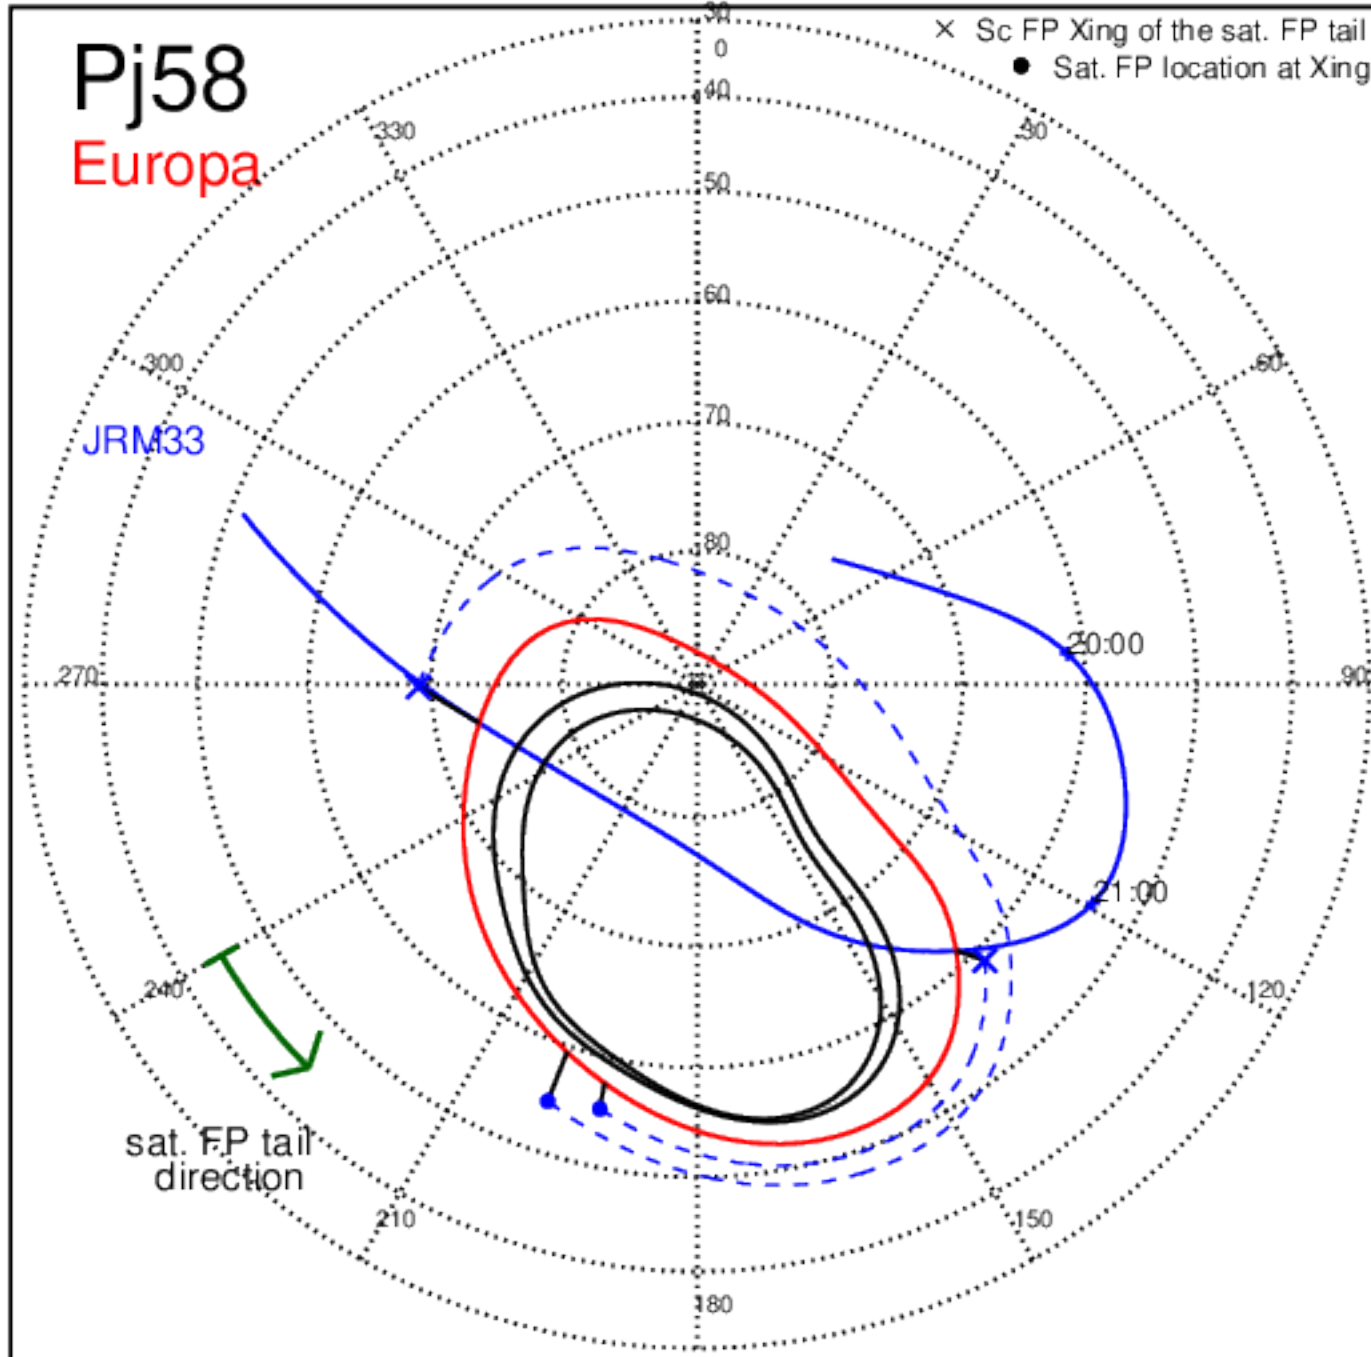

Pj57 (PJ time: 12/30/2023 12:36:21 ) - North

Pj57 (PJ time: 12/30/2023 12:36:21 ) - South

Pj58 (PJ time: 02/03/2024 21:47:30 ) - North

Pj58 (PJ time: 02/03/2024 21:47:30 ) - South

Pj58 (PJ time: 02/03/2024 21:47:30) - North

Pj58 (PJ time: 02/03/2024 21:47:30 ) - South

Pj58 (PJ time: 02/03/2024 21:47:30) - North

Pj58 (PJ time: 02/03/2024 21:47:30 ) - South

Pj59 (PJ time: 03/07/2024 15:42:01 ) - North

Pj59 (PJ time: 03/07/2024 15:42:01 ) - South

Pj59 (PJ time: 03/07/2024 15:42:01 ) - North

Pj59 (PJ time: 03/07/2024 15:42:01 ) - South

Pj59 (PJ time: 03/07/2024 15:42:01 ) - North

Pj59 (PJ time: 03/07/2024 15:42:01 ) - South

Pj60 (PJ time: 04/09/2024 08:48:18 ) - North

Pj60 (PJ time: 04/09/2024 08:48:18 ) - South

Pj60 (PJ time: 04/09/2024 08:48:18 ) - North

Pj60 (PJ time: 04/09/2024 08:48:18 ) - South

Pj60 (PJ time: 04/09/2024 08:48:18 ) - North

Pj60 (PJ time: 04/09/2024 08:48:18 ) - South