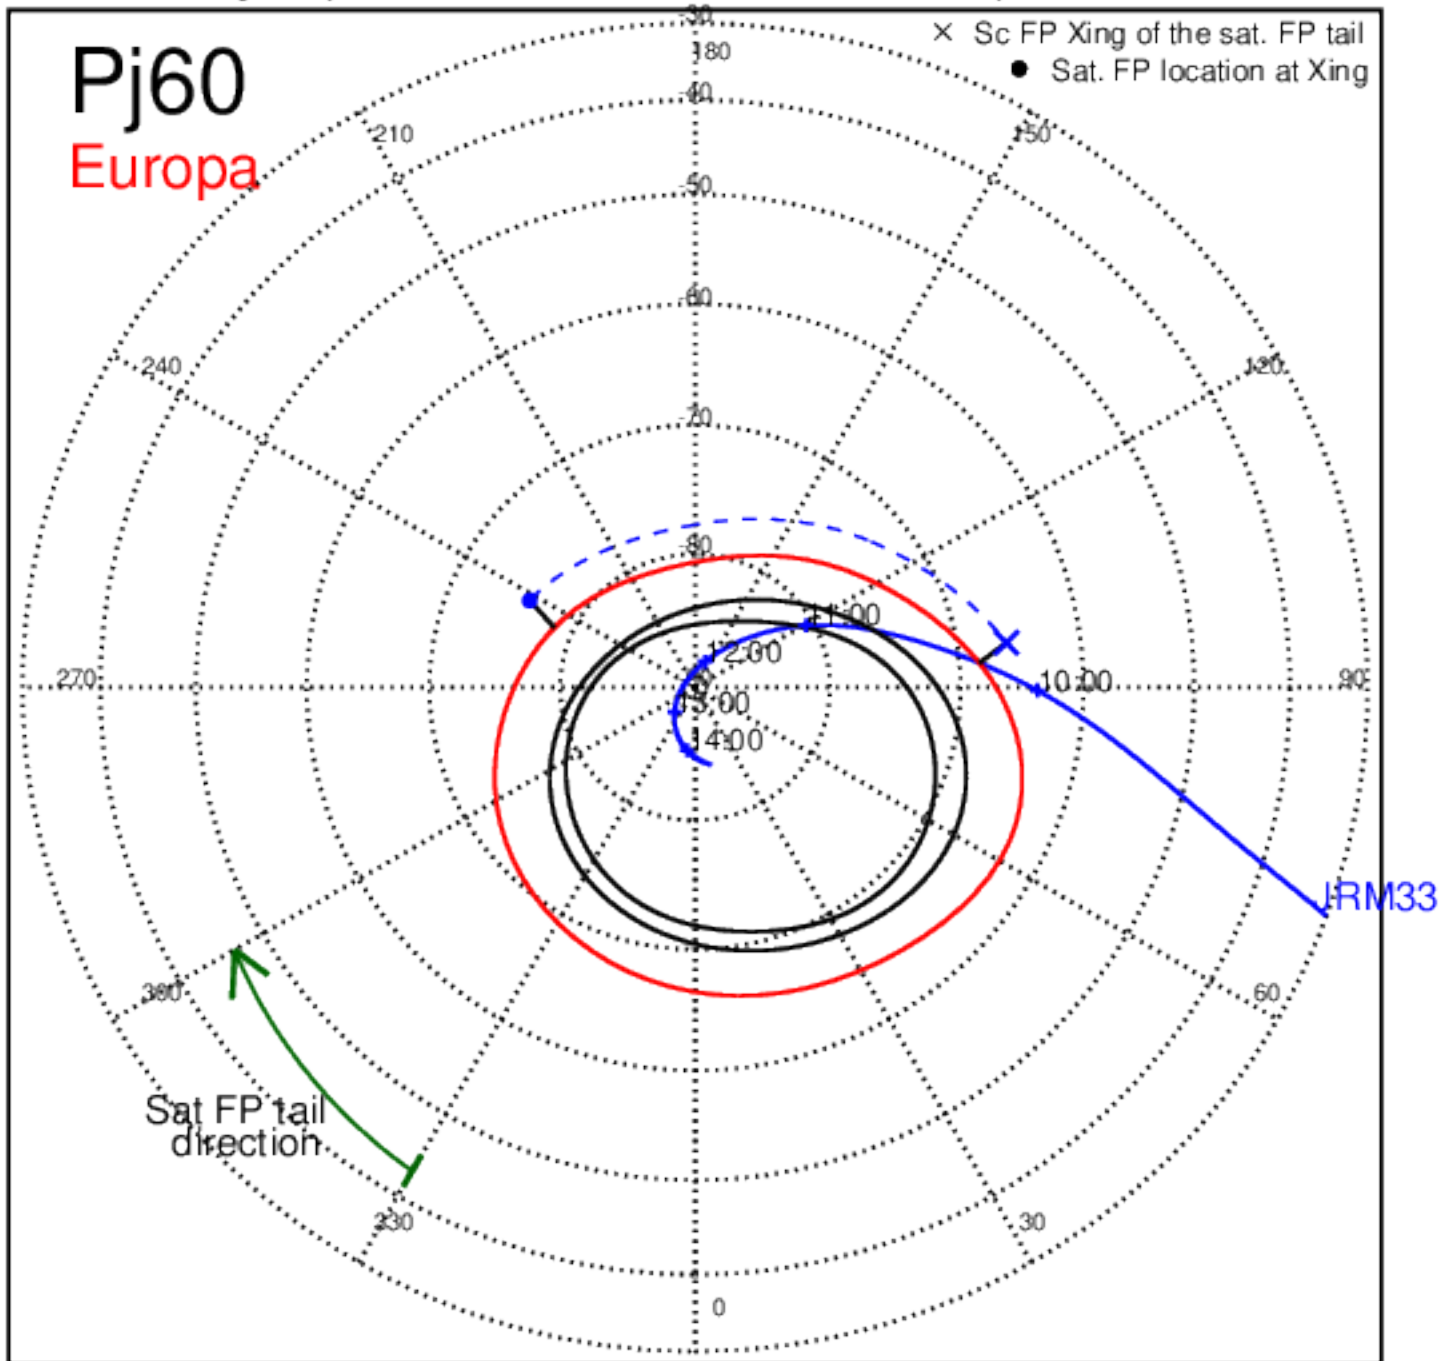

Pj57 (PJ time: 12/30/2023 12:36:21 ) - North

Pj57 (PJ time: 12/30/2023 12:36:21 ) - South

Pj58 (PJ time: 02/03/2024 21:47:30 ) - North

Pj58 (PJ time: 02/03/2024 21:47:30 ) - South

Pj58 (PJ time: 02/03/2024 21:47:30) - North

Pj58 (PJ time: 02/03/2024 21:47:30 ) - South

Pj58 (PJ time: 02/03/2024 21:47:30) - North

Pj58 (PJ time: 02/03/2024 21:47:30 ) - South

Pj59 (PJ time: 03/07/2024 15:42:01 ) - North

Pj59 (PJ time: 03/07/2024 15:42:01 ) - South

Pj59 (PJ time: 03/07/2024 15:42:01 ) - North

Pj59 (PJ time: 03/07/2024 15:42:01 ) - South

Pj59 (PJ time: 03/07/2024 15:42:01 ) - North

Pj59 (PJ time: 03/07/2024 15:42:01 ) - South

Pj60 (PJ time: 04/09/2024 08:48:18 ) - North

Pj60 (PJ time: 04/09/2024 08:48:18 ) - South

Pj60 (PJ time: 04/09/2024 08:48:18 ) - North

Pj60 (PJ time: 04/09/2024 08:48:18 ) - South

Pj60 (PJ time: 04/09/2024 08:48:18 ) - North

Pj60 (PJ time: 04/09/2024 08:48:18 ) - South