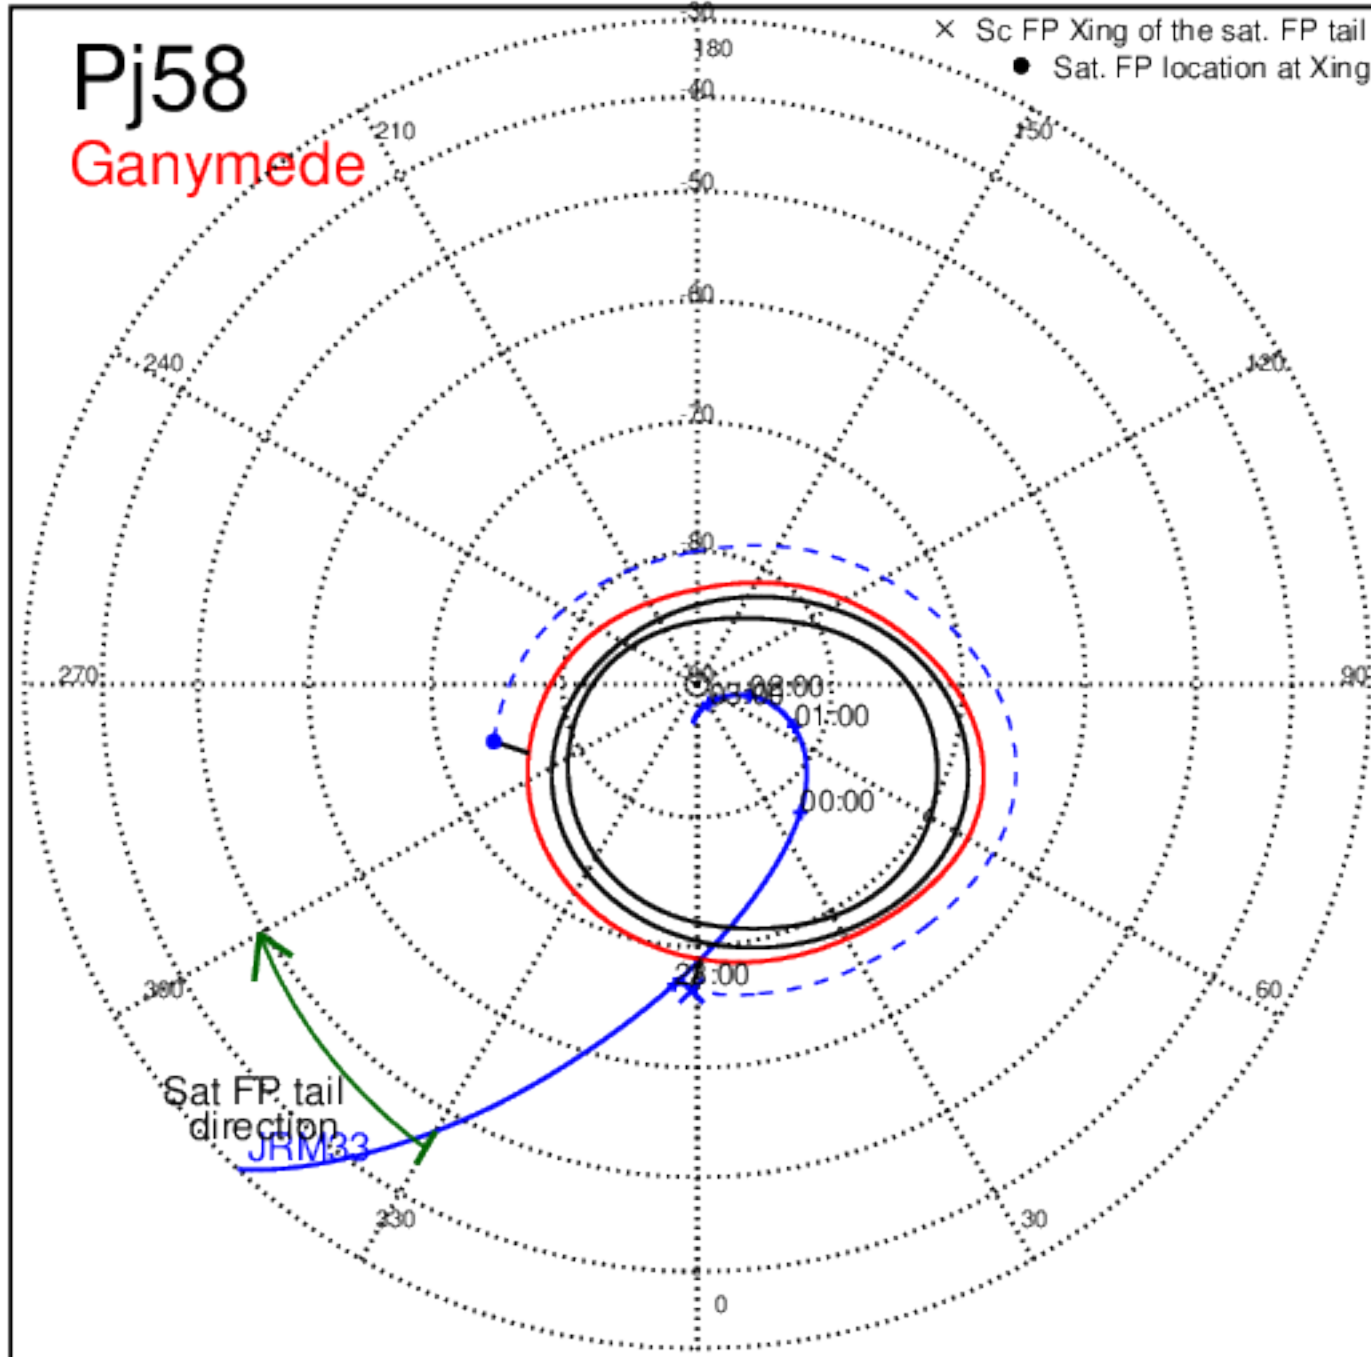

Pj57 (PJ time: 12/30/2023 12:36:21 ) - North

Pj57 (PJ time: 12/30/2023 12:36:21 ) - South

Pj58 (PJ time: 02/03/2024 21:47:30 ) - North

Pj58 (PJ time: 02/03/2024 21:47:30 ) - South

Pj58 (PJ time: 02/03/2024 21:47:30) - North

Pj58 (PJ time: 02/03/2024 21:47:30 ) - South

Pj58 (PJ time: 02/03/2024 21:47:30) - North

Pj58 (PJ time: 02/03/2024 21:47:30 ) - South

Pj59 (PJ time: 03/07/2024 15:42:01 ) - North

Pj59 (PJ time: 03/07/2024 15:42:01 ) - South

Pj59 (PJ time: 03/07/2024 15:42:01 ) - North

Pj59 (PJ time: 03/07/2024 15:42:01 ) - South

Pj59 (PJ time: 03/07/2024 15:42:01 ) - North

Pj59 (PJ time: 03/07/2024 15:42:01 ) - South

Pj60 (PJ time: 04/09/2024 08:48:18 ) - North

Pj60 (PJ time: 04/09/2024 08:48:18 ) - South

Pj60 (PJ time: 04/09/2024 08:48:18 ) - North

Pj60 (PJ time: 04/09/2024 08:48:18 ) - South

Pj60 (PJ time: 04/09/2024 08:48:18 ) - North

Pj60 (PJ time: 04/09/2024 08:48:18 ) - South