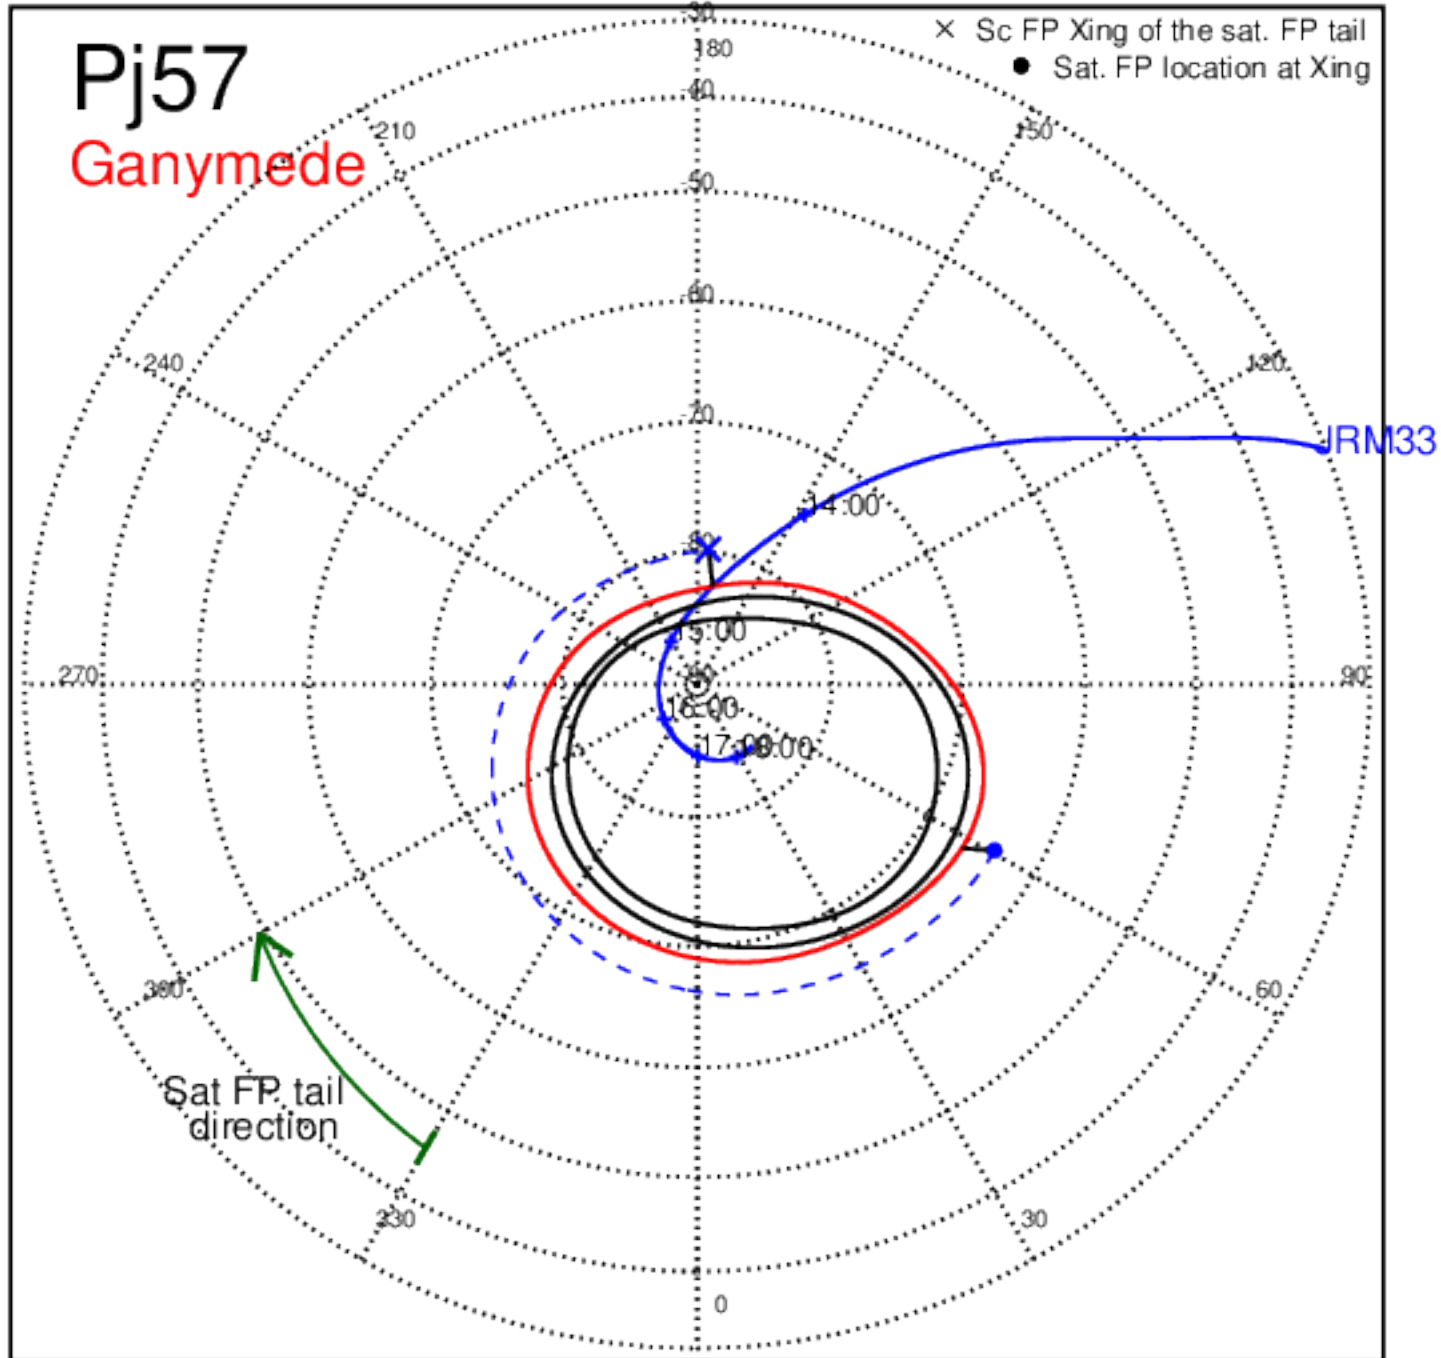

Pj56 (PJ time: 11/22/2023 12:17:19) - South

Pj57 (PJ time: 12/30/2023 12:36:21 ) - North

Pj57 (PJ time: 12/30/2023 12:36:21 ) - South

Pj57 (PJ time: 12/30/2023 12:36:21 ) - North

Pj57 (PJ time: 12/30/2023 12:36:21 ) - South

Pj57 (PJ time: 12/30/2023 12:36:21 ) - North

Pj57 (PJ time: 12/30/2023 12:36:21 ) - South

Pj58 (PJ time: 02/03/2024 21:47:30 ) - North

Pj58 (PJ time: 02/03/2024 21:47:30 ) - South

Pj58 (PJ time: 02/03/2024 21:47:30) - North

Pj58 (PJ time: 02/03/2024 21:47:30 ) - South

Pj58 (PJ time: 02/03/2024 21:47:30) - North

Pj58 (PJ time: 02/03/2024 21:47:30 ) - South

Pj59 (PJ time: 03/07/2024 15:42:01 ) - North

Pj59 (PJ time: 03/07/2024 15:42:01 ) - South

Pj59 (PJ time: 03/07/2024 15:42:01 ) - North

Pj59 (PJ time: 03/07/2024 15:42:01 ) - South

Pj59 (PJ time: 03/07/2024 15:42:01 ) - North

Pj59 (PJ time: 03/07/2024 15:42:01 ) - South

Pj60 (PJ time: 04/09/2024 08:48:18 ) - North