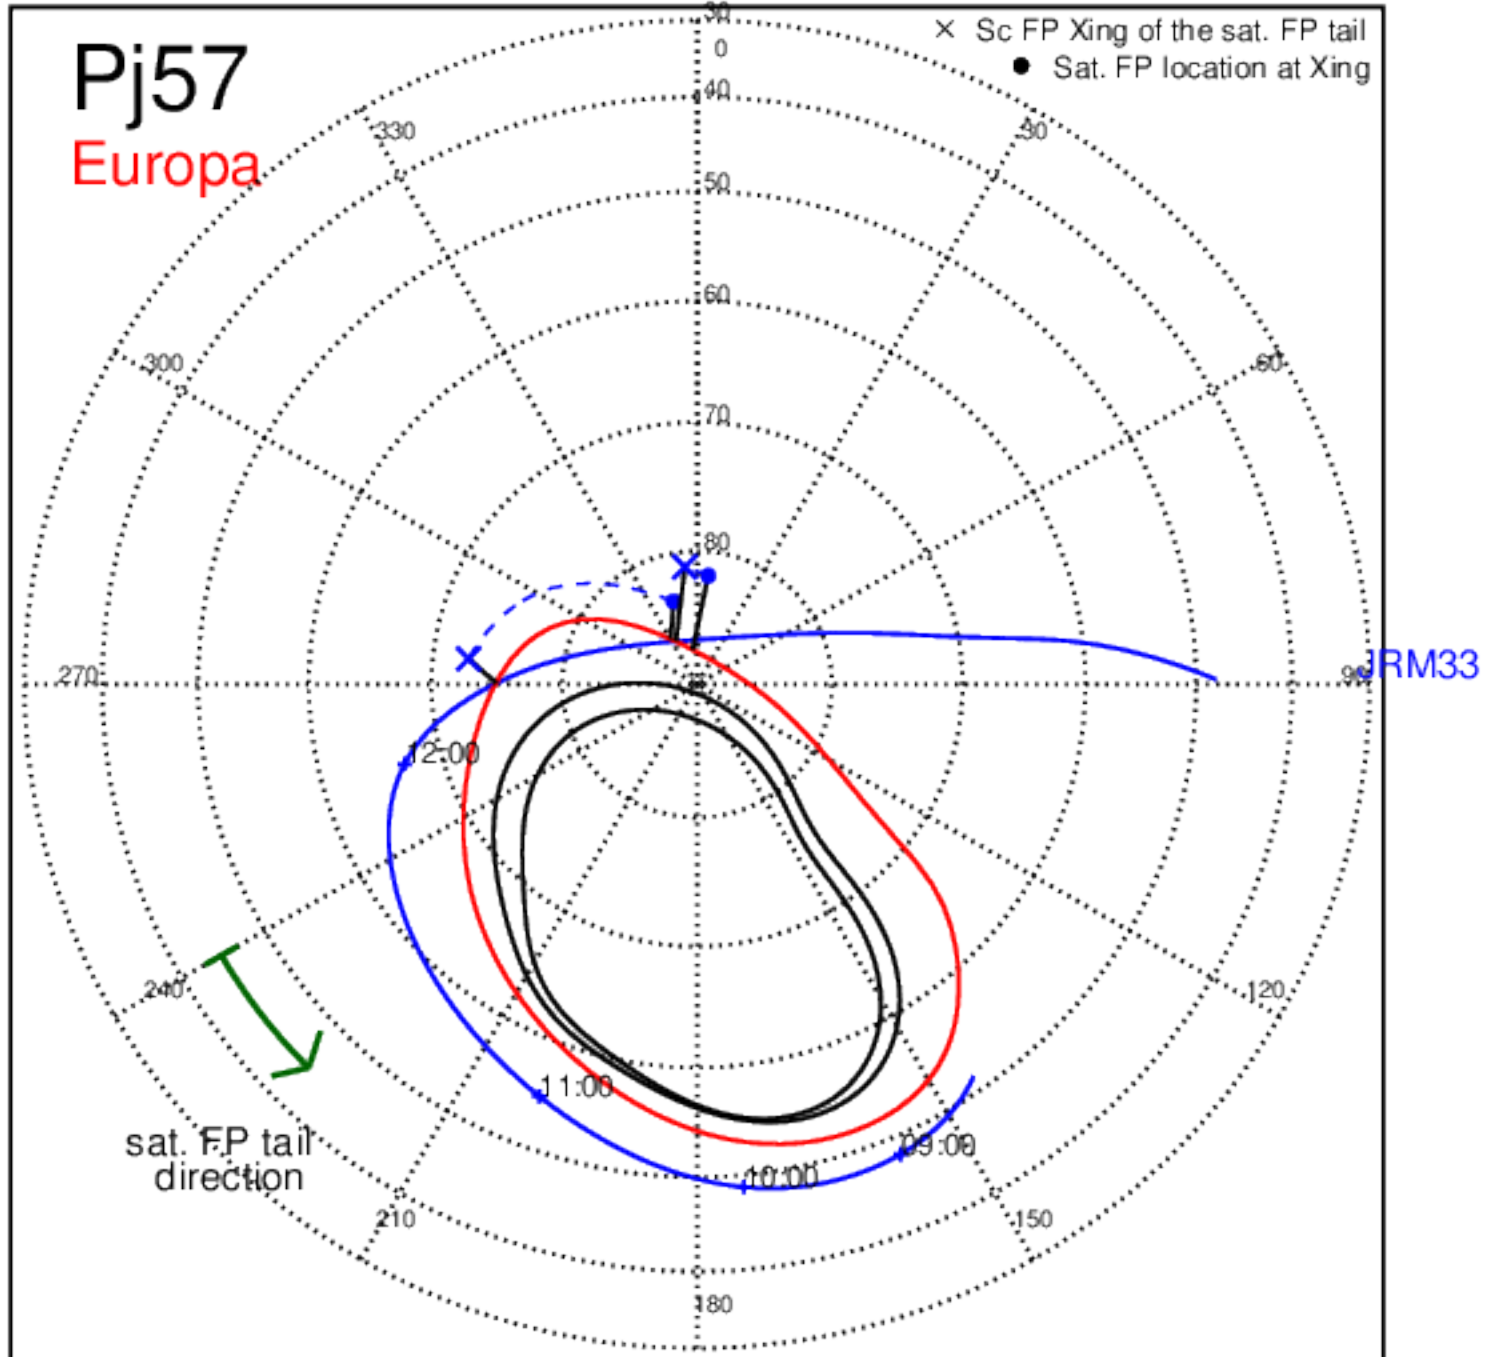

Pj56 (PJ time: 11/22/2023 12:17:19) - South

Pj57 (PJ time: 12/30/2023 12:36:21 ) - North

Pj57 (PJ time: 12/30/2023 12:36:21 ) - South

Pj57 (PJ time: 12/30/2023 12:36:21 ) - North

Pj57 (PJ time: 12/30/2023 12:36:21 ) - South

Pj57 (PJ time: 12/30/2023 12:36:21 ) - North

Pj57 (PJ time: 12/30/2023 12:36:21 ) - South

Pj58 (PJ time: 02/03/2024 21:47:30 ) - North

Pj58 (PJ time: 02/03/2024 21:47:30 ) - South

Pj58 (PJ time: 02/03/2024 21:47:30) - North

Pj58 (PJ time: 02/03/2024 21:47:30 ) - South

Pj58 (PJ time: 02/03/2024 21:47:30) - North

Pj58 (PJ time: 02/03/2024 21:47:30 ) - South

Pj59 (PJ time: 03/07/2024 15:42:01 ) - North

Pj59 (PJ time: 03/07/2024 15:42:01 ) - South

Pj59 (PJ time: 03/07/2024 15:42:01 ) - North

Pj59 (PJ time: 03/07/2024 15:42:01 ) - South

Pj59 (PJ time: 03/07/2024 15:42:01 ) - North

Pj59 (PJ time: 03/07/2024 15:42:01 ) - South

Pj60 (PJ time: 04/09/2024 08:48:18 ) - North