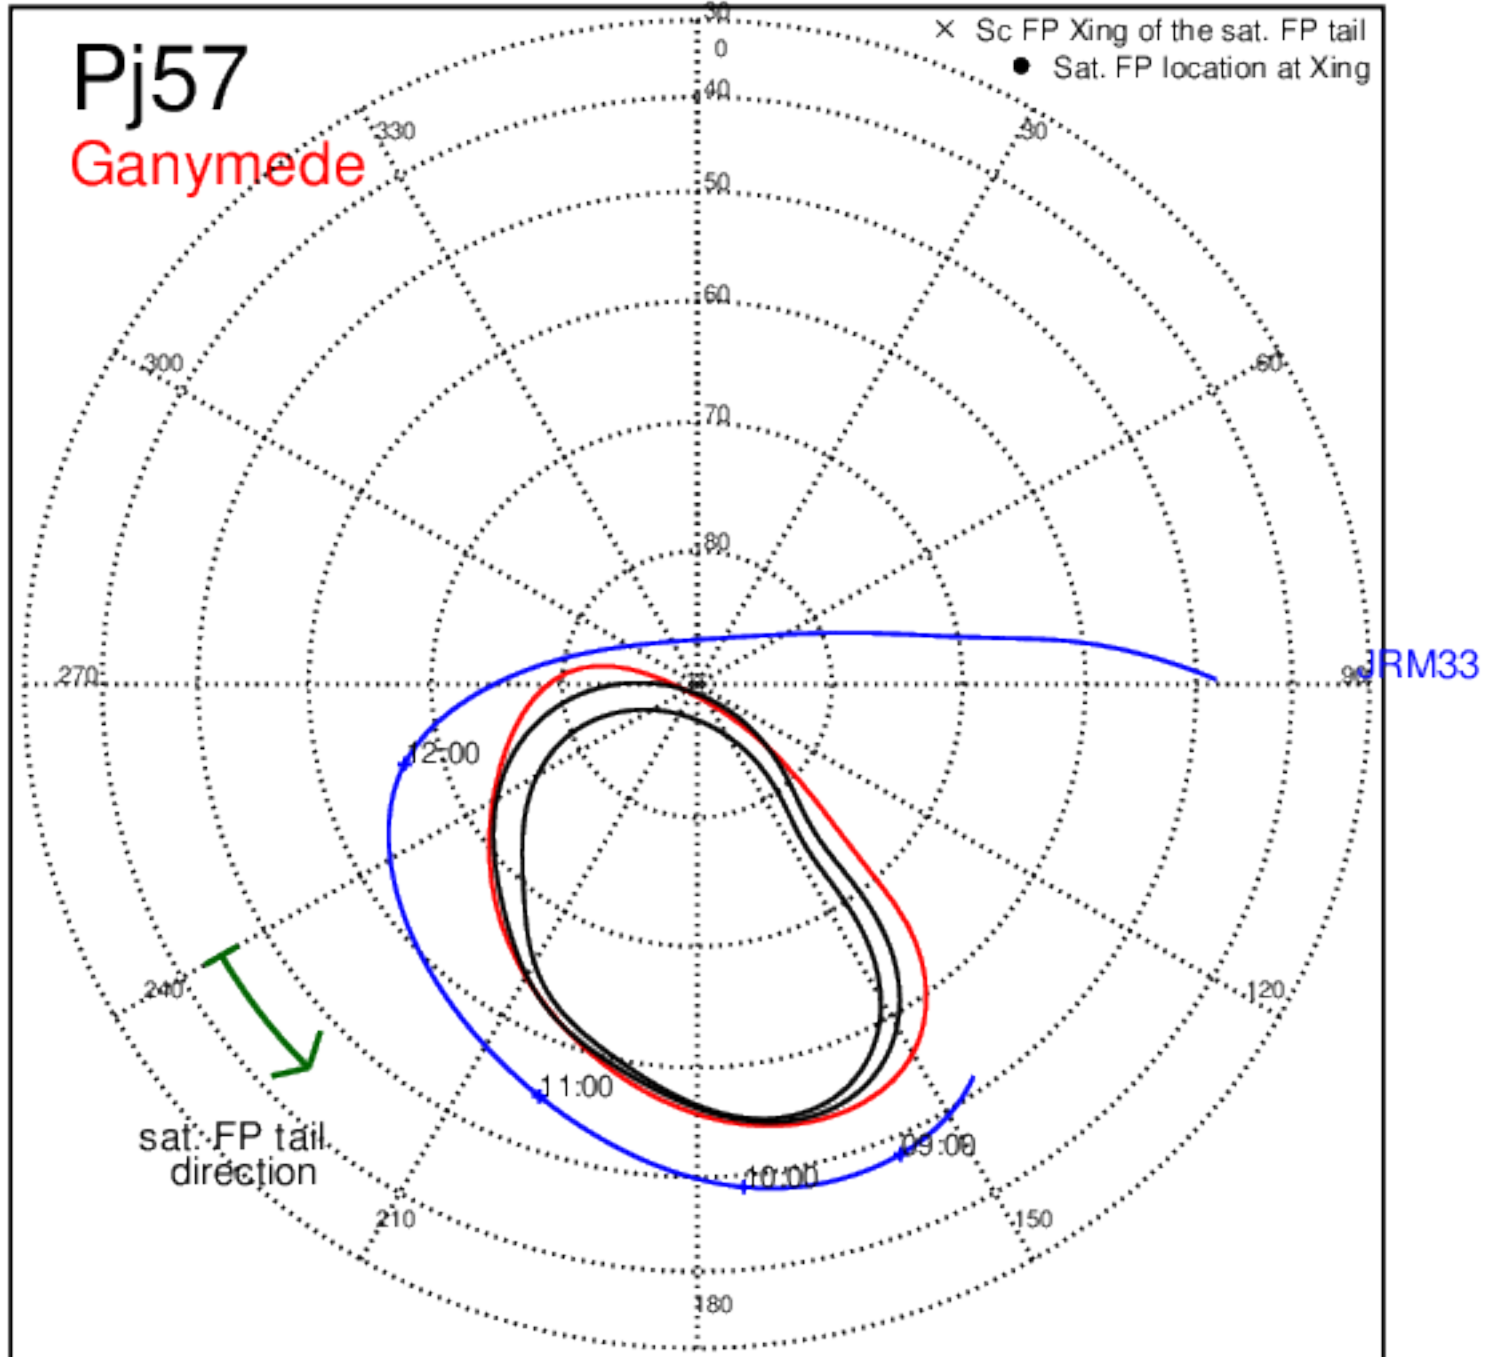

Pj56 (PJ time: 11/22/2023 12:17:19) - South

Pj57 (PJ time: 12/30/2023 12:36:21 ) - North

Pj57 (PJ time: 12/30/2023 12:36:21 ) - South

Pj57 (PJ time: 12/30/2023 12:36:21 ) - North

Pj57 (PJ time: 12/30/2023 12:36:21 ) - South

Pj57 (PJ time: 12/30/2023 12:36:21 ) - North

Pj57 (PJ time: 12/30/2023 12:36:21 ) - South

Pj58 (PJ time: 02/03/2024 21:47:30 ) - North

Pj58 (PJ time: 02/03/2024 21:47:30 ) - South

Pj58 (PJ time: 02/03/2024 21:47:30) - North

Pj58 (PJ time: 02/03/2024 21:47:30 ) - South

Pj58 (PJ time: 02/03/2024 21:47:30) - North

Pj58 (PJ time: 02/03/2024 21:47:30 ) - South

Pj59 (PJ time: 03/07/2024 15:42:01 ) - North

Pj59 (PJ time: 03/07/2024 15:42:01 ) - South

Pj59 (PJ time: 03/07/2024 15:42:01 ) - North

Pj59 (PJ time: 03/07/2024 15:42:01 ) - South

Pj59 (PJ time: 03/07/2024 15:42:01 ) - North

Pj59 (PJ time: 03/07/2024 15:42:01 ) - South

Pj60 (PJ time: 04/09/2024 08:48:18 ) - North