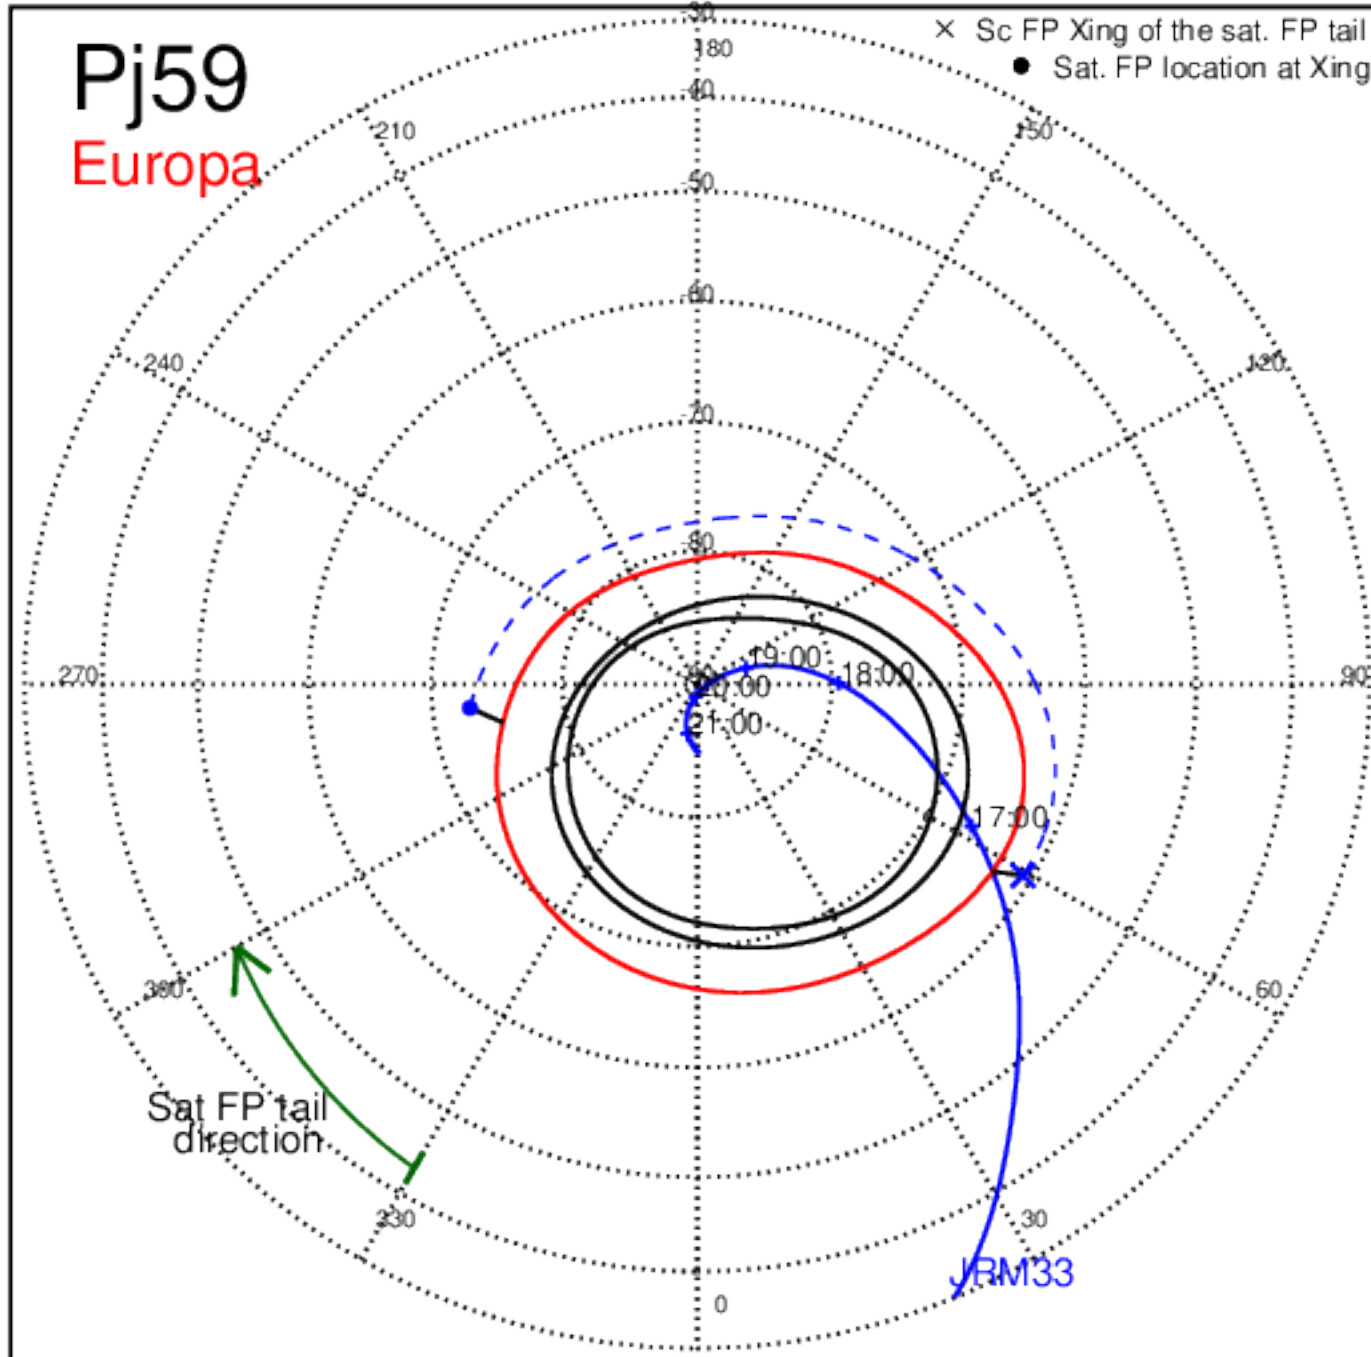

Pj57 (PJ time: 12/30/2023 12:36:21 ) - North

Pj57 (PJ time: 12/30/2023 12:36:21 ) - South

Pj58 (PJ time: 02/03/2024 21:47:30 ) - North

Pj58 (PJ time: 02/03/2024 21:47:30 ) - South

Pj58 (PJ time: 02/03/2024 21:47:30) - North

Pj58 (PJ time: 02/03/2024 21:47:30 ) - South

Pj58 (PJ time: 02/03/2024 21:47:30) - North

Pj58 (PJ time: 02/03/2024 21:47:30 ) - South

Pj59 (PJ time: 03/07/2024 15:42:01 ) - North

Pj59 (PJ time: 03/07/2024 15:42:01 ) - South

Pj59 (PJ time: 03/07/2024 15:42:01 ) - North

Pj59 (PJ time: 03/07/2024 15:42:01 ) - South

Pj59 (PJ time: 03/07/2024 15:42:01 ) - North

Pj59 (PJ time: 03/07/2024 15:42:01 ) - South

Pj60 (PJ time: 04/09/2024 08:48:18 ) - North

Pj60 (PJ time: 04/09/2024 08:48:18 ) - South

Pj60 (PJ time: 04/09/2024 08:48:18 ) - North

Pj60 (PJ time: 04/09/2024 08:48:18 ) - South

Pj60 (PJ time: 04/09/2024 08:48:18 ) - North

Pj60 (PJ time: 04/09/2024 08:48:18 ) - South