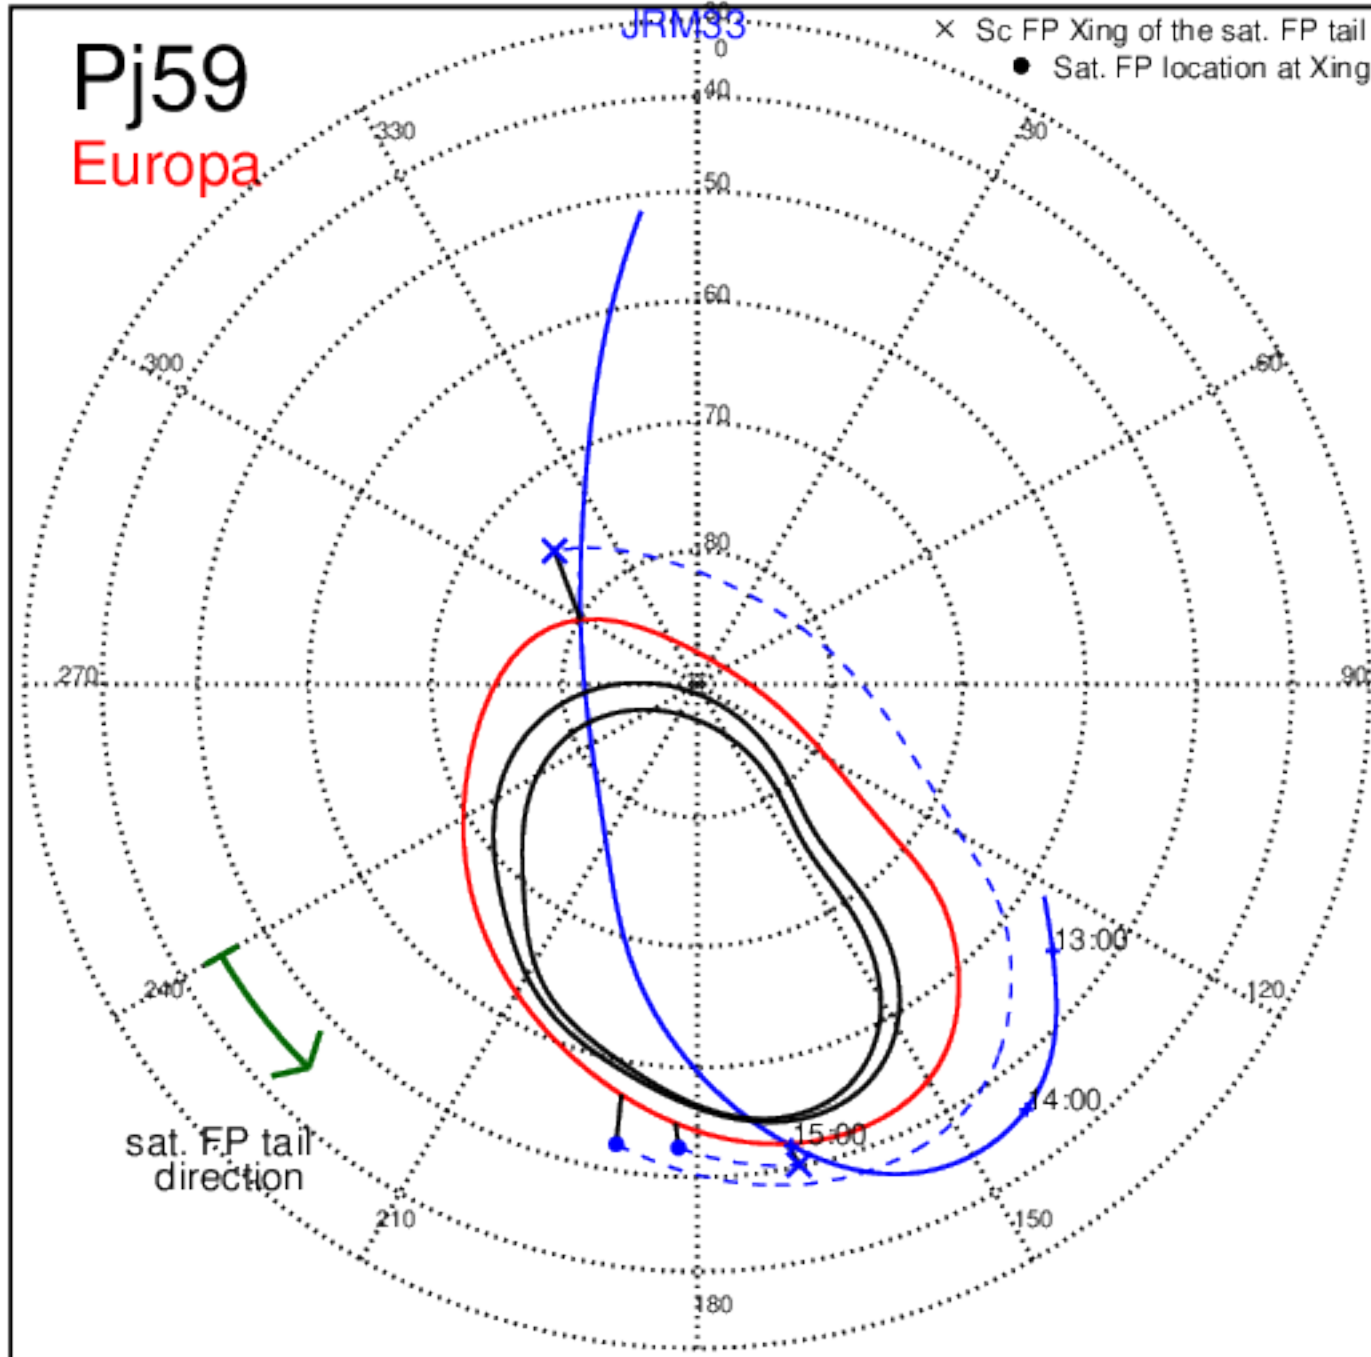

Pj57 (PJ time: 12/30/2023 12:36:21 ) - North

Pj57 (PJ time: 12/30/2023 12:36:21 ) - South

Pj58 (PJ time: 02/03/2024 21:47:30 ) - North

Pj58 (PJ time: 02/03/2024 21:47:30 ) - South

Pj58 (PJ time: 02/03/2024 21:47:30) - North

Pj58 (PJ time: 02/03/2024 21:47:30 ) - South

Pj58 (PJ time: 02/03/2024 21:47:30) - North

Pj58 (PJ time: 02/03/2024 21:47:30 ) - South

Pj59 (PJ time: 03/07/2024 15:42:01 ) - North

Pj59 (PJ time: 03/07/2024 15:42:01 ) - South

Pj59 (PJ time: 03/07/2024 15:42:01 ) - North

Pj59 (PJ time: 03/07/2024 15:42:01 ) - South

Pj59 (PJ time: 03/07/2024 15:42:01 ) - North

Pj59 (PJ time: 03/07/2024 15:42:01 ) - South

Pj60 (PJ time: 04/09/2024 08:48:18 ) - North

Pj60 (PJ time: 04/09/2024 08:48:18 ) - South

Pj60 (PJ time: 04/09/2024 08:48:18 ) - North

Pj60 (PJ time: 04/09/2024 08:48:18 ) - South

Pj60 (PJ time: 04/09/2024 08:48:18 ) - North

Pj60 (PJ time: 04/09/2024 08:48:18 ) - South