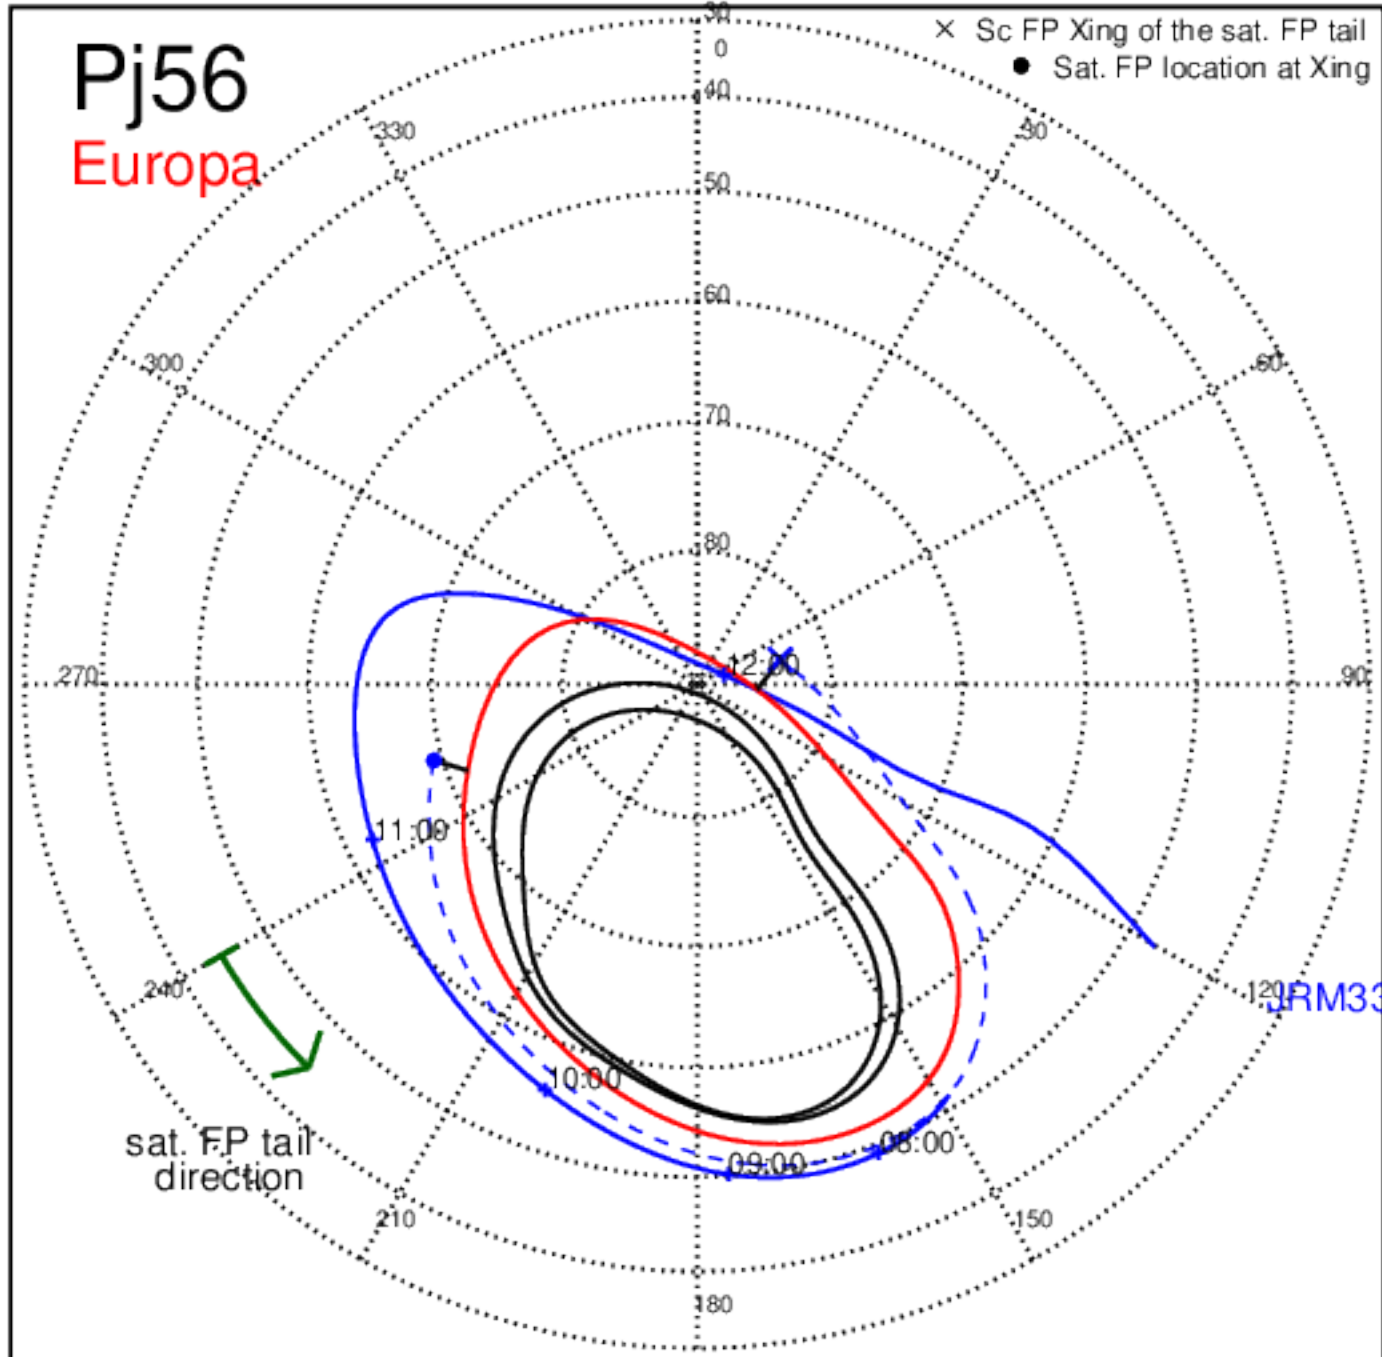

Pj56 (PJ time: 11/22/2023 12:17:19) - North

Pj56 (PJ time: 11/22/2023 12:17:19) - South

Pj56 (PJ time: 11/22/2023 12:17:19) - North

Pj56 (PJ time: 11/22/2023 12:17:19) - South

Pj56 (PJ time: 11/22/2023 12:17:19) - North

Pj56 (PJ time: 11/22/2023 12:17:19) - South

Pj57 (PJ time: 12/30/2023 12:36:21 ) - North

Pj57 (PJ time: 12/30/2023 12:36:21 ) - South

Pj57 (PJ time: 12/30/2023 12:36:21 ) - North

Pj57 (PJ time: 12/30/2023 12:36:21 ) - South

Pj57 (PJ time: 12/30/2023 12:36:21 ) - North

Pj57 (PJ time: 12/30/2023 12:36:21 ) - South

Pj58 (PJ time: 02/03/2024 21:47:30 ) - North

Pj58 (PJ time: 02/03/2024 21:47:30 ) - South

Pj58 (PJ time: 02/03/2024 21:47:30) - North

Pj58 (PJ time: 02/03/2024 21:47:30 ) - South

Pj58 (PJ time: 02/03/2024 21:47:30) - North

Pj58 (PJ time: 02/03/2024 21:47:30 ) - South

Pj59 (PJ time: 03/07/2024 15:42:01 ) - North

Pj59 (PJ time: 03/07/2024 15:42:01 ) - South