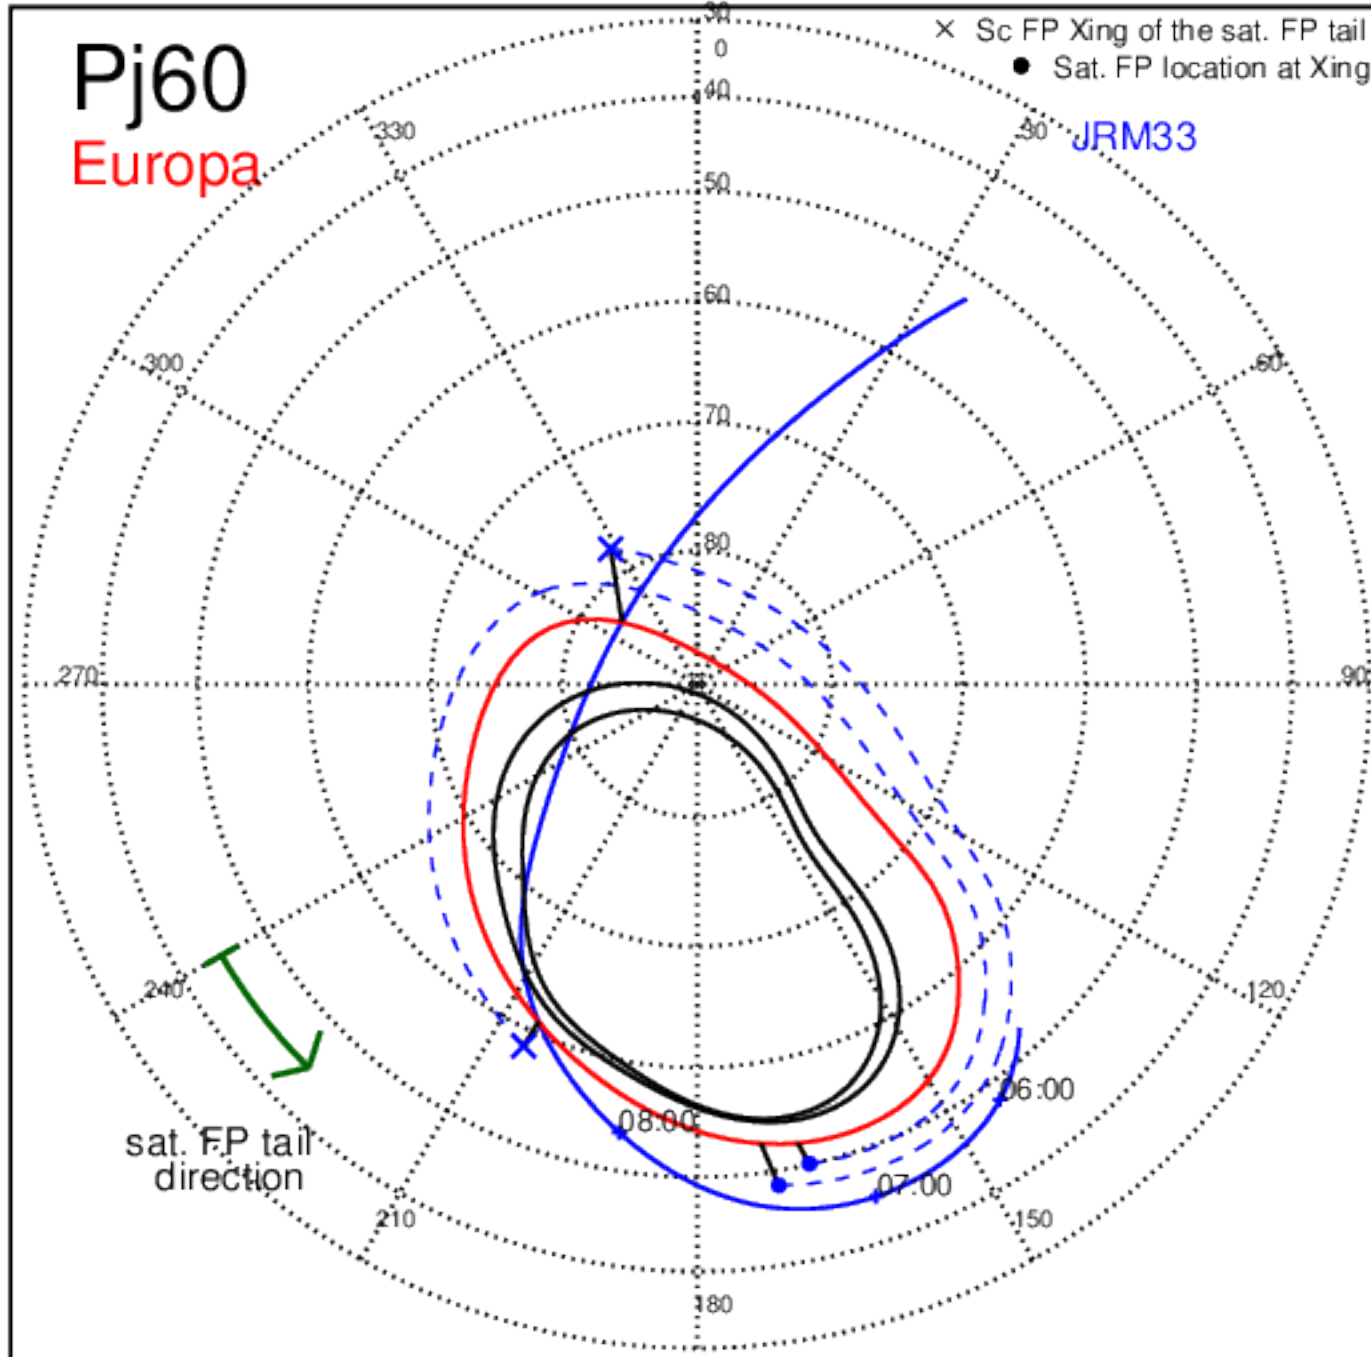

Pj57 (PJ time: 12/30/2023 12:36:21 ) - North

Pj57 (PJ time: 12/30/2023 12:36:21 ) - South

Pj58 (PJ time: 02/03/2024 21:47:30 ) - North

Pj58 (PJ time: 02/03/2024 21:47:30 ) - South

Pj58 (PJ time: 02/03/2024 21:47:30) - North

Pj58 (PJ time: 02/03/2024 21:47:30 ) - South

Pj58 (PJ time: 02/03/2024 21:47:30) - North

Pj58 (PJ time: 02/03/2024 21:47:30 ) - South

Pj59 (PJ time: 03/07/2024 15:42:01 ) - North

Pj59 (PJ time: 03/07/2024 15:42:01 ) - South

Pj59 (PJ time: 03/07/2024 15:42:01 ) - North

Pj59 (PJ time: 03/07/2024 15:42:01 ) - South

Pj59 (PJ time: 03/07/2024 15:42:01 ) - North

Pj59 (PJ time: 03/07/2024 15:42:01 ) - South

Pj60 (PJ time: 04/09/2024 08:48:18 ) - North

Pj60 (PJ time: 04/09/2024 08:48:18 ) - South

Pj60 (PJ time: 04/09/2024 08:48:18 ) - North

Pj60 (PJ time: 04/09/2024 08:48:18 ) - South

Pj60 (PJ time: 04/09/2024 08:48:18 ) - North

Pj60 (PJ time: 04/09/2024 08:48:18 ) - South