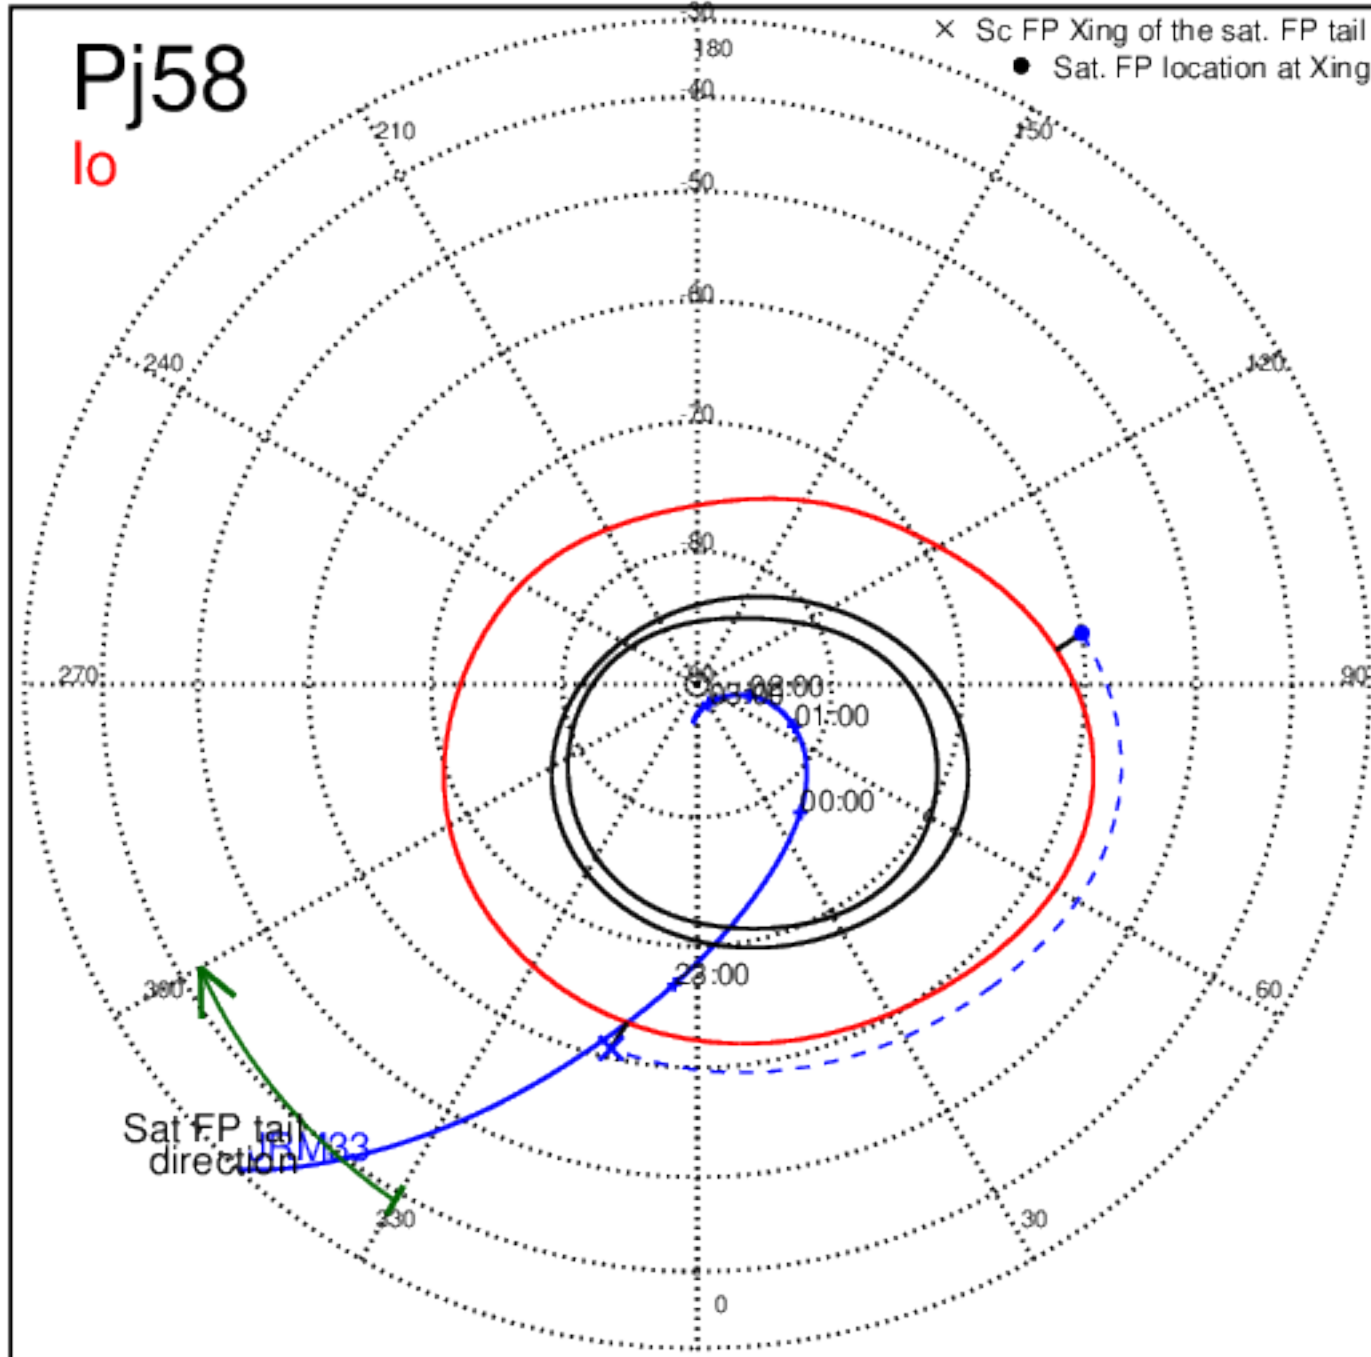

Pj57 (PJ time: 12/30/2023 12:36:21 ) - North

Pj57 (PJ time: 12/30/2023 12:36:21 ) - South

Pj58 (PJ time: 02/03/2024 21:47:30 ) - North

Pj58 (PJ time: 02/03/2024 21:47:30 ) - South

Pj58 (PJ time: 02/03/2024 21:47:30) - North

Pj58 (PJ time: 02/03/2024 21:47:30 ) - South

Pj58 (PJ time: 02/03/2024 21:47:30) - North

Pj58 (PJ time: 02/03/2024 21:47:30 ) - South

Pj59 (PJ time: 03/07/2024 15:42:01 ) - North

Pj59 (PJ time: 03/07/2024 15:42:01 ) - South

Pj59 (PJ time: 03/07/2024 15:42:01 ) - North

Pj59 (PJ time: 03/07/2024 15:42:01 ) - South

Pj59 (PJ time: 03/07/2024 15:42:01 ) - North

Pj59 (PJ time: 03/07/2024 15:42:01 ) - South

Pj60 (PJ time: 04/09/2024 08:48:18 ) - North

Pj60 (PJ time: 04/09/2024 08:48:18 ) - South

Pj60 (PJ time: 04/09/2024 08:48:18 ) - North

Pj60 (PJ time: 04/09/2024 08:48:18 ) - South

Pj60 (PJ time: 04/09/2024 08:48:18 ) - North

Pj60 (PJ time: 04/09/2024 08:48:18 ) - South