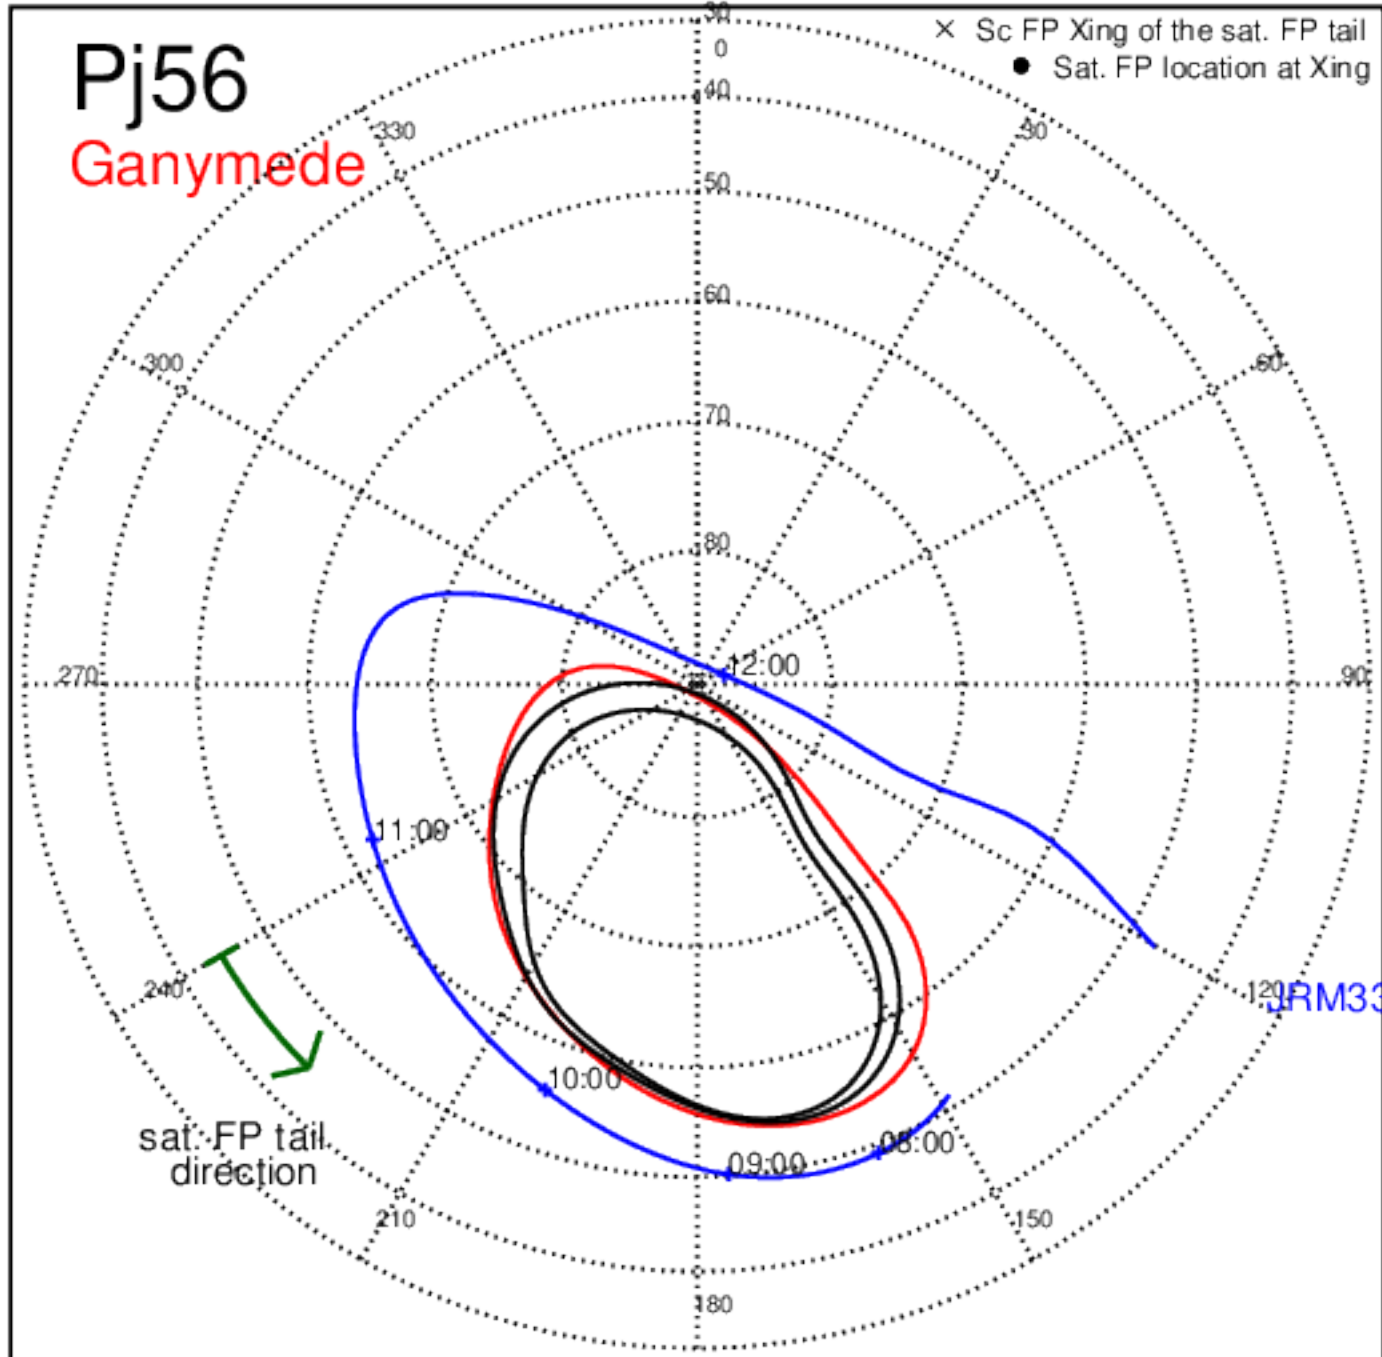

Pj56 (PJ time: 11/22/2023 12:17:19) - North

Pj56 (PJ time: 11/22/2023 12:17:19) - South

Pj56 (PJ time: 11/22/2023 12:17:19) - North

Pj56 (PJ time: 11/22/2023 12:17:19) - South

Pj56 (PJ time: 11/22/2023 12:17:19) - North

Pj56 (PJ time: 11/22/2023 12:17:19) - South

Pj57 (PJ time: 12/30/2023 12:36:21 ) - North

Pj57 (PJ time: 12/30/2023 12:36:21 ) - South

Pj57 (PJ time: 12/30/2023 12:36:21 ) - North

Pj57 (PJ time: 12/30/2023 12:36:21 ) - South

Pj57 (PJ time: 12/30/2023 12:36:21 ) - North

Pj57 (PJ time: 12/30/2023 12:36:21 ) - South

Pj58 (PJ time: 02/03/2024 21:47:30 ) - North

Pj58 (PJ time: 02/03/2024 21:47:30 ) - South

Pj58 (PJ time: 02/03/2024 21:47:30) - North

Pj58 (PJ time: 02/03/2024 21:47:30 ) - South

Pj58 (PJ time: 02/03/2024 21:47:30) - North

Pj58 (PJ time: 02/03/2024 21:47:30 ) - South

Pj59 (PJ time: 03/07/2024 15:42:01 ) - North

Pj59 (PJ time: 03/07/2024 15:42:01 ) - South