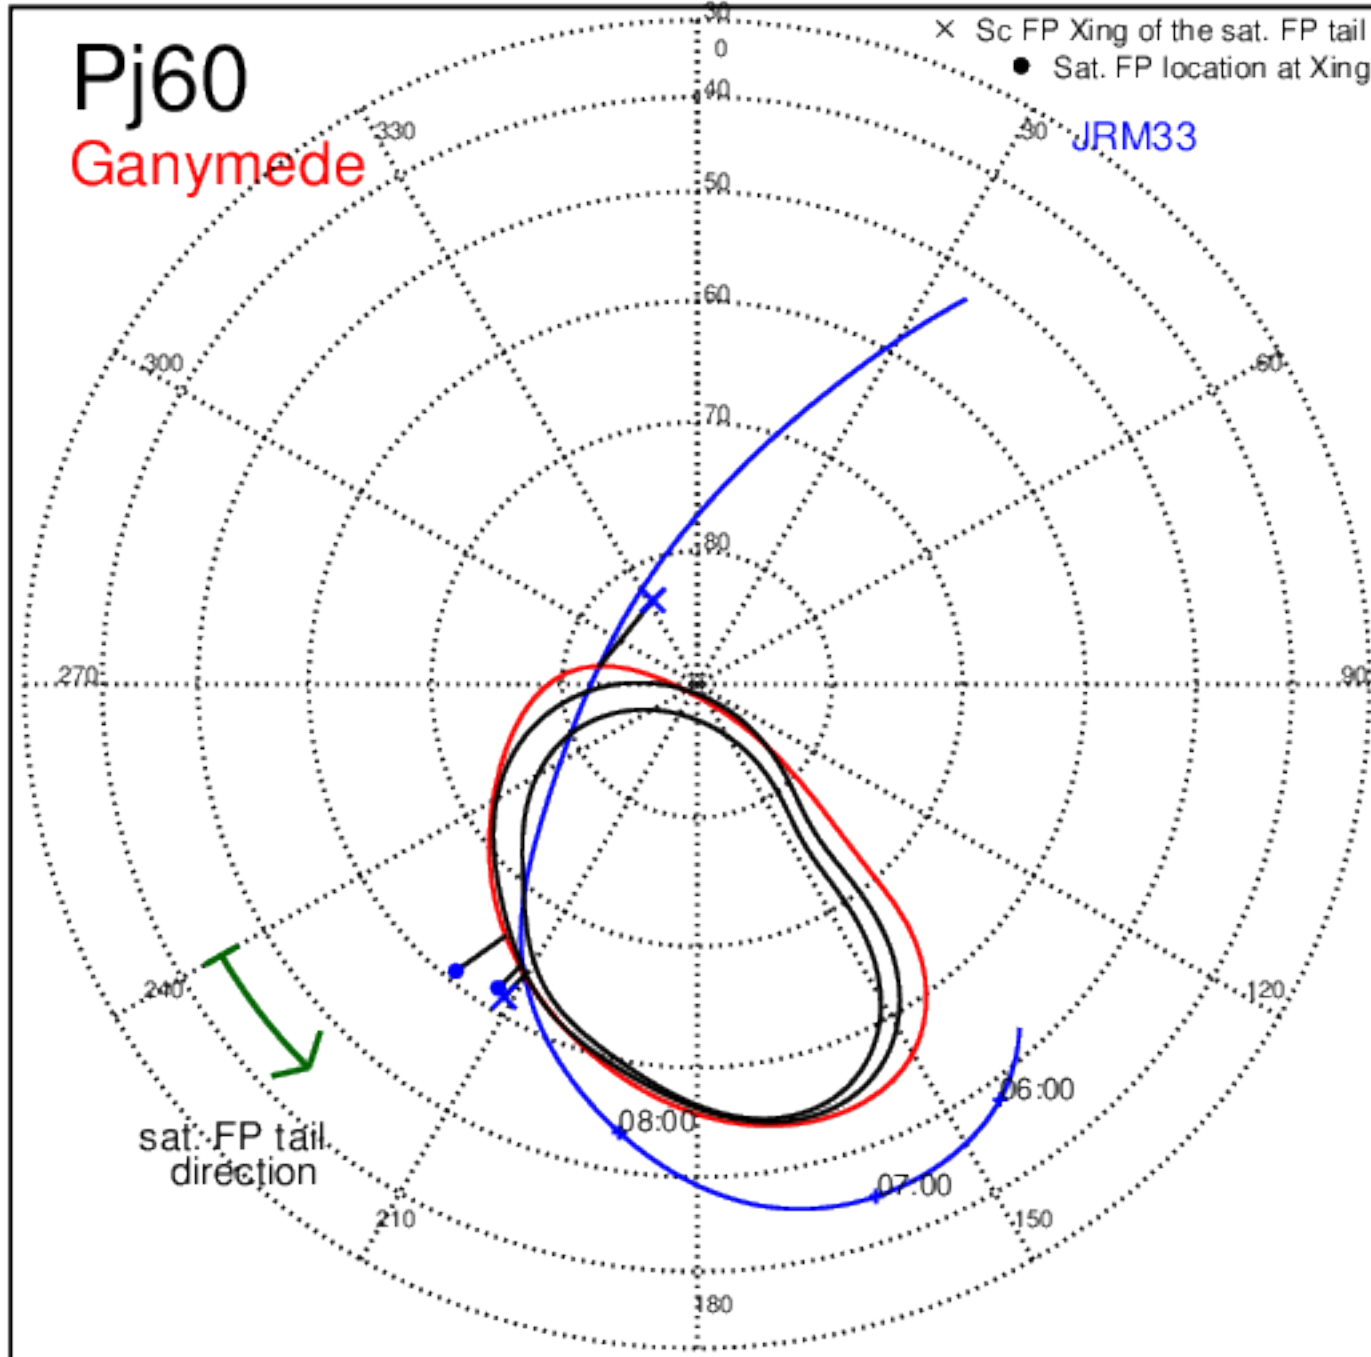

Pj57 (PJ time: 12/30/2023 12:36:21 ) - North

Pj57 (PJ time: 12/30/2023 12:36:21 ) - South

Pj58 (PJ time: 02/03/2024 21:47:30 ) - North

Pj58 (PJ time: 02/03/2024 21:47:30 ) - South

Pj58 (PJ time: 02/03/2024 21:47:30) - North

Pj58 (PJ time: 02/03/2024 21:47:30 ) - South

Pj58 (PJ time: 02/03/2024 21:47:30) - North

Pj58 (PJ time: 02/03/2024 21:47:30 ) - South

Pj59 (PJ time: 03/07/2024 15:42:01 ) - North

Pj59 (PJ time: 03/07/2024 15:42:01 ) - South

Pj59 (PJ time: 03/07/2024 15:42:01 ) - North

Pj59 (PJ time: 03/07/2024 15:42:01 ) - South

Pj59 (PJ time: 03/07/2024 15:42:01 ) - North

Pj59 (PJ time: 03/07/2024 15:42:01 ) - South

Pj60 (PJ time: 04/09/2024 08:48:18 ) - North

Pj60 (PJ time: 04/09/2024 08:48:18 ) - South

Pj60 (PJ time: 04/09/2024 08:48:18 ) - North

Pj60 (PJ time: 04/09/2024 08:48:18 ) - South

Pj60 (PJ time: 04/09/2024 08:48:18 ) - North

Pj60 (PJ time: 04/09/2024 08:48:18 ) - South