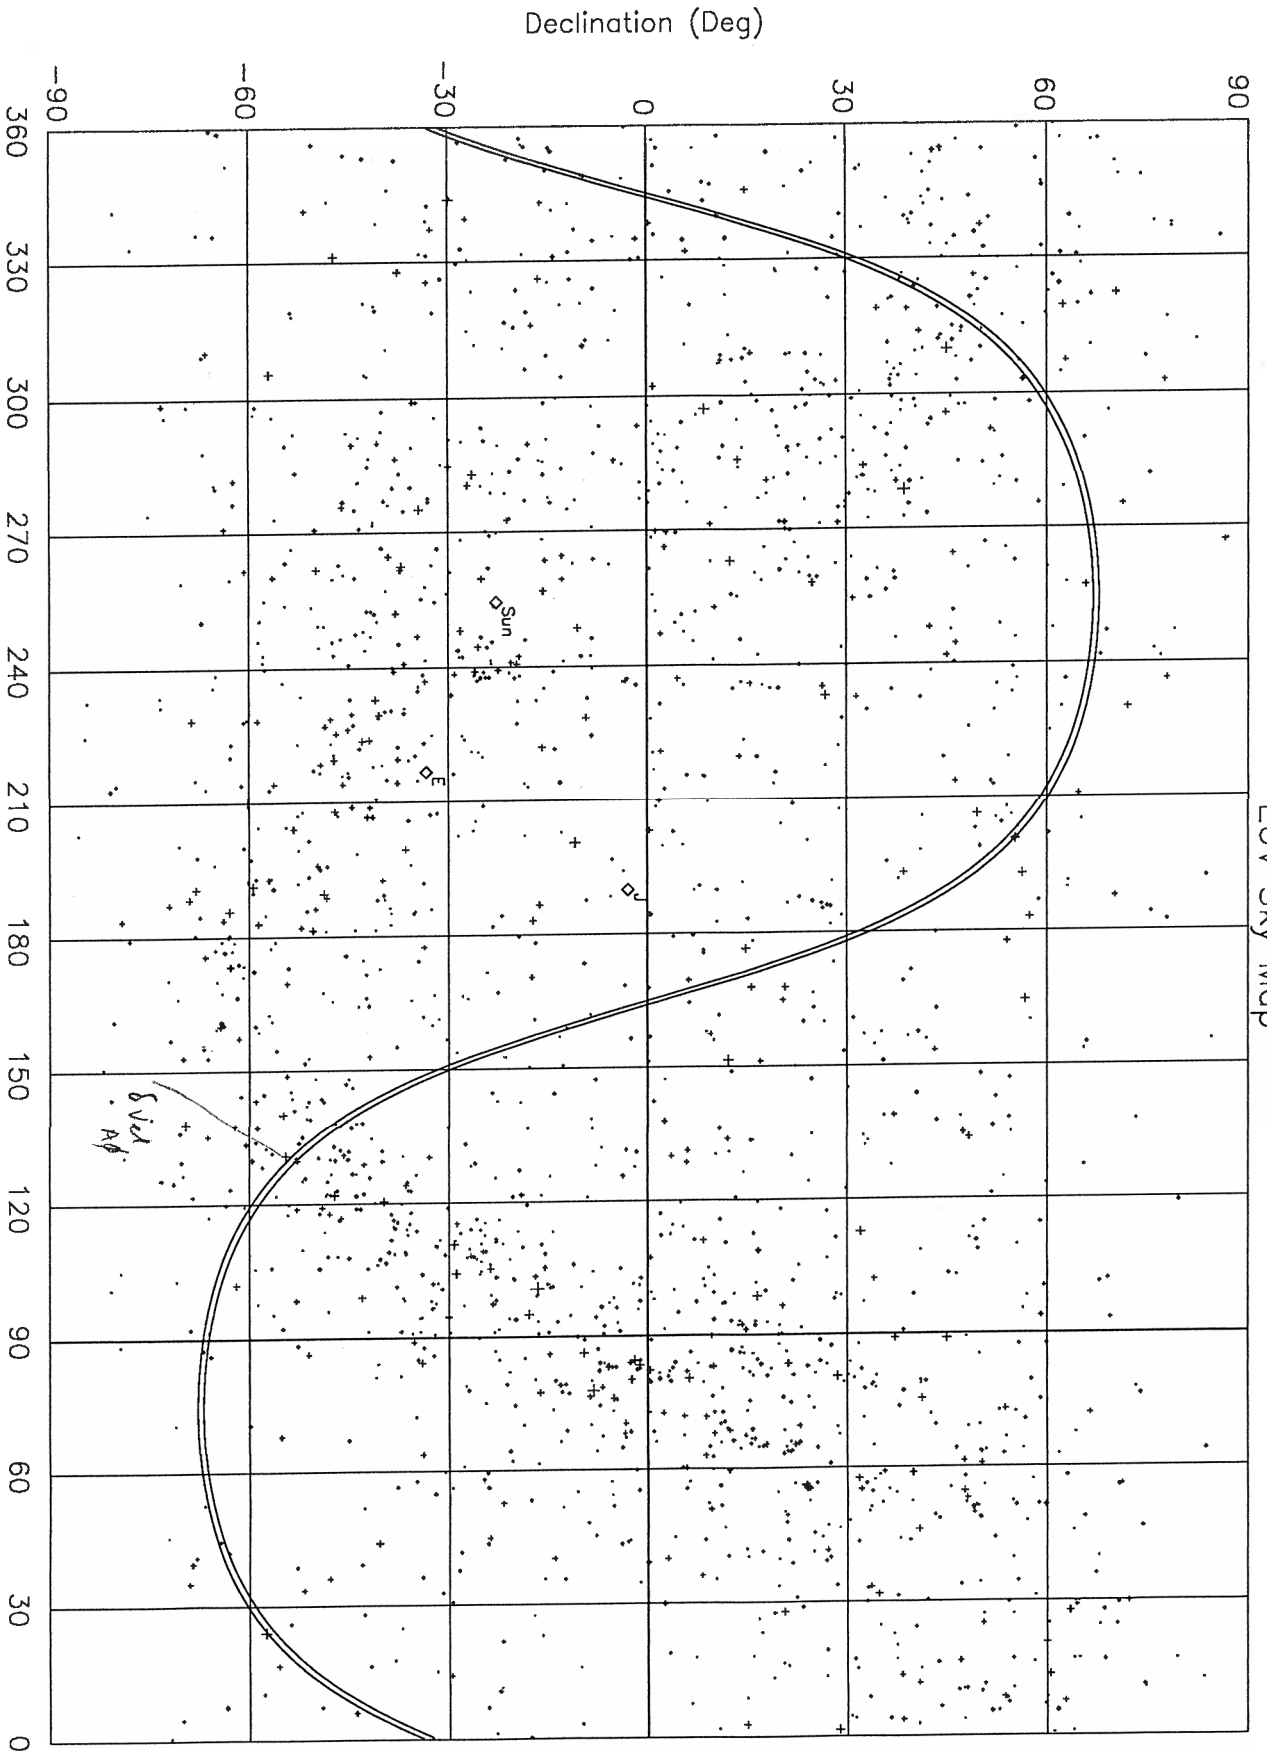

EUV Sky Map

Dec - 9, 1992

UTC: 1992-343 // 04:46:04.000 SCLK: 1/01650350:49:9:3

EUV Turn on Time; part of L- $\alpha$  is masked out